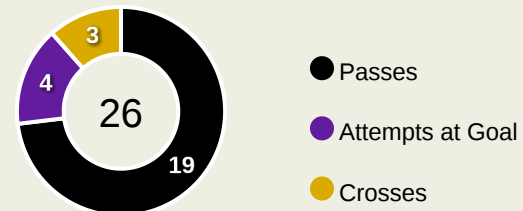

Possession Regained

7

Interceptions

44

Tackles

2.31

Possession Actions / Defensive Action

Blocks

Possession Contests

Most Possession Regains

10

NISHIKAWA Shusaku
GOALKEEPER

#	Player	Total Possession Regains
1	NISHIKAWA Shusaku	10
3	ITO Atsuki	1
5	HOIBRATEN Marius	3
8	KOIZUMI Yoshio	3
11	KANTE Jose	1
14	SEKINE Takahiro	2
15	AKIMOTO Takahiro	2
19	IWAO Ken	2
21	OKUBO Tomoaki	1
25	YASUI Kaito	4
28	SCHOLZ Alexander	3
9	LINSSEN Bryan	1
10	NAKAJIMA Shoya	0
17	SCHALK Alex	1
22	SHIBATO Kai	0
26	OGIWARA Takuya	0