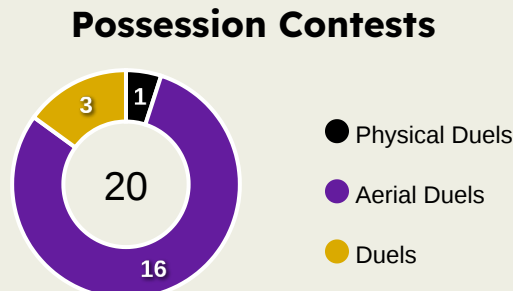

Possession Contests

Most Possession Regains

10

NISHIKAWA Shusaku
GOALKEEPER

#	Player	Total Possession Regains
1	NISHIKAWA Shusaku	10
3	ITO Atsuki	1
5	HOIBRATEN Marius	3
8	KOIZUMI Yoshio	3
11	KANTE Jose	1
14	SEKINE Takahiro	2
15	AKIMOTO Takahiro	2
19	IWAO Ken	2
21	OKUBO Tomoaki	1
25	YASUI Kaito	4
28	SCHOLZ Alexander	3
9	LINSSEN Bryan	1
10	NAKAJIMA Shoya	0
17	SCHALK Alex	1
22	SHIBATO Kai	0
26	OGIWARA Takuya	0

Defensive Actions

43

Forced Turnovers

45

Possession Regained

10

Interceptions

29

Tackles

12.49

Possession Actions / Defensive Action

Most Possession Regains

10

EDERSON
GOALKEEPER

#	Player	Total Possession Regains
31	EDERSON	10
2	WALKER Kyle	6
5	STONES John	6
6	AKE Nathan	6
8	KOVACIC Mateo	2
10	GREALISH Jack	1
16	RODRI	4
20	BERNARDO SILVA	0
25	AKANJI Manuel	4
27	MATHEUS NUNES	2
47	FODEN Phil	1
4	PHILLIPS Calvin	0
19	ALVAREZ Julian	1
21	GOMEZ Sergio	1
24	GVARDIOL Josko	0
52	BOBB Oscar	1