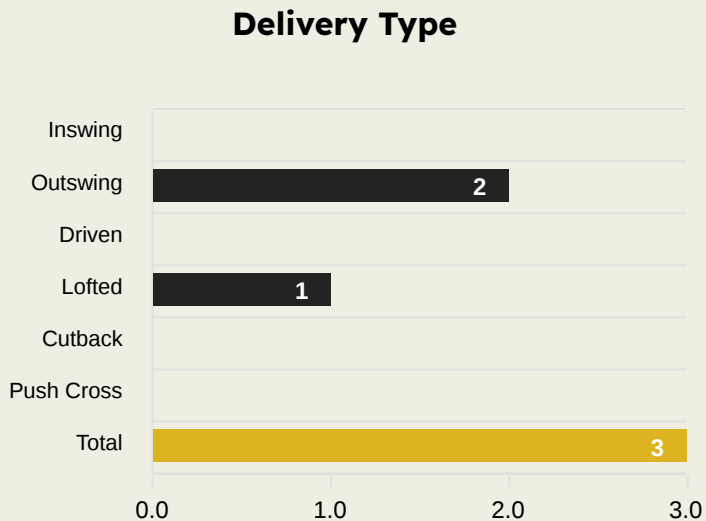

Crosses (Open Play)

#	Player	Inswing	Outswing	Driven	Lofted	Cutback	Push Cross	Total Attempted
1	NISHIKAWA Shusaku	0	0	0	0	0	0	0
3	ITO Atsuki	0	0	0	0	0	0	0
5	HOIBRATEN Marius	0	0	0	0	0	0	0
8	KOIZUMI Yoshio	0	0	0	0	0	0	0
11	KANTE Jose	0	0	0	0	0	0	0
14	SEKINE Takahiro	0	0	0	0	0	0	0
15	AKIMOTO Takahiro	0	0	0	0	0	0	0
19	IWAO Ken	0	0	0	0	0	0	0
21	OKUBO Tomoaki	0	1	0	0	0	0	1
25	YASUI Kaito	0	0	0	0	0	0	0
28	SCHOLZ Alexander	0	1	0	1	0	0	2
9	LINSSEN Bryan	0	0	0	0	0	0	0
10	NAKAJIMA Shoya	0	0	0	0	0	0	0
17	SCHALK Alex	0	0	0	0	0	0	0
22	SHIBATO Kai	0	0	0	0	0	0	0
26	OGIWARA Takuya	0	0	0	0	0	0	0