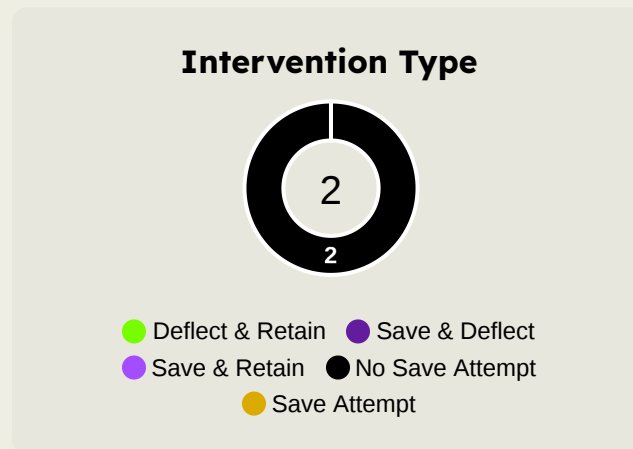

Goalkeeping Distribution

Urawa Reds

Goalkeeping Distribution

Goal Prevention

26
Total Attempts on Goal Faced

70
Save %

Total Attempts on Goal Faced	Total Goal Interventions	Save & Retain	Deflect & Retain	Save & Deflect	Save Attempt	No Save Attempt
26	7	3	0	4	8	11

Goal Prevention

Total Attempts on Goal Faced	Total Goal Interventions	Save & Retain	Deflect & Retain	Save & Deflect	Save Attempt	No Save Attempt
2	0	0	0	0	0	2

Aerial Control

Urawa Reds

4
Total Interventions