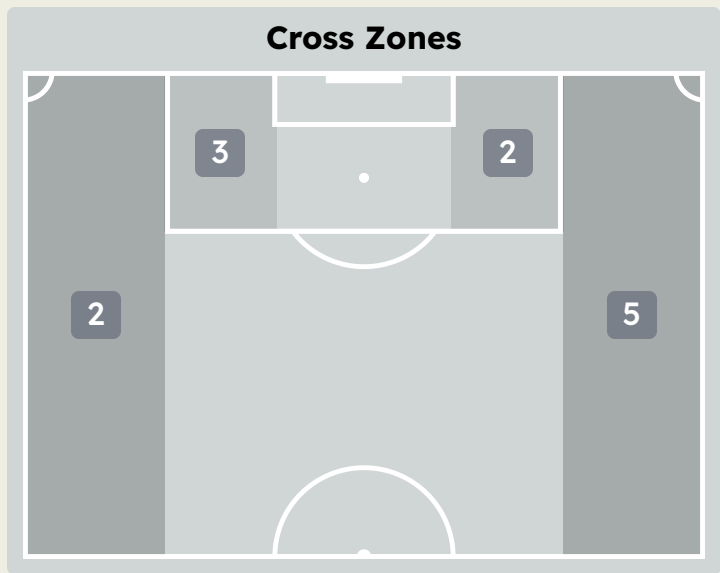

Attempted

3

Completed

1

Most Crosses Attempted

2

SCHOLZ Alexander
RIGHT CENTRE BACK

Crosses (Open Play)

#	Player	Inswing	Outswing	Driven	Lofted	Cutback	Push Cross	Total Attempted
31	EDERSON	0	0	0	0	0	0	0
2	WALKER Kyle	0	1	0	1	0	0	2
5	STONES John	0	0	0	0	0	0	0
6	AKE Nathan	0	1	0	0	0	0	1
8	KOVACIC Mateo	0	0	0	0	0	0	0
10	GREALISH Jack	0	0	0	3	0	0	3
16	RODRI	0	0	0	0	0	0	0
20	BERNARDO SILVA	0	0	0	0	0	0	0
25	AKANJI Manuel	0	0	0	0	0	0	0
27	MATHEUS NUNES	0	1	0	0	1	1	3
47	FODEN Phil	1	1	0	0	0	0	2
4	PHILLIPS Kalvin	0	0	0	0	0	0	0
19	ALVAREZ Julian	0	0	0	0	0	0	0
21	GOMEZ Sergio	0	0	0	0	0	0	0
24	GVARDIOL Josko	0	0	0	0	0	0	0
52	BOBB Oscar	1	0	0	0	0	0	1