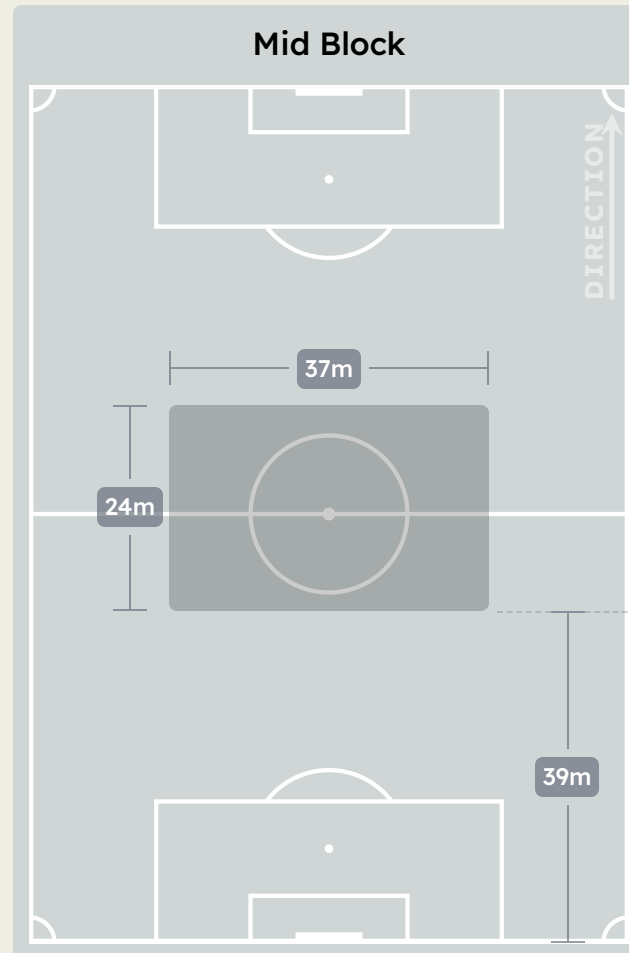

Tackles

12.49

Possession Actions / Defensive Action

Most Possession Regains

10

EDERSON
GOALKEEPER

#	Player	Total Possession Regains
31	EDERSON	10
2	WALKER Kyle	6
5	STONES John	6
6	AKE Nathan	6
8	KOVACIC Mateo	2
10	GREALISH Jack	1
16	RODRI	4
20	BERNARDO SILVA	0
25	AKANJI Manuel	4
27	MATHEUS NUNES	2
47	FODEN Phil	1
4	PHILLIPS Calvin	0
19	ALVAREZ Julian	1
21	GOMEZ Sergio	1
24	GVARDIOL Josko	0
52	BOBB Oscar	1

Defensive Line Height & Team Length

Urawa Reds

Defensive Line Height & Team Length

Manchester City FC

Defensive Pressure

Urawa Reds

● Shown Outside ● Shown Inside ● Neutral ● From Behind

439	Total Pressures	171
74	Direct Pressures	31
1.68s	Avg Pressure Duration	1.5s
35	Forced Turnovers	43
24.34s	Ball Recovery Time	7.75s
215	Pushing on into Pressing	74
431	Pushing on	137
62	Pressing Direction Inside	43
259	Pressing Direction Outside	88