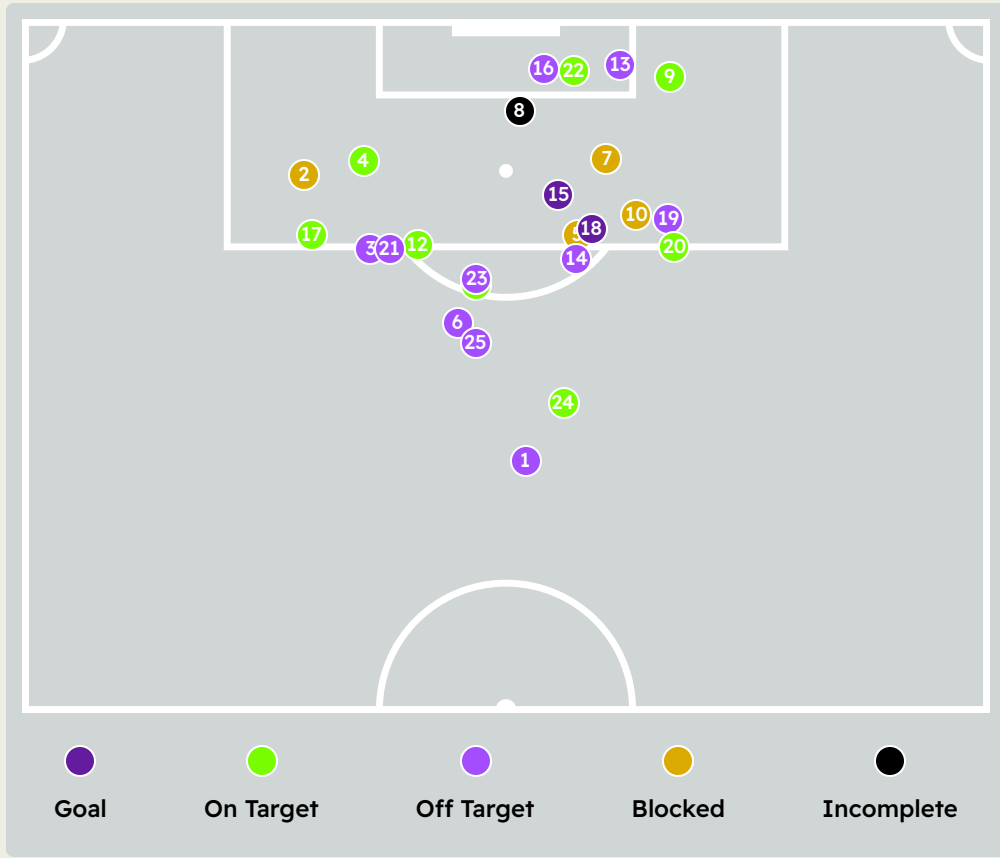

Attempts at Goal

Key	Outcome	Shots
●	Goals	0
●	On Target	0
●	Off Target	1
●	Blocked	1
●	Incomplete	0

Attempts at Goal

Urawa Reds

Time	Player	Outcome	Body Part	Delivery Type
45	11 KANTE Jose	Incomplete - Blocked	Right Foot	Pass
91	10 NAKAJIMA Shoya	Deflected Off Target - Defensive Event	Right Foot	Pass

Attempts at Goal

Key	Outcome	Shots
	Goals	2
	On Target	8
	Off Target	10
	Blocked	4
	Incomplete	1

Attempts at Goal

Manchester City FC

Time	Player	Outcome	Body Part	Delivery Type
7	16 RODRI	Off Target	Right Foot	Pass
13	10 GREALISH Jack	Incomplete - Blocked	Right Foot	Pass
14	20 BERNARDO SILVA	Off Target	Left Foot	Pass
18	20 BERNARDO SILVA	On Target - Saved	Left Foot	Cross
27	47 FODEN Phil	Incomplete - Blocked	Left Foot	Pass
27	16 RODRI	Deflected Off Target - Defensive Event	Right Foot	Loose Ball
28	16 RODRI	Incomplete - Blocked	Right Foot	Pass
29	27 MATHEUS NUNES	Incomplete	Head	Cross
30	27 MATHEUS NUNES	On Target - Saved	Left Foot	Ball Progression
32	20 BERNARDO SILVA	Incomplete - Blocked	Left Foot	Pass
35	47 FODEN Phil	On Target - Saved	Left Foot	Pass
37	27 MATHEUS NUNES	On Target - Saved	Left Foot	Pass
41	27 MATHEUS NUNES	Off Target	Head	Cross
47	20 BERNARDO SILVA	Off Target	Left Foot	Pass
51	8 KOVACIC Mateo	On Target - Goal	Right Foot	Pass
55	27 MATHEUS NUNES	Off Target	Head	Cross
58	27 MATHEUS NUNES	On Target - Saved	Right Foot	Pass

Attempts at Goal

Manchester City FC

Time	Player	Outcome	Body Part	Delivery Type
58	20 BERNARDO SILVA	Deflected On Target - Goal	Left Foot	Loose Ball
69	52 BOBB Oscar	Off Target	Left Foot	Loose Ball
71	19 ALVAREZ Julian	On Target - Saved	Right Foot	Loose Ball
74	8 KOVACIC Mateo	Off Target	Right Foot	Pass
75	19 ALVAREZ Julian	On Target - Saved	Right Foot	Pass
86	8 KOVACIC Mateo	Off Target	Right Foot	Pass
87	4 PHILLIPS Calvin	On Target	Right Foot	Pass
89	21 GOMEZ Sergio	Off Target	Left Foot	Corner