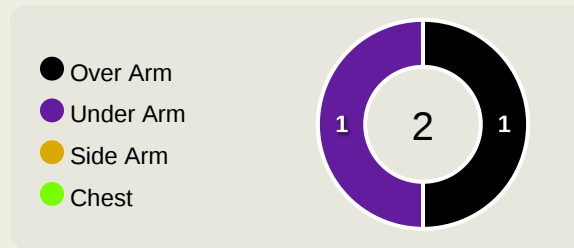

Goalkeeping Distribution

Urawa Reds

Goalkeeping Distribution

Goal Prevention

26
Total Attempts on Goal Faced

70
Save %

Total Attempts on Goal Faced	Total Goal Interventions	Save & Retain	Deflect & Retain	Save & Deflect	Save Attempt	No Save Attempt
26	7	3	0	4	8	11