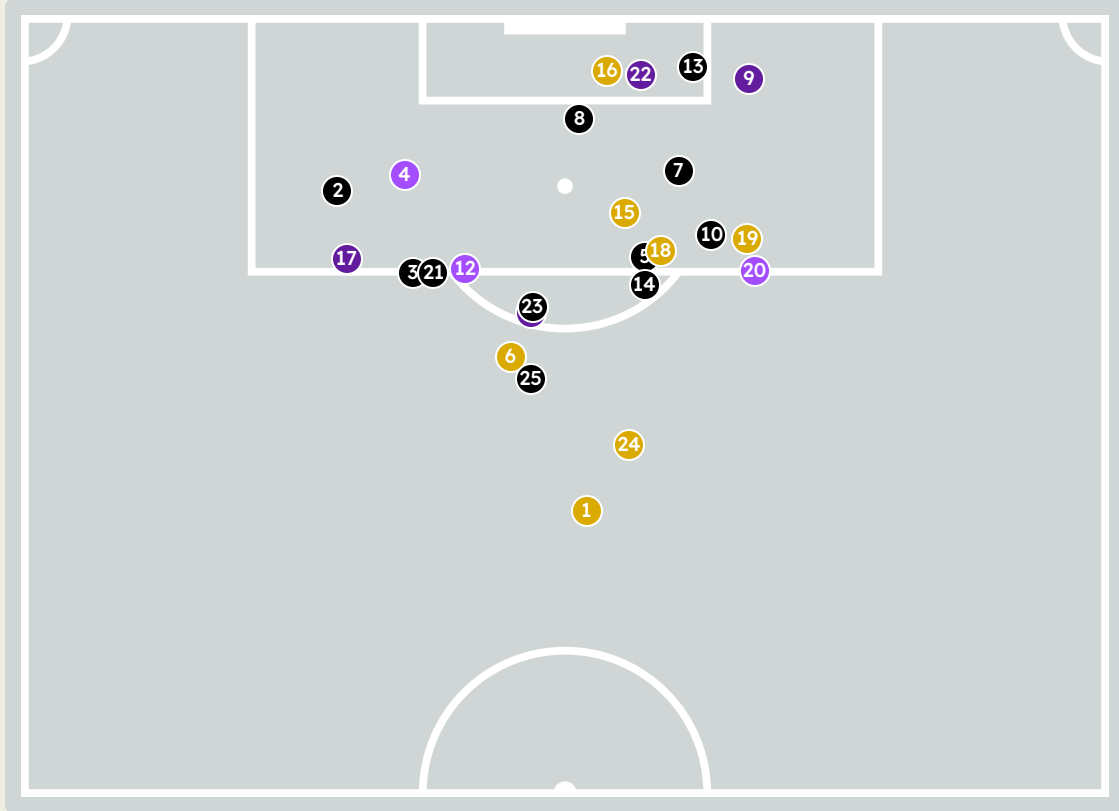

Goalkeeping Distribution

Urawa Reds

Goalkeeping Distribution

Goal Prevention

26
Total Attempts on Goal Faced

70
Save %

Total Attempts on Goal Faced	Total Goal Interventions	Save & Retain	Deflect & Retain	Save & Deflect	Save Attempt	No Save Attempt
26	7	3	0	4	8	11