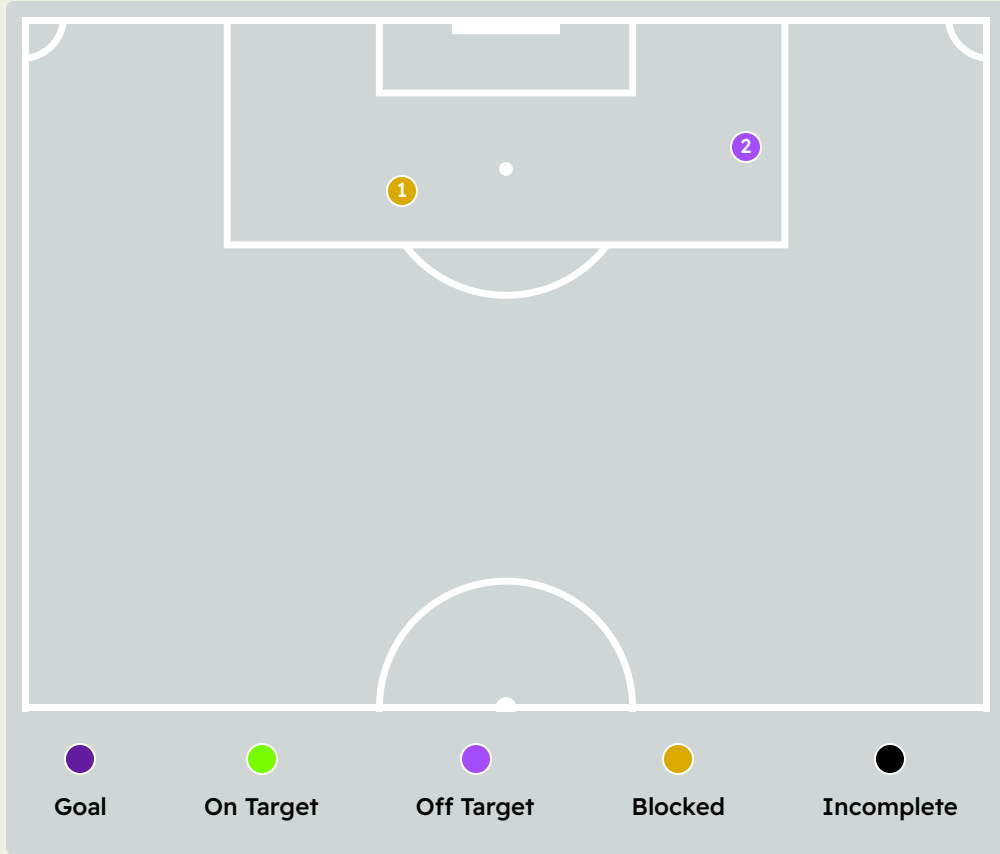

Attempts at Goal

Key	Outcome	Shots
●	Goals	0
●	On Target	0
●	Off Target	1
●	Blocked	1
●	Incomplete	0