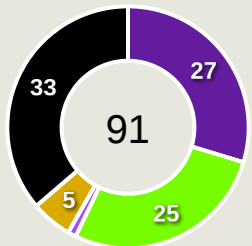

Movement to Receive

Urawa Reds

Movement Types by Phase

Final Third Phase

Progression Phase

Build Up Phase

All Movement Types

- In Front
- In Between
- Out to In
- In to Out
- In Behind