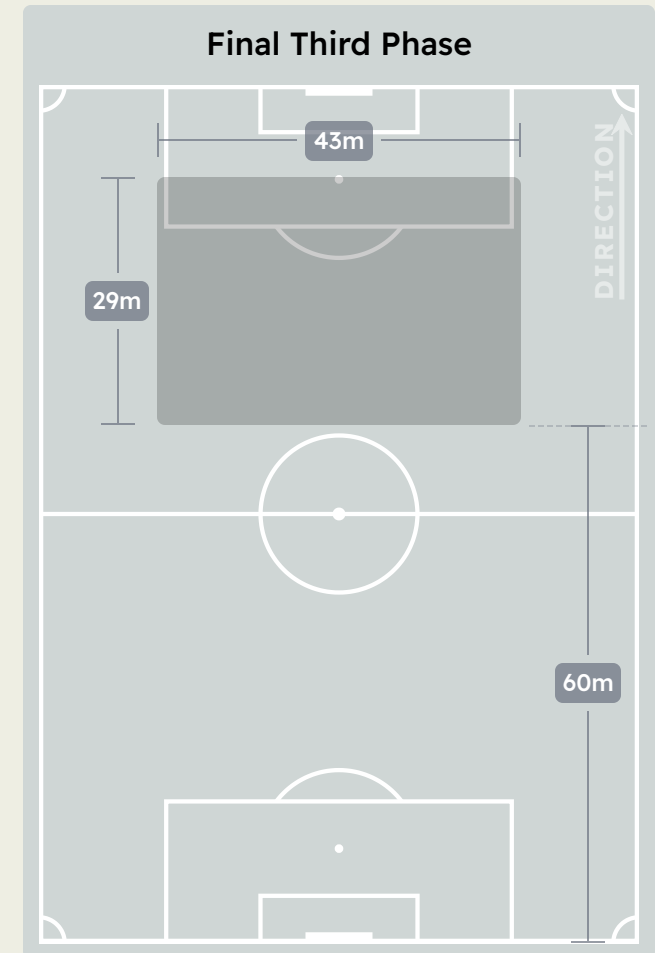

Urawa Reds v Manchester City FC

In Possession Line Height & Team Length

Urawa Reds

In Possession Line Height & Team Length

Manchester City FC

Line Breaks

Urawa Reds

Attempted Line Breaks