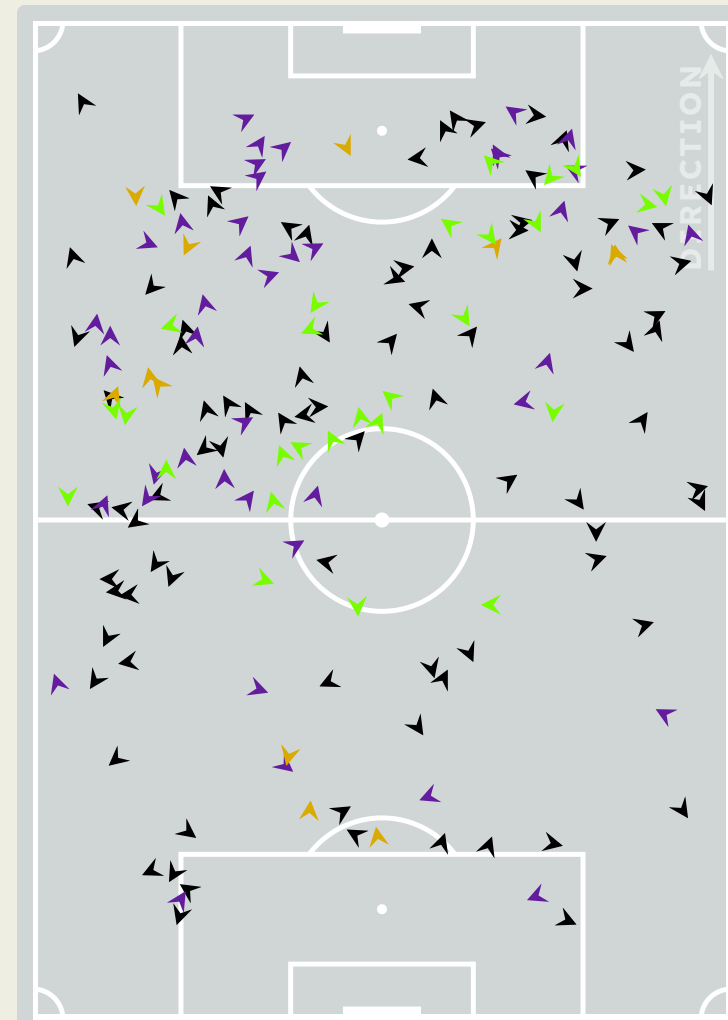

● Shown Outside ● Shown Inside ● Neutral ● From Behind