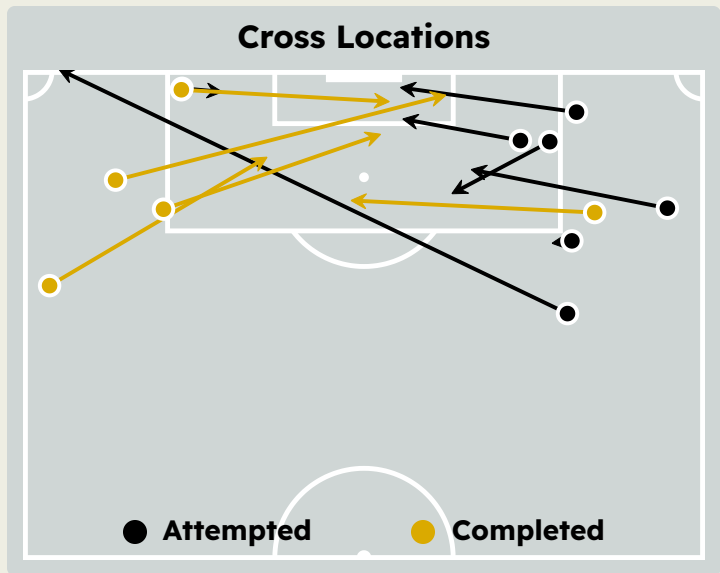

Attempted

3

Completed

1

Most Crosses Attempted

2

SCHOLZ Alexander
RIGHT CENTRE BACK

Crosses (Open Play)

#	Player	Inswing	Outswing	Driven	Lofted	Cutback	Push Cross	Total Attempted
31	EDERSON	0	0	0	0	0	0	0
2	WALKER Kyle	0	1	0	1	0	0	2
5	STONES John	0	0	0	0	0	0	0
6	AKE Nathan	0	1	0	0	0	0	1
8	KOVACIC Mateo	0	0	0	0	0	0	0
10	GREALISH Jack	0	0	0	3	0	0	3
16	RODRI	0	0	0	0	0	0	0
20	BERNARDO SILVA	0	0	0	0	0	0	0
25	AKANJI Manuel	0	0	0	0	0	0	0
27	MATHEUS NUNES	0	1	0	0	1	1	3
47	FODEN Phil	1	1	0	0	0	0	2
4	PHILLIPS Kalvin	0	0	0	0	0	0	0
19	ALVAREZ Julian	0	0	0	0	0	0	0
21	GOMEZ Sergio	0	0	0	0	0	0	0
24	GVARDIOL Josko	0	0	0	0	0	0	0
52	BOBB Oscar	1	0	0	0	0	0	1