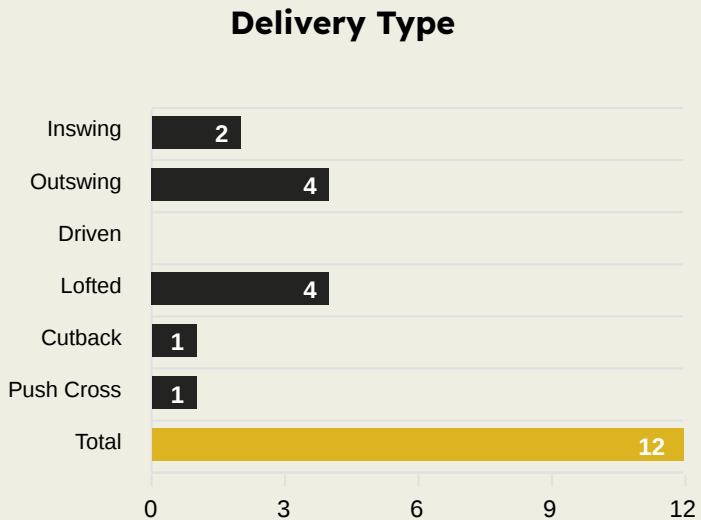

Attempted

3

Completed

1

Most Crosses Attempted

2

SCHOLZ Alexander
RIGHT CENTRE BACK

Crosses (Open Play)

#	Player	Inswing	Outswing	Driven	Lofted	Cutback	Push Cross	Total Attempted
31	EDERSON	0	0	0	0	0	0	0
2	WALKER Kyle	0	1	0	1	0	0	2
5	STONES John	0	0	0	0	0	0	0
6	AKE Nathan	0	1	0	0	0	0	1
8	KOVACIC Mateo	0	0	0	0	0	0	0
10	GREALISH Jack	0	0	0	3	0	0	3
16	RODRI	0	0	0	0	0	0	0
20	BERNARDO SILVA	0	0	0	0	0	0	0
25	AKANJI Manuel	0	0	0	0	0	0	0
27	MATHEUS NUNES	0	1	0	0	1	1	3
47	FODEN Phil	1	1	0	0	0	0	2
4	PHILLIPS Kalvin	0	0	0	0	0	0	0
19	ALVAREZ Julian	0	0	0	0	0	0	0
21	GOMEZ Sergio	0	0	0	0	0	0	0
24	GVARDIOL Josko	0	0	0	0	0	0	0
52	BOBB Oscar	1	0	0	0	0	0	1