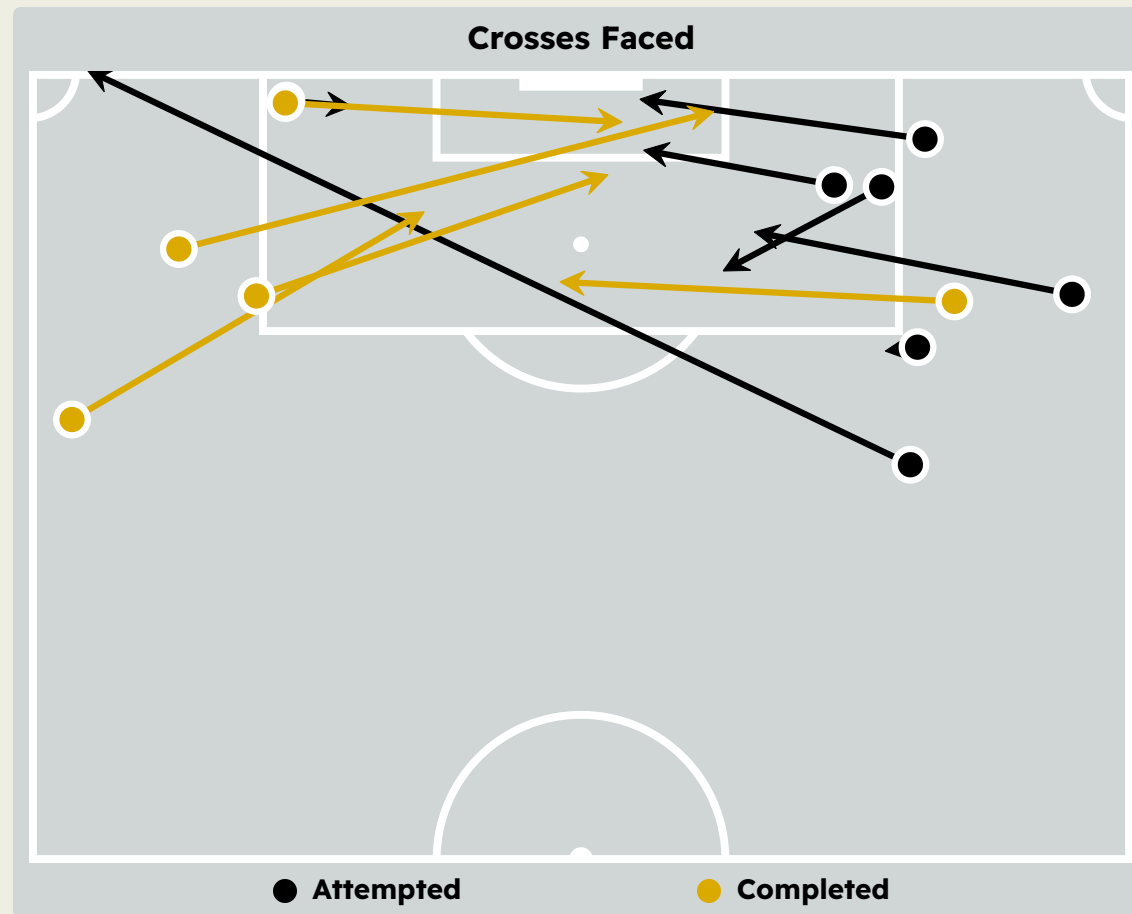

0

Incomplete

Delivery Types Faced

Total	In Swing	Out Swing	Driven	Lofted	Cutback	Push
15	4	5	0	4	1	1

Aerial Control

Manchester City FC

Delivery Types Faced

Total	In Swing	Out Swing	Driven	Lofted	Cutback	Push
6	3	2	0	1	0	0