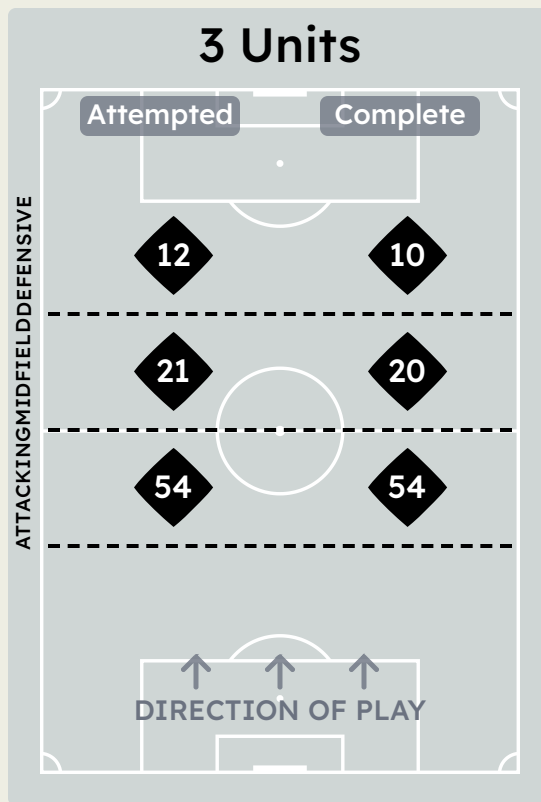

Urawa Reds v Manchester City FC

In Possession Line Height & Team Length

Urawa Reds

In Possession Line Height & Team Length

Manchester City FC

Line Breaks

Urawa Reds

Attempted Line Breaks

113

Attempted Line Breaks	8
Inside Shape	4
Outside Shape	4

Attempted Line Breaks	77
Inside Shape	44
Outside Shape	33

Attempted Line Breaks	28
Inside Shape	15
Outside Shape	13

Line Breaks

Manchester City FC

Attempted Line Breaks

204

Attempted Line Breaks	5
Inside Shape	2
Outside Shape	3

Attempted Line Breaks	87
Inside Shape	45
Outside Shape	42

Attempted Line Breaks	112
Inside Shape	40
Outside Shape	72

Line Breaks