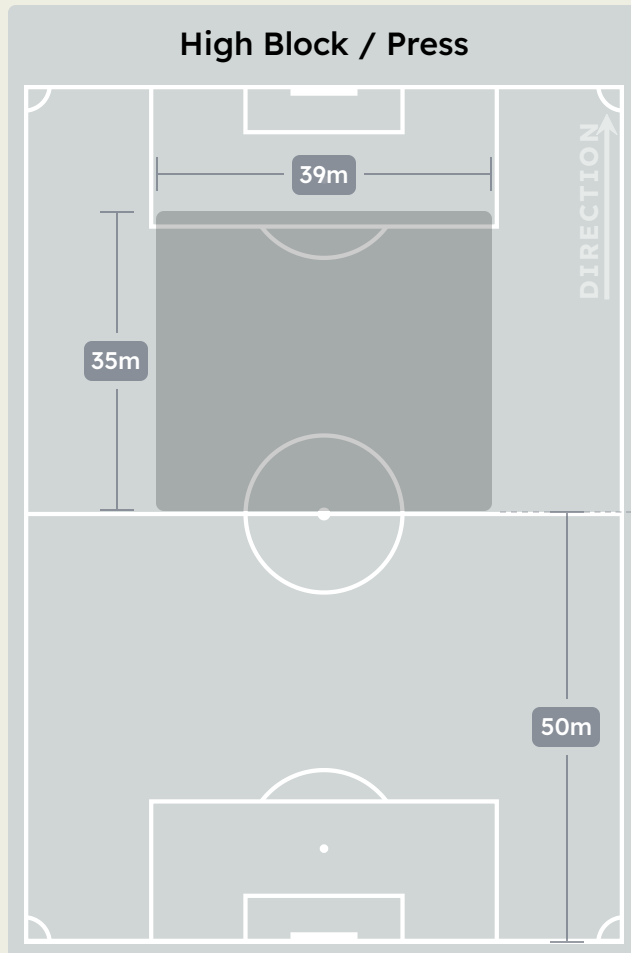

Defensive Line Height & Team Length

Urawa Reds