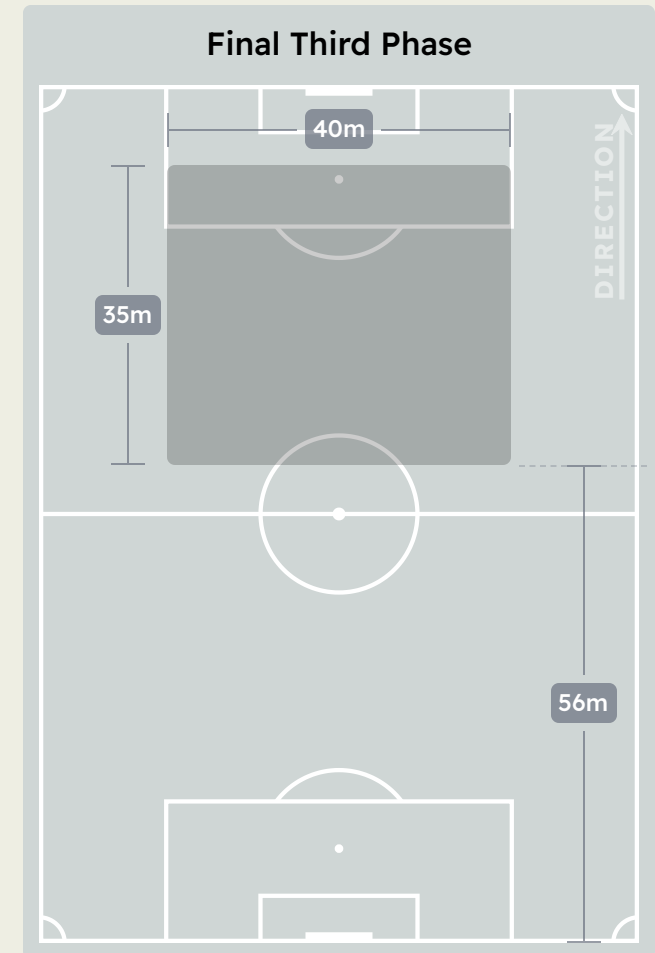

Urawa Reds v Manchester City FC

In Possession Line Height & Team Length

Urawa Reds

In Possession Line Height & Team Length

Manchester City FC

Line Breaks

Urawa Reds

Attempted Line Breaks