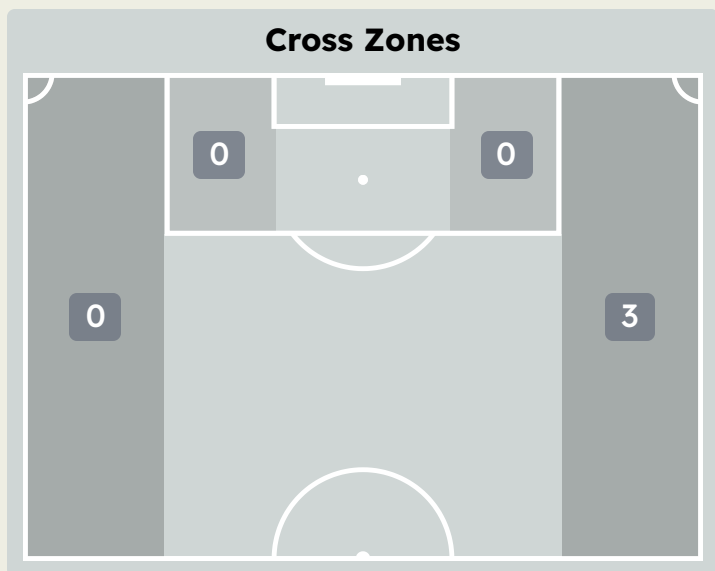

Attempted

3

Completed

1

Most Crosses Attempted

2

SCHOLZ Alexander
RIGHT CENTRE BACK