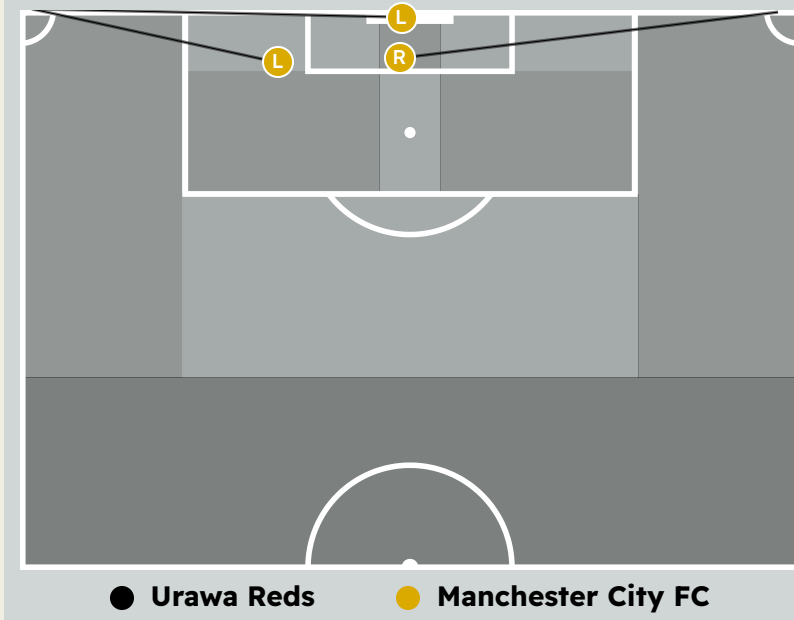

Corners - First Contact

Delivery Type	From Left Side	From Right Side	Total
Direct to Area	2	1	3
Short	0	0	0
Edge of Penalty Area	0	0	0

Delivery Style	Total
Inswing	3
Outswing	0
Driven	0

Free Kicks

Type	Total
Direct	3
Direct (on target)	0
Direct (off target)	0
Indirect	3