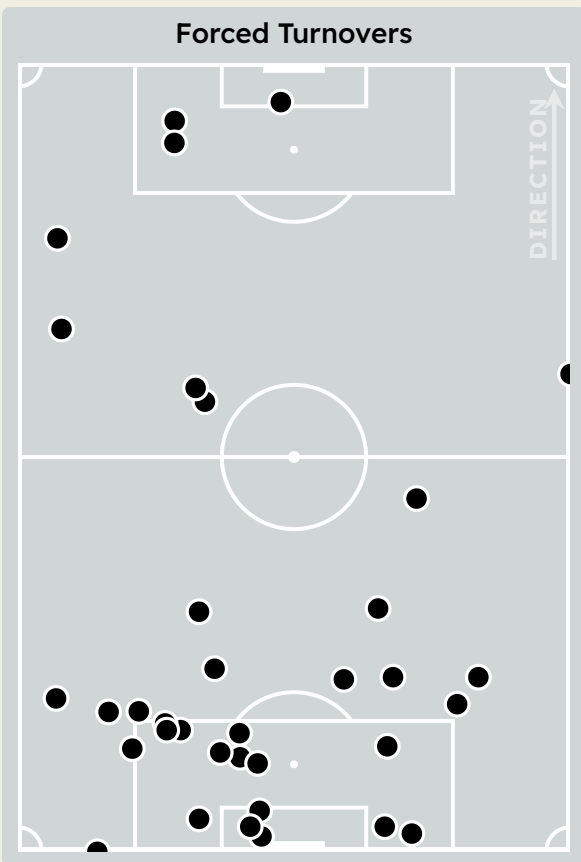

Possession Regained

7

Interceptions

44

Tackles

2.31

Possession Actions / Defensive Action

Blocks

Possession Contests

Most Possession Regains

10

NISHIKAWA Shusaku
GOALKEEPER

#	Player	Total Possession Regains
1	NISHIKAWA Shusaku	10
3	ITO Atsuki	1
5	HOIBRATEN Marius	3
8	KOIZUMI Yoshio	3
11	KANTE Jose	1
14	SEKINE Takahiro	2
15	AKIMOTO Takahiro	2
19	IWAO Ken	2
21	OKUBO Tomoaki	1
25	YASUI Kaito	4
28	SCHOLZ Alexander	3
9	LINSSEN Bryan	1
10	NAKAJIMA Shoya	0
17	SCHALK Alex	1
22	SHIBATO Kai	0
26	OGIWARA Takuya	0