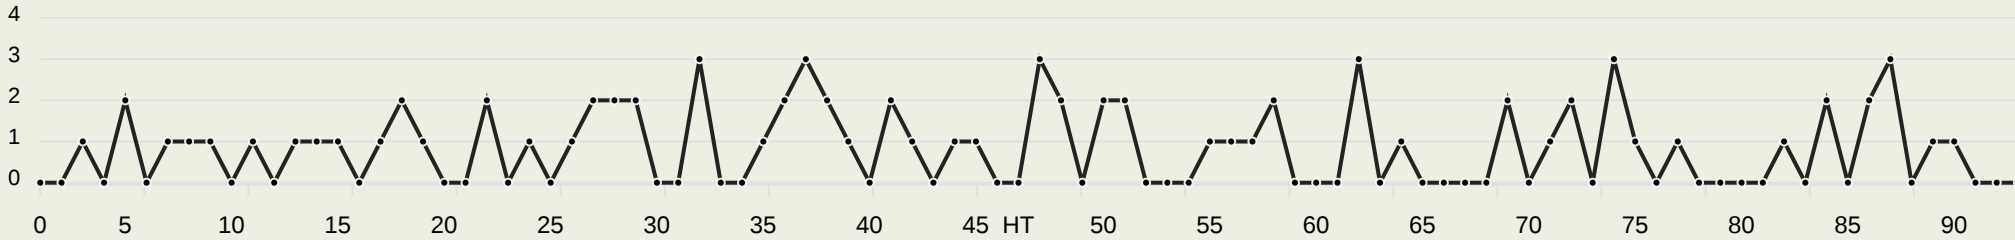

Goalkeeping Involvement

Urawa Reds

Urawa Reds GK Involvement Timeline