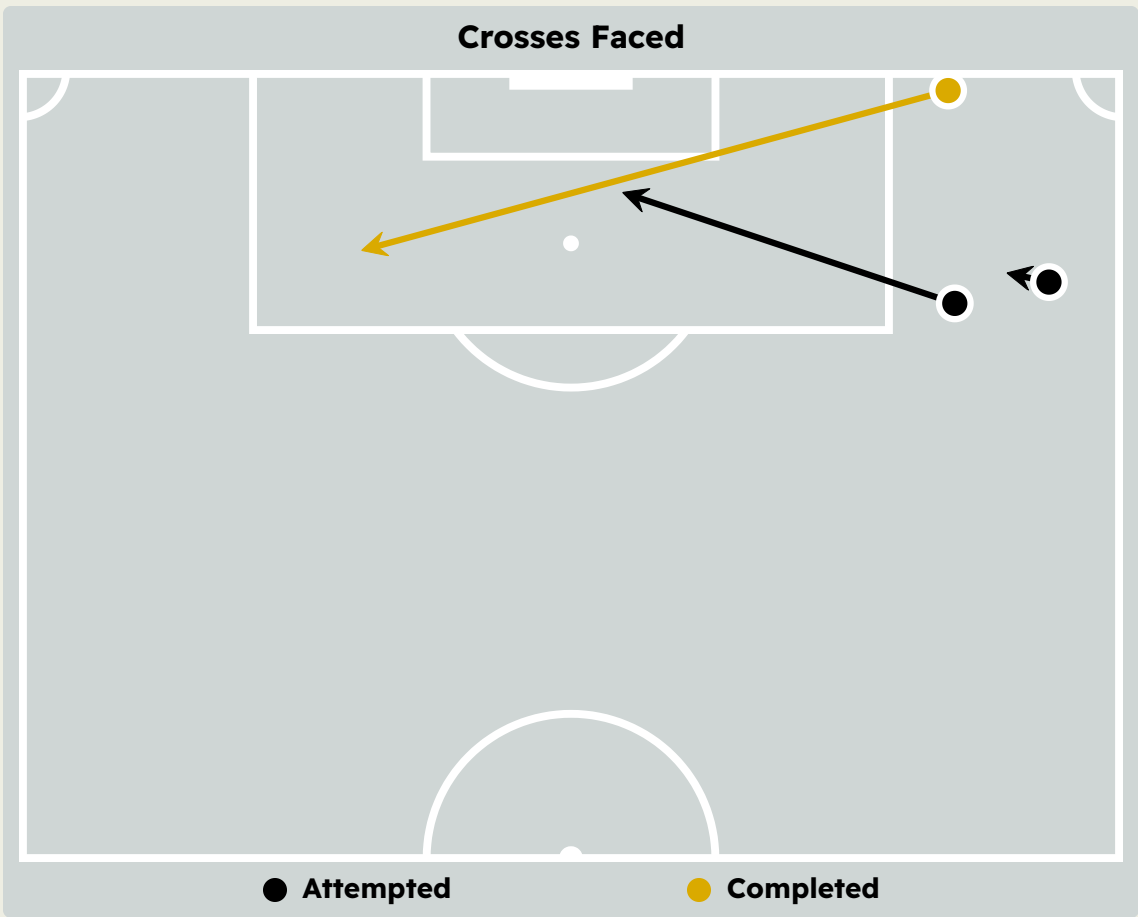

0

Incomplete

Delivery Types Faced

Total	In Swing	Out Swing	Driven	Lofted	Cutback	Push
15	4	5	0	4	1	1

Aerial Control

Manchester City FC

Delivery Types Faced

Total	In Swing	Out Swing	Driven	Lofted	Cutback	Push
6	3	2	0	1	0	0