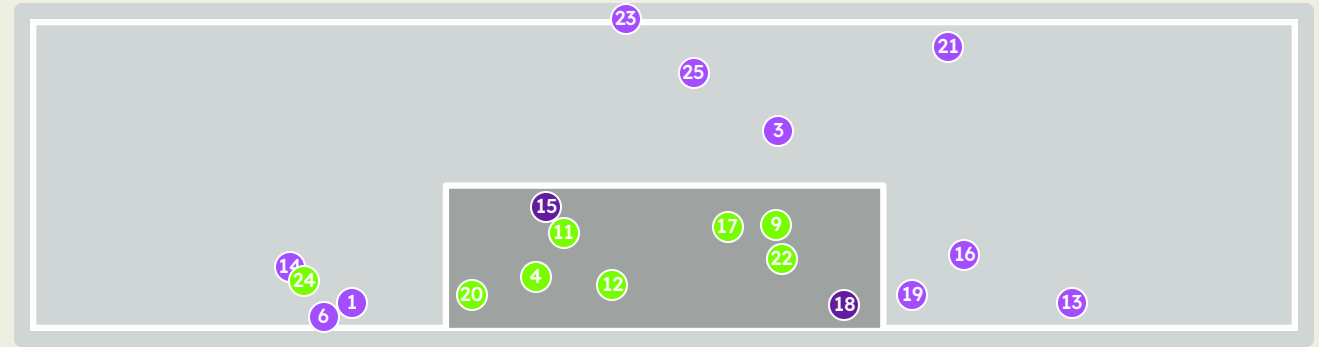

Attempts at Goal

Key	Outcome	Shots
	Goals	2
	On Target	8
	Off Target	10
	Blocked	4
	Incomplete	1