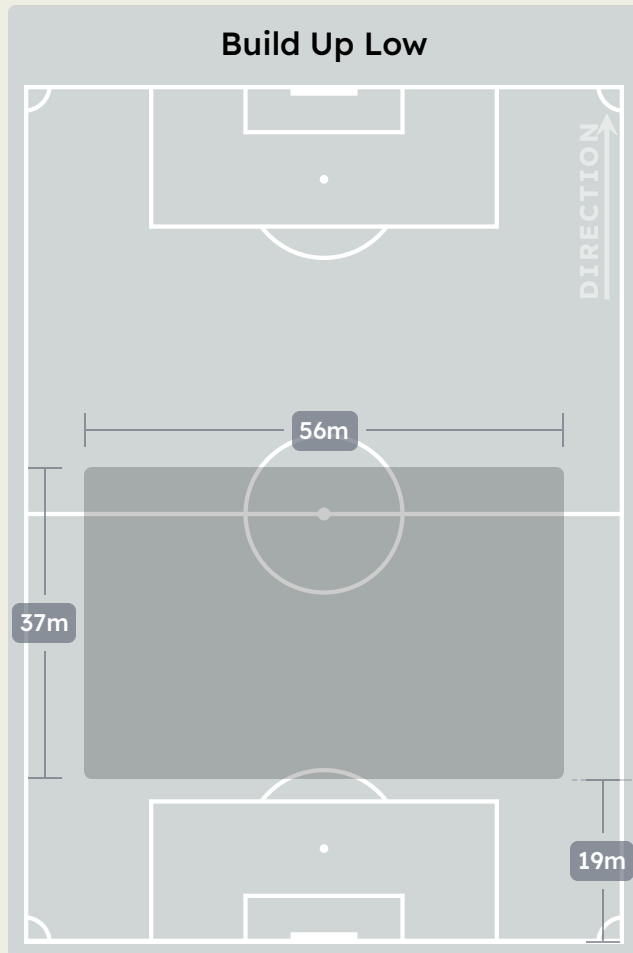

Urawa Reds v Manchester City FC

In Possession Line Height & Team Length

Urawa Reds

In Possession Line Height & Team Length

Manchester City FC

Line Breaks

Urawa Reds

Attempted Line Breaks