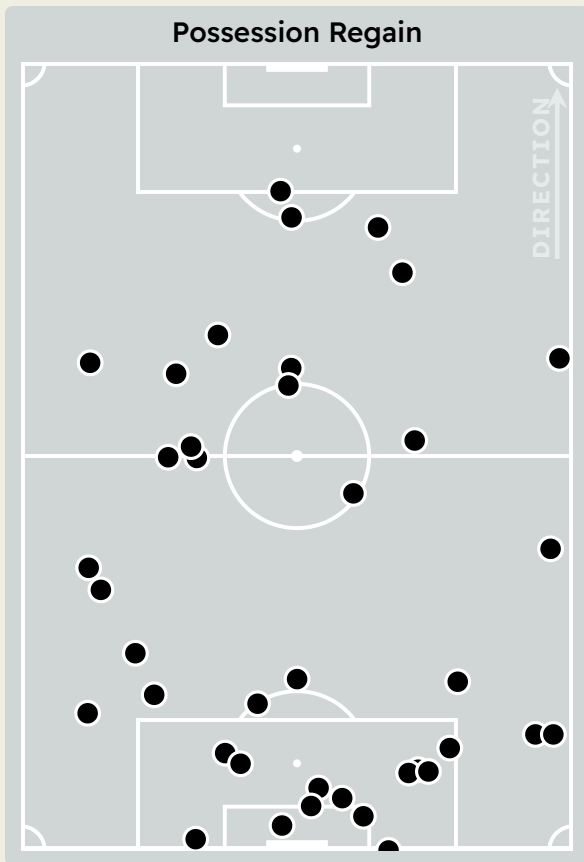

Defensive Actions

43

Forced Turnovers

45

Possession Regained

10

Interceptions

29

Tackles

12.49

Possession Actions / Defensive Action

Most Possession Regains

10

EDERSON
GOALKEEPER

#	Player	Total Possession Regains
31	EDERSON	10
2	WALKER Kyle	6
5	STONES John	6
6	AKE Nathan	6
8	KOVACIC Mateo	2
10	GREALISH Jack	1
16	RODRI	4
20	BERNARDO SILVA	0
25	AKANJI Manuel	4
27	MATHEUS NUNES	2
47	FODEN Phil	1
4	PHILLIPS Calvin	0
19	ALVAREZ Julian	1
21	GOMEZ Sergio	1
24	GVARDIOL Josko	0
52	BOBB Oscar	1