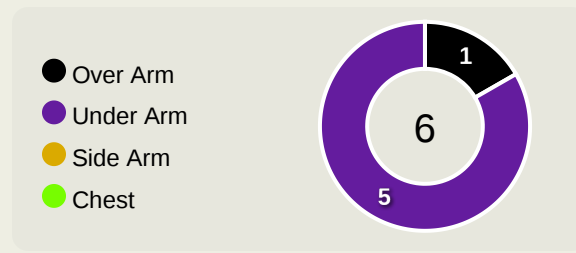

Goalkeeping Distribution

Urawa Reds

Goalkeeping Distribution

Goal Prevention

26
Total Attempts on Goal Faced

70
Save %

Total Attempts on Goal Faced	Total Goal Interventions	Save & Retain	Deflect & Retain	Save & Deflect	Save Attempt	No Save Attempt
26	7	3	0	4	8	11