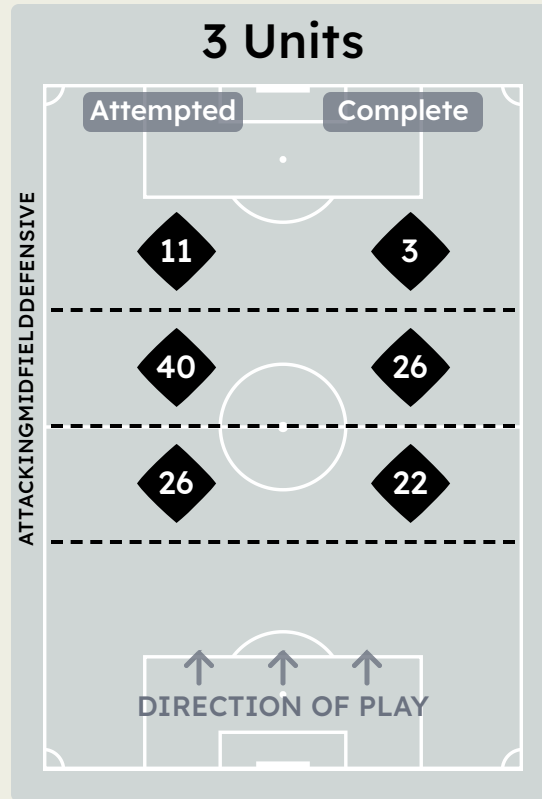

Attempted Line Breaks	77
Inside Shape	44
Outside Shape	33