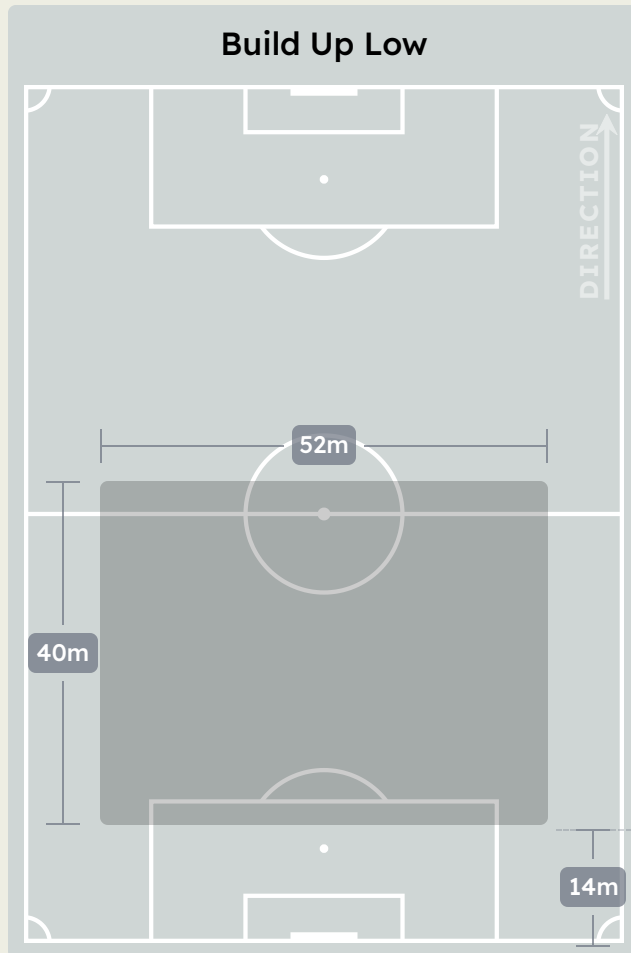

Urawa Reds v Manchester City FC

In Possession Line Height & Team Length

Urawa Reds

In Possession Line Height & Team Length

Manchester City FC

Line Breaks

Urawa Reds

Attempted Line Breaks