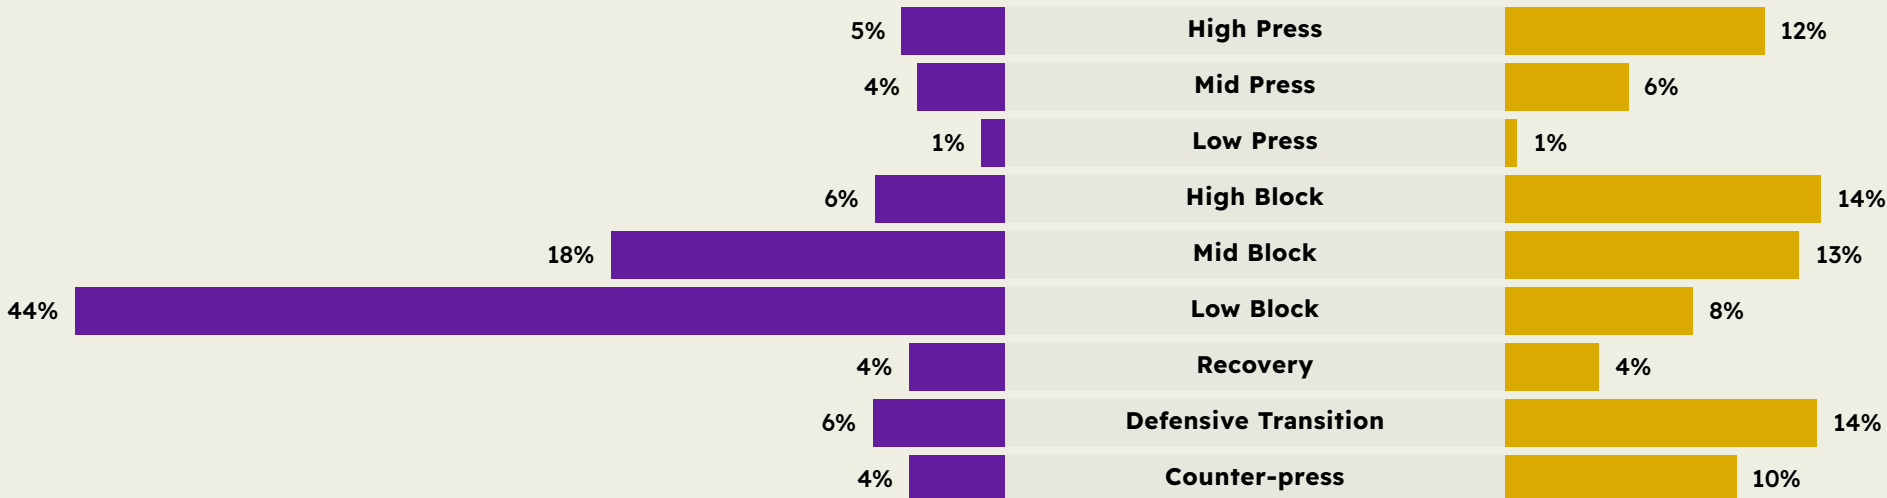

Urawa Reds

Phases of Play

Manchester City FC

IN POSSESSION

OUT OF POSSESSION

FIFA
CLUB WORLD CUP
Saudi Arabia 2023

PRESENTED BY *Visit Saudi*

IN POSSESSION