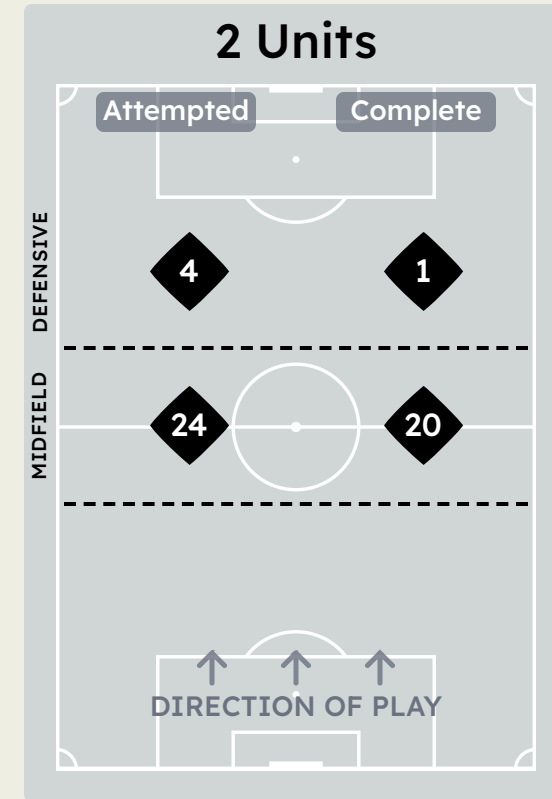

Attempted Line Breaks	28
Inside Shape	15
Outside Shape	13