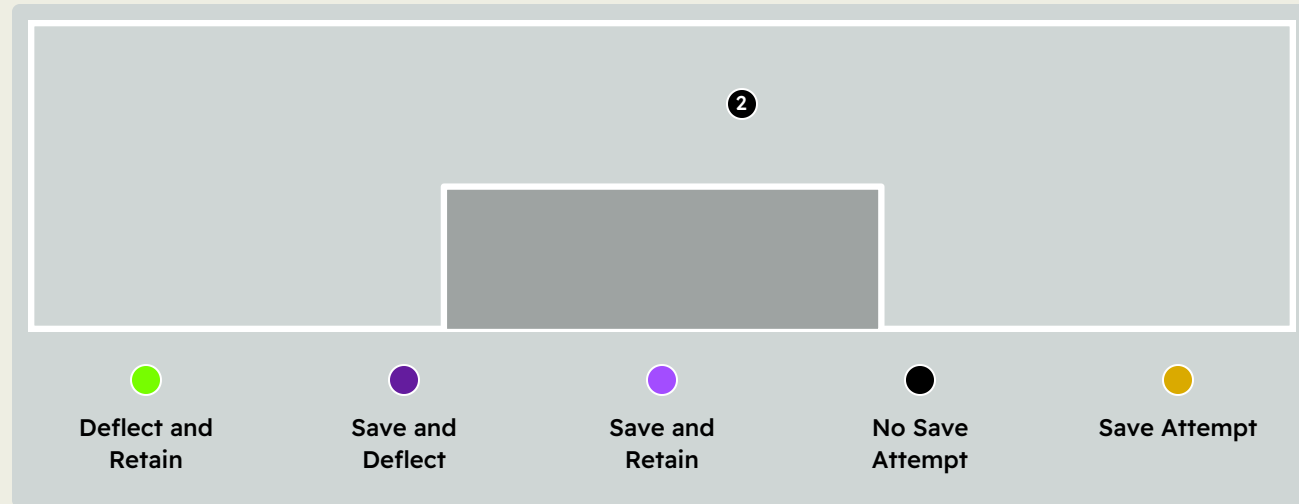

Goalkeeping Distribution

Urawa Reds

Goalkeeping Distribution

Goal Prevention

26
Total Attempts on Goal Faced

70
Save %

Total Attempts on Goal Faced	Total Goal Interventions	Save & Retain	Deflect & Retain	Save & Deflect	Save Attempt	No Save Attempt
26	7	3	0	4	8	11

Goal Prevention

Total Attempts on Goal Faced	Total Goal Interventions	Save & Retain	Deflect & Retain	Save & Deflect	Save Attempt	No Save Attempt
2	0	0	0	0	0	2

Aerial Control

Urawa Reds

4
Total Interventions