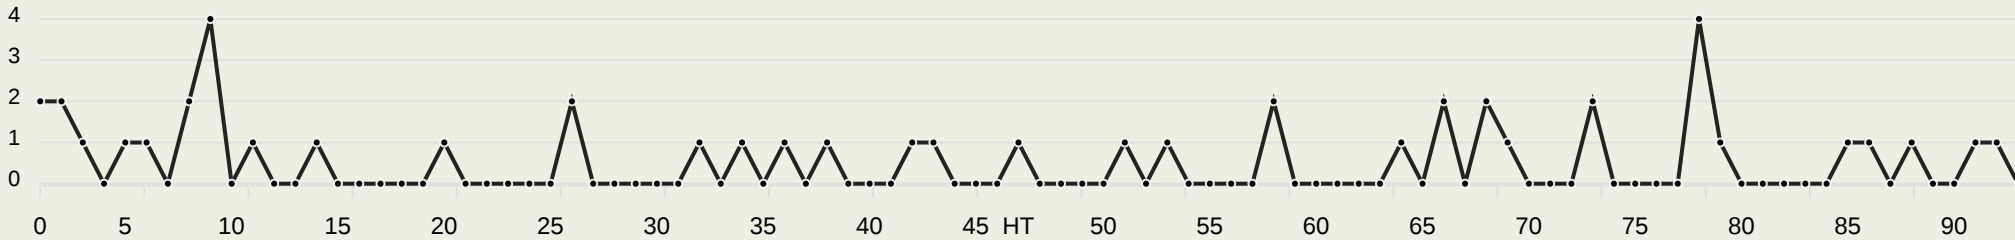

Urawa Reds

Urawa Reds GK Involvement Timeline

79

Total Involvements

Manchester City FC

Manchester City FC GK Involvement Timeline

53

Total Involvements