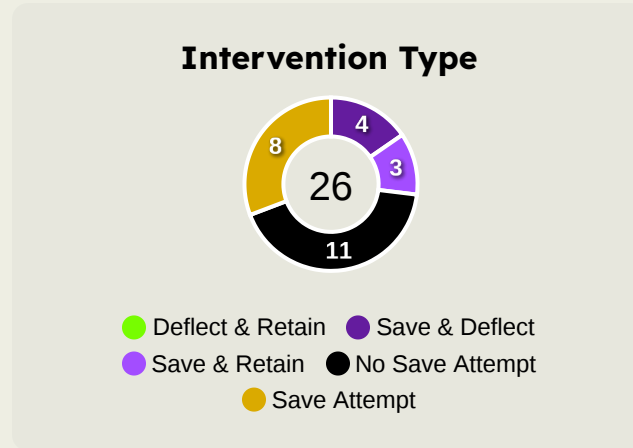

Goalkeeping Distribution

Urawa Reds

Goalkeeping Distribution

Goal Prevention

26
Total Attempts on Goal Faced

70
Save %

Total Attempts on Goal Faced	Total Goal Interventions	Save & Retain	Deflect & Retain	Save & Deflect	Save Attempt	No Save Attempt
26	7	3	0	4	8	11

Goal Prevention

Total Attempts on Goal Faced	Total Goal Interventions	Save & Retain	Deflect & Retain	Save & Deflect	Save Attempt	No Save Attempt
2	0	0	0	0	0	2

Aerial Control

Urawa Reds

4
Total Interventions