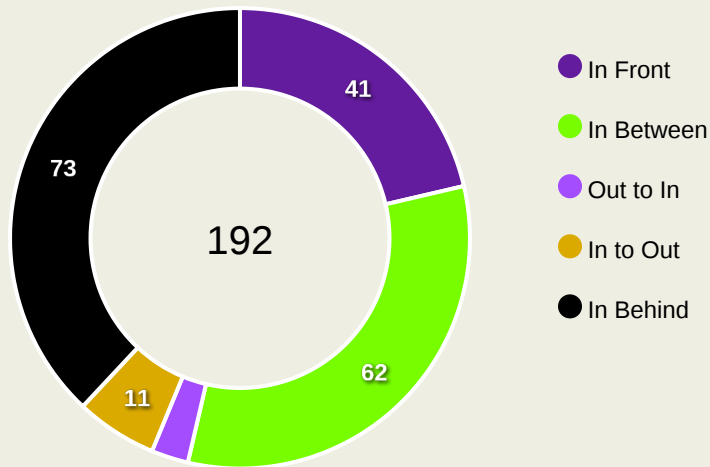

Movement to Receive

Urawa Reds

Movement Types by Phase

Final Third Phase

Progression Phase

Build Up Phase

All Movement Types

- In Front
- In Between
- Out to In
- In to Out
- In Behind