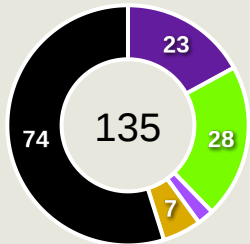

Movement to Receive

Urawa Reds

Movement Types by Phase

Final Third Phase

Progression Phase

Build Up Phase

All Movement Types

- In Front
- In Between
- Out to In
- In to Out
- In Behind

Top Ranked Players

Type	Player	Movements
In Front	25 YASUI Kaito	12
In Between	25 YASUI Kaito	15
Out to In	14 SEKINE Takahiro	2
In to Out	3 ITO Atsuki	3
In Behind	15 AKIMOTO Takahiro	13

Movement Types Pitch Third

Movement to Receive

Movement Types by Phase

Final Third Phase

Progression Phase

Build Up Phase

All Movement Types

- In Front
- In Between
- Out to In
- In to Out
- In Behind

Top Ranked Players