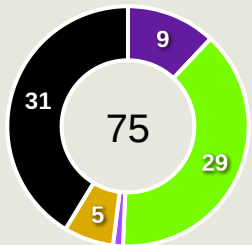

Movement to Receive

Urawa Reds

Movement Types by Phase

Final Third Phase

Progression Phase

Build Up Phase

All Movement Types

- In Front
- In Between
- Out to In
- In to Out
- In Behind