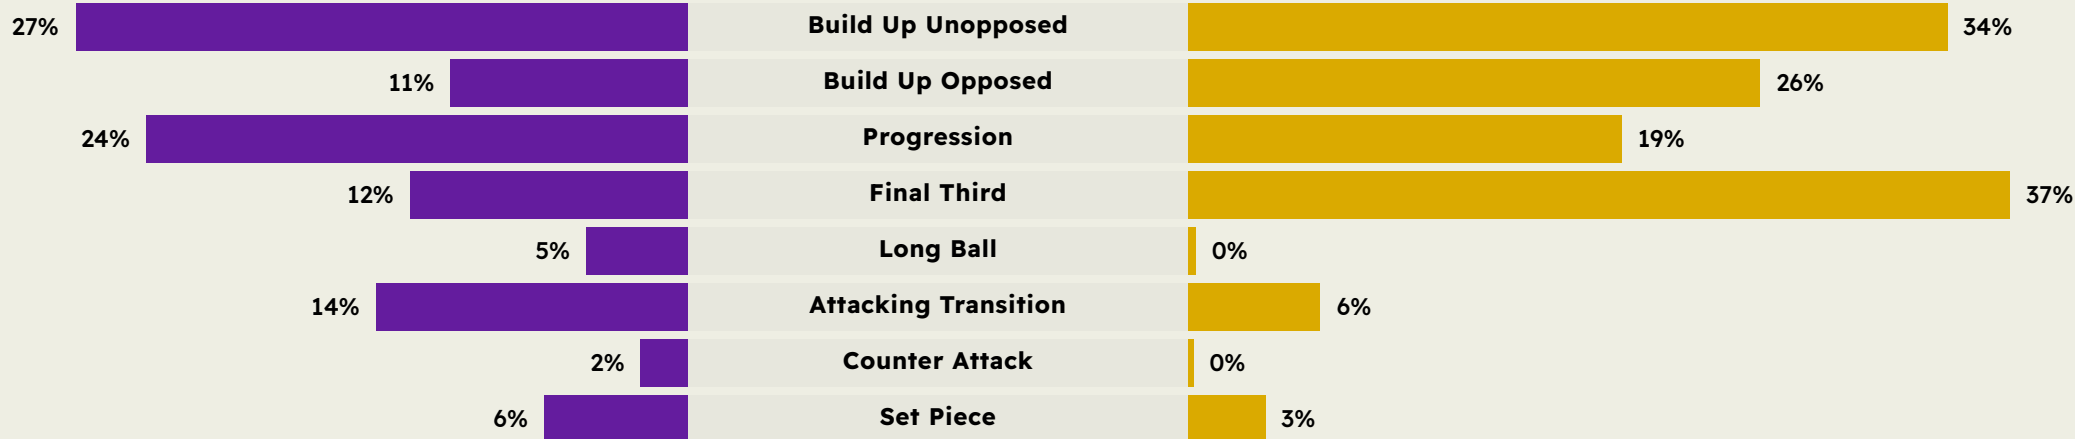

Urawa Reds

Phases of Play

Manchester City FC

IN POSSESSION