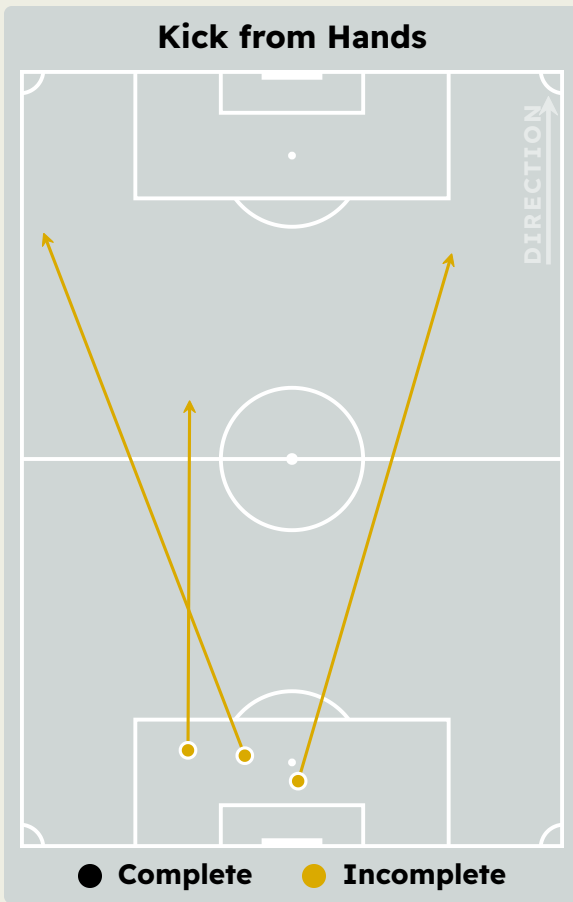

Goalkeeping Distribution

Urawa Reds

Goalkeeping Distribution

Goal Prevention

26
Total Attempts on Goal Faced

70
Save %

Total Attempts on Goal Faced	Total Goal Interventions	Save & Retain	Deflect & Retain	Save & Deflect	Save Attempt	No Save Attempt
26	7	3	0	4	8	11