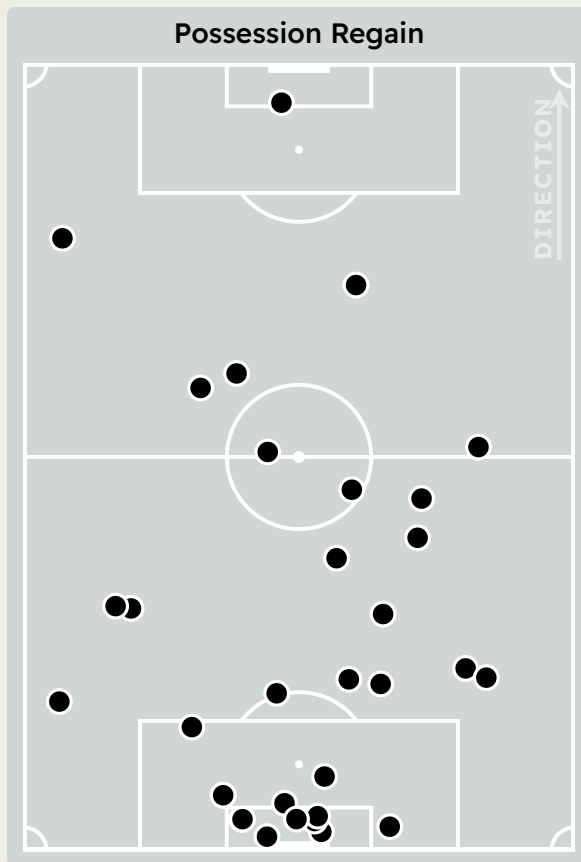

Possession Regained

7

Interceptions

44

Tackles

2.31

Possession Actions / Defensive Action

Blocks

Possession Contests

Most Possession Regains

10

NISHIKAWA Shusaku
GOALKEEPER

#	Player	Total Possession Regains
1	NISHIKAWA Shusaku	10
3	ITO Atsuki	1
5	HOIBRATEN Marius	3
8	KOIZUMI Yoshio	3
11	KANTE Jose	1
14	SEKINE Takahiro	2
15	AKIMOTO Takahiro	2
19	IWAO Ken	2
21	OKUBO Tomoaki	1
25	YASUI Kaito	4
28	SCHOLZ Alexander	3
9	LINSSEN Bryan	1
10	NAKAJIMA Shoya	0
17	SCHALK Alex	1
22	SHIBATO Kai	0
26	OGIWARA Takuya	0