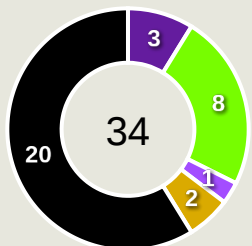

Movement to Receive

Urawa Reds

Movement Types by Phase

Final Third Phase

Progression Phase

Build Up Phase

All Movement Types

- In Front
- In Between
- Out to In
- In to Out
- In Behind