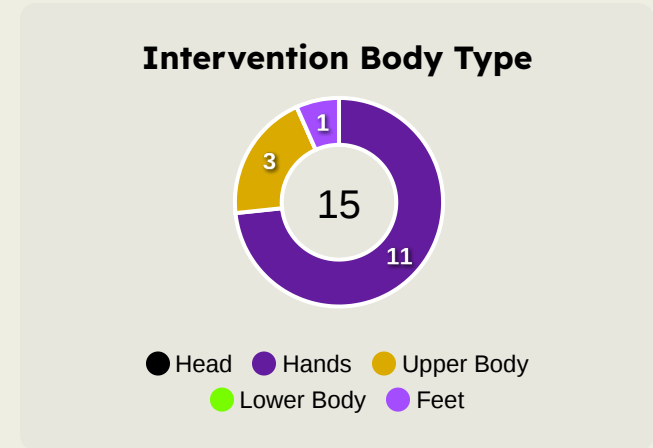

Goalkeeping Distribution

Urawa Reds

Goalkeeping Distribution

Goal Prevention

26
Total Attempts on Goal Faced

70
Save %

Total Attempts on Goal Faced	Total Goal Interventions	Save & Retain	Deflect & Retain	Save & Deflect	Save Attempt	No Save Attempt
26	7	3	0	4	8	11

Goal Prevention

Total Attempts on Goal Faced	Total Goal Interventions	Save & Retain	Deflect & Retain	Save & Deflect	Save Attempt	No Save Attempt
2	0	0	0	0	0	2

Aerial Control

Urawa Reds

4
Total Interventions