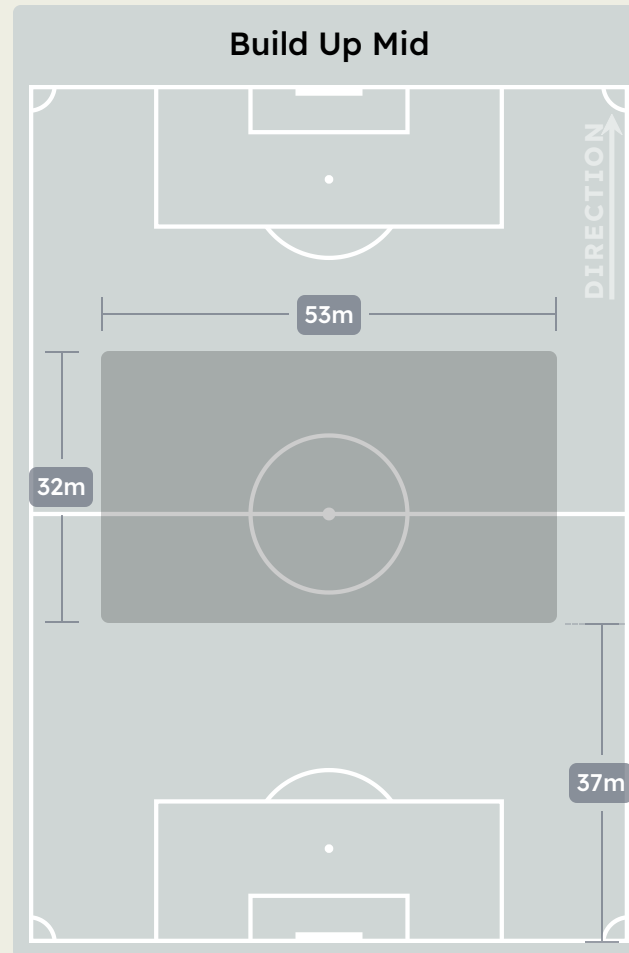

Urawa Reds v Manchester City FC

In Possession Line Height & Team Length

Urawa Reds

In Possession Line Height & Team Length

Manchester City FC

Line Breaks

Urawa Reds

Attempted Line Breaks