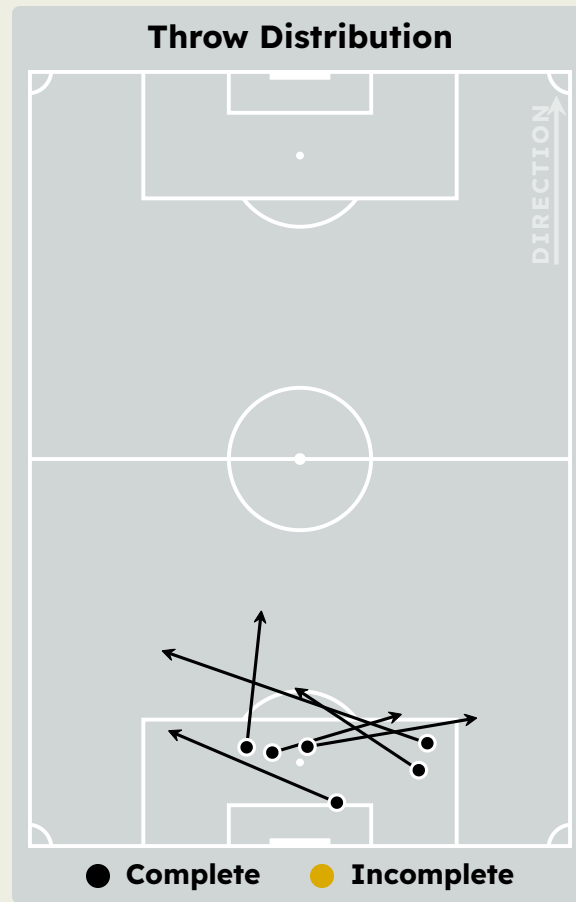

Goalkeeping Distribution

Urawa Reds

Goalkeeping Distribution

Goal Prevention

26
Total Attempts on Goal Faced

70
Save %

Total Attempts on Goal Faced	Total Goal Interventions	Save & Retain	Deflect & Retain	Save & Deflect	Save Attempt	No Save Attempt
26	7	3	0	4	8	11