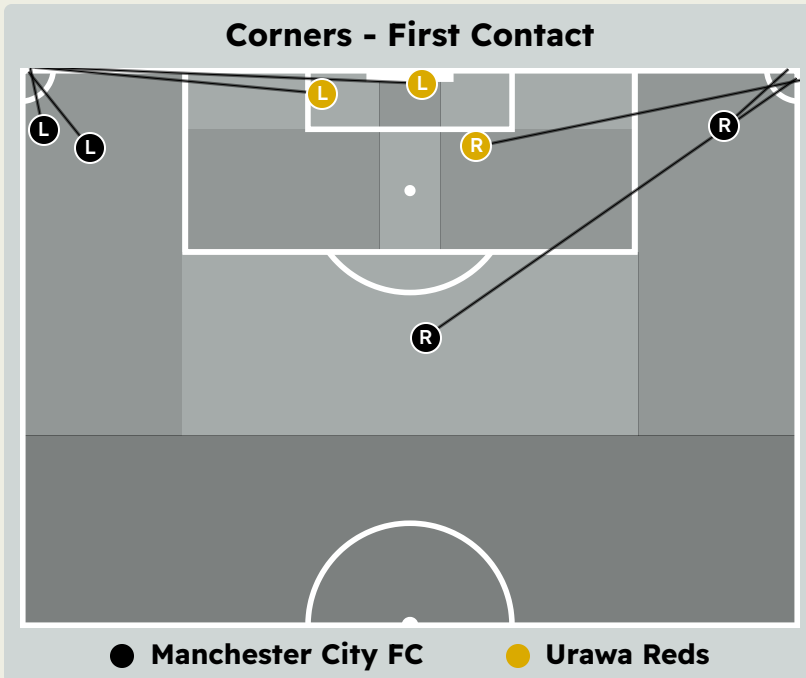

Set Plays - Corners

Manchester City FC

28

Total Set Plays

12

Total Free Kicks

0

Total Penalties

7

Total Corners

9

Total Throw Ins

Delivery Type	From Left Side	From Right Side	Total
Direct to Area	2	1	3
Short	2	1	3
Edge of Penalty Area	0	1	1

Delivery Style	Total
Inswing	2
Outswing	1
Driven	0

Free Kicks	
Type	Total
Direct	12
Direct (on target)	0
Direct (off target)	0
Indirect	0