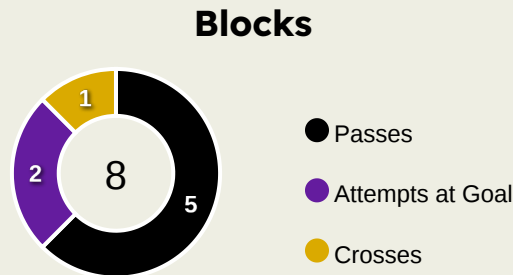

Possession Contests

Most Possession Regains

10

NISHIKAWA Shusaku
GOALKEEPER

#	Player	Total Possession Regains
1	NISHIKAWA Shusaku	10
3	ITO Atsuki	1
5	HOIBRATEN Marius	3
8	KOIZUMI Yoshio	3
11	KANTE Jose	1
14	SEKINE Takahiro	2
15	AKIMOTO Takahiro	2
19	IWAO Ken	2
21	OKUBO Tomoaki	1
25	YASUI Kaito	4
28	SCHOLZ Alexander	3
9	LINSSEN Bryan	1
10	NAKAJIMA Shoya	0
17	SCHALK Alex	1
22	SHIBATO Kai	0
26	OGIWARA Takuya	0

Defensive Actions

43

Forced Turnovers

45

Possession Regained

10

Interceptions

29

Tackles

12.49

Possession Actions / Defensive Action

Most Possession Regains

10

EDERSON
GOALKEEPER

#	Player	Total Possession Regains
31	EDERSON	10
2	WALKER Kyle	6
5	STONES John	6
6	AKE Nathan	6
8	KOVACIC Mateo	2
10	GREALISH Jack	1
16	RODRI	4
20	BERNARDO SILVA	0
25	AKANJI Manuel	4
27	MATHEUS NUNES	2
47	FODEN Phil	1
4	PHILLIPS Calvin	0
19	ALVAREZ Julian	1
21	GOMEZ Sergio	1
24	GVARDIOL Josko	0
52	BOBB Oscar	1