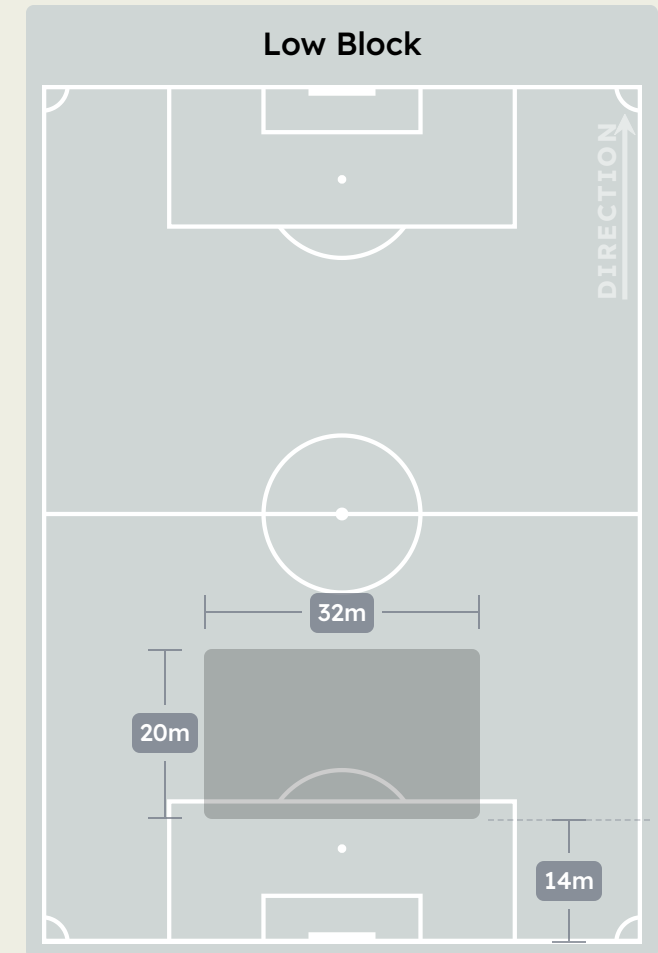

Defensive Line Height & Team Length

Manchester City FC