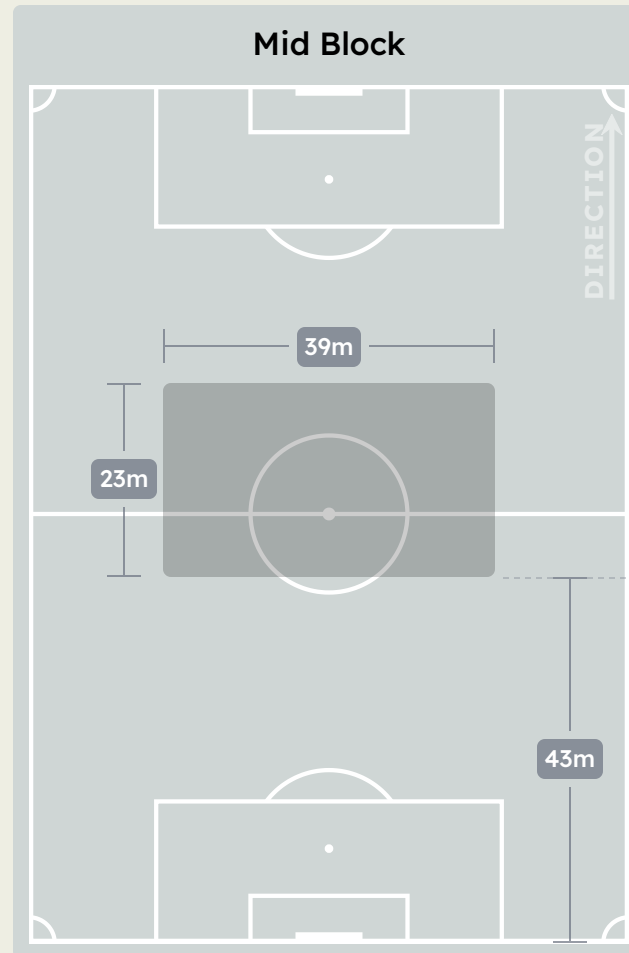

Tackles

12.49

Possession Actions / Defensive Action

Most Possession Regains

10

EDERSON
GOALKEEPER

#	Player	Total Possession Regains
31	EDERSON	10
2	WALKER Kyle	6
5	STONES John	6
6	AKE Nathan	6
8	KOVACIC Mateo	2
10	GREALISH Jack	1
16	RODRI	4
20	BERNARDO SILVA	0
25	AKANJI Manuel	4
27	MATHEUS NUNES	2
47	FODEN Phil	1
4	PHILLIPS Calvin	0
19	ALVAREZ Julian	1
21	GOMEZ Sergio	1
24	GVARDIOL Josko	0
52	BOBB Oscar	1

Defensive Line Height & Team Length

Urawa Reds

Defensive Line Height & Team Length

Manchester City FC

Defensive Pressure

Urawa Reds

● Shown Outside ● Shown Inside ● Neutral ● From Behind

439	Total Pressures	171
74	Direct Pressures	31
1.68s	Avg Pressure Duration	1.5s
35	Forced Turnovers	43
24.34s	Ball Recovery Time	7.75s
215	Pushing on into Pressing	74
431	Pushing on	137
62	Pressing Direction Inside	43
259	Pressing Direction Outside	88