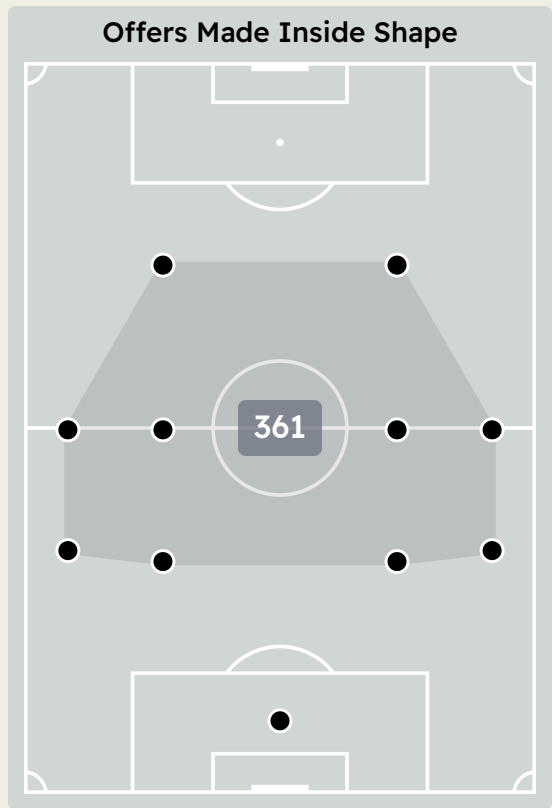

Offering to Receive

644
Total Offers Made

269
Total Offers Received

Most Offers
129
KOVACIC Mateo
DEFENSIVE MIDFIELD CENTRE LEFT

333
Offers Made in Final Third

228
Offers Made in Middle Third

83
Offers Made in Defensive Third