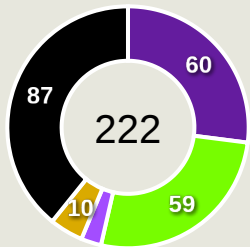

Movement to Receive

Urawa Reds

Movement Types by Phase

Final Third Phase

Progression Phase

Build Up Phase

All Movement Types

- In Front
- In Between
- Out to In
- In to Out
- In Behind

Top Ranked Players

Type	Player	Movements
In Front	25 YASUI Kaito	12
In Between	25 YASUI Kaito	15
Out to In	14 SEKINE Takahiro	2
In to Out	3 ITO Atsuki	3
In Behind	15 AKIMOTO Takahiro	13

Movement Types Pitch Third

Movement to Receive

Movement Types by Phase

Final Third Phase

Progression Phase

Build Up Phase

All Movement Types

- In Front
- In Between
- Out to In
- In to Out
- In Behind

Top Ranked Players