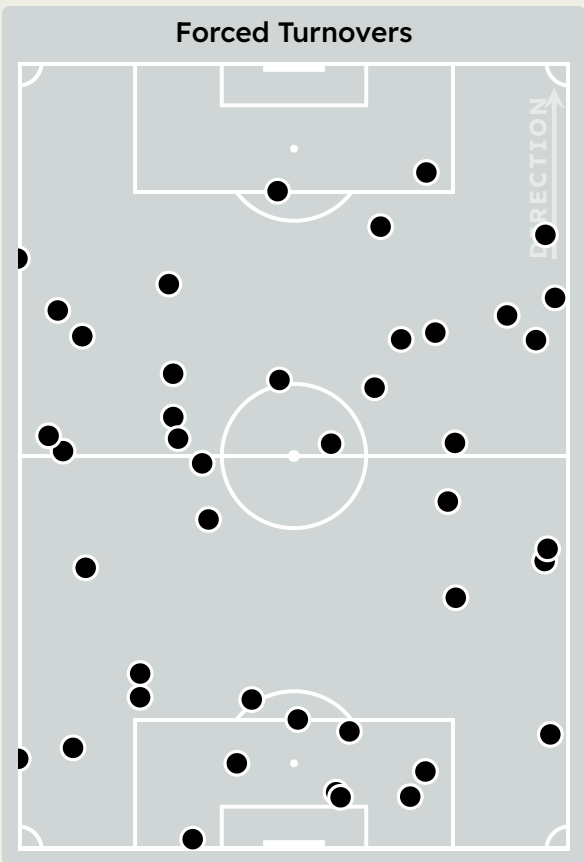

Defensive Actions

43

Forced Turnovers

45

Possession Regained

10

Interceptions

29

Tackles

12.49

Possession Actions / Defensive Action

Most Possession Regains

10

EDERSON
GOALKEEPER

#	Player	Total Possession Regains
31	EDERSON	10
2	WALKER Kyle	6
5	STONES John	6
6	AKE Nathan	6
8	KOVACIC Mateo	2
10	GREALISH Jack	1
16	RODRI	4
20	BERNARDO SILVA	0
25	AKANJI Manuel	4
27	MATHEUS NUNES	2
47	FODEN Phil	1
4	PHILLIPS Calvin	0
19	ALVAREZ Julian	1
21	GOMEZ Sergio	1
24	GVARDIOL Josko	0
52	BOBB Oscar	1