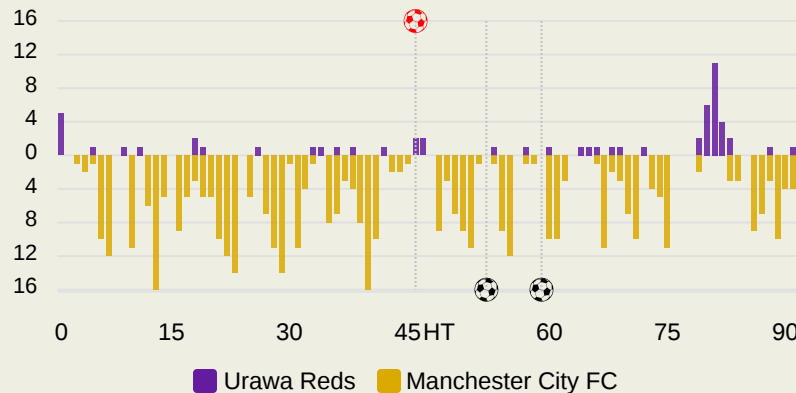

Distribution in the Final Third

Match Summary - Key Statistics

Urawa Reds

Manchester City FC

Possession

Total		Total
0	Goals	3
2 (0)	Attempts at Goal (On Target)	25 (10)
293 (237)	Total Passes (Complete)	838 (791)
81 %	Pass Completion %	94 %
78	Completed Line Breaks	190
6	Defensive Line Breaks	23
42	Receptions in the Final Third	356
6	Crosses	15
11	Ball Progressions	21
439 (74)	Defensive Pressures Applied (Direct Pressures)	171 (31)
35	Forced Turnovers	43
40	Second Balls	67
112.2 km	Total Distance Covered	109.9 km
5.8 km	Zone 4 - Low Speed Sprinting: 20-25 km/h	5.9 km