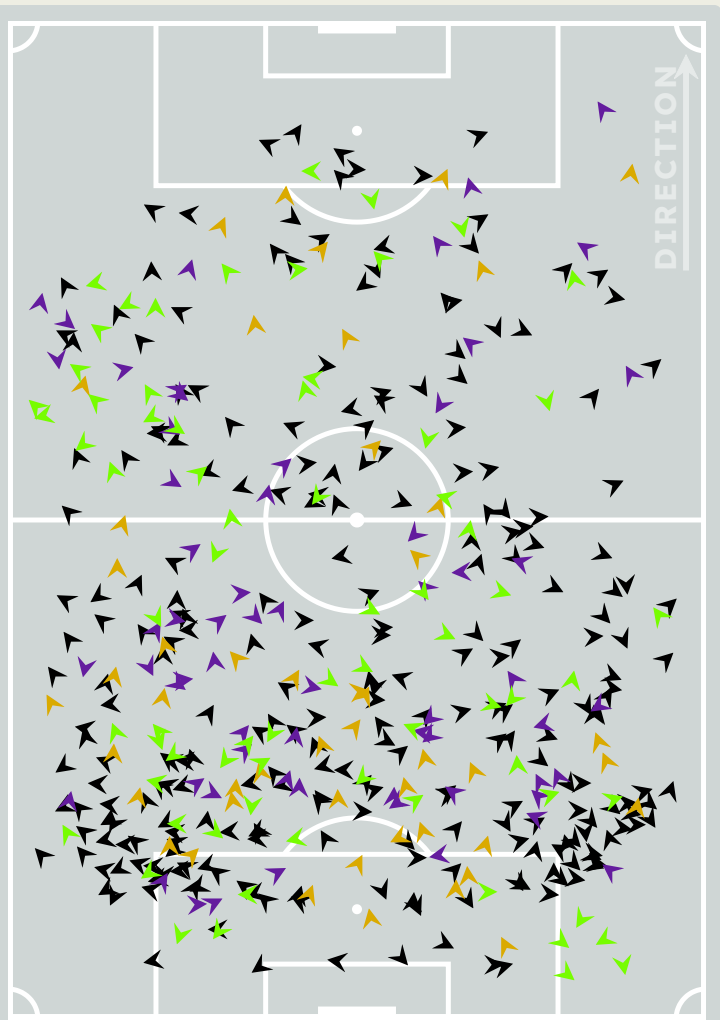

Defensive Line Height & Team Length

Urawa Reds

Defensive Line Height & Team Length

Manchester City FC

Defensive Pressure

Urawa Reds

● Shown Outside ● Shown Inside ● Neutral ● From Behind

439	Total Pressures	171
74	Direct Pressures	31
1.68s	Avg Pressure Duration	1.5s
35	Forced Turnovers	43
24.34s	Ball Recovery Time	7.75s
215	Pushing on into Pressing	74
431	Pushing on	137
62	Pressing Direction Inside	43
259	Pressing Direction Outside	88

Most Direct Pressures

10

IWAO Ken

DEFENSIVE MIDFIELD CENTRE
LEFT

Most Direct Pressures

7

AKE Nathan

LEFT BACK