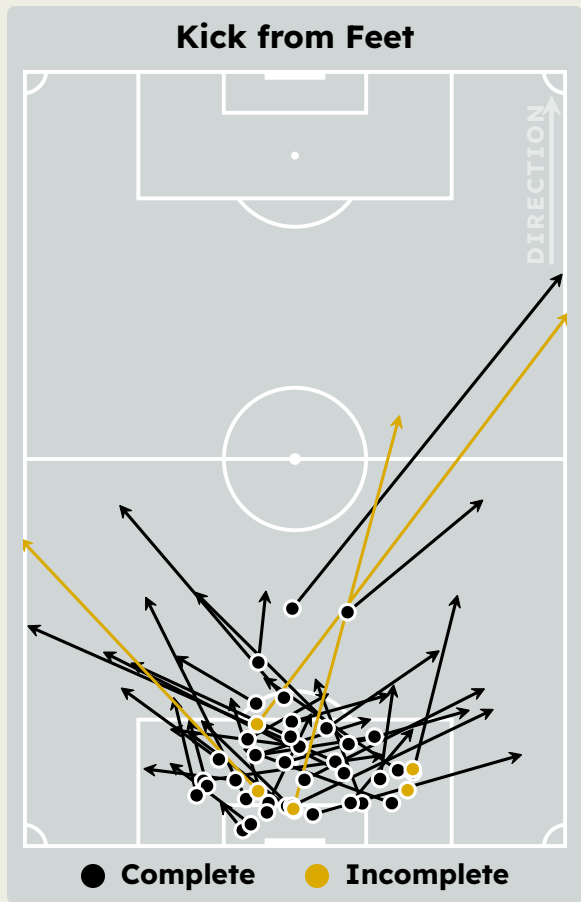

Goalkeeping Distribution