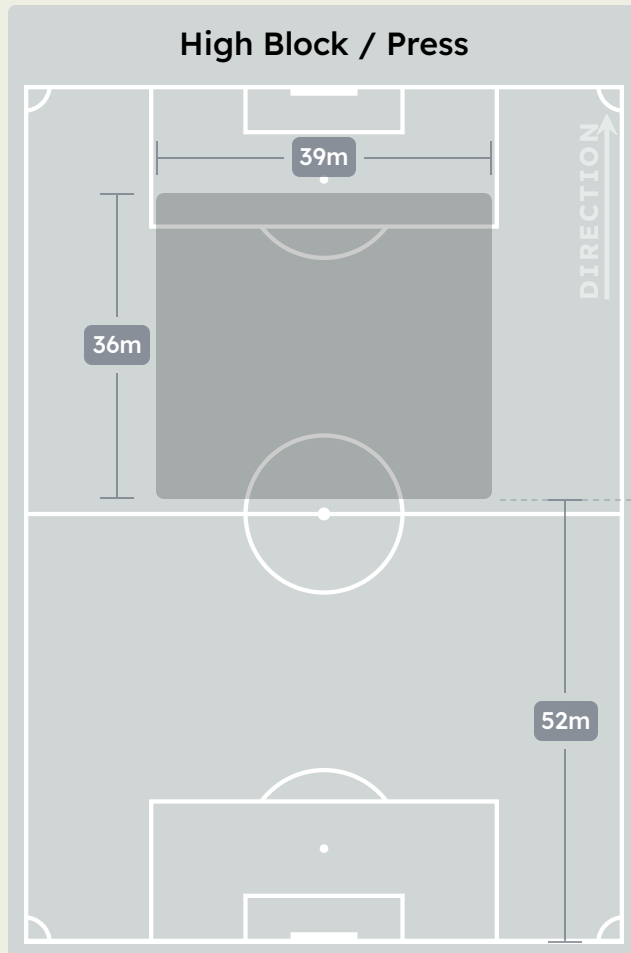

Defensive Line Height & Team Length

Manchester City FC