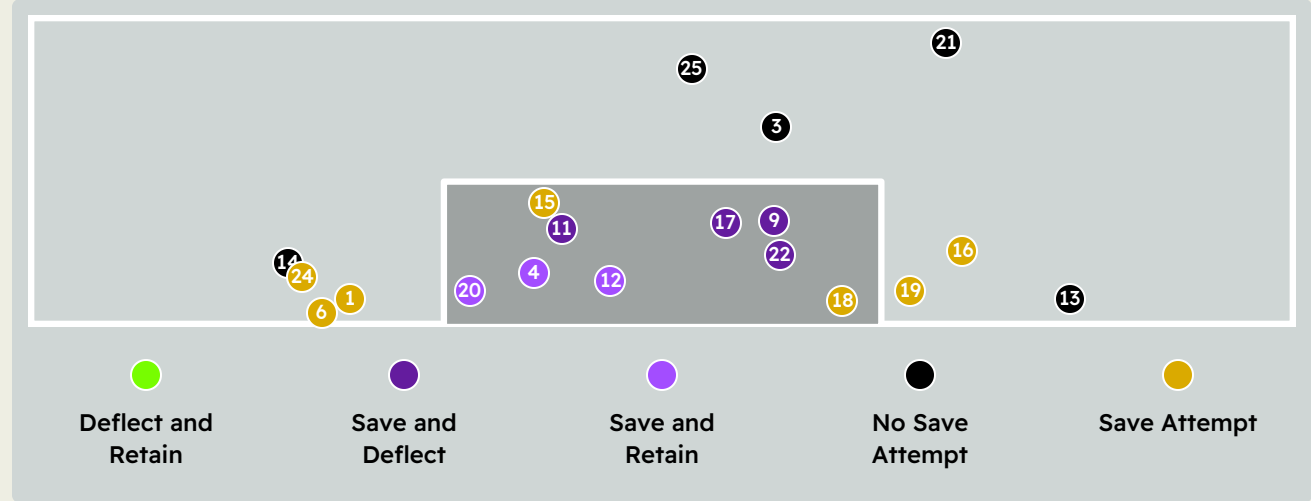

Goalkeeping Distribution

Urawa Reds

Goalkeeping Distribution

Goal Prevention

26
Total Attempts on Goal Faced

70
Save %

Total Attempts on Goal Faced	Total Goal Interventions	Save & Retain	Deflect & Retain	Save & Deflect	Save Attempt	No Save Attempt
26	7	3	0	4	8	11

Goal Prevention

Total Attempts on Goal Faced	Total Goal Interventions	Save & Retain	Deflect & Retain	Save & Deflect	Save Attempt	No Save Attempt
2	0	0	0	0	0	2

Aerial Control

Urawa Reds

4
Total Interventions