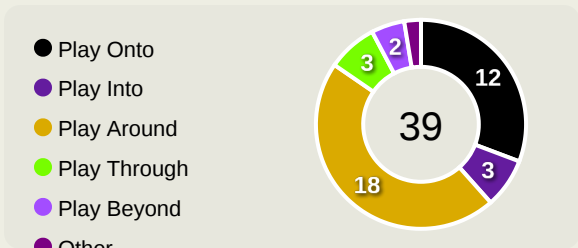

Goalkeeping Distribution

Urawa Reds

Goalkeeping Distribution

Goal Prevention

26
Total Attempts on Goal Faced

70
Save %

Total Attempts on Goal Faced	Total Goal Interventions	Save & Retain	Deflect & Retain	Save & Deflect	Save Attempt	No Save Attempt
26	7	3	0	4	8	11