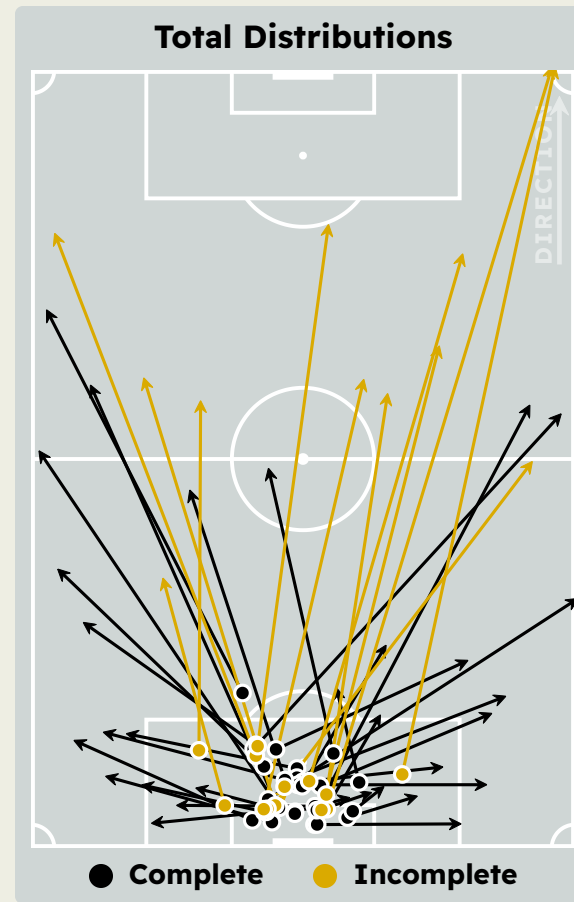

Goalkeeping Distribution

Urawa Reds

Goalkeeping Distribution

Goal Prevention

26
Total Attempts on Goal Faced

70
Save %

Total Attempts on Goal Faced	Total Goal Interventions	Save & Retain	Deflect & Retain	Save & Deflect	Save Attempt	No Save Attempt
26	7	3	0	4	8	11