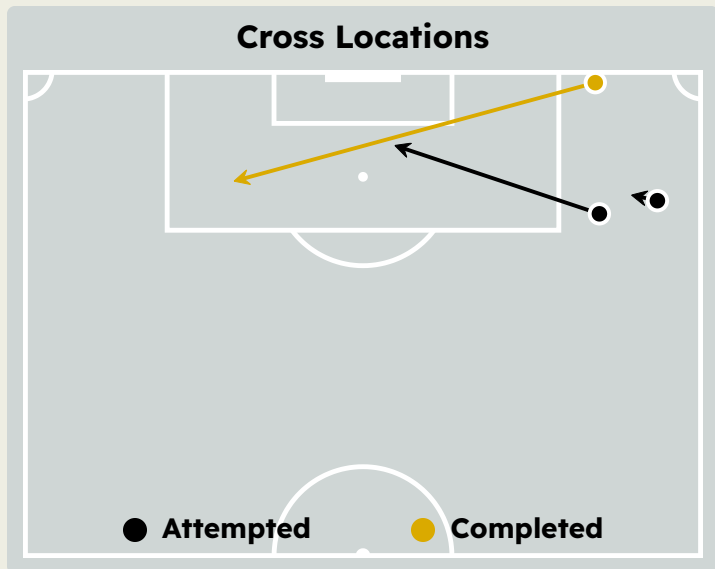

Crosses (Open Play)

#	Player	Inswing	Outswing	Driven	Lofted	Cutback	Push Cross	Total Attempted
1	NISHIKAWA Shusaku	0	0	0	0	0	0	0
3	ITO Atsuki	0	0	0	0	0	0	0
5	HOIBRATEN Marius	0	0	0	0	0	0	0
8	KOIZUMI Yoshio	0	0	0	0	0	0	0
11	KANTE Jose	0	0	0	0	0	0	0
14	SEKINE Takahiro	0	0	0	0	0	0	0
15	AKIMOTO Takahiro	0	0	0	0	0	0	0
19	IWAO Ken	0	0	0	0	0	0	0
21	OKUBO Tomoaki	0	1	0	0	0	0	1
25	YASUI Kaito	0	0	0	0	0	0	0
28	SCHOLZ Alexander	0	1	0	1	0	0	2
9	LINSSEN Bryan	0	0	0	0	0	0	0
10	NAKAJIMA Shoya	0	0	0	0	0	0	0
17	SCHALK Alex	0	0	0	0	0	0	0
22	SHIBATO Kai	0	0	0	0	0	0	0
26	OGIWARA Takuya	0	0	0	0	0	0	0