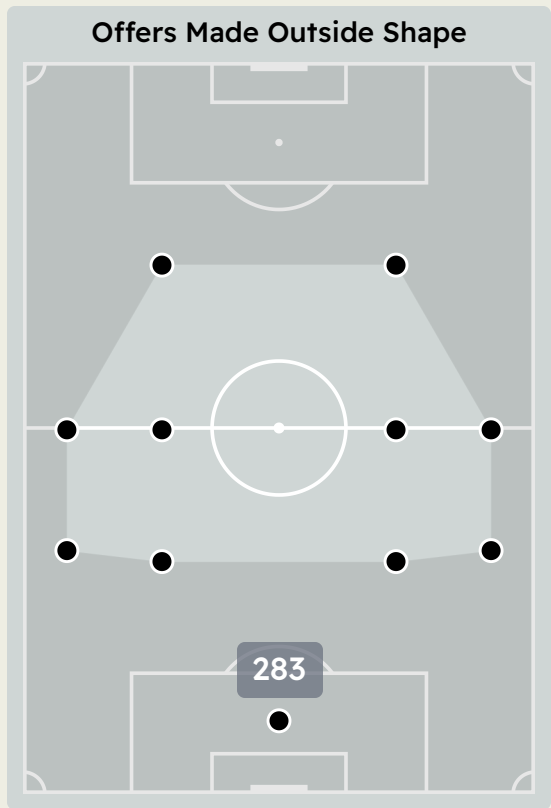

Offering to Receive

644
Total Offers Made

269
Total Offers Received

Most Offers
129
KOVACIC Mateo
DEFENSIVE MIDFIELD CENTRE LEFT

333
Offers Made in Final Third

228
Offers Made in Middle Third

83
Offers Made in Defensive Third