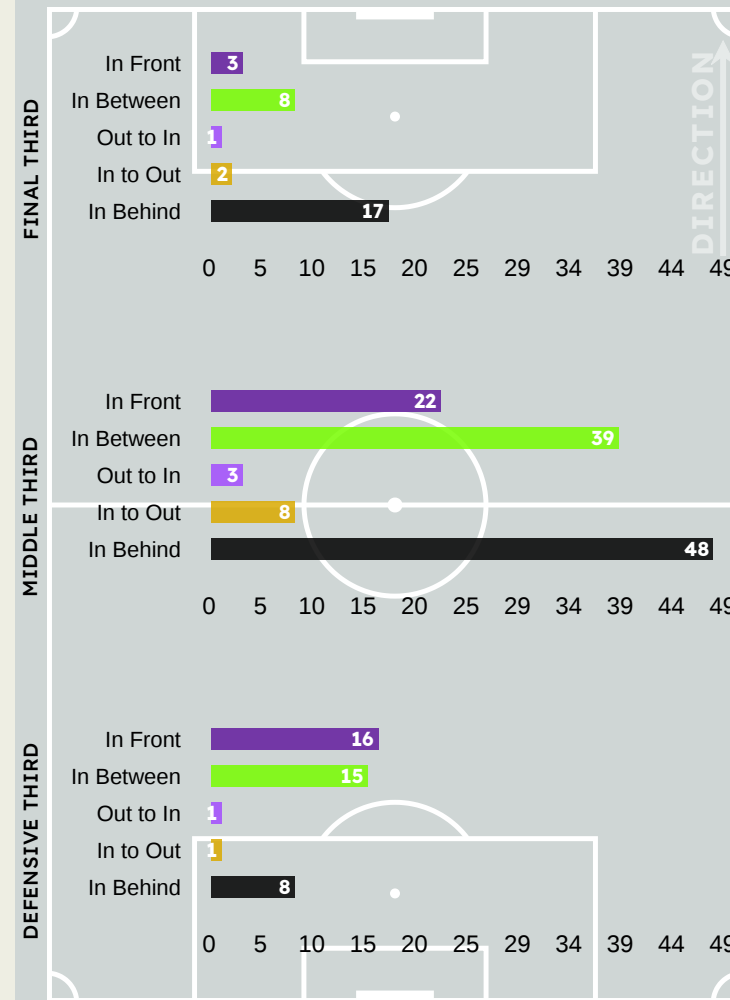

Movement Types Pitch Third