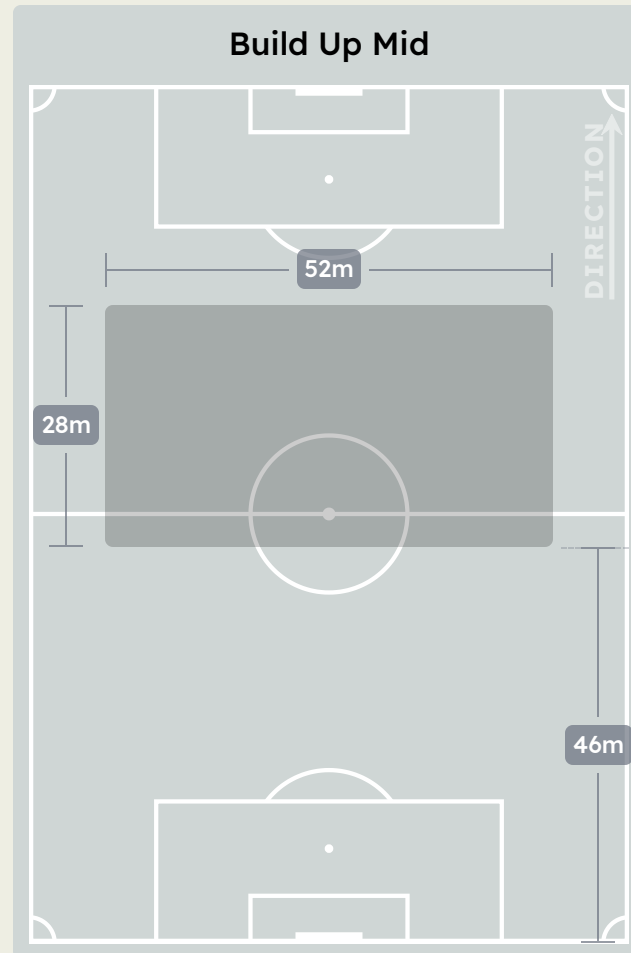

Urawa Reds v Manchester City FC

In Possession Line Height & Team Length

Urawa Reds

In Possession Line Height & Team Length

Manchester City FC

Line Breaks

Urawa Reds

Attempted Line Breaks