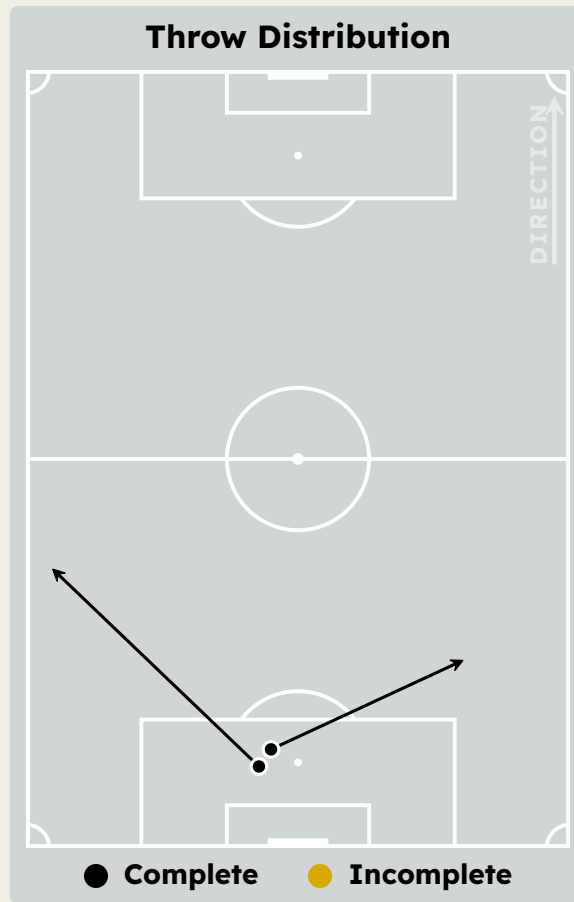

Goalkeeping Distribution

Urawa Reds

Goalkeeping Distribution

Goal Prevention

26
Total Attempts on Goal Faced

70
Save %

Total Attempts on Goal Faced	Total Goal Interventions	Save & Retain	Deflect & Retain	Save & Deflect	Save Attempt	No Save Attempt
26	7	3	0	4	8	11