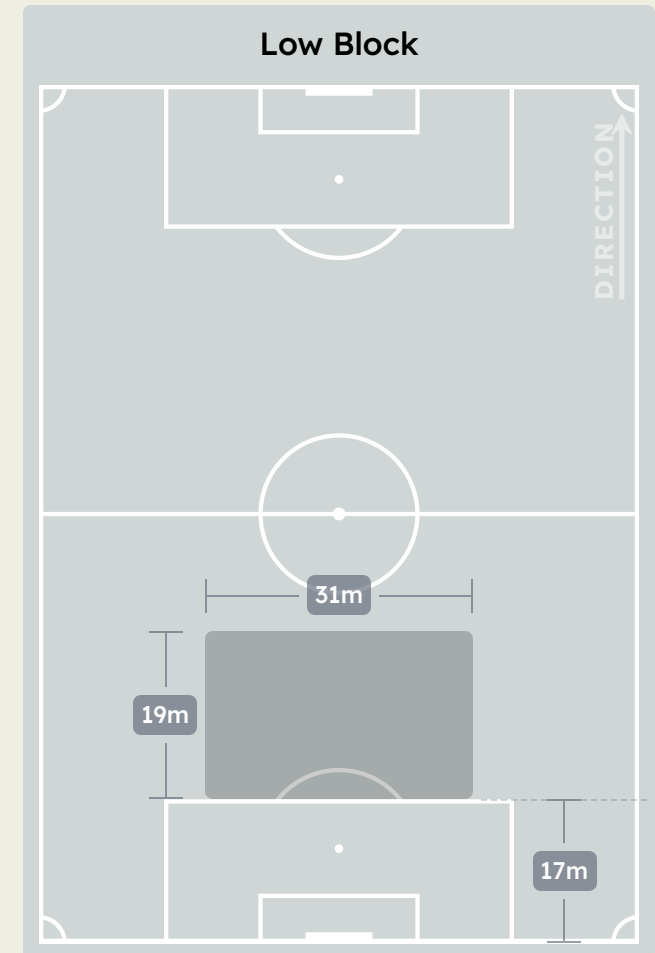

Defensive Line Height & Team Length

Urawa Reds