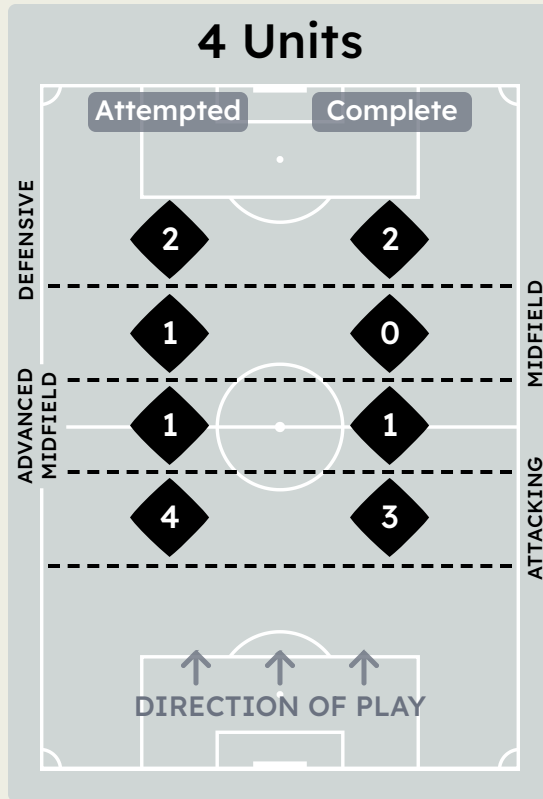

Line Breaks

Urawa Reds

Attempted Line Breaks

113

Attempted Line Breaks	8
Inside Shape	4
Outside Shape	4