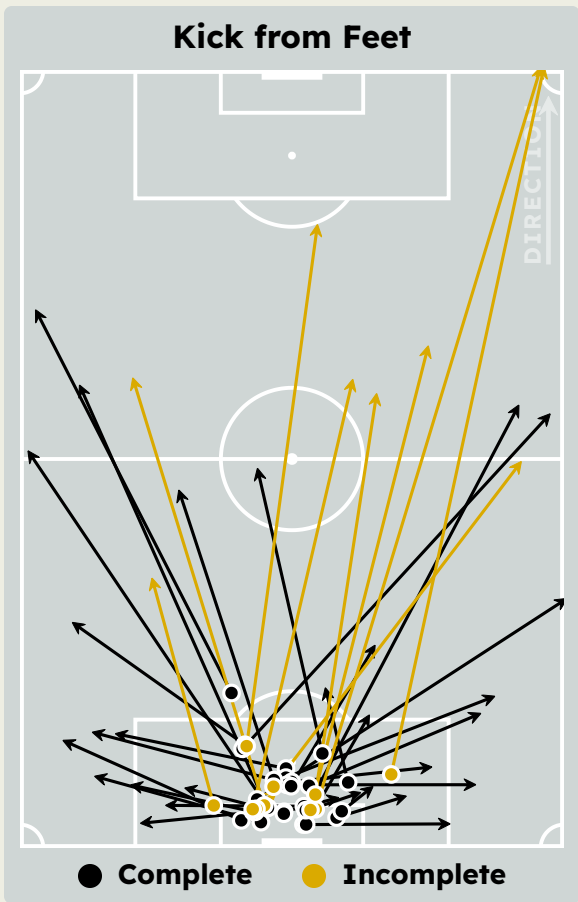

Goalkeeping Distribution

Urawa Reds