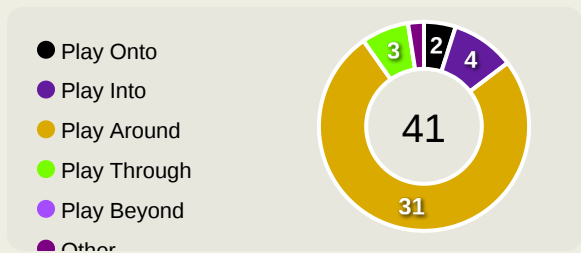

Goalkeeping Distribution

Urawa Reds

Goalkeeping Distribution

Goal Prevention

26
Total Attempts on Goal Faced

70
Save %

Total Attempts on Goal Faced	Total Goal Interventions	Save & Retain	Deflect & Retain	Save & Deflect	Save Attempt	No Save Attempt
26	7	3	0	4	8	11