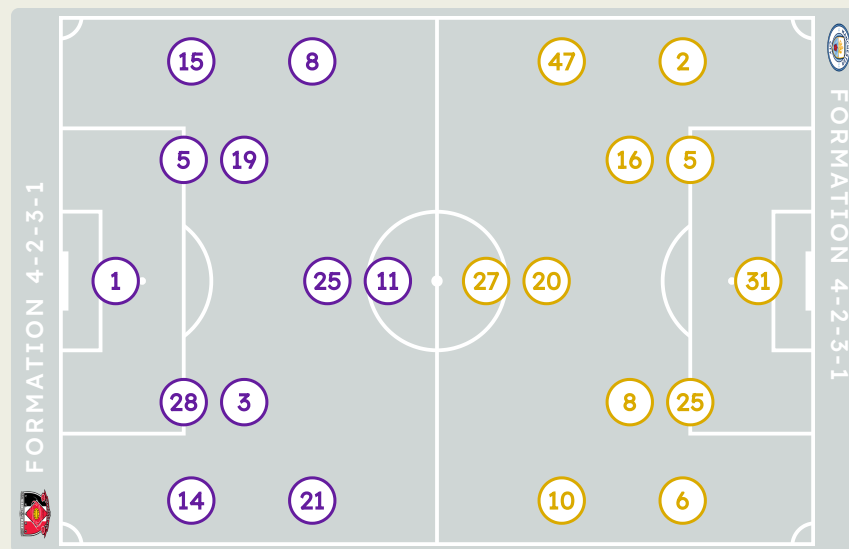

Match Summary - Teams

Urawa Reds

STARTING

1	GK	NISHIKAWA Shusaku	
3	MF	ITO Atsuki	↓ 57'
5	DF	HOIBRATEN Marius	
8	MF	KOIZUMI Yoshio	↓ 64'
11	FW	KANTE Jose	↓ 64'
14	MF	SEKINE Takahiro	
15	MF	AKIMOTO Takahiro	
19	MF	IWAO Ken (C)	↓ 78'
21	MF	OKUBO Tomoaki	↓ 57'
25	MF	YASUI Kaito	
28	DF	SCHOLZ Alexander	

SUBSTITUTES

16	GK	NIEKAWA Ayumi	
31	GK	YOSHIDA Shun	
2	DF	SAKAI Hiroki	
4	DF	IWANAMI Takuya	
9	FW	LINSSEN Bryan	↑ 64'
10	MF	NAKAJIMA Shoya	↑ 64'
17	FW	SCHALK Alex	↑ 57'
22	MF	SHIBATO Kai	↑ 78'
26	DF	OGIWARA Takuya	↑ 57'
27	MF	PANYA Ekanit	
30	FW	KOROKI Shinzo	
66	DF	OHATA Ayumu	

0 — 3