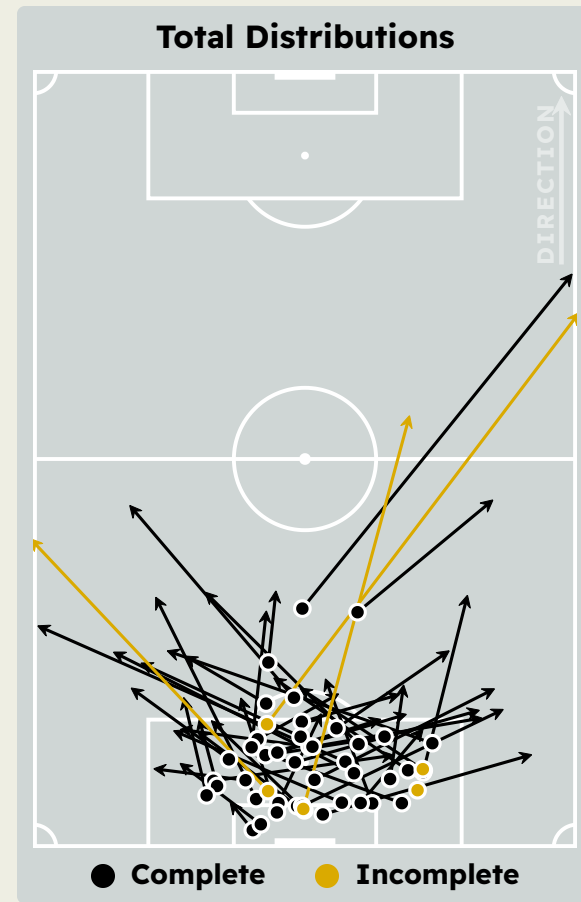

Goalkeeping Distribution

Urawa Reds

Goalkeeping Distribution

Goal Prevention

26
Total Attempts on Goal Faced

70
Save %

Total Attempts on Goal Faced	Total Goal Interventions	Save & Retain	Deflect & Retain	Save & Deflect	Save Attempt	No Save Attempt
26	7	3	0	4	8	11