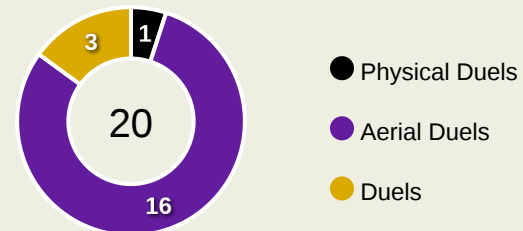

Possession Regained

7

Interceptions

44

Tackles

2.31

Possession Actions / Defensive Action

Blocks

Possession Contests

Most Possession Regains

10

NISHIKAWA Shusaku
GOALKEEPER

#	Player	Total Possession Regains
1	NISHIKAWA Shusaku	10
3	ITO Atsuki	1
5	HOIBRATEN Marius	3
8	KOIZUMI Yoshio	3
11	KANTE Jose	1
14	SEKINE Takahiro	2
15	AKIMOTO Takahiro	2
19	IWAO Ken	2
21	OKUBO Tomoaki	1
25	YASUI Kaito	4
28	SCHOLZ Alexander	3
9	LINSSEN Bryan	1
10	NAKAJIMA Shoya	0
17	SCHALK Alex	1
22	SHIBATO Kai	0
26	OGIWARA Takuya	0