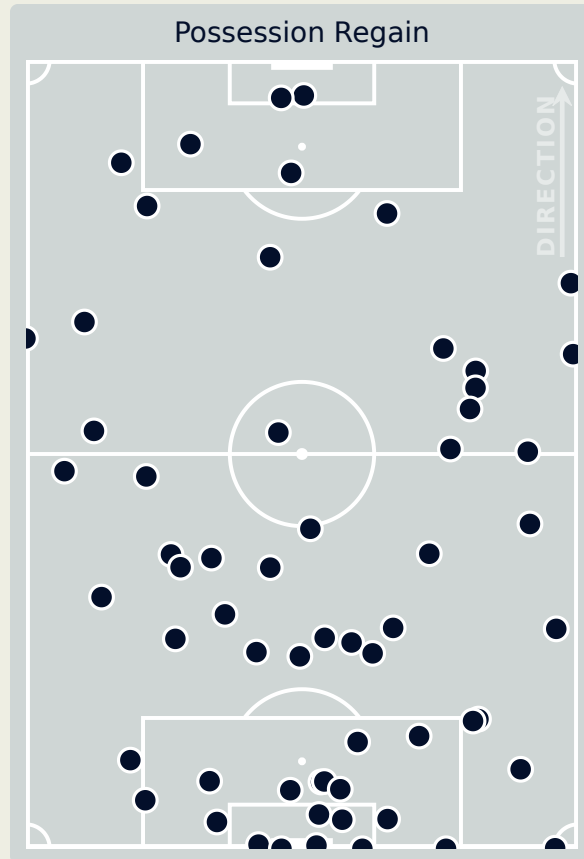

Defensive Actions