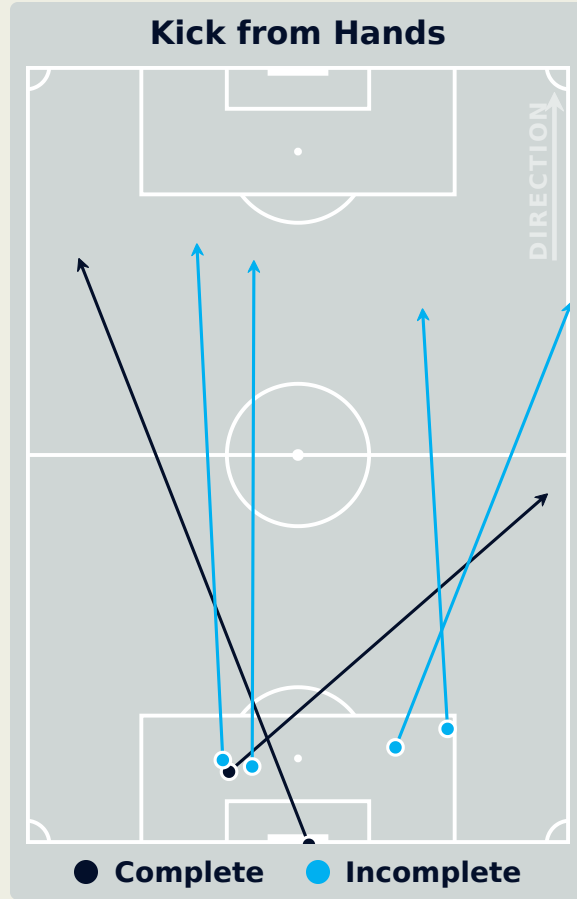

AI Ahly FC

Goalkeeping Distribution

Goalkeeping Distribution

AI Ahly FC

Goal Prevention

10
Total Attempts on Goal Faced

100
Save %

Total Attempts on Goal Faced	Total Goal Interventions	Save & Retain	Deflect & Retain	Save & Deflect	Save Attempt	No Save Attempt
10	2	2	0	0	0	8