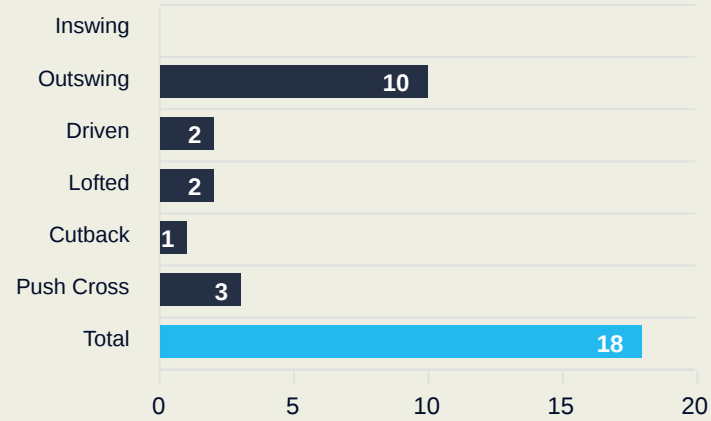

AI Ahly FC

Crosses (Open Play)

Delivery Type

Attempted

14

Completed

2

Most Crosses Attempted

4

ATTIAT-ALLAH Yahya
LEFT BACK

#	Player	Inswing	Outswing	Driven	Lofted	Cutback	Push Cross	Total Attempted
1	MOHAMED ELSHENAWY	0	0	0	0	0	0	0
5	RAMY RABIA	0	0	0	0	0	0	0
6	YASSER IBRAHIM	0	0	0	0	0	0	0
8	AKRAM TAWFIK	0	0	0	1	0	0	1
9	ABOU ALI Wessam	0	1	0	0	2	0	3
13	MARAWAN ATTIA	0	0	0	0	0	0	0
14	HUSSEIN ELSHAHAT	0	0	0	0	0	1	1
18	ATTIAT-ALLAH Yahya	0	3	0	0	0	1	4
22	EMAM ASHOUR	0	1	0	0	0	0	1
29	TAHER MOHAMED	0	0	1	1	0	0	2
36	AHMED KOKA	0	0	0	0	0	0	0
3	OMAR KAMAL	1	1	0	0	0	0	2
15	DARI Achraf	0	0	0	0	0	0	0
17	AMRO ELSOULIA	0	0	0	0	0	0	0
19	MOHAMED AFSHA	0	0	0	0	0	0	0
23	OMAR EL SAAIY	0	0	0	0	0	0	0

Crosses (Open Play)

Delivery Type

Attempted

18

Completed

7

Most Crosses Attempted

5