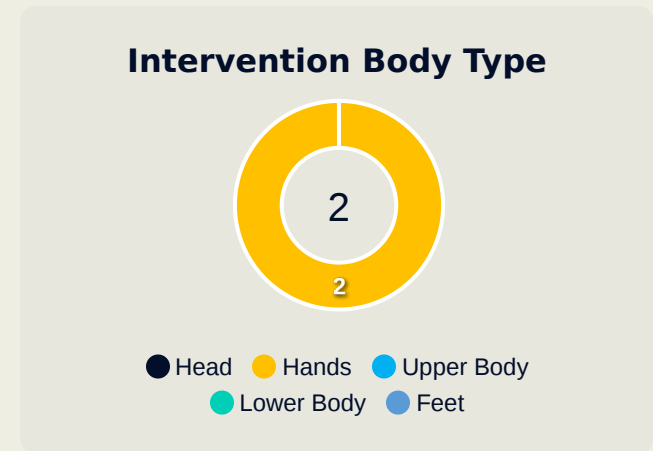

AI Ahly FC

Goalkeeping Distribution

Goalkeeping Distribution

AI Ahly FC

Goal Prevention

10
Total Attempts on Goal Faced

100
Save %

Total Attempts on Goal Faced	Total Goal Interventions	Save & Retain	Deflect & Retain	Save & Deflect	Save Attempt	No Save Attempt
10	2	2	0	0	0	8

Goal Prevention

AI Ain FC

16
Total Attempts on Goal Faced

67
Save %

Total Attempts on Goal Faced	Total Goal Interventions	Save & Retain	Deflect & Retain	Save & Deflect	Save Attempt	No Save Attempt
16	7	1	0	6	1	8