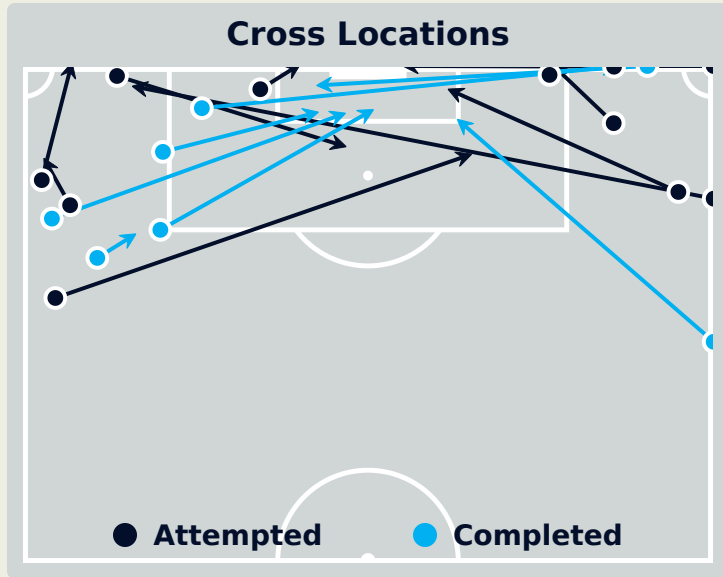

Crosses (Open Play)