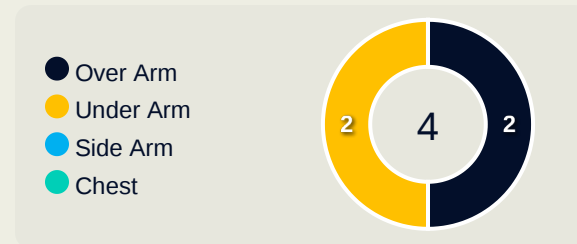

AI Ahly FC

Goalkeeping Distribution

Goalkeeping Distribution

AI Ahly FC

Goal Prevention

10
Total Attempts on Goal Faced

100
Save %

Total Attempts on Goal Faced	Total Goal Interventions	Save & Retain	Deflect & Retain	Save & Deflect	Save Attempt	No Save Attempt
10	2	2	0	0	0	8