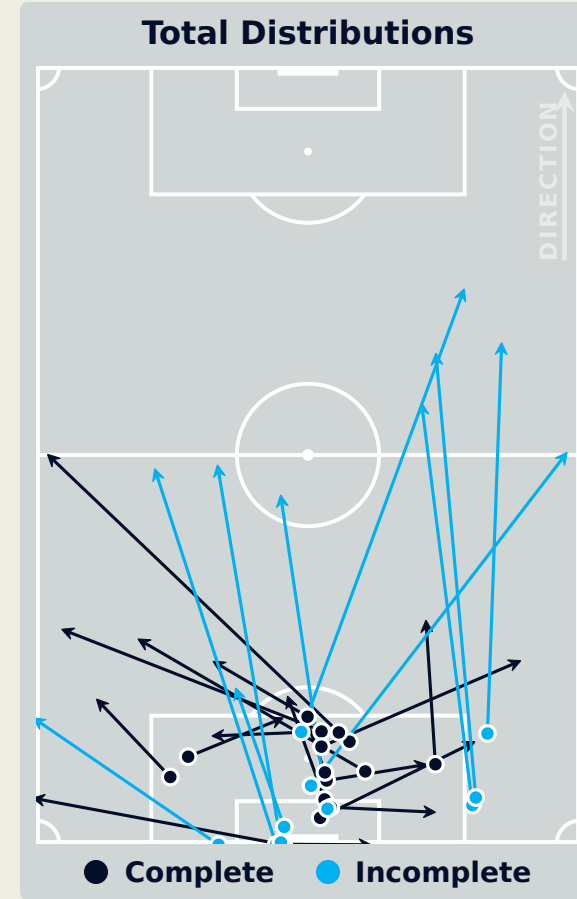

AI Ahly FC

Goalkeeping Distribution

Goalkeeping Distribution

AI Ahly FC

Goal Prevention

10
Total Attempts on Goal Faced

100
Save %

Total Attempts on Goal Faced	Total Goal Interventions	Save & Retain	Deflect & Retain	Save & Deflect	Save Attempt	No Save Attempt
10	2	2	0	0	0	8