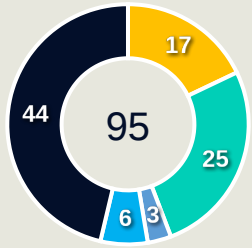

AI Ahly FC

Movement to Receive

Movement Types by Phase

Final Third Phase

Progression Phase

Build Up Phase

All Movement Types

- In Front
- In Between
- Out to In
- In to Out
- In Behind

Top Ranked Players

Type	Player	Movements
In Front	13 MARAWAN ATTIA	16
In Between	22 EMAM ASHOUR	27
Out to In	29 TAHER MOHAMED	7
In to Out	22 EMAM ASHOUR	3
In Behind	9 ABOU ALI Wessam	14

Movement Types Pitch Third

Movement to Receive

Movement Types by Phase

Final Third Phase

Progression Phase

Build Up Phase

All Movement Types

- In Front
- In Between
- Out to In
- In to Out
- In Behind

Top Ranked Players