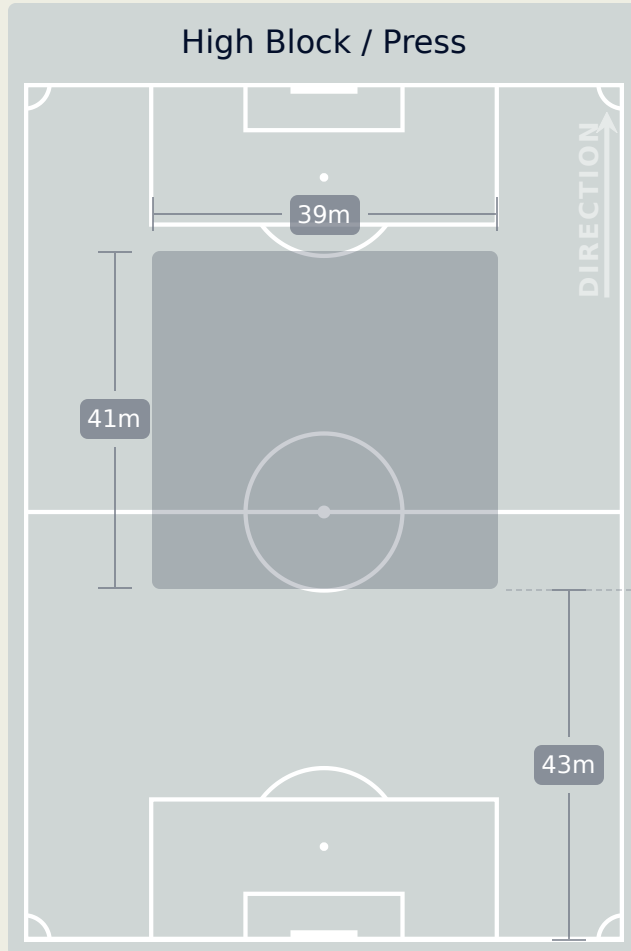

Defensive Line Height & Team Length

AI Ahly FC

Defensive Line Height & Team Length

Defensive Pressure

AI Ahly FC

AI Ain FC

237	Total Pressures	202
51	Direct Pressures	43
1.49s	Avg Pressure Duration	1.7s
40	Forced Turnovers	30
13.41s	Ball Recovery Time	7.72s
83	Pushing on into Pressing	96
188	Pushing on	192
41	Pressing Direction Inside	21
139	Pressing Direction Outside	117