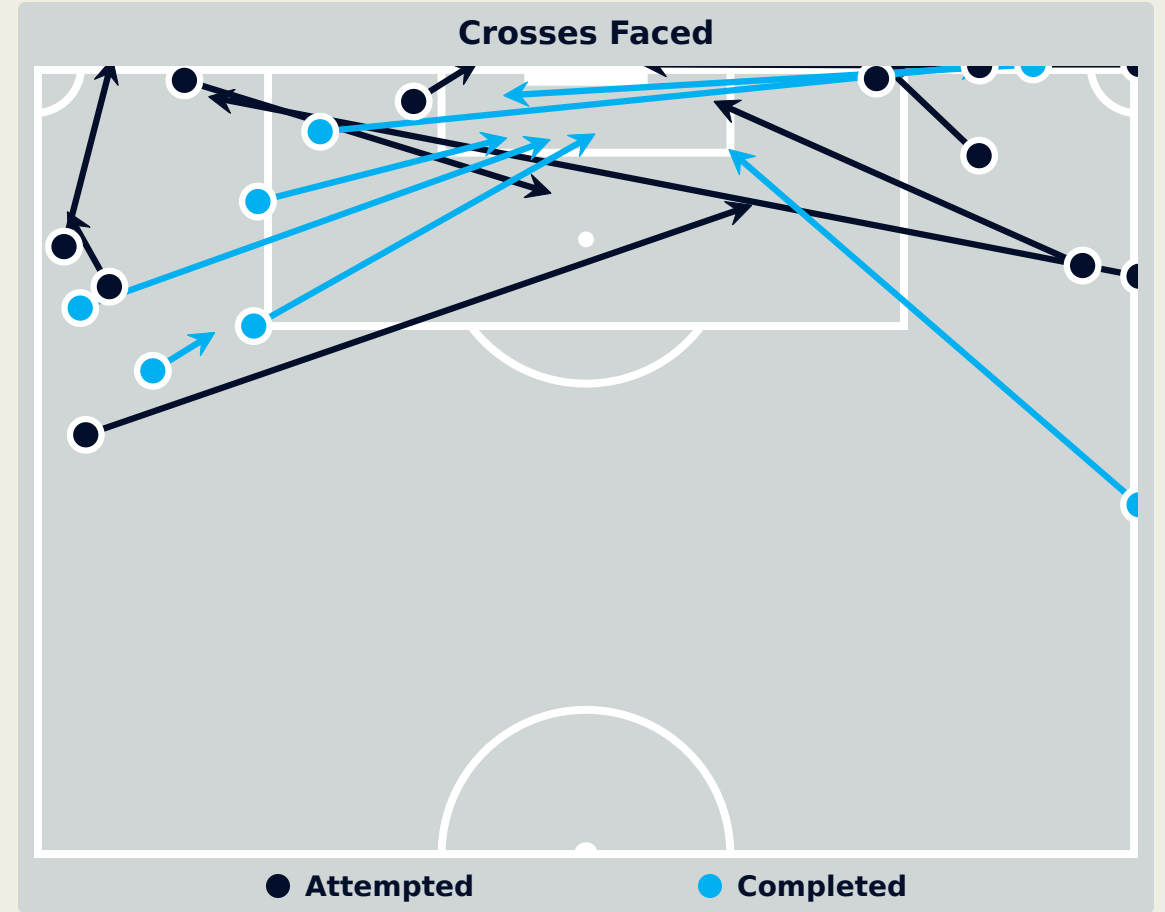

Goal Prevention

AI Ain FC

16
Total Attempts on Goal Faced

67
Save %

Total Attempts on Goal Faced	Total Goal Interventions	Save & Retain	Deflect & Retain	Save & Deflect	Save Attempt	No Save Attempt
16	7	1	0	6	1	8

AI Ahly FC

Aerial Control

Delivery Types Faced

Total	In Swing	Out Swing	Driven	Lofted	Cutback	Push
20	1	11	2	2	1	3

Aerial Control

Delivery Types Faced

Total	In Swing	Out Swing	Driven	Lofted	Cutback	Push
21	5	9	1	2	2	2