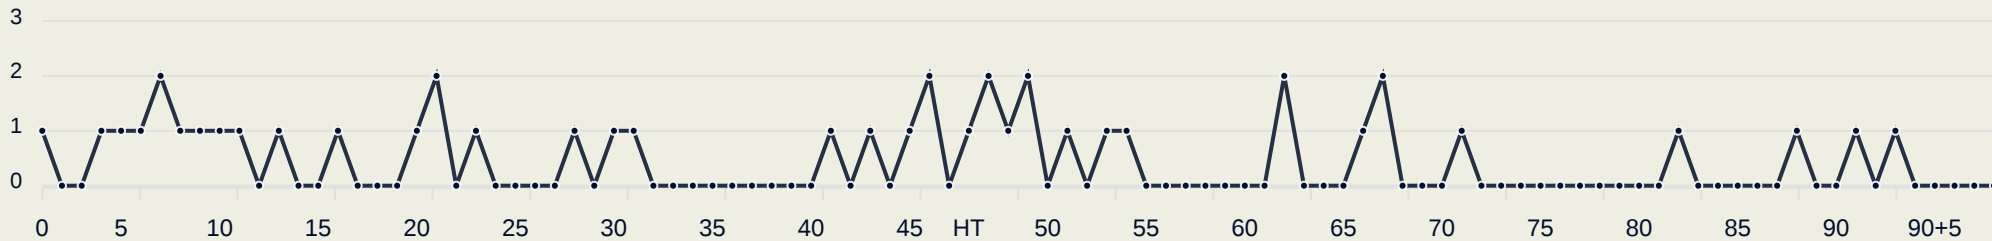

Al Ahly FC 3 - 0 Al Ain FC

Goalkeeping Involvement

AI Ahly FC

AI Ahly FC GK Involvement Timeline

43
Total Involvements

AI Ain FC

AI Ain FC GK Involvement Timeline

44
Total Involvements

AI Ahly FC

Goalkeeping Distribution

Goalkeeping Distribution

AI Ahly FC

Goal Prevention

10
Total Attempts on Goal Faced

100
Save %

Total Attempts on Goal Faced	Total Goal Interventions	Save & Retain	Deflect & Retain	Save & Deflect	Save Attempt	No Save Attempt
10	2	2	0	0	0	8