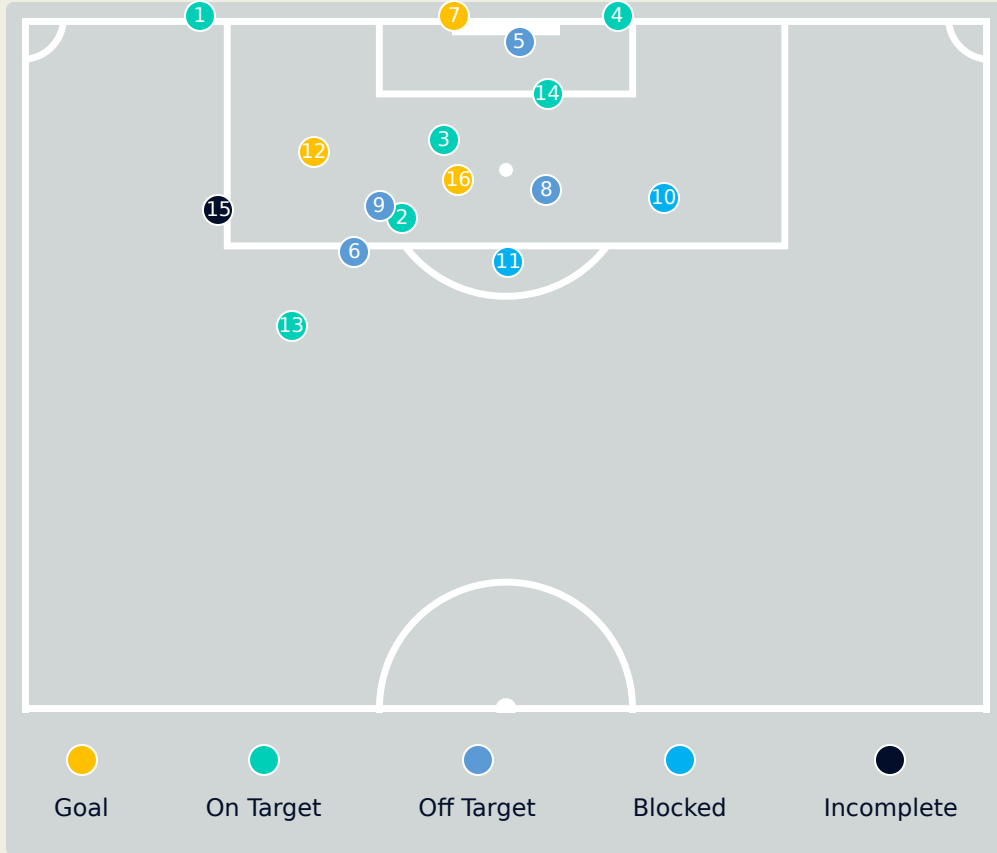

Al Ahly FC

Attempts at Goal

Key	Outcome	Shots
●	Goals	3
●	On Target	6
●	Off Target	4
●	Blocked	2
●	Incomplete	1