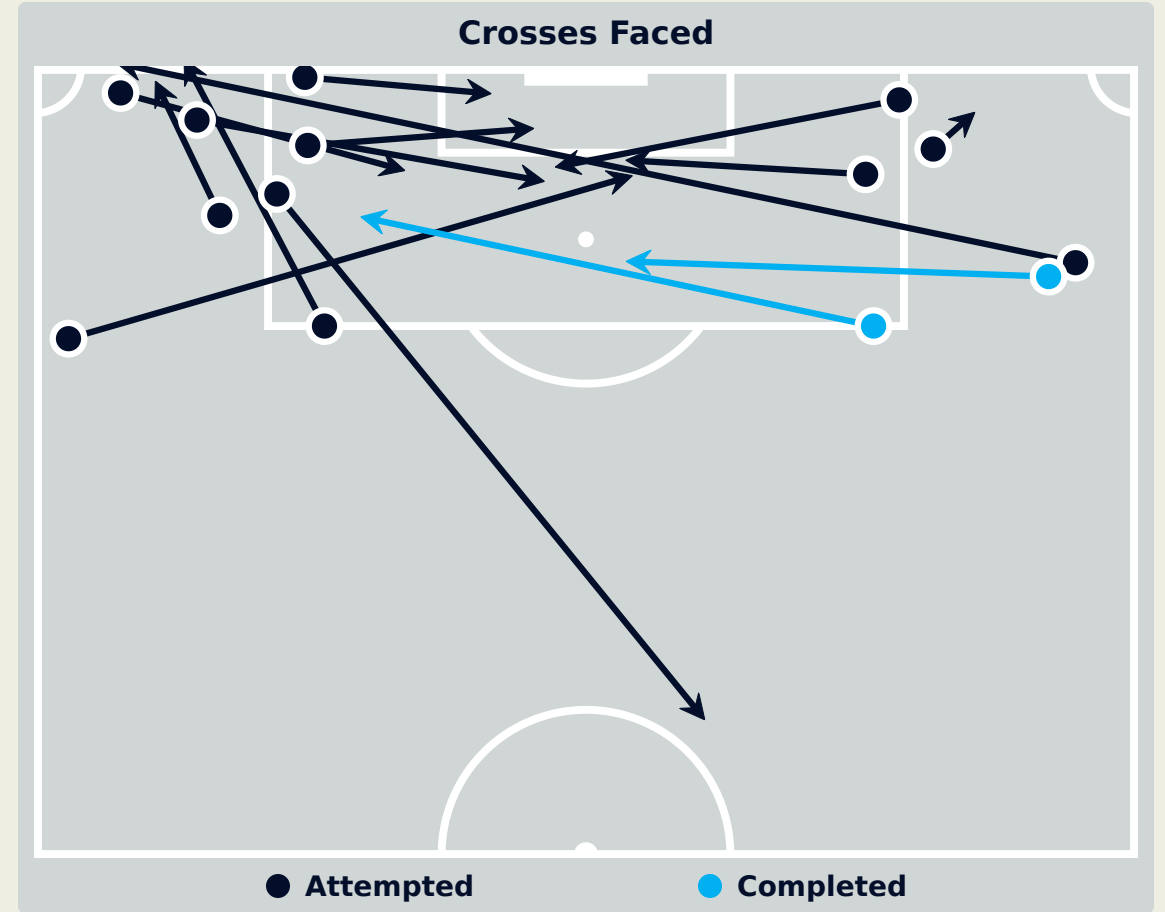

AI Ahly FC

Aerial Control

Delivery Types Faced

Total	In Swing	Out Swing	Driven	Lofted	Cutback	Push
20	1	11	2	2	1	3

Aerial Control

Delivery Types Faced

Total	In Swing	Out Swing	Driven	Lofted	Cutback	Push
21	5	9	1	2	2	2