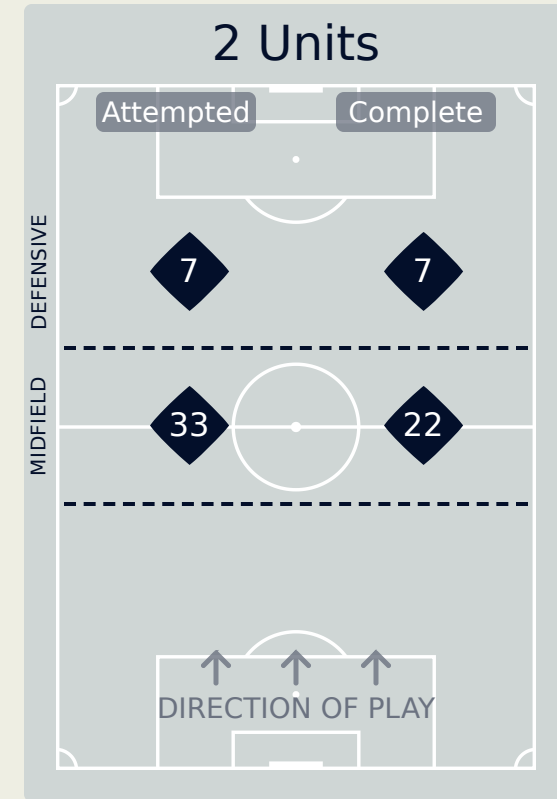

In Possession Line Height & Team Length

AI Ahly FC

In Possession Line Height & Team Length

Line Breaks

Al Ahly FC

Attempted Line Breaks

112

Attempted Line Breaks	6
Inside Shape	4
Outside Shape	2

Attempted Line Breaks	82
Inside Shape	50
Outside Shape	32

Attempted Line Breaks	24
Inside Shape	19
Outside Shape	5

Line Breaks

Al Ain FC

Attempted Line Breaks

119

Attempted Line Breaks	11
Inside Shape	9
Outside Shape	2

Attempted Line Breaks	68
Inside Shape	37
Outside Shape	31

Attempted Line Breaks	40
Inside Shape	25
Outside Shape	15

Al Ahly FC

Passing Networks

#	Passes From ↓ to →	MOHAMED ELSHENAWY	RAMY RABIA	YASSER IBRAHIM	AKRAM TAWFIK	ABOU ALI Wessam	MARAWAN ATTIA	HUSSEIN ELSHAHAT	ATTIAT-ALLAH Yahya	EMAM ASHOUR	TAHER MOHAMED	AHMED KOKA	OMAR KAMAL	DARI Achraf	AMRO ELSOULIA	MOHAMED AFSHA	OMAR EL SAAIY
1	MOHAMED ELSHENAWY		1	4	5	2	1	0	0	2	2	0	0	0	0	0	0
5	RAMY RABIA	2		6	0	0	0	3	7	5	2	3	0	0	0	0	0
6	YASSER IBRAHIM	3	5		6	0	1	0	0	1	3	3	0	0	0	0	0
8	AKRAM TAWFIK	0	1	5		0	8	6	0	2	5	3	0	0	0	1	0
9	ABOU ALI Wessam	0	0	0	0		1	2	0	3	3	1	1	0	1	0	0
13	MARAWAN ATTIA	1	4	2	8	4		3	1	3	2	5	0	0	1	1	0
14	HUSSEIN ELSHAHAT	0	0	0	4	5	2		6	1	0	3	0	0	0	0	0
18	ATTIAT-ALLAH Yahya	0	7	0	0	0	2	5		2	1	2	1	0	0	0	0
22	EMAM ASHOUR	0	0	1	2	1	1	0	1		4	4	1	0	0	0	0
29	TAHER MOHAMED	0	2	0	4	4	5	2	1	3		3	0	0	0	0	0
36	AHMED KOKA	0	3	5	5	0	7	2	7	3	2		0	0	0	0	0
3	OMAR KAMAL	0	0	0	0	0	0	0	1	0	0	0		0	0	0	0
15	DARI Achraf	0	0	0	0	0	0	0	0	0	0	0	0		0	0	0
17	AMRO ELSOULIA	0	0	0	0	0	0	0	0	2	1	0	0	0		0	0
19	MOHAMED AFSHA	0	0	0	1	0	0	0	1	0	0	0	1	0	2		0
23	OMAR EL SAAIY	0	0	0	0	0	0	0	0	0	0	0	0	0	0	0	