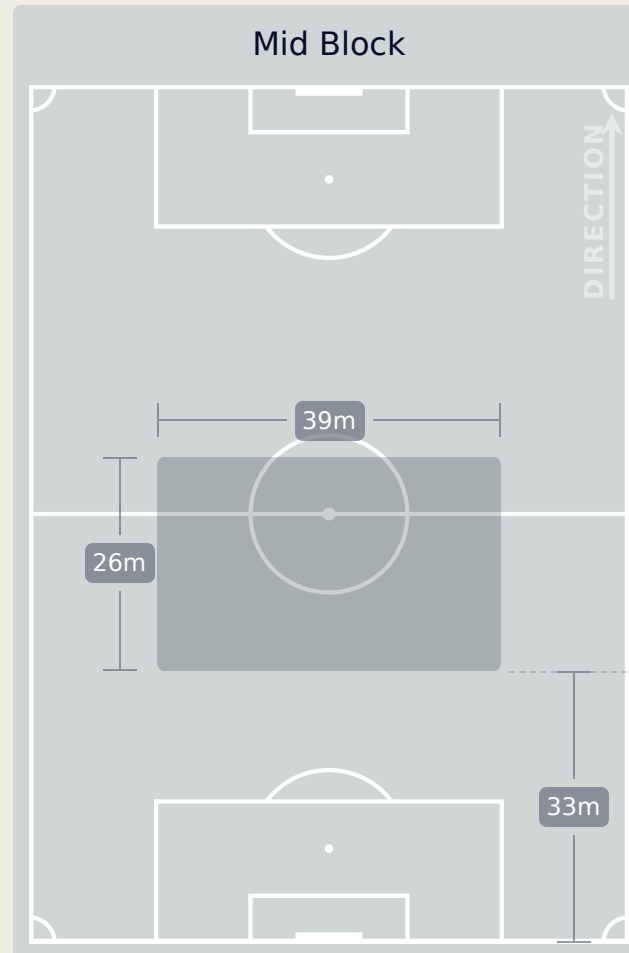

Defensive Line Height & Team Length

AI Ahly FC

Defensive Line Height & Team Length

Defensive Pressure

AI Ahly FC

AI Ain FC

237	Total Pressures	202
51	Direct Pressures	43
1.49s	Avg Pressure Duration	1.7s
40	Forced Turnovers	30
13.41s	Ball Recovery Time	7.72s
83	Pushing on into Pressing	96
188	Pushing on	192
41	Pressing Direction Inside	21
139	Pressing Direction Outside	117