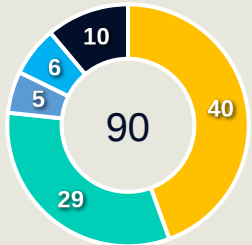

Offers Made Inside Shape

Offers Made Outside Shape

#	Player	Offers Made	Offers Received	% Made & Received
17	KHALID EISA	1	0	0%
3	KOUAME AUTONNE	4	4	100%
4	FABIO CARDOSO	7	3	42.9%
5	PARK Yongwoo	70	35	50%
6	YAHIA NADER	16	6	37.5%
8	MOHAMMED ABBAS	22	8	36.4%
10	KAKU	62	26	41.9%
11	BANDAR ALAHHABI	18	8	44.4%
15	ERIK	30	14	46.7%
20	PALACIOS Matias	63	31	49.2%
21	RAHIMI Soufiane	34	9	26.5%
7	SEGOVIA Matias	24	7	29.2%
9	LABA Kodjo	13	3	23.1%
24	SALOMONI Felipe	10	2	20%
70	TRAORE Abdoul Karim	0	0	0%

AI Ahly FC

Movement to Receive

Movement Types by Phase

Final Third Phase

Progression Phase

Build Up Phase

All Movement Types

- In Front
- In Between
- Out to In
- In to Out
- In Behind

Top Ranked Players

Type	Player	Movements
In Front	13 MARAWAN ATTIA	16
In Between	22 EMAM ASHOUR	27
Out to In	29 TAHER MOHAMED	7
In to Out	22 EMAM ASHOUR	3
In Behind	9 ABOU ALI Wessam	14

Movement Types Pitch Third