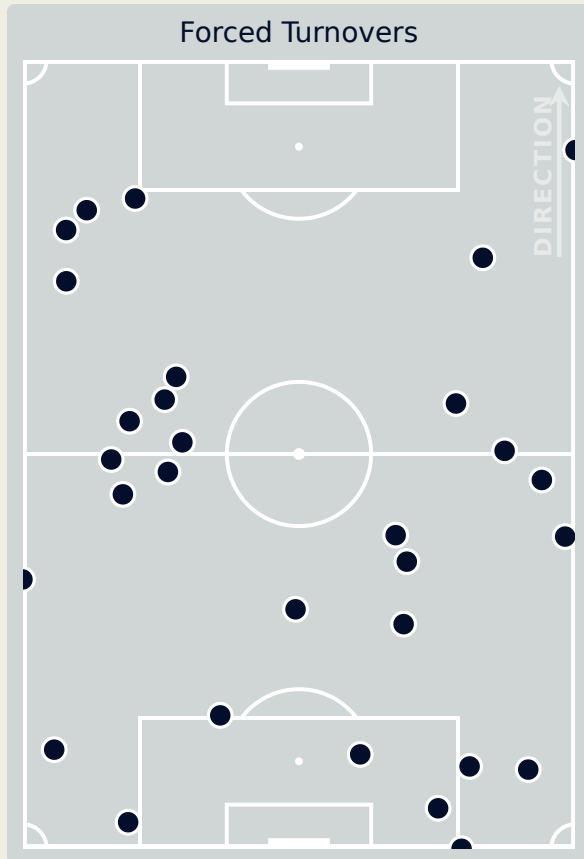

Defensive Actions