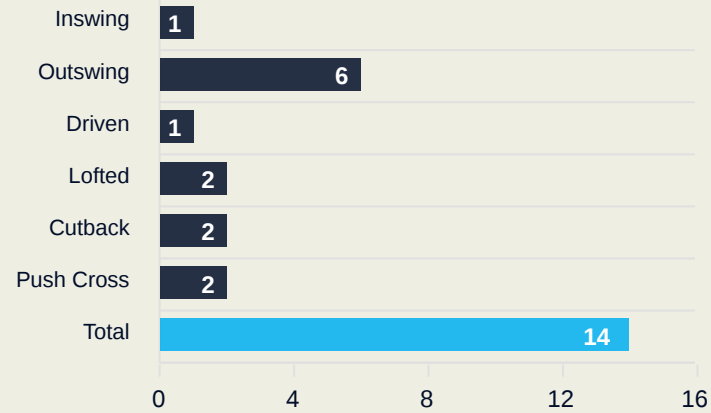

Attempts at Goal

Key	Outcome	Shots
●	Goals	0
●	On Target	2
●	Off Target	4
●	Blocked	3
●	Incomplete	0

Attempts at Goal

Al Ain FC

Time	Player	Outcome	Body Part	Delivery Type
35	5 PARK Yongwoo	Off Target	Head	Cross
41	20PALACIOS Matias	Off Target	Right Foot	Pass
59	7 SEGOVIA Matias	Incomplete - Blocked	Left Foot	Pass
68	9 LABA Kodjo	Off Target	Right Foot	Cross
76	9 LABA Kodjo	On Target - Saved	Head	Cross
83	21 RAHIMI Soufiane	Incomplete - Blocked	Right Foot	Freekick
84	20PALACIOS Matias	Incomplete - Blocked	Right Foot	Loose Ball
85	9 LABA Kodjo	Off Target	Head	Cross
97	7 SEGOVIA Matias	On Target - Saved	Left Foot	Pass

AI Ahly FC

Crosses (Open Play)

Delivery Type

Attempted

14

Completed

2

Most Crosses Attempted