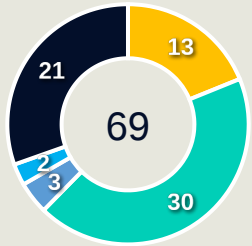

Offers Made Inside Shape

Offers Made Outside Shape

#	Player	Offers Made	Offers Received	% Made & Received
17	KHALID EISA	1	0	0%
3	KOUAME AUTONNE	4	4	100%
4	FABIO CARDOSO	7	3	42.9%
5	PARK Yongwoo	70	35	50%
6	YAHIA NADER	16	6	37.5%
8	MOHAMMED ABBAS	22	8	36.4%
10	KAKU	62	26	41.9%
11	BANDAR ALAHHABI	18	8	44.4%
15	ERIK	30	14	46.7%
20	PALACIOS Matias	63	31	49.2%
21	RAHIMI Soufiane	34	9	26.5%
7	SEGOVIA Matias	24	7	29.2%
9	LABA Kodjo	13	3	23.1%
24	SALOMONI Felipe	10	2	20%
70	TRAORE Abdoul Karim	0	0	0%

AI Ahly FC

Movement to Receive

Movement Types by Phase

Final Third Phase

Progression Phase

Build Up Phase

All Movement Types

- In Front
- In Between
- Out to In
- In to Out
- In Behind

Top Ranked Players

Type	Player	Movements
In Front	13 MARAWAN ATTIA	16
In Between	22 EMAM ASHOUR	27
Out to In	29 TAHER MOHAMED	7
In to Out	22 EMAM ASHOUR	3
In Behind	9 ABOU ALI Wessam	14

Movement Types Pitch Third