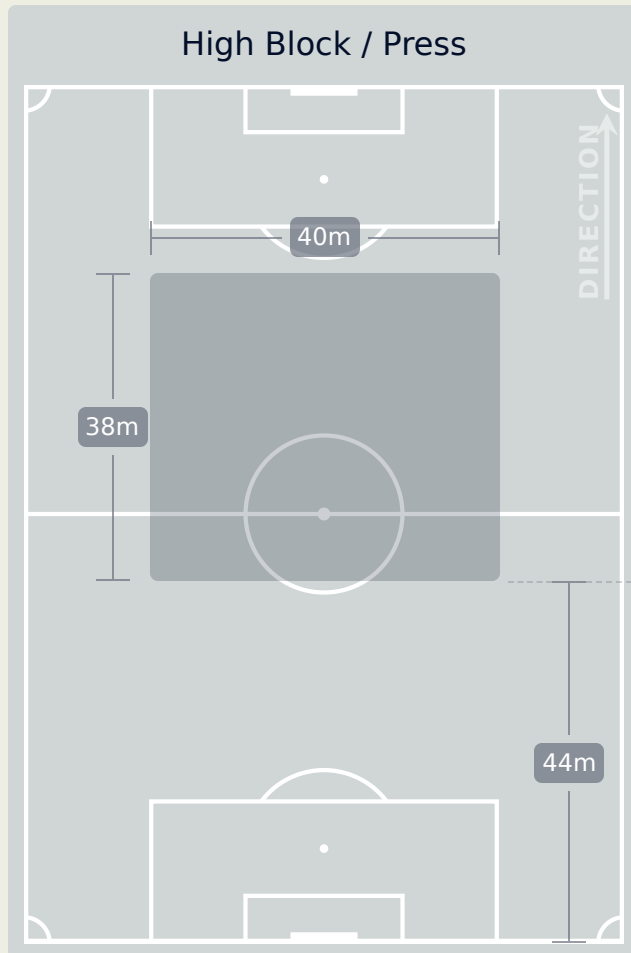

Defensive Line Height & Team Length

AI Ahly FC

Defensive Line Height & Team Length

Defensive Pressure

AI Ahly FC

AI Ain FC

237	Total Pressures	202
51	Direct Pressures	43
1.49s	Avg Pressure Duration	1.7s
40	Forced Turnovers	30
13.41s	Ball Recovery Time	7.72s
83	Pushing on into Pressing	96
188	Pushing on	192
41	Pressing Direction Inside	21
139	Pressing Direction Outside	117