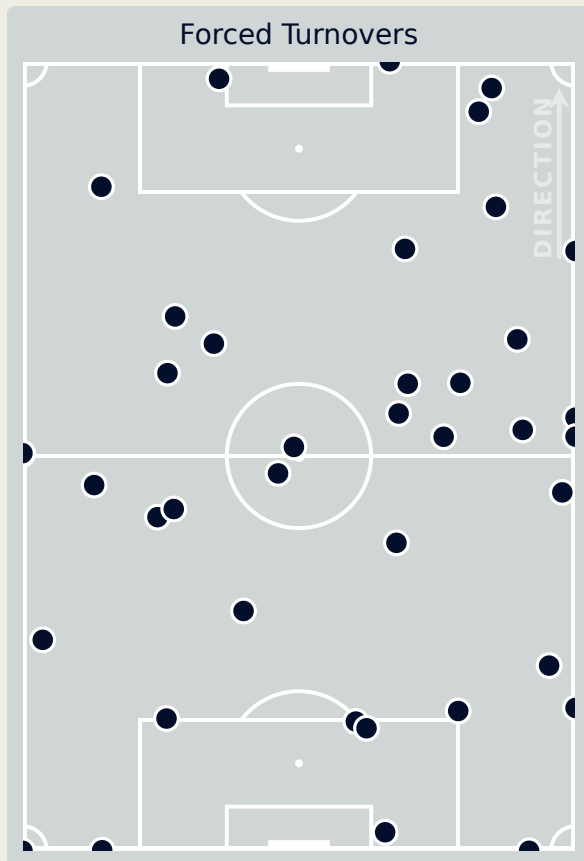

Top Ranked Players

Type	Player	Movements
In Front	13 MARAWAN ATTIA	16
In Between	22 EMAM ASHOUR	27
Out to In	29 TAHER MOHAMED	7
In to Out	22 EMAM ASHOUR	3
In Behind	9 ABOU ALI Wessam	14

Movement Types Pitch Third

Movement to Receive

Movement Types by Phase

Final Third Phase

Progression Phase

Build Up Phase

All Movement Types

- In Front
- In Between
- Out to In
- In to Out
- In Behind

Top Ranked Players

Type	Player	Movements
In Front	5 PARK Yongwoo	32
In Between	10 KAKU	24
Out to In	10 KAKU	5
In to Out	10 KAKU	6
In Behind	21 RAHIMI Soufiane	17

Movement Types Pitch Third

FIFA[®]
QAT

OUT OF POSSESSION

Al Ahly FC 3 - 0 Al Ain FC

AI Ahly FC

Defensive Actions

Blocks

Possession Contests

Most Possession Regains

11

MOHAMED ELSHENAWY
GOALKEEPER

#	Player	Total Possession Regains
1	MOHAMED ELSHENAWY	11
5	RAMY RABIA	8
6	YASSER IBRAHIM	5
8	AKRAM TAWFIK	2
9	ABOU ALI Wessam	4
13	MARAWAN ATTIA	8
14	HUSSEIN ELSHAHAT	1
18	ATTIAT-ALLAH Yahya	1
22	EMAM ASHOUR	1
29	TAHER MOHAMED	1
36	AHMED KOKA	2
3	OMAR KAMAL	0
15	DARI Achraf	0
17	AMRO ELSOULIA	2
19	MOHAMED AFSHA	0
23	OMAR EL SAAIY	0