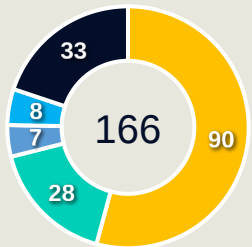

Top Ranked Players

Type	Player	Movements
In Front	13 MARAWAN ATTIA	16
In Between	22 EMAM ASHOUR	27
Out to In	29 TAHER MOHAMED	7
In to Out	22 EMAM ASHOUR	3
In Behind	9 ABOU ALI Wessam	14

Movement Types Pitch Third

Movement to Receive

Movement Types by Phase

Final Third Phase

Progression Phase

Build Up Phase

All Movement Types

- In Front
- In Between
- Out to In
- In to Out
- In Behind

Top Ranked Players

Type	Player	Movements
In Front	5 PARK Yongwoo	32
In Between	10 KAKU	24
Out to In	10 KAKU	5
In to Out	10 KAKU	6
In Behind	21 RAHIMI Soufiane	17

Movement Types Pitch Third

FIFA[®]
QAT

OUT OF POSSESSION

Al Ahly FC 3 - 0 Al Ain FC