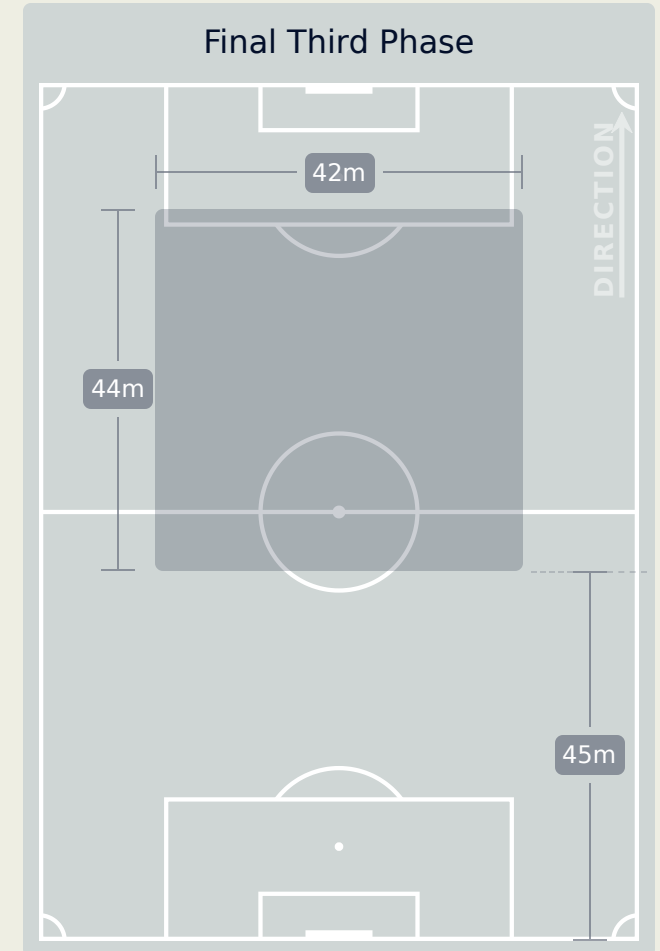

In Possession Line Height & Team Length

AI Ahly FC

In Possession Line Height & Team Length

Line Breaks

Al Ahly FC

Attempted Line Breaks

112

Attempted Line Breaks	6
Inside Shape	4
Outside Shape	2