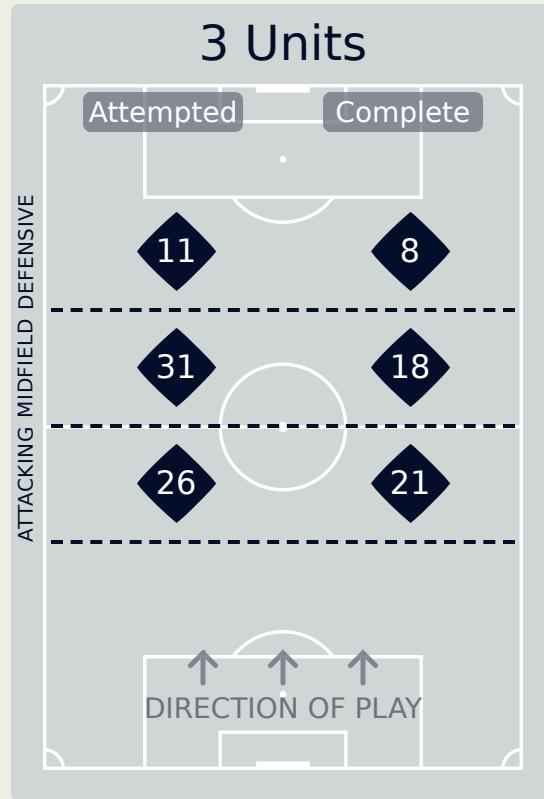

In Possession Line Height & Team Length

AI Ahly FC

In Possession Line Height & Team Length

Line Breaks

Al Ahly FC

Attempted Line Breaks

112

Attempted Line Breaks	6
Inside Shape	4
Outside Shape	2

Attempted Line Breaks	82
Inside Shape	50
Outside Shape	32

Attempted Line Breaks	24
Inside Shape	19
Outside Shape	5

Line Breaks

Al Ain FC

Attempted Line Breaks

119

Attempted Line Breaks	11
Inside Shape	9
Outside Shape	2

Attempted Line Breaks	68
Inside Shape	37
Outside Shape	31

Attempted Line Breaks	40
Inside Shape	25
Outside Shape	15

Al Ahly FC

Passing Networks

#	Passes From ↓ to →	MOHAMED ELSHENAWY	RAMY RABIA	YASSER IBRAHIM	AKRAM TAWFIK	ABOU ALI Wessam	MARAWAN ATTIA	HUSSEIN ELSHAHAT	ATTIAT-ALLAH Yahya	EMAM ASHOUR	TAHER MOHAMED	AHMED KOKA	OMAR KAMAL	DARI Achraf	AMRO ELSOULIA	MOHAMED AFSHA	OMAR EL SAAIY
1	MOHAMED ELSHENAWY		1	4	5	2	1	0	0	2	2	0	0	0	0	0	0
5	RAMY RABIA	2		6	0	0	0	3	7	5	2	3	0	0	0	0	0
6	YASSER IBRAHIM	3	5		6	0	1	0	0	1	3	3	0	0	0	0	0
8	AKRAM TAWFIK	0	1	5		0	8	6	0	2	5	3	0	0	0	1	0
9	ABOU ALI Wessam	0	0	0	0		1	2	0	3	3	1	1	0	1	0	0
13	MARAWAN ATTIA	1	4	2	8	4		3	1	3	2	5	0	0	1	1	0
14	HUSSEIN ELSHAHAT	0	0	0	4	5	2		6	1	0	3	0	0	0	0	0
18	ATTIAT-ALLAH Yahya	0	7	0	0	0	2	5		2	1	2	1	0	0	0	0
22	EMAM ASHOUR	0	0	1	2	1	1	0	1		4	4	1	0	0	0	0
29	TAHER MOHAMED	0	2	0	4	4	5	2	1	3		3	0	0	0	0	0
36	AHMED KOKA	0	3	5	5	0	7	2	7	3	2		0	0	0	0	0
3	OMAR KAMAL	0	0	0	0	0	0	0	1	0	0	0		0	0	0	0
15	DARI Achraf	0	0	0	0	0	0	0	0	0	0	0	0		0	0	0
17	AMRO ELSOULIA	0	0	0	0	0	0	0	0	2	1	0	0	0		0	0
19	MOHAMED AFSHA	0	0	0	1	0	0	0	1	0	0	0	1	0	2		0
23	OMAR EL SAAIY	0	0	0	0	0	0	0	0	0	0	0	0	0	0	0	