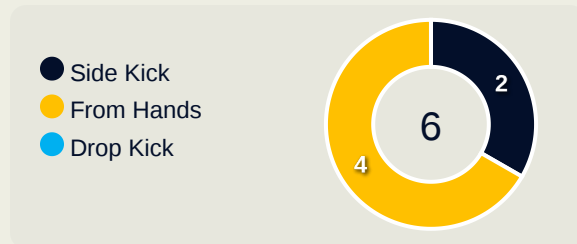

Most Direct Pressures

10

MARAWAN ATTIA
DEFENSIVE MIDFIELD CENTRE
RIGHT

Most Direct Pressures

7

KAKU
ATTACKING MIDFIELD
RIGHT

FIFA[®]
QAT

GOALKEEPING

AI Ahly FC

Goalkeeping Distribution

Goalkeeping Distribution

AI Ahly FC

Goal Prevention

10
Total Attempts on Goal Faced

100
Save %

Total Attempts on Goal Faced	Total Goal Interventions	Save & Retain	Deflect & Retain	Save & Deflect	Save Attempt	No Save Attempt
10	2	2	0	0	0	8