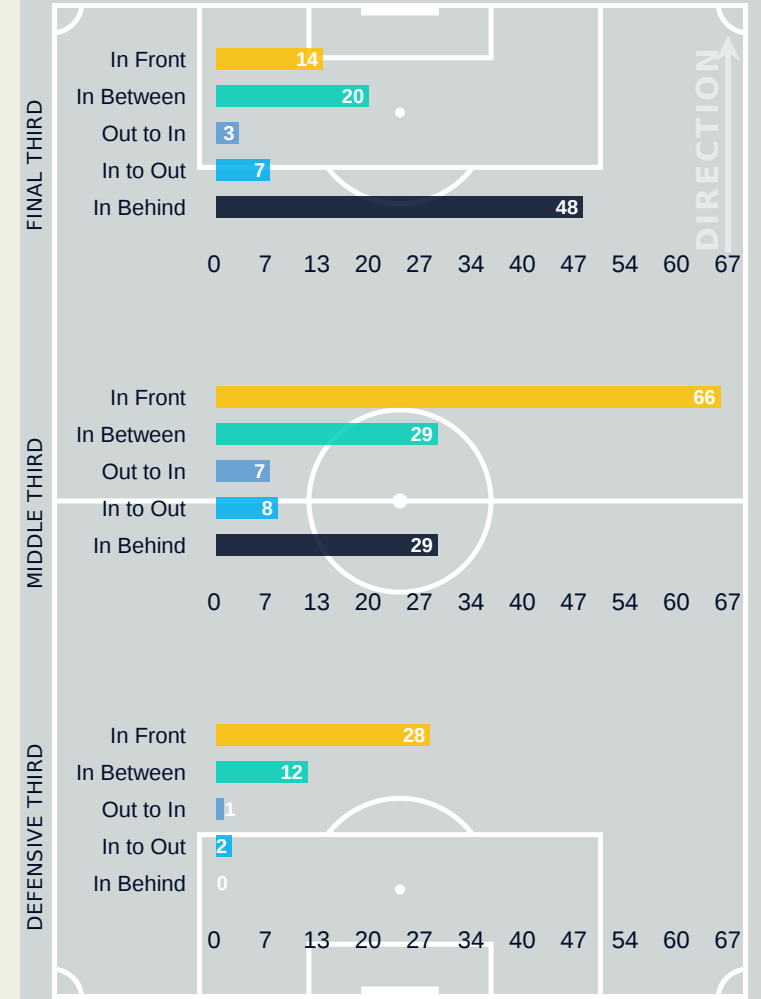

Movement Types Pitch Third