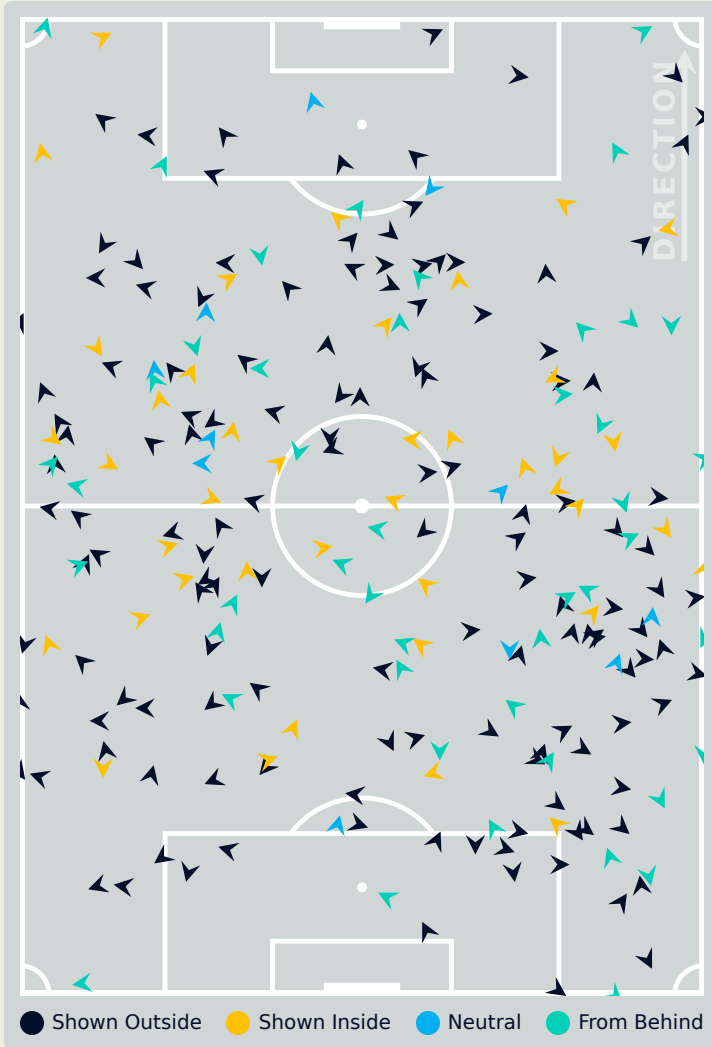

Defensive Line Height & Team Length

AI Ahly FC

Defensive Line Height & Team Length

Defensive Pressure

AI Ahly FC

AI Ain FC

237	Total Pressures	202
51	Direct Pressures	43
1.49s	Avg Pressure Duration	1.7s
40	Forced Turnovers	30
13.41s	Ball Recovery Time	7.72s
83	Pushing on into Pressing	96
188	Pushing on	192
41	Pressing Direction Inside	21
139	Pressing Direction Outside	117