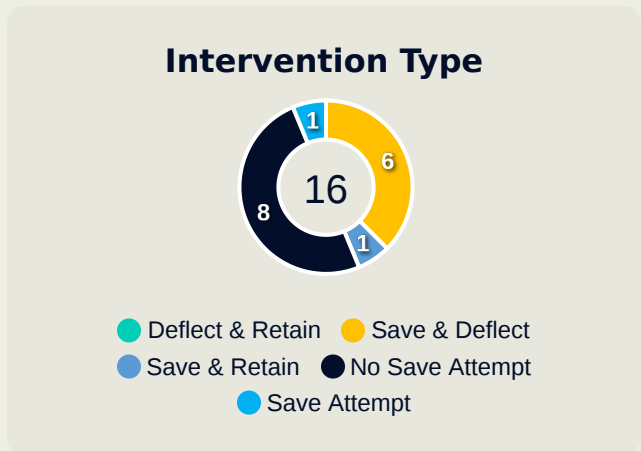

AI Ahly FC

Goalkeeping Distribution

Goalkeeping Distribution

AI Ahly FC

Goal Prevention

10
Total Attempts on Goal Faced

100
Save %

Total Attempts on Goal Faced	Total Goal Interventions	Save & Retain	Deflect & Retain	Save & Deflect	Save Attempt	No Save Attempt
10	2	2	0	0	0	8

Goal Prevention

AI Ain FC

16
Total Attempts on Goal Faced

67
Save %

Total Attempts on Goal Faced	Total Goal Interventions	Save & Retain	Deflect & Retain	Save & Deflect	Save Attempt	No Save Attempt
16	7	1	0	6	1	8