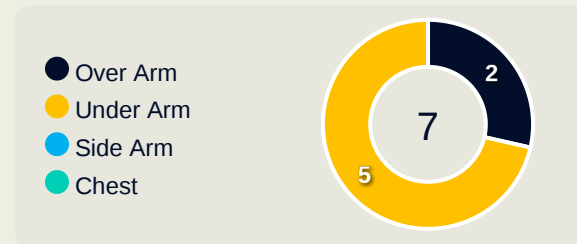

AI Ahly FC

Goalkeeping Distribution

Goalkeeping Distribution

AI Ahly FC

Goal Prevention

10
Total Attempts on Goal Faced

100
Save %

Total Attempts on Goal Faced	Total Goal Interventions	Save & Retain	Deflect & Retain	Save & Deflect	Save Attempt	No Save Attempt
10	2	2	0	0	0	8