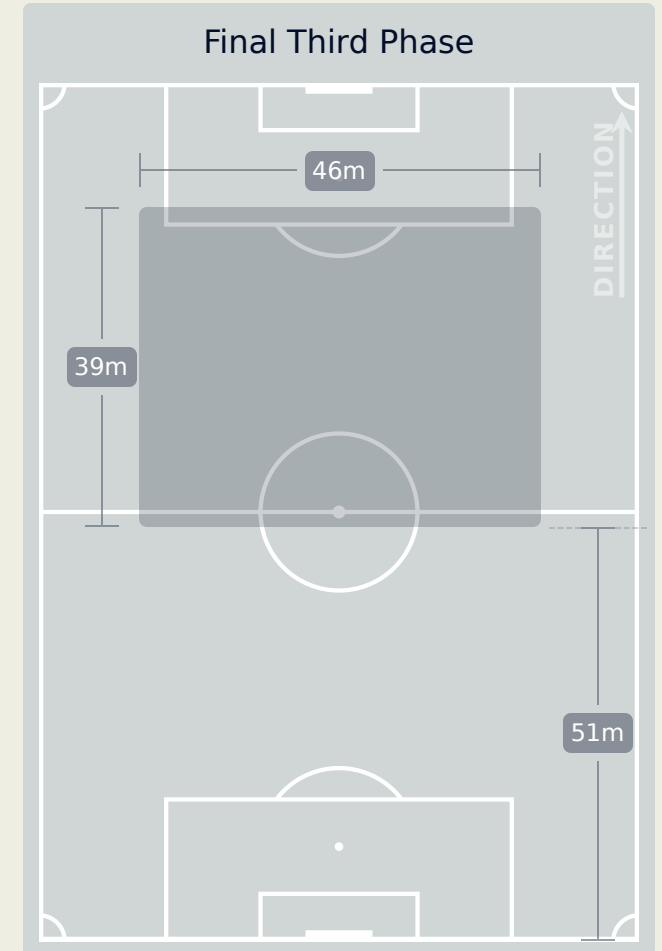

In Possession Line Height & Team Length

AI Ahly FC

In Possession Line Height & Team Length

Line Breaks

Al Ahly FC

Attempted Line Breaks

112

Attempted Line Breaks	6
Inside Shape	4
Outside Shape	2