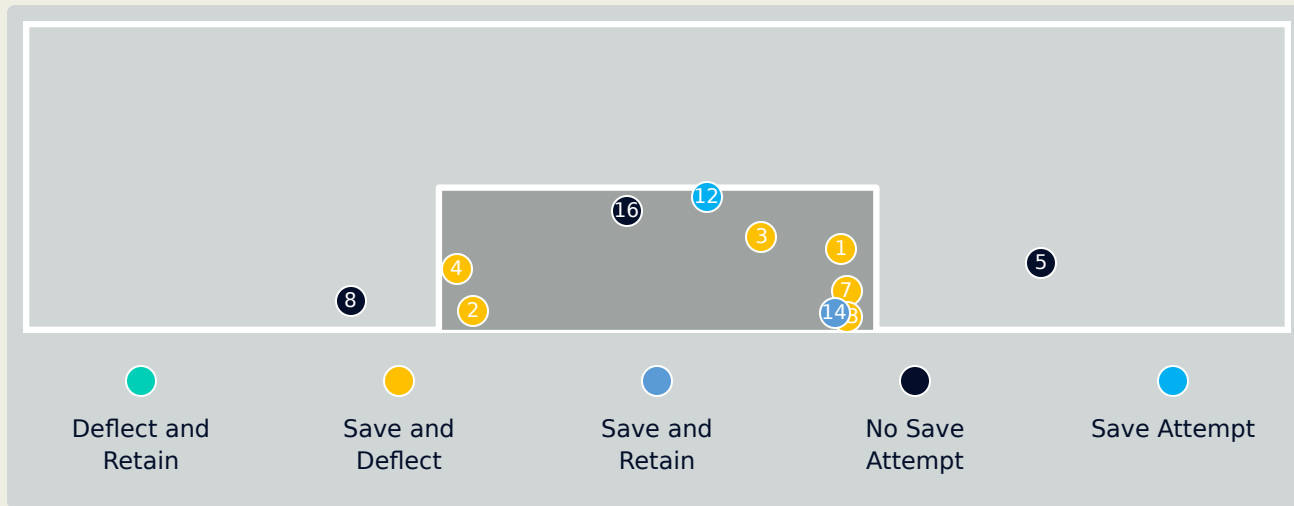

AI Ahly FC

Goalkeeping Distribution

Goalkeeping Distribution

AI Ahly FC

Goal Prevention

10
Total Attempts on Goal Faced

100
Save %

Total Attempts on Goal Faced	Total Goal Interventions	Save & Retain	Deflect & Retain	Save & Deflect	Save Attempt	No Save Attempt
10	2	2	0	0	0	8

Goal Prevention

AI Ain FC

16
Total Attempts on Goal Faced

67
Save %

Total Attempts on Goal Faced	Total Goal Interventions	Save & Retain	Deflect & Retain	Save & Deflect	Save Attempt	No Save Attempt
16	7	1	0	6	1	8