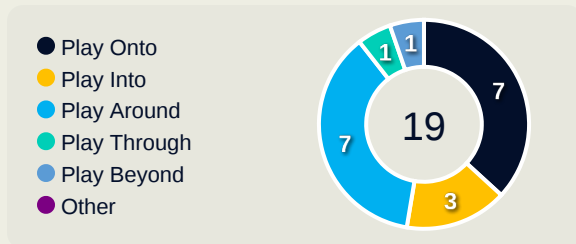

AI Ahly FC

Goalkeeping Distribution

Goalkeeping Distribution

AI Ahly FC

Goal Prevention

10
Total Attempts on Goal Faced

100
Save %

Total Attempts on Goal Faced	Total Goal Interventions	Save & Retain	Deflect & Retain	Save & Deflect	Save Attempt	No Save Attempt
10	2	2	0	0	0	8