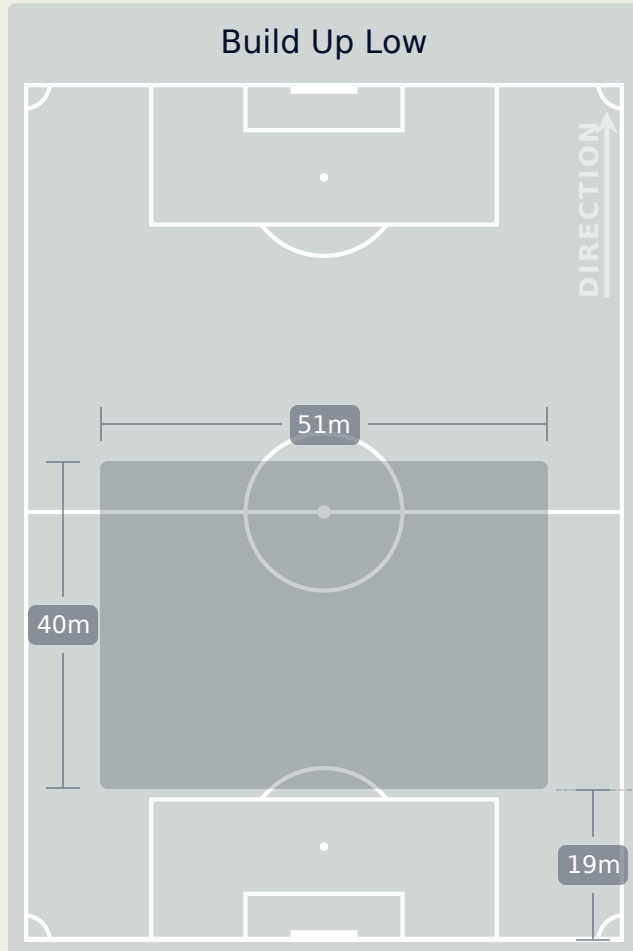

In Possession Line Height & Team Length

AI Ahly FC

In Possession Line Height & Team Length

Line Breaks

Al Ahly FC

Attempted Line Breaks

112

Attempted Line Breaks	6
Inside Shape	4
Outside Shape	2