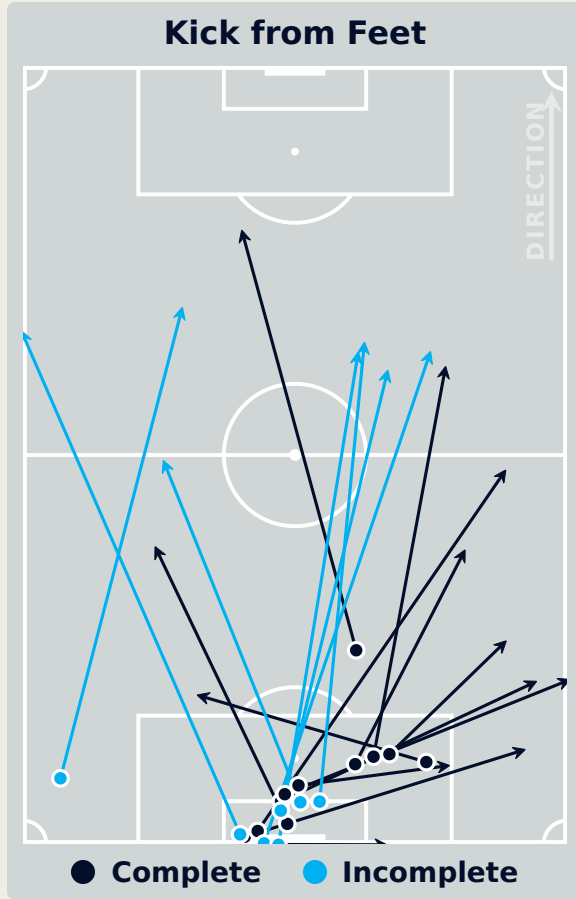

AI Ahly FC

Goalkeeping Distribution

Goalkeeping Distribution

AI Ahly FC

Goal Prevention

10
Total Attempts on Goal Faced

100
Save %

Total Attempts on Goal Faced	Total Goal Interventions	Save & Retain	Deflect & Retain	Save & Deflect	Save Attempt	No Save Attempt
10	2	2	0	0	0	8