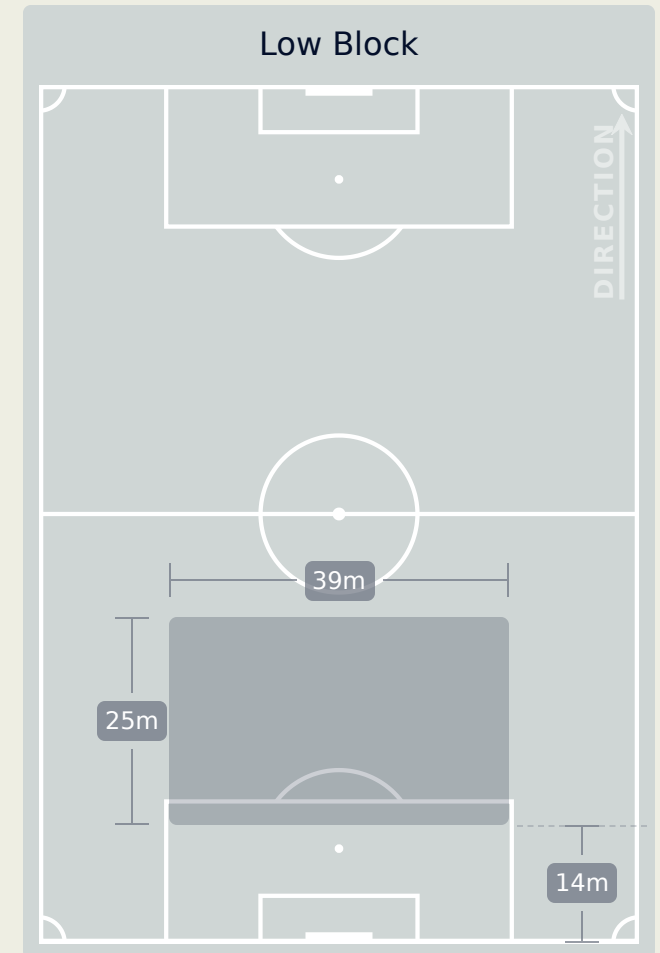

Defensive Line Height & Team Length

AI Ahly FC

Defensive Line Height & Team Length

Defensive Pressure

AI Ahly FC

AI Ain FC

237	Total Pressures	202
51	Direct Pressures	43
1.49s	Avg Pressure Duration	1.7s
40	Forced Turnovers	30
13.41s	Ball Recovery Time	7.72s
83	Pushing on into Pressing	96
188	Pushing on	192
41	Pressing Direction Inside	21
139	Pressing Direction Outside	117