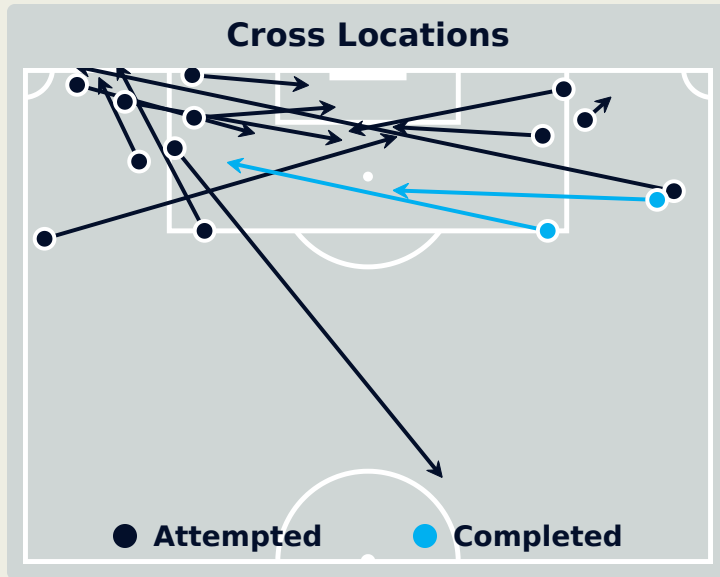

Al Ahly FC

Attempts at Goal

Key	Outcome	Shots
●	Goals	3
●	On Target	6
●	Off Target	4
●	Blocked	2
●	Incomplete	1

Attempts at Goal

AI Ahly FC

Time	Player	Outcome	Body Part	Delivery Type
4	22 EMAM ASHOUR	On Target - Saved	Right Foot	Ball Progression
6	14 HUSSEIN ELSHAHAT	On Target - Saved	Left Foot	Pass
7	5 RAMY RABIA	On Target - Saved	Right Foot	Loose Ball
7	9 ABOU ALI Wessam	On Target - Saved	Right Foot	Other
9	29 TAHER MOHAMED	Off Target	Head	Corner
23	22 EMAM ASHOUR	Deflected Off Target - Defensive Event	Right Foot	Loose Ball
31	9 ABOU ALI Wessam	On Target - Goal	Right Foot	Interception
45	14 HUSSEIN ELSHAHAT	Off Target	Right Foot	Cross
47	22 EMAM ASHOUR	Off Target	Right Foot	Loose Ball
48	9 ABOU ALI Wessam	Incomplete - Blocked	Right Foot	Pass
53	29 TAHER MOHAMED	Incomplete - Blocked	Right Foot	Loose Ball
54	22 EMAM ASHOUR	On Target - Goal	Right Foot	Cross
66	22 EMAM ASHOUR	On Target - Saved	Left Foot	Pass
67	9 ABOU ALI Wessam	On Target - Saved	Right Foot	Corner
71	14 HUSSEIN ELSHAHAT	Incomplete - Defensive Event	Right Foot	Pass
91	19 MOHAMED AFSHA	On Target - Goal	Right Foot	Penalty

Attempts at Goal

Key	Outcome	Shots
●	Goals	0
●	On Target	2
●	Off Target	4
●	Blocked	3
●	Incomplete	0

Attempts at Goal

Al Ain FC

Time	Player	Outcome	Body Part	Delivery Type
35	5 PARK Yongwoo	Off Target	Head	Cross
41	20PALACIOS Matias	Off Target	Right Foot	Pass
59	7 SEGOVIA Matias	Incomplete - Blocked	Left Foot	Pass
68	9 LABA Kodjo	Off Target	Right Foot	Cross
76	9 LABA Kodjo	On Target - Saved	Head	Cross
83	21 RAHIMI Soufiane	Incomplete - Blocked	Right Foot	Freekick
84	20PALACIOS Matias	Incomplete - Blocked	Right Foot	Loose Ball
85	9 LABA Kodjo	Off Target	Head	Cross
97	7 SEGOVIA Matias	On Target - Saved	Left Foot	Pass

AI Ahly FC

Crosses (Open Play)

Delivery Type

Attempted

14

Completed

2

Most Crosses Attempted