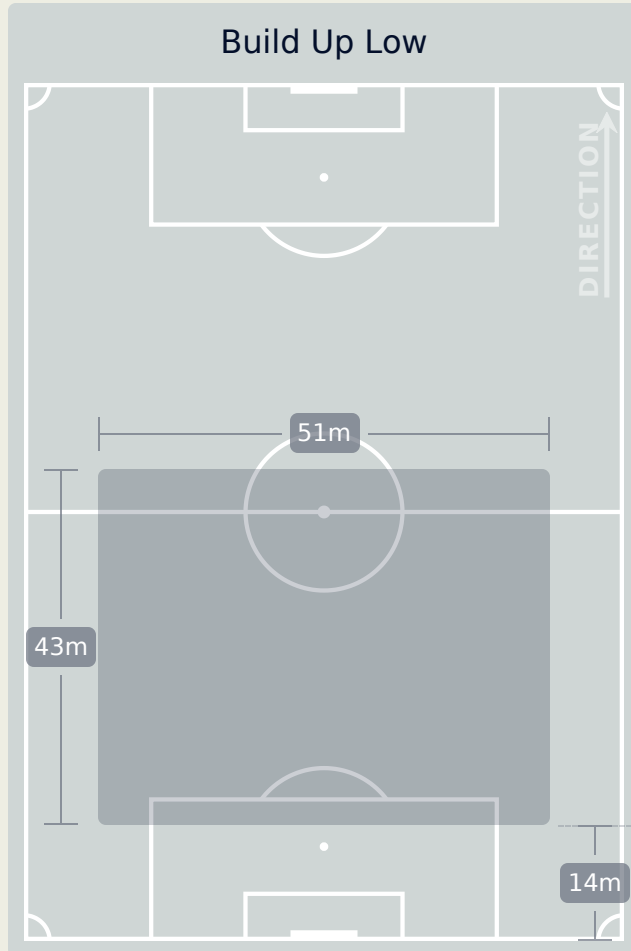

In Possession Line Height & Team Length

AI Ahly FC

In Possession Line Height & Team Length

Line Breaks

Al Ahly FC

Attempted Line Breaks

112

Attempted Line Breaks	6
Inside Shape	4
Outside Shape	2