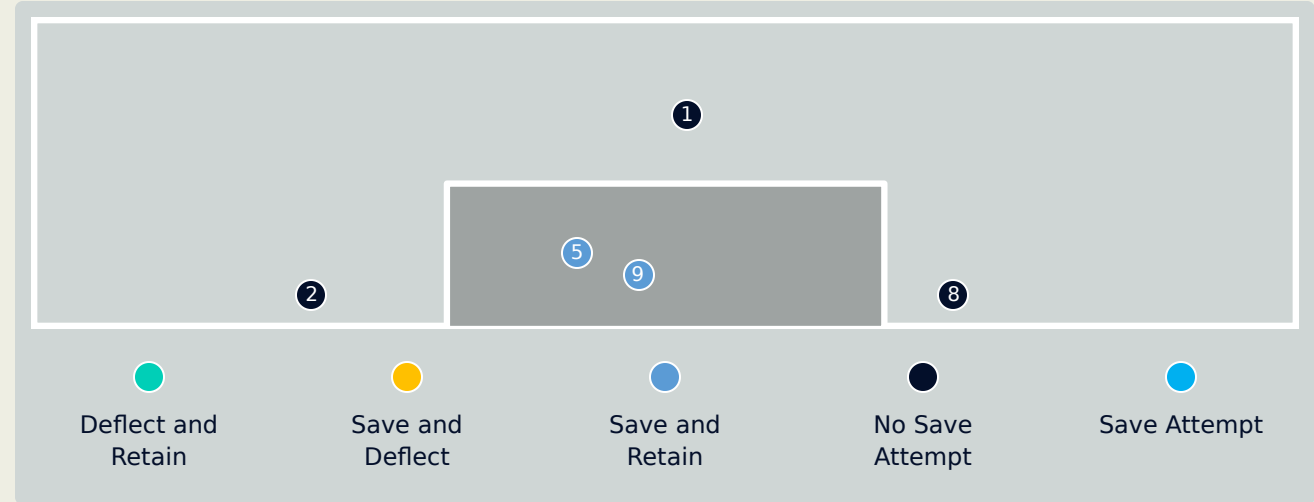

AI Ahly FC

Goalkeeping Distribution

Goalkeeping Distribution

AI Ahly FC

Goal Prevention

10
Total Attempts on Goal Faced

100
Save %

Total Attempts on Goal Faced	Total Goal Interventions	Save & Retain	Deflect & Retain	Save & Deflect	Save Attempt	No Save Attempt
10	2	2	0	0	0	8