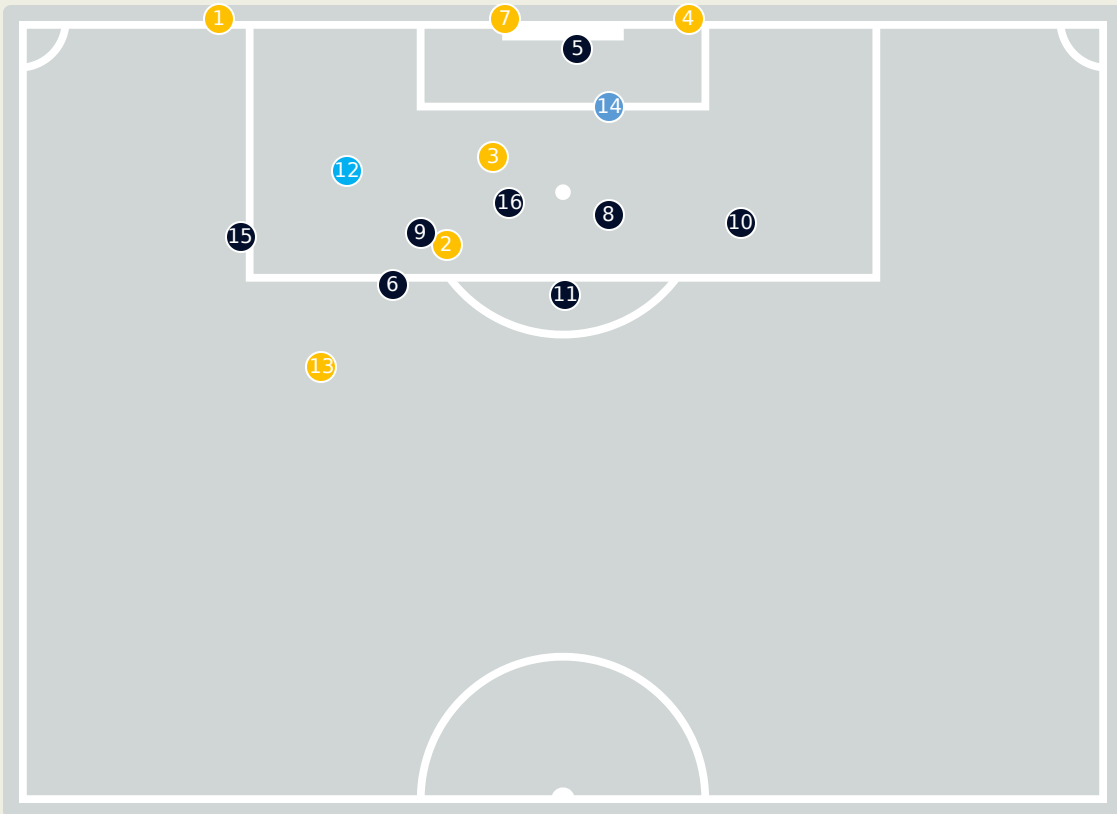

AI Ahly FC

Goalkeeping Distribution

Goalkeeping Distribution

AI Ahly FC

Goal Prevention

10
Total Attempts on Goal Faced

100
Save %

Total Attempts on Goal Faced	Total Goal Interventions	Save & Retain	Deflect & Retain	Save & Deflect	Save Attempt	No Save Attempt
10	2	2	0	0	0	8

Goal Prevention

AI Ain FC

16
Total Attempts on Goal Faced

67
Save %

Total Attempts on Goal Faced	Total Goal Interventions	Save & Retain	Deflect & Retain	Save & Deflect	Save Attempt	No Save Attempt
16	7	1	0	6	1	8

AI Ahly FC

Aerial Control

Delivery Types Faced

Total	In Swing	Out Swing	Driven	Lofted	Cutback	Push
20	1	11	2	2	1	3

Aerial Control

Delivery Types Faced

Total	In Swing	Out Swing	Driven	Lofted	Cutback	Push
21	5	9	1	2	2	2