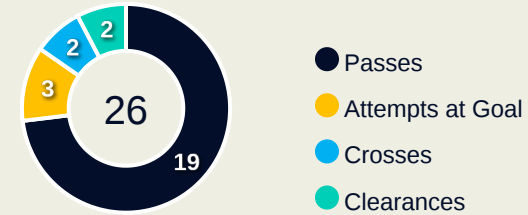

AI Ahly FC

Defensive Actions

Blocks

Possession Contests

Most Possession Regains

11

MOHAMED ELSHENAWY
GOALKEEPER

#	Player	Total Possession Regains
1	MOHAMED ELSHENAWY	11
5	RAMY RABIA	8
6	YASSER IBRAHIM	5
8	AKRAM TAWFIK	2
9	ABOU ALI Wessam	4
13	MARAWAN ATTIA	8
14	HUSSEIN ELSHAHAT	1
18	ATTIAT-ALLAH Yahya	1
22	EMAM ASHOUR	1
29	TAHER MOHAMED	1
36	AHMED KOKA	2
3	OMAR KAMAL	0
15	DARI Achraf	0
17	AMRO ELSOULIA	2
19	MOHAMED AFSHA	0
23	OMAR EL SAAIY	0