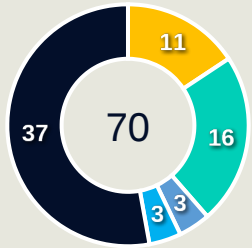

AI Ahly FC

Movement to Receive

Movement Types by Phase

Final Third Phase

Progression Phase

Build Up Phase

All Movement Types

- In Front
- In Between
- Out to In
- In to Out
- In Behind

Top Ranked Players

Type	Player	Movements
In Front	13 MARAWAN ATTIA	16
In Between	22 EMAM ASHOUR	27
Out to In	29 TAHER MOHAMED	7
In to Out	22 EMAM ASHOUR	3
In Behind	9 ABOU ALI Wessam	14

Movement Types Pitch Third

Movement to Receive

Movement Types by Phase

Final Third Phase

Progression Phase

Build Up Phase

All Movement Types

- In Front
- In Between
- Out to In
- In to Out
- In Behind

Top Ranked Players