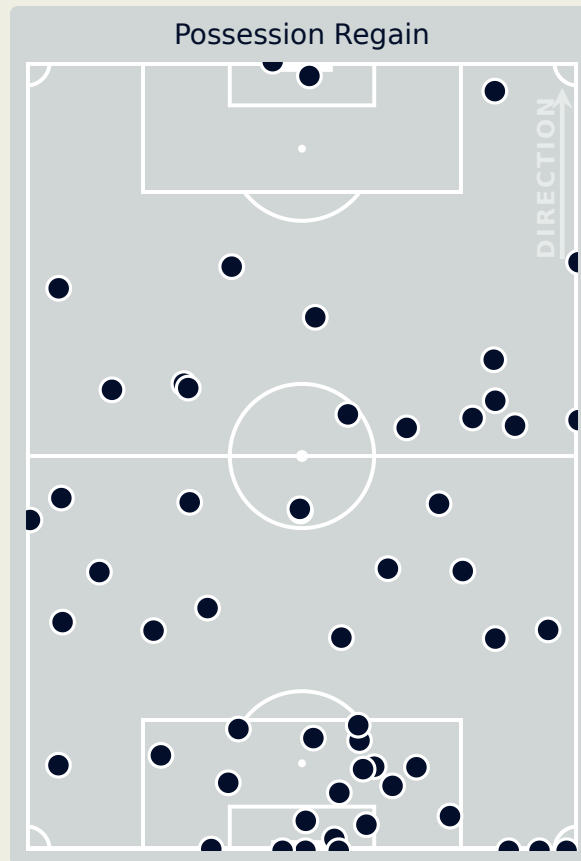

Top Ranked Players

Type	Player	Movements
In Front	13 MARAWAN ATTIA	16
In Between	22 EMAM ASHOUR	27
Out to In	29 TAHER MOHAMED	7
In to Out	22 EMAM ASHOUR	3
In Behind	9 ABOU ALI Wessam	14

Movement Types Pitch Third

Movement to Receive

Movement Types by Phase

Final Third Phase

Progression Phase

Build Up Phase

All Movement Types

- In Front
- In Between
- Out to In
- In to Out
- In Behind

Top Ranked Players

Type	Player	Movements
In Front	5 PARK Yongwoo	32
In Between	10 KAKU	24
Out to In	10 KAKU	5
In to Out	10 KAKU	6
In Behind	21 RAHIMI Soufiane	17

Movement Types Pitch Third

FIFA[®]
QAT

OUT OF POSSESSION

Al Ahly FC 3 - 0 Al Ain FC

AI Ahly FC

Defensive Actions

Blocks

Possession Contests

Most Possession Regains

11

MOHAMED ELSHENAWY
GOALKEEPER

#	Player	Total Possession Regains
1	MOHAMED ELSHENAWY	11
5	RAMY RABIA	8
6	YASSER IBRAHIM	5
8	AKRAM TAWFIK	2
9	ABOU ALI Wessam	4
13	MARAWAN ATTIA	8
14	HUSSEIN ELSHAHAT	1
18	ATTIAT-ALLAH Yahya	1
22	EMAM ASHOUR	1
29	TAHER MOHAMED	1
36	AHMED KOKA	2
3	OMAR KAMAL	0
15	DARI Achraf	0
17	AMRO ELSOULIA	2
19	MOHAMED AFSHA	0
23	OMAR EL SAAIY	0