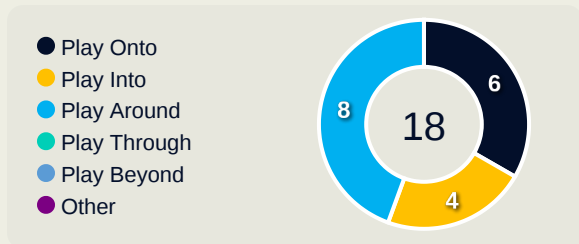

AI Ahly FC

Goalkeeping Distribution

Goalkeeping Distribution

AI Ahly FC

Goal Prevention

10
Total Attempts on Goal Faced

100
Save %

Total Attempts on Goal Faced	Total Goal Interventions	Save & Retain	Deflect & Retain	Save & Deflect	Save Attempt	No Save Attempt
10	2	2	0	0	0	8