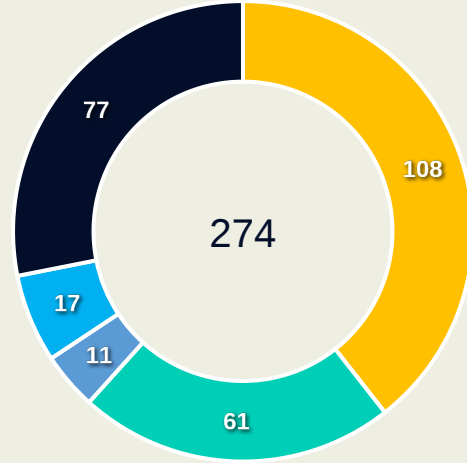

Top Ranked Players

Type	Player	Movements
In Front	13 MARAWAN ATTIA	16
In Between	22 EMAM ASHOUR	27
Out to In	29 TAHER MOHAMED	7
In to Out	22 EMAM ASHOUR	3
In Behind	9 ABOU ALI Wessam	14

Movement Types Pitch Third

Movement to Receive

Movement Types by Phase

Final Third Phase

Progression Phase

Build Up Phase

All Movement Types

- In Front
- In Between
- Out to In
- In to Out
- In Behind

Top Ranked Players