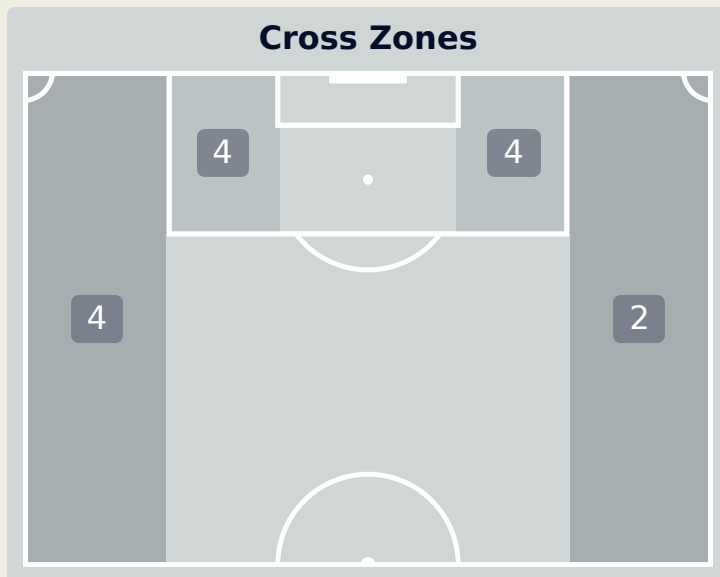

Al Ahly FC

Attempts at Goal

Key	Outcome	Shots
●	Goals	3
●	On Target	6
●	Off Target	4
●	Blocked	2
●	Incomplete	1

Attempts at Goal

AI Ahly FC

Time	Player	Outcome	Body Part	Delivery Type
4	22 EMAM ASHOUR	On Target - Saved	Right Foot	Ball Progression
6	14 HUSSEIN ELSHAHAT	On Target - Saved	Left Foot	Pass
7	5 RAMY RABIA	On Target - Saved	Right Foot	Loose Ball
7	9 ABOU ALI Wessam	On Target - Saved	Right Foot	Other
9	29 TAHER MOHAMED	Off Target	Head	Corner
23	22 EMAM ASHOUR	Deflected Off Target - Defensive Event	Right Foot	Loose Ball
31	9 ABOU ALI Wessam	On Target - Goal	Right Foot	Interception
45	14 HUSSEIN ELSHAHAT	Off Target	Right Foot	Cross
47	22 EMAM ASHOUR	Off Target	Right Foot	Loose Ball
48	9 ABOU ALI Wessam	Incomplete - Blocked	Right Foot	Pass
53	29 TAHER MOHAMED	Incomplete - Blocked	Right Foot	Loose Ball
54	22 EMAM ASHOUR	On Target - Goal	Right Foot	Cross
66	22 EMAM ASHOUR	On Target - Saved	Left Foot	Pass
67	9 ABOU ALI Wessam	On Target - Saved	Right Foot	Corner
71	14 HUSSEIN ELSHAHAT	Incomplete - Defensive Event	Right Foot	Pass
91	19 MOHAMED AFSHA	On Target - Goal	Right Foot	Penalty

Attempts at Goal

Key	Outcome	Shots
●	Goals	0
●	On Target	2
●	Off Target	4
●	Blocked	3
●	Incomplete	0

Attempts at Goal

Al Ain FC

Time	Player	Outcome	Body Part	Delivery Type
35	5 PARK Yongwoo	Off Target	Head	Cross
41	20PALACIOS Matias	Off Target	Right Foot	Pass
59	7 SEGOVIA Matias	Incomplete - Blocked	Left Foot	Pass
68	9 LABA Kodjo	Off Target	Right Foot	Cross
76	9 LABA Kodjo	On Target - Saved	Head	Cross
83	21 RAHIMI Soufiane	Incomplete - Blocked	Right Foot	Freekick
84	20PALACIOS Matias	Incomplete - Blocked	Right Foot	Loose Ball
85	9 LABA Kodjo	Off Target	Head	Cross
97	7 SEGOVIA Matias	On Target - Saved	Left Foot	Pass

AI Ahly FC

Crosses (Open Play)

Delivery Type

Attempted

14

Completed

2

Most Crosses Attempted