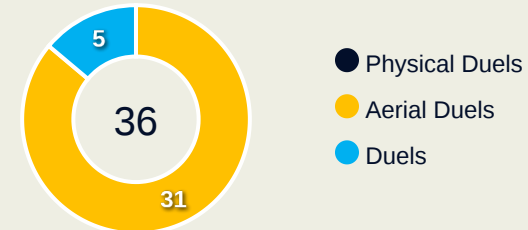

AI Ahly FC

Defensive Actions

Blocks

Possession Contests

Most Possession Regains

11

MOHAMED ELSHENAWY
GOALKEEPER

#	Player	Total Possession Regains
1	MOHAMED ELSHENAWY	11
5	RAMY RABIA	8
6	YASSER IBRAHIM	5
8	AKRAM TAWFIK	2
9	ABOU ALI Wessam	4
13	MARAWAN ATTIA	8
14	HUSSEIN ELSHAHAT	1
18	ATTIAT-ALLAH Yahya	1
22	EMAM ASHOUR	1
29	TAHER MOHAMED	1
36	AHMED KOKA	2
3	OMAR KAMAL	0
15	DARI Achraf	0
17	AMRO ELSOULIA	2
19	MOHAMED AFSHA	0
23	OMAR EL SAAIY	0