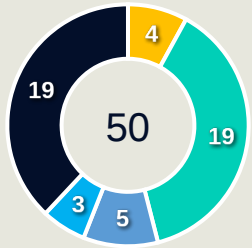

Offers Made Inside Shape

Offers Made Outside Shape

#	Player	Offers Made	Offers Received	% Made & Received
17	KHALID EISA	1	0	0%
3	KOUAME AUTONNE	4	4	100%
4	FABIO CARDOSO	7	3	42.9%
5	PARK Yongwoo	70	35	50%
6	YAHIA NADER	16	6	37.5%
8	MOHAMMED ABBAS	22	8	36.4%
10	KAKU	62	26	41.9%
11	BANDAR ALAHHABI	18	8	44.4%
15	ERIK	30	14	46.7%
20	PALACIOS Matias	63	31	49.2%
21	RAHIMI Soufiane	34	9	26.5%
7	SEGOVIA Matias	24	7	29.2%
9	LABA Kodjo	13	3	23.1%
24	SALOMONI Felipe	10	2	20%
70	TRAORE Abdoul Karim	0	0	0%

AI Ahly FC

Movement to Receive

Movement Types by Phase

Final Third Phase

Progression Phase

Build Up Phase

All Movement Types

- In Front
- In Between
- Out to In
- In to Out
- In Behind