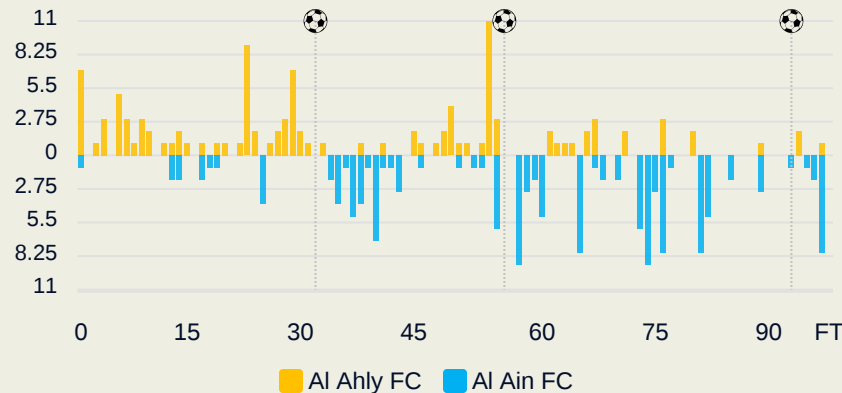

SUBSTITUTES

- MOHAMMED BU SENDA GK 1
- ↑ 59' SEGOVIA Matias MF 7
- ↑ 64' LABA Kodjo FW 9
- AHMED BARMAN MF 13
- KHALID ALHASHMI DF 16
- SANABRIA Mateo MF 19
- ↑ 85' SALOMONI Felipe MF 24
- GASSAMA Sekou Baba MF 27
- INFANTINO Gino MF 29
- KOUMARE Dramane DF 46
- ↑ 85' TRAORE Abdoul Karim MF 70
- MOHAMED AWADALLA FW 72

Distribution in the Final Third