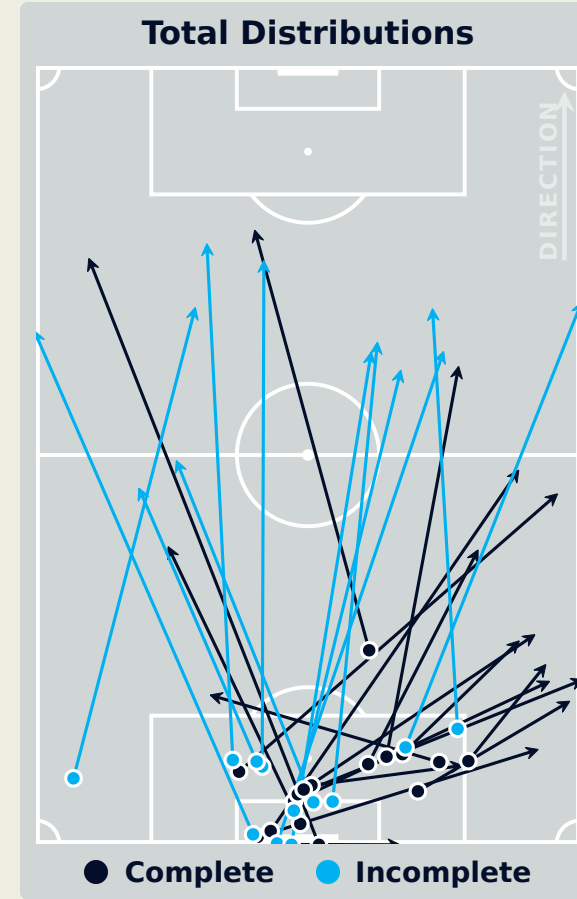

Top Ranked Players

Type	Player	Movements
In Front	13 MARAWAN ATTIA	16
In Between	22 EMAM ASHOUR	27
Out to In	29 TAHER MOHAMED	7
In to Out	22 EMAM ASHOUR	3
In Behind	9 ABOU ALI Wessam	14

Movement Types Pitch Third

AI Ahly FC

Goalkeeping Distribution

Goalkeeping Distribution

AI Ahly FC

Goal Prevention

10
Total Attempts on Goal Faced

100
Save %

Total Attempts on Goal Faced	Total Goal Interventions	Save & Retain	Deflect & Retain	Save & Deflect	Save Attempt	No Save Attempt
10	2	2	0	0	0	8