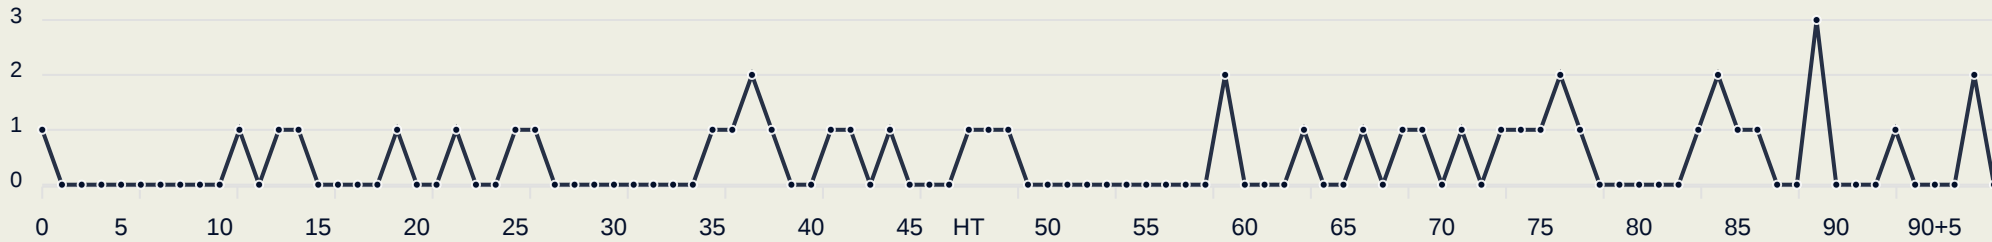

Goalkeeping Involvement

AI Ahly FC

AI Ahly FC GK Involvement Timeline