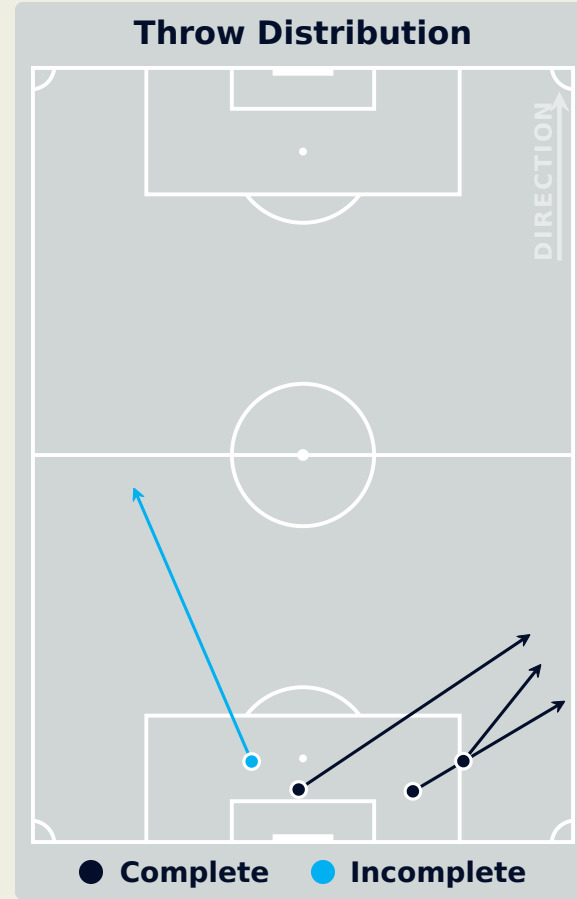

AI Ahly FC

Goalkeeping Distribution

Goalkeeping Distribution

AI Ahly FC

Goal Prevention

10
Total Attempts on Goal Faced

100
Save %

Total Attempts on Goal Faced	Total Goal Interventions	Save & Retain	Deflect & Retain	Save & Deflect	Save Attempt	No Save Attempt
10	2	2	0	0	0	8