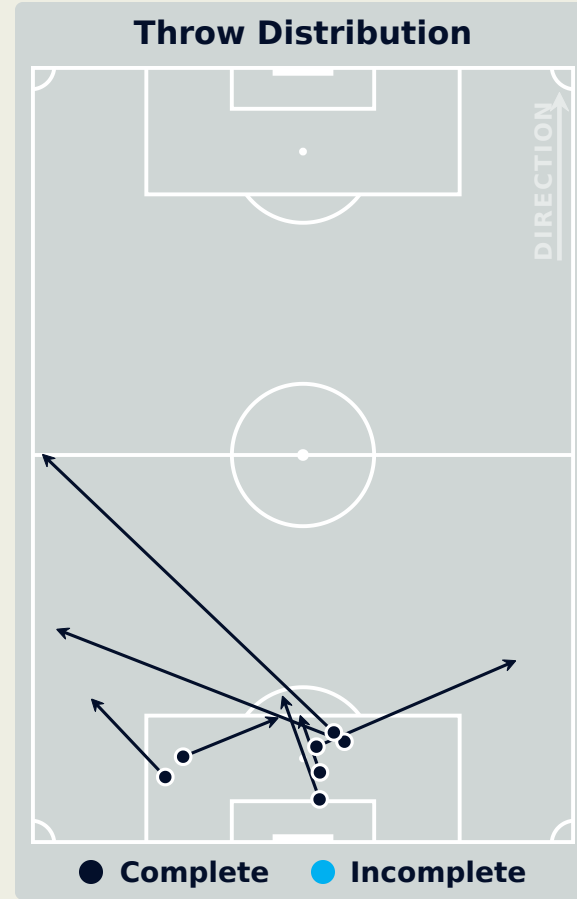

AI Ahly FC

Goalkeeping Distribution

Goalkeeping Distribution

AI Ahly FC

Goal Prevention

10
Total Attempts on Goal Faced

100
Save %

Total Attempts on Goal Faced	Total Goal Interventions	Save & Retain	Deflect & Retain	Save & Deflect	Save Attempt	No Save Attempt
10	2	2	0	0	0	8