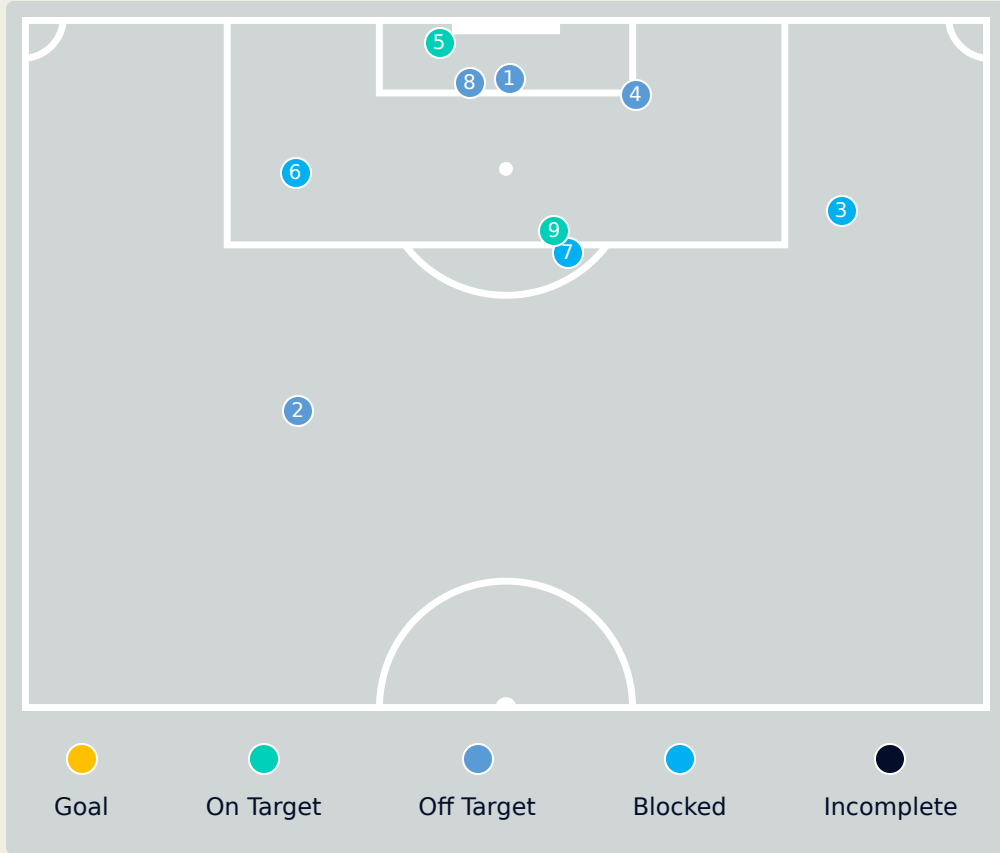

Al Ahly FC

Attempts at Goal

Key	Outcome	Shots
●	Goals	3
●	On Target	6
●	Off Target	4
●	Blocked	2
●	Incomplete	1

Attempts at Goal

AI Ahly FC

Time	Player	Outcome	Body Part	Delivery Type
4	22 EMAM ASHOUR	On Target - Saved	Right Foot	Ball Progression
6	14 HUSSEIN ELSHAHAT	On Target - Saved	Left Foot	Pass
7	5 RAMY RABIA	On Target - Saved	Right Foot	Loose Ball
7	9 ABOU ALI Wessam	On Target - Saved	Right Foot	Other
9	29 TAHER MOHAMED	Off Target	Head	Corner
23	22 EMAM ASHOUR	Deflected Off Target - Defensive Event	Right Foot	Loose Ball
31	9 ABOU ALI Wessam	On Target - Goal	Right Foot	Interception
45	14 HUSSEIN ELSHAHAT	Off Target	Right Foot	Cross
47	22 EMAM ASHOUR	Off Target	Right Foot	Loose Ball
48	9 ABOU ALI Wessam	Incomplete - Blocked	Right Foot	Pass
53	29 TAHER MOHAMED	Incomplete - Blocked	Right Foot	Loose Ball
54	22 EMAM ASHOUR	On Target - Goal	Right Foot	Cross
66	22 EMAM ASHOUR	On Target - Saved	Left Foot	Pass
67	9 ABOU ALI Wessam	On Target - Saved	Right Foot	Corner
71	14 HUSSEIN ELSHAHAT	Incomplete - Defensive Event	Right Foot	Pass
91	19 MOHAMED AFSHA	On Target - Goal	Right Foot	Penalty

Attempts at Goal

Key	Outcome	Shots
●	Goals	0
●	On Target	2
●	Off Target	4
●	Blocked	3
●	Incomplete	0

Attempts at Goal

Al Ain FC

Time	Player	Outcome	Body Part	Delivery Type
35	5 PARK Yongwoo	Off Target	Head	Cross
41	20PALACIOS Matias	Off Target	Right Foot	Pass
59	7 SEGOVIA Matias	Incomplete - Blocked	Left Foot	Pass
68	9 LABA Kodjo	Off Target	Right Foot	Cross
76	9 LABA Kodjo	On Target - Saved	Head	Cross
83	21 RAHIMI Soufiane	Incomplete - Blocked	Right Foot	Freekick
84	20PALACIOS Matias	Incomplete - Blocked	Right Foot	Loose Ball
85	9 LABA Kodjo	Off Target	Head	Cross
97	7 SEGOVIA Matias	On Target - Saved	Left Foot	Pass