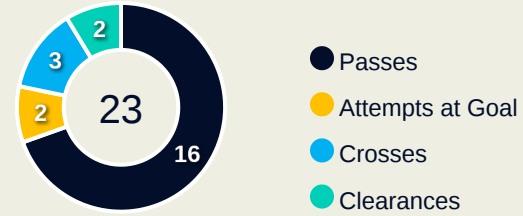

Defensive Actions

Blocks

Possession Contests

Most Possession Regains

12

BANDAR ALAHBABI
RIGHT BACK

#	Player	Total Possession Regains
17	KHALID EISA	7
3	KOUAME AUTONNE	11
4	FABIO CARDOSO	4
5	PARK Yongwoo	3
6	YAHIA NADER	3
8	MOHAMMED ABBAS	2
10	KAKU	0
11	BANDAR ALAHBABI	12
15	ERIK	6
20	PALACIOS Matias	4
21	RAHIMI Soufiane	2
7	SEGOVIA Matias	3
9	LABA Kodjo	1
24	SALOMONI Felipe	0
70	TRAORE Abdoul Karim	0