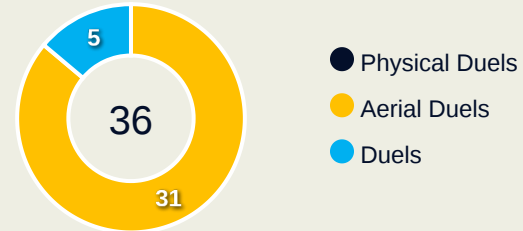

Possession Contests

Most Possession Regains

12

BANDAR ALAHBABI
RIGHT BACK

#	Player	Total Possession Regains
17	KHALID EISA	7
3	KOUAME AUTONNE	11
4	FABIO CARDOSO	4
5	PARK Yongwoo	3
6	YAHIA NADER	3
8	MOHAMMED ABBAS	2
10	KAKU	0
11	BANDAR ALAHBABI	12
15	ERIK	6
20	PALACIOS Matias	4
21	RAHIMI Soufiane	2
7	SEGOVIA Matias	3
9	LABA Kodjo	1
24	SALOMONI Felipe	0
70	TRAORE Abdoul Karim	0