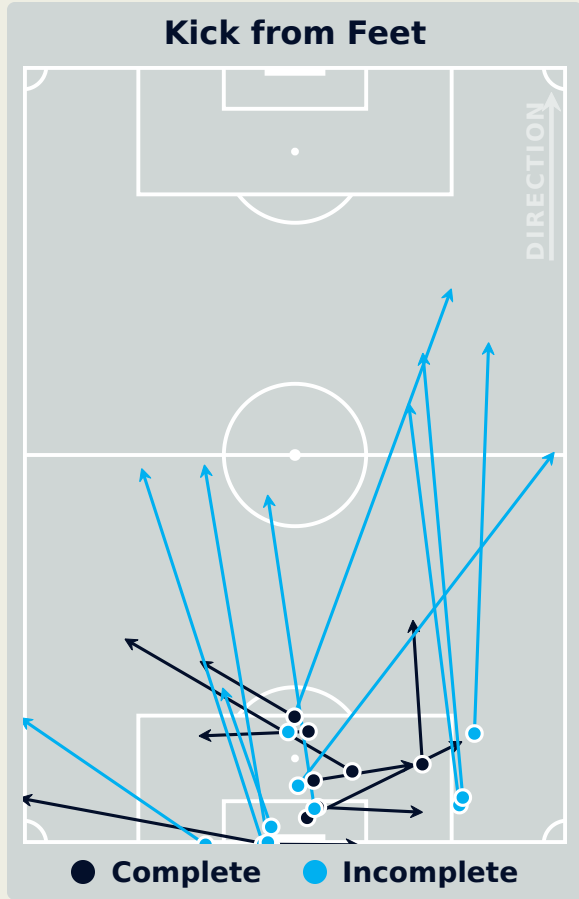

AI Ahly FC

Goalkeeping Distribution

Goalkeeping Distribution

AI Ahly FC

Goal Prevention

10
Total Attempts on Goal Faced

100
Save %

Total Attempts on Goal Faced	Total Goal Interventions	Save & Retain	Deflect & Retain	Save & Deflect	Save Attempt	No Save Attempt
10	2	2	0	0	0	8