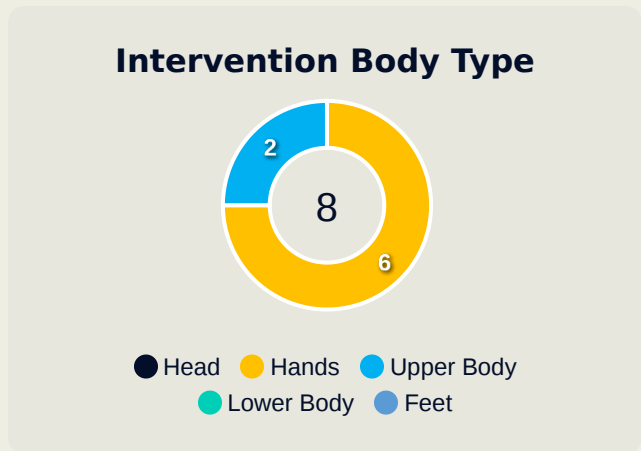

AI Ahly FC

Goalkeeping Distribution

Goalkeeping Distribution

AI Ahly FC

Goal Prevention

10
Total Attempts on Goal Faced

100
Save %

Total Attempts on Goal Faced	Total Goal Interventions	Save & Retain	Deflect & Retain	Save & Deflect	Save Attempt	No Save Attempt
10	2	2	0	0	0	8

Goal Prevention

AI Ain FC

16
Total Attempts on Goal Faced

67
Save %

Total Attempts on Goal Faced	Total Goal Interventions	Save & Retain	Deflect & Retain	Save & Deflect	Save Attempt	No Save Attempt
16	7	1	0	6	1	8