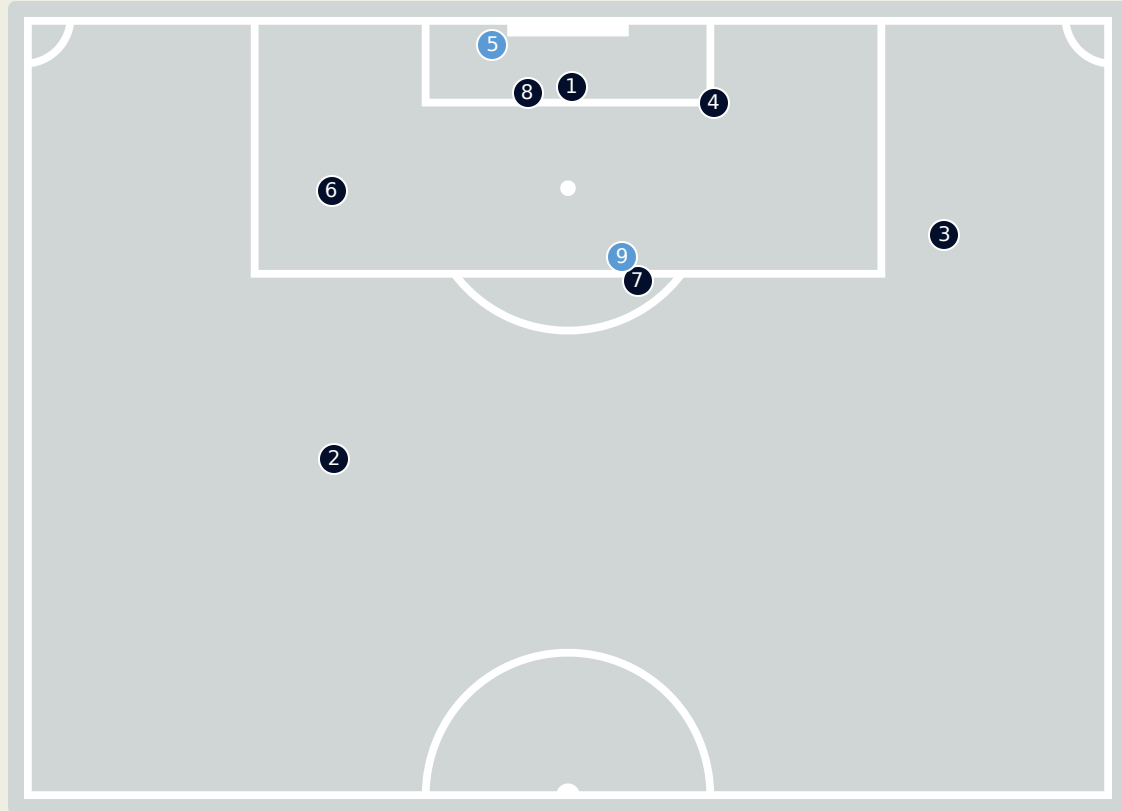

AI Ahly FC

Goalkeeping Distribution

Goalkeeping Distribution

AI Ahly FC

Goal Prevention

10
Total Attempts on Goal Faced

100
Save %

Total Attempts on Goal Faced	Total Goal Interventions	Save & Retain	Deflect & Retain	Save & Deflect	Save Attempt	No Save Attempt
10	2	2	0	0	0	8

AI Ahly FC

Aerial Control

Delivery Types Faced

Total	In Swing	Out Swing	Driven	Lofted	Cutback	Push
20	1	11	2	2	1	3

Aerial Control

Delivery Types Faced

Total	In Swing	Out Swing	Driven	Lofted	Cutback	Push
21	5	9	1	2	2	2