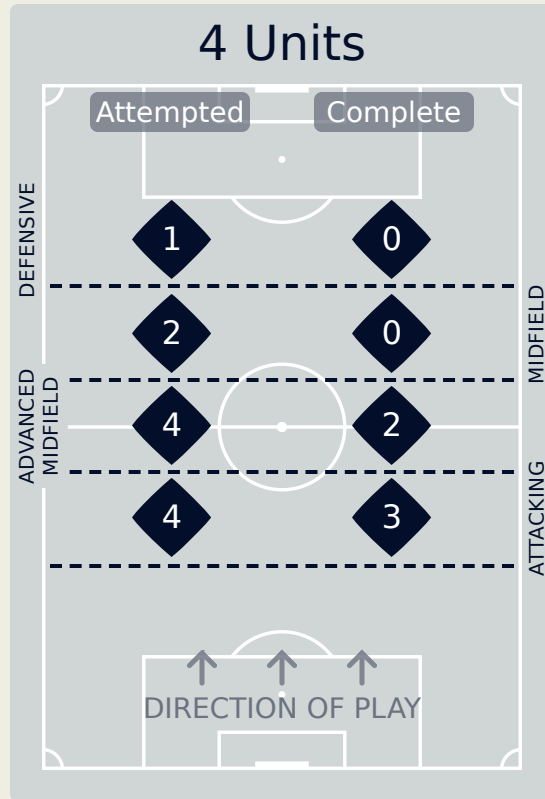

In Possession Line Height & Team Length

AI Ahly FC

In Possession Line Height & Team Length

Line Breaks

Al Ahly FC

Attempted Line Breaks

112

Attempted Line Breaks	6
Inside Shape	4
Outside Shape	2

Attempted Line Breaks	82
Inside Shape	50
Outside Shape	32

Attempted Line Breaks	24
Inside Shape	19
Outside Shape	5

Line Breaks

Al Ain FC

Attempted Line Breaks

119

Attempted Line Breaks	11
Inside Shape	9
Outside Shape	2

Attempted Line Breaks	68
Inside Shape	37
Outside Shape	31

Attempted Line Breaks	40
Inside Shape	25
Outside Shape	15

Al Ahly FC

Passing Networks

#	Passes From ↓ to →	MOHAMED ELSHENAWY	RAMY RABIA	YASSER IBRAHIM	AKRAM TAWFIK	ABOU ALI Wessam	MARAWAN ATTIA	HUSSEIN ELSHAHAT	ATTIAT-ALLAH Yahya	EMAM ASHOUR	TAHER MOHAMED	AHMED KOKA	OMAR KAMAL	DARI Achraf	AMRO ELSOULIA	MOHAMED AFSHA	OMAR EL SAAIY
1	MOHAMED ELSHENAWY		1	4	5	2	1	0	0	2	2	0	0	0	0	0	0
5	RAMY RABIA	2		6	0	0	0	3	7	5	2	3	0	0	0	0	0
6	YASSER IBRAHIM	3	5		6	0	1	0	0	1	3	3	0	0	0	0	0
8	AKRAM TAWFIK	0	1	5		0	8	6	0	2	5	3	0	0	0	1	0
9	ABOU ALI Wessam	0	0	0	0		1	2	0	3	3	1	1	0	1	0	0
13	MARAWAN ATTIA	1	4	2	8	4		3	1	3	2	5	0	0	1	1	0
14	HUSSEIN ELSHAHAT	0	0	0	4	5	2		6	1	0	3	0	0	0	0	0
18	ATTIAT-ALLAH Yahya	0	7	0	0	0	2	5		2	1	2	1	0	0	0	0
22	EMAM ASHOUR	0	0	1	2	1	1	0	1		4	4	1	0	0	0	0
29	TAHER MOHAMED	0	2	0	4	4	5	2	1	3		3	0	0	0	0	0
36	AHMED KOKA	0	3	5	5	0	7	2	7	3	2		0	0	0	0	0
3	OMAR KAMAL	0	0	0	0	0	0	0	1	0	0	0		0	0	0	0
15	DARI Achraf	0	0	0	0	0	0	0	0	0	0	0	0		0	0	0
17	AMRO ELSOULIA	0	0	0	0	0	0	0	0	2	1	0	0	0		0	0
19	MOHAMED AFSHA	0	0	0	1	0	0	0	1	0	0	0	1	0	2		0
23	OMAR EL SAAIY	0	0	0	0	0	0	0	0	0	0	0	0	0	0	0	