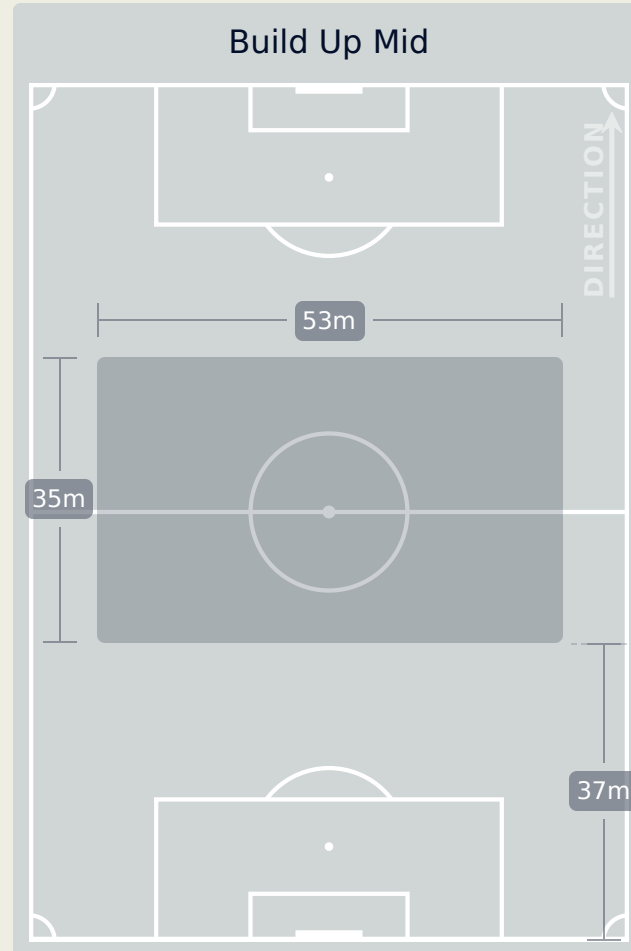

In Possession Line Height & Team Length

AI Ahly FC

In Possession Line Height & Team Length

Line Breaks

Al Ahly FC

Attempted Line Breaks

112

Attempted Line Breaks	6
Inside Shape	4
Outside Shape	2