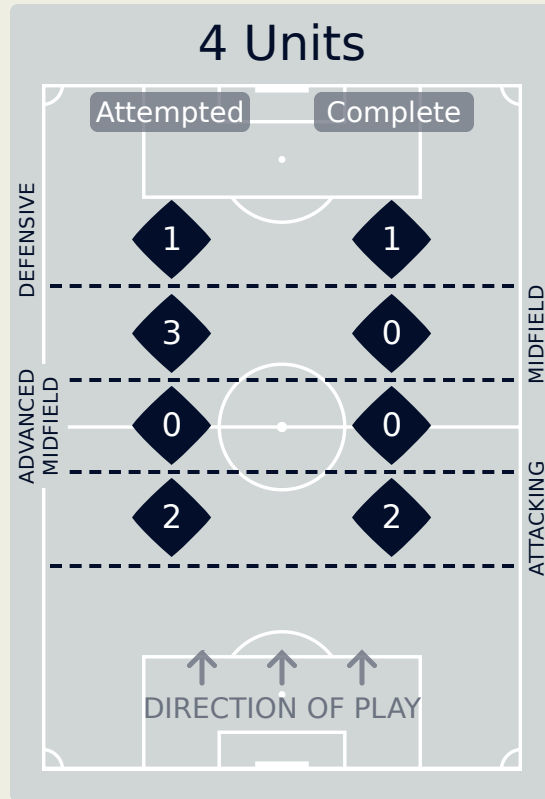

In Possession Line Height & Team Length

AI Ahly FC

In Possession Line Height & Team Length

Line Breaks

Al Ahly FC

Attempted Line Breaks

112

Attempted Line Breaks	6
Inside Shape	4
Outside Shape	2

Attempted Line Breaks	82
Inside Shape	50
Outside Shape	32

Attempted Line Breaks	24
Inside Shape	19
Outside Shape	5

Line Breaks

Al Ain FC

Attempted Line Breaks

119

Attempted Line Breaks	11
Inside Shape	9
Outside Shape	2