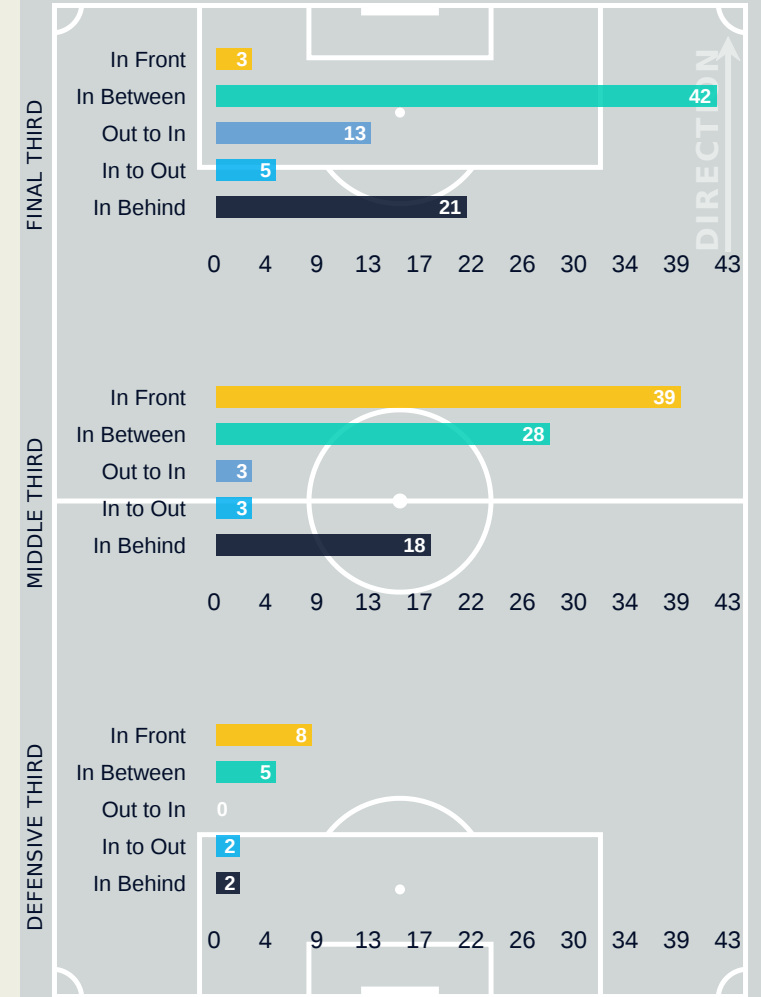

AI Ahly FC

Movement to Receive

Movement Types by Phase

Final Third Phase

Progression Phase

Build Up Phase

All Movement Types

- In Front
- In Between
- Out to In
- In to Out
- In Behind

Top Ranked Players

Type	Player	Movements
In Front	13 MARAWAN ATTIA	16
In Between	22 EMAM ASHOUR	27
Out to In	29 TAHER MOHAMED	7
In to Out	22 EMAM ASHOUR	3
In Behind	9 ABOU ALI Wessam	14

Movement Types Pitch Third