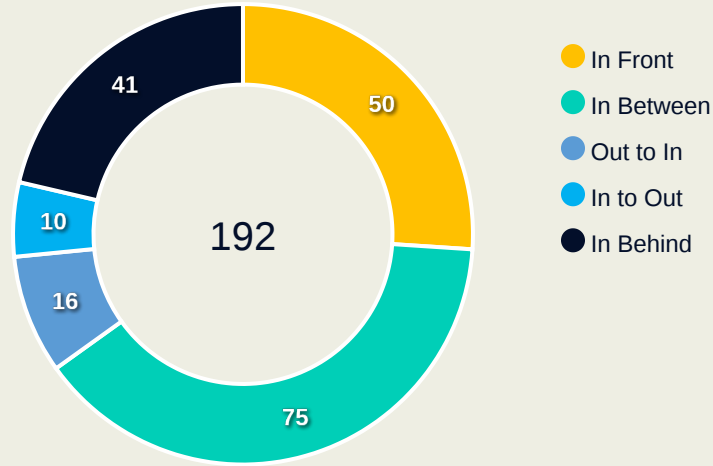

AI Ahly FC

Movement to Receive

Movement Types by Phase

Final Third Phase

Progression Phase

Build Up Phase

All Movement Types

- In Front
- In Between
- Out to In
- In to Out
- In Behind

Top Ranked Players

Type	Player	Movements
In Front	13 MARAWAN ATTIA	16
In Between	22 EMAM ASHOUR	27
Out to In	29 TAHER MOHAMED	7
In to Out	22 EMAM ASHOUR	3
In Behind	9 ABOU ALI Wessam	14

Movement Types Pitch Third