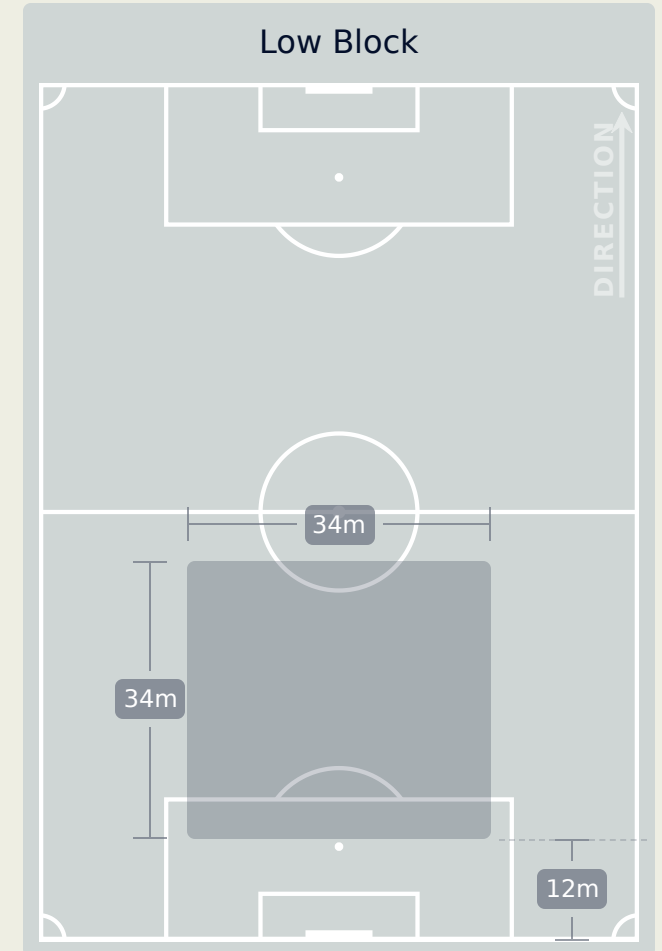

Defensive Line Height & Team Length

AI Ahly FC

Defensive Line Height & Team Length

Defensive Pressure

AI Ahly FC

AI Ain FC

237	Total Pressures	202
51	Direct Pressures	43
1.49s	Avg Pressure Duration	1.7s
40	Forced Turnovers	30
13.41s	Ball Recovery Time	7.72s
83	Pushing on into Pressing	96
188	Pushing on	192
41	Pressing Direction Inside	21
139	Pressing Direction Outside	117