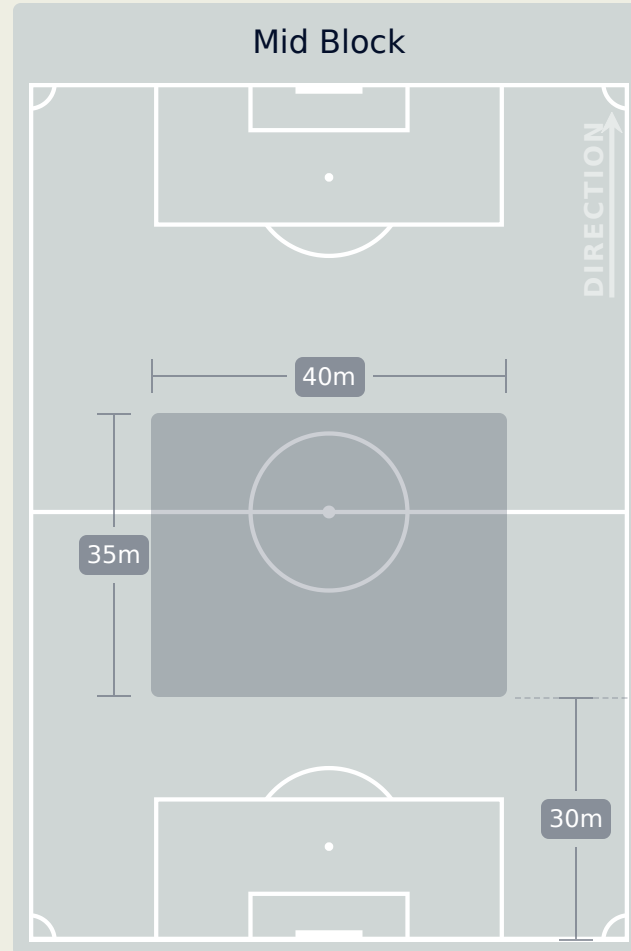

Defensive Line Height & Team Length

AI Ahly FC

Defensive Line Height & Team Length

Defensive Pressure

AI Ahly FC

AI Ain FC

237	Total Pressures	202
51	Direct Pressures	43
1.49s	Avg Pressure Duration	1.7s
40	Forced Turnovers	30
13.41s	Ball Recovery Time	7.72s
83	Pushing on into Pressing	96
188	Pushing on	192
41	Pressing Direction Inside	21
139	Pressing Direction Outside	117