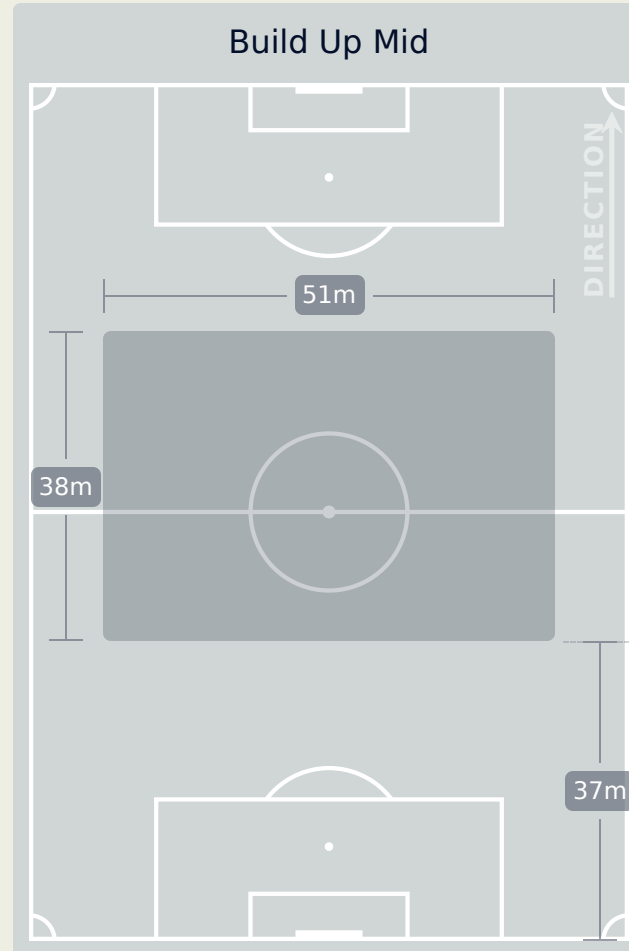

In Possession Line Height & Team Length

AI Ahly FC

In Possession Line Height & Team Length

Line Breaks

Al Ahly FC

Attempted Line Breaks

112

Attempted Line Breaks	6
Inside Shape	4
Outside Shape	2