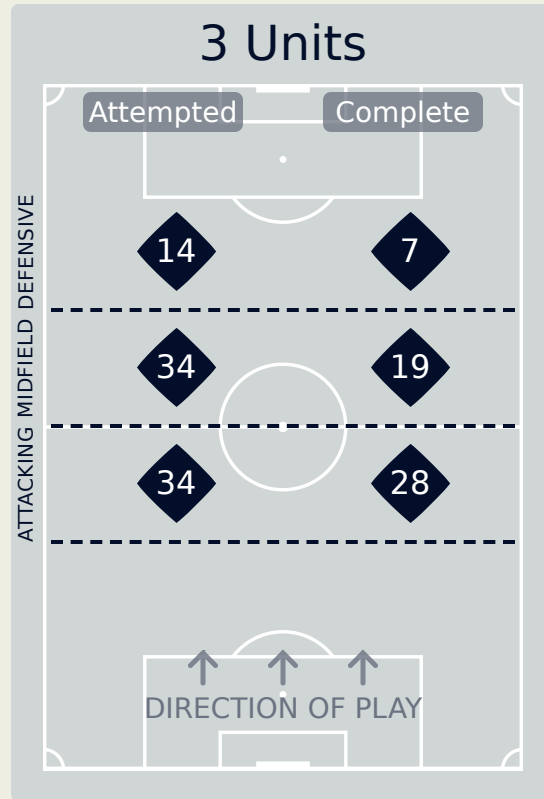

In Possession Line Height & Team Length

AI Ahly FC

In Possession Line Height & Team Length

Line Breaks

Al Ahly FC

Attempted Line Breaks

112

Attempted Line Breaks	6
Inside Shape	4
Outside Shape	2

Attempted Line Breaks	82
Inside Shape	50
Outside Shape	32

Attempted Line Breaks	24
Inside Shape	19
Outside Shape	5

Line Breaks

Al Ain FC

Attempted Line Breaks

119

Attempted Line Breaks	11
Inside Shape	9
Outside Shape	2