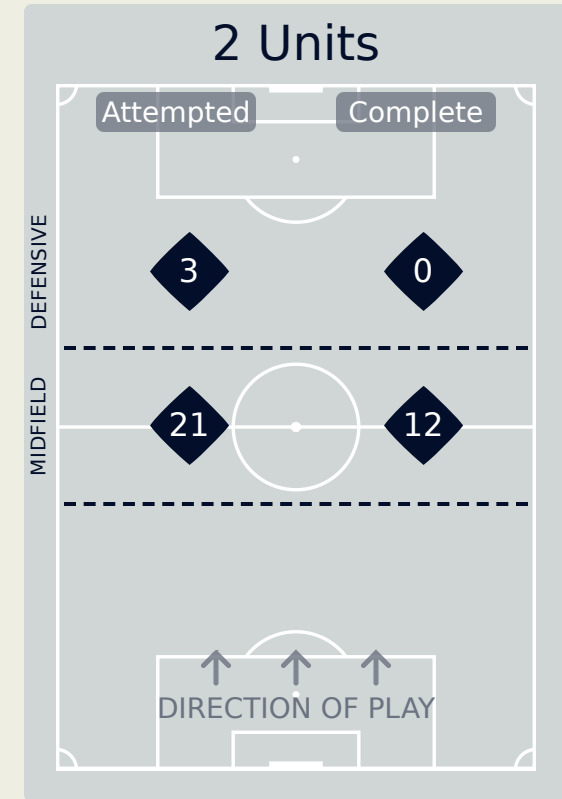

Attempted Line Breaks	24
Inside Shape	19
Outside Shape	5