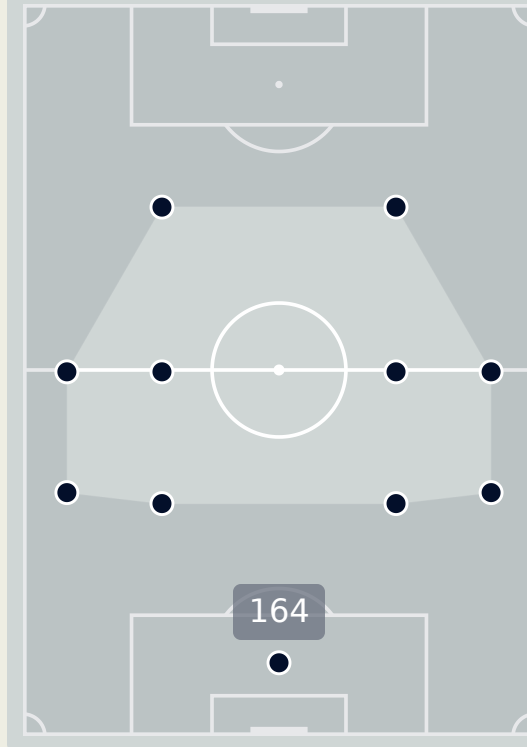

Offers Made Outside Shape