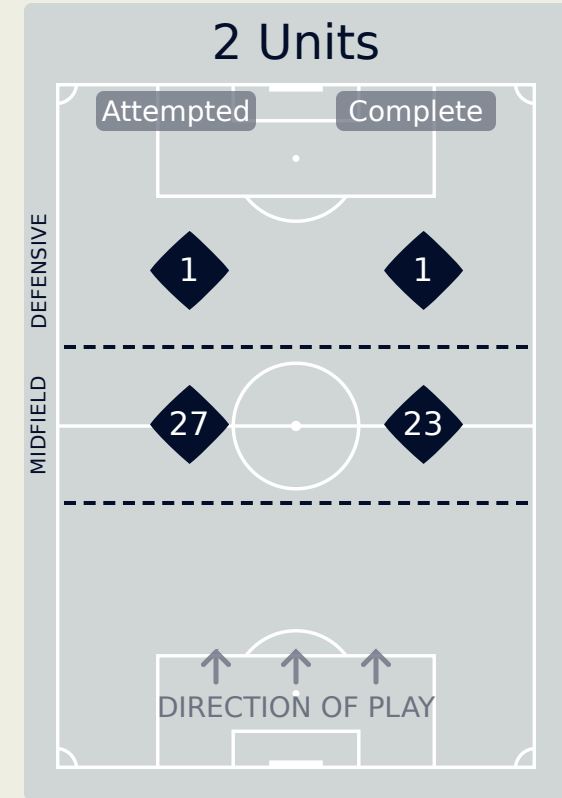

In Possession Line Height & Team Length

Botafogo

In Possession Line Height & Team Length

CF Pachuca

Line Breaks

Botafogo

Attempted Line Breaks

167

Attempted Line Breaks	11
Inside Shape	6
Outside Shape	5

Attempted Line Breaks	114
Inside Shape	57
Outside Shape	57

Attempted Line Breaks	42
Inside Shape	28
Outside Shape	14

Line Breaks

CF Pachuca

Attempted Line Breaks

107

Attempted Line Breaks	7
Inside Shape	5
Outside Shape	2

Attempted Line Breaks	72
Inside Shape	47
Outside Shape	25

Attempted Line Breaks	28
Inside Shape	14
Outside Shape	14

Line Breaks

Botafogo

					4 Units				3 Units			2 Units		Direction			Distribution Type		
#	Player	Line Breaks Attempted	Line Breaks Completed	Line Break Completion %	Attacking Line	Attacking Midfield Line	Midfield Line	Defensive Line	Attacking Line	Midfield Line	Defensive Line	Midfield Line	Defensive Line	Through	Around	Over	Pass	Cross	Ball Progression
12	JOHN	3	3	100%	1	0	0	0	1	1	0	0	0	2	0	1	3	0	0
4	PONTE Mateo	11	5	45%	0	0	0	0	0	7	0	4	0	0	3	8	10	0	1
7	LUIZ HENRIQUE	9	7	78%	0	0	0	0	1	5	2	1	0	1	7	1	8	0	1
20	BARBOZA Alexander	30	24	80%	1	0	0	0	15	7	2	5	0	6	16	8	30	0	0
26	GREGORE	31	27	87%	1	0	1	0	11	10	1	7	0	14	11	6	30	0	1
28	ALLAN	10	7	70%	0	0	1	0	6	1	0	2	0	2	4	4	10	0	0
33	CARLOS EDUARDO	7	3	43%	0	0	0	0	0	3	1	1	2	1	1	5	5	2	0
34	ADRYELSON	14	12	86%	2	1	0	0	7	2	0	2	0	2	7	5	14	0	0
37	MATHEUS MARTINS	7	4	57%	0	0	1	1	1	2	2	0	0	2	3	2	6	0	1
66	CUIABANO	13	8	62%	0	1	0	0	2	5	1	4	0	2	5	6	12	1	0
99	IGOR JESUS	2	2	100%	0	0	0	0	0	0	1	1	0	0	1	1	1	0	1
9	SOARES	0	0	0%	0	0	0	0	0	0	0	0	0	0	0	0	0	0	0
10	SAVARINO Jefferson	8	7	88%	0	0	0	0	1	2	3	2	0	1	1	6	6	2	0
11	JUNIOR SANTOS	1	0	0%	0	0	0	0	0	0	1	0	0	0	1	0	0	0	1
17	MARLON FREITAS	10	8	80%	0	0	0	0	4	1	1	4	0	4	3	3	10	0	0
23	ALMADA Thiago	11	6	55%	0	0	0	0	1	3	0	5	2	5	1	5	9	2	0