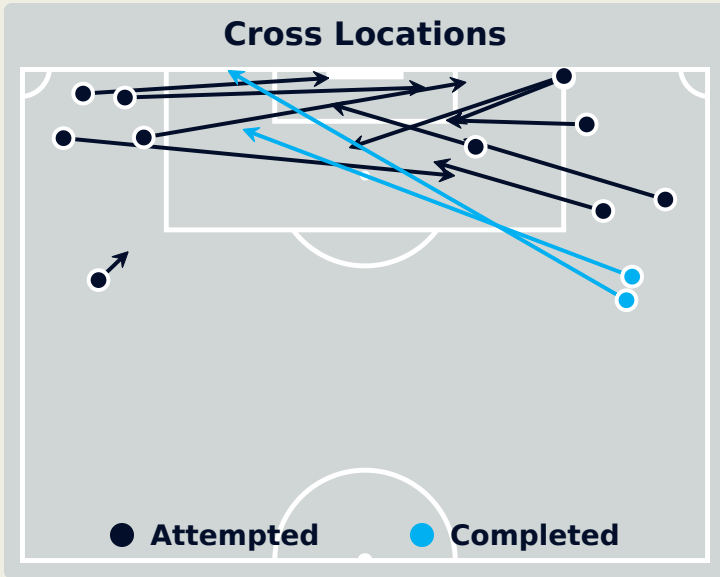

Crosses (Open Play)