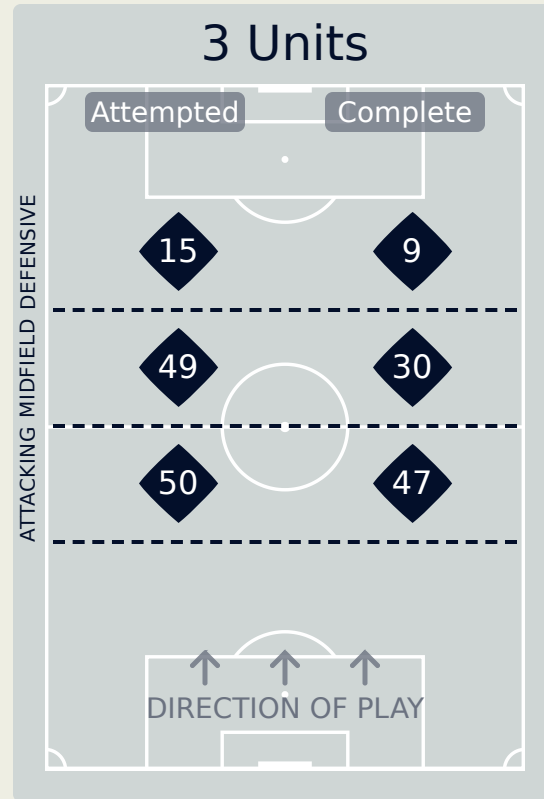

In Possession Line Height & Team Length

Botafogo

In Possession Line Height & Team Length

CF Pachuca

Line Breaks

Botafogo

Attempted Line Breaks

167

Attempted Line Breaks	11
Inside Shape	6
Outside Shape	5

Attempted Line Breaks	114
Inside Shape	57
Outside Shape	57

Attempted Line Breaks	42
Inside Shape	28
Outside Shape	14

Line Breaks

CF Pachuca

Attempted Line Breaks

107

Attempted Line Breaks	7
Inside Shape	5
Outside Shape	2

Attempted Line Breaks	72
Inside Shape	47
Outside Shape	25

Attempted Line Breaks	28
Inside Shape	14
Outside Shape	14

Line Breaks

Botafogo

					4 Units				3 Units			2 Units		Direction			Distribution Type		
#	Player	Line Breaks Attempted	Line Breaks Completed	Line Break Completion %	Attacking Line	Attacking Midfield Line	Midfield Line	Defensive Line	Attacking Line	Midfield Line	Defensive Line	Midfield Line	Defensive Line	Through	Around	Over	Pass	Cross	Ball Progression
12	JOHN	3	3	100%	1	0	0	0	1	1	0	0	0	2	0	1	3	0	0
4	PONTE Mateo	11	5	45%	0	0	0	0	0	7	0	4	0	0	3	8	10	0	1
7	LUIZ HENRIQUE	9	7	78%	0	0	0	0	1	5	2	1	0	1	7	1	8	0	1
20	BARBOZA Alexander	30	24	80%	1	0	0	0	15	7	2	5	0	6	16	8	30	0	0
26	GREGORE	31	27	87%	1	0	1	0	11	10	1	7	0	14	11	6	30	0	1
28	ALLAN	10	7	70%	0	0	1	0	6	1	0	2	0	2	4	4	10	0	0
33	CARLOS EDUARDO	7	3	43%	0	0	0	0	0	3	1	1	2	1	1	5	5	2	0
34	ADRYELSON	14	12	86%	2	1	0	0	7	2	0	2	0	2	7	5	14	0	0
37	MATHEUS MARTINS	7	4	57%	0	0	1	1	1	2	2	0	0	2	3	2	6	0	1
66	CUIABANO	13	8	62%	0	1	0	0	2	5	1	4	0	2	5	6	12	1	0
99	IGOR JESUS	2	2	100%	0	0	0	0	0	0	1	1	0	0	1	1	1	0	1
9	SOARES	0	0	0%	0	0	0	0	0	0	0	0	0	0	0	0	0	0	0
10	SAVARINO Jefferson	8	7	88%	0	0	0	0	1	2	3	2	0	1	1	6	6	2	0
11	JUNIOR SANTOS	1	0	0%	0	0	0	0	0	0	1	0	0	0	1	0	0	0	1
17	MARLON FREITAS	10	8	80%	0	0	0	0	4	1	1	4	0	4	3	3	10	0	0
23	ALMADA Thiago	11	6	55%	0	0	0	0	1	3	0	5	2	5	1	5	9	2	0