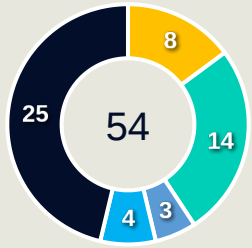

CF Pachuca

Movement to Receive

Movement Types by Phase

Final Third Phase

Progression Phase

Build Up Phase

All Movement Types

- In Front
- In Between
- Out to In
- In to Out
- In Behind