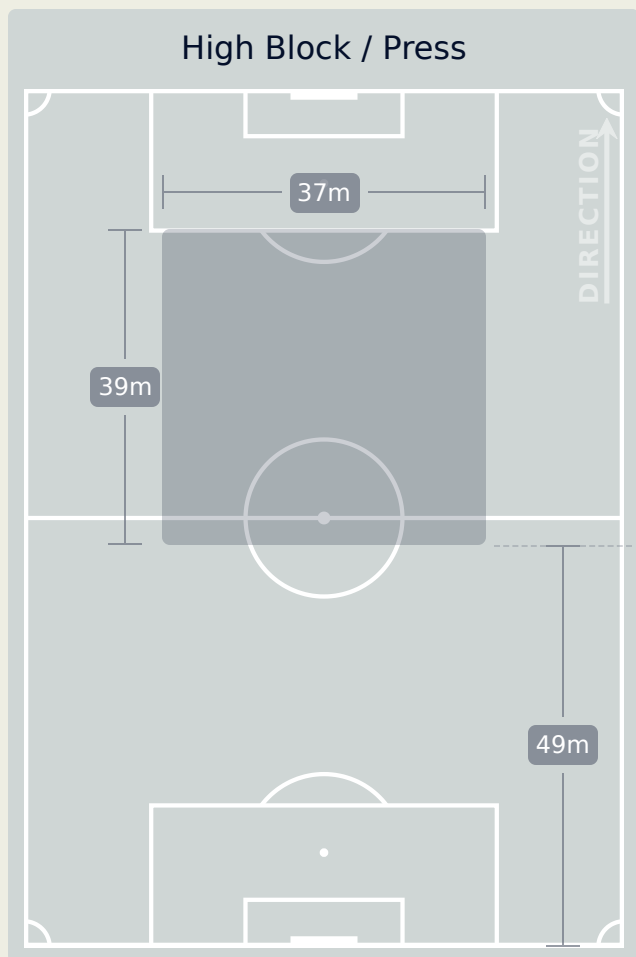

Defensive Line Height & Team Length

Botafogo