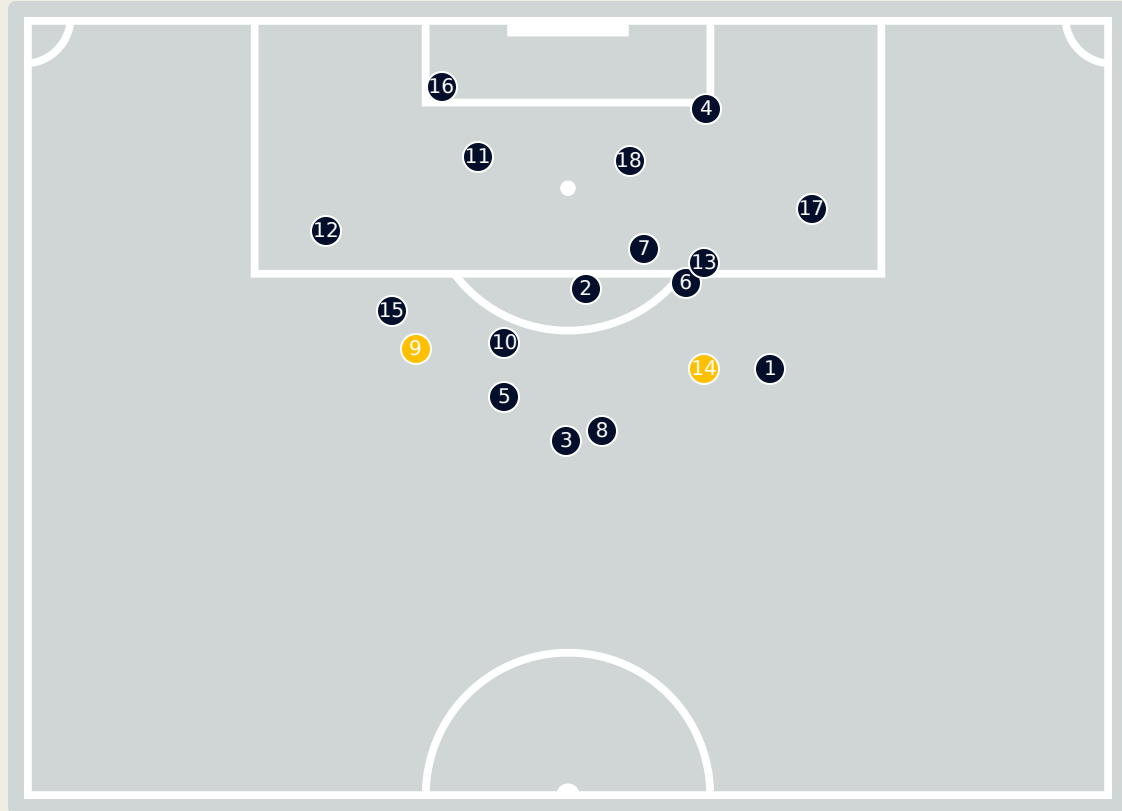

Goal Prevention