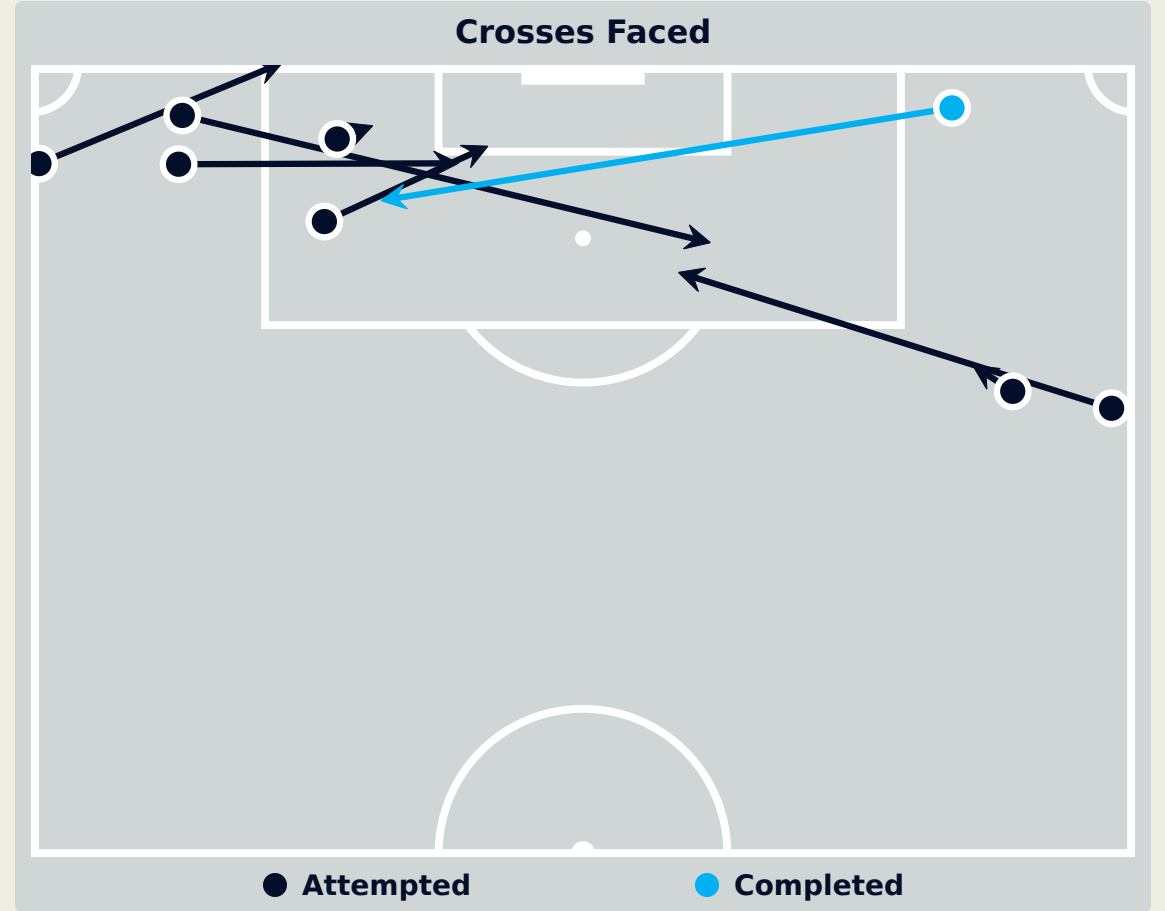

Botafogo

Aerial Control

Delivery Types Faced

Total	In Swing	Out Swing	Driven	Lofted	Cutback	Push
8	0	5	2	1	0	0