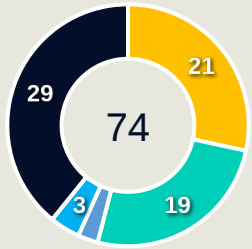

Botafogo

Movement to Receive

Movement Types by Phase

Final Third Phase