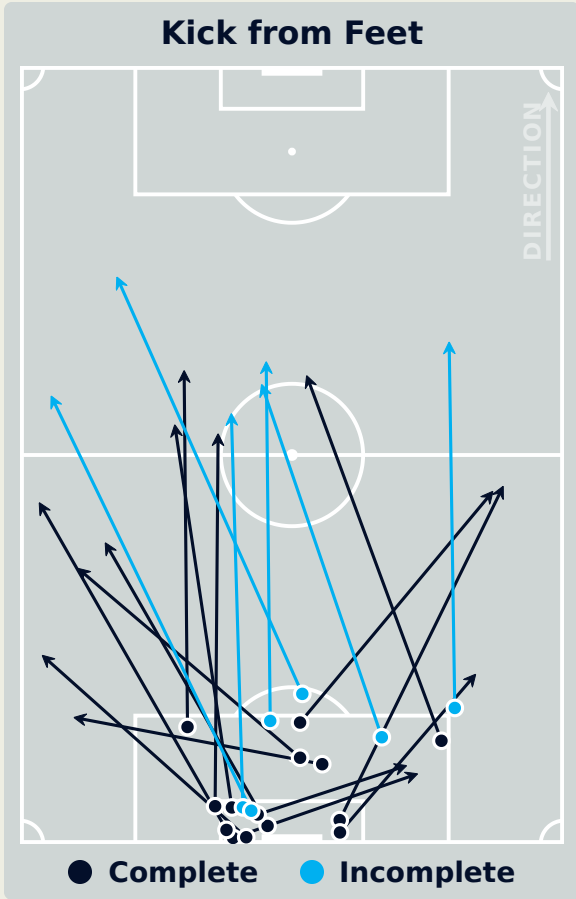

Goalkeeping Distribution

CF Pachuca