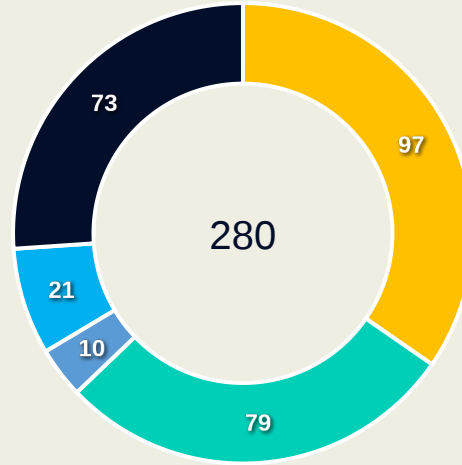

Botafogo

Movement to Receive

Movement Types by Phase

Final Third Phase

Progression Phase

Build Up Phase

All Movement Types

- In Front
- In Between
- Out to In
- In to Out
- In Behind