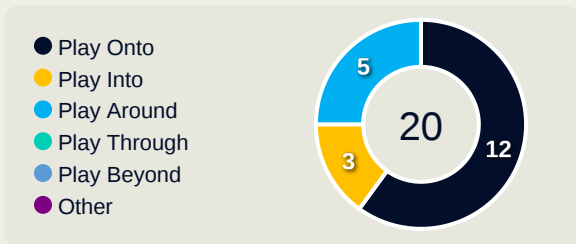

Goalkeeping Distribution

Botafogo

Goalkeeping Distribution

CF Pachuca

Botafogo

Goal Prevention

Intervention Type

- Green circle: Deflect & Retain
- Yellow circle: Save & Deflect
- Blue circle: Save & Retain
- Black circle: No Save Attempt
- Light blue circle: Save Attempt