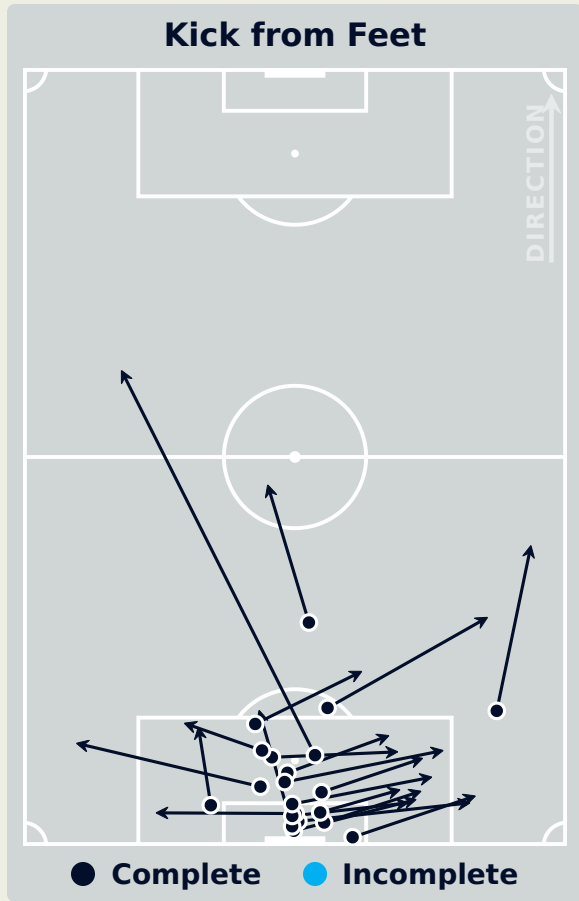

Goalkeeping Distribution

Botafogo