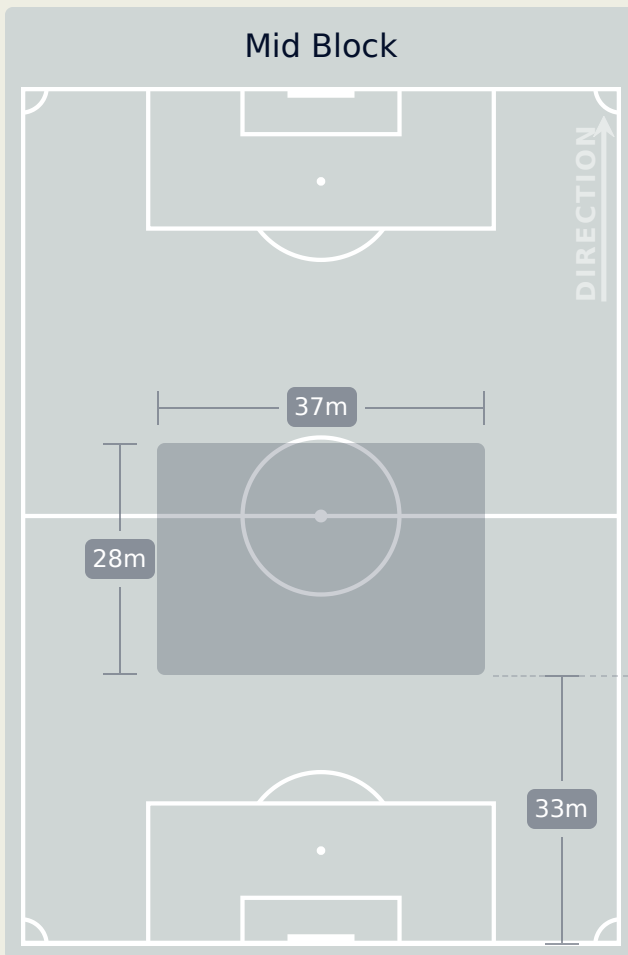

Defensive Line Height & Team Length

Botafogo

Defensive Line Height & Team Length

CF Pachuca

Defensive Pressure

Botafogo

CF Pachuca

186	Total Pressures	316
68	Direct Pressures	62
1.58s	Avg Pressure Duration	1.65s
41	Forced Turnovers	48
8.62s	Ball Recovery Time	10.63s
86	Pushing on into Pressing	154
162	Pushing on	322
30	Pressing Direction Inside	42
97	Pressing Direction Outside	213