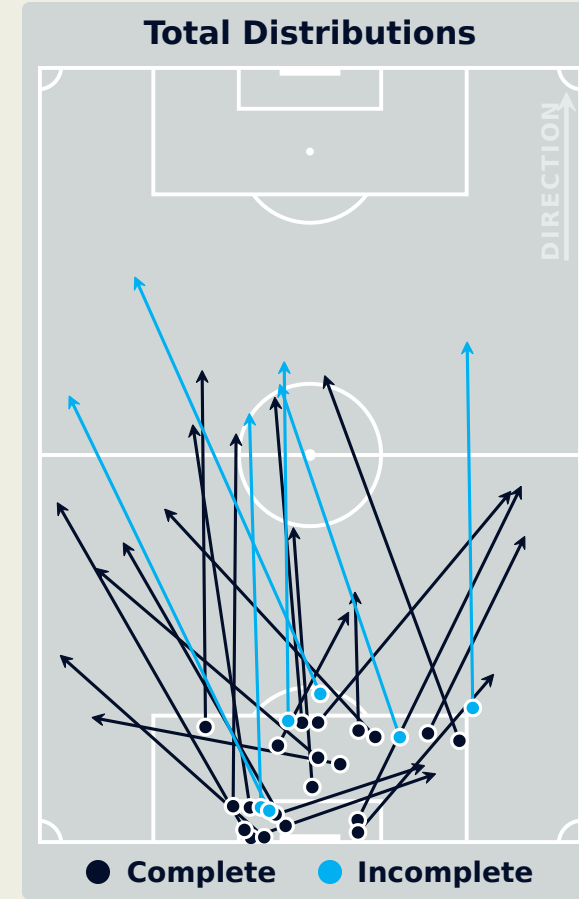

Goalkeeping Distribution

CF Pachuca