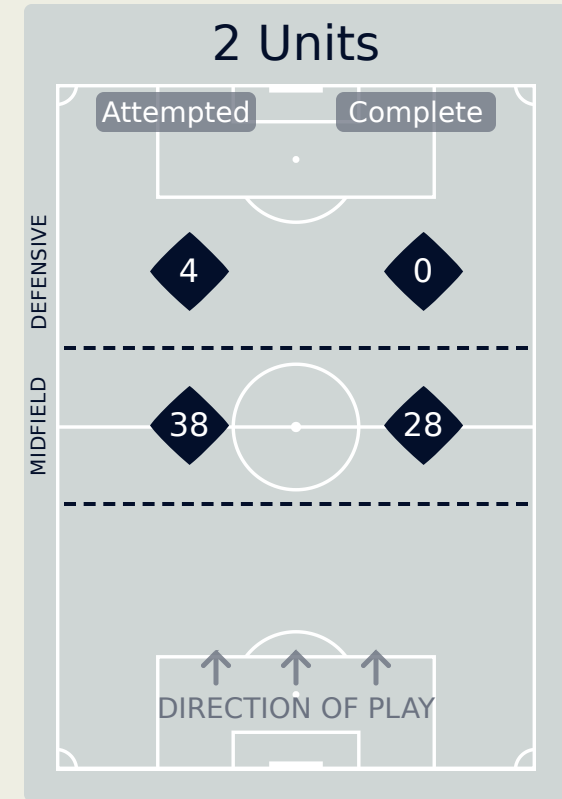

In Possession Line Height & Team Length

Botafogo

In Possession Line Height & Team Length

CF Pachuca

Line Breaks

Botafogo

Attempted Line Breaks

167

Attempted Line Breaks	11
Inside Shape	6
Outside Shape	5

Attempted Line Breaks	114
Inside Shape	57
Outside Shape	57

Attempted Line Breaks	42
Inside Shape	28
Outside Shape	14

Line Breaks

CF Pachuca

Attempted Line Breaks