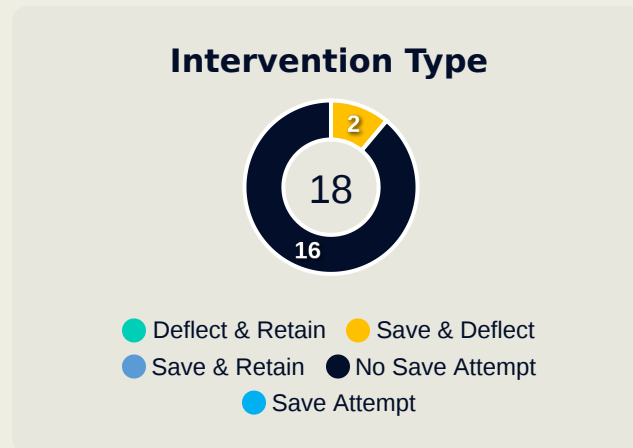

CF Pachuca

18
Total Attempts on Goal Faced

100
Save %

Total Attempts on Goal Faced	Total Goal Interventions	Save & Retain	Deflect & Retain	Save & Deflect	Save Attempt	No Save Attempt
18	2	0	0	2	0	16