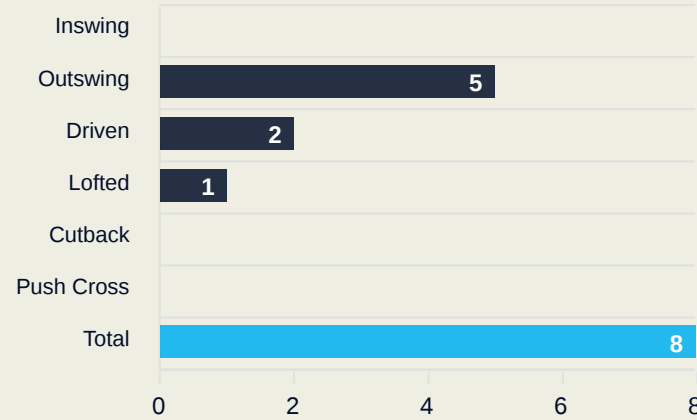

Crosses (Open Play)

Delivery Type

Attempted

13

Completed

3

Most Crosses Attempted

3

LUIZ HENRIQUE
ATTACKING MIDFIELD RIGHT

#	Player	Inswing	Outswing	Driven	Lofted	Cutback	Push Cross	Total Attempted
12	JOHN	0	0	0	0	0	0	0
4	PONTE Mateo	0	2	0	0	0	0	2
7	LUIZ HENRIQUE	0	0	1	0	2	0	3
20	BARBOZA Alexander	0	0	0	0	0	0	0
26	GREGORE	0	0	0	0	0	0	0
28	ALLAN	0	0	0	0	0	0	0
33	CARLOS EDUARDO	0	0	1	0	0	0	1
34	ADRYELSON	0	0	0	0	0	0	0
37	MATHEUS MARTINS	0	0	0	0	0	0	0
66	CUIABANO	0	3	0	0	0	0	3
99	IGOR JESUS	0	0	0	0	0	0	0
9	SOARES	0	0	0	0	0	0	0
10	SAVARINO Jefferson	0	0	0	2	0	0	2
11	JUNIOR SANTOS	0	0	0	0	0	0	0
17	MARLON FREITAS	0	0	0	0	0	0	0
23	ALMADA Thiago	0	0	0	2	0	0	2

CF Pachuca

Crosses (Open Play)

Delivery Type

Attempted

8

Completed

1

Most Crosses Attempted