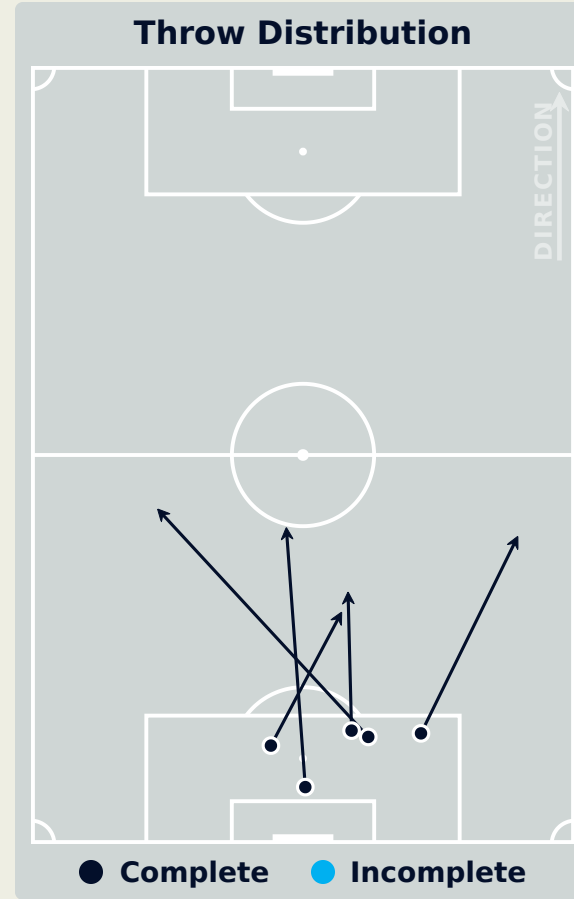

Goalkeeping Distribution

CF Pachuca