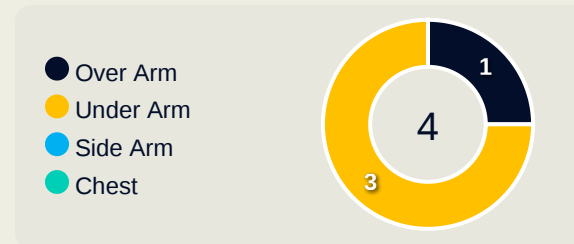

Goalkeeping Distribution

Botafogo

Goalkeeping Distribution

CF Pachuca

Botafogo

Goal Prevention

Intervention Type

- Green circle: Deflect & Retain
- Yellow circle: Save & Deflect
- Blue circle: Save & Retain
- Black circle: No Save Attempt
- Light blue circle: Save Attempt