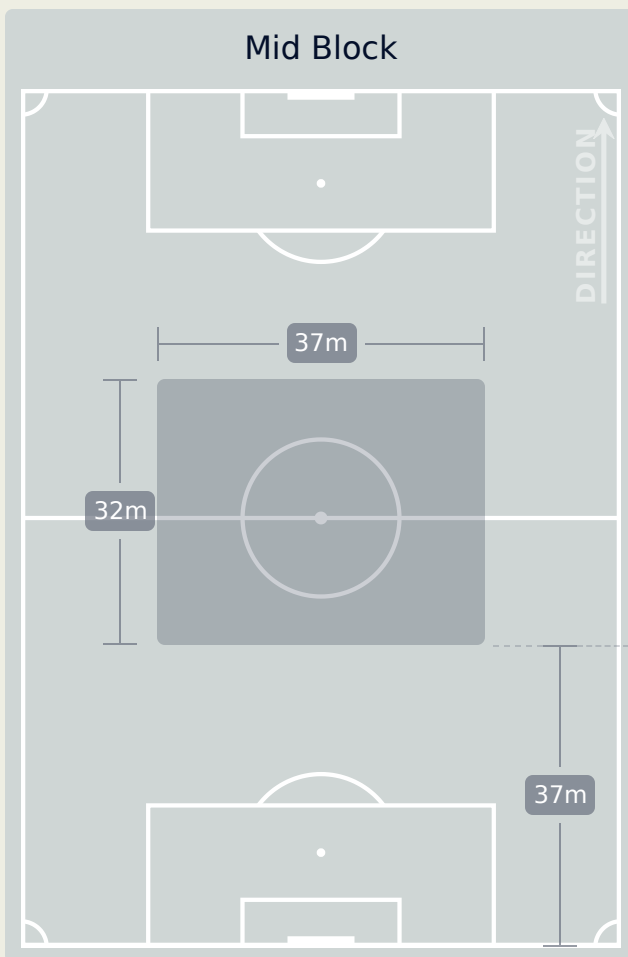

Defensive Line Height & Team Length

Botafogo