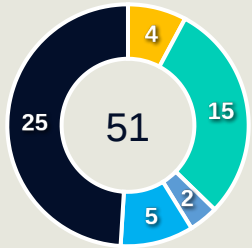

CF Pachuca

Movement to Receive

Movement Types by Phase

Final Third Phase