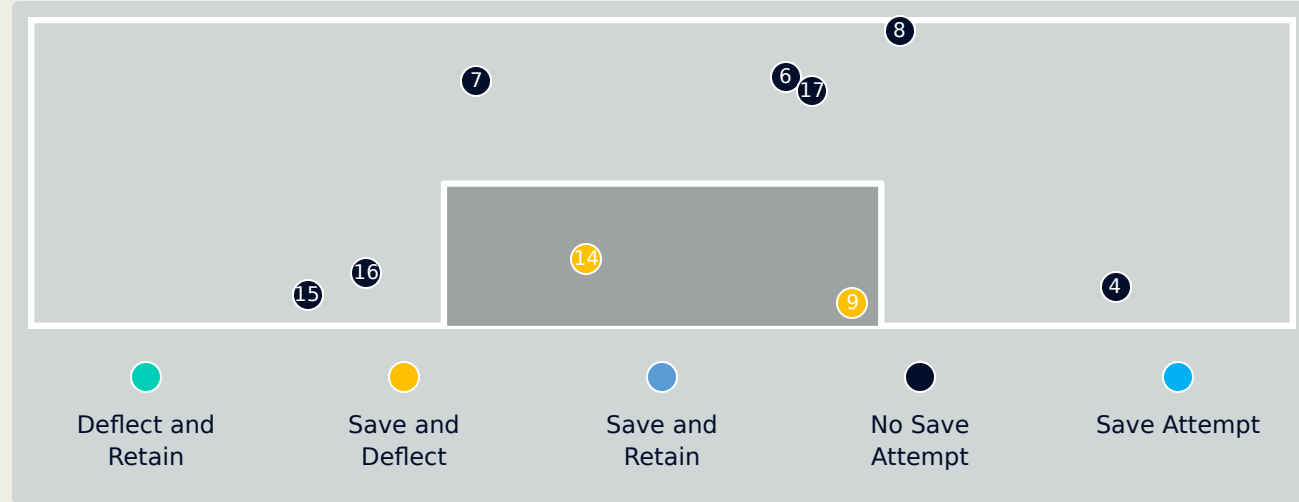

CF Pachuca

18
Total Attempts on Goal Faced

100
Save %

Total Attempts on Goal Faced	Total Goal Interventions	Save & Retain	Deflect & Retain	Save & Deflect	Save Attempt	No Save Attempt
18	2	0	0	2	0	16