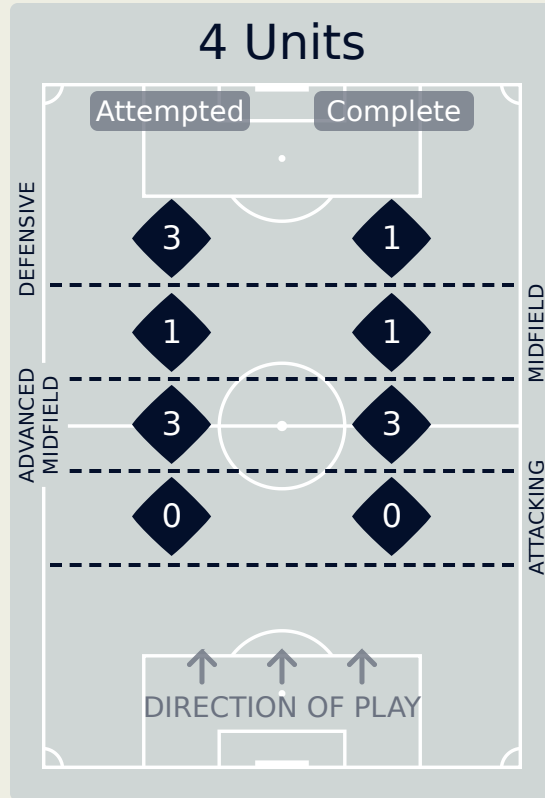

In Possession Line Height & Team Length

Botafogo

In Possession Line Height & Team Length

CF Pachuca

Line Breaks

Botafogo

Attempted Line Breaks

167

Attempted Line Breaks	11
Inside Shape	6
Outside Shape	5

Attempted Line Breaks	114
Inside Shape	57
Outside Shape	57

Attempted Line Breaks	42
Inside Shape	28
Outside Shape	14

Line Breaks

CF Pachuca

Attempted Line Breaks

107

Attempted Line Breaks	7
Inside Shape	5
Outside Shape	2

Attempted Line Breaks	72
Inside Shape	47
Outside Shape	25

Attempted Line Breaks	28
Inside Shape	14
Outside Shape	14

Line Breaks

Botafogo

					4 Units				3 Units			2 Units		Direction			Distribution Type		
#	Player	Line Breaks Attempted	Line Breaks Completed	Line Break Completion %	Attacking Line	Attacking Midfield Line	Midfield Line	Defensive Line	Attacking Line	Midfield Line	Defensive Line	Midfield Line	Defensive Line	Through	Around	Over	Pass	Cross	Ball Progression
12	JOHN	3	3	100%	1	0	0	0	1	1	0	0	0	2	0	1	3	0	0
4	PONTE Mateo	11	5	45%	0	0	0	0	0	7	0	4	0	0	3	8	10	0	1
7	LUIZ HENRIQUE	9	7	78%	0	0	0	0	1	5	2	1	0	1	7	1	8	0	1
20	BARBOZA Alexander	30	24	80%	1	0	0	0	15	7	2	5	0	6	16	8	30	0	0
26	GREGORE	31	27	87%	1	0	1	0	11	10	1	7	0	14	11	6	30	0	1
28	ALLAN	10	7	70%	0	0	1	0	6	1	0	2	0	2	4	4	10	0	0
33	CARLOS EDUARDO	7	3	43%	0	0	0	0	0	3	1	1	2	1	1	5	5	2	0
34	ADRYELSON	14	12	86%	2	1	0	0	7	2	0	2	0	2	7	5	14	0	0
37	MATHEUS MARTINS	7	4	57%	0	0	1	1	1	2	2	0	0	2	3	2	6	0	1
66	CUIABANO	13	8	62%	0	1	0	0	2	5	1	4	0	2	5	6	12	1	0
99	IGOR JESUS	2	2	100%	0	0	0	0	0	0	1	1	0	0	1	1	1	0	1
9	SOARES	0	0	0%	0	0	0	0	0	0	0	0	0	0	0	0	0	0	0
10	SAVARINO Jefferson	8	7	88%	0	0	0	0	1	2	3	2	0	1	1	6	6	2	0
11	JUNIOR SANTOS	1	0	0%	0	0	0	0	0	0	1	0	0	0	1	0	0	0	1
17	MARLON FREITAS	10	8	80%	0	0	0	0	4	1	1	4	0	4	3	3	10	0	0
23	ALMADA Thiago	11	6	55%	0	0	0	0	1	3	0	5	2	5	1	5	9	2	0