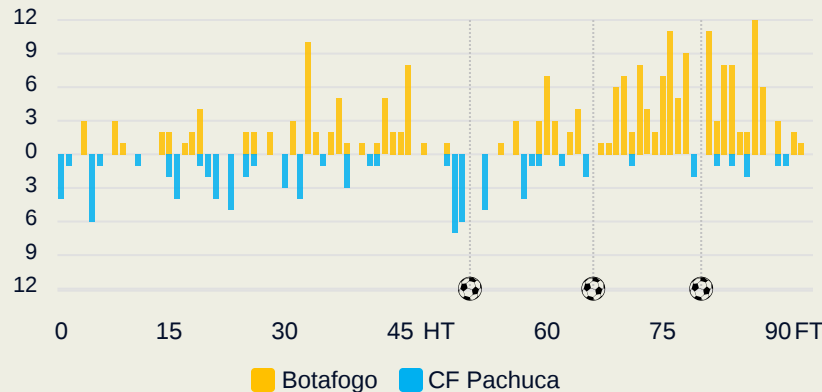

Distribution in the Final Third