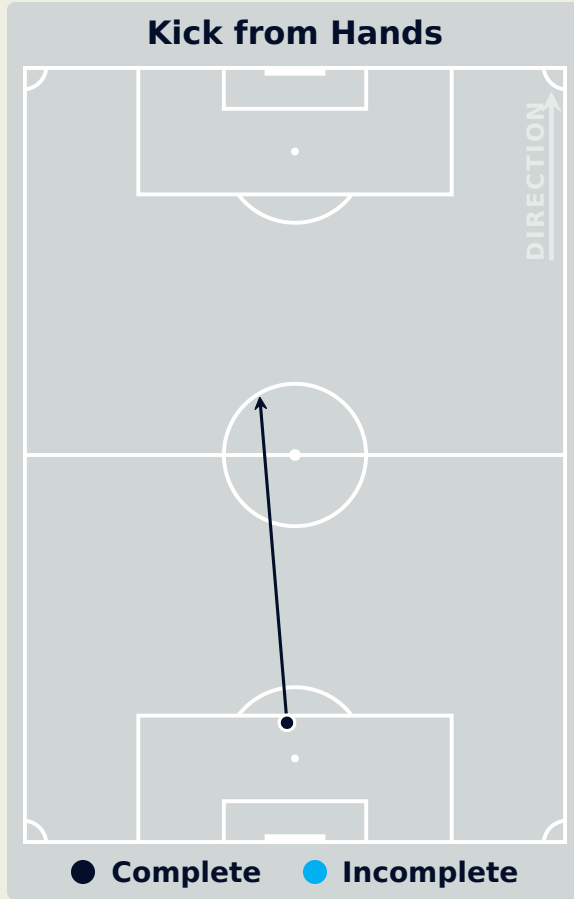

Goalkeeping Distribution

CF Pachuca