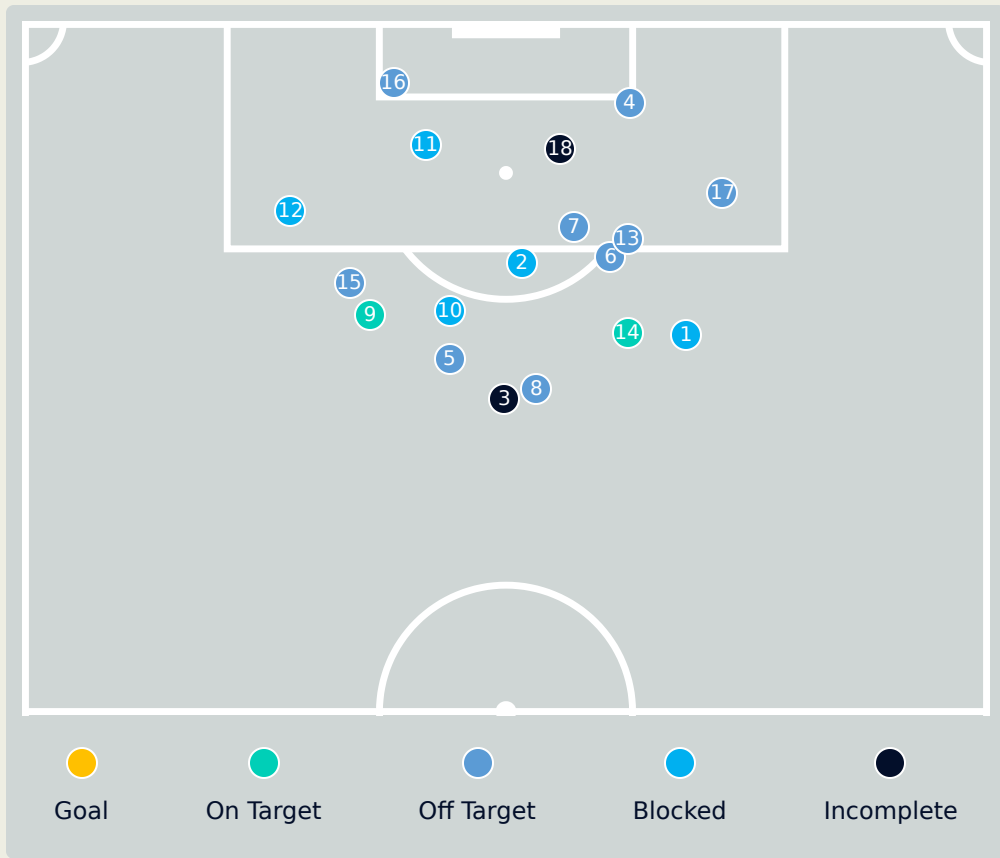

Botafogo

Attempts at Goal

Key	Outcome	Shots
●	Goals	0
●	On Target	2
●	Off Target	9
●	Blocked	5
●	Incomplete	2