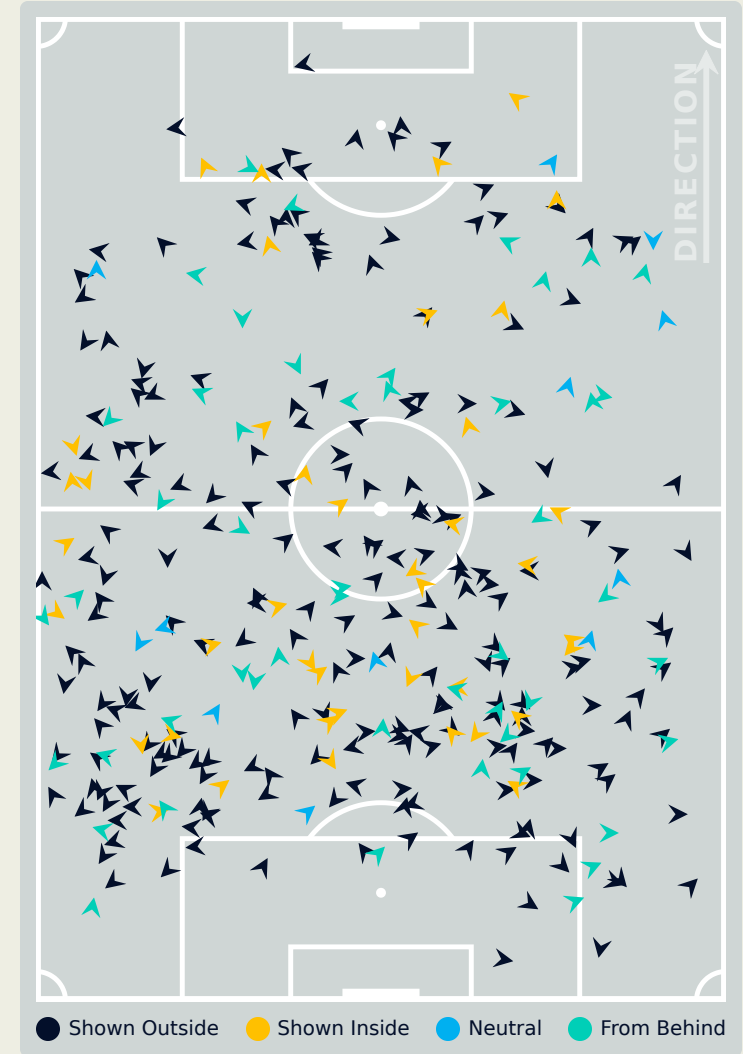

Defensive Line Height & Team Length

Botafogo

Defensive Line Height & Team Length

CF Pachuca

Defensive Pressure

Botafogo

CF Pachuca

186	Total Pressures	316
68	Direct Pressures	62
1.58s	Avg Pressure Duration	1.65s
41	Forced Turnovers	48
8.62s	Ball Recovery Time	10.63s
86	Pushing on into Pressing	154
162	Pushing on	322
30	Pressing Direction Inside	42
97	Pressing Direction Outside	213