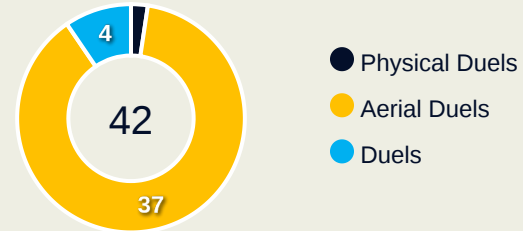

Tackles

1.91

Possession Actions / Defensive Action

Blocks

Possession Contests

Most Possession Regains

10

MICOLTA Andres
LEFT CENTRE BACK