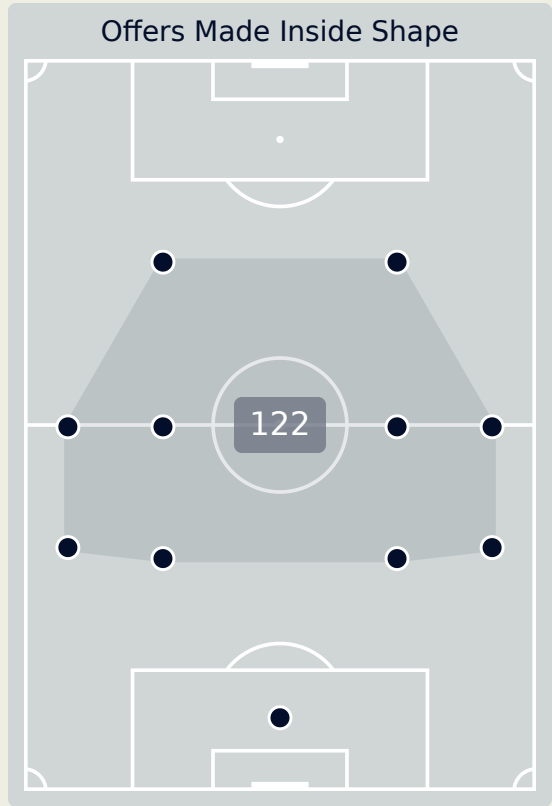

Offering to Receive

CF Pachuca

216
Total Offers Made

79
Total Offers Received

Most Offers
30
RONDON Salomon
CENTRE FORWARD

92
Offers Made in Final Third

100
Offers Made in Middle Third

24
Offers Made in Defensive Third