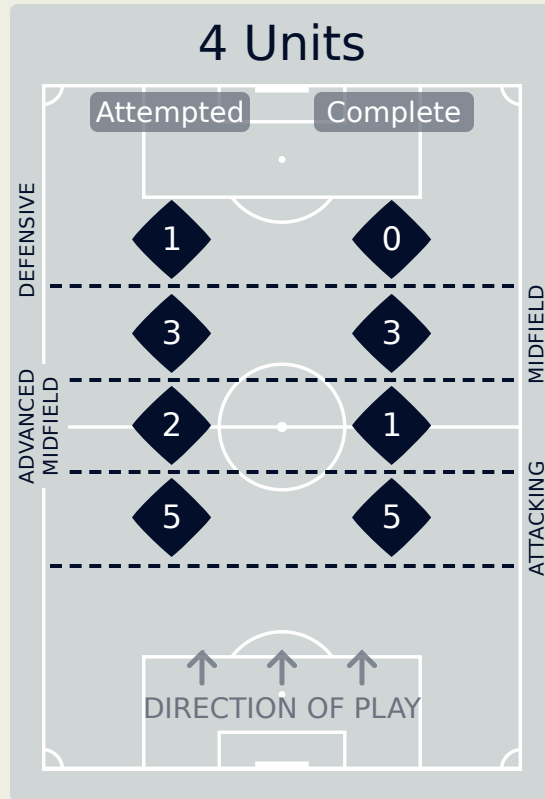

In Possession Line Height & Team Length

Botafogo

In Possession Line Height & Team Length

CF Pachuca

Line Breaks

Botafogo

Attempted Line Breaks

167

Attempted Line Breaks	11
Inside Shape	6
Outside Shape	5

Attempted Line Breaks	114
Inside Shape	57
Outside Shape	57

Attempted Line Breaks	42
Inside Shape	28
Outside Shape	14

Line Breaks

CF Pachuca

Attempted Line Breaks

107

Attempted Line Breaks	7
Inside Shape	5
Outside Shape	2

Attempted Line Breaks	72
Inside Shape	47
Outside Shape	25

Attempted Line Breaks	28
Inside Shape	14
Outside Shape	14

Line Breaks

Botafogo

					4 Units				3 Units			2 Units		Direction			Distribution Type		
#	Player	Line Breaks Attempted	Line Breaks Completed	Line Break Completion %	Attacking Line	Attacking Midfield Line	Midfield Line	Defensive Line	Attacking Line	Midfield Line	Defensive Line	Midfield Line	Defensive Line	Through	Around	Over	Pass	Cross	Ball Progression
12	JOHN	3	3	100%	1	0	0	0	1	1	0	0	0	2	0	1	3	0	0
4	PONTE Mateo	11	5	45%	0	0	0	0	0	7	0	4	0	0	3	8	10	0	1
7	LUIZ HENRIQUE	9	7	78%	0	0	0	0	1	5	2	1	0	1	7	1	8	0	1
20	BARBOZA Alexander	30	24	80%	1	0	0	0	15	7	2	5	0	6	16	8	30	0	0
26	GREGORE	31	27	87%	1	0	1	0	11	10	1	7	0	14	11	6	30	0	1
28	ALLAN	10	7	70%	0	0	1	0	6	1	0	2	0	2	4	4	10	0	0
33	CARLOS EDUARDO	7	3	43%	0	0	0	0	0	3	1	1	2	1	1	5	5	2	0
34	ADRYELSON	14	12	86%	2	1	0	0	7	2	0	2	0	2	7	5	14	0	0
37	MATHEUS MARTINS	7	4	57%	0	0	1	1	1	2	2	0	0	2	3	2	6	0	1
66	CUIABANO	13	8	62%	0	1	0	0	2	5	1	4	0	2	5	6	12	1	0
99	IGOR JESUS	2	2	100%	0	0	0	0	0	0	1	1	0	0	1	1	1	0	1
9	SOARES	0	0	0%	0	0	0	0	0	0	0	0	0	0	0	0	0	0	0
10	SAVARINO Jefferson	8	7	88%	0	0	0	0	1	2	3	2	0	1	1	6	6	2	0
11	JUNIOR SANTOS	1	0	0%	0	0	0	0	0	0	1	0	0	0	1	0	0	0	1
17	MARLON FREITAS	10	8	80%	0	0	0	0	4	1	1	4	0	4	3	3	10	0	0
23	ALMADA Thiago	11	6	55%	0	0	0	0	1	3	0	5	2	5	1	5	9	2	0