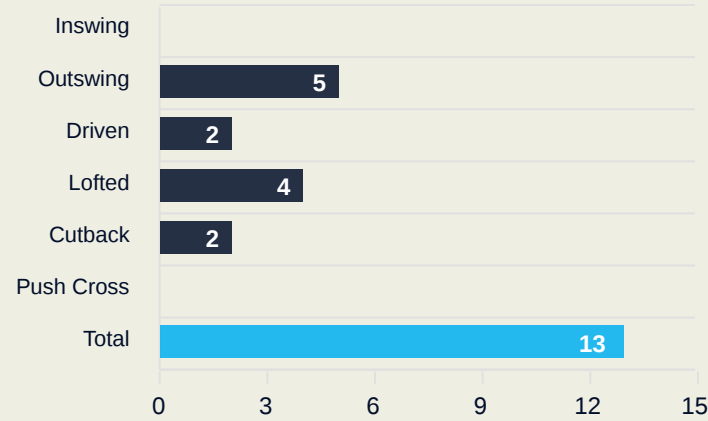

Attempts at Goal

CF Pachuca

Time	Player	Outcome	Body Part	Delivery Type
1	5 PEDRAZA Pedro	Off Target	Right Foot	Pass
6	28 MONTIEL Elias	Off Target	Right Foot	Loose Ball
7	23 RONDON Salomon	On Target - Saved	Right Foot	Loose Ball
13	28 MONTIEL Elias	Incomplete - Blocked	Right Foot	Loose Ball
16	24 RODRIGUEZ Luis	Incomplete - Blocked	Right Foot	Pass
20	8 GONZALEZ Bryan	On Target - Saved	Left Foot	Pass
33	14 GONZALEZ Alfonso	Incomplete - Player On Ball Error	Left Foot	Pass
41	14 GONZALEZ Alfonso	Incomplete - Blocked	Left Foot	Pass
49	11 IDRISSI Oussama	On Target - Goal	Right Foot	Pass
52	14 GONZALEZ Alfonso	Incomplete - Blocked	Left Foot	Loose Ball
58	6 DEOSSA Nelson	Incomplete - Blocked	Left Foot	Pass
65	6 DEOSSA Nelson	On Target - Goal	Right Foot	Pass
68	23 RONDON Salomon	Off Target	Right Foot	Other
79	23 RONDON Salomon	On Target - Goal	Left Foot	Pass
86	8 GONZALEZ Bryan	On Target - Saved	Left Foot	Pass

Crosses (Open Play)

Delivery Type

Attempted

13

Completed

3

Most Crosses Attempted

3