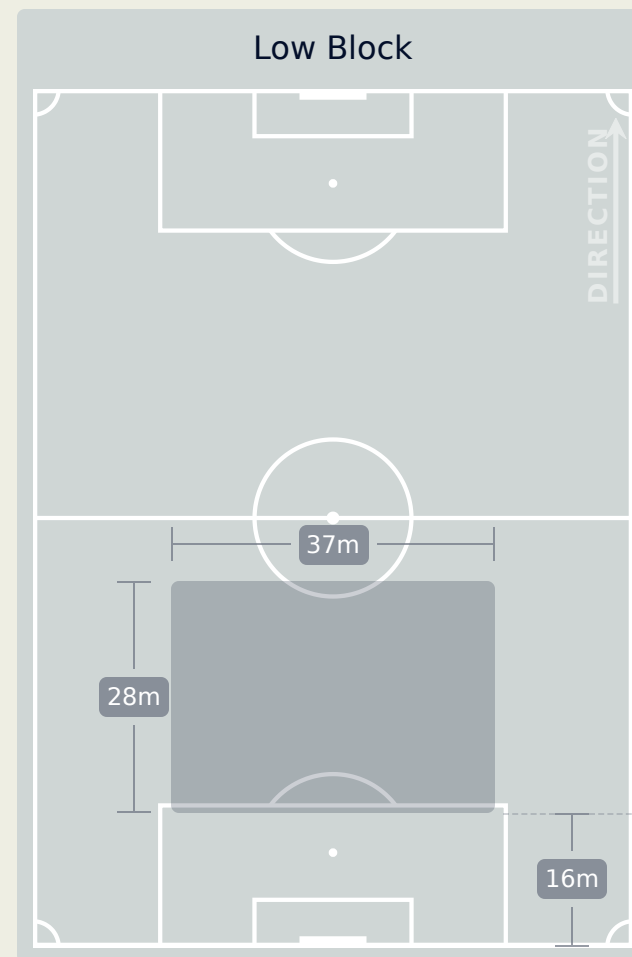

Defensive Line Height & Team Length

Botafogo