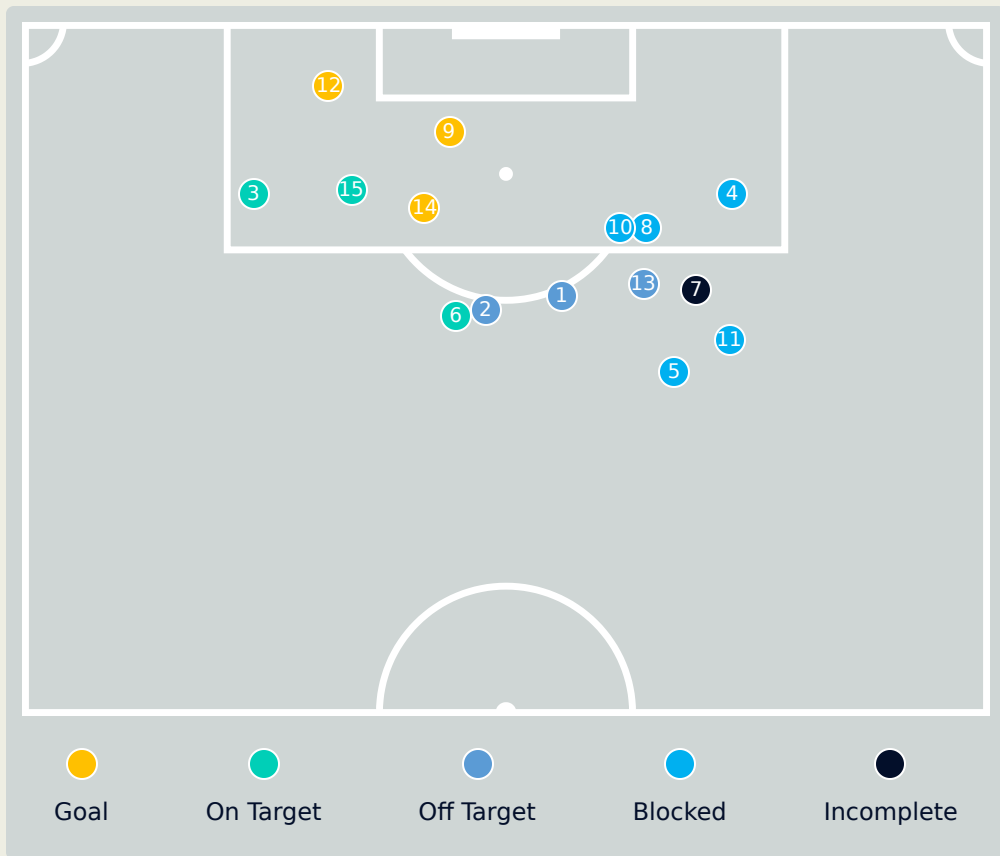

Botafogo

Time	Player	Outcome	Body Part	Delivery Type
19	28 ALLAN	Incomplete - Blocked	Left Foot	Loose Ball
28	37 MATHEUS MARTINS	Incomplete - Blocked	Right Foot	Loose Ball
31	26 GREGORE	Incomplete - Defensive Event	Right Foot	Loose Ball
36	4 PONTE Mateo	Off Target	Right Foot	Cross
38	66 CUIABANO	Off Target	Left Foot	Loose Ball
45	7 LUIZ HENRIQUE	Off Target	Left Foot	Pass
49	37 MATHEUS MARTINS	Off Target	Right Foot	Loose Ball
47	33 CARLOS EDUARDO	Off Target	Right Foot	Freekick
53	66 CUIABANO	On Target - Saved	Left Foot	Other
61	66 CUIABANO	Incomplete - Blocked	Left Foot	Loose Ball
70	66 CUIABANO	Incomplete - Blocked	Right Foot	Loose Ball
70	7 LUIZ HENRIQUE	Incomplete - Blocked	Left Foot	Loose Ball
74	11 JUNIOR SANTOS	Off Target	Left Foot	Pass
75	10 SAVARINO Jefferson	On Target - Saved	Right Foot	Pass
84	23 ALMADA Thiago	Deflected Off Target - Defensive Event	Right Foot	Pass
84	17 MARLON FREITAS	Deflected Off Target - Defensive Event	Right Foot	Corner
85	10 SAVARINO Jefferson	Off Target	Right Foot	Loose Ball

Attempts at Goal

Botafogo

Time	Player	Outcome	Body Part	Delivery Type
90	20 BARBOZA Alexander	Incomplete	Head	Corner

Attempts at Goal

CF Pachuca

Key	Outcome	Shots
●	Goals	3
●	On Target	3
●	Off Target	3
●	Blocked	5
●	Incomplete	1