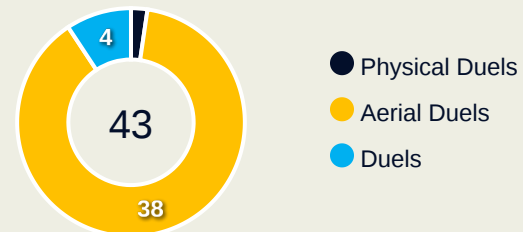

FIFA[®]
QAT

OUT OF POSSESSION

Botafogo 0 - 3 CF Pachuca

Botafogo

Defensive Actions

Blocks

Possession Contests

Most Possession Regains