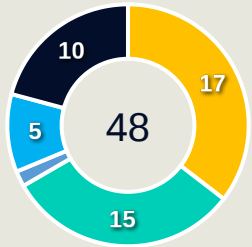

CF Pachuca

Movement to Receive

Movement Types by Phase

Final Third Phase

Progression Phase

Build Up Phase

All Movement Types

- In Front
- In Between
- Out to In
- In to Out
- In Behind