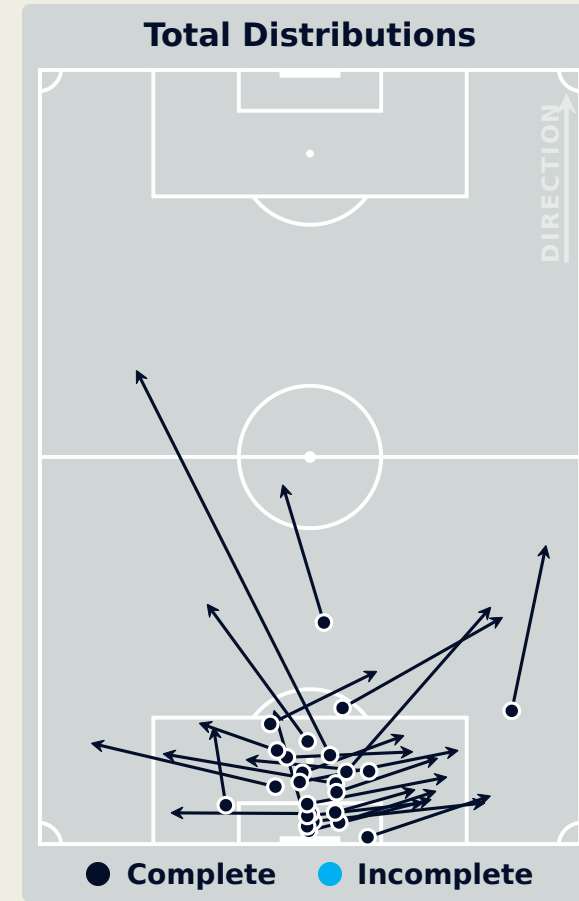

Goalkeeping Distribution

Botafogo