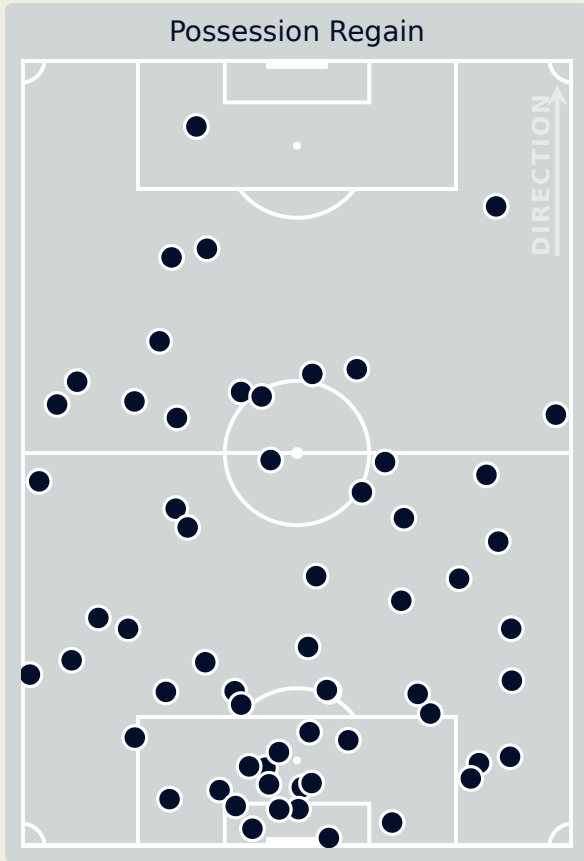

9

BARBOZA Alexander
LEFT CENTRE BACK

#	Player	Total Possession Regains
12	JOHN	4
4	PONTE Mateo	6
7	LUIZ HENRIQUE	3
20	BARBOZA Alexander	9
26	GREGORE	7
28	ALLAN	3
33	CARLOS EDUARDO	4
34	ADRYELSON	6
37	MATHEUS MARTINS	0
66	CUIABANO	7
99	IGOR JESUS	1
9	SOARES	0
10	SAVARINO Jefferson	1
11	JUNIOR SANTOS	1
17	MARLON FREITAS	0
23	ALMADA Thiago	0

Tackles

1.91

Possession Actions / Defensive Action

Blocks

Possession Contests

Most Possession Regains

10

MICOLTA Andres
LEFT CENTRE BACK