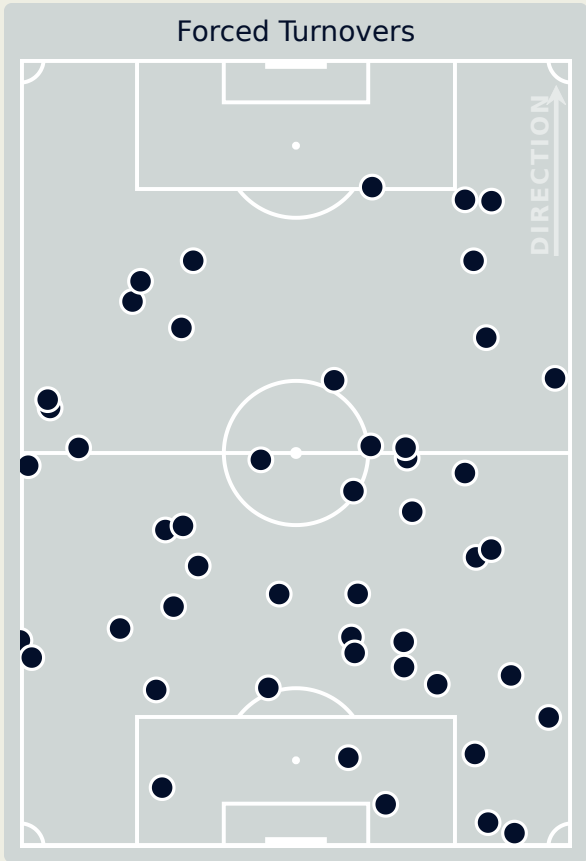

9

BARBOZA Alexander
LEFT CENTRE BACK

#	Player	Total Possession Regains
12	JOHN	4
4	PONTE Mateo	6
7	LUIZ HENRIQUE	3
20	BARBOZA Alexander	9
26	GREGORE	7
28	ALLAN	3
33	CARLOS EDUARDO	4
34	ADRYELSON	6
37	MATHEUS MARTINS	0
66	CUIABANO	7
99	IGOR JESUS	1
9	SOARES	0
10	SAVARINO Jefferson	1
11	JUNIOR SANTOS	1
17	MARLON FREITAS	0
23	ALMADA Thiago	0

Tackles

1.91

Possession Actions / Defensive Action

Blocks

Possession Contests

Most Possession Regains

10

MICOLTA Andres
LEFT CENTRE BACK