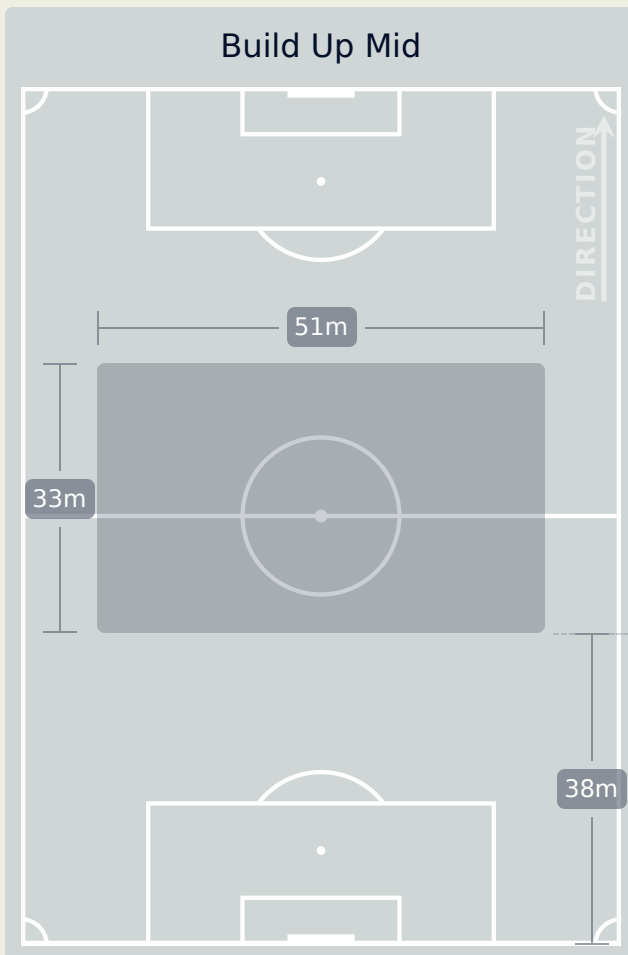

Distribution in the Final Third

Match Summary - Key Statistics

Botafogo

CF Pachuca

Possession

Total	56.3%	12.9%	30.8%	Total
0	Goals			3
18 (2)	Attempts at Goal (On Target)			15 (6)
577 (497)	Total Passes (Complete)			296 (242)
86 %	Pass Completion %			82 %
123	Completed Line Breaks			80
9	Defensive Line Breaks			5
172	Receptions in the Final Third			69
25	Crosses			8
21	Ball Progressions			10
186 (68)	Defensive Pressures Applied (Direct Pressures)			316 (62)
41	Forced Turnovers			48
101	Second Balls			58
107.1 km	Total Distance Covered			113.8 km
6.1 km	Zone 4 - Low Speed Sprinting: 20-25 km/h			6.8 km

In Possession Line Height & Team Length

Botafogo

In Possession Line Height & Team Length

CF Pachuca

Line Breaks

Botafogo

Attempted Line Breaks

167