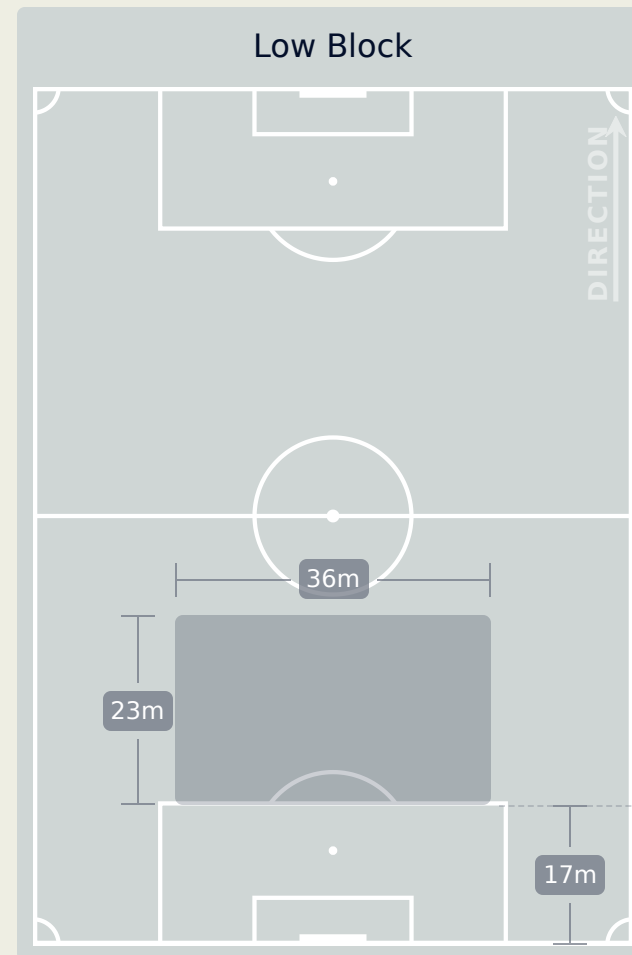

Defensive Line Height & Team Length

Botafogo

Defensive Line Height & Team Length

CF Pachuca

Defensive Pressure

Botafogo

CF Pachuca

186	Total Pressures	316
68	Direct Pressures	62
1.58s	Avg Pressure Duration	1.65s
41	Forced Turnovers	48
8.62s	Ball Recovery Time	10.63s
86	Pushing on into Pressing	154
162	Pushing on	322
30	Pressing Direction Inside	42
97	Pressing Direction Outside	213