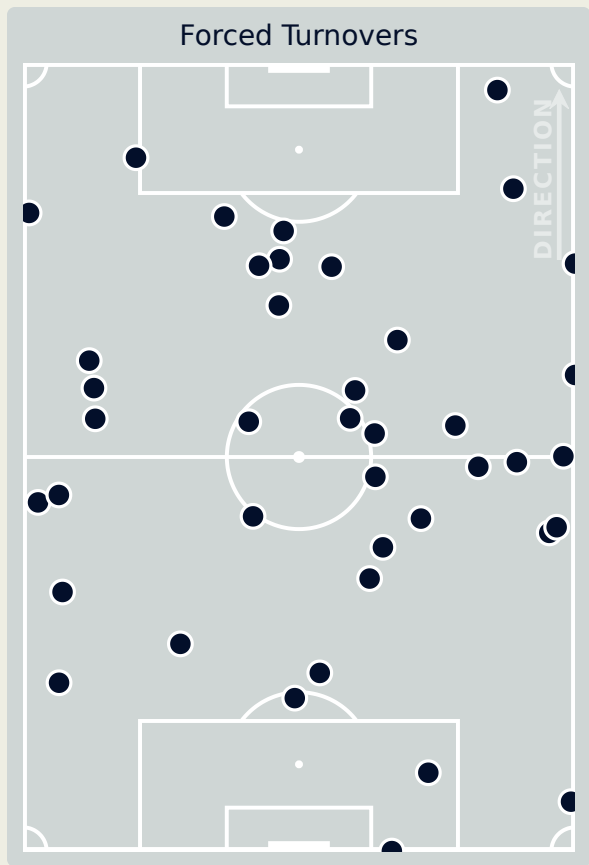

Botafogo

Defensive Actions