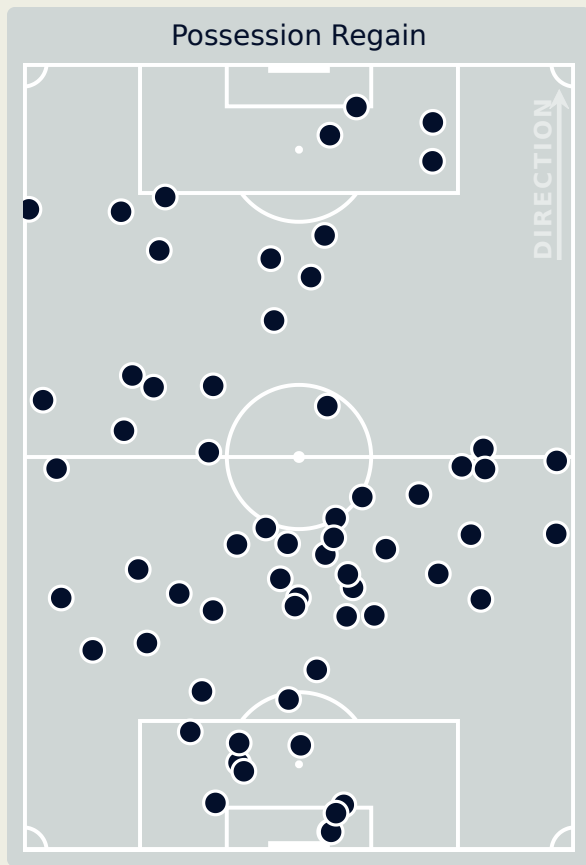

Botafogo

Defensive Actions