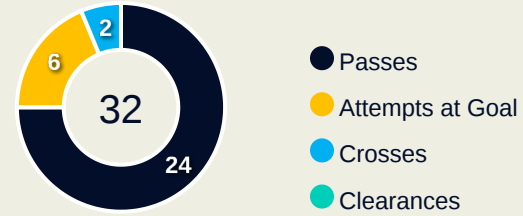

Tackles

1.91

Possession Actions / Defensive Action

Blocks

Possession Contests

Most Possession Regains

10

MICOLTA Andres
LEFT CENTRE BACK