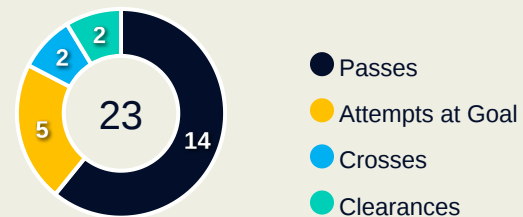

FIFA[®]
QAT

OUT OF POSSESSION

Botafogo 0 - 3 CF Pachuca

Botafogo

Defensive Actions

Blocks

Possession Contests

Most Possession Regains