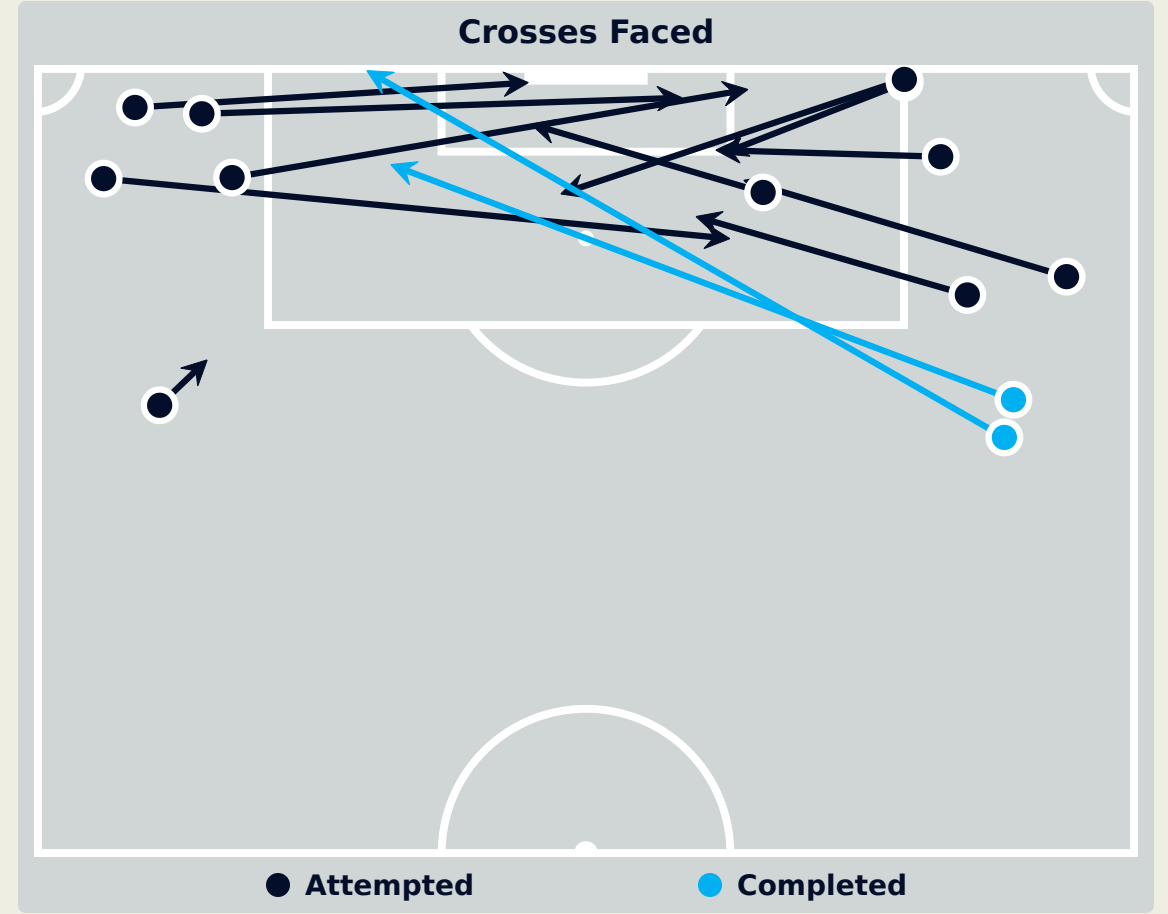

Botafogo

Aerial Control

Delivery Types Faced

Total	In Swing	Out Swing	Driven	Lofted	Cutback	Push
8	0	5	2	1	0	0

Aerial Control

CF Pachuca

Delivery Types Faced

Total	In Swing	Out Swing	Driven	Lofted	Cutback	Push
25	6	10	2	4	2	1