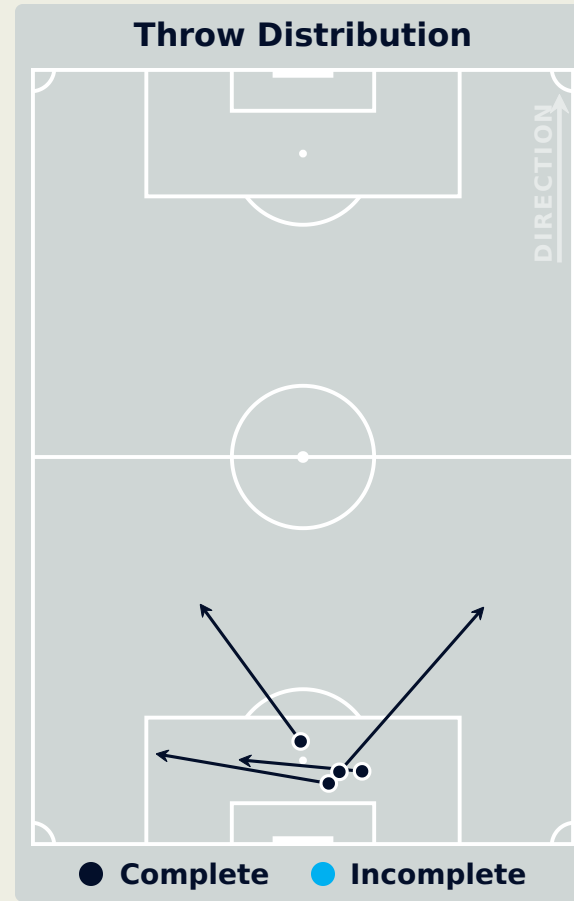

Goalkeeping Distribution

Botafogo