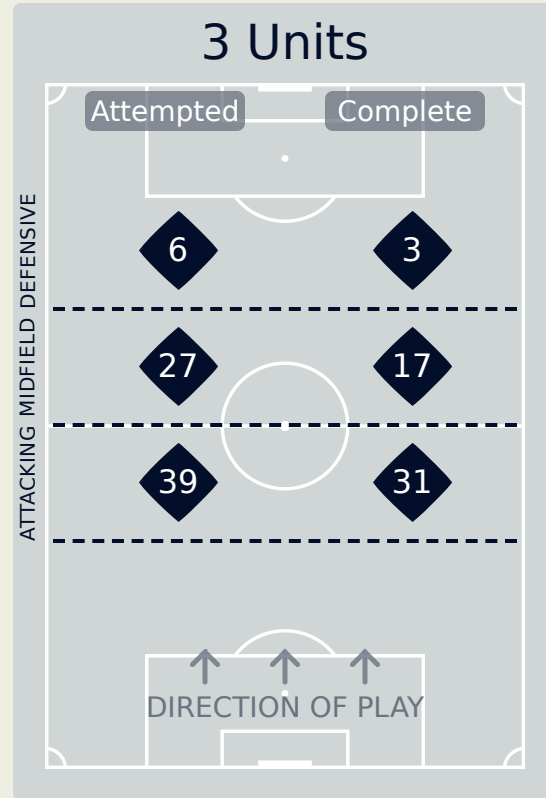

In Possession Line Height & Team Length

Botafogo

In Possession Line Height & Team Length

CF Pachuca

Line Breaks

Botafogo

Attempted Line Breaks

167

Attempted Line Breaks	11
Inside Shape	6
Outside Shape	5

Attempted Line Breaks	114
Inside Shape	57
Outside Shape	57

Attempted Line Breaks	42
Inside Shape	28
Outside Shape	14

Line Breaks

CF Pachuca

Attempted Line Breaks

107

Attempted Line Breaks	7
Inside Shape	5
Outside Shape	2

Attempted Line Breaks	72
Inside Shape	47
Outside Shape	25

Attempted Line Breaks	28
Inside Shape	14
Outside Shape	14

Line Breaks

Botafogo

					4 Units				3 Units			2 Units		Direction			Distribution Type		
#	Player	Line Breaks Attempted	Line Breaks Completed	Line Break Completion %	Attacking Line	Attacking Midfield Line	Midfield Line	Defensive Line	Attacking Line	Midfield Line	Defensive Line	Midfield Line	Defensive Line	Through	Around	Over	Pass	Cross	Ball Progression
12	JOHN	3	3	100%	1	0	0	0	1	1	0	0	0	2	0	1	3	0	0
4	PONTE Mateo	11	5	45%	0	0	0	0	0	7	0	4	0	0	3	8	10	0	1
7	LUIZ HENRIQUE	9	7	78%	0	0	0	0	1	5	2	1	0	1	7	1	8	0	1
20	BARBOZA Alexander	30	24	80%	1	0	0	0	15	7	2	5	0	6	16	8	30	0	0
26	GREGORE	31	27	87%	1	0	1	0	11	10	1	7	0	14	11	6	30	0	1
28	ALLAN	10	7	70%	0	0	1	0	6	1	0	2	0	2	4	4	10	0	0
33	CARLOS EDUARDO	7	3	43%	0	0	0	0	0	3	1	1	2	1	1	5	5	2	0
34	ADRYELSON	14	12	86%	2	1	0	0	7	2	0	2	0	2	7	5	14	0	0
37	MATHEUS MARTINS	7	4	57%	0	0	1	1	1	2	2	0	0	2	3	2	6	0	1
66	CUIABANO	13	8	62%	0	1	0	0	2	5	1	4	0	2	5	6	12	1	0
99	IGOR JESUS	2	2	100%	0	0	0	0	0	0	1	1	0	0	1	1	1	0	1
9	SOARES	0	0	0%	0	0	0	0	0	0	0	0	0	0	0	0	0	0	0
10	SAVARINO Jefferson	8	7	88%	0	0	0	0	1	2	3	2	0	1	1	6	6	2	0
11	JUNIOR SANTOS	1	0	0%	0	0	0	0	0	0	1	0	0	0	1	0	0	0	1
17	MARLON FREITAS	10	8	80%	0	0	0	0	4	1	1	4	0	4	3	3	10	0	0
23	ALMADA Thiago	11	6	55%	0	0	0	0	1	3	0	5	2	5	1	5	9	2	0