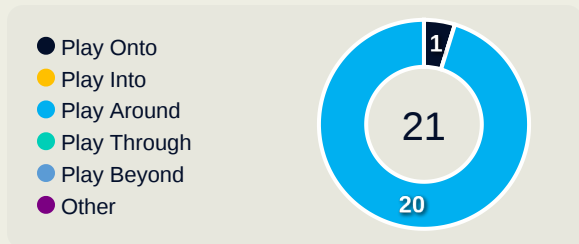

Goalkeeping Distribution

Botafogo