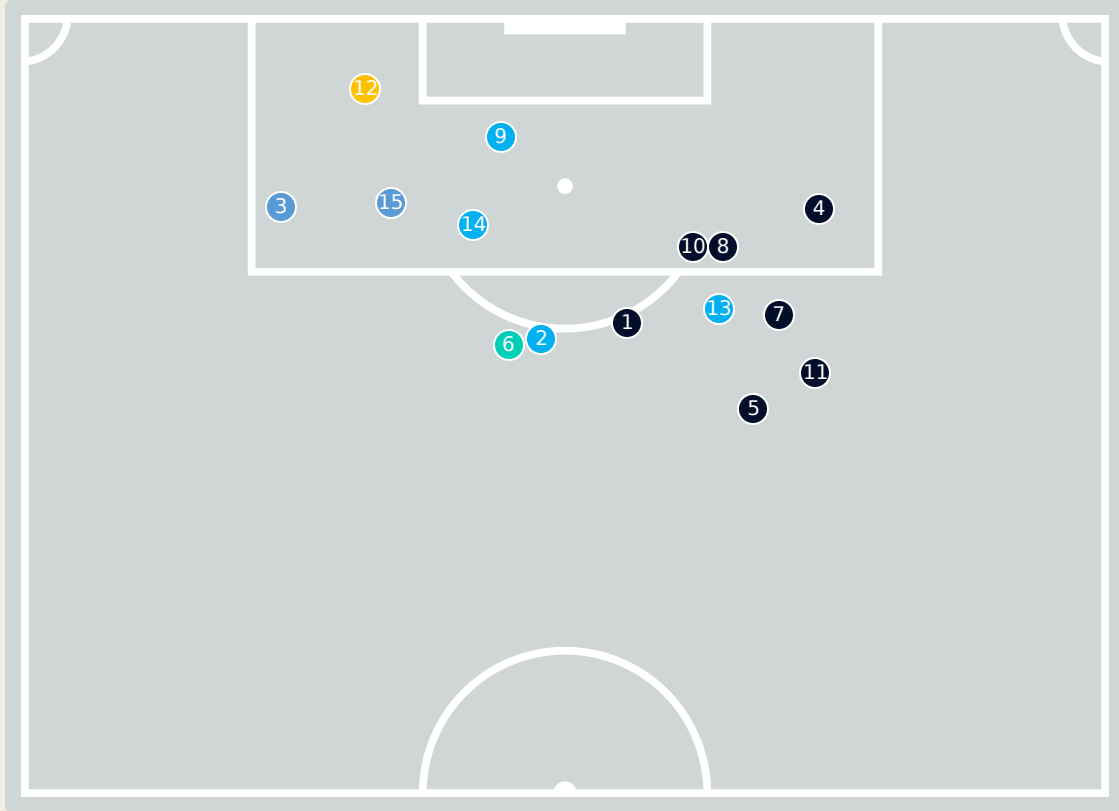

Goalkeeping Distribution

Botafogo

Goalkeeping Distribution

CF Pachuca

Botafogo

Goal Prevention

Intervention Type

- Green circle: Deflect & Retain
- Yellow circle: Save & Deflect
- Blue circle: Save & Retain
- Black circle: No Save Attempt
- Light blue circle: Save Attempt

Intervention Body Type

- Black circle: Head
- Yellow circle: Hands
- Light blue circle: Upper Body
- Green circle: Lower Body
- Blue circle: Feet

15

Total Attempts on Goal Faced

50

Save %

Total Attempts on Goal Faced	Total Goal Interventions	Save & Retain	Deflect & Retain	Save & Deflect	Save Attempt	No Save Attempt
15	3	2	1	1	4	7