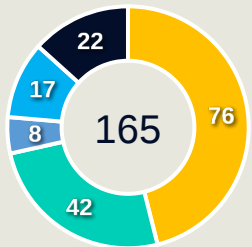

Botafogo

Movement to Receive

Movement Types by Phase

Final Third Phase

Progression Phase

Build Up Phase

All Movement Types

- In Front
- In Between
- Out to In
- In to Out
- In Behind