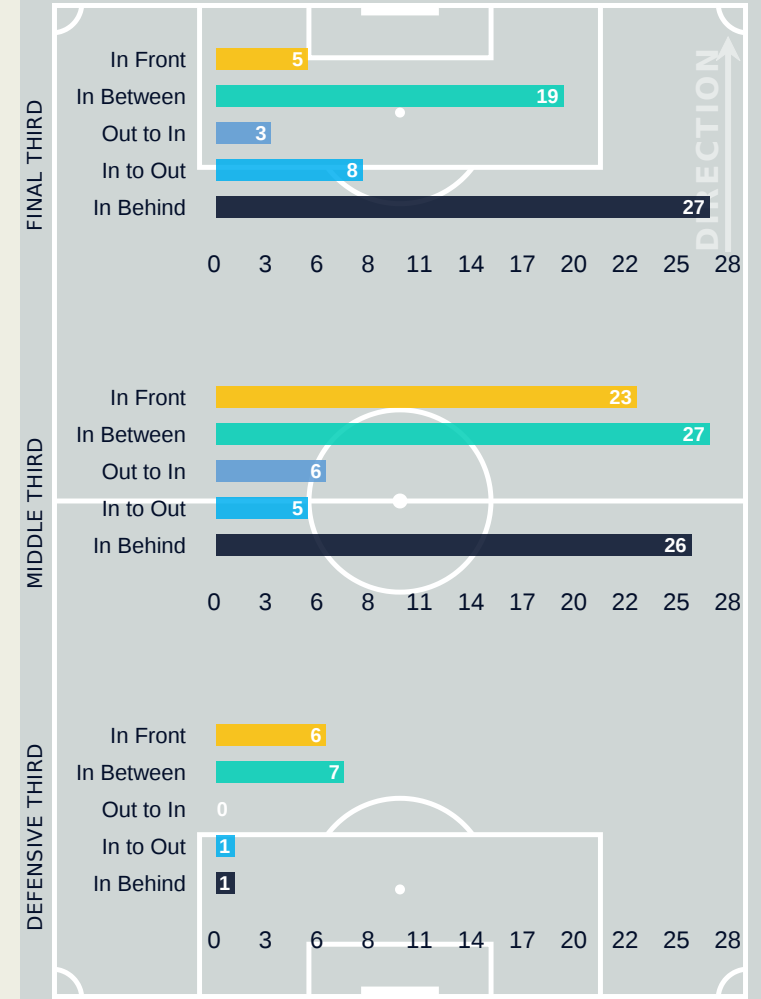

CF Pachuca

Movement to Receive

Movement Types by Phase

Final Third Phase

Progression Phase

Build Up Phase

All Movement Types

- In Front
- In Between
- Out to In
- In to Out
- In Behind

Top Ranked Players

Type	Player	Movements
In Front	28 MONTIEL Elias	12
In Between	26 BAUTISTA Alan	16
Out to In	14 GONZALEZ Alfonso	3
In to Out	23 RONDON Salomon	4
In Behind	23 RONDON Salomon	14

Movement Types Pitch Third