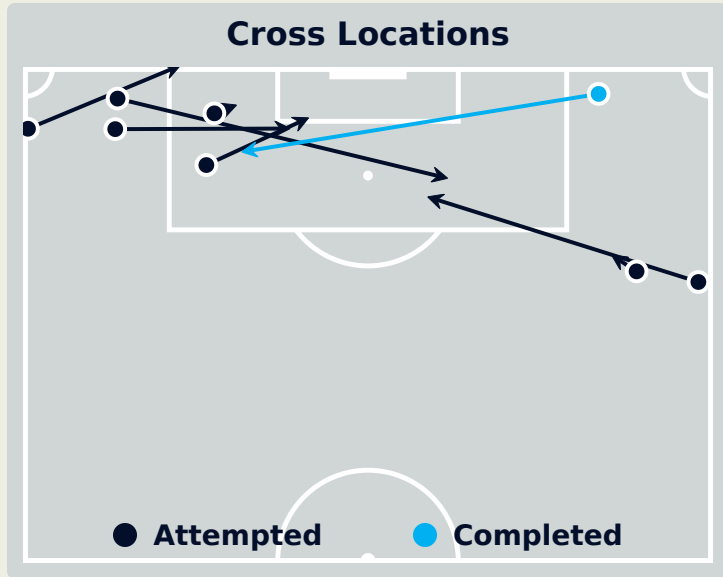

CF Pachuca

Crosses (Open Play)