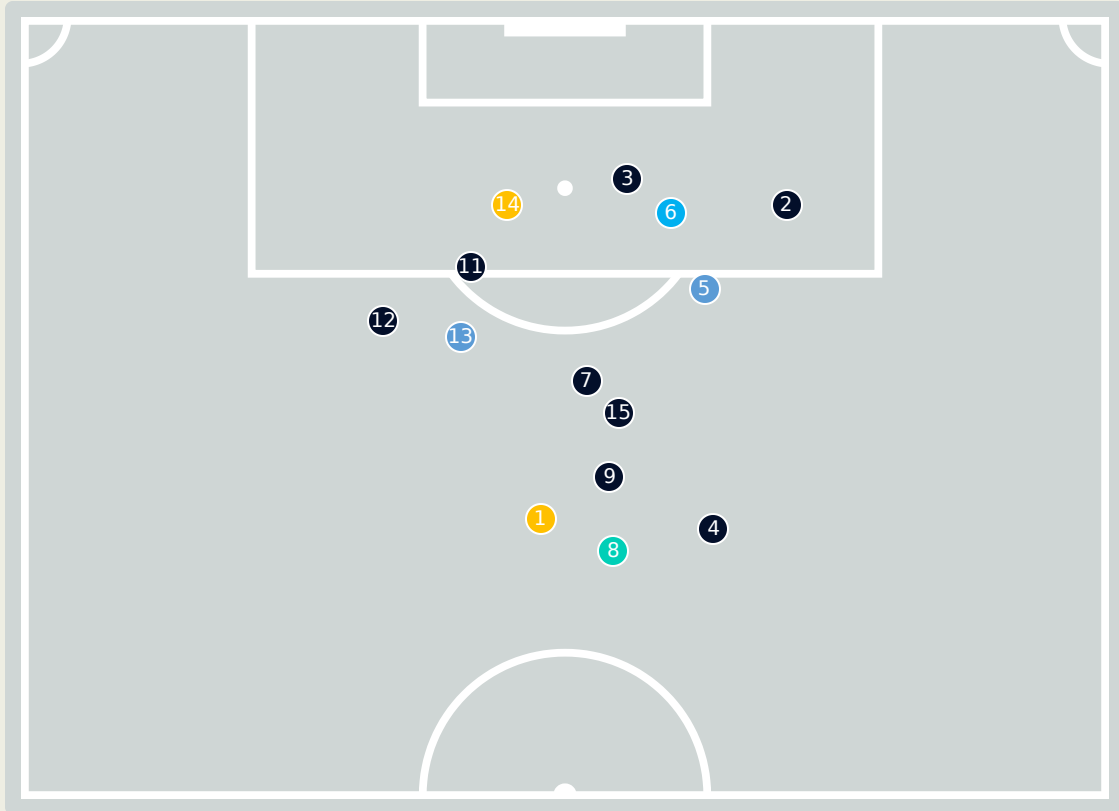

Goalkeeping Distribution

CF Pachuca

Goalkeeping Distribution

AI Ahly FC

Goal Prevention

CF Pachuca

15
Total Attempts on Goal Faced

100
Save %

Total Attempts on Goal Faced	Total Goal Interventions	Save & Retain	Deflect & Retain	Save & Deflect	Save Attempt	No Save Attempt
15	4	2	1	2	1	9

Goal Prevention

AI Ahly FC

12
Total Attempts on Goal Faced

100
Save %