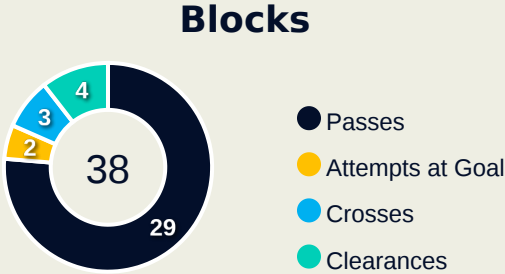

Defensive Actions

79

Forced Turnovers

80

Possession Regained

12

Interceptions

83

Tackles

3.6

Possession Actions / Defensive Action

Most Possession Regains

13

AKRAM TAWFIK
RIGHT CENTRE MIDFIELD

#	Player	Total Possession Regains
1	MOHAMED ELSHENAWY	9
3	OMAR KAMAL	8
5	RAMY RABIA	4
6	YASSER IBRAHIM	10
8	AKRAM TAWFIK	13
9	ABOU ALI Wessam	1
13	MARAWAN ATTIA	4
14	HUSSEIN ELSHAHAT	2
18	ATTIAT-ALLAH Yahya	7
22	EMAM ASHOUR	10
29	TAHER MOHAMED	7
2	KHALED ABDELFATTAH	2
7	KAHRABA	0
10	TAU Percy	1
17	AMRO ELSOULIA	2
19	MOHAMED AFSHA	0