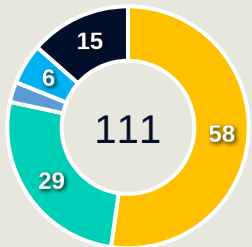

170
Offers Made in Final Third

248
Offers Made in Middle Third

95
Offers Made in Defensive Third

#	Player	Offers Made	Offers Received	% Made & Received
1	MOHAMED ELSHENAWY	10	3	30%
3	OMAR KAMAL	22	11	50%
5	RAMY RABIA	46	30	65.2%
6	YASSER IBRAHIM	21	11	52.4%
8	AKRAM TAWFIK	33	12	36.4%
9	ABOU ALI Wessam	41	8	19.5%
13	MARAWAN ATTIA	75	38	50.7%
14	HUSSEIN ELSHAHAT	34	11	32.4%
18	ATTIAT-ALLAH Yahya	29	16	55.2%
22	EMAM ASHOUR	80	21	26.2%
29	TAHER MOHAMED	34	23	67.6%
2	KHALED ABDELFATTAH	14	3	21.4%
7	KAHRABA	17	2	11.8%
10	TAU Percy	20	9	45%
17	AMRO ELSOULIA	10	3	30%
19	MOHAMED AFSHA	27	8	29.6%

CF Pachuca

Movement to Receive

Movement Types by Phase

Final Third Phase

Progression Phase

Build Up Phase

All Movement Types

- In Front
- In Between
- Out to In
- In to Out
- In Behind

Top Ranked Players

Type	Player	Movements
In Front	28 MONTIEL Elias	29
In Between	28 MONTIEL Elias	15
Out to In	11 IDRISSE Oussama	2
In to Out	10 MENA Angel	6
In Behind	23 RONDON Salomon	19

Movement Types Pitch Third