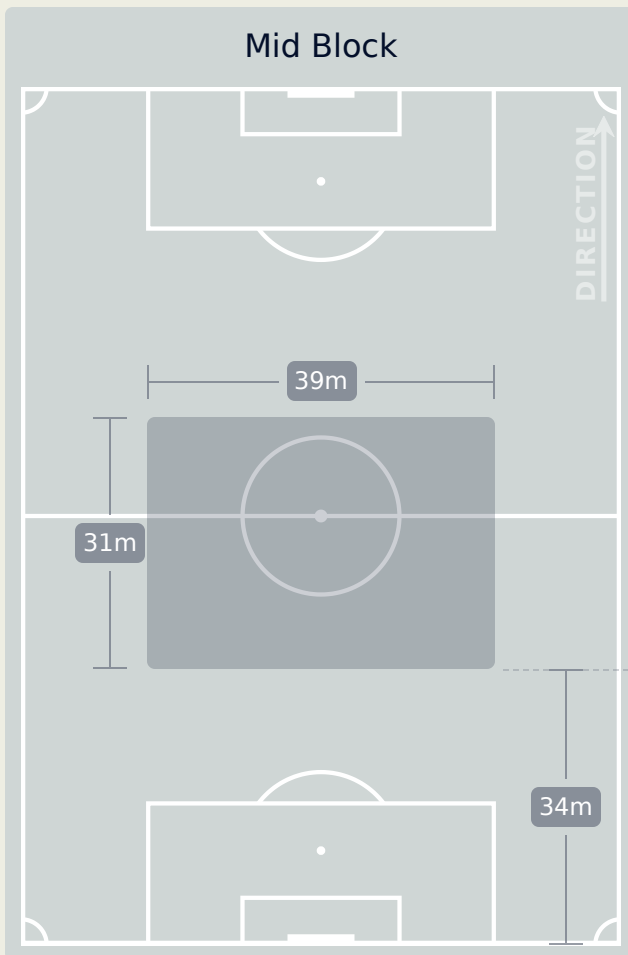

Tackles

3.6

Possession Actions / Defensive Action

Most Possession Regains

13

AKRAM TAWFIK
RIGHT CENTRE MIDFIELD

#	Player	Total Possession Regains
1	MOHAMED ELSHENAWY	9
3	OMAR KAMAL	8
5	RAMY RABIA	4
6	YASSER IBRAHIM	10
8	AKRAM TAWFIK	13
9	ABOU ALI Wessam	1
13	MARAWAN ATTIA	4
14	HUSSEIN ELSHAHAT	2
18	ATTIAT-ALLAH Yahya	7
22	EMAM ASHOUR	10
29	TAHER MOHAMED	7
2	KHALED ABDELFATTAH	2
7	KAHRABA	0
10	TAU Percy	1
17	AMRO ELSOULIA	2
19	MOHAMED AFSHA	0

Defensive Line Height & Team Length

CF Pachuca

Defensive Line Height & Team Length

AI Ahly FC

Defensive Pressure

CF Pachuca

AI Ahly FC

353	Total Pressures	389
72	Direct Pressures	114
1.57s	Avg Pressure Duration	1.68s
80	Forced Turnovers	79
8.58s	Ball Recovery Time	10.05s
110	Pushing on into Pressing	158
232	Pushing on	316
54	Pressing Direction Inside	72
222	Pressing Direction Outside	215