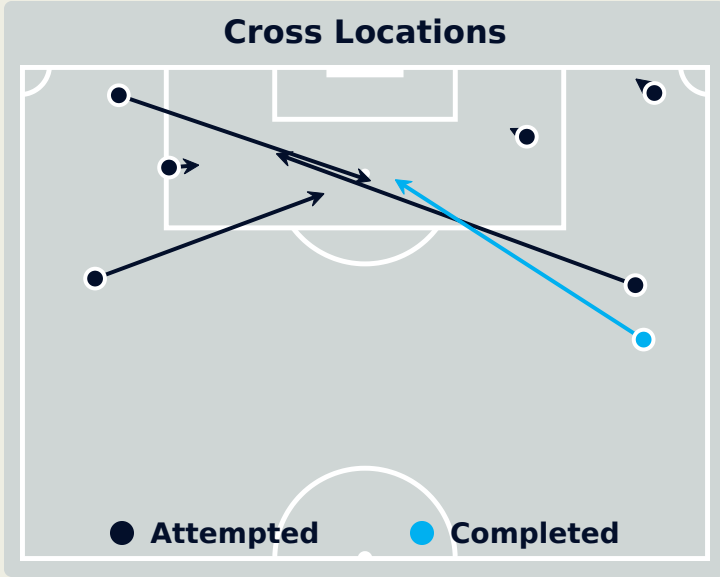

CF Pachuca

Crosses (Open Play)