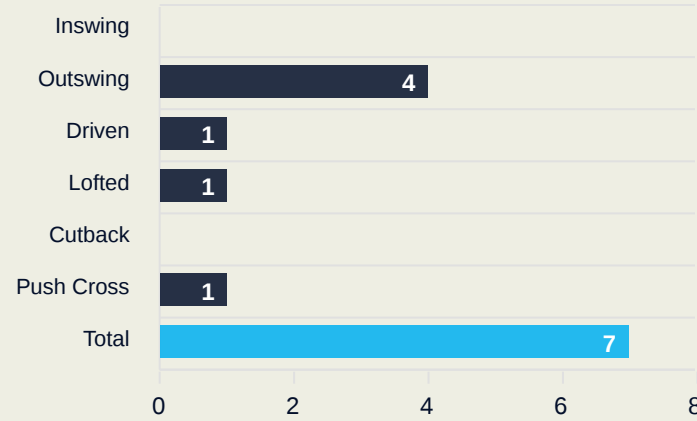

Attempts at Goal

Al Ahly FC

Key	Outcome	Shots
●	Goals	0
●	On Target	5
●	Off Target	9
●	Blocked	1
●	Incomplete	0

Attempts at Goal

Time	Player	Outcome	Body Part	Delivery Type
12	29 TAHER MOHAMED	Deflected On Target - Defensive Event	Right Foot	Pass
12	29 TAHER MOHAMED	Deflected Off Target - Defensive Event	Right Foot	Pass
15	9 ABOU ALI Wessam	Off Target	Head	Cross
21	3 OMAR KAMAL	Incomplete - Blocked	Right Foot	Loose Ball
30	22 EMAM ASHOUR	On Target - Saved	Right Foot	Pass
36	29 TAHER MOHAMED	Off Target	Right Foot	Pass
48	22 EMAM ASHOUR	Off Target	Right Foot	Pass
50	13 MARAWAN ATTIA	On Target - Saved	Right Foot	Pass
50	8 AKRAM TAWFIK	Off Target	Right Foot	Pass
51	22 EMAM ASHOUR	Off Target - Player On Ball Error	Right Foot	Loose Ball
59	18 ATTIAT-ALLAH Yahya	Off Target	Left Foot	Pass
86	19 MOHAMED AFSHA	Off Target	Right Foot	Other
101	19 MOHAMED AFSHA	On Target - Saved	Right Foot	Pass
104	7 KAHRABA	On Target - Saved	Right Foot	Pass
121	19 MOHAMED AFSHA	Off Target	Right Foot	Pass

CF Pachuca

Crosses (Open Play)

Delivery Type

Attempted

7

Completed

1

Most Crosses Attempted