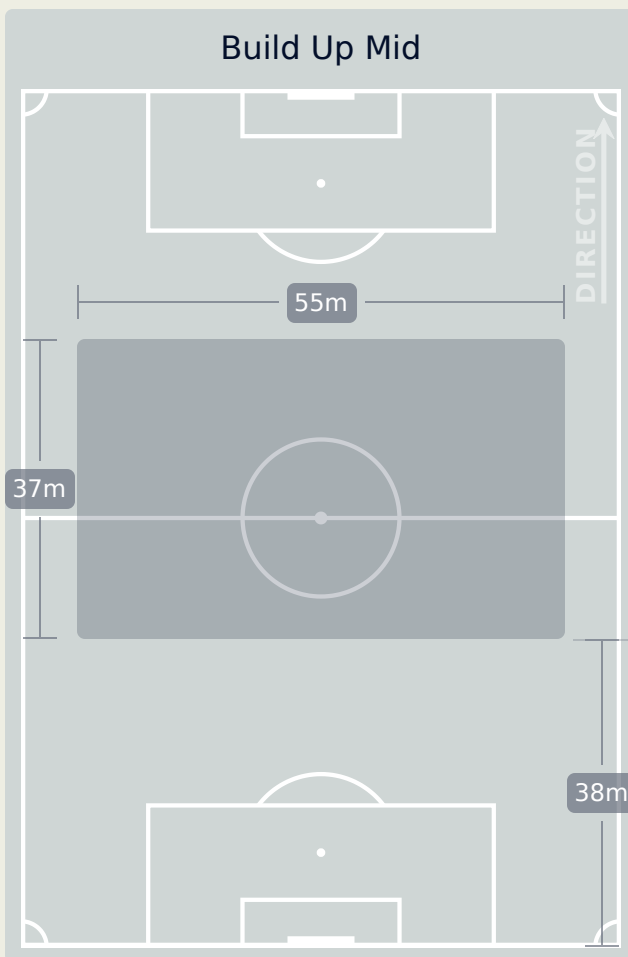

In Possession Line Height & Team Length

CF Pachuca

In Possession Line Height & Team Length

AI Ahly FC

Line Breaks

CF Pachuca

Attempted Line Breaks

172