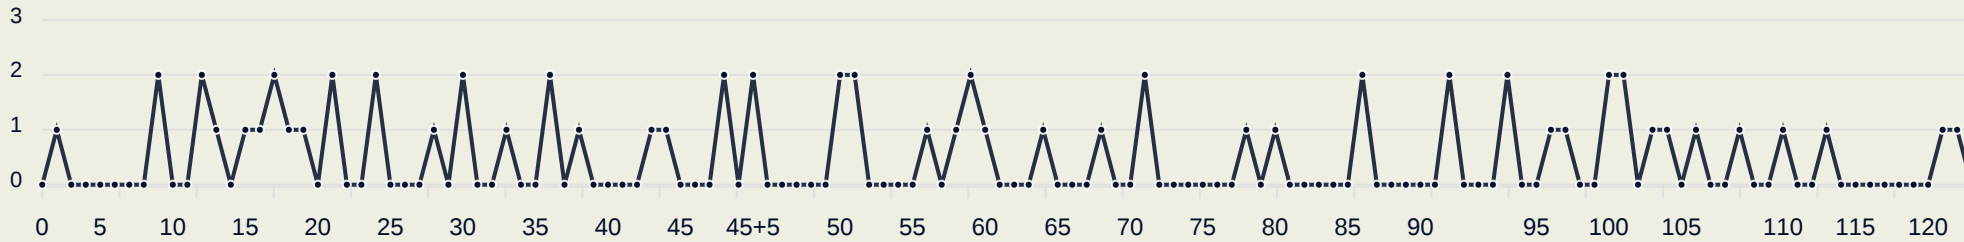

Goalkeeping Involvement

CF Pachuca

CF Pachuca GK Involvement Timeline