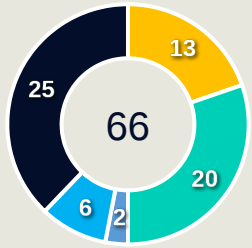

170
Offers Made in Final Third

248
Offers Made in Middle Third

95
Offers Made in Defensive Third

#	Player	Offers Made	Offers Received	% Made & Received
1	MOHAMED ELSHENAWY	10	3	30%
3	OMAR KAMAL	22	11	50%
5	RAMY RABIA	46	30	65.2%
6	YASSER IBRAHIM	21	11	52.4%
8	AKRAM TAWFIK	33	12	36.4%
9	ABOU ALI Wessam	41	8	19.5%
13	MARAWAN ATTIA	75	38	50.7%
14	HUSSEIN ELSHAHAT	34	11	32.4%
18	ATTIAT-ALLAH Yahya	29	16	55.2%
22	EMAM ASHOUR	80	21	26.2%
29	TAHER MOHAMED	34	23	67.6%
2	KHALED ABDELFATTAH	14	3	21.4%
7	KAHRABA	17	2	11.8%
10	TAU Percy	20	9	45%
17	AMRO ELSOULIA	10	3	30%
19	MOHAMED AFSHA	27	8	29.6%

CF Pachuca

Movement to Receive

Movement Types by Phase

Final Third Phase

Progression Phase

Build Up Phase

All Movement Types

- In Front
- In Between
- Out to In
- In to Out
- In Behind

Top Ranked Players

Type	Player	Movements
In Front	28 MONTIEL Elias	29
In Between	28 MONTIEL Elias	15
Out to In	11 IDRISSE Oussama	2
In to Out	10 MENA Angel	6
In Behind	23 RONDON Salomon	19

Movement Types Pitch Third