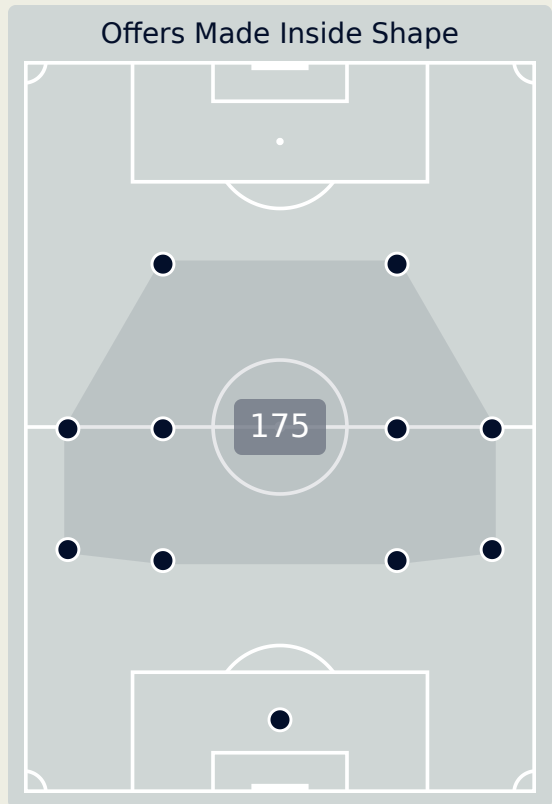

Offering to Receive

CF Pachuca

348
Total Offers Made

117
Total Offers Received

Most Offers
57
MONTIEL Elias
DEFENSIVE MIDFIELD CENTRE LEFT

#	Player	Offers Made	Offers Received	% Made & Received
25	MORENO Carlos	9	3	33.3%
5	PEDRAZA Pedro	21	3	14.3%
8	GONZALEZ Bryan	37	6	16.2%
11	IDRISSI Oussama	43	16	37.2%
14	GONZALEZ Alfonso	18	8	44.4%
22	CABRAL Gustavo	12	9	75%
23	RONDON Salomon	35	6	17.1%
24	RODRIGUEZ Luis	25	7	28%
26	BAUTISTA Alan	26	6	23.1%
28	MONTIEL Elias	57	25	43.9%
33	MICOLTA Andres	3	3	100%
6	DEOSSA Nelson	18	10	55.6%
7	GIL Faber	2	2	100%
9	BORJA BASTON	0	0	0%
10	MENA Angel	42	13	31%

106
Offers Made in Final Third

210
Offers Made in Middle Third

32
Offers Made in Defensive Third