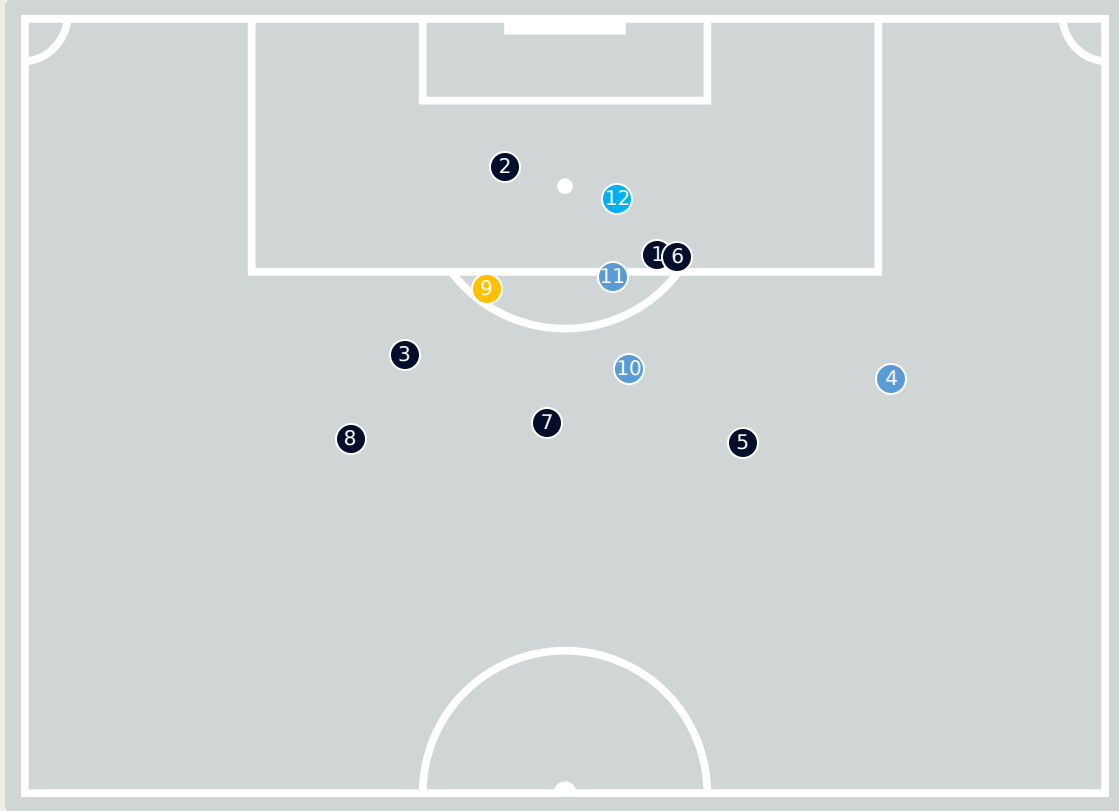

Goalkeeping Distribution

CF Pachuca

Goalkeeping Distribution

AI Ahly FC

Goal Prevention

CF Pachuca

15
Total Attempts on Goal Faced

100
Save %

Total Attempts on Goal Faced	Total Goal Interventions	Save & Retain	Deflect & Retain	Save & Deflect	Save Attempt	No Save Attempt
15	4	2	1	2	1	9

Goal Prevention

AI Ahly FC

12
Total Attempts on Goal Faced

100
Save %