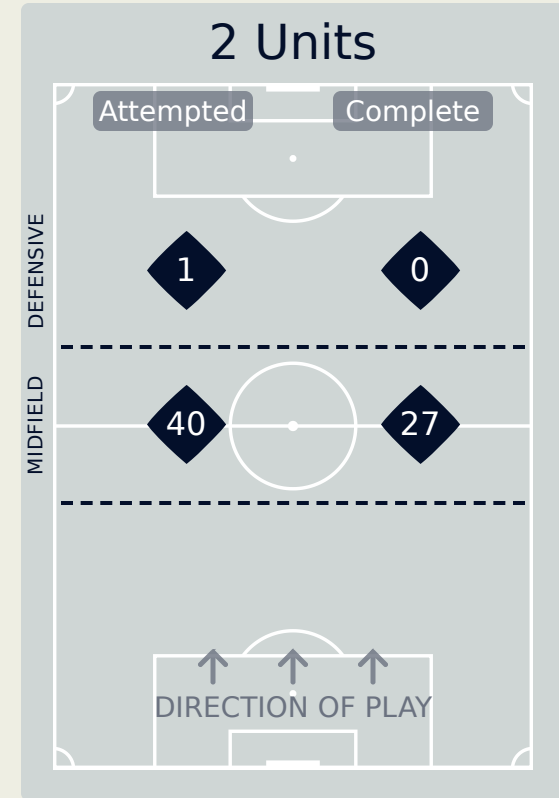

In Possession Line Height & Team Length

CF Pachuca

In Possession Line Height & Team Length

AI Ahly FC

Line Breaks

CF Pachuca

Attempted Line Breaks

172

Attempted Line Breaks	14
Inside Shape	8
Outside Shape	6

Attempted Line Breaks	117
Inside Shape	72
Outside Shape	45

Attempted Line Breaks	41
Inside Shape	29
Outside Shape	12

Line Breaks

Al Ahly FC

Attempted Line Breaks