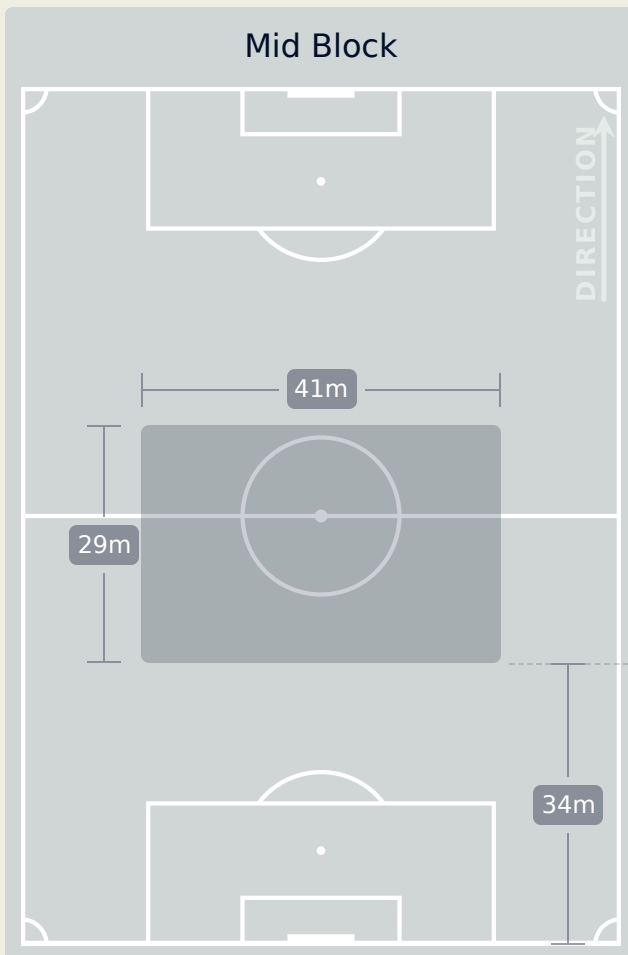

Tackles

3.6

Possession Actions / Defensive Action

Most Possession Regains

13

AKRAM TAWFIK
RIGHT CENTRE MIDFIELD

#	Player	Total Possession Regains
1	MOHAMED ELSHENAWY	9
3	OMAR KAMAL	8
5	RAMY RABIA	4
6	YASSER IBRAHIM	10
8	AKRAM TAWFIK	13
9	ABOU ALI Wessam	1
13	MARAWAN ATTIA	4
14	HUSSEIN ELSHAHAT	2
18	ATTIAT-ALLAH Yahya	7
22	EMAM ASHOUR	10
29	TAHER MOHAMED	7
2	KHALED ABDELFATTAH	2
7	KAHRABA	0
10	TAU Percy	1
17	AMRO ELSOULIA	2
19	MOHAMED AFSHA	0

Defensive Line Height & Team Length

CF Pachuca

Defensive Line Height & Team Length

AI Ahly FC

Defensive Pressure

CF Pachuca

AI Ahly FC

353	Total Pressures	389
72	Direct Pressures	114
1.57s	Avg Pressure Duration	1.68s
80	Forced Turnovers	79
8.58s	Ball Recovery Time	10.05s
110	Pushing on into Pressing	158
232	Pushing on	316
54	Pressing Direction Inside	72
222	Pressing Direction Outside	215