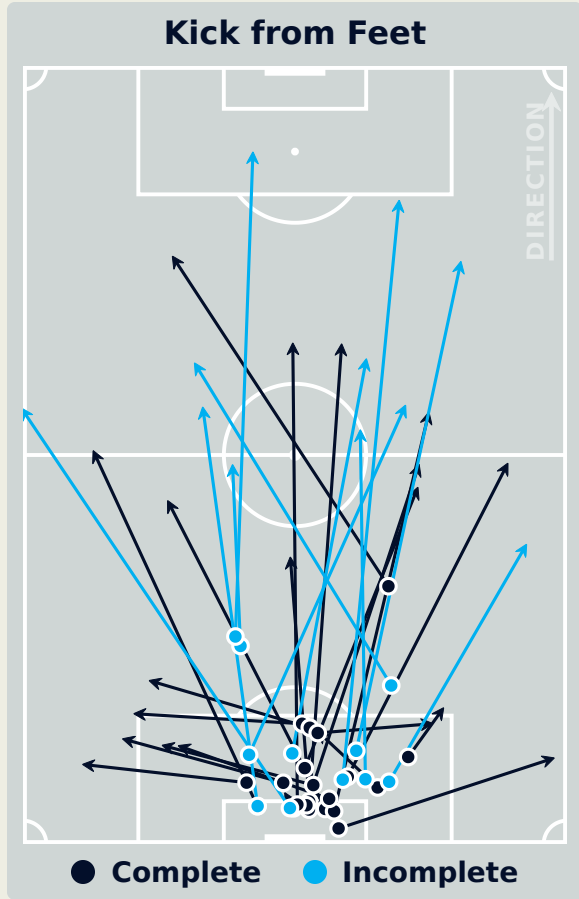

Goalkeeping Distribution

AI Ahly FC