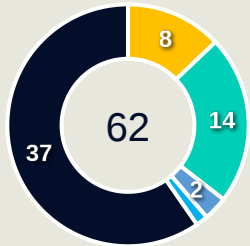

Top Ranked Players

Type	Player	Movements
In Front	28 MONTIEL Elias	29
In Between	28 MONTIEL Elias	15
Out to In	11 IDRISSE Oussama	2
In to Out	10 MENA Angel	6
In Behind	23 RONDON Salomon	19

Movement Types Pitch Third

Movement to Receive

Movement Types by Phase

Final Third Phase

Progression Phase

Build Up Phase

All Movement Types

- In Front
- In Between
- Out to In
- In to Out
- In Behind

Top Ranked Players