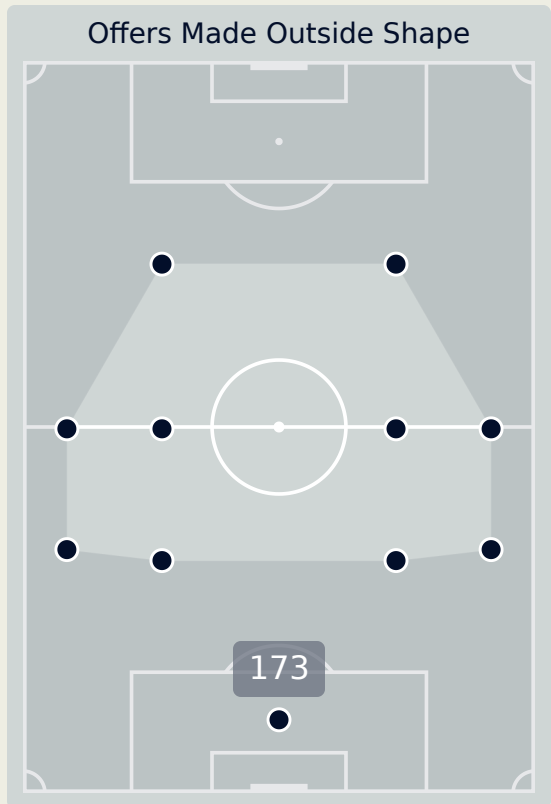

Offering to Receive

CF Pachuca

348
Total Offers Made

117
Total Offers Received

Most Offers
57
MONTIEL Elias
DEFENSIVE MIDFIELD CENTRE LEFT

#	Player	Offers Made	Offers Received	% Made & Received
25	MORENO Carlos	9	3	33.3%
5	PEDRAZA Pedro	21	3	14.3%
8	GONZALEZ Bryan	37	6	16.2%
11	IDRISSI Oussama	43	16	37.2%
14	GONZALEZ Alfonso	18	8	44.4%
22	CABRAL Gustavo	12	9	75%
23	RONDON Salomon	35	6	17.1%
24	RODRIGUEZ Luis	25	7	28%
26	BAUTISTA Alan	26	6	23.1%
28	MONTIEL Elias	57	25	43.9%
33	MICOLTA Andres	3	3	100%
6	DEOSSA Nelson	18	10	55.6%
7	GIL Faber	2	2	100%
9	BORJA BASTON	0	0	0%
10	MENA Angel	42	13	31%

106
Offers Made in Final Third

210
Offers Made in Middle Third

32
Offers Made in Defensive Third