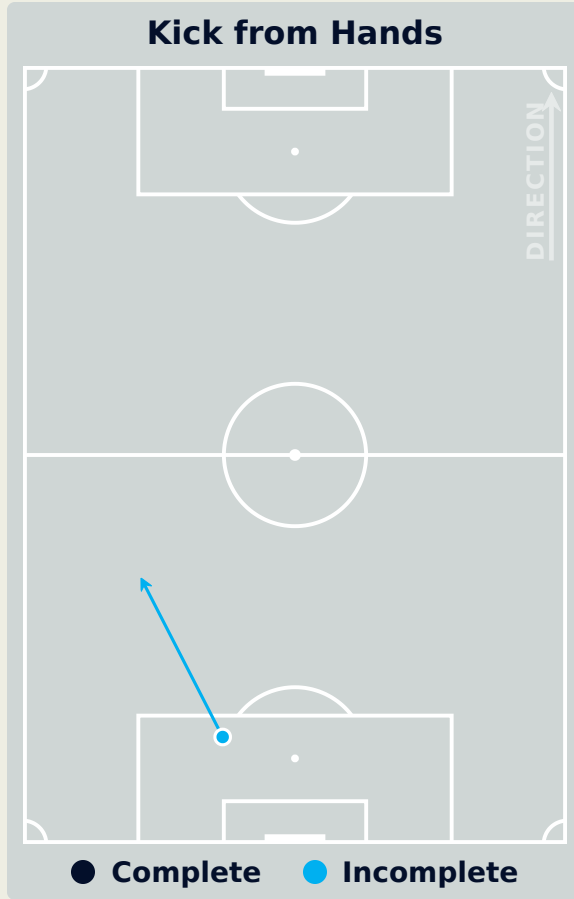

Goalkeeping Distribution

CF Pachuca