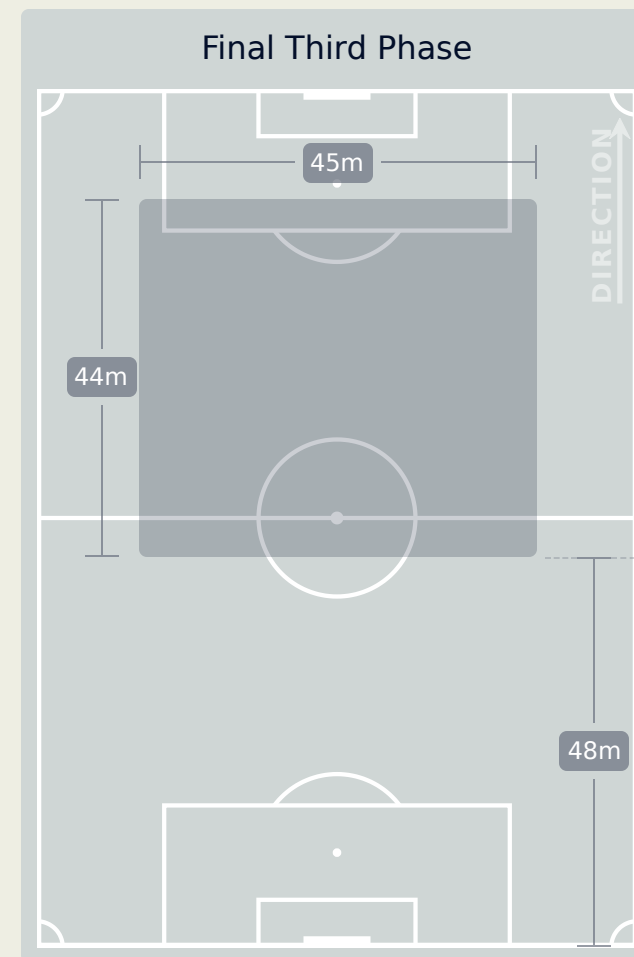

In Possession Line Height & Team Length

CF Pachuca

In Possession Line Height & Team Length

AI Ahly FC

Line Breaks

CF Pachuca

Attempted Line Breaks

172