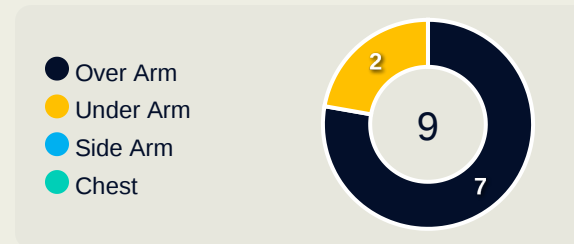

Goalkeeping Distribution

CF Pachuca