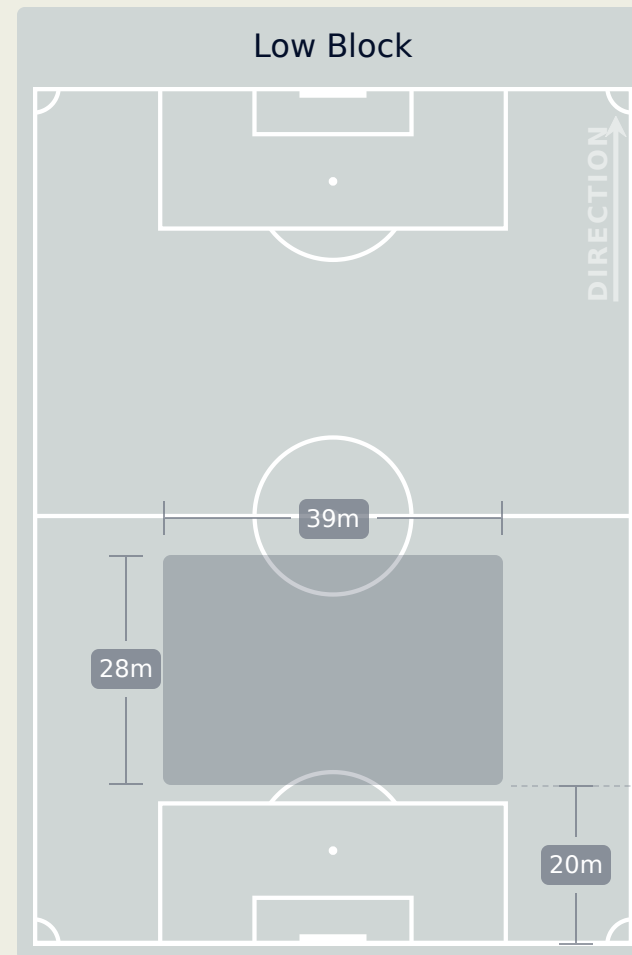

Tackles

3.6

Possession Actions / Defensive Action

Most Possession Regains

13

AKRAM TAWFIK
RIGHT CENTRE MIDFIELD

#	Player	Total Possession Regains
1	MOHAMED ELSHENAWY	9
3	OMAR KAMAL	8
5	RAMY RABIA	4
6	YASSER IBRAHIM	10
8	AKRAM TAWFIK	13
9	ABOU ALI Wessam	1
13	MARAWAN ATTIA	4
14	HUSSEIN ELSHAHAT	2
18	ATTIAT-ALLAH Yahya	7
22	EMAM ASHOUR	10
29	TAHER MOHAMED	7
2	KHALED ABDELFATTAH	2
7	KAHRABA	0
10	TAU Percy	1
17	AMRO ELSOULIA	2
19	MOHAMED AFSHA	0

Defensive Line Height & Team Length

CF Pachuca

Defensive Line Height & Team Length

AI Ahly FC

Defensive Pressure

CF Pachuca

AI Ahly FC

353	Total Pressures	389
72	Direct Pressures	114
1.57s	Avg Pressure Duration	1.68s
80	Forced Turnovers	79
8.58s	Ball Recovery Time	10.05s
110	Pushing on into Pressing	158
232	Pushing on	316
54	Pressing Direction Inside	72
222	Pressing Direction Outside	215