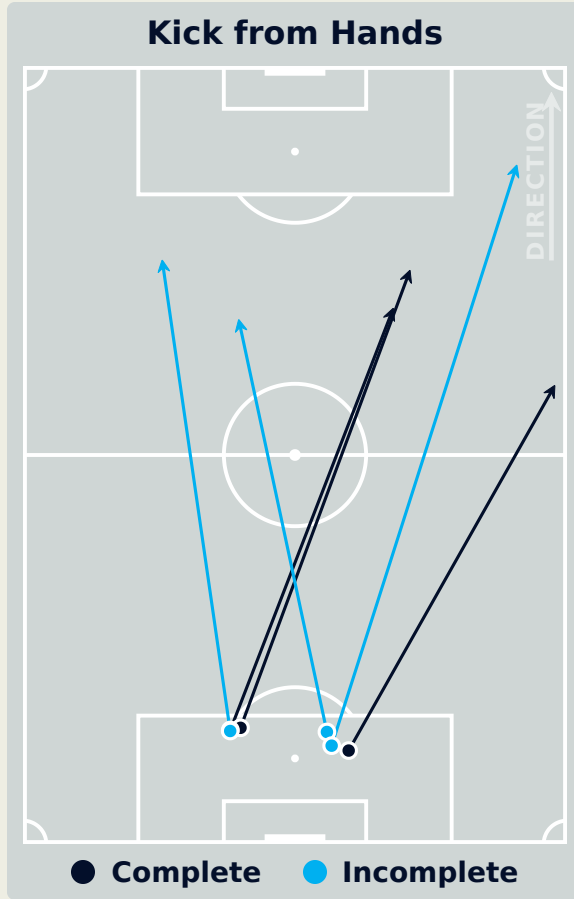

Goalkeeping Distribution

AI Ahly FC