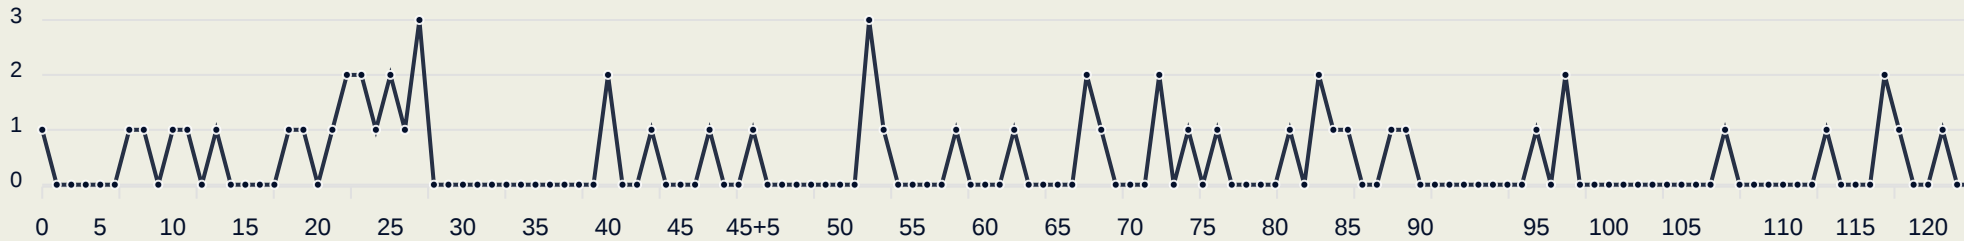

CF Pachuca 0 - 0 Al Ahly FC

Goalkeeping Involvement

CF Pachuca

CF Pachuca GK Involvement Timeline

65
Total Involvements

AI Ahly FC

AI Ahly FC GK Involvement Timeline

55
Total Involvements