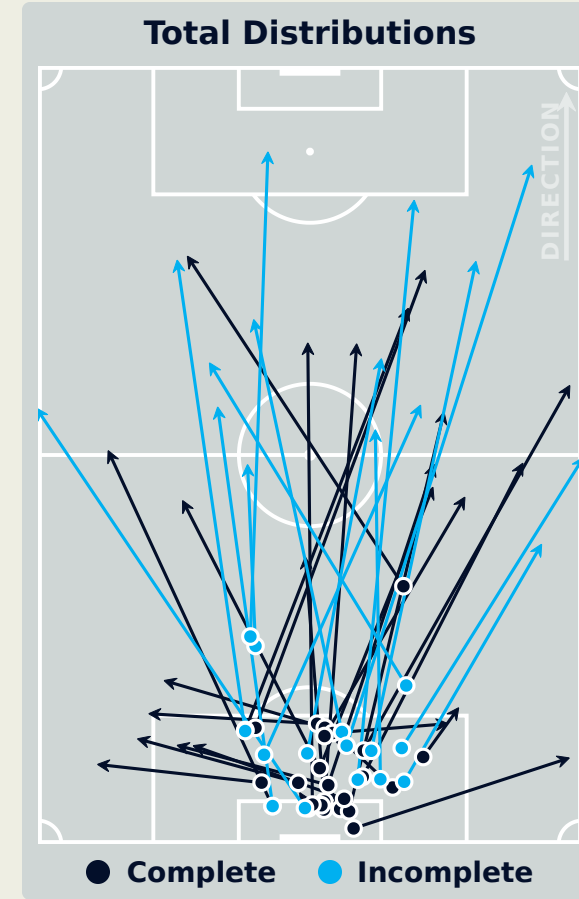

Goalkeeping Distribution

AI Ahly FC