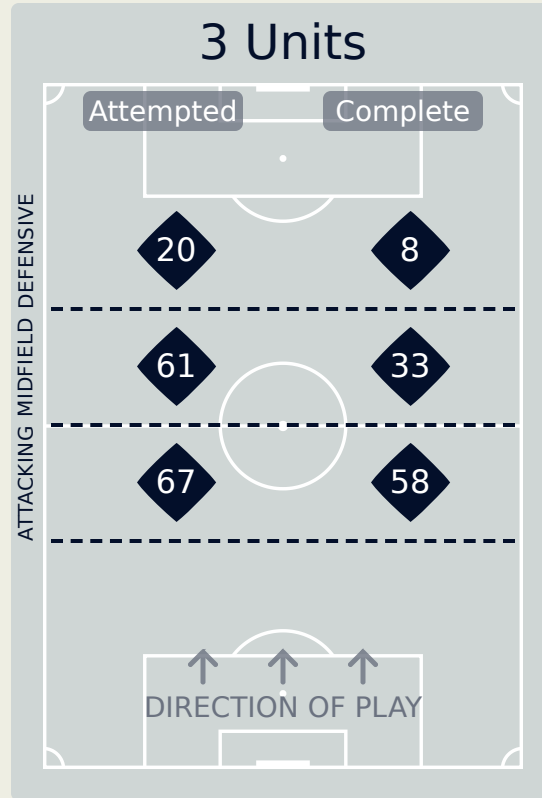

In Possession Line Height & Team Length

CF Pachuca

In Possession Line Height & Team Length

AI Ahly FC

Line Breaks

CF Pachuca

Attempted Line Breaks

172

Attempted Line Breaks	14
Inside Shape	8
Outside Shape	6

Attempted Line Breaks	117
Inside Shape	72
Outside Shape	45

Attempted Line Breaks	41
Inside Shape	29
Outside Shape	12

Line Breaks

Al Ahly FC

Attempted Line Breaks

183

Attempted Line Breaks	11
Inside Shape	8
Outside Shape	3

Attempted Line Breaks	148
Inside Shape	90
Outside Shape	58

Attempted Line Breaks	24
Inside Shape	14
Outside Shape	10

Line Breaks

CF Pachuca

					4 Units				3 Units			2 Units		Direction			Distribution Type		
#	Player	Line Breaks Attempted	Line Breaks Completed	Line Break Completion %	Attacking Line	Attacking Midfield Line	Midfield Line	Defensive Line	Attacking Line	Midfield Line	Defensive Line	Midfield Line	Defensive Line	Through	Around	Over	Pass	Cross	Ball Progression
25	MORENO Carlos	27	18	67%	1	2	0	0	12	8	0	4	0	2	1	24	27	0	0
5	PEDRAZA Pedro	12	10	83%	0	0	1	0	6	1	0	4	0	6	3	3	12	0	0
8	GONZALEZ Bryan	17	12	71%	0	1	0	0	8	2	0	6	0	1	5	11	16	1	0
11	IDRISSI Oussama	8	6	75%	0	0	0	2	0	1	2	3	0	2	3	3	8	0	0
14	GONZALEZ Alfonso	2	2	100%	0	0	0	0	0	2	0	0	0	0	2	0	2	0	0
22	CABRAL Gustavo	5	5	100%	2	0	0	0	0	3	0	0	0	2	1	2	5	0	0
23	RONDON Salomon	8	5	62%	0	0	1	0	0	6	0	1	0	3	2	3	8	0	0
24	RODRIGUEZ Luis	33	24	73%	0	0	2	0	18	8	1	4	0	11	7	15	32	1	0
26	BAUTISTA Alan	1	0	0%	0	0	0	0	0	1	0	0	0	1	0	0	1	0	0
28	MONTIEL Elias	31	24	77%	0	0	0	0	10	10	0	11	0	11	10	10	30	0	1
33	MICOLTA Andres	8	4	50%	1	0	0	0	4	2	1	0	0	3	1	4	8	0	0
6	DEOSSA Nelson	16	14	88%	0	0	1	0	2	5	1	7	0	5	4	7	16	0	0
7	GIL Faber	0	0	0%	0	0	0	0	0	0	0	0	0	0	0	0	0	0	0
9	BORJA BASTON	0	0	0%	0	0	0	0	0	0	0	0	0	0	0	0	0	0	0
10	MENA Angel	4	2	50%	0	0	0	0	2	1	0	0	1	3	1	0	2	0	2