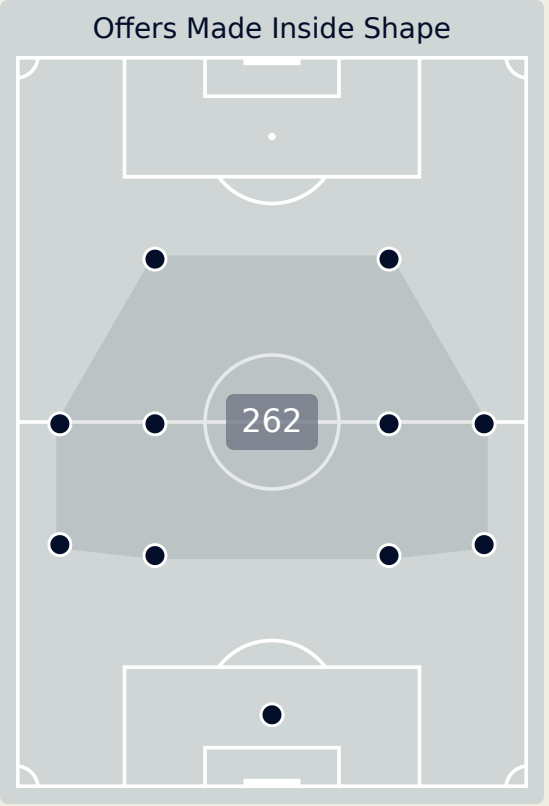

Al Ahly FC

Offering to Receive

513
Total Offers Made

209
Total Offers Received

Most Offers
80
EMAM ASHOUR
LEFT CENTRE MIDFIELD

170
Offers Made in Final Third

248
Offers Made in Middle Third

95
Offers Made in Defensive Third

#	Player	Offers Made	Offers Received	% Made & Received
1	MOHAMED ELSHENAWY	10	3	30%
3	OMAR KAMAL	22	11	50%
5	RAMY RABIA	46	30	65.2%
6	YASSER IBRAHIM	21	11	52.4%
8	AKRAM TAWFIK	33	12	36.4%
9	ABOU ALI Wessam	41	8	19.5%
13	MARAWAN ATTIA	75	38	50.7%
14	HUSSEIN ELSHAHAT	34	11	32.4%
18	ATTIAT-ALLAH Yahya	29	16	55.2%
22	EMAM ASHOUR	80	21	26.2%
29	TAHER MOHAMED	34	23	67.6%
2	KHALED ABDELFATTAH	14	3	21.4%
7	KAHRABA	17	2	11.8%
10	TAU Percy	20	9	45%
17	AMRO ELSOULIA	10	3	30%
19	MOHAMED AFSHA	27	8	29.6%