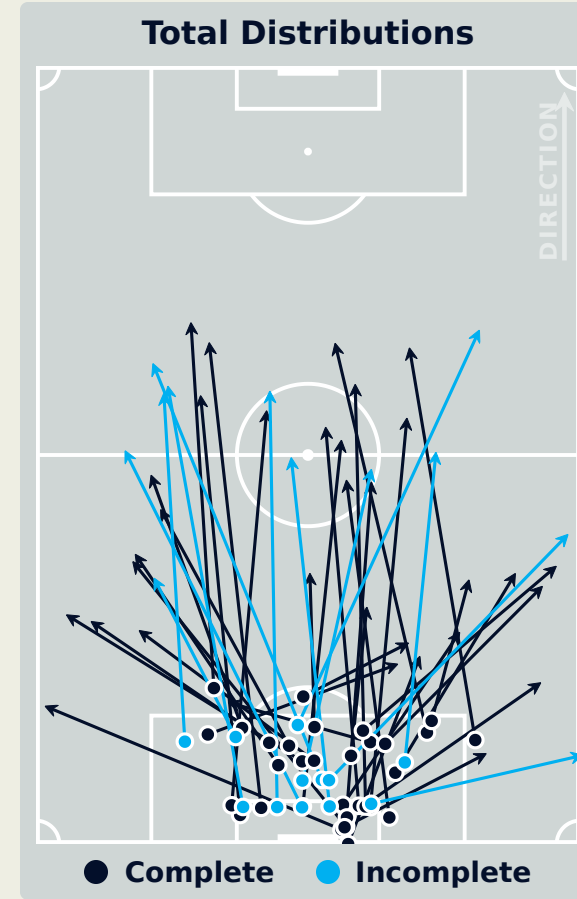

Goalkeeping Distribution

CF Pachuca