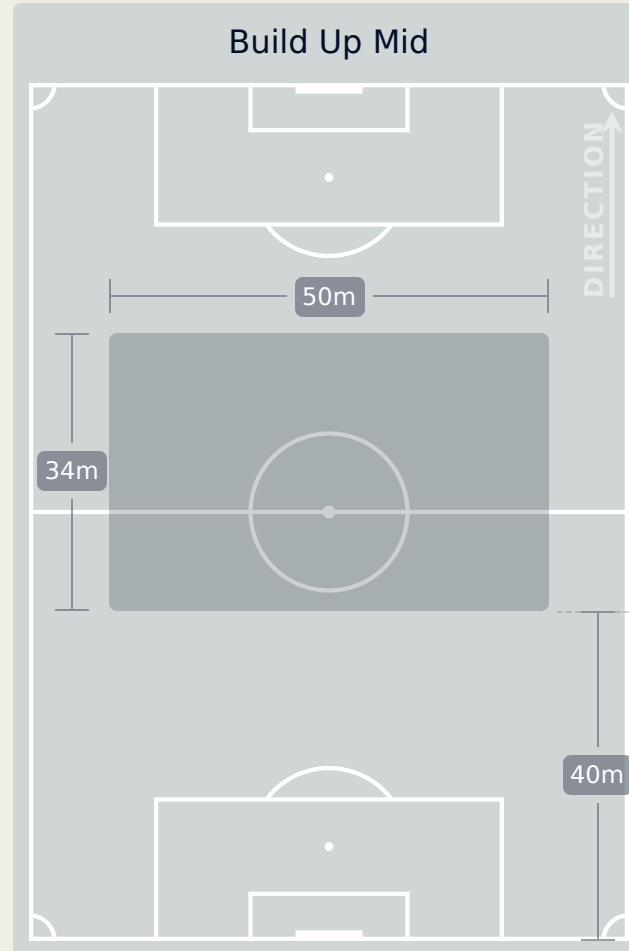

In Possession Line Height & Team Length

CF Pachuca

In Possession Line Height & Team Length

AI Ahly FC

Line Breaks

CF Pachuca

Attempted Line Breaks

172