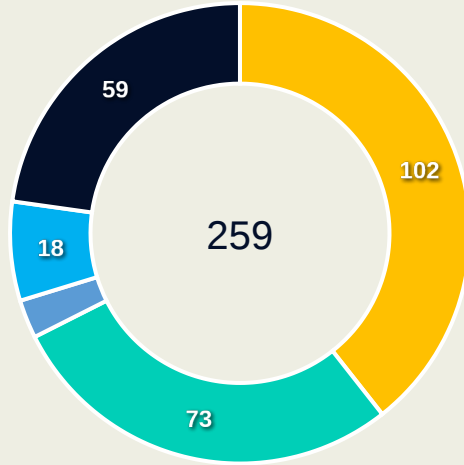

170
Offers Made in Final Third

248
Offers Made in Middle Third

95
Offers Made in Defensive Third

#	Player	Offers Made	Offers Received	% Made & Received
1	MOHAMED ELSHENAWY	10	3	30%
3	OMAR KAMAL	22	11	50%
5	RAMY RABIA	46	30	65.2%
6	YASSER IBRAHIM	21	11	52.4%
8	AKRAM TAWFIK	33	12	36.4%
9	ABOU ALI Wessam	41	8	19.5%
13	MARAWAN ATTIA	75	38	50.7%
14	HUSSEIN ELSHAHAT	34	11	32.4%
18	ATTIAT-ALLAH Yahya	29	16	55.2%
22	EMAM ASHOUR	80	21	26.2%
29	TAHER MOHAMED	34	23	67.6%
2	KHALED ABDELFATTAH	14	3	21.4%
7	KAHRABA	17	2	11.8%
10	TAU Percy	20	9	45%
17	AMRO ELSOULIA	10	3	30%
19	MOHAMED AFSHA	27	8	29.6%

CF Pachuca

Movement to Receive

Movement Types by Phase

Final Third Phase

Progression Phase

Build Up Phase

All Movement Types

- In Front
- In Between
- Out to In
- In to Out
- In Behind

Top Ranked Players

Type	Player	Movements
In Front	28 MONTIEL Elias	29
In Between	28 MONTIEL Elias	15
Out to In	11 IDRISSE Oussama	2
In to Out	10 MENA Angel	6
In Behind	23 RONDON Salomon	19

Movement Types Pitch Third