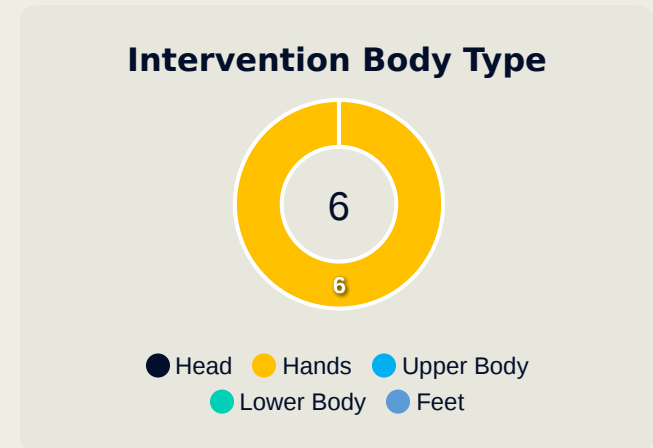

Goalkeeping Distribution

CF Pachuca

Goalkeeping Distribution

AI Ahly FC

Goal Prevention

CF Pachuca

15
Total Attempts on Goal Faced

100
Save %

Total Attempts on Goal Faced	Total Goal Interventions	Save & Retain	Deflect & Retain	Save & Deflect	Save Attempt	No Save Attempt
15	4	2	1	2	1	9

Goal Prevention

AI Ahly FC

12
Total Attempts on Goal Faced

100
Save %