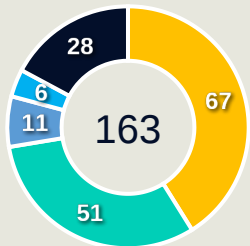

Movement to Receive

Movement Types by Phase

Final Third Phase

Progression Phase

Build Up Phase

All Movement Types

- In Front
- In Between
- Out to In
- In to Out
- In Behind

Top Ranked Players

Type	Player	Movements
In Front	13 MARAWAN ATTIA	33
In Between	22 EMAM ASHOUR	28
Out to In	22 EMAM ASHOUR	6
In to Out	22 EMAM ASHOUR	8
In Behind	9 ABOU ALI Wessam	31

Movement Types Pitch Third

FIFA[®]
QAT