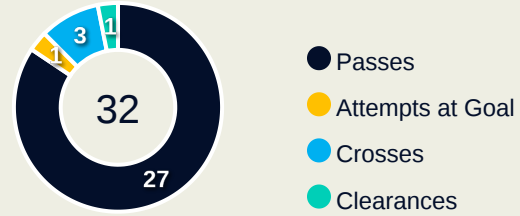

Interceptions

41

Tackles

3.85

Possession Actions / Defensive Action

Blocks

Possession Contests

Most Possession Regains