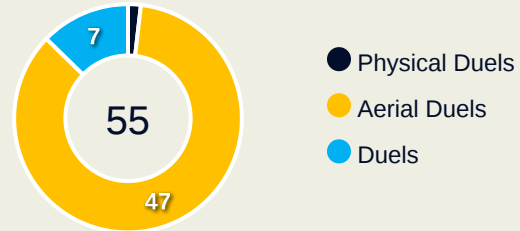

Interceptions

41

Tackles

3.85

Possession Actions / Defensive Action

Blocks

Possession Contests

Most Possession Regains