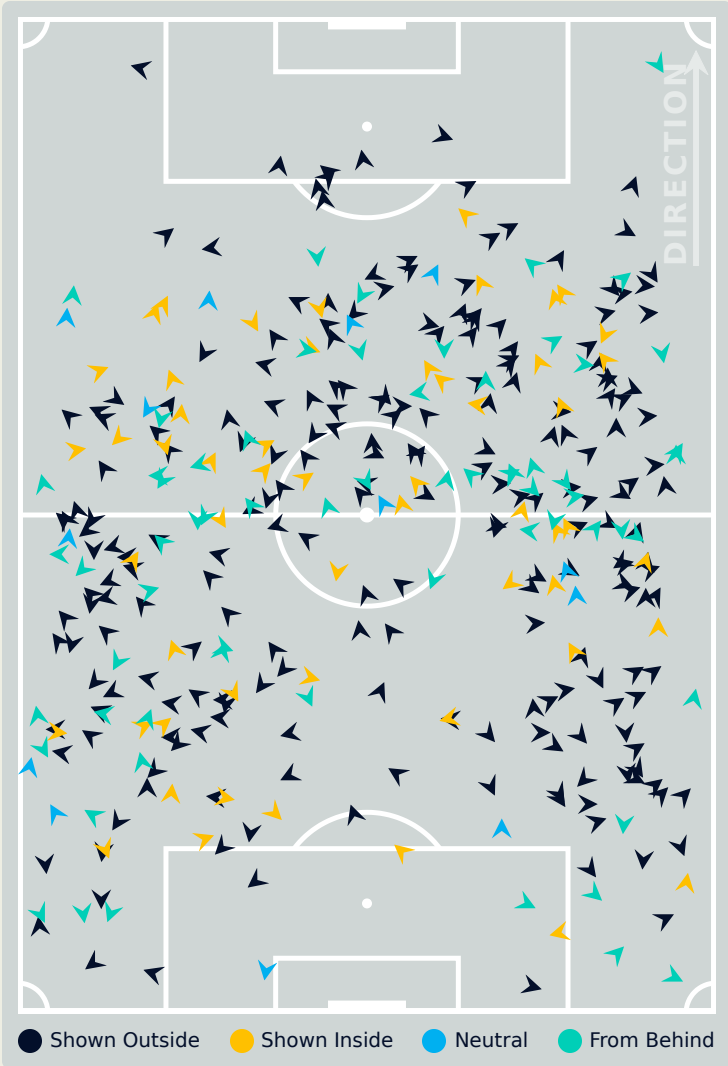

Defensive Line Height & Team Length

CF Pachuca

Defensive Line Height & Team Length

AI Ahly FC

Defensive Pressure

CF Pachuca

AI Ahly FC

353	Total Pressures	389
72	Direct Pressures	114
1.57s	Avg Pressure Duration	1.68s
80	Forced Turnovers	79
8.58s	Ball Recovery Time	10.05s
110	Pushing on into Pressing	158
232	Pushing on	316
54	Pressing Direction Inside	72
222	Pressing Direction Outside	215