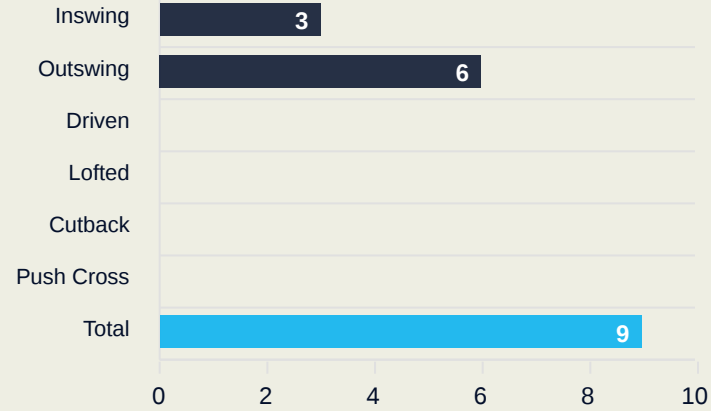

2

GIL Faber
BENCH

#	Player	Inswing	Outswing	Driven	Lofted	Cutback	Push Cross	Total Attempted
25	MORENO Carlos	0	0	0	0	0	0	0
5	PEDRAZA Pedro	0	0	0	0	0	0	0
8	GONZALEZ Bryan	0	1	1	0	0	0	2
11	IDRISSI Oussama	0	0	0	1	0	0	1
14	GONZALEZ Alfonso	0	0	0	0	0	0	0
22	CABRAL Gustavo	0	0	0	0	0	0	0
23	RONDON Salomon	0	0	0	0	0	0	0
24	RODRIGUEZ Luis	0	1	0	0	0	0	1
26	BAUTISTA Alan	0	0	0	0	0	0	0
28	MONTIEL Elias	0	0	0	0	0	0	0
33	MICOLTA Andres	0	0	0	0	0	0	0
6	DEOSSA Nelson	0	0	0	0	0	0	0
7	GIL Faber	0	2	0	0	0	0	2
9	BORJA BASTON	0	0	0	0	0	0	0
10	MENA Angel	0	0	0	0	0	1	1

Crosses (Open Play)

Delivery Type

Attempted

9

Completed

1

Most Crosses Attempted

3