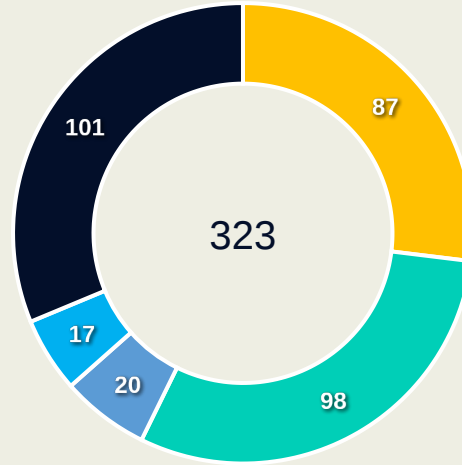

Movement to Receive

Movement Types by Phase

Final Third Phase

Progression Phase

Build Up Phase

All Movement Types

- In Front
- In Between
- Out to In
- In to Out
- In Behind

Top Ranked Players

Type	Player	Movements
In Front	13 MARAWAN ATTIA	33
In Between	22 EMAM ASHOUR	28
Out to In	22 EMAM ASHOUR	6
In to Out	22 EMAM ASHOUR	8
In Behind	9 ABOU ALI Wessam	31

Movement Types Pitch Third

FIFA[®]
QAT