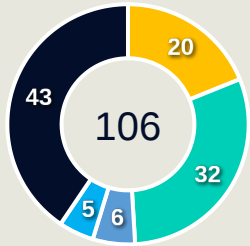

Top Ranked Players

Type	Player	Movements
In Front	28 MONTIEL Elias	29
In Between	28 MONTIEL Elias	15
Out to In	11 IDRISSE Oussama	2
In to Out	10 MENA Angel	6
In Behind	23 RONDON Salomon	19

Movement Types Pitch Third

Movement to Receive

Movement Types by Phase

Final Third Phase

Progression Phase

Build Up Phase

All Movement Types

- In Front
- In Between
- Out to In
- In to Out
- In Behind

Top Ranked Players