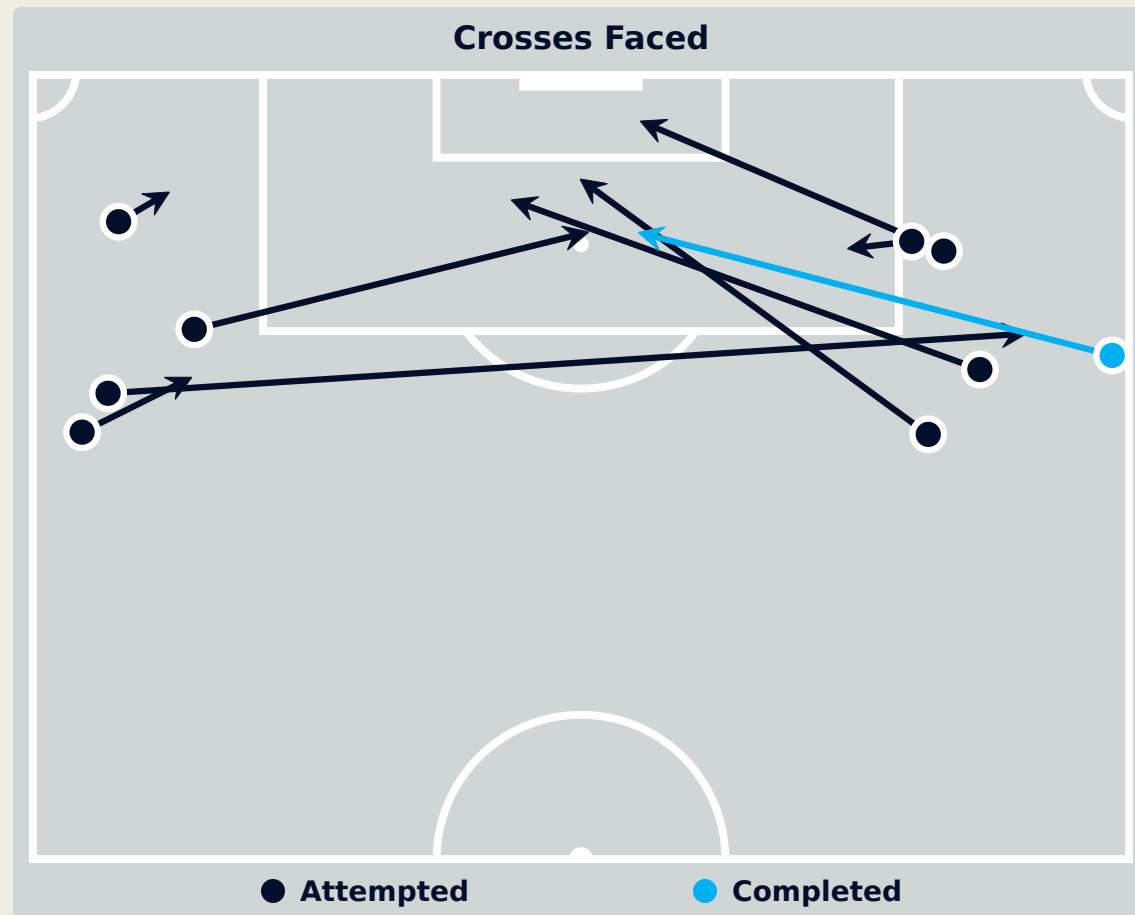

Total Attempts on Goal Faced	Total Goal Interventions	Save & Retain	Deflect & Retain	Save & Deflect	Save Attempt	No Save Attempt
15	4	2	1	2	1	9

Goal Prevention

AI Ahly FC

12
Total Attempts on Goal Faced

100
Save %

Total Attempts on Goal Faced	Total Goal Interventions	Save & Retain	Deflect & Retain	Save & Deflect	Save Attempt	No Save Attempt
12	4	3	0	1	1	7

Aerial Control

CF Pachuca

Delivery Types Faced						
Total	In Swing	Out Swing	Driven	Lofted	Cutback	Push
14	7	7	0	0	0	0