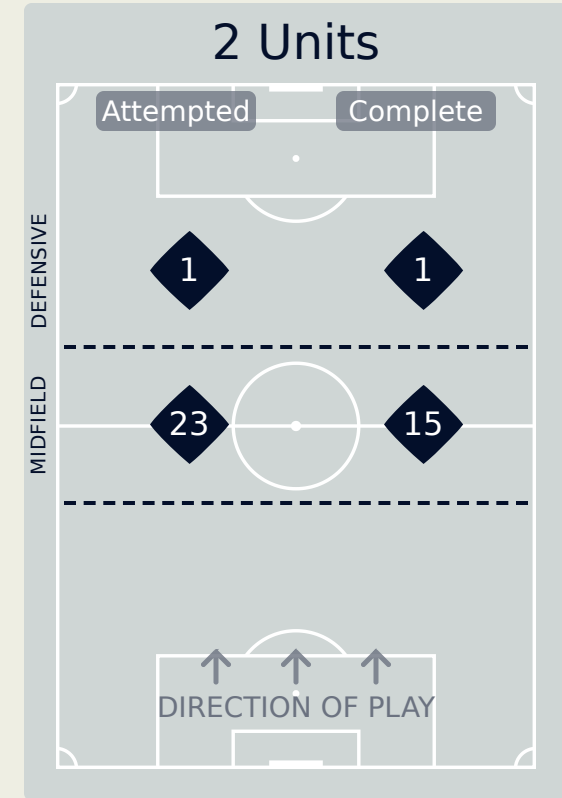

In Possession Line Height & Team Length

CF Pachuca

In Possession Line Height & Team Length

AI Ahly FC

Line Breaks

CF Pachuca

Attempted Line Breaks

172

Attempted Line Breaks	14
Inside Shape	8
Outside Shape	6

Attempted Line Breaks	117
Inside Shape	72
Outside Shape	45

Attempted Line Breaks	41
Inside Shape	29
Outside Shape	12

Line Breaks

Al Ahly FC

Attempted Line Breaks

183

Attempted Line Breaks	11
Inside Shape	8
Outside Shape	3

Attempted Line Breaks	148
Inside Shape	90
Outside Shape	58

Attempted Line Breaks	24
Inside Shape	14
Outside Shape	10

Line Breaks

CF Pachuca

					4 Units				3 Units			2 Units		Direction			Distribution Type		
#	Player	Line Breaks Attempted	Line Breaks Completed	Line Break Completion %	Attacking Line	Attacking Midfield Line	Midfield Line	Defensive Line	Attacking Line	Midfield Line	Defensive Line	Midfield Line	Defensive Line	Through	Around	Over	Pass	Cross	Ball Progression
25	MORENO Carlos	27	18	67%	1	2	0	0	12	8	0	4	0	2	1	24	27	0	0
5	PEDRAZA Pedro	12	10	83%	0	0	1	0	6	1	0	4	0	6	3	3	12	0	0
8	GONZALEZ Bryan	17	12	71%	0	1	0	0	8	2	0	6	0	1	5	11	16	1	0
11	IDRISSI Oussama	8	6	75%	0	0	0	2	0	1	2	3	0	2	3	3	8	0	0
14	GONZALEZ Alfonso	2	2	100%	0	0	0	0	0	2	0	0	0	0	2	0	2	0	0
22	CABRAL Gustavo	5	5	100%	2	0	0	0	0	3	0	0	0	2	1	2	5	0	0
23	RONDON Salomon	8	5	62%	0	0	1	0	0	6	0	1	0	3	2	3	8	0	0
24	RODRIGUEZ Luis	33	24	73%	0	0	2	0	18	8	1	4	0	11	7	15	32	1	0
26	BAUTISTA Alan	1	0	0%	0	0	0	0	0	1	0	0	0	1	0	0	1	0	0
28	MONTIEL Elias	31	24	77%	0	0	0	0	10	10	0	11	0	11	10	10	30	0	1
33	MICOLTA Andres	8	4	50%	1	0	0	0	4	2	1	0	0	3	1	4	8	0	0
6	DEOSSA Nelson	16	14	88%	0	0	1	0	2	5	1	7	0	5	4	7	16	0	0
7	GIL Faber	0	0	0%	0	0	0	0	0	0	0	0	0	0	0	0	0	0	0
9	BORJA BASTON	0	0	0%	0	0	0	0	0	0	0	0	0	0	0	0	0	0	0
10	MENA Angel	4	2	50%	0	0	0	0	2	1	0	0	1	3	1	0	2	0	2