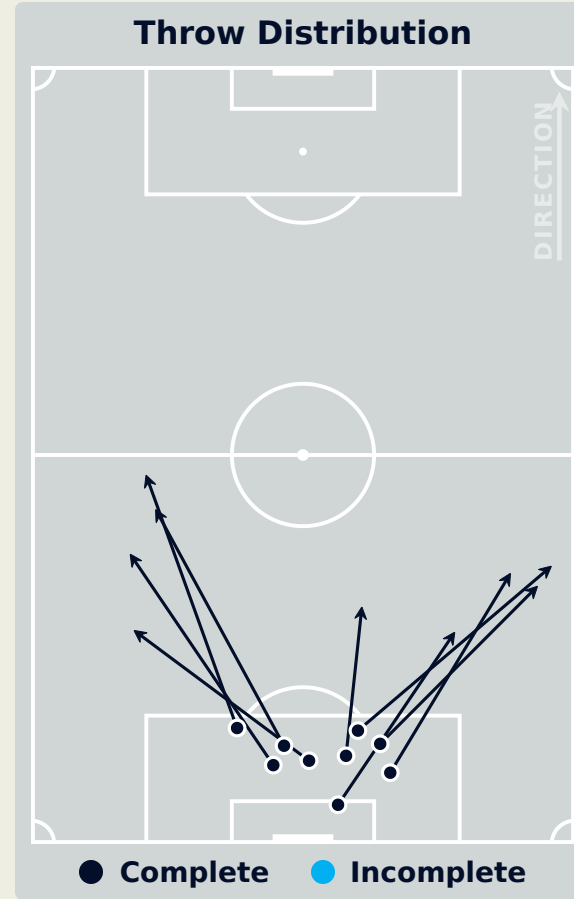

Goalkeeping Distribution

CF Pachuca