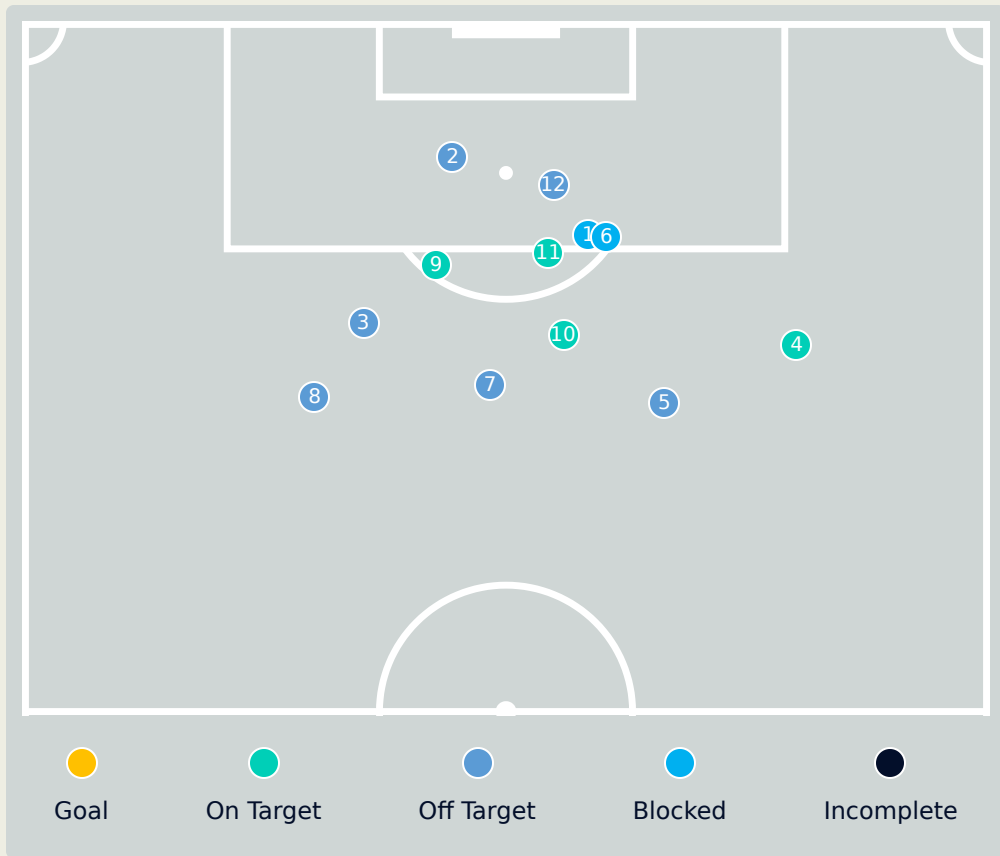

Attempts at Goal

CF Pachuca

Key	Outcome	Shots
●	Goals	0
●	On Target	4
●	Off Target	6
●	Blocked	2
●	Incomplete	0