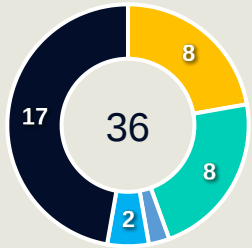

CF Pachuca

Movement to Receive

Movement Types by Phase

Final Third Phase