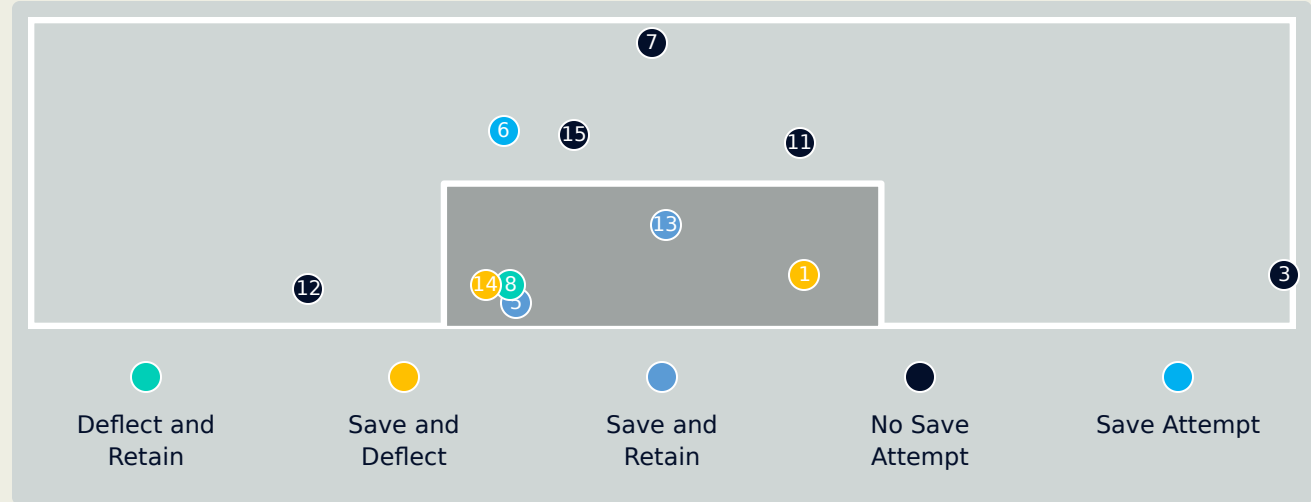

Goalkeeping Distribution

CF Pachuca

Goalkeeping Distribution

AI Ahly FC

Goal Prevention

CF Pachuca

15
Total Attempts on Goal Faced

100
Save %

Total Attempts on Goal Faced	Total Goal Interventions	Save & Retain	Deflect & Retain	Save & Deflect	Save Attempt	No Save Attempt
15	4	2	1	2	1	9

Goal Prevention

AI Ahly FC

12
Total Attempts on Goal Faced

100
Save %