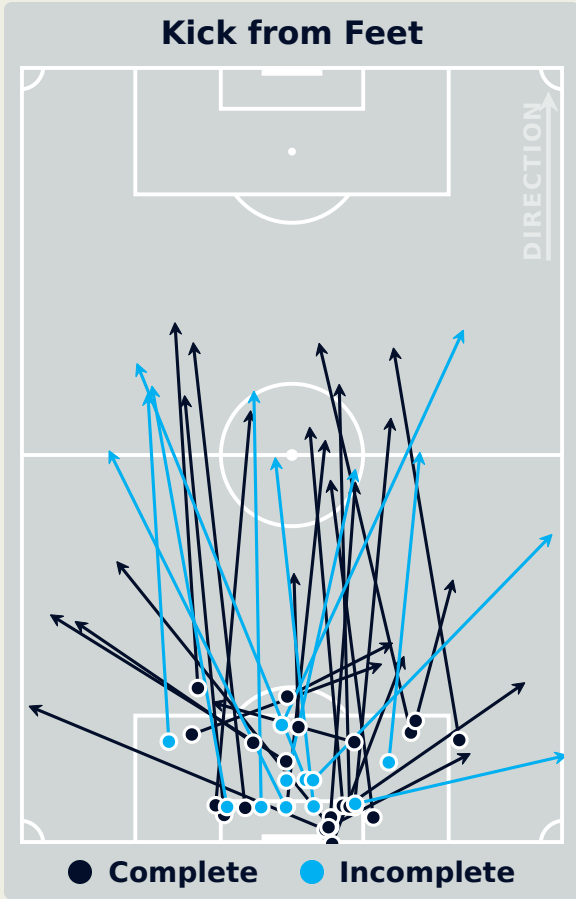

Goalkeeping Distribution

CF Pachuca