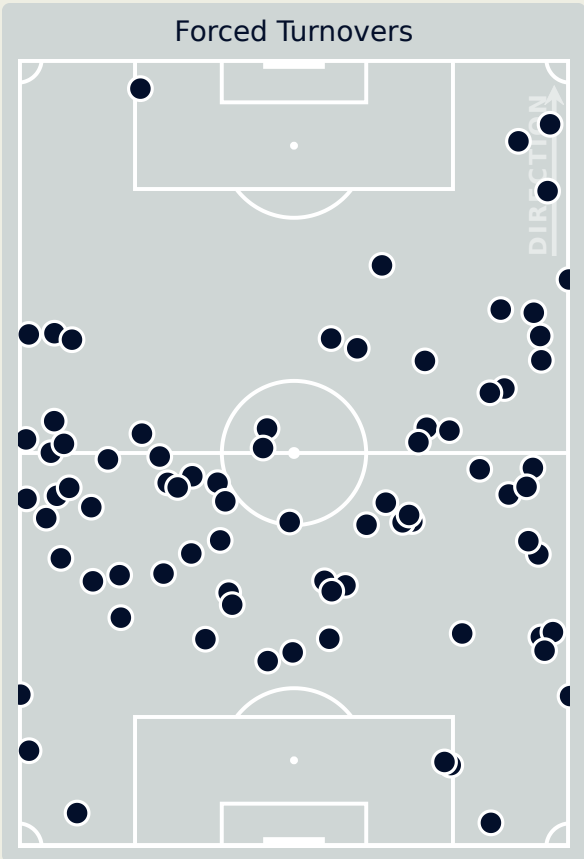

Tackles

3.6

Possession Actions / Defensive Action

Most Possession Regains

13

AKRAM TAWFIK
RIGHT CENTRE MIDFIELD

#	Player	Total Possession Regains
1	MOHAMED ELSHENAWY	9
3	OMAR KAMAL	8
5	RAMY RABIA	4
6	YASSER IBRAHIM	10
8	AKRAM TAWFIK	13
9	ABOU ALI Wessam	1
13	MARAWAN ATTIA	4
14	HUSSEIN ELSHAHAT	2
18	ATTIAT-ALLAH Yahya	7
22	EMAM ASHOUR	10
29	TAHER MOHAMED	7
2	KHALED ABDELFATTAH	2
7	KAHRABA	0
10	TAU Percy	1
17	AMRO ELSOULIA	2
19	MOHAMED AFSHA	0