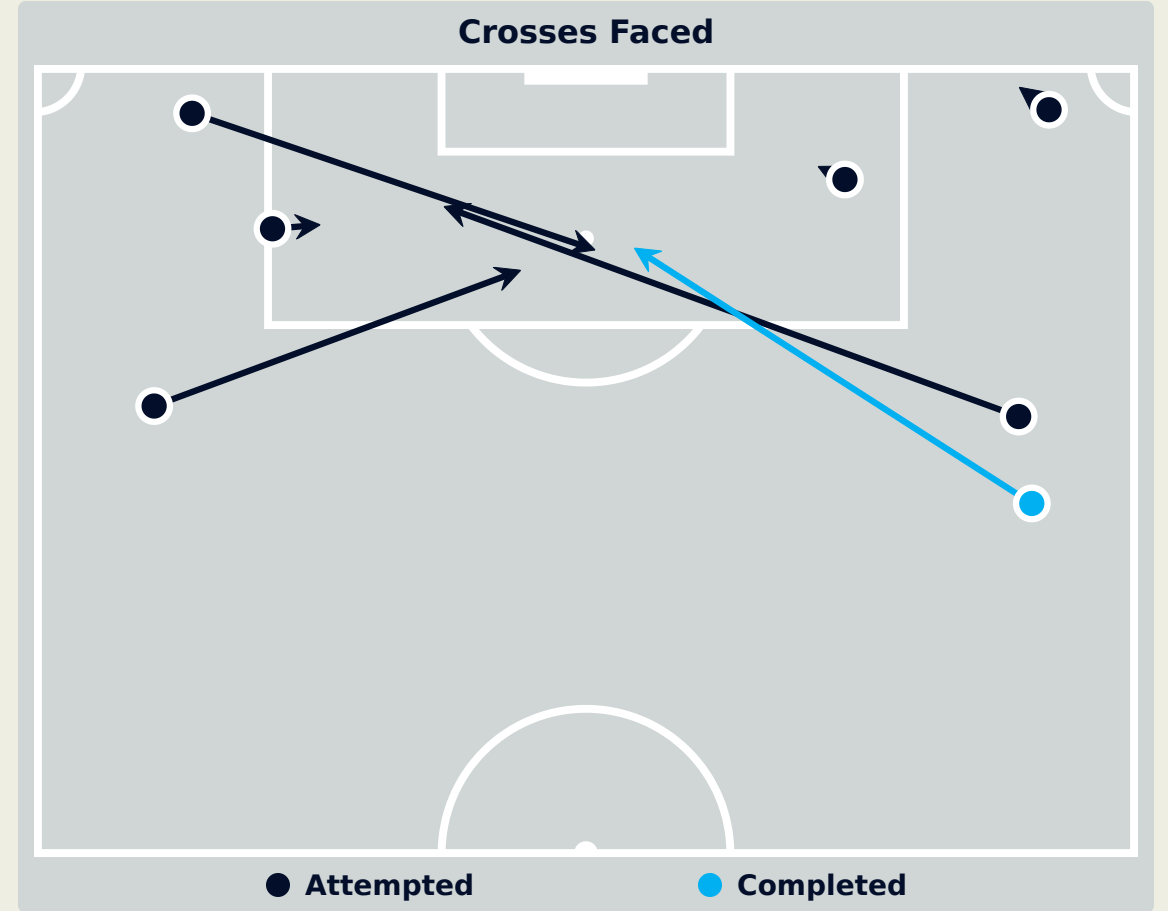

Total Attempts on Goal Faced	Total Goal Interventions	Save & Retain	Deflect & Retain	Save & Deflect	Save Attempt	No Save Attempt
12	4	3	0	1	1	7

Aerial Control

CF Pachuca

Delivery Types Faced						
Total	In Swing	Out Swing	Driven	Lofted	Cutback	Push
14	7	7	0	0	0	0

AI Ahly FC

Aerial Control

Delivery Types Faced						
Total	In Swing	Out Swing	Driven	Lofted	Cutback	Push
10	3	4	1	1	0	1

FIFA[®]
QAT

SET PLAYS

CF Pachuca 0 - 0 Al Ahly FC

Set Plays

CF Pachuca