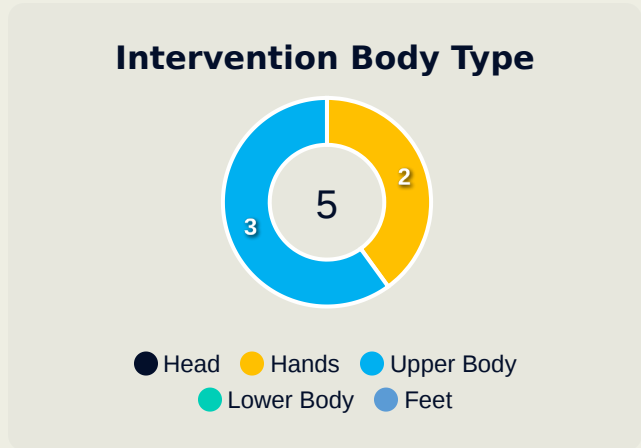

Total Attempts on Goal Faced	Total Goal Interventions	Save & Retain	Deflect & Retain	Save & Deflect	Save Attempt	No Save Attempt
15	4	2	1	2	1	9

Goal Prevention

AI Ahly FC

12
Total Attempts on Goal Faced

100
Save %

Total Attempts on Goal Faced	Total Goal Interventions	Save & Retain	Deflect & Retain	Save & Deflect	Save Attempt	No Save Attempt
12	4	3	0	1	1	7

Aerial Control

CF Pachuca

Delivery Types Faced						
Total	In Swing	Out Swing	Driven	Lofted	Cutback	Push
14	7	7	0	0	0	0