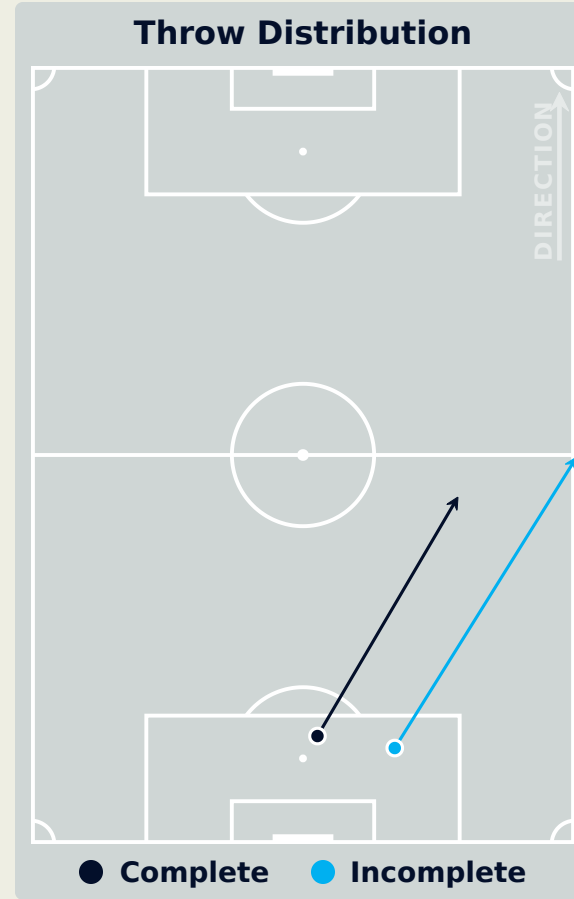

Goalkeeping Distribution

AI Ahly FC