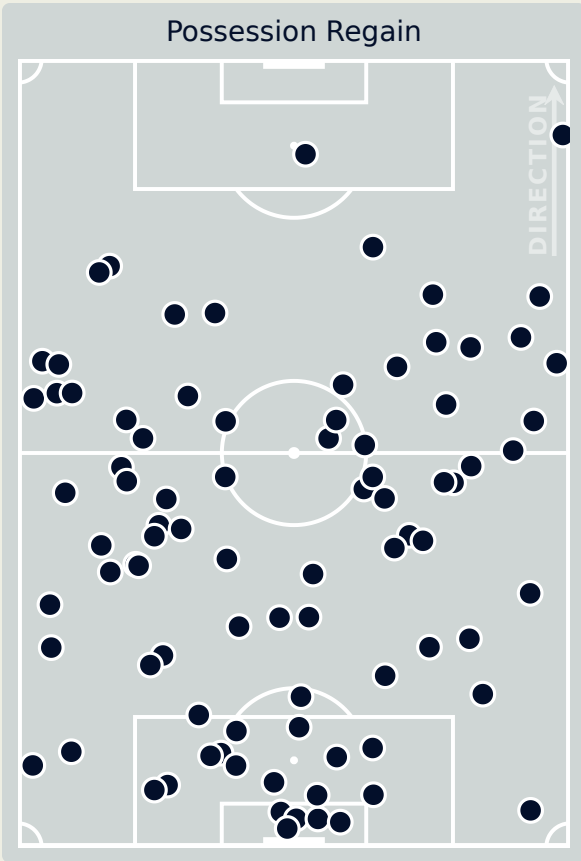

Type	Player	Movements
In Front	13 MARAWAN ATTIA	33
In Between	22 EMAM ASHOUR	28
Out to In	22 EMAM ASHOUR	6
In to Out	22 EMAM ASHOUR	8
In Behind	9 ABOU ALI Wessam	31

Movement Types Pitch Third

FIFA[®]
QAT

OUT OF POSSESSION

CF Pachuca 0 - 0 Al Ahly FC

Defensive Actions

80

Forced Turnovers

71

Possession Regained

5

Interceptions

41

Tackles

3.85

Possession Actions / Defensive Action

Blocks

Possession Contests

Most Possession Regains