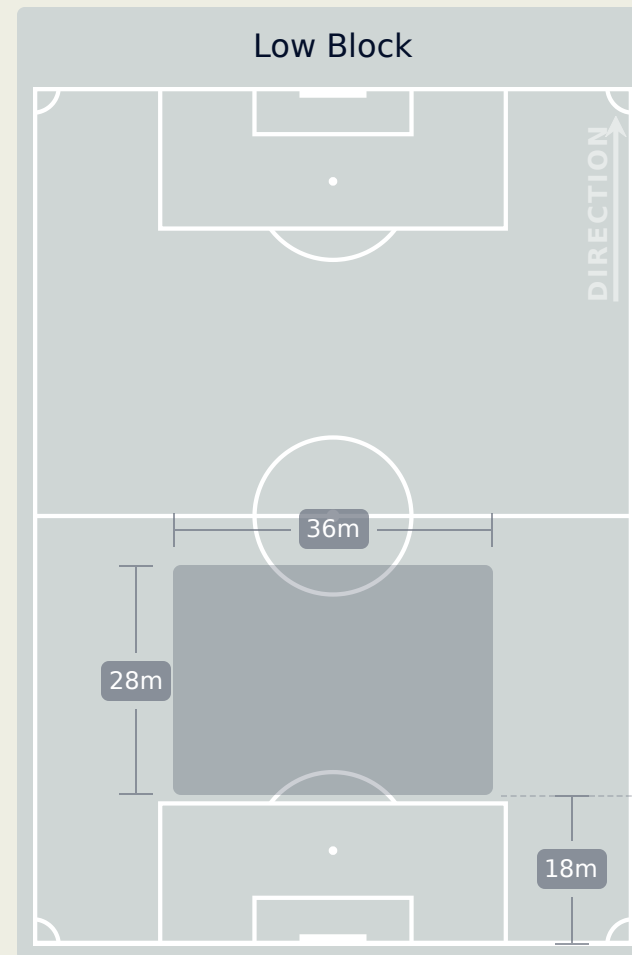

Tackles

3.6

Possession Actions / Defensive Action

Most Possession Regains

13

AKRAM TAWFIK
RIGHT CENTRE MIDFIELD

#	Player	Total Possession Regains
1	MOHAMED ELSHENAWY	9
3	OMAR KAMAL	8
5	RAMY RABIA	4
6	YASSER IBRAHIM	10
8	AKRAM TAWFIK	13
9	ABOU ALI Wessam	1
13	MARAWAN ATTIA	4
14	HUSSEIN ELSHAHAT	2
18	ATTIAT-ALLAH Yahya	7
22	EMAM ASHOUR	10
29	TAHER MOHAMED	7
2	KHALED ABDELFATTAH	2
7	KAHRABA	0
10	TAU Percy	1
17	AMRO ELSOULIA	2
19	MOHAMED AFSHA	0

Defensive Line Height & Team Length

CF Pachuca

Defensive Line Height & Team Length

AI Ahly FC

Defensive Pressure

CF Pachuca

AI Ahly FC

353	Total Pressures	389
72	Direct Pressures	114
1.57s	Avg Pressure Duration	1.68s
80	Forced Turnovers	79
8.58s	Ball Recovery Time	10.05s
110	Pushing on into Pressing	158
232	Pushing on	316
54	Pressing Direction Inside	72
222	Pressing Direction Outside	215