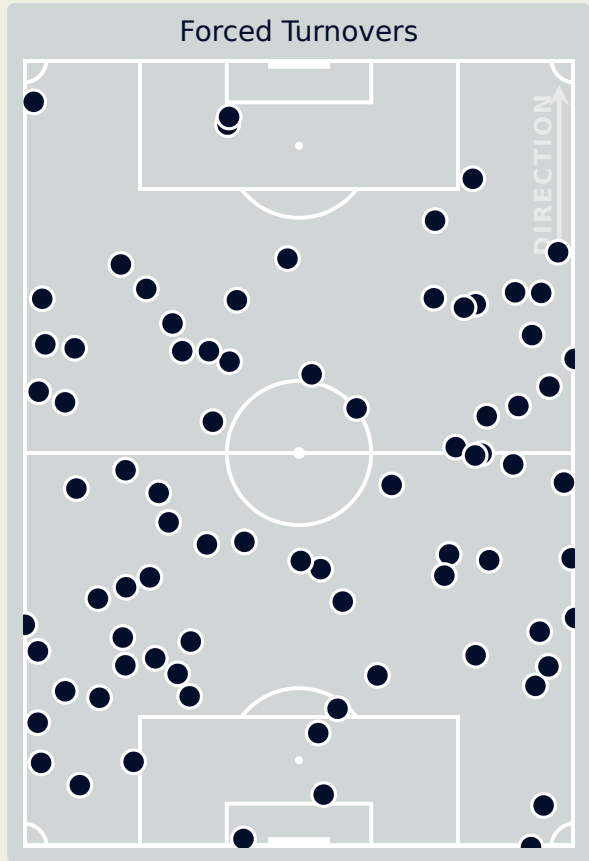

Defensive Actions

80

Forced Turnovers

71

Possession Regained

5

Interceptions

41

Tackles

3.85

Possession Actions / Defensive Action