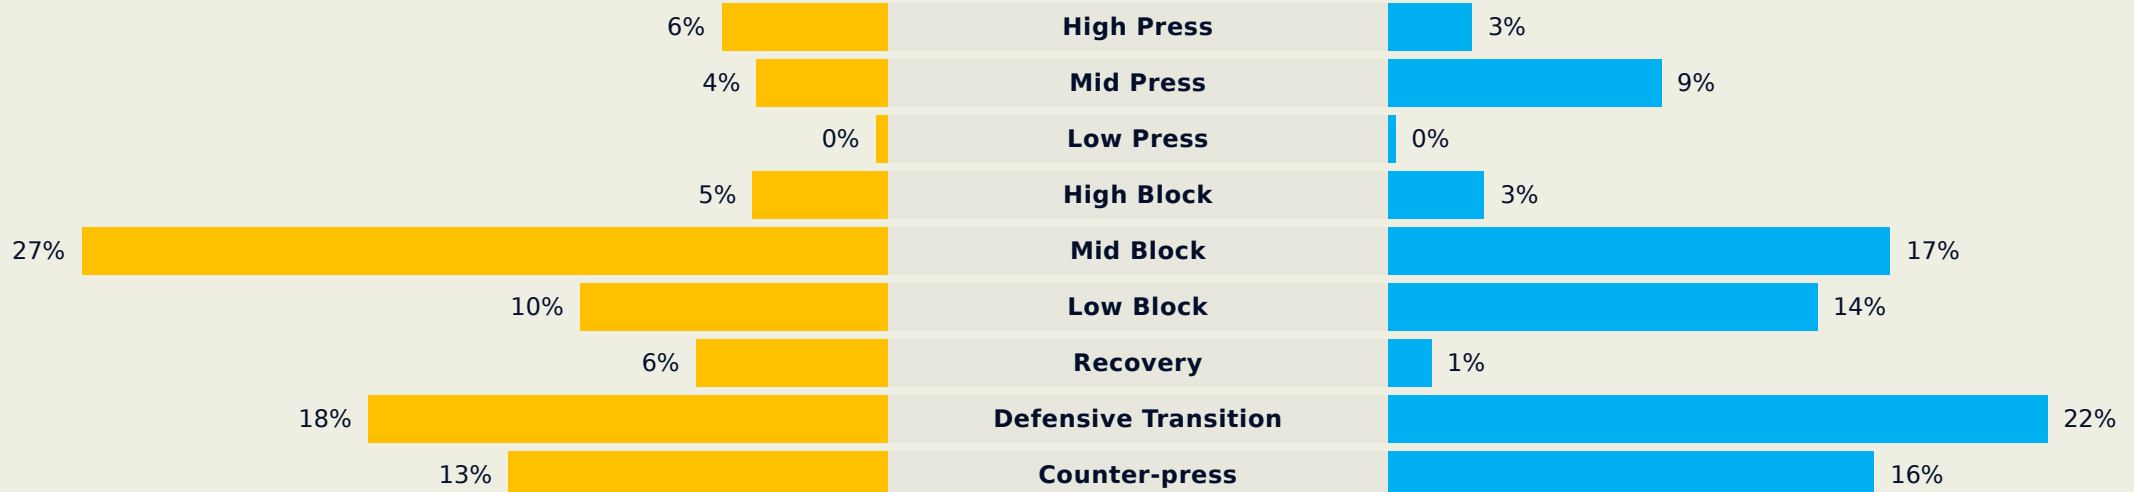

CF Pachuca

Phases of Play

Al Ahly FC

IN POSSESSION

OUT OF POSSESSION

FIFA[®]
QAT

IN POSSESSION

CF Pachuca 0 - 0 Al Ahly FC