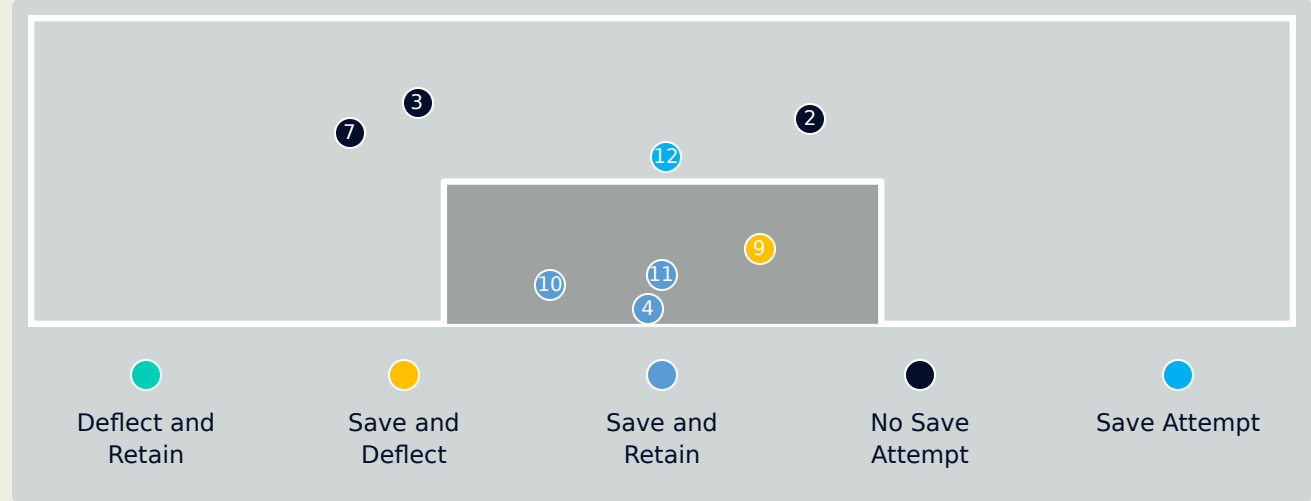

Goalkeeping Distribution

CF Pachuca

Goalkeeping Distribution

AI Ahly FC

Goal Prevention

CF Pachuca

15
Total Attempts on Goal Faced

100
Save %

Total Attempts on Goal Faced	Total Goal Interventions	Save & Retain	Deflect & Retain	Save & Deflect	Save Attempt	No Save Attempt
15	4	2	1	2	1	9

Goal Prevention

AI Ahly FC

12
Total Attempts on Goal Faced

100
Save %