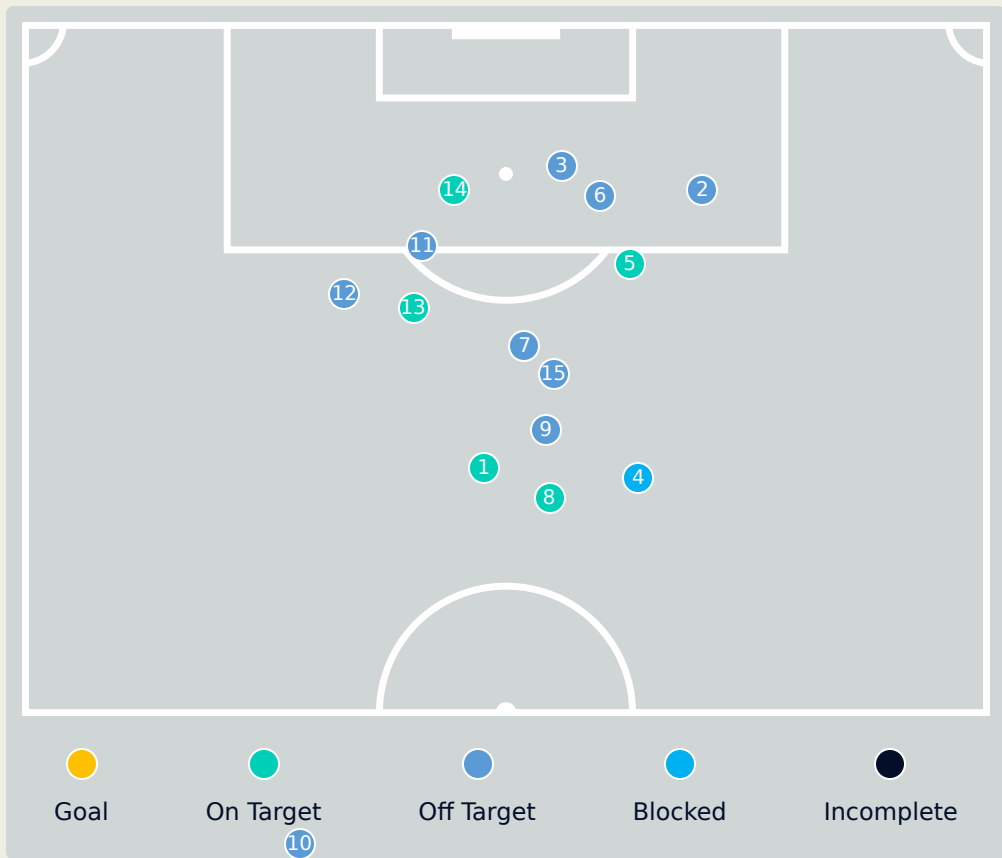

Attempts at Goal

CF Pachuca

Key	Outcome	Shots
●	Goals	0
●	On Target	4
●	Off Target	6
●	Blocked	2
●	Incomplete	0

Attempts at Goal

CF Pachuca

Time	Player	Outcome	Body Part	Delivery Type
22	11 IDRISSI Oussama	Incomplete - Blocked	Left Foot	Pass
22	23 RONDON Salomon	Off Target	Right Foot	Loose Ball
25	11 IDRISSI Oussama	Off Target	Left Foot	Pass
27	24 RODRIGUEZ Luis	On Target	Right Foot	Pass
52	6 DEOSSA Nelson	Off Target	Left Foot	Pass
58	23 RONDON Salomon	Incomplete - Blocked	Right Foot	Pass
72	10 MENA Angel	Off Target	Left Foot	Other
74	6 DEOSSA Nelson	Off Target	Left Foot	Pass
83	11 IDRISSI Oussama	On Target - Saved	Right Foot	Pass
88	6 DEOSSA Nelson	On Target	Left Foot	Pass
97	10 MENA Angel	On Target - Saved	Lower Body	Pass
118	23 RONDON Salomon	Off Target	Head	Cross

Attempts at Goal

Al Ahly FC

Key	Outcome	Shots
●	Goals	0
●	On Target	5
●	Off Target	9
●	Blocked	1
●	Incomplete	0

Attempts at Goal

Time	Player	Outcome	Body Part	Delivery Type
12	29 TAHER MOHAMED	Deflected On Target - Defensive Event	Right Foot	Pass
12	29 TAHER MOHAMED	Deflected Off Target - Defensive Event	Right Foot	Pass
15	9 ABOU ALI Wessam	Off Target	Head	Cross
21	3 OMAR KAMAL	Incomplete - Blocked	Right Foot	Loose Ball
30	22 EMAM ASHOUR	On Target - Saved	Right Foot	Pass
36	29 TAHER MOHAMED	Off Target	Right Foot	Pass
48	22 EMAM ASHOUR	Off Target	Right Foot	Pass
50	13 MARAWAN ATTIA	On Target - Saved	Right Foot	Pass
50	8 AKRAM TAWFIK	Off Target	Right Foot	Pass
51	22 EMAM ASHOUR	Off Target - Player On Ball Error	Right Foot	Loose Ball
59	18 ATTIAT-ALLAH Yahya	Off Target	Left Foot	Pass
86	19 MOHAMED AFSHA	Off Target	Right Foot	Other
101	19 MOHAMED AFSHA	On Target - Saved	Right Foot	Pass
104	7 KAHRABA	On Target - Saved	Right Foot	Pass
121	19 MOHAMED AFSHA	Off Target	Right Foot	Pass