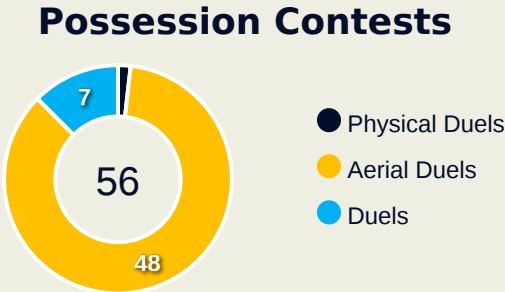

Defensive Actions

79

Forced Turnovers

80

Possession Regained

12

Interceptions

83

Tackles

3.6

Possession Actions / Defensive Action

Most Possession Regains

13

AKRAM TAWFIK
RIGHT CENTRE MIDFIELD

#	Player	Total Possession Regains
1	MOHAMED ELSHENAWY	9
3	OMAR KAMAL	8
5	RAMY RABIA	4
6	YASSER IBRAHIM	10
8	AKRAM TAWFIK	13
9	ABOU ALI Wessam	1
13	MARAWAN ATTIA	4
14	HUSSEIN ELSHAHAT	2
18	ATTIAT-ALLAH Yahya	7
22	EMAM ASHOUR	10
29	TAHER MOHAMED	7
2	KHALED ABDELFATTAH	2
7	KAHRABA	0
10	TAU Percy	1
17	AMRO ELSOULIA	2
19	MOHAMED AFSHA	0