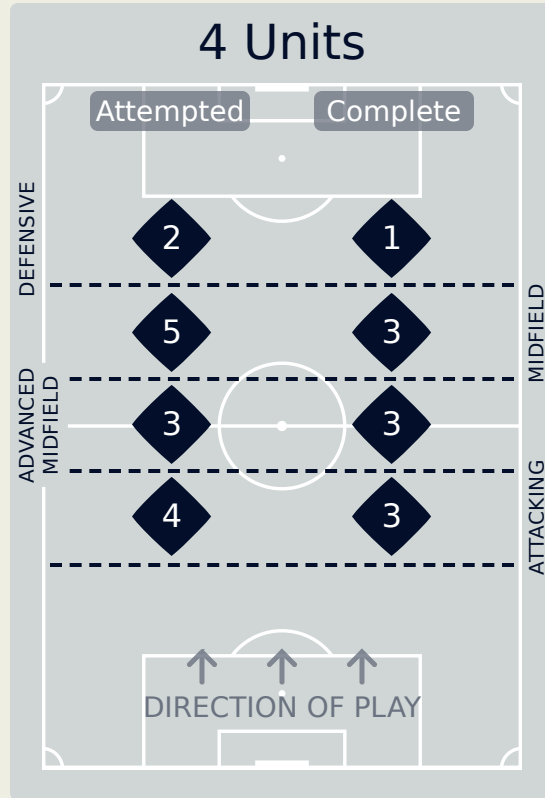

In Possession Line Height & Team Length

CF Pachuca

In Possession Line Height & Team Length

AI Ahly FC

Line Breaks

CF Pachuca

Attempted Line Breaks

172

Attempted Line Breaks	14
Inside Shape	8
Outside Shape	6

Attempted Line Breaks	117
Inside Shape	72
Outside Shape	45

Attempted Line Breaks	41
Inside Shape	29
Outside Shape	12

Line Breaks

Al Ahly FC

Attempted Line Breaks

183

Attempted Line Breaks	11
Inside Shape	8
Outside Shape	3

Attempted Line Breaks	148
Inside Shape	90
Outside Shape	58

Attempted Line Breaks	24
Inside Shape	14
Outside Shape	10

Line Breaks

CF Pachuca

					4 Units				3 Units			2 Units		Direction			Distribution Type		
#	Player	Line Breaks Attempted	Line Breaks Completed	Line Break Completion %	Attacking Line	Attacking Midfield Line	Midfield Line	Defensive Line	Attacking Line	Midfield Line	Defensive Line	Midfield Line	Defensive Line	Through	Around	Over	Pass	Cross	Ball Progression
25	MORENO Carlos	27	18	67%	1	2	0	0	12	8	0	4	0	2	1	24	27	0	0
5	PEDRAZA Pedro	12	10	83%	0	0	1	0	6	1	0	4	0	6	3	3	12	0	0
8	GONZALEZ Bryan	17	12	71%	0	1	0	0	8	2	0	6	0	1	5	11	16	1	0
11	IDRISSI Oussama	8	6	75%	0	0	0	2	0	1	2	3	0	2	3	3	8	0	0
14	GONZALEZ Alfonso	2	2	100%	0	0	0	0	0	2	0	0	0	0	2	0	2	0	0
22	CABRAL Gustavo	5	5	100%	2	0	0	0	0	3	0	0	0	2	1	2	5	0	0
23	RONDON Salomon	8	5	62%	0	0	1	0	0	6	0	1	0	3	2	3	8	0	0
24	RODRIGUEZ Luis	33	24	73%	0	0	2	0	18	8	1	4	0	11	7	15	32	1	0
26	BAUTISTA Alan	1	0	0%	0	0	0	0	0	1	0	0	0	1	0	0	1	0	0
28	MONTIEL Elias	31	24	77%	0	0	0	0	10	10	0	11	0	11	10	10	30	0	1
33	MICOLTA Andres	8	4	50%	1	0	0	0	4	2	1	0	0	3	1	4	8	0	0
6	DEOSSA Nelson	16	14	88%	0	0	1	0	2	5	1	7	0	5	4	7	16	0	0
7	GIL Faber	0	0	0%	0	0	0	0	0	0	0	0	0	0	0	0	0	0	0
9	BORJA BASTON	0	0	0%	0	0	0	0	0	0	0	0	0	0	0	0	0	0	0
10	MENA Angel	4	2	50%	0	0	0	0	2	1	0	0	1	3	1	0	2	0	2