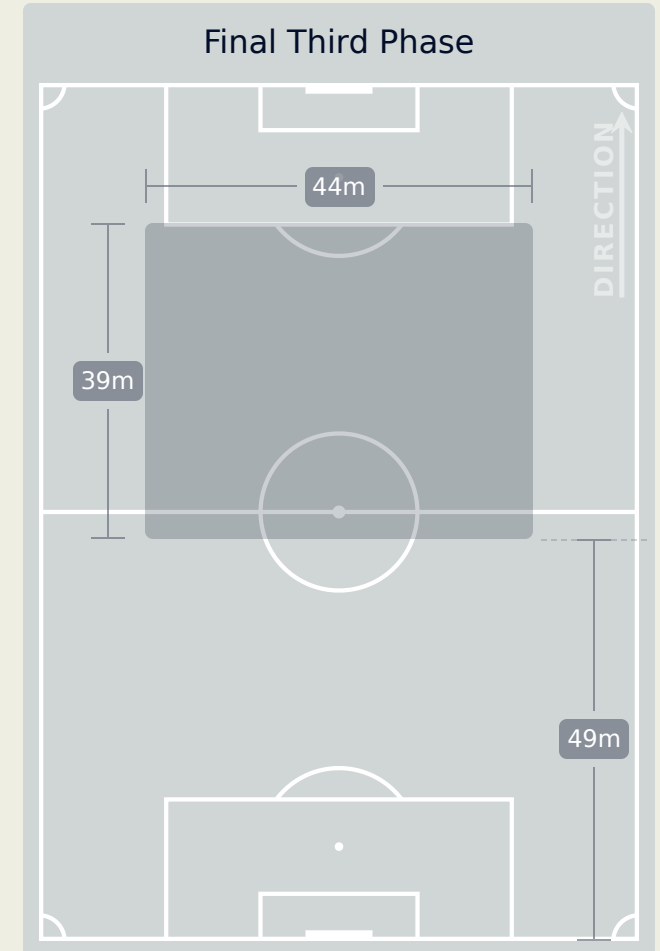

In Possession Line Height & Team Length

CF Pachuca

In Possession Line Height & Team Length

AI Ahly FC

Line Breaks

CF Pachuca

Attempted Line Breaks

172