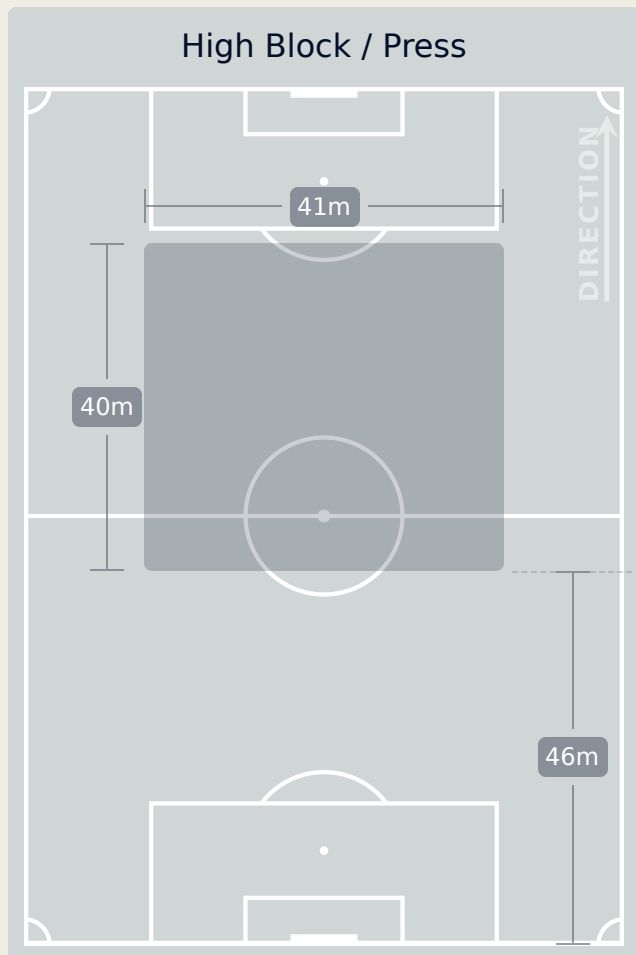

Tackles

3.6

Possession Actions / Defensive Action

Most Possession Regains

13

AKRAM TAWFIK
RIGHT CENTRE MIDFIELD

#	Player	Total Possession Regains
1	MOHAMED ELSHENAWY	9
3	OMAR KAMAL	8
5	RAMY RABIA	4
6	YASSER IBRAHIM	10
8	AKRAM TAWFIK	13
9	ABOU ALI Wessam	1
13	MARAWAN ATTIA	4
14	HUSSEIN ELSHAHAT	2
18	ATTIAT-ALLAH Yahya	7
22	EMAM ASHOUR	10
29	TAHER MOHAMED	7
2	KHALED ABDELFATTAH	2
7	KAHRABA	0
10	TAU Percy	1
17	AMRO ELSOULIA	2
19	MOHAMED AFSHA	0

Defensive Line Height & Team Length

CF Pachuca

Defensive Line Height & Team Length

AI Ahly FC

Defensive Pressure

CF Pachuca

AI Ahly FC

353	Total Pressures	389
72	Direct Pressures	114
1.57s	Avg Pressure Duration	1.68s
80	Forced Turnovers	79
8.58s	Ball Recovery Time	10.05s
110	Pushing on into Pressing	158
232	Pushing on	316
54	Pressing Direction Inside	72
222	Pressing Direction Outside	215