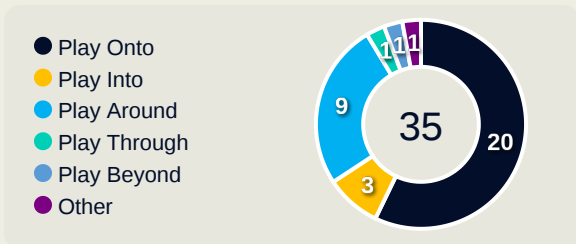

Goalkeeping Distribution

CF Pachuca