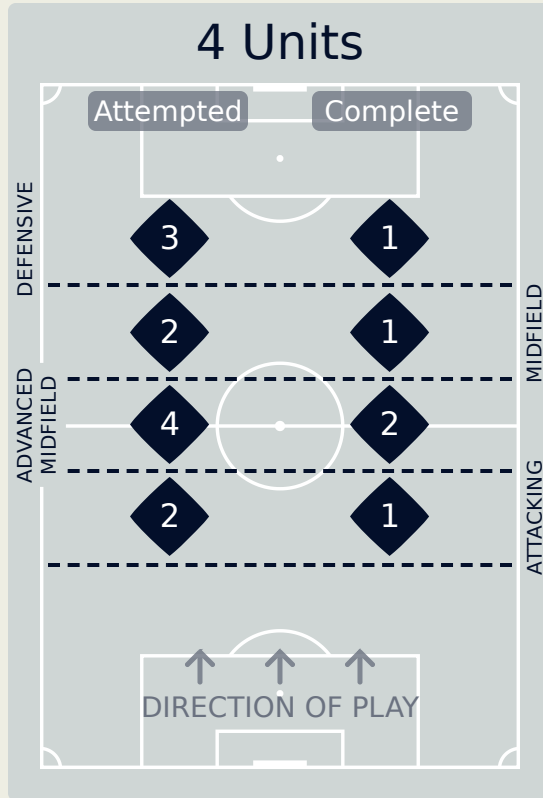

In Possession Line Height & Team Length

CF Pachuca

In Possession Line Height & Team Length

AI Ahly FC

Line Breaks

CF Pachuca

Attempted Line Breaks

172

Attempted Line Breaks	14
Inside Shape	8
Outside Shape	6

Attempted Line Breaks	117
Inside Shape	72
Outside Shape	45

Attempted Line Breaks	41
Inside Shape	29
Outside Shape	12

Line Breaks

Al Ahly FC

Attempted Line Breaks

183

Attempted Line Breaks	11
Inside Shape	8
Outside Shape	3

Attempted Line Breaks	148
Inside Shape	90
Outside Shape	58

Attempted Line Breaks	24
Inside Shape	14
Outside Shape	10

Line Breaks

CF Pachuca

					4 Units				3 Units			2 Units		Direction			Distribution Type		
#	Player	Line Breaks Attempted	Line Breaks Completed	Line Break Completion %	Attacking Line	Attacking Midfield Line	Midfield Line	Defensive Line	Attacking Line	Midfield Line	Defensive Line	Midfield Line	Defensive Line	Through	Around	Over	Pass	Cross	Ball Progression
25	MORENO Carlos	27	18	67%	1	2	0	0	12	8	0	4	0	2	1	24	27	0	0
5	PEDRAZA Pedro	12	10	83%	0	0	1	0	6	1	0	4	0	6	3	3	12	0	0
8	GONZALEZ Bryan	17	12	71%	0	1	0	0	8	2	0	6	0	1	5	11	16	1	0
11	IDRISSI Oussama	8	6	75%	0	0	0	2	0	1	2	3	0	2	3	3	8	0	0
14	GONZALEZ Alfonso	2	2	100%	0	0	0	0	0	2	0	0	0	0	2	0	2	0	0
22	CABRAL Gustavo	5	5	100%	2	0	0	0	0	3	0	0	0	2	1	2	5	0	0
23	RONDON Salomon	8	5	62%	0	0	1	0	0	6	0	1	0	3	2	3	8	0	0
24	RODRIGUEZ Luis	33	24	73%	0	0	2	0	18	8	1	4	0	11	7	15	32	1	0
26	BAUTISTA Alan	1	0	0%	0	0	0	0	0	1	0	0	0	1	0	0	1	0	0
28	MONTIEL Elias	31	24	77%	0	0	0	0	10	10	0	11	0	11	10	10	30	0	1
33	MICOLTA Andres	8	4	50%	1	0	0	0	4	2	1	0	0	3	1	4	8	0	0
6	DEOSSA Nelson	16	14	88%	0	0	1	0	2	5	1	7	0	5	4	7	16	0	0
7	GIL Faber	0	0	0%	0	0	0	0	0	0	0	0	0	0	0	0	0	0	0
9	BORJA BASTON	0	0	0%	0	0	0	0	0	0	0	0	0	0	0	0	0	0	0
10	MENA Angel	4	2	50%	0	0	0	0	2	1	0	0	1	3	1	0	2	0	2