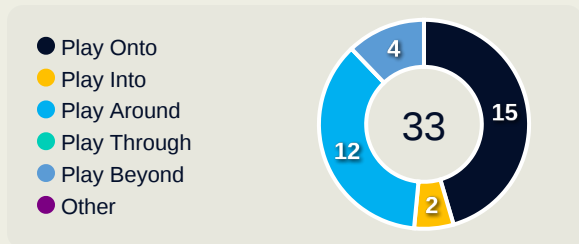

Goalkeeping Distribution

AI Ahly FC