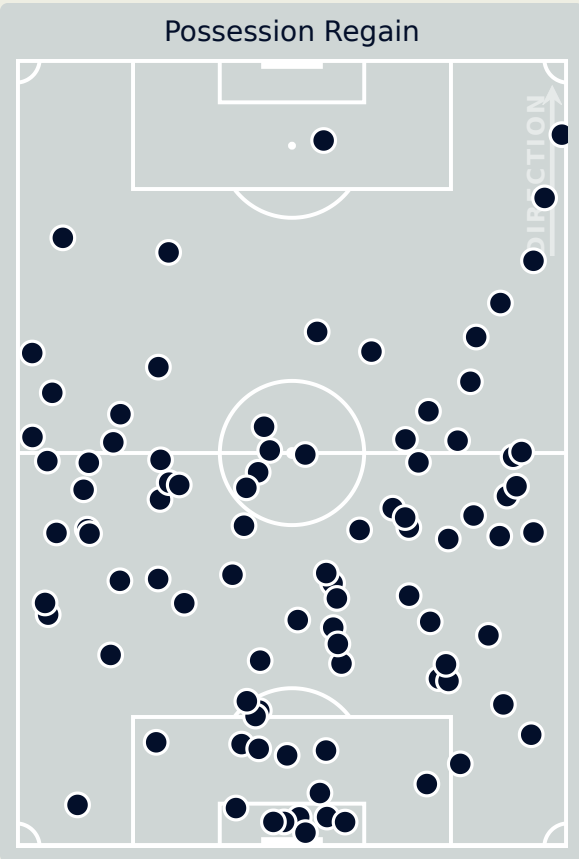

Tackles

3.6

Possession Actions / Defensive Action

Most Possession Regains

13

AKRAM TAWFIK
RIGHT CENTRE MIDFIELD

#	Player	Total Possession Regains
1	MOHAMED ELSHENAWY	9
3	OMAR KAMAL	8
5	RAMY RABIA	4
6	YASSER IBRAHIM	10
8	AKRAM TAWFIK	13
9	ABOU ALI Wessam	1
13	MARAWAN ATTIA	4
14	HUSSEIN ELSHAHAT	2
18	ATTIAT-ALLAH Yahya	7
22	EMAM ASHOUR	10
29	TAHER MOHAMED	7
2	KHALED ABDELFATTAH	2
7	KAHRABA	0
10	TAU Percy	1
17	AMRO ELSOULIA	2
19	MOHAMED AFSHA	0