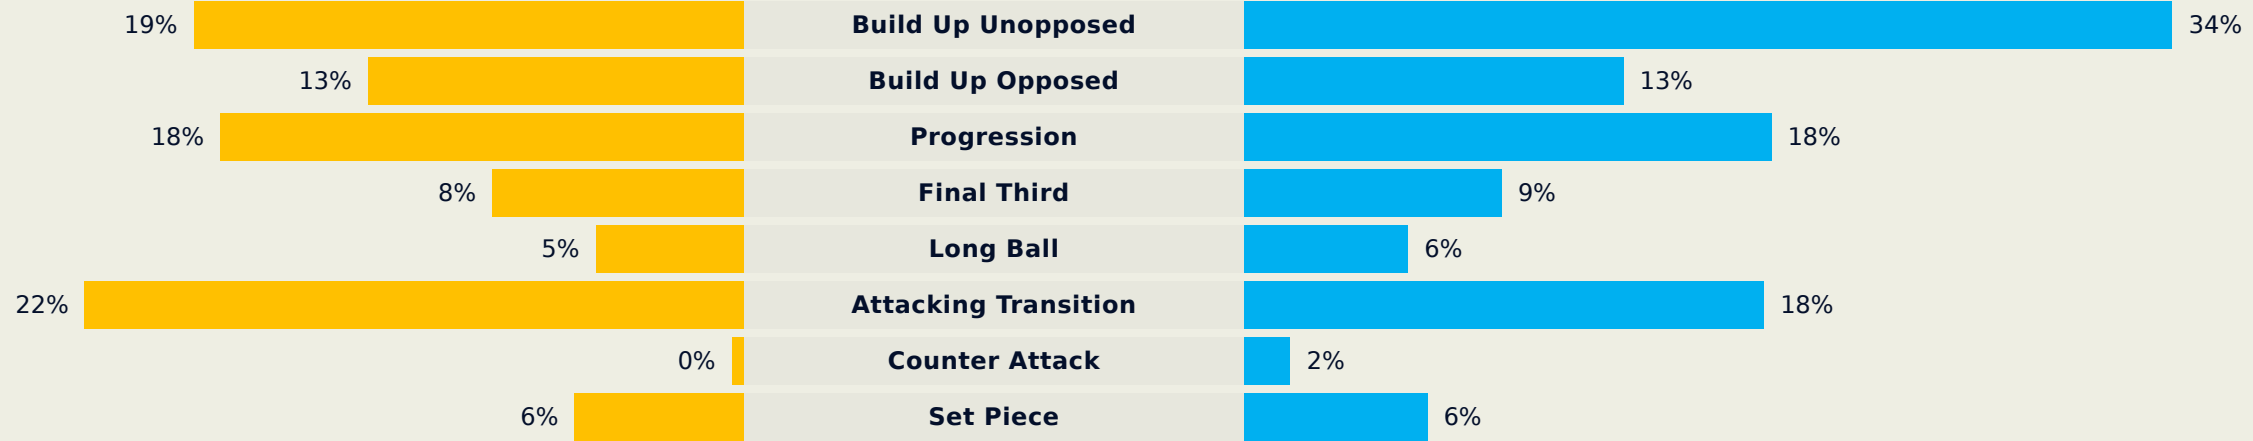

CF Pachuca

Phases of Play

Al Ahly FC

IN POSSESSION