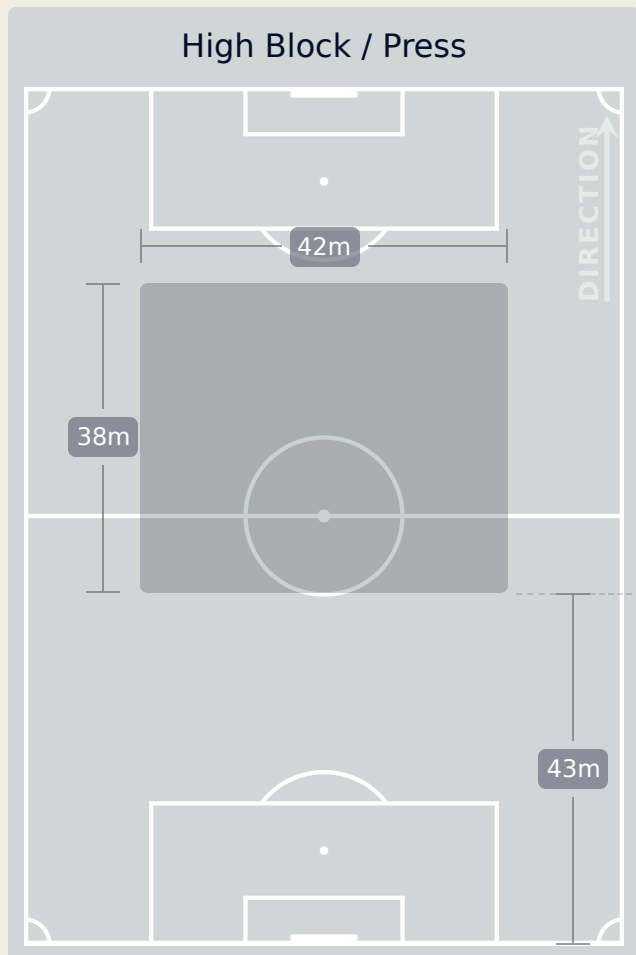

Tackles

3.6

Possession Actions / Defensive Action

Most Possession Regains

13

AKRAM TAWFIK
RIGHT CENTRE MIDFIELD

#	Player	Total Possession Regains
1	MOHAMED ELSHENAWY	9
3	OMAR KAMAL	8
5	RAMY RABIA	4
6	YASSER IBRAHIM	10
8	AKRAM TAWFIK	13
9	ABOU ALI Wessam	1
13	MARAWAN ATTIA	4
14	HUSSEIN ELSHAHAT	2
18	ATTIAT-ALLAH Yahya	7
22	EMAM ASHOUR	10
29	TAHER MOHAMED	7
2	KHALED ABDELFATTAH	2
7	KAHRABA	0
10	TAU Percy	1
17	AMRO ELSOULIA	2
19	MOHAMED AFSHA	0

Defensive Line Height & Team Length

CF Pachuca

Defensive Line Height & Team Length

AI Ahly FC

Defensive Pressure

CF Pachuca

AI Ahly FC

353	Total Pressures	389
72	Direct Pressures	114
1.57s	Avg Pressure Duration	1.68s
80	Forced Turnovers	79
8.58s	Ball Recovery Time	10.05s
110	Pushing on into Pressing	158
232	Pushing on	316
54	Pressing Direction Inside	72
222	Pressing Direction Outside	215