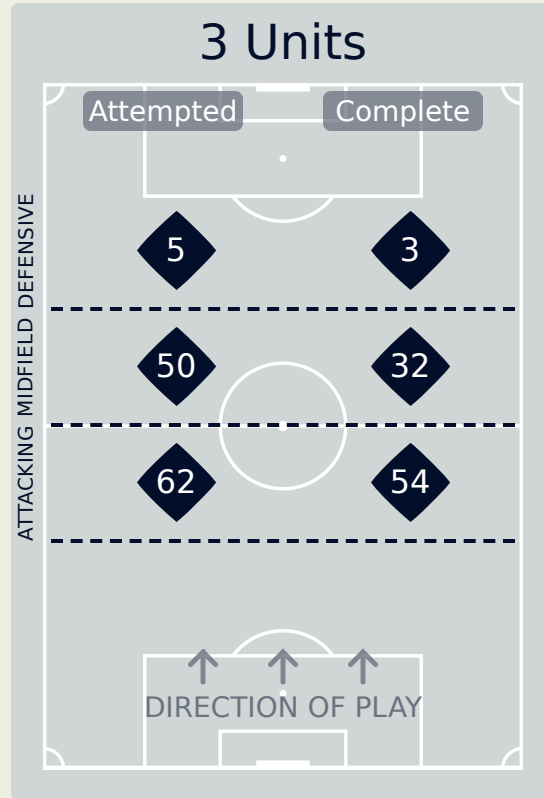

In Possession Line Height & Team Length

CF Pachuca

In Possession Line Height & Team Length

AI Ahly FC

Line Breaks

CF Pachuca

Attempted Line Breaks

172

Attempted Line Breaks	14
Inside Shape	8
Outside Shape	6

Attempted Line Breaks	117
Inside Shape	72
Outside Shape	45

Attempted Line Breaks	41
Inside Shape	29
Outside Shape	12

Line Breaks

Al Ahly FC

Attempted Line Breaks

183

Attempted Line Breaks	11
Inside Shape	8
Outside Shape	3

Attempted Line Breaks	148
Inside Shape	90
Outside Shape	58

Attempted Line Breaks	24
Inside Shape	14
Outside Shape	10

Line Breaks

CF Pachuca

					4 Units				3 Units			2 Units		Direction			Distribution Type		
#	Player	Line Breaks Attempted	Line Breaks Completed	Line Break Completion %	Attacking Line	Attacking Midfield Line	Midfield Line	Defensive Line	Attacking Line	Midfield Line	Defensive Line	Midfield Line	Defensive Line	Through	Around	Over	Pass	Cross	Ball Progression
25	MORENO Carlos	27	18	67%	1	2	0	0	12	8	0	4	0	2	1	24	27	0	0
5	PEDRAZA Pedro	12	10	83%	0	0	1	0	6	1	0	4	0	6	3	3	12	0	0
8	GONZALEZ Bryan	17	12	71%	0	1	0	0	8	2	0	6	0	1	5	11	16	1	0
11	IDRISSI Oussama	8	6	75%	0	0	0	2	0	1	2	3	0	2	3	3	8	0	0
14	GONZALEZ Alfonso	2	2	100%	0	0	0	0	0	2	0	0	0	0	2	0	2	0	0
22	CABRAL Gustavo	5	5	100%	2	0	0	0	0	3	0	0	0	2	1	2	5	0	0
23	RONDON Salomon	8	5	62%	0	0	1	0	0	6	0	1	0	3	2	3	8	0	0
24	RODRIGUEZ Luis	33	24	73%	0	0	2	0	18	8	1	4	0	11	7	15	32	1	0
26	BAUTISTA Alan	1	0	0%	0	0	0	0	0	1	0	0	0	1	0	0	1	0	0
28	MONTIEL Elias	31	24	77%	0	0	0	0	10	10	0	11	0	11	10	10	30	0	1
33	MICOLTA Andres	8	4	50%	1	0	0	0	4	2	1	0	0	3	1	4	8	0	0
6	DEOSSA Nelson	16	14	88%	0	0	1	0	2	5	1	7	0	5	4	7	16	0	0
7	GIL Faber	0	0	0%	0	0	0	0	0	0	0	0	0	0	0	0	0	0	0
9	BORJA BASTON	0	0	0%	0	0	0	0	0	0	0	0	0	0	0	0	0	0	0
10	MENA Angel	4	2	50%	0	0	0	0	2	1	0	0	1	3	1	0	2	0	2