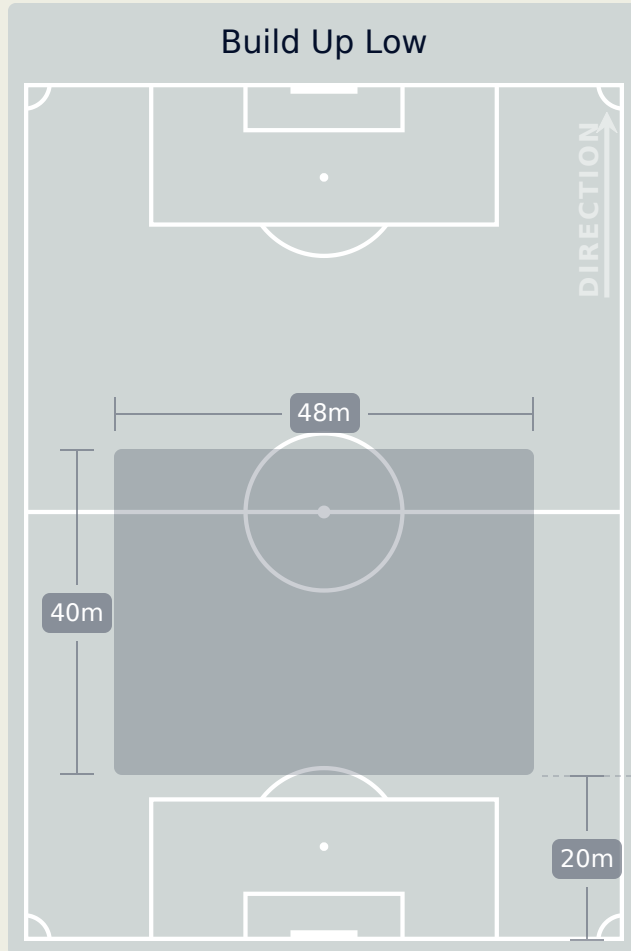

In Possession Line Height & Team Length

CF Pachuca

In Possession Line Height & Team Length

AI Ahly FC

Line Breaks

CF Pachuca

Attempted Line Breaks

172