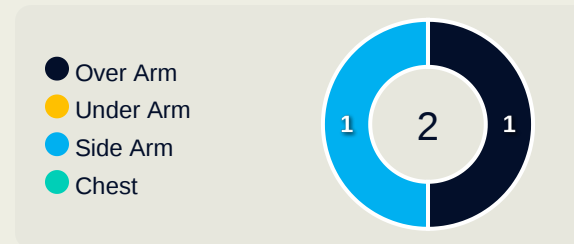

Goalkeeping Distribution

AI Ahly FC