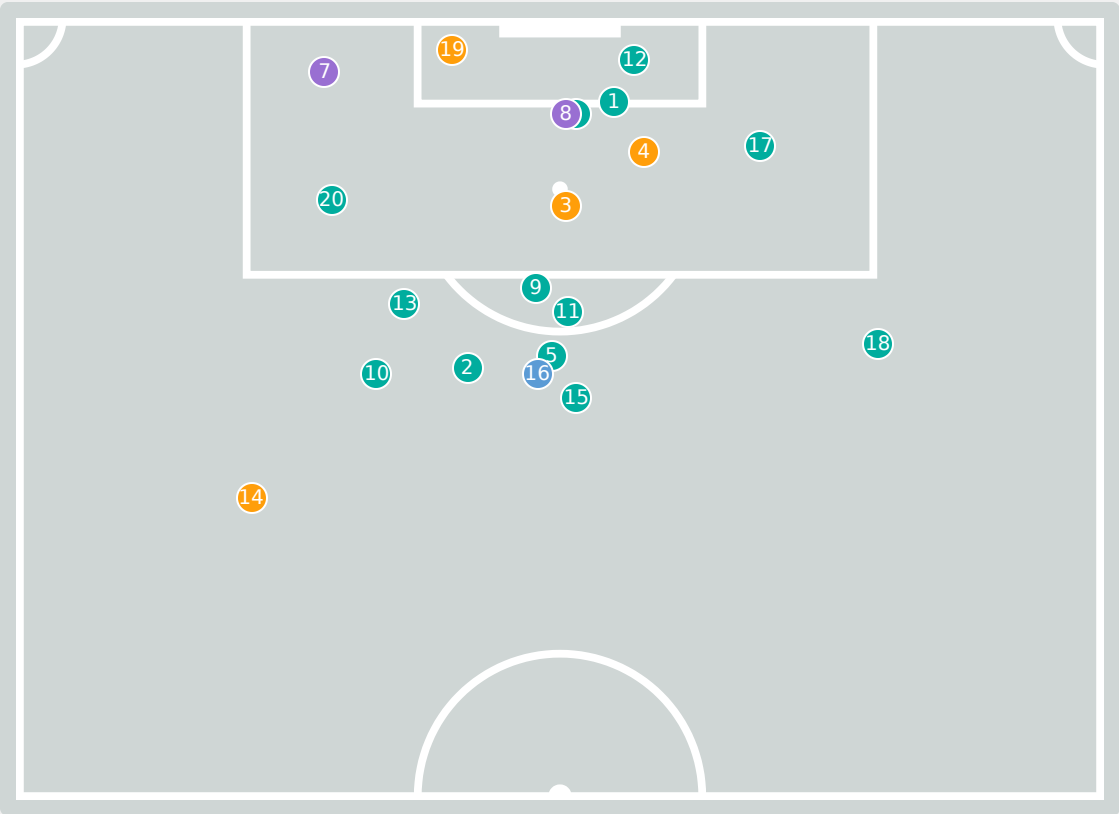

Cameroon 2 - 2 Mexico

Goalkeeping Involvement

Cameroon

Cameroon GK Involvement Timeline

38
Total Involvements

Mexico

Mexico GK Involvement Timeline

73
Total Involvements

Goalkeeping Distribution

Cameroon

Goalkeeping Distribution

Goal Prevention

Cameroon

8
Total Attempts on Goal Faced

33
Save %

Total Attempts on Goal Faced	Total Goal Interventions	Save & Retain	Deflect & Retain	Save & Deflect	Save Attempt	No Save Attempt
8	1	0	0	1	3	4

Goal Prevention

21
Total Attempts on Goal Faced

60
Save %

Total Attempts on Goal Faced	Total Goal Interventions	Save & Retain	Deflect & Retain	Save & Deflect	Save Attempt	No Save Attempt
21	2	2	0	0	4	14

Aerial Control