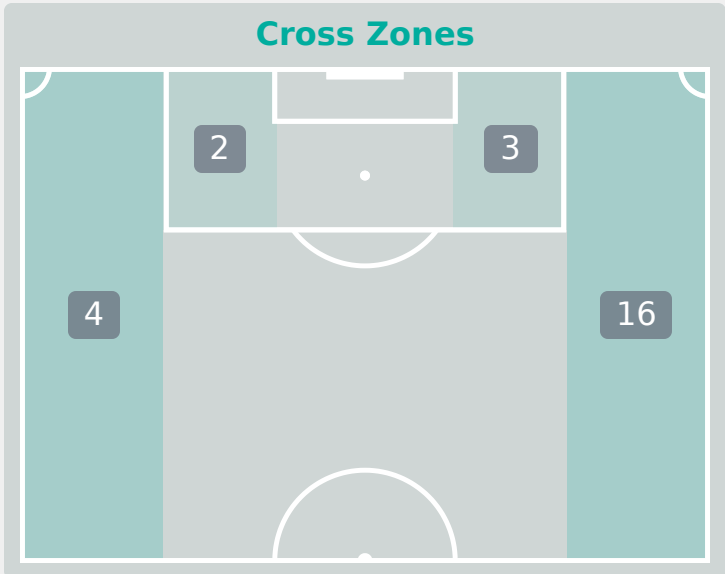

Cameroon

Crosses (Open Play)

Attempted
25

Completed
3

Most Crosses Attempted
9
DAHA Camilla
LEFT WINGER

#	Player	Inswing	Outswing	Driven	Lofted	Cutback	Push Cross	Total Attempted
1	BIYA Cathy	0	0	0	0	0	0	0
2	YANGA ZEH Estelle	0	1	0	1	0	0	2
4	MAAGUE Mariane	0	0	0	0	0	0	0
5	DJUTCHIE SEGNING Orline	0	0	0	0	0	0	0
6	TOKO NJOYA Achta	1	0	0	0	0	0	1
7	LAMINE Mana	0	0	0	5	0	3	8
10	ETO Naomi	0	1	0	0	0	1	2
12	MBELE Bernadette	0	0	0	0	0	0	0
14	NGOCK Monique	0	0	0	0	0	0	0
17	DAHA Camilla	0	8	0	1	0	0	9
18	NGUELEU Nina	0	1	1	0	1	0	3
8	MEVA Kiki	0	0	0	0	0	0	0
11	NDJOCK POUHE Nicole	0	0	0	0	0	0	0