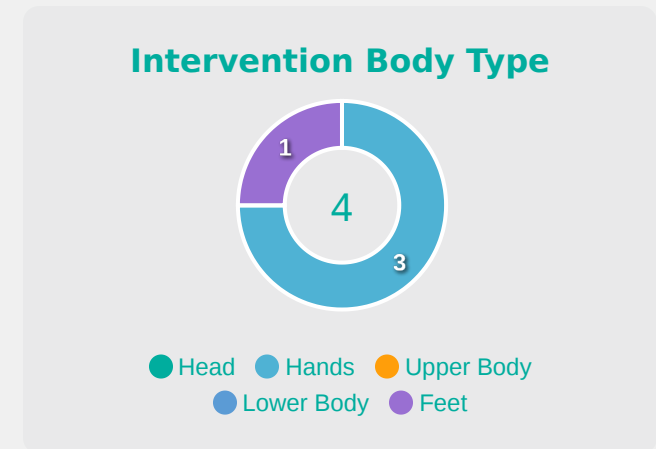

Goalkeeping Distribution

Cameroon

Goalkeeping Distribution

Goal Prevention

Cameroon

8
Total Attempts on Goal Faced

33
Save %

Total Attempts on Goal Faced	Total Goal Interventions	Save & Retain	Deflect & Retain	Save & Deflect	Save Attempt	No Save Attempt
8	1	0	0	1	3	4

Goal Prevention

21
Total Attempts on Goal Faced

60
Save %

Total Attempts on Goal Faced	Total Goal Interventions	Save & Retain	Deflect & Retain	Save & Deflect	Save Attempt	No Save Attempt
21	2	2	0	0	4	14

Aerial Control