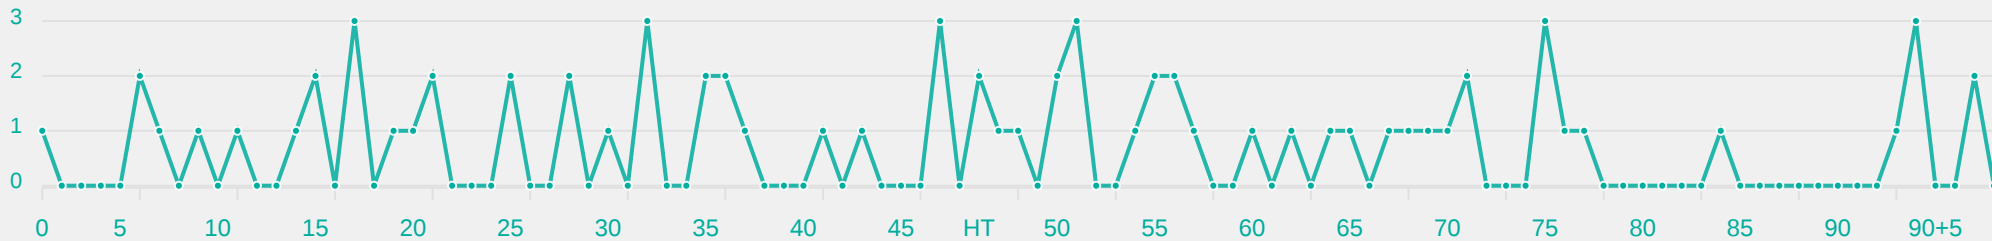

Cameroon 2 - 2 Mexico

Goalkeeping Involvement

Cameroon

Cameroon GK Involvement Timeline

38
Total Involvements

Mexico

Mexico GK Involvement Timeline

73
Total Involvements