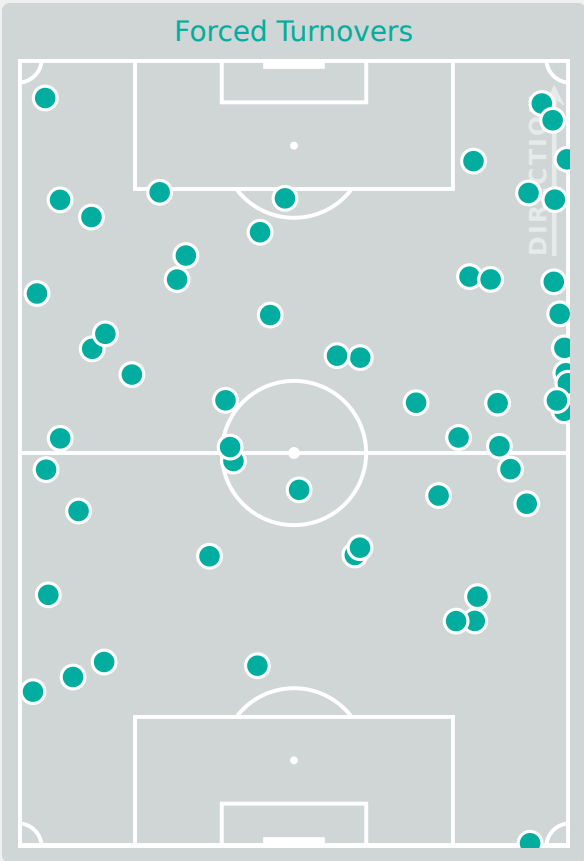

Possession Regained

2

Interceptions

30

Tackles

3.28

Possession Actions / Defensive Action

Blocks