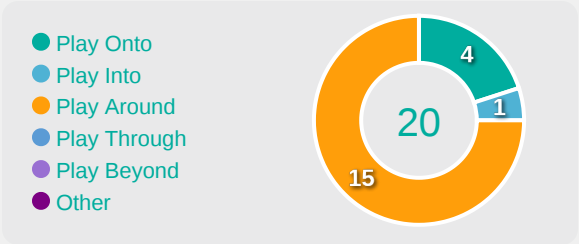

Goalkeeping Distribution

Cameroon