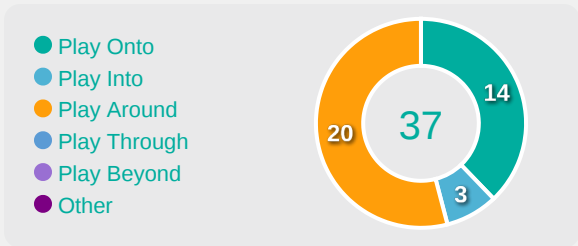

Goalkeeping Distribution