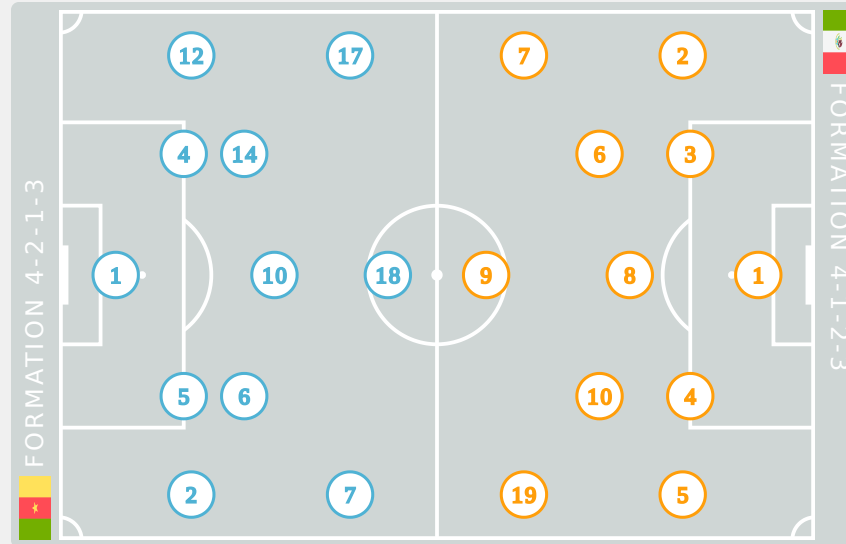

Match Summary - Teams

Cameroon

STARTING

- 1 GK BIYA Cathy
- 2 DF YANGA ZEH Estelle
- 4 MF MAAGUE Mariane
- 5 DF DJUTCHIE SEGNING Orline 78'
- 6 MF TOKO NJOYA Achta ↓ 48'
- 7 FW LAMINE Mana
- 10 MF ETO Naomi 52' 85'
- 12 DF MBELE Bernadette
- 14 MF NGOCK Monique
- 17 FW DAHA Camilla
- 18 FW NGUELEU Nina ↓ 90'

SUBSTITUTES

- 16 GK NGOLE Chelsea
- 21 GK NGAH Calixte Chantal
- 3 DF ESSIMI Marlene
- 8 FW MEVA Kiki 90'
- 9 MF DIVAWISSA Victoire
- 11 MF NDJOCK POUHE Nicole 48'
- 13 FW MBIANDJI Suzie
- 19 DF NGONO Victoire
- 20 FW NGO BILONG Andree