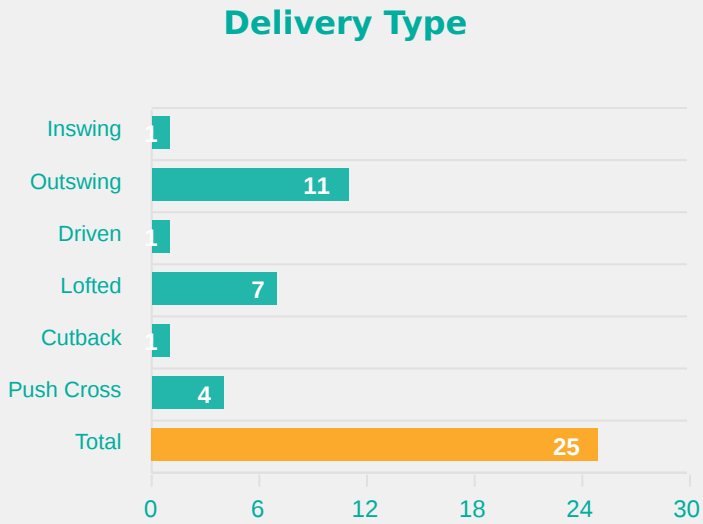

Cameroon

Crosses (Open Play)

Attempted
25

Completed
3

Most Crosses Attempted
9
DAHA Camilla
LEFT WINGER

#	Player	Inswing	Outswing	Driven	Lofted	Cutback	Push Cross	Total Attempted
1	BIYA Cathy	0	0	0	0	0	0	0
2	YANGA ZEH Estelle	0	1	0	1	0	0	2
4	MAAGUE Mariane	0	0	0	0	0	0	0
5	DJUTCHIE SEGNING Orline	0	0	0	0	0	0	0
6	TOKO NJOYA Achta	1	0	0	0	0	0	1
7	LAMINE Mana	0	0	0	5	0	3	8
10	ETO Naomi	0	1	0	0	0	1	2
12	MBELE Bernadette	0	0	0	0	0	0	0
14	NGOCK Monique	0	0	0	0	0	0	0
17	DAHA Camilla	0	8	0	1	0	0	9
18	NGUELEU Nina	0	1	1	0	1	0	3
8	MEVA Kiki	0	0	0	0	0	0	0
11	NDJOCK POUHE Nicole	0	0	0	0	0	0	0