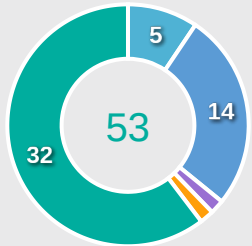

Movement to Receive

Movement Types by Phase

Final Third Phase