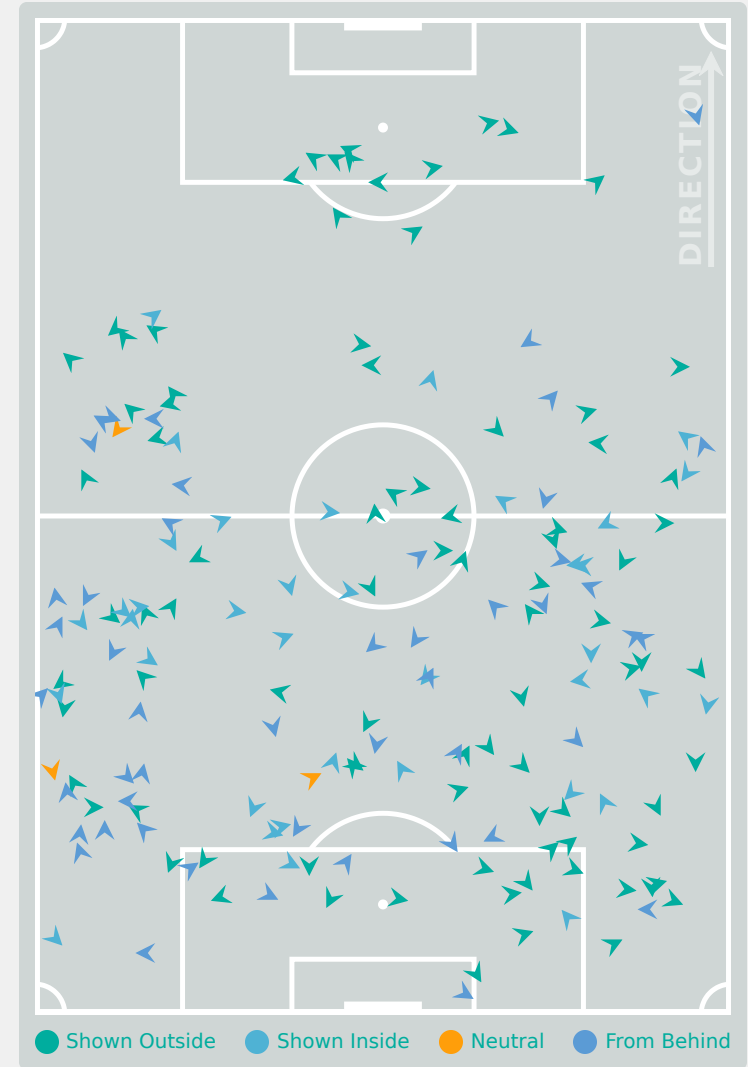

Most Direct Pressures

7

MBELE Bernadette
LEFT BACK

Most Direct Pressures

10

ESPINOZA Giselle
LEFT BACK

Mexico

GOALKEEPING