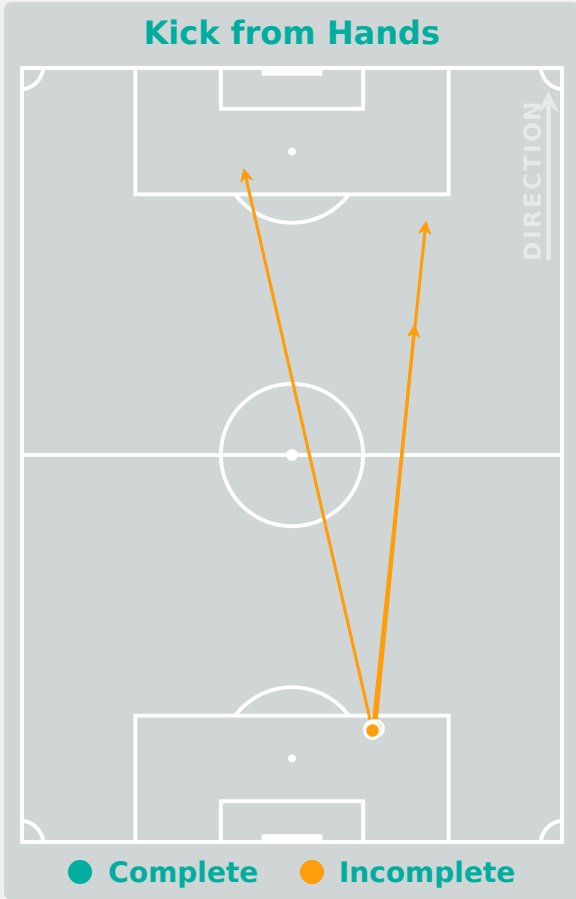

Goalkeeping Distribution