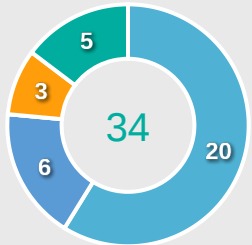

Movement Types by Phase

Final Third Phase

Progression Phase

Build Up Phase

All Movement Types

- In Front
- In Between
- Out to In
- In to Out
- In Behind

Top Ranked Players

Type	Player	Movements
In Front	5 ESPINOZA Giselle	10
In Between	10 SOTO Alice	10
Out to In	10 SOTO Alice	4
In to Out	10 SOTO Alice	2
In Behind	19 SALDIVAR Montserrat	14