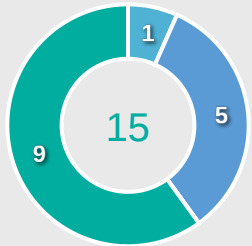

Movement to Receive

Movement Types by Phase

Final Third Phase

Progression Phase

Build Up Phase

All Movement Types

- In Front
- In Between
- Out to In
- In to Out
- In Behind

Top Ranked Players

Movement Types by Phase

Final Third Phase

Progression Phase

Build Up Phase

All Movement Types

- In Front
- In Between
- Out to In
- In to Out
- In Behind

Top Ranked Players

Type	Player	Movements
In Front	5 ESPINOZA Giselle	10
In Between	10 SOTO Alice	10
Out to In	10 SOTO Alice	4
In to Out	10 SOTO Alice	2
In Behind	19 SALDIVAR Montserrat	14