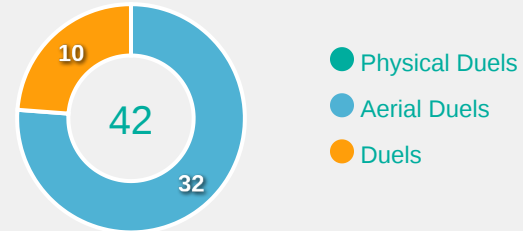

Tackles

2.21

Possession Actions / Defensive Action

Blocks

Possession Contests

Most Possession Regains

11

COLIN Natalia
LEFT CENTRE BACK