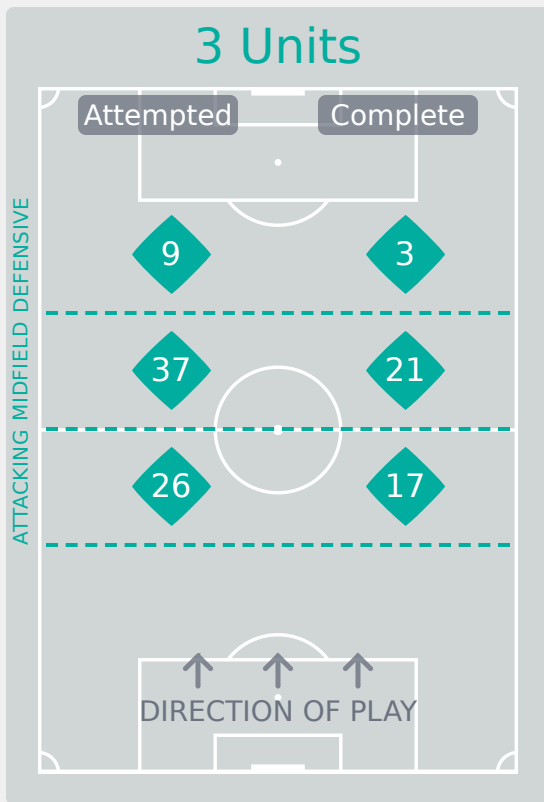

Cameroon

Phases of Play

Mexico

IN POSSESSION

OUT OF POSSESSION

IN POSSESSION

Cameroon 2 - 2 Mexico

In Possession Line Height & Team Length

Cameroon

In Possession Line Height & Team Length

Line Breaks

Cameroon

Attempted Line Breaks

131

Attempted Line Breaks	4
Inside Shape	3
Outside Shape	1

Attempted Line Breaks	72
Inside Shape	52
Outside Shape	20

Attempted Line Breaks	55
Inside Shape	38
Outside Shape	17

Line Breaks

Mexico

Attempted Line Breaks

122

Attempted Line Breaks	12
Inside Shape	6
Outside Shape	6

Attempted Line Breaks	84
Inside Shape	64
Outside Shape	20

Attempted Line Breaks	26
Inside Shape	23
Outside Shape	3

Line Breaks

Cameroon

					4 Units				3 Units			2 Units		Direction			Distribution Type		
#	Player	Line Breaks Attempted	Line Breaks Completed	Line Break Completion %	Attacking Line	Attacking Midfield Line	Midfield Line	Defensive Line	Attacking Line	Midfield Line	Defensive Line	Midfield Line	Defensive Line	Through	Around	Over	Pass	Cross	Ball Progression
1	BIYA Cathy	9	4	44%	0	0	0	0	2	4	0	3	0	0	0	9	9	0	0
2	YANGA ZEH Estelle	30	21	70%	0	0	0	0	13	6	0	10	1	0	7	23	29	1	0
4	MAAGUE Mariane	14	3	21%	0	0	0	0	1	7	1	3	2	0	0	14	14	0	0
5	DJUTCHIE SEGNING Orline	14	8	57%	0	0	1	0	4	3	0	6	0	1	2	11	13	0	1
6	TOKO NJOYA Achta	4	1	25%	0	0	0	0	0	2	0	2	0	1	0	3	4	0	0
7	LAMINE Mana	7	2	29%	0	0	0	0	0	2	1	2	2	1	3	3	3	2	2
10	ETO Naomi	10	6	60%	0	0	0	2	0	3	3	1	1	2	5	3	9	1	0
12	MBELE Bernadette	13	7	54%	0	0	0	0	5	4	0	4	0	2	2	9	13	0	0
14	NGOCK Monique	10	7	70%	0	0	0	0	0	2	1	7	0	3	4	3	10	0	0
17	DAHA Camilla	10	5	50%	0	0	0	0	1	1	2	1	5	3	4	3	7	2	1
18	NGUELEU Nina	4	4	100%	0	0	0	0	0	1	1	1	1	2	1	1	3	0	1
8	MEVA Kiki	1	1	100%	0	0	0	0	0	0	0	0	1	1	0	0	1	0	0
11	NDJOCK POUHE Nicole	5	4	80%	0	0	0	1	0	2	0	2	0	4	1	0	5	0	0