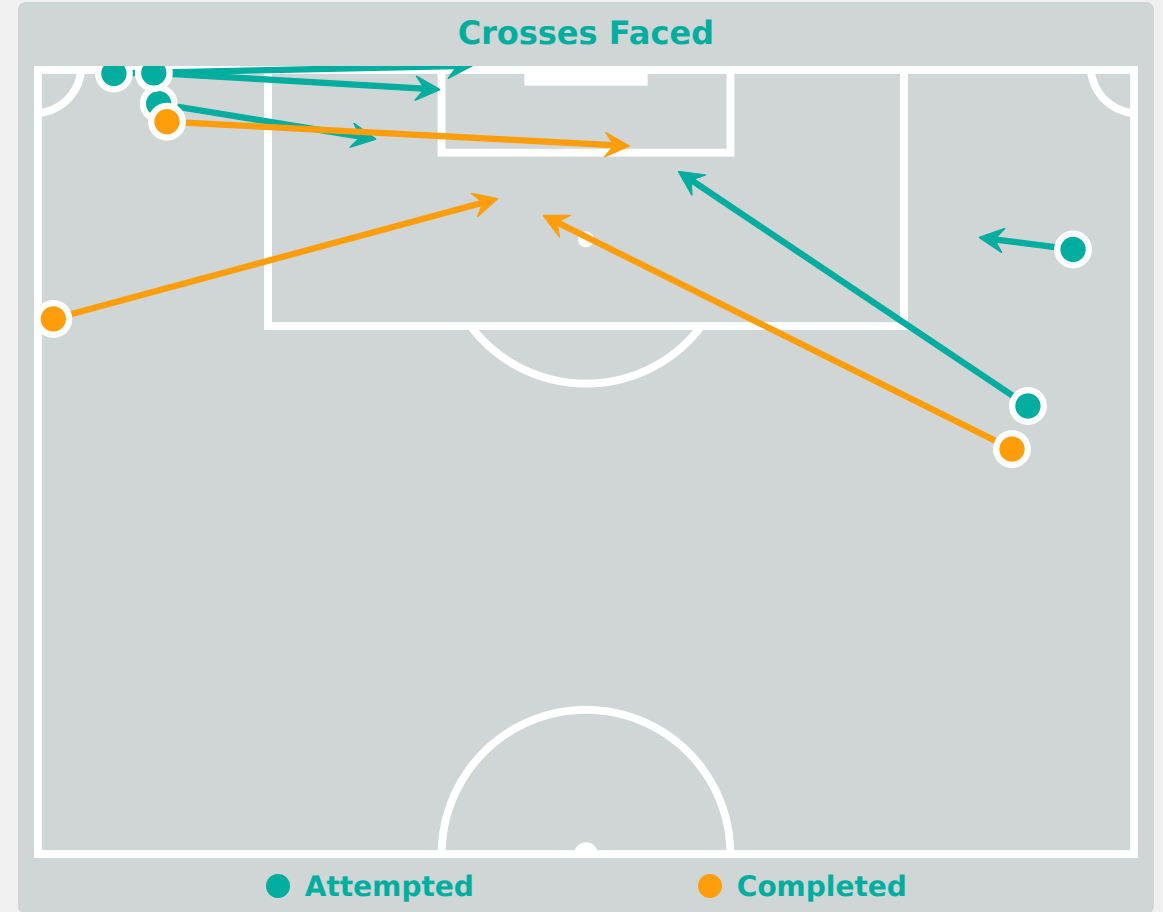

Goal Prevention

21
Total Attempts on Goal Faced

60
Save %

Total Attempts on Goal Faced	Total Goal Interventions	Save & Retain	Deflect & Retain	Save & Deflect	Save Attempt	No Save Attempt
21	2	2	0	0	4	14

Aerial Control

Cameroon

Delivery Types Faced

Total	In Swing	Out Swing	Driven	Lofted	Cutback	Push
10	0	3	1	4	0	2

Aerial Control

Delivery Types Faced

Total	In Swing	Out Swing	Driven	Lofted	Cutback	Push
29	3	11	1	9	1	4

SET PLAYS