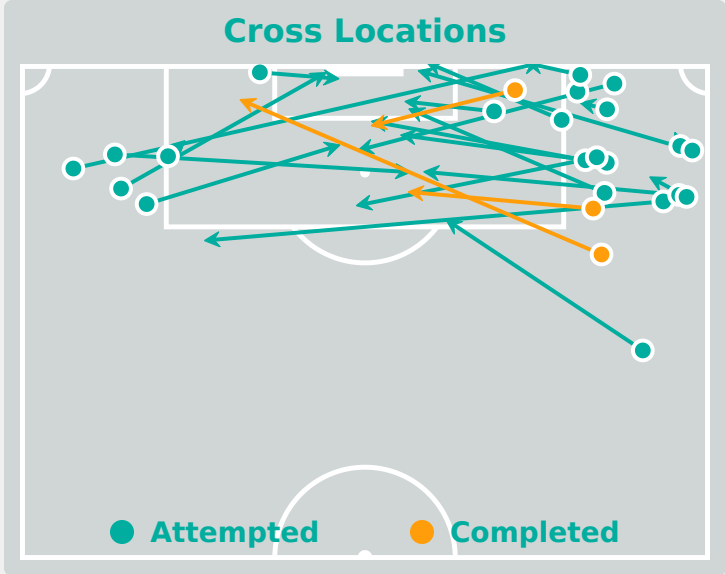

Attempts at Goal

Key	Outcome	Shots
	Goals	2
	On Target	1
	Off Target	4
	Blocked	0
	Incomplete	1

Attempts at Goal

Time	Player	Outcome	Body Part	Delivery Type
2	9 GARCIA Paola	On Target - Goal	Head	Cross
13	7 FLORES Maribel	Off Target	Left Foot	Freekick
14	19 SALDIVAR Montserrat	On Target - Saved	Left Foot	Ball Progression
38	4 COLIN Natalia	Incomplete	Head	Corner
38	3 MENDOZA Ana	Off Target	Left Foot	Loose Ball
39	19 SALDIVAR Montserrat	On Target - Goal	Left Foot	Cross
74	10 SOTO Alice	Off Target	Right Foot	Pass
89	11 VARGAS Valerie	Off Target	Head	Corner

Cameroon

Crosses (Open Play)

Attempted
25

Completed
3

Most Crosses Attempted
9
DAHA Camilla
LEFT WINGER

#	Player	Inswing	Outswing	Driven	Lofted	Cutback	Push Cross	Total Attempted
1	BIYA Cathy	0	0	0	0	0	0	0
2	YANGA ZEH Estelle	0	1	0	1	0	0	2
4	MAAGUE Mariane	0	0	0	0	0	0	0
5	DJUTCHIE SEGNING Orline	0	0	0	0	0	0	0
6	TOKO NJOYA Achta	1	0	0	0	0	0	1
7	LAMINE Mana	0	0	0	5	0	3	8
10	ETO Naomi	0	1	0	0	0	1	2
12	MBELE Bernadette	0	0	0	0	0	0	0
14	NGOCK Monique	0	0	0	0	0	0	0
17	DAHA Camilla	0	8	0	1	0	0	9
18	NGUELEU Nina	0	1	1	0	1	0	3
8	MEVA Kiki	0	0	0	0	0	0	0
11	NDJOCK POUHE Nicole	0	0	0	0	0	0	0