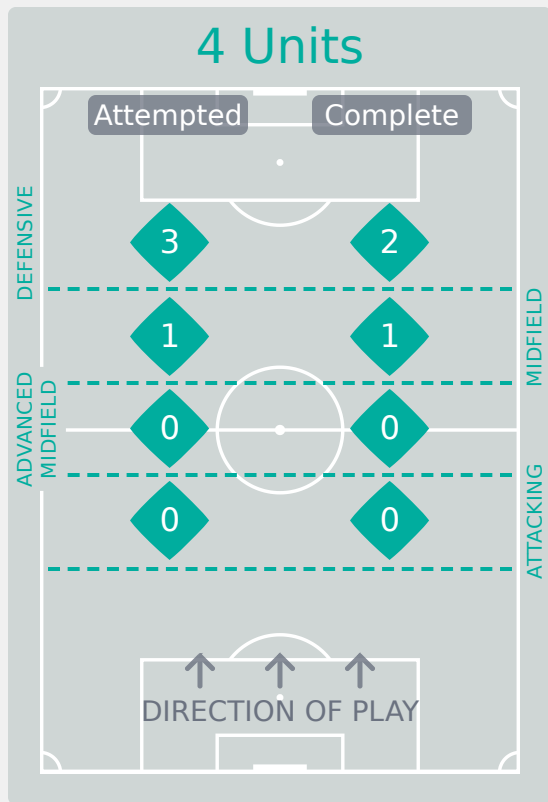

Cameroon

Phases of Play

Mexico

IN POSSESSION

OUT OF POSSESSION

IN POSSESSION

Cameroon 2 - 2 Mexico

In Possession Line Height & Team Length

Cameroon

In Possession Line Height & Team Length

Line Breaks

Cameroon

Attempted Line Breaks

131

Attempted Line Breaks	4
Inside Shape	3
Outside Shape	1

Attempted Line Breaks	72
Inside Shape	52
Outside Shape	20

Attempted Line Breaks	55
Inside Shape	38
Outside Shape	17

Line Breaks

Mexico

Attempted Line Breaks

122

Attempted Line Breaks	12
Inside Shape	6
Outside Shape	6

Attempted Line Breaks	84
Inside Shape	64
Outside Shape	20

Attempted Line Breaks	26
Inside Shape	23
Outside Shape	3

Line Breaks

Cameroon

					4 Units				3 Units			2 Units		Direction			Distribution Type		
#	Player	Line Breaks Attempted	Line Breaks Completed	Line Break Completion %	Attacking Line	Attacking Midfield Line	Midfield Line	Defensive Line	Attacking Line	Midfield Line	Defensive Line	Midfield Line	Defensive Line	Through	Around	Over	Pass	Cross	Ball Progression
1	BIYA Cathy	9	4	44%	0	0	0	0	2	4	0	3	0	0	0	9	9	0	0
2	YANGA ZEH Estelle	30	21	70%	0	0	0	0	13	6	0	10	1	0	7	23	29	1	0
4	MAAGUE Mariane	14	3	21%	0	0	0	0	1	7	1	3	2	0	0	14	14	0	0
5	DJUTCHIE SEGNING Orline	14	8	57%	0	0	1	0	4	3	0	6	0	1	2	11	13	0	1
6	TOKO NJOYA Achta	4	1	25%	0	0	0	0	0	2	0	2	0	1	0	3	4	0	0
7	LAMINE Mana	7	2	29%	0	0	0	0	0	2	1	2	2	1	3	3	3	2	2
10	ETO Naomi	10	6	60%	0	0	0	2	0	3	3	1	1	2	5	3	9	1	0
12	MBELE Bernadette	13	7	54%	0	0	0	0	5	4	0	4	0	2	2	9	13	0	0
14	NGOCK Monique	10	7	70%	0	0	0	0	0	2	1	7	0	3	4	3	10	0	0
17	DAHA Camilla	10	5	50%	0	0	0	0	1	1	2	1	5	3	4	3	7	2	1
18	NGUELEU Nina	4	4	100%	0	0	0	0	0	1	1	1	1	2	1	1	3	0	1
8	MEVA Kiki	1	1	100%	0	0	0	0	0	0	0	0	1	1	0	0	1	0	0
11	NDJOCK POUHE Nicole	5	4	80%	0	0	0	1	0	2	0	2	0	4	1	0	5	0	0