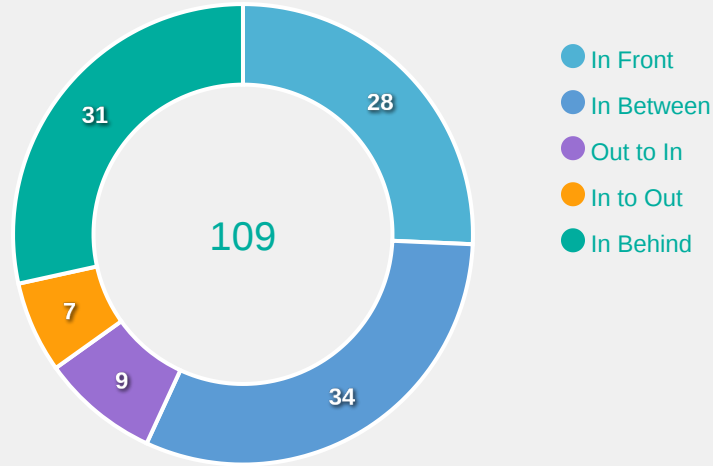

Movement Types by Phase

Final Third Phase

Progression Phase

Build Up Phase

All Movement Types

- In Front
- In Between
- Out to In
- In to Out
- In Behind

Top Ranked Players

Type	Player	Movements
In Front	5 ESPINOZA Giselle	10
In Between	10 SOTO Alice	10
Out to In	10 SOTO Alice	4
In to Out	10 SOTO Alice	2
In Behind	19 SALDIVAR Montserrat	14