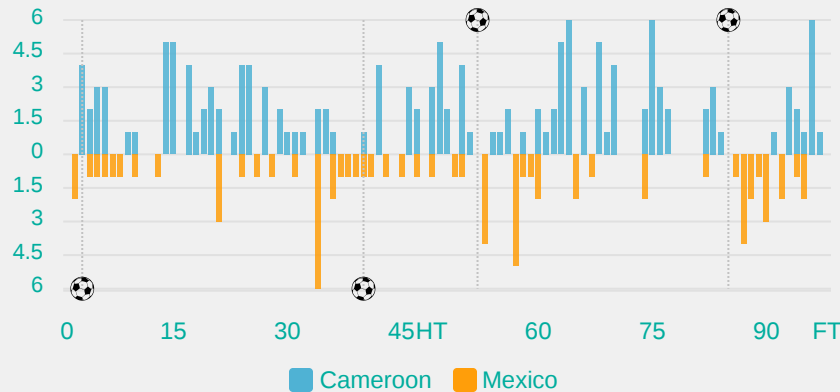

Distribution in the Final Third

Mexico

STARTING

- COTA Renatta GK 1
- FONG Michel DF 2
- MENDOZA Ana DF 3
- 16' COLIN Natalia DF 4
- ESPINOZA Giselle DF 5
- ↓ 57' LOMELI Alejandra MF 6
- ↓ 68' FLORES Maribel FW 7
- ↓ 87' SERVIN Fatima MF 8
- ↓ 57' 3' GARCIA Paola FW 9
- SOTO Alice MF 10
- ↓ 68' 40' SALDIVAR Montserrat FW 19

SUBSTITUTES

- MARTINEZ Valeria GK 12
- MEDINA Mariangela GK 21
- 68' VARGAS Valerie MF 11
- DE LEON Nicol DF 13
- ESQUIVIAS Isabela DF 14
- 87' GONZALEZ Silvana MF 15
- 57' VALADEZ Yareli MF 16
- 57' FLORES Tatiana FW 17
- FRIAS America FW 18
- 68' GORDON Hailey FW 20