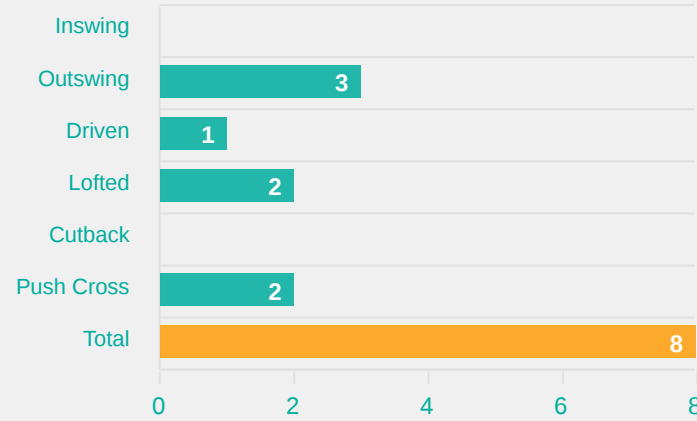

Attempts at Goal

Key	Outcome	Shots
	Goals	2
	On Target	1
	Off Target	4
	Blocked	0
	Incomplete	1

Attempts at Goal

Time	Player	Outcome	Body Part	Delivery Type
2	9 GARCIA Paola	On Target - Goal	Head	Cross
13	7 FLORES Maribel	Off Target	Left Foot	Freekick
14	19 SALDIVAR Montserrat	On Target - Saved	Left Foot	Ball Progression
38	4 COLIN Natalia	Incomplete	Head	Corner
38	3 MENDOZA Ana	Off Target	Left Foot	Loose Ball
39	19 SALDIVAR Montserrat	On Target - Goal	Left Foot	Cross
74	10 SOTO Alice	Off Target	Right Foot	Pass
89	11 VARGAS Valerie	Off Target	Head	Corner

Cameroon

Crosses (Open Play)

Attempted
25

Completed
3

Most Crosses Attempted
9
DAHA Camilla
LEFT WINGER

#	Player	Inswing	Outswing	Driven	Lofted	Cutback	Push Cross	Total Attempted
1	BIYA Cathy	0	0	0	0	0	0	0
2	YANGA ZEH Estelle	0	1	0	1	0	0	2
4	MAAGUE Mariane	0	0	0	0	0	0	0
5	DJUTCHIE SEGNING Orline	0	0	0	0	0	0	0
6	TOKO NJOYA Achta	1	0	0	0	0	0	1
7	LAMINE Mana	0	0	0	5	0	3	8
10	ETO Naomi	0	1	0	0	0	1	2
12	MBELE Bernadette	0	0	0	0	0	0	0
14	NGOCK Monique	0	0	0	0	0	0	0
17	DAHA Camilla	0	8	0	1	0	0	9
18	NGUELEU Nina	0	1	1	0	1	0	3
8	MEVA Kiki	0	0	0	0	0	0	0
11	NDJOCK POUHE Nicole	0	0	0	0	0	0	0

Crosses (Open Play)

Delivery Type

Attempted

8

Completed

3

Most Crosses Attempted

2