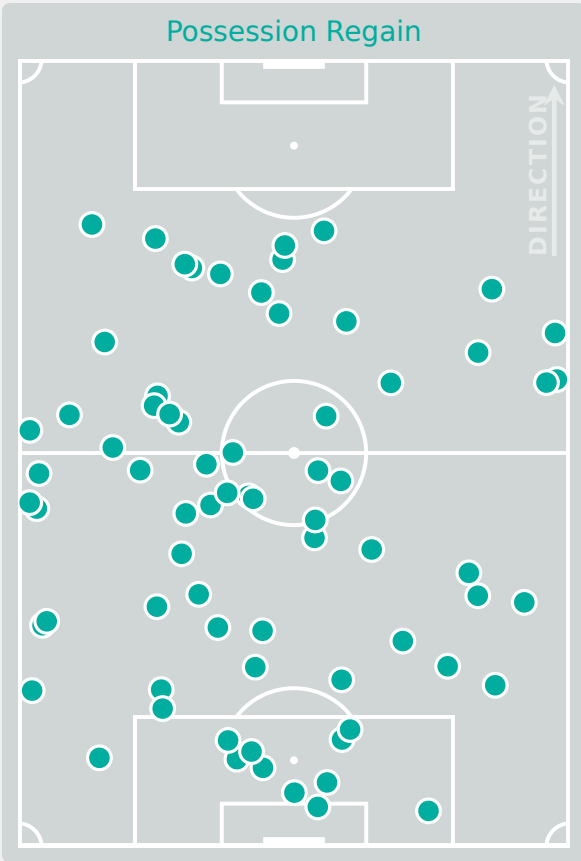

Possession Regained

2

Interceptions

30

Tackles

3.28

Possession Actions / Defensive Action

Blocks

Possession Contests

Most Possession Regains

13

MBELE Bernadette
LEFT BACK

#	Player	Total Possession Regains
1	BIYA Cathy	9
2	YANGA ZEH Estelle	4
4	MAAGUE Mariane	10
5	DJUTCHIE SEGNING Online	7
6	TOKO NJOYA Achta	3
7	LAMINE Mana	0
10	ETO Naomi	1
12	MBELE Bernadette	13
14	NGOCK Monique	9
17	DAHA Camilla	3
18	NGUELEU Nina	1
8	MEVA Kiki	1
11	NDJOCK POUHE Nicole	4