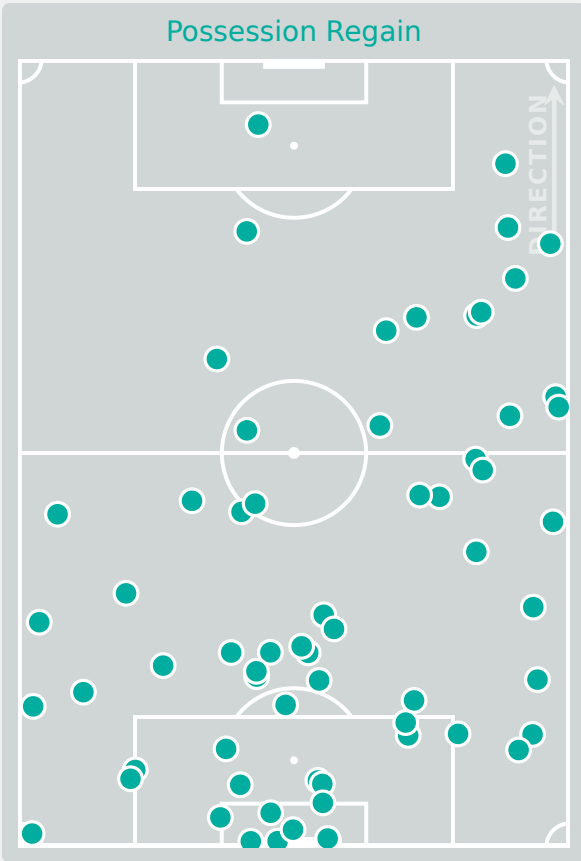

Defensive Actions

56

Forced Turnovers

53

Possession Regained

7

Interceptions

31

Tackles

2.21

Possession Actions / Defensive Action

Blocks

Possession Contests

Most Possession Regains

11

COLIN Natalia
LEFT CENTRE BACK