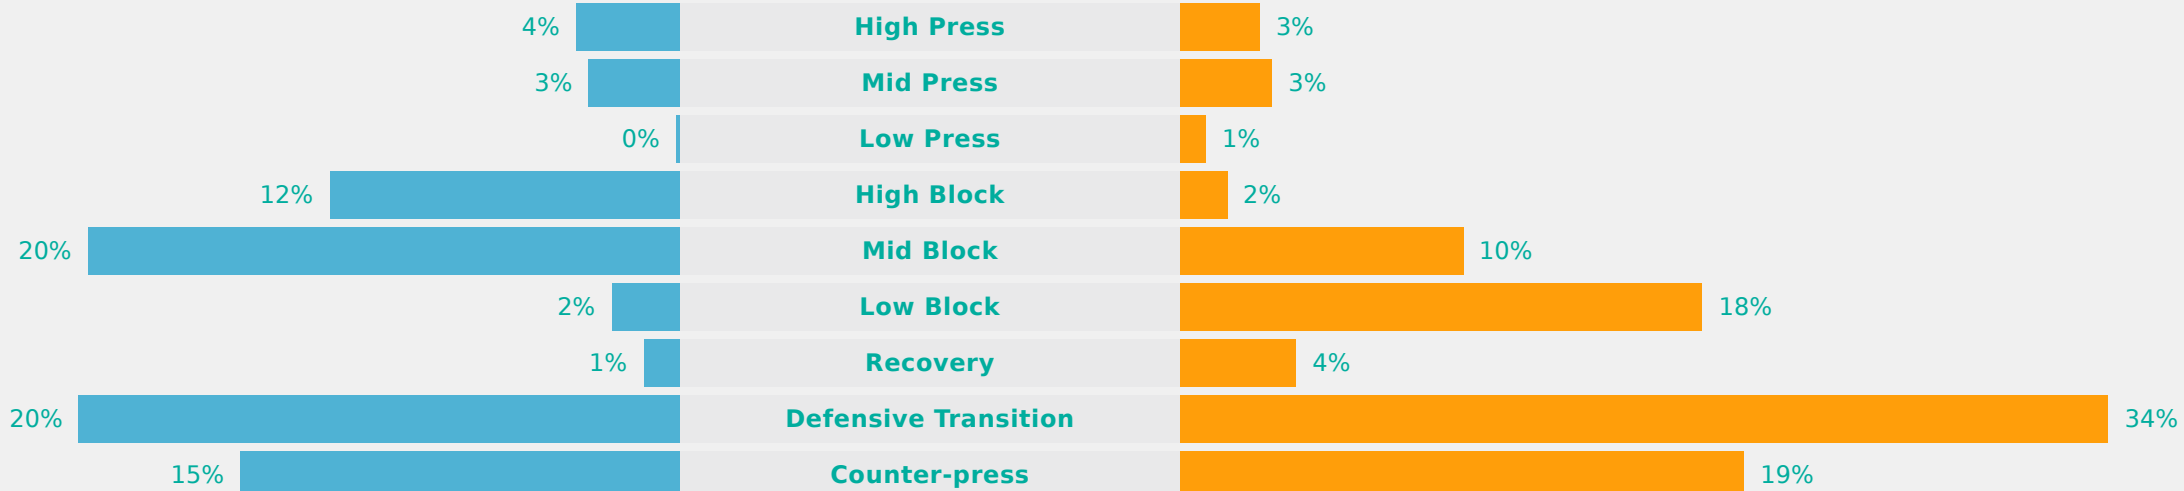

Cameroon

Phases of Play

Mexico

IN POSSESSION

OUT OF POSSESSION

IN POSSESSION

Cameroon 2 - 2 Mexico

In Possession Line Height & Team Length