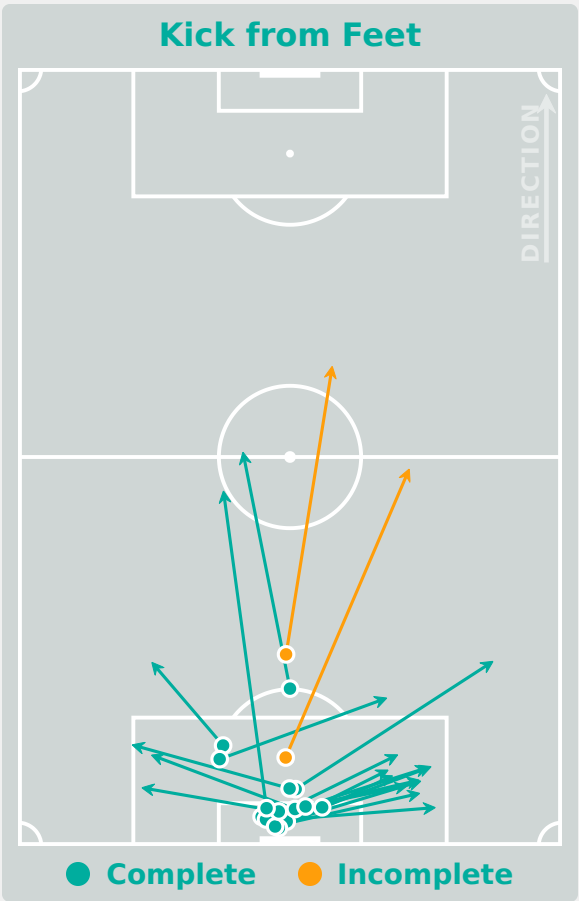

Goalkeeping Distribution

Cameroon