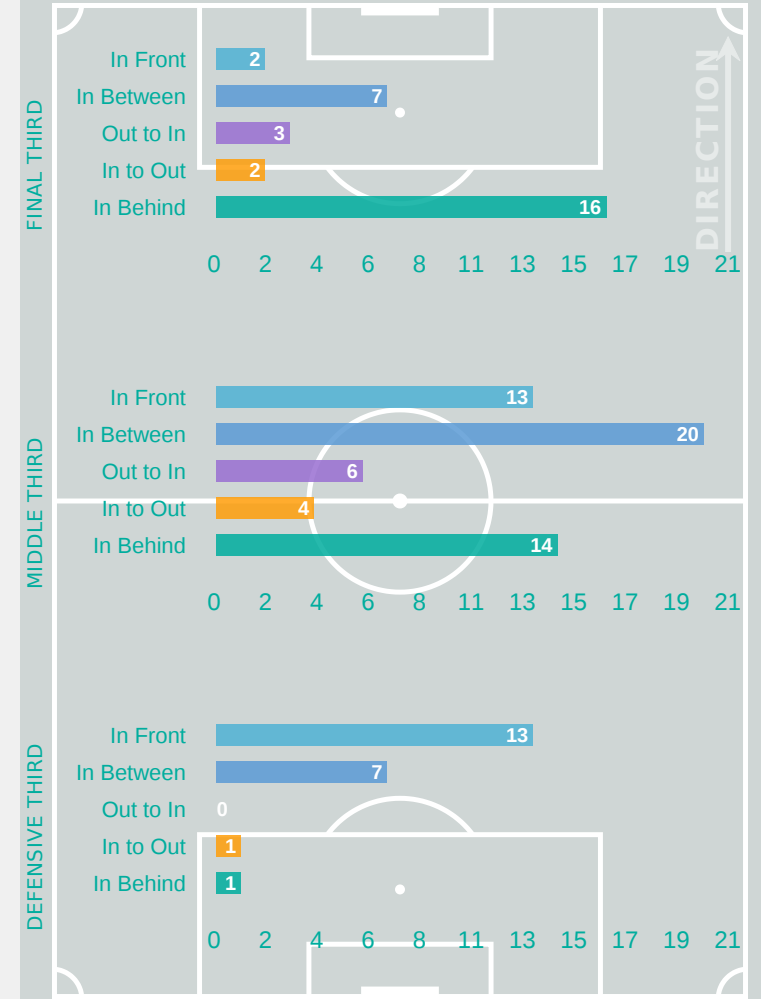

Movement Types Pitch Third