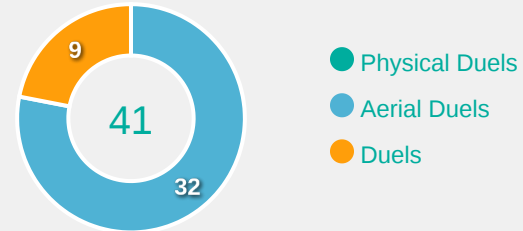

Possession Contests

Most Possession Regains

13

MBELE Bernadette
LEFT BACK

#	Player	Total Possession Regains
1	BIYA Cathy	9
2	YANGA ZEH Estelle	4
4	MAAGUE Mariane	10
5	DJUTCHIE SEGNING Online	7
6	TOKO NJOYA Achta	3
7	LAMINE Mana	0
10	ETO Naomi	1
12	MBELE Bernadette	13
14	NGOCK Monique	9
17	DAHA Camilla	3
18	NGUELEU Nina	1
8	MEVA Kiki	1
11	NDJOCK POUHE Nicole	4