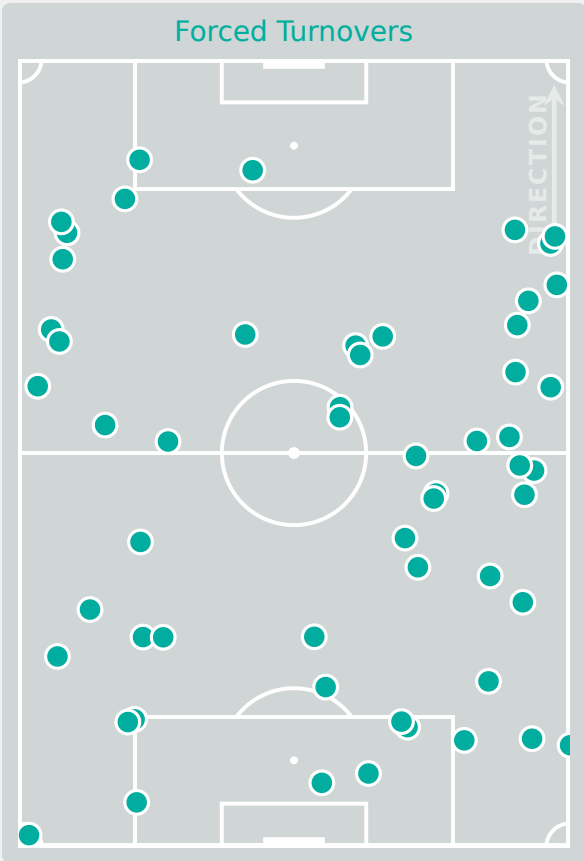

Tackles

2.21

Possession Actions / Defensive Action

Blocks

Possession Contests

Most Possession Regains

11

COLIN Natalia
LEFT CENTRE BACK