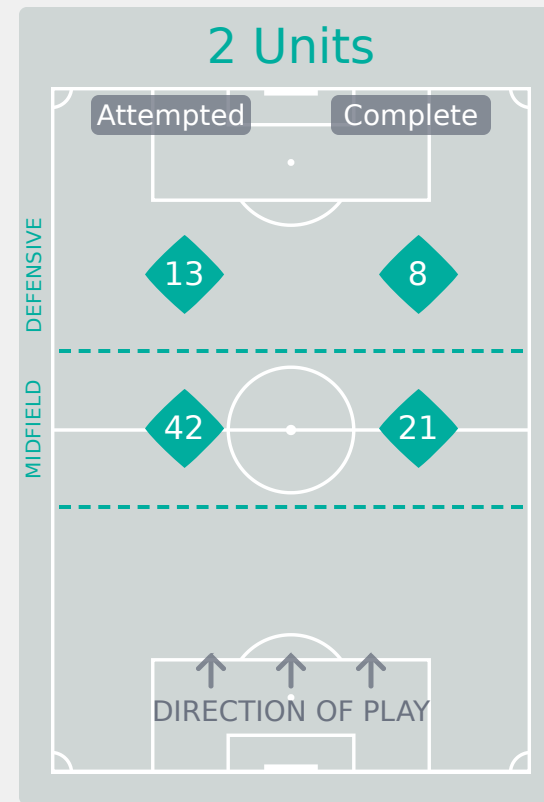

Cameroon

Phases of Play

Mexico

IN POSSESSION

OUT OF POSSESSION

IN POSSESSION

Cameroon 2 - 2 Mexico

In Possession Line Height & Team Length

Cameroon

In Possession Line Height & Team Length

Line Breaks

Cameroon

Attempted Line Breaks

131

Attempted Line Breaks	4
Inside Shape	3
Outside Shape	1

Attempted Line Breaks	72
Inside Shape	52
Outside Shape	20

Attempted Line Breaks	55
Inside Shape	38
Outside Shape	17

Line Breaks

Mexico

Attempted Line Breaks

122

Attempted Line Breaks	12
Inside Shape	6
Outside Shape	6

Attempted Line Breaks	84
Inside Shape	64
Outside Shape	20

Attempted Line Breaks	26
Inside Shape	23
Outside Shape	3

Line Breaks

Cameroon

					4 Units				3 Units			2 Units		Direction			Distribution Type		
#	Player	Line Breaks Attempted	Line Breaks Completed	Line Break Completion %	Attacking Line	Attacking Midfield Line	Midfield Line	Defensive Line	Attacking Line	Midfield Line	Defensive Line	Midfield Line	Defensive Line	Through	Around	Over	Pass	Cross	Ball Progression
1	BIYA Cathy	9	4	44%	0	0	0	0	2	4	0	3	0	0	0	9	9	0	0
2	YANGA ZEH Estelle	30	21	70%	0	0	0	0	13	6	0	10	1	0	7	23	29	1	0
4	MAAGUE Mariane	14	3	21%	0	0	0	0	1	7	1	3	2	0	0	14	14	0	0
5	DJUTCHIE SEGNING Orline	14	8	57%	0	0	1	0	4	3	0	6	0	1	2	11	13	0	1
6	TOKO NJOYA Achta	4	1	25%	0	0	0	0	0	2	0	2	0	1	0	3	4	0	0
7	LAMINE Mana	7	2	29%	0	0	0	0	0	2	1	2	2	1	3	3	3	2	2
10	ETO Naomi	10	6	60%	0	0	0	2	0	3	3	1	1	2	5	3	9	1	0
12	MBELE Bernadette	13	7	54%	0	0	0	0	5	4	0	4	0	2	2	9	13	0	0
14	NGOCK Monique	10	7	70%	0	0	0	0	0	2	1	7	0	3	4	3	10	0	0
17	DAHA Camilla	10	5	50%	0	0	0	0	1	1	2	1	5	3	4	3	7	2	1
18	NGUELEU Nina	4	4	100%	0	0	0	0	0	1	1	1	1	2	1	1	3	0	1
8	MEVA Kiki	1	1	100%	0	0	0	0	0	0	0	0	1	1	0	0	1	0	0
11	NDJOCK POUHE Nicole	5	4	80%	0	0	0	1	0	2	0	2	0	4	1	0	5	0	0