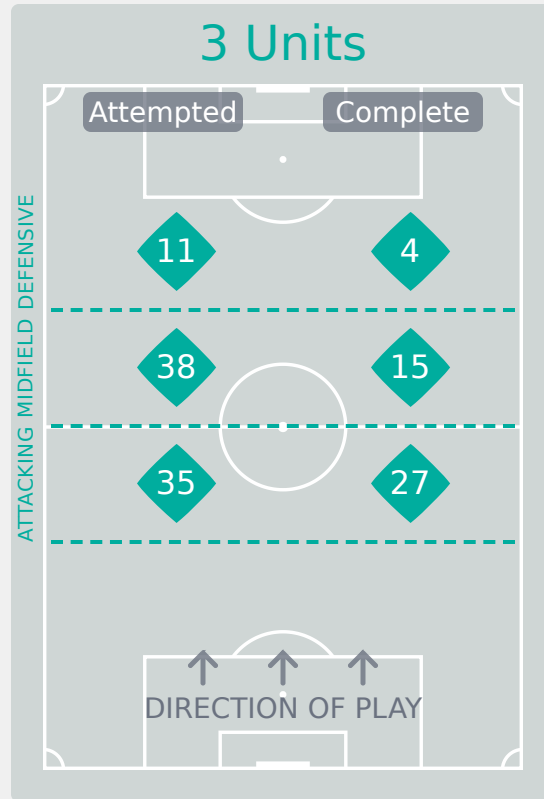

Cameroon

In Possession Line Height & Team Length

Line Breaks

Cameroon

Attempted Line Breaks

131

Attempted Line Breaks	4
Inside Shape	3
Outside Shape	1

Attempted Line Breaks	72
Inside Shape	52
Outside Shape	20

Attempted Line Breaks	55
Inside Shape	38
Outside Shape	17

Line Breaks

Mexico

Attempted Line Breaks

122

Attempted Line Breaks	12
Inside Shape	6
Outside Shape	6

Attempted Line Breaks	84
Inside Shape	64
Outside Shape	20

Attempted Line Breaks	26
Inside Shape	23
Outside Shape	3

Line Breaks

Cameroon

					4 Units				3 Units			2 Units		Direction			Distribution Type		
#	Player	Line Breaks Attempted	Line Breaks Completed	Line Break Completion %	Attacking Line	Attacking Midfield Line	Midfield Line	Defensive Line	Attacking Line	Midfield Line	Defensive Line	Midfield Line	Defensive Line	Through	Around	Over	Pass	Cross	Ball Progression
1	BIYA Cathy	9	4	44%	0	0	0	0	2	4	0	3	0	0	0	9	9	0	0
2	YANGA ZEH Estelle	30	21	70%	0	0	0	0	13	6	0	10	1	0	7	23	29	1	0
4	MAAGUE Mariane	14	3	21%	0	0	0	0	1	7	1	3	2	0	0	14	14	0	0
5	DJUTCHIE SEGNING Orline	14	8	57%	0	0	1	0	4	3	0	6	0	1	2	11	13	0	1
6	TOKO NJOYA Achta	4	1	25%	0	0	0	0	0	2	0	2	0	1	0	3	4	0	0
7	LAMINE Mana	7	2	29%	0	0	0	0	0	2	1	2	2	1	3	3	3	2	2
10	ETO Naomi	10	6	60%	0	0	0	2	0	3	3	1	1	2	5	3	9	1	0
12	MBELE Bernadette	13	7	54%	0	0	0	0	5	4	0	4	0	2	2	9	13	0	0
14	NGOCK Monique	10	7	70%	0	0	0	0	0	2	1	7	0	3	4	3	10	0	0
17	DAHA Camilla	10	5	50%	0	0	0	0	1	1	2	1	5	3	4	3	7	2	1
18	NGUELEU Nina	4	4	100%	0	0	0	0	0	1	1	1	1	2	1	1	3	0	1
8	MEVA Kiki	1	1	100%	0	0	0	0	0	0	0	0	1	1	0	0	1	0	0
11	NDJOCK POUHE Nicole	5	4	80%	0	0	0	1	0	2	0	2	0	4	1	0	5	0	0