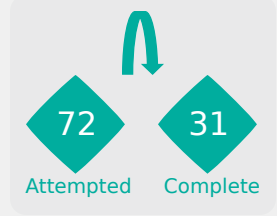

Cameroon

In Possession Line Height & Team Length

Line Breaks

Cameroon

Attempted Line Breaks

131

Attempted Line Breaks	4
Inside Shape	3
Outside Shape	1

Attempted Line Breaks	72
Inside Shape	52
Outside Shape	20

Attempted Line Breaks	55
Inside Shape	38
Outside Shape	17

Line Breaks

Mexico

Attempted Line Breaks

122

Attempted Line Breaks	12
Inside Shape	6
Outside Shape	6

Attempted Line Breaks	84
Inside Shape	64
Outside Shape	20

Attempted Line Breaks	26
Inside Shape	23
Outside Shape	3

Line Breaks

Cameroon

					4 Units				3 Units			2 Units		Direction			Distribution Type		
#	Player	Line Breaks Attempted	Line Breaks Completed	Line Break Completion %	Attacking Line	Attacking Midfield Line	Midfield Line	Defensive Line	Attacking Line	Midfield Line	Defensive Line	Midfield Line	Defensive Line	Through	Around	Over	Pass	Cross	Ball Progression
1	BIYA Cathy	9	4	44%	0	0	0	0	2	4	0	3	0	0	0	9	9	0	0
2	YANGA ZEH Estelle	30	21	70%	0	0	0	0	13	6	0	10	1	0	7	23	29	1	0
4	MAAGUE Mariane	14	3	21%	0	0	0	0	1	7	1	3	2	0	0	14	14	0	0
5	DJUTCHIE SEGNING Orline	14	8	57%	0	0	1	0	4	3	0	6	0	1	2	11	13	0	1
6	TOKO NJOYA Achta	4	1	25%	0	0	0	0	0	2	0	2	0	1	0	3	4	0	0
7	LAMINE Mana	7	2	29%	0	0	0	0	0	2	1	2	2	1	3	3	3	2	2
10	ETO Naomi	10	6	60%	0	0	0	2	0	3	3	1	1	2	5	3	9	1	0
12	MBELE Bernadette	13	7	54%	0	0	0	0	5	4	0	4	0	2	2	9	13	0	0
14	NGOCK Monique	10	7	70%	0	0	0	0	0	2	1	7	0	3	4	3	10	0	0
17	DAHA Camilla	10	5	50%	0	0	0	0	1	1	2	1	5	3	4	3	7	2	1
18	NGUELEU Nina	4	4	100%	0	0	0	0	0	1	1	1	1	2	1	1	3	0	1
8	MEVA Kiki	1	1	100%	0	0	0	0	0	0	0	0	1	1	0	0	1	0	0
11	NDJOCK POUHE Nicole	5	4	80%	0	0	0	1	0	2	0	2	0	4	1	0	5	0	0