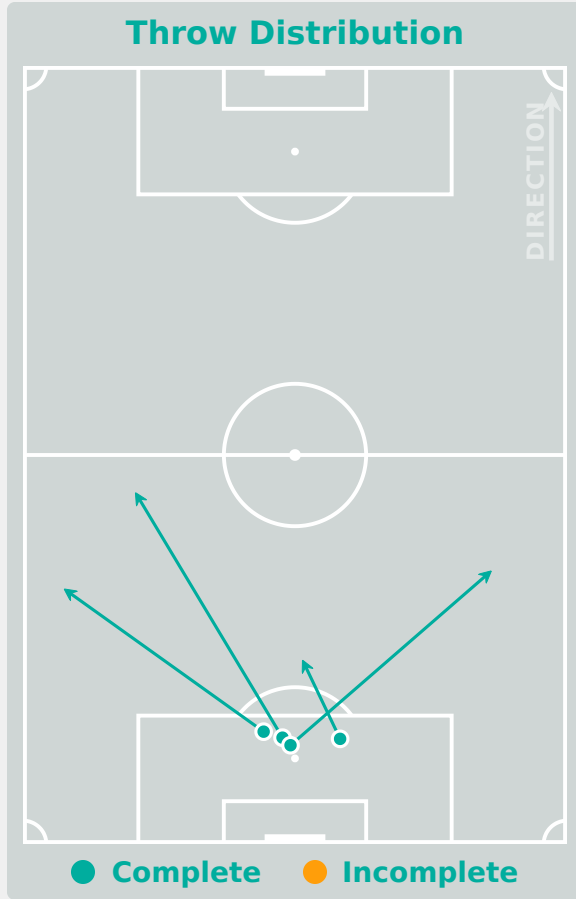

Goalkeeping Distribution