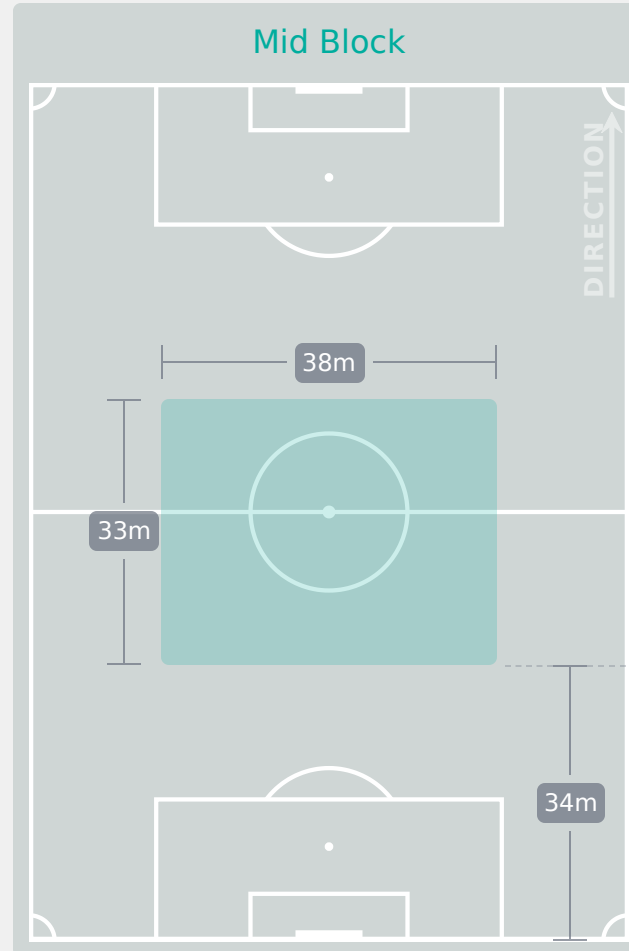

Defensive Line Height & Team Length