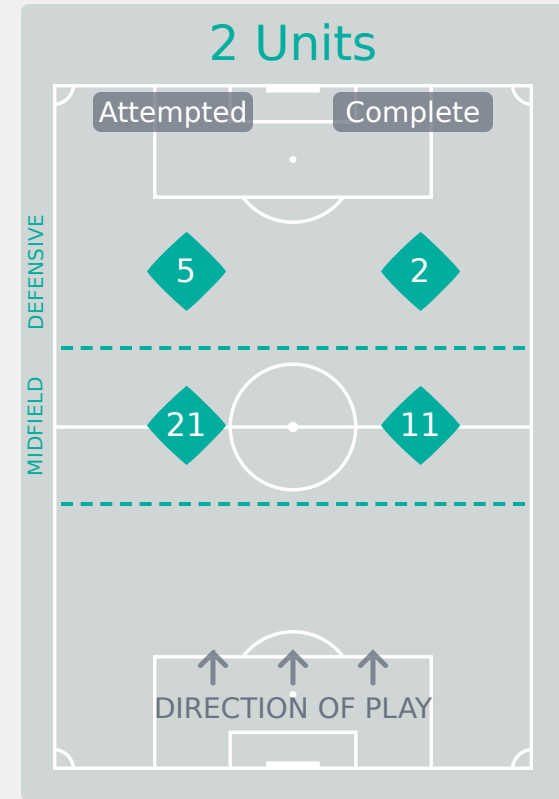

Cameroon

In Possession Line Height & Team Length

Line Breaks

Cameroon

Attempted Line Breaks

131

Attempted Line Breaks	4
Inside Shape	3
Outside Shape	1

Attempted Line Breaks	72
Inside Shape	52
Outside Shape	20

Attempted Line Breaks	55
Inside Shape	38
Outside Shape	17

Line Breaks

Mexico

Attempted Line Breaks

122

Attempted Line Breaks	12
Inside Shape	6
Outside Shape	6

Attempted Line Breaks	84
Inside Shape	64
Outside Shape	20

Attempted Line Breaks	26
Inside Shape	23
Outside Shape	3

Line Breaks

Cameroon

					4 Units				3 Units			2 Units		Direction			Distribution Type		
#	Player	Line Breaks Attempted	Line Breaks Completed	Line Break Completion %	Attacking Line	Attacking Midfield Line	Midfield Line	Defensive Line	Attacking Line	Midfield Line	Defensive Line	Midfield Line	Defensive Line	Through	Around	Over	Pass	Cross	Ball Progression
1	BIYA Cathy	9	4	44%	0	0	0	0	2	4	0	3	0	0	0	9	9	0	0
2	YANGA ZEH Estelle	30	21	70%	0	0	0	0	13	6	0	10	1	0	7	23	29	1	0
4	MAAGUE Mariane	14	3	21%	0	0	0	0	1	7	1	3	2	0	0	14	14	0	0
5	DJUTCHIE SEGNING Orline	14	8	57%	0	0	1	0	4	3	0	6	0	1	2	11	13	0	1
6	TOKO NJOYA Achta	4	1	25%	0	0	0	0	0	2	0	2	0	1	0	3	4	0	0
7	LAMINE Mana	7	2	29%	0	0	0	0	0	2	1	2	2	1	3	3	3	2	2
10	ETO Naomi	10	6	60%	0	0	0	2	0	3	3	1	1	2	5	3	9	1	0
12	MBELE Bernadette	13	7	54%	0	0	0	0	5	4	0	4	0	2	2	9	13	0	0
14	NGOCK Monique	10	7	70%	0	0	0	0	0	2	1	7	0	3	4	3	10	0	0
17	DAHA Camilla	10	5	50%	0	0	0	0	1	1	2	1	5	3	4	3	7	2	1
18	NGUELEU Nina	4	4	100%	0	0	0	0	0	1	1	1	1	2	1	1	3	0	1
8	MEVA Kiki	1	1	100%	0	0	0	0	0	0	0	0	1	1	0	0	1	0	0
11	NDJOCK POUHE Nicole	5	4	80%	0	0	0	1	0	2	0	2	0	4	1	0	5	0	0