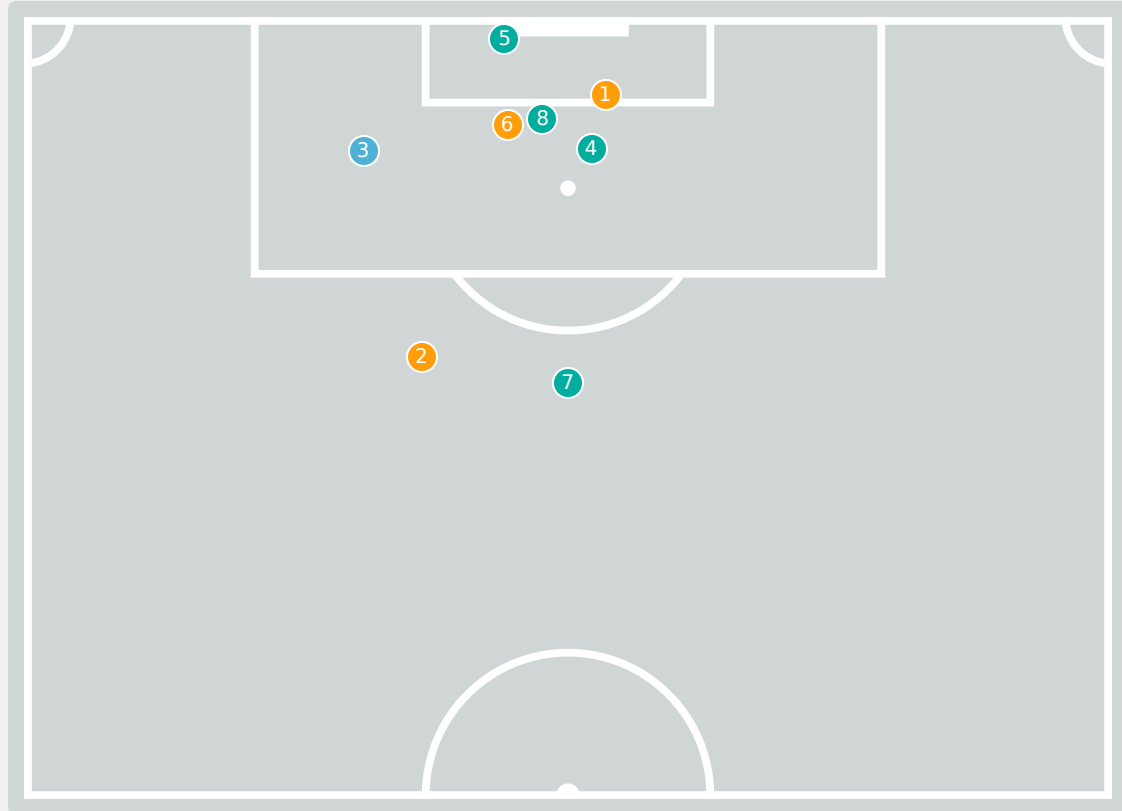

Goalkeeping Distribution

Cameroon

Goalkeeping Distribution

Goal Prevention

Cameroon

8
Total Attempts on Goal Faced

33
Save %

Total Attempts on Goal Faced	Total Goal Interventions	Save & Retain	Deflect & Retain	Save & Deflect	Save Attempt	No Save Attempt
8	1	0	0	1	3	4

Goal Prevention

21
Total Attempts on Goal Faced

60
Save %

Total Attempts on Goal Faced	Total Goal Interventions	Save & Retain	Deflect & Retain	Save & Deflect	Save Attempt	No Save Attempt
21	2	2	0	0	4	14

Aerial Control