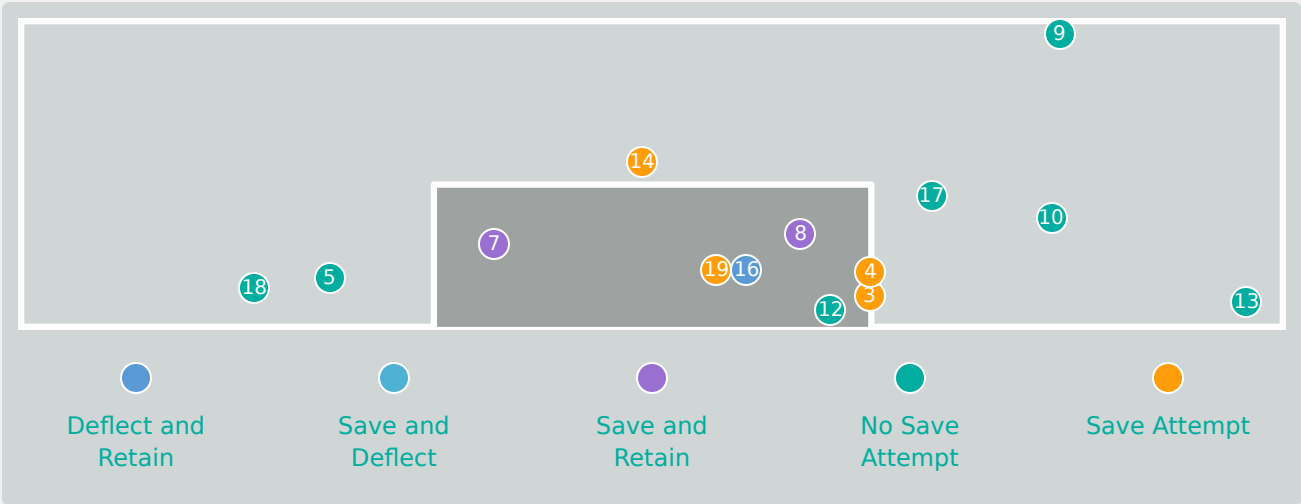

Goalkeeping Distribution

Cameroon

Goalkeeping Distribution

Goal Prevention

Cameroon

8
Total Attempts on Goal Faced

33
Save %

Total Attempts on Goal Faced	Total Goal Interventions	Save & Retain	Deflect & Retain	Save & Deflect	Save Attempt	No Save Attempt
8	1	0	0	1	3	4

Goal Prevention

21
Total Attempts on Goal Faced

60
Save %

Total Attempts on Goal Faced	Total Goal Interventions	Save & Retain	Deflect & Retain	Save & Deflect	Save Attempt	No Save Attempt
21	2	2	0	0	4	14

Aerial Control