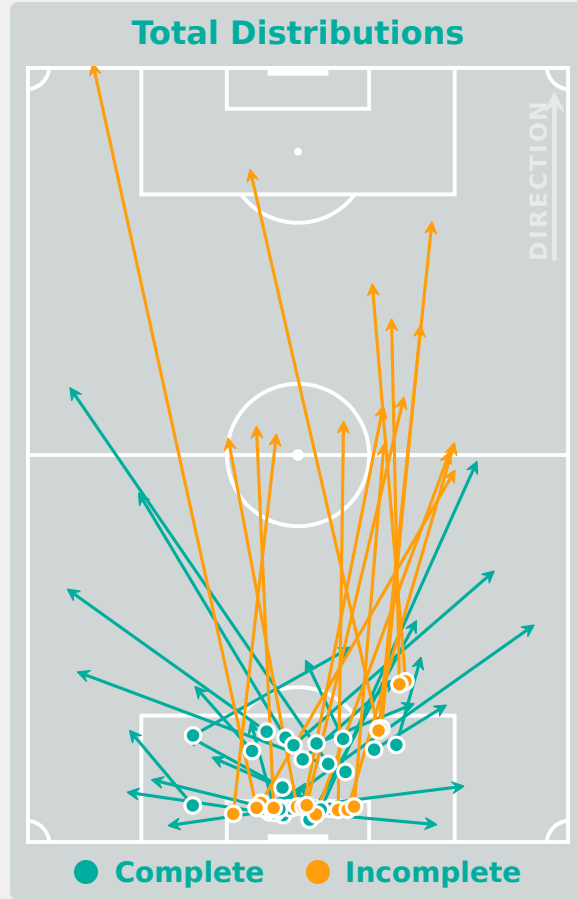

Goalkeeping Distribution