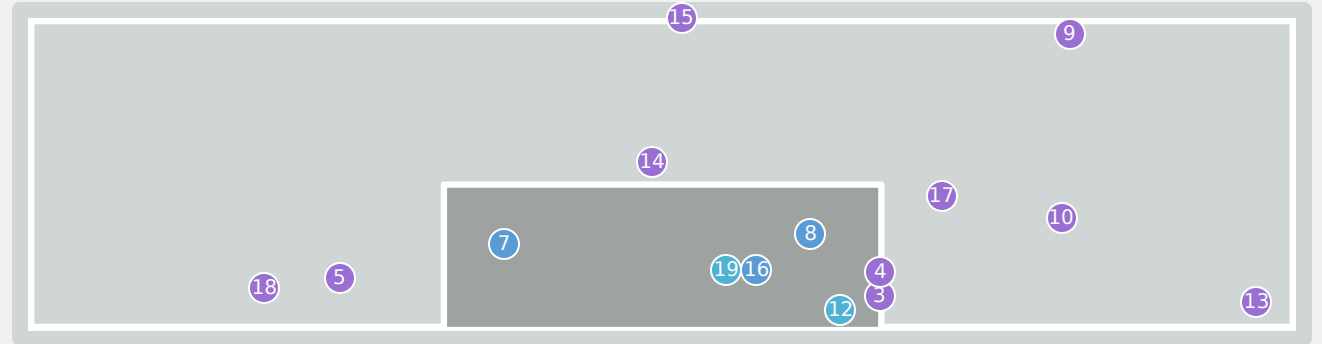

Attempts at Goal

Cameroon

Key	Outcome	Shots
●	Goals	2
●	On Target	3
●	Off Target	10
●	Blocked	3
●	Incomplete	2