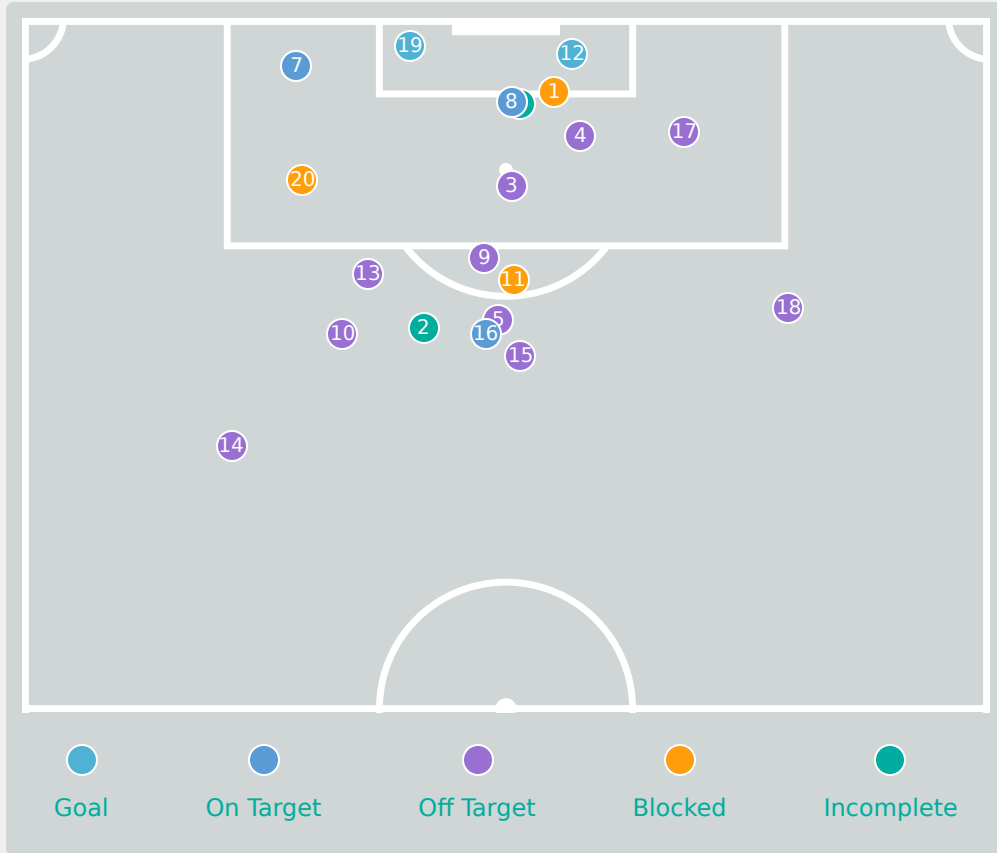

Attempts at Goal

Cameroon

Key	Outcome	Shots
●	Goals	2
●	On Target	3
●	Off Target	10
●	Blocked	3
●	Incomplete	2