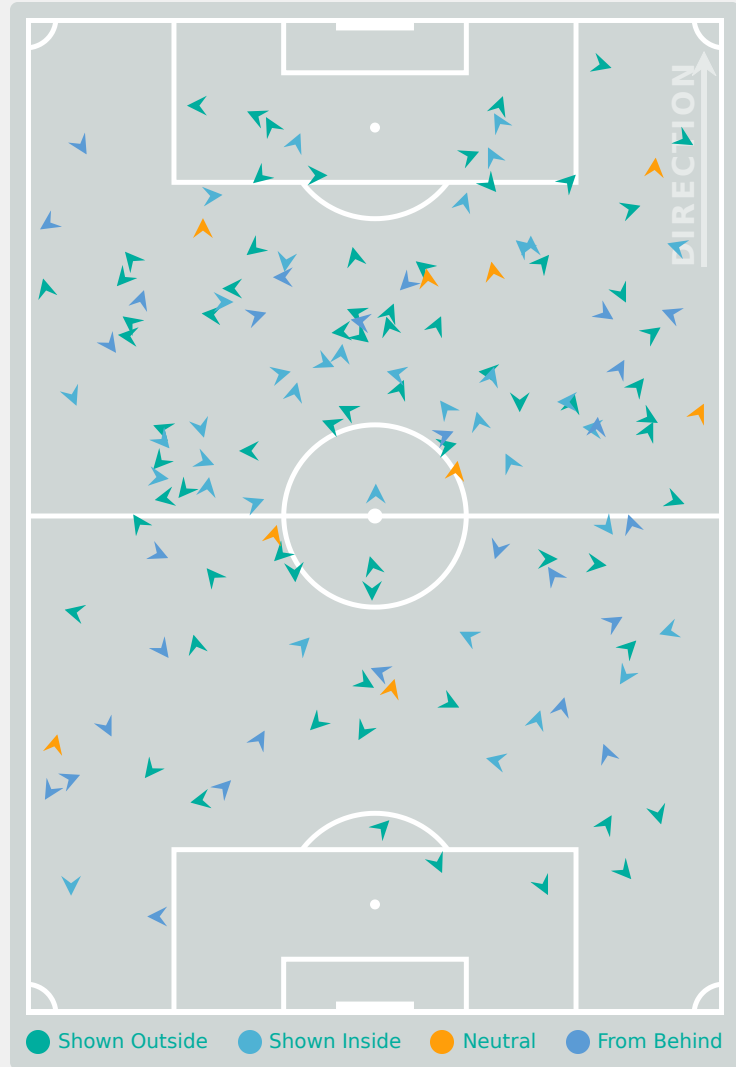

Defensive Line Height & Team Length

Cameroon

Defensive Line Height & Team Length

Defensive Pressure

Cameroon

144	Total Pressures	176
30	Direct Pressures	62
1.35s	Avg Pressure Duration	1.81s
56	Forced Turnovers	56
6.56s	Ball Recovery Time	8.59s
43	Pushing on into Pressing	28
105	Pushing on	61
37	Pressing Direction Inside	37
70	Pressing Direction Outside	88