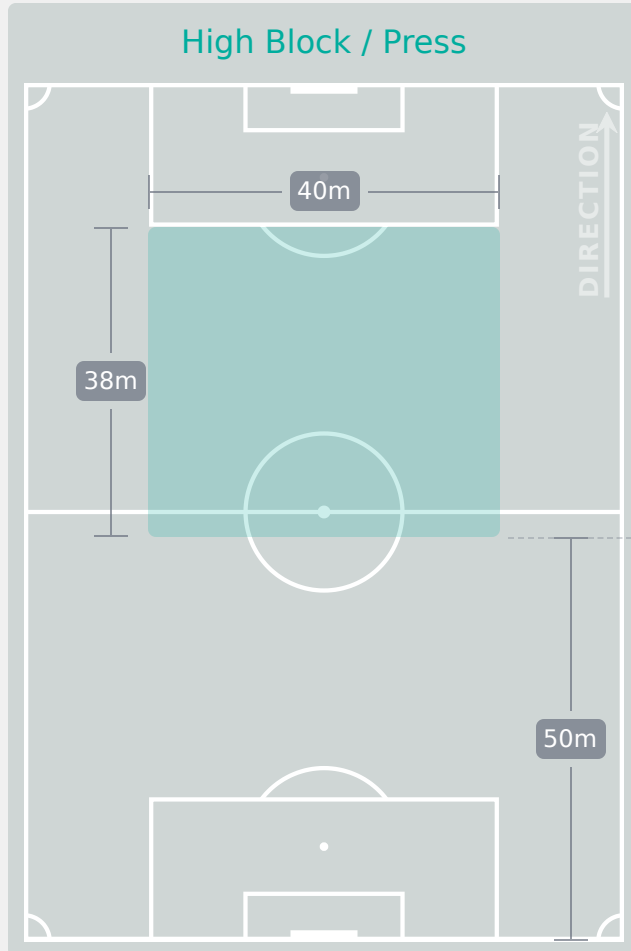

Defensive Line Height & Team Length

Cameroon