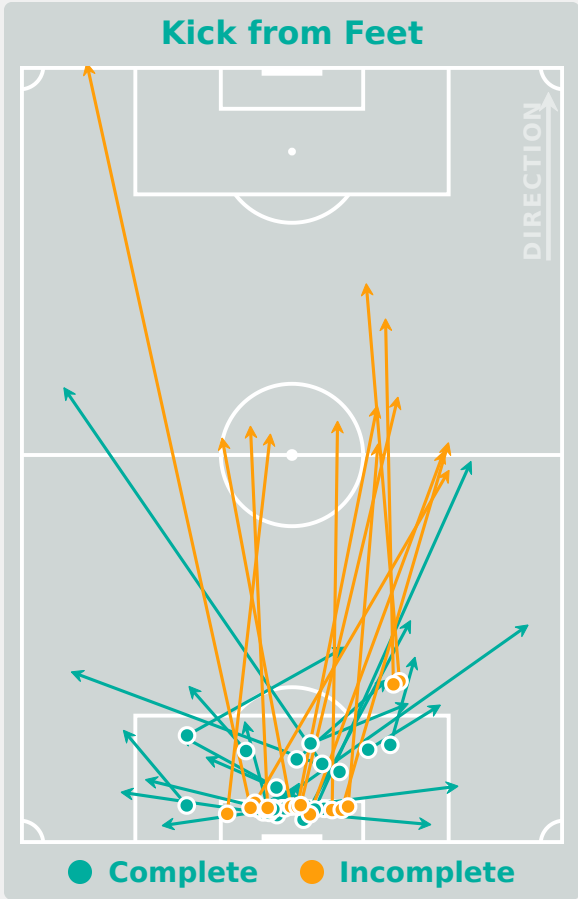

Goalkeeping Distribution