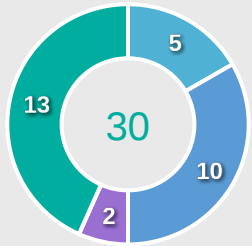

Movement to Receive

Movement Types by Phase

Final Third Phase

Progression Phase

Build Up Phase

All Movement Types

- In Front
- In Between
- Out to In
- In to Out
- In Behind

Top Ranked Players

Movement Types by Phase

Final Third Phase

Progression Phase

Build Up Phase

All Movement Types

- In Front
- In Between
- Out to In
- In to Out
- In Behind

Top Ranked Players

Type	Player	Movements
In Front	5 ESPINOZA Giselle	10
In Between	10 SOTO Alice	10
Out to In	10 SOTO Alice	4
In to Out	10 SOTO Alice	2
In Behind	19 SALDIVAR Montserrat	14