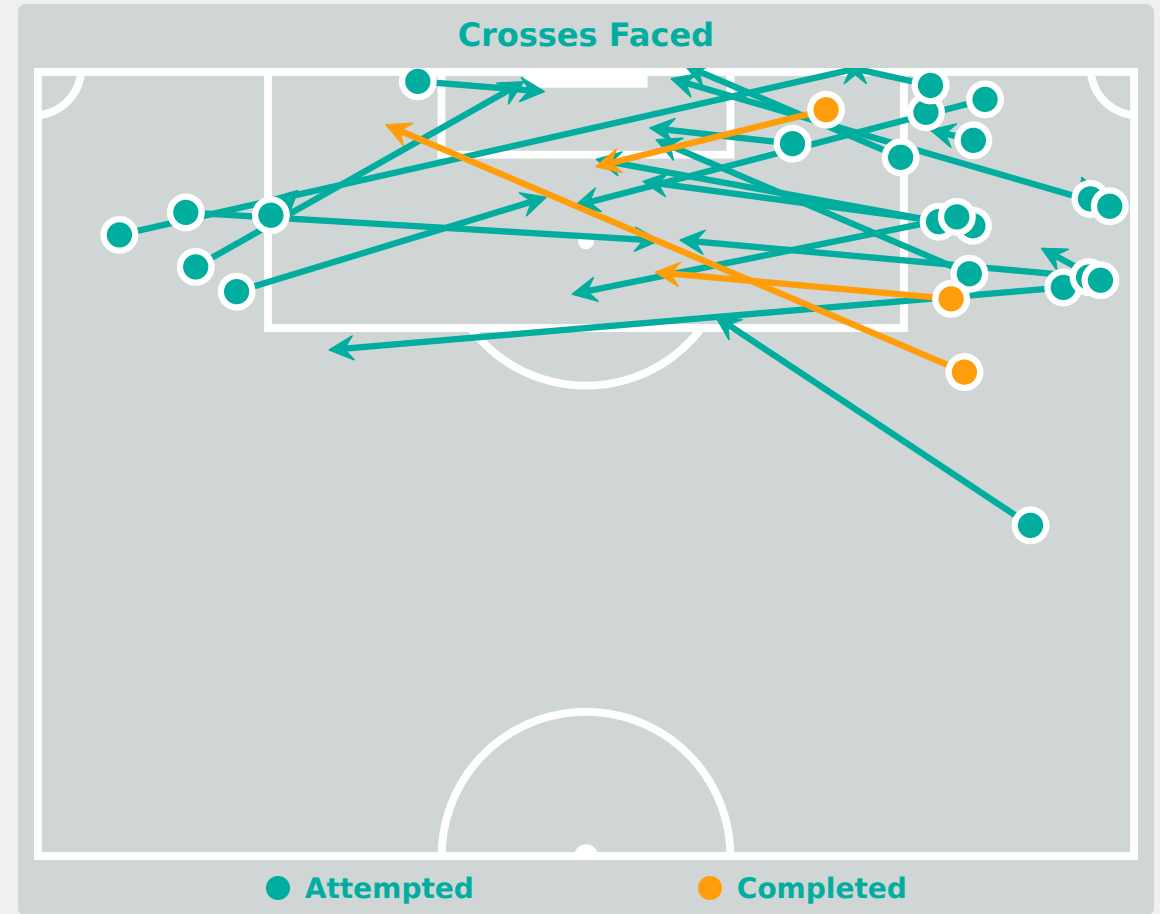

Aerial Control

Delivery Types Faced

Total	In Swing	Out Swing	Driven	Lofted	Cutback	Push
29	3	11	1	9	1	4