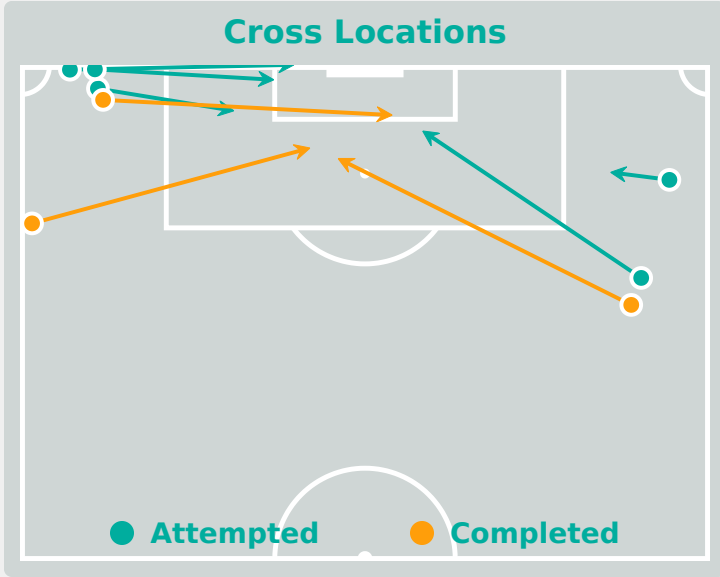

Crosses (Open Play)