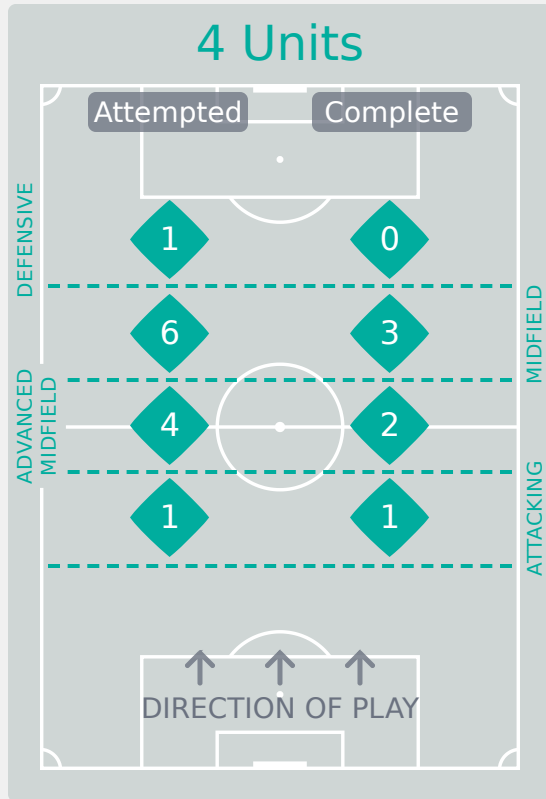

Cameroon

In Possession Line Height & Team Length

Line Breaks

Cameroon

Attempted Line Breaks

131

Attempted Line Breaks	4
Inside Shape	3
Outside Shape	1

Attempted Line Breaks	72
Inside Shape	52
Outside Shape	20

Attempted Line Breaks	55
Inside Shape	38
Outside Shape	17

Line Breaks

Mexico

Attempted Line Breaks

122

Attempted Line Breaks	12
Inside Shape	6
Outside Shape	6

Attempted Line Breaks	84
Inside Shape	64
Outside Shape	20

Attempted Line Breaks	26
Inside Shape	23
Outside Shape	3

Line Breaks

Cameroon

					4 Units				3 Units			2 Units		Direction			Distribution Type		
#	Player	Line Breaks Attempted	Line Breaks Completed	Line Break Completion %	Attacking Line	Attacking Midfield Line	Midfield Line	Defensive Line	Attacking Line	Midfield Line	Defensive Line	Midfield Line	Defensive Line	Through	Around	Over	Pass	Cross	Ball Progression
1	BIYA Cathy	9	4	44%	0	0	0	0	2	4	0	3	0	0	0	9	9	0	0
2	YANGA ZEH Estelle	30	21	70%	0	0	0	0	13	6	0	10	1	0	7	23	29	1	0
4	MAAGUE Mariane	14	3	21%	0	0	0	0	1	7	1	3	2	0	0	14	14	0	0
5	DJUTCHIE SEGNING Orline	14	8	57%	0	0	1	0	4	3	0	6	0	1	2	11	13	0	1
6	TOKO NJOYA Achta	4	1	25%	0	0	0	0	0	2	0	2	0	1	0	3	4	0	0
7	LAMINE Mana	7	2	29%	0	0	0	0	0	2	1	2	2	1	3	3	3	2	2
10	ETO Naomi	10	6	60%	0	0	0	2	0	3	3	1	1	2	5	3	9	1	0
12	MBELE Bernadette	13	7	54%	0	0	0	0	5	4	0	4	0	2	2	9	13	0	0
14	NGOCK Monique	10	7	70%	0	0	0	0	0	2	1	7	0	3	4	3	10	0	0
17	DAHA Camilla	10	5	50%	0	0	0	0	1	1	2	1	5	3	4	3	7	2	1
18	NGUELEU Nina	4	4	100%	0	0	0	0	0	1	1	1	1	2	1	1	3	0	1
8	MEVA Kiki	1	1	100%	0	0	0	0	0	0	0	0	1	1	0	0	1	0	0
11	NDJOCK POUHE Nicole	5	4	80%	0	0	0	1	0	2	0	2	0	4	1	0	5	0	0