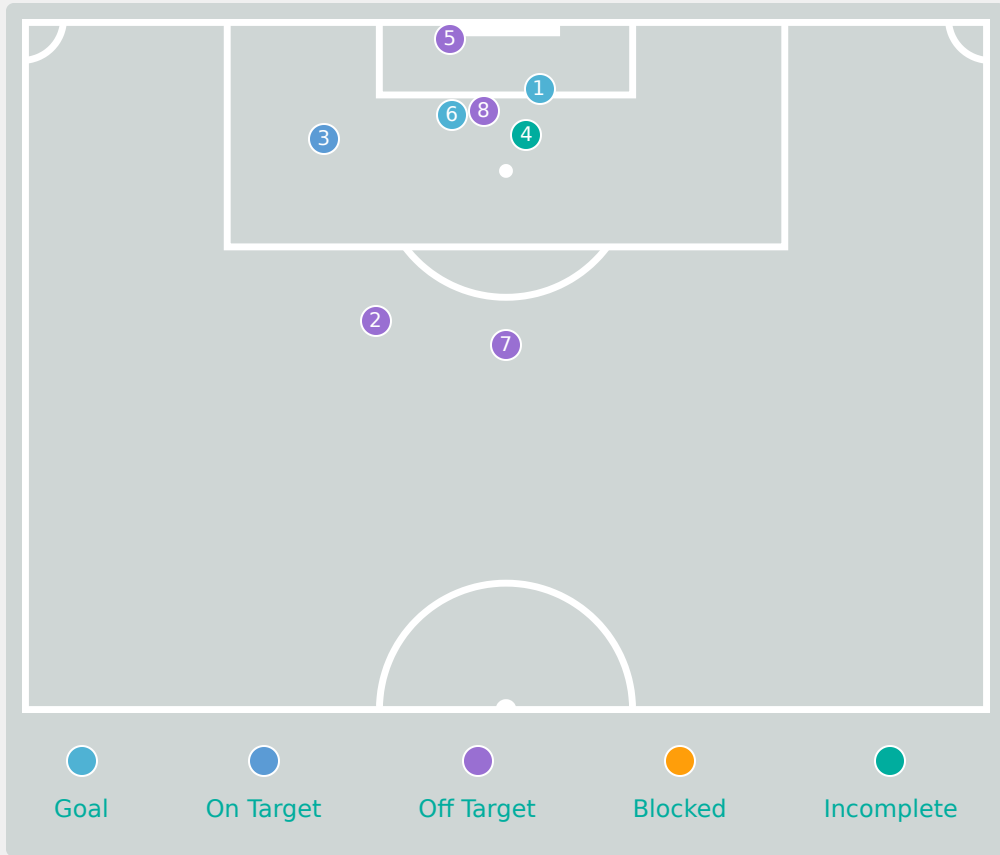

Attempts at Goal

Cameroon

Key	Outcome	Shots
●	Goals	2
●	On Target	3
●	Off Target	10
●	Blocked	3
●	Incomplete	2

Attempts at Goal

Cameroon

Time	Player	Outcome	Body Part	Delivery Type
6	7 LAMINE Mana	Incomplete - Blocked	Left Foot	Loose Ball
17	4 MAAGUE Mariane	Incomplete - Player On Ball Error	Left Foot	Loose Ball
17	6 TOKO NJOYA Achta	Off Target	Left Foot	Loose Ball
20	10 ETO Naomi	Off Target	Right Foot	Cross
25	10 ETO Naomi	Off Target	Right Foot	Pass
35	18 NGUELEU Nina	Incomplete - Player On Ball Error	Head	Cross
35	17 DAHA Camilla	On Target - Saved	Left Foot	Ball Progression
47	17 DAHA Camilla	On Target - Saved	Head	Corner
45	6 TOKO NJOYA Achta	Off Target	Right Foot	Loose Ball
46	7 LAMINE Mana	Off Target	Right Foot	Loose Ball
48	14 NGOCK Monique	Incomplete - Blocked	Right Foot	Loose Ball
51	10 ETO Naomi	On Target - Goal	Right Foot	Pass
54	18 NGUELEU Nina	Off Target	Right Foot	Ball Progression
55	7 LAMINE Mana	Off Target	Right Foot	Loose Ball
56	14 NGOCK Monique	Off Target	Left Foot	Pass
68	7 LAMINE Mana	On Target - Saved	Right Foot	Pass
70	18 NGUELEU Nina	Off Target	Right Foot	Loose Ball

Attempts at Goal

Cameroon

Time	Player	Outcome	Body Part	Delivery Type
75	17 DAHA Camilla	Off Target	Left Foot	Pass
84	10 ETO Naomi	On Target - Goal	Head	Freekick
93	7 LAMINE Mana	Incomplete - Blocked	Right Foot	Pass

Attempts at Goal

Key	Outcome	Shots
	Goals	2
	On Target	1
	Off Target	4
	Blocked	0
	Incomplete	1

Attempts at Goal

Time	Player	Outcome	Body Part	Delivery Type
2	9 GARCIA Paola	On Target - Goal	Head	Cross
13	7 FLORES Maribel	Off Target	Left Foot	Freekick
14	19 SALDIVAR Montserrat	On Target - Saved	Left Foot	Ball Progression
38	4 COLIN Natalia	Incomplete	Head	Corner
38	3 MENDOZA Ana	Off Target	Left Foot	Loose Ball
39	19 SALDIVAR Montserrat	On Target - Goal	Left Foot	Cross
74	10 SOTO Alice	Off Target	Right Foot	Pass
89	11 VARGAS Valerie	Off Target	Head	Corner