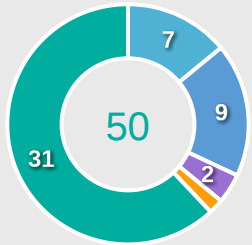

Offering to Receive

146
Total Offers Made

63
Total Offers Received

Most Offers
23
SOTO Alice
LEFT CENTRE MIDFIELD

36
Offers Made in Final Third

63
Offers Made in Middle Third

47
Offers Made in Defensive Third

#	Player	Offers Made	Offers Received	% Made & Received
1	COTA Renatta	5	4	80%
2	FONG Michel	8	4	50%
3	MENDOZA Ana	1	1	100%
4	COLIN Natalia	20	13	65%
5	ESPINOZA Giselle	12	6	50%
6	LOMELI Alejandra	6	2	33.3%
7	FLORES Maribel	22	3	13.6%
8	SERVIN Fatima	5	3	60%
9	GARCIA Paola	3	1	33.3%
10	SOTO Alice	23	11	47.8%
19	SALDIVAR Montserrat	23	9	39.1%
11	VARGAS Valerie	5	0	0%
15	GONZALEZ Silvana	0	0	0%
16	VALADEZ Yareli	4	3	75%
17	FLORES Tatiana	5	2	40%
20	GORDON Hailey	4	1	25%

Movement to Receive

Movement Types by Phase

Final Third Phase

Progression Phase

Build Up Phase

All Movement Types

- In Front
- In Between
- Out to In
- In to Out
- In Behind

Top Ranked Players