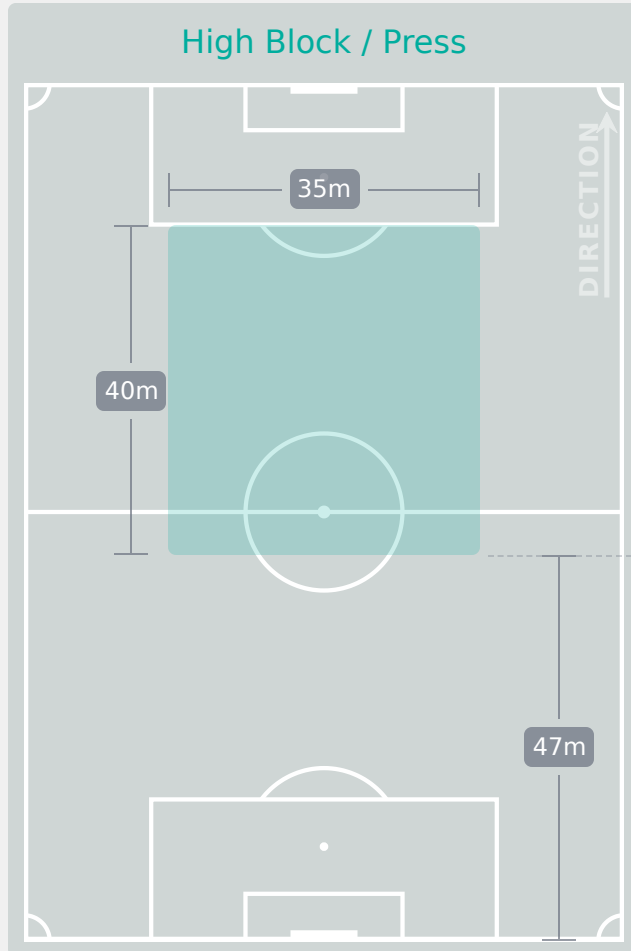

Defensive Line Height & Team Length