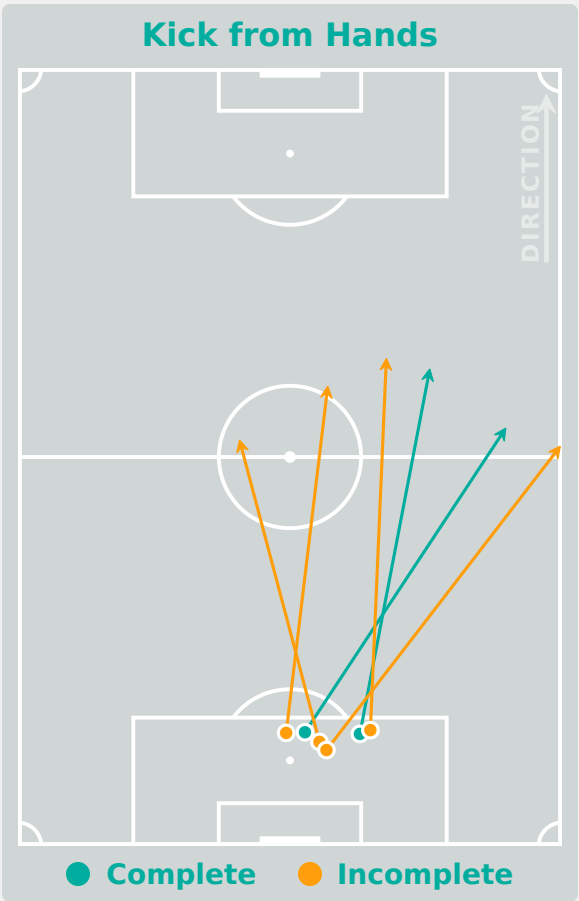

Goalkeeping Distribution

Cameroon