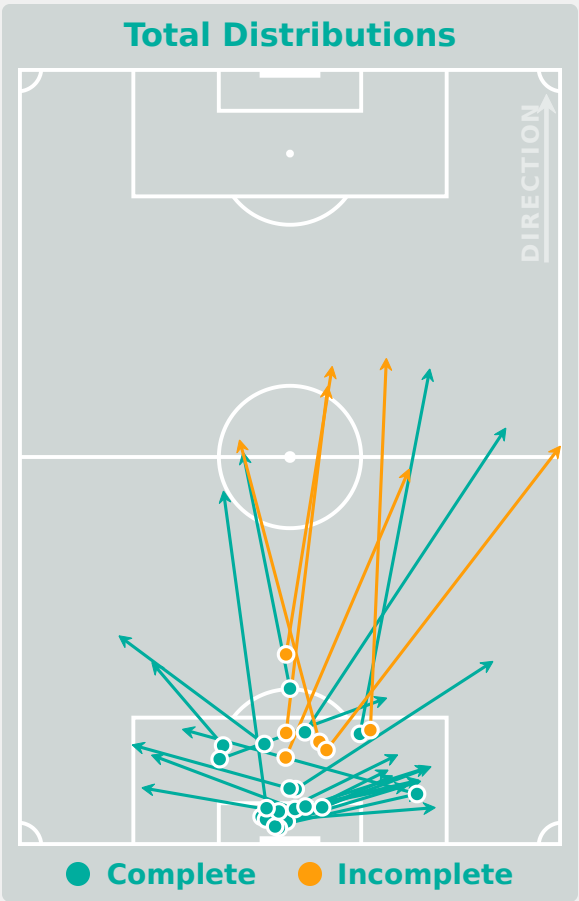

Goalkeeping Distribution

Cameroon