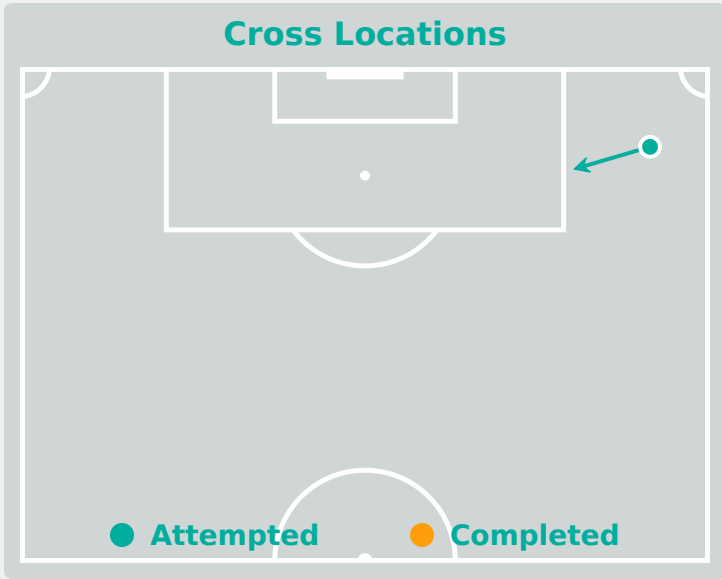

Crosses (Open Play)