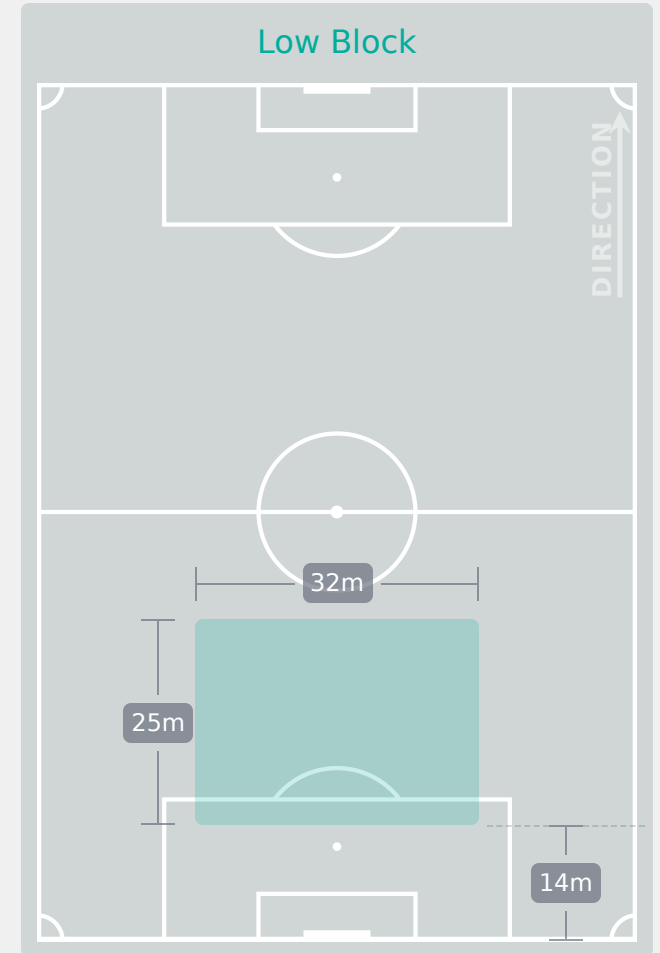

Defensive Line Height & Team Length