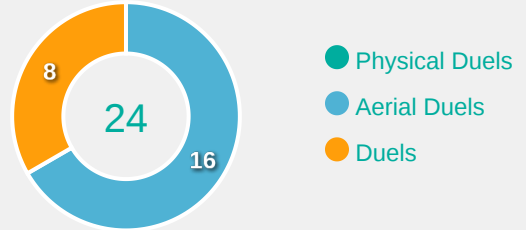

Tackles

1.03

Possession Actions / Defensive Action

Blocks

Possession Contests

Most Possession Regains

12

VAKALOLOMA Aliana
GOALKEEPER