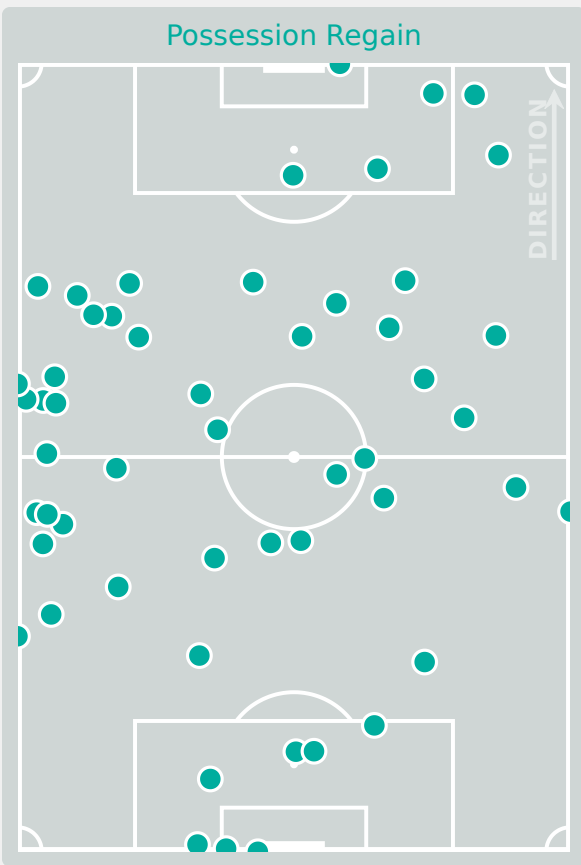

2

Interceptions

19

Tackles

8.32

Possession Actions / Defensive Action

Blocks

Possession Contests

Most Possession Regains

10

CARLA
LEFT BACK

#	Player	Total Possession Regains
1	RILLARY	4
2	GI FERNANDES	2
3	GUTA	1
4	CARLA	10
5	REBECA	2
6	ANA GUIMARAES	2
7	VENDITO	2
9	PRISCILA	3
10	VITORIA AMARAL	3
16	MILENA	5
17	LARA	2
13	RAVENA	1
15	MARZIA	4
18	FERNANDA	0
19	GISELE	0
20	CAROL	5