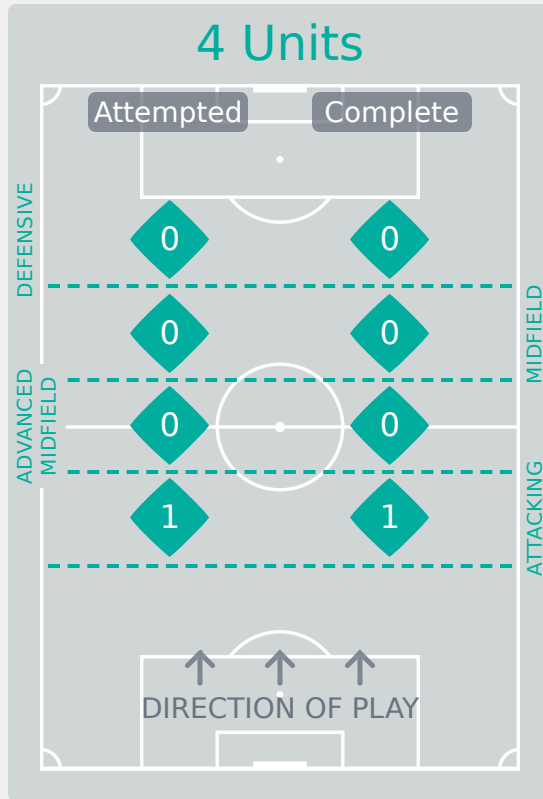

Brazil

Phases of Play

IN POSSESSION

OUT OF POSSESSION

IN POSSESSION

Brazil 9 - 0 Fiji

In Possession Line Height & Team Length

In Possession Line Height & Team Length

Line Breaks

Brazil

Attempted Line Breaks

117

Attempted Line Breaks	1
Inside Shape	1
Outside Shape	0

Attempted Line Breaks	50
Inside Shape	25
Outside Shape	25

Attempted Line Breaks	66
Inside Shape	35
Outside Shape	31

Line Breaks

Attempted Line Breaks
68

10 Attempted **5** Complete

13 Attempted **4** Complete

45 Attempted **10** Complete

Attempted Line Breaks **1**
Inside Shape **1**
Outside Shape **0**

Attempted Line Breaks **56**
Inside Shape **48**
Outside Shape **8**

Attempted Line Breaks **11**
Inside Shape **10**
Outside Shape **1**

Line Breaks

					4 Units				3 Units			2 Units		Direction			Distribution Type		
#	Player	Line Breaks Attempted	Line Breaks Completed	Line Break Completion %	Attacking Line	Attacking Midfield Line	Midfield Line	Defensive Line	Attacking Line	Midfield Line	Defensive Line	Midfield Line	Defensive Line	Through	Around	Over	Pass	Cross	Ball Progression
1	RILLARY	1	1	100%	0	0	0	0	1	0	0	0	0	0	0	1	1	0	0
2	GI FERNANDES	24	20	83%	0	0	0	0	2	1	4	13	4	9	6	9	21	2	1
3	GUTA	13	11	85%	0	0	0	0	4	1	1	6	1	0	8	5	13	0	0
4	CARLA	21	18	86%	0	0	0	0	8	4	1	7	1	5	13	3	20	0	1
5	REBECA	8	8	100%	0	0	0	0	0	1	0	6	1	2	3	3	7	0	1
6	ANA GUIMARAES	3	3	100%	0	0	0	0	0	0	1	2	0	0	3	0	3	0	0
7	VENDITO	7	4	57%	0	0	0	0	0	3	1	2	1	4	1	2	7	0	0
9	PRISCILA	4	2	50%	0	0	0	0	0	2	1	0	1	1	2	1	4	0	0
10	VITORIA AMARAL	3	3	100%	0	0	0	0	0	1	1	1	0	0	3	0	2	1	0
16	MILENA	4	3	75%	0	0	0	0	0	0	1	3	0	3	0	1	4	0	0
17	LARA	9	8	89%	0	0	0	0	0	2	0	6	1	6	0	3	6	3	0
13	RAVENA	4	2	50%	0	0	0	0	0	2	0	2	0	2	2	0	3	0	1
15	MARZIA	5	5	100%	1	0	0	0	0	0	0	3	1	2	0	3	5	0	0
18	FERNANDA	1	0	0%	0	0	0	0	0	0	1	0	0	0	1	0	0	0	1
19	GISELE	3	1	33%	0	0	0	0	0	1	1	0	1	1	0	2	3	0	0
20	CAROL	7	7	100%	0	0	0	0	1	3	0	0	3	3	0	4	6	1	0