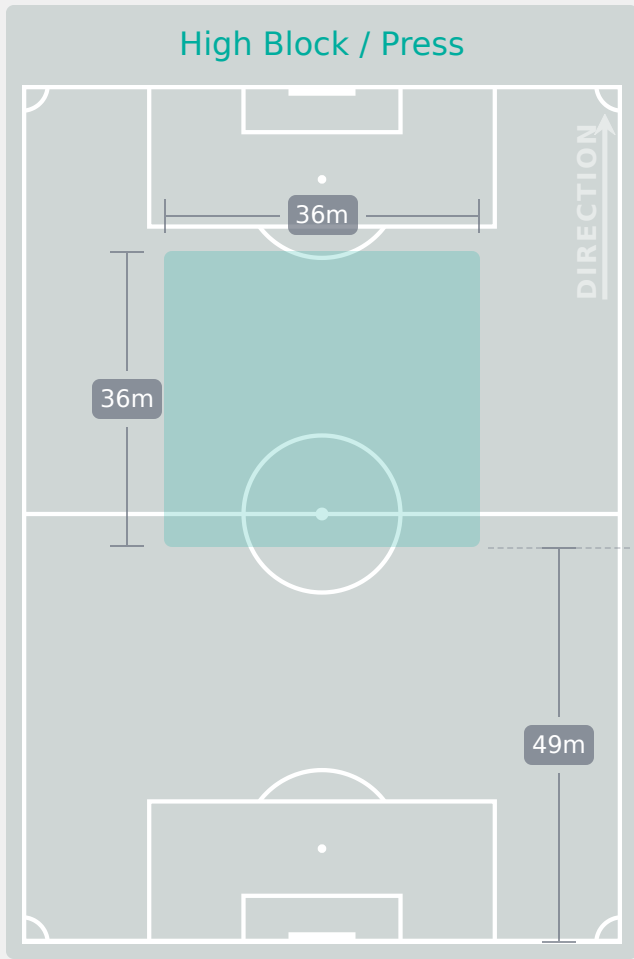

Defensive Line Height & Team Length