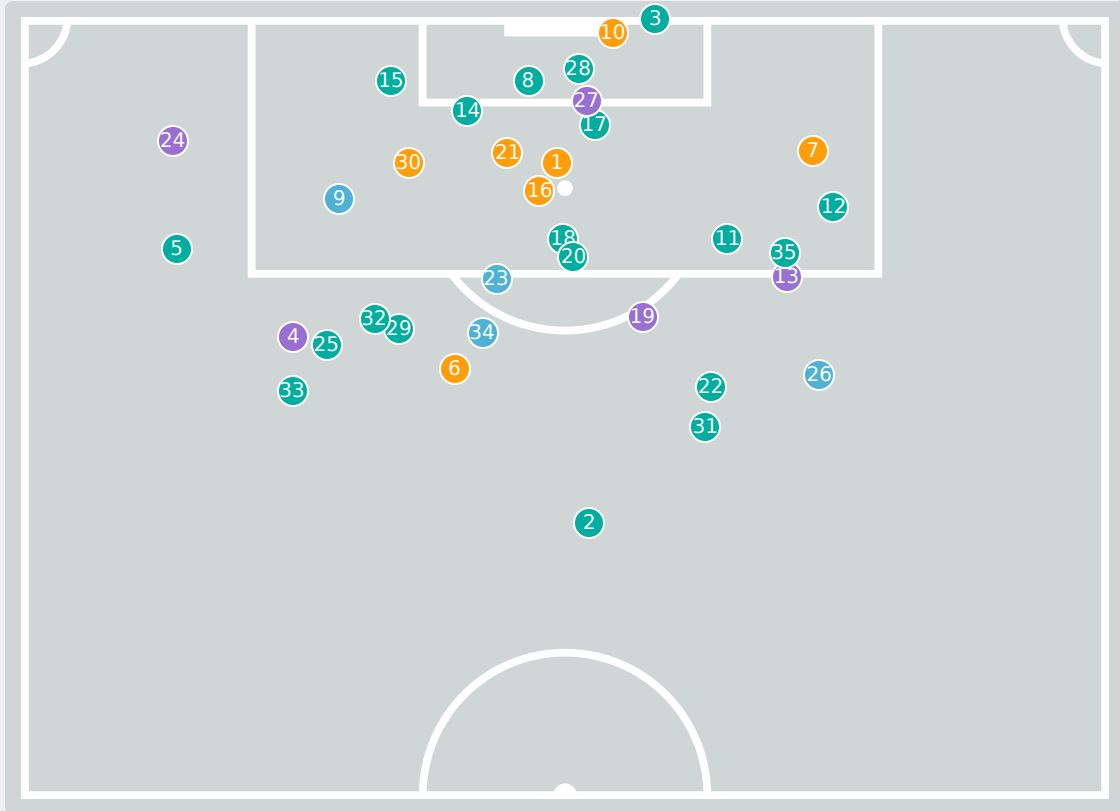

Most Direct Pressures

5

LARA

RIGHT CENTRE MIDFIELD

Most Direct Pressures

8

SINGH Preeya

LEFT CENTRE MIDFIELD

GOALKEEPING

Brazil 9 - 0 Fiji

Goalkeeping Involvement

Brazil

Brazil GK Involvement Timeline

14
Total Involvements

Fiji

Fiji GK Involvement Timeline

69
Total Involvements

Goalkeeping Distribution

Goalkeeping Distribution

Goal Prevention

2
Total Attempts on Goal Faced

100
Save %

Total Attempts on Goal Faced	Total Goal Interventions	Save & Retain	Deflect & Retain	Save & Deflect	Save Attempt	No Save Attempt
2	1	1	0	0	0	1

Goal Prevention

35

Total Attempts on Goal Faced

44

Save %

Total Attempts on Goal Faced	Total Goal Interventions	Save & Retain	Deflect & Retain	Save & Deflect	Save Attempt	No Save Attempt
35	9	5	0	4	7	19

Aerial Control