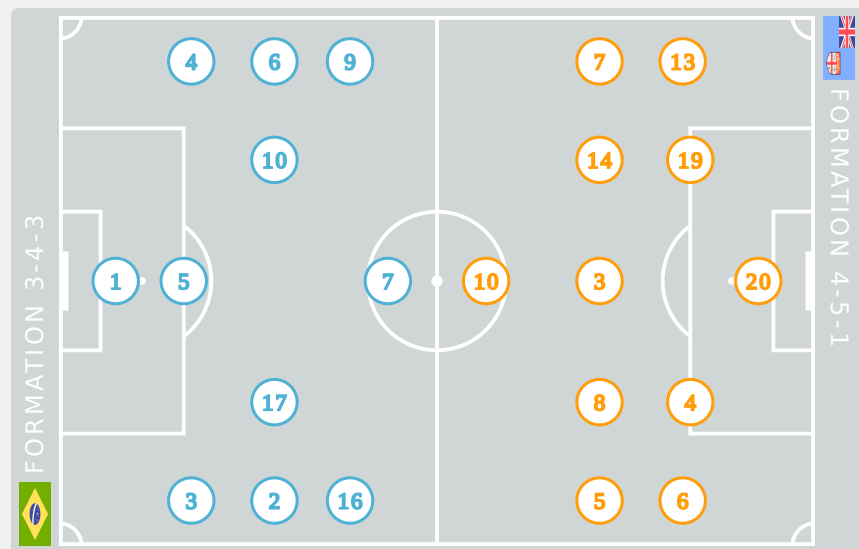

Match Summary - Teams

Brazil

9 — **0**

Fiji

STARTING

- 1 GK RILLARY
- 2 DF GI FERNANDES
- 3 DF GUTA
- 4 DF CARLA
- 5 DF REBECA ↓ 45'
- 6 DF ANA GUIMARAES ↓ 45'
- 7 FW VENDITO ⚽ 27' ⚽ 28' ↓ 74'
- 9 FW PRISCILA ⚽ 49' ↓ 60'
- 10 MF VITORIA AMARAL ⚽ 9' ⚽ 24' 🟡 40' ↓ 45'
- 16 FW MILENA ⚽ 77'
- 17 MF LARA ⚽ 4'

SUBSTITUTES

- 12 GK NANDA MAYRINK
- 21 GK MARI
- 8 MF MAIARA
- 11 FW DUDINHA
- 13 DF RAVENA ↑ 45'
- 14 DF DUDA MINEIRA
- 15 MF MARZIA ↑ 45'
- 18 FW FERNANDA ↑ 74' ⚽ 82'
- 19 FW GISELE ↑ 60' ⚽ 86'
- 20 MF CAROL ↑ 45'