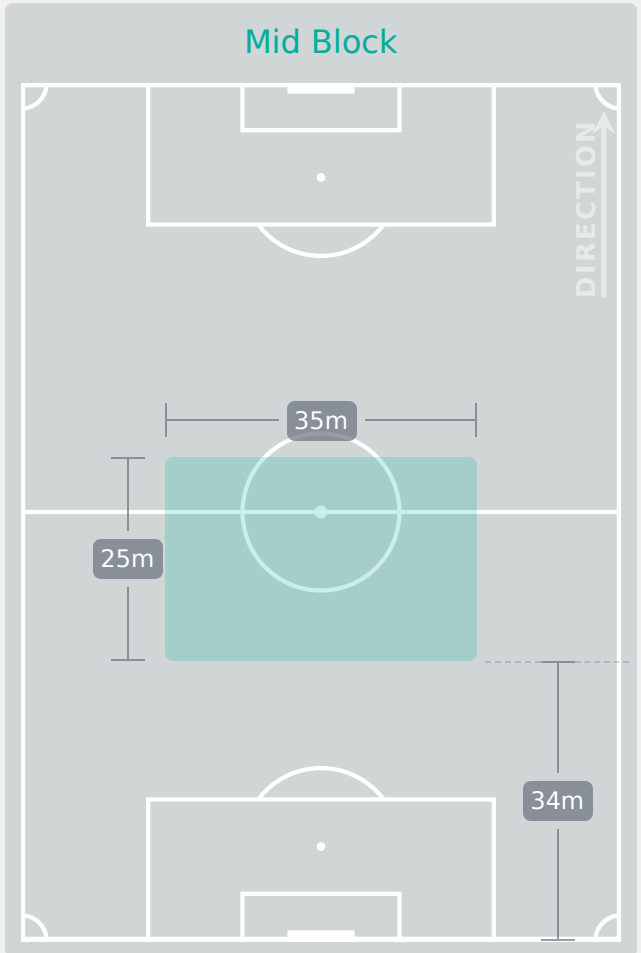

Defensive Line Height & Team Length