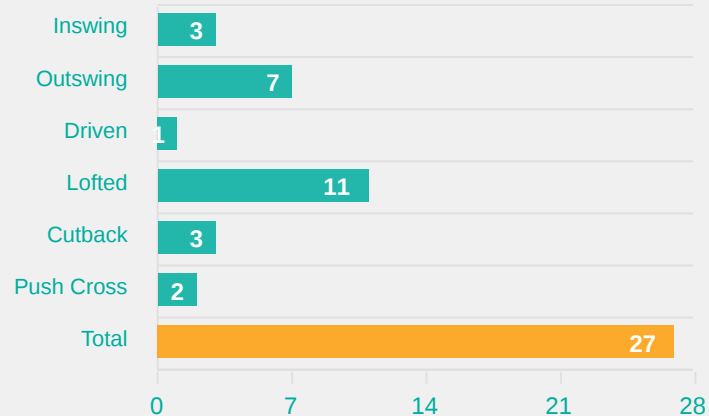

Attempts at Goal

Time	Player	Outcome	Body Part	Delivery Type
54	3 GUTA	Off Target	Head	Cross
57	20 CAROL	Deflected On Target - Saved	Right Foot	Pass
59	16 MILENA	Off Target	Left Foot	Pass
63	19 GISELE	On Target - Goal Prevented	Right Foot	Pass
63	20 CAROL	Off Target	Left Foot	Pass
65	19 GISELE	On Target - Saved	Right Foot	Pass
71	19 GISELE	On Target - Saved	Right Foot	Ball Progression
75	17 LARA	Incomplete - Player On Ball Error	Right Foot	Loose Ball
76	16 MILENA	On Target - Goal	Left Foot	Pass
81	13 RAVENA	On Target	Upper Body	Cross
81	18 FERNANDA	On Target - Goal	Lower Body	Cross
85	2 GI FERNANDES	Incomplete - Blocked	Left Foot	Corner
85	19 GISELE	On Target - Goal	Head	Cross
87	13 RAVENA	Incomplete - Blocked	Right Foot	Loose Ball
88	2 GI FERNANDES	Off Target	Left Foot	Pass
89	20 CAROL	Off Target	Left Foot	Pass
92	16 MILENA	On Target - Saved	Right Foot	Loose Ball

Brazil

Attempts at Goal

Time	Player	Outcome	Body Part	Delivery Type
93	20CAROL	Incomplete - Blocked	Left Foot	Corner

Attempts at Goal

Key	Outcome	Shots
	Goals	0
	On Target	1
	Off Target	1
	Blocked	0
	Incomplete	0

Attempts at Goal

Time	Player	Outcome	Body Part	Delivery Type
18	10 TABUNASE Elesi	Off Target	Right Foot	Pass
87	4 LAULABA Seruwaia	On Target - Saved	Right Foot	Interception

Crosses (Open Play)

Delivery Type

Attempted

27

Completed

11

Most Crosses Attempted

8

MILENA
RIGHT WINGER

#	Player	Inswing	Outswing	Driven	Lofted	Cutback	Push Cross	Total Attempted
1	RILLARY	0	0	0	0	0	0	0
2	GI FERNANDES	1	2	0	3	0	0	6
3	GUTA	0	0	0	0	0	0	0
4	CARLA	0	0	0	0	0	0	0
5	REBECA	1	0	0	0	0	0	1
6	ANA GUIMARAES	0	1	0	1	0	0	2
7	VENDITO	1	0	0	0	0	0	1
9	PRISCILA	0	0	0	0	0	1	1
10	VITORIA AMARAL	0	0	0	1	0	1	2
16	MILENA	0	4	1	2	1	0	8
17	LARA	0	0	0	3	0	0	3
13	RAVENA	0	0	0	0	0	0	0
15	MARZIA	0	0	0	0	0	0	0
18	FERNANDA	0	0	0	0	2	0	2
19	GISELE	0	0	0	0	0	0	0
20	CAROL	0	0	0	1	0	0	1