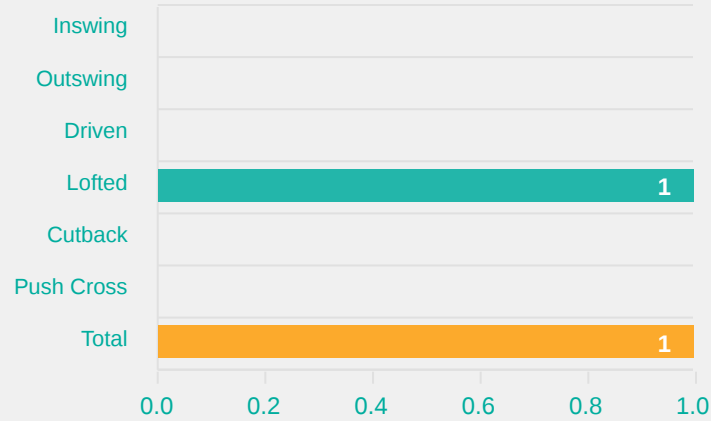

Delivery Type

Attempted
1

Completed
0

Most Crosses Attempted
1
TABUA Kasanita
RIGHT MIDFIELD

#	Player	Inswing	Outswing	Driven	Lofted	Cutback	Push Cross	Total Attempted
20	VAKALOLOMA Aliana	0	0	0	0	0	0	0
3	BAKANICEVA Adi	0	0	0	0	0	0	0
4	LAULABA Seruwaia	0	0	0	0	0	0	0
5	QALIVERE Caroline	0	0	0	0	0	0	0
6	MOODIE Talei	0	0	0	0	0	0	0
7	TABUA Kasanita	0	0	0	1	0	0	1
8	SINGH Preeya	0	0	0	0	0	0	0
10	TABUNASE Elesi	0	0	0	0	0	0	0
13	ALFRED Sonia	0	0	0	0	0	0	0
14	NAIVELI Adi	0	0	0	0	0	0	0
19	REKHA Angeline	0	0	0	0	0	0	0
2	MEREIA Ema	0	0	0	0	0	0	0
11	NAWENI Sereana	0	0	0	0	0	0	0
12	KILAIWACA Pijila	0	0	0	0	0	0	0
15	COKANASIGA Asela	0	0	0	0	0	0	0
16	BUKA Evivi	0	0	0	0	0	0	0