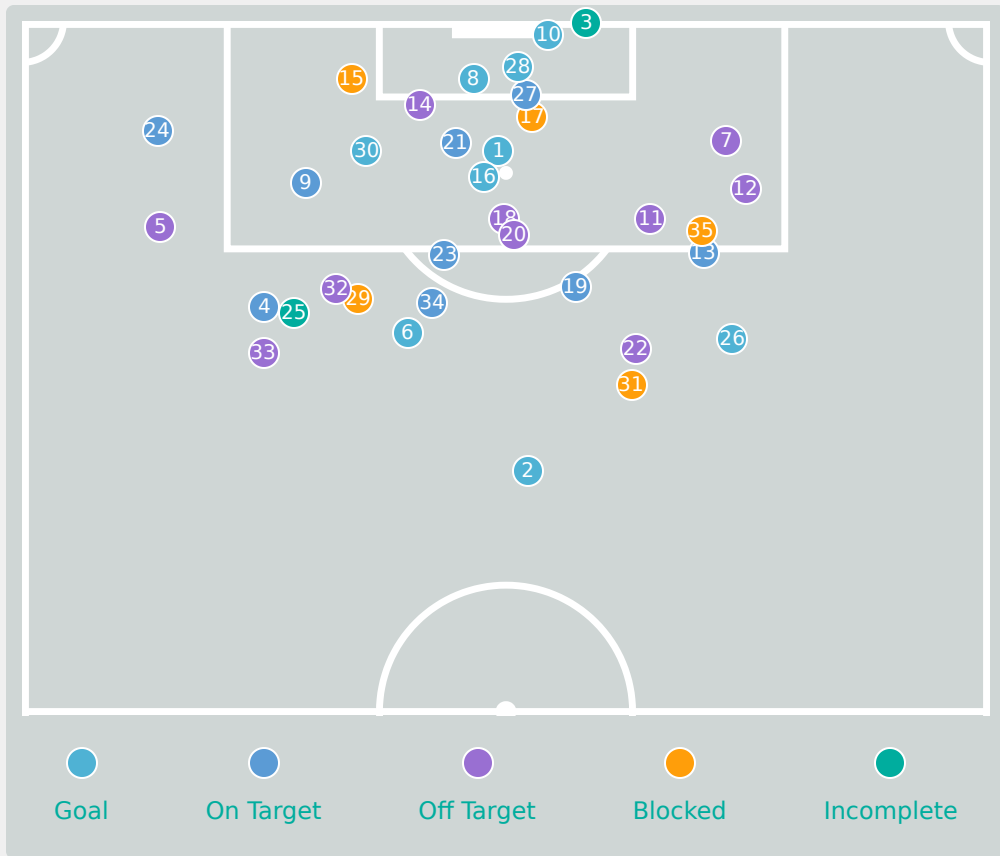

Attempts at Goal

Key	Outcome	Shots
●	Goals	9
●	On Target	9
●	Off Target	10
●	Blocked	5
●	Incomplete	2