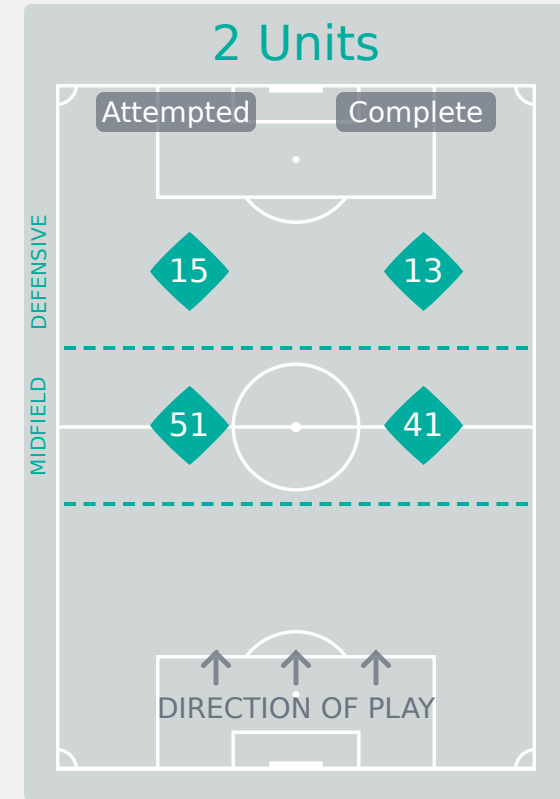

Brazil

Phases of Play

IN POSSESSION

OUT OF POSSESSION

IN POSSESSION

Brazil 9 - 0 Fiji

In Possession Line Height & Team Length

In Possession Line Height & Team Length

Line Breaks

Brazil

Attempted Line Breaks

117

Attempted Line Breaks	1
Inside Shape	1
Outside Shape	0

Attempted Line Breaks	50
Inside Shape	25
Outside Shape	25

Attempted Line Breaks	66
Inside Shape	35
Outside Shape	31

Line Breaks

Attempted Line Breaks
68

10 Attempted **5** Complete

13 Attempted **4** Complete

45 Attempted **10** Complete

Attempted Line Breaks **1**
Inside Shape **1**
Outside Shape **0**

Attempted Line Breaks **56**
Inside Shape **48**
Outside Shape **8**

Attempted Line Breaks **11**
Inside Shape **10**
Outside Shape **1**

Line Breaks

					4 Units				3 Units			2 Units		Direction			Distribution Type		
#	Player	Line Breaks Attempted	Line Breaks Completed	Line Break Completion %	Attacking Line	Attacking Midfield Line	Midfield Line	Defensive Line	Attacking Line	Midfield Line	Defensive Line	Midfield Line	Defensive Line	Through	Around	Over	Pass	Cross	Ball Progression
1	RILLARY	1	1	100%	0	0	0	0	1	0	0	0	0	0	0	1	1	0	0
2	GI FERNANDES	24	20	83%	0	0	0	0	2	1	4	13	4	9	6	9	21	2	1
3	GUTA	13	11	85%	0	0	0	0	4	1	1	6	1	0	8	5	13	0	0
4	CARLA	21	18	86%	0	0	0	0	8	4	1	7	1	5	13	3	20	0	1
5	REBECA	8	8	100%	0	0	0	0	0	1	0	6	1	2	3	3	7	0	1
6	ANA GUIMARAES	3	3	100%	0	0	0	0	0	0	1	2	0	0	3	0	3	0	0
7	VENDITO	7	4	57%	0	0	0	0	0	3	1	2	1	4	1	2	7	0	0
9	PRISCILA	4	2	50%	0	0	0	0	0	2	1	0	1	1	2	1	4	0	0
10	VITORIA AMARAL	3	3	100%	0	0	0	0	0	1	1	1	0	0	3	0	2	1	0
16	MILENA	4	3	75%	0	0	0	0	0	0	1	3	0	3	0	1	4	0	0
17	LARA	9	8	89%	0	0	0	0	0	2	0	6	1	6	0	3	6	3	0
13	RAVENA	4	2	50%	0	0	0	0	0	2	0	2	0	2	2	0	3	0	1
15	MARZIA	5	5	100%	1	0	0	0	0	0	0	3	1	2	0	3	5	0	0
18	FERNANDA	1	0	0%	0	0	0	0	0	0	1	0	0	0	1	0	0	0	1
19	GISELE	3	1	33%	0	0	0	0	0	1	1	0	1	1	0	2	3	0	0
20	CAROL	7	7	100%	0	0	0	0	1	3	0	0	3	3	0	4	6	1	0