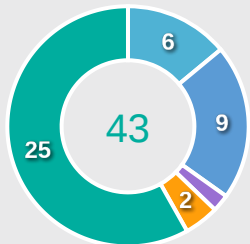

Offering to Receive

225
Total Offers Made

106
Total Offers Received

Most Offers
44
MILENA
RIGHT WINGER

137
Offers Made in Final Third

76
Offers Made in Middle Third

12
Offers Made in Defensive Third

#	Player	Offers Made	Offers Received	% Made & Received
1	RILLARY	0	0	0%
2	GI FERNANDES	34	22	64.7%
3	GUTA	1	0	0%
4	CARLA	12	8	66.7%
5	REBECA	3	2	66.7%
6	ANA GUIMARAES	8	4	50%
7	VENDITO	13	5	38.5%
9	PRISCILA	18	6	33.3%
10	VITORIA AMARAL	19	10	52.6%
16	MILENA	44	20	45.5%
17	LARA	24	8	33.3%
13	RAVENA	8	2	25%
15	MARZIA	4	2	50%
18	FERNANDA	10	5	50%
19	GISELE	12	5	41.7%
20	CAROL	15	7	46.7%

Offering to Receive

#	Player	Offers Made	Offers Received	% Made & Received
20	VAKALOLOMA Aliana	0	0	0%
3	BAKANICEVA Adi	10	3	30%
4	LAULABA Seruwaia	0	0	0%
5	QALIVERE Caroline	1	0	0%
6	MOODIE Talei	1	1	100%
7	TABUA Kasanita	3	1	33.3%
8	SINGH Preeya	11	2	18.2%
10	TABUNASE Elesi	2	1	50%
13	ALFRED Sonia	0	0	0%
14	NAIVELI Adi	2	1	50%
19	REKHA Angeline	1	1	100%
2	MEREIA Ema	3	0	0%
11	NAWENI Sereana	0	0	0%
12	KILAIWACA Pijila	3	0	0%
15	COKANASIGA Asela	0	0	0%
16	BUKA Evivi	0	0	0%

Movement to Receive

Movement Types by Phase

Final Third Phase

Progression Phase

Build Up Phase

All Movement Types

- In Front
- In Between
- Out to In
- In to Out
- In Behind

Top Ranked Players