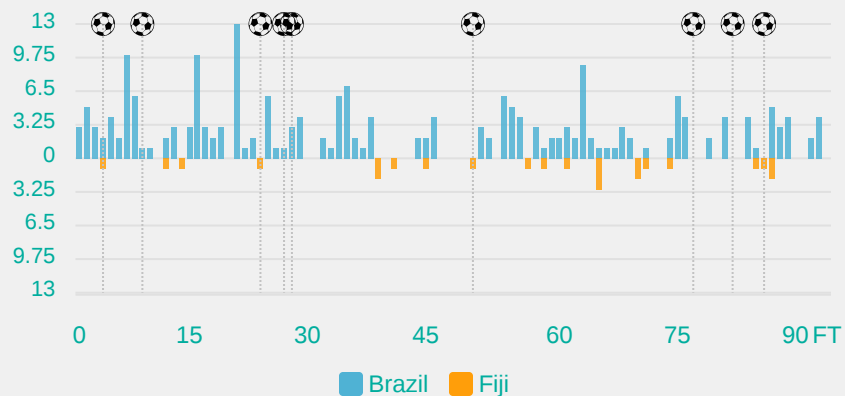

Distribution in the Final Third