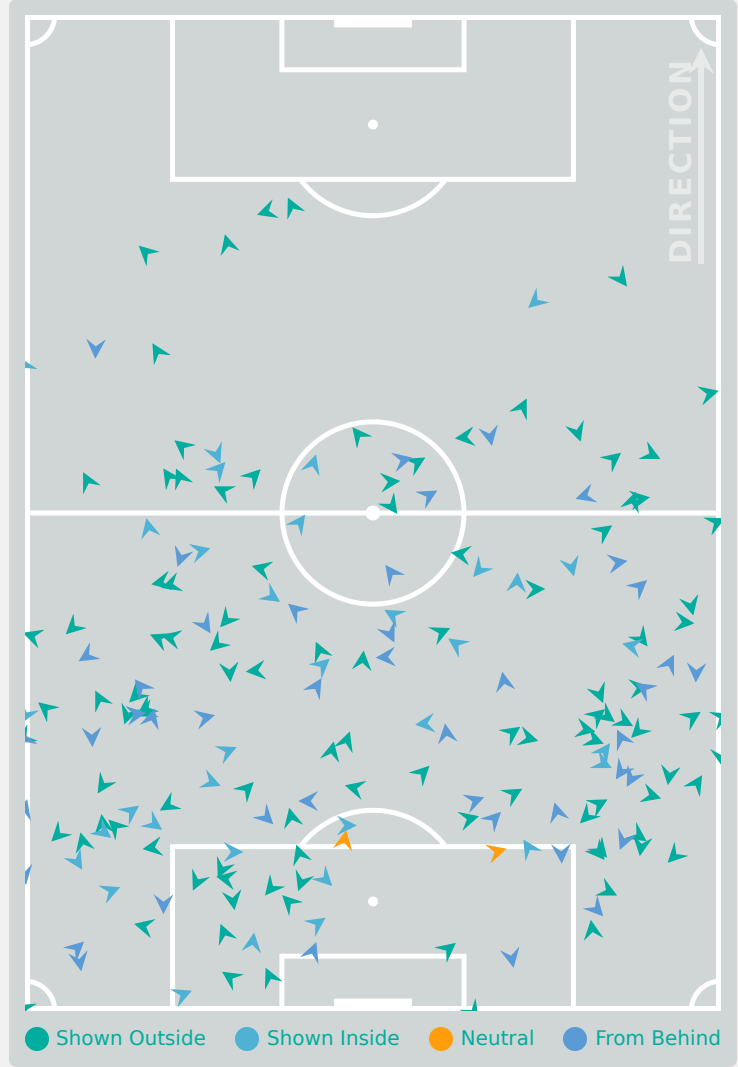

Defensive Line Height & Team Length

Defensive Line Height & Team Length

Defensive Pressure

Brazil

Fiji

75	Total Pressures	187
31	Direct Pressures	45
1.73s	Avg Pressure Duration	1.82s
41	Forced Turnovers	28
5.26s	Ball Recovery Time	13.02s
17	Pushing on into Pressing	55
45	Pushing on	105
21	Pressing Direction Inside	34
33	Pressing Direction Outside	107

Most Direct Pressures

5

LARA

RIGHT CENTRE MIDFIELD

Most Direct Pressures

8

SINGH Preeya

LEFT CENTRE MIDFIELD