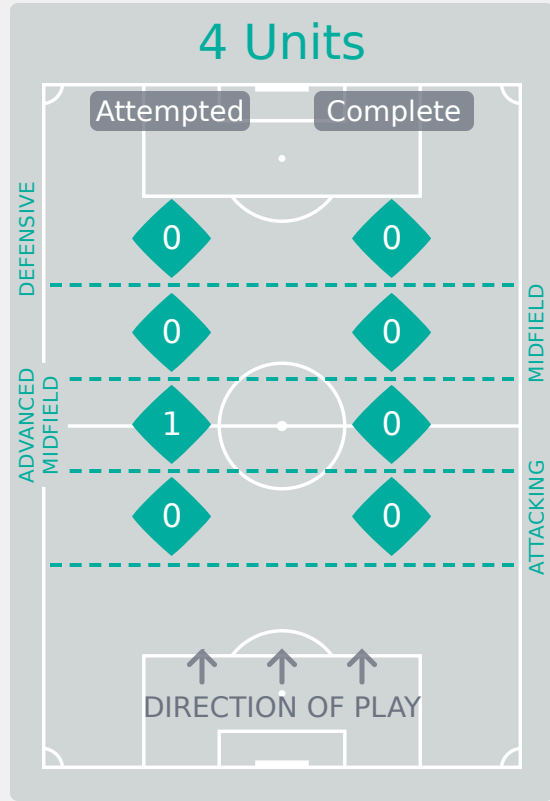

Line Breaks

Brazil

Attempted Line Breaks

117

Attempted Line Breaks	1
Inside Shape	1
Outside Shape	0

Attempted Line Breaks	50
Inside Shape	25
Outside Shape	25

Attempted Line Breaks	66
Inside Shape	35
Outside Shape	31

Line Breaks

Attempted Line Breaks
68

10 Attempted **5** Complete

13 Attempted **4** Complete

45 Attempted **10** Complete

Attempted Line Breaks **1**
Inside Shape **1**
Outside Shape **0**

Attempted Line Breaks **56**
Inside Shape **48**
Outside Shape **8**

Attempted Line Breaks **11**
Inside Shape **10**
Outside Shape **1**

Line Breaks

					4 Units				3 Units			2 Units		Direction			Distribution Type		
#	Player	Line Breaks Attempted	Line Breaks Completed	Line Break Completion %	Attacking Line	Attacking Midfield Line	Midfield Line	Defensive Line	Attacking Line	Midfield Line	Defensive Line	Midfield Line	Defensive Line	Through	Around	Over	Pass	Cross	Ball Progression
1	RILLARY	1	1	100%	0	0	0	0	1	0	0	0	0	0	0	1	1	0	0
2	GI FERNANDES	24	20	83%	0	0	0	0	2	1	4	13	4	9	6	9	21	2	1
3	GUTA	13	11	85%	0	0	0	0	4	1	1	6	1	0	8	5	13	0	0
4	CARLA	21	18	86%	0	0	0	0	8	4	1	7	1	5	13	3	20	0	1
5	REBECA	8	8	100%	0	0	0	0	0	1	0	6	1	2	3	3	7	0	1
6	ANA GUIMARAES	3	3	100%	0	0	0	0	0	0	1	2	0	0	3	0	3	0	0
7	VENDITO	7	4	57%	0	0	0	0	0	3	1	2	1	4	1	2	7	0	0
9	PRISCILA	4	2	50%	0	0	0	0	0	2	1	0	1	1	2	1	4	0	0
10	VITORIA AMARAL	3	3	100%	0	0	0	0	0	1	1	1	0	0	3	0	2	1	0
16	MILENA	4	3	75%	0	0	0	0	0	0	1	3	0	3	0	1	4	0	0
17	LARA	9	8	89%	0	0	0	0	0	2	0	6	1	6	0	3	6	3	0
13	RAVENA	4	2	50%	0	0	0	0	0	2	0	2	0	2	2	0	3	0	1
15	MARZIA	5	5	100%	1	0	0	0	0	0	0	3	1	2	0	3	5	0	0
18	FERNANDA	1	0	0%	0	0	0	0	0	0	1	0	0	0	1	0	0	0	1
19	GISELE	3	1	33%	0	0	0	0	0	1	1	0	1	1	0	2	3	0	0
20	CAROL	7	7	100%	0	0	0	0	1	3	0	0	3	3	0	4	6	1	0