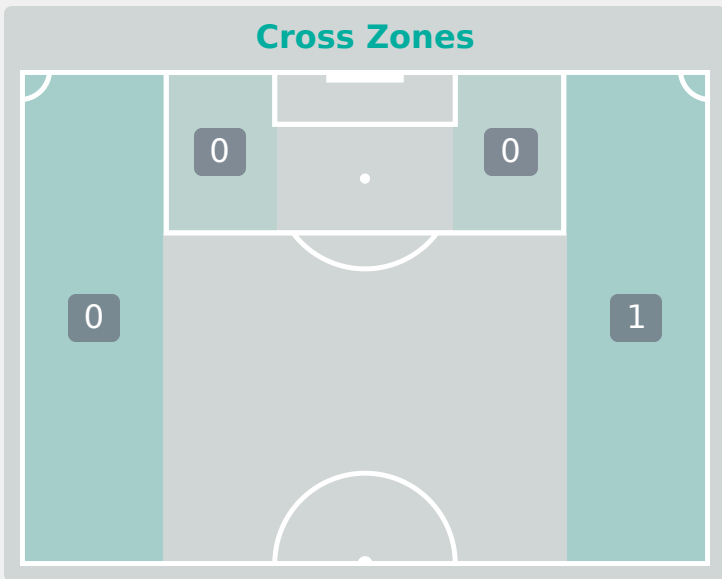

Crosses (Open Play)