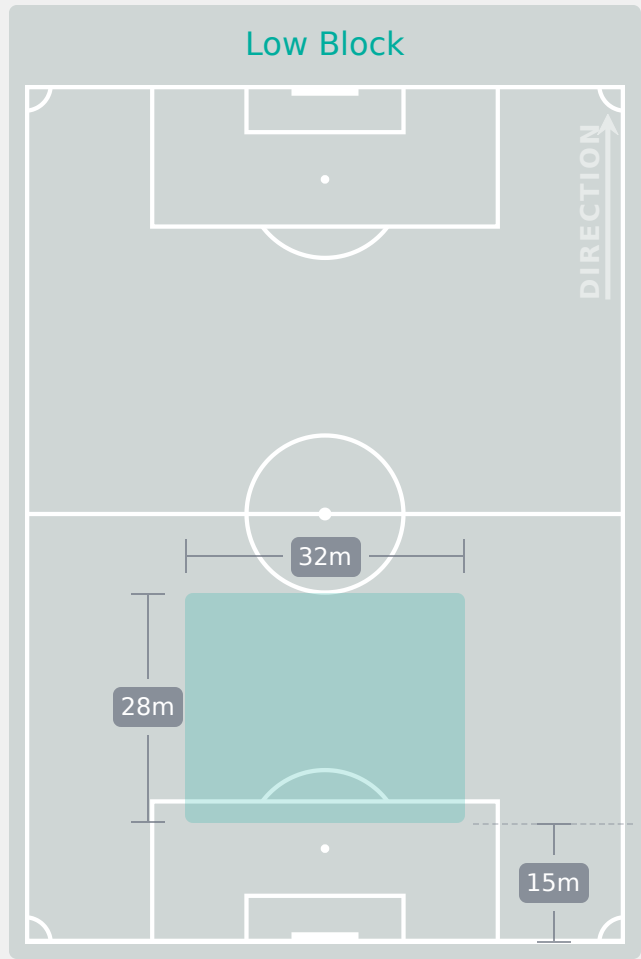

Defensive Line Height & Team Length