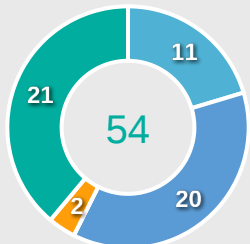

Offering to Receive

225
Total Offers Made

106
Total Offers Received

Most Offers
44
MILENA
RIGHT WINGER

137
Offers Made in Final Third

76
Offers Made in Middle Third

12
Offers Made in Defensive Third

#	Player	Offers Made	Offers Received	% Made & Received
1	RILLARY	0	0	0%
2	GI FERNANDES	34	22	64.7%
3	GUTA	1	0	0%
4	CARLA	12	8	66.7%
5	REBECA	3	2	66.7%
6	ANA GUIMARAES	8	4	50%
7	VENDITO	13	5	38.5%
9	PRISCILA	18	6	33.3%
10	VITORIA AMARAL	19	10	52.6%
16	MILENA	44	20	45.5%
17	LARA	24	8	33.3%
13	RAVENA	8	2	25%
15	MARZIA	4	2	50%
18	FERNANDA	10	5	50%
19	GISELE	12	5	41.7%
20	CAROL	15	7	46.7%

Offering to Receive

#	Player	Offers Made	Offers Received	% Made & Received
20	VAKALOLOMA Aliana	0	0	0%
3	BAKANICEVA Adi	10	3	30%
4	LAULABA Seruwaia	0	0	0%
5	QALIVERE Caroline	1	0	0%
6	MOODIE Talei	1	1	100%
7	TABUA Kasanita	3	1	33.3%
8	SINGH Preeya	11	2	18.2%
10	TABUNASE Elesi	2	1	50%
13	ALFRED Sonia	0	0	0%
14	NAIVELI Adi	2	1	50%
19	REKHA Angeline	1	1	100%
2	MEREIA Ema	3	0	0%
11	NAWENI Sereana	0	0	0%
12	KILAIWACA Pijila	3	0	0%
15	COKANASIGA Asela	0	0	0%
16	BUKA Evivi	0	0	0%

Movement to Receive

Movement Types by Phase

Final Third Phase

Progression Phase

Build Up Phase

All Movement Types

- In Front
- In Between
- Out to In
- In to Out
- In Behind

Top Ranked Players