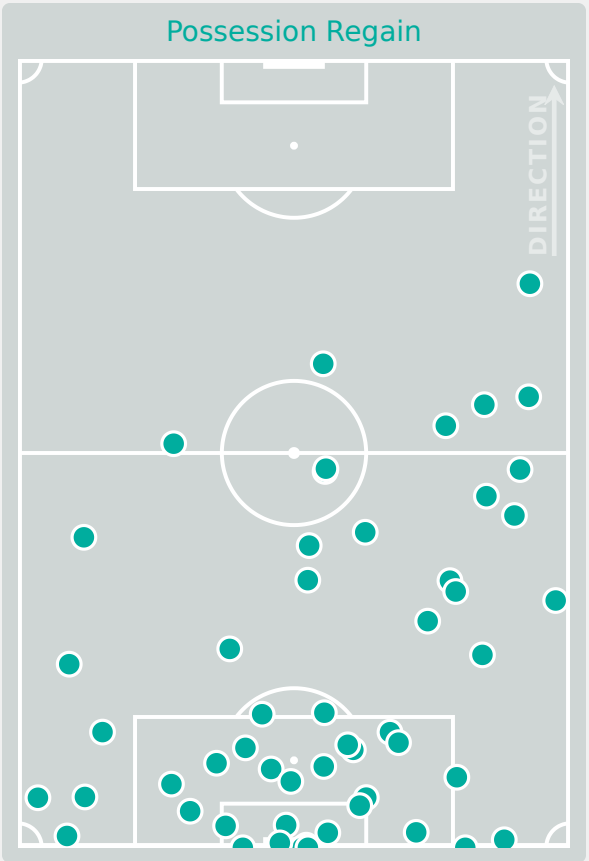

Most Possession Regains

10

CARLA
LEFT BACK

#	Player	Total Possession Regains
1	RILLARY	4
2	GI FERNANDES	2
3	GUTA	1
4	CARLA	10
5	REBECA	2
6	ANA GUIMARAES	2
7	VENDITO	2
9	PRISCILA	3
10	VITORIA AMARAL	3
16	MILENA	5
17	LARA	2
13	RAVENA	1
15	MARZIA	4
18	FERNANDA	0
19	GISELE	0
20	CAROL	5

Tackles

1.03

Possession Actions / Defensive Action

Blocks

Possession Contests

Most Possession Regains

12

VAKALOLOMA Aliana
GOALKEEPER