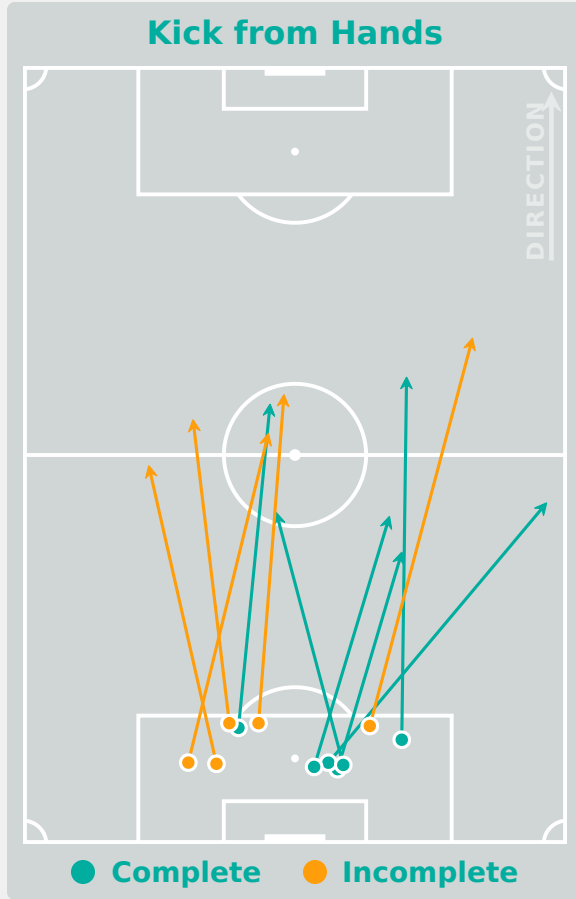

Goalkeeping Distribution