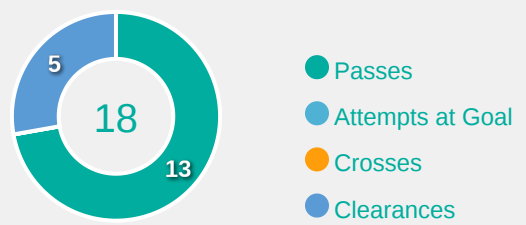

2

Interceptions

19

Tackles

8.32

Possession Actions / Defensive Action

Blocks

Possession Contests