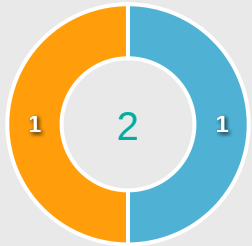

Progression Phase