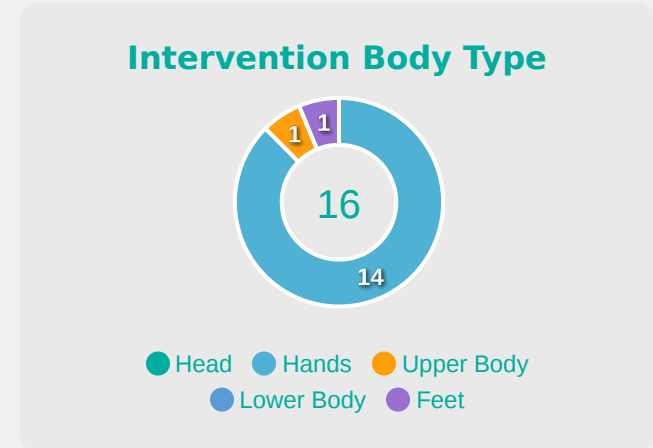

69
Total Involvements

Goalkeeping Distribution

Goalkeeping Distribution

Goal Prevention

2
Total Attempts on Goal Faced

100
Save %

Total Attempts on Goal Faced	Total Goal Interventions	Save & Retain	Deflect & Retain	Save & Deflect	Save Attempt	No Save Attempt
2	1	1	0	0	0	1

Goal Prevention

35

Total Attempts on Goal Faced

44

Save %

Total Attempts on Goal Faced	Total Goal Interventions	Save & Retain	Deflect & Retain	Save & Deflect	Save Attempt	No Save Attempt
35	9	5	0	4	7	19

Aerial Control