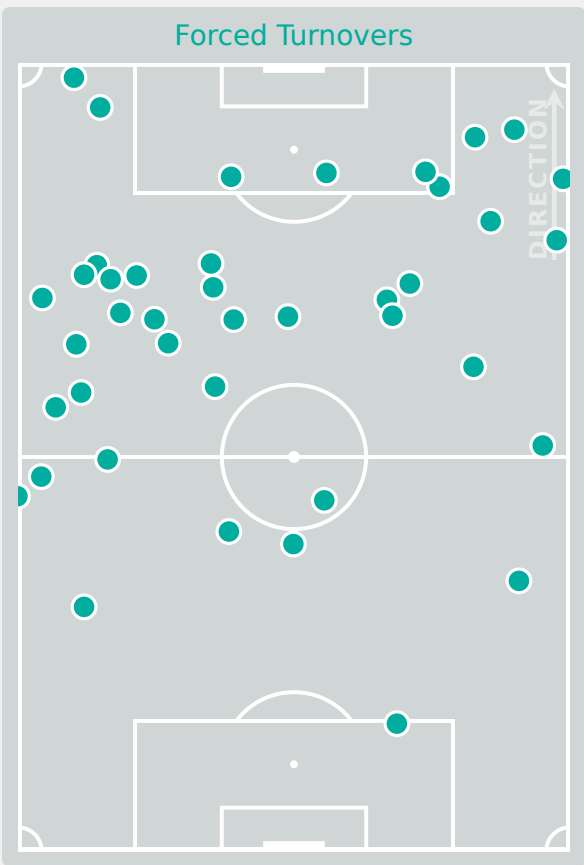

2

Interceptions

19

Tackles

8.32

Possession Actions / Defensive Action

Blocks

Possession Contests