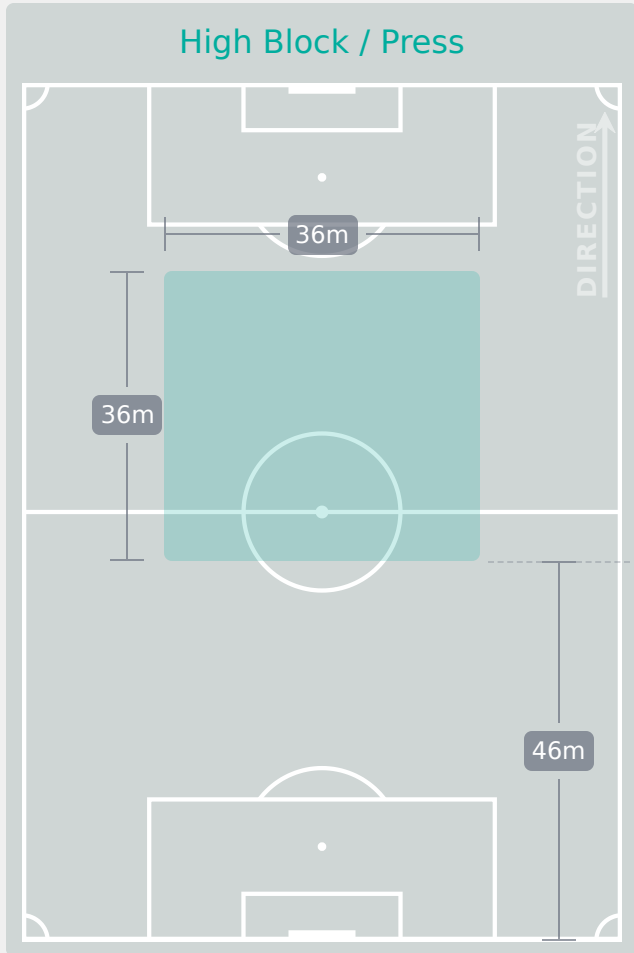

Defensive Line Height & Team Length