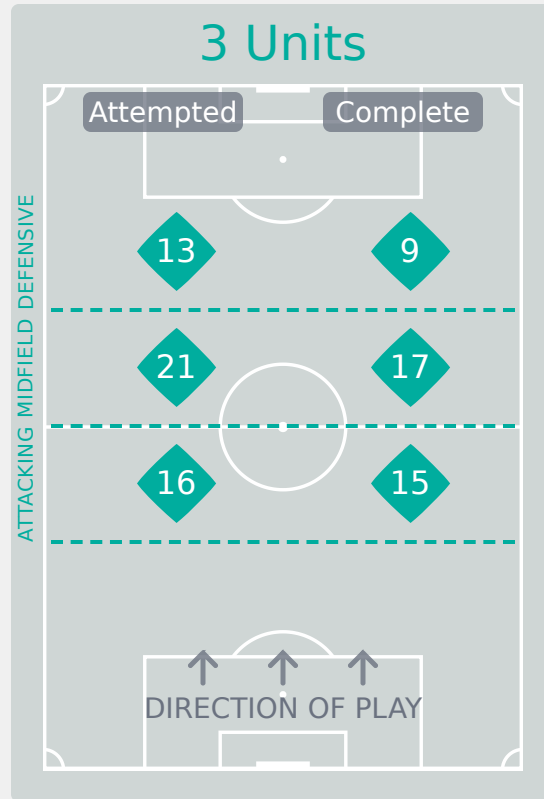

Brazil

Phases of Play

IN POSSESSION

OUT OF POSSESSION

IN POSSESSION

Brazil 9 - 0 Fiji

In Possession Line Height & Team Length

In Possession Line Height & Team Length

Line Breaks

Brazil

Attempted Line Breaks

117

Attempted Line Breaks	1
Inside Shape	1
Outside Shape	0

Attempted Line Breaks	50
Inside Shape	25
Outside Shape	25

Attempted Line Breaks	66
Inside Shape	35
Outside Shape	31

Line Breaks

Attempted Line Breaks
68

10 Attempted **5** Complete

13 Attempted **4** Complete

45 Attempted **10** Complete

Attempted Line Breaks **1**
Inside Shape **1**
Outside Shape **0**

Attempted Line Breaks **56**
Inside Shape **48**
Outside Shape **8**

Attempted Line Breaks **11**
Inside Shape **10**
Outside Shape **1**

Line Breaks

					4 Units				3 Units			2 Units		Direction			Distribution Type		
#	Player	Line Breaks Attempted	Line Breaks Completed	Line Break Completion %	Attacking Line	Attacking Midfield Line	Midfield Line	Defensive Line	Attacking Line	Midfield Line	Defensive Line	Midfield Line	Defensive Line	Through	Around	Over	Pass	Cross	Ball Progression
1	RILLARY	1	1	100%	0	0	0	0	1	0	0	0	0	0	0	1	1	0	0
2	GI FERNANDES	24	20	83%	0	0	0	0	2	1	4	13	4	9	6	9	21	2	1
3	GUTA	13	11	85%	0	0	0	0	4	1	1	6	1	0	8	5	13	0	0
4	CARLA	21	18	86%	0	0	0	0	8	4	1	7	1	5	13	3	20	0	1
5	REBECA	8	8	100%	0	0	0	0	0	1	0	6	1	2	3	3	7	0	1
6	ANA GUIMARAES	3	3	100%	0	0	0	0	0	0	1	2	0	0	3	0	3	0	0
7	VENDITO	7	4	57%	0	0	0	0	0	3	1	2	1	4	1	2	7	0	0
9	PRISCILA	4	2	50%	0	0	0	0	0	2	1	0	1	1	2	1	4	0	0
10	VITORIA AMARAL	3	3	100%	0	0	0	0	0	1	1	1	0	0	3	0	2	1	0
16	MILENA	4	3	75%	0	0	0	0	0	0	1	3	0	3	0	1	4	0	0
17	LARA	9	8	89%	0	0	0	0	0	2	0	6	1	6	0	3	6	3	0
13	RAVENA	4	2	50%	0	0	0	0	0	2	0	2	0	2	2	0	3	0	1
15	MARZIA	5	5	100%	1	0	0	0	0	0	0	3	1	2	0	3	5	0	0
18	FERNANDA	1	0	0%	0	0	0	0	0	0	1	0	0	0	1	0	0	0	1
19	GISELE	3	1	33%	0	0	0	0	0	1	1	0	1	1	0	2	3	0	0
20	CAROL	7	7	100%	0	0	0	0	1	3	0	0	3	3	0	4	6	1	0