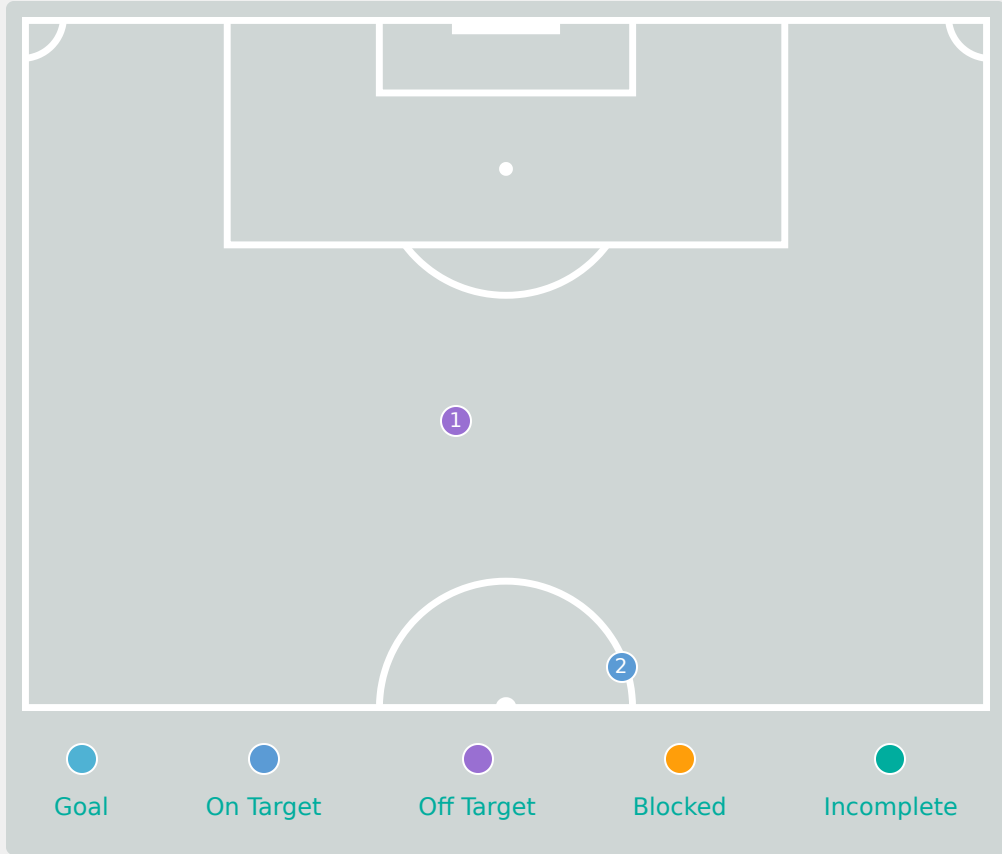

Attempts at Goal

Time	Player	Outcome	Body Part	Delivery Type
54	3 GUTA	Off Target	Head	Cross
57	20 CAROL	Deflected On Target - Saved	Right Foot	Pass
59	16 MILENA	Off Target	Left Foot	Pass
63	19 GISELE	On Target - Goal Prevented	Right Foot	Pass
63	20 CAROL	Off Target	Left Foot	Pass
65	19 GISELE	On Target - Saved	Right Foot	Pass
71	19 GISELE	On Target - Saved	Right Foot	Ball Progression
75	17 LARA	Incomplete - Player On Ball Error	Right Foot	Loose Ball
76	16 MILENA	On Target - Goal	Left Foot	Pass
81	13 RAVENA	On Target	Upper Body	Cross
81	18 FERNANDA	On Target - Goal	Lower Body	Cross
85	2 GI FERNANDES	Incomplete - Blocked	Left Foot	Corner
85	19 GISELE	On Target - Goal	Head	Cross
87	13 RAVENA	Incomplete - Blocked	Right Foot	Loose Ball
88	2 GI FERNANDES	Off Target	Left Foot	Pass
89	20 CAROL	Off Target	Left Foot	Pass
92	16 MILENA	On Target - Saved	Right Foot	Loose Ball

Brazil

Attempts at Goal

Time	Player	Outcome	Body Part	Delivery Type
93	20CAROL	Incomplete - Blocked	Left Foot	Corner

Attempts at Goal

Key	Outcome	Shots
	Goals	0
	On Target	1
	Off Target	1
	Blocked	0
	Incomplete	0