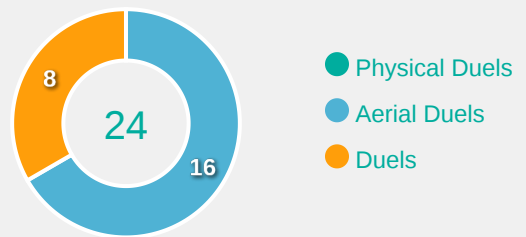

2

Interceptions

19

Tackles

8.32

Possession Actions / Defensive Action

Blocks

Possession Contests