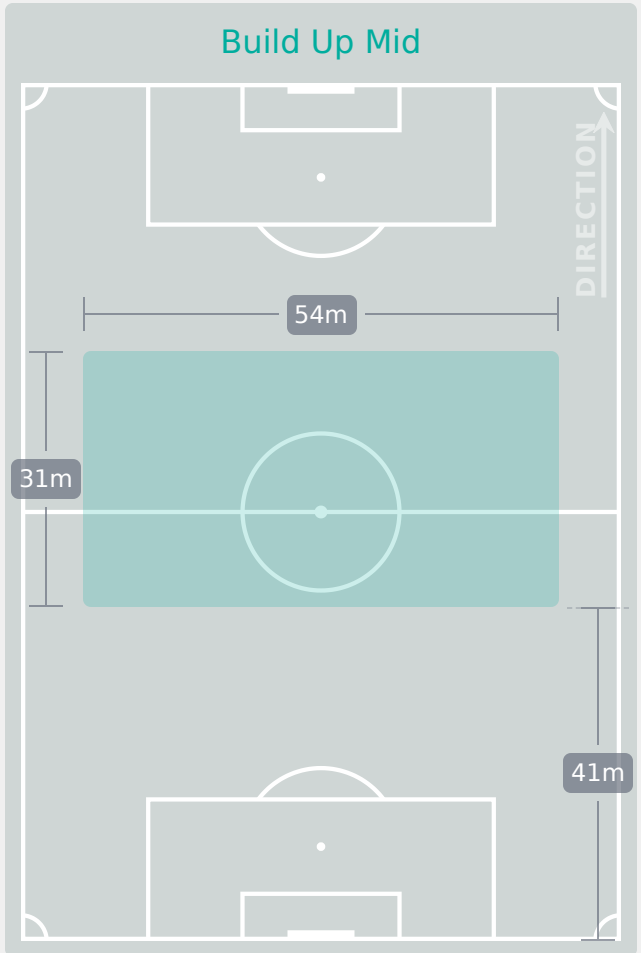

Brazil

Phases of Play

IN POSSESSION

OUT OF POSSESSION

IN POSSESSION

Brazil 9 - 0 Fiji

In Possession Line Height & Team Length

In Possession Line Height & Team Length

Line Breaks

Brazil

Attempted Line Breaks

117

Attempted Line Breaks	1
Inside Shape	1
Outside Shape	0

Attempted Line Breaks	50
Inside Shape	25
Outside Shape	25

Attempted Line Breaks	66
Inside Shape	35
Outside Shape	31