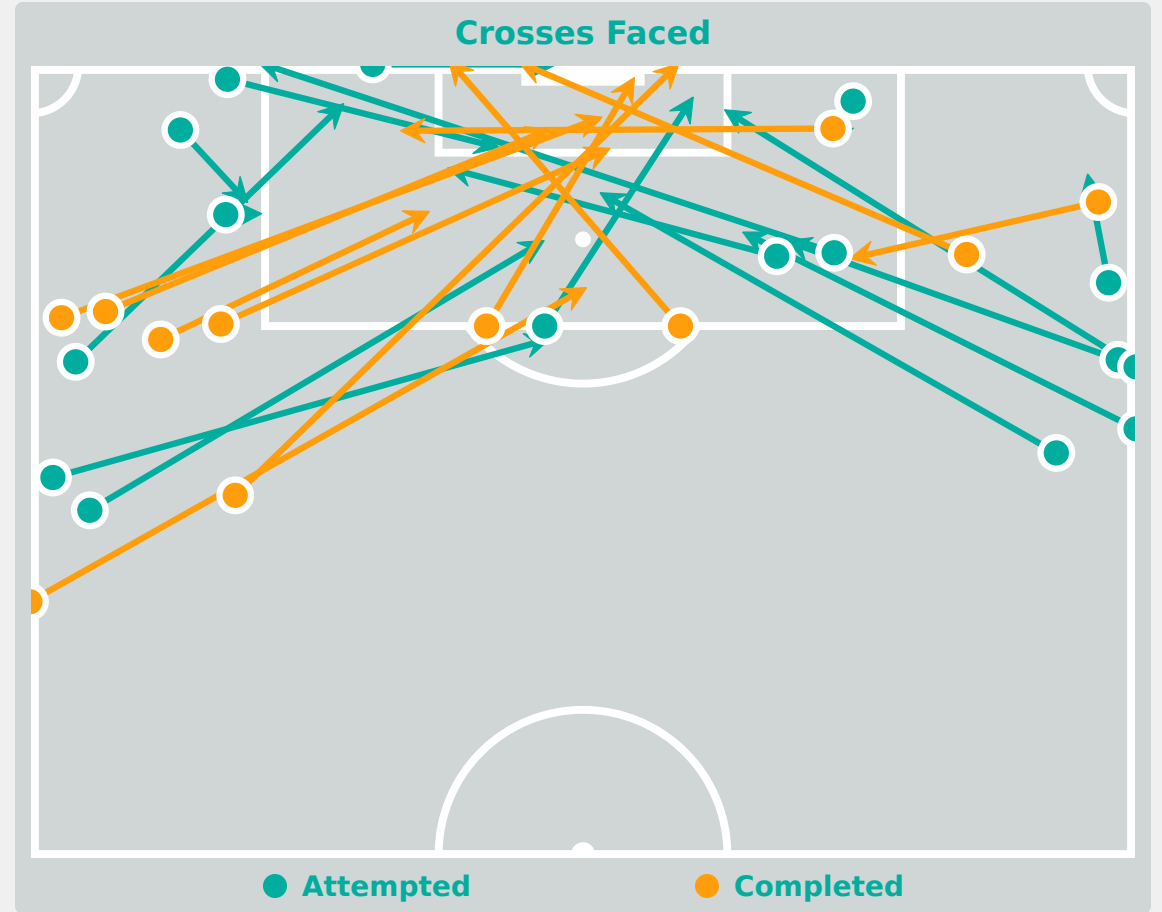

Goal Prevention

35

Total Attempts on Goal Faced

44

Save %

Total Attempts on Goal Faced	Total Goal Interventions	Save & Retain	Deflect & Retain	Save & Deflect	Save Attempt	No Save Attempt
35	9	5	0	4	7	19

Aerial Control

Delivery Types Faced

Total	In Swing	Out Swing	Driven	Lofted	Cutback	Push
3	1	1	0	1	0	0

Aerial Control

Delivery Types Faced

Total	In Swing	Out Swing	Driven	Lofted	Cutback	Push
28	4	7	1	11	3	2

SET PLAYS

Brazil 9 - 0 Fiji