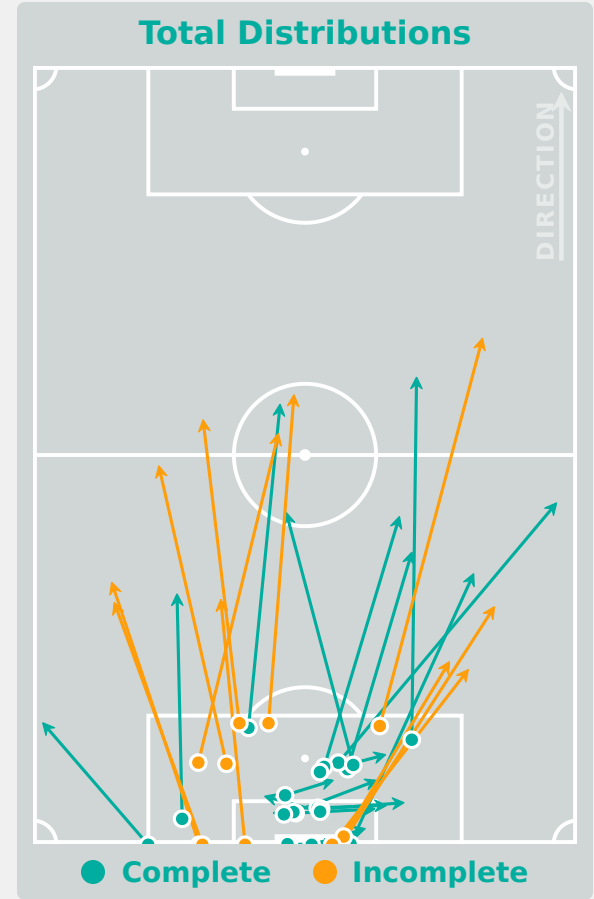

Goalkeeping Distribution