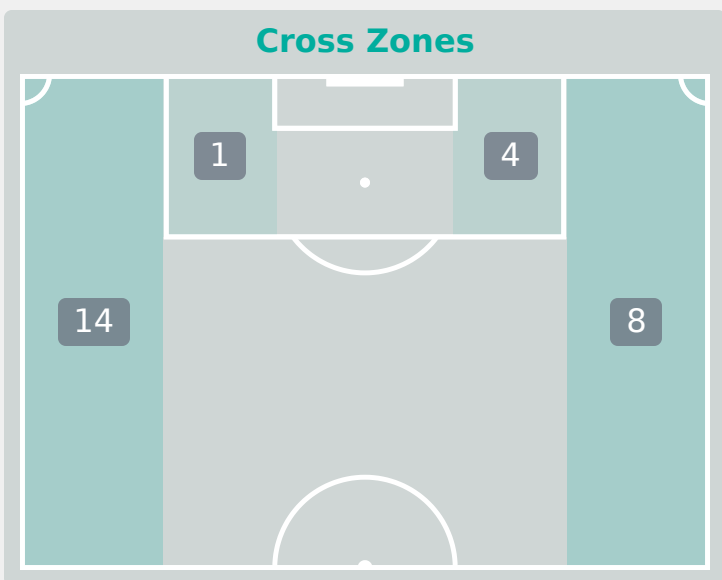

Attempts at Goal

Time	Player	Outcome	Body Part	Delivery Type
54	3 GUTA	Off Target	Head	Cross
57	20 CAROL	Deflected On Target - Saved	Right Foot	Pass
59	16 MILENA	Off Target	Left Foot	Pass
63	19 GISELE	On Target - Goal Prevented	Right Foot	Pass
63	20 CAROL	Off Target	Left Foot	Pass
65	19 GISELE	On Target - Saved	Right Foot	Pass
71	19 GISELE	On Target - Saved	Right Foot	Ball Progression
75	17 LARA	Incomplete - Player On Ball Error	Right Foot	Loose Ball
76	16 MILENA	On Target - Goal	Left Foot	Pass
81	13 RAVENA	On Target	Upper Body	Cross
81	18 FERNANDA	On Target - Goal	Lower Body	Cross
85	2 GI FERNANDES	Incomplete - Blocked	Left Foot	Corner
85	19 GISELE	On Target - Goal	Head	Cross
87	13 RAVENA	Incomplete - Blocked	Right Foot	Loose Ball
88	2 GI FERNANDES	Off Target	Left Foot	Pass
89	20 CAROL	Off Target	Left Foot	Pass
92	16 MILENA	On Target - Saved	Right Foot	Loose Ball

Brazil

Attempts at Goal

Time	Player	Outcome	Body Part	Delivery Type
93	20CAROL	Incomplete - Blocked	Left Foot	Corner

Attempts at Goal

Key	Outcome	Shots
	Goals	0
	On Target	1
	Off Target	1
	Blocked	0
	Incomplete	0

Attempts at Goal

Time	Player	Outcome	Body Part	Delivery Type
18	10 TABUNASE Elesi	Off Target	Right Foot	Pass
87	4 LAULABA Seruwaia	On Target - Saved	Right Foot	Interception

Crosses (Open Play)

Delivery Type