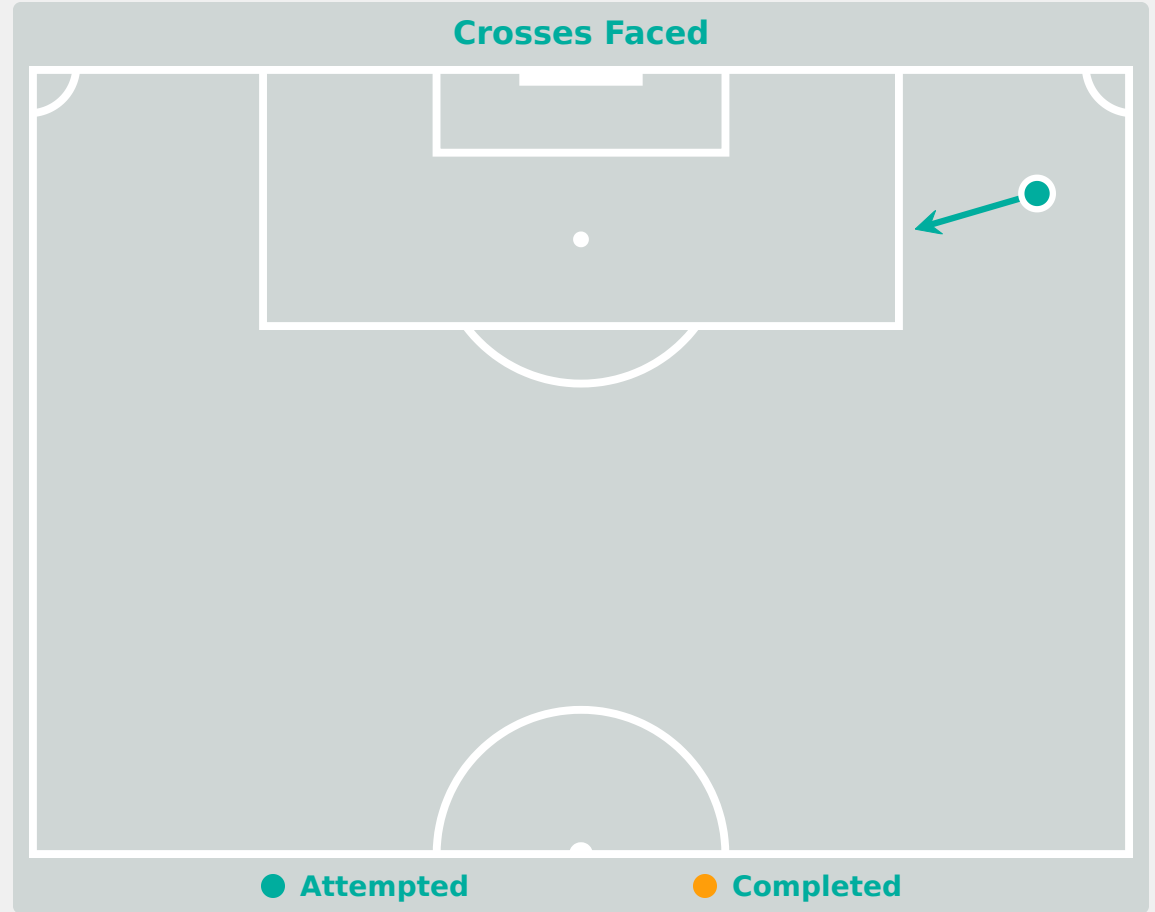

Goal Prevention

35

Total Attempts on Goal Faced

44

Save %

Total Attempts on Goal Faced	Total Goal Interventions	Save & Retain	Deflect & Retain	Save & Deflect	Save Attempt	No Save Attempt
35	9	5	0	4	7	19

Aerial Control