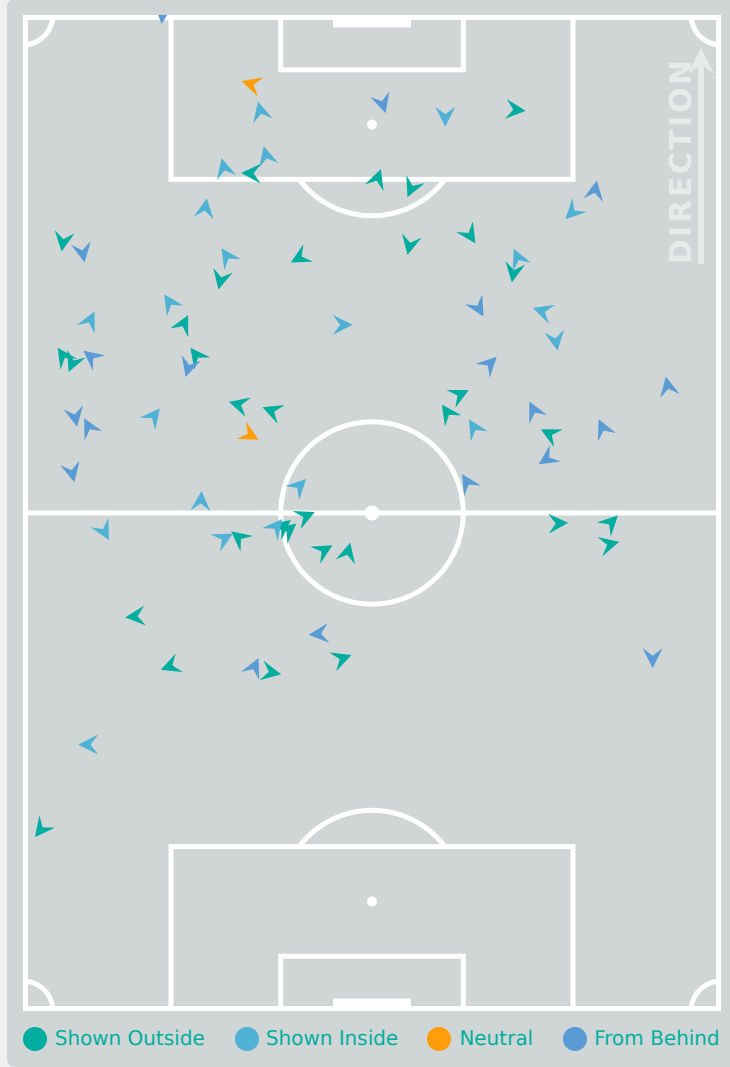

Defensive Line Height & Team Length

Defensive Line Height & Team Length

Defensive Pressure

Brazil

Fiji

75	Total Pressures	187
31	Direct Pressures	45
1.73s	Avg Pressure Duration	1.82s
41	Forced Turnovers	28
5.26s	Ball Recovery Time	13.02s
17	Pushing on into Pressing	55
45	Pushing on	105
21	Pressing Direction Inside	34
33	Pressing Direction Outside	107

Most Direct Pressures

5

LARA

RIGHT CENTRE MIDFIELD

Most Direct Pressures

8

SINGH Preeya

LEFT CENTRE MIDFIELD