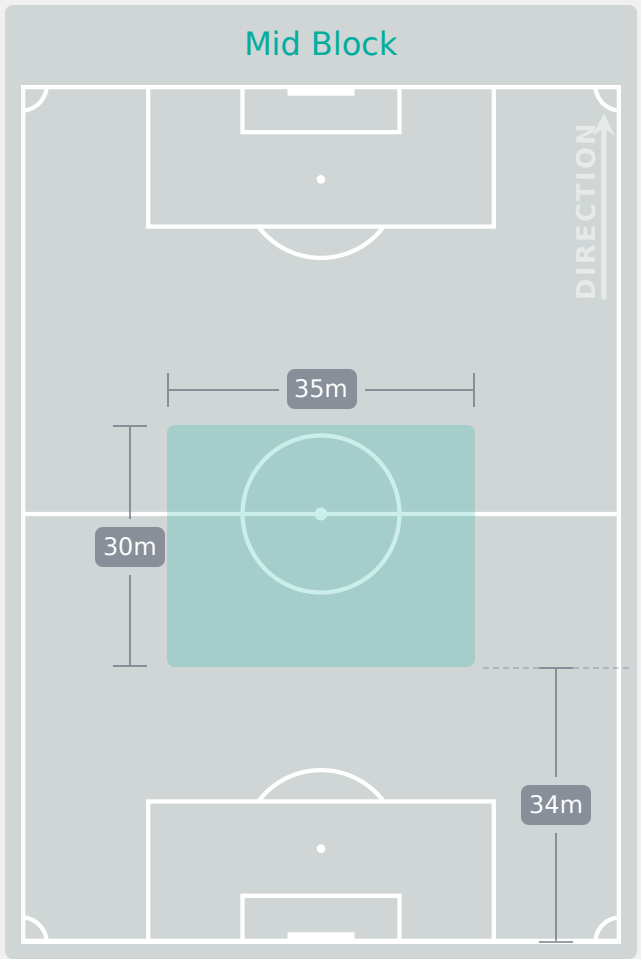

Defensive Line Height & Team Length