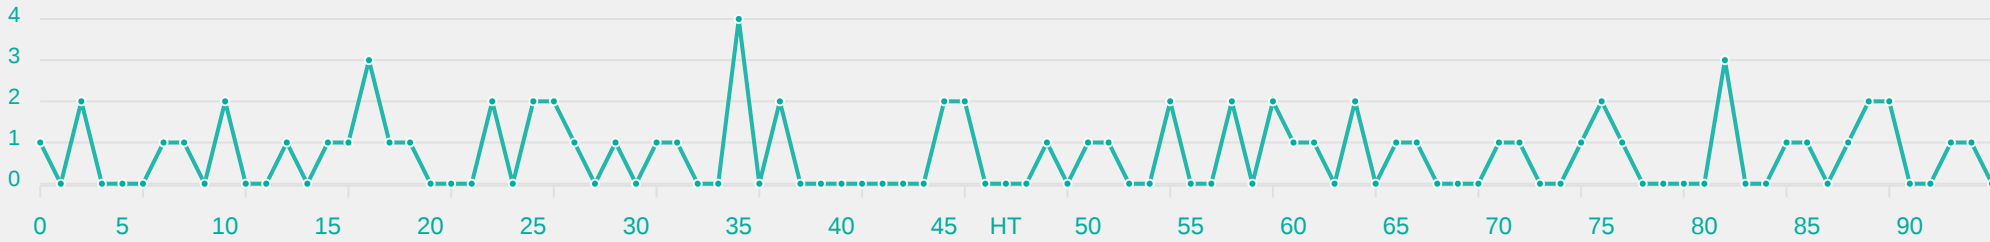

Most Direct Pressures

5

LARA

RIGHT CENTRE MIDFIELD

Most Direct Pressures

8

SINGH Preeya

LEFT CENTRE MIDFIELD

GOALKEEPING

Brazil 9 - 0 Fiji

Goalkeeping Involvement

Brazil

Brazil GK Involvement Timeline

14
Total Involvements

Fiji

Fiji GK Involvement Timeline

69
Total Involvements

Goalkeeping Distribution

Goalkeeping Distribution

Goal Prevention

2
Total Attempts on Goal Faced

100
Save %

Total Attempts on Goal Faced	Total Goal Interventions	Save & Retain	Deflect & Retain	Save & Deflect	Save Attempt	No Save Attempt
2	1	1	0	0	0	1