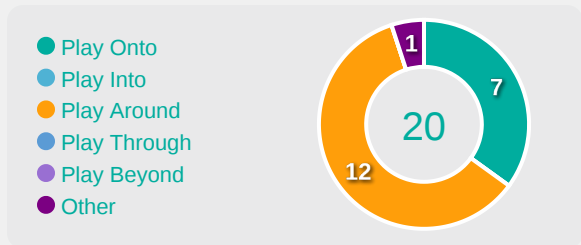

Goalkeeping Distribution