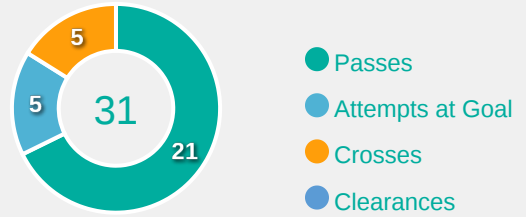

Defensive Actions

28

Forced Turnovers

50

Possession Regained

7

Interceptions

45

Tackles

1.03

Possession Actions / Defensive Action

Blocks

Possession Contests

Most Possession Regains

12

VAKALOLOMA Aliana
GOALKEEPER

#	Player	Total Possession Regains
20	VAKALOLOMA Aliana	12
3	BAKANICEVA Adi	0
4	LAULABA Seruwaia	10
5	QALIVERE Caroline	0
6	MOODIE Talei	4
7	TABUA Kasanita	2
8	SINGH Preeya	2
10	TABUNASE Elesi	1
13	ALFRED Sonia	9
14	NAIVELI Adi	5
19	REKHA Angeline	5
2	MEREIA Ema	0
11	NAWENI Sereana	0
12	KILAIWACA Pijila	0
15	COKANASIGA Asela	0
16	BUKA Evivi	0