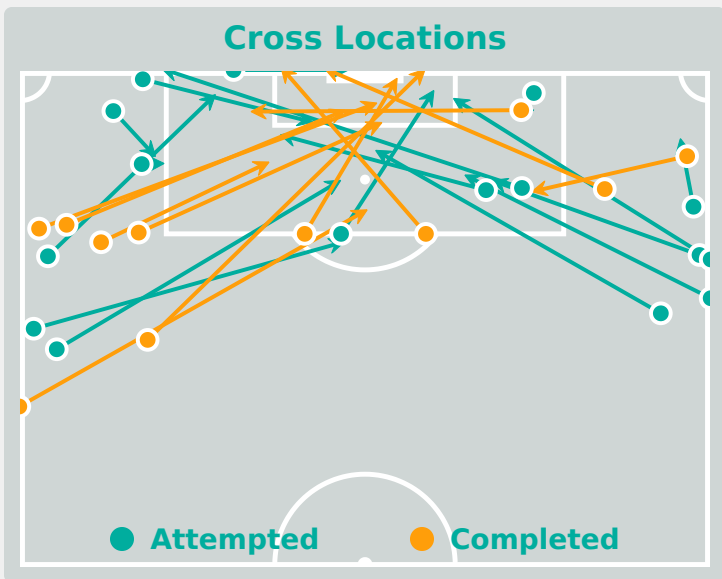

Attempts at Goal

Time	Player	Outcome	Body Part	Delivery Type
54	3 GUTA	Off Target	Head	Cross
57	20 CAROL	Deflected On Target - Saved	Right Foot	Pass
59	16 MILENA	Off Target	Left Foot	Pass
63	19 GISELE	On Target - Goal Prevented	Right Foot	Pass
63	20 CAROL	Off Target	Left Foot	Pass
65	19 GISELE	On Target - Saved	Right Foot	Pass
71	19 GISELE	On Target - Saved	Right Foot	Ball Progression
75	17 LARA	Incomplete - Player On Ball Error	Right Foot	Loose Ball
76	16 MILENA	On Target - Goal	Left Foot	Pass
81	13 RAVENA	On Target	Upper Body	Cross
81	18 FERNANDA	On Target - Goal	Lower Body	Cross
85	2 GI FERNANDES	Incomplete - Blocked	Left Foot	Corner
85	19 GISELE	On Target - Goal	Head	Cross
87	13 RAVENA	Incomplete - Blocked	Right Foot	Loose Ball
88	2 GI FERNANDES	Off Target	Left Foot	Pass
89	20 CAROL	Off Target	Left Foot	Pass
92	16 MILENA	On Target - Saved	Right Foot	Loose Ball

Brazil

Attempts at Goal

Time	Player	Outcome	Body Part	Delivery Type
93	20CAROL	Incomplete - Blocked	Left Foot	Corner

Attempts at Goal

Key	Outcome	Shots
	Goals	0
	On Target	1
	Off Target	1
	Blocked	0
	Incomplete	0

Attempts at Goal

Time	Player	Outcome	Body Part	Delivery Type
18	10 TABUNASE Elesi	Off Target	Right Foot	Pass
87	4 LAULABA Seruwaia	On Target - Saved	Right Foot	Interception

Crosses (Open Play)

Delivery Type

Attempted

27

Completed

11

Most Crosses Attempted

8

MILENA
RIGHT WINGER

#	Player	Inswing	Outswing	Driven	Lofted	Cutback	Push Cross	Total Attempted
1	RILLARY	0	0	0	0	0	0	0
2	GI FERNANDES	1	2	0	3	0	0	6
3	GUTA	0	0	0	0	0	0	0
4	CARLA	0	0	0	0	0	0	0
5	REBECA	1	0	0	0	0	0	1
6	ANA GUIMARAES	0	1	0	1	0	0	2
7	VENDITO	1	0	0	0	0	0	1
9	PRISCILA	0	0	0	0	0	1	1
10	VITORIA AMARAL	0	0	0	1	0	1	2
16	MILENA	0	4	1	2	1	0	8
17	LARA	0	0	0	3	0	0	3
13	RAVENA	0	0	0	0	0	0	0
15	MARZIA	0	0	0	0	0	0	0
18	FERNANDA	0	0	0	0	2	0	2
19	GISELE	0	0	0	0	0	0	0
20	CAROL	0	0	0	1	0	0	1