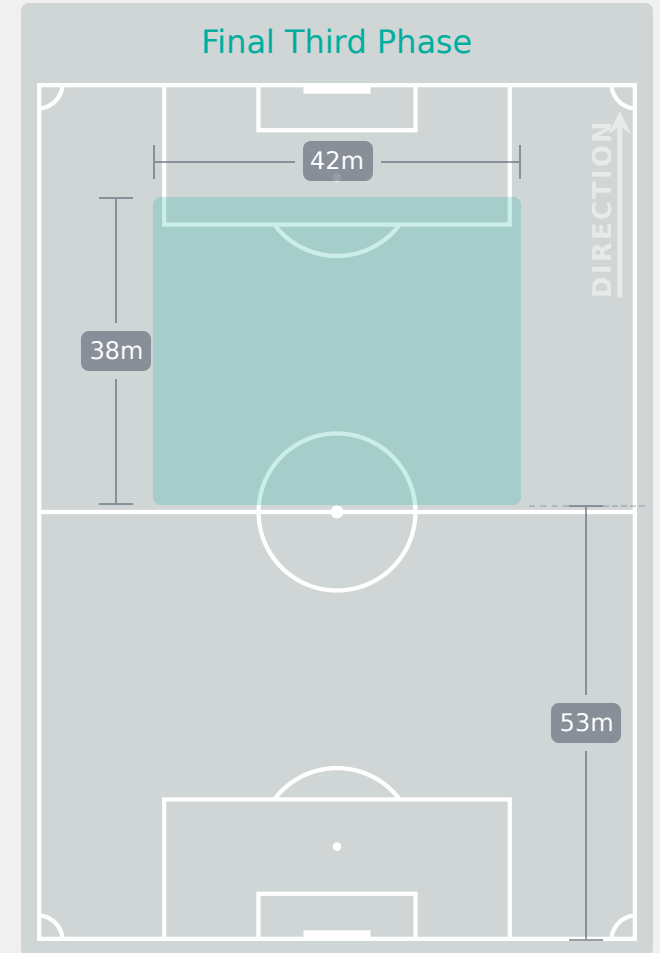

Brazil

Phases of Play

IN POSSESSION

OUT OF POSSESSION

IN POSSESSION

Brazil 9 - 0 Fiji

In Possession Line Height & Team Length

In Possession Line Height & Team Length

Line Breaks

Brazil

Attempted Line Breaks

117

Attempted Line Breaks	1
Inside Shape	1
Outside Shape	0

Attempted Line Breaks	50
Inside Shape	25
Outside Shape	25

Attempted Line Breaks	66
Inside Shape	35
Outside Shape	31

Line Breaks

Attempted Line Breaks
68

10 Attempted **5** Complete

13 Attempted **4** Complete

45 Attempted **10** Complete

Attempted Line Breaks **1**
Inside Shape **1**
Outside Shape **0**

Attempted Line Breaks **56**
Inside Shape **48**
Outside Shape **8**