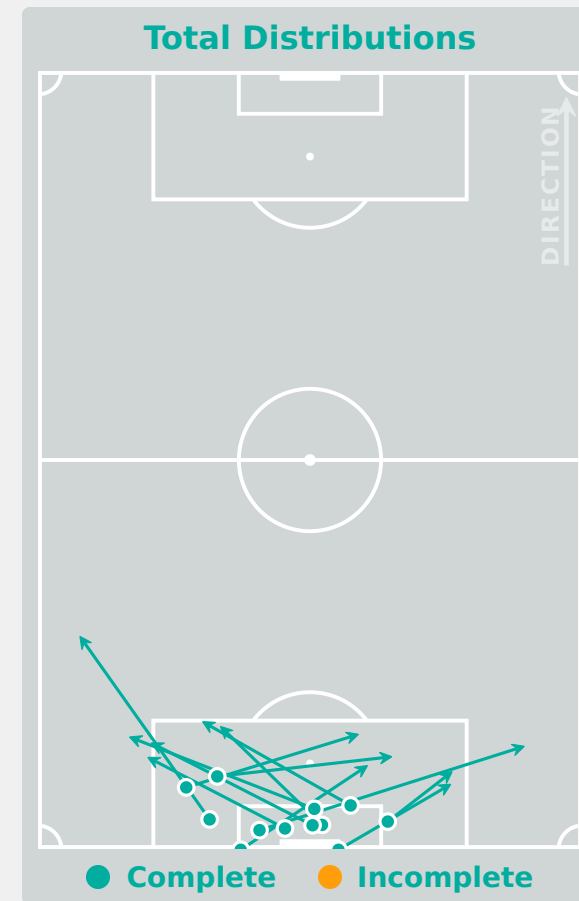

Goalkeeping Distribution