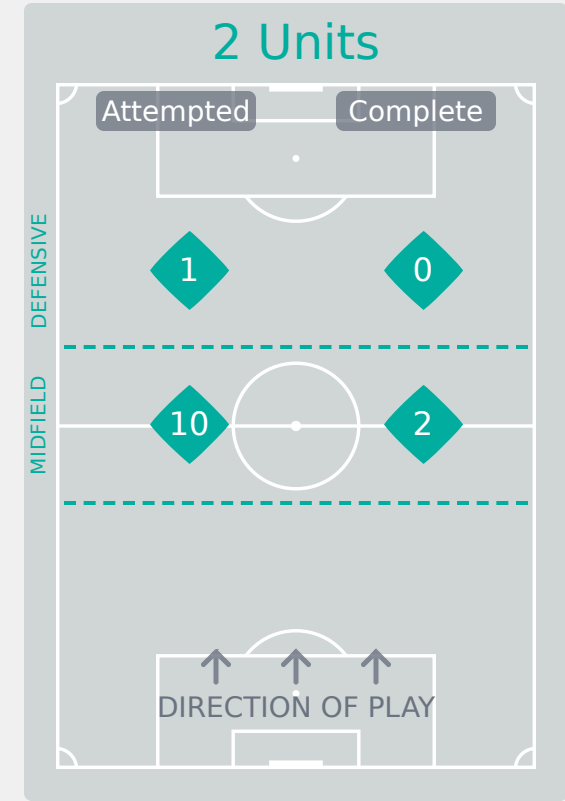

Line Breaks

Attempted Line Breaks
68

10 Attempted **5** Complete

13 Attempted **4** Complete

45 Attempted **10** Complete

Attempted Line Breaks **1**
Inside Shape **1**
Outside Shape **0**

Attempted Line Breaks **56**
Inside Shape **48**
Outside Shape **8**

Attempted Line Breaks **11**
Inside Shape **10**
Outside Shape **1**

Line Breaks

					4 Units				3 Units			2 Units		Direction			Distribution Type		
#	Player	Line Breaks Attempted	Line Breaks Completed	Line Break Completion %	Attacking Line	Attacking Midfield Line	Midfield Line	Defensive Line	Attacking Line	Midfield Line	Defensive Line	Midfield Line	Defensive Line	Through	Around	Over	Pass	Cross	Ball Progression
1	RILLARY	1	1	100%	0	0	0	0	1	0	0	0	0	0	0	1	1	0	0
2	GI FERNANDES	24	20	83%	0	0	0	0	2	1	4	13	4	9	6	9	21	2	1
3	GUTA	13	11	85%	0	0	0	0	4	1	1	6	1	0	8	5	13	0	0
4	CARLA	21	18	86%	0	0	0	0	8	4	1	7	1	5	13	3	20	0	1
5	REBECA	8	8	100%	0	0	0	0	0	1	0	6	1	2	3	3	7	0	1
6	ANA GUIMARAES	3	3	100%	0	0	0	0	0	0	1	2	0	0	3	0	3	0	0
7	VENDITO	7	4	57%	0	0	0	0	0	3	1	2	1	4	1	2	7	0	0
9	PRISCILA	4	2	50%	0	0	0	0	0	2	1	0	1	1	2	1	4	0	0
10	VITORIA AMARAL	3	3	100%	0	0	0	0	0	1	1	1	0	0	3	0	2	1	0
16	MILENA	4	3	75%	0	0	0	0	0	0	1	3	0	3	0	1	4	0	0
17	LARA	9	8	89%	0	0	0	0	0	2	0	6	1	6	0	3	6	3	0
13	RAVENA	4	2	50%	0	0	0	0	0	2	0	2	0	2	2	0	3	0	1
15	MARZIA	5	5	100%	1	0	0	0	0	0	0	3	1	2	0	3	5	0	0
18	FERNANDA	1	0	0%	0	0	0	0	0	0	1	0	0	0	1	0	0	0	1
19	GISELE	3	1	33%	0	0	0	0	0	1	1	0	1	1	0	2	3	0	0
20	CAROL	7	7	100%	0	0	0	0	1	3	0	0	3	3	0	4	6	1	0