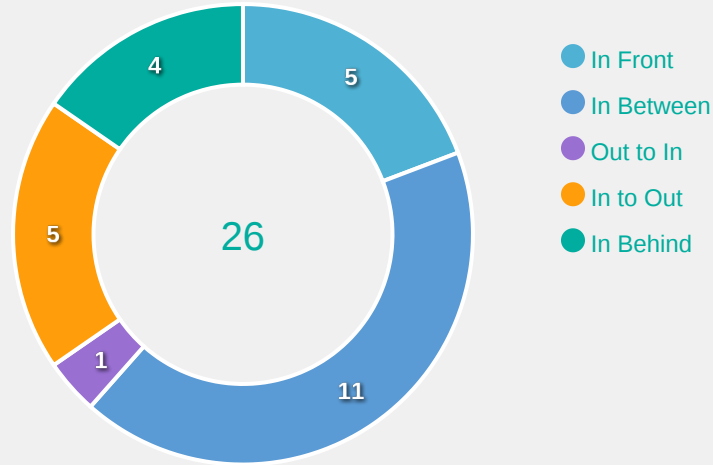

Type	Player	Movements
In Front	16 MILENA	14
In Between	9 PRISCILA	11
Out to In	9 PRISCILA	1
In to Out	2 GI FERNANDES	2
In Behind	16 MILENA	16

Movement Types Pitch Third

Movement to Receive

Movement Types by Phase

Final Third Phase

Progression Phase

Build Up Phase

All Movement Types

- In Front
- In Between
- Out to In
- In to Out
- In Behind

Top Ranked Players

Type	Player	Movements
In Front	3 BAKANICEVA Adi	1
In Between	3 BAKANICEVA Adi	4
Out to In	12 KILAIWACA Pijila	1
In to Out	3 BAKANICEVA Adi	4
In Behind	3 BAKANICEVA Adi	1