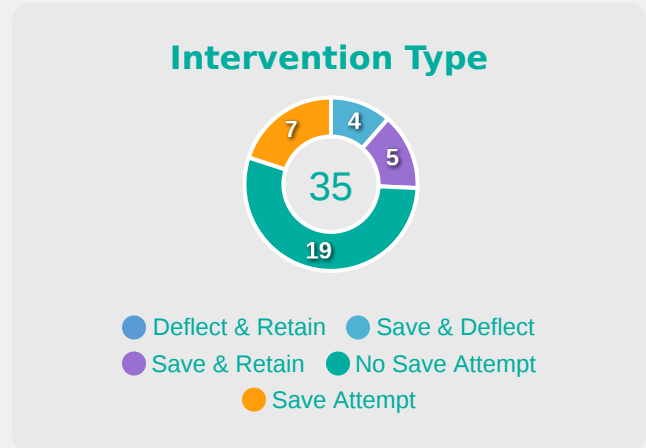

69
Total Involvements

Goalkeeping Distribution

Goalkeeping Distribution

Goal Prevention

2
Total Attempts on Goal Faced

100
Save %

Total Attempts on Goal Faced	Total Goal Interventions	Save & Retain	Deflect & Retain	Save & Deflect	Save Attempt	No Save Attempt
2	1	1	0	0	0	1

Goal Prevention

35

Total Attempts on Goal Faced

44

Save %

Total Attempts on Goal Faced	Total Goal Interventions	Save & Retain	Deflect & Retain	Save & Deflect	Save Attempt	No Save Attempt
35	9	5	0	4	7	19

Aerial Control