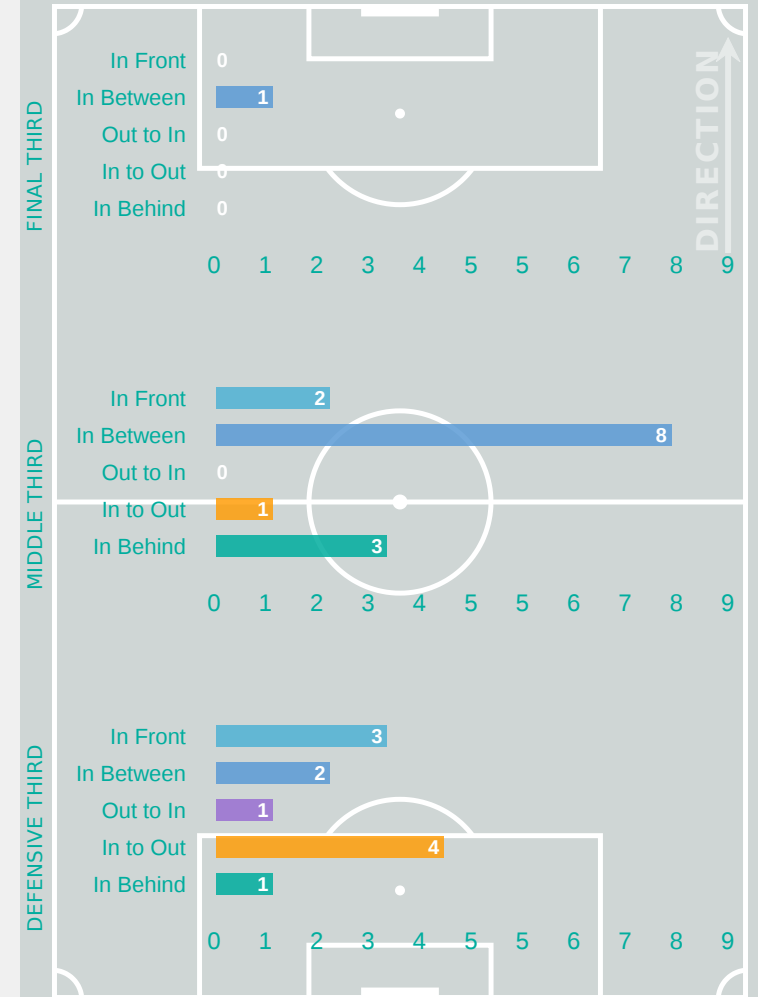

Movement Types Pitch Third