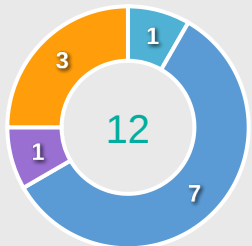

Build Up Phase