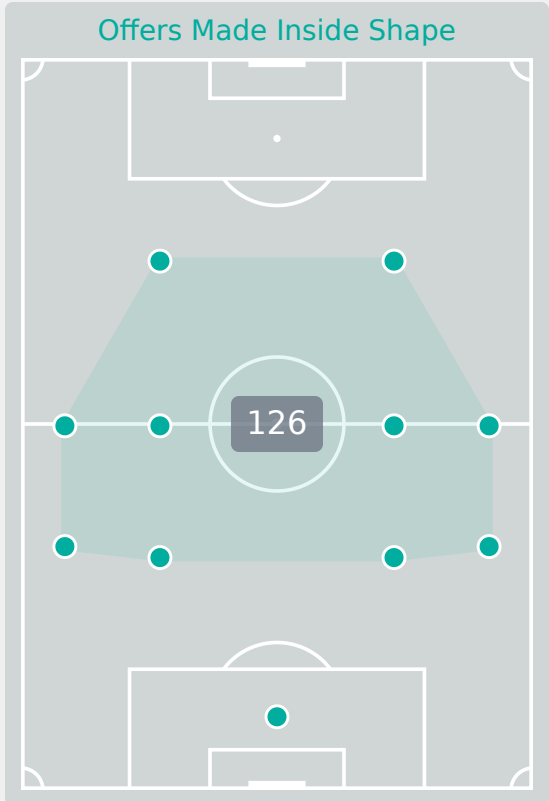

Offering to Receive

225
Total Offers Made

106
Total Offers Received

Most Offers
44
MILENA
RIGHT WINGER

137
Offers Made in Final Third

76
Offers Made in Middle Third

12
Offers Made in Defensive Third

#	Player	Offers Made	Offers Received	% Made & Received
1	RILLARY	0	0	0%
2	GI FERNANDES	34	22	64.7%
3	GUTA	1	0	0%
4	CARLA	12	8	66.7%
5	REBECA	3	2	66.7%
6	ANA GUIMARAES	8	4	50%
7	VENDITO	13	5	38.5%
9	PRISCILA	18	6	33.3%
10	VITORIA AMARAL	19	10	52.6%
16	MILENA	44	20	45.5%
17	LARA	24	8	33.3%
13	RAVENA	8	2	25%
15	MARZIA	4	2	50%
18	FERNANDA	10	5	50%
19	GISELE	12	5	41.7%
20	CAROL	15	7	46.7%