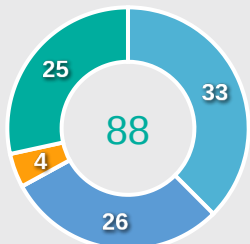

Offering to Receive

225
Total Offers Made

106
Total Offers Received

Most Offers
44
MILENA
RIGHT WINGER

137
Offers Made in Final Third

76
Offers Made in Middle Third

12
Offers Made in Defensive Third

#	Player	Offers Made	Offers Received	% Made & Received
1	RILLARY	0	0	0%
2	GI FERNANDES	34	22	64.7%
3	GUTA	1	0	0%
4	CARLA	12	8	66.7%
5	REBECA	3	2	66.7%
6	ANA GUIMARAES	8	4	50%
7	VENDITO	13	5	38.5%
9	PRISCILA	18	6	33.3%
10	VITORIA AMARAL	19	10	52.6%
16	MILENA	44	20	45.5%
17	LARA	24	8	33.3%
13	RAVENA	8	2	25%
15	MARZIA	4	2	50%
18	FERNANDA	10	5	50%
19	GISELE	12	5	41.7%
20	CAROL	15	7	46.7%

Movement to Receive

Movement Types by Phase

Final Third Phase

Progression Phase

Build Up Phase

All Movement Types

- In Front
- In Between
- Out to In
- In to Out
- In Behind

Top Ranked Players

Type	Player	Movements
In Front	16 MILENA	14
In Between	9 PRISCILA	11
Out to In	9 PRISCILA	1
In to Out	2 GI FERNANDES	2
In Behind	16 MILENA	16

Movement Types Pitch Third

Movement to Receive

Movement Types by Phase