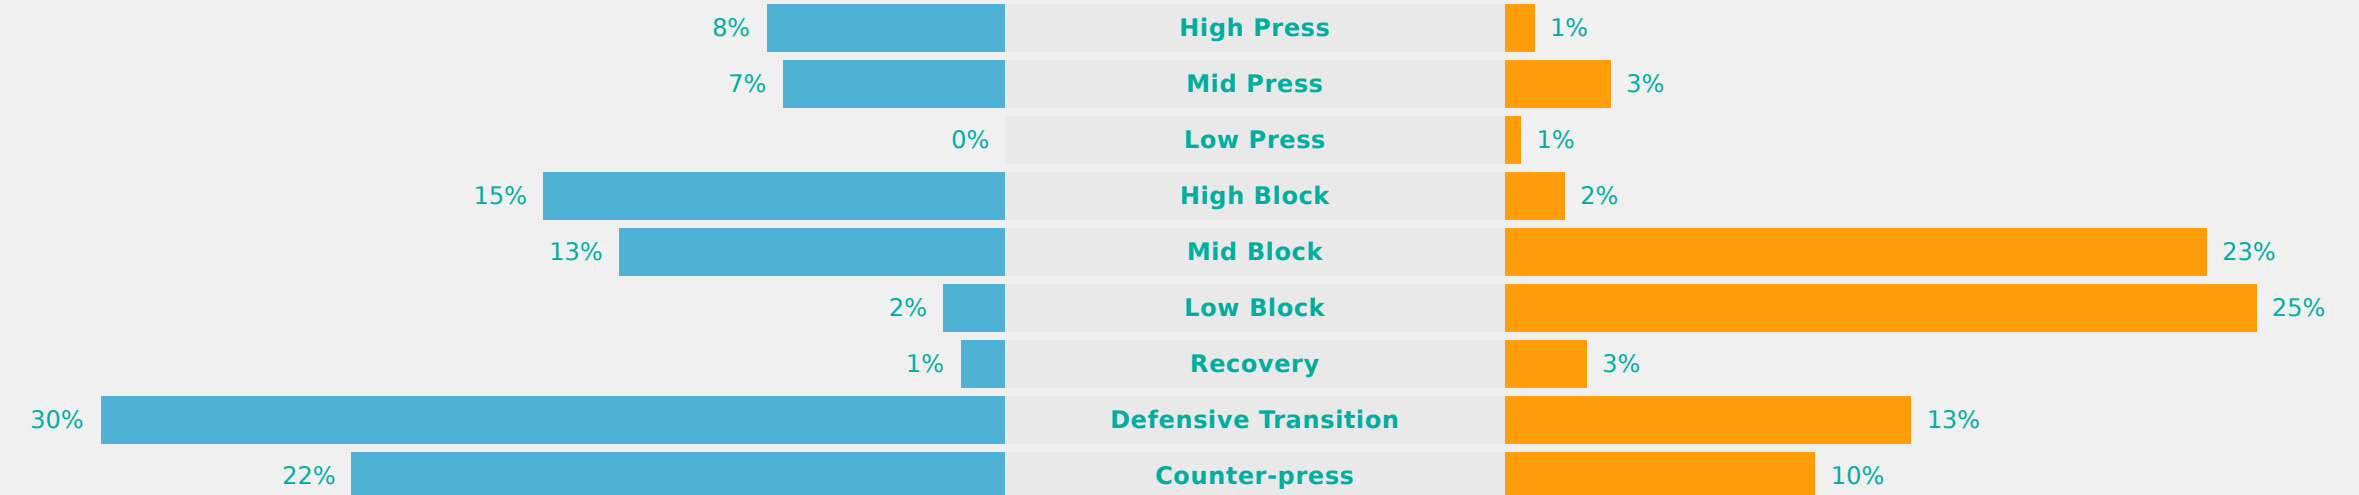

Brazil

Phases of Play

IN POSSESSION

OUT OF POSSESSION

IN POSSESSION

Brazil 9 - 0 Fiji

In Possession Line Height & Team Length

In Possession Line Height & Team Length

Line Breaks

Brazil

Attempted Line Breaks

117

Attempted Line Breaks	1
Inside Shape	1
Outside Shape	0

Attempted Line Breaks	50
Inside Shape	25
Outside Shape	25

Attempted Line Breaks	66
Inside Shape	35
Outside Shape	31