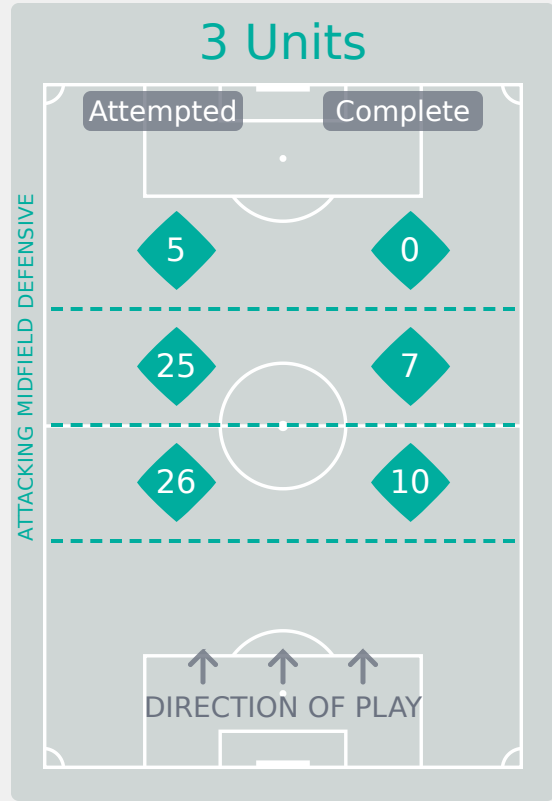

Line Breaks

Attempted Line Breaks
68

10 Attempted **5** Complete

13 Attempted **4** Complete

45 Attempted **10** Complete

Attempted Line Breaks **1**
Inside Shape **1**
Outside Shape **0**

Attempted Line Breaks **56**
Inside Shape **48**
Outside Shape **8**

Attempted Line Breaks **11**
Inside Shape **10**
Outside Shape **1**

Line Breaks

					4 Units				3 Units			2 Units		Direction			Distribution Type		
#	Player	Line Breaks Attempted	Line Breaks Completed	Line Break Completion %	Attacking Line	Attacking Midfield Line	Midfield Line	Defensive Line	Attacking Line	Midfield Line	Defensive Line	Midfield Line	Defensive Line	Through	Around	Over	Pass	Cross	Ball Progression
1	RILLARY	1	1	100%	0	0	0	0	1	0	0	0	0	0	0	1	1	0	0
2	GI FERNANDES	24	20	83%	0	0	0	0	2	1	4	13	4	9	6	9	21	2	1
3	GUTA	13	11	85%	0	0	0	0	4	1	1	6	1	0	8	5	13	0	0
4	CARLA	21	18	86%	0	0	0	0	8	4	1	7	1	5	13	3	20	0	1
5	REBECA	8	8	100%	0	0	0	0	0	1	0	6	1	2	3	3	7	0	1
6	ANA GUIMARAES	3	3	100%	0	0	0	0	0	0	1	2	0	0	3	0	3	0	0
7	VENDITO	7	4	57%	0	0	0	0	0	3	1	2	1	4	1	2	7	0	0
9	PRISCILA	4	2	50%	0	0	0	0	0	2	1	0	1	1	2	1	4	0	0
10	VITORIA AMARAL	3	3	100%	0	0	0	0	0	1	1	1	0	0	3	0	2	1	0
16	MILENA	4	3	75%	0	0	0	0	0	0	1	3	0	3	0	1	4	0	0
17	LARA	9	8	89%	0	0	0	0	0	2	0	6	1	6	0	3	6	3	0
13	RAVENA	4	2	50%	0	0	0	0	0	2	0	2	0	2	2	0	3	0	1
15	MARZIA	5	5	100%	1	0	0	0	0	0	0	3	1	2	0	3	5	0	0
18	FERNANDA	1	0	0%	0	0	0	0	0	0	1	0	0	0	1	0	0	0	1
19	GISELE	3	1	33%	0	0	0	0	0	1	1	0	1	1	0	2	3	0	0
20	CAROL	7	7	100%	0	0	0	0	1	3	0	0	3	3	0	4	6	1	0