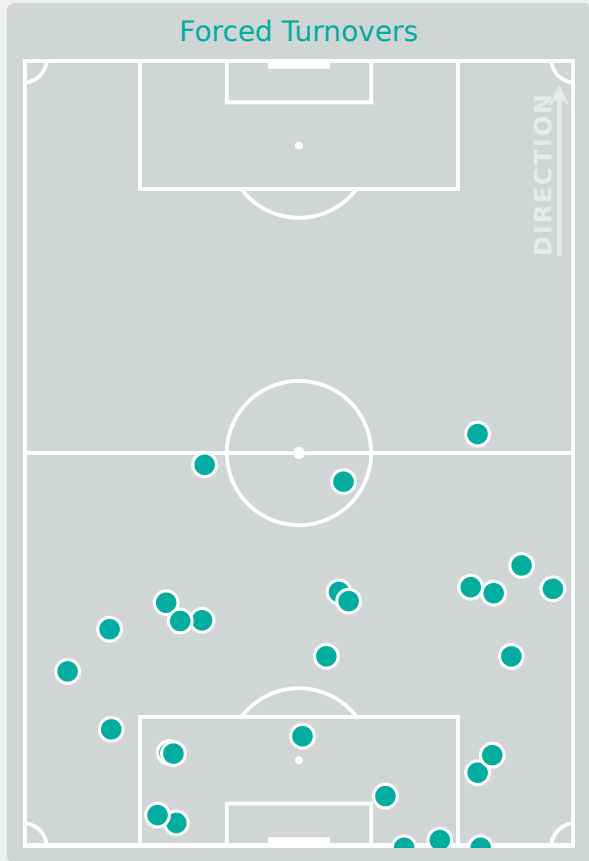

Tackles

1.03

Possession Actions / Defensive Action

Blocks

Possession Contests

Most Possession Regains

12

VAKALOLOMA Aliana
GOALKEEPER