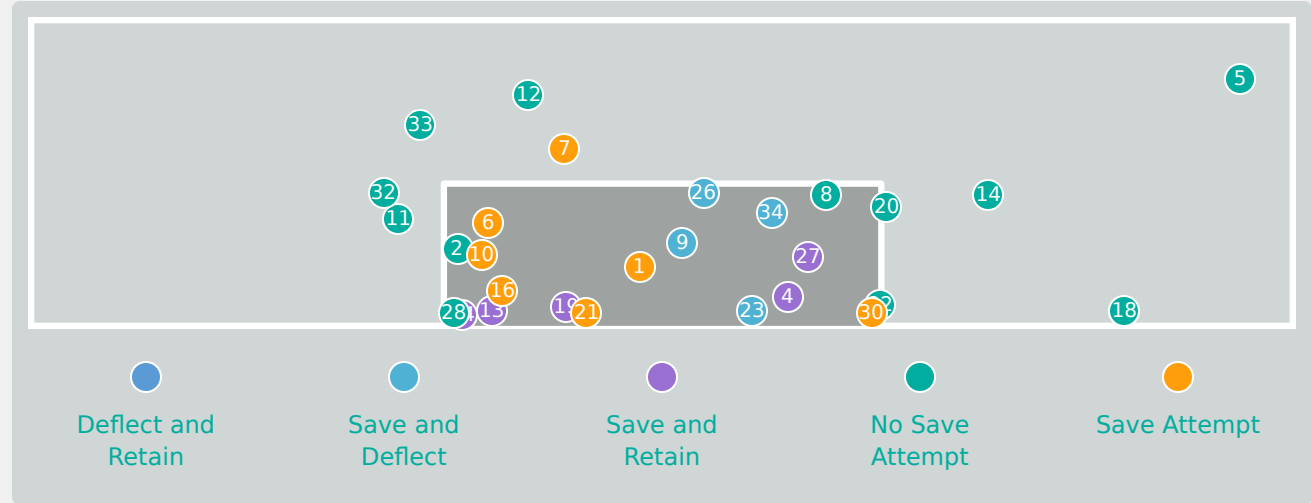

69
Total Involvements

Goalkeeping Distribution

Goalkeeping Distribution

Goal Prevention

2
Total Attempts on Goal Faced

100
Save %

Total Attempts on Goal Faced	Total Goal Interventions	Save & Retain	Deflect & Retain	Save & Deflect	Save Attempt	No Save Attempt
2	1	1	0	0	0	1

Goal Prevention

35

Total Attempts on Goal Faced

44

Save %

Total Attempts on Goal Faced	Total Goal Interventions	Save & Retain	Deflect & Retain	Save & Deflect	Save Attempt	No Save Attempt
35	9	5	0	4	7	19

Aerial Control