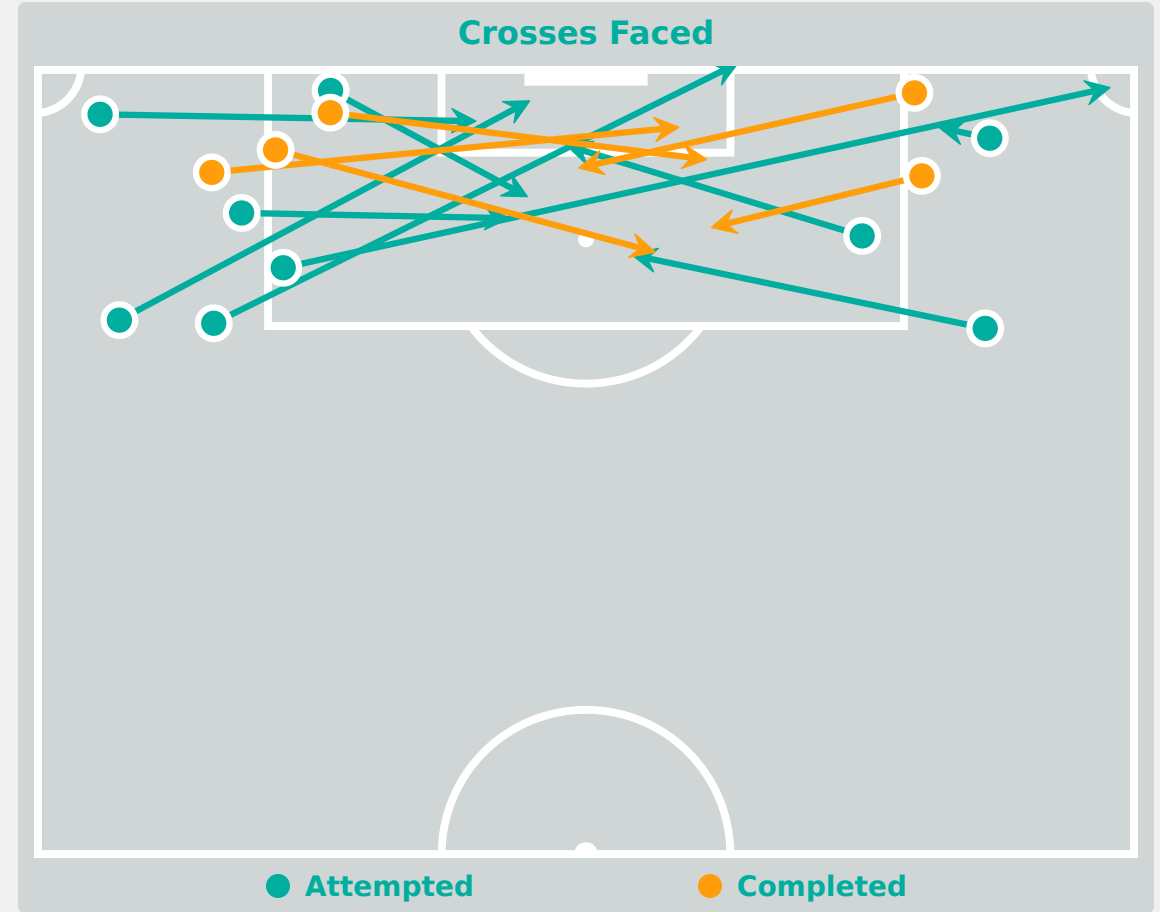

- Deflect & Retain (Blue circle)
- Save & Deflect (Light Blue circle)
- Save & Retain (Purple circle)
- No Save Attempt (Teal circle)
- Save Attempt (Orange circle)

Intervention Body Type

- Head (Teal circle)
- Hands (Light Blue circle)
- Upper Body (Orange circle)
- Lower Body (Blue circle)
- Feet (Purple circle)

18

Total Attempts on Goal Faced

12

Save %

Total Attempts on Goal Faced	Total Goal Interventions	Save & Retain	Deflect & Retain	Save & Deflect	Save Attempt	No Save Attempt
18	4	0	0	4	5	9

Aerial Control

Delivery Types Faced

Total	In Swing	Out Swing	Driven	Lofted	Cutback	Push
3	1	1	1	0	0	0

Paraguay

Aerial Control

Delivery Types Faced

Total	In Swing	Out Swing	Driven	Lofted	Cutback	Push
22	7	2	3	5	2	3

SET PLAYS

USA 7 - 0 Paraguay