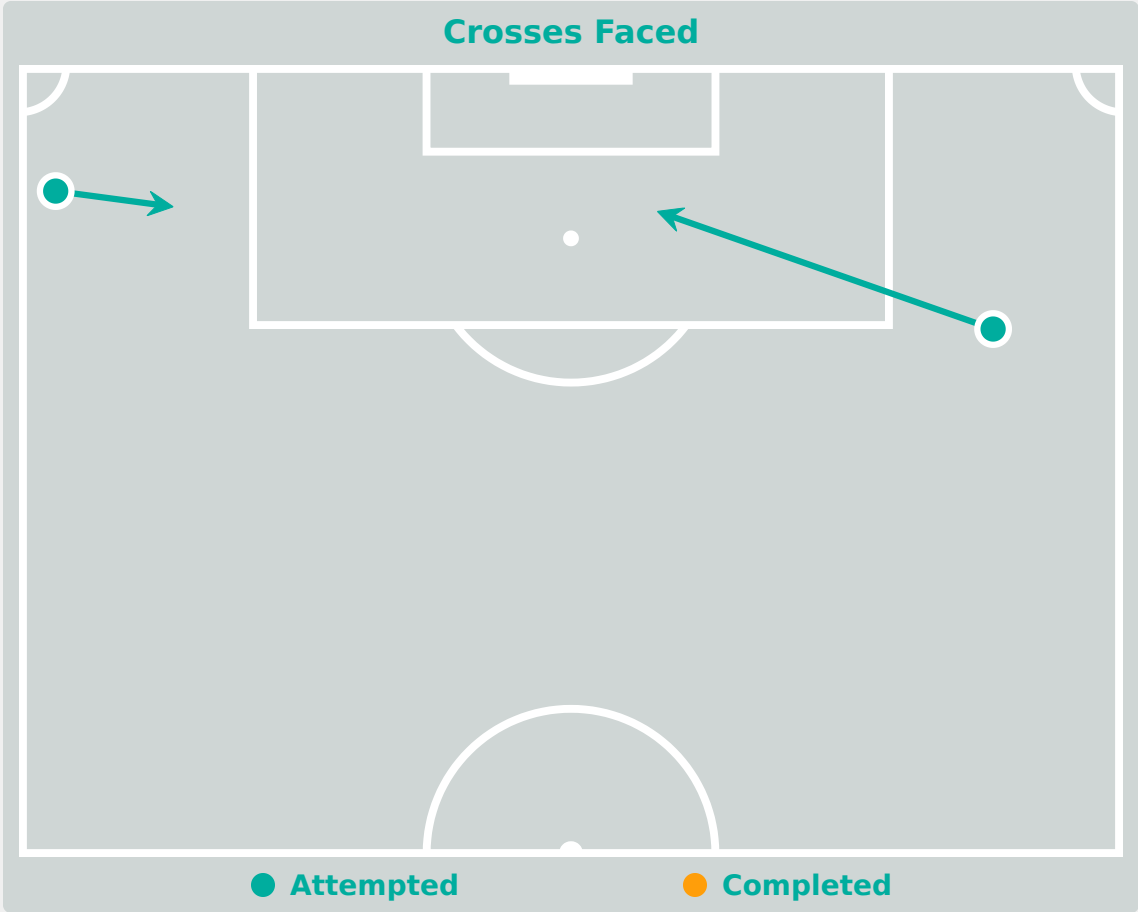

18

Total Attempts on Goal Faced

12

Save %

Total Attempts on Goal Faced	Total Goal Interventions	Save & Retain	Deflect & Retain	Save & Deflect	Save Attempt	No Save Attempt
18	4	0	0	4	5	9

Aerial Control

Delivery Types Faced

Total	In Swing	Out Swing	Driven	Lofted	Cutback	Push
3	1	1	1	0	0	0

Paraguay

Aerial Control

Delivery Types Faced

Total	In Swing	Out Swing	Driven	Lofted	Cutback	Push
22	7	2	3	5	2	3

SET PLAYS

USA 7 - 0 Paraguay