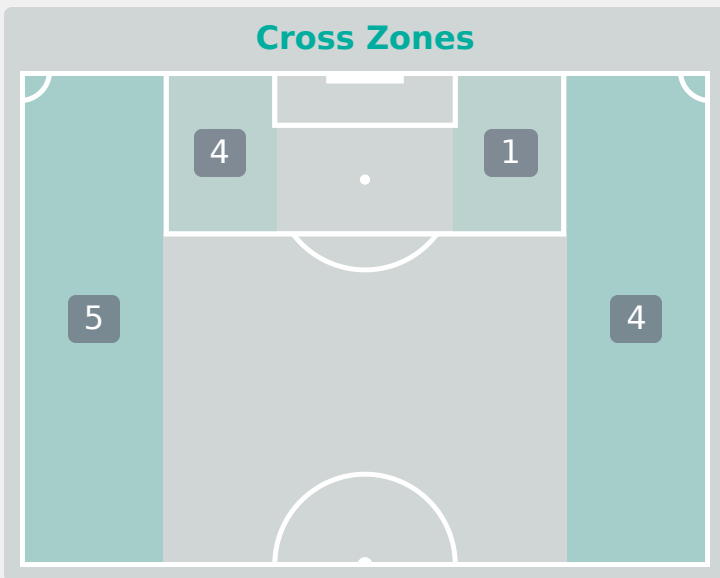

Delivery Type

Attempted

14

Completed

5

Most Crosses Attempted

7

ADAMES Emeri
ATTACKING MIDFIELD LEFT

#	Player	Inswing	Outswing	Driven	Lofted	Cutback	Push Cross	Total Attempted
1	WY Teagan	0	0	0	0	0	0	0
2	THOMPSON Gisele	0	0	2	0	1	0	3
3	KING Savannah	0	0	0	0	0	0	0
4	BUGG Jordyn	0	0	0	0	0	0	0
6	HUTTON Claire	0	0	0	0	0	0	0
9	SENTNOR Ally	0	0	0	0	0	0	0
11	ADAMES Emeri	1	1	0	3	0	2	7
15	GILCHRIST Heather	0	0	0	0	0	0	0
16	JACKSON Riley	0	0	0	0	0	0	0
18	McCORMACK Yuna	0	1	0	0	0	0	1
19	TORDIN Pietra	0	0	0	0	0	0	0
7	RILEY Giana	0	0	0	0	0	0	0
10	LEMONS Ally	0	0	0	0	0	0	0
13	KLENKE Leah	0	0	0	0	0	0	0
14	SUAREZ Taylor	0	0	0	0	1	1	2
17	DAHLIEN Maddie	0	0	1	0	0	0	1