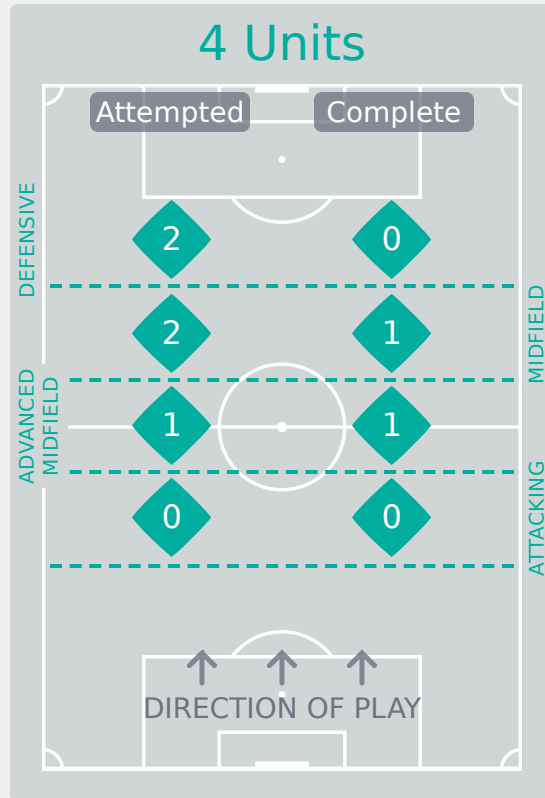

In Possession Line Height & Team Length

Paraguay

Line Breaks

USA

Attempted Line Breaks

168

Attempted Line Breaks	5
Inside Shape	2
Outside Shape	3

Attempted Line Breaks	88
Inside Shape	52
Outside Shape	36

Attempted Line Breaks	75
Inside Shape	36
Outside Shape	39

Line Breaks

Paraguay

Attempted Line Breaks

79

Attempted Line Breaks	4
Inside Shape	3
Outside Shape	1

Attempted Line Breaks	61
Inside Shape	45
Outside Shape	16

Attempted Line Breaks	14
Inside Shape	12
Outside Shape	2

Line Breaks

Paraguay

					4 Units				3 Units			2 Units		Direction			Distribution Type		
#	Player	Line Breaks Attempted	Line Breaks Completed	Line Break Completion %	Attacking Line	Attacking Midfield Line	Midfield Line	Defensive Line	Attacking Line	Midfield Line	Defensive Line	Midfield Line	Defensive Line	Through	Around	Over	Pass	Cross	Ball Progression
1	LEGUIZAMON Araceli	7	1	14%	0	0	0	0	3	4	0	0	0	0	0	7	7	0	0
2	ROLON Milagros	12	8	67%	0	0	0	0	10	2	0	0	0	0	4	8	12	0	0
3	ALMIRON Sofia	9	1	11%	0	0	1	0	1	5	1	1	0	1	0	8	9	0	0
4	DE LEON Naomi	4	2	50%	0	0	0	0	1	3	0	0	0	1	0	3	4	0	0
5	GARCETE Danna	5	3	60%	0	0	0	0	1	3	0	1	0	0	1	4	5	0	0
7	FERNANDEZ Fiorella	3	2	67%	0	0	0	1	1	1	0	0	0	3	0	0	3	0	0
8	MARTINEZ Adriana	3	1	33%	0	0	0	0	0	1	0	2	0	0	0	3	3	0	0
10	ACOSTA Fatima	0	0	0%	0	0	0	0	0	0	0	0	0	0	0	0	0	0	0
11	VARELA Agustina	4	1	25%	0	0	0	2	2	0	0	0	0	3	1	0	4	0	0
16	TORRES Nayeli	13	8	62%	0	0	0	0	6	1	2	3	1	2	1	10	13	0	0
18	MARTINEZ Claudia	1	0	0%	0	0	0	0	0	1	0	0	0	0	0	1	1	0	0
6	VALDEZ Gabriela	4	0	0%	0	0	0	0	0	4	0	0	0	0	0	4	4	0	0
14	ARNABOLDI Vanessa	9	5	56%	0	0	0	0	1	5	0	3	0	1	3	5	9	0	0
15	TALAVERA Belen	1	0	0%	0	0	0	0	0	0	0	1	0	1	0	0	1	0	0
20	VILLALBA Pamela	1	1	100%	0	0	0	0	0	1	0	0	0	1	0	0	1	0	0
21	CARDOZO Luz	3	2	67%	0	0	0	0	1	0	0	2	0	0	0	3	3	0	0