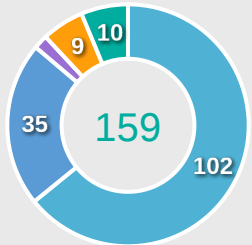

Offering to Receive

88
Total Offers Made

27
Total Offers Received

Most Offers
24
ACOSTA Fatima
LEFT WINGER

32
Offers Made in Final Third

43
Offers Made in Middle Third

13
Offers Made in Defensive Third

#	Player	Offers Made	Offers Received	% Made & Received
1	LEGUIZAMON Araceli	0	0	0%
2	ROLON Milagros	8	4	50%
3	ALMIRON Sofia	1	0	0%
4	DE LEON Naomi	1	0	0%
5	GARCETE Danna	1	0	0%
7	FERNANDEZ Fiorella	0	0	0%
8	MARTINEZ Adriana	16	2	12.5%
10	ACOSTA Fatima	24	6	25%
11	VARELA Agustina	4	1	25%
16	TORRES Nayeli	1	1	100%
18	MARTINEZ Claudia	17	5	29.4%
6	VALDEZ Gabriela	0	0	0%
14	ARNABOLDI Vanessa	6	5	83.3%
15	TALAVERA Belen	3	1	33.3%
20	VILLALBA Pamela	2	1	50%
21	CARDOZO Luz	4	1	25%

Movement to Receive

Movement Types by Phase

Final Third Phase

Progression Phase

Build Up Phase

All Movement Types

- In Front
- In Between
- Out to In
- In to Out
- In Behind

Top Ranked Players