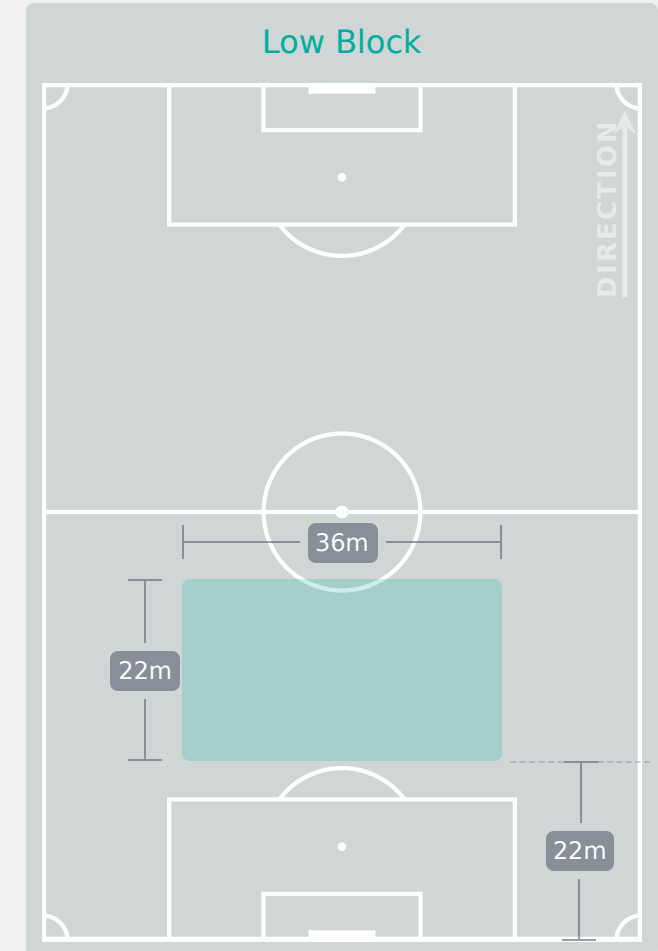

Defensive Line Height & Team Length