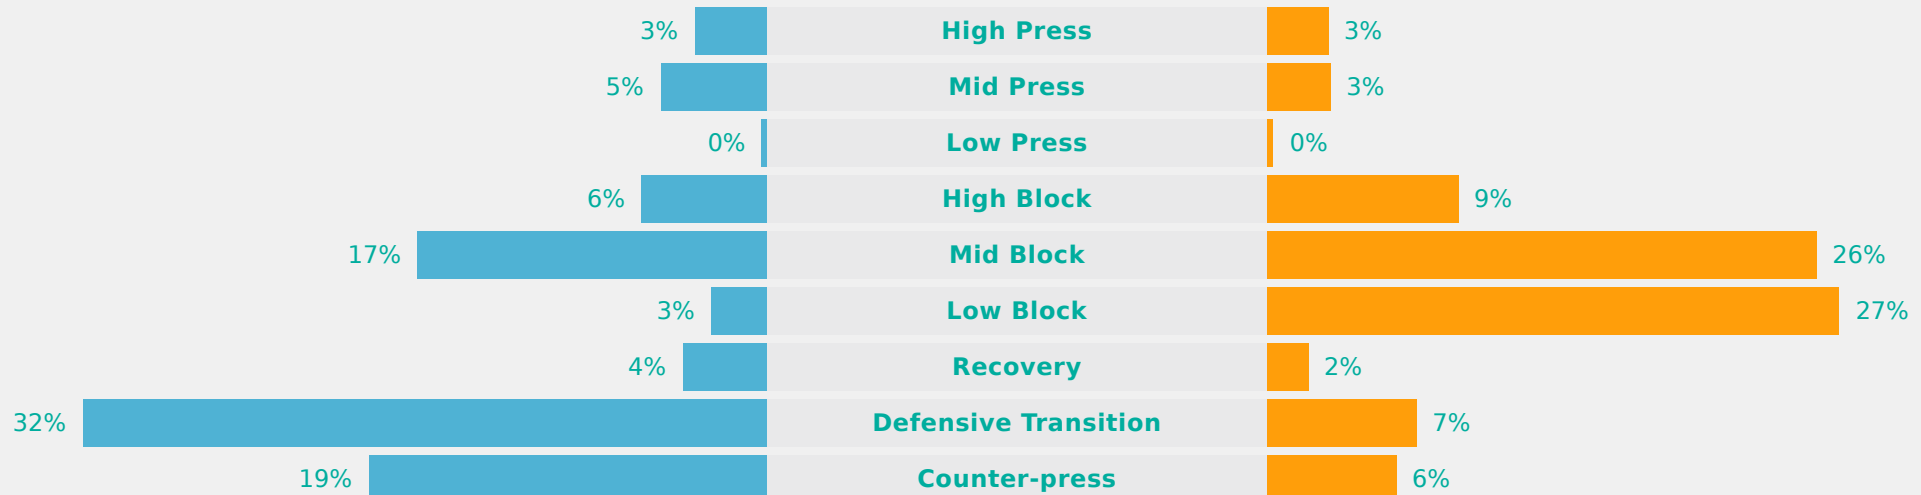

USA

Phases of Play

Paraguay

IN POSSESSION

OUT OF POSSESSION

IN POSSESSION

USA 7 - 0 Paraguay

In Possession Line Height & Team Length