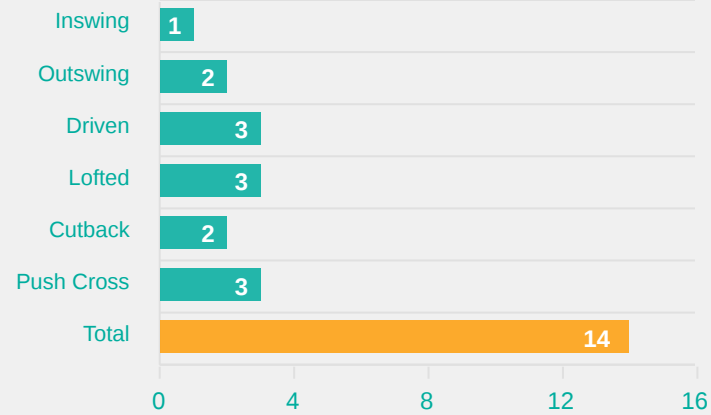

Attempts at Goal

Time	Player	Outcome	Body Part	Delivery Type
82	17 DAHLIEN Maddie	On Target - Goal	Right Foot	Pass

Attempts at Goal

Paraguay

Key	Outcome	Shots
●	Goals	0
●	On Target	0
●	Off Target	4
●	Blocked	0
●	Incomplete	0

Attempts at Goal

Paraguay

Time	Player	Outcome	Body Part	Delivery Type
11	10 ACOSTA Fatima	Off Target	Right Foot	Loose Ball
36	3 ALMIRON Sofia	Off Target	Right Foot	Corner
45	10 ACOSTA Fatima	Off Target	Right Foot	Pass
81	10 ACOSTA Fatima	Off Target	Right Foot	Pass

Crosses (Open Play)

Delivery Type

Attempted

14

Completed

5

Most Crosses Attempted

7