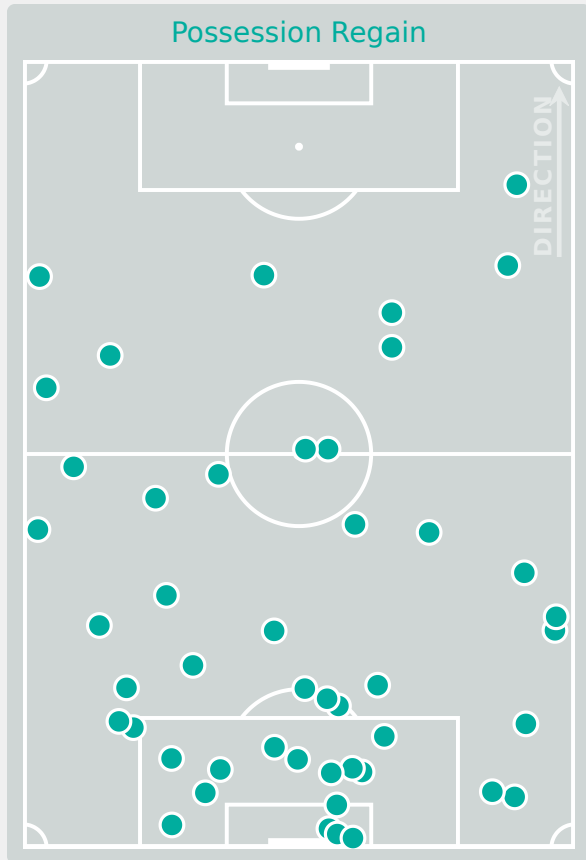

Most Possession Regains

7

HUTTON Claire

DEFENSIVE MIDFIELD CENTRE LEFT

#	Player	Total Possession Regains
1	WY Teagan	4
2	THOMPSON Gisele	2
3	KING Savannah	1
4	BUGG Jordyn	1
6	HUTTON Claire	7
9	SENTNOR Ally	2
11	ADAMES Emeri	1
15	GILCHRIST Heather	4
16	JACKSON Riley	1
18	McCORMACK Yuna	3
19	TORDIN Pietra	1
7	RILEY Giana	0
10	LEMONS Ally	1
13	KLENKE Leah	1
14	SUAREZ Taylor	3
17	DAHLIEN Maddie	1

Defensive Actions

58

Forced Turnovers

42

Possession Regained

4

Interceptions

35

Tackles

1.71

Possession Actions / Defensive Action

Blocks

Possession Contests

Most Possession Regains

6

LEGUIZAMON Araceli
GOALKEEPER