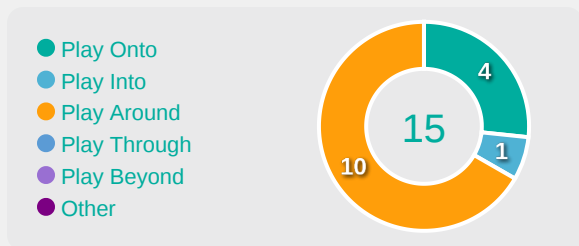

Goalkeeping Distribution