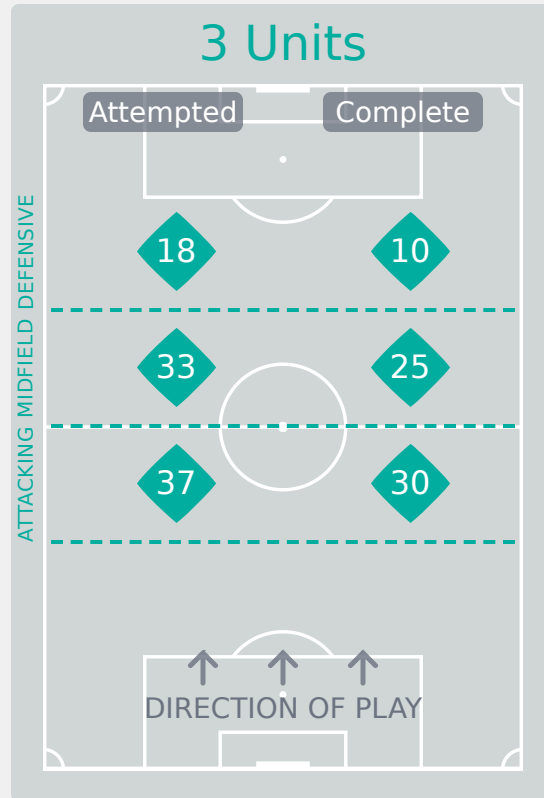

USA

Phases of Play

Paraguay

IN POSSESSION

OUT OF POSSESSION

IN POSSESSION

USA 7 - 0 Paraguay

In Possession Line Height & Team Length

In Possession Line Height & Team Length

Paraguay

Line Breaks

USA

Attempted Line Breaks

168

Attempted Line Breaks	5
Inside Shape	2
Outside Shape	3

Attempted Line Breaks	88
Inside Shape	52
Outside Shape	36

Attempted Line Breaks	75
Inside Shape	36
Outside Shape	39

Line Breaks

Paraguay

Attempted Line Breaks

79

Attempted Line Breaks	4
Inside Shape	3
Outside Shape	1

Attempted Line Breaks	61
Inside Shape	45
Outside Shape	16

Attempted Line Breaks	14
Inside Shape	12
Outside Shape	2

Line Breaks

Paraguay

					4 Units				3 Units			2 Units		Direction			Distribution Type		
#	Player	Line Breaks Attempted	Line Breaks Completed	Line Break Completion %	Attacking Line	Attacking Midfield Line	Midfield Line	Defensive Line	Attacking Line	Midfield Line	Defensive Line	Midfield Line	Defensive Line	Through	Around	Over	Pass	Cross	Ball Progression
1	LEGUIZAMON Araceli	7	1	14%	0	0	0	0	3	4	0	0	0	0	0	7	7	0	0
2	ROLON Milagros	12	8	67%	0	0	0	0	10	2	0	0	0	0	4	8	12	0	0
3	ALMIRON Sofia	9	1	11%	0	0	1	0	1	5	1	1	0	1	0	8	9	0	0
4	DE LEON Naomi	4	2	50%	0	0	0	0	1	3	0	0	0	1	0	3	4	0	0
5	GARCETE Danna	5	3	60%	0	0	0	0	1	3	0	1	0	0	1	4	5	0	0
7	FERNANDEZ Fiorella	3	2	67%	0	0	0	1	1	1	0	0	0	3	0	0	3	0	0
8	MARTINEZ Adriana	3	1	33%	0	0	0	0	0	1	0	2	0	0	0	3	3	0	0
10	ACOSTA Fatima	0	0	0%	0	0	0	0	0	0	0	0	0	0	0	0	0	0	0
11	VARELA Agustina	4	1	25%	0	0	0	2	2	0	0	0	0	3	1	0	4	0	0
16	TORRES Nayeli	13	8	62%	0	0	0	0	6	1	2	3	1	2	1	10	13	0	0
18	MARTINEZ Claudia	1	0	0%	0	0	0	0	0	1	0	0	0	0	0	1	1	0	0
6	VALDEZ Gabriela	4	0	0%	0	0	0	0	0	4	0	0	0	0	0	4	4	0	0
14	ARNABOLDI Vanessa	9	5	56%	0	0	0	0	1	5	0	3	0	1	3	5	9	0	0
15	TALAVERA Belen	1	0	0%	0	0	0	0	0	0	0	1	0	1	0	0	1	0	0
20	VILLALBA Pamela	1	1	100%	0	0	0	0	0	1	0	0	0	1	0	0	1	0	0
21	CARDOZO Luz	3	2	67%	0	0	0	0	1	0	0	2	0	0	0	3	3	0	0