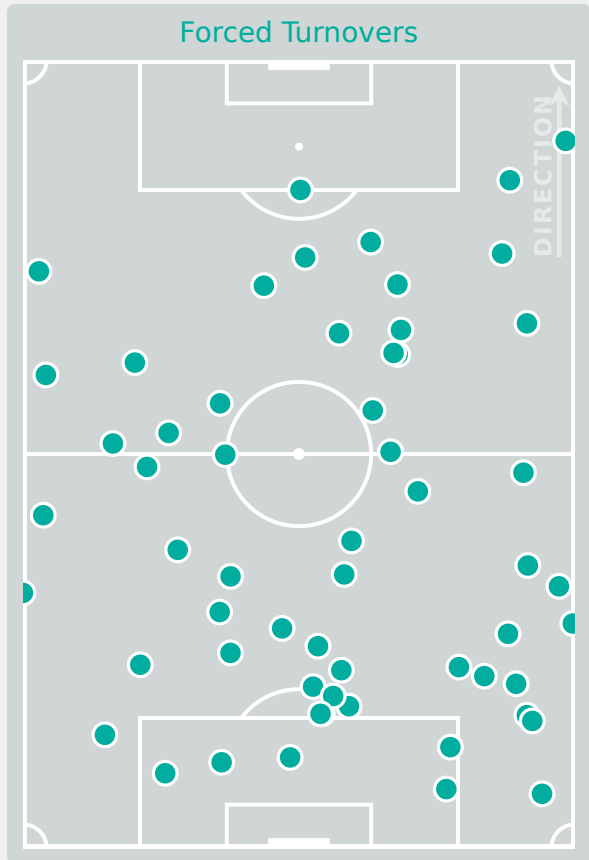

Most Possession Regains

7

HUTTON Claire

DEFENSIVE MIDFIELD CENTRE LEFT

#	Player	Total Possession Regains
1	WY Teagan	4
2	THOMPSON Gisele	2
3	KING Savannah	1
4	BUGG Jordyn	1
6	HUTTON Claire	7
9	SENTNOR Ally	2
11	ADAMES Emeri	1
15	GILCHRIST Heather	4
16	JACKSON Riley	1
18	McCORMACK Yuna	3
19	TORDIN Pietra	1
7	RILEY Giana	0
10	LEMONS Ally	1
13	KLENKE Leah	1
14	SUAREZ Taylor	3
17	DAHLIEN Maddie	1

Tackles

1.71

Possession Actions / Defensive Action

Blocks

Possession Contests

Most Possession Regains

6

LEGUIZAMON Araceli
GOALKEEPER