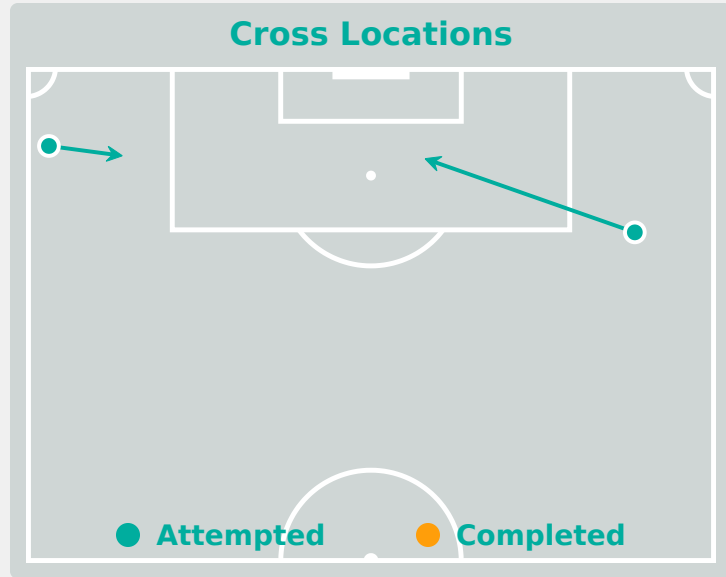

Crosses (Open Play)