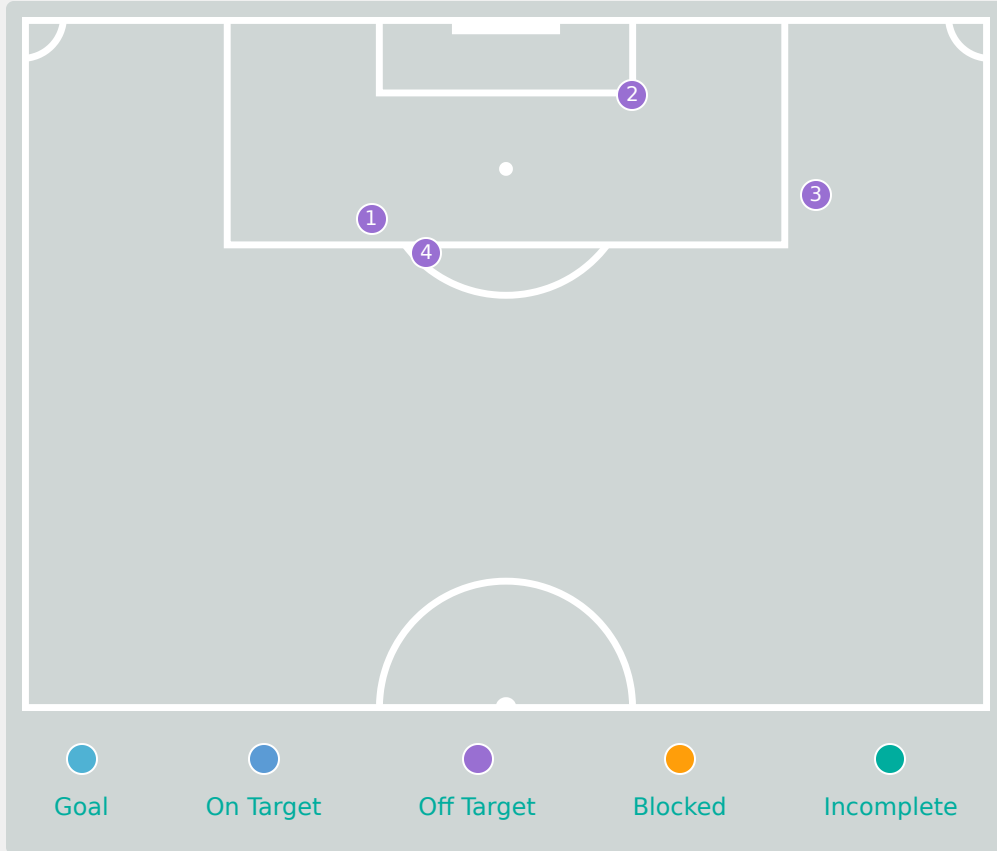

Attempts at Goal

Key	Outcome	Shots
●	Goals	7
●	On Target	2
●	Off Target	6
●	Blocked	1
●	Incomplete	2

Attempts at Goal

Time	Player	Outcome	Body Part	Delivery Type
0	2 THOMPSON Gisele	On Target - Saved	Right Foot	Pass
0	19 TORDIN Pietra	Incomplete - Blocked	Left Foot	Loose Ball
5	19 TORDIN Pietra	Off Target	Right Foot	Loose Ball
8	2 THOMPSON Gisele	Incomplete - Player On Ball Error	Right Foot	Cross
8	6 HUTTON Claire	Deflected Off Target - Defensive Event	Right Foot	Loose Ball
9	19 TORDIN Pietra	Deflected On Target - Goal	Head	Corner
11	19 TORDIN Pietra	On Target - Goal	Right Foot	Loose Ball
16	18 McCORMACK Yuna	Incomplete	Head	Cross
26	9 SENTNOR Ally	Off Target	Left Foot	Cross
27	11 ADAMES Emeri	Off Target	Left Foot	Pass
28	2 THOMPSON Gisele	On Target - Goal	Right Foot	Cross
31	19 TORDIN Pietra	Off Target	Right Foot	Pass
43	19 TORDIN Pietra	On Target - Saved	Right Foot	Ball Progression
43	18 McCORMACK Yuna	On Target - Goal	Right Foot	Corner
48	11 ADAMES Emeri	Off Target	Left Foot	Pass
51	9 SENTNOR Ally	On Target - Goal	Right Foot	Loose Ball
66	19 TORDIN Pietra	On Target - Goal	Right Foot	Pass

Attempts at Goal

Time	Player	Outcome	Body Part	Delivery Type
82	17 DAHLIEN Maddie	On Target - Goal	Right Foot	Pass

Attempts at Goal

Paraguay

Key	Outcome	Shots
●	Goals	0
●	On Target	0
●	Off Target	4
●	Blocked	0
●	Incomplete	0