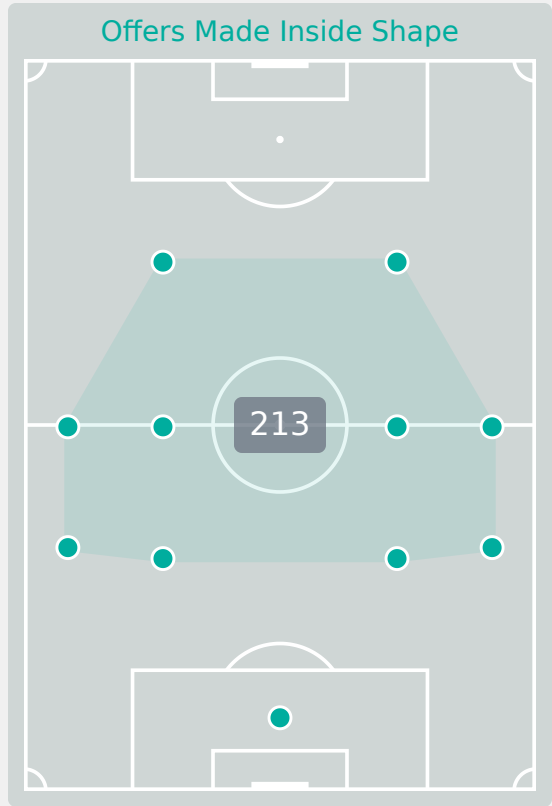

TORRES Nayeli
LEFT BACK

#	Player	Inswing	Outswing	Driven	Lofted	Cutback	Push Cross	Total Attempted
1	LEGUIZAMON Araceli	0	0	0	0	0	0	0
2	ROLON Milagros	0	0	0	0	0	0	0
3	ALMIRON Sofia	0	0	0	0	0	0	0
4	DE LEON Naomi	0	0	0	0	0	0	0
5	GARCETE Danna	0	0	0	0	0	0	0
7	FERNANDEZ Fiorella	0	0	0	0	0	0	0
8	MARTINEZ Adriana	0	0	0	0	0	0	0
10	ACOSTA Fatima	0	0	0	0	0	0	0
11	VARELA Agustina	0	0	0	0	0	0	0
16	TORRES Nayeli	0	0	1	0	0	0	1
18	MARTINEZ Claudia	0	0	0	0	0	0	0
6	VALDEZ Gabriela	0	0	0	0	0	0	0
14	ARNABOLDI Vanessa	0	0	0	0	0	0	0
15	TALAVERA Belen	0	0	0	0	0	0	0
20	VILLALBA Pamela	0	0	0	0	0	0	0
21	CARDOZO Luz	0	1	0	0	0	0	1

Offering to Receive

387
Total Offers Made

172
Total Offers Received

Most Offers
79
HUTTON Claire
DEFENSIVE MIDFIELD CENTRE LEFT

119
Offers Made in Final Third

189
Offers Made in Middle Third

79
Offers Made in Defensive Third