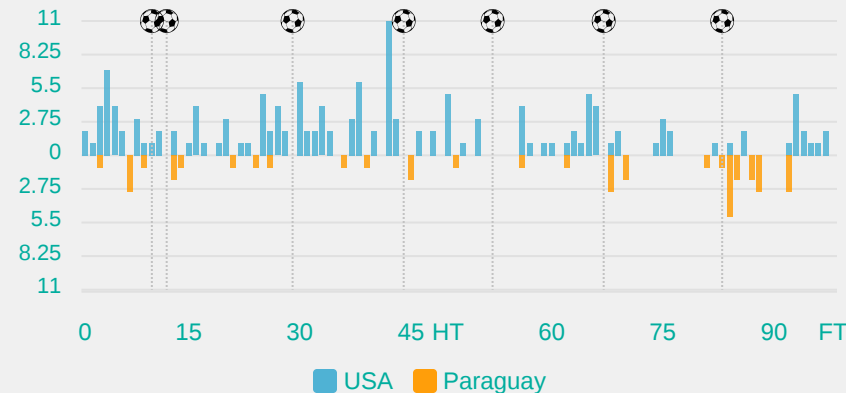

Distribution in the Final Third