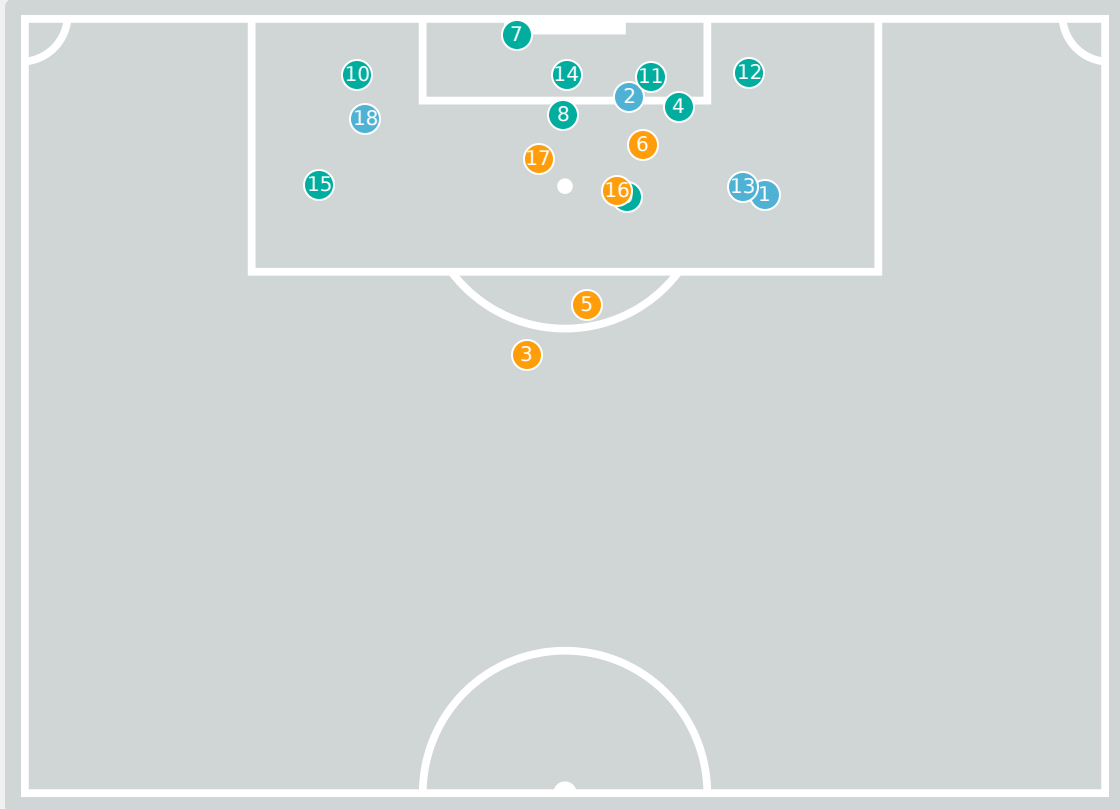

Goalkeeping Involvement

USA

USA GK Involvement Timeline

43
Total Involvements

Paraguay

Paraguay GK Involvement Timeline

42
Total Involvements

Goalkeeping Distribution

Goalkeeping Distribution

Goal Prevention

Total Attempts on Goal Faced	Total Goal Interventions	Save & Retain	Deflect & Retain	Save & Deflect	Save Attempt	No Save Attempt
5	1	1	0	0	1	3

Goal Prevention

Intervention Type

- Deflect & Retain (Blue circle)
- Save & Deflect (Light Blue circle)
- Save & Retain (Purple circle)
- No Save Attempt (Teal circle)
- Save Attempt (Orange circle)

Intervention Body Type

- Head (Teal circle)
- Hands (Light Blue circle)
- Upper Body (Orange circle)
- Lower Body (Blue circle)
- Feet (Purple circle)