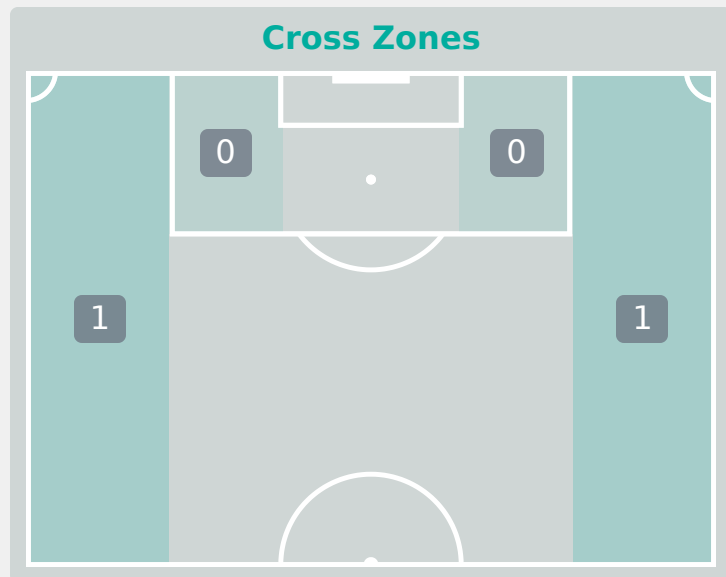

Delivery Type

Attempted

2

Completed

0

Most Crosses Attempted

1

TORRES Nayeli
LEFT BACK

#	Player	Inswing	Outswing	Driven	Lofted	Cutback	Push Cross	Total Attempted
1	LEGUIZAMON Araceli	0	0	0	0	0	0	0
2	ROLON Milagros	0	0	0	0	0	0	0
3	ALMIRON Sofia	0	0	0	0	0	0	0
4	DE LEON Naomi	0	0	0	0	0	0	0
5	GARCETE Danna	0	0	0	0	0	0	0
7	FERNANDEZ Fiorella	0	0	0	0	0	0	0
8	MARTINEZ Adriana	0	0	0	0	0	0	0
10	ACOSTA Fatima	0	0	0	0	0	0	0
11	VARELA Agustina	0	0	0	0	0	0	0
16	TORRES Nayeli	0	0	1	0	0	0	1
18	MARTINEZ Claudia	0	0	0	0	0	0	0
6	VALDEZ Gabriela	0	0	0	0	0	0	0
14	ARNABOLDI Vanessa	0	0	0	0	0	0	0
15	TALAVERA Belen	0	0	0	0	0	0	0
20	VILLALBA Pamela	0	0	0	0	0	0	0
21	CARDOZO Luz	0	1	0	0	0	0	1