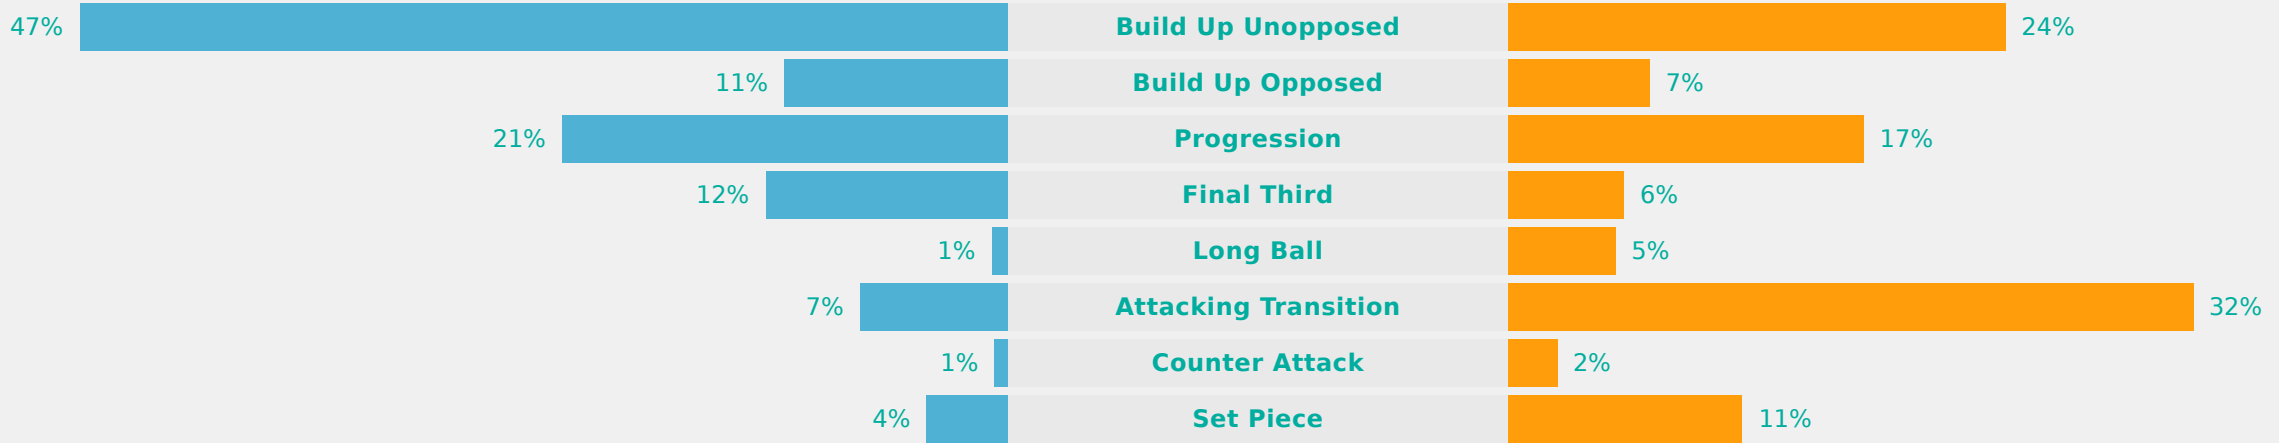

USA

Phases of Play

Paraguay

IN POSSESSION