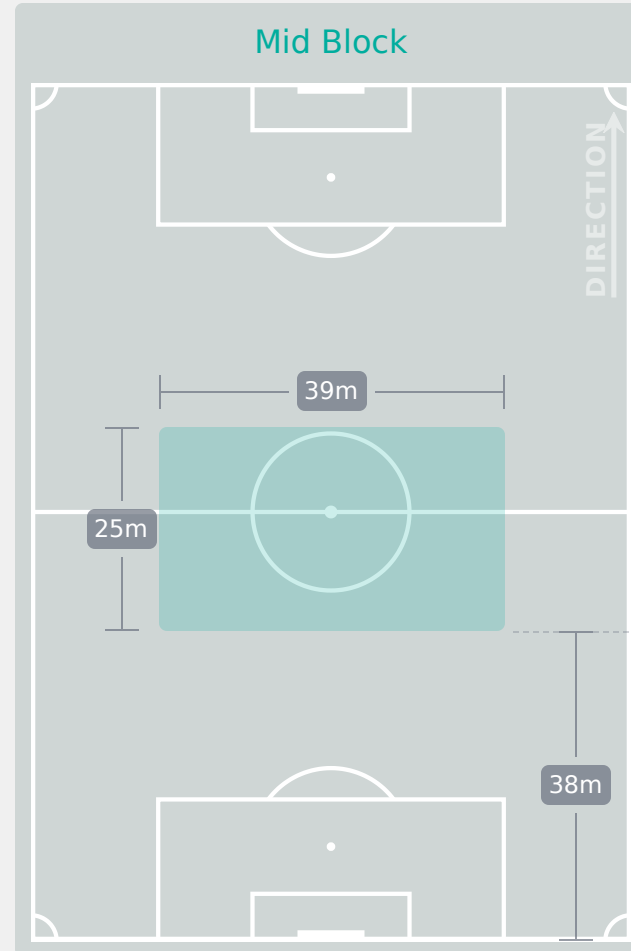

Defensive Line Height & Team Length