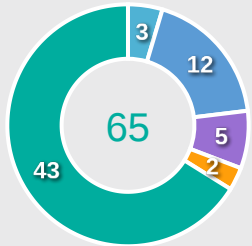

Offering to Receive

88
Total Offers Made

27
Total Offers Received

Most Offers
24
ACOSTA Fatima
LEFT WINGER

32
Offers Made in Final Third

43
Offers Made in Middle Third

13
Offers Made in Defensive Third

#	Player	Offers Made	Offers Received	% Made & Received
1	LEGUIZAMON Araceli	0	0	0%
2	ROLON Milagros	8	4	50%
3	ALMIRON Sofia	1	0	0%
4	DE LEON Naomi	1	0	0%
5	GARCETE Danna	1	0	0%
7	FERNANDEZ Fiorella	0	0	0%
8	MARTINEZ Adriana	16	2	12.5%
10	ACOSTA Fatima	24	6	25%
11	VARELA Agustina	4	1	25%
16	TORRES Nayeli	1	1	100%
18	MARTINEZ Claudia	17	5	29.4%
6	VALDEZ Gabriela	0	0	0%
14	ARNABOLDI Vanessa	6	5	83.3%
15	TALAVERA Belen	3	1	33.3%
20	VILLALBA Pamela	2	1	50%
21	CARDOZO Luz	4	1	25%

Movement to Receive

Movement Types by Phase

Final Third Phase

Progression Phase

Build Up Phase

All Movement Types

- In Front
- In Between
- Out to In
- In to Out
- In Behind

Top Ranked Players