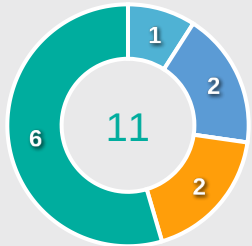

Offering to Receive

88
Total Offers Made

27
Total Offers Received

Most Offers
24
ACOSTA Fatima
LEFT WINGER

32
Offers Made in Final Third

43
Offers Made in Middle Third

13
Offers Made in Defensive Third

#	Player	Offers Made	Offers Received	% Made & Received
1	LEGUIZAMON Araceli	0	0	0%
2	ROLON Milagros	8	4	50%
3	ALMIRON Sofia	1	0	0%
4	DE LEON Naomi	1	0	0%
5	GARCETE Danna	1	0	0%
7	FERNANDEZ Fiorella	0	0	0%
8	MARTINEZ Adriana	16	2	12.5%
10	ACOSTA Fatima	24	6	25%
11	VARELA Agustina	4	1	25%
16	TORRES Nayeli	1	1	100%
18	MARTINEZ Claudia	17	5	29.4%
6	VALDEZ Gabriela	0	0	0%
14	ARNABOLDI Vanessa	6	5	83.3%
15	TALAVERA Belen	3	1	33.3%
20	VILLALBA Pamela	2	1	50%
21	CARDOZO Luz	4	1	25%

Movement to Receive

Movement Types by Phase

Final Third Phase

Progression Phase

Build Up Phase

All Movement Types

- In Front
- In Between
- Out to In
- In to Out
- In Behind

Top Ranked Players

Type	Player	Movements
In Front	6 HUTTON Claire	50
In Between	18 McCORMACK Yuna	30
Out to In	18 McCORMACK Yuna	3
In to Out	18 McCORMACK Yuna	6
In Behind	9 SENTNOR Ally	22

Movement Types Pitch Third

Movement to Receive

Movement Types by Phase

Final Third Phase

Progression Phase

Build Up Phase

All Movement Types

- In Front
- In Between
- Out to In
- In to Out
- In Behind

Top Ranked Players

Type	Player	Movements
In Front	8 MARTINEZ Adriana	3
In Between	8 MARTINEZ Adriana	7
Out to In	8 MARTINEZ Adriana	1
In to Out	11 VARELA Agustina	3
In Behind	10 ACOSTA Fatima	12