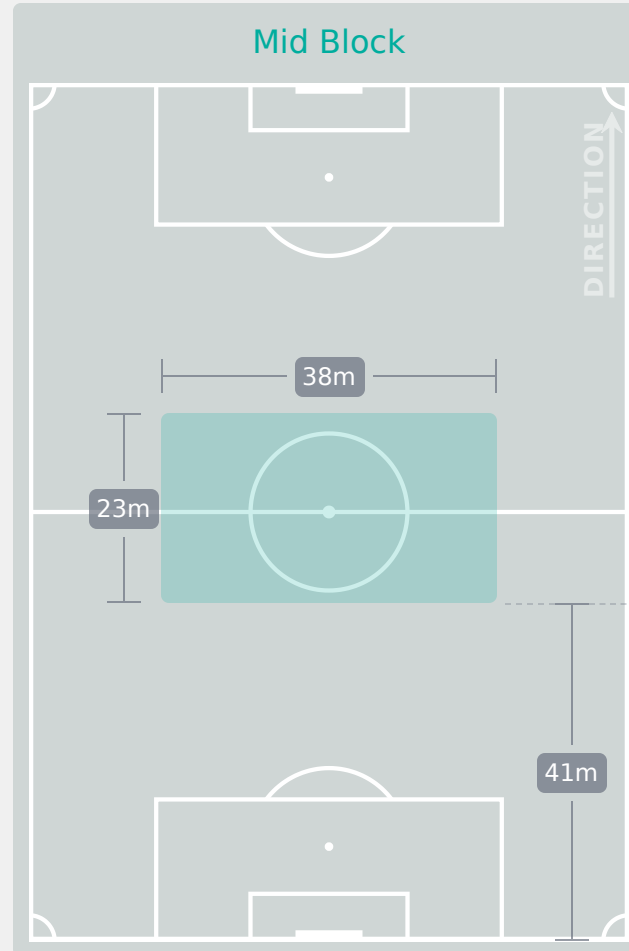

Defensive Line Height & Team Length