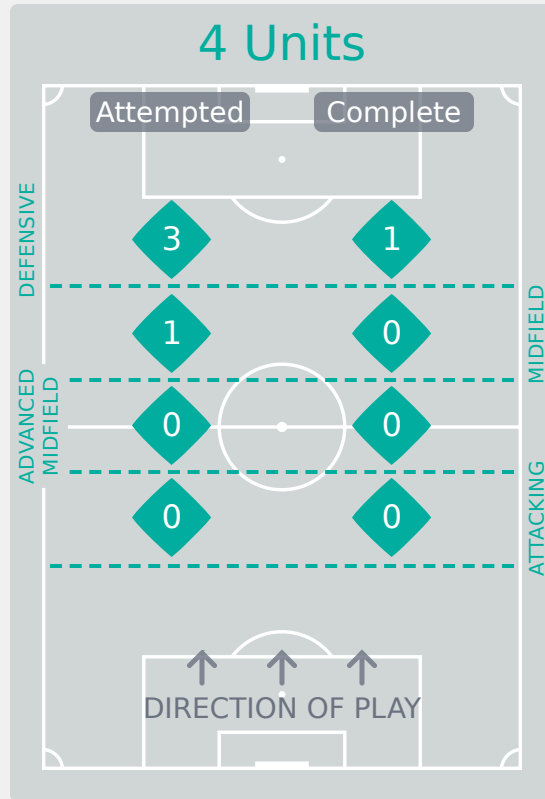

In Possession Line Height & Team Length

Paraguay

Line Breaks

USA

Attempted Line Breaks

168

Attempted Line Breaks	5
Inside Shape	2
Outside Shape	3

Attempted Line Breaks	88
Inside Shape	52
Outside Shape	36

Attempted Line Breaks	75
Inside Shape	36
Outside Shape	39

Line Breaks

Paraguay

Attempted Line Breaks

79

Attempted Line Breaks	4
Inside Shape	3
Outside Shape	1

Attempted Line Breaks	61
Inside Shape	45
Outside Shape	16

Attempted Line Breaks	14
Inside Shape	12
Outside Shape	2

Line Breaks

Paraguay

					4 Units				3 Units			2 Units		Direction			Distribution Type		
#	Player	Line Breaks Attempted	Line Breaks Completed	Line Break Completion %	Attacking Line	Attacking Midfield Line	Midfield Line	Defensive Line	Attacking Line	Midfield Line	Defensive Line	Midfield Line	Defensive Line	Through	Around	Over	Pass	Cross	Ball Progression
1	LEGUIZAMON Araceli	7	1	14%	0	0	0	0	3	4	0	0	0	0	0	7	7	0	0
2	ROLON Milagros	12	8	67%	0	0	0	0	10	2	0	0	0	0	4	8	12	0	0
3	ALMIRON Sofia	9	1	11%	0	0	1	0	1	5	1	1	0	1	0	8	9	0	0
4	DE LEON Naomi	4	2	50%	0	0	0	0	1	3	0	0	0	1	0	3	4	0	0
5	GARCETE Danna	5	3	60%	0	0	0	0	1	3	0	1	0	0	1	4	5	0	0
7	FERNANDEZ Fiorella	3	2	67%	0	0	0	1	1	1	0	0	0	3	0	0	3	0	0
8	MARTINEZ Adriana	3	1	33%	0	0	0	0	0	1	0	2	0	0	0	3	3	0	0
10	ACOSTA Fatima	0	0	0%	0	0	0	0	0	0	0	0	0	0	0	0	0	0	0
11	VARELA Agustina	4	1	25%	0	0	0	2	2	0	0	0	0	3	1	0	4	0	0
16	TORRES Nayeli	13	8	62%	0	0	0	0	6	1	2	3	1	2	1	10	13	0	0
18	MARTINEZ Claudia	1	0	0%	0	0	0	0	0	1	0	0	0	0	0	1	1	0	0
6	VALDEZ Gabriela	4	0	0%	0	0	0	0	0	4	0	0	0	0	0	4	4	0	0
14	ARNABOLDI Vanessa	9	5	56%	0	0	0	0	1	5	0	3	0	1	3	5	9	0	0
15	TALAVERA Belen	1	0	0%	0	0	0	0	0	0	0	1	0	1	0	0	1	0	0
20	VILLALBA Pamela	1	1	100%	0	0	0	0	0	1	0	0	0	1	0	0	1	0	0
21	CARDOZO Luz	3	2	67%	0	0	0	0	1	0	0	2	0	0	0	3	3	0	0