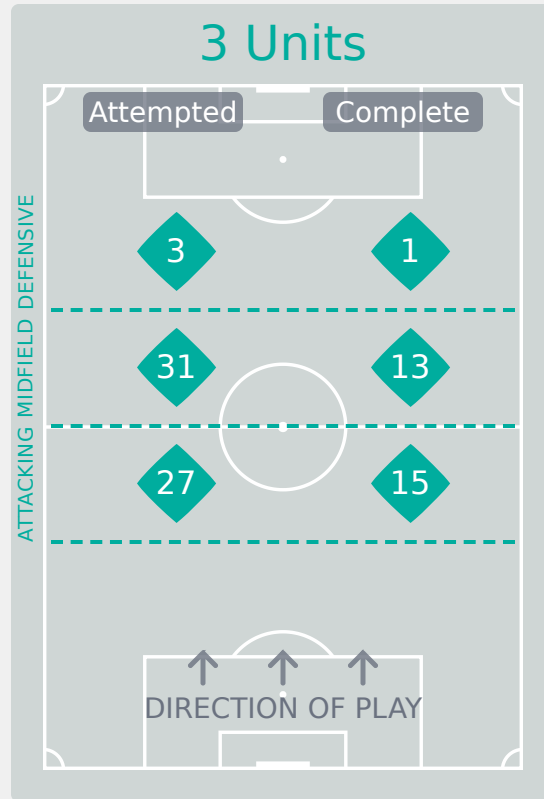

In Possession Line Height & Team Length

Paraguay

Line Breaks

USA

Attempted Line Breaks

168

Attempted Line Breaks	5
Inside Shape	2
Outside Shape	3

Attempted Line Breaks	88
Inside Shape	52
Outside Shape	36

Attempted Line Breaks	75
Inside Shape	36
Outside Shape	39

Line Breaks

Paraguay

Attempted Line Breaks

79

Attempted Line Breaks	4
Inside Shape	3
Outside Shape	1

Attempted Line Breaks	61
Inside Shape	45
Outside Shape	16

Attempted Line Breaks	14
Inside Shape	12
Outside Shape	2

Line Breaks

Paraguay

					4 Units				3 Units			2 Units		Direction			Distribution Type		
#	Player	Line Breaks Attempted	Line Breaks Completed	Line Break Completion %	Attacking Line	Attacking Midfield Line	Midfield Line	Defensive Line	Attacking Line	Midfield Line	Defensive Line	Midfield Line	Defensive Line	Through	Around	Over	Pass	Cross	Ball Progression
1	LEGUIZAMON Araceli	7	1	14%	0	0	0	0	3	4	0	0	0	0	0	7	7	0	0
2	ROLON Milagros	12	8	67%	0	0	0	0	10	2	0	0	0	0	4	8	12	0	0
3	ALMIRON Sofia	9	1	11%	0	0	1	0	1	5	1	1	0	1	0	8	9	0	0
4	DE LEON Naomi	4	2	50%	0	0	0	0	1	3	0	0	0	1	0	3	4	0	0
5	GARCETE Danna	5	3	60%	0	0	0	0	1	3	0	1	0	0	1	4	5	0	0
7	FERNANDEZ Fiorella	3	2	67%	0	0	0	1	1	1	0	0	0	3	0	0	3	0	0
8	MARTINEZ Adriana	3	1	33%	0	0	0	0	0	1	0	2	0	0	0	3	3	0	0
10	ACOSTA Fatima	0	0	0%	0	0	0	0	0	0	0	0	0	0	0	0	0	0	0
11	VARELA Agustina	4	1	25%	0	0	0	2	2	0	0	0	0	3	1	0	4	0	0
16	TORRES Nayeli	13	8	62%	0	0	0	0	6	1	2	3	1	2	1	10	13	0	0
18	MARTINEZ Claudia	1	0	0%	0	0	0	0	0	1	0	0	0	0	0	1	1	0	0
6	VALDEZ Gabriela	4	0	0%	0	0	0	0	0	4	0	0	0	0	0	4	4	0	0
14	ARNABOLDI Vanessa	9	5	56%	0	0	0	0	1	5	0	3	0	1	3	5	9	0	0
15	TALAVERA Belen	1	0	0%	0	0	0	0	0	0	0	1	0	1	0	0	1	0	0
20	VILLALBA Pamela	1	1	100%	0	0	0	0	0	1	0	0	0	1	0	0	1	0	0
21	CARDOZO Luz	3	2	67%	0	0	0	0	1	0	0	2	0	0	0	3	3	0	0