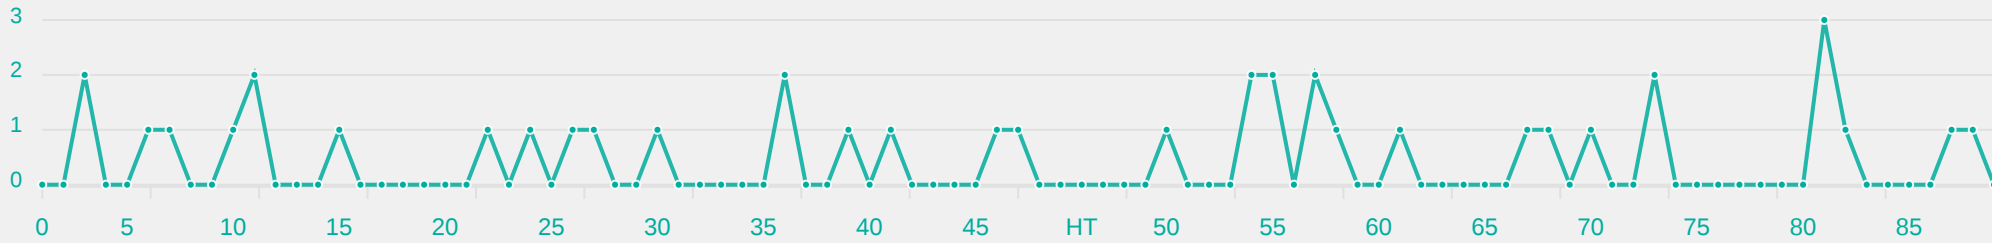

Goalkeeping Involvement

USA

USA GK Involvement Timeline