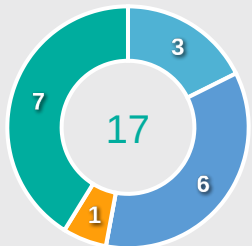

Movement Types by Phase

Final Third Phase

Progression Phase

Build Up Phase

All Movement Types

- In Front
- In Between
- Out to In
- In to Out
- In Behind

Top Ranked Players

Type	Player	Movements
In Front	8 MARTINEZ Adriana	3
In Between	8 MARTINEZ Adriana	7
Out to In	8 MARTINEZ Adriana	1
In to Out	11 VARELA Agustina	3
In Behind	10 ACOSTA Fatima	12

Movement Types Pitch Third

OUT OF POSSESSION

USA 7 - 0 Paraguay

Defensive Actions

46

Forced Turnovers

33

Possession Regained