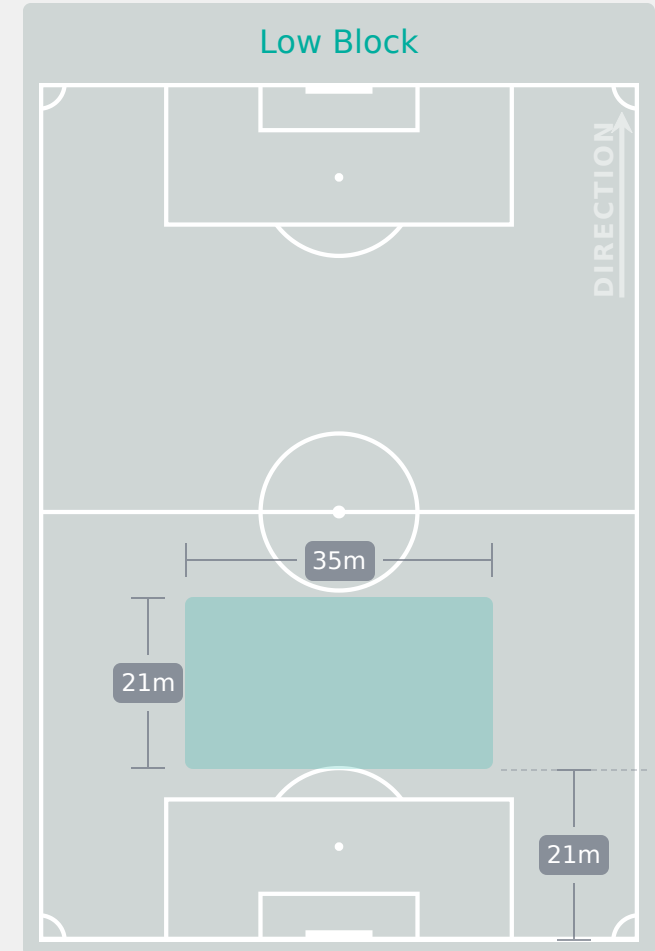

Defensive Line Height & Team Length