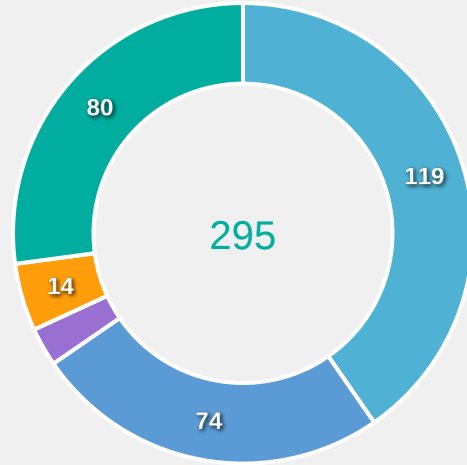

Offering to Receive

88
Total Offers Made

27
Total Offers Received

Most Offers
24
ACOSTA Fatima
LEFT WINGER

32
Offers Made in Final Third

43
Offers Made in Middle Third

13
Offers Made in Defensive Third

#	Player	Offers Made	Offers Received	% Made & Received
1	LEGUIZAMON Araceli	0	0	0%
2	ROLON Milagros	8	4	50%
3	ALMIRON Sofia	1	0	0%
4	DE LEON Naomi	1	0	0%
5	GARCETE Danna	1	0	0%
7	FERNANDEZ Fiorella	0	0	0%
8	MARTINEZ Adriana	16	2	12.5%
10	ACOSTA Fatima	24	6	25%
11	VARELA Agustina	4	1	25%
16	TORRES Nayeli	1	1	100%
18	MARTINEZ Claudia	17	5	29.4%
6	VALDEZ Gabriela	0	0	0%
14	ARNABOLDI Vanessa	6	5	83.3%
15	TALAVERA Belen	3	1	33.3%
20	VILLALBA Pamela	2	1	50%
21	CARDOZO Luz	4	1	25%

Movement to Receive

Movement Types by Phase

Final Third Phase

Progression Phase

Build Up Phase

All Movement Types

- In Front
- In Between
- Out to In
- In to Out
- In Behind

Top Ranked Players