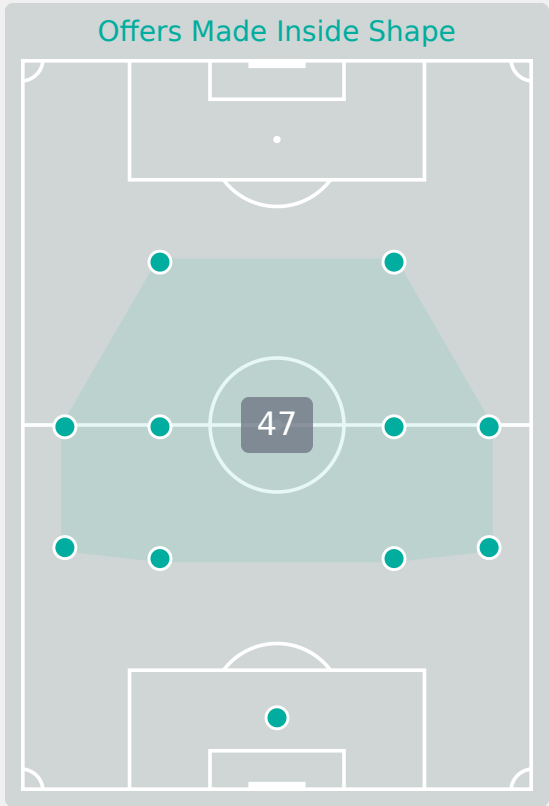

Offering to Receive

88
Total Offers Made

27
Total Offers Received

Most Offers
24
ACOSTA Fatima
LEFT WINGER

32
Offers Made in Final Third

43
Offers Made in Middle Third

13
Offers Made in Defensive Third

#	Player	Offers Made	Offers Received	% Made & Received
1	LEGUIZAMON Araceli	0	0	0%
2	ROLON Milagros	8	4	50%
3	ALMIRON Sofia	1	0	0%
4	DE LEON Naomi	1	0	0%
5	GARCETE Danna	1	0	0%
7	FERNANDEZ Fiorella	0	0	0%
8	MARTINEZ Adriana	16	2	12.5%
10	ACOSTA Fatima	24	6	25%
11	VARELA Agustina	4	1	25%
16	TORRES Nayeli	1	1	100%
18	MARTINEZ Claudia	17	5	29.4%
6	VALDEZ Gabriela	0	0	0%
14	ARNABOLDI Vanessa	6	5	83.3%
15	TALAVERA Belen	3	1	33.3%
20	VILLALBA Pamela	2	1	50%
21	CARDOZO Luz	4	1	25%

Movement to Receive

Movement Types by Phase

Final Third Phase

Progression Phase

Build Up Phase

All Movement Types

- In Front
- In Between
- Out to In
- In to Out
- In Behind

Top Ranked Players