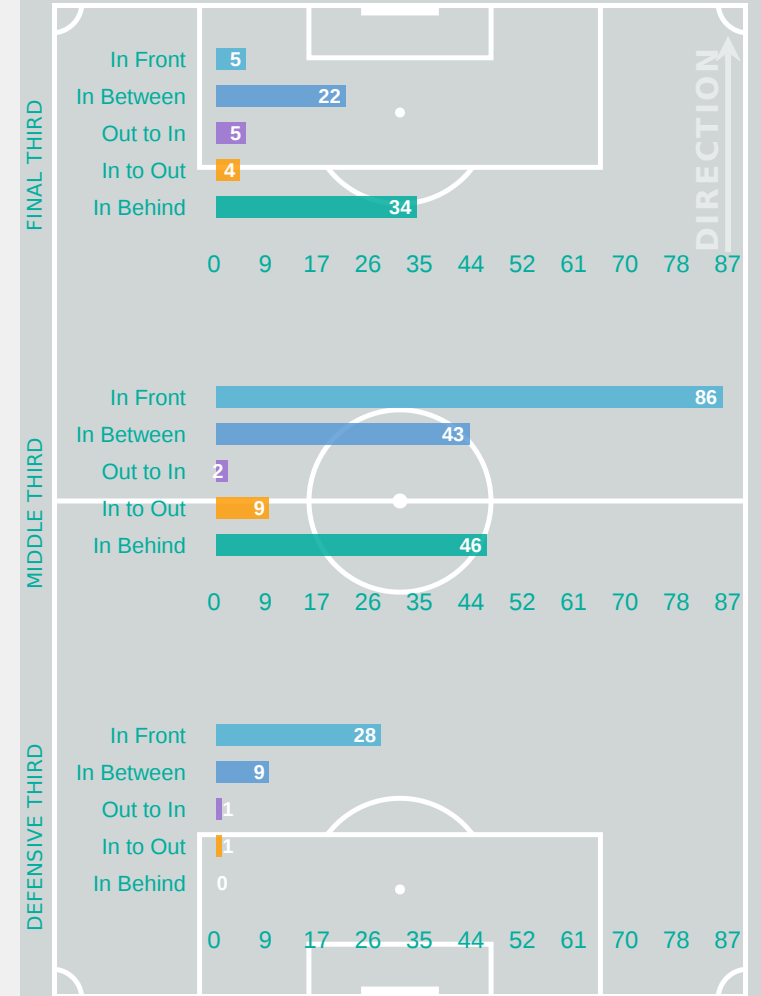

Movement Types Pitch Third