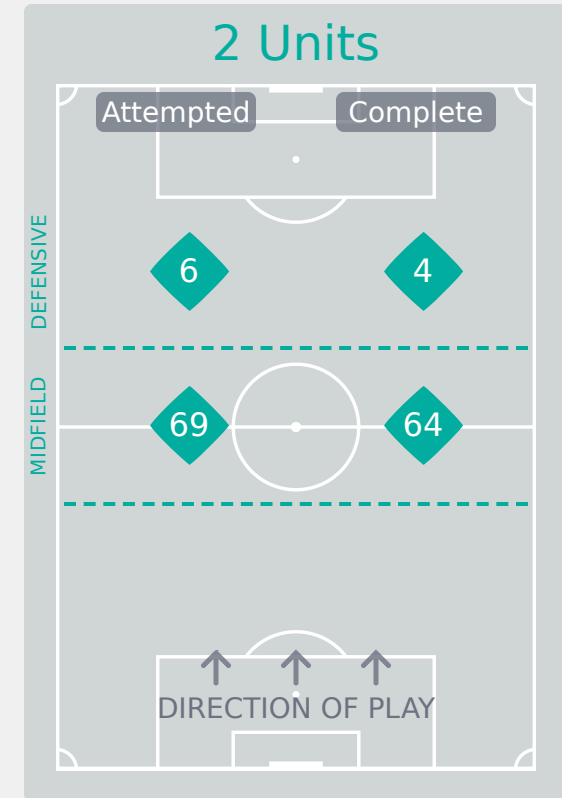

In Possession Line Height & Team Length

Paraguay

Line Breaks

USA

Attempted Line Breaks

168

Attempted Line Breaks	5
Inside Shape	2
Outside Shape	3

Attempted Line Breaks	88
Inside Shape	52
Outside Shape	36

Attempted Line Breaks	75
Inside Shape	36
Outside Shape	39

Line Breaks

Paraguay

Attempted Line Breaks

79

Attempted Line Breaks	4
Inside Shape	3
Outside Shape	1

Attempted Line Breaks	61
Inside Shape	45
Outside Shape	16

Attempted Line Breaks	14
Inside Shape	12
Outside Shape	2

Line Breaks

Paraguay

					4 Units				3 Units			2 Units		Direction			Distribution Type		
#	Player	Line Breaks Attempted	Line Breaks Completed	Line Break Completion %	Attacking Line	Attacking Midfield Line	Midfield Line	Defensive Line	Attacking Line	Midfield Line	Defensive Line	Midfield Line	Defensive Line	Through	Around	Over	Pass	Cross	Ball Progression
1	LEGUIZAMON Araceli	7	1	14%	0	0	0	0	3	4	0	0	0	0	0	7	7	0	0
2	ROLON Milagros	12	8	67%	0	0	0	0	10	2	0	0	0	0	4	8	12	0	0
3	ALMIRON Sofia	9	1	11%	0	0	1	0	1	5	1	1	0	1	0	8	9	0	0
4	DE LEON Naomi	4	2	50%	0	0	0	0	1	3	0	0	0	1	0	3	4	0	0
5	GARCETE Danna	5	3	60%	0	0	0	0	1	3	0	1	0	0	1	4	5	0	0
7	FERNANDEZ Fiorella	3	2	67%	0	0	0	1	1	1	0	0	0	3	0	0	3	0	0
8	MARTINEZ Adriana	3	1	33%	0	0	0	0	0	1	0	2	0	0	0	3	3	0	0
10	ACOSTA Fatima	0	0	0%	0	0	0	0	0	0	0	0	0	0	0	0	0	0	0
11	VARELA Agustina	4	1	25%	0	0	0	2	2	0	0	0	0	3	1	0	4	0	0
16	TORRES Nayeli	13	8	62%	0	0	0	0	6	1	2	3	1	2	1	10	13	0	0
18	MARTINEZ Claudia	1	0	0%	0	0	0	0	0	1	0	0	0	0	0	1	1	0	0
6	VALDEZ Gabriela	4	0	0%	0	0	0	0	0	4	0	0	0	0	0	4	4	0	0
14	ARNABOLDI Vanessa	9	5	56%	0	0	0	0	1	5	0	3	0	1	3	5	9	0	0
15	TALAVERA Belen	1	0	0%	0	0	0	0	0	0	0	1	0	1	0	0	1	0	0
20	VILLALBA Pamela	1	1	100%	0	0	0	0	0	1	0	0	0	1	0	0	1	0	0
21	CARDOZO Luz	3	2	67%	0	0	0	0	1	0	0	2	0	0	0	3	3	0	0