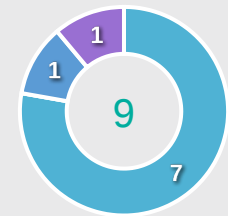

Goalkeeping Distribution

Goal Prevention

Total Attempts on Goal Faced	Total Goal Interventions	Save & Retain	Deflect & Retain	Save & Deflect	Save Attempt	No Save Attempt
5	1	1	0	0	1	3

Goal Prevention

Intervention Type

- Deflect & Retain (Blue circle)
- Save & Deflect (Light Blue circle)
- Save & Retain (Purple circle)
- No Save Attempt (Teal circle)
- Save Attempt (Orange circle)

Intervention Body Type

- Head (Teal circle)
- Hands (Light Blue circle)
- Upper Body (Orange circle)
- Lower Body (Blue circle)
- Feet (Purple circle)