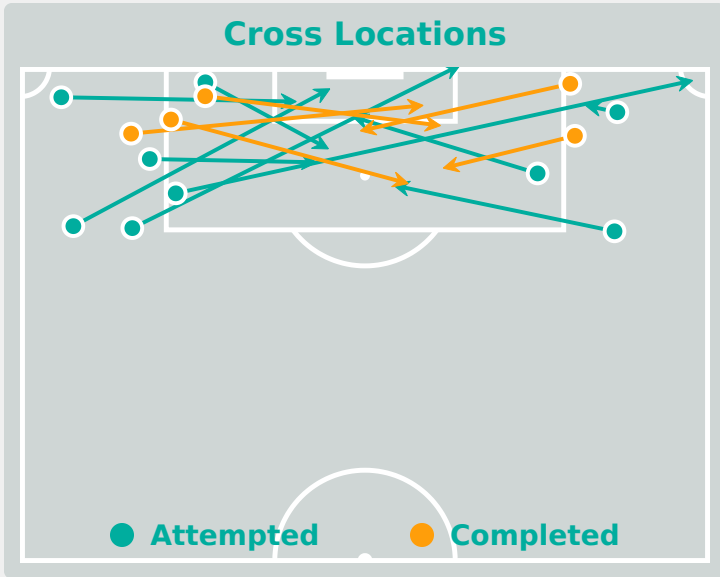

Crosses (Open Play)