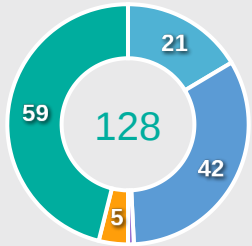

#	Player	Offers Made	Offers Received	% Made & Received
1	WY Teagan	6	5	83.3%
2	THOMPSON Gisele	13	6	46.2%
3	KING Savannah	13	11	84.6%
4	BUGG Jordyn	5	1	20%
6	HUTTON Claire	79	41	51.9%
9	SENTNOR Ally	38	15	39.5%
11	ADAMES Emeri	12	6	50%
15	GILCHRIST Heather	34	20	58.8%
16	JACKSON Riley	31	16	51.6%
18	McCORMACK Yuna	64	20	31.2%
19	TORDIN Pietra	21	4	19%
7	RILEY Giana	7	2	28.6%
10	LEMONS Ally	28	14	50%
13	KLENKE Leah	14	3	21.4%
14	SUAREZ Taylor	18	7	38.9%
17	DAHLIEN Maddie	4	1	25%

Offering to Receive

88
Total Offers Made

27
Total Offers Received

Most Offers
24
ACOSTA Fatima
LEFT WINGER

32
Offers Made in Final Third

43
Offers Made in Middle Third

13
Offers Made in Defensive Third

#	Player	Offers Made	Offers Received	% Made & Received
1	LEGUIZAMON Araceli	0	0	0%
2	ROLON Milagros	8	4	50%
3	ALMIRON Sofia	1	0	0%
4	DE LEON Naomi	1	0	0%
5	GARCETE Danna	1	0	0%
7	FERNANDEZ Fiorella	0	0	0%
8	MARTINEZ Adriana	16	2	12.5%
10	ACOSTA Fatima	24	6	25%
11	VARELA Agustina	4	1	25%
16	TORRES Nayeli	1	1	100%
18	MARTINEZ Claudia	17	5	29.4%
6	VALDEZ Gabriela	0	0	0%
14	ARNABOLDI Vanessa	6	5	83.3%
15	TALAVERA Belen	3	1	33.3%
20	VILLALBA Pamela	2	1	50%
21	CARDOZO Luz	4	1	25%

Movement to Receive

Movement Types by Phase

Final Third Phase

Progression Phase

Build Up Phase

All Movement Types

- In Front
- In Between
- Out to In
- In to Out
- In Behind

Top Ranked Players