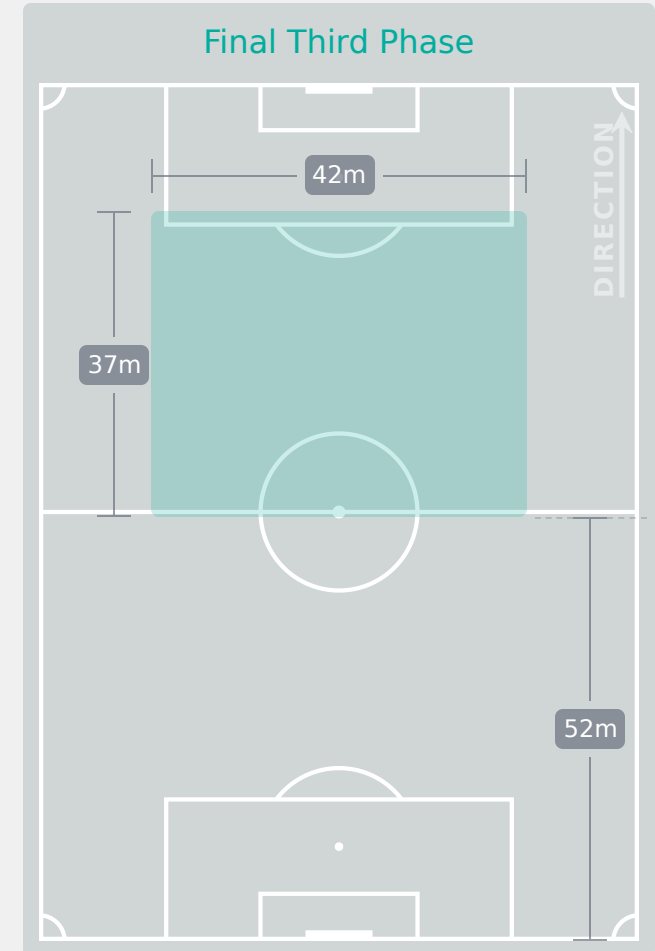

USA

Phases of Play

Paraguay

IN POSSESSION

OUT OF POSSESSION

IN POSSESSION

USA 7 - 0 Paraguay

In Possession Line Height & Team Length

In Possession Line Height & Team Length

Paraguay

Line Breaks

USA

Attempted Line Breaks

168

Attempted Line Breaks	5
Inside Shape	2
Outside Shape	3

Attempted Line Breaks	88
Inside Shape	52
Outside Shape	36