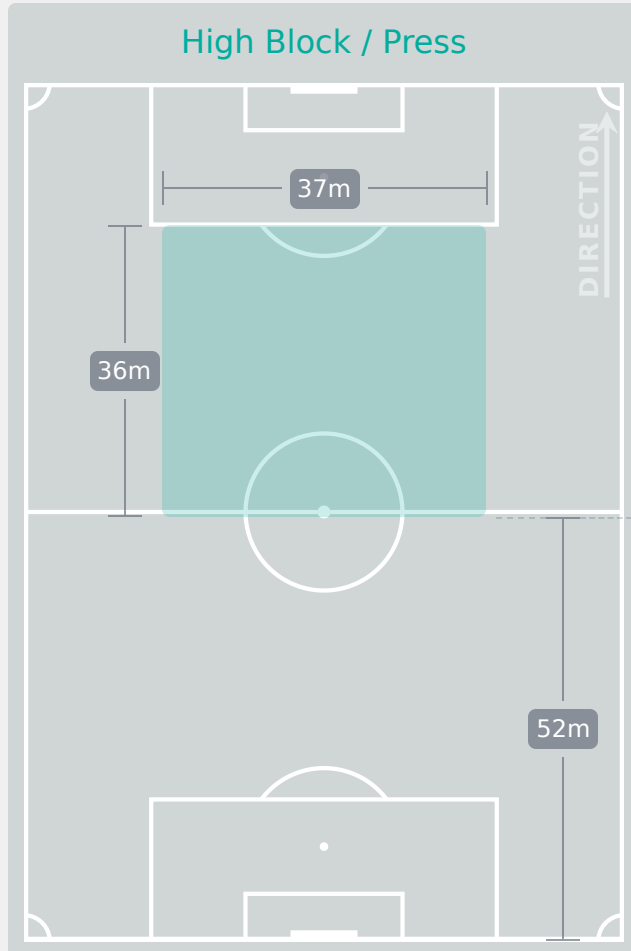

Defensive Line Height & Team Length