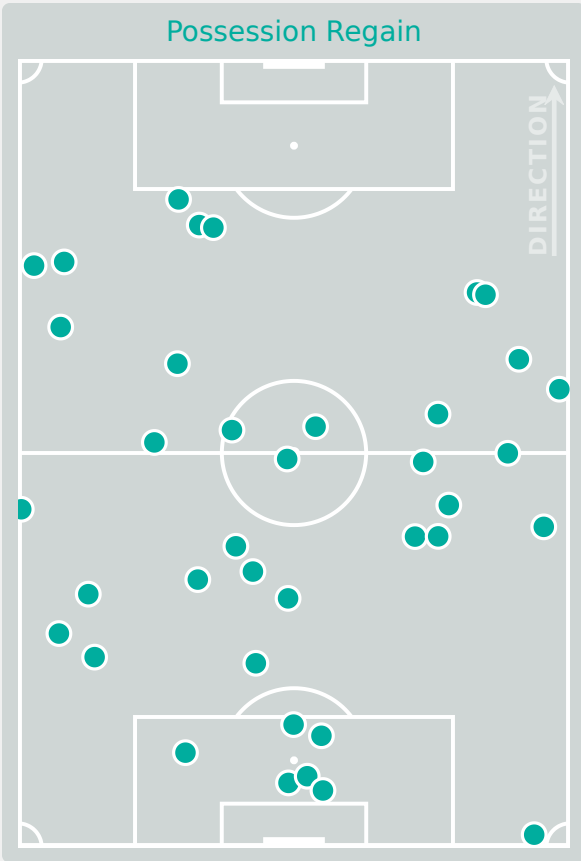

3

Interceptions

33

Tackles

9.62

Possession Actions / Defensive Action

Blocks

Possession Contests

Most Possession Regains

7

HUTTON Claire

DEFENSIVE MIDFIELD CENTRE LEFT

#	Player	Total Possession Regains
1	WY Teagan	4
2	THOMPSON Gisele	2
3	KING Savannah	1
4	BUGG Jordyn	1
6	HUTTON Claire	7
9	SENTNOR Ally	2
11	ADAMES Emeri	1
15	GILCHRIST Heather	4
16	JACKSON Riley	1
18	McCORMACK Yuna	3
19	TORDIN Pietra	1
7	RILEY Giana	0
10	LEMONS Ally	1
13	KLENKE Leah	1
14	SUAREZ Taylor	3
17	DAHLIEN Maddie	1