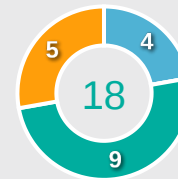

- Deflect & Retain (Blue circle)
- Save & Deflect (Light Blue circle)
- Save & Retain (Purple circle)
- No Save Attempt (Teal circle)
- Save Attempt (Orange circle)

Intervention Body Type

- Head (Teal circle)
- Hands (Light Blue circle)
- Upper Body (Orange circle)
- Lower Body (Blue circle)
- Feet (Purple circle)