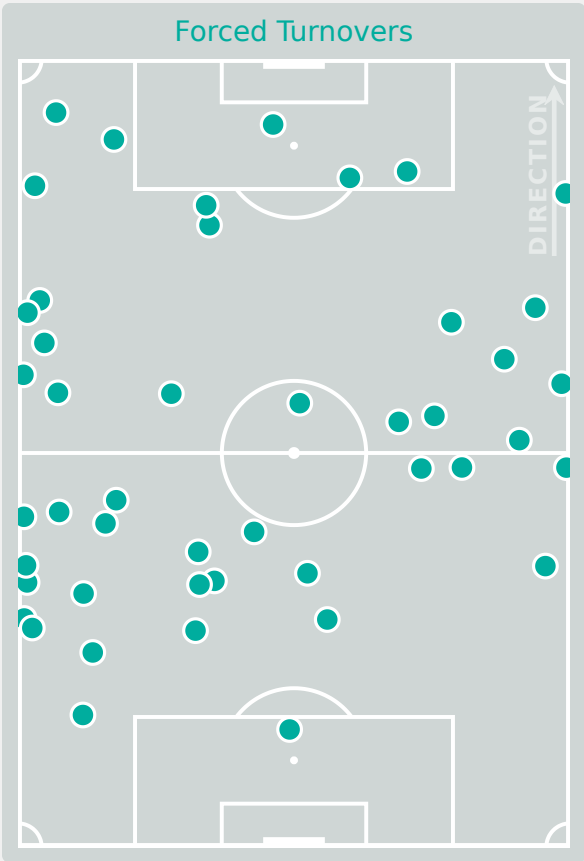

3

Interceptions

33

Tackles

9.62

Possession Actions / Defensive Action

Blocks

Possession Contests

Most Possession Regains

7

HUTTON Claire

DEFENSIVE MIDFIELD CENTRE LEFT

#	Player	Total Possession Regains
1	WY Teagan	4
2	THOMPSON Gisele	2
3	KING Savannah	1
4	BUGG Jordyn	1
6	HUTTON Claire	7
9	SENTNOR Ally	2
11	ADAMES Emeri	1
15	GILCHRIST Heather	4
16	JACKSON Riley	1
18	McCORMACK Yuna	3
19	TORDIN Pietra	1
7	RILEY Giana	0
10	LEMONS Ally	1
13	KLENKE Leah	1
14	SUAREZ Taylor	3
17	DAHLIEN Maddie	1