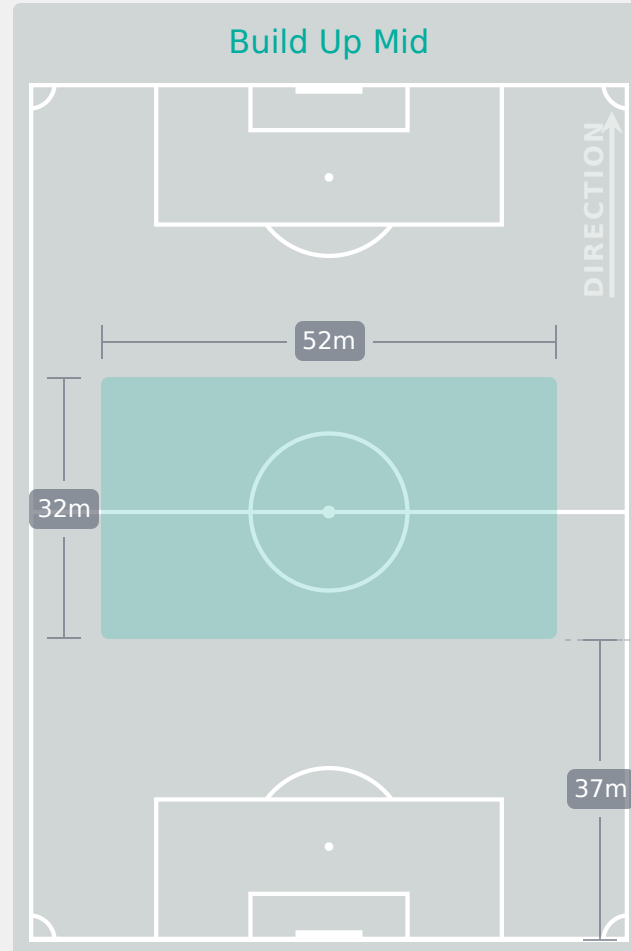

USA

Phases of Play

Paraguay

IN POSSESSION

OUT OF POSSESSION

IN POSSESSION

USA 7 - 0 Paraguay

In Possession Line Height & Team Length

In Possession Line Height & Team Length

Paraguay

Line Breaks

USA

Attempted Line Breaks

168

Attempted Line Breaks	5
Inside Shape	2
Outside Shape	3

Attempted Line Breaks	88
Inside Shape	52
Outside Shape	36