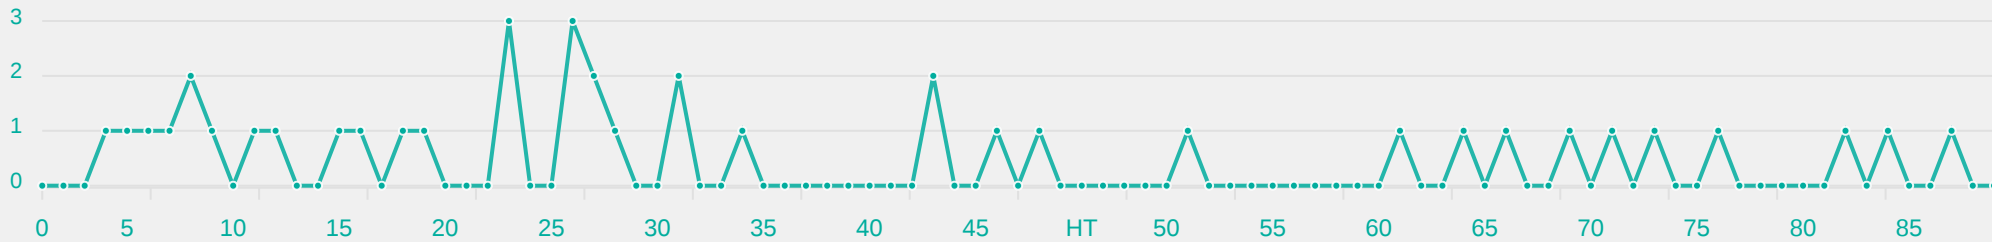

Goalkeeping Involvement

USA

USA GK Involvement Timeline

43
Total Involvements

Paraguay

Paraguay GK Involvement Timeline

42
Total Involvements

Goalkeeping Distribution

Goalkeeping Distribution

Goal Prevention

Total Attempts on Goal Faced	Total Goal Interventions	Save & Retain	Deflect & Retain	Save & Deflect	Save Attempt	No Save Attempt
5	1	1	0	0	1	3

Goal Prevention

Intervention Type