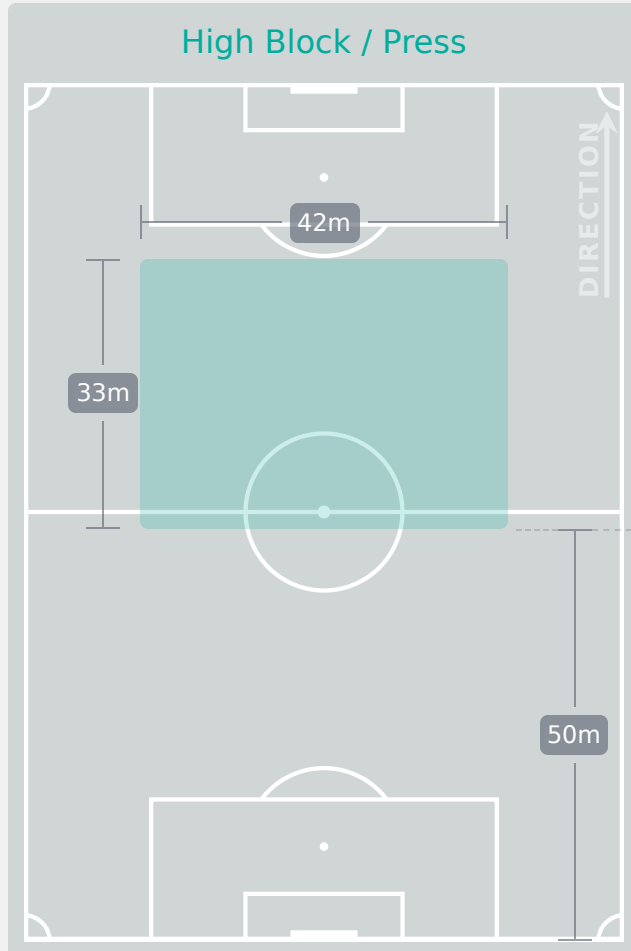

Defensive Line Height & Team Length