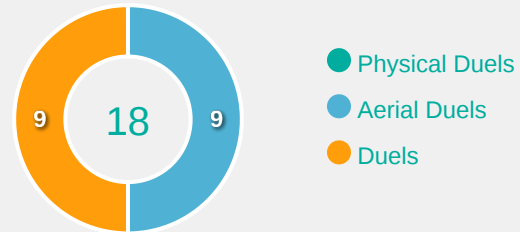

3

Interceptions

33

Tackles

9.62

Possession Actions / Defensive Action

Blocks

Possession Contests