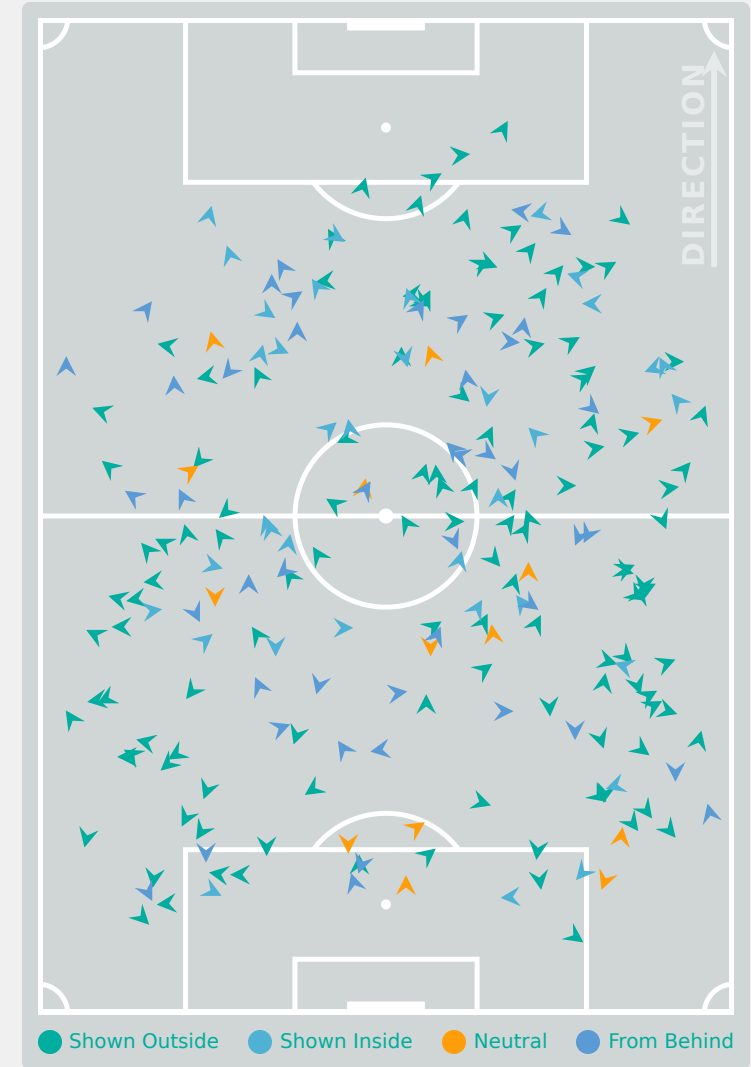

Most Direct Pressures

7

THOMPSON Gisele
RIGHT BACK

Most Direct Pressures

7

DE LEON Naomi
LEFT CENTRE BACK

GOALKEEPING

USA 7 - 0 Paraguay