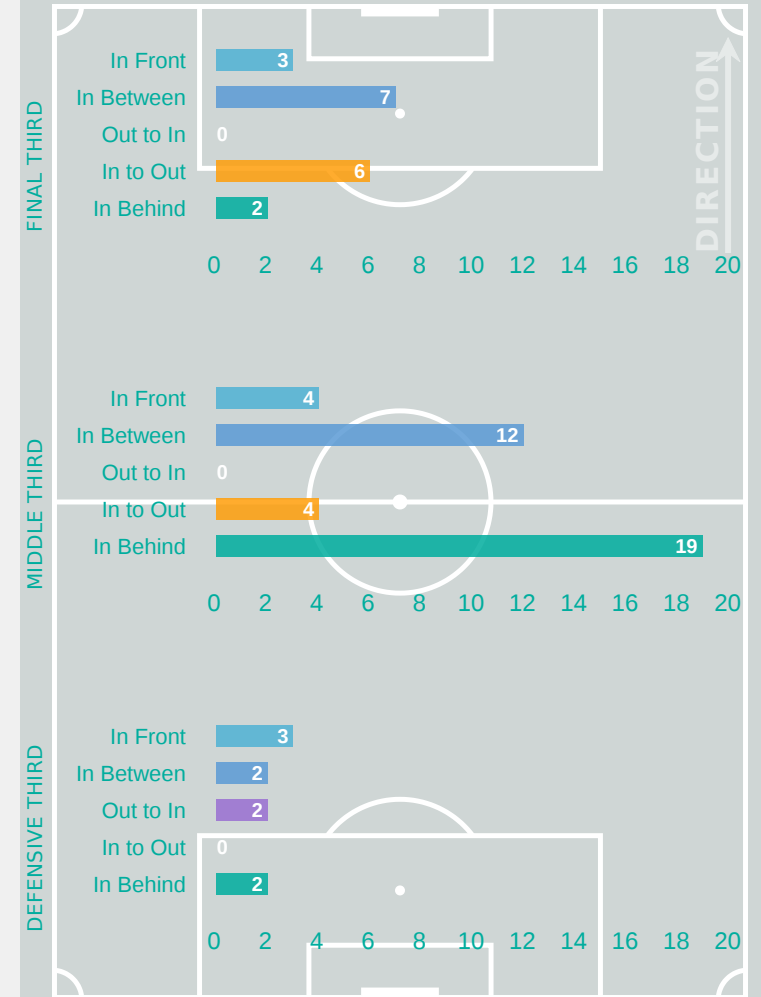

Movement Types Pitch Third