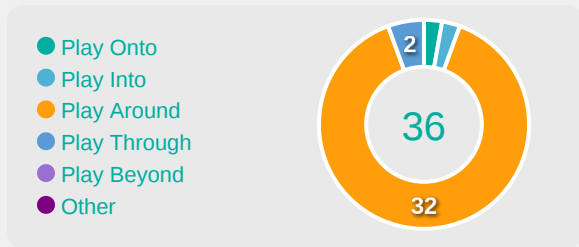

Goalkeeping Involvement

USA

USA GK Involvement Timeline

43
Total Involvements

Paraguay

Paraguay GK Involvement Timeline

42
Total Involvements

Goalkeeping Distribution

- Deflect & Retain (Blue circle)
- Save & Deflect (Light Blue circle)
- Save & Retain (Purple circle)
- No Save Attempt (Teal circle)
- Save Attempt (Orange circle)

Intervention Body Type

- Head (Teal circle)
- Hands (Light Blue circle)
- Upper Body (Orange circle)
- Lower Body (Blue circle)
- Feet (Purple circle)