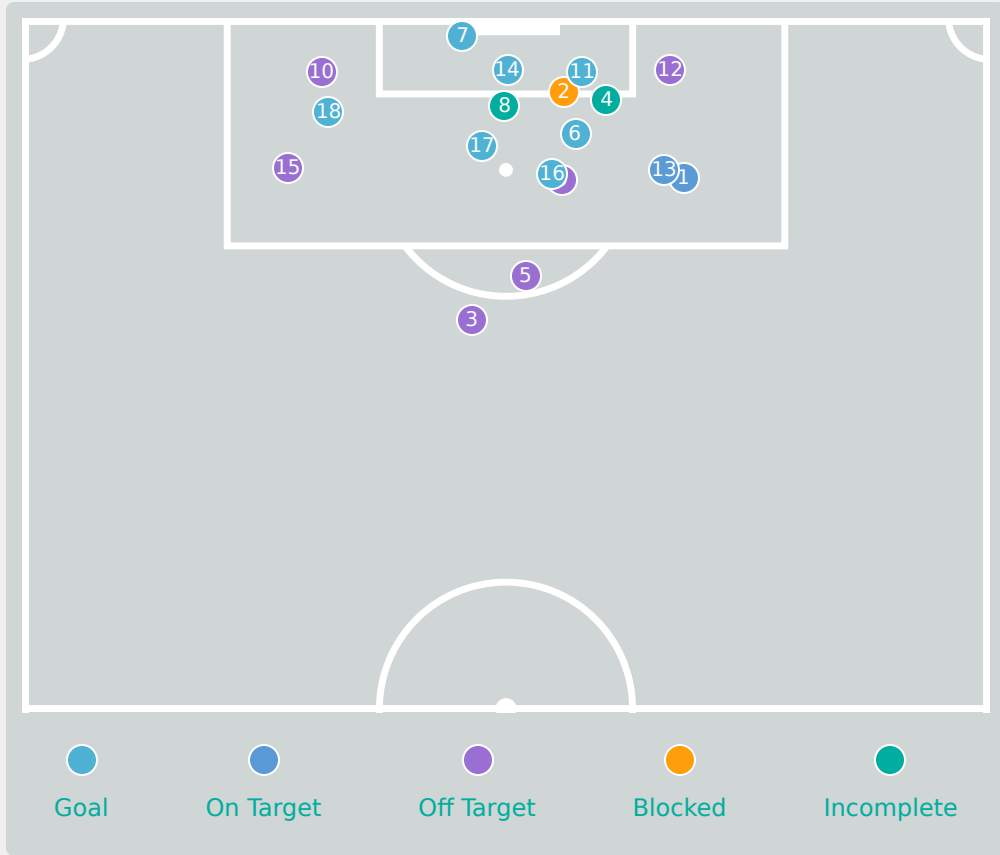

Attempts at Goal

Key	Outcome	Shots
●	Goals	7
●	On Target	2
●	Off Target	6
●	Blocked	1
●	Incomplete	2