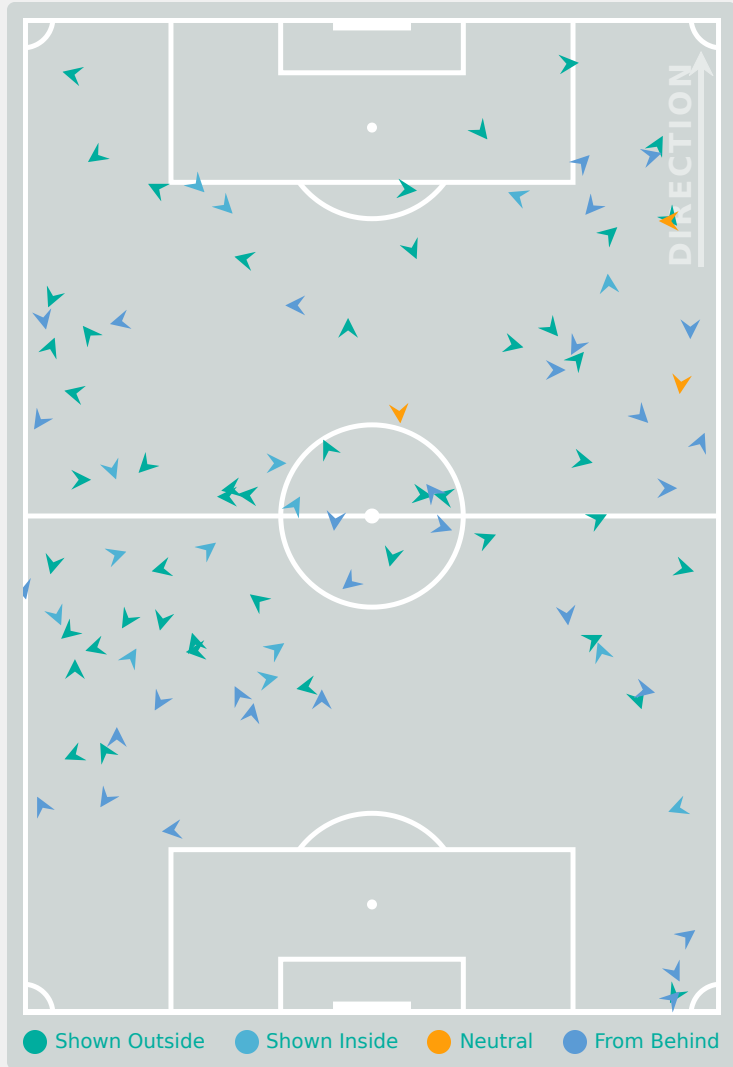

Defensive Line Height & Team Length

Defensive Line Height & Team Length

Defensive Pressure

USA

Paraguay

97	Total Pressures	220
44	Direct Pressures	40
2.14s	Avg Pressure Duration	1.64s
46	Forced Turnovers	58
5.33s	Ball Recovery Time	18.47s
27	Pushing on into Pressing	80
56	Pushing on	155
15	Pressing Direction Inside	36
48	Pressing Direction Outside	125