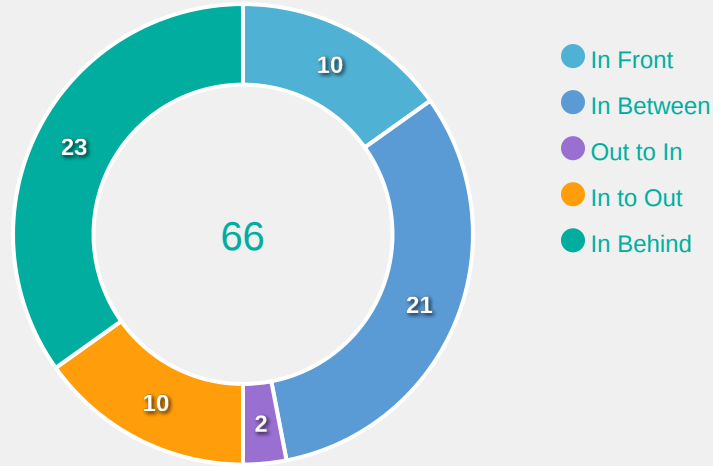

Movement Types by Phase

Final Third Phase

Progression Phase

Build Up Phase

All Movement Types

- In Front
- In Between
- Out to In
- In to Out
- In Behind

Top Ranked Players

Type	Player	Movements
In Front	8 MARTINEZ Adriana	3
In Between	8 MARTINEZ Adriana	7
Out to In	8 MARTINEZ Adriana	1
In to Out	11 VARELA Agustina	3
In Behind	10 ACOSTA Fatima	12