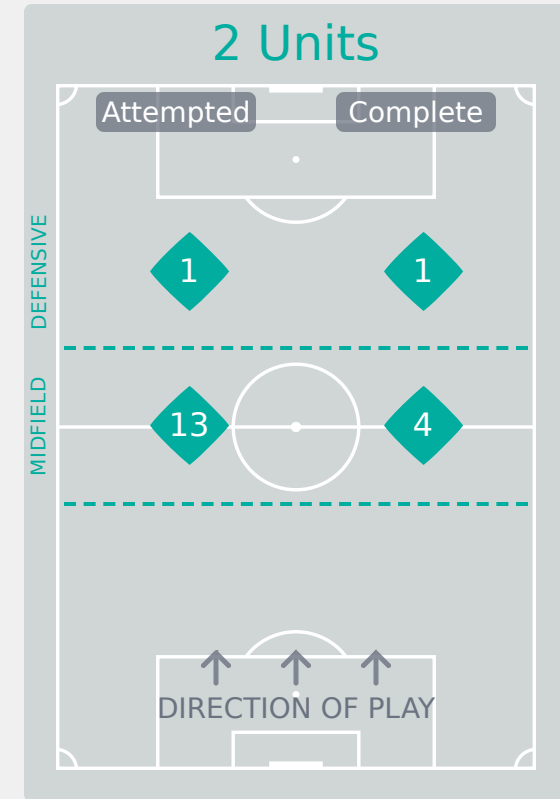

In Possession Line Height & Team Length

Paraguay

Line Breaks

USA

Attempted Line Breaks

168

Attempted Line Breaks	5
Inside Shape	2
Outside Shape	3

Attempted Line Breaks	88
Inside Shape	52
Outside Shape	36

Attempted Line Breaks	75
Inside Shape	36
Outside Shape	39

Line Breaks

Paraguay

Attempted Line Breaks

79

Attempted Line Breaks	4
Inside Shape	3
Outside Shape	1

Attempted Line Breaks	61
Inside Shape	45
Outside Shape	16

Attempted Line Breaks	14
Inside Shape	12
Outside Shape	2

Line Breaks

Paraguay

					4 Units				3 Units			2 Units		Direction			Distribution Type		
#	Player	Line Breaks Attempted	Line Breaks Completed	Line Break Completion %	Attacking Line	Attacking Midfield Line	Midfield Line	Defensive Line	Attacking Line	Midfield Line	Defensive Line	Midfield Line	Defensive Line	Through	Around	Over	Pass	Cross	Ball Progression
1	LEGUIZAMON Araceli	7	1	14%	0	0	0	0	3	4	0	0	0	0	0	7	7	0	0
2	ROLON Milagros	12	8	67%	0	0	0	0	10	2	0	0	0	0	4	8	12	0	0
3	ALMIRON Sofia	9	1	11%	0	0	1	0	1	5	1	1	0	1	0	8	9	0	0
4	DE LEON Naomi	4	2	50%	0	0	0	0	1	3	0	0	0	1	0	3	4	0	0
5	GARCETE Danna	5	3	60%	0	0	0	0	1	3	0	1	0	0	1	4	5	0	0
7	FERNANDEZ Fiorella	3	2	67%	0	0	0	1	1	1	0	0	0	3	0	0	3	0	0
8	MARTINEZ Adriana	3	1	33%	0	0	0	0	0	1	0	2	0	0	0	3	3	0	0
10	ACOSTA Fatima	0	0	0%	0	0	0	0	0	0	0	0	0	0	0	0	0	0	0
11	VARELA Agustina	4	1	25%	0	0	0	2	2	0	0	0	0	3	1	0	4	0	0
16	TORRES Nayeli	13	8	62%	0	0	0	0	6	1	2	3	1	2	1	10	13	0	0
18	MARTINEZ Claudia	1	0	0%	0	0	0	0	0	1	0	0	0	0	0	1	1	0	0
6	VALDEZ Gabriela	4	0	0%	0	0	0	0	0	4	0	0	0	0	0	4	4	0	0
14	ARNABOLDI Vanessa	9	5	56%	0	0	0	0	1	5	0	3	0	1	3	5	9	0	0
15	TALAVERA Belen	1	0	0%	0	0	0	0	0	0	0	1	0	1	0	0	1	0	0
20	VILLALBA Pamela	1	1	100%	0	0	0	0	0	1	0	0	0	1	0	0	1	0	0
21	CARDOZO Luz	3	2	67%	0	0	0	0	1	0	0	2	0	0	0	3	3	0	0