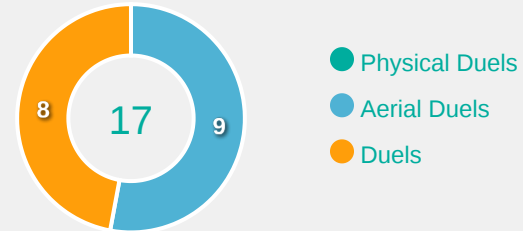

Tackles

1.71

Possession Actions / Defensive Action

Blocks

Possession Contests

Most Possession Regains

6

LEGUIZAMON Araceli
GOALKEEPER