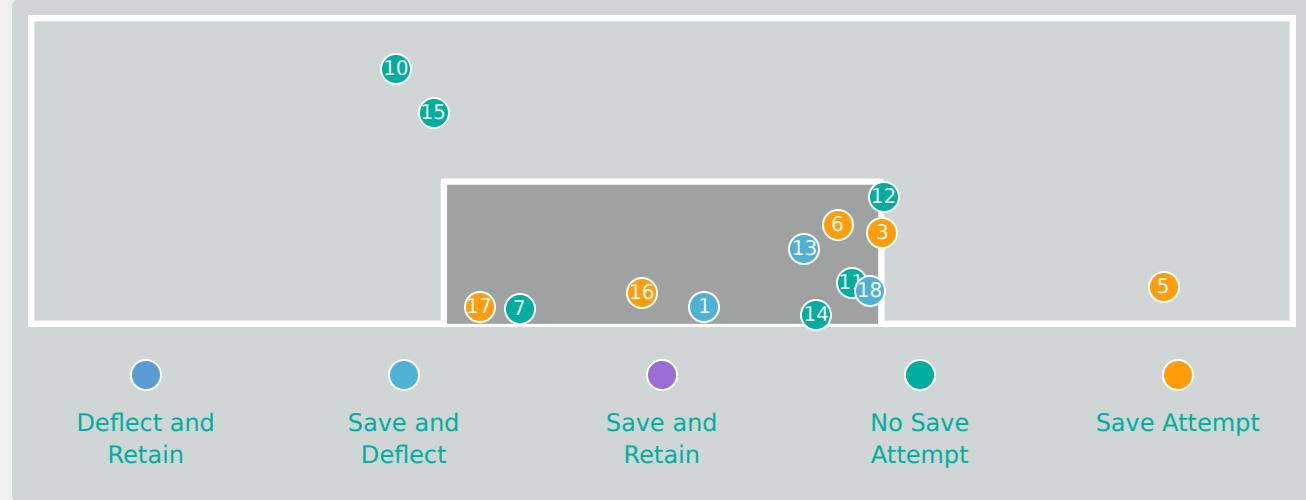

Goalkeeping Distribution

Goal Prevention

Total Attempts on Goal Faced	Total Goal Interventions	Save & Retain	Deflect & Retain	Save & Deflect	Save Attempt	No Save Attempt
5	1	1	0	0	1	3

Goal Prevention

Intervention Type

- Deflect & Retain (Blue circle)
- Save & Deflect (Light Blue circle)
- Save & Retain (Purple circle)
- No Save Attempt (Teal circle)
- Save Attempt (Orange circle)

Intervention Body Type

- Head (Teal circle)
- Hands (Light Blue circle)
- Upper Body (Orange circle)
- Lower Body (Blue circle)
- Feet (Purple circle)

18

Total Attempts on Goal Faced

12

Save %

Total Attempts on Goal Faced	Total Goal Interventions	Save & Retain	Deflect & Retain	Save & Deflect	Save Attempt	No Save Attempt
18	4	0	0	4	5	9

Aerial Control

Delivery Types Faced