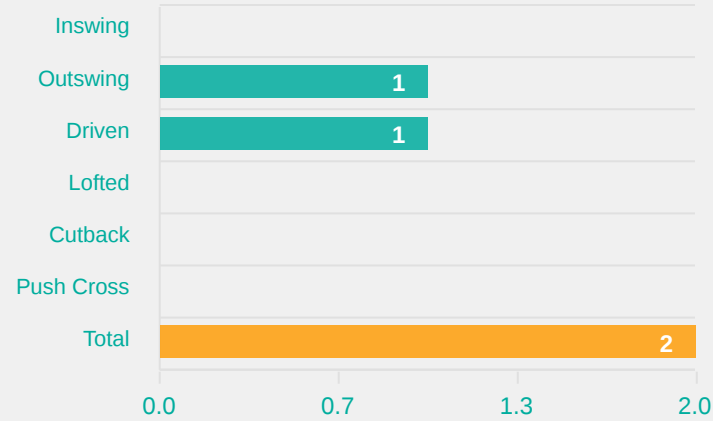

Crosses (Open Play)

Delivery Type

Attempted

14

Completed

5

Most Crosses Attempted

7

ADAMES Emeri
ATTACKING MIDFIELD LEFT

#	Player	Inswing	Outswing	Driven	Lofted	Cutback	Push Cross	Total Attempted
1	WY Teagan	0	0	0	0	0	0	0
2	THOMPSON Gisele	0	0	2	0	1	0	3
3	KING Savannah	0	0	0	0	0	0	0
4	BUGG Jordyn	0	0	0	0	0	0	0
6	HUTTON Claire	0	0	0	0	0	0	0
9	SENTNOR Ally	0	0	0	0	0	0	0
11	ADAMES Emeri	1	1	0	3	0	2	7
15	GILCHRIST Heather	0	0	0	0	0	0	0
16	JACKSON Riley	0	0	0	0	0	0	0
18	McCORMACK Yuna	0	1	0	0	0	0	1
19	TORDIN Pietra	0	0	0	0	0	0	0
7	RILEY Giana	0	0	0	0	0	0	0
10	LEMONS Ally	0	0	0	0	0	0	0
13	KLENKE Leah	0	0	0	0	0	0	0
14	SUAREZ Taylor	0	0	0	0	1	1	2
17	DAHLIEN Maddie	0	0	1	0	0	0	1

Crosses (Open Play)

Delivery Type

Attempted

2

Completed

0

Most Crosses Attempted

1