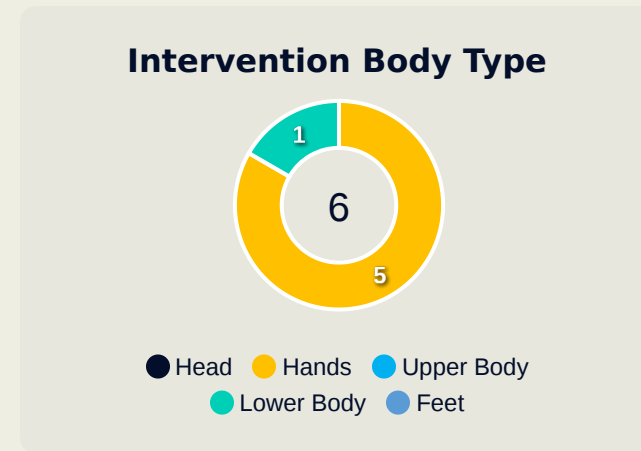

51
Total Involvements

Goalkeeping Distribution

Colombia

Goalkeeping Distribution

France

Goal Prevention

14
Total Attempts on Goal Faced

33
Save %

Intervention Type

- Deflect & Retain
- Save & Deflect
- Save & Retain
- No Save Attempt
- Save Attempt

Intervention Body Type

- Head
- Hands
- Upper Body
- Lower Body
- Feet

Total Attempts on Goal Faced	Total Goal Interventions	Save & Retain	Deflect & Retain	Save & Deflect	Save Attempt	No Save Attempt
14	2	1	0	1	3	9

Colombia

Goal Prevention

9
Total Attempts on Goal Faced

50
Save %

Total Attempts on Goal Faced	Total Goal Interventions	Save & Retain	Deflect & Retain	Save & Deflect	Save Attempt	No Save Attempt
9	2	1	0	1	3	3