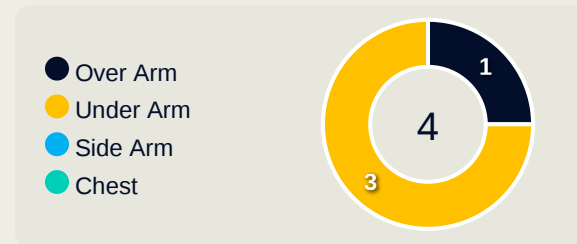

Goalkeeping Distribution