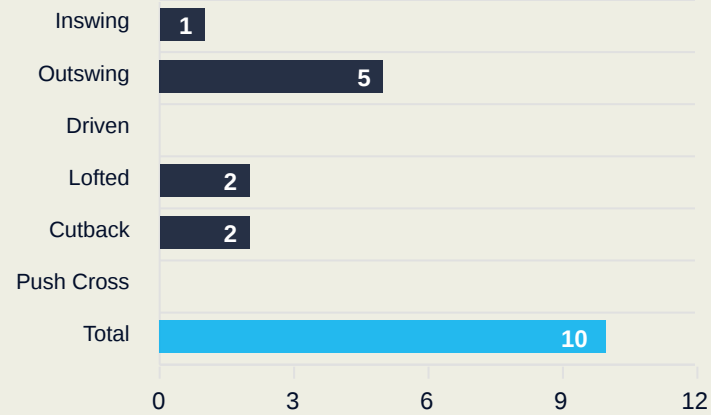

Attempts at Goal

Colombia

Key	Outcome	Shots
●	Goals	2
●	On Target	1
●	Off Target	10
●	Blocked	1
●	Incomplete	0

Attempts at Goal

Colombia

Time	Player	Outcome	Body Part	Delivery Type
15	9 RAMIREZ Mayra	Off Target - Saved	Right Foot	Loose Ball
20	9 RAMIREZ Mayra	Off Target	Head	Cross
20	18 CAICEDO Linda	Off Target	Right Foot	Other
29	16 CARABALI Jorelyn	Off Target	Right Foot	Loose Ball
35	16 CARABALI Jorelyn	Deflected Off Target - Defensive Event	Right Foot	Loose Ball
36	3 ARIAS Daniela	Off Target	Head	Corner
37	2 VANEGAS Manuela	Off Target	Left Foot	Loose Ball
51	9 RAMIREZ Mayra	Off Target	Right Foot	Pass
54	11 USME Catalina	On Target - Goal	Left Foot	Penalty
62	18 CAICEDO Linda	Incomplete - Blocked	Right Foot	Pass
63	7 PAVI Manuela	On Target - Goal	Right Foot	Loose Ball
69	18 CAICEDO Linda	On Target	Right Foot	Loose Ball
74	16 CARABALI Jorelyn	Off Target	Right Foot	Freekick
77	9 RAMIREZ Mayra	Off Target	Right Foot	Other

Crosses (Open Play)

Delivery Type

Attempted

10

Completed

2

Most Crosses Attempted

3