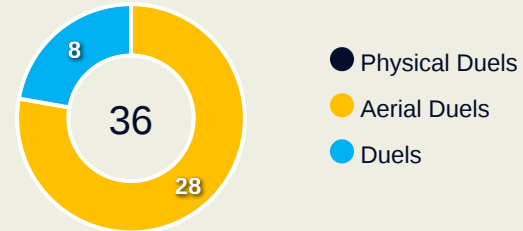

Movement Types by Phase

Final Third Phase

Progression Phase

Build Up Phase

All Movement Types

- In Front
- In Between
- Out to In
- In to Out
- In Behind

Top Ranked Players

Type	Player	Movements
In Front	11 USME Catalina	26
In Between	11 USME Catalina	16
Out to In	8 RESTREPO Marcela	1
In to Out	10 SANTOS Leicy	3
In Behind	9 RAMIREZ Mayra	24

Movement Types Pitch Third

FIFA[®]
W-OFT 2024

OUT OF POSSESSION

France 3 - 2 Colombia

Defensive Actions

Blocks

Possession Contests

Most Possession Regains