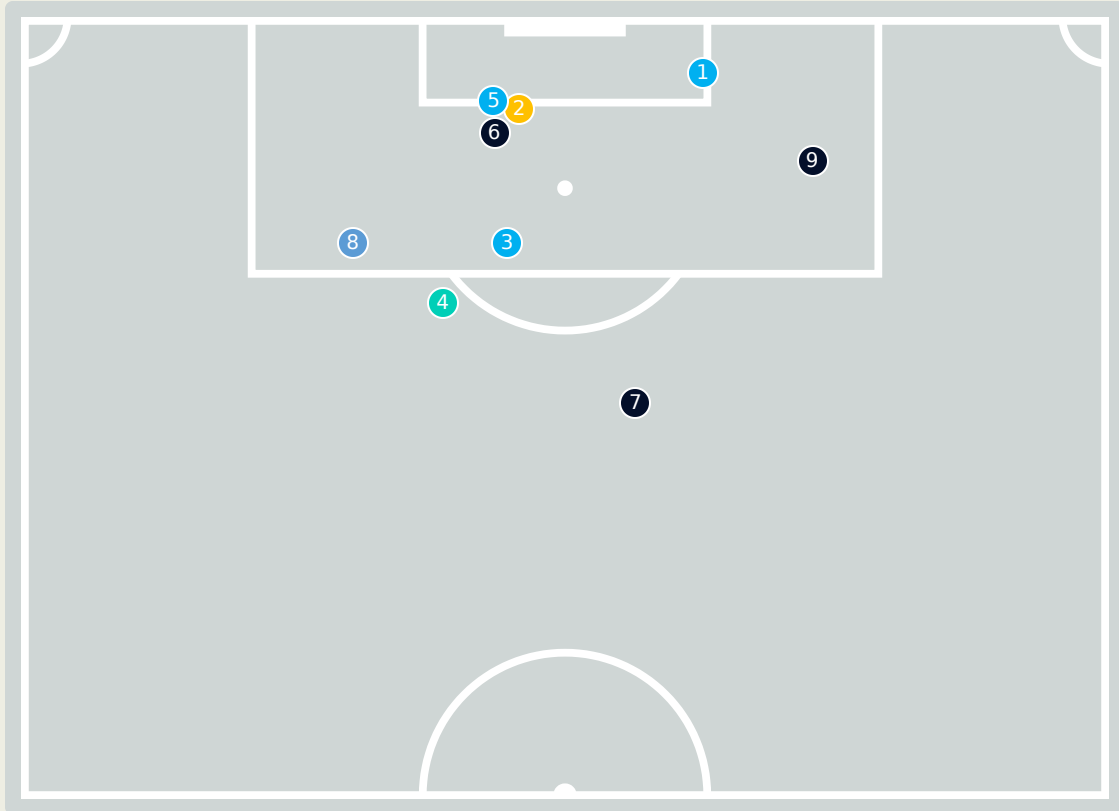

Colombia

Goal Prevention

9
Total Attempts on Goal Faced

50
Save %

Total Attempts on Goal Faced	Total Goal Interventions	Save & Retain	Deflect & Retain	Save & Deflect	Save Attempt	No Save Attempt
9	2	1	0	1	3	3