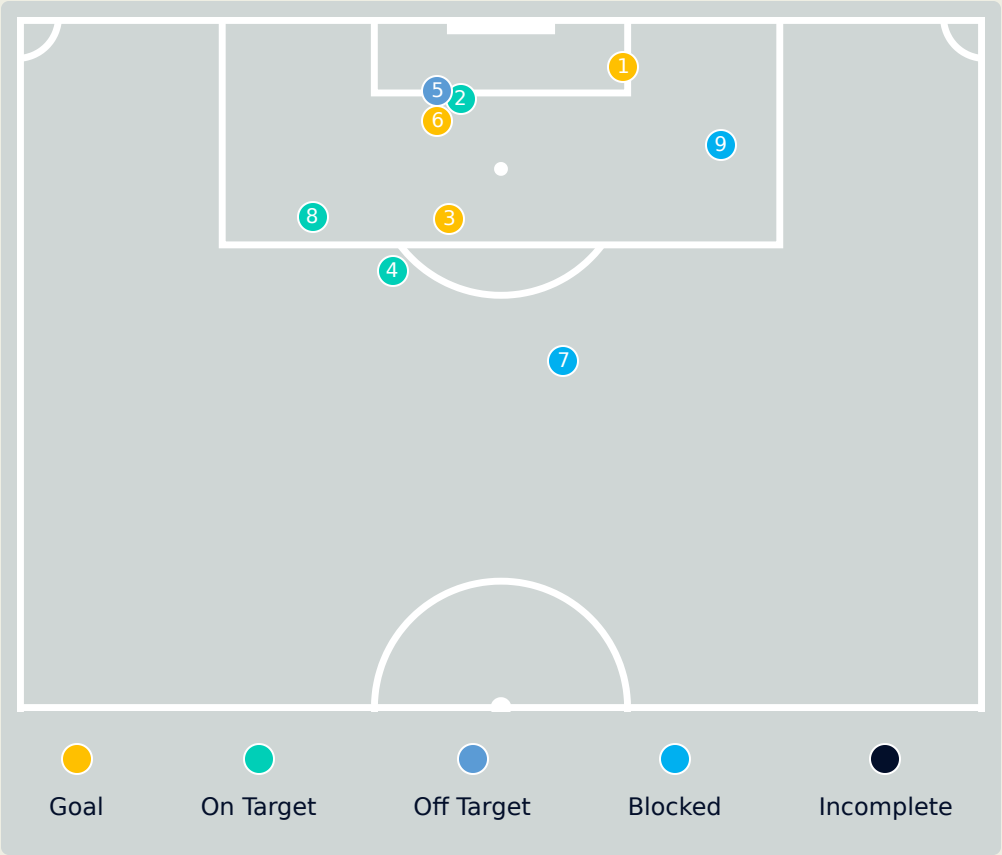

Attempts at Goal

France

Key	Outcome	Shots
●	Goals	3
●	On Target	3
●	Off Target	1
●	Blocked	2
●	Incomplete	0