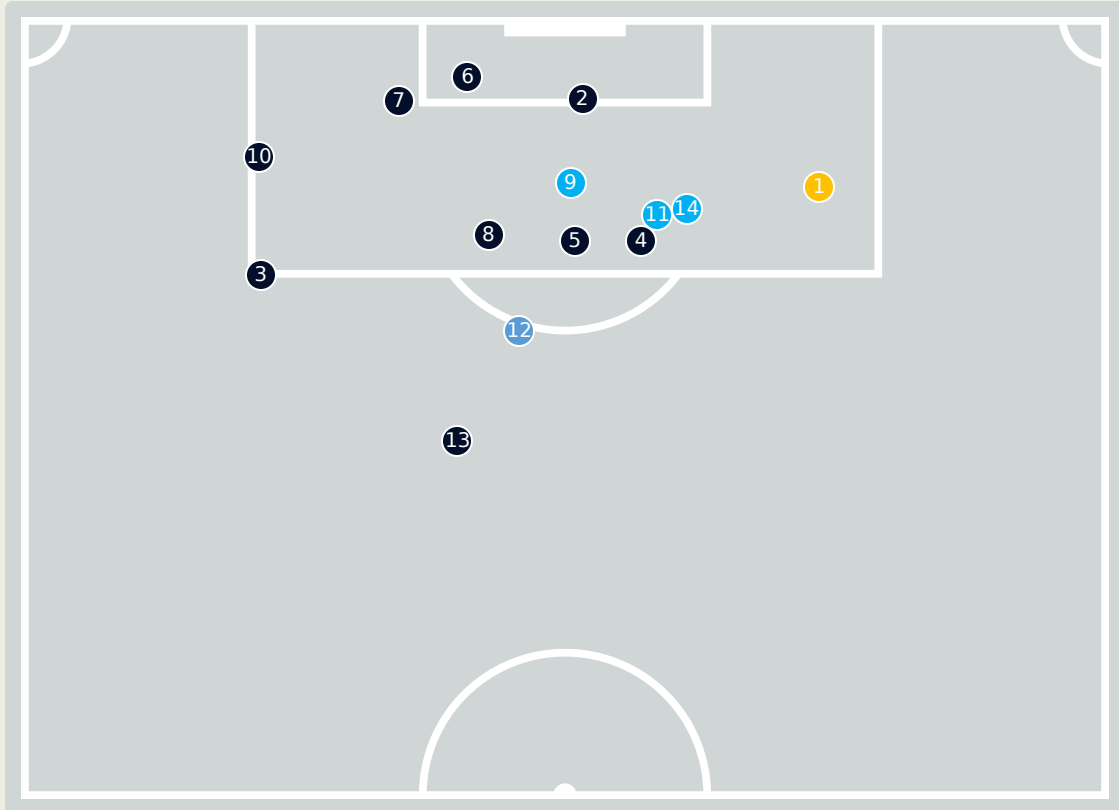

51
Total Involvements

Goalkeeping Distribution

Colombia

Goalkeeping Distribution

France

Goal Prevention

14
Total Attempts on Goal Faced

33
Save %

Intervention Type

- Deflect & Retain
- Save & Deflect
- Save & Retain
- No Save Attempt
- Save Attempt

Intervention Body Type

- Head
- Hands
- Upper Body
- Lower Body
- Feet

Total Attempts on Goal Faced	Total Goal Interventions	Save & Retain	Deflect & Retain	Save & Deflect	Save Attempt	No Save Attempt
14	2	1	0	1	3	9