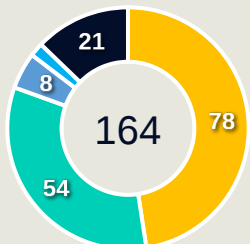

Offers Made Inside Shape

Offers Made Outside Shape

#	Player	Offers Made	Offers Received	% Made & Received
12	TAPIA Katherine	34	10	29.4%
2	VANEGAS Manuela	9	4	44.4%
3	ARIAS Daniela	15	5	33.3%
6	MONTOYA Daniela	4	0	0%
8	RESTREPO Marcela	19	4	21.1%
9	RAMIREZ Mayra	40	8	20%
10	SANTOS Leicy	29	14	48.3%
11	USME Catalina	44	10	22.7%
16	CARABALI Jorelyn	5	2	40%
17	ARIAS Carolina	5	2	40%
18	CAICEDO Linda	30	11	36.7%
5	QUEJADA MINOTA Yirleidis	0	0	0%
7	PAVI Manuela	16	3	18.8%

Movement to Receive

Movement Types by Phase

Final Third Phase

Progression Phase

Build Up Phase

All Movement Types

- In Front
- In Between
- Out to In
- In to Out
- In Behind

Top Ranked Players