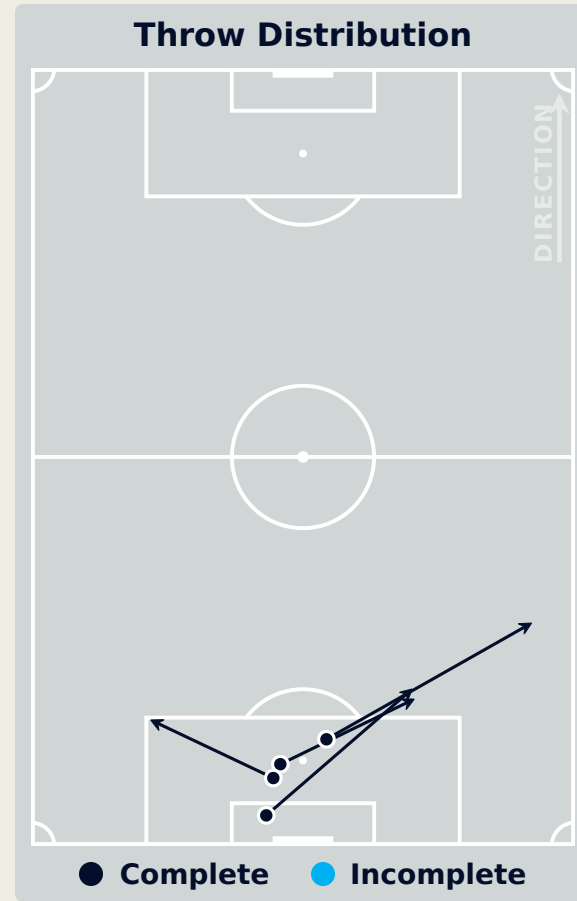

Goalkeeping Distribution