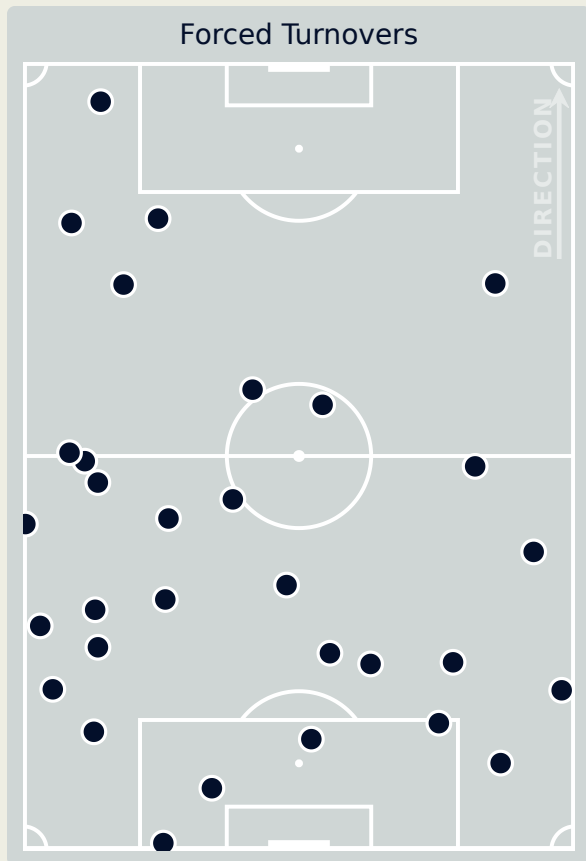

Colombia

Defensive Actions