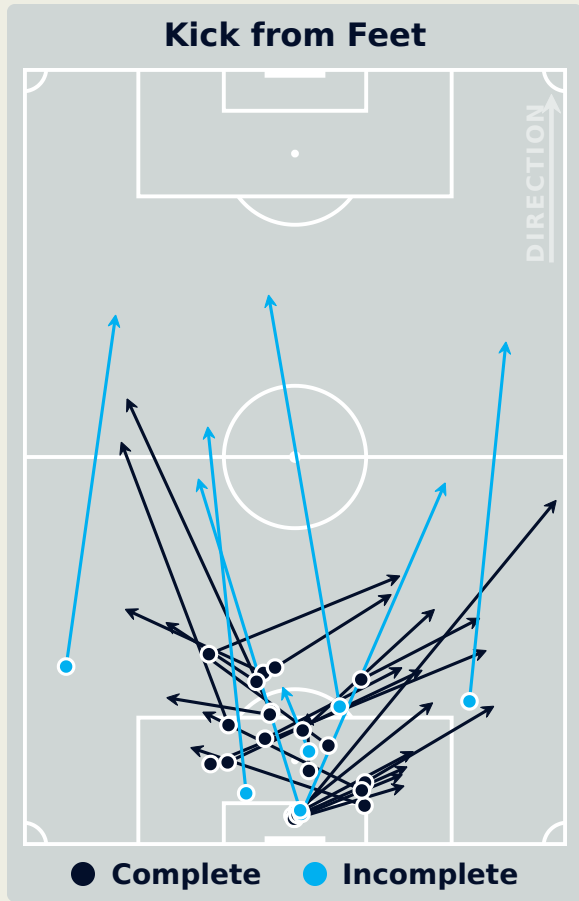

Goalkeeping Distribution