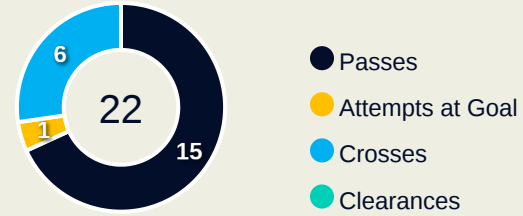

Movement Types by Phase

Final Third Phase

Progression Phase

Build Up Phase

All Movement Types

- In Front
- In Between
- Out to In
- In to Out
- In Behind

Top Ranked Players

Type	Player	Movements
In Front	11 USME Catalina	26
In Between	11 USME Catalina	16
Out to In	8 RESTREPO Marcela	1
In to Out	10 SANTOS Leicy	3
In Behind	9 RAMIREZ Mayra	24

Movement Types Pitch Third

FIFA[®]
W-OFT 2024

OUT OF POSSESSION

France 3 - 2 Colombia

Defensive Actions

Blocks

Possession Contests

Most Possession Regains