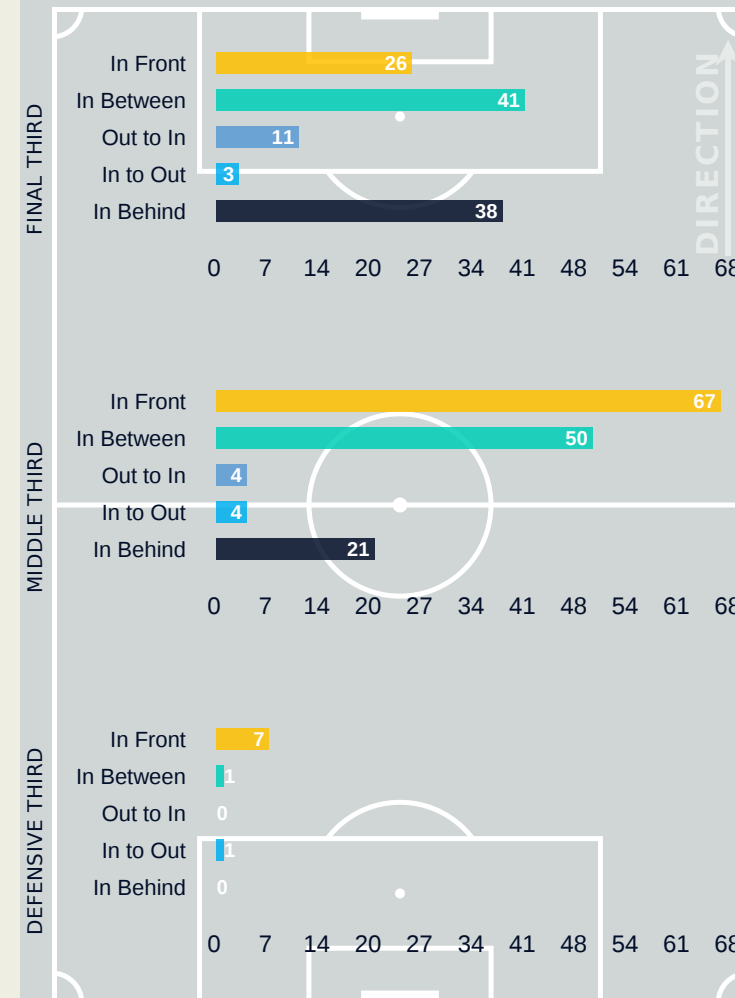

Movement Types Pitch Third