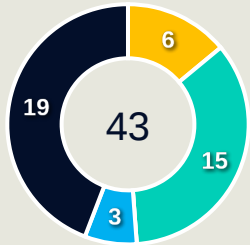

Movement to Receive

Movement Types by Phase

Final Third Phase

Progression Phase

Build Up Phase

All Movement Types

- In Front
- In Between
- Out to In
- In to Out
- In Behind

Top Ranked Players

Type	Player	Movements
In Front	15 DALI Kenza	32
In Between	15 DALI Kenza	37
Out to In	11 DIANI Kadidiatou	6
In to Out	15 DALI Kenza	4
In Behind	2 LAKRAR Maelle	24

Movement Types Pitch Third

Colombia

Movement to Receive

Movement Types by Phase

Final Third Phase

Progression Phase

Build Up Phase

All Movement Types

- In Front
- In Between
- Out to In
- In to Out
- In Behind

Top Ranked Players

Type	Player	Movements
In Front	11 USME Catalina	26
In Between	11 USME Catalina	16
Out to In	8 RESTREPO Marcela	1
In to Out	10 SANTOS Leicy	3
In Behind	9 RAMIREZ Mayra	24