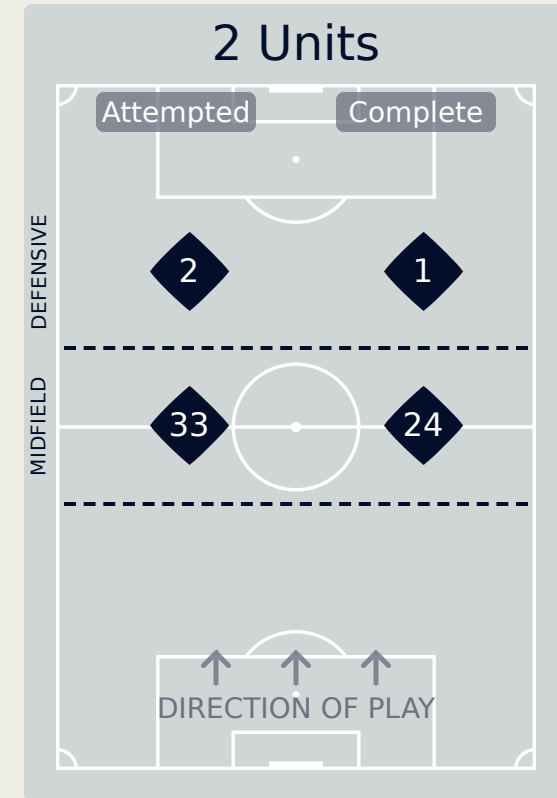

In Possession Line Height & Team Length

France

In Possession Line Height & Team Length

Colombia

Line Breaks

France

Attempted Line Breaks

121

Attempted Line Breaks	2
Inside Shape	1
Outside Shape	1

Attempted Line Breaks	75
Inside Shape	42
Outside Shape	33

Attempted Line Breaks	44
Inside Shape	34
Outside Shape	10

Line Breaks

Colombia

Attempted Line Breaks

110

Attempted Line Breaks	1
Inside Shape	1
Outside Shape	0

Attempted Line Breaks	74
Inside Shape	51
Outside Shape	23

Attempted Line Breaks	35
Inside Shape	22
Outside Shape	13

Line Breaks

France

					4 Units				3 Units			2 Units		Direction			Distribution Type		
#	Player	Line Breaks Attempted	Line Breaks Completed	Line Break Completion %	Attacking Line	Attacking Midfield Line	Midfield Line	Defensive Line	Attacking Line	Midfield Line	Defensive Line	Midfield Line	Defensive Line	Through	Around	Over	Pass	Cross	Ball Progression
16	PEYRAUD-MAGNIN Pauline	7	3	43%	0	0	0	0	1	4	0	2	0	0	0	7	7	0	0
2	LAKRAR Maelle	7	6	86%	0	0	0	0	0	2	3	2	0	0	1	6	7	0	0
3	RENARD Wendie	20	17	85%	0	0	0	0	11	5	1	3	0	3	11	6	20	0	0
7	KARCHAOUI Sakina	8	5	62%	0	0	0	0	1	5	0	1	1	1	4	3	8	0	0
8	GEYORO Grace	11	7	64%	0	1	0	1	0	1	2	4	2	6	4	1	11	0	0
10	CASCARINO Delphine	2	2	100%	0	0	0	0	0	0	1	1	0	0	0	2	2	0	0
11	DIANI Kadidiatou	5	3	60%	0	0	0	0	1	1	1	1	1	0	2	3	4	1	0
12	KATOTO Marie-Antoinette	4	3	75%	0	0	0	0	0	1	0	2	1	2	1	1	4	0	0
14	TOLETTI Sandie	12	10	83%	0	0	0	0	3	5	0	3	1	3	7	2	12	0	0
15	DALI Kenza	14	8	57%	0	0	0	0	0	4	0	9	1	8	3	3	10	3	1
18	MBOCK BATHY Griedge	23	18	78%	0	0	0	0	13	4	0	6	0	6	10	7	23	0	0
6	HENRY Amandine	2	2	100%	0	0	0	0	0	1	0	1	0	1	0	1	2	0	0
9	LE SOMMER Eugenie	0	0	0%	0	0	0	0	0	0	0	0	0	0	0	0	0	0	0
13	BACHA Selma	2	2	100%	0	0	0	0	2	0	0	0	0	0	2	0	2	0	0
17	BALTIMORE Sandy	4	4	100%	0	0	0	0	0	2	0	2	0	2	2	0	4	0	0