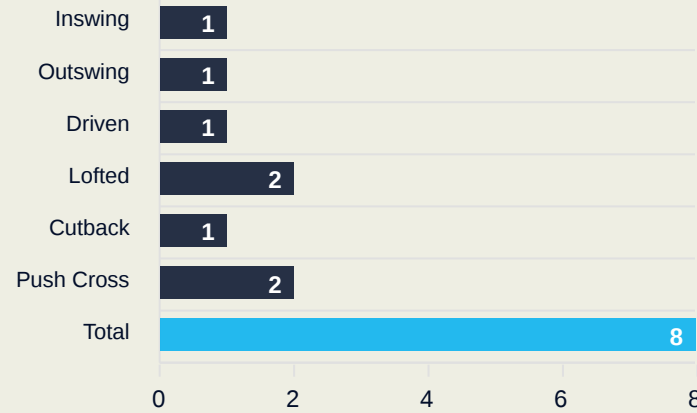

Crosses (Open Play)

Delivery Type

Attempted

10

Completed

2

Most Crosses Attempted

3

DALI Kenza
LEFT CENTRE MIDFIELD

#	Player	Inswing	Outswing	Driven	Lofted	Cutback	Push Cross	Total Attempted
16	PEYRAUD-MAGNIN Pauline	0	0	0	0	0	0	0
2	LAKRAR Maelle	0	2	0	0	0	0	2
3	RENARD Wendie	0	0	0	0	0	0	0
7	KARCHAOUI Sakina	0	0	0	0	0	0	0
8	GEYORO Grace	0	0	0	0	0	0	0
10	CASCARINO Delphine	0	1	0	0	0	0	1
11	DIANI Kadidiatou	0	0	0	2	0	0	2
12	KATOTO Marie-Antoinette	0	0	0	0	0	0	0
14	TOLETTI Sandie	0	0	0	0	0	0	0
15	DALI Kenza	1	2	0	0	0	0	3
18	MBOCK BATHY Griedge	0	0	0	0	0	0	0
6	HENRY Amandine	0	0	0	0	0	0	0
9	LE SOMMER Eugenie	0	0	0	0	1	0	1
13	BACHA Selma	0	0	0	0	0	0	0
17	BALTIMORE Sandy	0	0	0	0	1	0	1

Colombia

Crosses (Open Play)

Delivery Type

Attempted

8

Completed

1

Most Crosses Attempted