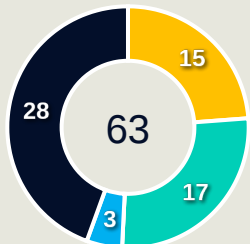

Offers Made Inside Shape

Offers Made Outside Shape

#	Player	Offers Made	Offers Received	% Made & Received
12	TAPIA Katherine	34	10	29.4%
2	VANEGAS Manuela	9	4	44.4%
3	ARIAS Daniela	15	5	33.3%
6	MONTOYA Daniela	4	0	0%
8	RESTREPO Marcela	19	4	21.1%
9	RAMIREZ Mayra	40	8	20%
10	SANTOS Leicy	29	14	48.3%
11	USME Catalina	44	10	22.7%
16	CARABALI Jorelyn	5	2	40%
17	ARIAS Carolina	5	2	40%
18	CAICEDO Linda	30	11	36.7%
5	QUEJADA MINOTA Yirleidis	0	0	0%
7	PAVI Manuela	16	3	18.8%

Movement to Receive

Movement Types by Phase

Final Third Phase

Progression Phase

Build Up Phase

All Movement Types

- In Front
- In Between
- Out to In
- In to Out
- In Behind

Top Ranked Players