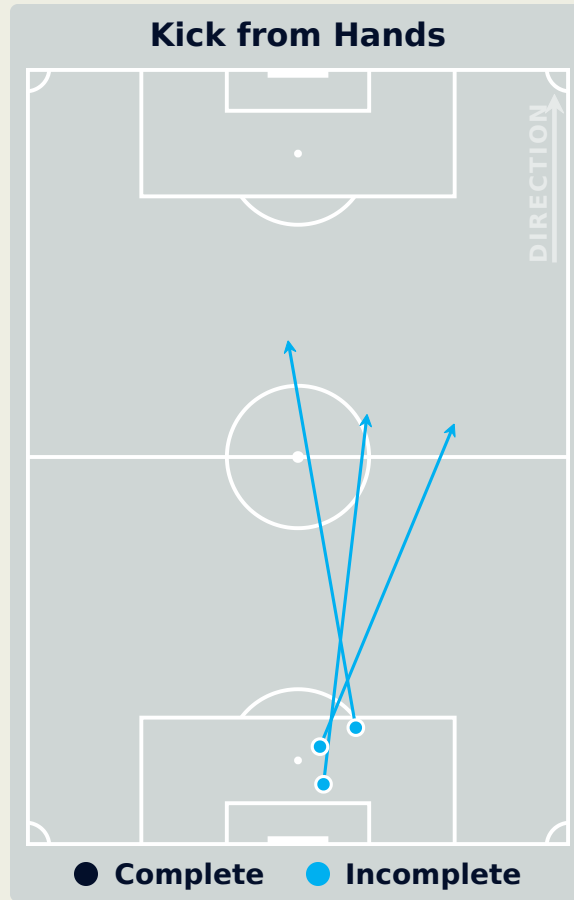

Colombia

Goalkeeping Distribution