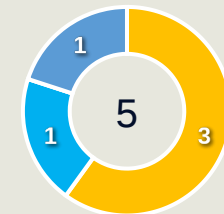

51
Total Involvements

Goalkeeping Distribution

Colombia

Goalkeeping Distribution

France

Goal Prevention

14
Total Attempts on Goal Faced

33
Save %

Intervention Type

- Deflect & Retain
- Save & Deflect
- Save & Retain
- No Save Attempt
- Save Attempt

Intervention Body Type

- Head
- Hands
- Upper Body
- Lower Body
- Feet

Total Attempts on Goal Faced	Total Goal Interventions	Save & Retain	Deflect & Retain	Save & Deflect	Save Attempt	No Save Attempt
14	2	1	0	1	3	9