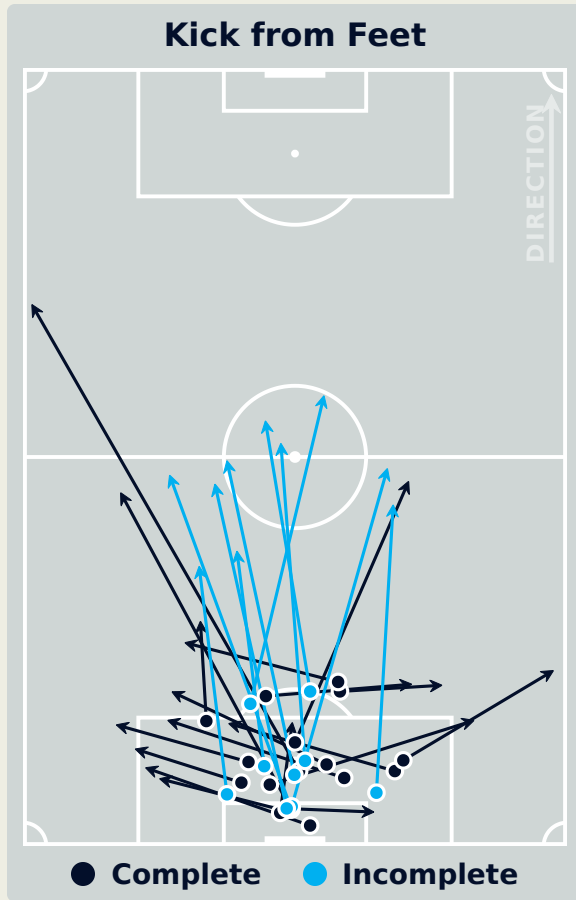

GOALKEEPING

France 3 - 2 Colombia

Goalkeeping Involvement

France

France GK Involvement Timeline

50
Total Involvements

Colombia

Colombia GK Involvement Timeline

51
Total Involvements

Goalkeeping Distribution

Colombia

Goalkeeping Distribution

France

Goal Prevention

14
Total Attempts on Goal Faced

33
Save %