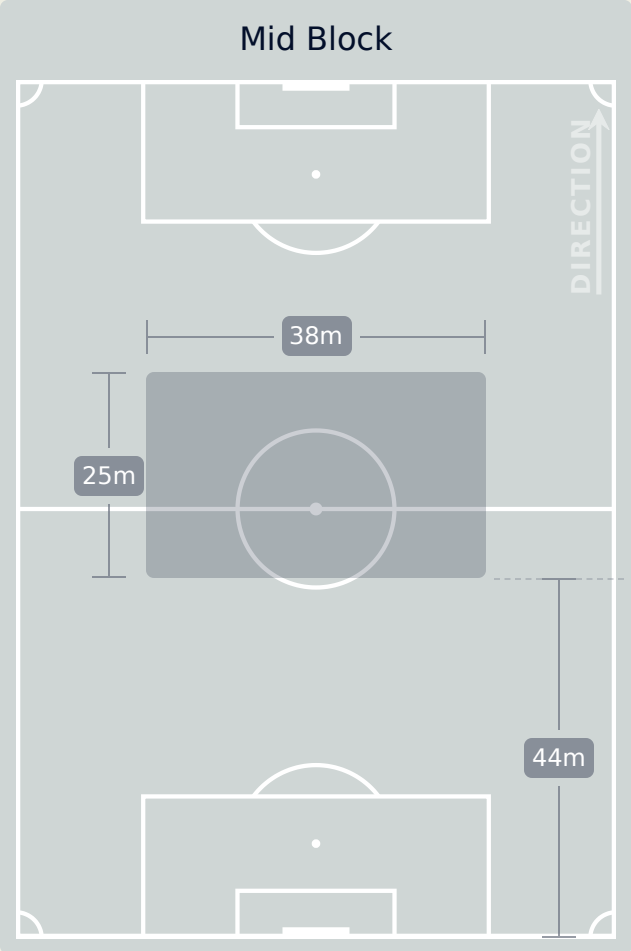

Defensive Line Height & Team Length

France

Defensive Line Height & Team Length

Colombia

Defensive Pressure

France

176	Total Pressures	192
57	Direct Pressures	49
1.58s	Avg Pressure Duration	1.64s
39	Forced Turnovers	31
9.19s	Ball Recovery Time	16.23s
64	Pushing on into Pressing	60
169	Pushing on	146
30	Pressing Direction Inside	21
94	Pressing Direction Outside	117