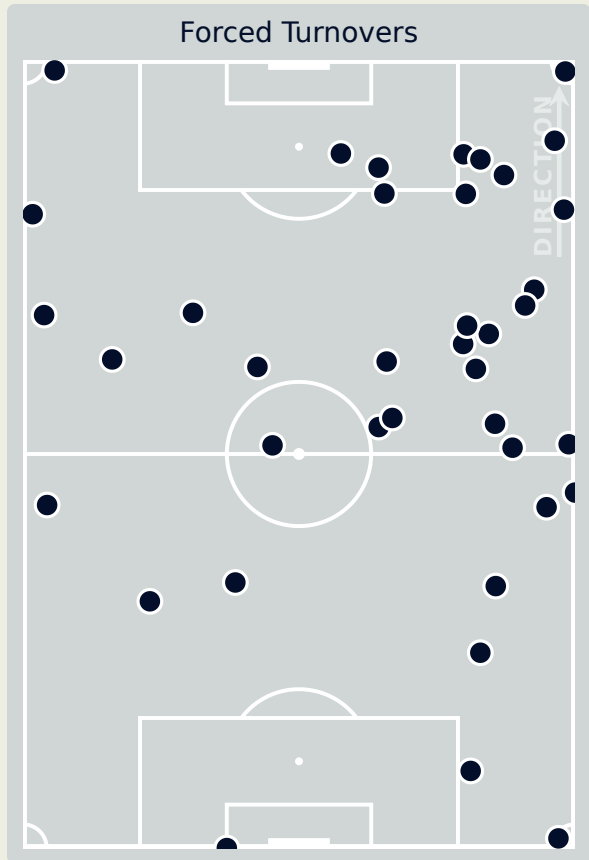

Defensive Actions