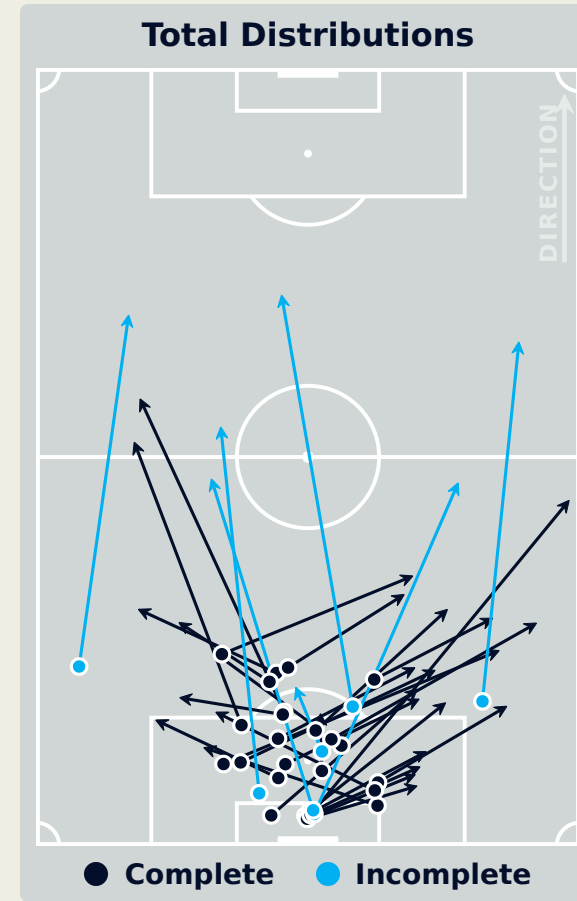

GOALKEEPING

France 3 - 2 Colombia

Goalkeeping Involvement

France

France GK Involvement Timeline

50
Total Involvements

Colombia

Colombia GK Involvement Timeline

51
Total Involvements

Goalkeeping Distribution

Colombia

Goalkeeping Distribution

France

Goal Prevention

14
Total Attempts on Goal Faced

33
Save %