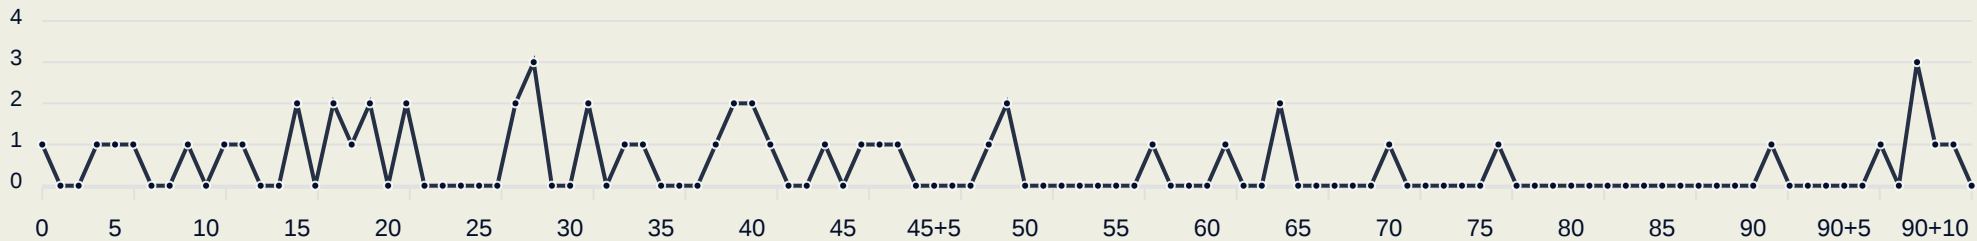

GOALKEEPING

France 3 - 2 Colombia

Goalkeeping Involvement

France

France GK Involvement Timeline

50
Total Involvements

Colombia

Colombia GK Involvement Timeline

51
Total Involvements

Goalkeeping Distribution

Colombia

Goalkeeping Distribution

France

Goal Prevention

14
Total Attempts on Goal Faced

33
Save %