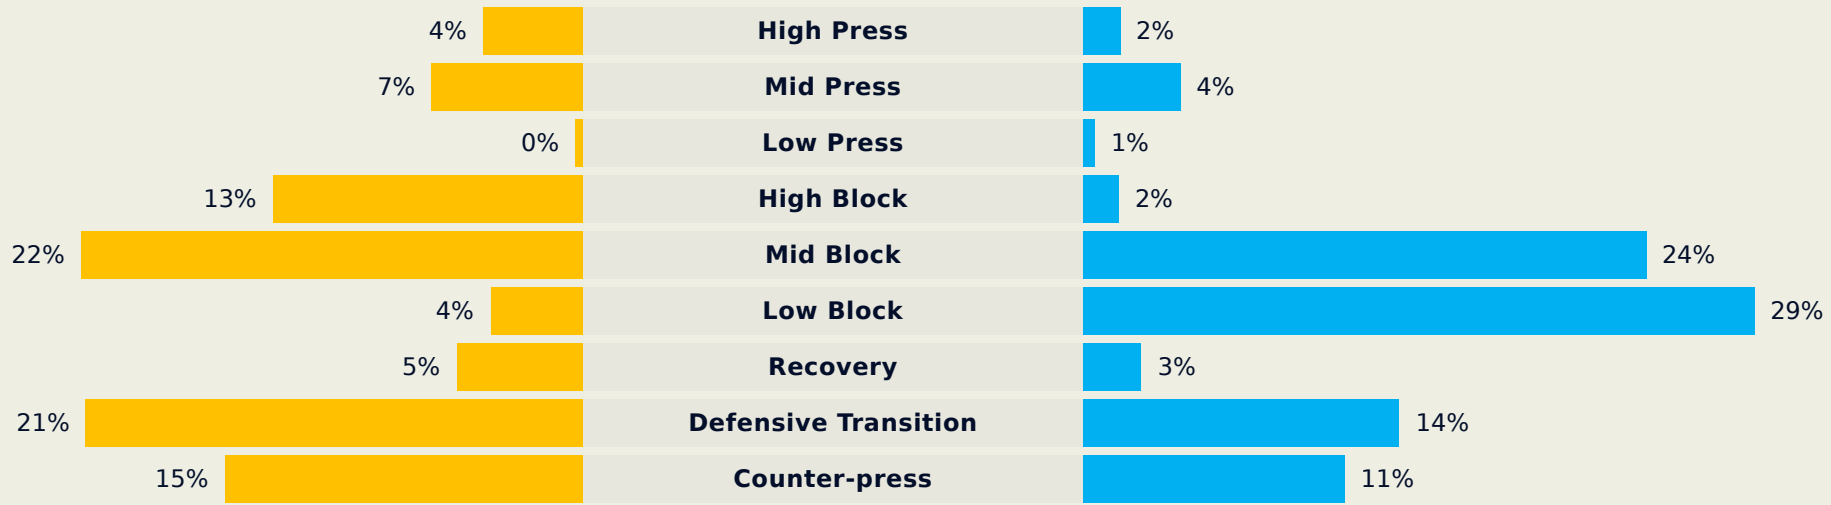

OUT OF POSSESSION