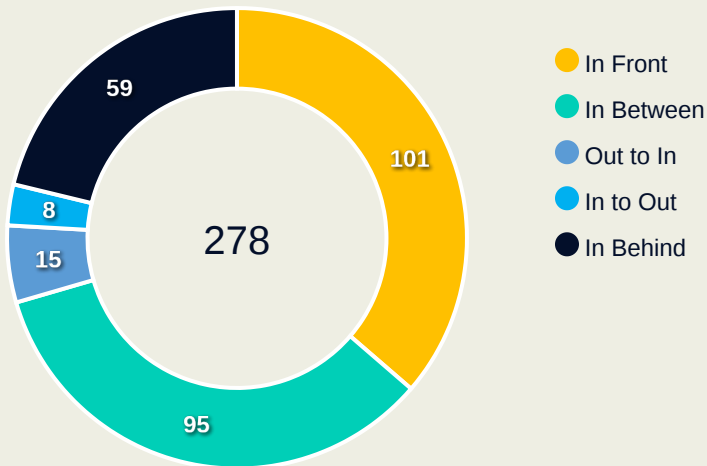

Offers Made Inside Shape

Offers Made Outside Shape

#	Player	Offers Made	Offers Received	% Made & Received
12	TAPIA Katherine	34	10	29.4%
2	VANEGAS Manuela	9	4	44.4%
3	ARIAS Daniela	15	5	33.3%
6	MONTOYA Daniela	4	0	0%
8	RESTREPO Marcela	19	4	21.1%
9	RAMIREZ Mayra	40	8	20%
10	SANTOS Leicy	29	14	48.3%
11	USME Catalina	44	10	22.7%
16	CARABALI Jorelyn	5	2	40%
17	ARIAS Carolina	5	2	40%
18	CAICEDO Linda	30	11	36.7%
5	QUEJADA MINOTA Yirleidis	0	0	0%
7	PAVI Manuela	16	3	18.8%

Movement to Receive

Movement Types by Phase

Final Third Phase

Progression Phase

Build Up Phase

All Movement Types

- In Front
- In Between
- Out to In
- In to Out
- In Behind

Top Ranked Players