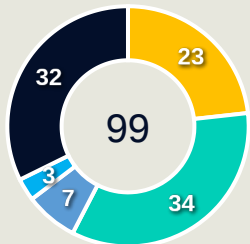

Offers Made Inside Shape

Offers Made Outside Shape

#	Player	Offers Made	Offers Received	% Made & Received
12	TAPIA Katherine	34	10	29.4%
2	VANEGAS Manuela	9	4	44.4%
3	ARIAS Daniela	15	5	33.3%
6	MONTOYA Daniela	4	0	0%
8	RESTREPO Marcela	19	4	21.1%
9	RAMIREZ Mayra	40	8	20%
10	SANTOS Leicy	29	14	48.3%
11	USME Catalina	44	10	22.7%
16	CARABALI Jorelyn	5	2	40%
17	ARIAS Carolina	5	2	40%
18	CAICEDO Linda	30	11	36.7%
5	QUEJADA MINOTA Yirleidis	0	0	0%
7	PAVI Manuela	16	3	18.8%

Movement to Receive

Movement Types by Phase

Final Third Phase

Progression Phase

Build Up Phase

All Movement Types

- In Front
- In Between
- Out to In
- In to Out
- In Behind

Top Ranked Players