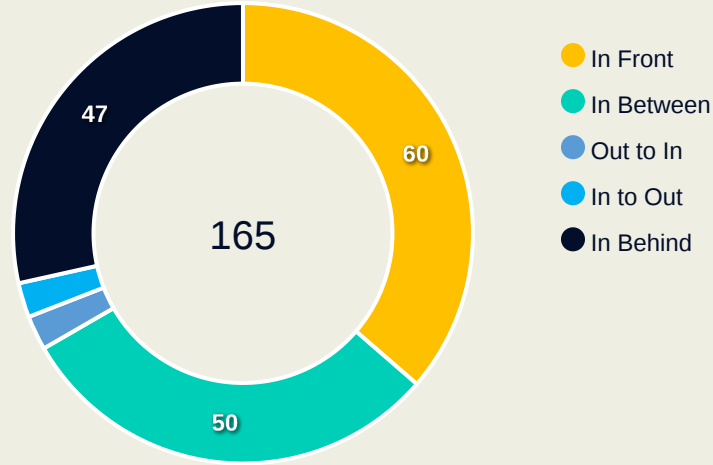

Movement Types by Phase

Final Third Phase

Progression Phase

Build Up Phase

All Movement Types

- In Front
- In Between
- Out to In
- In to Out
- In Behind

Top Ranked Players

Type	Player	Movements
In Front	11 USME Catalina	26
In Between	11 USME Catalina	16
Out to In	8 RESTREPO Marcela	1
In to Out	10 SANTOS Leicy	3
In Behind	9 RAMIREZ Mayra	24