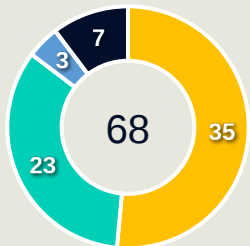

Movement Types by Phase

Final Third Phase

Progression Phase

Build Up Phase

All Movement Types

- In Front
- In Between
- Out to In
- In to Out
- In Behind

Top Ranked Players

Type	Player	Movements
In Front	11 USME Catalina	26
In Between	11 USME Catalina	16
Out to In	8 RESTREPO Marcela	1
In to Out	10 SANTOS Leicy	3
In Behind	9 RAMIREZ Mayra	24