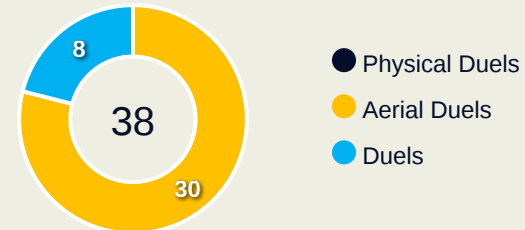

Colombia

Defensive Actions

Blocks

Possession Contests

Most Possession Regains

11

VANEGAS Manuela
LEFT BACK

#	Player	Total Possession Regains
12	TAPIA Katherine	8
2	VANEGAS Manuela	11
3	ARIAS Daniela	3
6	MONTOYA Daniela	2
8	RESTREPO Marcela	1
9	RAMIREZ Mayra	2
10	SANTOS Leicy	3
11	USME Catalina	4
16	CARABALI Jorelyn	6
17	ARIAS Carolina	3
18	CAICEDO Linda	4
5	QUEJADA MINOTA Yirleidis	0
7	PAVI Manuela	3