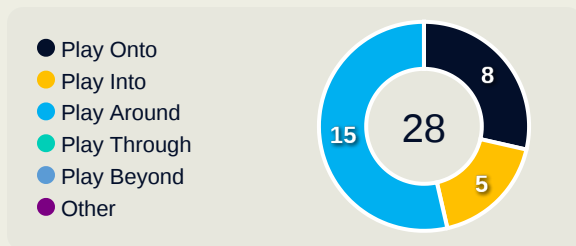

Colombia

Goalkeeping Distribution