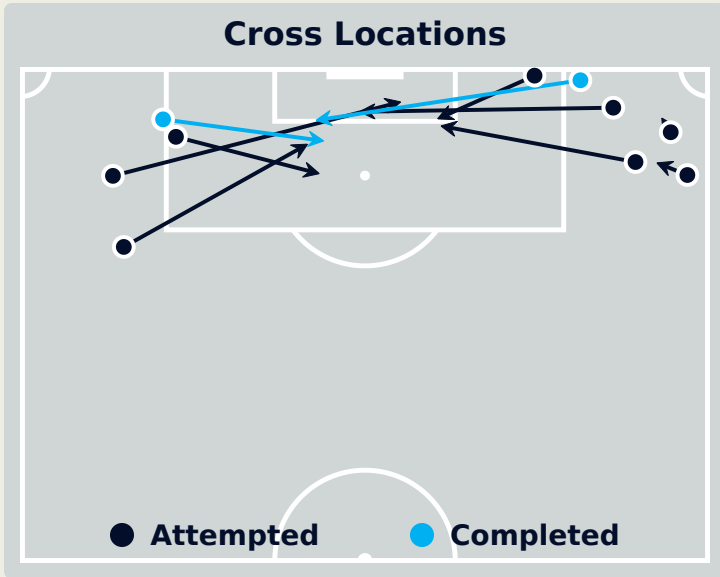

Crosses (Open Play)