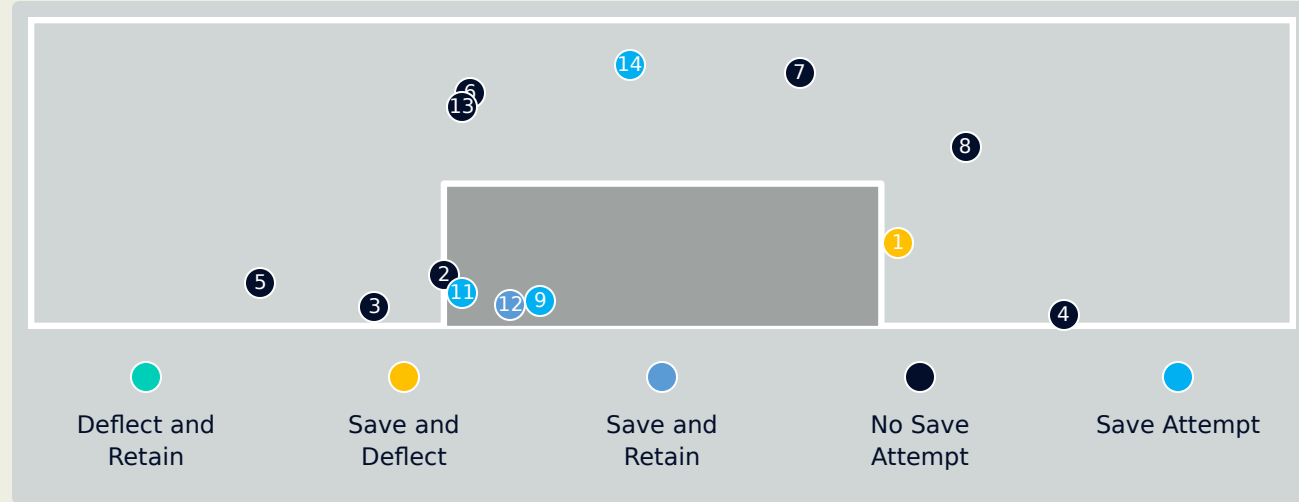

51
Total Involvements

Goalkeeping Distribution

Colombia

Goalkeeping Distribution

France

Goal Prevention

14
Total Attempts on Goal Faced

33
Save %

Intervention Type

- Deflect & Retain
- Save & Deflect
- Save & Retain
- No Save Attempt
- Save Attempt

Intervention Body Type

- Head
- Hands
- Upper Body
- Lower Body
- Feet

Total Attempts on Goal Faced	Total Goal Interventions	Save & Retain	Deflect & Retain	Save & Deflect	Save Attempt	No Save Attempt
14	2	1	0	1	3	9