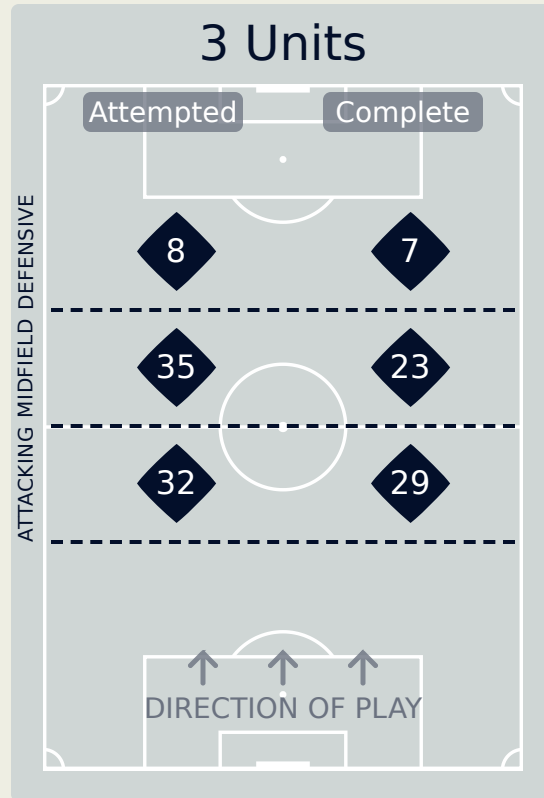

In Possession Line Height & Team Length

France

In Possession Line Height & Team Length

Colombia

Line Breaks

France

Attempted Line Breaks

121

Attempted Line Breaks	2
Inside Shape	1
Outside Shape	1

Attempted Line Breaks	75
Inside Shape	42
Outside Shape	33

Attempted Line Breaks	44
Inside Shape	34
Outside Shape	10

Line Breaks

Colombia

Attempted Line Breaks