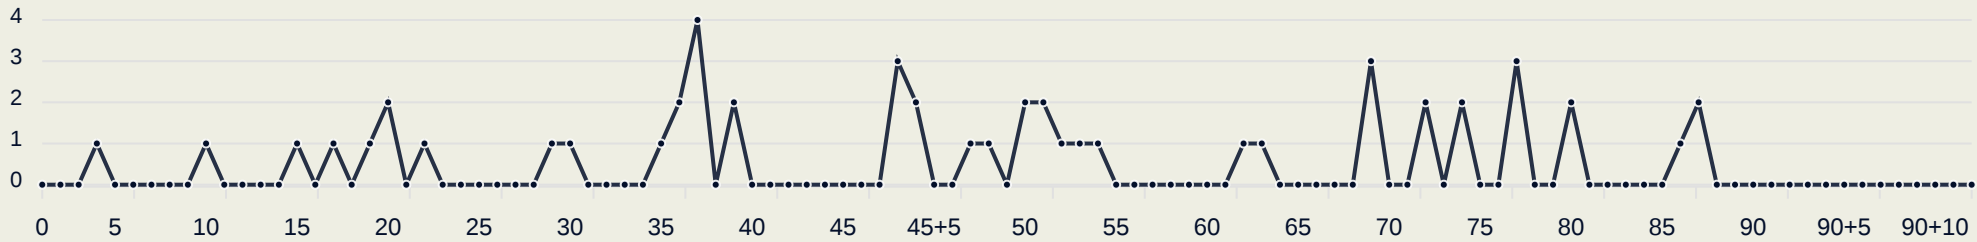

Goalkeeping Involvement

France

France GK Involvement Timeline