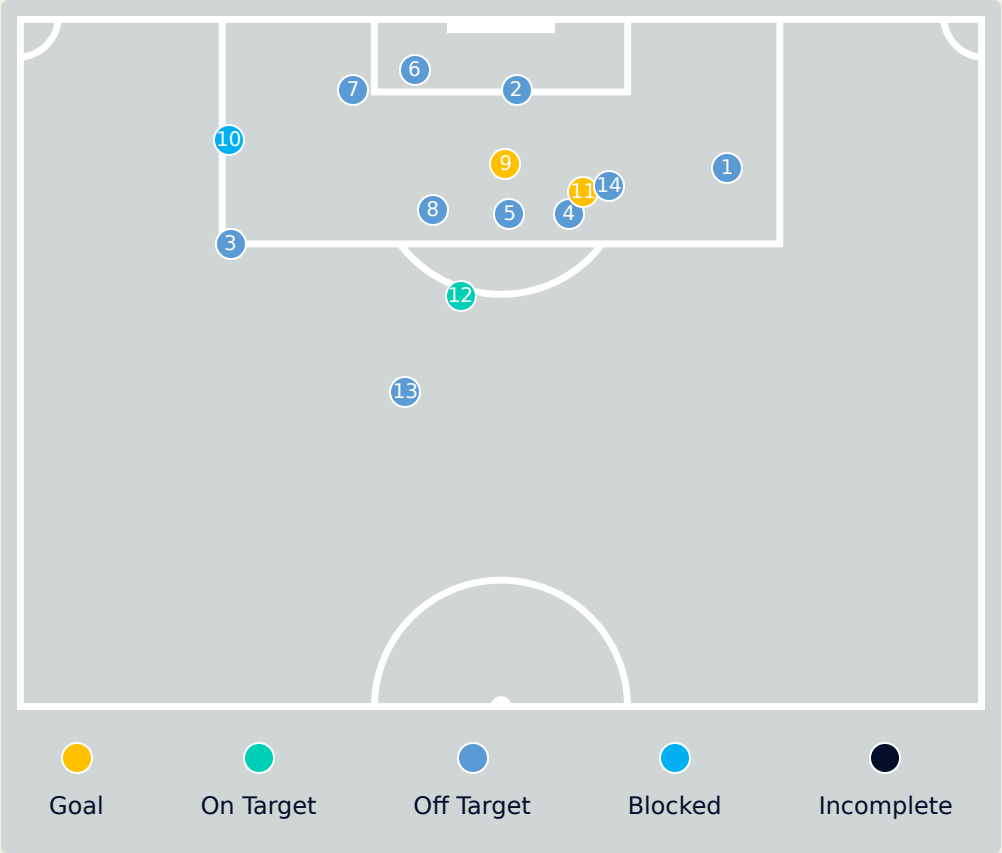

VANEGAS Manuela	SANTOS Leicy	3%
-----------------	--------------	----

Attempts at Goal

France

Key	Outcome	Shots
●	Goals	3
●	On Target	3
●	Off Target	1
●	Blocked	2
●	Incomplete	0

Attempts at Goal

France

Time	Player	Outcome	Body Part	Delivery Type
5	12 KATOTO Marie-Antoinette	On Target - Goal	Right Foot	Loose Ball
11	12 KATOTO Marie-Antoinette	On Target - Saved	Head	Corner
17	15 DALI Kenza	Deflected On Target - Goal	Right Foot	Loose Ball
39	7 KARCHAOUI Sakina	On Target - Saved	Left Foot	Loose Ball
40	11 DIANI Kadidiatou	Off Target	Head	Cross
41	12 KATOTO Marie-Antoinette	On Target - Goal	Head	Cross
57	15 DALI Kenza	Incomplete - Blocked	Right Foot	Freekick
64	11 DIANI Kadidiatou	On Target - Saved	Left Foot	Other
99	17 BALTIMORE Sandy	Incomplete - Blocked	Left Foot	Pass

Attempts at Goal

Colombia

Key	Outcome	Shots
●	Goals	2
●	On Target	1
●	Off Target	10
●	Blocked	1
●	Incomplete	0

Attempts at Goal

Colombia

Time	Player	Outcome	Body Part	Delivery Type
15	9 RAMIREZ Mayra	Off Target - Saved	Right Foot	Loose Ball
20	9 RAMIREZ Mayra	Off Target	Head	Cross
20	18 CAICEDO Linda	Off Target	Right Foot	Other
29	16 CARABALI Jorelyn	Off Target	Right Foot	Loose Ball
35	16 CARABALI Jorelyn	Deflected Off Target - Defensive Event	Right Foot	Loose Ball
36	3 ARIAS Daniela	Off Target	Head	Corner
37	2 VANEGAS Manuela	Off Target	Left Foot	Loose Ball
51	9 RAMIREZ Mayra	Off Target	Right Foot	Pass
54	11 USME Catalina	On Target - Goal	Left Foot	Penalty
62	18 CAICEDO Linda	Incomplete - Blocked	Right Foot	Pass
63	7 PAVI Manuela	On Target - Goal	Right Foot	Loose Ball
69	18 CAICEDO Linda	On Target	Right Foot	Loose Ball
74	16 CARABALI Jorelyn	Off Target	Right Foot	Freekick
77	9 RAMIREZ Mayra	Off Target	Right Foot	Other