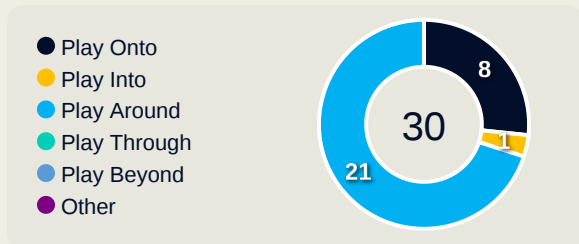

Goalkeeping Distribution