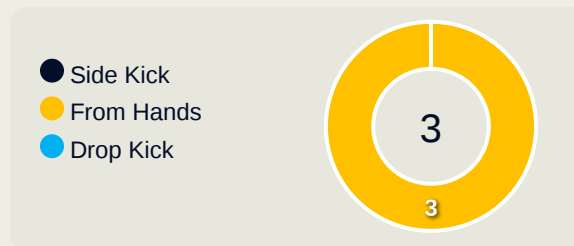

Colombia

Goalkeeping Distribution