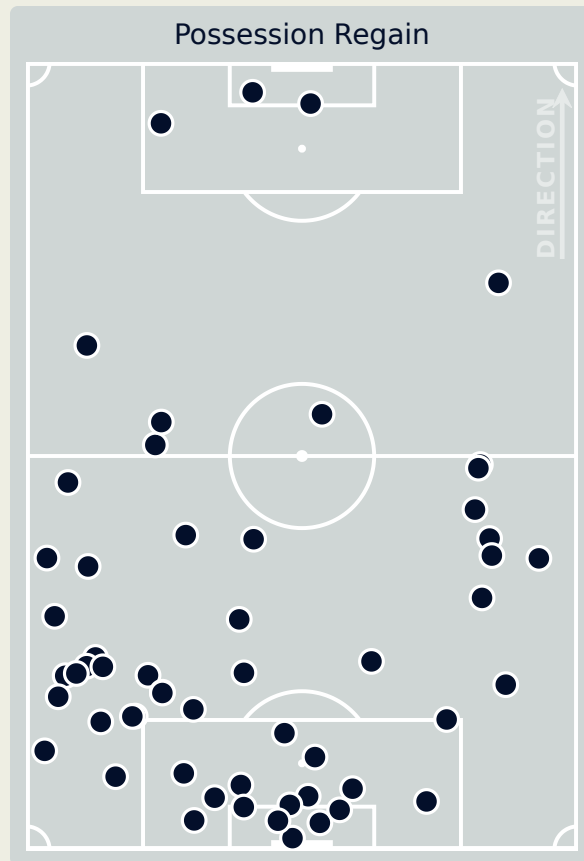

Colombia

Defensive Actions