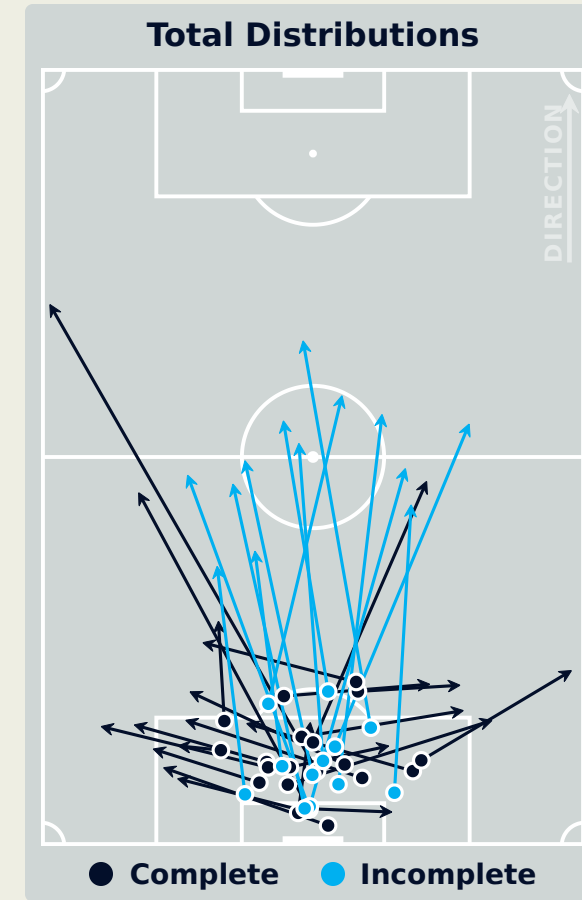

GOALKEEPING

France 3 - 2 Colombia

Goalkeeping Involvement

France

France GK Involvement Timeline

50
Total Involvements

Colombia

Colombia GK Involvement Timeline

51
Total Involvements

Goalkeeping Distribution

Colombia

Goalkeeping Distribution

France

Goal Prevention

14
Total Attempts on Goal Faced

33
Save %