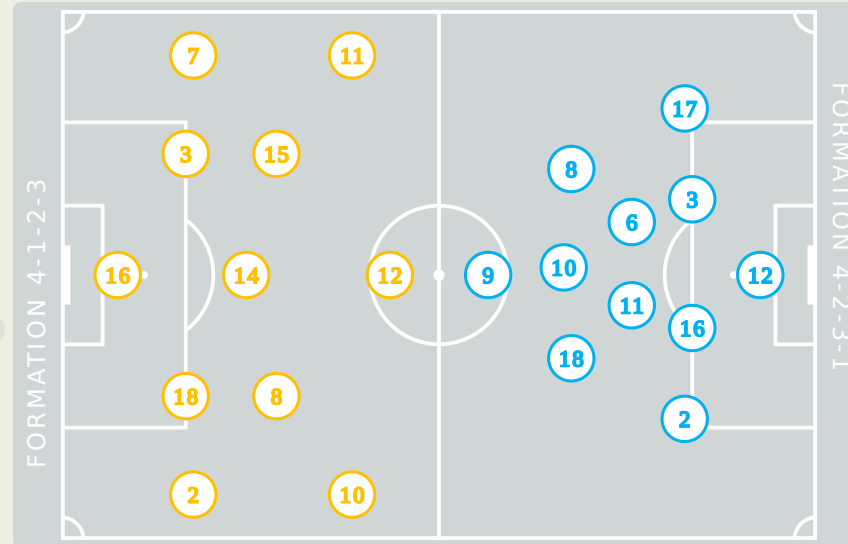

SUBSTITUTES

- 1 GK PICAUD Constance
- 22 GK DURAND Solene
- 4 DF CASCARINO Estelle
- 5 DF DE ALMEIDA Elisa
- 6 MF HENRY Amandine ↑ 90+1'
- 9 FW LE SOMMER Eugenie ↑ 90+5'
- 13 DF BACHA Selma ↑ 72'
- 17 FW BALTIMORE Sandy ↑ 72'
- 19 MF LE GARREC Lea
- 20 FW BECHO Vicki
- 21 DF PERISSET Eve