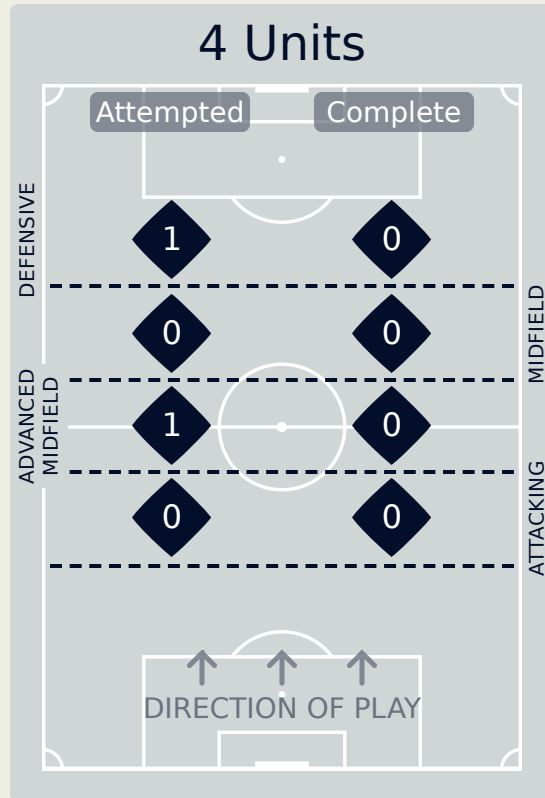

In Possession Line Height & Team Length

France

In Possession Line Height & Team Length

Colombia

Line Breaks

France

Attempted Line Breaks

121

Attempted Line Breaks	2
Inside Shape	1
Outside Shape	1

Attempted Line Breaks	75
Inside Shape	42
Outside Shape	33

Attempted Line Breaks	44
Inside Shape	34
Outside Shape	10

Line Breaks

Colombia

Attempted Line Breaks