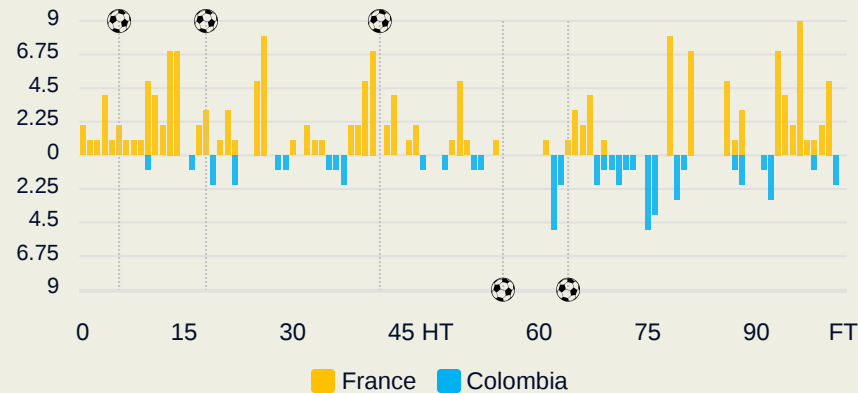

Distribution in the Final Third