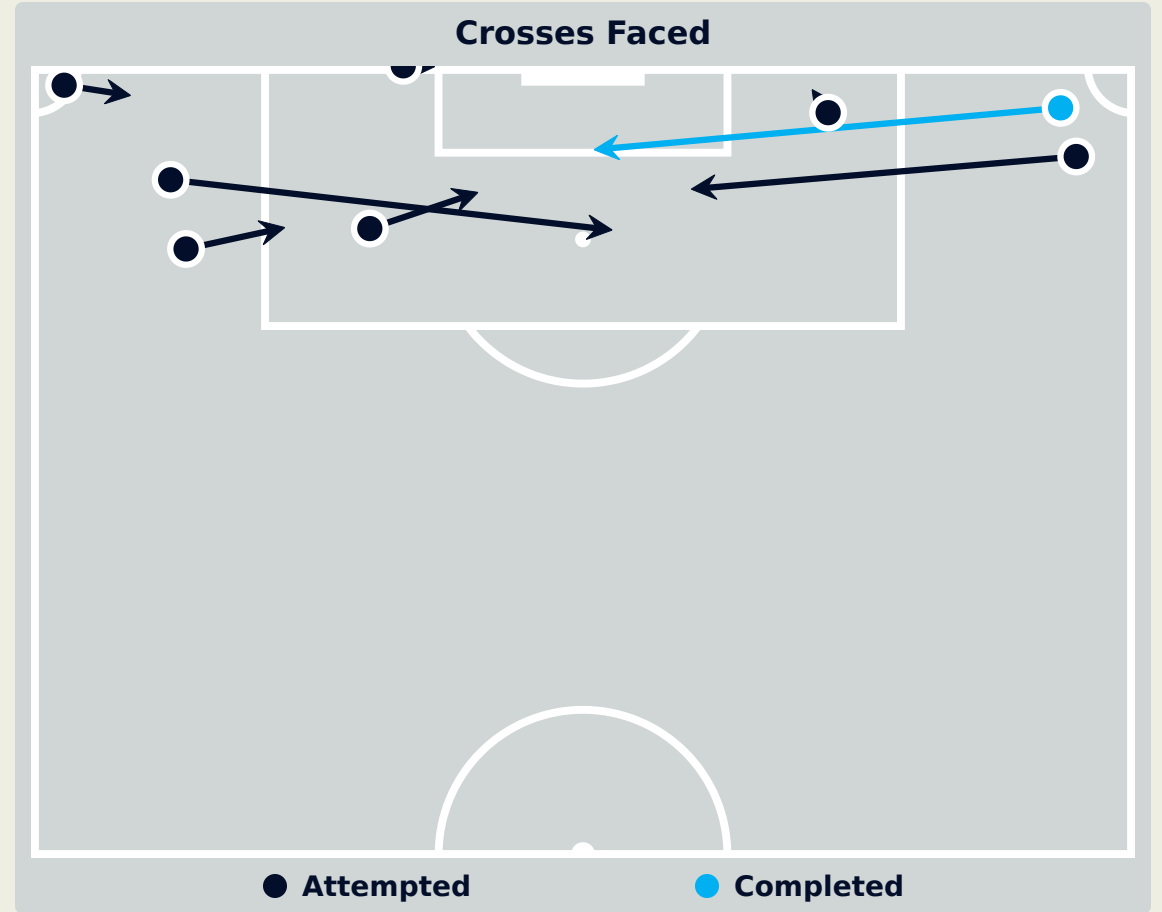

Colombia

Goal Prevention

9
Total Attempts on Goal Faced

50
Save %

Total Attempts on Goal Faced	Total Goal Interventions	Save & Retain	Deflect & Retain	Save & Deflect	Save Attempt	No Save Attempt
9	2	1	0	1	3	3

France

Aerial Control

Delivery Types Faced

Total	In Swing	Out Swing	Driven	Lofted	Cutback	Push
14	6	2	1	2	1	2

Colombia

Aerial Control

Delivery Types Faced						
Total	In Swing	Out Swing	Driven	Lofted	Cutback	Push
15	2	8	0	3	2	0