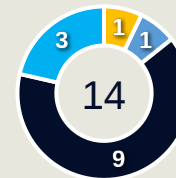

51
Total Involvements

Goalkeeping Distribution

Colombia

Goalkeeping Distribution

France

Goal Prevention

14
Total Attempts on Goal Faced

33
Save %

Intervention Type

- Deflect & Retain
- Save & Deflect
- Save & Retain
- No Save Attempt
- Save Attempt

Intervention Body Type

- Head
- Hands
- Upper Body
- Lower Body
- Feet

Total Attempts on Goal Faced	Total Goal Interventions	Save & Retain	Deflect & Retain	Save & Deflect	Save Attempt	No Save Attempt
14	2	1	0	1	3	9