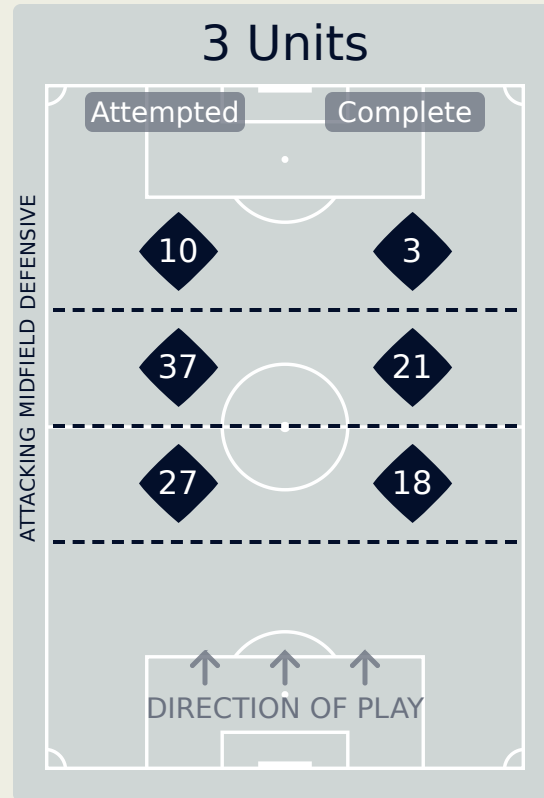

In Possession Line Height & Team Length

France

In Possession Line Height & Team Length

Colombia

Line Breaks

France

Attempted Line Breaks

121

Attempted Line Breaks	2
Inside Shape	1
Outside Shape	1

Attempted Line Breaks	75
Inside Shape	42
Outside Shape	33

Attempted Line Breaks	44
Inside Shape	34
Outside Shape	10

Line Breaks

Colombia

Attempted Line Breaks

110

Attempted Line Breaks	1
Inside Shape	1
Outside Shape	0

Attempted Line Breaks	74
Inside Shape	51
Outside Shape	23

Attempted Line Breaks	35
Inside Shape	22
Outside Shape	13

Line Breaks

France

					4 Units				3 Units			2 Units		Direction			Distribution Type		
#	Player	Line Breaks Attempted	Line Breaks Completed	Line Break Completion %	Attacking Line	Attacking Midfield Line	Midfield Line	Defensive Line	Attacking Line	Midfield Line	Defensive Line	Midfield Line	Defensive Line	Through	Around	Over	Pass	Cross	Ball Progression
16	PEYRAUD-MAGNIN Pauline	7	3	43%	0	0	0	0	1	4	0	2	0	0	0	7	7	0	0
2	LAKRAR Maelle	7	6	86%	0	0	0	0	0	2	3	2	0	0	1	6	7	0	0
3	RENARD Wendie	20	17	85%	0	0	0	0	11	5	1	3	0	3	11	6	20	0	0
7	KARCHAOUI Sakina	8	5	62%	0	0	0	0	1	5	0	1	1	1	4	3	8	0	0
8	GEYORO Grace	11	7	64%	0	1	0	1	0	1	2	4	2	6	4	1	11	0	0
10	CASCARINO Delphine	2	2	100%	0	0	0	0	0	0	1	1	0	0	0	2	2	0	0
11	DIANI Kadidiatou	5	3	60%	0	0	0	0	1	1	1	1	1	0	2	3	4	1	0
12	KATOTO Marie-Antoinette	4	3	75%	0	0	0	0	0	1	0	2	1	2	1	1	4	0	0
14	TOLETTI Sandie	12	10	83%	0	0	0	0	3	5	0	3	1	3	7	2	12	0	0
15	DALI Kenza	14	8	57%	0	0	0	0	0	4	0	9	1	8	3	3	10	3	1
18	MBOCK BATHY Griedge	23	18	78%	0	0	0	0	13	4	0	6	0	6	10	7	23	0	0
6	HENRY Amandine	2	2	100%	0	0	0	0	0	1	0	1	0	1	0	1	2	0	0
9	LE SOMMER Eugenie	0	0	0%	0	0	0	0	0	0	0	0	0	0	0	0	0	0	0
13	BACHA Selma	2	2	100%	0	0	0	0	2	0	0	0	0	0	2	0	2	0	0
17	BALTIMORE Sandy	4	4	100%	0	0	0	0	0	2	0	2	0	2	2	0	4	0	0