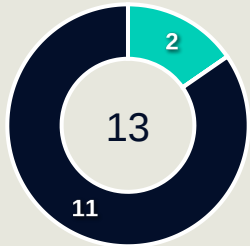

Movement to Receive

Movement Types by Phase

Final Third Phase

Progression Phase

Build Up Phase

All Movement Types

- In Front
- In Between
- Out to In
- In to Out
- In Behind

Top Ranked Players

Type	Player	Movements
In Front	15 DALI Kenza	32
In Between	15 DALI Kenza	37
Out to In	11 DIANI Kadidiatou	6
In to Out	15 DALI Kenza	4
In Behind	2 LAKRAR Maelle	24

Movement Types Pitch Third

Colombia

Movement to Receive

Movement Types by Phase

Final Third Phase

Progression Phase

Build Up Phase

All Movement Types

- In Front
- In Between
- Out to In
- In to Out
- In Behind

Top Ranked Players

Type	Player	Movements
In Front	11 USME Catalina	26
In Between	11 USME Catalina	16
Out to In	8 RESTREPO Marcela	1
In to Out	10 SANTOS Leicy	3
In Behind	9 RAMIREZ Mayra	24