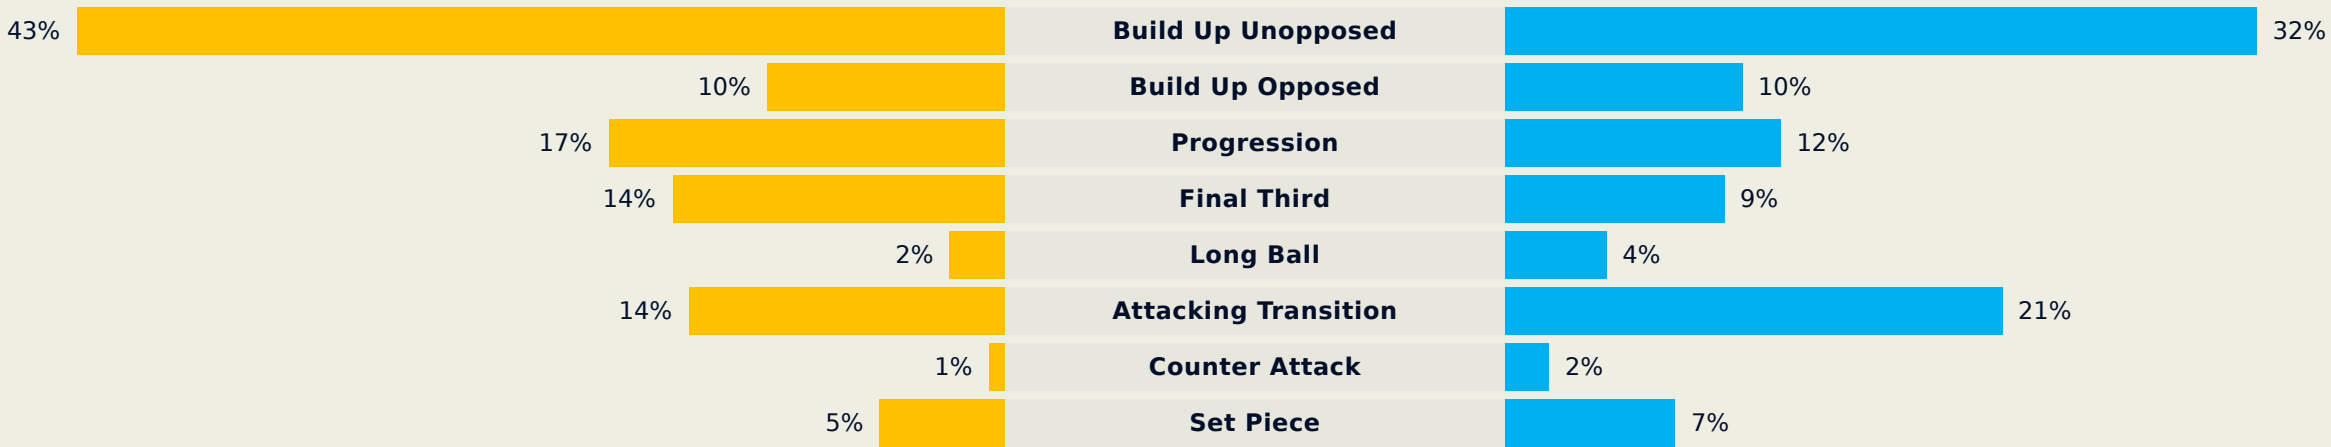

France

Phases of Play

Colombia

IN POSSESSION