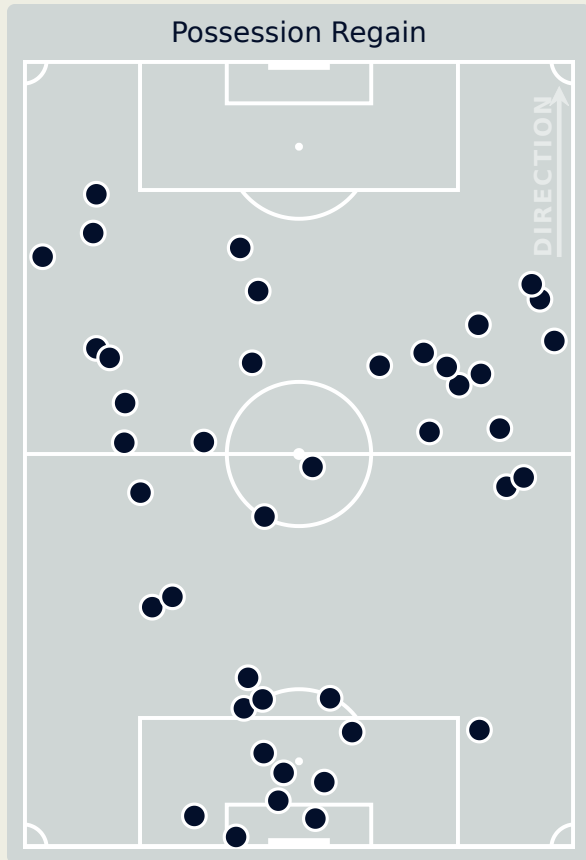

Movement Types by Phase

Final Third Phase

Progression Phase

Build Up Phase

All Movement Types

- In Front
- In Between
- Out to In
- In to Out
- In Behind

Top Ranked Players

Type	Player	Movements
In Front	11 USME Catalina	26
In Between	11 USME Catalina	16
Out to In	8 RESTREPO Marcela	1
In to Out	10 SANTOS Leicy	3
In Behind	9 RAMIREZ Mayra	24

Movement Types Pitch Third

FIFA[®]
W-OFT 2024

OUT OF POSSESSION

France 3 - 2 Colombia

Defensive Actions

Blocks

Possession Contests

Most Possession Regains

5

MBOCK BATHY Griedge
RIGHT CENTRE BACK

#	Player	Total Possession Regains
16	PEYRAUD-MAGNIN Pauline	4
2	LAKRAR Maelle	1
3	RENARD Wendie	3
7	KARCHAOUI Sakina	1
8	GEYORO Grace	4
10	CASCARINO Delphine	0
11	DIANI Kadidiatou	2
12	KATOTO Marie-Antoinette	0
14	TOLETTI Sandie	1
15	DALI Kenza	0
18	MBOCK BATHY Griedge	5
6	HENRY Amandine	1
9	LE SOMMER Eugenie	0
13	BACHA Selma	1
17	BALTIMORE Sandy	1