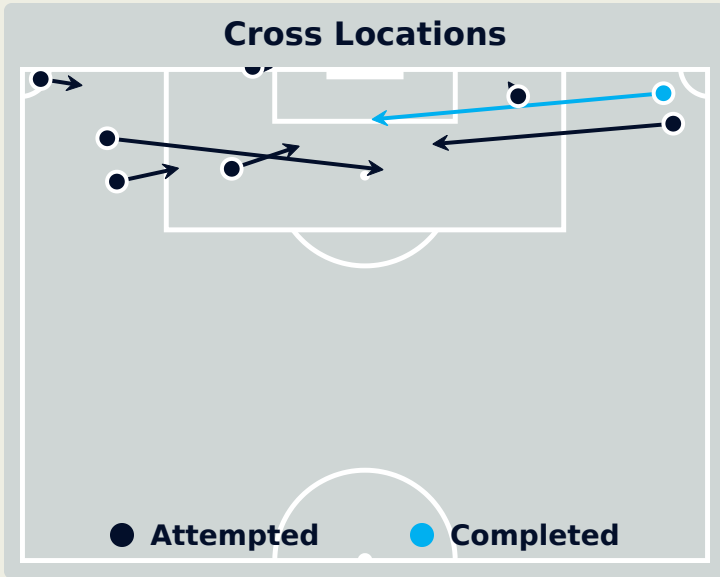

Colombia

Crosses (Open Play)