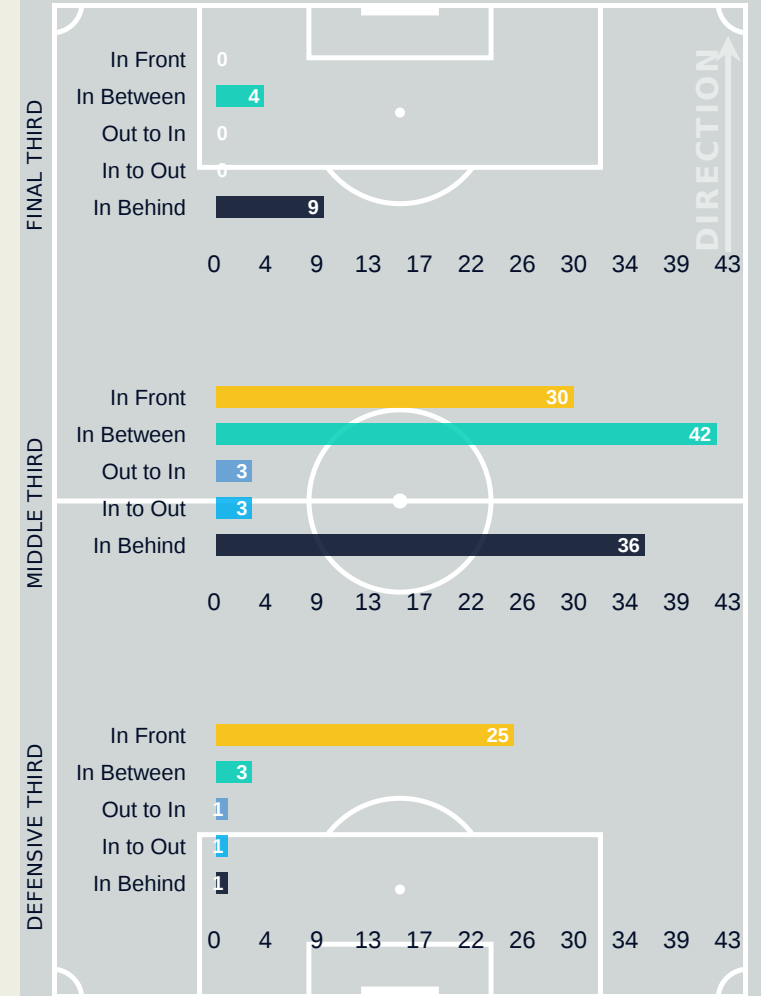

Movement Types Pitch Third