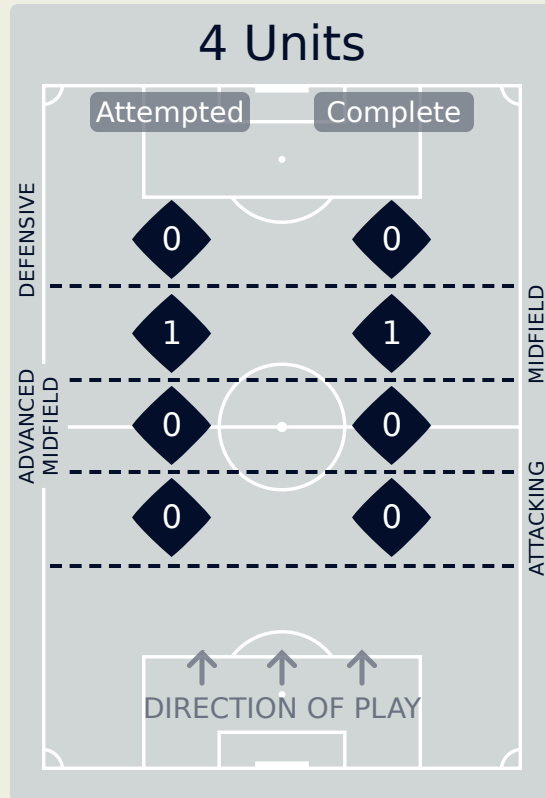

In Possession Line Height & Team Length

France

In Possession Line Height & Team Length

Colombia

Line Breaks

France

Attempted Line Breaks

121

Attempted Line Breaks	2
Inside Shape	1
Outside Shape	1

Attempted Line Breaks	75
Inside Shape	42
Outside Shape	33

Attempted Line Breaks	44
Inside Shape	34
Outside Shape	10

Line Breaks

Colombia

Attempted Line Breaks

110

Attempted Line Breaks	1
Inside Shape	1
Outside Shape	0

Attempted Line Breaks	74
Inside Shape	51
Outside Shape	23

Attempted Line Breaks	35
Inside Shape	22
Outside Shape	13

Line Breaks

France

					4 Units				3 Units			2 Units		Direction			Distribution Type		
#	Player	Line Breaks Attempted	Line Breaks Completed	Line Break Completion %	Attacking Line	Attacking Midfield Line	Midfield Line	Defensive Line	Attacking Line	Midfield Line	Defensive Line	Midfield Line	Defensive Line	Through	Around	Over	Pass	Cross	Ball Progression
16	PEYRAUD-MAGNIN Pauline	7	3	43%	0	0	0	0	1	4	0	2	0	0	0	7	7	0	0
2	LAKRAR Maelle	7	6	86%	0	0	0	0	0	2	3	2	0	0	1	6	7	0	0
3	RENARD Wendie	20	17	85%	0	0	0	0	11	5	1	3	0	3	11	6	20	0	0
7	KARCHAOUI Sakina	8	5	62%	0	0	0	0	1	5	0	1	1	1	4	3	8	0	0
8	GEYORO Grace	11	7	64%	0	1	0	1	0	1	2	4	2	6	4	1	11	0	0
10	CASCARINO Delphine	2	2	100%	0	0	0	0	0	0	1	1	0	0	0	2	2	0	0
11	DIANI Kadidiatou	5	3	60%	0	0	0	0	1	1	1	1	1	0	2	3	4	1	0
12	KATOTO Marie-Antoinette	4	3	75%	0	0	0	0	0	1	0	2	1	2	1	1	4	0	0
14	TOLETTI Sandie	12	10	83%	0	0	0	0	3	5	0	3	1	3	7	2	12	0	0
15	DALI Kenza	14	8	57%	0	0	0	0	0	4	0	9	1	8	3	3	10	3	1
18	MBOCK BATHY Griedge	23	18	78%	0	0	0	0	13	4	0	6	0	6	10	7	23	0	0
6	HENRY Amandine	2	2	100%	0	0	0	0	0	1	0	1	0	1	0	1	2	0	0
9	LE SOMMER Eugenie	0	0	0%	0	0	0	0	0	0	0	0	0	0	0	0	0	0	0
13	BACHA Selma	2	2	100%	0	0	0	0	2	0	0	0	0	0	2	0	2	0	0
17	BALTIMORE Sandy	4	4	100%	0	0	0	0	0	2	0	2	0	2	2	0	4	0	0