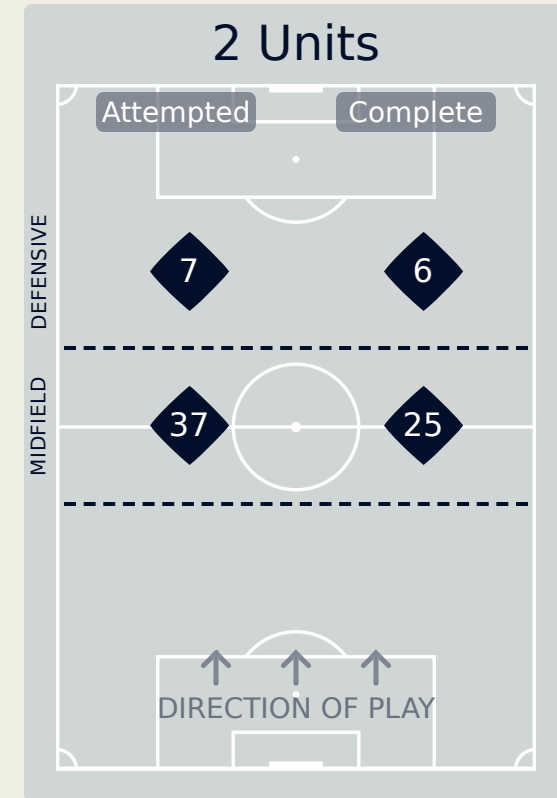

In Possession Line Height & Team Length

France

In Possession Line Height & Team Length

Colombia

Line Breaks

France

Attempted Line Breaks

121

Attempted Line Breaks	2
Inside Shape	1
Outside Shape	1

Attempted Line Breaks	75
Inside Shape	42
Outside Shape	33

Attempted Line Breaks	44
Inside Shape	34
Outside Shape	10

Line Breaks

Colombia

Attempted Line Breaks