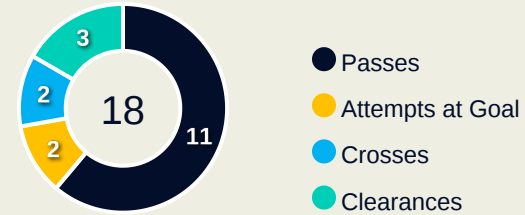

Colombia

Defensive Actions

Blocks

Possession Contests

Most Possession Regains

11

VANEGAS Manuela
LEFT BACK

#	Player	Total Possession Regains
12	TAPIA Katherine	8
2	VANEGAS Manuela	11
3	ARIAS Daniela	3
6	MONTOYA Daniela	2
8	RESTREPO Marcela	1
9	RAMIREZ Mayra	2
10	SANTOS Leicy	3
11	USME Catalina	4
16	CARABALI Jorelyn	6
17	ARIAS Carolina	3
18	CAICEDO Linda	4
5	QUEJADA MINOTA Yirleidis	0
7	PAVI Manuela	3