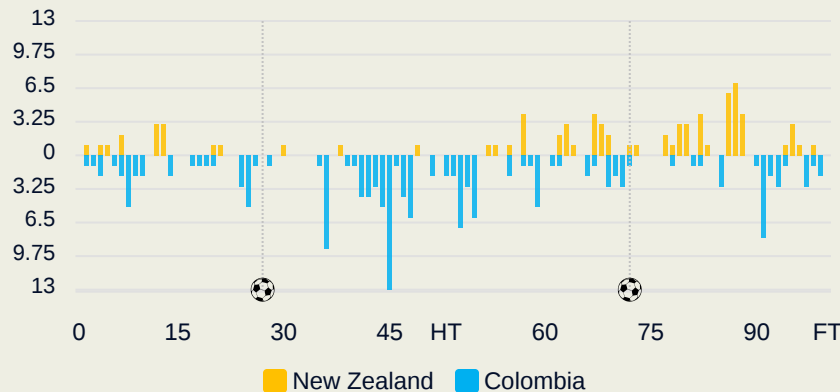

SUBSTITUTES

- PEREZ Catalina GK 1
- SEPULVEDA Sandra GK 22
- ↑ 86' CARACAS Daniela DF 4
- ↑ 90' QUEJADA MINOTA Yirleidis DF 5
- ↑ 78' MONTOYA Daniela MF 6
- BARON Angela DF 14
- ↑ 89' SALAZAR Liana MF 15
- BONILLA CANDELO Wendy FW 19
- ANDRADE Lady MF 20
- REYES Maria Camila MF 21

Distribution in the Final Third