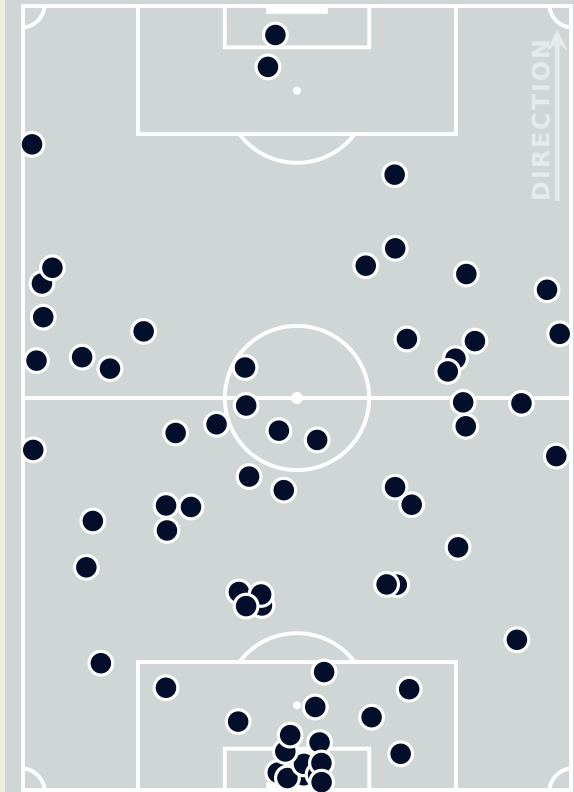

## Most Possession Regains

9

**BOWEN Katie**  
RIGHT CENTRE BACK

Forced Turnovers

Possession Regain