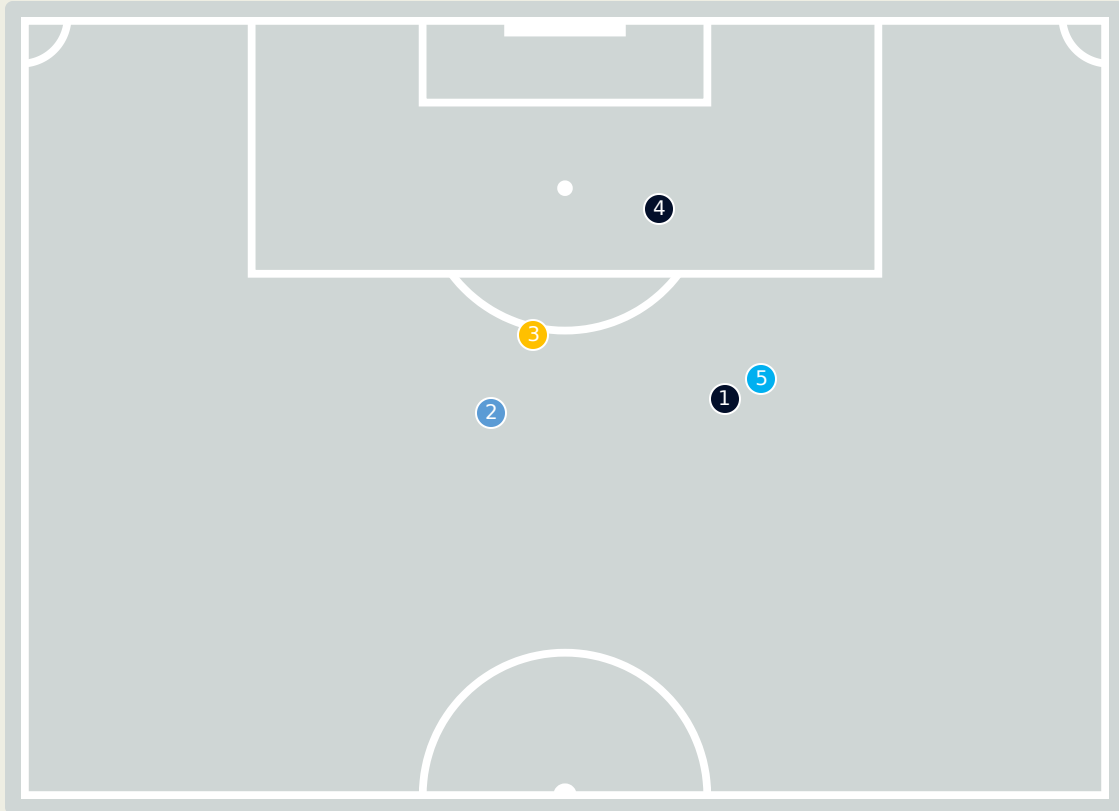

Colombia

Goal Prevention

Total Attempts on Goal Faced	Total Goal Interventions	Save & Retain	Deflect & Retain	Save & Deflect	Save Attempt	No Save Attempt
5	2	1	0	1	1	2