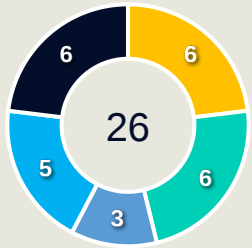

New Zealand

Movement to Receive

Movement Types by Phase

Final Third Phase