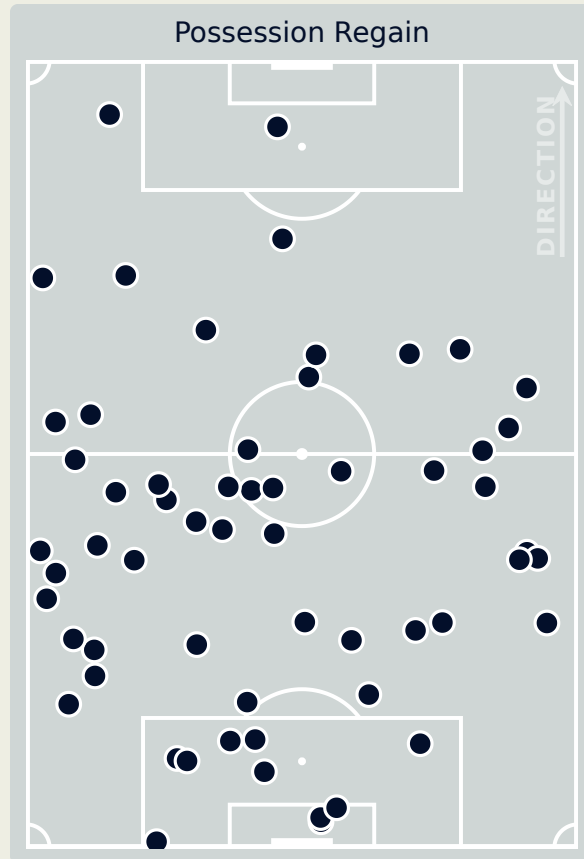

Colombia

Defensive Actions