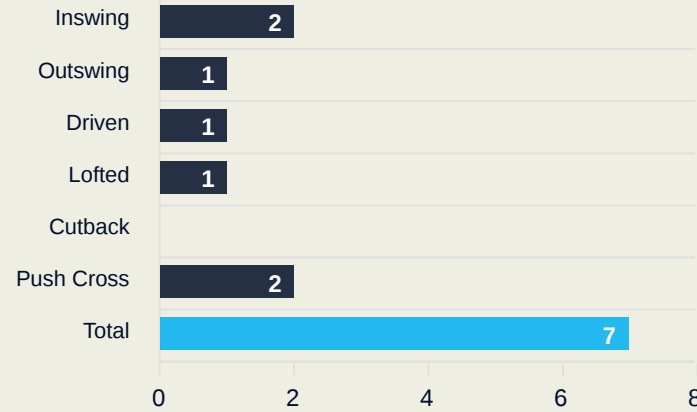

Delivery Type