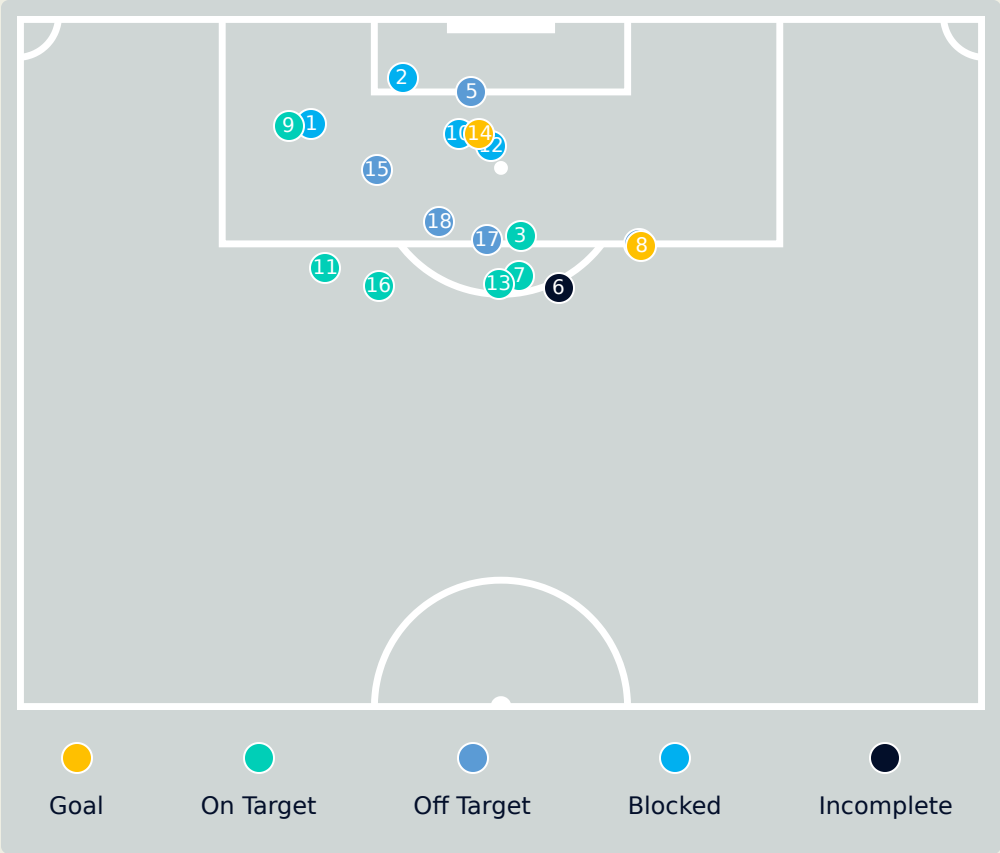

Attempts at Goal

Colombia

Key	Outcome	Shots
●	Goals	2
●	On Target	6
●	Off Target	5
●	Blocked	4
●	Incomplete	1