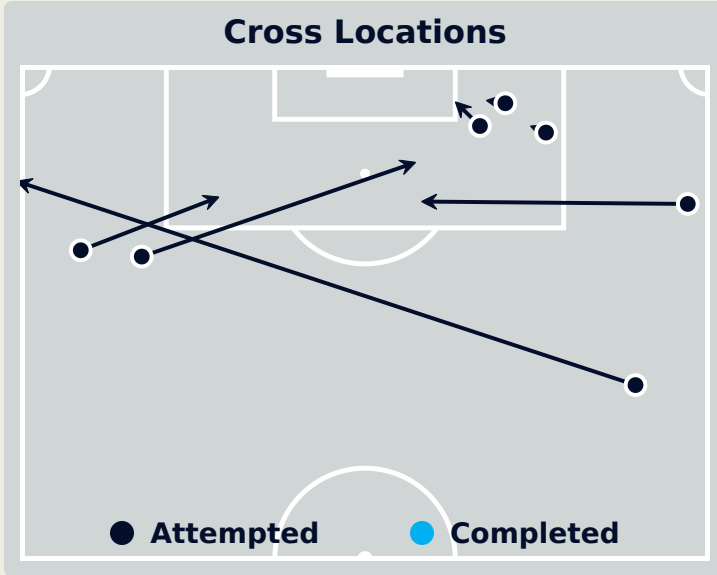

New Zealand

Crosses (Open Play)

Cross Locations