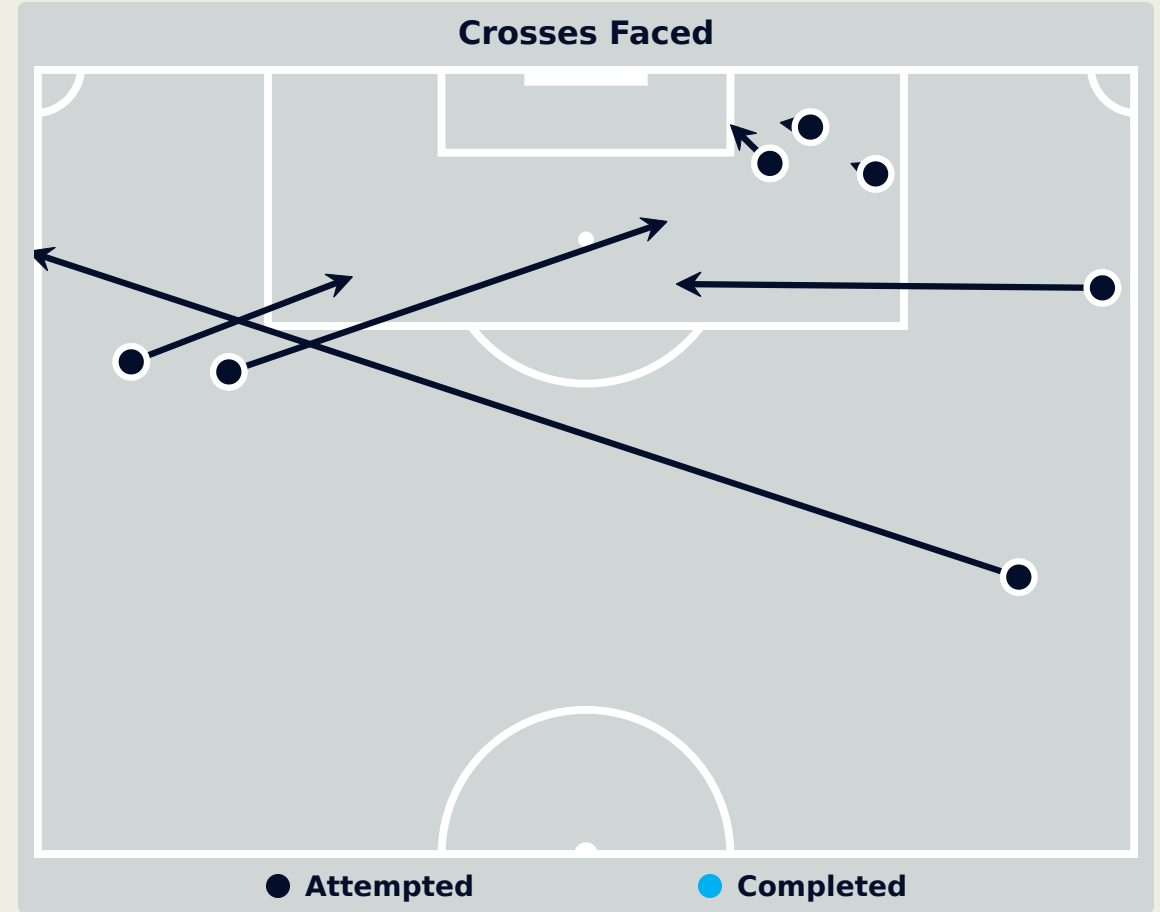

Colombia

Aerial Control

Delivery Types Faced

Total	In Swing	Out Swing	Driven	Lofted	Cutback	Push
10	3	1	1	3	0	2