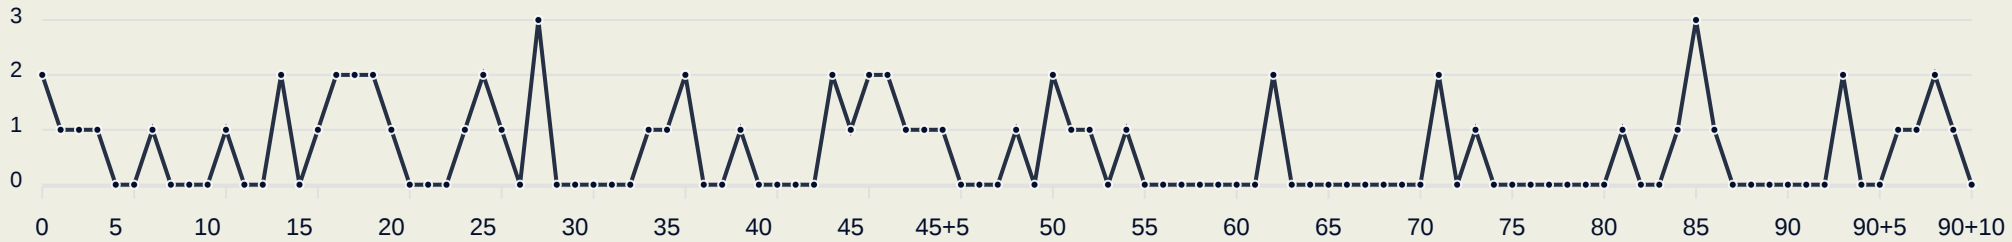

Goalkeeping Involvement

New Zealand

New Zealand GK Involvement Timeline