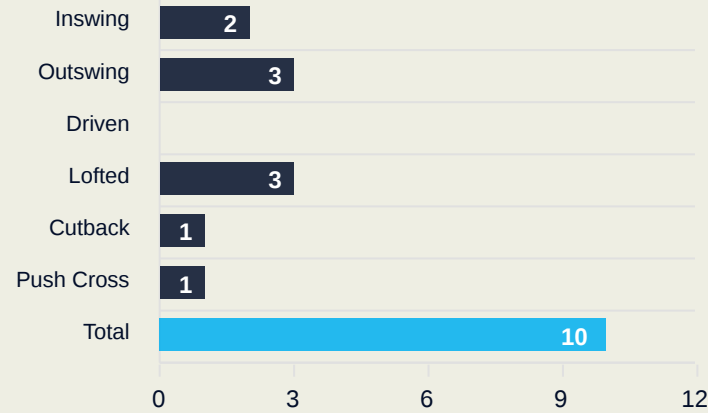

Delivery Type

Attempted

10

Completed

3

Most Crosses Attempted

3

VANEGAS Manuela
LEFT BACK

#	Player	Inswing	Outswing	Driven	Lofted	Cutback	Push Cross	Total Attempted
12	TAPIA Katherine	0	0	0	0	0	0	0
2	VANEGAS Manuela	0	2	0	0	1	0	3
3	ARIAS Daniela	0	0	0	0	0	0	0
7	PAVI Manuela	0	0	0	2	0	0	2
8	RESTREPO Marcela	0	0	0	0	0	0	0
10	SANTOS Leicy	0	0	0	0	0	0	0
11	USME Catalina	2	1	0	0	0	0	3
13	IZQUIERDO Ilana	0	0	0	0	0	0	0
16	CARABALI Jorelyn	0	0	0	0	0	0	0
17	ARIAS Carolina	0	0	0	1	0	1	2
18	CAICEDO Linda	0	0	0	0	0	0	0
4	CARACAS Daniela	0	0	0	0	0	0	0
5	QUEJADA MINOTA Yirleidis	0	0	0	0	0	0	0
6	MONTOYA Daniela	0	0	0	0	0	0	0
15	SALAZAR Liana	0	0	0	0	0	0	0