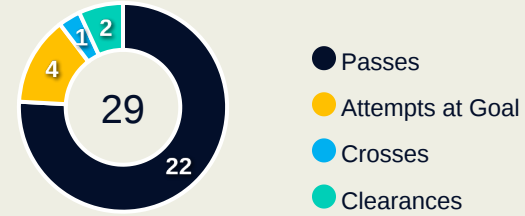

New Zealand

#	Player	Total Possession Regains
1	LEAT Anna	7
2	TAYLOR Kate	2
3	BARRY Mackenzie	7
4	BOTT C.J.	3
6	STEINMETZ Malia	2
10	RILEY Indiah-Paige	4
11	KITCHING Katie	4
13	STOTT Rebekah	7
14	BOWEN Katie	9
16	HAND Jacqui	0
17	CLEGG Milly	1
7	FOSTER Michaela	1
9	RENNIE Gabi	3
15	GREEN Ally	1
18	JALE Grace	1
20	LONGO Annalie	2

Defensive Actions

53

Forced Turnovers

54

Possession Regained

8

Interceptions

42

Tackles

2.24

Possession Actions / Defensive Action

Blocks