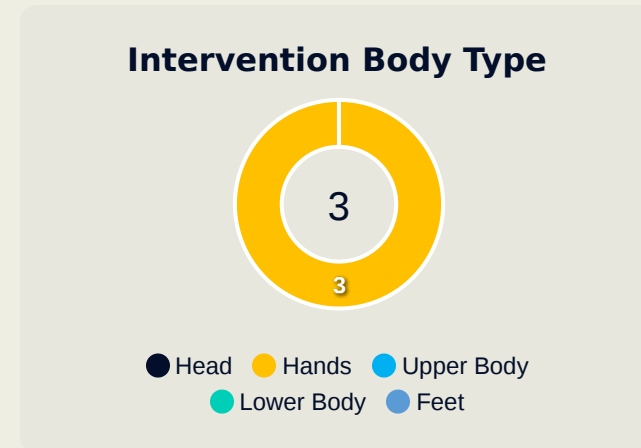

Colombia

Goal Prevention

Total Attempts on Goal Faced	Total Goal Interventions	Save & Retain	Deflect & Retain	Save & Deflect	Save Attempt	No Save Attempt
5	2	1	0	1	1	2