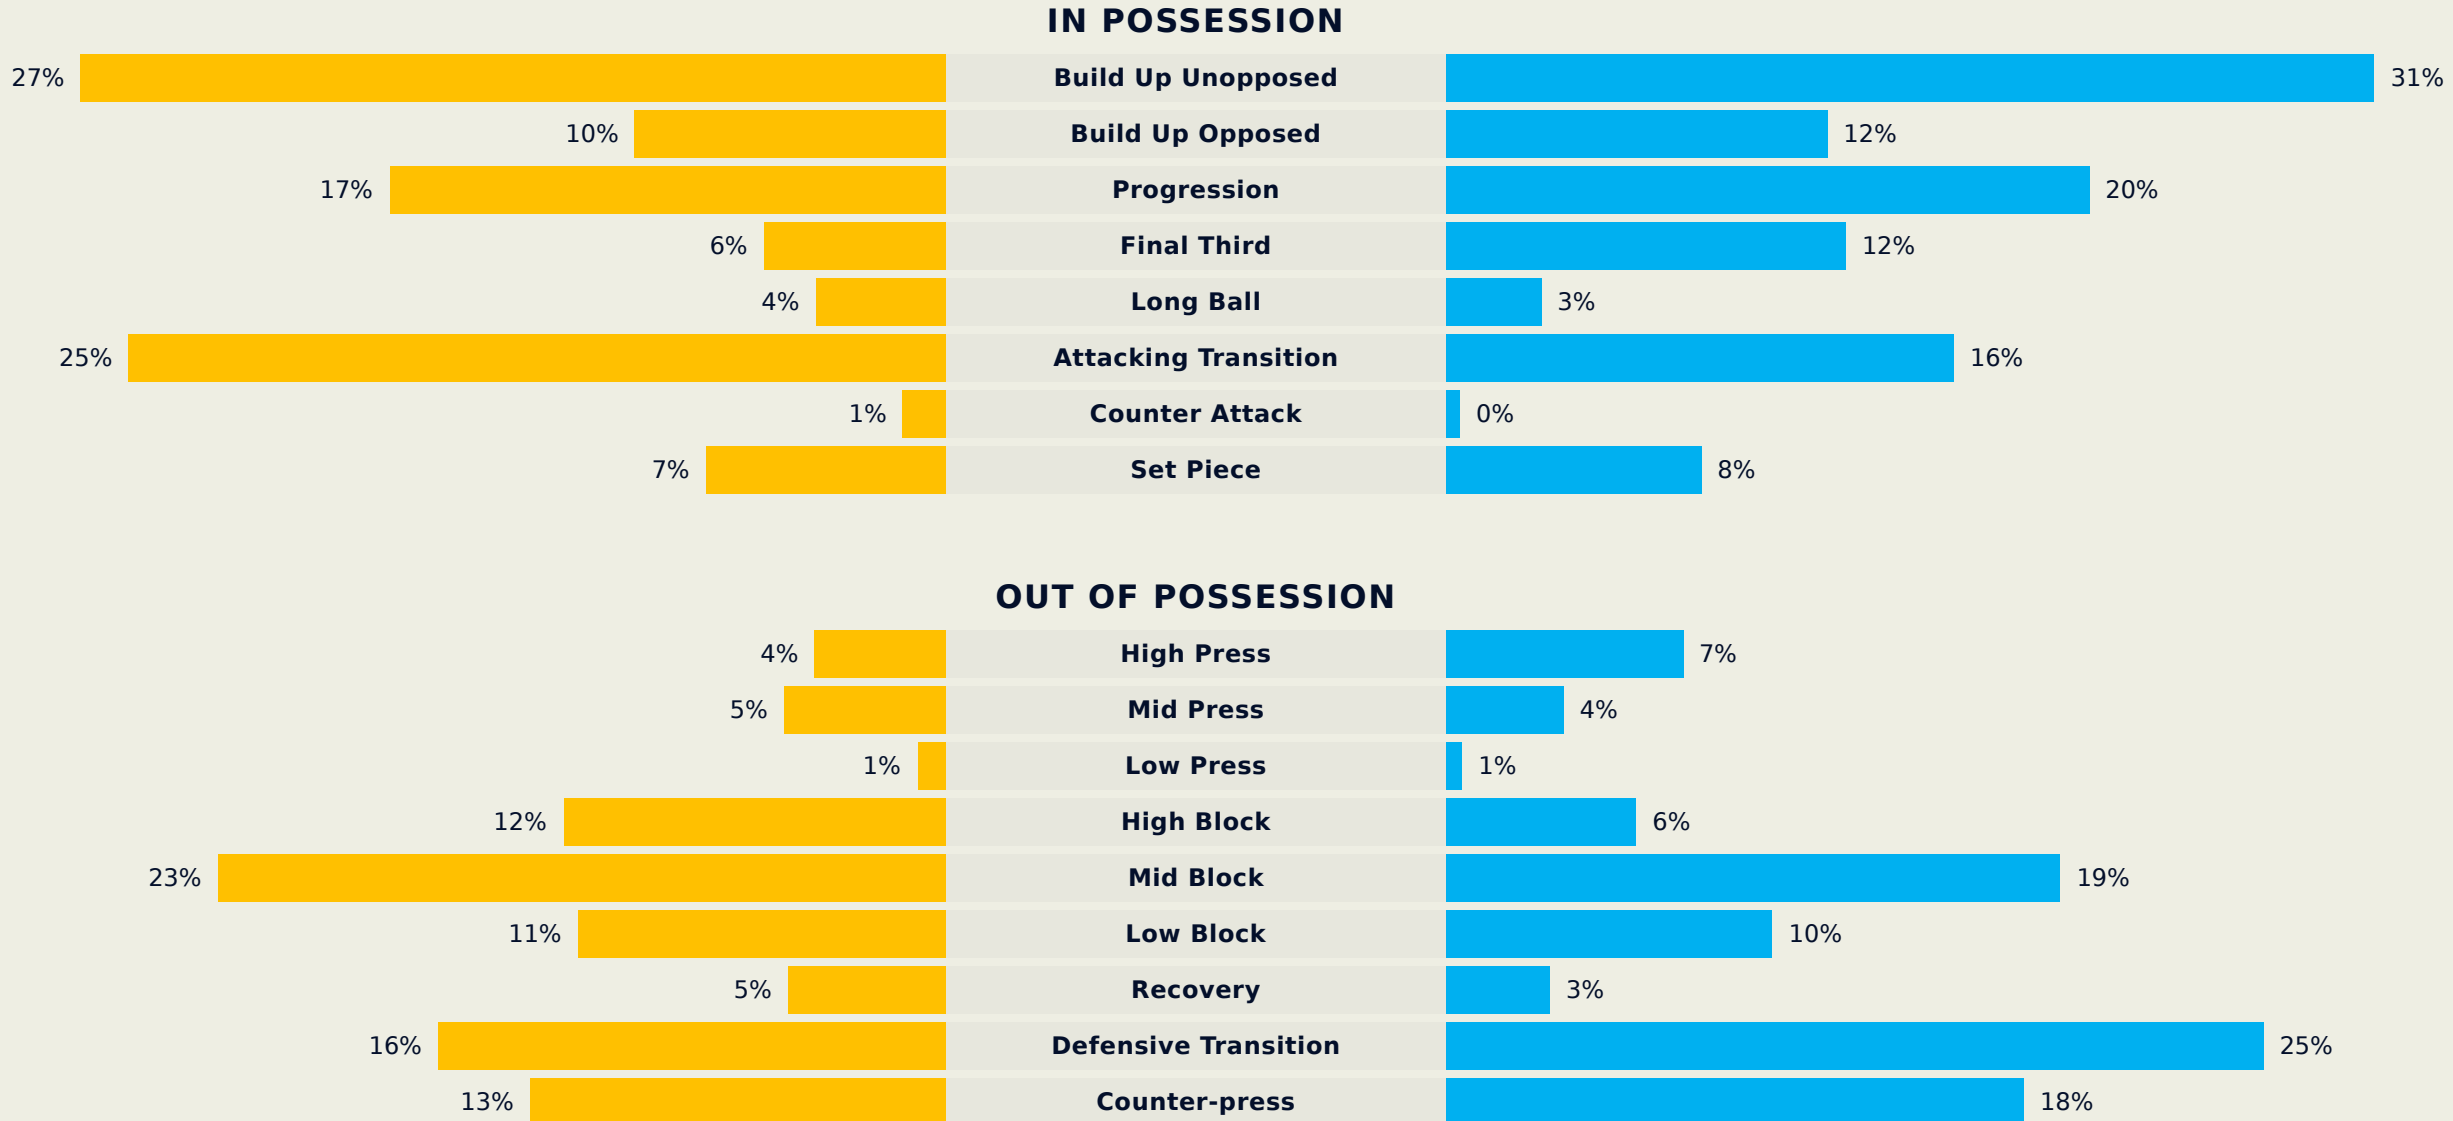

Match Summary - Key Statistics

New Zealand

Colombia

Possession

Total	33%	10.9%	56.1%	Total
0	Goals			2
5 (1)	Attempts at Goal (On Target)			18 (8)
323 (238)	Total Passes (Complete)			589 (507)
74 %	Pass Completion %			86 %
64	Completed Line Breaks			137
2	Defensive Line Breaks			13
58	Receptions in the Final Third			138
10	Crosses			20
12	Ball Progressions			15
271 (81)	Defensive Pressures Applied (Direct Pressures)			191 (50)
53	Forced Turnovers			45
77	Second Balls			93
115.9 km	Total Distance Covered			115.4 km
4.9 km	Zone 4 - Low Speed Sprinting: 20-25 km/h			4.8 km

New Zealand

Phases of Play

Colombia