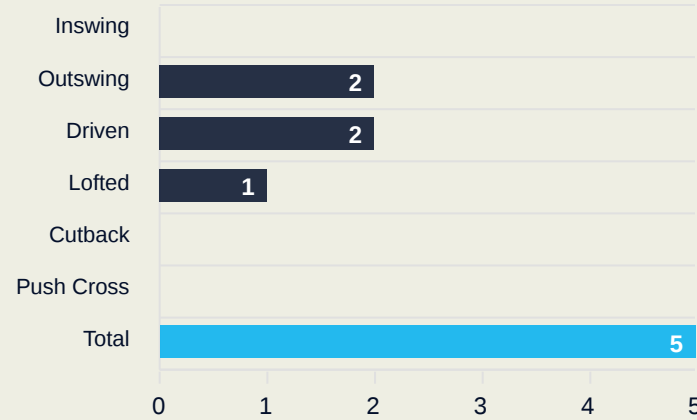

Delivery Type