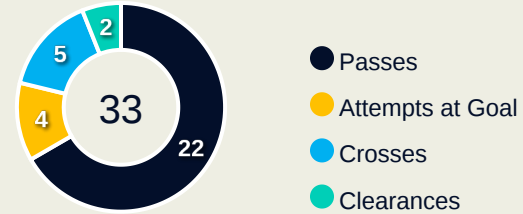

New Zealand

#	Player	Total Possession Regains
1	LEAT Anna	8
2	TAYLOR Kate	1
4	BOTT C.J.	2
7	FOSTER Michaela	0
10	RILEY Indiah-Paige	0
11	KITCHING Katie	2
13	STOTT Rebekah	4
14	BOWEN Katie	8
16	HAND Jacqui	0
18	JALE Grace	1
20	LONGO Annalie	0
3	BARRY Mackenzie	1
5	MOORE Meikayla	3
6	STEINMETZ Malia	2
15	GREEN Ally	0
17	CLEGG Milly	0

Defensive Actions

42

Forced Turnovers

32

Possession Regained

4

Interceptions

27

Tackles

2.36

Possession Actions / Defensive Action

Blocks