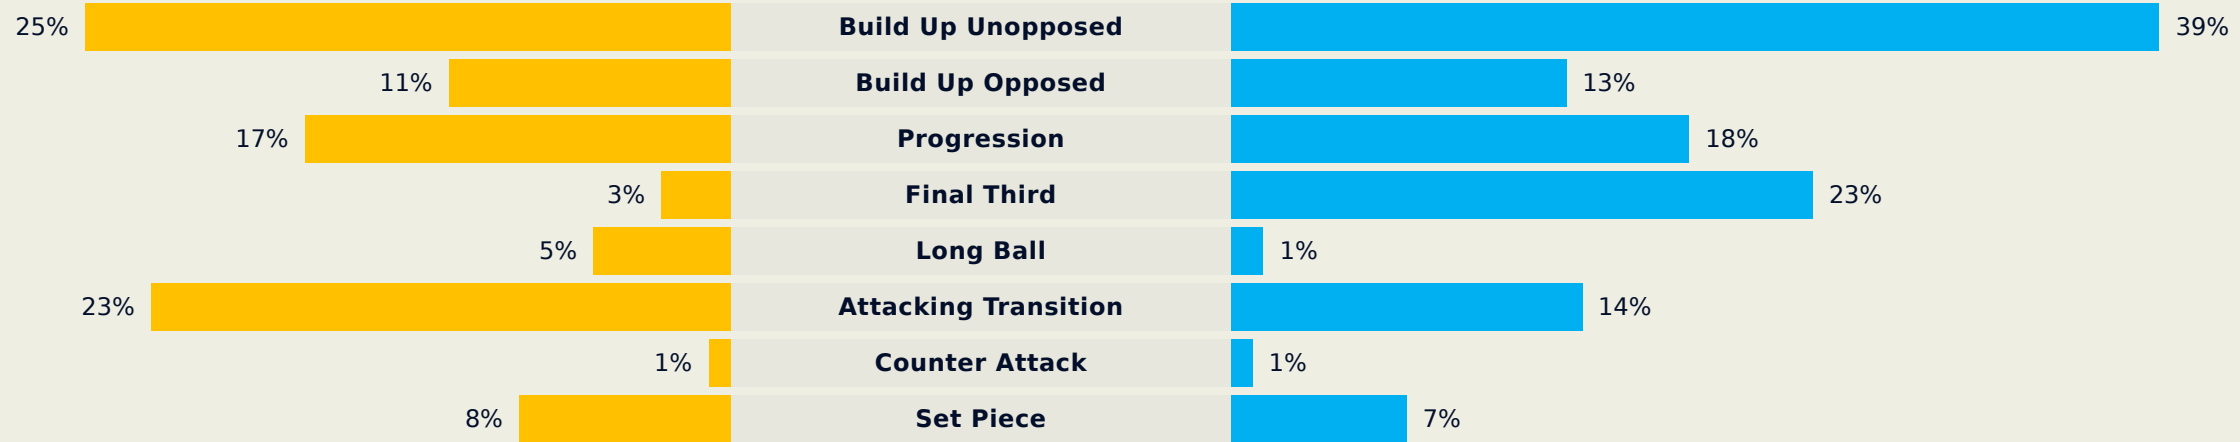

New Zealand

Phases of Play

France

IN POSSESSION