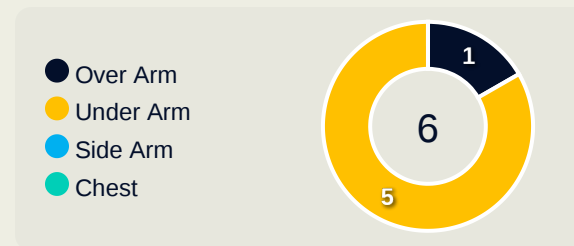

Goalkeeping Distribution

New Zealand