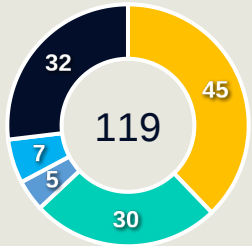

Movement to Receive

Movement Types by Phase

Final Third Phase