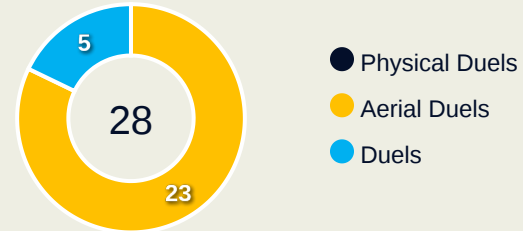

Possession Contests

Most Possession Regains

6
HENRY Amandine
DEFENSIVE MIDFIELD CENTRE

#	Player	Total Possession Regains
16	PEYRAUD-MAGNIN Pauline	4
2	LAKRAR Maelle	3
5	DE ALMEIDA Elisa	3
6	HENRY Amandine	6
7	KARCHAOUI Sakina	3
8	GEYORO Grace	2
10	CASCARINO Delphine	1
12	KATOTO Marie-Antoinette	1
13	BACHA Selma	5
17	BALTIMORE Sandy	2
18	MBOCK BATHY Griedge	6
9	LE SOMMER Eugenie	0
11	DIANI Kadidiatou	1
14	TOLETTI Sandie	2
15	DALI Kenza	1
21	PERISSET Eve	1