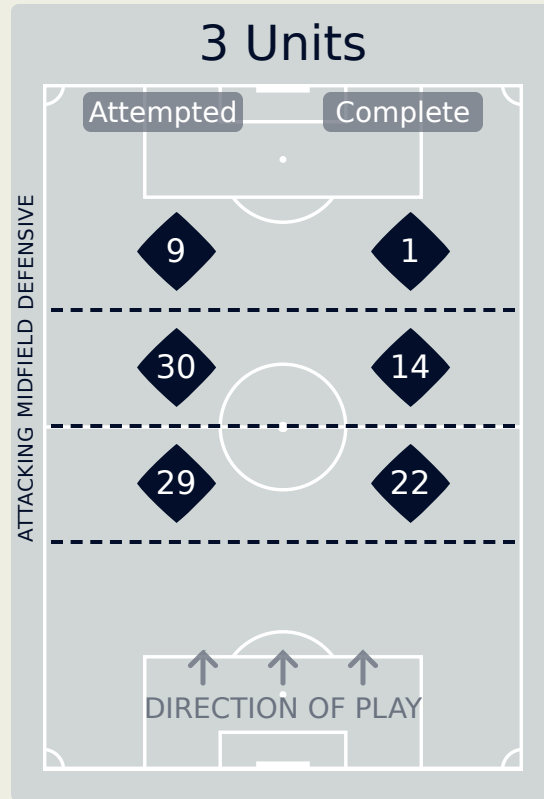

## In Possession Line Height & Team Length

# In Possession Line Height & Team Length

France

# Line Breaks

## New Zealand

Attempted Line Breaks

99

Attempted Line Breaks	3
Inside Shape	3
Outside Shape	0

Attempted Line Breaks	68
Inside Shape	41
Outside Shape	27

Attempted Line Breaks	28
Inside Shape	23
Outside Shape	5