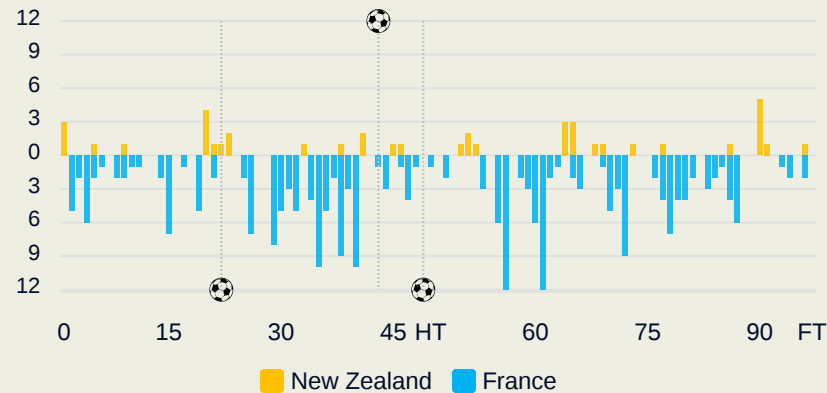

SUBSTITUTES

- PICAUD Constance GK 1
- DURAND Solene GK 22
- RENARD Wendie DF 3
- CASCARINO Estelle DF 4
- ↑ 83' LE SOMMER Eugenie FW 9
- ↑ 63' DIANI Kadidiatou FW 11
- ↑ 74' TOLETTI Sandie MF 14
- ↑ 63' DALI Kenza MF 15
- LE GARREC Lea MF 19
- BECHO Vicki FW 20
- ↑ 83' PERISSET Eve DF 21

Distribution in the Final Third