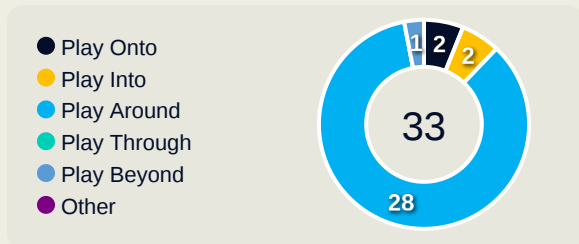

Goalkeeping Distribution