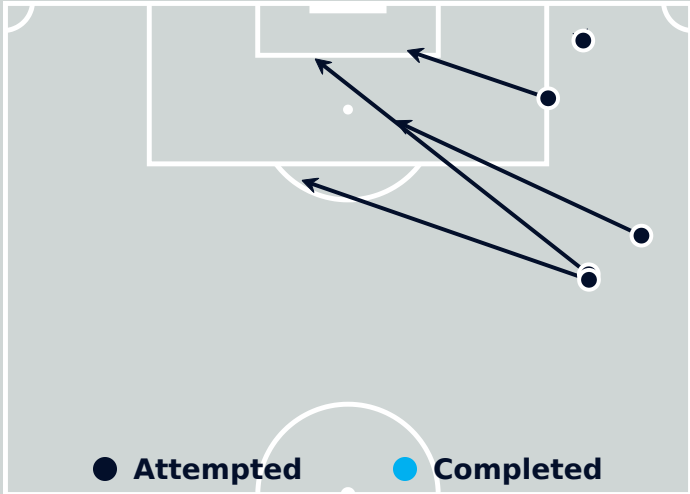

New Zealand

Crosses (Open Play)

Cross Locations