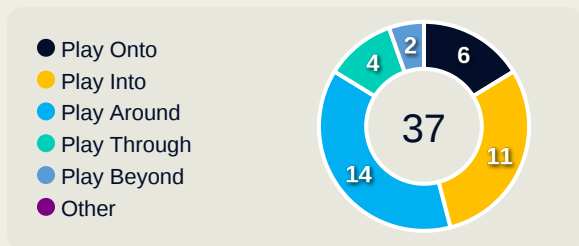

Goalkeeping Distribution

New Zealand