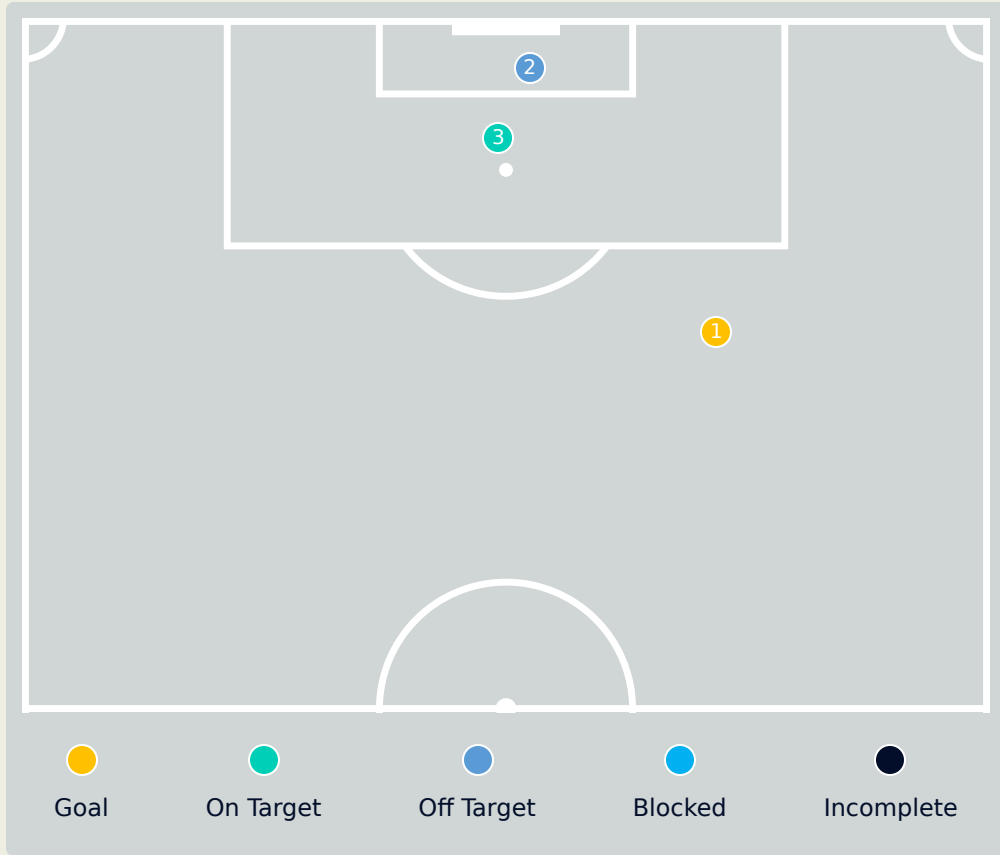

New Zealand

Attempts at Goal

Key	Outcome	Shots
●	Goals	1
●	On Target	1
●	Off Target	1
●	Blocked	0
●	Incomplete	0