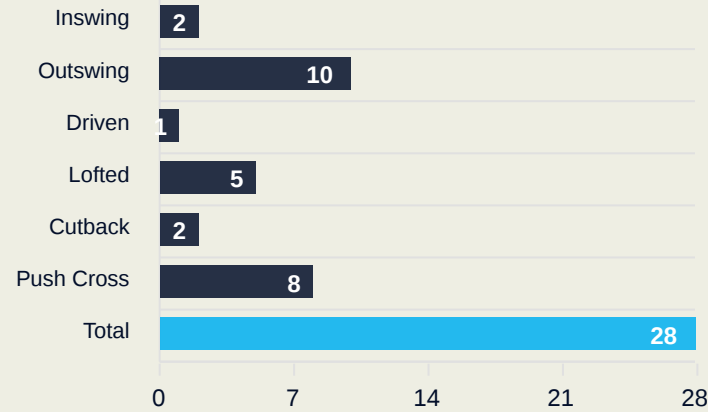

### Most Crosses Attempted

2

**BOTT C.J.**  
RIGHT BACK

#	Player	Inswing	Outswing	Driven	Lofted	Cutback	Push Cross	Total Attempted
1	LEAT Anna	0	0	0	0	0	0	0
2	TAYLOR Kate	0	0	0	0	0	0	0
4	BOTT C.J.	0	0	2	0	0	0	2
7	FOSTER Michaela	0	0	0	1	0	0	1
10	RILEY Indiah-Paige	0	0	0	0	0	0	0
11	KITCHING Katie	0	0	0	0	0	0	0
13	STOTT Rebekah	0	0	0	0	0	0	0
14	BOWEN Katie	0	0	0	0	0	0	0
16	HAND Jacqui	0	1	0	0	0	0	1
18	JALE Grace	0	1	0	0	0	0	1
20	LONGO Annalie	0	0	0	0	0	0	0
3	BARRY Mackenzie	0	0	0	0	0	0	0
5	MOORE Meikayla	0	0	0	0	0	0	0
6	STEINMETZ Malia	0	0	0	0	0	0	0
15	GREEN Ally	0	0	0	0	0	0	0
17	CLEGG Milly	0	0	0	0	0	0	0

## Delivery Type

Attempted

28

Completed

11

Most Crosses Attempted

8

**BALTIMORE Sandy**  
LEFT WINGER