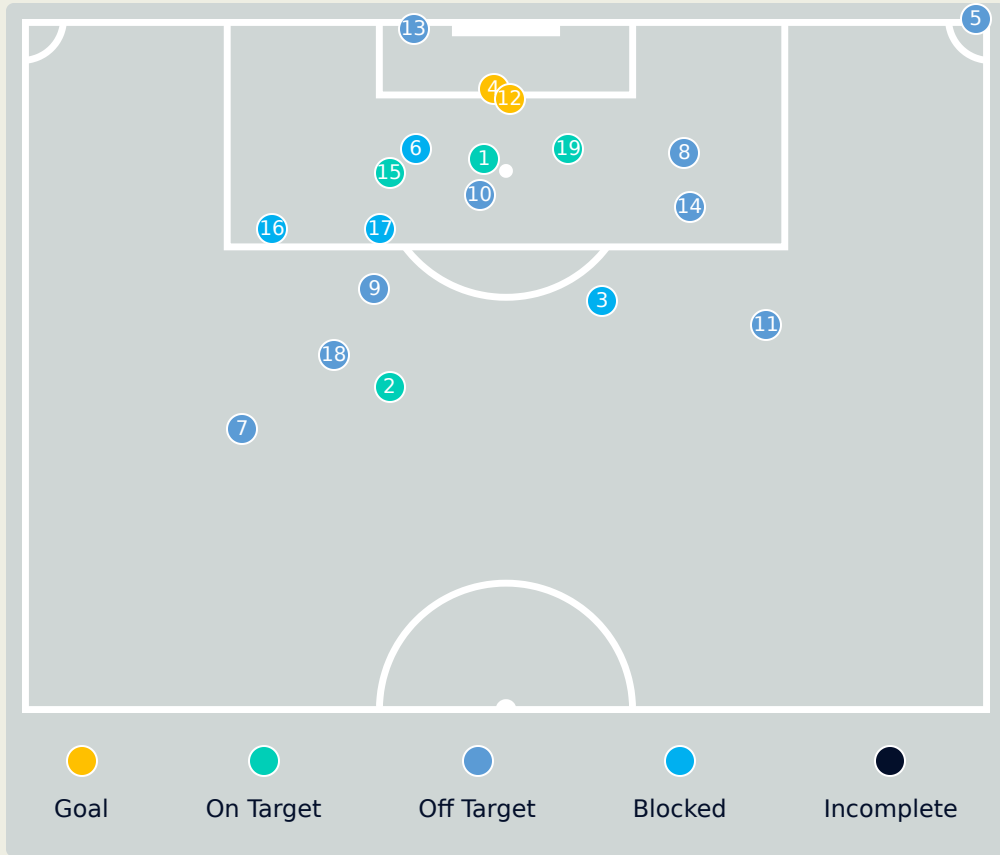

Attempts at Goal

Key	Outcome	Shots
● (Yellow)	Goals	2
● (Teal)	On Target	4
● (Light Blue)	Off Target	9
● (Blue)	Blocked	4
● (Black)	Incomplete	0