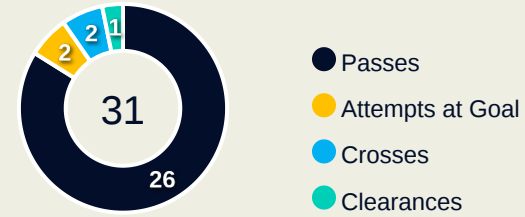

Defensive Actions

67

Forced Turnovers

47

Possession Regained

4

Interceptions

45

Tackles

3.33

Possession Actions / Defensive Action

Blocks

Possession Contests

Most Possession Regains

11

SHERIDAN Kailen
GOALKEEPER

#	Player	Total Possession Regains
1	SHERIDAN Kailen	11
3	BUCHANAN Kadeisha	7
6	LACASSE Cloe	2
7	GROSSO Julia	5
9	HUITEMA Jordyn	2
10	LAWRENCE Ashley	4
11	LEON Adriana	0
12	ROSE Jade	1
14	GILLES Vanessa	6
16	BECKIE Janine	2
17	FLEMING Jessie	6
2	CARLE Gabrielle	0
4	VIENS Evelyne	0
5	QUINN	0
15	PRINCE Nichelle	1
20	ZADORSKY Shelina	0