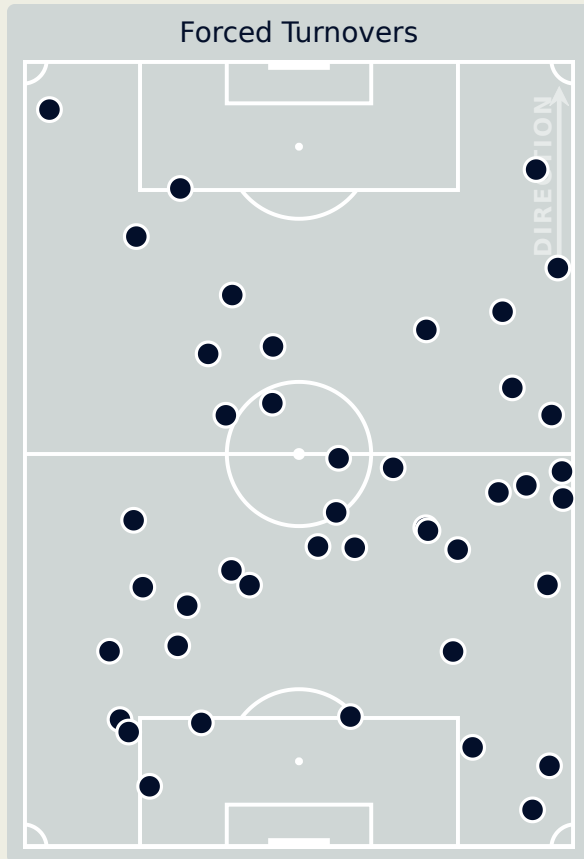

Colombia

Defensive Actions