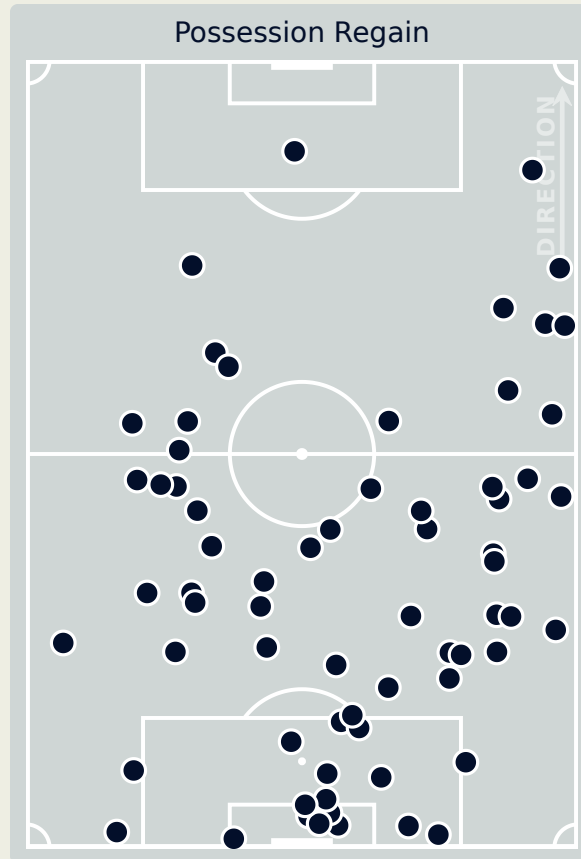

Colombia

Defensive Actions