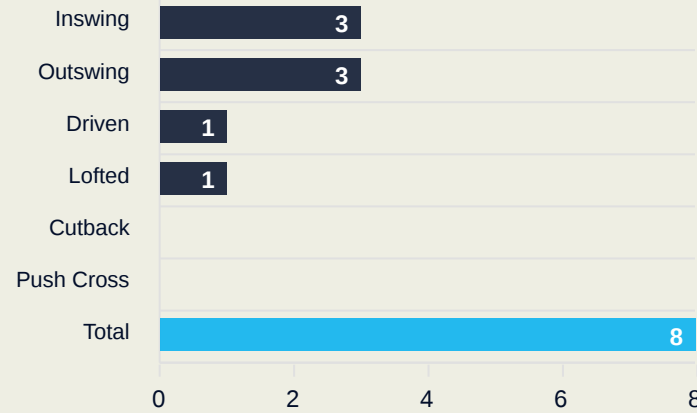

Delivery Type