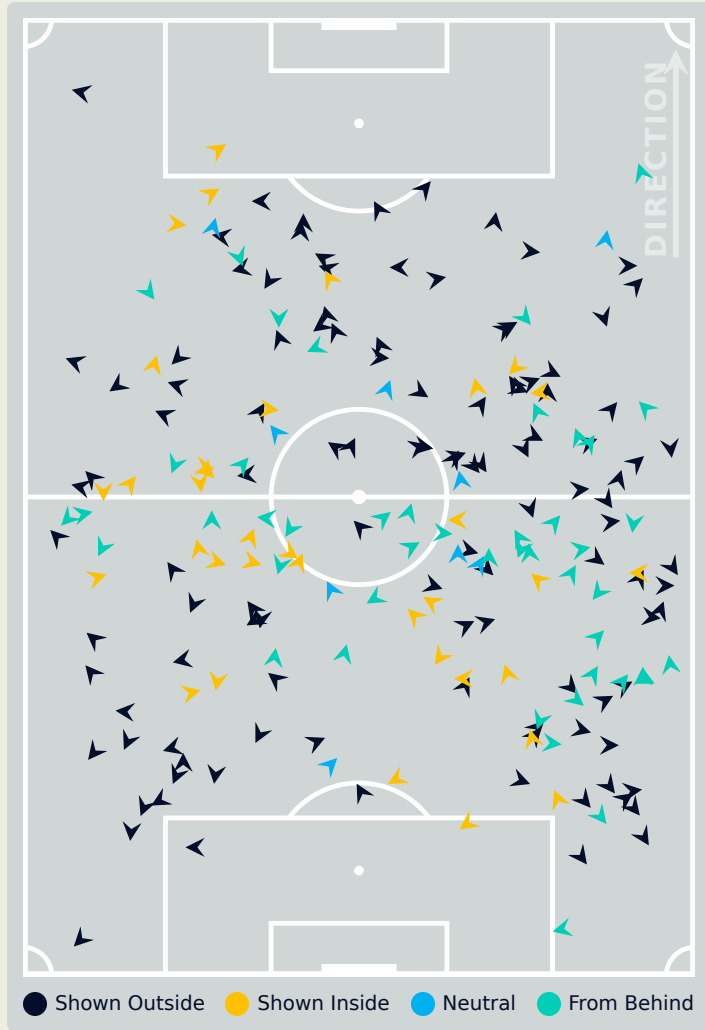

Defensive Pressure

Colombia