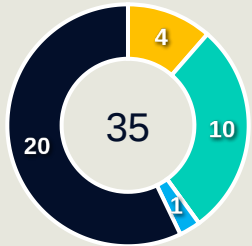

Movement to Receive

Movement Types by Phase

Final Third Phase