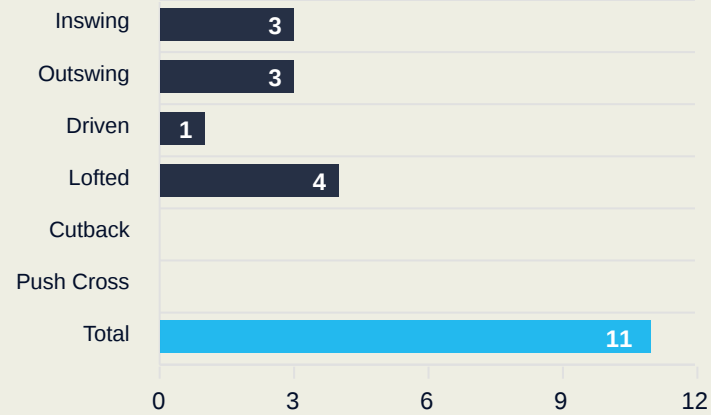

Delivery Type