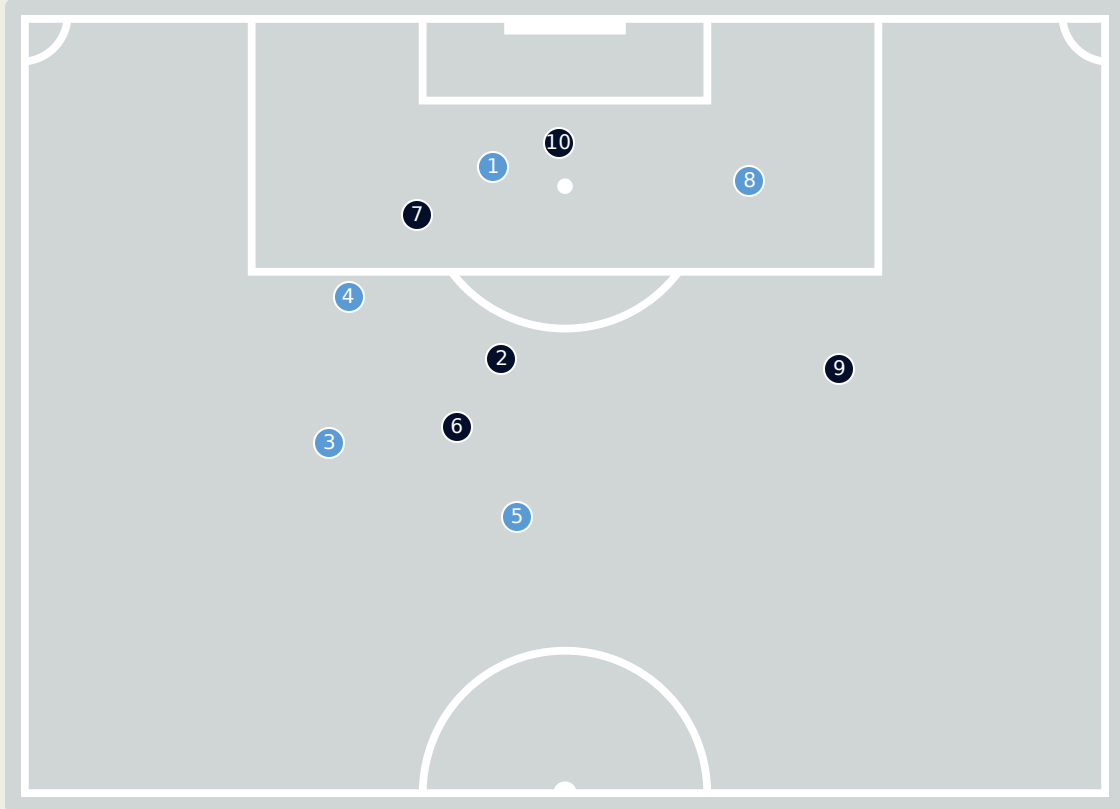

Goal Prevention

Total Attempts on Goal Faced	Total Goal Interventions	Save & Retain	Deflect & Retain	Save & Deflect	Save Attempt	No Save Attempt
10	5	5	0	0	0	5