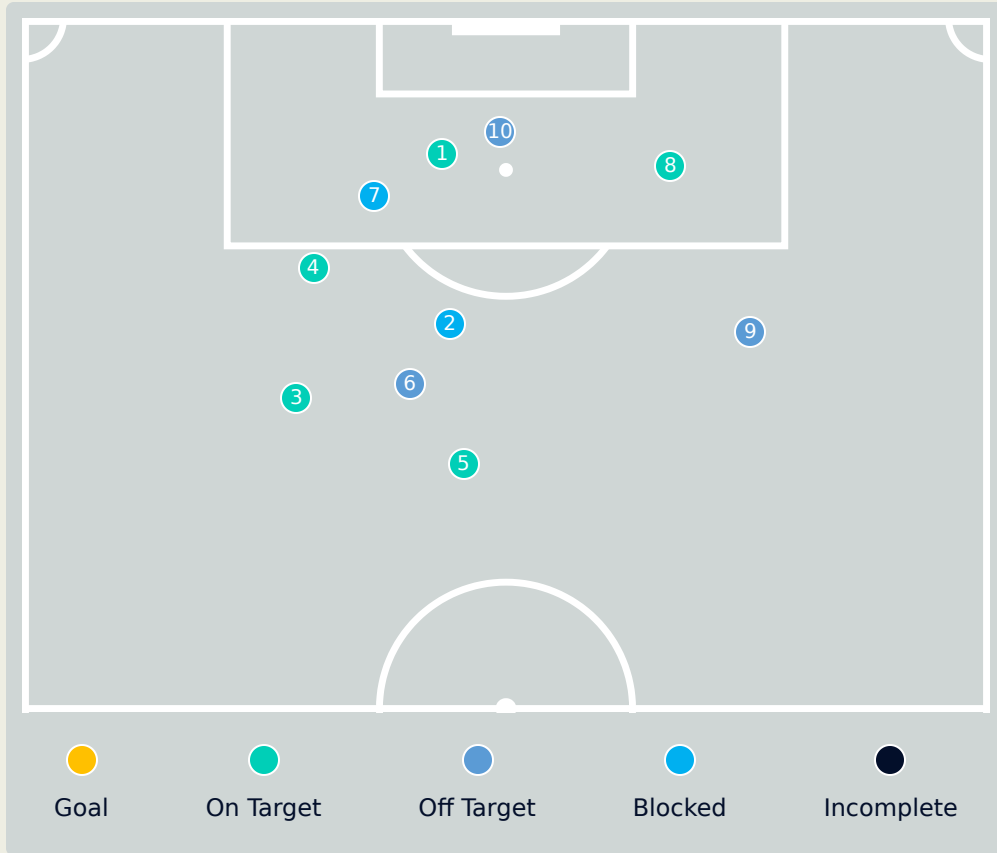

Colombia

Attempts at Goal

Key	Outcome	Shots
●	Goals	0
●	On Target	5
●	Off Target	3
●	Blocked	2
●	Incomplete	0