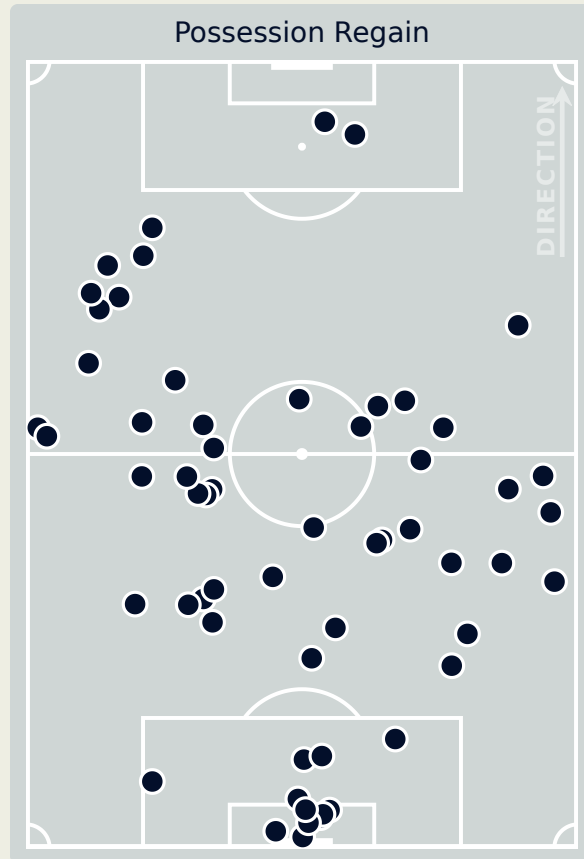

Defensive Actions

67

Forced Turnovers

47

Possession Regained

4

Interceptions

45

Tackles

3.33

Possession Actions / Defensive Action