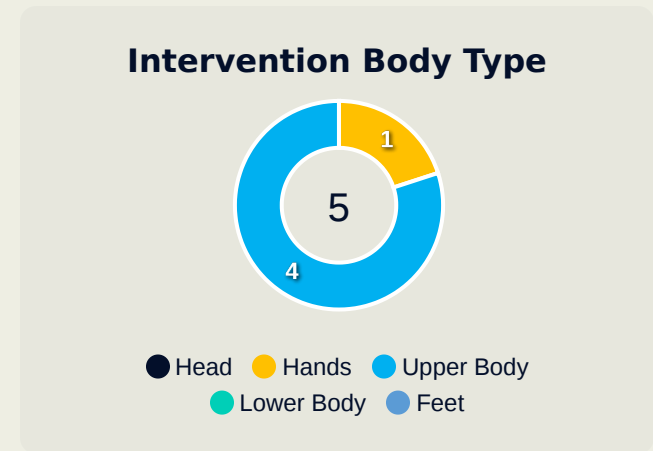

Goal Prevention

Total Attempts on Goal Faced	Total Goal Interventions	Save & Retain	Deflect & Retain	Save & Deflect	Save Attempt	No Save Attempt
10	5	5	0	0	0	5