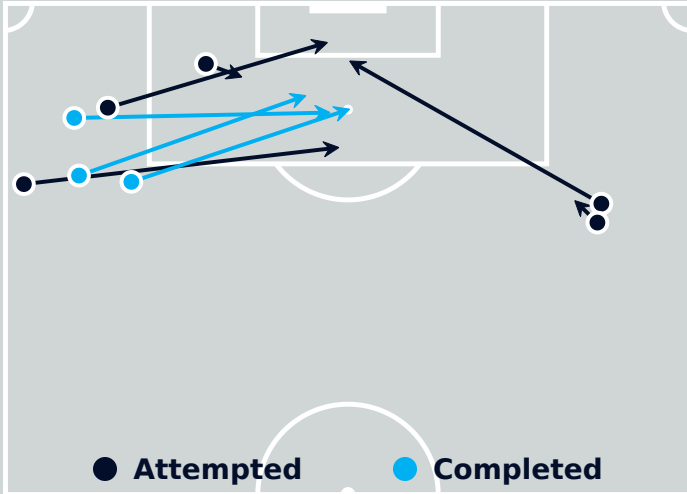

Colombia

Crosses (Open Play)

Cross Locations