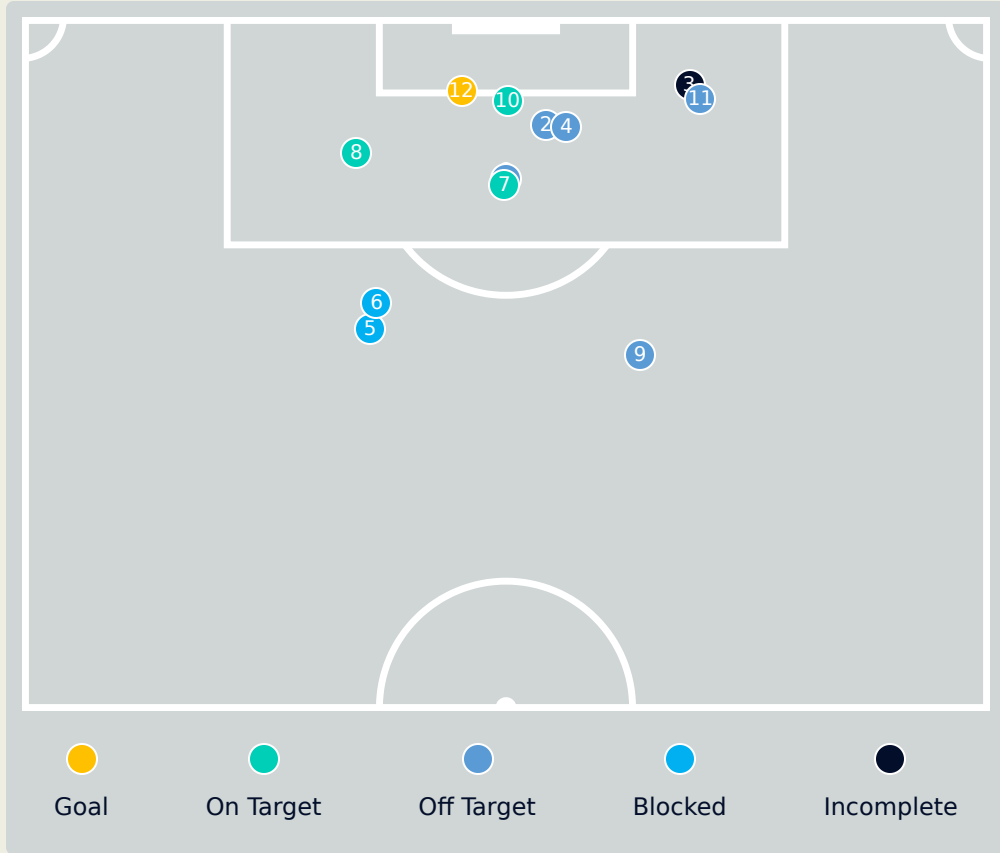

Canada

Attempts at Goal

Key	Outcome	Shots
●	Goals	1
●	On Target	3
●	Off Target	5
●	Blocked	2
●	Incomplete	1