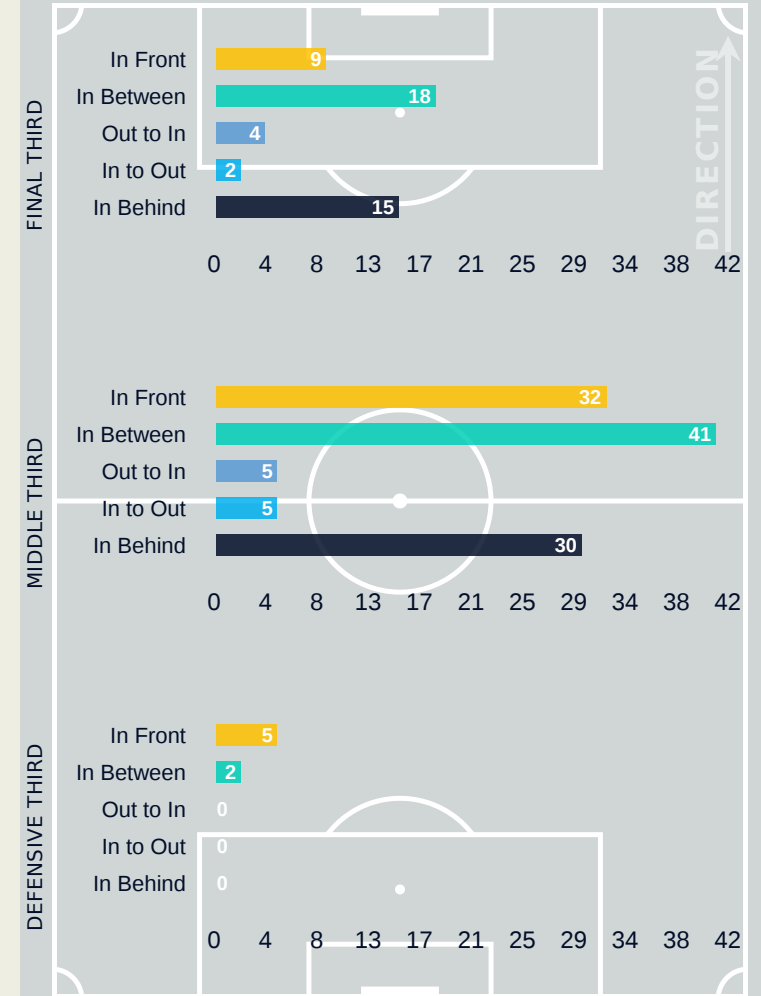

Movement Types Pitch Third