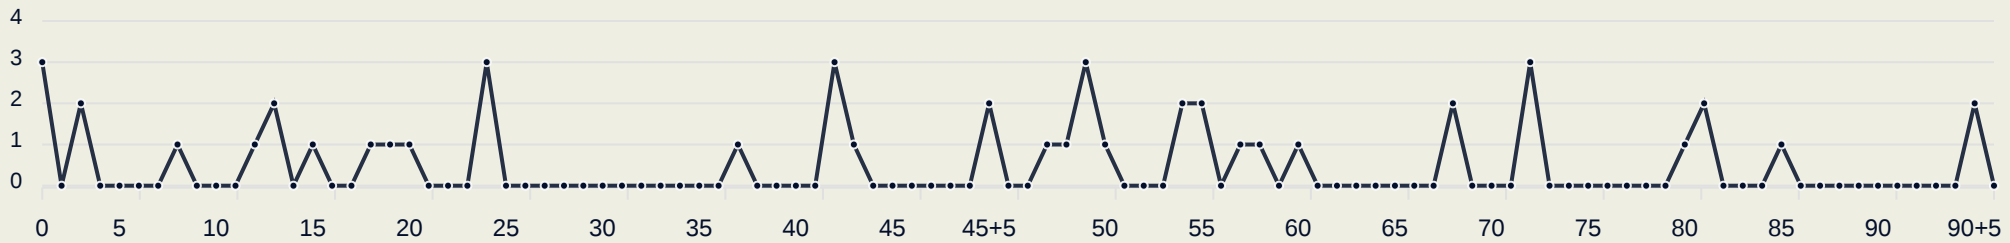

Goalkeeping Involvement

Colombia

Colombia GK Involvement Timeline