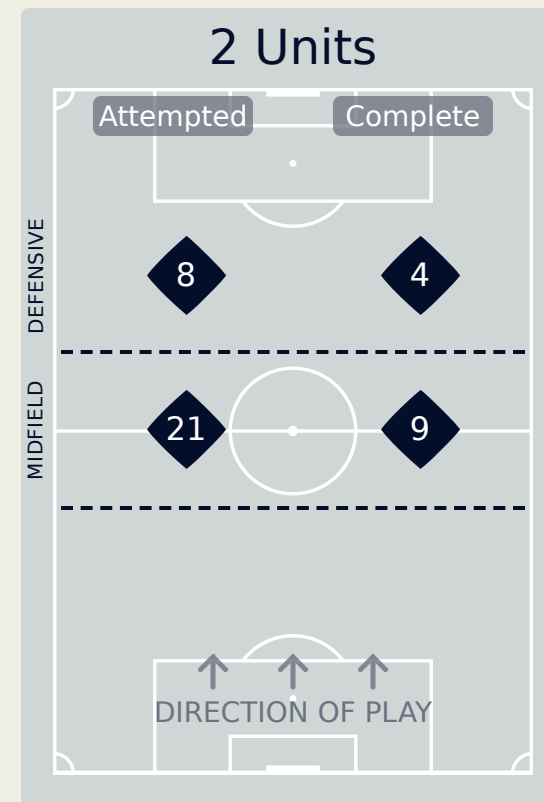

Germany

In Possession Line Height & Team Length

Australia

Line Breaks

Germany

Attempted Line Breaks

124

Attempted Line Breaks	7
Inside Shape	4
Outside Shape	3

Attempted Line Breaks	88
Inside Shape	62
Outside Shape	26

Attempted Line Breaks	29
Inside Shape	23
Outside Shape	6

Line Breaks

Australia

Attempted Line Breaks

128

Attempted Line Breaks	6
Inside Shape	2
Outside Shape	4