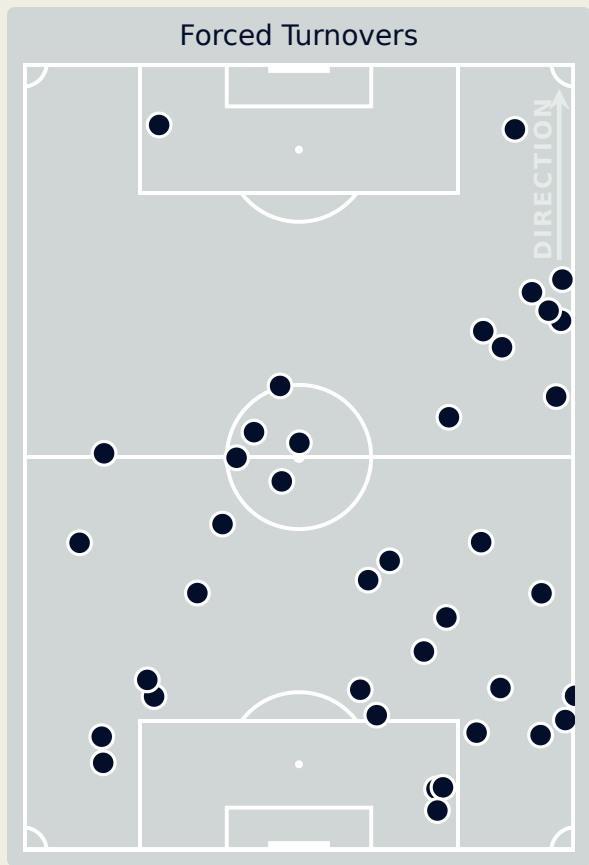

Australia

Defensive Actions