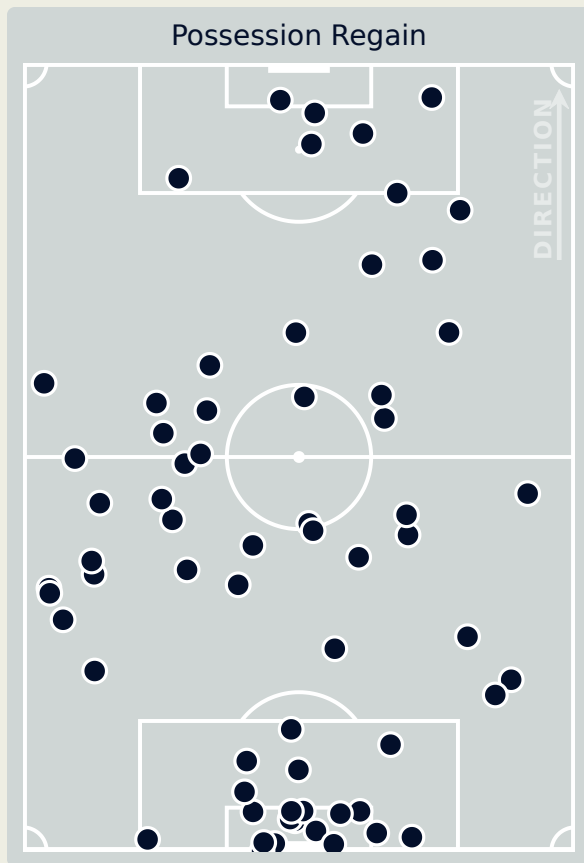

#	Player	Total Possession Regains
12	BERGER Ann-Katrin	14
2	LINDER Sarai	3
3	HENDRICH Kathrin	1
5	HEGERING Marina	2
6	MINGE Janina	5
7	SCHUELLER Lea	3
9	NUESKEN Sjoeke	2
11	POPP Alexandra	10
15	GWINN Giulia	2
16	BRAND Jule	4
17	BUEHL Klara	2
4	SCHULZE SOLANO Bibiane	1
8	LOHMANN Sydney	2
14	SENSS Elisa	0
18	ENDEMANN Vivien	0