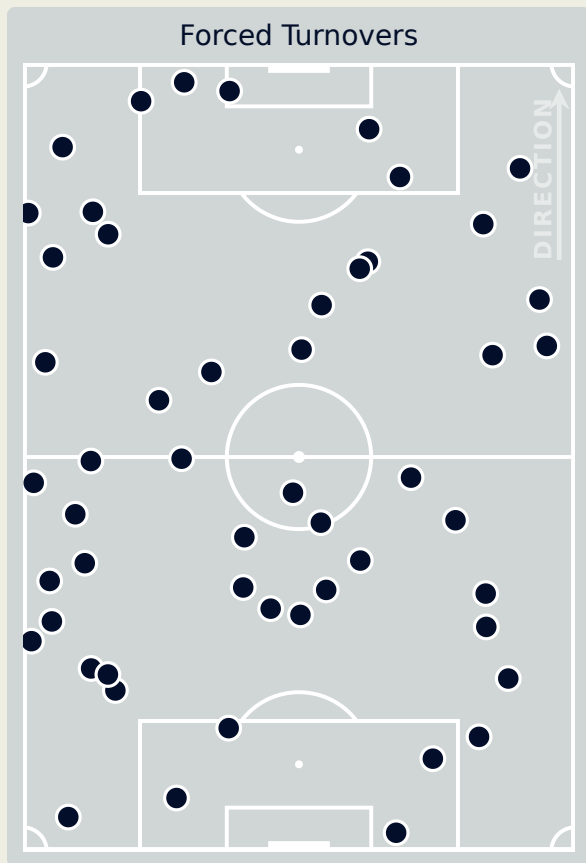

#	Player	Total Possession Regains
12	BERGER Ann-Katrin	14
2	LINDER Sarai	3
3	HENDRICH Kathrin	1
5	HEGERING Marina	2
6	MINGE Janina	5
7	SCHUELLER Lea	3
9	NUESKEN Sjoeke	2
11	POPP Alexandra	10
15	GWINN Giulia	2
16	BRAND Jule	4
17	BUEHL Klara	2
4	SCHULZE SOLANO Bibiane	1
8	LOHMANN Sydney	2
14	SENSS Elisa	0
18	ENDEMANN Vivien	0