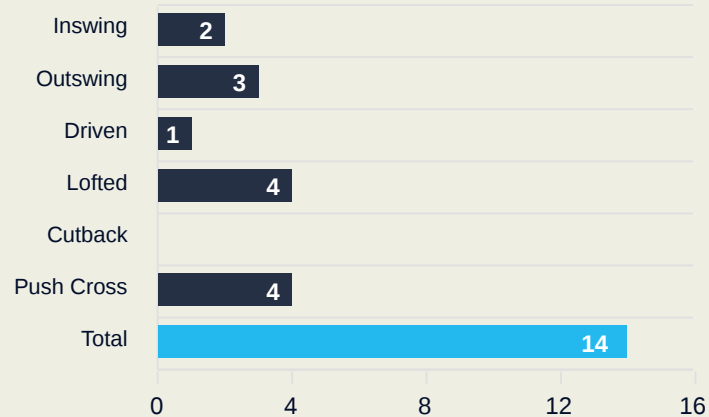

Germany

Crosses (Open Play)

Delivery Type

Attempted
15

Completed
3

Most Crosses Attempted
4
LINDER Sarai
LEFT BACK

#	Player	Inswing	Outswing	Driven	Lofted	Cutback	Push Cross	Total Attempted
12	BERGER Ann-Katrin	0	0	0	0	0	0	0
2	LINDER Sarai	1	0	0	1	0	2	4
3	HENDRICH Kathrin	0	0	0	0	0	0	0
5	HEGERING Marina	0	0	0	0	0	0	0
6	MINGE Janina	0	0	0	0	0	0	0
7	SCHUELLER Lea	0	1	0	0	0	0	1
9	NUESKEN Sjoeke	0	0	0	0	0	0	0
11	POPP Alexandra	0	0	0	0	0	0	0
15	GWINN Giulia	0	0	0	2	0	1	3
16	BRAND Jule	0	0	0	1	0	1	2
17	BUEHL Klara	2	1	0	1	0	0	4
4	SCHULZE SOLANO Bibiane	0	0	0	0	0	0	0
8	LOHMANN Sydney	0	0	1	0	0	0	1
14	SENSS Elisa	0	0	0	0	0	0	0
18	ENDEMANN Vivien	0	0	0	0	0	0	0

Australia

Crosses (Open Play)

Delivery Type

Attempted

14

Completed

1

Most Crosses Attempted