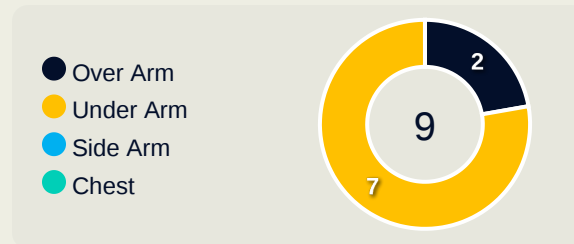

Germany

Australia

Goalkeeping Distribution

Germany

Goal Prevention

- Deflect and Retain
- Save and Deflect
- Save and Retain
- No Save Attempt
- Save Attempt

Intervention Type

- Deflect & Retain
- Save & Deflect
- Save & Retain
- No Save Attempt
- Save Attempt