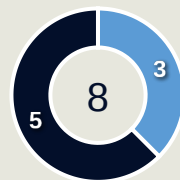

Germany

Australia

Goalkeeping Distribution

Germany

Goal Prevention

- Deflect and Retain
- Save and Deflect
- Save and Retain
- No Save Attempt
- Save Attempt

Intervention Type

- Deflect & Retain
- Save & Deflect
- Save & Retain
- No Save Attempt
- Save Attempt