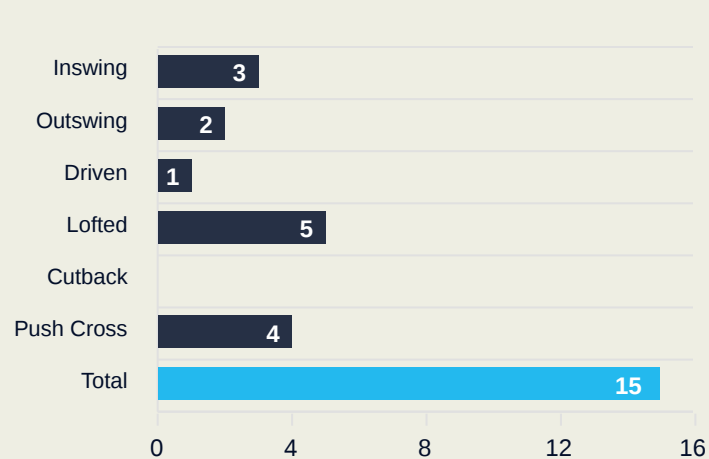

Australia

Attempts at Goal

Key	Outcome	Shots
●	Goals	0
●	On Target	2
●	Off Target	4
●	Blocked	1
●	Incomplete	1

Attempts at Goal

Australia

Time	Player	Outcome	Body Part	Delivery Type
25	11 FOWLER Mary	Incomplete - Blocked	Left Foot	Loose Ball
34	9 FOORD Caitlin	Off Target	Head	Cross
38	9 FOORD Caitlin	Off Target	Right Foot	Pass
46	7 CATLEY Steph	On Target - Saved	Left Foot	Freekick
46	11 FOWLER Mary	Incomplete - Defensive Event	Left Foot	Pass
59	17 WHEELER Clare	Off Target	Left Foot	Pass
59	11 FOWLER Mary	On Target - Saved	Left Foot	Pass
80	15 HUNT Clare	Off Target - Saved	Right Foot	Pass

Germany

Crosses (Open Play)

Delivery Type

Attempted
15

Completed
3

Most Crosses Attempted
4
LINDER Sarai
LEFT BACK

#	Player	Inswing	Outswing	Driven	Lofted	Cutback	Push Cross	Total Attempted
12	BERGER Ann-Katrin	0	0	0	0	0	0	0
2	LINDER Sarai	1	0	0	1	0	2	4
3	HENDRICH Kathrin	0	0	0	0	0	0	0
5	HEGERING Marina	0	0	0	0	0	0	0
6	MINGE Janina	0	0	0	0	0	0	0
7	SCHUELLER Lea	0	1	0	0	0	0	1
9	NUESKEN Sjoeke	0	0	0	0	0	0	0
11	POPP Alexandra	0	0	0	0	0	0	0
15	GWINN Giulia	0	0	0	2	0	1	3
16	BRAND Jule	0	0	0	1	0	1	2
17	BUEHL Klara	2	1	0	1	0	0	4
4	SCHULZE SOLANO Bibiane	0	0	0	0	0	0	0
8	LOHMANN Sydney	0	0	1	0	0	0	1
14	SENSS Elisa	0	0	0	0	0	0	0
18	ENDEMANN Vivien	0	0	0	0	0	0	0