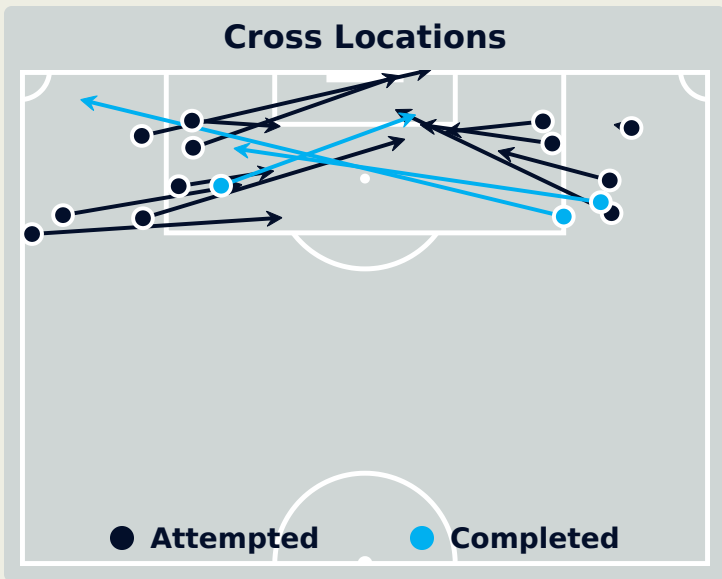

Germany

Crosses (Open Play)