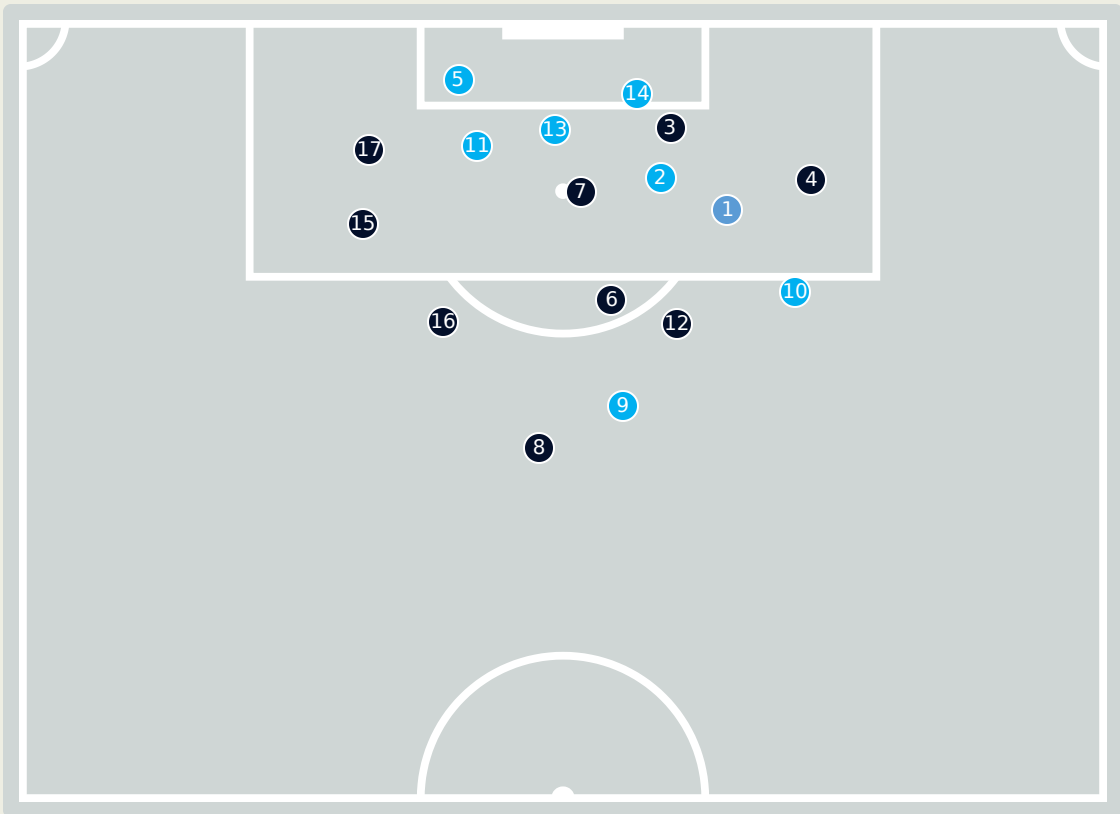

Intervention Body Type

- Head
- Hands
- Upper Body
- Lower Body
- Feet

8

Total Attempts on Goal Faced

100

Save %

Total Attempts on Goal Faced	Total Goal Interventions	Save & Retain	Deflect & Retain	Save & Deflect	Save Attempt	No Save Attempt
8	3	3	0	0	0	5

Australia

Goal Prevention

Total Attempts on Goal Faced	Total Goal Interventions	Save & Retain	Deflect & Retain	Save & Deflect	Save Attempt	No Save Attempt
17	1	1	0	0	7	9

Germany

Aerial Control

Delivery Types Faced