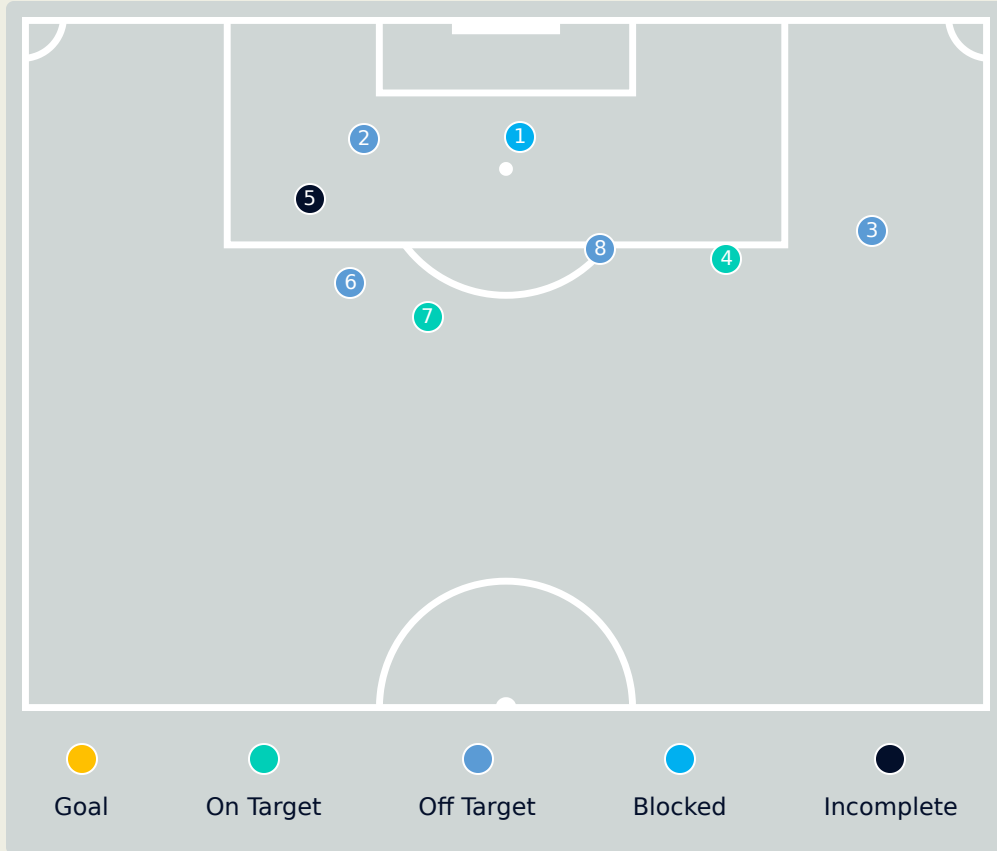

Australia

Attempts at Goal

Key	Outcome	Shots
●	Goals	0
●	On Target	2
●	Off Target	4
●	Blocked	1
●	Incomplete	1