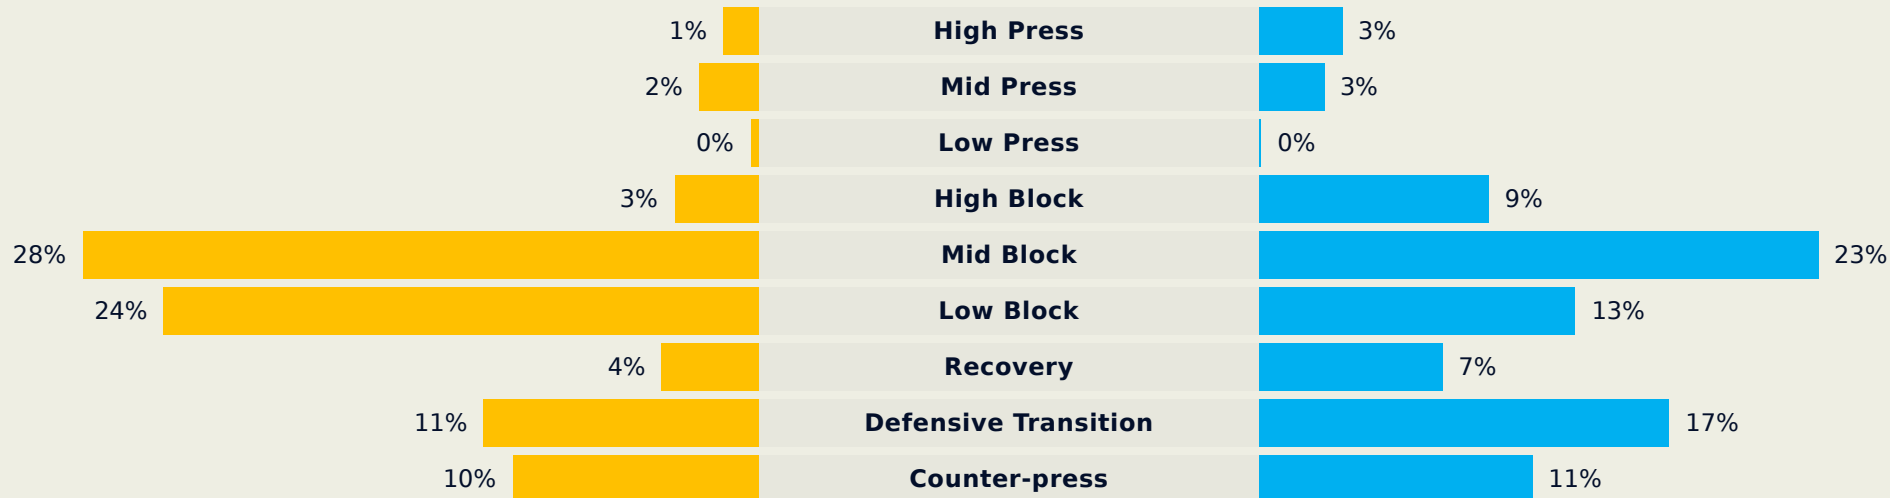

Germany

Phases of Play

Australia

IN POSSESSION

OUT OF POSSESSION

FIFA[®]
W-OFT 2024

IN POSSESSION
Germany 3 - 0 Australia

In Possession Line Height & Team Length