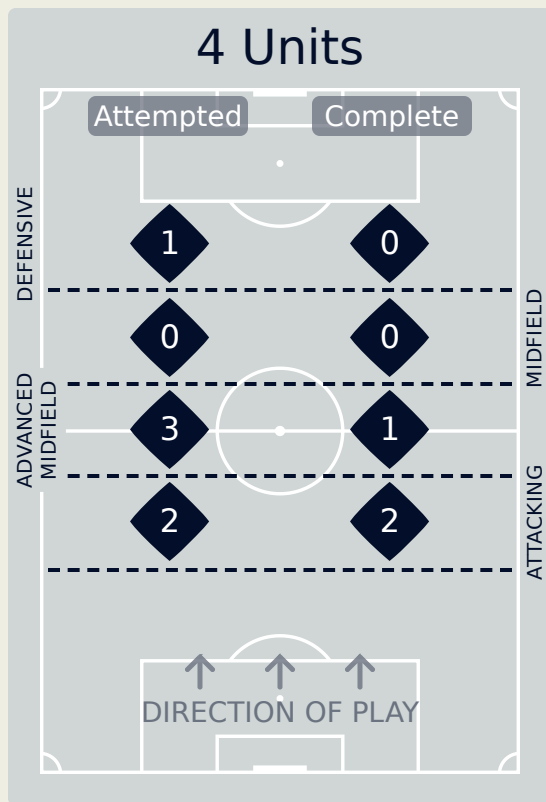

Attempted Line Breaks	88
Inside Shape	62
Outside Shape	26

Attempted Line Breaks	29
Inside Shape	23
Outside Shape	6

Line Breaks

Australia

Attempted Line Breaks

128

Attempted Line Breaks	6
Inside Shape	2
Outside Shape	4

Attempted Line Breaks	78
Inside Shape	48
Outside Shape	30

Attempted Line Breaks	44
Inside Shape	21
Outside Shape	23

Line Breaks

Australia

					4 Units				3 Units			2 Units		Direction			Distribution Type		
#	Player	Line Breaks Attempted	Line Breaks Completed	Line Break Completion %	Attacking Line	Attacking Midfield Line	Midfield Line	Defensive Line	Attacking Line	Midfield Line	Defensive Line	Midfield Line	Defensive Line	Through	Around	Over	Pass	Cross	Ball Progression
1	ARNOLD Mackenzie	9	1	11%	0	1	0	0	3	2	0	3	0	0	0	9	9	0	0
5	VINE Cortnee	1	0	0%	0	0	0	0	0	1	0	0	0	1	0	0	1	0	0
6	GORRY Katrina	8	5	62%	1	1	0	0	1	2	1	2	0	3	4	1	8	0	0
7	CATLEY Steph	7	4	57%	0	0	0	0	0	3	2	2	0	1	4	2	7	0	0
8	COONEY-CROSS Kyra	19	14	74%	0	0	0	0	4	5	2	7	1	4	7	8	19	0	0
9	FOORD Caitlin	4	3	75%	0	0	0	0	0	2	1	0	1	3	1	0	4	0	0
11	FOWLER Mary	3	1	33%	0	0	0	0	0	1	0	2	0	0	1	2	2	1	0
12	CARPENTER Ellie	18	9	50%	0	0	0	0	4	7	3	3	1	2	11	5	17	1	0
14	KENNEDY Alanna	30	27	90%	0	0	0	1	9	5	1	14	0	4	21	5	30	0	0
15	HUNT Clare	12	10	83%	0	1	0	0	3	7	0	1	0	0	2	10	12	0	0
16	RASO Hayley	5	4	80%	0	0	0	0	0	1	1	1	2	1	3	1	4	1	0
2	HEYMAN Michelle	2	0	0%	0	0	0	0	0	0	1	1	0	2	0	0	1	0	1
3	TORPEY Kaitlyn	3	2	67%	0	0	0	0	1	0	1	1	0	0	3	0	3	0	0
10	VAN EGMOND Emily	2	1	50%	0	0	0	0	0	2	0	0	0	0	1	1	2	0	0
17	WHEELER Clare	4	2	50%	1	0	0	0	0	1	0	2	0	2	1	1	4	0	0
19	FREIER Sharn	1	0	0%	0	0	0	0	0	1	0	0	0	0	1	0	1	0	0