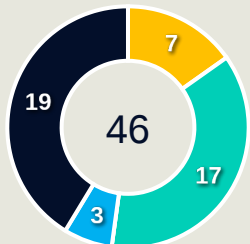

Germany

Movement to Receive

Movement Types by Phase

Final Third Phase