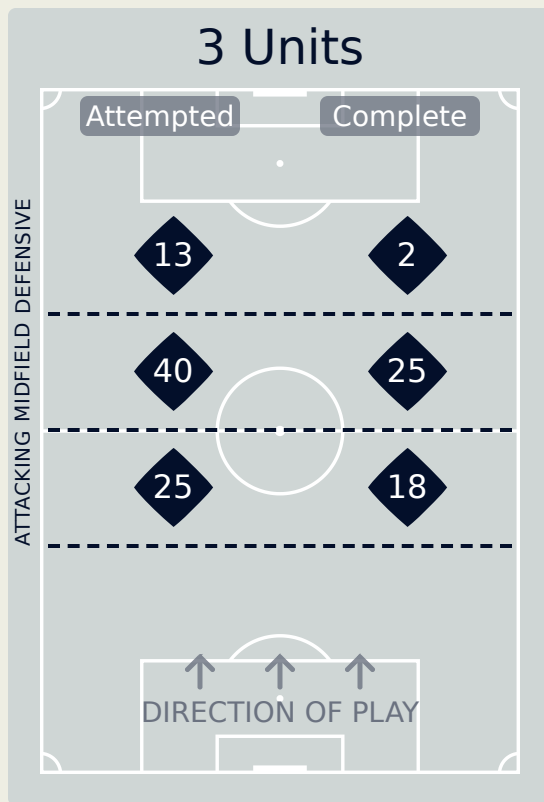

Attempted Line Breaks	88
Inside Shape	62
Outside Shape	26

Attempted Line Breaks	29
Inside Shape	23
Outside Shape	6

Line Breaks

Australia

Attempted Line Breaks

128

Attempted Line Breaks	6
Inside Shape	2
Outside Shape	4

Attempted Line Breaks	78
Inside Shape	48
Outside Shape	30

Attempted Line Breaks	44
Inside Shape	21
Outside Shape	23

Line Breaks

Australia

					4 Units				3 Units			2 Units		Direction			Distribution Type		
#	Player	Line Breaks Attempted	Line Breaks Completed	Line Break Completion %	Attacking Line	Attacking Midfield Line	Midfield Line	Defensive Line	Attacking Line	Midfield Line	Defensive Line	Midfield Line	Defensive Line	Through	Around	Over	Pass	Cross	Ball Progression
1	ARNOLD Mackenzie	9	1	11%	0	1	0	0	3	2	0	3	0	0	0	9	9	0	0
5	VINE Cortnee	1	0	0%	0	0	0	0	0	1	0	0	0	1	0	0	1	0	0
6	GORRY Katrina	8	5	62%	1	1	0	0	1	2	1	2	0	3	4	1	8	0	0
7	CATLEY Steph	7	4	57%	0	0	0	0	0	3	2	2	0	1	4	2	7	0	0
8	COONEY-CROSS Kyra	19	14	74%	0	0	0	0	4	5	2	7	1	4	7	8	19	0	0
9	FOORD Caitlin	4	3	75%	0	0	0	0	0	2	1	0	1	3	1	0	4	0	0
11	FOWLER Mary	3	1	33%	0	0	0	0	0	1	0	2	0	0	1	2	2	1	0
12	CARPENTER Ellie	18	9	50%	0	0	0	0	4	7	3	3	1	2	11	5	17	1	0
14	KENNEDY Alanna	30	27	90%	0	0	0	1	9	5	1	14	0	4	21	5	30	0	0
15	HUNT Clare	12	10	83%	0	1	0	0	3	7	0	1	0	0	2	10	12	0	0
16	RASO Hayley	5	4	80%	0	0	0	0	0	1	1	1	2	1	3	1	4	1	0
2	HEYMAN Michelle	2	0	0%	0	0	0	0	0	0	1	1	0	2	0	0	1	0	1
3	TORPEY Kaitlyn	3	2	67%	0	0	0	0	1	0	1	1	0	0	3	0	3	0	0
10	VAN EGMOND Emily	2	1	50%	0	0	0	0	0	2	0	0	0	0	1	1	2	0	0
17	WHEELER Clare	4	2	50%	1	0	0	0	0	1	0	2	0	2	1	1	4	0	0
19	FREIER Sharn	1	0	0%	0	0	0	0	0	1	0	0	0	0	1	0	1	0	0