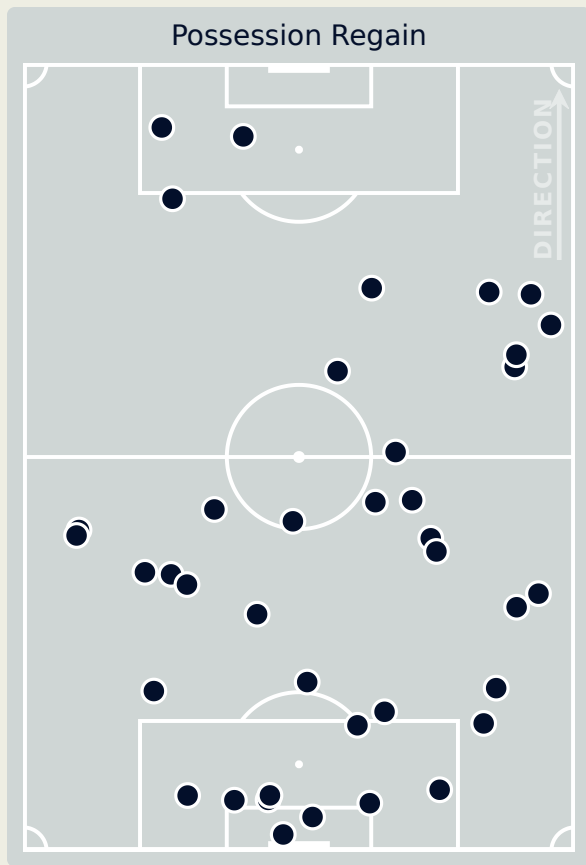

Possession Contests

Most Possession Regains

14

BERGER Ann-Katrin
GOALKEEPER

#	Player	Total Possession Regains
12	BERGER Ann-Katrin	14
2	LINDER Sarai	3
3	HENDRICH Kathrin	1
5	HEGERING Marina	2
6	MINGE Janina	5
7	SCHUELLER Lea	3
9	NUESKEN Sjoeke	2
11	POPP Alexandra	10
15	GWINN Giulia	2
16	BRAND Jule	4
17	BUEHL Klara	2
4	SCHULZE SOLANO Bibiane	1
8	LOHMANN Sydney	2
14	SENSS Elisa	0
18	ENDEMANN Vivien	0

Australia

Defensive Actions

Blocks

Possession Contests

Most Possession Regains

#	Player	Total Possession Regains
1	ARNOLD Mackenzie	3
5	VINE Cortnee	1
6	GORRY Katrina	2
7	CATLEY Steph	2
8	COONEY-CROSS Kyra	4
9	FOORD Caitlin	1
11	FOWLER Mary	1
12	CARPENTER Ellie	7
14	KENNEDY Alanna	5
15	HUNT Clare	1
16	RASO Hayley	3
2	HEYMAN Michelle	1
3	TORPEY Kaitlyn	1
10	VAN EGMOND Emily	0
17	WHEELER Clare	2
19	FREIER Sharn	0