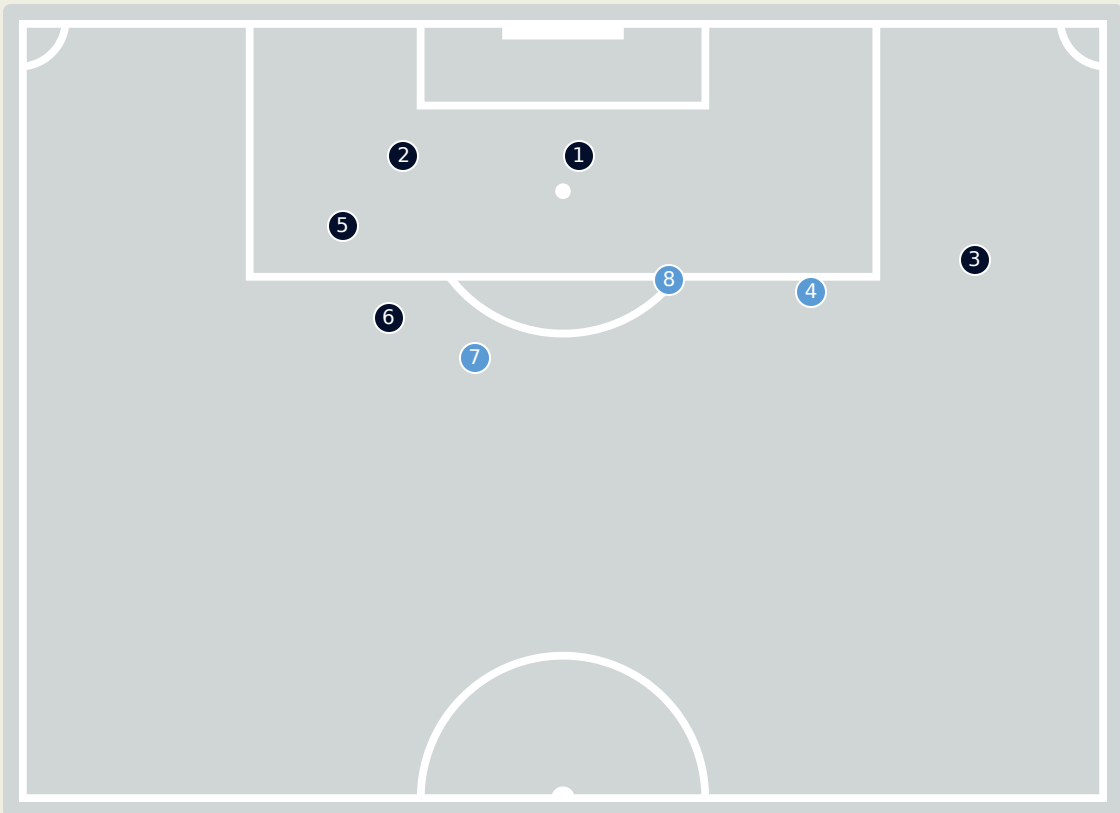

Germany

Australia

Goalkeeping Distribution

Germany

Goal Prevention

- Deflect and Retain
- Save and Deflect
- Save and Retain
- No Save Attempt
- Save Attempt

Intervention Type

- Deflect & Retain
- Save & Deflect
- Save & Retain
- No Save Attempt
- Save Attempt

Intervention Body Type

- Head
- Hands
- Upper Body
- Lower Body
- Feet

8

Total Attempts on Goal Faced

100

Save %

Total Attempts on Goal Faced	Total Goal Interventions	Save & Retain	Deflect & Retain	Save & Deflect	Save Attempt	No Save Attempt
8	3	3	0	0	0	5