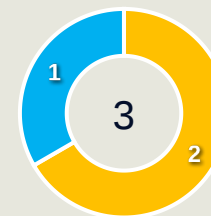

Germany

Australia

Goalkeeping Distribution

Germany

Goal Prevention

- Deflect and Retain
- Save and Deflect
- Save and Retain
- No Save Attempt
- Save Attempt

Intervention Type

- Deflect & Retain
- Save & Deflect
- Save & Retain
- No Save Attempt
- Save Attempt

Intervention Body Type

- Head
- Hands
- Upper Body
- Lower Body
- Feet

8

Total Attempts on Goal Faced

100

Save %

Total Attempts on Goal Faced	Total Goal Interventions	Save & Retain	Deflect & Retain	Save & Deflect	Save Attempt	No Save Attempt
8	3	3	0	0	0	5