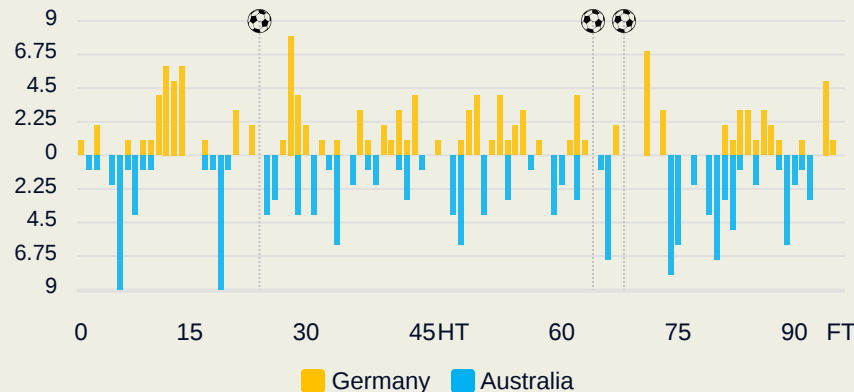

Distribution in the Final Third