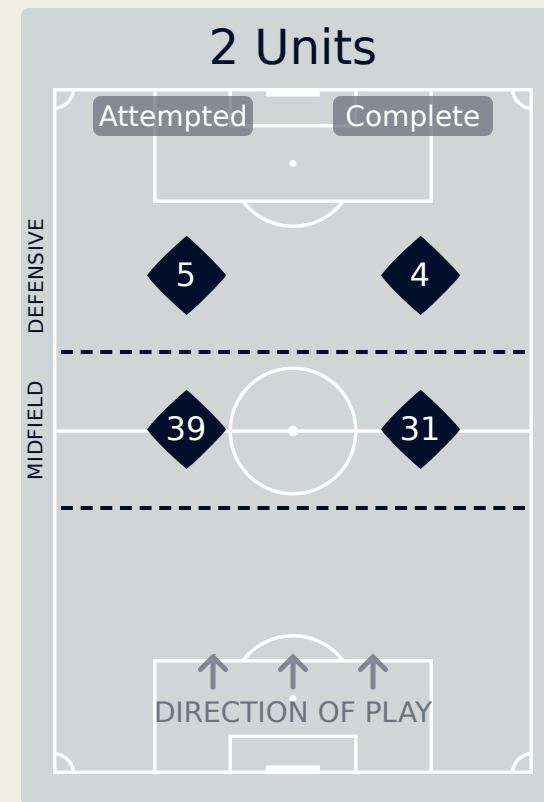

Attempted Line Breaks	88
Inside Shape	62
Outside Shape	26

Attempted Line Breaks	29
Inside Shape	23
Outside Shape	6

Line Breaks

Australia

Attempted Line Breaks

128

Attempted Line Breaks	6
Inside Shape	2
Outside Shape	4

Attempted Line Breaks	78
Inside Shape	48
Outside Shape	30

Attempted Line Breaks	44
Inside Shape	21
Outside Shape	23

Line Breaks

Australia

					4 Units				3 Units			2 Units		Direction			Distribution Type		
#	Player	Line Breaks Attempted	Line Breaks Completed	Line Break Completion %	Attacking Line	Attacking Midfield Line	Midfield Line	Defensive Line	Attacking Line	Midfield Line	Defensive Line	Midfield Line	Defensive Line	Through	Around	Over	Pass	Cross	Ball Progression
1	ARNOLD Mackenzie	9	1	11%	0	1	0	0	3	2	0	3	0	0	0	9	9	0	0
5	VINE Cortnee	1	0	0%	0	0	0	0	0	1	0	0	0	1	0	0	1	0	0
6	GORRY Katrina	8	5	62%	1	1	0	0	1	2	1	2	0	3	4	1	8	0	0
7	CATLEY Steph	7	4	57%	0	0	0	0	0	3	2	2	0	1	4	2	7	0	0
8	COONEY-CROSS Kyra	19	14	74%	0	0	0	0	4	5	2	7	1	4	7	8	19	0	0
9	FOORD Caitlin	4	3	75%	0	0	0	0	0	2	1	0	1	3	1	0	4	0	0
11	FOWLER Mary	3	1	33%	0	0	0	0	0	1	0	2	0	0	1	2	2	1	0
12	CARPENTER Ellie	18	9	50%	0	0	0	0	4	7	3	3	1	2	11	5	17	1	0
14	KENNEDY Alanna	30	27	90%	0	0	0	1	9	5	1	14	0	4	21	5	30	0	0
15	HUNT Clare	12	10	83%	0	1	0	0	3	7	0	1	0	0	2	10	12	0	0
16	RASO Hayley	5	4	80%	0	0	0	0	0	1	1	1	2	1	3	1	4	1	0
2	HEYMAN Michelle	2	0	0%	0	0	0	0	0	0	1	1	0	2	0	0	1	0	1
3	TORPEY Kaitlyn	3	2	67%	0	0	0	0	1	0	1	1	0	0	3	0	3	0	0
10	VAN EGMOND Emily	2	1	50%	0	0	0	0	0	2	0	0	0	0	1	1	2	0	0
17	WHEELER Clare	4	2	50%	1	0	0	0	0	1	0	2	0	2	1	1	4	0	0
19	FREIER Sharn	1	0	0%	0	0	0	0	0	1	0	0	0	0	1	0	1	0	0