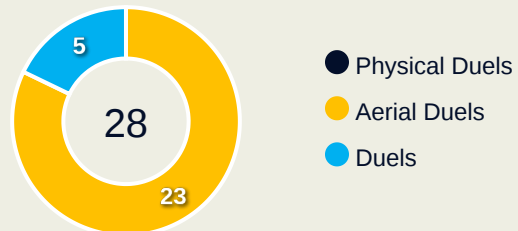

Possession Contests

Most Possession Regains

14

BERGER Ann-Katrin
GOALKEEPER