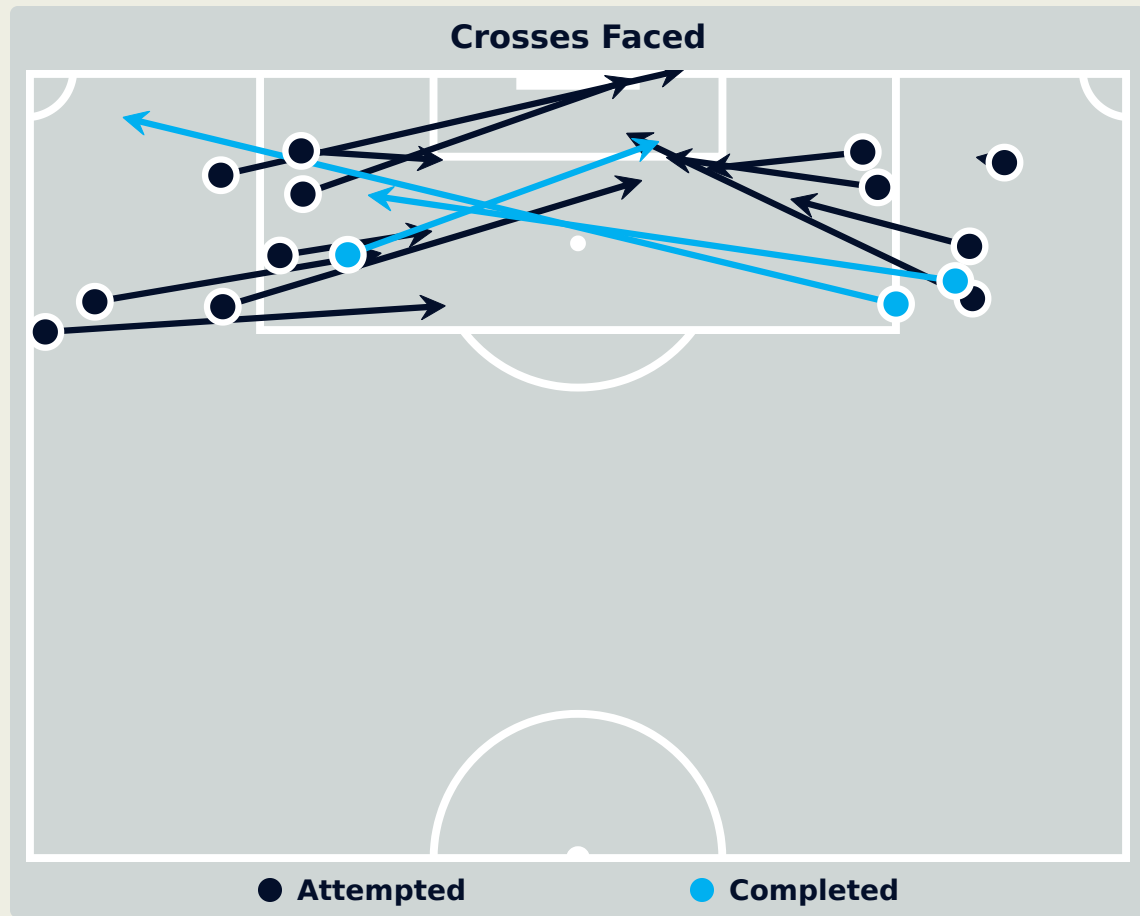

Intervention Body Type

- Head
- Hands
- Upper Body
- Lower Body
- Feet

8

Total Attempts on Goal Faced

100

Save %

Total Attempts on Goal Faced	Total Goal Interventions	Save & Retain	Deflect & Retain	Save & Deflect	Save Attempt	No Save Attempt
8	3	3	0	0	0	5

Australia

Goal Prevention

Total Attempts on Goal Faced	Total Goal Interventions	Save & Retain	Deflect & Retain	Save & Deflect	Save Attempt	No Save Attempt
17	1	1	0	0	7	9

Germany

Aerial Control

Delivery Types Faced

Total	In Swing	Out Swing	Driven	Lofted	Cutback	Push
19	4	3	1	7	0	4

Australia

Aerial Control

Delivery Types Faced

Total	In Swing	Out Swing	Driven	Lofted	Cutback	Push
22	7	2	1	8	0	4

FIFA[®]
W-OFT 2024

SET PLAYS