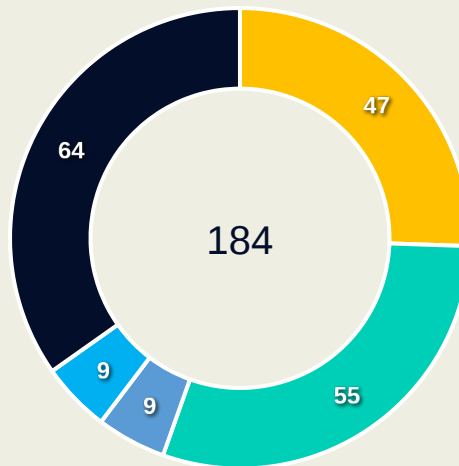

#	Player	Offers Made	Offers Received	% Made & Received
1	ARNOLD Mackenzie	9	4	44.4%
5	VINE Cortnee	11	2	18.2%
6	GORRY Katrina	20	8	40%
7	CATLEY Steph	19	7	36.8%
8	COONEY-CROSS Kyra	24	12	50%
9	FOORD Caitlin	33	11	33.3%
11	FOWLER Mary	60	20	33.3%
12	CARPENTER Ellie	37	19	51.4%
14	KENNEDY Alanna	21	16	76.2%
15	HUNT Clare	6	5	83.3%
16	RASO Hayley	20	5	25%
2	HEYMAN Michelle	13	6	46.2%
3	TORPEY Kaitlyn	6	3	50%
10	VAN EGMOND Emily	4	1	25%
17	WHEELER Clare	15	10	66.7%
19	FREIER Sharn	8	1	12.5%

Germany

Movement to Receive

Movement Types by Phase

Final Third Phase

Progression Phase

Build Up Phase

All Movement Types

- In Front
- In Between
- Out to In
- In to Out
- In Behind

Australia

Movement to Receive

Movement Types by Phase

Final Third Phase

Progression Phase

Build Up Phase

All Movement Types

- In Front
- In Between
- Out to In
- In to Out
- In Behind