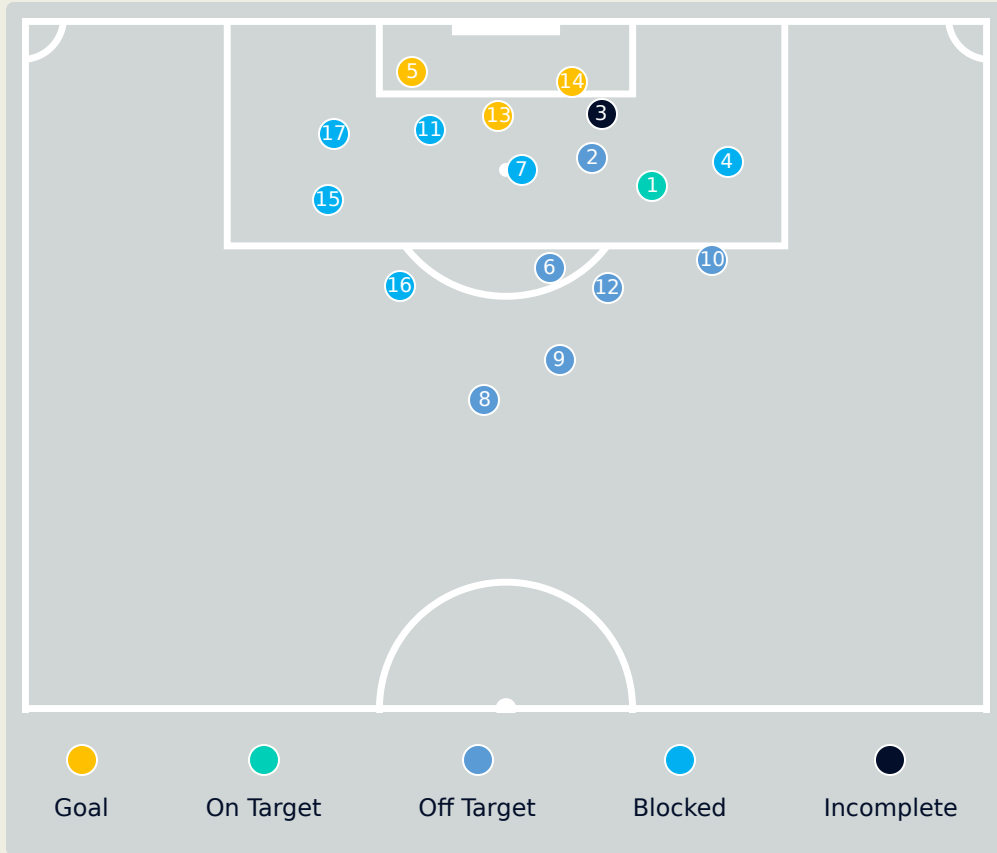

Attempts at Goal

Germany

Key	Outcome	Shots
●	Goals	3
●	On Target	1
●	Off Target	6
●	Blocked	6
●	Incomplete	1