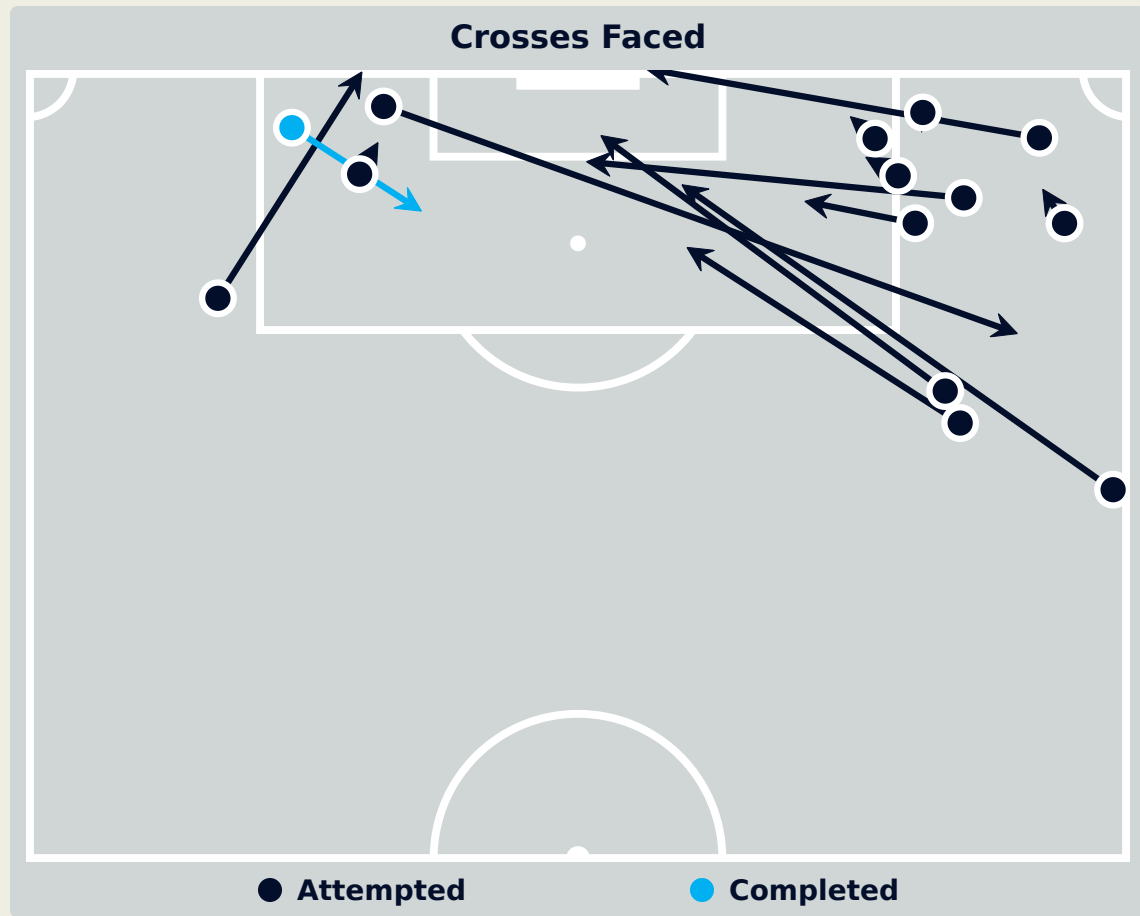

Intervention Body Type

- Head
- Hands
- Upper Body
- Lower Body
- Feet

8

Total Attempts on Goal Faced

100

Save %

Total Attempts on Goal Faced	Total Goal Interventions	Save & Retain	Deflect & Retain	Save & Deflect	Save Attempt	No Save Attempt
8	3	3	0	0	0	5

Australia

Goal Prevention

Total Attempts on Goal Faced	Total Goal Interventions	Save & Retain	Deflect & Retain	Save & Deflect	Save Attempt	No Save Attempt
17	1	1	0	0	7	9

Germany

Aerial Control

Delivery Types Faced

Total	In Swing	Out Swing	Driven	Lofted	Cutback	Push
19	4	3	1	7	0	4

Australia

Aerial Control

Delivery Types Faced

Total	In Swing	Out Swing	Driven	Lofted	Cutback	Push
22	7	2	1	8	0	4

FIFA[®]
W-OFT 2024

SET PLAYS