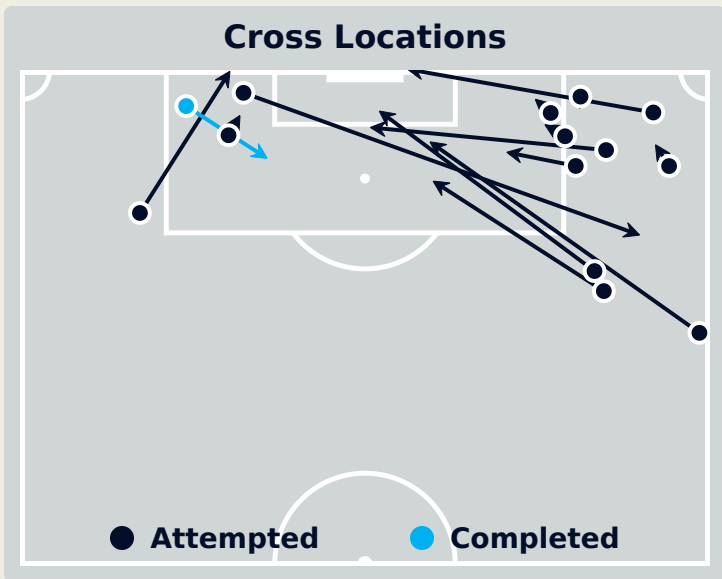

Australia

Crosses (Open Play)