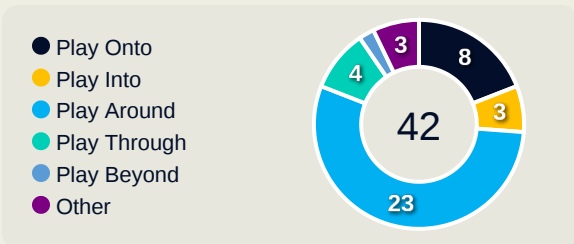

Goalkeeping Distribution

Germany