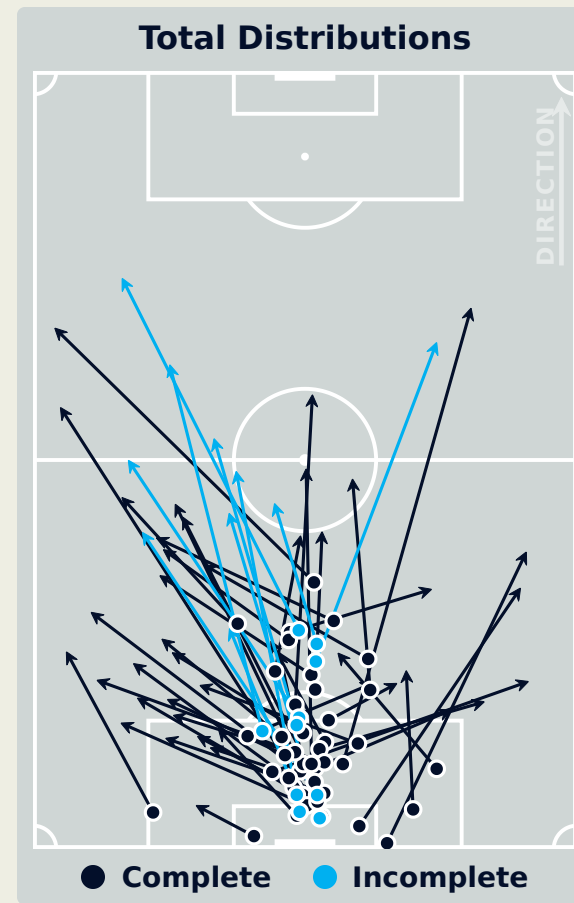

Goalkeeping Distribution

Germany