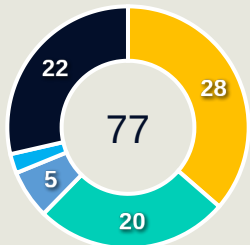

#	Player	Offers Made	Offers Received	% Made & Received
1	ARNOLD Mackenzie	9	4	44.4%
5	VINE Cortnee	11	2	18.2%
6	GORRY Katrina	20	8	40%
7	CATLEY Steph	19	7	36.8%
8	COONEY-CROSS Kyra	24	12	50%
9	FOORD Caitlin	33	11	33.3%
11	FOWLER Mary	60	20	33.3%
12	CARPENTER Ellie	37	19	51.4%
14	KENNEDY Alanna	21	16	76.2%
15	HUNT Clare	6	5	83.3%
16	RASO Hayley	20	5	25%
2	HEYMAN Michelle	13	6	46.2%
3	TORPEY Kaitlyn	6	3	50%
10	VAN EGMOND Emily	4	1	25%
17	WHEELER Clare	15	10	66.7%
19	FREIER Sharn	8	1	12.5%

Germany

Movement to Receive

Movement Types by Phase

Final Third Phase

Progression Phase

Build Up Phase

All Movement Types

- In Front
- In Between
- Out to In
- In to Out
- In Behind

Australia

Movement to Receive

Movement Types by Phase

Final Third Phase

Progression Phase

Build Up Phase

All Movement Types

- In Front
- In Between
- Out to In
- In to Out
- In Behind