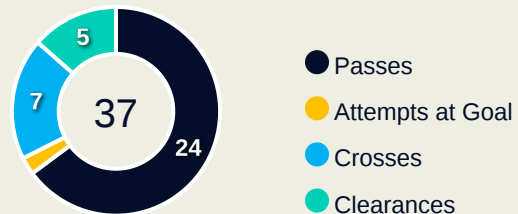

Possession Regained

4

Interceptions

27

Tackles

4.54

Possession Actions / Defensive Action

Blocks