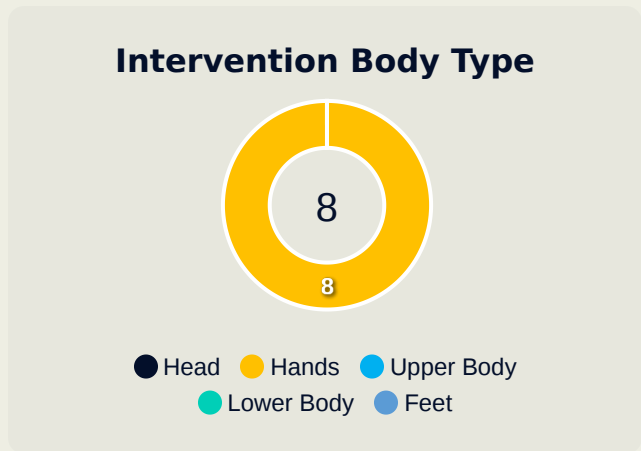

Intervention Body Type

- Head
- Hands
- Upper Body
- Lower Body
- Feet

8

Total Attempts on Goal Faced

100

Save %

Total Attempts on Goal Faced	Total Goal Interventions	Save & Retain	Deflect & Retain	Save & Deflect	Save Attempt	No Save Attempt
8	3	3	0	0	0	5

Australia

Goal Prevention

Total Attempts on Goal Faced	Total Goal Interventions	Save & Retain	Deflect & Retain	Save & Deflect	Save Attempt	No Save Attempt
17	1	1	0	0	7	9

Germany

Aerial Control

Delivery Types Faced