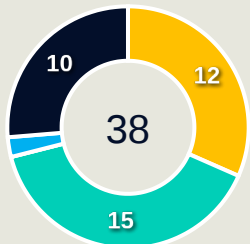

Germany

Movement to Receive

Movement Types by Phase

Final Third Phase

Progression Phase

Build Up Phase

All Movement Types

- In Front
- In Between
- Out to In
- In to Out
- In Behind

Top Ranked Players

Type	Player	Movements
In Front	6 MINGE Janina	13
In Between	7 SCHUELLER Lea	16
Out to In	17 BUEHL Klara	4
In to Out	9 NUESKEN Sjoeke	2
In Behind	7 SCHUELLER Lea	21

Movement Types Pitch Third

Australia

Movement to Receive

Movement Types by Phase

Final Third Phase

Progression Phase

Build Up Phase

All Movement Types

- In Front
- In Between
- Out to In
- In to Out
- In Behind