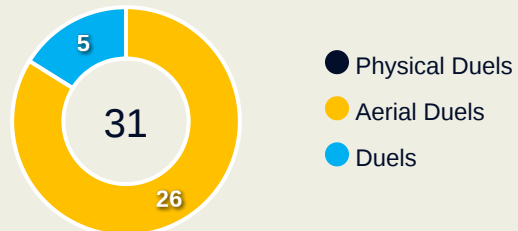

Australia

Defensive Actions

Blocks

Possession Contests

Most Possession Regains

#	Player	Total Possession Regains
1	ARNOLD Mackenzie	3
5	VINE Cortnee	1
6	GORRY Katrina	2
7	CATLEY Steph	2
8	COONEY-CROSS Kyra	4
9	FOORD Caitlin	1
11	FOWLER Mary	1
12	CARPENTER Ellie	7
14	KENNEDY Alanna	5
15	HUNT Clare	1
16	RASO Hayley	3
2	HEYMAN Michelle	1
3	TORPEY Kaitlyn	1
10	VAN EGMOND Emily	0
17	WHEELER Clare	2
19	FREIER Sharn	0