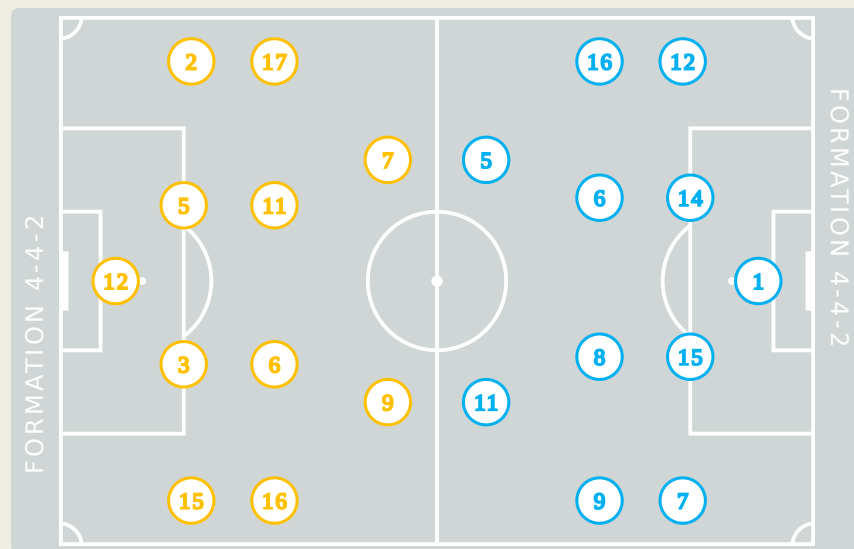

SUBSTITUTES

- MICAH Teagan GK 18
- WILLIAMS Lydia GK 22
- ↑ 77' HEYMAN Michelle FW 2
- ↑ 77' TORPEY Kaitlyn MF 3
- POLKINGHORNE Clare DF 4
- ↑ 77' VAN EGMOND Emily MF 10
- YALLOP Tameka MF 13
- ↑ 59' WHEELER Clare MF 17
- ↑ 59' FREIER Sharn FW 19
- GRANT Charlotte DF 20
- NEVIN Courtney DF 21