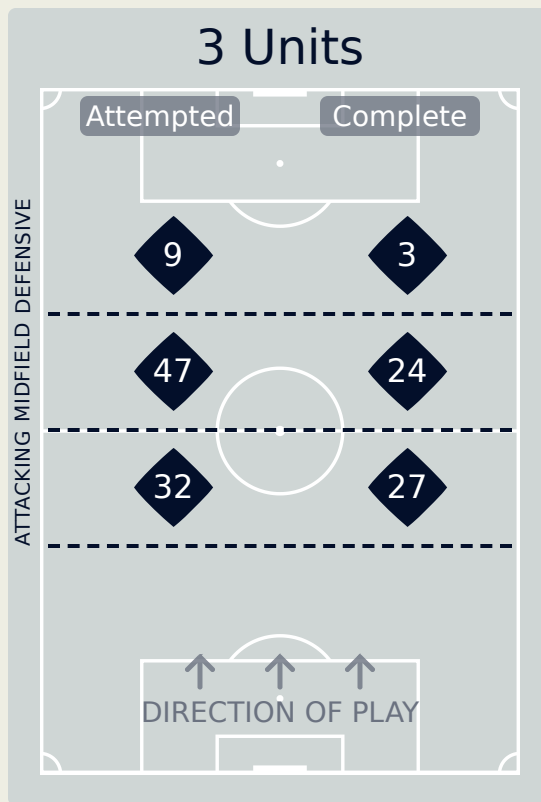

Germany

In Possession Line Height & Team Length

Australia

Line Breaks

Germany

Attempted Line Breaks

124

Attempted Line Breaks	7
Inside Shape	4
Outside Shape	3

Attempted Line Breaks	88
Inside Shape	62
Outside Shape	26

Attempted Line Breaks	29
Inside Shape	23
Outside Shape	6

Line Breaks

Australia

Attempted Line Breaks

128

Attempted Line Breaks	6
Inside Shape	2
Outside Shape	4