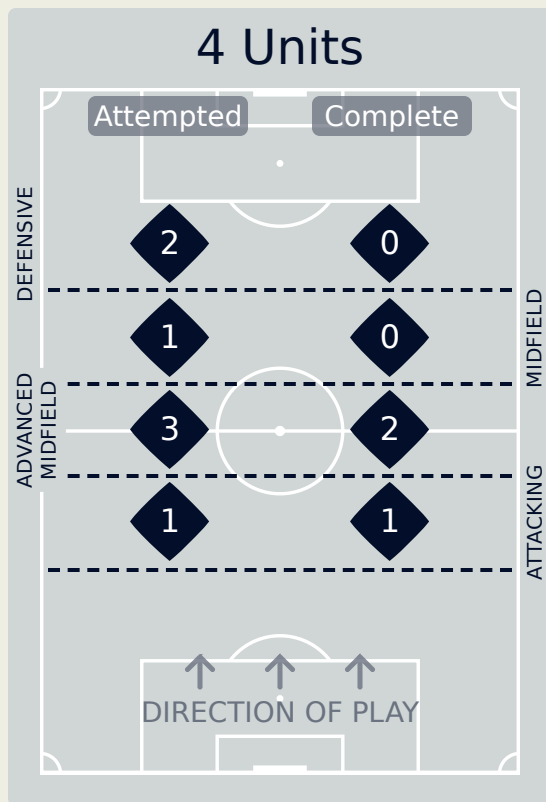

Germany

In Possession Line Height & Team Length

Australia

Line Breaks

Germany

Attempted Line Breaks

124

Attempted Line Breaks	7
Inside Shape	4
Outside Shape	3

Attempted Line Breaks	88
Inside Shape	62
Outside Shape	26

Attempted Line Breaks	29
Inside Shape	23
Outside Shape	6

Line Breaks

Australia

Attempted Line Breaks

128

Attempted Line Breaks	6
Inside Shape	2
Outside Shape	4