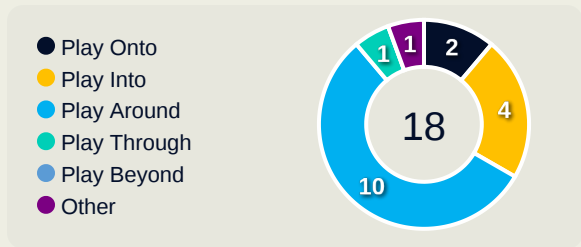

Australia

Goalkeeping Distribution