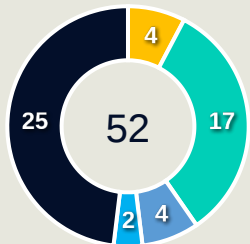

#	Player	Offers Made	Offers Received	% Made & Received
1	ARNOLD Mackenzie	9	4	44.4%
5	VINE Cortnee	11	2	18.2%
6	GORRY Katrina	20	8	40%
7	CATLEY Steph	19	7	36.8%
8	COONEY-CROSS Kyra	24	12	50%
9	FOORD Caitlin	33	11	33.3%
11	FOWLER Mary	60	20	33.3%
12	CARPENTER Ellie	37	19	51.4%
14	KENNEDY Alanna	21	16	76.2%
15	HUNT Clare	6	5	83.3%
16	RASO Hayley	20	5	25%
2	HEYMAN Michelle	13	6	46.2%
3	TORPEY Kaitlyn	6	3	50%
10	VAN EGMOND Emily	4	1	25%
17	WHEELER Clare	15	10	66.7%
19	FREIER Sharn	8	1	12.5%

Germany

Movement to Receive

Movement Types by Phase

Final Third Phase

Progression Phase

Build Up Phase

All Movement Types

- In Front
- In Between
- Out to In
- In to Out
- In Behind