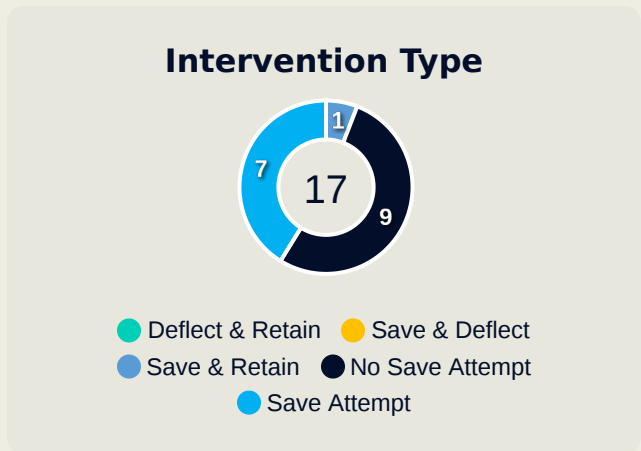

Intervention Body Type

- Head
- Hands
- Upper Body
- Lower Body
- Feet

8

Total Attempts on Goal Faced

100

Save %

Total Attempts on Goal Faced	Total Goal Interventions	Save & Retain	Deflect & Retain	Save & Deflect	Save Attempt	No Save Attempt
8	3	3	0	0	0	5

Australia

Goal Prevention

Total Attempts on Goal Faced	Total Goal Interventions	Save & Retain	Deflect & Retain	Save & Deflect	Save Attempt	No Save Attempt
17	1	1	0	0	7	9

Germany

Aerial Control

Delivery Types Faced