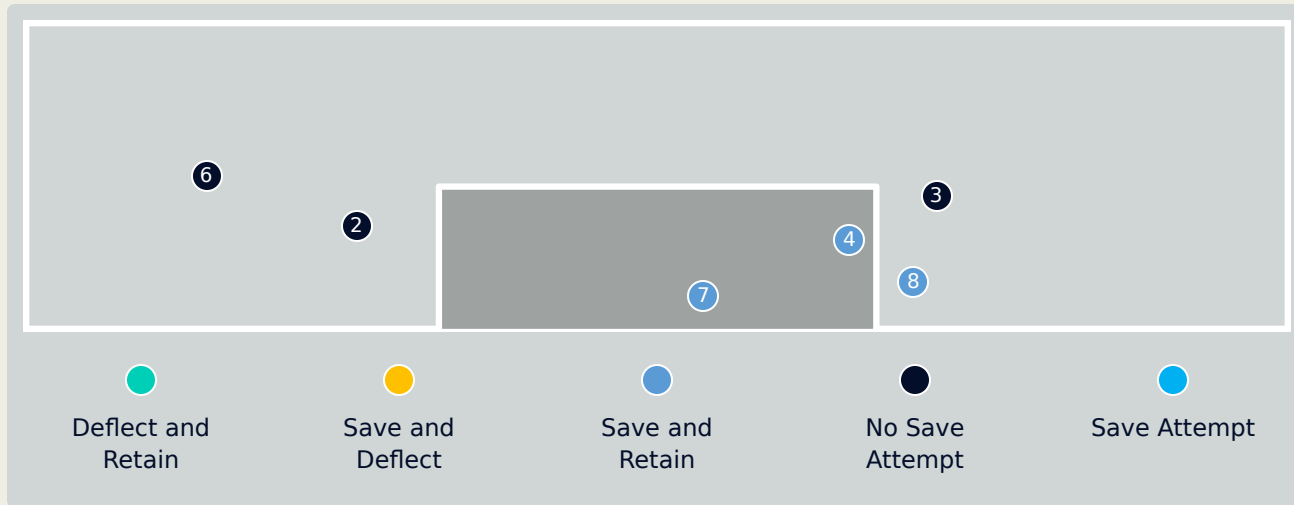

Germany

Australia

Goalkeeping Distribution

Germany

Goal Prevention

- Deflect and Retain
- Save and Deflect
- Save and Retain
- No Save Attempt
- Save Attempt

Intervention Type

- Deflect & Retain
- Save & Deflect
- Save & Retain
- No Save Attempt
- Save Attempt

Intervention Body Type

- Head
- Hands
- Upper Body
- Lower Body
- Feet

8

Total Attempts on Goal Faced

100

Save %

Total Attempts on Goal Faced	Total Goal Interventions	Save & Retain	Deflect & Retain	Save & Deflect	Save Attempt	No Save Attempt
8	3	3	0	0	0	5