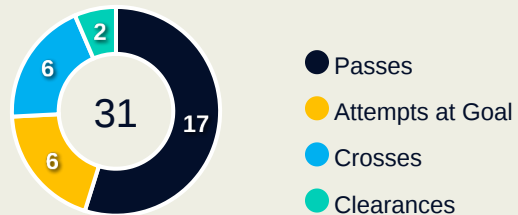

Australia

Defensive Actions

Blocks

Possession Contests

Most Possession Regains

#	Player	Total Possession Regains
1	ARNOLD Mackenzie	3
5	VINE Cortnee	1
6	GORRY Katrina	2
7	CATLEY Steph	2
8	COONEY-CROSS Kyra	4
9	FOORD Caitlin	1
11	FOWLER Mary	1
12	CARPENTER Ellie	7
14	KENNEDY Alanna	5
15	HUNT Clare	1
16	RASO Hayley	3
2	HEYMAN Michelle	1
3	TORPEY Kaitlyn	1
10	VAN EGMOND Emily	0
17	WHEELER Clare	2
19	FREIER Sharn	0