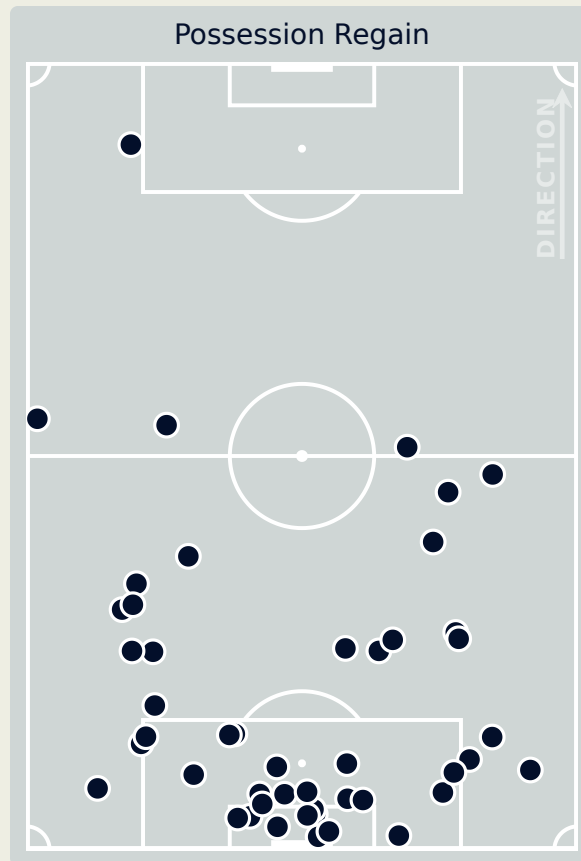

Defensive Actions