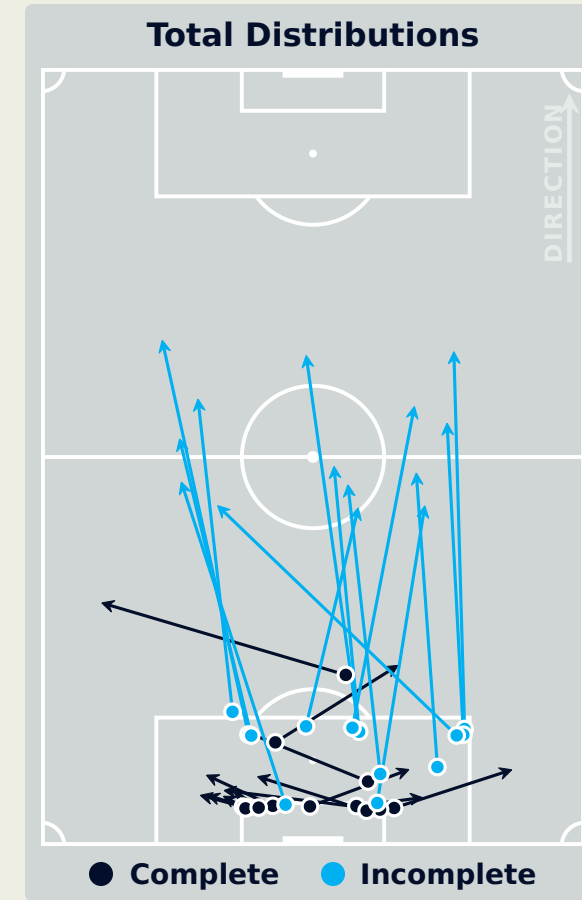

Most Direct Pressures

6

FOX Emily
RIGHT BACK

Most Direct Pressures

8

MWEEMBA Lushomo
LEFT CENTRE BACK

FIFA[®]
W-OFT 2024

GOALKEEPING

USA 3 - 0 Zambia

Goalkeeping Involvement

USA

USA GK Involvement Timeline

28
Total Involvements

Zambia

Zambia GK Involvement Timeline

63
Total Involvements

USA

Goalkeeping Distribution

Zambia

Goalkeeping Distribution

Goal Prevention

USA

9
Total Attempts on Goal Faced

100
Save %