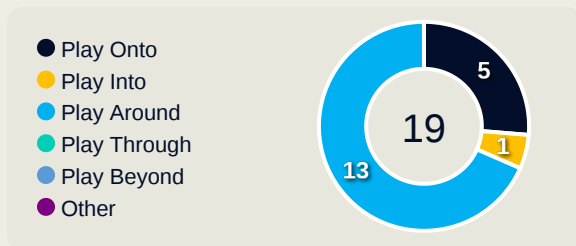

Zambia

Goalkeeping Distribution