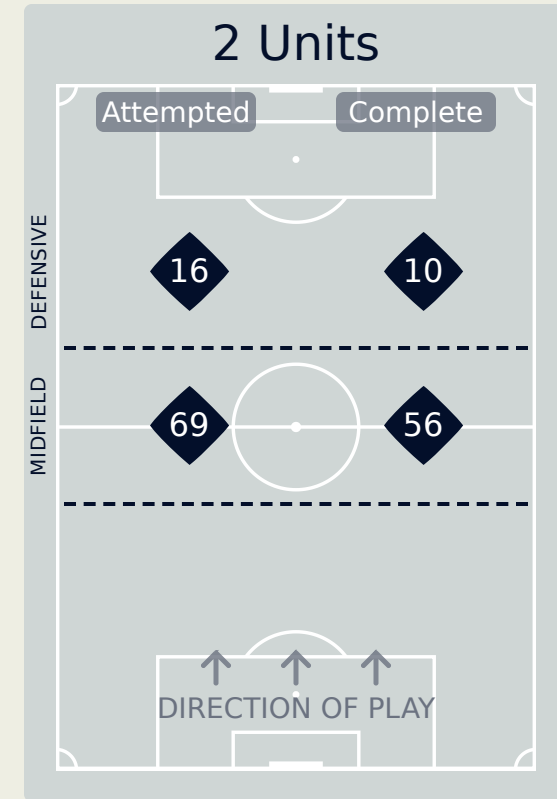

In Possession Line Height & Team Length

USA

In Possession Line Height & Team Length

Zambia

Line Breaks

USA

Attempted Line Breaks

146

Attempted Line Breaks	1
Inside Shape	1
Outside Shape	0

Attempted Line Breaks	60
Inside Shape	33
Outside Shape	27

Attempted Line Breaks	85
Inside Shape	53
Outside Shape	32

Line Breaks

Zambia

Attempted Line Breaks