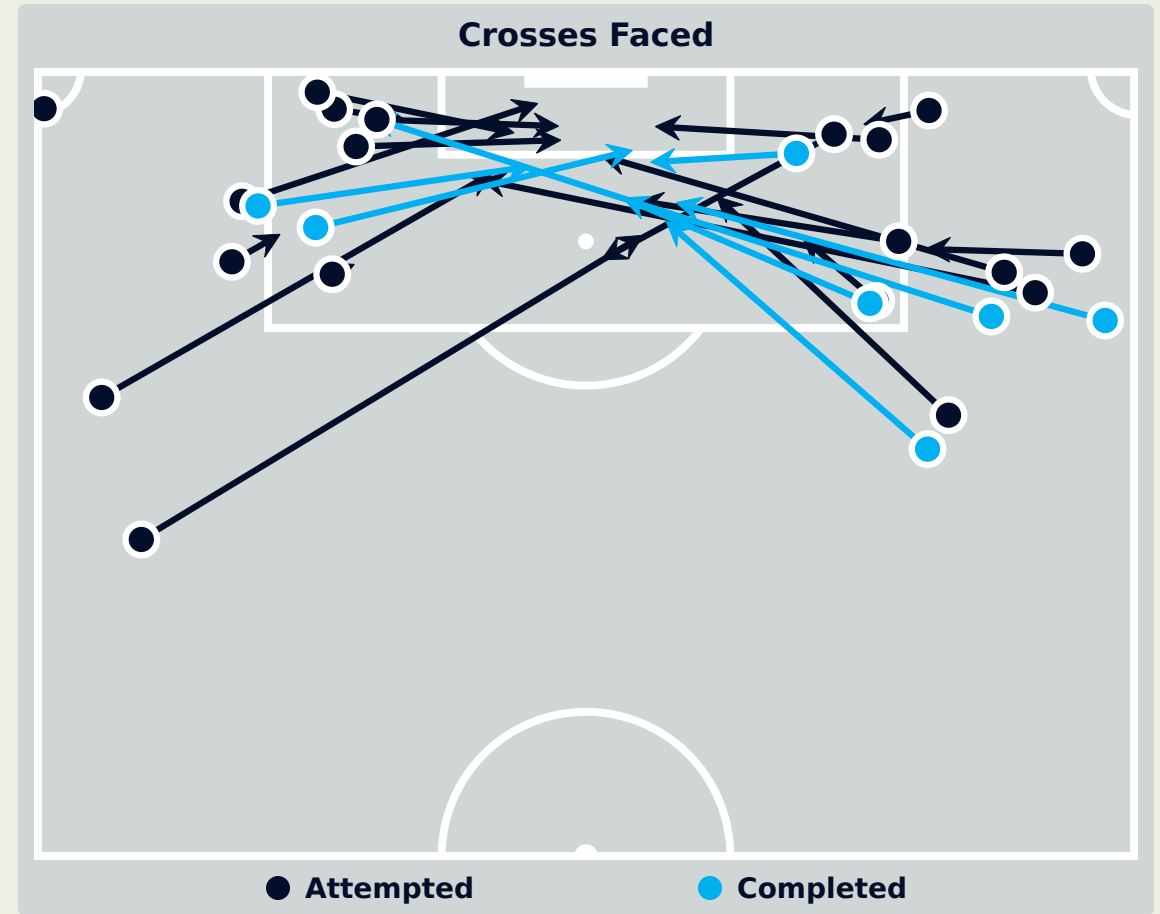

Total Attempts on Goal Faced	Total Goal Interventions	Save & Retain	Deflect & Retain	Save & Deflect	Save Attempt	No Save Attempt
9	1	1	0	0	0	6

Zambia

Goal Prevention

29
Total Attempts on Goal Faced

56
Save %

Total Attempts on Goal Faced	Total Goal Interventions	Save & Retain	Deflect & Retain	Save & Deflect	Save Attempt	No Save Attempt
29	6	3	0	3	2	21

Aerial Control

Delivery Types Faced

Total	In Swing	Out Swing	Driven	Lofted	Cutback	Push
4	2	2	0	0	0	0

Zambia

Aerial Control

Delivery Types Faced

Total	In Swing	Out Swing	Driven	Lofted	Cutback	Push
31	6	7	3	8	3	4

FIFA[®]
W-OFT 2024

SET PLAYS

USA 3 - **0** **Zambia**

Set Plays