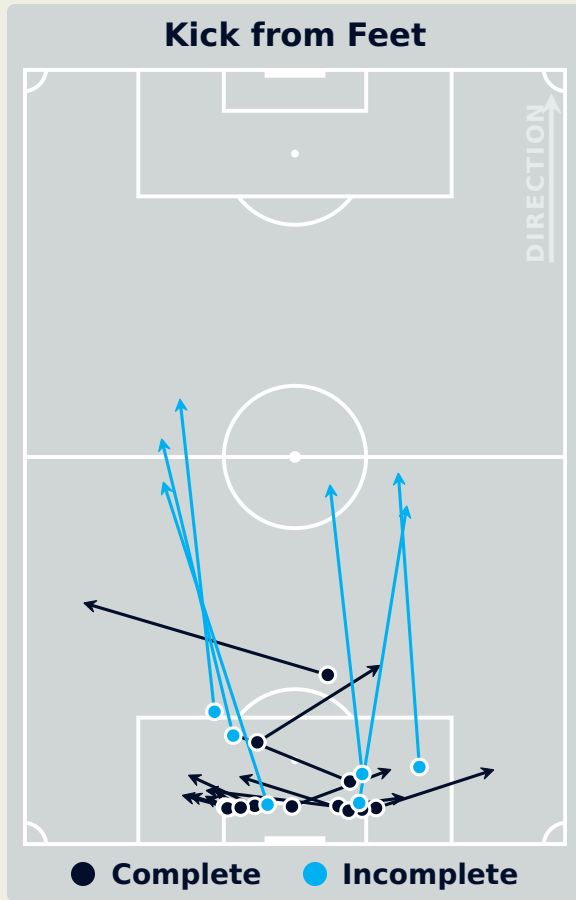

Most Direct Pressures

6

FOX Emily
RIGHT BACK

Most Direct Pressures

8

MWEEMBA Lushomo
LEFT CENTRE BACK

FIFA[®]
W-OFT 2024

GOALKEEPING

USA 3 - 0 Zambia

Goalkeeping Involvement

USA

USA GK Involvement Timeline

28
Total Involvements

Zambia

Zambia GK Involvement Timeline

63
Total Involvements

USA

Goalkeeping Distribution

Zambia

Goalkeeping Distribution

Goal Prevention

USA

9
Total Attempts on Goal Faced

100
Save %