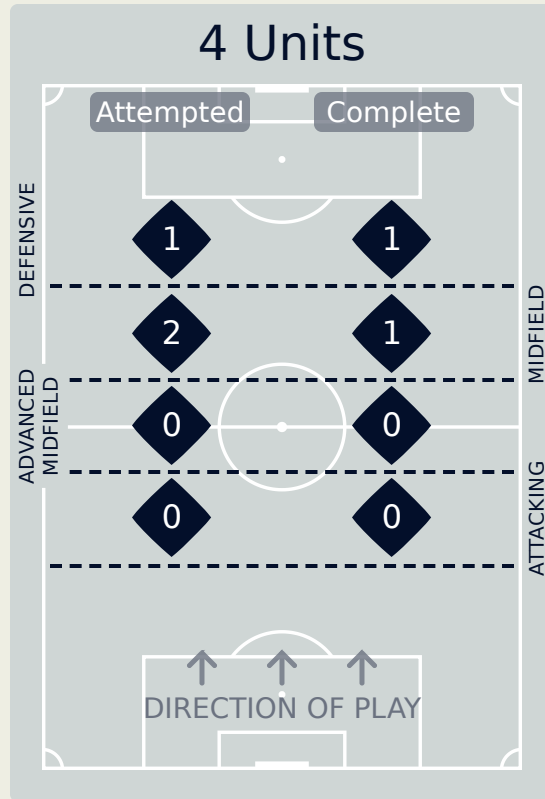

In Possession Line Height & Team Length

USA

In Possession Line Height & Team Length

Zambia

Line Breaks

USA

Attempted Line Breaks

146

Attempted Line Breaks	1
Inside Shape	1
Outside Shape	0

Attempted Line Breaks	60
Inside Shape	33
Outside Shape	27

Attempted Line Breaks	85
Inside Shape	53
Outside Shape	32

Line Breaks

Zambia

Attempted Line Breaks

87

Attempted Line Breaks	3
Inside Shape	1
Outside Shape	2

Attempted Line Breaks	73
Inside Shape	61
Outside Shape	12

Attempted Line Breaks	11
Inside Shape	9
Outside Shape	2

Line Breaks

USA

					4 Units				3 Units			2 Units		Direction			Distribution Type		
#	Player	Line Breaks Attempted	Line Breaks Completed	Line Break Completion %	Attacking Line	Attacking Midfield Line	Midfield Line	Defensive Line	Attacking Line	Midfield Line	Defensive Line	Midfield Line	Defensive Line	Through	Around	Over	Pass	Cross	Ball Progression
1	NAEHER Alyssa	1	0	0%	0	0	0	0	1	0	0	0	0	0	0	1	1	0	0
2	FOX Emily	27	24	89%	0	0	0	0	5	3	0	15	4	6	16	5	25	1	1
4	GIRMA Naomi	13	11	85%	0	0	0	0	2	2	1	6	2	8	2	3	13	0	0
5	RODMAN Trinity	7	4	57%	0	0	0	0	0	4	1	1	1	3	3	1	3	1	3
7	DUNN Crystal	7	6	86%	0	0	0	0	1	3	0	2	1	2	1	4	7	0	0
9	SWANSON Mallory	3	2	67%	0	0	0	0	0	1	0	2	0	1	1	1	2	1	0
10	HORAN Lindsey	13	9	69%	0	0	0	0	1	5	2	5	0	7	4	2	12	1	0
11	SMITH Sophia	4	3	75%	0	0	0	0	1	2	1	0	0	2	2	0	2	1	1
12	DAVIDSON Tierna	17	14	82%	0	0	0	0	5	3	2	5	2	8	7	2	17	0	0
16	LAVELLE Rose	13	9	69%	0	0	0	0	0	4	1	5	3	2	9	2	12	1	0
17	COFFEY Samantha	22	17	77%	0	0	1	0	1	2	0	16	2	7	10	5	21	0	1
3	ALBERT Korbin	5	5	100%	0	0	0	0	0	0	0	5	0	5	0	0	5	0	0
6	KRUEGER Casey	1	1	100%	0	0	0	0	1	0	0	0	0	0	1	0	1	0	0
8	WILLIAMS Lynn	2	2	100%	0	0	0	0	0	1	0	1	0	1	1	0	2	0	0
13	NIGHSWONGER Jenna	5	4	80%	0	0	0	0	0	1	0	3	1	1	1	3	4	1	0
14	SONNETT Emily	6	5	83%	0	0	0	0	2	0	1	3	0	3	1	2	6	0	0