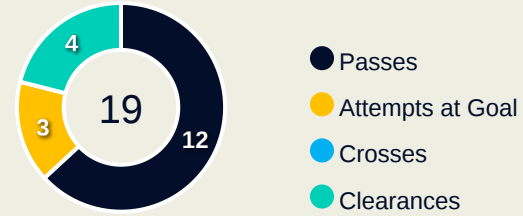

Defensive Actions

Blocks

Possession Contests

Most Possession Regains

8

NAEHER Alyssa
GOALKEEPER

#	Player	Total Possession Regains
1	NAEHER Alyssa	8
2	FOX Emily	4
4	GIRMA Naomi	6
5	RODMAN Trinity	2
7	DUNN Crystal	3
9	SWANSON Mallory	2
10	HORAN Lindsey	6
11	SMITH Sophia	2
12	DAVIDSON Tiarna	7
16	LAVELLE Rose	4
17	COFFEY Samantha	3
3	ALBERT Korbin	2
6	KRUEGER Casey	0
8	WILLIAMS Lynn	1
13	NIGHSWONGER Jenna	1
14	SONNETT Emily	2