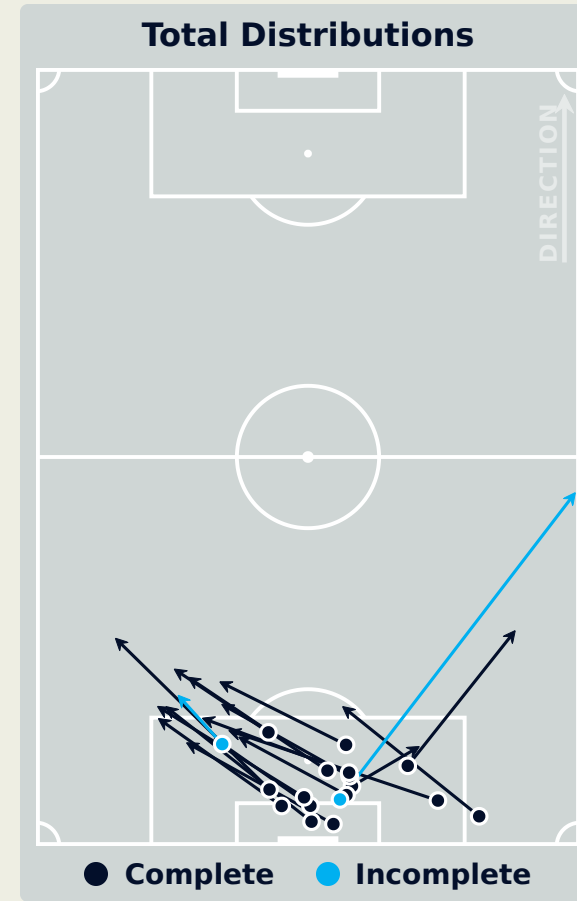

Most Direct Pressures

6

FOX Emily
RIGHT BACK

Most Direct Pressures

8

MWEEMBA Lushomo
LEFT CENTRE BACK

FIFA[®]
W-OFT 2024

GOALKEEPING

USA 3 - 0 Zambia

Goalkeeping Involvement

USA

USA GK Involvement Timeline

28
Total Involvements

Zambia

Zambia GK Involvement Timeline

63
Total Involvements

USA

Goalkeeping Distribution

Zambia

Goalkeeping Distribution

Goal Prevention

USA

9
Total Attempts on Goal Faced

100
Save %