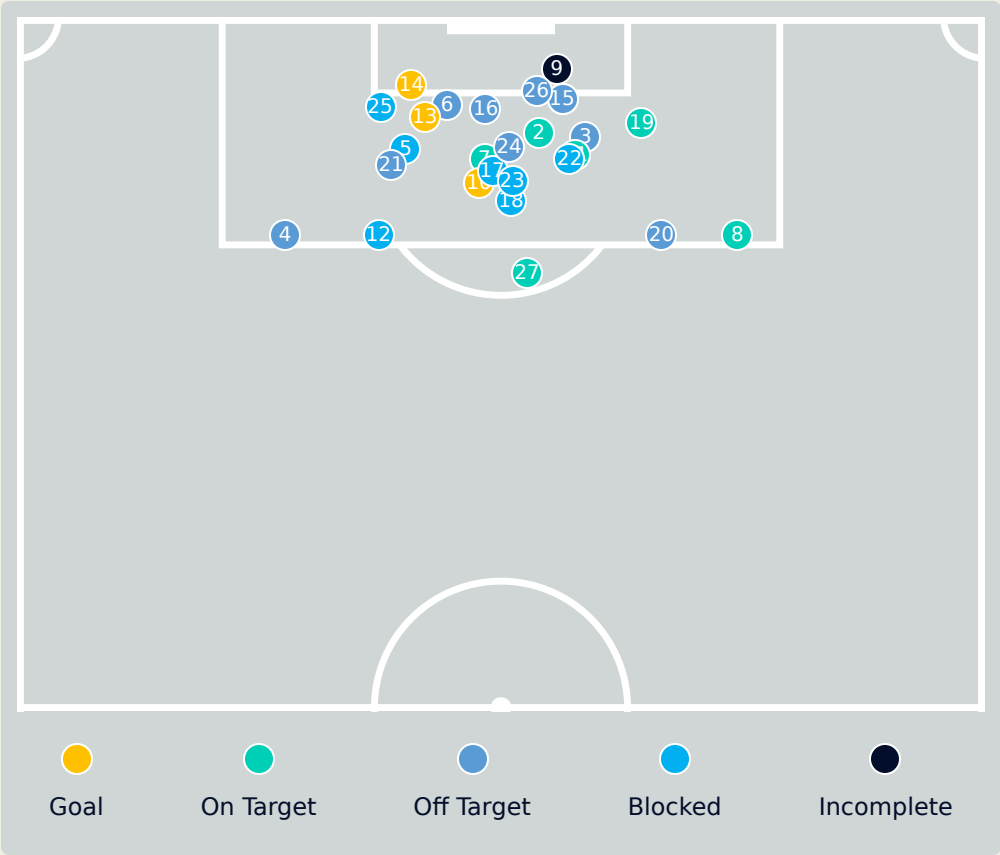

Top 5 Player to Player Passers		
Player	Passed To	% of Total Team Passes
MUSOLE Ngambo	MWEEMBA Lushomo	7%
MWEEMBA Lushomo	TEMBO Martha	5.2%
BANDA Barbra	KUNDANANJI Racheal	3.5%
CHANDA Hellen	SIAMFUKO Esther	3.5%
SIAMFUKO Esther	BANDA Barbra	2.6%

Attempts at Goal

USA

Key	Outcome	Shots
●	Goals	3
●	On Target	6
●	Off Target	10
●	Blocked	7
●	Incomplete	1

Attempts at Goal

Time	Player	Outcome	Body Part	Delivery Type
0	10 HORAN Lindsey	Off Target	Left Foot	Cross
4	11 SMITH Sophia	On Target - Saved	Right Foot	Cross
8	5 RODMAN Trinity	Off Target	Right Foot	Cross
8	7 DUNN Crystal	Off Target	Right Foot	Pass
12	10 HORAN Lindsey	Incomplete - Blocked	Right Foot	Loose Ball
14	9 SWANSON Mallory	Off Target	Head	Cross
14	10 HORAN Lindsey	On Target - Goal Prevented	Right Foot	Other
14	5 RODMAN Trinity	On Target - Saved	Right Foot	Pass
14	10 HORAN Lindsey	Incomplete - Defensive Event	Head	Corner
16	5 RODMAN Trinity	On Target - Goal	Right Foot	Pass
19	16 LAVELLE Rose	On Target - Saved	Head	Cross
20	11 SMITH Sophia	Incomplete - Blocked	Right Foot	Loose Ball
23	9 SWANSON Mallory	On Target - Goal	Left Foot	Pass
24	9 SWANSON Mallory	On Target - Goal	Left Foot	Pass
34	5 RODMAN Trinity	Off Target	Head	Freekick
45	5 RODMAN Trinity	Off Target	Head	Freekick
54	8 WILLIAMS Lynn	Incomplete - Blocked	Right Foot	Loose Ball