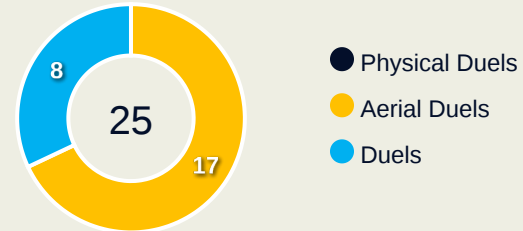

OUT OF POSSESSION

USA 3 - 0 Zambia

Defensive Actions

Blocks

Possession Contests

Most Possession Regains

8

NAEHER Alyssa
GOALKEEPER