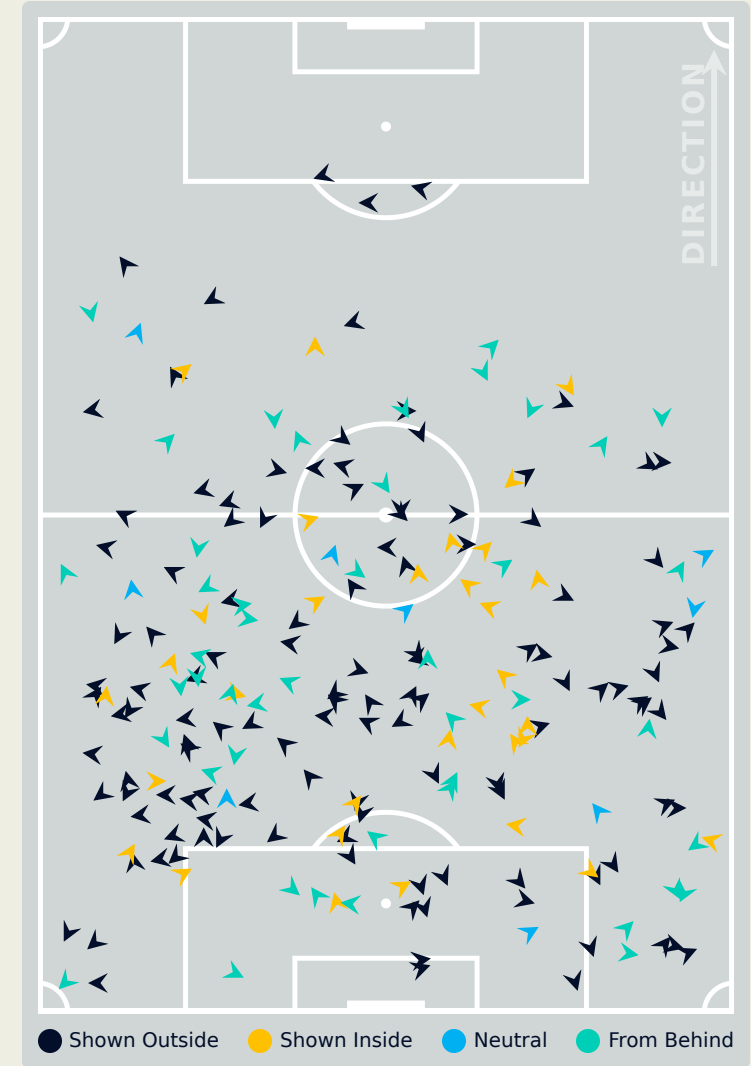

Defensive Line Height & Team Length

USA

Defensive Line Height & Team Length

Zambia

Defensive Pressure

USA

Zambia

111	Total Pressures	209
40	Direct Pressures	53
2.19s	Avg Pressure Duration	1.44s
42	Forced Turnovers	38
7.18s	Ball Recovery Time	17.2s
26	Pushing on into Pressing	72
56	Pushing on	215
14	Pressing Direction Inside	32
66	Pressing Direction Outside	123

Most Direct Pressures

6

FOX Emily
RIGHT BACK

Most Direct Pressures

8

MWEEMBA Lushomo
LEFT CENTRE BACK

FIFA[®]
W-OFT 2024

GOALKEEPING