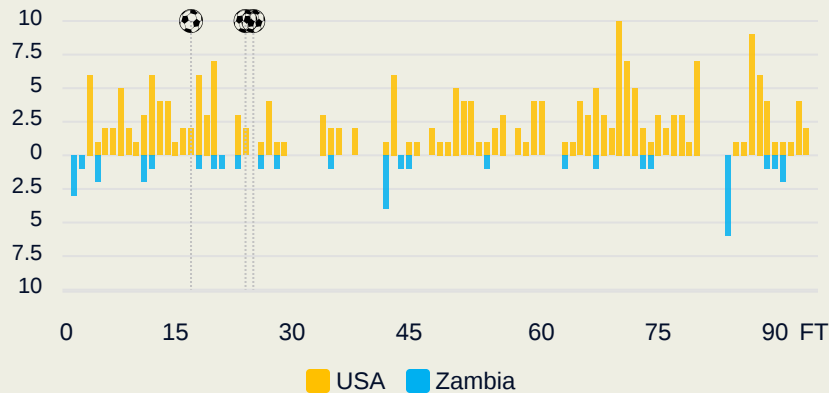

Distribution in the Final Third

Match Summary - Key Statistics

USA

Zambia

Possession

Total	67.6%	9.2%	23.2%	Total
3	Goals			0
27 (9)	Attempts at Goal (On Target)			9 (3)
653 (580)	Total Passes (Complete)			197 (125)
89 %	Pass Completion %			63 %
116	Completed Line Breaks			38
17	Defensive Line Breaks			2
183	Receptions in the Final Third			22
31	Crosses			4
20	Ball Progressions			8
111 (40)	Defensive Pressures Applied (Direct Pressures)			209 (53)
42	Forced Turnovers			38
98	Second Balls			66