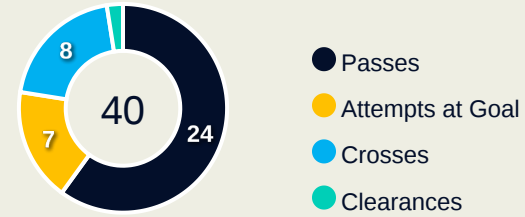

Defensive Actions

Blocks

Possession Contests

Most Possession Regains

10

MUSOLE Ngambo
GOALKEEPER

#	Player	Total Possession Regains
18	MUSOLE Ngambo	10
3	MWEEMBA Lushomo	6
4	SIAMFUKO Esther	2
5	ZULU Pauline	1
9	MUPOPO Kabange	0
10	CHANDA Grace	1
11	BANDA Barbra	3
13	TEMBO Martha	9
14	CHILUFYA Prisca	0
15	CHANDA Hellen	2
17	KUNDANANJI Racheal	1
12	CHITUNDU Avell	1
16	MUCHINGA Esther	5