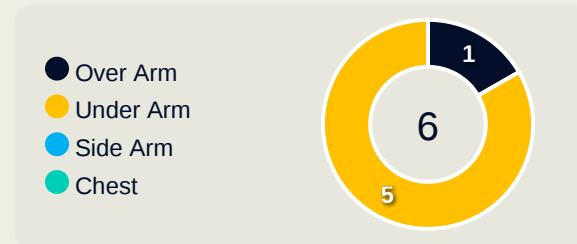

Most Direct Pressures

6

FOX Emily
RIGHT BACK

Most Direct Pressures

8

MWEEMBA Lushomo
LEFT CENTRE BACK

FIFA[®]
W-OFT 2024

GOALKEEPING

USA 3 - 0 Zambia

Goalkeeping Involvement

USA

USA GK Involvement Timeline

28
Total Involvements

Zambia

Zambia GK Involvement Timeline

63
Total Involvements

USA

Goalkeeping Distribution

Zambia

Goalkeeping Distribution

Goal Prevention

USA

9
Total Attempts on Goal Faced

100
Save %