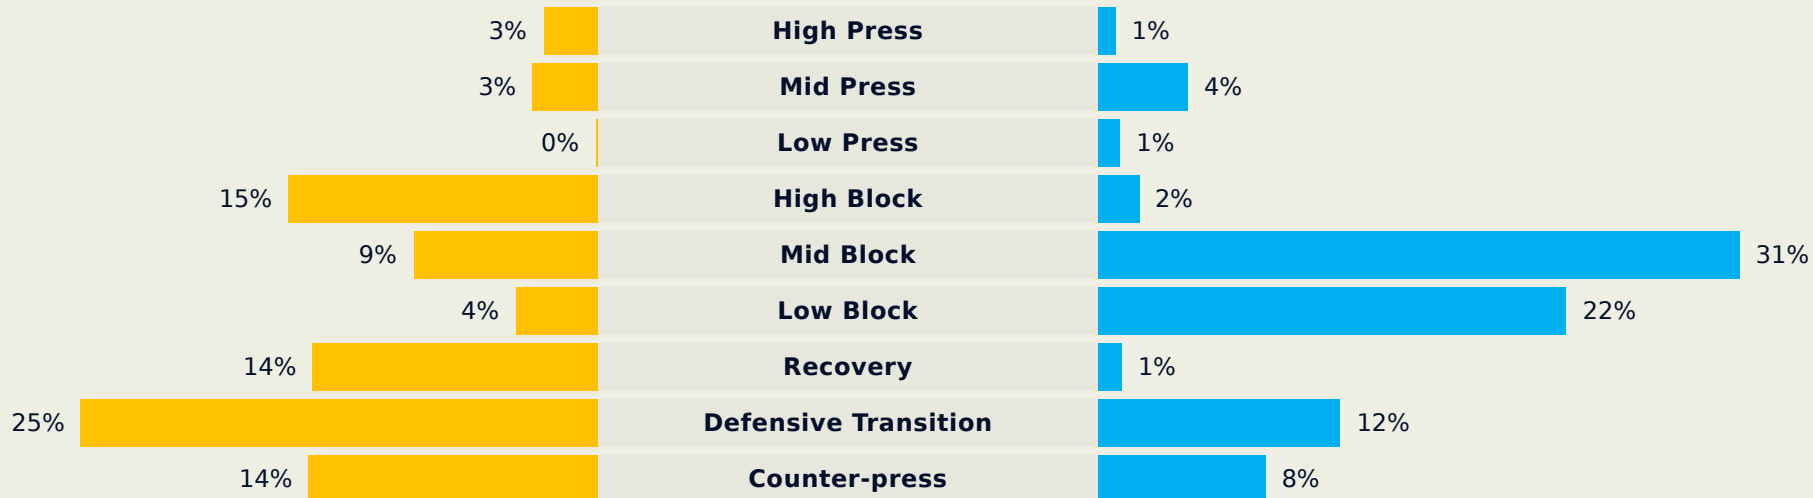

OUT OF POSSESSION