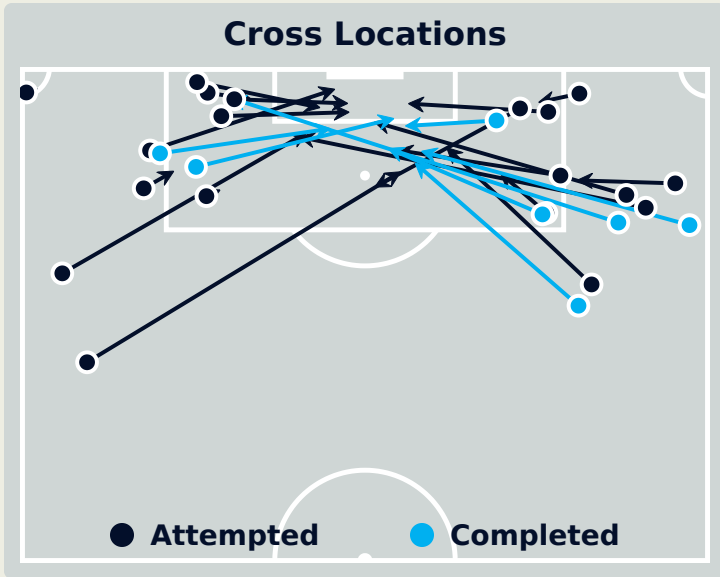

Attempts at Goal

Time	Player	Outcome	Body Part	Delivery Type
54	5 RODMAN Trinity	Incomplete - Blocked	Right Foot	Pass
55	3 ALBERT Korbin	On Target - Saved	Right Foot	Pass
58	5 RODMAN Trinity	Off Target	Left Foot	Loose Ball
59	9 SWANSON Mallory	Off Target	Left Foot	Loose Ball
70	2 FOX Emily	Incomplete - Blocked	Left Foot	Loose Ball
70	13 NIGHSWONGER Jenna	Incomplete - Blocked	Right Foot	Loose Ball
76	12 DAVIDSON Tierna	Off Target	Head	Freekick
80	6 KRUEGER Casey	Incomplete - Blocked	Right Foot	Pass
88	7 DUNN Crystal	Off Target	Head	Cross
93	3 ALBERT Korbin	On Target - Saved	Left Foot	Ball Progression

Zambia

Attempts at Goal

Key	Outcome	Shots
●	Goals	0
●	On Target	3
●	Off Target	2
●	Blocked	3
●	Incomplete	1

Attempts at Goal

Zambia

Time	Player	Outcome	Body Part	Delivery Type
3	10 CHANDA Grace	Incomplete - Blocked	Right Foot	Pass
35	9 MUPOPO Kabange	Incomplete - Blocked	Right Foot	Pass
50	17 KUNDANANJI Racheal	On Target - Saved	Right Foot	Ball Progression
52	11 BANDA Barbra	Incomplete - Player On Ball Error	Right Foot	Other
53	11 BANDA Barbra	Incomplete - Blocked	Right Foot	Pass
63	11 BANDA Barbra	On Target - Saved	Right Foot	Other
80	17 KUNDANANJI Racheal	On Target - Saved	Left Foot	Loose Ball
84	11 BANDA Barbra	Off Target	Head	Pass
89	17 KUNDANANJI Racheal	Deflected Off Target - Defensive Event	Left Foot	Pass

Crosses (Open Play)

Delivery Type

Attempted

26

Completed

7

Most Crosses Attempted

6