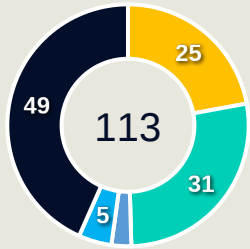

Movement to Receive

Movement Types by Phase

Final Third Phase