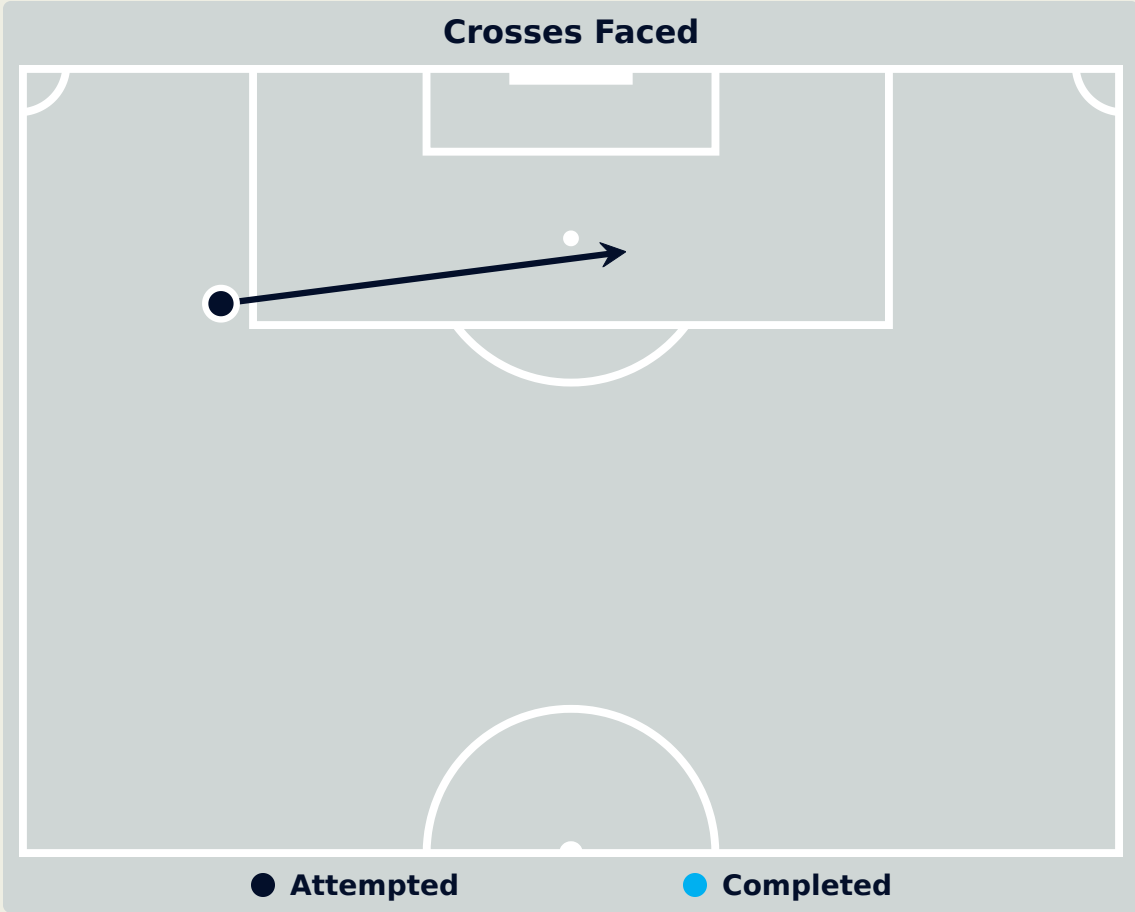

Total Attempts on Goal Faced	Total Goal Interventions	Save & Retain	Deflect & Retain	Save & Deflect	Save Attempt	No Save Attempt
9	1	1	0	0	0	6

Zambia

Goal Prevention

29
Total Attempts on Goal Faced

56
Save %

Total Attempts on Goal Faced	Total Goal Interventions	Save & Retain	Deflect & Retain	Save & Deflect	Save Attempt	No Save Attempt
29	6	3	0	3	2	21

Aerial Control

Delivery Types Faced

Total	In Swing	Out Swing	Driven	Lofted	Cutback	Push
4	2	2	0	0	0	0