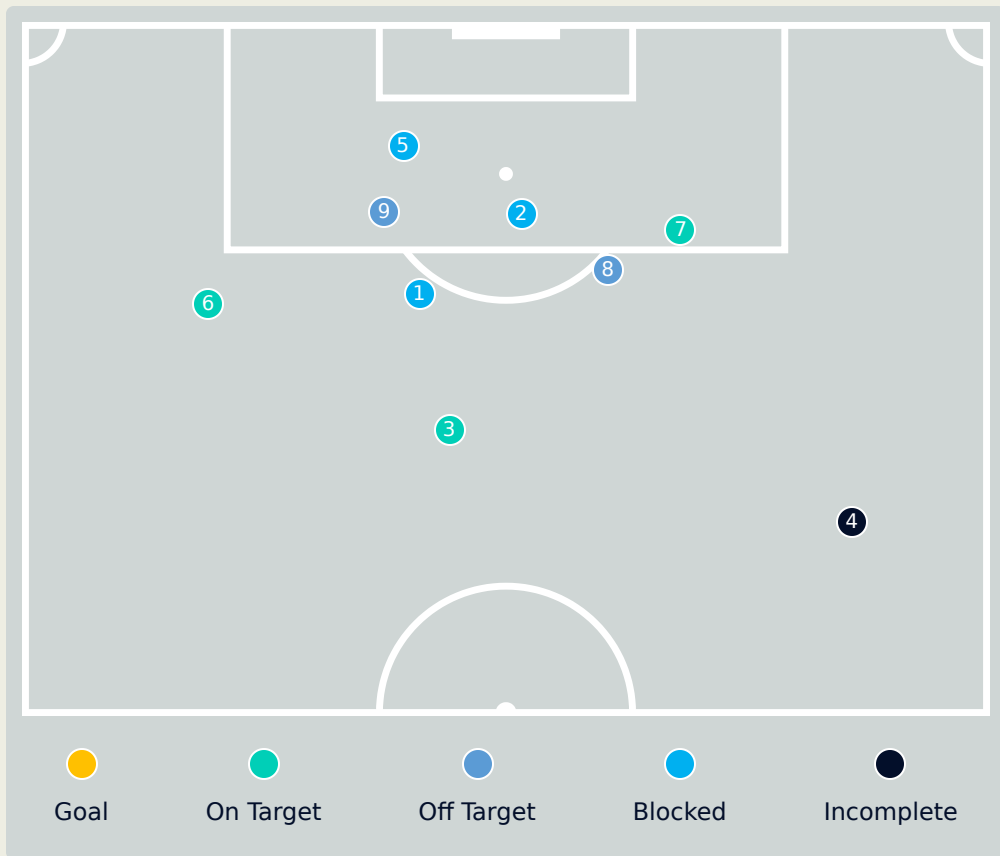

Zambia

Attempts at Goal

Key	Outcome	Shots
●	Goals	0
●	On Target	3
●	Off Target	2
●	Blocked	3
●	Incomplete	1