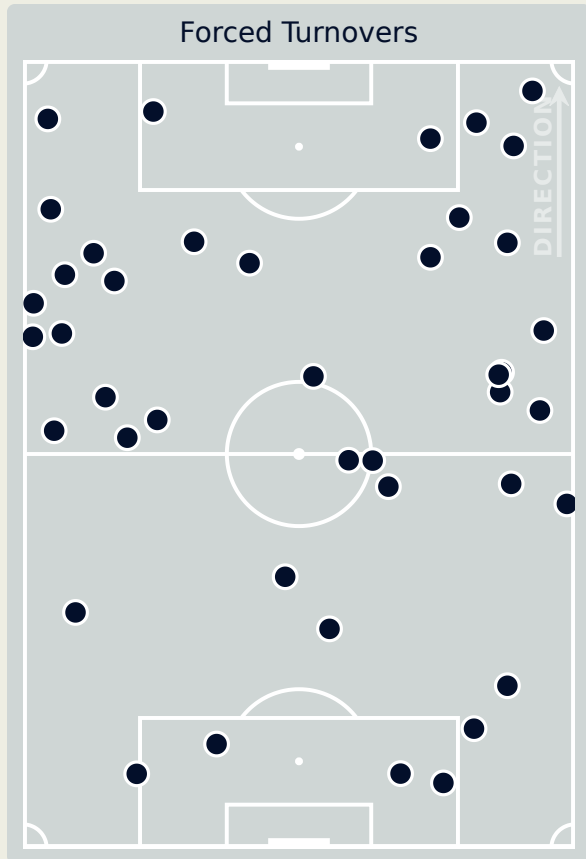

Movement to Receive

Movement Types by Phase

Final Third Phase

Progression Phase

Build Up Phase

All Movement Types

- In Front
- In Between
- Out to In
- In to Out
- In Behind

Top Ranked Players

Type	Player	Movements
In Front	4 SIAMFUKO Esther	3
In Between	15 CHANDA Hellen	9
Out to In	9 MUPOPO Kabange	2
In to Out	9 MUPOPO Kabange	1
In Behind	9 MUPOPO Kabange	7

Movement Types Pitch Third

FIFA[®]
W-OFT 2024

OUT OF POSSESSION

USA 3 - 0 Zambia

Defensive Actions

Blocks

Possession Contests

Most Possession Regains

8

NAEHER Alyssa
GOALKEEPER