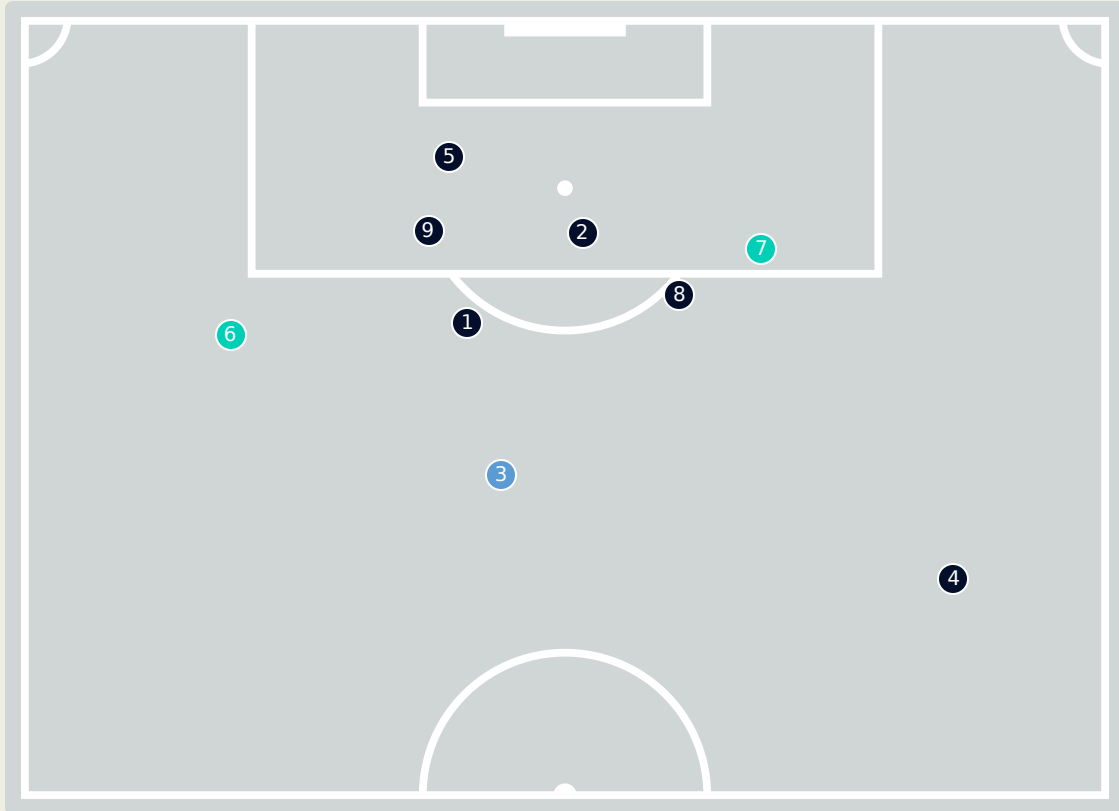

USA 3 - 0 Zambia

Goalkeeping Involvement

USA

USA GK Involvement Timeline

28
Total Involvements

Zambia

Zambia GK Involvement Timeline

63
Total Involvements

USA

Goalkeeping Distribution

Zambia

Goalkeeping Distribution

Goal Prevention

USA

9
Total Attempts on Goal Faced

100
Save %

Total Attempts on Goal Faced	Total Goal Interventions	Save & Retain	Deflect & Retain	Save & Deflect	Save Attempt	No Save Attempt
9	1	1	0	0	0	6

Zambia

Goal Prevention

29
Total Attempts on Goal Faced

56
Save %