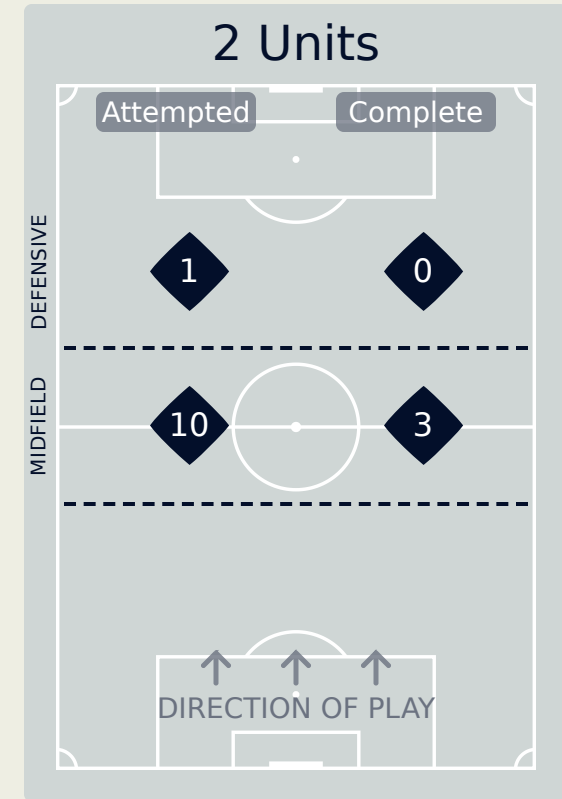

In Possession Line Height & Team Length

USA

In Possession Line Height & Team Length

Zambia

Line Breaks

USA

Attempted Line Breaks

146

Attempted Line Breaks	1
Inside Shape	1
Outside Shape	0

Attempted Line Breaks	60
Inside Shape	33
Outside Shape	27

Attempted Line Breaks	85
Inside Shape	53
Outside Shape	32

Line Breaks

Zambia

Attempted Line Breaks

87

Attempted Line Breaks	3
Inside Shape	1
Outside Shape	2

Attempted Line Breaks	73
Inside Shape	61
Outside Shape	12

Attempted Line Breaks	11
Inside Shape	9
Outside Shape	2

Line Breaks

USA

					4 Units				3 Units			2 Units		Direction			Distribution Type		
#	Player	Line Breaks Attempted	Line Breaks Completed	Line Break Completion %	Attacking Line	Attacking Midfield Line	Midfield Line	Defensive Line	Attacking Line	Midfield Line	Defensive Line	Midfield Line	Defensive Line	Through	Around	Over	Pass	Cross	Ball Progression
1	NAEHER Alyssa	1	0	0%	0	0	0	0	1	0	0	0	0	0	0	1	1	0	0
2	FOX Emily	27	24	89%	0	0	0	0	5	3	0	15	4	6	16	5	25	1	1
4	GIRMA Naomi	13	11	85%	0	0	0	0	2	2	1	6	2	8	2	3	13	0	0
5	RODMAN Trinity	7	4	57%	0	0	0	0	0	4	1	1	1	3	3	1	3	1	3
7	DUNN Crystal	7	6	86%	0	0	0	0	1	3	0	2	1	2	1	4	7	0	0
9	SWANSON Mallory	3	2	67%	0	0	0	0	0	1	0	2	0	1	1	1	2	1	0
10	HORAN Lindsey	13	9	69%	0	0	0	0	1	5	2	5	0	7	4	2	12	1	0
11	SMITH Sophia	4	3	75%	0	0	0	0	1	2	1	0	0	2	2	0	2	1	1
12	DAVIDSON Tierna	17	14	82%	0	0	0	0	5	3	2	5	2	8	7	2	17	0	0
16	LAVELLE Rose	13	9	69%	0	0	0	0	0	4	1	5	3	2	9	2	12	1	0
17	COFFEY Samantha	22	17	77%	0	0	1	0	1	2	0	16	2	7	10	5	21	0	1
3	ALBERT Korbin	5	5	100%	0	0	0	0	0	0	0	5	0	5	0	0	5	0	0
6	KRUEGER Casey	1	1	100%	0	0	0	0	1	0	0	0	0	0	1	0	1	0	0
8	WILLIAMS Lynn	2	2	100%	0	0	0	0	0	1	0	1	0	1	1	0	2	0	0
13	NIGHSWONGER Jenna	5	4	80%	0	0	0	0	0	1	0	3	1	1	1	3	4	1	0
14	SONNETT Emily	6	5	83%	0	0	0	0	2	0	1	3	0	3	1	2	6	0	0