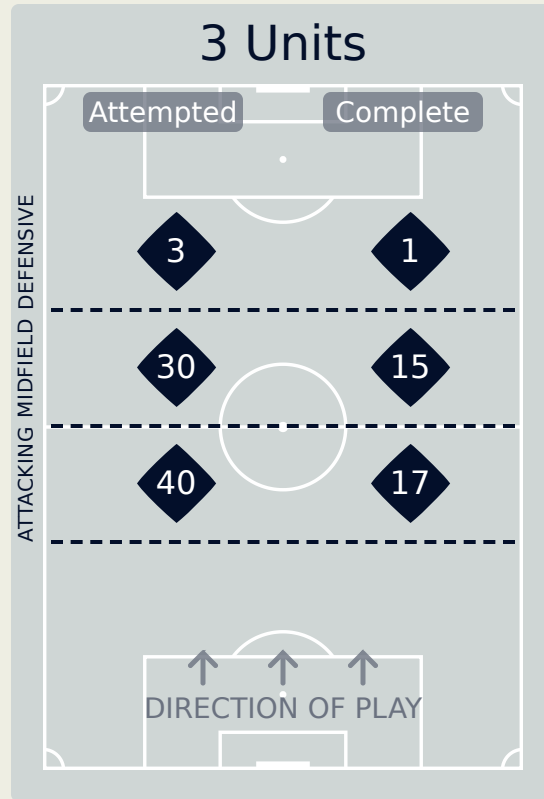

In Possession Line Height & Team Length

USA

In Possession Line Height & Team Length

Zambia

Line Breaks

USA

Attempted Line Breaks

146

Attempted Line Breaks	1
Inside Shape	1
Outside Shape	0

Attempted Line Breaks	60
Inside Shape	33
Outside Shape	27

Attempted Line Breaks	85
Inside Shape	53
Outside Shape	32

Line Breaks

Zambia

Attempted Line Breaks

87

Attempted Line Breaks	3
Inside Shape	1
Outside Shape	2

Attempted Line Breaks	73
Inside Shape	61
Outside Shape	12

Attempted Line Breaks	11
Inside Shape	9
Outside Shape	2

Line Breaks

USA

					4 Units				3 Units			2 Units		Direction			Distribution Type		
#	Player	Line Breaks Attempted	Line Breaks Completed	Line Break Completion %	Attacking Line	Attacking Midfield Line	Midfield Line	Defensive Line	Attacking Line	Midfield Line	Defensive Line	Midfield Line	Defensive Line	Through	Around	Over	Pass	Cross	Ball Progression
1	NAEHER Alyssa	1	0	0%	0	0	0	0	1	0	0	0	0	0	0	1	1	0	0
2	FOX Emily	27	24	89%	0	0	0	0	5	3	0	15	4	6	16	5	25	1	1
4	GIRMA Naomi	13	11	85%	0	0	0	0	2	2	1	6	2	8	2	3	13	0	0
5	RODMAN Trinity	7	4	57%	0	0	0	0	0	4	1	1	1	3	3	1	3	1	3
7	DUNN Crystal	7	6	86%	0	0	0	0	1	3	0	2	1	2	1	4	7	0	0
9	SWANSON Mallory	3	2	67%	0	0	0	0	0	1	0	2	0	1	1	1	2	1	0
10	HORAN Lindsey	13	9	69%	0	0	0	0	1	5	2	5	0	7	4	2	12	1	0
11	SMITH Sophia	4	3	75%	0	0	0	0	1	2	1	0	0	2	2	0	2	1	1
12	DAVIDSON Tierna	17	14	82%	0	0	0	0	5	3	2	5	2	8	7	2	17	0	0
16	LAVELLE Rose	13	9	69%	0	0	0	0	0	4	1	5	3	2	9	2	12	1	0
17	COFFEY Samantha	22	17	77%	0	0	1	0	1	2	0	16	2	7	10	5	21	0	1
3	ALBERT Korbin	5	5	100%	0	0	0	0	0	0	0	5	0	5	0	0	5	0	0
6	KRUEGER Casey	1	1	100%	0	0	0	0	1	0	0	0	0	0	1	0	1	0	0
8	WILLIAMS Lynn	2	2	100%	0	0	0	0	0	1	0	1	0	1	1	0	2	0	0
13	NIGHSWONGER Jenna	5	4	80%	0	0	0	0	0	1	0	3	1	1	1	3	4	1	0
14	SONNETT Emily	6	5	83%	0	0	0	0	2	0	1	3	0	3	1	2	6	0	0