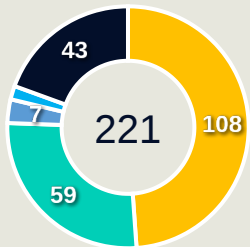

#	Player	Offers Made	Offers Received	% Made & Received
18	MUSOLE Ngambo	0	0	0%
3	MWEEMBA Lushomo	1	1	100%
4	SIAMFUKO Esther	6	4	66.7%
5	ZULU Pauline	3	1	33.3%
9	MUPOPO Kabange	17	6	35.3%
10	CHANDA Grace	6	3	50%
11	BANDA Barbra	10	1	10%
13	TEMBO Martha	0	0	0%
14	CHILUFYA Prisca	8	4	50%
15	CHANDA Hellen	13	2	15.4%
17	KUNDANANJI Racheal	2	1	50%
12	CHITUNDU Avell	8	3	37.5%
16	MUCHINGA Esther	0	0	0%

Movement to Receive

Movement Types by Phase

Final Third Phase

Progression Phase

Build Up Phase

All Movement Types

- In Front
- In Between
- Out to In
- In to Out
- In Behind

Top Ranked Players