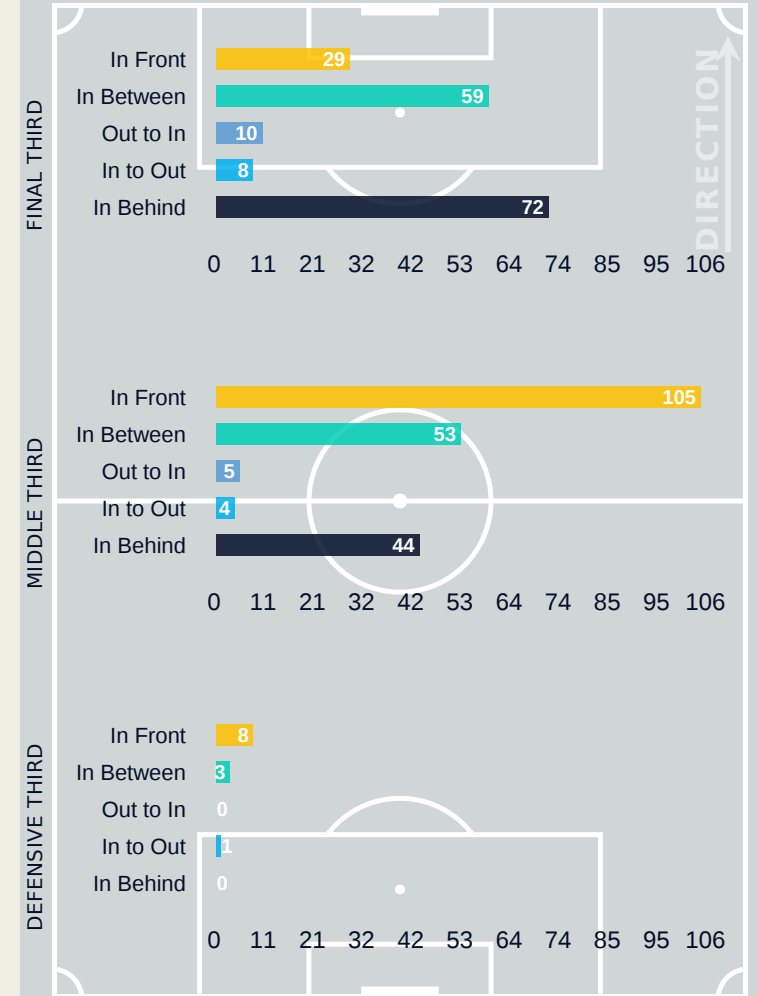

Movement to Receive

Movement Types by Phase

Final Third Phase

Progression Phase

Build Up Phase

All Movement Types

- In Front
- In Between
- Out to In
- In to Out
- In Behind

Top Ranked Players

Type	Player	Movements
In Front	17 COFFEY Samantha	55
In Between	8 WILLIAMS Lynn	31
Out to In	10 HORAN Lindsey	3
In to Out	10 HORAN Lindsey	4
In Behind	8 WILLIAMS Lynn	39

Movement Types Pitch Third

Zambia