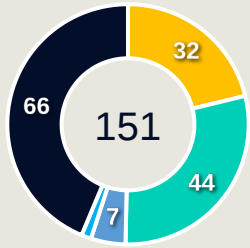

21

Offers Made in Final Third

28

Offers Made in Middle Third

25

Offers Made in Defensive Third

Offers Made Inside Shape

Offers Made Outside Shape

#	Player	Offers Made	Offers Received	% Made & Received
18	MUSOLE Ngambo	0	0	0%
3	MWEEMBA Lushomo	1	1	100%
4	SIAMFUKO Esther	6	4	66.7%
5	ZULU Pauline	3	1	33.3%
9	MUPOPO Kabange	17	6	35.3%
10	CHANDA Grace	6	3	50%
11	BANDA Barbra	10	1	10%
13	TEMBO Martha	0	0	0%
14	CHILUFYA Prisca	8	4	50%
15	CHANDA Hellen	13	2	15.4%
17	KUNDANANJI Racheal	2	1	50%
12	CHITUNDU Avell	8	3	37.5%
16	MUCHINGA Esther	0	0	0%

Movement to Receive

Movement Types by Phase

Final Third Phase

Progression Phase

Build Up Phase

All Movement Types

- In Front
- In Between
- Out to In
- In to Out
- In Behind

Top Ranked Players