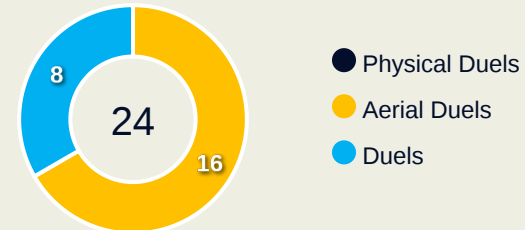

Defensive Actions

Blocks

Possession Contests

Most Possession Regains

10

MUSOLE Ngambo
GOALKEEPER

#	Player	Total Possession Regains
18	MUSOLE Ngambo	10
3	MWEEMBA Lushomo	6
4	SIAMFUKO Esther	2
5	ZULU Pauline	1
9	MUPOPO Kabange	0
10	CHANDA Grace	1
11	BANDA Barbra	3
13	TEMBO Martha	9
14	CHILUFYA Prisca	0
15	CHANDA Hellen	2
17	KUNDANANJI Racheal	1
12	CHITUNDU Avell	1
16	MUCHINGA Esther	5