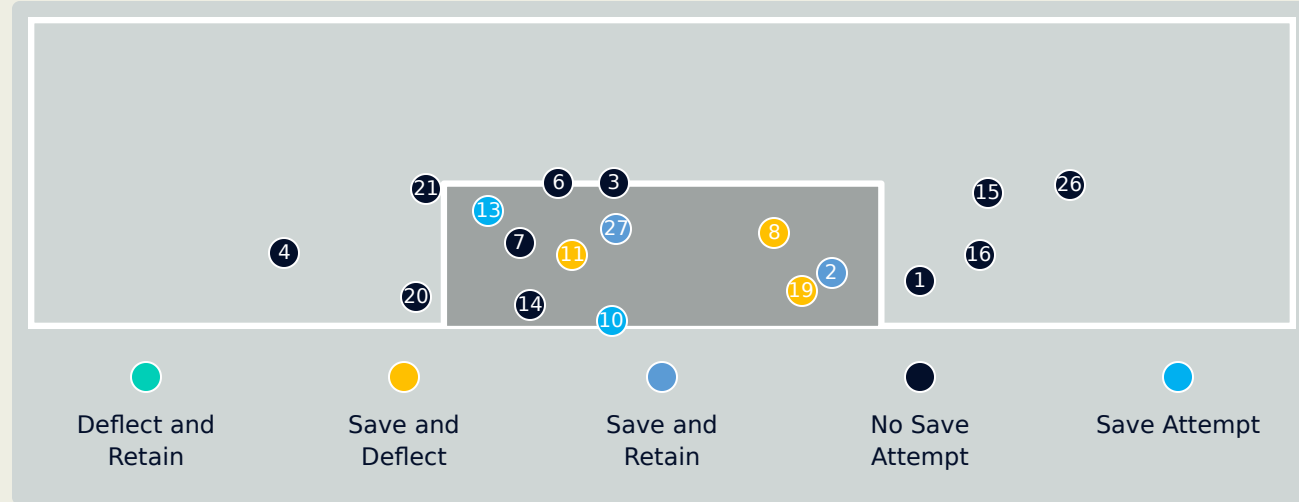

USA

Goalkeeping Distribution

Zambia

Goalkeeping Distribution

Goal Prevention

USA

9
Total Attempts on Goal Faced

100
Save %

Total Attempts on Goal Faced	Total Goal Interventions	Save & Retain	Deflect & Retain	Save & Deflect	Save Attempt	No Save Attempt
9	1	1	0	0	0	6

Zambia

Goal Prevention

29
Total Attempts on Goal Faced

56
Save %

Total Attempts on Goal Faced	Total Goal Interventions	Save & Retain	Deflect & Retain	Save & Deflect	Save Attempt	No Save Attempt
29	6	3	0	3	2	21

Aerial Control

Delivery Types Faced

Total	In Swing	Out Swing	Driven	Lofted	Cutback	Push
4	2	2	0	0	0	0