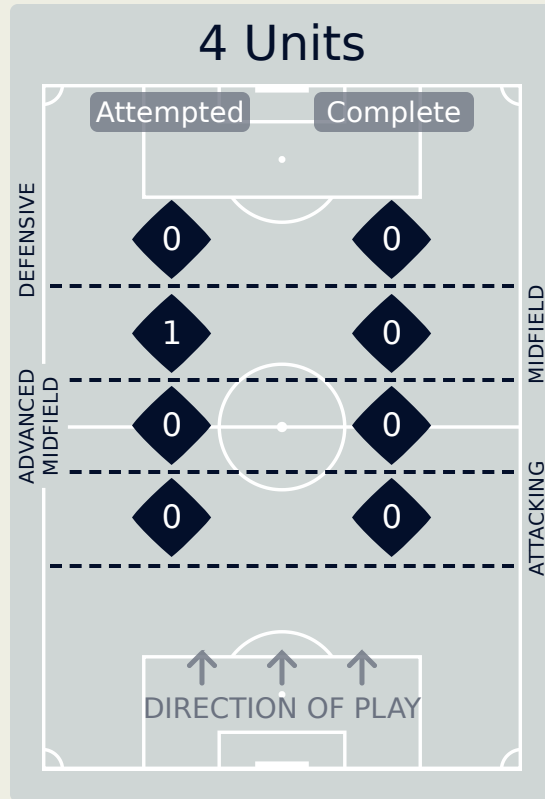

In Possession Line Height & Team Length

USA

In Possession Line Height & Team Length

Zambia

Line Breaks

USA

Attempted Line Breaks

146

Attempted Line Breaks	1
Inside Shape	1
Outside Shape	0

Attempted Line Breaks	60
Inside Shape	33
Outside Shape	27

Attempted Line Breaks	85
Inside Shape	53
Outside Shape	32

Line Breaks

Zambia

Attempted Line Breaks