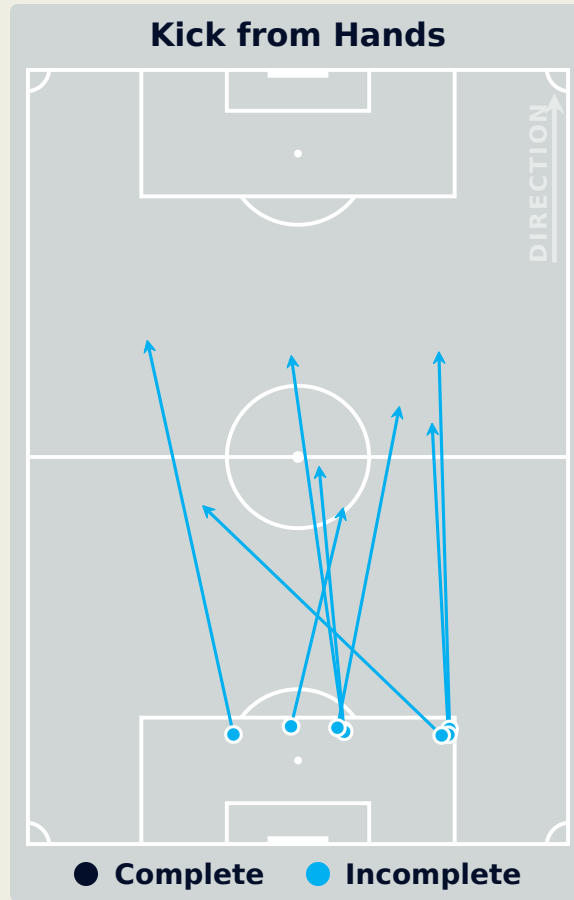

Most Direct Pressures

6

FOX Emily
RIGHT BACK

Most Direct Pressures

8

MWEEMBA Lushomo
LEFT CENTRE BACK

FIFA[®]
W-OFT 2024

GOALKEEPING

USA 3 - 0 Zambia

Goalkeeping Involvement

USA

USA GK Involvement Timeline

28
Total Involvements

Zambia

Zambia GK Involvement Timeline

63
Total Involvements

USA

Goalkeeping Distribution

Zambia

Goalkeeping Distribution

Goal Prevention

USA

9
Total Attempts on Goal Faced

100
Save %