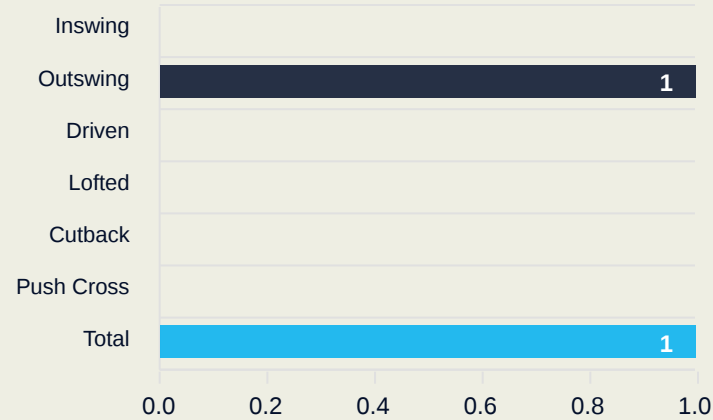

Crosses (Open Play)

Delivery Type

Attempted

26

Completed

7

Most Crosses Attempted

6

DUNN Crystal
LEFT BACK

#	Player	Inswing	Outswing	Driven	Lofted	Cutback	Push Cross	Total Attempted
1	NAEHER Alyssa	0	0	0	0	0	0	0
2	FOX Emily	0	1	1	0	0	1	3
4	GIRMA Naomi	0	0	0	0	0	0	0
5	RODMAN Trinity	1	0	1	1	1	1	5
7	DUNN Crystal	0	3	1	2	0	0	6
9	SWANSON Mallory	0	1	0	0	0	1	2
10	HORAN Lindsey	0	0	0	1	0	0	1
11	SMITH Sophia	1	0	0	0	2	0	3
12	DAVIDSON Tierna	0	0	0	0	0	0	0
16	LAVELLE Rose	0	0	0	1	0	0	1
17	COFFEY Samantha	0	0	0	0	0	0	0
3	ALBERT Korbin	0	0	0	0	0	0	0
6	KRUEGER Casey	2	0	0	0	0	1	3
8	WILLIAMS Lynn	1	0	0	0	0	0	1
13	NIGHSWONGER Jenna	0	1	0	0	0	0	1
14	SONNETT Emily	0	0	0	0	0	0	0

Crosses (Open Play)

Cross Locations

Delivery Type

Cross Zones

Attempted

1

Completed

0