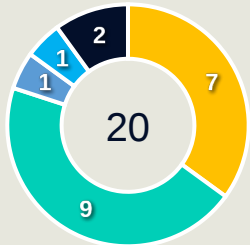

Movement to Receive

Movement Types by Phase

Final Third Phase

Progression Phase

Build Up Phase

All Movement Types

- In Front
- In Between
- Out to In
- In to Out
- In Behind

Top Ranked Players

Type	Player	Movements
In Front	4 SIAMFUKO Esther	3
In Between	15 CHANDA Hellen	9
Out to In	9 MUPOPO Kabange	2
In to Out	9 MUPOPO Kabange	1
In Behind	9 MUPOPO Kabange	7

Movement Types Pitch Third

FIFA[®]
W-OFT 2024