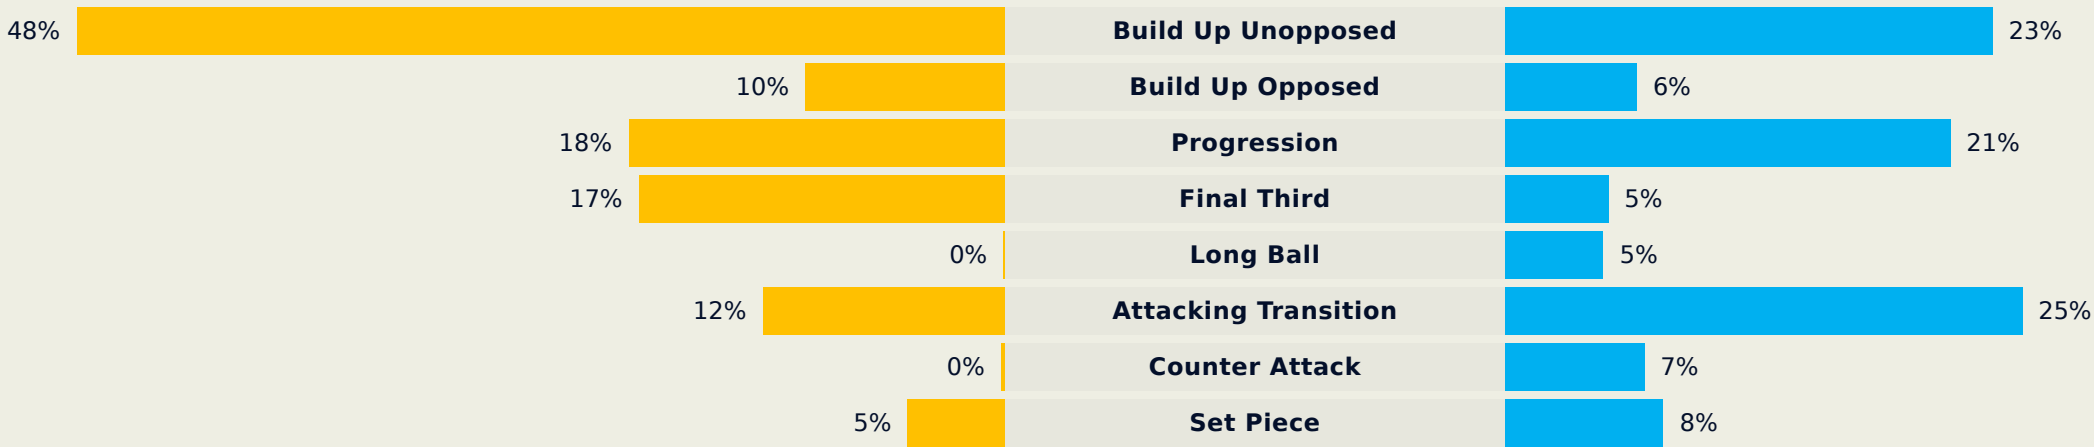

USA

Phases of Play

Zambia

IN POSSESSION