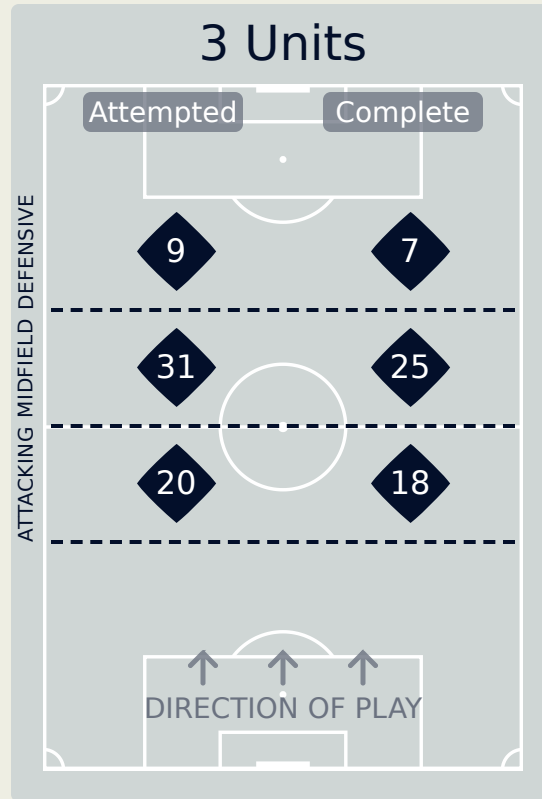

In Possession Line Height & Team Length

USA

In Possession Line Height & Team Length

Zambia

Line Breaks

USA

Attempted Line Breaks

146

Attempted Line Breaks	1
Inside Shape	1
Outside Shape	0

Attempted Line Breaks	60
Inside Shape	33
Outside Shape	27

Attempted Line Breaks	85
Inside Shape	53
Outside Shape	32

Line Breaks

Zambia

Attempted Line Breaks