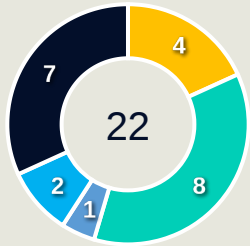

Movement to Receive

Movement Types by Phase

Final Third Phase

Progression Phase

Build Up Phase

All Movement Types

- In Front
- In Between
- Out to In
- In to Out
- In Behind

Top Ranked Players

Type	Player	Movements
In Front	17 COFFEY Samantha	55
In Between	8 WILLIAMS Lynn	31
Out to In	10 HORAN Lindsey	3
In to Out	10 HORAN Lindsey	4
In Behind	8 WILLIAMS Lynn	39

Movement Types Pitch Third

Zambia