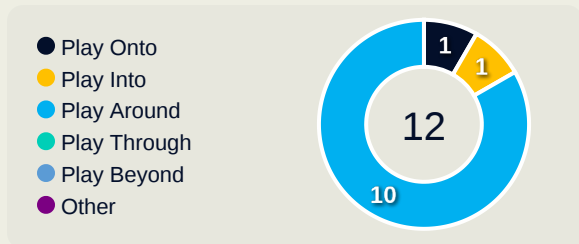

USA

Goalkeeping Distribution