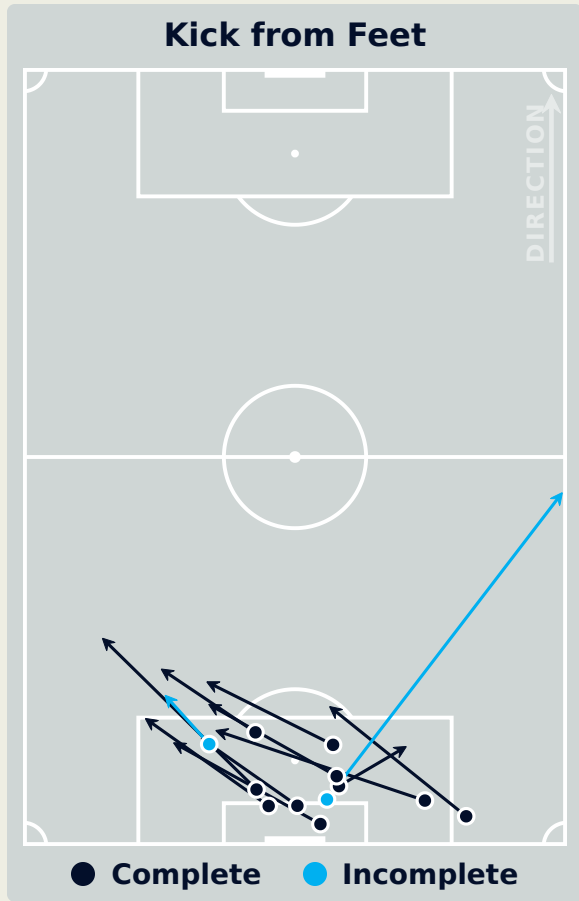

Most Direct Pressures

6

FOX Emily
RIGHT BACK

Most Direct Pressures

8

MWEEMBA Lushomo
LEFT CENTRE BACK

FIFA[®]
W-OFT 2024

GOALKEEPING

USA 3 - 0 Zambia

Goalkeeping Involvement

USA

USA GK Involvement Timeline

28
Total Involvements

Zambia

Zambia GK Involvement Timeline

63
Total Involvements

USA

Goalkeeping Distribution

Zambia

Goalkeeping Distribution

Goal Prevention

USA

9
Total Attempts on Goal Faced

100
Save %