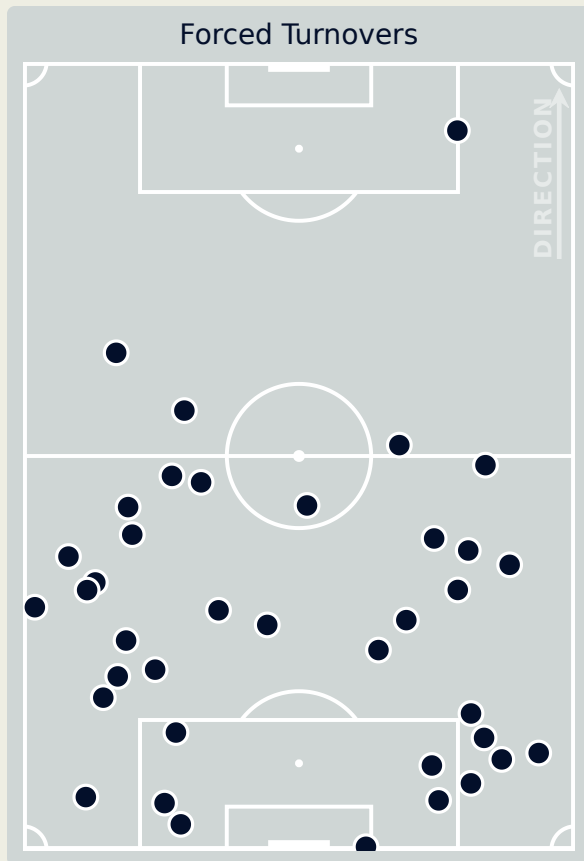

Defensive Actions