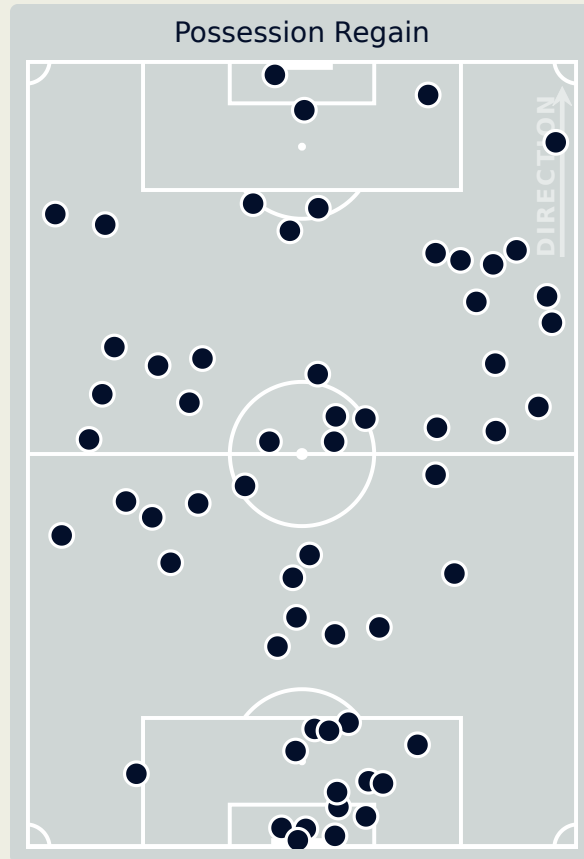

Movement to Receive

Movement Types by Phase

Final Third Phase

Progression Phase

Build Up Phase

All Movement Types

- In Front
- In Between
- Out to In
- In to Out
- In Behind

Top Ranked Players

Type	Player	Movements
In Front	4 SIAMFUKO Esther	3
In Between	15 CHANDA Hellen	9
Out to In	9 MUPOPO Kabange	2
In to Out	9 MUPOPO Kabange	1
In Behind	9 MUPOPO Kabange	7

Movement Types Pitch Third

FIFA[®]
W-OFT 2024

OUT OF POSSESSION

USA 3 - 0 Zambia

Defensive Actions

Blocks

Possession Contests

Most Possession Regains

8

NAEHER Alyssa
GOALKEEPER