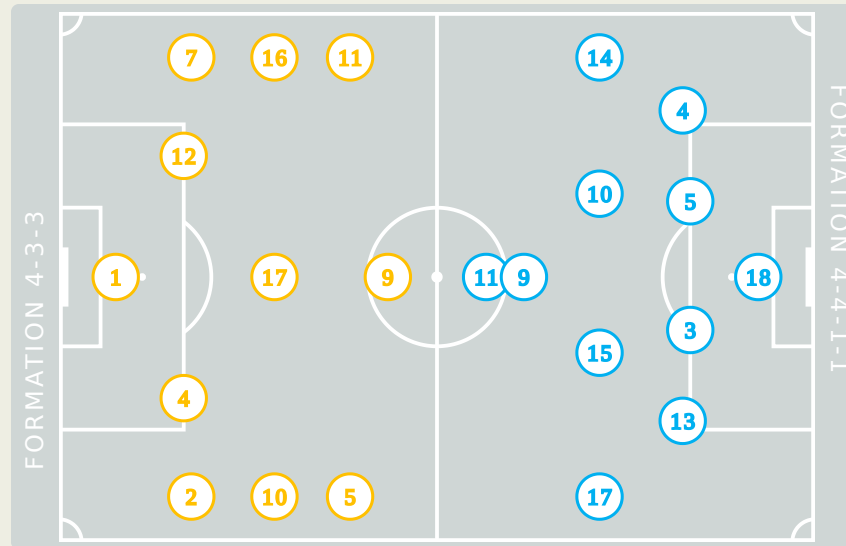

Match Summary - Teams

USA

3 — **0**

Zambia

STARTING

- 1 GK NAEHER Alyssa
- 2 DF FOX Emily
- 4 DF GIRMA Naomi
- 5 FW RODMAN Trinity 17' 44' 65'
- 7 FW DUNN Crystal
- 9 FW SWANSON Mallory 24' 25' 65'
- 10 MF HORAN Lindsey 65'
- 11 FW SMITH Sophia 43'
- 12 DF DAVIDSON Tierna
- 16 MF LAVELLE Rose 45'
- 17 MF COFFEY Samantha

SUBSTITUTES

- 18 GK MURPHY Casey
- 22 GK CAMPBELL Jane
- 3 MF ALBERT Korbin 45'
- 6 DF KRUEGER Casey 65'
- 8 FW WILLIAMS Lynn 43'
- 13 DF NIGHSWONGER Jenna 65'
- 14 MF SONNETT Emily 65' 73'
- 15 FW SHAW Jaedyn
- 19 MF HERSHFELT Hal
- 20 FW BETHUNE Croix
- 21 DF SAMS Emily

STARTING

- MUSOLE Ngambo GK 18
- MWEEMBA Lushomo DF 3
- SIAMFUKO Esther DF 4
- 30' ZULU Pauline DF 5
- MUPOPO Kabange FW 9
- 38' CHANDA Grace MF 10
- BANDA Barbra FW 11
- 45' TEMBO Martha DF 13
- 37' CHILUFYA Prisca MF 14
- CHANDA Hellen FW 15
- KUNDANANJI Racheal MF 17

SUBSTITUTES

- MUSONDA Catherine GK 1
- SAKALA Eunice GK 22
- BANDA Diana DF 2
- CHILESHE Rhoda MF 6
- ZULU Misozi MF 7
- LUBANDJI Ochumba MF 8
- 37' CHITUNDU Avell MF 12
- 38' MUCHINGA Esther DF 16
- PHIRI Vast DF 19
- NACHULA Racheal MF 20
- WILOMBE Mary MF 21