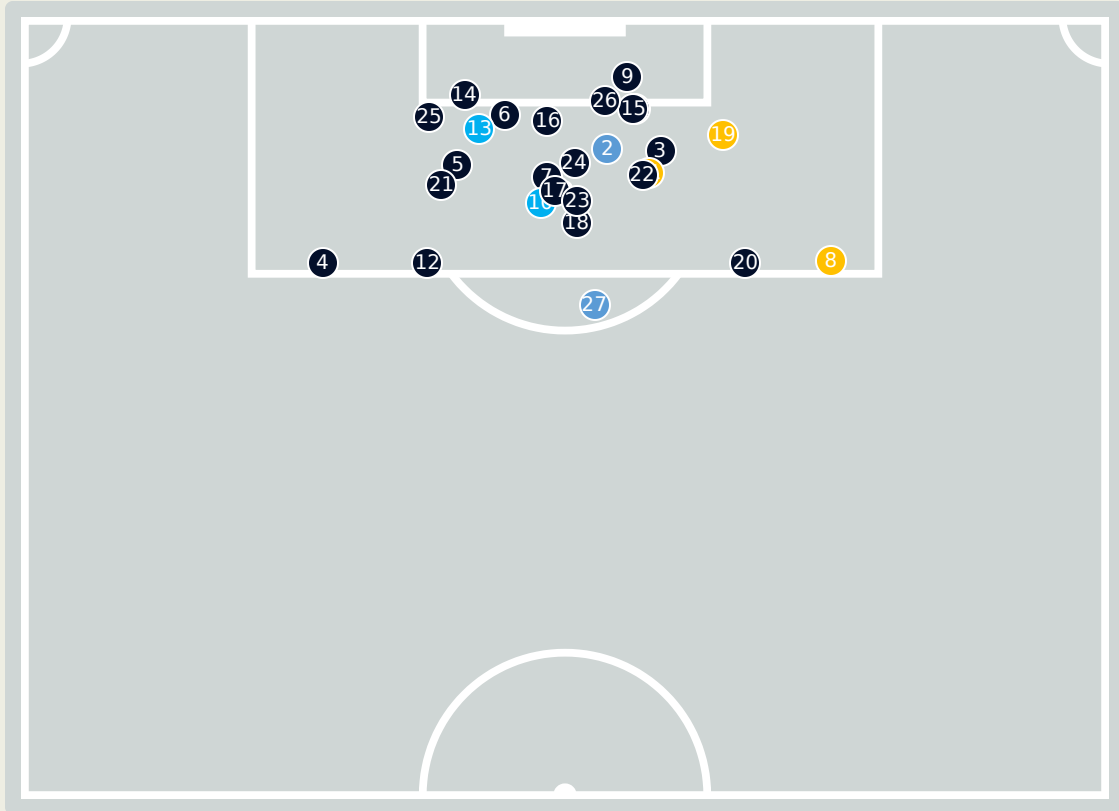

USA 3 - 0 Zambia

Goalkeeping Involvement

USA

USA GK Involvement Timeline

28
Total Involvements

Zambia

Zambia GK Involvement Timeline

63
Total Involvements

USA

Goalkeeping Distribution

Zambia

Goalkeeping Distribution

Goal Prevention

USA

9
Total Attempts on Goal Faced

100
Save %

Total Attempts on Goal Faced	Total Goal Interventions	Save & Retain	Deflect & Retain	Save & Deflect	Save Attempt	No Save Attempt
9	1	1	0	0	0	6

Zambia

Goal Prevention

29
Total Attempts on Goal Faced

56
Save %