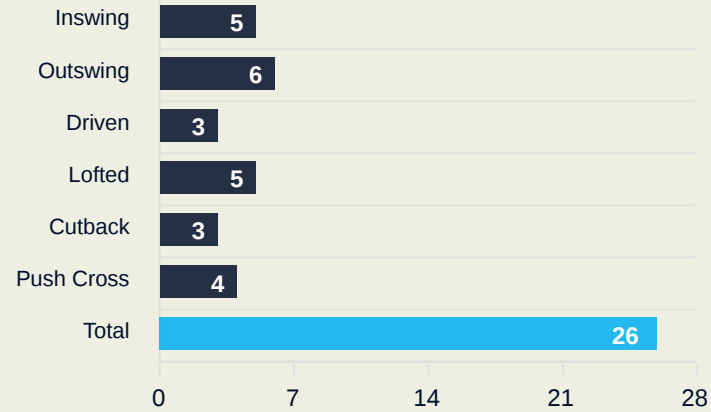

Zambia

Attempts at Goal

Key	Outcome	Shots
●	Goals	0
●	On Target	3
●	Off Target	2
●	Blocked	3
●	Incomplete	1

Attempts at Goal

Zambia

Time	Player	Outcome	Body Part	Delivery Type
3	10 CHANDA Grace	Incomplete - Blocked	Right Foot	Pass
35	9 MUPOPO Kabange	Incomplete - Blocked	Right Foot	Pass
50	17 KUNDANANJI Racheal	On Target - Saved	Right Foot	Ball Progression
52	11 BANDA Barbra	Incomplete - Player On Ball Error	Right Foot	Other
53	11 BANDA Barbra	Incomplete - Blocked	Right Foot	Pass
63	11 BANDA Barbra	On Target - Saved	Right Foot	Other
80	17 KUNDANANJI Racheal	On Target - Saved	Left Foot	Loose Ball
84	11 BANDA Barbra	Off Target	Head	Pass
89	17 KUNDANANJI Racheal	Deflected Off Target - Defensive Event	Left Foot	Pass

Crosses (Open Play)

Delivery Type

Attempted

26

Completed

7

Most Crosses Attempted

6