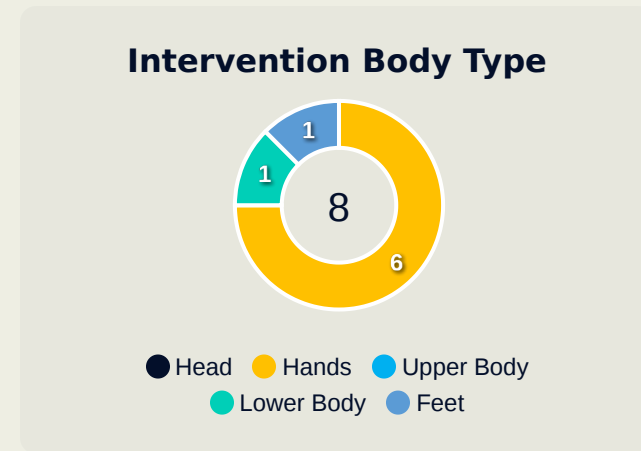

USA

Goalkeeping Distribution

Zambia

Goalkeeping Distribution

Goal Prevention

USA

9
Total Attempts on Goal Faced

100
Save %

Total Attempts on Goal Faced	Total Goal Interventions	Save & Retain	Deflect & Retain	Save & Deflect	Save Attempt	No Save Attempt
9	1	1	0	0	0	6

Zambia

Goal Prevention

29
Total Attempts on Goal Faced

56
Save %