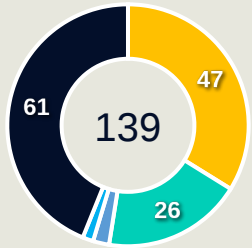

Movement to Receive

Movement Types by Phase

Final Third Phase