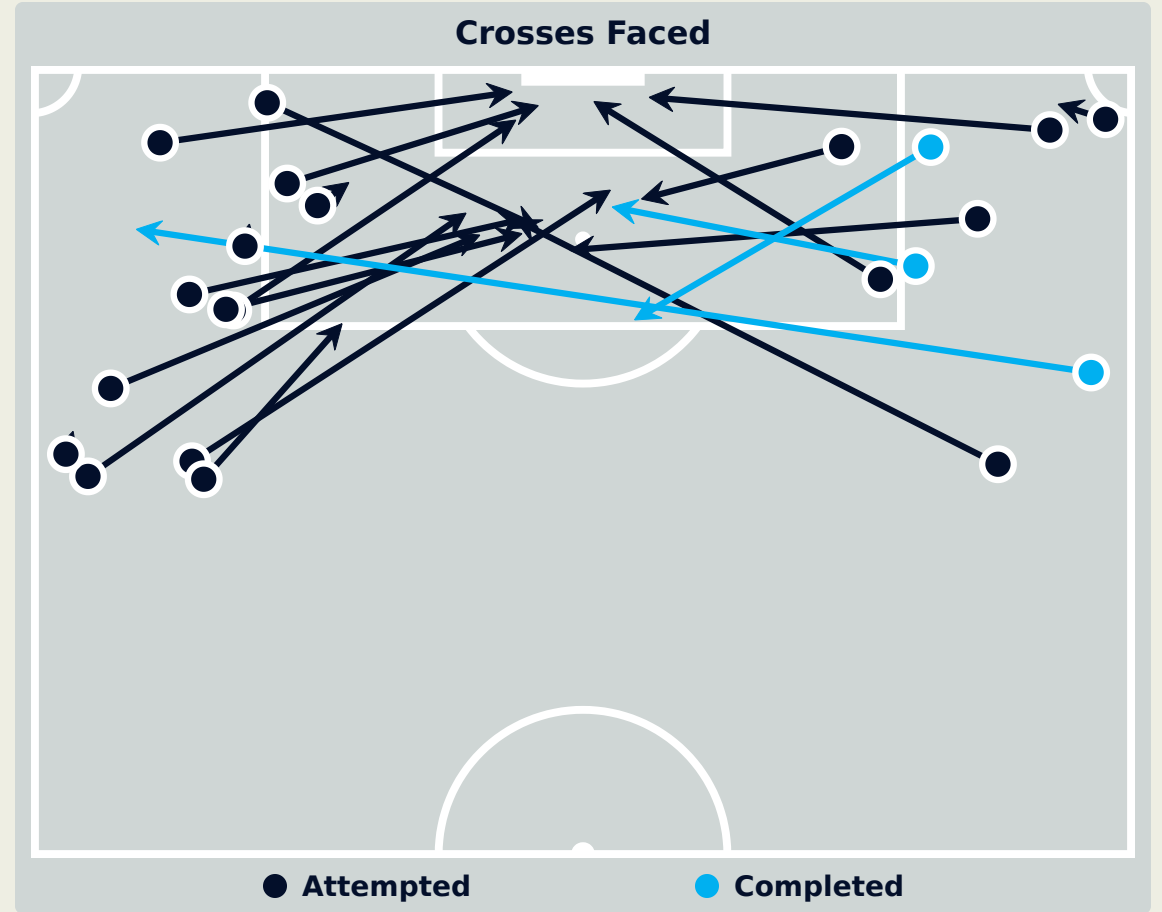

Japan

Aerial Control

Delivery Types Faced

Total	In Swing	Out Swing	Driven	Lofted	Cutback	Push
26	2	13	0	3	2	6