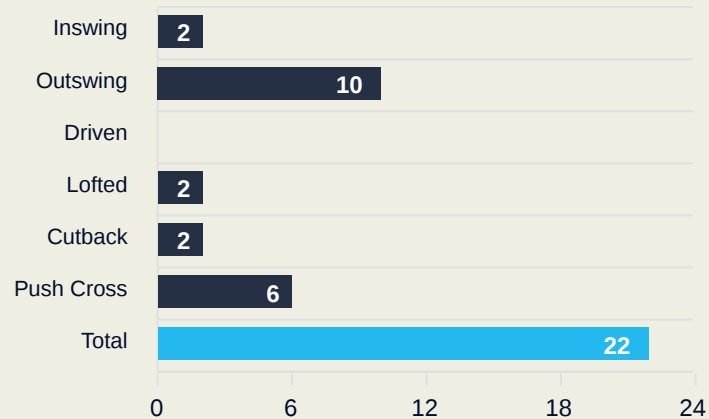

Attempts at Goal

Key	Outcome	Shots
●	Goals	2
●	On Target	6
●	Off Target	2
●	Blocked	4
●	Incomplete	1

Attempts at Goal

Spain

Time	Player	Outcome	Body Part	Delivery Type
0	7 DEL CASTILLO Athenea	On Target - Saved	Right Foot	Loose Ball
21	6 BONMATI Aitana	On Target - Goal	Right Foot	Pass
25	8 CALDENTEY Mariona	Deflected On Target - Defensive Event	Right Foot	Cross
26	18 CARMONA Olga	Incomplete - Blocked	Left Foot	Pass
39	4 PAREDES Irene	On Target - Saved	Left Foot	Corner
51	9 PARALLUELO Salma	Incomplete - Blocked	Left Foot	Cross
51	8 CALDENTEY Mariona	Incomplete - Blocked	Right Foot	Loose Ball
51	8 CALDENTEY Mariona	Off Target	Right Foot	Pass
57	6 BONMATI Aitana	On Target - Saved	Left Foot	Loose Ball
62	8 CALDENTEY Mariona	Incomplete - Blocked	Right Foot	Loose Ball
73	8 CALDENTEY Mariona	On Target - Goal	Right Foot	Pass
83	17 GARCIA Lucia	On Target - Saved	Right Foot	Pass
83	2 BATLLE Ona	On Target - Saved	Right Foot	Pass
88	2 BATLLE Ona	On Target - Saved	Left Foot	Pass
89	5 HERNANDEZ Oihane	Off Target	Right Foot	Pass

Attempts at Goal

Key	Outcome	Shots
●	Goals	1
●	On Target	2
●	Off Target	0
●	Blocked	0
●	Incomplete	1

Attempts at Goal

Time	Player	Outcome	Body Part	Delivery Type
2	15 FUJINO Aoba	On Target - Saved	Left Foot	Pass
12	15 FUJINO Aoba	On Target - Goal	Right Foot	Freekick
49	17 HAMANO Maika	On Target - Saved	Right Foot	Other
94	10 NAGANO Fuka	Incomplete - Player On Ball Error	Right Foot	Loose Ball

Crosses (Open Play)

Delivery Type

Attempted

22

Completed

3

Most Crosses Attempted

4