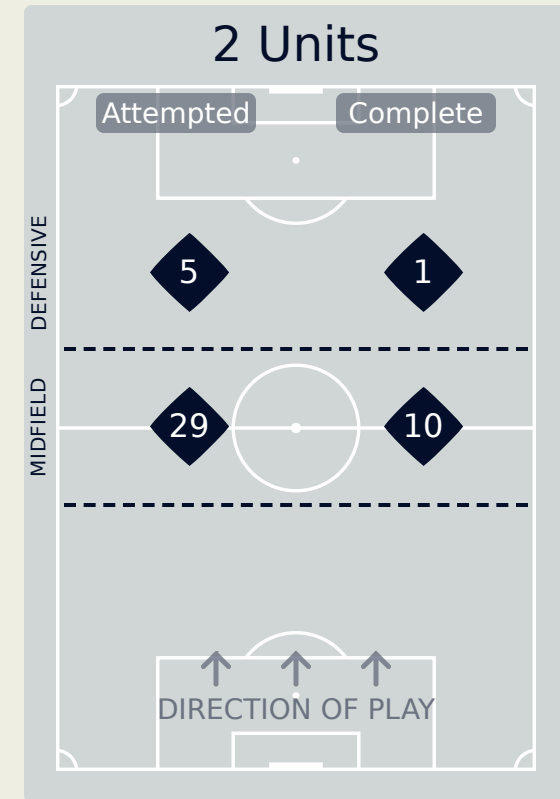

In Possession Line Height & Team Length

Spain

In Possession Line Height & Team Length

Japan

Line Breaks

Spain

Attempted Line Breaks

206

Attempted Line Breaks	3
Inside Shape	2
Outside Shape	1

Attempted Line Breaks	95
Inside Shape	49
Outside Shape	46

Attempted Line Breaks	108
Inside Shape	61
Outside Shape	47

Line Breaks

Japan

Attempted Line Breaks

113

Attempted Line Breaks	4
Inside Shape	2
Outside Shape	2

Attempted Line Breaks	75
Inside Shape	52
Outside Shape	23

Attempted Line Breaks	34
Inside Shape	30
Outside Shape	4

Line Breaks

					4 Units				3 Units			2 Units		Direction			Distribution Type		
#	Player	Line Breaks Attempted	Line Breaks Completed	Line Break Completion %	Attacking Line	Attacking Midfield Line	Midfield Line	Defensive Line	Attacking Line	Midfield Line	Defensive Line	Midfield Line	Defensive Line	Through	Around	Over	Pass	Cross	Ball Progression
1	YAMASHITA Ayaka	19	9	47%	0	1	0	0	5	10	1	2	0	3	1	15	19	0	0
2	SHIMIZU Risa	16	9	56%	0	0	0	0	6	3	2	5	0	4	5	7	15	0	1
3	MINAMI Moeka	13	4	31%	1	0	1	0	4	3	1	3	0	3	4	6	13	0	0
4	KUMAGAI Saki	7	5	71%	0	0	0	0	4	1	1	1	0	2	2	3	7	0	0
6	KOGA Toko	17	8	47%	0	0	0	0	6	4	2	5	0	9	3	5	16	0	1
7	MIYAZAWA Hinata	4	2	50%	0	0	0	1	0	1	0	1	1	3	0	1	4	0	0
8	SEIKE Kiko	6	2	33%	0	0	0	0	0	2	0	3	1	1	2	3	6	0	0
10	NAGANO Fuka	7	5	71%	0	0	0	0	1	1	2	3	0	2	1	4	7	0	0
11	TANAKA Mina	4	2	50%	0	0	0	0	0	1	2	0	1	2	0	2	4	0	0
14	HASEGAWA Yui	8	3	38%	0	0	0	0	3	2	1	0	2	4	0	4	8	0	0
15	FUJINO Aoba	5	0	0%	0	0	0	0	0	1	2	2	0	0	2	3	5	0	0
5	TAKAHASHI Hana	4	3	75%	0	0	0	0	1	1	0	2	0	0	2	2	4	0	0
17	HAMANO Maika	2	1	50%	0	0	0	0	0	1	0	1	0	0	2	0	2	0	0
19	CHIBA Remina	0	0	0%	0	0	0	0	0	0	0	0	0	0	0	0	0	0	0
20	MORIYA Miyabi	1	0	0%	0	0	0	0	0	0	0	1	0	1	0	0	1	0	0