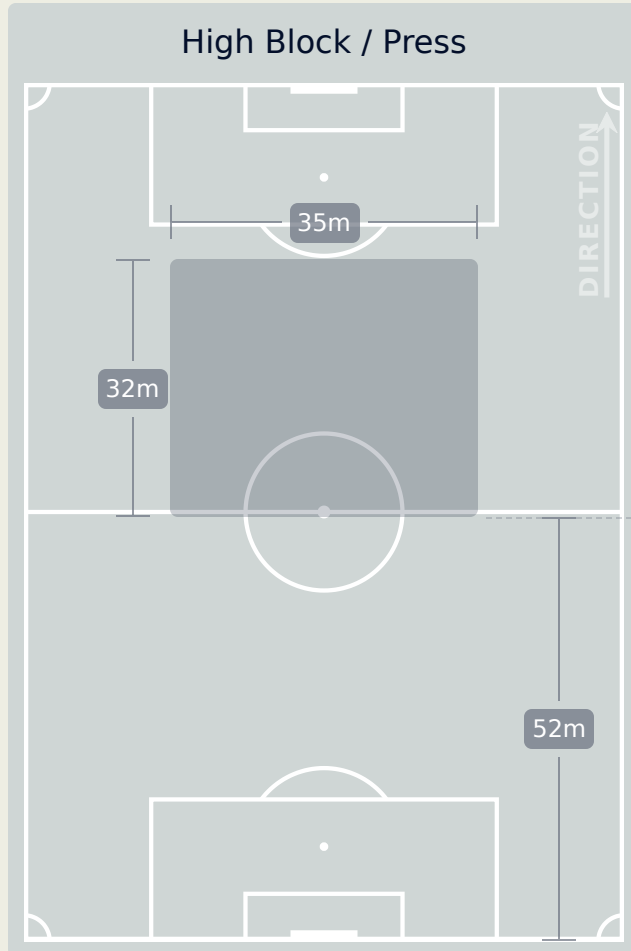

Defensive Line Height & Team Length