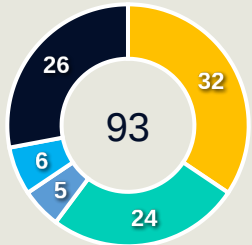

Movement to Receive

Movement Types by Phase

Final Third Phase

Progression Phase

Build Up Phase

All Movement Types

- In Front
- In Between
- Out to In
- In to Out
- In Behind

Top Ranked Players

Type	Player	Movements
In Front	10 NAGANO Fuka	17
In Between	11 TANAKA Mina	18
Out to In	11 TANAKA Mina	3
In to Out	15 FUJINO Aoba	7
In Behind	15 FUJINO Aoba	17

Movement Types Pitch Third

FIFA[®]
W-OFT 2024