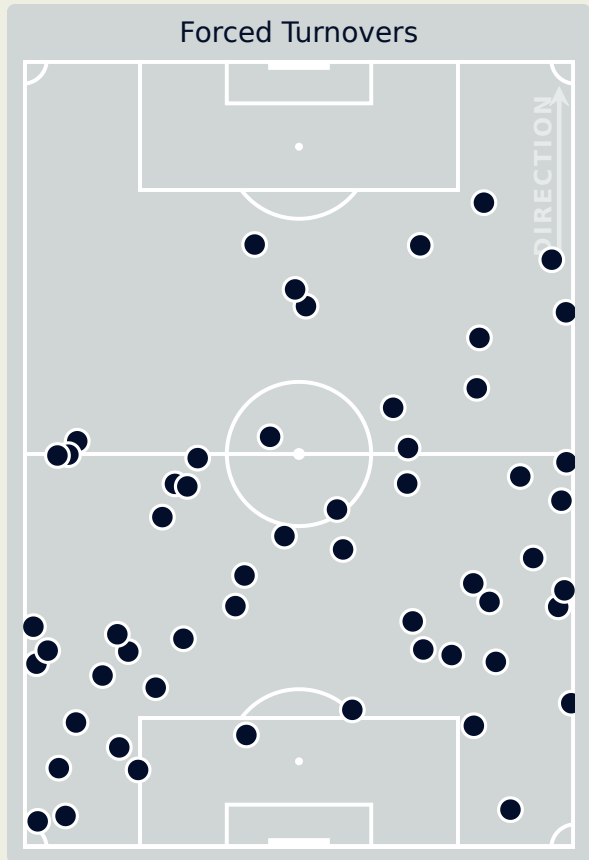

Defensive Actions