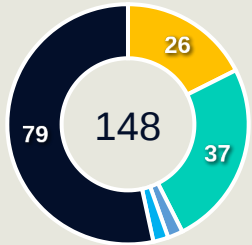

#	Player	Offers Made	Offers Received	% Made & Received
1	YAMASHITA Ayaka	6	2	33.3%
2	SHIMIZU Risa	17	9	52.9%
3	MINAMI Moeka	12	5	41.7%
4	KUMAGAI Saki	10	1	10%
6	KOGA Toko	3	1	33.3%
7	MIYAZAWA Hinata	18	4	22.2%
8	SEIKE Kiko	7	0	0%
10	NAGANO Fuka	41	7	17.1%
11	TANAKA Mina	36	9	25%
14	HASEGAWA Yui	31	9	29%
15	FUJINO Aoba	53	11	20.8%
5	TAKAHASHI Hana	3	1	33.3%
17	HAMANO Maika	6	4	66.7%
19	CHIBA Remina	14	0	0%
20	MORIYA Miyabi	7	3	42.9%

Movement to Receive

Movement Types by Phase

Final Third Phase

Progression Phase

Build Up Phase

All Movement Types

- In Front
- In Between
- Out to In
- In to Out
- In Behind

Top Ranked Players