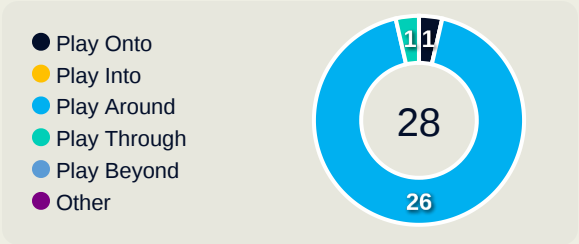

Goalkeeping Distribution

Spain