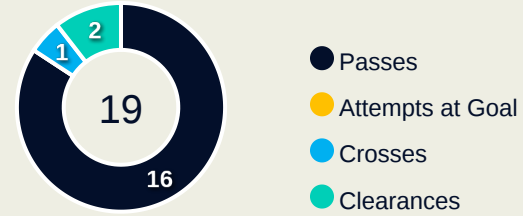

12

Interceptions

22

Tackles

13.09

Possession Actions / Defensive Action

Blocks

Possession Contests