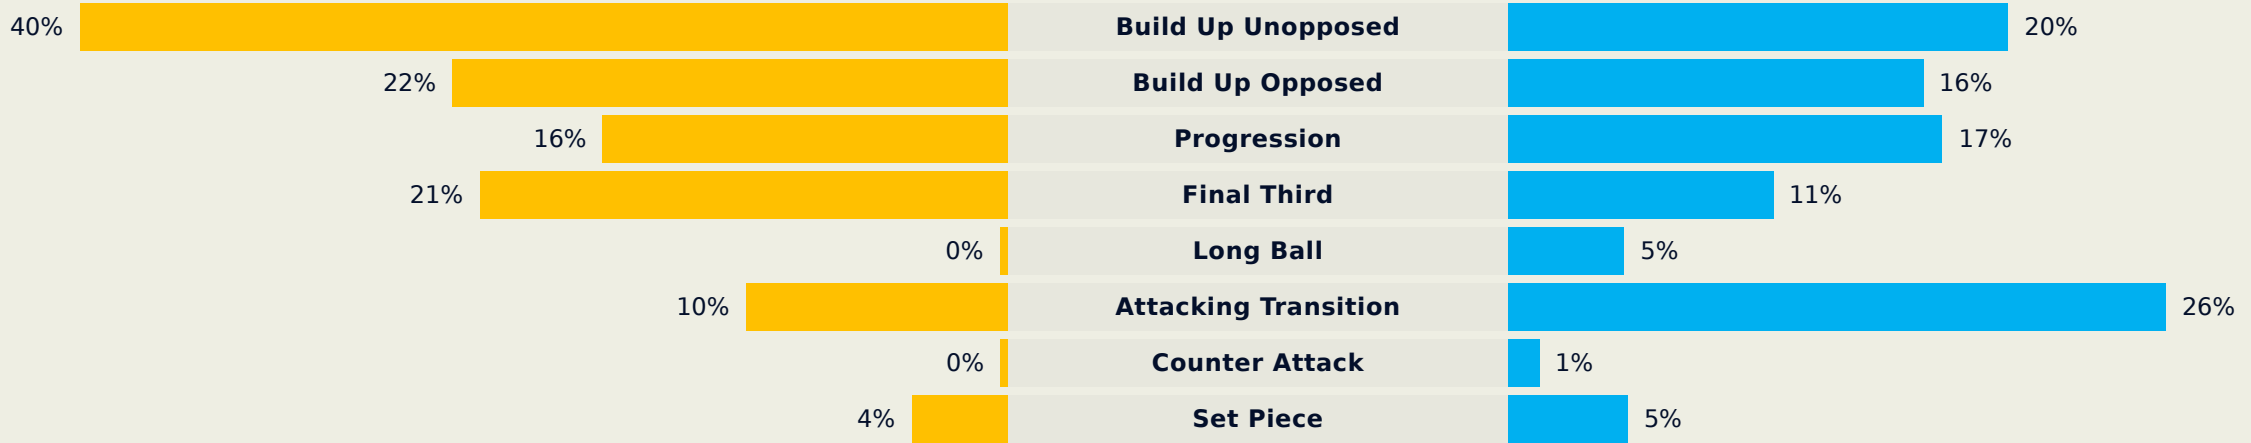

Spain

Phases of Play

Japan

IN POSSESSION