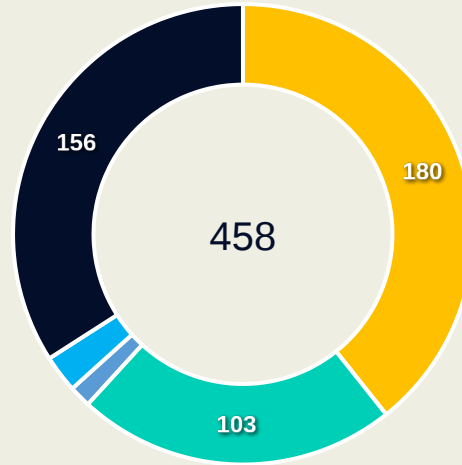

#	Player	Offers Made	Offers Received	% Made & Received
1	YAMASHITA Ayaka	6	2	33.3%
2	SHIMIZU Risa	17	9	52.9%
3	MINAMI Moeka	12	5	41.7%
4	KUMAGAI Saki	10	1	10%
6	KOGA Toko	3	1	33.3%
7	MIYAZAWA Hinata	18	4	22.2%
8	SEIKE Kiko	7	0	0%
10	NAGANO Fuka	41	7	17.1%
11	TANAKA Mina	36	9	25%
14	HASEGAWA Yui	31	9	29%
15	FUJINO Aoba	53	11	20.8%
5	TAKAHASHI Hana	3	1	33.3%
17	HAMANO Maika	6	4	66.7%
19	CHIBA Remina	14	0	0%
20	MORIYA Miyabi	7	3	42.9%

Movement to Receive

Movement Types by Phase

Final Third Phase

Progression Phase

Build Up Phase

All Movement Types

- In Front
- In Between
- Out to In
- In to Out
- In Behind

Top Ranked Players