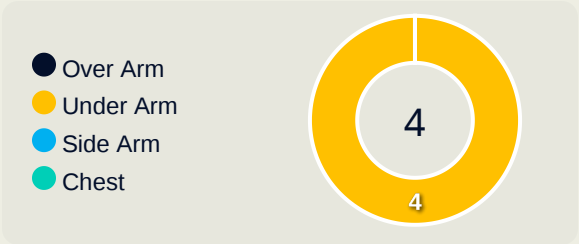

Goalkeeping Distribution

Spain