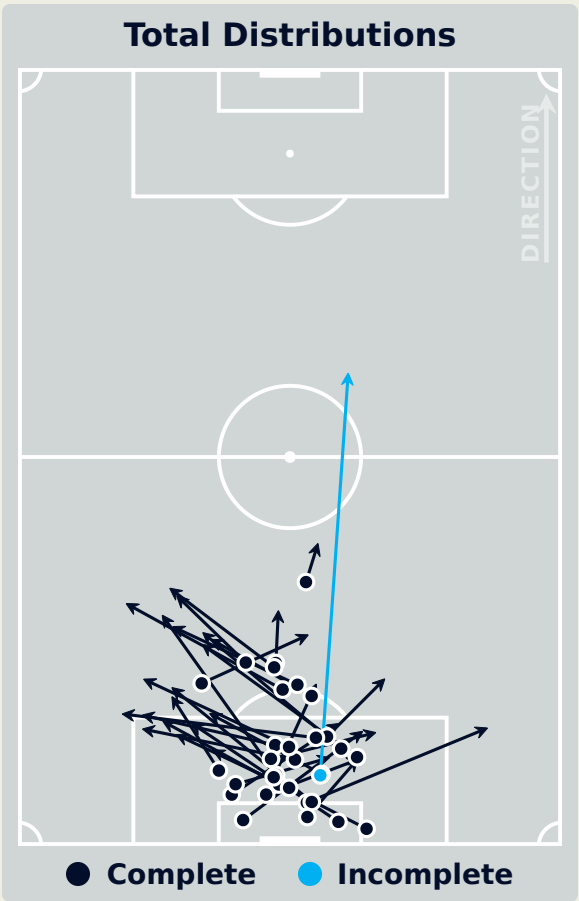

Goalkeeping Distribution

Spain