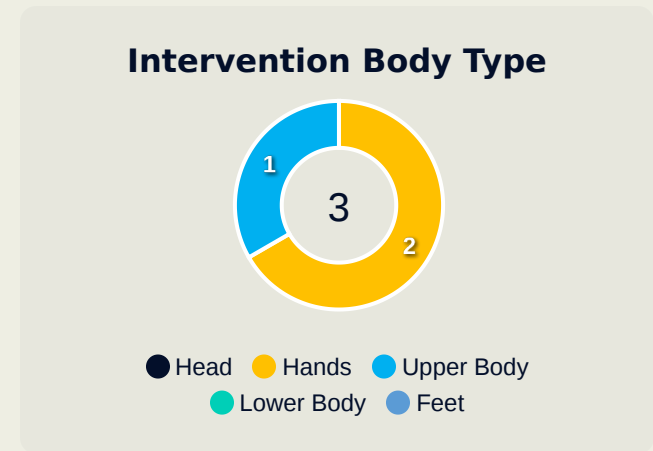

Goalkeeping Distribution

Spain

Goalkeeping Distribution

Spain

Goal Prevention

4
Total Attempts on Goal Faced

100
Save %

Total Attempts on Goal Faced	Total Goal Interventions	Save & Retain	Deflect & Retain	Save & Deflect	Save Attempt	No Save Attempt
4	3	1	0	2	0	1

Goal Prevention

Intervention Type

- Deflect & Retain (Light Green)
- Save & Deflect (Yellow)
- Save & Retain (Blue)
- No Save Attempt (Black)
- Save Attempt (Light Blue)

Intervention Body Type

- Head (Black)
- Hands (Yellow)
- Upper Body (Light Blue)
- Lower Body (Light Green)
- Feet (Blue)