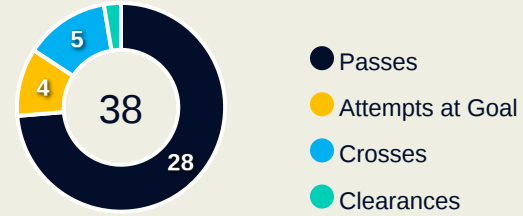

Defensive Actions

Blocks

Possession Contests

Most Possession Regains

13

YAMASHITA Ayaka
GOALKEEPER

#	Player	Total Possession Regains
1	YAMASHITA Ayaka	13
2	SHIMIZU Risa	5
3	MINAMI Moeka	3
4	KUMAGAI Saki	5
6	KOGA Toko	7
7	MIYAZAWA Hinata	1
8	SEIKE Kiko	3
10	NAGANO Fuka	4
11	TANAKA Mina	1
14	HASEGAWA Yui	2
15	FUJINO Aoba	0
5	TAKAHASHI Hana	0
17	HAMANO Maika	4
19	CHIBA Remina	0
20	MORIYA Miyabi	0