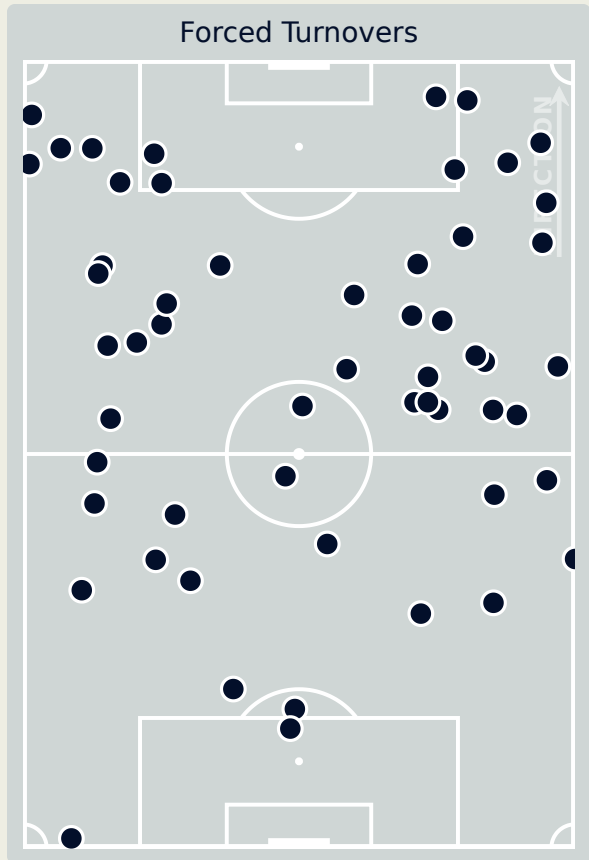

12

Interceptions

22

Tackles

13.09

Possession Actions / Defensive Action

Blocks

Possession Contests