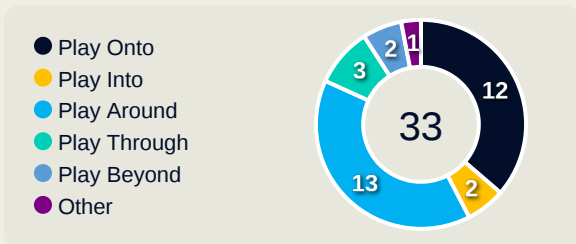

Goalkeeping Distribution