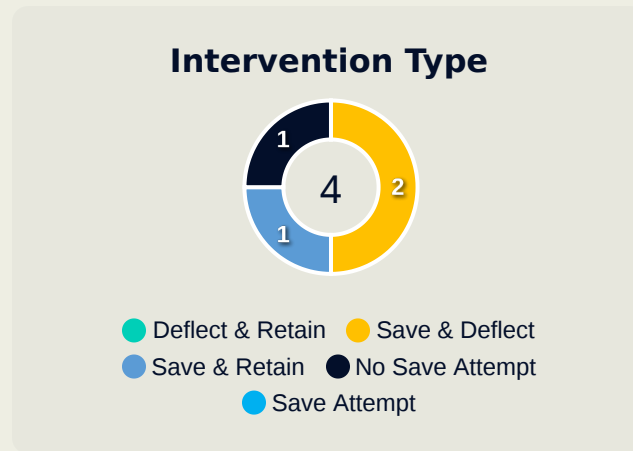

Goalkeeping Distribution

Spain

Goalkeeping Distribution

Spain

Goal Prevention

4
Total Attempts on Goal Faced

100
Save %

Total Attempts on Goal Faced	Total Goal Interventions	Save & Retain	Deflect & Retain	Save & Deflect	Save Attempt	No Save Attempt
4	3	1	0	2	0	1

Goal Prevention

Intervention Type

- Deflect & Retain (Light Green)
- Save & Deflect (Yellow)
- Save & Retain (Blue)
- No Save Attempt (Black)
- Save Attempt (Light Blue)

Intervention Body Type

- Head (Black)
- Hands (Yellow)
- Upper Body (Light Blue)
- Lower Body (Light Green)
- Feet (Blue)