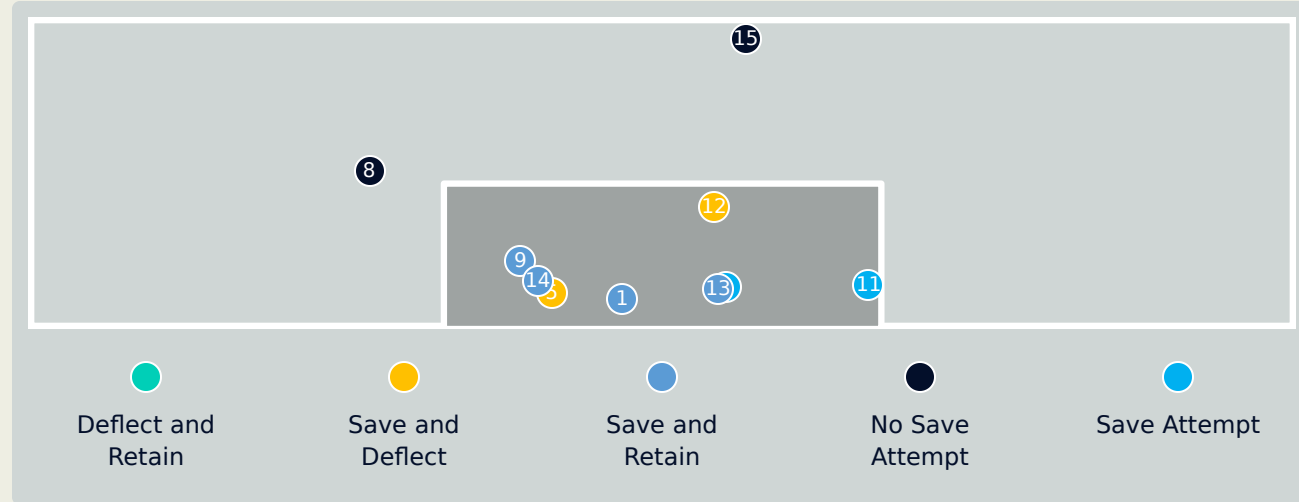

Goalkeeping Distribution

Spain

Goalkeeping Distribution

Spain

Goal Prevention

4
Total Attempts on Goal Faced

100
Save %

Total Attempts on Goal Faced	Total Goal Interventions	Save & Retain	Deflect & Retain	Save & Deflect	Save Attempt	No Save Attempt
4	3	1	0	2	0	1

Goal Prevention

Intervention Type

- Deflect & Retain (Light Green)
- Save & Deflect (Yellow)
- Save & Retain (Blue)
- No Save Attempt (Black)
- Save Attempt (Light Blue)

Intervention Body Type

- Head (Black)
- Hands (Yellow)
- Upper Body (Light Blue)
- Lower Body (Light Green)
- Feet (Blue)