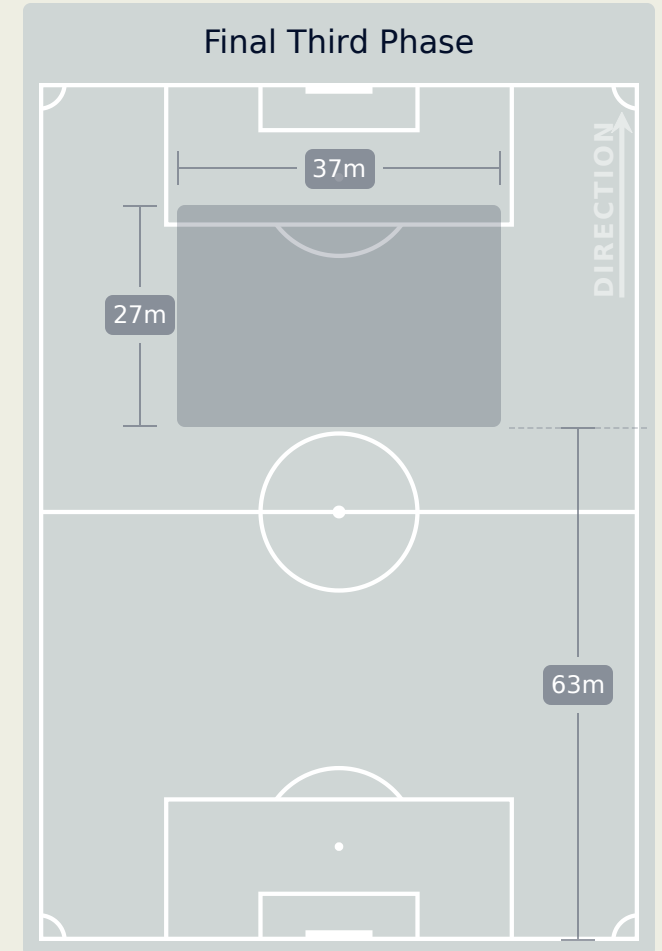

In Possession Line Height & Team Length

Spain

In Possession Line Height & Team Length

Japan

Line Breaks

Spain

Attempted Line Breaks

206