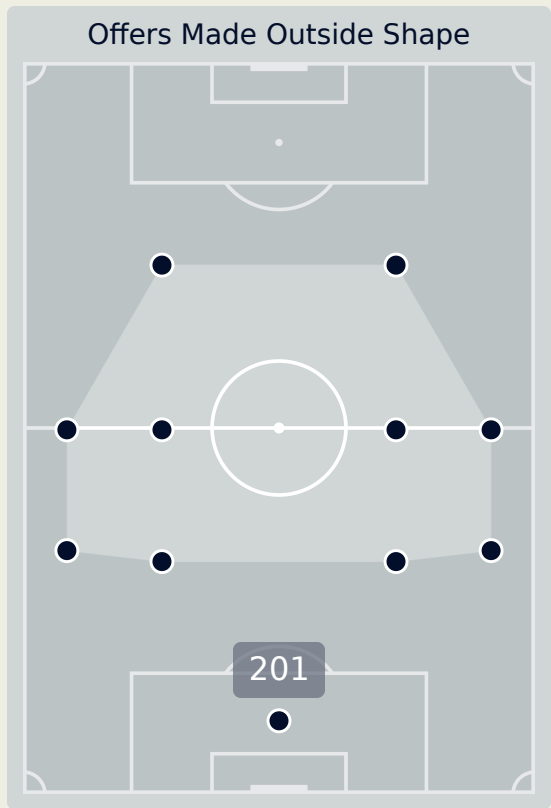

Spain

Offering to Receive

535
Total Offers Made

226
Total Offers Received

Most Offers
92
CALDENTEY Mariona
LEFT WINGER

263
Offers Made in Final Third

231
Offers Made in Middle Third

41
Offers Made in Defensive Third