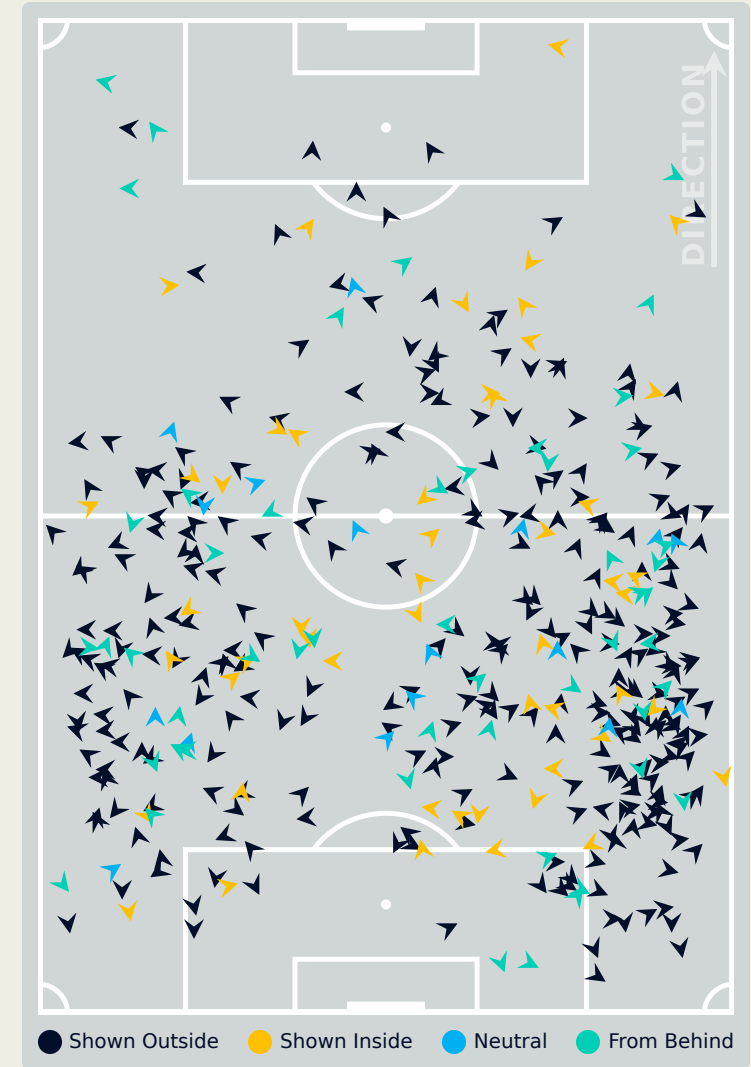

Defensive Actions

Blocks

Possession Contests

Most Possession Regains

13

YAMASHITA Ayaka
GOALKEEPER

#	Player	Total Possession Regains
1	YAMASHITA Ayaka	13
2	SHIMIZU Risa	5
3	MINAMI Moeka	3
4	KUMAGAI Saki	5
6	KOGA Toko	7
7	MIYAZAWA Hinata	1
8	SEIKE Kiko	3
10	NAGANO Fuka	4
11	TANAKA Mina	1
14	HASEGAWA Yui	2
15	FUJINO Aoba	0
5	TAKAHASHI Hana	0
17	HAMANO Maika	4
19	CHIBA Remina	0
20	MORIYA Miyabi	0

Defensive Line Height & Team Length

Spain

Defensive Line Height & Team Length

Defensive Pressure

Spain

Japan

170	Total Pressures	400
48	Direct Pressures	78
1.5s	Avg Pressure Duration	1.43s
55	Forced Turnovers	56
6.95s	Ball Recovery Time	14.31s
73	Pushing on into Pressing	135
145	Pushing on	303
44	Pressing Direction Inside	51
81	Pressing Direction Outside	281

Most Direct Pressures

12

BATLLE Ona
RIGHT BACK

Most Direct Pressures

13

HASEGAWA Yui
RIGHT CENTRE MIDFIELD

FIFA[®]
W-OFT 2024

GOALKEEPING