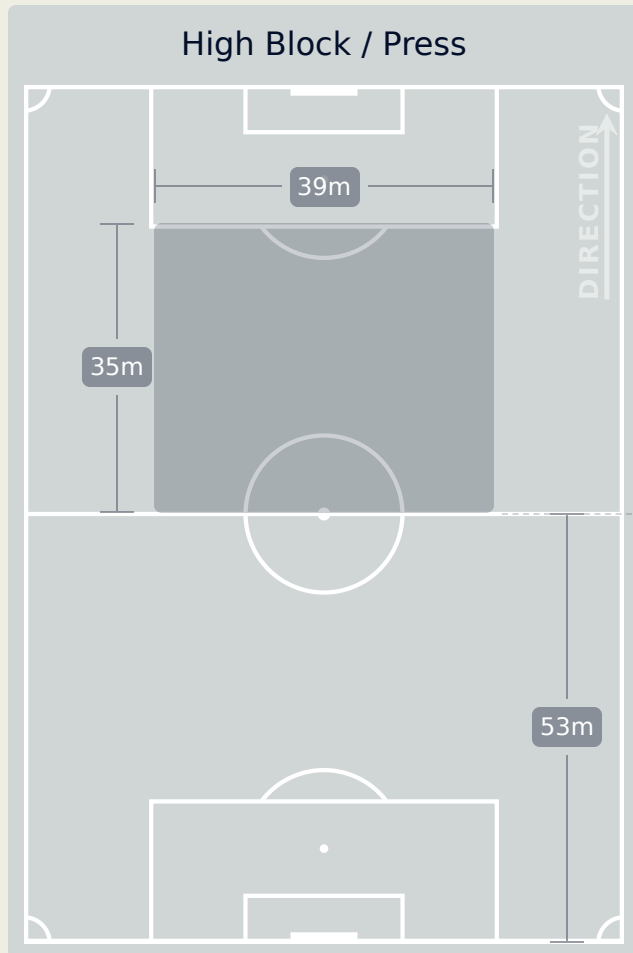

Defensive Line Height & Team Length

Spain