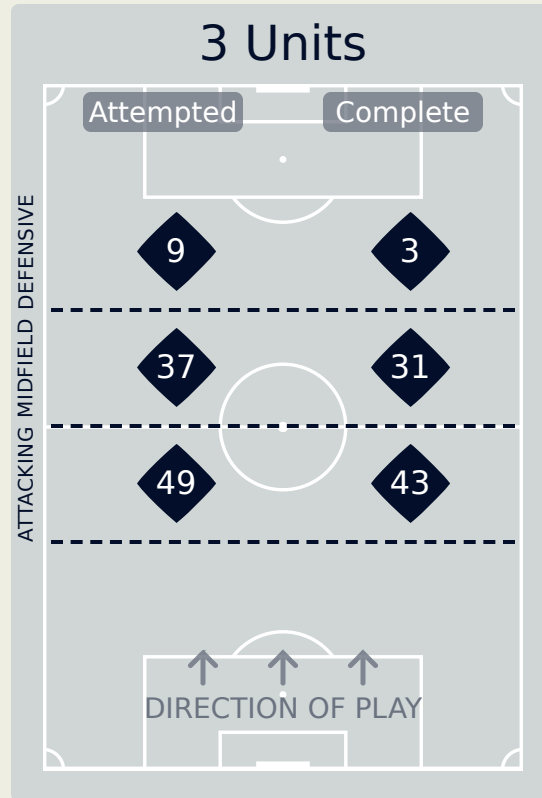

In Possession Line Height & Team Length

Spain

In Possession Line Height & Team Length

Japan

Line Breaks

Spain

Attempted Line Breaks

206

Attempted Line Breaks	3
Inside Shape	2
Outside Shape	1

Attempted Line Breaks	95
Inside Shape	49
Outside Shape	46

Attempted Line Breaks	108
Inside Shape	61
Outside Shape	47

Line Breaks

Japan

Attempted Line Breaks

113

Attempted Line Breaks	4
Inside Shape	2
Outside Shape	2

Attempted Line Breaks	75
Inside Shape	52
Outside Shape	23

Attempted Line Breaks	34
Inside Shape	30
Outside Shape	4

Line Breaks

					4 Units				3 Units			2 Units		Direction			Distribution Type		
#	Player	Line Breaks Attempted	Line Breaks Completed	Line Break Completion %	Attacking Line	Attacking Midfield Line	Midfield Line	Defensive Line	Attacking Line	Midfield Line	Defensive Line	Midfield Line	Defensive Line	Through	Around	Over	Pass	Cross	Ball Progression
1	YAMASHITA Ayaka	19	9	47%	0	1	0	0	5	10	1	2	0	3	1	15	19	0	0
2	SHIMIZU Risa	16	9	56%	0	0	0	0	6	3	2	5	0	4	5	7	15	0	1
3	MINAMI Moeka	13	4	31%	1	0	1	0	4	3	1	3	0	3	4	6	13	0	0
4	KUMAGAI Saki	7	5	71%	0	0	0	0	4	1	1	1	0	2	2	3	7	0	0
6	KOGA Toko	17	8	47%	0	0	0	0	6	4	2	5	0	9	3	5	16	0	1
7	MIYAZAWA Hinata	4	2	50%	0	0	0	1	0	1	0	1	1	3	0	1	4	0	0
8	SEIKE Kiko	6	2	33%	0	0	0	0	0	2	0	3	1	1	2	3	6	0	0
10	NAGANO Fuka	7	5	71%	0	0	0	0	1	1	2	3	0	2	1	4	7	0	0
11	TANAKA Mina	4	2	50%	0	0	0	0	0	1	2	0	1	2	0	2	4	0	0
14	HASEGAWA Yui	8	3	38%	0	0	0	0	3	2	1	0	2	4	0	4	8	0	0
15	FUJINO Aoba	5	0	0%	0	0	0	0	0	1	2	2	0	0	2	3	5	0	0
5	TAKAHASHI Hana	4	3	75%	0	0	0	0	1	1	0	2	0	0	2	2	4	0	0
17	HAMANO Maika	2	1	50%	0	0	0	0	0	1	0	1	0	0	2	0	2	0	0
19	CHIBA Remina	0	0	0%	0	0	0	0	0	0	0	0	0	0	0	0	0	0	0
20	MORIYA Miyabi	1	0	0%	0	0	0	0	0	0	0	1	0	1	0	0	1	0	0