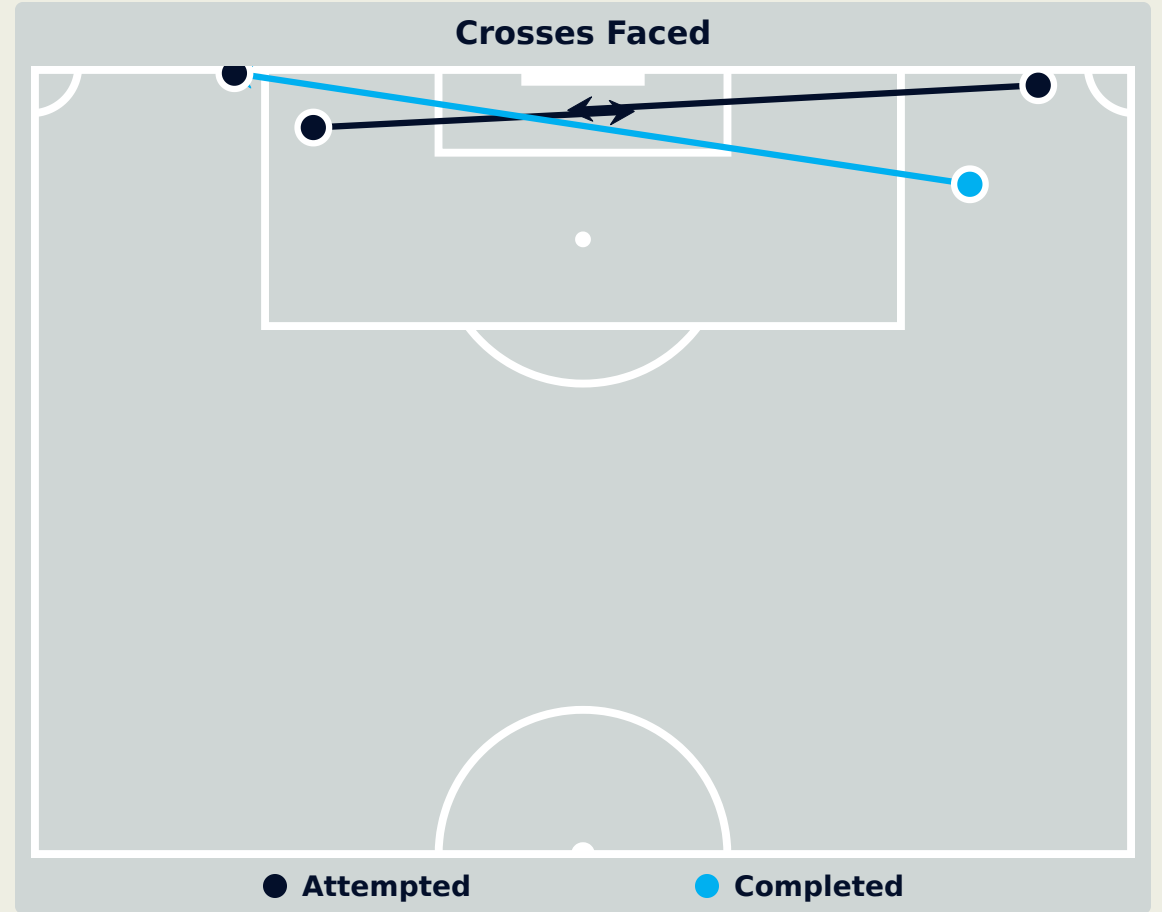

15

Total Attempts on Goal Faced

67

Save %

Total Attempts on Goal Faced	Total Goal Interventions	Save & Retain	Deflect & Retain	Save & Deflect	Save Attempt	No Save Attempt
15	7	4	0	3	2	6

Spain

Aerial Control