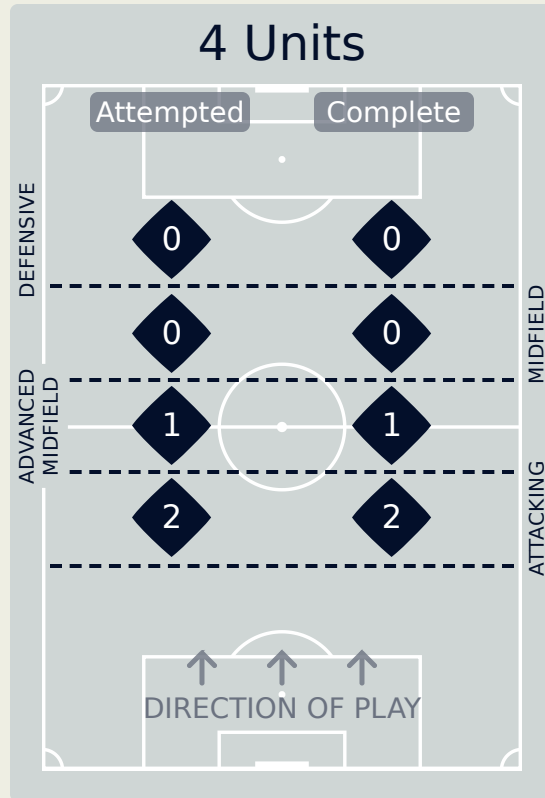

In Possession Line Height & Team Length

Spain

In Possession Line Height & Team Length

Japan

Line Breaks

Spain

Attempted Line Breaks

206

Attempted Line Breaks	3
Inside Shape	2
Outside Shape	1

Attempted Line Breaks	95
Inside Shape	49
Outside Shape	46

Attempted Line Breaks	108
Inside Shape	61
Outside Shape	47

Line Breaks

Japan

Attempted Line Breaks

113

Attempted Line Breaks	4
Inside Shape	2
Outside Shape	2

Attempted Line Breaks	75
Inside Shape	52
Outside Shape	23

Attempted Line Breaks	34
Inside Shape	30
Outside Shape	4

Line Breaks

					4 Units				3 Units			2 Units		Direction			Distribution Type		
#	Player	Line Breaks Attempted	Line Breaks Completed	Line Break Completion %	Attacking Line	Attacking Midfield Line	Midfield Line	Defensive Line	Attacking Line	Midfield Line	Defensive Line	Midfield Line	Defensive Line	Through	Around	Over	Pass	Cross	Ball Progression
1	YAMASHITA Ayaka	19	9	47%	0	1	0	0	5	10	1	2	0	3	1	15	19	0	0
2	SHIMIZU Risa	16	9	56%	0	0	0	0	6	3	2	5	0	4	5	7	15	0	1
3	MINAMI Moeka	13	4	31%	1	0	1	0	4	3	1	3	0	3	4	6	13	0	0
4	KUMAGAI Saki	7	5	71%	0	0	0	0	4	1	1	1	0	2	2	3	7	0	0
6	KOGA Toko	17	8	47%	0	0	0	0	6	4	2	5	0	9	3	5	16	0	1
7	MIYAZAWA Hinata	4	2	50%	0	0	0	1	0	1	0	1	1	3	0	1	4	0	0
8	SEIKE Kiko	6	2	33%	0	0	0	0	0	2	0	3	1	1	2	3	6	0	0
10	NAGANO Fuka	7	5	71%	0	0	0	0	1	1	2	3	0	2	1	4	7	0	0
11	TANAKA Mina	4	2	50%	0	0	0	0	0	1	2	0	1	2	0	2	4	0	0
14	HASEGAWA Yui	8	3	38%	0	0	0	0	3	2	1	0	2	4	0	4	8	0	0
15	FUJINO Aoba	5	0	0%	0	0	0	0	0	1	2	2	0	0	2	3	5	0	0
5	TAKAHASHI Hana	4	3	75%	0	0	0	0	1	1	0	2	0	0	2	2	4	0	0
17	HAMANO Maika	2	1	50%	0	0	0	0	0	1	0	1	0	0	2	0	2	0	0
19	CHIBA Remina	0	0	0%	0	0	0	0	0	0	0	0	0	0	0	0	0	0	0
20	MORIYA Miyabi	1	0	0%	0	0	0	0	0	0	0	1	0	1	0	0	1	0	0