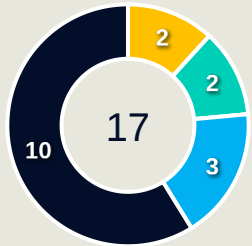

Movement to Receive

Movement Types by Phase

Final Third Phase

Progression Phase

Build Up Phase

All Movement Types

- In Front
- In Between
- Out to In
- In to Out
- In Behind

Top Ranked Players

Type	Player	Movements
In Front	8 CALDENTEY Mariona	47
In Between	6 BONMATI Aitana	23
Out to In	8 CALDENTEY Mariona	4
In to Out	8 CALDENTEY Mariona	4
In Behind	9 PARALLUELO Salma	60

Movement Types Pitch Third