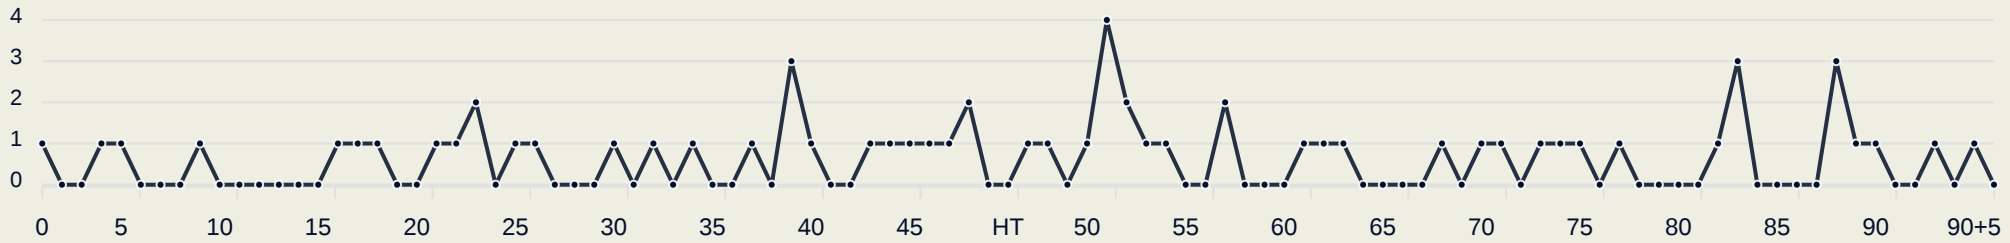

Spain 2 - 1 Japan

Goalkeeping Involvement

Spain

Spain GK Involvement Timeline

37
Total Involvements

Japan

Japan GK Involvement Timeline

64
Total Involvements