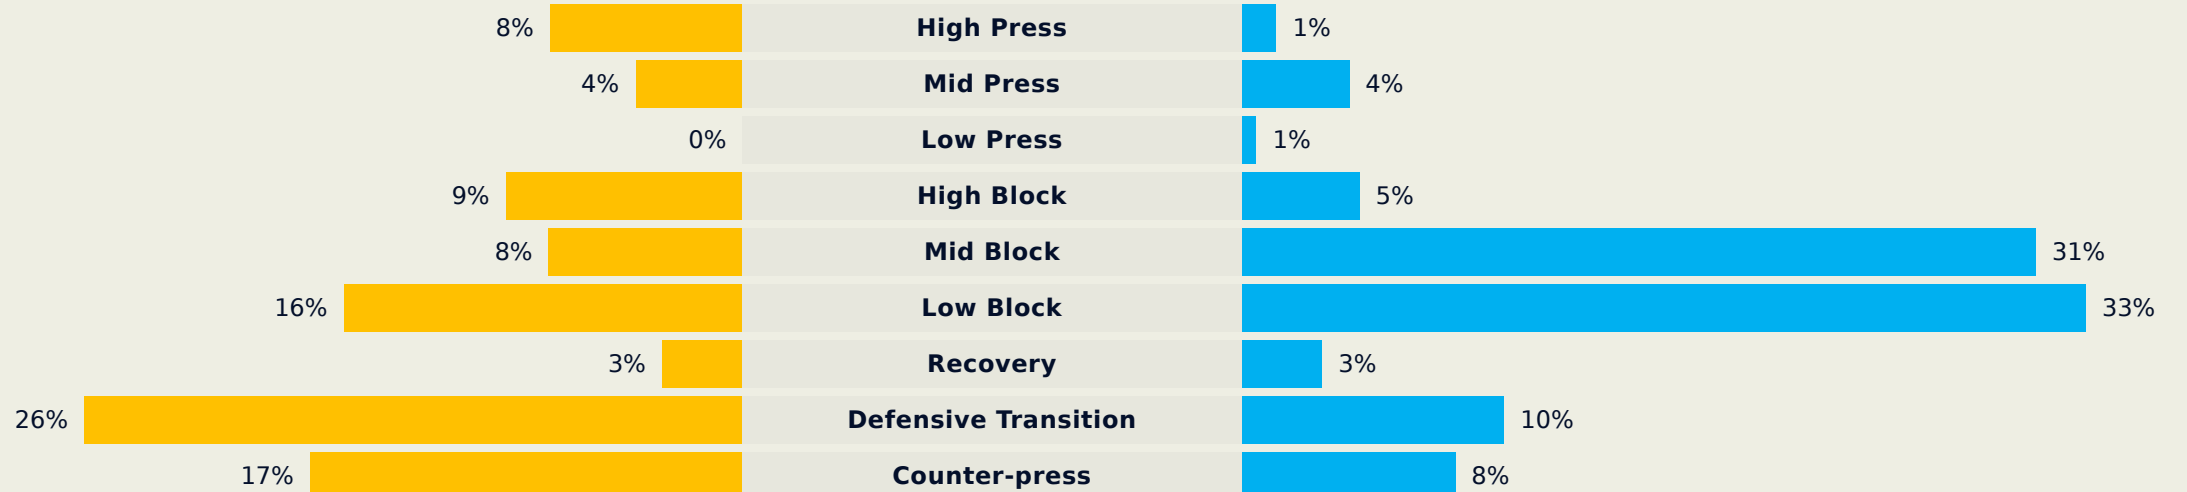

OUT OF POSSESSION