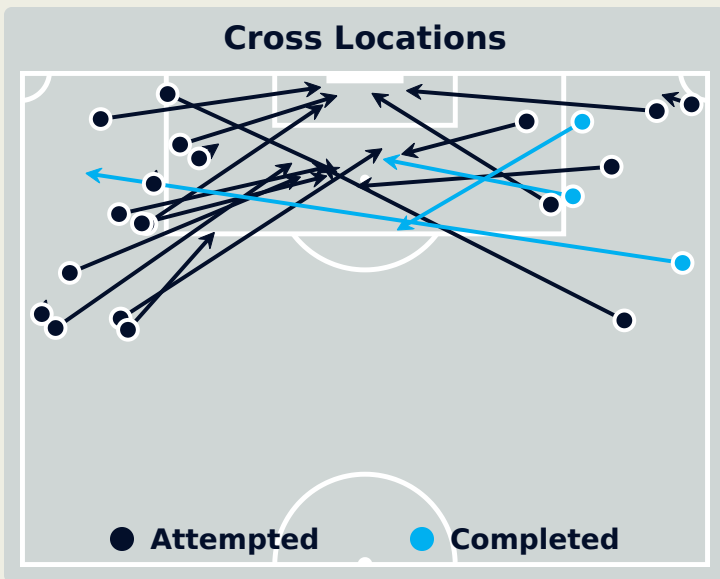

Attempts at Goal

Key	Outcome	Shots
●	Goals	2
●	On Target	6
●	Off Target	2
●	Blocked	4
●	Incomplete	1

Attempts at Goal

Spain

Time	Player	Outcome	Body Part	Delivery Type
0	7 DEL CASTILLO Athenea	On Target - Saved	Right Foot	Loose Ball
21	6 BONMATI Aitana	On Target - Goal	Right Foot	Pass
25	8 CALDENTEY Mariona	Deflected On Target - Defensive Event	Right Foot	Cross
26	18 CARMONA Olga	Incomplete - Blocked	Left Foot	Pass
39	4 PAREDES Irene	On Target - Saved	Left Foot	Corner
51	9 PARALLUELO Salma	Incomplete - Blocked	Left Foot	Cross
51	8 CALDENTEY Mariona	Incomplete - Blocked	Right Foot	Loose Ball
51	8 CALDENTEY Mariona	Off Target	Right Foot	Pass
57	6 BONMATI Aitana	On Target - Saved	Left Foot	Loose Ball
62	8 CALDENTEY Mariona	Incomplete - Blocked	Right Foot	Loose Ball
73	8 CALDENTEY Mariona	On Target - Goal	Right Foot	Pass
83	17 GARCIA Lucia	On Target - Saved	Right Foot	Pass
83	2 BATLLE Ona	On Target - Saved	Right Foot	Pass
88	2 BATLLE Ona	On Target - Saved	Left Foot	Pass
89	5 HERNANDEZ Oihane	Off Target	Right Foot	Pass

Attempts at Goal

Key	Outcome	Shots
●	Goals	1
●	On Target	2
●	Off Target	0
●	Blocked	0
●	Incomplete	1

Attempts at Goal

Time	Player	Outcome	Body Part	Delivery Type
2	15 FUJINO Aoba	On Target - Saved	Left Foot	Pass
12	15 FUJINO Aoba	On Target - Goal	Right Foot	Freekick
49	17 HAMANO Maika	On Target - Saved	Right Foot	Other
94	10 NAGANO Fuka	Incomplete - Player On Ball Error	Right Foot	Loose Ball

Crosses (Open Play)

Delivery Type

Attempted

22

Completed

3

Most Crosses Attempted

4