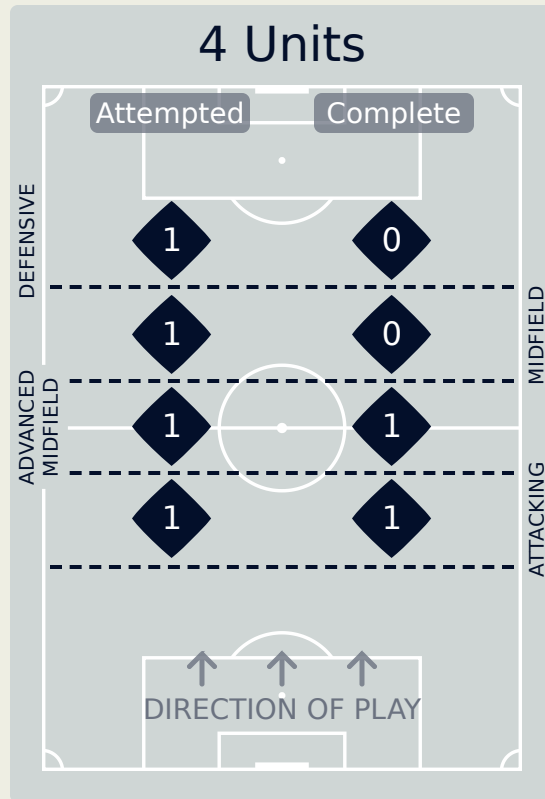

In Possession Line Height & Team Length

Spain

In Possession Line Height & Team Length

Japan

Line Breaks

Spain

Attempted Line Breaks

206

Attempted Line Breaks	3
Inside Shape	2
Outside Shape	1

Attempted Line Breaks	95
Inside Shape	49
Outside Shape	46

Attempted Line Breaks	108
Inside Shape	61
Outside Shape	47

Line Breaks

Japan

Attempted Line Breaks

113

Attempted Line Breaks	4
Inside Shape	2
Outside Shape	2

Attempted Line Breaks	75
Inside Shape	52
Outside Shape	23

Attempted Line Breaks	34
Inside Shape	30
Outside Shape	4

Line Breaks

					4 Units				3 Units			2 Units		Direction			Distribution Type		
#	Player	Line Breaks Attempted	Line Breaks Completed	Line Break Completion %	Attacking Line	Attacking Midfield Line	Midfield Line	Defensive Line	Attacking Line	Midfield Line	Defensive Line	Midfield Line	Defensive Line	Through	Around	Over	Pass	Cross	Ball Progression
1	YAMASHITA Ayaka	19	9	47%	0	1	0	0	5	10	1	2	0	3	1	15	19	0	0
2	SHIMIZU Risa	16	9	56%	0	0	0	0	6	3	2	5	0	4	5	7	15	0	1
3	MINAMI Moeka	13	4	31%	1	0	1	0	4	3	1	3	0	3	4	6	13	0	0
4	KUMAGAI Saki	7	5	71%	0	0	0	0	4	1	1	1	0	2	2	3	7	0	0
6	KOGA Toko	17	8	47%	0	0	0	0	6	4	2	5	0	9	3	5	16	0	1
7	MIYAZAWA Hinata	4	2	50%	0	0	0	1	0	1	0	1	1	3	0	1	4	0	0
8	SEIKE Kiko	6	2	33%	0	0	0	0	0	2	0	3	1	1	2	3	6	0	0
10	NAGANO Fuka	7	5	71%	0	0	0	0	1	1	2	3	0	2	1	4	7	0	0
11	TANAKA Mina	4	2	50%	0	0	0	0	0	1	2	0	1	2	0	2	4	0	0
14	HASEGAWA Yui	8	3	38%	0	0	0	0	3	2	1	0	2	4	0	4	8	0	0
15	FUJINO Aoba	5	0	0%	0	0	0	0	0	1	2	2	0	0	2	3	5	0	0
5	TAKAHASHI Hana	4	3	75%	0	0	0	0	1	1	0	2	0	0	2	2	4	0	0
17	HAMANO Maika	2	1	50%	0	0	0	0	0	1	0	1	0	0	2	0	2	0	0
19	CHIBA Remina	0	0	0%	0	0	0	0	0	0	0	0	0	0	0	0	0	0	0
20	MORIYA Miyabi	1	0	0%	0	0	0	0	0	0	0	1	0	1	0	0	1	0	0