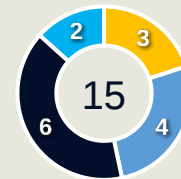

Most Direct Pressures

12

BATLLE Ona
RIGHT BACK

Most Direct Pressures

13

HASEGAWA Yui
RIGHT CENTRE MIDFIELD

FIFA[®]
W-OFT 2024

GOALKEEPING

Goal Prevention

Intervention Type

- Deflect & Retain (Light Green)
- Save & Deflect (Yellow)
- Save & Retain (Blue)
- No Save Attempt (Black)
- Save Attempt (Light Blue)

Intervention Body Type

- Head (Black)
- Hands (Yellow)
- Upper Body (Light Blue)
- Lower Body (Light Green)
- Feet (Blue)