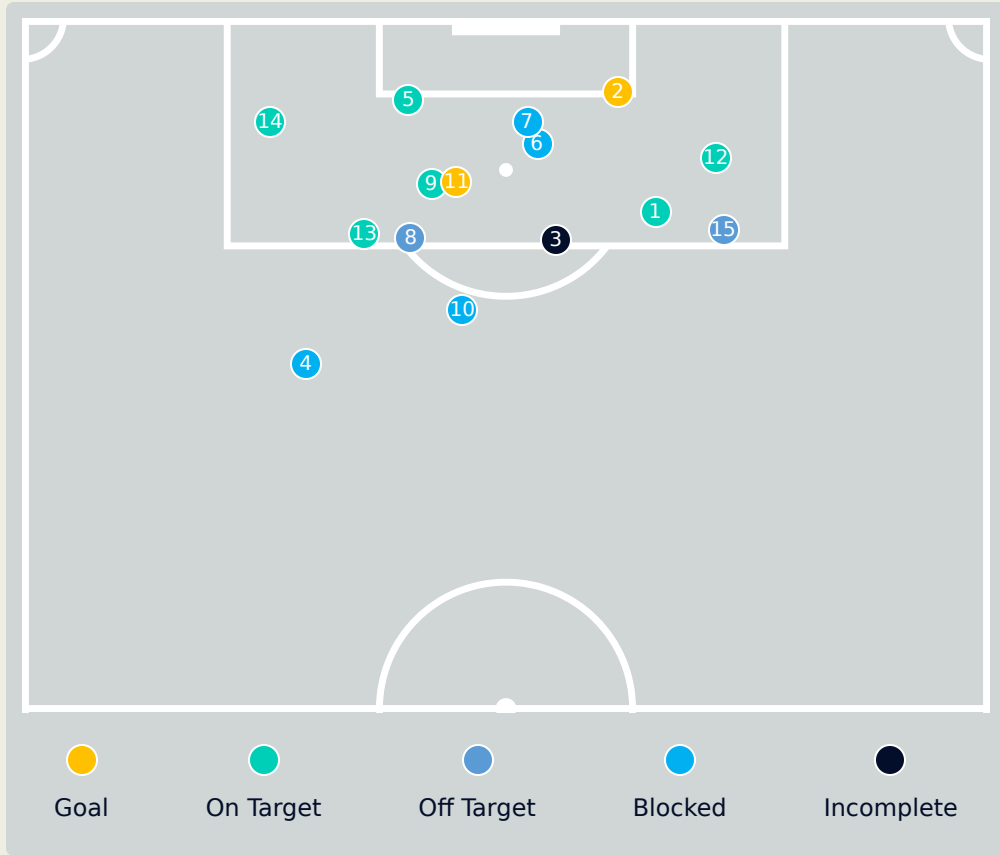

Attempts at Goal

Key	Outcome	Shots
●	Goals	2
●	On Target	6
●	Off Target	2
●	Blocked	4
●	Incomplete	1