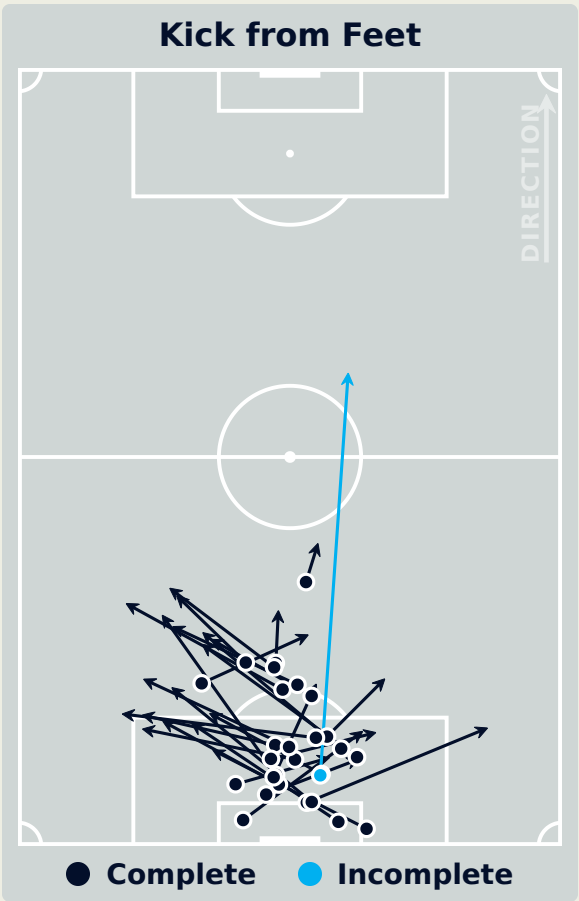

Goalkeeping Distribution

Spain