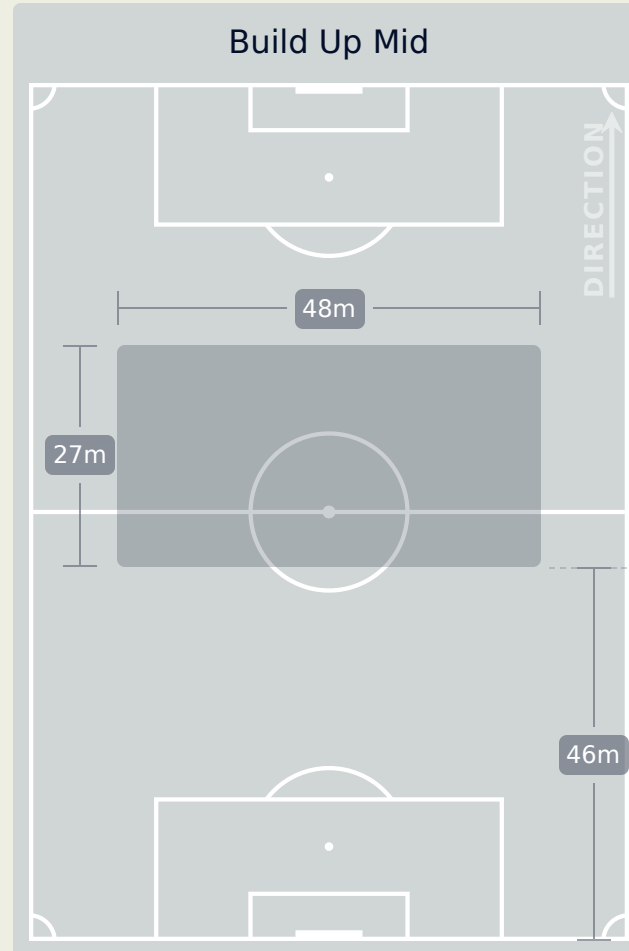

In Possession Line Height & Team Length

Spain

In Possession Line Height & Team Length

Japan

Line Breaks

Spain

Attempted Line Breaks

206