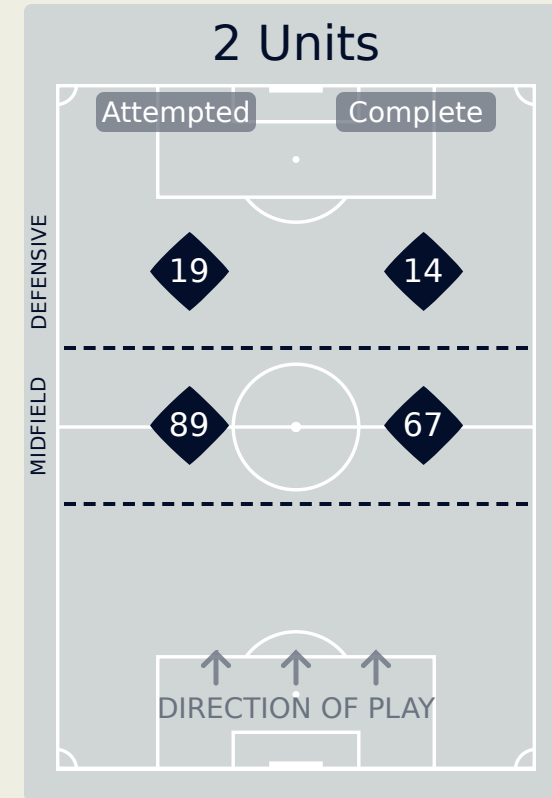

In Possession Line Height & Team Length

Spain

In Possession Line Height & Team Length

Japan

Line Breaks

Spain

Attempted Line Breaks

206

Attempted Line Breaks	3
Inside Shape	2
Outside Shape	1

Attempted Line Breaks	95
Inside Shape	49
Outside Shape	46

Attempted Line Breaks	108
Inside Shape	61
Outside Shape	47

Line Breaks

Japan

Attempted Line Breaks

113

Attempted Line Breaks	4
Inside Shape	2
Outside Shape	2

Attempted Line Breaks	75
Inside Shape	52
Outside Shape	23

Attempted Line Breaks	34
Inside Shape	30
Outside Shape	4

Line Breaks

					4 Units				3 Units			2 Units		Direction			Distribution Type		
#	Player	Line Breaks Attempted	Line Breaks Completed	Line Break Completion %	Attacking Line	Attacking Midfield Line	Midfield Line	Defensive Line	Attacking Line	Midfield Line	Defensive Line	Midfield Line	Defensive Line	Through	Around	Over	Pass	Cross	Ball Progression
1	YAMASHITA Ayaka	19	9	47%	0	1	0	0	5	10	1	2	0	3	1	15	19	0	0
2	SHIMIZU Risa	16	9	56%	0	0	0	0	6	3	2	5	0	4	5	7	15	0	1
3	MINAMI Moeka	13	4	31%	1	0	1	0	4	3	1	3	0	3	4	6	13	0	0
4	KUMAGAI Saki	7	5	71%	0	0	0	0	4	1	1	1	0	2	2	3	7	0	0
6	KOGA Toko	17	8	47%	0	0	0	0	6	4	2	5	0	9	3	5	16	0	1
7	MIYAZAWA Hinata	4	2	50%	0	0	0	1	0	1	0	1	1	3	0	1	4	0	0
8	SEIKE Kiko	6	2	33%	0	0	0	0	0	2	0	3	1	1	2	3	6	0	0
10	NAGANO Fuka	7	5	71%	0	0	0	0	1	1	2	3	0	2	1	4	7	0	0
11	TANAKA Mina	4	2	50%	0	0	0	0	0	1	2	0	1	2	0	2	4	0	0
14	HASEGAWA Yui	8	3	38%	0	0	0	0	3	2	1	0	2	4	0	4	8	0	0
15	FUJINO Aoba	5	0	0%	0	0	0	0	0	1	2	2	0	0	2	3	5	0	0
5	TAKAHASHI Hana	4	3	75%	0	0	0	0	1	1	0	2	0	0	2	2	4	0	0
17	HAMANO Maika	2	1	50%	0	0	0	0	0	1	0	1	0	0	2	0	2	0	0
19	CHIBA Remina	0	0	0%	0	0	0	0	0	0	0	0	0	0	0	0	0	0	0
20	MORIYA Miyabi	1	0	0%	0	0	0	0	0	0	0	1	0	1	0	0	1	0	0