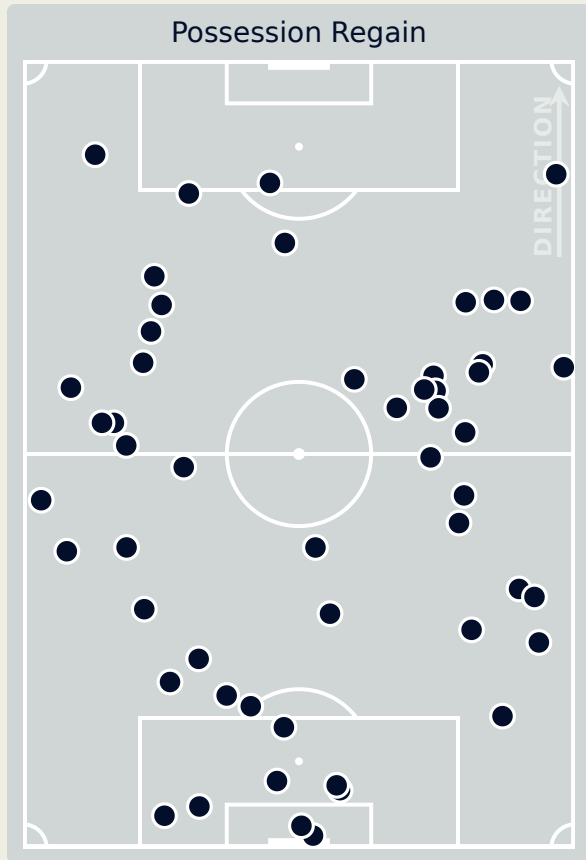

12

Interceptions

22

Tackles

13.09

Possession Actions / Defensive Action

Blocks

Possession Contests