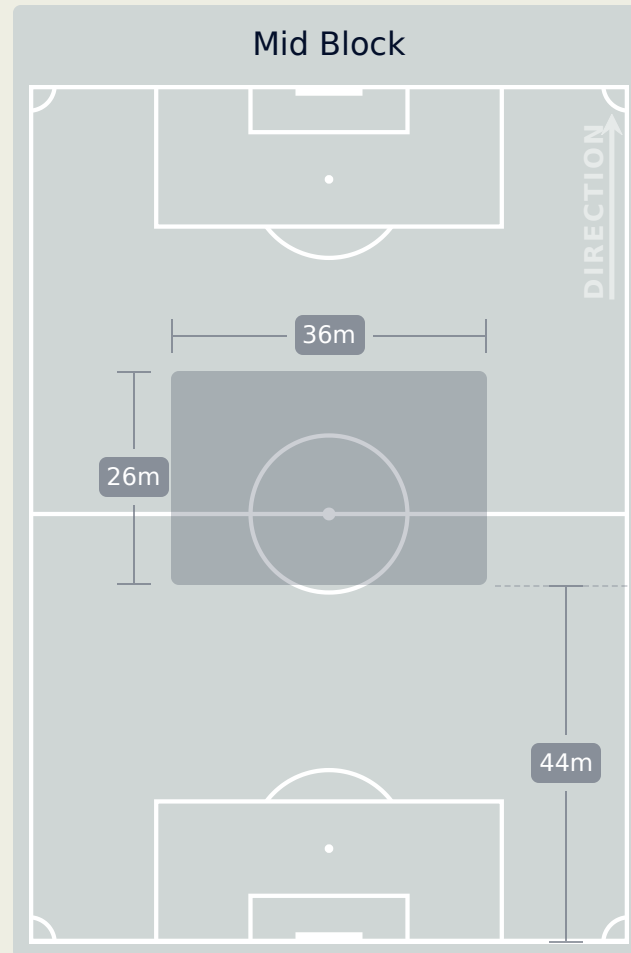

Defensive Actions

Blocks

Possession Contests

Most Possession Regains

13

YAMASHITA Ayaka
GOALKEEPER

#	Player	Total Possession Regains
1	YAMASHITA Ayaka	13
2	SHIMIZU Risa	5
3	MINAMI Moeka	3
4	KUMAGAI Saki	5
6	KOGA Toko	7
7	MIYAZAWA Hinata	1
8	SEIKE Kiko	3
10	NAGANO Fuka	4
11	TANAKA Mina	1
14	HASEGAWA Yui	2
15	FUJINO Aoba	0
5	TAKAHASHI Hana	0
17	HAMANO Maika	4
19	CHIBA Remina	0
20	MORIYA Miyabi	0

Defensive Line Height & Team Length

Spain

Defensive Line Height & Team Length

Defensive Pressure

Spain

Japan

170	Total Pressures	400
48	Direct Pressures	78
1.5s	Avg Pressure Duration	1.43s
55	Forced Turnovers	56
6.95s	Ball Recovery Time	14.31s
73	Pushing on into Pressing	135
145	Pushing on	303
44	Pressing Direction Inside	51
81	Pressing Direction Outside	281