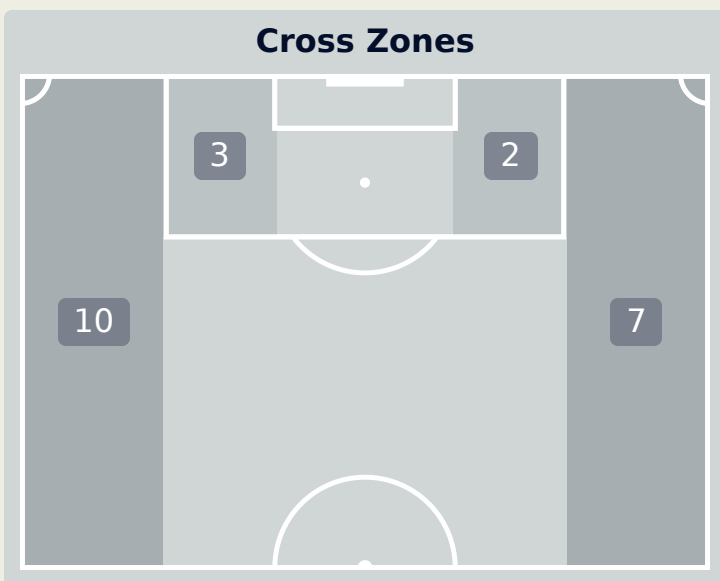

Delivery Type

Attempted

22

Completed

3

Most Crosses Attempted

4

CALDENTY Mariona
LEFT WINGER

#	Player	Inswing	Outswing	Driven	Lofted	Cutback	Push Cross	Total Attempted
13	COLL Cata	0	0	0	0	0	0	0
2	BATLLE Ona	0	1	0	0	1	0	2
4	PAREDES Irene	0	0	0	0	0	0	0
6	BONMATI Aitana	0	0	0	1	0	0	1
7	DEL CASTILLO Athenea	0	1	0	0	0	2	3
8	CALDENTY Mariona	2	0	0	0	0	2	4
9	PARALLUELO Salma	0	0	0	1	0	1	2
11	PUTELLAS Alexia	0	2	0	0	1	0	3
12	GUIJARRO Patri	0	0	0	0	0	0	0
14	ALEIXANDRI Laia	0	0	0	0	0	0	0
18	CARMONA Olga	0	4	0	0	0	0	4
3	ABELLEIRA Teresa	0	0	0	0	0	0	0
5	HERNANDEZ Oihane	0	1	0	0	0	1	2
10	HERMOSO Jennifer	0	1	0	0	0	0	1
17	GARCIA Lucia	0	0	0	0	0	0	0