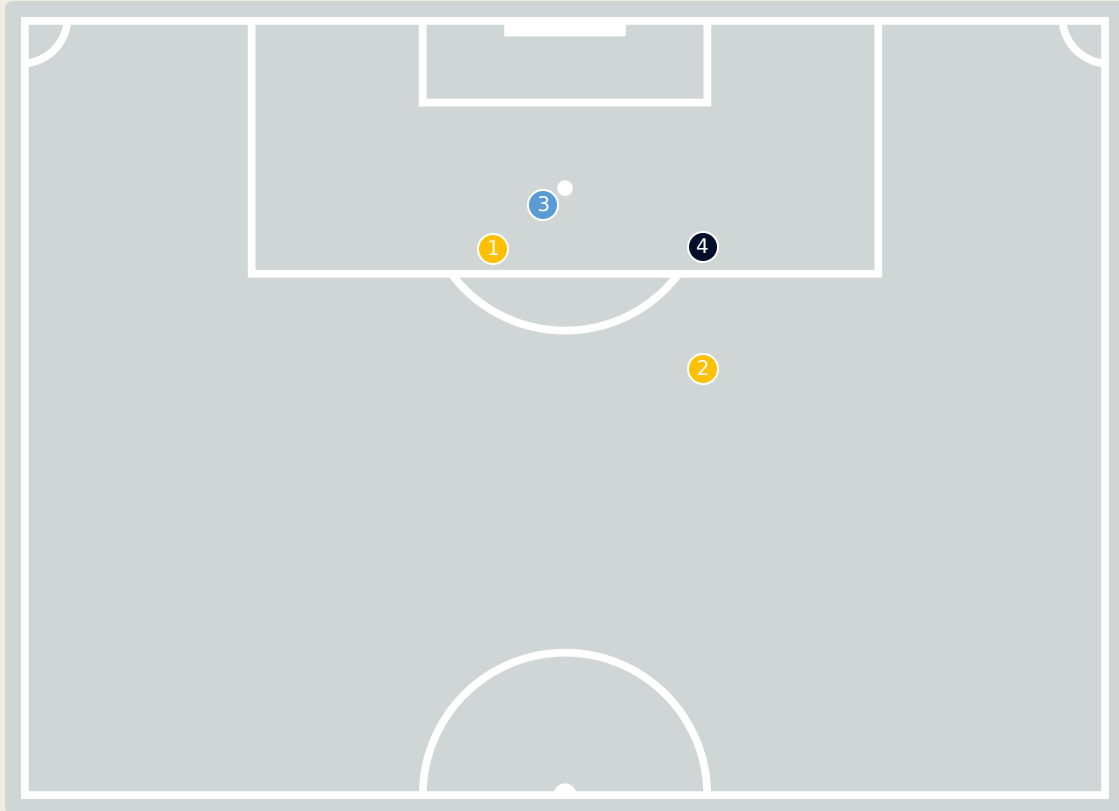

Goalkeeping Distribution

Spain

Goalkeeping Distribution

Spain

Goal Prevention

4
Total Attempts on Goal Faced

100
Save %

Total Attempts on Goal Faced	Total Goal Interventions	Save & Retain	Deflect & Retain	Save & Deflect	Save Attempt	No Save Attempt
4	3	1	0	2	0	1