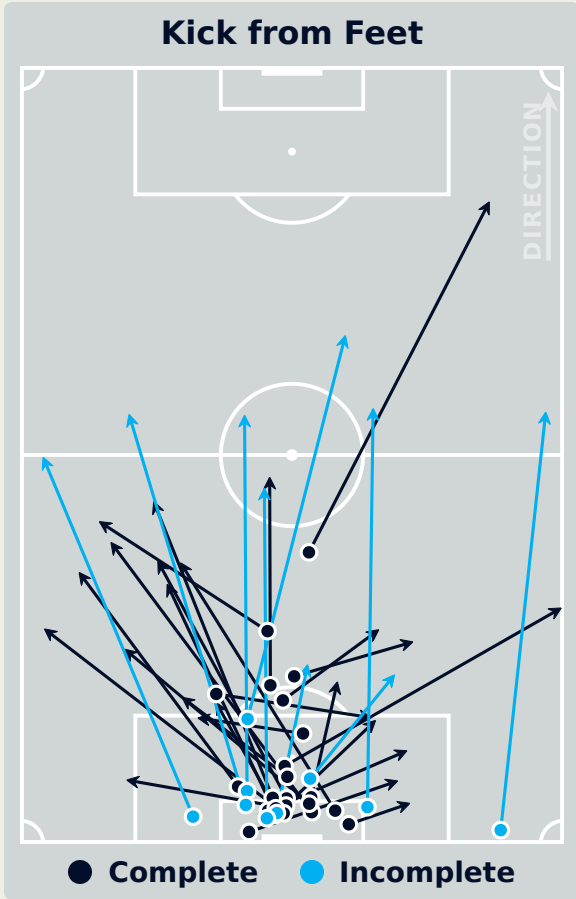

Goalkeeping Distribution