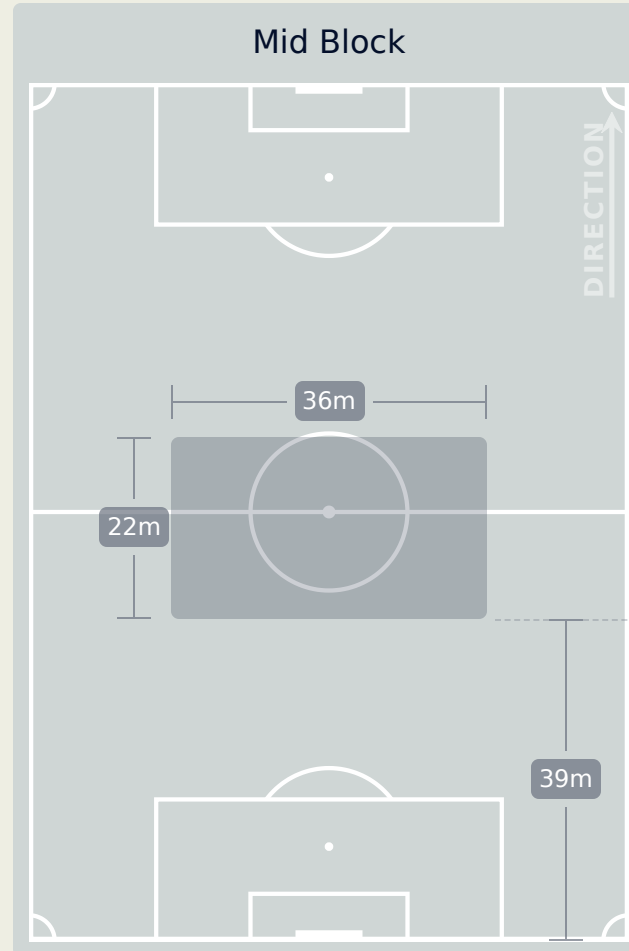

Defensive Line Height & Team Length