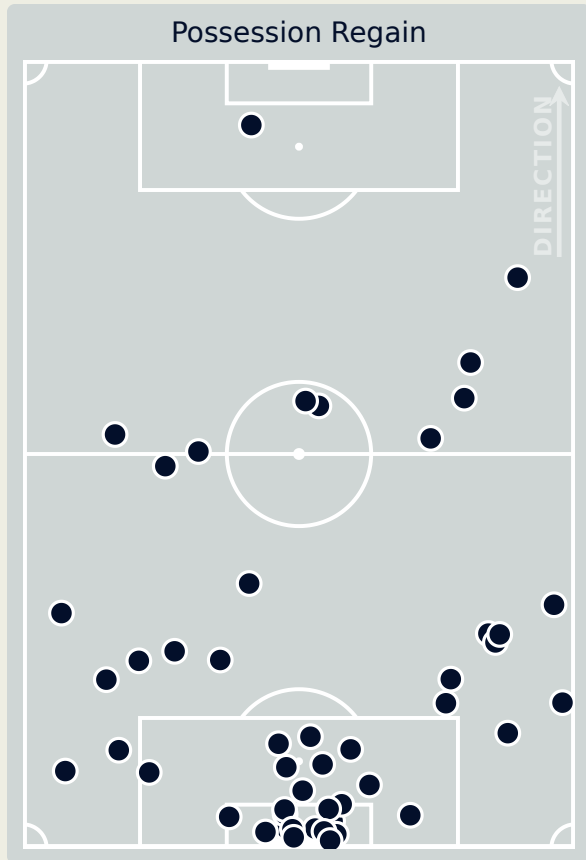

Defensive Actions