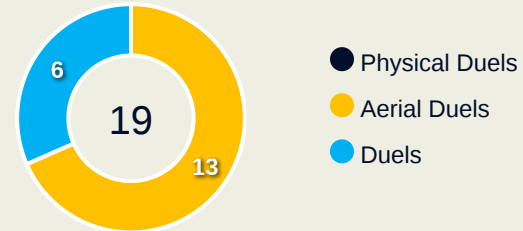

Defensive Actions

Blocks

Possession Contests

Most Possession Regains

13

YAMASHITA Ayaka
GOALKEEPER

#	Player	Total Possession Regains
1	YAMASHITA Ayaka	13
2	SHIMIZU Risa	5
3	MINAMI Moeka	3
4	KUMAGAI Saki	5
6	KOGA Toko	7
7	MIYAZAWA Hinata	1
8	SEIKE Kiko	3
10	NAGANO Fuka	4
11	TANAKA Mina	1
14	HASEGAWA Yui	2
15	FUJINO Aoba	0
5	TAKAHASHI Hana	0
17	HAMANO Maika	4
19	CHIBA Remina	0
20	MORIYA Miyabi	0