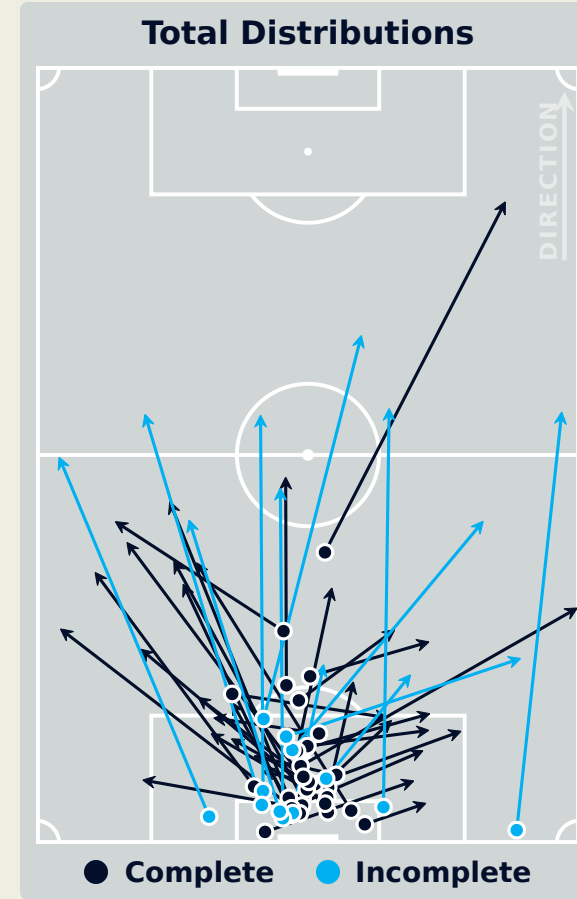

Goalkeeping Distribution