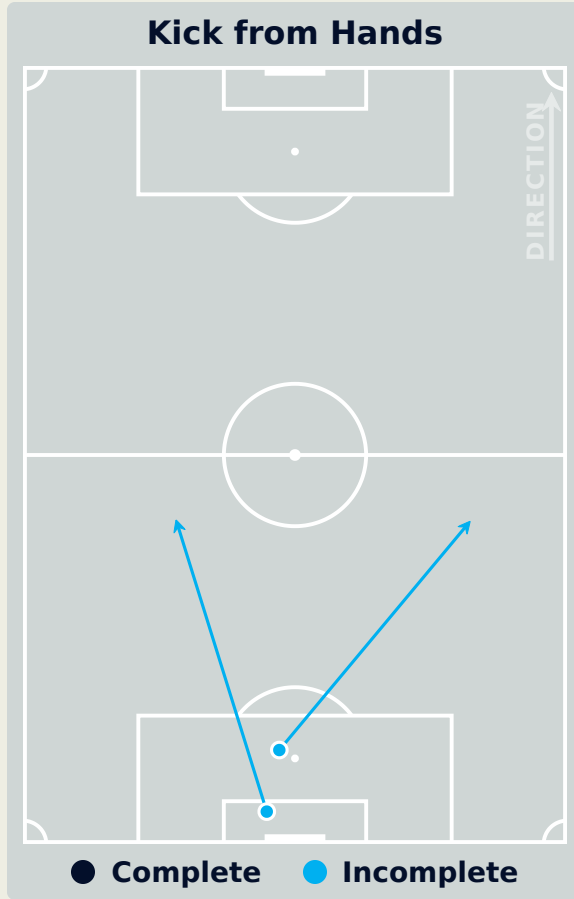

Goalkeeping Distribution