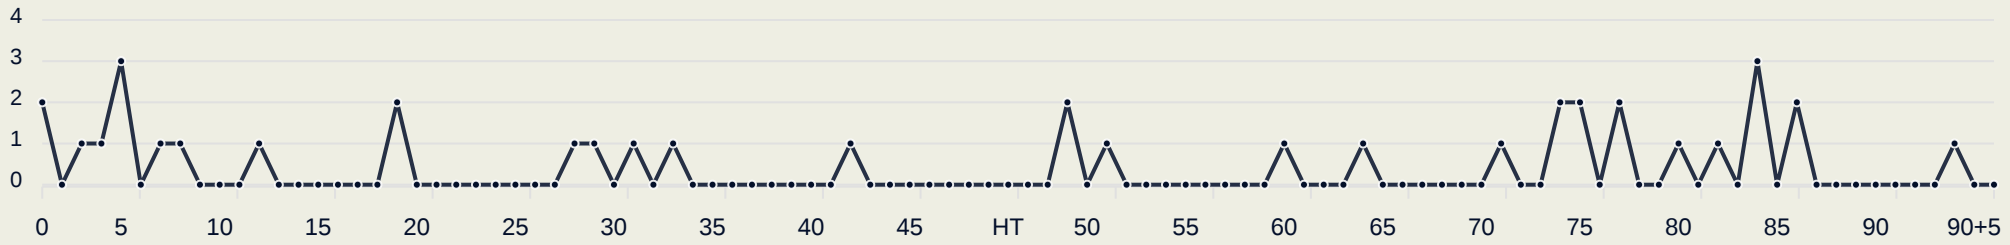

Goalkeeping Involvement

Spain

Spain GK Involvement Timeline