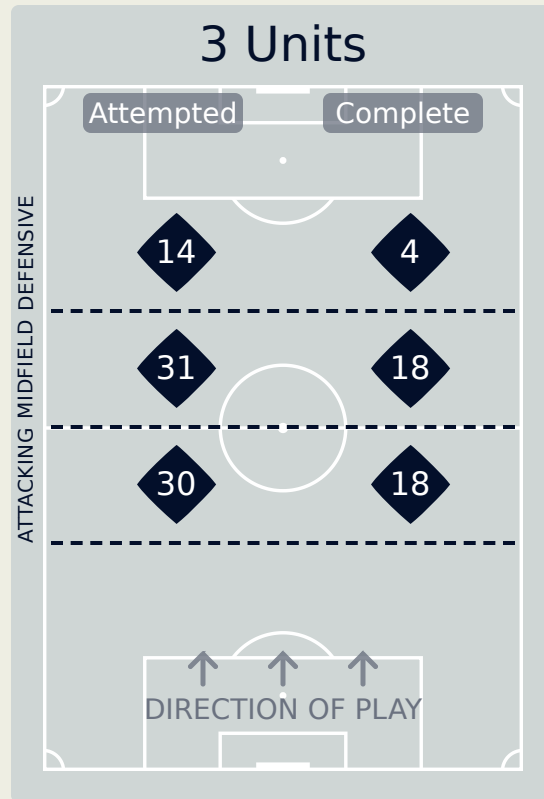

In Possession Line Height & Team Length

Spain

In Possession Line Height & Team Length

Japan

Line Breaks

Spain

Attempted Line Breaks

206

Attempted Line Breaks	3
Inside Shape	2
Outside Shape	1

Attempted Line Breaks	95
Inside Shape	49
Outside Shape	46

Attempted Line Breaks	108
Inside Shape	61
Outside Shape	47

Line Breaks

Japan

Attempted Line Breaks

113

Attempted Line Breaks	4
Inside Shape	2
Outside Shape	2

Attempted Line Breaks	75
Inside Shape	52
Outside Shape	23

Attempted Line Breaks	34
Inside Shape	30
Outside Shape	4

Line Breaks

					4 Units				3 Units			2 Units		Direction			Distribution Type		
#	Player	Line Breaks Attempted	Line Breaks Completed	Line Break Completion %	Attacking Line	Attacking Midfield Line	Midfield Line	Defensive Line	Attacking Line	Midfield Line	Defensive Line	Midfield Line	Defensive Line	Through	Around	Over	Pass	Cross	Ball Progression
1	YAMASHITA Ayaka	19	9	47%	0	1	0	0	5	10	1	2	0	3	1	15	19	0	0
2	SHIMIZU Risa	16	9	56%	0	0	0	0	6	3	2	5	0	4	5	7	15	0	1
3	MINAMI Moeka	13	4	31%	1	0	1	0	4	3	1	3	0	3	4	6	13	0	0
4	KUMAGAI Saki	7	5	71%	0	0	0	0	4	1	1	1	0	2	2	3	7	0	0
6	KOGA Toko	17	8	47%	0	0	0	0	6	4	2	5	0	9	3	5	16	0	1
7	MIYAZAWA Hinata	4	2	50%	0	0	0	1	0	1	0	1	1	3	0	1	4	0	0
8	SEIKE Kiko	6	2	33%	0	0	0	0	0	2	0	3	1	1	2	3	6	0	0
10	NAGANO Fuka	7	5	71%	0	0	0	0	1	1	2	3	0	2	1	4	7	0	0
11	TANAKA Mina	4	2	50%	0	0	0	0	0	1	2	0	1	2	0	2	4	0	0
14	HASEGAWA Yui	8	3	38%	0	0	0	0	3	2	1	0	2	4	0	4	8	0	0
15	FUJINO Aoba	5	0	0%	0	0	0	0	0	1	2	2	0	0	2	3	5	0	0
5	TAKAHASHI Hana	4	3	75%	0	0	0	0	1	1	0	2	0	0	2	2	4	0	0
17	HAMANO Maika	2	1	50%	0	0	0	0	0	1	0	1	0	0	2	0	2	0	0
19	CHIBA Remina	0	0	0%	0	0	0	0	0	0	0	0	0	0	0	0	0	0	0
20	MORIYA Miyabi	1	0	0%	0	0	0	0	0	0	0	1	0	1	0	0	1	0	0