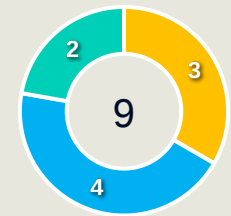

Goal Prevention

Intervention Type

- Deflect & Retain (Light Green)
- Save & Deflect (Yellow)
- Save & Retain (Blue)
- No Save Attempt (Black)
- Save Attempt (Light Blue)

Intervention Body Type

- Head (Black)
- Hands (Yellow)
- Upper Body (Light Blue)
- Lower Body (Light Green)
- Feet (Blue)

15

Total Attempts on Goal Faced

67

Save %

Total Attempts on Goal Faced	Total Goal Interventions	Save & Retain	Deflect & Retain	Save & Deflect	Save Attempt	No Save Attempt
15	7	4	0	3	2	6

Spain

Aerial Control