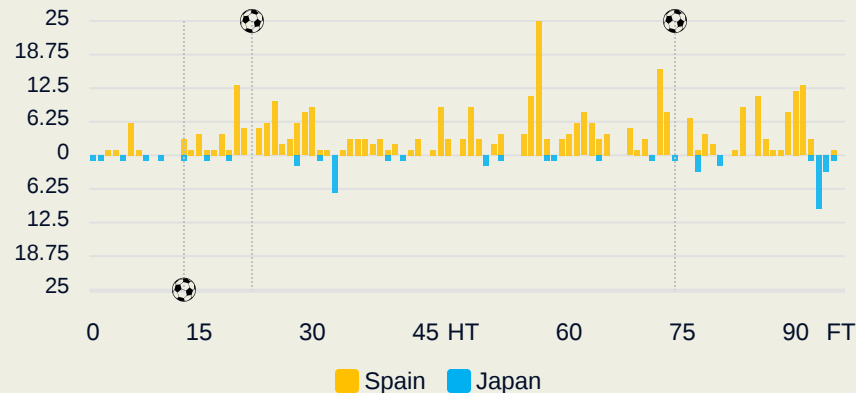

Distribution in the Final Third

Japan

STARTING

- YAMASHITA Ayaka GK 1
- 68' SHIMIZU Risa DF 2
- MINAMI Moeka DF 3
- KUMAGAI Saki DF 4
- 90' KOGA Toko DF 6
- MIYAZAWA Hinata MF 7
- 45' SEIKE Kiko MF 8
- NAGANO Fuka MF 10
- 80' TANAKA Mina FW 11
- HASEGAWA Yui MF 14
- 13' FUJINO Aoba MF 15

SUBSTITUTES

- HIRAO Chika GK 18
- OHBA Shu GK 22
- 68' TAKAHASHI Hana DF 5
- UEKI Riko FW 9
- TANIKAWA Momoko MF 12
- KITAGAWA Hikaru DF 13
- HAYASHI Honoka MF 16
- 45' HAMANO Maika FW 17
- 80' CHIBA Remina FW 19
- 90' MORIYA Miyabi DF 20
- ISHIKAWA Rion DF 21