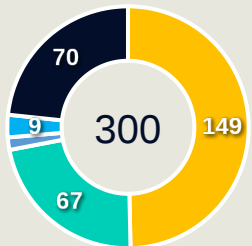

#	Player	Offers Made	Offers Received	% Made & Received
1	YAMASHITA Ayaka	6	2	33.3%
2	SHIMIZU Risa	17	9	52.9%
3	MINAMI Moeka	12	5	41.7%
4	KUMAGAI Saki	10	1	10%
6	KOGA Toko	3	1	33.3%
7	MIYAZAWA Hinata	18	4	22.2%
8	SEIKE Kiko	7	0	0%
10	NAGANO Fuka	41	7	17.1%
11	TANAKA Mina	36	9	25%
14	HASEGAWA Yui	31	9	29%
15	FUJINO Aoba	53	11	20.8%
5	TAKAHASHI Hana	3	1	33.3%
17	HAMANO Maika	6	4	66.7%
19	CHIBA Remina	14	0	0%
20	MORIYA Miyabi	7	3	42.9%

Movement to Receive

Movement Types by Phase

Final Third Phase

Progression Phase

Build Up Phase

All Movement Types

- In Front
- In Between
- Out to In
- In to Out
- In Behind

Top Ranked Players