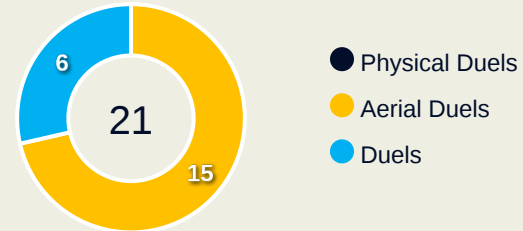

12

Interceptions

22

Tackles

13.09

Possession Actions / Defensive Action

Blocks

Possession Contests