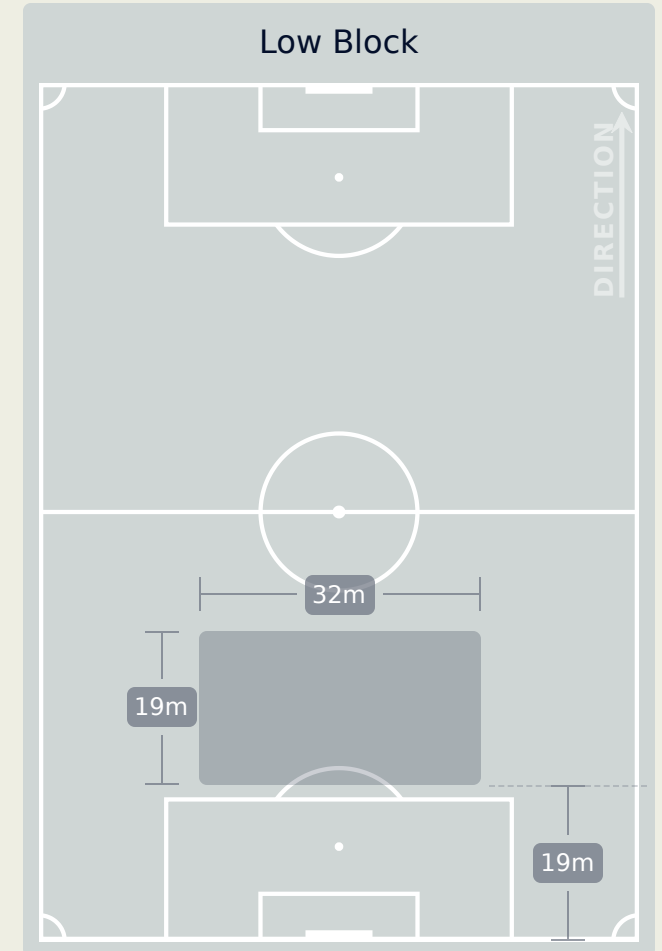

Defensive Line Height & Team Length