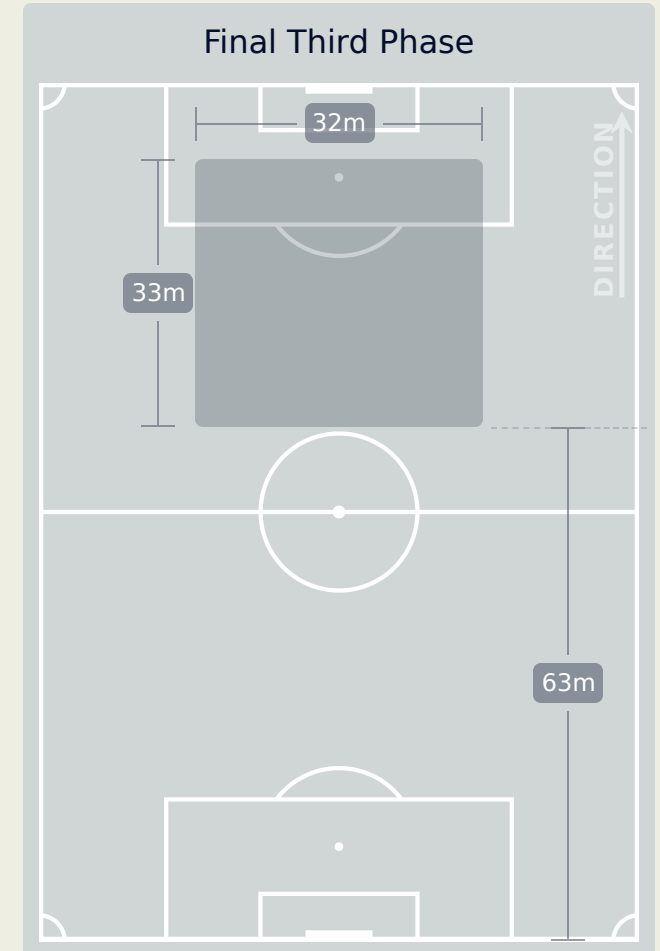

In Possession Line Height & Team Length

Spain

In Possession Line Height & Team Length

Japan

Line Breaks

Spain

Attempted Line Breaks

206