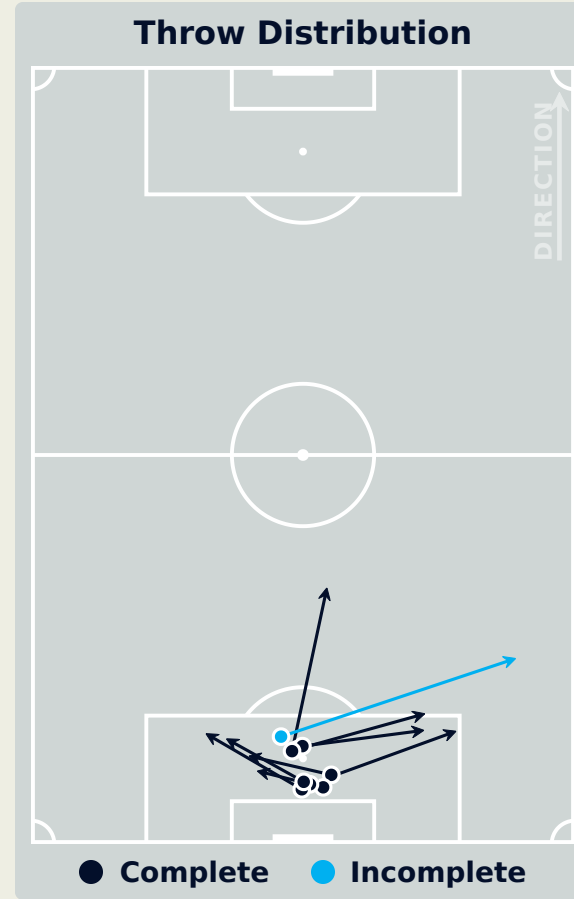

Goalkeeping Distribution