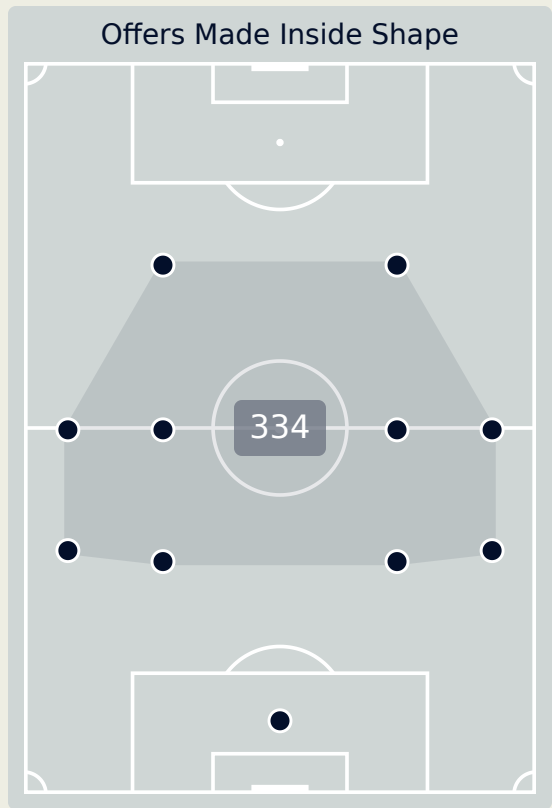

MORIYA Miyabi

BENCH

#	Player	Inswing	Outswing	Driven	Lofted	Cutback	Push Cross	Total Attempted
1	YAMASHITA Ayaka	0	0	0	0	0	0	0
2	SHIMIZU Risa	0	0	0	0	0	0	0
3	MINAMI Moeka	0	0	0	0	0	0	0
4	KUMAGAI Saki	0	0	0	0	0	0	0
6	KOGA Toko	0	0	0	0	0	0	0
7	MIYAZAWA Hinata	0	0	0	0	0	1	1
8	SEIKE Kiko	0	0	0	0	0	0	0
10	NAGANO Fuka	0	0	0	0	0	0	0
11	TANAKA Mina	0	0	0	0	0	0	0
14	HASEGAWA Yui	0	0	0	0	0	0	0
15	FUJINO Aoba	1	0	0	0	0	0	1
5	TAKAHASHI Hana	0	0	0	0	0	0	0
17	HAMANO Maika	0	0	0	1	0	0	1
19	CHIBA Remina	0	0	0	0	0	0	0
20	MORIYA Miyabi	0	0	1	0	0	0	1

Spain

Offering to Receive

535
Total Offers Made

226
Total Offers Received

Most Offers
92
CALDENTEY Mariona
LEFT WINGER

263
Offers Made in Final Third

231
Offers Made in Middle Third

41
Offers Made in Defensive Third