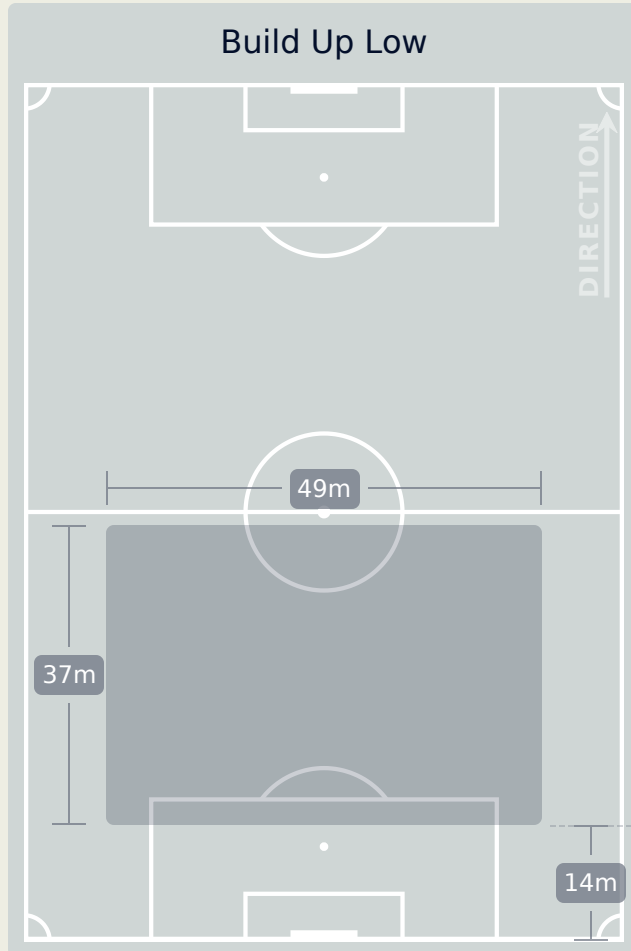

In Possession Line Height & Team Length

Spain

In Possession Line Height & Team Length

Japan

Line Breaks

Spain

Attempted Line Breaks

206