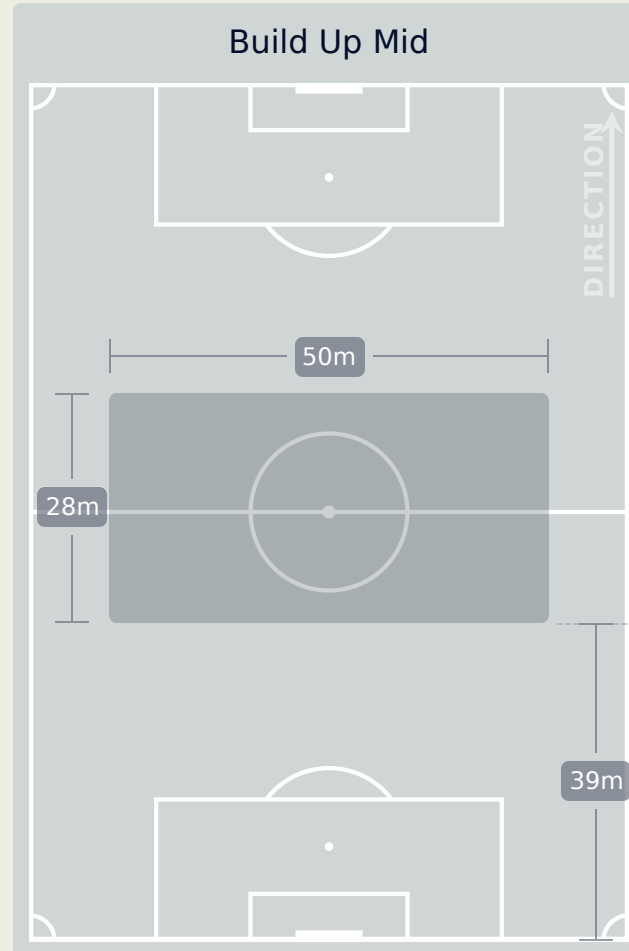

In Possession Line Height & Team Length

Spain

In Possession Line Height & Team Length

Japan

Line Breaks

Spain

Attempted Line Breaks

206