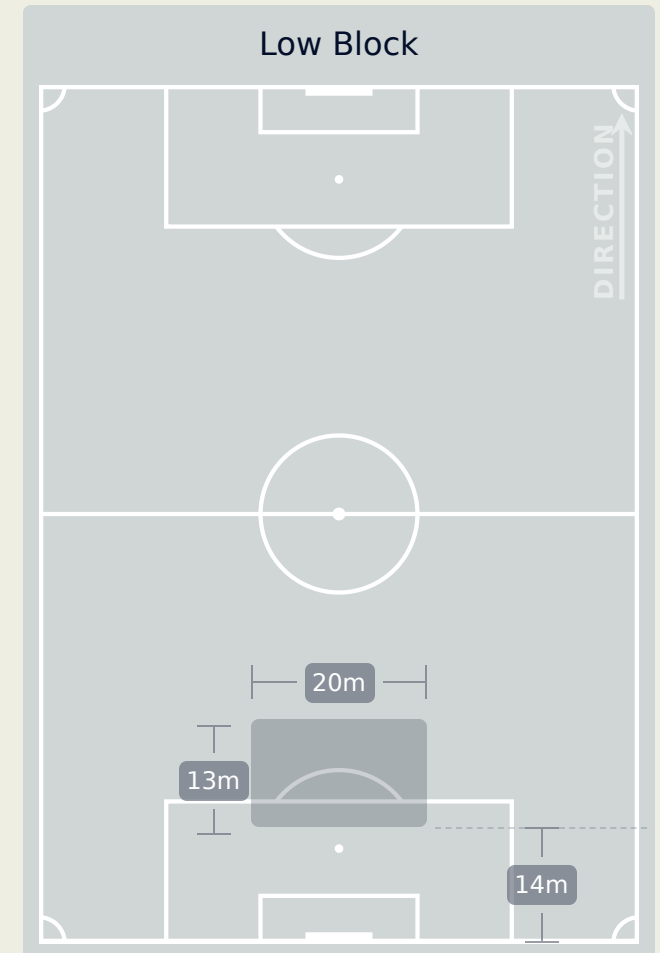

Defensive Line Height & Team Length

Spain