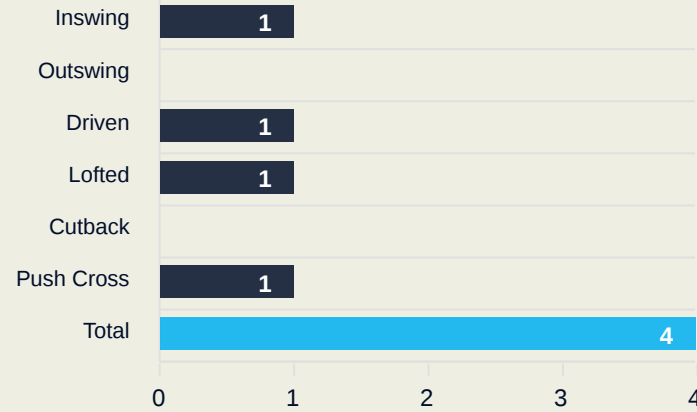

Delivery Type

Attempted

4

Completed

1

Most Crosses Attempted

1

MORIYA Miyabi

BENCH

#	Player	Inswing	Outswing	Driven	Lofted	Cutback	Push Cross	Total Attempted
1	YAMASHITA Ayaka	0	0	0	0	0	0	0
2	SHIMIZU Risa	0	0	0	0	0	0	0
3	MINAMI Moeka	0	0	0	0	0	0	0
4	KUMAGAI Saki	0	0	0	0	0	0	0
6	KOGA Toko	0	0	0	0	0	0	0
7	MIYAZAWA Hinata	0	0	0	0	0	1	1
8	SEIKE Kiko	0	0	0	0	0	0	0
10	NAGANO Fuka	0	0	0	0	0	0	0
11	TANAKA Mina	0	0	0	0	0	0	0
14	HASEGAWA Yui	0	0	0	0	0	0	0
15	FUJINO Aoba	1	0	0	0	0	0	1
5	TAKAHASHI Hana	0	0	0	0	0	0	0
17	HAMANO Maika	0	0	0	1	0	0	1
19	CHIBA Remina	0	0	0	0	0	0	0
20	MORIYA Miyabi	0	0	1	0	0	0	1