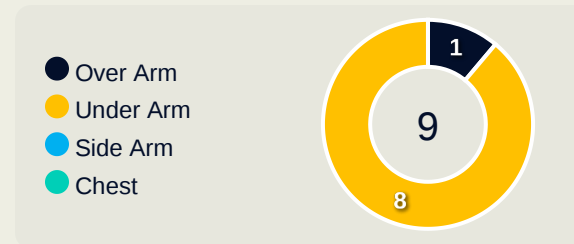

Goalkeeping Distribution