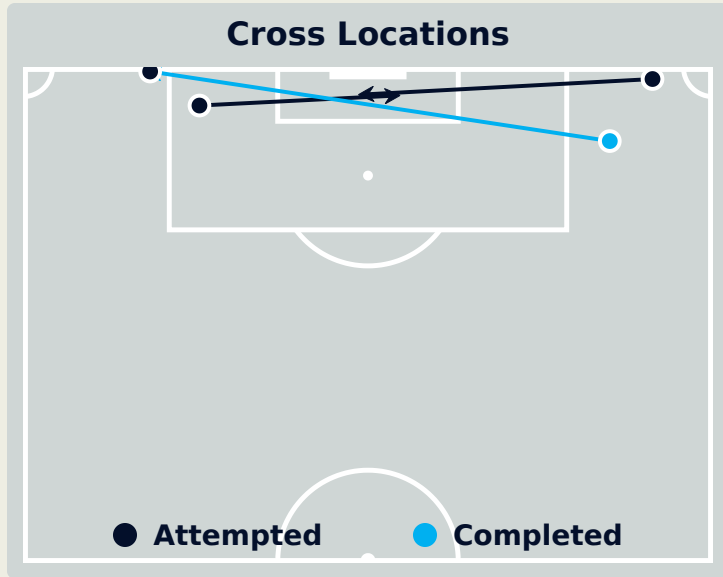

Crosses (Open Play)