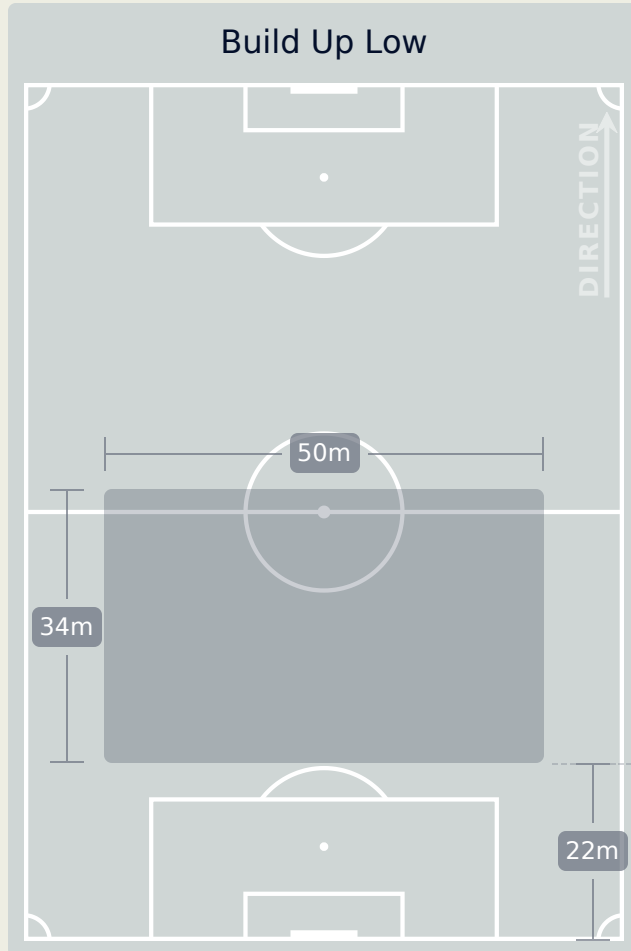

In Possession Line Height & Team Length

Spain

In Possession Line Height & Team Length

Japan

Line Breaks

Spain

Attempted Line Breaks

206