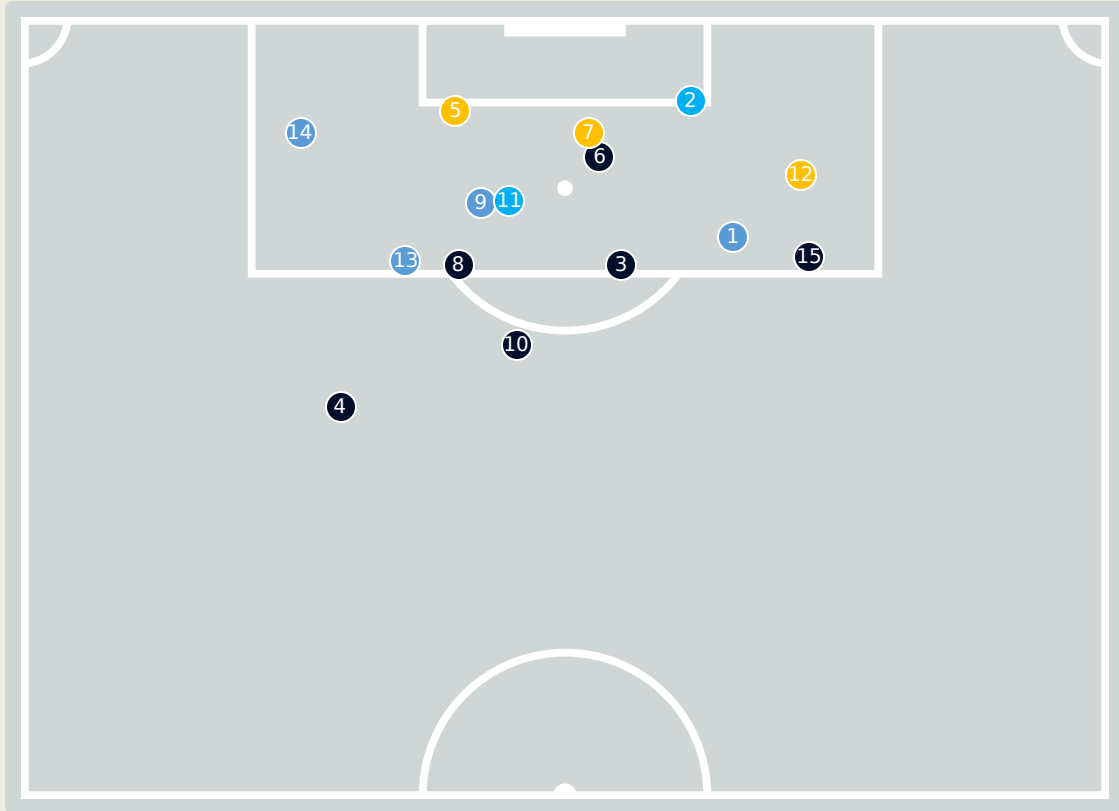

Goalkeeping Distribution

Spain

Goalkeeping Distribution

Spain

Goal Prevention

4
Total Attempts on Goal Faced

100
Save %

Total Attempts on Goal Faced	Total Goal Interventions	Save & Retain	Deflect & Retain	Save & Deflect	Save Attempt	No Save Attempt
4	3	1	0	2	0	1

Goal Prevention

Intervention Type

- Deflect & Retain (Light Green)
- Save & Deflect (Yellow)
- Save & Retain (Blue)
- No Save Attempt (Black)
- Save Attempt (Light Blue)

Intervention Body Type

- Head (Black)
- Hands (Yellow)
- Upper Body (Light Blue)
- Lower Body (Light Green)
- Feet (Blue)