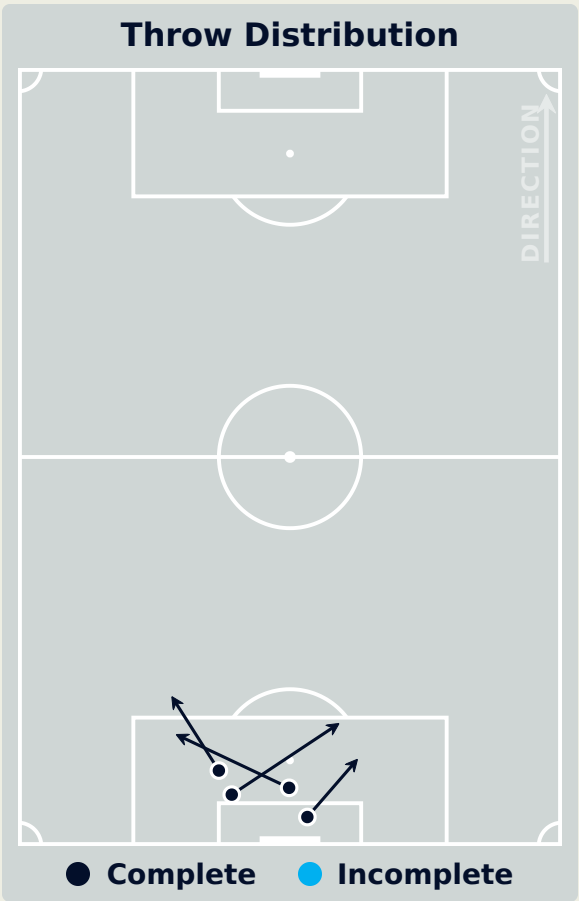

Goalkeeping Distribution

Spain