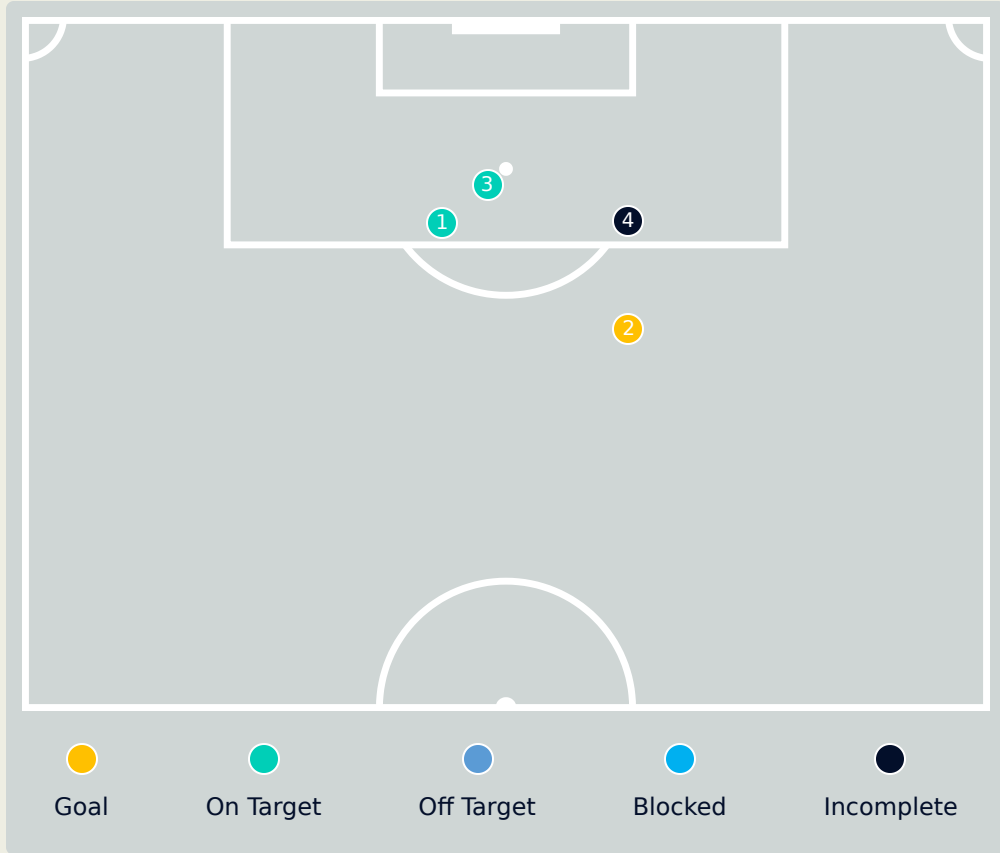

Attempts at Goal

Key	Outcome	Shots
●	Goals	2
●	On Target	6
●	Off Target	2
●	Blocked	4
●	Incomplete	1

Attempts at Goal

Spain

Time	Player	Outcome	Body Part	Delivery Type
0	7 DEL CASTILLO Athenea	On Target - Saved	Right Foot	Loose Ball
21	6 BONMATI Aitana	On Target - Goal	Right Foot	Pass
25	8 CALDENTEY Mariona	Deflected On Target - Defensive Event	Right Foot	Cross
26	18 CARMONA Olga	Incomplete - Blocked	Left Foot	Pass
39	4 PAREDES Irene	On Target - Saved	Left Foot	Corner
51	9 PARALLUELO Salma	Incomplete - Blocked	Left Foot	Cross
51	8 CALDENTEY Mariona	Incomplete - Blocked	Right Foot	Loose Ball
51	8 CALDENTEY Mariona	Off Target	Right Foot	Pass
57	6 BONMATI Aitana	On Target - Saved	Left Foot	Loose Ball
62	8 CALDENTEY Mariona	Incomplete - Blocked	Right Foot	Loose Ball
73	8 CALDENTEY Mariona	On Target - Goal	Right Foot	Pass
83	17 GARCIA Lucia	On Target - Saved	Right Foot	Pass
83	2 BATLLE Ona	On Target - Saved	Right Foot	Pass
88	2 BATLLE Ona	On Target - Saved	Left Foot	Pass
89	5 HERNANDEZ Oihane	Off Target	Right Foot	Pass

Attempts at Goal

Key	Outcome	Shots
●	Goals	1
●	On Target	2
●	Off Target	0
●	Blocked	0
●	Incomplete	1

Attempts at Goal

Time	Player	Outcome	Body Part	Delivery Type
2	15 FUJINO Aoba	On Target - Saved	Left Foot	Pass
12	15 FUJINO Aoba	On Target - Goal	Right Foot	Freekick
49	17 HAMANO Maika	On Target - Saved	Right Foot	Other
94	10 NAGANO Fuka	Incomplete - Player On Ball Error	Right Foot	Loose Ball