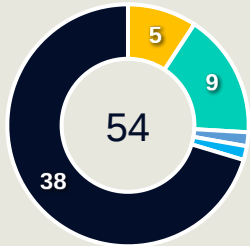

Nigeria

Movement to Receive

Movement Types by Phase

Final Third Phase

Progression Phase

Build Up Phase

All Movement Types

- In Front
- In Between
- Out to In
- In to Out
- In Behind

Top Ranked Players

Type	Player	Movements
In Front	13 ABIODUN Deborah	10
In Between	15 AJIBADE Rasheedat	15
Out to In	15 AJIBADE Rasheedat	3
In to Out	15 AJIBADE Rasheedat	3
In Behind	17 IHEZUO Chinwendu	10

Movement Types Pitch Third

Movement to Receive

Movement Types by Phase

Final Third Phase

Progression Phase

Build Up Phase

All Movement Types

- In Front
- In Between
- Out to In
- In to Out
- In Behind