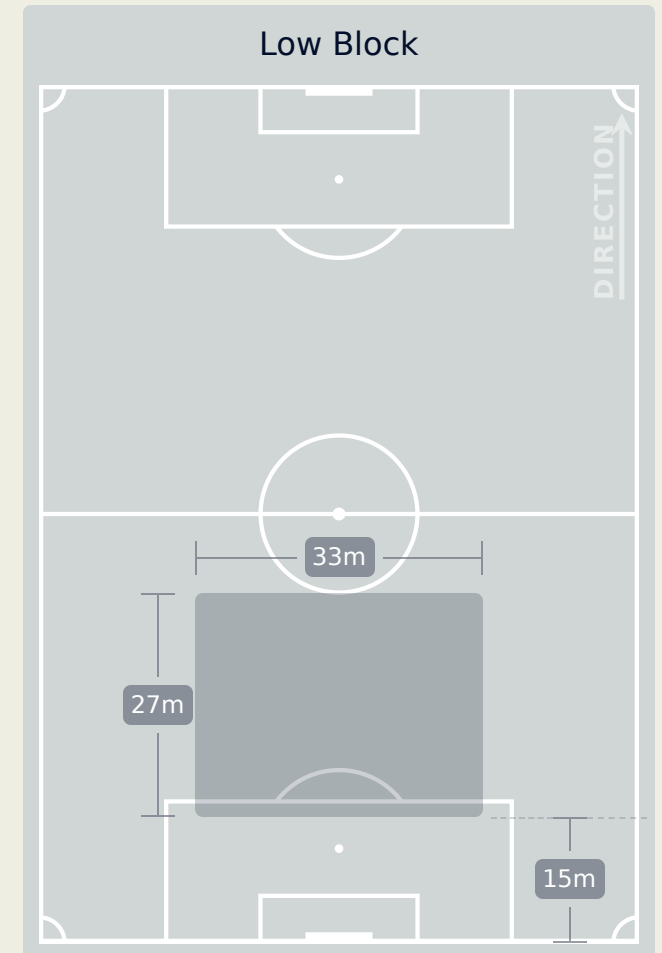

Brazil

Defensive Actions

Blocks

Possession Contests

Most Possession Regains

10
RAFAELLE
 LEFT CENTRE BACK

#	Player	Total Possession Regains
1	LORENA	8
2	ANTONIA	7
3	TARCIANE	6
4	RAFAELLE	10
5	DUDA SAMPAIO	2
6	TAMIRES	1
8	VITORIA YAYA	4
10	MARTA	0
14	LUDMILA	3
16	GABI NUNES	2
18	GABI PORTILHO	3
7	KEROLIN	0
11	JHENIFFER	2
13	YASMIM	5
17	ANA VITORIA	2

Defensive Line Height & Team Length

Nigeria

Defensive Line Height & Team Length

Defensive Pressure

Nigeria

Brazil

178	Total Pressures	205
53	Direct Pressures	74
1.79s	Avg Pressure Duration	1.78s
56	Forced Turnovers	50
9.88s	Ball Recovery Time	7.89s
38	Pushing on into Pressing	57
72	Pushing on	135
22	Pressing Direction Inside	38
102	Pressing Direction Outside	108