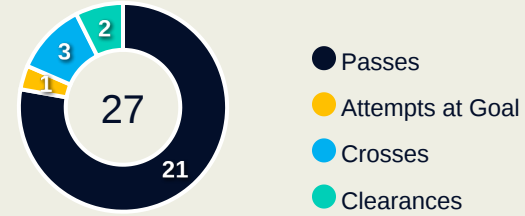

Brazil

Defensive Actions

Blocks

Possession Contests

Most Possession Regains

10
RAFAELLE
LEFT CENTRE BACK

#	Player	Total Possession Regains
1	LORENA	8
2	ANTONIA	7
3	TARCIANE	6
4	RAFAELLE	10
5	DUDA SAMPAIO	2
6	TAMIRES	1
8	VITORIA YAYA	4
10	MARTA	0
14	LUDMILA	3
16	GABI NUNES	2
18	GABI PORTILHO	3
7	KEROLIN	0
11	JHENIFFER	2
13	YASMIM	5
17	ANA VITORIA	2