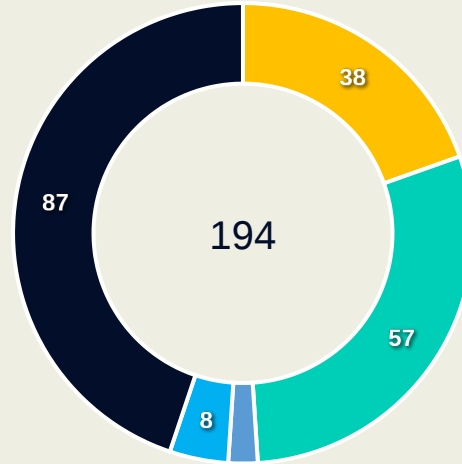

Top Ranked Players

Type	Player	Movements
In Front	13 ABIODUN Deborah	10
In Between	15 AJIBADE Rasheedat	15
Out to In	15 AJIBADE Rasheedat	3
In to Out	15 AJIBADE Rasheedat	3
In Behind	17 IHEZUO Chinwendu	10

Movement Types Pitch Third

Movement to Receive

Movement Types by Phase

Final Third Phase

Progression Phase

Build Up Phase

All Movement Types

- In Front
- In Between
- Out to In
- In to Out
- In Behind

Top Ranked Players

Type	Player	Movements
In Front	5 DUDA SAMPAIO	13
In Between	16 GABI NUNES	25
Out to In	16 GABI NUNES	3
In to Out	16 GABI NUNES	4
In Behind	18 GABI PORTILHO	25

Movement Types Pitch Third