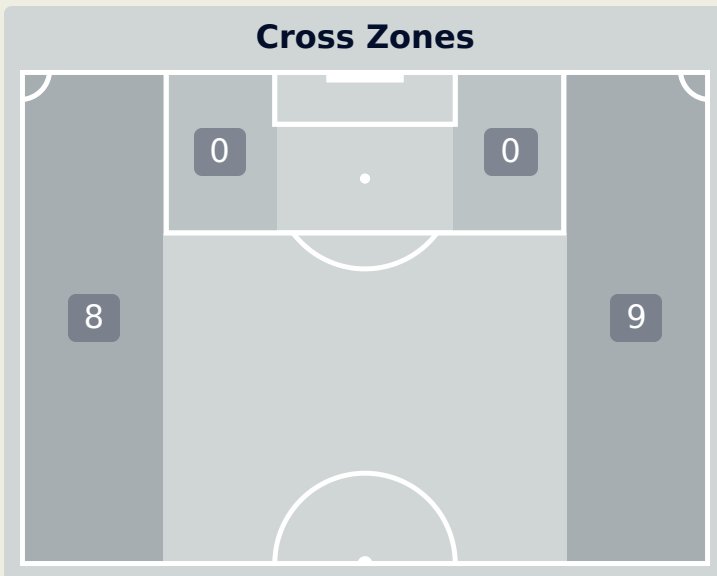

Delivery Type

Attempted

17

Completed

5

Most Crosses Attempted

4

YASMIM
BENCH

#	Player	Inswing	Outswing	Driven	Lofted	Cutback	Push Cross	Total Attempted
1	LORENA	0	0	0	0	0	0	0
2	ANTONIA	0	2	0	0	0	1	3
3	TARCIANE	0	0	0	0	0	0	0
4	RAFAELLE	0	0	0	0	0	0	0
5	DUDA SAMPAIO	1	0	0	0	0	0	1
6	TAMIRES	0	1	0	0	0	0	1
8	VITORIA YAYA	0	0	0	0	0	0	0
10	MARTA	0	0	0	2	0	0	2
14	LUDMILA	0	1	1	1	0	0	3
16	GABI NUNES	0	0	0	0	0	0	0
18	GABI PORTILHO	0	1	1	1	0	0	3
7	KEROLIN	0	0	0	0	0	0	0
11	JHENIFFER	0	0	0	0	0	0	0
13	YASMIM	1	2	0	1	0	0	4
17	ANA VITORIA	0	0	0	0	0	0	0