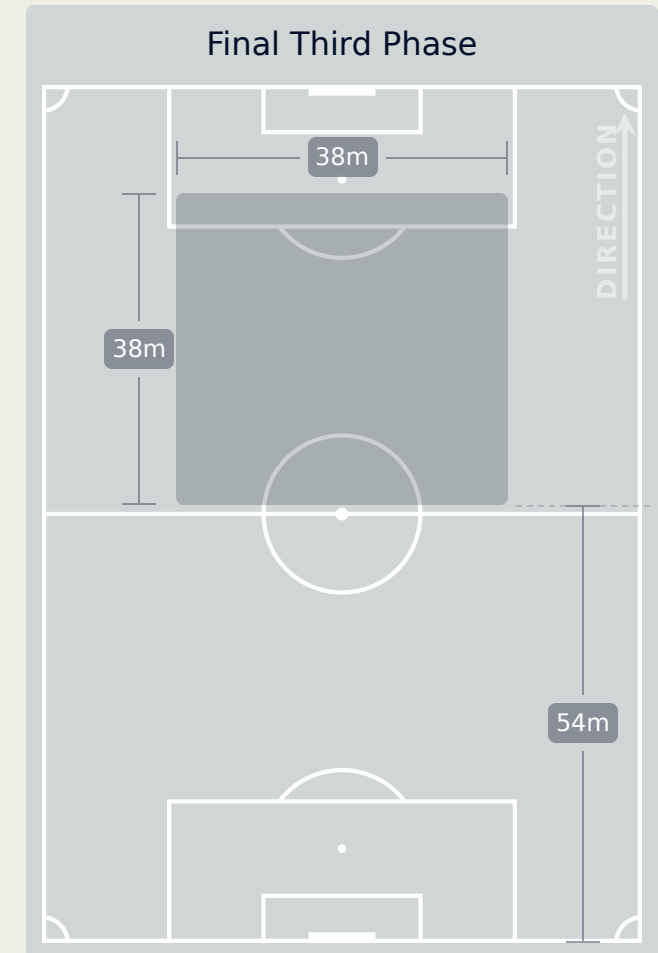

205 (74)

50

97

Nigeria

Phases of Play

Brazil

IN POSSESSION

OUT OF POSSESSION

FIFA[®]
W-OFT 2024

IN POSSESSION

Nigeria 0 - 1 Brazil

In Possession Line Height & Team Length

Nigeria

In Possession Line Height & Team Length

Line Breaks

Nigeria