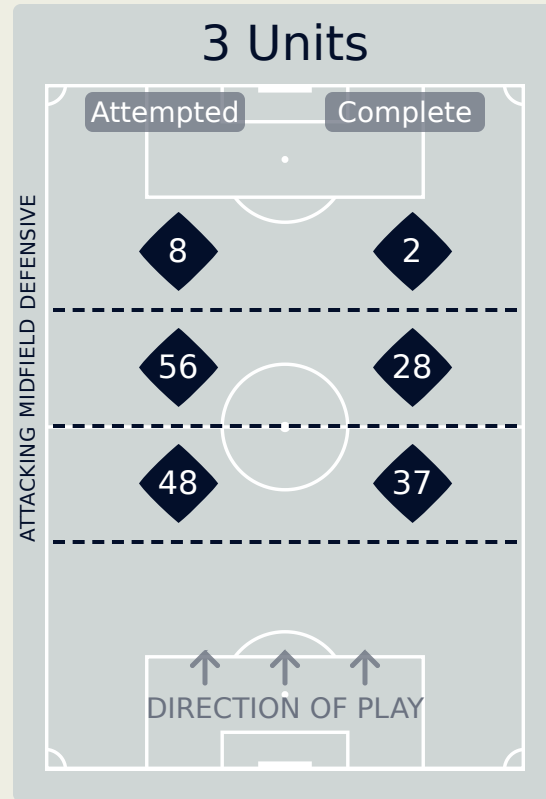

FIFA[®]
W-OFT 2024

IN POSSESSION

Nigeria 0 - 1 Brazil

In Possession Line Height & Team Length

Nigeria

In Possession Line Height & Team Length

Line Breaks

Nigeria

Attempted Line Breaks

143

Attempted Line Breaks	7
Inside Shape	3
Outside Shape	4

Attempted Line Breaks	112
Inside Shape	75
Outside Shape	37

Attempted Line Breaks	24
Inside Shape	18
Outside Shape	6

Line Breaks