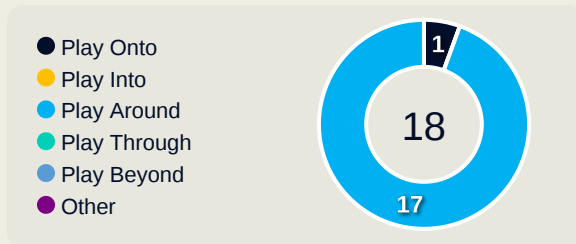

Brazil

Goalkeeping Distribution