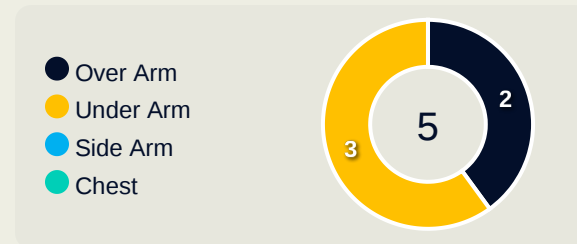

Brazil

Goalkeeping Distribution