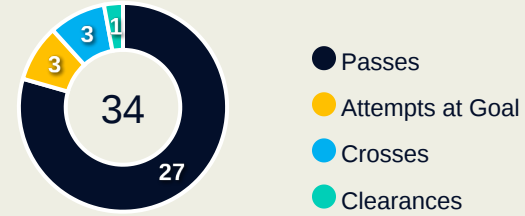

FIFA[®]
W-OFT 2024

OUT OF POSSESSION

Nigeria 0 - 1 Brazil

Nigeria

Defensive Actions

Blocks

Possession Contests

Most Possession Regains