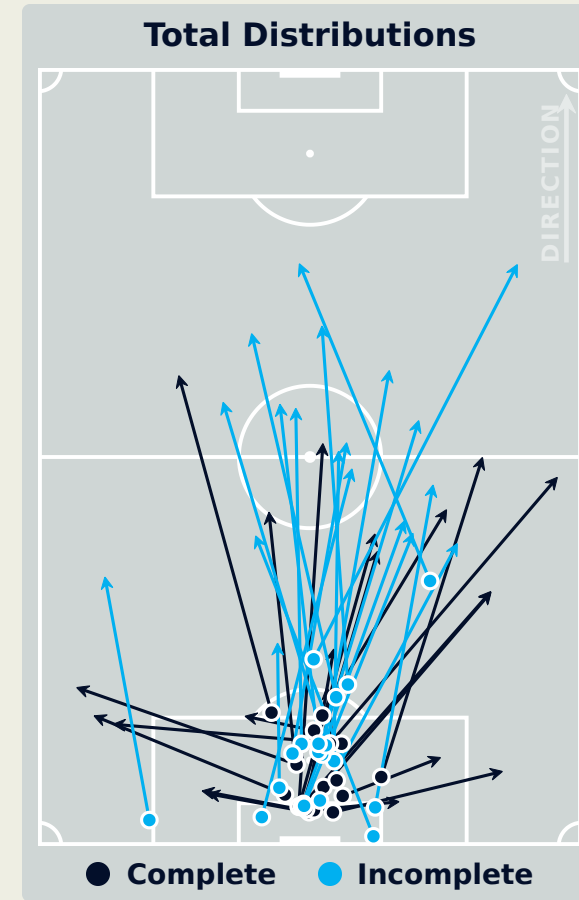

Most Direct Pressures

12

ABIODUN Deborah
DEFENSIVE MIDFIELD CENTRE
RIGHT

Most Direct Pressures

14

DUDA SAMPAIO
RIGHT CENTRE MIDFIELD

FIFA[®]
W-OFT 2024

GOALKEEPING

Nigeria 0 - 1 Brazil

Goalkeeping Involvement

Nigeria

Nigeria GK Involvement Timeline

60
Total Involvements

Brazil

Brazil GK Involvement Timeline

40
Total Involvements

Nigeria

Goalkeeping Distribution

Brazil

Goalkeeping Distribution

Nigeria

Goal Prevention

17
Total Attempts on Goal Faced

75
Save %