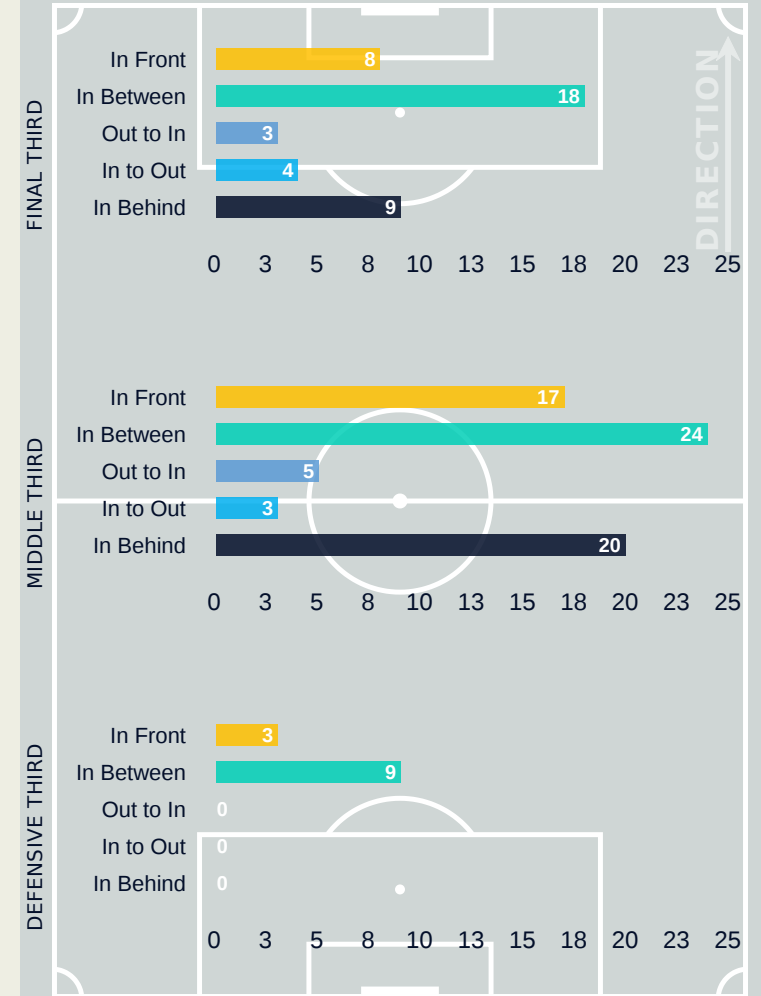

Movement Types Pitch Third