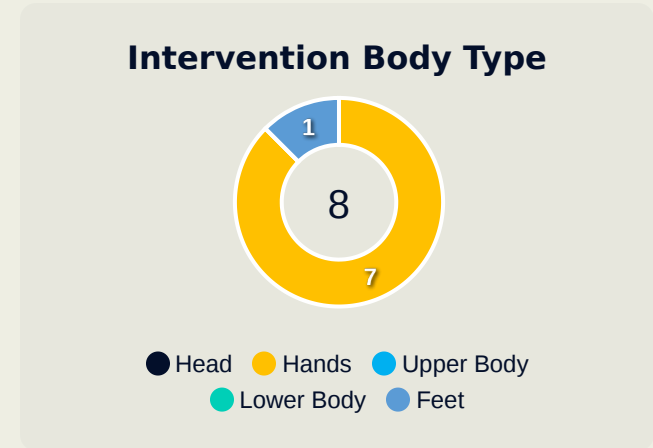

Nigeria

Goalkeeping Distribution

Brazil

Goalkeeping Distribution

Nigeria

Goal Prevention

17
Total Attempts on Goal Faced

75
Save %

Total Attempts on Goal Faced	Total Goal Interventions	Save & Retain	Deflect & Retain	Save & Deflect	Save Attempt	No Save Attempt
17	4	2	0	2	3	9

Brazil

Goal Prevention

13
Total Attempts on Goal Faced

100
Save %