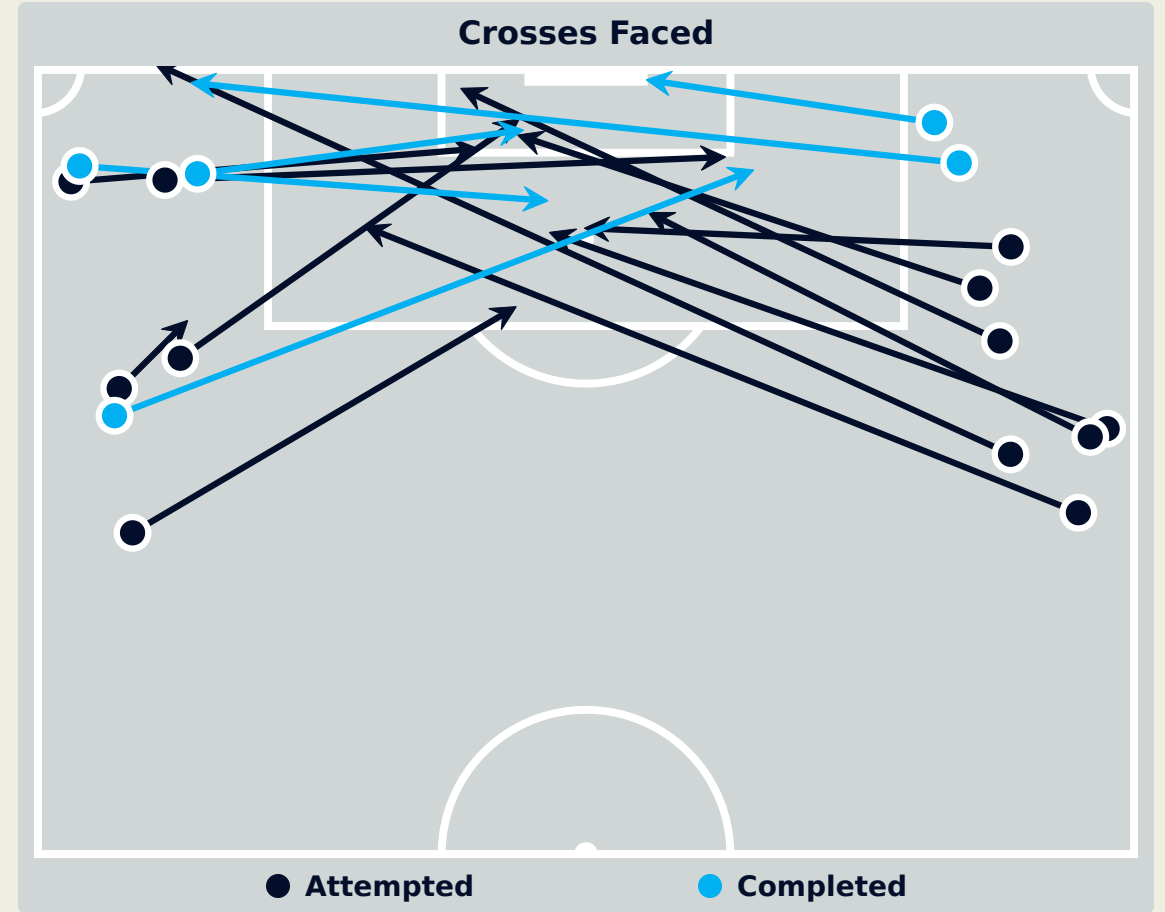

Total Attempts on Goal Faced	Total Goal Interventions	Save & Retain	Deflect & Retain	Save & Deflect	Save Attempt	No Save Attempt
17	4	2	0	2	3	9

Brazil

Goal Prevention

13
Total Attempts on Goal Faced

100
Save %

Total Attempts on Goal Faced	Total Goal Interventions	Save & Retain	Deflect & Retain	Save & Deflect	Save Attempt	No Save Attempt
13	4	1	0	3	0	9

Nigeria

Aerial Control

Delivery Types Faced

Total	In Swing	Out Swing	Driven	Lofted	Cutback	Push
23	8	7	2	5	0	1