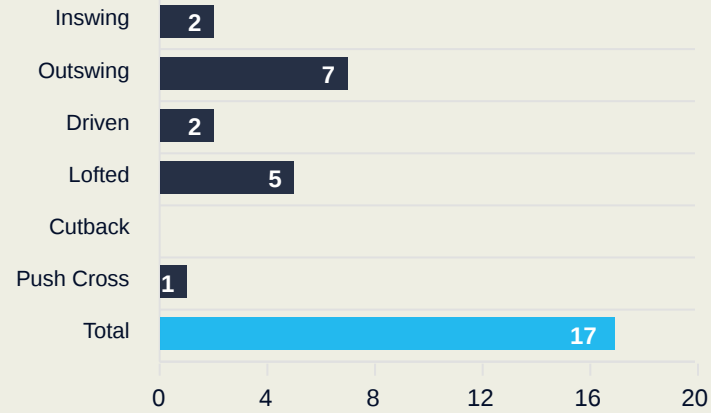

Nigeria

Crosses (Open Play)

Delivery Type

Attempted

11

Completed

5

Most Crosses Attempted

4

AJIBADE Rasheedat

ATTACKING MIDFIELD RIGHT

#	Player	Inswing	Outswing	Driven	Lofted	Cutback	Push Cross	Total Attempted
16	NNADOZIE Chiamaka	0	0	0	0	0	0	0
2	ALOZIE Michelle	0	2	0	0	0	0	2
3	OHALE Osinachi	0	0	0	0	0	0	0
5	OKEKE Chidinma	0	0	0	0	0	0	0
7	PAYNE Toni	0	0	0	1	0	0	1
10	UCHEIBE Christy	0	0	0	0	0	0	0
11	ECHEGINI Jennifer	0	0	0	0	0	0	0
13	ABIODUN Deborah	0	0	0	0	0	0	0
14	DEMEHIN Blessing	0	0	0	0	0	0	0
15	AJIBADE Rasheedat	1	1	0	0	2	0	4
17	IHEZUO Chinwendu	0	0	0	0	0	0	0
4	PAYNE Nicole	0	1	0	0	0	0	1
6	OKORONKWO Esther	0	1	0	1	0	0	2
12	KANU Uchenna	0	0	0	0	0	0	0
18	ONUMONU Ifeoma	0	1	0	0	0	0	1

Crosses (Open Play)

Delivery Type

Attempted

17

Completed

5

Most Crosses Attempted

4