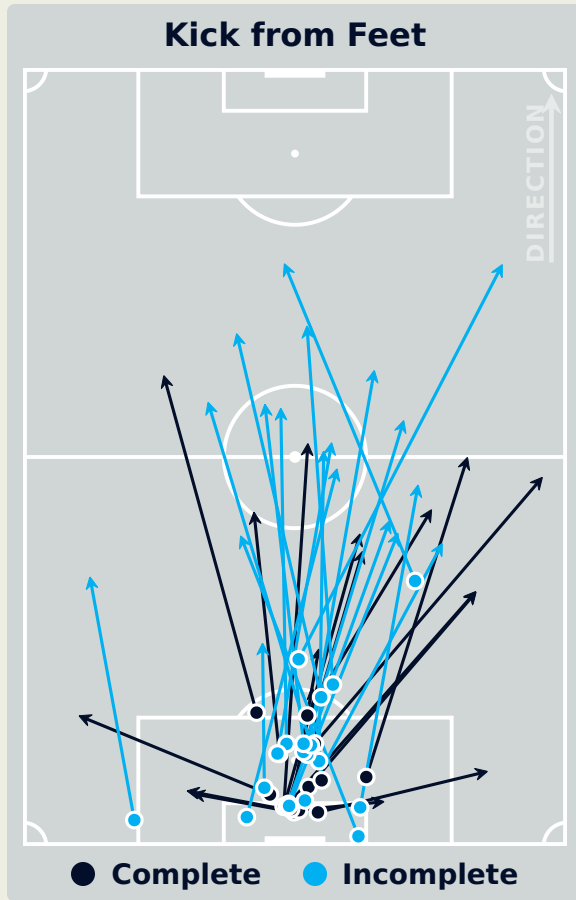

Most Direct Pressures

12

ABIODUN Deborah
DEFENSIVE MIDFIELD CENTRE
RIGHT

Most Direct Pressures

14

DUDA SAMPAIO
RIGHT CENTRE MIDFIELD

FIFA[®]
W-OFT 2024

GOALKEEPING

Nigeria 0 - 1 Brazil

Goalkeeping Involvement

Nigeria

Nigeria GK Involvement Timeline

60
Total Involvements

Brazil

Brazil GK Involvement Timeline

40
Total Involvements

Nigeria

Goalkeeping Distribution

Brazil

Goalkeeping Distribution

Nigeria

Goal Prevention

17
Total Attempts on Goal Faced

75
Save %