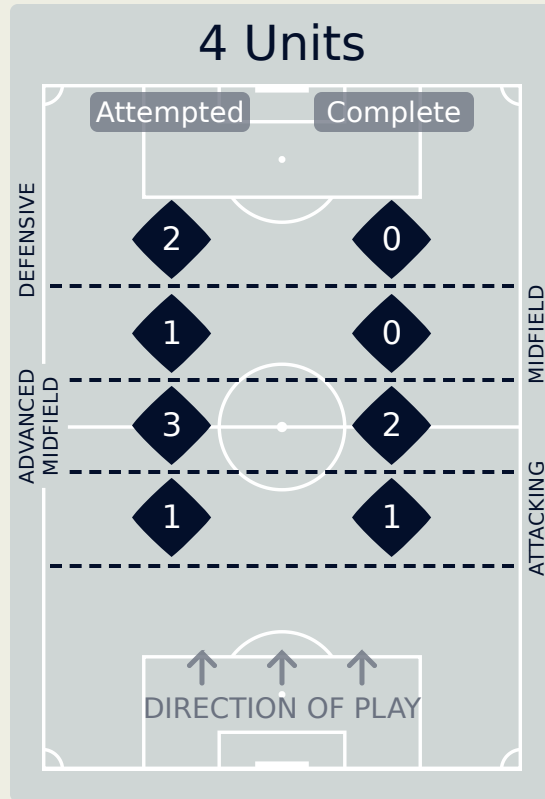

FIFA[®]
W-OFT 2024

IN POSSESSION

Nigeria 0 - 1 Brazil

In Possession Line Height & Team Length

Nigeria

In Possession Line Height & Team Length

Line Breaks

Nigeria

Attempted Line Breaks

143

Attempted Line Breaks	7
Inside Shape	3
Outside Shape	4

Attempted Line Breaks	112
Inside Shape	75
Outside Shape	37

Attempted Line Breaks	24
Inside Shape	18
Outside Shape	6

Line Breaks