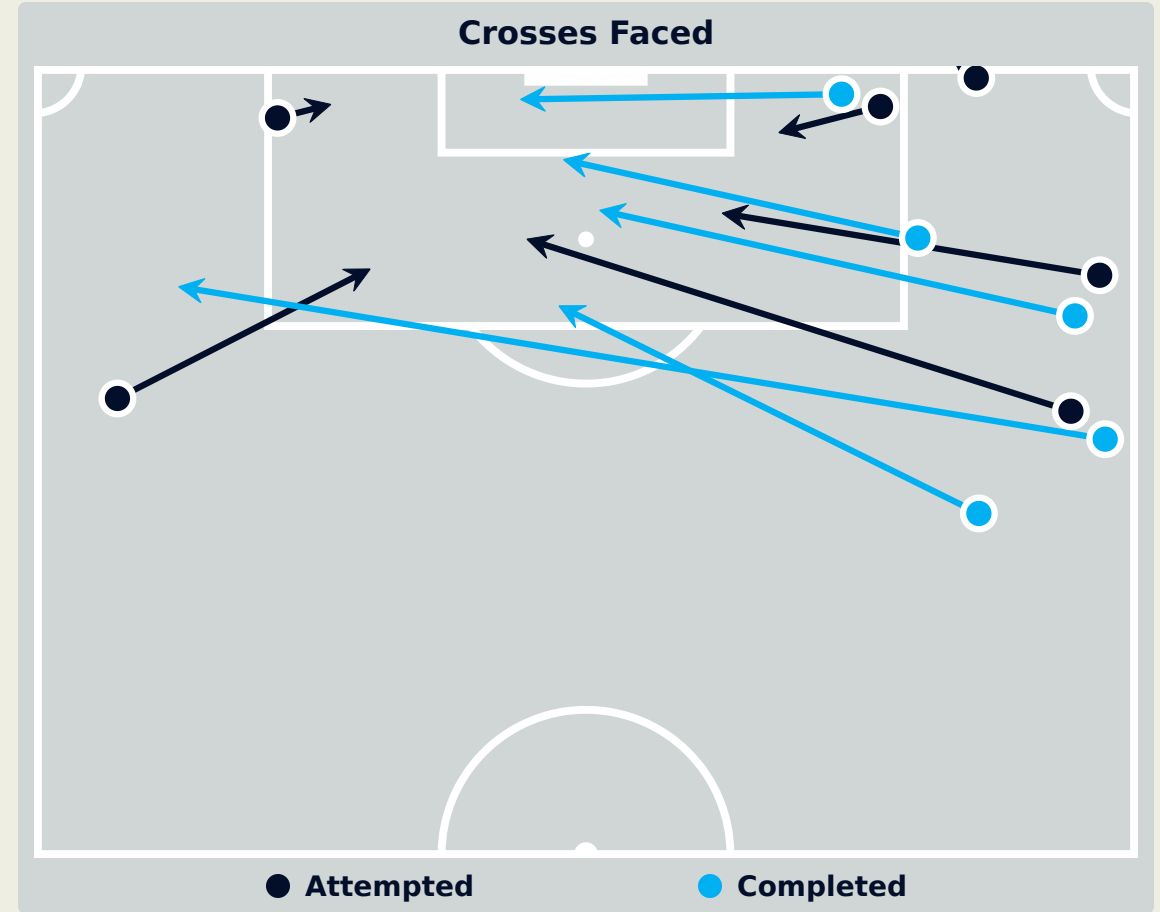

Total Attempts on Goal Faced	Total Goal Interventions	Save & Retain	Deflect & Retain	Save & Deflect	Save Attempt	No Save Attempt
17	4	2	0	2	3	9

Brazil

Goal Prevention

13
Total Attempts on Goal Faced

100
Save %

Total Attempts on Goal Faced	Total Goal Interventions	Save & Retain	Deflect & Retain	Save & Deflect	Save Attempt	No Save Attempt
13	4	1	0	3	0	9

Nigeria

Aerial Control

Delivery Types Faced

Total	In Swing	Out Swing	Driven	Lofted	Cutback	Push
23	8	7	2	5	0	1

Brazil

Aerial Control

Delivery Types Faced

Total	In Swing	Out Swing	Driven	Lofted	Cutback	Push
14	1	7	0	4	2	0

FIFA[®]
W-OFT 2024

SET PLAYS

Nigeria 0 - 1 Brazil

Nigeria