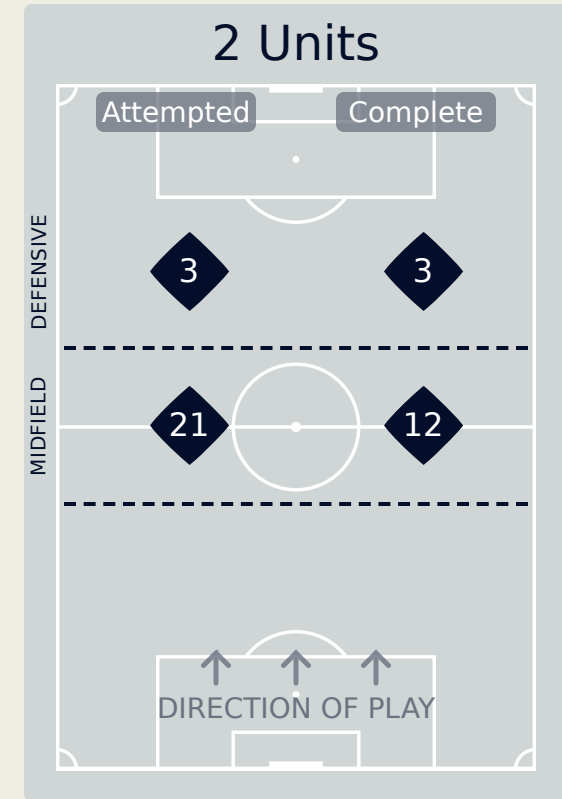

FIFA[®]
W-OFT 2024

IN POSSESSION

Nigeria 0 - 1 Brazil

In Possession Line Height & Team Length

Nigeria

In Possession Line Height & Team Length

Line Breaks

Nigeria

Attempted Line Breaks

143

Attempted Line Breaks	7
Inside Shape	3
Outside Shape	4

Attempted Line Breaks	112
Inside Shape	75
Outside Shape	37

Attempted Line Breaks	24
Inside Shape	18
Outside Shape	6

Line Breaks

Brazil

Attempted Line Breaks

102

Attempted Line Breaks	2
Inside Shape	1
Outside Shape	1

Attempted Line Breaks	50
Inside Shape	33
Outside Shape	17

Attempted Line Breaks	50
Inside Shape	27
Outside Shape	23

Line Breaks