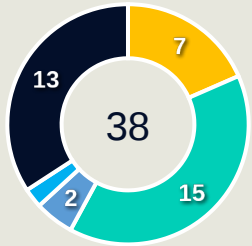

Offers Made Outside Shape

#	Player	Offers Made	Offers Received	% Made & Received
1	LORENA	2	1	50%
2	ANTONIA	9	1	11.1%
3	TARCIANE	6	1	16.7%
4	RAFAELLE	2	1	50%
5	DUDA SAMPAIO	15	2	13.3%
6	TAMIRES	12	7	58.3%
8	VITORIA YAYA	5	2	40%
10	MARTA	37	14	37.8%
14	LUDMILA	24	7	29.2%
16	GABI NUNES	60	11	18.3%
18	GABI PORTILHO	29	10	34.5%
7	KEROLIN	6	2	33.3%
11	JHENIFFER	6	2	33.3%
13	YASMIM	14	6	42.9%
17	ANA VITORIA	1	1	100%

Nigeria

Movement to Receive

Movement Types by Phase

Final Third Phase

Progression Phase

Build Up Phase

All Movement Types

- In Front
- In Between
- Out to In
- In to Out
- In Behind