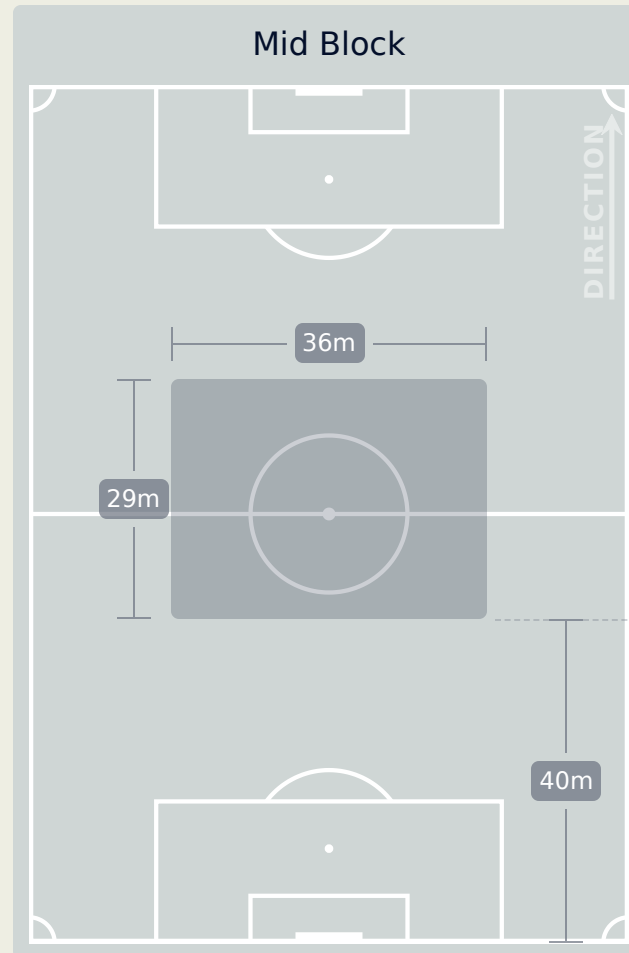

Brazil

Defensive Actions

Blocks

Possession Contests

Most Possession Regains

10
RAFAELLE
 LEFT CENTRE BACK

#	Player	Total Possession Regains
1	LORENA	8
2	ANTONIA	7
3	TARCIANE	6
4	RAFAELLE	10
5	DUDA SAMPAIO	2
6	TAMIRES	1
8	VITORIA YAYA	4
10	MARTA	0
14	LUDMILA	3
16	GABI NUNES	2
18	GABI PORTILHO	3
7	KEROLIN	0
11	JHENIFFER	2
13	YASMIM	5
17	ANA VITORIA	2

Defensive Line Height & Team Length

Nigeria

Defensive Line Height & Team Length

Defensive Pressure

Nigeria

Brazil

178	Total Pressures	205
53	Direct Pressures	74
1.79s	Avg Pressure Duration	1.78s
56	Forced Turnovers	50
9.88s	Ball Recovery Time	7.89s
38	Pushing on into Pressing	57
72	Pushing on	135
22	Pressing Direction Inside	38
102	Pressing Direction Outside	108