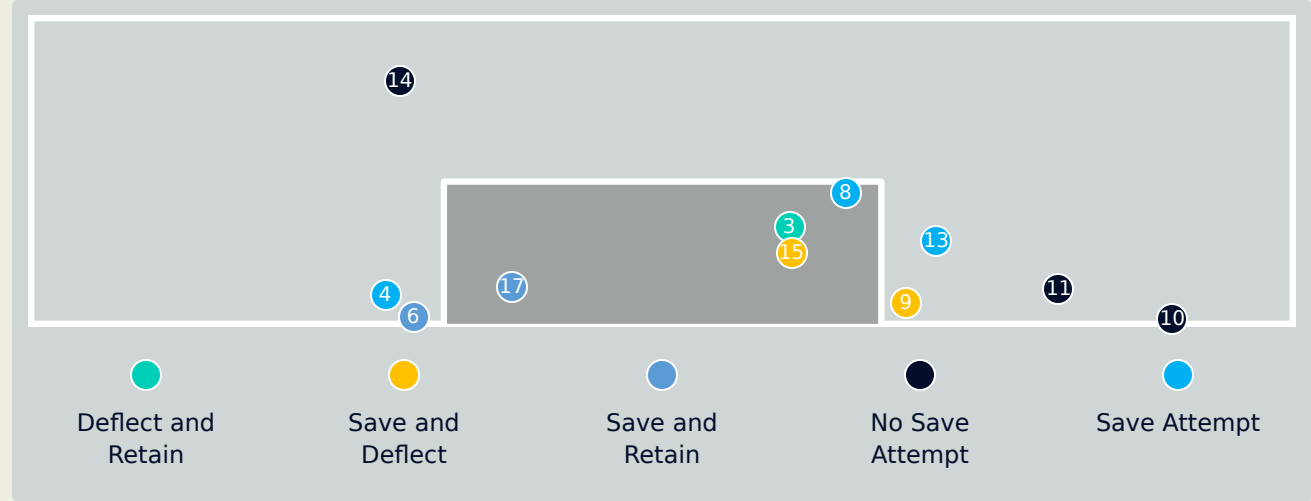

Nigeria

Goalkeeping Distribution

Brazil

Goalkeeping Distribution

Nigeria

Goal Prevention

17
Total Attempts on Goal Faced

75
Save %

Total Attempts on Goal Faced	Total Goal Interventions	Save & Retain	Deflect & Retain	Save & Deflect	Save Attempt	No Save Attempt
17	4	2	0	2	3	9

Brazil

Goal Prevention

13
Total Attempts on Goal Faced

100
Save %

Total Attempts on Goal Faced	Total Goal Interventions	Save & Retain	Deflect & Retain	Save & Deflect	Save Attempt	No Save Attempt
13	4	1	0	3	0	9

Nigeria

Aerial Control

Delivery Types Faced

Total	In Swing	Out Swing	Driven	Lofted	Cutback	Push
23	8	7	2	5	0	1