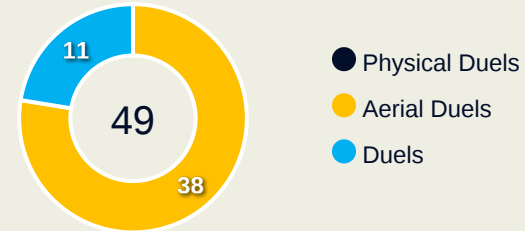

Brazil

Defensive Actions

Blocks

Possession Contests

Most Possession Regains

10
RAFAELLE
 LEFT CENTRE BACK

#	Player	Total Possession Regains
1	LORENA	8
2	ANTONIA	7
3	TARCIANE	6
4	RAFAELLE	10
5	DUDA SAMPAIO	2
6	TAMIRES	1
8	VITORIA YAYA	4
10	MARTA	0
14	LUDMILA	3
16	GABI NUNES	2
18	GABI PORTILHO	3
7	KEROLIN	0
11	JHENIFFER	2
13	YASMIM	5
17	ANA VITORIA	2

Defensive Line Height & Team Length

Nigeria

Defensive Line Height & Team Length

Defensive Pressure

Nigeria

Brazil

178	Total Pressures	205
53	Direct Pressures	74
1.79s	Avg Pressure Duration	1.78s
56	Forced Turnovers	50
9.88s	Ball Recovery Time	7.89s
38	Pushing on into Pressing	57
72	Pushing on	135
22	Pressing Direction Inside	38
102	Pressing Direction Outside	108