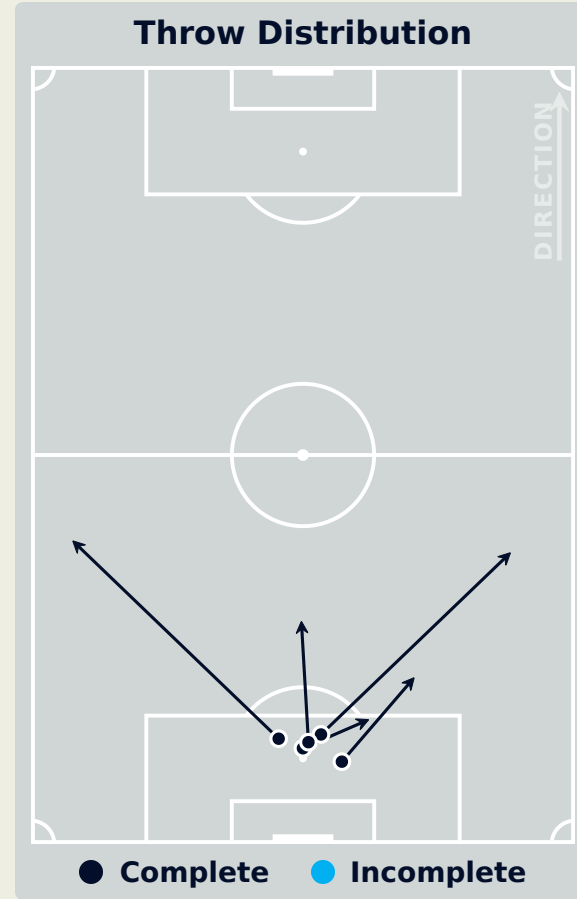

Brazil

Goalkeeping Distribution