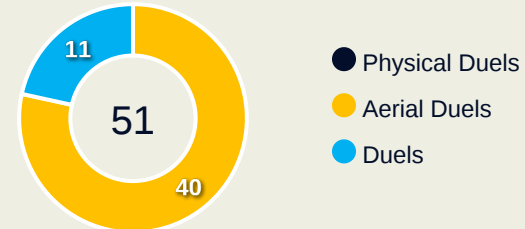

FIFA[®]
W-OFT 2024

OUT OF POSSESSION

Nigeria 0 - 1 Brazil

Nigeria

Defensive Actions

Blocks

Possession Contests

Most Possession Regains