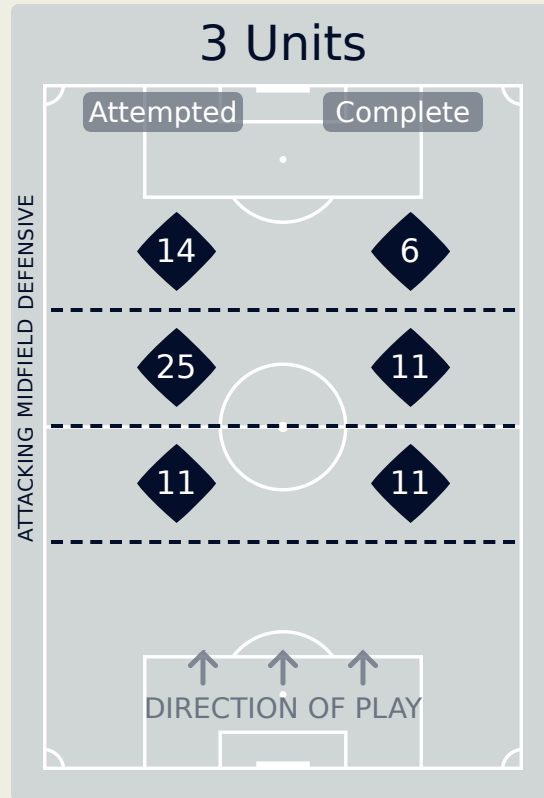

FIFA[®]
W-OFT 2024

IN POSSESSION

Nigeria 0 - 1 Brazil

In Possession Line Height & Team Length

Nigeria

In Possession Line Height & Team Length

Line Breaks

Nigeria

Attempted Line Breaks

143

Attempted Line Breaks	7
Inside Shape	3
Outside Shape	4

Attempted Line Breaks	112
Inside Shape	75
Outside Shape	37

Attempted Line Breaks	24
Inside Shape	18
Outside Shape	6

Line Breaks

Brazil

Attempted Line Breaks

102

Attempted Line Breaks	2
Inside Shape	1
Outside Shape	1

Attempted Line Breaks	50
Inside Shape	33
Outside Shape	17

Attempted Line Breaks	50
Inside Shape	27
Outside Shape	23

Line Breaks