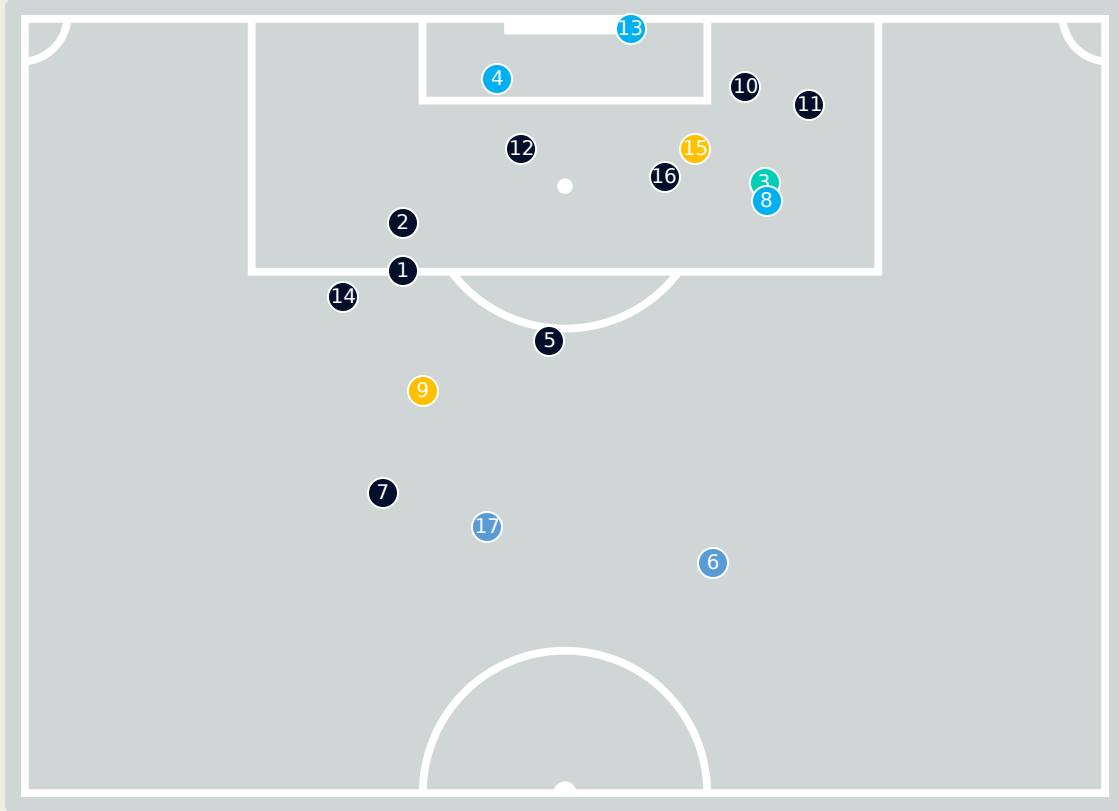

Nigeria 0 - 1 Brazil

Goalkeeping Involvement

Nigeria

Nigeria GK Involvement Timeline

60
Total Involvements

Brazil

Brazil GK Involvement Timeline

40
Total Involvements

Nigeria

Goalkeeping Distribution

Brazil

Goalkeeping Distribution

Nigeria

Goal Prevention

17
Total Attempts on Goal Faced

75
Save %

Total Attempts on Goal Faced	Total Goal Interventions	Save & Retain	Deflect & Retain	Save & Deflect	Save Attempt	No Save Attempt
17	4	2	0	2	3	9

Brazil

Goal Prevention

13
Total Attempts on Goal Faced

100
Save %