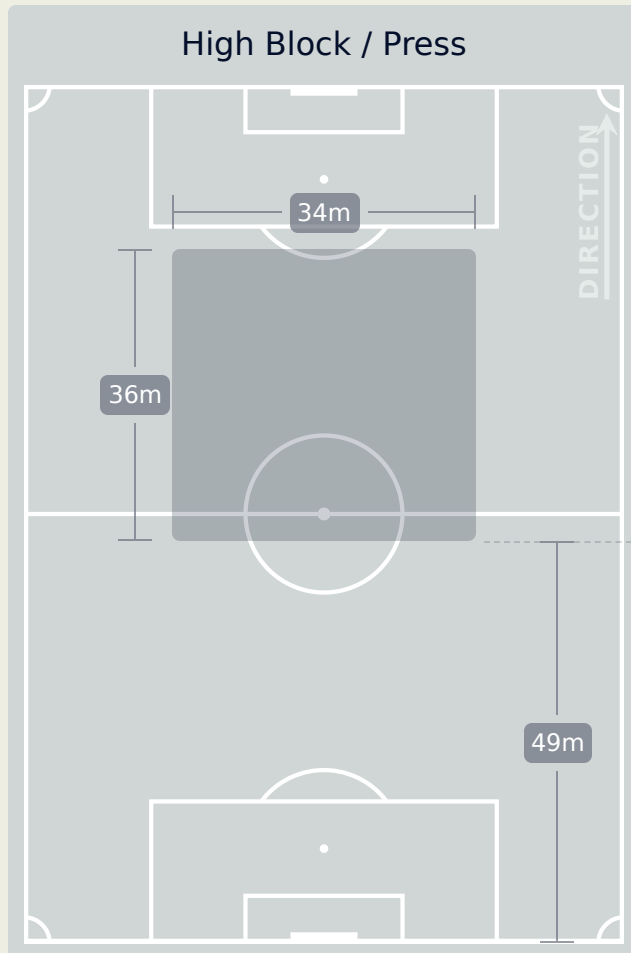

Brazil

Defensive Actions

Blocks

Possession Contests

Most Possession Regains

10
RAFAELLE
 LEFT CENTRE BACK

#	Player	Total Possession Regains
1	LORENA	8
2	ANTONIA	7
3	TARCIANE	6
4	RAFAELLE	10
5	DUDA SAMPAIO	2
6	TAMIRES	1
8	VITORIA YAYA	4
10	MARTA	0
14	LUDMILA	3
16	GABI NUNES	2
18	GABI PORTILHO	3
7	KEROLIN	0
11	JHENIFFER	2
13	YASMIM	5
17	ANA VITORIA	2

Defensive Line Height & Team Length

Nigeria

Defensive Line Height & Team Length

Defensive Pressure

Nigeria

Brazil

178	Total Pressures	205
53	Direct Pressures	74
1.79s	Avg Pressure Duration	1.78s
56	Forced Turnovers	50
9.88s	Ball Recovery Time	7.89s
38	Pushing on into Pressing	57
72	Pushing on	135
22	Pressing Direction Inside	38
102	Pressing Direction Outside	108