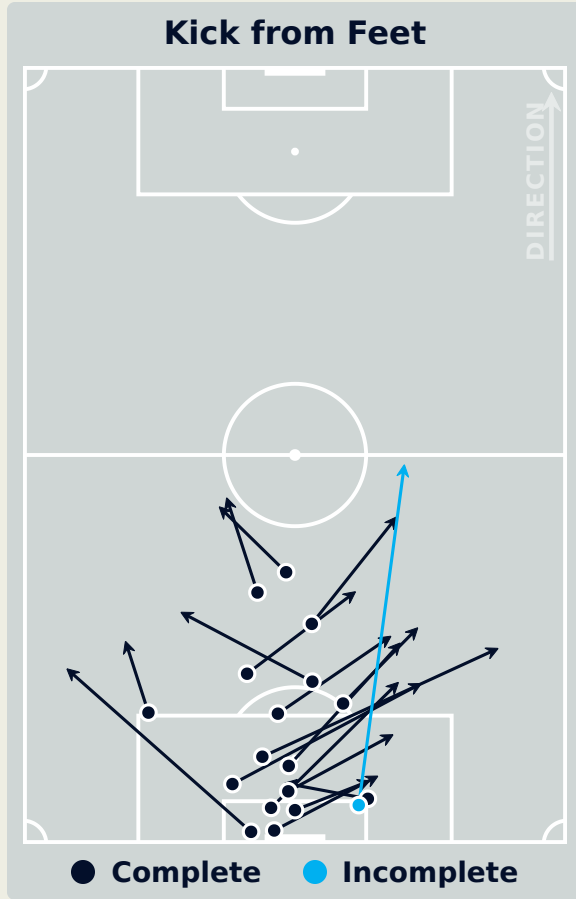

Brazil

Goalkeeping Distribution