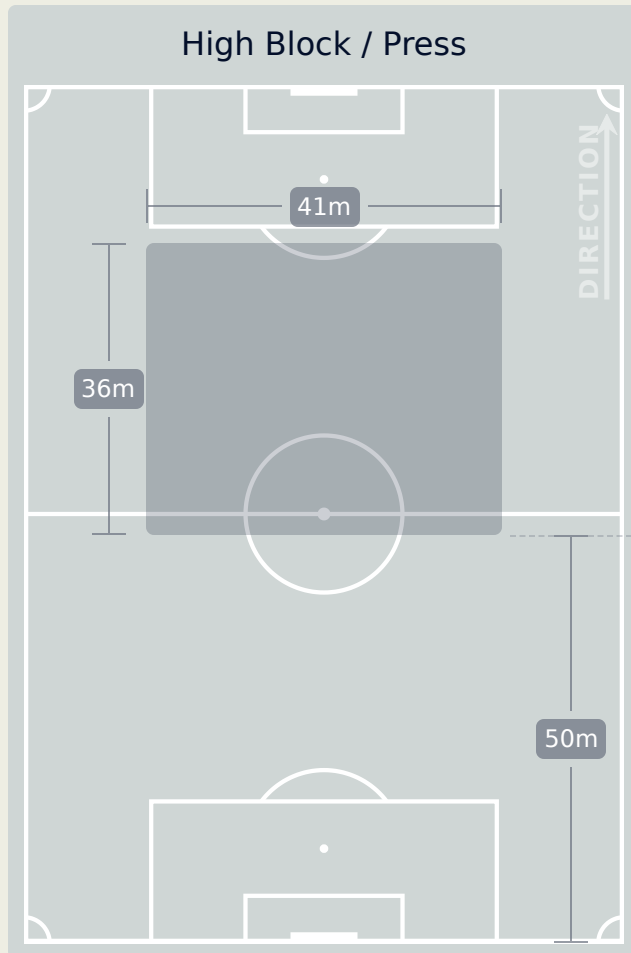

Brazil

Defensive Actions

Blocks

Possession Contests

Most Possession Regains

10
RAFAELLE
 LEFT CENTRE BACK

#	Player	Total Possession Regains
1	LORENA	8
2	ANTONIA	7
3	TARCIANE	6
4	RAFAELLE	10
5	DUDA SAMPAIO	2
6	TAMIRES	1
8	VITORIA YAYA	4
10	MARTA	0
14	LUDMILA	3
16	GABI NUNES	2
18	GABI PORTILHO	3
7	KEROLIN	0
11	JHENIFFER	2
13	YASMIM	5
17	ANA VITORIA	2

Defensive Line Height & Team Length

Nigeria

Defensive Line Height & Team Length

Defensive Pressure

Nigeria

Brazil

178	Total Pressures	205
53	Direct Pressures	74
1.79s	Avg Pressure Duration	1.78s
56	Forced Turnovers	50
9.88s	Ball Recovery Time	7.89s
38	Pushing on into Pressing	57
72	Pushing on	135
22	Pressing Direction Inside	38
102	Pressing Direction Outside	108