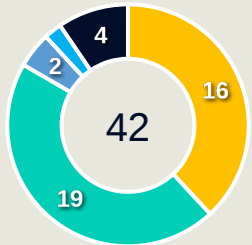

Offers Made Outside Shape

#	Player	Offers Made	Offers Received	% Made & Received
1	LORENA	2	1	50%
2	ANTONIA	9	1	11.1%
3	TARCIANE	6	1	16.7%
4	RAFAELLE	2	1	50%
5	DUDA SAMPAIO	15	2	13.3%
6	TAMIRES	12	7	58.3%
8	VITORIA YAYA	5	2	40%
10	MARTA	37	14	37.8%
14	LUDMILA	24	7	29.2%
16	GABI NUNES	60	11	18.3%
18	GABI PORTILHO	29	10	34.5%
7	KEROLIN	6	2	33.3%
11	JHENIFFER	6	2	33.3%
13	YASMIM	14	6	42.9%
17	ANA VITORIA	1	1	100%

Nigeria

Movement to Receive

Movement Types by Phase

Final Third Phase

Progression Phase

Build Up Phase

All Movement Types

- In Front
- In Between
- Out to In
- In to Out
- In Behind