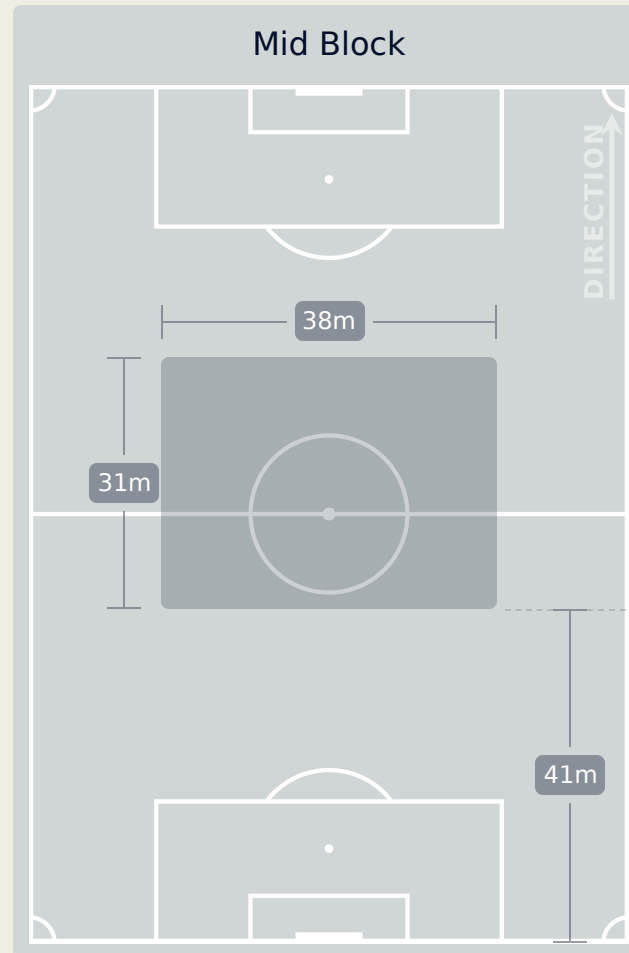

Brazil

Defensive Actions

Blocks

Possession Contests

Most Possession Regains

10
RAFAELLE
 LEFT CENTRE BACK

#	Player	Total Possession Regains
1	LORENA	8
2	ANTONIA	7
3	TARCIANE	6
4	RAFAELLE	10
5	DUDA SAMPAIO	2
6	TAMIRES	1
8	VITORIA YAYA	4
10	MARTA	0
14	LUDMILA	3
16	GABI NUNES	2
18	GABI PORTILHO	3
7	KEROLIN	0
11	JHENIFFER	2
13	YASMIM	5
17	ANA VITORIA	2

Defensive Line Height & Team Length

Nigeria

Defensive Line Height & Team Length

Defensive Pressure

Nigeria

Brazil

178	Total Pressures	205
53	Direct Pressures	74
1.79s	Avg Pressure Duration	1.78s
56	Forced Turnovers	50
9.88s	Ball Recovery Time	7.89s
38	Pushing on into Pressing	57
72	Pushing on	135
22	Pressing Direction Inside	38
102	Pressing Direction Outside	108