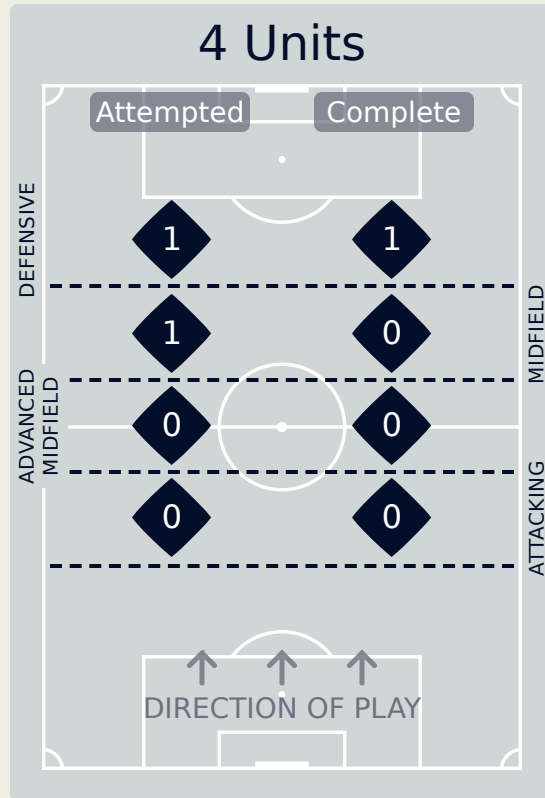

FIFA[®]
W-OFT 2024

IN POSSESSION

Nigeria 0 - 1 Brazil

In Possession Line Height & Team Length

Nigeria

In Possession Line Height & Team Length

Line Breaks

Nigeria

Attempted Line Breaks

143

Attempted Line Breaks	7
Inside Shape	3
Outside Shape	4

Attempted Line Breaks	112
Inside Shape	75
Outside Shape	37

Attempted Line Breaks	24
Inside Shape	18
Outside Shape	6

Line Breaks

Brazil

Attempted Line Breaks

102

Attempted Line Breaks	2
Inside Shape	1
Outside Shape	1

Attempted Line Breaks	50
Inside Shape	33
Outside Shape	17

Attempted Line Breaks	50
Inside Shape	27
Outside Shape	23

Line Breaks