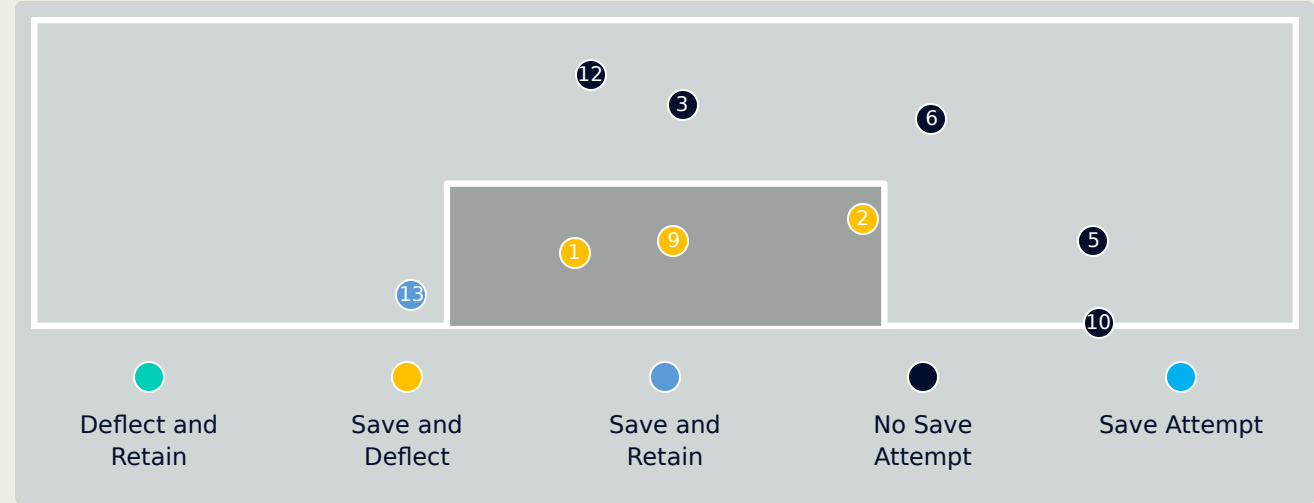

Nigeria

Goalkeeping Distribution

Brazil

Goalkeeping Distribution

Nigeria

Goal Prevention

17
Total Attempts on Goal Faced

75
Save %

Total Attempts on Goal Faced	Total Goal Interventions	Save & Retain	Deflect & Retain	Save & Deflect	Save Attempt	No Save Attempt
17	4	2	0	2	3	9

Brazil

Goal Prevention

13
Total Attempts on Goal Faced

100
Save %