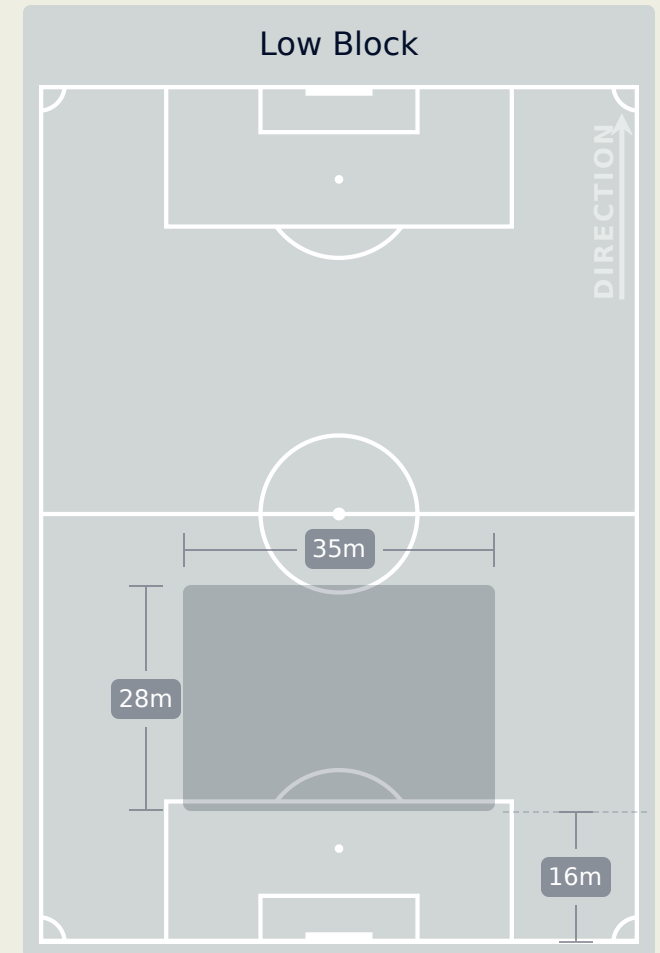

Brazil

Defensive Actions

Blocks

Possession Contests

Most Possession Regains

10
RAFAELLE
 LEFT CENTRE BACK

#	Player	Total Possession Regains
1	LORENA	8
2	ANTONIA	7
3	TARCIANE	6
4	RAFAELLE	10
5	DUDA SAMPAIO	2
6	TAMIRES	1
8	VITORIA YAYA	4
10	MARTA	0
14	LUDMILA	3
16	GABI NUNES	2
18	GABI PORTILHO	3
7	KEROLIN	0
11	JHENIFFER	2
13	YASMIM	5
17	ANA VITORIA	2

Defensive Line Height & Team Length

Nigeria

Defensive Line Height & Team Length

Defensive Pressure

Nigeria

Brazil

178	Total Pressures	205
53	Direct Pressures	74
1.79s	Avg Pressure Duration	1.78s
56	Forced Turnovers	50
9.88s	Ball Recovery Time	7.89s
38	Pushing on into Pressing	57
72	Pushing on	135
22	Pressing Direction Inside	38
102	Pressing Direction Outside	108