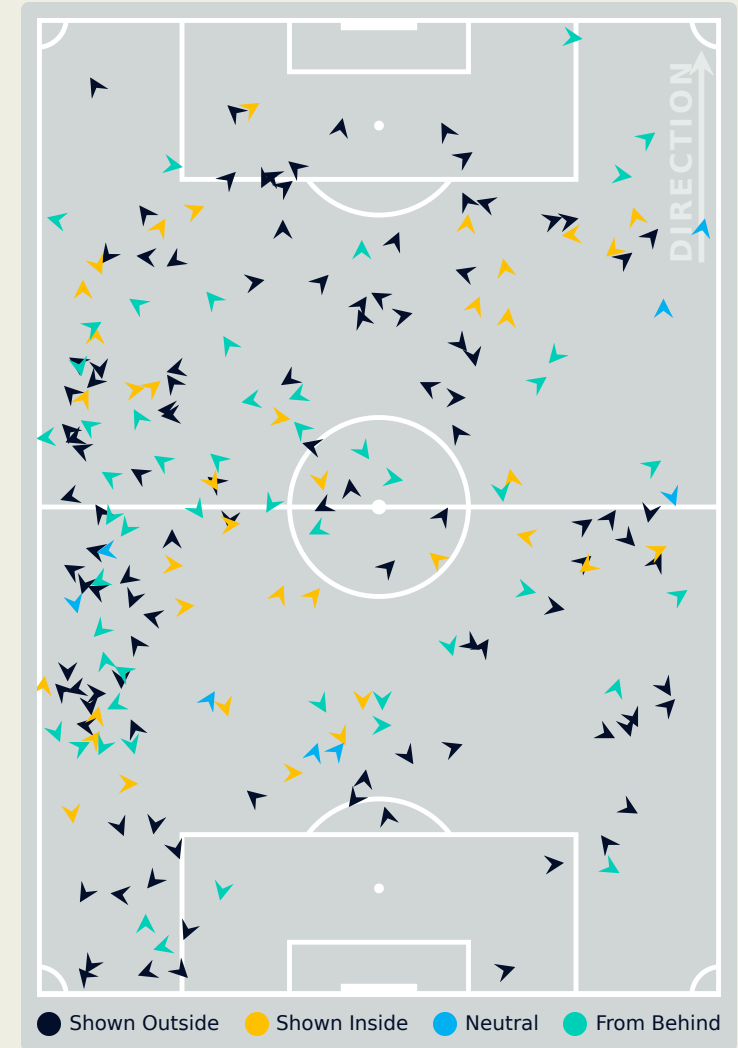

Brazil

Defensive Actions

Blocks

Possession Contests

Most Possession Regains

10
RAFAELLE
 LEFT CENTRE BACK

#	Player	Total Possession Regains
1	LORENA	8
2	ANTONIA	7
3	TARCIANE	6
4	RAFAELLE	10
5	DUDA SAMPAIO	2
6	TAMIRES	1
8	VITORIA YAYA	4
10	MARTA	0
14	LUDMILA	3
16	GABI NUNES	2
18	GABI PORTILHO	3
7	KEROLIN	0
11	JHENIFFER	2
13	YASMIM	5
17	ANA VITORIA	2

Defensive Line Height & Team Length

Nigeria

Defensive Line Height & Team Length

Defensive Pressure

Nigeria

Brazil

178	Total Pressures	205
53	Direct Pressures	74
1.79s	Avg Pressure Duration	1.78s
56	Forced Turnovers	50
9.88s	Ball Recovery Time	7.89s
38	Pushing on into Pressing	57
72	Pushing on	135
22	Pressing Direction Inside	38
102	Pressing Direction Outside	108

Most Direct Pressures

12

ABIODUN Deborah
DEFENSIVE MIDFIELD CENTRE
RIGHT

Most Direct Pressures

14

DUDA SAMPAIO
RIGHT CENTRE MIDFIELD

FIFA[®]
W-OFT 2024

GOALKEEPING