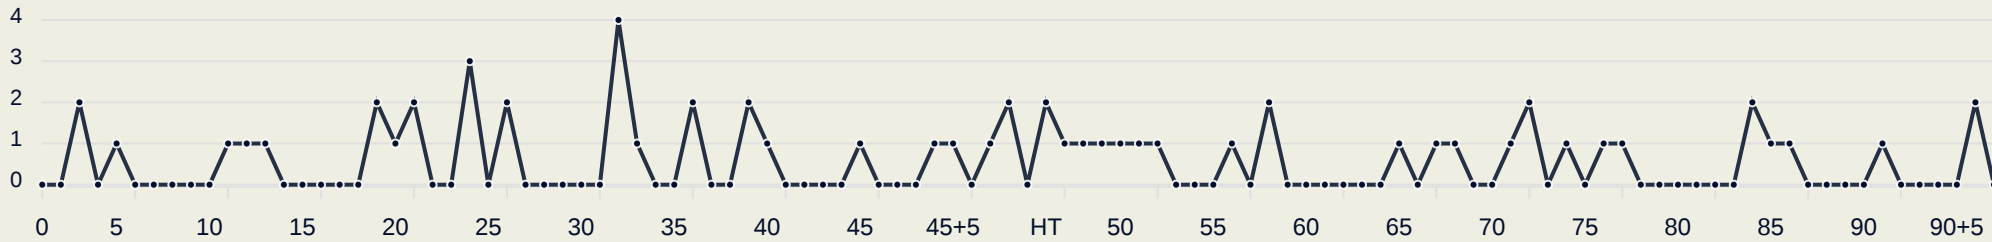

Goalkeeping Involvement

Nigeria

Nigeria GK Involvement Timeline