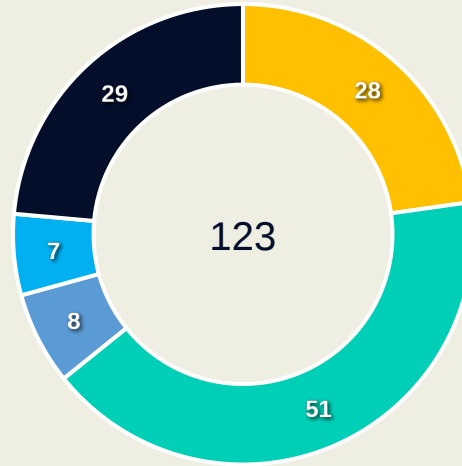

Offers Made Outside Shape

#	Player	Offers Made	Offers Received	% Made & Received
1	LORENA	2	1	50%
2	ANTONIA	9	1	11.1%
3	TARCIANE	6	1	16.7%
4	RAFAELLE	2	1	50%
5	DUDA SAMPAIO	15	2	13.3%
6	TAMIRES	12	7	58.3%
8	VITORIA YAYA	5	2	40%
10	MARTA	37	14	37.8%
14	LUDMILA	24	7	29.2%
16	GABI NUNES	60	11	18.3%
18	GABI PORTILHO	29	10	34.5%
7	KEROLIN	6	2	33.3%
11	JHENIFFER	6	2	33.3%
13	YASMIM	14	6	42.9%
17	ANA VITORIA	1	1	100%

Nigeria

Movement to Receive

Movement Types by Phase

Final Third Phase

Progression Phase

Build Up Phase

All Movement Types

- In Front
- In Between
- Out to In
- In to Out
- In Behind

Top Ranked Players

Type	Player	Movements
In Front	13 ABIODUN Deborah	10
In Between	15 AJIBADE Rasheedat	15
Out to In	15 AJIBADE Rasheedat	3
In to Out	15 AJIBADE Rasheedat	3
In Behind	17 IHEZUO Chinwendu	10