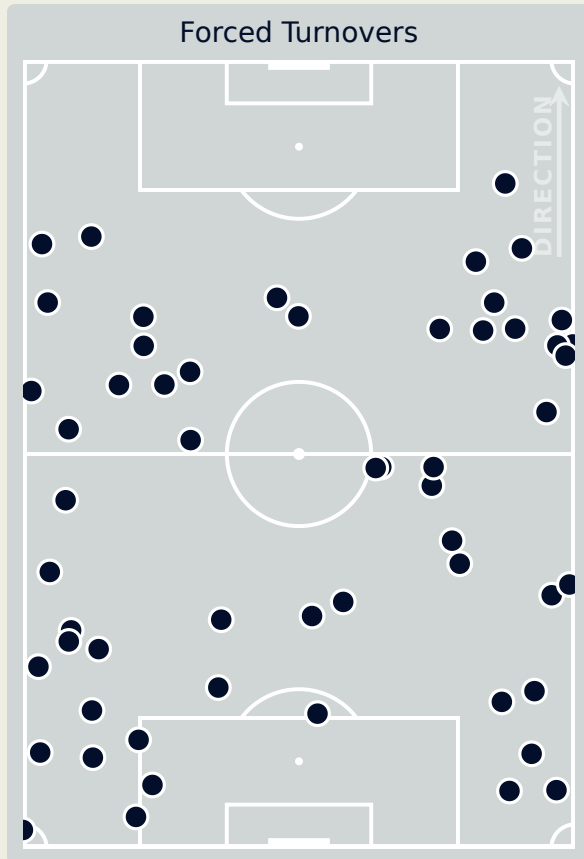

Nigeria

Defensive Actions