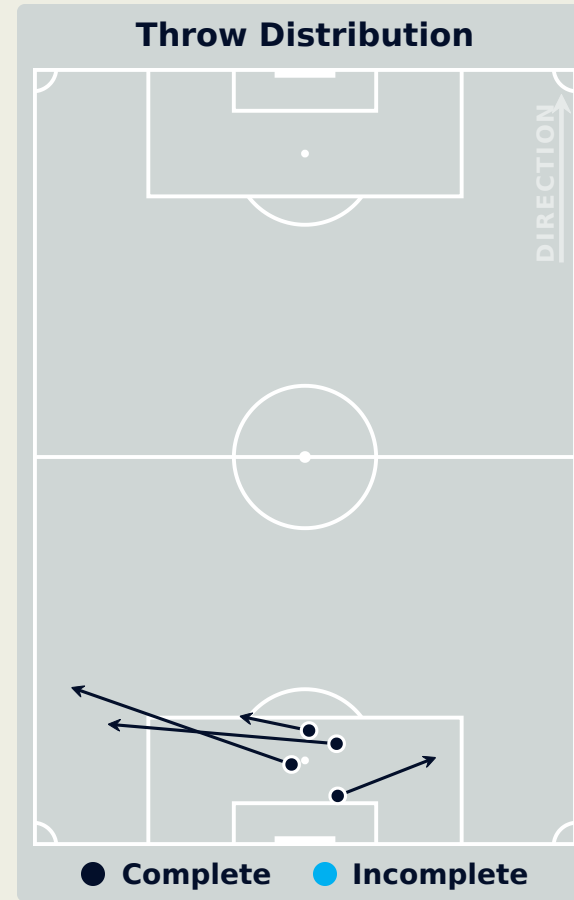

Nigeria

Goalkeeping Distribution