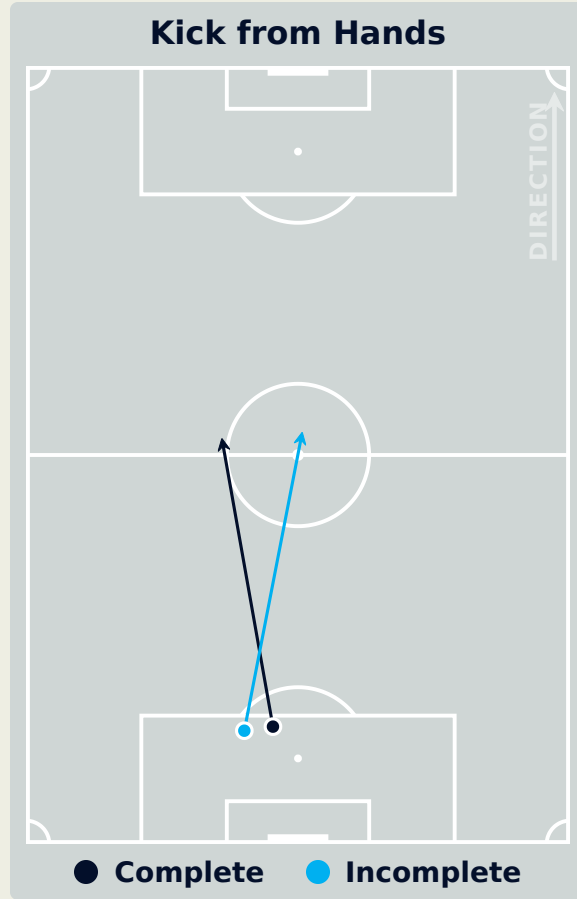

Most Direct Pressures

12

ABIODUN Deborah
DEFENSIVE MIDFIELD CENTRE
RIGHT

Most Direct Pressures

14

DUDA SAMPAIO
RIGHT CENTRE MIDFIELD

FIFA[®]
W-OFT 2024

GOALKEEPING

Nigeria 0 - 1 Brazil

Goalkeeping Involvement

Nigeria

Nigeria GK Involvement Timeline

60
Total Involvements

Brazil

Brazil GK Involvement Timeline

40
Total Involvements

Nigeria

Goalkeeping Distribution

Brazil

Goalkeeping Distribution

Nigeria

Goal Prevention

17
Total Attempts on Goal Faced

75
Save %