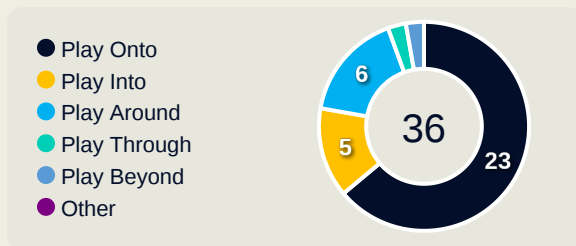

Nigeria

Goalkeeping Distribution