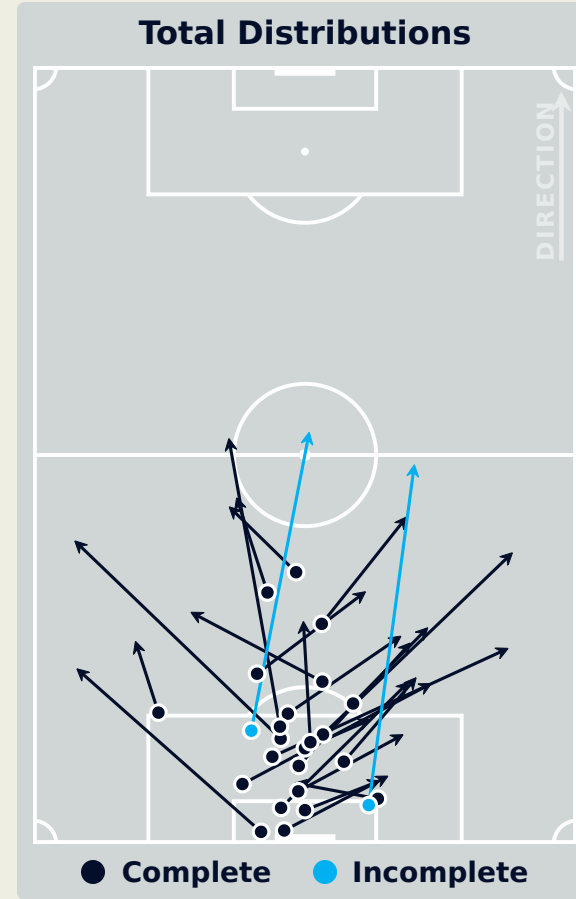

Most Direct Pressures

12

ABIODUN Deborah
DEFENSIVE MIDFIELD CENTRE
RIGHT

Most Direct Pressures

14

DUDA SAMPAIO
RIGHT CENTRE MIDFIELD

FIFA[®]
W-OFT 2024

GOALKEEPING

Nigeria 0 - 1 Brazil

Goalkeeping Involvement

Nigeria

Nigeria GK Involvement Timeline

60
Total Involvements

Brazil

Brazil GK Involvement Timeline

40
Total Involvements

Nigeria

Goalkeeping Distribution

Brazil

Goalkeeping Distribution

Nigeria

Goal Prevention

17
Total Attempts on Goal Faced

75
Save %