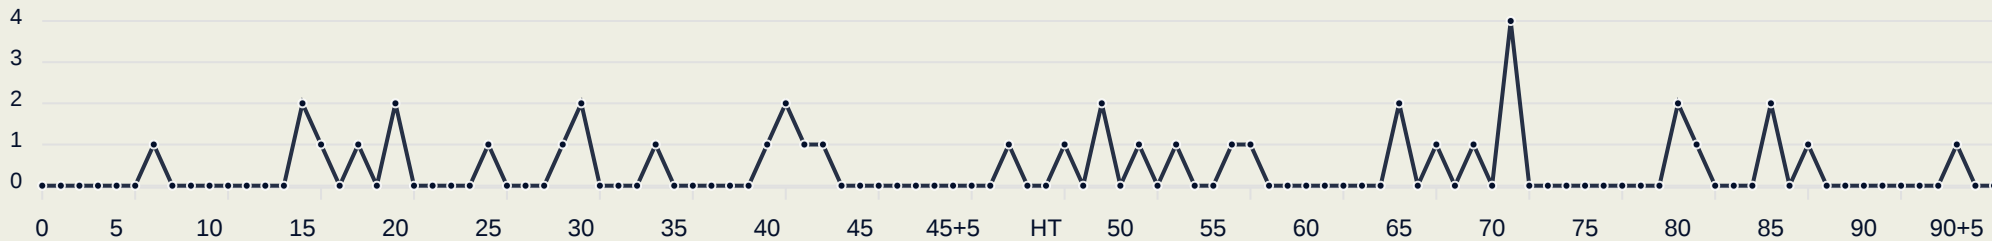

Nigeria 0 - 1 Brazil

Goalkeeping Involvement

Nigeria

Nigeria GK Involvement Timeline

60
Total Involvements

Brazil

Brazil GK Involvement Timeline

40
Total Involvements