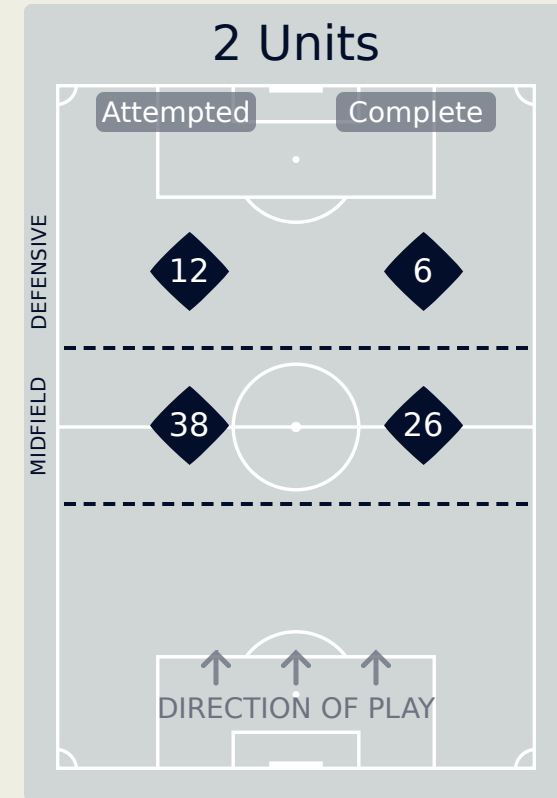

Attempted Line Breaks

143

Attempted Line Breaks	7
Inside Shape	3
Outside Shape	4

Attempted Line Breaks	112
Inside Shape	75
Outside Shape	37

Attempted Line Breaks	24
Inside Shape	18
Outside Shape	6

Line Breaks

Brazil

Attempted Line Breaks

102

Attempted Line Breaks	2
Inside Shape	1
Outside Shape	1

Attempted Line Breaks	50
Inside Shape	33
Outside Shape	17

Attempted Line Breaks	50
Inside Shape	27
Outside Shape	23

Line Breaks

Nigeria

					4 Units				3 Units			2 Units		Direction			Distribution Type		
#	Player	Line Breaks Attempted	Line Breaks Completed	Line Break Completion %	Attacking Line	Attacking Midfield Line	Midfield Line	Defensive Line	Attacking Line	Midfield Line	Defensive Line	Midfield Line	Defensive Line	Through	Around	Over	Pass	Cross	Ball Progression
16	NNADOZIE Chiamaka	28	10	36%	0	1	0	0	16	9	1	1	0	1	0	27	28	0	0
2	ALOZIE Michelle	24	15	62%	0	0	0	0	3	12	1	7	1	3	3	18	24	0	0
3	OHALE Osinachi	9	6	67%	0	0	0	0	7	2	0	0	0	1	5	3	9	0	0
5	OKEKE Chidinma	9	8	89%	0	1	0	1	6	0	0	1	0	1	4	4	9	0	0
7	PAYNE Toni	7	3	43%	0	0	0	0	0	6	0	1	0	4	3	0	7	0	0
10	UCHEIBE Christy	18	11	61%	0	0	0	0	1	14	0	3	0	6	7	5	17	0	1
11	ECHEGINI Jennifer	1	1	100%	0	0	0	0	1	0	0	0	0	1	0	0	1	0	0
13	ABIODUN Deborah	11	7	64%	1	0	0	0	6	1	1	2	0	9	1	1	11	0	0
14	DEMEHIN Blessing	12	9	75%	0	0	0	0	6	4	0	2	0	5	3	4	12	0	0
15	AJIBADE Rasheedat	12	6	50%	0	0	1	1	0	4	3	2	1	5	6	1	7	0	5
17	IHEZUO Chinwendu	1	1	100%	0	0	0	0	0	0	1	0	0	1	0	0	1	0	0
4	PAYNE Nicole	7	6	86%	0	1	0	0	2	1	0	2	1	0	5	2	7	0	0
6	OKORONKWO Esther	2	1	50%	0	0	0	0	0	2	0	0	0	1	1	0	2	0	0
12	KANU Uchenna	0	0	0%	0	0	0	0	0	0	0	0	0	0	0	0	0	0	0
18	ONUMONU Ifeoma	2	1	50%	0	0	0	0	0	1	1	0	0	1	1	0	2	0	0