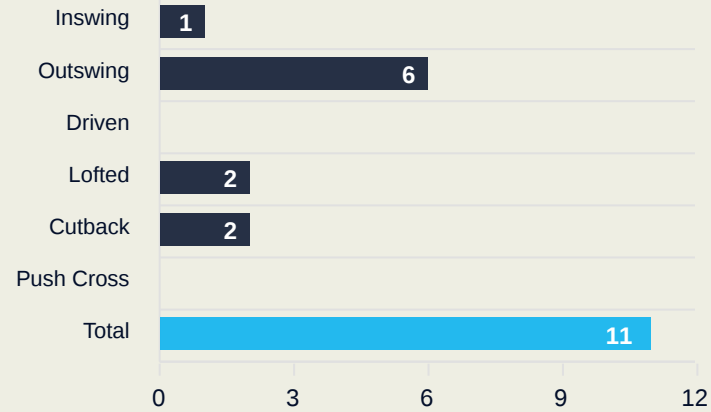

Brazil

Attempts at Goal

Key	Outcome	Shots
●	Goals	1
●	On Target	3
●	Off Target	10
●	Blocked	3
●	Incomplete	0

Attempts at Goal

Time	Player	Outcome	Body Part	Delivery Type
3	5 DUDA SAMPAIO	Incomplete - Blocked	Right Foot	Loose Ball
3	16 GABI NUNES	Incomplete - Blocked	Left Foot	Loose Ball
19	18 GABI PORTILHO	On Target - Saved	Right Foot	Loose Ball
20	18 GABI PORTILHO	Off Target	Right Foot	Cross
24	18 GABI PORTILHO	Incomplete - Blocked	Right Foot	Loose Ball
24	2 ANTONIA	Off Target - Saved	Right Foot	Loose Ball
32	14 LUDMILA	Off Target	Left Foot	Pass
36	16 GABI NUNES	On Target - Goal	Right Foot	Pass
39	13 YASMIM	Off Target - Saved	Left Foot	Interception
45	18 GABI PORTILHO	Deflected Off Target - Defensive Event	Right Foot	Cross
53	10 MARTA	Off Target	Left Foot	Other
46	10 MARTA	Deflected Off Target - Defensive Event	Left Foot	Cross
51	16 GABI NUNES	Off Target	Left Foot	Cross
58	13 YASMIM	Off Target	Left Foot	Pass
72	10 MARTA	On Target - Saved	Right Foot	Other
72	16 GABI NUNES	Deflected Off Target - Defensive Event	Right Foot	Loose Ball
84	11 JHENIFFER	On Target - Saved	Right Foot	Pass

Nigeria

Crosses (Open Play)

Delivery Type

Attempted

11

Completed

5

Most Crosses Attempted