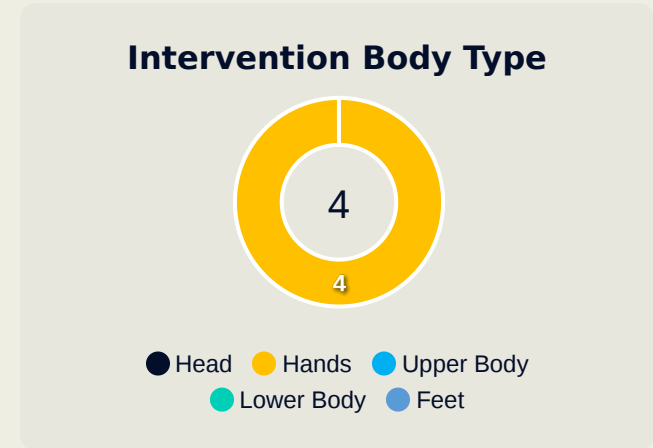

Nigeria

Goalkeeping Distribution

Brazil

Goalkeeping Distribution

Nigeria

Goal Prevention

17
Total Attempts on Goal Faced

75
Save %

Total Attempts on Goal Faced	Total Goal Interventions	Save & Retain	Deflect & Retain	Save & Deflect	Save Attempt	No Save Attempt
17	4	2	0	2	3	9

Brazil

Goal Prevention

13
Total Attempts on Goal Faced

100
Save %

Total Attempts on Goal Faced	Total Goal Interventions	Save & Retain	Deflect & Retain	Save & Deflect	Save Attempt	No Save Attempt
13	4	1	0	3	0	9

Nigeria

Aerial Control

Delivery Types Faced

Total	In Swing	Out Swing	Driven	Lofted	Cutback	Push
23	8	7	2	5	0	1