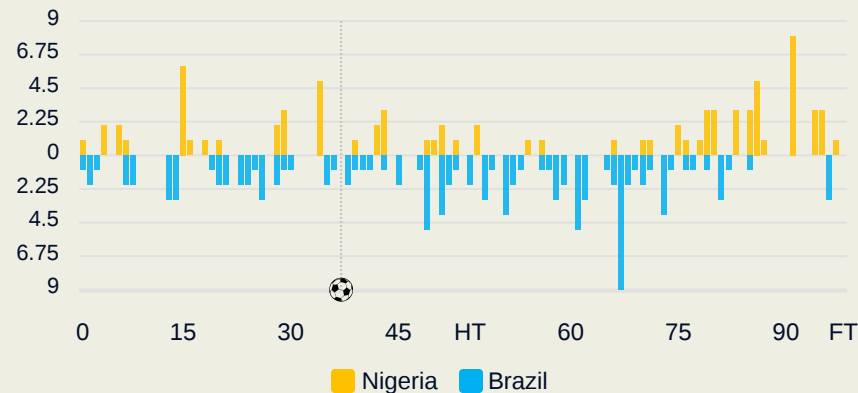

Distribution in the Final Third