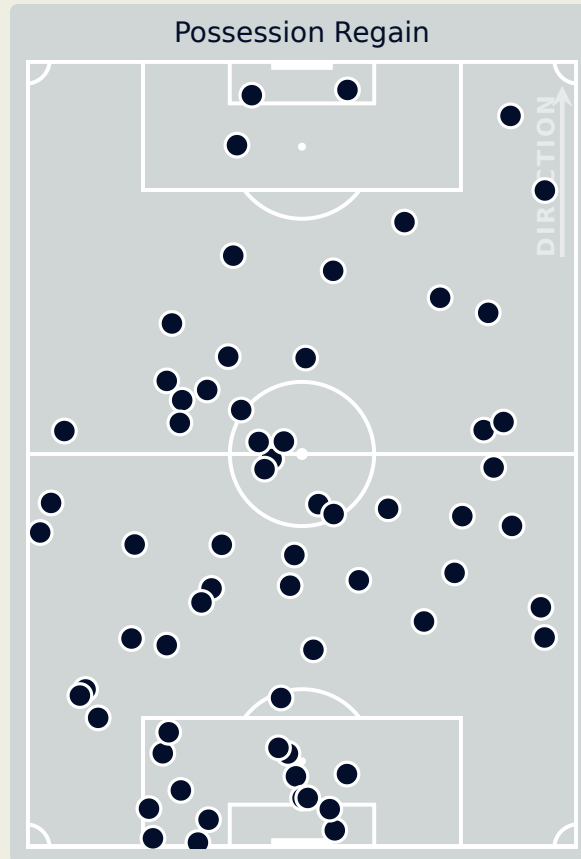

Brazil

Defensive Actions