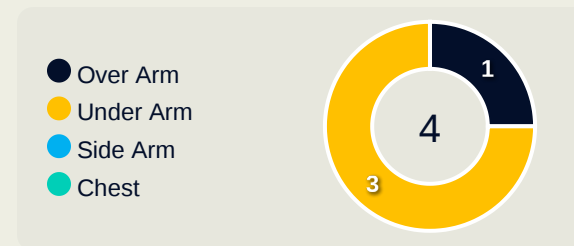

Nigeria

Goalkeeping Distribution