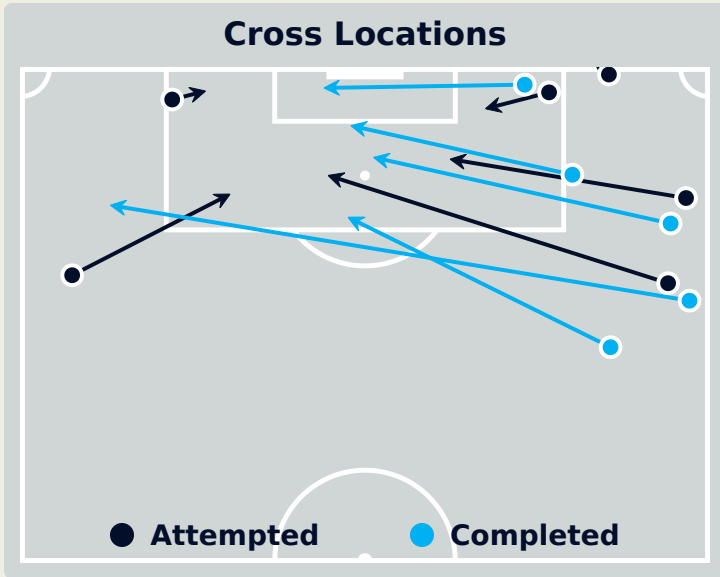

Nigeria

Crosses (Open Play)