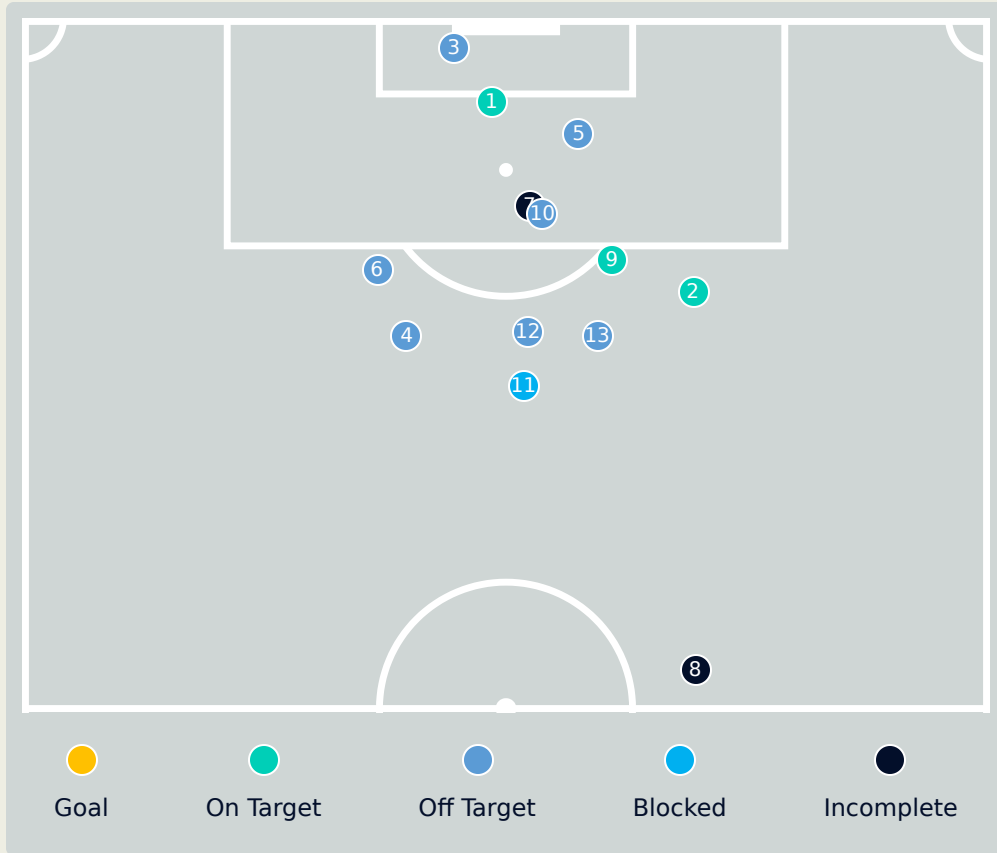

Nigeria

Attempts at Goal

Key	Outcome	Shots
●	Goals	0
●	On Target	3
●	Off Target	7
●	Blocked	1
●	Incomplete	2