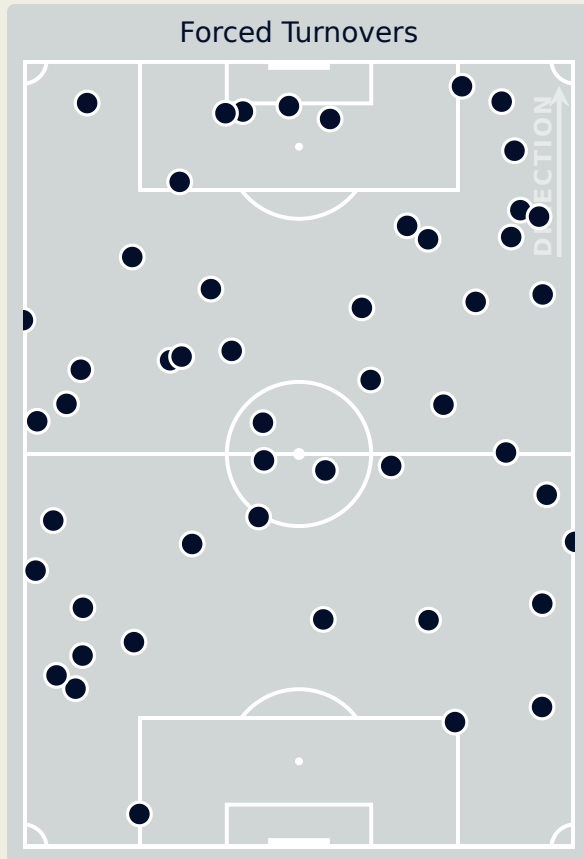

Brazil

Defensive Actions