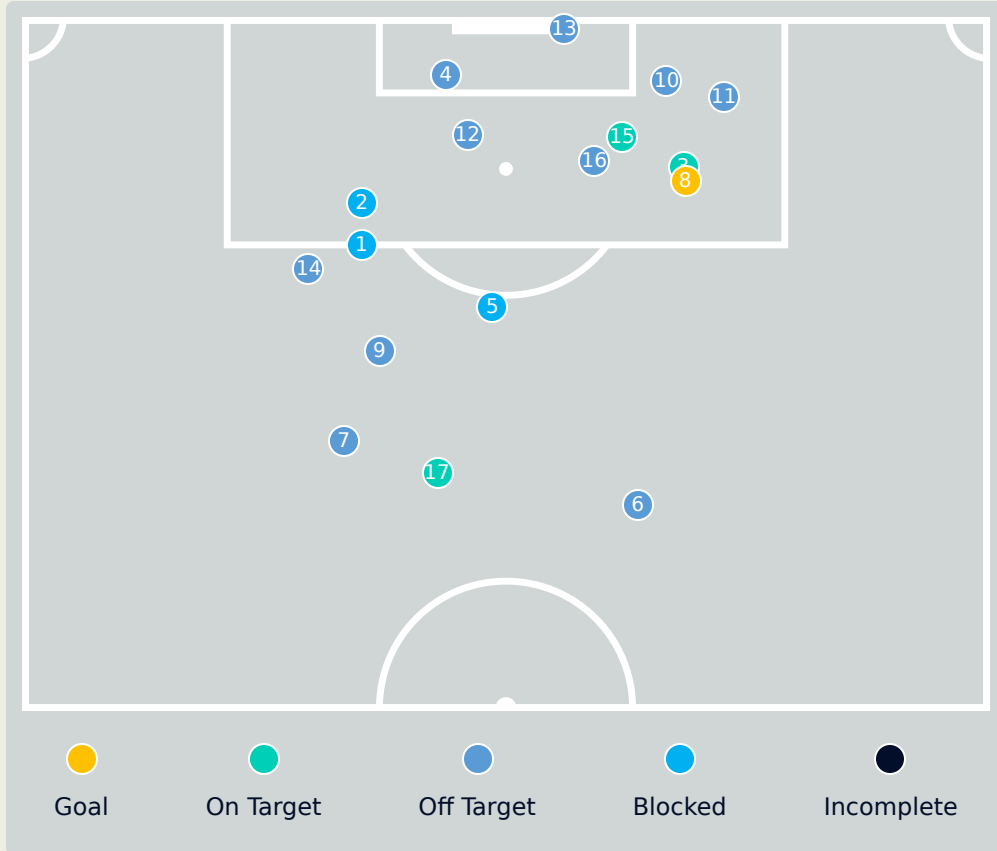

Key	Outcome	Shots
●	Goals	0
●	On Target	3
●	Off Target	7
●	Blocked	1
●	Incomplete	2

Attempts at Goal

Nigeria

Time	Player	Outcome	Body Part	Delivery Type
15	17 IHEZUO Chinwendu	On Target - Saved	Left Foot	Cross
15	10 UCHEIBE Christy	On Target - Saved	Right Foot	Pass
16	14 DEMEHIN Blessing	Off Target	Head	Cross
40	7 PAYNE Toni	Off Target	Left Foot	Loose Ball
42	15 AJIBADE Rasheedat	Off Target	Head	Corner
53	11 ECHEGINI Jennifer	Off Target	Right Foot	Ball Progression
47	11 ECHEGINI Jennifer	Incomplete	Right Foot	Cross
65	10 UCHEIBE Christy	Incomplete - Player On Ball Error	Right Foot	Pass
71	15 AJIBADE Rasheedat	On Target - Saved	Right Foot	Pass
71	10 UCHEIBE Christy	Off Target - Player On Ball Error	Right Foot	Other
80	2 ALOZIE Michelle	Incomplete - Blocked	Right Foot	Pass
80	13 ABIODUN Deborah	Off Target	Left Foot	Loose Ball
85	10 UCHEIBE Christy	Off Target - Saved	Left Foot	Other

Brazil

Attempts at Goal

Key	Outcome	Shots
●	Goals	1
●	On Target	3
●	Off Target	10
●	Blocked	3
●	Incomplete	0

Attempts at Goal

Time	Player	Outcome	Body Part	Delivery Type
3	5 DUDA SAMPAIO	Incomplete - Blocked	Right Foot	Loose Ball
3	16 GABI NUNES	Incomplete - Blocked	Left Foot	Loose Ball
19	18 GABI PORTILHO	On Target - Saved	Right Foot	Loose Ball
20	18 GABI PORTILHO	Off Target	Right Foot	Cross
24	18 GABI PORTILHO	Incomplete - Blocked	Right Foot	Loose Ball
24	2 ANTONIA	Off Target - Saved	Right Foot	Loose Ball
32	14 LUDMILA	Off Target	Left Foot	Pass
36	16 GABI NUNES	On Target - Goal	Right Foot	Pass
39	13 YASMIM	Off Target - Saved	Left Foot	Interception
45	18 GABI PORTILHO	Deflected Off Target - Defensive Event	Right Foot	Cross
53	10 MARTA	Off Target	Left Foot	Other
46	10 MARTA	Deflected Off Target - Defensive Event	Left Foot	Cross
51	16 GABI NUNES	Off Target	Left Foot	Cross
58	13 YASMIM	Off Target	Left Foot	Pass
72	10 MARTA	On Target - Saved	Right Foot	Other
72	16 GABI NUNES	Deflected Off Target - Defensive Event	Right Foot	Loose Ball
84	11 JHENIFFER	On Target - Saved	Right Foot	Pass