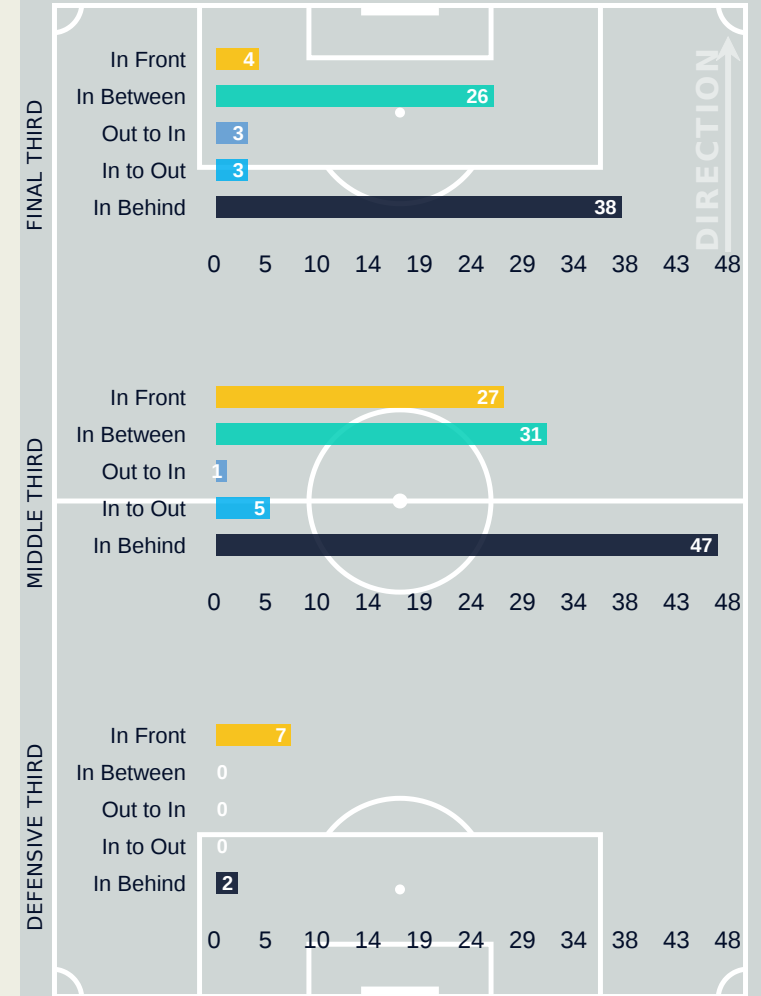

Top Ranked Players

Type	Player	Movements
In Front	13 ABIODUN Deborah	10
In Between	15 AJIBADE Rasheedat	15
Out to In	15 AJIBADE Rasheedat	3
In to Out	15 AJIBADE Rasheedat	3
In Behind	17 IHEZUO Chinwendu	10

Movement Types Pitch Third

Movement to Receive

Movement Types by Phase

Final Third Phase

Progression Phase

Build Up Phase

All Movement Types

- In Front
- In Between
- Out to In
- In to Out
- In Behind

Top Ranked Players

Type	Player	Movements
In Front	5 DUDA SAMPAIO	13
In Between	16 GABI NUNES	25
Out to In	16 GABI NUNES	3
In to Out	16 GABI NUNES	4
In Behind	18 GABI PORTILHO	25

Movement Types Pitch Third