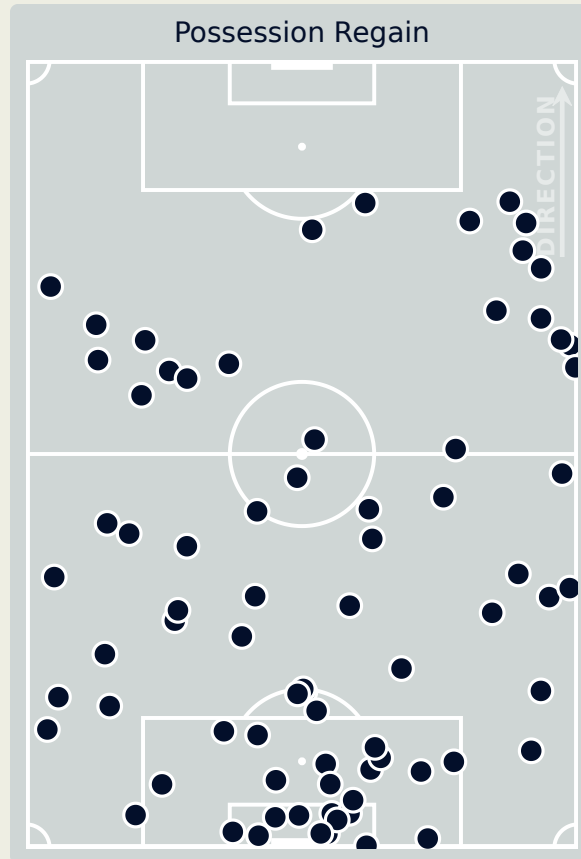

Nigeria

Defensive Actions