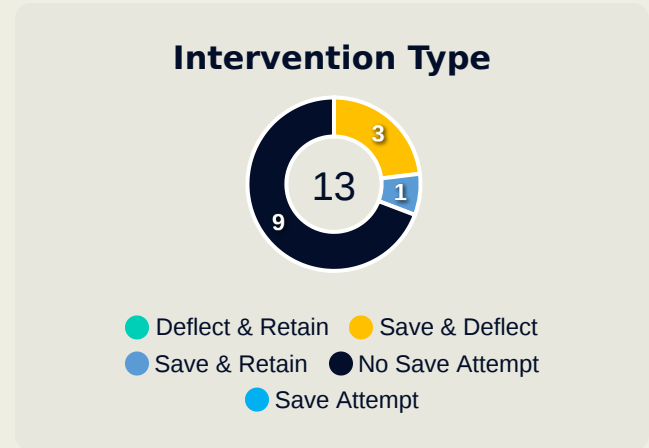

Nigeria

Goalkeeping Distribution

Brazil

Goalkeeping Distribution

Nigeria

Goal Prevention

17
Total Attempts on Goal Faced

75
Save %

Total Attempts on Goal Faced	Total Goal Interventions	Save & Retain	Deflect & Retain	Save & Deflect	Save Attempt	No Save Attempt
17	4	2	0	2	3	9

Brazil

Goal Prevention

13
Total Attempts on Goal Faced

100
Save %

Total Attempts on Goal Faced	Total Goal Interventions	Save & Retain	Deflect & Retain	Save & Deflect	Save Attempt	No Save Attempt
13	4	1	0	3	0	9

Nigeria

Aerial Control

Delivery Types Faced

Total	In Swing	Out Swing	Driven	Lofted	Cutback	Push
23	8	7	2	5	0	1