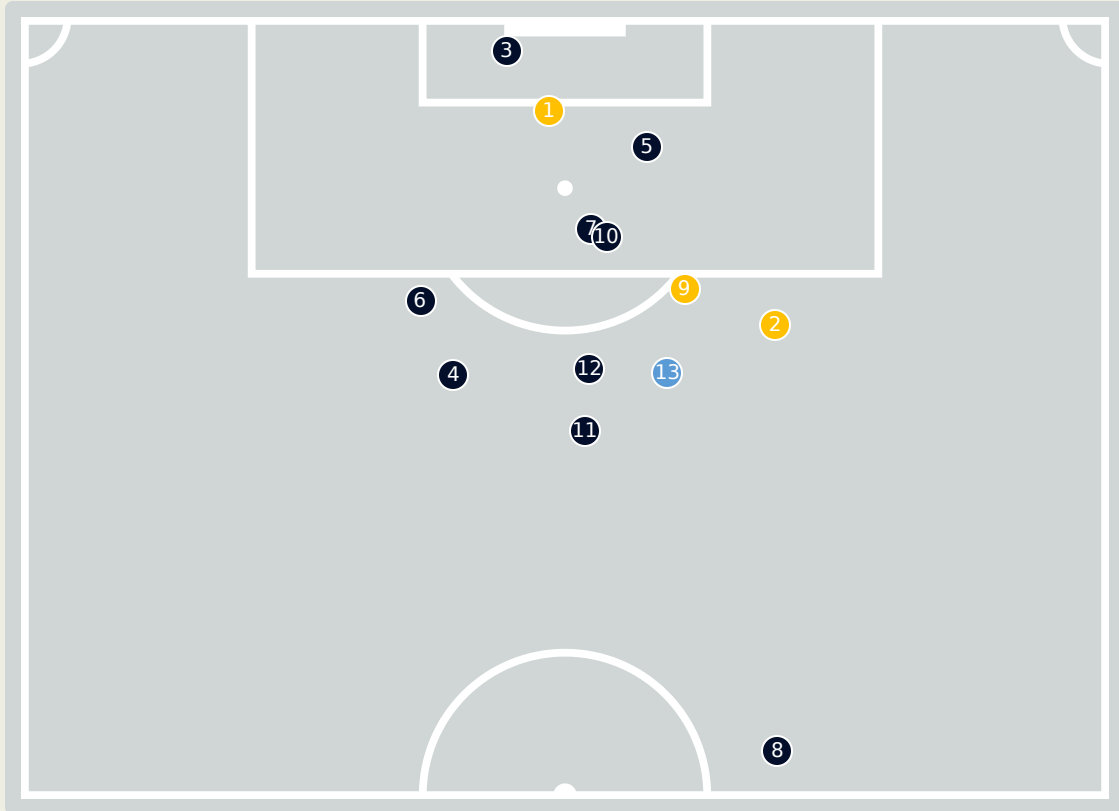

Nigeria 0 - 1 Brazil

Goalkeeping Involvement

Nigeria

Nigeria GK Involvement Timeline

60
Total Involvements

Brazil

Brazil GK Involvement Timeline

40
Total Involvements

Nigeria

Goalkeeping Distribution

Brazil

Goalkeeping Distribution

Nigeria

Goal Prevention

17
Total Attempts on Goal Faced

75
Save %

Total Attempts on Goal Faced	Total Goal Interventions	Save & Retain	Deflect & Retain	Save & Deflect	Save Attempt	No Save Attempt
17	4	2	0	2	3	9

Brazil

Goal Prevention

13
Total Attempts on Goal Faced

100
Save %