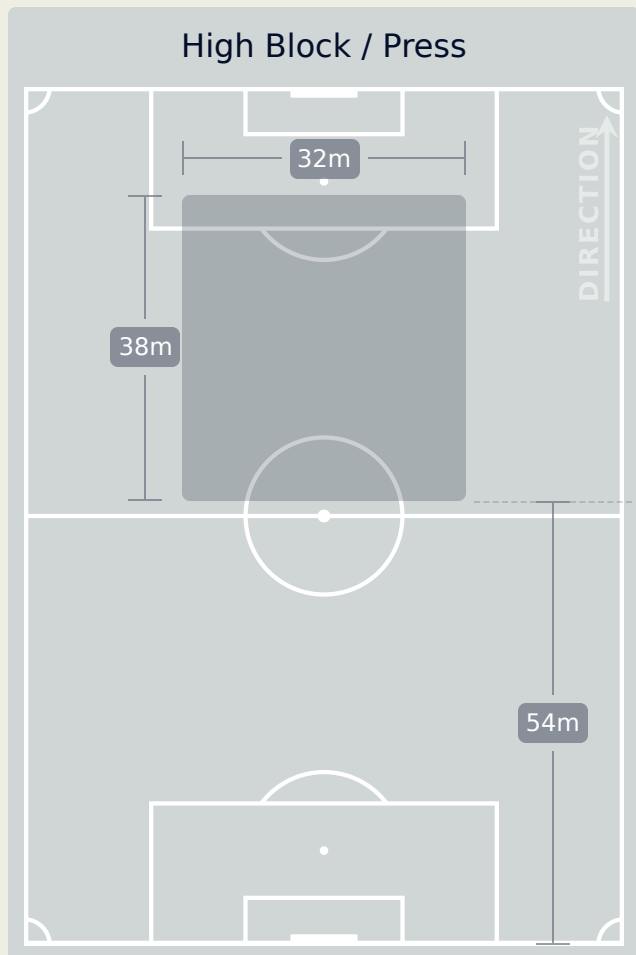

Defensive Line Height & Team Length

Defensive Line Height & Team Length

Defensive Pressure

Brazil

Spain

216	Total Pressures	84
47	Direct Pressures	35
1.46s	Avg Pressure Duration	1.98s
29	Forced Turnovers	48
14.82s	Ball Recovery Time	5.88s
67	Pushing on into Pressing	17
139	Pushing on	42
33	Pressing Direction Inside	18
152	Pressing Direction Outside	45