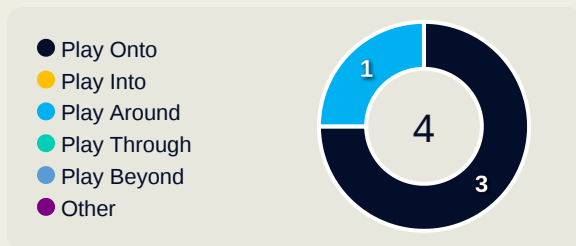

Goalkeeping Distribution