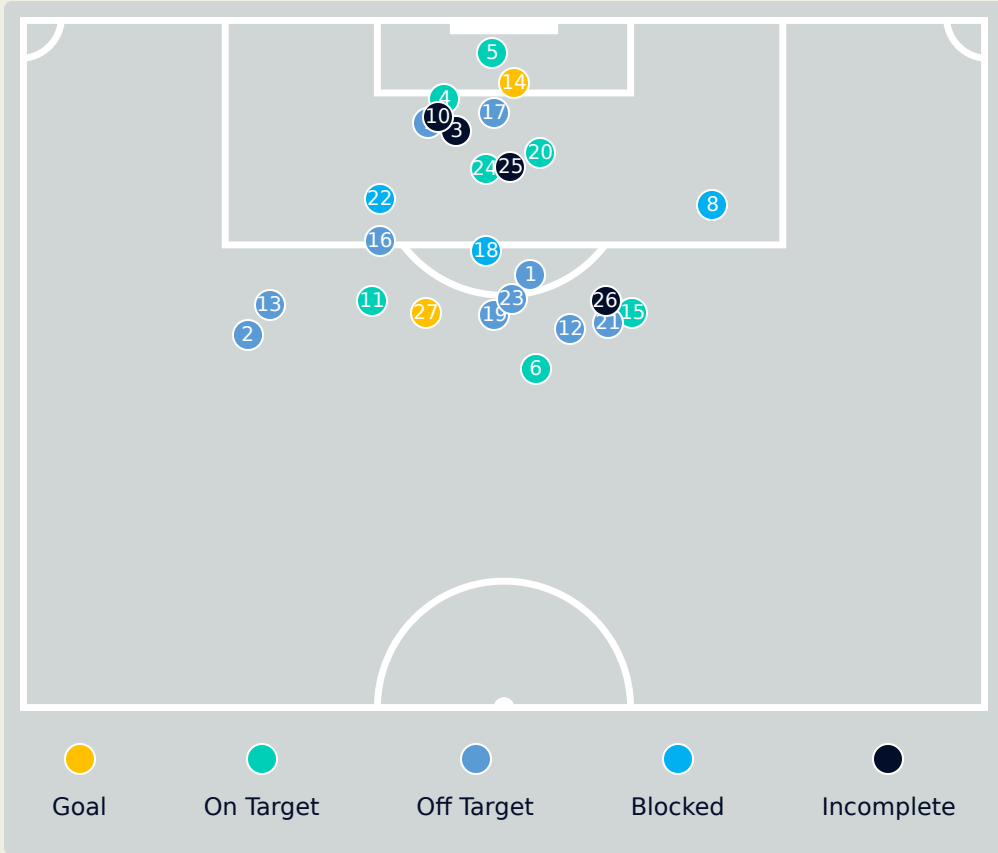

Brazil

Attempts at Goal

Key	Outcome	Shots
●	Goals	0
●	On Target	3
●	Off Target	1
●	Blocked	0
●	Incomplete	2

Attempts at Goal

Brazil

Time	Player	Outcome	Body Part	Delivery Type
50	14 LUDMILA	On Target - Saved	Left Foot	Pass
50	7 KEROLIN	On Target - Saved	Right Foot	Loose Ball
61	9 ADRIANA	Incomplete	Right Foot	Loose Ball
61	17 ANA VITORIA	Incomplete - Player On Ball Error	Right Foot	Pass
86	9 ADRIANA	Off Target	Right Foot	Loose Ball
105	16 GABI NUNES	On Target - Saved	Head	Pass

Spain

Attempts at Goal

Key	Outcome	Shots
●	Goals	2
●	On Target	8
●	Off Target	10
●	Blocked	3
●	Incomplete	4

Attempts at Goal

Time	Player	Outcome	Body Part	Delivery Type
10	3 ABELLEIRA Teresa	Off Target	Right Foot	Pass
19	18 CARMONA Olga	Off Target - Player On Ball Error	Left Foot	Pass
25	17 GARCIA Lucia	Incomplete	Right Foot	Pass
25	14 ALEIXANDRI Laia	On Target - Goal Prevented	Right Foot	Loose Ball
25	15 NAVARRO Eva	On Target - Goal Prevented	Right Foot	Loose Ball
26	3 ABELLEIRA Teresa	On Target - Saved	Right Foot	Pass
35	17 GARCIA Lucia	Off Target	Head	Cross
38	7 DEL CASTILLO Athenea	Incomplete - Blocked	Right Foot	Pass
40	15 NAVARRO Eva	On Target - Saved	Left Foot	Pass
47	15 NAVARRO Eva	Incomplete - Player On Ball Error	Head	Cross
53	3 ABELLEIRA Teresa	On Target - Saved	Right Foot	Freekick
45	3 ABELLEIRA Teresa	Off Target	Right Foot	Loose Ball
51	8 CALDENTY Mariona	Off Target	Right Foot	Pass
67	7 DEL CASTILLO Athenea	On Target - Goal	Right Foot	Loose Ball
69	16 CODINA Laia	On Target - Saved	Right Foot	Pass
69	18 CARMONA Olga	Off Target	Left Foot	Loose Ball
73	16 CODINA Laia	Off Target	Right Foot	Corner