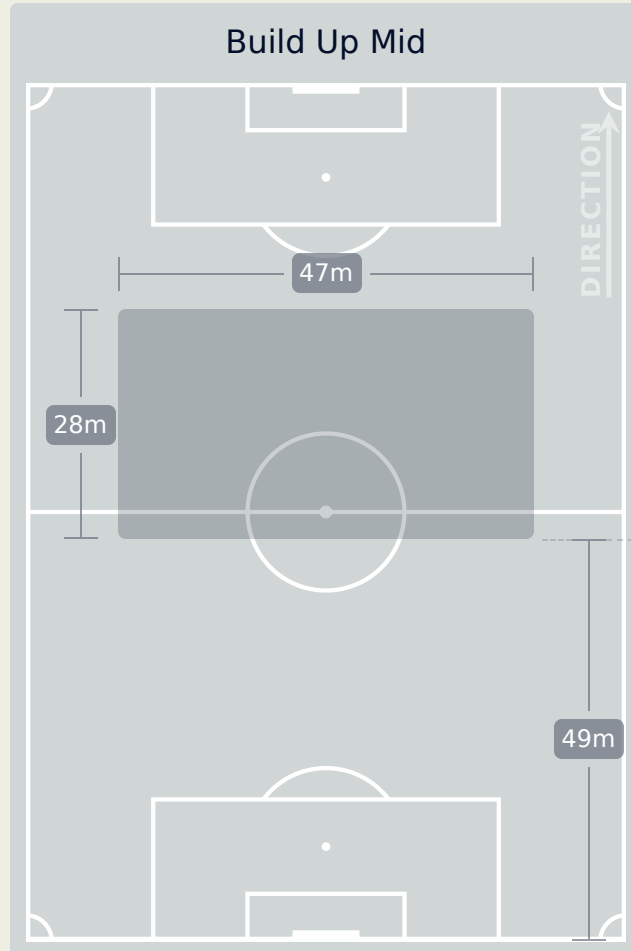

In Possession Line Height & Team Length

In Possession Line Height & Team Length

Line Breaks

Brazil

Attempted Line Breaks

82

Attempted Line Breaks	4
Inside Shape	4
Outside Shape	0

Attempted Line Breaks	46
Inside Shape	38
Outside Shape	8