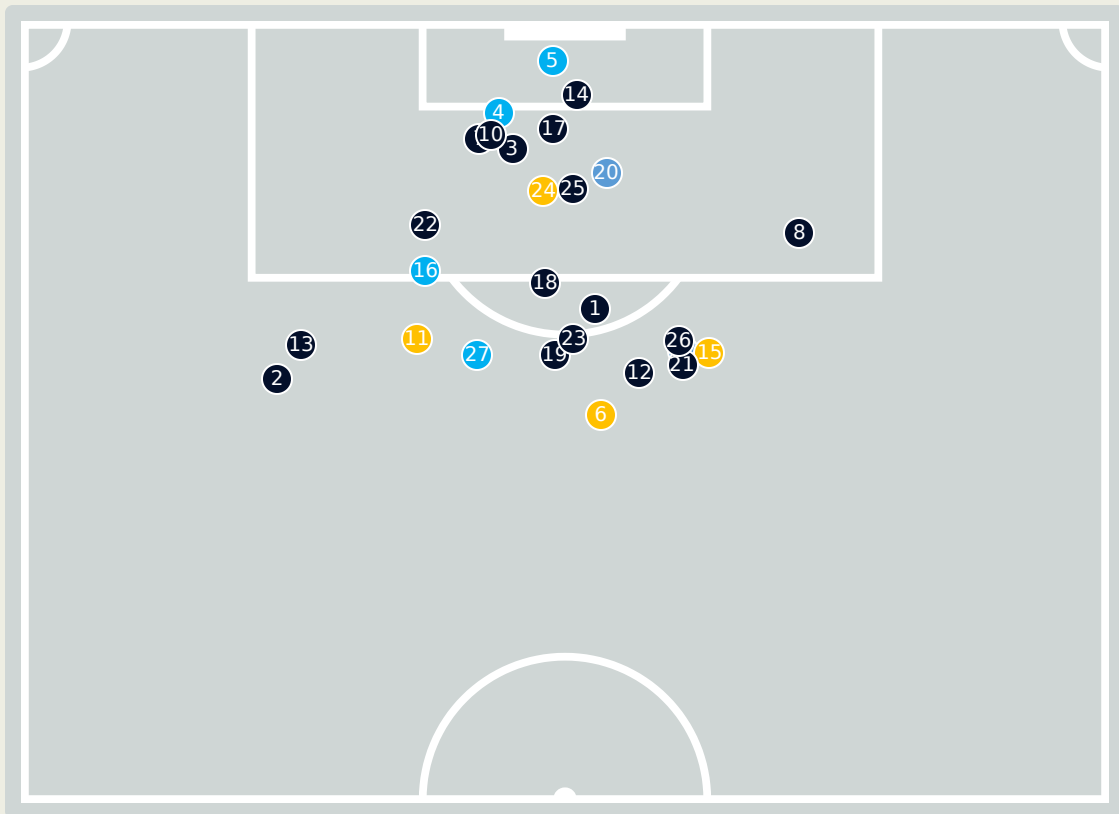

Goalkeeping Distribution

Goalkeeping Distribution

Brazil

Goal Prevention

28
Total Attempts on Goal Faced

75
Save %

Total Attempts on Goal Faced	Total Goal Interventions	Save & Retain	Deflect & Retain	Save & Deflect	Save Attempt	No Save Attempt
28	7	2	0	5	4	17

Spain

Goal Prevention

6
Total Attempts on Goal Faced

100
Save %

Total Attempts on Goal Faced	Total Goal Interventions	Save & Retain	Deflect & Retain	Save & Deflect	Save Attempt	No Save Attempt
6	3	2	0	1	0	3

Brazil

Aerial Control

Delivery Types Faced

Total	In Swing	Out Swing	Driven	Lofted	Cutback	Push
52	14	12	6	11	3	6

Aerial Control

Delivery Types Faced						
Total	In Swing	Out Swing	Driven	Lofted	Cutback	Push
7	4	0	2	0	0	1