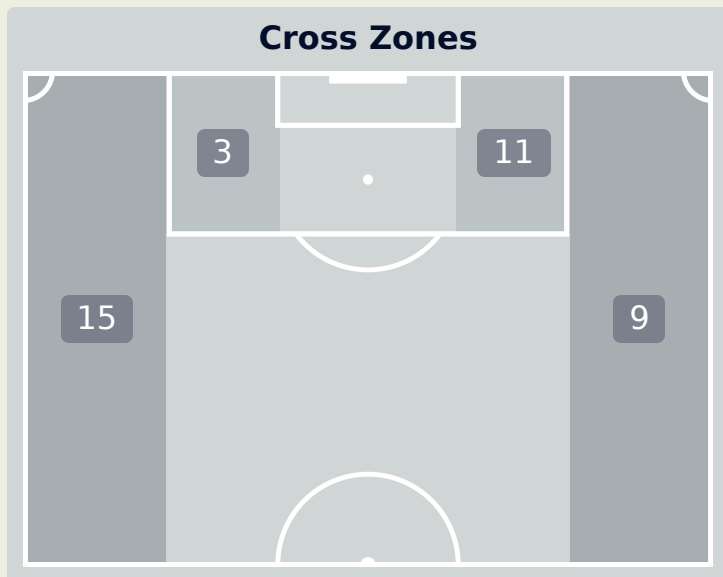

Delivery Type

Attempted

38

Completed

8

Most Crosses Attempted

9

CARMONA Olga
LEFT BACK

#	Player	Inswing	Outswing	Driven	Lofted	Cutback	Push Cross	Total Attempted
13	COLL Cata	0	0	0	0	0	0	0
2	BATLLE Ona	0	1	1	0	1	4	7
3	ABELLEIRA Teresa	1	0	0	0	0	0	1
7	DEL CASTILLO Athenea	0	2	3	1	0	1	7
10	HERMOSO Jennifer	0	0	0	1	0	0	1
12	GUIJARRO Patri	0	1	0	0	0	1	2
14	ALEIXANDRI Laia	0	0	0	0	0	0	0
15	NAVARRO Eva	0	1	0	2	0	0	3
16	CODINA Laia	0	0	0	0	0	0	0
17	GARCIA Lucia	0	0	0	0	0	0	0
18	CARMONA Olga	5	1	1	2	0	0	9
1	RODRIGUEZ Misa	0	0	0	0	0	0	0
6	BONMATI Aitana	0	0	0	0	0	0	0
8	CALDENTAY Mariona	1	1	1	3	2	0	8
9	PARALLUELO Salma	0	0	0	0	0	0	0
11	PUTELLAS Alexia	0	0	0	0	0	0	0