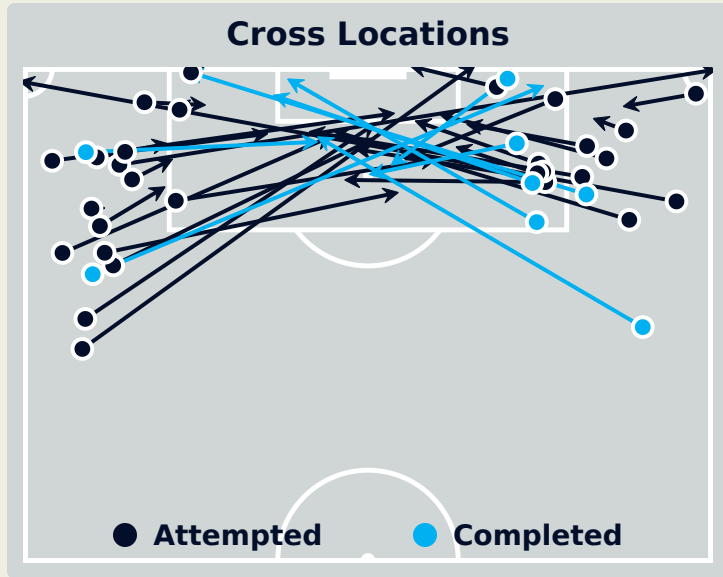

Crosses (Open Play)