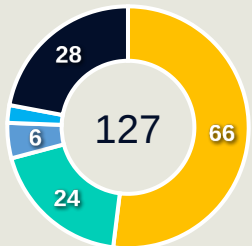

Build Up Phase