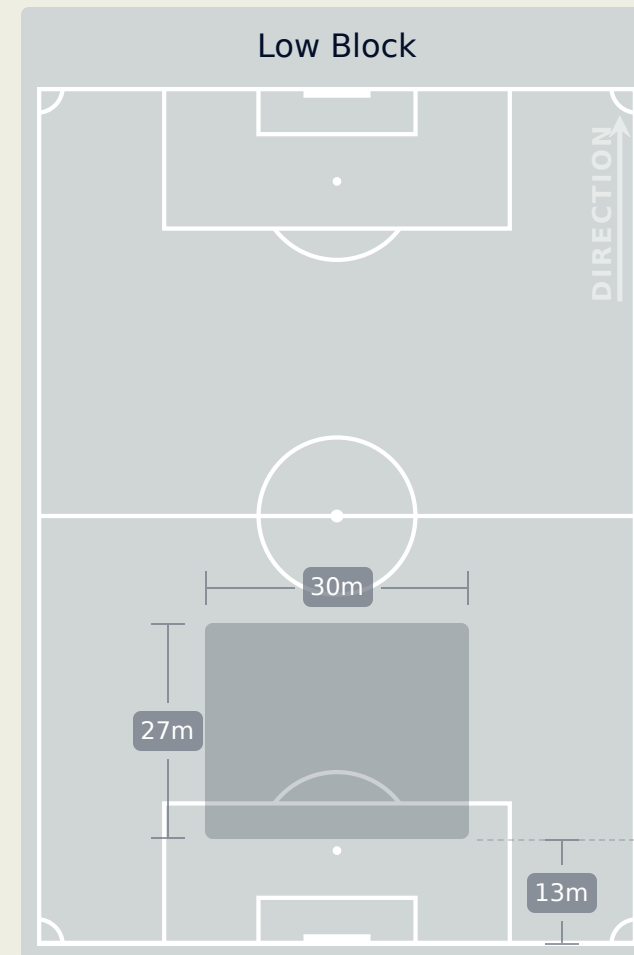

Defensive Line Height & Team Length

Defensive Line Height & Team Length

Defensive Pressure

Brazil

Spain

216	Total Pressures	84
47	Direct Pressures	35
1.46s	Avg Pressure Duration	1.98s
29	Forced Turnovers	48
14.82s	Ball Recovery Time	5.88s
67	Pushing on into Pressing	17
139	Pushing on	42
33	Pressing Direction Inside	18
152	Pressing Direction Outside	45