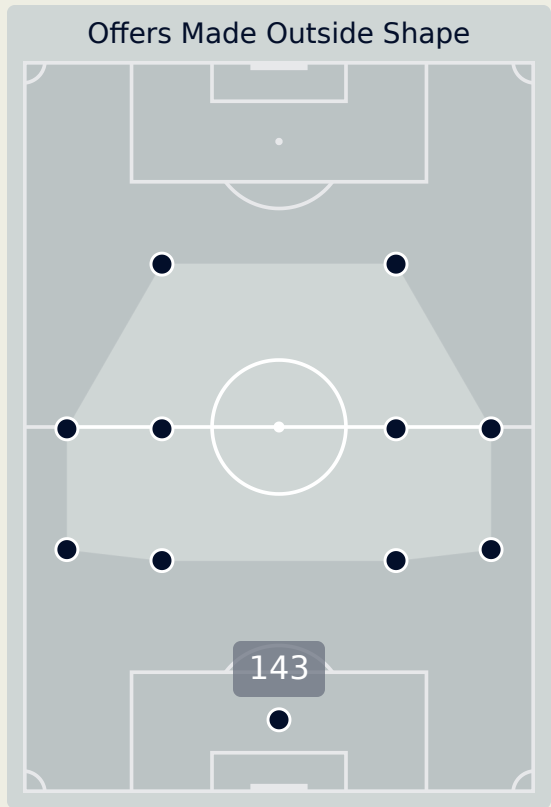

Offering to Receive

319
Total Offers Made

124
Total Offers Received

Most Offers
57
DEL CASTILLO Athenea
RIGHT WINGER

252
Offers Made in Final Third

47
Offers Made in Middle Third

20
Offers Made in Defensive Third