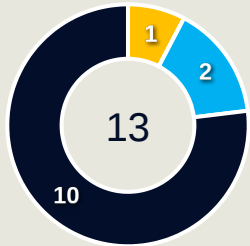

Movement to Receive

Movement Types by Phase

Final Third Phase