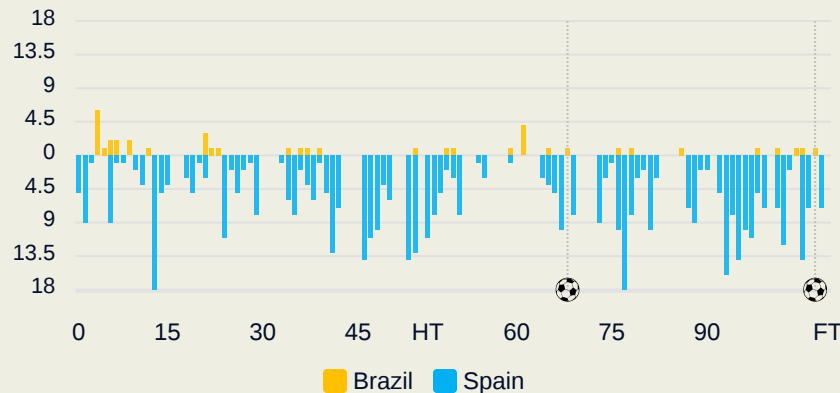

Distribution in the Final Third