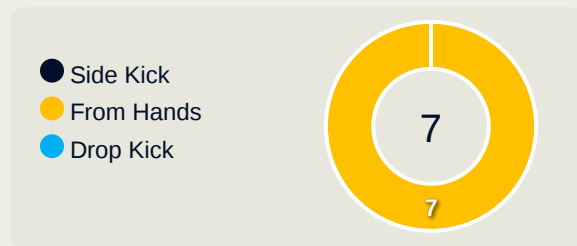

Most Direct Pressures

7

ADRIANA
RIGHT MIDFIELD

Most Direct Pressures

7

BATLLE Ona
RIGHT BACK

FIFA[®]
W-OFT 2024

GOALKEEPING

Goalkeeping Distribution

Goalkeeping Distribution

Brazil

Goal Prevention

28
Total Attempts on Goal Faced

75
Save %

Total Attempts on Goal Faced	Total Goal Interventions	Save & Retain	Deflect & Retain	Save & Deflect	Save Attempt	No Save Attempt
28	7	2	0	5	4	17