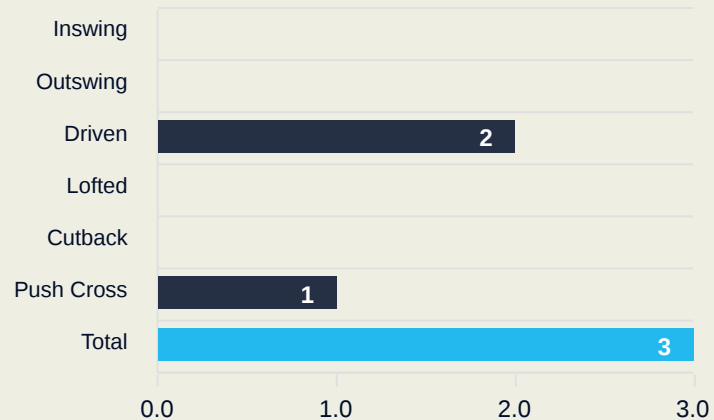

Delivery Type

Attempted

3

Completed

1

Most Crosses Attempted

1

LUDMILA
CENTRE FORWARD LEFT

#	Player	Inswing	Outswing	Driven	Lofted	Cutback	Push Cross	Total Attempted
1	LORENA	0	0	0	0	0	0	0
2	ANTONIA	0	0	0	0	0	0	0
3	TARCIANE	0	0	0	0	0	0	0
5	DUDA SAMPAIO	0	0	0	0	0	0	0
6	TAMIRES	0	0	1	0	0	0	1
7	KEROLIN	0	0	0	0	0	0	0
8	VITORIA YAYA	0	0	0	0	0	0	0
9	ADRIANA	0	0	1	0	0	0	1
10	MARTA	0	0	0	0	0	0	0
14	LUDMILA	0	0	0	0	0	1	1
21	LAUREN	0	0	0	0	0	0	0
11	JHENIFFER	0	0	0	0	0	0	0
13	YASMIM	0	0	0	0	0	0	0
16	GABI NUNES	0	0	0	0	0	0	0
17	ANA VITORIA	0	0	0	0	0	0	0
18	GABI PORTILHO	0	0	0	0	0	0	0