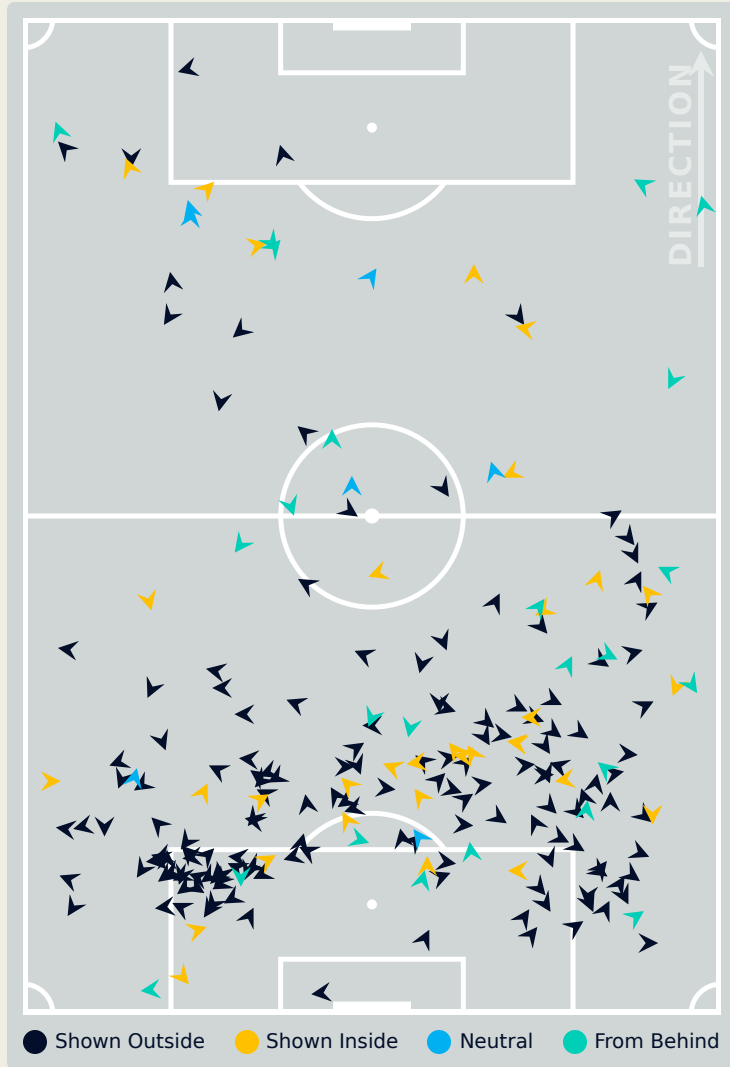

Defensive Line Height & Team Length

Defensive Line Height & Team Length

Defensive Pressure

Brazil

Spain

216	Total Pressures	84
47	Direct Pressures	35
1.46s	Avg Pressure Duration	1.98s
29	Forced Turnovers	48
14.82s	Ball Recovery Time	5.88s
67	Pushing on into Pressing	17
139	Pushing on	42
33	Pressing Direction Inside	18
152	Pressing Direction Outside	45