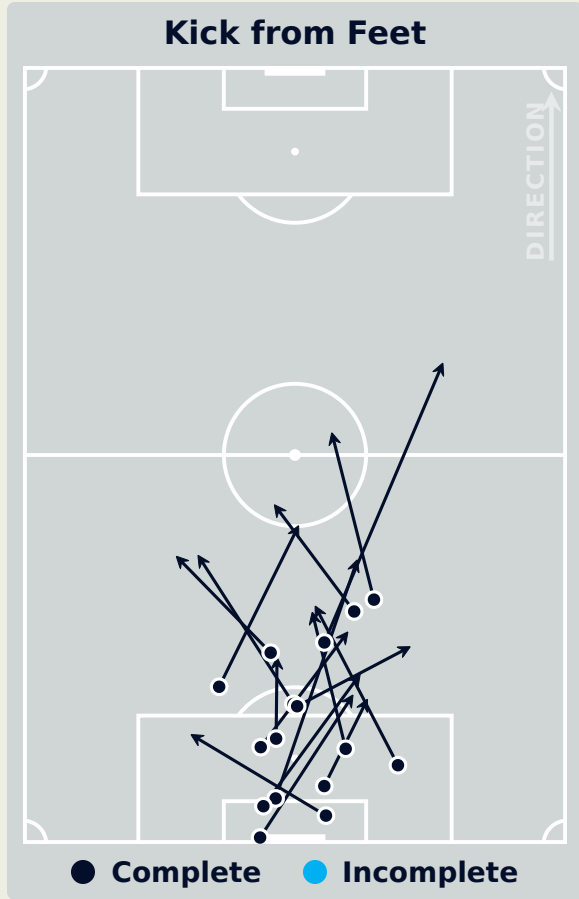

Goalkeeping Distribution

Goalkeeping Distribution

Brazil

Goal Prevention

28
Total Attempts on Goal Faced

75
Save %

Total Attempts on Goal Faced	Total Goal Interventions	Save & Retain	Deflect & Retain	Save & Deflect	Save Attempt	No Save Attempt
28	7	2	0	5	4	17