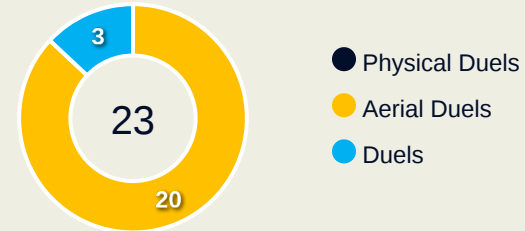

Movement Types Pitch Third

FIFA[®]
W-OFT 2024

OUT OF POSSESSION

Brazil 0 - 2 Spain

Brazil

Defensive Actions

Blocks

Possession Contests