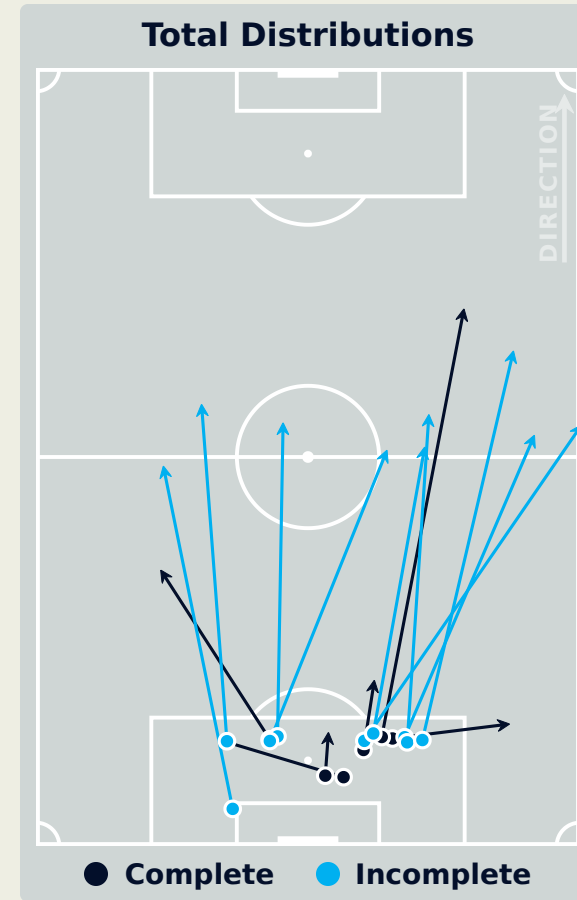

Brazil 0 - 2 Spain

Goalkeeping Involvement

Brazil

Brazil GK Involvement Timeline

53
Total Involvements

Spain

Spain GK Involvement Timeline

27
Total Involvements

Goalkeeping Distribution

Goalkeeping Distribution

Brazil

Goal Prevention

28
Total Attempts on Goal Faced

75
Save %

Total Attempts on Goal Faced	Total Goal Interventions	Save & Retain	Deflect & Retain	Save & Deflect	Save Attempt	No Save Attempt
28	7	2	0	5	4	17