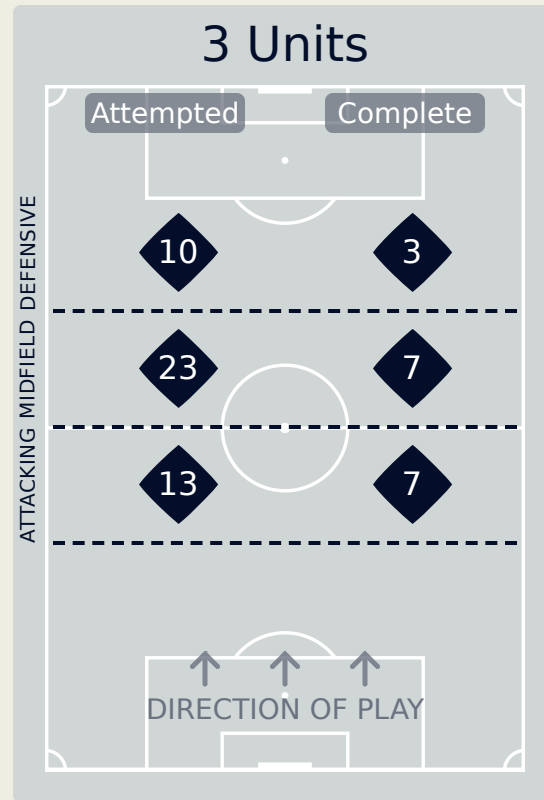

In Possession Line Height & Team Length

In Possession Line Height & Team Length

Line Breaks

Brazil

Attempted Line Breaks

82

Attempted Line Breaks	4
Inside Shape	4
Outside Shape	0

Attempted Line Breaks	46
Inside Shape	38
Outside Shape	8

Attempted Line Breaks	32
Inside Shape	24
Outside Shape	8

Line Breaks

Spain

Attempted Line Breaks

155

Attempted Line Breaks	1
Inside Shape	0
Outside Shape	1

Attempted Line Breaks	22
Inside Shape	8
Outside Shape	14

Attempted Line Breaks	132
Inside Shape	52
Outside Shape	80

Line Breaks

Brazil

					4 Units				3 Units			2 Units		Direction			Distribution Type		
#	Player	Line Breaks Attempted	Line Breaks Completed	Line Break Completion %	Attacking Line	Attacking Midfield Line	Midfield Line	Defensive Line	Attacking Line	Midfield Line	Defensive Line	Midfield Line	Defensive Line	Through	Around	Over	Pass	Cross	Ball Progression
1	LORENA	6	1	17%	0	0	0	0	2	3	0	1	0	0	0	6	6	0	0
2	ANTONIA	13	5	38%	0	0	0	0	3	1	1	8	0	3	3	7	13	0	0
3	TARCIANE	16	9	56%	0	0	0	1	6	5	0	4	0	2	1	13	16	0	0
5	DUDA SAMPAIO	5	4	80%	0	0	0	0	0	1	1	3	0	1	0	4	5	0	0
6	TAMIRES	4	2	50%	0	0	0	0	0	1	0	3	0	0	2	2	4	0	0
7	KEROLIN	1	0	0%	0	0	0	0	0	0	0	1	0	0	0	1	1	0	0
8	VITORIA YAYA	4	2	50%	0	0	0	0	0	0	3	0	1	0	0	4	4	0	0
9	ADRIANA	9	3	33%	0	0	0	0	2	4	0	3	0	1	3	5	9	0	0
10	MARTA	4	1	25%	0	0	0	1	0	1	2	0	0	0	1	3	4	0	0
14	LUDMILA	2	1	50%	0	0	0	0	0	0	0	0	2	0	1	1	2	0	0
21	LAUREN	3	0	0%	0	1	0	0	0	1	1	0	0	0	0	3	3	0	0
11	JHENIFFER	4	1	25%	0	0	0	0	0	2	1	1	0	0	0	4	4	0	0
13	YASMIM	7	2	29%	0	0	1	0	0	1	1	4	0	0	1	6	6	1	0
16	GABI NUNES	1	0	0%	0	0	0	0	0	0	0	1	0	1	0	0	1	0	0
17	ANA VITORIA	2	1	50%	0	0	0	0	0	2	0	0	0	0	0	2	2	0	0
18	GABI PORTILHO	1	0	0%	0	0	0	0	0	1	0	0	0	0	1	0	0	0	1