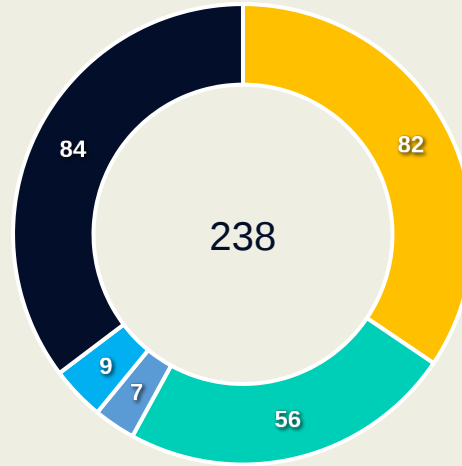

Final Third Phase

Progression Phase

Build Up Phase

All Movement Types

- In Front
- In Between
- Out to In
- In to Out
- In Behind

Top Ranked Players

Type	Player	Movements
In Front	10 HERMOSO Jennifer	20
In Between	7 DEL CASTILLO Athenea	10
Out to In	15 NAVARRO Eva	3
In to Out	15 NAVARRO Eva	2
In Behind	7 DEL CASTILLO Athenea	23