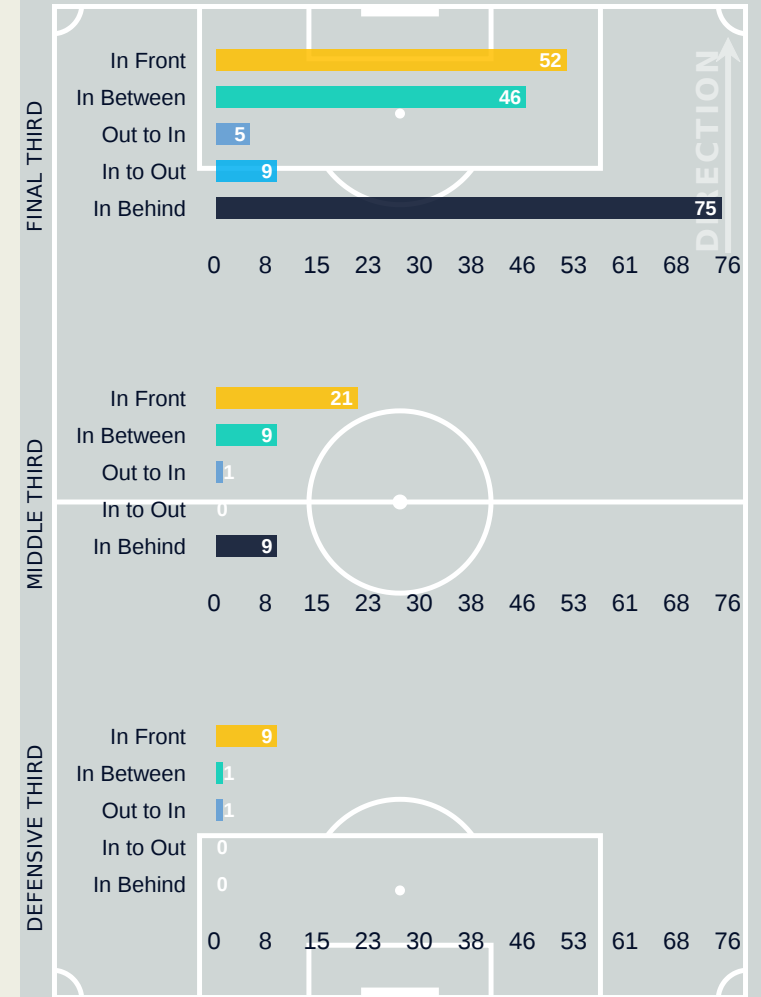

Movement Types Pitch Third