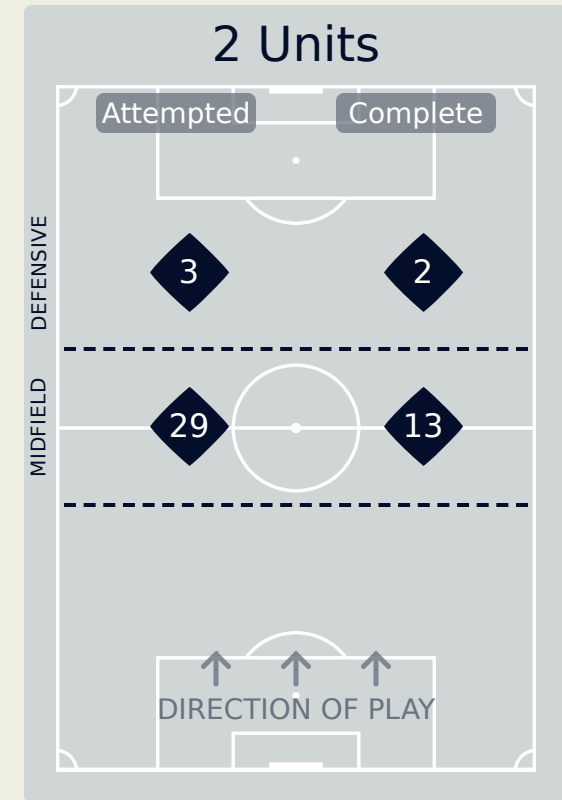

In Possession Line Height & Team Length

In Possession Line Height & Team Length

Line Breaks

Brazil

Attempted Line Breaks

82

Attempted Line Breaks	4
Inside Shape	4
Outside Shape	0

Attempted Line Breaks	46
Inside Shape	38
Outside Shape	8

Attempted Line Breaks	32
Inside Shape	24
Outside Shape	8

Line Breaks

Spain

Attempted Line Breaks

155

Attempted Line Breaks	1
Inside Shape	0
Outside Shape	1

Attempted Line Breaks	22
Inside Shape	8
Outside Shape	14

Attempted Line Breaks	132
Inside Shape	52
Outside Shape	80

Line Breaks

Brazil

					4 Units				3 Units			2 Units		Direction			Distribution Type		
#	Player	Line Breaks Attempted	Line Breaks Completed	Line Break Completion %	Attacking Line	Attacking Midfield Line	Midfield Line	Defensive Line	Attacking Line	Midfield Line	Defensive Line	Midfield Line	Defensive Line	Through	Around	Over	Pass	Cross	Ball Progression
1	LORENA	6	1	17%	0	0	0	0	2	3	0	1	0	0	0	6	6	0	0
2	ANTONIA	13	5	38%	0	0	0	0	3	1	1	8	0	3	3	7	13	0	0
3	TARCIANE	16	9	56%	0	0	0	1	6	5	0	4	0	2	1	13	16	0	0
5	DUDA SAMPAIO	5	4	80%	0	0	0	0	0	1	1	3	0	1	0	4	5	0	0
6	TAMIRES	4	2	50%	0	0	0	0	0	1	0	3	0	0	2	2	4	0	0
7	KEROLIN	1	0	0%	0	0	0	0	0	0	0	1	0	0	0	1	1	0	0
8	VITORIA YAYA	4	2	50%	0	0	0	0	0	0	3	0	1	0	0	4	4	0	0
9	ADRIANA	9	3	33%	0	0	0	0	2	4	0	3	0	1	3	5	9	0	0
10	MARTA	4	1	25%	0	0	0	1	0	1	2	0	0	0	1	3	4	0	0
14	LUDMILA	2	1	50%	0	0	0	0	0	0	0	0	2	0	1	1	2	0	0
21	LAUREN	3	0	0%	0	1	0	0	0	1	1	0	0	0	0	3	3	0	0
11	JHENIFFER	4	1	25%	0	0	0	0	0	2	1	1	0	0	0	4	4	0	0
13	YASMIM	7	2	29%	0	0	1	0	0	1	1	4	0	0	1	6	6	1	0
16	GABI NUNES	1	0	0%	0	0	0	0	0	0	0	1	0	1	0	0	1	0	0
17	ANA VITORIA	2	1	50%	0	0	0	0	0	2	0	0	0	0	0	2	2	0	0
18	GABI PORTILHO	1	0	0%	0	0	0	0	0	1	0	0	0	0	1	0	0	0	1