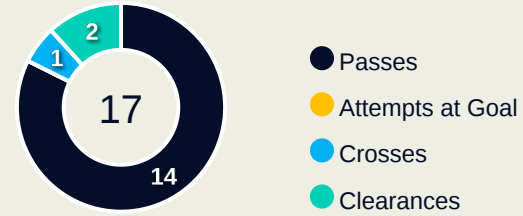

Defensive Actions

Blocks

Possession Contests

Most Possession Regains

#	Player	Total Possession Regains
13	COLL Cata	3
2	BATLLE Ona	5
3	ABELLEIRA Teresa	3
7	DEL CASTILLO Athenea	3
10	HERMOSO Jennifer	1
12	GUIJARRO Patri	3
14	ALEIXANDRI Laia	7
15	NAVARRO Eva	2
16	CODINA Laia	2
17	GARCIA Lucia	0
18	CARMONA Olga	6
1	RODRIGUEZ Misa	1
6	BONMATI Aitana	1
8	CALDENTY Mariona	1
9	PARALLUELO Salma	0
11	PUTELLAS Alexia	3