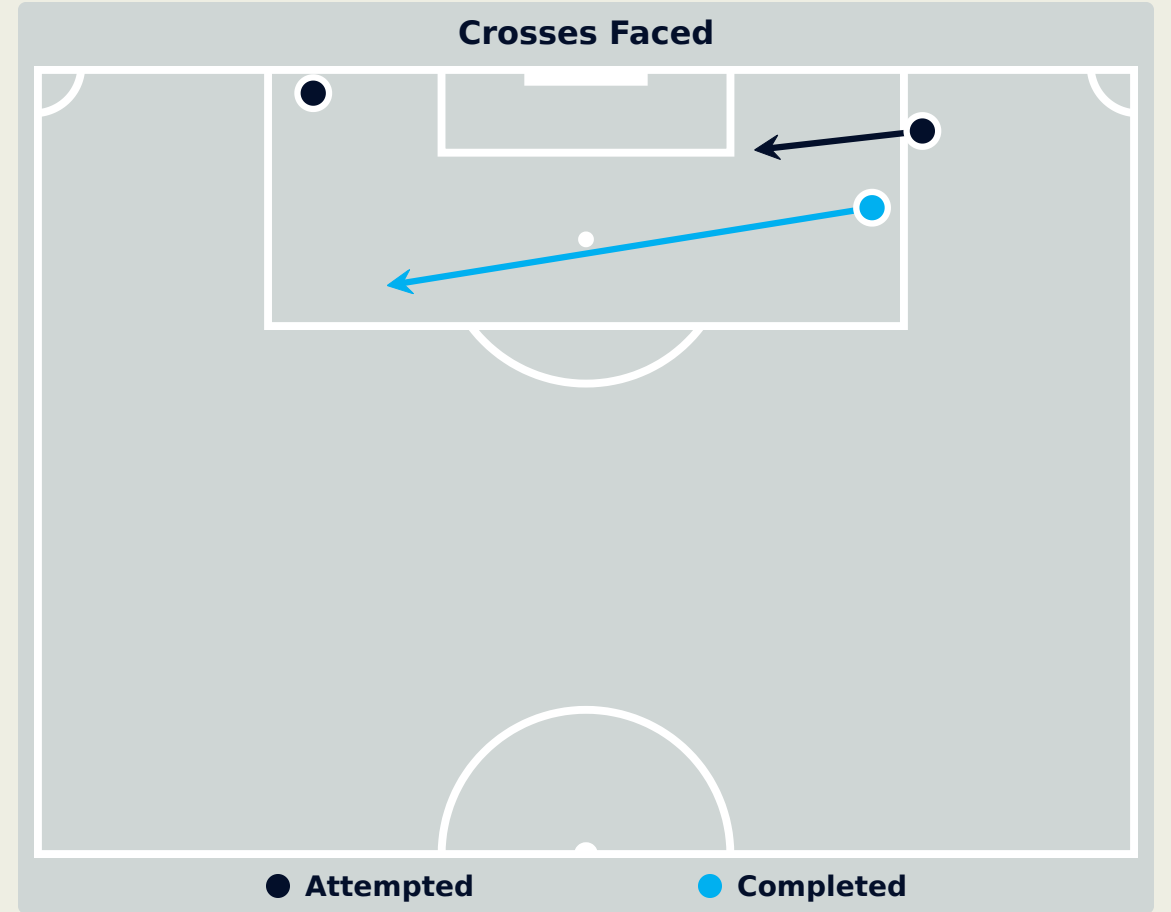

Brazil

Aerial Control

Delivery Types Faced

Total	In Swing	Out Swing	Driven	Lofted	Cutback	Push
52	14	12	6	11	3	6

Aerial Control

Delivery Types Faced						
Total	In Swing	Out Swing	Driven	Lofted	Cutback	Push
7	4	0	2	0	0	1