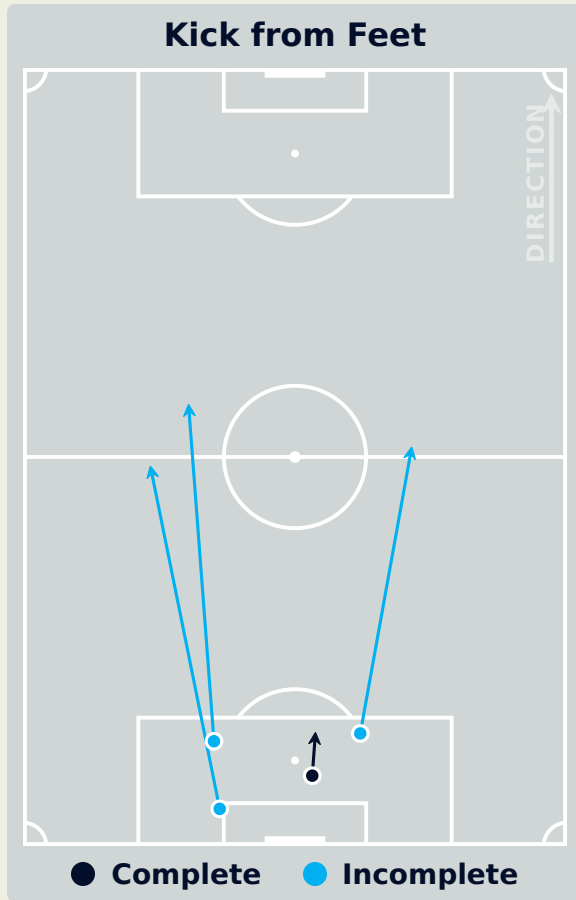

Goalkeeping Distribution

Goalkeeping Distribution

Brazil

Goal Prevention

28
Total Attempts on Goal Faced

75
Save %

Total Attempts on Goal Faced	Total Goal Interventions	Save & Retain	Deflect & Retain	Save & Deflect	Save Attempt	No Save Attempt
28	7	2	0	5	4	17