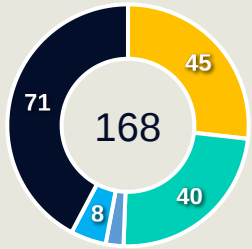

Movement to Receive

Movement Types by Phase

Final Third Phase