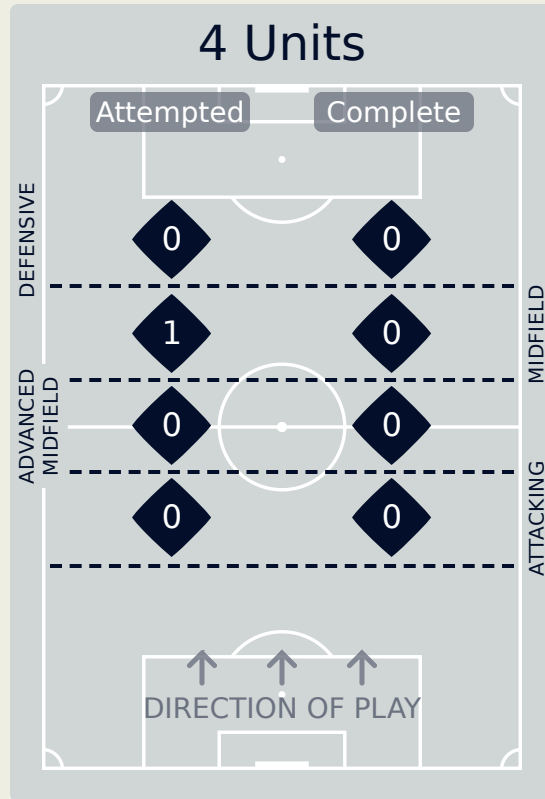

In Possession Line Height & Team Length

In Possession Line Height & Team Length

Line Breaks

Brazil

Attempted Line Breaks

82

Attempted Line Breaks	4
Inside Shape	4
Outside Shape	0

Attempted Line Breaks	46
Inside Shape	38
Outside Shape	8

Attempted Line Breaks	32
Inside Shape	24
Outside Shape	8

Line Breaks

Spain

Attempted Line Breaks

155

Attempted Line Breaks	1
Inside Shape	0
Outside Shape	1

Attempted Line Breaks	22
Inside Shape	8
Outside Shape	14

Attempted Line Breaks	132
Inside Shape	52
Outside Shape	80

Line Breaks

Brazil

					4 Units				3 Units			2 Units		Direction			Distribution Type		
#	Player	Line Breaks Attempted	Line Breaks Completed	Line Break Completion %	Attacking Line	Attacking Midfield Line	Midfield Line	Defensive Line	Attacking Line	Midfield Line	Defensive Line	Midfield Line	Defensive Line	Through	Around	Over	Pass	Cross	Ball Progression
1	LORENA	6	1	17%	0	0	0	0	2	3	0	1	0	0	0	6	6	0	0
2	ANTONIA	13	5	38%	0	0	0	0	3	1	1	8	0	3	3	7	13	0	0
3	TARCIANE	16	9	56%	0	0	0	1	6	5	0	4	0	2	1	13	16	0	0
5	DUDA SAMPAIO	5	4	80%	0	0	0	0	0	1	1	3	0	1	0	4	5	0	0
6	TAMIRES	4	2	50%	0	0	0	0	0	1	0	3	0	0	2	2	4	0	0
7	KEROLIN	1	0	0%	0	0	0	0	0	0	0	1	0	0	0	1	1	0	0
8	VITORIA YAYA	4	2	50%	0	0	0	0	0	0	3	0	1	0	0	4	4	0	0
9	ADRIANA	9	3	33%	0	0	0	0	2	4	0	3	0	1	3	5	9	0	0
10	MARTA	4	1	25%	0	0	0	1	0	1	2	0	0	0	1	3	4	0	0
14	LUDMILA	2	1	50%	0	0	0	0	0	0	0	0	2	0	1	1	2	0	0
21	LAUREN	3	0	0%	0	1	0	0	0	1	1	0	0	0	0	3	3	0	0
11	JHENIFFER	4	1	25%	0	0	0	0	0	2	1	1	0	0	0	4	4	0	0
13	YASMIM	7	2	29%	0	0	1	0	0	1	1	4	0	0	1	6	6	1	0
16	GABI NUNES	1	0	0%	0	0	0	0	0	0	0	1	0	1	0	0	1	0	0
17	ANA VITORIA	2	1	50%	0	0	0	0	0	2	0	0	0	0	0	2	2	0	0
18	GABI PORTILHO	1	0	0%	0	0	0	0	0	1	0	0	0	0	1	0	0	0	1