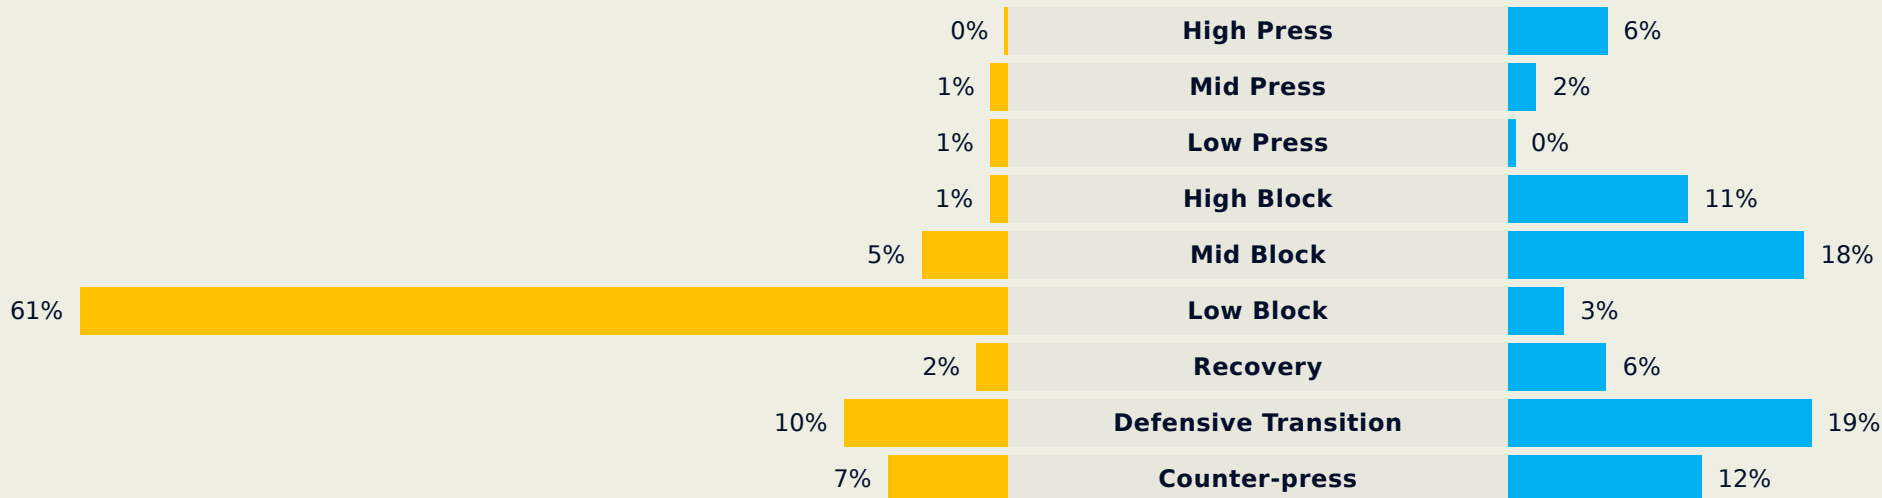

OUT OF POSSESSION