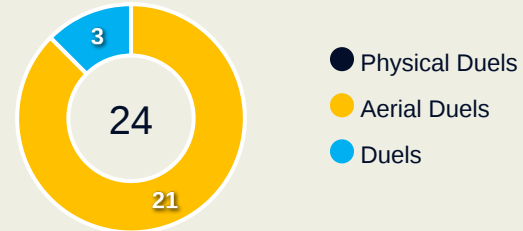

Possession Contests