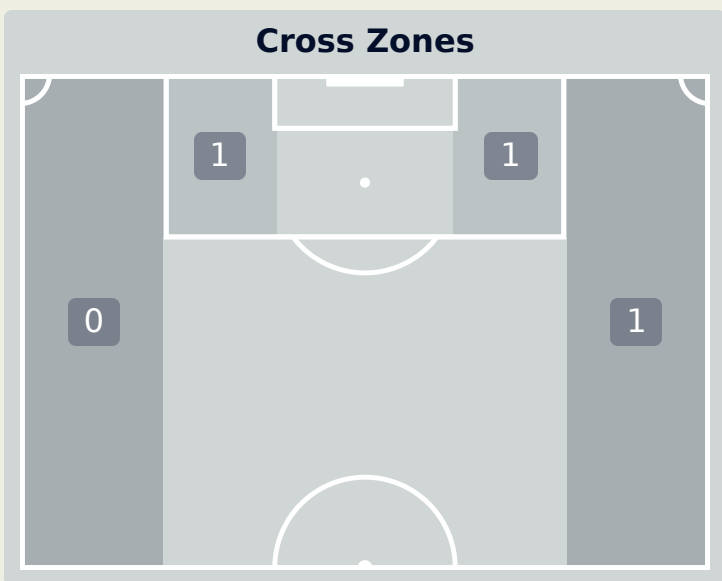

Crosses (Open Play)