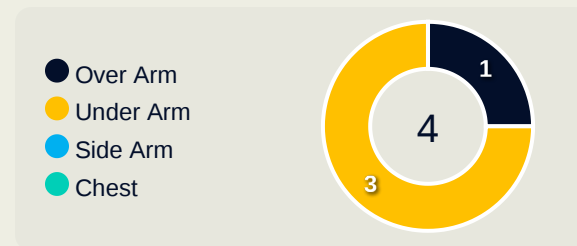

Goalkeeping Distribution

Goalkeeping Distribution

Brazil

Goal Prevention

28
Total Attempts on Goal Faced

75
Save %

Total Attempts on Goal Faced	Total Goal Interventions	Save & Retain	Deflect & Retain	Save & Deflect	Save Attempt	No Save Attempt
28	7	2	0	5	4	17