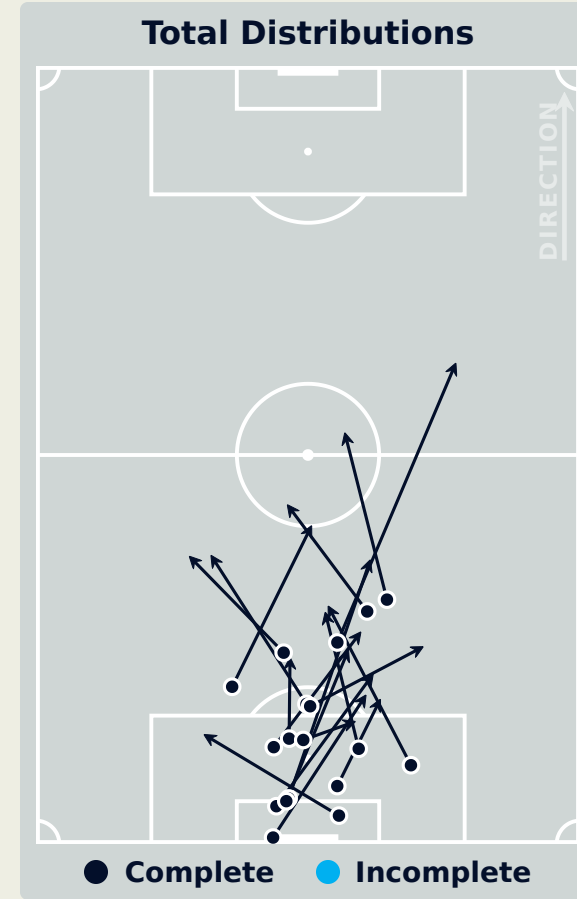

Brazil 0 - 2 Spain

Goalkeeping Involvement

Brazil

Brazil GK Involvement Timeline

53
Total Involvements

Spain

Spain GK Involvement Timeline

27
Total Involvements

Goalkeeping Distribution

Goalkeeping Distribution

Brazil

Goal Prevention

28
Total Attempts on Goal Faced

75
Save %

Total Attempts on Goal Faced	Total Goal Interventions	Save & Retain	Deflect & Retain	Save & Deflect	Save Attempt	No Save Attempt
28	7	2	0	5	4	17