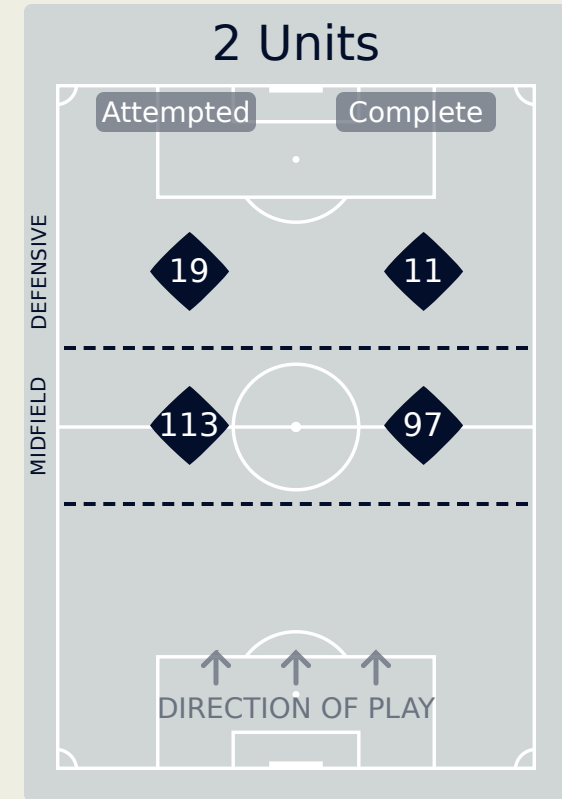

In Possession Line Height & Team Length

In Possession Line Height & Team Length

Line Breaks

Brazil

Attempted Line Breaks

82

Attempted Line Breaks	4
Inside Shape	4
Outside Shape	0

Attempted Line Breaks	46
Inside Shape	38
Outside Shape	8

Attempted Line Breaks	32
Inside Shape	24
Outside Shape	8

Line Breaks

Spain

Attempted Line Breaks

155

Attempted Line Breaks	1
Inside Shape	0
Outside Shape	1

Attempted Line Breaks	22
Inside Shape	8
Outside Shape	14

Attempted Line Breaks	132
Inside Shape	52
Outside Shape	80

Line Breaks

Brazil

					4 Units				3 Units			2 Units		Direction			Distribution Type		
#	Player	Line Breaks Attempted	Line Breaks Completed	Line Break Completion %	Attacking Line	Attacking Midfield Line	Midfield Line	Defensive Line	Attacking Line	Midfield Line	Defensive Line	Midfield Line	Defensive Line	Through	Around	Over	Pass	Cross	Ball Progression
1	LORENA	6	1	17%	0	0	0	0	2	3	0	1	0	0	0	6	6	0	0
2	ANTONIA	13	5	38%	0	0	0	0	3	1	1	8	0	3	3	7	13	0	0
3	TARCIANE	16	9	56%	0	0	0	1	6	5	0	4	0	2	1	13	16	0	0
5	DUDA SAMPAIO	5	4	80%	0	0	0	0	0	1	1	3	0	1	0	4	5	0	0
6	TAMIRES	4	2	50%	0	0	0	0	0	1	0	3	0	0	2	2	4	0	0
7	KEROLIN	1	0	0%	0	0	0	0	0	0	0	1	0	0	0	1	1	0	0
8	VITORIA YAYA	4	2	50%	0	0	0	0	0	0	3	0	1	0	0	4	4	0	0
9	ADRIANA	9	3	33%	0	0	0	0	2	4	0	3	0	1	3	5	9	0	0
10	MARTA	4	1	25%	0	0	0	1	0	1	2	0	0	0	1	3	4	0	0
14	LUDMILA	2	1	50%	0	0	0	0	0	0	0	0	2	0	1	1	2	0	0
21	LAUREN	3	0	0%	0	1	0	0	0	1	1	0	0	0	0	3	3	0	0
11	JHENIFFER	4	1	25%	0	0	0	0	0	2	1	1	0	0	0	4	4	0	0
13	YASMIM	7	2	29%	0	0	1	0	0	1	1	4	0	0	1	6	6	1	0
16	GABI NUNES	1	0	0%	0	0	0	0	0	0	0	1	0	1	0	0	1	0	0
17	ANA VITORIA	2	1	50%	0	0	0	0	0	2	0	0	0	0	0	2	2	0	0
18	GABI PORTILHO	1	0	0%	0	0	0	0	0	1	0	0	0	0	1	0	0	0	1