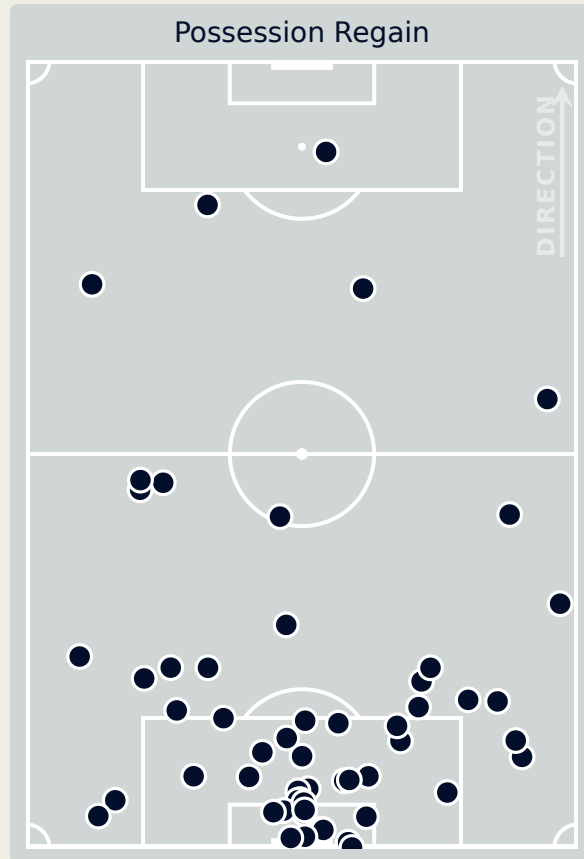

Brazil

Defensive Actions