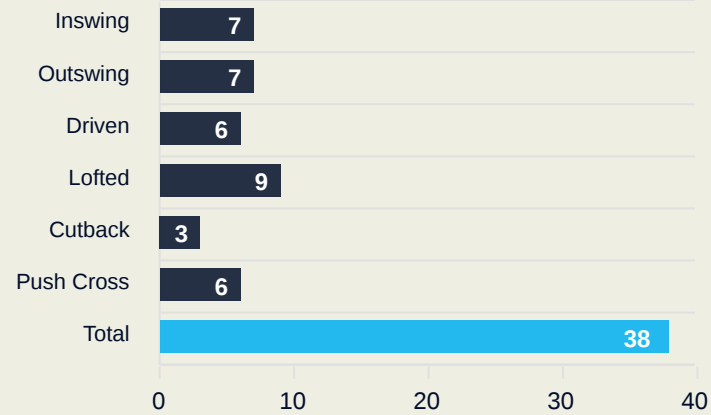

Crosses (Open Play)

Delivery Type

Attempted

3

Completed

1

Most Crosses Attempted

1

LUDMILA
CENTRE FORWARD LEFT

#	Player	Inswing	Outswing	Driven	Lofted	Cutback	Push Cross	Total Attempted
1	LORENA	0	0	0	0	0	0	0
2	ANTONIA	0	0	0	0	0	0	0
3	TARCIANE	0	0	0	0	0	0	0
5	DUDA SAMPAIO	0	0	0	0	0	0	0
6	TAMIRES	0	0	1	0	0	0	1
7	KEROLIN	0	0	0	0	0	0	0
8	VITORIA YAYA	0	0	0	0	0	0	0
9	ADRIANA	0	0	1	0	0	0	1
10	MARTA	0	0	0	0	0	0	0
14	LUDMILA	0	0	0	0	0	1	1
21	LAUREN	0	0	0	0	0	0	0
11	JHENIFFER	0	0	0	0	0	0	0
13	YASMIM	0	0	0	0	0	0	0
16	GABI NUNES	0	0	0	0	0	0	0
17	ANA VITORIA	0	0	0	0	0	0	0
18	GABI PORTILHO	0	0	0	0	0	0	0

Crosses (Open Play)

Delivery Type

Attempted

38

Completed

8

Most Crosses Attempted

9