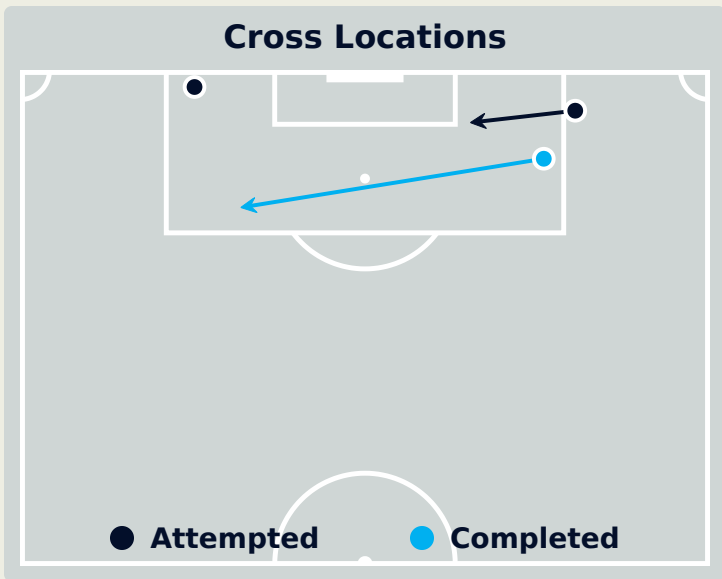

Crosses (Open Play)