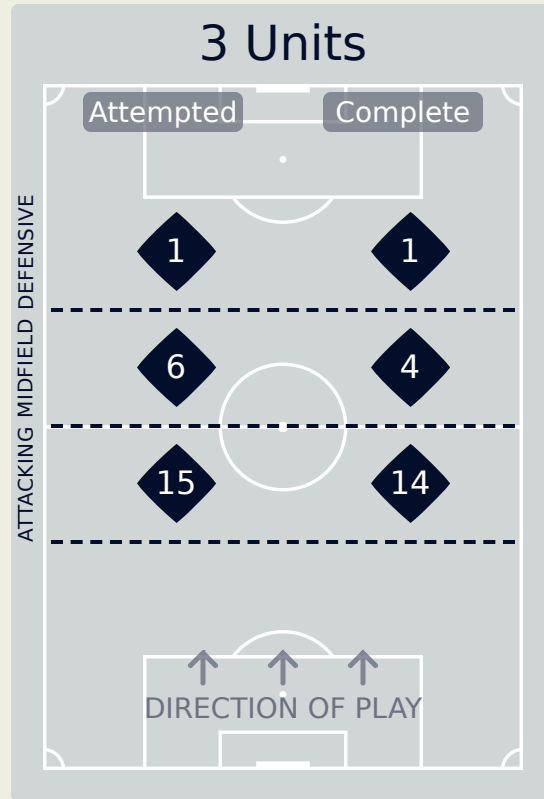

In Possession Line Height & Team Length

In Possession Line Height & Team Length

Line Breaks

Brazil

Attempted Line Breaks

82

Attempted Line Breaks	4
Inside Shape	4
Outside Shape	0

Attempted Line Breaks	46
Inside Shape	38
Outside Shape	8

Attempted Line Breaks	32
Inside Shape	24
Outside Shape	8

Line Breaks

Spain

Attempted Line Breaks

155

Attempted Line Breaks	1
Inside Shape	0
Outside Shape	1

Attempted Line Breaks	22
Inside Shape	8
Outside Shape	14

Attempted Line Breaks	132
Inside Shape	52
Outside Shape	80

Line Breaks

Brazil

					4 Units				3 Units			2 Units		Direction			Distribution Type		
#	Player	Line Breaks Attempted	Line Breaks Completed	Line Break Completion %	Attacking Line	Attacking Midfield Line	Midfield Line	Defensive Line	Attacking Line	Midfield Line	Defensive Line	Midfield Line	Defensive Line	Through	Around	Over	Pass	Cross	Ball Progression
1	LORENA	6	1	17%	0	0	0	0	2	3	0	1	0	0	0	6	6	0	0
2	ANTONIA	13	5	38%	0	0	0	0	3	1	1	8	0	3	3	7	13	0	0
3	TARCIANE	16	9	56%	0	0	0	1	6	5	0	4	0	2	1	13	16	0	0
5	DUDA SAMPAIO	5	4	80%	0	0	0	0	0	1	1	3	0	1	0	4	5	0	0
6	TAMIRES	4	2	50%	0	0	0	0	0	1	0	3	0	0	2	2	4	0	0
7	KEROLIN	1	0	0%	0	0	0	0	0	0	0	1	0	0	0	1	1	0	0
8	VITORIA YAYA	4	2	50%	0	0	0	0	0	0	3	0	1	0	0	4	4	0	0
9	ADRIANA	9	3	33%	0	0	0	0	2	4	0	3	0	1	3	5	9	0	0
10	MARTA	4	1	25%	0	0	0	1	0	1	2	0	0	0	1	3	4	0	0
14	LUDMILA	2	1	50%	0	0	0	0	0	0	0	0	2	0	1	1	2	0	0
21	LAUREN	3	0	0%	0	1	0	0	0	1	1	0	0	0	0	3	3	0	0
11	JHENIFFER	4	1	25%	0	0	0	0	0	2	1	1	0	0	0	4	4	0	0
13	YASMIM	7	2	29%	0	0	1	0	0	1	1	4	0	0	1	6	6	1	0
16	GABI NUNES	1	0	0%	0	0	0	0	0	0	0	1	0	1	0	0	1	0	0
17	ANA VITORIA	2	1	50%	0	0	0	0	0	2	0	0	0	0	0	2	2	0	0
18	GABI PORTILHO	1	0	0%	0	0	0	0	0	1	0	0	0	0	1	0	0	0	1