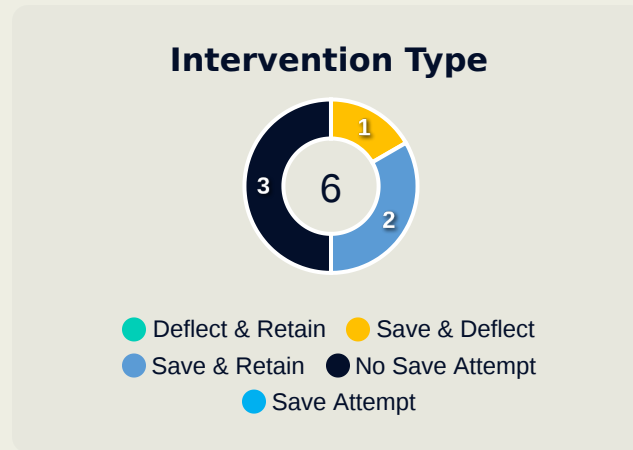

Goalkeeping Distribution

Goalkeeping Distribution

Brazil

Goal Prevention

28
Total Attempts on Goal Faced

75
Save %

Total Attempts on Goal Faced	Total Goal Interventions	Save & Retain	Deflect & Retain	Save & Deflect	Save Attempt	No Save Attempt
28	7	2	0	5	4	17

Spain

Goal Prevention

6
Total Attempts on Goal Faced

100
Save %

Total Attempts on Goal Faced	Total Goal Interventions	Save & Retain	Deflect & Retain	Save & Deflect	Save Attempt	No Save Attempt
6	3	2	0	1	0	3