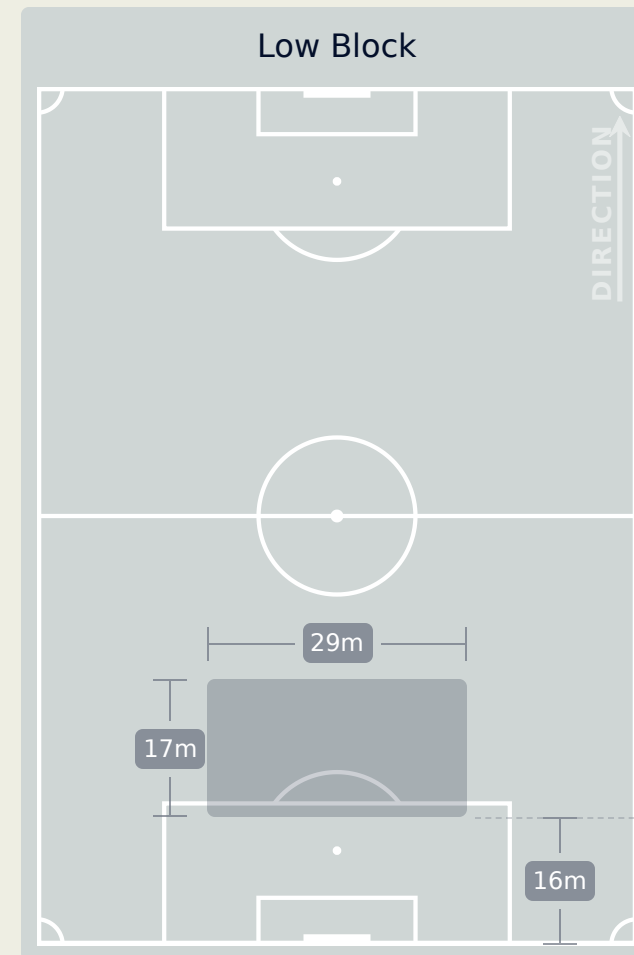

Defensive Line Height & Team Length

Defensive Line Height & Team Length

Defensive Pressure

Brazil

Spain

216	Total Pressures	84
47	Direct Pressures	35
1.46s	Avg Pressure Duration	1.98s
29	Forced Turnovers	48
14.82s	Ball Recovery Time	5.88s
67	Pushing on into Pressing	17
139	Pushing on	42
33	Pressing Direction Inside	18
152	Pressing Direction Outside	45