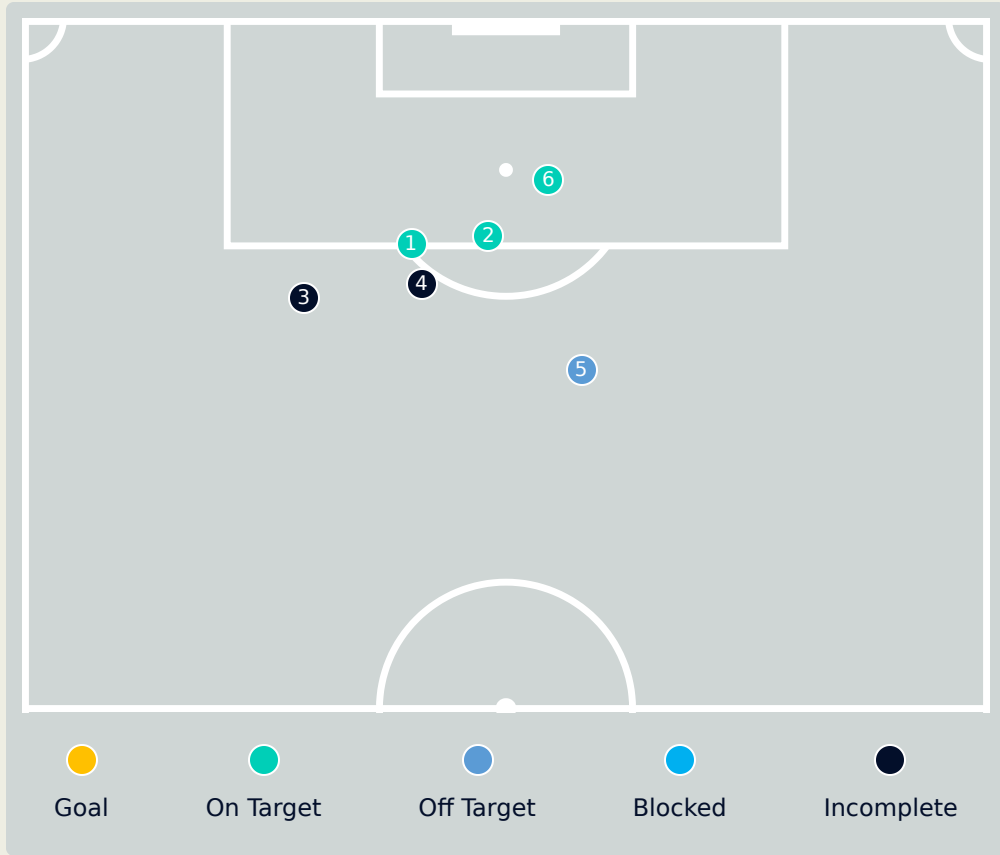

Brazil

Attempts at Goal

Key	Outcome	Shots
●	Goals	0
●	On Target	3
●	Off Target	1
●	Blocked	0
●	Incomplete	2

Attempts at Goal

Brazil

Time	Player	Outcome	Body Part	Delivery Type
50	14 LUDMILA	On Target - Saved	Left Foot	Pass
50	7 KEROLIN	On Target - Saved	Right Foot	Loose Ball
61	9 ADRIANA	Incomplete	Right Foot	Loose Ball
61	17 ANA VITORIA	Incomplete - Player On Ball Error	Right Foot	Pass
86	9 ADRIANA	Off Target	Right Foot	Loose Ball
105	16 GABI NUNES	On Target - Saved	Head	Pass