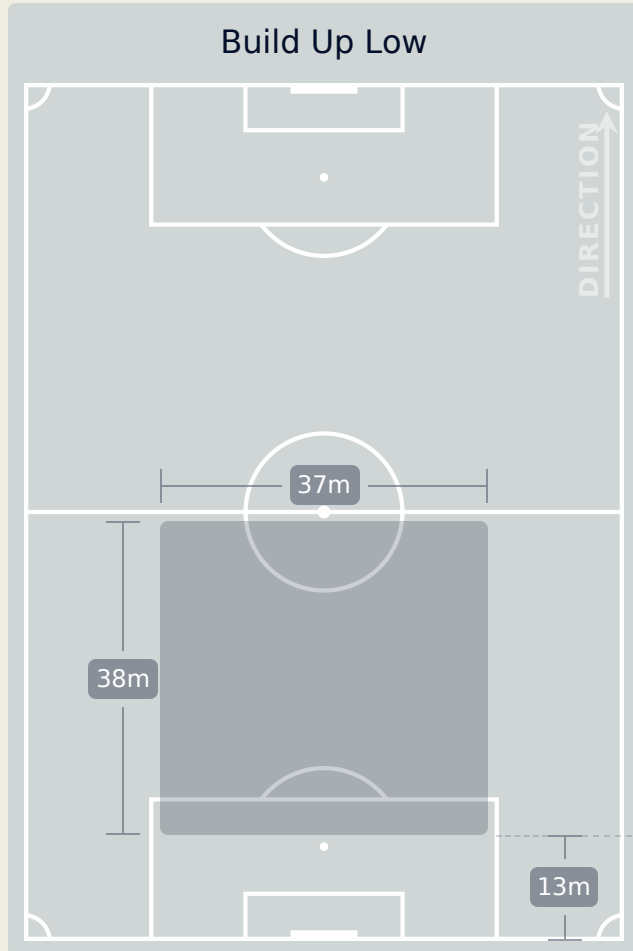

In Possession Line Height & Team Length

In Possession Line Height & Team Length

Line Breaks

Brazil

Attempted Line Breaks

82

Attempted Line Breaks	4
Inside Shape	4
Outside Shape	0

Attempted Line Breaks	46
Inside Shape	38
Outside Shape	8