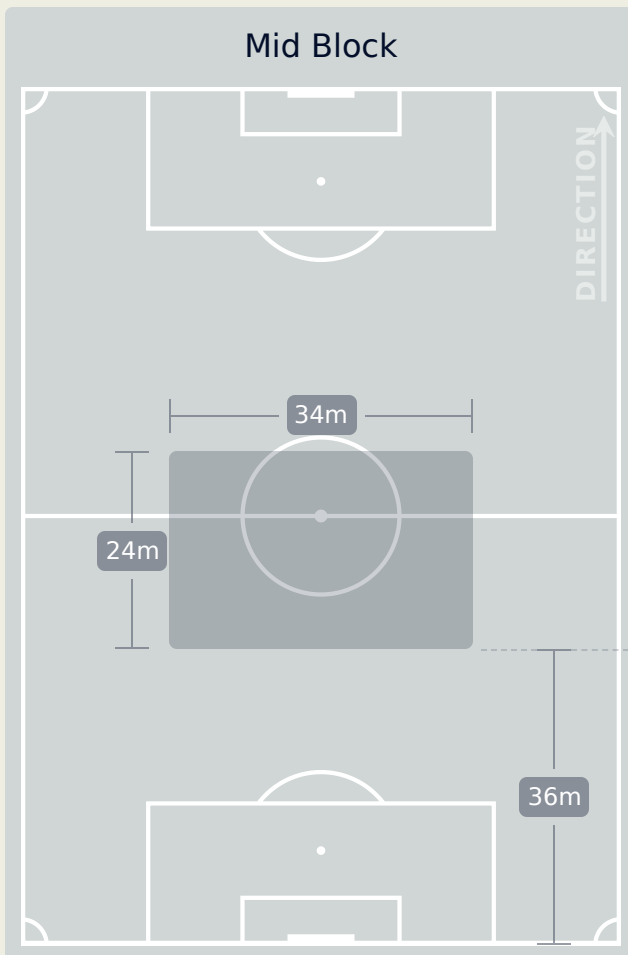

Defensive Line Height & Team Length

Defensive Line Height & Team Length

Defensive Pressure

Brazil

Spain

216	Total Pressures	84
47	Direct Pressures	35
1.46s	Avg Pressure Duration	1.98s
29	Forced Turnovers	48
14.82s	Ball Recovery Time	5.88s
67	Pushing on into Pressing	17
139	Pushing on	42
33	Pressing Direction Inside	18
152	Pressing Direction Outside	45