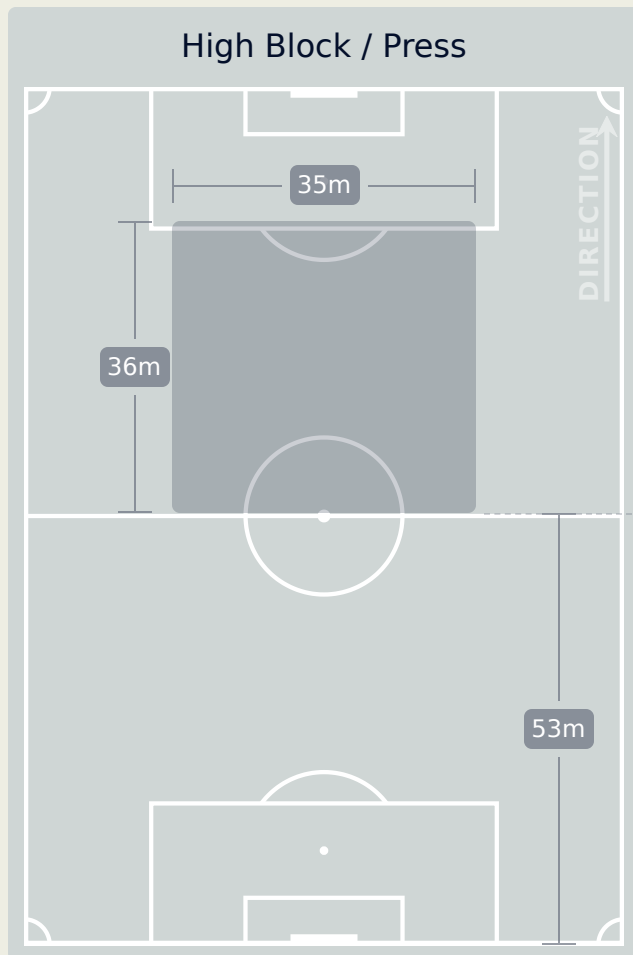

Defensive Line Height & Team Length

Defensive Line Height & Team Length

Defensive Pressure

Brazil

Spain

216	Total Pressures	84
47	Direct Pressures	35
1.46s	Avg Pressure Duration	1.98s
29	Forced Turnovers	48
14.82s	Ball Recovery Time	5.88s
67	Pushing on into Pressing	17
139	Pushing on	42
33	Pressing Direction Inside	18
152	Pressing Direction Outside	45