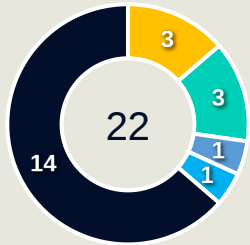

#	Player	Offers Made	Offers Received	% Made & Received
13	COLL Cata	0	0	0%
2	BATLLE Ona	24	17	70.8%
3	ABELLEIRA Teresa	32	15	46.9%
7	DEL CASTILLO Athenea	57	24	42.1%
10	HERMOSO Jennifer	36	22	61.1%
12	GUIJARRO Patri	6	2	33.3%
14	ALEIXANDRI Laia	7	2	28.6%
15	NAVARRO Eva	20	6	30%
16	CODINA Laia	19	6	31.6%
17	GARCIA Lucia	23	2	8.7%
18	CARMONA Olga	9	3	33.3%
1	RODRIGUEZ Misa	0	0	0%
6	BONMATI Aitana	33	9	27.3%
8	CALDENTHEY Mariona	20	8	40%
9	PARALLUELO Salma	29	8	27.6%
11	PUTELLAS Alexia	4	0	0%

Movement to Receive

Movement Types by Phase

Final Third Phase

Progression Phase

Build Up Phase

All Movement Types

- In Front
- In Between
- Out to In
- In to Out
- In Behind

Top Ranked Players