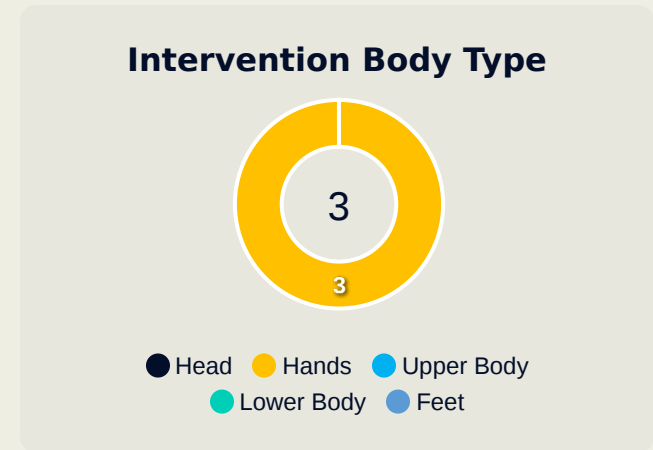

Goalkeeping Distribution

Goalkeeping Distribution

Brazil

Goal Prevention

28
Total Attempts on Goal Faced

75
Save %

Total Attempts on Goal Faced	Total Goal Interventions	Save & Retain	Deflect & Retain	Save & Deflect	Save Attempt	No Save Attempt
28	7	2	0	5	4	17

Spain

Goal Prevention

6
Total Attempts on Goal Faced

100
Save %

Total Attempts on Goal Faced	Total Goal Interventions	Save & Retain	Deflect & Retain	Save & Deflect	Save Attempt	No Save Attempt
6	3	2	0	1	0	3