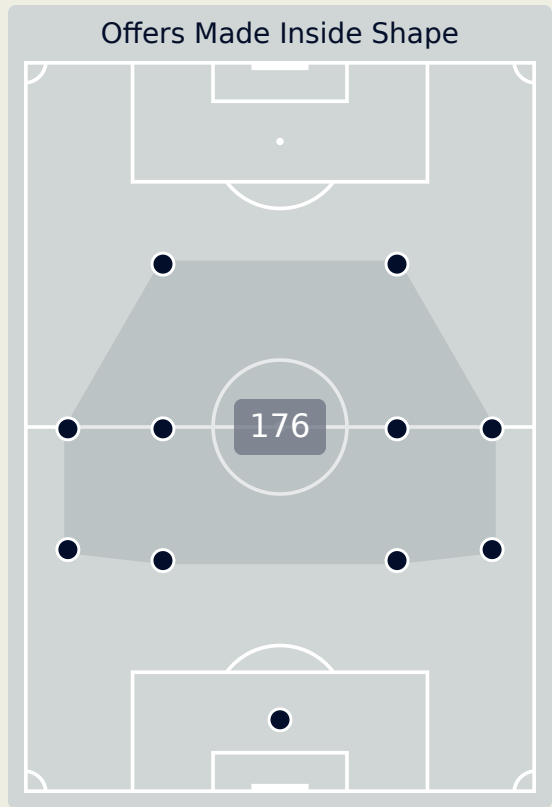

Offering to Receive

319
Total Offers Made

124
Total Offers Received

Most Offers
57
DEL CASTILLO Athenea
RIGHT WINGER

252
Offers Made in Final Third

47
Offers Made in Middle Third

20
Offers Made in Defensive Third