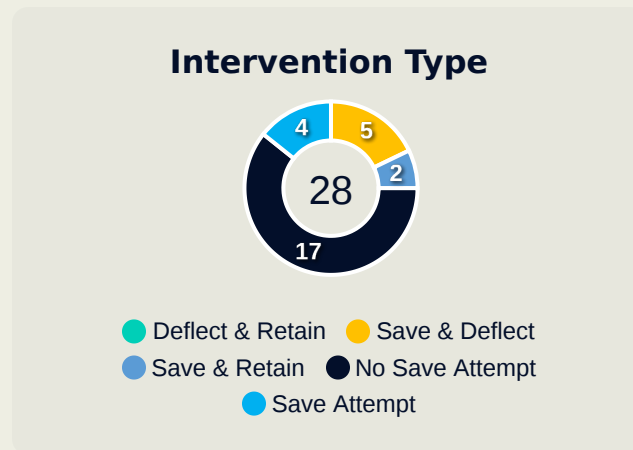

Goalkeeping Distribution

Goalkeeping Distribution

Brazil

Goal Prevention

28
Total Attempts on Goal Faced

75
Save %

Total Attempts on Goal Faced	Total Goal Interventions	Save & Retain	Deflect & Retain	Save & Deflect	Save Attempt	No Save Attempt
28	7	2	0	5	4	17

Spain

Goal Prevention

6
Total Attempts on Goal Faced

100
Save %

Total Attempts on Goal Faced	Total Goal Interventions	Save & Retain	Deflect & Retain	Save & Deflect	Save Attempt	No Save Attempt
6	3	2	0	1	0	3