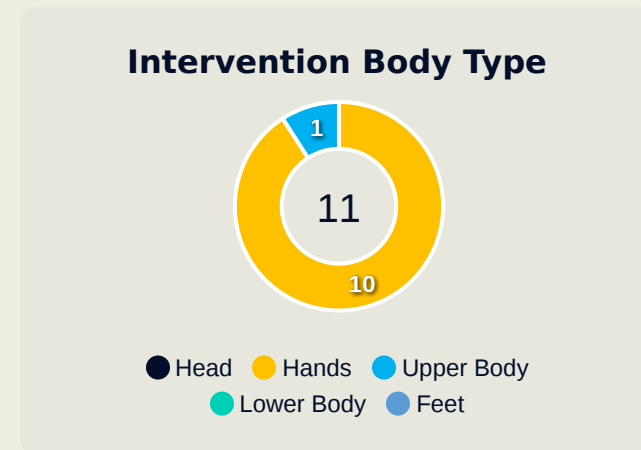

Goalkeeping Distribution

Goalkeeping Distribution

Brazil

Goal Prevention

28
Total Attempts on Goal Faced

75
Save %

Total Attempts on Goal Faced	Total Goal Interventions	Save & Retain	Deflect & Retain	Save & Deflect	Save Attempt	No Save Attempt
28	7	2	0	5	4	17

Spain

Goal Prevention

6
Total Attempts on Goal Faced

100
Save %

Total Attempts on Goal Faced	Total Goal Interventions	Save & Retain	Deflect & Retain	Save & Deflect	Save Attempt	No Save Attempt
6	3	2	0	1	0	3