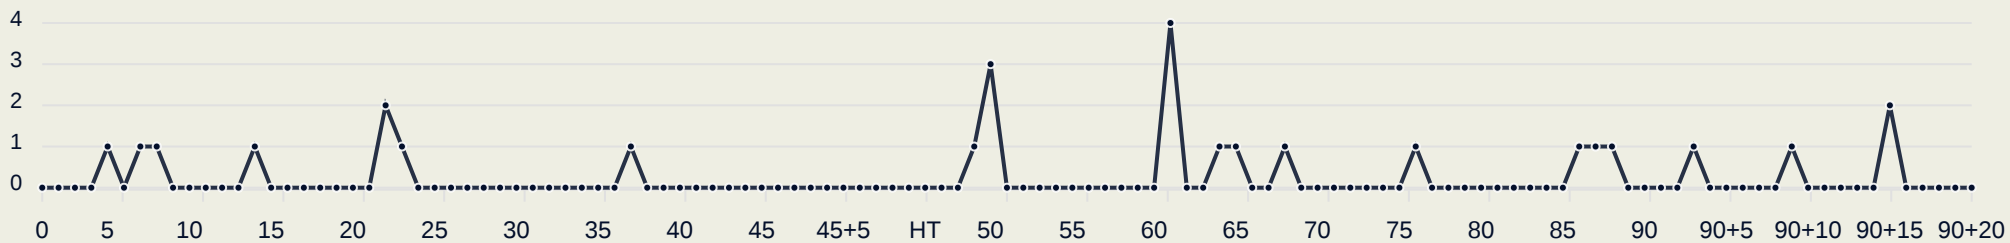

Brazil 0 - 2 Spain

Goalkeeping Involvement

Brazil

Brazil GK Involvement Timeline

53
Total Involvements

Spain

Spain GK Involvement Timeline

27
Total Involvements

Goalkeeping Distribution

Goalkeeping Distribution

Brazil

Goal Prevention

28
Total Attempts on Goal Faced

75
Save %

Total Attempts on Goal Faced	Total Goal Interventions	Save & Retain	Deflect & Retain	Save & Deflect	Save Attempt	No Save Attempt
28	7	2	0	5	4	17