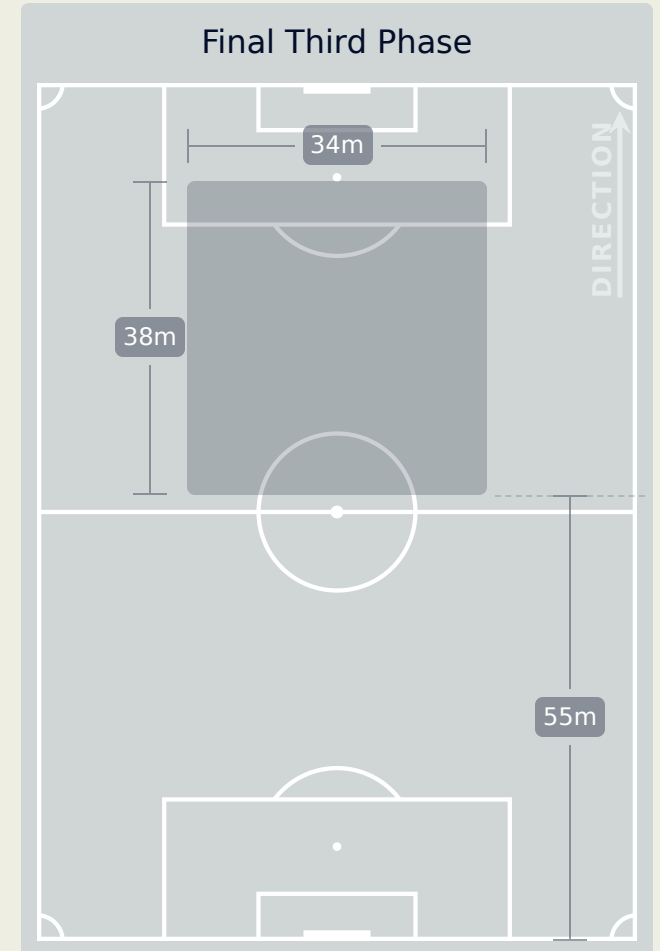

In Possession Line Height & Team Length

In Possession Line Height & Team Length

Line Breaks

Brazil

Attempted Line Breaks

82

Attempted Line Breaks	4
Inside Shape	4
Outside Shape	0

Attempted Line Breaks	46
Inside Shape	38
Outside Shape	8