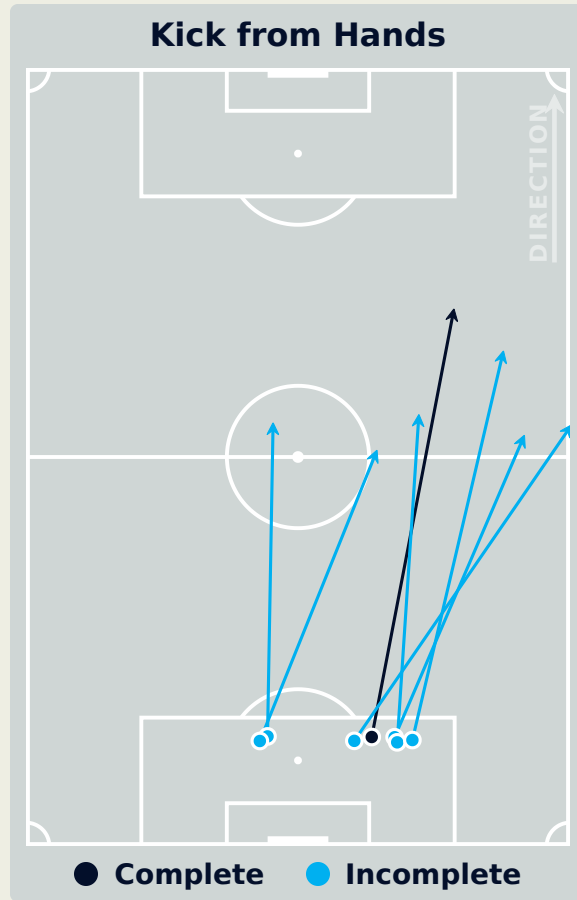

Goalkeeping Distribution

Goalkeeping Distribution

Brazil

Goal Prevention

28
Total Attempts on Goal Faced

75
Save %

Total Attempts on Goal Faced	Total Goal Interventions	Save & Retain	Deflect & Retain	Save & Deflect	Save Attempt	No Save Attempt
28	7	2	0	5	4	17