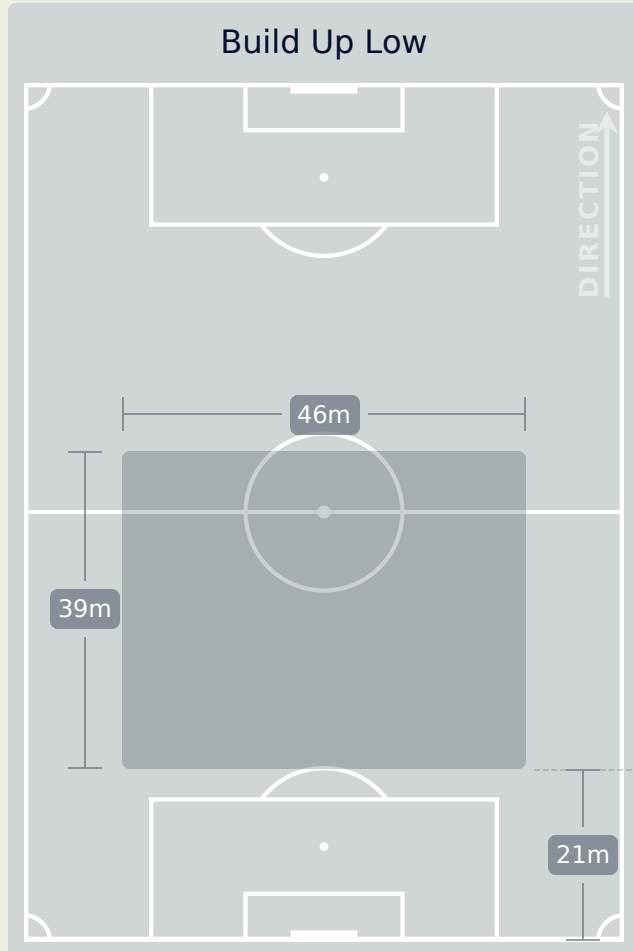

In Possession Line Height & Team Length

In Possession Line Height & Team Length

Line Breaks

Brazil

Attempted Line Breaks

82

Attempted Line Breaks	4
Inside Shape	4
Outside Shape	0

Attempted Line Breaks	46
Inside Shape	38
Outside Shape	8