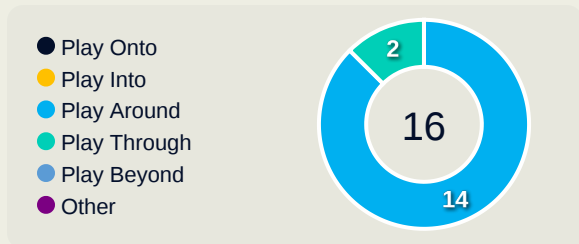

Most Direct Pressures

7

ADRIANA
RIGHT MIDFIELD

Most Direct Pressures

7

BATLLE Ona
RIGHT BACK

FIFA[®]
W-OFT 2024

GOALKEEPING

Goalkeeping Distribution

Goalkeeping Distribution

Brazil

Goal Prevention

28
Total Attempts on Goal Faced

75
Save %

Total Attempts on Goal Faced	Total Goal Interventions	Save & Retain	Deflect & Retain	Save & Deflect	Save Attempt	No Save Attempt
28	7	2	0	5	4	17