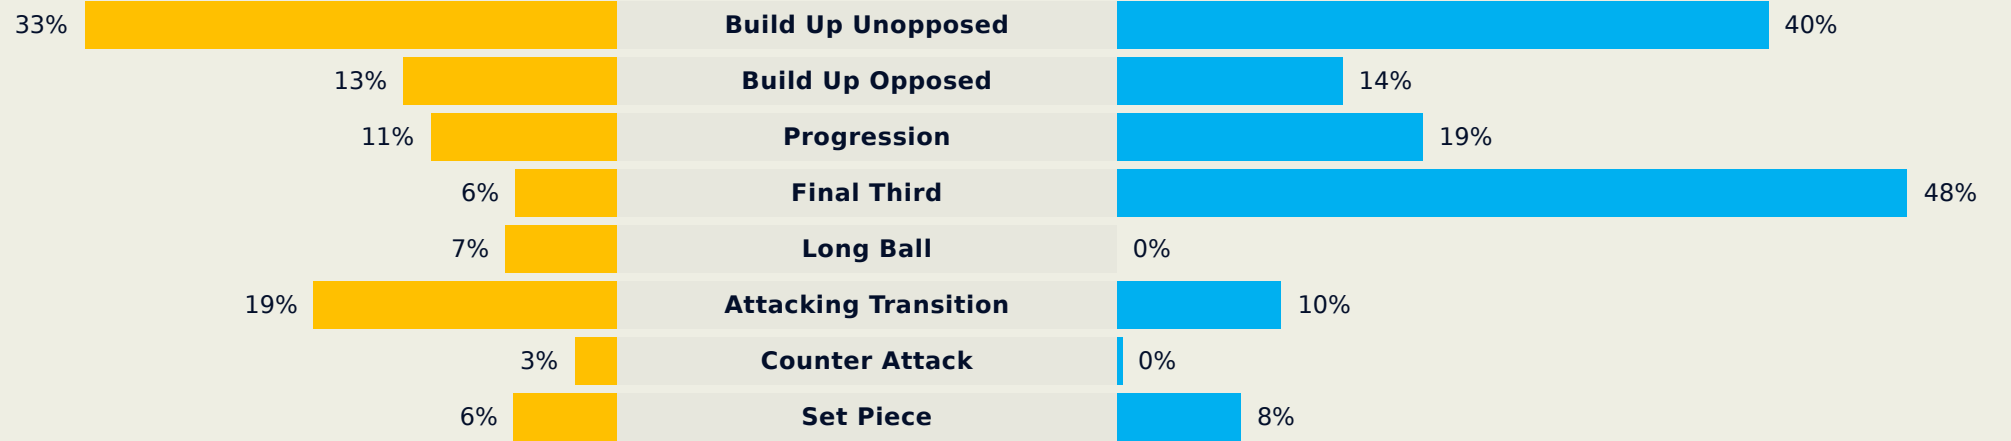

Brazil

Phases of Play

Spain

IN POSSESSION