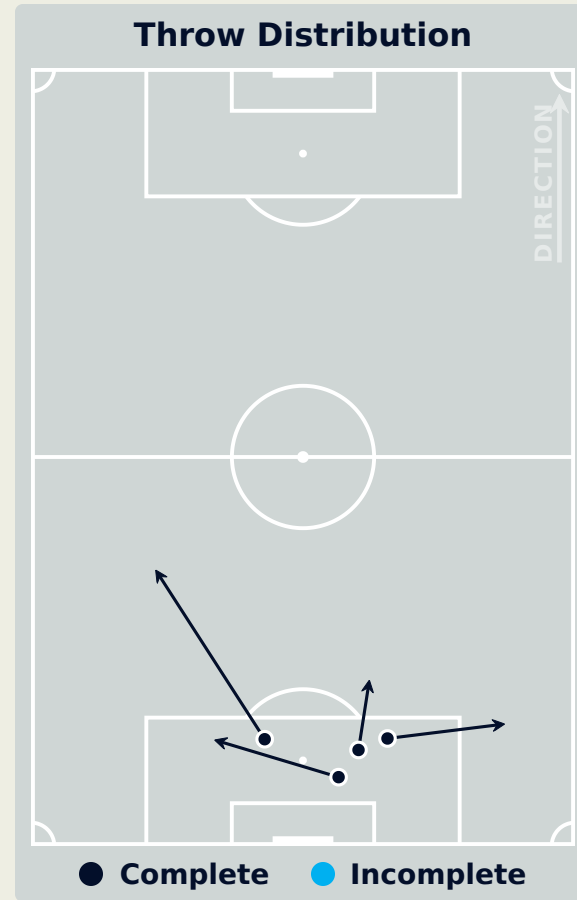

Goalkeeping Distribution

Goalkeeping Distribution

Brazil

Goal Prevention

28
Total Attempts on Goal Faced

75
Save %

Total Attempts on Goal Faced	Total Goal Interventions	Save & Retain	Deflect & Retain	Save & Deflect	Save Attempt	No Save Attempt
28	7	2	0	5	4	17