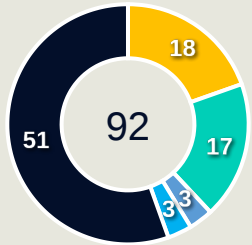

Progression Phase