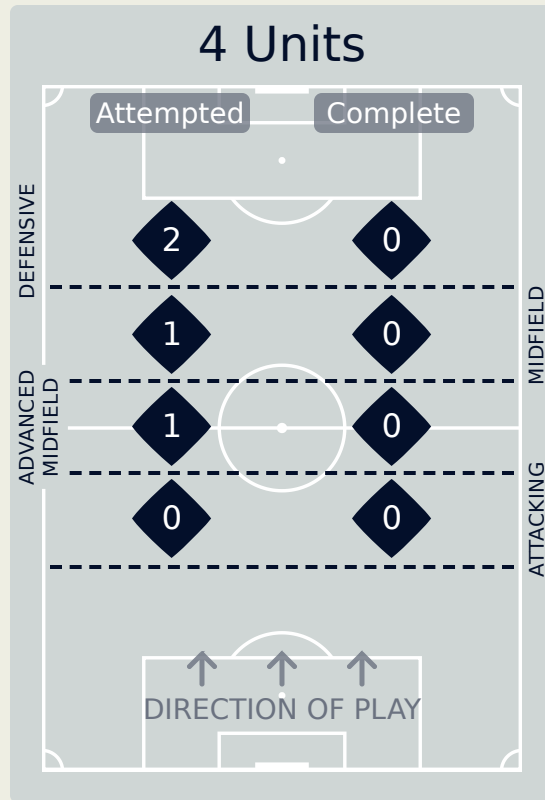

In Possession Line Height & Team Length

In Possession Line Height & Team Length

Line Breaks

Brazil

Attempted Line Breaks

82

Attempted Line Breaks	4
Inside Shape	4
Outside Shape	0

Attempted Line Breaks	46
Inside Shape	38
Outside Shape	8

Attempted Line Breaks	32
Inside Shape	24
Outside Shape	8

Line Breaks

Spain

Attempted Line Breaks

155

Attempted Line Breaks	1
Inside Shape	0
Outside Shape	1

Attempted Line Breaks	22
Inside Shape	8
Outside Shape	14

Attempted Line Breaks	132
Inside Shape	52
Outside Shape	80

Line Breaks

Brazil

					4 Units				3 Units			2 Units		Direction			Distribution Type		
#	Player	Line Breaks Attempted	Line Breaks Completed	Line Break Completion %	Attacking Line	Attacking Midfield Line	Midfield Line	Defensive Line	Attacking Line	Midfield Line	Defensive Line	Midfield Line	Defensive Line	Through	Around	Over	Pass	Cross	Ball Progression
1	LORENA	6	1	17%	0	0	0	0	2	3	0	1	0	0	0	6	6	0	0
2	ANTONIA	13	5	38%	0	0	0	0	3	1	1	8	0	3	3	7	13	0	0
3	TARCIANE	16	9	56%	0	0	0	1	6	5	0	4	0	2	1	13	16	0	0
5	DUDA SAMPAIO	5	4	80%	0	0	0	0	0	1	1	3	0	1	0	4	5	0	0
6	TAMIRES	4	2	50%	0	0	0	0	0	1	0	3	0	0	2	2	4	0	0
7	KEROLIN	1	0	0%	0	0	0	0	0	0	0	1	0	0	0	1	1	0	0
8	VITORIA YAYA	4	2	50%	0	0	0	0	0	0	3	0	1	0	0	4	4	0	0
9	ADRIANA	9	3	33%	0	0	0	0	2	4	0	3	0	1	3	5	9	0	0
10	MARTA	4	1	25%	0	0	0	1	0	1	2	0	0	0	1	3	4	0	0
14	LUDMILA	2	1	50%	0	0	0	0	0	0	0	0	2	0	1	1	2	0	0
21	LAUREN	3	0	0%	0	1	0	0	0	1	1	0	0	0	0	3	3	0	0
11	JHENIFFER	4	1	25%	0	0	0	0	0	2	1	1	0	0	0	4	4	0	0
13	YASMIM	7	2	29%	0	0	1	0	0	1	1	4	0	0	1	6	6	1	0
16	GABI NUNES	1	0	0%	0	0	0	0	0	0	0	1	0	1	0	0	1	0	0
17	ANA VITORIA	2	1	50%	0	0	0	0	0	2	0	0	0	0	0	2	2	0	0
18	GABI PORTILHO	1	0	0%	0	0	0	0	0	1	0	0	0	0	1	0	0	0	1