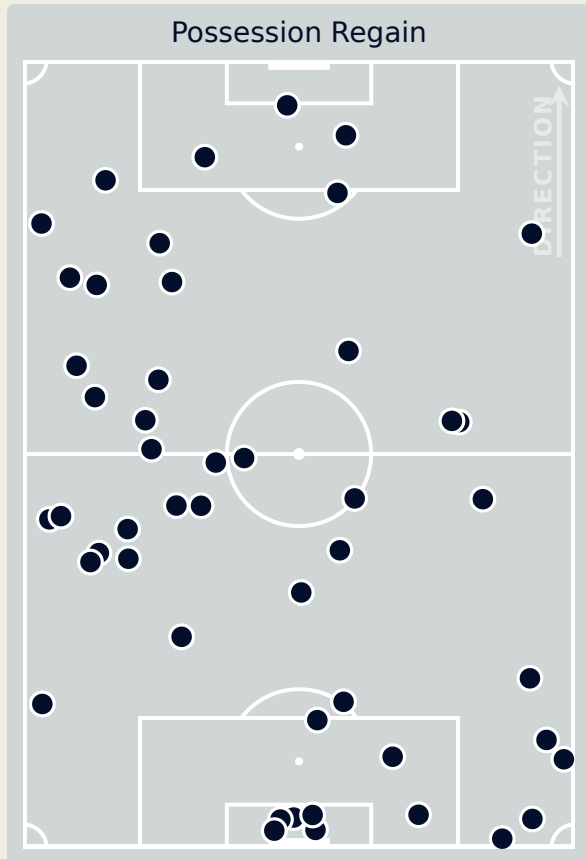

Defensive Actions