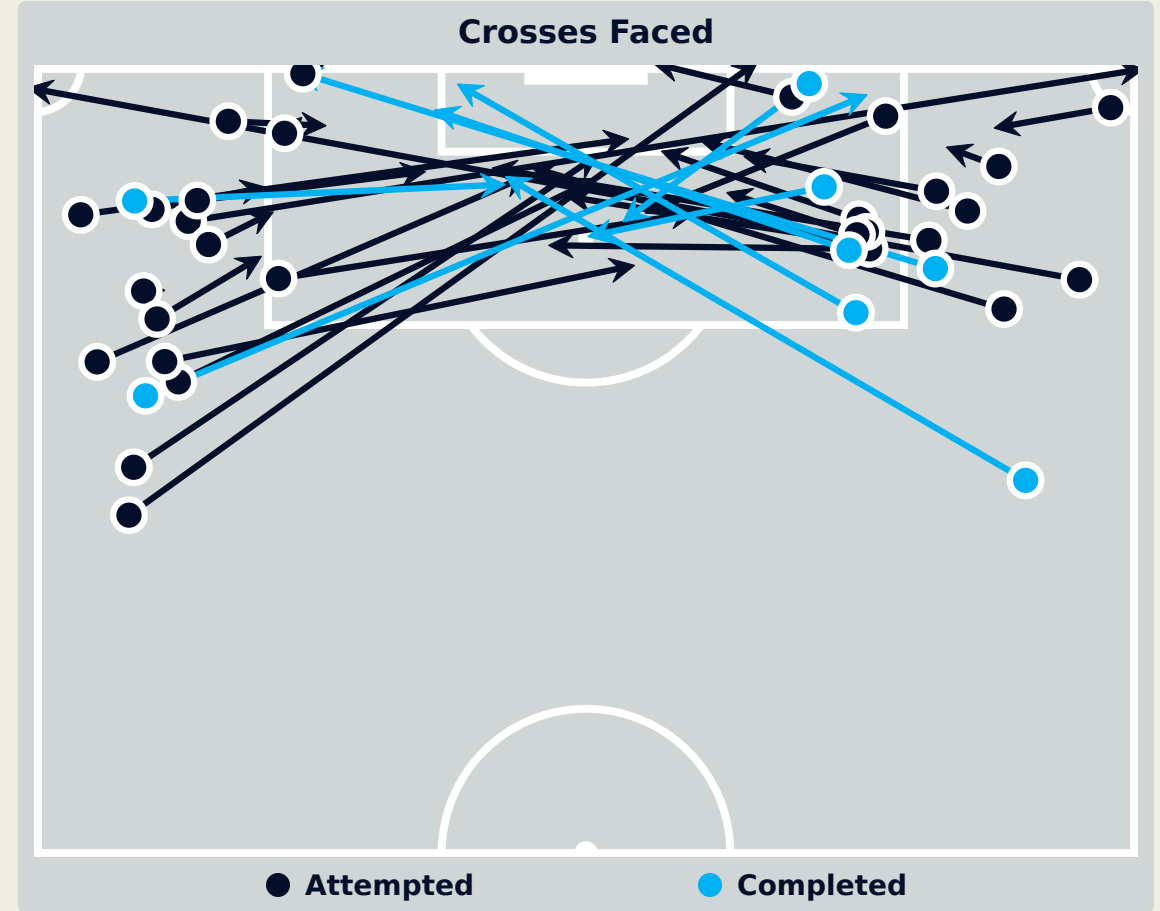

Spain

Goal Prevention

6
Total Attempts on Goal Faced

100
Save %

Total Attempts on Goal Faced	Total Goal Interventions	Save & Retain	Deflect & Retain	Save & Deflect	Save Attempt	No Save Attempt
6	3	2	0	1	0	3

Brazil

Aerial Control

Delivery Types Faced

Total	In Swing	Out Swing	Driven	Lofted	Cutback	Push
52	14	12	6	11	3	6

Aerial Control

Delivery Types Faced						
Total	In Swing	Out Swing	Driven	Lofted	Cutback	Push
7	4	0	2	0	0	1