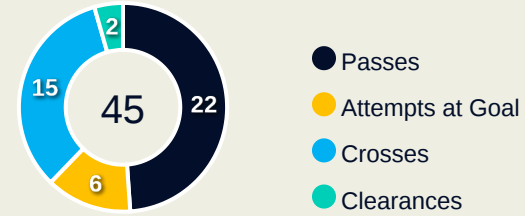

Movement Types Pitch Third

FIFA[®]
W-OFT 2024

OUT OF POSSESSION

Brazil 0 - 2 Spain

Brazil

Defensive Actions

Blocks

Possession Contests