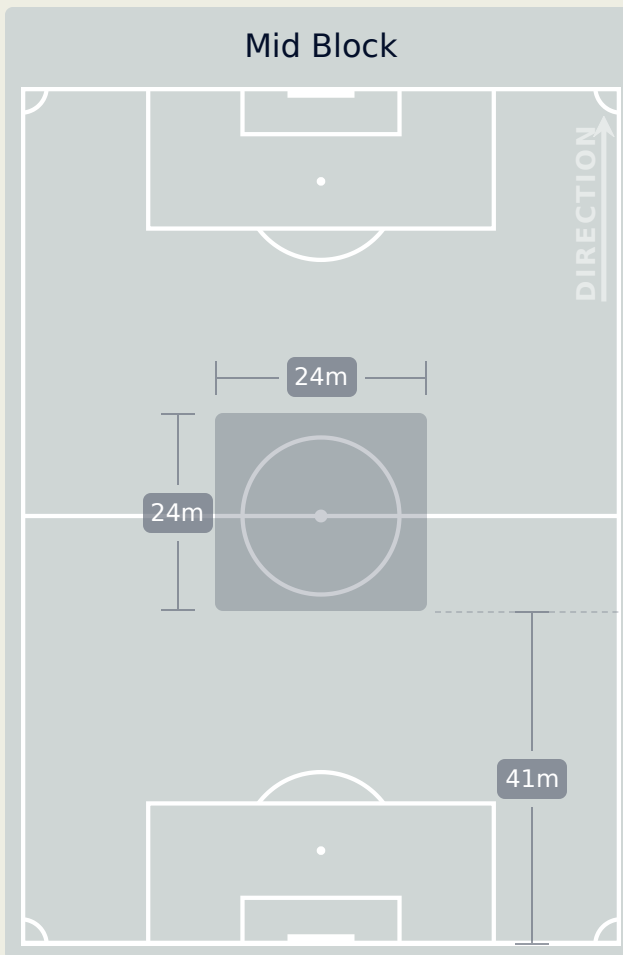

Defensive Line Height & Team Length

Defensive Line Height & Team Length

Defensive Pressure

Brazil

Spain

216	Total Pressures	84
47	Direct Pressures	35
1.46s	Avg Pressure Duration	1.98s
29	Forced Turnovers	48
14.82s	Ball Recovery Time	5.88s
67	Pushing on into Pressing	17
139	Pushing on	42
33	Pressing Direction Inside	18
152	Pressing Direction Outside	45