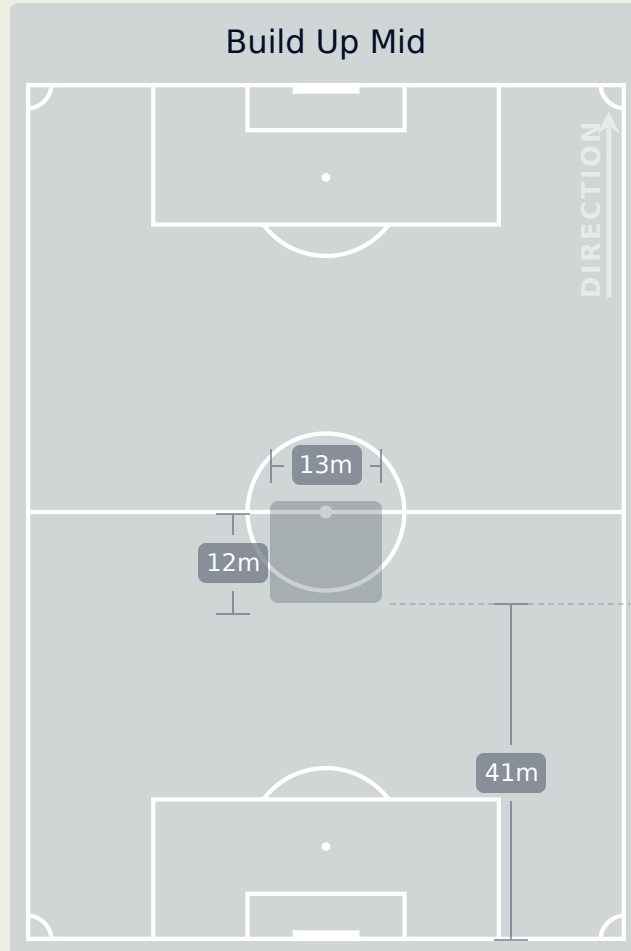

In Possession Line Height & Team Length

In Possession Line Height & Team Length

Line Breaks

Brazil

Attempted Line Breaks

82

Attempted Line Breaks	4
Inside Shape	4
Outside Shape	0

Attempted Line Breaks	46
Inside Shape	38
Outside Shape	8