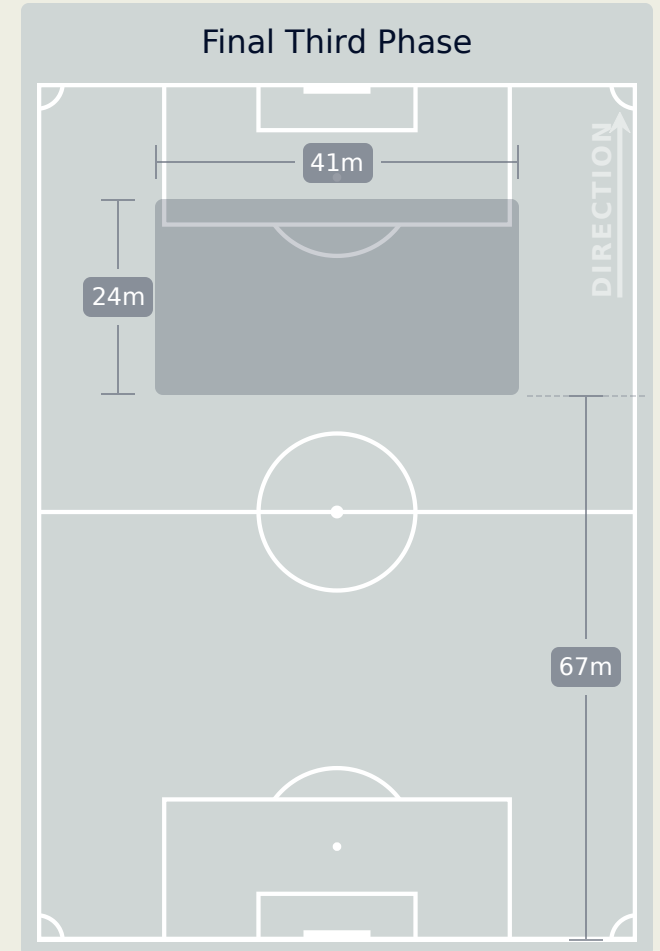

In Possession Line Height & Team Length

In Possession Line Height & Team Length

Line Breaks

Brazil

Attempted Line Breaks

82

Attempted Line Breaks	4
Inside Shape	4
Outside Shape	0

Attempted Line Breaks	46
Inside Shape	38
Outside Shape	8