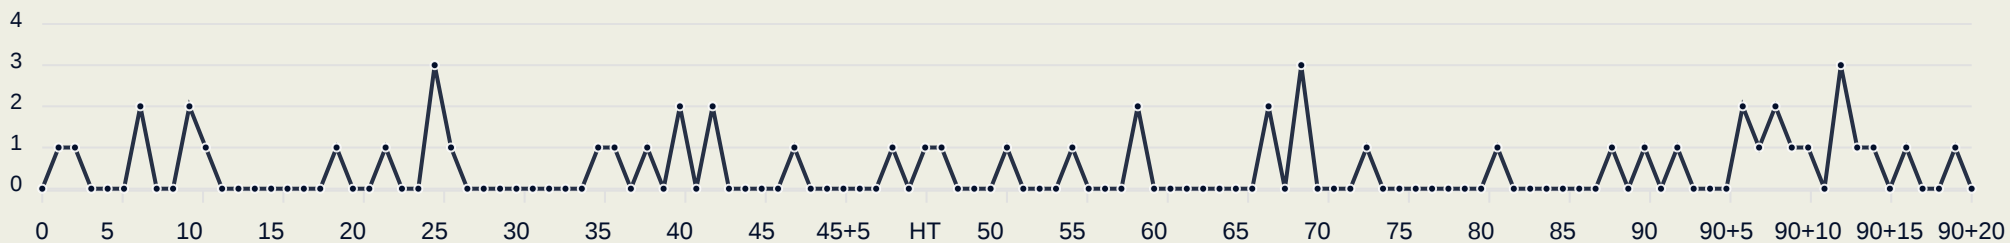

Goalkeeping Involvement

Brazil

Brazil GK Involvement Timeline