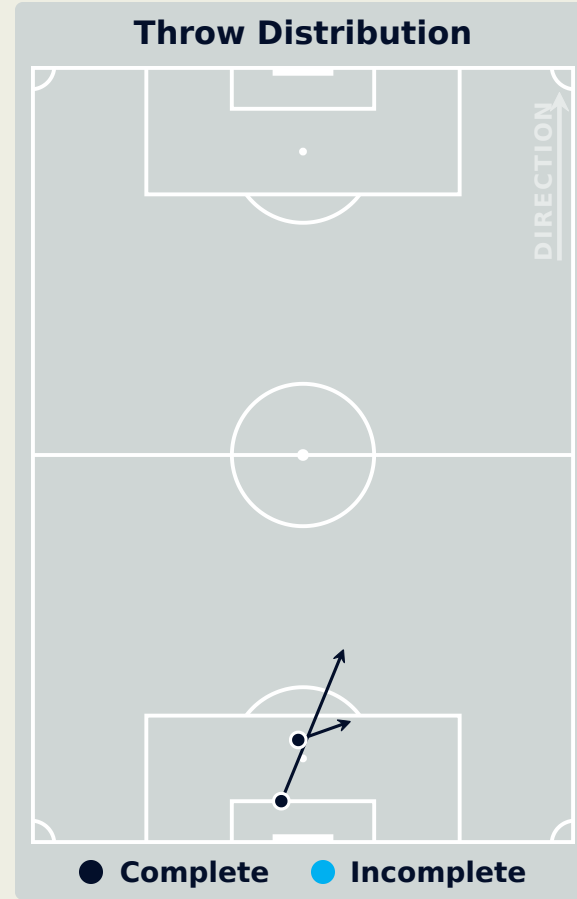

Goalkeeping Distribution

Goalkeeping Distribution

Brazil

Goal Prevention

28
Total Attempts on Goal Faced

75
Save %

Total Attempts on Goal Faced	Total Goal Interventions	Save & Retain	Deflect & Retain	Save & Deflect	Save Attempt	No Save Attempt
28	7	2	0	5	4	17