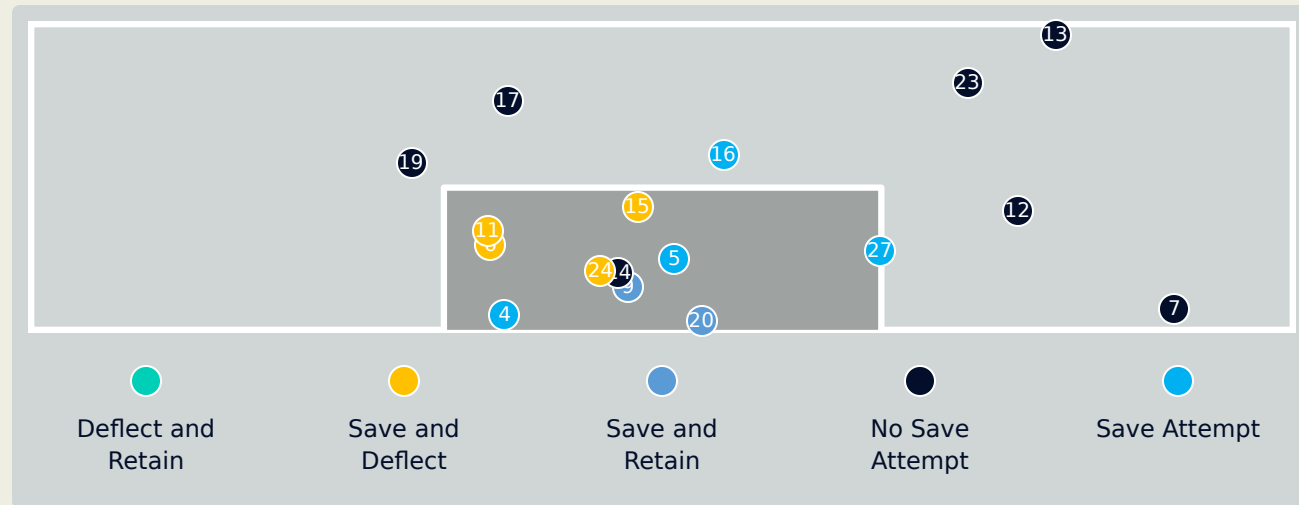

Goalkeeping Distribution

Goalkeeping Distribution

Brazil

Goal Prevention

28
Total Attempts on Goal Faced

75
Save %

Total Attempts on Goal Faced	Total Goal Interventions	Save & Retain	Deflect & Retain	Save & Deflect	Save Attempt	No Save Attempt
28	7	2	0	5	4	17

Spain

Goal Prevention

6
Total Attempts on Goal Faced

100
Save %

Total Attempts on Goal Faced	Total Goal Interventions	Save & Retain	Deflect & Retain	Save & Deflect	Save Attempt	No Save Attempt
6	3	2	0	1	0	3