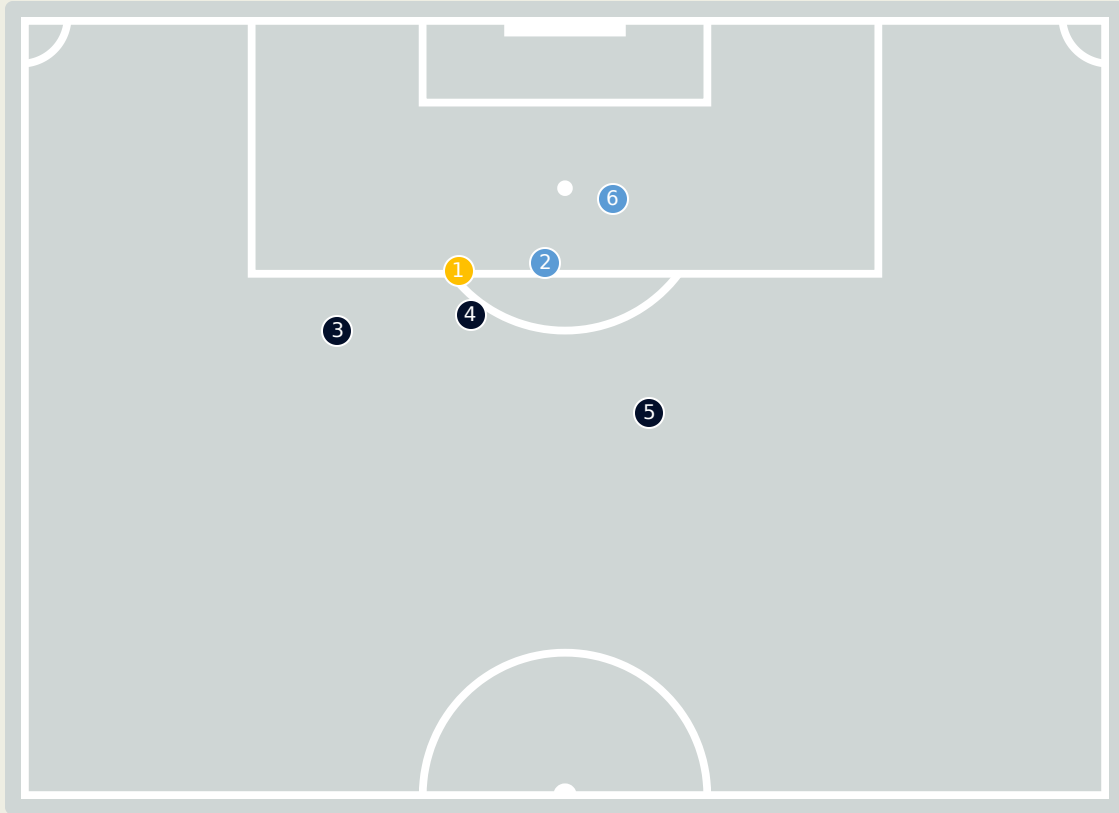

Spain

Goal Prevention

6
Total Attempts on Goal Faced

100
Save %

Total Attempts on Goal Faced	Total Goal Interventions	Save & Retain	Deflect & Retain	Save & Deflect	Save Attempt	No Save Attempt
6	3	2	0	1	0	3