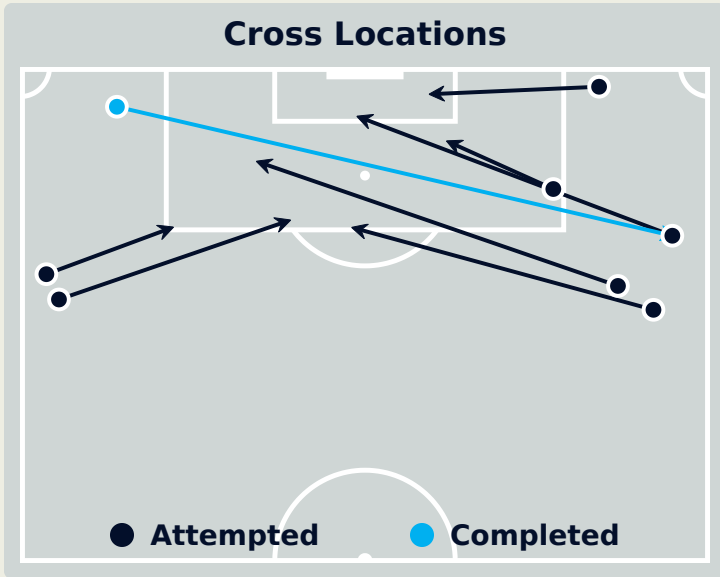

Colombia

Crosses (Open Play)