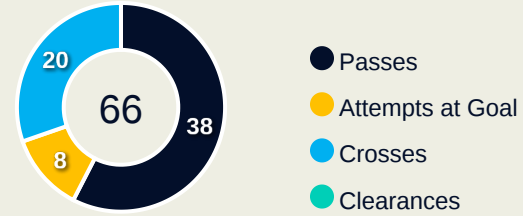

Colombia

Defensive Actions

66

Forced Turnovers

84

Possession Regained

4

Interceptions

51

Tackles

1.22

Possession Actions / Defensive Action

Blocks