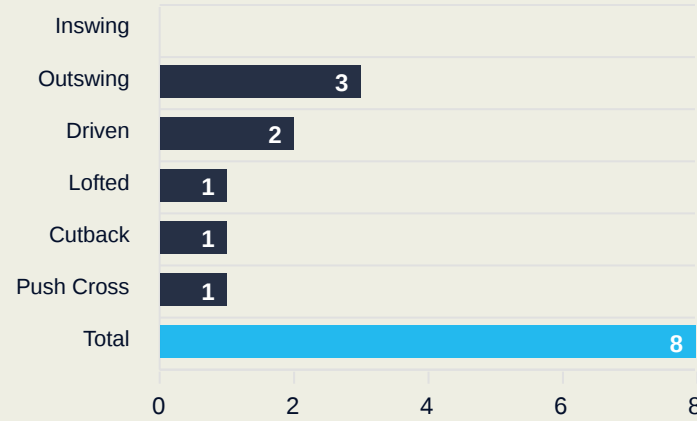

Delivery Type

Attempted

8

Completed

1

Most Crosses Attempted

2

VANEGAS Manuela
LEFT BACK

#	Player	Inswing	Outswing	Driven	Lofted	Cutback	Push Cross	Total Attempted
12	TAPIA Katherine	0	0	0	0	0	0	0
2	VANEGAS Manuela	0	1	0	0	1	0	2
3	ARIAS Daniela	0	1	0	0	0	0	1
7	PAVI Manuela	0	0	1	0	0	0	1
8	RESTREPO Marcela	0	0	0	1	0	0	1
9	RAMIREZ Mayra	0	0	0	0	0	0	0
10	SANTOS Leicy	0	0	0	0	0	0	0
11	USME Catalina	0	0	0	0	0	0	0
16	CARABALI Jorelyn	0	0	0	0	0	0	0
17	ARIAS Carolina	0	0	0	0	0	1	1
18	CAICEDO Linda	0	0	0	0	0	0	0
4	CARACAS Daniela	0	1	0	0	0	0	1
5	QUEJADA MINOTA Yirleidis	0	0	0	0	0	0	0
6	MONTOYA Daniela	0	0	1	0	0	0	1
13	IZQUIERDO Ilana	0	0	0	0	0	0	0
15	SALAZAR Liana	0	0	0	0	0	0	0