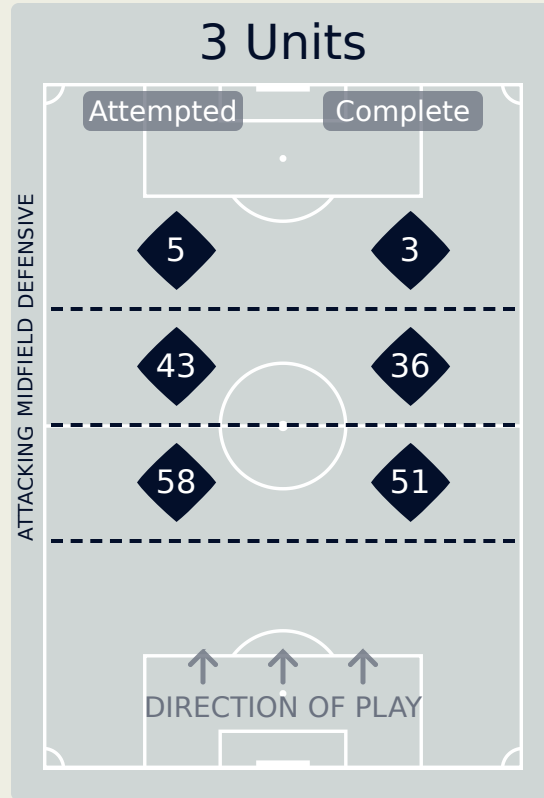

# In Possession Line Height & Team Length

# In Possession Line Height & Team Length

Colombia

# Line Breaks

Spain

Attempted Line Breaks

266

Attempted Line Breaks	3
Inside Shape	2
Outside Shape	1

Attempted Line Breaks	106
Inside Shape	46
Outside Shape	60

Attempted Line Breaks	157
Inside Shape	80
Outside Shape	77

# Line Breaks