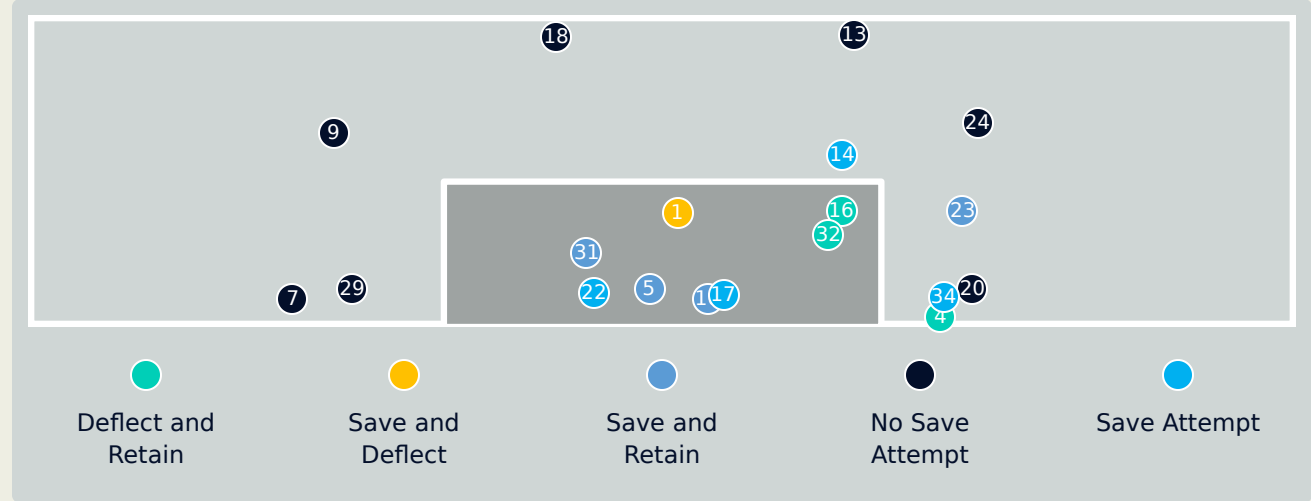

Colombia

Goal Prevention

- Deflect and Retain
- Save and Deflect
- Save and Retain
- No Save Attempt
- Save Attempt

34

Total Attempts on Goal Faced

64

Save %

Intervention Type

- Deflect & Retain
- Save & Deflect
- Save & Retain
- No Save Attempt
- Save Attempt

Intervention Body Type

- Head
- Hands
- Upper Body
- Lower Body
- Feet

Total Attempts on Goal Faced	Total Goal Interventions	Save & Retain	Deflect & Retain	Save & Deflect	Save Attempt	No Save Attempt
34	6	5	0	1	4	21