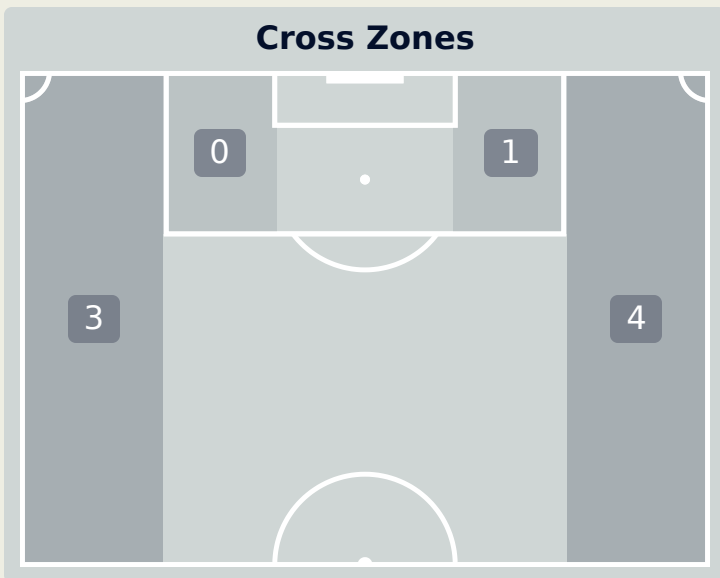

Colombia

Crosses (Open Play)