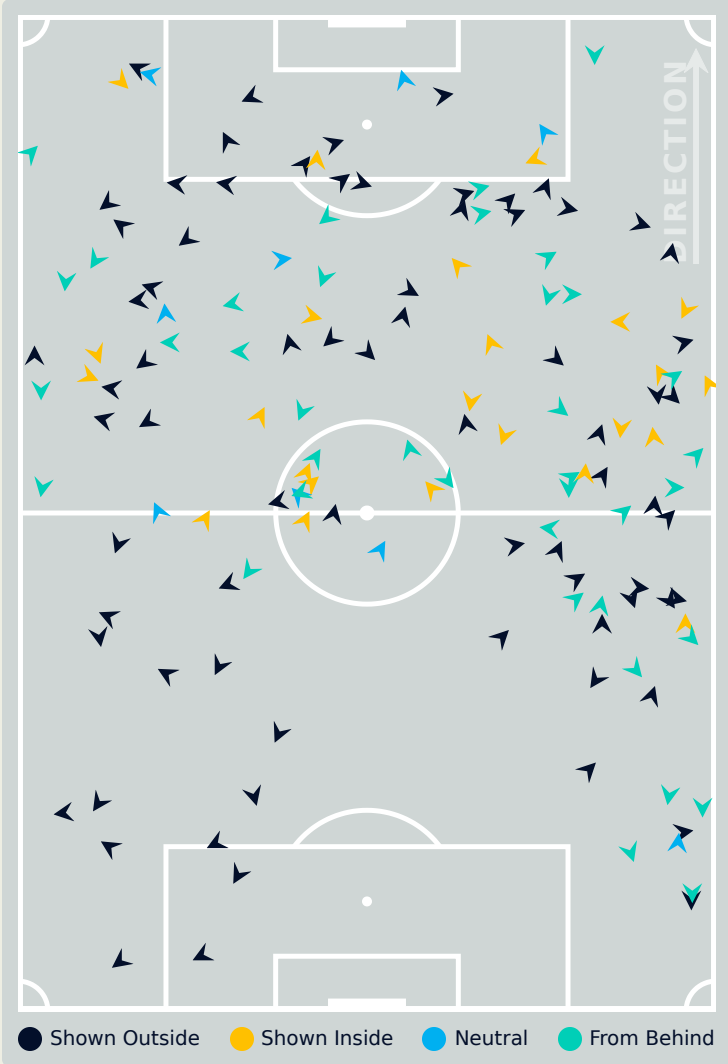

Defensive Pressure

Spain

144	Total Pressures	422
53	Direct Pressures	100
2.16s	Avg Pressure Duration	1.57s
67	Forced Turnovers	66
6.23s	Ball Recovery Time	15.74s
31	Pushing on into Pressing	127
70	Pushing on	204
24	Pressing Direction Inside	51
73	Pressing Direction Outside	274

Most Direct Pressures

10

BATLLE Ona
RIGHT BACK

Most Direct Pressures

15

ARIAS Carolina
RIGHT BACK