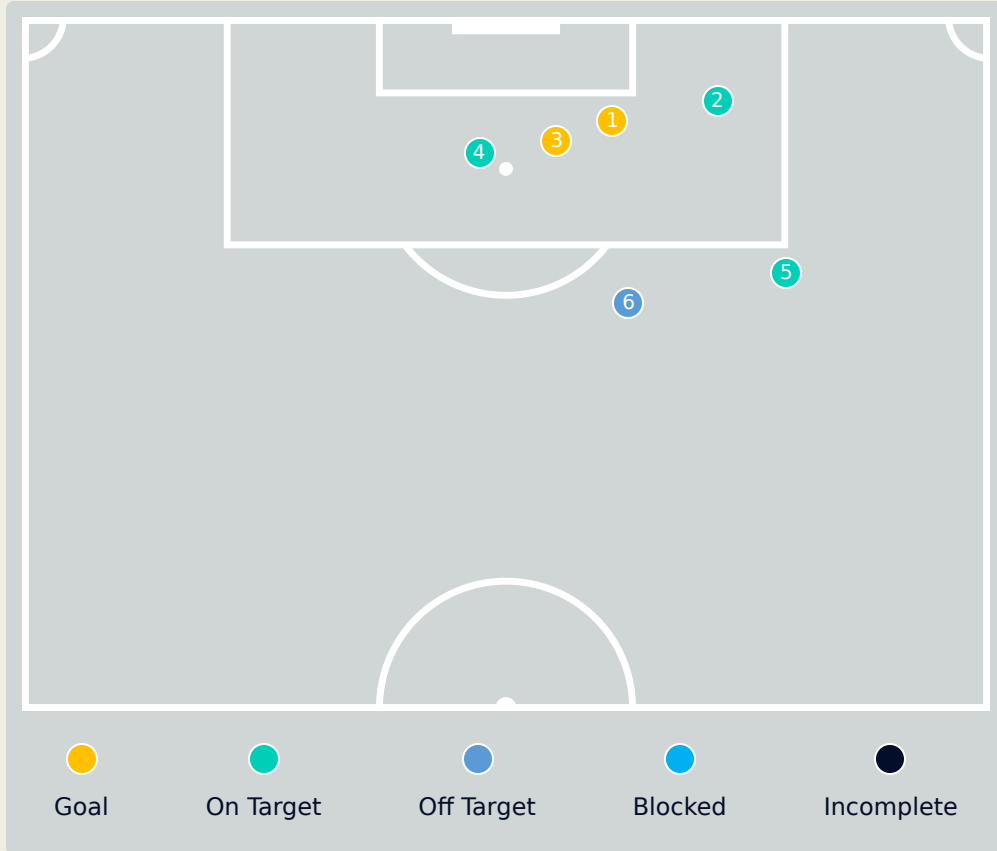

Colombia

Attempts at Goal

Key	Outcome	Shots
●	Goals	2
●	On Target	3
●	Off Target	1
●	Blocked	0
●	Incomplete	0