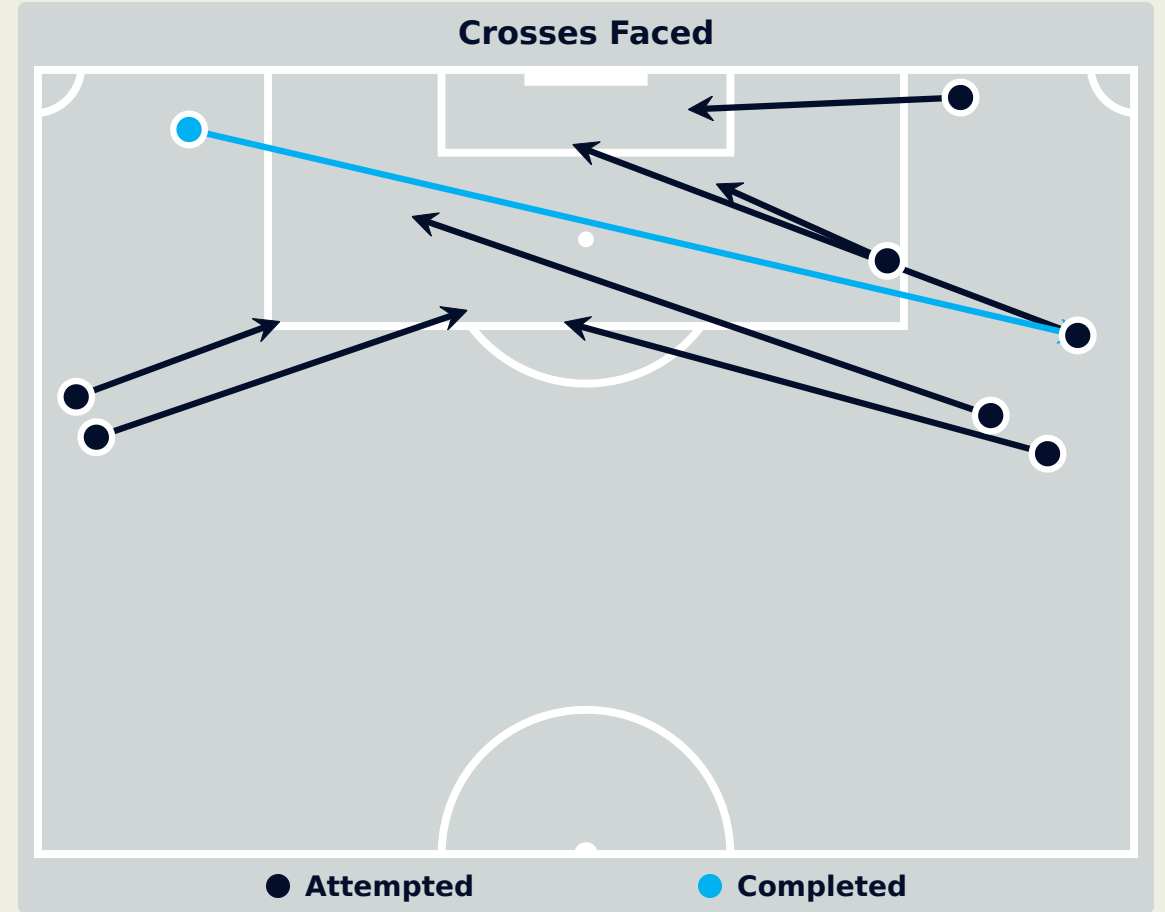

Spain

Aerial Control

Delivery Types Faced						
Total	In Swing	Out Swing	Driven	Lofted	Cutback	Push
11	2	3	2	2	1	1