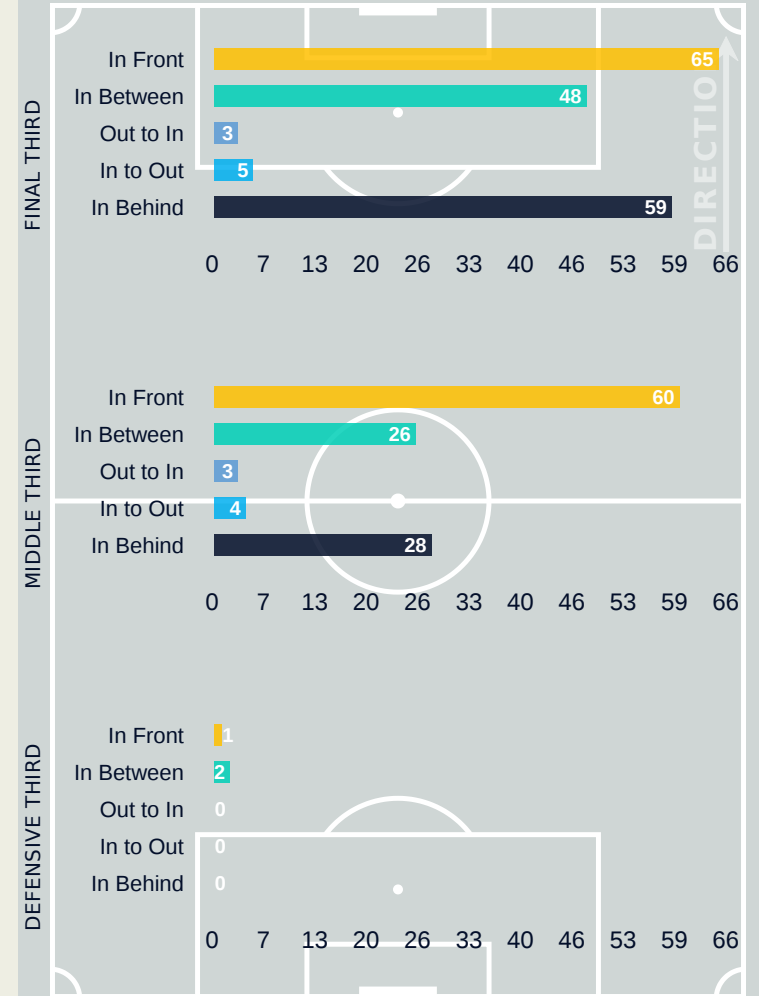

Movement Types Pitch Third