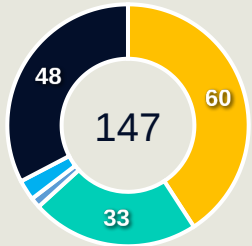

Movement to Receive

Movement Types by Phase

Final Third Phase