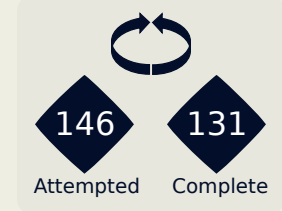

# In Possession Line Height & Team Length

# In Possession Line Height & Team Length

Colombia

# Line Breaks

Spain

Attempted Line Breaks

266

Attempted Line Breaks	3
Inside Shape	2
Outside Shape	1

Attempted Line Breaks	106
Inside Shape	46
Outside Shape	60

Attempted Line Breaks	157
Inside Shape	80
Outside Shape	77