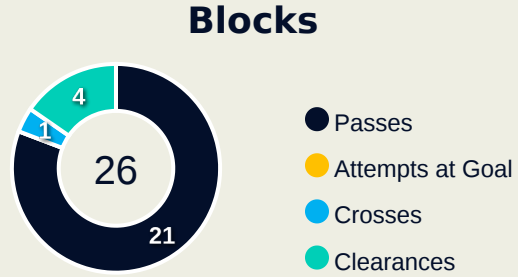

Defensive Actions

67

Forced Turnovers

59

Possession Regained

9

Interceptions

32

Tackles

10.75

Possession Actions / Defensive Action

Most Possession Regains

10

ALEIXANDRI Laia
LEFT CENTRE BACK

#	Player	Total Possession Regains
13	COLL Cata	8
2	BATLLE Ona	4
4	PEREDES Irene	6
6	BONMATI Aitana	4
7	DEL CASTILLO Athenea	2
8	CALDENTAY Mariona	2
9	PARALLUELO Salma	1
11	PUTELLAS Alexia	0
12	GUIJARRO Patri	5
14	ALEIXANDRI Laia	10
18	CARMONA Olga	1
3	ABELLEIRA Teresa	5
10	HERMOSO Jennifer	5
15	NAVARRO Eva	2
16	CODINA Laia	3
21	REDONDO Alba	1