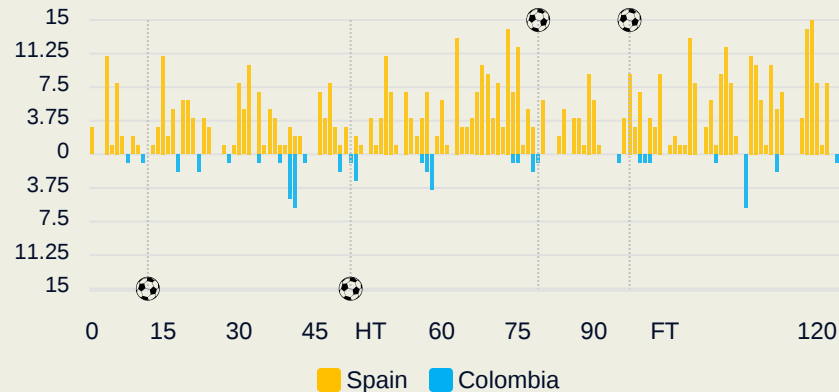

Distribution in the Final Third