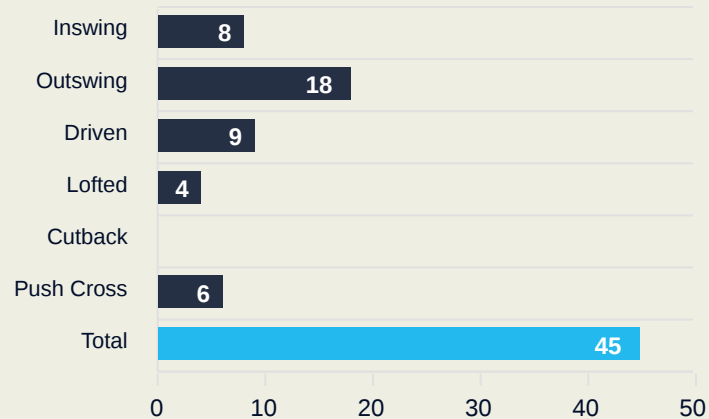

Delivery Type

Attempted

45

Completed

4

Most Crosses Attempted

14

CALDENTEY Mariona
LEFT WINGER

#	Player	Inswing	Outswing	Driven	Lofted	Cutback	Push Cross	Total Attempted
13	COLL Cata	0	0	0	0	0	0	0
2	BATLLE Ona	0	3	0	1	0	2	6
4	PAREDES Irene	0	0	2	0	0	0	2
6	BONMATI Aitana	0	0	0	0	0	0	0
7	DEL CASTILLO Athenea	0	0	1	0	0	0	1
8	CALDENTEY Mariona	5	4	2	1	0	2	14
9	PARALLUELO Salma	0	9	0	0	0	2	11
11	PUTELLAS Alexia	0	0	1	0	0	0	1
12	GUIJARRO Patri	0	0	0	0	0	0	0
14	ALEIXANDRI Laia	0	0	0	0	0	0	0
18	CARMONA Olga	0	1	0	0	0	0	1
3	ABELLEIRA Teresa	0	0	0	0	0	0	0
10	HERMOSO Jennifer	0	0	0	1	0	0	1
15	NAVARRO Eva	3	1	2	1	0	0	7
16	CODINA Laia	0	0	0	0	0	0	0
21	REDONDO Alba	0	0	1	0	0	0	1