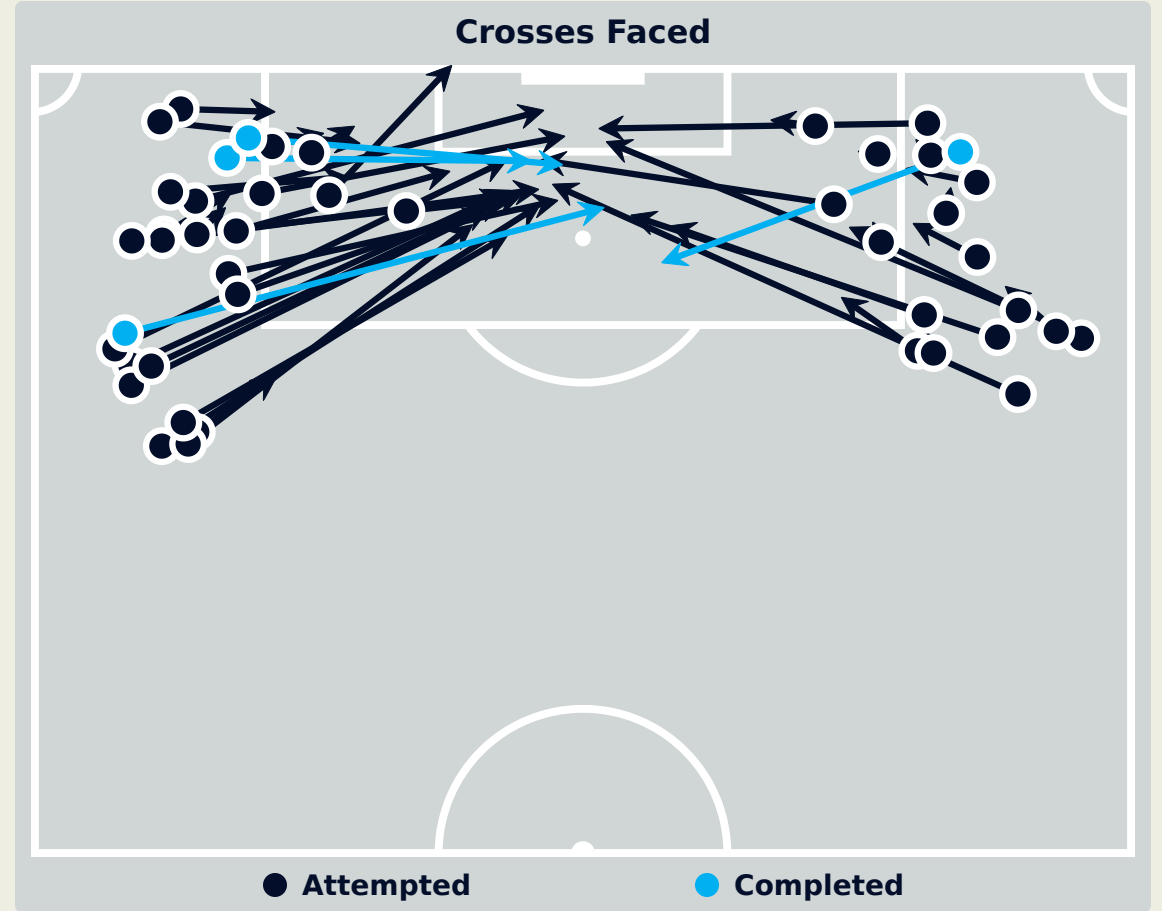

Colombia

Aerial Control

Delivery Types Faced

Total	In Swing	Out Swing	Driven	Lofted	Cutback	Push
61	10	30	9	6	0	6