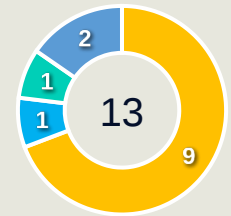

Intervention Body Type

- Head
- Hands
- Upper Body
- Lower Body
- Feet

Total Attempts on Goal Faced	Total Goal Interventions	Save & Retain	Deflect & Retain	Save & Deflect	Save Attempt	No Save Attempt
34	6	5	0	1	4	21