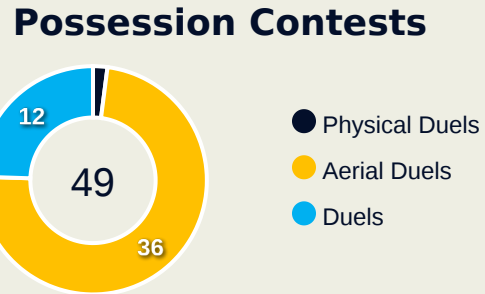

# Defensive Actions

**67**

**Forced Turnovers**

**59**

**Possession Regained**

**9**

**Interceptions**

**32**

**Tackles**

**10.75**

**Possession Actions / Defensive Action**