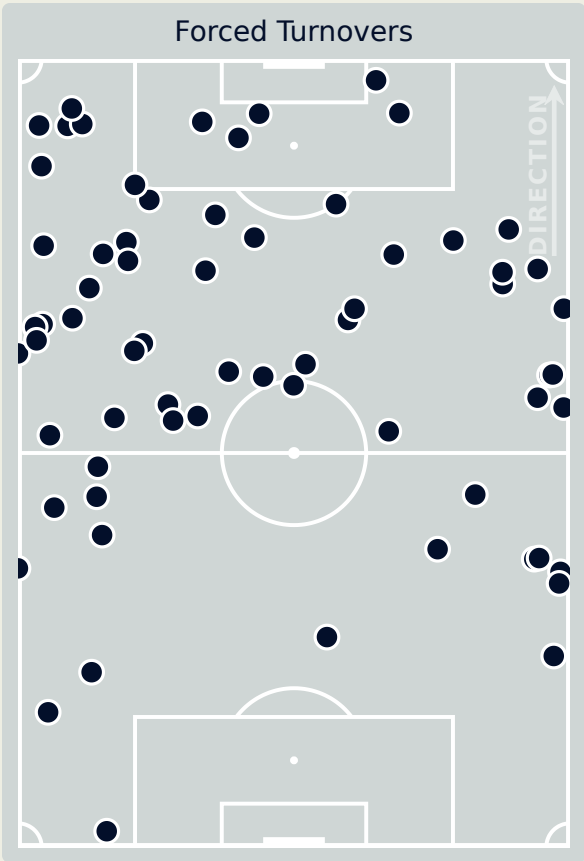

Defensive Actions

67

Forced Turnovers

59

Possession Regained

9

Interceptions

32

Tackles

10.75

Possession Actions / Defensive Action

Most Possession Regains

10

ALEIXANDRI Laia
LEFT CENTRE BACK

#	Player	Total Possession Regains
13	COLL Cata	8
2	BATLLE Ona	4
4	PEREDES Irene	6
6	BONMATI Aitana	4
7	DEL CASTILLO Athenea	2
8	CALDENTAY Mariona	2
9	PARALLUELO Salma	1
11	PUTELLAS Alexia	0
12	GUIJARRO Patri	5
14	ALEIXANDRI Laia	10
18	CARMONA Olga	1
3	ABELLEIRA Teresa	5
10	HERMOSO Jennifer	5
15	NAVARRO Eva	2
16	CODINA Laia	3
21	REDONDO Alba	1