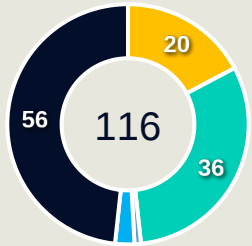

Progression Phase