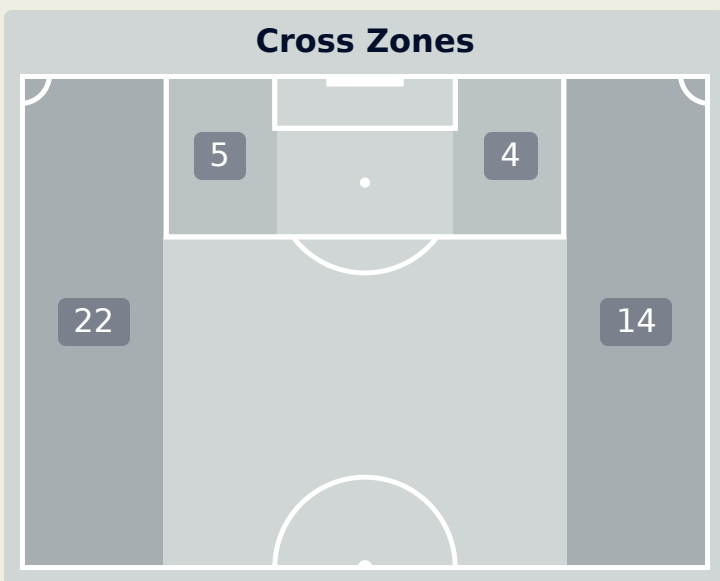

Delivery Type

Attempted

45

Completed

4

Most Crosses Attempted

14

CALDENTEY Mariona
LEFT WINGER

#	Player	Inswing	Outswing	Driven	Lofted	Cutback	Push Cross	Total Attempted
13	COLL Cata	0	0	0	0	0	0	0
2	BATLLE Ona	0	3	0	1	0	2	6
4	PAREDES Irene	0	0	2	0	0	0	2
6	BONMATI Aitana	0	0	0	0	0	0	0
7	DEL CASTILLO Athenea	0	0	1	0	0	0	1
8	CALDENTEY Mariona	5	4	2	1	0	2	14
9	PARALLUELO Salma	0	9	0	0	0	2	11
11	PUTELLAS Alexia	0	0	1	0	0	0	1
12	GUIJARRO Patri	0	0	0	0	0	0	0
14	ALEIXANDRI Laia	0	0	0	0	0	0	0
18	CARMONA Olga	0	1	0	0	0	0	1
3	ABELLEIRA Teresa	0	0	0	0	0	0	0
10	HERMOSO Jennifer	0	0	0	1	0	0	1
15	NAVARRO Eva	3	1	2	1	0	0	7
16	CODINA Laia	0	0	0	0	0	0	0
21	REDONDO Alba	0	0	1	0	0	0	1