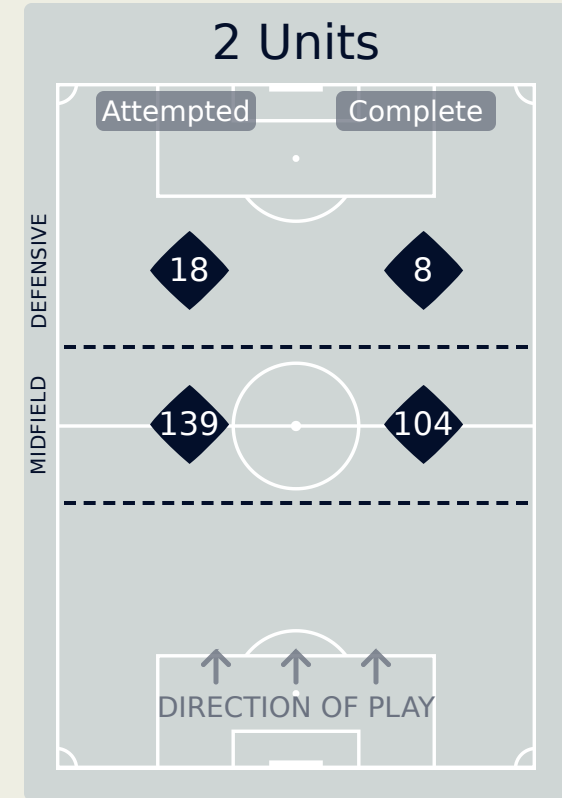

# In Possession Line Height & Team Length

# In Possession Line Height & Team Length

Colombia

# Line Breaks

Spain

Attempted Line Breaks

266

Attempted Line Breaks	3
Inside Shape	2
Outside Shape	1

Attempted Line Breaks	106
Inside Shape	46
Outside Shape	60

Attempted Line Breaks	157
Inside Shape	80
Outside Shape	77

# Line Breaks