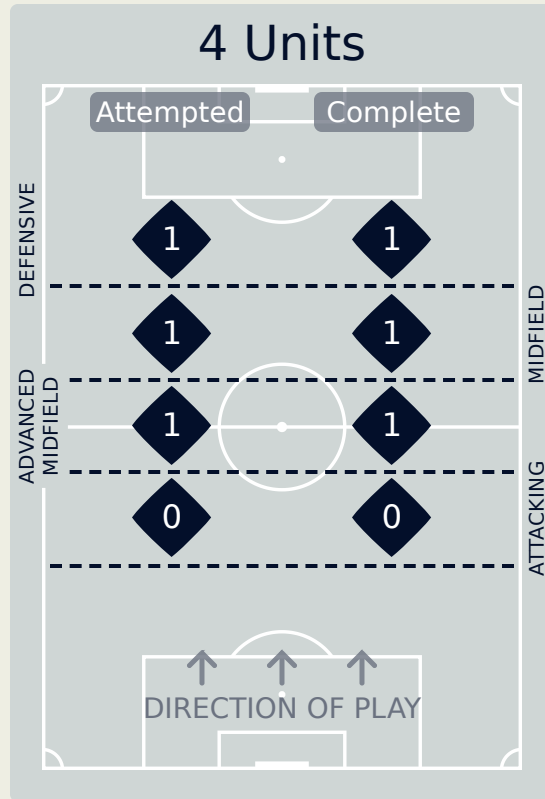

Line Breaks

Colombia

Attempted Line Breaks

129

Attempted Line Breaks	3
Inside Shape	0
Outside Shape	3