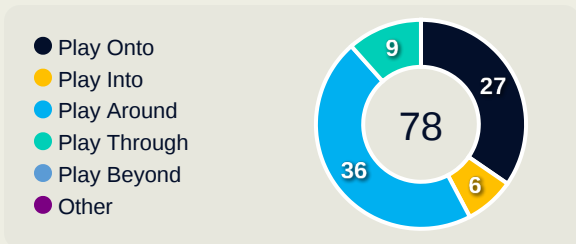

Goalkeeping Distribution

Germany