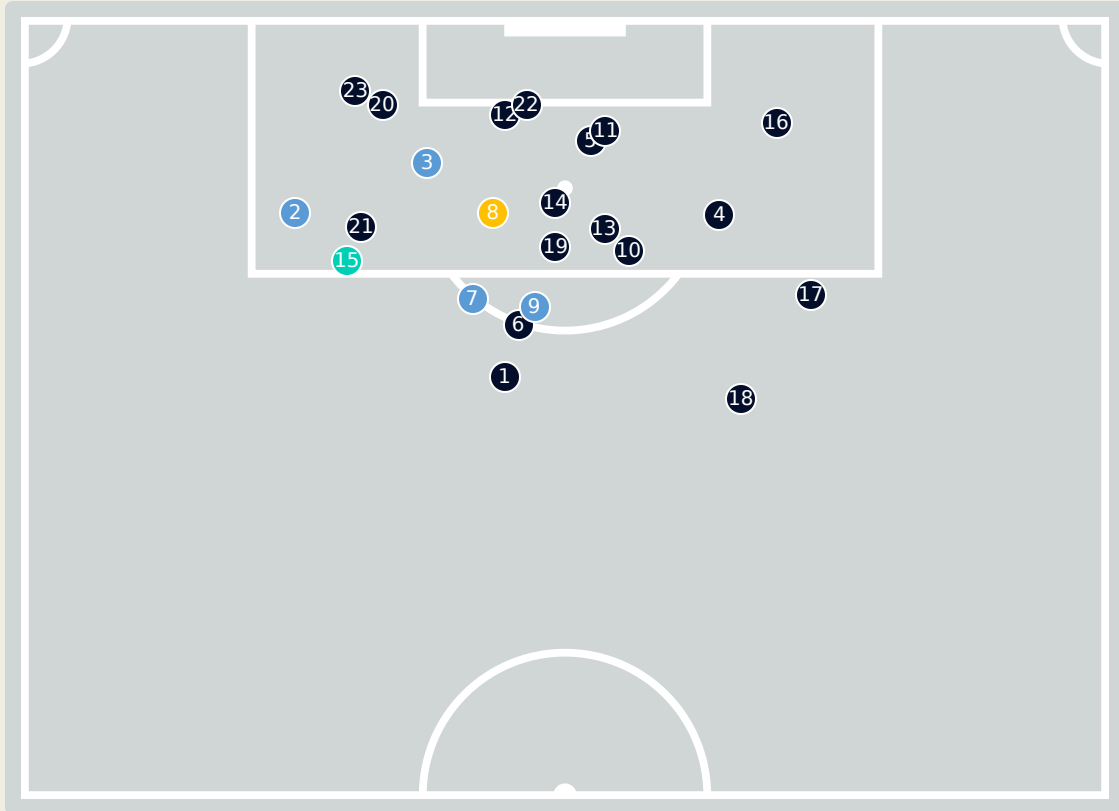

Germany

Goal Prevention

23
Total Attempts on Goal Faced

100
Save %

Total Attempts on Goal Faced	Total Goal Interventions	Save & Retain	Deflect & Retain	Save & Deflect	Save Attempt	No Save Attempt
23	5	4	0	1	0	17