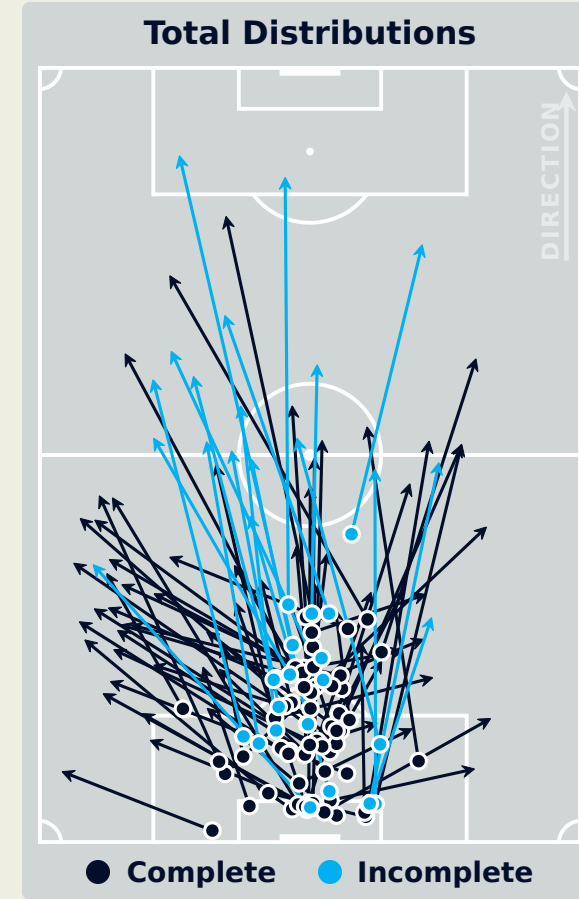

Goalkeeping Distribution

Germany