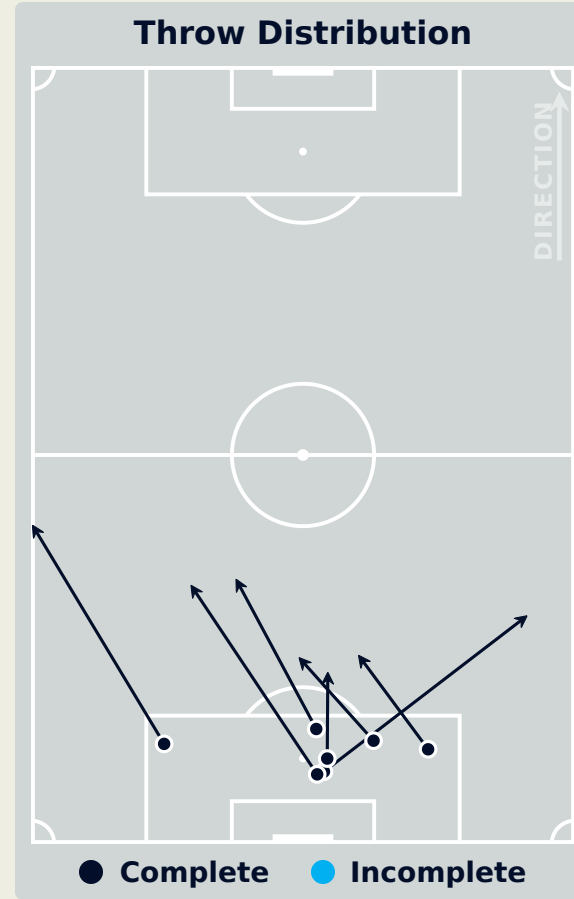

Canada

Goalkeeping Distribution