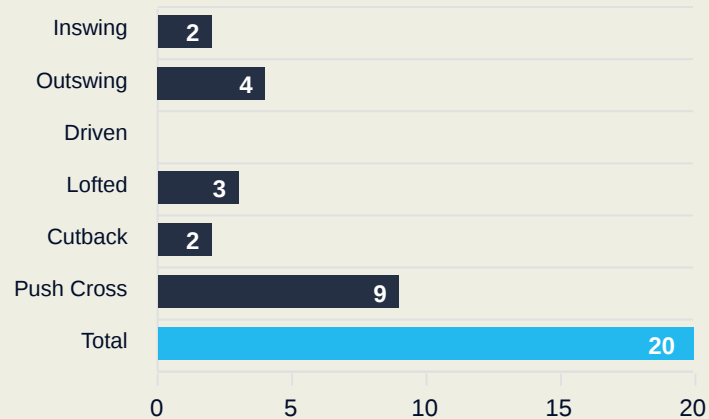

## Attempts at Goal

Germany

Time	Player	Outcome	Body Part	Delivery Type
10	7 SCHUELLER Lea	Off Target	Left Foot	Pass
17	17 BUEHL Klara	On Target - Saved	Left Foot	Pass
30	16 BRAND Jule	Incomplete - Blocked	Left Foot	Pass
40	16 BRAND Jule	Incomplete - Player On Ball Error	Right Foot	Loose Ball
47	6 MINGE Janina	Incomplete - Blocked	Right Foot	Pass
49	5 HEGERING Marina	Incomplete - Blocked	Right Foot	Loose Ball
55	7 SCHUELLER Lea	Off Target	Head	Corner
65	16 BRAND Jule	Incomplete - Player On Ball Error	Right Foot	Loose Ball
93	5 HEGERING Marina	Off Target	Right Foot	Pass
104	16 BRAND Jule	Off Target	Left Foot	Pass
106	8 LOHMANN Sydney	Incomplete - Defensive Event	Head	Corner
106	16 BRAND Jule	Incomplete - Blocked	Right Foot	Loose Ball
106	16 BRAND Jule	Off Target	Head	Cross
112	8 LOHMANN Sydney	Off Target	Head	Freekick
114	14 SENSS Elisa	Off Target	Left Foot	Other

## Delivery Type

Attempted

20

Completed

7

Most Crosses Attempted

4

**LAWRENCE Ashley**  
ATTACKING MIDFIELD RIGHT