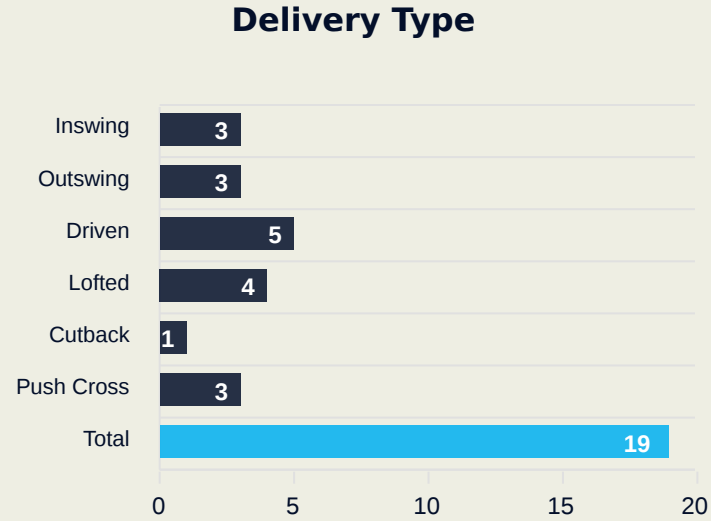

Germany

Crosses (Open Play)

#	Player	Inswing	Outswing	Driven	Lofted	Cutback	Push Cross	Total Attempted
12	BERGER Ann-Katrin	0	0	0	0	0	0	0
3	HENDRICH Kathrin	0	0	0	0	0	0	0
5	HEGERING Marina	0	0	0	0	0	0	0
6	MINGE Janina	1	0	0	0	0	0	1
7	SCHUELLER Lea	0	1	2	0	0	0	3
9	NUESKEN Sjoeke	0	0	0	0	0	0	0
11	POPP Alexandra	0	0	0	1	0	0	1
15	GWINN Giulia	0	1	0	1	0	2	4
16	BRAND Jule	0	0	3	2	0	0	5
17	BUEHL Klara	0	1	0	0	0	1	2
19	RAUCH Felicitas	2	0	0	0	1	0	3
8	LOHMANN Sydney	0	0	0	0	0	0	0
10	FREIGANG Laura	0	0	0	0	0	0	0
14	SENSS Elisa	0	0	0	0	0	0	0
18	ENDEMANN Vivien	0	0	0	0	0	0	0