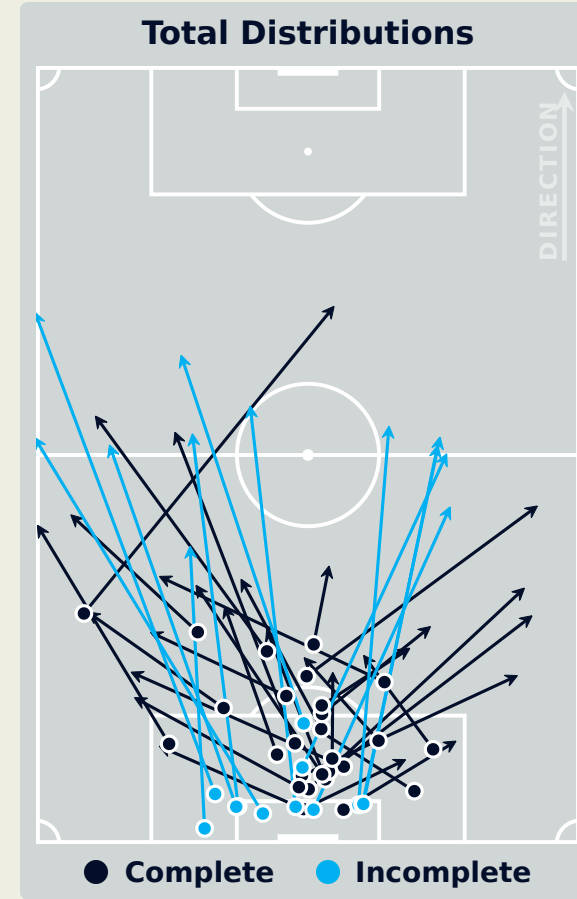

Canada

Goalkeeping Distribution