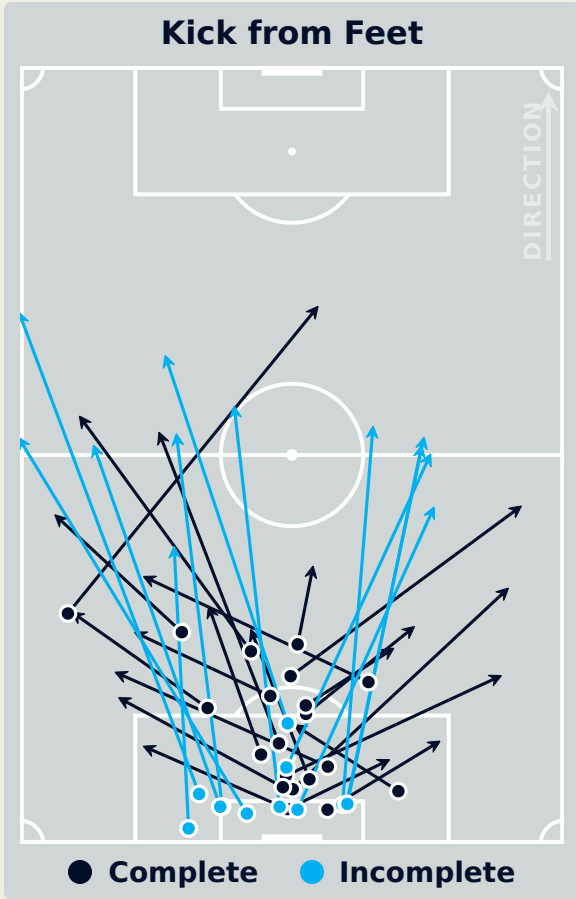

Canada

Goalkeeping Distribution