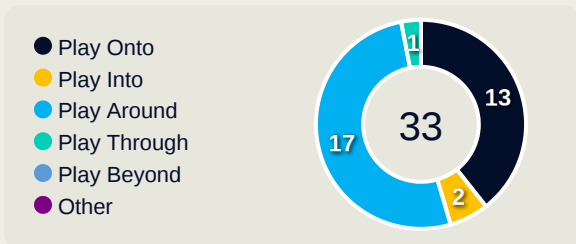

Canada

Goalkeeping Distribution