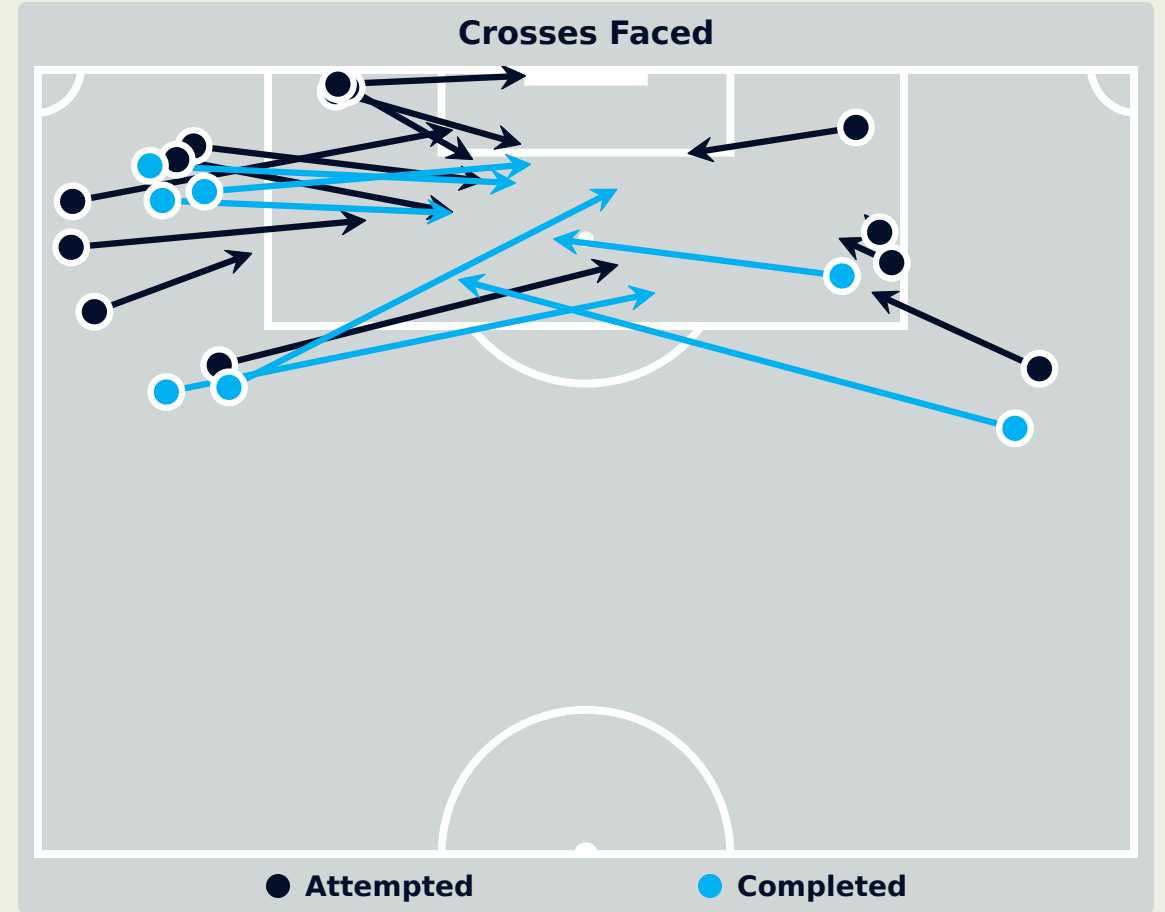

Germany

Aerial Control

Delivery Types Faced

Total	In Swing	Out Swing	Driven	Lofted	Cutback	Push
23	2	5	0	5	2	9