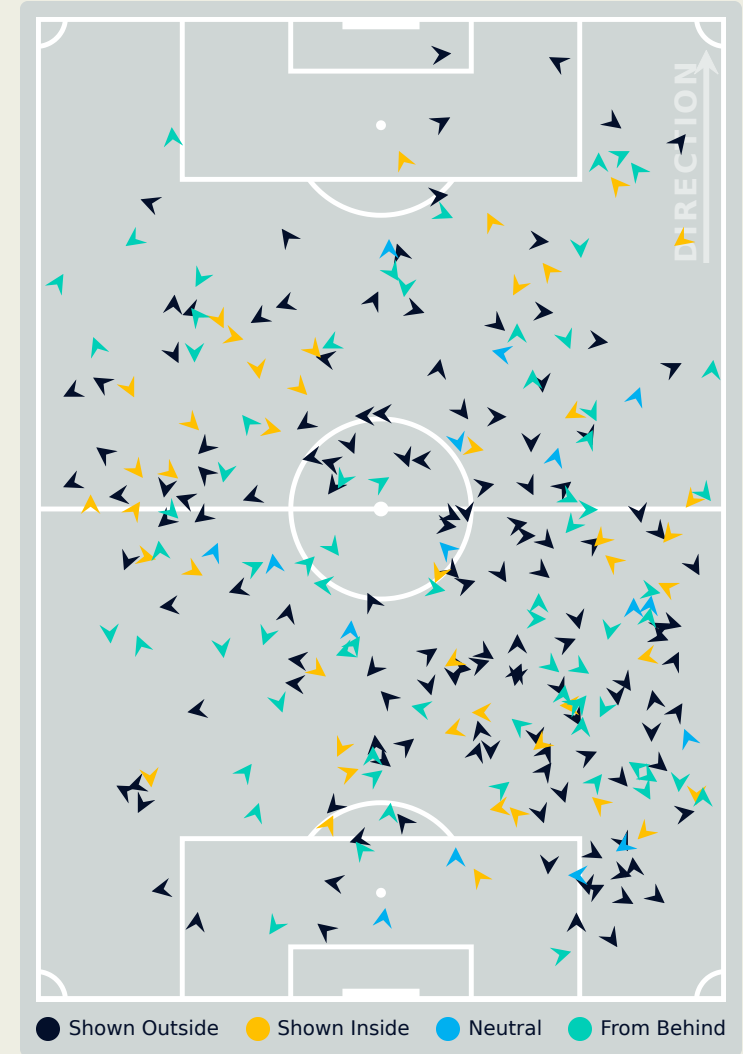

Defensive Pressure

Canada

272	Total Pressures	267
62	Direct Pressures	90
1.86s	Avg Pressure Duration	1.87s
67	Forced Turnovers	64
10.83s	Ball Recovery Time	8.94s
86	Pushing on into Pressing	56
159	Pushing on	150
46	Pressing Direction Inside	45
155	Pressing Direction Outside	134

Most Direct Pressures

8

QUINN

DEFENSIVE MIDFIELD CENTRE
LEFT

Most Direct Pressures

16

BRAND Jule

RIGHT MIDFIELD
LEFT

Germany