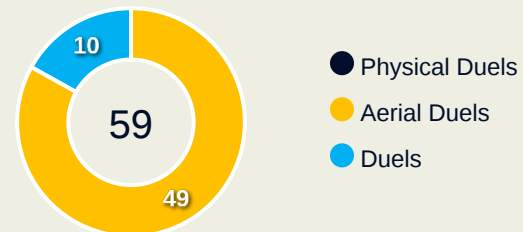

Possession Contests

Most Possession Regains

10

AWUJO Simi

DEFENSIVE MIDFIELD CENTRE RIGHT

#	Player	Total Possession Regains
1	SHERIDAN Kailen	7
2	CARLE Gabrielle	4
3	BUCHANAN Kadeisha	8
5	QUINN	8
9	HUITEMA Jordyn	1
10	LAWRENCE Ashley	3
12	ROSE Jade	4
13	AWUJO Simi	10
14	GILLES Vanessa	6
15	PRINCE Nichelle	1
17	FLEMING Jessie	2
4	VIENS Evelyne	2
6	LACASSE Cloe	4
7	GROSSO Julia	0
11	LEON Adriana	0
16	BECKIE Janine	2