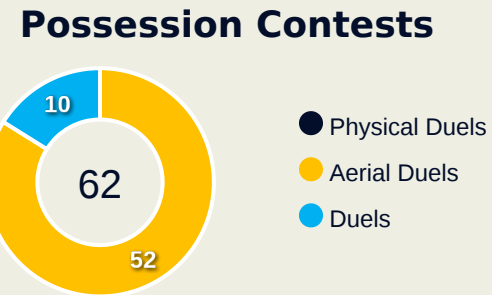

## Defensive Actions

**64**

**Forced Turnovers**

**65**

**Possession Regained**

**8**

**Interceptions**

**38**

**Tackles**

**4.25**

**Possession Actions / Defensive Action**