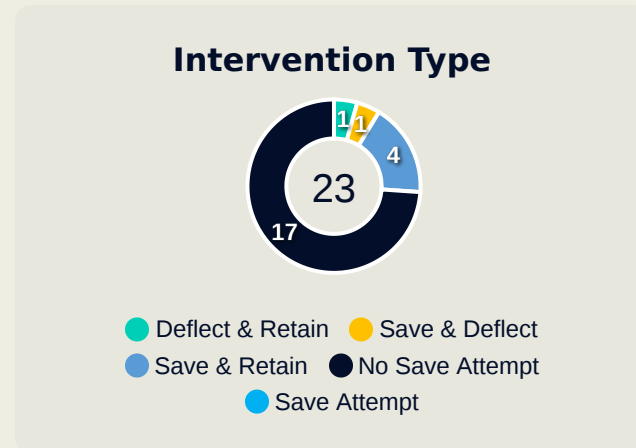

Germany

Goal Prevention

23
Total Attempts on Goal Faced

100
Save %

Total Attempts on Goal Faced	Total Goal Interventions	Save & Retain	Deflect & Retain	Save & Deflect	Save Attempt	No Save Attempt
23	5	4	0	1	0	17