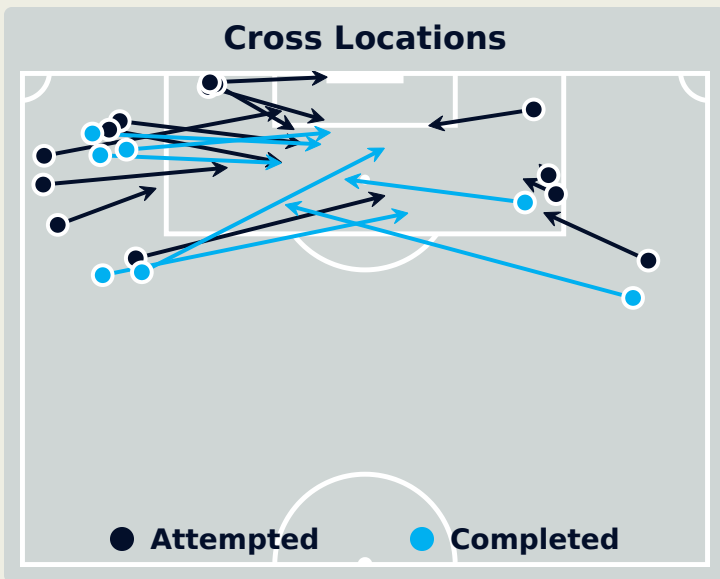

Crosses (Open Play)