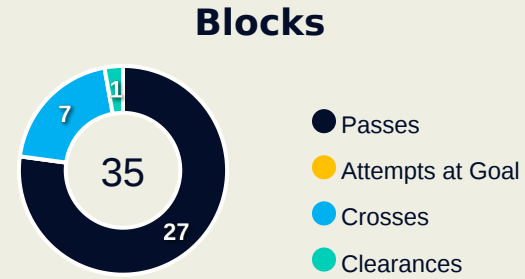

Germany

Defensive Actions

64

Forced Turnovers

65

Possession Regained

8

Interceptions

38

Tackles

4.25

Possession Actions / Defensive Action

Most Possession Regains

12

BERGER Ann-Katrin
GOALKEEPER

#	Player	Total Possession Regains
12	BERGER Ann-Katrin	12
3	HENDRICH Kathrin	5
5	HEGERING Marina	6
6	MINGE Janina	8
7	SCHUELLER Lea	0
9	NUESKEN Sjoeke	3
11	POPP Alexandra	11
15	GWINN Giulia	6
16	BRAND Jule	3
17	BUEHL Klara	2
19	RAUCH Felicitas	3
8	LOHMANN Sydney	5
10	FREIGANG Laura	0
14	SENSS Elisa	0
18	ENDEMANN Vivien	1