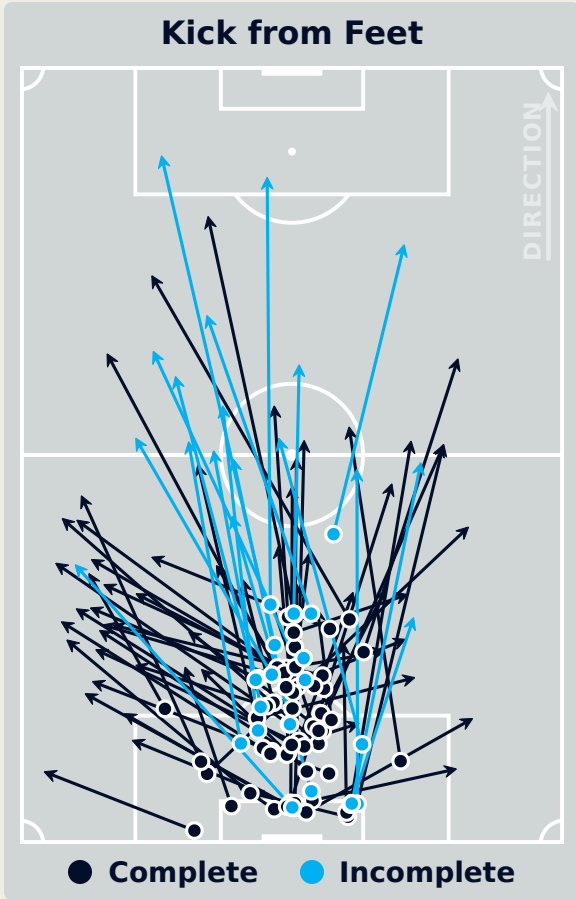

Goalkeeping Distribution

Germany