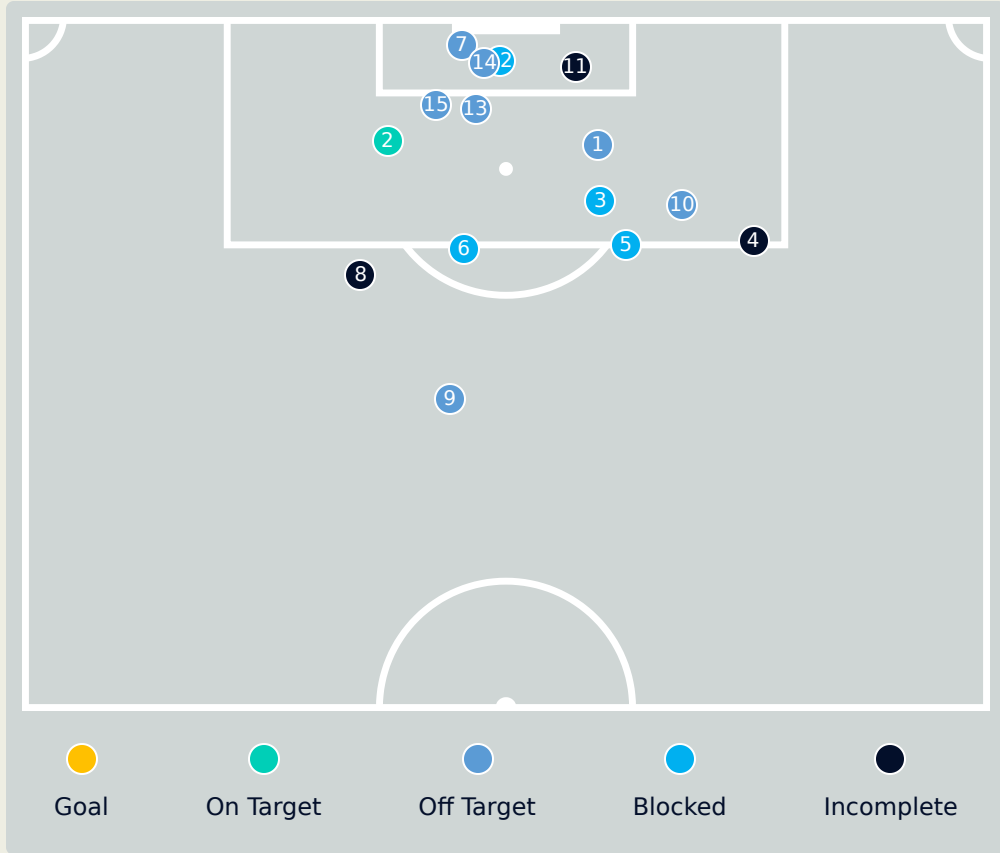

Germany

Attempts at Goal

Key	Outcome	Shots
●	Goals	0
●	On Target	1
●	Off Target	7
●	Blocked	4
●	Incomplete	3