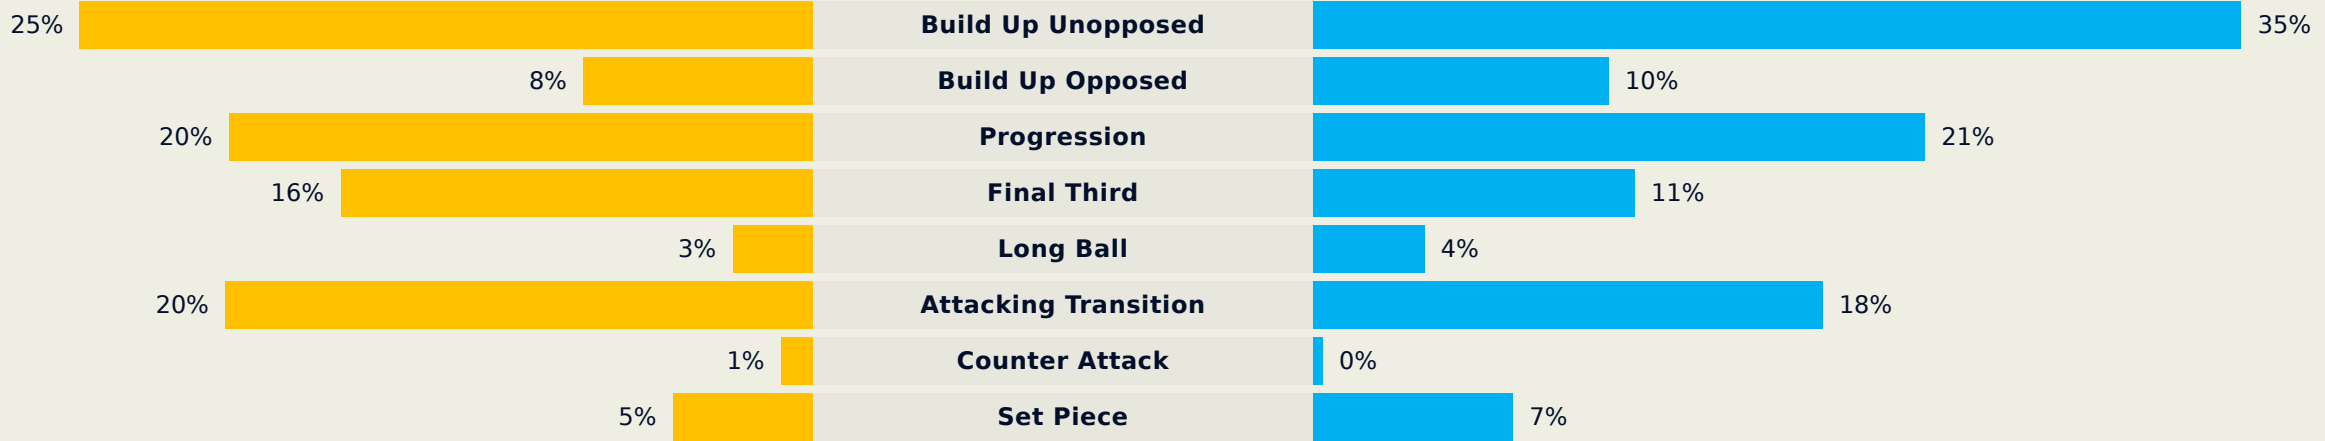

Canada

Phases of Play

Germany

IN POSSESSION