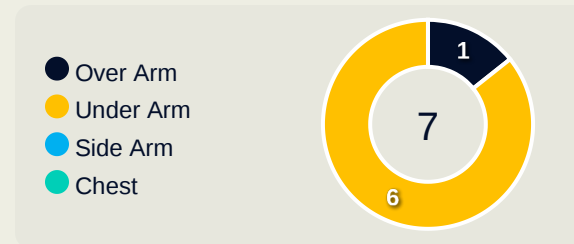

Canada

Goalkeeping Distribution