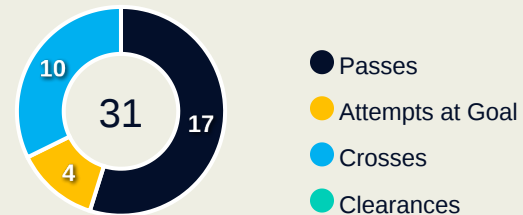

Canada

Defensive Actions

67

Forced Turnovers

62

Possession Regained

8

Interceptions

44

Tackles

3.68

Possession Actions / Defensive Action

Blocks

Possession Contests

Most Possession Regains

10

AWUJO Simi

DEFENSIVE MIDFIELD CENTRE RIGHT

#	Player	Total Possession Regains
1	SHERIDAN Kailen	7
2	CARLE Gabrielle	4
3	BUCHANAN Kadeisha	8
5	QUINN	8
9	HUITEMA Jordyn	1
10	LAWRENCE Ashley	3
12	ROSE Jade	4
13	AWUJO Simi	10
14	GILLES Vanessa	6
15	PRINCE Nichelle	1
17	FLEMING Jessie	2
4	VIENS Evelyne	2
6	LACASSE Cloe	4
7	GROSSO Julia	0
11	LEON Adriana	0
16	BECKIE Janine	2