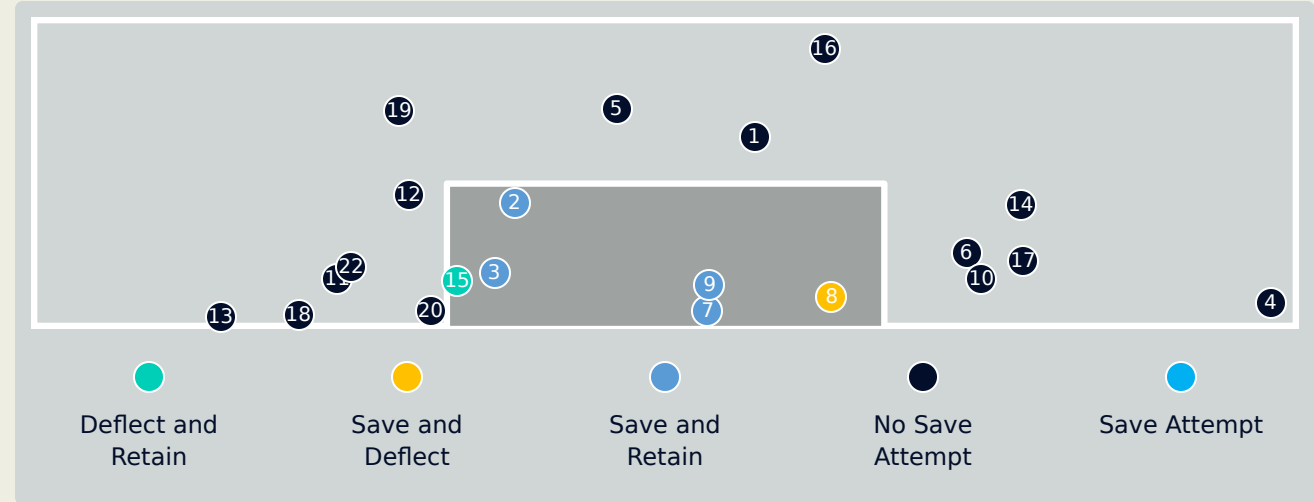

Germany

Goal Prevention

23
Total Attempts on Goal Faced

100
Save %

Total Attempts on Goal Faced	Total Goal Interventions	Save & Retain	Deflect & Retain	Save & Deflect	Save Attempt	No Save Attempt
23	5	4	0	1	0	17