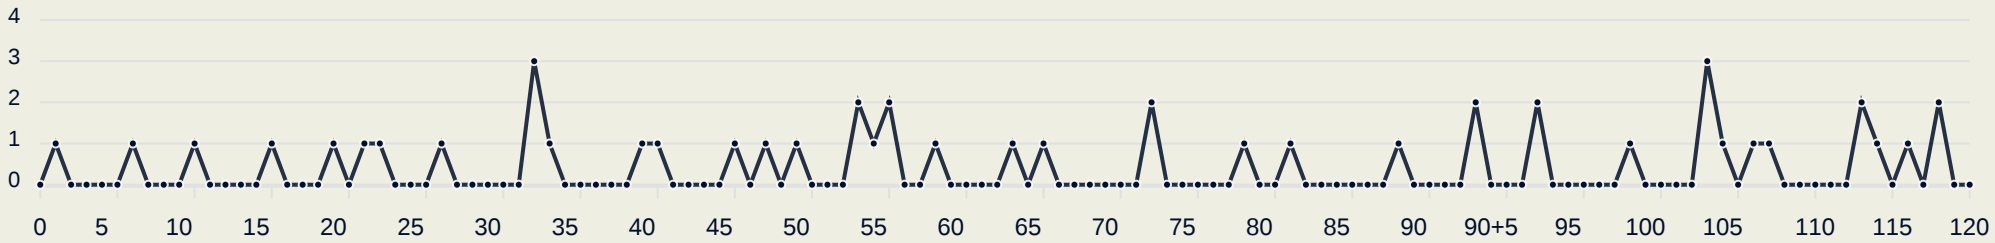

Most Direct Pressures

7

COFFEY Samantha
DEFENSIVE MIDFIELD CENTRE

Most Direct Pressures

11

BUEHL Klara
LEFT MIDFIELD

FIFA[®]
W-OFT 2024

GOALKEEPING

USA 1 - **0** **Germany**

Goalkeeping Involvement

USA

USA GK Involvement Timeline

47
Total Involvements

Germany

Germany GK Involvement Timeline

80
Total Involvements