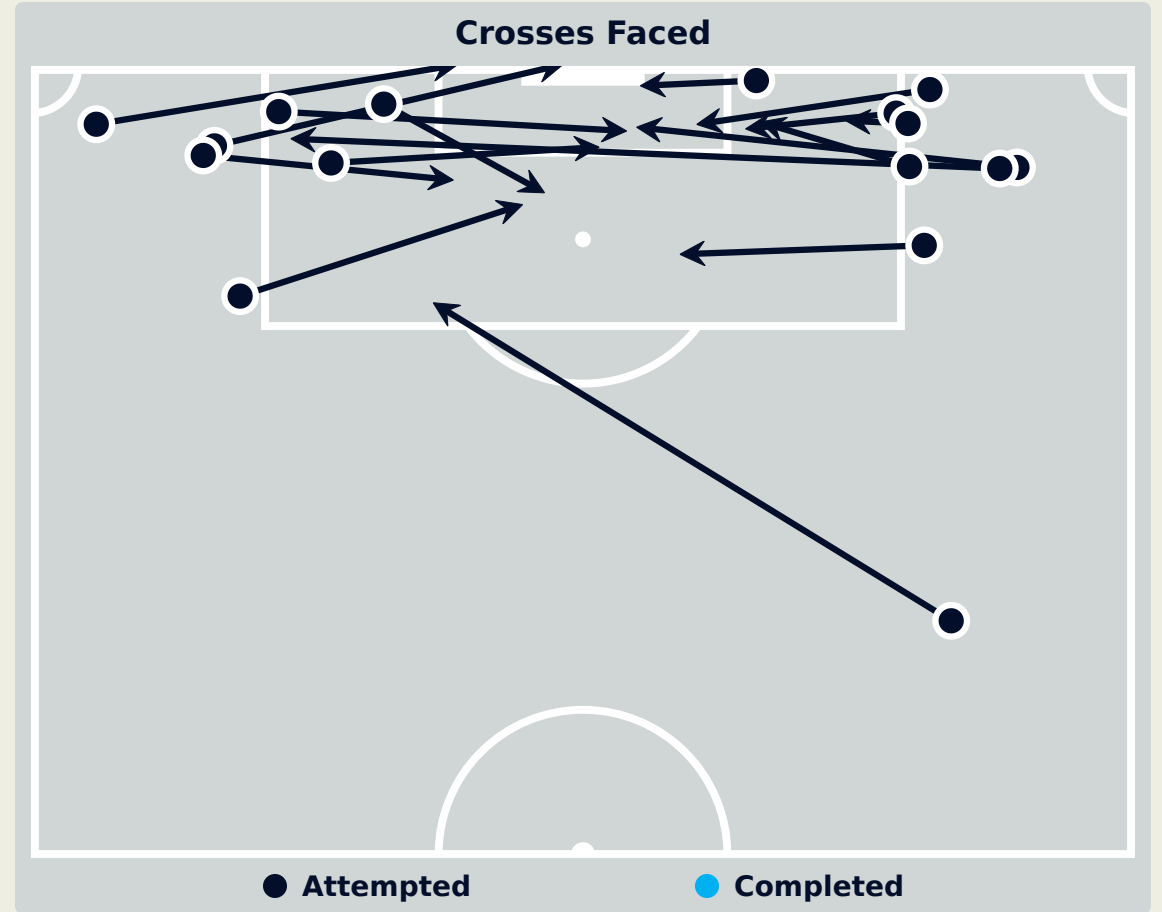

Germany

Aerial Control

Delivery Types Faced

Total	In Swing	Out Swing	Driven	Lofted	Cutback	Push
23	5	1	0	10	3	4