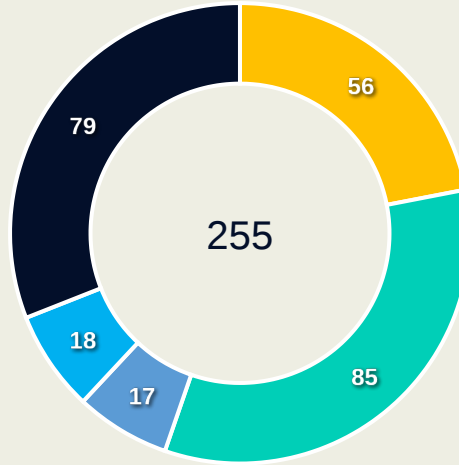

Movement Types by Phase

Final Third Phase

Progression Phase

Build Up Phase

All Movement Types

- In Front
- In Between
- Out to In
- In to Out
- In Behind

Top Ranked Players

Type	Player	Movements
In Front	16 BRAND Jule	13
In Between	9 NUESKEN Sjoeke	27
Out to In	17 BUEHL Klara	7
In to Out	17 BUEHL Klara	6
In Behind	17 BUEHL Klara	29