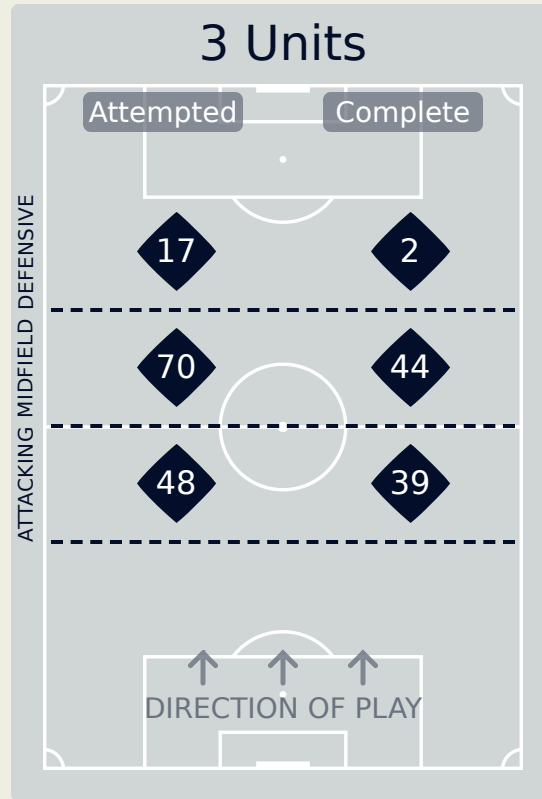

In Possession Line Height & Team Length

In Possession Line Height & Team Length

Germany

Line Breaks

USA

Attempted Line Breaks

191

Attempted Line Breaks	6
Inside Shape	5
Outside Shape	1

Attempted Line Breaks	140
Inside Shape	77
Outside Shape	63

Attempted Line Breaks	45
Inside Shape	16
Outside Shape	29

Line Breaks

Germany

Attempted Line Breaks

175

Attempted Line Breaks	10
Inside Shape	9
Outside Shape	1

Attempted Line Breaks	135
Inside Shape	96
Outside Shape	39

Attempted Line Breaks	30
Inside Shape	24
Outside Shape	6

Line Breaks

USA

					4 Units				3 Units			2 Units		Direction			Distribution Type		
#	Player	Line Breaks Attempted	Line Breaks Completed	Line Break Completion %	Attacking Line	Attacking Midfield Line	Midfield Line	Defensive Line	Attacking Line	Midfield Line	Defensive Line	Midfield Line	Defensive Line	Through	Around	Over	Pass	Cross	Ball Progression
1	NAEHER Alyssa	7	4	57%	1	0	0	0	3	2	0	1	0	0	1	6	7	0	0
2	FOX Emily	43	32	74%	0	0	0	0	20	7	2	13	1	6	31	6	42	0	1
4	GIRMA Naomi	11	9	82%	0	0	0	0	5	2	2	2	0	6	2	3	11	0	0
5	RODMAN Trinity	26	12	46%	0	0	0	1	1	12	6	3	3	7	15	4	23	0	3
7	DUNN Crystal	11	6	55%	0	0	0	0	3	3	4	1	0	2	6	3	11	0	0
9	SWANSON Mallory	8	4	50%	0	0	0	0	0	2	3	1	2	2	5	1	5	1	2
10	HORAN Lindsey	10	6	60%	0	0	0	0	3	4	1	2	0	5	3	2	9	0	1
11	SMITH Sophia	3	3	100%	0	0	0	0	0	1	1	1	0	1	2	0	3	0	0
12	DAVIDSON Tierna	14	12	86%	0	0	0	0	9	3	0	1	1	0	12	2	14	0	0
16	LAVELLE Rose	8	3	38%	0	0	0	0	1	3	0	4	0	0	5	3	6	1	1
17	COFFEY Samantha	14	12	86%	0	0	0	0	4	3	1	6	0	7	4	3	12	1	1
3	ALBERT Korbin	0	0	0%	0	0	0	0	0	0	0	0	0	0	0	0	0	0	0
6	KRUEGER Casey	3	1	33%	1	0	1	0	0	1	0	0	0	0	0	3	3	0	0
8	WILLIAMS Lynn	4	1	25%	0	0	1	1	0	1	1	0	0	1	0	3	4	0	0
13	NIGHSWONGER Jenna	9	5	56%	0	0	0	0	2	3	3	1	0	1	2	6	9	0	0
14	SONNETT Emily	20	19	95%	0	0	0	0	14	3	1	2	0	3	12	5	20	0	0