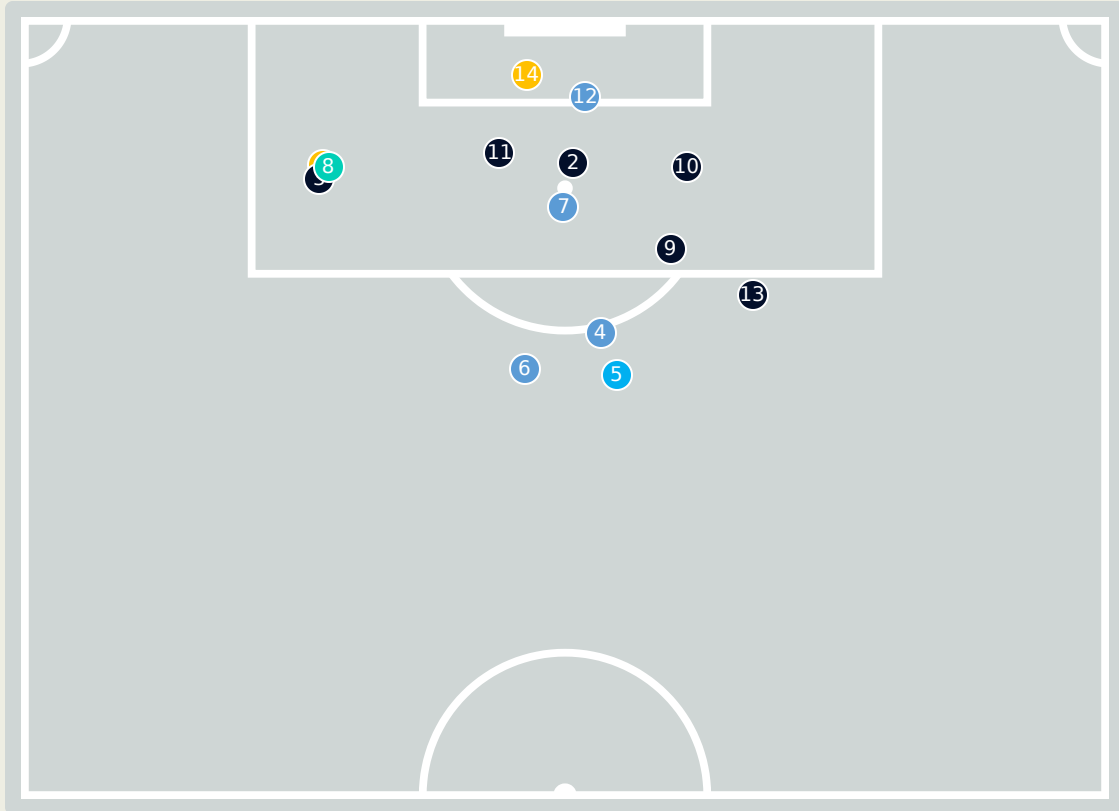

USA 1 - **0** **Germany**

Goalkeeping Involvement

USA

USA GK Involvement Timeline

47
Total Involvements

Germany

Germany GK Involvement Timeline

80
Total Involvements

USA

Goalkeeping Distribution

Goalkeeping Distribution

Germany

Goal Prevention

USA

14
Total Attempts on Goal Faced

100
Save %

Total Attempts on Goal Faced	Total Goal Interventions	Save & Retain	Deflect & Retain	Save & Deflect	Save Attempt	No Save Attempt
14	6	4	0	2	1	6

Germany

Goal Prevention

17
Total Attempts on Goal Faced

88
Save %