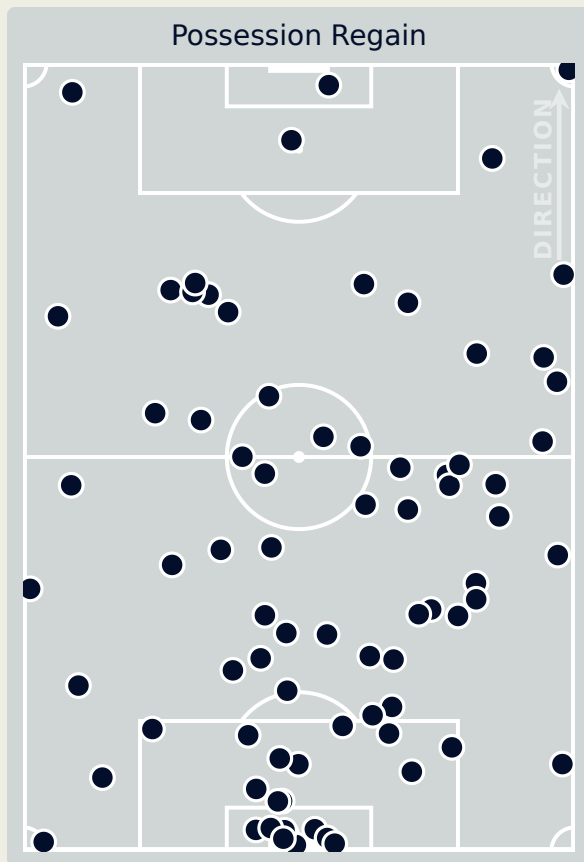

Defensive Actions