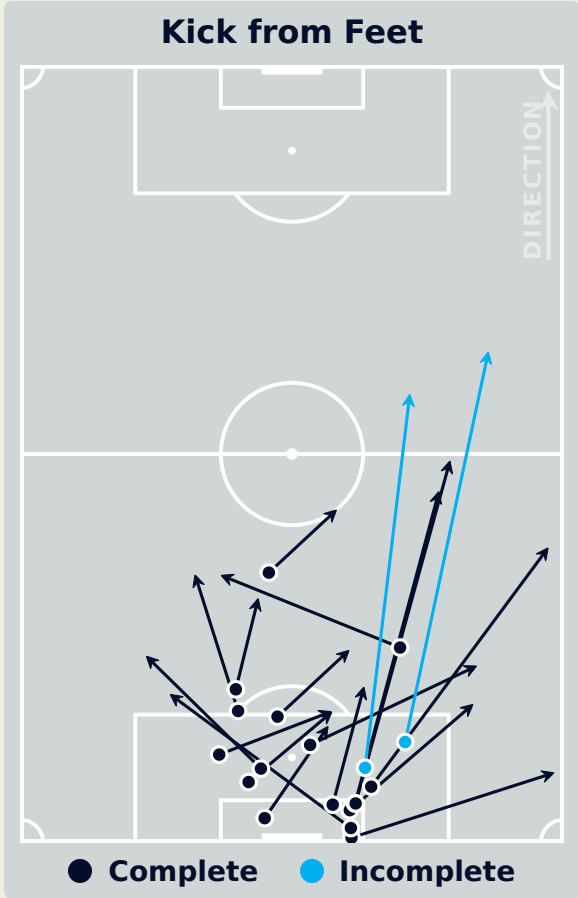

USA

Goalkeeping Distribution