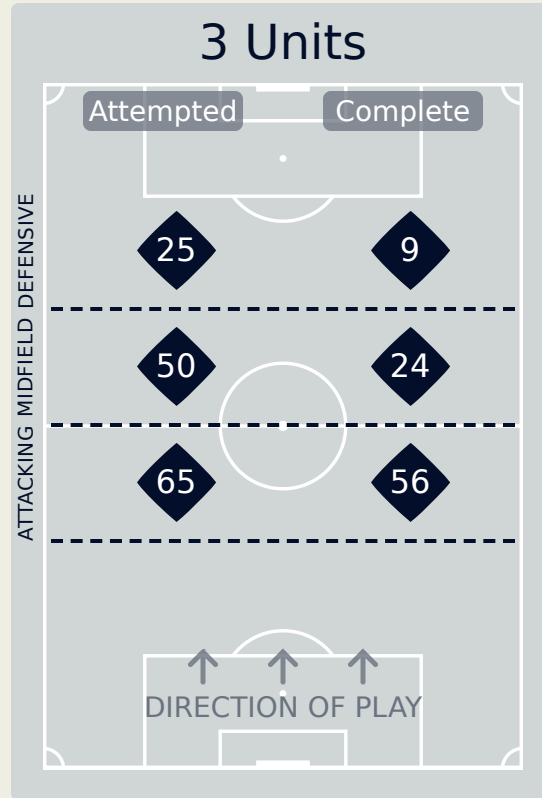

In Possession Line Height & Team Length

In Possession Line Height & Team Length

Germany

Line Breaks

USA

Attempted Line Breaks

191

Attempted Line Breaks	6
Inside Shape	5
Outside Shape	1

Attempted Line Breaks	140
Inside Shape	77
Outside Shape	63

Attempted Line Breaks	45
Inside Shape	16
Outside Shape	29

Line Breaks

Germany

Attempted Line Breaks

175

Attempted Line Breaks	10
Inside Shape	9
Outside Shape	1