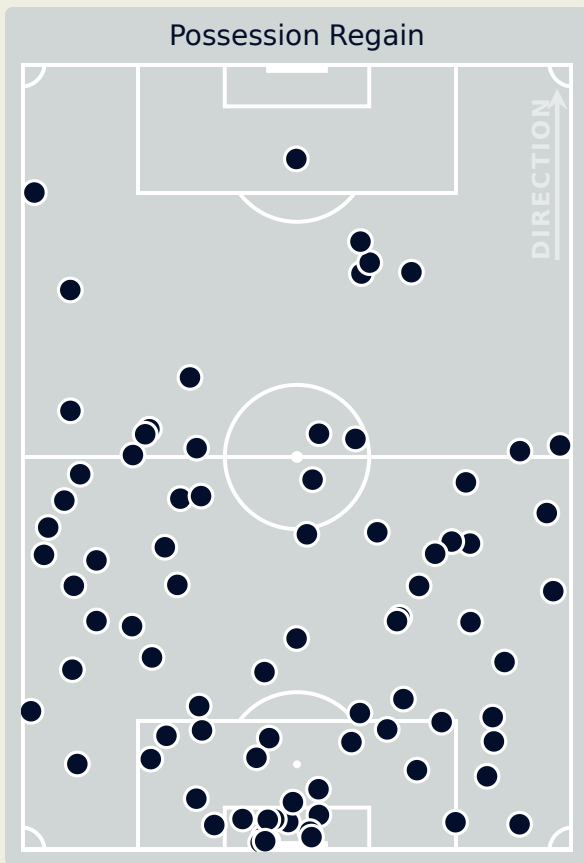

Defensive Actions

75

Forced Turnovers

72

Possession Regained

12

Interceptions

55

Tackles

3.21

Possession Actions / Defensive Action