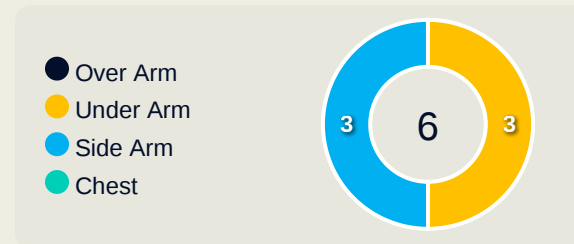

USA 1 - **0** **Germany**

Goalkeeping Involvement

USA

USA GK Involvement Timeline

47
Total Involvements

Germany

Germany GK Involvement Timeline

80
Total Involvements

USA

Goalkeeping Distribution

Goalkeeping Distribution

Germany

Goal Prevention

USA

14
Total Attempts on Goal Faced

100
Save %