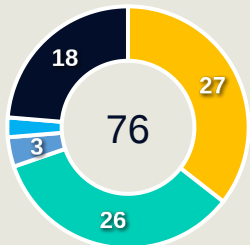

Movement Types by Phase

Final Third Phase

Progression Phase

Build Up Phase

All Movement Types

- In Front
- In Between
- Out to In
- In to Out
- In Behind

Top Ranked Players

Type	Player	Movements
In Front	16 BRAND Jule	13
In Between	9 NUESKEN Sjoeke	27
Out to In	17 BUEHL Klara	7
In to Out	17 BUEHL Klara	6
In Behind	17 BUEHL Klara	29