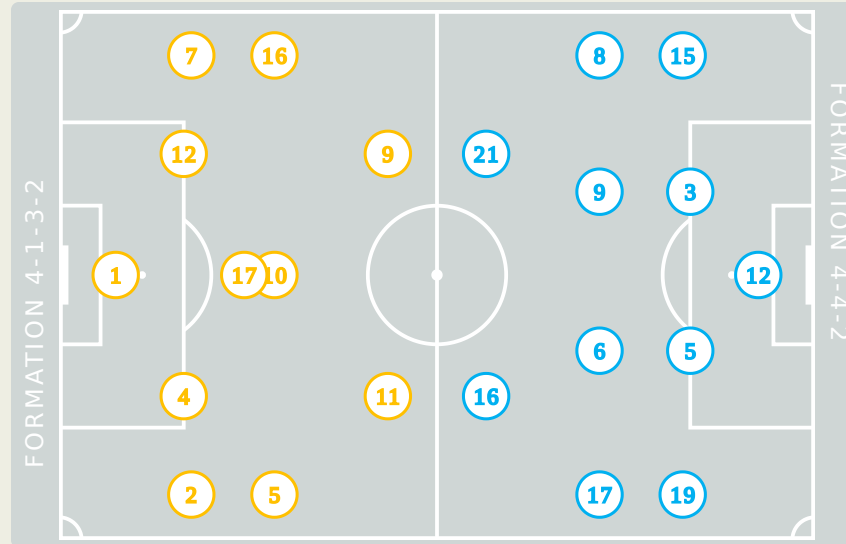

SUBSTITUTES

- 18 GK MURPHY Casey
- 22 GK CAMPBELL Jane
- 3 MF ALBERT Korbin ↑ 90'
- 6 DF KRUEGER Casey ↑ 110'
- 8 FW WILLIAMS Lynn ↑ 60'
- 13 DF NIGHSWONGER Jenna ↑ 90'
- 14 MF SONNETT Emily ↑ 45'
- 15 FW SHAW Jaedyn
- 19 MF HERSHFELT Hal
- 20 FW BETHUNE Croix
- 21 DF SAMS Emily