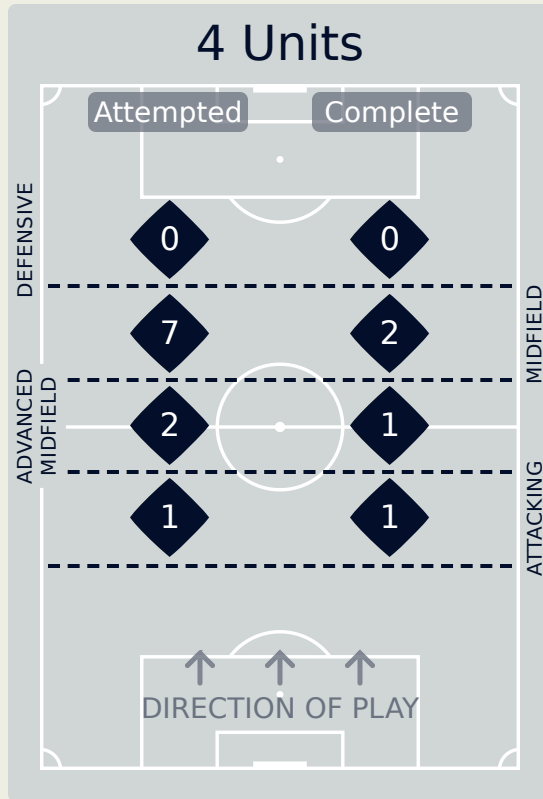

In Possession Line Height & Team Length

In Possession Line Height & Team Length

Germany

Line Breaks

USA

Attempted Line Breaks

191

Attempted Line Breaks	6
Inside Shape	5
Outside Shape	1

Attempted Line Breaks	140
Inside Shape	77
Outside Shape	63

Attempted Line Breaks	45
Inside Shape	16
Outside Shape	29

Line Breaks

Germany

Attempted Line Breaks

175

Attempted Line Breaks	10
Inside Shape	9
Outside Shape	1

Attempted Line Breaks	135
Inside Shape	96
Outside Shape	39

Attempted Line Breaks	30
Inside Shape	24
Outside Shape	6

Line Breaks

USA

					4 Units				3 Units			2 Units		Direction			Distribution Type		
#	Player	Line Breaks Attempted	Line Breaks Completed	Line Break Completion %	Attacking Line	Attacking Midfield Line	Midfield Line	Defensive Line	Attacking Line	Midfield Line	Defensive Line	Midfield Line	Defensive Line	Through	Around	Over	Pass	Cross	Ball Progression
1	NAEHER Alyssa	7	4	57%	1	0	0	0	3	2	0	1	0	0	1	6	7	0	0
2	FOX Emily	43	32	74%	0	0	0	0	20	7	2	13	1	6	31	6	42	0	1
4	GIRMA Naomi	11	9	82%	0	0	0	0	5	2	2	2	0	6	2	3	11	0	0
5	RODMAN Trinity	26	12	46%	0	0	0	1	1	12	6	3	3	7	15	4	23	0	3
7	DUNN Crystal	11	6	55%	0	0	0	0	3	3	4	1	0	2	6	3	11	0	0
9	SWANSON Mallory	8	4	50%	0	0	0	0	0	2	3	1	2	2	5	1	5	1	2
10	HORAN Lindsey	10	6	60%	0	0	0	0	3	4	1	2	0	5	3	2	9	0	1
11	SMITH Sophia	3	3	100%	0	0	0	0	0	1	1	1	0	1	2	0	3	0	0
12	DAVIDSON Tierna	14	12	86%	0	0	0	0	9	3	0	1	1	0	12	2	14	0	0
16	LAVELLE Rose	8	3	38%	0	0	0	0	1	3	0	4	0	0	5	3	6	1	1
17	COFFEY Samantha	14	12	86%	0	0	0	0	4	3	1	6	0	7	4	3	12	1	1
3	ALBERT Korbin	0	0	0%	0	0	0	0	0	0	0	0	0	0	0	0	0	0	0
6	KRUEGER Casey	3	1	33%	1	0	1	0	0	1	0	0	0	0	0	3	3	0	0
8	WILLIAMS Lynn	4	1	25%	0	0	1	1	0	1	1	0	0	1	0	3	4	0	0
13	NIGHSWONGER Jenna	9	5	56%	0	0	0	0	2	3	3	1	0	1	2	6	9	0	0
14	SONNETT Emily	20	19	95%	0	0	0	0	14	3	1	2	0	3	12	5	20	0	0