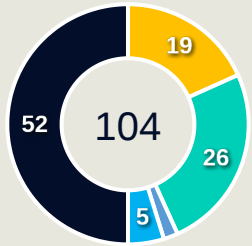

BUEHL Klara
LEFT MIDFIELD

117

Offers Made in Final Third

165

Offers Made in Middle Third

49

Offers Made in Defensive Third

Offers Made Inside Shape

Offers Made Outside Shape

#	Player	Offers Made	Offers Received	% Made & Received
12	BERGER Ann-Katrin	8	4	50%
3	HENDRICH Kathrin	2	2	100%
5	HEGERING Marina	3	1	33.3%
6	MINGE Janina	9	5	55.6%
8	LOHMANN Sydney	35	8	22.9%
9	NUESKEN Sjoeke	44	19	43.2%
15	GWINN Giulia	30	12	40%
16	BRAND Jule	54	20	37%
17	BUEHL Klara	61	18	29.5%
19	RAUCH Felicitas	13	7	53.8%
21	ANYOMI Nicole	22	5	22.7%
4	SCHULZE SOLANO Bibiane	7	6	85.7%
10	FREIGANG Laura	32	7	21.9%
13	DOORSOUN Sara	2	1	50%
14	SENSS Elisa	9	6	66.7%

Movement to Receive

Movement Types by Phase

Final Third Phase

Progression Phase

Build Up Phase

All Movement Types

- In Front
- In Between
- Out to In
- In to Out
- In Behind

Top Ranked Players