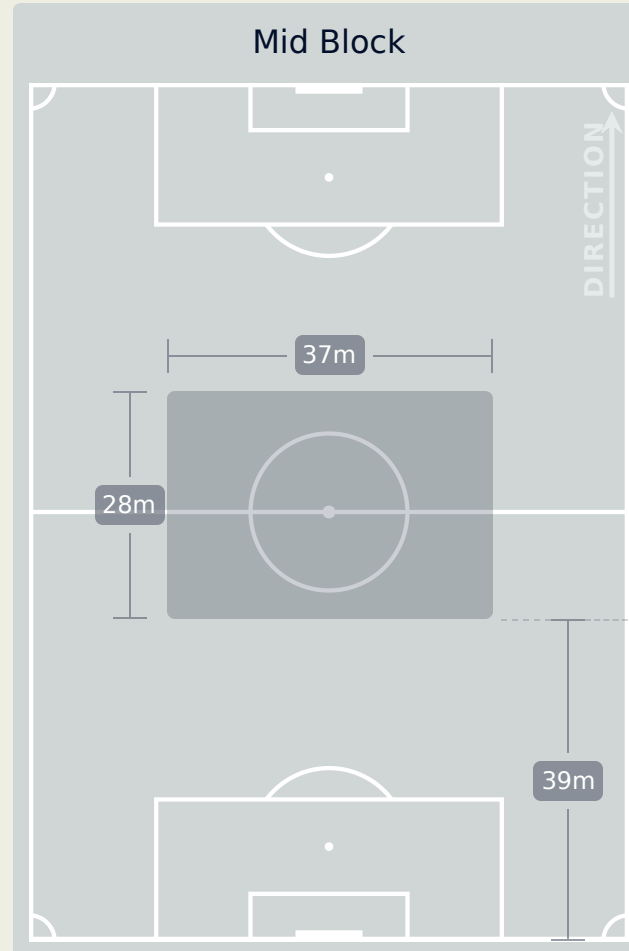

Defensive Line Height & Team Length

USA