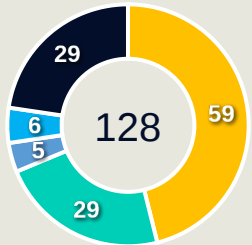

BUEHL Klara
LEFT MIDFIELD

117

Offers Made in Final Third

165

Offers Made in Middle Third

49

Offers Made in Defensive Third

Offers Made Inside Shape

Offers Made Outside Shape

#	Player	Offers Made	Offers Received	% Made & Received
12	BERGER Ann-Katrin	8	4	50%
3	HENDRICH Kathrin	2	2	100%
5	HEGERING Marina	3	1	33.3%
6	MINGE Janina	9	5	55.6%
8	LOHMANN Sydney	35	8	22.9%
9	NUESKEN Sjoeke	44	19	43.2%
15	GWINN Giulia	30	12	40%
16	BRAND Jule	54	20	37%
17	BUEHL Klara	61	18	29.5%
19	RAUCH Felicitas	13	7	53.8%
21	ANYOMI Nicole	22	5	22.7%
4	SCHULZE SOLANO Bibiane	7	6	85.7%
10	FREIGANG Laura	32	7	21.9%
13	DOORSOUN Sara	2	1	50%
14	SENSS Elisa	9	6	66.7%

Movement to Receive

Movement Types by Phase

Final Third Phase

Progression Phase

Build Up Phase

All Movement Types

- In Front
- In Between
- Out to In
- In to Out
- In Behind

Top Ranked Players