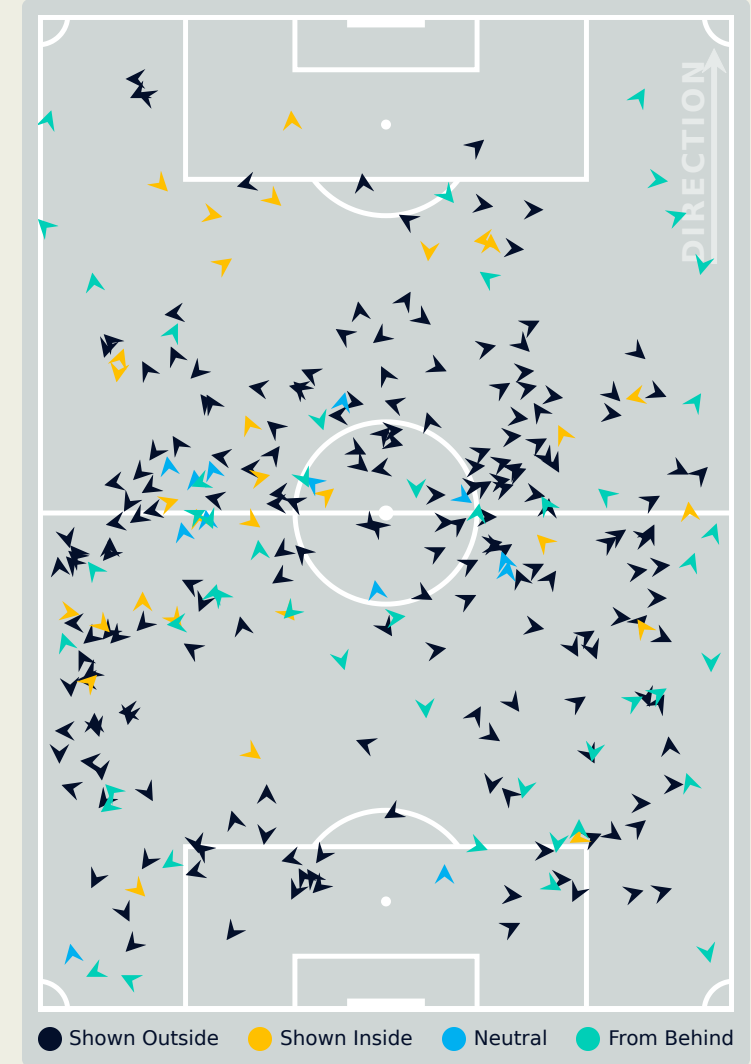

Defensive Line Height & Team Length

USA

Defensive Line Height & Team Length

Germany

Defensive Pressure

USA

Germany

183	Total Pressures	285
48	Direct Pressures	71
1.61s	Avg Pressure Duration	1.89s
60	Forced Turnovers	75
11.03s	Ball Recovery Time	13.4s
56	Pushing on into Pressing	93
176	Pushing on	188
32	Pressing Direction Inside	30
92	Pressing Direction Outside	194