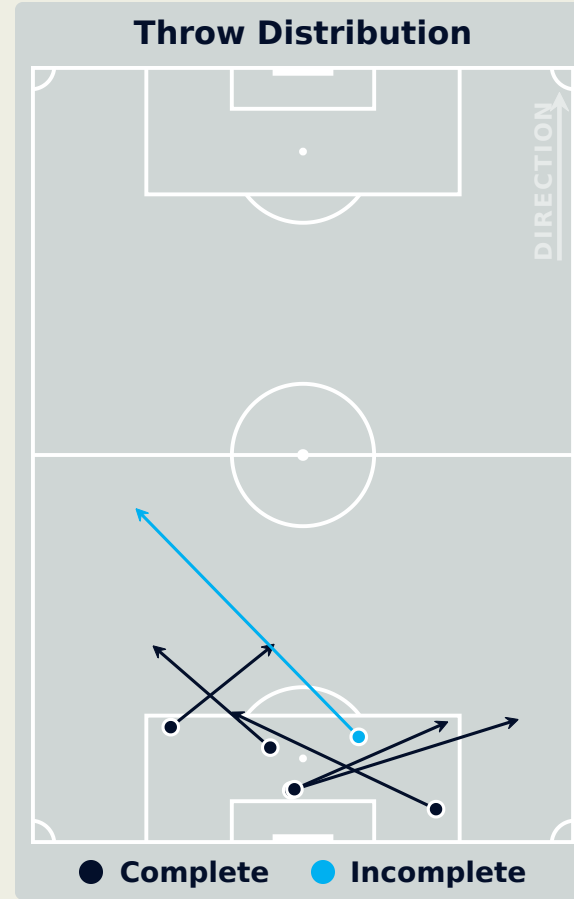

Goalkeeping Distribution

Germany