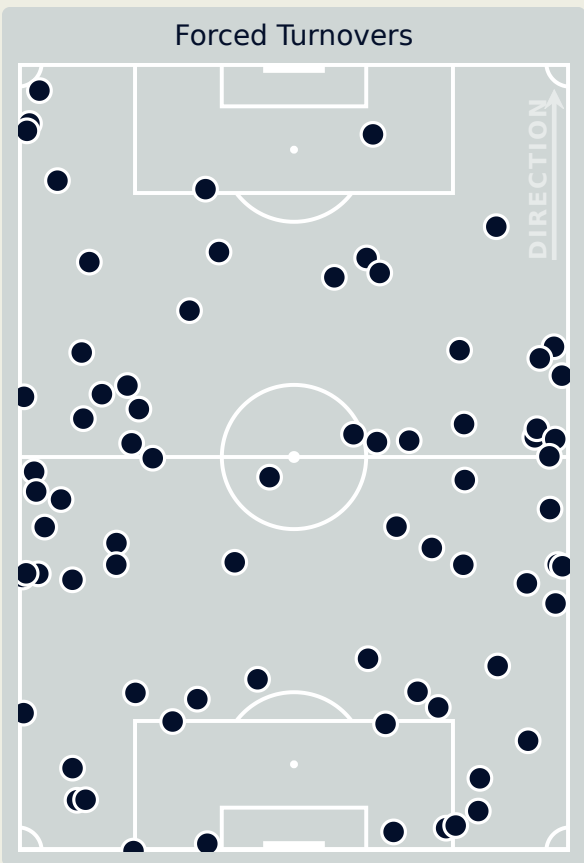

Defensive Actions

75

Forced Turnovers

72

Possession Regained

12

Interceptions

55

Tackles

3.21

Possession Actions / Defensive Action