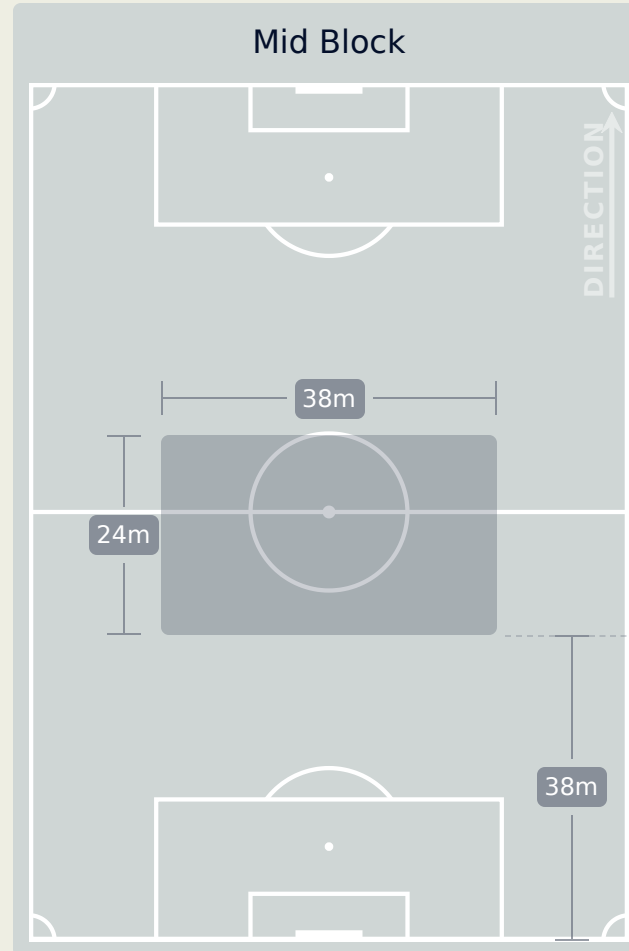

Defensive Line Height & Team Length

USA

Defensive Line Height & Team Length

Germany

Defensive Pressure

USA

Germany

183	Total Pressures	285
48	Direct Pressures	71
1.61s	Avg Pressure Duration	1.89s
60	Forced Turnovers	75
11.03s	Ball Recovery Time	13.4s
56	Pushing on into Pressing	93
176	Pushing on	188
32	Pressing Direction Inside	30
92	Pressing Direction Outside	194