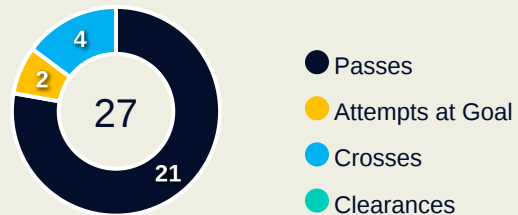

Defensive Actions

75

Forced Turnovers

72

Possession Regained

12

Interceptions

55

Tackles

3.21

Possession Actions / Defensive Action

Blocks

Possession Contests

Most Possession Regains

17

BERGER Ann-Katrin
GOALKEEPER

Germany

#	Player	Total Possession Regains
12	BERGER Ann-Katrin	17
3	HENDRICH Kathrin	6
5	HEGERING Marina	9
6	MINGE Janina	6
8	LOHMANN Sydney	3
9	NUESKEN Sjoeke	6
15	GWINN Giulia	2
16	BRAND Jule	3
17	BUEHL Klara	1
19	RAUCH Felicitas	9
21	ANYOMI Nicole	2
4	SCHULZE SOLANO Bibiane	4
10	FREIGANG Laura	1
13	DOORSOUN Sara	3
14	SENSS Elisa	0