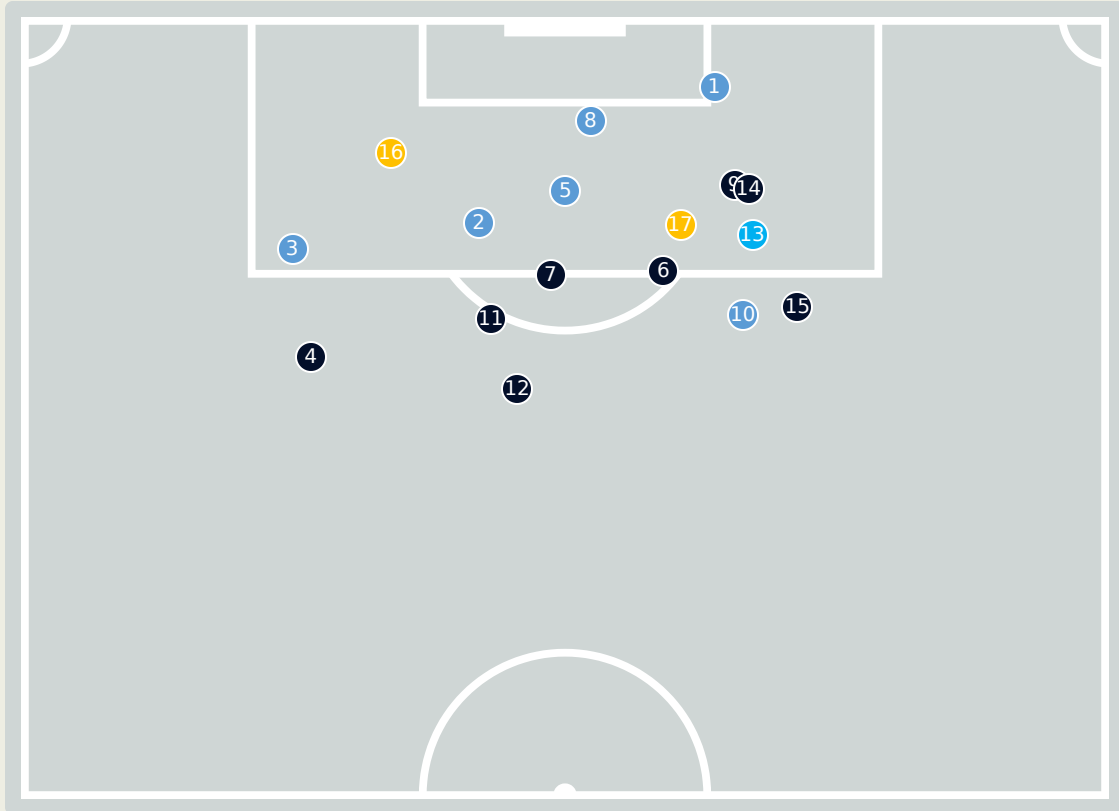

USA 1 - **0** **Germany**

Goalkeeping Involvement

USA

USA GK Involvement Timeline

47
Total Involvements

Germany

Germany GK Involvement Timeline

80
Total Involvements

USA

Goalkeeping Distribution

Goalkeeping Distribution

Germany

Goal Prevention

USA

14
Total Attempts on Goal Faced

100
Save %

Total Attempts on Goal Faced	Total Goal Interventions	Save & Retain	Deflect & Retain	Save & Deflect	Save Attempt	No Save Attempt
14	6	4	0	2	1	6

Germany

Goal Prevention

17
Total Attempts on Goal Faced

88
Save %