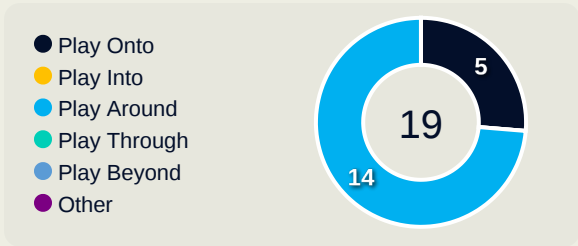

USA

Goalkeeping Distribution