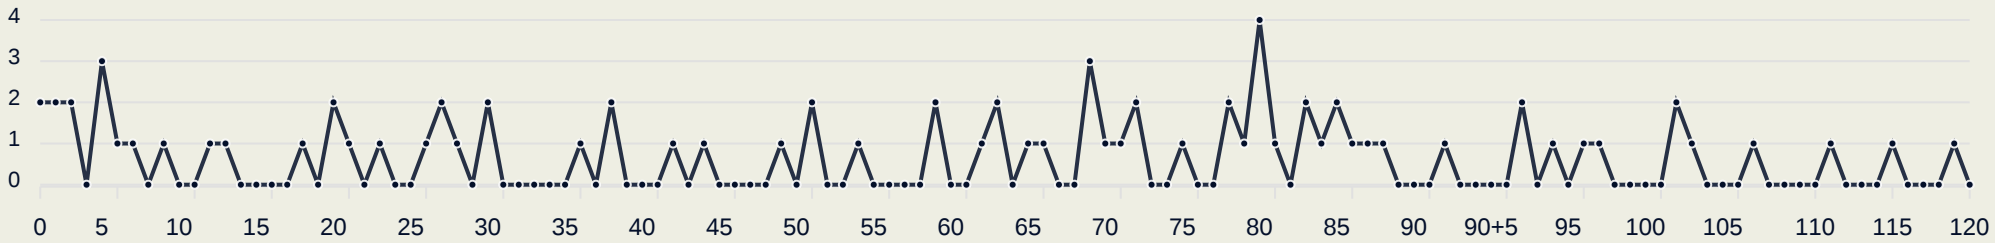

USA 1 - **0** **Germany**

Goalkeeping Involvement

USA

USA GK Involvement Timeline

47
Total Involvements

Germany

Germany GK Involvement Timeline

80
Total Involvements

USA

Goalkeeping Distribution

Goalkeeping Distribution

Germany

Goal Prevention

USA

14
Total Attempts on Goal Faced

100
Save %