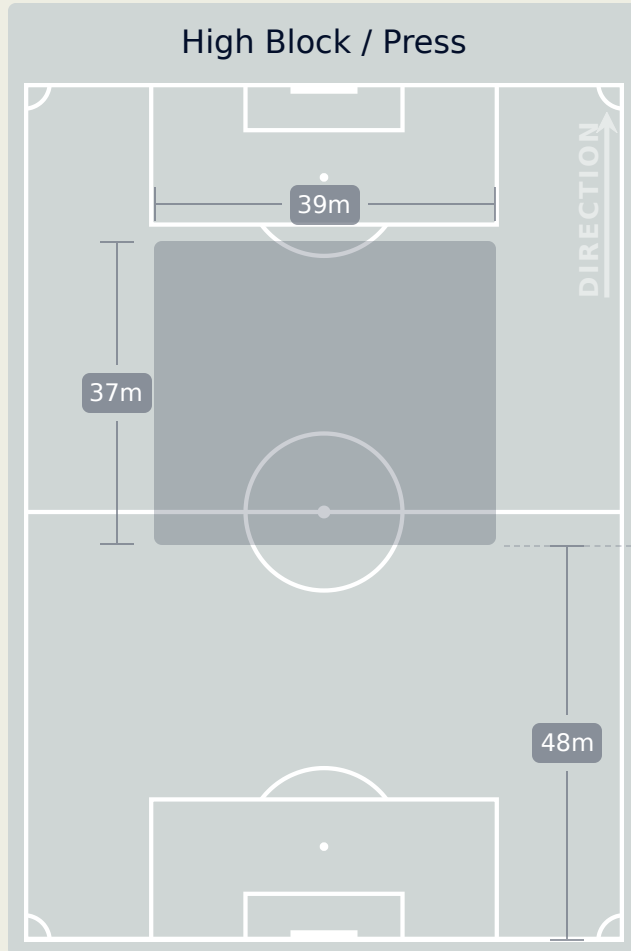

Defensive Line Height & Team Length

USA