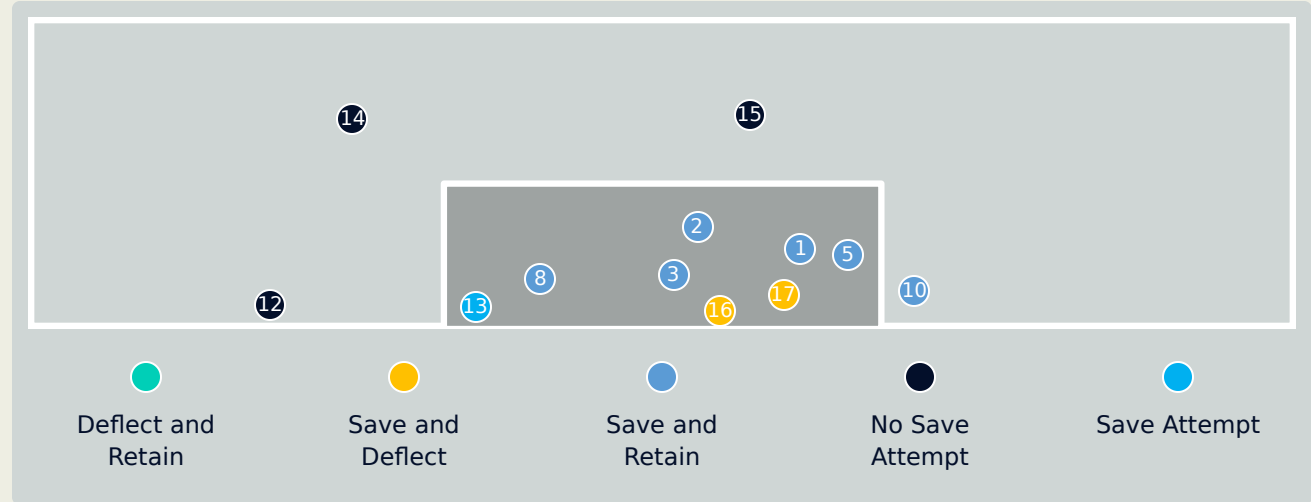

USA

Goalkeeping Distribution

Goalkeeping Distribution

Germany

Goal Prevention

USA

14
Total Attempts on Goal Faced

100
Save %

Total Attempts on Goal Faced	Total Goal Interventions	Save & Retain	Deflect & Retain	Save & Deflect	Save Attempt	No Save Attempt
14	6	4	0	2	1	6

Germany

Goal Prevention

17
Total Attempts on Goal Faced

88
Save %

Total Attempts on Goal Faced	Total Goal Interventions	Save & Retain	Deflect & Retain	Save & Deflect	Save Attempt	No Save Attempt
17	8	6	0	2	1	8

USA

Aerial Control

Delivery Types Faced

Total	In Swing	Out Swing	Driven	Lofted	Cutback	Push
21	6	8	2	2	0	3