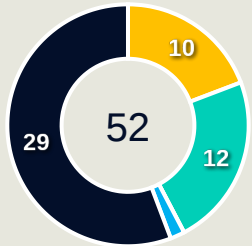

BUEHL Klara
LEFT MIDFIELD

117

Offers Made in Final Third

165

Offers Made in Middle Third

49

Offers Made in Defensive Third

Offers Made Inside Shape

Offers Made Outside Shape

#	Player	Offers Made	Offers Received	% Made & Received
12	BERGER Ann-Katrin	8	4	50%
3	HENDRICH Kathrin	2	2	100%
5	HEGERING Marina	3	1	33.3%
6	MINGE Janina	9	5	55.6%
8	LOHMANN Sydney	35	8	22.9%
9	NUESKEN Sjoeke	44	19	43.2%
15	GWINN Giulia	30	12	40%
16	BRAND Jule	54	20	37%
17	BUEHL Klara	61	18	29.5%
19	RAUCH Felicitas	13	7	53.8%
21	ANYOMI Nicole	22	5	22.7%
4	SCHULZE SOLANO Bibiane	7	6	85.7%
10	FREIGANG Laura	32	7	21.9%
13	DOORSOUN Sara	2	1	50%
14	SENSS Elisa	9	6	66.7%

Movement to Receive

Movement Types by Phase

Final Third Phase

Progression Phase

Build Up Phase

All Movement Types

- In Front
- In Between
- Out to In
- In to Out
- In Behind

Top Ranked Players