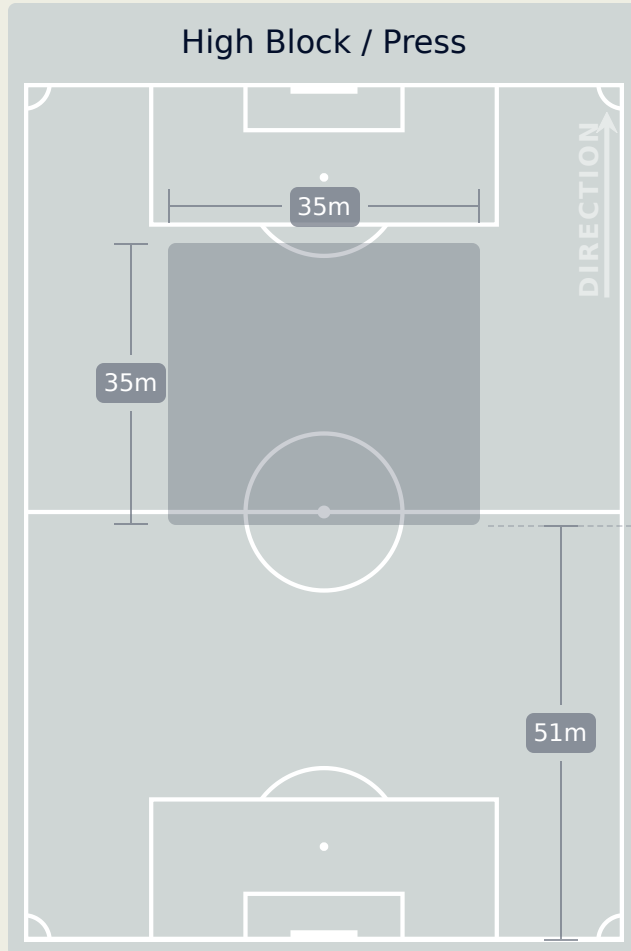

Defensive Line Height & Team Length

USA

Defensive Line Height & Team Length

Germany

Defensive Pressure

USA

Germany

183	Total Pressures	285
48	Direct Pressures	71
1.61s	Avg Pressure Duration	1.89s
60	Forced Turnovers	75
11.03s	Ball Recovery Time	13.4s
56	Pushing on into Pressing	93
176	Pushing on	188
32	Pressing Direction Inside	30
92	Pressing Direction Outside	194