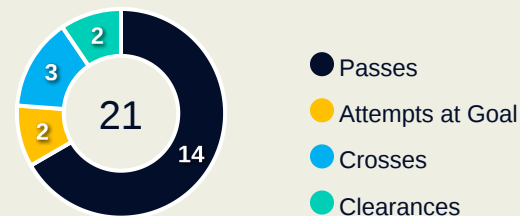

Movement Types by Phase

Final Third Phase

Progression Phase

Build Up Phase

All Movement Types

- In Front
- In Between
- Out to In
- In to Out
- In Behind

Top Ranked Players

Type	Player	Movements
In Front	16 BRAND Jule	13
In Between	9 NUESKEN Sjoeke	27
Out to In	17 BUEHL Klara	7
In to Out	17 BUEHL Klara	6
In Behind	17 BUEHL Klara	29

Movement Types Pitch Third

FIFA[®]
W-OFT 2024

OUT OF POSSESSION

USA 1 - **0** **Germany**

Defensive Actions

Blocks

Possession Contests

Most Possession Regains