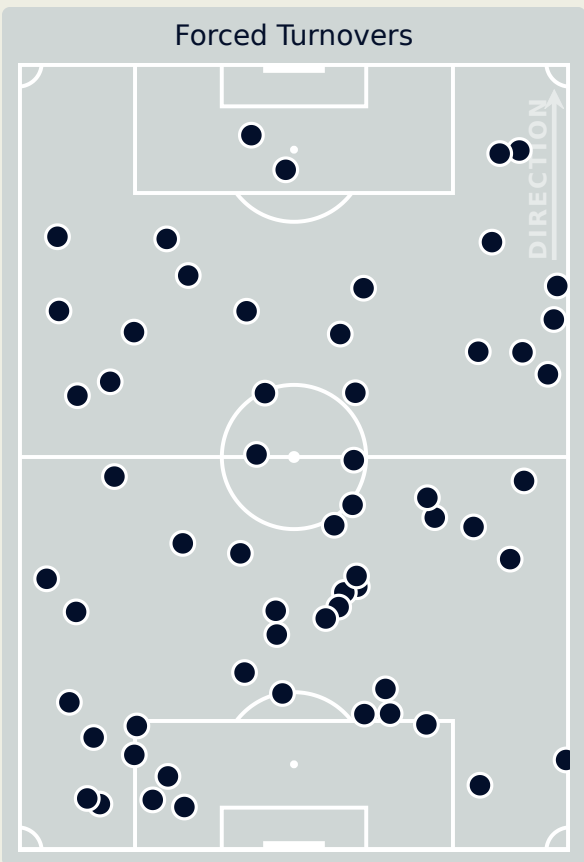

Defensive Actions