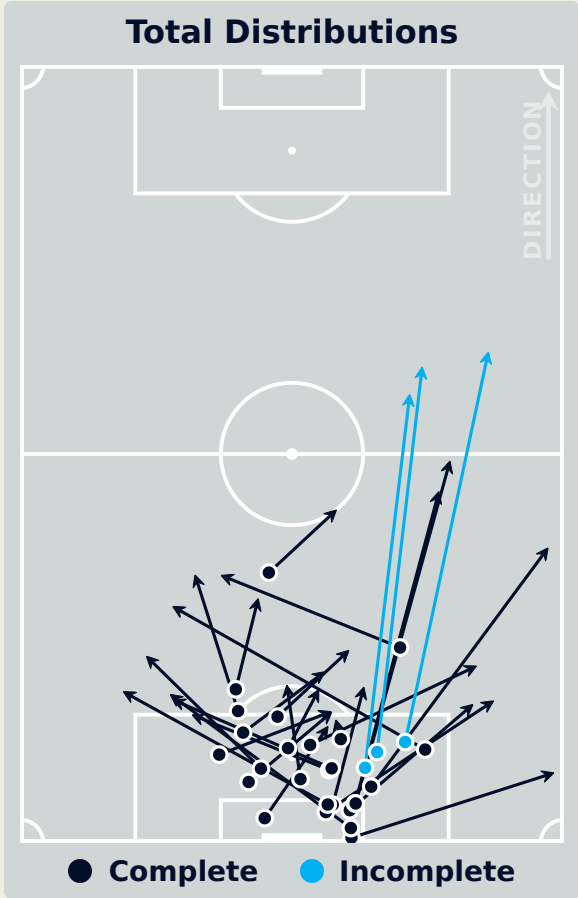

USA

Goalkeeping Distribution