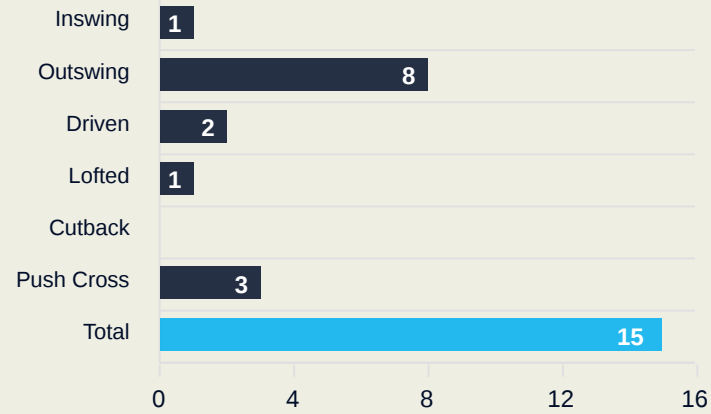

Crosses (Open Play)

Delivery Type

Attempted

16

Completed

0

Most Crosses Attempted

5

Germany

Crosses (Open Play)

Delivery Type

Attempted

15

Completed

1

Most Crosses Attempted