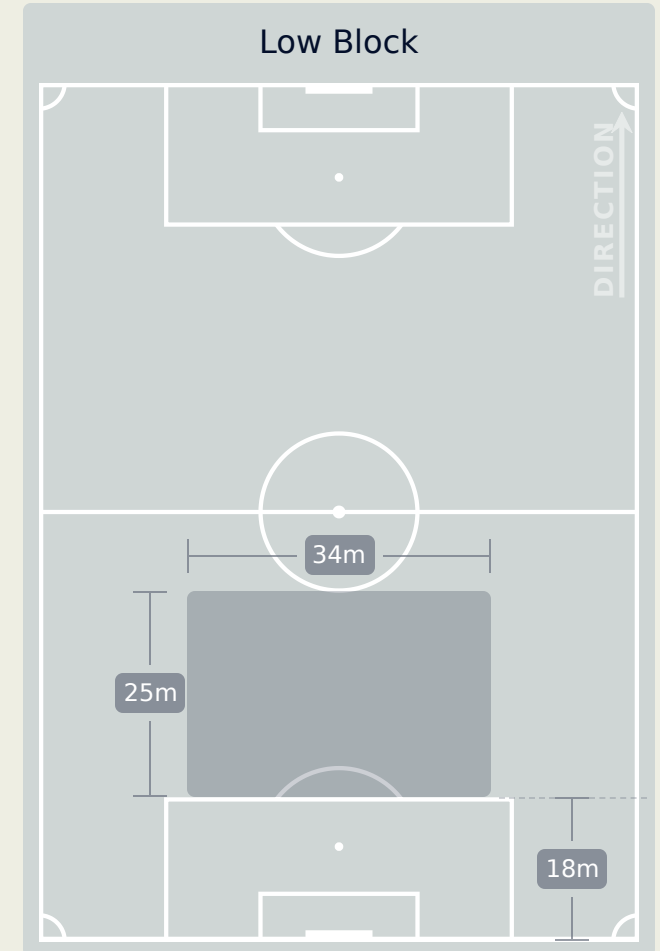

Defensive Line Height & Team Length

USA