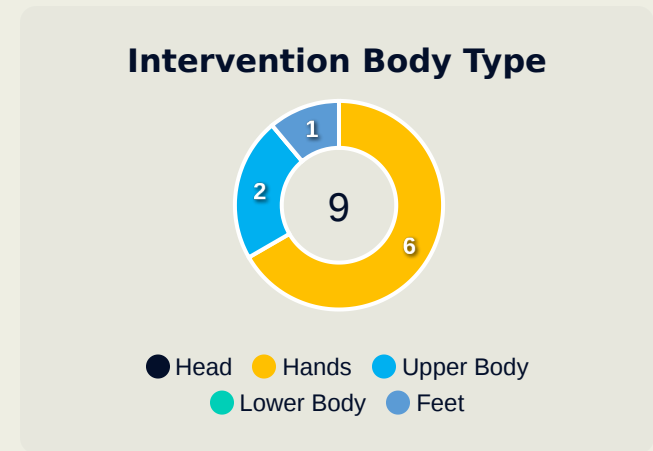

USA

Goalkeeping Distribution

Goalkeeping Distribution

Germany

Goal Prevention

USA

14
Total Attempts on Goal Faced

100
Save %

Total Attempts on Goal Faced	Total Goal Interventions	Save & Retain	Deflect & Retain	Save & Deflect	Save Attempt	No Save Attempt
14	6	4	0	2	1	6

Germany

Goal Prevention

17
Total Attempts on Goal Faced

88
Save %