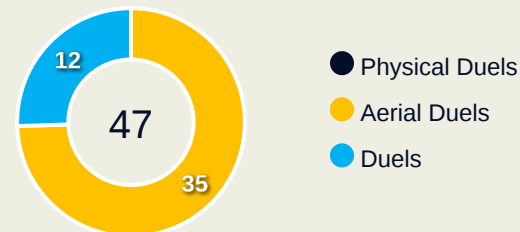

Movement Types Pitch Third

FIFA[®]
W-OFT 2024

OUT OF POSSESSION

USA 1 - **0** **Germany**

Defensive Actions

Blocks

Possession Contests

Most Possession Regains