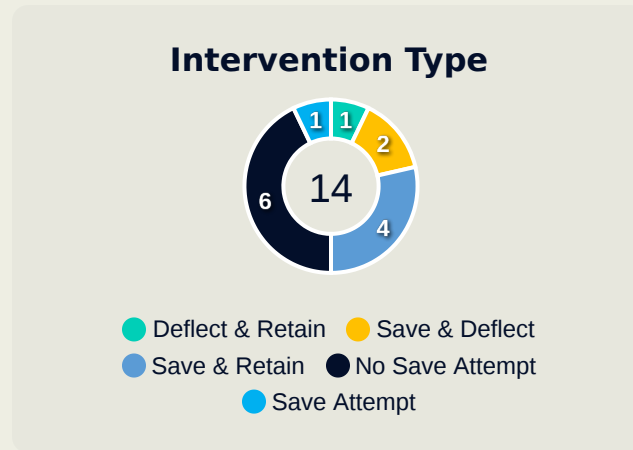

USA

Goalkeeping Distribution

Goalkeeping Distribution

Germany

Goal Prevention

USA

14
Total Attempts on Goal Faced

100
Save %

Total Attempts on Goal Faced	Total Goal Interventions	Save & Retain	Deflect & Retain	Save & Deflect	Save Attempt	No Save Attempt
14	6	4	0	2	1	6

Germany

Goal Prevention

17
Total Attempts on Goal Faced

88
Save %