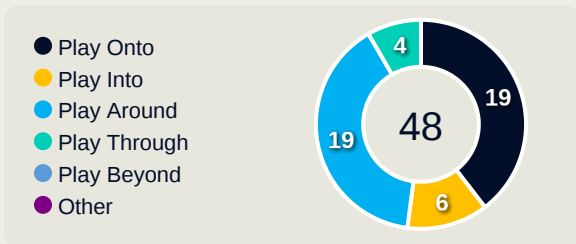

Goalkeeping Distribution

Germany