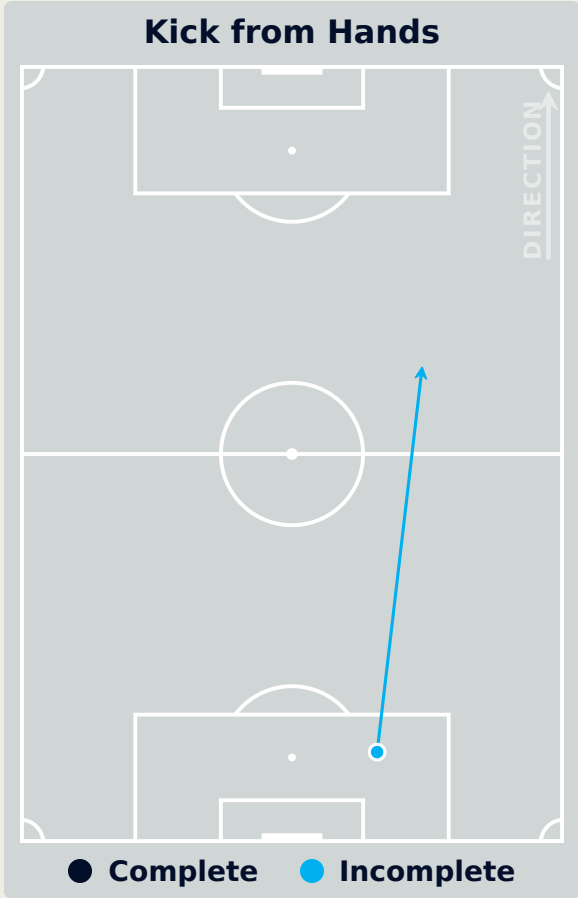

USA

Goalkeeping Distribution