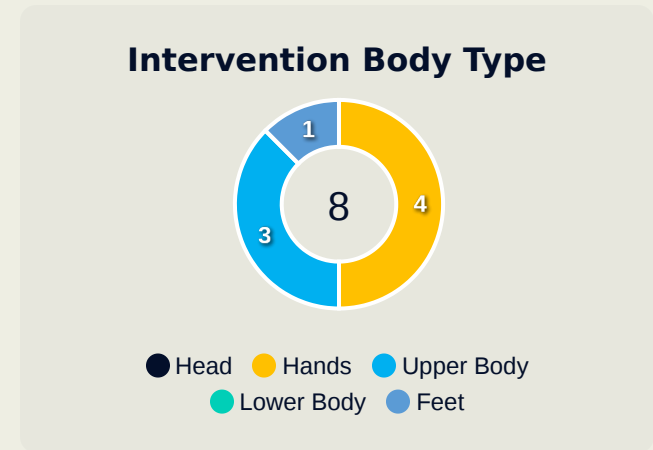

USA

Goalkeeping Distribution

Goalkeeping Distribution

Germany

Goal Prevention

USA

14
Total Attempts on Goal Faced

100
Save %

Total Attempts on Goal Faced	Total Goal Interventions	Save & Retain	Deflect & Retain	Save & Deflect	Save Attempt	No Save Attempt
14	6	4	0	2	1	6

Germany

Goal Prevention

17
Total Attempts on Goal Faced

88
Save %