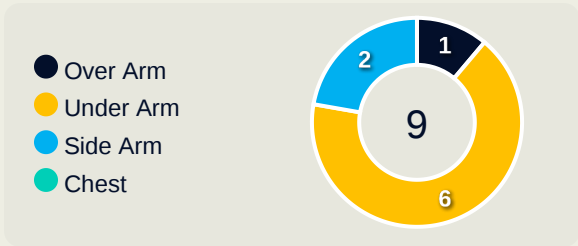

USA 1 - **0** **Germany**

Goalkeeping Involvement

USA

USA GK Involvement Timeline

47
Total Involvements

Germany

Germany GK Involvement Timeline

80
Total Involvements

USA

Goalkeeping Distribution

Goalkeeping Distribution

Germany

Goal Prevention

USA

14
Total Attempts on Goal Faced

100
Save %