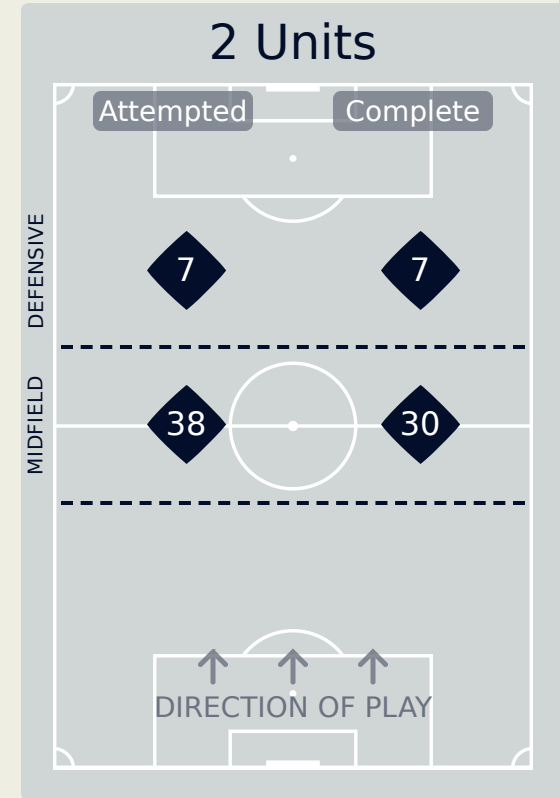

Attempted Line Breaks	45
Inside Shape	16
Outside Shape	29