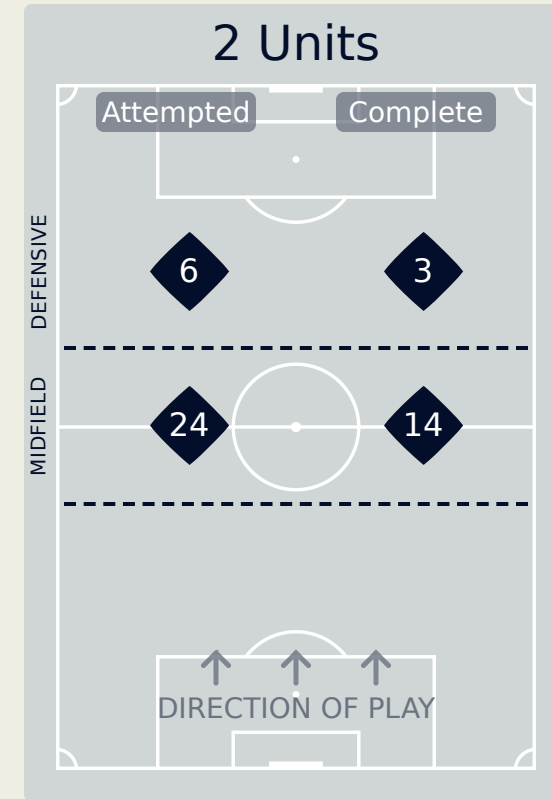

In Possession Line Height & Team Length

In Possession Line Height & Team Length

Germany

Line Breaks

USA

Attempted Line Breaks

191

Attempted Line Breaks	6
Inside Shape	5
Outside Shape	1

Attempted Line Breaks	140
Inside Shape	77
Outside Shape	63

Attempted Line Breaks	45
Inside Shape	16
Outside Shape	29

Line Breaks

Germany

Attempted Line Breaks

175

Attempted Line Breaks	10
Inside Shape	9
Outside Shape	1

Attempted Line Breaks	135
Inside Shape	96
Outside Shape	39

Attempted Line Breaks	30
Inside Shape	24
Outside Shape	6

Line Breaks

USA

					4 Units				3 Units			2 Units		Direction			Distribution Type		
#	Player	Line Breaks Attempted	Line Breaks Completed	Line Break Completion %	Attacking Line	Attacking Midfield Line	Midfield Line	Defensive Line	Attacking Line	Midfield Line	Defensive Line	Midfield Line	Defensive Line	Through	Around	Over	Pass	Cross	Ball Progression
1	NAEHER Alyssa	7	4	57%	1	0	0	0	3	2	0	1	0	0	1	6	7	0	0
2	FOX Emily	43	32	74%	0	0	0	0	20	7	2	13	1	6	31	6	42	0	1
4	GIRMA Naomi	11	9	82%	0	0	0	0	5	2	2	2	0	6	2	3	11	0	0
5	RODMAN Trinity	26	12	46%	0	0	0	1	1	12	6	3	3	7	15	4	23	0	3
7	DUNN Crystal	11	6	55%	0	0	0	0	3	3	4	1	0	2	6	3	11	0	0
9	SWANSON Mallory	8	4	50%	0	0	0	0	0	2	3	1	2	2	5	1	5	1	2
10	HORAN Lindsey	10	6	60%	0	0	0	0	3	4	1	2	0	5	3	2	9	0	1
11	SMITH Sophia	3	3	100%	0	0	0	0	0	1	1	1	0	1	2	0	3	0	0
12	DAVIDSON Tierna	14	12	86%	0	0	0	0	9	3	0	1	1	0	12	2	14	0	0
16	LAVELLE Rose	8	3	38%	0	0	0	0	1	3	0	4	0	0	5	3	6	1	1
17	COFFEY Samantha	14	12	86%	0	0	0	0	4	3	1	6	0	7	4	3	12	1	1
3	ALBERT Korbin	0	0	0%	0	0	0	0	0	0	0	0	0	0	0	0	0	0	0
6	KRUEGER Casey	3	1	33%	1	0	1	0	0	1	0	0	0	0	0	3	3	0	0
8	WILLIAMS Lynn	4	1	25%	0	0	1	1	0	1	1	0	0	1	0	3	4	0	0
13	NIGHSWONGER Jenna	9	5	56%	0	0	0	0	2	3	3	1	0	1	2	6	9	0	0
14	SONNETT Emily	20	19	95%	0	0	0	0	14	3	1	2	0	3	12	5	20	0	0