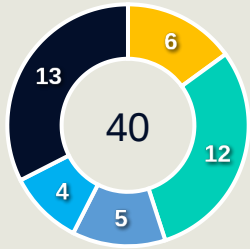

Movement to Receive

Movement Types by Phase

Final Third Phase