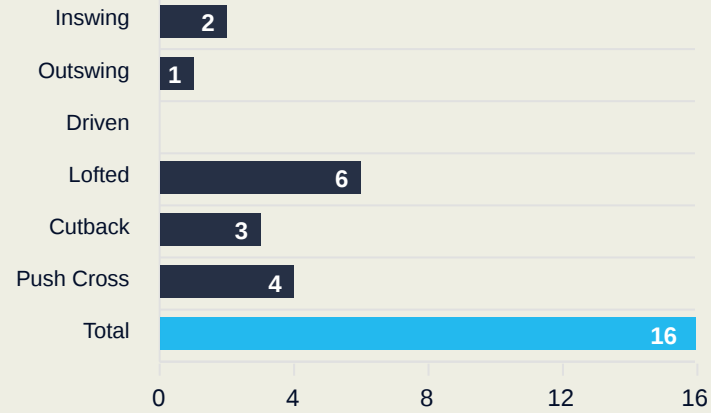

Germany

Attempts at Goal

Key	Outcome	Shots
●	Goals	0
●	On Target	7
●	Off Target	1
●	Blocked	2
●	Incomplete	4

Attempts at Goal

Germany

Time	Player	Outcome	Body Part	Delivery Type
23	16 BRAND Jule	On Target - Saved	Left Foot	Ball Progression
27	9 NUESKEN Sjoeke	Incomplete - Player On Ball Error	Right Foot	Cross
46	17 BUEHL Klara	Incomplete - Blocked	Right Foot	Pass
54	16 BRAND Jule	On Target - Saved	Right Foot	Pass
56	15 GWINN Giulia	Off Target	Right Foot	Pass
73	6 MINGE Janina	On Target - Saved	Left Foot	Pass
94	16 BRAND Jule	On Target - Saved	Head	Freekick
93	17 BUEHL Klara	On Target - Saved	Right Foot	Pass
104	14 SENSS Elisa	Incomplete	Left Foot	Loose Ball
104	9 NUESKEN Sjoeke	Incomplete - Player On Ball Error	Left Foot	Loose Ball
113	6 MINGE Janina	Incomplete	Right Foot	Corner
113	16 BRAND Jule	On Target - Saved	Head	Loose Ball
118	17 BUEHL Klara	Incomplete - Blocked	Left Foot	Freekick
118	10 FREIGANG Laura	On Target - Saved	Head	Pass

Crosses (Open Play)

Delivery Type

Attempted

16

Completed

0

Most Crosses Attempted

5