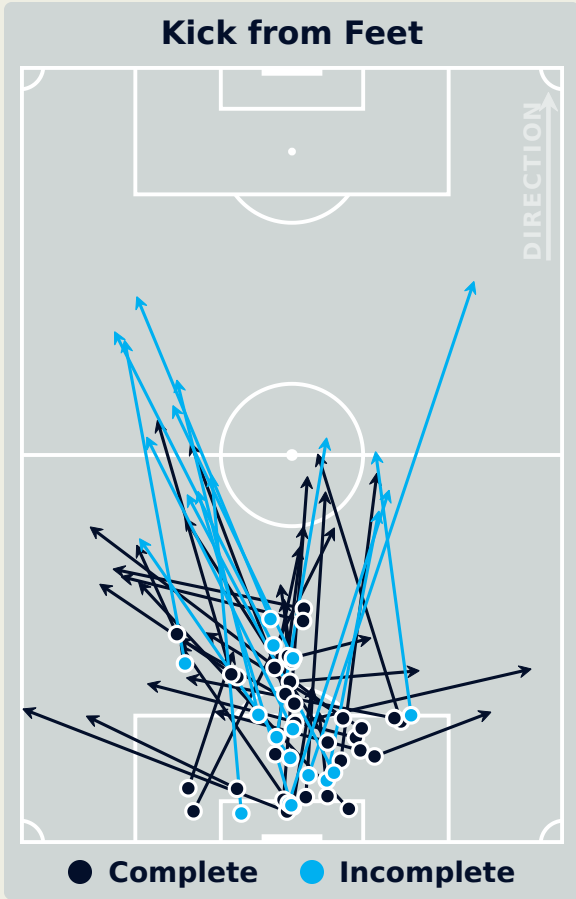

Goalkeeping Distribution

Germany