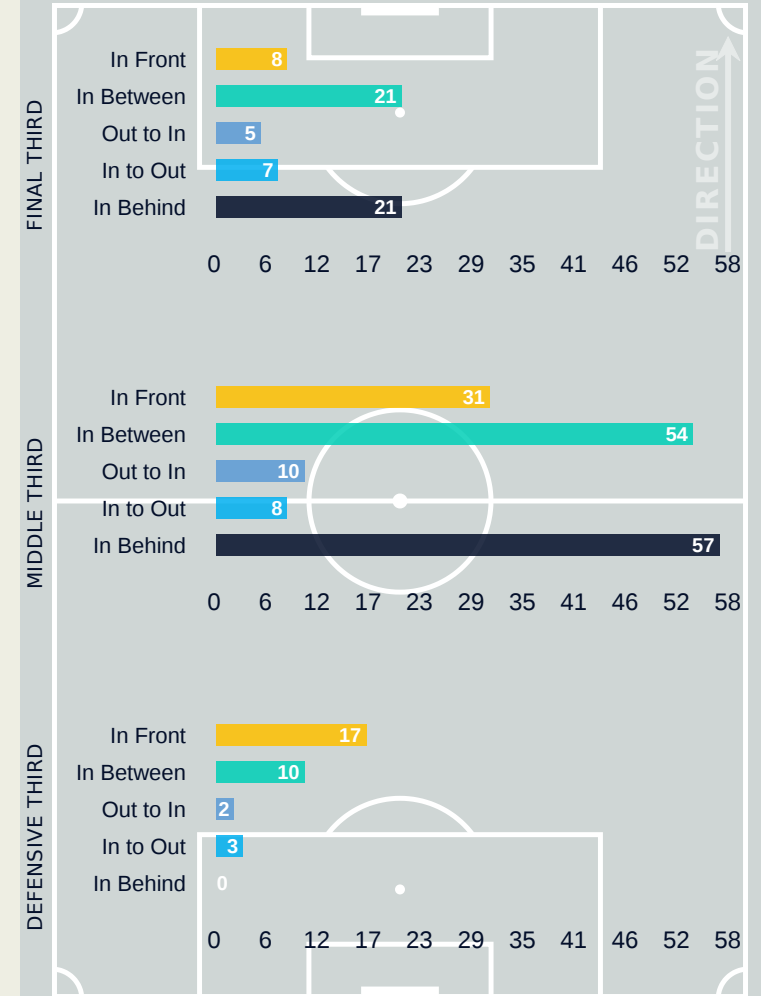

Movement Types Pitch Third