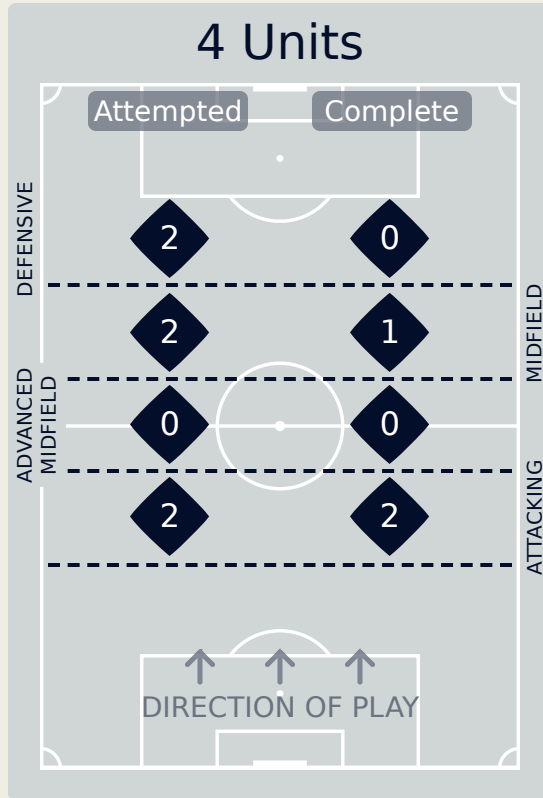

In Possession Line Height & Team Length

In Possession Line Height & Team Length

Germany

Line Breaks

USA

Attempted Line Breaks

191

Attempted Line Breaks	6
Inside Shape	5
Outside Shape	1