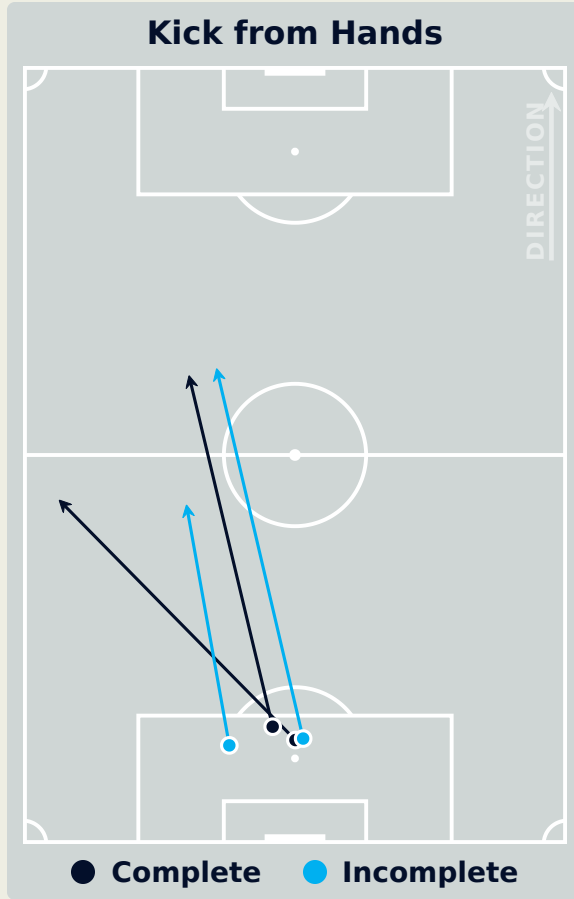

Goalkeeping Distribution

Germany