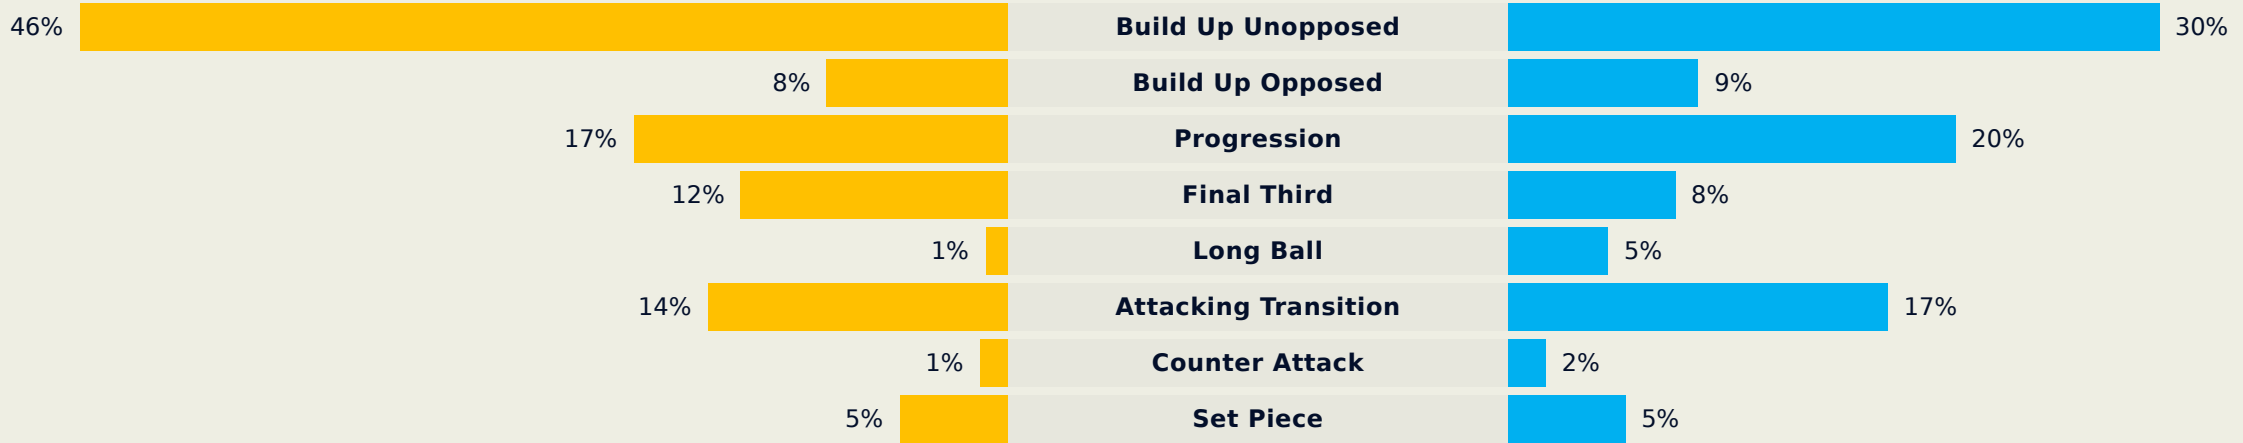

USA

Phases of Play

Germany

IN POSSESSION