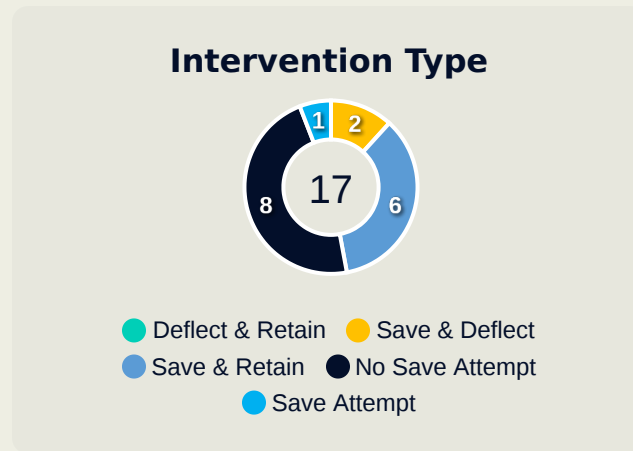

USA

Goalkeeping Distribution

Goalkeeping Distribution

Germany

Goal Prevention

USA

14
Total Attempts on Goal Faced

100
Save %

Total Attempts on Goal Faced	Total Goal Interventions	Save & Retain	Deflect & Retain	Save & Deflect	Save Attempt	No Save Attempt
14	6	4	0	2	1	6

Germany

Goal Prevention

17
Total Attempts on Goal Faced

88
Save %