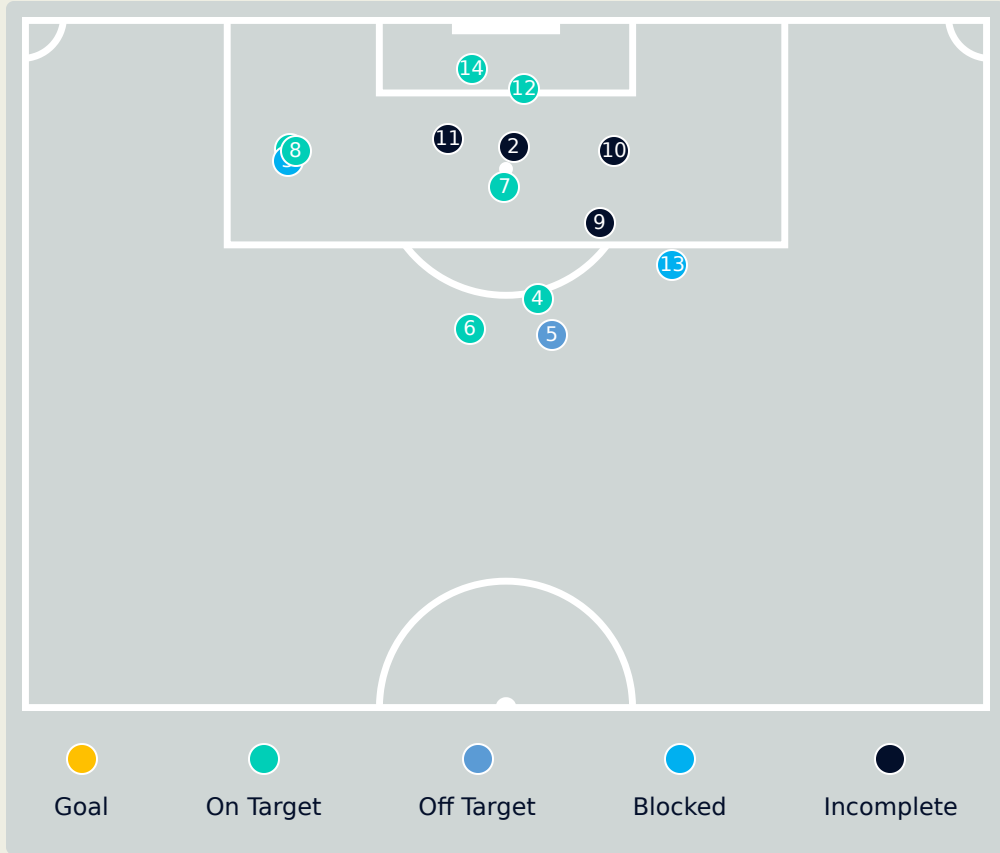

Germany

Attempts at Goal

Key	Outcome	Shots
●	Goals	0
●	On Target	7
●	Off Target	1
●	Blocked	2
●	Incomplete	4