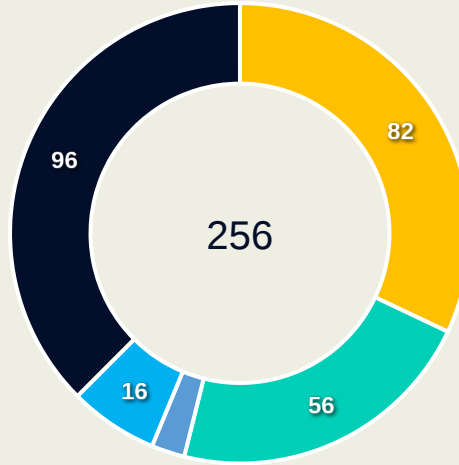

Offers Made Outside Shape

#	Player	Offers Made	Offers Received	% Made & Received
12	BERGER Ann-Katrin	8	4	50%
3	HENDRICH Kathrin	2	2	100%
5	HEGERING Marina	3	1	33.3%
6	MINGE Janina	9	5	55.6%
8	LOHMANN Sydney	35	8	22.9%
9	NUESKEN Sjoeke	44	19	43.2%
15	GWINN Giulia	30	12	40%
16	BRAND Jule	54	20	37%
17	BUEHL Klara	61	18	29.5%
19	RAUCH Felicitas	13	7	53.8%
21	ANYOMI Nicole	22	5	22.7%
4	SCHULZE SOLANO Bibiane	7	6	85.7%
10	FREIGANG Laura	32	7	21.9%
13	DOORSOUN Sara	2	1	50%
14	SENSS Elisa	9	6	66.7%

Movement to Receive

Movement Types by Phase

Final Third Phase

Progression Phase

Build Up Phase

All Movement Types

- In Front
- In Between
- Out to In
- In to Out
- In Behind

Top Ranked Players