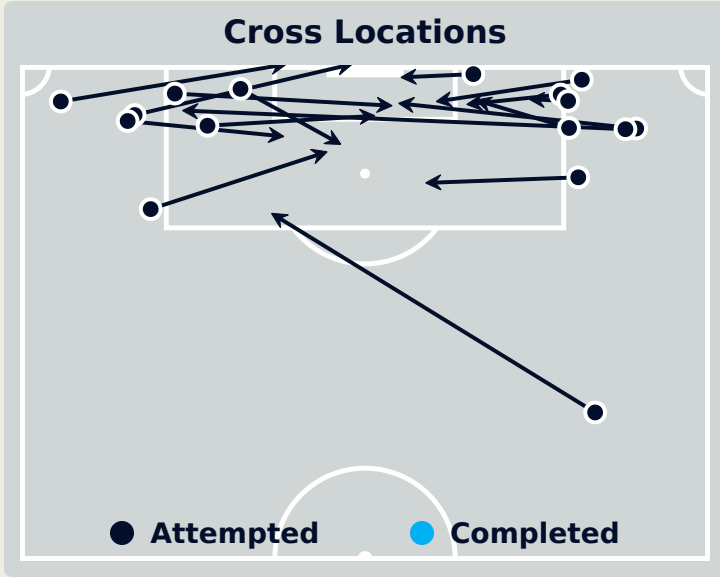

Crosses (Open Play)