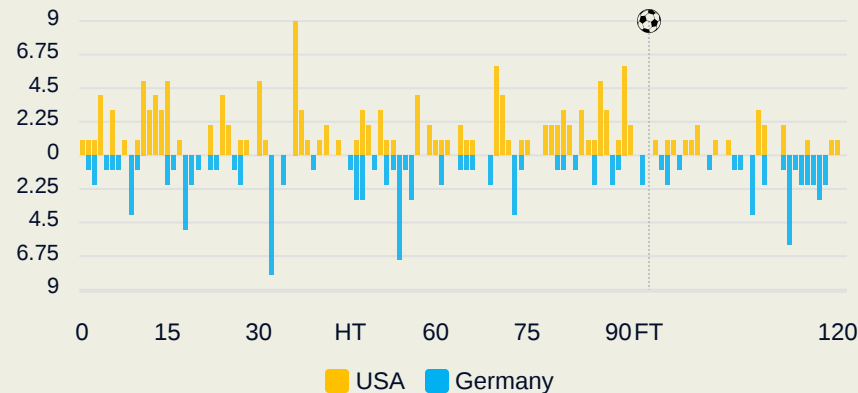

SUBSTITUTES

- FROHMS Merle GK 1
- JOHANNES Stina GK 22
- LINDER Sarai DF 2
- ↑ 78' SCHULZE SOLANO Bibiane DF 4
- SCHUELLER Lea FW 7
- ↑ 69' FREIGANG Laura FW 10
- POPP Alexandra FW 11
- ↑ 105' DOORSOUN Sara DF 13
- ↑ 90' SENSS Elisa MF 14
- ENDEMANN Vivien MF 18
- WOLTER Pia-Sophie DF 20

Distribution in the Final Third