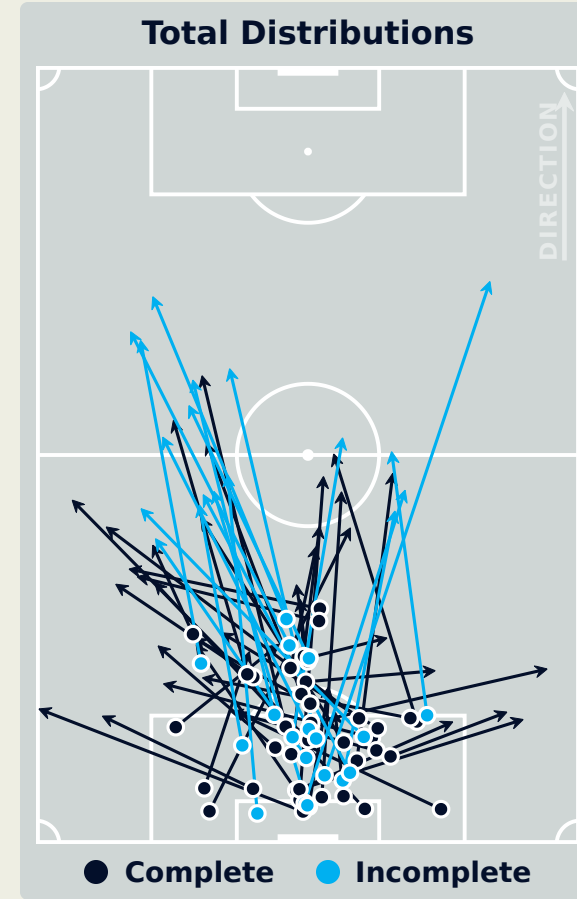

Goalkeeping Distribution

Germany