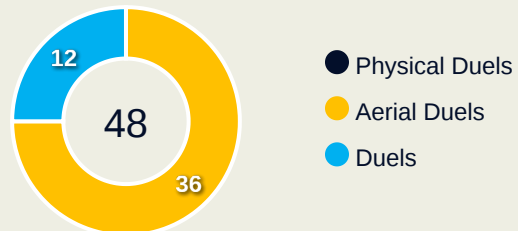

Tackles

3.21

Possession Actions / Defensive Action

Blocks

Possession Contests

Most Possession Regains

17

BERGER Ann-Katrin
GOALKEEPER