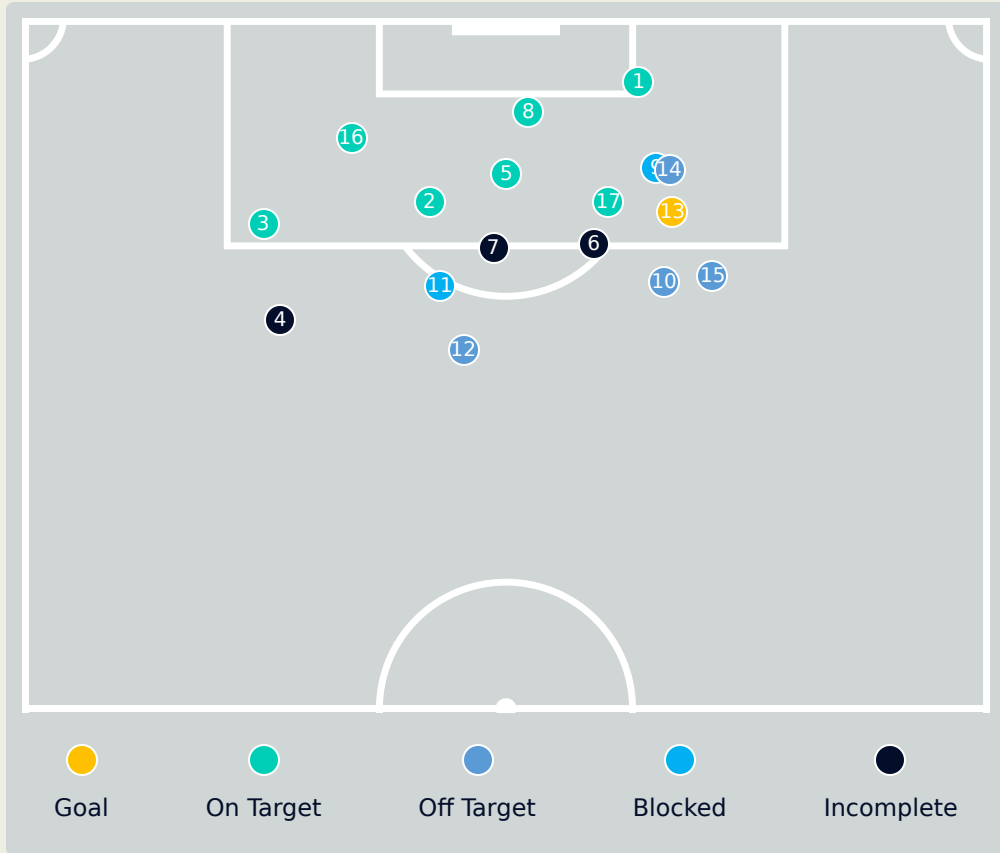

Attempts at Goal

Key	Outcome	Shots
●	Goals	1
●	On Target	7
●	Off Target	4
●	Blocked	2
●	Incomplete	3