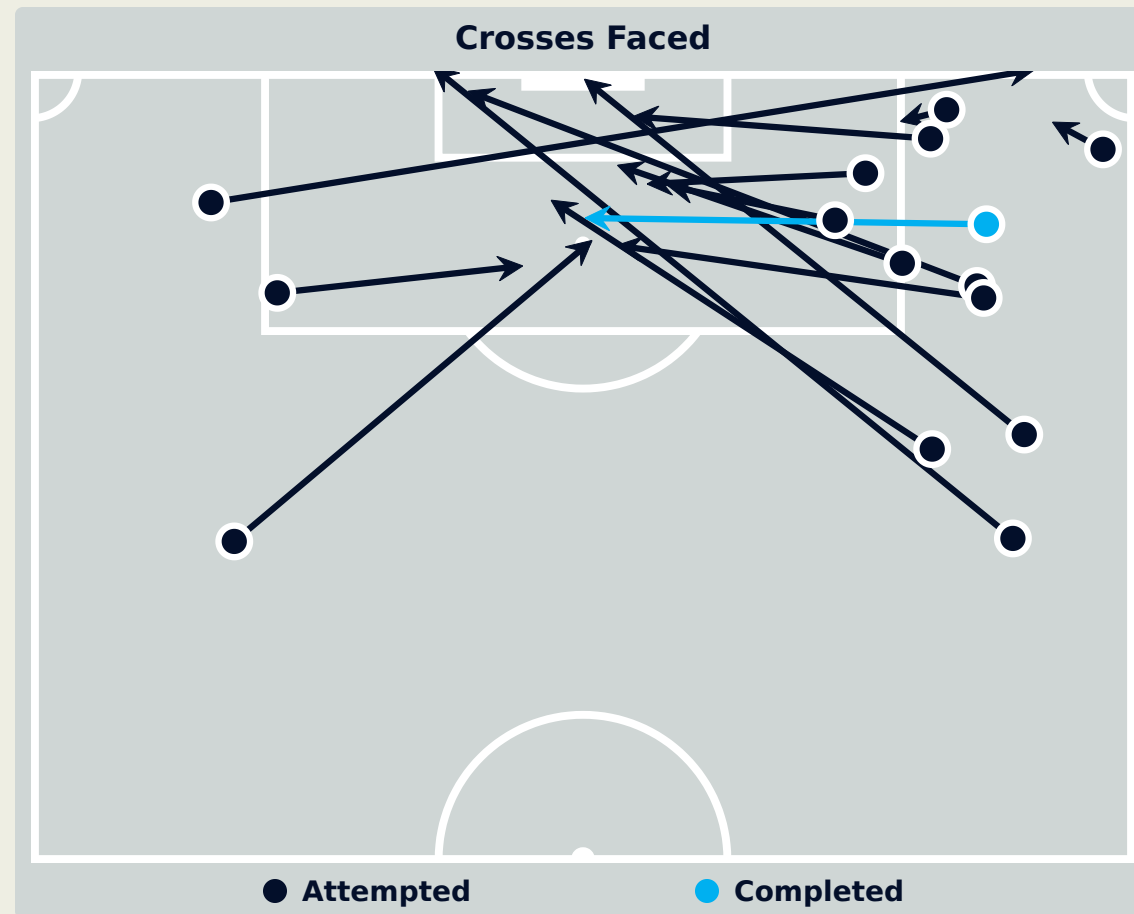

Total Attempts on Goal Faced	Total Goal Interventions	Save & Retain	Deflect & Retain	Save & Deflect	Save Attempt	No Save Attempt
14	6	4	0	2	1	6

Germany

Goal Prevention

17
Total Attempts on Goal Faced

88
Save %

Total Attempts on Goal Faced	Total Goal Interventions	Save & Retain	Deflect & Retain	Save & Deflect	Save Attempt	No Save Attempt
17	8	6	0	2	1	8

USA

Aerial Control

Delivery Types Faced

Total	In Swing	Out Swing	Driven	Lofted	Cutback	Push
21	6	8	2	2	0	3