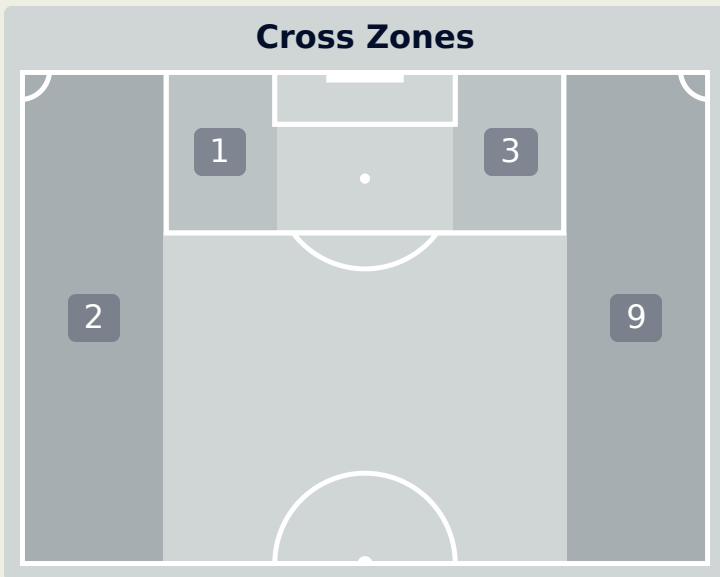

Delivery Type

Attempted

15

Completed

1

Most Crosses Attempted

5

GWINN Giulia
RIGHT BACK

#	Player	Inswing	Outswing	Driven	Lofted	Cutback	Push Cross	Total Attempted
12	BERGER Ann-Katrin	0	0	0	0	0	0	0
3	HENDRICH Kathrin	0	0	0	0	0	0	0
5	HEGERING Marina	0	0	0	0	0	0	0
6	MINGE Janina	1	0	0	0	0	0	1
8	LOHMANN Sydney	0	1	0	0	0	0	1
9	NUESKEN Sjoeke	0	0	0	0	0	0	0
15	GWINN Giulia	0	4	0	1	0	0	5
16	BRAND Jule	0	2	1	0	0	0	3
17	BUEHL Klara	0	0	1	0	0	1	2
19	RAUCH Felicitas	0	1	0	0	0	0	1
21	ANYOMI Nicole	0	0	0	0	0	1	1
4	SCHULZE SOLANO Bibiane	0	0	0	0	0	0	0
10	FREIGANG Laura	0	0	0	0	0	1	1
13	DOORSOUN Sara	0	0	0	0	0	0	0
14	SENSS Elisa	0	0	0	0	0	0	0