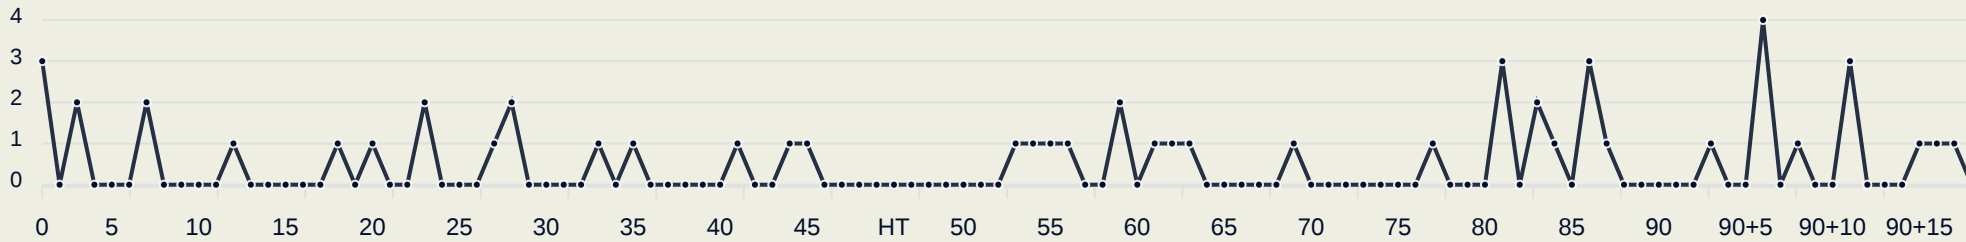

Goalkeeping Involvement

Brazil

Brazil GK Involvement Timeline