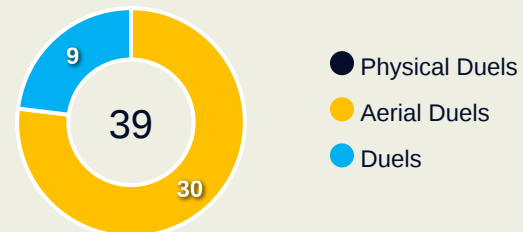

Possession Contests

Most Possession Regains

11
LORENA
GOALKEEPER