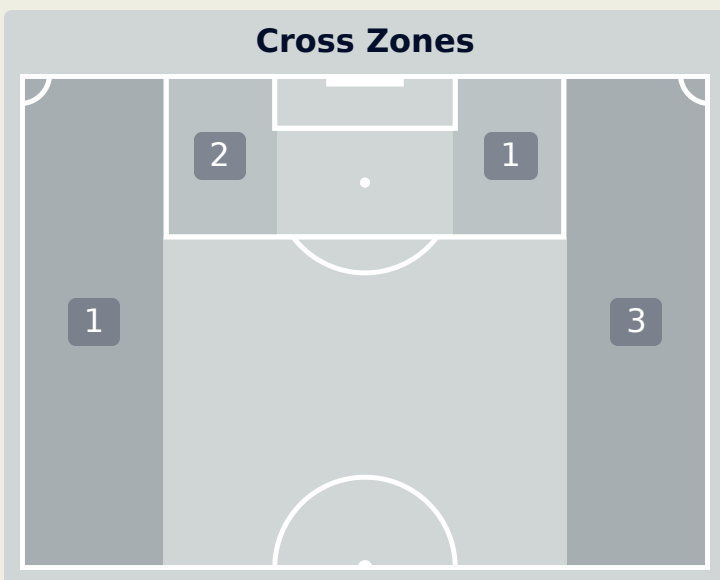

Delivery Type

Attempted

7

Completed

2

Most Crosses Attempted

2

LUDMILA
RIGHT MIDFIELD

#	Player	Inswing	Outswing	Driven	Lofted	Cutback	Push Cross	Total Attempted
1	LORENA	0	0	0	0	0	0	0
3	TARCIANE	0	0	0	0	0	0	0
8	VITORIA YAYA	0	0	0	0	0	0	0
11	JHENIFFER	0	0	0	0	0	0	0
13	YASMIM	0	0	1	0	0	0	1
14	LUDMILA	0	0	2	0	0	0	2
15	THAIS	0	0	0	0	0	0	0
18	GABI PORTILHO	0	0	0	1	0	0	1
19	PRISCILA	0	0	0	0	0	0	0
20	ANGELINA	0	0	1	0	0	0	1
21	LAUREN	0	0	0	0	0	0	0
5	DUDA SAMPAIO	0	0	0	0	0	0	0
7	KEROLIN	1	0	0	0	0	0	1
9	ADRIANA	0	1	0	0	0	0	1
16	GABI NUNES	0	0	0	0	0	0	0
17	ANA VITORIA	0	0	0	0	0	0	0