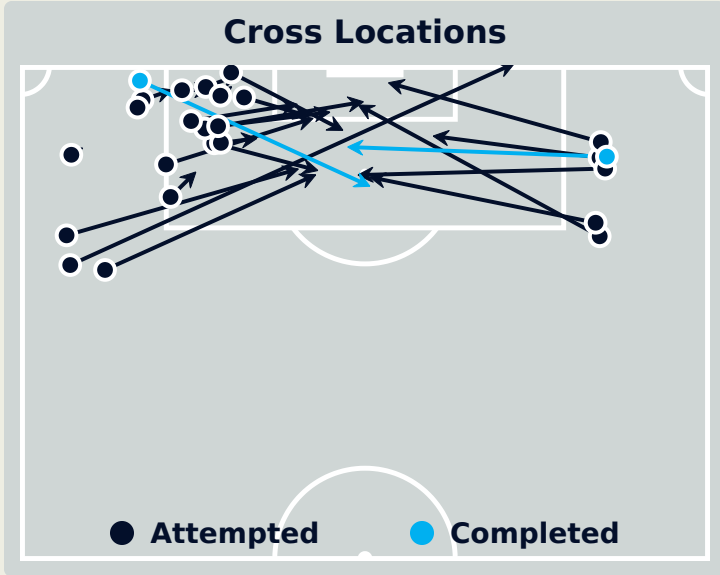

Crosses (Open Play)