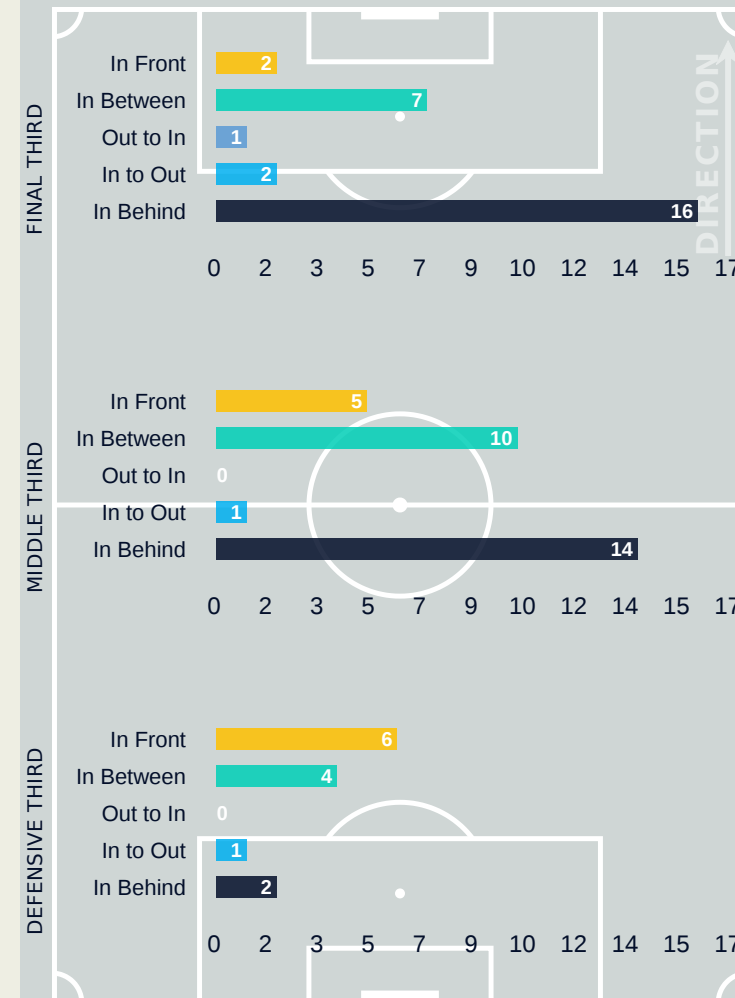

Movement Types Pitch Third