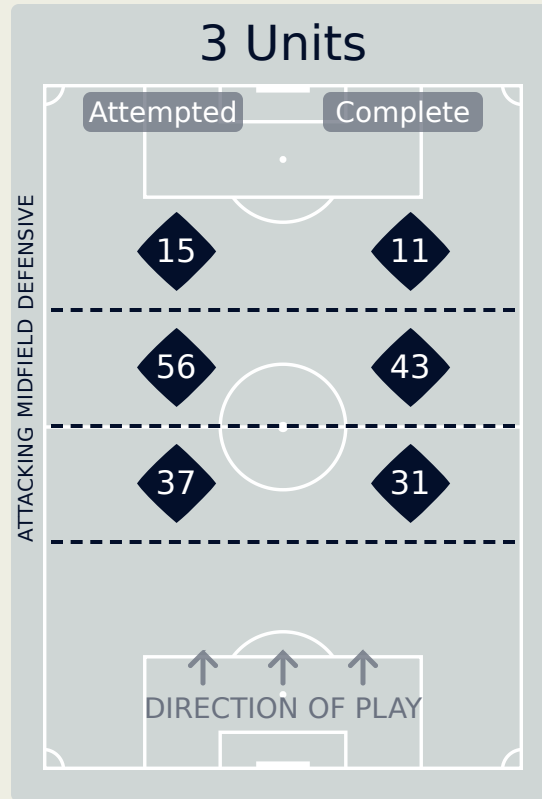

# 93

Attempted Line Breaks	8
Inside Shape	7
Outside Shape	1

Attempted Line Breaks	52
Inside Shape	40
Outside Shape	12

Attempted Line Breaks	33
Inside Shape	26
Outside Shape	7

# Line Breaks

Spain

Attempted Line Breaks

198

Attempted Line Breaks	12
Inside Shape	6
Outside Shape	6

Attempted Line Breaks	108
Inside Shape	56
Outside Shape	52

Attempted Line Breaks	78
Inside Shape	46
Outside Shape	32

## Line Breaks

Brazil

					4 Units				3 Units			2 Units		Direction			Distribution Type		
#	Player	Line Breaks Attempted	Line Breaks Completed	Line Break Completion %	Attacking Line	Attacking Midfield Line	Midfield Line	Defensive Line	Attacking Line	Midfield Line	Defensive Line	Midfield Line	Defensive Line	Through	Around	Over	Pass	Cross	Ball Progression
1	LORENA	11	2	18%	0	0	0	0	3	6	0	2	0	0	1	10	11	0	0
3	TARCIANE	3	2	67%	0	0	0	0	1	1	1	0	0	1	0	2	3	0	0
8	VITORIA YAYA	10	5	50%	0	0	1	1	0	2	3	2	1	3	2	5	9	0	1
11	JHENIFFER	3	1	33%	0	0	0	0	0	3	0	0	0	2	1	0	3	0	0
13	YASMIM	8	3	38%	0	0	0	0	0	3	0	3	2	4	1	3	8	0	0
14	LUDMILA	7	0	0%	0	0	1	0	0	2	2	0	2	0	2	5	7	0	0
15	THAIS	14	6	43%	0	0	1	0	3	3	2	5	0	2	2	10	14	0	0
18	GABI PORTILHO	1	0	0%	0	0	0	0	0	0	0	1	0	0	1	0	1	0	0
19	PRISCILA	2	2	100%	0	0	0	0	0	1	0	0	1	0	2	0	2	0	0
20	ANGELINA	10	7	70%	0	2	0	0	0	2	0	5	1	4	2	4	10	0	0
21	LAUREN	11	6	55%	0	0	0	0	2	3	0	6	0	1	3	7	11	0	0
5	DUDA SAMPAIO	4	1	25%	0	0	0	1	1	2	0	0	0	0	0	4	4	0	0
7	KEROLIN	1	0	0%	0	0	0	0	0	0	1	0	0	0	0	1	1	0	0
9	ADRIANA	4	1	25%	0	0	1	0	0	1	0	1	1	1	0	3	4	0	0
16	GABI NUNES	0	0	0%	0	0	0	0	0	0	0	0	0	0	0	0	0	0	0
17	ANA VITORIA	4	2	50%	0	0	0	0	2	2	0	0	0	2	0	2	4	0	0