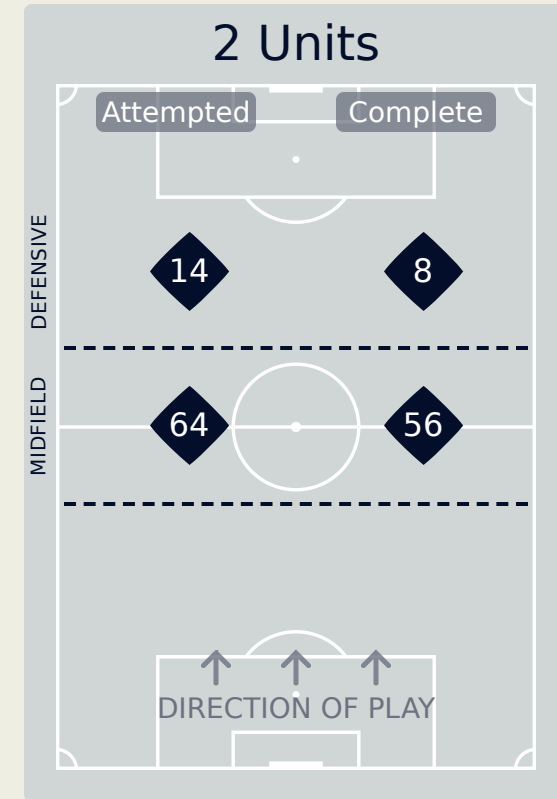

# 93

Attempted Line Breaks	8
Inside Shape	7
Outside Shape	1

Attempted Line Breaks	52
Inside Shape	40
Outside Shape	12

Attempted Line Breaks	33
Inside Shape	26
Outside Shape	7

# Line Breaks

Spain

Attempted Line Breaks

198

Attempted Line Breaks	12
Inside Shape	6
Outside Shape	6

Attempted Line Breaks	108
Inside Shape	56
Outside Shape	52

Attempted Line Breaks	78
Inside Shape	46
Outside Shape	32

## Line Breaks

Brazil

					4 Units				3 Units			2 Units		Direction			Distribution Type		
#	Player	Line Breaks Attempted	Line Breaks Completed	Line Break Completion %	Attacking Line	Attacking Midfield Line	Midfield Line	Defensive Line	Attacking Line	Midfield Line	Defensive Line	Midfield Line	Defensive Line	Through	Around	Over	Pass	Cross	Ball Progression
1	LORENA	11	2	18%	0	0	0	0	3	6	0	2	0	0	1	10	11	0	0
3	TARCIANE	3	2	67%	0	0	0	0	1	1	1	0	0	1	0	2	3	0	0
8	VITORIA YAYA	10	5	50%	0	0	1	1	0	2	3	2	1	3	2	5	9	0	1
11	JHENIFFER	3	1	33%	0	0	0	0	0	3	0	0	0	2	1	0	3	0	0
13	YASMIM	8	3	38%	0	0	0	0	0	3	0	3	2	4	1	3	8	0	0
14	LUDMILA	7	0	0%	0	0	1	0	0	2	2	0	2	0	2	5	7	0	0
15	THAIS	14	6	43%	0	0	1	0	3	3	2	5	0	2	2	10	14	0	0
18	GABI PORTILHO	1	0	0%	0	0	0	0	0	0	0	1	0	0	1	0	1	0	0
19	PRISCILA	2	2	100%	0	0	0	0	0	1	0	0	1	0	2	0	2	0	0
20	ANGELINA	10	7	70%	0	2	0	0	0	2	0	5	1	4	2	4	10	0	0
21	LAUREN	11	6	55%	0	0	0	0	2	3	0	6	0	1	3	7	11	0	0
5	DUDA SAMPAIO	4	1	25%	0	0	0	1	1	2	0	0	0	0	0	4	4	0	0
7	KEROLIN	1	0	0%	0	0	0	0	0	0	1	0	0	0	0	1	1	0	0
9	ADRIANA	4	1	25%	0	0	1	0	0	1	0	1	1	1	0	3	4	0	0
16	GABI NUNES	0	0	0%	0	0	0	0	0	0	0	0	0	0	0	0	0	0	0
17	ANA VITORIA	4	2	50%	0	0	0	0	2	2	0	0	0	2	0	2	4	0	0