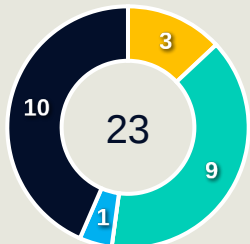

Brazil

Movement to Receive

Movement Types by Phase

Final Third Phase