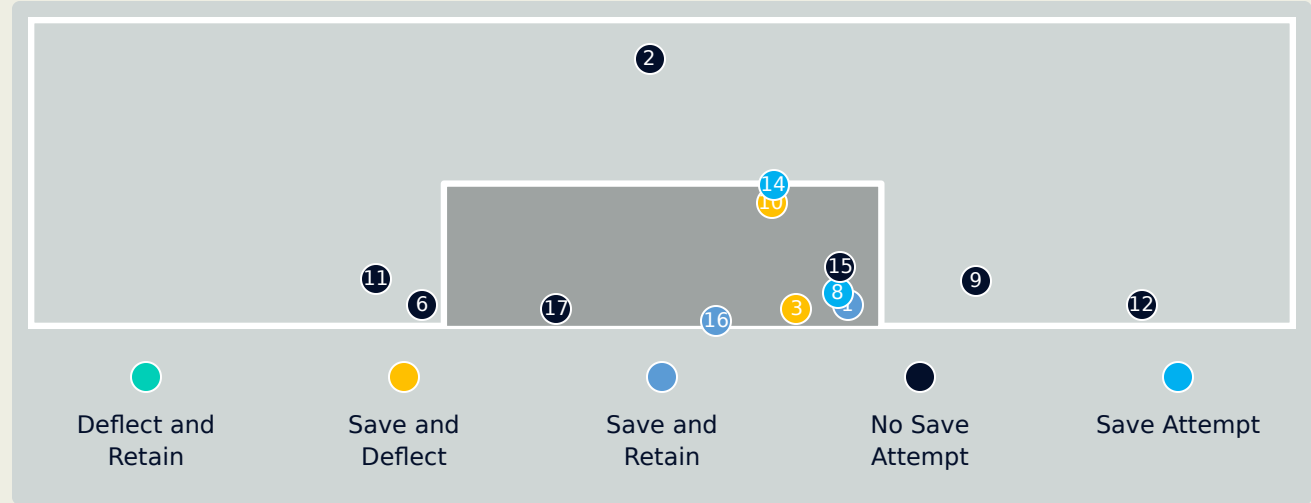

Spain

Goal Prevention

18
Total Attempts on Goal Faced

57
Save %

Intervention Type

- Deflect & Retain
- Save & Deflect
- Save & Retain
- No Save Attempt
- Save Attempt

Intervention Body Type

- Head
- Hands
- Upper Body
- Lower Body
- Feet

Total Attempts on Goal Faced	Total Goal Interventions	Save & Retain	Deflect & Retain	Save & Deflect	Save Attempt	No Save Attempt
18	4	2	0	2	2	12