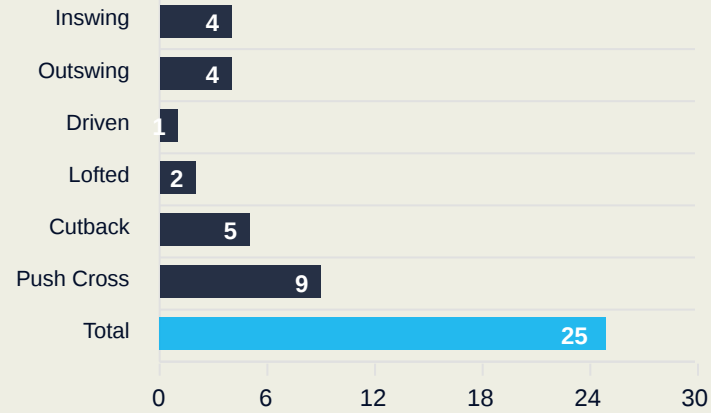

Delivery Type

Attempted

25

Completed

2

Most Crosses Attempted

5

CALDENTEY Mariona
LEFT WINGER

#	Player	Inswing	Outswing	Driven	Lofted	Cutback	Push Cross	Total Attempted
13	COLL Cata	0	0	0	0	0	0	0
2	BATLLE Ona	0	0	0	0	1	1	2
3	ABELLEIRA Teresa	0	0	0	0	0	0	0
4	PAREDES Irene	0	0	0	0	0	0	0
6	BONMATI Aitana	1	0	0	0	1	2	4
8	CALDENTEY Mariona	1	1	0	1	2	0	5
9	PARALLUELO Salma	0	0	0	0	0	3	3
10	HERMOSO Jennifer	1	1	0	0	1	1	4
15	NAVARRO Eva	1	2	0	1	0	0	4
16	CODINA Laia	0	0	0	0	0	0	0
18	CARMONA Olga	0	0	1	0	0	1	2
5	HERNANDEZ Oihane	0	0	0	0	0	0	0
7	DEL CASTILLO Athenea	0	0	0	0	0	1	1
11	PUTELLAS Alexia	0	0	0	0	0	0	0
12	GUIJARRO Patri	0	0	0	0	0	0	0
14	ALEIXANDRI Laia	0	0	0	0	0	0	0