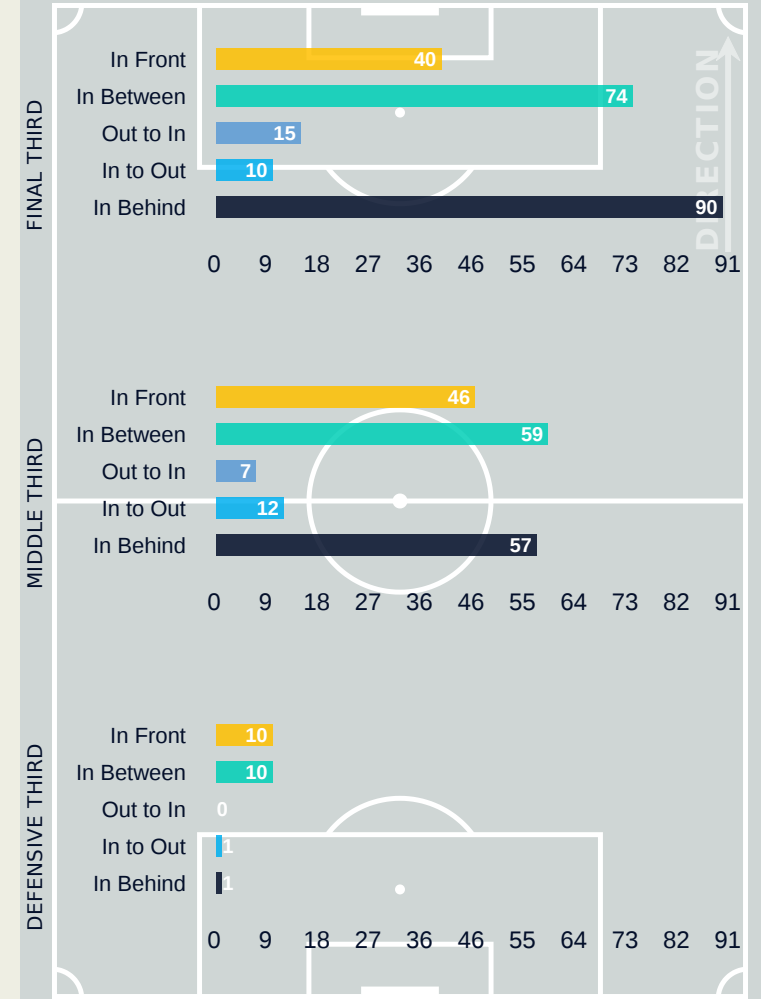

Movement Types Pitch Third