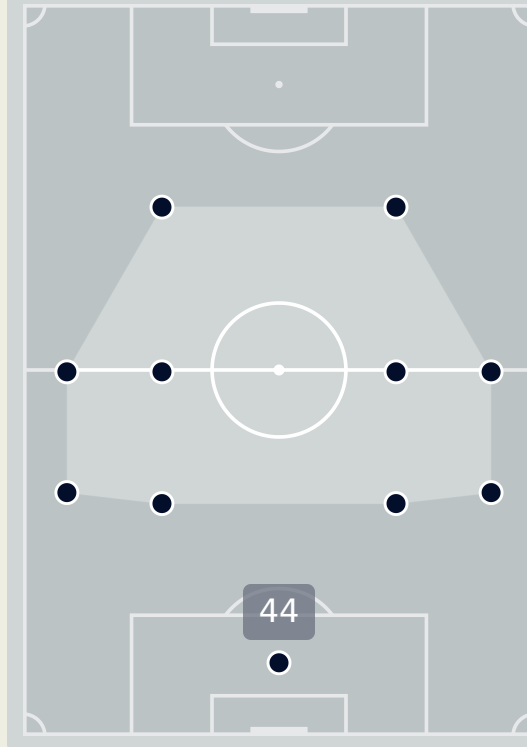

## Offering to Receive

91

Total Offers Made

29

Total Offers Received

Most Offers

13

GABI PORTILHO  
RIGHT WINGER

47

Offers Made in Final Third

25

Offers Made in Middle Third

19

Offers Made in Defensive Third

Offers Made Inside Shape

Offers Made Outside Shape