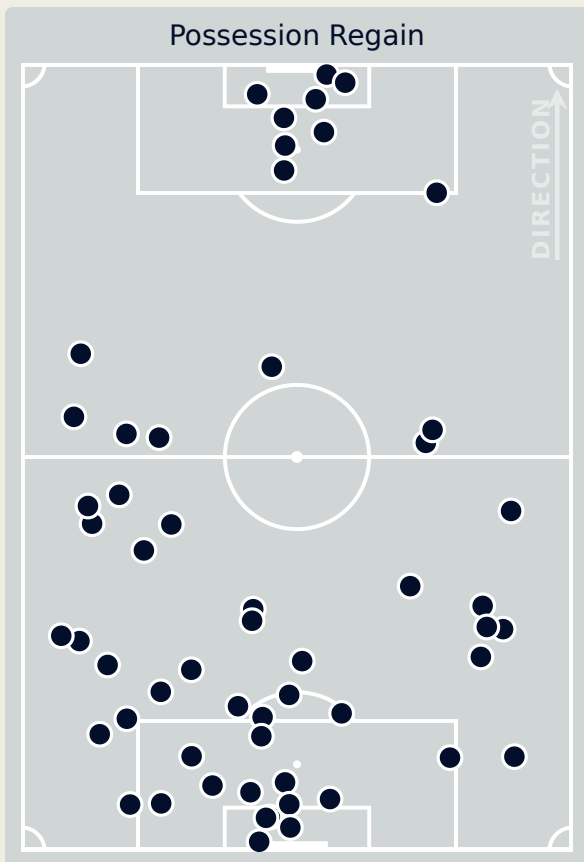

Defensive Actions

56

Forced Turnovers

47

Possession Regained

2

Interceptions

23

Tackles

6.36

Possession Actions / Defensive Action