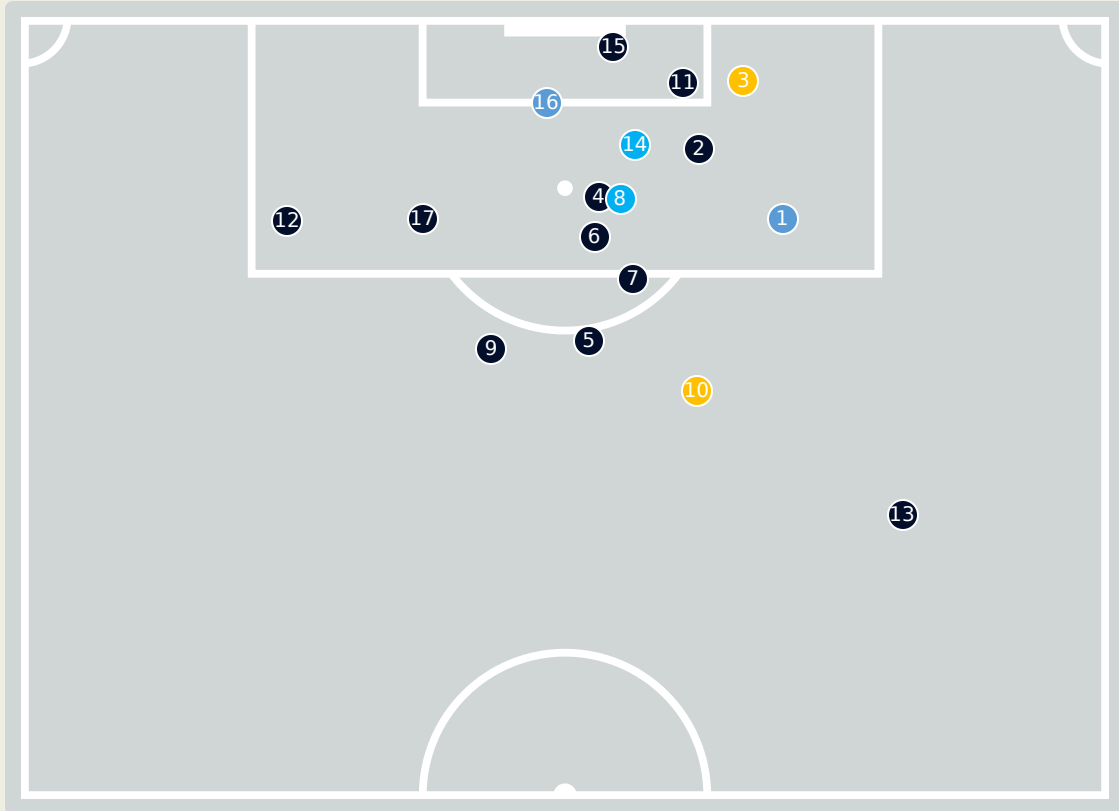

Spain

Goal Prevention

18
Total Attempts on Goal Faced

57
Save %

Intervention Type

- Deflect & Retain
- Save & Deflect
- Save & Retain
- No Save Attempt
- Save Attempt

Intervention Body Type

- Head
- Hands
- Upper Body
- Lower Body
- Feet

Total Attempts on Goal Faced	Total Goal Interventions	Save & Retain	Deflect & Retain	Save & Deflect	Save Attempt	No Save Attempt
18	4	2	0	2	2	12