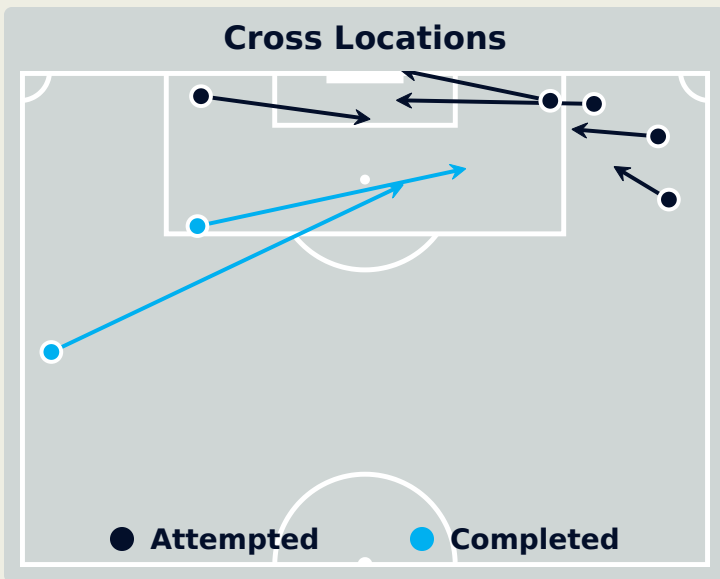

Crosses (Open Play)