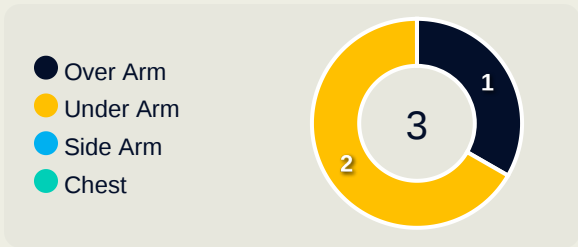

Brazil

Goalkeeping Distribution