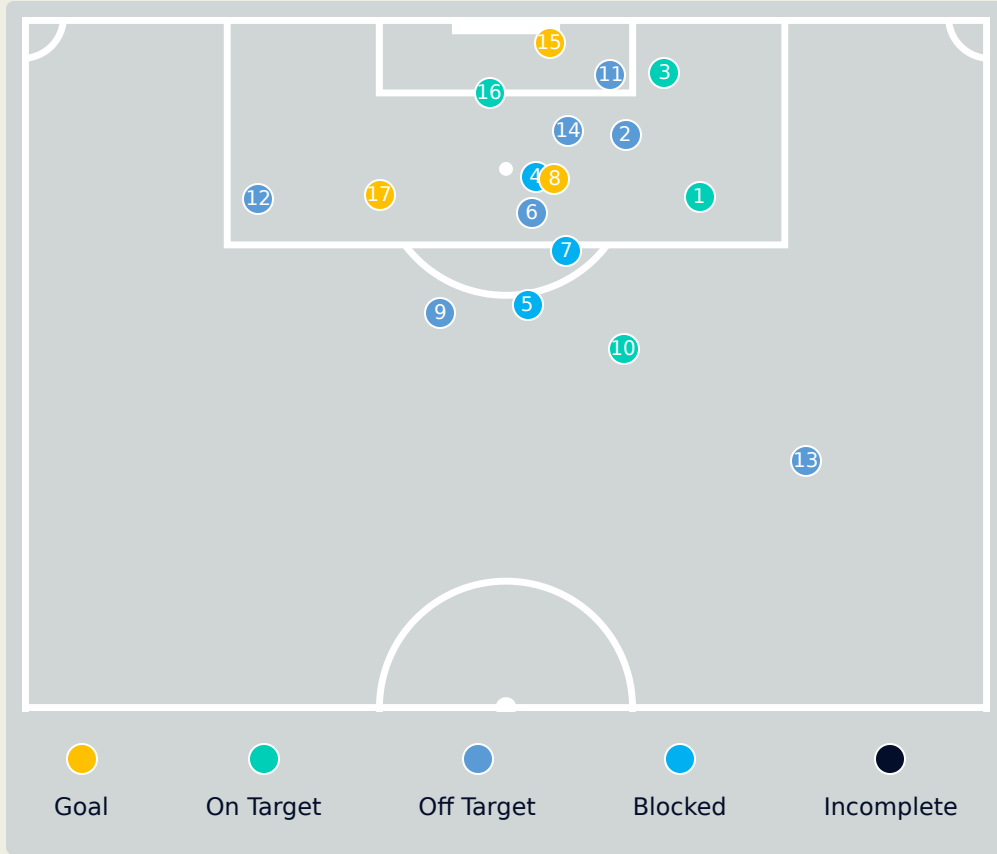

Brazil

Attempts at Goal

Key	Outcome	Shots
●	Goals	3
●	On Target	4
●	Off Target	7
●	Blocked	3
●	Incomplete	0