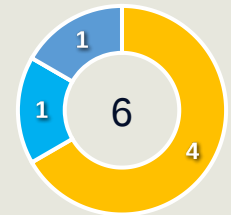

Intervention Body Type

- Head
- Hands
- Upper Body
- Lower Body
- Feet

Total Attempts on Goal Faced	Total Goal Interventions	Save & Retain	Deflect & Retain	Save & Deflect	Save Attempt	No Save Attempt
18	4	2	0	2	2	12