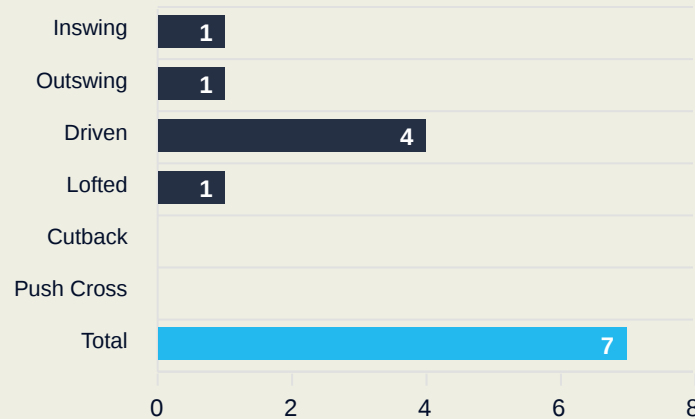

Delivery Type

Attempted

7

Completed

2

Most Crosses Attempted

2

LUDMILA
RIGHT MIDFIELD

#	Player	Inswing	Outswing	Driven	Lofted	Cutback	Push Cross	Total Attempted
1	LORENA	0	0	0	0	0	0	0
3	TARCIANE	0	0	0	0	0	0	0
8	VITORIA YAYA	0	0	0	0	0	0	0
11	JHENIFFER	0	0	0	0	0	0	0
13	YASMIM	0	0	1	0	0	0	1
14	LUDMILA	0	0	2	0	0	0	2
15	THAIS	0	0	0	0	0	0	0
18	GABI PORTILHO	0	0	0	1	0	0	1
19	PRISCILA	0	0	0	0	0	0	0
20	ANGELINA	0	0	1	0	0	0	1
21	LAUREN	0	0	0	0	0	0	0
5	DUDA SAMPAIO	0	0	0	0	0	0	0
7	KEROLIN	1	0	0	0	0	0	1
9	ADRIANA	0	1	0	0	0	0	1
16	GABI NUNES	0	0	0	0	0	0	0
17	ANA VITORIA	0	0	0	0	0	0	0