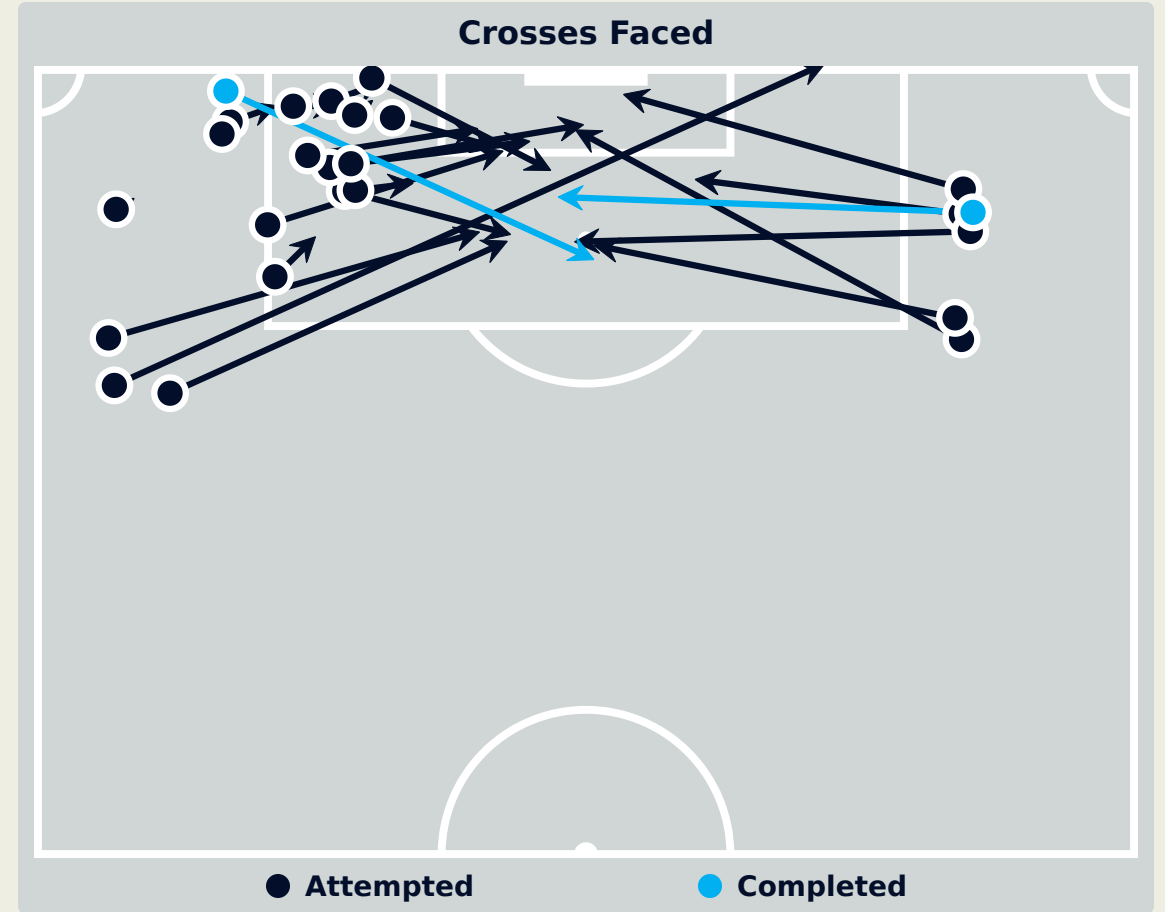

Brazil

Aerial Control

Delivery Types Faced

Total	In Swing	Out Swing	Driven	Lofted	Cutback	Push
39	12	8	2	3	5	9