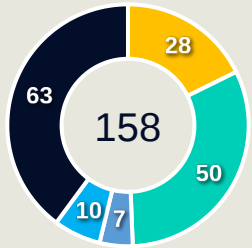

Movement to Receive

Movement Types by Phase

Final Third Phase