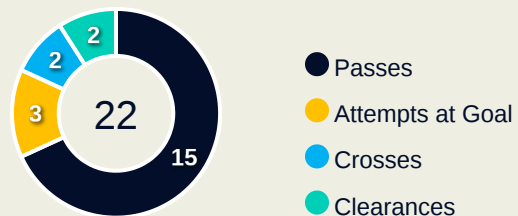

Defensive Actions

56

Forced Turnovers

47

Possession Regained

2

Interceptions

23

Tackles

6.36

Possession Actions / Defensive Action

Blocks

Possession Contests

Most Possession Regains

7

BATLLE Ona
RIGHT BACK

#	Player	Total Possession Regains
13	COLL Cata	5
2	BATLLE Ona	7
3	ABELLEIRA Teresa	5
4	PAREDES Irene	6
6	BONMATI Aitana	1
8	CALDENTEY Mariona	0
9	PARALLUELO Salma	3
10	HERMOSO Jennifer	2
15	NAVARRO Eva	0
16	CODINA Laia	3
18	CARMONA Olga	6
5	HERNANDEZ Oihane	3
7	DEL CASTILLO Athenea	1
11	PUTELLAS Alexia	0
12	GUIJARRO Patri	2
14	ALEIXANDRI Laia	3