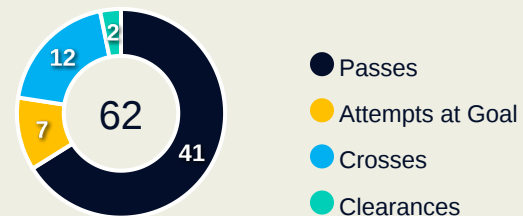

Brazil

Defensive Actions

60

Forced Turnovers

65

Possession Regained

9

Interceptions

59

Tackles

1.05

Possession Actions / Defensive Action

Blocks