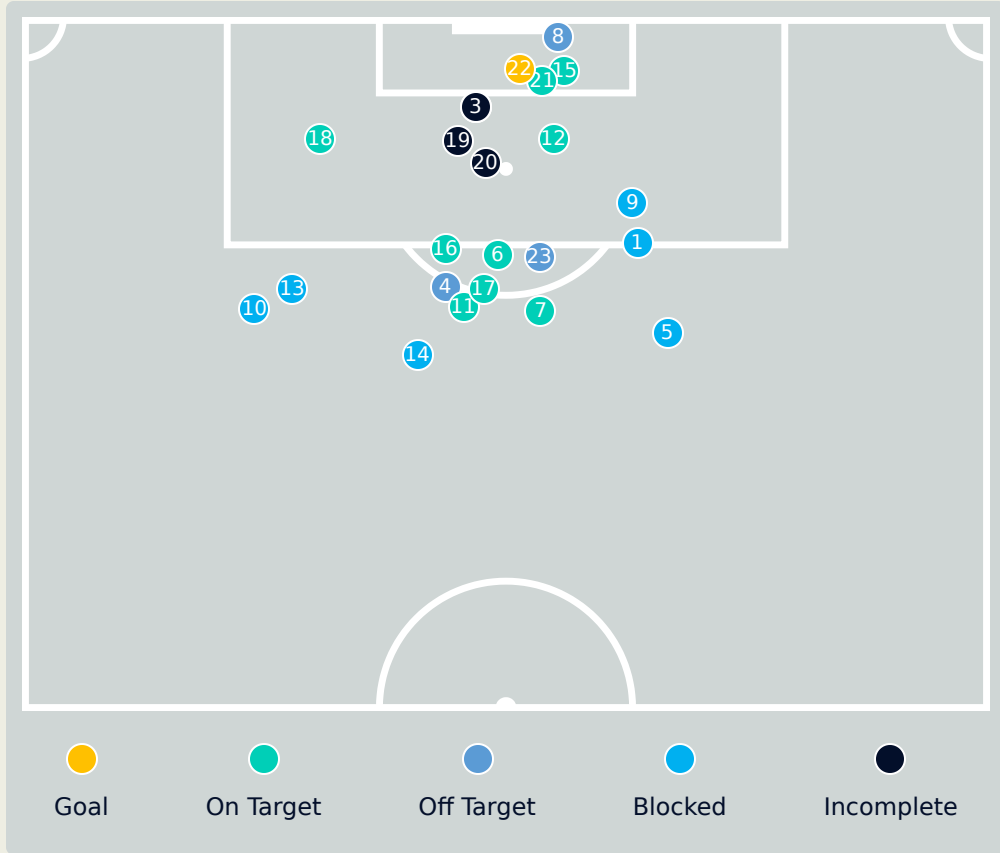

Spain

Attempts at Goal

Key	Outcome	Shots
●	Goals	1
●	On Target	9
●	Off Target	3
●	Blocked	7
●	Incomplete	3