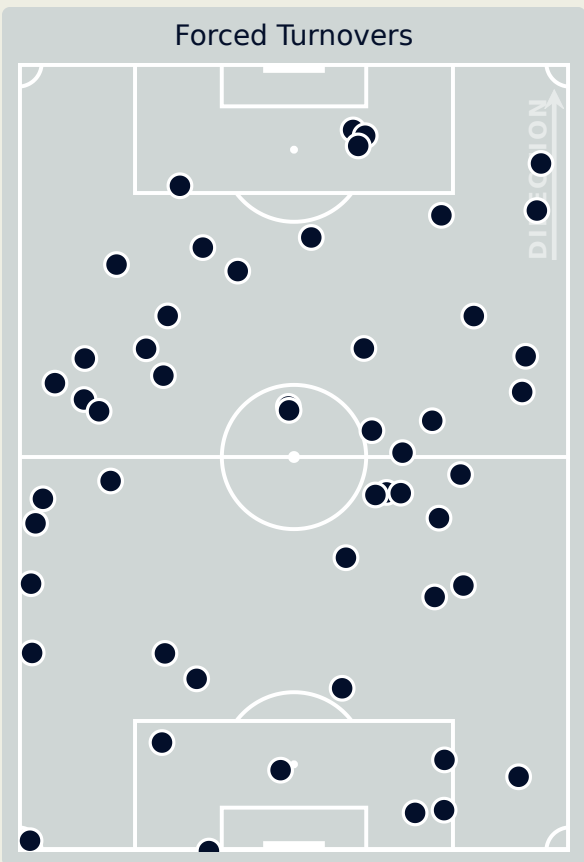

Spain

Defensive Actions