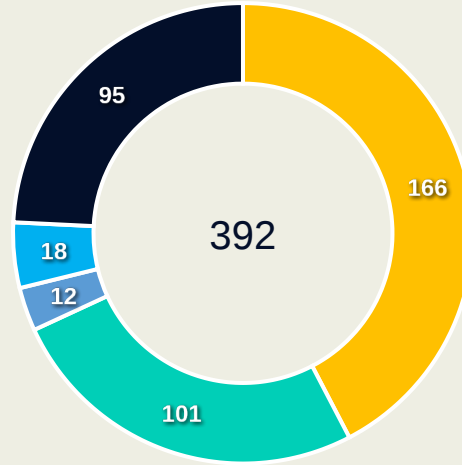

Offers Made Outside Shape

#	Player	Offers Made	Offers Received	% Made & Received
12	BERGER Ann-Katrin	19	18	94.7%
2	LINDER Sarai	7	5	71.4%
3	HENDRICH Kathrin	5	3	60%
5	HEGERING Marina	3	2	66.7%
6	MINGE Janina	14	4	28.6%
9	NUESKEN Sjoeke	34	14	41.2%
11	POPP Alexandra	10	5	50%
15	GWINN Giulia	18	4	22.2%
16	BRAND Jule	10	7	70%
17	BUEHL Klara	9	4	44.4%
19	RAUCH Felicitas	18	9	50%
7	SCHUELLER Lea	6	1	16.7%
13	DOORSOUN Sara	1	0	0%

Movement to Receive

Movement Types by Phase

Final Third Phase

Progression Phase

Build Up Phase

All Movement Types

- In Front
- In Between
- Out to In
- In to Out
- In Behind

Top Ranked Players