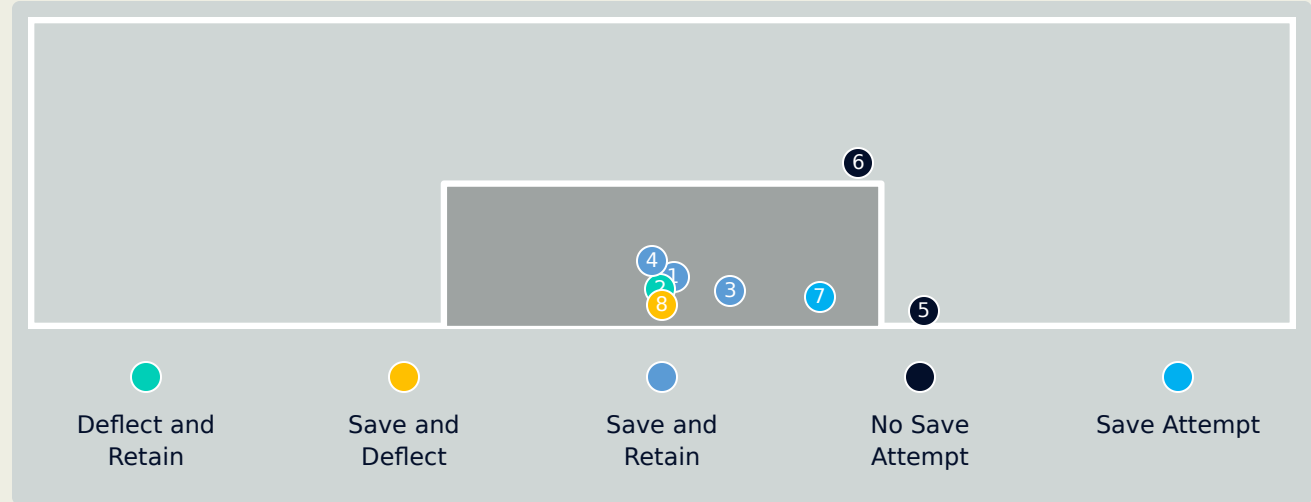

75
Total Involvements

Goalkeeping Distribution

Goalkeeping Distribution

Germany

Spain

Goal Prevention

- Deflect and Retain
- Save and Deflect
- Save and Retain
- No Save Attempt
- Save Attempt

Intervention Type

- Deflect & Retain
- Save & Deflect
- Save & Retain
- No Save Attempt
- Save Attempt

Intervention Body Type

- Head
- Hands
- Lower Body
- Upper Body
- Feet

8

Total Attempts on Goal Faced

83

Save %

Total Attempts on Goal Faced	Total Goal Interventions	Save & Retain	Deflect & Retain	Save & Deflect	Save Attempt	No Save Attempt
8	4	3	0	1	1	2