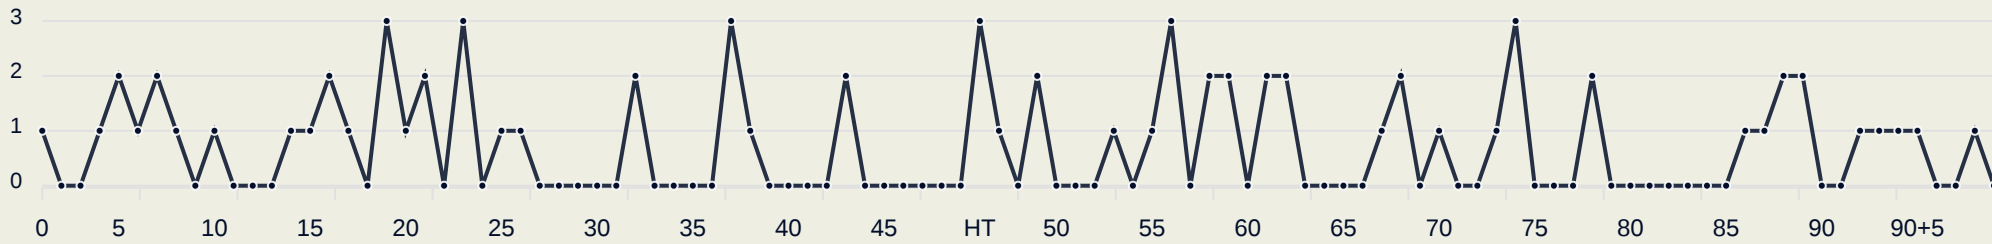

GOALKEEPING

Spain 0 - 1 Germany

Goalkeeping Involvement

Spain

Spain GK Involvement Timeline

40
Total Involvements

Germany

Germany GK Involvement Timeline