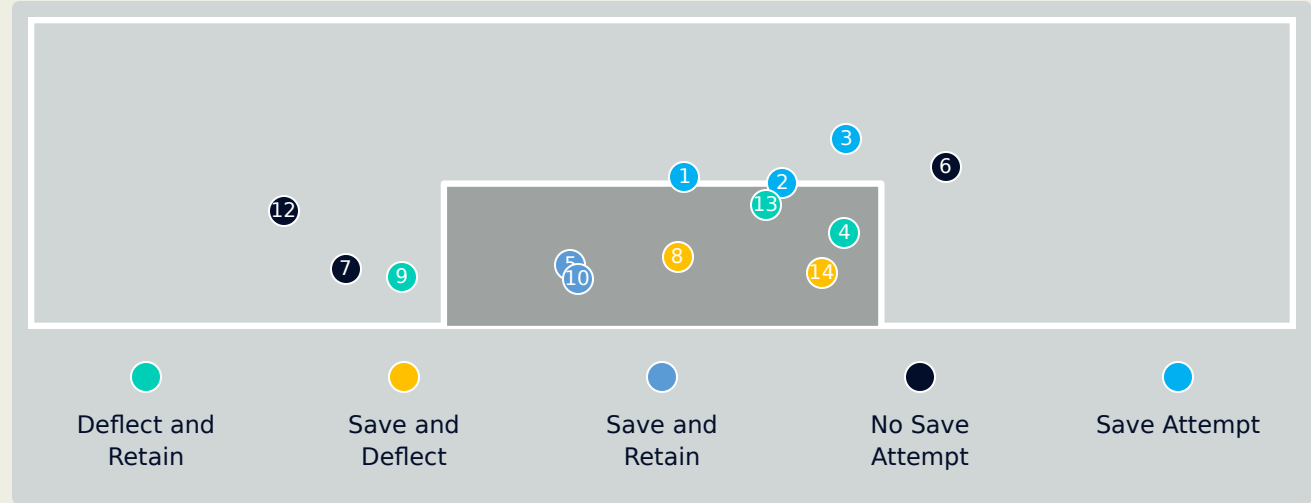

- Deflect & Retain
- Save & Deflect
- Save & Retain
- No Save Attempt
- Save Attempt

Intervention Body Type

- Head
- Hands
- Lower Body
- Upper Body
- Feet

8

Total Attempts on Goal Faced

83

Save %

Total Attempts on Goal Faced	Total Goal Interventions	Save & Retain	Deflect & Retain	Save & Deflect	Save Attempt	No Save Attempt
8	4	3	0	1	1	2

Germany

Goal Prevention

14
Total Attempts on Goal Faced

100
Save %

Total Attempts on Goal Faced	Total Goal Interventions	Save & Retain	Deflect & Retain	Save & Deflect	Save Attempt	No Save Attempt
14	4	2	0	2	3	4