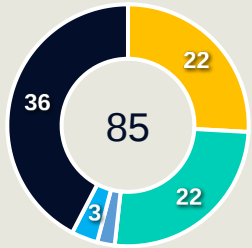

NUESKEN Sjoeke
RIGHT CENTRE MIDFIELD

45

Offers Made in Final Third

65

Offers Made in Middle Third

44

Offers Made in Defensive Third

Offers Made Inside Shape

Offers Made Outside Shape

#	Player	Offers Made	Offers Received	% Made & Received
12	BERGER Ann-Katrin	19	18	94.7%
2	LINDER Sarai	7	5	71.4%
3	HENDRICH Kathrin	5	3	60%
5	HEGERING Marina	3	2	66.7%
6	MINGE Janina	14	4	28.6%
9	NUESKEN Sjoeke	34	14	41.2%
11	POPP Alexandra	10	5	50%
15	GWINN Giulia	18	4	22.2%
16	BRAND Jule	10	7	70%
17	BUEHL Klara	9	4	44.4%
19	RAUCH Felicitas	18	9	50%
7	SCHUELLER Lea	6	1	16.7%
13	DOORSOUN Sara	1	0	0%

Movement to Receive

Movement Types by Phase

Final Third Phase

Progression Phase

Build Up Phase

All Movement Types

- In Front
- In Between
- Out to In
- In to Out
- In Behind

Top Ranked Players