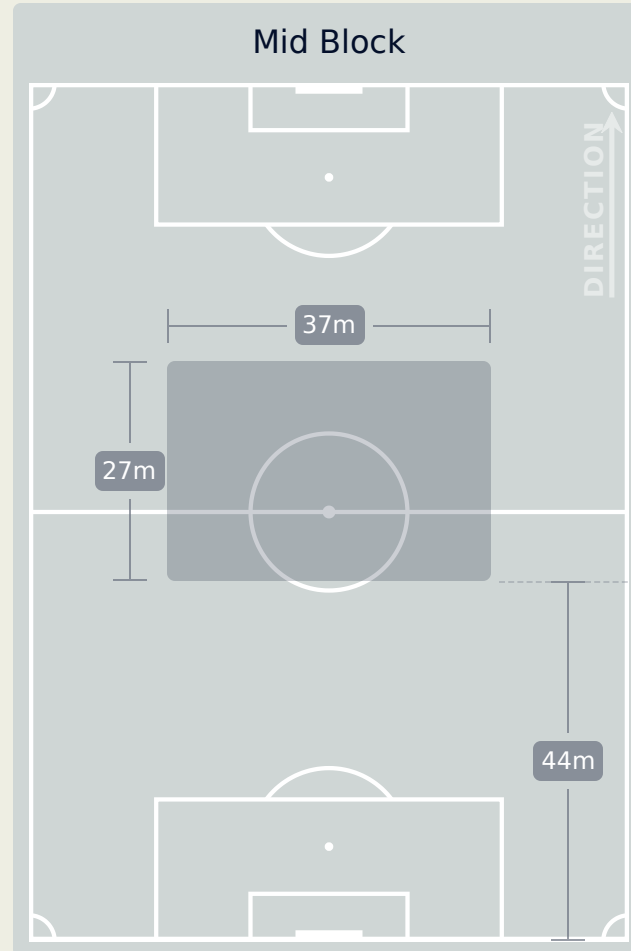

Defensive Line Height & Team Length

Defensive Line Height & Team Length

Germany

Defensive Pressure

Spain

132	Total Pressures	265
32	Direct Pressures	96
1.84s	Avg Pressure Duration	1.7s
51	Forced Turnovers	56
9.6s	Ball Recovery Time	14.19s
41	Pushing on into Pressing	72
107	Pushing on	171
21	Pressing Direction Inside	34
67	Pressing Direction Outside	154