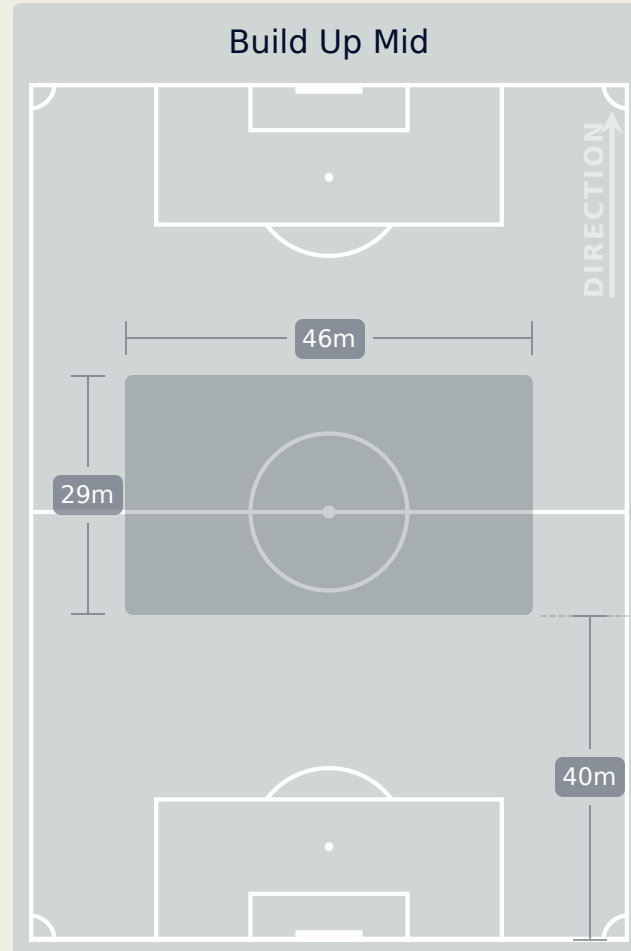

In Possession Line Height & Team Length

In Possession Line Height & Team Length

Germany

Line Breaks

Spain

Attempted Line Breaks

169

Attempted Line Breaks	7
Inside Shape	3
Outside Shape	4