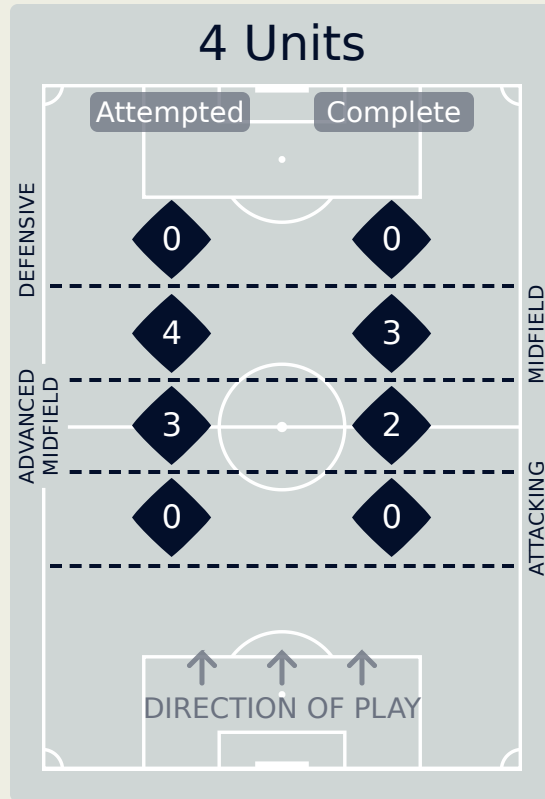

In Possession Line Height & Team Length

In Possession Line Height & Team Length

Germany

Line Breaks

Spain

Attempted Line Breaks

169

Attempted Line Breaks	7
Inside Shape	3
Outside Shape	4

Attempted Line Breaks	93
Inside Shape	63
Outside Shape	30

Attempted Line Breaks	69
Inside Shape	44
Outside Shape	25

Line Breaks

Germany

Attempted Line Breaks

128

Attempted Line Breaks	3
Inside Shape	2
Outside Shape	1