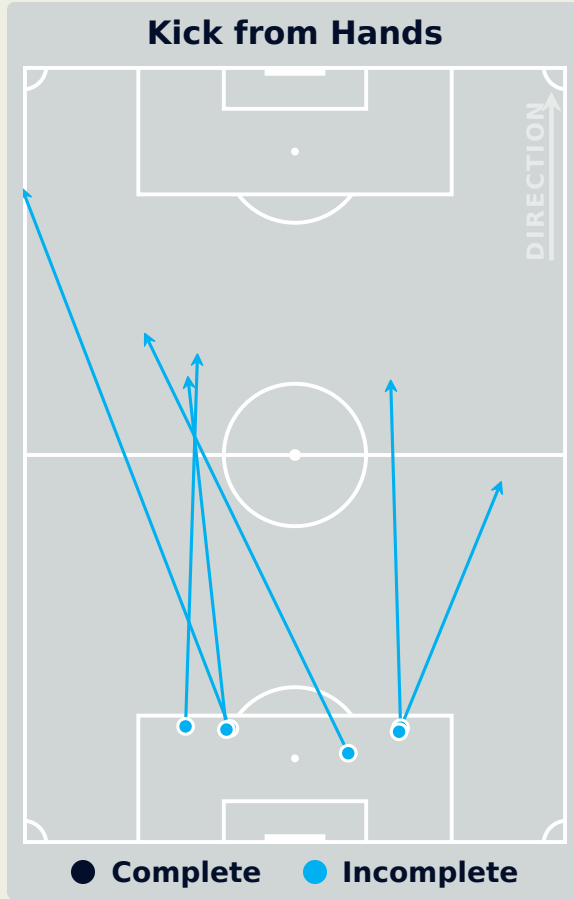

Goalkeeping Distribution

Germany