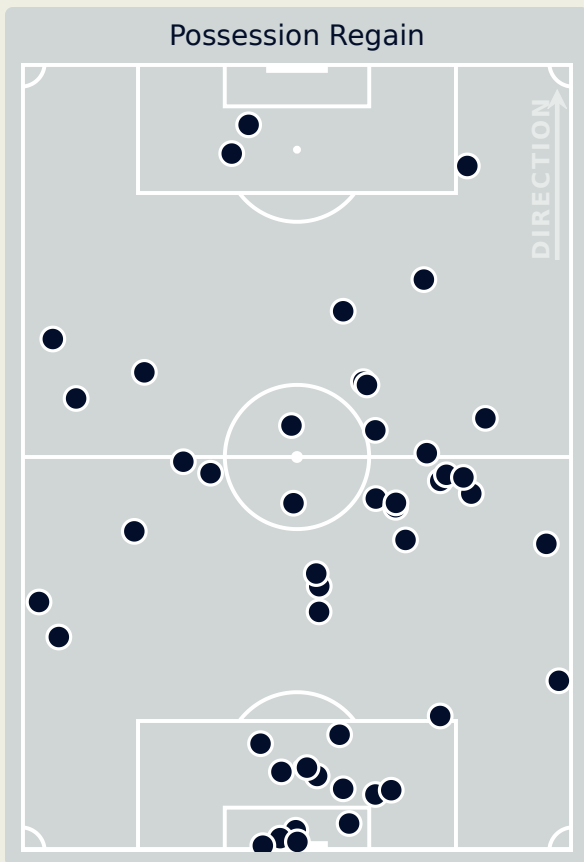

Spain

Defensive Actions