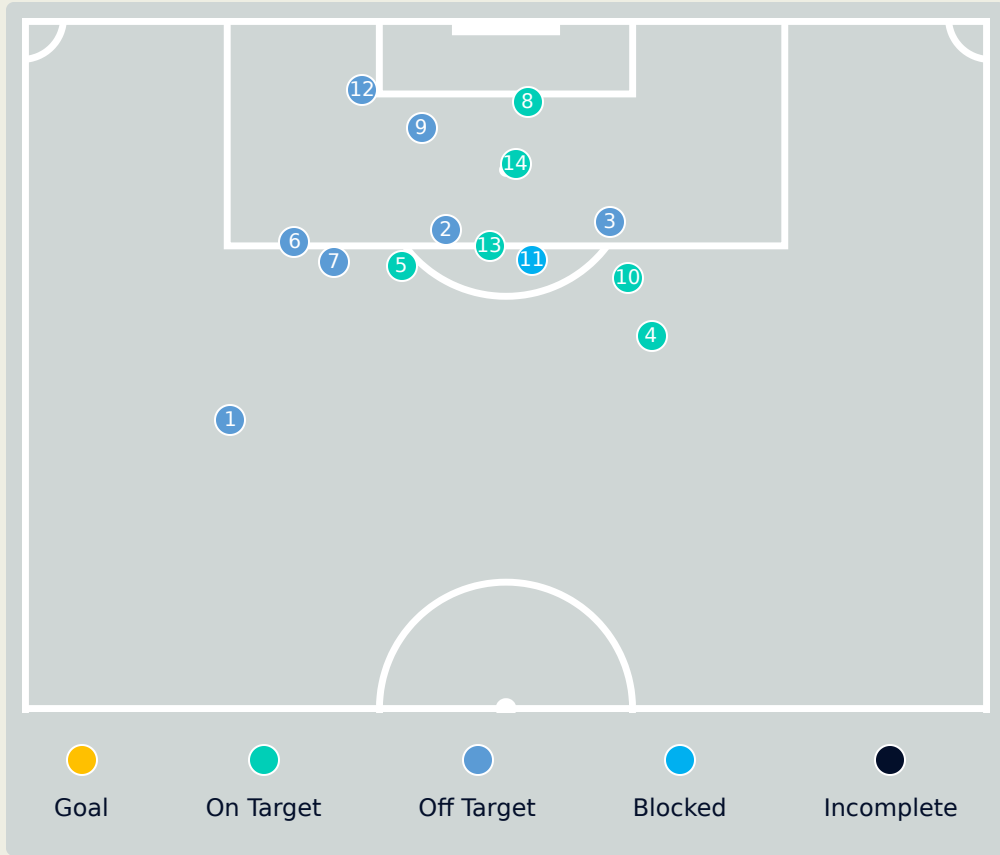

Spain

Attempts at Goal

Key	Outcome	Shots
●	Goals	0
●	On Target	6
●	Off Target	7
●	Blocked	1
●	Incomplete	0

Attempts at Goal

Spain

Time	Player	Outcome	Body Part	Delivery Type
20	3 ABELLEIRA Teresa	Off Target	Right Foot	Freekick
43	6 BONMATI Aitana	Off Target	Right Foot	Pass
43	10 HERMOSO Jennifer	Deflected Off Target - Defensive Event	Left Foot	Other
56	5 HERNANDEZ Oihane	On Target - Saved	Right Foot	Pass
58	9 PARALLUELO Salma	On Target - Saved	Left Foot	Pass
59	7 DEL CASTILLO Athenea	Off Target	Right Foot	Pass
68	9 PARALLUELO Salma	Off Target	Left Foot	Pass
74	10 HERMOSO Jennifer	On Target - Saved	Head	Cross
74	6 BONMATI Aitana	Off Target - Saved	Head	Pass
78	9 PARALLUELO Salma	On Target - Saved	Left Foot	Pass
88	8 CALDENTEY Mariona	Incomplete - Blocked	Right Foot	Pass
88	6 BONMATI Aitana	Deflected Off Target - Defensive Event	Left Foot	Pass
92	17 GARCIA Lucia	On Target - Saved	Right Foot	Loose Ball
98	11 PUTELLAS Alexia	On Target - Saved	Left Foot	Penalty