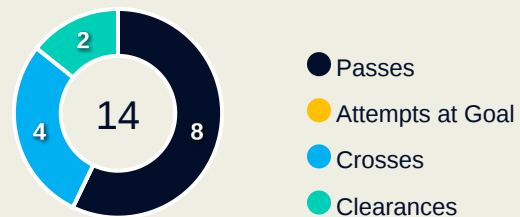

Spain

Defensive Actions

Blocks

Possession Contests

Most Possession Regains

#	Player	Total Possession Regains
13	COLL Cata	8
2	BATLLE Ona	4
3	ABELLEIRA Teresa	4
5	HERNANDEZ Oihane	3
6	BONMATI Aitana	0
7	DEL CASTILLO Athenea	0
9	PARALLUELO Salma	1
10	HERMOSO Jennifer	0
11	PUTELLAS Alexia	4
14	ALEIXANDRI Laia	5
16	CODINA Laia	6
8	CALDENTEY Mariona	1
12	GUIJARRO Patri	1
17	GARCIA Lucia	0
18	CARMONA Olga	1