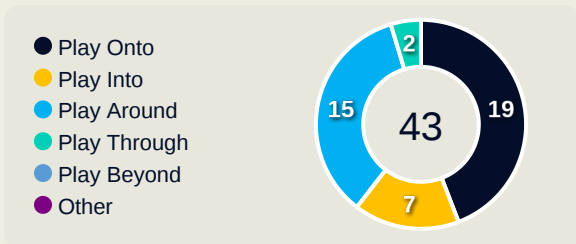

Goalkeeping Distribution

Germany