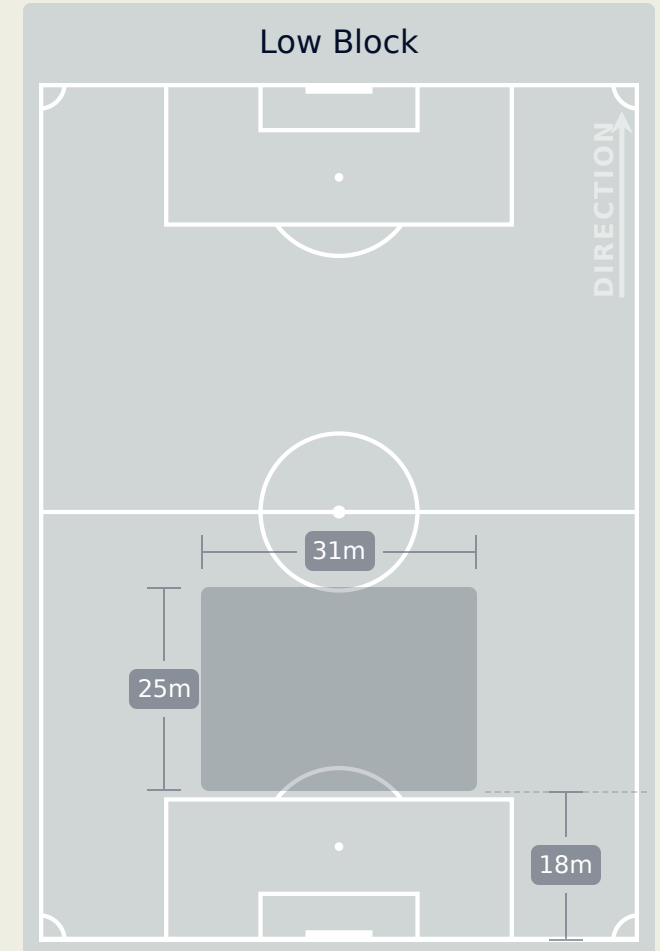

Defensive Line Height & Team Length

Defensive Line Height & Team Length

Germany

Defensive Pressure

Spain

132	Total Pressures	265
32	Direct Pressures	96
1.84s	Avg Pressure Duration	1.7s
51	Forced Turnovers	56
9.6s	Ball Recovery Time	14.19s
41	Pushing on into Pressing	72
107	Pushing on	171
21	Pressing Direction Inside	34
67	Pressing Direction Outside	154