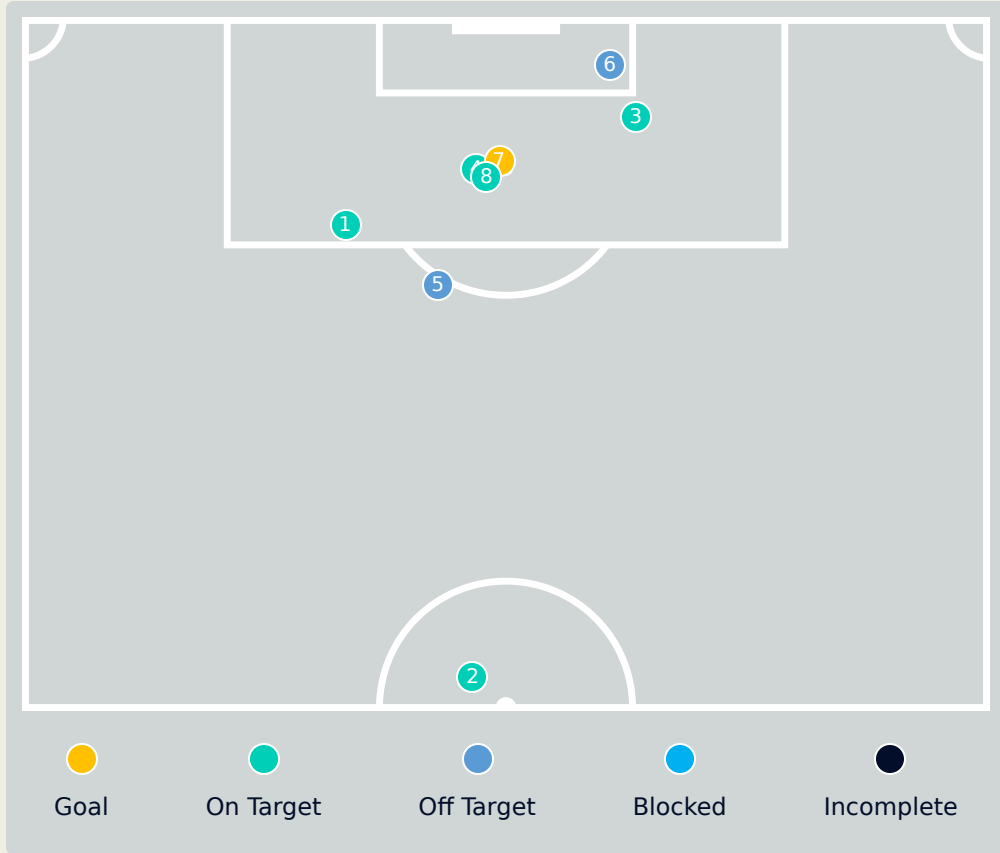

Spain

Attempts at Goal

Key	Outcome	Shots
●	Goals	0
●	On Target	6
●	Off Target	7
●	Blocked	1
●	Incomplete	0

Attempts at Goal

Spain

Time	Player	Outcome	Body Part	Delivery Type
20	3 ABELLEIRA Teresa	Off Target	Right Foot	Freekick
43	6 BONMATI Aitana	Off Target	Right Foot	Pass
43	10 HERMOSO Jennifer	Deflected Off Target - Defensive Event	Left Foot	Other
56	5 HERNANDEZ Oihane	On Target - Saved	Right Foot	Pass
58	9 PARALLUELO Salma	On Target - Saved	Left Foot	Pass
59	7 DEL CASTILLO Athenea	Off Target	Right Foot	Pass
68	9 PARALLUELO Salma	Off Target	Left Foot	Pass
74	10 HERMOSO Jennifer	On Target - Saved	Head	Cross
74	6 BONMATI Aitana	Off Target - Saved	Head	Pass
78	9 PARALLUELO Salma	On Target - Saved	Left Foot	Pass
88	8 CALDENTEY Mariona	Incomplete - Blocked	Right Foot	Pass
88	6 BONMATI Aitana	Deflected Off Target - Defensive Event	Left Foot	Pass
92	17 GARCIA Lucia	On Target - Saved	Right Foot	Loose Ball
98	11 PUTELLAS Alexia	On Target - Saved	Left Foot	Penalty

Germany

Attempts at Goal

Key	Outcome	Shots
●	Goals	1
●	On Target	5
●	Off Target	2
●	Blocked	0
●	Incomplete	0

Attempts at Goal

Germany

Time	Player	Outcome	Body Part	Delivery Type
18	17 BUEHL Klara	On Target - Saved	Right Foot	Pass
21	11 POPP Alexandra	On Target - Saved	Left Foot	Pass
41	5 HEGERING Marina	On Target - Saved	Left Foot	Freekick
45	9 NUESKEN Sjoeke	Deflected On Target - Saved	Upper Body	Freekick
54	6 MINGE Janina	Off Target	Left Foot	Pass
57	15 GWINN Giulia	Off Target	Head	Cross
64	15 GWINN Giulia	On Target - Goal	Right Foot	Penalty
70	7 SCHUELLER Lea	On Target - Saved	Right Foot	Pass