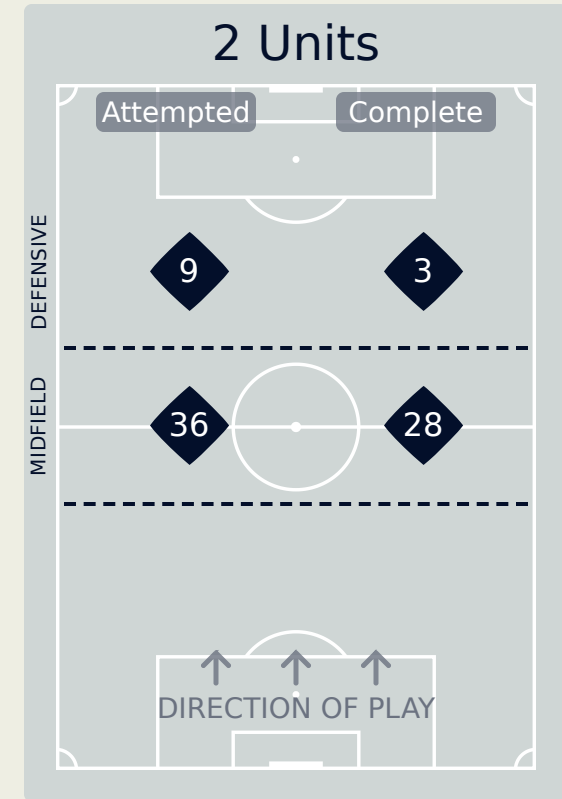

In Possession Line Height & Team Length

In Possession Line Height & Team Length

Germany

Line Breaks

Spain

Attempted Line Breaks

169

Attempted Line Breaks	7
Inside Shape	3
Outside Shape	4

Attempted Line Breaks	93
Inside Shape	63
Outside Shape	30

Attempted Line Breaks	69
Inside Shape	44
Outside Shape	25

Line Breaks

Germany

Attempted Line Breaks

128

Attempted Line Breaks	3
Inside Shape	2
Outside Shape	1

Attempted Line Breaks	80
Inside Shape	56
Outside Shape	24

Attempted Line Breaks	45
Inside Shape	30
Outside Shape	15

Line Breaks

Spain

					4 Units				3 Units			2 Units		Direction			Distribution Type		
#	Player	Line Breaks Attempted	Line Breaks Completed	Line Break Completion %	Attacking Line	Attacking Midfield Line	Midfield Line	Defensive Line	Attacking Line	Midfield Line	Defensive Line	Midfield Line	Defensive Line	Through	Around	Over	Pass	Cross	Ball Progression
13	COLL Cata	8	7	88%	0	3	1	0	3	1	0	0	0	0	0	8	8	0	0
2	BATLLE Ona	11	7	64%	0	0	1	0	2	2	1	4	1	5	5	1	11	0	0
3	ABELLEIRA Teresa	27	21	78%	0	0	0	0	9	3	2	13	0	11	10	6	27	0	0
5	HERNANDEZ Oihane	17	15	88%	0	0	0	0	6	4	2	5	0	5	9	3	16	0	1
6	BONMATI Aitana	13	10	77%	0	0	2	0	2	2	2	5	0	5	4	4	13	0	0
7	DEL CASTILLO Athenea	0	0	0%	0	0	0	0	0	0	0	0	0	0	0	0	0	0	0
9	PARALLUELO Salma	3	2	67%	0	0	0	0	1	0	0	1	1	2	1	0	3	0	0
10	HERMOSO Jennifer	15	12	80%	0	0	0	0	0	8	1	5	1	8	6	1	14	1	0
11	PUTELLAS Alexia	27	20	74%	0	0	0	0	2	8	2	14	1	15	8	4	26	1	0
14	ALEIXANDRI Laia	24	23	96%	0	0	0	0	10	4	0	10	0	8	15	1	24	0	0
16	CODINA Laia	10	7	70%	0	0	0	0	10	0	0	0	0	2	5	3	10	0	0
8	CALDENTY Mariona	5	3	60%	0	0	0	0	0	1	1	2	1	2	3	0	5	0	0
12	GUIJARRO Patri	4	2	50%	0	0	0	0	0	1	0	3	0	0	0	4	4	0	0
17	GARCIA Lucia	0	0	0%	0	0	0	0	0	0	0	0	0	0	0	0	0	0	0
18	CARMONA Olga	5	5	100%	0	0	0	0	2	0	1	2	0	0	3	2	4	1	0