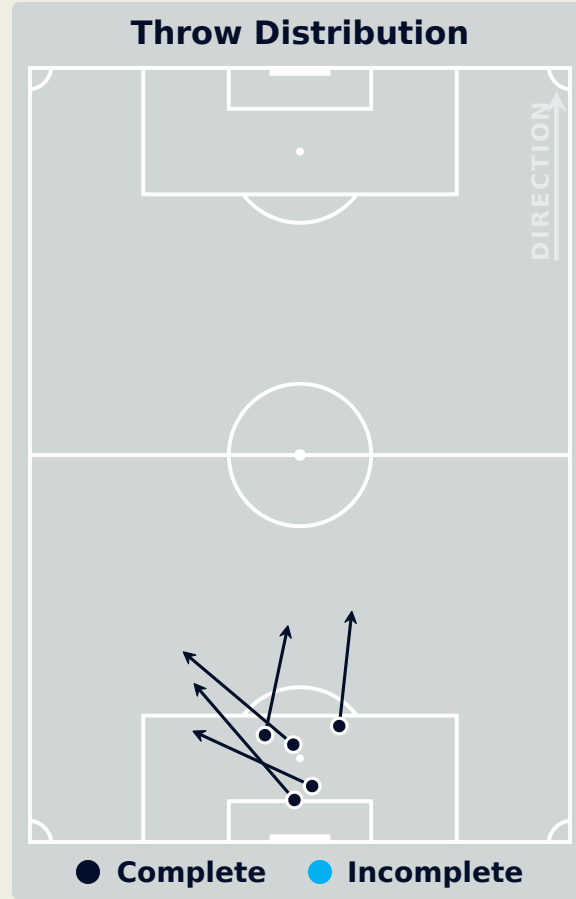

Goalkeeping Distribution