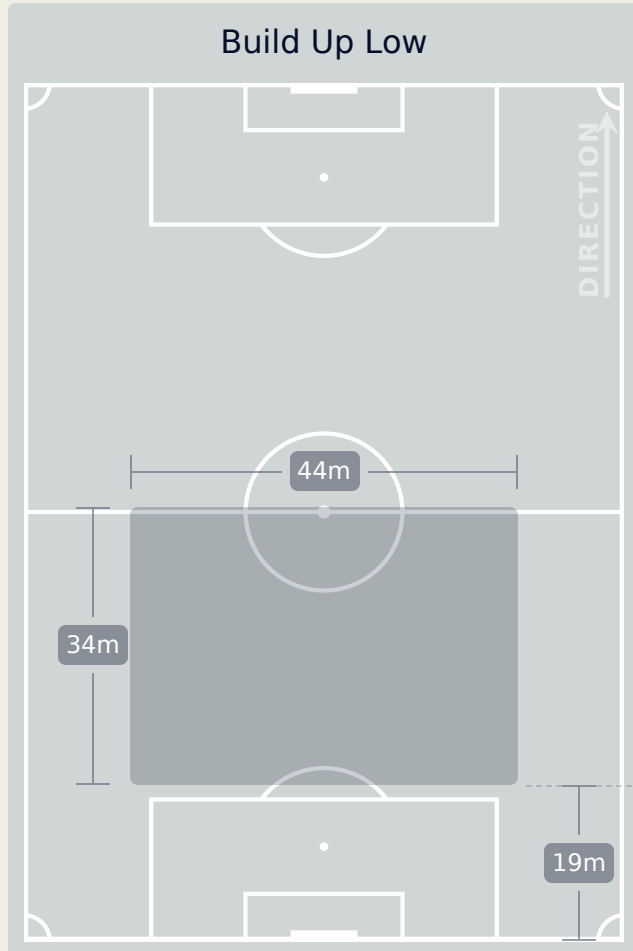

In Possession Line Height & Team Length

In Possession Line Height & Team Length

Germany

Line Breaks

Spain

Attempted Line Breaks

169

Attempted Line Breaks	7
Inside Shape	3
Outside Shape	4