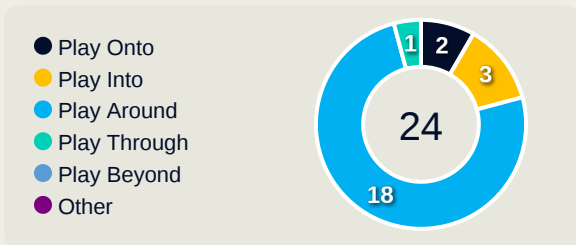

Goalkeeping Distribution