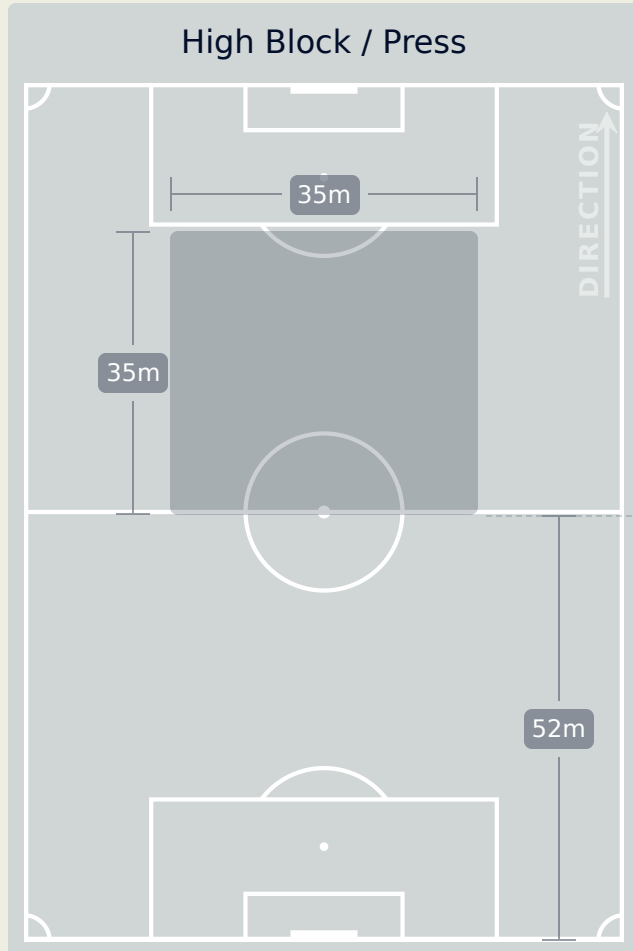

Defensive Line Height & Team Length

Defensive Line Height & Team Length

Germany

Defensive Pressure

Spain

132	Total Pressures	265
32	Direct Pressures	96
1.84s	Avg Pressure Duration	1.7s
51	Forced Turnovers	56
9.6s	Ball Recovery Time	14.19s
41	Pushing on into Pressing	72
107	Pushing on	171
21	Pressing Direction Inside	34
67	Pressing Direction Outside	154