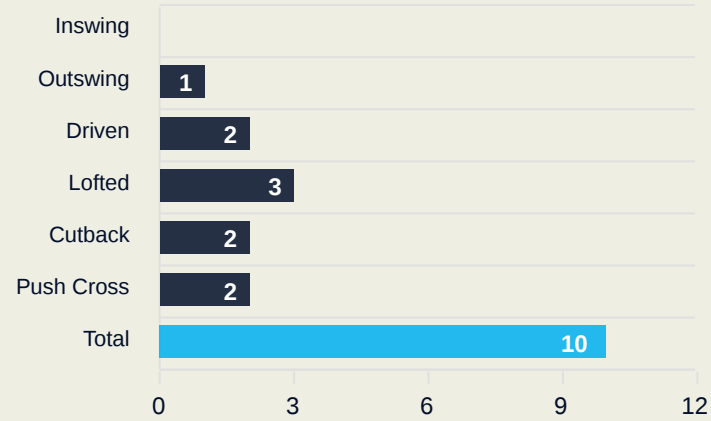

Crosses (Open Play)

Delivery Type

Attempted

12

Completed

3

Most Crosses Attempted

2

CARMONA Olga
BENCH

#	Player	Inswing	Outswing	Driven	Lofted	Cutback	Push Cross	Total Attempted
13	COLL Cata	0	0	0	0	0	0	0
2	BATLLE Ona	0	1	0	0	0	0	1
3	ABELLEIRA Teresa	0	0	0	0	0	0	0
5	HERNANDEZ Oihane	0	0	0	1	0	0	1
6	BONMATI Aitana	0	0	0	0	0	1	1
7	DEL CASTILLO Athenea	0	0	0	0	0	1	1
9	PARALLUELO Salma	0	0	0	0	0	0	0
10	HERMOSO Jennifer	0	1	0	0	0	1	2
11	PUTELLAS Alexia	0	2	0	0	0	0	2
14	ALEIXANDRI Laia	0	0	0	0	0	0	0
16	CODINA Laia	0	0	0	0	0	0	0
8	CALDENTHEY Mariona	1	1	0	0	0	0	2
12	GUIJARRO Patri	0	0	0	0	0	0	0
17	GARCIA Lucia	0	0	0	0	0	0	0
18	CARMONA Olga	0	1	1	0	0	0	2

Germany

Crosses (Open Play)

Delivery Type

Attempted

10

Completed

2

Most Crosses Attempted