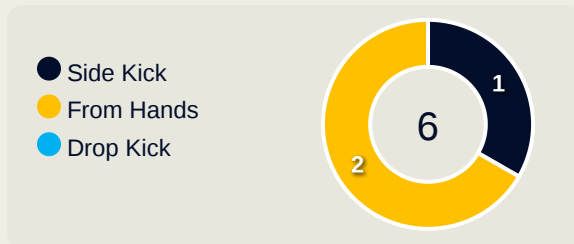

Goalkeeping Distribution

Germany