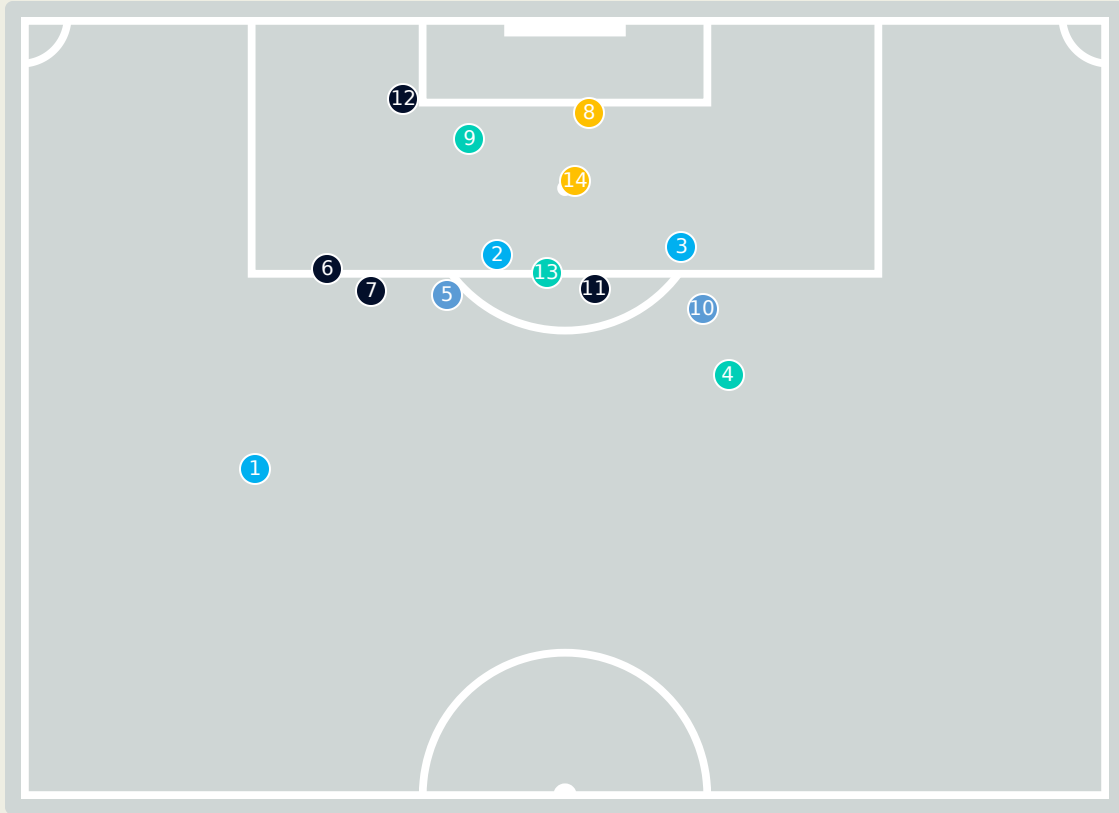

75
Total Involvements

Goalkeeping Distribution

Goalkeeping Distribution

Germany

Spain

Goal Prevention

- Deflect and Retain
- Save and Deflect
- Save and Retain
- No Save Attempt
- Save Attempt

Intervention Type

- Deflect & Retain
- Save & Deflect
- Save & Retain
- No Save Attempt
- Save Attempt

Intervention Body Type

- Head
- Hands
- Lower Body
- Upper Body
- Feet

8

Total Attempts on Goal Faced

83

Save %

Total Attempts on Goal Faced	Total Goal Interventions	Save & Retain	Deflect & Retain	Save & Deflect	Save Attempt	No Save Attempt
8	4	3	0	1	1	2

Germany

Goal Prevention

14
Total Attempts on Goal Faced

100
Save %

Total Attempts on Goal Faced	Total Goal Interventions	Save & Retain	Deflect & Retain	Save & Deflect	Save Attempt	No Save Attempt
14	4	2	0	2	3	4