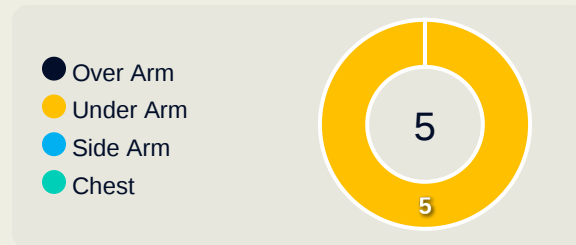

Goalkeeping Distribution