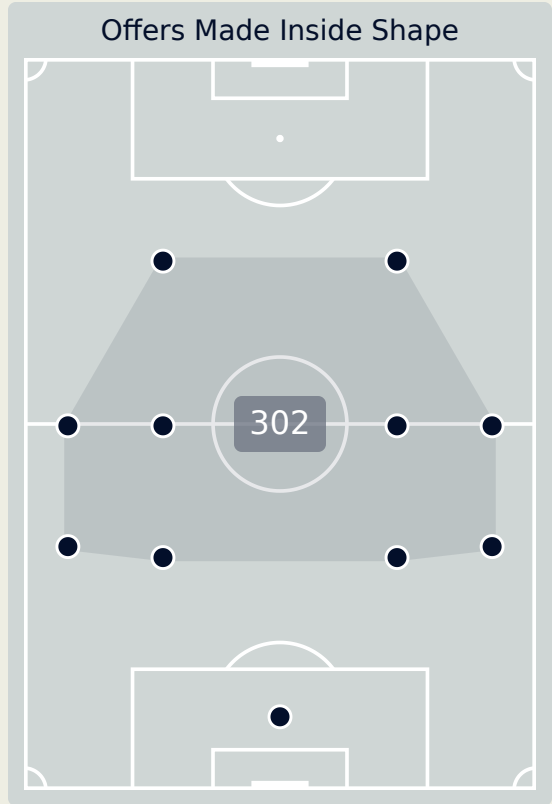

Offering to Receive

505
Total Offers Made

225
Total Offers Received

Most Offers
101
BONMATI Aitana
RIGHT CENTRE MIDFIELD

197
Offers Made in Final Third

262
Offers Made in Middle Third

46
Offers Made in Defensive Third

#	Player	Offers Made	Offers Received	% Made & Received
13	COLL Cata	12	5	41.7%
2	BATLLE Ona	15	4	26.7%
3	ABELLEIRA Teresa	63	33	52.4%
5	HERNANDEZ Oihane	19	4	21.1%
6	BONMATI Aitana	101	47	46.5%
7	DEL CASTILLO Athenea	40	8	20%
9	PARALLUELO Salma	19	11	57.9%
10	HERMOSO Jennifer	88	51	58%
11	PUTELLAS Alexia	47	34	72.3%
14	ALEIXANDRI Laia	9	4	44.4%
16	CODINA Laia	27	8	29.6%
8	CALDENTY Mariona	25	8	32%
12	GUIJARRO Patri	6	3	50%
17	GARCIA Lucia	12	1	8.3%
18	CARMONA Olga	22	4	18.2%