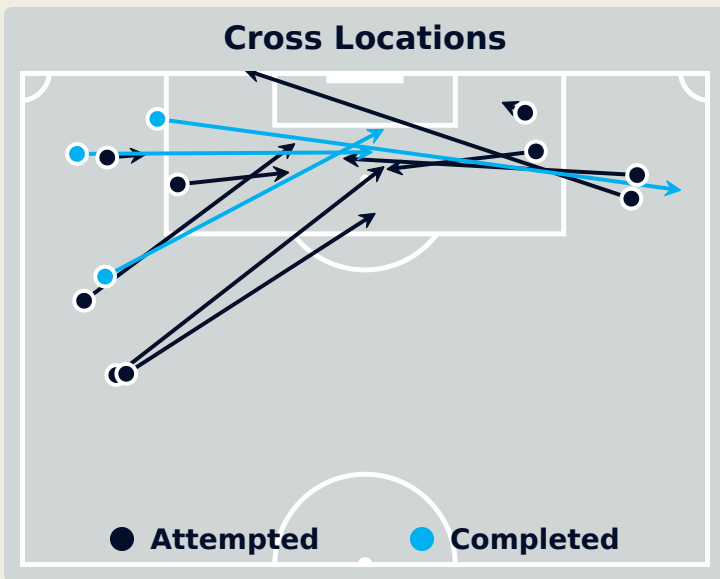

Spain

Attempts at Goal

Key	Outcome	Shots
●	Goals	0
●	On Target	6
●	Off Target	7
●	Blocked	1
●	Incomplete	0

Attempts at Goal

Spain

Time	Player	Outcome	Body Part	Delivery Type
20	3 ABELLEIRA Teresa	Off Target	Right Foot	Freekick
43	6 BONMATI Aitana	Off Target	Right Foot	Pass
43	10 HERMOSO Jennifer	Deflected Off Target - Defensive Event	Left Foot	Other
56	5 HERNANDEZ Oihane	On Target - Saved	Right Foot	Pass
58	9 PARALLUELO Salma	On Target - Saved	Left Foot	Pass
59	7 DEL CASTILLO Athenea	Off Target	Right Foot	Pass
68	9 PARALLUELO Salma	Off Target	Left Foot	Pass
74	10 HERMOSO Jennifer	On Target - Saved	Head	Cross
74	6 BONMATI Aitana	Off Target - Saved	Head	Pass
78	9 PARALLUELO Salma	On Target - Saved	Left Foot	Pass
88	8 CALDENTEY Mariona	Incomplete - Blocked	Right Foot	Pass
88	6 BONMATI Aitana	Deflected Off Target - Defensive Event	Left Foot	Pass
92	17 GARCIA Lucia	On Target - Saved	Right Foot	Loose Ball
98	11 PUTELLAS Alexia	On Target - Saved	Left Foot	Penalty

Germany

Attempts at Goal

Key	Outcome	Shots
●	Goals	1
●	On Target	5
●	Off Target	2
●	Blocked	0
●	Incomplete	0

Attempts at Goal

Germany

Time	Player	Outcome	Body Part	Delivery Type
18	17 BUEHL Klara	On Target - Saved	Right Foot	Pass
21	11 POPP Alexandra	On Target - Saved	Left Foot	Pass
41	5 HEGERING Marina	On Target - Saved	Left Foot	Freekick
45	9 NUESKEN Sjoeke	Deflected On Target - Saved	Upper Body	Freekick
54	6 MINGE Janina	Off Target	Left Foot	Pass
57	15 GWINN Giulia	Off Target	Head	Cross
64	15 GWINN Giulia	On Target - Goal	Right Foot	Penalty
70	7 SCHUELLER Lea	On Target - Saved	Right Foot	Pass

Crosses (Open Play)

Delivery Type

Attempted

12

Completed

3

Most Crosses Attempted

2