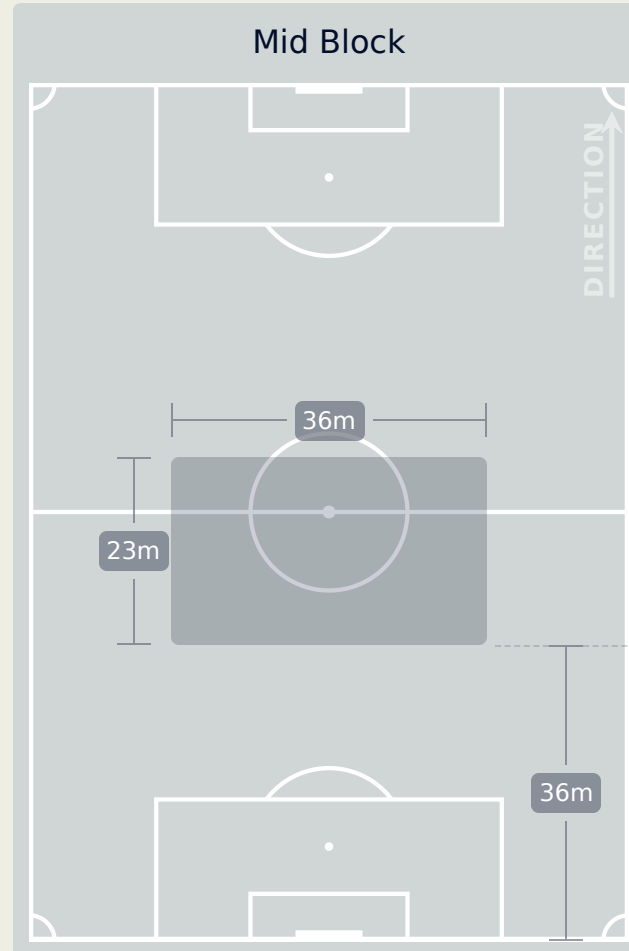

Defensive Line Height & Team Length

Defensive Line Height & Team Length

Germany

Defensive Pressure

Spain

132	Total Pressures	265
32	Direct Pressures	96
1.84s	Avg Pressure Duration	1.7s
51	Forced Turnovers	56
9.6s	Ball Recovery Time	14.19s
41	Pushing on into Pressing	72
107	Pushing on	171
21	Pressing Direction Inside	34
67	Pressing Direction Outside	154