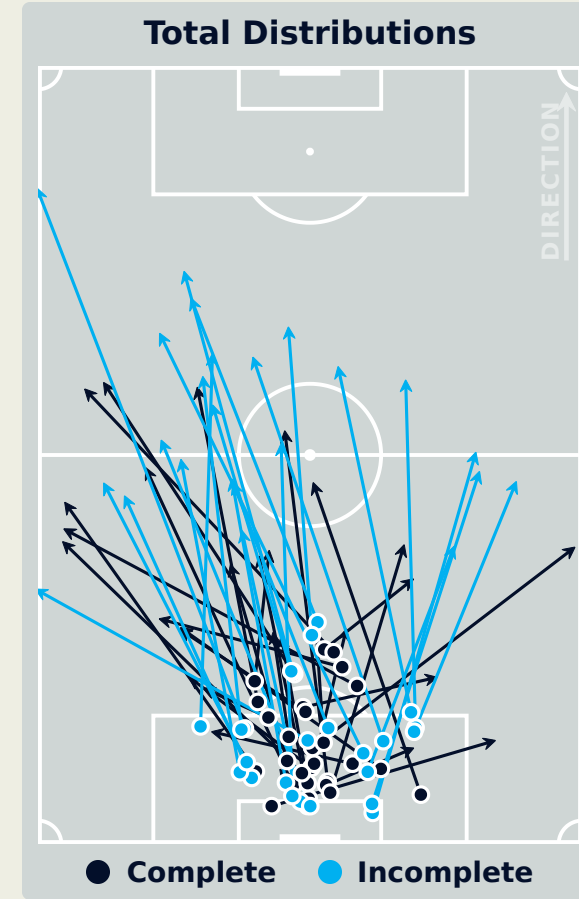

Goalkeeping Distribution

Germany