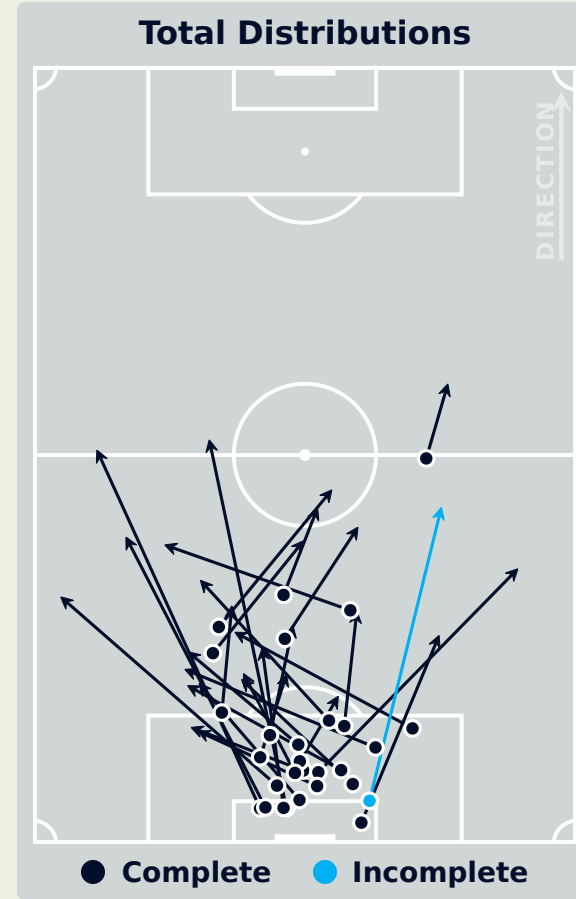

Goalkeeping Distribution