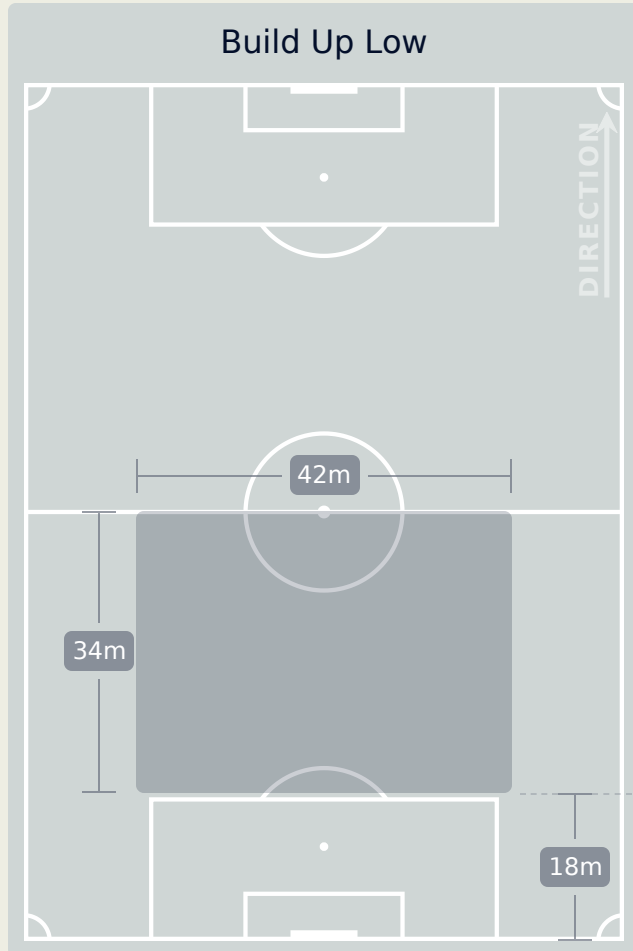

In Possession Line Height & Team Length

In Possession Line Height & Team Length

Germany

Line Breaks

Spain

Attempted Line Breaks

169

Attempted Line Breaks	7
Inside Shape	3
Outside Shape	4