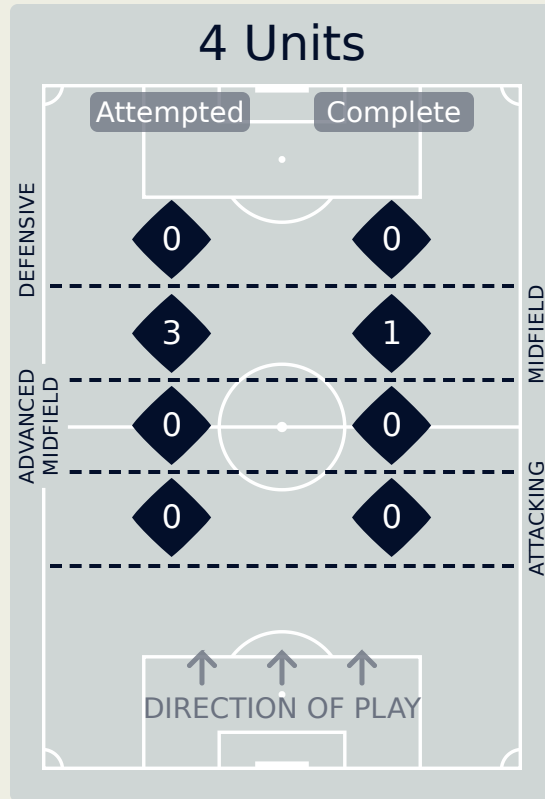

In Possession Line Height & Team Length

In Possession Line Height & Team Length

Germany

Line Breaks

Spain

Attempted Line Breaks

169

Attempted Line Breaks	7
Inside Shape	3
Outside Shape	4

Attempted Line Breaks	93
Inside Shape	63
Outside Shape	30

Attempted Line Breaks	69
Inside Shape	44
Outside Shape	25

Line Breaks

Germany

Attempted Line Breaks

128

Attempted Line Breaks	3
Inside Shape	2
Outside Shape	1

Attempted Line Breaks	80
Inside Shape	56
Outside Shape	24

Attempted Line Breaks	45
Inside Shape	30
Outside Shape	15

Line Breaks

Spain

					4 Units				3 Units			2 Units		Direction			Distribution Type		
#	Player	Line Breaks Attempted	Line Breaks Completed	Line Break Completion %	Attacking Line	Attacking Midfield Line	Midfield Line	Defensive Line	Attacking Line	Midfield Line	Defensive Line	Midfield Line	Defensive Line	Through	Around	Over	Pass	Cross	Ball Progression
13	COLL Cata	8	7	88%	0	3	1	0	3	1	0	0	0	0	0	8	8	0	0
2	BATLLE Ona	11	7	64%	0	0	1	0	2	2	1	4	1	5	5	1	11	0	0
3	ABELLEIRA Teresa	27	21	78%	0	0	0	0	9	3	2	13	0	11	10	6	27	0	0
5	HERNANDEZ Oihane	17	15	88%	0	0	0	0	6	4	2	5	0	5	9	3	16	0	1
6	BONMATI Aitana	13	10	77%	0	0	2	0	2	2	2	5	0	5	4	4	13	0	0
7	DEL CASTILLO Athenea	0	0	0%	0	0	0	0	0	0	0	0	0	0	0	0	0	0	0
9	PARALLUELO Salma	3	2	67%	0	0	0	0	1	0	0	1	1	2	1	0	3	0	0
10	HERMOSO Jennifer	15	12	80%	0	0	0	0	0	8	1	5	1	8	6	1	14	1	0
11	PUTELLAS Alexia	27	20	74%	0	0	0	0	2	8	2	14	1	15	8	4	26	1	0
14	ALEIXANDRI Laia	24	23	96%	0	0	0	0	10	4	0	10	0	8	15	1	24	0	0
16	CODINA Laia	10	7	70%	0	0	0	0	10	0	0	0	0	2	5	3	10	0	0
8	CALDENTY Mariona	5	3	60%	0	0	0	0	0	1	1	2	1	2	3	0	5	0	0
12	GUIJARRO Patri	4	2	50%	0	0	0	0	0	1	0	3	0	0	0	4	4	0	0
17	GARCIA Lucia	0	0	0%	0	0	0	0	0	0	0	0	0	0	0	0	0	0	0
18	CARMONA Olga	5	5	100%	0	0	0	0	2	0	1	2	0	0	3	2	4	1	0