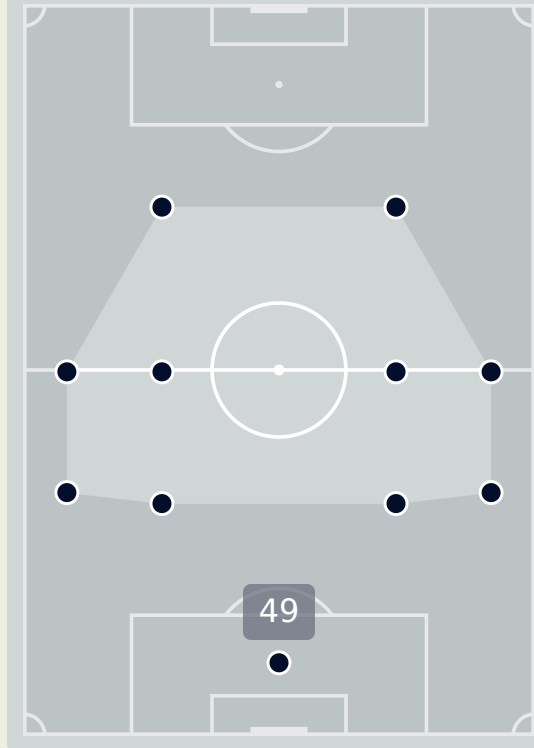

Offers Made Outside Shape