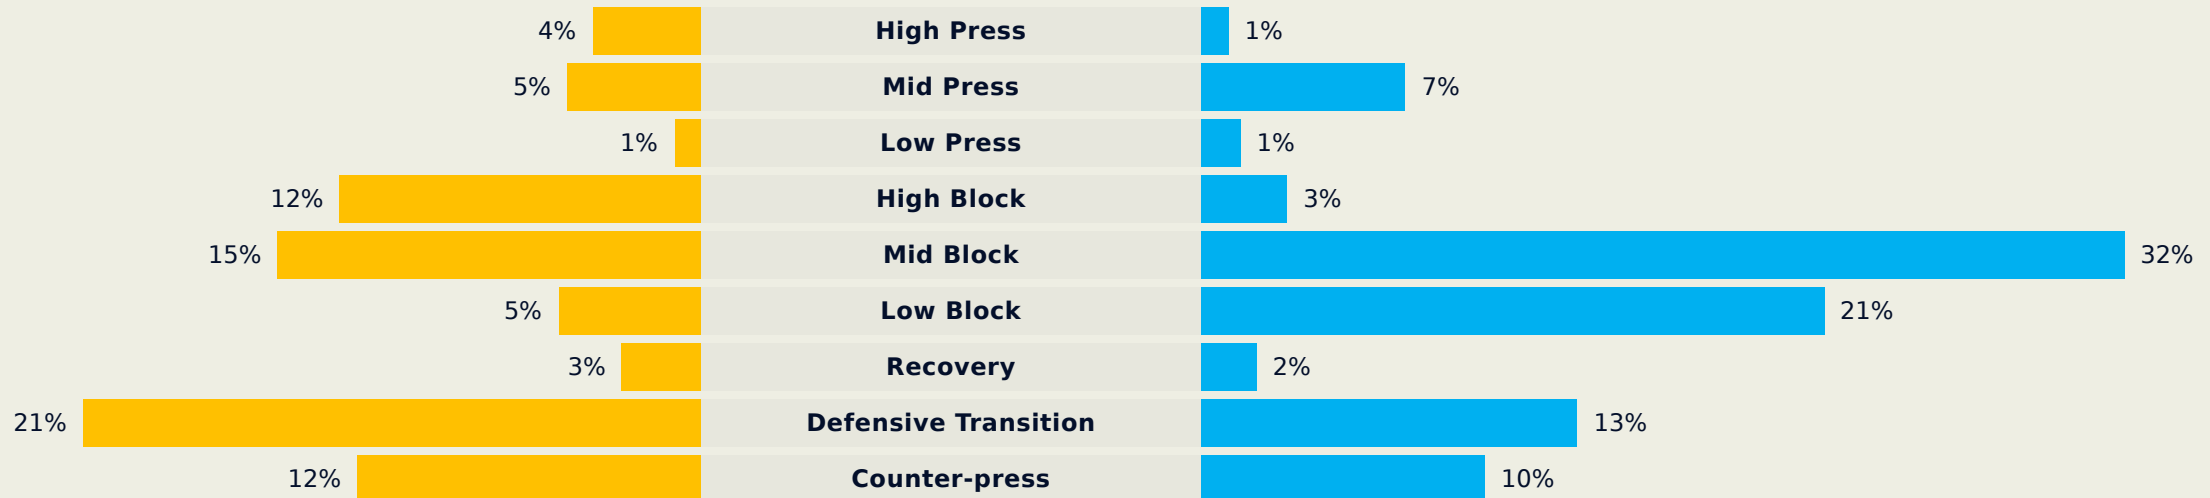

OUT OF POSSESSION