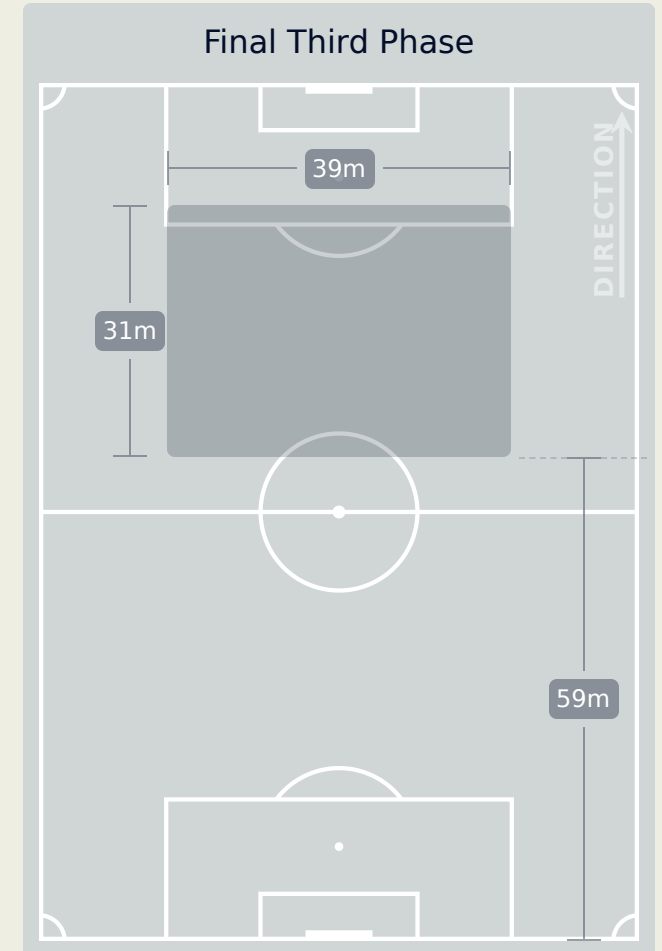

In Possession Line Height & Team Length

In Possession Line Height & Team Length

Germany

Line Breaks

Spain

Attempted Line Breaks

169

Attempted Line Breaks	7
Inside Shape	3
Outside Shape	4