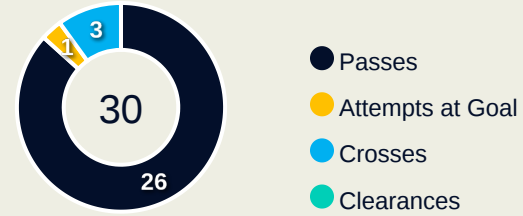

Germany

Defensive Actions

Blocks

Possession Contests

Most Possession Regains

17

BERGER Ann-Katrin
GOALKEEPER

#	Player	Total Possession Regains
12	BERGER Ann-Katrin	17
2	LINDER Sarai	7
3	HENDRICH Kathrin	5
5	HEGERING Marina	6
6	MINGE Janina	4
9	NUESKEN Sjoeke	2
11	POPP Alexandra	1
15	GWINN Giulia	3
16	BRAND Jule	5
17	BUEHL Klara	2
19	RAUCH Felicitas	1
7	SCHUELLER Lea	0
13	DOORSOUN Sara	0