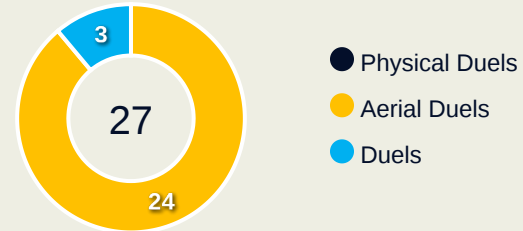

Possession Contests

Most Possession Regains

17

BERGER Ann-Katrin
GOALKEEPER

#	Player	Total Possession Regains
12	BERGER Ann-Katrin	17
2	LINDER Sarai	7
3	HENDRICH Kathrin	5
5	HEGERING Marina	6
6	MINGE Janina	4
9	NUESKEN Sjoeke	2
11	POPP Alexandra	1
15	GWINN Giulia	3
16	BRAND Jule	5
17	BUEHL Klara	2
19	RAUCH Felicitas	1
7	SCHUELLER Lea	0
13	DOORSOUN Sara	0