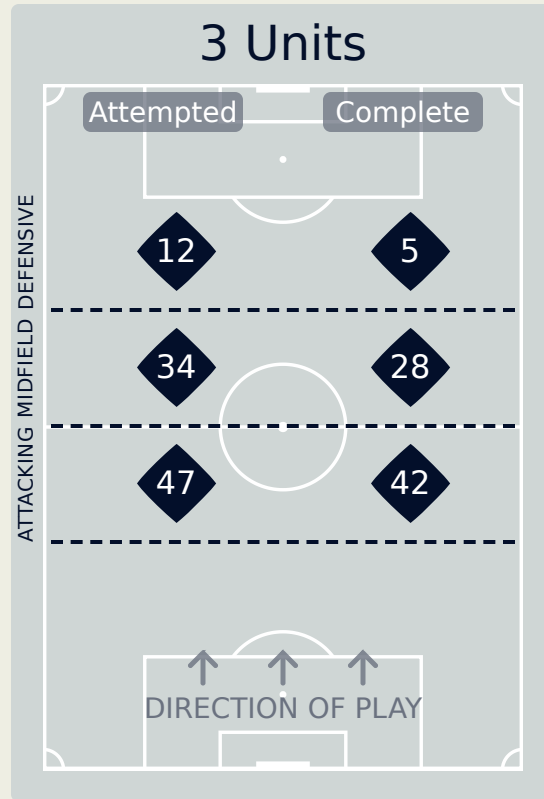

In Possession Line Height & Team Length

In Possession Line Height & Team Length

Germany

Line Breaks

Spain

Attempted Line Breaks

169

Attempted Line Breaks	7
Inside Shape	3
Outside Shape	4

Attempted Line Breaks	93
Inside Shape	63
Outside Shape	30

Attempted Line Breaks	69
Inside Shape	44
Outside Shape	25

Line Breaks

Germany

Attempted Line Breaks

128

Attempted Line Breaks	3
Inside Shape	2
Outside Shape	1