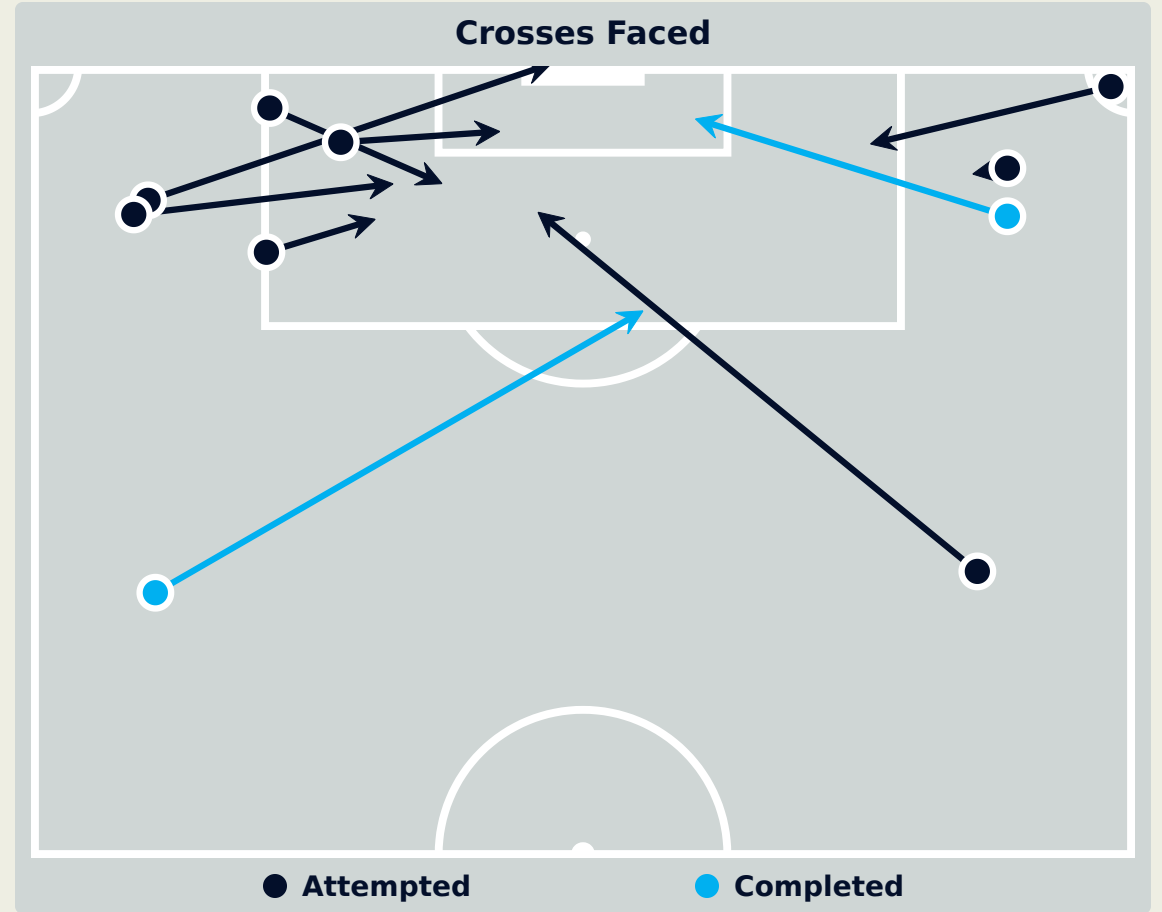

Spain

Aerial Control

Delivery Types Faced

Total	In Swing	Out Swing	Driven	Lofted	Cutback	Push
13	2	1	2	4	2	2