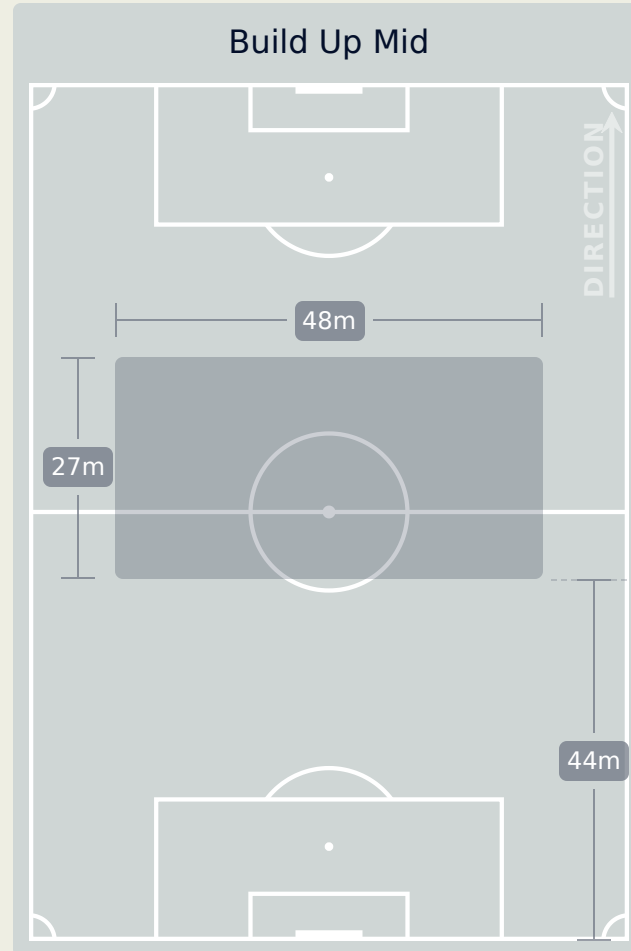

In Possession Line Height & Team Length

In Possession Line Height & Team Length

Germany

Line Breaks

Spain

Attempted Line Breaks

169

Attempted Line Breaks	7
Inside Shape	3
Outside Shape	4