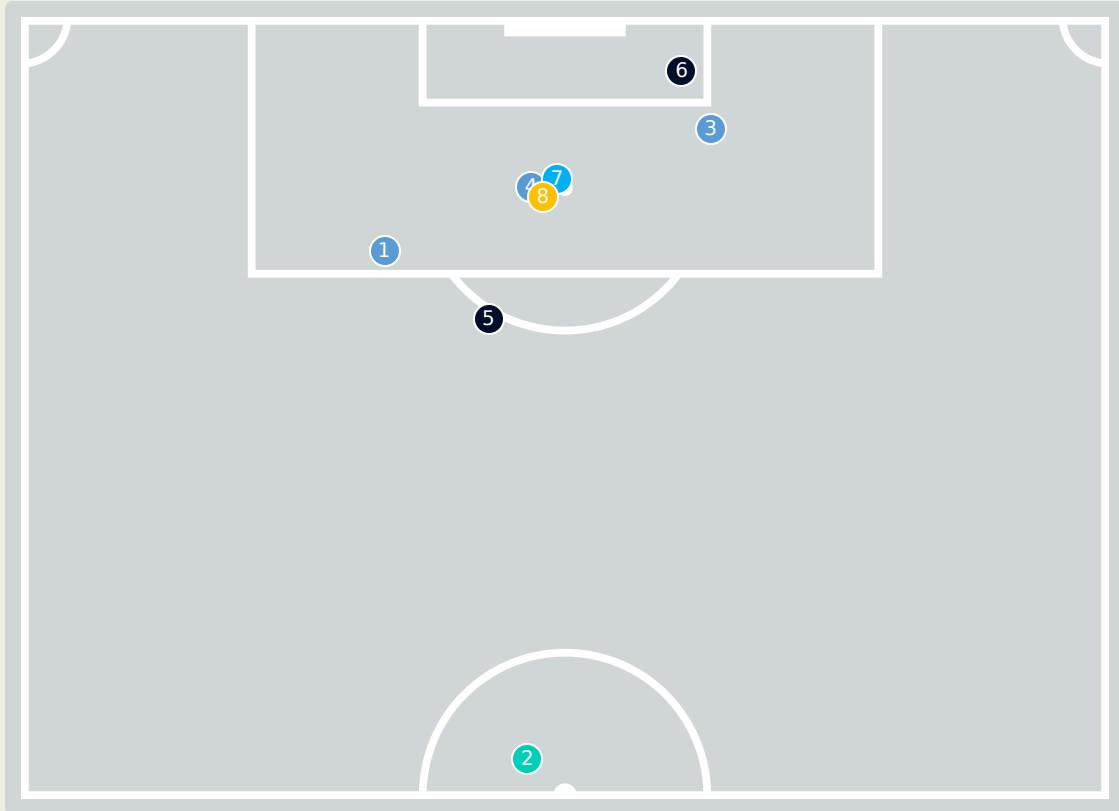

75
Total Involvements

Goalkeeping Distribution

Goalkeeping Distribution

Germany

Spain

Goal Prevention

- Deflect and Retain
- Save and Deflect
- Save and Retain
- No Save Attempt
- Save Attempt

Intervention Type

- Deflect & Retain
- Save & Deflect
- Save & Retain
- No Save Attempt
- Save Attempt

Intervention Body Type

- Head
- Hands
- Lower Body
- Upper Body
- Feet

8

Total Attempts on Goal Faced

83

Save %

Total Attempts on Goal Faced	Total Goal Interventions	Save & Retain	Deflect & Retain	Save & Deflect	Save Attempt	No Save Attempt
8	4	3	0	1	1	2