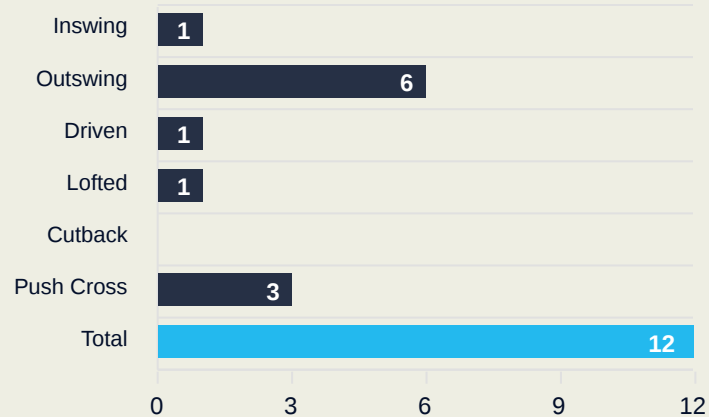

Germany

Attempts at Goal

Key	Outcome	Shots
●	Goals	1
●	On Target	5
●	Off Target	2
●	Blocked	0
●	Incomplete	0

Attempts at Goal

Germany

Time	Player	Outcome	Body Part	Delivery Type
18	17 BUEHL Klara	On Target - Saved	Right Foot	Pass
21	11 POPP Alexandra	On Target - Saved	Left Foot	Pass
41	5 HEGERING Marina	On Target - Saved	Left Foot	Freekick
45	9 NUESKEN Sjoeke	Deflected On Target - Saved	Upper Body	Freekick
54	6 MINGE Janina	Off Target	Left Foot	Pass
57	15 GWINN Giulia	Off Target	Head	Cross
64	15 GWINN Giulia	On Target - Goal	Right Foot	Penalty
70	7 SCHUELLER Lea	On Target - Saved	Right Foot	Pass

Crosses (Open Play)

Delivery Type

Attempted

12

Completed

3

Most Crosses Attempted

2