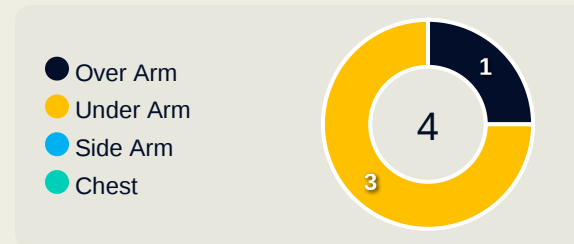

Goalkeeping Distribution

Germany