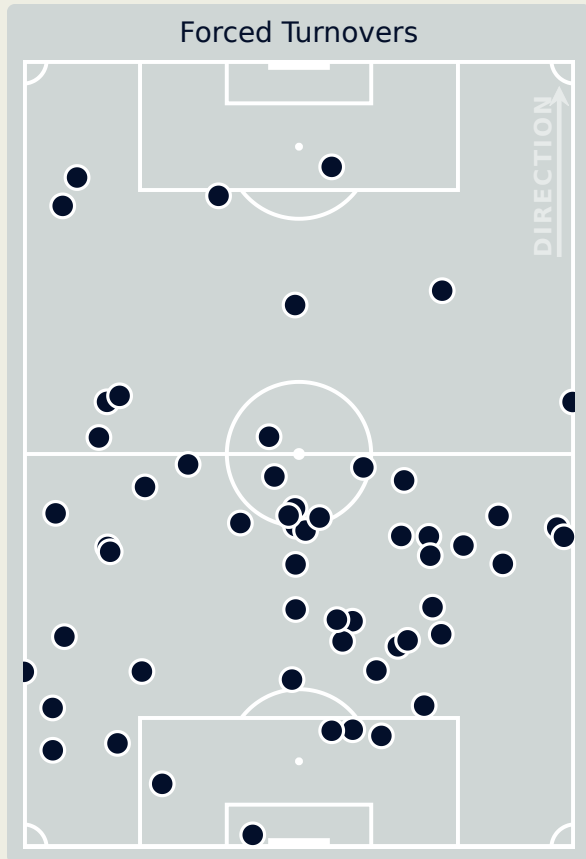

Germany

Defensive Actions