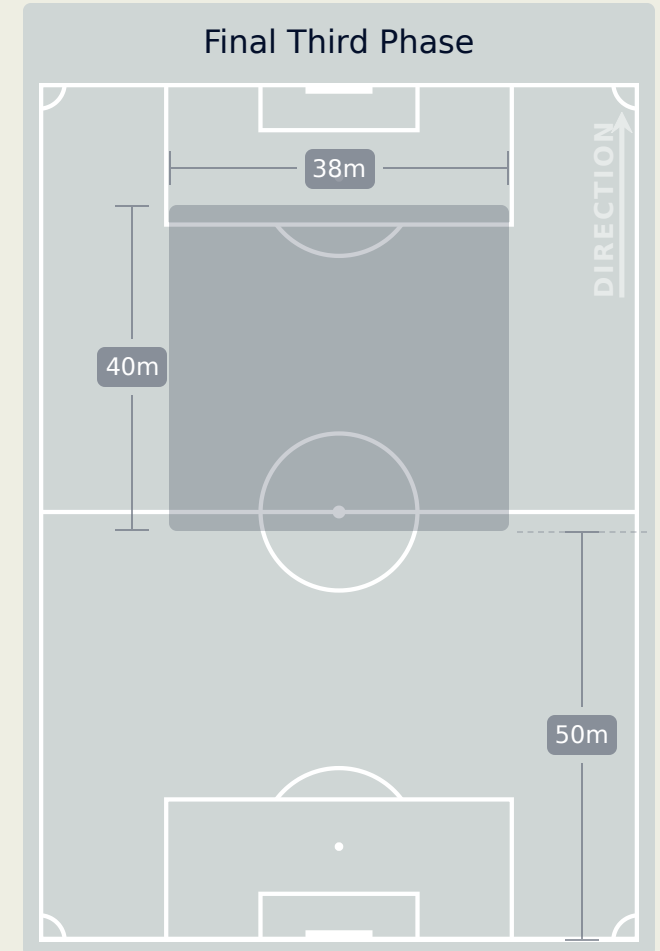

In Possession Line Height & Team Length

In Possession Line Height & Team Length

Germany

Line Breaks

Spain

Attempted Line Breaks

169

Attempted Line Breaks	7
Inside Shape	3
Outside Shape	4