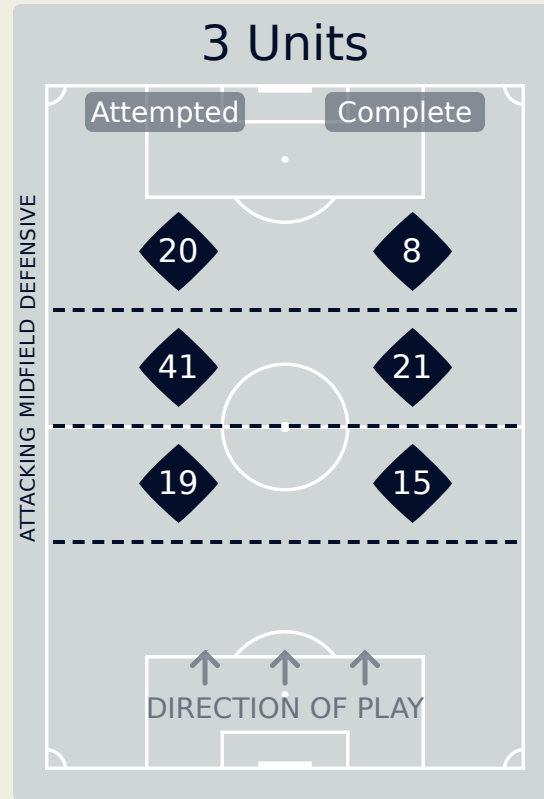

In Possession Line Height & Team Length

In Possession Line Height & Team Length

Germany

Line Breaks

Spain

Attempted Line Breaks

169

Attempted Line Breaks	7
Inside Shape	3
Outside Shape	4

Attempted Line Breaks	93
Inside Shape	63
Outside Shape	30

Attempted Line Breaks	69
Inside Shape	44
Outside Shape	25

Line Breaks

Germany

Attempted Line Breaks

128

Attempted Line Breaks	3
Inside Shape	2
Outside Shape	1

Attempted Line Breaks	80
Inside Shape	56
Outside Shape	24

Attempted Line Breaks	45
Inside Shape	30
Outside Shape	15

Line Breaks

Spain

					4 Units				3 Units			2 Units		Direction			Distribution Type		
#	Player	Line Breaks Attempted	Line Breaks Completed	Line Break Completion %	Attacking Line	Attacking Midfield Line	Midfield Line	Defensive Line	Attacking Line	Midfield Line	Defensive Line	Midfield Line	Defensive Line	Through	Around	Over	Pass	Cross	Ball Progression
13	COLL Cata	8	7	88%	0	3	1	0	3	1	0	0	0	0	0	8	8	0	0
2	BATLLE Ona	11	7	64%	0	0	1	0	2	2	1	4	1	5	5	1	11	0	0
3	ABELLEIRA Teresa	27	21	78%	0	0	0	0	9	3	2	13	0	11	10	6	27	0	0
5	HERNANDEZ Oihane	17	15	88%	0	0	0	0	6	4	2	5	0	5	9	3	16	0	1
6	BONMATI Aitana	13	10	77%	0	0	2	0	2	2	2	5	0	5	4	4	13	0	0
7	DEL CASTILLO Athenea	0	0	0%	0	0	0	0	0	0	0	0	0	0	0	0	0	0	0
9	PARALLUELO Salma	3	2	67%	0	0	0	0	1	0	0	1	1	2	1	0	3	0	0
10	HERMOSO Jennifer	15	12	80%	0	0	0	0	0	8	1	5	1	8	6	1	14	1	0
11	PUTELLAS Alexia	27	20	74%	0	0	0	0	2	8	2	14	1	15	8	4	26	1	0
14	ALEIXANDRI Laia	24	23	96%	0	0	0	0	10	4	0	10	0	8	15	1	24	0	0
16	CODINA Laia	10	7	70%	0	0	0	0	10	0	0	0	0	2	5	3	10	0	0
8	CALDENTY Mariona	5	3	60%	0	0	0	0	0	1	1	2	1	2	3	0	5	0	0
12	GUIJARRO Patri	4	2	50%	0	0	0	0	0	1	0	3	0	0	0	4	4	0	0
17	GARCIA Lucia	0	0	0%	0	0	0	0	0	0	0	0	0	0	0	0	0	0	0
18	CARMONA Olga	5	5	100%	0	0	0	0	2	0	1	2	0	0	3	2	4	1	0