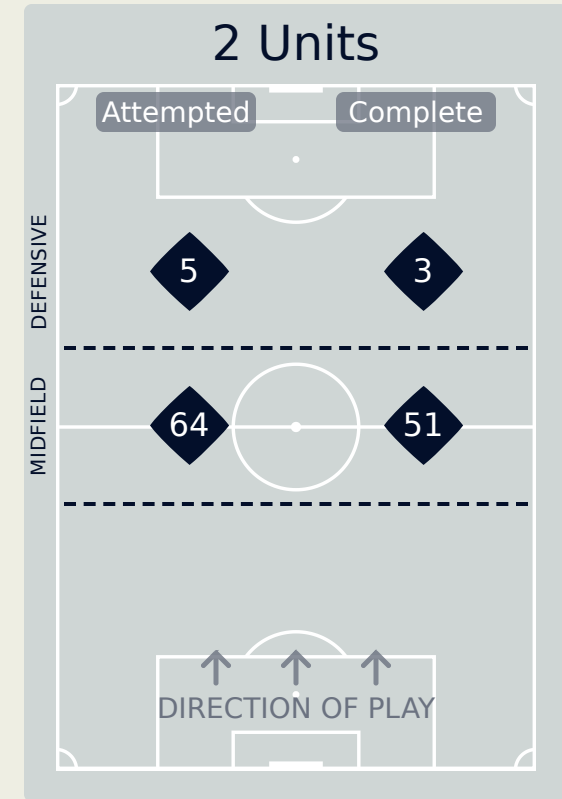

In Possession Line Height & Team Length

In Possession Line Height & Team Length

Germany

Line Breaks

Spain

Attempted Line Breaks

169

Attempted Line Breaks	7
Inside Shape	3
Outside Shape	4

Attempted Line Breaks	93
Inside Shape	63
Outside Shape	30

Attempted Line Breaks	69
Inside Shape	44
Outside Shape	25

Line Breaks

Germany

Attempted Line Breaks

128

Attempted Line Breaks	3
Inside Shape	2
Outside Shape	1