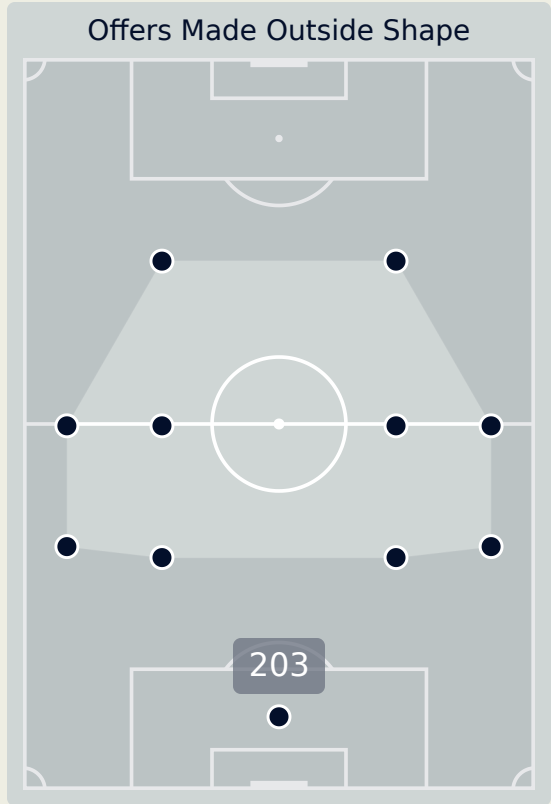

Offering to Receive

505
Total Offers Made

225
Total Offers Received

Most Offers
101
BONMATI Aitana
RIGHT CENTRE MIDFIELD

197
Offers Made in Final Third

262
Offers Made in Middle Third

46
Offers Made in Defensive Third

#	Player	Offers Made	Offers Received	% Made & Received
13	COLL Cata	12	5	41.7%
2	BATLLE Ona	15	4	26.7%
3	ABELLEIRA Teresa	63	33	52.4%
5	HERNANDEZ Oihane	19	4	21.1%
6	BONMATI Aitana	101	47	46.5%
7	DEL CASTILLO Athenea	40	8	20%
9	PARALLUELO Salma	19	11	57.9%
10	HERMOSO Jennifer	88	51	58%
11	PUTELLAS Alexia	47	34	72.3%
14	ALEIXANDRI Laia	9	4	44.4%
16	CODINA Laia	27	8	29.6%
8	CALDENTY Mariona	25	8	32%
12	GUIJARRO Patri	6	3	50%
17	GARCIA Lucia	12	1	8.3%
18	CARMONA Olga	22	4	18.2%