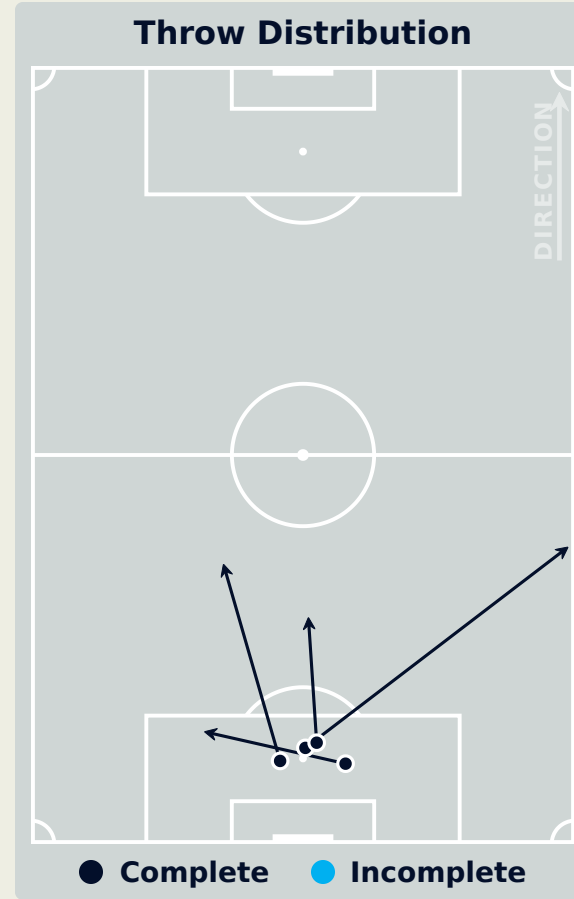

Goalkeeping Distribution

Germany