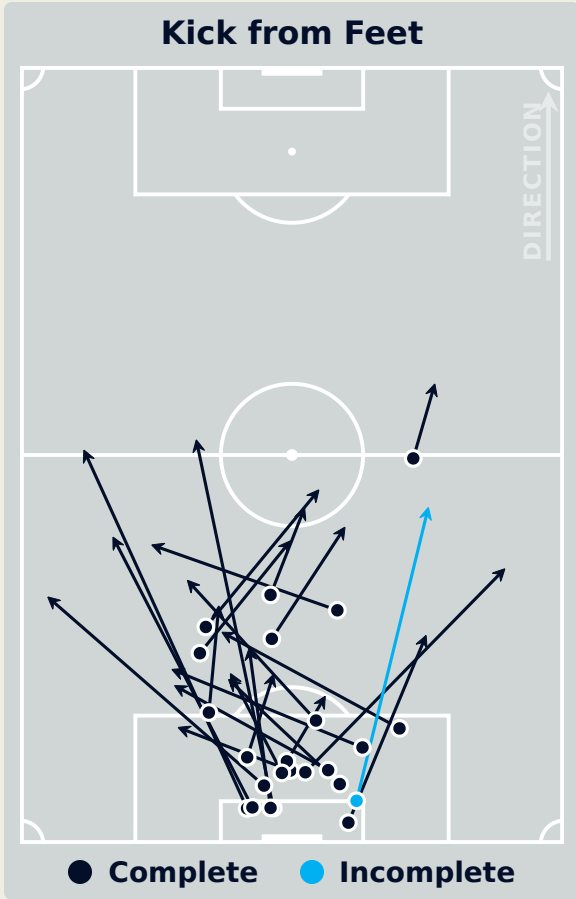

Goalkeeping Distribution