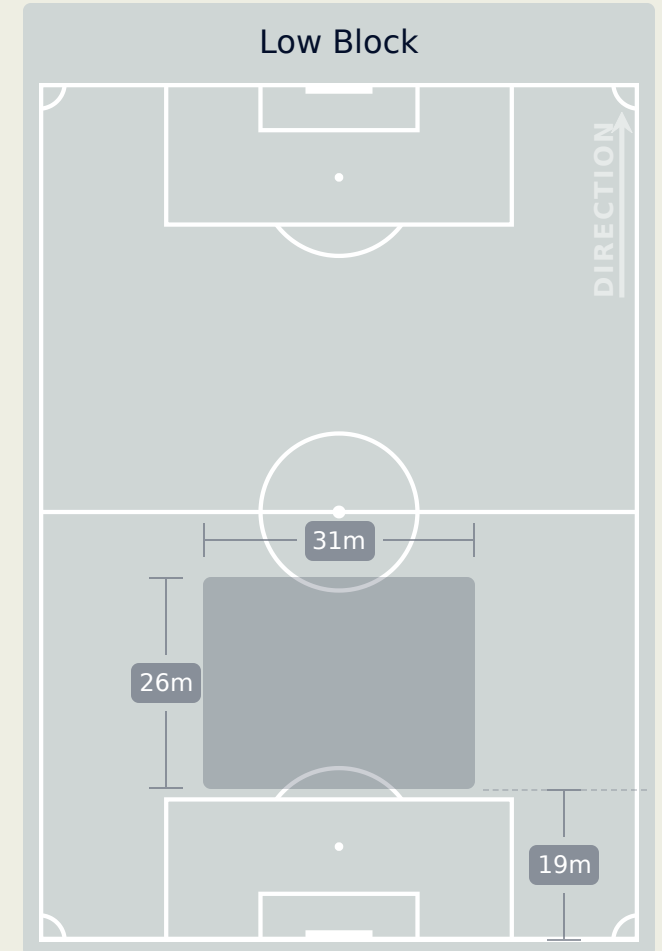

Defensive Line Height & Team Length

Defensive Line Height & Team Length

Germany

Defensive Pressure

Spain

132	Total Pressures	265
32	Direct Pressures	96
1.84s	Avg Pressure Duration	1.7s
51	Forced Turnovers	56
9.6s	Ball Recovery Time	14.19s
41	Pushing on into Pressing	72
107	Pushing on	171
21	Pressing Direction Inside	34
67	Pressing Direction Outside	154