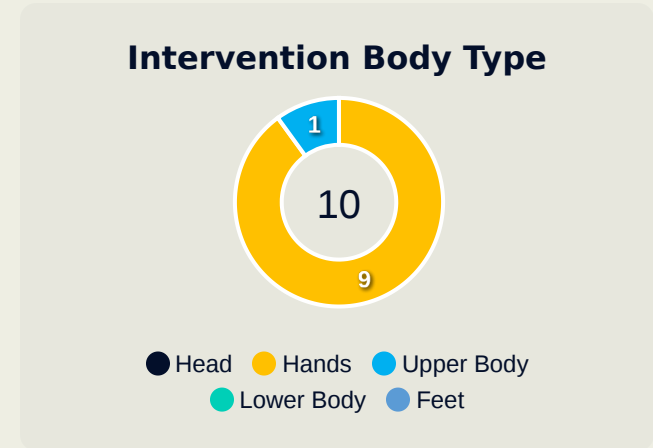

- Deflect & Retain
- Save & Deflect
- Save & Retain
- No Save Attempt
- Save Attempt

Intervention Body Type

- Head
- Hands
- Lower Body
- Upper Body
- Feet

8

Total Attempts on Goal Faced

83

Save %

Total Attempts on Goal Faced	Total Goal Interventions	Save & Retain	Deflect & Retain	Save & Deflect	Save Attempt	No Save Attempt
8	4	3	0	1	1	2

Germany

Goal Prevention

14
Total Attempts on Goal Faced

100
Save %

Total Attempts on Goal Faced	Total Goal Interventions	Save & Retain	Deflect & Retain	Save & Deflect	Save Attempt	No Save Attempt
14	4	2	0	2	3	4