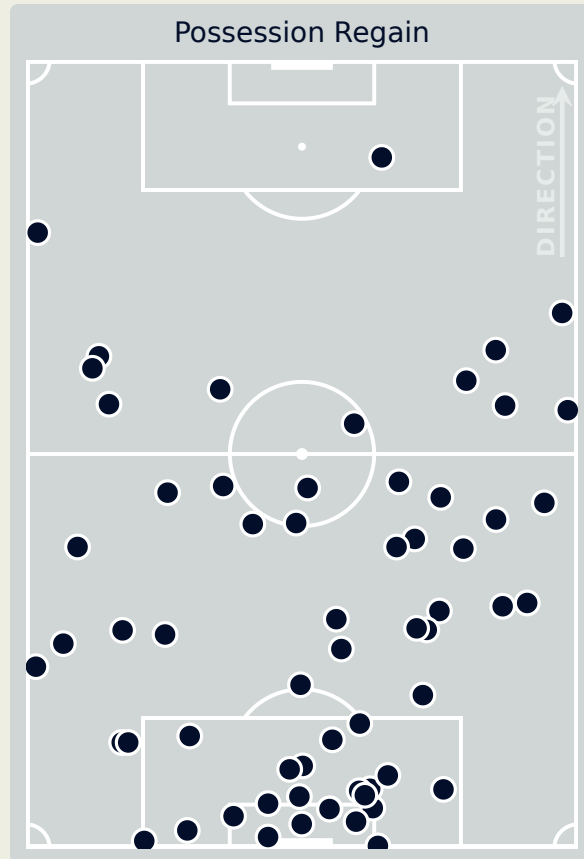

Germany

Defensive Actions