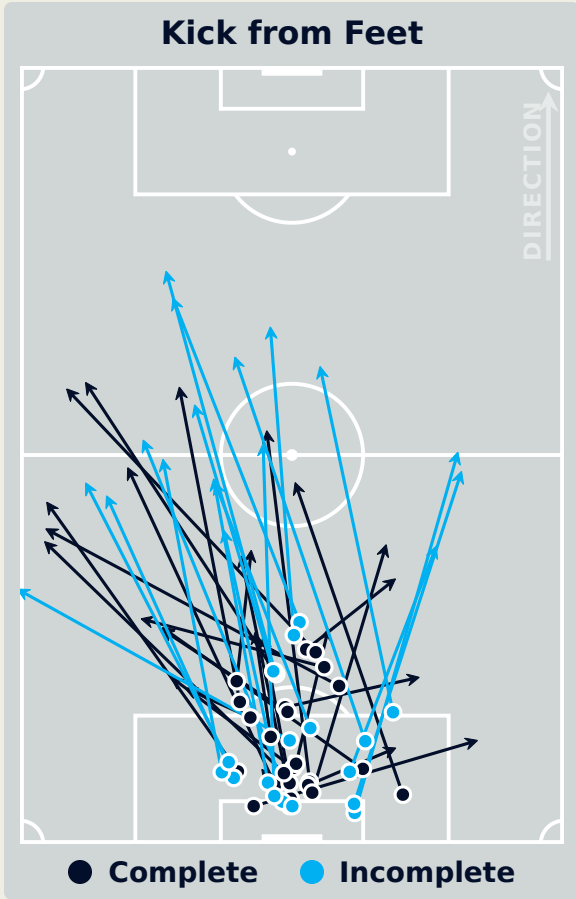

Goalkeeping Distribution

Germany