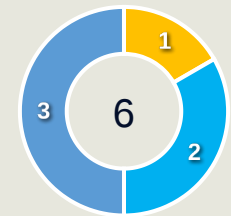

75
Total Involvements

Goalkeeping Distribution

Goalkeeping Distribution

Germany

Spain

Goal Prevention

- Deflect and Retain
- Save and Deflect
- Save and Retain
- No Save Attempt
- Save Attempt

Intervention Type

- Deflect & Retain
- Save & Deflect
- Save & Retain
- No Save Attempt
- Save Attempt

Intervention Body Type

- Head
- Hands
- Lower Body
- Upper Body
- Feet

8

Total Attempts on Goal Faced

83

Save %

Total Attempts on Goal Faced	Total Goal Interventions	Save & Retain	Deflect & Retain	Save & Deflect	Save Attempt	No Save Attempt
8	4	3	0	1	1	2