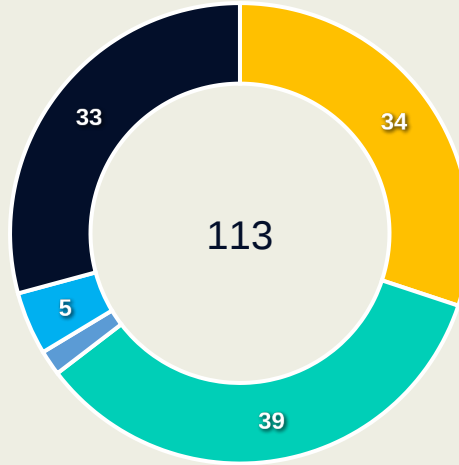

Germany

Movement to Receive

Movement Types by Phase

Final Third Phase

Progression Phase

Build Up Phase

All Movement Types

- In Front
- In Between
- Out to In
- In to Out
- In Behind

Top Ranked Players

Type	Player	Movements
In Front	9 NUESKEN Sjoeke	14
In Between	9 NUESKEN Sjoeke	17
Out to In	9 NUESKEN Sjoeke	1
In to Out	6 MINGE Janina	2
In Behind	15 GWINN Giulia	11

Movement Types Pitch Third