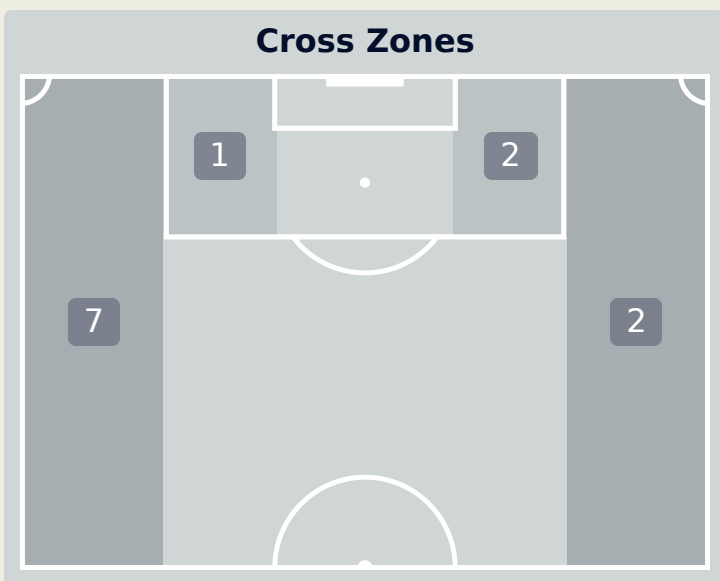

Delivery Type

Attempted

12

Completed

3

Most Crosses Attempted

2

CARMONA Olga
BENCH

#	Player	Inswing	Outswing	Driven	Lofted	Cutback	Push Cross	Total Attempted
13	COLL Cata	0	0	0	0	0	0	0
2	BATLLE Ona	0	1	0	0	0	0	1
3	ABELLEIRA Teresa	0	0	0	0	0	0	0
5	HERNANDEZ Oihane	0	0	0	1	0	0	1
6	BONMATI Aitana	0	0	0	0	0	1	1
7	DEL CASTILLO Athenea	0	0	0	0	0	1	1
9	PARALLUELO Salma	0	0	0	0	0	0	0
10	HERMOSO Jennifer	0	1	0	0	0	1	2
11	PUTELLAS Alexia	0	2	0	0	0	0	2
14	ALEIXANDRI Laia	0	0	0	0	0	0	0
16	CODINA Laia	0	0	0	0	0	0	0
8	CALDENTHEY Mariona	1	1	0	0	0	0	2
12	GUIJARRO Patri	0	0	0	0	0	0	0
17	GARCIA Lucia	0	0	0	0	0	0	0
18	CARMONA Olga	0	1	1	0	0	0	2