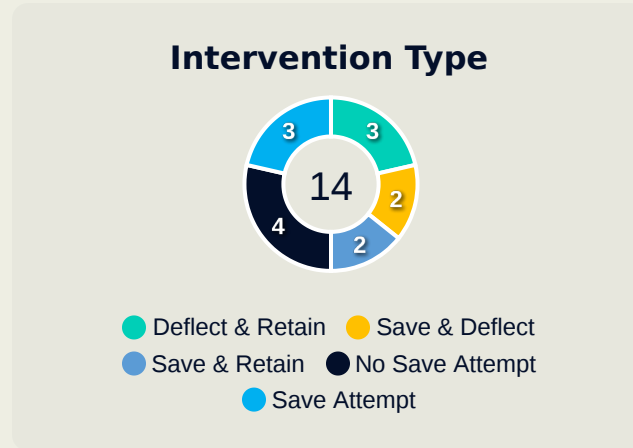

- Deflect & Retain
- Save & Deflect
- Save & Retain
- No Save Attempt
- Save Attempt

Intervention Body Type

- Head
- Hands
- Lower Body
- Upper Body
- Feet

8

Total Attempts on Goal Faced

83

Save %

Total Attempts on Goal Faced	Total Goal Interventions	Save & Retain	Deflect & Retain	Save & Deflect	Save Attempt	No Save Attempt
8	4	3	0	1	1	2

Germany

Goal Prevention

14
Total Attempts on Goal Faced

100
Save %

Total Attempts on Goal Faced	Total Goal Interventions	Save & Retain	Deflect & Retain	Save & Deflect	Save Attempt	No Save Attempt
14	4	2	0	2	3	4