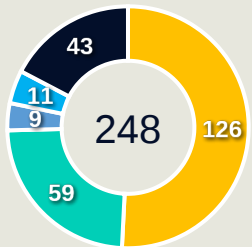

Offers Made Outside Shape

#	Player	Offers Made	Offers Received	% Made & Received
12	BERGER Ann-Katrin	19	18	94.7%
2	LINDER Sarai	7	5	71.4%
3	HENDRICH Kathrin	5	3	60%
5	HEGERING Marina	3	2	66.7%
6	MINGE Janina	14	4	28.6%
9	NUESKEN Sjoeke	34	14	41.2%
11	POPP Alexandra	10	5	50%
15	GWINN Giulia	18	4	22.2%
16	BRAND Jule	10	7	70%
17	BUEHL Klara	9	4	44.4%
19	RAUCH Felicitas	18	9	50%
7	SCHUELLER Lea	6	1	16.7%
13	DOORSOUN Sara	1	0	0%

Movement to Receive

Movement Types by Phase

Final Third Phase

Progression Phase

Build Up Phase

All Movement Types

- In Front
- In Between
- Out to In
- In to Out
- In Behind

Top Ranked Players