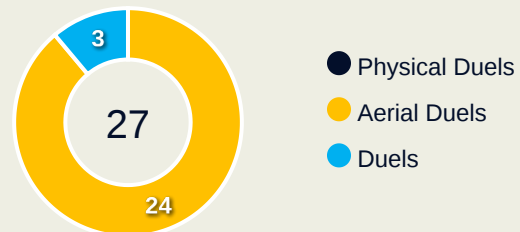

Possession Contests