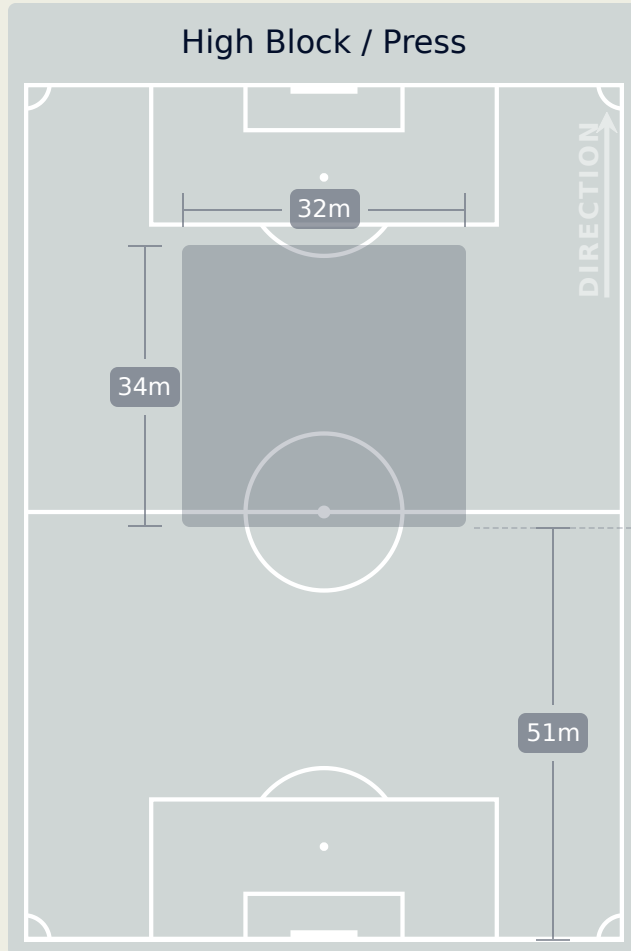

Defensive Line Height & Team Length

Defensive Line Height & Team Length

Germany

Defensive Pressure

Spain

132	Total Pressures	265
32	Direct Pressures	96
1.84s	Avg Pressure Duration	1.7s
51	Forced Turnovers	56
9.6s	Ball Recovery Time	14.19s
41	Pushing on into Pressing	72
107	Pushing on	171
21	Pressing Direction Inside	34
67	Pressing Direction Outside	154