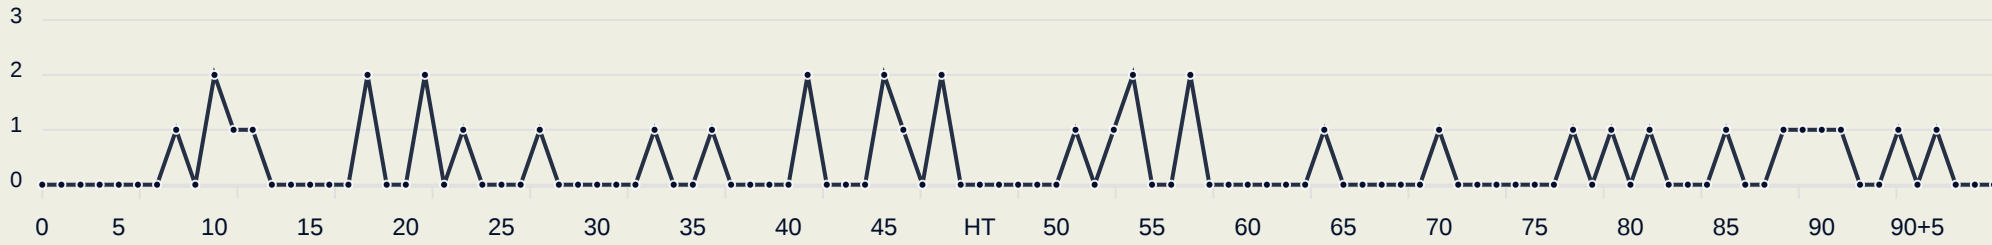

Goalkeeping Involvement

Spain

Spain GK Involvement Timeline