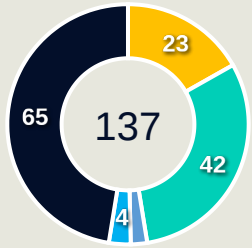

NUESKEN Sjoeke
RIGHT CENTRE MIDFIELD

45

Offers Made in Final Third

65

Offers Made in Middle Third

44

Offers Made in Defensive Third

Offers Made Inside Shape

Offers Made Outside Shape

#	Player	Offers Made	Offers Received	% Made & Received
12	BERGER Ann-Katrin	19	18	94.7%
2	LINDER Sarai	7	5	71.4%
3	HENDRICH Kathrin	5	3	60%
5	HEGERING Marina	3	2	66.7%
6	MINGE Janina	14	4	28.6%
9	NUESKEN Sjoeke	34	14	41.2%
11	POPP Alexandra	10	5	50%
15	GWINN Giulia	18	4	22.2%
16	BRAND Jule	10	7	70%
17	BUEHL Klara	9	4	44.4%
19	RAUCH Felicitas	18	9	50%
7	SCHUELLER Lea	6	1	16.7%
13	DOORSOUN Sara	1	0	0%

Movement to Receive

Movement Types by Phase

Final Third Phase

Progression Phase

Build Up Phase

All Movement Types

- In Front
- In Between
- Out to In
- In to Out
- In Behind

Top Ranked Players