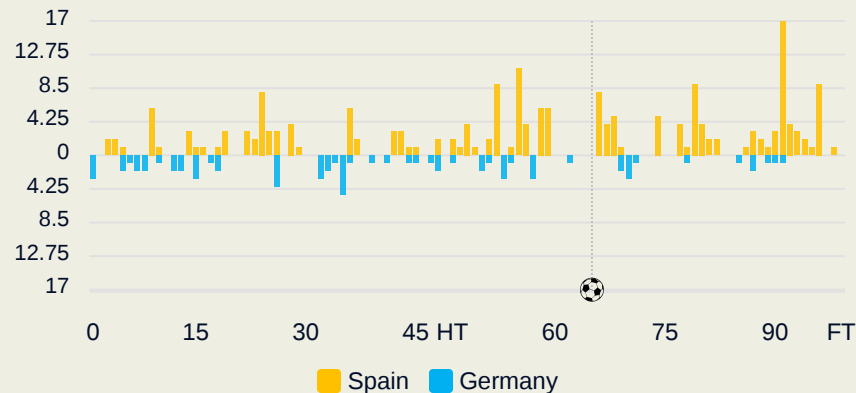

Distribution in the Final Third