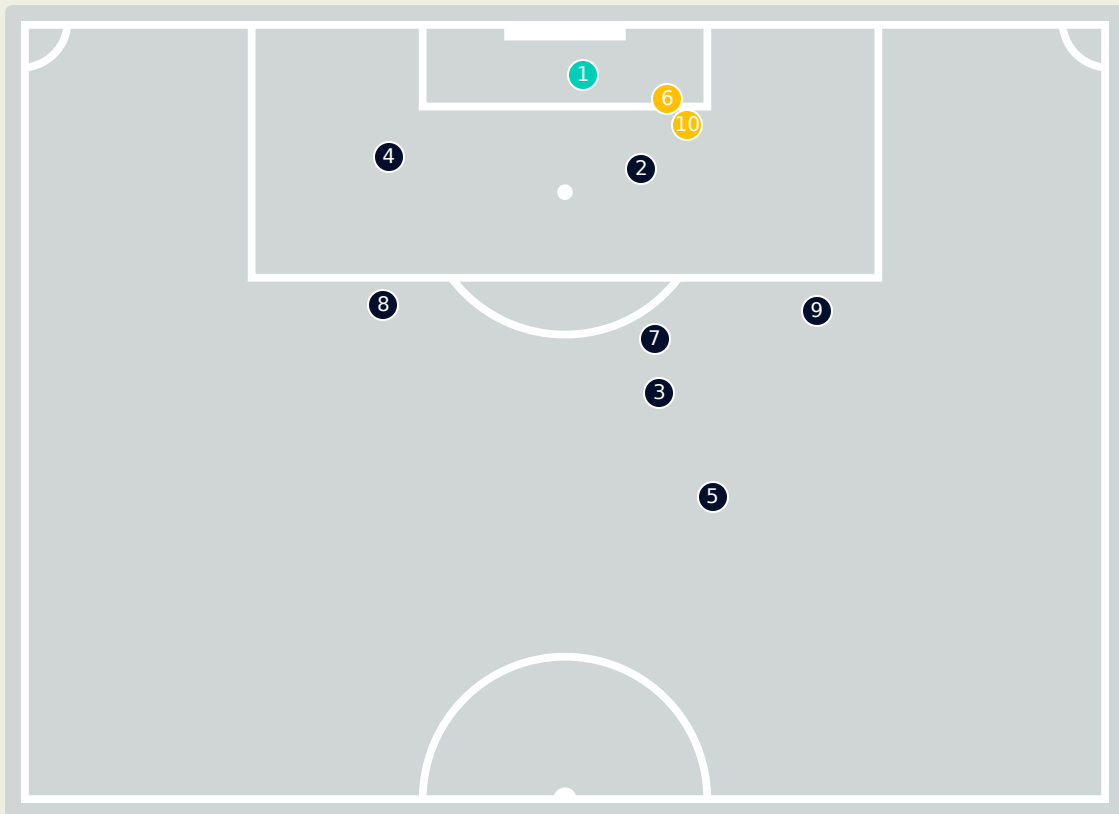

Most Direct Pressures

7

LAUREN
RIGHT BACK

Most Direct Pressures

21

ALBERT Korbin
LEFT CENTRE MIDFIELD

FIFA[®]
W-OFT 2024

GOALKEEPING

Brazil 0 - 1 USA

Goalkeeping Involvement

Brazil

Brazil GK Involvement Timeline

28
Total Involvements

USA

USA GK Involvement Timeline

44
Total Involvements

Brazil

Goalkeeping Distribution

Goalkeeping Distribution

USA

Brazil

Goal Prevention

9
Total Attempts on Goal Faced

67
Save %

Total Attempts on Goal Faced	Total Goal Interventions	Save & Retain	Deflect & Retain	Save & Deflect	Save Attempt	No Save Attempt
9	2	1	0	1	2	5

Goal Prevention

USA

9
Total Attempts on Goal Faced

100
Save %