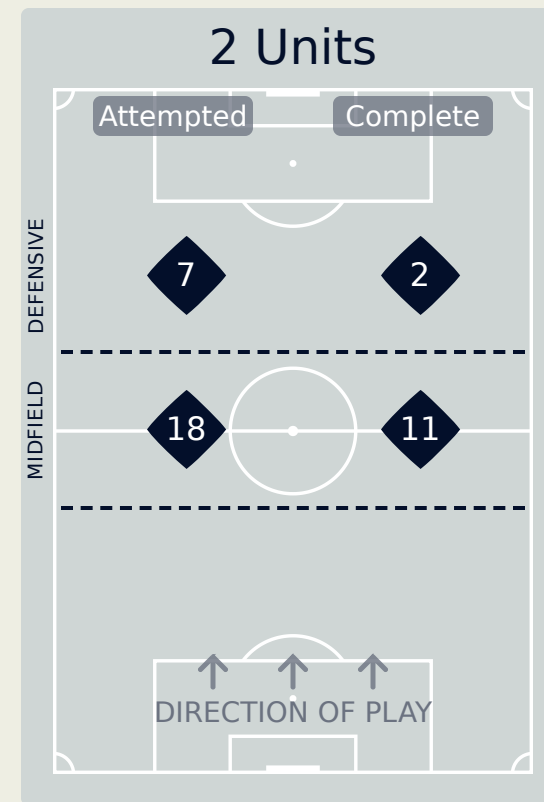

In Possession Line Height & Team Length

Brazil

In Possession Line Height & Team Length

Line Breaks

Brazil

Attempted Line Breaks

139

Attempted Line Breaks	6
Inside Shape	5
Outside Shape	1

Attempted Line Breaks	109
Inside Shape	74
Outside Shape	35

Attempted Line Breaks	24
Inside Shape	17
Outside Shape	7

Line Breaks

USA

Attempted Line Breaks

129

Attempted Line Breaks	5
Inside Shape	4
Outside Shape	1

Attempted Line Breaks	99
Inside Shape	77
Outside Shape	22

Attempted Line Breaks	25
Inside Shape	22
Outside Shape	3

Line Breaks

Brazil

					4 Units				3 Units			2 Units		Direction			Distribution Type		
#	Player	Line Breaks Attempted	Line Breaks Completed	Line Break Completion %	Attacking Line	Attacking Midfield Line	Midfield Line	Defensive Line	Attacking Line	Midfield Line	Defensive Line	Midfield Line	Defensive Line	Through	Around	Over	Pass	Cross	Ball Progression
1	LORENA	10	3	30%	0	0	0	0	5	5	0	0	0	0	0	10	10	0	0
3	TARCIANE	11	4	36%	0	0	0	0	3	7	1	0	0	2	0	9	11	0	0
5	DUDA SAMPAIO	11	4	36%	0	0	2	0	3	3	2	1	0	4	1	6	11	0	0
8	VITORIA YAYA	3	1	33%	0	0	0	0	1	1	0	0	1	0	1	2	2	1	0
9	ADRIANA	24	13	54%	0	0	0	0	1	14	3	4	2	2	4	18	23	1	0
11	JHENIFFER	4	2	50%	0	0	0	1	0	2	0	0	1	3	1	0	3	0	1
13	YASMIM	14	7	50%	0	0	0	1	4	6	1	2	0	0	3	11	13	1	0
14	LUDMILA	3	2	67%	0	0	0	0	0	3	0	0	0	0	1	2	3	0	0
15	THAIS	18	15	83%	0	0	0	0	7	8	0	3	0	4	3	11	18	0	0
18	GABI PORTILHO	5	2	40%	0	0	0	0	0	3	1	0	1	1	0	4	3	1	1
21	LAUREN	14	10	71%	1	0	0	0	8	3	0	2	0	2	4	8	14	0	0
4	RAFAELLE	5	2	40%	0	0	0	0	1	3	0	1	0	0	1	4	4	1	0
10	MARTA	2	0	0%	0	0	0	0	0	0	1	1	0	0	0	2	1	1	0
17	ANA VITORIA	3	2	67%	0	0	0	0	1	1	1	0	0	1	1	1	3	0	0
19	PRISCILA	2	0	0%	0	0	1	0	0	0	0	1	0	1	1	0	2	0	0
20	ANGELINA	10	9	90%	0	0	0	0	1	5	0	3	1	3	5	2	10	0	0