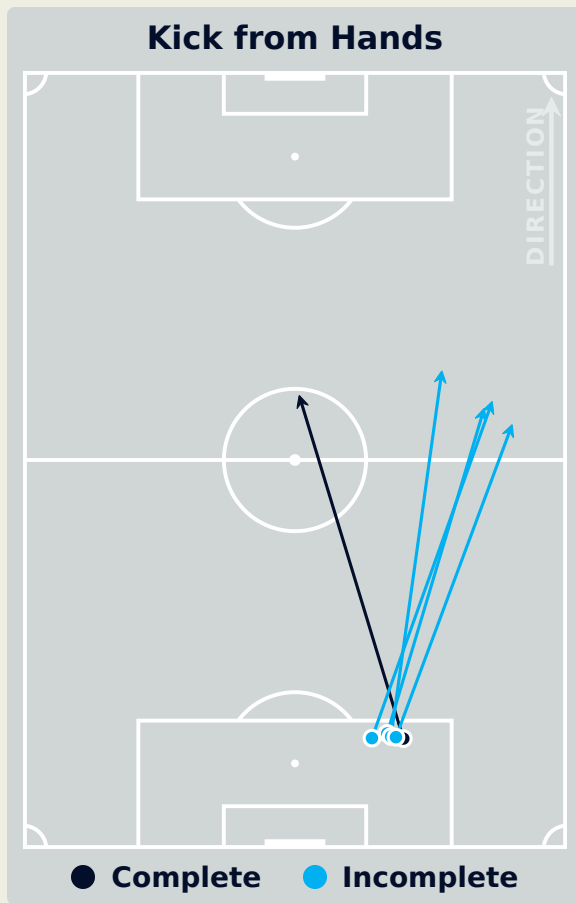

Most Direct Pressures

7

LAUREN
RIGHT BACK

Most Direct Pressures

21

ALBERT Korbin
LEFT CENTRE MIDFIELD

FIFA[®]
W-OFT 2024

GOALKEEPING

Brazil 0 - 1 USA

Goalkeeping Involvement

Brazil

Brazil GK Involvement Timeline

28
Total Involvements

USA

USA GK Involvement Timeline

44
Total Involvements

Brazil

Goalkeeping Distribution

Goalkeeping Distribution

USA

Brazil

Goal Prevention

9
Total Attempts on Goal Faced

67
Save %