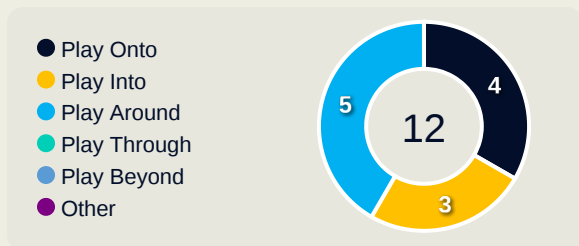

Brazil

Goalkeeping Distribution