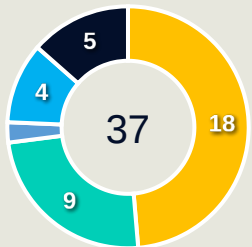

#	Player	Offers Made	Offers Received	% Made & Received
1	NAEHER Alyssa	2	2	100%
2	FOX Emily	23	6	26.1%
3	ALBERT Korbin	3	1	33.3%
4	GIRMA Naomi	6	2	33.3%
5	RODMAN Trinity	22	6	27.3%
7	DUNN Crystal	5	3	60%
9	SWANSON Mallory	24	5	20.8%
10	HORAN Lindsey	10	4	40%
11	SMITH Sophia	24	5	20.8%
12	DAVIDSON Tierna	7	1	14.3%
17	COFFEY Samantha	15	3	20%
6	KRUEGER Casey	1	0	0%
8	WILLIAMS Lynn	3	0	0%
14	SONNETT Emily	1	0	0%

Movement to Receive

Movement Types by Phase

Final Third Phase

Progression Phase

Build Up Phase

All Movement Types

- In Front
- In Between
- Out to In
- In to Out
- In Behind

Top Ranked Players