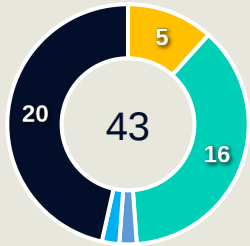

Movement to Receive

Movement Types by Phase

Final Third Phase

Progression Phase

Build Up Phase

All Movement Types

- In Front
- In Between
- Out to In
- In to Out
- In Behind

Top Ranked Players

Type	Player	Movements
In Front	20 ANGELINA	10
In Between	5 DUDA SAMPAIO	15
Out to In	5 DUDA SAMPAIO	1
In to Out	11 JHENIFFER	3
In Behind	14 LUDMILA	11

Movement Types Pitch Third

Movement to Receive

Movement Types by Phase

Final Third Phase

Progression Phase

Build Up Phase

All Movement Types

- In Front
- In Between
- Out to In
- In to Out
- In Behind

Top Ranked Players

Type	Player	Movements
In Front	2 FOX Emily	7
In Between	11 SMITH Sophia	10
Out to In	7 DUNN Crystal	1
In to Out	10 HORAN Lindsey	2
In Behind	5 RODMAN Trinity	15