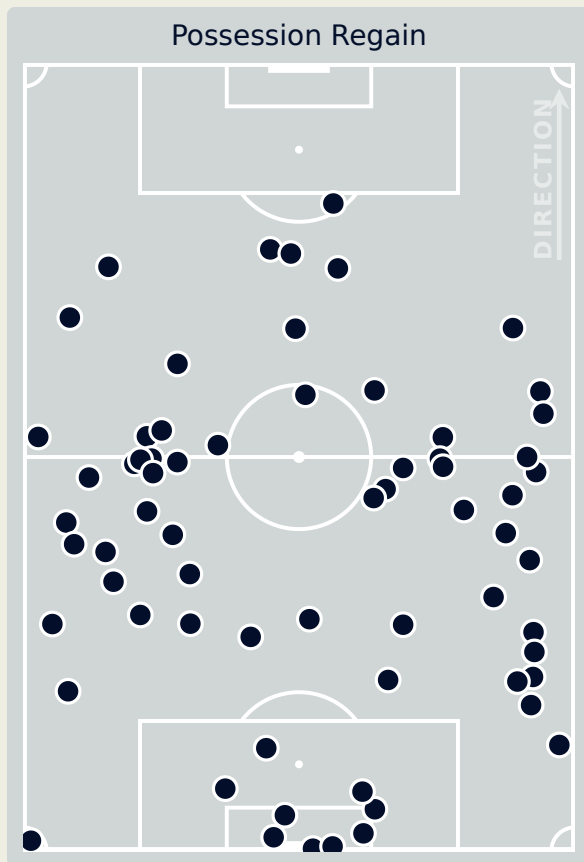

Brazil

Defensive Actions