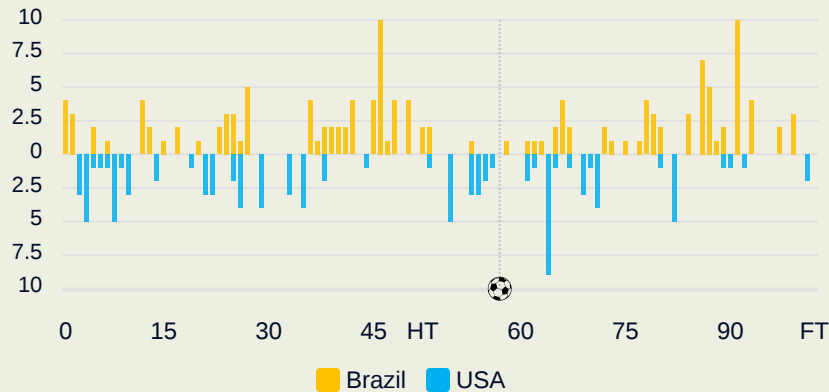

SUBSTITUTES

- MURPHY Casey GK 18
- CAMPBELL Jane GK 22
- ↑ 90+5' KRUEGER Casey DF 6
- ↑ 84' WILLIAMS Lynn FW 8
- NIGHSWONGER Jenna DF 13
- ↑ 74' SONNETT Emily MF 14
- SHAW Jaedyn FW 15
- LAVELLE Rose MF 16
- HERSHFELT Hal MF 19
- BETHUNE Croix FW 20
- SAMS Emily DF 21

Distribution in the Final Third