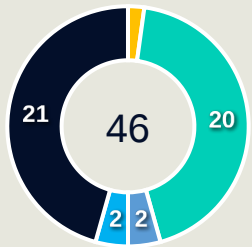

Offering to Receive

146
Total Offers Made

38
Total Offers Received

Most Offers
24
SWANSON Mallory
CENTRE FORWARD LEFT

87
Offers Made in Final Third

37
Offers Made in Middle Third

22
Offers Made in Defensive Third

#	Player	Offers Made	Offers Received	% Made & Received
1	NAEHER Alyssa	2	2	100%
2	FOX Emily	23	6	26.1%
3	ALBERT Korbin	3	1	33.3%
4	GIRMA Naomi	6	2	33.3%
5	RODMAN Trinity	22	6	27.3%
7	DUNN Crystal	5	3	60%
9	SWANSON Mallory	24	5	20.8%
10	HORAN Lindsey	10	4	40%
11	SMITH Sophia	24	5	20.8%
12	DAVIDSON Tierna	7	1	14.3%
17	COFFEY Samantha	15	3	20%
6	KRUEGER Casey	1	0	0%
8	WILLIAMS Lynn	3	0	0%
14	SONNETT Emily	1	0	0%

Movement to Receive

Movement Types by Phase

Final Third Phase

Progression Phase

Build Up Phase

All Movement Types

- In Front
- In Between
- Out to In
- In to Out
- In Behind

Top Ranked Players