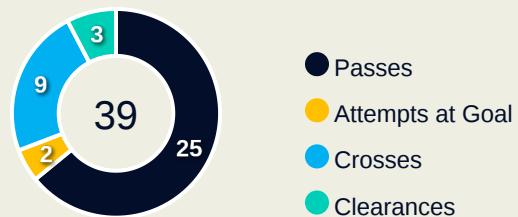

Tackles

1.61

Possession Actions / Defensive Action

Blocks

Possession Contests

Most Possession Regains

8

NAEHER Alyssa
GOALKEEPER