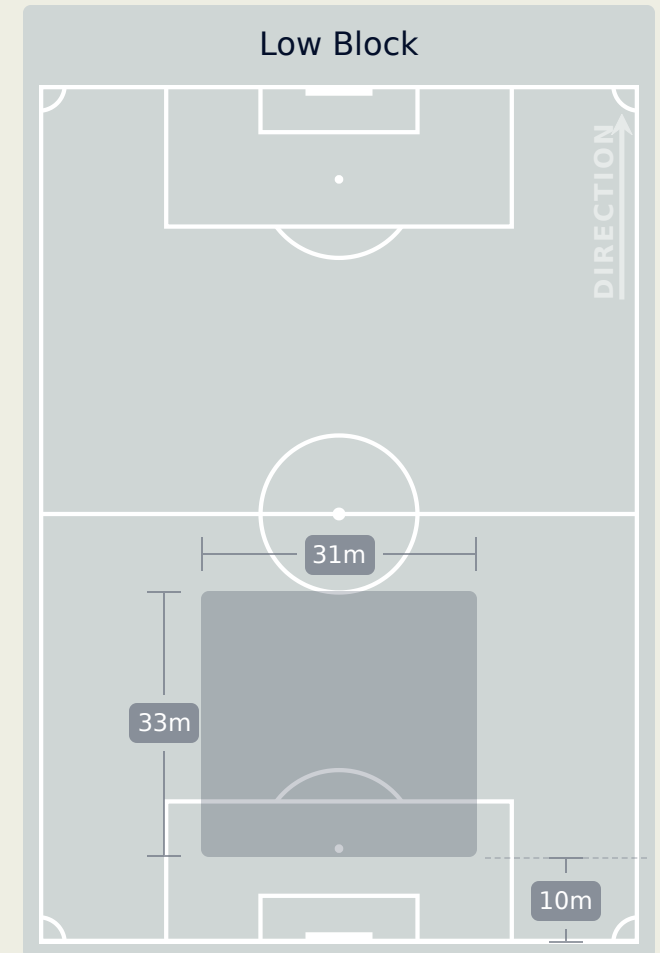

Defensive Line Height & Team Length

Brazil