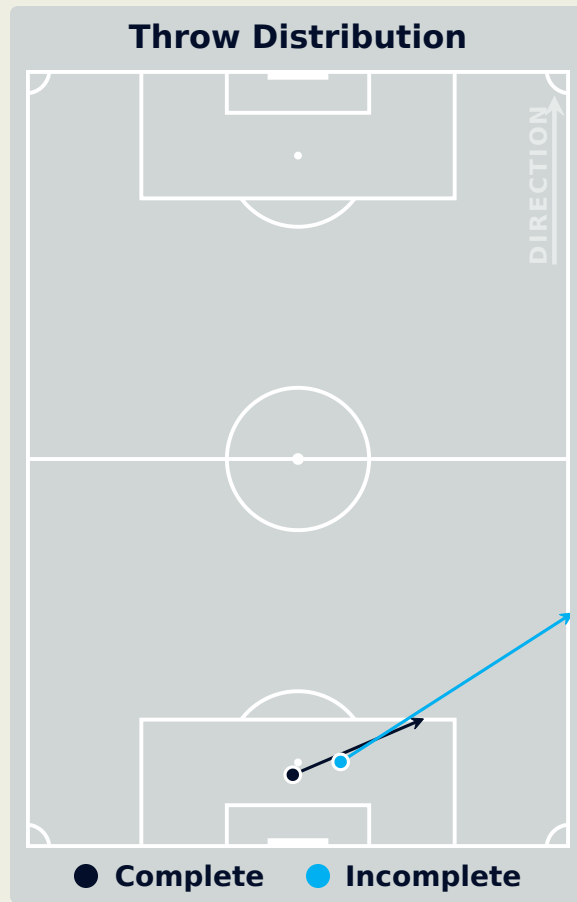

Most Direct Pressures

7

LAUREN
RIGHT BACK

Most Direct Pressures

21

ALBERT Korbin
LEFT CENTRE MIDFIELD

FIFA[®]
W-OFT 2024

GOALKEEPING

Brazil 0 - 1 USA

Goalkeeping Involvement

Brazil

Brazil GK Involvement Timeline

28
Total Involvements

USA

USA GK Involvement Timeline

44
Total Involvements

Brazil

Goalkeeping Distribution

Goalkeeping Distribution

USA

Brazil

Goal Prevention

9
Total Attempts on Goal Faced

67
Save %