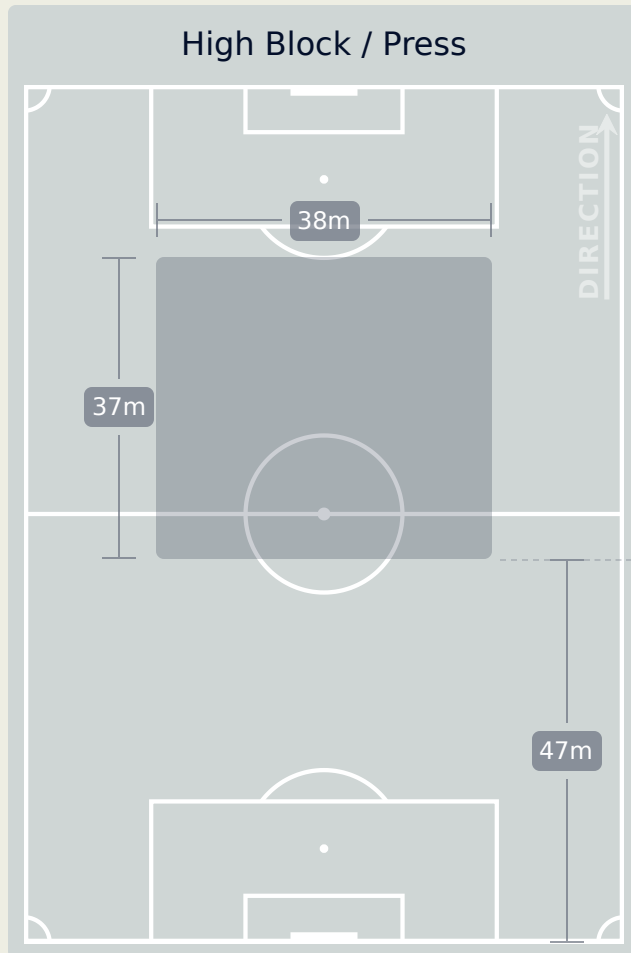

Defensive Line Height & Team Length

Brazil

Defensive Line Height & Team Length

USA

Defensive Pressure

Brazil

USA

112	Total Pressures	205
51	Direct Pressures	86
1.68s	Avg Pressure Duration	1.8s
49	Forced Turnovers	51
4.38s	Ball Recovery Time	7.55s
35	Pushing on into Pressing	60
95	Pushing on	134
22	Pressing Direction Inside	27
56	Pressing Direction Outside	99