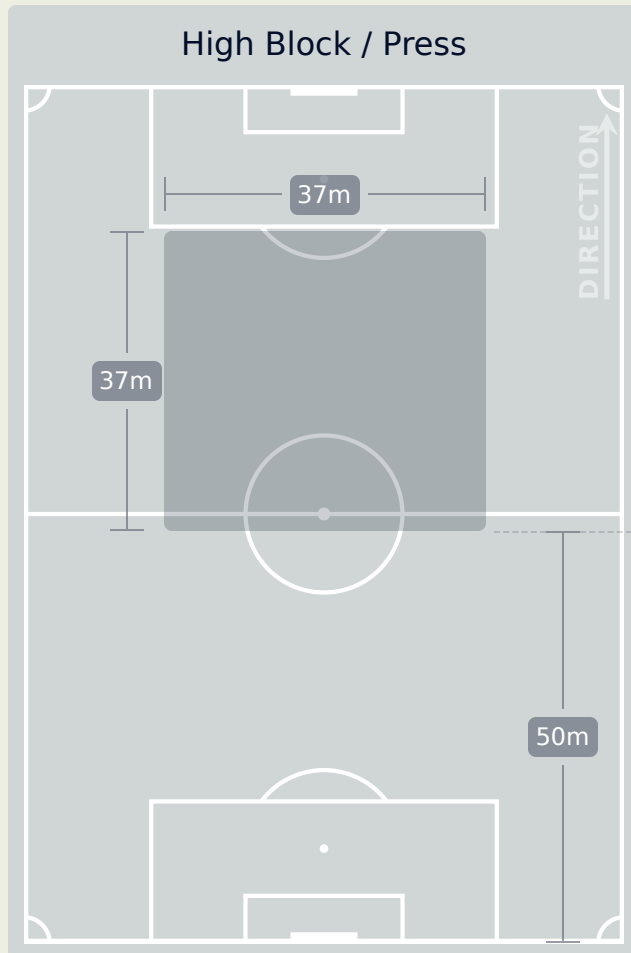

Defensive Line Height & Team Length

Brazil