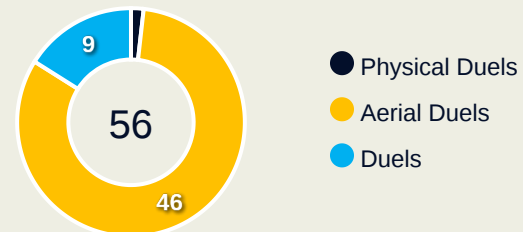

Movement Types Pitch Third

FIFA[®]
W-OFT 2024

OUT OF POSSESSION

Brazil 0 - 1 USA

Brazil

Defensive Actions

Blocks

Possession Contests