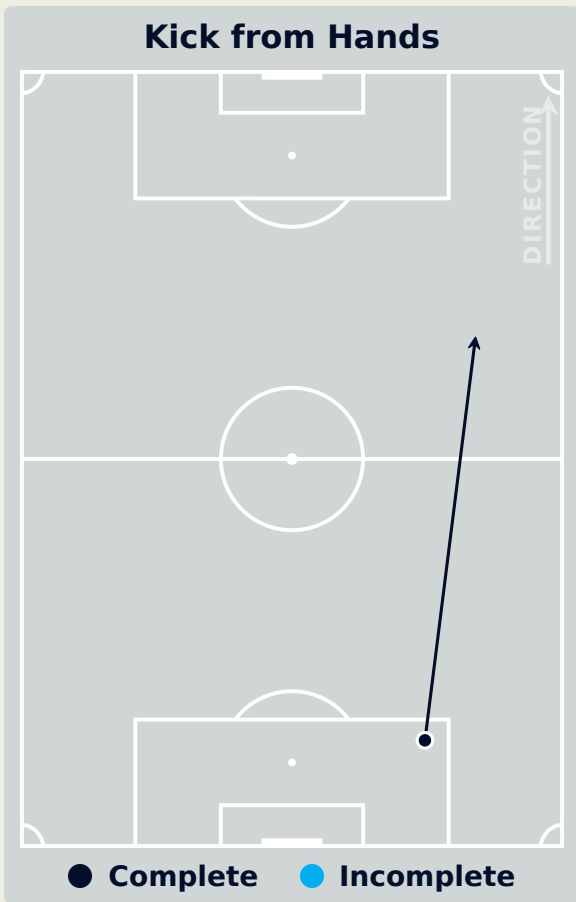

Goalkeeping Distribution

USA