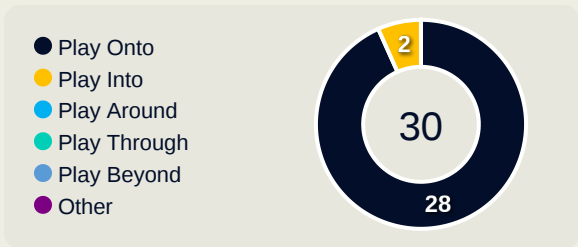

Goalkeeping Distribution

USA