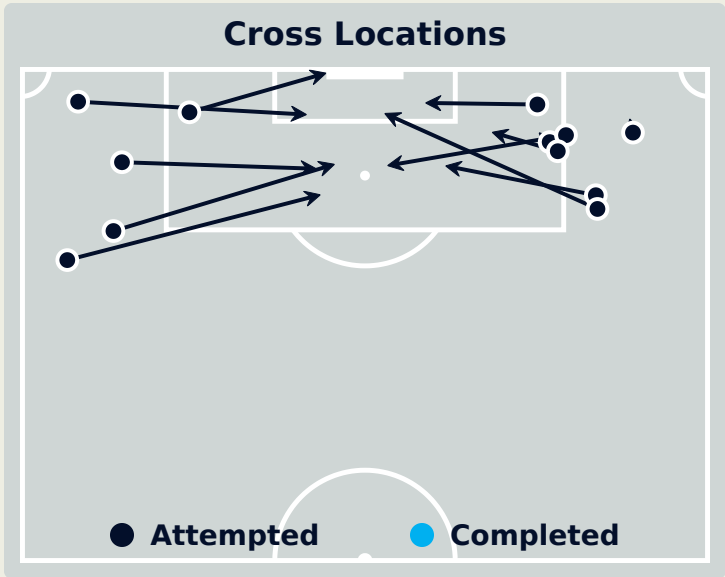

Crosses (Open Play)

#	Player	Inswing	Outswing	Driven	Lofted	Cutback	Push Cross	Total Attempted
1	NAEHER Alyssa	0	0	0	0	0	0	0
2	FOX Emily	0	0	0	0	0	0	0
3	ALBERT Korbin	0	0	0	0	0	0	0
4	GIRMA Naomi	0	0	0	0	0	0	0
5	RODMAN Trinity	2	0	0	0	0	1	3
7	DUNN Crystal	0	0	0	0	0	0	0
9	SWANSON Mallory	0	0	0	1	0	3	4
10	HORAN Lindsey	0	0	0	0	1	0	1
11	SMITH Sophia	0	0	3	0	1	0	4
12	DAVIDSON Tierna	0	0	0	0	0	0	0
17	COFFEY Samantha	0	0	0	0	0	0	0
6	KRUEGER Casey	0	0	0	0	0	0	0
8	WILLIAMS Lynn	0	0	0	0	0	0	0
14	SONNETT Emily	0	0	0	0	0	0	0