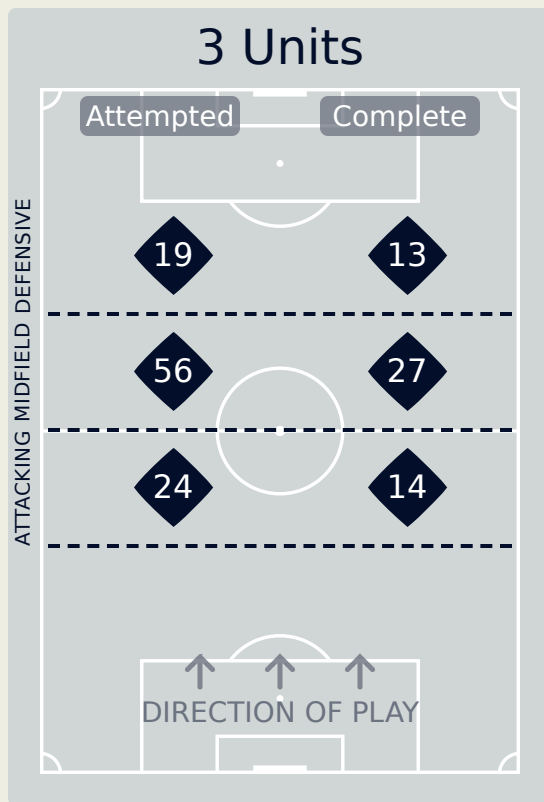

In Possession Line Height & Team Length

Brazil

In Possession Line Height & Team Length

Line Breaks

Brazil

Attempted Line Breaks

139

Attempted Line Breaks	6
Inside Shape	5
Outside Shape	1

Attempted Line Breaks	109
Inside Shape	74
Outside Shape	35

Attempted Line Breaks	24
Inside Shape	17
Outside Shape	7

Line Breaks

USA

Attempted Line Breaks

129

Attempted Line Breaks	5
Inside Shape	4
Outside Shape	1

Attempted Line Breaks	99
Inside Shape	77
Outside Shape	22

Attempted Line Breaks	25
Inside Shape	22
Outside Shape	3

Line Breaks

Brazil

					4 Units				3 Units			2 Units		Direction			Distribution Type		
#	Player	Line Breaks Attempted	Line Breaks Completed	Line Break Completion %	Attacking Line	Attacking Midfield Line	Midfield Line	Defensive Line	Attacking Line	Midfield Line	Defensive Line	Midfield Line	Defensive Line	Through	Around	Over	Pass	Cross	Ball Progression
1	LORENA	10	3	30%	0	0	0	0	5	5	0	0	0	0	0	10	10	0	0
3	TARCIANE	11	4	36%	0	0	0	0	3	7	1	0	0	2	0	9	11	0	0
5	DUDA SAMPAIO	11	4	36%	0	0	2	0	3	3	2	1	0	4	1	6	11	0	0
8	VITORIA YAYA	3	1	33%	0	0	0	0	1	1	0	0	1	0	1	2	2	1	0
9	ADRIANA	24	13	54%	0	0	0	0	1	14	3	4	2	2	4	18	23	1	0
11	JHENIFFER	4	2	50%	0	0	0	1	0	2	0	0	1	3	1	0	3	0	1
13	YASMIM	14	7	50%	0	0	0	1	4	6	1	2	0	0	3	11	13	1	0
14	LUDMILA	3	2	67%	0	0	0	0	0	3	0	0	0	0	1	2	3	0	0
15	THAIS	18	15	83%	0	0	0	0	7	8	0	3	0	4	3	11	18	0	0
18	GABI PORTILHO	5	2	40%	0	0	0	0	0	3	1	0	1	1	0	4	3	1	1
21	LAUREN	14	10	71%	1	0	0	0	8	3	0	2	0	2	4	8	14	0	0
4	RAFAELLE	5	2	40%	0	0	0	0	1	3	0	1	0	0	1	4	4	1	0
10	MARTA	2	0	0%	0	0	0	0	0	0	1	1	0	0	0	2	1	1	0
17	ANA VITORIA	3	2	67%	0	0	0	0	1	1	1	0	0	1	1	1	3	0	0
19	PRISCILA	2	0	0%	0	0	1	0	0	0	0	1	0	1	1	0	2	0	0
20	ANGELINA	10	9	90%	0	0	0	0	1	5	0	3	1	3	5	2	10	0	0