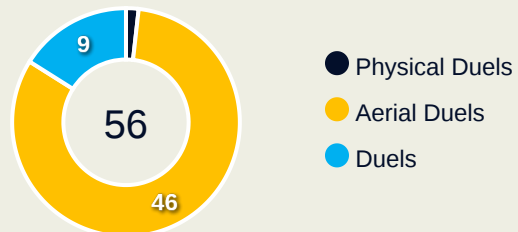

Tackles

1.61

Possession Actions / Defensive Action

Blocks

Possession Contests

Most Possession Regains

8

NAEHER Alyssa
GOALKEEPER