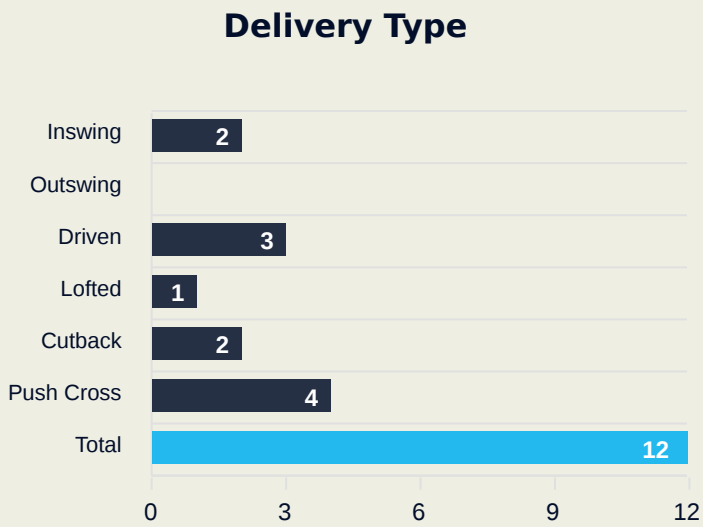

Crosses (Open Play)

#	Player	Inswing	Outswing	Driven	Lofted	Cutback	Push Cross	Total Attempted
1	NAEHER Alyssa	0	0	0	0	0	0	0
2	FOX Emily	0	0	0	0	0	0	0
3	ALBERT Korbin	0	0	0	0	0	0	0
4	GIRMA Naomi	0	0	0	0	0	0	0
5	RODMAN Trinity	2	0	0	0	0	1	3
7	DUNN Crystal	0	0	0	0	0	0	0
9	SWANSON Mallory	0	0	0	1	0	3	4
10	HORAN Lindsey	0	0	0	0	1	0	1
11	SMITH Sophia	0	0	3	0	1	0	4
12	DAVIDSON Tierna	0	0	0	0	0	0	0
17	COFFEY Samantha	0	0	0	0	0	0	0
6	KRUEGER Casey	0	0	0	0	0	0	0
8	WILLIAMS Lynn	0	0	0	0	0	0	0
14	SONNETT Emily	0	0	0	0	0	0	0