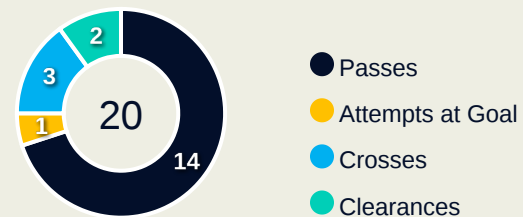

Movement Types Pitch Third

FIFA[®]
W-OFT 2024

OUT OF POSSESSION

Brazil 0 - 1 USA

Brazil

Defensive Actions

Blocks

Possession Contests