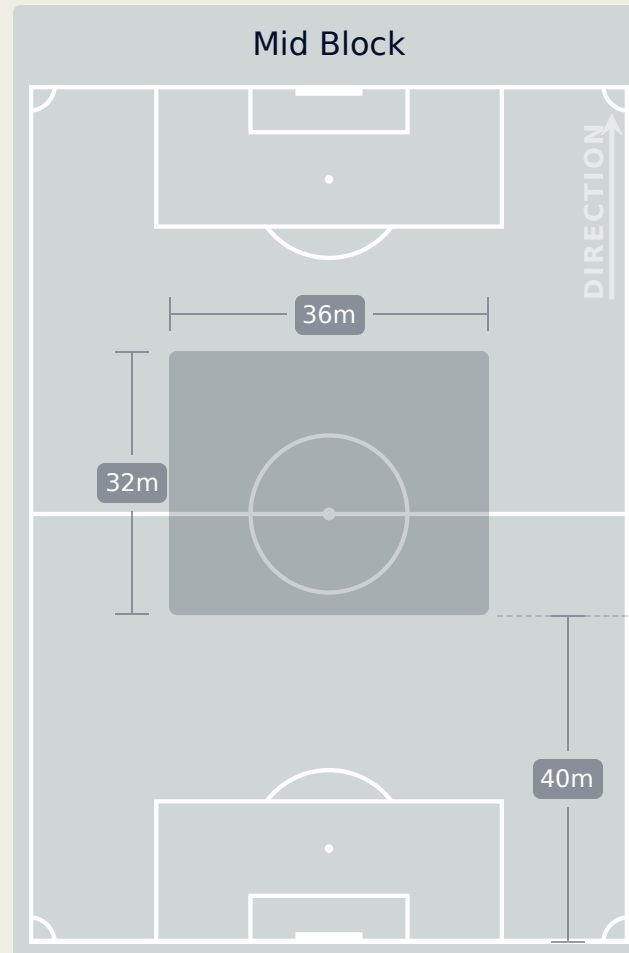

Tackles

1.61

Possession Actions / Defensive Action

Blocks

Possession Contests

Most Possession Regains

8

NAEHER Alyssa
GOALKEEPER

Defensive Line Height & Team Length

Brazil

Defensive Line Height & Team Length

USA

Defensive Pressure

Brazil

USA

112	Total Pressures	205
51	Direct Pressures	86
1.68s	Avg Pressure Duration	1.8s
49	Forced Turnovers	51
4.38s	Ball Recovery Time	7.55s
35	Pushing on into Pressing	60
95	Pushing on	134
22	Pressing Direction Inside	27
56	Pressing Direction Outside	99