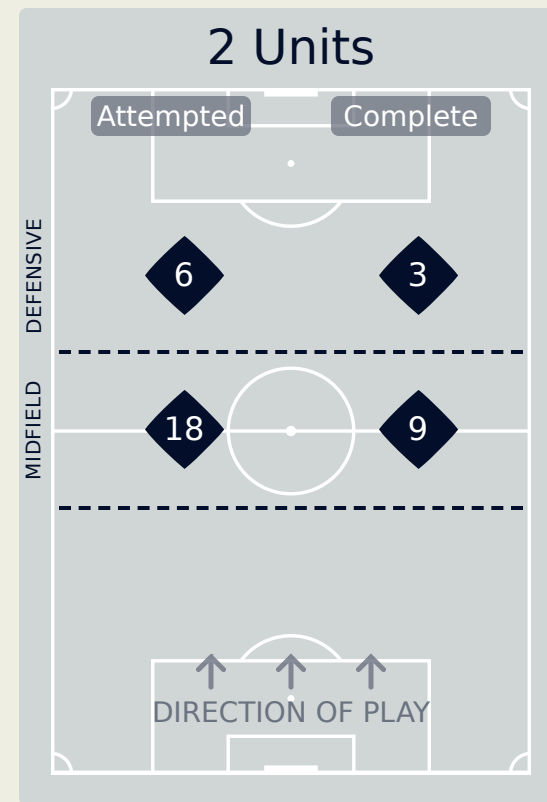

In Possession Line Height & Team Length

Brazil

In Possession Line Height & Team Length

Line Breaks

Brazil

Attempted Line Breaks

139

Attempted Line Breaks	6
Inside Shape	5
Outside Shape	1

Attempted Line Breaks	109
Inside Shape	74
Outside Shape	35

Attempted Line Breaks	24
Inside Shape	17
Outside Shape	7

Line Breaks

USA

Attempted Line Breaks

129

Attempted Line Breaks	5
Inside Shape	4
Outside Shape	1

Attempted Line Breaks	99
Inside Shape	77
Outside Shape	22

Attempted Line Breaks	25
Inside Shape	22
Outside Shape	3

Line Breaks

Brazil

					4 Units				3 Units			2 Units		Direction			Distribution Type		
#	Player	Line Breaks Attempted	Line Breaks Completed	Line Break Completion %	Attacking Line	Attacking Midfield Line	Midfield Line	Defensive Line	Attacking Line	Midfield Line	Defensive Line	Midfield Line	Defensive Line	Through	Around	Over	Pass	Cross	Ball Progression
1	LORENA	10	3	30%	0	0	0	0	5	5	0	0	0	0	0	10	10	0	0
3	TARCIANE	11	4	36%	0	0	0	0	3	7	1	0	0	2	0	9	11	0	0
5	DUDA SAMPAIO	11	4	36%	0	0	2	0	3	3	2	1	0	4	1	6	11	0	0
8	VITORIA YAYA	3	1	33%	0	0	0	0	1	1	0	0	1	0	1	2	2	1	0
9	ADRIANA	24	13	54%	0	0	0	0	1	14	3	4	2	2	4	18	23	1	0
11	JHENIFFER	4	2	50%	0	0	0	1	0	2	0	0	1	3	1	0	3	0	1
13	YASMIM	14	7	50%	0	0	0	1	4	6	1	2	0	0	3	11	13	1	0
14	LUDMILA	3	2	67%	0	0	0	0	0	3	0	0	0	0	1	2	3	0	0
15	THAIS	18	15	83%	0	0	0	0	7	8	0	3	0	4	3	11	18	0	0
18	GABI PORTILHO	5	2	40%	0	0	0	0	0	3	1	0	1	1	0	4	3	1	1
21	LAUREN	14	10	71%	1	0	0	0	8	3	0	2	0	2	4	8	14	0	0
4	RAFAELLE	5	2	40%	0	0	0	0	1	3	0	1	0	0	1	4	4	1	0
10	MARTA	2	0	0%	0	0	0	0	0	0	1	1	0	0	0	2	1	1	0
17	ANA VITORIA	3	2	67%	0	0	0	0	1	1	1	0	0	1	1	1	3	0	0
19	PRISCILA	2	0	0%	0	0	1	0	0	0	0	1	0	1	1	0	2	0	0
20	ANGELINA	10	9	90%	0	0	0	0	1	5	0	3	1	3	5	2	10	0	0