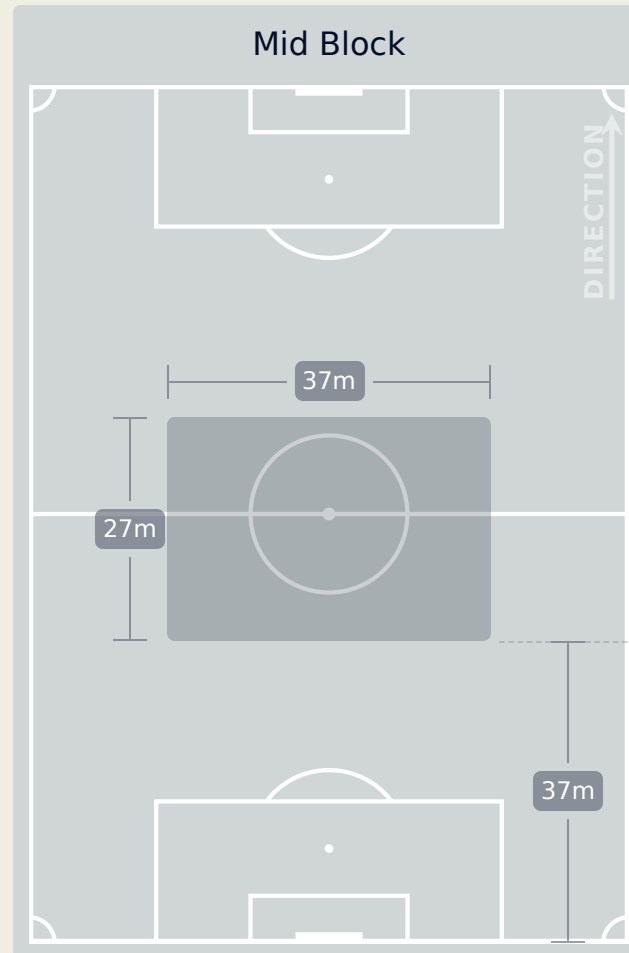

Defensive Line Height & Team Length

Brazil

Defensive Line Height & Team Length

USA

Defensive Pressure

Brazil

USA

112	Total Pressures	205
51	Direct Pressures	86
1.68s	Avg Pressure Duration	1.8s
49	Forced Turnovers	51
4.38s	Ball Recovery Time	7.55s
35	Pushing on into Pressing	60
95	Pushing on	134
22	Pressing Direction Inside	27
56	Pressing Direction Outside	99