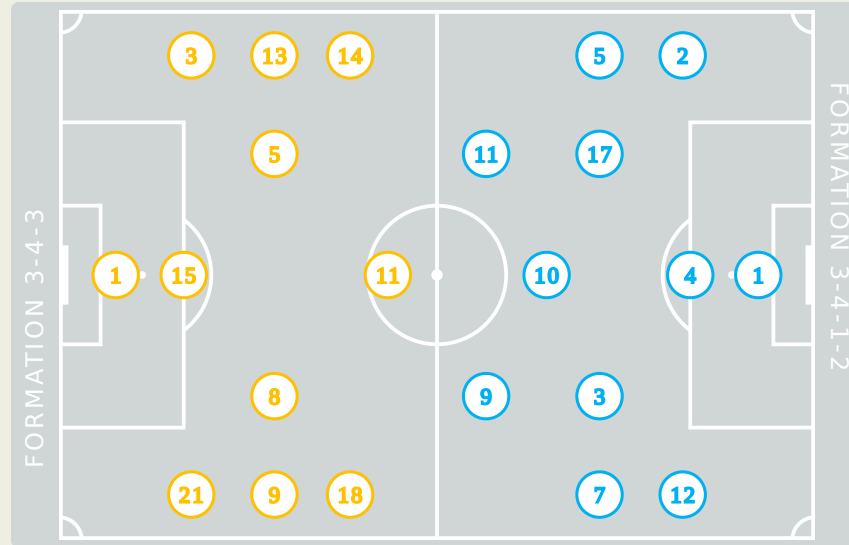

SUBSTITUTES

- 12 GK TAINA
- 22 GK LUCIANA
- 2 DF ANTONIA
- 4 DF RAFAELLE ↑ 84'
- 6 DF TAMIRES
- 7 FW KEROLIN
- 10 FW MARTA ↑ 61'
- 16 FW GABI NUNES
- 17 MF ANA VITORIA ↑ 50'
- 19 FW PRISCILA ↑ 61'
- 20 MF ANGELINA ↑ 61'