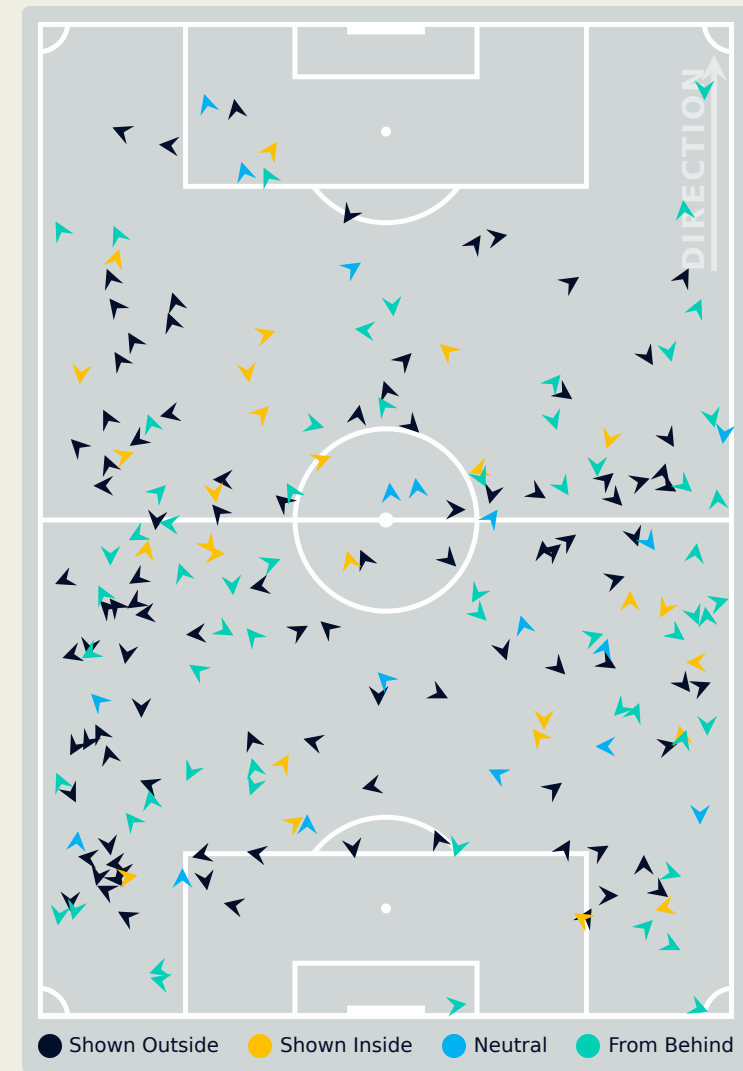

Defensive Line Height & Team Length

Brazil

Defensive Line Height & Team Length

USA

Defensive Pressure

Brazil

USA

112	Total Pressures	205
51	Direct Pressures	86
1.68s	Avg Pressure Duration	1.8s
49	Forced Turnovers	51
4.38s	Ball Recovery Time	7.55s
35	Pushing on into Pressing	60
95	Pushing on	134
22	Pressing Direction Inside	27
56	Pressing Direction Outside	99

Most Direct Pressures

7

LAUREN
RIGHT BACK

Most Direct Pressures

21

ALBERT Korbin
LEFT CENTRE MIDFIELD

FIFA[®]
W-OFT 2024

GOALKEEPING

Brazil 0 - 1 USA

Goalkeeping Involvement

Brazil

Brazil GK Involvement Timeline

28
Total Involvements

USA

USA GK Involvement Timeline

44
Total Involvements