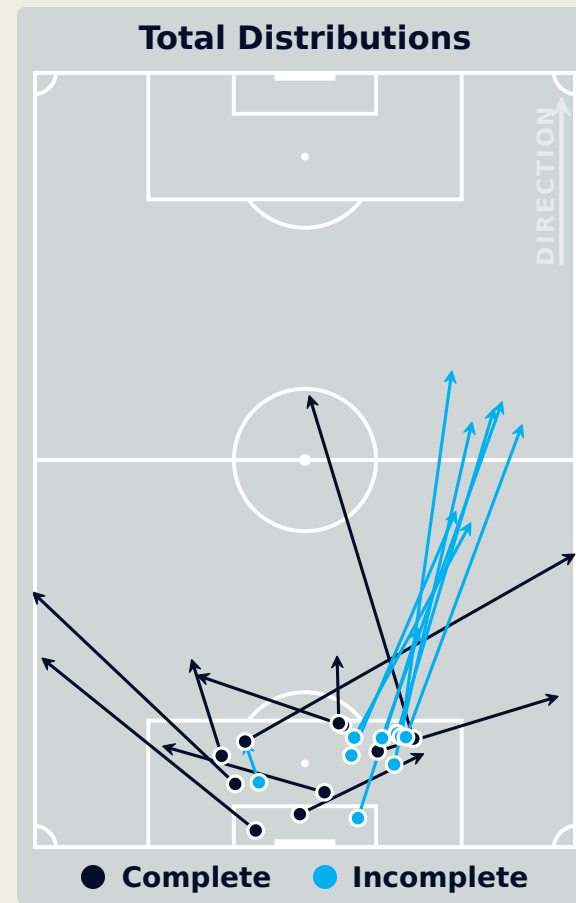

Most Direct Pressures

7

LAUREN
RIGHT BACK

Most Direct Pressures

21

ALBERT Korbin
LEFT CENTRE MIDFIELD

FIFA[®]
W-OFT 2024

GOALKEEPING

Brazil 0 - 1 USA

Goalkeeping Involvement

Brazil

Brazil GK Involvement Timeline

28
Total Involvements

USA

USA GK Involvement Timeline

44
Total Involvements

Brazil

Goalkeeping Distribution

Goalkeeping Distribution

USA

Brazil

Goal Prevention

9
Total Attempts on Goal Faced

67
Save %