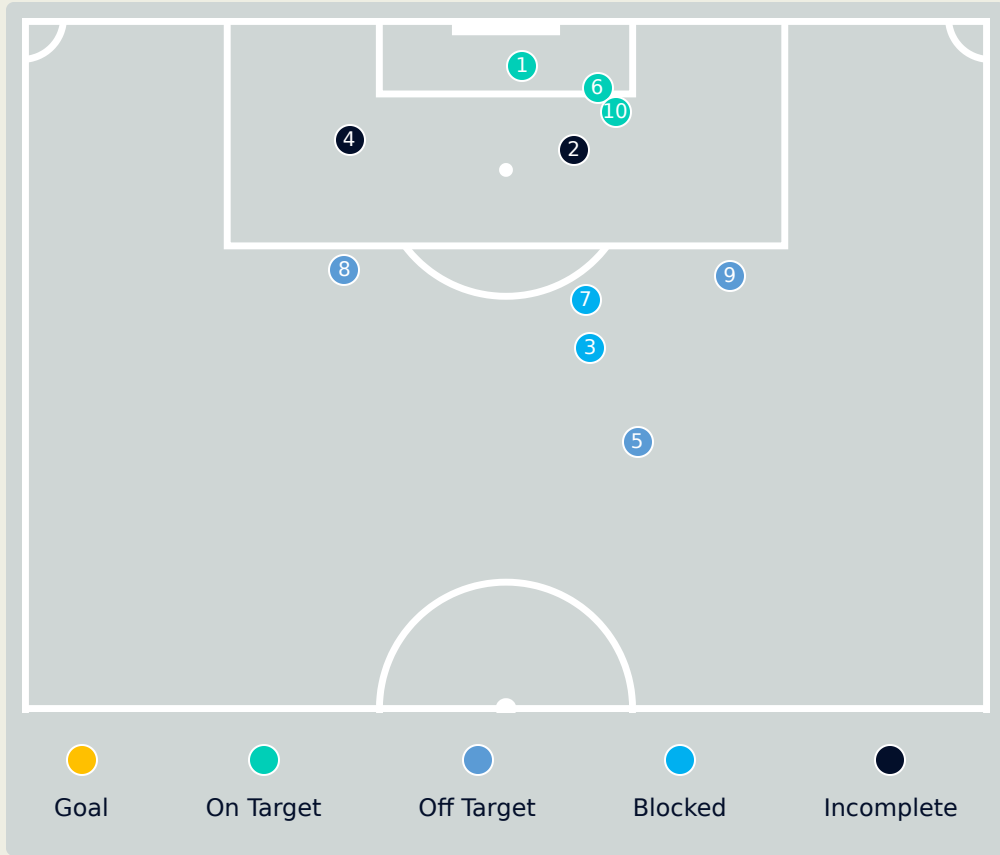

Top 5 Player to Player Passers		
Player	Passed To	% of Total Team Passes
TARCIANE	LAUREN	3.4%
LAUREN	ADRIANA	3.4%
ADRIANA	GABI PORTILHO	2.9%
THAIS	TARCIANE	2.9%
ANGELINA	MARTA	2.9%

Passing Networks

#	Passes From ↓ to →	NAEHER Alyssa	FOX Emily	ALBERT Korbin	GIRMA Naomi	RODMAN Trinity	DUNN Crystal	SWANSON Mallory	HORAN Lindsey	SMITH Sophia	DAVIDSON Tierna	COFFEY Samantha	KRUEGER Casey	WILLIAMS Lynn	SONNETT Emily
1	NAEHER Alyssa		1	0	0	1	1	0	2	0	0	0	0	0	0
2	FOX Emily	1		2	1	3	0	0	2	2	0	1	0	0	0
3	ALBERT Korbin	1	2		1	1	1	2	4	2	0	2	0	0	0
4	GIRMA Naomi	3	0	2		0	1	1	1	0	0	0	0	0	0
5	RODMAN Trinity	0	1	1	0		0	1	1	2	0	0	0	0	0
7	DUNN Crystal	0	0	2	0	0		4	4	0	2	2	0	0	0
9	SWANSON Mallory	0	2	0	0	2	1		2	1	0	0	0	0	0
10	HORAN Lindsey	0	1	1	0	4	2	5		4	1	0	0	0	0
11	SMITH Sophia	0	1	1	1	0	1	1	1		0	1	0	0	0
12	DAVIDSON Tierna	1	0	1	1	0	0	0	1	0		0	0	0	0
17	COFFEY Samantha	0	2	2	1	1	1	1	1	2	0		0	0	0
6	KRUEGER Casey	0	0	0	0	0	0	0	0	0	0	0		0	0
8	WILLIAMS Lynn	0	0	0	0	0	0	0	0	0	0	0	0		0
14	SONNETT Emily	0	0	0	0	1	1	0	0	0	0	0	0	0	

Brazil

Attempts at Goal

Key	Outcome	Shots
●	Goals	0
●	On Target	3
●	Off Target	3
●	Blocked	2
●	Incomplete	2

Attempts at Goal

Brazil

Time	Player	Outcome	Body Part	Delivery Type
1	14 LUDMILA	On Target - Saved	Right Foot	Pass
5	11 JHENIFFER	Incomplete - Player On Ball Error	Right Foot	Loose Ball
27	8 VITORIA YAYA	Incomplete - Blocked	Right Foot	Pass
27	13 YASMIM	Incomplete - Player On Ball Error	Left Foot	Cross
40	14 LUDMILA	Off Target	Left Foot	Ball Progression
46	18 GABI PORTILHO	On Target - Saved	Right Foot	Cross
47	5 DUDA SAMPAIO	Incomplete - Blocked	Left Foot	Pass
79	13 YASMIM	Off Target	Left Foot	Loose Ball
88	10 MARTA	Off Target	Left Foot	Freekick
93	9 ADRIANA	On Target - Saved	Head	Pass