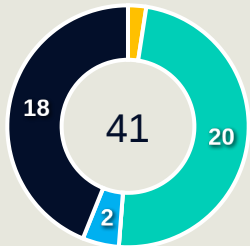

Movement to Receive

Movement Types by Phase

Final Third Phase

Progression Phase

Build Up Phase

All Movement Types

- In Front
- In Between
- Out to In
- In to Out
- In Behind

Top Ranked Players

Type	Player	Movements
In Front	20 ANGELINA	10
In Between	5 DUDA SAMPAIO	15
Out to In	5 DUDA SAMPAIO	1
In to Out	11 JHENIFFER	3
In Behind	14 LUDMILA	11

Movement Types Pitch Third

Movement to Receive

Movement Types by Phase

Final Third Phase

Progression Phase

Build Up Phase

All Movement Types

- In Front
- In Between
- Out to In
- In to Out
- In Behind

Top Ranked Players

Type	Player	Movements
In Front	2 FOX Emily	7
In Between	11 SMITH Sophia	10
Out to In	7 DUNN Crystal	1
In to Out	10 HORAN Lindsey	2
In Behind	5 RODMAN Trinity	15