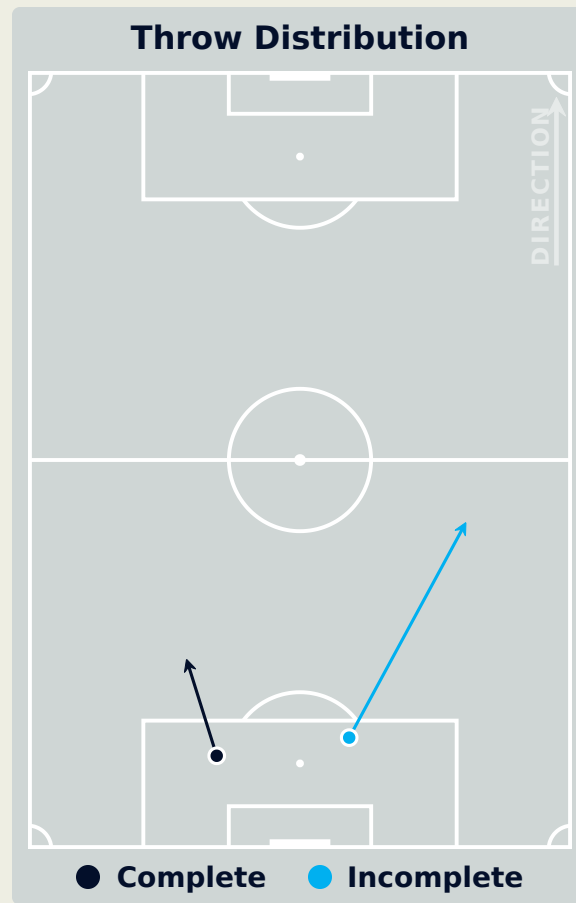

Most Direct Pressures

7

LAUREN
RIGHT BACK

Most Direct Pressures

21

ALBERT Korbin
LEFT CENTRE MIDFIELD

FIFA[®]
W-OFT 2024

GOALKEEPING

Brazil 0 - 1 USA

Goalkeeping Involvement

Brazil

Brazil GK Involvement Timeline

28
Total Involvements

USA

USA GK Involvement Timeline

44
Total Involvements

Brazil

Goalkeeping Distribution

Goalkeeping Distribution

USA

Brazil

Goal Prevention

9
Total Attempts on Goal Faced

67
Save %