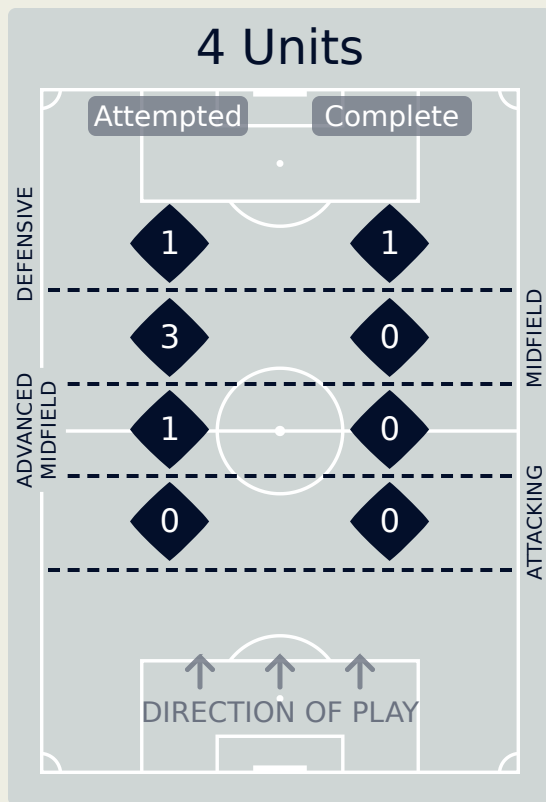

In Possession Line Height & Team Length

Brazil

In Possession Line Height & Team Length

Line Breaks

Brazil

Attempted Line Breaks

139

Attempted Line Breaks	6
Inside Shape	5
Outside Shape	1

Attempted Line Breaks	109
Inside Shape	74
Outside Shape	35

Attempted Line Breaks	24
Inside Shape	17
Outside Shape	7

Line Breaks

USA

Attempted Line Breaks

129

Attempted Line Breaks	5
Inside Shape	4
Outside Shape	1

Attempted Line Breaks	99
Inside Shape	77
Outside Shape	22

Attempted Line Breaks	25
Inside Shape	22
Outside Shape	3

Line Breaks

Brazil

					4 Units				3 Units			2 Units		Direction			Distribution Type		
#	Player	Line Breaks Attempted	Line Breaks Completed	Line Break Completion %	Attacking Line	Attacking Midfield Line	Midfield Line	Defensive Line	Attacking Line	Midfield Line	Defensive Line	Midfield Line	Defensive Line	Through	Around	Over	Pass	Cross	Ball Progression
1	LORENA	10	3	30%	0	0	0	0	5	5	0	0	0	0	0	10	10	0	0
3	TARCIANE	11	4	36%	0	0	0	0	3	7	1	0	0	2	0	9	11	0	0
5	DUDA SAMPAIO	11	4	36%	0	0	2	0	3	3	2	1	0	4	1	6	11	0	0
8	VITORIA YAYA	3	1	33%	0	0	0	0	1	1	0	0	1	0	1	2	2	1	0
9	ADRIANA	24	13	54%	0	0	0	0	1	14	3	4	2	2	4	18	23	1	0
11	JHENIFFER	4	2	50%	0	0	0	1	0	2	0	0	1	3	1	0	3	0	1
13	YASMIM	14	7	50%	0	0	0	1	4	6	1	2	0	0	3	11	13	1	0
14	LUDMILA	3	2	67%	0	0	0	0	0	3	0	0	0	0	1	2	3	0	0
15	THAIS	18	15	83%	0	0	0	0	7	8	0	3	0	4	3	11	18	0	0
18	GABI PORTILHO	5	2	40%	0	0	0	0	0	3	1	0	1	1	0	4	3	1	1
21	LAUREN	14	10	71%	1	0	0	0	8	3	0	2	0	2	4	8	14	0	0
4	RAFAELLE	5	2	40%	0	0	0	0	1	3	0	1	0	0	1	4	4	1	0
10	MARTA	2	0	0%	0	0	0	0	0	0	1	1	0	0	0	2	1	1	0
17	ANA VITORIA	3	2	67%	0	0	0	0	1	1	1	0	0	1	1	1	3	0	0
19	PRISCILA	2	0	0%	0	0	1	0	0	0	0	1	0	1	1	0	2	0	0
20	ANGELINA	10	9	90%	0	0	0	0	1	5	0	3	1	3	5	2	10	0	0