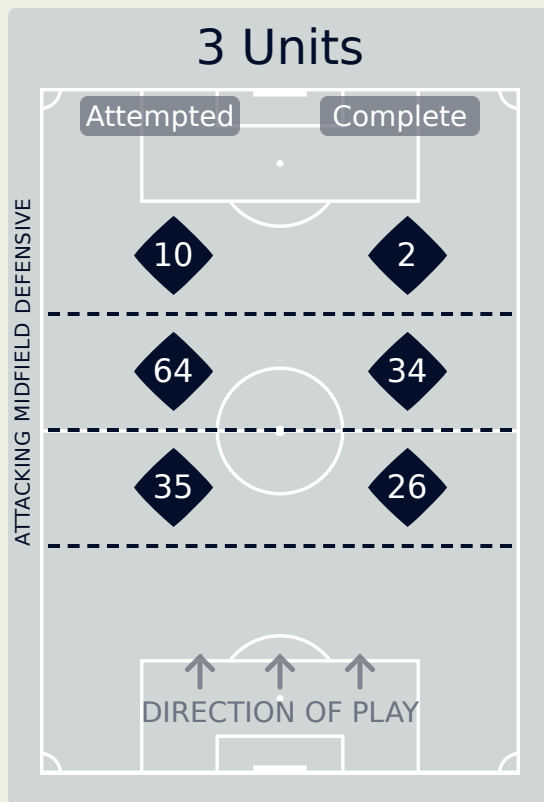

In Possession Line Height & Team Length

Brazil

In Possession Line Height & Team Length

Line Breaks

Brazil

Attempted Line Breaks

139

Attempted Line Breaks	6
Inside Shape	5
Outside Shape	1

Attempted Line Breaks	109
Inside Shape	74
Outside Shape	35

Attempted Line Breaks	24
Inside Shape	17
Outside Shape	7

Line Breaks

USA

Attempted Line Breaks

129

Attempted Line Breaks	5
Inside Shape	4
Outside Shape	1

Attempted Line Breaks	99
Inside Shape	77
Outside Shape	22

Attempted Line Breaks	25
Inside Shape	22
Outside Shape	3

Line Breaks

Brazil

					4 Units				3 Units			2 Units		Direction			Distribution Type		
#	Player	Line Breaks Attempted	Line Breaks Completed	Line Break Completion %	Attacking Line	Attacking Midfield Line	Midfield Line	Defensive Line	Attacking Line	Midfield Line	Defensive Line	Midfield Line	Defensive Line	Through	Around	Over	Pass	Cross	Ball Progression
1	LORENA	10	3	30%	0	0	0	0	5	5	0	0	0	0	0	10	10	0	0
3	TARCIANE	11	4	36%	0	0	0	0	3	7	1	0	0	2	0	9	11	0	0
5	DUDA SAMPAIO	11	4	36%	0	0	2	0	3	3	2	1	0	4	1	6	11	0	0
8	VITORIA YAYA	3	1	33%	0	0	0	0	1	1	0	0	1	0	1	2	2	1	0
9	ADRIANA	24	13	54%	0	0	0	0	1	14	3	4	2	2	4	18	23	1	0
11	JHENIFFER	4	2	50%	0	0	0	1	0	2	0	0	1	3	1	0	3	0	1
13	YASMIM	14	7	50%	0	0	0	1	4	6	1	2	0	0	3	11	13	1	0
14	LUDMILA	3	2	67%	0	0	0	0	0	3	0	0	0	0	1	2	3	0	0
15	THAIS	18	15	83%	0	0	0	0	7	8	0	3	0	4	3	11	18	0	0
18	GABI PORTILHO	5	2	40%	0	0	0	0	0	3	1	0	1	1	0	4	3	1	1
21	LAUREN	14	10	71%	1	0	0	0	8	3	0	2	0	2	4	8	14	0	0
4	RAFAELLE	5	2	40%	0	0	0	0	1	3	0	1	0	0	1	4	4	1	0
10	MARTA	2	0	0%	0	0	0	0	0	0	1	1	0	0	0	2	1	1	0
17	ANA VITORIA	3	2	67%	0	0	0	0	1	1	1	0	0	1	1	1	3	0	0
19	PRISCILA	2	0	0%	0	0	1	0	0	0	0	1	0	1	1	0	2	0	0
20	ANGELINA	10	9	90%	0	0	0	0	1	5	0	3	1	3	5	2	10	0	0