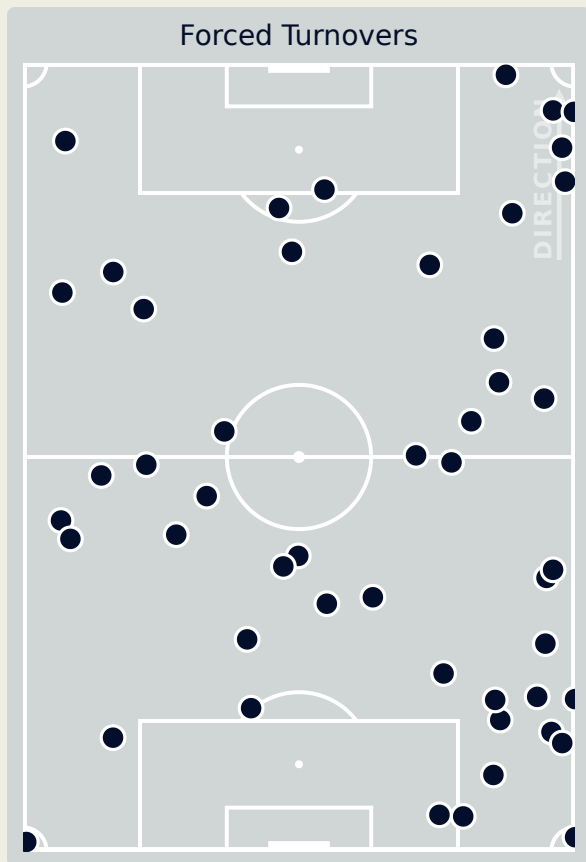

Brazil

Defensive Actions