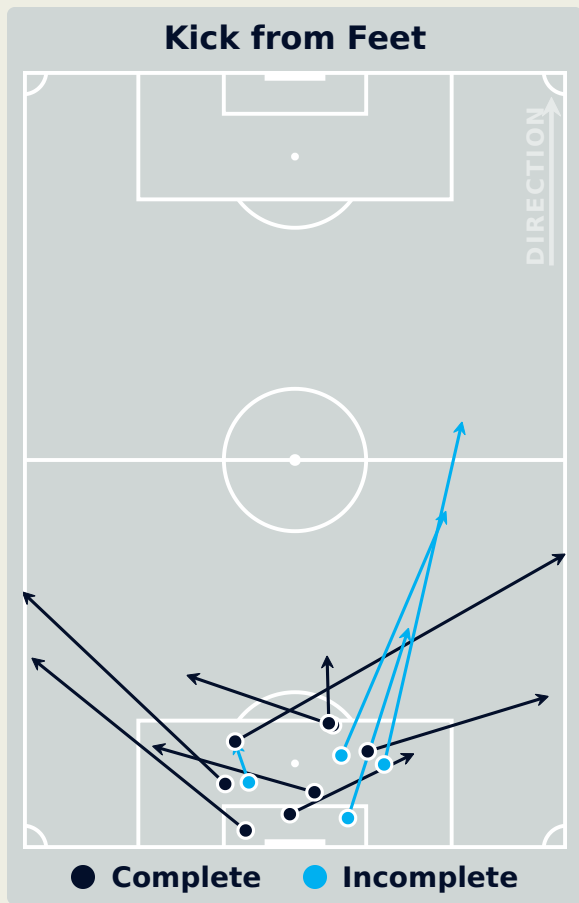

Most Direct Pressures

7

LAUREN
RIGHT BACK

Most Direct Pressures

21

ALBERT Korbin
LEFT CENTRE MIDFIELD

FIFA[®]
W-OFT 2024

GOALKEEPING

Brazil 0 - 1 USA

Goalkeeping Involvement

Brazil

Brazil GK Involvement Timeline

28
Total Involvements

USA

USA GK Involvement Timeline

44
Total Involvements

Brazil

Goalkeeping Distribution

Goalkeeping Distribution

USA

Brazil

Goal Prevention

9
Total Attempts on Goal Faced

67
Save %