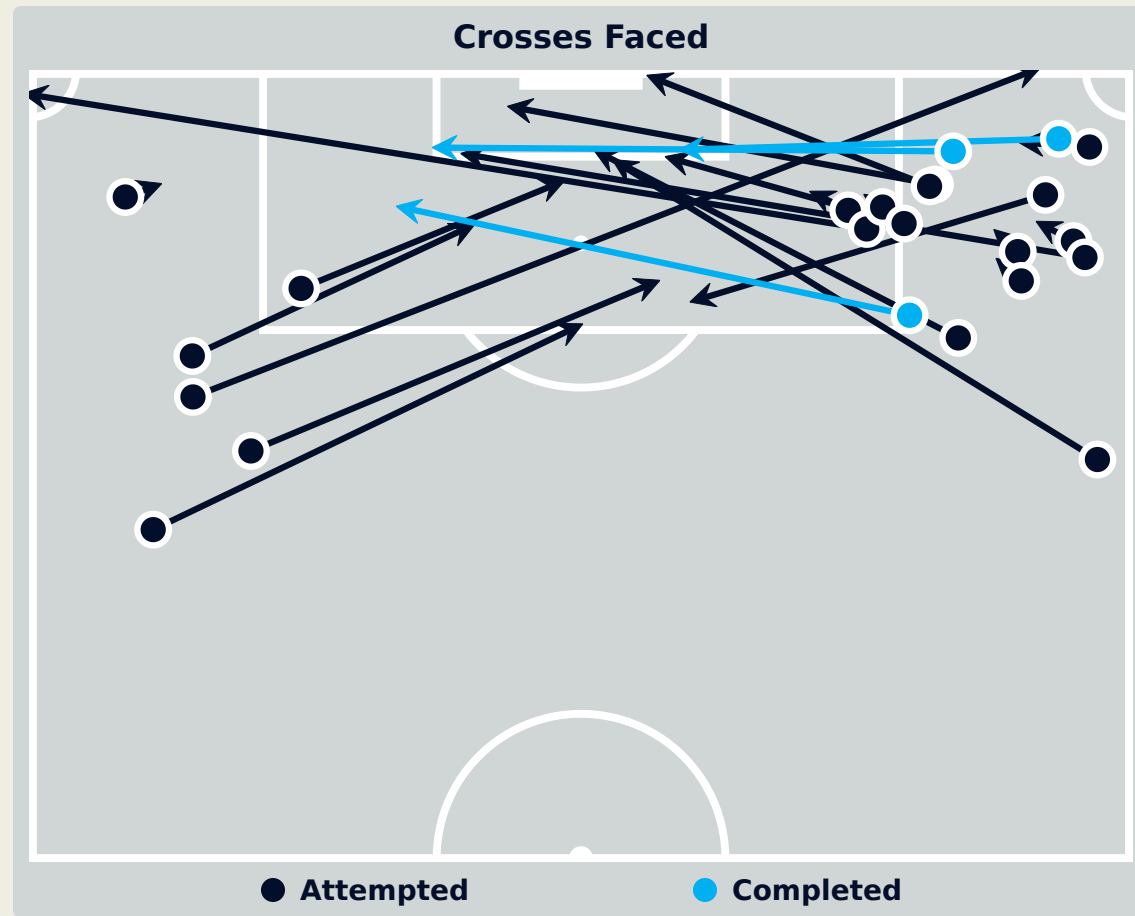

Total Attempts on Goal Faced	Total Goal Interventions	Save & Retain	Deflect & Retain	Save & Deflect	Save Attempt	No Save Attempt
9	2	0	0	2	0	6

Brazil

Aerial Control

Delivery Types Faced

Total	In Swing	Out Swing	Driven	Lofted	Cutback	Push
18	3	4	3	2	2	4

Aerial Control

USA

Delivery Types Faced

Total	In Swing	Out Swing	Driven	Lofted	Cutback	Push
29	6	7	3	7	0	6

FIFA[®]
W-OFT 2024

SET PLAYS

Brazil 0 - 1 USA

Brazil