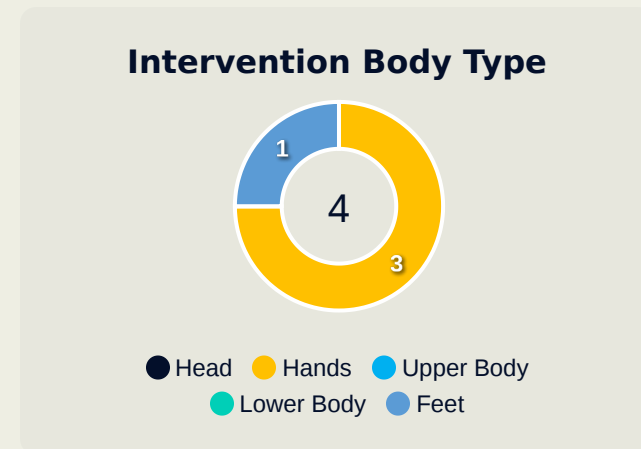

Brazil

Goalkeeping Distribution

Goalkeeping Distribution

USA

Brazil

Goal Prevention

9
Total Attempts on Goal Faced

67
Save %

Total Attempts on Goal Faced	Total Goal Interventions	Save & Retain	Deflect & Retain	Save & Deflect	Save Attempt	No Save Attempt
9	2	1	0	1	2	5

Goal Prevention

USA

9
Total Attempts on Goal Faced

100
Save %