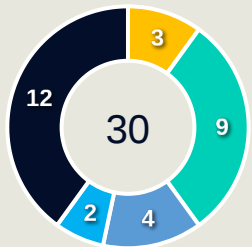

Movement to Receive

Movement Types by Phase

Final Third Phase