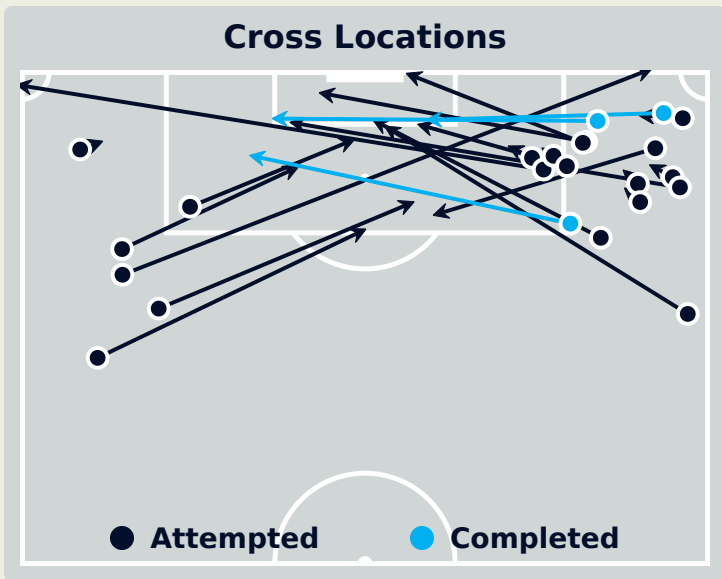

Crosses (Open Play)