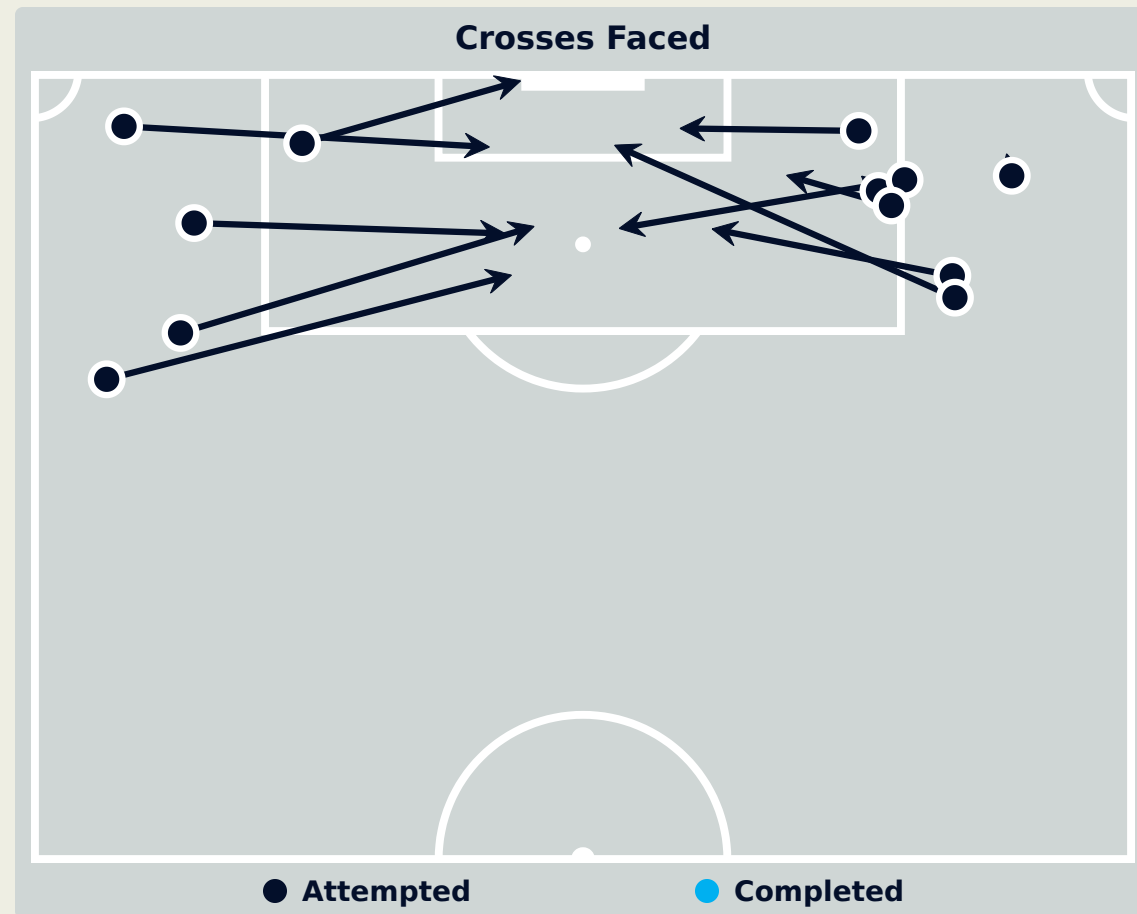

Total Attempts on Goal Faced	Total Goal Interventions	Save & Retain	Deflect & Retain	Save & Deflect	Save Attempt	No Save Attempt
9	2	1	0	1	2	5

Goal Prevention

USA

9
Total Attempts on Goal Faced

100
Save %

Total Attempts on Goal Faced	Total Goal Interventions	Save & Retain	Deflect & Retain	Save & Deflect	Save Attempt	No Save Attempt
9	2	0	0	2	0	6

Brazil

Aerial Control

Delivery Types Faced

Total	In Swing	Out Swing	Driven	Lofted	Cutback	Push
18	3	4	3	2	2	4