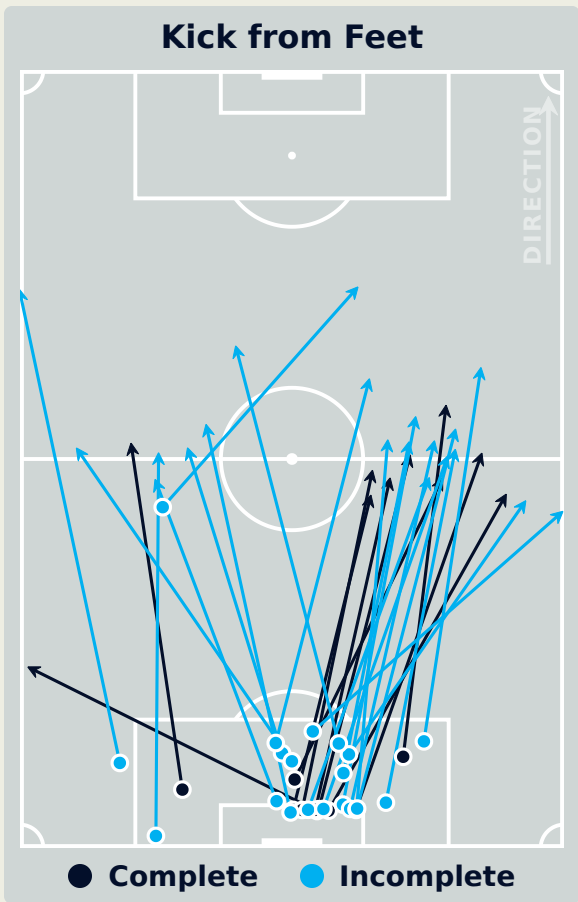

Most Direct Pressures

7

LAUREN
RIGHT BACK

Most Direct Pressures

21

ALBERT Korbin
LEFT CENTRE MIDFIELD

FIFA[®]
W-OFT 2024

GOALKEEPING

Brazil 0 - 1 USA

Goalkeeping Involvement

Brazil

Brazil GK Involvement Timeline

28
Total Involvements

USA

USA GK Involvement Timeline

44
Total Involvements

Brazil

Goalkeeping Distribution

Goalkeeping Distribution

USA

Brazil

Goal Prevention

9
Total Attempts on Goal Faced

67
Save %