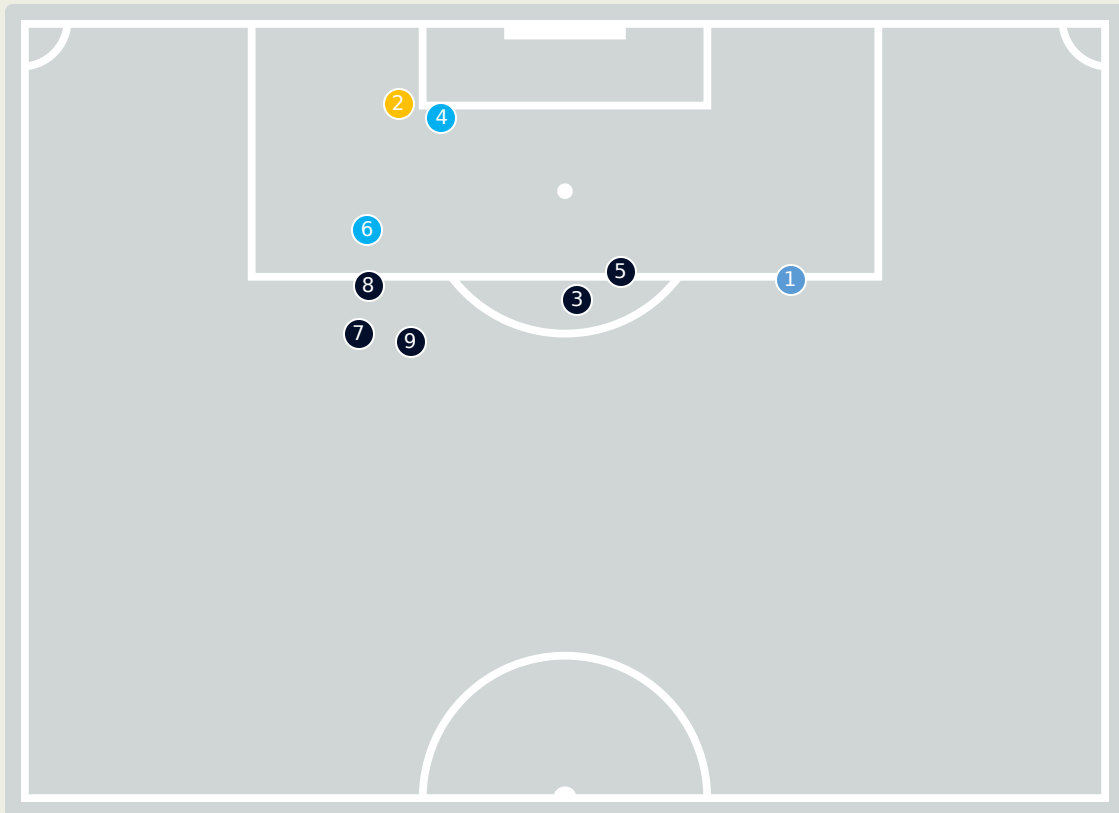

Brazil 0 - 1 USA

Goalkeeping Involvement

Brazil

Brazil GK Involvement Timeline

28
Total Involvements

USA

USA GK Involvement Timeline

44
Total Involvements

Brazil

Goalkeeping Distribution

Goalkeeping Distribution

USA

Brazil

Goal Prevention

9
Total Attempts on Goal Faced

67
Save %

Total Attempts on Goal Faced	Total Goal Interventions	Save & Retain	Deflect & Retain	Save & Deflect	Save Attempt	No Save Attempt
9	2	1	0	1	2	5

Goal Prevention

USA

9
Total Attempts on Goal Faced

100
Save %

Total Attempts on Goal Faced	Total Goal Interventions	Save & Retain	Deflect & Retain	Save & Deflect	Save Attempt	No Save Attempt
9	2	0	0	2	0	6

Brazil

Aerial Control

Delivery Types Faced

Total	In Swing	Out Swing	Driven	Lofted	Cutback	Push
18	3	4	3	2	2	4