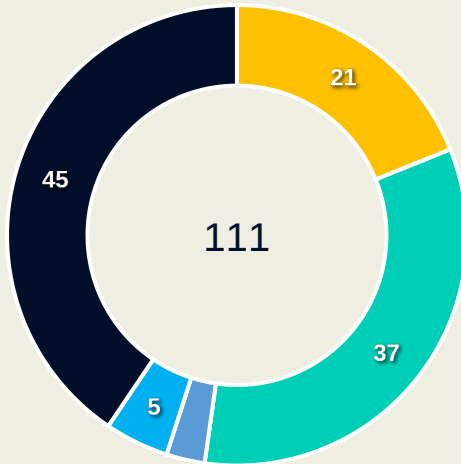

Final Third Phase

Progression Phase

Build Up Phase

All Movement Types

- In Front
- In Between
- Out to In
- In to Out
- In Behind

Top Ranked Players

Type	Player	Movements
In Front	2 FOX Emily	7
In Between	11 SMITH Sophia	10
Out to In	7 DUNN Crystal	1
In to Out	10 HORAN Lindsey	2
In Behind	5 RODMAN Trinity	15