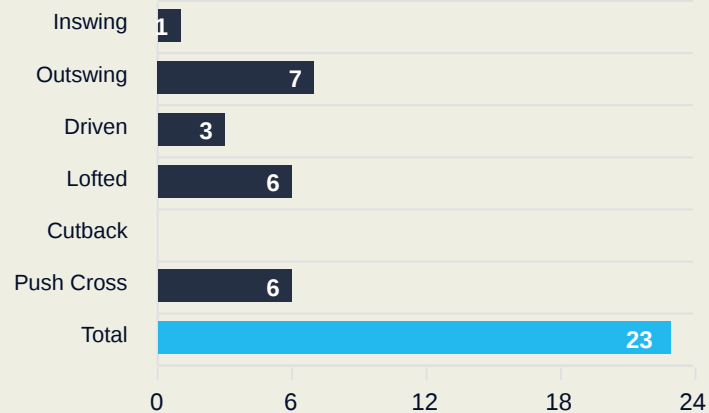

Brazil

Attempts at Goal

Key	Outcome	Shots
●	Goals	0
●	On Target	3
●	Off Target	3
●	Blocked	2
●	Incomplete	2

Attempts at Goal

Brazil

Time	Player	Outcome	Body Part	Delivery Type
1	14 LUDMILA	On Target - Saved	Right Foot	Pass
5	11 JHENIFFER	Incomplete - Player On Ball Error	Right Foot	Loose Ball
27	8 VITORIA YAYA	Incomplete - Blocked	Right Foot	Pass
27	13 YASMIM	Incomplete - Player On Ball Error	Left Foot	Cross
40	14 LUDMILA	Off Target	Left Foot	Ball Progression
46	18 GABI PORTILHO	On Target - Saved	Right Foot	Cross
47	5 DUDA SAMPAIO	Incomplete - Blocked	Left Foot	Pass
79	13 YASMIM	Off Target	Left Foot	Loose Ball
88	10 MARTA	Off Target	Left Foot	Freekick
93	9 ADRIANA	On Target - Saved	Head	Pass

Attempts at Goal

Key	Outcome	Shots
●	Goals	1
●	On Target	2
●	Off Target	5
●	Blocked	1
●	Incomplete	0

Attempts at Goal

Time	Player	Outcome	Body Part	Delivery Type
5	11 SMITH Sophia	On Target - Saved	Right Foot	Pass
25	9 SWANSON Mallory	On Target - Saved	Right Foot	Ball Progression
50	17 COFFEY Samantha	Off Target	Right Foot	Pass
56	9 SWANSON Mallory	On Target - Goal	Right Foot	Pass
63	5 RODMAN Trinity	Off Target	Left Foot	Pass
65	11 SMITH Sophia	Off Target	Right Foot	Pass
82	10 HORAN Lindsey	Incomplete - Blocked	Right Foot	Freekick
82	10 HORAN Lindsey	Off Target	Right Foot	Loose Ball
83	3 ALBERT Korbin	Off Target	Left Foot	Pass

Crosses (Open Play)

Delivery Type

Attempted

23

Completed

3

Most Crosses Attempted

9

ADRIANA
RIGHT MIDFIELD

#	Player	Inswing	Outswing	Driven	Lofted	Cutback	Push Cross	Total Attempted
1	LORENA	0	0	0	0	0	0	0
3	TARCIANE	0	0	0	0	0	0	0
5	DUDA SAMPAIO	0	0	0	0	0	0	0
8	VITORIA YAYA	0	0	0	1	0	0	1
9	ADRIANA	0	4	0	1	0	4	9
11	JHENIFFER	0	0	1	0	0	0	1
13	YASMIM	0	1	0	1	0	0	2
14	LUDMILA	0	0	0	0	0	0	0
15	THAIS	0	0	0	0	0	0	0
18	GABI PORTILHO	0	0	2	1	0	1	4
21	LAUREN	0	0	0	0	0	0	0
4	RAFAELLE	0	1	0	0	0	0	1
10	MARTA	1	1	0	1	0	1	4
17	ANA VITORIA	0	0	0	1	0	0	1
19	PRISCILA	0	0	0	0	0	0	0
20	ANGELINA	0	0	0	0	0	0	0