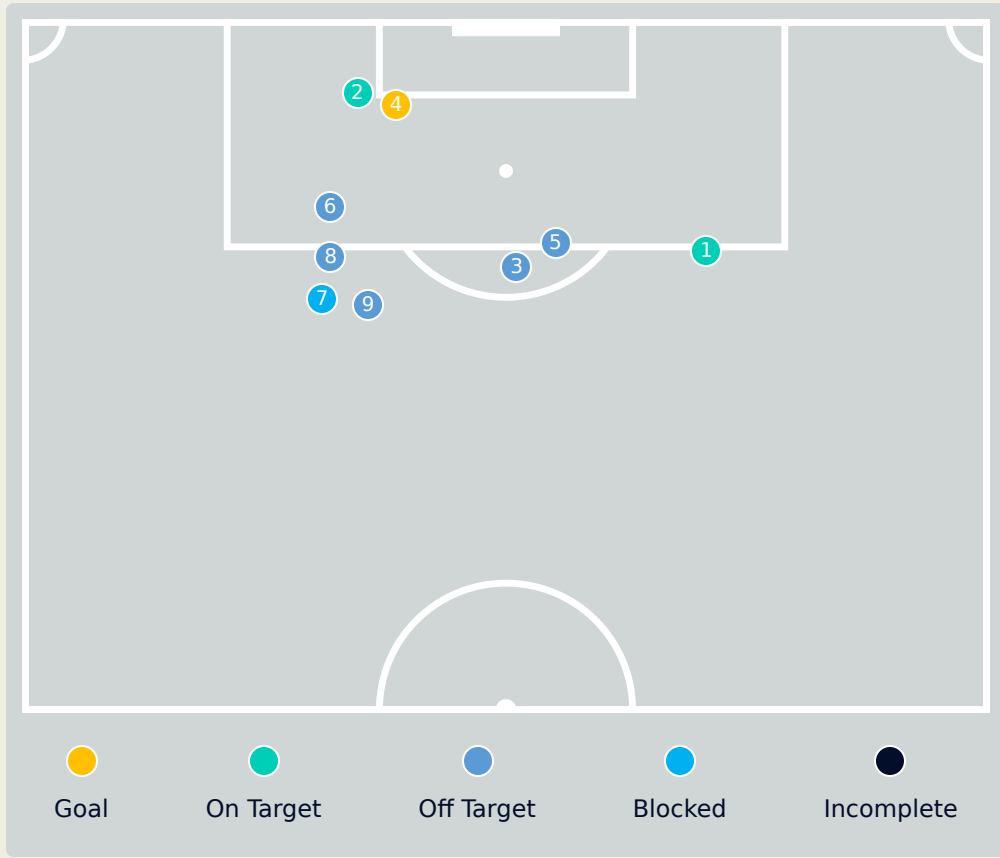

Brazil

Attempts at Goal

Key	Outcome	Shots
●	Goals	0
●	On Target	3
●	Off Target	3
●	Blocked	2
●	Incomplete	2

Attempts at Goal

Brazil

Time	Player	Outcome	Body Part	Delivery Type
1	14 LUDMILA	On Target - Saved	Right Foot	Pass
5	11 JHENIFFER	Incomplete - Player On Ball Error	Right Foot	Loose Ball
27	8 VITORIA YAYA	Incomplete - Blocked	Right Foot	Pass
27	13 YASMIM	Incomplete - Player On Ball Error	Left Foot	Cross
40	14 LUDMILA	Off Target	Left Foot	Ball Progression
46	18 GABI PORTILHO	On Target - Saved	Right Foot	Cross
47	5 DUDA SAMPAIO	Incomplete - Blocked	Left Foot	Pass
79	13 YASMIM	Off Target	Left Foot	Loose Ball
88	10 MARTA	Off Target	Left Foot	Freekick
93	9 ADRIANA	On Target - Saved	Head	Pass

Attempts at Goal

Key	Outcome	Shots
●	Goals	1
●	On Target	2
●	Off Target	5
●	Blocked	1
●	Incomplete	0

Attempts at Goal

Time	Player	Outcome	Body Part	Delivery Type
5	11 SMITH Sophia	On Target - Saved	Right Foot	Pass
25	9 SWANSON Mallory	On Target - Saved	Right Foot	Ball Progression
50	17 COFFEY Samantha	Off Target	Right Foot	Pass
56	9 SWANSON Mallory	On Target - Goal	Right Foot	Pass
63	5 RODMAN Trinity	Off Target	Left Foot	Pass
65	11 SMITH Sophia	Off Target	Right Foot	Pass
82	10 HORAN Lindsey	Incomplete - Blocked	Right Foot	Freekick
82	10 HORAN Lindsey	Off Target	Right Foot	Loose Ball
83	3 ALBERT Korbin	Off Target	Left Foot	Pass