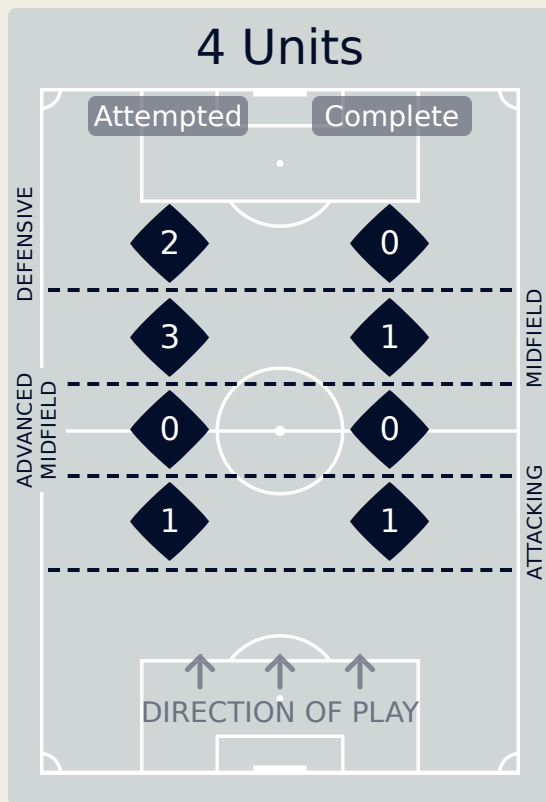

In Possession Line Height & Team Length

Brazil

In Possession Line Height & Team Length

Line Breaks

Brazil

Attempted Line Breaks

139

Attempted Line Breaks	6
Inside Shape	5
Outside Shape	1

Attempted Line Breaks	109
Inside Shape	74
Outside Shape	35

Attempted Line Breaks	24
Inside Shape	17
Outside Shape	7

Line Breaks

USA

Attempted Line Breaks

129

Attempted Line Breaks	5
Inside Shape	4
Outside Shape	1

Attempted Line Breaks	99
Inside Shape	77
Outside Shape	22

Attempted Line Breaks	25
Inside Shape	22
Outside Shape	3

Line Breaks

Brazil

					4 Units				3 Units			2 Units		Direction			Distribution Type		
#	Player	Line Breaks Attempted	Line Breaks Completed	Line Break Completion %	Attacking Line	Attacking Midfield Line	Midfield Line	Defensive Line	Attacking Line	Midfield Line	Defensive Line	Midfield Line	Defensive Line	Through	Around	Over	Pass	Cross	Ball Progression
1	LORENA	10	3	30%	0	0	0	0	5	5	0	0	0	0	0	10	10	0	0
3	TARCIANE	11	4	36%	0	0	0	0	3	7	1	0	0	2	0	9	11	0	0
5	DUDA SAMPAIO	11	4	36%	0	0	2	0	3	3	2	1	0	4	1	6	11	0	0
8	VITORIA YAYA	3	1	33%	0	0	0	0	1	1	0	0	1	0	1	2	2	1	0
9	ADRIANA	24	13	54%	0	0	0	0	1	14	3	4	2	2	4	18	23	1	0
11	JHENIFFER	4	2	50%	0	0	0	1	0	2	0	0	1	3	1	0	3	0	1
13	YASMIM	14	7	50%	0	0	0	1	4	6	1	2	0	0	3	11	13	1	0
14	LUDMILA	3	2	67%	0	0	0	0	0	3	0	0	0	0	1	2	3	0	0
15	THAIS	18	15	83%	0	0	0	0	7	8	0	3	0	4	3	11	18	0	0
18	GABI PORTILHO	5	2	40%	0	0	0	0	0	3	1	0	1	1	0	4	3	1	1
21	LAUREN	14	10	71%	1	0	0	0	8	3	0	2	0	2	4	8	14	0	0
4	RAFAELLE	5	2	40%	0	0	0	0	1	3	0	1	0	0	1	4	4	1	0
10	MARTA	2	0	0%	0	0	0	0	0	0	1	1	0	0	0	2	1	1	0
17	ANA VITORIA	3	2	67%	0	0	0	0	1	1	1	0	0	1	1	1	3	0	0
19	PRISCILA	2	0	0%	0	0	1	0	0	0	0	1	0	1	1	0	2	0	0
20	ANGELINA	10	9	90%	0	0	0	0	1	5	0	3	1	3	5	2	10	0	0