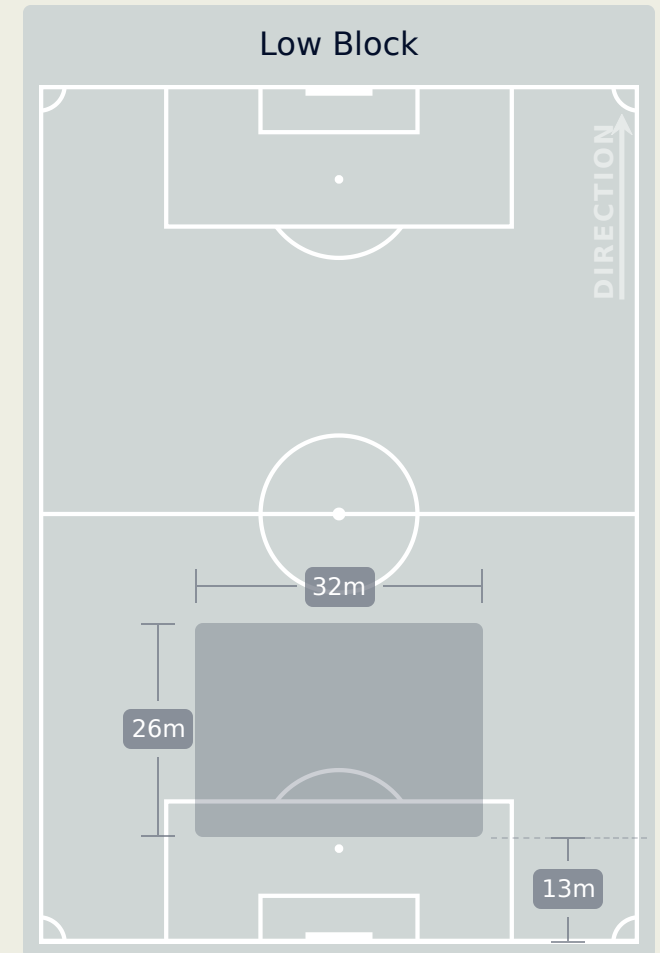

Defensive Line Height & Team Length

Brazil

Defensive Line Height & Team Length

USA

Defensive Pressure

Brazil

USA

112	Total Pressures	205
51	Direct Pressures	86
1.68s	Avg Pressure Duration	1.8s
49	Forced Turnovers	51
4.38s	Ball Recovery Time	7.55s
35	Pushing on into Pressing	60
95	Pushing on	134
22	Pressing Direction Inside	27
56	Pressing Direction Outside	99