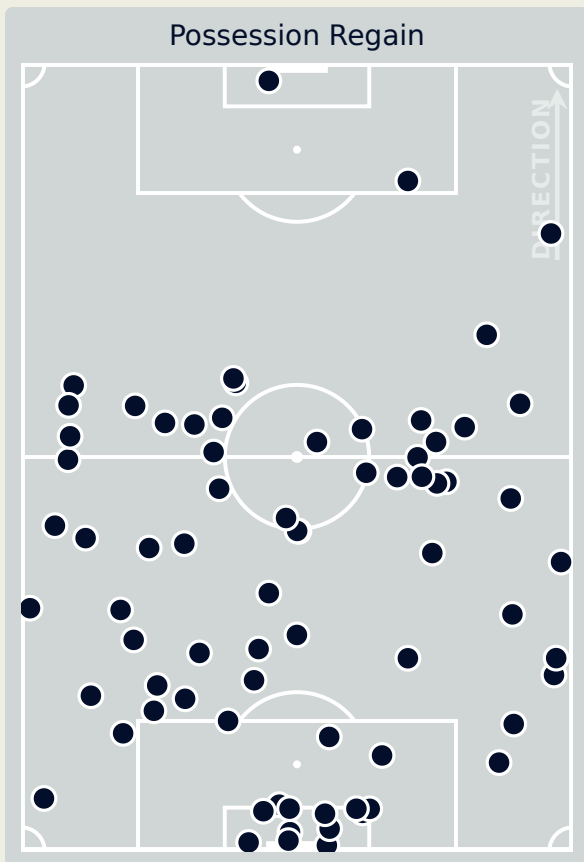

Most Possession Regains

9
THAIS
CENTRE BACK

#	Player	Total Possession Regains
1	LORENA	7
3	TARCIANE	7
5	DUDA SAMPAIO	6
8	VITORIA YAYA	0
9	ADRIANA	0
11	JHENIFFER	0
13	YASMIM	8
14	LUDMILA	1
15	THAIS	9
18	GABI PORTILHO	1
21	LAUREN	7
4	RAFAELLE	4
10	MARTA	0
17	ANA VITORIA	3
19	PRISCILA	1
20	ANGELINA	0

Defensive Actions

51

Forced Turnovers

55

Possession Regained

7

Interceptions

47

Tackles

1.61

Possession Actions / Defensive Action

Blocks

Possession Contests

Most Possession Regains

8

NAEHER Alyssa
GOALKEEPER