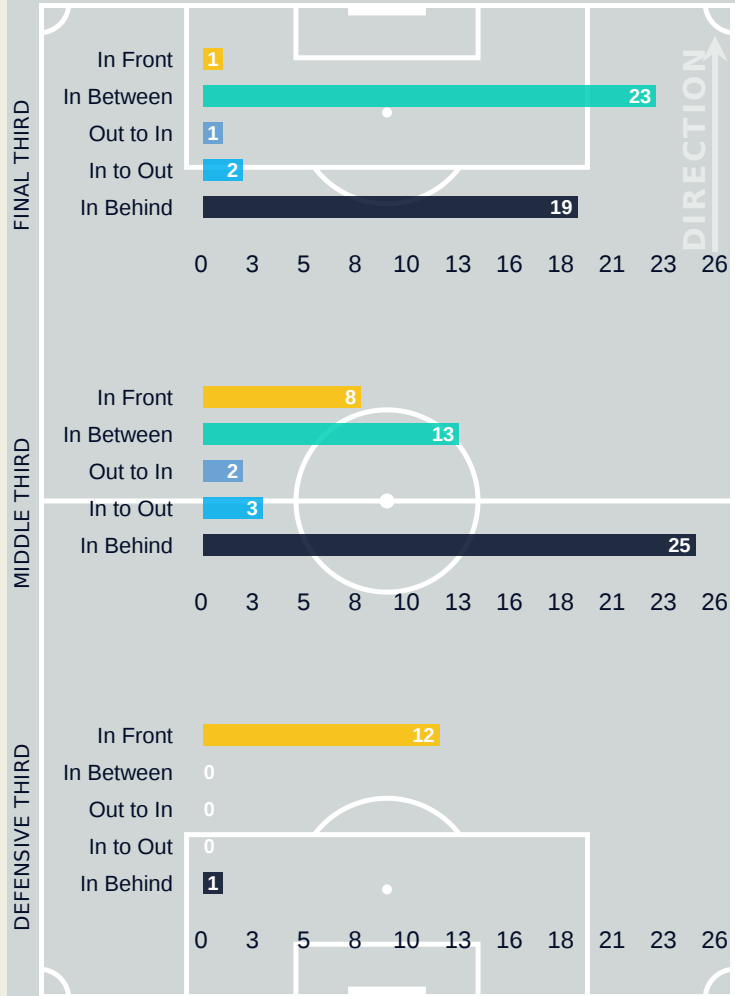

Movement Types Pitch Third