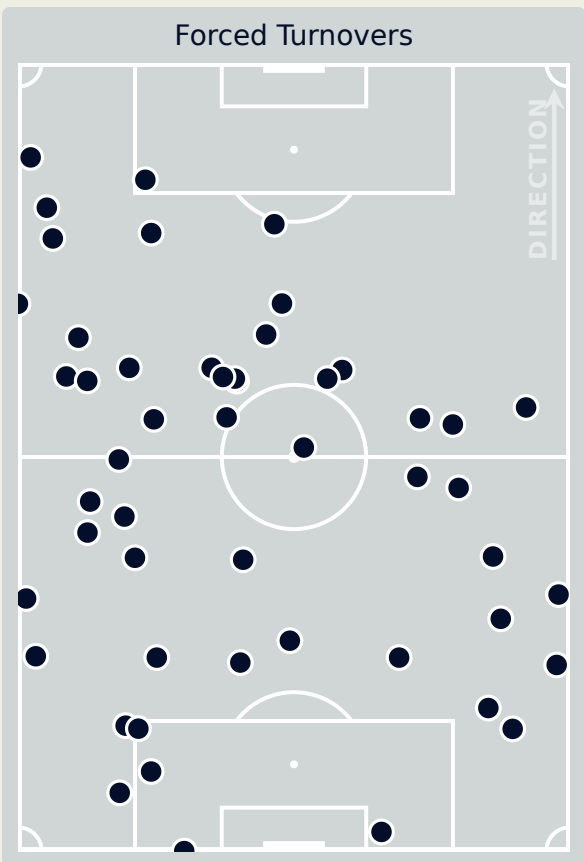

Tackles

1.61

Possession Actions / Defensive Action

Blocks

Possession Contests

Most Possession Regains

8

NAEHER Alyssa
GOALKEEPER