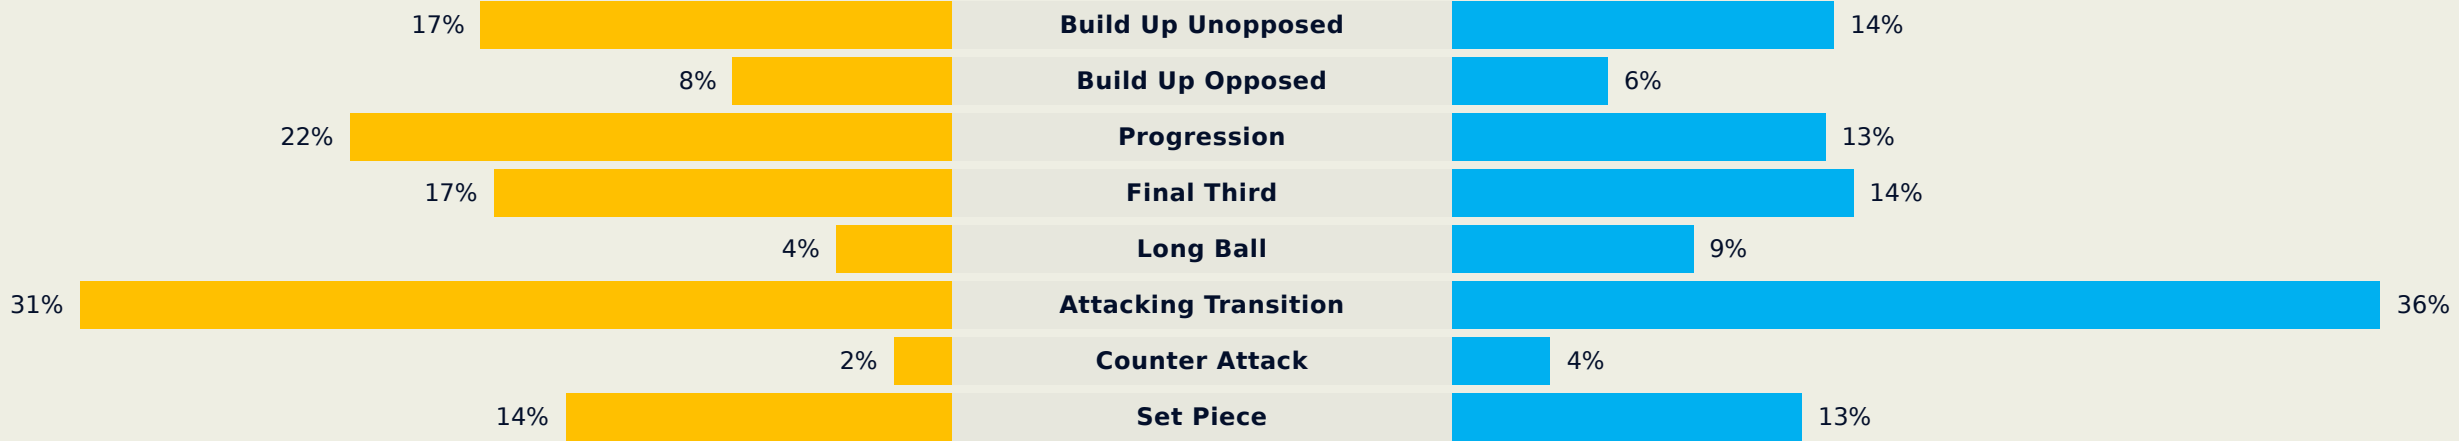

Brazil

Phases of Play

USA

IN POSSESSION