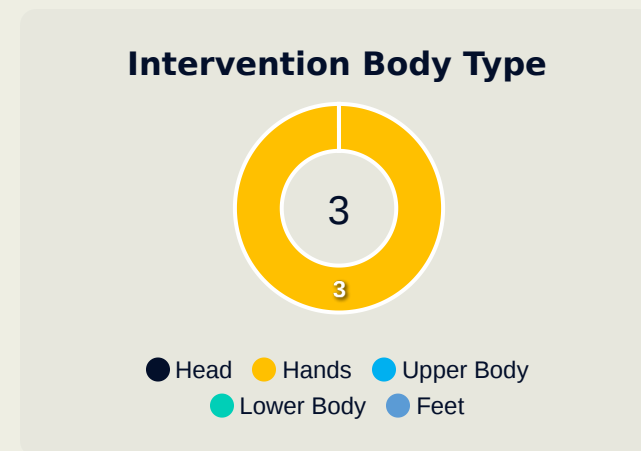

Brazil

Goalkeeping Distribution

Goalkeeping Distribution

USA

Brazil

Goal Prevention

9
Total Attempts on Goal Faced

67
Save %

Total Attempts on Goal Faced	Total Goal Interventions	Save & Retain	Deflect & Retain	Save & Deflect	Save Attempt	No Save Attempt
9	2	1	0	1	2	5

Goal Prevention

USA

9
Total Attempts on Goal Faced

100
Save %