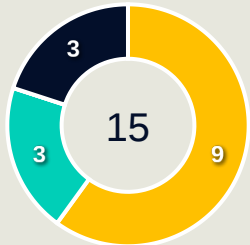

Build Up Phase