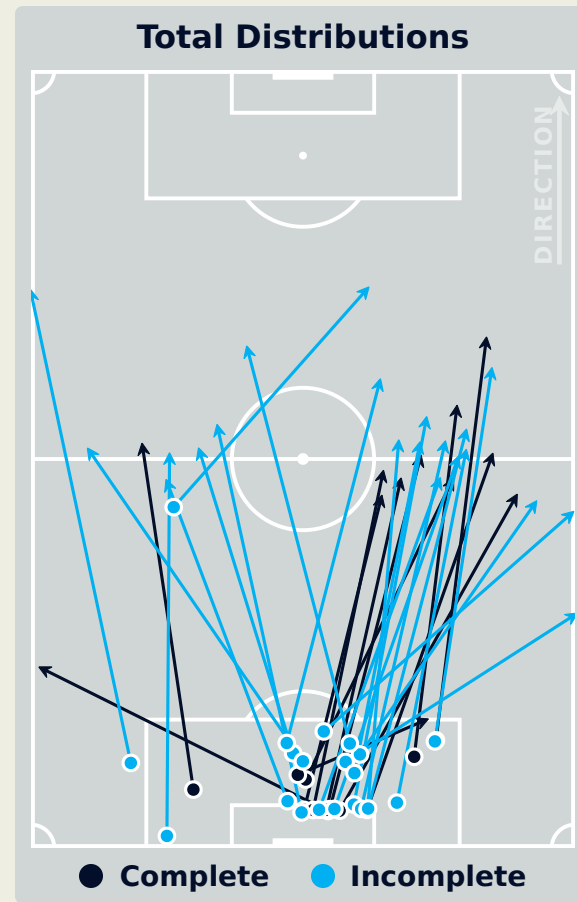

Most Direct Pressures

7

LAUREN
RIGHT BACK

Most Direct Pressures

21

ALBERT Korbin
LEFT CENTRE MIDFIELD

FIFA[®]
W-OFT 2024

GOALKEEPING

Brazil 0 - 1 USA

Goalkeeping Involvement

Brazil

Brazil GK Involvement Timeline

28
Total Involvements

USA

USA GK Involvement Timeline

44
Total Involvements

Brazil

Goalkeeping Distribution

Goalkeeping Distribution

USA

Brazil

Goal Prevention

9
Total Attempts on Goal Faced

67
Save %