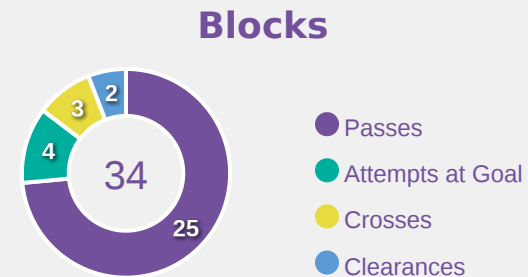

Possession Regained

5

Interceptions

29

Tackles

4.02

Possession Actions / Defensive Action

Most Possession Regains