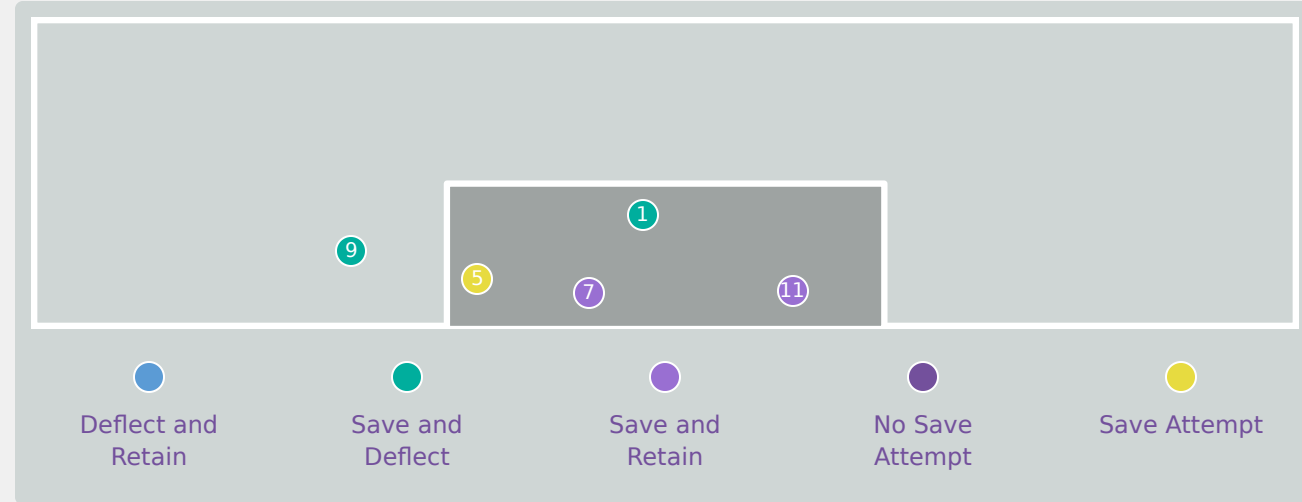

48

Total Involvements

Goalkeeping Distribution

Goalkeeping Distribution

Goal Prevention

12
Total Attempts on Goal Faced

75
Save %

Total Attempts on Goal Faced	Total Goal Interventions	Save & Retain	Deflect & Retain	Save & Deflect	Save Attempt	No Save Attempt
12	4	2	0	2	1	7

Goal Prevention

11
Total Attempts on Goal Faced

67
Save %

Total Attempts on Goal Faced	Total Goal Interventions	Save & Retain	Deflect & Retain	Save & Deflect	Save Attempt	No Save Attempt
11	4	2	0	2	2	4

Aerial Control