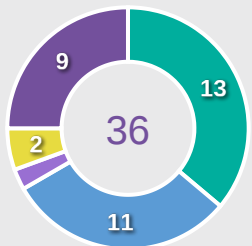

Type	Player	Movements
In Front	15 HONDA Momoka	25
In Between	14 SHINJO Miharuru	27
Out to In	5 SAKAKI Manaka	3
In to Out	14 SHINJO Miharuru	2
In Behind	10 FURUTA Asako	20

Movement Types Pitch Third

Movement to Receive

Movement Types by Phase

Final Third Phase

Progression Phase

Build Up Phase

All Movement Types

- In Front
- In Between
- Out to In
- In to Out
- In Behind

Top Ranked Players

Type	Player	Movements
In Front	2 MARIANE	12
In Between	11 GIOVANNA WAKSMAN	17
Out to In	2 MARIANE	1
In to Out	7 ANINHA	3
In Behind	11 GIOVANNA WAKSMAN	15