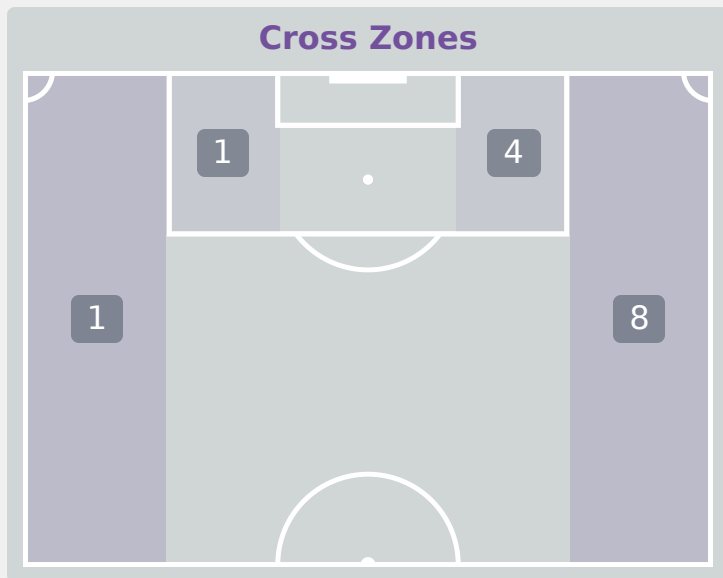

Delivery Type

Attempted

14

Completed

4

Most Crosses Attempted

3

GIOVANNA WAKSMAN
ATTACKING MIDFIELD

#	Player	Inswing	Outswing	Driven	Lofted	Cutback	Push Cross	Total Attempted
1	ANA MORGANTI	0	0	0	0	0	0	0
2	MARIANE	1	0	0	1	0	0	2
3	SOFIA COUTO	0	0	0	0	0	0	0
4	GI MAZZOTTI	0	0	0	0	0	0	0
6	BELA	0	0	0	0	0	0	0
7	ANINHA	0	1	0	0	1	0	2
8	LARISSA FORTE	0	0	0	1	0	1	2
9	JUJU	0	0	0	0	0	1	1
10	KAYLANE	0	0	0	0	0	0	0
11	GIOVANNA WAKSMAN	0	1	0	2	0	0	3
17	KALENA BELLINI	0	0	0	1	0	0	1
13	MARIA SANTOS	0	0	0	1	0	1	2
16	EMILLY LUCAS	0	0	0	0	0	0	0
18	YNGRID PIAUI	0	0	0	0	1	0	1