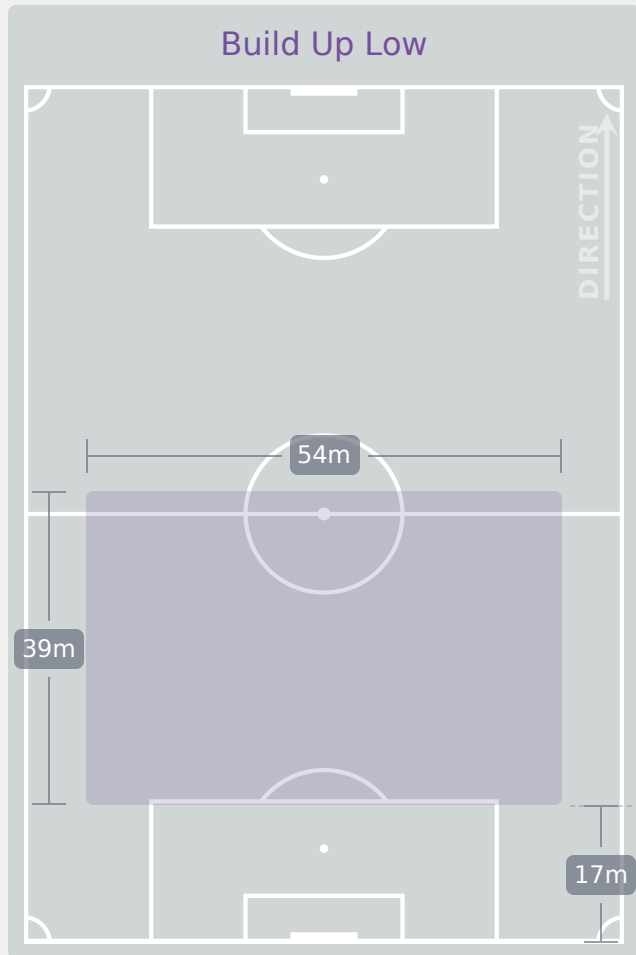

In Possession Line Height & Team Length

In Possession Line Height & Team Length

Line Breaks

Attempted Line Breaks
121

35 Attempted
27 Complete

28 Attempted
23 Complete

58 Attempted
24 Complete

Attempted Line Breaks 5
Inside Shape 4
Outside Shape 1