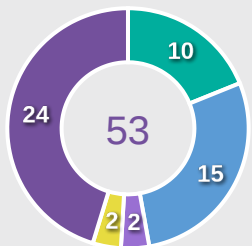

Movement to Receive

Movement Types by Phase

Final Third Phase

Progression Phase

Build Up Phase

All Movement Types

- In Front
- In Between
- Out to In
- In to Out
- In Behind

Top Ranked Players

Type	Player	Movements
In Front	15 HONDA Momoka	25
In Between	14 SHINJO Miharuru	27
Out to In	5 SAKAKI Manaka	3
In to Out	14 SHINJO Miharuru	2
In Behind	10 FURUTA Asako	20

Movement Types Pitch Third

Movement to Receive

Movement Types by Phase

Final Third Phase

Progression Phase

Build Up Phase

All Movement Types

- In Front
- In Between
- Out to In
- In to Out
- In Behind

Top Ranked Players

Type	Player	Movements
In Front	2 MARIANE	12
In Between	11 GIOVANNA WAKSMAN	17
Out to In	2 MARIANE	1
In to Out	7 ANINHA	3
In Behind	11 GIOVANNA WAKSMAN	15