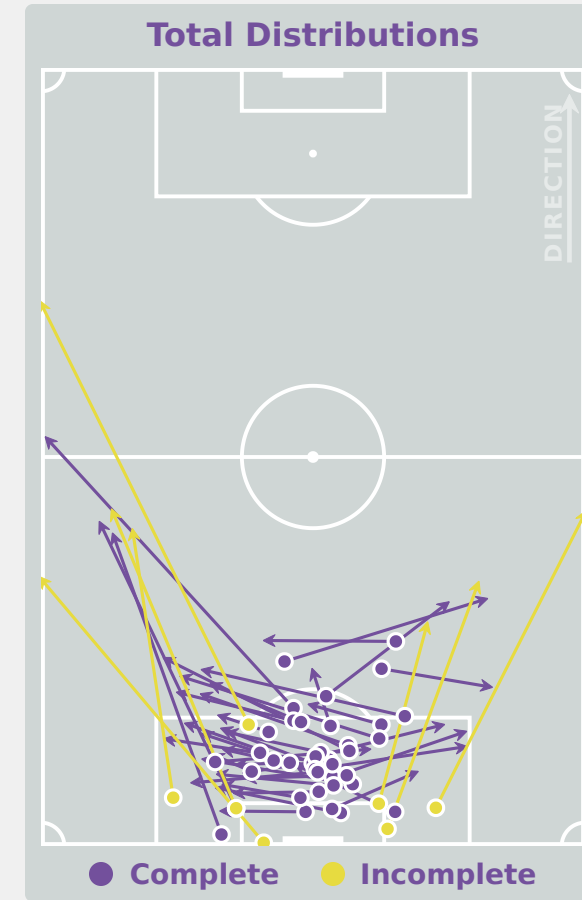

Most Direct Pressures

10

HONDA Momoka
LEFT CENTRE MIDFIELD

Most Direct Pressures

14

MARIANE
RIGHT BACK

FIFA
U-17 WOMEN'S
WORLD CUP
DOMINICAN REPUBLIC 2024

GOALKEEPING

Japan 2 - 1 Brazil

Goalkeeping Involvement

 **Japan**

Japan GK Involvement Timeline

64

Total Involvements

 **Brazil**

Brazil GK Involvement Timeline

48

Total Involvements

Goalkeeping Distribution

Goalkeeping Distribution

Goal Prevention

12
Total Attempts on Goal Faced

75
Save %

Total Attempts on Goal Faced	Total Goal Interventions	Save & Retain	Deflect & Retain	Save & Deflect	Save Attempt	No Save Attempt
12	4	2	0	2	1	7