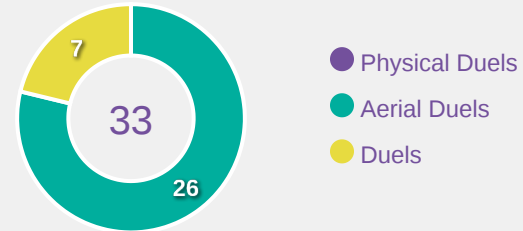

Tackles

2.68

Possession Actions / Defensive Action

Blocks

Possession Contests

Most Possession Regains

9

ANA MORGANTI
GOALKEEPER