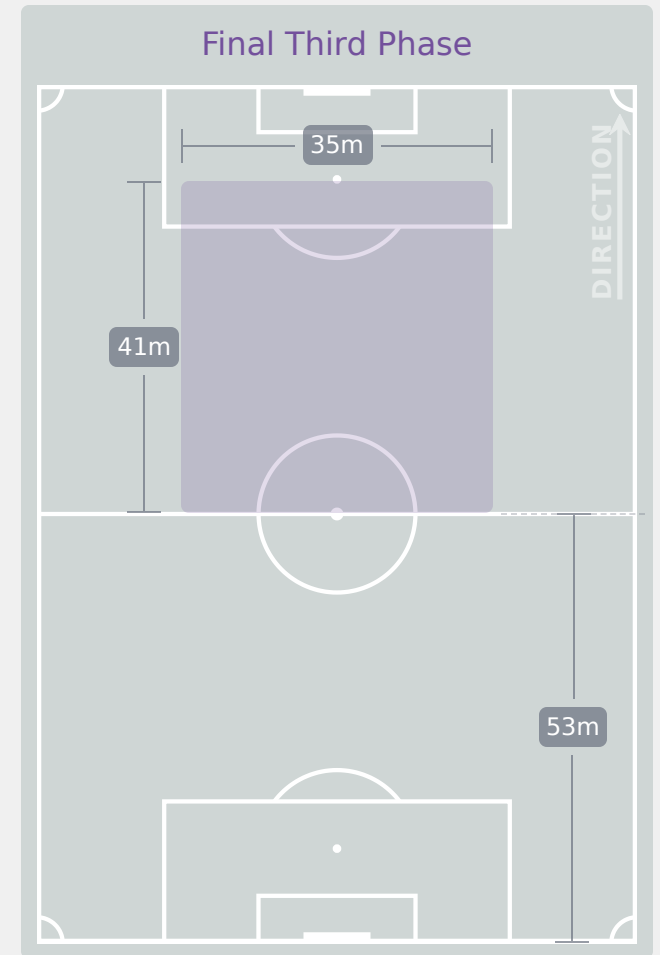

Japan

Phases of Play

Brazil

IN POSSESSION

OUT OF POSSESSION

FIFA
U-17 WOMEN'S
WORLD CUP
DOMINICAN REPUBLIC 2024

IN POSSESSION

Japan 2 - 1 Brazil

In Possession Line Height & Team Length

In Possession Line Height & Team Length

Line Breaks

Attempted Line Breaks
121

35 Attempted
27 Complete

28 Attempted
23 Complete

58 Attempted
24 Complete

Attempted Line Breaks 5
Inside Shape 4
Outside Shape 1