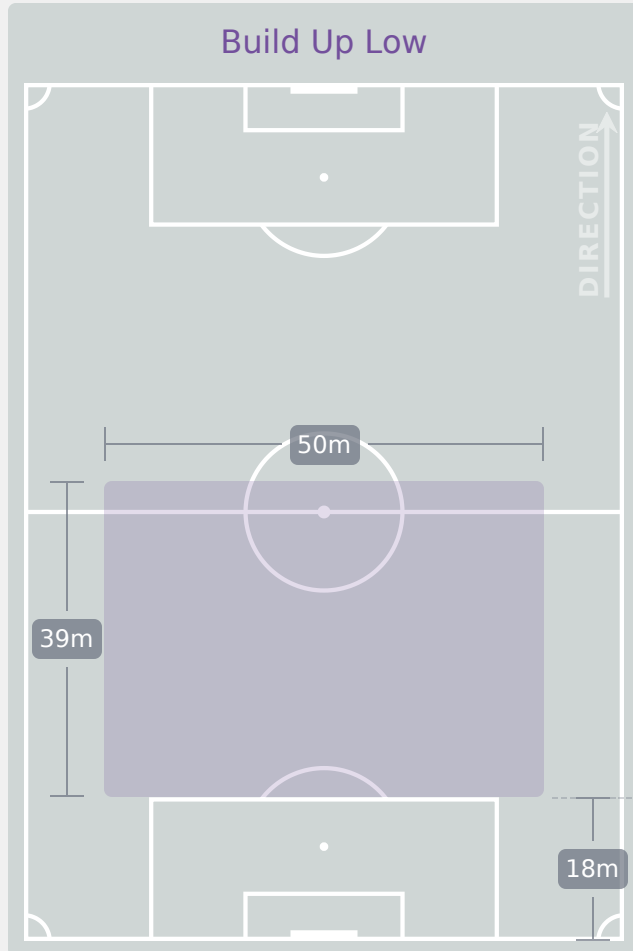

In Possession Line Height & Team Length

In Possession Line Height & Team Length

Line Breaks

Attempted Line Breaks
121

35 Attempted
27 Complete

28 Attempted
23 Complete

58 Attempted
24 Complete

Attempted Line Breaks 5
Inside Shape 4
Outside Shape 1