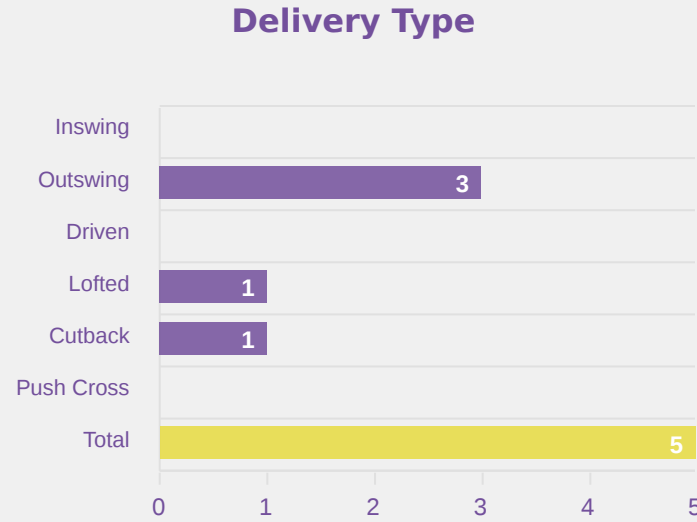

Crosses (Open Play)

#	Player	Inswing	Outswing	Driven	Lofted	Cutback	Push Cross	Total Attempted
1	FUKUDA Mao	0	0	0	0	0	0	0
2	AOKI Yuna	0	0	0	0	0	0	0
4	OTA Mitsuki	0	0	0	0	0	0	0
5	SAKAKI Manaka	0	0	0	0	0	0	0
6	SUZUKI Haruko	0	2	0	1	0	0	3
9	SATO Momo Saruang Ueki	0	0	0	0	0	0	0
10	FURUTA Asako	0	0	0	0	0	0	0
14	SHINJO Miharuru	0	1	0	0	0	0	1
15	HONDA Momoka	0	0	0	0	0	0	0
16	FUKUSHIMA Noa	0	0	0	0	1	0	1
17	ASO Tamami	0	0	0	0	0	0	0
3	MAKIGUCHI Yuka	0	0	0	0	0	0	0
11	NEZU Ririka	0	0	0	0	0	0	0
18	SANO Momoka	0	0	0	0	0	0	0
19	TSUJI Amiru	0	0	0	0	0	0	0