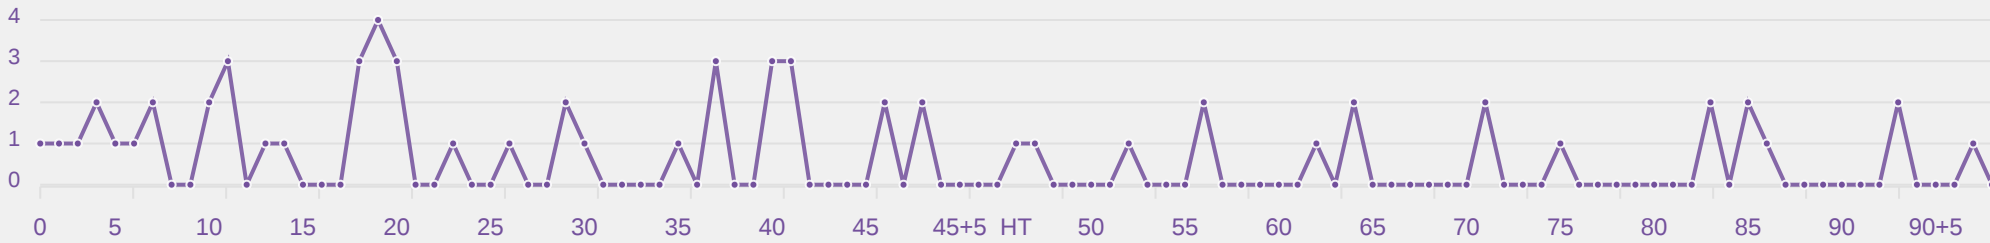

Goalkeeping Involvement

Japan

Japan GK Involvement Timeline