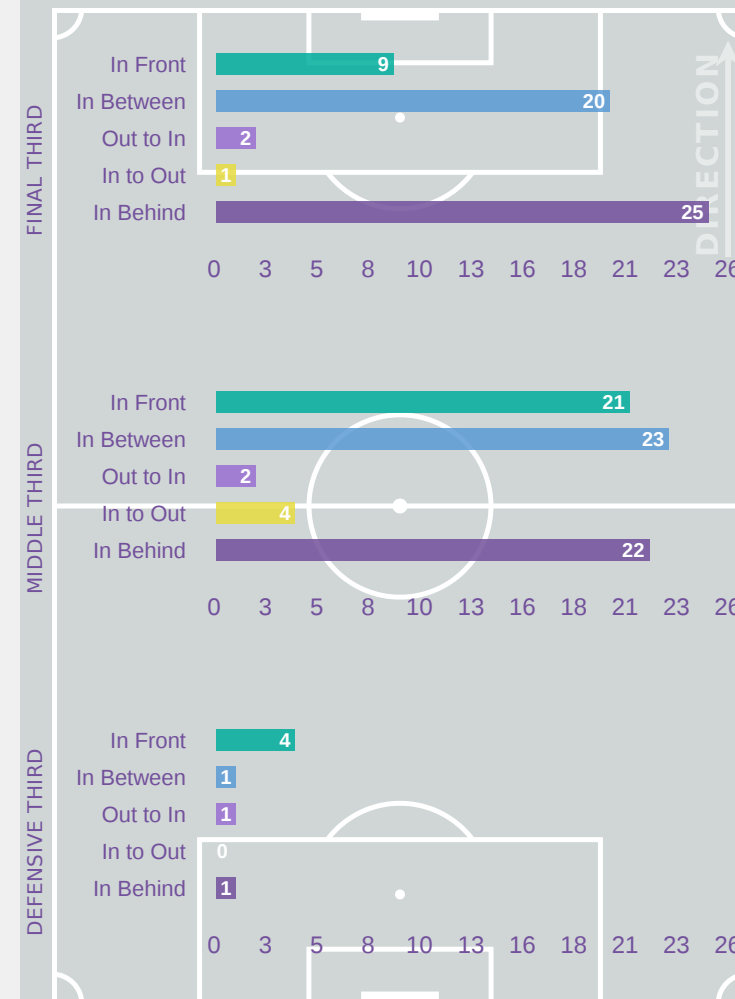

Movement Types Pitch Third