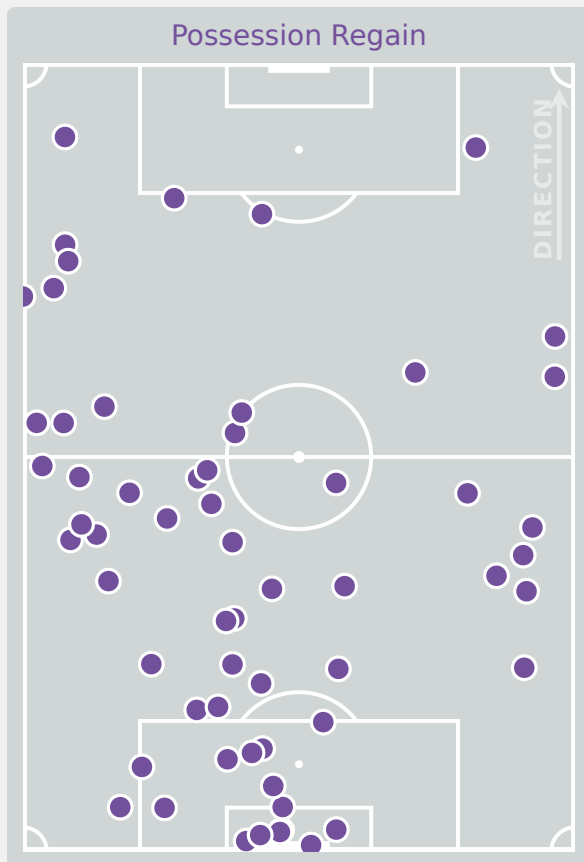

Possession Regained

5

Interceptions

29

Tackles

4.02

Possession Actions / Defensive Action

Most Possession Regains

9

AOKI Yuna
RIGHT BACK

#	Player	Total Possession Regains
1	FUKUDA Mao	8
2	AOKI Yuna	9
4	OTA Mitsuki	6
5	SAKAKI Manaka	3
6	SUZUKI Haruko	6
9	SATO Momo Saruang Ueki	0
10	FURUTA Asako	1
14	SHINJO Miharuru	5
15	HONDA Momoka	6
16	FUKUSHIMA Noa	2
17	ASO Tamami	3
3	MAKIGUCHI Yuka	1
11	NEZU Ririka	0
18	SANO Momoka	1
19	TSUJI Amiru	0