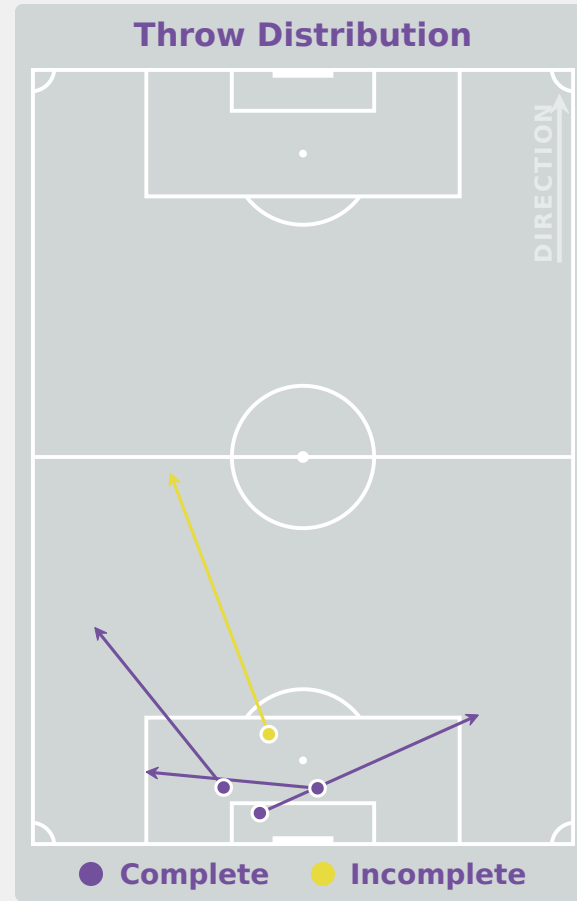

Goalkeeping Distribution