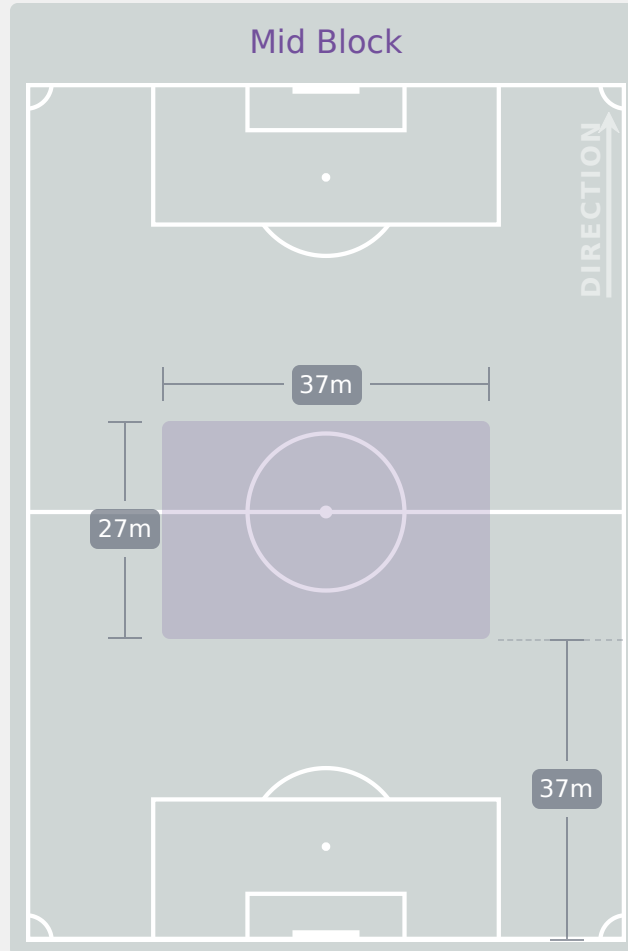

Defensive Line Height & Team Length