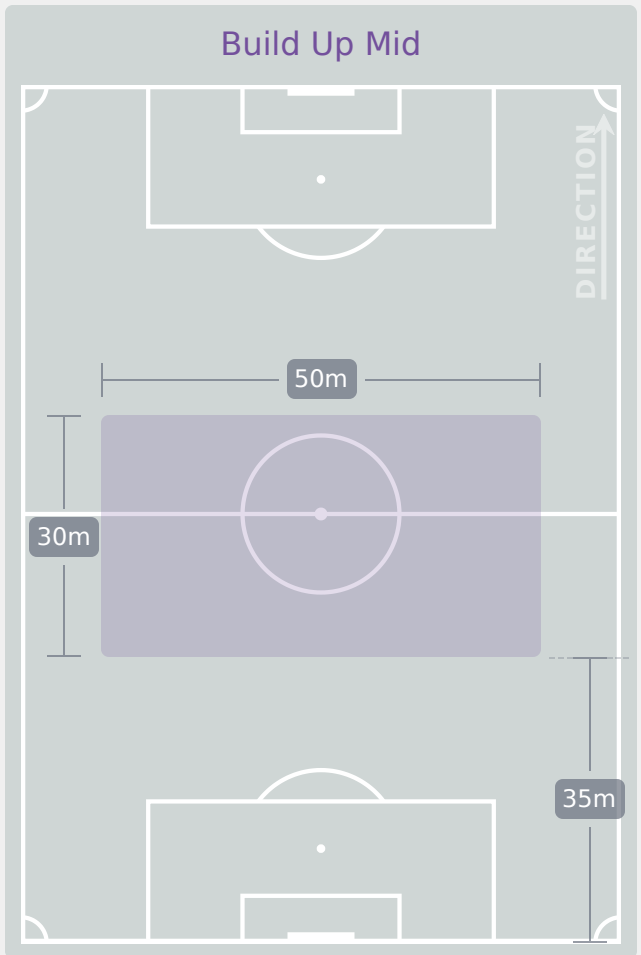

In Possession Line Height & Team Length

In Possession Line Height & Team Length

Line Breaks

Attempted Line Breaks
121

35 Attempted
27 Complete

28 Attempted
23 Complete

58 Attempted
24 Complete

Attempted Line Breaks 5
Inside Shape 4
Outside Shape 1