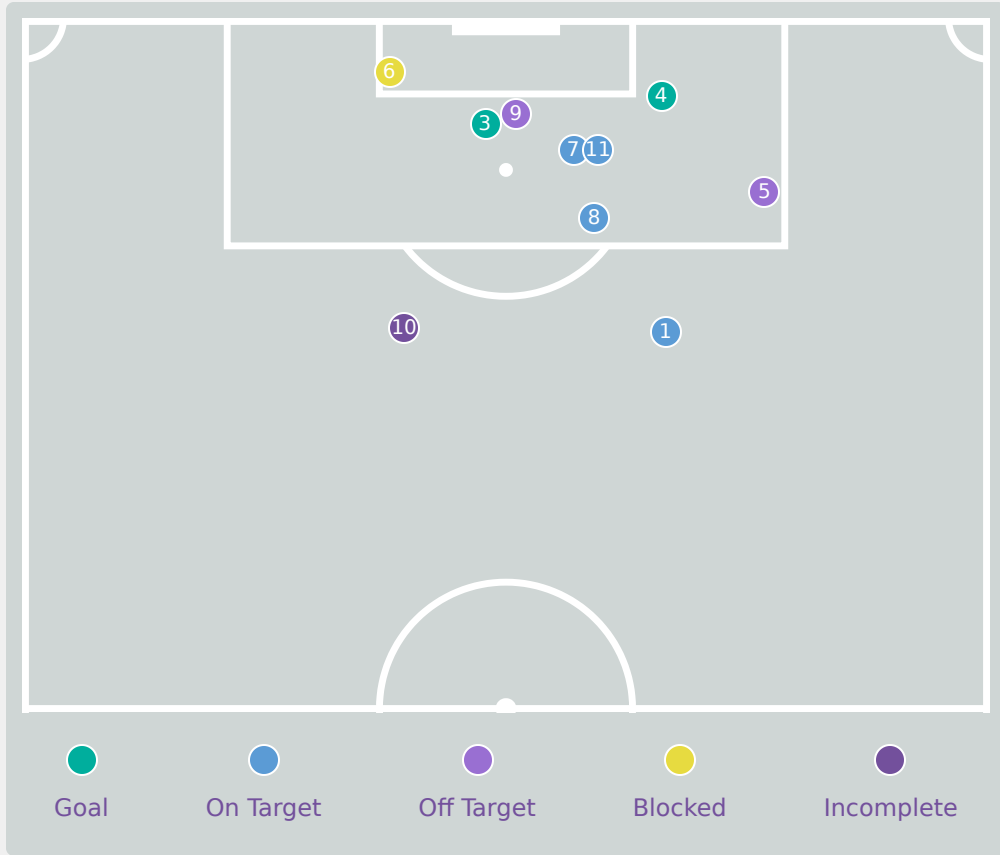

Attempts at Goal

Key	Outcome	Shots
	Goals	2
	On Target	4
	Off Target	3
	Blocked	1
	Incomplete	1