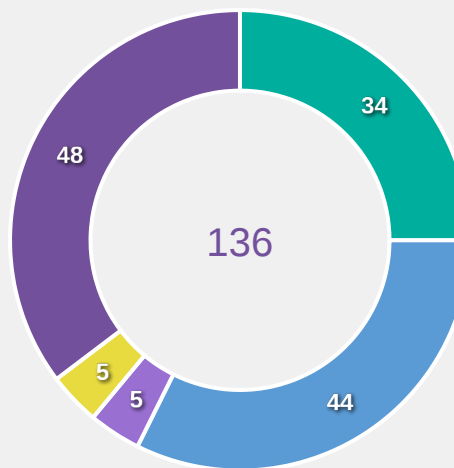

Movement Types by Phase

Final Third Phase

Progression Phase

Build Up Phase

All Movement Types

- In Front
- In Between
- Out to In
- In to Out
- In Behind

Top Ranked Players

Type	Player	Movements
In Front	2 MARIANE	12
In Between	11 GIOVANNA WAKSMAN	17
Out to In	2 MARIANE	1
In to Out	7 ANINHA	3
In Behind	11 GIOVANNA WAKSMAN	15