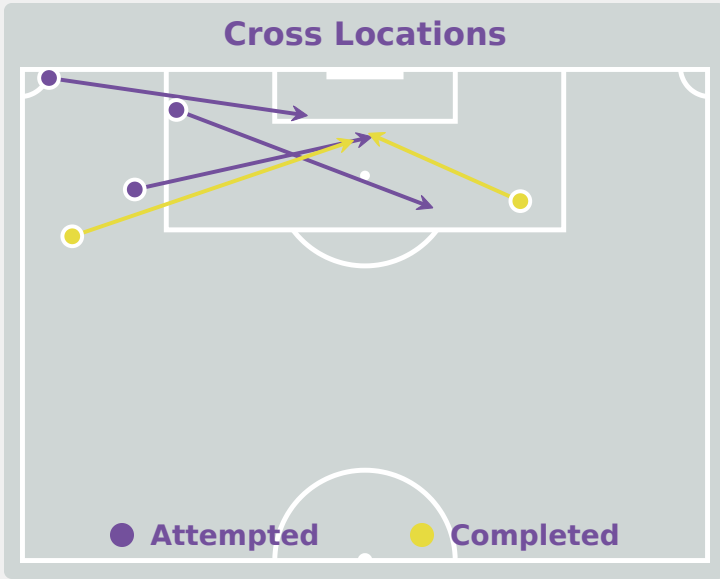

Crosses (Open Play)

#	Player	Inswing	Outswing	Driven	Lofted	Cutback	Push Cross	Total Attempted
1	FUKUDA Mao	0	0	0	0	0	0	0
2	AOKI Yuna	0	0	0	0	0	0	0
4	OTA Mitsuki	0	0	0	0	0	0	0
5	SAKAKI Manaka	0	0	0	0	0	0	0
6	SUZUKI Haruko	0	2	0	1	0	0	3
9	SATO Momo Saruang Ueki	0	0	0	0	0	0	0
10	FURUTA Asako	0	0	0	0	0	0	0
14	SHINJO Miharuru	0	1	0	0	0	0	1
15	HONDA Momoka	0	0	0	0	0	0	0
16	FUKUSHIMA Noa	0	0	0	0	1	0	1
17	ASO Tamami	0	0	0	0	0	0	0
3	MAKIGUCHI Yuka	0	0	0	0	0	0	0
11	NEZU Ririka	0	0	0	0	0	0	0
18	SANO Momoka	0	0	0	0	0	0	0
19	TSUJI Amiru	0	0	0	0	0	0	0