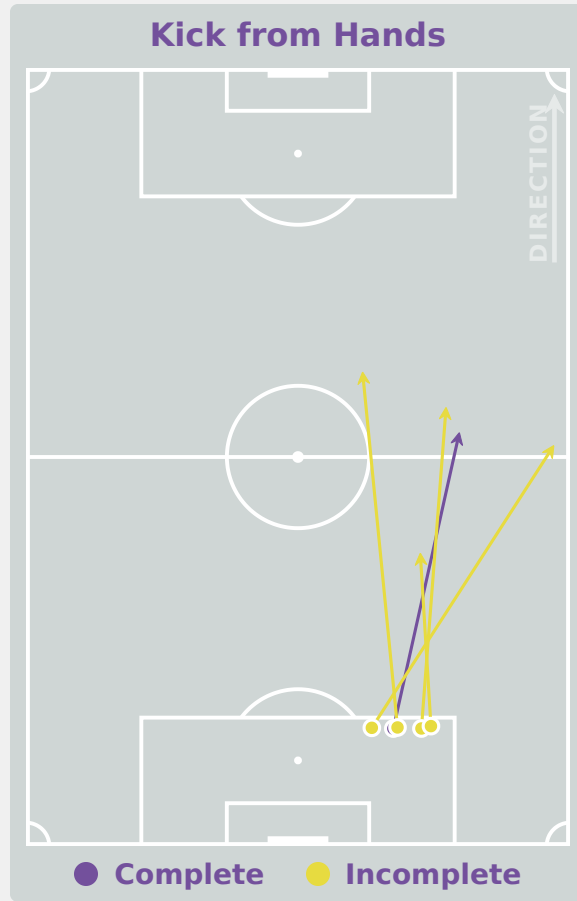

Goalkeeping Distribution