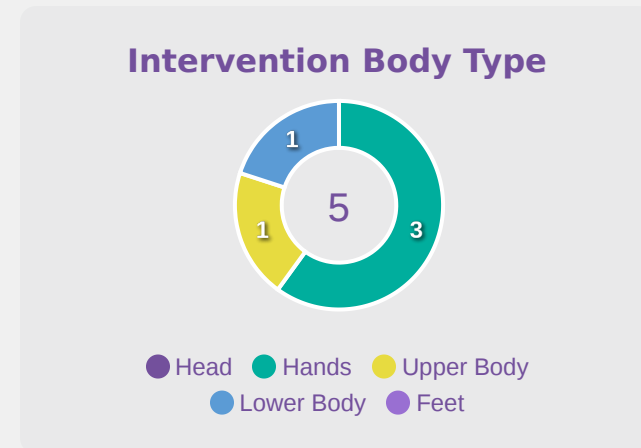

48

Total Involvements

Goalkeeping Distribution

Goalkeeping Distribution

Goal Prevention

12
Total Attempts on Goal Faced

75
Save %

Total Attempts on Goal Faced	Total Goal Interventions	Save & Retain	Deflect & Retain	Save & Deflect	Save Attempt	No Save Attempt
12	4	2	0	2	1	7

Goal Prevention

11
Total Attempts on Goal Faced

67
Save %

Total Attempts on Goal Faced	Total Goal Interventions	Save & Retain	Deflect & Retain	Save & Deflect	Save Attempt	No Save Attempt
11	4	2	0	2	2	4

Aerial Control