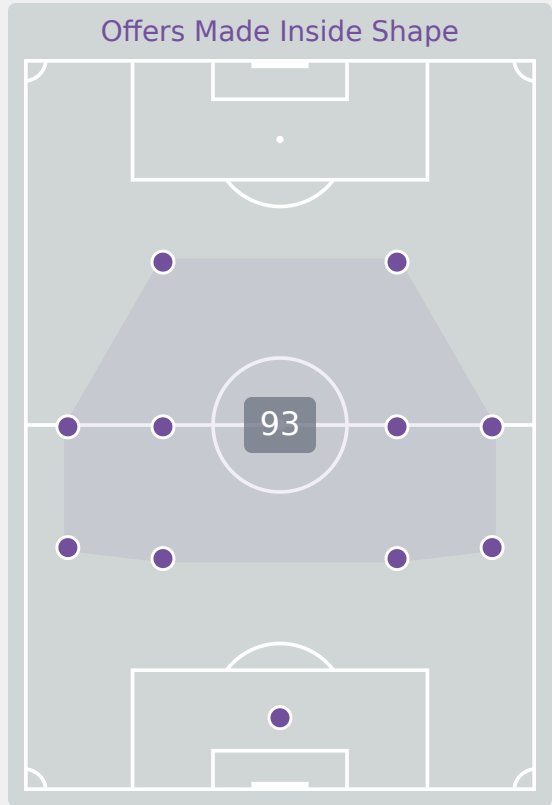

Offering to Receive

#	Player	Offers Made	Offers Received	% Made & Received
1	ANA MORGANTI	0	0	0%
2	MARIANE	26	10	38.5%
3	SOFIA COUTO	4	3	75%
4	GI MAZZOTTI	7	1	14.3%
6	BELA	4	2	50%
7	ANINHA	27	10	37%
8	LARISSA FORTE	12	4	33.3%
9	JUJU	29	10	34.5%
10	KAYLANE	4	2	50%
11	GIOVANNA WAKSMAN	39	16	41%
17	KALENA BELLINI	8	0	0%
13	MARIA SANTOS	0	0	0%
16	EMILLY LUCAS	3	1	33.3%
18	YNGRID PIAUI	7	3	42.9%