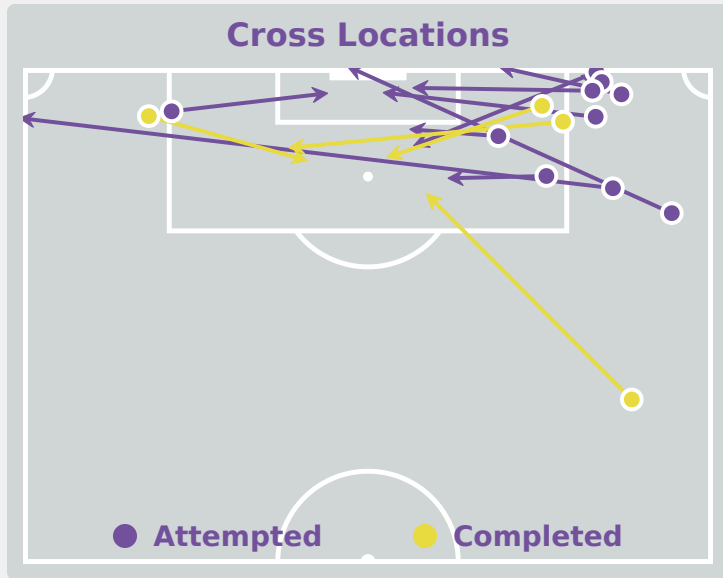

Crosses (Open Play)