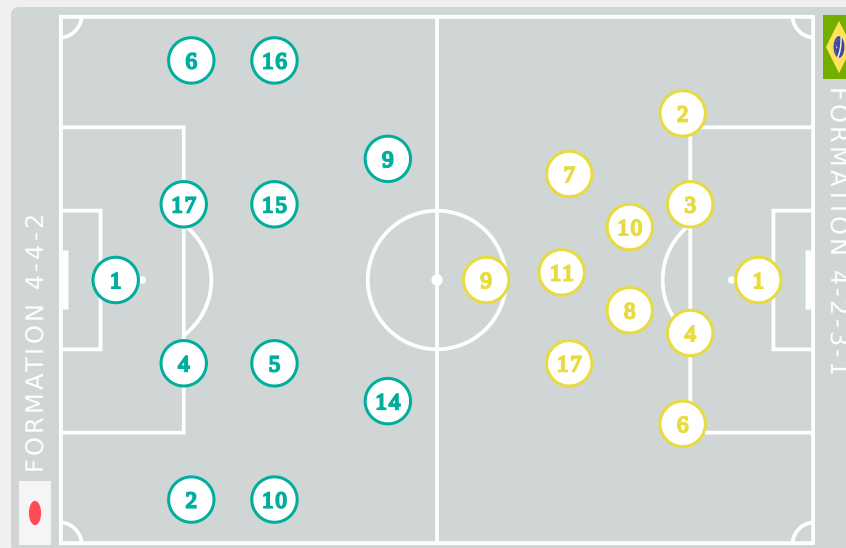

SUBSTITUTES

- 12 GK SAKATA Korin
- 21 GK KUMAZAWA Kaho
- 3 DF MAKIGUCHI Yuka ↑ 90'
- 7 MF KIKUCHI Hana
- 8 MF KINOSHITA Hinako
- 11 FW NEZU Ririka ↑ 88'
- 13 FW TSUDA Anon
- 18 MF SANO Momoka ↑ 88'
- 19 FW TSUJI Amiru ↑ 90+8'
- 20 MF HIRAKAWA Hina