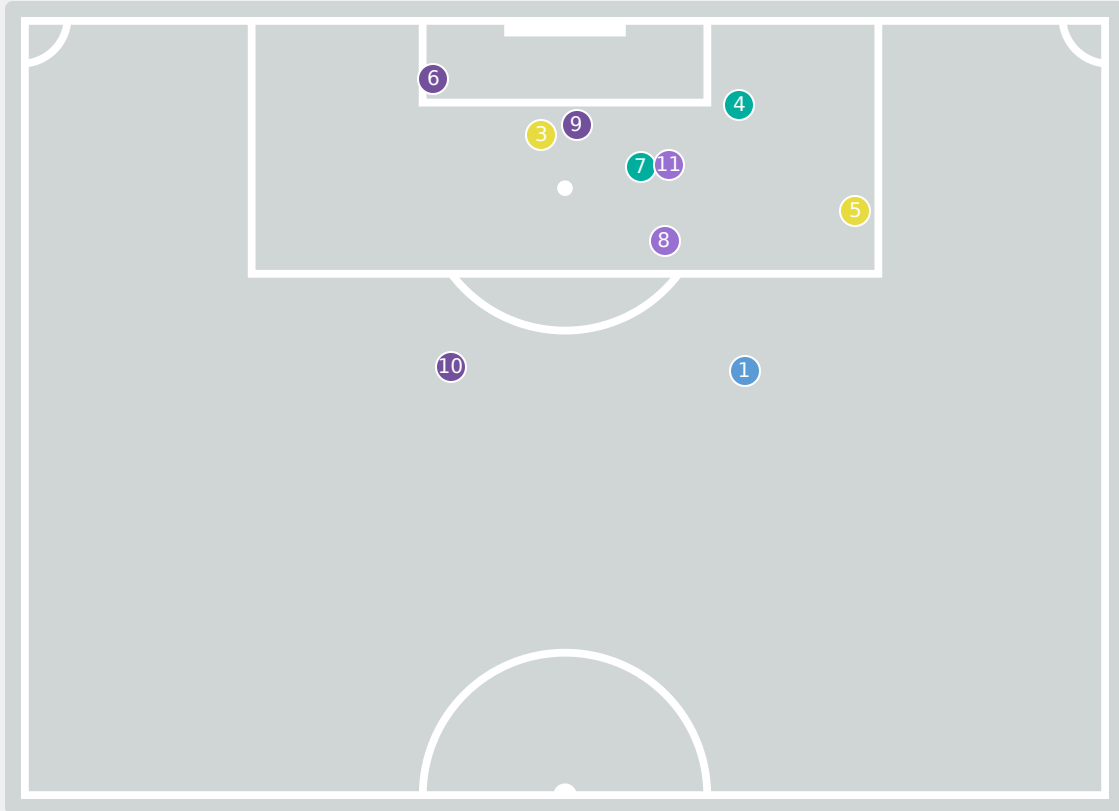

Japan 2 - 1 Brazil

Goalkeeping Involvement

 **Japan**

Japan GK Involvement Timeline

64

Total Involvements

 **Brazil**

Brazil GK Involvement Timeline

48

Total Involvements

Goalkeeping Distribution

Goalkeeping Distribution

Goal Prevention

12
Total Attempts on Goal Faced

75
Save %

Total Attempts on Goal Faced	Total Goal Interventions	Save & Retain	Deflect & Retain	Save & Deflect	Save Attempt	No Save Attempt
12	4	2	0	2	1	7

Goal Prevention

11
Total Attempts on Goal Faced

67
Save %

Total Attempts on Goal Faced	Total Goal Interventions	Save & Retain	Deflect & Retain	Save & Deflect	Save Attempt	No Save Attempt
11	4	2	0	2	2	4

Aerial Control