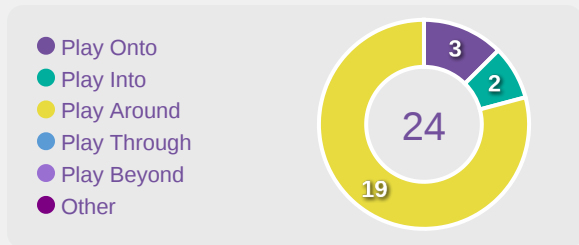

Goalkeeping Distribution