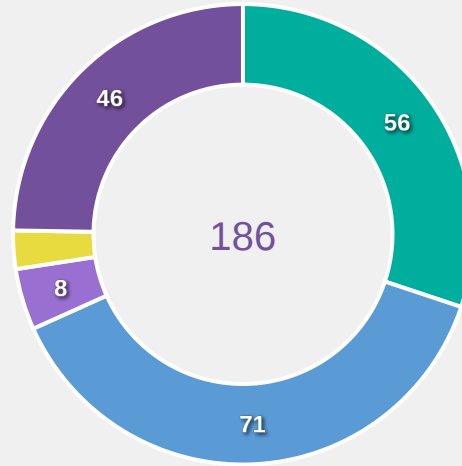

#	Player	Offers Made	Offers Received	% Made & Received
1	FUKUDA Mao	3	1	33.3%
2	AOKI Yuna	17	6	35.3%
4	OTA Mitsuki	1	0	0%
5	SAKAKI Manaka	41	21	51.2%
6	SUZUKI Haruko	6	2	33.3%
9	SATO Momo Saruang Ueki	27	6	22.2%
10	FURUTA Asako	36	10	27.8%
14	SHINJO Miharuru	44	18	40.9%
15	HONDA Momoka	42	17	40.5%
16	FUKUSHIMA Noa	10	6	60%
17	ASO Tamami	10	8	80%
3	MAKIGUCHI Yuka	0	0	0%
11	NEZU Ririka	3	0	0%
18	SANO Momoka	1	0	0%
19	TSUJI Amiru	0	0	0%

Offering to Receive

#	Player	Offers Made	Offers Received	% Made & Received
1	ANA MORGANTI	0	0	0%
2	MARIANE	26	10	38.5%
3	SOFIA COUTO	4	3	75%
4	GI MAZZOTTI	7	1	14.3%
6	BELA	4	2	50%
7	ANINHA	27	10	37%
8	LARISSA FORTE	12	4	33.3%
9	JUJU	29	10	34.5%
10	KAYLANE	4	2	50%
11	GIOVANNA WAKSMAN	39	16	41%
17	KALENA BELLINI	8	0	0%
13	MARIA SANTOS	0	0	0%
16	EMILLY LUCAS	3	1	33.3%
18	YNGRID PIAUI	7	3	42.9%

Movement to Receive

Movement Types by Phase

Final Third Phase

Progression Phase

Build Up Phase

All Movement Types

- In Front
- In Between
- Out to In
- In to Out
- In Behind

Top Ranked Players