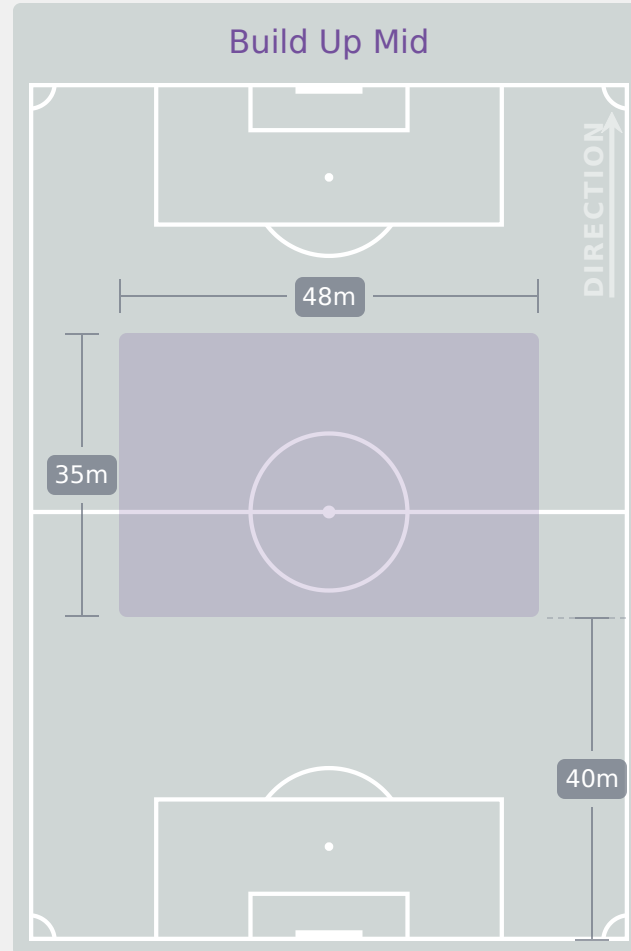

In Possession Line Height & Team Length

In Possession Line Height & Team Length

Line Breaks

Attempted Line Breaks
121

35 Attempted
27 Complete

28 Attempted
23 Complete

58 Attempted
24 Complete

Attempted Line Breaks 5
Inside Shape 4
Outside Shape 1