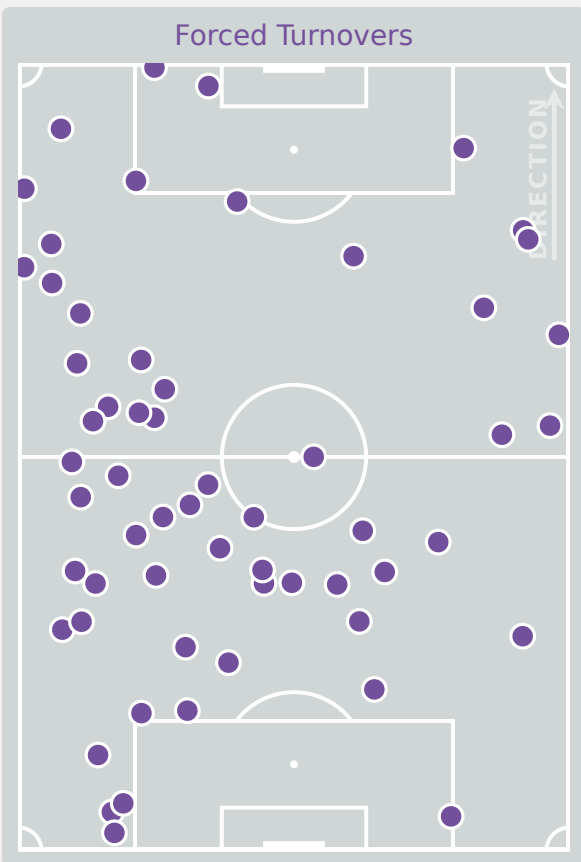

Possession Regained

5

Interceptions

29

Tackles

4.02

Possession Actions / Defensive Action

Most Possession Regains

9

AOKI Yuna
RIGHT BACK

#	Player	Total Possession Regains
1	FUKUDA Mao	8
2	AOKI Yuna	9
4	OTA Mitsuki	6
5	SAKAKI Manaka	3
6	SUZUKI Haruko	6
9	SATO Momo Saruang Ueki	0
10	FURUTA Asako	1
14	SHINJO Miharuru	5
15	HONDA Momoka	6
16	FUKUSHIMA Noa	2
17	ASO Tamami	3
3	MAKIGUCHI Yuka	1
11	NEZU Ririka	0
18	SANO Momoka	1
19	TSUJI Amiru	0