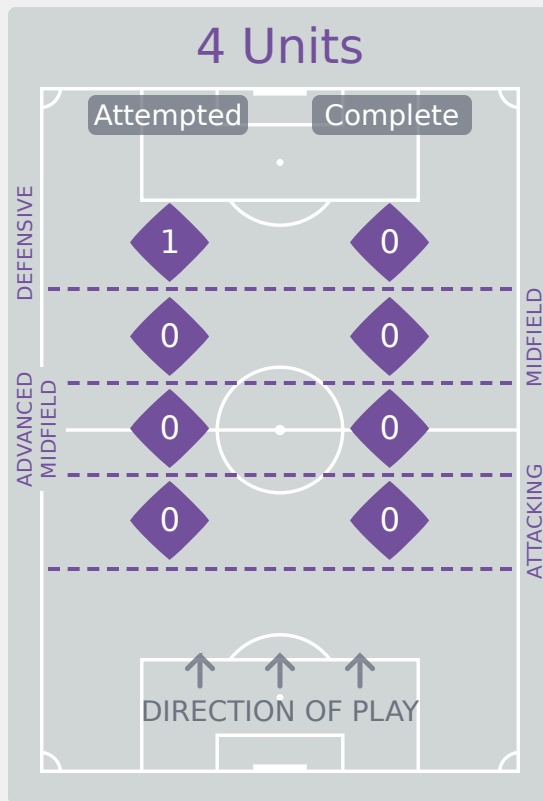

In Possession Line Height & Team Length

In Possession Line Height & Team Length

Line Breaks

Attempted Line Breaks
121

35 Attempted
27 Complete

28 Attempted
23 Complete

58 Attempted
24 Complete

Attempted Line Breaks 5
Inside Shape 4
Outside Shape 1

Attempted Line Breaks 96
Inside Shape 65
Outside Shape 31

Attempted Line Breaks 20
Inside Shape 17
Outside Shape 3

Line Breaks

Brazil

Attempted Line Breaks

120

Attempted Line Breaks	1
Inside Shape	0
Outside Shape	1

Attempted Line Breaks	76
Inside Shape	56
Outside Shape	20

Attempted Line Breaks	43
Inside Shape	34
Outside Shape	9

Line Breaks

					4 Units				3 Units			2 Units		Direction			Distribution Type		
#	Player	Line Breaks Attempted	Line Breaks Completed	Line Break Completion %	Attacking Line	Attacking Midfield Line	Midfield Line	Defensive Line	Attacking Line	Midfield Line	Defensive Line	Midfield Line	Defensive Line	Through	Around	Over	Pass	Cross	Ball Progression
1	ANA MORGANTI	11	2	18%	0	0	0	0	7	3	0	1	0	0	0	11	11	0	0
2	MARIANE	19	15	79%	0	0	0	0	4	4	1	8	2	4	7	8	17	2	0
3	SOFIA COUTO	20	10	50%	0	0	0	1	7	6	0	6	0	5	3	12	19	0	1
4	GI MAZZOTTI	7	6	86%	0	0	0	0	6	0	0	1	0	1	6	0	7	0	0
6	BELA	7	6	86%	0	0	0	0	3	3	1	0	0	1	2	4	7	0	0
7	ANINHA	3	2	67%	0	0	0	0	0	0	2	0	1	1	2	0	1	0	2
8	LARISSA FORTE	9	6	67%	0	0	0	0	1	4	1	2	1	3	1	5	9	0	0
9	JUJU	4	2	50%	0	0	0	0	0	3	1	0	0	2	0	2	4	0	0
10	KAYLANE	14	10	71%	0	0	0	0	1	3	1	8	1	3	3	8	14	0	0
11	GIOVANNA WAKSMAN	16	14	88%	0	0	0	0	0	7	0	7	2	8	2	6	15	0	1
17	KALENA BELLINI	1	1	100%	0	0	0	0	1	0	0	0	0	0	0	1	1	0	0
13	MARIA SANTOS	1	0	0%	0	0	0	0	0	0	0	1	0	0	0	1	1	0	0
16	EMILLY LUCAS	5	3	60%	0	0	0	0	0	4	0	1	0	0	4	1	4	0	1
18	YNGRID PIAUI	3	2	67%	0	0	0	0	0	2	0	1	0	2	0	1	3	0	0