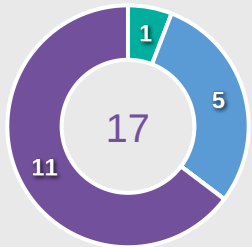

#	Player	Offers Made	Offers Received	% Made & Received
1	FUKUDA Mao	3	1	33.3%
2	AOKI Yuna	17	6	35.3%
4	OTA Mitsuki	1	0	0%
5	SAKAKI Manaka	41	21	51.2%
6	SUZUKI Haruko	6	2	33.3%
9	SATO Momo Saruang Ueki	27	6	22.2%
10	FURUTA Asako	36	10	27.8%
14	SHINJO Miharuru	44	18	40.9%
15	HONDA Momoka	42	17	40.5%
16	FUKUSHIMA Noa	10	6	60%
17	ASO Tamami	10	8	80%
3	MAKIGUCHI Yuka	0	0	0%
11	NEZU Ririka	3	0	0%
18	SANO Momoka	1	0	0%
19	TSUJI Amiru	0	0	0%

Offering to Receive

#	Player	Offers Made	Offers Received	% Made & Received
1	ANA MORGANTI	0	0	0%
2	MARIANE	26	10	38.5%
3	SOFIA COUTO	4	3	75%
4	GI MAZZOTTI	7	1	14.3%
6	BELA	4	2	50%
7	ANINHA	27	10	37%
8	LARISSA FORTE	12	4	33.3%
9	JUJU	29	10	34.5%
10	KAYLANE	4	2	50%
11	GIOVANNA WAKSMAN	39	16	41%
17	KALENA BELLINI	8	0	0%
13	MARIA SANTOS	0	0	0%
16	EMILLY LUCAS	3	1	33.3%
18	YNGRID PIAUI	7	3	42.9%

Movement to Receive

Movement Types by Phase

Final Third Phase

Progression Phase

Build Up Phase

All Movement Types

- In Front
- In Between
- Out to In
- In to Out
- In Behind

Top Ranked Players