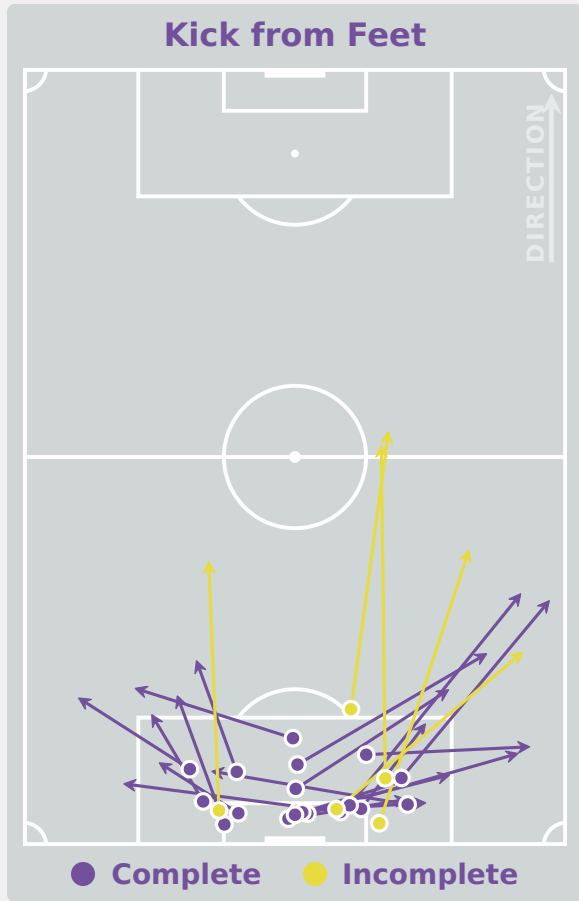

Goalkeeping Distribution