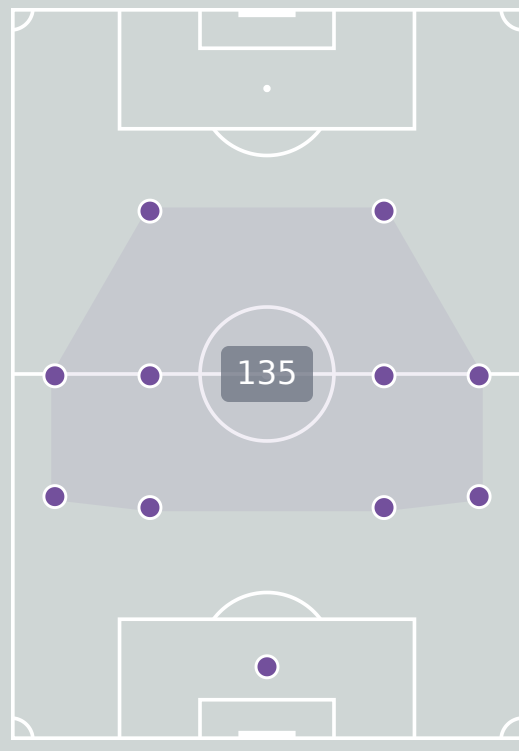

GIOVANNA WAKSMAN
ATTACKING MIDFIELD

#	Player	Inswing	Outswing	Driven	Lofted	Cutback	Push Cross	Total Attempted
1	ANA MORGANTI	0	0	0	0	0	0	0
2	MARIANE	1	0	0	1	0	0	2
3	SOFIA COUTO	0	0	0	0	0	0	0
4	GI MAZZOTTI	0	0	0	0	0	0	0
6	BELA	0	0	0	0	0	0	0
7	ANINHA	0	1	0	0	1	0	2
8	LARISSA FORTE	0	0	0	1	0	1	2
9	JUJU	0	0	0	0	0	1	1
10	KAYLANE	0	0	0	0	0	0	0
11	GIOVANNA WAKSMAN	0	1	0	2	0	0	3
17	KALENA BELLINI	0	0	0	1	0	0	1
13	MARIA SANTOS	0	0	0	1	0	1	2
16	EMILLY LUCAS	0	0	0	0	0	0	0
18	YNGRID PIAUI	0	0	0	0	1	0	1

Offering to Receive

241

Total Offers Made

95

Total Offers Received

Most Offers

44

SHINJO Miharuru
CENTRE FORWARD RIGHT

81

Offers Made in Final Third

Offers Made Inside Shape

Offers Made Outside Shape

106

Offers Made in Middle Third

54

Offers Made in Defensive Third