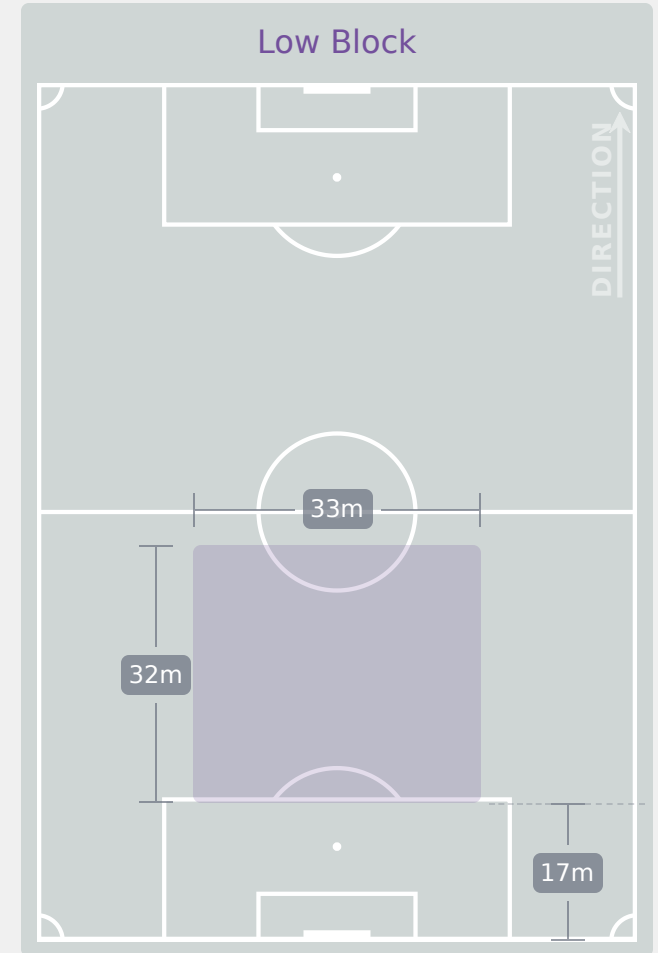

Defensive Line Height & Team Length