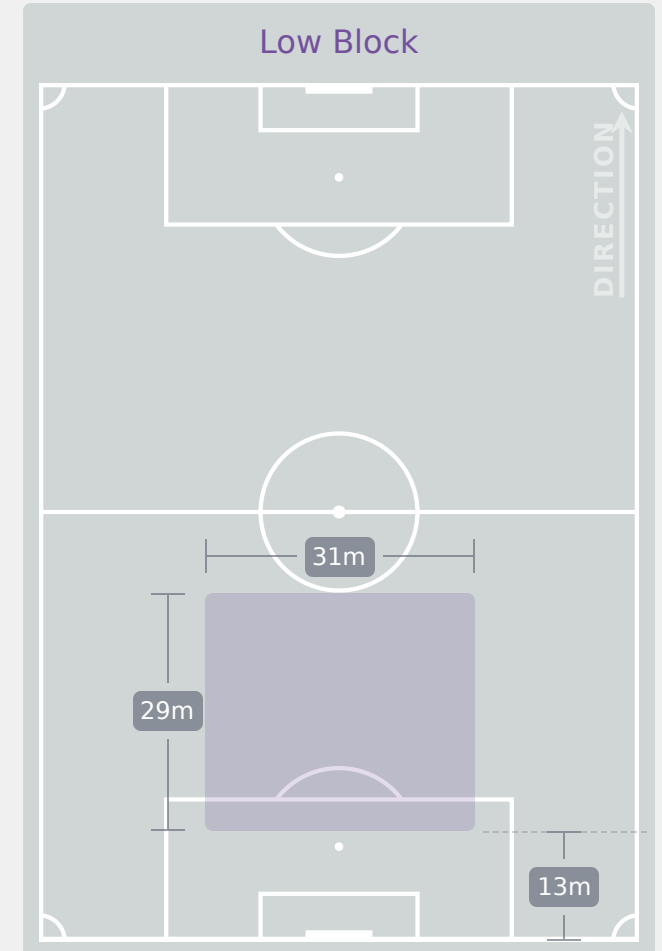

Defensive Line Height & Team Length