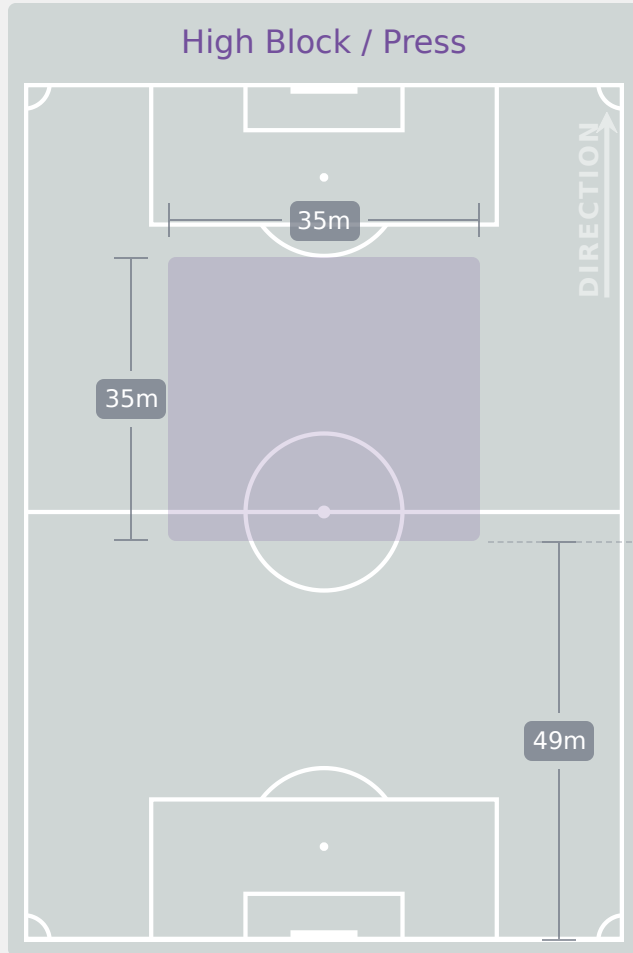

Defensive Line Height & Team Length