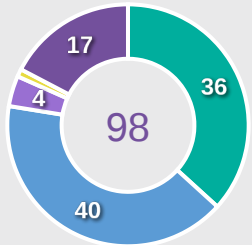

#	Player	Offers Made	Offers Received	% Made & Received
1	FUKUDA Mao	3	1	33.3%
2	AOKI Yuna	17	6	35.3%
4	OTA Mitsuki	1	0	0%
5	SAKAKI Manaka	41	21	51.2%
6	SUZUKI Haruko	6	2	33.3%
9	SATO Momo Saruang Ueki	27	6	22.2%
10	FURUTA Asako	36	10	27.8%
14	SHINJO Miharuru	44	18	40.9%
15	HONDA Momoka	42	17	40.5%
16	FUKUSHIMA Noa	10	6	60%
17	ASO Tamami	10	8	80%
3	MAKIGUCHI Yuka	0	0	0%
11	NEZU Ririka	3	0	0%
18	SANO Momoka	1	0	0%
19	TSUJI Amiru	0	0	0%

Movement to Receive

Movement Types by Phase

Final Third Phase

Progression Phase

Build Up Phase

All Movement Types

- In Front
- In Between
- Out to In
- In to Out
- In Behind

Top Ranked Players