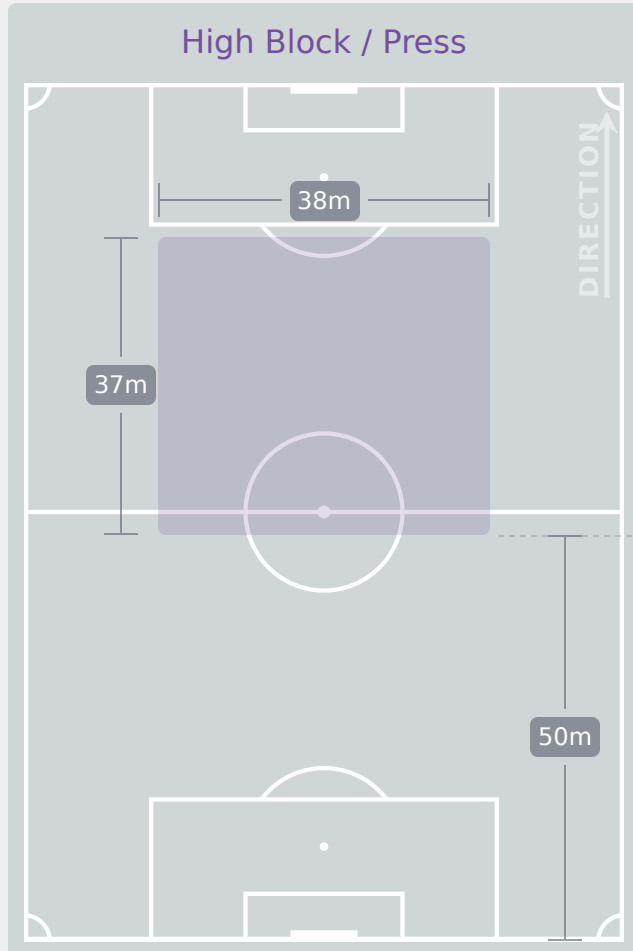

Defensive Line Height & Team Length