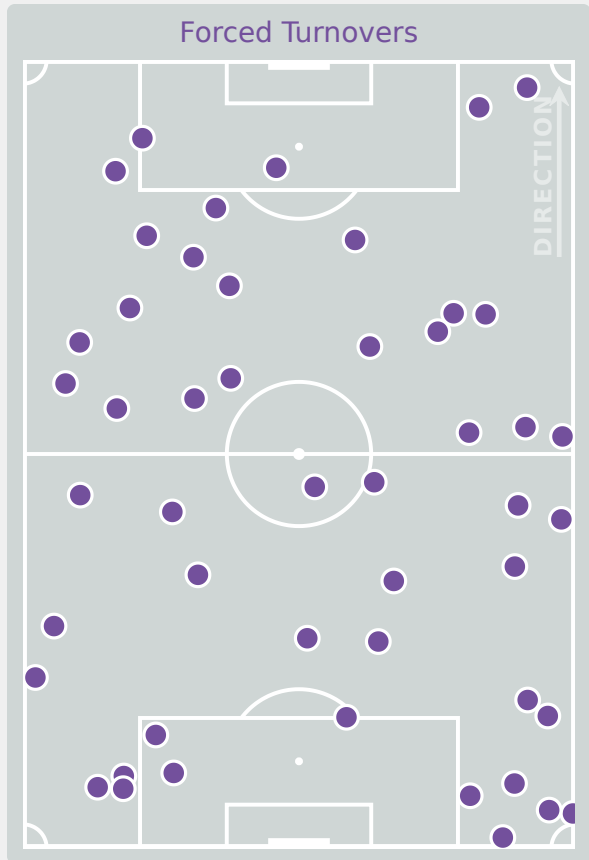

Tackles

2.68

Possession Actions / Defensive Action

Blocks

Possession Contests

Most Possession Regains

9

ANA MORGANTI
GOALKEEPER