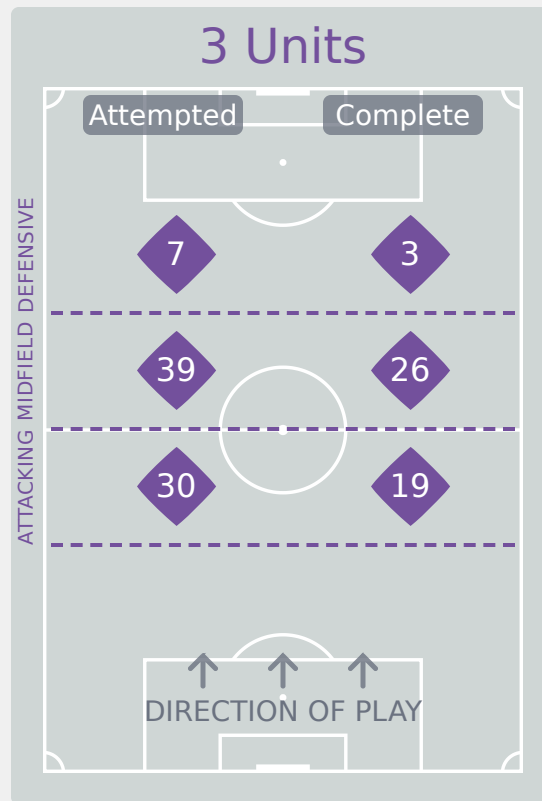

In Possession Line Height & Team Length

In Possession Line Height & Team Length

Line Breaks

Attempted Line Breaks
121

35 Attempted
27 Complete

28 Attempted
23 Complete

58 Attempted
24 Complete

Attempted Line Breaks 5
Inside Shape 4
Outside Shape 1

Attempted Line Breaks 96
Inside Shape 65
Outside Shape 31

Attempted Line Breaks 20
Inside Shape 17
Outside Shape 3

Line Breaks

Brazil

Attempted Line Breaks

120

Attempted Line Breaks	1
Inside Shape	0
Outside Shape	1

Attempted Line Breaks	76
Inside Shape	56
Outside Shape	20

Attempted Line Breaks	43
Inside Shape	34
Outside Shape	9

Line Breaks

					4 Units				3 Units			2 Units		Direction			Distribution Type		
#	Player	Line Breaks Attempted	Line Breaks Completed	Line Break Completion %	Attacking Line	Attacking Midfield Line	Midfield Line	Defensive Line	Attacking Line	Midfield Line	Defensive Line	Midfield Line	Defensive Line	Through	Around	Over	Pass	Cross	Ball Progression
1	ANA MORGANTI	11	2	18%	0	0	0	0	7	3	0	1	0	0	0	11	11	0	0
2	MARIANE	19	15	79%	0	0	0	0	4	4	1	8	2	4	7	8	17	2	0
3	SOFIA COUTO	20	10	50%	0	0	0	1	7	6	0	6	0	5	3	12	19	0	1
4	GI MAZZOTTI	7	6	86%	0	0	0	0	6	0	0	1	0	1	6	0	7	0	0
6	BELA	7	6	86%	0	0	0	0	3	3	1	0	0	1	2	4	7	0	0
7	ANINHA	3	2	67%	0	0	0	0	0	0	2	0	1	1	2	0	1	0	2
8	LARISSA FORTE	9	6	67%	0	0	0	0	1	4	1	2	1	3	1	5	9	0	0
9	JUJU	4	2	50%	0	0	0	0	0	3	1	0	0	2	0	2	4	0	0
10	KAYLANE	14	10	71%	0	0	0	0	1	3	1	8	1	3	3	8	14	0	0
11	GIOVANNA WAKSMAN	16	14	88%	0	0	0	0	0	7	0	7	2	8	2	6	15	0	1
17	KALENA BELLINI	1	1	100%	0	0	0	0	1	0	0	0	0	0	0	1	1	0	0
13	MARIA SANTOS	1	0	0%	0	0	0	0	0	0	0	1	0	0	0	1	1	0	0
16	EMILLY LUCAS	5	3	60%	0	0	0	0	0	4	0	1	0	0	4	1	4	0	1
18	YNGRID PIAUI	3	2	67%	0	0	0	0	0	2	0	1	0	2	0	1	3	0	0