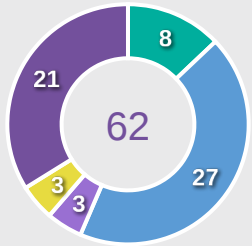

#	Player	Offers Made	Offers Received	% Made & Received
1	FUKUDA Mao	3	1	33.3%
2	AOKI Yuna	17	6	35.3%
4	OTA Mitsuki	1	0	0%
5	SAKAKI Manaka	41	21	51.2%
6	SUZUKI Haruko	6	2	33.3%
9	SATO Momo Saruang Ueki	27	6	22.2%
10	FURUTA Asako	36	10	27.8%
14	SHINJO Miharuru	44	18	40.9%
15	HONDA Momoka	42	17	40.5%
16	FUKUSHIMA Noa	10	6	60%
17	ASO Tamami	10	8	80%
3	MAKIGUCHI Yuka	0	0	0%
11	NEZU Ririka	3	0	0%
18	SANO Momoka	1	0	0%
19	TSUJI Amiru	0	0	0%

Offering to Receive

#	Player	Offers Made	Offers Received	% Made & Received
1	ANA MORGANTI	0	0	0%
2	MARIANE	26	10	38.5%
3	SOFIA COUTO	4	3	75%
4	GI MAZZOTTI	7	1	14.3%
6	BELA	4	2	50%
7	ANINHA	27	10	37%
8	LARISSA FORTE	12	4	33.3%
9	JUJU	29	10	34.5%
10	KAYLANE	4	2	50%
11	GIOVANNA WAKSMAN	39	16	41%
17	KALENA BELLINI	8	0	0%
13	MARIA SANTOS	0	0	0%
16	EMILLY LUCAS	3	1	33.3%
18	YNGRID PIAUI	7	3	42.9%

Movement to Receive

Movement Types by Phase

Final Third Phase

Progression Phase

Build Up Phase

All Movement Types

- In Front
- In Between
- Out to In
- In to Out
- In Behind

Top Ranked Players