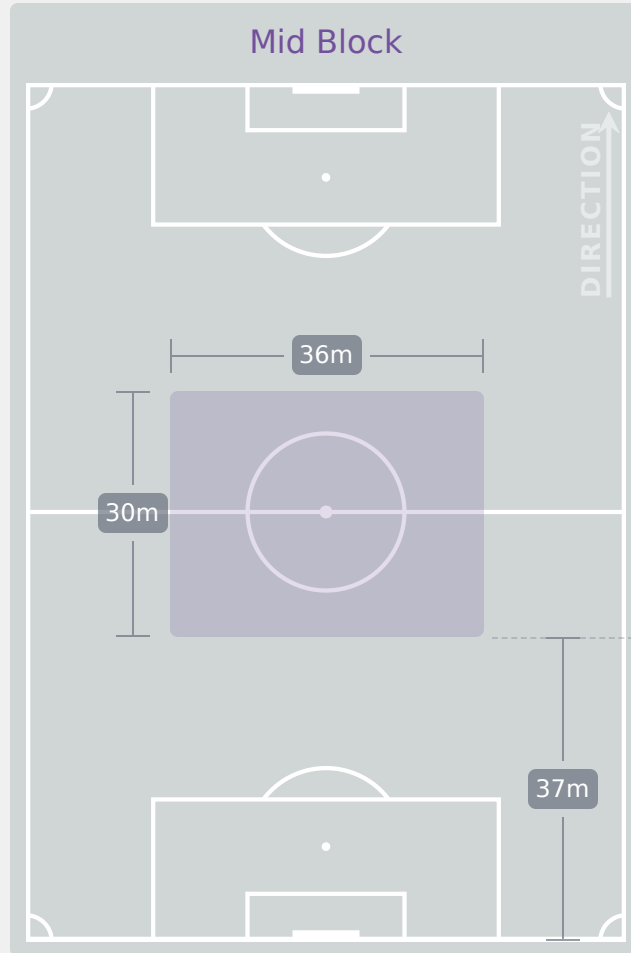

Defensive Line Height & Team Length