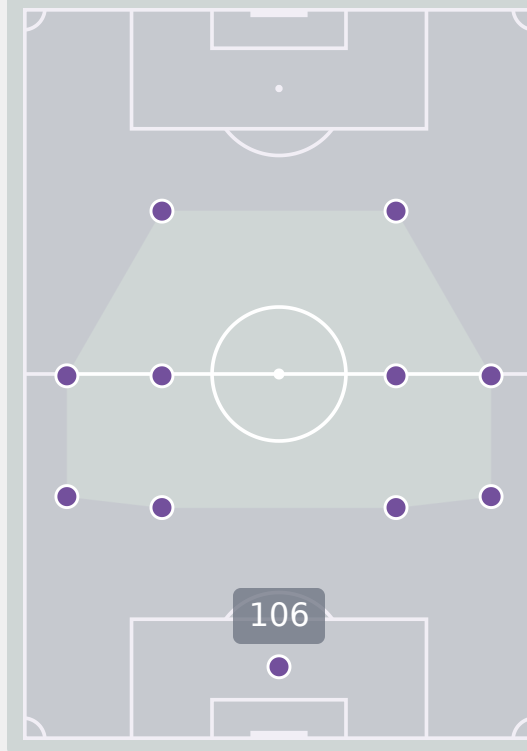

Offers Made Outside Shape