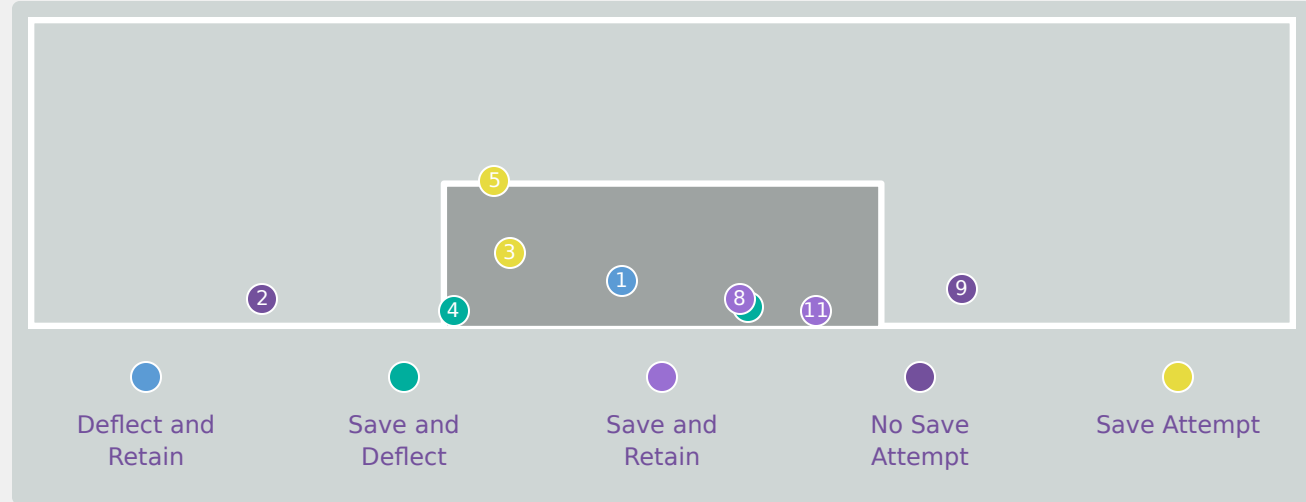

48

Total Involvements

Goalkeeping Distribution

Goalkeeping Distribution

Goal Prevention

12
Total Attempts on Goal Faced

75
Save %

Total Attempts on Goal Faced	Total Goal Interventions	Save & Retain	Deflect & Retain	Save & Deflect	Save Attempt	No Save Attempt
12	4	2	0	2	1	7

Goal Prevention

11
Total Attempts on Goal Faced

67
Save %

Total Attempts on Goal Faced	Total Goal Interventions	Save & Retain	Deflect & Retain	Save & Deflect	Save Attempt	No Save Attempt
11	4	2	0	2	2	4

Aerial Control