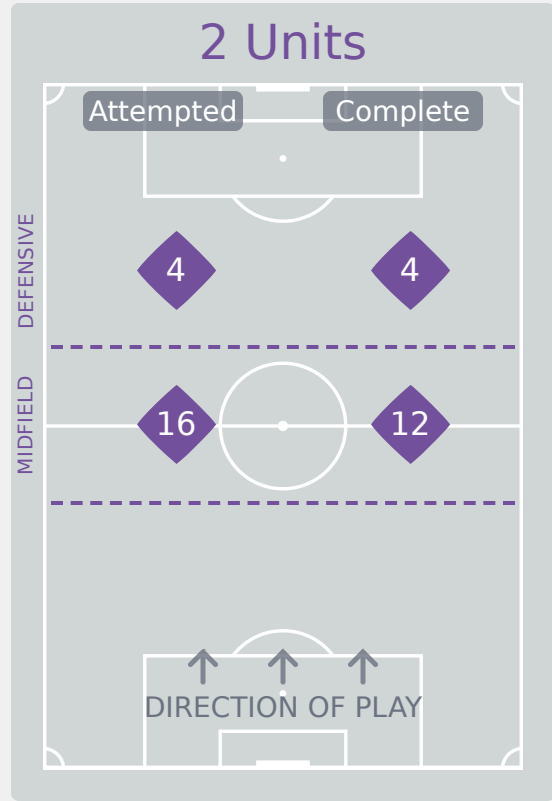

In Possession Line Height & Team Length

In Possession Line Height & Team Length

Line Breaks

Attempted Line Breaks
121

35 Attempted
27 Complete

28 Attempted
23 Complete

58 Attempted
24 Complete

Attempted Line Breaks 5
Inside Shape 4
Outside Shape 1

Attempted Line Breaks 96
Inside Shape 65
Outside Shape 31

Attempted Line Breaks 20
Inside Shape 17
Outside Shape 3

Line Breaks

Brazil

Attempted Line Breaks

120

Attempted Line Breaks	1
Inside Shape	0
Outside Shape	1

Attempted Line Breaks	76
Inside Shape	56
Outside Shape	20

Attempted Line Breaks	43
Inside Shape	34
Outside Shape	9

Line Breaks

					4 Units				3 Units			2 Units		Direction			Distribution Type		
#	Player	Line Breaks Attempted	Line Breaks Completed	Line Break Completion %	Attacking Line	Attacking Midfield Line	Midfield Line	Defensive Line	Attacking Line	Midfield Line	Defensive Line	Midfield Line	Defensive Line	Through	Around	Over	Pass	Cross	Ball Progression
1	ANA MORGANTI	11	2	18%	0	0	0	0	7	3	0	1	0	0	0	11	11	0	0
2	MARIANE	19	15	79%	0	0	0	0	4	4	1	8	2	4	7	8	17	2	0
3	SOFIA COUTO	20	10	50%	0	0	0	1	7	6	0	6	0	5	3	12	19	0	1
4	GI MAZZOTTI	7	6	86%	0	0	0	0	6	0	0	1	0	1	6	0	7	0	0
6	BELA	7	6	86%	0	0	0	0	3	3	1	0	0	1	2	4	7	0	0
7	ANINHA	3	2	67%	0	0	0	0	0	0	2	0	1	1	2	0	1	0	2
8	LARISSA FORTE	9	6	67%	0	0	0	0	1	4	1	2	1	3	1	5	9	0	0
9	JUJU	4	2	50%	0	0	0	0	0	3	1	0	0	2	0	2	4	0	0
10	KAYLANE	14	10	71%	0	0	0	0	1	3	1	8	1	3	3	8	14	0	0
11	GIOVANNA WAKSMAN	16	14	88%	0	0	0	0	0	7	0	7	2	8	2	6	15	0	1
17	KALENA BELLINI	1	1	100%	0	0	0	0	1	0	0	0	0	0	0	1	1	0	0
13	MARIA SANTOS	1	0	0%	0	0	0	0	0	0	0	1	0	0	0	1	1	0	0
16	EMILLY LUCAS	5	3	60%	0	0	0	0	0	4	0	1	0	0	4	1	4	0	1
18	YNGRID PIAUI	3	2	67%	0	0	0	0	0	2	0	1	0	2	0	1	3	0	0