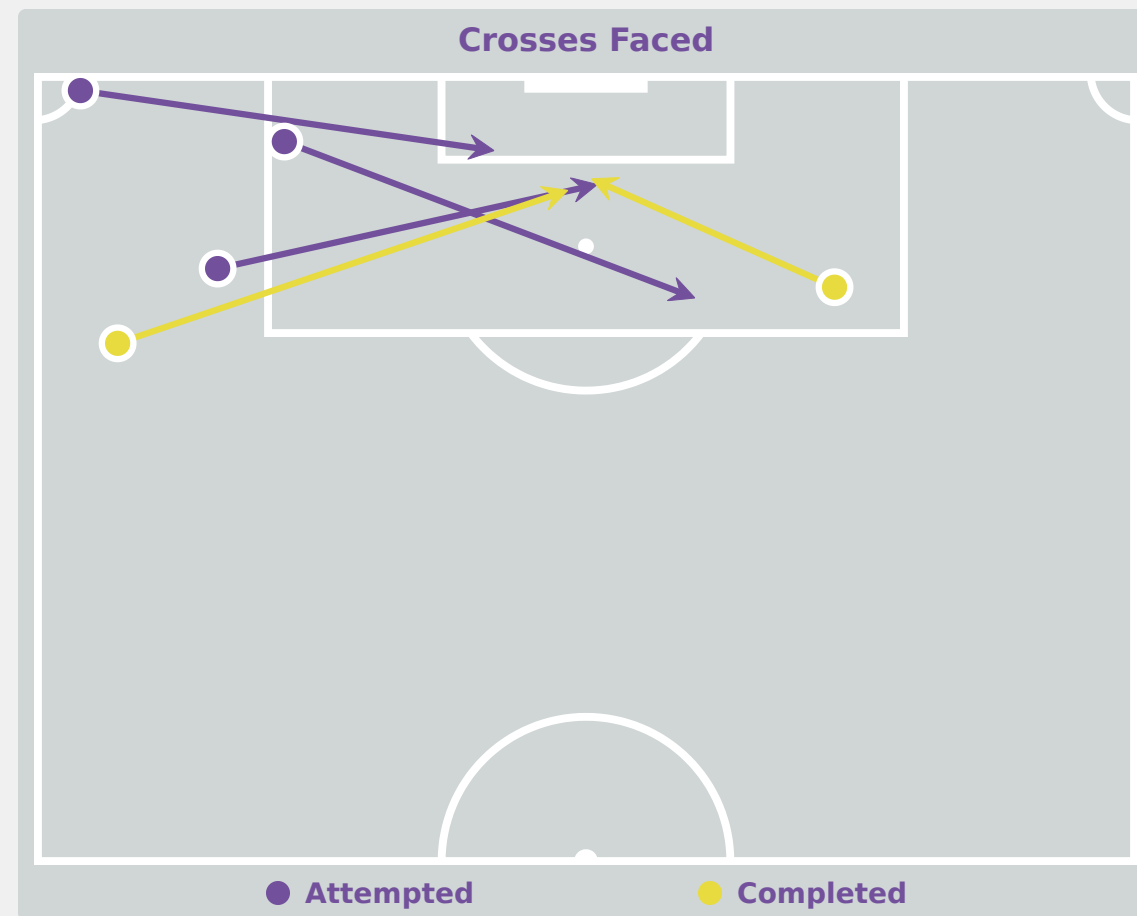

Aerial Control

Delivery Types Faced

Total	In Swing	Out Swing	Driven	Lofted	Cutback	Push
7	2	3	0	1	1	0