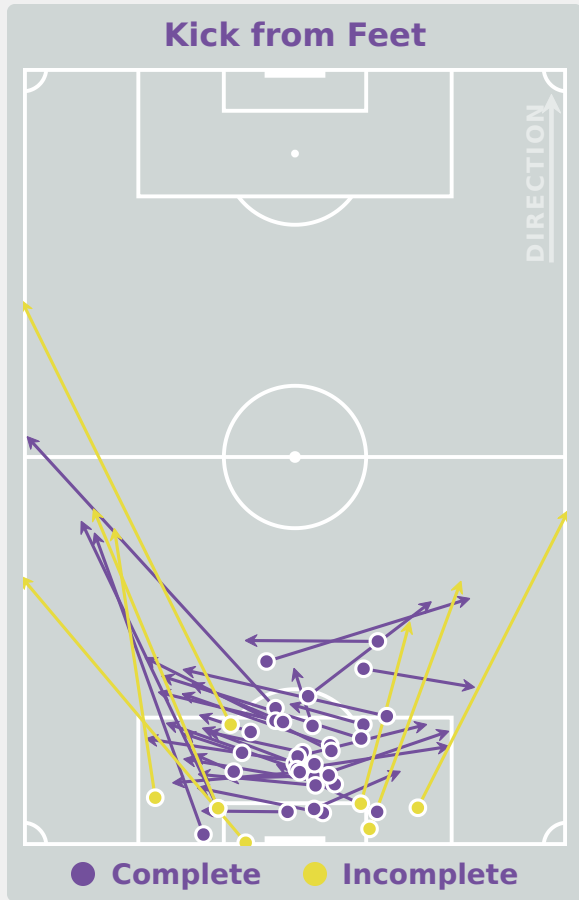

Goalkeeping Distribution