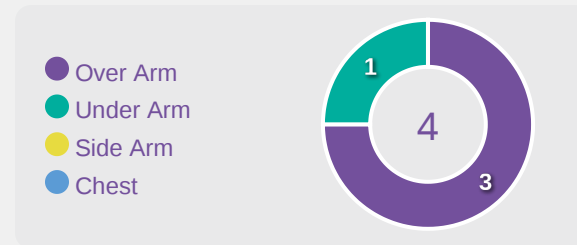

Japan 2 - 1 Brazil

Goalkeeping Involvement

 **Japan**

Japan GK Involvement Timeline

64

Total Involvements

 **Brazil**

Brazil GK Involvement Timeline

48

Total Involvements

Goalkeeping Distribution

Goalkeeping Distribution

Goal Prevention

12
Total Attempts on Goal Faced

75
Save %

Total Attempts on Goal Faced	Total Goal Interventions	Save & Retain	Deflect & Retain	Save & Deflect	Save Attempt	No Save Attempt
12	4	2	0	2	1	7