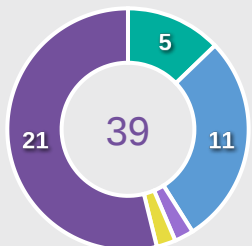

Movement to Receive

Movement Types by Phase

Final Third Phase

Progression Phase

Build Up Phase

All Movement Types

- In Front
- In Between
- Out to In
- In to Out
- In Behind

Top Ranked Players

Type	Player	Movements
In Front	15 HONDA Momoka	25
In Between	14 SHINJO Miharuru	27
Out to In	5 SAKAKI Manaka	3
In to Out	14 SHINJO Miharuru	2
In Behind	10 FURUTA Asako	20

Movement Types Pitch Third

Movement to Receive

Movement Types by Phase

Final Third Phase

Progression Phase

Build Up Phase

All Movement Types

- In Front
- In Between
- Out to In
- In to Out
- In Behind

Top Ranked Players

Type	Player	Movements
In Front	2 MARIANE	12
In Between	11 GIOVANNA WAKSMAN	17
Out to In	2 MARIANE	1
In to Out	7 ANINHA	3
In Behind	11 GIOVANNA WAKSMAN	15