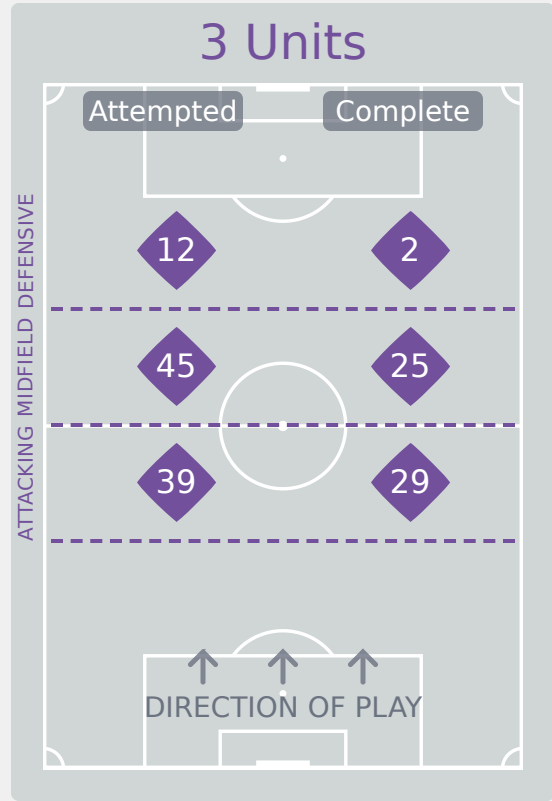

In Possession Line Height & Team Length

In Possession Line Height & Team Length

Line Breaks

Attempted Line Breaks
121

35 Attempted
27 Complete

28 Attempted
23 Complete

58 Attempted
24 Complete

Attempted Line Breaks 5
Inside Shape 4
Outside Shape 1

Attempted Line Breaks 96
Inside Shape 65
Outside Shape 31

Attempted Line Breaks 20
Inside Shape 17
Outside Shape 3

Line Breaks

Brazil

Attempted Line Breaks

120

Attempted Line Breaks	1
Inside Shape	0
Outside Shape	1

Attempted Line Breaks	76
Inside Shape	56
Outside Shape	20

Attempted Line Breaks	43
Inside Shape	34
Outside Shape	9

Line Breaks

					4 Units				3 Units			2 Units		Direction			Distribution Type		
#	Player	Line Breaks Attempted	Line Breaks Completed	Line Break Completion %	Attacking Line	Attacking Midfield Line	Midfield Line	Defensive Line	Attacking Line	Midfield Line	Defensive Line	Midfield Line	Defensive Line	Through	Around	Over	Pass	Cross	Ball Progression
1	ANA MORGANTI	11	2	18%	0	0	0	0	7	3	0	1	0	0	0	11	11	0	0
2	MARIANE	19	15	79%	0	0	0	0	4	4	1	8	2	4	7	8	17	2	0
3	SOFIA COUTO	20	10	50%	0	0	0	1	7	6	0	6	0	5	3	12	19	0	1
4	GI MAZZOTTI	7	6	86%	0	0	0	0	6	0	0	1	0	1	6	0	7	0	0
6	BELA	7	6	86%	0	0	0	0	3	3	1	0	0	1	2	4	7	0	0
7	ANINHA	3	2	67%	0	0	0	0	0	0	2	0	1	1	2	0	1	0	2
8	LARISSA FORTE	9	6	67%	0	0	0	0	1	4	1	2	1	3	1	5	9	0	0
9	JUJU	4	2	50%	0	0	0	0	0	3	1	0	0	2	0	2	4	0	0
10	KAYLANE	14	10	71%	0	0	0	0	1	3	1	8	1	3	3	8	14	0	0
11	GIOVANNA WAKSMAN	16	14	88%	0	0	0	0	0	7	0	7	2	8	2	6	15	0	1
17	KALENA BELLINI	1	1	100%	0	0	0	0	1	0	0	0	0	0	0	1	1	0	0
13	MARIA SANTOS	1	0	0%	0	0	0	0	0	0	0	1	0	0	0	1	1	0	0
16	EMILLY LUCAS	5	3	60%	0	0	0	0	0	4	0	1	0	0	4	1	4	0	1
18	YNGRID PIAUI	3	2	67%	0	0	0	0	0	2	0	1	0	2	0	1	3	0	0