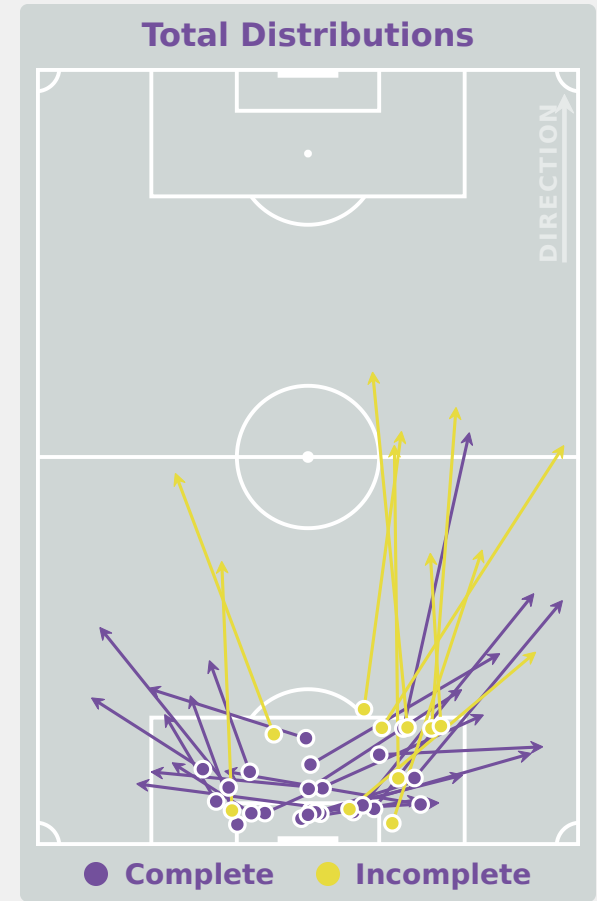

Goalkeeping Distribution