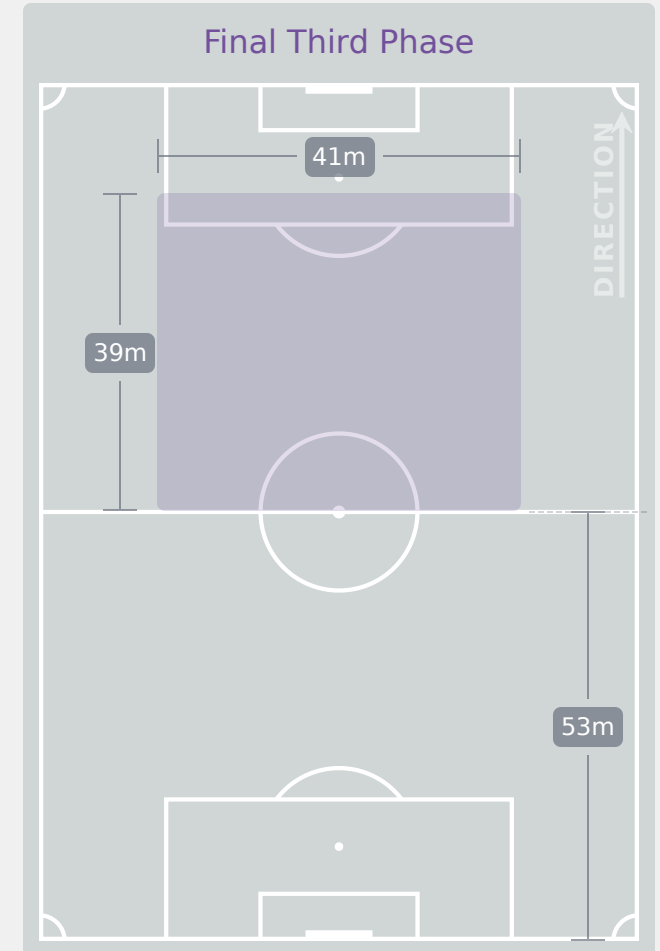

In Possession Line Height & Team Length

In Possession Line Height & Team Length

Line Breaks

Attempted Line Breaks
121

35 Attempted
27 Complete

28 Attempted
23 Complete

58 Attempted
24 Complete

Attempted Line Breaks 5
Inside Shape 4
Outside Shape 1