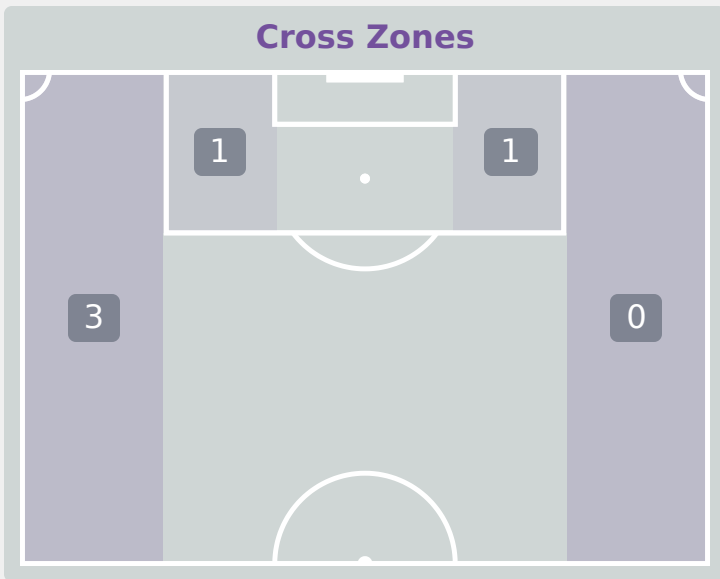

Crosses (Open Play)

#	Player	Inswing	Outswing	Driven	Lofted	Cutback	Push Cross	Total Attempted
1	FUKUDA Mao	0	0	0	0	0	0	0
2	AOKI Yuna	0	0	0	0	0	0	0
4	OTA Mitsuki	0	0	0	0	0	0	0
5	SAKAKI Manaka	0	0	0	0	0	0	0
6	SUZUKI Haruko	0	2	0	1	0	0	3
9	SATO Momo Saruang Ueki	0	0	0	0	0	0	0
10	FURUTA Asako	0	0	0	0	0	0	0
14	SHINJO Miharuru	0	1	0	0	0	0	1
15	HONDA Momoka	0	0	0	0	0	0	0
16	FUKUSHIMA Noa	0	0	0	0	1	0	1
17	ASO Tamami	0	0	0	0	0	0	0
3	MAKIGUCHI Yuka	0	0	0	0	0	0	0
11	NEZU Ririka	0	0	0	0	0	0	0
18	SANO Momoka	0	0	0	0	0	0	0
19	TSUJI Amiru	0	0	0	0	0	0	0