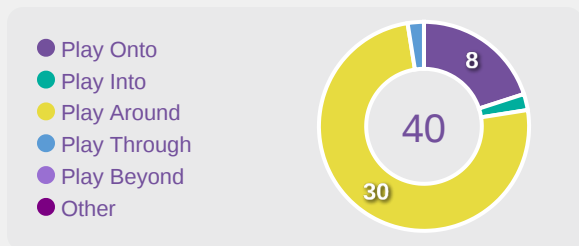

Goalkeeping Distribution