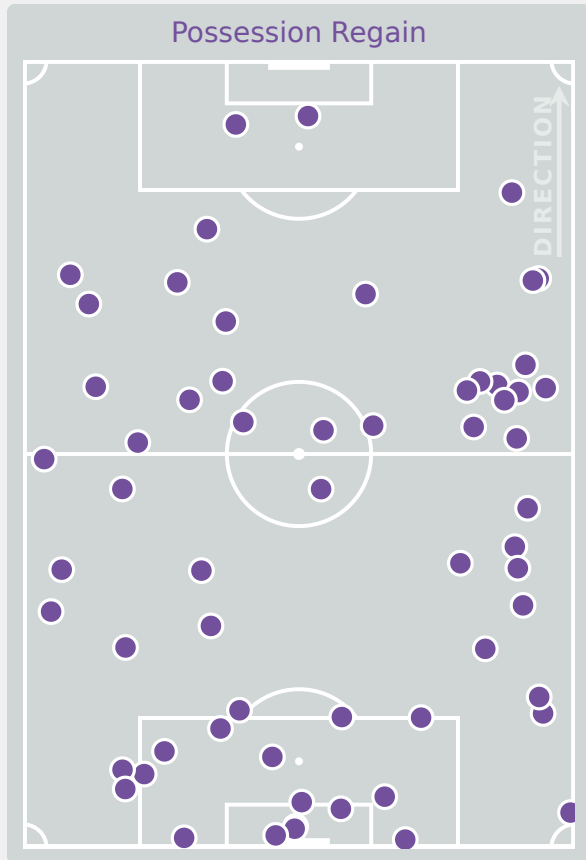

9

AOKI Yuna
RIGHT BACK

#	Player	Total Possession Regains
1	FUKUDA Mao	8
2	AOKI Yuna	9
4	OTA Mitsuki	6
5	SAKAKI Manaka	3
6	SUZUKI Haruko	6
9	SATO Momo Saruang Ueki	0
10	FURUTA Asako	1
14	SHINJO Miharuru	5
15	HONDA Momoka	6
16	FUKUSHIMA Noa	2
17	ASO Tamami	3
3	MAKIGUCHI Yuka	1
11	NEZU Ririka	0
18	SANO Momoka	1
19	TSUJI Amiru	0

Defensive Actions

49

Forced Turnovers

51

Possession Regained

7

Interceptions

50

Tackles

2.68

Possession Actions / Defensive Action

Blocks

Possession Contests

Most Possession Regains

9

ANA MORGANTI
GOALKEEPER