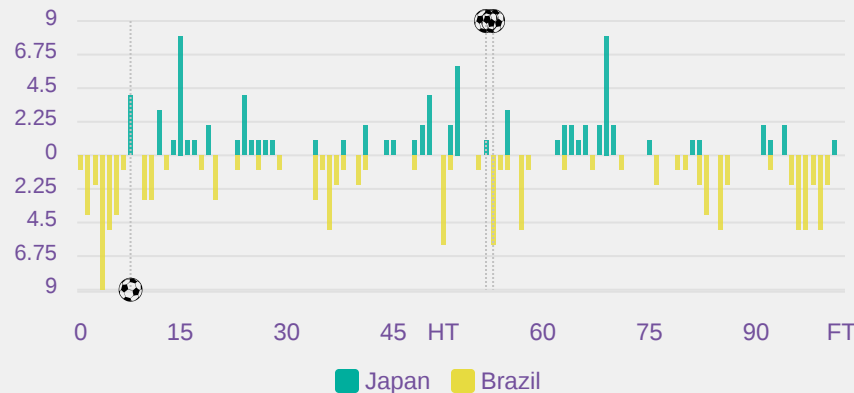

Distribution in the Final Third