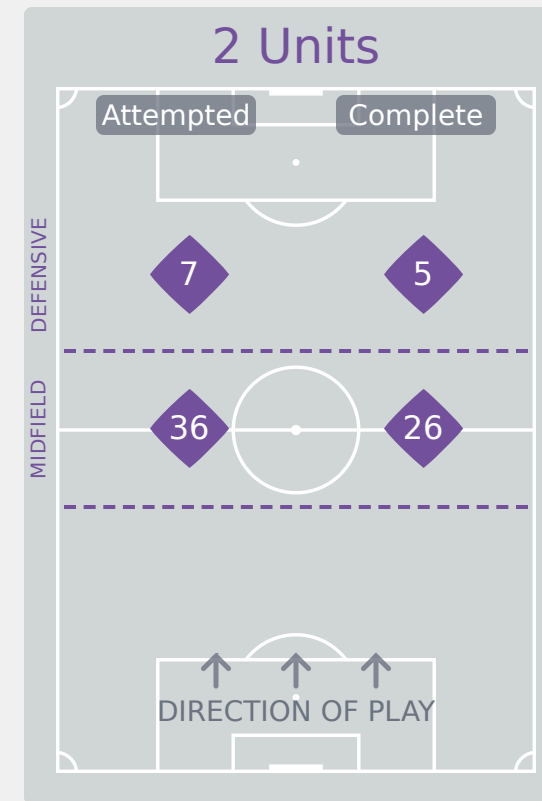

In Possession Line Height & Team Length

In Possession Line Height & Team Length

Line Breaks

Attempted Line Breaks
121

35 Attempted
27 Complete

28 Attempted
23 Complete

58 Attempted
24 Complete

Attempted Line Breaks 5
Inside Shape 4
Outside Shape 1

Attempted Line Breaks 96
Inside Shape 65
Outside Shape 31

Attempted Line Breaks 20
Inside Shape 17
Outside Shape 3

Line Breaks

Brazil

Attempted Line Breaks

120

Attempted Line Breaks	1
Inside Shape	0
Outside Shape	1

Attempted Line Breaks	76
Inside Shape	56
Outside Shape	20

Attempted Line Breaks	43
Inside Shape	34
Outside Shape	9

Line Breaks

					4 Units				3 Units			2 Units		Direction			Distribution Type		
#	Player	Line Breaks Attempted	Line Breaks Completed	Line Break Completion %	Attacking Line	Attacking Midfield Line	Midfield Line	Defensive Line	Attacking Line	Midfield Line	Defensive Line	Midfield Line	Defensive Line	Through	Around	Over	Pass	Cross	Ball Progression
1	ANA MORGANTI	11	2	18%	0	0	0	0	7	3	0	1	0	0	0	11	11	0	0
2	MARIANE	19	15	79%	0	0	0	0	4	4	1	8	2	4	7	8	17	2	0
3	SOFIA COUTO	20	10	50%	0	0	0	1	7	6	0	6	0	5	3	12	19	0	1
4	GI MAZZOTTI	7	6	86%	0	0	0	0	6	0	0	1	0	1	6	0	7	0	0
6	BELA	7	6	86%	0	0	0	0	3	3	1	0	0	1	2	4	7	0	0
7	ANINHA	3	2	67%	0	0	0	0	0	0	2	0	1	1	2	0	1	0	2
8	LARISSA FORTE	9	6	67%	0	0	0	0	1	4	1	2	1	3	1	5	9	0	0
9	JUJU	4	2	50%	0	0	0	0	0	3	1	0	0	2	0	2	4	0	0
10	KAYLANE	14	10	71%	0	0	0	0	1	3	1	8	1	3	3	8	14	0	0
11	GIOVANNA WAKSMAN	16	14	88%	0	0	0	0	0	7	0	7	2	8	2	6	15	0	1
17	KALENA BELLINI	1	1	100%	0	0	0	0	1	0	0	0	0	0	0	1	1	0	0
13	MARIA SANTOS	1	0	0%	0	0	0	0	0	0	0	1	0	0	0	1	1	0	0
16	EMILLY LUCAS	5	3	60%	0	0	0	0	0	4	0	1	0	0	4	1	4	0	1
18	YNGRID PIAUI	3	2	67%	0	0	0	0	0	2	0	1	0	2	0	1	3	0	0