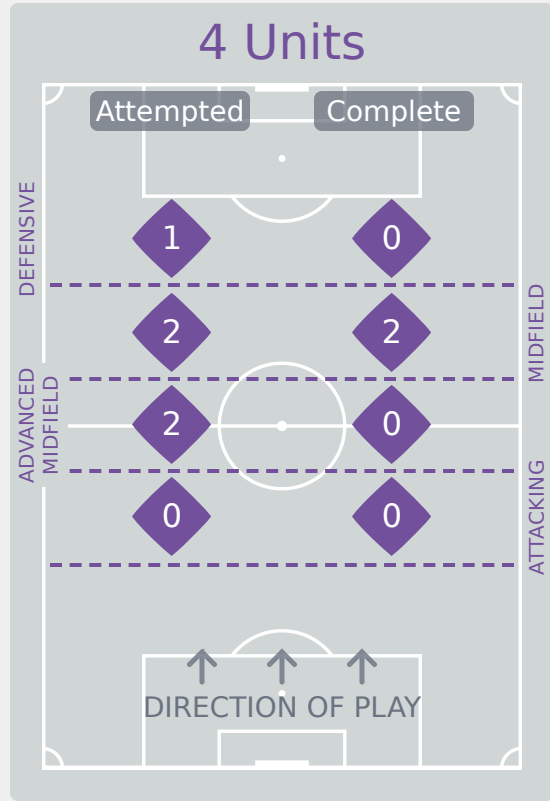

In Possession Line Height & Team Length

In Possession Line Height & Team Length

Line Breaks

Attempted Line Breaks
121

35 Attempted
27 Complete

28 Attempted
23 Complete

58 Attempted
24 Complete

Attempted Line Breaks 5
Inside Shape 4
Outside Shape 1

Attempted Line Breaks 96
Inside Shape 65
Outside Shape 31

Attempted Line Breaks 20
Inside Shape 17
Outside Shape 3

Line Breaks

Brazil

Attempted Line Breaks

120

Attempted Line Breaks	1
Inside Shape	0
Outside Shape	1

Attempted Line Breaks	76
Inside Shape	56
Outside Shape	20

Attempted Line Breaks	43
Inside Shape	34
Outside Shape	9

Line Breaks

					4 Units				3 Units			2 Units		Direction			Distribution Type		
#	Player	Line Breaks Attempted	Line Breaks Completed	Line Break Completion %	Attacking Line	Attacking Midfield Line	Midfield Line	Defensive Line	Attacking Line	Midfield Line	Defensive Line	Midfield Line	Defensive Line	Through	Around	Over	Pass	Cross	Ball Progression
1	ANA MORGANTI	11	2	18%	0	0	0	0	7	3	0	1	0	0	0	11	11	0	0
2	MARIANE	19	15	79%	0	0	0	0	4	4	1	8	2	4	7	8	17	2	0
3	SOFIA COUTO	20	10	50%	0	0	0	1	7	6	0	6	0	5	3	12	19	0	1
4	GI MAZZOTTI	7	6	86%	0	0	0	0	6	0	0	1	0	1	6	0	7	0	0
6	BELA	7	6	86%	0	0	0	0	3	3	1	0	0	1	2	4	7	0	0
7	ANINHA	3	2	67%	0	0	0	0	0	0	2	0	1	1	2	0	1	0	2
8	LARISSA FORTE	9	6	67%	0	0	0	0	1	4	1	2	1	3	1	5	9	0	0
9	JUJU	4	2	50%	0	0	0	0	0	3	1	0	0	2	0	2	4	0	0
10	KAYLANE	14	10	71%	0	0	0	0	1	3	1	8	1	3	3	8	14	0	0
11	GIOVANNA WAKSMAN	16	14	88%	0	0	0	0	0	7	0	7	2	8	2	6	15	0	1
17	KALENA BELLINI	1	1	100%	0	0	0	0	1	0	0	0	0	0	0	1	1	0	0
13	MARIA SANTOS	1	0	0%	0	0	0	0	0	0	0	1	0	0	0	1	1	0	0
16	EMILLY LUCAS	5	3	60%	0	0	0	0	0	4	0	1	0	0	4	1	4	0	1
18	YNGRID PIAUI	3	2	67%	0	0	0	0	0	2	0	1	0	2	0	1	3	0	0