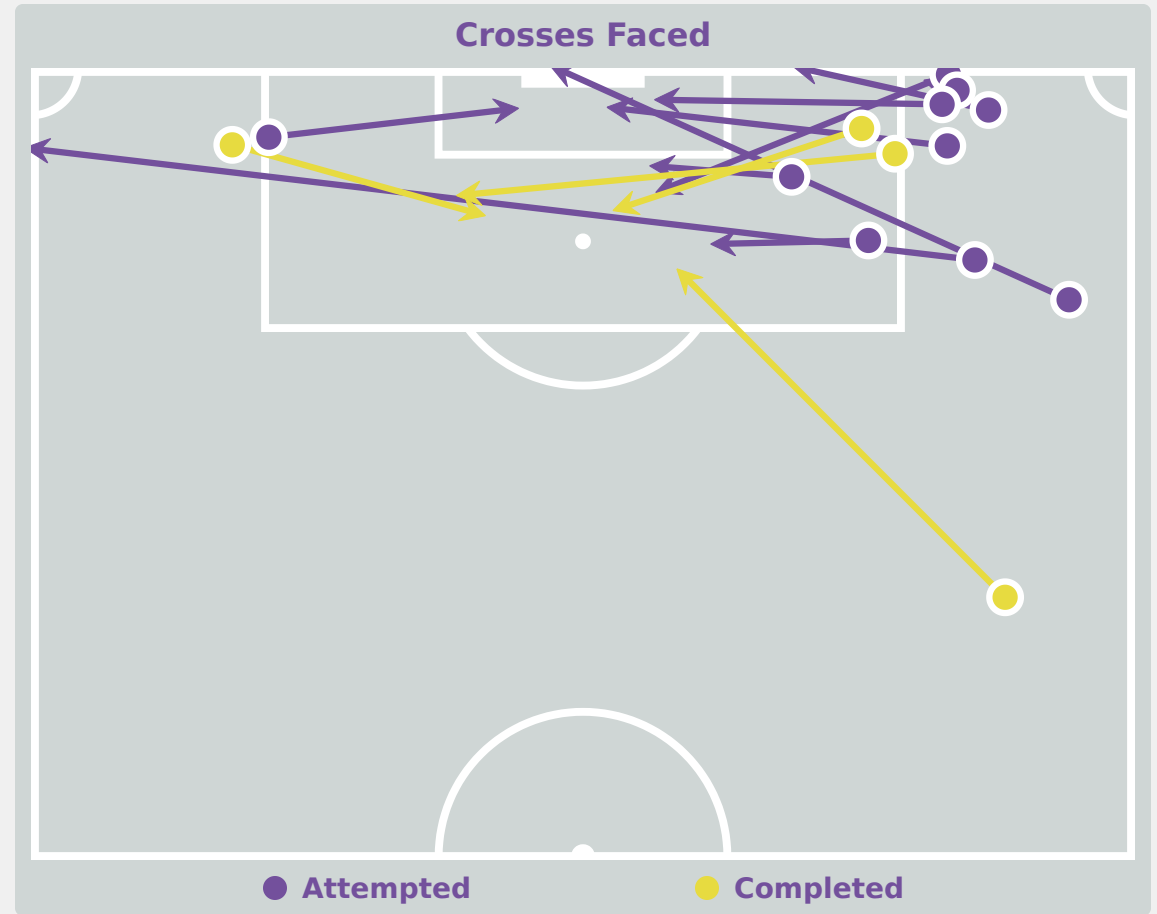

48

Total Involvements

Goalkeeping Distribution

Goalkeeping Distribution

Goal Prevention

12
Total Attempts on Goal Faced

75
Save %

Total Attempts on Goal Faced	Total Goal Interventions	Save & Retain	Deflect & Retain	Save & Deflect	Save Attempt	No Save Attempt
12	4	2	0	2	1	7

Goal Prevention

11
Total Attempts on Goal Faced

67
Save %

Total Attempts on Goal Faced	Total Goal Interventions	Save & Retain	Deflect & Retain	Save & Deflect	Save Attempt	No Save Attempt
11	4	2	0	2	2	4

Aerial Control