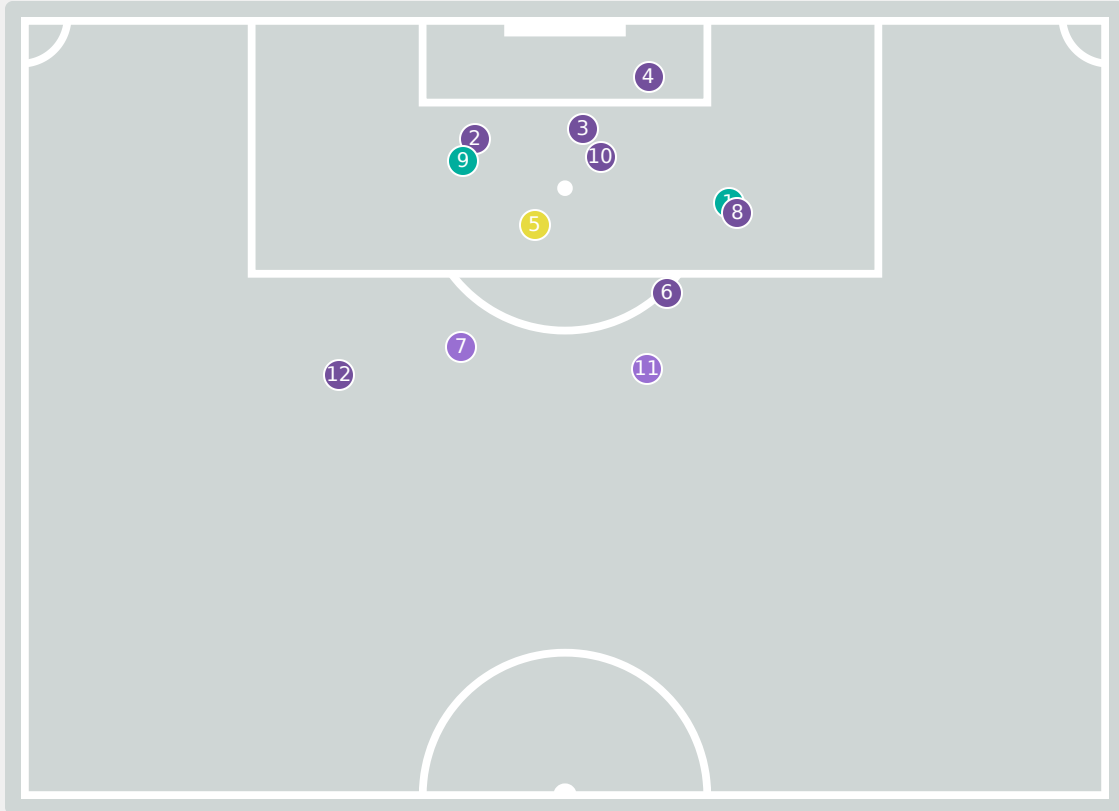

Japan 2 - 1 Brazil

Goalkeeping Involvement

 **Japan**

Japan GK Involvement Timeline

64

Total Involvements

 **Brazil**

Brazil GK Involvement Timeline

48

Total Involvements

Goalkeeping Distribution

Goalkeeping Distribution

Goal Prevention

12
Total Attempts on Goal Faced

75
Save %

Total Attempts on Goal Faced	Total Goal Interventions	Save & Retain	Deflect & Retain	Save & Deflect	Save Attempt	No Save Attempt
12	4	2	0	2	1	7

Goal Prevention

11
Total Attempts on Goal Faced

67
Save %

Total Attempts on Goal Faced	Total Goal Interventions	Save & Retain	Deflect & Retain	Save & Deflect	Save Attempt	No Save Attempt
11	4	2	0	2	2	4

Aerial Control