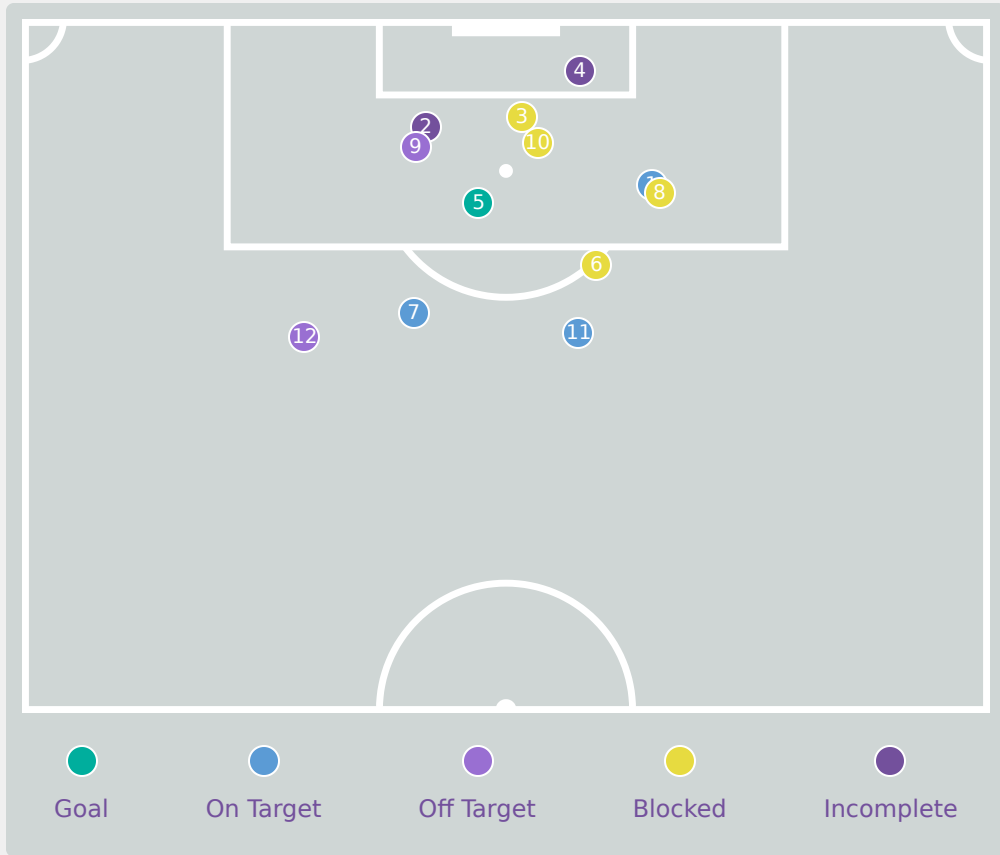

Attempts at Goal

Key	Outcome	Shots
	Goals	2
	On Target	4
	Off Target	3
	Blocked	1
	Incomplete	1

Attempts at Goal

Time	Player	Outcome	Body Part	Delivery Type
45	5 SAKAKI Manaka	On Target - Saved	Right Foot	Pass
51	15 HONDA Momoka	Off Target	Left Foot	Ball Progression
48	9 SATO Momo Saruang Ueki	On Target - Goal	Head	Cross
52	10 FURUTA Asako	On Target - Goal	Right Foot	Ball Progression
55	10 FURUTA Asako	Off Target	Right Foot	Pass
55	16 FUKUSHIMA Noa	Incomplete - Blocked	Right Foot	Loose Ball
65	10 FURUTA Asako	On Target - Saved	Right Foot	Pass
68	14 SHINJO Miharuru	On Target - Saved	Right Foot	Pass
69	16 FUKUSHIMA Noa	Off Target	Head	Cross
82	5 SAKAKI Manaka	Incomplete - Referee Event	Left Foot	Corner
92	11 NEZU Ririka	On Target - Saved	Right Foot	Loose Ball

Attempts at Goal

Key	Outcome	Shots
	Goals	1
	On Target	3
	Off Target	2
	Blocked	4
	Incomplete	2

Attempts at Goal

Time	Player	Outcome	Body Part	Delivery Type
4	9 JUJU	On Target - Saved	Left Foot	Pass
5	9 JUJU	Incomplete - Player On Ball Error	Left Foot	Loose Ball
6	9 JUJU	Incomplete - Blocked	Head	Corner
6	7 ANINHA	Incomplete - Defensive Event	Left Foot	Loose Ball
7	9 JUJU	On Target - Goal	Right Foot	Other
14	11 GIOVANNA WAKSMAN	Incomplete - Blocked	Left Foot	Pass
18	11 GIOVANNA WAKSMAN	On Target - Saved	Right Foot	Ball Progression
20	8 LARISSA FORTE	Incomplete - Blocked	Right Foot	Pass
40	9 JUJU	Off Target - Saved	Head	Cross
46	17 KALENA BELLINI	Incomplete - Blocked	Right Foot	Cross
56	9 JUJU	Deflected On Target - Saved	Right Foot	Pass
93	18 YNGRID PIAUI	Off Target	Right Foot	Pass