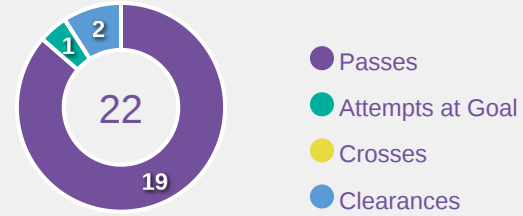

Tackles

2.68

Possession Actions / Defensive Action

Blocks

Possession Contests

Most Possession Regains

9

ANA MORGANTI
GOALKEEPER