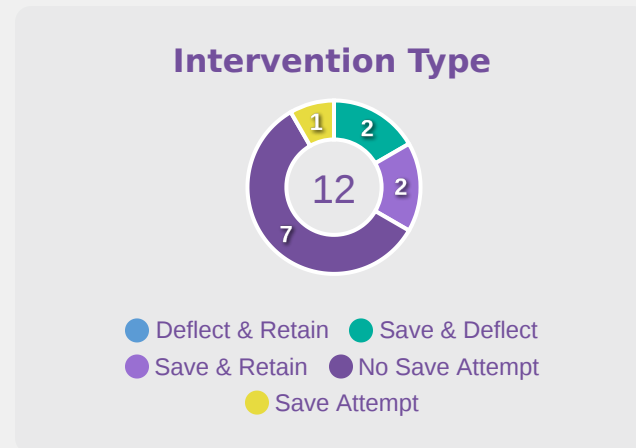

48

Total Involvements

Goalkeeping Distribution

Goalkeeping Distribution

Goal Prevention

12
Total Attempts on Goal Faced

75
Save %

Total Attempts on Goal Faced	Total Goal Interventions	Save & Retain	Deflect & Retain	Save & Deflect	Save Attempt	No Save Attempt
12	4	2	0	2	1	7

Goal Prevention

11
Total Attempts on Goal Faced

67
Save %

Total Attempts on Goal Faced	Total Goal Interventions	Save & Retain	Deflect & Retain	Save & Deflect	Save Attempt	No Save Attempt
11	4	2	0	2	2	4

Aerial Control