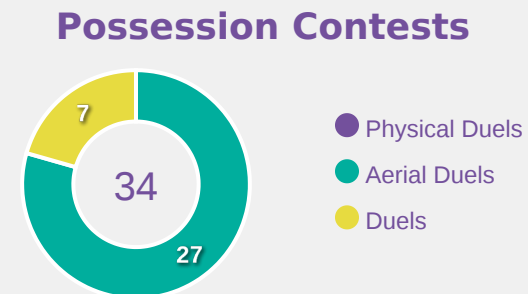

Possession Regained

5

Interceptions

29

Tackles

4.02

Possession Actions / Defensive Action

Most Possession Regains