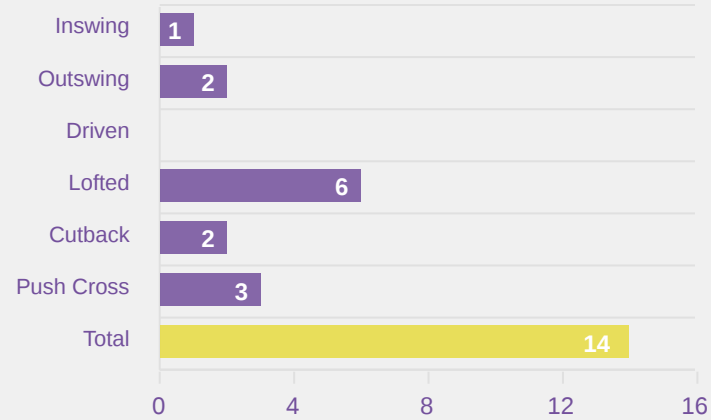

Attempts at Goal

Key	Outcome	Shots
	Goals	1
	On Target	3
	Off Target	2
	Blocked	4
	Incomplete	2

Attempts at Goal

Time	Player	Outcome	Body Part	Delivery Type
4	9 JUJU	On Target - Saved	Left Foot	Pass
5	9 JUJU	Incomplete - Player On Ball Error	Left Foot	Loose Ball
6	9 JUJU	Incomplete - Blocked	Head	Corner
6	7 ANINHA	Incomplete - Defensive Event	Left Foot	Loose Ball
7	9 JUJU	On Target - Goal	Right Foot	Other
14	11 GIOVANNA WAKSMAN	Incomplete - Blocked	Left Foot	Pass
18	11 GIOVANNA WAKSMAN	On Target - Saved	Right Foot	Ball Progression
20	8 LARISSA FORTE	Incomplete - Blocked	Right Foot	Pass
40	9 JUJU	Off Target - Saved	Head	Cross
46	17 KALENA BELLINI	Incomplete - Blocked	Right Foot	Cross
56	9 JUJU	Deflected On Target - Saved	Right Foot	Pass
93	18 YNGRID PIAUI	Off Target	Right Foot	Pass

Crosses (Open Play)

#	Player	Inswing	Outswing	Driven	Lofted	Cutback	Push Cross	Total Attempted
1	FUKUDA Mao	0	0	0	0	0	0	0
2	AOKI Yuna	0	0	0	0	0	0	0
4	OTA Mitsuki	0	0	0	0	0	0	0
5	SAKAKI Manaka	0	0	0	0	0	0	0
6	SUZUKI Haruko	0	2	0	1	0	0	3
9	SATO Momo Saruang Ueki	0	0	0	0	0	0	0
10	FURUTA Asako	0	0	0	0	0	0	0
14	SHINJO Miharuru	0	1	0	0	0	0	1
15	HONDA Momoka	0	0	0	0	0	0	0
16	FUKUSHIMA Noa	0	0	0	0	1	0	1
17	ASO Tamami	0	0	0	0	0	0	0
3	MAKIGUCHI Yuka	0	0	0	0	0	0	0
11	NEZU Ririka	0	0	0	0	0	0	0
18	SANO Momoka	0	0	0	0	0	0	0
19	TSUJI Amiru	0	0	0	0	0	0	0

Crosses (Open Play)

Delivery Type

Attempted

14

Completed

4

Most Crosses Attempted

3