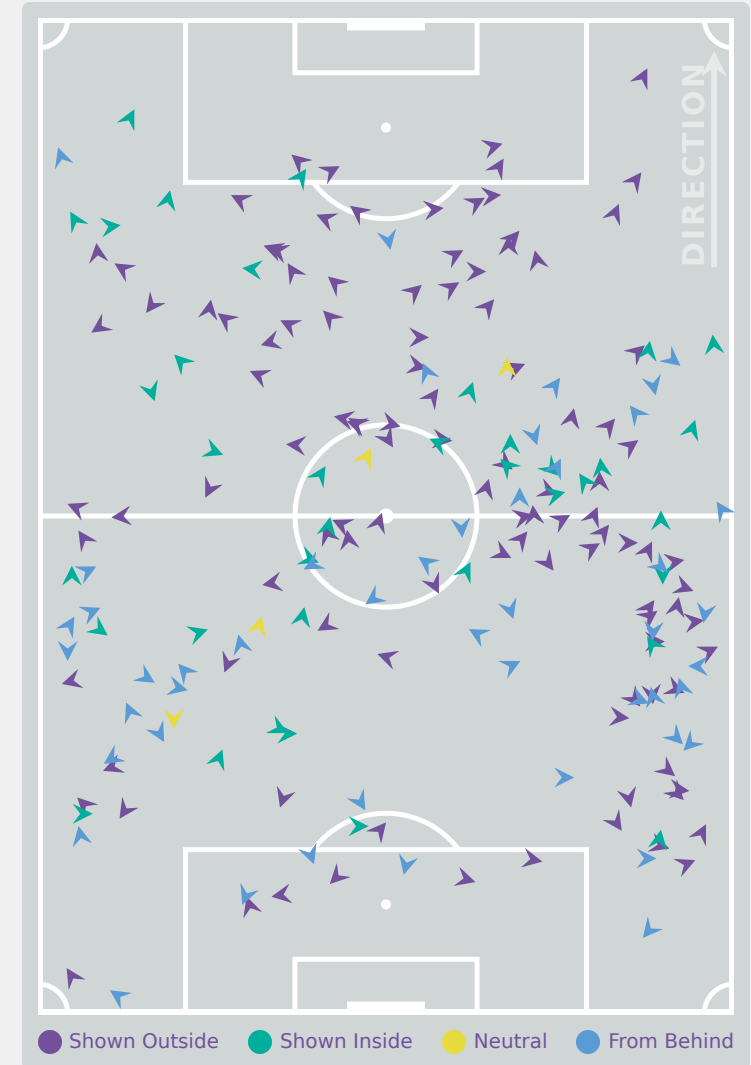

Defensive Line Height & Team Length

Defensive Line Height & Team Length

Defensive Pressure

● Japan

Brazil

194	Total Pressures	201
69	Direct Pressures	54
2.18s	Avg Pressure Duration	1.65s
59	Forced Turnovers	49
7.58s	Ball Recovery Time	11.17s
71	Pushing on into Pressing	89
128	Pushing on	226
36	Pressing Direction Inside	38
95	Pressing Direction Outside	112

Most Direct Pressures

10

HONDA Momoka
LEFT CENTRE MIDFIELD

Most Direct Pressures

14

MARIANE
RIGHT BACK

FIFA
U-17 WOMEN'S
WORLD CUP
DOMINICAN REPUBLIC 2024

GOALKEEPING