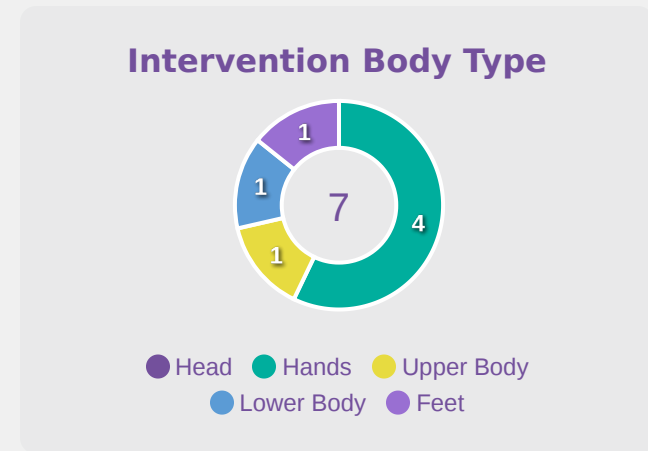

48

Total Involvements

Goalkeeping Distribution

Goalkeeping Distribution

Goal Prevention

12
Total Attempts on Goal Faced

75
Save %

Total Attempts on Goal Faced	Total Goal Interventions	Save & Retain	Deflect & Retain	Save & Deflect	Save Attempt	No Save Attempt
12	4	2	0	2	1	7

Goal Prevention

11
Total Attempts on Goal Faced

67
Save %

Total Attempts on Goal Faced	Total Goal Interventions	Save & Retain	Deflect & Retain	Save & Deflect	Save Attempt	No Save Attempt
11	4	2	0	2	2	4

Aerial Control