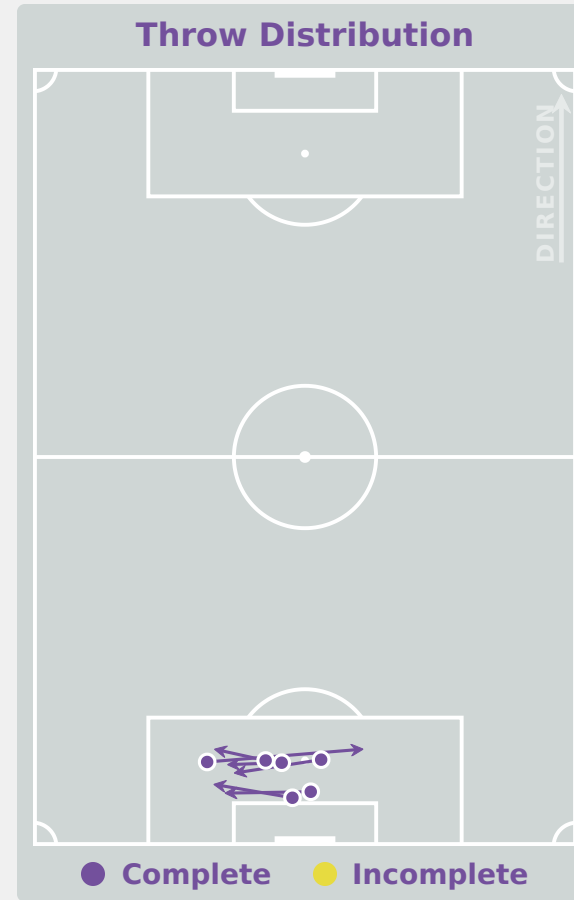

Goalkeeping Distribution