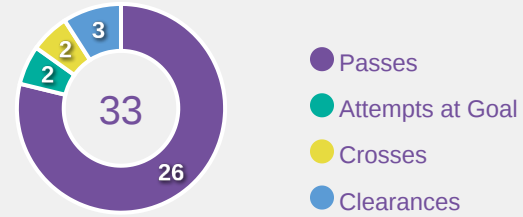

Defensive Actions

63

Forced Turnovers

53

Possession Regained

10

Interceptions

33

Tackles

5.4

Possession Actions / Defensive Action

Blocks

Possession Contests

Most Possession Regains

9

ADEBAYO Jumai
RIGHT CENTRE BACK

#	Player	Total Possession Regains
1	UZOMA Christiana	6
3	ADEGOKE Khadijat	3
4	IBRAHIM Hannah	7
5	ABDULWAHAB Faridat	4
6	ADEBAYO Jumai	9
8	MOSHOOD Shakirat	3
9	CHIDI Harmony	3
10	AFOLABI Taiwo	3
11	ANIMASHAUN Aishat	2
13	EKEZIE Onyedikachi	9
15	EFFIONG Peace	2
7	KAREEM Ramotalahi	0
18	IFITEZUE Blessing	1
20	ROTIMI Muinat	1