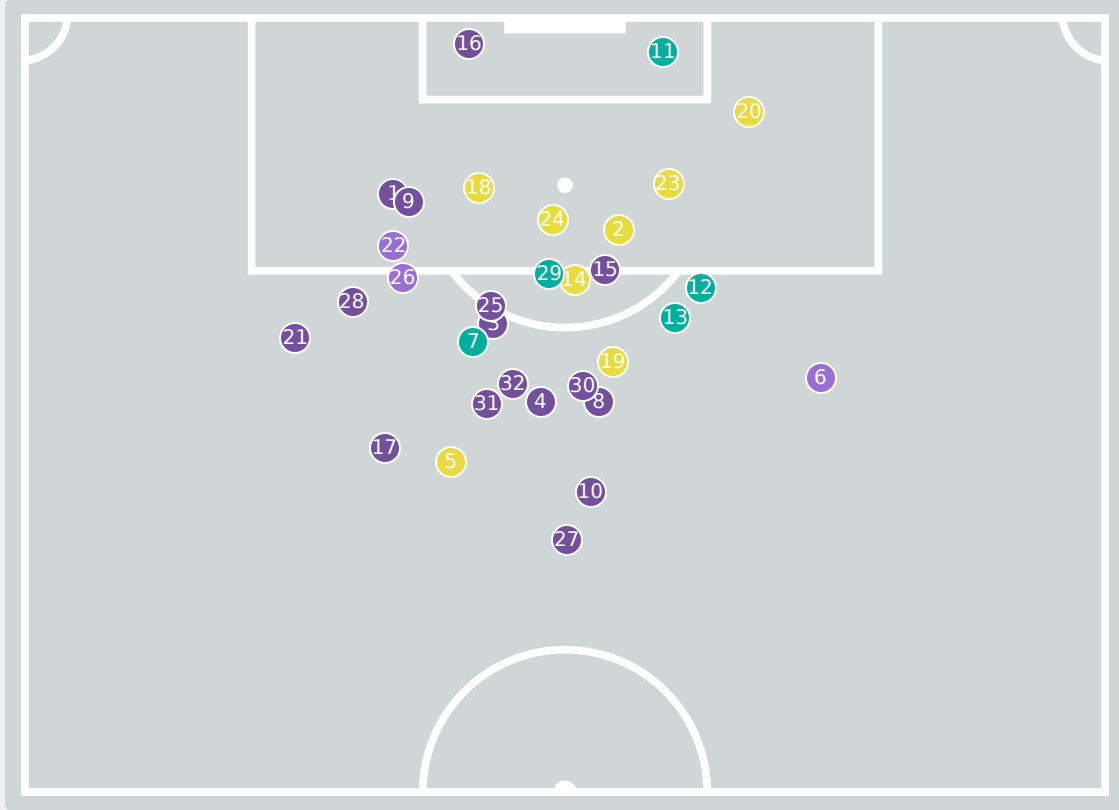

New Zealand

Goal Prevention