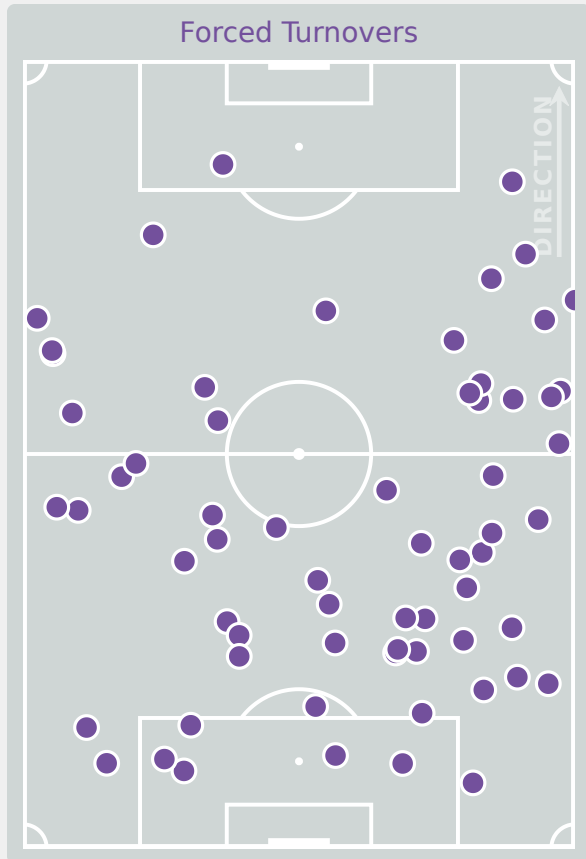

New Zealand

Defensive Actions

65

Forced Turnovers

50

Possession Regained

11

Interceptions

48

Tackles

1.42

Possession Actions / Defensive Action