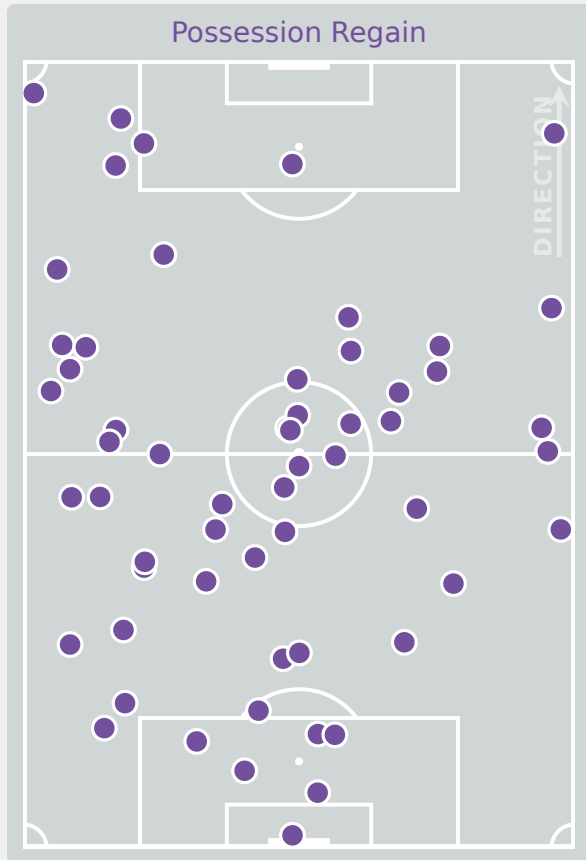

Defensive Actions

63

Forced Turnovers

53

Possession Regained

10

Interceptions

33

Tackles

5.4

Possession Actions / Defensive Action