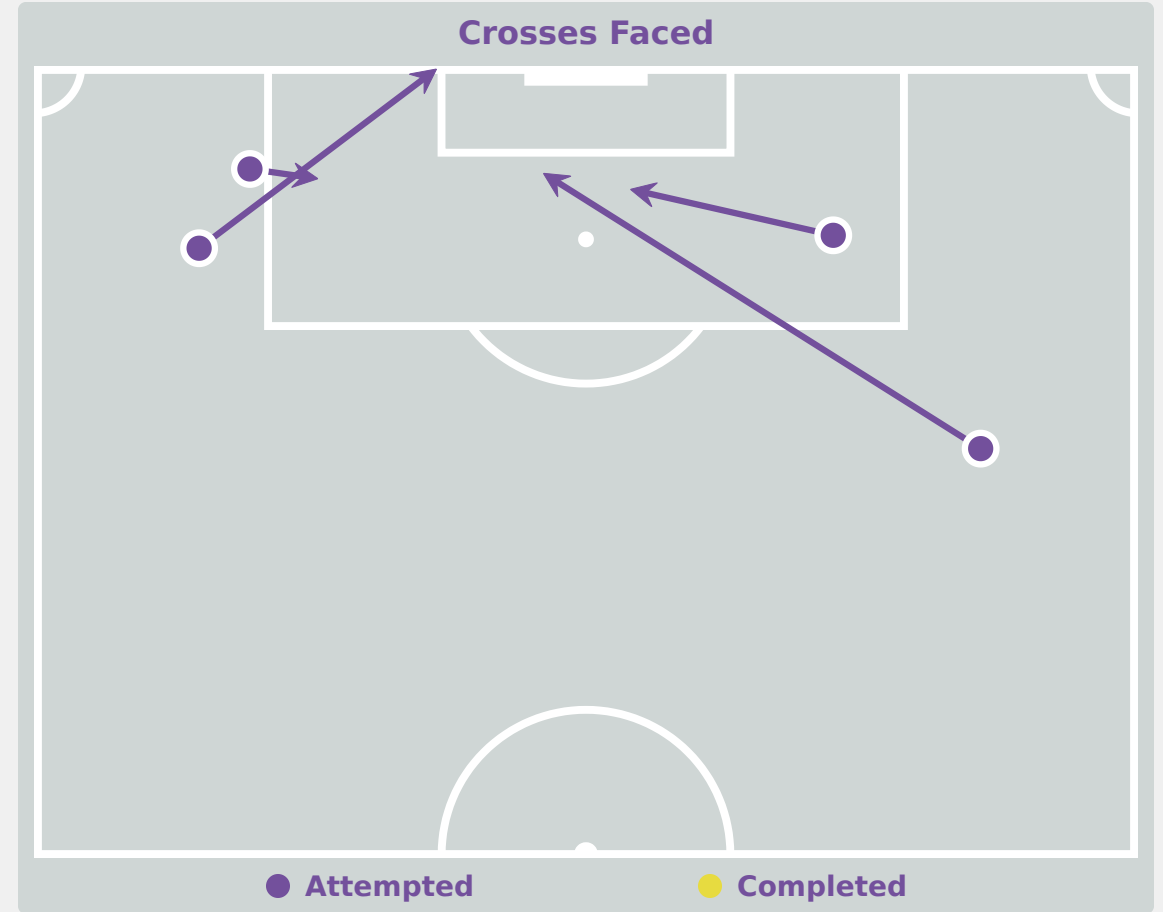

Aerial Control

Delivery Types Faced

Total	In Swing	Out Swing	Driven	Lofted	Cutback	Push
6	3	0	0	2	0	1