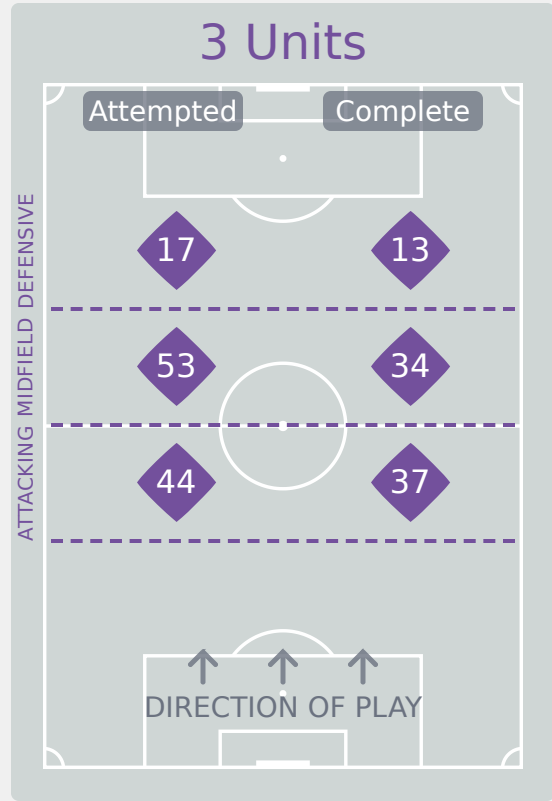

## New Zealand

Attempted Line Breaks

114

Attempted Line Breaks	11
Inside Shape	7
Outside Shape	4

Attempted Line Breaks	89
Inside Shape	75
Outside Shape	14

Attempted Line Breaks	14
Inside Shape	12
Outside Shape	2

# Line Breaks

Attempted Line Breaks  
**161**

61 Attempted  
48 Complete

57 Attempted  
49 Complete

43 Attempted  
17 Complete

Attempted Line Breaks 8  
Inside Shape 5  
Outside Shape 3

Attempted Line Breaks 114  
Inside Shape 54  
Outside Shape 60

Attempted Line Breaks 39  
Inside Shape 29  
Outside Shape 10

# Line Breaks

					4 Units				3 Units			2 Units		Direction			Distribution Type		
#	Player	Line Breaks Attempted	Line Breaks Completed	Line Break Completion %	Attacking Line	Attacking Midfield Line	Midfield Line	Defensive Line	Attacking Line	Midfield Line	Defensive Line	Midfield Line	Defensive Line	Through	Around	Over	Pass	Cross	Ball Progression
18	NEARY Brooke	18	9	50%	0	0	0	0	9	8	0	1	0	4	0	14	18	0	0
3	EGLINTON Alyssa	13	8	62%	0	0	0	0	5	6	0	2	0	4	4	5	13	0	0
4	DUNN Charli	11	2	18%	0	0	1	0	4	4	2	0	0	2	2	7	11	0	0
5	SAXON Hannah	11	4	36%	0	0	0	0	2	7	1	1	0	1	3	7	11	0	0
6	BANGALAN Mikaela	13	4	31%	0	0	1	0	2	3	2	5	0	6	2	5	13	0	0
7	JEREZ Ela	7	1	14%	0	0	0	0	0	4	1	0	2	3	0	4	6	1	0
8	DE WIT Amber	10	4	40%	0	0	1	2	0	4	2	1	0	4	1	5	10	0	0
9	PUGH Katie	4	3	75%	0	0	1	0	0	2	1	0	0	2	0	2	4	0	0
13	CHELLENBRON Katie	3	1	33%	0	0	0	1	1	0	0	1	0	2	0	1	3	0	0
14	LOXTON Millee	0	0	0%	0	0	0	0	0	0	0	0	0	0	0	0	0	0	0
17	HUMPHREY Emily	10	7	70%	0	1	1	0	4	4	0	0	0	3	5	2	10	0	0
12	YOUNG Natalie	7	4	57%	0	1	0	0	0	4	1	1	0	3	2	2	7	0	0
15	BROWN Mary	0	0	0%	0	0	0	0	0	0	0	0	0	0	0	0	0	0	0
16	BARTLETT Grace	2	2	100%	0	0	0	0	1	1	0	0	0	0	1	1	2	0	0
19	MARCH Charley	3	0	0%	0	0	1	0	0	1	1	0	0	0	0	3	3	0	0
20	MORGAN Kyra	2	1	50%	0	0	0	0	0	2	0	0	0	1	0	1	2	0	0