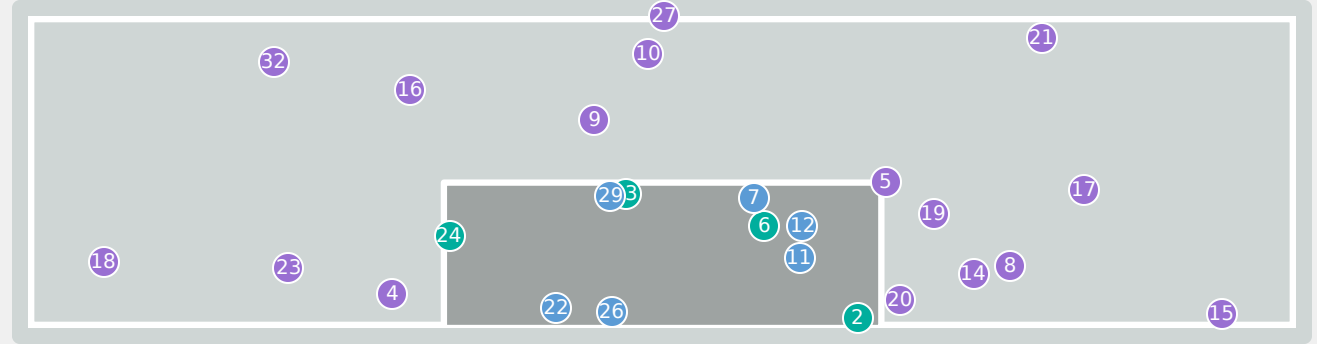

Attempts at Goal

Key	Outcome	Shots
●	Goals	4
●	On Target	6
●	Off Target	16
●	Blocked	6
●	Incomplete	0