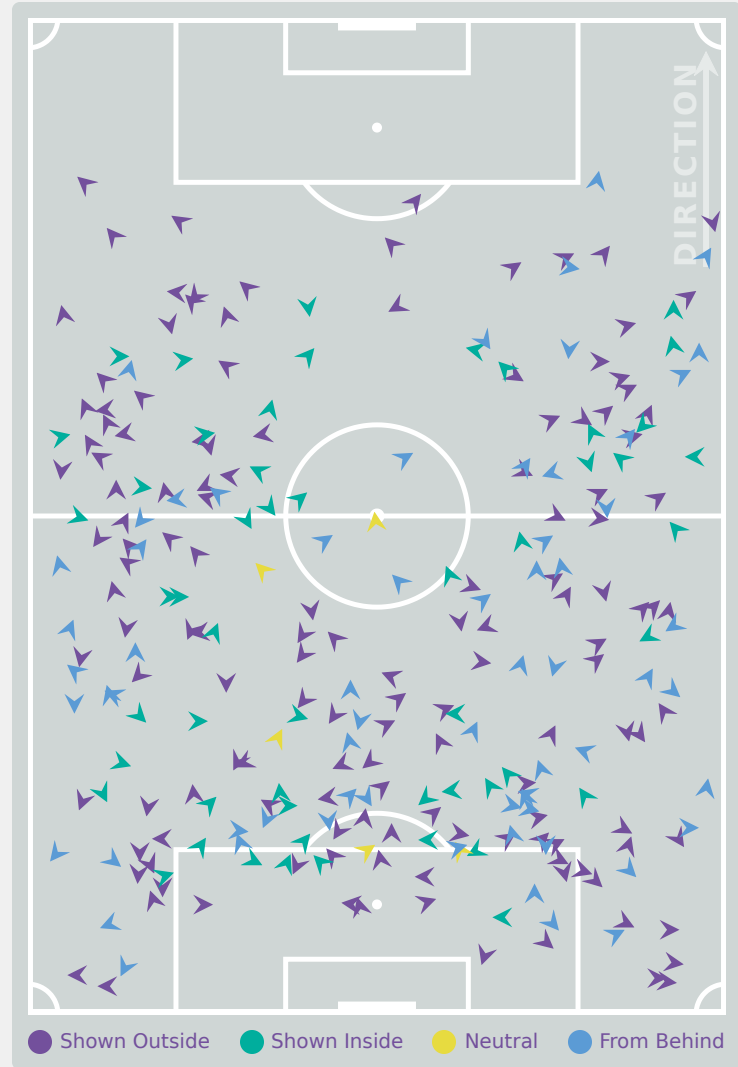

Defensive Pressure

New Zealand