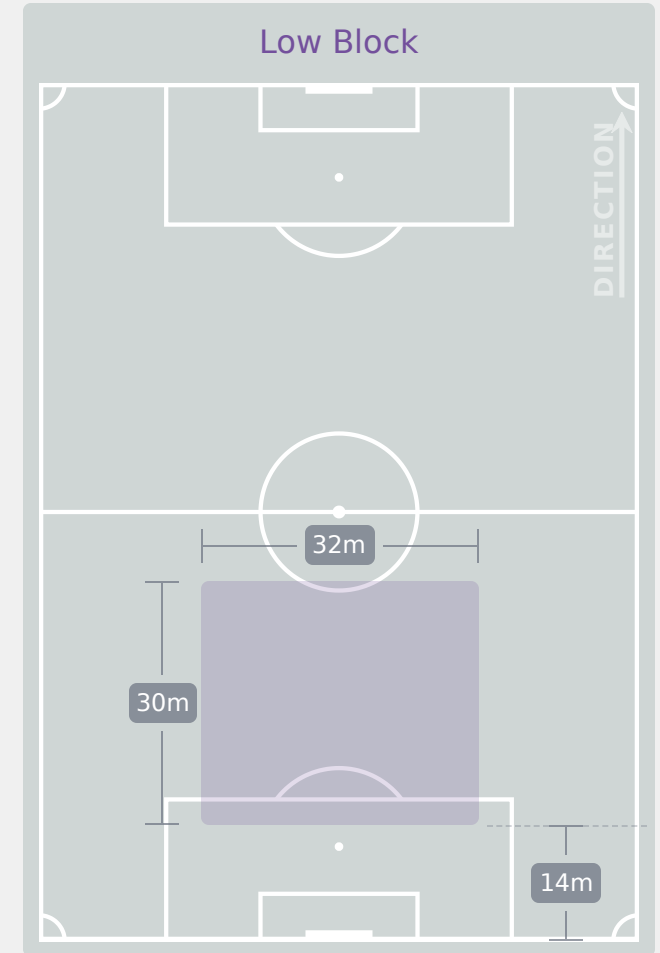

## Most Possession Regains

**9**

**ADEBAYO Jumai**  
RIGHT CENTRE BACK

#	Player	Total Possession Regains
1	UZOMA Christiana	6
3	ADEGOKE Khadijat	3
4	IBRAHIM Hannah	7
5	ABDULWAHAB Faridat	4
6	ADEBAYO Jumai	9
8	MOSHOOD Shakirat	3
9	CHIDI Harmony	3
10	AFOLABI Taiwo	3
11	ANIMASHAUN Aishat	2
13	EKEZIE Onyedikachi	9
15	EFFIONG Peace	2
7	KAREEM Ramotalahi	0
18	IFITEZUE Blessing	1
20	ROTIMI Muinat	1

# Defensive Line Height & Team Length

New Zealand