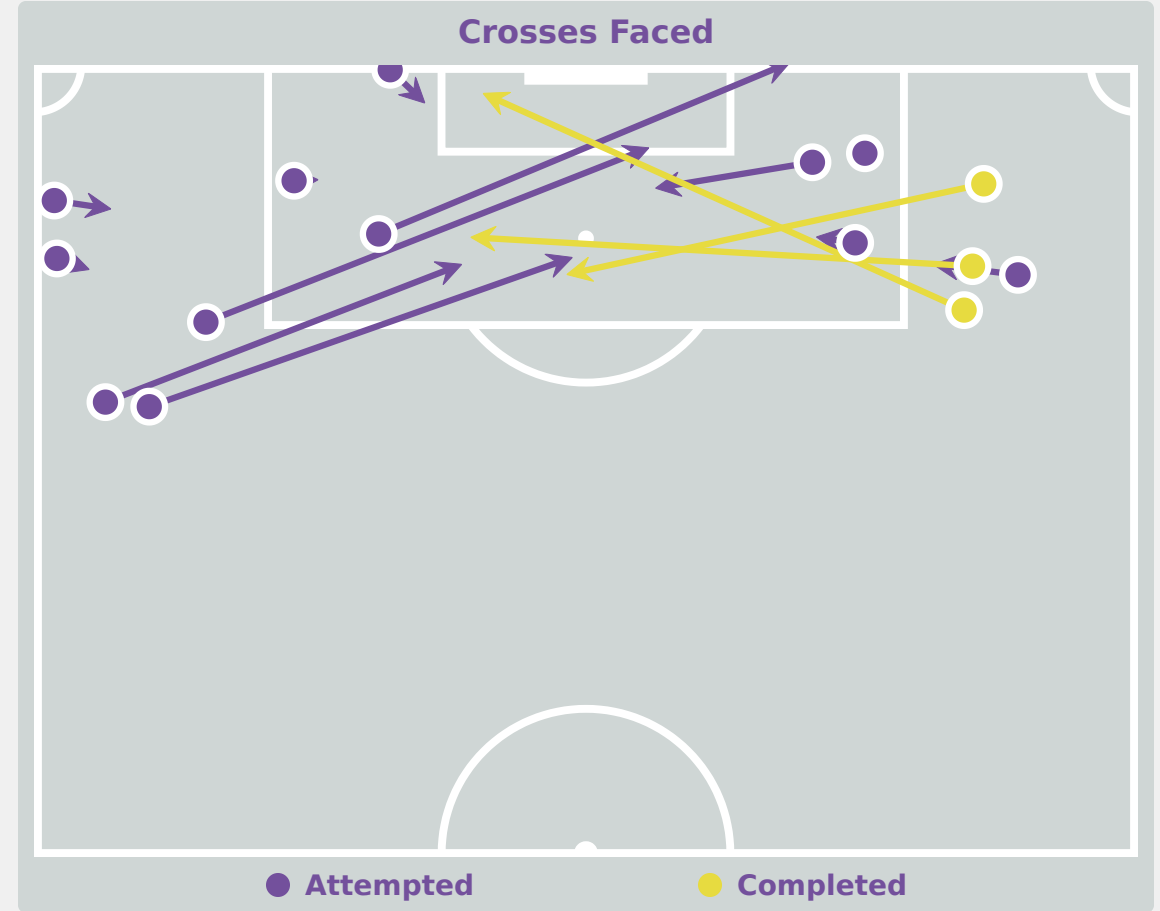

Aerial Control

Delivery Types Faced

Total	In Swing	Out Swing	Driven	Lofted	Cutback	Push
20	10	1	0	4	3	2