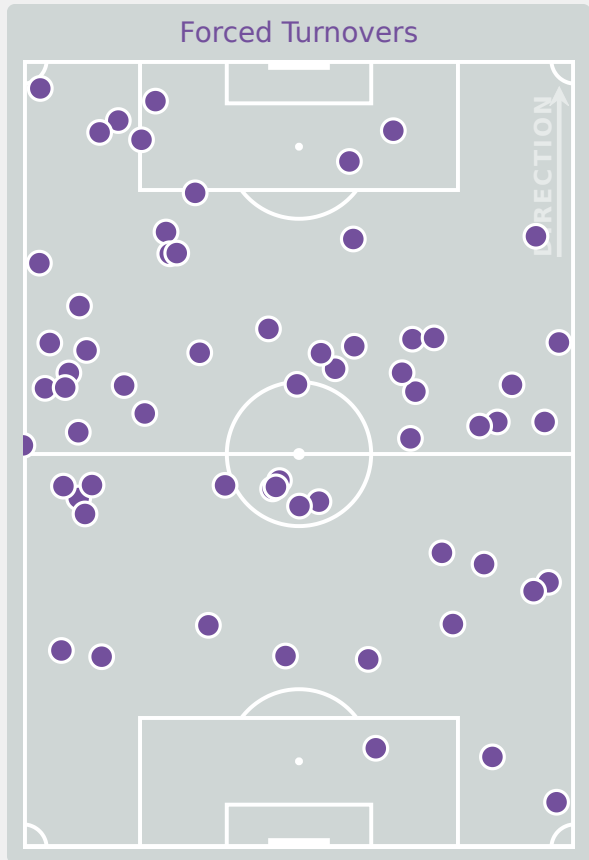

Defensive Actions

63

Forced Turnovers

53

Possession Regained

10

Interceptions

33

Tackles

5.4

Possession Actions / Defensive Action