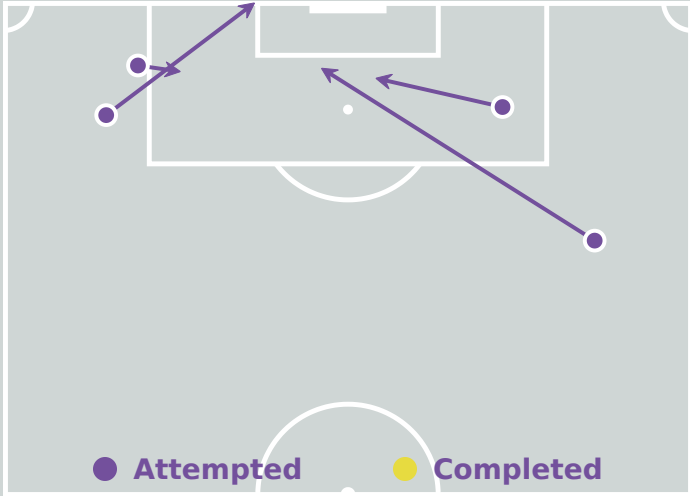

Crosses (Open Play)

Cross Locations