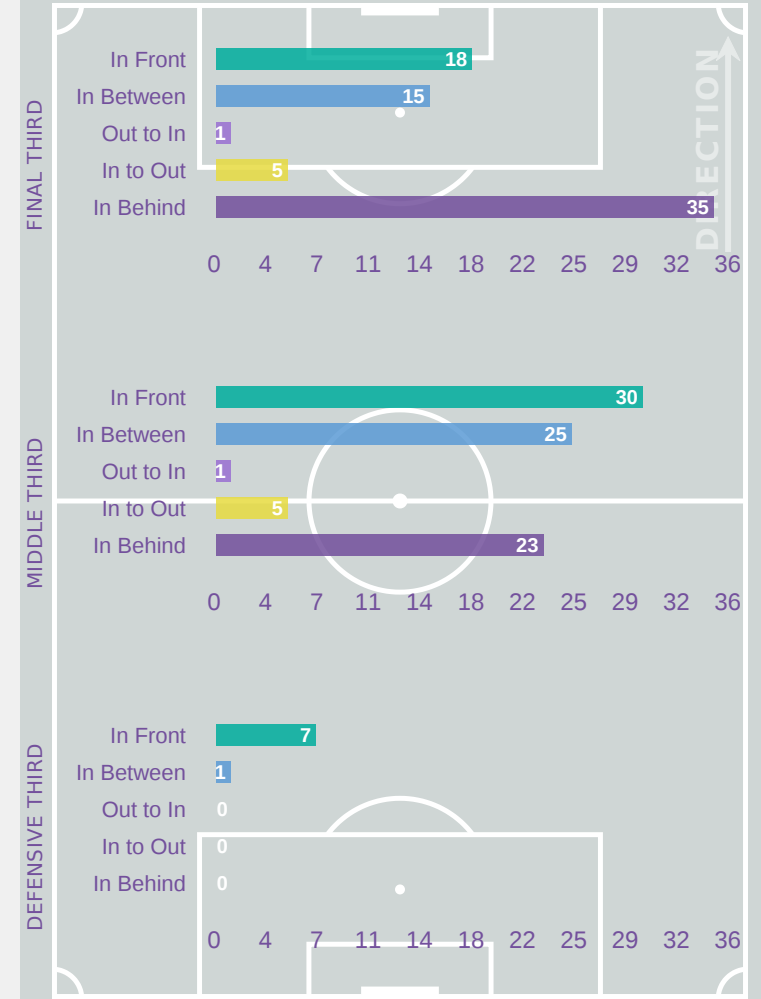

Movement Types Pitch Third