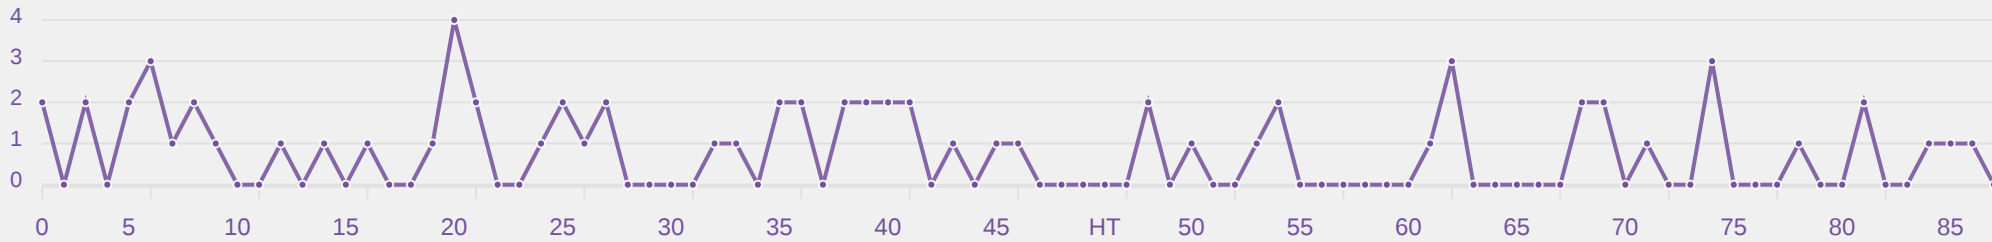

Goalkeeping Involvement

New Zealand

New Zealand GK Involvement Timeline