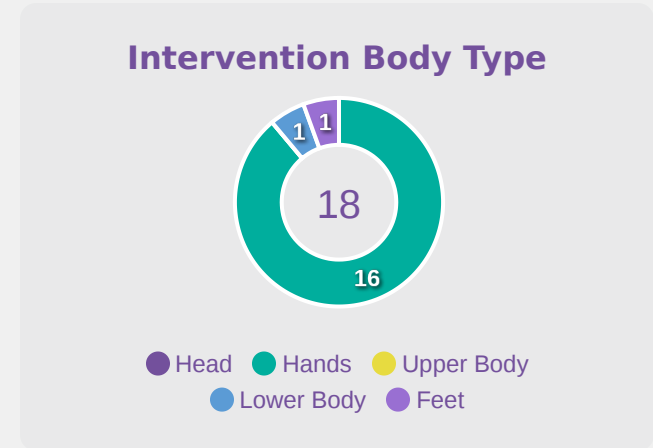

## Goal Prevention

**34**  
Total Attempts on Goal Faced

**60**  
Save %

Total Attempts on Goal Faced	Total Goal Interventions	Save & Retain	Deflect & Retain	Save & Deflect	Save Attempt	No Save Attempt
34	10	3	0	7	8	16