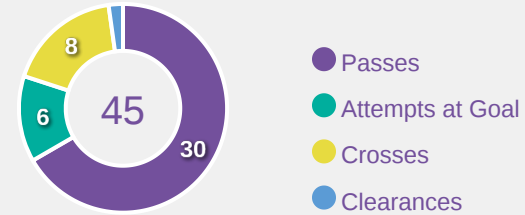

New Zealand

Defensive Actions

65

Forced Turnovers

50

Possession Regained

11

Interceptions

48

Tackles

1.42

Possession Actions / Defensive Action

Blocks

Possession Contests

Most Possession Regains

7

EGLINTON Alyssa
LEFT CENTRE BACK

#	Player	Total Possession Regains
18	NEARY Brooke	6
3	EGLINTON Alyssa	7
4	DUNN Charli	3
5	SAXON Hannah	5
6	BANGALAN Mikaela	6
7	JEREZ Ela	5
8	DE WIT Amber	4
9	PUGH Katie	1
13	CHELLENBRON Katie	1
14	LOXTON Millee	1
17	HUMPHREY Emily	3
12	YOUNG Natalie	1
15	BROWN Mary	0
16	BARTLETT Grace	3
19	MARCH Charley	2
20	MORGAN Kyra	2