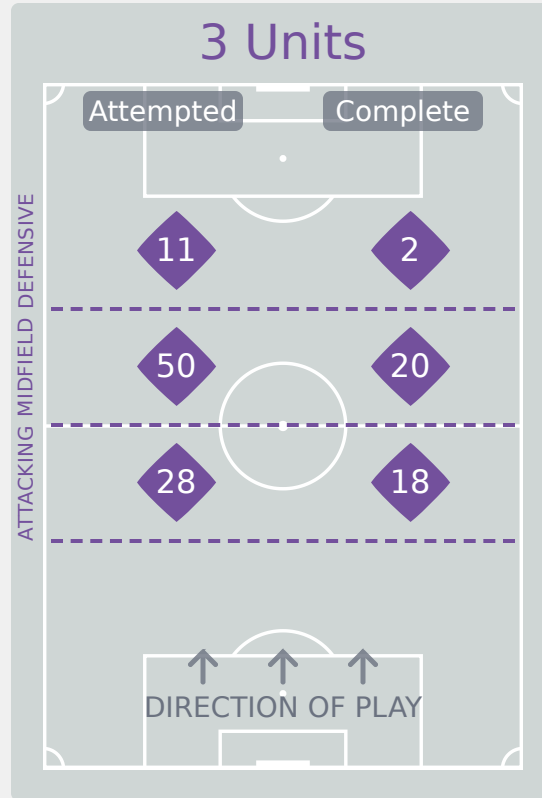

# In Possession Line Height & Team Length

# Line Breaks

## New Zealand

Attempted Line Breaks

114

Attempted Line Breaks	11
Inside Shape	7
Outside Shape	4

Attempted Line Breaks	89
Inside Shape	75
Outside Shape	14

Attempted Line Breaks	14
Inside Shape	12
Outside Shape	2