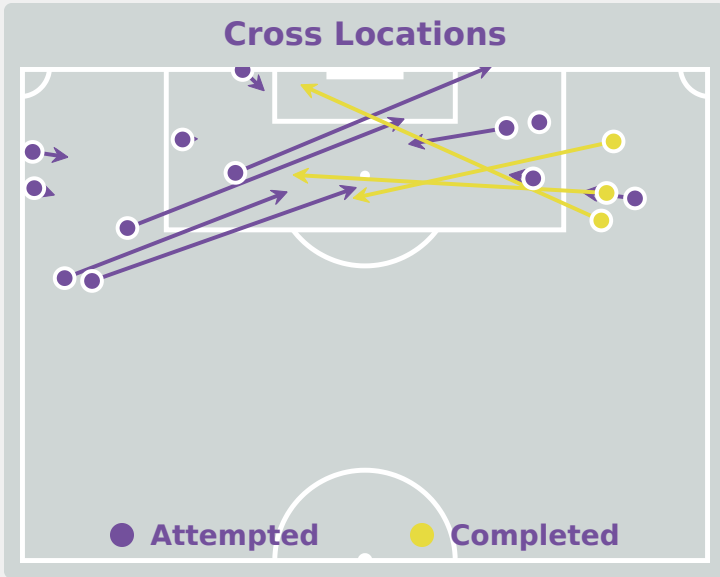

Crosses (Open Play)