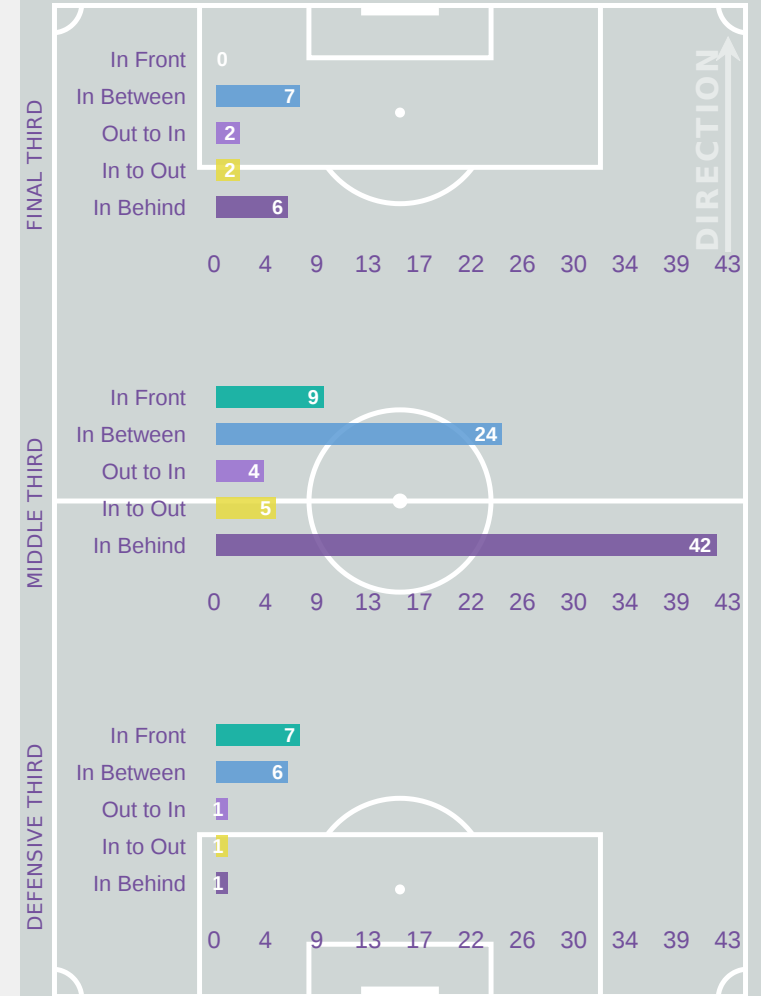

Movement Types Pitch Third