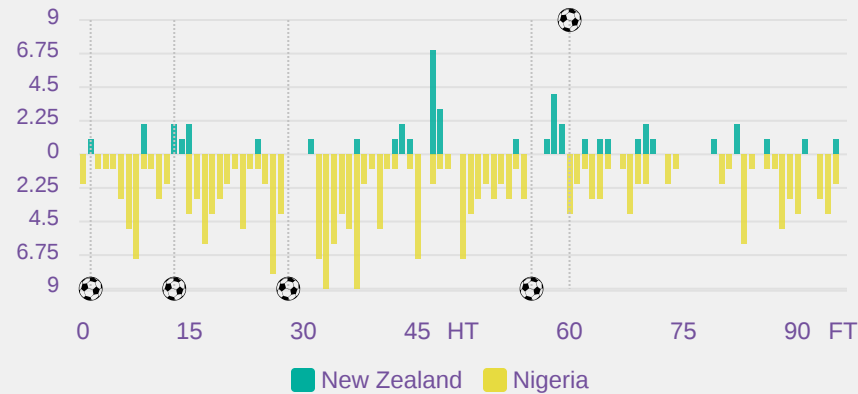

Distribution in the Final Third

Nigeria

STARTING

- UZOMA Christiana GK 1
- ⚽ 13' ADEGOKE Khadijat DF 3
- IBRAHIM Hannah DF 4
- ↓ 84' ⚽ 28' ABDULWAHAB Faridat MF 5
- ADEBAYO Jumai DF 6
- ⚽ 2' MOSHOOD Shakirat MF 8
- ↓ 85' CHIDI Harmony FW 9
- ⚽ 55' AFOLABI Taiwo MF 10
- ↓ 78' ANIMASHAUN Aishat FW 11
- EKEZIE Onyedikachi DF 13
- EFFIONG Peace FW 15

SUBSTITUTES

- ECHEFU Sylvia GK 16
- BONIFACE Elizabeth GK 21
- AZEEZ Anike DF 2
- ↑ 85' KAREEM Ramotalahi FW 7
- ISIAKA Asiata FW 12
- AROGUNDADE Funke FW 14
- NWACHUKWU Prisca DF 17
- ↑ 78' IFITEZUE Blessing FW 18
- OBRUTHE Oghenemairo FW 19
- ↑ 84' ROTIMI Muiat MF 20