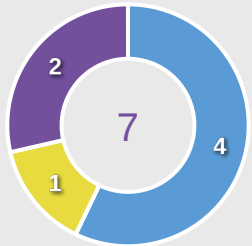

Movement to Receive

Movement Types by Phase

Final Third Phase