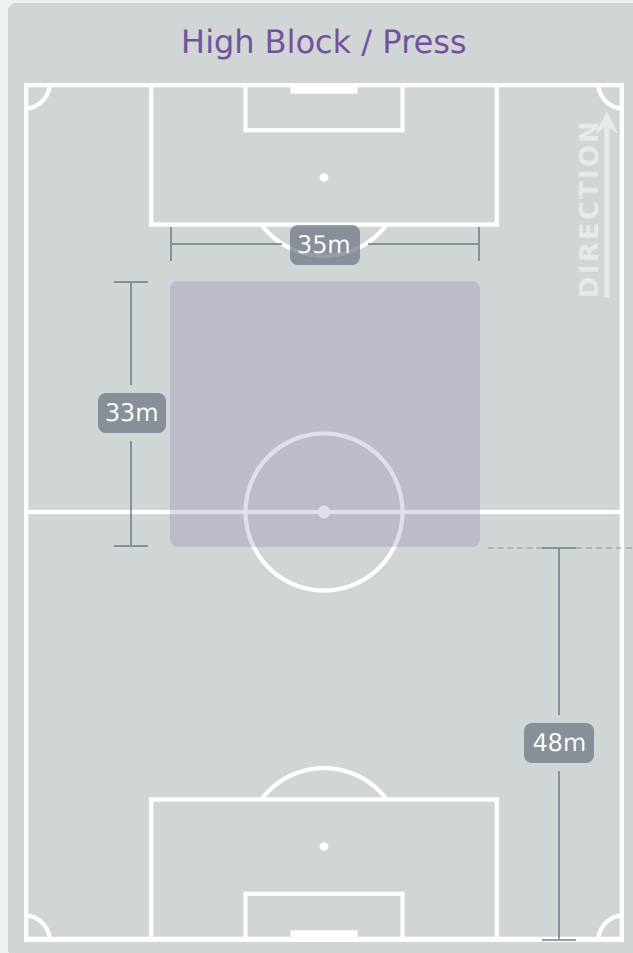

# Defensive Line Height & Team Length

New Zealand