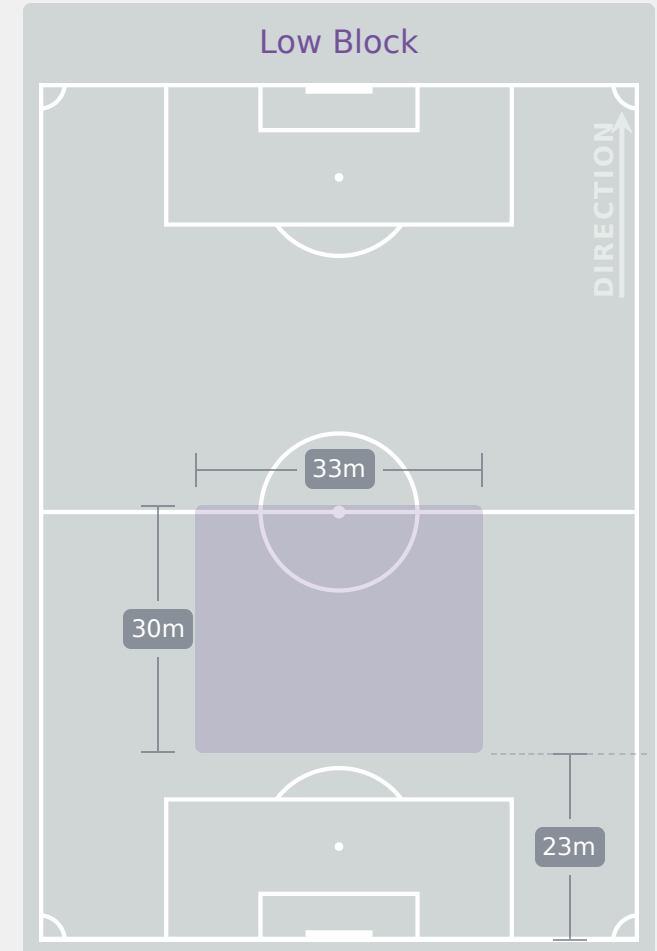

Defensive Line Height & Team Length