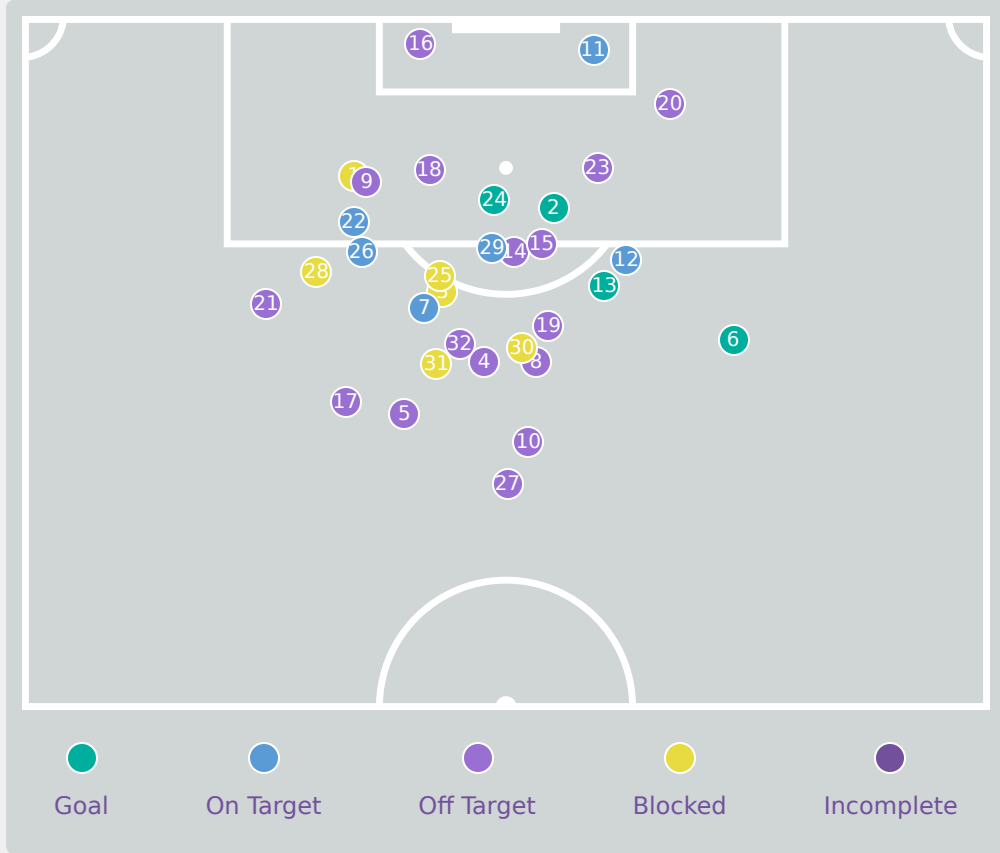

Attempts at Goal

Key	Outcome	Shots
●	Goals	4
●	On Target	6
●	Off Target	16
●	Blocked	6
●	Incomplete	0