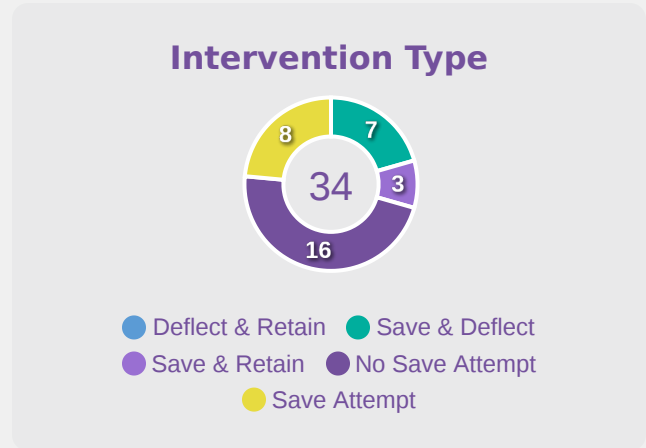

## Goal Prevention

**34**  
Total Attempts on Goal Faced

**60**  
Save %

Total Attempts on Goal Faced	Total Goal Interventions	Save & Retain	Deflect & Retain	Save & Deflect	Save Attempt	No Save Attempt
34	10	3	0	7	8	16