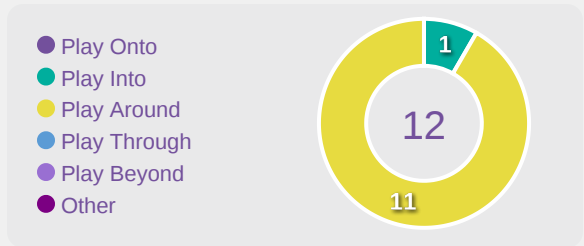

Goalkeeping Distribution