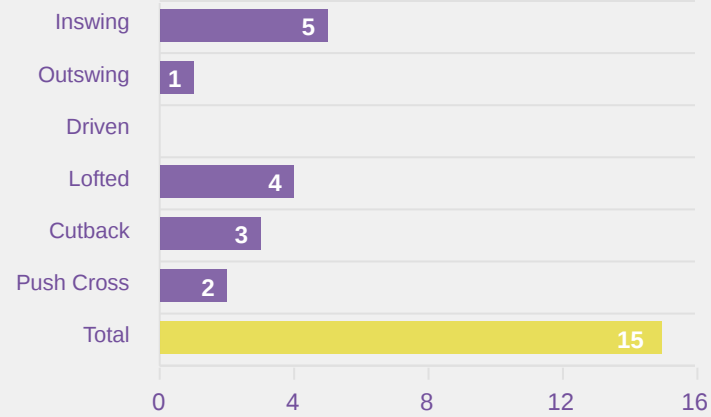

Delivery Type

Attempted

15

Completed

3

Most Crosses Attempted

4

CHIDI Harmony
CENTRE FORWARD RIGHT

#	Player	Inswing	Outswing	Driven	Lofted	Cutback	Push Cross	Total Attempted
1	UZOMA Christiana	0	0	0	0	0	0	0
3	ADEGOKE Khadijat	0	1	0	1	0	0	2
4	IBRAHIM Hannah	0	0	0	0	0	0	0
5	ABDULWAHAB Faridat	0	0	0	0	0	0	0
6	ADEBAYO Jumai	0	0	0	0	0	0	0
8	MOSHOOD Shakirat	1	0	0	1	0	0	2
9	CHIDI Harmony	2	0	0	1	1	0	4
10	AFOLABI Taiwo	1	0	0	0	0	0	1
11	ANIMASHAUN Aishat	1	0	0	0	0	1	2
13	EKEZIE Onyedikachi	0	0	0	1	0	0	1
15	EFFIONG Peace	0	0	0	0	2	1	3
7	KAREEM Ramotalahi	0	0	0	0	0	0	0
18	IFITEZUE Blessing	0	0	0	0	0	0	0
20	ROTIMI Muiat	0	0	0	0	0	0	0