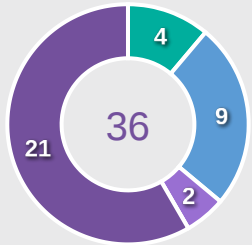

Progression Phase