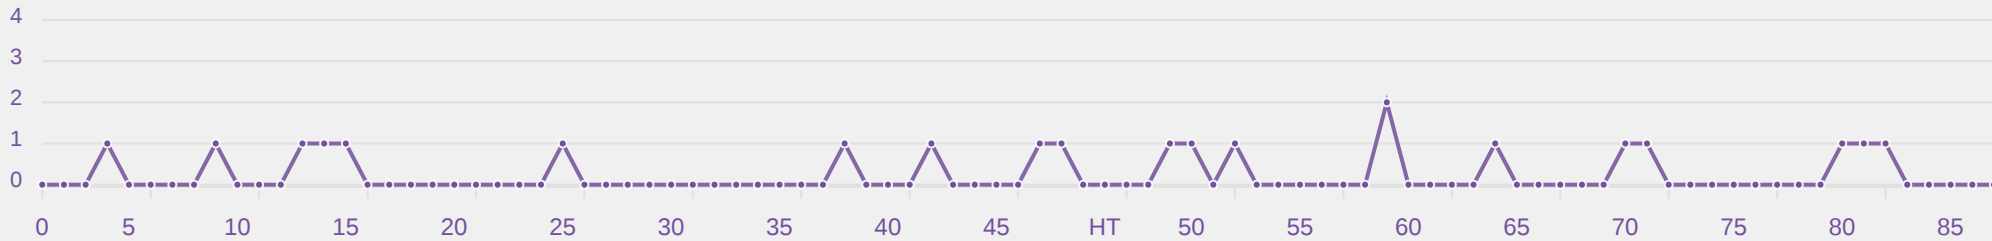

Nigeria

Nigeria GK Involvement Timeline