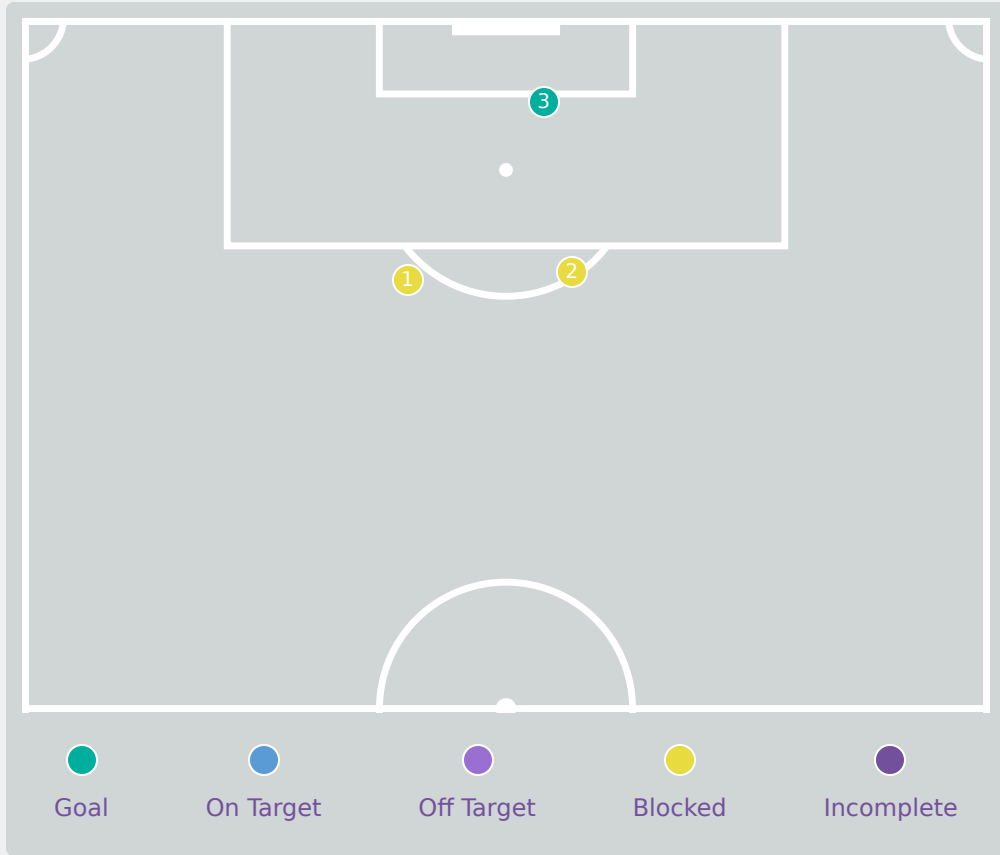

Attempts at Goal

Key	Outcome	Shots
●	Goals	1
●	On Target	0
●	Off Target	0
●	Blocked	2
●	Incomplete	0