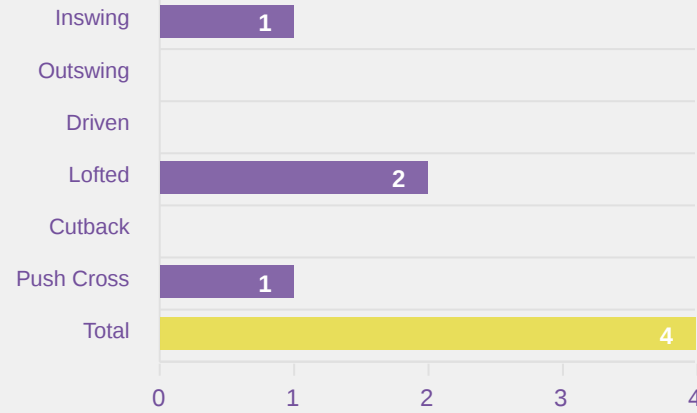

Delivery Type