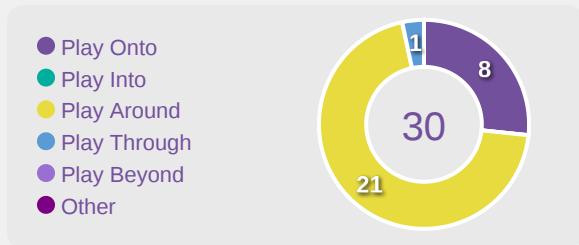

Goalkeeping Distribution

New Zealand