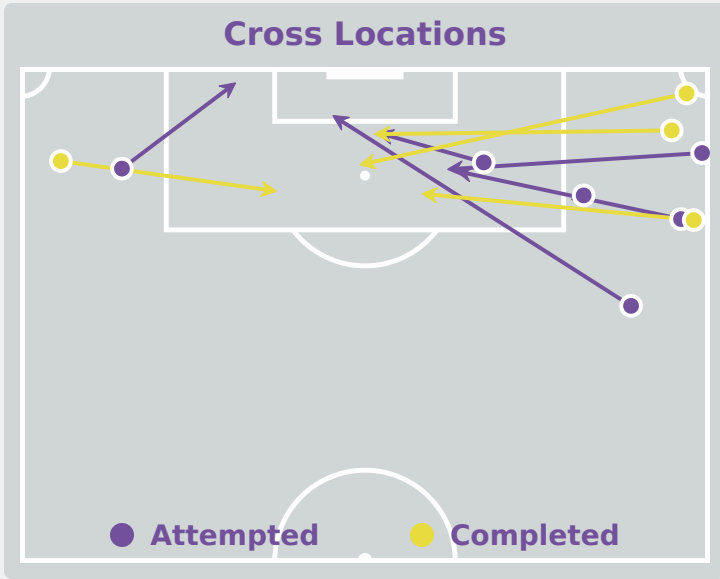

New Zealand

Crosses (Open Play)