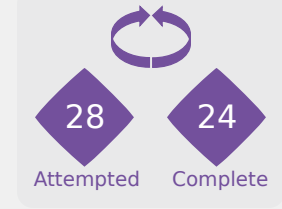

# In Possession Line Height & Team Length

# In Possession Line Height & Team Length

New Zealand

# Line Breaks

**Ecuador**

Attempted Line Breaks

142

Attempted Line Breaks	13
Inside Shape	9
Outside Shape	4

Attempted Line Breaks	101
Inside Shape	53
Outside Shape	48

Attempted Line Breaks	28
Inside Shape	13
Outside Shape	15