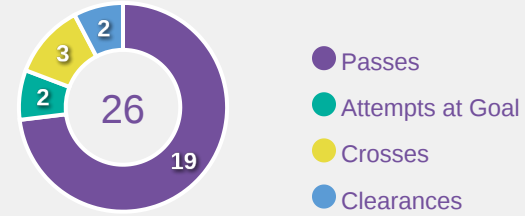

New Zealand

Defensive Actions

53

Forced Turnovers

57

Possession Regained

7

Interceptions

48

Tackles

2.07

Possession Actions / Defensive Action

Blocks

Possession Contests

Most Possession Regains

11

NEARY Brooke
GOALKEEPER

#	Player	Total Possession Regains
18	NEARY Brooke	11
2	SAWKINS Maddison	1
3	EGLINTON Alyssha	7
4	DUNN Charli	5
5	SAXON Hannah	1
6	BANGALAN Mikaela	0
7	JEREZ Ela	4
9	PUGH Katie	3
10	VLOK Pia	5
12	YOUNG Natalie	8
16	BARTLETT Grace	2
11	BENNETT Laura	5
14	LOXTON Millee	1
15	BROWN Mary	0
17	HUMPHREY Emily	4
20	MORGAN Kyra	0