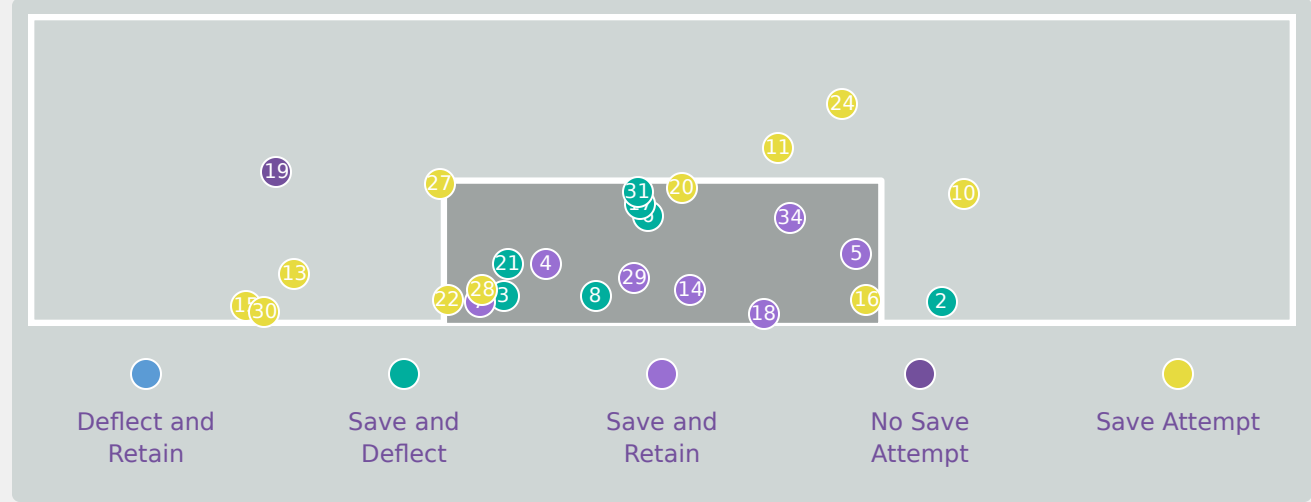

New Zealand

Goal Prevention