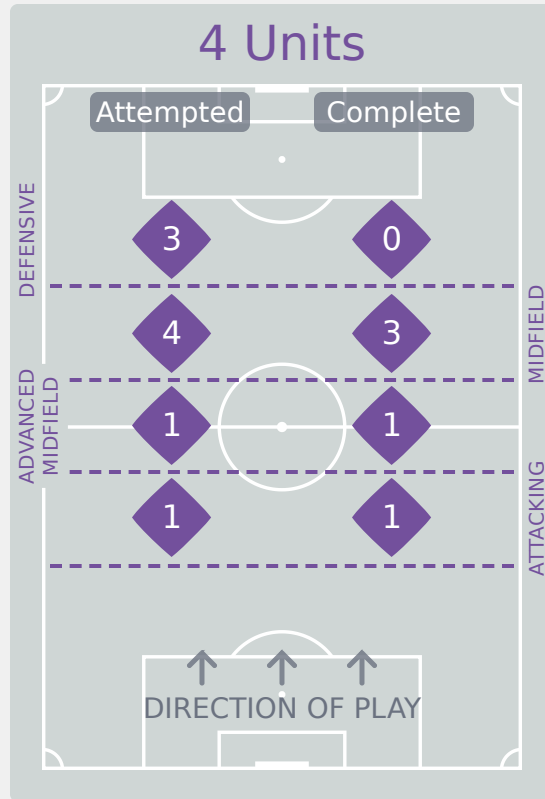

Line Breaks

New Zealand

Attempted Line Breaks

142

Attempted Line Breaks	9
Inside Shape	6
Outside Shape	3