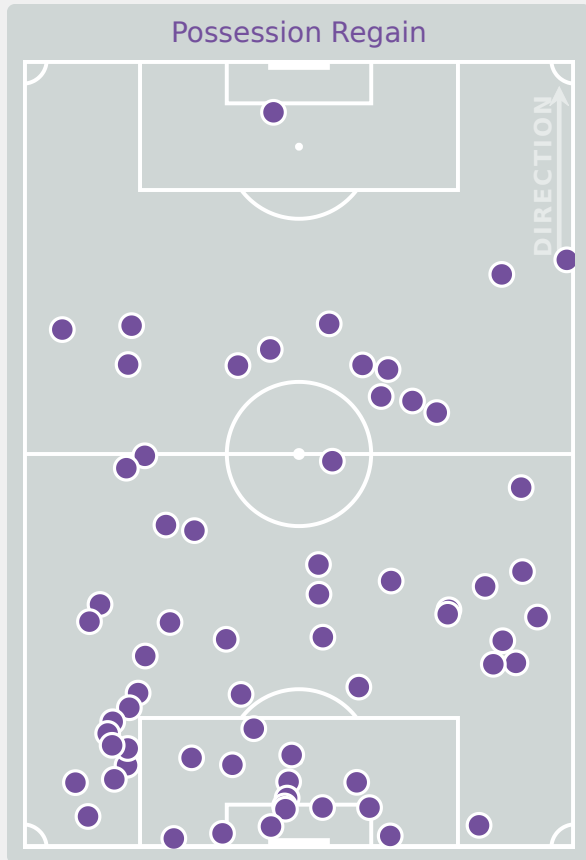

Defensive Actions

60

Forced Turnovers

59

Possession Regained

13

Interceptions

44

Tackles

3.33

Possession Actions / Defensive Action