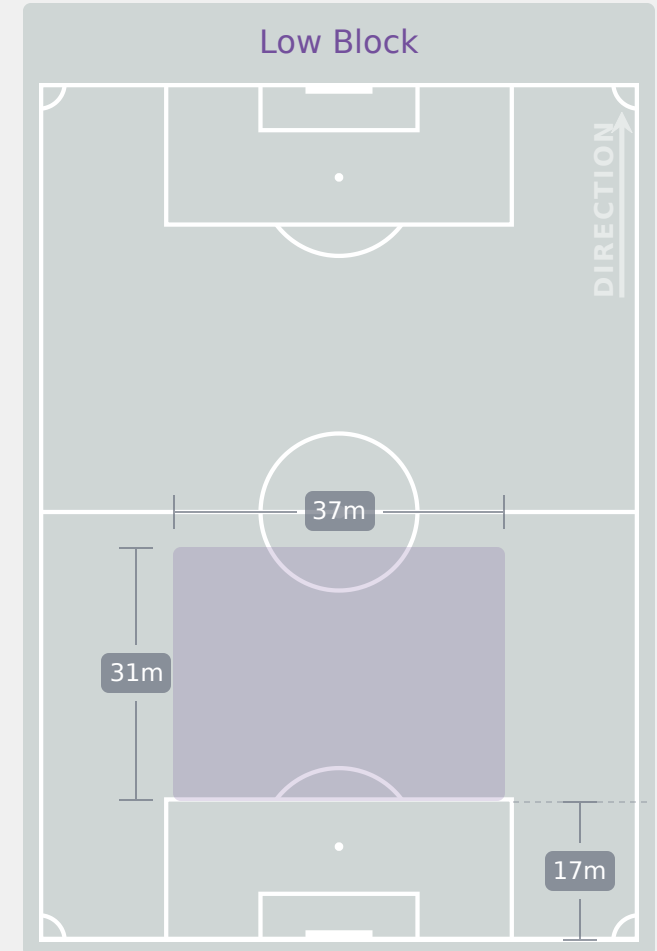

## Most Possession Regains

**11**

**NEARY Brooke**  
GOALKEEPER

#	Player	Total Possession Regains
18	NEARY Brooke	11
2	SAWKINS Maddison	1
3	EGLINTON Alyssha	7
4	DUNN Charli	5
5	SAXON Hannah	1
6	BANGALAN Mikaela	0
7	JEREZ Ela	4
9	PUGH Katie	3
10	VLOK Pia	5
12	YOUNG Natalie	8
16	BARTLETT Grace	2
11	BENNETT Laura	5
14	LOXTON Millee	1
15	BROWN Mary	0
17	HUMPHREY Emily	4
20	MORGAN Kyra	0

# Defensive Line Height & Team Length