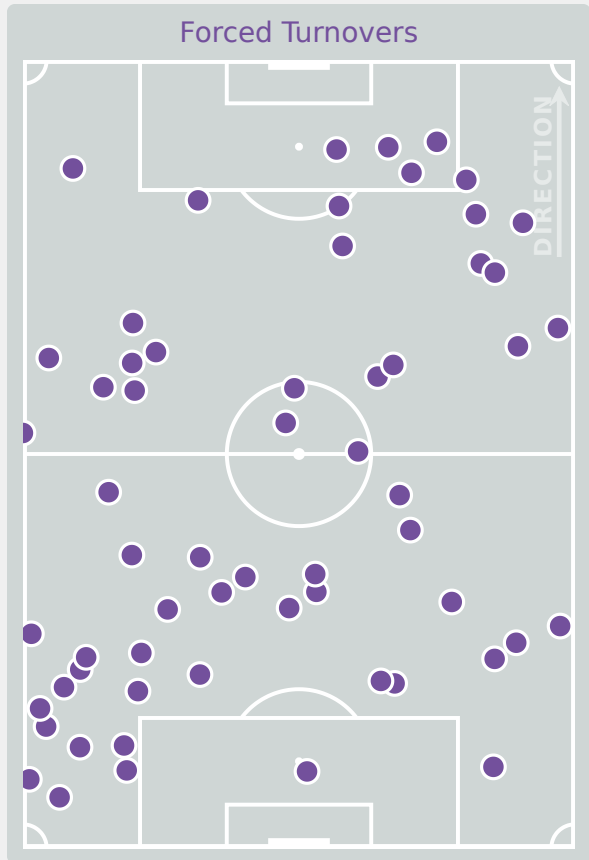

Defensive Actions

60

Forced Turnovers

59

Possession Regained

13

Interceptions

44

Tackles

3.33

Possession Actions / Defensive Action