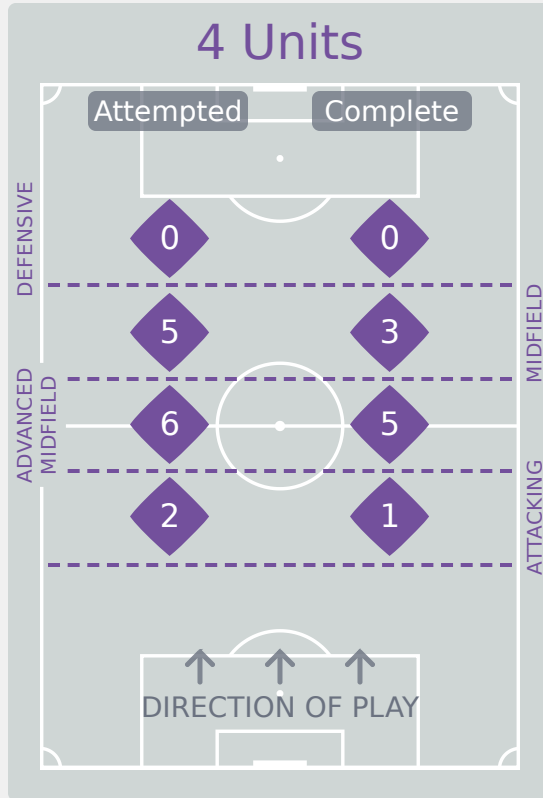

# In Possession Line Height & Team Length

# In Possession Line Height & Team Length

New Zealand

# Line Breaks

**Ecuador**

Attempted Line Breaks

142

Attempted Line Breaks	13
Inside Shape	9
Outside Shape	4

Attempted Line Breaks	101
Inside Shape	53
Outside Shape	48

Attempted Line Breaks	28
Inside Shape	13
Outside Shape	15