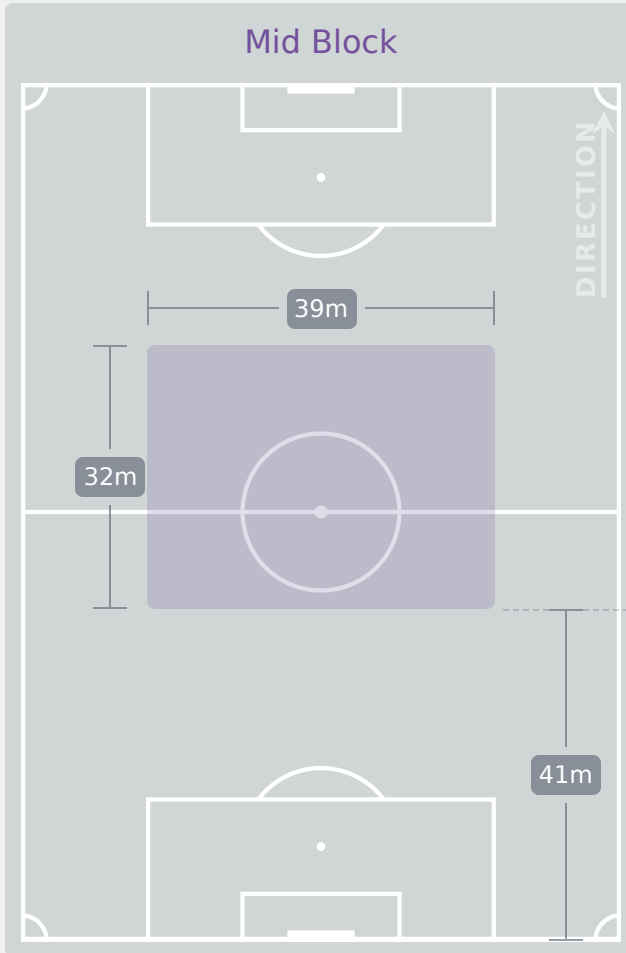

Defensive Line Height & Team Length

New Zealand