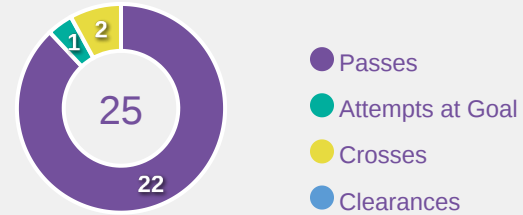

Defensive Actions

60

Forced Turnovers

59

Possession Regained

13

Interceptions

44

Tackles

3.33

Possession Actions / Defensive Action

Blocks

Possession Contests

Most Possession Regains

13

BURGOS Evelyn

DEFENSIVE MIDFIELD CENTRE RIGHT

#	Player	Total Possession Regains
1	RODRIGUEZ Maria	9
2	CAMACHO Noemi	5
3	ZAMBRANO Maite	4
4	ANDRADE Nataly	2
5	PICO Fiorella	7
6	GARAICOA Scarlet	6
7	BURGOS Evelyn	13
9	VALVERDE Jaslym	1
10	ARBOLEDA Domenica	1
11	GUERRA Mary	4
13	CHIUCHIOLO Caprice	1
21	PALACIOS Domenica	2
8	MORAN Dariana	0
16	CARABALI Esther	2
17	BRIONES Valeria	2
20	FIERRO Emily	0