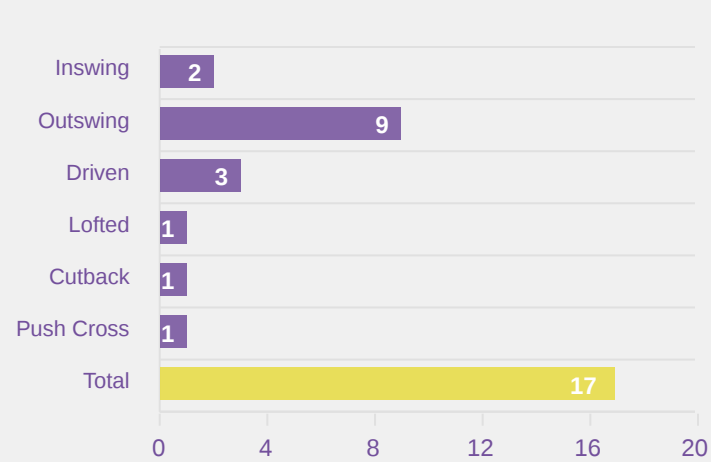

## New Zealand

Time	Player	Outcome	Body Part	Delivery Type
5	10 VLOK Pia	On Target - Saved	Right Foot	Loose Ball
28	16 BARTLETT Grace	On Target - Saved	Right Foot	Ball Progression
51	9 PUGH Katie	Off Target	Head	Corner
52	14 LOXTON Millee	Incomplete - Player On Ball Error	Head	Cross
77	11 BENNETT Laura	Incomplete - Player On Ball Error	Right Foot	Cross
82	11 BENNETT Laura	Incomplete - Blocked	Right Foot	Pass
84	12 YOUNG Natalie	On Target - Saved	Right Foot	Tackle

### Delivery Type

Attempted

17

Completed

1

Most Crosses Attempted

4

**GUERRA Mary**  
ATTACKING MIDFIELD RIGHT