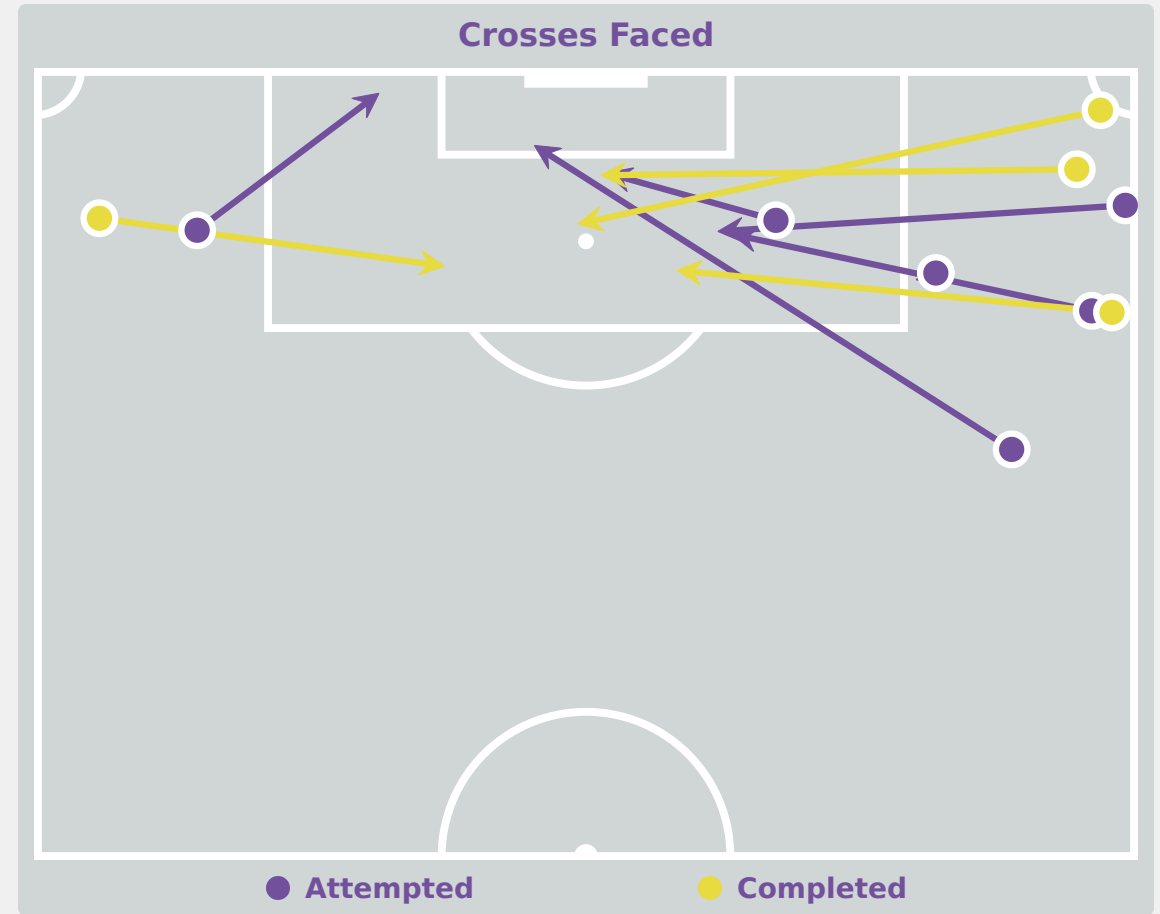

Aerial Control

Delivery Types Faced

Total	In Swing	Out Swing	Driven	Lofted	Cutback	Push
12	3	5	0	2	0	2