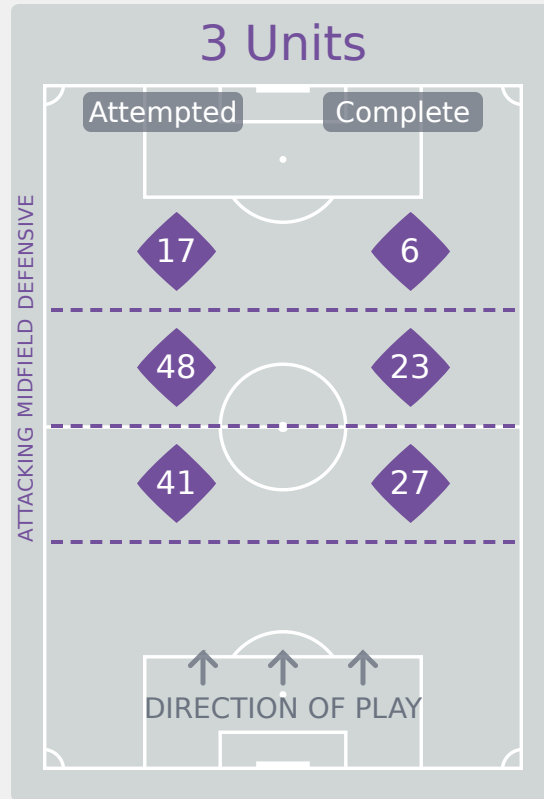

Attempted Line Breaks	106
Inside Shape	77
Outside Shape	29