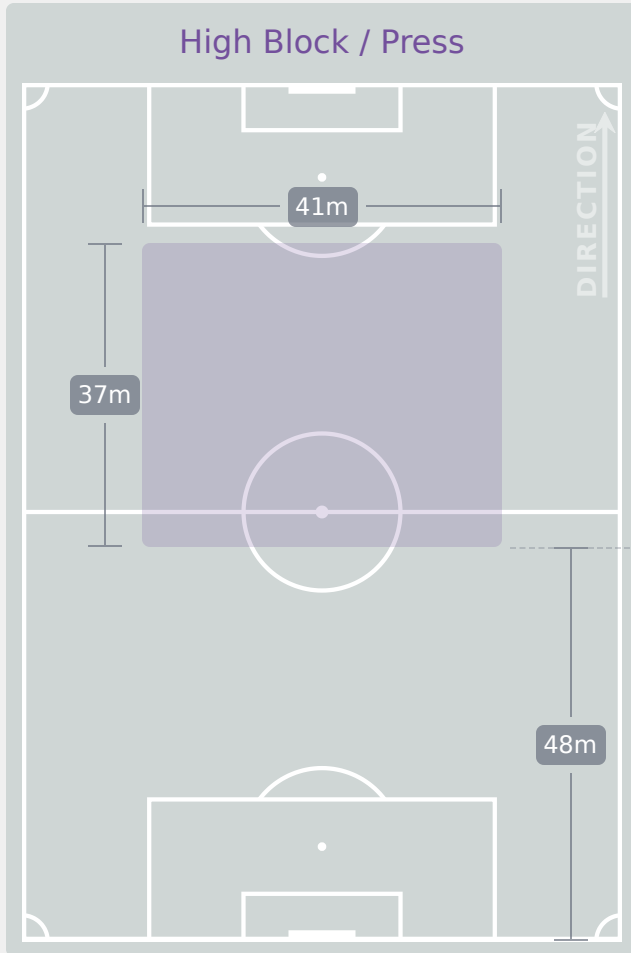

Defensive Line Height & Team Length

New Zealand