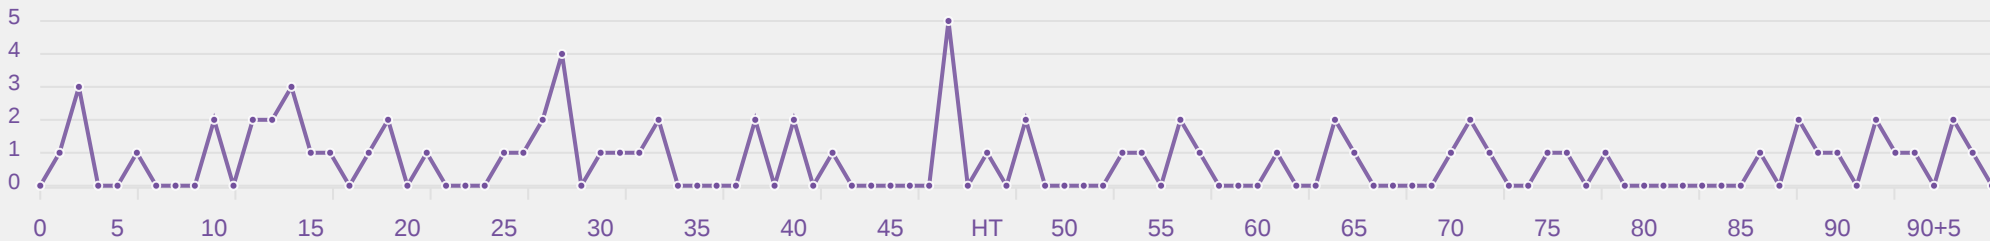

New Zealand

New Zealand GK Involvement Timeline