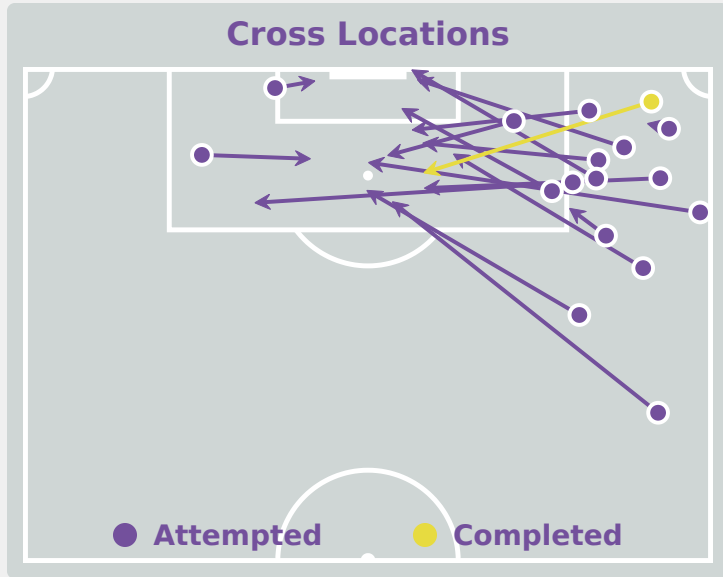

Crosses (Open Play)