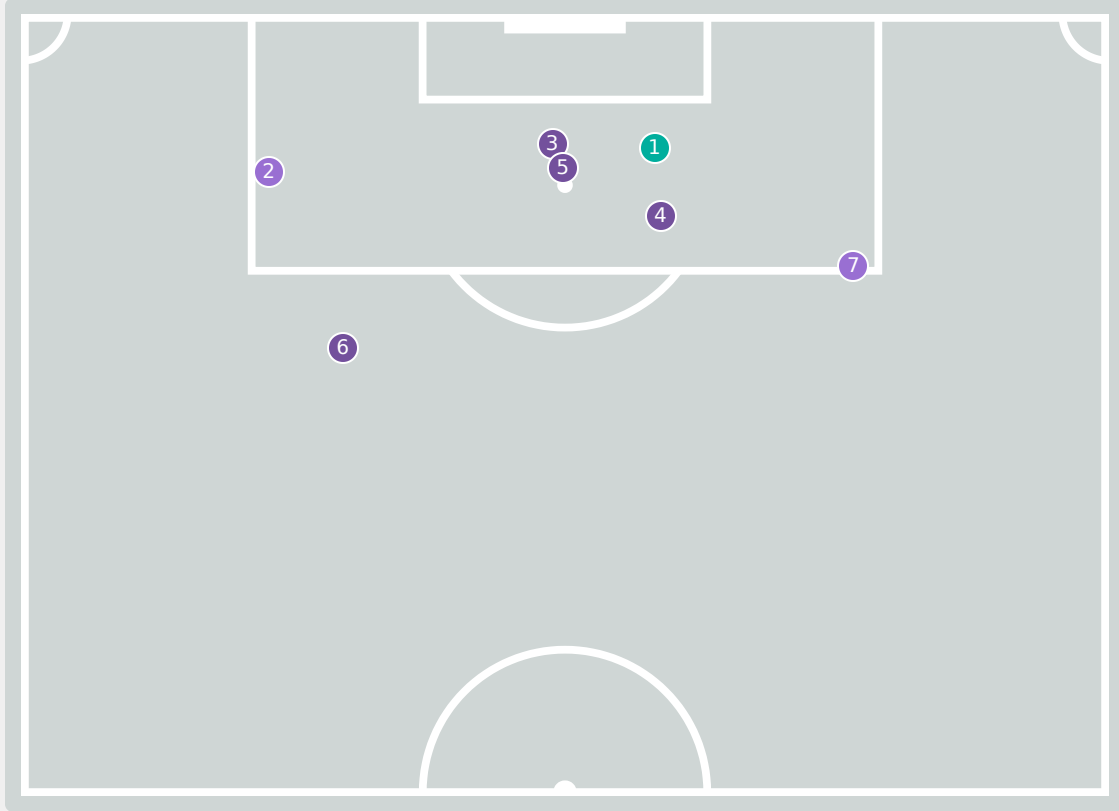

Goal Prevention