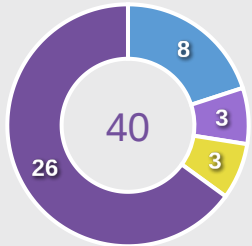

Movement to Receive

Movement Types by Phase

Final Third Phase