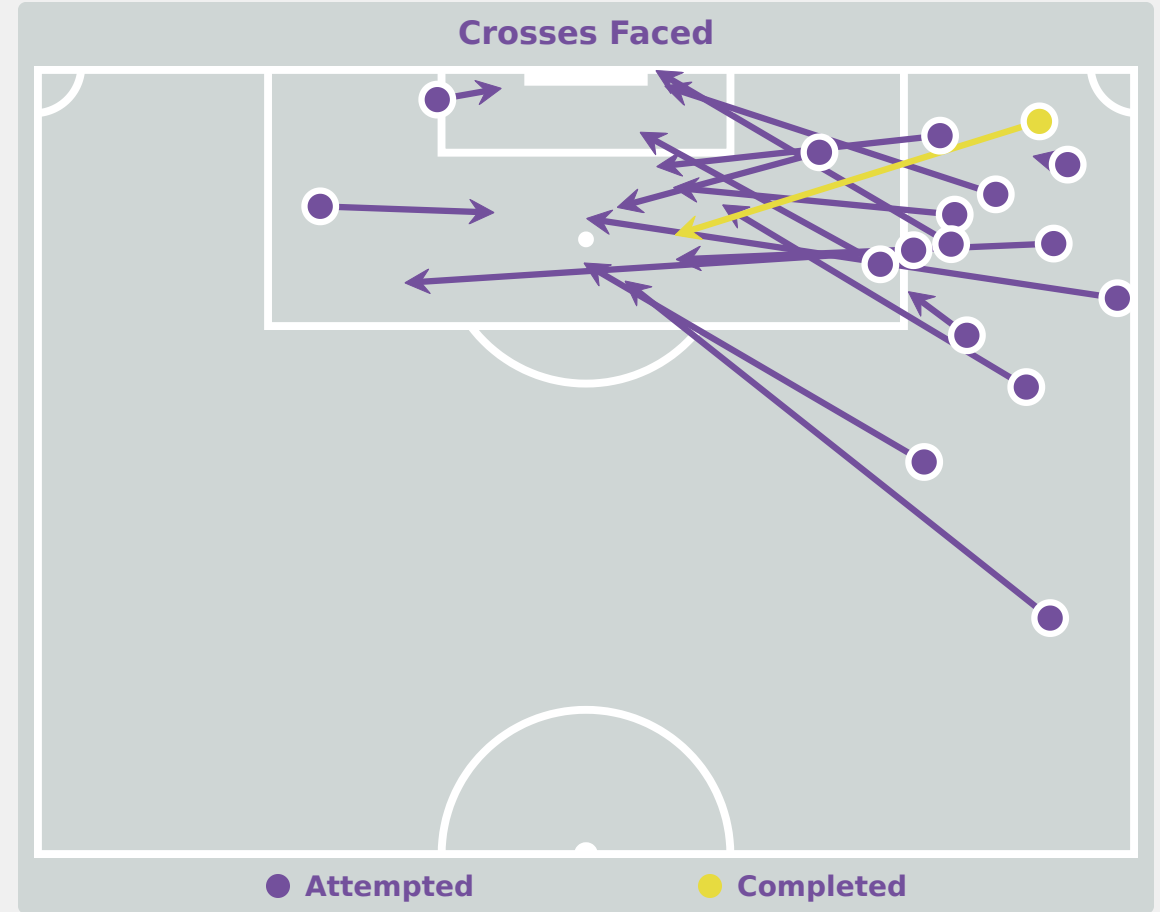

Aerial Control

Delivery Types Faced

Total	In Swing	Out Swing	Driven	Lofted	Cutback	Push
26	4	14	4	2	1	1