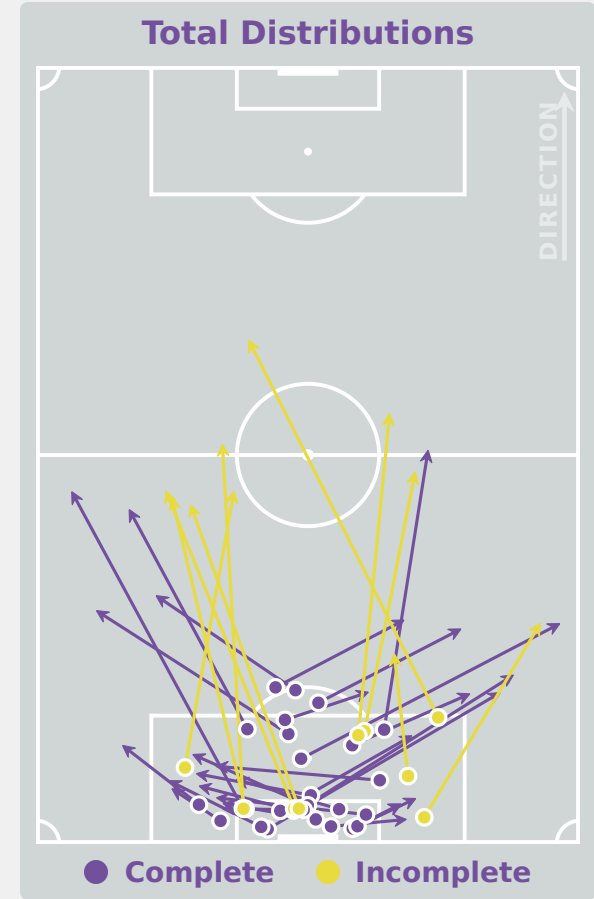

Goalkeeping Distribution

New Zealand