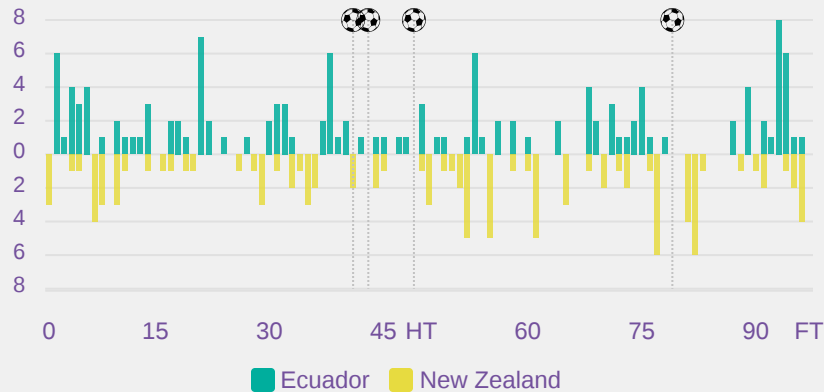

SUBSTITUTES

- CAMPBELL Sophie GK 1
- MULLER Harriet GK 21
- DE WIT Amber MF 8
- ↑ 45' BENNETT Laura FW 11
- CHELLENBRON Katie FW 13
- ↑ 45' LOXTON Millee MF 14
- ↑ 76' BROWN Mary FW 15
- ↑ 45' HUMPHREY Emily DF 17
- MARCH Charley DF 19
- ↑ 60' MORGAN Kyra MF 20

Distribution in the Final Third