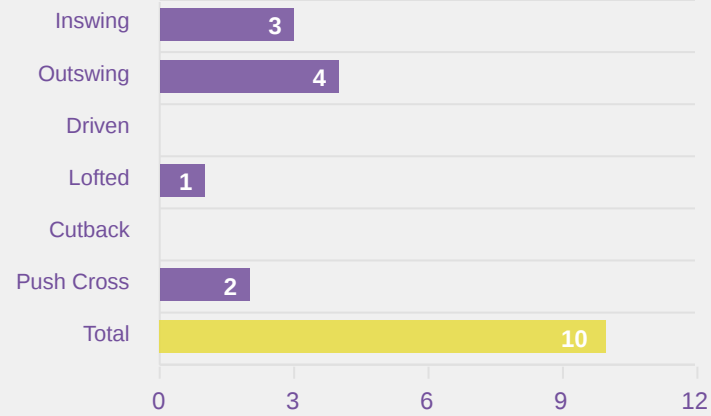

Delivery Type

Attempted

10

Completed

4

Most Crosses Attempted

3

BARTLETT Grace
ATTACKING MIDFIELD LEFT

#	Player	Inswing	Outswing	Driven	Lofted	Cutback	Push Cross	Total Attempted
18	NEARY Brooke	0	0	0	0	0	0	0
2	SAWKINS Maddison	0	0	0	0	0	0	0
3	EGLINTON Alyssa	0	0	0	0	0	0	0
4	DUNN Charli	0	0	0	0	0	0	0
5	SAXON Hannah	0	0	0	0	0	0	0
6	BANGALAN Mikaela	0	0	0	0	0	0	0
7	JEREZ Ela	0	0	0	1	0	1	2
9	PUGH Katie	2	0	0	0	0	0	2
10	VLOK Pia	0	0	0	0	0	0	0
12	YOUNG Natalie	0	0	0	0	0	0	0
16	BARTLETT Grace	0	2	0	0	0	1	3
11	BENNETT Laura	0	0	0	0	0	0	0
14	LOXTON Millee	0	0	0	0	0	0	0
15	BROWN Mary	1	1	0	0	0	0	2
17	HUMPHREY Emily	0	1	0	0	0	0	1
20	MORGAN Kyra	0	0	0	0	0	0	0