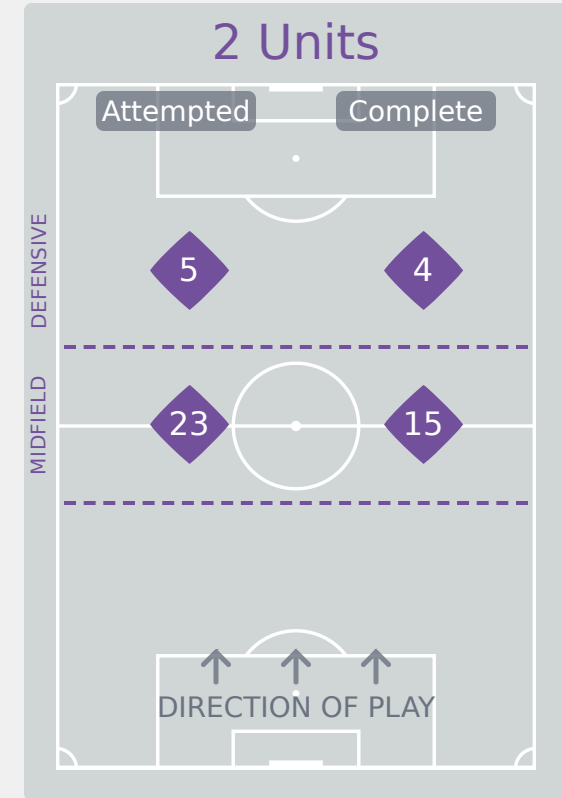

# In Possession Line Height & Team Length

New Zealand

# Line Breaks

**Ecuador**

Attempted Line Breaks

142

Attempted Line Breaks	13
Inside Shape	9
Outside Shape	4

Attempted Line Breaks	101
Inside Shape	53
Outside Shape	48

Attempted Line Breaks	28
Inside Shape	13
Outside Shape	15

# Line Breaks