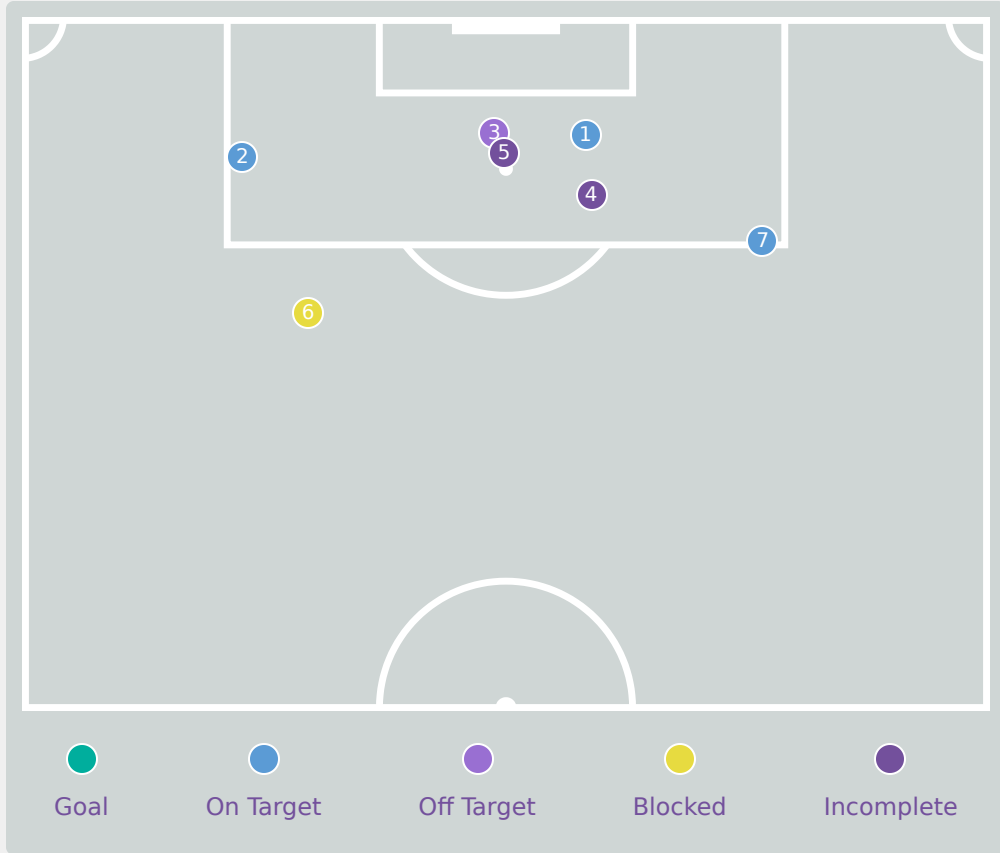

Attempts at Goal

Key	Outcome	Shots
	Goals	0
	On Target	3
	Off Target	1
	Blocked	1
	Incomplete	2