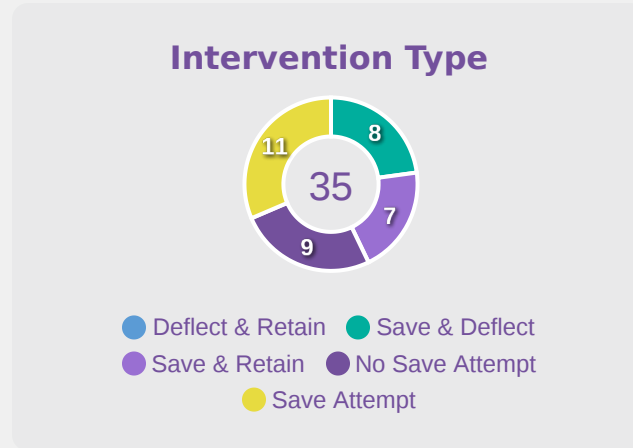

## Goal Prevention

**35**

Total Attempts on Goal Faced

**75**

Save %

Total Attempts on Goal Faced	Total Goal Interventions	Save & Retain	Deflect & Retain	Save & Deflect	Save Attempt	No Save Attempt
35	15	7	0	8	11	9