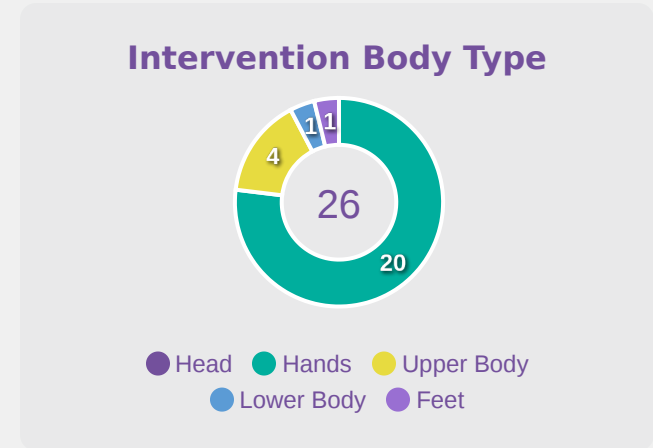

## Goal Prevention

**35**

Total Attempts on Goal Faced

**75**

Save %

Total Attempts on Goal Faced	Total Goal Interventions	Save & Retain	Deflect & Retain	Save & Deflect	Save Attempt	No Save Attempt
35	15	7	0	8	11	9