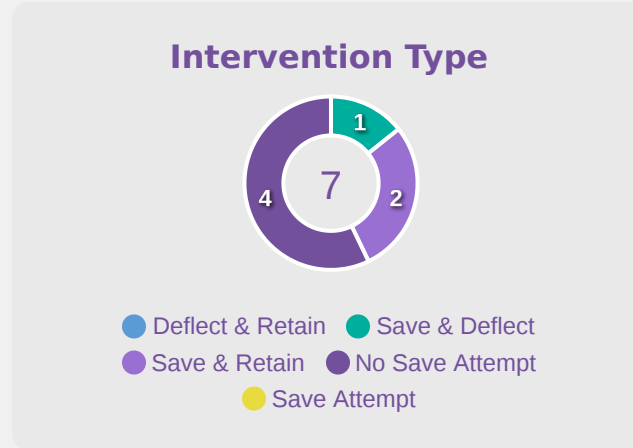

# Goal Prevention

7  
Total Attempts on Goal Faced

100  
Save %

Total Attempts on Goal Faced	Total Goal Interventions	Save & Retain	Deflect & Retain	Save & Deflect	Save Attempt	No Save Attempt
7	3	2	0	1	0	4