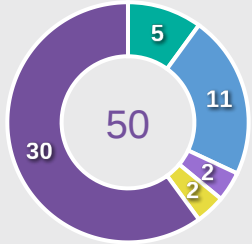

Progression Phase