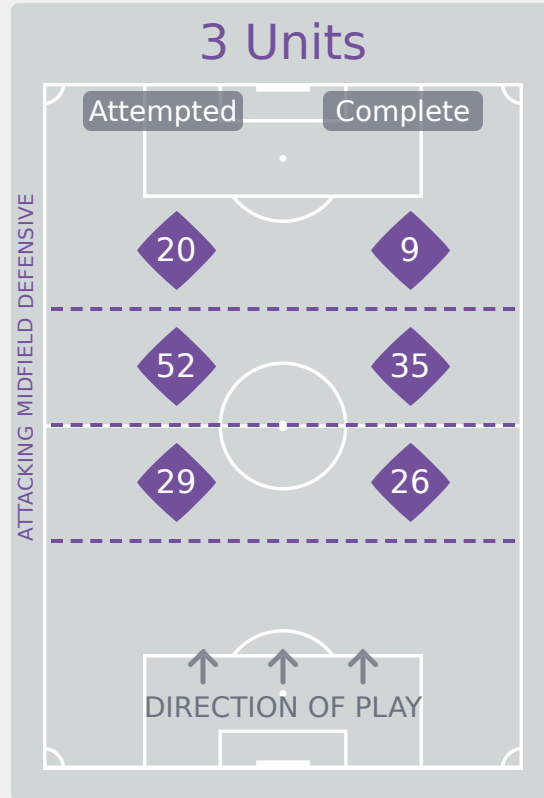

# In Possession Line Height & Team Length

# In Possession Line Height & Team Length

New Zealand

# Line Breaks

**Ecuador**

Attempted Line Breaks

142

Attempted Line Breaks	13
Inside Shape	9
Outside Shape	4

Attempted Line Breaks	101
Inside Shape	53
Outside Shape	48

Attempted Line Breaks	28
Inside Shape	13
Outside Shape	15

# Line Breaks