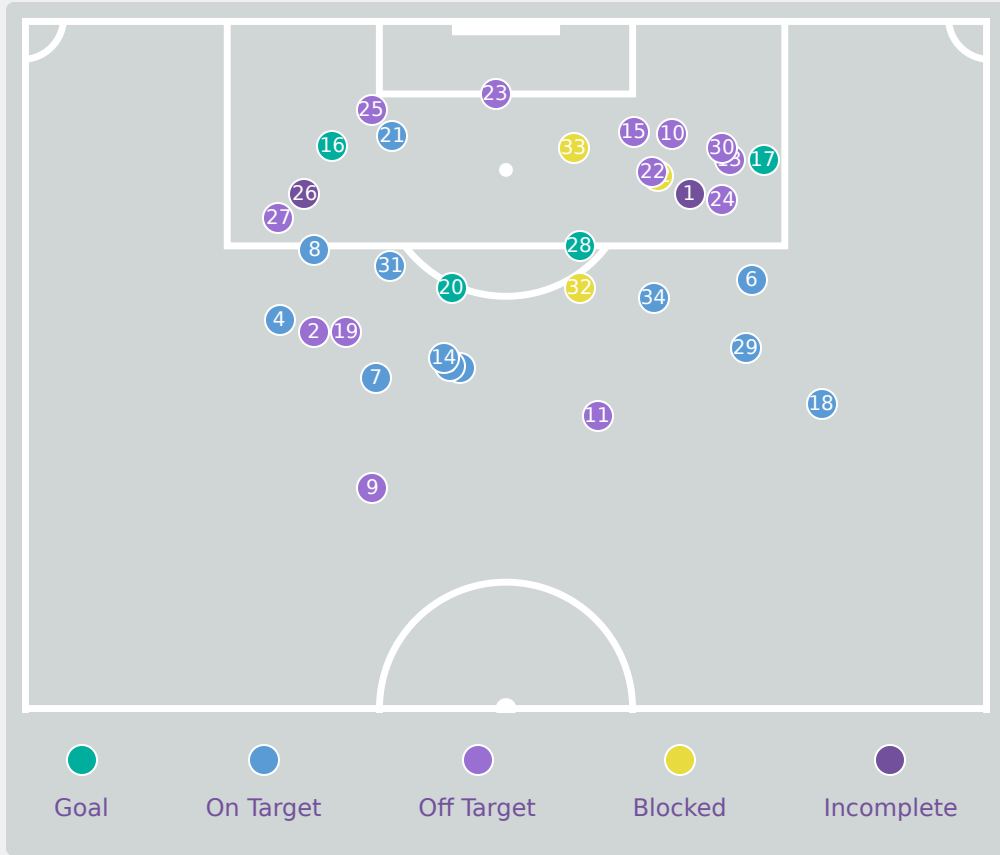

Attempts at Goal

Key	Outcome	Shots
●	Goals	4
●	On Target	12
●	Off Target	13
●	Blocked	3
●	Incomplete	2