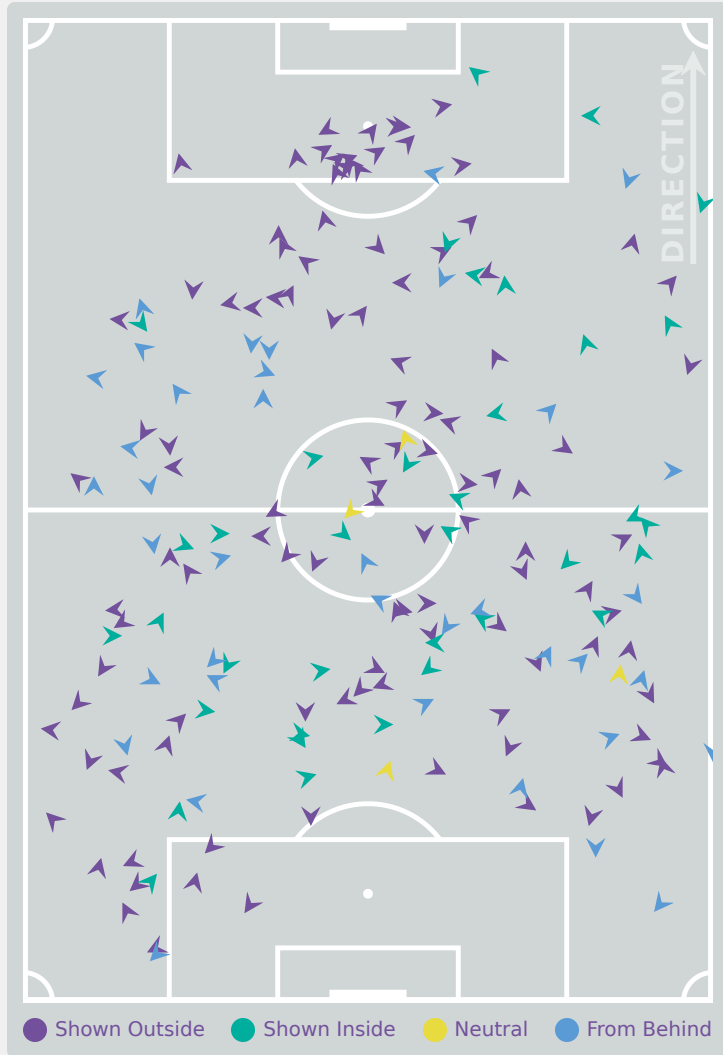

Defensive Pressure

Ecuador