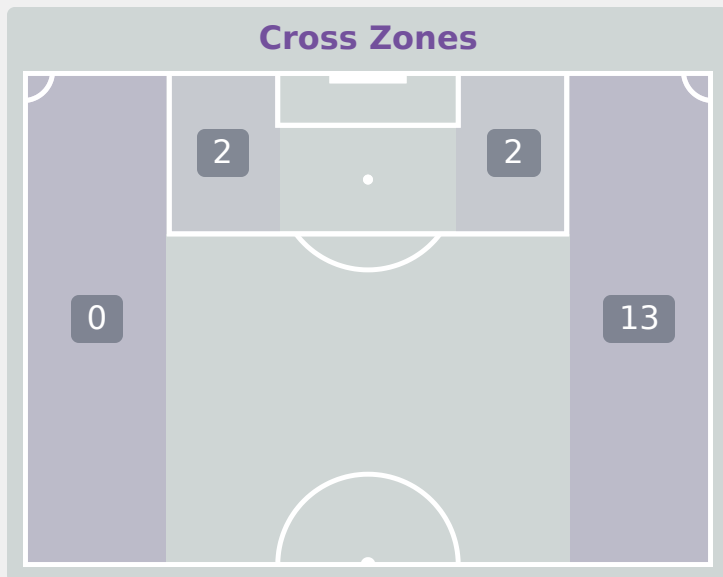

Delivery Type

Attempted

17

Completed

1

Most Crosses Attempted

4

GUERRA Mary
ATTACKING MIDFIELD RIGHT

#	Player	Inswing	Outswing	Driven	Lofted	Cutback	Push Cross	Total Attempted
1	RODRIGUEZ Maria	0	0	0	0	0	0	0
2	CAMACHO Noemi	2	1	0	0	0	0	3
3	ZAMBRANO Maite	0	0	0	0	0	0	0
4	ANDRADE Nataly	0	0	0	0	0	0	0
5	PICO Fiorella	0	1	0	1	0	0	2
6	GARAICOA Scarlet	0	0	0	0	0	0	0
7	BURGOS Evelyn	0	0	0	0	0	0	0
9	VALVERDE Jaslym	0	0	0	0	0	1	1
10	ARBOLEDA Domenica	0	1	0	0	1	0	2
11	GUERRA Mary	0	3	1	0	0	0	4
13	CHIUCHIOLO Caprice	0	0	2	0	0	0	2
21	PALACIOS Domenica	0	0	0	0	0	0	0
8	MORAN Dariana	0	0	0	0	0	0	0
16	CARABALI Esther	0	0	0	0	0	0	0
17	BRIONES Valeria	0	0	0	0	0	0	0
20	FIERRO Emily	0	3	0	0	0	0	3