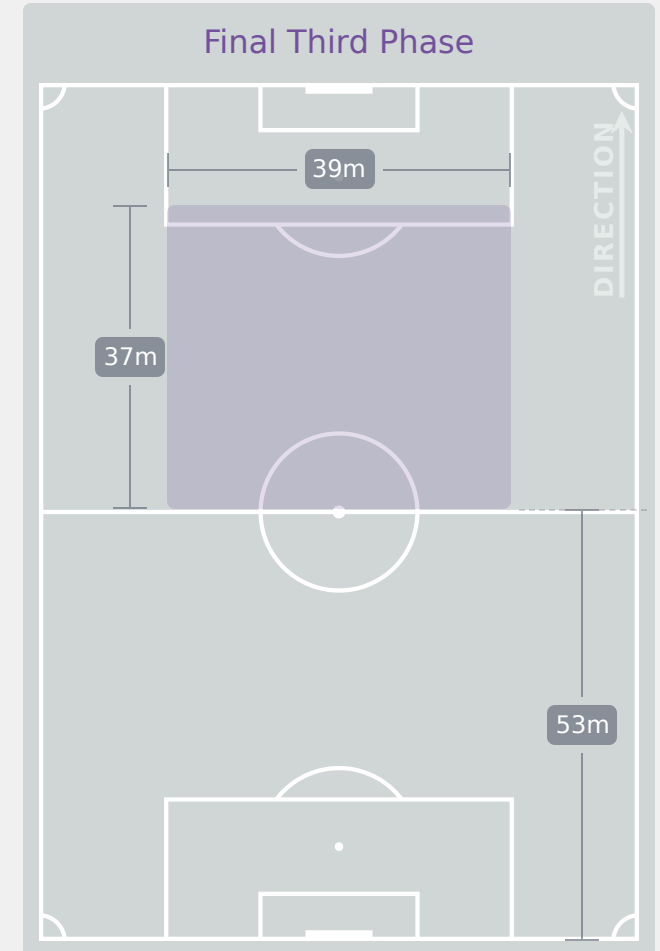

Korea Republic

Phases of Play

Colombia

IN POSSESSION

OUT OF POSSESSION

FIFA
U-17 WOMEN'S
WORLD CUP
DOMINICAN REPUBLIC 2024

IN POSSESSION

Korea Republic 1 - 1 Colombia

In Possession Line Height & Team Length

Korea Republic

In Possession Line Height & Team Length

Line Breaks

Korea Republic

Attempted Line Breaks

131

Attempted Line Breaks	9
Inside Shape	7
Outside Shape	2