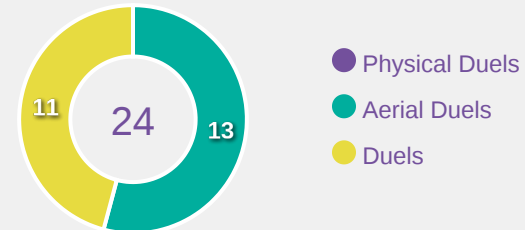

Movement Types Pitch Third

FIFA
U-17 WOMEN'S
WORLD CUP
DOMINICAN REPUBLIC 2024

OUT OF POSSESSION

**Korea
Republic**

1 - 1 Colombia

Defensive Actions

Blocks

Possession Contests

Most Possession Regains

12
PARK Jiyu
 LEFT BACK

Korea Republic

#	Player	Total Possession Regains
1	WOO Sumin	10
2	SHIN Dain	4
4	SHIN Sunghee	2
7	KIM Yeeun	10
8	BEOM Yeju	2
9	PHAIR Casey	4
13	RYOO Jihae	1
14	HAN Gukhee	2
15	KIM Minseo	5
16	PARK Jiyu	12
20	NOH Sieun	9
6	LIM Yeji	0
11	SEO Minjeong	2
12	BAEK Jieun	1
17	NAM Sarang	0