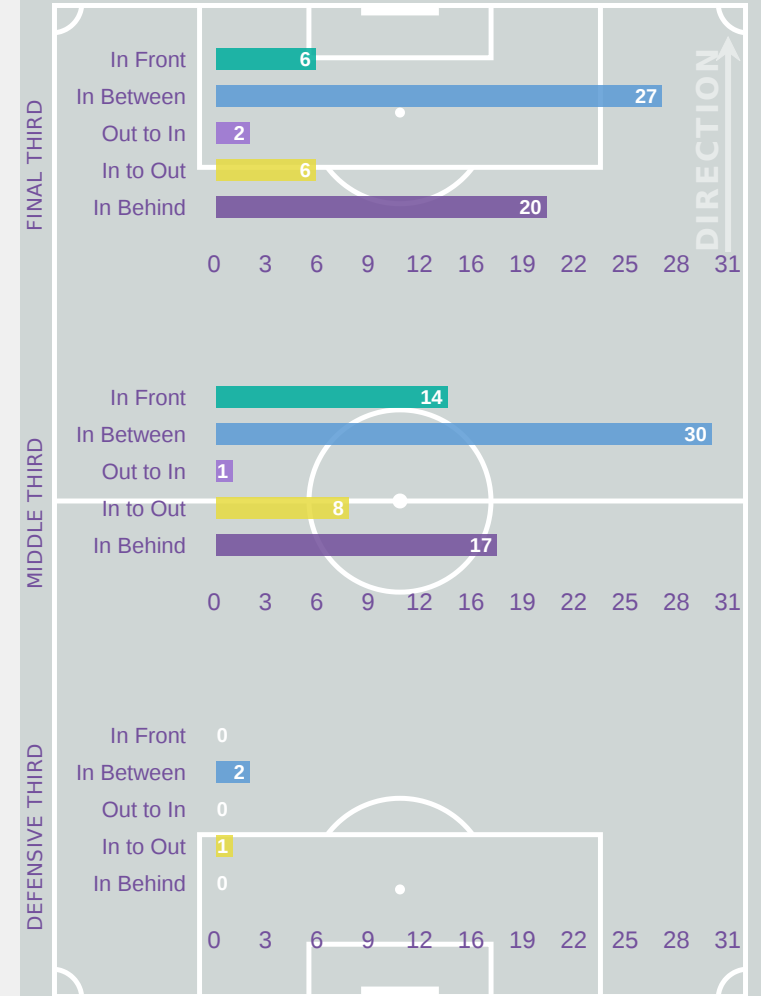

Movement Types Pitch Third