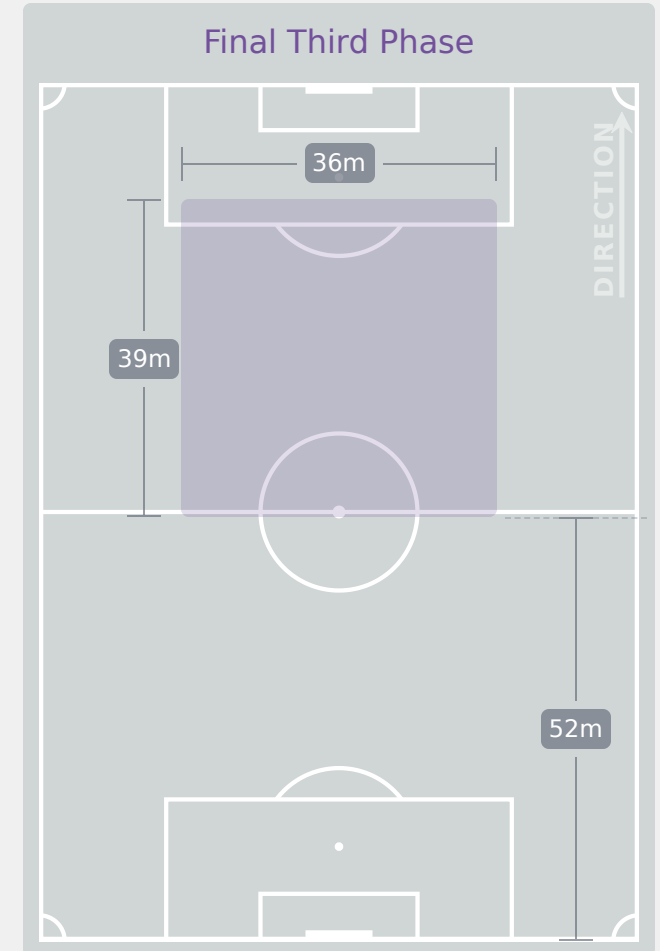

Distribution in the Final Third

Match Summary - Key Statistics

Korea Republic

Colombia

Possession

Total	49.6%	11%	39.5%	Total
1	Goals			1
9 (2)	Attempts at Goal (On Target)			13 (3)
495 (411)	Total Passes (Complete)			327 (239)
83 %	Pass Completion %			73 %
101	Completed Line Breaks			69
5	Defensive Line Breaks			3
66	Receptions in the Final Third			101
16	Crosses			15
11	Ball Progressions			5
121 (37)	Defensive Pressures Applied (Direct Pressures)			229 (55)
56	Forced Turnovers			56
86	Second Balls			110
111.2 km	Total Distance Covered			114.9 km
2.6 km	Zone 4 - Low Speed Sprinting: 19-23km/h			3.4 km

Korea Republic

Phases of Play

Colombia

IN POSSESSION

OUT OF POSSESSION

FIFA
U-17 WOMEN'S
WORLD CUP
DOMINICAN REPUBLIC 2024

IN POSSESSION

Korea Republic 1 - 1 Colombia

In Possession Line Height & Team Length

Korea Republic

In Possession Line Height & Team Length

Line Breaks

Korea Republic

Attempted Line Breaks

131

Attempted Line Breaks	9
Inside Shape	7
Outside Shape	2