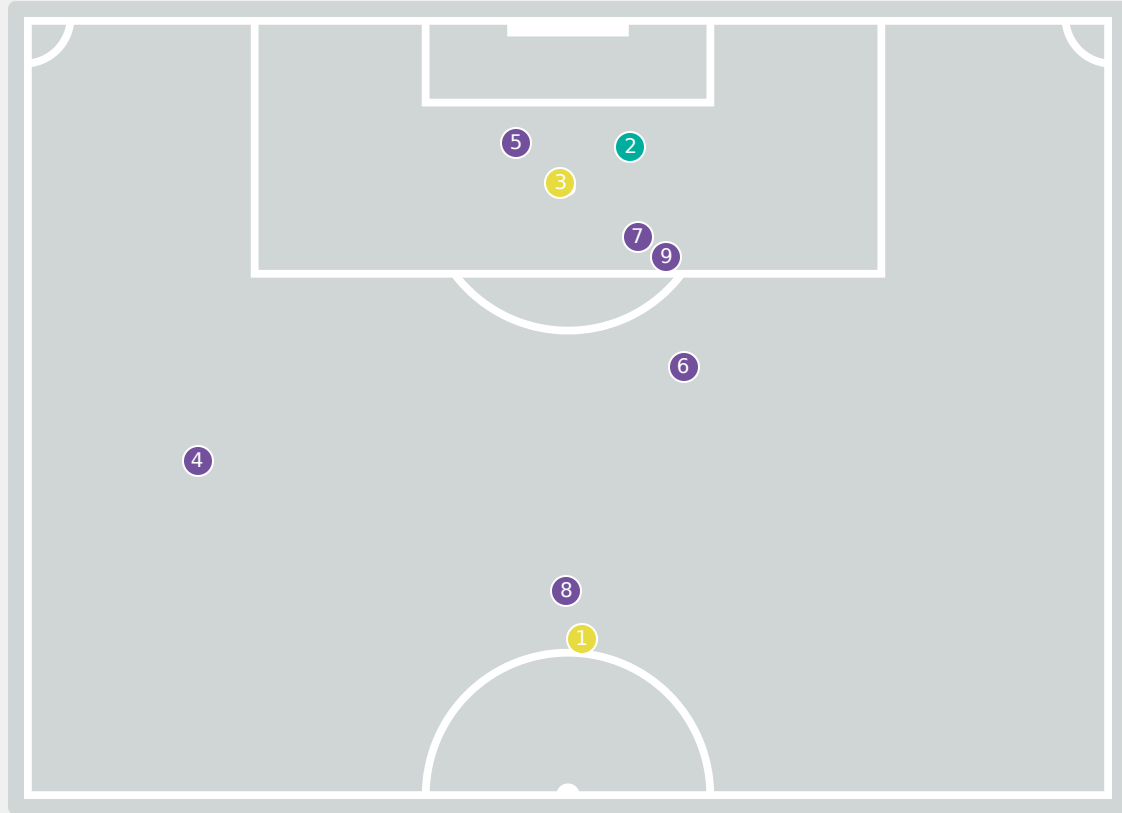

38
Total Involvements

Goalkeeping Distribution

Korea Republic

Colombia

Goalkeeping Distribution

Goal Prevention

Korea Republic

13
Total Attempts on Goal Faced

67
Save %

Total Attempts on Goal Faced	Total Goal Interventions	Save & Retain	Deflect & Retain	Save & Deflect	Save Attempt	No Save Attempt
13	4	4	0	0	4	5

Colombia

Goal Prevention

10

Total Attempts on Goal Faced

50

Save %

Total Attempts on Goal Faced	Total Goal Interventions	Save & Retain	Deflect & Retain	Save & Deflect	Save Attempt	No Save Attempt
10	1	0	0	1	2	7

Aerial Control

Korea Republic

Delivery Types Faced

Total	In Swing	Out Swing	Driven	Lofted	Cutback	Push
15	2	5	2	3	0	3