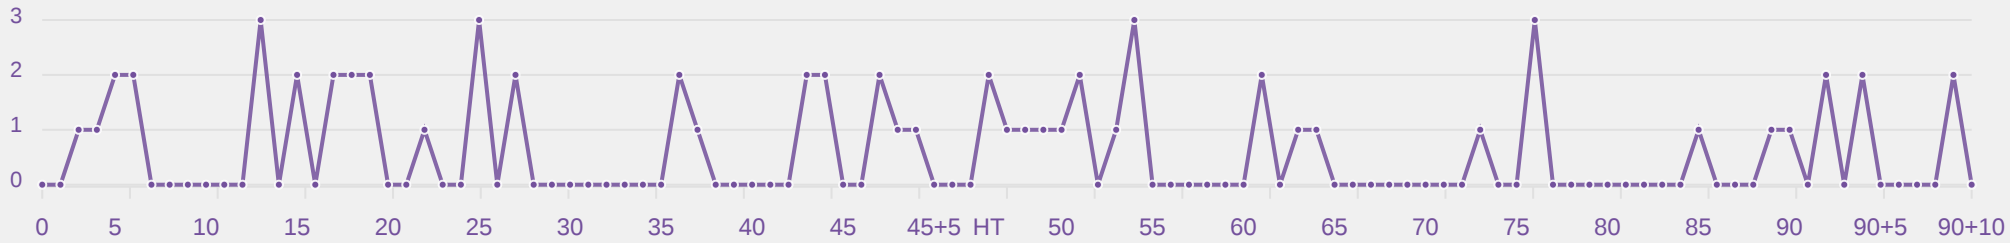

GOALKEEPING

Korea Republic **1 - 1 Colombia**

Goalkeeping Involvement

Korea Republic

Korea Republic GK Involvement Timeline

63
Total Involvements

Colombia

Colombia GK Involvement Timeline