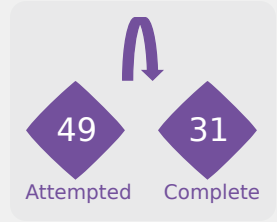

In Possession Line Height & Team Length

Korea Republic

In Possession Line Height & Team Length

Line Breaks

Korea Republic

Attempted Line Breaks

131

Attempted Line Breaks	9
Inside Shape	7
Outside Shape	2

Attempted Line Breaks	88
Inside Shape	50
Outside Shape	38

Attempted Line Breaks	34
Inside Shape	20
Outside Shape	14

Line Breaks

Colombia

Attempted Line Breaks

112

Attempted Line Breaks	5
Inside Shape	5
Outside Shape	0

Attempted Line Breaks	86
Inside Shape	62
Outside Shape	24

Attempted Line Breaks	21
Inside Shape	16
Outside Shape	5

Line Breaks

					4 Units				3 Units			2 Units		Direction			Distribution Type		
#	Player	Line Breaks Attempted	Line Breaks Completed	Line Break Completion %	Attacking Line	Attacking Midfield Line	Midfield Line	Defensive Line	Attacking Line	Midfield Line	Defensive Line	Midfield Line	Defensive Line	Through	Around	Over	Pass	Cross	Ball Progression
1	WOO Sumin	3	3	100%	0	0	0	0	2	1	0	0	0	0	0	3	3	0	0
2	SHIN Dain	24	17	71%	0	1	0	1	12	4	2	4	0	1	11	12	22	2	0
4	SHIN Sunghee	13	9	69%	1	0	0	0	7	1	0	4	0	3	4	6	12	1	0
7	KIM Yeeun	10	9	90%	0	0	0	0	4	1	1	4	0	4	3	3	10	0	0
8	BEOM Yeju	4	4	100%	0	0	0	0	0	2	0	2	0	2	2	0	4	0	0
9	PHAIR Casey	6	4	67%	0	1	1	0	0	2	1	1	0	4	0	2	6	0	0
13	RYOO Jihae	1	1	100%	0	0	0	0	1	0	0	0	0	0	1	0	1	0	0
14	HAN Gukhee	8	6	75%	0	0	0	0	0	4	0	4	0	5	2	1	8	0	0
15	KIM Minseo	6	5	83%	0	0	0	0	2	1	0	3	0	2	2	2	6	0	0
16	PARK Jiyu	40	34	85%	0	1	0	0	18	9	1	8	3	13	14	13	39	0	1
20	NOH Sieun	11	7	64%	2	1	0	0	7	1	0	0	0	2	4	5	11	0	0
6	LIM Yeji	0	0	0%	0	0	0	0	0	0	0	0	0	0	0	0	0	0	0
11	SEO Minjeong	2	1	50%	0	0	0	0	1	1	0	0	0	1	0	1	2	0	0
12	BAEK Jieun	1	0	0%	0	0	0	0	0	0	0	1	0	1	0	0	1	0	0
17	NAM Sarang	2	1	50%	0	0	0	0	0	1	1	0	0	1	0	1	2	0	0