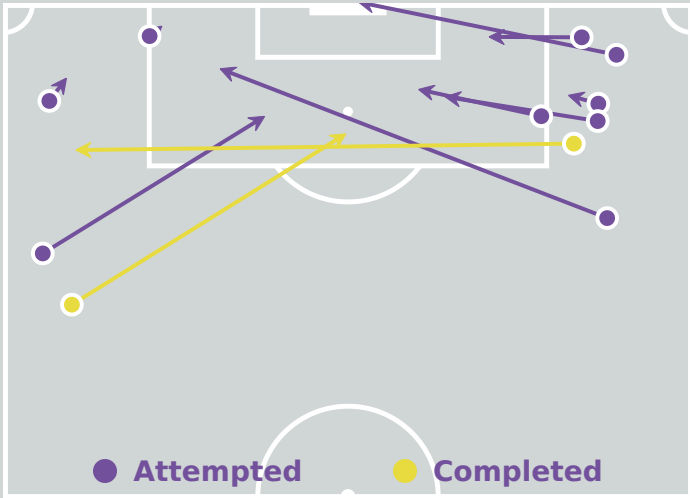

Crosses (Open Play)

Cross Locations