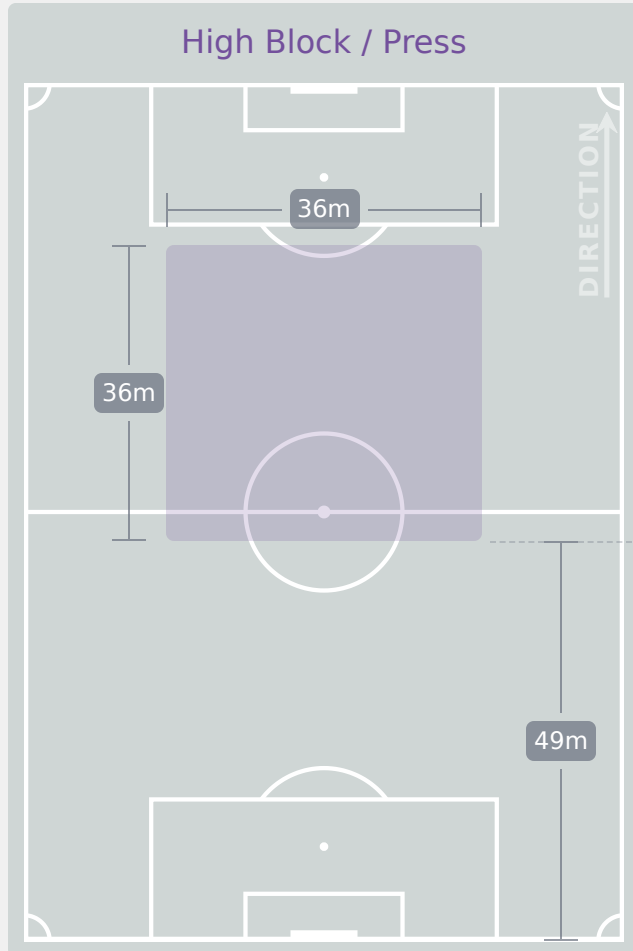

Defensive Line Height & Team Length

Korea Republic