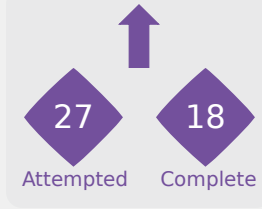

In Possession Line Height & Team Length

Korea Republic

In Possession Line Height & Team Length

Line Breaks

Korea Republic

Attempted Line Breaks

131

Attempted Line Breaks	9
Inside Shape	7
Outside Shape	2

Attempted Line Breaks	88
Inside Shape	50
Outside Shape	38

Attempted Line Breaks	34
Inside Shape	20
Outside Shape	14

Line Breaks

Colombia

Attempted Line Breaks

112

Attempted Line Breaks	5
Inside Shape	5
Outside Shape	0

Attempted Line Breaks	86
Inside Shape	62
Outside Shape	24

Attempted Line Breaks	21
Inside Shape	16
Outside Shape	5

Line Breaks

					4 Units				3 Units			2 Units		Direction			Distribution Type		
#	Player	Line Breaks Attempted	Line Breaks Completed	Line Break Completion %	Attacking Line	Attacking Midfield Line	Midfield Line	Defensive Line	Attacking Line	Midfield Line	Defensive Line	Midfield Line	Defensive Line	Through	Around	Over	Pass	Cross	Ball Progression
1	WOO Sumin	3	3	100%	0	0	0	0	2	1	0	0	0	0	0	3	3	0	0
2	SHIN Dain	24	17	71%	0	1	0	1	12	4	2	4	0	1	11	12	22	2	0
4	SHIN Sunghee	13	9	69%	1	0	0	0	7	1	0	4	0	3	4	6	12	1	0
7	KIM Yeeun	10	9	90%	0	0	0	0	4	1	1	4	0	4	3	3	10	0	0
8	BEOM Yeju	4	4	100%	0	0	0	0	0	2	0	2	0	2	2	0	4	0	0
9	PHAIR Casey	6	4	67%	0	1	1	0	0	2	1	1	0	4	0	2	6	0	0
13	RYOO Jihae	1	1	100%	0	0	0	0	1	0	0	0	0	0	1	0	1	0	0
14	HAN Gukhee	8	6	75%	0	0	0	0	0	4	0	4	0	5	2	1	8	0	0
15	KIM Minseo	6	5	83%	0	0	0	0	2	1	0	3	0	2	2	2	6	0	0
16	PARK Jiyu	40	34	85%	0	1	0	0	18	9	1	8	3	13	14	13	39	0	1
20	NOH Sieun	11	7	64%	2	1	0	0	7	1	0	0	0	2	4	5	11	0	0
6	LIM Yeji	0	0	0%	0	0	0	0	0	0	0	0	0	0	0	0	0	0	0
11	SEO Minjeong	2	1	50%	0	0	0	0	1	1	0	0	0	1	0	1	2	0	0
12	BAEK Jieun	1	0	0%	0	0	0	0	0	0	0	1	0	1	0	0	1	0	0
17	NAM Sarang	2	1	50%	0	0	0	0	0	1	1	0	0	1	0	1	2	0	0