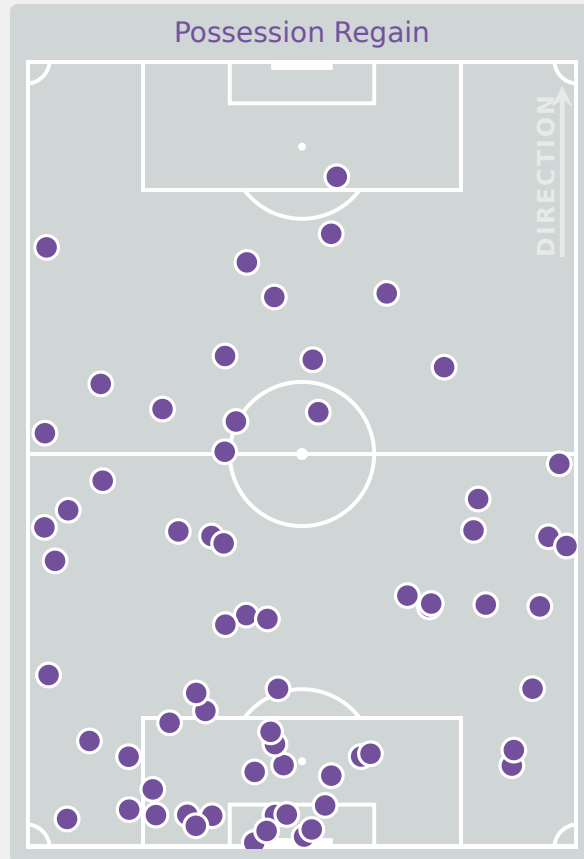

Movement Types by Phase

Final Third Phase

Progression Phase

Build Up Phase

All Movement Types

- In Front
- In Between
- Out to In
- In to Out
- In Behind

Top Ranked Players

Type	Player	Movements
In Front	14 ACEVEDO Laura	5
In Between	11 MARTINEZ Ella	24
Out to In	18 TUSCHE Lena	1
In to Out	8 CUELLAR Michel	4
In Behind	11 MARTINEZ Ella	10

Movement Types Pitch Third

FIFA
U-17 WOMEN'S
WORLD CUP
DOMINICAN REPUBLIC 2024

OUT OF POSSESSION

**Korea
Republic**

1 - 1 Colombia

Defensive Actions

Blocks

Possession Contests

Most Possession Regains

12
PARK Jiyu
 LEFT BACK

Korea Republic

#	Player	Total Possession Regains
1	WOO Sumin	10
2	SHIN Dain	4
4	SHIN Sunghee	2
7	KIM Yeeun	10
8	BEOM Yeju	2
9	PHAIR Casey	4
13	RYOO Jihae	1
14	HAN Gukhee	2
15	KIM Minseo	5
16	PARK Jiyu	12
20	NOH Sieun	9
6	LIM Yeji	0
11	SEO Minjeong	2
12	BAEK Jieun	1
17	NAM Sarang	0