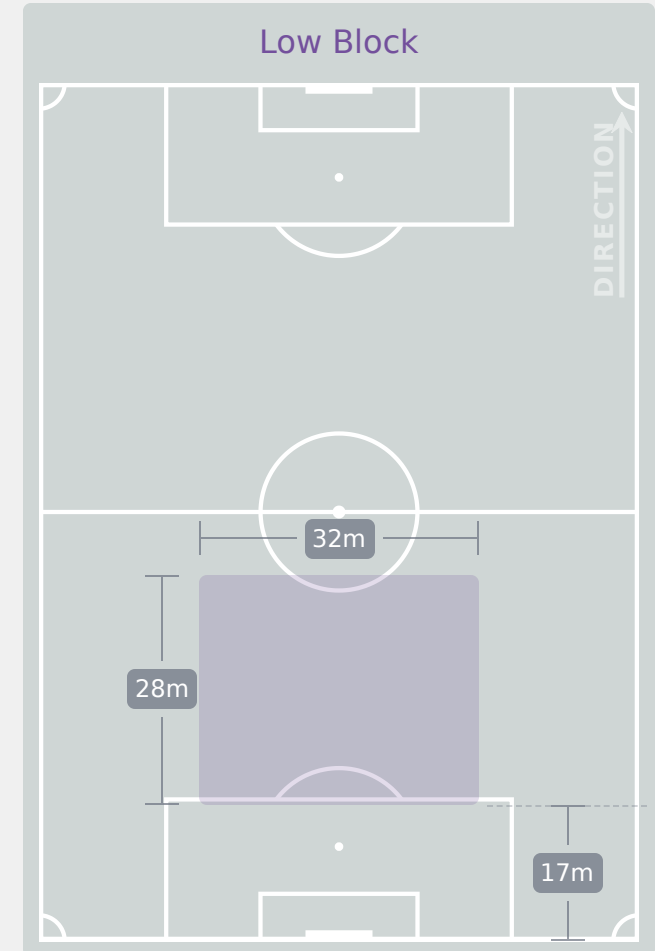

RIGHT CENTRE MIDFIELD

#	Player	Total Possession Regains
1	AGUDELO Luisa	3
3	ORTIZ Sofia	5
4	GONZALEZ Zarhay	3
6	WEINER Isabel	7
8	CUELLAR Michel	3
9	LOPEZ Maithe	3
10	SILVA Mariana	3
11	MARTINEZ Ella	6
13	CARDENAS Nicoll	1
16	RODRIGUEZ Samantha	4
18	TUSCHE Lena	1
7	DIAZ Isabella	2
14	ACEVEDO Laura	1
17	ROJAS Nikol	0
19	SANTOS Eliesther	0
20	TORRES Reina	1

Defensive Line Height & Team Length

Korea Republic

Defensive Line Height & Team Length

Defensive Pressure

Korea Republic

121	Total Pressures	229
37	Direct Pressures	55
1.7s	Avg Pressure Duration	1.55s
56	Forced Turnovers	56
8.09s	Ball Recovery Time	9.27s
42	Pushing on into Pressing	74
93	Pushing on	172
22	Pressing Direction Inside	36
65	Pressing Direction Outside	135