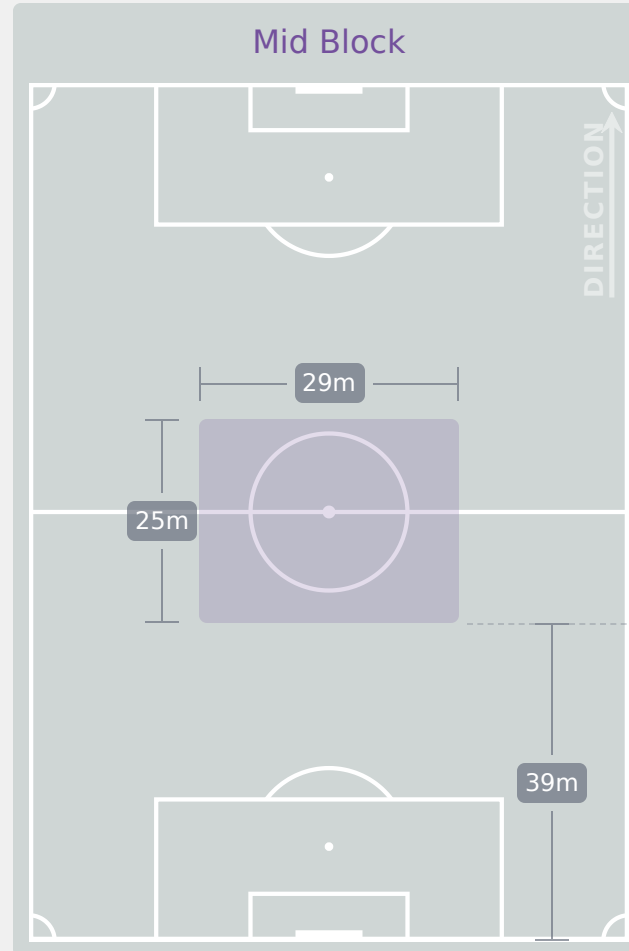

RIGHT CENTRE MIDFIELD

#	Player	Total Possession Regains
1	AGUDELO Luisa	3
3	ORTIZ Sofia	5
4	GONZALEZ Zarhay	3
6	WEINER Isabel	7
8	CUELLAR Michel	3
9	LOPEZ Maithe	3
10	SILVA Mariana	3
11	MARTINEZ Ella	6
13	CARDENAS Nicoll	1
16	RODRIGUEZ Samantha	4
18	TUSCHE Lena	1
7	DIAZ Isabella	2
14	ACEVEDO Laura	1
17	ROJAS Nikol	0
19	SANTOS Eliesther	0
20	TORRES Reina	1

Defensive Line Height & Team Length

Korea Republic

Defensive Line Height & Team Length

Defensive Pressure

Korea Republic

121	Total Pressures	229
37	Direct Pressures	55
1.7s	Avg Pressure Duration	1.55s
56	Forced Turnovers	56
8.09s	Ball Recovery Time	9.27s
42	Pushing on into Pressing	74
93	Pushing on	172
22	Pressing Direction Inside	36
65	Pressing Direction Outside	135