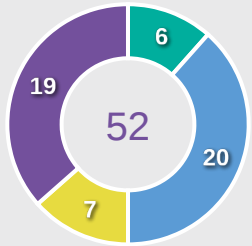

Progression Phase