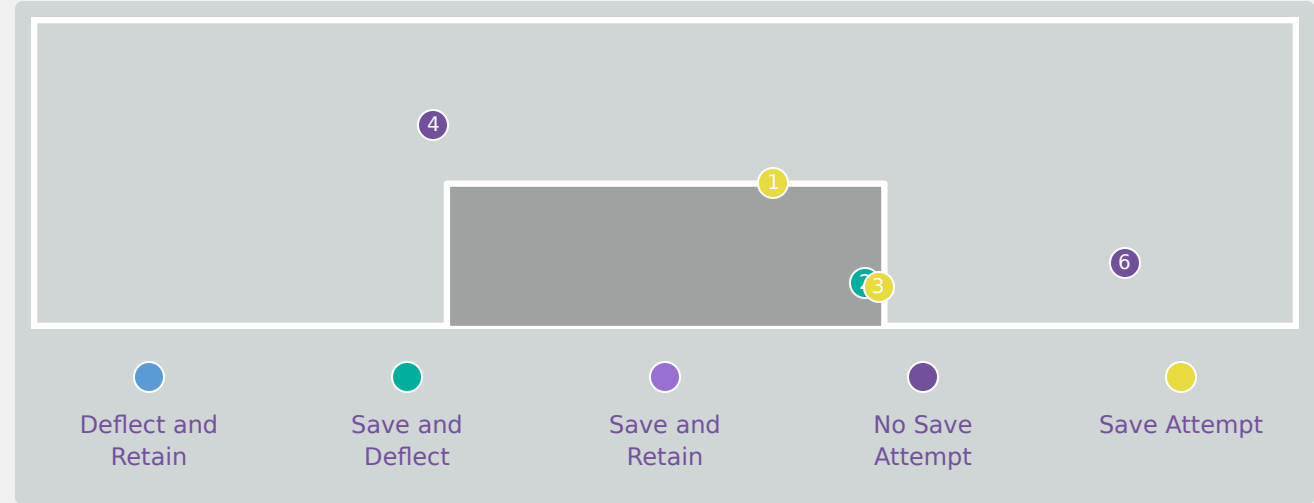

67
Save %

Total Attempts on Goal Faced	Total Goal Interventions	Save & Retain	Deflect & Retain	Save & Deflect	Save Attempt	No Save Attempt
13	4	4	0	0	4	5

Colombia

Goal Prevention

10

Total Attempts on Goal Faced

50

Save %

Total Attempts on Goal Faced	Total Goal Interventions	Save & Retain	Deflect & Retain	Save & Deflect	Save Attempt	No Save Attempt
10	1	0	0	1	2	7

Aerial Control

Korea Republic

Delivery Types Faced

Total	In Swing	Out Swing	Driven	Lofted	Cutback	Push
15	2	5	2	3	0	3