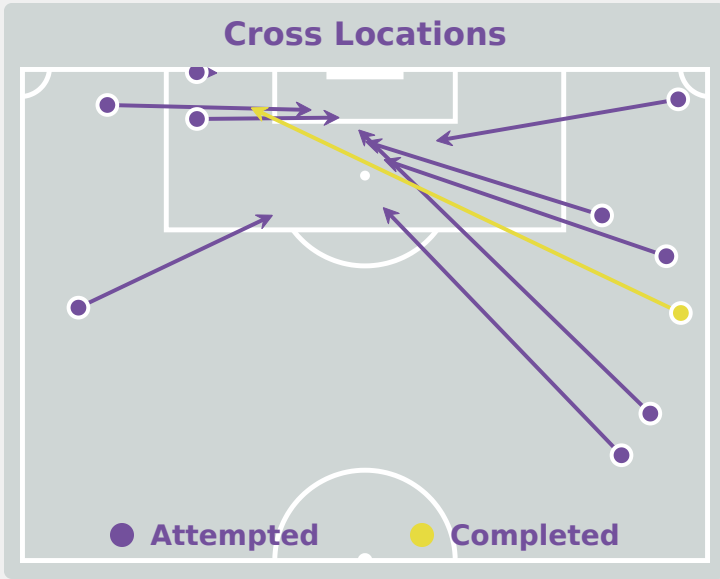

Crosses (Open Play)

Korea Republic

#	Player	Inswing	Outswing	Driven	Lofted	Cutback	Push Cross	Total Attempted
1	WOO Sumin	0	0	0	0	0	0	0
2	SHIN Dain	1	0	0	1	0	0	2
4	SHIN Sunghee	0	1	0	0	0	0	1
7	KIM Yeeun	0	0	0	0	0	0	0
8	BEOM Yeju	0	0	0	0	0	1	1
9	PHAIR Casey	1	0	1	1	0	0	3
13	RYOO Jihae	0	2	0	0	0	0	2
14	HAN Gukhee	0	0	0	0	0	0	0
15	KIM Minseo	0	0	0	0	0	0	0
16	PARK Jiyu	0	0	0	0	0	0	0
20	NOH Sieun	0	0	0	0	0	0	0
6	LIM Yeji	0	0	0	0	0	0	0
11	SEO Minjeong	0	1	0	0	0	0	1
12	BAEK Jieun	0	0	0	0	0	0	0
17	NAM Sarang	0	0	0	0	0	0	0