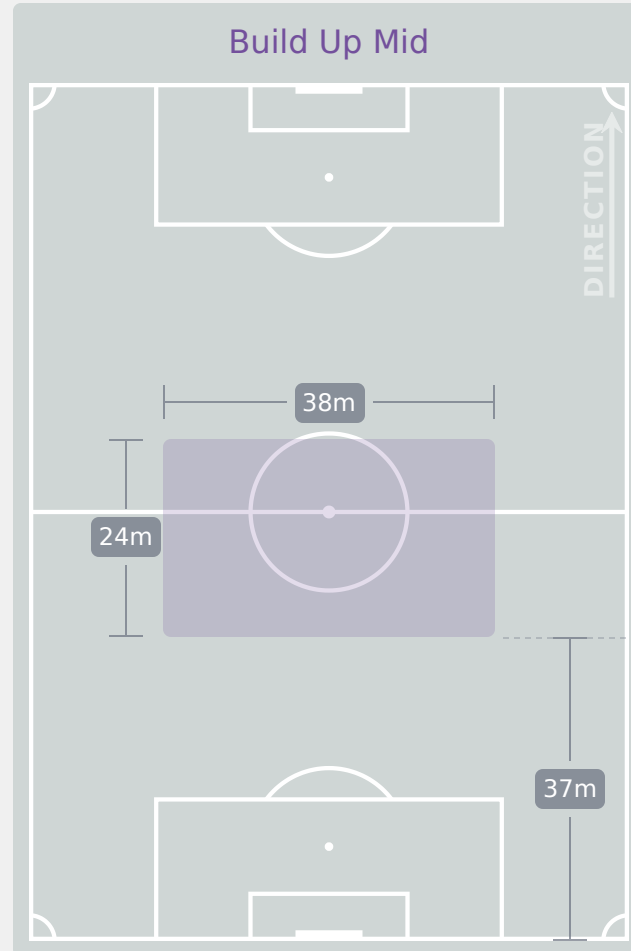

In Possession Line Height & Team Length

Korea Republic

In Possession Line Height & Team Length

Line Breaks

Korea Republic

Attempted Line Breaks

131

Attempted Line Breaks	9
Inside Shape	7
Outside Shape	2