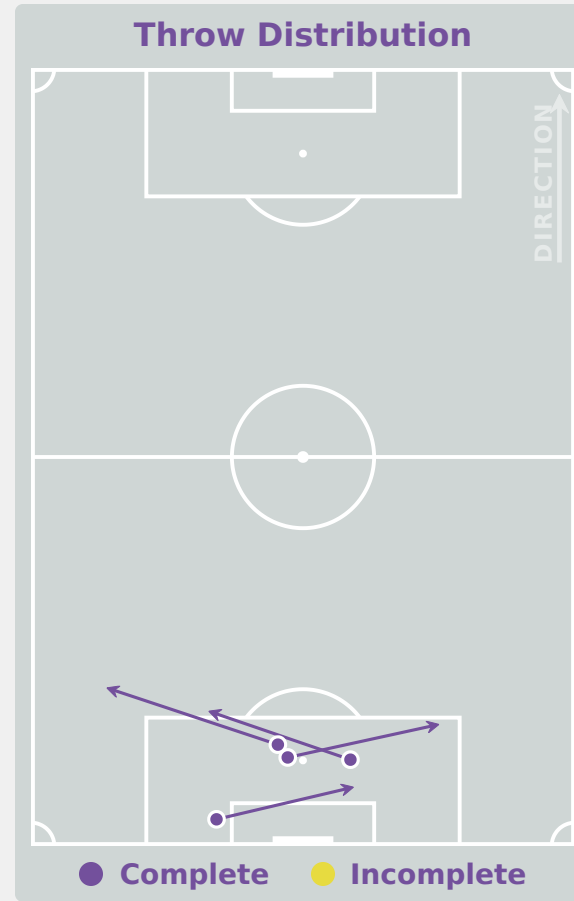

Goalkeeping Distribution

Korea Republic