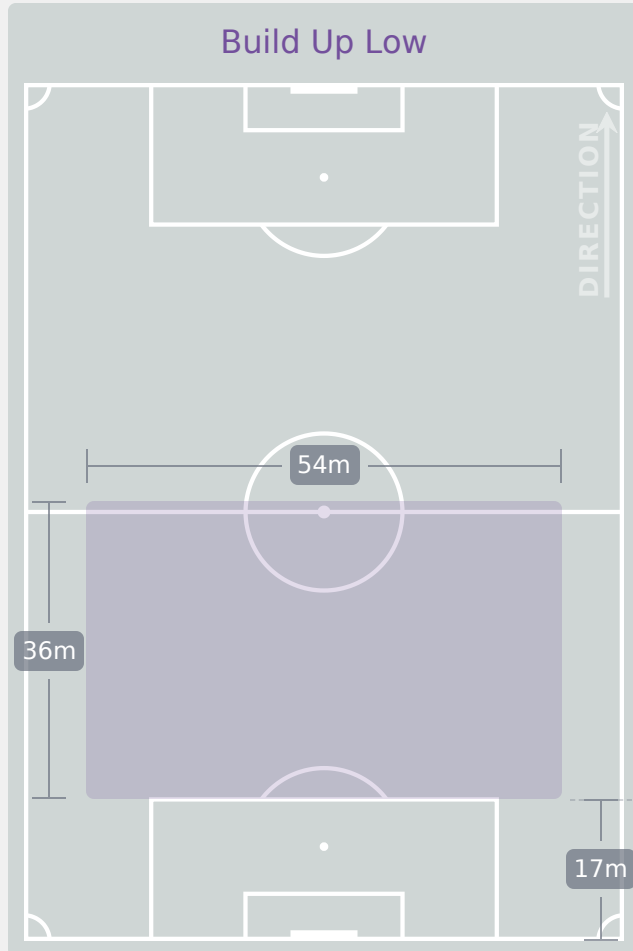

In Possession Line Height & Team Length

Korea Republic

In Possession Line Height & Team Length

Line Breaks

Korea Republic

Attempted Line Breaks

131

Attempted Line Breaks	9
Inside Shape	7
Outside Shape	2