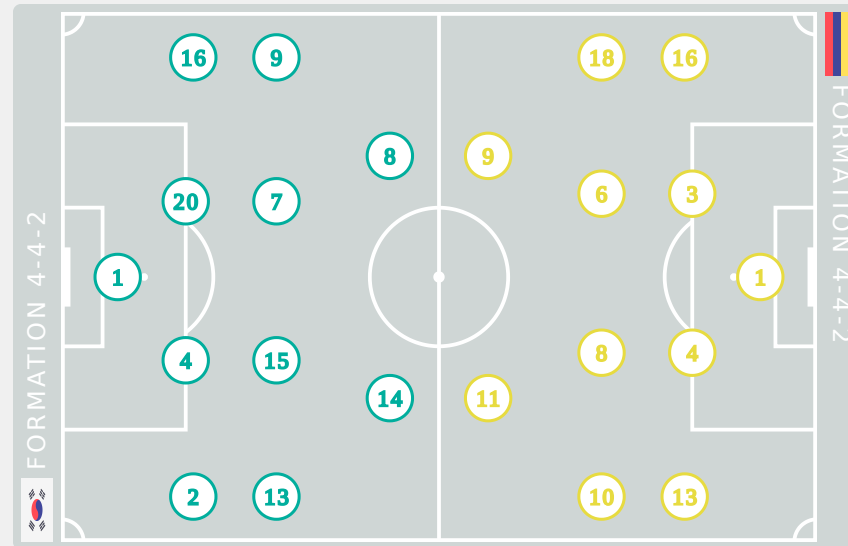

Match Summary - Teams

Korea Republic

STARTING

- 1 GK WOO Sumin
- 2 DF SHIN Dain
- 4 DF SHIN Sunghee
- 7 MF KIM Yeeun 59' ↓ 63'
- 8 MF BEOM Yeju ↓ 89'
- 9 FW PHAIR Casey 36' 88' ↓ 90+9'
- 13 DF RYOO Jihae ↓ 63'
- 14 FW HAN Gukhee
- 15 MF KIM Minseo
- 16 MF PARK Jiyu
- 20 DF NOH Sieun

SUBSTITUTES

- 18 GK JEONG Haerim
- 21 GK JUNG Yujeong
- 3 DF KIM Hanah
- 5 DF SHIN Yuna
- 6 MF LIM Yeji ↑ 90+9'
- 10 MF YANG Jimin
- 11 MF SEO Minjeong ↑ 63'
- 12 MF BAEK Jieun ↑ 89'
- 17 MF NAM Sarang ↑ 63'
- 19 DF JUNG Hayun