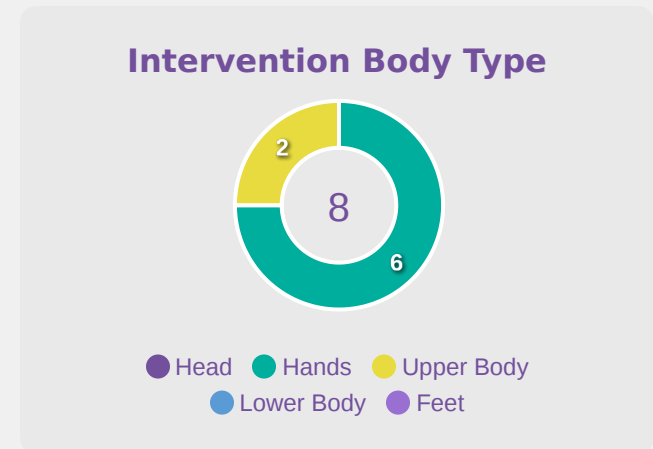

38
Total Involvements

Goalkeeping Distribution

Korea Republic

Colombia

Goalkeeping Distribution

Goal Prevention

Korea Republic

13
Total Attempts on Goal Faced

67
Save %

Total Attempts on Goal Faced	Total Goal Interventions	Save & Retain	Deflect & Retain	Save & Deflect	Save Attempt	No Save Attempt
13	4	4	0	0	4	5

Colombia

Goal Prevention

10

Total Attempts on Goal Faced