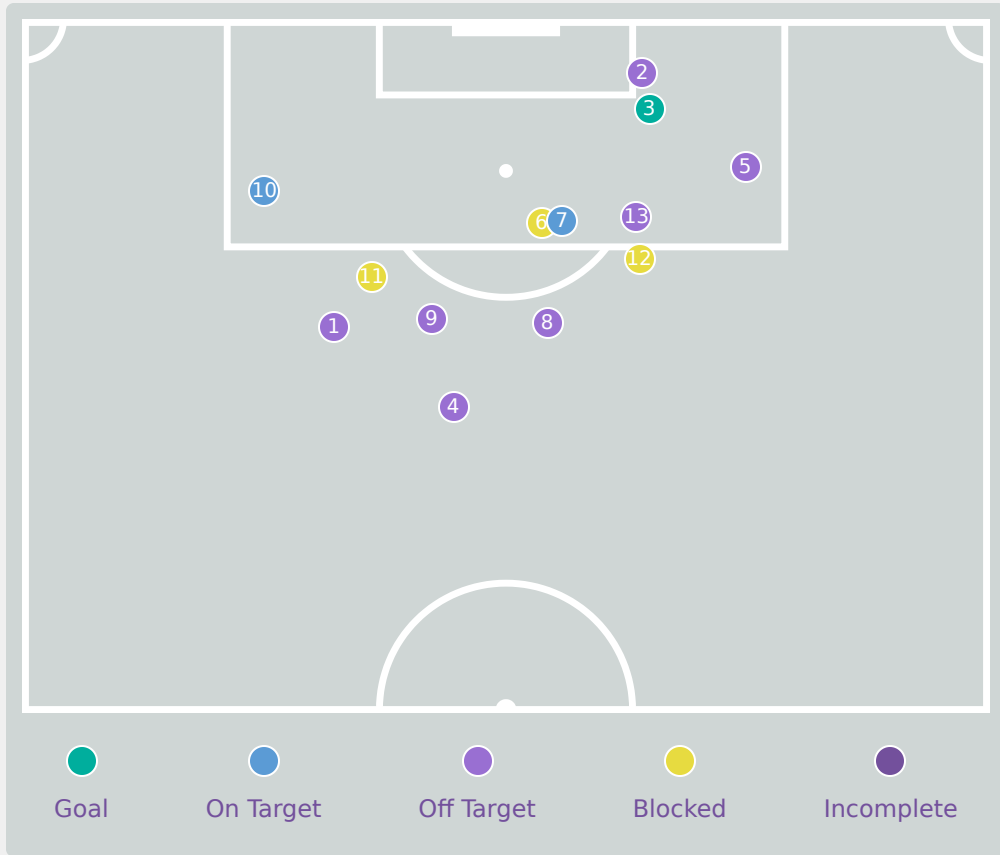

Attempts at Goal

Korea Republic

Key	Outcome	Shots
●	Goals	1
●	On Target	1
●	Off Target	3
●	Blocked	2
●	Incomplete	2

Attempts at Goal

Korea Republic

Time	Player	Outcome	Body Part	Delivery Type
2	2 SHIN Dain	Off Target	Right Foot	Freekick
9	15 KIM Minseo	On Target - Saved	Right Foot	Loose Ball
35	9 PHAIR Casey	On Target - Goal	Right Foot	Penalty
41	2 SHIN Dain	Off Target	Right Foot	Freekick
65	8 BEOM Yeju	Incomplete - Defensive Event	Right Foot	Pass
68	9 PHAIR Casey	Off Target	Right Foot	Pass
72	4 SHIN Sunghee	Incomplete - Blocked	Left Foot	Loose Ball
83	2 SHIN Dain	Incomplete	Right Foot	Freekick
84	15 KIM Minseo	Incomplete - Blocked	Right Foot	Loose Ball

Attempts at Goal

Key	Outcome	Shots
	Goals	1
	On Target	2
	Off Target	7
	Blocked	3
	Incomplete	0

Attempts at Goal

Colombia

Time	Player	Outcome	Body Part	Delivery Type
4	6 WEINER Isabel	Off Target	Left Foot	Loose Ball
25	9 LOPEZ Maithe	Off Target - Saved	Right Foot	Other
27	11 MARTINEZ Ella	On Target - Goal	Right Foot	Pass
46	10 SILVA Mariana	Off Target	Left Foot	Loose Ball
47	7 DIAZ Isabella	Off Target	Right Foot	Pass
49	3 ORTIZ Sofia	Incomplete - Blocked	Right Foot	Loose Ball
51	9 LOPEZ Maithe	On Target - Saved	Left Foot	Pass
64	7 DIAZ Isabella	Off Target	Right Foot	Pass
76	18 TUSCHE Lena	Off Target - Saved	Right Foot	Pass
92	19 SANTOS Eliesther	On Target - Saved	Right Foot	Pass
94	11 MARTINEZ Ella	Incomplete - Blocked	Right Foot	Loose Ball
94	16 RODRIGUEZ Samantha	Incomplete - Blocked	Right Foot	Pass
99	19 SANTOS Eliesther	Off Target	Left Foot	Loose Ball