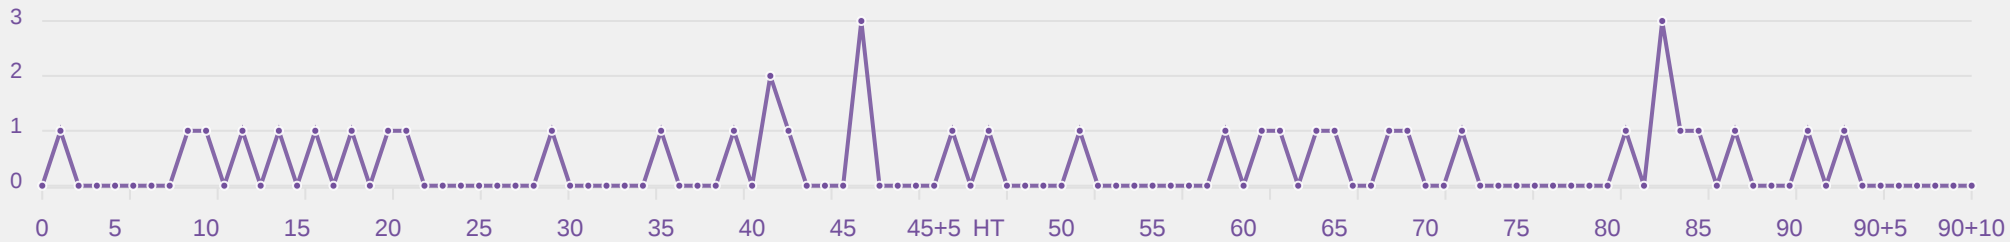

GOALKEEPING

Korea Republic **1 - 1 Colombia**

Goalkeeping Involvement

Korea Republic

Korea Republic GK Involvement Timeline

63
Total Involvements

Colombia

Colombia GK Involvement Timeline