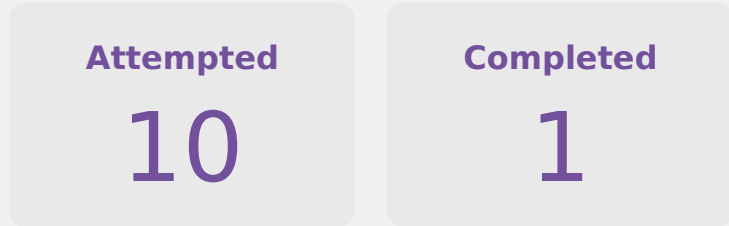

Attempts at Goal

Key	Outcome	Shots
	Goals	1
	On Target	2
	Off Target	7
	Blocked	3
	Incomplete	0

Attempts at Goal

Colombia

Time	Player	Outcome	Body Part	Delivery Type
4	6 WEINER Isabel	Off Target	Left Foot	Loose Ball
25	9 LOPEZ Maithe	Off Target - Saved	Right Foot	Other
27	11 MARTINEZ Ella	On Target - Goal	Right Foot	Pass
46	10 SILVA Mariana	Off Target	Left Foot	Loose Ball
47	7 DIAZ Isabella	Off Target	Right Foot	Pass
49	3 ORTIZ Sofia	Incomplete - Blocked	Right Foot	Loose Ball
51	9 LOPEZ Maithe	On Target - Saved	Left Foot	Pass
64	7 DIAZ Isabella	Off Target	Right Foot	Pass
76	18 TUSCHE Lena	Off Target - Saved	Right Foot	Pass
92	19 SANTOS Eliesther	On Target - Saved	Right Foot	Pass
94	11 MARTINEZ Ella	Incomplete - Blocked	Right Foot	Loose Ball
94	16 RODRIGUEZ Samantha	Incomplete - Blocked	Right Foot	Pass
99	19 SANTOS Eliesther	Off Target	Left Foot	Loose Ball

Crosses (Open Play)

Korea Republic

#	Player	Inswing	Outswing	Driven	Lofted	Cutback	Push Cross	Total Attempted
1	WOO Sumin	0	0	0	0	0	0	0
2	SHIN Dain	1	0	0	1	0	0	2
4	SHIN Sunghee	0	1	0	0	0	0	1
7	KIM Yeeun	0	0	0	0	0	0	0
8	BEOM Yeju	0	0	0	0	0	1	1
9	PHAIR Casey	1	0	1	1	0	0	3
13	RYOO Jihae	0	2	0	0	0	0	2
14	HAN Gukhee	0	0	0	0	0	0	0
15	KIM Minseo	0	0	0	0	0	0	0
16	PARK Jiyu	0	0	0	0	0	0	0
20	NOH Sieun	0	0	0	0	0	0	0
6	LIM Yeji	0	0	0	0	0	0	0
11	SEO Minjeong	0	1	0	0	0	0	1
12	BAEK Jieun	0	0	0	0	0	0	0
17	NAM Sarang	0	0	0	0	0	0	0