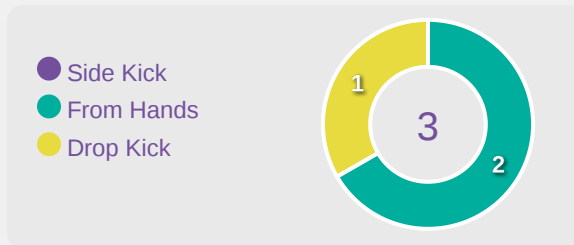

38
Total Involvements

Goalkeeping Distribution

Korea Republic

Colombia

Goalkeeping Distribution

Goal Prevention

Korea Republic

13
Total Attempts on Goal Faced

67
Save %

Total Attempts on Goal Faced	Total Goal Interventions	Save & Retain	Deflect & Retain	Save & Deflect	Save Attempt	No Save Attempt
13	4	4	0	0	4	5

Colombia

Goal Prevention

10

Total Attempts on Goal Faced