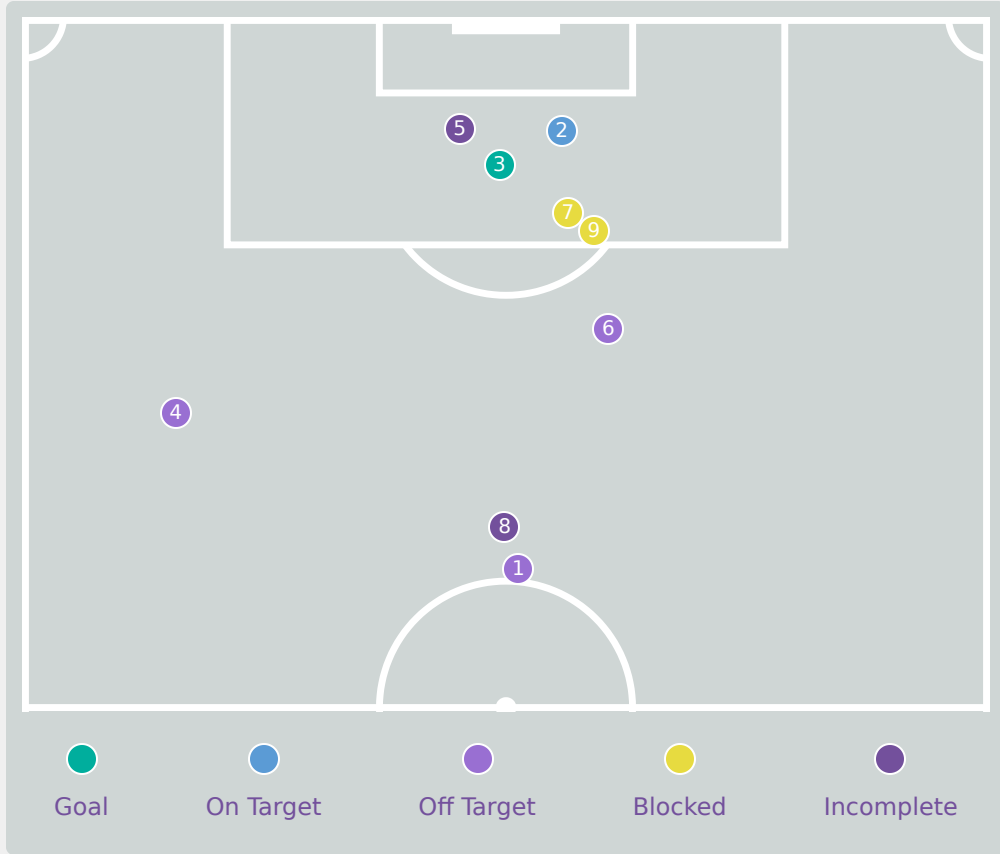

Attempts at Goal

Korea Republic

Key	Outcome	Shots
●	Goals	1
●	On Target	1
●	Off Target	3
●	Blocked	2
●	Incomplete	2