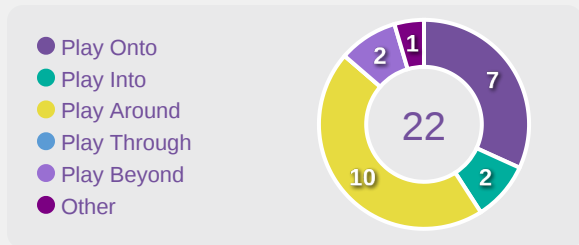

38
Total Involvements

Goalkeeping Distribution

Korea Republic

Colombia

Goalkeeping Distribution

Goal Prevention

Korea Republic

13
Total Attempts on Goal Faced

67
Save %

Total Attempts on Goal Faced	Total Goal Interventions	Save & Retain	Deflect & Retain	Save & Deflect	Save Attempt	No Save Attempt
13	4	4	0	0	4	5

Colombia

Goal Prevention

10

Total Attempts on Goal Faced