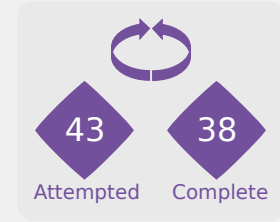

In Possession Line Height & Team Length

Korea Republic

In Possession Line Height & Team Length

Line Breaks

Korea Republic

Attempted Line Breaks

131

Attempted Line Breaks	9
Inside Shape	7
Outside Shape	2

Attempted Line Breaks	88
Inside Shape	50
Outside Shape	38

Attempted Line Breaks	34
Inside Shape	20
Outside Shape	14

Line Breaks

Colombia

Attempted Line Breaks

112

Attempted Line Breaks	5
Inside Shape	5
Outside Shape	0

Attempted Line Breaks	86
Inside Shape	62
Outside Shape	24

Attempted Line Breaks	21
Inside Shape	16
Outside Shape	5

Line Breaks

					4 Units				3 Units			2 Units		Direction			Distribution Type		
#	Player	Line Breaks Attempted	Line Breaks Completed	Line Break Completion %	Attacking Line	Attacking Midfield Line	Midfield Line	Defensive Line	Attacking Line	Midfield Line	Defensive Line	Midfield Line	Defensive Line	Through	Around	Over	Pass	Cross	Ball Progression
1	WOO Sumin	3	3	100%	0	0	0	0	2	1	0	0	0	0	0	3	3	0	0
2	SHIN Dain	24	17	71%	0	1	0	1	12	4	2	4	0	1	11	12	22	2	0
4	SHIN Sunghee	13	9	69%	1	0	0	0	7	1	0	4	0	3	4	6	12	1	0
7	KIM Yeeun	10	9	90%	0	0	0	0	4	1	1	4	0	4	3	3	10	0	0
8	BEOM Yeju	4	4	100%	0	0	0	0	0	2	0	2	0	2	2	0	4	0	0
9	PHAIR Casey	6	4	67%	0	1	1	0	0	2	1	1	0	4	0	2	6	0	0
13	RYOO Jihae	1	1	100%	0	0	0	0	1	0	0	0	0	0	1	0	1	0	0
14	HAN Gukhee	8	6	75%	0	0	0	0	0	4	0	4	0	5	2	1	8	0	0
15	KIM Minseo	6	5	83%	0	0	0	0	2	1	0	3	0	2	2	2	6	0	0
16	PARK Jiyu	40	34	85%	0	1	0	0	18	9	1	8	3	13	14	13	39	0	1
20	NOH Sieun	11	7	64%	2	1	0	0	7	1	0	0	0	2	4	5	11	0	0
6	LIM Yeji	0	0	0%	0	0	0	0	0	0	0	0	0	0	0	0	0	0	0
11	SEO Minjeong	2	1	50%	0	0	0	0	1	1	0	0	0	1	0	1	2	0	0
12	BAEK Jieun	1	0	0%	0	0	0	0	0	0	0	1	0	1	0	0	1	0	0
17	NAM Sarang	2	1	50%	0	0	0	0	0	1	1	0	0	1	0	1	2	0	0