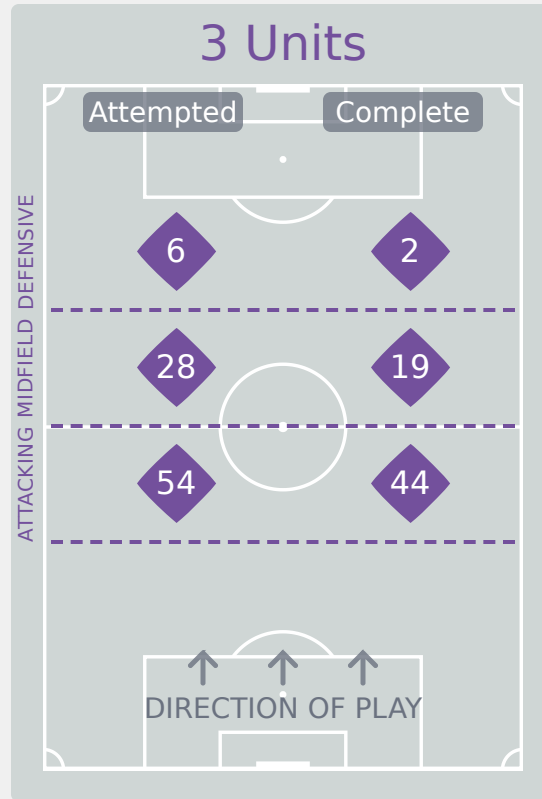

In Possession Line Height & Team Length

Korea Republic

In Possession Line Height & Team Length

Line Breaks

Korea Republic

Attempted Line Breaks

131

Attempted Line Breaks	9
Inside Shape	7
Outside Shape	2

Attempted Line Breaks	88
Inside Shape	50
Outside Shape	38

Attempted Line Breaks	34
Inside Shape	20
Outside Shape	14

Line Breaks

Colombia

Attempted Line Breaks

112

Attempted Line Breaks	5
Inside Shape	5
Outside Shape	0

Attempted Line Breaks	86
Inside Shape	62
Outside Shape	24

Attempted Line Breaks	21
Inside Shape	16
Outside Shape	5

Line Breaks

					4 Units				3 Units			2 Units		Direction			Distribution Type		
#	Player	Line Breaks Attempted	Line Breaks Completed	Line Break Completion %	Attacking Line	Attacking Midfield Line	Midfield Line	Defensive Line	Attacking Line	Midfield Line	Defensive Line	Midfield Line	Defensive Line	Through	Around	Over	Pass	Cross	Ball Progression
1	WOO Sumin	3	3	100%	0	0	0	0	2	1	0	0	0	0	0	3	3	0	0
2	SHIN Dain	24	17	71%	0	1	0	1	12	4	2	4	0	1	11	12	22	2	0
4	SHIN Sunghee	13	9	69%	1	0	0	0	7	1	0	4	0	3	4	6	12	1	0
7	KIM Yeeun	10	9	90%	0	0	0	0	4	1	1	4	0	4	3	3	10	0	0
8	BEOM Yeju	4	4	100%	0	0	0	0	0	2	0	2	0	2	2	0	4	0	0
9	PHAIR Casey	6	4	67%	0	1	1	0	0	2	1	1	0	4	0	2	6	0	0
13	RYOO Jihae	1	1	100%	0	0	0	0	1	0	0	0	0	0	1	0	1	0	0
14	HAN Gukhee	8	6	75%	0	0	0	0	0	4	0	4	0	5	2	1	8	0	0
15	KIM Minseo	6	5	83%	0	0	0	0	2	1	0	3	0	2	2	2	6	0	0
16	PARK Jiyu	40	34	85%	0	1	0	0	18	9	1	8	3	13	14	13	39	0	1
20	NOH Sieun	11	7	64%	2	1	0	0	7	1	0	0	0	2	4	5	11	0	0
6	LIM Yeji	0	0	0%	0	0	0	0	0	0	0	0	0	0	0	0	0	0	0
11	SEO Minjeong	2	1	50%	0	0	0	0	1	1	0	0	0	1	0	1	2	0	0
12	BAEK Jieun	1	0	0%	0	0	0	0	0	0	0	1	0	1	0	0	1	0	0
17	NAM Sarang	2	1	50%	0	0	0	0	0	1	1	0	0	1	0	1	2	0	0