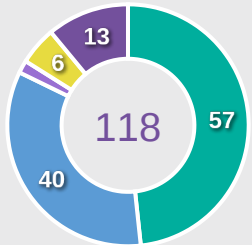

Movement to Receive

Korea Republic

Movement Types by Phase

Final Third Phase

Progression Phase

Build Up Phase

All Movement Types

- In Front
- In Between
- Out to In
- In to Out
- In Behind

Top Ranked Players

Type	Player	Movements
In Front	15 KIM Minseo	20
In Between	8 BEOM Yeju	33
Out to In	8 BEOM Yeju	2
In to Out	8 BEOM Yeju	9
In Behind	9 PHAIR Casey	20

Movement Types Pitch Third

Movement to Receive