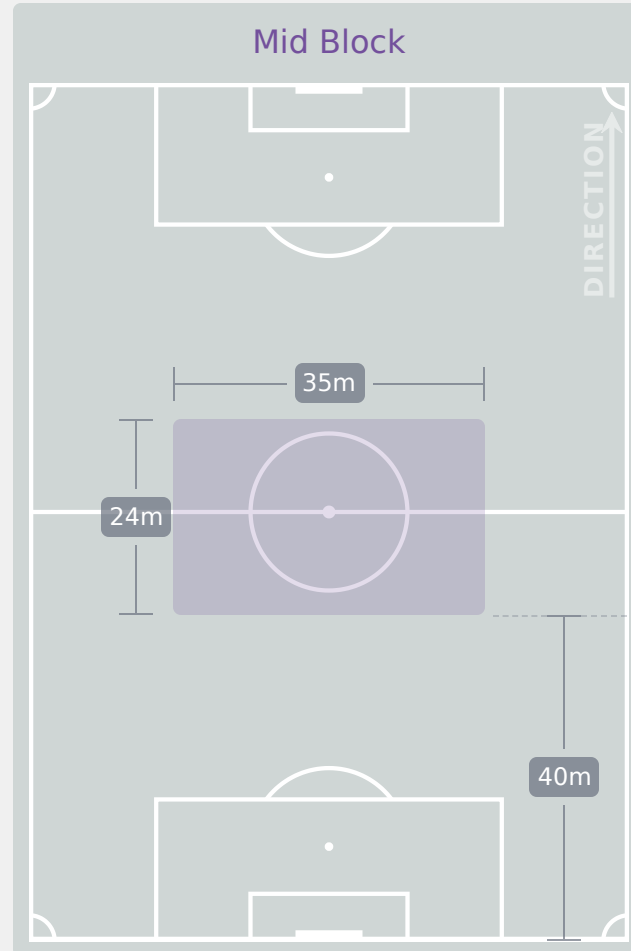

Defensive Line Height & Team Length

Korea Republic