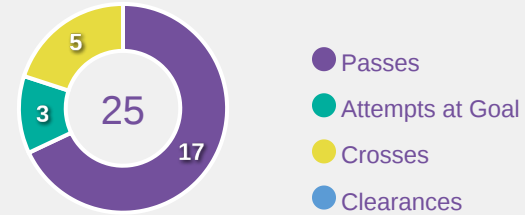

Movement Types Pitch Third

FIFA
U-17 WOMEN'S
WORLD CUP
DOMINICAN REPUBLIC 2024

OUT OF POSSESSION

**Korea
Republic**

1 - 1 Colombia

Defensive Actions

Blocks

Possession Contests

Most Possession Regains

12
PARK Jiyu
 LEFT BACK

Korea Republic

#	Player	Total Possession Regains
1	WOO Sumin	10
2	SHIN Dain	4
4	SHIN Sunghee	2
7	KIM Yeeun	10
8	BEOM Yeju	2
9	PHAIR Casey	4
13	RYOO Jihae	1
14	HAN Gukhee	2
15	KIM Minseo	5
16	PARK Jiyu	12
20	NOH Sieun	9
6	LIM Yeji	0
11	SEO Minjeong	2
12	BAEK Jieun	1
17	NAM Sarang	0