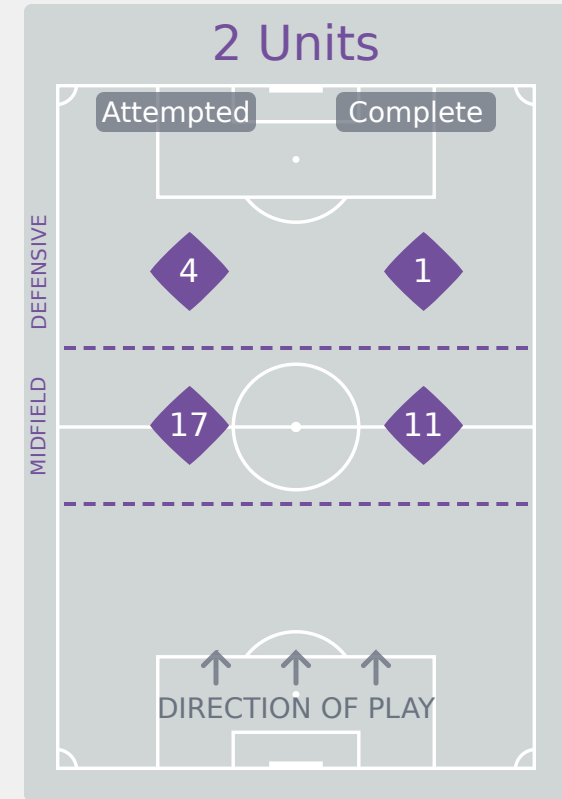

In Possession Line Height & Team Length

Korea Republic

In Possession Line Height & Team Length

Line Breaks

Korea Republic

Attempted Line Breaks

131

Attempted Line Breaks	9
Inside Shape	7
Outside Shape	2

Attempted Line Breaks	88
Inside Shape	50
Outside Shape	38

Attempted Line Breaks	34
Inside Shape	20
Outside Shape	14

Line Breaks

Colombia

Attempted Line Breaks

112

Attempted Line Breaks	5
Inside Shape	5
Outside Shape	0

Attempted Line Breaks	86
Inside Shape	62
Outside Shape	24

Attempted Line Breaks	21
Inside Shape	16
Outside Shape	5

Line Breaks

					4 Units				3 Units			2 Units		Direction			Distribution Type		
#	Player	Line Breaks Attempted	Line Breaks Completed	Line Break Completion %	Attacking Line	Attacking Midfield Line	Midfield Line	Defensive Line	Attacking Line	Midfield Line	Defensive Line	Midfield Line	Defensive Line	Through	Around	Over	Pass	Cross	Ball Progression
1	WOO Sumin	3	3	100%	0	0	0	0	2	1	0	0	0	0	0	3	3	0	0
2	SHIN Dain	24	17	71%	0	1	0	1	12	4	2	4	0	1	11	12	22	2	0
4	SHIN Sunghee	13	9	69%	1	0	0	0	7	1	0	4	0	3	4	6	12	1	0
7	KIM Yeeun	10	9	90%	0	0	0	0	4	1	1	4	0	4	3	3	10	0	0
8	BEOM Yeju	4	4	100%	0	0	0	0	0	2	0	2	0	2	2	0	4	0	0
9	PHAIR Casey	6	4	67%	0	1	1	0	0	2	1	1	0	4	0	2	6	0	0
13	RYOO Jihae	1	1	100%	0	0	0	0	1	0	0	0	0	0	1	0	1	0	0
14	HAN Gukhee	8	6	75%	0	0	0	0	0	4	0	4	0	5	2	1	8	0	0
15	KIM Minseo	6	5	83%	0	0	0	0	2	1	0	3	0	2	2	2	6	0	0
16	PARK Jiyu	40	34	85%	0	1	0	0	18	9	1	8	3	13	14	13	39	0	1
20	NOH Sieun	11	7	64%	2	1	0	0	7	1	0	0	0	2	4	5	11	0	0
6	LIM Yeji	0	0	0%	0	0	0	0	0	0	0	0	0	0	0	0	0	0	0
11	SEO Minjeong	2	1	50%	0	0	0	0	1	1	0	0	0	1	0	1	2	0	0
12	BAEK Jieun	1	0	0%	0	0	0	0	0	0	0	1	0	1	0	0	1	0	0
17	NAM Sarang	2	1	50%	0	0	0	0	0	1	1	0	0	1	0	1	2	0	0