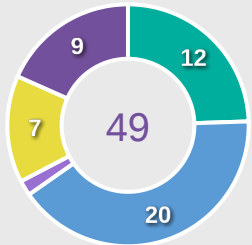

Top Ranked Players

Type	Player	Movements
In Front	15 KIM Minseo	20
In Between	8 BEOM Yeju	33
Out to In	8 BEOM Yeju	2
In to Out	8 BEOM Yeju	9
In Behind	9 PHAIR Casey	20

Movement Types Pitch Third

Movement to Receive

Movement Types by Phase

Final Third Phase

Progression Phase

Build Up Phase

All Movement Types

- In Front
- In Between
- Out to In
- In to Out
- In Behind

Top Ranked Players

Type	Player	Movements
In Front	14 ACEVEDO Laura	5
In Between	11 MARTINEZ Ella	24
Out to In	18 TUSCHE Lena	1
In to Out	8 CUELLAR Michel	4
In Behind	11 MARTINEZ Ella	10