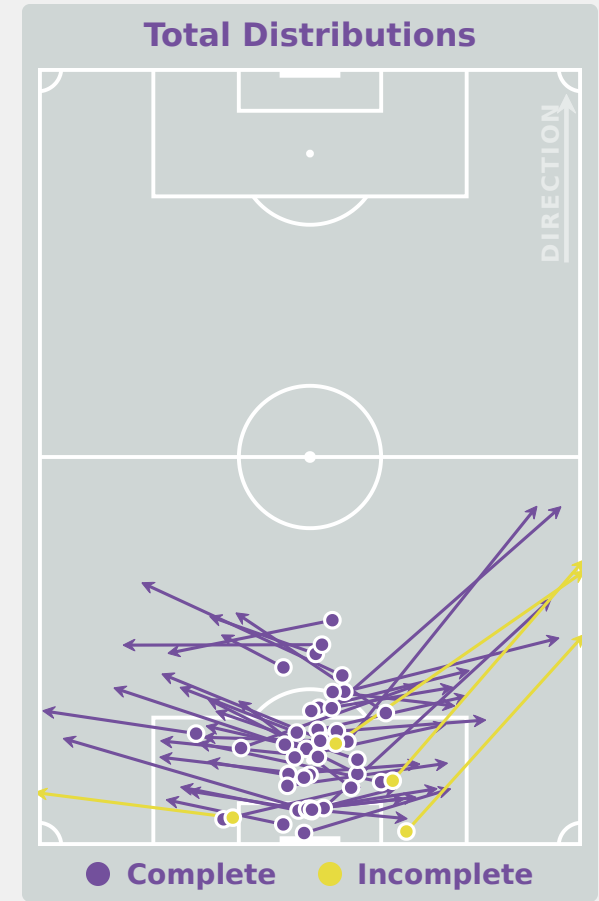

Goalkeeping Distribution

Korea Republic