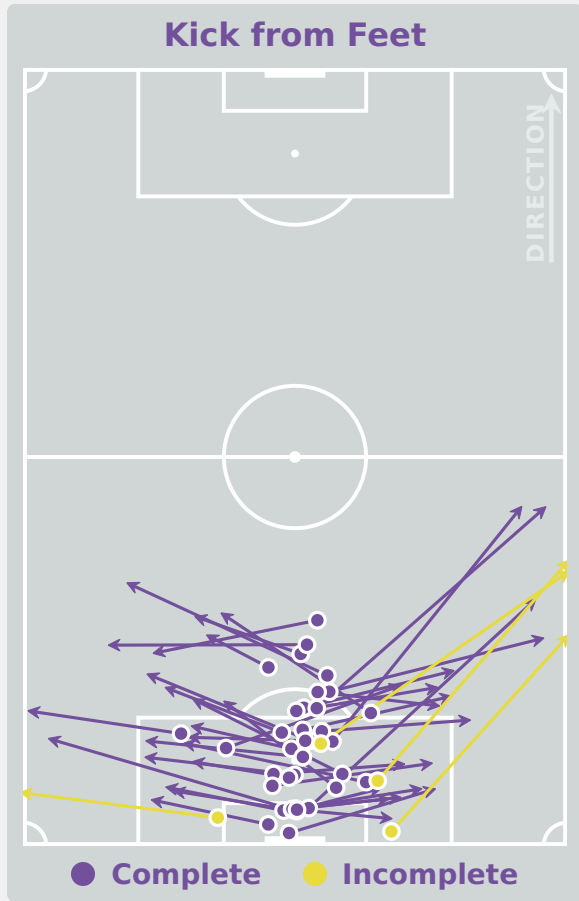

Goalkeeping Distribution

Korea Republic