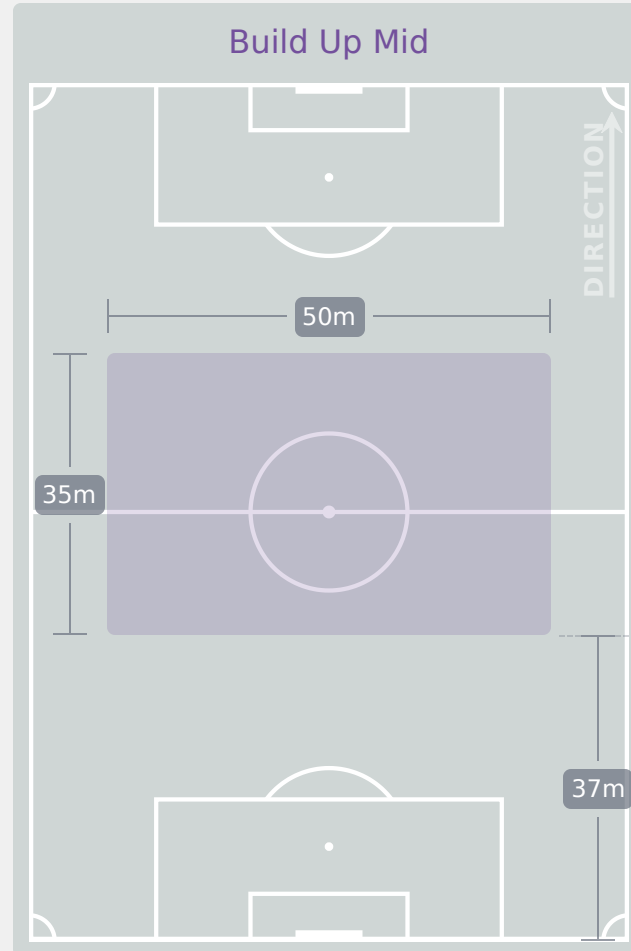

In Possession Line Height & Team Length

Korea Republic

In Possession Line Height & Team Length

Line Breaks

Korea Republic

Attempted Line Breaks

131

Attempted Line Breaks	9
Inside Shape	7
Outside Shape	2