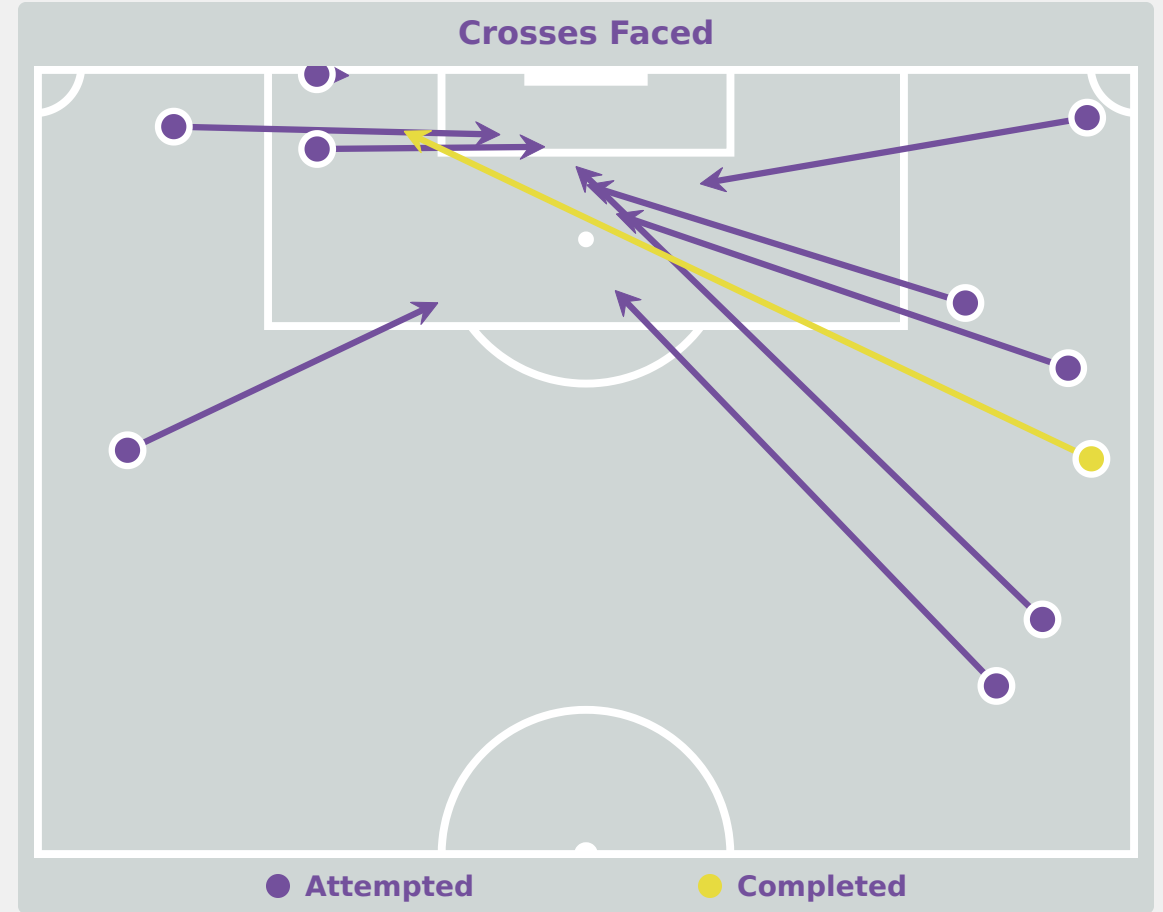

Aerial Control

Delivery Types Faced

Total	In Swing	Out Swing	Driven	Lofted	Cutback	Push
16	5	4	1	5	0	1