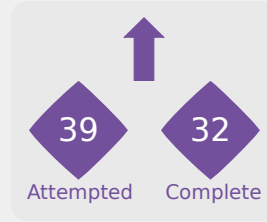

In Possession Line Height & Team Length

Korea Republic

In Possession Line Height & Team Length

Line Breaks

Korea Republic

Attempted Line Breaks

131

Attempted Line Breaks	9
Inside Shape	7
Outside Shape	2

Attempted Line Breaks	88
Inside Shape	50
Outside Shape	38

Attempted Line Breaks	34
Inside Shape	20
Outside Shape	14

Line Breaks

Colombia

Attempted Line Breaks

112

Attempted Line Breaks	5
Inside Shape	5
Outside Shape	0

Attempted Line Breaks	86
Inside Shape	62
Outside Shape	24

Attempted Line Breaks	21
Inside Shape	16
Outside Shape	5

Line Breaks

					4 Units				3 Units			2 Units		Direction			Distribution Type		
#	Player	Line Breaks Attempted	Line Breaks Completed	Line Break Completion %	Attacking Line	Attacking Midfield Line	Midfield Line	Defensive Line	Attacking Line	Midfield Line	Defensive Line	Midfield Line	Defensive Line	Through	Around	Over	Pass	Cross	Ball Progression
1	WOO Sumin	3	3	100%	0	0	0	0	2	1	0	0	0	0	0	3	3	0	0
2	SHIN Dain	24	17	71%	0	1	0	1	12	4	2	4	0	1	11	12	22	2	0
4	SHIN Sunghee	13	9	69%	1	0	0	0	7	1	0	4	0	3	4	6	12	1	0
7	KIM Yeeun	10	9	90%	0	0	0	0	4	1	1	4	0	4	3	3	10	0	0
8	BEOM Yeju	4	4	100%	0	0	0	0	0	2	0	2	0	2	2	0	4	0	0
9	PHAIR Casey	6	4	67%	0	1	1	0	0	2	1	1	0	4	0	2	6	0	0
13	RYOO Jihae	1	1	100%	0	0	0	0	1	0	0	0	0	0	1	0	1	0	0
14	HAN Gukhee	8	6	75%	0	0	0	0	0	4	0	4	0	5	2	1	8	0	0
15	KIM Minseo	6	5	83%	0	0	0	0	2	1	0	3	0	2	2	2	6	0	0
16	PARK Jiyu	40	34	85%	0	1	0	0	18	9	1	8	3	13	14	13	39	0	1
20	NOH Sieun	11	7	64%	2	1	0	0	7	1	0	0	0	2	4	5	11	0	0
6	LIM Yeji	0	0	0%	0	0	0	0	0	0	0	0	0	0	0	0	0	0	0
11	SEO Minjeong	2	1	50%	0	0	0	0	1	1	0	0	0	1	0	1	2	0	0
12	BAEK Jieun	1	0	0%	0	0	0	0	0	0	0	1	0	1	0	0	1	0	0
17	NAM Sarang	2	1	50%	0	0	0	0	0	1	1	0	0	1	0	1	2	0	0