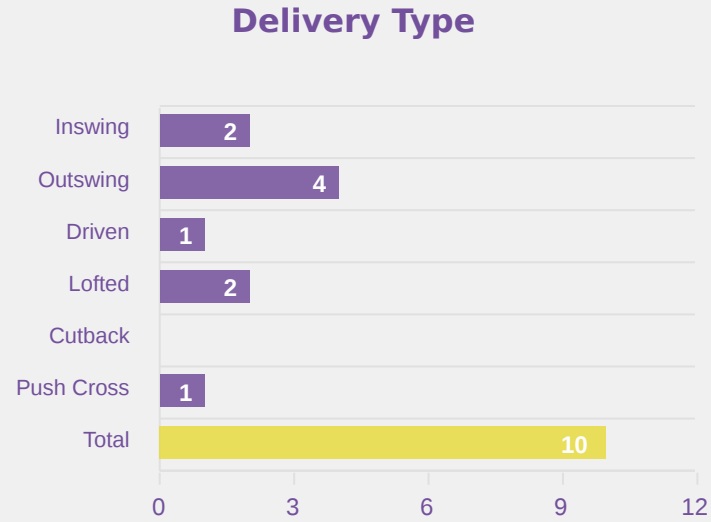

Crosses (Open Play)

Korea Republic

#	Player	Inswing	Outswing	Driven	Lofted	Cutback	Push Cross	Total Attempted
1	WOO Sumin	0	0	0	0	0	0	0
2	SHIN Dain	1	0	0	1	0	0	2
4	SHIN Sunghee	0	1	0	0	0	0	1
7	KIM Yeeun	0	0	0	0	0	0	0
8	BEOM Yeju	0	0	0	0	0	1	1
9	PHAIR Casey	1	0	1	1	0	0	3
13	RYOO Jihae	0	2	0	0	0	0	2
14	HAN Gukhee	0	0	0	0	0	0	0
15	KIM Minseo	0	0	0	0	0	0	0
16	PARK Jiyu	0	0	0	0	0	0	0
20	NOH Sieun	0	0	0	0	0	0	0
6	LIM Yeji	0	0	0	0	0	0	0
11	SEO Minjeong	0	1	0	0	0	0	1
12	BAEK Jieun	0	0	0	0	0	0	0
17	NAM Sarang	0	0	0	0	0	0	0