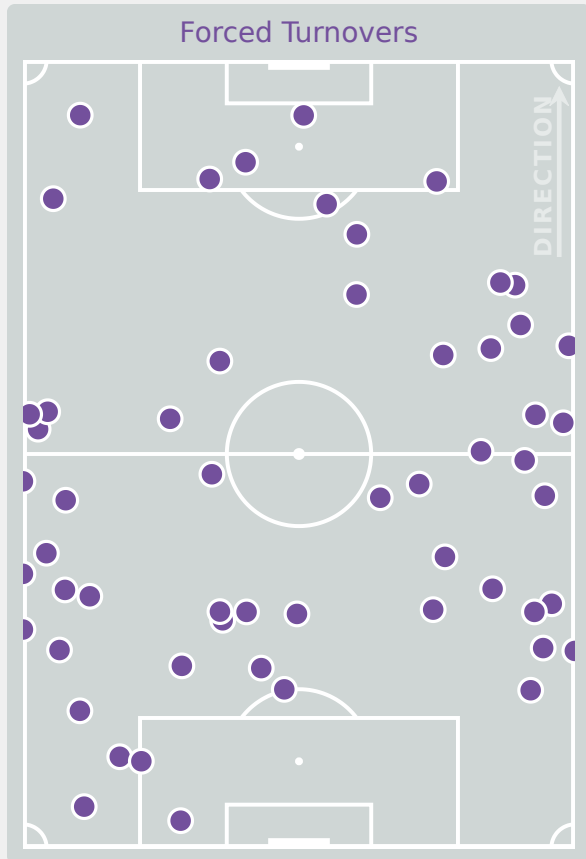

Defensive Actions