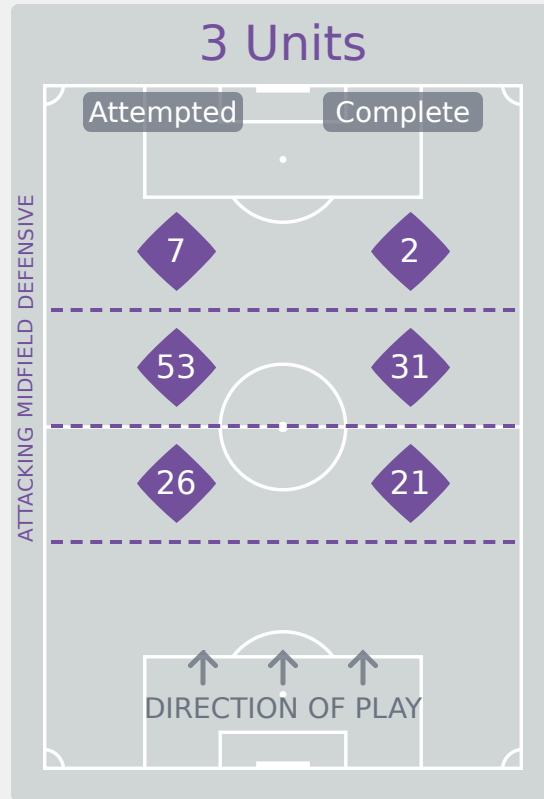

In Possession Line Height & Team Length

Korea Republic

In Possession Line Height & Team Length

Line Breaks

Korea Republic

Attempted Line Breaks

131

Attempted Line Breaks	9
Inside Shape	7
Outside Shape	2

Attempted Line Breaks	88
Inside Shape	50
Outside Shape	38

Attempted Line Breaks	34
Inside Shape	20
Outside Shape	14

Line Breaks

Colombia

Attempted Line Breaks

112

Attempted Line Breaks	5
Inside Shape	5
Outside Shape	0

Attempted Line Breaks	86
Inside Shape	62
Outside Shape	24

Attempted Line Breaks	21
Inside Shape	16
Outside Shape	5

Line Breaks

					4 Units				3 Units			2 Units		Direction			Distribution Type		
#	Player	Line Breaks Attempted	Line Breaks Completed	Line Break Completion %	Attacking Line	Attacking Midfield Line	Midfield Line	Defensive Line	Attacking Line	Midfield Line	Defensive Line	Midfield Line	Defensive Line	Through	Around	Over	Pass	Cross	Ball Progression
1	WOO Sumin	3	3	100%	0	0	0	0	2	1	0	0	0	0	0	3	3	0	0
2	SHIN Dain	24	17	71%	0	1	0	1	12	4	2	4	0	1	11	12	22	2	0
4	SHIN Sunghee	13	9	69%	1	0	0	0	7	1	0	4	0	3	4	6	12	1	0
7	KIM Yeeun	10	9	90%	0	0	0	0	4	1	1	4	0	4	3	3	10	0	0
8	BEOM Yeju	4	4	100%	0	0	0	0	0	2	0	2	0	2	2	0	4	0	0
9	PHAIR Casey	6	4	67%	0	1	1	0	0	2	1	1	0	4	0	2	6	0	0
13	RYOO Jihae	1	1	100%	0	0	0	0	1	0	0	0	0	0	1	0	1	0	0
14	HAN Gukhee	8	6	75%	0	0	0	0	0	4	0	4	0	5	2	1	8	0	0
15	KIM Minseo	6	5	83%	0	0	0	0	2	1	0	3	0	2	2	2	6	0	0
16	PARK Jiyu	40	34	85%	0	1	0	0	18	9	1	8	3	13	14	13	39	0	1
20	NOH Sieun	11	7	64%	2	1	0	0	7	1	0	0	0	2	4	5	11	0	0
6	LIM Yeji	0	0	0%	0	0	0	0	0	0	0	0	0	0	0	0	0	0	0
11	SEO Minjeong	2	1	50%	0	0	0	0	1	1	0	0	0	1	0	1	2	0	0
12	BAEK Jieun	1	0	0%	0	0	0	0	0	0	0	1	0	1	0	0	1	0	0
17	NAM Sarang	2	1	50%	0	0	0	0	0	1	1	0	0	1	0	1	2	0	0