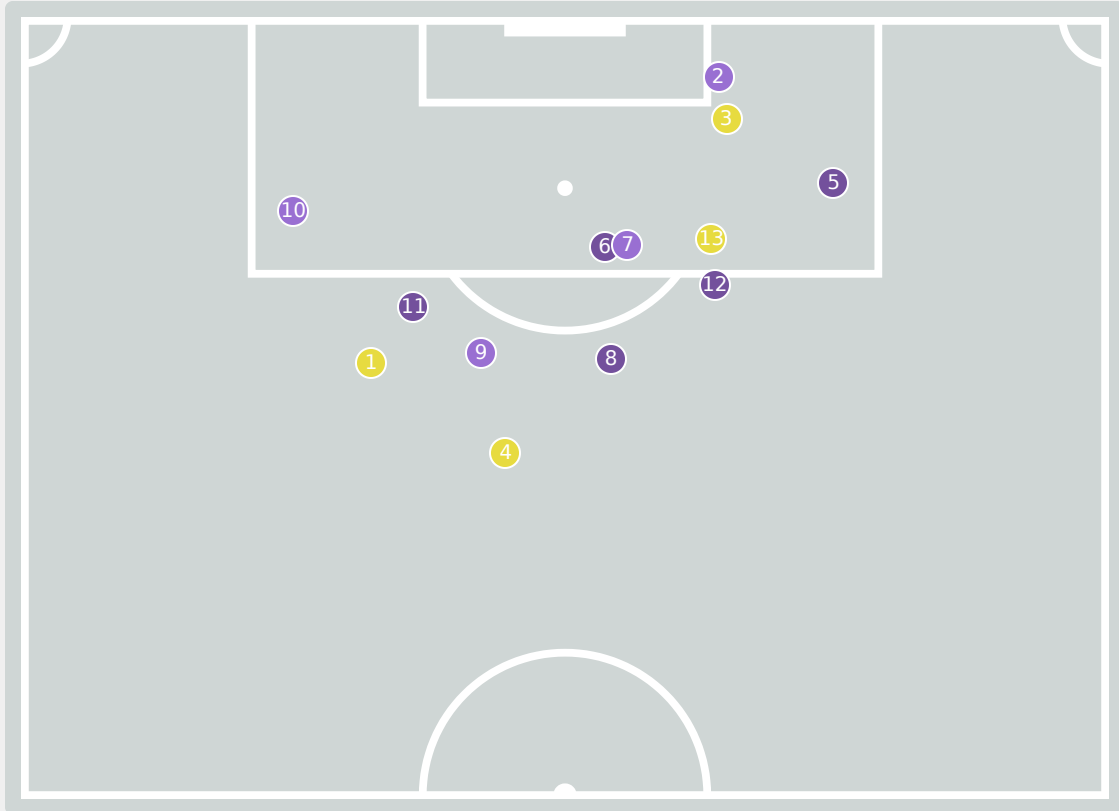

38
Total Involvements

Goalkeeping Distribution

Korea Republic

Colombia

Goalkeeping Distribution

Goal Prevention

Korea Republic

13
Total Attempts on Goal Faced

67
Save %

Total Attempts on Goal Faced	Total Goal Interventions	Save & Retain	Deflect & Retain	Save & Deflect	Save Attempt	No Save Attempt
13	4	4	0	0	4	5

Colombia

Goal Prevention

10

Total Attempts on Goal Faced