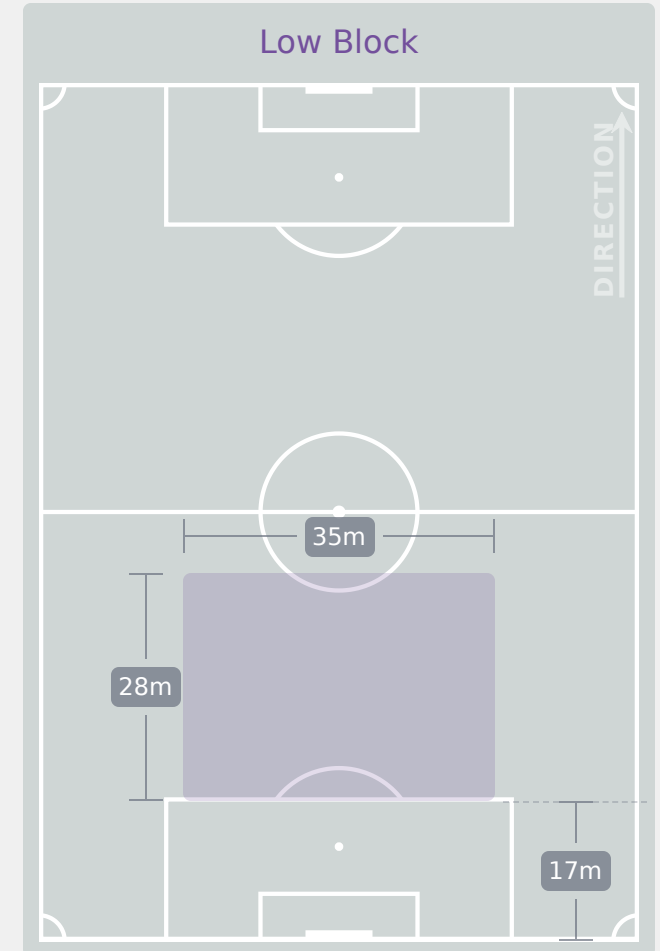

Defensive Line Height & Team Length

Korea Republic