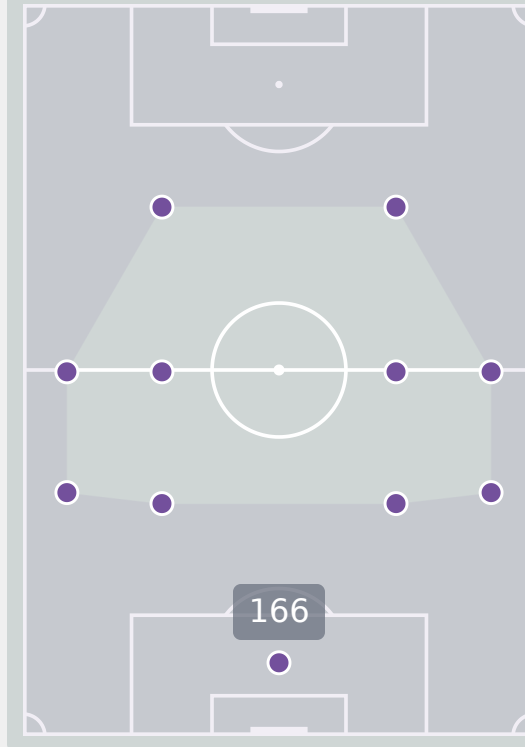

BEOM Yeju
CENTRE FORWARD LEFT

70

Offers Made in Final Third

Offers Made Inside Shape

Offers Made Outside Shape

171

Offers Made in Middle Third

89