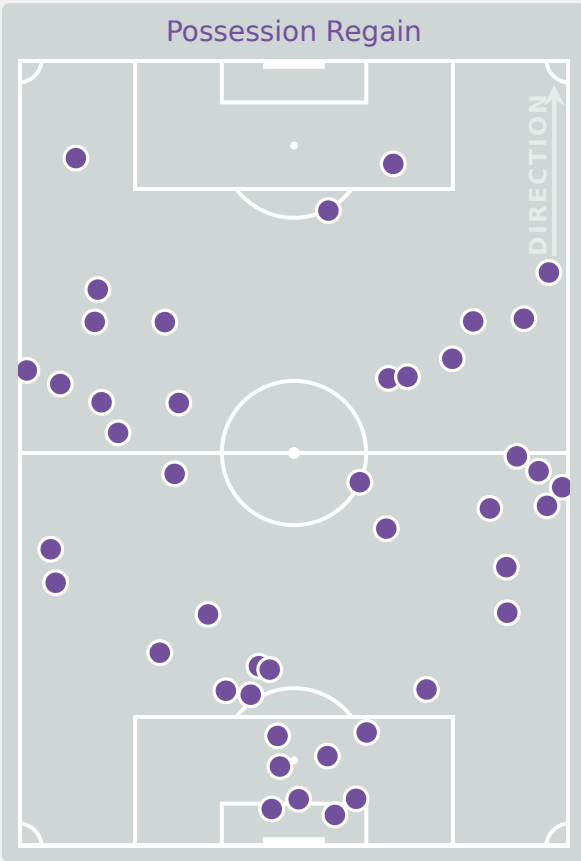

Most Possession Regains

12
PARK Jiyu
 LEFT BACK

Korea Republic

#	Player	Total Possession Regains
1	WOO Sumin	10
2	SHIN Dain	4
4	SHIN Sunghee	2
7	KIM Yeeun	10
8	BEOM Yeju	2
9	PHAIR Casey	4
13	RYOO Jihae	1
14	HAN Gukhee	2
15	KIM Minseo	5
16	PARK Jiyu	12
20	NOH Sieun	9
6	LIM Yeji	0
11	SEO Minjeong	2
12	BAEK Jieun	1
17	NAM Sarang	0

Defensive Actions

56

Forced Turnovers

43

Possession Regained

6

Interceptions

52

Tackles

2.54

Possession Actions / Defensive Action

Blocks

Possession Contests

Most Possession Regains

7

WEINER Isabel