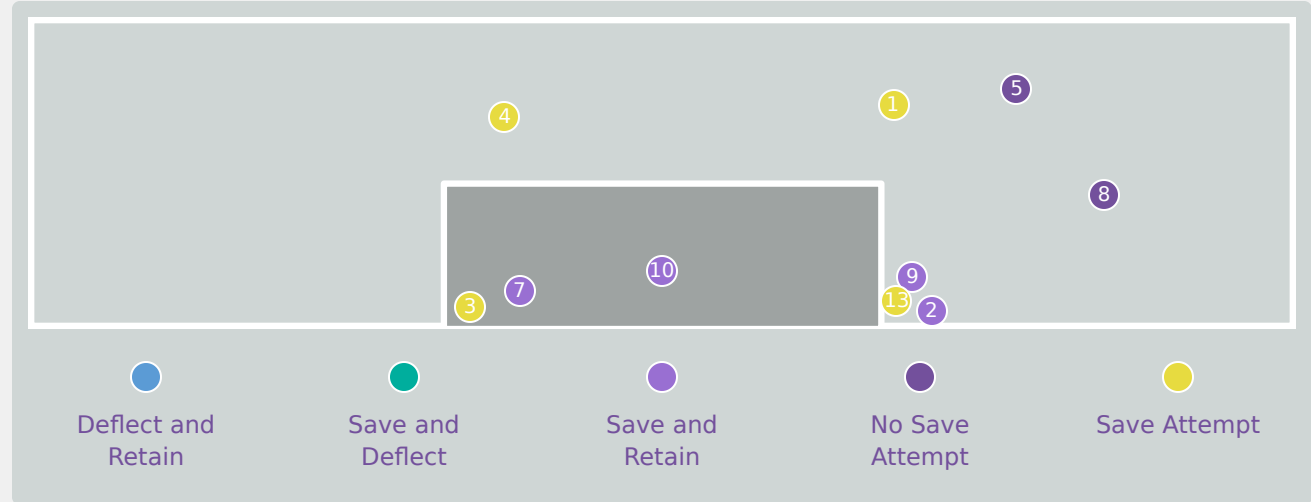

38
Total Involvements

Goalkeeping Distribution

Korea Republic

Colombia

Goalkeeping Distribution

Goal Prevention

Korea Republic

13
Total Attempts on Goal Faced

67
Save %

Total Attempts on Goal Faced	Total Goal Interventions	Save & Retain	Deflect & Retain	Save & Deflect	Save Attempt	No Save Attempt
13	4	4	0	0	4	5

Colombia

Goal Prevention

10

Total Attempts on Goal Faced

50

Save %

Total Attempts on Goal Faced	Total Goal Interventions	Save & Retain	Deflect & Retain	Save & Deflect	Save Attempt	No Save Attempt
10	1	0	0	1	2	7

Aerial Control

Korea Republic

Delivery Types Faced

Total	In Swing	Out Swing	Driven	Lofted	Cutback	Push
15	2	5	2	3	0	3