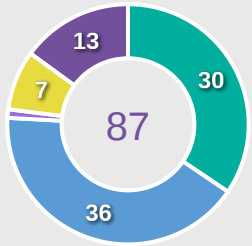

Movement to Receive

Korea Republic

Movement Types by Phase

Final Third Phase

Progression Phase

Build Up Phase

All Movement Types

- In Front
- In Between
- Out to In
- In to Out
- In Behind

Top Ranked Players

Type	Player	Movements
In Front	15 KIM Minseo	20
In Between	8 BEOM Yeju	33
Out to In	8 BEOM Yeju	2
In to Out	8 BEOM Yeju	9
In Behind	9 PHAIR Casey	20

Movement Types Pitch Third

Movement to Receive