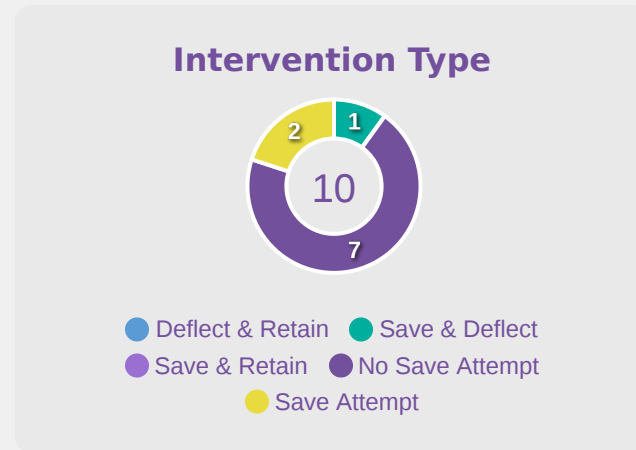

67
Save %

Total Attempts on Goal Faced	Total Goal Interventions	Save & Retain	Deflect & Retain	Save & Deflect	Save Attempt	No Save Attempt
13	4	4	0	0	4	5

Colombia

Goal Prevention

10

Total Attempts on Goal Faced

50

Save %

Total Attempts on Goal Faced	Total Goal Interventions	Save & Retain	Deflect & Retain	Save & Deflect	Save Attempt	No Save Attempt
10	1	0	0	1	2	7

Aerial Control

Korea Republic

Delivery Types Faced

Total	In Swing	Out Swing	Driven	Lofted	Cutback	Push
15	2	5	2	3	0	3