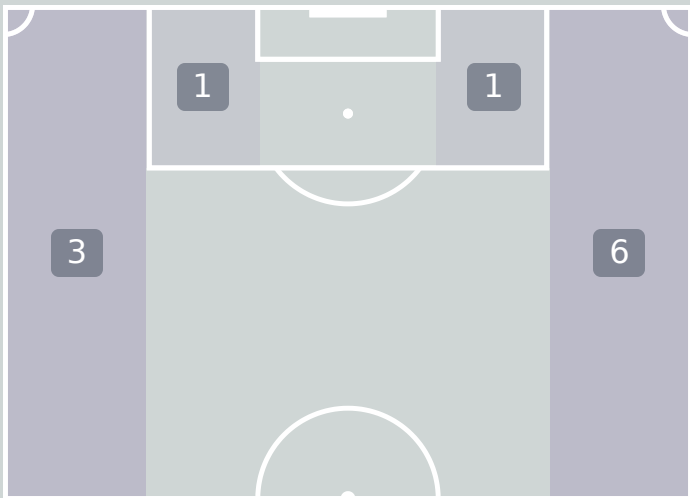

Crosses (Open Play)

Cross Locations

Delivery Type

Cross Zones

Attempted

11

Completed

2

Most Crosses Attempted

2

DIAZ Isabella
BENCH

#	Player	Inswing	Outswing	Driven	Lofted	Cutback	Push Cross	Total Attempted
1	AGUDELO Luisa	0	0	0	0	0	0	0
3	ORTIZ Sofia	0	0	0	0	0	0	0
4	GONZALEZ Zarhay	1	0	0	0	0	0	1
6	WEINER Isabel	0	0	0	0	0	0	0
8	CUELLAR Michel	0	0	0	0	0	0	0
9	LOPEZ Maithe	0	1	0	0	0	0	1
10	SILVA Mariana	0	0	0	0	0	0	0
11	MARTINEZ Ella	0	0	0	0	0	1	1
13	CARDENAS Nicoll	0	0	0	0	0	0	0
16	RODRIGUEZ Samantha	0	0	0	1	0	1	2
18	TUSCHE Lena	0	0	1	1	0	0	2
7	DIAZ Isabella	0	1	1	0	0	0	2
14	ACEVEDO Laura	1	0	0	0	0	0	1
17	ROJAS Nikol	0	0	0	0	0	0	0
19	SANTOS Eliesther	0	0	0	0	0	1	1
20	TORRES Reina	0	0	0	0	0	0	0