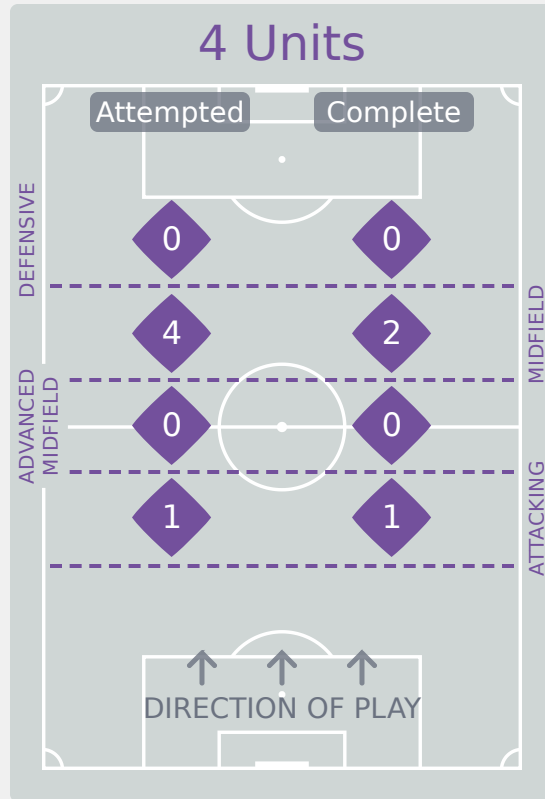

In Possession Line Height & Team Length

Korea Republic

In Possession Line Height & Team Length

Line Breaks

Korea Republic

Attempted Line Breaks

131

Attempted Line Breaks	9
Inside Shape	7
Outside Shape	2

Attempted Line Breaks	88
Inside Shape	50
Outside Shape	38

Attempted Line Breaks	34
Inside Shape	20
Outside Shape	14

Line Breaks

Colombia

Attempted Line Breaks

112

Attempted Line Breaks	5
Inside Shape	5
Outside Shape	0

Attempted Line Breaks	86
Inside Shape	62
Outside Shape	24

Attempted Line Breaks	21
Inside Shape	16
Outside Shape	5

Line Breaks

					4 Units				3 Units			2 Units		Direction			Distribution Type		
#	Player	Line Breaks Attempted	Line Breaks Completed	Line Break Completion %	Attacking Line	Attacking Midfield Line	Midfield Line	Defensive Line	Attacking Line	Midfield Line	Defensive Line	Midfield Line	Defensive Line	Through	Around	Over	Pass	Cross	Ball Progression
1	WOO Sumin	3	3	100%	0	0	0	0	2	1	0	0	0	0	0	3	3	0	0
2	SHIN Dain	24	17	71%	0	1	0	1	12	4	2	4	0	1	11	12	22	2	0
4	SHIN Sunghee	13	9	69%	1	0	0	0	7	1	0	4	0	3	4	6	12	1	0
7	KIM Yeeun	10	9	90%	0	0	0	0	4	1	1	4	0	4	3	3	10	0	0
8	BEOM Yeju	4	4	100%	0	0	0	0	0	2	0	2	0	2	2	0	4	0	0
9	PHAIR Casey	6	4	67%	0	1	1	0	0	2	1	1	0	4	0	2	6	0	0
13	RYOO Jihae	1	1	100%	0	0	0	0	1	0	0	0	0	0	1	0	1	0	0
14	HAN Gukhee	8	6	75%	0	0	0	0	0	4	0	4	0	5	2	1	8	0	0
15	KIM Minseo	6	5	83%	0	0	0	0	2	1	0	3	0	2	2	2	6	0	0
16	PARK Jiyu	40	34	85%	0	1	0	0	18	9	1	8	3	13	14	13	39	0	1
20	NOH Sieun	11	7	64%	2	1	0	0	7	1	0	0	0	2	4	5	11	0	0
6	LIM Yeji	0	0	0%	0	0	0	0	0	0	0	0	0	0	0	0	0	0	0
11	SEO Minjeong	2	1	50%	0	0	0	0	1	1	0	0	0	1	0	1	2	0	0
12	BAEK Jieun	1	0	0%	0	0	0	0	0	0	0	1	0	1	0	0	1	0	0
17	NAM Sarang	2	1	50%	0	0	0	0	0	1	1	0	0	1	0	1	2	0	0