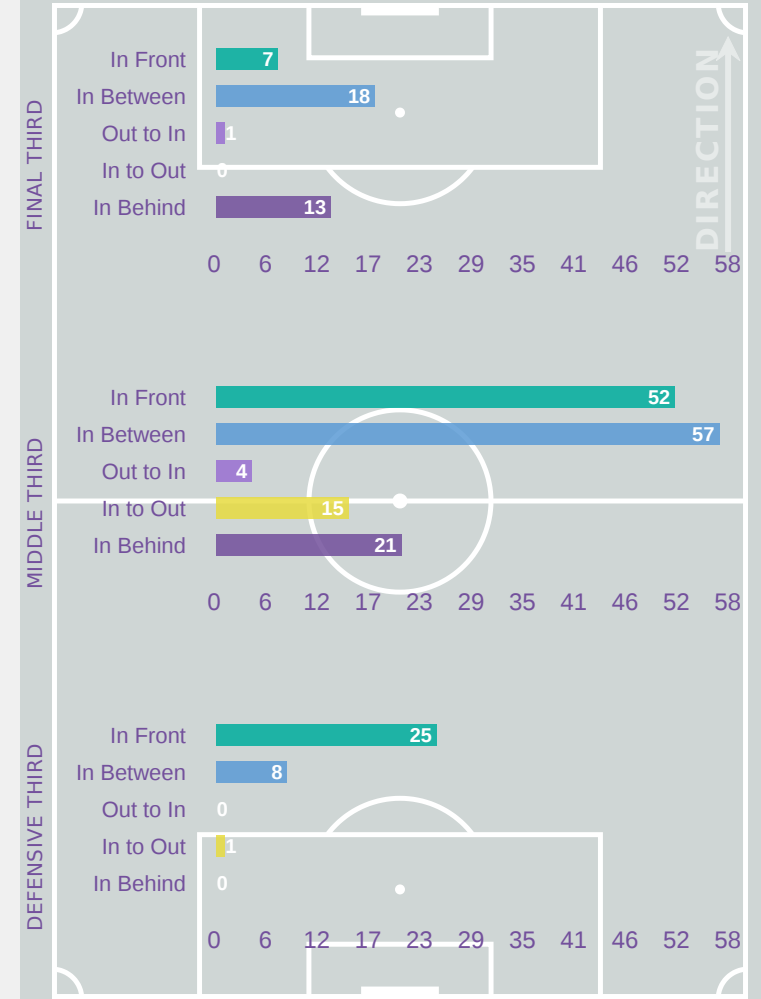

Movement to Receive

Korea Republic

Movement Types by Phase

Final Third Phase

Progression Phase

Build Up Phase

All Movement Types

- In Front
- In Between
- Out to In
- In to Out
- In Behind

Top Ranked Players

Type	Player	Movements
In Front	15 KIM Minseo	20
In Between	8 BEOM Yeju	33
Out to In	8 BEOM Yeju	2
In to Out	8 BEOM Yeju	9
In Behind	9 PHAIR Casey	20

Movement Types Pitch Third

Movement to Receive