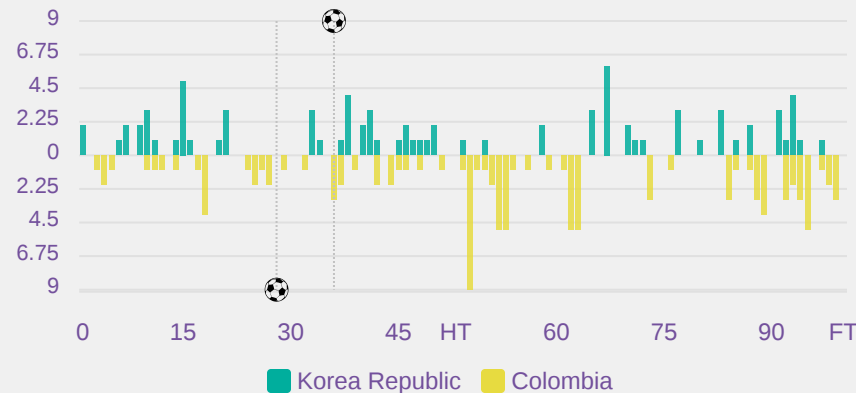

Distribution in the Final Third

Match Summary - Key Statistics

Korea Republic

Colombia

Possession

Total	49.6%	11%	39.5%	Total
1	Goals			1
9 (2)	Attempts at Goal (On Target)			13 (3)
495 (411)	Total Passes (Complete)			327 (239)
83 %	Pass Completion %			73 %
101	Completed Line Breaks			69
5	Defensive Line Breaks			3
66	Receptions in the Final Third			101
16	Crosses			15
11	Ball Progressions			5
121 (37)	Defensive Pressures Applied (Direct Pressures)			229 (55)
56	Forced Turnovers			56
86	Second Balls			110
111.2 km	Total Distance Covered			114.9 km
2.6 km	Zone 4 - Low Speed Sprinting: 19-23km/h			3.4 km