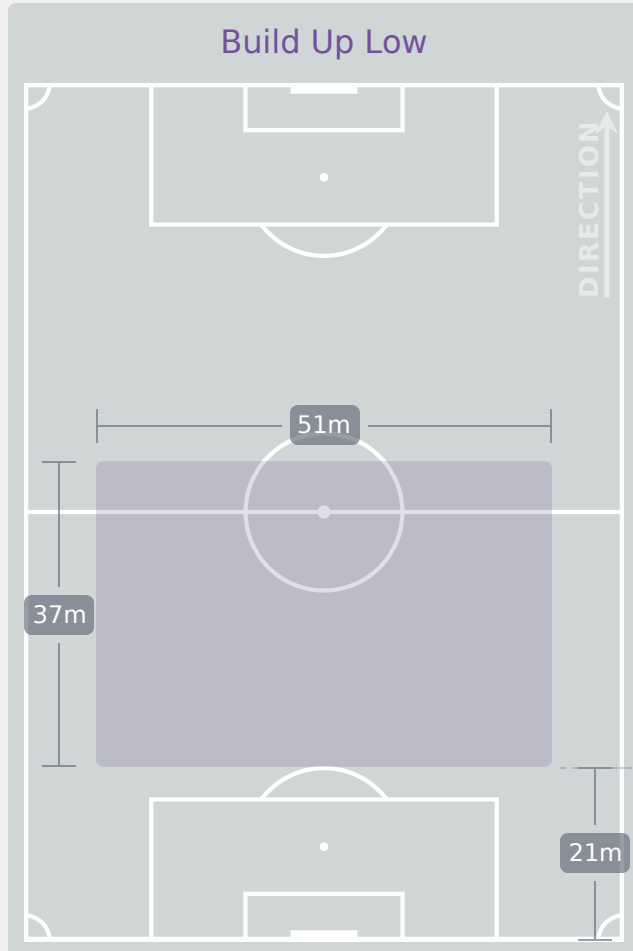

In Possession Line Height & Team Length

Korea Republic

In Possession Line Height & Team Length

Line Breaks

Korea Republic

Attempted Line Breaks

131

Attempted Line Breaks	9
Inside Shape	7
Outside Shape	2