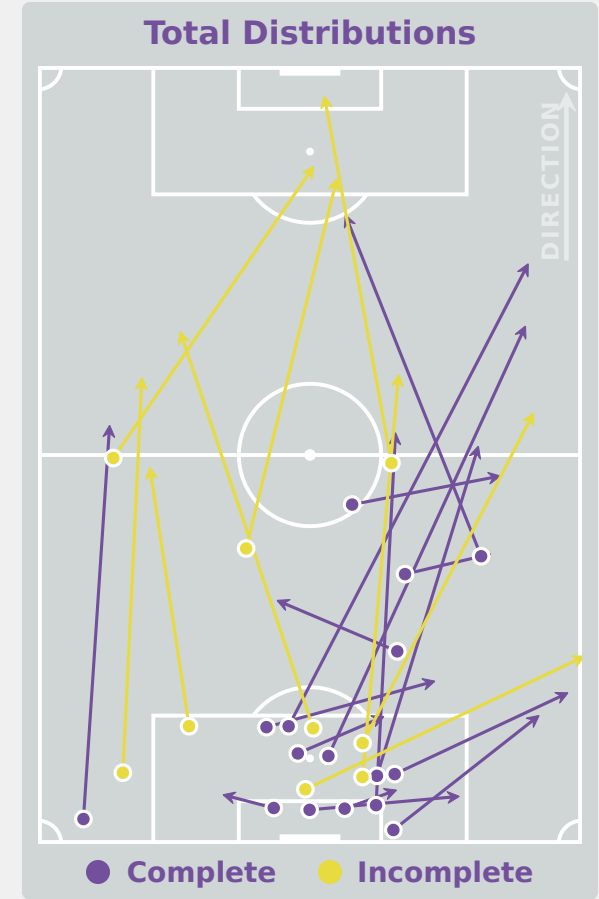

38
Total Involvements

Goalkeeping Distribution

Korea Republic

Colombia

Goalkeeping Distribution

Goal Prevention

Korea Republic

13
Total Attempts on Goal Faced