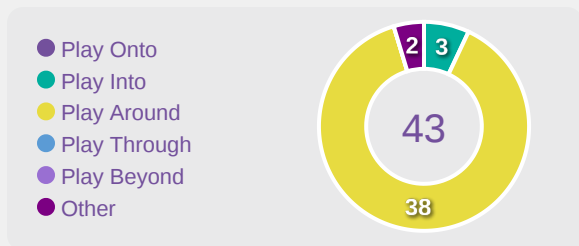

Goalkeeping Distribution

Korea Republic