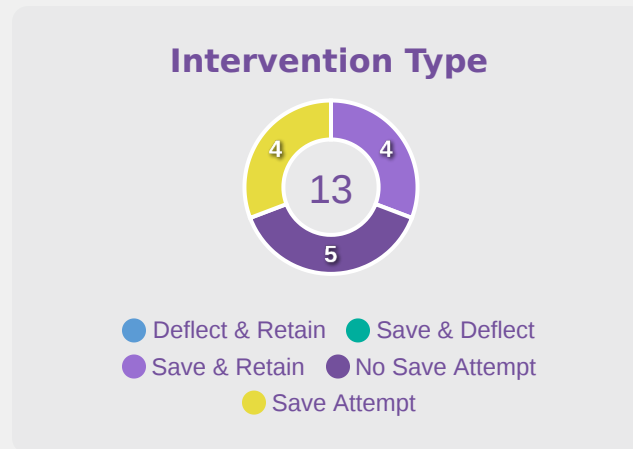

38
Total Involvements

Goalkeeping Distribution

Korea Republic

Colombia

Goalkeeping Distribution

Goal Prevention

Korea Republic

13
Total Attempts on Goal Faced

67
Save %

Total Attempts on Goal Faced	Total Goal Interventions	Save & Retain	Deflect & Retain	Save & Deflect	Save Attempt	No Save Attempt
13	4	4	0	0	4	5

Colombia

Goal Prevention

10

Total Attempts on Goal Faced