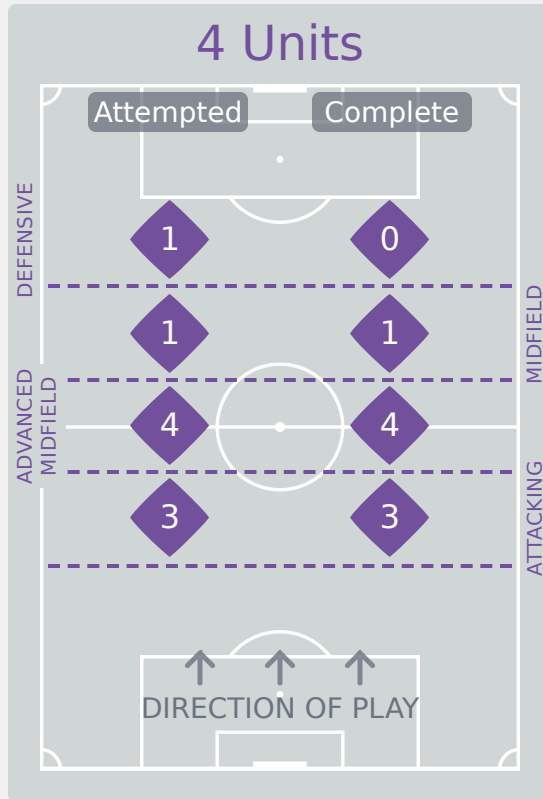

In Possession Line Height & Team Length

Korea Republic

In Possession Line Height & Team Length

Line Breaks

Korea Republic

Attempted Line Breaks

131

Attempted Line Breaks	9
Inside Shape	7
Outside Shape	2

Attempted Line Breaks	88
Inside Shape	50
Outside Shape	38

Attempted Line Breaks	34
Inside Shape	20
Outside Shape	14

Line Breaks

Colombia

Attempted Line Breaks

112

Attempted Line Breaks	5
Inside Shape	5
Outside Shape	0

Attempted Line Breaks	86
Inside Shape	62
Outside Shape	24

Attempted Line Breaks	21
Inside Shape	16
Outside Shape	5

Line Breaks

					4 Units				3 Units			2 Units		Direction			Distribution Type		
#	Player	Line Breaks Attempted	Line Breaks Completed	Line Break Completion %	Attacking Line	Attacking Midfield Line	Midfield Line	Defensive Line	Attacking Line	Midfield Line	Defensive Line	Midfield Line	Defensive Line	Through	Around	Over	Pass	Cross	Ball Progression
1	WOO Sumin	3	3	100%	0	0	0	0	2	1	0	0	0	0	0	3	3	0	0
2	SHIN Dain	24	17	71%	0	1	0	1	12	4	2	4	0	1	11	12	22	2	0
4	SHIN Sunghee	13	9	69%	1	0	0	0	7	1	0	4	0	3	4	6	12	1	0
7	KIM Yeeun	10	9	90%	0	0	0	0	4	1	1	4	0	4	3	3	10	0	0
8	BEOM Yeju	4	4	100%	0	0	0	0	0	2	0	2	0	2	2	0	4	0	0
9	PHAIR Casey	6	4	67%	0	1	1	0	0	2	1	1	0	4	0	2	6	0	0
13	RYOO Jihae	1	1	100%	0	0	0	0	1	0	0	0	0	0	1	0	1	0	0
14	HAN Gukhee	8	6	75%	0	0	0	0	0	4	0	4	0	5	2	1	8	0	0
15	KIM Minseo	6	5	83%	0	0	0	0	2	1	0	3	0	2	2	2	6	0	0
16	PARK Jiyu	40	34	85%	0	1	0	0	18	9	1	8	3	13	14	13	39	0	1
20	NOH Sieun	11	7	64%	2	1	0	0	7	1	0	0	0	2	4	5	11	0	0
6	LIM Yeji	0	0	0%	0	0	0	0	0	0	0	0	0	0	0	0	0	0	0
11	SEO Minjeong	2	1	50%	0	0	0	0	1	1	0	0	0	1	0	1	2	0	0
12	BAEK Jieun	1	0	0%	0	0	0	0	0	0	0	1	0	1	0	0	1	0	0
17	NAM Sarang	2	1	50%	0	0	0	0	0	1	1	0	0	1	0	1	2	0	0