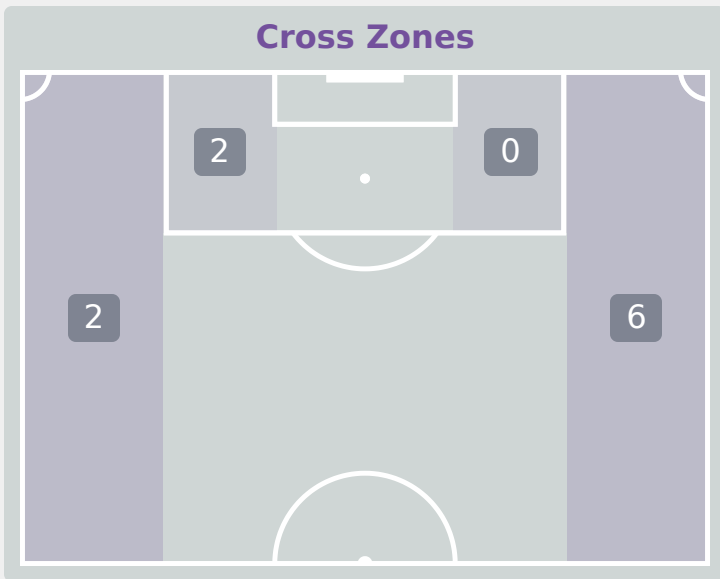

Crosses (Open Play)

Korea Republic

#	Player	Inswing	Outswing	Driven	Lofted	Cutback	Push Cross	Total Attempted
1	WOO Sumin	0	0	0	0	0	0	0
2	SHIN Dain	1	0	0	1	0	0	2
4	SHIN Sunghee	0	1	0	0	0	0	1
7	KIM Yeeun	0	0	0	0	0	0	0
8	BEOM Yeju	0	0	0	0	0	1	1
9	PHAIR Casey	1	0	1	1	0	0	3
13	RYOO Jihae	0	2	0	0	0	0	2
14	HAN Gukhee	0	0	0	0	0	0	0
15	KIM Minseo	0	0	0	0	0	0	0
16	PARK Jiyu	0	0	0	0	0	0	0
20	NOH Sieun	0	0	0	0	0	0	0
6	LIM Yeji	0	0	0	0	0	0	0
11	SEO Minjeong	0	1	0	0	0	0	1
12	BAEK Jieun	0	0	0	0	0	0	0
17	NAM Sarang	0	0	0	0	0	0	0