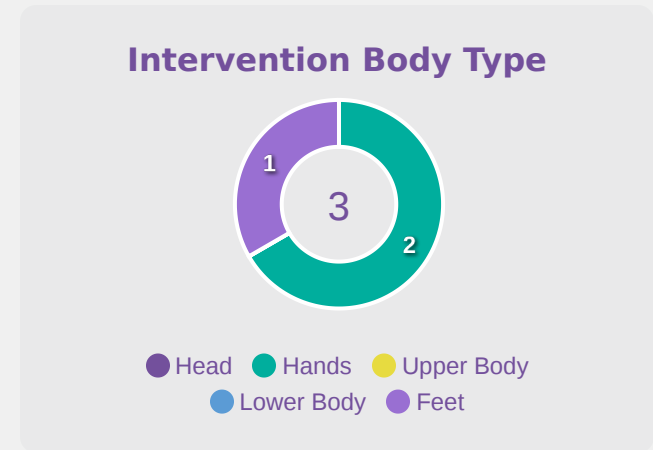

67
Save %

Total Attempts on Goal Faced	Total Goal Interventions	Save & Retain	Deflect & Retain	Save & Deflect	Save Attempt	No Save Attempt
13	4	4	0	0	4	5

Colombia

Goal Prevention

10

Total Attempts on Goal Faced

50

Save %

Total Attempts on Goal Faced	Total Goal Interventions	Save & Retain	Deflect & Retain	Save & Deflect	Save Attempt	No Save Attempt
10	1	0	0	1	2	7

Aerial Control

Korea Republic

Delivery Types Faced

Total	In Swing	Out Swing	Driven	Lofted	Cutback	Push
15	2	5	2	3	0	3