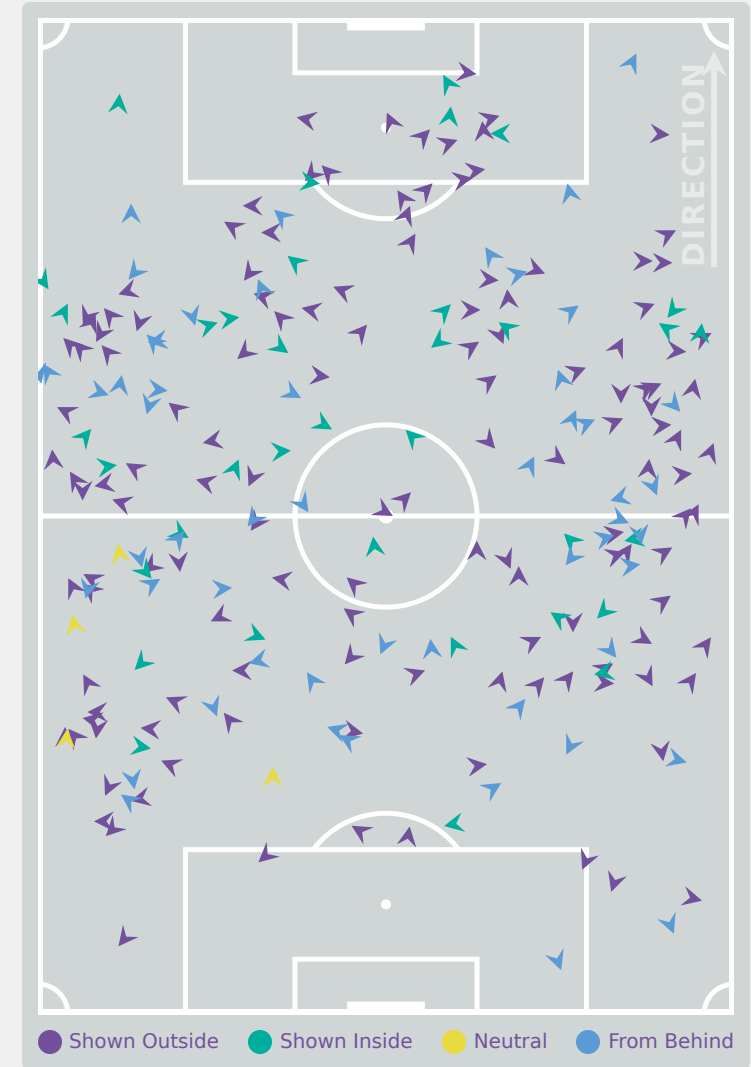

Most Direct Pressures

7

PARK Jiyu
LEFT BACK

Most Direct Pressures

14

MARTINEZ Ella
CENTRE FORWARD LEFT

Colombia

FIFA
U-17 WOMEN'S
WORLD CUP
DOMINICAN REPUBLIC 2024