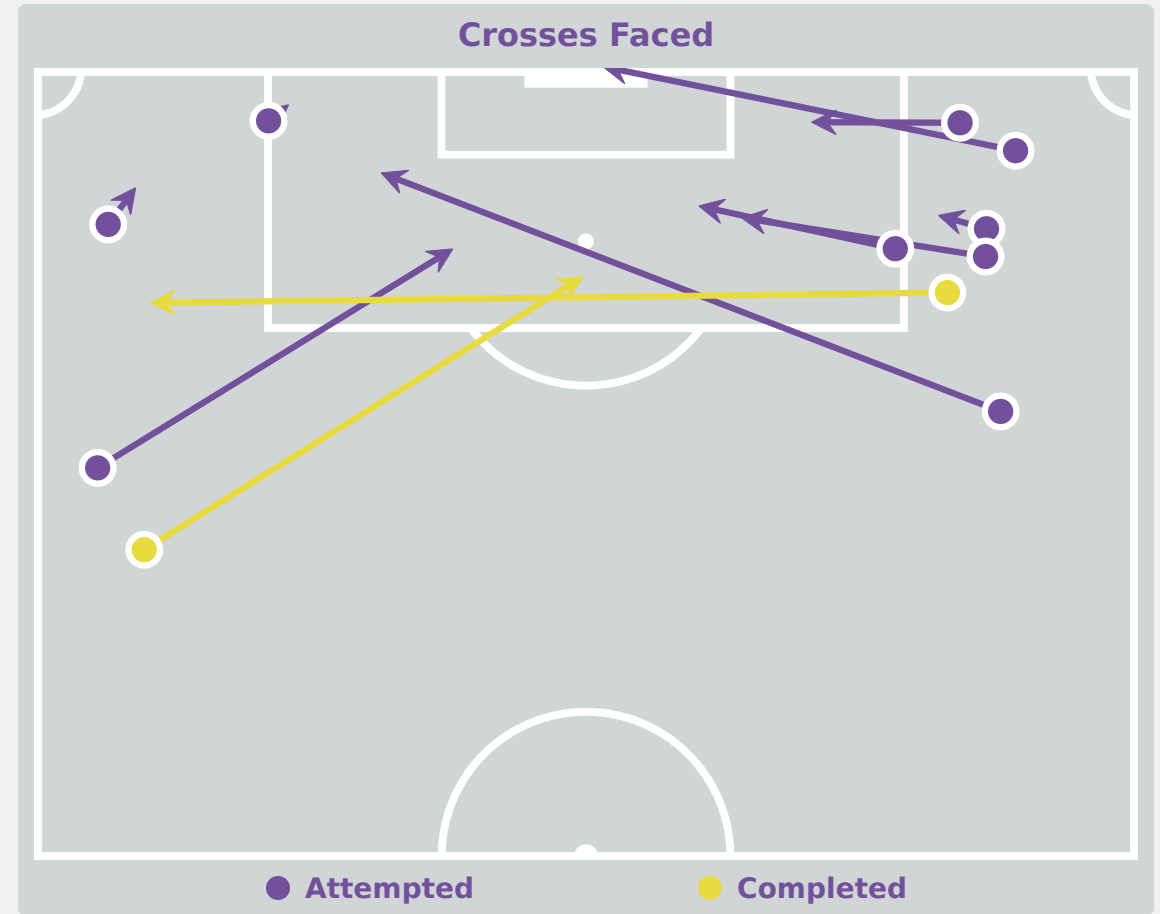

50

Save %

Total Attempts on Goal Faced	Total Goal Interventions	Save & Retain	Deflect & Retain	Save & Deflect	Save Attempt	No Save Attempt
10	1	0	0	1	2	7

Aerial Control

Korea Republic

Delivery Types Faced

Total	In Swing	Out Swing	Driven	Lofted	Cutback	Push
15	2	5	2	3	0	3