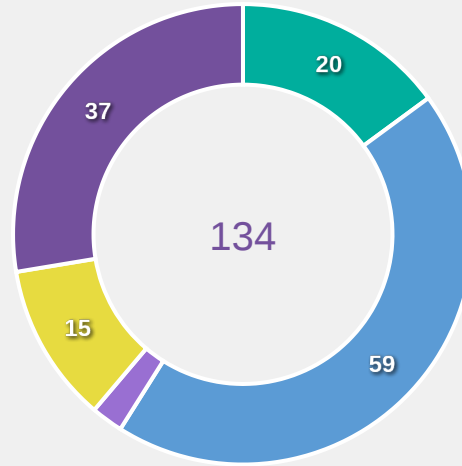

Movement Types by Phase

Final Third Phase

Progression Phase

Build Up Phase

All Movement Types

- In Front
- In Between
- Out to In
- In to Out
- In Behind

Top Ranked Players

Type	Player	Movements
In Front	14 ACEVEDO Laura	5
In Between	11 MARTINEZ Ella	24
Out to In	18 TUSCHE Lena	1
In to Out	8 CUELLAR Michel	4
In Behind	11 MARTINEZ Ella	10