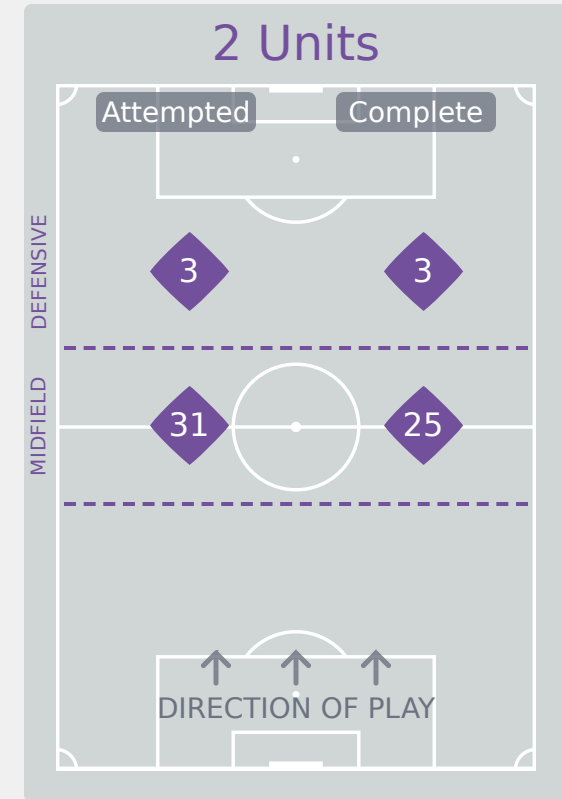

In Possession Line Height & Team Length

Korea Republic

In Possession Line Height & Team Length

Line Breaks

Korea Republic

Attempted Line Breaks

131

Attempted Line Breaks	9
Inside Shape	7
Outside Shape	2

Attempted Line Breaks	88
Inside Shape	50
Outside Shape	38

Attempted Line Breaks	34
Inside Shape	20
Outside Shape	14

Line Breaks

Colombia

Attempted Line Breaks

112

Attempted Line Breaks	5
Inside Shape	5
Outside Shape	0

Attempted Line Breaks	86
Inside Shape	62
Outside Shape	24

Attempted Line Breaks	21
Inside Shape	16
Outside Shape	5

Line Breaks

					4 Units				3 Units			2 Units		Direction			Distribution Type		
#	Player	Line Breaks Attempted	Line Breaks Completed	Line Break Completion %	Attacking Line	Attacking Midfield Line	Midfield Line	Defensive Line	Attacking Line	Midfield Line	Defensive Line	Midfield Line	Defensive Line	Through	Around	Over	Pass	Cross	Ball Progression
1	WOO Sumin	3	3	100%	0	0	0	0	2	1	0	0	0	0	0	3	3	0	0
2	SHIN Dain	24	17	71%	0	1	0	1	12	4	2	4	0	1	11	12	22	2	0
4	SHIN Sunghee	13	9	69%	1	0	0	0	7	1	0	4	0	3	4	6	12	1	0
7	KIM Yeeun	10	9	90%	0	0	0	0	4	1	1	4	0	4	3	3	10	0	0
8	BEOM Yeju	4	4	100%	0	0	0	0	0	2	0	2	0	2	2	0	4	0	0
9	PHAIR Casey	6	4	67%	0	1	1	0	0	2	1	1	0	4	0	2	6	0	0
13	RYOO Jihae	1	1	100%	0	0	0	0	1	0	0	0	0	0	1	0	1	0	0
14	HAN Gukhee	8	6	75%	0	0	0	0	0	4	0	4	0	5	2	1	8	0	0
15	KIM Minseo	6	5	83%	0	0	0	0	2	1	0	3	0	2	2	2	6	0	0
16	PARK Jiyu	40	34	85%	0	1	0	0	18	9	1	8	3	13	14	13	39	0	1
20	NOH Sieun	11	7	64%	2	1	0	0	7	1	0	0	0	2	4	5	11	0	0
6	LIM Yeji	0	0	0%	0	0	0	0	0	0	0	0	0	0	0	0	0	0	0
11	SEO Minjeong	2	1	50%	0	0	0	0	1	1	0	0	0	1	0	1	2	0	0
12	BAEK Jieun	1	0	0%	0	0	0	0	0	0	0	1	0	1	0	0	1	0	0
17	NAM Sarang	2	1	50%	0	0	0	0	0	1	1	0	0	1	0	1	2	0	0