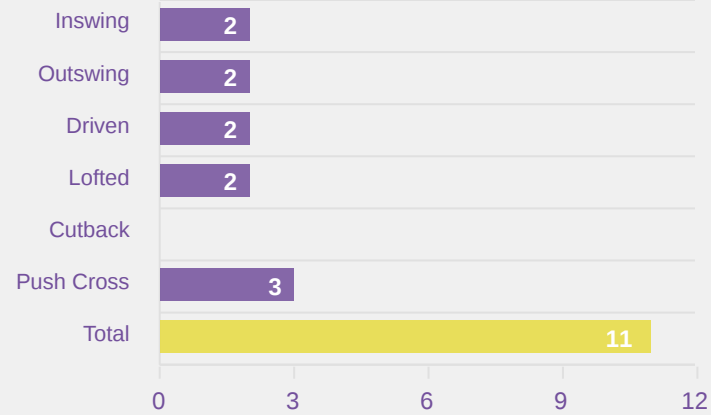

Attempts at Goal

Key	Outcome	Shots
	Goals	1
	On Target	2
	Off Target	7
	Blocked	3
	Incomplete	0

Attempts at Goal

Colombia

Time	Player	Outcome	Body Part	Delivery Type
4	6 WEINER Isabel	Off Target	Left Foot	Loose Ball
25	9 LOPEZ Maithe	Off Target - Saved	Right Foot	Other
27	11 MARTINEZ Ella	On Target - Goal	Right Foot	Pass
46	10 SILVA Mariana	Off Target	Left Foot	Loose Ball
47	7 DIAZ Isabella	Off Target	Right Foot	Pass
49	3 ORTIZ Sofia	Incomplete - Blocked	Right Foot	Loose Ball
51	9 LOPEZ Maithe	On Target - Saved	Left Foot	Pass
64	7 DIAZ Isabella	Off Target	Right Foot	Pass
76	18 TUSCHE Lena	Off Target - Saved	Right Foot	Pass
92	19 SANTOS Eliesther	On Target - Saved	Right Foot	Pass
94	11 MARTINEZ Ella	Incomplete - Blocked	Right Foot	Loose Ball
94	16 RODRIGUEZ Samantha	Incomplete - Blocked	Right Foot	Pass
99	19 SANTOS Eliesther	Off Target	Left Foot	Loose Ball

Crosses (Open Play)

Korea Republic

#	Player	Inswing	Outswing	Driven	Lofted	Cutback	Push Cross	Total Attempted
1	WOO Sumin	0	0	0	0	0	0	0
2	SHIN Dain	1	0	0	1	0	0	2
4	SHIN Sunghee	0	1	0	0	0	0	1
7	KIM Yeeun	0	0	0	0	0	0	0
8	BEOM Yeju	0	0	0	0	0	1	1
9	PHAIR Casey	1	0	1	1	0	0	3
13	RYOO Jihae	0	2	0	0	0	0	2
14	HAN Gukhee	0	0	0	0	0	0	0
15	KIM Minseo	0	0	0	0	0	0	0
16	PARK Jiyu	0	0	0	0	0	0	0
20	NOH Sieun	0	0	0	0	0	0	0
6	LIM Yeji	0	0	0	0	0	0	0
11	SEO Minjeong	0	1	0	0	0	0	1
12	BAEK Jieun	0	0	0	0	0	0	0
17	NAM Sarang	0	0	0	0	0	0	0

Crosses (Open Play)

Cross Locations

Delivery Type

Cross Zones

Attempted

11

Completed

2