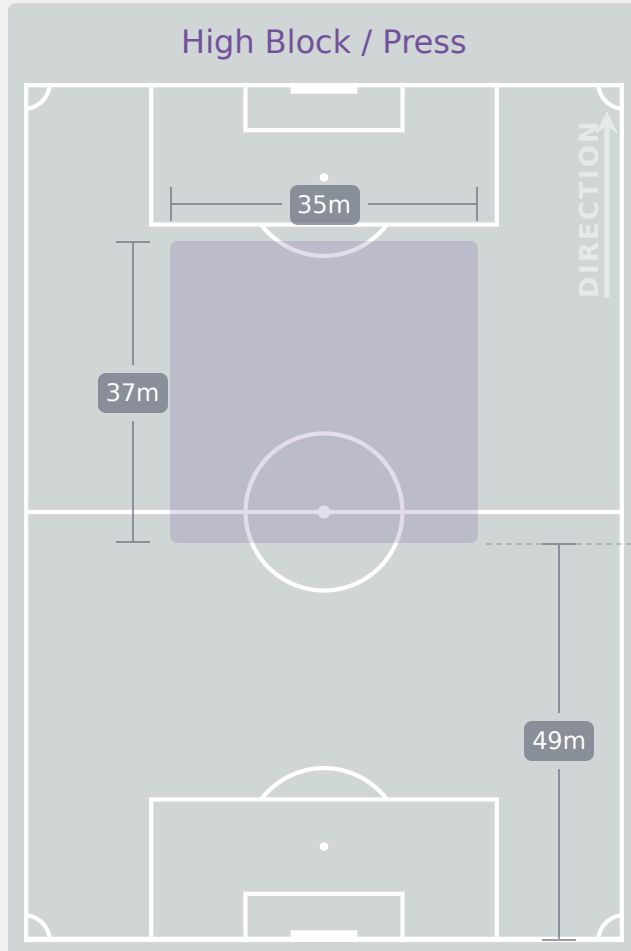

Defensive Line Height & Team Length