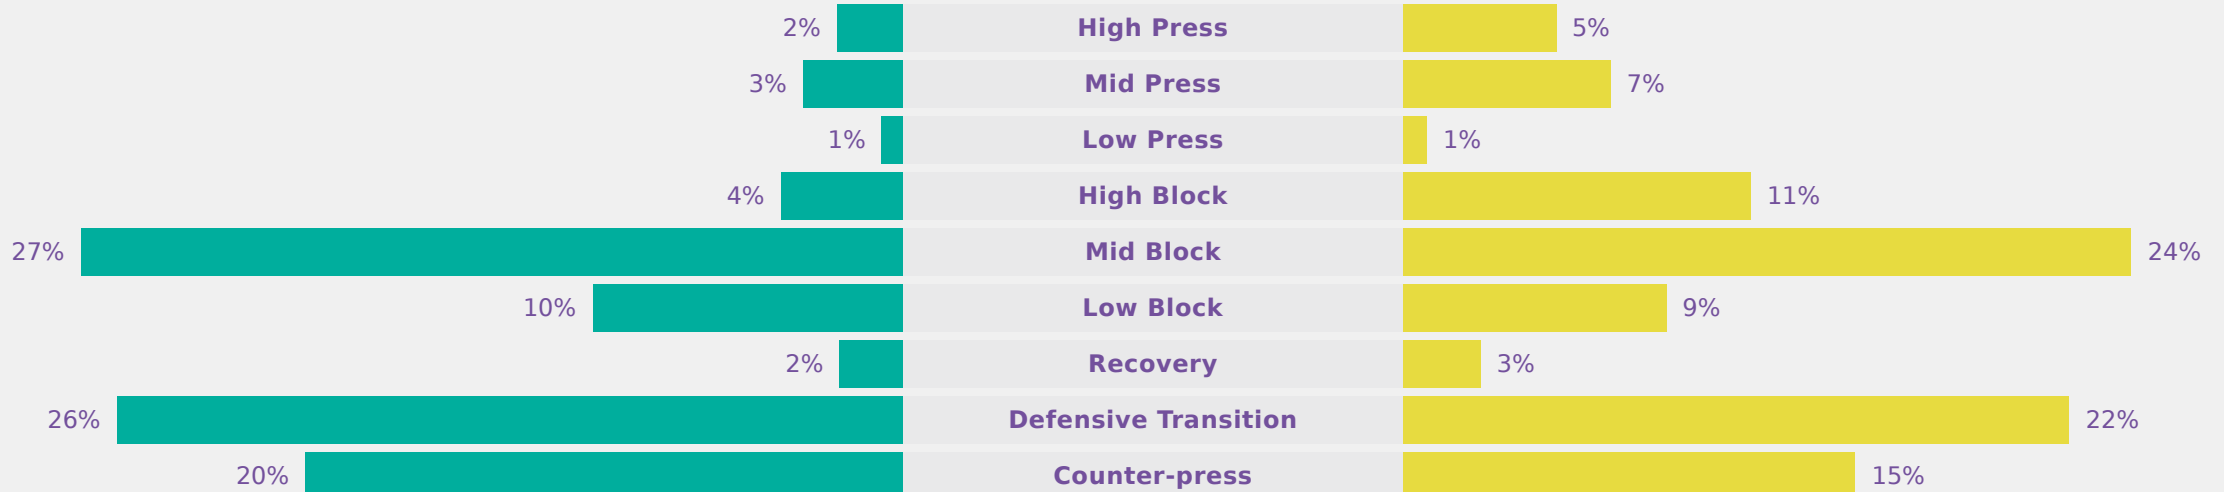

Korea Republic

Phases of Play

Colombia

IN POSSESSION

OUT OF POSSESSION

FIFA
U-17 WOMEN'S
WORLD CUP
DOMINICAN REPUBLIC 2024

IN POSSESSION

Korea Republic 1 - 1 Colombia