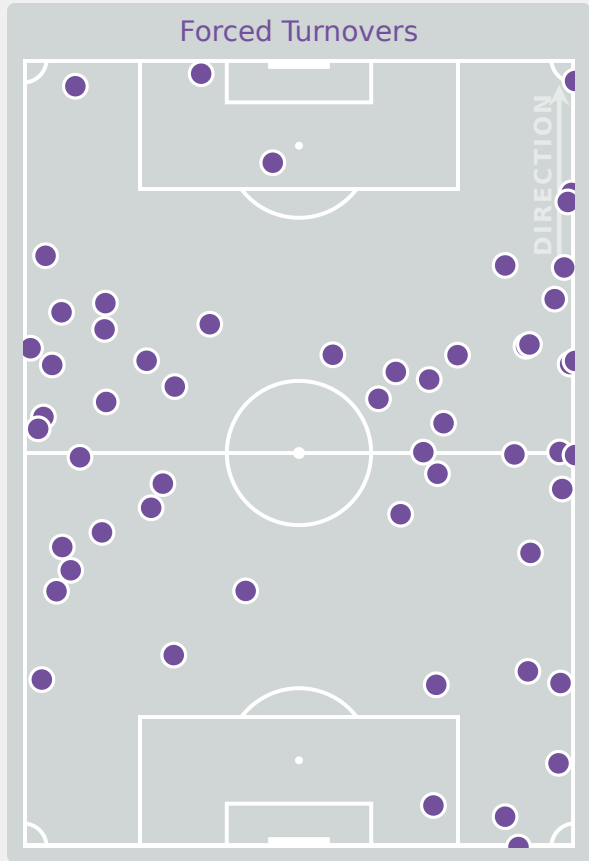

Most Possession Regains

12
PARK Jiyu
 LEFT BACK

Korea Republic

#	Player	Total Possession Regains
1	WOO Sumin	10
2	SHIN Dain	4
4	SHIN Sunghee	2
7	KIM Yeeun	10
8	BEOM Yeju	2
9	PHAIR Casey	4
13	RYOO Jihae	1
14	HAN Gukhee	2
15	KIM Minseo	5
16	PARK Jiyu	12
20	NOH Sieun	9
6	LIM Yeji	0
11	SEO Minjeong	2
12	BAEK Jieun	1
17	NAM Sarang	0

Defensive Actions

56

Forced Turnovers

43

Possession Regained

6

Interceptions

52

Tackles

2.54

Possession Actions / Defensive Action

Blocks

Possession Contests

Most Possession Regains

7

WEINER Isabel