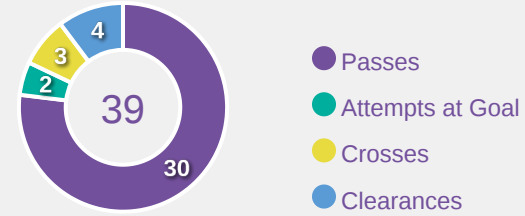

Tackles

2.54

Possession Actions / Defensive Action

Blocks

Possession Contests

Most Possession Regains

7

WEINER Isabel