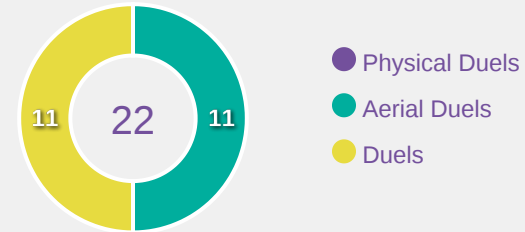

Tackles

2.54

Possession Actions / Defensive Action

Blocks

Possession Contests

Most Possession Regains

7

WEINER Isabel