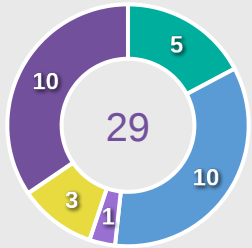

Movement to Receive

Korea Republic

Movement Types by Phase

Final Third Phase

Progression Phase

Build Up Phase

All Movement Types

- In Front
- In Between
- Out to In
- In to Out
- In Behind

Top Ranked Players

Type	Player	Movements
In Front	15 KIM Minseo	20
In Between	8 BEOM Yeju	33
Out to In	8 BEOM Yeju	2
In to Out	8 BEOM Yeju	9
In Behind	9 PHAIR Casey	20

Movement Types Pitch Third

Movement to Receive

Movement Types by Phase

Final Third Phase

Progression Phase

Build Up Phase

All Movement Types

- In Front
- In Between
- Out to In
- In to Out
- In Behind

Top Ranked Players

Type	Player	Movements
In Front	14 ACEVEDO Laura	5
In Between	11 MARTINEZ Ella	24
Out to In	18 TUSCHE Lena	1
In to Out	8 CUELLAR Michel	4
In Behind	11 MARTINEZ Ella	10