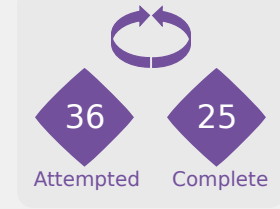

In Possession Line Height & Team Length

Korea Republic

In Possession Line Height & Team Length

Line Breaks

Korea Republic

Attempted Line Breaks

131

Attempted Line Breaks	9
Inside Shape	7
Outside Shape	2

Attempted Line Breaks	88
Inside Shape	50
Outside Shape	38

Attempted Line Breaks	34
Inside Shape	20
Outside Shape	14

Line Breaks

Colombia

Attempted Line Breaks

112

Attempted Line Breaks	5
Inside Shape	5
Outside Shape	0

Attempted Line Breaks	86
Inside Shape	62
Outside Shape	24

Attempted Line Breaks	21
Inside Shape	16
Outside Shape	5

Line Breaks

					4 Units				3 Units			2 Units		Direction			Distribution Type		
#	Player	Line Breaks Attempted	Line Breaks Completed	Line Break Completion %	Attacking Line	Attacking Midfield Line	Midfield Line	Defensive Line	Attacking Line	Midfield Line	Defensive Line	Midfield Line	Defensive Line	Through	Around	Over	Pass	Cross	Ball Progression
1	WOO Sumin	3	3	100%	0	0	0	0	2	1	0	0	0	0	0	3	3	0	0
2	SHIN Dain	24	17	71%	0	1	0	1	12	4	2	4	0	1	11	12	22	2	0
4	SHIN Sunghee	13	9	69%	1	0	0	0	7	1	0	4	0	3	4	6	12	1	0
7	KIM Yeeun	10	9	90%	0	0	0	0	4	1	1	4	0	4	3	3	10	0	0
8	BEOM Yeju	4	4	100%	0	0	0	0	0	2	0	2	0	2	2	0	4	0	0
9	PHAIR Casey	6	4	67%	0	1	1	0	0	2	1	1	0	4	0	2	6	0	0
13	RYOO Jihae	1	1	100%	0	0	0	0	1	0	0	0	0	0	1	0	1	0	0
14	HAN Gukhee	8	6	75%	0	0	0	0	0	4	0	4	0	5	2	1	8	0	0
15	KIM Minseo	6	5	83%	0	0	0	0	2	1	0	3	0	2	2	2	6	0	0
16	PARK Jiyu	40	34	85%	0	1	0	0	18	9	1	8	3	13	14	13	39	0	1
20	NOH Sieun	11	7	64%	2	1	0	0	7	1	0	0	0	2	4	5	11	0	0
6	LIM Yeji	0	0	0%	0	0	0	0	0	0	0	0	0	0	0	0	0	0	0
11	SEO Minjeong	2	1	50%	0	0	0	0	1	1	0	0	0	1	0	1	2	0	0
12	BAEK Jieun	1	0	0%	0	0	0	0	0	0	0	1	0	1	0	0	1	0	0
17	NAM Sarang	2	1	50%	0	0	0	0	0	1	1	0	0	1	0	1	2	0	0