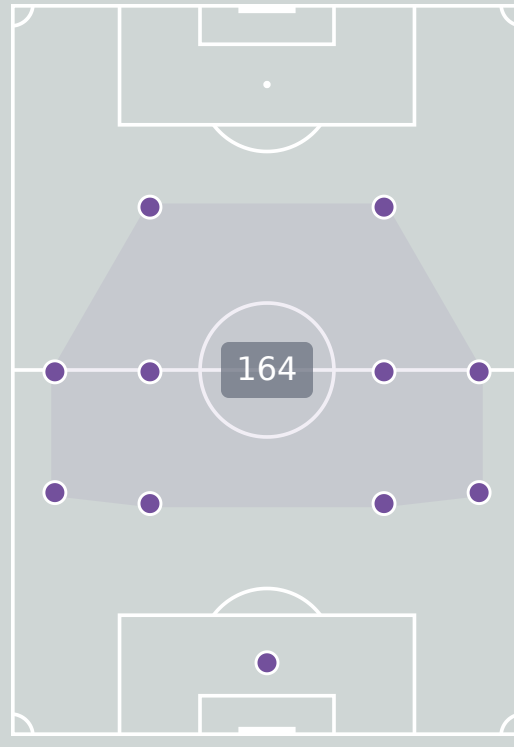

Most Crosses Attempted

2

DIAZ Isabella
BENCH

#	Player	Inswing	Outswing	Driven	Lofted	Cutback	Push Cross	Total Attempted
1	AGUDELO Luisa	0	0	0	0	0	0	0
3	ORTIZ Sofia	0	0	0	0	0	0	0
4	GONZALEZ Zarhay	1	0	0	0	0	0	1
6	WEINER Isabel	0	0	0	0	0	0	0
8	CUELLAR Michel	0	0	0	0	0	0	0
9	LOPEZ Maithe	0	1	0	0	0	0	1
10	SILVA Mariana	0	0	0	0	0	0	0
11	MARTINEZ Ella	0	0	0	0	0	1	1
13	CARDENAS Nicoll	0	0	0	0	0	0	0
16	RODRIGUEZ Samantha	0	0	0	1	0	1	2
18	TUSCHE Lena	0	0	1	1	0	0	2
7	DIAZ Isabella	0	1	1	0	0	0	2
14	ACEVEDO Laura	1	0	0	0	0	0	1
17	ROJAS Nikol	0	0	0	0	0	0	0
19	SANTOS Eliesther	0	0	0	0	0	1	1
20	TORRES Reina	0	0	0	0	0	0	0

BEOM Yeju
CENTRE FORWARD LEFT

70

Offers Made in Final Third

Offers Made Inside Shape

Offers Made Outside Shape

171

Offers Made in Middle Third

89