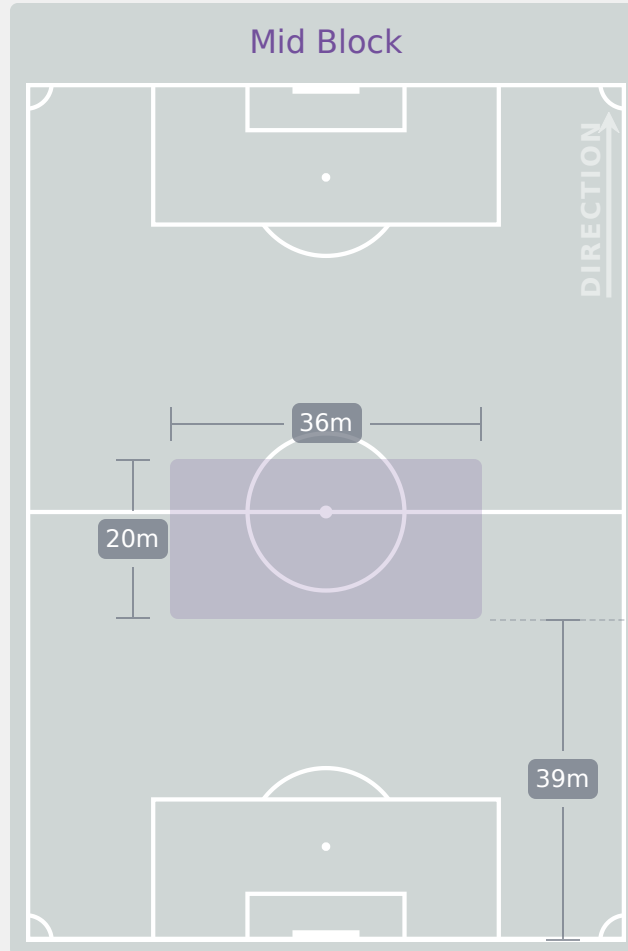

Defensive Line Height & Team Length