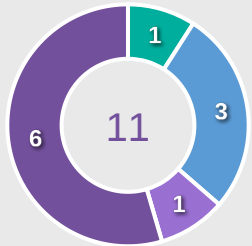

Offers Made Outside Shape

#	Player	Offers Made	Offers Received	% Made & Received
1	WOO Sumin	15	4	26.7%
2	SHIN Dain	5	2	40%
4	SHIN Sunghee	9	4	44.4%
7	KIM Yeeun	14	2	14.3%
9	PHAIR Casey	21	7	33.3%
11	SEO Minjeong	10	6	60%
13	RYOO Jihae	9	4	44.4%
14	HAN Gukhee	19	11	57.9%
15	KIM Minseo	30	6	20%
16	PARK Jiyu	13	8	61.5%
20	NOH Sieun	5	3	60%
3	KIM Hanah	3	1	33.3%
6	LIM Yeji	6	1	16.7%
8	BEOM Yeju	24	10	41.7%
12	BAEK Jieun	3	1	33.3%
17	NAM Sarang	22	5	22.7%

Movement to Receive

Movement Types by Phase

Final Third Phase

Progression Phase

Build Up Phase

All Movement Types

- In Front
- In Between
- Out to In
- In to Out
- In Behind

Top Ranked Players

Type	Player	Movements
In Front	11 DORADO Irune	18
In Between	17 MORENO Emma	23
Out to In	10 COMENDADOR Pau	3
In to Out	8 GOMEZ Ainoa	4
In Behind	20 ESCOT Natalia	16

Movement Types Pitch Third

Movement to Receive

Korea Republic

Movement Types by Phase

Final Third Phase

Progression Phase

Build Up Phase

All Movement Types

- In Front
- In Between
- Out to In
- In to Out
- In Behind

Top Ranked Players