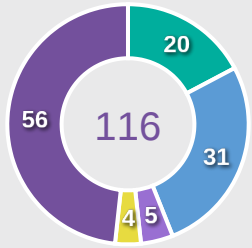

KIM Minseo
RIGHT CENTRE MIDFIELD

31

Offers Made in Final Third

97

Offers Made in Middle Third

80

Offers Made in Defensive Third

Offers Made Inside Shape

Offers Made Outside Shape

#	Player	Offers Made	Offers Received	% Made & Received
1	WOO Sumin	15	4	26.7%
2	SHIN Dain	5	2	40%
4	SHIN Sunghee	9	4	44.4%
7	KIM Yeeun	14	2	14.3%
9	PHAIR Casey	21	7	33.3%
11	SEO Minjeong	10	6	60%
13	RYOO Jihae	9	4	44.4%
14	HAN Gukhee	19	11	57.9%
15	KIM Minseo	30	6	20%
16	PARK Jiyu	13	8	61.5%
20	NOH Sieun	5	3	60%
3	KIM Hanah	3	1	33.3%
6	LIM Yeji	6	1	16.7%
8	BEOM Yeju	24	10	41.7%
12	BAEK Jieun	3	1	33.3%
17	NAM Sarang	22	5	22.7%

Movement to Receive

Movement Types by Phase

Final Third Phase

Progression Phase

Build Up Phase

All Movement Types

- In Front
- In Between
- Out to In
- In to Out
- In Behind

Top Ranked Players