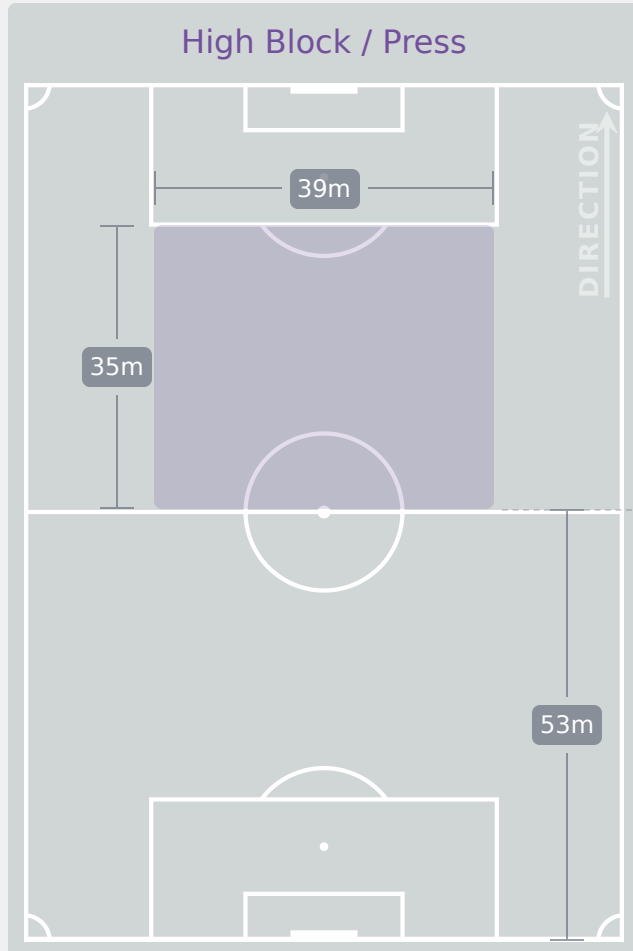

Defensive Line Height & Team Length