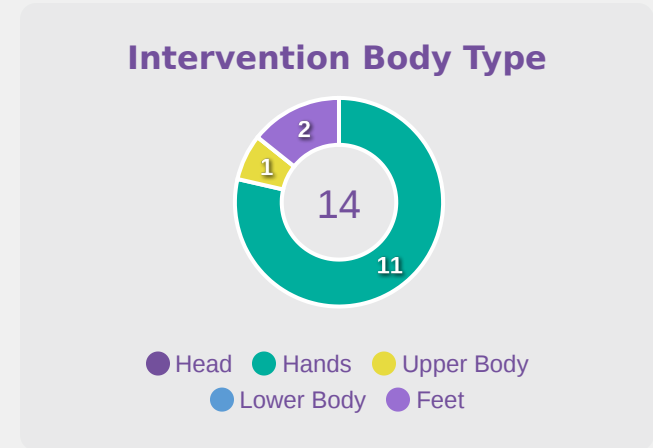

Korea Republic GK Involvement Timeline

74
Total Involvements

Goalkeeping Distribution

Goalkeeping Distribution

Korea Republic

Goal Prevention

Total Attempts on Goal Faced	Total Goal Interventions	Save & Retain	Deflect & Retain	Save & Deflect	Save Attempt	No Save Attempt
3	0	0	0	0	0	2

Goal Prevention

Korea Republic

28
Total Attempts on Goal Faced

58
Save %

Total Attempts on Goal Faced	Total Goal Interventions	Save & Retain	Deflect & Retain	Save & Deflect	Save Attempt	No Save Attempt
28	7	3	0	4	6	14