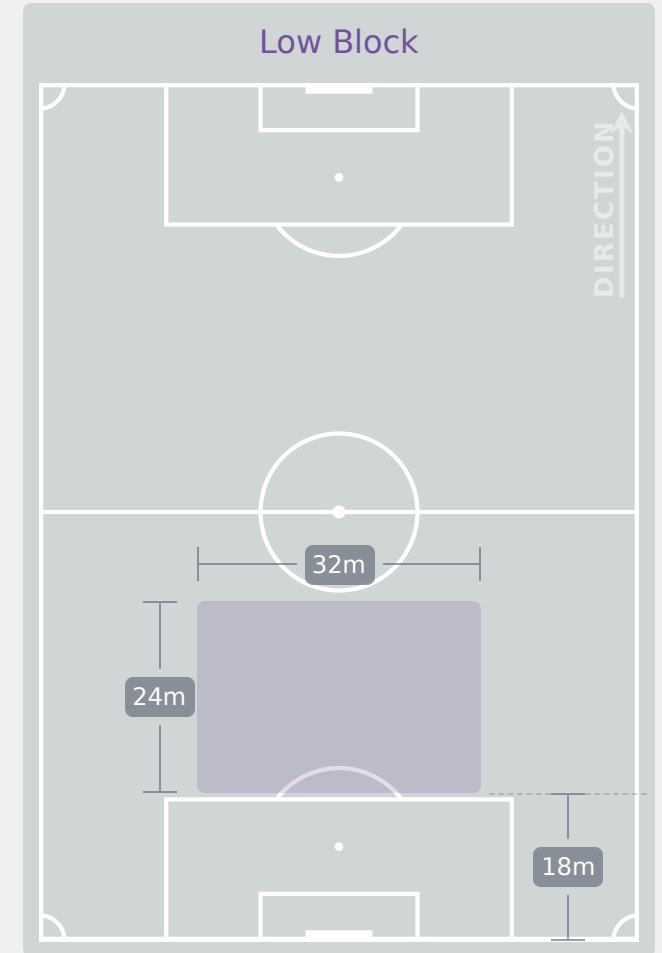

Korea Republic

#	Player	Total Possession Regains
1	WOO Sumin	13
2	SHIN Dain	2
4	SHIN Sunghee	6
7	KIM Yeeun	3
9	PHAIR Casey	0
11	SEO Minjeong	2
13	RYOO Jihae	1
14	HAN Gukhee	0
15	KIM Minseo	6
16	PARK Jiyu	3
20	NOH Sieun	4
3	KIM Hanah	1
6	LIM Yeji	2
8	BEOM Yeju	1
12	BAEK Jieun	1
17	NAM Sarang	1

Defensive Line Height & Team Length

Defensive Line Height & Team Length

Korea Republic

Defensive Pressure

Spain

109	Total Pressures	234
34	Direct Pressures	51
1.64s	Avg Pressure Duration	1.8s
51	Forced Turnovers	41
6.85s	Ball Recovery Time	19.65s
42	Pushing on into Pressing	65
138	Pushing on	139
13	Pressing Direction Inside	26
69	Pressing Direction Outside	151