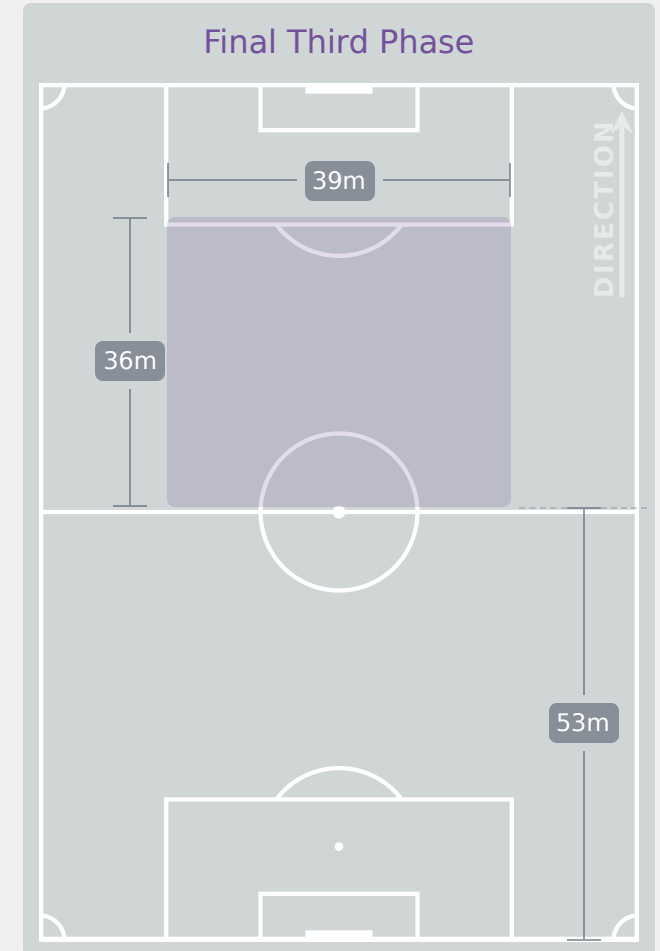

Korea
Republic

In Possession Line Height & Team Length

In Possession Line Height & Team Length

Korea Republic

Line Breaks

Spain

Attempted Line Breaks

140