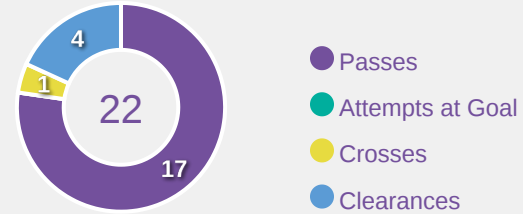

OUT OF POSSESSION

Spain 5 - 0

Korea
Republic

Defensive Actions

Blocks

Possession Contests

Most Possession Regains

#	Player	Total Possession Regains
1	LOPEZ Laia	3
2	GONZALEZ Martina	1
4	DE LA CUERDA Claudia	1
5	GARCIA Amaya	2
8	GOMEZ Ainoa	3
9	SEGURA Celia	1
10	COMENDADOR Pau	0
11	DORADO Irune	3
12	AGIRREZABALA Aiara	5
17	MORENO Emma	2
18	SANTIAGO Iris Ashley	3
3	VAZQUEZ Elena	1
6	CUBO Lorena	4
14	GOMEZ Celia	0
19	CERRATO Alba	0
20	ESCOT Natalia	2