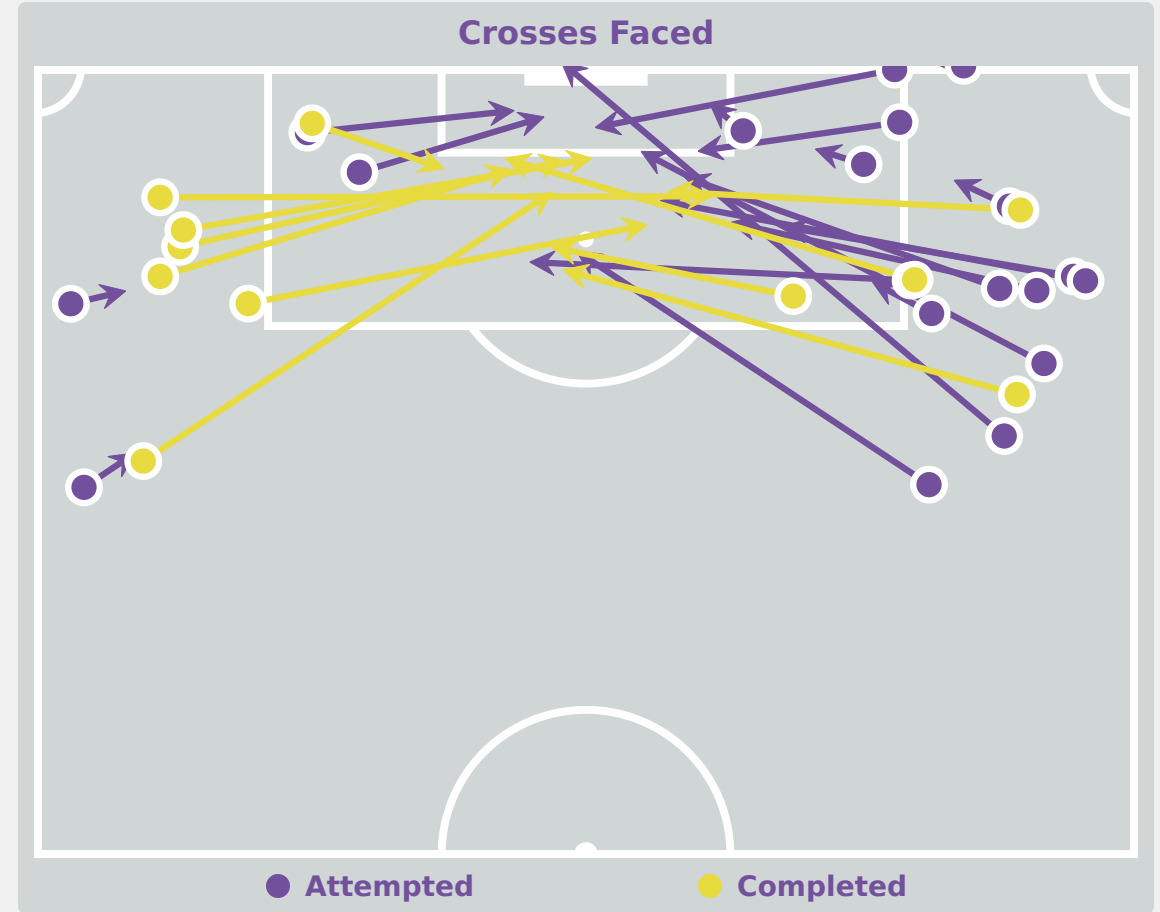

Aerial Control

Delivery Types Faced

Total	In Swing	Out Swing	Driven	Lofted	Cutback	Push
4	0	2	0	1	0	1

Aerial Control

Korea Republic

Delivery Types Faced

Total	In Swing	Out Swing	Driven	Lofted	Cutback	Push
34	3	17	0	7	3	4