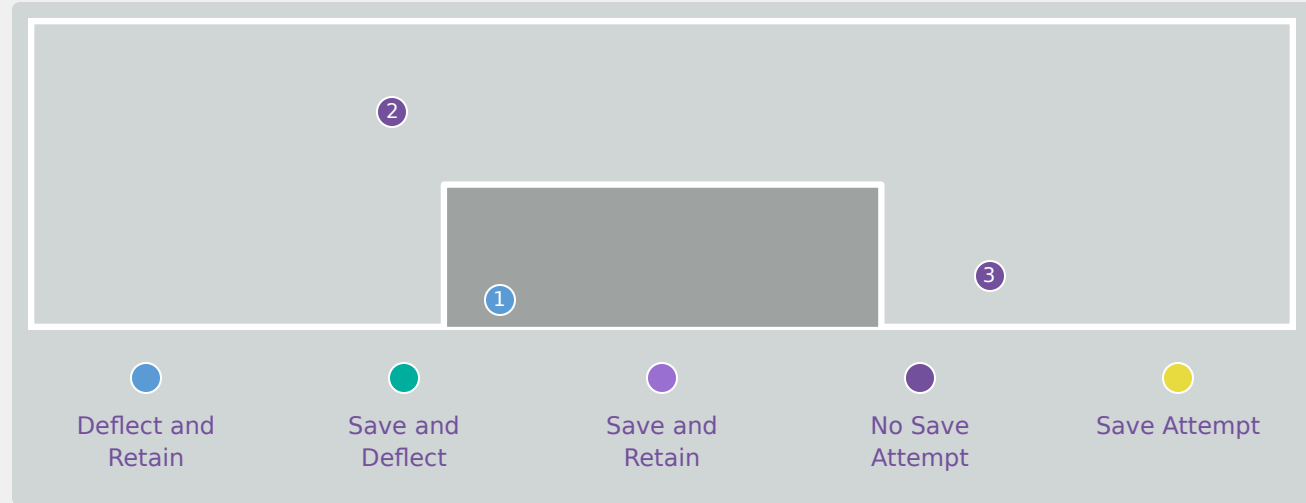

Korea Republic GK Involvement Timeline

74
Total Involvements

Goalkeeping Distribution

Goalkeeping Distribution

Korea Republic

Goal Prevention

Total Attempts on Goal Faced	Total Goal Interventions	Save & Retain	Deflect & Retain	Save & Deflect	Save Attempt	No Save Attempt
3	0	0	0	0	0	2

Goal Prevention

Korea Republic

28
Total Attempts on Goal Faced

58
Save %

Total Attempts on Goal Faced	Total Goal Interventions	Save & Retain	Deflect & Retain	Save & Deflect	Save Attempt	No Save Attempt
28	7	3	0	4	6	14