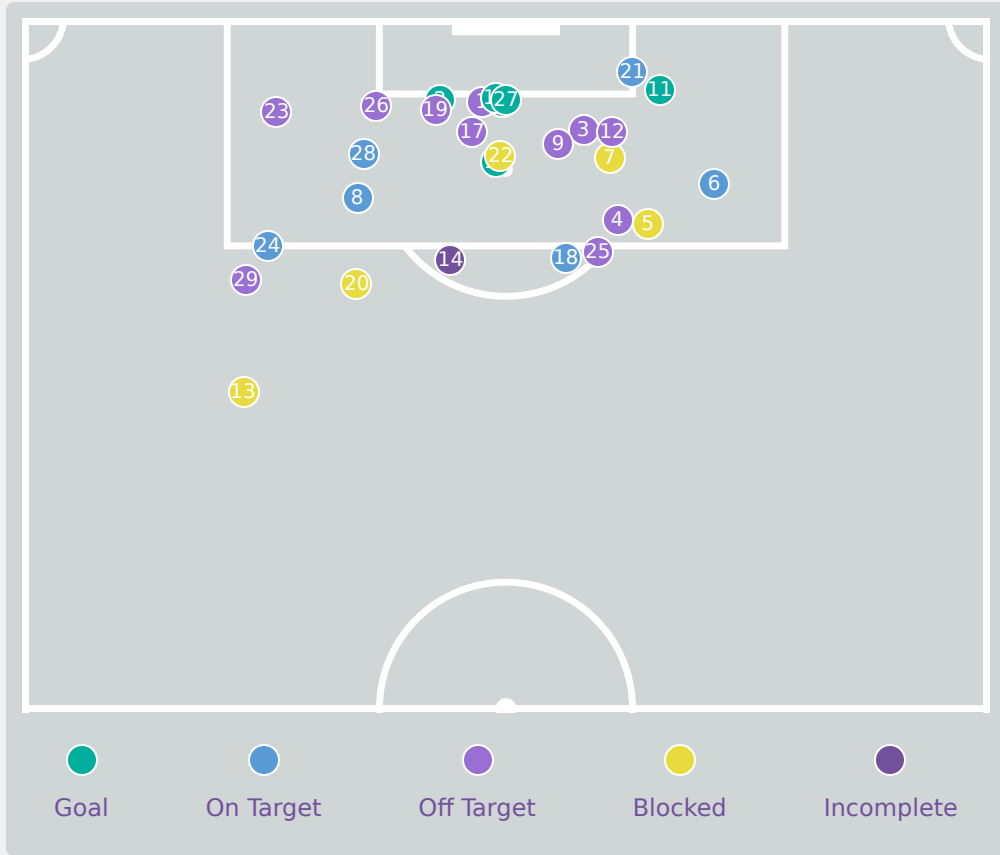

Attempts at Goal

Key	Outcome	Shots
	Goals	5
	On Target	7
	Off Target	11
	Blocked	5
	Incomplete	1