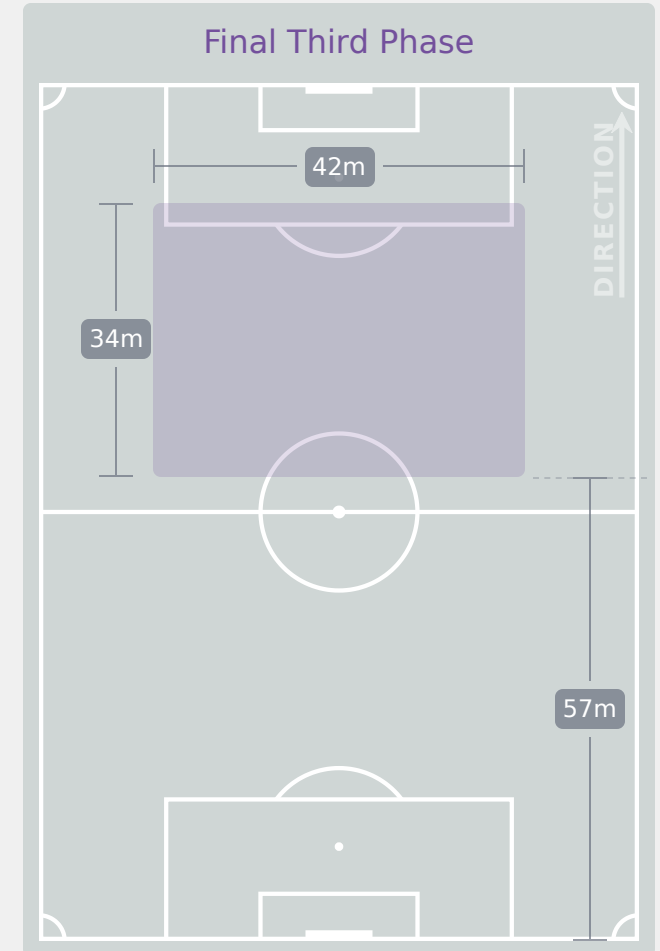

Korea
Republic

In Possession Line Height & Team Length

In Possession Line Height & Team Length

Korea Republic

Line Breaks

Spain

Attempted Line Breaks

140