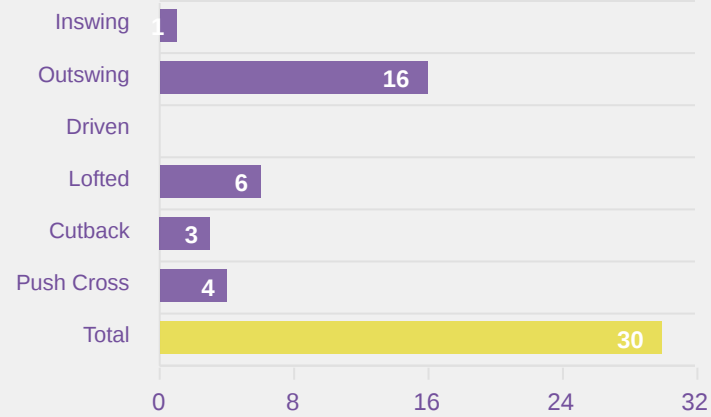

Attempts at Goal

Time	Player	Outcome	Body Part	Delivery Type
59	8 GOMEZ Ainoa	On Target - Saved	Right Foot	Pass
62	19 CERRATO Alba	Off Target	Head	Cross
63	19 CERRATO Alba	Incomplete - Blocked	Left Foot	Pass
65	9 SEGURA Celia	On Target - Saved	Right Foot	Loose Ball
68	8 GOMEZ Ainoa	Incomplete - Blocked	Right Foot	Loose Ball
71	12 AGIRREZABALA Aiara	Off Target	Left Foot	Pass
71	20 ESCOT Natalia	Deflected On Target - Saved	Right Foot	Pass
76	9 SEGURA Celia	Off Target	Left Foot	Pass
79	19 CERRATO Alba	Off Target	Right Foot	Cross
92	8 GOMEZ Ainoa	On Target - Goal	Head	Cross
97	20 ESCOT Natalia	On Target - Saved	Left Foot	Pass
97	12 AGIRREZABALA Aiara	Deflected Off Target - Defensive Event	Left Foot	Pass

Attempts at Goal

Korea Republic

Key	Outcome	Shots
●	Goals	0
●	On Target	1
●	Off Target	2
●	Blocked	0
●	Incomplete	0

Attempts at Goal

Korea Republic

Time	Player	Outcome	Body Part	Delivery Type
5	14 HAN Gukhee	On Target - Saved	Left Foot	Cross
35	14 HAN Gukhee	Off Target	Left Foot	Loose Ball
55	8 BEOM Yeju	Off Target	Right Foot	Pass

Crosses (Open Play)

Delivery Type

Attempted

30

Completed

11

Most Crosses Attempted

9