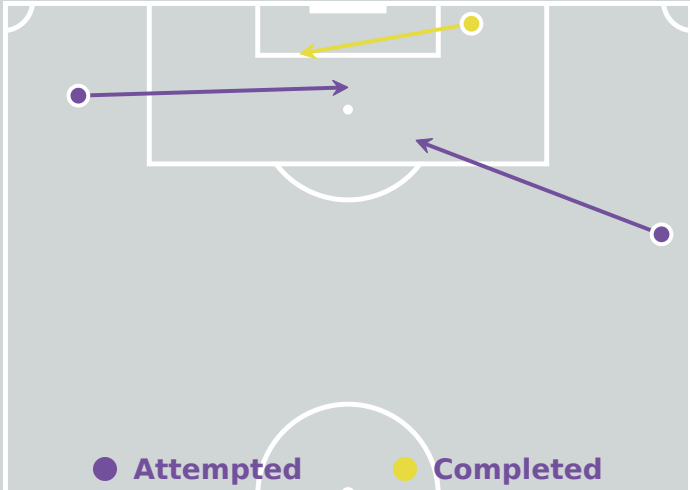

Crosses (Open Play)

Korea Republic

Cross Locations