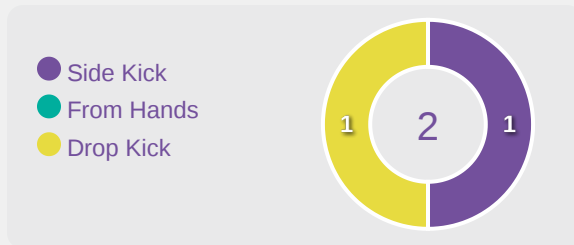

Korea Republic GK Involvement Timeline

74
Total Involvements

Goalkeeping Distribution

Goalkeeping Distribution

Korea Republic

Goal Prevention

Total Attempts on Goal Faced	Total Goal Interventions	Save & Retain	Deflect & Retain	Save & Deflect	Save Attempt	No Save Attempt
3	0	0	0	0	0	2

Goal Prevention

Korea Republic

28
Total Attempts on Goal Faced

58
Save %

Total Attempts on Goal Faced	Total Goal Interventions	Save & Retain	Deflect & Retain	Save & Deflect	Save Attempt	No Save Attempt
28	7	3	0	4	6	14