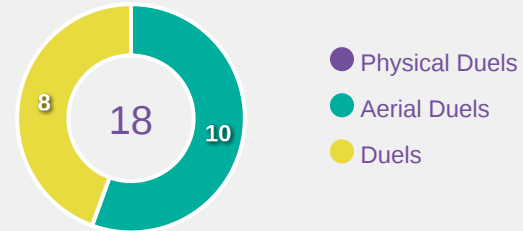

OUT OF POSSESSION

Spain 5 - 0

Korea
Republic

Defensive Actions

Blocks

Possession Contests

Most Possession Regains

#	Player	Total Possession Regains
1	LOPEZ Laia	3
2	GONZALEZ Martina	1
4	DE LA CUERDA Claudia	1
5	GARCIA Amaya	2
8	GOMEZ Ainoa	3
9	SEGURA Celia	1
10	COMENDADOR Pau	0
11	DORADO Irune	3
12	AGIRREZABALA Aiara	5
17	MORENO Emma	2
18	SANTIAGO Iris Ashley	3
3	VAZQUEZ Elena	1
6	CUBO Lorena	4
14	GOMEZ Celia	0
19	CERRATO Alba	0
20	ESCOT Natalia	2