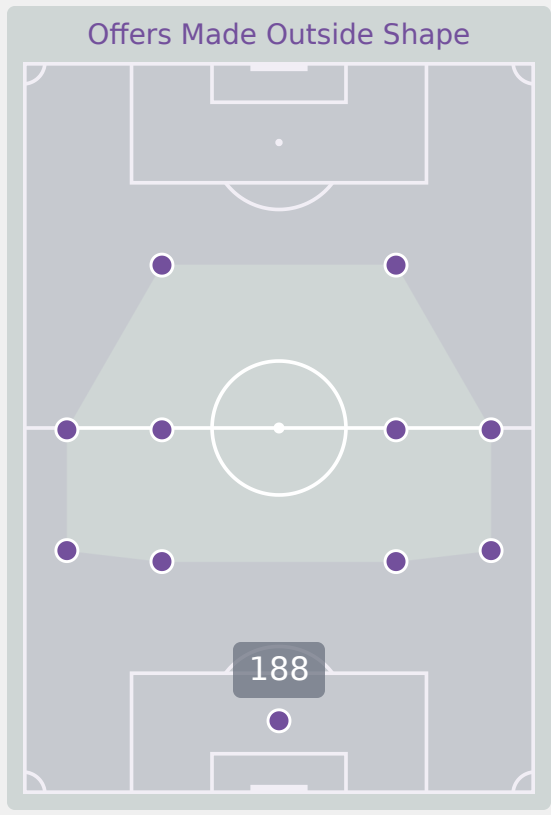

1

Most Crosses Attempted

1

PHAIR Casey
CENTRE FORWARD RIGHT

#	Player	Inswing	Outswing	Driven	Lofted	Cutback	Push Cross	Total Attempted
1	WOO Sumin	0	0	0	0	0	0	0
2	SHIN Dain	0	0	0	0	0	0	0
4	SHIN Sunghee	0	0	0	0	0	0	0
7	KIM Yeeun	0	0	0	0	0	0	0
9	PHAIR Casey	0	0	0	0	0	1	1
11	SEO Minjeong	0	1	0	0	0	0	1
13	RYOO Jihae	0	0	0	0	0	0	0
14	HAN Gukhee	0	0	0	0	0	0	0
15	KIM Minseo	0	0	0	0	0	0	0
16	PARK Jiyu	0	0	0	0	0	0	0
20	NOH Sieun	0	0	0	0	0	0	0
3	KIM Hanah	0	1	0	0	0	0	1
6	LIM Yeji	0	0	0	0	0	0	0
8	BEOM Yeju	0	0	0	0	0	0	0
12	BAEK Jieun	0	0	0	0	0	0	0
17	NAM Sarang	0	0	0	0	0	0	0

Offering to Receive

424
Total Offers Made

183
Total Offers Received

Most Offers
56
MORENO Emma
LEFT CENTRE MIDFIELD

207
Offers Made in Final Third

159
Offers Made in Middle Third

58
Offers Made in Defensive Third