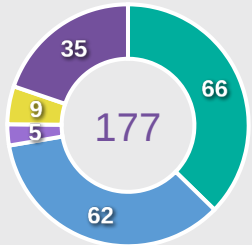

Offers Made Outside Shape

#	Player	Offers Made	Offers Received	% Made & Received
1	WOO Sumin	15	4	26.7%
2	SHIN Dain	5	2	40%
4	SHIN Sunghee	9	4	44.4%
7	KIM Yeeun	14	2	14.3%
9	PHAIR Casey	21	7	33.3%
11	SEO Minjeong	10	6	60%
13	RYOO Jihae	9	4	44.4%
14	HAN Gukhee	19	11	57.9%
15	KIM Minseo	30	6	20%
16	PARK Jiyu	13	8	61.5%
20	NOH Sieun	5	3	60%
3	KIM Hanah	3	1	33.3%
6	LIM Yeji	6	1	16.7%
8	BEOM Yeju	24	10	41.7%
12	BAEK Jieun	3	1	33.3%
17	NAM Sarang	22	5	22.7%

Movement to Receive

Movement Types by Phase

Final Third Phase

Progression Phase

Build Up Phase

All Movement Types

- In Front
- In Between
- Out to In
- In to Out
- In Behind

Top Ranked Players