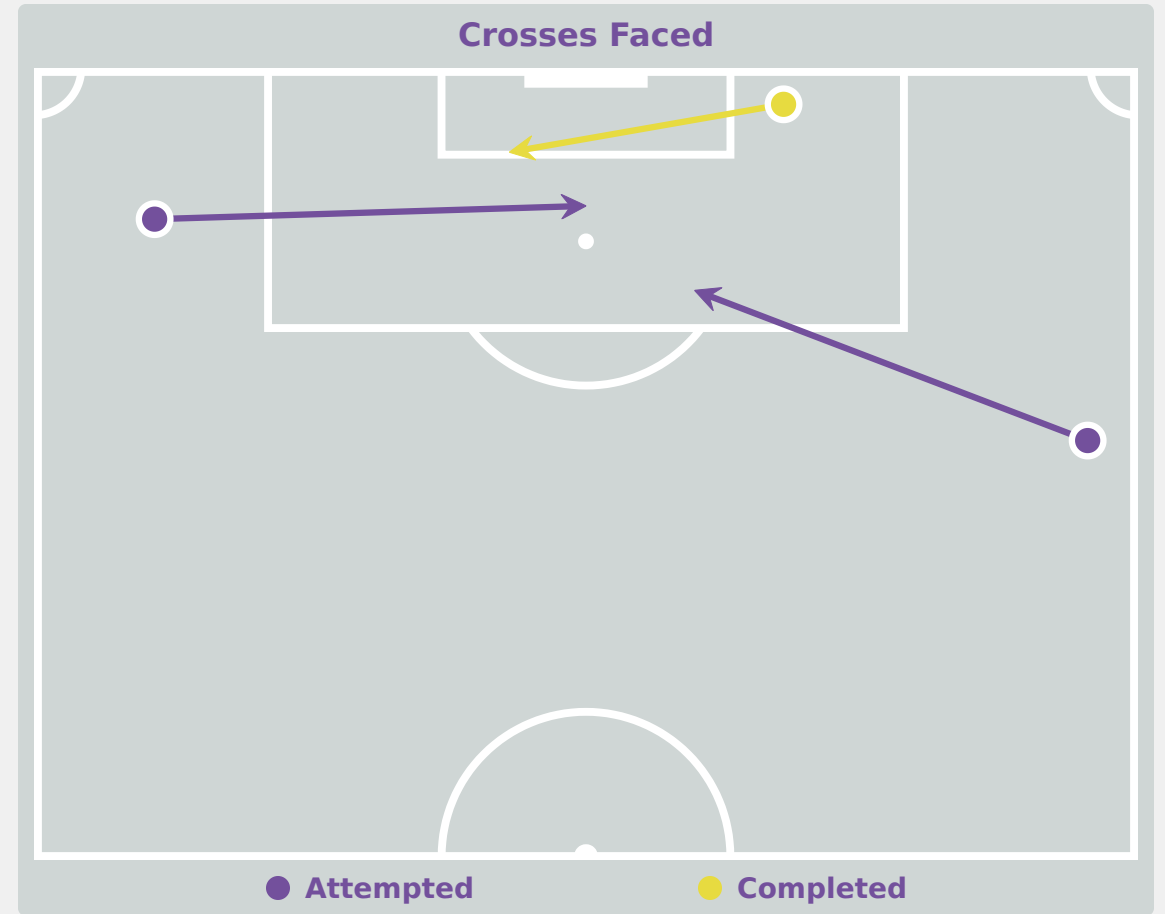

Aerial Control

Delivery Types Faced

Total	In Swing	Out Swing	Driven	Lofted	Cutback	Push
4	0	2	0	1	0	1