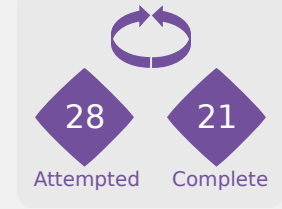

Attempted Line Breaks	1
Inside Shape	0
Outside Shape	1

Attempted Line Breaks	101
Inside Shape	54
Outside Shape	47

Attempted Line Breaks	38
Inside Shape	15
Outside Shape	23

Line Breaks

Korea Republic

Attempted Line Breaks

91

Attempted Line Breaks	4
Inside Shape	1
Outside Shape	3

Attempted Line Breaks	51
Inside Shape	34
Outside Shape	17

Attempted Line Breaks	36
Inside Shape	23
Outside Shape	13

Line Breaks

					4 Units				3 Units			2 Units		Direction			Distribution Type		
#	Player	Line Breaks Attempted	Line Breaks Completed	Line Break Completion %	Attacking Line	Attacking Midfield Line	Midfield Line	Defensive Line	Attacking Line	Midfield Line	Defensive Line	Midfield Line	Defensive Line	Through	Around	Over	Pass	Cross	Ball Progression
1	LOPEZ Laia	6	6	100%	0	0	0	0	4	2	0	0	0	4	0	2	6	0	0
2	GONZALEZ Martina	11	8	73%	0	0	0	0	1	7	1	1	1	1	5	5	8	2	1
4	DE LA CUERDA Claudia	27	24	89%	0	0	0	0	13	6	1	7	0	1	20	6	24	2	1
5	GARCIA Amaya	21	19	90%	0	0	0	0	5	7	1	8	0	4	14	3	21	0	0
8	GOMEZ Ainoa	10	7	70%	0	0	0	0	0	4	4	2	0	8	1	1	10	0	0
9	SEGURA Celia	9	6	67%	0	0	0	0	0	3	2	2	2	4	2	3	9	0	0
10	COMENDADOR Pau	4	2	50%	0	0	0	0	0	2	1	1	0	0	3	1	4	0	0
11	DORADO Irune	3	2	67%	0	0	0	0	1	0	0	2	0	0	2	1	3	0	0
12	AGIRREZABALA Aiara	20	14	70%	0	0	0	0	2	11	3	4	0	2	10	8	19	1	0
17	MORENO Emma	7	7	100%	0	0	0	0	0	4	1	2	0	5	1	1	5	1	1
18	SANTIAGO Iris Ashley	0	0	0%	0	0	0	0	0	0	0	0	0	0	0	0	0	0	0
3	VAZQUEZ Elena	3	3	100%	0	0	0	0	2	1	0	0	0	0	3	0	3	0	0
6	CUBO Lorena	14	11	79%	0	0	0	1	2	5	0	4	2	7	3	4	14	0	0
14	GOMEZ Celia	2	1	50%	0	0	0	0	0	2	0	0	0	0	2	0	2	0	0
19	CERRATO Alba	0	0	0%	0	0	0	0	0	0	0	0	0	0	0	0	0	0	0
20	ESCOT Natalia	3	2	67%	0	0	0	0	0	1	2	0	0	1	1	1	3	0	0