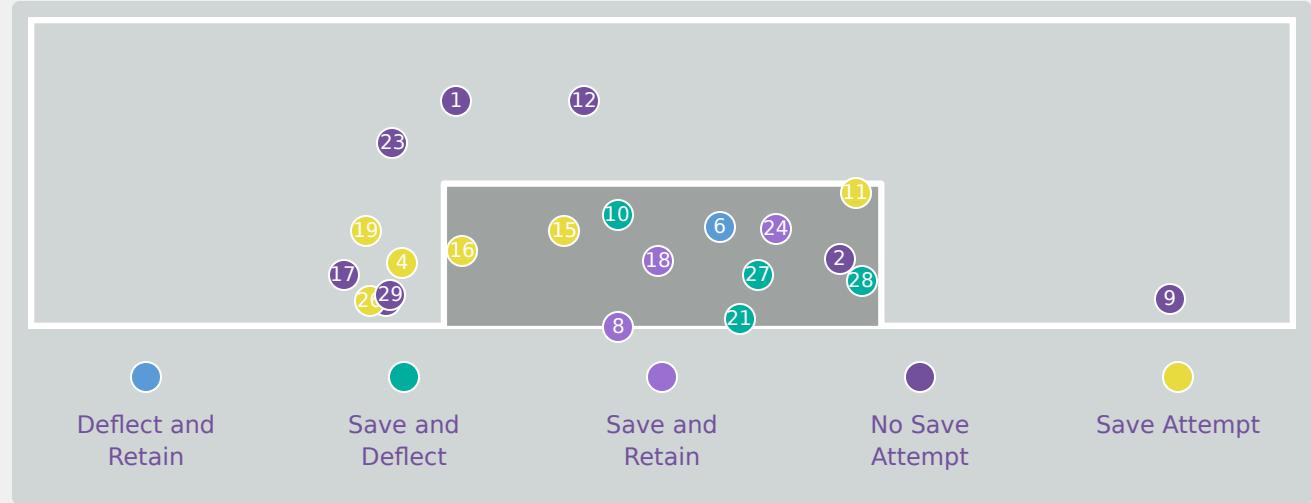

Korea Republic GK Involvement Timeline

74
Total Involvements

Goalkeeping Distribution

Goalkeeping Distribution

Korea Republic

Goal Prevention

Total Attempts on Goal Faced	Total Goal Interventions	Save & Retain	Deflect & Retain	Save & Deflect	Save Attempt	No Save Attempt
3	0	0	0	0	0	2

Goal Prevention

Korea Republic

28
Total Attempts on Goal Faced

58
Save %

Total Attempts on Goal Faced	Total Goal Interventions	Save & Retain	Deflect & Retain	Save & Deflect	Save Attempt	No Save Attempt
28	7	3	0	4	6	14