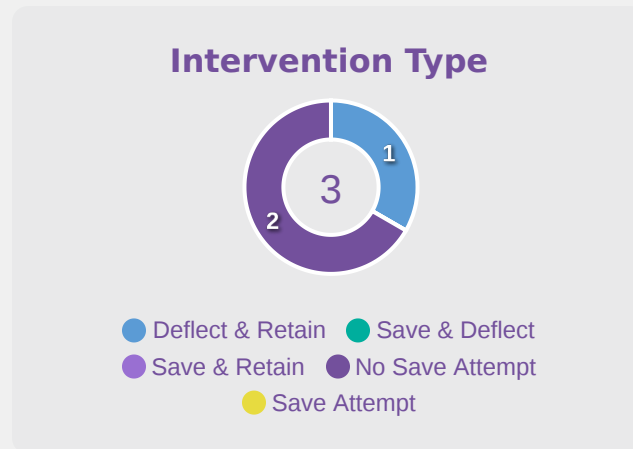

Korea Republic GK Involvement Timeline

74
Total Involvements

Goalkeeping Distribution

Goalkeeping Distribution

Korea Republic

Goal Prevention

Total Attempts on Goal Faced	Total Goal Interventions	Save & Retain	Deflect & Retain	Save & Deflect	Save Attempt	No Save Attempt
3	0	0	0	0	0	2

Goal Prevention

Korea Republic

28
Total Attempts on Goal Faced

58
Save %

Total Attempts on Goal Faced	Total Goal Interventions	Save & Retain	Deflect & Retain	Save & Deflect	Save Attempt	No Save Attempt
28	7	3	0	4	6	14