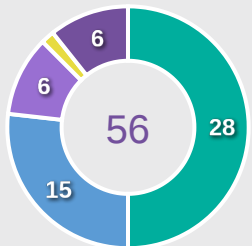

Korea Republic

Movement Types by Phase

Final Third Phase

Progression Phase

Build Up Phase

All Movement Types

- In Front
- In Between
- Out to In
- In to Out
- In Behind

Top Ranked Players

Type	Player	Movements
In Front	15 KIM Minseo	21
In Between	8 BEOM Yeju	11
Out to In	14 HAN Gukhee	2
In to Out	8 BEOM Yeju	2
In Behind	9 PHAIR Casey	15

Movement Types Pitch Third

FIFA
U-17 WOMEN'S
WORLD CUP
DOMINICAN REPUBLIC 2024