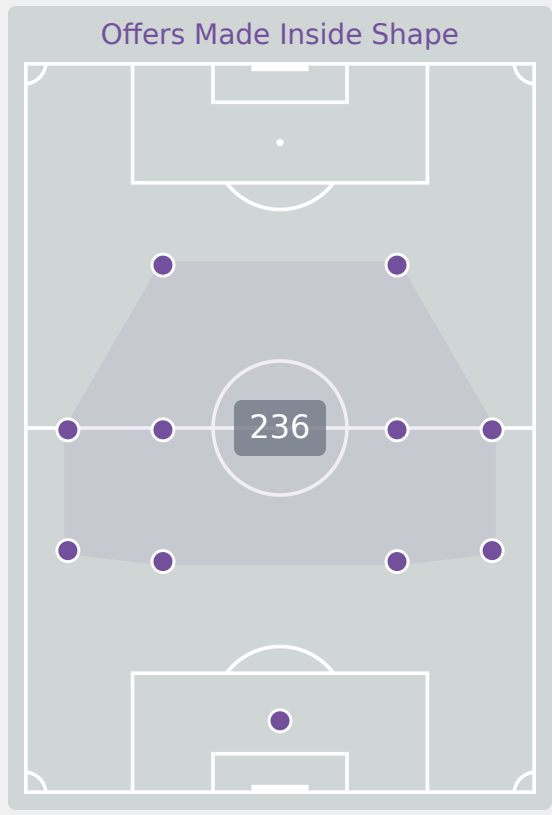

1

Most Crosses Attempted

1

PHAIR Casey
CENTRE FORWARD RIGHT

#	Player	Inswing	Outswing	Driven	Lofted	Cutback	Push Cross	Total Attempted
1	WOO Sumin	0	0	0	0	0	0	0
2	SHIN Dain	0	0	0	0	0	0	0
4	SHIN Sunghee	0	0	0	0	0	0	0
7	KIM Yeeun	0	0	0	0	0	0	0
9	PHAIR Casey	0	0	0	0	0	1	1
11	SEO Minjeong	0	1	0	0	0	0	1
13	RYOO Jihae	0	0	0	0	0	0	0
14	HAN Gukhee	0	0	0	0	0	0	0
15	KIM Minseo	0	0	0	0	0	0	0
16	PARK Jiyu	0	0	0	0	0	0	0
20	NOH Sieun	0	0	0	0	0	0	0
3	KIM Hanah	0	1	0	0	0	0	1
6	LIM Yeji	0	0	0	0	0	0	0
8	BEOM Yeju	0	0	0	0	0	0	0
12	BAEK Jieun	0	0	0	0	0	0	0
17	NAM Sarang	0	0	0	0	0	0	0

Offering to Receive

424
Total Offers Made

183
Total Offers Received

Most Offers
56
MORENO Emma
LEFT CENTRE MIDFIELD

207
Offers Made in Final Third

159
Offers Made in Middle Third

58
Offers Made in Defensive Third