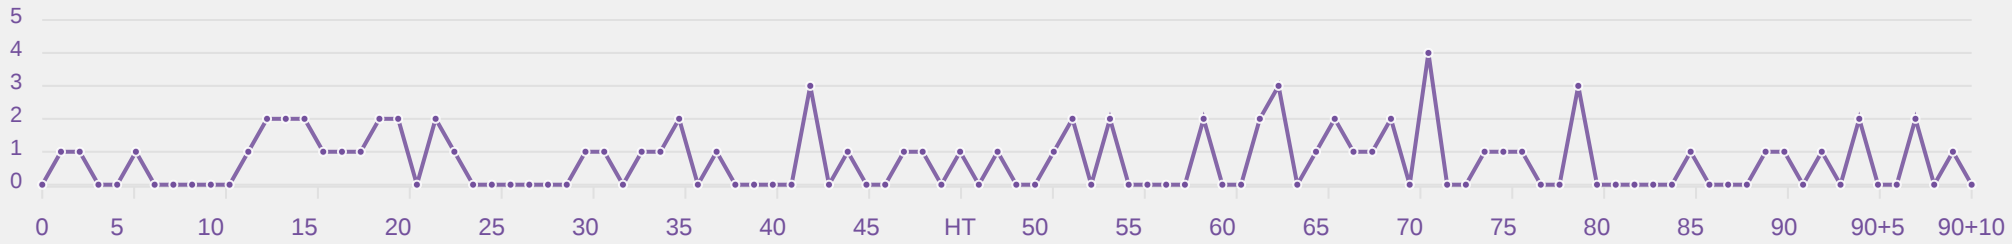

GOALKEEPING

Spain 5 - 0

Korea
Republic

Goalkeeping Involvement

Spain

Spain GK Involvement Timeline

60
Total Involvements

Korea Republic

Korea Republic GK Involvement Timeline

74
Total Involvements

Goalkeeping Distribution

Goalkeeping Distribution

Korea Republic

Goal Prevention

Total Attempts on Goal Faced	Total Goal Interventions	Save & Retain	Deflect & Retain	Save & Deflect	Save Attempt	No Save Attempt
3	0	0	0	0	0	2