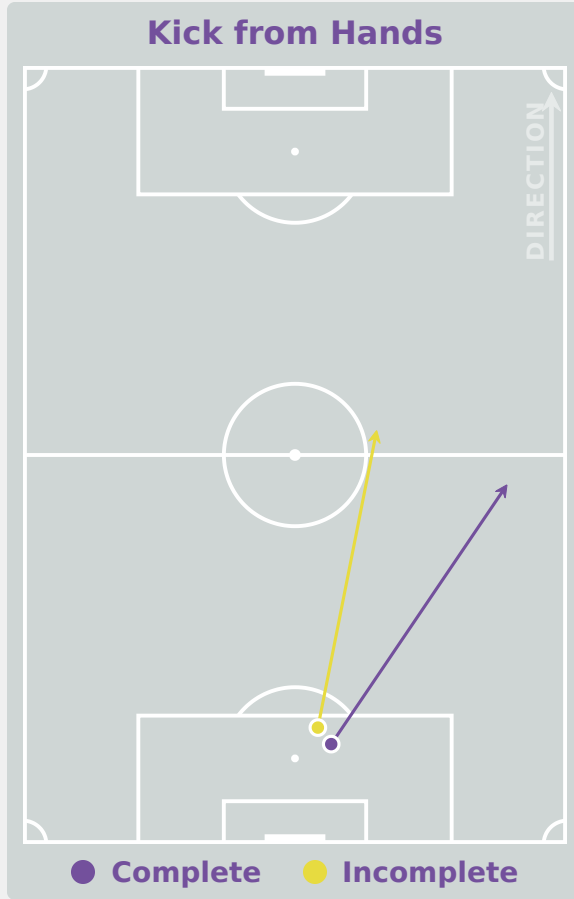

Korea Republic GK Involvement Timeline

74
Total Involvements

Goalkeeping Distribution

Goalkeeping Distribution

Korea Republic

Goal Prevention

Total Attempts on Goal Faced	Total Goal Interventions	Save & Retain	Deflect & Retain	Save & Deflect	Save Attempt	No Save Attempt
3	0	0	0	0	0	2