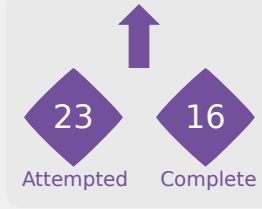

Attempted Line Breaks	1
Inside Shape	0
Outside Shape	1

Attempted Line Breaks	101
Inside Shape	54
Outside Shape	47

Attempted Line Breaks	38
Inside Shape	15
Outside Shape	23

Line Breaks

Korea Republic

Attempted Line Breaks

91

Attempted Line Breaks	4
Inside Shape	1
Outside Shape	3

Attempted Line Breaks	51
Inside Shape	34
Outside Shape	17

Attempted Line Breaks	36
Inside Shape	23
Outside Shape	13

Line Breaks

					4 Units				3 Units			2 Units		Direction			Distribution Type		
#	Player	Line Breaks Attempted	Line Breaks Completed	Line Break Completion %	Attacking Line	Attacking Midfield Line	Midfield Line	Defensive Line	Attacking Line	Midfield Line	Defensive Line	Midfield Line	Defensive Line	Through	Around	Over	Pass	Cross	Ball Progression
1	LOPEZ Laia	6	6	100%	0	0	0	0	4	2	0	0	0	4	0	2	6	0	0
2	GONZALEZ Martina	11	8	73%	0	0	0	0	1	7	1	1	1	1	5	5	8	2	1
4	DE LA CUERDA Claudia	27	24	89%	0	0	0	0	13	6	1	7	0	1	20	6	24	2	1
5	GARCIA Amaya	21	19	90%	0	0	0	0	5	7	1	8	0	4	14	3	21	0	0
8	GOMEZ Ainoa	10	7	70%	0	0	0	0	0	4	4	2	0	8	1	1	10	0	0
9	SEGURA Celia	9	6	67%	0	0	0	0	0	3	2	2	2	4	2	3	9	0	0
10	COMENDADOR Pau	4	2	50%	0	0	0	0	0	2	1	1	0	0	3	1	4	0	0
11	DORADO Irune	3	2	67%	0	0	0	0	1	0	0	2	0	0	2	1	3	0	0
12	AGIRREZABALA Aiara	20	14	70%	0	0	0	0	2	11	3	4	0	2	10	8	19	1	0
17	MORENO Emma	7	7	100%	0	0	0	0	0	4	1	2	0	5	1	1	5	1	1
18	SANTIAGO Iris Ashley	0	0	0%	0	0	0	0	0	0	0	0	0	0	0	0	0	0	0
3	VAZQUEZ Elena	3	3	100%	0	0	0	0	2	1	0	0	0	0	3	0	3	0	0
6	CUBO Lorena	14	11	79%	0	0	0	1	2	5	0	4	2	7	3	4	14	0	0
14	GOMEZ Celia	2	1	50%	0	0	0	0	0	2	0	0	0	0	2	0	2	0	0
19	CERRATO Alba	0	0	0%	0	0	0	0	0	0	0	0	0	0	0	0	0	0	0
20	ESCOT Natalia	3	2	67%	0	0	0	0	0	1	2	0	0	1	1	1	3	0	0