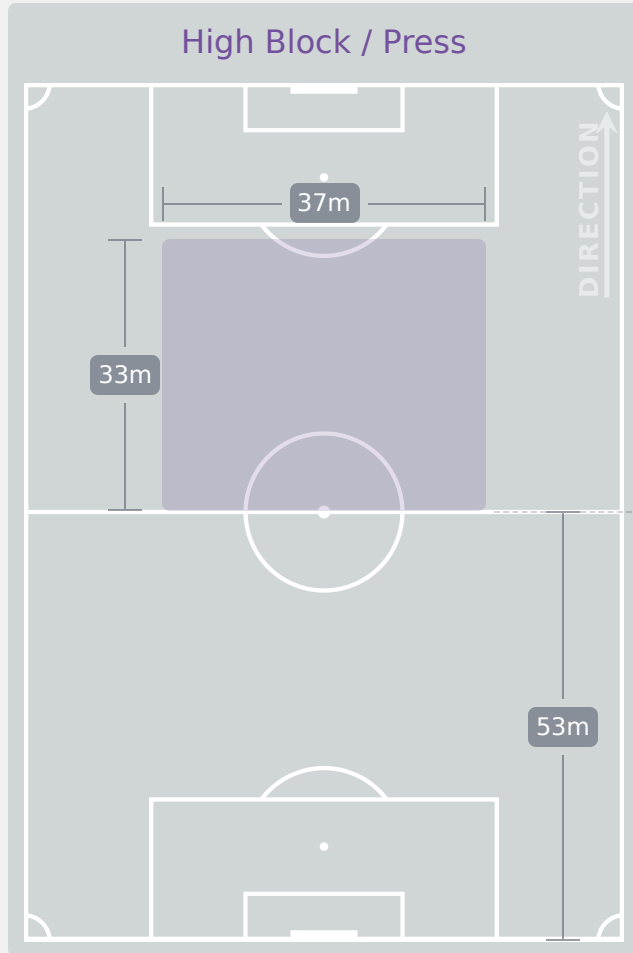

Korea Republic

#	Player	Total Possession Regains
1	WOO Sumin	13
2	SHIN Dain	2
4	SHIN Sunghee	6
7	KIM Yeeun	3
9	PHAIR Casey	0
11	SEO Minjeong	2
13	RYOO Jihae	1
14	HAN Gukhee	0
15	KIM Minseo	6
16	PARK Jiyu	3
20	NOH Sieun	4
3	KIM Hanah	1
6	LIM Yeji	2
8	BEOM Yeju	1
12	BAEK Jieun	1
17	NAM Sarang	1

Defensive Line Height & Team Length

Defensive Line Height & Team Length

Korea Republic

Defensive Pressure

Spain

109	Total Pressures	234
34	Direct Pressures	51
1.64s	Avg Pressure Duration	1.8s
51	Forced Turnovers	41
6.85s	Ball Recovery Time	19.65s
42	Pushing on into Pressing	65
138	Pushing on	139
13	Pressing Direction Inside	26
69	Pressing Direction Outside	151