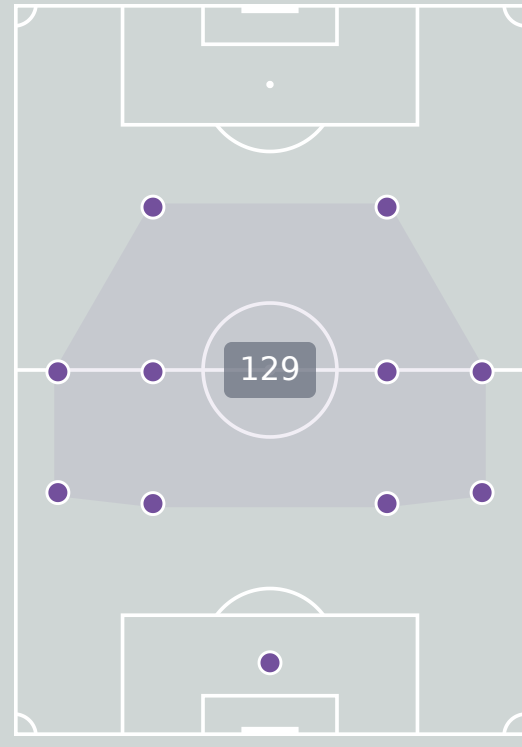

KIM Minseo
RIGHT CENTRE MIDFIELD

31

Offers Made in Final Third

97

Offers Made in Middle Third

80

Offers Made in Defensive Third

Offers Made Inside Shape

Offers Made Outside Shape

#	Player	Offers Made	Offers Received	% Made & Received
1	WOO Sumin	15	4	26.7%
2	SHIN Dain	5	2	40%
4	SHIN Sunghee	9	4	44.4%
7	KIM Yeeun	14	2	14.3%
9	PHAIR Casey	21	7	33.3%
11	SEO Minjeong	10	6	60%
13	RYOO Jihae	9	4	44.4%
14	HAN Gukhee	19	11	57.9%
15	KIM Minseo	30	6	20%
16	PARK Jiyu	13	8	61.5%
20	NOH Sieun	5	3	60%
3	KIM Hanah	3	1	33.3%
6	LIM Yeji	6	1	16.7%
8	BEOM Yeju	24	10	41.7%
12	BAEK Jieun	3	1	33.3%
17	NAM Sarang	22	5	22.7%