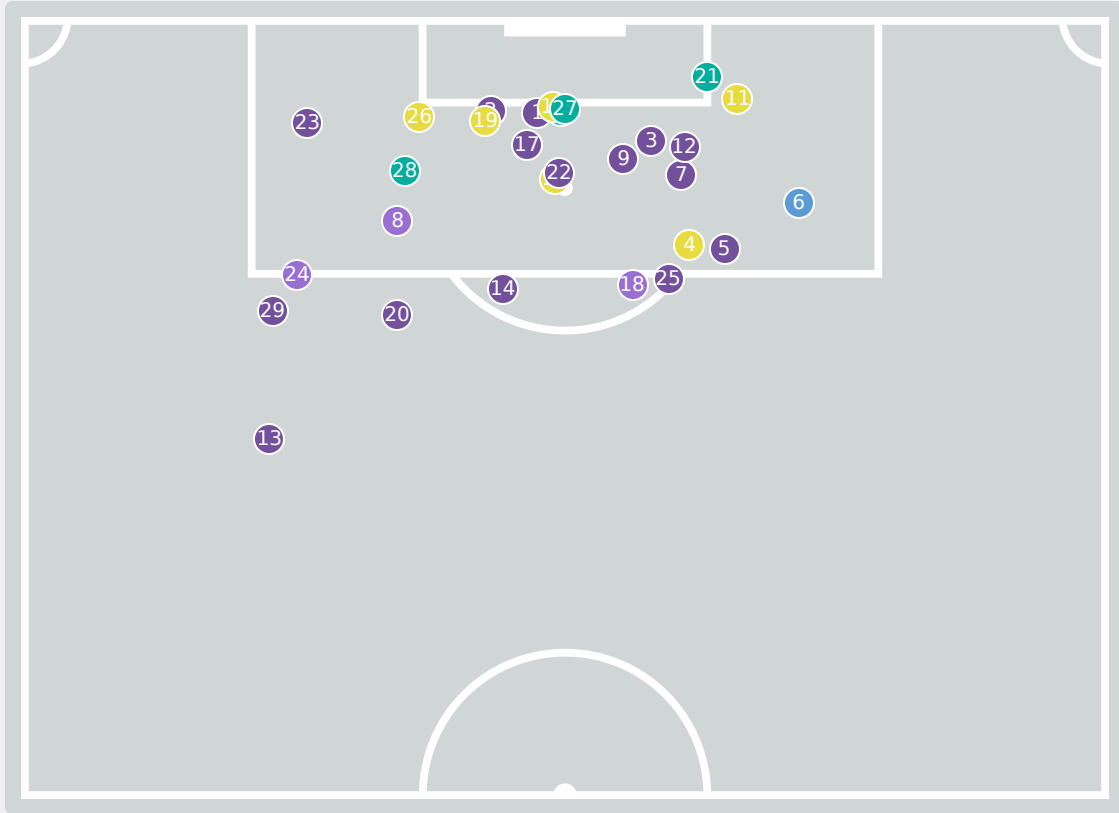

Korea Republic GK Involvement Timeline

74
Total Involvements

Goalkeeping Distribution

Goalkeeping Distribution

Korea Republic

Goal Prevention

Total Attempts on Goal Faced	Total Goal Interventions	Save & Retain	Deflect & Retain	Save & Deflect	Save Attempt	No Save Attempt
3	0	0	0	0	0	2

Goal Prevention

Korea Republic

28
Total Attempts on Goal Faced

58
Save %

Total Attempts on Goal Faced	Total Goal Interventions	Save & Retain	Deflect & Retain	Save & Deflect	Save Attempt	No Save Attempt
28	7	3	0	4	6	14