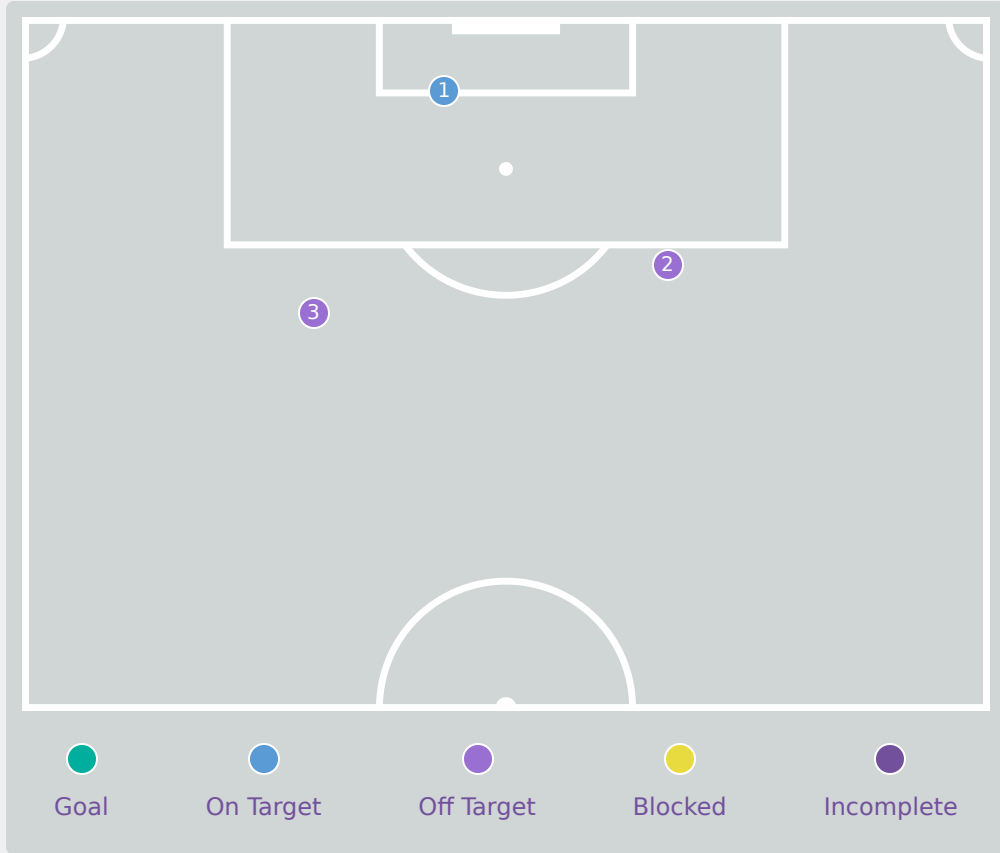

Attempts at Goal

Korea Republic

Key	Outcome	Shots
●	Goals	0
●	On Target	1
●	Off Target	2
●	Blocked	0
●	Incomplete	0