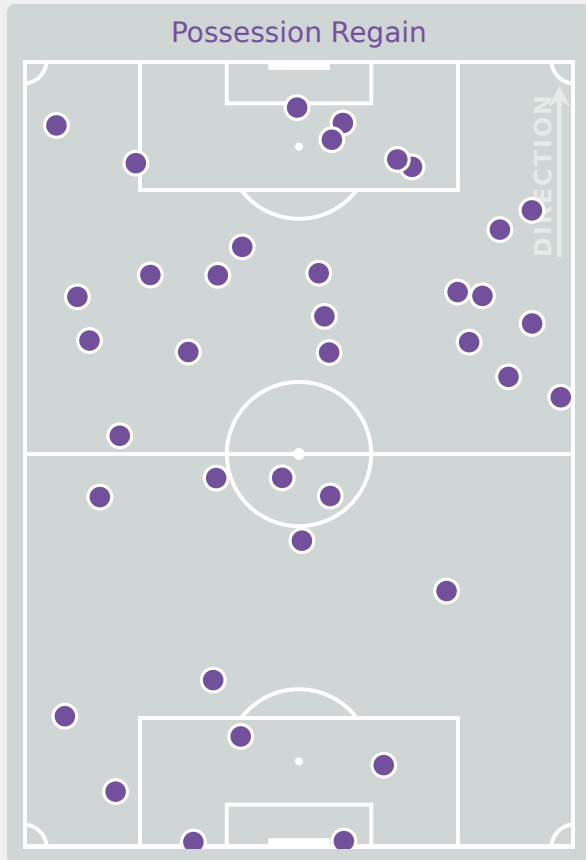

Defensive Actions