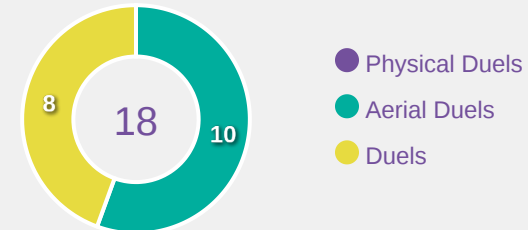

Tackles

2.08

Possession Actions / Defensive Action

Blocks

Possession Contests

Most Possession Regains

13

WOO Sumin
GOALKEEPER