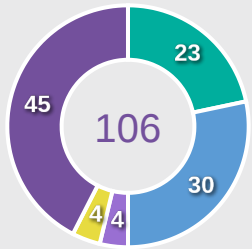

KIM Minseo
RIGHT CENTRE MIDFIELD

31

Offers Made in Final Third

97

Offers Made in Middle Third

80

Offers Made in Defensive Third

Offers Made Inside Shape

Offers Made Outside Shape

#	Player	Offers Made	Offers Received	% Made & Received
1	WOO Sumin	15	4	26.7%
2	SHIN Dain	5	2	40%
4	SHIN Sunghee	9	4	44.4%
7	KIM Yeeun	14	2	14.3%
9	PHAIR Casey	21	7	33.3%
11	SEO Minjeong	10	6	60%
13	RYOO Jihae	9	4	44.4%
14	HAN Gukhee	19	11	57.9%
15	KIM Minseo	30	6	20%
16	PARK Jiyu	13	8	61.5%
20	NOH Sieun	5	3	60%
3	KIM Hanah	3	1	33.3%
6	LIM Yeji	6	1	16.7%
8	BEOM Yeju	24	10	41.7%
12	BAEK Jieun	3	1	33.3%
17	NAM Sarang	22	5	22.7%

Movement to Receive

Movement Types by Phase

Final Third Phase

Progression Phase

Build Up Phase

All Movement Types

- In Front
- In Between
- Out to In
- In to Out
- In Behind

Top Ranked Players