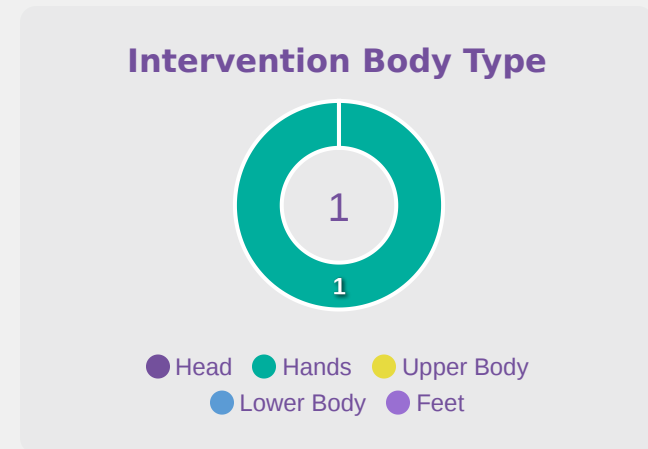

Korea Republic GK Involvement Timeline

74
Total Involvements

Goalkeeping Distribution

Goalkeeping Distribution

Korea Republic

Goal Prevention

Total Attempts on Goal Faced	Total Goal Interventions	Save & Retain	Deflect & Retain	Save & Deflect	Save Attempt	No Save Attempt
3	0	0	0	0	0	2

Goal Prevention

Korea Republic

28
Total Attempts on Goal Faced

58
Save %

Total Attempts on Goal Faced	Total Goal Interventions	Save & Retain	Deflect & Retain	Save & Deflect	Save Attempt	No Save Attempt
28	7	3	0	4	6	14