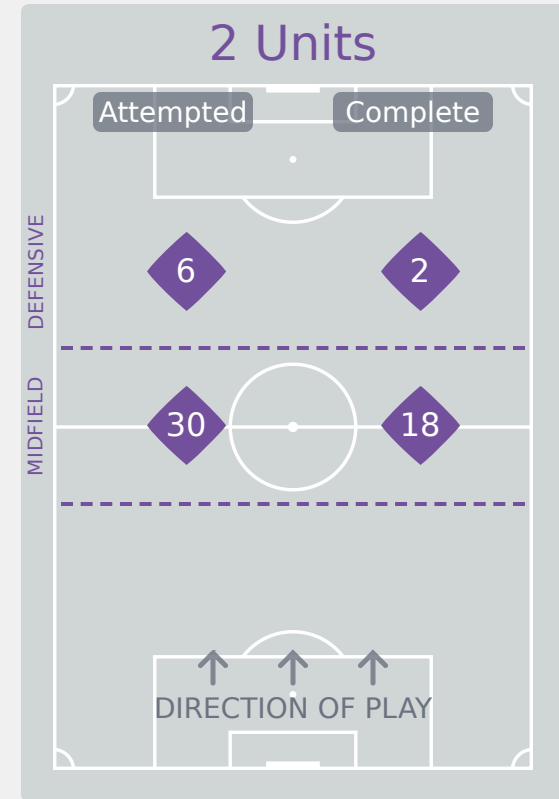

Korea
Republic

In Possession Line Height & Team Length

In Possession Line Height & Team Length

Korea Republic

Line Breaks

Spain

Attempted Line Breaks

140

Attempted Line Breaks	1
Inside Shape	0
Outside Shape	1

Attempted Line Breaks	101
Inside Shape	54
Outside Shape	47

Attempted Line Breaks	38
Inside Shape	15
Outside Shape	23

Line Breaks

Korea Republic

Attempted Line Breaks

91

Attempted Line Breaks	4
Inside Shape	1
Outside Shape	3

Attempted Line Breaks	51
Inside Shape	34
Outside Shape	17

Attempted Line Breaks	36
Inside Shape	23
Outside Shape	13

Line Breaks

					4 Units				3 Units			2 Units		Direction			Distribution Type		
#	Player	Line Breaks Attempted	Line Breaks Completed	Line Break Completion %	Attacking Line	Attacking Midfield Line	Midfield Line	Defensive Line	Attacking Line	Midfield Line	Defensive Line	Midfield Line	Defensive Line	Through	Around	Over	Pass	Cross	Ball Progression
1	LOPEZ Laia	6	6	100%	0	0	0	0	4	2	0	0	0	4	0	2	6	0	0
2	GONZALEZ Martina	11	8	73%	0	0	0	0	1	7	1	1	1	1	5	5	8	2	1
4	DE LA CUERDA Claudia	27	24	89%	0	0	0	0	13	6	1	7	0	1	20	6	24	2	1
5	GARCIA Amaya	21	19	90%	0	0	0	0	5	7	1	8	0	4	14	3	21	0	0
8	GOMEZ Ainoa	10	7	70%	0	0	0	0	0	4	4	2	0	8	1	1	10	0	0
9	SEGURA Celia	9	6	67%	0	0	0	0	0	3	2	2	2	4	2	3	9	0	0
10	COMENDADOR Pau	4	2	50%	0	0	0	0	0	2	1	1	0	0	3	1	4	0	0
11	DORADO Irune	3	2	67%	0	0	0	0	1	0	0	2	0	0	2	1	3	0	0
12	AGIRREZABALA Aiara	20	14	70%	0	0	0	0	2	11	3	4	0	2	10	8	19	1	0
17	MORENO Emma	7	7	100%	0	0	0	0	0	4	1	2	0	5	1	1	5	1	1
18	SANTIAGO Iris Ashley	0	0	0%	0	0	0	0	0	0	0	0	0	0	0	0	0	0	0
3	VAZQUEZ Elena	3	3	100%	0	0	0	0	2	1	0	0	0	0	3	0	3	0	0
6	CUBO Lorena	14	11	79%	0	0	0	1	2	5	0	4	2	7	3	4	14	0	0
14	GOMEZ Celia	2	1	50%	0	0	0	0	0	2	0	0	0	0	2	0	2	0	0
19	CERRATO Alba	0	0	0%	0	0	0	0	0	0	0	0	0	0	0	0	0	0	0
20	ESCOT Natalia	3	2	67%	0	0	0	0	0	1	2	0	0	1	1	1	3	0	0