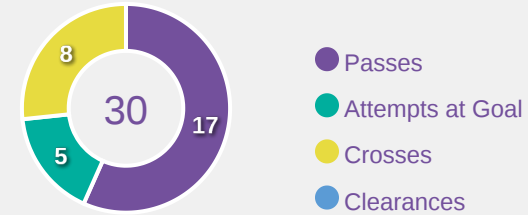

Tackles

2.08

Possession Actions / Defensive Action

Blocks

Possession Contests

Most Possession Regains

13

WOO Sumin
GOALKEEPER