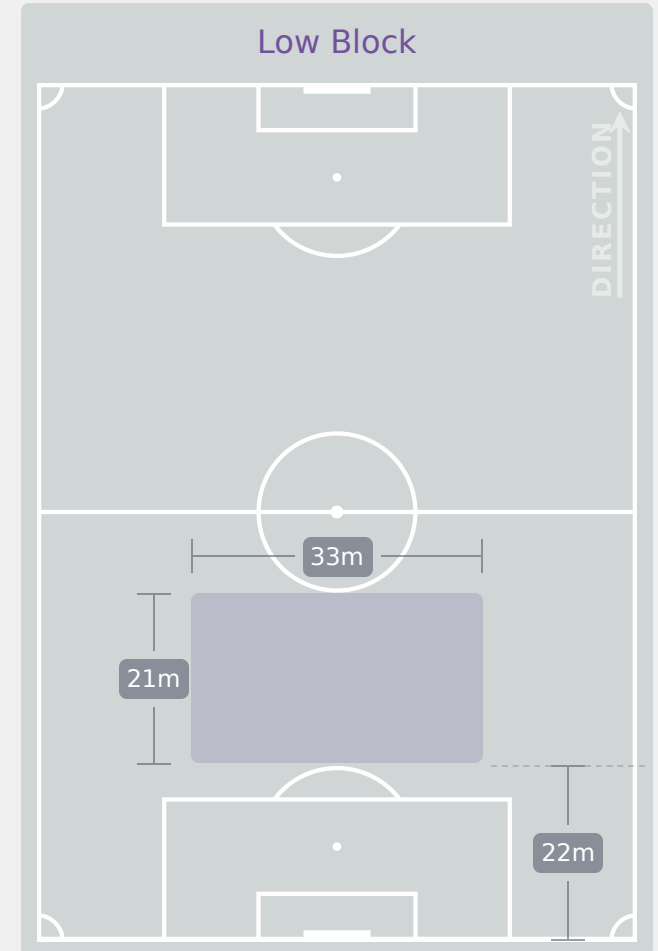

Defensive Line Height & Team Length