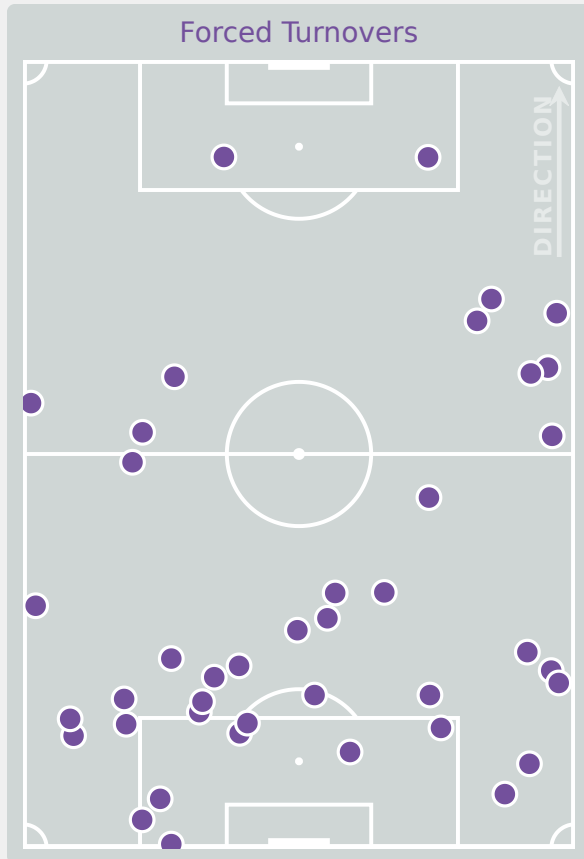

Defensive Actions

41

Forced Turnovers

46

Possession Regained

6

Interceptions

26

Tackles

2.08

Possession Actions / Defensive Action

Blocks

Possession Contests

Most Possession Regains

13

WOO Sumin
GOALKEEPER