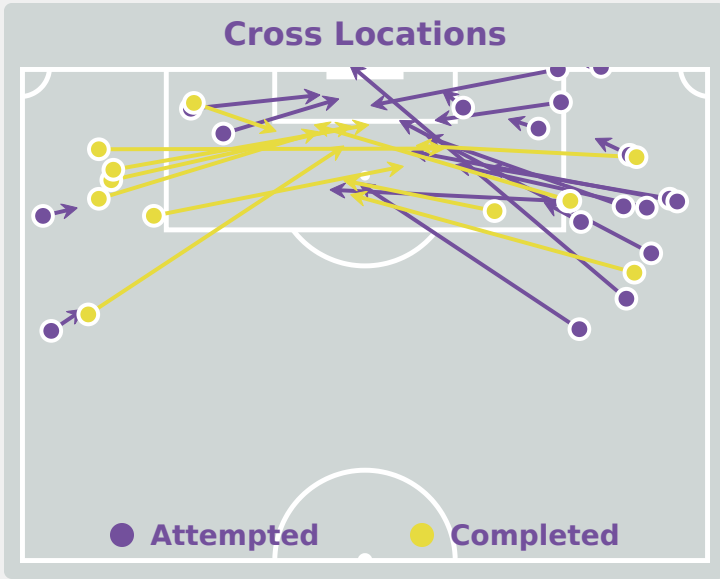

Attempts at Goal

Time	Player	Outcome	Body Part	Delivery Type
59	8 GOMEZ Ainoa	On Target - Saved	Right Foot	Pass
62	19 CERRATO Alba	Off Target	Head	Cross
63	19 CERRATO Alba	Incomplete - Blocked	Left Foot	Pass
65	9 SEGURA Celia	On Target - Saved	Right Foot	Loose Ball
68	8 GOMEZ Ainoa	Incomplete - Blocked	Right Foot	Loose Ball
71	12 AGIRREZABALA Aiara	Off Target	Left Foot	Pass
71	20 ESCOT Natalia	Deflected On Target - Saved	Right Foot	Pass
76	9 SEGURA Celia	Off Target	Left Foot	Pass
79	19 CERRATO Alba	Off Target	Right Foot	Cross
92	8 GOMEZ Ainoa	On Target - Goal	Head	Cross
97	20 ESCOT Natalia	On Target - Saved	Left Foot	Pass
97	12 AGIRREZABALA Aiara	Deflected Off Target - Defensive Event	Left Foot	Pass

Attempts at Goal

Korea Republic

Key	Outcome	Shots
●	Goals	0
●	On Target	1
●	Off Target	2
●	Blocked	0
●	Incomplete	0

Attempts at Goal

Korea Republic

Time	Player	Outcome	Body Part	Delivery Type
5	14 HAN Gukhee	On Target - Saved	Left Foot	Cross
35	14 HAN Gukhee	Off Target	Left Foot	Loose Ball
55	8 BEOM Yeju	Off Target	Right Foot	Pass

Crosses (Open Play)

Delivery Type

Attempted

30

Completed

11

Most Crosses Attempted

9