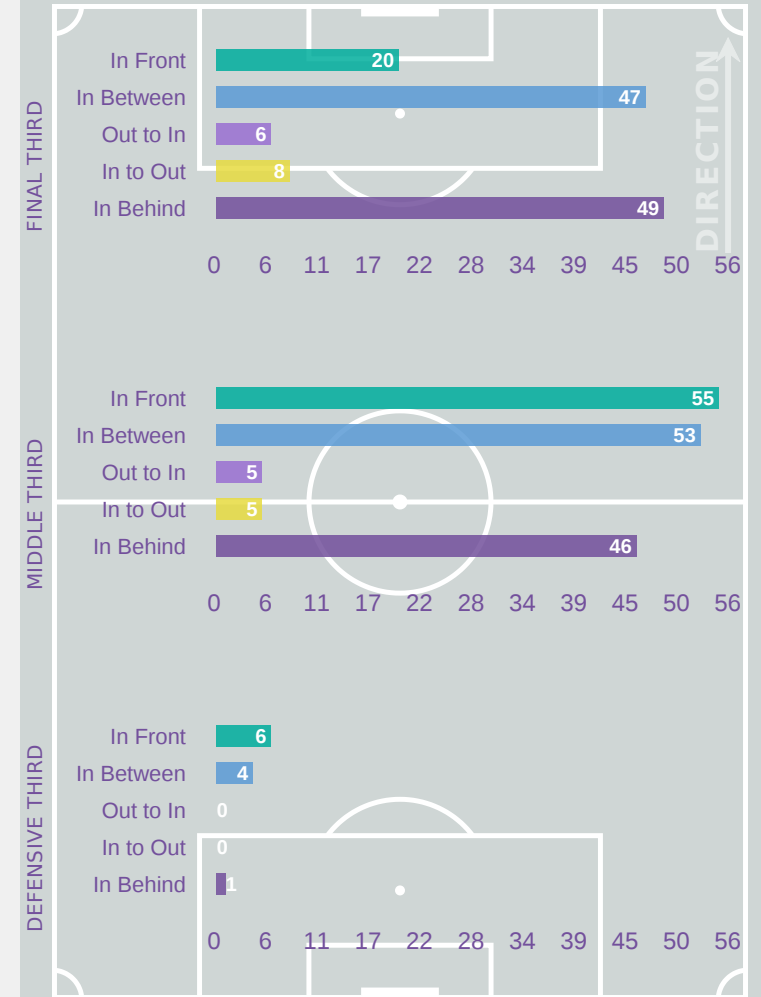

Movement Types Pitch Third