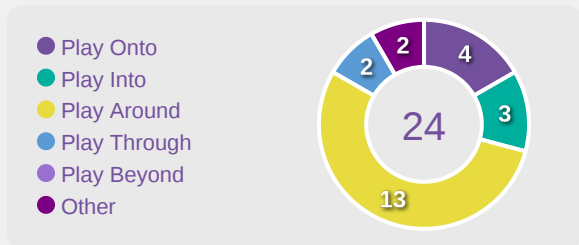

Korea Republic GK Involvement Timeline

74
Total Involvements

Goalkeeping Distribution

Goalkeeping Distribution

Korea Republic

Goal Prevention

Total Attempts on Goal Faced	Total Goal Interventions	Save & Retain	Deflect & Retain	Save & Deflect	Save Attempt	No Save Attempt
3	0	0	0	0	0	2

Goal Prevention

Korea Republic

28
Total Attempts on Goal Faced

58
Save %

Total Attempts on Goal Faced	Total Goal Interventions	Save & Retain	Deflect & Retain	Save & Deflect	Save Attempt	No Save Attempt
28	7	3	0	4	6	14