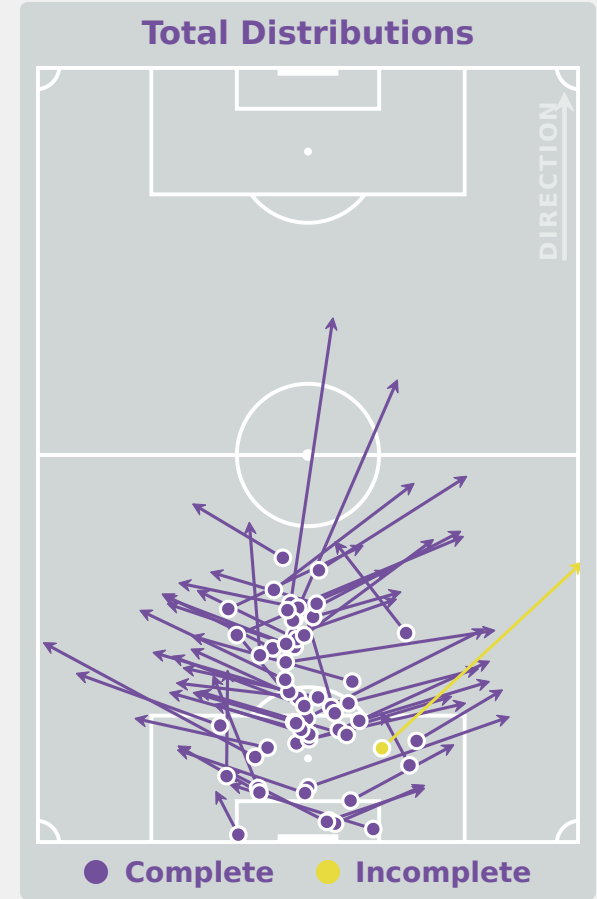

Goalkeeping Distribution