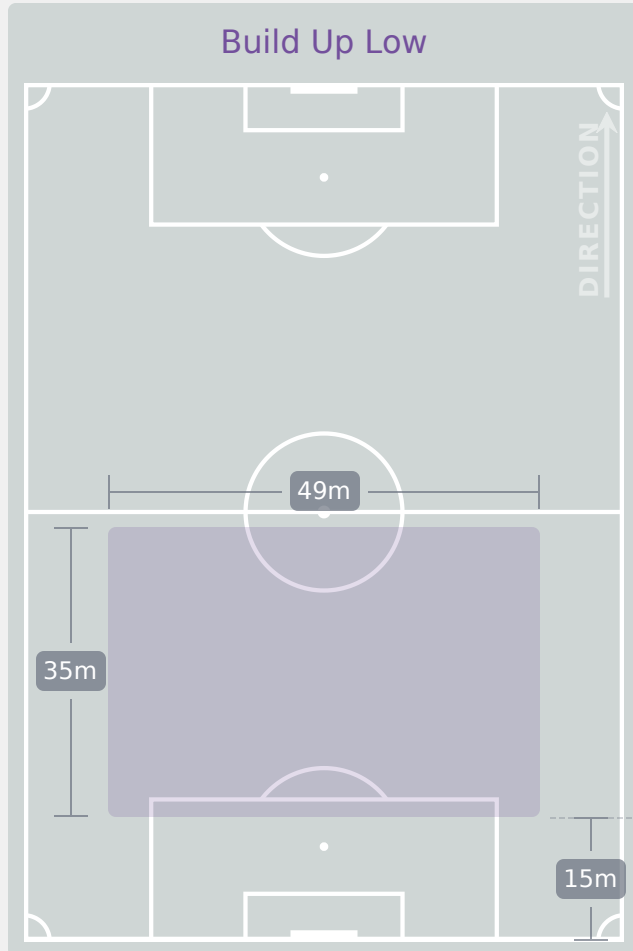

Korea
Republic

In Possession Line Height & Team Length

In Possession Line Height & Team Length

Korea Republic

Line Breaks

Spain

Attempted Line Breaks

140