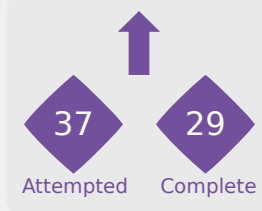

Korea
Republic

In Possession Line Height & Team Length

In Possession Line Height & Team Length

Korea Republic

Line Breaks

Spain

Attempted Line Breaks

140

Attempted Line Breaks	1
Inside Shape	0
Outside Shape	1

Attempted Line Breaks	101
Inside Shape	54
Outside Shape	47

Attempted Line Breaks	38
Inside Shape	15
Outside Shape	23

Line Breaks

Korea Republic

Attempted Line Breaks