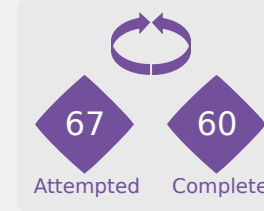

Distribution in the Final Third

Match Summary - Key Statistics

Spain

Korea Republic

Possession

Total	67%	8.2%	24.7%	Total
5	Goals			0
29 (12)	Attempts at Goal (On Target)			3 (1)
634 (570)	Total Passes (Complete)			287 (210)
90 %	Pass Completion %			73 %
112	Completed Line Breaks			53
15	Defensive Line Breaks			5
247	Receptions in the Final Third			25
34	Crosses			4
17	Ball Progressions			8
109 (34)	Defensive Pressures Applied (Direct Pressures)			234 (51)
51	Forced Turnovers			41
87	Second Balls			52
101.8 km	Total Distance Covered			104 km
3 km	Zone 4 - Low Speed Sprinting: 19-23km/h			2.3 km

Korea
Republic

In Possession Line Height & Team Length

In Possession Line Height & Team Length

Korea Republic

Line Breaks

Spain

Attempted Line Breaks

140

Attempted Line Breaks	1
Inside Shape	0
Outside Shape	1

Attempted Line Breaks	101
Inside Shape	54
Outside Shape	47

Attempted Line Breaks	38
Inside Shape	15
Outside Shape	23

Line Breaks

Korea Republic

Attempted Line Breaks