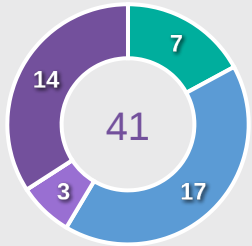

Korea Republic

Movement Types by Phase

Final Third Phase

Progression Phase

Build Up Phase

All Movement Types

- In Front
- In Between
- Out to In
- In to Out
- In Behind

Top Ranked Players

Type	Player	Movements
In Front	15 KIM Minseo	21
In Between	8 BEOM Yeju	11
Out to In	14 HAN Gukhee	2
In to Out	8 BEOM Yeju	2
In Behind	9 PHAIR Casey	15

Movement Types Pitch Third

FIFA
U-17 WOMEN'S
WORLD CUP
DOMINICAN REPUBLIC 2024