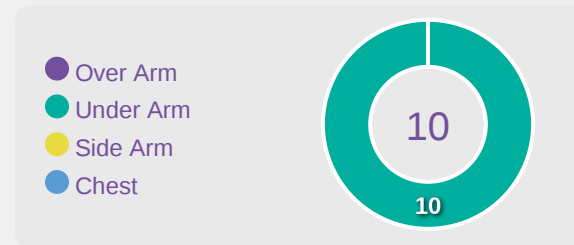

Korea Republic GK Involvement Timeline

74
Total Involvements

Goalkeeping Distribution

Goalkeeping Distribution

Korea Republic

Goal Prevention

Total Attempts on Goal Faced	Total Goal Interventions	Save & Retain	Deflect & Retain	Save & Deflect	Save Attempt	No Save Attempt
3	0	0	0	0	0	2

Goal Prevention

Korea Republic

28
Total Attempts on Goal Faced

58
Save %

Total Attempts on Goal Faced	Total Goal Interventions	Save & Retain	Deflect & Retain	Save & Deflect	Save Attempt	No Save Attempt
28	7	3	0	4	6	14