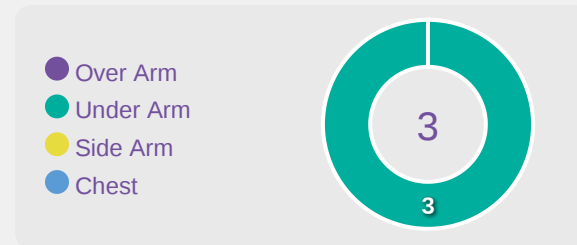

Goalkeeping Distribution