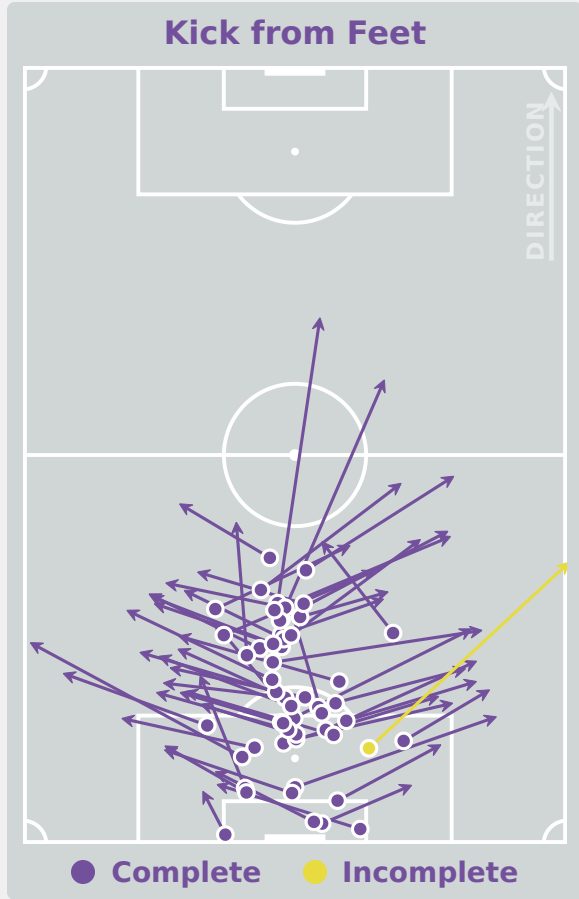

Goalkeeping Distribution