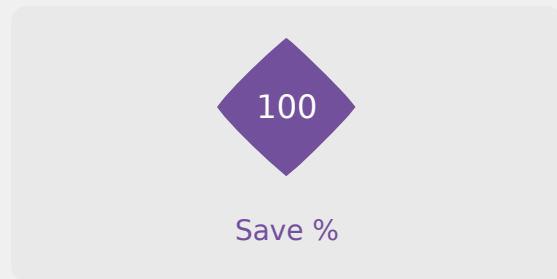

Korea Republic GK Involvement Timeline

74
Total Involvements

Goalkeeping Distribution

Goalkeeping Distribution

Korea Republic

Goal Prevention

Total Attempts on Goal Faced	Total Goal Interventions	Save & Retain	Deflect & Retain	Save & Deflect	Save Attempt	No Save Attempt
3	0	0	0	0	0	2