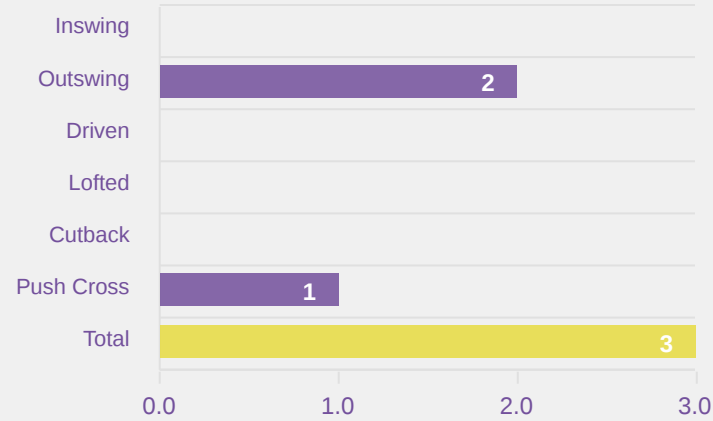

GONZALEZ Martina
RIGHT BACK

#	Player	Inswing	Outswing	Driven	Lofted	Cutback	Push Cross	Total Attempted
1	LOPEZ Laia	0	0	0	0	0	0	0
2	GONZALEZ Martina	1	4	0	2	2	0	9
4	DE LA CUERDA Claudia	0	2	0	0	0	0	2
5	GARCIA Amaya	0	0	0	0	0	0	0
8	GOMEZ Ainoa	0	0	0	0	0	0	0
9	SEGURA Celia	0	3	0	1	0	0	4
10	COMENDADOR Pau	0	0	0	2	0	0	2
11	DORADO Irune	0	0	0	0	0	0	0
12	AGIRREZABALA Aiara	0	6	0	0	0	0	6
17	MORENO Emma	0	1	0	0	0	0	1
18	SANTIAGO Iris Ashley	0	0	0	0	1	2	3
3	VAZQUEZ Elena	0	0	0	0	0	0	0
6	CUBO Lorena	0	0	0	0	0	0	0
14	GOMEZ Celia	0	0	0	0	0	1	1
19	CERRATO Alba	0	0	0	0	0	0	0
20	ESCOT Natalia	0	0	0	1	0	1	2

Crosses (Open Play)

Korea Republic

Cross Locations

Delivery Type

Cross Zones

Attempted

3

Completed

1

Most Crosses Attempted

1

PHAIR Casey
CENTRE FORWARD RIGHT

#	Player	Inswing	Outswing	Driven	Lofted	Cutback	Push Cross	Total Attempted
1	WOO Sumin	0	0	0	0	0	0	0
2	SHIN Dain	0	0	0	0	0	0	0
4	SHIN Sunghee	0	0	0	0	0	0	0
7	KIM Yeeun	0	0	0	0	0	0	0
9	PHAIR Casey	0	0	0	0	0	1	1
11	SEO Minjeong	0	1	0	0	0	0	1
13	RYOO Jihae	0	0	0	0	0	0	0
14	HAN Gukhee	0	0	0	0	0	0	0
15	KIM Minseo	0	0	0	0	0	0	0
16	PARK Jiyu	0	0	0	0	0	0	0
20	NOH Sieun	0	0	0	0	0	0	0
3	KIM Hanah	0	1	0	0	0	0	1
6	LIM Yeji	0	0	0	0	0	0	0
8	BEOM Yeju	0	0	0	0	0	0	0
12	BAEK Jieun	0	0	0	0	0	0	0
17	NAM Sarang	0	0	0	0	0	0	0