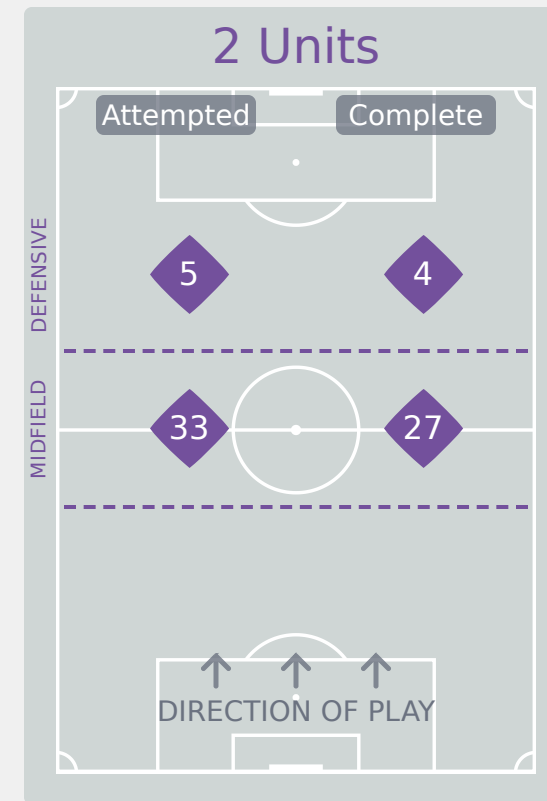

Korea
Republic

In Possession Line Height & Team Length

In Possession Line Height & Team Length

Korea Republic

Line Breaks

Spain

Attempted Line Breaks

140

Attempted Line Breaks	1
Inside Shape	0
Outside Shape	1

Attempted Line Breaks	101
Inside Shape	54
Outside Shape	47

Attempted Line Breaks	38
Inside Shape	15
Outside Shape	23

Line Breaks

Korea Republic

Attempted Line Breaks

91

Attempted Line Breaks	4
Inside Shape	1
Outside Shape	3

Attempted Line Breaks	51
Inside Shape	34
Outside Shape	17

Attempted Line Breaks	36
Inside Shape	23
Outside Shape	13

Line Breaks

					4 Units				3 Units			2 Units		Direction			Distribution Type		
#	Player	Line Breaks Attempted	Line Breaks Completed	Line Break Completion %	Attacking Line	Attacking Midfield Line	Midfield Line	Defensive Line	Attacking Line	Midfield Line	Defensive Line	Midfield Line	Defensive Line	Through	Around	Over	Pass	Cross	Ball Progression
1	LOPEZ Laia	6	6	100%	0	0	0	0	4	2	0	0	0	4	0	2	6	0	0
2	GONZALEZ Martina	11	8	73%	0	0	0	0	1	7	1	1	1	1	5	5	8	2	1
4	DE LA CUERDA Claudia	27	24	89%	0	0	0	0	13	6	1	7	0	1	20	6	24	2	1
5	GARCIA Amaya	21	19	90%	0	0	0	0	5	7	1	8	0	4	14	3	21	0	0
8	GOMEZ Ainoa	10	7	70%	0	0	0	0	0	4	4	2	0	8	1	1	10	0	0
9	SEGURA Celia	9	6	67%	0	0	0	0	0	3	2	2	2	4	2	3	9	0	0
10	COMENDADOR Pau	4	2	50%	0	0	0	0	0	2	1	1	0	0	3	1	4	0	0
11	DORADO Irune	3	2	67%	0	0	0	0	1	0	0	2	0	0	2	1	3	0	0
12	AGIRREZABALA Aiara	20	14	70%	0	0	0	0	2	11	3	4	0	2	10	8	19	1	0
17	MORENO Emma	7	7	100%	0	0	0	0	0	4	1	2	0	5	1	1	5	1	1
18	SANTIAGO Iris Ashley	0	0	0%	0	0	0	0	0	0	0	0	0	0	0	0	0	0	0
3	VAZQUEZ Elena	3	3	100%	0	0	0	0	2	1	0	0	0	0	3	0	3	0	0
6	CUBO Lorena	14	11	79%	0	0	0	1	2	5	0	4	2	7	3	4	14	0	0
14	GOMEZ Celia	2	1	50%	0	0	0	0	0	2	0	0	0	0	2	0	2	0	0
19	CERRATO Alba	0	0	0%	0	0	0	0	0	0	0	0	0	0	0	0	0	0	0
20	ESCOT Natalia	3	2	67%	0	0	0	0	0	1	2	0	0	1	1	1	3	0	0