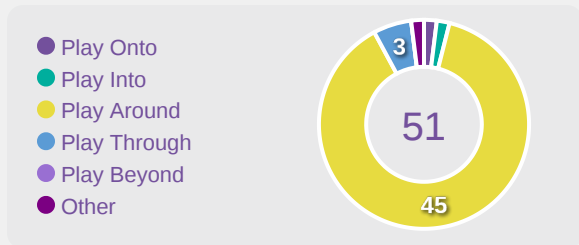

Goalkeeping Distribution