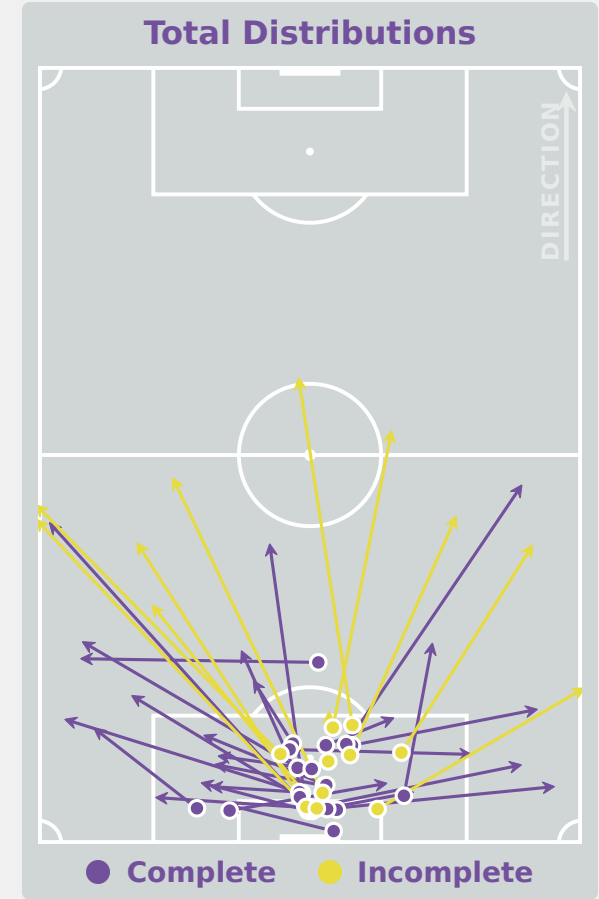

Korea Republic GK Involvement Timeline

74
Total Involvements

Goalkeeping Distribution

Goalkeeping Distribution

Korea Republic

Goal Prevention

Total Attempts on Goal Faced	Total Goal Interventions	Save & Retain	Deflect & Retain	Save & Deflect	Save Attempt	No Save Attempt
3	0	0	0	0	0	2