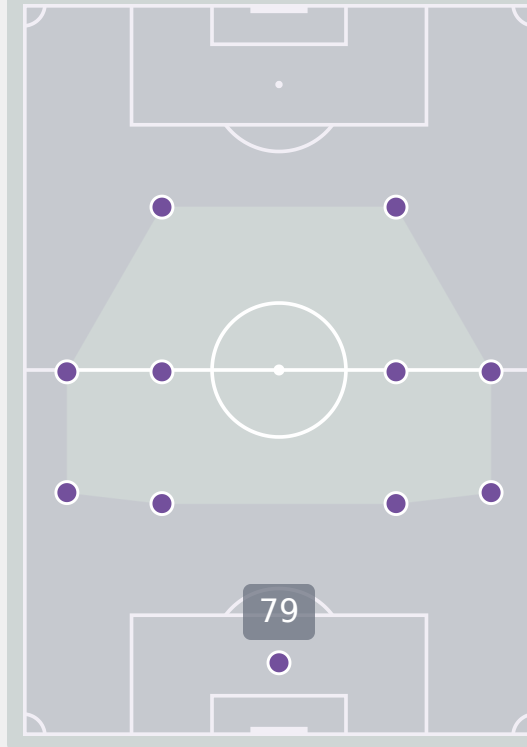

KIM Minseo
RIGHT CENTRE MIDFIELD

31

Offers Made in Final Third

97

Offers Made in Middle Third

80

Offers Made in Defensive Third

Offers Made Inside Shape

Offers Made Outside Shape

#	Player	Offers Made	Offers Received	% Made & Received
1	WOO Sumin	15	4	26.7%
2	SHIN Dain	5	2	40%
4	SHIN Sunghee	9	4	44.4%
7	KIM Yeeun	14	2	14.3%
9	PHAIR Casey	21	7	33.3%
11	SEO Minjeong	10	6	60%
13	RYOO Jihae	9	4	44.4%
14	HAN Gukhee	19	11	57.9%
15	KIM Minseo	30	6	20%
16	PARK Jiyu	13	8	61.5%
20	NOH Sieun	5	3	60%
3	KIM Hanah	3	1	33.3%
6	LIM Yeji	6	1	16.7%
8	BEOM Yeju	24	10	41.7%
12	BAEK Jieun	3	1	33.3%
17	NAM Sarang	22	5	22.7%