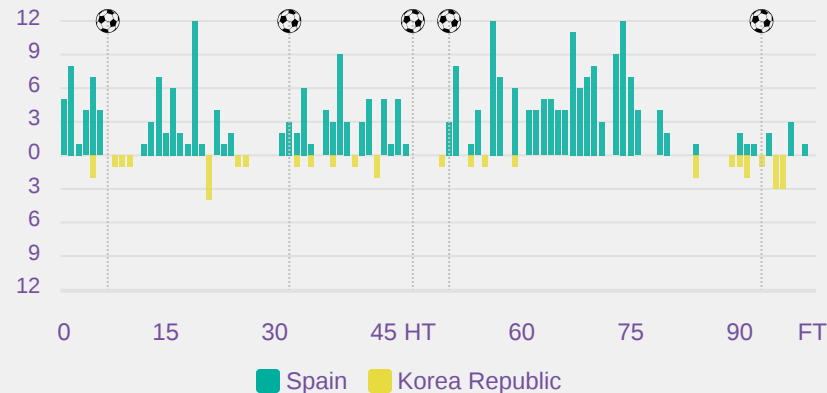

Distribution in the Final Third