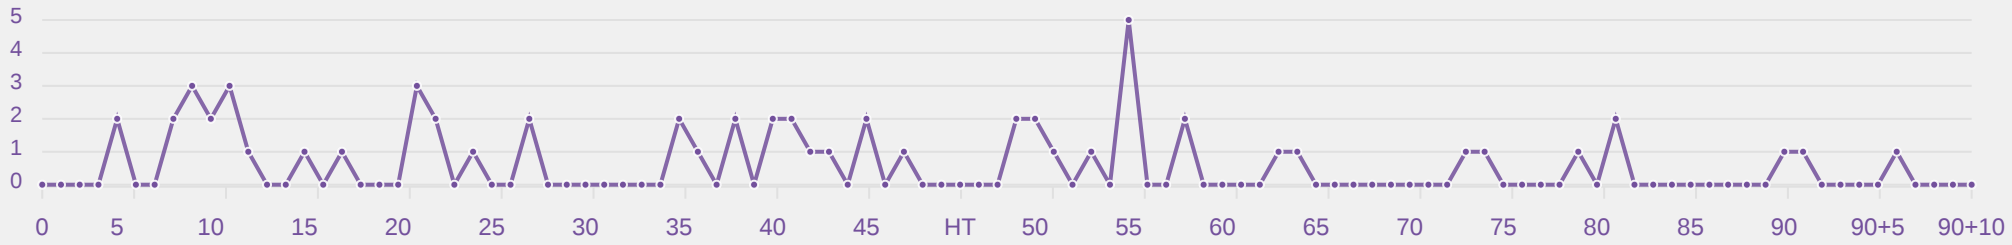

GOALKEEPING

Spain 5 - 0

Korea
Republic

Goalkeeping Involvement

Spain

Spain GK Involvement Timeline

60
Total Involvements

Korea Republic