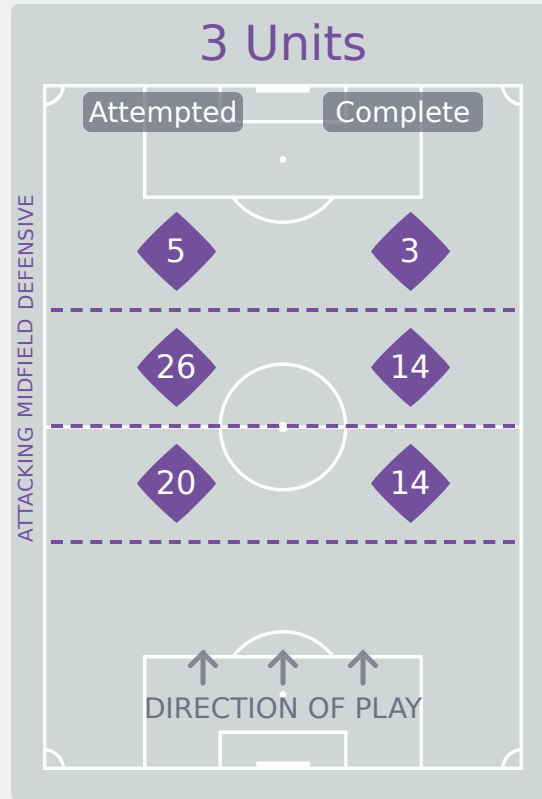

Korea
Republic

In Possession Line Height & Team Length

In Possession Line Height & Team Length

Korea Republic

Line Breaks

Spain

Attempted Line Breaks

140

Attempted Line Breaks	1
Inside Shape	0
Outside Shape	1

Attempted Line Breaks	101
Inside Shape	54
Outside Shape	47

Attempted Line Breaks	38
Inside Shape	15
Outside Shape	23

Line Breaks

Korea Republic

Attempted Line Breaks

91

Attempted Line Breaks	4
Inside Shape	1
Outside Shape	3

Attempted Line Breaks	51
Inside Shape	34
Outside Shape	17

Attempted Line Breaks	36
Inside Shape	23
Outside Shape	13

Line Breaks

					4 Units				3 Units			2 Units		Direction			Distribution Type		
#	Player	Line Breaks Attempted	Line Breaks Completed	Line Break Completion %	Attacking Line	Attacking Midfield Line	Midfield Line	Defensive Line	Attacking Line	Midfield Line	Defensive Line	Midfield Line	Defensive Line	Through	Around	Over	Pass	Cross	Ball Progression
1	LOPEZ Laia	6	6	100%	0	0	0	0	4	2	0	0	0	4	0	2	6	0	0
2	GONZALEZ Martina	11	8	73%	0	0	0	0	1	7	1	1	1	1	5	5	8	2	1
4	DE LA CUERDA Claudia	27	24	89%	0	0	0	0	13	6	1	7	0	1	20	6	24	2	1
5	GARCIA Amaya	21	19	90%	0	0	0	0	5	7	1	8	0	4	14	3	21	0	0
8	GOMEZ Ainoa	10	7	70%	0	0	0	0	0	4	4	2	0	8	1	1	10	0	0
9	SEGURA Celia	9	6	67%	0	0	0	0	0	3	2	2	2	4	2	3	9	0	0
10	COMENDADOR Pau	4	2	50%	0	0	0	0	0	2	1	1	0	0	3	1	4	0	0
11	DORADO Irune	3	2	67%	0	0	0	0	1	0	0	2	0	0	2	1	3	0	0
12	AGIRREZABALA Aiara	20	14	70%	0	0	0	0	2	11	3	4	0	2	10	8	19	1	0
17	MORENO Emma	7	7	100%	0	0	0	0	0	4	1	2	0	5	1	1	5	1	1
18	SANTIAGO Iris Ashley	0	0	0%	0	0	0	0	0	0	0	0	0	0	0	0	0	0	0
3	VAZQUEZ Elena	3	3	100%	0	0	0	0	2	1	0	0	0	0	3	0	3	0	0
6	CUBO Lorena	14	11	79%	0	0	0	1	2	5	0	4	2	7	3	4	14	0	0
14	GOMEZ Celia	2	1	50%	0	0	0	0	0	2	0	0	0	0	2	0	2	0	0
19	CERRATO Alba	0	0	0%	0	0	0	0	0	0	0	0	0	0	0	0	0	0	0
20	ESCOT Natalia	3	2	67%	0	0	0	0	0	1	2	0	0	1	1	1	3	0	0