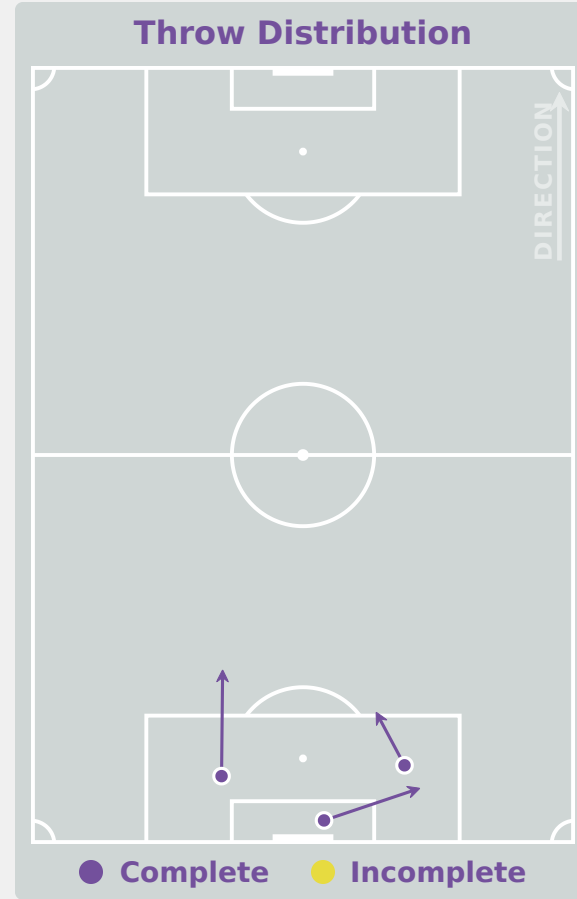

Goalkeeping Distribution