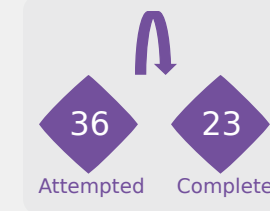

Korea
Republic

In Possession Line Height & Team Length

In Possession Line Height & Team Length

Korea Republic

Line Breaks

Spain

Attempted Line Breaks

140

Attempted Line Breaks	1
Inside Shape	0
Outside Shape	1

Attempted Line Breaks	101
Inside Shape	54
Outside Shape	47

Attempted Line Breaks	38
Inside Shape	15
Outside Shape	23

Line Breaks

Korea Republic

Attempted Line Breaks