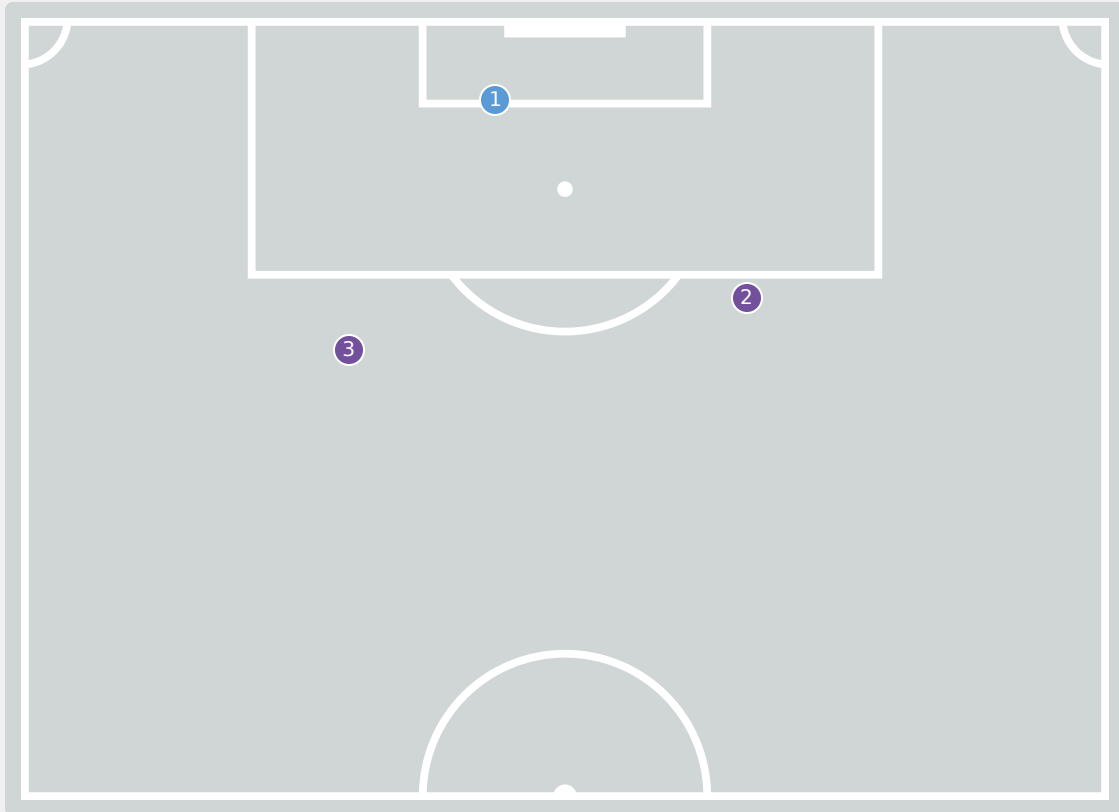

Korea Republic GK Involvement Timeline

74
Total Involvements

Goalkeeping Distribution

Goalkeeping Distribution

Korea Republic

Goal Prevention

Total Attempts on Goal Faced	Total Goal Interventions	Save & Retain	Deflect & Retain	Save & Deflect	Save Attempt	No Save Attempt
3	0	0	0	0	0	2