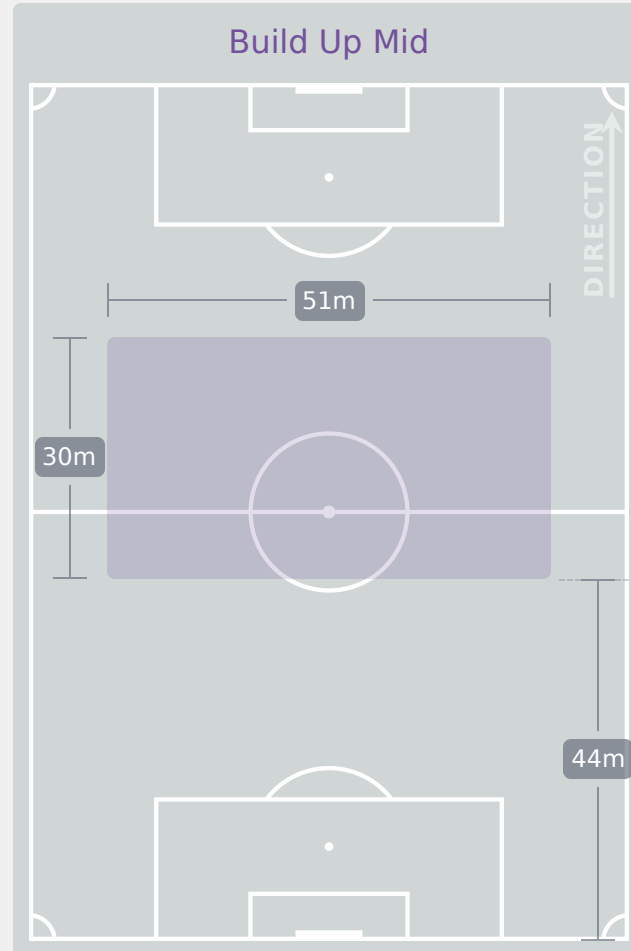

Korea
Republic

In Possession Line Height & Team Length

In Possession Line Height & Team Length

Korea Republic

Line Breaks

Spain

Attempted Line Breaks

140