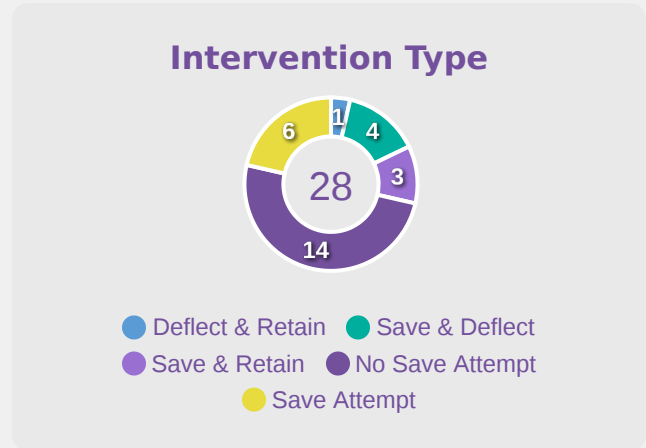

Korea Republic GK Involvement Timeline

74
Total Involvements

Goalkeeping Distribution

Goalkeeping Distribution

Korea Republic

Goal Prevention

Total Attempts on Goal Faced	Total Goal Interventions	Save & Retain	Deflect & Retain	Save & Deflect	Save Attempt	No Save Attempt
3	0	0	0	0	0	2

Goal Prevention

Korea Republic

28
Total Attempts on Goal Faced

58
Save %

Total Attempts on Goal Faced	Total Goal Interventions	Save & Retain	Deflect & Retain	Save & Deflect	Save Attempt	No Save Attempt
28	7	3	0	4	6	14