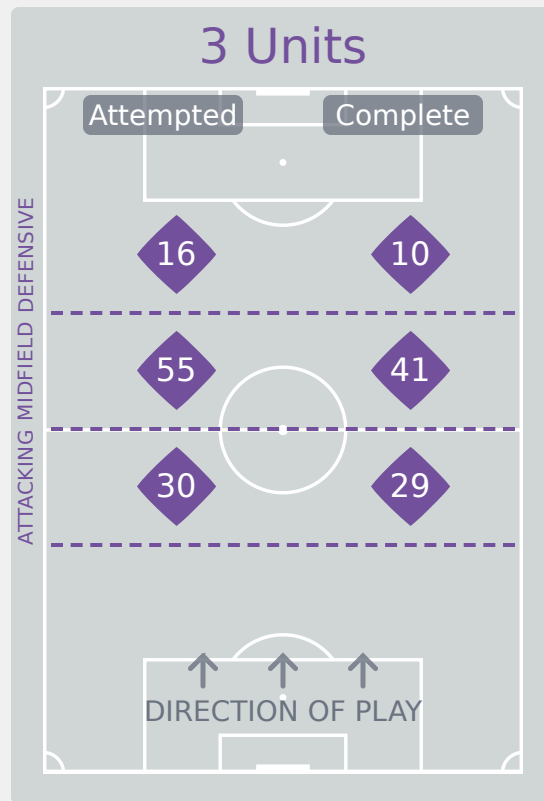

Korea
Republic

In Possession Line Height & Team Length

In Possession Line Height & Team Length

Korea Republic

Line Breaks

Spain

Attempted Line Breaks

140

Attempted Line Breaks	1
Inside Shape	0
Outside Shape	1

Attempted Line Breaks	101
Inside Shape	54
Outside Shape	47

Attempted Line Breaks	38
Inside Shape	15
Outside Shape	23

Line Breaks

Korea Republic

Attempted Line Breaks

91

Attempted Line Breaks	4
Inside Shape	1
Outside Shape	3

Attempted Line Breaks	51
Inside Shape	34
Outside Shape	17

Attempted Line Breaks	36
Inside Shape	23
Outside Shape	13

Line Breaks

					4 Units				3 Units			2 Units		Direction			Distribution Type		
#	Player	Line Breaks Attempted	Line Breaks Completed	Line Break Completion %	Attacking Line	Attacking Midfield Line	Midfield Line	Defensive Line	Attacking Line	Midfield Line	Defensive Line	Midfield Line	Defensive Line	Through	Around	Over	Pass	Cross	Ball Progression
1	LOPEZ Laia	6	6	100%	0	0	0	0	4	2	0	0	0	4	0	2	6	0	0
2	GONZALEZ Martina	11	8	73%	0	0	0	0	1	7	1	1	1	1	5	5	8	2	1
4	DE LA CUERDA Claudia	27	24	89%	0	0	0	0	13	6	1	7	0	1	20	6	24	2	1
5	GARCIA Amaya	21	19	90%	0	0	0	0	5	7	1	8	0	4	14	3	21	0	0
8	GOMEZ Ainoa	10	7	70%	0	0	0	0	0	4	4	2	0	8	1	1	10	0	0
9	SEGURA Celia	9	6	67%	0	0	0	0	0	3	2	2	2	4	2	3	9	0	0
10	COMENDADOR Pau	4	2	50%	0	0	0	0	0	2	1	1	0	0	3	1	4	0	0
11	DORADO Irune	3	2	67%	0	0	0	0	1	0	0	2	0	0	2	1	3	0	0
12	AGIRREZABALA Aiara	20	14	70%	0	0	0	0	2	11	3	4	0	2	10	8	19	1	0
17	MORENO Emma	7	7	100%	0	0	0	0	0	4	1	2	0	5	1	1	5	1	1
18	SANTIAGO Iris Ashley	0	0	0%	0	0	0	0	0	0	0	0	0	0	0	0	0	0	0
3	VAZQUEZ Elena	3	3	100%	0	0	0	0	2	1	0	0	0	0	3	0	3	0	0
6	CUBO Lorena	14	11	79%	0	0	0	1	2	5	0	4	2	7	3	4	14	0	0
14	GOMEZ Celia	2	1	50%	0	0	0	0	0	2	0	0	0	0	2	0	2	0	0
19	CERRATO Alba	0	0	0%	0	0	0	0	0	0	0	0	0	0	0	0	0	0	0
20	ESCOT Natalia	3	2	67%	0	0	0	0	0	1	2	0	0	1	1	1	3	0	0