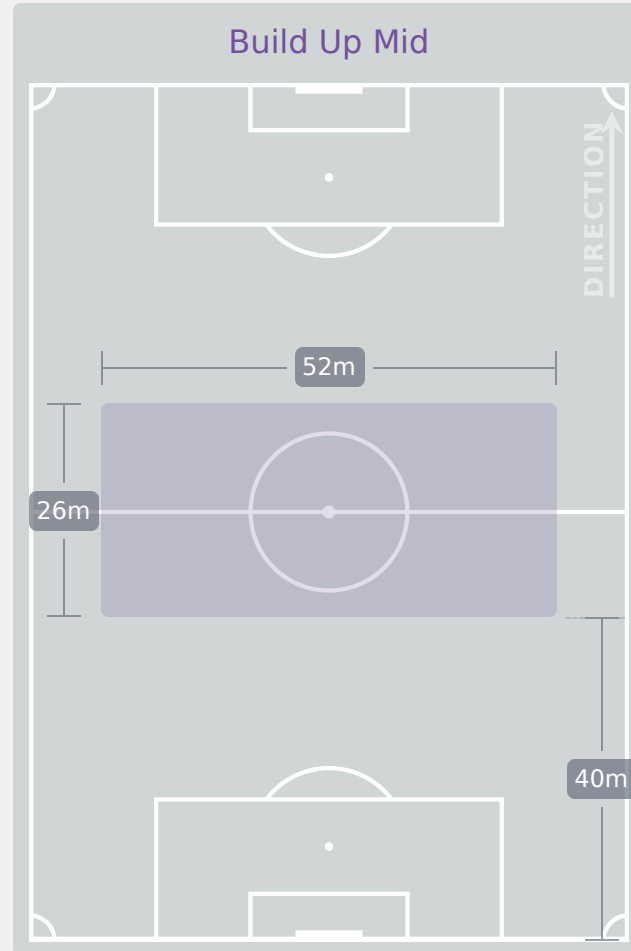

Korea
Republic

In Possession Line Height & Team Length

In Possession Line Height & Team Length

Korea Republic

Line Breaks

Spain

Attempted Line Breaks

140