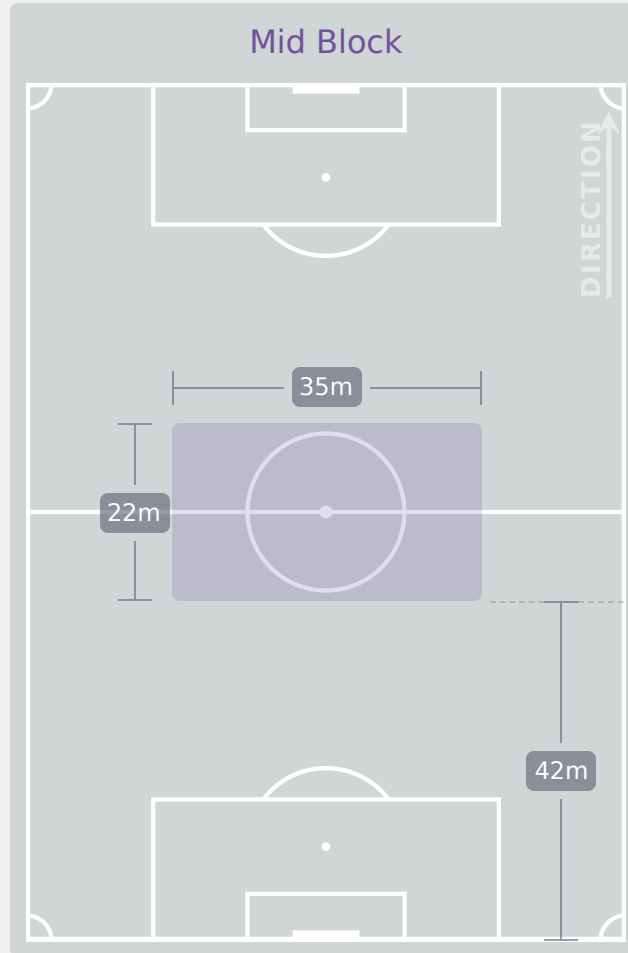

Korea Republic

#	Player	Total Possession Regains
1	WOO Sumin	13
2	SHIN Dain	2
4	SHIN Sunghee	6
7	KIM Yeeun	3
9	PHAIR Casey	0
11	SEO Minjeong	2
13	RYOO Jihae	1
14	HAN Gukhee	0
15	KIM Minseo	6
16	PARK Jiyu	3
20	NOH Sieun	4
3	KIM Hanah	1
6	LIM Yeji	2
8	BEOM Yeju	1
12	BAEK Jieun	1
17	NAM Sarang	1

Defensive Line Height & Team Length

Defensive Line Height & Team Length

Korea Republic

Defensive Pressure

Spain

109	Total Pressures	234
34	Direct Pressures	51
1.64s	Avg Pressure Duration	1.8s
51	Forced Turnovers	41
6.85s	Ball Recovery Time	19.65s
42	Pushing on into Pressing	65
138	Pushing on	139
13	Pressing Direction Inside	26
69	Pressing Direction Outside	151