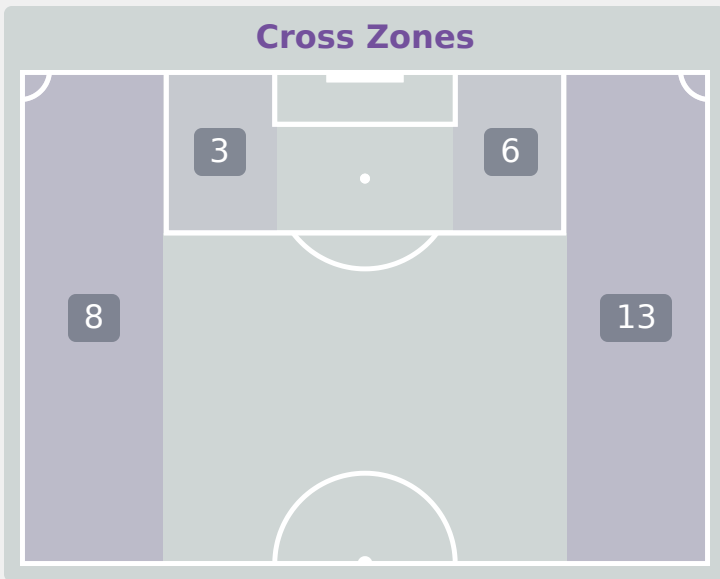

Delivery Type

Attempted

30

Completed

11

Most Crosses Attempted

9

GONZALEZ Martina
RIGHT BACK

#	Player	Inswing	Outswing	Driven	Lofted	Cutback	Push Cross	Total Attempted
1	LOPEZ Laia	0	0	0	0	0	0	0
2	GONZALEZ Martina	1	4	0	2	2	0	9
4	DE LA CUERDA Claudia	0	2	0	0	0	0	2
5	GARCIA Amaya	0	0	0	0	0	0	0
8	GOMEZ Ainoa	0	0	0	0	0	0	0
9	SEGURA Celia	0	3	0	1	0	0	4
10	COMENDADOR Pau	0	0	0	2	0	0	2
11	DORADO Irune	0	0	0	0	0	0	0
12	AGIRREZABALA Aiara	0	6	0	0	0	0	6
17	MORENO Emma	0	1	0	0	0	0	1
18	SANTIAGO Iris Ashley	0	0	0	0	1	2	3
3	VAZQUEZ Elena	0	0	0	0	0	0	0
6	CUBO Lorena	0	0	0	0	0	0	0
14	GOMEZ Celia	0	0	0	0	0	1	1
19	CERRATO Alba	0	0	0	0	0	0	0
20	ESCOT Natalia	0	0	0	1	0	1	2