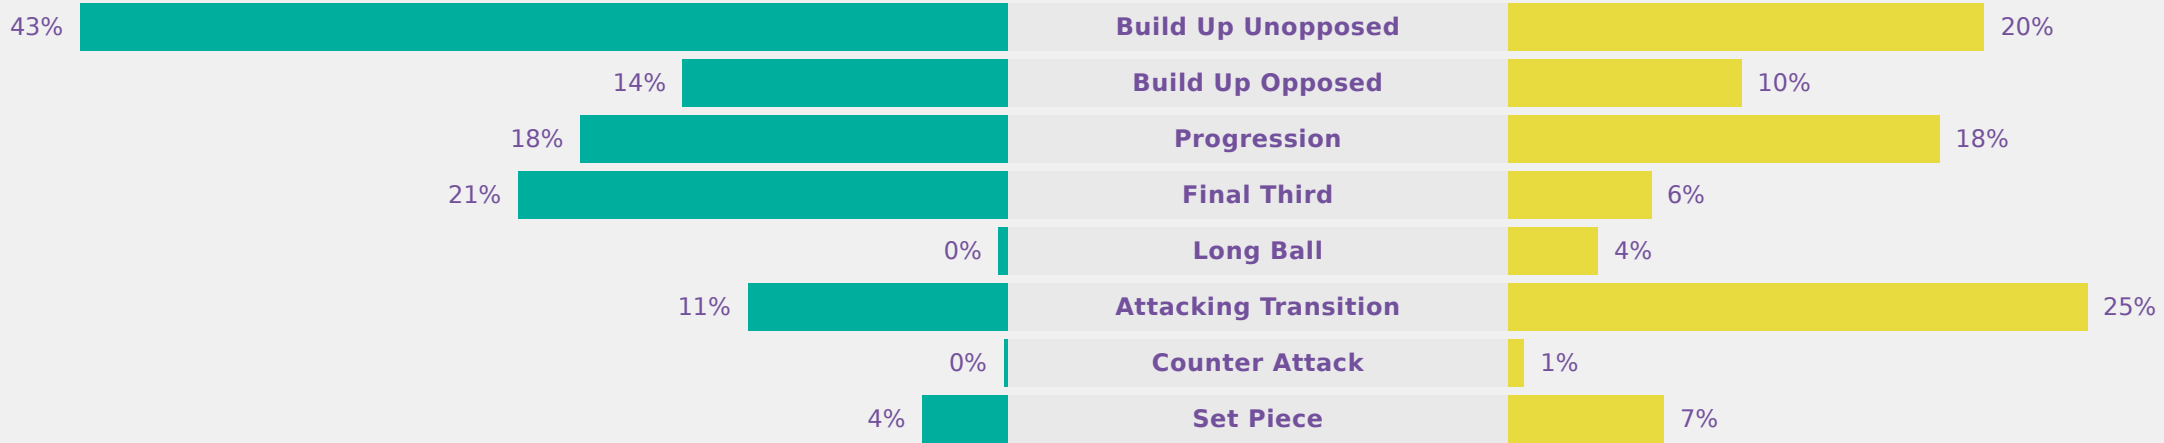

Spain

Phases of Play

Korea Republic

IN POSSESSION