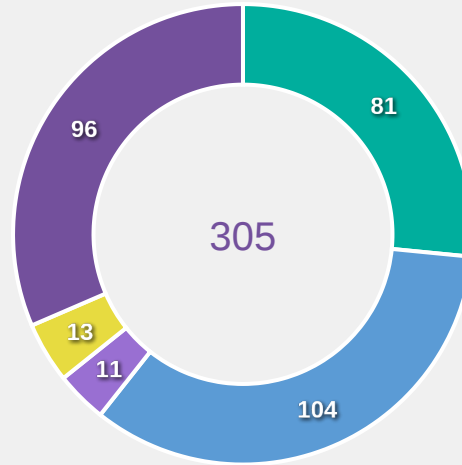

Offers Made Outside Shape

#	Player	Offers Made	Offers Received	% Made & Received
1	WOO Sumin	15	4	26.7%
2	SHIN Dain	5	2	40%
4	SHIN Sunghee	9	4	44.4%
7	KIM Yeeun	14	2	14.3%
9	PHAIR Casey	21	7	33.3%
11	SEO Minjeong	10	6	60%
13	RYOO Jihae	9	4	44.4%
14	HAN Gukhee	19	11	57.9%
15	KIM Minseo	30	6	20%
16	PARK Jiyu	13	8	61.5%
20	NOH Sieun	5	3	60%
3	KIM Hanah	3	1	33.3%
6	LIM Yeji	6	1	16.7%
8	BEOM Yeju	24	10	41.7%
12	BAEK Jieun	3	1	33.3%
17	NAM Sarang	22	5	22.7%

Movement to Receive

Movement Types by Phase

Final Third Phase

Progression Phase

Build Up Phase

All Movement Types

- In Front
- In Between
- Out to In
- In to Out
- In Behind

Top Ranked Players