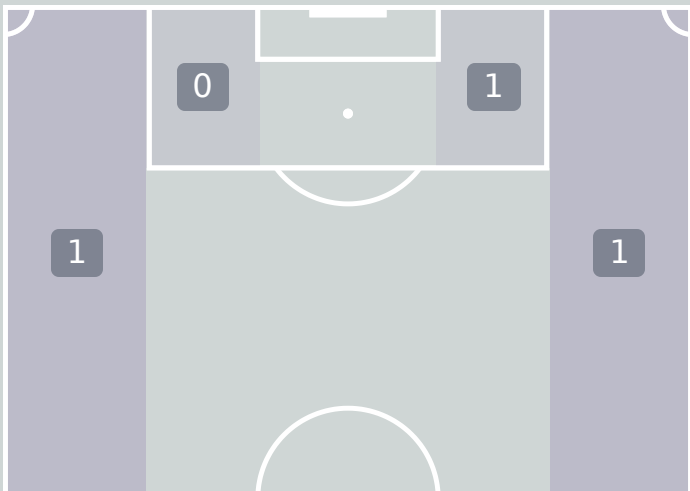

Crosses (Open Play)

Korea Republic

Cross Locations

Delivery Type

Cross Zones

Attempted

3

Completed

1

Most Crosses Attempted

1

PHAIR Casey
CENTRE FORWARD RIGHT

#	Player	Inswing	Outswing	Driven	Lofted	Cutback	Push Cross	Total Attempted
1	WOO Sumin	0	0	0	0	0	0	0
2	SHIN Dain	0	0	0	0	0	0	0
4	SHIN Sunghee	0	0	0	0	0	0	0
7	KIM Yeeun	0	0	0	0	0	0	0
9	PHAIR Casey	0	0	0	0	0	1	1
11	SEO Minjeong	0	1	0	0	0	0	1
13	RYOO Jihae	0	0	0	0	0	0	0
14	HAN Gukhee	0	0	0	0	0	0	0
15	KIM Minseo	0	0	0	0	0	0	0
16	PARK Jiyu	0	0	0	0	0	0	0
20	NOH Sieun	0	0	0	0	0	0	0
3	KIM Hanah	0	1	0	0	0	0	1
6	LIM Yeji	0	0	0	0	0	0	0
8	BEOM Yeju	0	0	0	0	0	0	0
12	BAEK Jieun	0	0	0	0	0	0	0
17	NAM Sarang	0	0	0	0	0	0	0