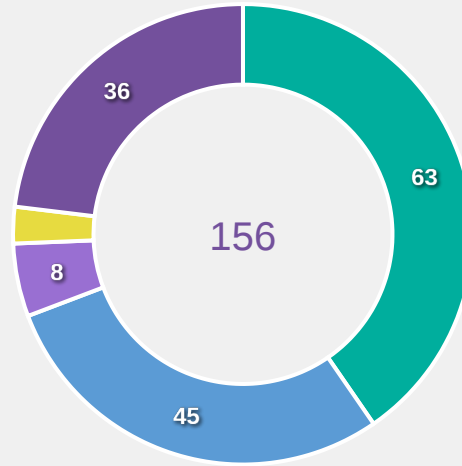

Korea Republic

Movement Types by Phase

Final Third Phase

Progression Phase

Build Up Phase

All Movement Types

- In Front
- In Between
- Out to In
- In to Out
- In Behind

Top Ranked Players