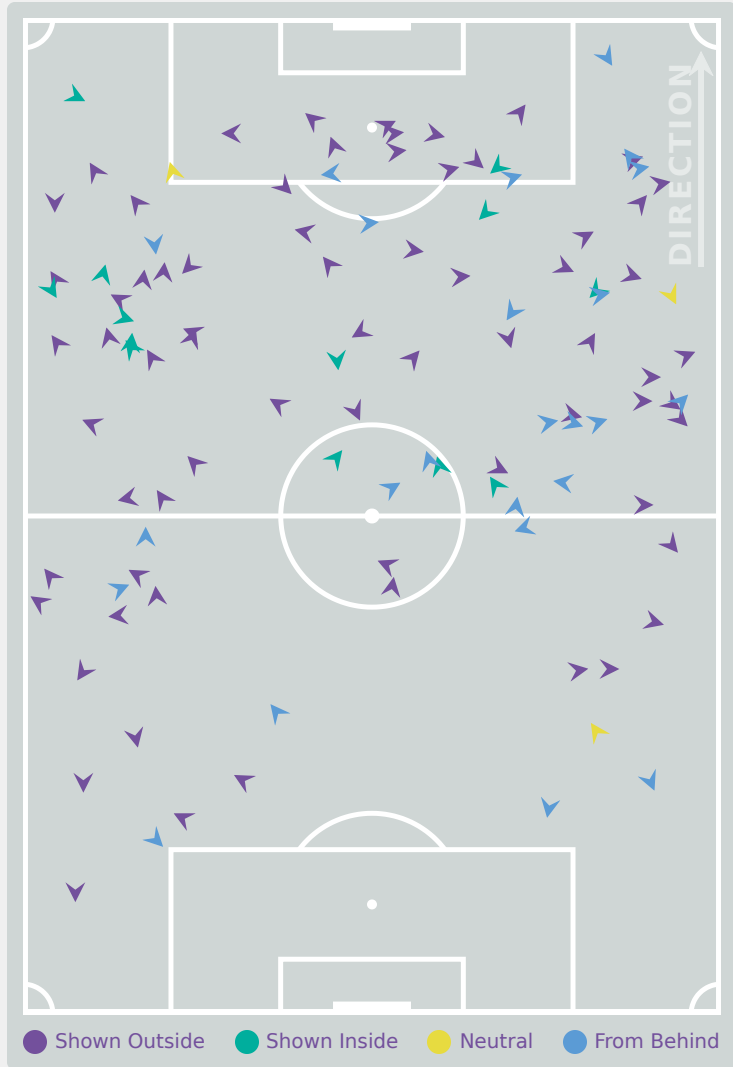

Defensive Line Height & Team Length

Defensive Line Height & Team Length

Korea Republic

Defensive Pressure

Spain

109	Total Pressures	234
34	Direct Pressures	51
1.64s	Avg Pressure Duration	1.8s
51	Forced Turnovers	41
6.85s	Ball Recovery Time	19.65s
42	Pushing on into Pressing	65
138	Pushing on	139
13	Pressing Direction Inside	26
69	Pressing Direction Outside	151