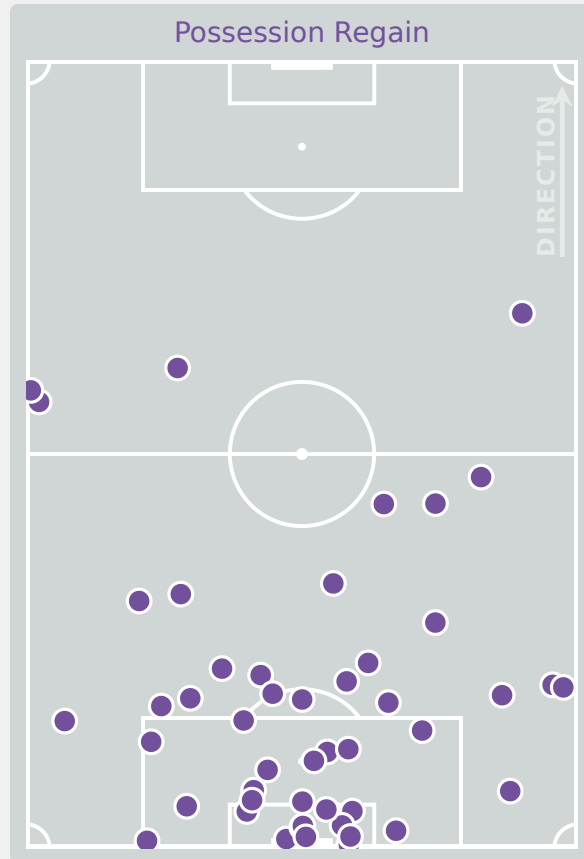

Defensive Actions

41

Forced Turnovers

46

Possession Regained

6

Interceptions

26

Tackles

2.08

Possession Actions / Defensive Action

Blocks

Possession Contests

Most Possession Regains

13

WOO Sumin
GOALKEEPER