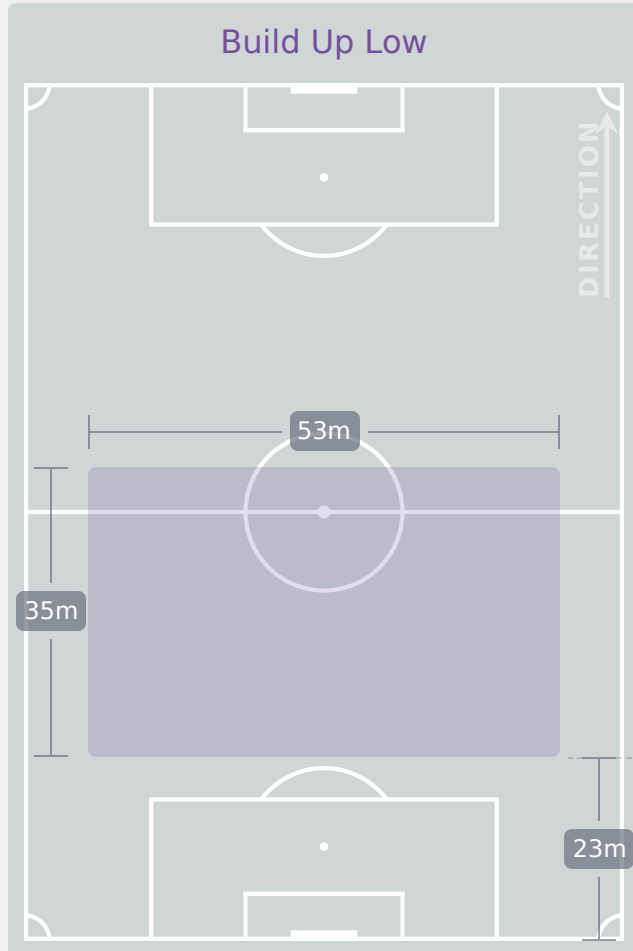

Korea
Republic

In Possession Line Height & Team Length

In Possession Line Height & Team Length

Korea Republic

Line Breaks

Spain

Attempted Line Breaks

140