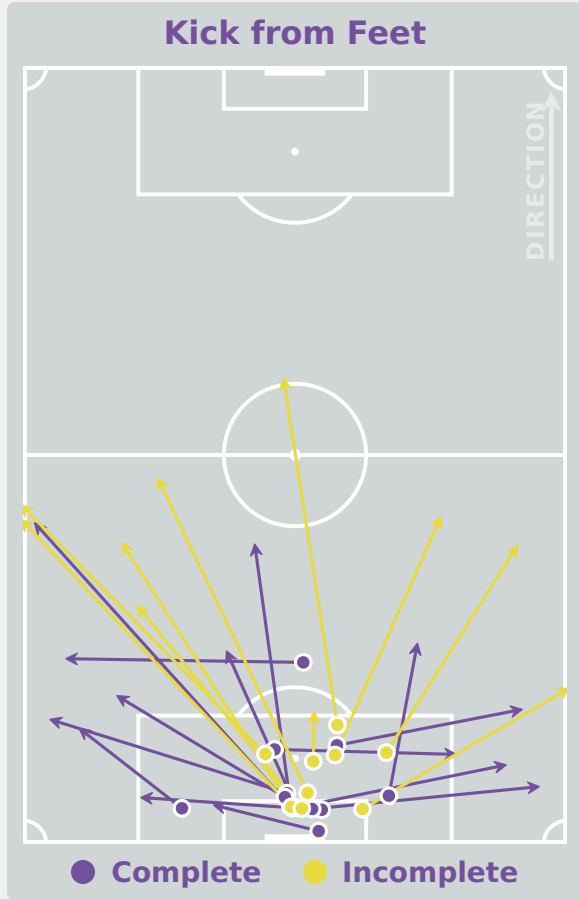

Korea Republic GK Involvement Timeline

74
Total Involvements

Goalkeeping Distribution

Goalkeeping Distribution

Korea Republic

Goal Prevention

Total Attempts on Goal Faced	Total Goal Interventions	Save & Retain	Deflect & Retain	Save & Deflect	Save Attempt	No Save Attempt
3	0	0	0	0	0	2