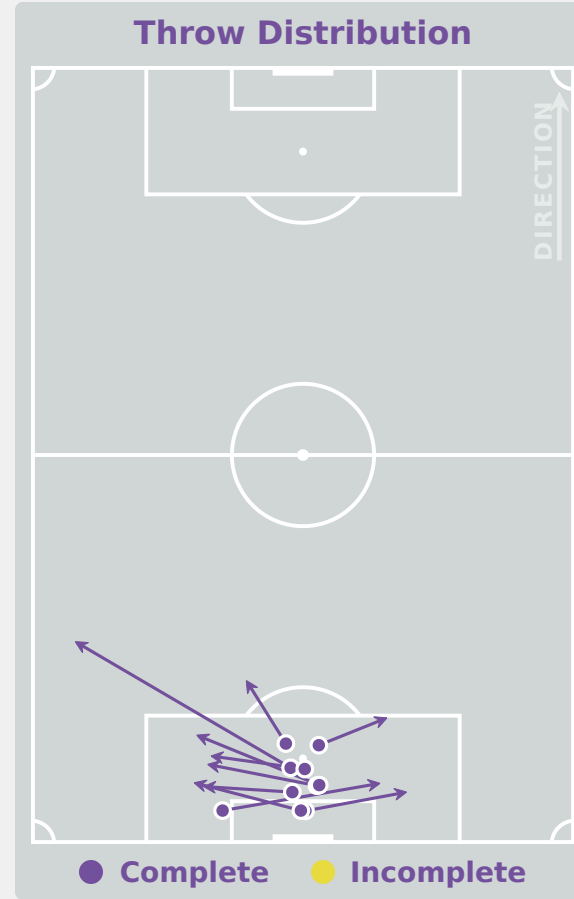

Korea Republic GK Involvement Timeline

74
Total Involvements

Goalkeeping Distribution

Goalkeeping Distribution

Korea Republic

Goal Prevention

Total Attempts on Goal Faced	Total Goal Interventions	Save & Retain	Deflect & Retain	Save & Deflect	Save Attempt	No Save Attempt
3	0	0	0	0	0	2