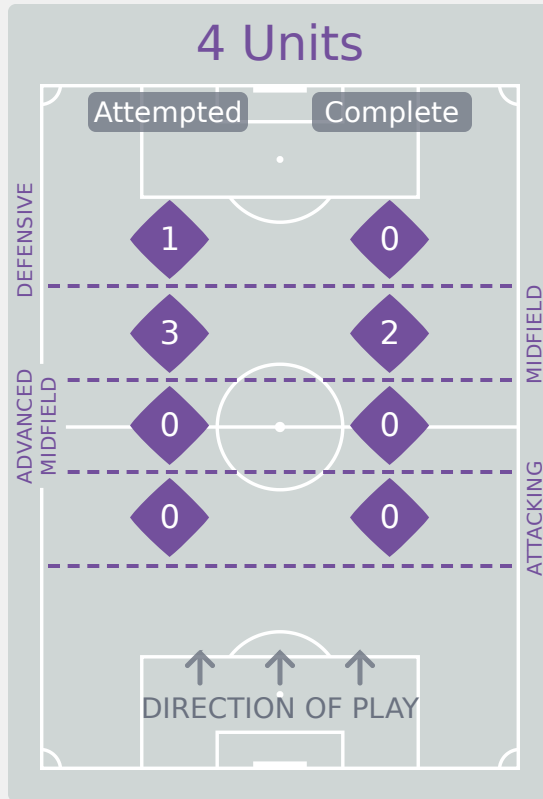

Korea
Republic

In Possession Line Height & Team Length

In Possession Line Height & Team Length

Korea Republic

Line Breaks

Spain

Attempted Line Breaks

140

Attempted Line Breaks	1
Inside Shape	0
Outside Shape	1

Attempted Line Breaks	101
Inside Shape	54
Outside Shape	47

Attempted Line Breaks	38
Inside Shape	15
Outside Shape	23

Line Breaks

Korea Republic

Attempted Line Breaks

91

Attempted Line Breaks	4
Inside Shape	1
Outside Shape	3

Attempted Line Breaks	51
Inside Shape	34
Outside Shape	17

Attempted Line Breaks	36
Inside Shape	23
Outside Shape	13

Line Breaks

					4 Units				3 Units			2 Units		Direction			Distribution Type		
#	Player	Line Breaks Attempted	Line Breaks Completed	Line Break Completion %	Attacking Line	Attacking Midfield Line	Midfield Line	Defensive Line	Attacking Line	Midfield Line	Defensive Line	Midfield Line	Defensive Line	Through	Around	Over	Pass	Cross	Ball Progression
1	LOPEZ Laia	6	6	100%	0	0	0	0	4	2	0	0	0	4	0	2	6	0	0
2	GONZALEZ Martina	11	8	73%	0	0	0	0	1	7	1	1	1	1	5	5	8	2	1
4	DE LA CUERDA Claudia	27	24	89%	0	0	0	0	13	6	1	7	0	1	20	6	24	2	1
5	GARCIA Amaya	21	19	90%	0	0	0	0	5	7	1	8	0	4	14	3	21	0	0
8	GOMEZ Ainoa	10	7	70%	0	0	0	0	0	4	4	2	0	8	1	1	10	0	0
9	SEGURA Celia	9	6	67%	0	0	0	0	0	3	2	2	2	4	2	3	9	0	0
10	COMENDADOR Pau	4	2	50%	0	0	0	0	0	2	1	1	0	0	3	1	4	0	0
11	DORADO Irune	3	2	67%	0	0	0	0	1	0	0	2	0	0	2	1	3	0	0
12	AGIRREZABALA Aiara	20	14	70%	0	0	0	0	2	11	3	4	0	2	10	8	19	1	0
17	MORENO Emma	7	7	100%	0	0	0	0	0	4	1	2	0	5	1	1	5	1	1
18	SANTIAGO Iris Ashley	0	0	0%	0	0	0	0	0	0	0	0	0	0	0	0	0	0	0
3	VAZQUEZ Elena	3	3	100%	0	0	0	0	2	1	0	0	0	0	3	0	3	0	0
6	CUBO Lorena	14	11	79%	0	0	0	1	2	5	0	4	2	7	3	4	14	0	0
14	GOMEZ Celia	2	1	50%	0	0	0	0	0	2	0	0	0	0	2	0	2	0	0
19	CERRATO Alba	0	0	0%	0	0	0	0	0	0	0	0	0	0	0	0	0	0	0
20	ESCOT Natalia	3	2	67%	0	0	0	0	0	1	2	0	0	1	1	1	3	0	0