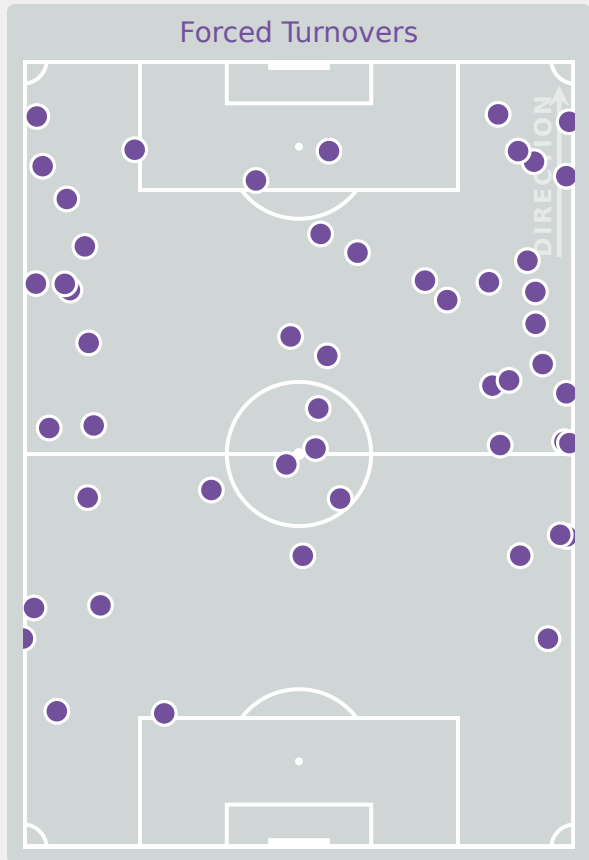

Defensive Actions