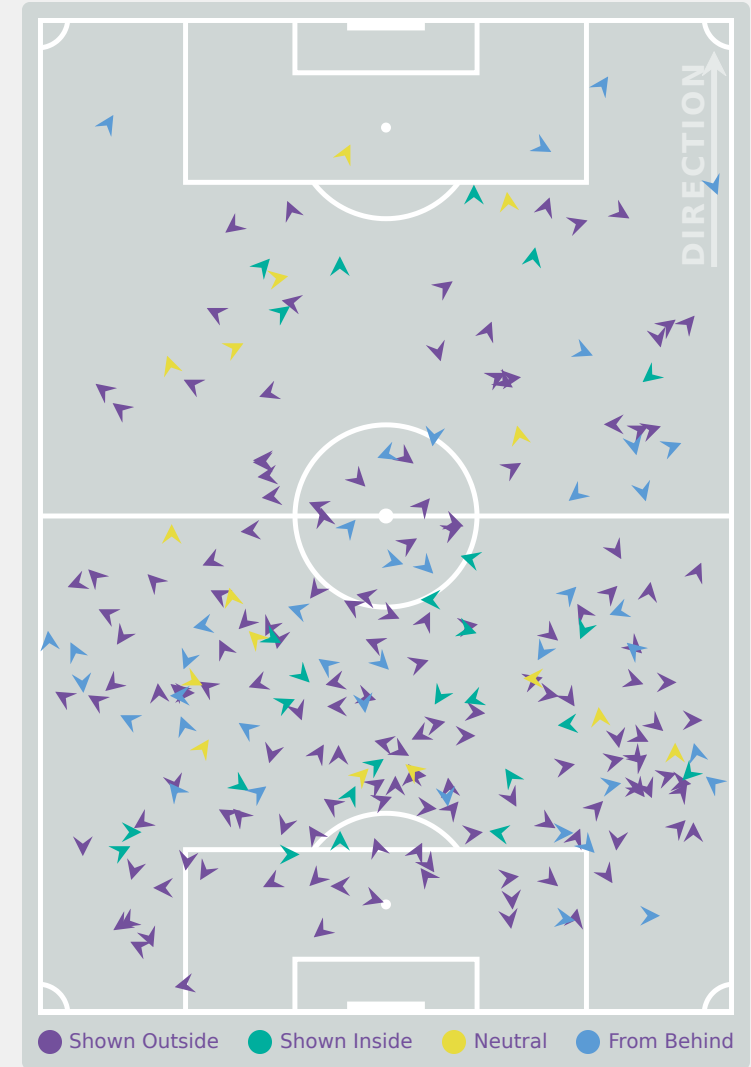

Most Direct Pressures

7

AGIRREZABALA Aiara
LEFT BACK

Most Direct Pressures

11

KIM Minseo
RIGHT CENTRE MIDFIELD

Korea Republic

FIFA
U-17 WOMEN'S
WORLD CUP
DOMINICAN REPUBLIC 2024