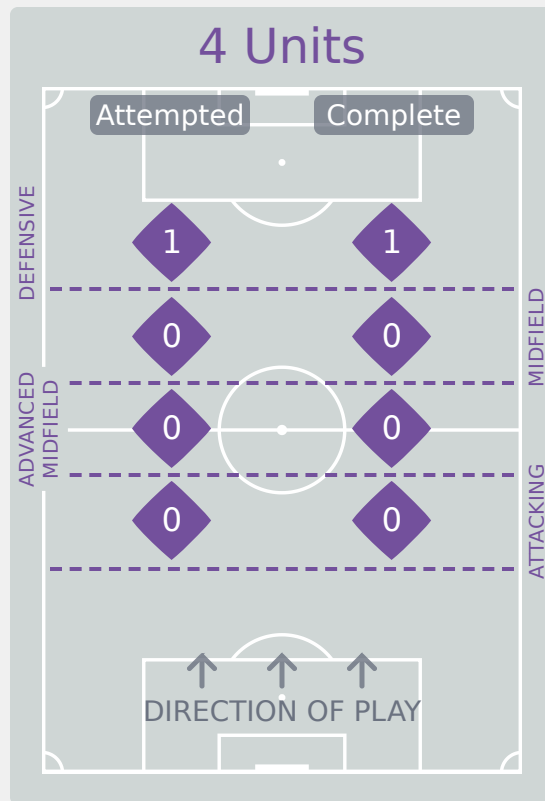

Korea
Republic

In Possession Line Height & Team Length

In Possession Line Height & Team Length

Korea Republic

Line Breaks

Spain

Attempted Line Breaks

140

Attempted Line Breaks	1
Inside Shape	0
Outside Shape	1

Attempted Line Breaks	101
Inside Shape	54
Outside Shape	47

Attempted Line Breaks	38
Inside Shape	15
Outside Shape	23

Line Breaks

Korea Republic

Attempted Line Breaks

91

Attempted Line Breaks	4
Inside Shape	1
Outside Shape	3

Attempted Line Breaks	51
Inside Shape	34
Outside Shape	17

Attempted Line Breaks	36
Inside Shape	23
Outside Shape	13

Line Breaks

					4 Units				3 Units			2 Units		Direction			Distribution Type		
#	Player	Line Breaks Attempted	Line Breaks Completed	Line Break Completion %	Attacking Line	Attacking Midfield Line	Midfield Line	Defensive Line	Attacking Line	Midfield Line	Defensive Line	Midfield Line	Defensive Line	Through	Around	Over	Pass	Cross	Ball Progression
1	LOPEZ Laia	6	6	100%	0	0	0	0	4	2	0	0	0	4	0	2	6	0	0
2	GONZALEZ Martina	11	8	73%	0	0	0	0	1	7	1	1	1	1	5	5	8	2	1
4	DE LA CUERDA Claudia	27	24	89%	0	0	0	0	13	6	1	7	0	1	20	6	24	2	1
5	GARCIA Amaya	21	19	90%	0	0	0	0	5	7	1	8	0	4	14	3	21	0	0
8	GOMEZ Ainoa	10	7	70%	0	0	0	0	0	4	4	2	0	8	1	1	10	0	0
9	SEGURA Celia	9	6	67%	0	0	0	0	0	3	2	2	2	4	2	3	9	0	0
10	COMENDADOR Pau	4	2	50%	0	0	0	0	0	2	1	1	0	0	3	1	4	0	0
11	DORADO Irune	3	2	67%	0	0	0	0	1	0	0	2	0	0	2	1	3	0	0
12	AGIRREZABALA Aiara	20	14	70%	0	0	0	0	2	11	3	4	0	2	10	8	19	1	0
17	MORENO Emma	7	7	100%	0	0	0	0	0	4	1	2	0	5	1	1	5	1	1
18	SANTIAGO Iris Ashley	0	0	0%	0	0	0	0	0	0	0	0	0	0	0	0	0	0	0
3	VAZQUEZ Elena	3	3	100%	0	0	0	0	2	1	0	0	0	0	3	0	3	0	0
6	CUBO Lorena	14	11	79%	0	0	0	1	2	5	0	4	2	7	3	4	14	0	0
14	GOMEZ Celia	2	1	50%	0	0	0	0	0	2	0	0	0	0	2	0	2	0	0
19	CERRATO Alba	0	0	0%	0	0	0	0	0	0	0	0	0	0	0	0	0	0	0
20	ESCOT Natalia	3	2	67%	0	0	0	0	0	1	2	0	0	1	1	1	3	0	0