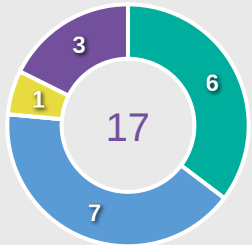

Movement to Receive

Movement Types by Phase

Final Third Phase

Progression Phase

Build Up Phase

All Movement Types

- In Front
- In Between
- Out to In
- In to Out
- In Behind

Top Ranked Players

Type	Player	Movements
In Front	6 WEINER Isabel	5
In Between	11 MARTINEZ Ella	10
Out to In	10 SILVA Mariana	2
In to Out	9 LOPEZ Maithe	1
In Behind	7 DIAZ Isabella	4

Movement Types Pitch Third

Movement to Receive