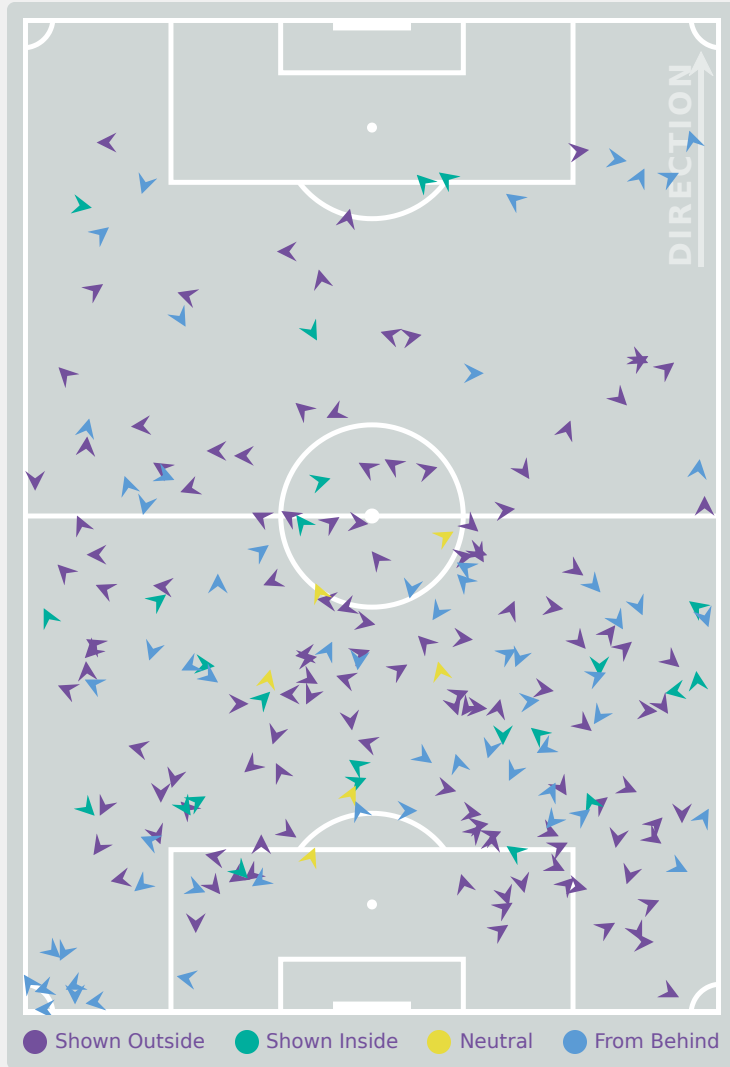

Defensive Line Height & Team Length

Defensive Line Height & Team Length

Defensive Pressure

Colombia

USA

218	Total Pressures	77
64	Direct Pressures	29
1.94s	Avg Pressure Duration	1.71s
36	Forced Turnovers	33
10.29s	Ball Recovery Time	5.4s
58	Pushing on into Pressing	13
138	Pushing on	31
24	Pressing Direction Inside	9
128	Pressing Direction Outside	42

Most Direct Pressures

12

TUSCHE Lena
LEFT MIDFIELD

Most Direct Pressures

4

TRAVERS Jocelyn
LEFT BACK

FIFA
U-17 WOMEN'S
WORLD CUP
DOMINICAN REPUBLIC 2024

GOALKEEPING