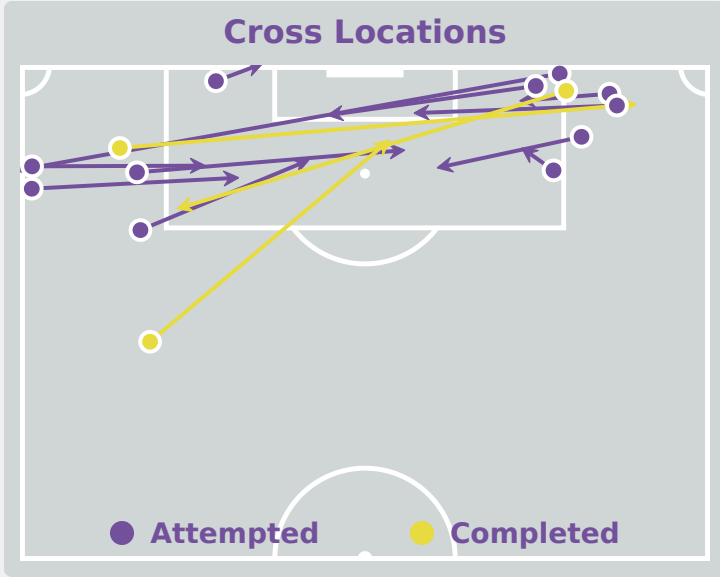

Crosses (Open Play)