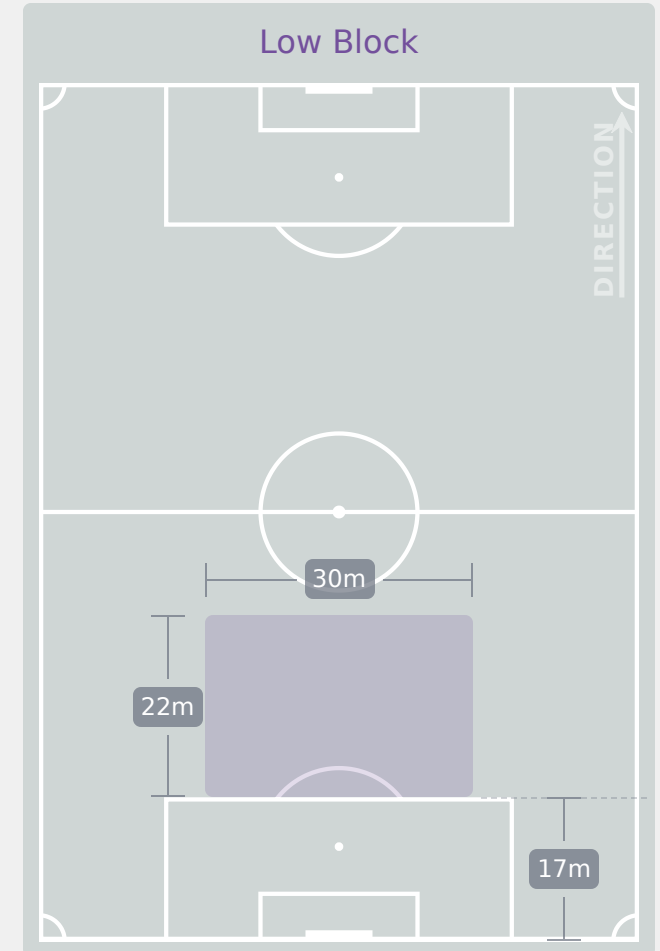

Defensive Line Height & Team Length