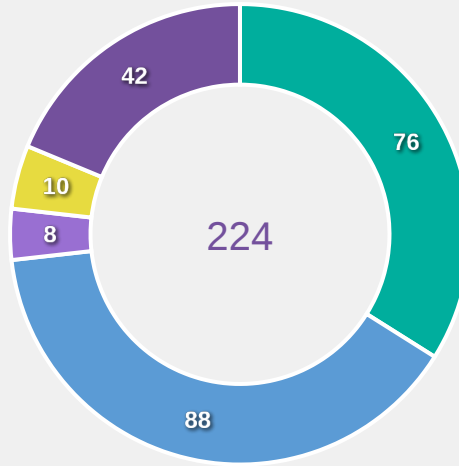

Movement Types by Phase

Final Third Phase

Progression Phase

Build Up Phase

All Movement Types

- In Front
- In Between
- Out to In
- In to Out
- In Behind

Top Ranked Players

Type	Player	Movements
In Front	6 MCCAMMON Ainsley	25
In Between	20 LONG Mary	29
Out to In	2 TRAVERS Jocelyn	3
In to Out	20 LONG Mary	5
In Behind	20 LONG Mary	17