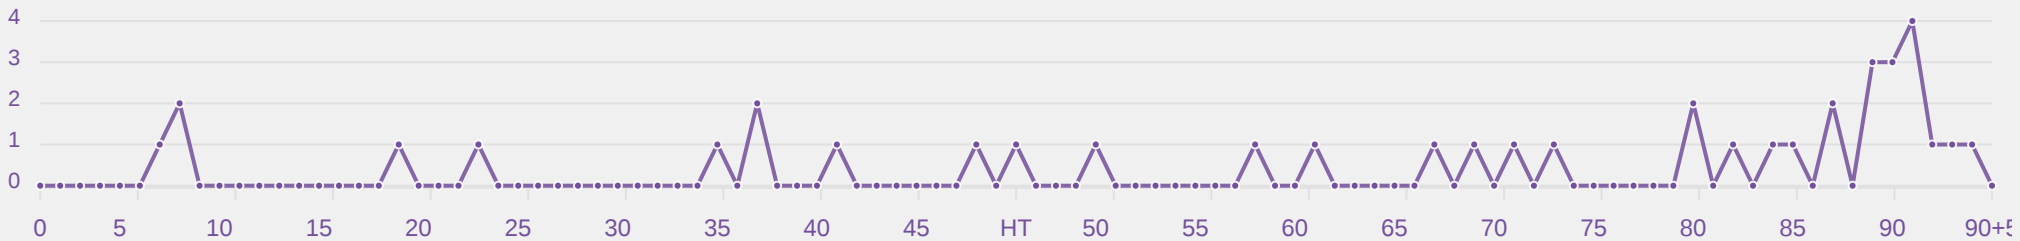

Colombia 0 - 2 USA

Goalkeeping Involvement

Colombia

Colombia GK Involvement Timeline

47
Total Involvements

USA

USA GK Involvement Timeline

38
Total Involvements