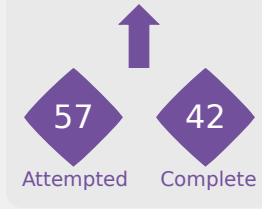

In Possession Line Height & Team Length

In Possession Line Height & Team Length

Line Breaks

Colombia

Attempted Line Breaks

75

Attempted Line Breaks	1
Inside Shape	1
Outside Shape	0

Attempted Line Breaks	44
Inside Shape	32
Outside Shape	12

Attempted Line Breaks	30
Inside Shape	21
Outside Shape	9

Line Breaks

USA

Attempted Line Breaks

129

Attempted Line Breaks	1
Inside Shape	1
Outside Shape	0

Attempted Line Breaks	64
Inside Shape	40
Outside Shape	24

Attempted Line Breaks	64
Inside Shape	44
Outside Shape	20

Line Breaks

					4 Units				3 Units			2 Units		Direction			Distribution Type		
#	Player	Line Breaks Attempted	Line Breaks Completed	Line Break Completion %	Attacking Line	Attacking Midfield Line	Midfield Line	Defensive Line	Attacking Line	Midfield Line	Defensive Line	Midfield Line	Defensive Line	Through	Around	Over	Pass	Cross	Ball Progression
1	AGUDELO Luisa	15	7	47%	0	0	0	0	2	2	0	11	0	0	0	15	15	0	0
3	ORTIZ Sofia	6	3	50%	0	0	0	0	3	0	0	3	0	2	1	3	6	0	0
4	GONZALEZ Zarhay	4	2	50%	0	0	0	0	3	0	0	1	0	0	0	4	4	0	0
6	WEINER Isabel	5	2	40%	0	0	0	0	0	3	0	2	0	1	1	3	5	0	0
7	DIAZ Isabella	1	0	0%	0	0	0	0	0	0	1	0	0	0	0	1	0	1	0
9	LOPEZ Maithe	4	1	25%	0	0	0	0	0	3	0	1	0	3	1	0	3	0	1
11	MARTINEZ Ella	0	0	0%	0	0	0	0	0	0	0	0	0	0	0	0	0	0	0
14	ACEVEDO Laura	6	2	33%	0	0	0	0	4	2	0	0	0	0	1	5	6	0	0
15	POSADA Sophia	8	2	25%	0	0	0	0	3	2	1	2	0	1	1	6	8	0	0
16	RODRIGUEZ Samantha	14	7	50%	0	1	0	0	2	5	2	4	0	0	2	12	13	1	0
18	TUSCHE Lena	2	0	0%	0	0	0	0	0	1	0	1	0	0	1	1	2	0	0
2	RUIZ Ana	1	1	100%	0	0	0	0	0	0	1	0	0	0	0	1	1	0	0
10	SILVA Mariana	4	2	50%	0	0	0	0	0	2	1	0	1	1	0	3	4	0	0
13	CARDENAS Nicoll	4	2	50%	0	0	0	0	0	0	0	3	1	0	0	4	4	0	0
17	ROJAS Nikol	1	0	0%	0	0	0	0	0	0	1	0	0	1	0	0	1	0	0