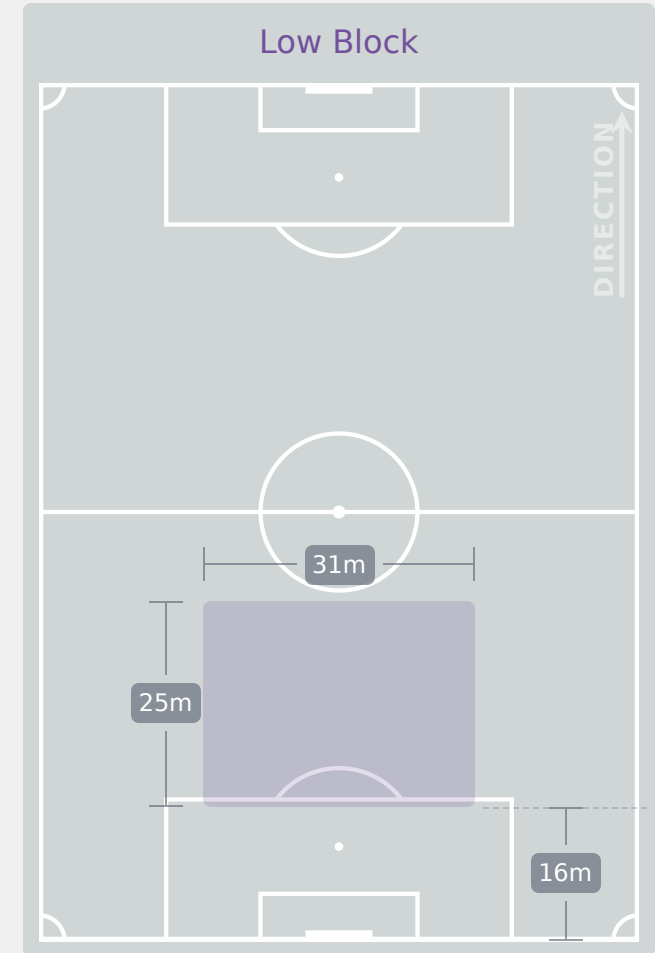

Defensive Line Height & Team Length