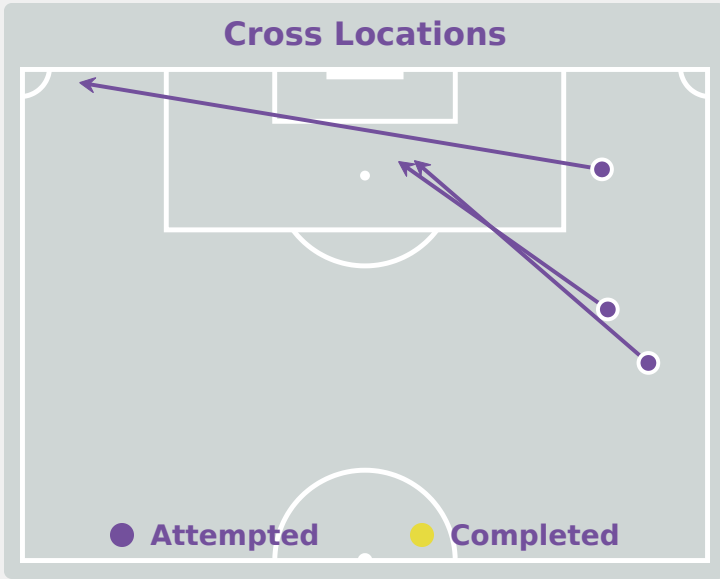

Crosses (Open Play)