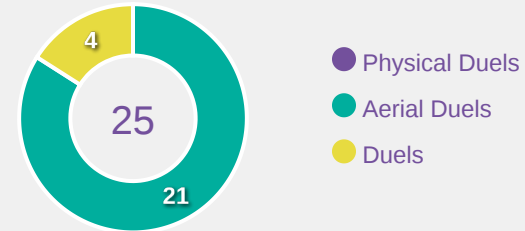

Possession Contests

Most Possession Regains

7

WEINER Isabel
DEFENSIVE MIDFIELD CENTRE

#	Player	Total Possession Regains
1	AGUDELO Luisa	4
3	ORTIZ Sofia	1
4	GONZALEZ Zarhay	4
6	WEINER Isabel	7
7	DIAZ Isabella	4
9	LOPEZ Maithe	2
11	MARTINEZ Ella	2
14	ACEVEDO Laura	2
15	POSADA Sophia	1
16	RODRIGUEZ Samantha	2
18	TUSCHE Lena	3
2	RUIZ Ana	0
10	SILVA Mariana	0
13	CARDENAS Nicoll	0
17	ROJAS Nikol	1