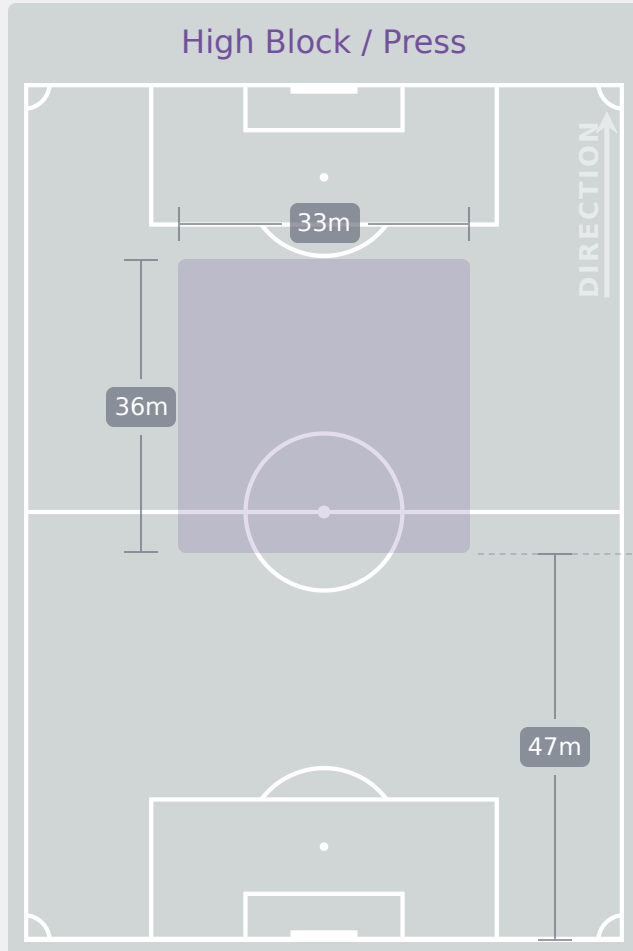

Defensive Line Height & Team Length