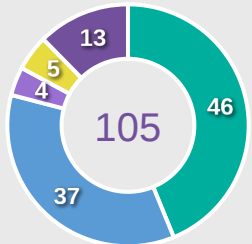

Movement Types by Phase

Final Third Phase

Progression Phase

Build Up Phase

All Movement Types

- In Front
- In Between
- Out to In
- In to Out
- In Behind

Top Ranked Players

Type	Player	Movements
In Front	6 MCCAMMON Ainsley	25
In Between	20 LONG Mary	29
Out to In	2 TRAVERS Jocelyn	3
In to Out	20 LONG Mary	5
In Behind	20 LONG Mary	17