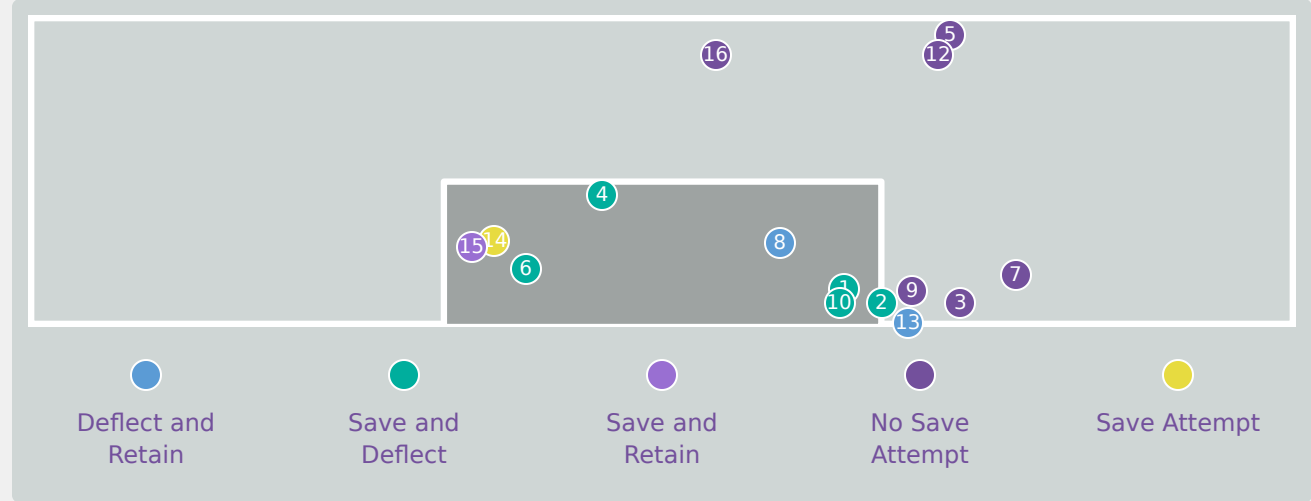

Colombia

Goalkeeping Distribution

Goalkeeping Distribution

Goal Prevention

17
Total Attempts on Goal Faced

67
Save %

Total Attempts on Goal Faced	Total Goal Interventions	Save & Retain	Deflect & Retain	Save & Deflect	Save Attempt	No Save Attempt
17	6	1	0	5	1	8

Goal Prevention

Total Attempts on Goal Faced	Total Goal Interventions	Save & Retain	Deflect & Retain	Save & Deflect	Save Attempt	No Save Attempt
4	0	0	0	0	0	4

Aerial Control

Delivery Types Faced

Total	In Swing	Out Swing	Driven	Lofted	Cutback	Push
22	4	7	2	4	0	5