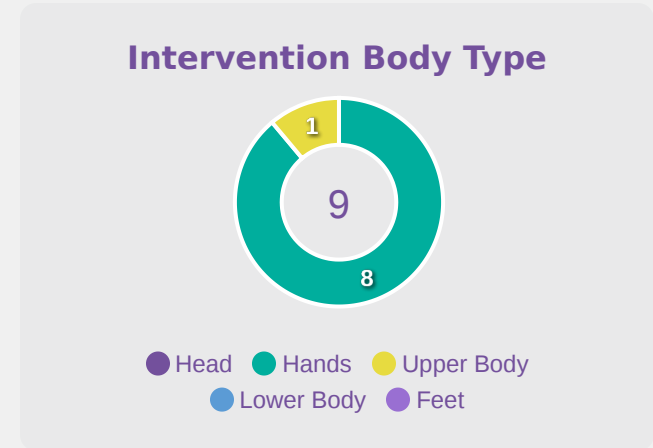

Colombia

Goalkeeping Distribution

Goalkeeping Distribution

Goal Prevention

17
Total Attempts on Goal Faced

67
Save %

Total Attempts on Goal Faced	Total Goal Interventions	Save & Retain	Deflect & Retain	Save & Deflect	Save Attempt	No Save Attempt
17	6	1	0	5	1	8

Goal Prevention

Total Attempts on Goal Faced	Total Goal Interventions	Save & Retain	Deflect & Retain	Save & Deflect	Save Attempt	No Save Attempt
4	0	0	0	0	0	4

Aerial Control

Delivery Types Faced

Total	In Swing	Out Swing	Driven	Lofted	Cutback	Push
22	4	7	2	4	0	5