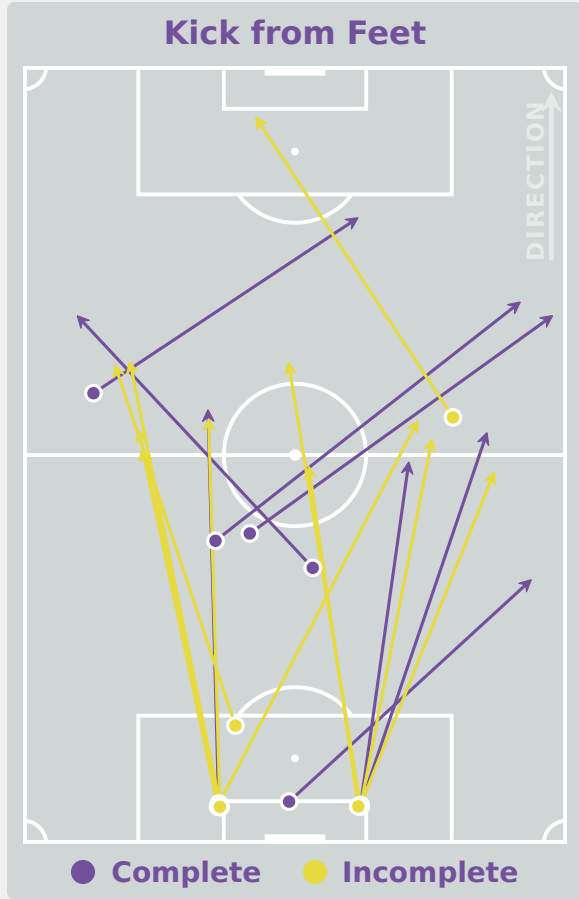

Colombia

Goalkeeping Distribution