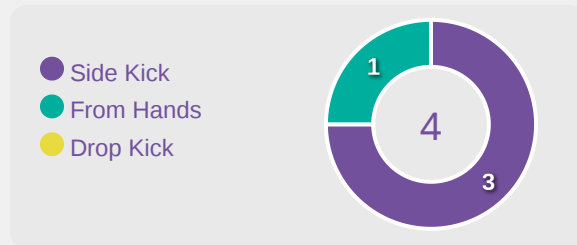

Colombia 0 - 2 USA

Goalkeeping Involvement

Colombia

Colombia GK Involvement Timeline

47
Total Involvements

USA

USA GK Involvement Timeline

38
Total Involvements

Colombia

Goalkeeping Distribution

Goalkeeping Distribution

Goal Prevention

17
Total Attempts on Goal Faced

67
Save %

Total Attempts on Goal Faced	Total Goal Interventions	Save & Retain	Deflect & Retain	Save & Deflect	Save Attempt	No Save Attempt
17	6	1	0	5	1	8