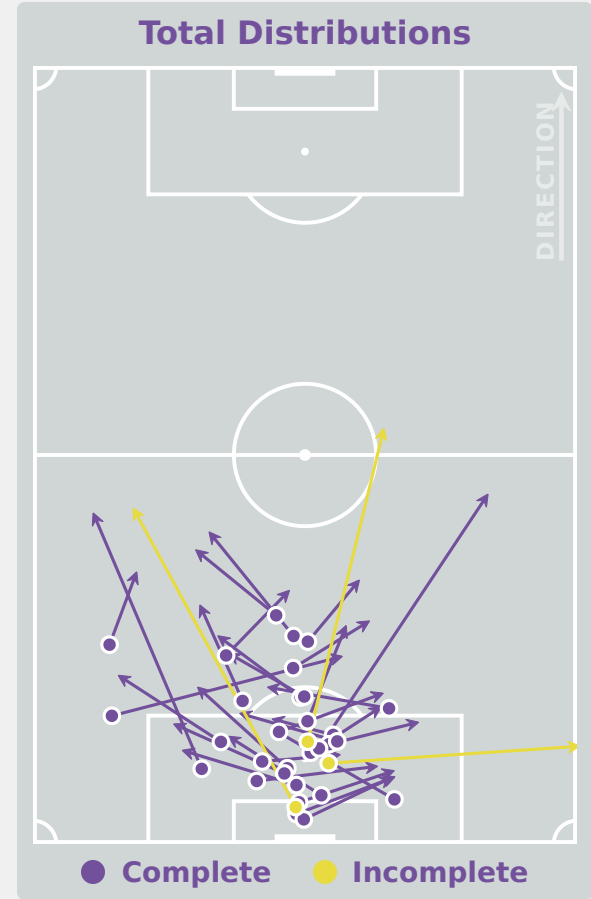

Colombia

Goalkeeping Distribution

Goalkeeping Distribution

Goal Prevention

17
Total Attempts on Goal Faced

67
Save %

Total Attempts on Goal Faced	Total Goal Interventions	Save & Retain	Deflect & Retain	Save & Deflect	Save Attempt	No Save Attempt
17	6	1	0	5	1	8