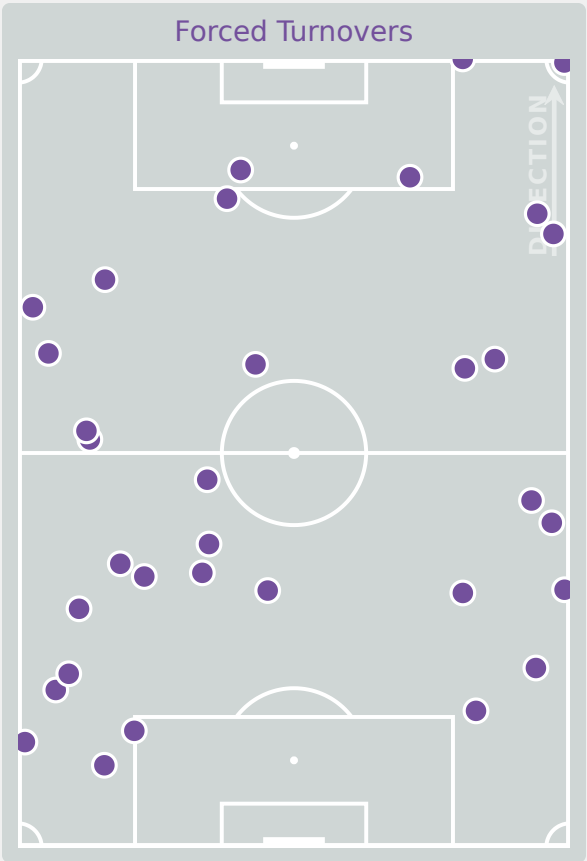

Defensive Actions

33

Forced Turnovers

39

Possession Regained

5

Interceptions

18

Tackles

7.73

Possession Actions / Defensive Action