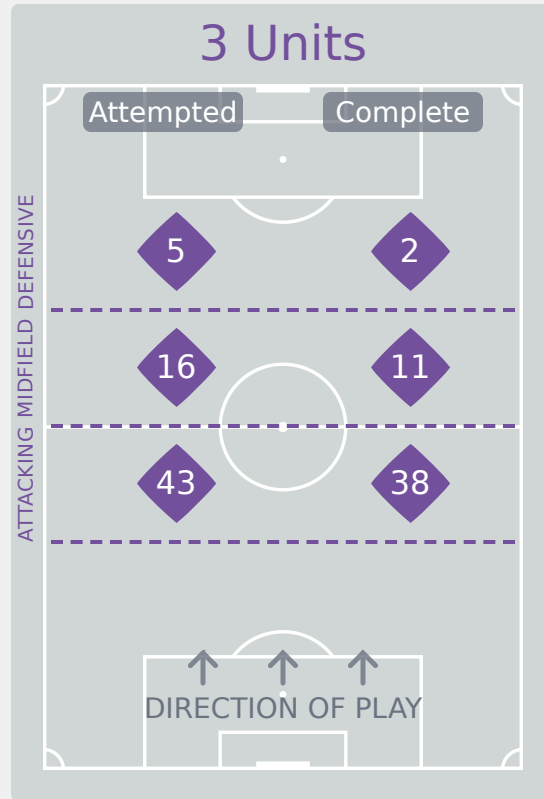

In Possession Line Height & Team Length

In Possession Line Height & Team Length

Line Breaks

Colombia

Attempted Line Breaks

75

Attempted Line Breaks	1
Inside Shape	1
Outside Shape	0

Attempted Line Breaks	44
Inside Shape	32
Outside Shape	12

Attempted Line Breaks	30
Inside Shape	21
Outside Shape	9

Line Breaks

USA

Attempted Line Breaks

129

Attempted Line Breaks	1
Inside Shape	1
Outside Shape	0

Attempted Line Breaks	64
Inside Shape	40
Outside Shape	24

Attempted Line Breaks	64
Inside Shape	44
Outside Shape	20

Line Breaks

					4 Units				3 Units			2 Units		Direction			Distribution Type		
#	Player	Line Breaks Attempted	Line Breaks Completed	Line Break Completion %	Attacking Line	Attacking Midfield Line	Midfield Line	Defensive Line	Attacking Line	Midfield Line	Defensive Line	Midfield Line	Defensive Line	Through	Around	Over	Pass	Cross	Ball Progression
1	AGUDELO Luisa	15	7	47%	0	0	0	0	2	2	0	11	0	0	0	15	15	0	0
3	ORTIZ Sofia	6	3	50%	0	0	0	0	3	0	0	3	0	2	1	3	6	0	0
4	GONZALEZ Zarhay	4	2	50%	0	0	0	0	3	0	0	1	0	0	0	4	4	0	0
6	WEINER Isabel	5	2	40%	0	0	0	0	0	3	0	2	0	1	1	3	5	0	0
7	DIAZ Isabella	1	0	0%	0	0	0	0	0	0	1	0	0	0	0	1	0	1	0
9	LOPEZ Maithe	4	1	25%	0	0	0	0	0	3	0	1	0	3	1	0	3	0	1
11	MARTINEZ Ella	0	0	0%	0	0	0	0	0	0	0	0	0	0	0	0	0	0	0
14	ACEVEDO Laura	6	2	33%	0	0	0	0	4	2	0	0	0	0	1	5	6	0	0
15	POSADA Sophia	8	2	25%	0	0	0	0	3	2	1	2	0	1	1	6	8	0	0
16	RODRIGUEZ Samantha	14	7	50%	0	1	0	0	2	5	2	4	0	0	2	12	13	1	0
18	TUSCHE Lena	2	0	0%	0	0	0	0	0	1	0	1	0	0	1	1	2	0	0
2	RUIZ Ana	1	1	100%	0	0	0	0	0	0	1	0	0	0	0	1	1	0	0
10	SILVA Mariana	4	2	50%	0	0	0	0	0	2	1	0	1	1	0	3	4	0	0
13	CARDENAS Nicoll	4	2	50%	0	0	0	0	0	0	0	3	1	0	0	4	4	0	0
17	ROJAS Nikol	1	0	0%	0	0	0	0	0	0	1	0	0	1	0	0	1	0	0