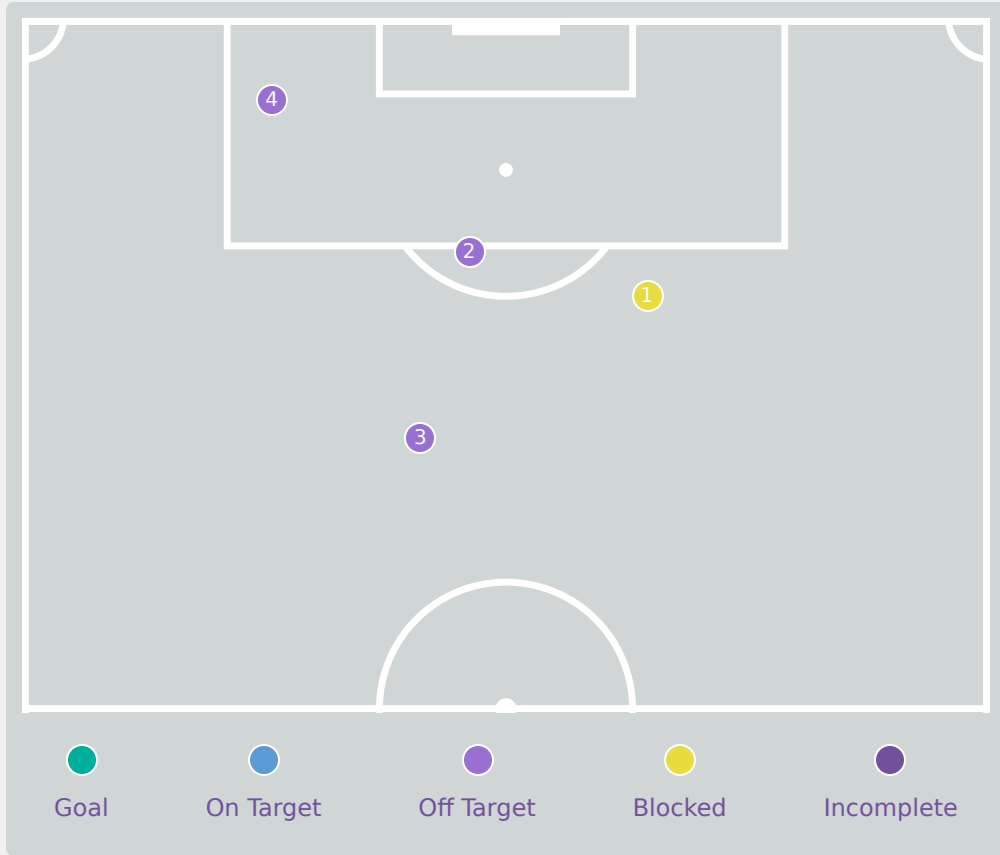

Attempts at Goal

Key	Outcome	Shots
	Goals	0
	On Target	0
	Off Target	3
	Blocked	1
	Incomplete	0