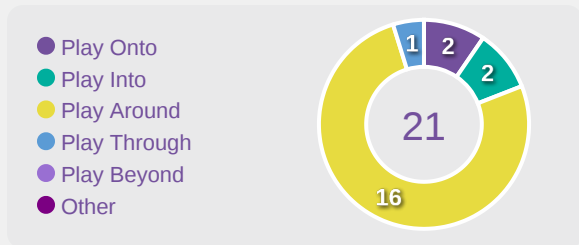

Colombia

Goalkeeping Distribution

Goalkeeping Distribution

Goal Prevention

17
Total Attempts on Goal Faced

67
Save %

Total Attempts on Goal Faced	Total Goal Interventions	Save & Retain	Deflect & Retain	Save & Deflect	Save Attempt	No Save Attempt
17	6	1	0	5	1	8