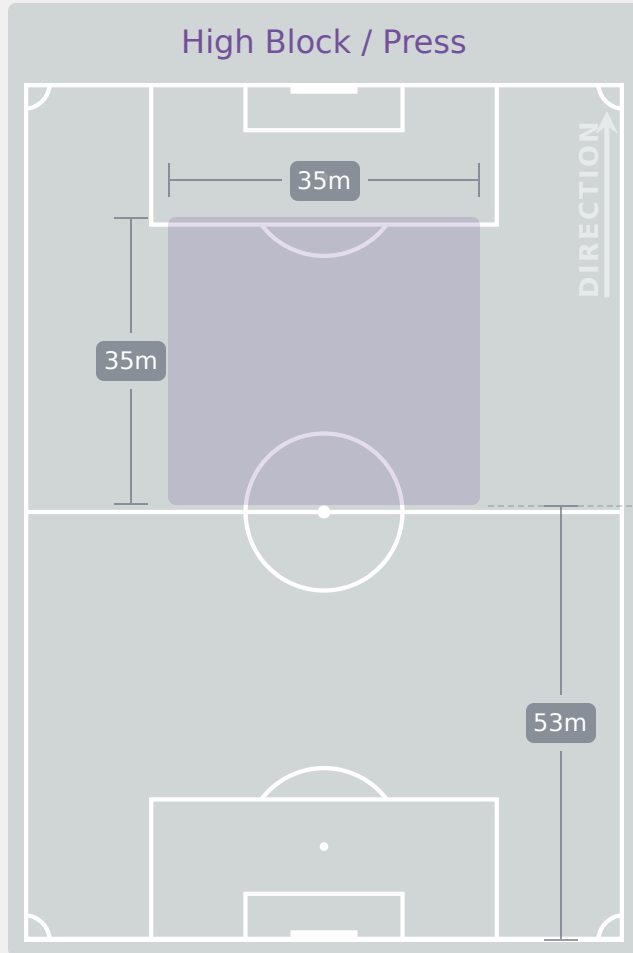

Defensive Line Height & Team Length