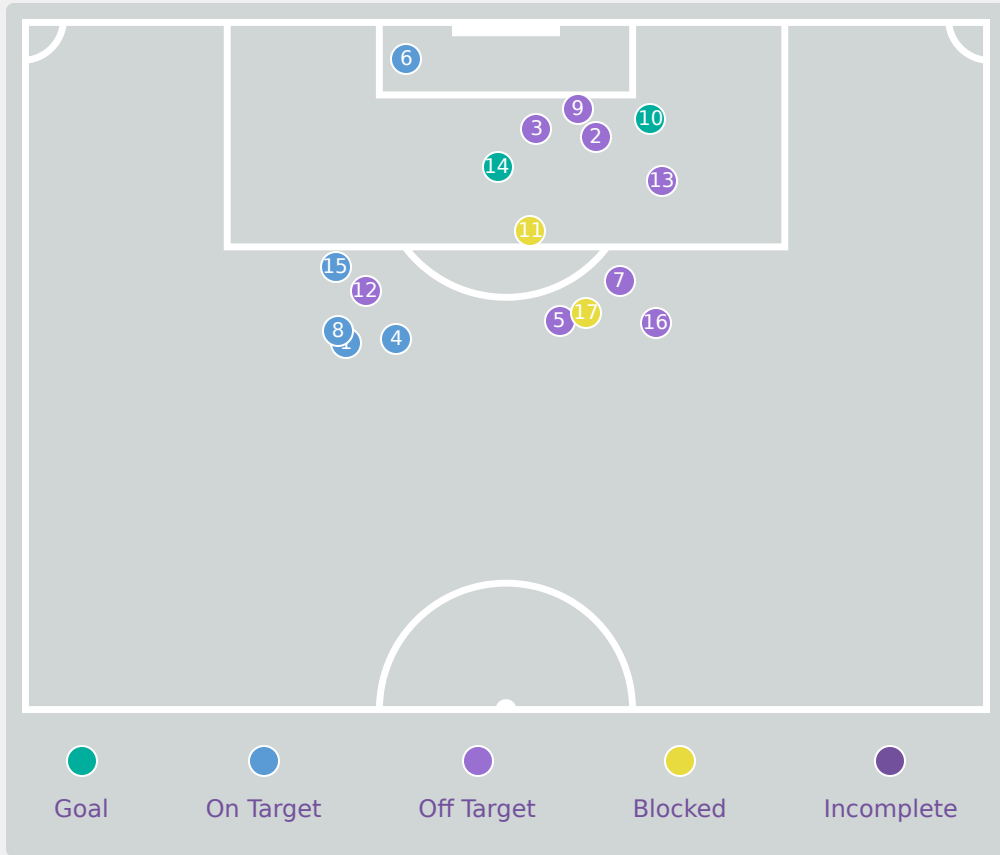

Attempts at Goal

Key	Outcome	Shots
	Goals	0
	On Target	0
	Off Target	3
	Blocked	1
	Incomplete	0

Attempts at Goal

Time	Player	Outcome	Body Part	Delivery Type
89	10 SILVA Mariana	Incomplete - Blocked	Left Foot	Freekick
89	7 DIAZ Isabella	Off Target	Left Foot	Loose Ball
91	2 RUIZ Ana	Deflected Off Target - Defensive Event	Right Foot	Pass
92	17 ROJAS Nikol	Off Target	Left Foot	Pass

Attempts at Goal

Key	Outcome	Shots
	Goals	2
	On Target	5
	Off Target	8
	Blocked	2
	Incomplete	0

Attempts at Goal

Time	Player	Outcome	Body Part	Delivery Type
4	13 BARCENAS Mel	On Target - Saved	Left Foot	Pass
5	3 ARMSTRONG Trinity	Off Target	Right Foot	Corner
6	7 ASCANIO Kimmi	Off Target	Head	Cross
16	13 BARCENAS Mel	On Target - Saved	Left Foot	Pass
18	6 MCCAMMON Ainsley	Off Target	Right Foot	Loose Ball
21	20LONG Mary	On Target - Saved	Right Foot	Pass
23	17 JOHNSON Micayla	Off Target	Left Foot	Pass
30	13 BARCENAS Mel	On Target - Saved	Left Foot	Loose Ball
34	3 ARMSTRONG Trinity	Off Target	Head	Corner
42	17 JOHNSON Micayla	On Target - Goal	Left Foot	Pass
45	10 FULLER Kennedy	Incomplete - Blocked	Right Foot	Loose Ball
49	10 FULLER Kennedy	Off Target	Right Foot	Pass
51	17 JOHNSON Micayla	Off Target - Saved	Left Foot	Pass
57	10 FULLER Kennedy	On Target - Goal	Right Foot	Penalty
59	13 BARCENAS Mel	On Target - Saved	Left Foot	Pass
74	16 ANTONUCCI Scottie	Off Target	Right Foot	Pass
84	16 ANTONUCCI Scottie	Incomplete - Blocked	Right Foot	Pass