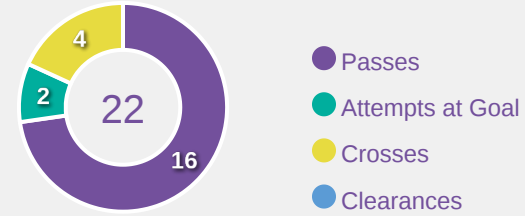

Possession Contests

Most Possession Regains

7

WEINER Isabel
DEFENSIVE MIDFIELD CENTRE

#	Player	Total Possession Regains
1	AGUDELO Luisa	4
3	ORTIZ Sofia	1
4	GONZALEZ Zarhay	4
6	WEINER Isabel	7
7	DIAZ Isabella	4
9	LOPEZ Maithe	2
11	MARTINEZ Ella	2
14	ACEVEDO Laura	2
15	POSADA Sophia	1
16	RODRIGUEZ Samantha	2
18	TUSCHE Lena	3
2	RUIZ Ana	0
10	SILVA Mariana	0
13	CARDENAS Nicoll	0
17	ROJAS Nikol	1