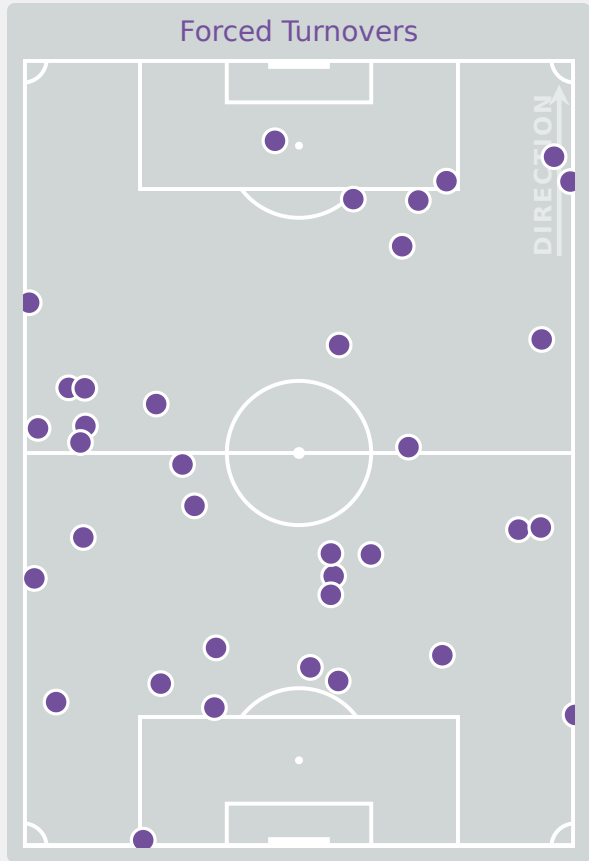

Possession Regained

6

Interceptions

44

Tackles

1.2

Possession Actions / Defensive Action

Blocks

Possession Contests

Most Possession Regains

7

WEINER Isabel
DEFENSIVE MIDFIELD CENTRE

#	Player	Total Possession Regains
1	AGUDELO Luisa	4
3	ORTIZ Sofia	1
4	GONZALEZ Zarhay	4
6	WEINER Isabel	7
7	DIAZ Isabella	4
9	LOPEZ Maithe	2
11	MARTINEZ Ella	2
14	ACEVEDO Laura	2
15	POSADA Sophia	1
16	RODRIGUEZ Samantha	2
18	TUSCHE Lena	3
2	RUIZ Ana	0
10	SILVA Mariana	0
13	CARDENAS Nicoll	0
17	ROJAS Nikol	1