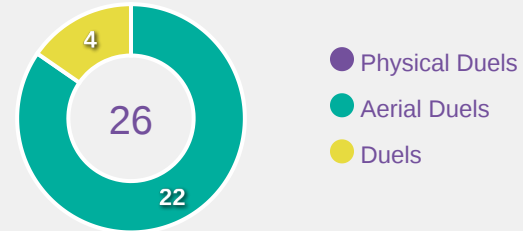

Tackles

7.73

Possession Actions / Defensive Action

Blocks

Possession Contests

Most Possession Regains

9

MCCAMMON Ainsley
DEFENSIVE MIDFIELD CENTRE RIGHT