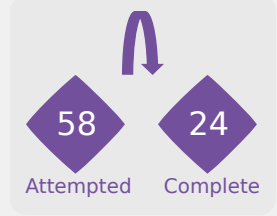

In Possession Line Height & Team Length

In Possession Line Height & Team Length

Line Breaks

Colombia

Attempted Line Breaks

75

Attempted Line Breaks	1
Inside Shape	1
Outside Shape	0

Attempted Line Breaks	44
Inside Shape	32
Outside Shape	12

Attempted Line Breaks	30
Inside Shape	21
Outside Shape	9

Line Breaks

USA

Attempted Line Breaks

129

Attempted Line Breaks	1
Inside Shape	1
Outside Shape	0

Attempted Line Breaks	64
Inside Shape	40
Outside Shape	24