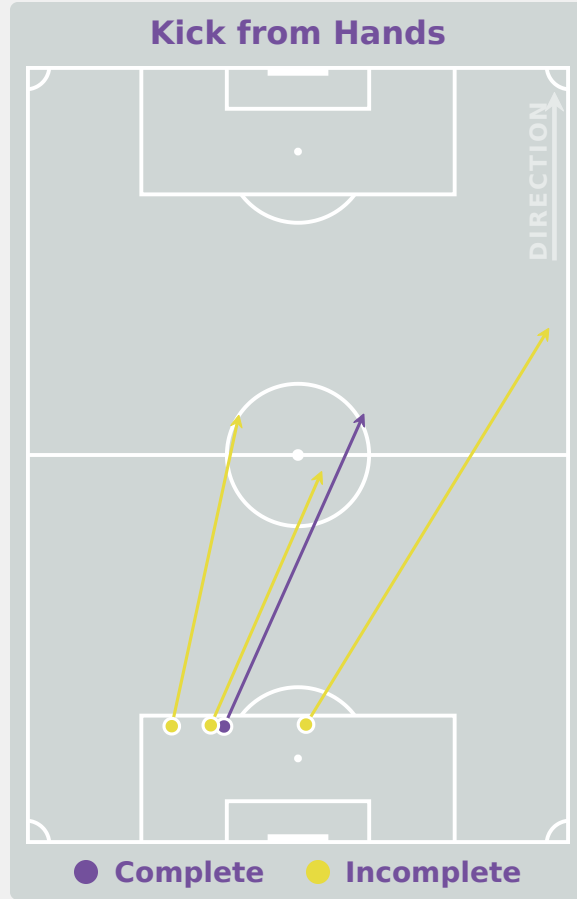

Colombia

Goalkeeping Distribution