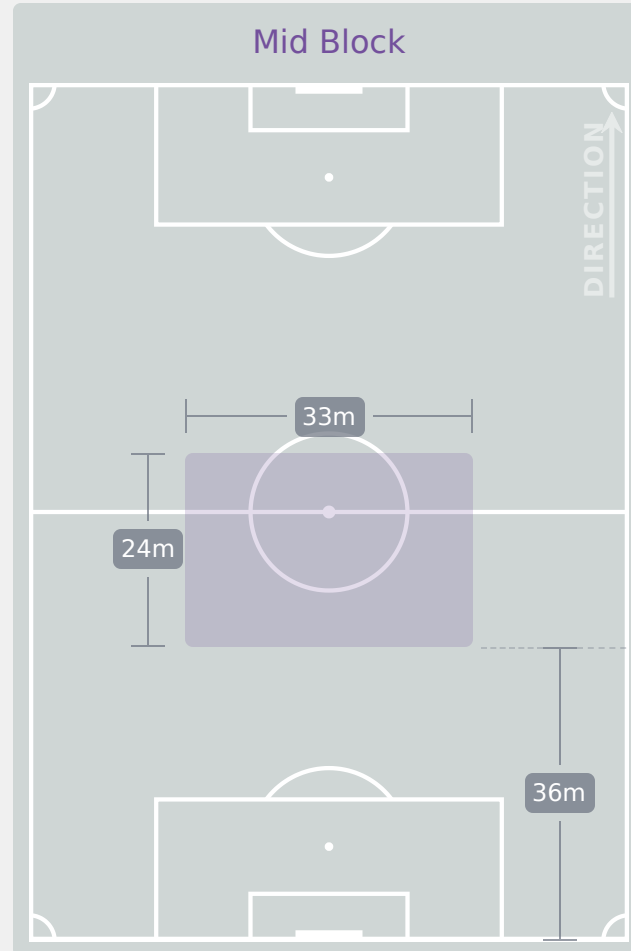

Defensive Line Height & Team Length