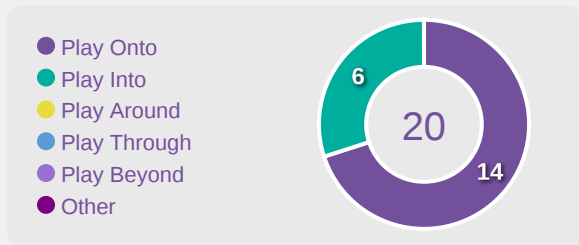

Colombia

Goalkeeping Distribution