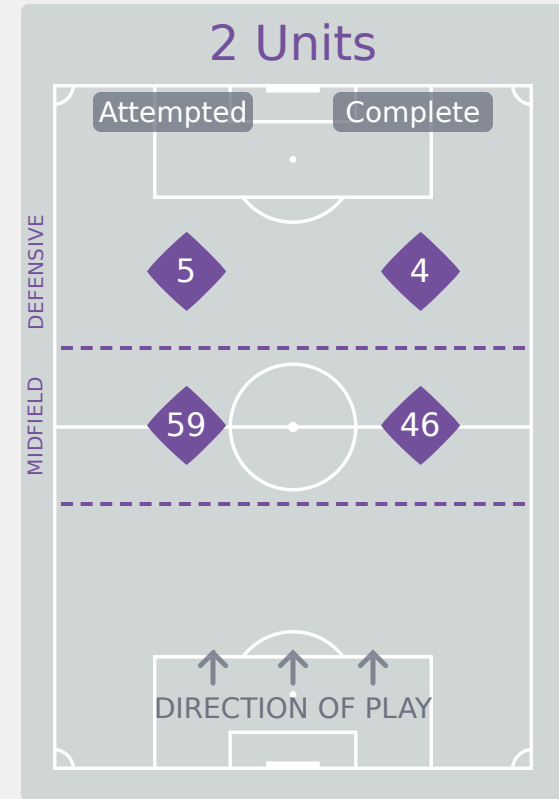

In Possession Line Height & Team Length

In Possession Line Height & Team Length

Line Breaks

Colombia

Attempted Line Breaks

75

Attempted Line Breaks	1
Inside Shape	1
Outside Shape	0

Attempted Line Breaks	44
Inside Shape	32
Outside Shape	12

Attempted Line Breaks	30
Inside Shape	21
Outside Shape	9

Line Breaks

USA

Attempted Line Breaks

129

Attempted Line Breaks	1
Inside Shape	1
Outside Shape	0

Attempted Line Breaks	64
Inside Shape	40
Outside Shape	24

Attempted Line Breaks	64
Inside Shape	44
Outside Shape	20

Line Breaks

					4 Units				3 Units			2 Units		Direction			Distribution Type		
#	Player	Line Breaks Attempted	Line Breaks Completed	Line Break Completion %	Attacking Line	Attacking Midfield Line	Midfield Line	Defensive Line	Attacking Line	Midfield Line	Defensive Line	Midfield Line	Defensive Line	Through	Around	Over	Pass	Cross	Ball Progression
1	AGUDELO Luisa	15	7	47%	0	0	0	0	2	2	0	11	0	0	0	15	15	0	0
3	ORTIZ Sofia	6	3	50%	0	0	0	0	3	0	0	3	0	2	1	3	6	0	0
4	GONZALEZ Zarhay	4	2	50%	0	0	0	0	3	0	0	1	0	0	0	4	4	0	0
6	WEINER Isabel	5	2	40%	0	0	0	0	0	3	0	2	0	1	1	3	5	0	0
7	DIAZ Isabella	1	0	0%	0	0	0	0	0	0	1	0	0	0	0	1	0	1	0
9	LOPEZ Maithe	4	1	25%	0	0	0	0	0	3	0	1	0	3	1	0	3	0	1
11	MARTINEZ Ella	0	0	0%	0	0	0	0	0	0	0	0	0	0	0	0	0	0	0
14	ACEVEDO Laura	6	2	33%	0	0	0	0	4	2	0	0	0	0	1	5	6	0	0
15	POSADA Sophia	8	2	25%	0	0	0	0	3	2	1	2	0	1	1	6	8	0	0
16	RODRIGUEZ Samantha	14	7	50%	0	1	0	0	2	5	2	4	0	0	2	12	13	1	0
18	TUSCHE Lena	2	0	0%	0	0	0	0	0	1	0	1	0	0	1	1	2	0	0
2	RUIZ Ana	1	1	100%	0	0	0	0	0	0	1	0	0	0	0	1	1	0	0
10	SILVA Mariana	4	2	50%	0	0	0	0	0	2	1	0	1	1	0	3	4	0	0
13	CARDENAS Nicoll	4	2	50%	0	0	0	0	0	0	0	3	1	0	0	4	4	0	0
17	ROJAS Nikol	1	0	0%	0	0	0	0	0	0	1	0	0	1	0	0	1	0	0