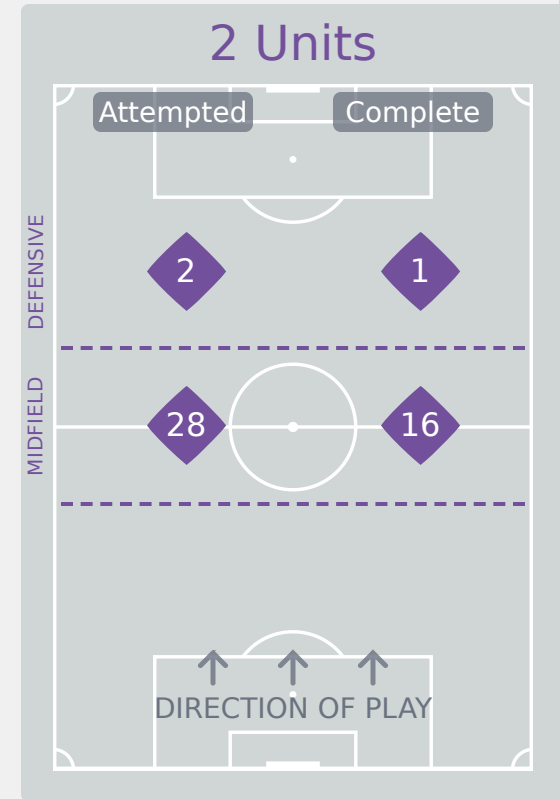

In Possession Line Height & Team Length

In Possession Line Height & Team Length

Line Breaks

Colombia

Attempted Line Breaks

75

Attempted Line Breaks	1
Inside Shape	1
Outside Shape	0

Attempted Line Breaks	44
Inside Shape	32
Outside Shape	12

Attempted Line Breaks	30
Inside Shape	21
Outside Shape	9

Line Breaks

USA

Attempted Line Breaks

129

Attempted Line Breaks	1
Inside Shape	1
Outside Shape	0

Attempted Line Breaks	64
Inside Shape	40
Outside Shape	24

Attempted Line Breaks	64
Inside Shape	44
Outside Shape	20

Line Breaks

					4 Units				3 Units			2 Units		Direction			Distribution Type		
#	Player	Line Breaks Attempted	Line Breaks Completed	Line Break Completion %	Attacking Line	Attacking Midfield Line	Midfield Line	Defensive Line	Attacking Line	Midfield Line	Defensive Line	Midfield Line	Defensive Line	Through	Around	Over	Pass	Cross	Ball Progression
1	AGUDELO Luisa	15	7	47%	0	0	0	0	2	2	0	11	0	0	0	15	15	0	0
3	ORTIZ Sofia	6	3	50%	0	0	0	0	3	0	0	3	0	2	1	3	6	0	0
4	GONZALEZ Zarhay	4	2	50%	0	0	0	0	3	0	0	1	0	0	0	4	4	0	0
6	WEINER Isabel	5	2	40%	0	0	0	0	0	3	0	2	0	1	1	3	5	0	0
7	DIAZ Isabella	1	0	0%	0	0	0	0	0	0	1	0	0	0	0	1	0	1	0
9	LOPEZ Maithe	4	1	25%	0	0	0	0	0	3	0	1	0	3	1	0	3	0	1
11	MARTINEZ Ella	0	0	0%	0	0	0	0	0	0	0	0	0	0	0	0	0	0	0
14	ACEVEDO Laura	6	2	33%	0	0	0	0	4	2	0	0	0	0	1	5	6	0	0
15	POSADA Sophia	8	2	25%	0	0	0	0	3	2	1	2	0	1	1	6	8	0	0
16	RODRIGUEZ Samantha	14	7	50%	0	1	0	0	2	5	2	4	0	0	2	12	13	1	0
18	TUSCHE Lena	2	0	0%	0	0	0	0	0	1	0	1	0	0	1	1	2	0	0
2	RUIZ Ana	1	1	100%	0	0	0	0	0	0	1	0	0	0	0	1	1	0	0
10	SILVA Mariana	4	2	50%	0	0	0	0	0	2	1	0	1	1	0	3	4	0	0
13	CARDENAS Nicoll	4	2	50%	0	0	0	0	0	0	0	3	1	0	0	4	4	0	0
17	ROJAS Nikol	1	0	0%	0	0	0	0	0	0	1	0	0	1	0	0	1	0	0