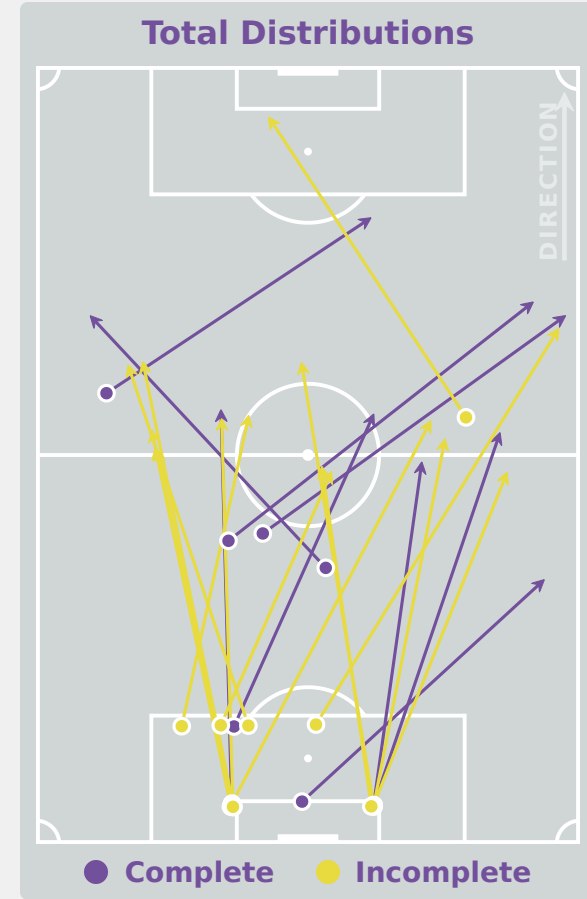

Colombia

Goalkeeping Distribution