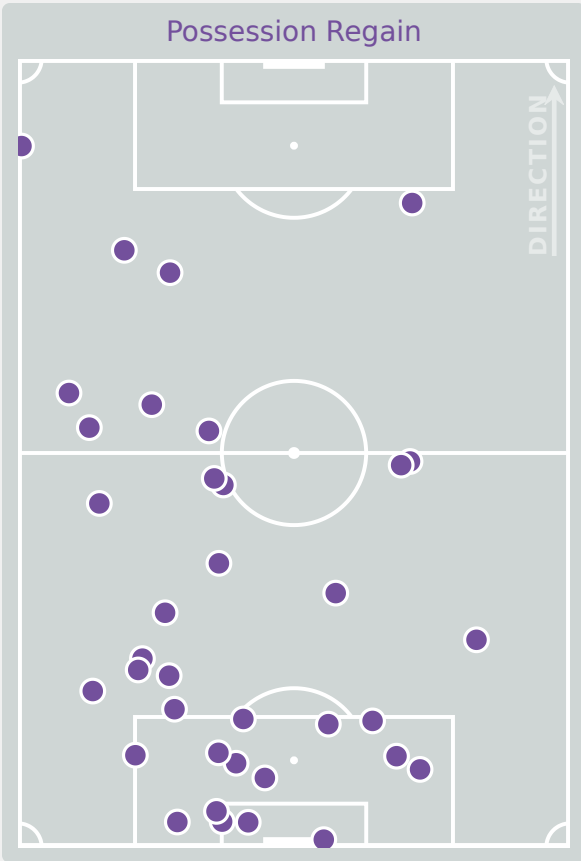

Possession Regained

6

Interceptions

44

Tackles

1.2

Possession Actions / Defensive Action

Blocks

Possession Contests

Most Possession Regains

7

WEINER Isabel
DEFENSIVE MIDFIELD CENTRE

#	Player	Total Possession Regains
1	AGUDELO Luisa	4
3	ORTIZ Sofia	1
4	GONZALEZ Zarhay	4
6	WEINER Isabel	7
7	DIAZ Isabella	4
9	LOPEZ Maithe	2
11	MARTINEZ Ella	2
14	ACEVEDO Laura	2
15	POSADA Sophia	1
16	RODRIGUEZ Samantha	2
18	TUSCHE Lena	3
2	RUIZ Ana	0
10	SILVA Mariana	0
13	CARDENAS Nicoll	0
17	ROJAS Nikol	1