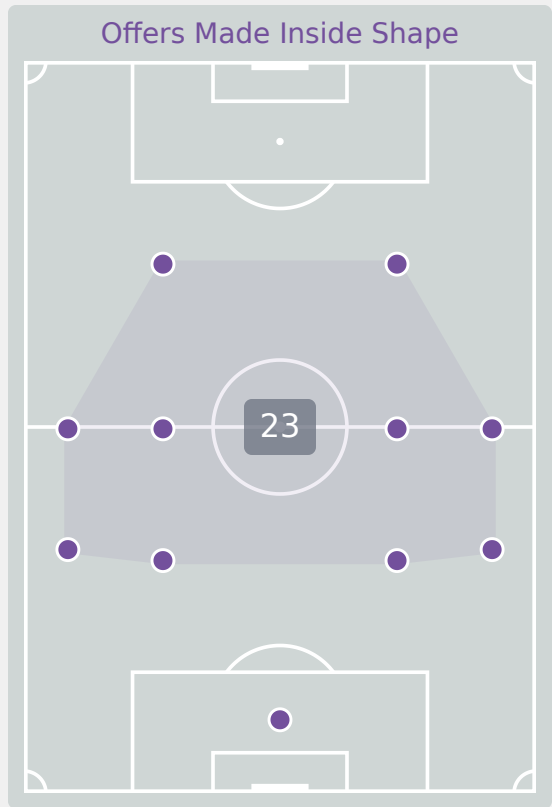

Offering to Receive

#	Player	Offers Made	Offers Received	% Made & Received
1	AGUDELO Luisa	0	0	0%
3	ORTIZ Sofia	0	0	0%
4	GONZALEZ Zarhay	2	1	50%
6	WEINER Isabel	6	1	16.7%
7	DIAZ Isabella	10	4	40%
9	LOPEZ Maithe	3	1	33.3%
11	MARTINEZ Ella	22	3	13.6%
14	ACEVEDO Laura	0	0	0%
15	POSADA Sophia	3	0	0%
16	RODRIGUEZ Samantha	6	4	66.7%
18	TUSCHE Lena	3	1	33.3%
2	RUIZ Ana	0	0	0%
10	SILVA Mariana	7	3	42.9%
13	CARDENAS Nicoll	1	0	0%
17	ROJAS Nikol	0	0	0%