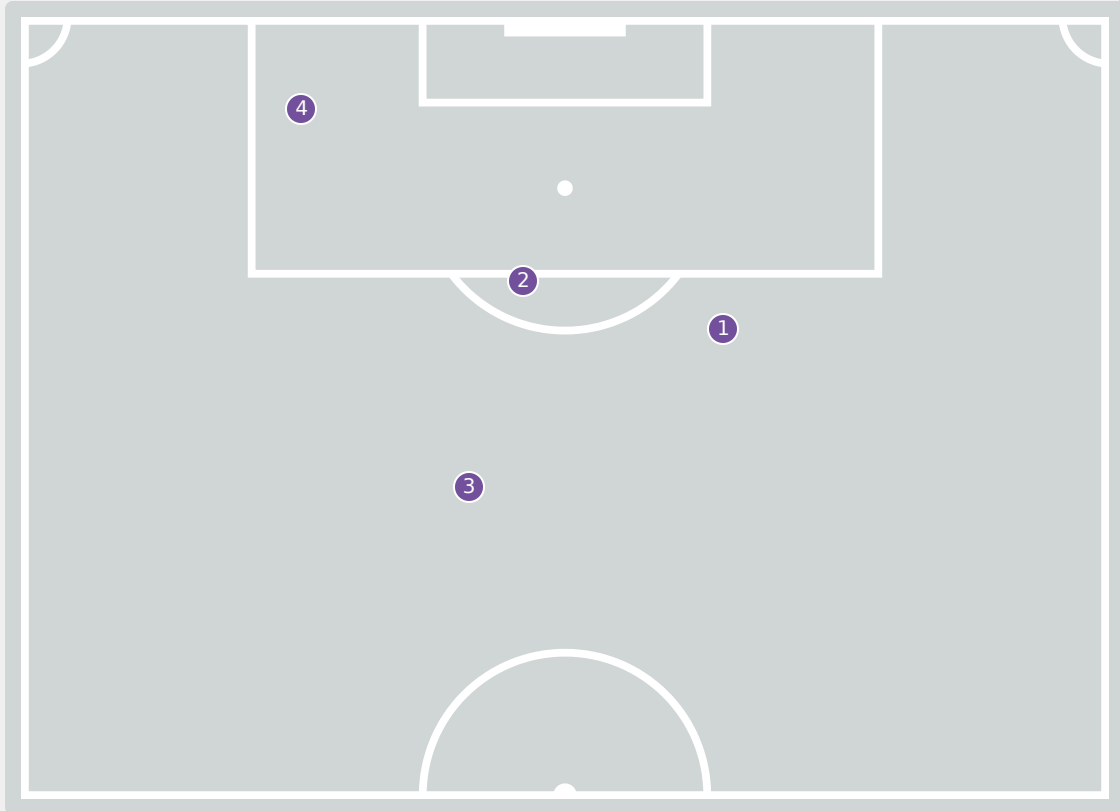

Goal Prevention

Total Attempts on Goal Faced	Total Goal Interventions	Save & Retain	Deflect & Retain	Save & Deflect	Save Attempt	No Save Attempt
4	0	0	0	0	0	4