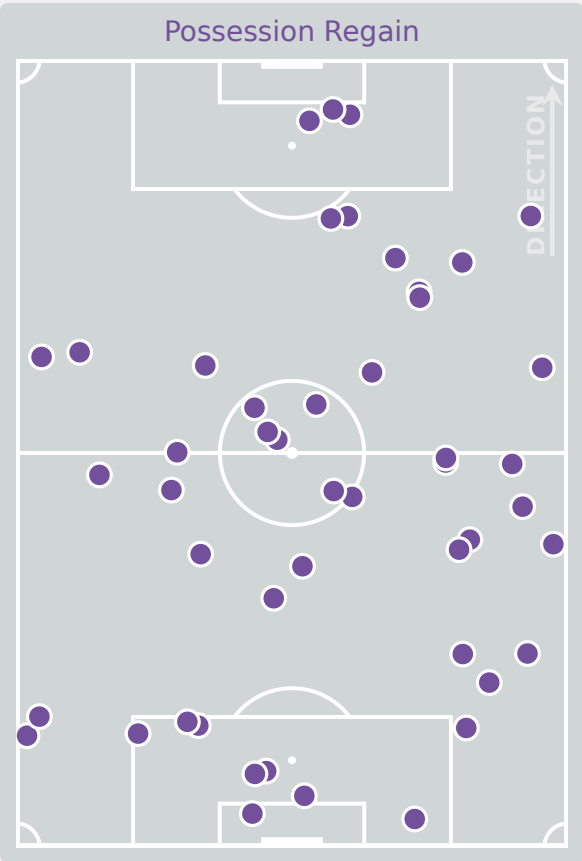

Defensive Actions

33

Forced Turnovers

39

Possession Regained

5

Interceptions

18

Tackles

7.73

Possession Actions / Defensive Action