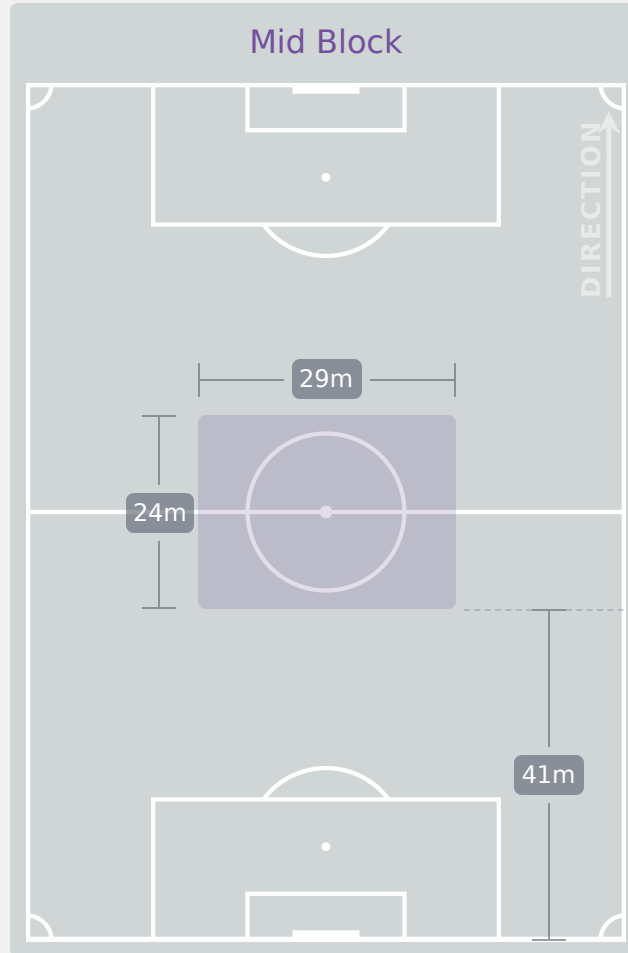

Defensive Line Height & Team Length