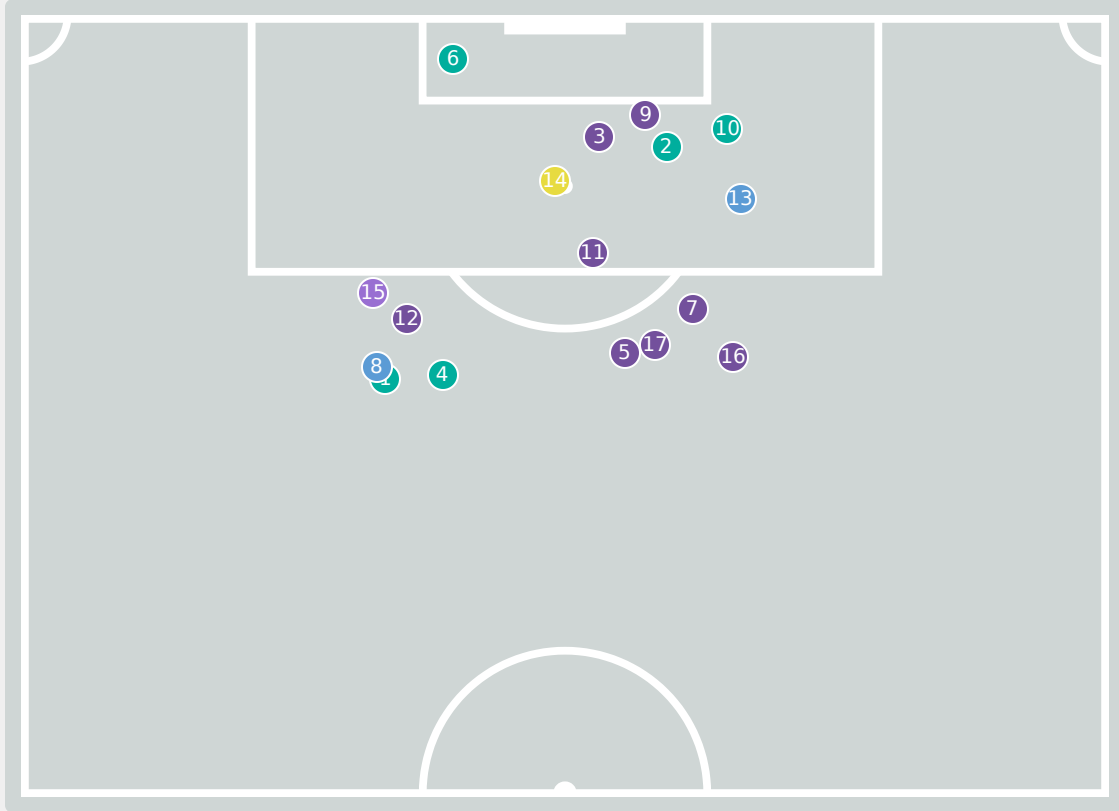

Colombia 0 - 2 USA

Goalkeeping Involvement

Colombia

Colombia GK Involvement Timeline

47
Total Involvements

USA

USA GK Involvement Timeline

38
Total Involvements

Colombia

Goalkeeping Distribution

Goalkeeping Distribution

Goal Prevention

17
Total Attempts on Goal Faced

67
Save %

Total Attempts on Goal Faced	Total Goal Interventions	Save & Retain	Deflect & Retain	Save & Deflect	Save Attempt	No Save Attempt
17	6	1	0	5	1	8

Goal Prevention

Total Attempts on Goal Faced	Total Goal Interventions	Save & Retain	Deflect & Retain	Save & Deflect	Save Attempt	No Save Attempt
4	0	0	0	0	0	4

Aerial Control

Delivery Types Faced

Total	In Swing	Out Swing	Driven	Lofted	Cutback	Push
22	4	7	2	4	0	5