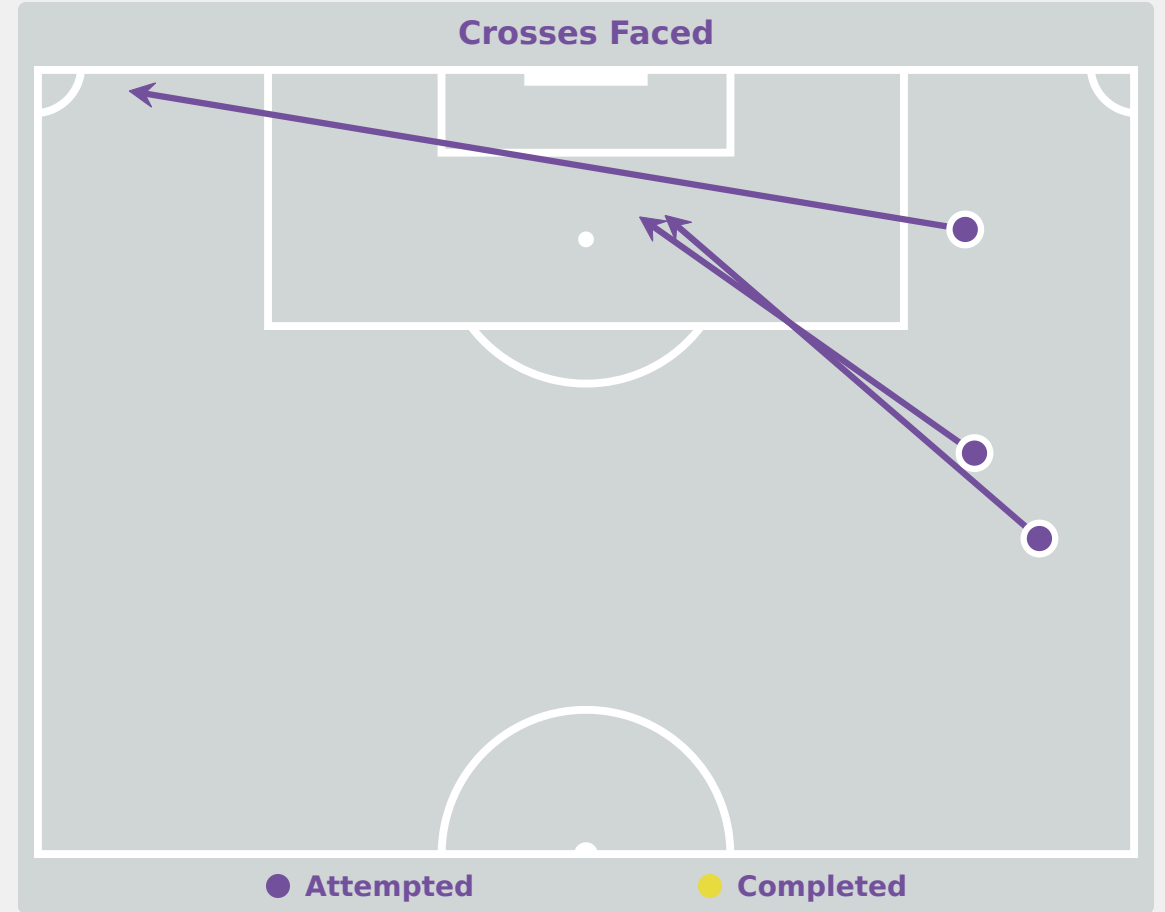

Aerial Control

Delivery Types Faced

Total	In Swing	Out Swing	Driven	Lofted	Cutback	Push
5	1	4	0	0	0	0