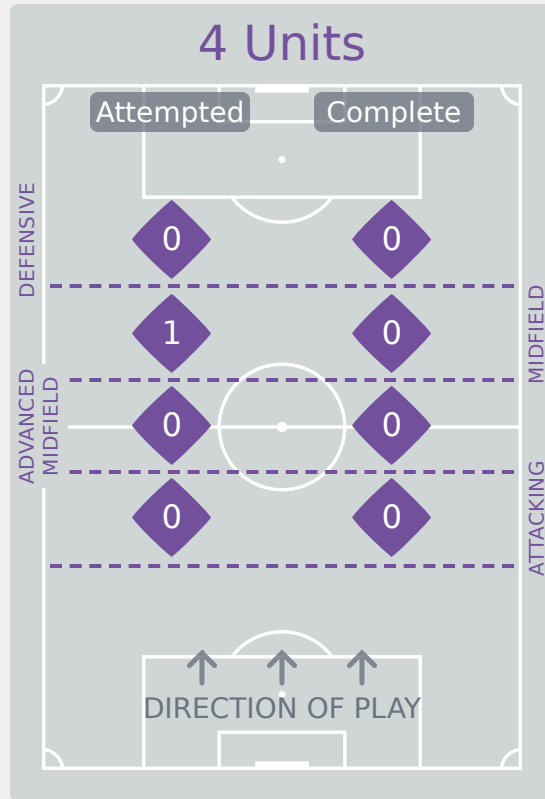

In Possession Line Height & Team Length

In Possession Line Height & Team Length

Line Breaks

Colombia

Attempted Line Breaks

75

Attempted Line Breaks	1
Inside Shape	1
Outside Shape	0

Attempted Line Breaks	44
Inside Shape	32
Outside Shape	12

Attempted Line Breaks	30
Inside Shape	21
Outside Shape	9

Line Breaks

USA

Attempted Line Breaks

129

Attempted Line Breaks	1
Inside Shape	1
Outside Shape	0

Attempted Line Breaks	64
Inside Shape	40
Outside Shape	24

Attempted Line Breaks	64
Inside Shape	44
Outside Shape	20

Line Breaks

					4 Units				3 Units			2 Units		Direction			Distribution Type		
#	Player	Line Breaks Attempted	Line Breaks Completed	Line Break Completion %	Attacking Line	Attacking Midfield Line	Midfield Line	Defensive Line	Attacking Line	Midfield Line	Defensive Line	Midfield Line	Defensive Line	Through	Around	Over	Pass	Cross	Ball Progression
1	AGUDELO Luisa	15	7	47%	0	0	0	0	2	2	0	11	0	0	0	15	15	0	0
3	ORTIZ Sofia	6	3	50%	0	0	0	0	3	0	0	3	0	2	1	3	6	0	0
4	GONZALEZ Zarhay	4	2	50%	0	0	0	0	3	0	0	1	0	0	0	4	4	0	0
6	WEINER Isabel	5	2	40%	0	0	0	0	0	3	0	2	0	1	1	3	5	0	0
7	DIAZ Isabella	1	0	0%	0	0	0	0	0	0	1	0	0	0	0	1	0	1	0
9	LOPEZ Maithe	4	1	25%	0	0	0	0	0	3	0	1	0	3	1	0	3	0	1
11	MARTINEZ Ella	0	0	0%	0	0	0	0	0	0	0	0	0	0	0	0	0	0	0
14	ACEVEDO Laura	6	2	33%	0	0	0	0	4	2	0	0	0	0	1	5	6	0	0
15	POSADA Sophia	8	2	25%	0	0	0	0	3	2	1	2	0	1	1	6	8	0	0
16	RODRIGUEZ Samantha	14	7	50%	0	1	0	0	2	5	2	4	0	0	2	12	13	1	0
18	TUSCHE Lena	2	0	0%	0	0	0	0	0	1	0	1	0	0	1	1	2	0	0
2	RUIZ Ana	1	1	100%	0	0	0	0	0	0	1	0	0	0	0	1	1	0	0
10	SILVA Mariana	4	2	50%	0	0	0	0	0	2	1	0	1	1	0	3	4	0	0
13	CARDENAS Nicoll	4	2	50%	0	0	0	0	0	0	0	3	1	0	0	4	4	0	0
17	ROJAS Nikol	1	0	0%	0	0	0	0	0	0	1	0	0	1	0	0	1	0	0