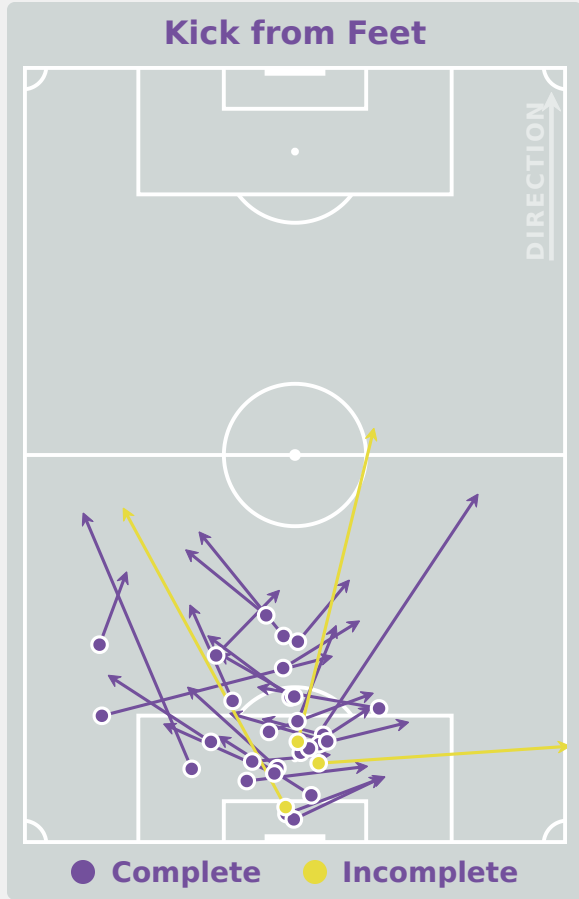

Colombia

Goalkeeping Distribution

Goalkeeping Distribution

Goal Prevention

17
Total Attempts on Goal Faced

67
Save %

Total Attempts on Goal Faced	Total Goal Interventions	Save & Retain	Deflect & Retain	Save & Deflect	Save Attempt	No Save Attempt
17	6	1	0	5	1	8