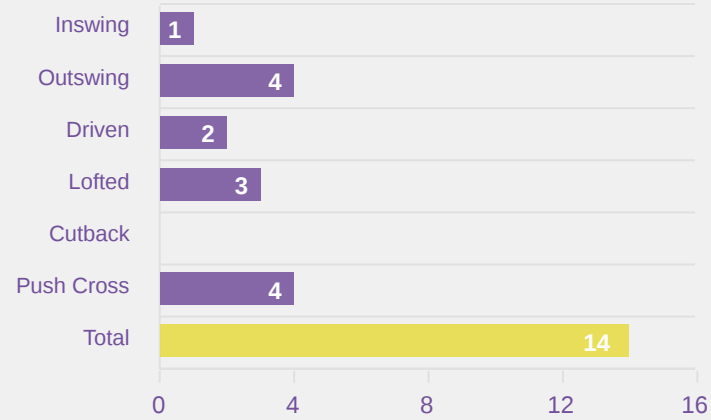

Crosses (Open Play)

Delivery Type

Attempted

3

Completed

0

Most Crosses Attempted

2

RODRIGUEZ Samantha
RIGHT CENTRE MIDFIELD

#	Player	Inswing	Outswing	Driven	Lofted	Cutback	Push Cross	Total Attempted
1	AGUDELO Luisa	0	0	0	0	0	0	0
3	ORTIZ Sofia	0	0	0	0	0	0	0
4	GONZALEZ Zarhay	0	0	0	0	0	0	0
6	WEINER Isabel	0	0	0	0	0	0	0
7	DIAZ Isabella	0	1	0	0	0	0	1
9	LOPEZ Maithe	0	0	0	0	0	0	0
11	MARTINEZ Ella	0	0	0	0	0	0	0
14	ACEVEDO Laura	0	0	0	0	0	0	0
15	POSADA Sophia	0	0	0	0	0	0	0
16	RODRIGUEZ Samantha	0	2	0	0	0	0	2
18	TUSCHE Lena	0	0	0	0	0	0	0
2	RUIZ Ana	0	0	0	0	0	0	0
10	SILVA Mariana	0	0	0	0	0	0	0
13	CARDENAS Nicoll	0	0	0	0	0	0	0
17	ROJAS Nikol	0	0	0	0	0	0	0

Crosses (Open Play)

Delivery Type

Attempted

14

Completed

3

Most Crosses Attempted

4