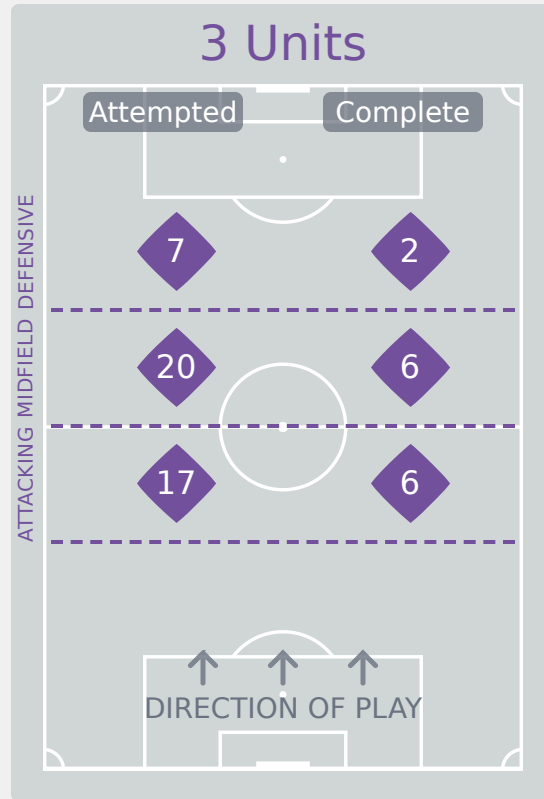

In Possession Line Height & Team Length

In Possession Line Height & Team Length

Line Breaks

Colombia

Attempted Line Breaks

75

Attempted Line Breaks	1
Inside Shape	1
Outside Shape	0

Attempted Line Breaks	44
Inside Shape	32
Outside Shape	12

Attempted Line Breaks	30
Inside Shape	21
Outside Shape	9

Line Breaks

USA

Attempted Line Breaks

129

Attempted Line Breaks	1
Inside Shape	1
Outside Shape	0

Attempted Line Breaks	64
Inside Shape	40
Outside Shape	24

Attempted Line Breaks	64
Inside Shape	44
Outside Shape	20

Line Breaks

					4 Units				3 Units			2 Units		Direction			Distribution Type		
#	Player	Line Breaks Attempted	Line Breaks Completed	Line Break Completion %	Attacking Line	Attacking Midfield Line	Midfield Line	Defensive Line	Attacking Line	Midfield Line	Defensive Line	Midfield Line	Defensive Line	Through	Around	Over	Pass	Cross	Ball Progression
1	AGUDELO Luisa	15	7	47%	0	0	0	0	2	2	0	11	0	0	0	15	15	0	0
3	ORTIZ Sofia	6	3	50%	0	0	0	0	3	0	0	3	0	2	1	3	6	0	0
4	GONZALEZ Zarhay	4	2	50%	0	0	0	0	3	0	0	1	0	0	0	4	4	0	0
6	WEINER Isabel	5	2	40%	0	0	0	0	0	3	0	2	0	1	1	3	5	0	0
7	DIAZ Isabella	1	0	0%	0	0	0	0	0	0	1	0	0	0	0	1	0	1	0
9	LOPEZ Maithe	4	1	25%	0	0	0	0	0	3	0	1	0	3	1	0	3	0	1
11	MARTINEZ Ella	0	0	0%	0	0	0	0	0	0	0	0	0	0	0	0	0	0	0
14	ACEVEDO Laura	6	2	33%	0	0	0	0	4	2	0	0	0	0	1	5	6	0	0
15	POSADA Sophia	8	2	25%	0	0	0	0	3	2	1	2	0	1	1	6	8	0	0
16	RODRIGUEZ Samantha	14	7	50%	0	1	0	0	2	5	2	4	0	0	2	12	13	1	0
18	TUSCHE Lena	2	0	0%	0	0	0	0	0	1	0	1	0	0	1	1	2	0	0
2	RUIZ Ana	1	1	100%	0	0	0	0	0	0	1	0	0	0	0	1	1	0	0
10	SILVA Mariana	4	2	50%	0	0	0	0	0	2	1	0	1	1	0	3	4	0	0
13	CARDENAS Nicoll	4	2	50%	0	0	0	0	0	0	0	3	1	0	0	4	4	0	0
17	ROJAS Nikol	1	0	0%	0	0	0	0	0	0	1	0	0	1	0	0	1	0	0