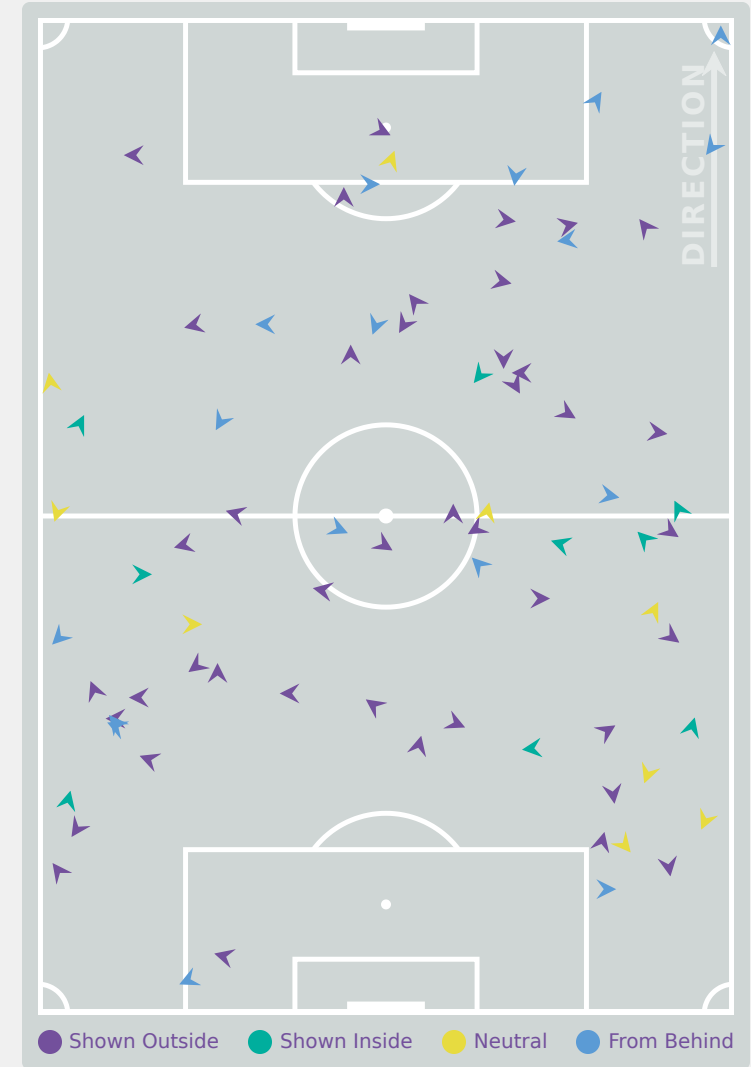

Most Direct Pressures

12

TUSCHE Lena
LEFT MIDFIELD

Most Direct Pressures

4

TRAVERS Jocelyn
LEFT BACK

FIFA
U-17 WOMEN'S
WORLD CUP
DOMINICAN REPUBLIC 2024

GOALKEEPING