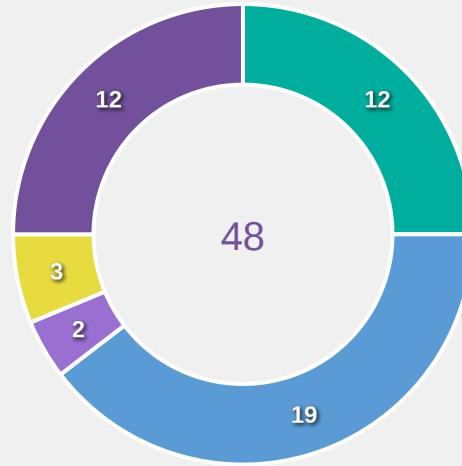

Movement to Receive

Movement Types by Phase

Final Third Phase

Progression Phase

Build Up Phase

All Movement Types

- In Front
- In Between
- Out to In
- In to Out
- In Behind

Top Ranked Players

Type	Player	Movements
In Front	6 WEINER Isabel	5
In Between	11 MARTINEZ Ella	10
Out to In	10 SILVA Mariana	2
In to Out	9 LOPEZ Maithe	1
In Behind	7 DIAZ Isabella	4

Movement Types Pitch Third

Movement to Receive