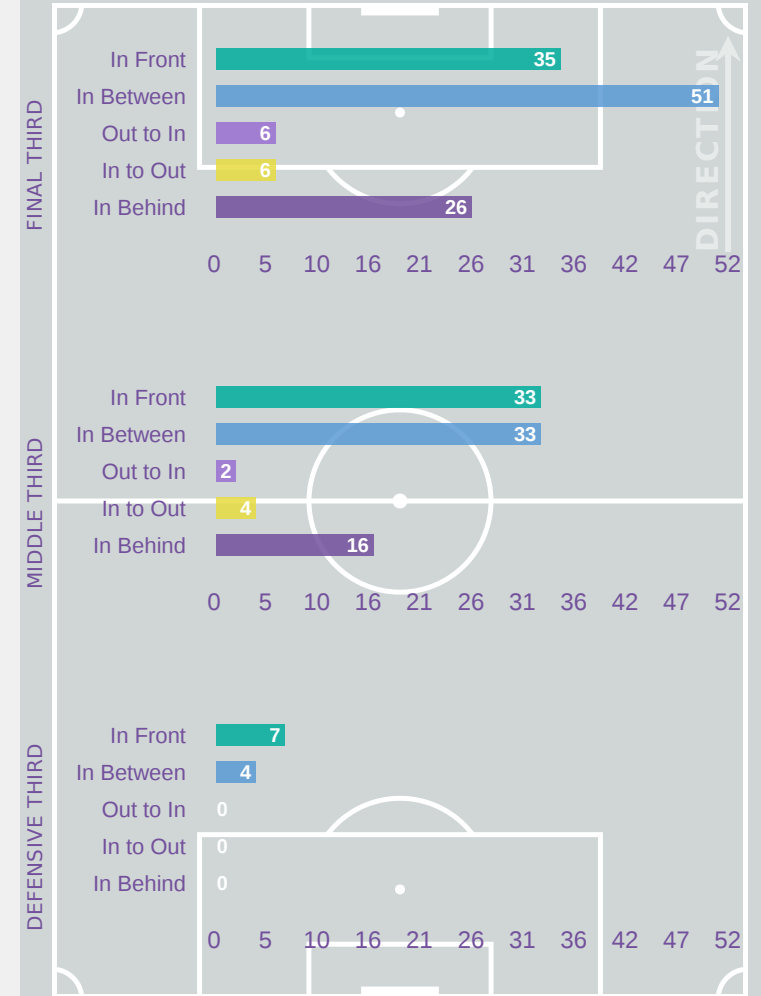

Movement Types Pitch Third