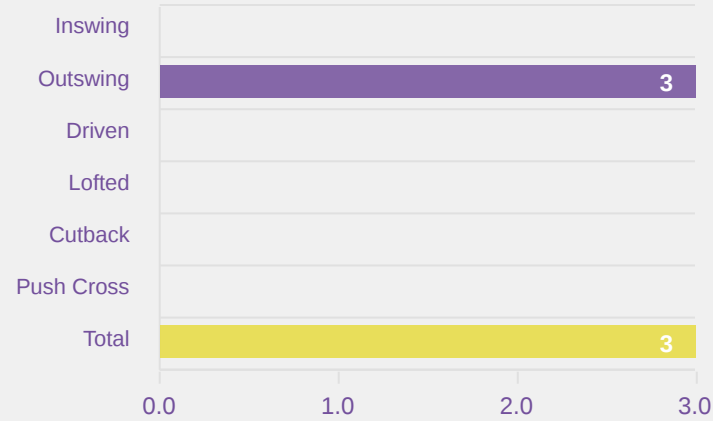

Attempts at Goal

Key	Outcome	Shots
	Goals	0
	On Target	0
	Off Target	3
	Blocked	1
	Incomplete	0

Attempts at Goal

Time	Player	Outcome	Body Part	Delivery Type
89	10 SILVA Mariana	Incomplete - Blocked	Left Foot	Freekick
89	7 DIAZ Isabella	Off Target	Left Foot	Loose Ball
91	2 RUIZ Ana	Deflected Off Target - Defensive Event	Right Foot	Pass
92	17 ROJAS Nikol	Off Target	Left Foot	Pass

Attempts at Goal

Key	Outcome	Shots
	Goals	2
	On Target	5
	Off Target	8
	Blocked	2
	Incomplete	0

Attempts at Goal

Time	Player	Outcome	Body Part	Delivery Type
4	13 BARCENAS Mel	On Target - Saved	Left Foot	Pass
5	3 ARMSTRONG Trinity	Off Target	Right Foot	Corner
6	7 ASCANIO Kimmi	Off Target	Head	Cross
16	13 BARCENAS Mel	On Target - Saved	Left Foot	Pass
18	6 MCCAMMON Ainsley	Off Target	Right Foot	Loose Ball
21	20LONG Mary	On Target - Saved	Right Foot	Pass
23	17 JOHNSON Micayla	Off Target	Left Foot	Pass
30	13 BARCENAS Mel	On Target - Saved	Left Foot	Loose Ball
34	3 ARMSTRONG Trinity	Off Target	Head	Corner
42	17 JOHNSON Micayla	On Target - Goal	Left Foot	Pass
45	10 FULLER Kennedy	Incomplete - Blocked	Right Foot	Loose Ball
49	10 FULLER Kennedy	Off Target	Right Foot	Pass
51	17 JOHNSON Micayla	Off Target - Saved	Left Foot	Pass
57	10 FULLER Kennedy	On Target - Goal	Right Foot	Penalty
59	13 BARCENAS Mel	On Target - Saved	Left Foot	Pass
74	16 ANTONUCCI Scottie	Off Target	Right Foot	Pass
84	16 ANTONUCCI Scottie	Incomplete - Blocked	Right Foot	Pass

Crosses (Open Play)

Delivery Type

Attempted

3

Completed

0

Most Crosses Attempted

2