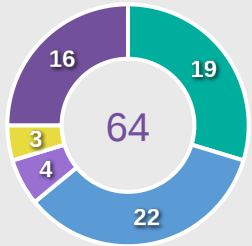

Movement to Receive

Movement Types by Phase

Final Third Phase

Progression Phase

Build Up Phase

All Movement Types

- In Front
- In Between
- Out to In
- In to Out
- In Behind

Top Ranked Players

Type	Player	Movements
In Front	6 WEINER Isabel	5
In Between	11 MARTINEZ Ella	10
Out to In	10 SILVA Mariana	2
In to Out	9 LOPEZ Maithe	1
In Behind	7 DIAZ Isabella	4

Movement Types Pitch Third

Movement to Receive

Movement Types by Phase

Final Third Phase

Progression Phase

Build Up Phase

All Movement Types

- In Front
- In Between
- Out to In
- In to Out
- In Behind

Top Ranked Players

Type	Player	Movements
In Front	6 MCCAMMON Ainsley	25
In Between	20 LONG Mary	29
Out to In	2 TRAVERS Jocelyn	3
In to Out	20 LONG Mary	5
In Behind	20 LONG Mary	17