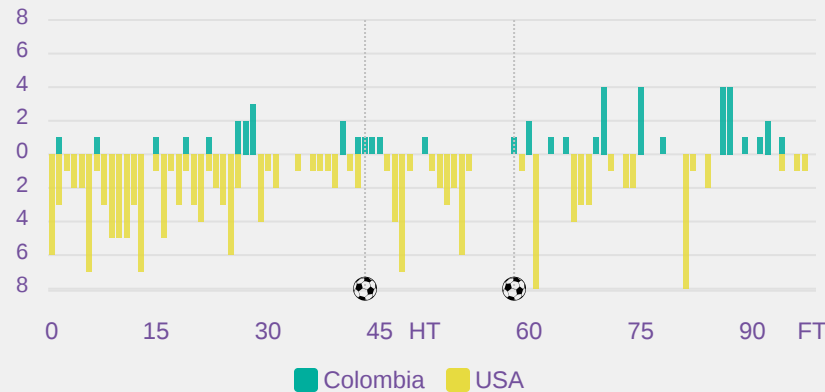

Distribution in the Final Third