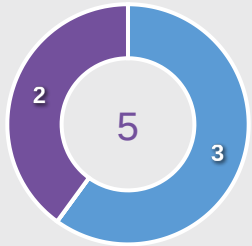

Offering to Receive

278
Total Offers Made

108
Total Offers Received

Most Offers
53
BARCENAS Mel
ATTACKING MIDFIELD LEFT

155
Offers Made in Final Third

89
Offers Made in Middle Third

34
Offers Made in Defensive Third

#	Player	Offers Made	Offers Received	% Made & Received
21	OSTEEN Evan	19	12	63.2%
2	TRAVERS Jocelyn	30	13	43.3%
3	ARMSTRONG Trinity	4	0	0%
4	HARDEMAN Jordyn	0	0	0%
6	MCCAMMON Ainsley	34	17	50%
7	ASCANIO Kimmi	22	3	13.6%
10	FULLER Kennedy	21	8	38.1%
13	BARCENAS Mel	53	27	50.9%
15	SCOTT Katie	4	1	25%
17	JOHNSON Micayla	6	1	16.7%
20	LONG Mary	53	11	20.8%
9	BABCOCK Anna	0	0	0%
11	PADELSKI Maddie	4	2	50%
16	ANTONUCCI Scottie	10	4	40%
18	KING Daya	3	1	33.3%
19	RODRIGUEZ Jaiden	15	8	53.3%

Movement to Receive

Movement Types by Phase

Final Third Phase

Progression Phase

Build Up Phase

All Movement Types

- In Front
- In Between
- Out to In
- In to Out
- In Behind

Top Ranked Players