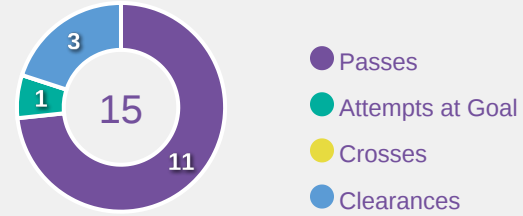

Defensive Actions

33

Forced Turnovers

39

Possession Regained

5

Interceptions

18

Tackles

7.73

Possession Actions / Defensive Action

Blocks

Possession Contests

Most Possession Regains

9

MCCAMMON Ainsley
DEFENSIVE MIDFIELD CENTRE RIGHT

#	Player	Total Possession Regains
21	OSTEEN Evan	3
2	TRAVERS Jocelyn	4
3	ARMSTRONG Trinity	6
4	HARDEMAN Jordyn	1
6	MCCAMMON Ainsley	9
7	ASCANIO Kimmi	3
10	FULLER Kennedy	4
13	BARCENAS Mel	1
15	SCOTT Katie	2
17	JOHNSON Micayla	0
20	LONG Mary	0
9	BABCOCK Anna	0
11	PADELSKI Maddie	1
16	ANTONUCCI Scottie	2
18	KING Daya	1
19	RODRIGUEZ Jaiden	2