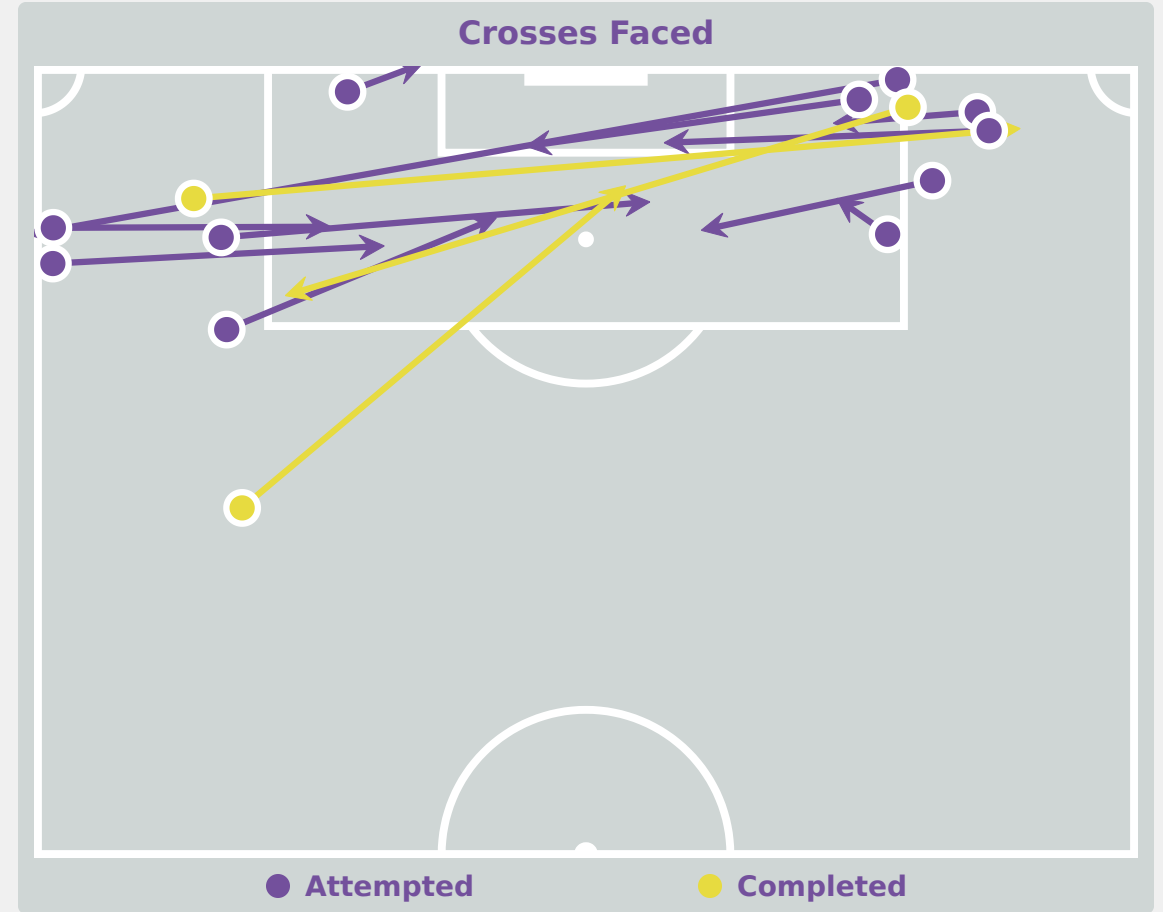

Colombia

Goalkeeping Distribution

Goalkeeping Distribution

Goal Prevention

17
Total Attempts on Goal Faced

67
Save %

Total Attempts on Goal Faced	Total Goal Interventions	Save & Retain	Deflect & Retain	Save & Deflect	Save Attempt	No Save Attempt
17	6	1	0	5	1	8

Goal Prevention

Total Attempts on Goal Faced	Total Goal Interventions	Save & Retain	Deflect & Retain	Save & Deflect	Save Attempt	No Save Attempt
4	0	0	0	0	0	4

Aerial Control

Delivery Types Faced

Total	In Swing	Out Swing	Driven	Lofted	Cutback	Push
22	4	7	2	4	0	5