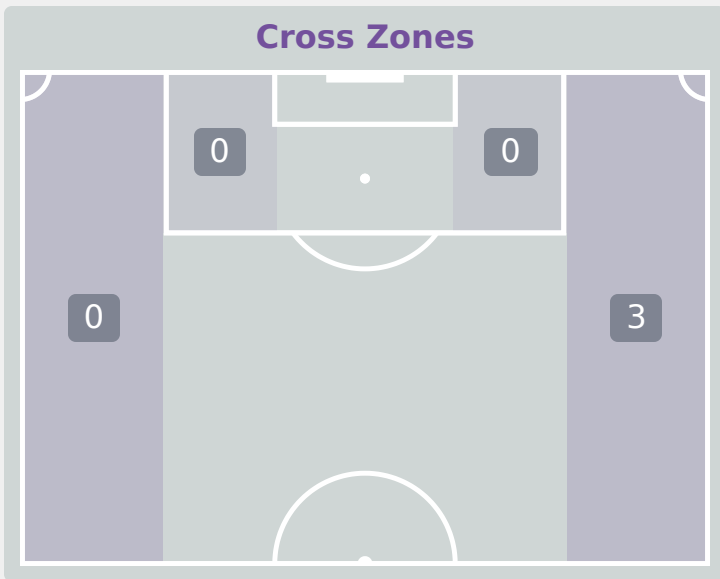

Crosses (Open Play)