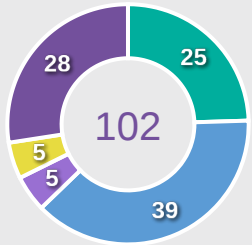

Progression Phase