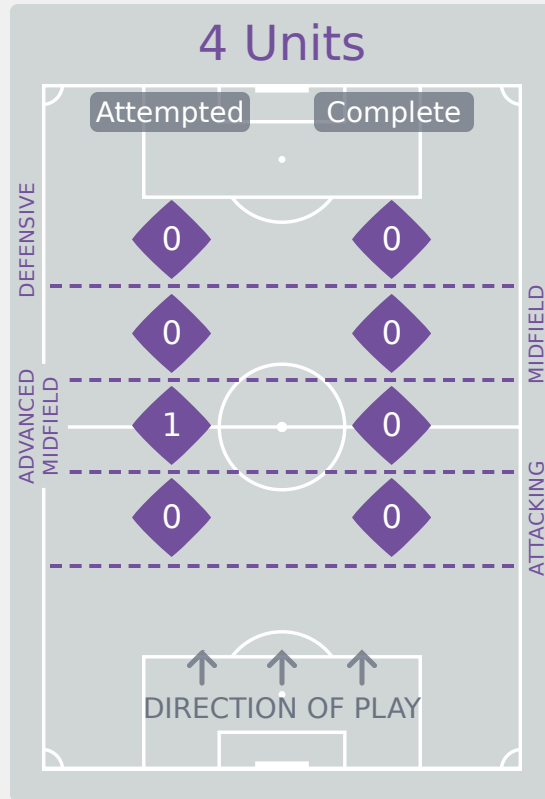

In Possession Line Height & Team Length

In Possession Line Height & Team Length

Line Breaks

Colombia

Attempted Line Breaks

75

Attempted Line Breaks	1
Inside Shape	1
Outside Shape	0

Attempted Line Breaks	44
Inside Shape	32
Outside Shape	12

Attempted Line Breaks	30
Inside Shape	21
Outside Shape	9

Line Breaks

USA

Attempted Line Breaks

129

Attempted Line Breaks	1
Inside Shape	1
Outside Shape	0

Attempted Line Breaks	64
Inside Shape	40
Outside Shape	24

Attempted Line Breaks	64
Inside Shape	44
Outside Shape	20

Line Breaks

					4 Units				3 Units			2 Units		Direction			Distribution Type		
#	Player	Line Breaks Attempted	Line Breaks Completed	Line Break Completion %	Attacking Line	Attacking Midfield Line	Midfield Line	Defensive Line	Attacking Line	Midfield Line	Defensive Line	Midfield Line	Defensive Line	Through	Around	Over	Pass	Cross	Ball Progression
1	AGUDELO Luisa	15	7	47%	0	0	0	0	2	2	0	11	0	0	0	15	15	0	0
3	ORTIZ Sofia	6	3	50%	0	0	0	0	3	0	0	3	0	2	1	3	6	0	0
4	GONZALEZ Zarhay	4	2	50%	0	0	0	0	3	0	0	1	0	0	0	4	4	0	0
6	WEINER Isabel	5	2	40%	0	0	0	0	0	3	0	2	0	1	1	3	5	0	0
7	DIAZ Isabella	1	0	0%	0	0	0	0	0	0	1	0	0	0	0	1	0	1	0
9	LOPEZ Maithe	4	1	25%	0	0	0	0	0	3	0	1	0	3	1	0	3	0	1
11	MARTINEZ Ella	0	0	0%	0	0	0	0	0	0	0	0	0	0	0	0	0	0	0
14	ACEVEDO Laura	6	2	33%	0	0	0	0	4	2	0	0	0	0	1	5	6	0	0
15	POSADA Sophia	8	2	25%	0	0	0	0	3	2	1	2	0	1	1	6	8	0	0
16	RODRIGUEZ Samantha	14	7	50%	0	1	0	0	2	5	2	4	0	0	2	12	13	1	0
18	TUSCHE Lena	2	0	0%	0	0	0	0	0	1	0	1	0	0	1	1	2	0	0
2	RUIZ Ana	1	1	100%	0	0	0	0	0	0	1	0	0	0	0	1	1	0	0
10	SILVA Mariana	4	2	50%	0	0	0	0	0	2	1	0	1	1	0	3	4	0	0
13	CARDENAS Nicoll	4	2	50%	0	0	0	0	0	0	0	3	1	0	0	4	4	0	0
17	ROJAS Nikol	1	0	0%	0	0	0	0	0	0	1	0	0	1	0	0	1	0	0