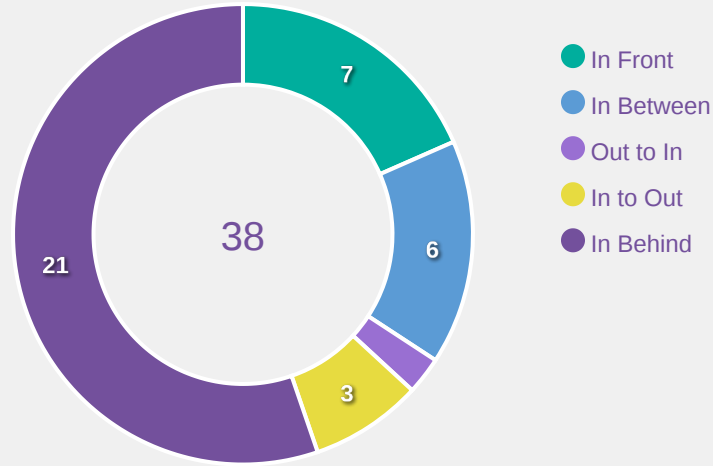

#	Player	Offers Made	Offers Received	% Made & Received
13	VEGA Ziara	0	0	0%
3	VAZQUEZ Elena	10	5	50%
5	GARCIA Amaya	0	0	0%
6	CUBO Lorena	38	22	57.9%
7	ORTEGA Noa	35	7	20%
8	GOMEZ Ainoa	12	6	50%
14	GOMEZ Celia	33	7	21.2%
15	CARMONA Nerea	8	7	87.5%
16	SERRAJORDI Clara	21	15	71.4%
18	SANTIAGO Iris Ashley	19	5	26.3%
20	ESCOT Natalia	27	6	22.2%
21	MARTIN Amor Leigh	0	0	0%
2	GONZALEZ Martina	12	3	25%
10	COMENDADOR Pau	6	2	33.3%
12	AGIRREZABALA Aiara	13	6	46.2%
17	MORENO Emma	3	1	33.3%

Movement to Receive

Movement Types by Phase

Final Third Phase

Progression Phase

Build Up Phase

All Movement Types

- In Front
- In Between
- Out to In
- In to Out
- In Behind

Top Ranked Players

Type	Player	Movements
In Front	11 MARTINEZ Ella	3
In Between	6 WEINER Isabel	2
Out to In	7 DIAZ Isabella	1
In to Out	7 DIAZ Isabella	1
In Behind	7 DIAZ Isabella	4

Movement Types Pitch Third

Movement to Receive