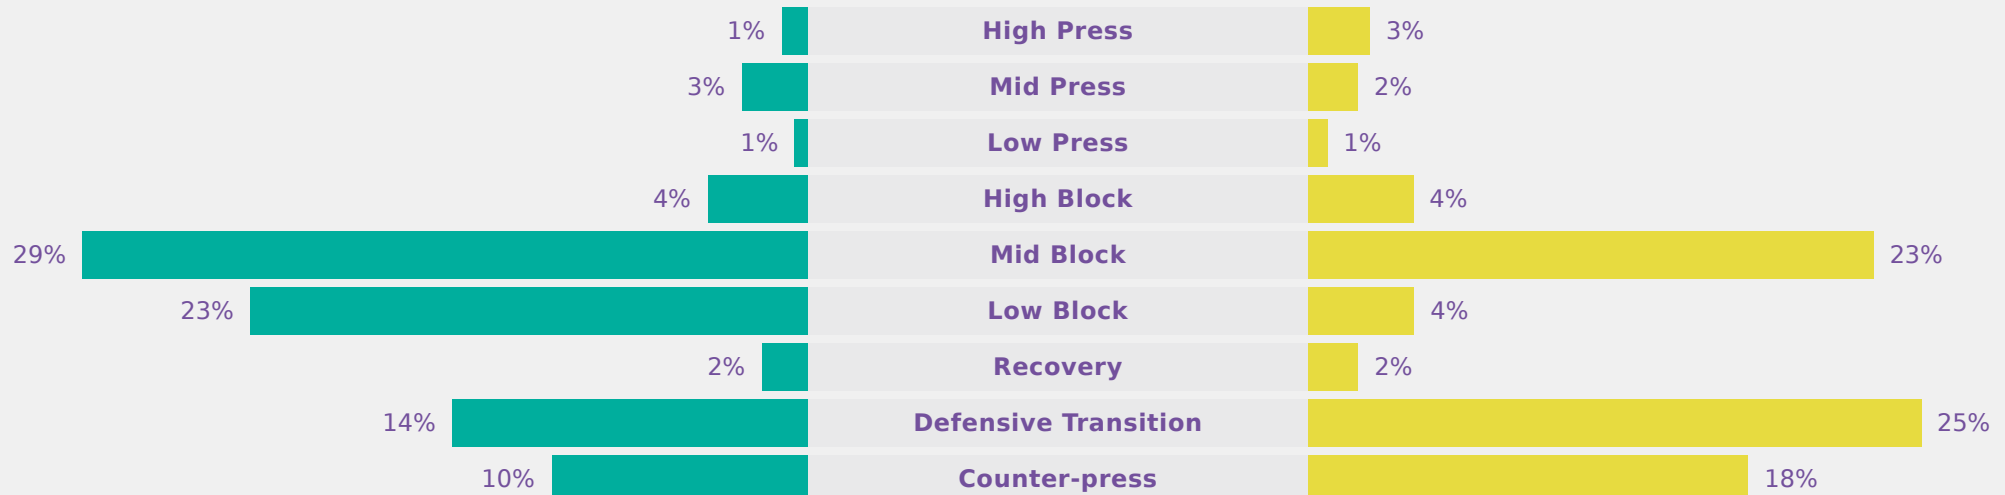

OUT OF POSSESSION