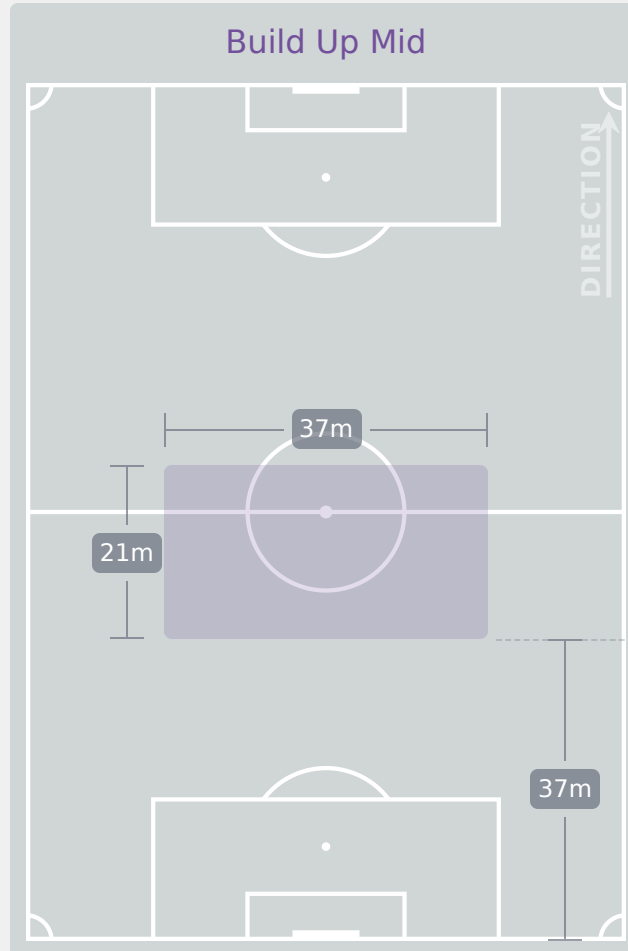

In Possession Line Height & Team Length

In Possession Line Height & Team Length

Line Breaks

Colombia

Attempted Line Breaks

74

Attempted Line Breaks	2
Inside Shape	2
Outside Shape	0

Attempted Line Breaks	48
Inside Shape	43
Outside Shape	5