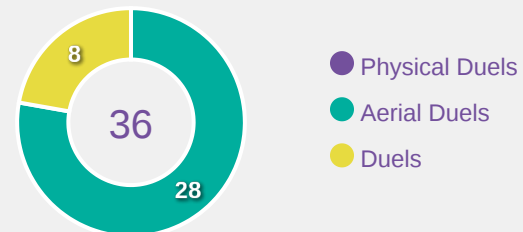

Possession Contests

Most Possession Regains

7
CUBO Lorena
CENTRE MIDFIELD

#	Player	Total Possession Regains
13	VEGA Ziara	3
3	VAZQUEZ Elena	2
5	GARCIA Amaya	5
6	CUBO Lorena	7
7	ORTEGA Noa	1
8	GOMEZ Ainoa	2
14	GOMEZ Celia	2
15	CARMONA Nerea	2
16	SERRAJORDI Clara	7
18	SANTIAGO Iris Ashley	3
20	ESCOT Natalia	2
21	MARTIN Amor Leigh	0
2	GONZALEZ Martina	1
10	COMENDADOR Pau	1
12	AGIRREZABALA Aiara	5
17	MORENO Emma	4