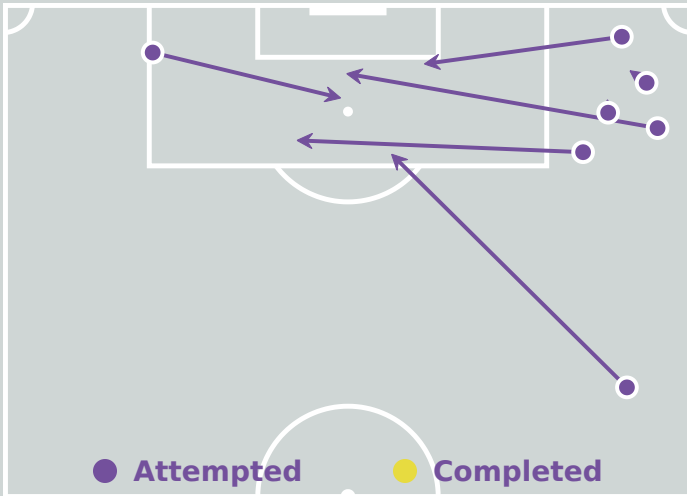

Crosses (Open Play)

Cross Locations