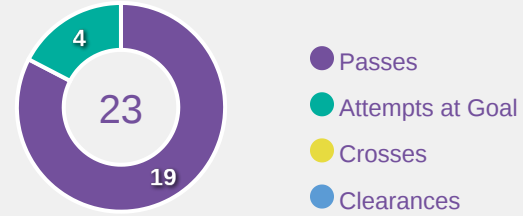

Possession Regained

6

Interceptions

46

Tackles

1.01

Possession Actions / Defensive Action

Blocks