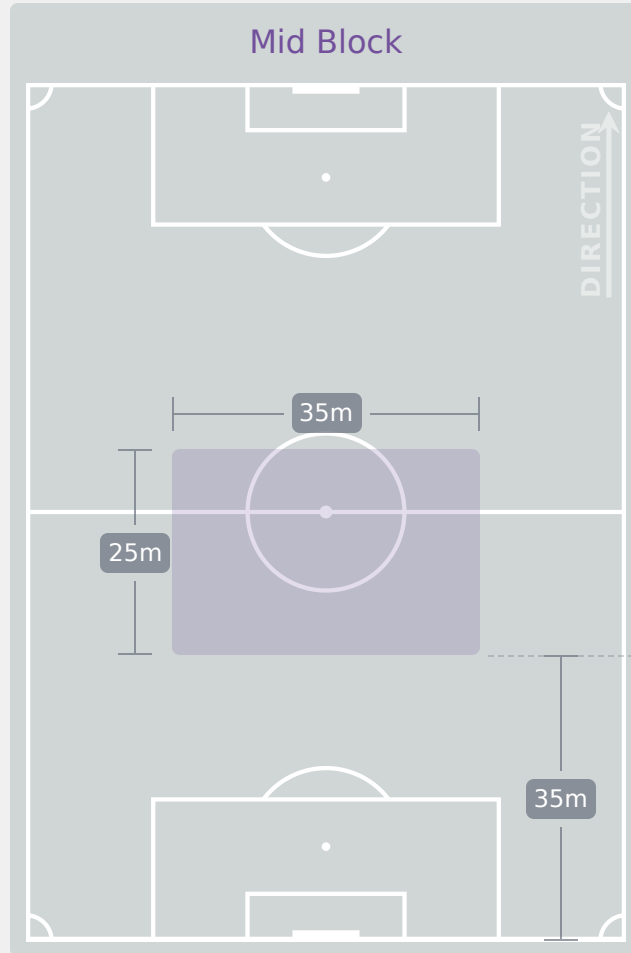

Blocks

Possession Contests

Most Possession Regains

7
CUBO Lorena
CENTRE MIDFIELD

#	Player	Total Possession Regains
13	VEGA Ziara	3
3	VAZQUEZ Elena	2
5	GARCIA Amaya	5
6	CUBO Lorena	7
7	ORTEGA Noa	1
8	GOMEZ Ainoa	2
14	GOMEZ Celia	2
15	CARMONA Nerea	2
16	SERRAJORDI Clara	7
18	SANTIAGO Iris Ashley	3
20	ESCOT Natalia	2
21	MARTIN Amor Leigh	0
2	GONZALEZ Martina	1
10	COMENDADOR Pau	1
12	AGIRREZABALA Aiara	5
17	MORENO Emma	4

Defensive Line Height & Team Length

Defensive Line Height & Team Length

Defensive Pressure

259	Total Pressures	67
70	Direct Pressures	34
1.74s	Avg Pressure Duration	1.61s
46	Forced Turnovers	48
15.42s	Ball Recovery Time	4.89s
63	Pushing on into Pressing	10
139	Pushing on	28
38	Pressing Direction Inside	8
161	Pressing Direction Outside	37