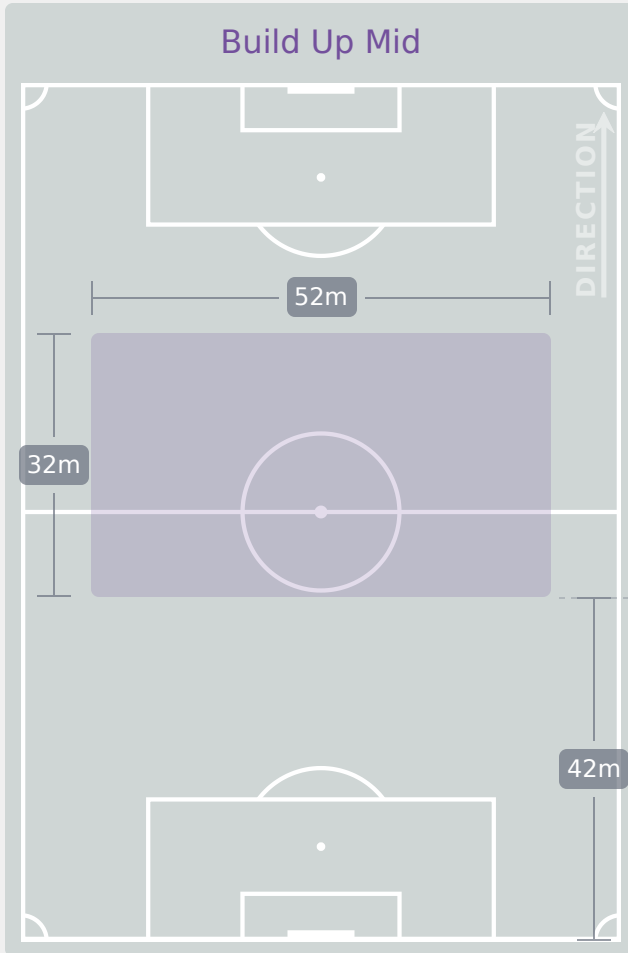

In Possession Line Height & Team Length

In Possession Line Height & Team Length

Line Breaks

Colombia

Attempted Line Breaks

74

Attempted Line Breaks	2
Inside Shape	2
Outside Shape	0

Attempted Line Breaks	48
Inside Shape	43
Outside Shape	5