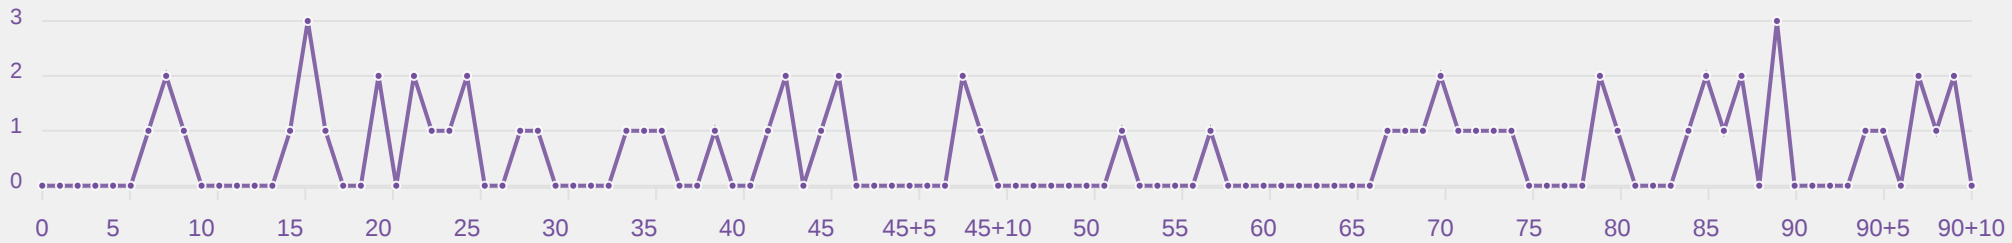

Goalkeeping Involvement

Colombia

Colombia GK Involvement Timeline