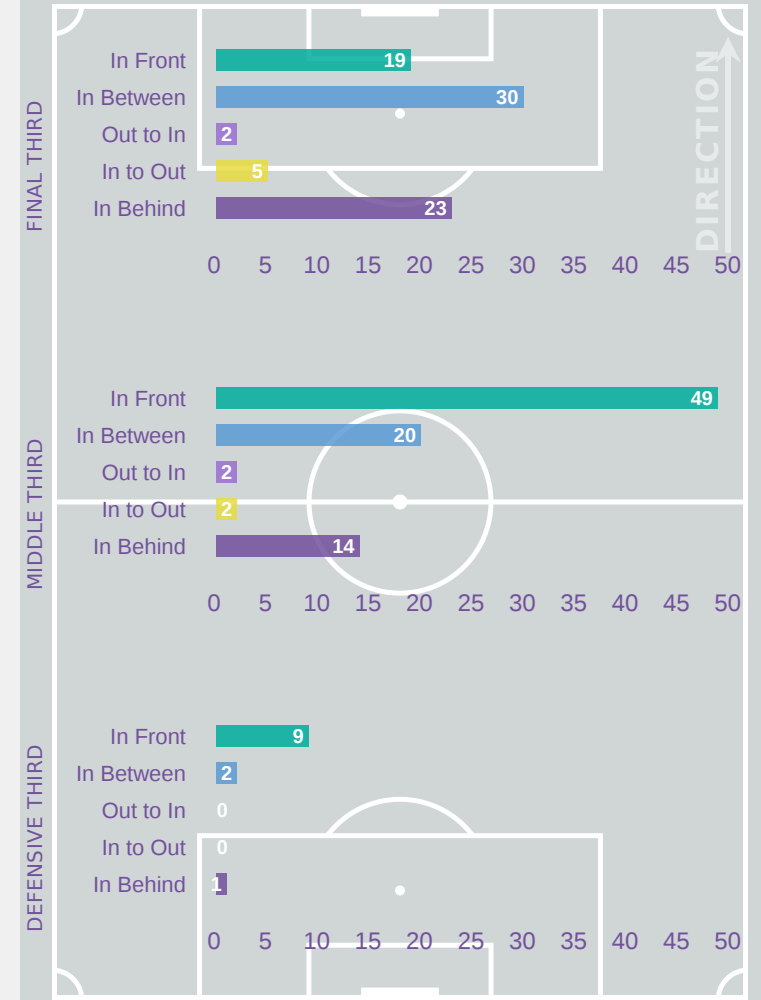

Movement Types Pitch Third