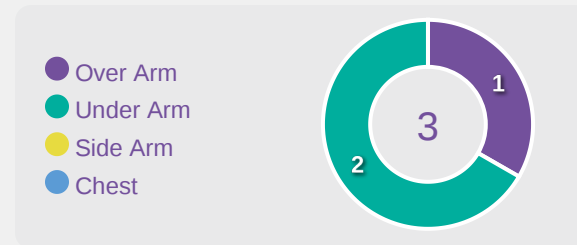

30

Total Involvements

Colombia

Goalkeeping Distribution

Goalkeeping Distribution

Goal Prevention

25
Total Attempts on Goal Faced

75
Save %