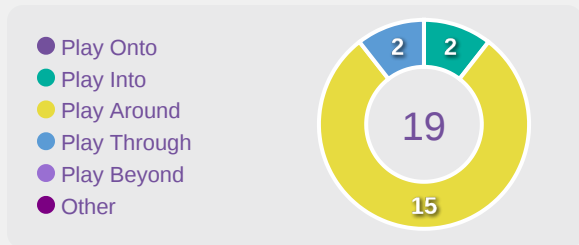

30

Total Involvements

Colombia

Goalkeeping Distribution

Goalkeeping Distribution

Goal Prevention

25
Total Attempts on Goal Faced

75
Save %