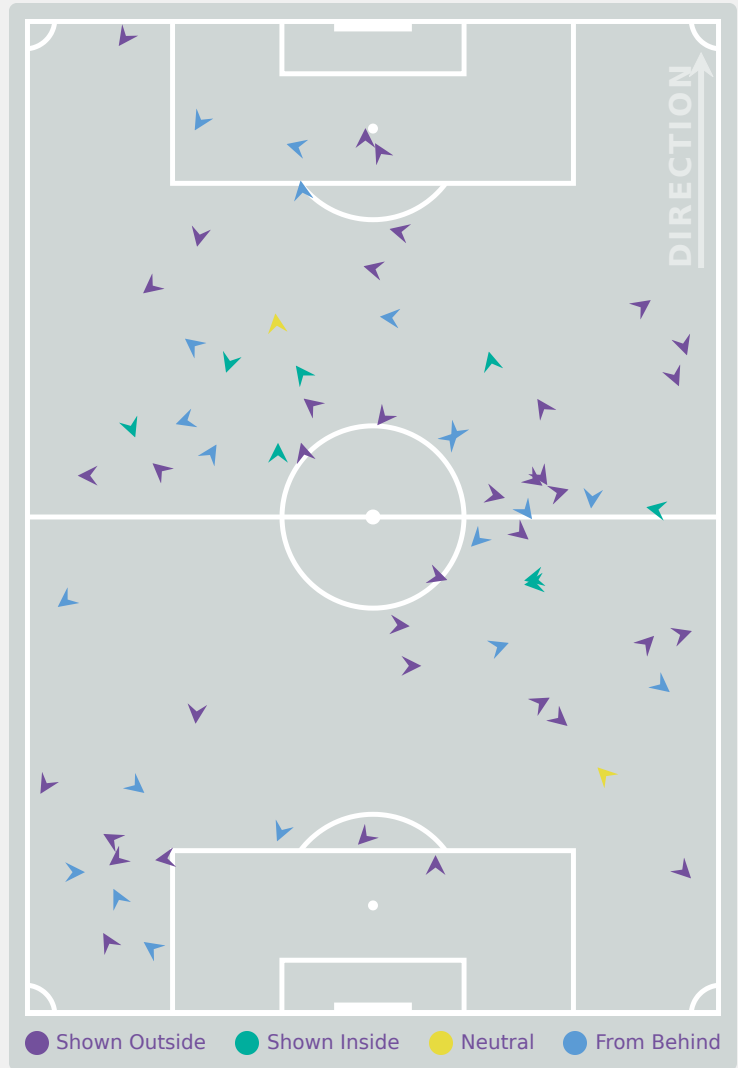

Defensive Line Height & Team Length

Defensive Line Height & Team Length

Defensive Pressure

259	Total Pressures	67
70	Direct Pressures	34
1.74s	Avg Pressure Duration	1.61s
46	Forced Turnovers	48
15.42s	Ball Recovery Time	4.89s
63	Pushing on into Pressing	10
139	Pushing on	28
38	Pressing Direction Inside	8
161	Pressing Direction Outside	37

Most Direct Pressures

11

SILVA Mariana
ATTACKING MIDFIELD LEFT

Most Direct Pressures

6

GOMEZ Ainoa
RIGHT CENTRE MIDFIELD

FIFA
U-17 WOMEN'S
WORLD CUP
DOMINICAN REPUBLIC 2024

GOALKEEPING