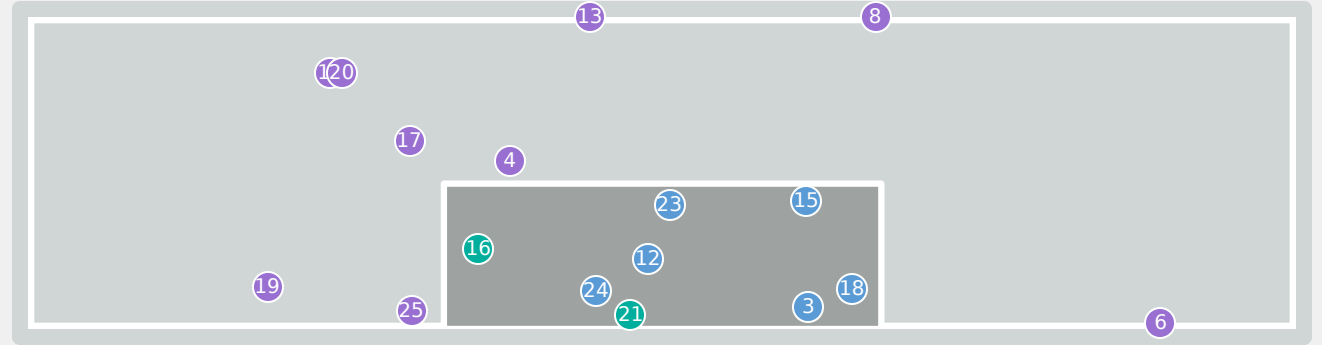

Attempts at Goal

Key	Outcome	Shots
●	Goals	2
●	On Target	6
●	Off Target	9
●	Blocked	4
●	Incomplete	4