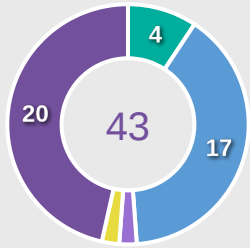

Movement to Receive

Movement Types by Phase

Final Third Phase

Progression Phase

Build Up Phase

All Movement Types

- In Front
- In Between
- Out to In
- In to Out
- In Behind

Top Ranked Players

Type	Player	Movements
In Front	11 MARTINEZ Ella	3
In Between	6 WEINER Isabel	2
Out to In	7 DIAZ Isabella	1
In to Out	7 DIAZ Isabella	1
In Behind	7 DIAZ Isabella	4

Movement Types Pitch Third

Movement to Receive

Movement Types by Phase

Final Third Phase

Progression Phase

Build Up Phase

All Movement Types

- In Front
- In Between
- Out to In
- In to Out
- In Behind

Top Ranked Players

Type	Player	Movements
In Front	6 CUBO Lorena	30
In Between	14 GOMEZ Celia	20
Out to In	7 ORTEGA Noa	2
In to Out	8 GOMEZ Ainoa	2
In Behind	7 ORTEGA Noa	17