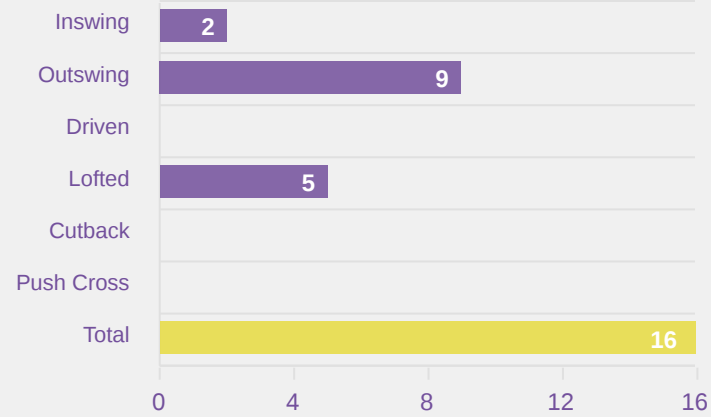

Crosses (Open Play)

Cross Locations

Delivery Type

Cross Zones

Attempted

7

Completed

0

Most Crosses Attempted

2

SILVA Mariana
ATTACKING MIDFIELD LEFT

#	Player	Inswing	Outswing	Driven	Lofted	Cutback	Push Cross	Total Attempted
1	AGUDELO Luisa	0	0	0	0	0	0	0
2	RUIZ Ana	0	0	0	0	0	0	0
3	ORTIZ Sofia	1	0	0	0	0	0	1
4	GONZALEZ Zarhay	0	0	0	0	0	0	0
6	WEINER Isabel	0	0	0	0	0	0	0
7	DIAZ Isabella	0	0	0	1	0	0	1
10	SILVA Mariana	1	0	0	1	0	0	2
14	ACEVEDO Laura	0	0	0	0	0	0	0
16	RODRIGUEZ Samantha	1	1	0	0	0	0	2
17	ROJAS Nikol	0	0	0	0	0	0	0
18	TUSCHE Lena	0	1	0	0	0	0	1
9	LOPEZ Maithe	0	0	0	0	0	0	0
11	MARTINEZ Ella	0	0	0	0	0	0	0
13	CARDENAS Nicoll	0	0	0	0	0	0	0
15	POSADA Sophia	0	0	0	0	0	0	0

Crosses (Open Play)

Cross Locations

Delivery Type

Cross Zones

Attempted

16

Completed

5