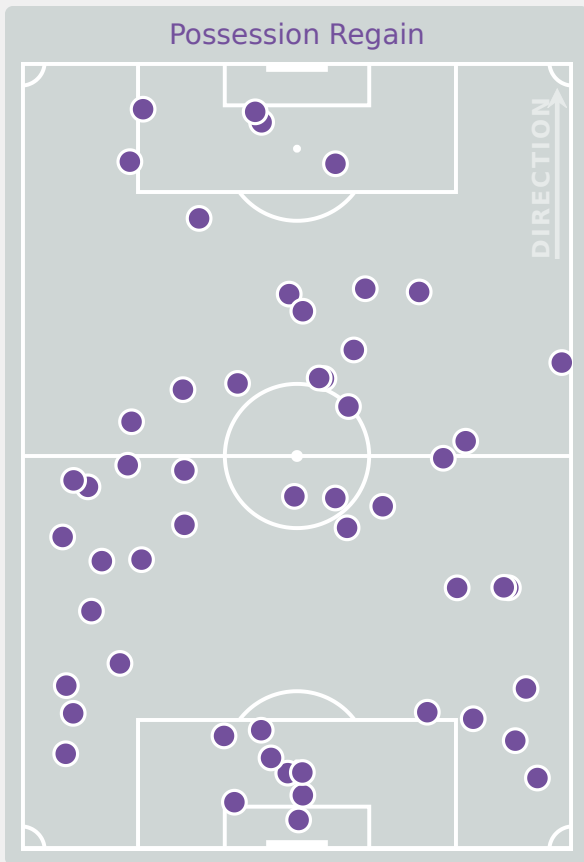

Defensive Actions

48 Forced Turnovers	47 Possession Regained	8 Interceptions	31 Tackles	6.25 Possession Actions / Defensive Action