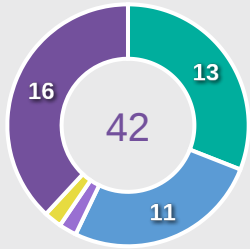

Movement to Receive

Movement Types by Phase

Final Third Phase

Progression Phase

Build Up Phase

All Movement Types

- In Front
- In Between
- Out to In
- In to Out
- In Behind

Top Ranked Players

Type	Player	Movements
In Front	11 MARTINEZ Ella	3
In Between	6 WEINER Isabel	2
Out to In	7 DIAZ Isabella	1
In to Out	7 DIAZ Isabella	1
In Behind	7 DIAZ Isabella	4

Movement Types Pitch Third

Movement to Receive

Movement Types by Phase

Final Third Phase

Progression Phase

Build Up Phase

All Movement Types

- In Front
- In Between
- Out to In
- In to Out
- In Behind

Top Ranked Players

Type	Player	Movements
In Front	6 CUBO Lorena	30
In Between	14 GOMEZ Celia	20
Out to In	7 ORTEGA Noa	2
In to Out	8 GOMEZ Ainoa	2
In Behind	7 ORTEGA Noa	17