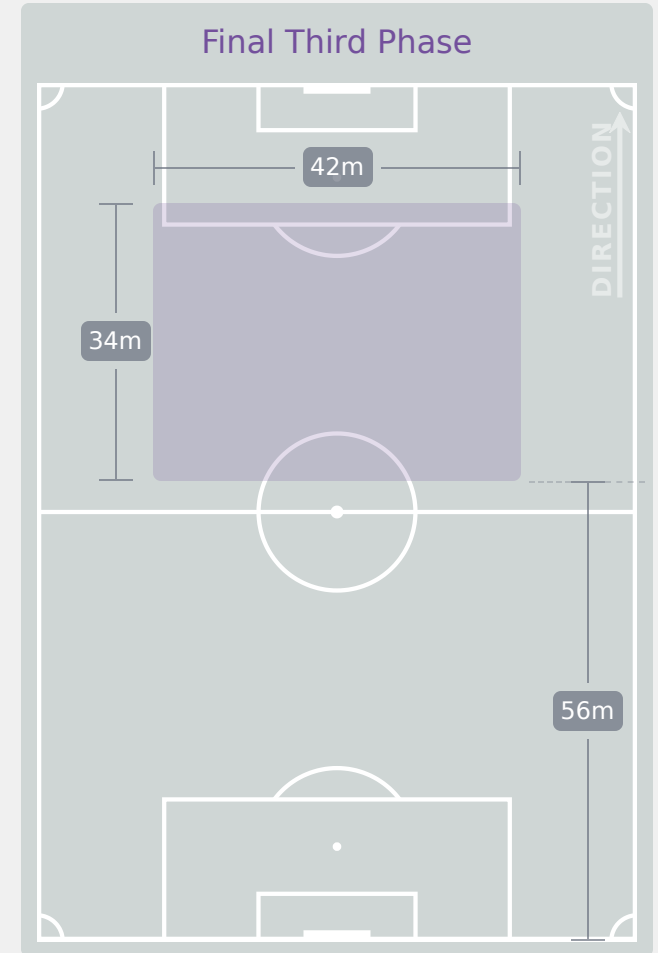

In Possession Line Height & Team Length

In Possession Line Height & Team Length

Line Breaks

Colombia

Attempted Line Breaks

74

Attempted Line Breaks	2
Inside Shape	2
Outside Shape	0

Attempted Line Breaks	48
Inside Shape	43
Outside Shape	5