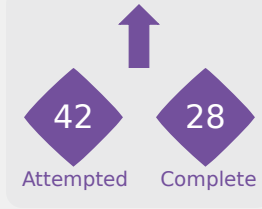

In Possession Line Height & Team Length

In Possession Line Height & Team Length

Line Breaks

Colombia

Attempted Line Breaks

74

Attempted Line Breaks	2
Inside Shape	2
Outside Shape	0

Attempted Line Breaks	48
Inside Shape	43
Outside Shape	5

Attempted Line Breaks	24
Inside Shape	21
Outside Shape	3

Line Breaks

Spain

Attempted Line Breaks

113

Attempted Line Breaks	1
Inside Shape	1
Outside Shape	0

Attempted Line Breaks	66
Inside Shape	43
Outside Shape	23

Attempted Line Breaks	46
Inside Shape	35
Outside Shape	11

Line Breaks

Colombia

					4 Units				3 Units			2 Units		Direction			Distribution Type		
#	Player	Line Breaks Attempted	Line Breaks Completed	Line Break Completion %	Attacking Line	Attacking Midfield Line	Midfield Line	Defensive Line	Attacking Line	Midfield Line	Defensive Line	Midfield Line	Defensive Line	Through	Around	Over	Pass	Cross	Ball Progression
1	AGUDELO Luisa	19	7	37%	0	0	0	0	10	3	1	4	1	0	0	19	19	0	0
2	RUIZ Ana	8	2	25%	0	0	0	0	0	2	2	4	0	2	0	6	8	0	0
3	ORTIZ Sofia	6	1	17%	0	0	0	0	1	1	2	2	0	2	0	4	5	1	0
4	GONZALEZ Zarhay	1	1	100%	0	0	0	0	1	0	0	0	0	1	0	0	1	0	0
6	WEINER Isabel	5	1	20%	0	0	0	0	0	1	2	1	1	2	0	3	5	0	0
7	DIAZ Isabella	4	1	25%	0	0	0	0	0	1	1	2	0	0	0	4	2	2	0
10	SILVA Mariana	4	1	25%	0	0	0	0	0	3	0	1	0	1	1	2	3	1	0
14	ACEVEDO Laura	7	3	43%	0	0	0	0	3	2	1	1	0	0	2	5	7	0	0
16	RODRIGUEZ Samantha	11	4	36%	0	1	1	0	1	4	1	3	0	2	3	6	10	0	1
17	ROJAS Nikol	0	0	0%	0	0	0	0	0	0	0	0	0	0	0	0	0	0	0
18	TUSCHE Lena	0	0	0%	0	0	0	0	0	0	0	0	0	0	0	0	0	0	0
9	LOPEZ Maithe	1	1	100%	0	0	0	0	0	1	0	0	0	0	1	0	1	0	0
11	MARTINEZ Ella	4	2	50%	0	0	0	0	0	3	0	1	0	2	1	1	4	0	0
13	CARDENAS Nicoll	3	0	0%	0	0	0	0	0	0	0	3	0	0	0	3	3	0	0
15	POSADA Sophia	1	0	0%	0	0	0	0	0	0	1	0	0	1	0	0	1	0	0