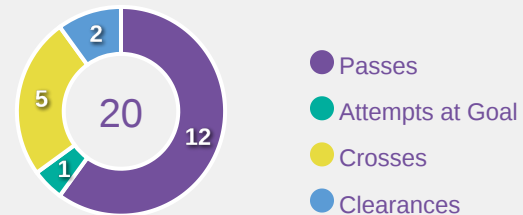

Defensive Actions

48 Forced Turnovers	47 Possession Regained	8 Interceptions	31 Tackles	6.25 Possession Actions / Defensive Action

Blocks

Possession Contests

Most Possession Regains

7
CUBO Lorena
CENTRE MIDFIELD

#	Player	Total Possession Regains
13	VEGA Ziara	3
3	VAZQUEZ Elena	2
5	GARCIA Amaya	5
6	CUBO Lorena	7
7	ORTEGA Noa	1
8	GOMEZ Ainoa	2
14	GOMEZ Celia	2
15	CARMONA Nerea	2
16	SERRAJORDI Clara	7
18	SANTIAGO Iris Ashley	3
20	ESCOT Natalia	2
21	MARTIN Amor Leigh	0
2	GONZALEZ Martina	1
10	COMENDADOR Pau	1
12	AGIRREZABALA Aiara	5
17	MORENO Emma	4