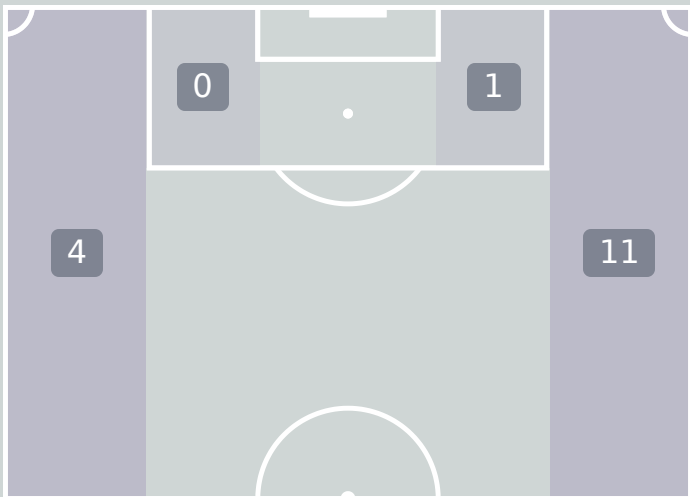

Most Crosses Attempted

2

SILVA Mariana
ATTACKING MIDFIELD LEFT

#	Player	Inswing	Outswing	Driven	Lofted	Cutback	Push Cross	Total Attempted
1	AGUDELO Luisa	0	0	0	0	0	0	0
2	RUIZ Ana	0	0	0	0	0	0	0
3	ORTIZ Sofia	1	0	0	0	0	0	1
4	GONZALEZ Zarhay	0	0	0	0	0	0	0
6	WEINER Isabel	0	0	0	0	0	0	0
7	DIAZ Isabella	0	0	0	1	0	0	1
10	SILVA Mariana	1	0	0	1	0	0	2
14	ACEVEDO Laura	0	0	0	0	0	0	0
16	RODRIGUEZ Samantha	1	1	0	0	0	0	2
17	ROJAS Nikol	0	0	0	0	0	0	0
18	TUSCHE Lena	0	1	0	0	0	0	1
9	LOPEZ Maithe	0	0	0	0	0	0	0
11	MARTINEZ Ella	0	0	0	0	0	0	0
13	CARDENAS Nicoll	0	0	0	0	0	0	0
15	POSADA Sophia	0	0	0	0	0	0	0

Crosses (Open Play)

Cross Locations

Delivery Type

Cross Zones

Attempted

16

Completed

5