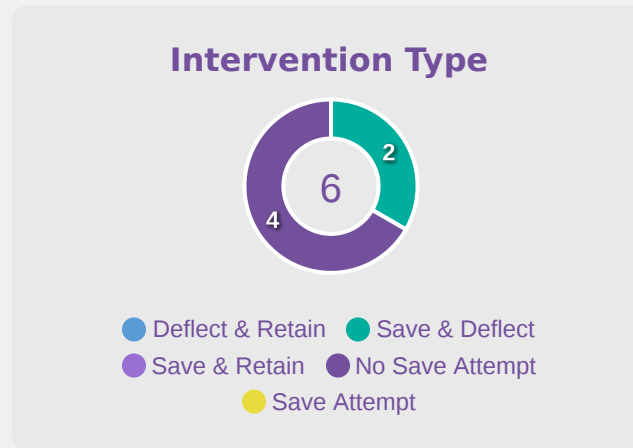

30

Total Involvements

Colombia

Goalkeeping Distribution

Goalkeeping Distribution

Goal Prevention

25
Total Attempts on Goal Faced

75
Save %

Total Attempts on Goal Faced	Total Goal Interventions	Save & Retain	Deflect & Retain	Save & Deflect	Save Attempt	No Save Attempt
25	5	2	1	3	2	17

Goal Prevention

Total Attempts on Goal Faced	Total Goal Interventions	Save & Retain	Deflect & Retain	Save & Deflect	Save Attempt	No Save Attempt
6	2	0	0	2	0	4