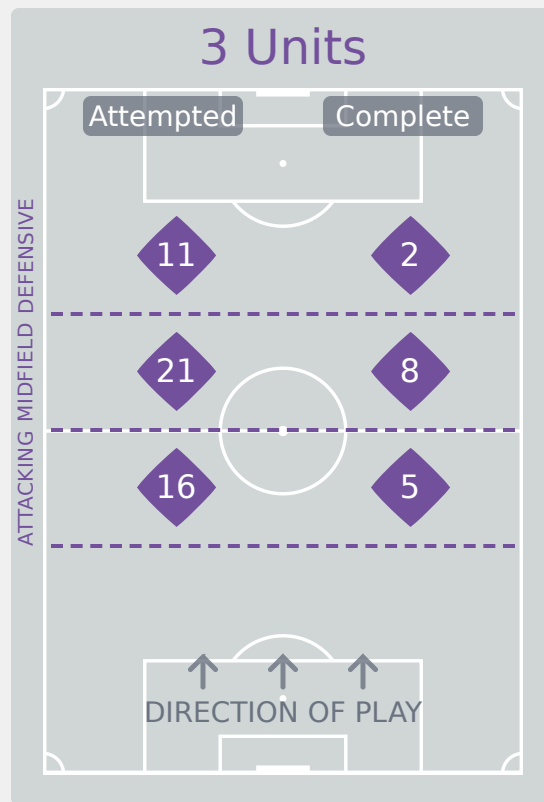

In Possession Line Height & Team Length

In Possession Line Height & Team Length

Line Breaks

Colombia

Attempted Line Breaks

74

Attempted Line Breaks	2
Inside Shape	2
Outside Shape	0

Attempted Line Breaks	48
Inside Shape	43
Outside Shape	5

Attempted Line Breaks	24
Inside Shape	21
Outside Shape	3

Line Breaks

Spain

Attempted Line Breaks

113

Attempted Line Breaks	1
Inside Shape	1
Outside Shape	0

Attempted Line Breaks	66
Inside Shape	43
Outside Shape	23

Attempted Line Breaks	46
Inside Shape	35
Outside Shape	11

Line Breaks

Colombia

					4 Units				3 Units			2 Units		Direction			Distribution Type		
#	Player	Line Breaks Attempted	Line Breaks Completed	Line Break Completion %	Attacking Line	Attacking Midfield Line	Midfield Line	Defensive Line	Attacking Line	Midfield Line	Defensive Line	Midfield Line	Defensive Line	Through	Around	Over	Pass	Cross	Ball Progression
1	AGUDELO Luisa	19	7	37%	0	0	0	0	10	3	1	4	1	0	0	19	19	0	0
2	RUIZ Ana	8	2	25%	0	0	0	0	0	2	2	4	0	2	0	6	8	0	0
3	ORTIZ Sofia	6	1	17%	0	0	0	0	1	1	2	2	0	2	0	4	5	1	0
4	GONZALEZ Zarhay	1	1	100%	0	0	0	0	1	0	0	0	0	1	0	0	1	0	0
6	WEINER Isabel	5	1	20%	0	0	0	0	0	1	2	1	1	2	0	3	5	0	0
7	DIAZ Isabella	4	1	25%	0	0	0	0	0	1	1	2	0	0	0	4	2	2	0
10	SILVA Mariana	4	1	25%	0	0	0	0	0	3	0	1	0	1	1	2	3	1	0
14	ACEVEDO Laura	7	3	43%	0	0	0	0	3	2	1	1	0	0	2	5	7	0	0
16	RODRIGUEZ Samantha	11	4	36%	0	1	1	0	1	4	1	3	0	2	3	6	10	0	1
17	ROJAS Nikol	0	0	0%	0	0	0	0	0	0	0	0	0	0	0	0	0	0	0
18	TUSCHE Lena	0	0	0%	0	0	0	0	0	0	0	0	0	0	0	0	0	0	0
9	LOPEZ Maithe	1	1	100%	0	0	0	0	0	1	0	0	0	0	1	0	1	0	0
11	MARTINEZ Ella	4	2	50%	0	0	0	0	0	3	0	1	0	2	1	1	4	0	0
13	CARDENAS Nicoll	3	0	0%	0	0	0	0	0	0	0	3	0	0	0	3	3	0	0
15	POSADA Sophia	1	0	0%	0	0	0	0	0	0	1	0	0	1	0	0	1	0	0