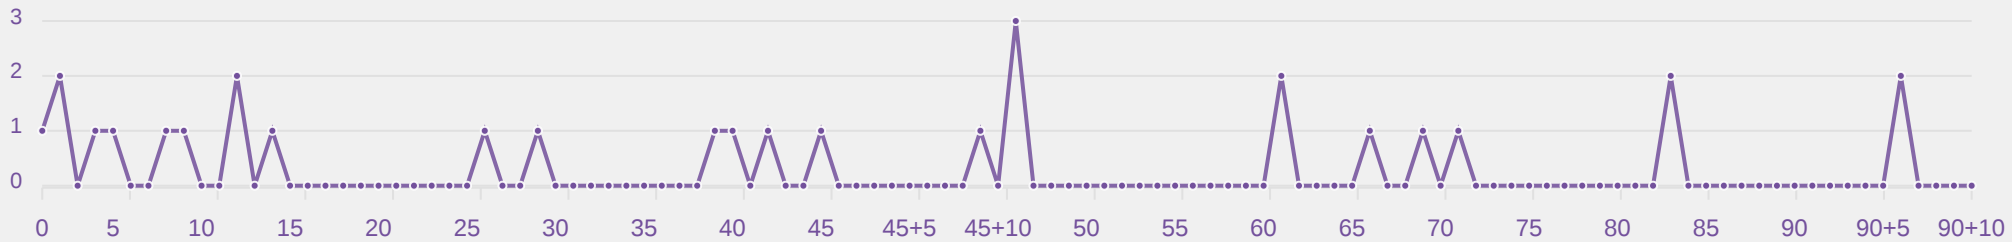

Colombia 1 - 2 Spain

Goalkeeping Involvement

Colombia

Colombia GK Involvement Timeline

63

Total Involvements

Spain

Spain GK Involvement Timeline