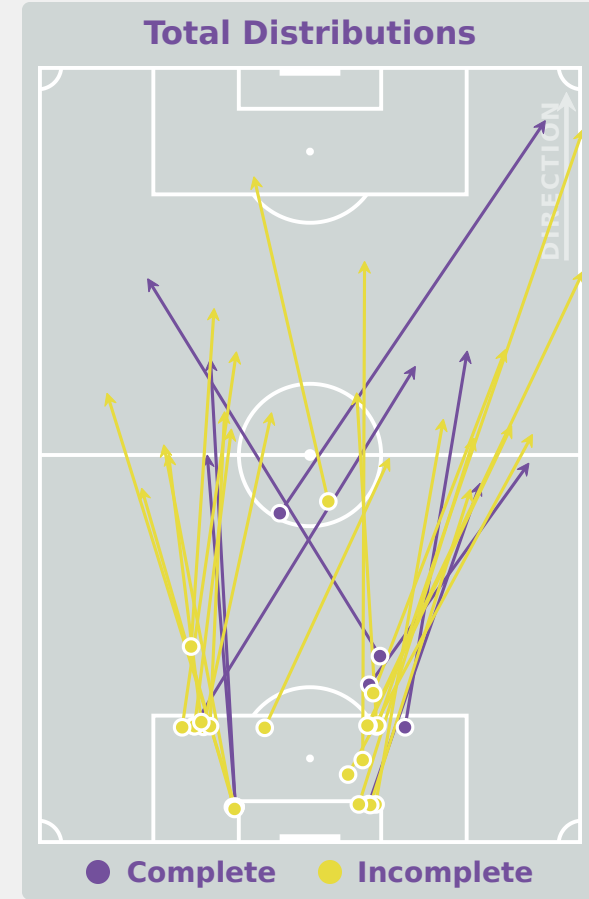

Colombia

Goalkeeping Distribution