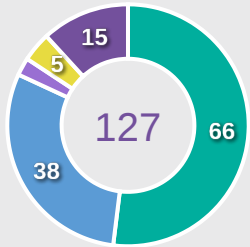

Type	Player	Movements
In Front	11 MARTINEZ Ella	3
In Between	6 WEINER Isabel	2
Out to In	7 DIAZ Isabella	1
In to Out	7 DIAZ Isabella	1
In Behind	7 DIAZ Isabella	4

Movement Types Pitch Third

Movement to Receive

Movement Types by Phase

Final Third Phase

Progression Phase

Build Up Phase

All Movement Types

- In Front
- In Between
- Out to In
- In to Out
- In Behind

Top Ranked Players

Type	Player	Movements
In Front	6 CUBO Lorena	30
In Between	14 GOMEZ Celia	20
Out to In	7 ORTEGA Noa	2
In to Out	8 GOMEZ Ainoa	2
In Behind	7 ORTEGA Noa	17