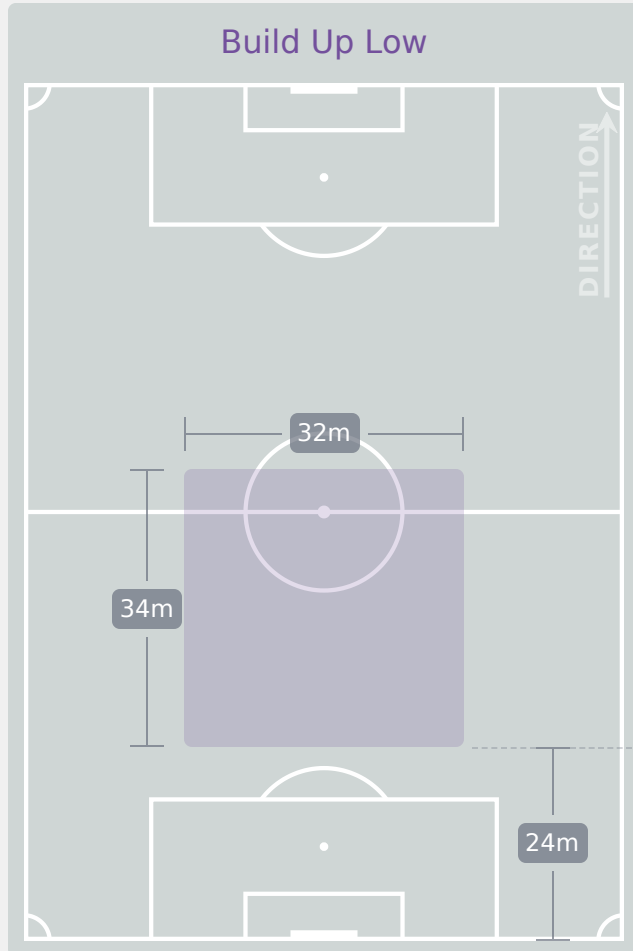

In Possession Line Height & Team Length

In Possession Line Height & Team Length

Line Breaks

Colombia

Attempted Line Breaks

74

Attempted Line Breaks	2
Inside Shape	2
Outside Shape	0

Attempted Line Breaks	48
Inside Shape	43
Outside Shape	5