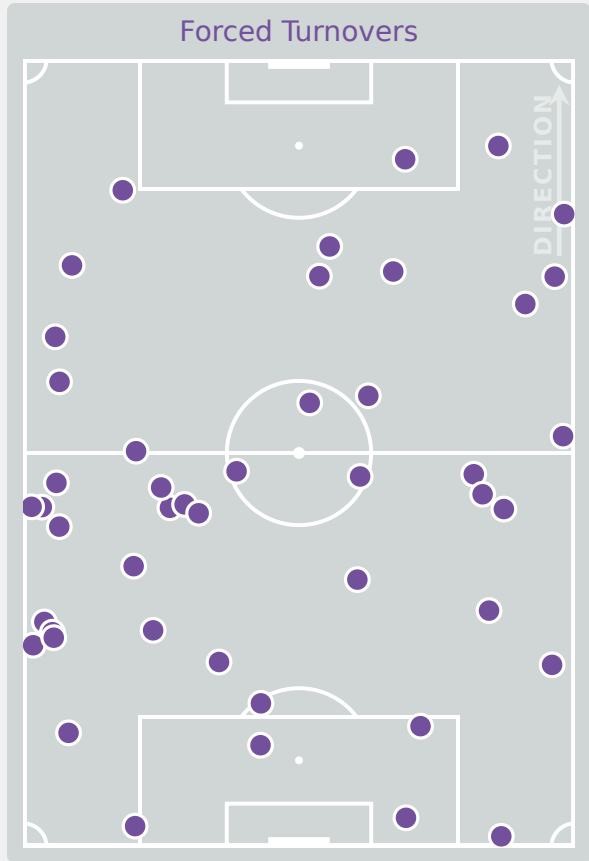

Possession Regained

6

Interceptions

46

Tackles

1.01

Possession Actions / Defensive Action

Blocks

Possession Contests

Most Possession Regains

14

AGUDELO Luisa
GOALKEEPER

#	Player	Total Possession Regains
1	AGUDELO Luisa	14
2	RUIZ Ana	6
3	ORTIZ Sofia	3
4	GONZALEZ Zarhay	5
6	WEINER Isabel	4
7	DIAZ Isabella	2
10	SILVA Mariana	6
14	ACEVEDO Laura	4
16	RODRIGUEZ Samantha	9
17	ROJAS Nikol	0
18	TUSCHE Lena	0
9	LOPEZ Maithe	0
11	MARTINEZ Ella	1
13	CARDENAS Nicoll	0
15	POSADA Sophia	0