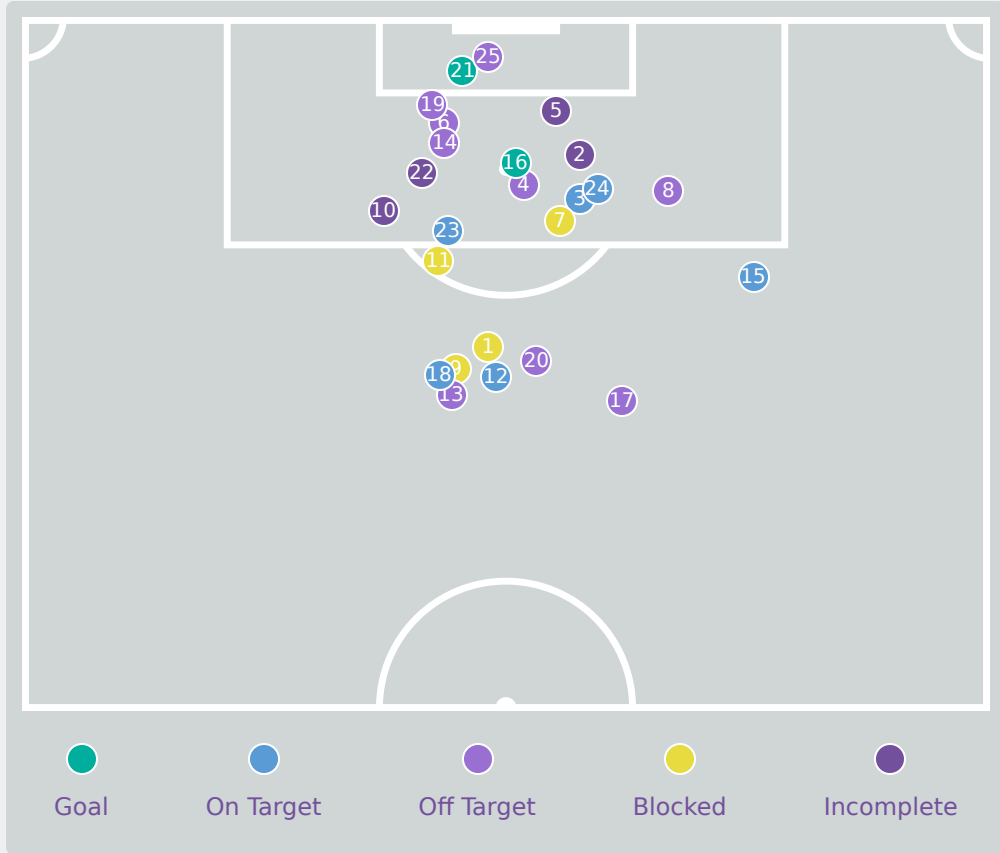

Attempts at Goal

Key	Outcome	Shots
●	Goals	1
●	On Target	1
●	Off Target	3
●	Blocked	1
●	Incomplete	0

Attempts at Goal

Time	Player	Outcome	Body Part	Delivery Type
4	7 DIAZ Isabella	On Target - Goal	Left Foot	Loose Ball
9	18 TUSCHE Lena	On Target - Saved	Left Foot	Loose Ball
46	9 LOPEZ Maithe	Incomplete - Blocked	Left Foot	Loose Ball
61	9 LOPEZ Maithe	Off Target	Head	Freekick
83	6 WEINER Isabel	Off Target	Right Foot	Freekick
96	9 LOPEZ Maithe	Off Target	Right Foot	Pass

Attempts at Goal

Key	Outcome	Shots
●	Goals	2
●	On Target	6
●	Off Target	9
●	Blocked	4
●	Incomplete	4

Attempts at Goal

Time	Player	Outcome	Body Part	Delivery Type
7	16 SERRAJORDI Clara	Incomplete - Blocked	Right Foot	Pass
15	18 SANTIAGO Iris Ashley	Incomplete - Player On Ball Error	Head	Cross
16	18 SANTIAGO Iris Ashley	On Target - Saved	Head	Pass
16	18 SANTIAGO Iris Ashley	Off Target	Head	Cross
20	8 GOMEZ Ainoa	Incomplete - Defensive Event	Right Foot	Corner
20	3 VAZQUEZ Elena	Deflected Off Target - Defensive Event	Head	Corner
25	7 ORTEGA Noa	Incomplete - Blocked	Left Foot	Ball Progression
28	6 CUBO Lorena	Off Target	Right Foot	Pass
34	8 GOMEZ Ainoa	Incomplete - Blocked	Right Foot	Loose Ball
36	14 GOMEZ Celia	Incomplete - Defensive Event	Right Foot	Loose Ball
42	16 SERRAJORDI Clara	Incomplete - Blocked	Left Foot	Other
43	16 SERRAJORDI Clara	On Target - Saved	Right Foot	Pass
53	20 ESCOT Natalia	Deflected Off Target - Defensive Event	Left Foot	Loose Ball
53	8 GOMEZ Ainoa	Off Target	Head	Corner
52	5 GARCIA Amaya	On Target - Saved	Left Foot	Freekick
57	5 GARCIA Amaya	On Target - Goal	Left Foot	Penalty
68	2 GONZALEZ Martina	Off Target	Left Foot	Pass