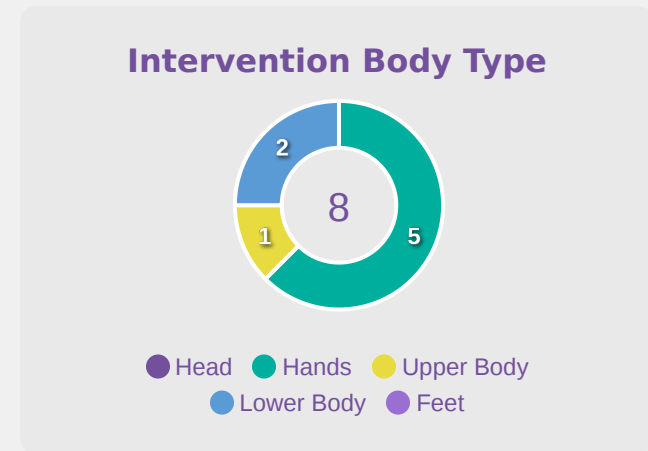

30

Total Involvements

Colombia

Goalkeeping Distribution

Goalkeeping Distribution

Goal Prevention

25
Total Attempts on Goal Faced

75
Save %

Total Attempts on Goal Faced	Total Goal Interventions	Save & Retain	Deflect & Retain	Save & Deflect	Save Attempt	No Save Attempt
25	5	2	1	3	2	17

Goal Prevention

Total Attempts on Goal Faced	Total Goal Interventions	Save & Retain	Deflect & Retain	Save & Deflect	Save Attempt	No Save Attempt
6	2	0	0	2	0	4