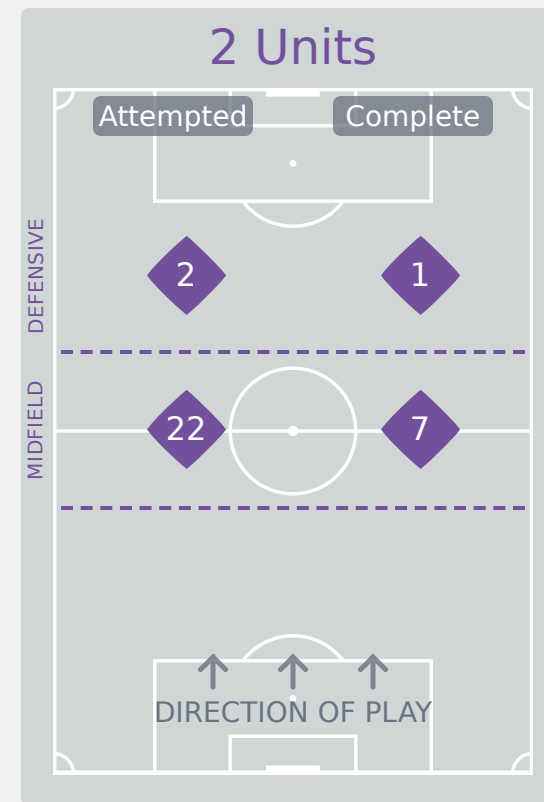

In Possession Line Height & Team Length

In Possession Line Height & Team Length

Line Breaks

Colombia

Attempted Line Breaks

74

Attempted Line Breaks	2
Inside Shape	2
Outside Shape	0

Attempted Line Breaks	48
Inside Shape	43
Outside Shape	5

Attempted Line Breaks	24
Inside Shape	21
Outside Shape	3

Line Breaks

Spain

Attempted Line Breaks

113

Attempted Line Breaks	1
Inside Shape	1
Outside Shape	0

Attempted Line Breaks	66
Inside Shape	43
Outside Shape	23

Attempted Line Breaks	46
Inside Shape	35
Outside Shape	11

Line Breaks

Colombia

					4 Units				3 Units			2 Units		Direction			Distribution Type		
#	Player	Line Breaks Attempted	Line Breaks Completed	Line Break Completion %	Attacking Line	Attacking Midfield Line	Midfield Line	Defensive Line	Attacking Line	Midfield Line	Defensive Line	Midfield Line	Defensive Line	Through	Around	Over	Pass	Cross	Ball Progression
1	AGUDELO Luisa	19	7	37%	0	0	0	0	10	3	1	4	1	0	0	19	19	0	0
2	RUIZ Ana	8	2	25%	0	0	0	0	0	2	2	4	0	2	0	6	8	0	0
3	ORTIZ Sofia	6	1	17%	0	0	0	0	1	1	2	2	0	2	0	4	5	1	0
4	GONZALEZ Zarhay	1	1	100%	0	0	0	0	1	0	0	0	0	1	0	0	1	0	0
6	WEINER Isabel	5	1	20%	0	0	0	0	0	1	2	1	1	2	0	3	5	0	0
7	DIAZ Isabella	4	1	25%	0	0	0	0	0	1	1	2	0	0	0	4	2	2	0
10	SILVA Mariana	4	1	25%	0	0	0	0	0	3	0	1	0	1	1	2	3	1	0
14	ACEVEDO Laura	7	3	43%	0	0	0	0	3	2	1	1	0	0	2	5	7	0	0
16	RODRIGUEZ Samantha	11	4	36%	0	1	1	0	1	4	1	3	0	2	3	6	10	0	1
17	ROJAS Nikol	0	0	0%	0	0	0	0	0	0	0	0	0	0	0	0	0	0	0
18	TUSCHE Lena	0	0	0%	0	0	0	0	0	0	0	0	0	0	0	0	0	0	0
9	LOPEZ Maithe	1	1	100%	0	0	0	0	0	1	0	0	0	0	1	0	1	0	0
11	MARTINEZ Ella	4	2	50%	0	0	0	0	0	3	0	1	0	2	1	1	4	0	0
13	CARDENAS Nicoll	3	0	0%	0	0	0	0	0	0	0	3	0	0	0	3	3	0	0
15	POSADA Sophia	1	0	0%	0	0	0	0	0	0	1	0	0	1	0	0	1	0	0