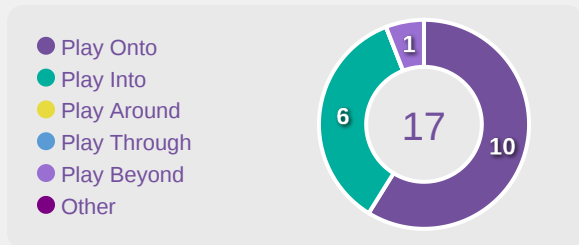

Colombia

Goalkeeping Distribution