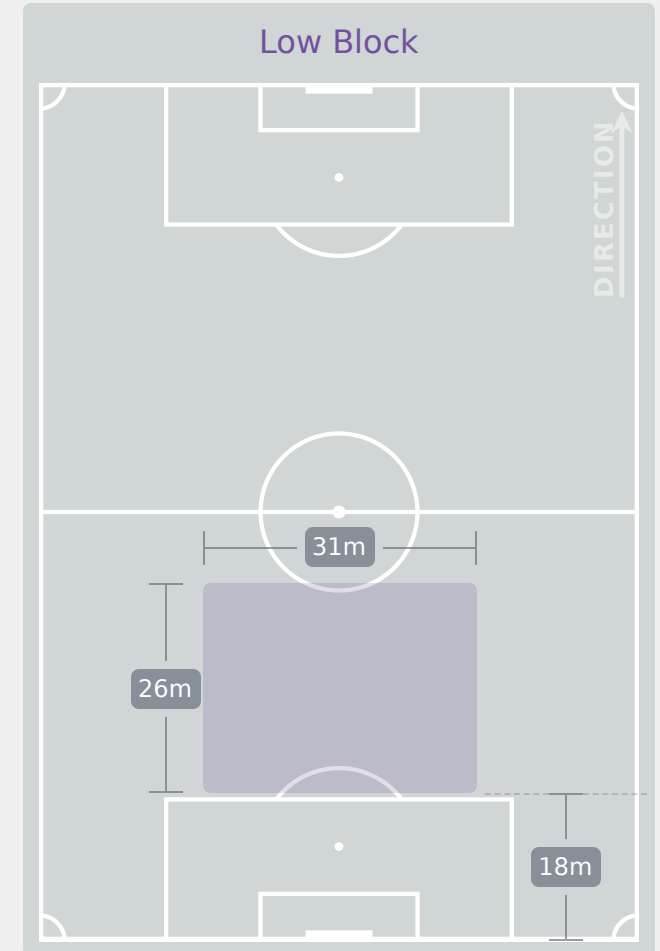

Blocks

Possession Contests

Most Possession Regains

7
CUBO Lorena
CENTRE MIDFIELD

#	Player	Total Possession Regains
13	VEGA Ziara	3
3	VAZQUEZ Elena	2
5	GARCIA Amaya	5
6	CUBO Lorena	7
7	ORTEGA Noa	1
8	GOMEZ Ainoa	2
14	GOMEZ Celia	2
15	CARMONA Nerea	2
16	SERRAJORDI Clara	7
18	SANTIAGO Iris Ashley	3
20	ESCOT Natalia	2
21	MARTIN Amor Leigh	0
2	GONZALEZ Martina	1
10	COMENDADOR Pau	1
12	AGIRREZABALA Aiara	5
17	MORENO Emma	4

Defensive Line Height & Team Length

Defensive Line Height & Team Length

Defensive Pressure

259	Total Pressures	67
70	Direct Pressures	34
1.74s	Avg Pressure Duration	1.61s
46	Forced Turnovers	48
15.42s	Ball Recovery Time	4.89s
63	Pushing on into Pressing	10
139	Pushing on	28
38	Pressing Direction Inside	8
161	Pressing Direction Outside	37