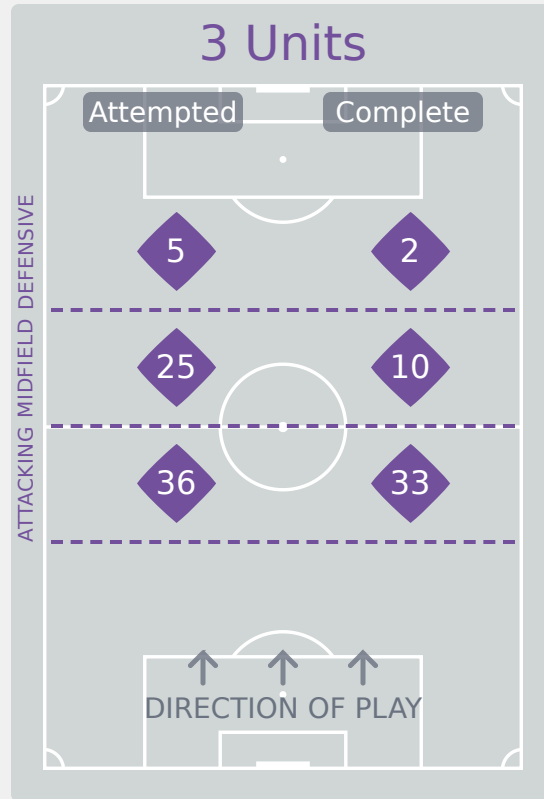

In Possession Line Height & Team Length

In Possession Line Height & Team Length

Line Breaks

Colombia

Attempted Line Breaks

74

Attempted Line Breaks	2
Inside Shape	2
Outside Shape	0

Attempted Line Breaks	48
Inside Shape	43
Outside Shape	5

Attempted Line Breaks	24
Inside Shape	21
Outside Shape	3

Line Breaks

Spain

Attempted Line Breaks

113

Attempted Line Breaks	1
Inside Shape	1
Outside Shape	0

Attempted Line Breaks	66
Inside Shape	43
Outside Shape	23

Attempted Line Breaks	46
Inside Shape	35
Outside Shape	11

Line Breaks

Colombia

					4 Units				3 Units			2 Units		Direction			Distribution Type		
#	Player	Line Breaks Attempted	Line Breaks Completed	Line Break Completion %	Attacking Line	Attacking Midfield Line	Midfield Line	Defensive Line	Attacking Line	Midfield Line	Defensive Line	Midfield Line	Defensive Line	Through	Around	Over	Pass	Cross	Ball Progression
1	AGUDELO Luisa	19	7	37%	0	0	0	0	10	3	1	4	1	0	0	19	19	0	0
2	RUIZ Ana	8	2	25%	0	0	0	0	0	2	2	4	0	2	0	6	8	0	0
3	ORTIZ Sofia	6	1	17%	0	0	0	0	1	1	2	2	0	2	0	4	5	1	0
4	GONZALEZ Zarhay	1	1	100%	0	0	0	0	1	0	0	0	0	1	0	0	1	0	0
6	WEINER Isabel	5	1	20%	0	0	0	0	0	1	2	1	1	2	0	3	5	0	0
7	DIAZ Isabella	4	1	25%	0	0	0	0	0	1	1	2	0	0	0	4	2	2	0
10	SILVA Mariana	4	1	25%	0	0	0	0	0	3	0	1	0	1	1	2	3	1	0
14	ACEVEDO Laura	7	3	43%	0	0	0	0	3	2	1	1	0	0	2	5	7	0	0
16	RODRIGUEZ Samantha	11	4	36%	0	1	1	0	1	4	1	3	0	2	3	6	10	0	1
17	ROJAS Nikol	0	0	0%	0	0	0	0	0	0	0	0	0	0	0	0	0	0	0
18	TUSCHE Lena	0	0	0%	0	0	0	0	0	0	0	0	0	0	0	0	0	0	0
9	LOPEZ Maithe	1	1	100%	0	0	0	0	0	1	0	0	0	0	1	0	1	0	0
11	MARTINEZ Ella	4	2	50%	0	0	0	0	0	3	0	1	0	2	1	1	4	0	0
13	CARDENAS Nicoll	3	0	0%	0	0	0	0	0	0	0	3	0	0	0	3	3	0	0
15	POSADA Sophia	1	0	0%	0	0	0	0	0	0	1	0	0	1	0	0	1	0	0