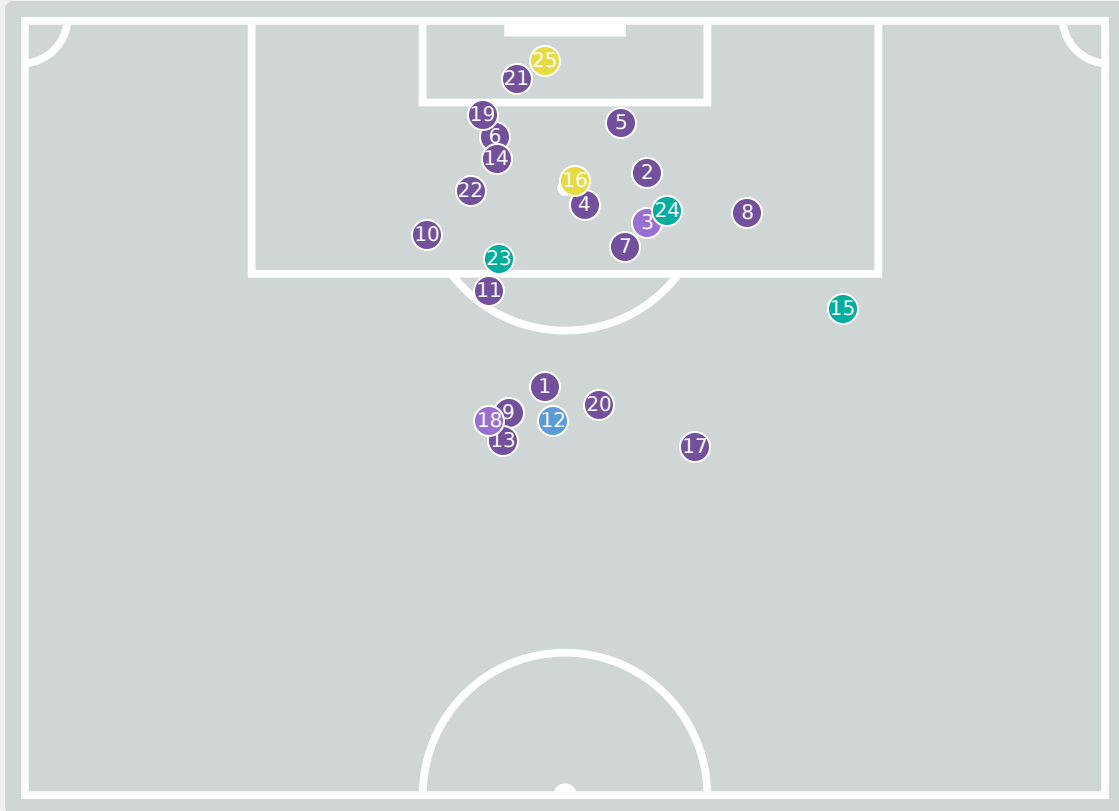

30

Total Involvements

Colombia

Goalkeeping Distribution

Goalkeeping Distribution

Goal Prevention

25
Total Attempts on Goal Faced

75
Save %