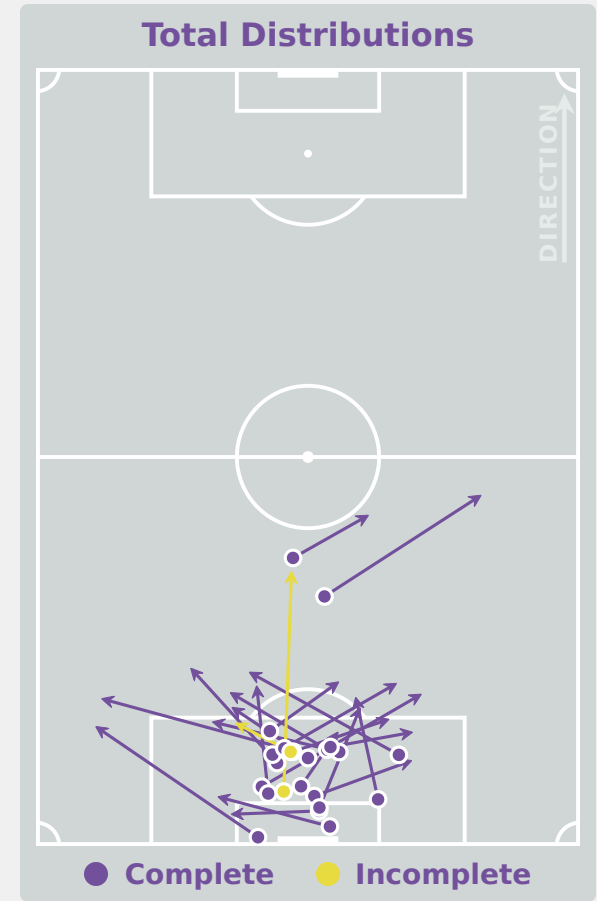

30

Total Involvements

Colombia

Goalkeeping Distribution

Goalkeeping Distribution

Goal Prevention

25
Total Attempts on Goal Faced

75
Save %