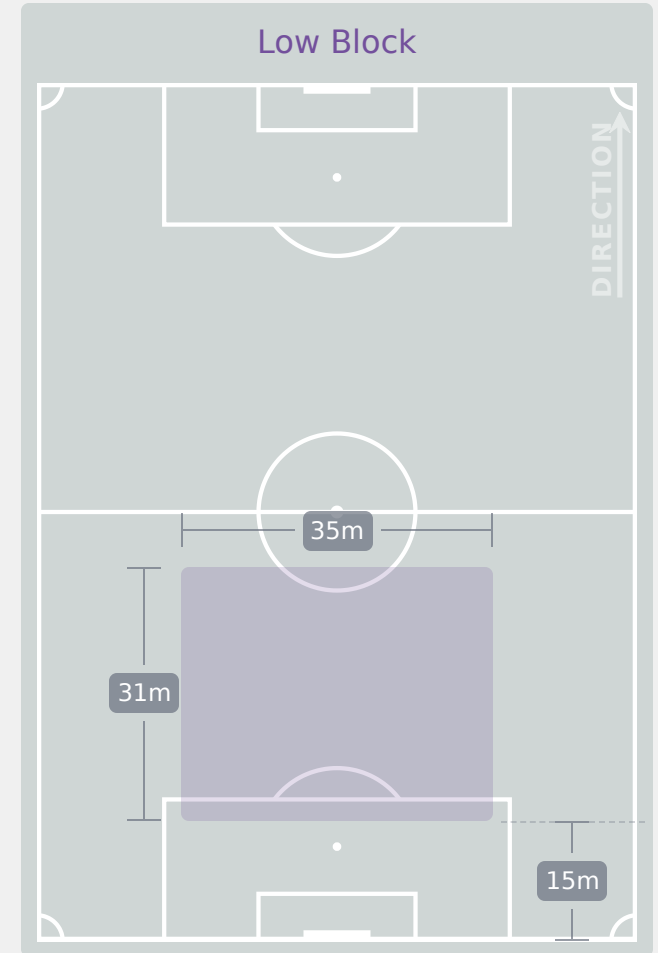

Blocks

Possession Contests

Most Possession Regains

7
CUBO Lorena
CENTRE MIDFIELD

#	Player	Total Possession Regains
13	VEGA Ziara	3
3	VAZQUEZ Elena	2
5	GARCIA Amaya	5
6	CUBO Lorena	7
7	ORTEGA Noa	1
8	GOMEZ Ainoa	2
14	GOMEZ Celia	2
15	CARMONA Nerea	2
16	SERRAJORDI Clara	7
18	SANTIAGO Iris Ashley	3
20	ESCOT Natalia	2
21	MARTIN Amor Leigh	0
2	GONZALEZ Martina	1
10	COMENDADOR Pau	1
12	AGIRREZABALA Aiara	5
17	MORENO Emma	4

Defensive Line Height & Team Length

Defensive Line Height & Team Length

Defensive Pressure

259	Total Pressures	67
70	Direct Pressures	34
1.74s	Avg Pressure Duration	1.61s
46	Forced Turnovers	48
15.42s	Ball Recovery Time	4.89s
63	Pushing on into Pressing	10
139	Pushing on	28
38	Pressing Direction Inside	8
161	Pressing Direction Outside	37