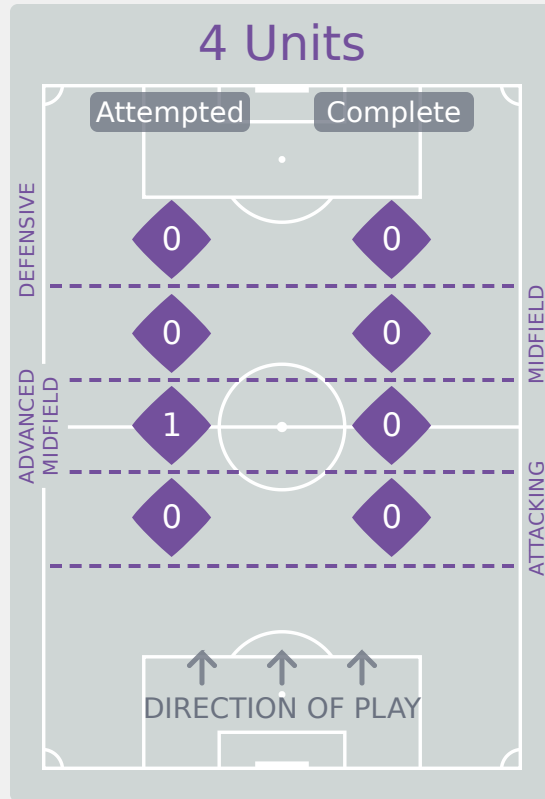

In Possession Line Height & Team Length

In Possession Line Height & Team Length

Line Breaks

Colombia

Attempted Line Breaks

74

Attempted Line Breaks	2
Inside Shape	2
Outside Shape	0

Attempted Line Breaks	48
Inside Shape	43
Outside Shape	5

Attempted Line Breaks	24
Inside Shape	21
Outside Shape	3

Line Breaks

Spain

Attempted Line Breaks

113

Attempted Line Breaks	1
Inside Shape	1
Outside Shape	0

Attempted Line Breaks	66
Inside Shape	43
Outside Shape	23

Attempted Line Breaks	46
Inside Shape	35
Outside Shape	11

Line Breaks

Colombia

					4 Units				3 Units			2 Units		Direction			Distribution Type		
#	Player	Line Breaks Attempted	Line Breaks Completed	Line Break Completion %	Attacking Line	Attacking Midfield Line	Midfield Line	Defensive Line	Attacking Line	Midfield Line	Defensive Line	Midfield Line	Defensive Line	Through	Around	Over	Pass	Cross	Ball Progression
1	AGUDELO Luisa	19	7	37%	0	0	0	0	10	3	1	4	1	0	0	19	19	0	0
2	RUIZ Ana	8	2	25%	0	0	0	0	0	2	2	4	0	2	0	6	8	0	0
3	ORTIZ Sofia	6	1	17%	0	0	0	0	1	1	2	2	0	2	0	4	5	1	0
4	GONZALEZ Zarhay	1	1	100%	0	0	0	0	1	0	0	0	0	1	0	0	1	0	0
6	WEINER Isabel	5	1	20%	0	0	0	0	0	1	2	1	1	2	0	3	5	0	0
7	DIAZ Isabella	4	1	25%	0	0	0	0	0	1	1	2	0	0	0	4	2	2	0
10	SILVA Mariana	4	1	25%	0	0	0	0	0	3	0	1	0	1	1	2	3	1	0
14	ACEVEDO Laura	7	3	43%	0	0	0	0	3	2	1	1	0	0	2	5	7	0	0
16	RODRIGUEZ Samantha	11	4	36%	0	1	1	0	1	4	1	3	0	2	3	6	10	0	1
17	ROJAS Nikol	0	0	0%	0	0	0	0	0	0	0	0	0	0	0	0	0	0	0
18	TUSCHE Lena	0	0	0%	0	0	0	0	0	0	0	0	0	0	0	0	0	0	0
9	LOPEZ Maithe	1	1	100%	0	0	0	0	0	1	0	0	0	0	1	0	1	0	0
11	MARTINEZ Ella	4	2	50%	0	0	0	0	0	3	0	1	0	2	1	1	4	0	0
13	CARDENAS Nicoll	3	0	0%	0	0	0	0	0	0	0	3	0	0	0	3	3	0	0
15	POSADA Sophia	1	0	0%	0	0	0	0	0	0	1	0	0	1	0	0	1	0	0