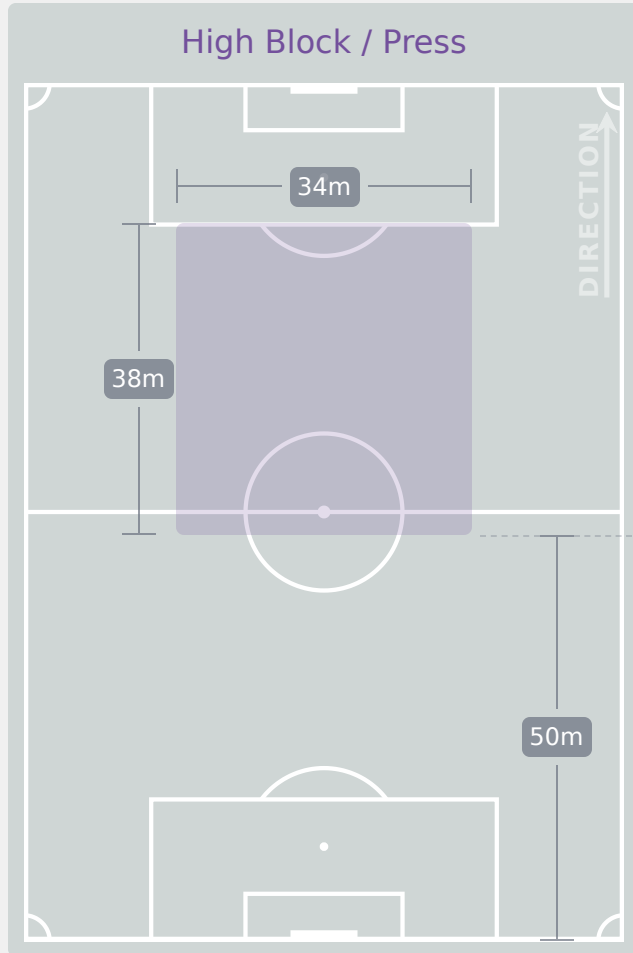

Blocks

Possession Contests

Most Possession Regains

7
CUBO Lorena
CENTRE MIDFIELD

#	Player	Total Possession Regains
13	VEGA Ziara	3
3	VAZQUEZ Elena	2
5	GARCIA Amaya	5
6	CUBO Lorena	7
7	ORTEGA Noa	1
8	GOMEZ Ainoa	2
14	GOMEZ Celia	2
15	CARMONA Nerea	2
16	SERRAJORDI Clara	7
18	SANTIAGO Iris Ashley	3
20	ESCOT Natalia	2
21	MARTIN Amor Leigh	0
2	GONZALEZ Martina	1
10	COMENDADOR Pau	1
12	AGIRREZABALA Aiara	5
17	MORENO Emma	4

Defensive Line Height & Team Length

Defensive Line Height & Team Length

Defensive Pressure

259	Total Pressures	67
70	Direct Pressures	34
1.74s	Avg Pressure Duration	1.61s
46	Forced Turnovers	48
15.42s	Ball Recovery Time	4.89s
63	Pushing on into Pressing	10
139	Pushing on	28
38	Pressing Direction Inside	8
161	Pressing Direction Outside	37