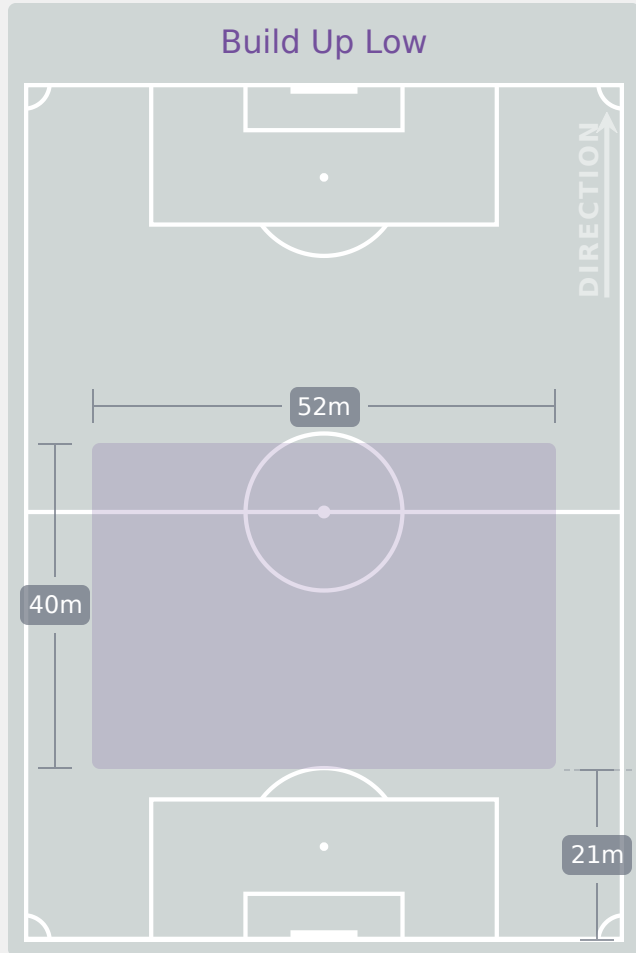

In Possession Line Height & Team Length

In Possession Line Height & Team Length

Line Breaks

Colombia

Attempted Line Breaks

74

Attempted Line Breaks	2
Inside Shape	2
Outside Shape	0

Attempted Line Breaks	48
Inside Shape	43
Outside Shape	5