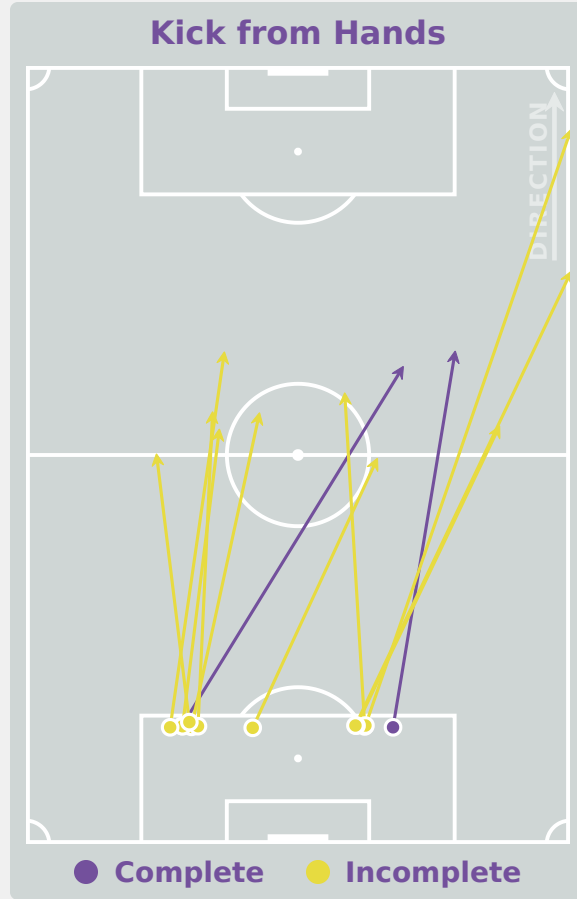

Colombia

Goalkeeping Distribution