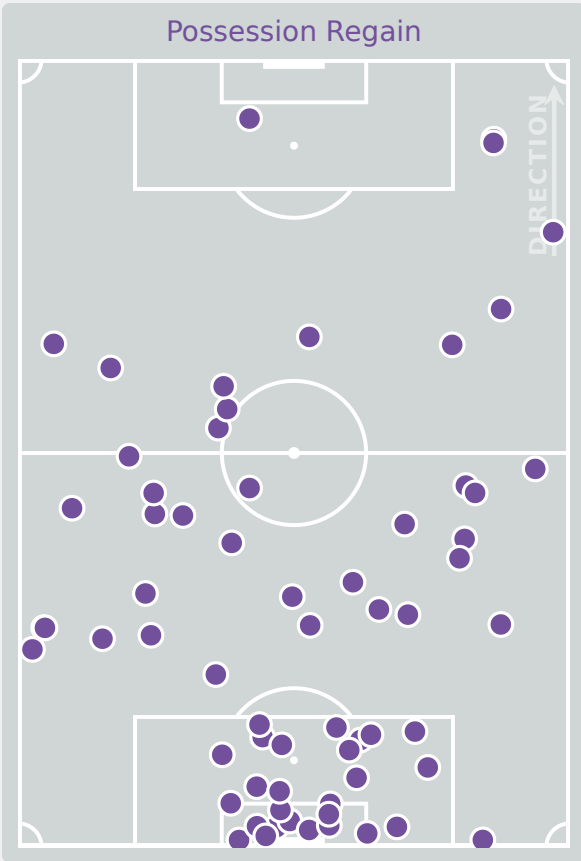

Possession Regained

6

Interceptions

46

Tackles

1.01

Possession Actions / Defensive Action

Blocks

Possession Contests

Most Possession Regains

14

AGUDELO Luisa
GOALKEEPER

#	Player	Total Possession Regains
1	AGUDELO Luisa	14
2	RUIZ Ana	6
3	ORTIZ Sofia	3
4	GONZALEZ Zarhay	5
6	WEINER Isabel	4
7	DIAZ Isabella	2
10	SILVA Mariana	6
14	ACEVEDO Laura	4
16	RODRIGUEZ Samantha	9
17	ROJAS Nikol	0
18	TUSCHE Lena	0
9	LOPEZ Maithe	0
11	MARTINEZ Ella	1
13	CARDENAS Nicoll	0
15	POSADA Sophia	0