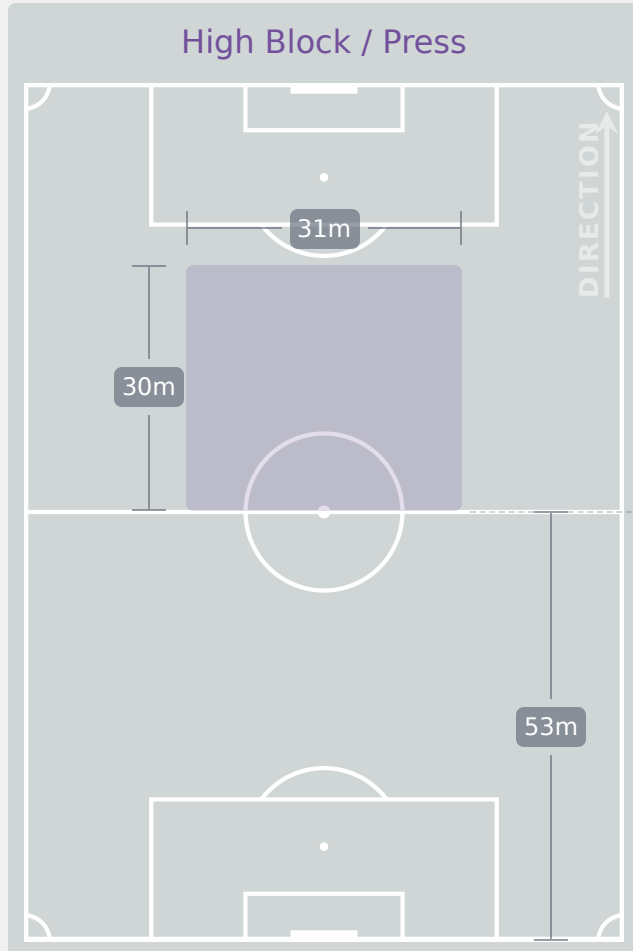

Blocks

Possession Contests

Most Possession Regains

7
CUBO Lorena
CENTRE MIDFIELD

#	Player	Total Possession Regains
13	VEGA Ziara	3
3	VAZQUEZ Elena	2
5	GARCIA Amaya	5
6	CUBO Lorena	7
7	ORTEGA Noa	1
8	GOMEZ Ainoa	2
14	GOMEZ Celia	2
15	CARMONA Nerea	2
16	SERRAJORDI Clara	7
18	SANTIAGO Iris Ashley	3
20	ESCOT Natalia	2
21	MARTIN Amor Leigh	0
2	GONZALEZ Martina	1
10	COMENDADOR Pau	1
12	AGIRREZABALA Aiara	5
17	MORENO Emma	4

Defensive Line Height & Team Length

Defensive Line Height & Team Length

Defensive Pressure

259	Total Pressures	67
70	Direct Pressures	34
1.74s	Avg Pressure Duration	1.61s
46	Forced Turnovers	48
15.42s	Ball Recovery Time	4.89s
63	Pushing on into Pressing	10
139	Pushing on	28
38	Pressing Direction Inside	8
161	Pressing Direction Outside	37