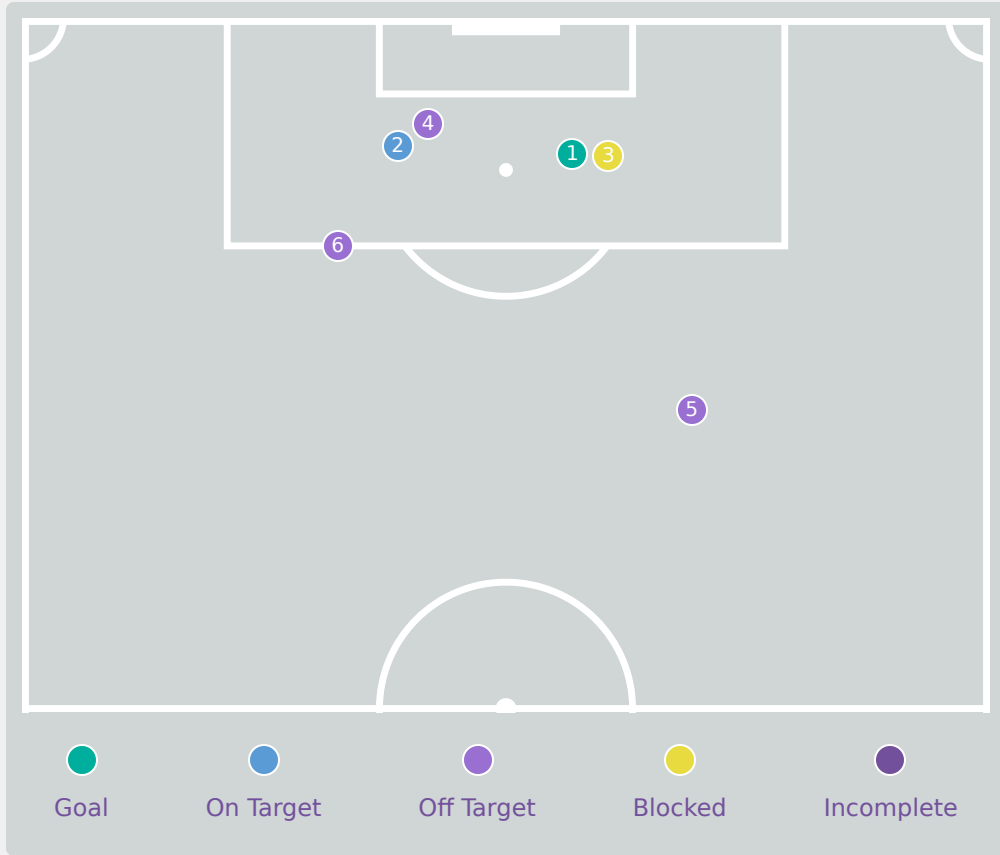

Attempts at Goal

Key	Outcome	Shots
●	Goals	1
●	On Target	1
●	Off Target	3
●	Blocked	1
●	Incomplete	0