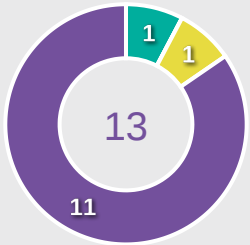

118

Offers Made in Final Third

103

Offers Made in Middle Third

16

Offers Made in Defensive Third

Offers Made Inside Shape

Offers Made Outside Shape

#	Player	Offers Made	Offers Received	% Made & Received
13	VEGA Ziara	0	0	0%
3	VAZQUEZ Elena	10	5	50%
5	GARCIA Amaya	0	0	0%
6	CUBO Lorena	38	22	57.9%
7	ORTEGA Noa	35	7	20%
8	GOMEZ Ainoa	12	6	50%
14	GOMEZ Celia	33	7	21.2%
15	CARMONA Nerea	8	7	87.5%
16	SERRAJORDI Clara	21	15	71.4%
18	SANTIAGO Iris Ashley	19	5	26.3%
20	ESCOT Natalia	27	6	22.2%
21	MARTIN Amor Leigh	0	0	0%
2	GONZALEZ Martina	12	3	25%
10	COMENDADOR Pau	6	2	33.3%
12	AGIRREZABALA Aiara	13	6	46.2%
17	MORENO Emma	3	1	33.3%

Movement to Receive

Movement Types by Phase

Final Third Phase

Progression Phase

Build Up Phase

All Movement Types

- In Front
- In Between
- Out to In
- In to Out
- In Behind

Top Ranked Players