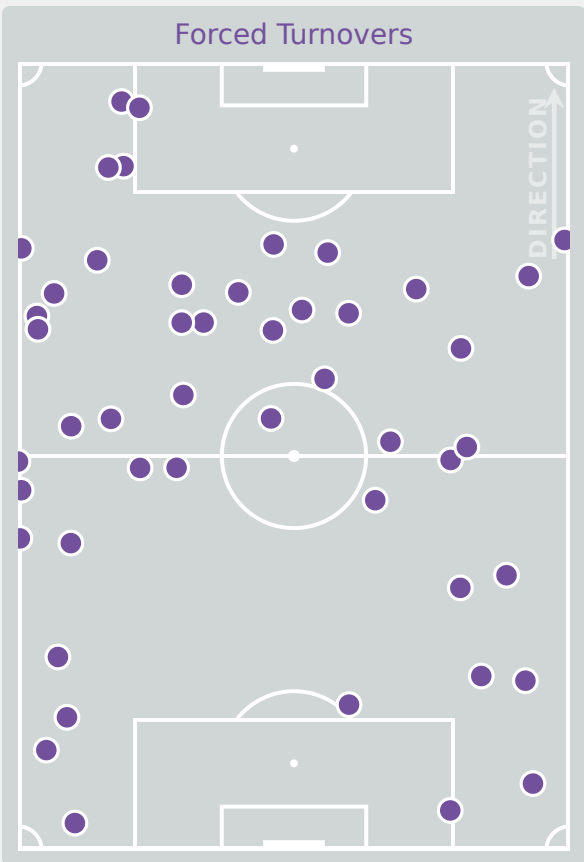

Defensive Actions

48 Forced Turnovers	47 Possession Regained	8 Interceptions	31 Tackles	6.25 Possession Actions / Defensive Action