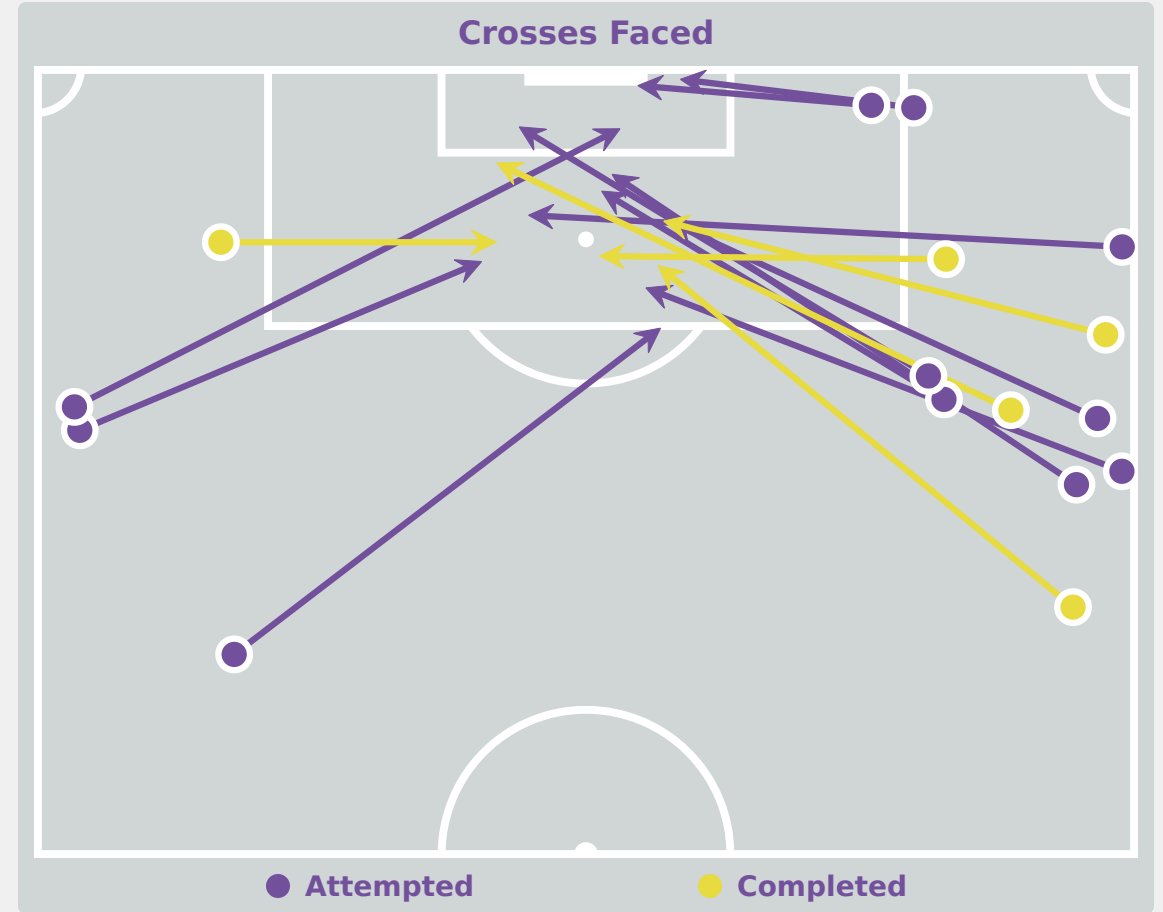

Total Attempts on Goal Faced	Total Goal Interventions	Save & Retain	Deflect & Retain	Save & Deflect	Save Attempt	No Save Attempt
25	5	2	1	3	2	17

Goal Prevention

Total Attempts on Goal Faced	Total Goal Interventions	Save & Retain	Deflect & Retain	Save & Deflect	Save Attempt	No Save Attempt
6	2	0	0	2	0	4

Aerial Control

Delivery Types Faced

Total	In Swing	Out Swing	Driven	Lofted	Cutback	Push
24	2	14	0	7	0	1

Aerial Control

Delivery Types Faced

Total	In Swing	Out Swing	Driven	Lofted	Cutback	Push
12	3	7	0	2	0	0