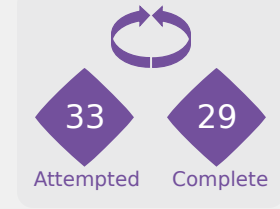

In Possession Line Height & Team Length

In Possession Line Height & Team Length

Line Breaks

Colombia

Attempted Line Breaks

74

Attempted Line Breaks	2
Inside Shape	2
Outside Shape	0

Attempted Line Breaks	48
Inside Shape	43
Outside Shape	5

Attempted Line Breaks	24
Inside Shape	21
Outside Shape	3

Line Breaks

Spain

Attempted Line Breaks

113

Attempted Line Breaks	1
Inside Shape	1
Outside Shape	0

Attempted Line Breaks	66
Inside Shape	43
Outside Shape	23

Attempted Line Breaks	46
Inside Shape	35
Outside Shape	11

Line Breaks

Colombia

					4 Units				3 Units			2 Units		Direction			Distribution Type		
#	Player	Line Breaks Attempted	Line Breaks Completed	Line Break Completion %	Attacking Line	Attacking Midfield Line	Midfield Line	Defensive Line	Attacking Line	Midfield Line	Defensive Line	Midfield Line	Defensive Line	Through	Around	Over	Pass	Cross	Ball Progression
1	AGUDELO Luisa	19	7	37%	0	0	0	0	10	3	1	4	1	0	0	19	19	0	0
2	RUIZ Ana	8	2	25%	0	0	0	0	0	2	2	4	0	2	0	6	8	0	0
3	ORTIZ Sofia	6	1	17%	0	0	0	0	1	1	2	2	0	2	0	4	5	1	0
4	GONZALEZ Zarhay	1	1	100%	0	0	0	0	1	0	0	0	0	1	0	0	1	0	0
6	WEINER Isabel	5	1	20%	0	0	0	0	0	1	2	1	1	2	0	3	5	0	0
7	DIAZ Isabella	4	1	25%	0	0	0	0	0	1	1	2	0	0	0	4	2	2	0
10	SILVA Mariana	4	1	25%	0	0	0	0	0	3	0	1	0	1	1	2	3	1	0
14	ACEVEDO Laura	7	3	43%	0	0	0	0	3	2	1	1	0	0	2	5	7	0	0
16	RODRIGUEZ Samantha	11	4	36%	0	1	1	0	1	4	1	3	0	2	3	6	10	0	1
17	ROJAS Nikol	0	0	0%	0	0	0	0	0	0	0	0	0	0	0	0	0	0	0
18	TUSCHE Lena	0	0	0%	0	0	0	0	0	0	0	0	0	0	0	0	0	0	0
9	LOPEZ Maithe	1	1	100%	0	0	0	0	0	1	0	0	0	0	1	0	1	0	0
11	MARTINEZ Ella	4	2	50%	0	0	0	0	0	3	0	1	0	2	1	1	4	0	0
13	CARDENAS Nicoll	3	0	0%	0	0	0	0	0	0	0	3	0	0	0	3	3	0	0
15	POSADA Sophia	1	0	0%	0	0	0	0	0	0	1	0	0	1	0	0	1	0	0