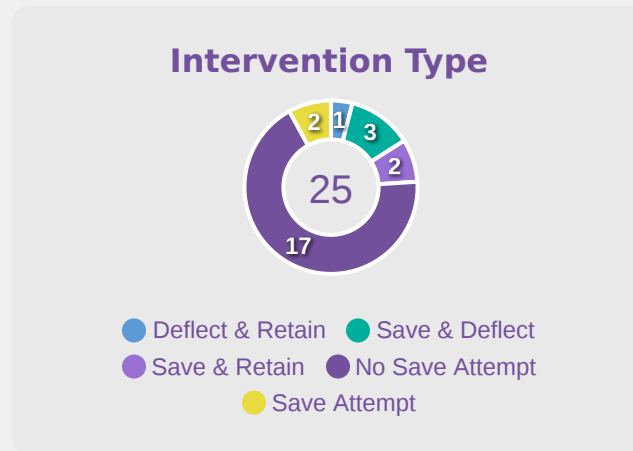

30

Total Involvements

Colombia

Goalkeeping Distribution

Goalkeeping Distribution

Goal Prevention

25
Total Attempts on Goal Faced

75
Save %

Total Attempts on Goal Faced	Total Goal Interventions	Save & Retain	Deflect & Retain	Save & Deflect	Save Attempt	No Save Attempt
25	5	2	1	3	2	17

Goal Prevention

Total Attempts on Goal Faced	Total Goal Interventions	Save & Retain	Deflect & Retain	Save & Deflect	Save Attempt	No Save Attempt
6	2	0	0	2	0	4