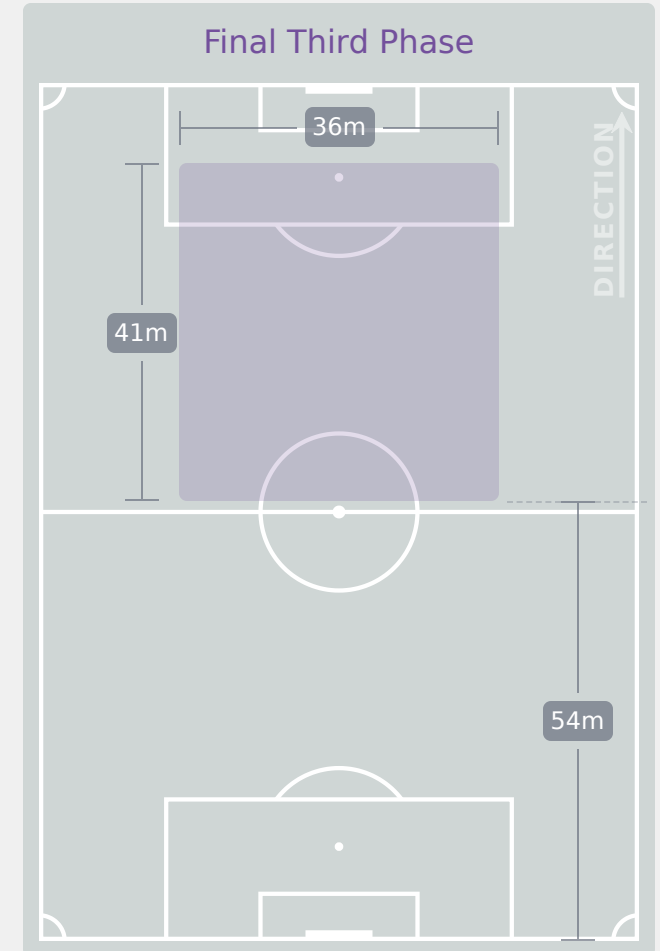

Colombia

Phases of Play

Spain

IN POSSESSION

OUT OF POSSESSION

FIFA
U-17 WOMEN'S
WORLD CUP
DOMINICAN REPUBLIC 2024

IN POSSESSION

Colombia 1 - 2 Spain

In Possession Line Height & Team Length

In Possession Line Height & Team Length

Line Breaks

Colombia

Attempted Line Breaks

74

Attempted Line Breaks	2
Inside Shape	2
Outside Shape	0

Attempted Line Breaks	48
Inside Shape	43
Outside Shape	5