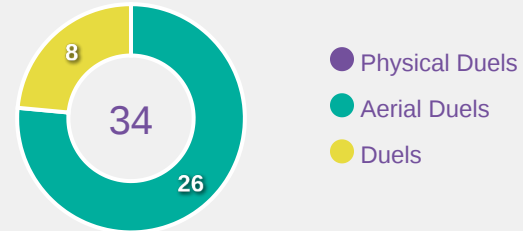

Possession Contests

Most Possession Regains

14

AGUDELO Luisa
GOALKEEPER

#	Player	Total Possession Regains
1	AGUDELO Luisa	14
2	RUIZ Ana	6
3	ORTIZ Sofia	3
4	GONZALEZ Zarhay	5
6	WEINER Isabel	4
7	DIAZ Isabella	2
10	SILVA Mariana	6
14	ACEVEDO Laura	4
16	RODRIGUEZ Samantha	9
17	ROJAS Nikol	0
18	TUSCHE Lena	0
9	LOPEZ Maithe	0
11	MARTINEZ Ella	1
13	CARDENAS Nicoll	0
15	POSADA Sophia	0