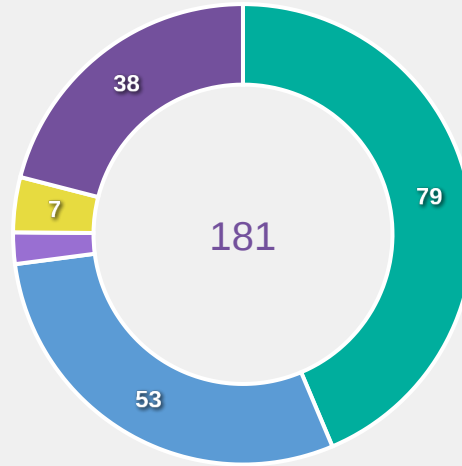

Movement Types by Phase

Final Third Phase

Progression Phase

Build Up Phase

All Movement Types

- In Front
- In Between
- Out to In
- In to Out
- In Behind

Top Ranked Players

Type	Player	Movements
In Front	6 CUBO Lorena	30
In Between	14 GOMEZ Celia	20
Out to In	7 ORTEGA Noa	2
In to Out	8 GOMEZ Ainoa	2
In Behind	7 ORTEGA Noa	17