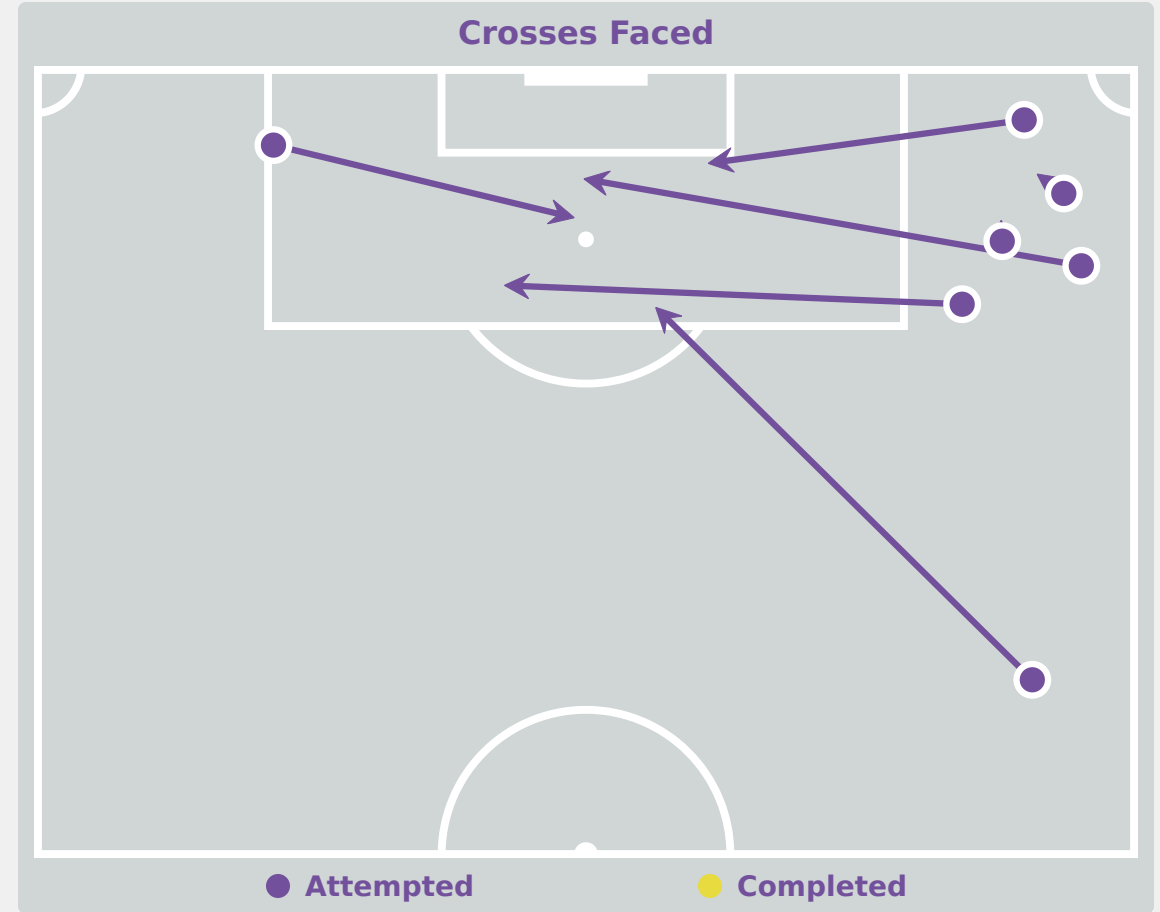

Total Attempts on Goal Faced	Total Goal Interventions	Save & Retain	Deflect & Retain	Save & Deflect	Save Attempt	No Save Attempt
25	5	2	1	3	2	17

Goal Prevention

Total Attempts on Goal Faced	Total Goal Interventions	Save & Retain	Deflect & Retain	Save & Deflect	Save Attempt	No Save Attempt
6	2	0	0	2	0	4

Aerial Control

Delivery Types Faced

Total	In Swing	Out Swing	Driven	Lofted	Cutback	Push
24	2	14	0	7	0	1

Aerial Control

Delivery Types Faced

Total	In Swing	Out Swing	Driven	Lofted	Cutback	Push
12	3	7	0	2	0	0