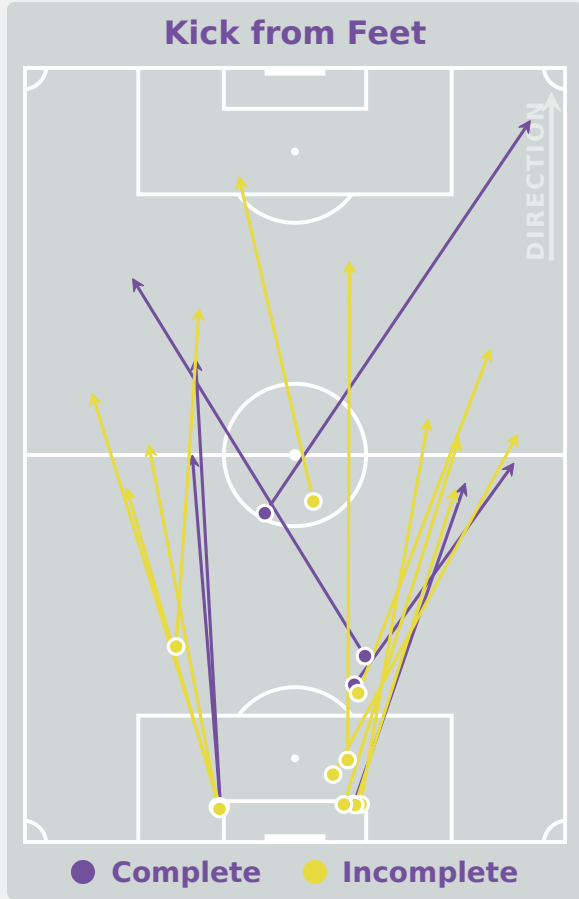

Colombia

Goalkeeping Distribution