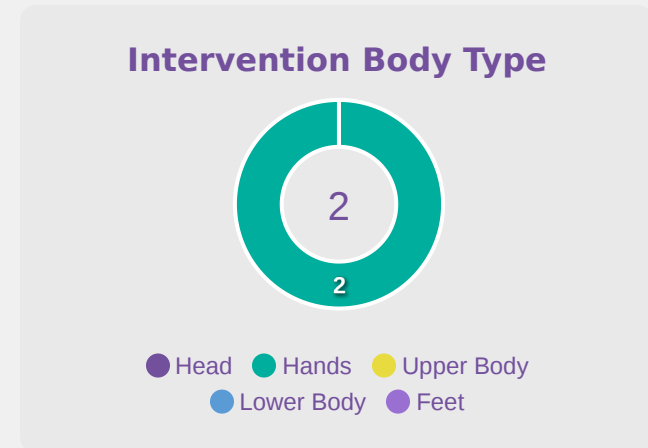

30

Total Involvements

Colombia

Goalkeeping Distribution

Goalkeeping Distribution

Goal Prevention

25
Total Attempts on Goal Faced

75
Save %

Total Attempts on Goal Faced	Total Goal Interventions	Save & Retain	Deflect & Retain	Save & Deflect	Save Attempt	No Save Attempt
25	5	2	1	3	2	17

Goal Prevention

Total Attempts on Goal Faced	Total Goal Interventions	Save & Retain	Deflect & Retain	Save & Deflect	Save Attempt	No Save Attempt
6	2	0	0	2	0	4