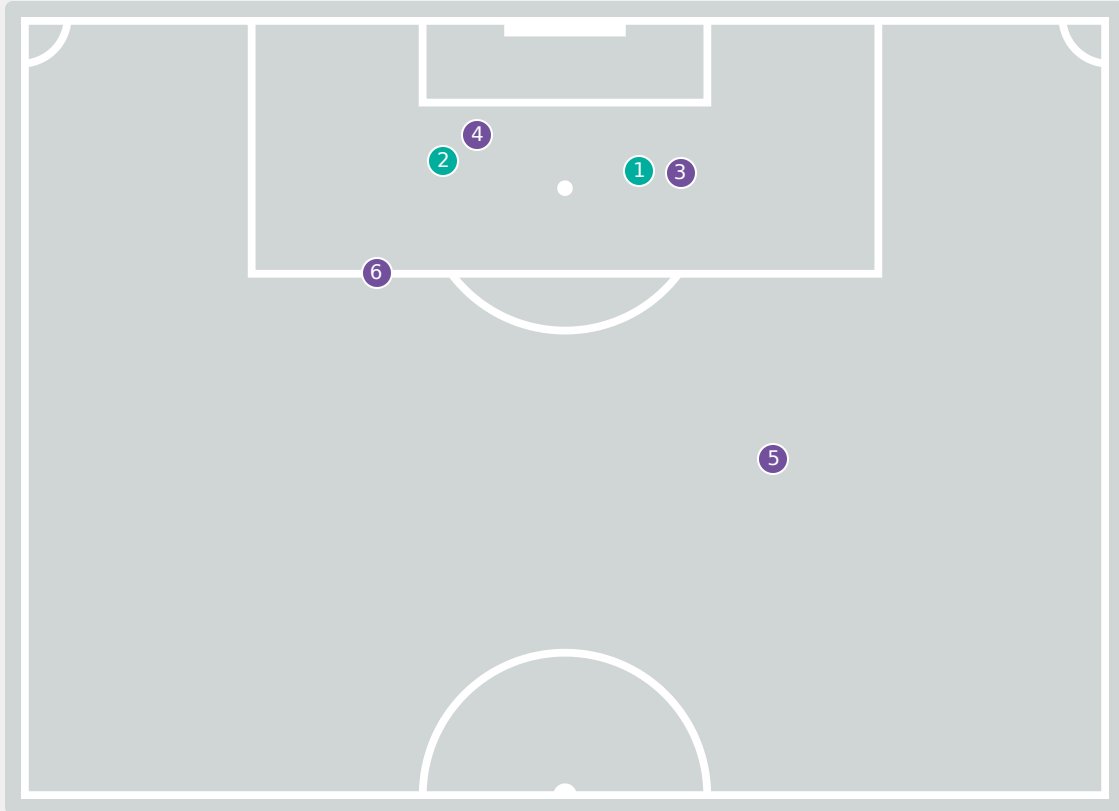

Goal Prevention

Total Attempts on Goal Faced	Total Goal Interventions	Save & Retain	Deflect & Retain	Save & Deflect	Save Attempt	No Save Attempt
6	2	0	0	2	0	4