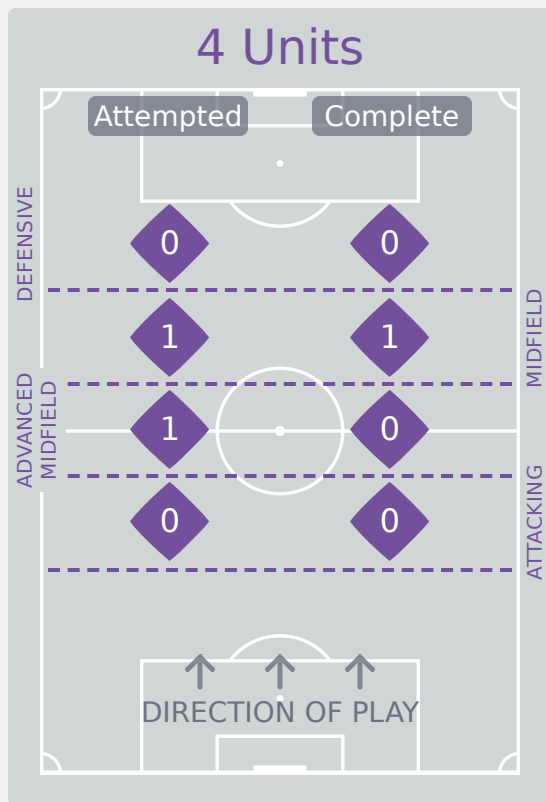

In Possession Line Height & Team Length

In Possession Line Height & Team Length

Line Breaks

Colombia

Attempted Line Breaks

74

Attempted Line Breaks	2
Inside Shape	2
Outside Shape	0

Attempted Line Breaks	48
Inside Shape	43
Outside Shape	5

Attempted Line Breaks	24
Inside Shape	21
Outside Shape	3

Line Breaks

Spain

Attempted Line Breaks

113

Attempted Line Breaks	1
Inside Shape	1
Outside Shape	0

Attempted Line Breaks	66
Inside Shape	43
Outside Shape	23

Attempted Line Breaks	46
Inside Shape	35
Outside Shape	11

Line Breaks

Colombia

					4 Units				3 Units			2 Units		Direction			Distribution Type		
#	Player	Line Breaks Attempted	Line Breaks Completed	Line Break Completion %	Attacking Line	Attacking Midfield Line	Midfield Line	Defensive Line	Attacking Line	Midfield Line	Defensive Line	Midfield Line	Defensive Line	Through	Around	Over	Pass	Cross	Ball Progression
1	AGUDELO Luisa	19	7	37%	0	0	0	0	10	3	1	4	1	0	0	19	19	0	0
2	RUIZ Ana	8	2	25%	0	0	0	0	0	2	2	4	0	2	0	6	8	0	0
3	ORTIZ Sofia	6	1	17%	0	0	0	0	1	1	2	2	0	2	0	4	5	1	0
4	GONZALEZ Zarhay	1	1	100%	0	0	0	0	1	0	0	0	0	1	0	0	1	0	0
6	WEINER Isabel	5	1	20%	0	0	0	0	0	1	2	1	1	2	0	3	5	0	0
7	DIAZ Isabella	4	1	25%	0	0	0	0	0	1	1	2	0	0	0	4	2	2	0
10	SILVA Mariana	4	1	25%	0	0	0	0	0	3	0	1	0	1	1	2	3	1	0
14	ACEVEDO Laura	7	3	43%	0	0	0	0	3	2	1	1	0	0	2	5	7	0	0
16	RODRIGUEZ Samantha	11	4	36%	0	1	1	0	1	4	1	3	0	2	3	6	10	0	1
17	ROJAS Nikol	0	0	0%	0	0	0	0	0	0	0	0	0	0	0	0	0	0	0
18	TUSCHE Lena	0	0	0%	0	0	0	0	0	0	0	0	0	0	0	0	0	0	0
9	LOPEZ Maithe	1	1	100%	0	0	0	0	0	1	0	0	0	0	1	0	1	0	0
11	MARTINEZ Ella	4	2	50%	0	0	0	0	0	3	0	1	0	2	1	1	4	0	0
13	CARDENAS Nicoll	3	0	0%	0	0	0	0	0	0	0	3	0	0	0	3	3	0	0
15	POSADA Sophia	1	0	0%	0	0	0	0	0	0	1	0	0	1	0	0	1	0	0