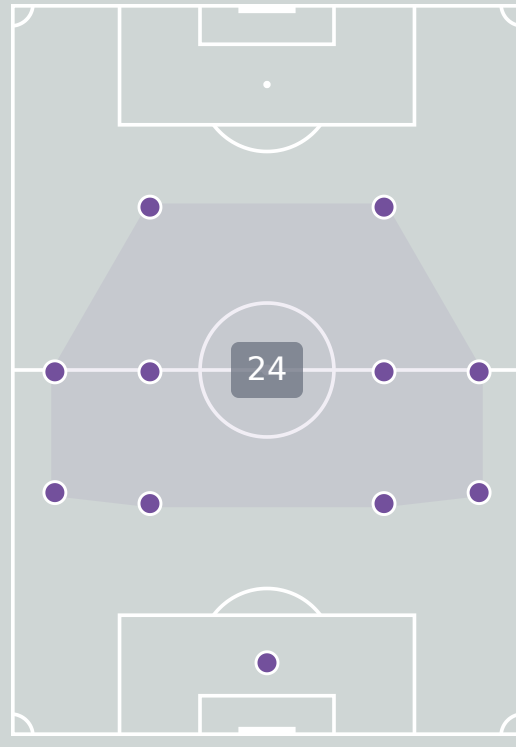

Most Crosses Attempted

7

GONZALEZ Martina
BENCH

#	Player	Inswing	Outswing	Driven	Lofted	Cutback	Push Cross	Total Attempted
13	VEGA Ziara	0	0	0	0	0	0	0
3	VAZQUEZ Elena	0	1	0	0	0	0	1
5	GARCIA Amaya	0	0	0	0	0	0	0
6	CUBO Lorena	0	0	0	0	0	0	0
7	ORTEGA Noa	0	3	0	0	0	0	3
8	GOMEZ Ainoa	0	2	0	0	0	0	2
14	GOMEZ Celia	0	0	0	0	0	0	0
15	CARMONA Nerea	0	0	0	1	0	0	1
16	SERRAJORDI Clara	0	0	0	0	0	0	0
18	SANTIAGO Iris Ashley	0	0	0	0	0	0	0
20	ESCOT Natalia	0	0	0	0	0	0	0
21	MARTIN Amor Leigh	0	0	0	0	0	0	0
2	GONZALEZ Martina	2	2	0	3	0	0	7
10	COMENDADOR Pau	0	0	0	1	0	0	1
12	AGIRREZABALA Aiara	0	1	0	0	0	0	1
17	MORENO Emma	0	0	0	0	0	0	0

Offering to Receive

50

Total Offers Made

14

Total Offers Received

Most Offers

13

DIAZ Isabella

ATTACKING MIDFIELD RIGHT

22

Offers Made in Final Third

Offers Made Inside Shape

Offers Made Outside Shape

24

Offers Made in Middle Third

4