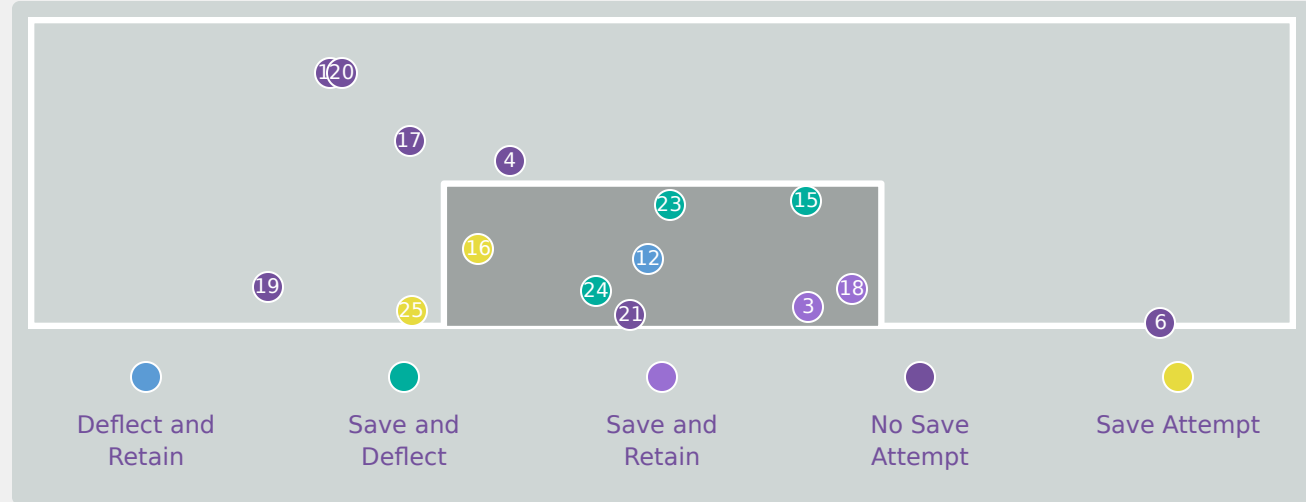

30

Total Involvements

Colombia

Goalkeeping Distribution

Goalkeeping Distribution

Goal Prevention

25
Total Attempts on Goal Faced

75
Save %

Total Attempts on Goal Faced	Total Goal Interventions	Save & Retain	Deflect & Retain	Save & Deflect	Save Attempt	No Save Attempt
25	5	2	1	3	2	17

Goal Prevention

Total Attempts on Goal Faced	Total Goal Interventions	Save & Retain	Deflect & Retain	Save & Deflect	Save Attempt	No Save Attempt
6	2	0	0	2	0	4