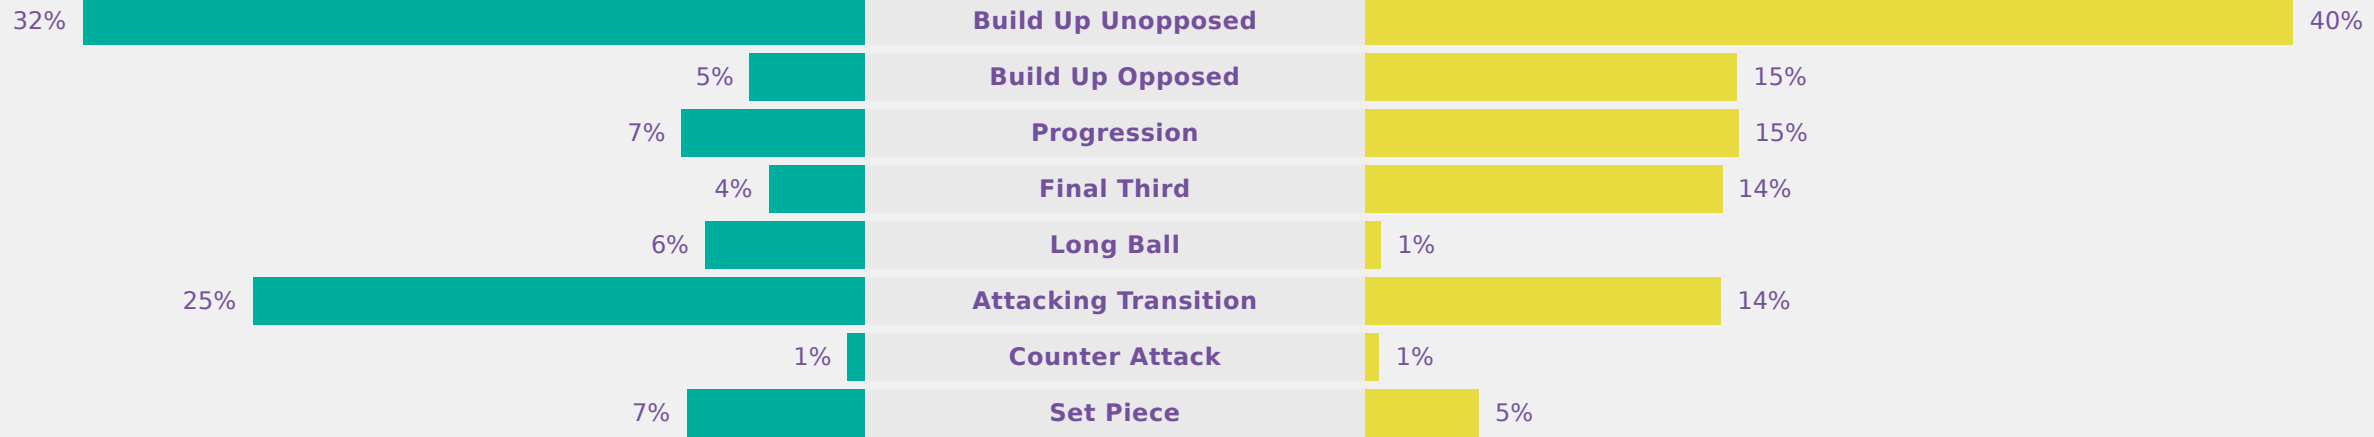

Colombia

Phases of Play

Spain

IN POSSESSION