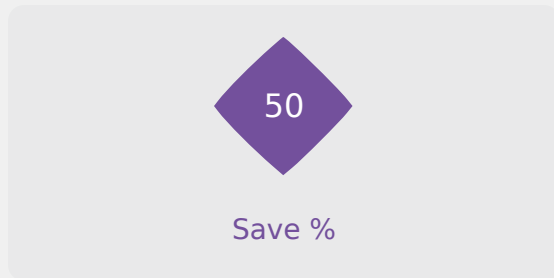

Goal Prevention

Total Attempts on Goal Faced	Total Goal Interventions	Save & Retain	Deflect & Retain	Save & Deflect	Save Attempt	No Save Attempt
6	2	0	0	2	0	4