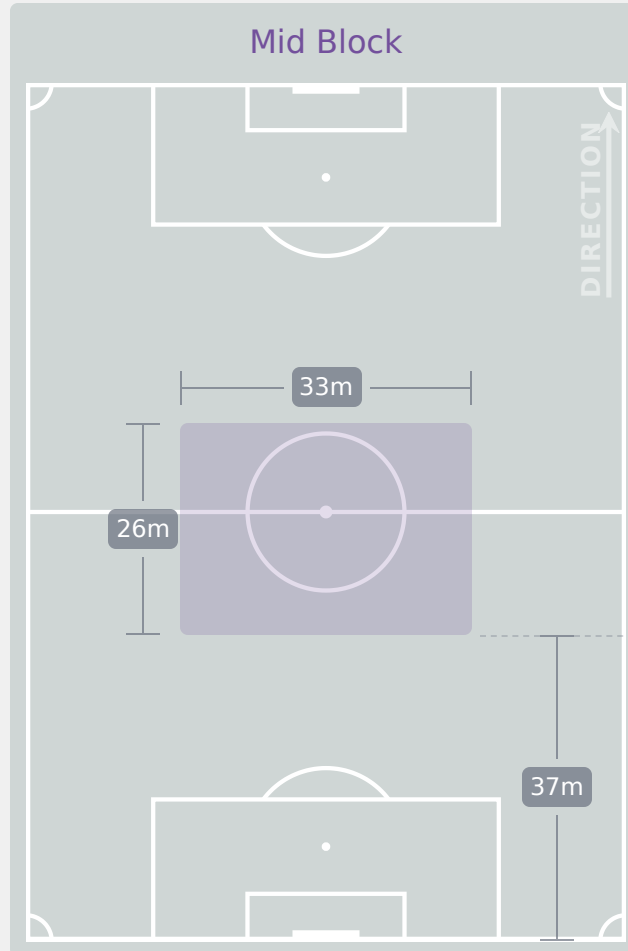

Blocks

Possession Contests

Most Possession Regains

7
CUBO Lorena
CENTRE MIDFIELD

#	Player	Total Possession Regains
13	VEGA Ziara	3
3	VAZQUEZ Elena	2
5	GARCIA Amaya	5
6	CUBO Lorena	7
7	ORTEGA Noa	1
8	GOMEZ Ainoa	2
14	GOMEZ Celia	2
15	CARMONA Nerea	2
16	SERRAJORDI Clara	7
18	SANTIAGO Iris Ashley	3
20	ESCOT Natalia	2
21	MARTIN Amor Leigh	0
2	GONZALEZ Martina	1
10	COMENDADOR Pau	1
12	AGIRREZABALA Aiara	5
17	MORENO Emma	4

Defensive Line Height & Team Length

Defensive Line Height & Team Length

Defensive Pressure

259	Total Pressures	67
70	Direct Pressures	34
1.74s	Avg Pressure Duration	1.61s
46	Forced Turnovers	48
15.42s	Ball Recovery Time	4.89s
63	Pushing on into Pressing	10
139	Pushing on	28
38	Pressing Direction Inside	8
161	Pressing Direction Outside	37