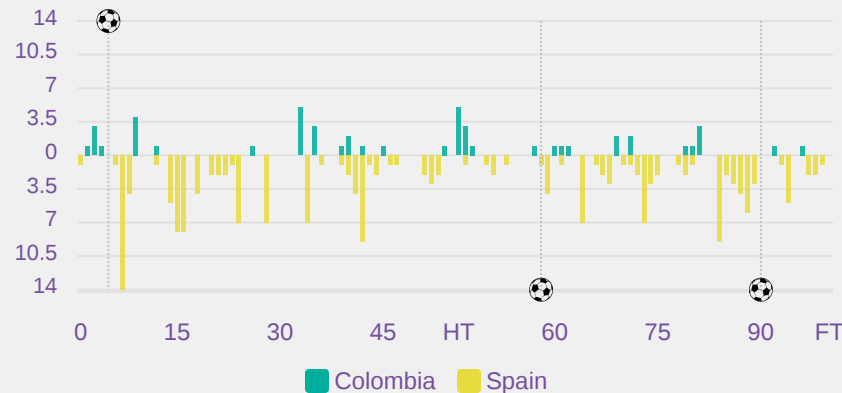

Distribution in the Final Third