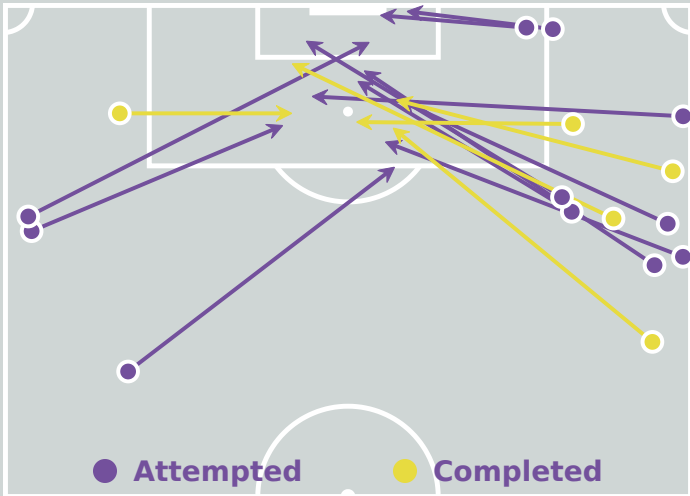

Crosses (Open Play)

Cross Locations

Delivery Type

Cross Zones

Attempted

7

Completed

0

Most Crosses Attempted

2

SILVA Mariana
ATTACKING MIDFIELD LEFT

#	Player	Inswing	Outswing	Driven	Lofted	Cutback	Push Cross	Total Attempted
1	AGUDELO Luisa	0	0	0	0	0	0	0
2	RUIZ Ana	0	0	0	0	0	0	0
3	ORTIZ Sofia	1	0	0	0	0	0	1
4	GONZALEZ Zarhay	0	0	0	0	0	0	0
6	WEINER Isabel	0	0	0	0	0	0	0
7	DIAZ Isabella	0	0	0	1	0	0	1
10	SILVA Mariana	1	0	0	1	0	0	2
14	ACEVEDO Laura	0	0	0	0	0	0	0
16	RODRIGUEZ Samantha	1	1	0	0	0	0	2
17	ROJAS Nikol	0	0	0	0	0	0	0
18	TUSCHE Lena	0	1	0	0	0	0	1
9	LOPEZ Maithe	0	0	0	0	0	0	0
11	MARTINEZ Ella	0	0	0	0	0	0	0
13	CARDENAS Nicoll	0	0	0	0	0	0	0
15	POSADA Sophia	0	0	0	0	0	0	0

Crosses (Open Play)

Cross Locations

Delivery Type

Cross Zones

Attempted

16

Completed

5