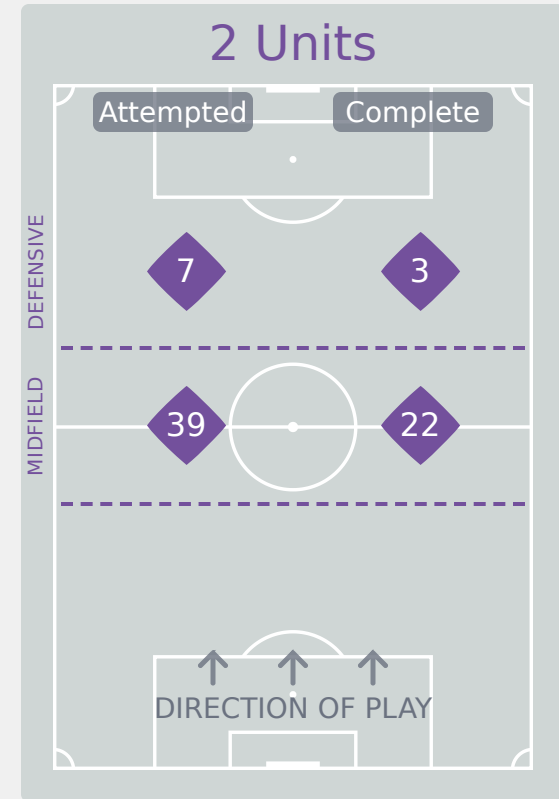

In Possession Line Height & Team Length

In Possession Line Height & Team Length

Line Breaks

Colombia

Attempted Line Breaks

74

Attempted Line Breaks	2
Inside Shape	2
Outside Shape	0

Attempted Line Breaks	48
Inside Shape	43
Outside Shape	5

Attempted Line Breaks	24
Inside Shape	21
Outside Shape	3

Line Breaks

Spain

Attempted Line Breaks

113

Attempted Line Breaks	1
Inside Shape	1
Outside Shape	0

Attempted Line Breaks	66
Inside Shape	43
Outside Shape	23

Attempted Line Breaks	46
Inside Shape	35
Outside Shape	11

Line Breaks

Colombia

					4 Units				3 Units			2 Units		Direction			Distribution Type		
#	Player	Line Breaks Attempted	Line Breaks Completed	Line Break Completion %	Attacking Line	Attacking Midfield Line	Midfield Line	Defensive Line	Attacking Line	Midfield Line	Defensive Line	Midfield Line	Defensive Line	Through	Around	Over	Pass	Cross	Ball Progression
1	AGUDELO Luisa	19	7	37%	0	0	0	0	10	3	1	4	1	0	0	19	19	0	0
2	RUIZ Ana	8	2	25%	0	0	0	0	0	2	2	4	0	2	0	6	8	0	0
3	ORTIZ Sofia	6	1	17%	0	0	0	0	1	1	2	2	0	2	0	4	5	1	0
4	GONZALEZ Zarhay	1	1	100%	0	0	0	0	1	0	0	0	0	1	0	0	1	0	0
6	WEINER Isabel	5	1	20%	0	0	0	0	0	1	2	1	1	2	0	3	5	0	0
7	DIAZ Isabella	4	1	25%	0	0	0	0	0	1	1	2	0	0	0	4	2	2	0
10	SILVA Mariana	4	1	25%	0	0	0	0	0	3	0	1	0	1	1	2	3	1	0
14	ACEVEDO Laura	7	3	43%	0	0	0	0	3	2	1	1	0	0	2	5	7	0	0
16	RODRIGUEZ Samantha	11	4	36%	0	1	1	0	1	4	1	3	0	2	3	6	10	0	1
17	ROJAS Nikol	0	0	0%	0	0	0	0	0	0	0	0	0	0	0	0	0	0	0
18	TUSCHE Lena	0	0	0%	0	0	0	0	0	0	0	0	0	0	0	0	0	0	0
9	LOPEZ Maithe	1	1	100%	0	0	0	0	0	1	0	0	0	0	1	0	1	0	0
11	MARTINEZ Ella	4	2	50%	0	0	0	0	0	3	0	1	0	2	1	1	4	0	0
13	CARDENAS Nicoll	3	0	0%	0	0	0	0	0	0	0	3	0	0	0	3	3	0	0
15	POSADA Sophia	1	0	0%	0	0	0	0	0	0	1	0	0	1	0	0	1	0	0