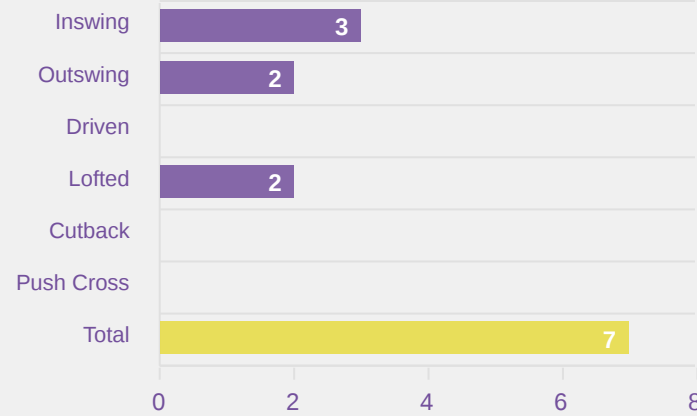

Attempts at Goal

Key	Outcome	Shots
●	Goals	2
●	On Target	6
●	Off Target	9
●	Blocked	4
●	Incomplete	4

Attempts at Goal

Time	Player	Outcome	Body Part	Delivery Type
7	16 SERRAJORDI Clara	Incomplete - Blocked	Right Foot	Pass
15	18 SANTIAGO Iris Ashley	Incomplete - Player On Ball Error	Head	Cross
16	18 SANTIAGO Iris Ashley	On Target - Saved	Head	Pass
16	18 SANTIAGO Iris Ashley	Off Target	Head	Cross
20	8 GOMEZ Ainoa	Incomplete - Defensive Event	Right Foot	Corner
20	3 VAZQUEZ Elena	Deflected Off Target - Defensive Event	Head	Corner
25	7 ORTEGA Noa	Incomplete - Blocked	Left Foot	Ball Progression
28	6 CUBO Lorena	Off Target	Right Foot	Pass
34	8 GOMEZ Ainoa	Incomplete - Blocked	Right Foot	Loose Ball
36	14 GOMEZ Celia	Incomplete - Defensive Event	Right Foot	Loose Ball
42	16 SERRAJORDI Clara	Incomplete - Blocked	Left Foot	Other
43	16 SERRAJORDI Clara	On Target - Saved	Right Foot	Pass
53	20 ESCOT Natalia	Deflected Off Target - Defensive Event	Left Foot	Loose Ball
53	8 GOMEZ Ainoa	Off Target	Head	Corner
52	5 GARCIA Amaya	On Target - Saved	Left Foot	Freekick
57	5 GARCIA Amaya	On Target - Goal	Left Foot	Penalty
68	2 GONZALEZ Martina	Off Target	Left Foot	Pass

Attempts at Goal

Time	Player	Outcome	Body Part	Delivery Type
73	10 COMENDADOR Pau	On Target - Saved	Right Foot	Pass
84	10 COMENDADOR Pau	Off Target	Head	Cross
87	6 CUBO Lorena	Off Target	Right Foot	Loose Ball
89	18 SANTIAGO Iris Ashley	On Target - Goal	Right Foot	Loose Ball
94	17 MORENO Emma	Incomplete - Player On Ball Error	Head	Cross
97	6 CUBO Lorena	On Target - Saved	Right Foot	Loose Ball
99	17 MORENO Emma	On Target - Saved	Right Foot	Corner
99	12 AGIRREZABALA Aiara	Off Target	Left Foot	Other

Crosses (Open Play)

Cross Locations

Delivery Type

Cross Zones

Attempted

7

Completed

0