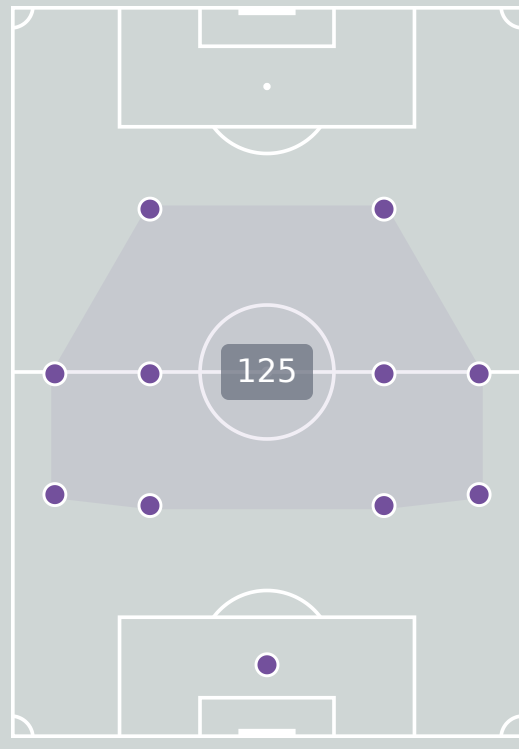

Offering to Receive

237

Total Offers Made

92

Total Offers Received

Most Offers

38

CUBO Lorena
CENTRE MIDFIELD

118

Offers Made in Final Third

103

Offers Made in Middle Third

16

Offers Made in Defensive Third

Offers Made Inside Shape

Offers Made Outside Shape