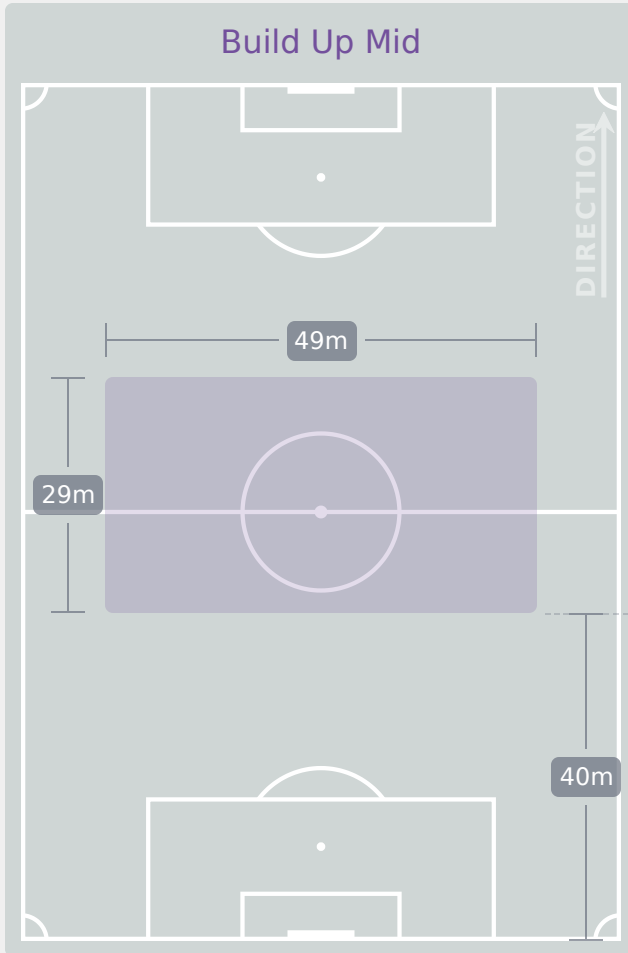

USA

Phases of Play

Korea Republic

IN POSSESSION

OUT OF POSSESSION

FIFA
U-17 WOMEN'S
WORLD CUP
DOMINICAN REPUBLIC 2024

IN POSSESSION
USA 5 - 0 Korea Republic

In Possession Line Height & Team Length

In Possession Line Height & Team Length

Korea Republic

Line Breaks

USA

Attempted Line Breaks

132

Attempted Line Breaks	3
Inside Shape	2
Outside Shape	1

Attempted Line Breaks	78
Inside Shape	47
Outside Shape	31