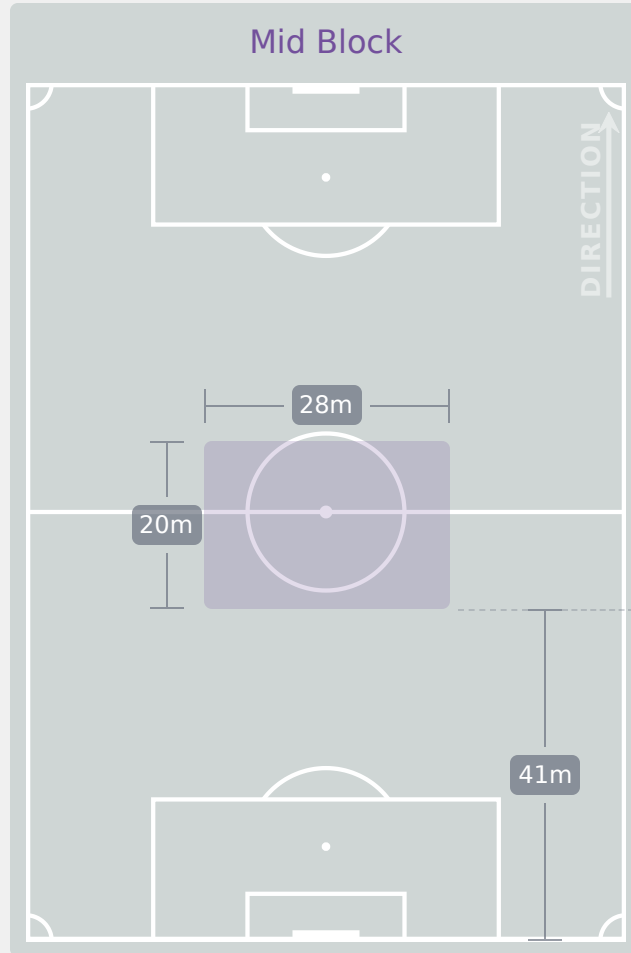

Defensive Line Height & Team Length

Defensive Line Height & Team Length

Korea Republic

Defensive Pressure

212	Total Pressures	282
71	Direct Pressures	57
1.59s	Avg Pressure Duration	1.78s
74	Forced Turnovers	53
12.77s	Ball Recovery Time	10.55s
86	Pushing on into Pressing	97
209	Pushing on	201
27	Pressing Direction Inside	39
149	Pressing Direction Outside	165