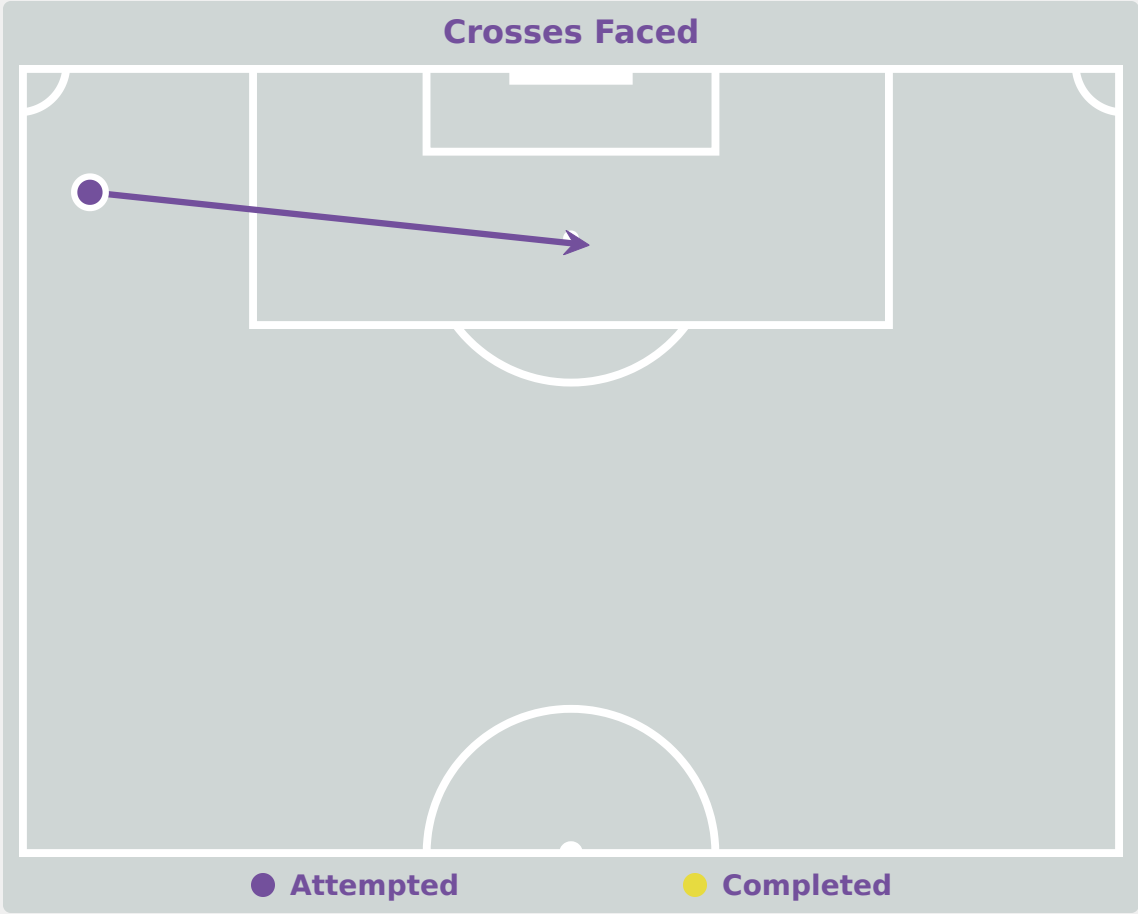

Aerial Control

Delivery Types Faced

Total	In Swing	Out Swing	Driven	Lofted	Cutback	Push
1	0	1	0	0	0	0