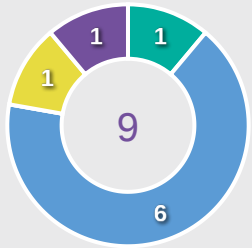

Movement to Receive

Movement Types by Phase

Final Third Phase

Progression Phase

Build Up Phase

All Movement Types

- In Front
- In Between
- Out to In
- In to Out
- In Behind

Top Ranked Players

Type	Player	Movements
In Front	6 MCCAMMON Ainsley	17
In Between	7 ASCANIO Kimmi	33
Out to In	13 BARCENAS Mel	4
In to Out	7 ASCANIO Kimmi	4
In Behind	20 LONG Mary	39

Movement Types Pitch Third

Movement to Receive

Korea Republic

Movement Types by Phase

Final Third Phase

Progression Phase

Build Up Phase

All Movement Types

- In Front
- In Between
- Out to In
- In to Out
- In Behind

Top Ranked Players