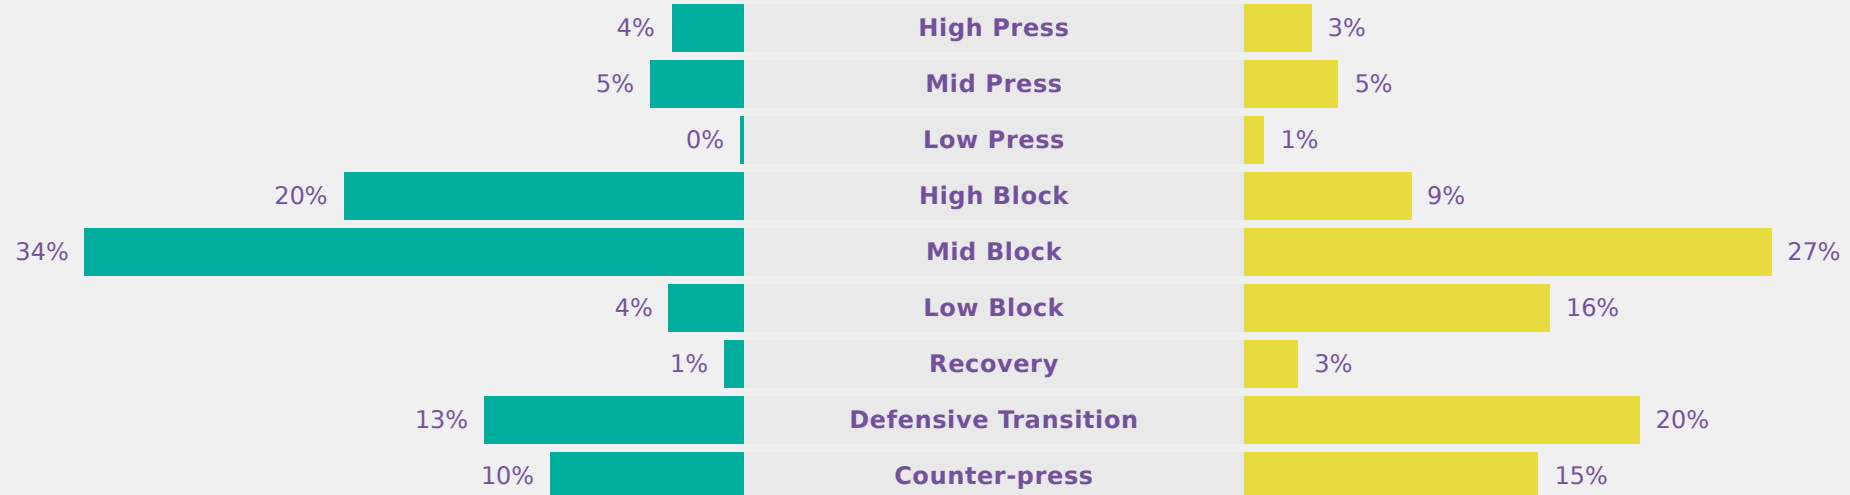

USA

Phases of Play

Korea Republic

IN POSSESSION

OUT OF POSSESSION

FIFA
U-17 WOMEN'S
WORLD CUP
DOMINICAN REPUBLIC 2024

IN POSSESSION
USA 5 - 0 Korea Republic

In Possession Line Height & Team Length