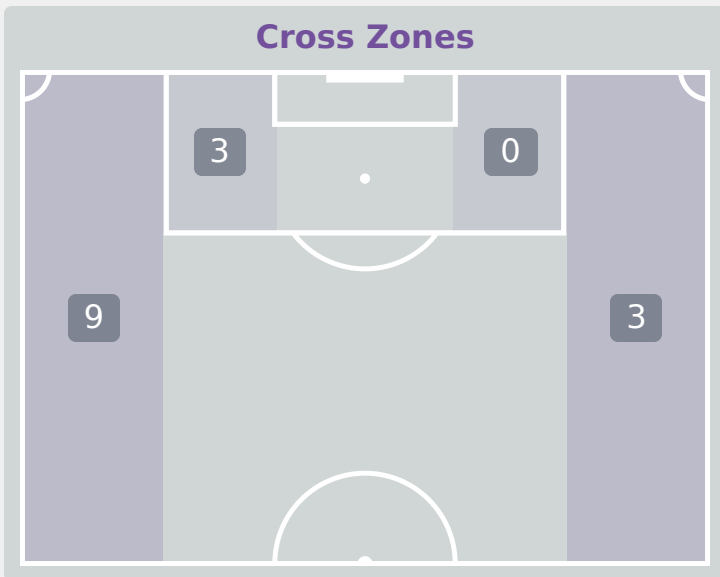

Delivery Type

Attempted

15

Completed

4

Most Crosses Attempted

4

BARCENAS Mel
ATTACKING MIDFIELD LEFT

#	Player	Inswing	Outswing	Driven	Lofted	Cutback	Push Cross	Total Attempted
21	OSTEEN Evan	0	0	0	0	0	0	0
2	TRAVERS Jocelyn	1	0	1	2	0	0	4
3	ARMSTRONG Trinity	0	0	0	1	0	0	1
5	GILMORE Kiara	0	0	0	0	0	0	0
6	MCCAMMON Ainsley	0	0	0	0	0	0	0
7	ASCANIO Kimmi	0	0	0	0	0	1	1
10	FULLER Kennedy	0	2	0	1	0	0	3
13	BARCENAS Mel	0	2	0	1	0	1	4
15	SCOTT Katie	0	0	0	0	0	0	0
17	JOHNSON Micayla	0	1	0	0	0	0	1
20	LONG Mary	0	0	0	0	0	0	0
8	NGUYEN Y-Lan	0	0	0	0	0	0	0
11	PADELSKI Maddie	0	1	0	0	0	0	1
14	POWELL Leena	0	0	0	0	0	0	0
16	ANTONUCCI Scottie	0	0	0	0	0	0	0
18	KING Daya	0	0	0	0	0	0	0