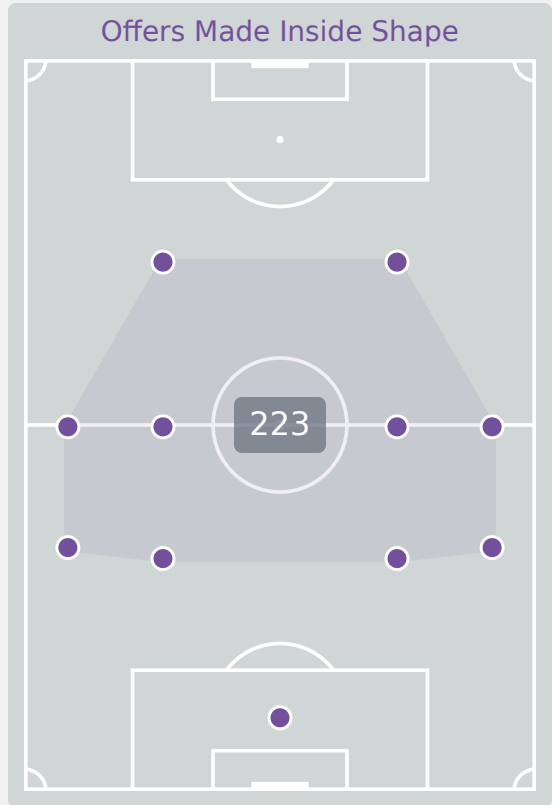

Offering to Receive

372
Total Offers Made

141
Total Offers Received

Most Offers
55
ASCANIO Kimmi
ATTACKING MIDFIELD

188
Offers Made in Final Third

134
Offers Made in Middle Third

50
Offers Made in Defensive Third

#	Player	Offers Made	Offers Received	% Made & Received
21	OSTEEN Evan	2	2	100%
2	TRAVERS Jocelyn	36	26	72.2%
3	ARMSTRONG Trinity	11	7	63.6%
5	GILMORE Kiara	16	10	62.5%
6	MCCAMMON Ainsley	27	11	40.7%
7	ASCANIO Kimmi	55	16	29.1%
10	FULLER Kennedy	25	9	36%
13	BARCENAS Mel	47	22	46.8%
15	SCOTT Katie	13	7	53.8%
17	JOHNSON Micayla	9	6	66.7%
20	LONG Mary	54	9	16.7%
8	NGUYEN Y-Lan	29	7	24.1%
11	PADELSKI Maddie	23	6	26.1%
14	POWELL Leena	2	0	0%
16	ANTONUCCI Scottie	19	2	10.5%
18	KING Daya	4	1	25%