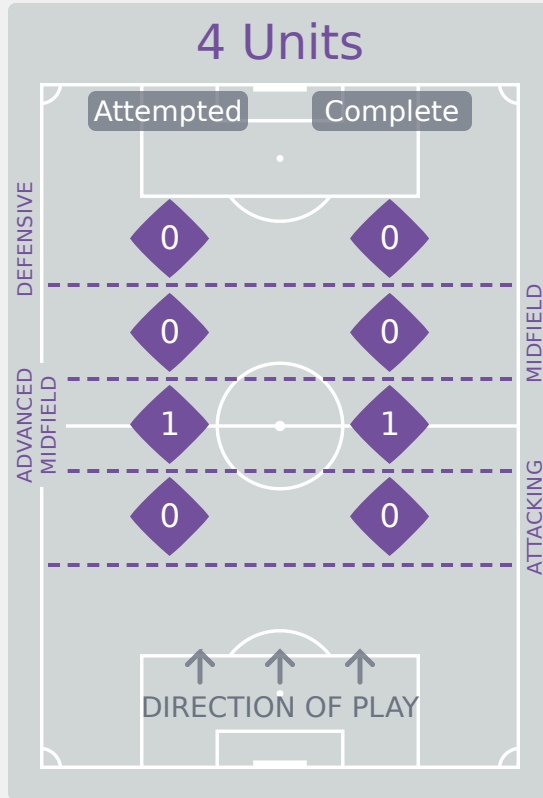

In Possession Line Height & Team Length

Korea Republic

Line Breaks

USA

Attempted Line Breaks

132

Attempted Line Breaks	3
Inside Shape	2
Outside Shape	1

Attempted Line Breaks	78
Inside Shape	47
Outside Shape	31

Attempted Line Breaks	51
Inside Shape	25
Outside Shape	26

Line Breaks

Korea Republic

Attempted Line Breaks

117

Attempted Line Breaks	1
Inside Shape	0
Outside Shape	1

Attempted Line Breaks	88
Inside Shape	45
Outside Shape	43

Attempted Line Breaks	28
Inside Shape	17
Outside Shape	11

Line Breaks

					4 Units				3 Units			2 Units		Direction			Distribution Type		
#	Player	Line Breaks Attempted	Line Breaks Completed	Line Break Completion %	Attacking Line	Attacking Midfield Line	Midfield Line	Defensive Line	Attacking Line	Midfield Line	Defensive Line	Midfield Line	Defensive Line	Through	Around	Over	Pass	Cross	Ball Progression
21	OSTEEN Evan	7	2	29%	0	0	0	0	3	4	0	0	0	0	0	7	7	0	0
2	TRAVERS Jocelyn	24	15	62%	0	0	0	0	4	9	3	6	2	3	13	8	22	2	0
3	ARMSTRONG Trinity	20	15	75%	0	2	0	0	4	6	3	5	0	5	6	9	19	1	0
5	GILMORE Kiara	22	16	73%	0	0	0	0	3	7	1	11	0	3	13	6	22	0	0
6	MCCAMMON Ainsley	13	9	69%	0	0	0	0	0	4	3	6	0	7	2	4	13	0	0
7	ASCANIO Kimmi	9	7	78%	0	0	0	1	0	2	3	0	3	5	4	0	8	0	1
10	FULLER Kennedy	10	8	80%	0	0	0	0	0	3	1	6	0	6	2	2	10	0	0
13	BARCENAS Mel	10	5	50%	0	0	0	0	0	2	2	5	1	3	4	3	9	1	0
15	SCOTT Katie	6	6	100%	0	0	0	0	2	2	0	2	0	2	1	3	6	0	0
17	JOHNSON Micayla	1	0	0%	0	0	0	0	0	0	0	1	0	1	0	0	1	0	0
20	LONG Mary	2	1	50%	0	0	0	0	0	2	0	0	0	0	0	2	2	0	0
8	NGUYEN Y-Lan	6	6	100%	0	0	0	0	0	3	1	2	0	2	3	1	6	0	0
11	PADELSKI Maddie	0	0	0%	0	0	0	0	0	0	0	0	0	0	0	0	0	0	0
14	POWELL Leena	0	0	0%	0	0	0	0	0	0	0	0	0	0	0	0	0	0	0
16	ANTONUCCI Scottie	1	0	0%	0	0	0	0	0	0	1	0	0	1	0	0	1	0	0
18	KING Daya	1	1	100%	0	0	0	0	0	0	0	1	0	1	0	0	1	0	0