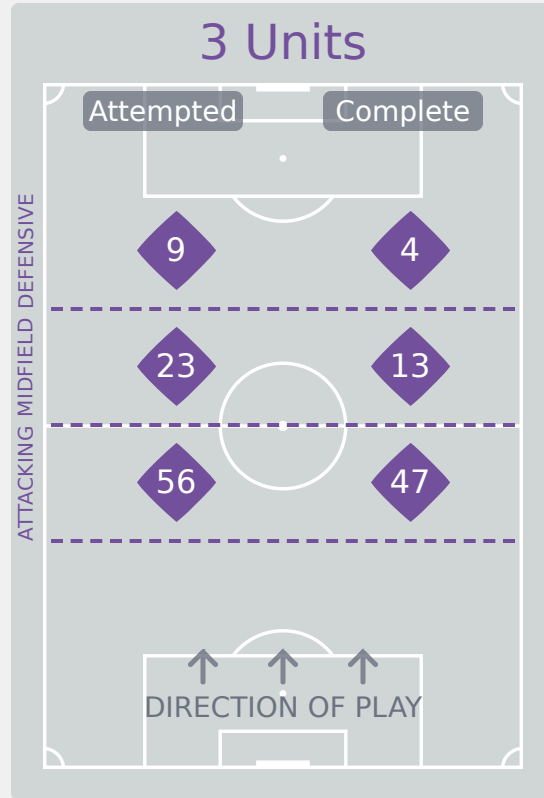

In Possession Line Height & Team Length

Korea Republic

Line Breaks

USA

Attempted Line Breaks

132

Attempted Line Breaks	3
Inside Shape	2
Outside Shape	1

Attempted Line Breaks	78
Inside Shape	47
Outside Shape	31

Attempted Line Breaks	51
Inside Shape	25
Outside Shape	26

Line Breaks

Korea Republic

Attempted Line Breaks

117

Attempted Line Breaks	1
Inside Shape	0
Outside Shape	1

Attempted Line Breaks	88
Inside Shape	45
Outside Shape	43

Attempted Line Breaks	28
Inside Shape	17
Outside Shape	11

Line Breaks

					4 Units				3 Units			2 Units		Direction			Distribution Type		
#	Player	Line Breaks Attempted	Line Breaks Completed	Line Break Completion %	Attacking Line	Attacking Midfield Line	Midfield Line	Defensive Line	Attacking Line	Midfield Line	Defensive Line	Midfield Line	Defensive Line	Through	Around	Over	Pass	Cross	Ball Progression
21	OSTEEN Evan	7	2	29%	0	0	0	0	3	4	0	0	0	0	0	7	7	0	0
2	TRAVERS Jocelyn	24	15	62%	0	0	0	0	4	9	3	6	2	3	13	8	22	2	0
3	ARMSTRONG Trinity	20	15	75%	0	2	0	0	4	6	3	5	0	5	6	9	19	1	0
5	GILMORE Kiara	22	16	73%	0	0	0	0	3	7	1	11	0	3	13	6	22	0	0
6	MCCAMMON Ainsley	13	9	69%	0	0	0	0	0	4	3	6	0	7	2	4	13	0	0
7	ASCANIO Kimmi	9	7	78%	0	0	0	1	0	2	3	0	3	5	4	0	8	0	1
10	FULLER Kennedy	10	8	80%	0	0	0	0	0	3	1	6	0	6	2	2	10	0	0
13	BARCENAS Mel	10	5	50%	0	0	0	0	0	2	2	5	1	3	4	3	9	1	0
15	SCOTT Katie	6	6	100%	0	0	0	0	2	2	0	2	0	2	1	3	6	0	0
17	JOHNSON Micayla	1	0	0%	0	0	0	0	0	0	0	1	0	1	0	0	1	0	0
20	LONG Mary	2	1	50%	0	0	0	0	0	2	0	0	0	0	0	2	2	0	0
8	NGUYEN Y-Lan	6	6	100%	0	0	0	0	0	3	1	2	0	2	3	1	6	0	0
11	PADELSKI Maddie	0	0	0%	0	0	0	0	0	0	0	0	0	0	0	0	0	0	0
14	POWELL Leena	0	0	0%	0	0	0	0	0	0	0	0	0	0	0	0	0	0	0
16	ANTONUCCI Scottie	1	0	0%	0	0	0	0	0	0	1	0	0	1	0	0	1	0	0
18	KING Daya	1	1	100%	0	0	0	0	0	0	0	1	0	1	0	0	1	0	0