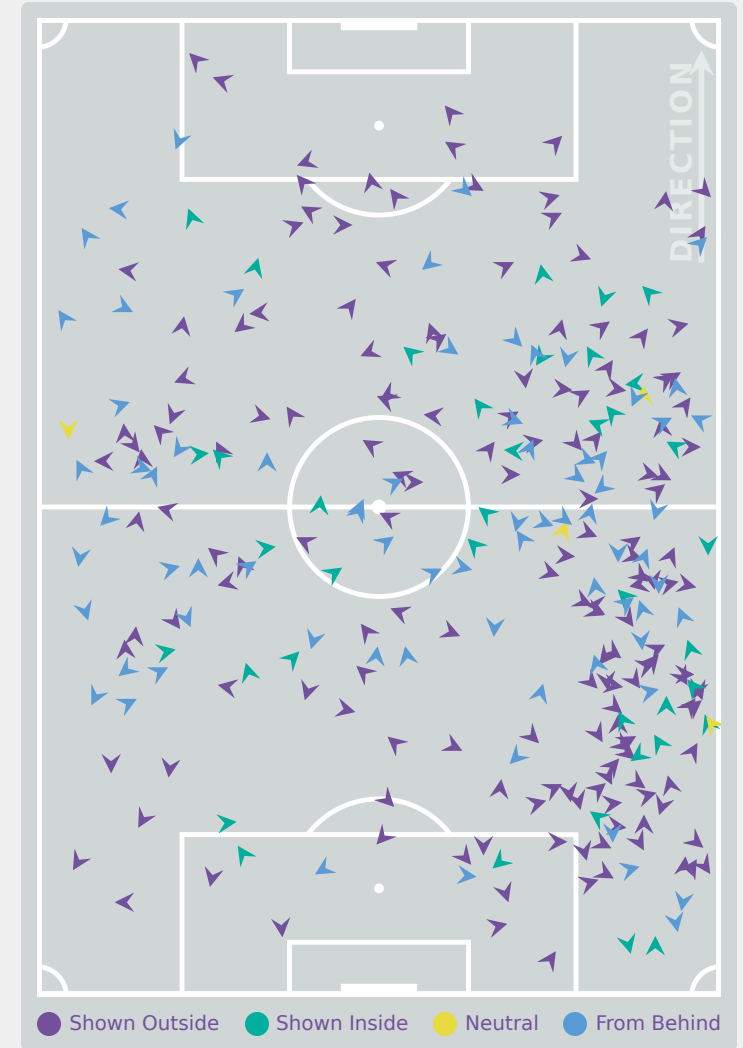

Most Direct Pressures

12

MCCAMMON Ainsley
DEFENSIVE MIDFIELD CENTRE
RIGHT

Most Direct Pressures

8

PHAIR Casey
CENTRE FORWARD

FIFA
U-17 WOMEN'S
WORLD CUP
DOMINICAN REPUBLIC 2024

GOALKEEPING