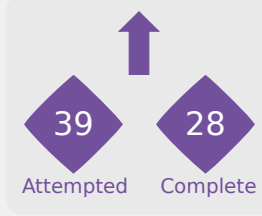

USA

Phases of Play

Korea Republic

IN POSSESSION

OUT OF POSSESSION

FIFA
U-17 WOMEN'S
WORLD CUP
DOMINICAN REPUBLIC 2024

IN POSSESSION
USA 5 - 0 Korea Republic

In Possession Line Height & Team Length

In Possession Line Height & Team Length

Korea Republic

Line Breaks

USA

Attempted Line Breaks

132

Attempted Line Breaks	3
Inside Shape	2
Outside Shape	1

Attempted Line Breaks	78
Inside Shape	47
Outside Shape	31

Attempted Line Breaks	51
Inside Shape	25
Outside Shape	26

Line Breaks

Korea Republic

Attempted Line Breaks

117

Attempted Line Breaks	1
Inside Shape	0
Outside Shape	1

Attempted Line Breaks	88
Inside Shape	45
Outside Shape	43