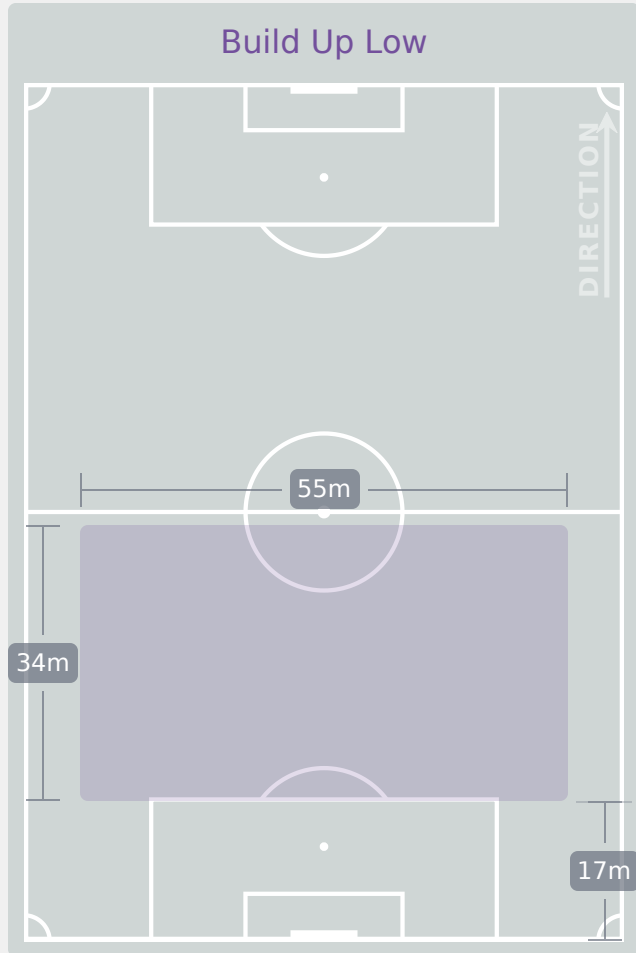

USA

Phases of Play

Korea Republic

IN POSSESSION

OUT OF POSSESSION

FIFA
U-17 WOMEN'S
WORLD CUP
DOMINICAN REPUBLIC 2024

IN POSSESSION
USA 5 - 0 Korea Republic

In Possession Line Height & Team Length

In Possession Line Height & Team Length

Korea Republic

Line Breaks

USA

Attempted Line Breaks

132

Attempted Line Breaks	3
Inside Shape	2
Outside Shape	1

Attempted Line Breaks	78
Inside Shape	47
Outside Shape	31