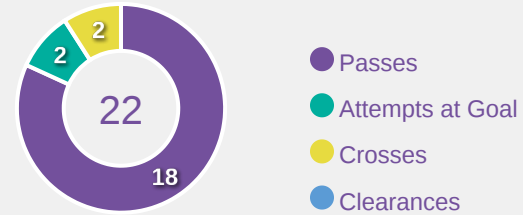

Defensive Actions

Blocks

Possession Contests

Most Possession Regains

Korea Republic

#	Player	Total Possession Regains
1	WOO Sumin	6
2	SHIN Dain	1
4	SHIN Sunghee	6
7	KIM Yeeun	2
8	BEOM Yeju	4
9	PHAIR Casey	3
13	RYOO Jihae	0
15	KIM Minseo	1
16	PARK Jiyu	7
19	JUNG Hayun	3
20	NOH Sieun	3
6	LIM Yeji	2
10	YANG Jimin	0
11	SEO Minjeong	0
12	BAEK Jieun	3
14	HAN Gukhee	4