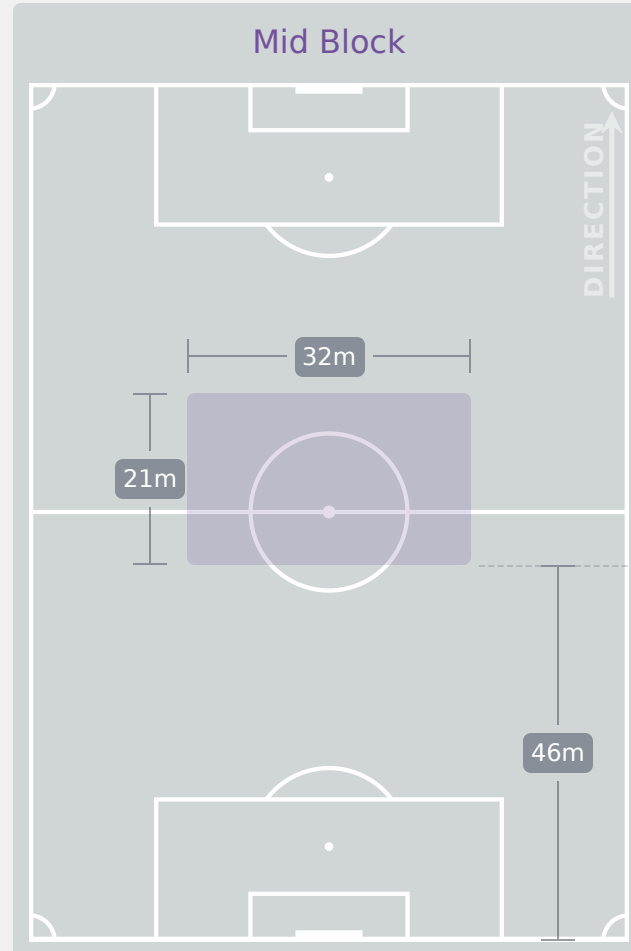

Defensive Actions

Blocks

Possession Contests

Most Possession Regains

Korea Republic

#	Player	Total Possession Regains
1	WOO Sumin	6
2	SHIN Dain	1
4	SHIN Sunghee	6
7	KIM Yeeun	2
8	BEOM Yeju	4
9	PHAIR Casey	3
13	RYOO Jihae	0
15	KIM Minseo	1
16	PARK Jiyu	7
19	JUNG Hayun	3
20	NOH Sieun	3
6	LIM Yeji	2
10	YANG Jimin	0
11	SEO Minjeong	0
12	BAEK Jieun	3
14	HAN Gukhee	4

Defensive Line Height & Team Length

Defensive Line Height & Team Length

Korea Republic

Defensive Pressure

212	Total Pressures	282
71	Direct Pressures	57
1.59s	Avg Pressure Duration	1.78s
74	Forced Turnovers	53
12.77s	Ball Recovery Time	10.55s
86	Pushing on into Pressing	97
209	Pushing on	201
27	Pressing Direction Inside	39
149	Pressing Direction Outside	165