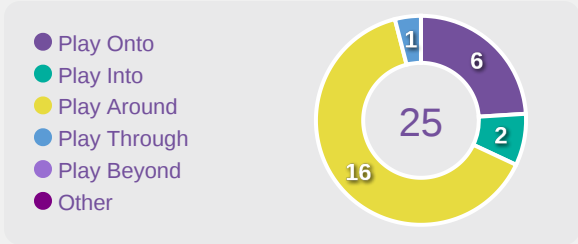

Goalkeeping Distribution