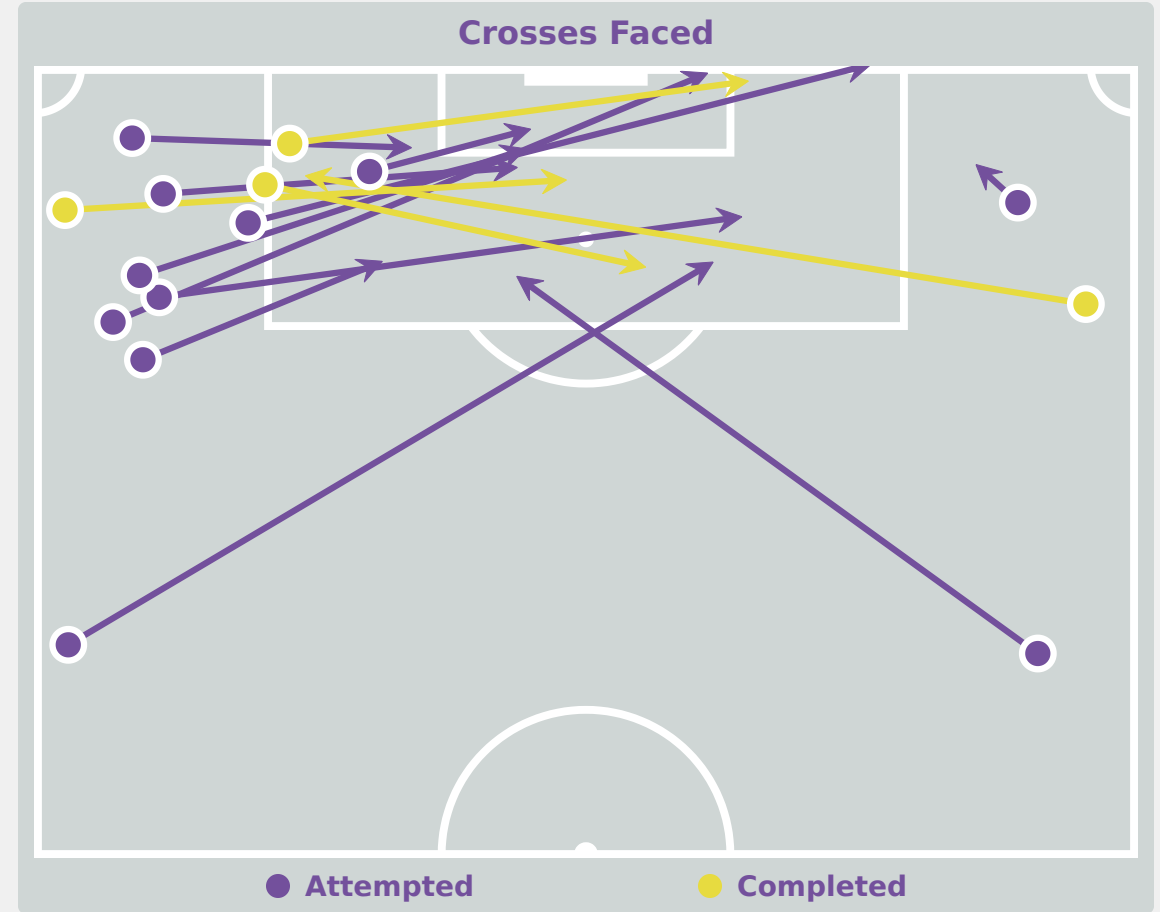

Aerial Control

Delivery Types Faced

Total	In Swing	Out Swing	Driven	Lofted	Cutback	Push
1	0	1	0	0	0	0

Aerial Control

Korea Republic

Delivery Types Faced

Total	In Swing	Out Swing	Driven	Lofted	Cutback	Push
20	3	8	1	5	0	3