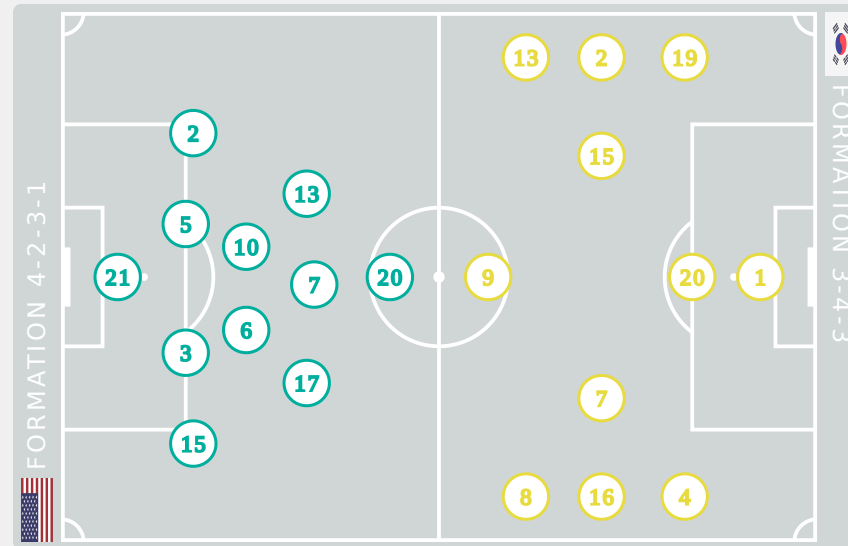

SUBSTITUTES

- 1 GK VAPENSKY Molly
- 12 GK DUNLAP Wicki
- 4 DF HARDEMAN Jordyn
- 8 MF NGUYEN Y-Lan ↑ 61'
- 9 DF BABCOCK Anna
- 11 FW PADELSKI Maddie ↑ 45' ⚽ 87'
- 14 FW POWELL Leena ↑ 81'
- 16 MF ANTONUCCI Scottie ↑ 67'
- 18 DF KING Daya ↑ 45'
- 19 MF RODRIGUEZ Jaiden