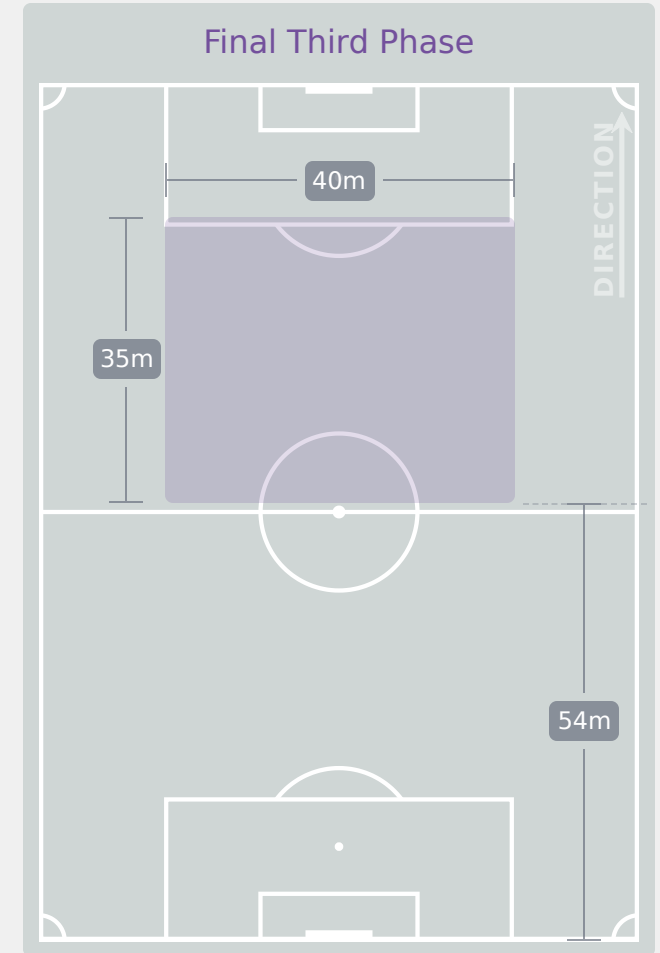

USA

Phases of Play

Korea Republic

IN POSSESSION

OUT OF POSSESSION

FIFA
U-17 WOMEN'S
WORLD CUP
DOMINICAN REPUBLIC 2024

IN POSSESSION
USA 5 - 0 Korea Republic

In Possession Line Height & Team Length

In Possession Line Height & Team Length

Korea Republic

Line Breaks

USA

Attempted Line Breaks

132

Attempted Line Breaks	3
Inside Shape	2
Outside Shape	1

Attempted Line Breaks	78
Inside Shape	47
Outside Shape	31