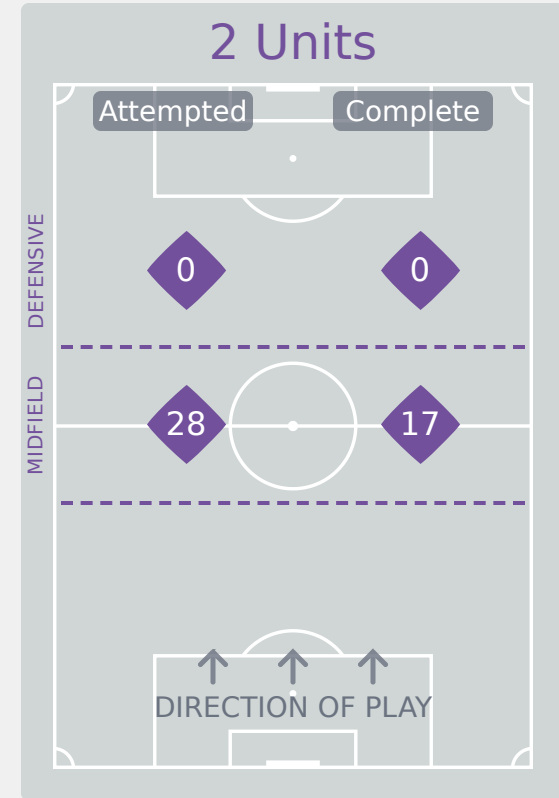

In Possession Line Height & Team Length

Korea Republic

Line Breaks

USA

Attempted Line Breaks

132

Attempted Line Breaks	3
Inside Shape	2
Outside Shape	1

Attempted Line Breaks	78
Inside Shape	47
Outside Shape	31

Attempted Line Breaks	51
Inside Shape	25
Outside Shape	26

Line Breaks

Korea Republic

Attempted Line Breaks

117

Attempted Line Breaks	1
Inside Shape	0
Outside Shape	1

Attempted Line Breaks	88
Inside Shape	45
Outside Shape	43

Attempted Line Breaks	28
Inside Shape	17
Outside Shape	11

Line Breaks

					4 Units				3 Units			2 Units		Direction			Distribution Type		
#	Player	Line Breaks Attempted	Line Breaks Completed	Line Break Completion %	Attacking Line	Attacking Midfield Line	Midfield Line	Defensive Line	Attacking Line	Midfield Line	Defensive Line	Midfield Line	Defensive Line	Through	Around	Over	Pass	Cross	Ball Progression
21	OSTEEN Evan	7	2	29%	0	0	0	0	3	4	0	0	0	0	0	7	7	0	0
2	TRAVERS Jocelyn	24	15	62%	0	0	0	0	4	9	3	6	2	3	13	8	22	2	0
3	ARMSTRONG Trinity	20	15	75%	0	2	0	0	4	6	3	5	0	5	6	9	19	1	0
5	GILMORE Kiara	22	16	73%	0	0	0	0	3	7	1	11	0	3	13	6	22	0	0
6	MCCAMMON Ainsley	13	9	69%	0	0	0	0	0	4	3	6	0	7	2	4	13	0	0
7	ASCANIO Kimmi	9	7	78%	0	0	0	1	0	2	3	0	3	5	4	0	8	0	1
10	FULLER Kennedy	10	8	80%	0	0	0	0	0	3	1	6	0	6	2	2	10	0	0
13	BARCENAS Mel	10	5	50%	0	0	0	0	0	2	2	5	1	3	4	3	9	1	0
15	SCOTT Katie	6	6	100%	0	0	0	0	2	2	0	2	0	2	1	3	6	0	0
17	JOHNSON Micayla	1	0	0%	0	0	0	0	0	0	0	1	0	1	0	0	1	0	0
20	LONG Mary	2	1	50%	0	0	0	0	0	2	0	0	0	0	0	2	2	0	0
8	NGUYEN Y-Lan	6	6	100%	0	0	0	0	0	3	1	2	0	2	3	1	6	0	0
11	PADELSKI Maddie	0	0	0%	0	0	0	0	0	0	0	0	0	0	0	0	0	0	0
14	POWELL Leena	0	0	0%	0	0	0	0	0	0	0	0	0	0	0	0	0	0	0
16	ANTONUCCI Scottie	1	0	0%	0	0	0	0	0	0	1	0	0	1	0	0	1	0	0
18	KING Daya	1	1	100%	0	0	0	0	0	0	0	1	0	1	0	0	1	0	0