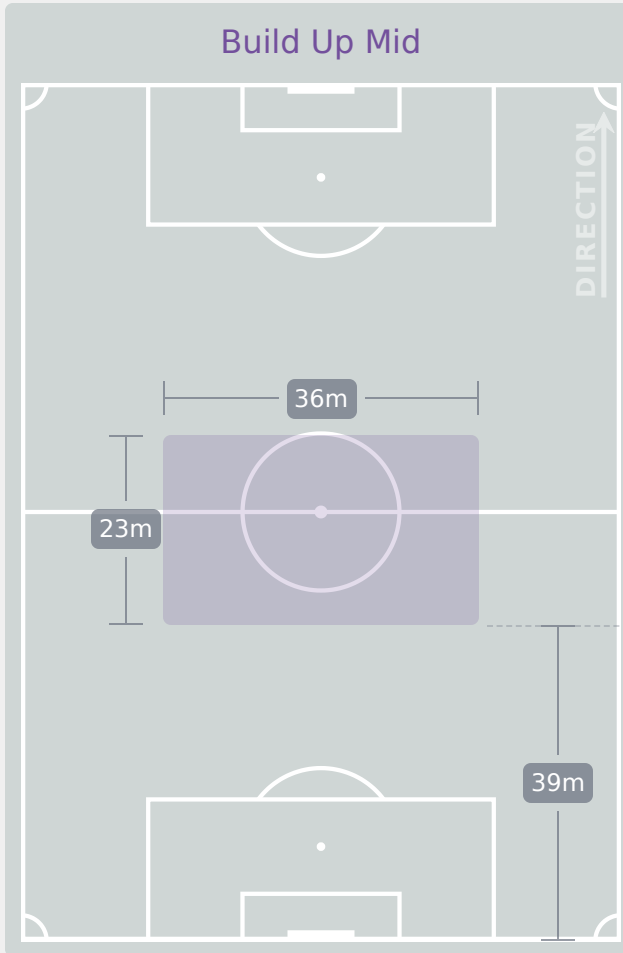

USA

Phases of Play

Korea Republic

IN POSSESSION

OUT OF POSSESSION

FIFA
U-17 WOMEN'S
WORLD CUP
DOMINICAN REPUBLIC 2024

IN POSSESSION
USA 5 - 0 Korea Republic

In Possession Line Height & Team Length

In Possession Line Height & Team Length

Korea Republic

Line Breaks

USA

Attempted Line Breaks

132

Attempted Line Breaks	3
Inside Shape	2
Outside Shape	1

Attempted Line Breaks	78
Inside Shape	47
Outside Shape	31