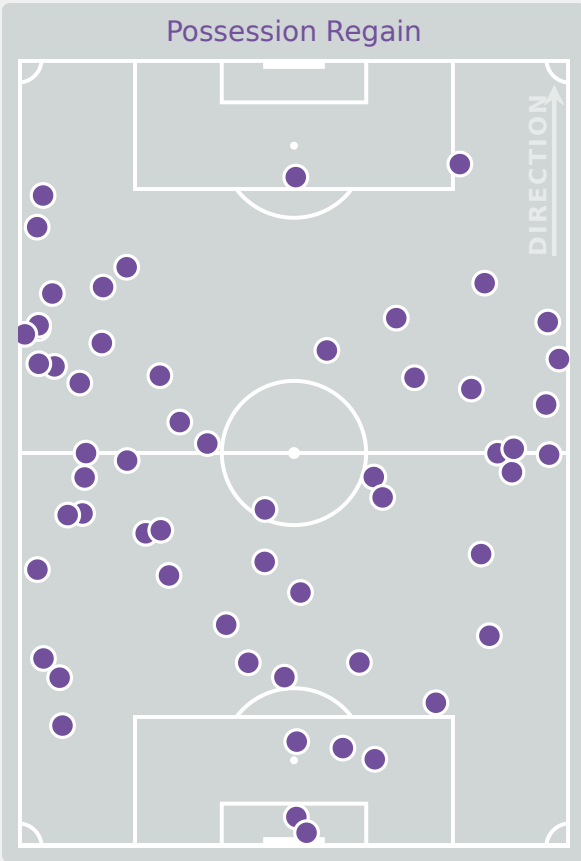

Type	Player	Movements
In Front	7 KIM Yeeun	31
In Between	8 BEOM Yeju	44
Out to In	8 BEOM Yeju	3
In to Out	8 BEOM Yeju	3
In Behind	9 PHAIR Casey	12

Movement Types Pitch Third

FIFA
U-17 WOMEN'S
WORLD CUP
DOMINICAN REPUBLIC 2024

OUT OF POSSESSION

USA 5 - 0 Korea Republic

Defensive Actions

74

Forced Turnovers

56

Possession Regained

15

Interceptions

52

Tackles

4.78

Possession Actions / Defensive Action

Blocks

Possession Contests

Most Possession Regains