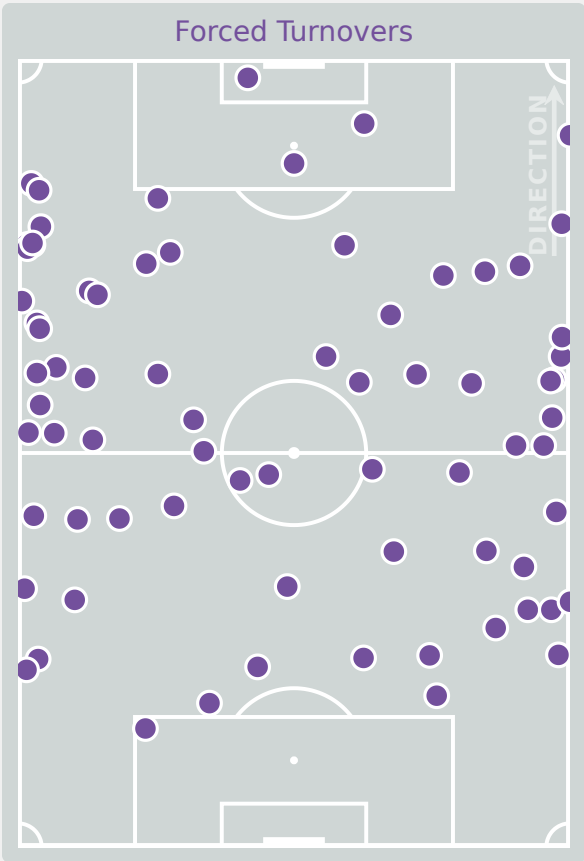

Defensive Actions

74

Forced Turnovers

56

Possession Regained

15

Interceptions

52

Tackles

4.78

Possession Actions / Defensive Action