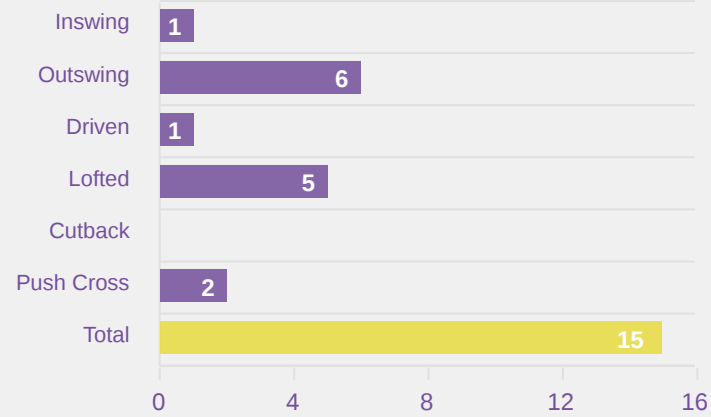

Attempts at Goal

Key	Outcome	Shots
	Goals	5
	On Target	4
	Off Target	5
	Blocked	2
	Incomplete	0

Attempts at Goal

Time	Player	Outcome	Body Part	Delivery Type
0	13 BARCENAS Mel	On Target - Goal	Left Foot	Loose Ball
9	10 FULLER Kennedy	On Target - Goal	Left Foot	Pass
12	3 ARMSTRONG Trinity	Incomplete - Blocked	Head	Corner
16	17 JOHNSON Micayla	Off Target	Left Foot	Pass
25	13 BARCENAS Mel	On Target - Saved	Left Foot	Pass
37	20LONG Mary	On Target - Saved	Right Foot	Pass
38	20LONG Mary	Off Target	Right Foot	Pass
39	6 MCCAMMON Ainsley	On Target - Saved	Right Foot	Pass
48	20LONG Mary	Off Target	Head	Corner
46	7 ASCANIO Kimmi	Off Target	Right Foot	Cross
46	13 BARCENAS Mel	On Target - Goal	Right Foot	Loose Ball
67	20LONG Mary	On Target - Goal	Left Foot	Pass
70	5 GILMORE Kiara	Incomplete - Blocked	Right Foot	Corner
85	11 PADELSKI Maddie	On Target - Goal	Right Foot	Pass
89	14 POWELL Leena	Off Target	Left Foot	Ball Progression
92	11 PADELSKI Maddie	On Target - Saved	Right Foot	Pass

Attempts at Goal

Korea Republic

Key	Outcome	Shots
●	Goals	0
●	On Target	2
●	Off Target	1
●	Blocked	0
●	Incomplete	0

Attempts at Goal

Korea Republic

Time	Player	Outcome	Body Part	Delivery Type
22	2 SHIN Dain	Off Target	Right Foot	Freekick
60	11 SEO Minjeong	On Target - Saved	Right Foot	Pass
79	8 BEOM Yeju	On Target - Saved	Left Foot	Pass

Crosses (Open Play)

Delivery Type

Attempted

15

Completed

4

Most Crosses Attempted

4