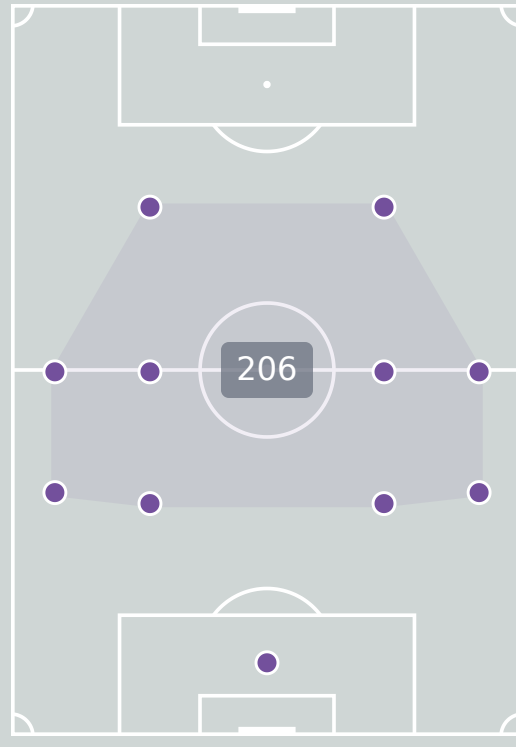

BEOM Yeju
LEFT WINGER

44

Offers Made in Final Third

Offers Made Inside Shape

Offers Made Outside Shape

172

Offers Made in Middle Third

98