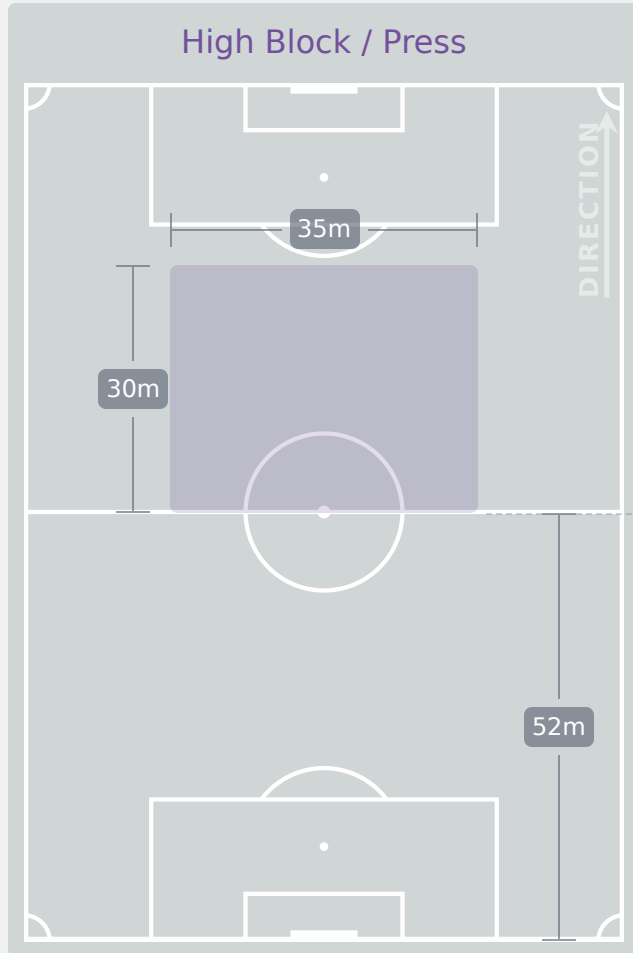

Defensive Actions

Blocks

Possession Contests

Most Possession Regains

Korea Republic

#	Player	Total Possession Regains
1	WOO Sumin	6
2	SHIN Dain	1
4	SHIN Sunghee	6
7	KIM Yeeun	2
8	BEOM Yeju	4
9	PHAIR Casey	3
13	RYOO Jihae	0
15	KIM Minseo	1
16	PARK Jiyu	7
19	JUNG Hayun	3
20	NOH Sieun	3
6	LIM Yeji	2
10	YANG Jimin	0
11	SEO Minjeong	0
12	BAEK Jieun	3
14	HAN Gukhee	4

Defensive Line Height & Team Length

Defensive Line Height & Team Length

Korea Republic

Defensive Pressure

212	Total Pressures	282
71	Direct Pressures	57
1.59s	Avg Pressure Duration	1.78s
74	Forced Turnovers	53
12.77s	Ball Recovery Time	10.55s
86	Pushing on into Pressing	97
209	Pushing on	201
27	Pressing Direction Inside	39
149	Pressing Direction Outside	165