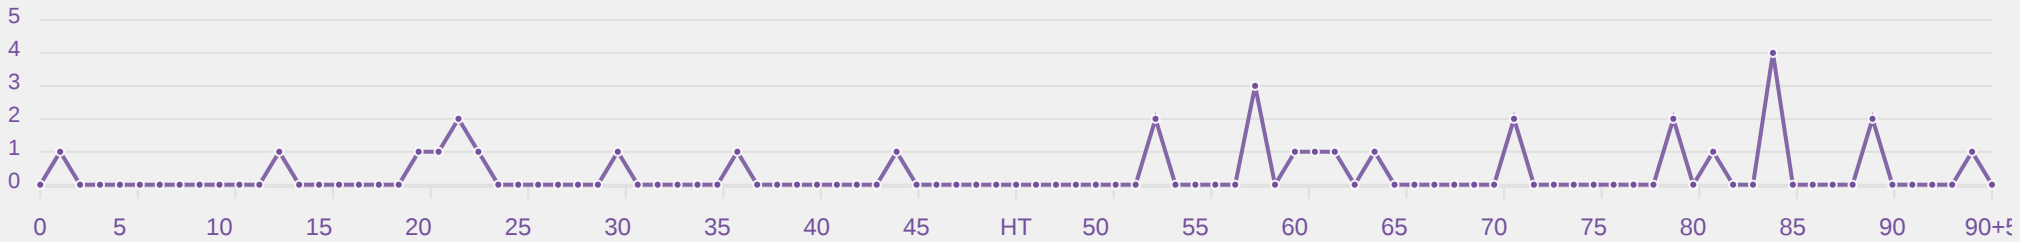

USA 5 - 0 Korea Republic

Goalkeeping Involvement

USA

USA GK Involvement Timeline

31
Total Involvements

Korea Republic

Korea Republic GK Involvement Timeline

103
Total Involvements