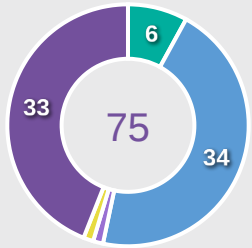

BEOM Yeju
LEFT WINGER

44

Offers Made in Final Third

Offers Made Inside Shape

Offers Made Outside Shape

172

Offers Made in Middle Third

98

Offers Made in Defensive Third

#	Player	Offers Made	Offers Received	% Made & Received
1	WOO Sumin	12	10	83.3%
2	SHIN Dain	7	1	14.3%
4	SHIN Sunghee	21	9	42.9%
7	KIM Yeeun	46	10	21.7%
8	BEOM Yeju	68	25	36.8%
9	PHAIR Casey	38	15	39.5%
13	RYOO Jihae	16	4	25%
15	KIM Minseo	13	1	7.7%
16	PARK Jiyu	18	6	33.3%
19	JUNG Hayun	3	3	100%
20	NOH Sieun	4	3	75%
6	LIM Yeji	15	1	6.7%
10	YANG Jimin	1	1	100%
11	SEO Minjeong	13	5	38.5%
12	BAEK Jieun	9	5	55.6%
14	HAN Gukhee	30	12	40%

Movement to Receive

Movement Types by Phase

Final Third Phase

Progression Phase

Build Up Phase

All Movement Types

- In Front
- In Between
- Out to In
- In to Out
- In Behind

Top Ranked Players