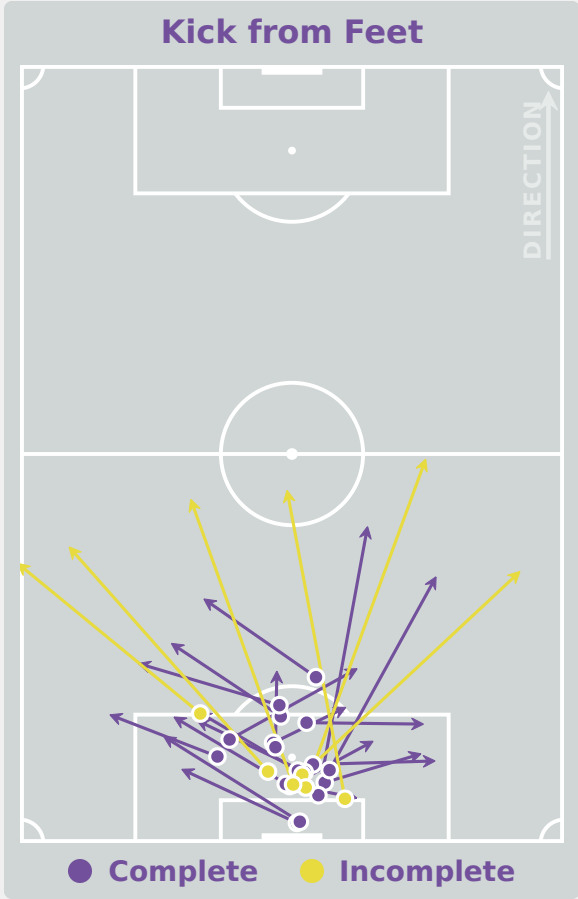

Goalkeeping Distribution