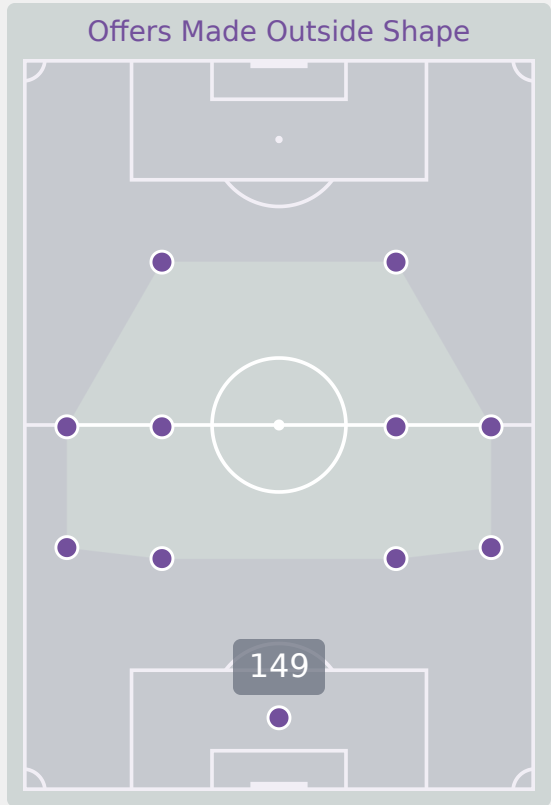

Offering to Receive

372
Total Offers Made

141
Total Offers Received

Most Offers
55
ASCANIO Kimmi
ATTACKING MIDFIELD

188
Offers Made in Final Third

134
Offers Made in Middle Third

50
Offers Made in Defensive Third

#	Player	Offers Made	Offers Received	% Made & Received
21	OSTEEN Evan	2	2	100%
2	TRAVERS Jocelyn	36	26	72.2%
3	ARMSTRONG Trinity	11	7	63.6%
5	GILMORE Kiara	16	10	62.5%
6	MCCAMMON Ainsley	27	11	40.7%
7	ASCANIO Kimmi	55	16	29.1%
10	FULLER Kennedy	25	9	36%
13	BARCENAS Mel	47	22	46.8%
15	SCOTT Katie	13	7	53.8%
17	JOHNSON Micayla	9	6	66.7%
20	LONG Mary	54	9	16.7%
8	NGUYEN Y-Lan	29	7	24.1%
11	PADELSKI Maddie	23	6	26.1%
14	POWELL Leena	2	0	0%
16	ANTONUCCI Scottie	19	2	10.5%
18	KING Daya	4	1	25%