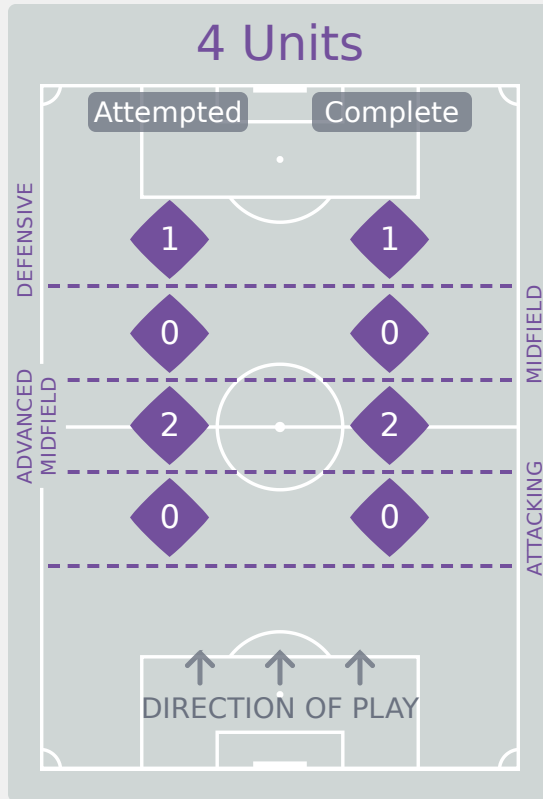

USA

Phases of Play

Korea Republic

IN POSSESSION

OUT OF POSSESSION

FIFA
U-17 WOMEN'S
WORLD CUP
DOMINICAN REPUBLIC 2024

IN POSSESSION
USA 5 - 0 Korea Republic

In Possession Line Height & Team Length

In Possession Line Height & Team Length

Korea Republic

Line Breaks

USA

Attempted Line Breaks

132

Attempted Line Breaks	3
Inside Shape	2
Outside Shape	1

Attempted Line Breaks	78
Inside Shape	47
Outside Shape	31

Attempted Line Breaks	51
Inside Shape	25
Outside Shape	26

Line Breaks

Korea Republic

Attempted Line Breaks

117

Attempted Line Breaks	1
Inside Shape	0
Outside Shape	1

Attempted Line Breaks	88
Inside Shape	45
Outside Shape	43

Attempted Line Breaks	28
Inside Shape	17
Outside Shape	11

Line Breaks

					4 Units				3 Units			2 Units		Direction			Distribution Type		
#	Player	Line Breaks Attempted	Line Breaks Completed	Line Break Completion %	Attacking Line	Attacking Midfield Line	Midfield Line	Defensive Line	Attacking Line	Midfield Line	Defensive Line	Midfield Line	Defensive Line	Through	Around	Over	Pass	Cross	Ball Progression
21	OSTEEN Evan	7	2	29%	0	0	0	0	3	4	0	0	0	0	0	7	7	0	0
2	TRAVERS Jocelyn	24	15	62%	0	0	0	0	4	9	3	6	2	3	13	8	22	2	0
3	ARMSTRONG Trinity	20	15	75%	0	2	0	0	4	6	3	5	0	5	6	9	19	1	0
5	GILMORE Kiara	22	16	73%	0	0	0	0	3	7	1	11	0	3	13	6	22	0	0
6	MCCAMMON Ainsley	13	9	69%	0	0	0	0	0	4	3	6	0	7	2	4	13	0	0
7	ASCANIO Kimmi	9	7	78%	0	0	0	1	0	2	3	0	3	5	4	0	8	0	1
10	FULLER Kennedy	10	8	80%	0	0	0	0	0	3	1	6	0	6	2	2	10	0	0
13	BARCENAS Mel	10	5	50%	0	0	0	0	0	2	2	5	1	3	4	3	9	1	0
15	SCOTT Katie	6	6	100%	0	0	0	0	2	2	0	2	0	2	1	3	6	0	0
17	JOHNSON Micayla	1	0	0%	0	0	0	0	0	0	0	1	0	1	0	0	1	0	0
20	LONG Mary	2	1	50%	0	0	0	0	0	2	0	0	0	0	0	2	2	0	0
8	NGUYEN Y-Lan	6	6	100%	0	0	0	0	0	3	1	2	0	2	3	1	6	0	0
11	PADELSKI Maddie	0	0	0%	0	0	0	0	0	0	0	0	0	0	0	0	0	0	0
14	POWELL Leena	0	0	0%	0	0	0	0	0	0	0	0	0	0	0	0	0	0	0
16	ANTONUCCI Scottie	1	0	0%	0	0	0	0	0	0	1	0	0	1	0	0	1	0	0
18	KING Daya	1	1	100%	0	0	0	0	0	0	0	1	0	1	0	0	1	0	0