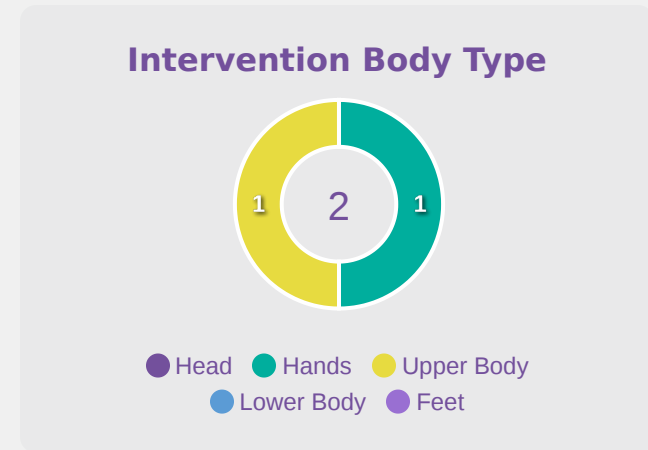

Goalkeeping Distribution

Goalkeeping Distribution

Korea Republic

Goal Prevention

3
Total Attempts on Goal Faced

100
Save %

Total Attempts on Goal Faced	Total Goal Interventions	Save & Retain	Deflect & Retain	Save & Deflect	Save Attempt	No Save Attempt
3	2	2	0	0	0	1

Goal Prevention

Korea Republic

17

Total Attempts on Goal Faced

44

Save %

Total Attempts on Goal Faced	Total Goal Interventions	Save & Retain	Deflect & Retain	Save & Deflect	Save Attempt	No Save Attempt
17	5	2	0	3	3	9