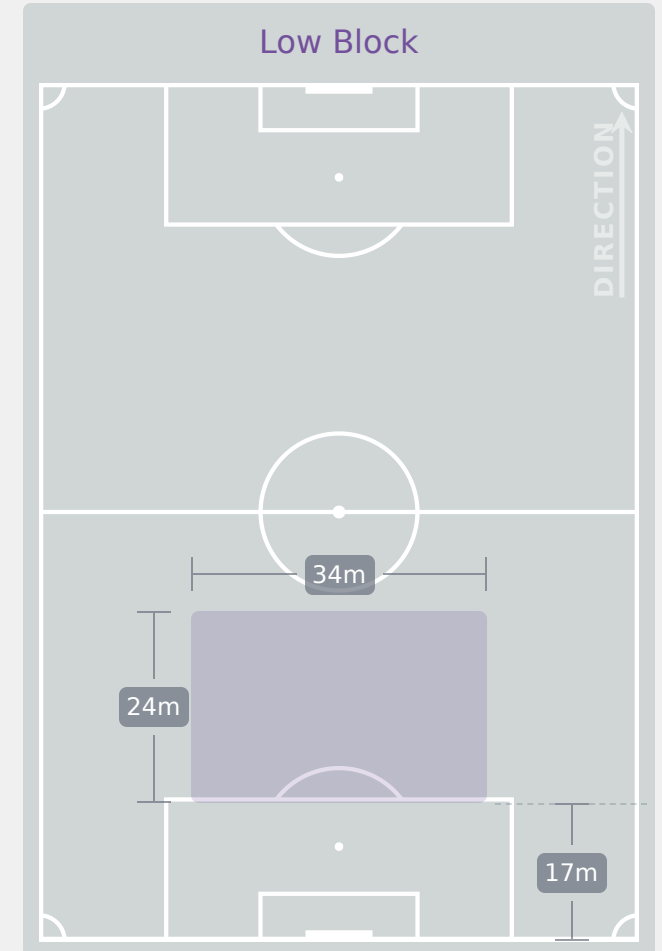

Defensive Actions

Blocks

Possession Contests

Most Possession Regains

Korea Republic

#	Player	Total Possession Regains
1	WOO Sumin	6
2	SHIN Dain	1
4	SHIN Sunghee	6
7	KIM Yeeun	2
8	BEOM Yeju	4
9	PHAIR Casey	3
13	RYOO Jihae	0
15	KIM Minseo	1
16	PARK Jiyu	7
19	JUNG Hayun	3
20	NOH Sieun	3
6	LIM Yeji	2
10	YANG Jimin	0
11	SEO Minjeong	0
12	BAEK Jieun	3
14	HAN Gukhee	4

Defensive Line Height & Team Length

Defensive Line Height & Team Length

Korea Republic

Defensive Pressure

212	Total Pressures	282
71	Direct Pressures	57
1.59s	Avg Pressure Duration	1.78s
74	Forced Turnovers	53
12.77s	Ball Recovery Time	10.55s
86	Pushing on into Pressing	97
209	Pushing on	201
27	Pressing Direction Inside	39
149	Pressing Direction Outside	165