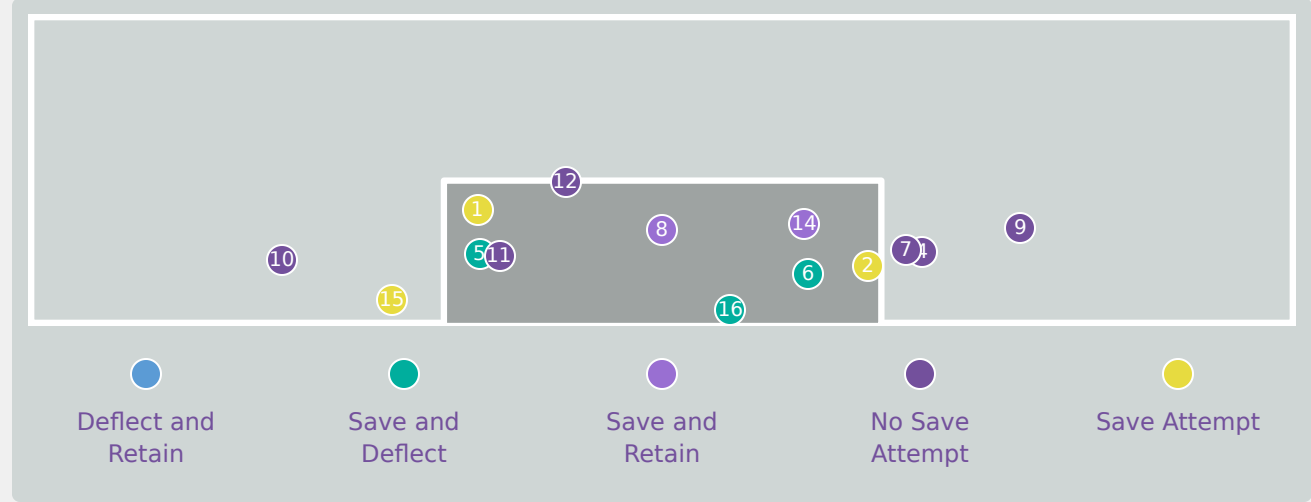

Goalkeeping Distribution

Goalkeeping Distribution

Korea Republic

Goal Prevention

3
Total Attempts on Goal Faced

100
Save %

Total Attempts on Goal Faced	Total Goal Interventions	Save & Retain	Deflect & Retain	Save & Deflect	Save Attempt	No Save Attempt
3	2	2	0	0	0	1

Goal Prevention

Korea Republic

17

Total Attempts on Goal Faced

44

Save %

Total Attempts on Goal Faced	Total Goal Interventions	Save & Retain	Deflect & Retain	Save & Deflect	Save Attempt	No Save Attempt
17	5	2	0	3	3	9