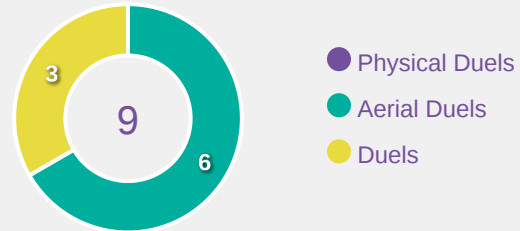

Interceptions

52

Tackles

4.78

Possession Actions / Defensive Action

Blocks

Possession Contests

Most Possession Regains