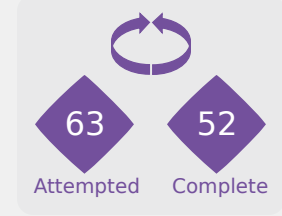

In Possession Line Height & Team Length

Korea Republic

Line Breaks

USA

Attempted Line Breaks

132

Attempted Line Breaks	3
Inside Shape	2
Outside Shape	1

Attempted Line Breaks	78
Inside Shape	47
Outside Shape	31

Attempted Line Breaks	51
Inside Shape	25
Outside Shape	26

Line Breaks

Korea Republic

Attempted Line Breaks

117

Attempted Line Breaks	1
Inside Shape	0
Outside Shape	1

Attempted Line Breaks	88
Inside Shape	45
Outside Shape	43

Attempted Line Breaks	28
Inside Shape	17
Outside Shape	11

Line Breaks

					4 Units				3 Units			2 Units		Direction			Distribution Type		
#	Player	Line Breaks Attempted	Line Breaks Completed	Line Break Completion %	Attacking Line	Attacking Midfield Line	Midfield Line	Defensive Line	Attacking Line	Midfield Line	Defensive Line	Midfield Line	Defensive Line	Through	Around	Over	Pass	Cross	Ball Progression
21	OSTEEN Evan	7	2	29%	0	0	0	0	3	4	0	0	0	0	0	7	7	0	0
2	TRAVERS Jocelyn	24	15	62%	0	0	0	0	4	9	3	6	2	3	13	8	22	2	0
3	ARMSTRONG Trinity	20	15	75%	0	2	0	0	4	6	3	5	0	5	6	9	19	1	0
5	GILMORE Kiara	22	16	73%	0	0	0	0	3	7	1	11	0	3	13	6	22	0	0
6	MCCAMMON Ainsley	13	9	69%	0	0	0	0	0	4	3	6	0	7	2	4	13	0	0
7	ASCANIO Kimmi	9	7	78%	0	0	0	1	0	2	3	0	3	5	4	0	8	0	1
10	FULLER Kennedy	10	8	80%	0	0	0	0	0	3	1	6	0	6	2	2	10	0	0
13	BARCENAS Mel	10	5	50%	0	0	0	0	0	2	2	5	1	3	4	3	9	1	0
15	SCOTT Katie	6	6	100%	0	0	0	0	2	2	0	2	0	2	1	3	6	0	0
17	JOHNSON Micayla	1	0	0%	0	0	0	0	0	0	0	1	0	1	0	0	1	0	0
20	LONG Mary	2	1	50%	0	0	0	0	0	2	0	0	0	0	0	2	2	0	0
8	NGUYEN Y-Lan	6	6	100%	0	0	0	0	0	3	1	2	0	2	3	1	6	0	0
11	PADELSKI Maddie	0	0	0%	0	0	0	0	0	0	0	0	0	0	0	0	0	0	0
14	POWELL Leena	0	0	0%	0	0	0	0	0	0	0	0	0	0	0	0	0	0	0
16	ANTONUCCI Scottie	1	0	0%	0	0	0	0	0	0	1	0	0	1	0	0	1	0	0
18	KING Daya	1	1	100%	0	0	0	0	0	0	0	1	0	1	0	0	1	0	0