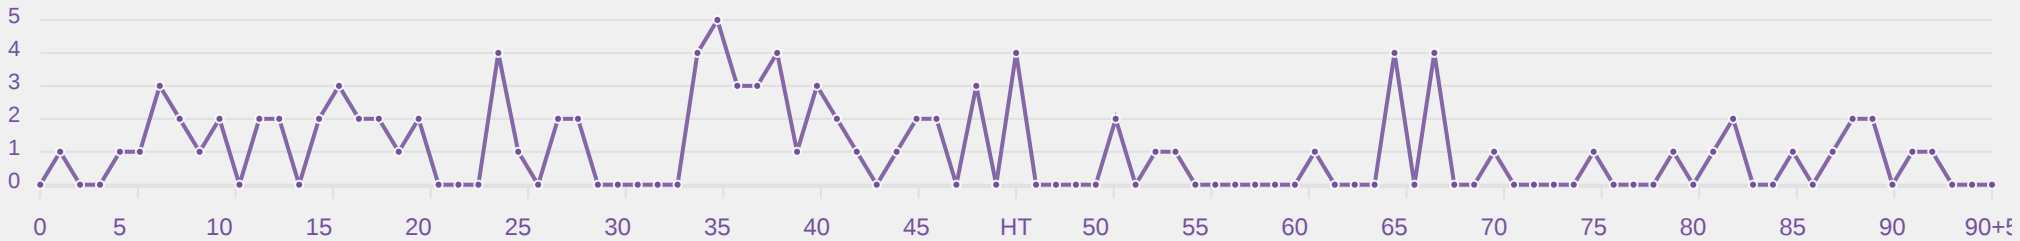

USA 5 - 0 Korea Republic

Goalkeeping Involvement

USA

USA GK Involvement Timeline

31
Total Involvements

Korea Republic

Korea Republic GK Involvement Timeline

103
Total Involvements