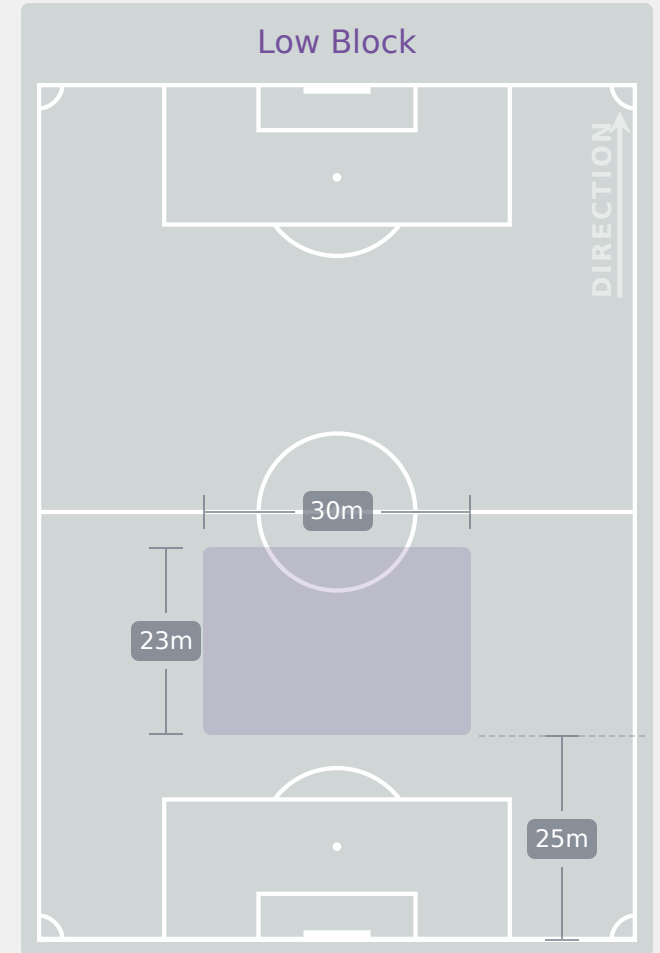

Defensive Actions

Blocks

Possession Contests

Most Possession Regains

Korea Republic

#	Player	Total Possession Regains
1	WOO Sumin	6
2	SHIN Dain	1
4	SHIN Sunghee	6
7	KIM Yeeun	2
8	BEOM Yeju	4
9	PHAIR Casey	3
13	RYOO Jihae	0
15	KIM Minseo	1
16	PARK Jiyu	7
19	JUNG Hayun	3
20	NOH Sieun	3
6	LIM Yeji	2
10	YANG Jimin	0
11	SEO Minjeong	0
12	BAEK Jieun	3
14	HAN Gukhee	4

Defensive Line Height & Team Length

Defensive Line Height & Team Length

Korea Republic

Defensive Pressure

212	Total Pressures	282
71	Direct Pressures	57
1.59s	Avg Pressure Duration	1.78s
74	Forced Turnovers	53
12.77s	Ball Recovery Time	10.55s
86	Pushing on into Pressing	97
209	Pushing on	201
27	Pressing Direction Inside	39
149	Pressing Direction Outside	165