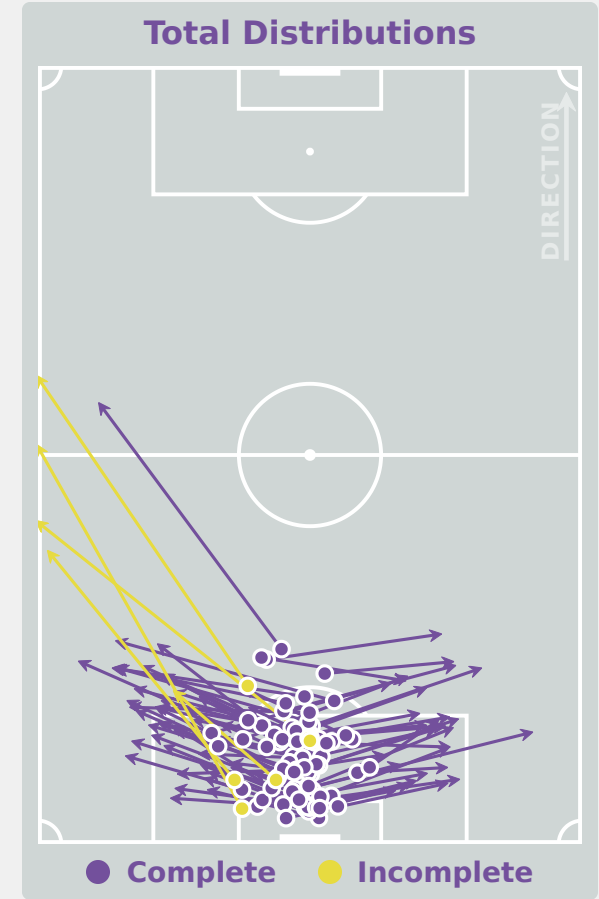

Goalkeeping Distribution

Korea Republic