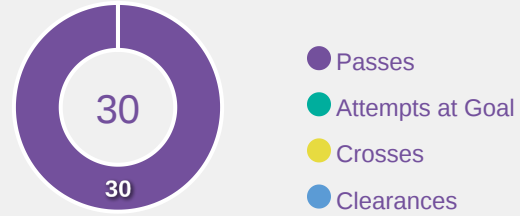

Interceptions

52

Tackles

4.78

Possession Actions / Defensive Action

Blocks

Possession Contests

Most Possession Regains