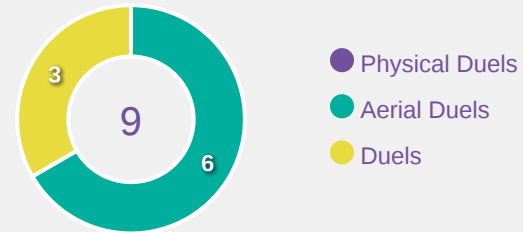

Defensive Actions

Blocks

Possession Contests

Most Possession Regains

Korea Republic

#	Player	Total Possession Regains
1	WOO Sumin	6
2	SHIN Dain	1
4	SHIN Sunghee	6
7	KIM Yeeun	2
8	BEOM Yeju	4
9	PHAIR Casey	3
13	RYOO Jihae	0
15	KIM Minseo	1
16	PARK Jiyu	7
19	JUNG Hayun	3
20	NOH Sieun	3
6	LIM Yeji	2
10	YANG Jimin	0
11	SEO Minjeong	0
12	BAEK Jieun	3
14	HAN Gukhee	4