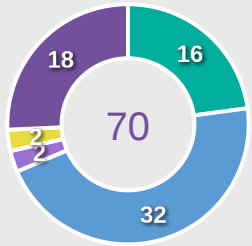

Movement to Receive

Movement Types by Phase

Final Third Phase

Progression Phase

Build Up Phase

All Movement Types

- In Front
- In Between
- Out to In
- In to Out
- In Behind

Top Ranked Players

Type	Player	Movements
In Front	6 MCCAMMON Ainsley	17
In Between	7 ASCANIO Kimmi	33
Out to In	13 BARCENAS Mel	4
In to Out	7 ASCANIO Kimmi	4
In Behind	20 LONG Mary	39

Movement Types Pitch Third

Movement to Receive

Korea Republic

Movement Types by Phase

Final Third Phase

Progression Phase

Build Up Phase

All Movement Types

- In Front
- In Between
- Out to In
- In to Out
- In Behind

Top Ranked Players