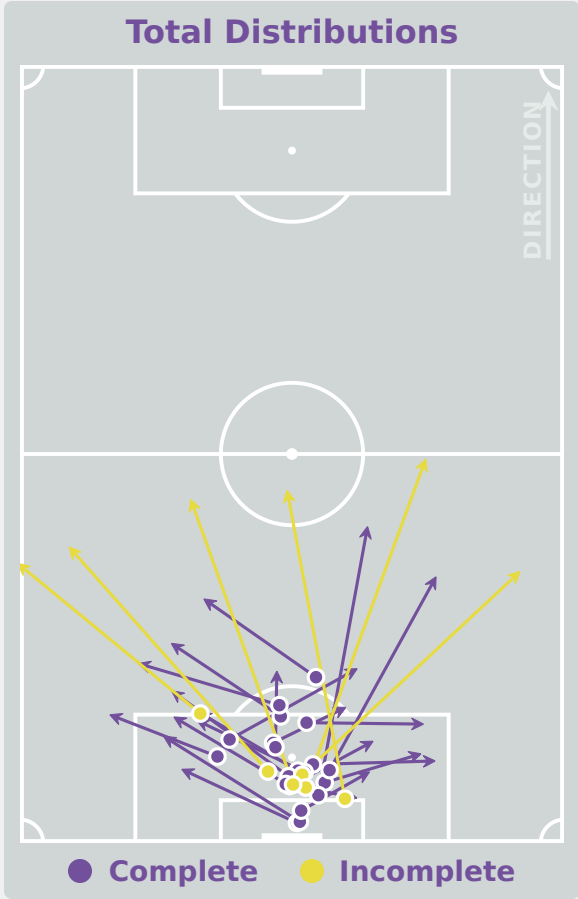

Goalkeeping Distribution