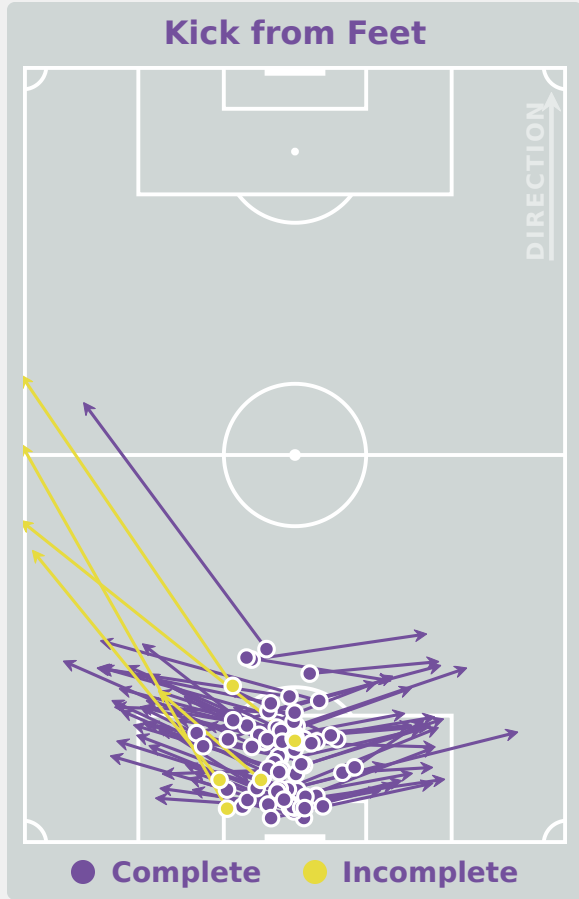

Goalkeeping Distribution

Korea Republic