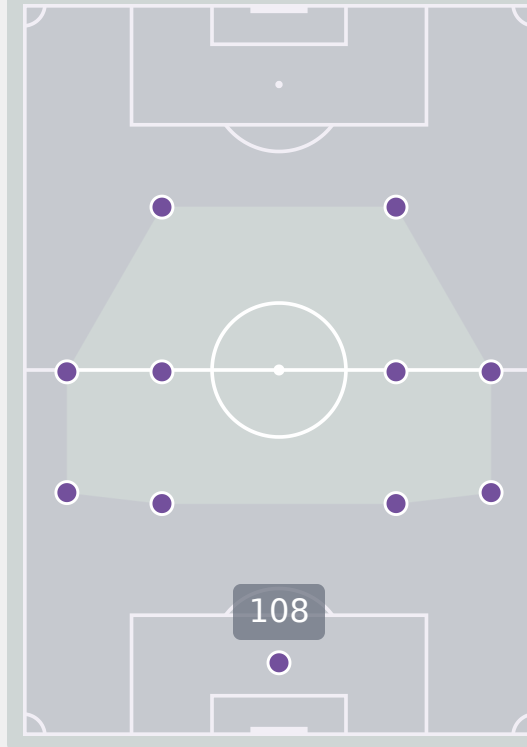

BEOM Yeju
LEFT WINGER

44

Offers Made in Final Third

Offers Made Inside Shape

Offers Made Outside Shape

172

Offers Made in Middle Third

98