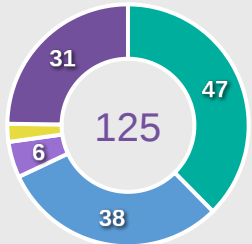

BEOM Yeju
LEFT WINGER

44

Offers Made in Final Third

Offers Made Inside Shape

Offers Made Outside Shape

172

Offers Made in Middle Third

98

Offers Made in Defensive Third

#	Player	Offers Made	Offers Received	% Made & Received
1	WOO Sumin	12	10	83.3%
2	SHIN Dain	7	1	14.3%
4	SHIN Sunghee	21	9	42.9%
7	KIM Yeeun	46	10	21.7%
8	BEOM Yeju	68	25	36.8%
9	PHAIR Casey	38	15	39.5%
13	RYOO Jihae	16	4	25%
15	KIM Minseo	13	1	7.7%
16	PARK Jiyu	18	6	33.3%
19	JUNG Hayun	3	3	100%
20	NOH Sieun	4	3	75%
6	LIM Yeji	15	1	6.7%
10	YANG Jimin	1	1	100%
11	SEO Minjeong	13	5	38.5%
12	BAEK Jieun	9	5	55.6%
14	HAN Gukhee	30	12	40%

Movement to Receive

Movement Types by Phase

Final Third Phase

Progression Phase

Build Up Phase

All Movement Types

- In Front
- In Between
- Out to In
- In to Out
- In Behind

Top Ranked Players