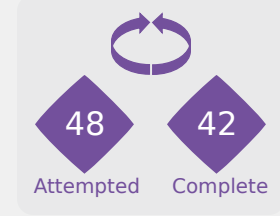

USA

Phases of Play

Korea Republic

IN POSSESSION

OUT OF POSSESSION

FIFA
U-17 WOMEN'S
WORLD CUP
DOMINICAN REPUBLIC 2024

IN POSSESSION
USA 5 - 0 Korea Republic

In Possession Line Height & Team Length

In Possession Line Height & Team Length

Korea Republic

Line Breaks

USA

Attempted Line Breaks

132

Attempted Line Breaks	3
Inside Shape	2
Outside Shape	1

Attempted Line Breaks	78
Inside Shape	47
Outside Shape	31

Attempted Line Breaks	51
Inside Shape	25
Outside Shape	26

Line Breaks

Korea Republic

Attempted Line Breaks

117

Attempted Line Breaks	1
Inside Shape	0
Outside Shape	1

Attempted Line Breaks	88
Inside Shape	45
Outside Shape	43