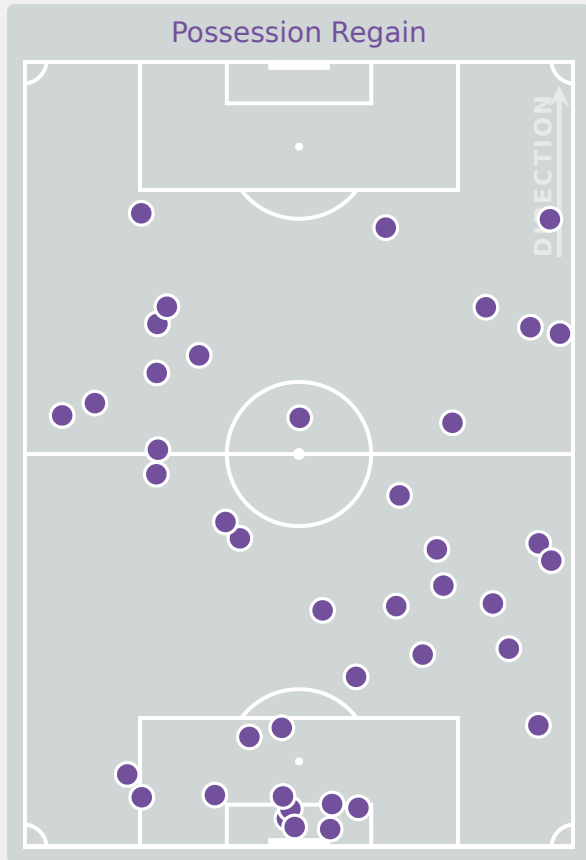

Defensive Actions