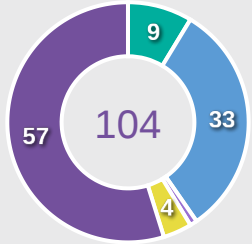

BEOM Yeju
LEFT WINGER

44

Offers Made in Final Third

Offers Made Inside Shape

Offers Made Outside Shape

172

Offers Made in Middle Third

98

Offers Made in Defensive Third

#	Player	Offers Made	Offers Received	% Made & Received
1	WOO Sumin	12	10	83.3%
2	SHIN Dain	7	1	14.3%
4	SHIN Sunghee	21	9	42.9%
7	KIM Yeeun	46	10	21.7%
8	BEOM Yeju	68	25	36.8%
9	PHAIR Casey	38	15	39.5%
13	RYOO Jihae	16	4	25%
15	KIM Minseo	13	1	7.7%
16	PARK Jiyu	18	6	33.3%
19	JUNG Hayun	3	3	100%
20	NOH Sieun	4	3	75%
6	LIM Yeji	15	1	6.7%
10	YANG Jimin	1	1	100%
11	SEO Minjeong	13	5	38.5%
12	BAEK Jieun	9	5	55.6%
14	HAN Gukhee	30	12	40%

Movement to Receive

Movement Types by Phase

Final Third Phase

Progression Phase

Build Up Phase

All Movement Types

- In Front
- In Between
- Out to In
- In to Out
- In Behind

Top Ranked Players