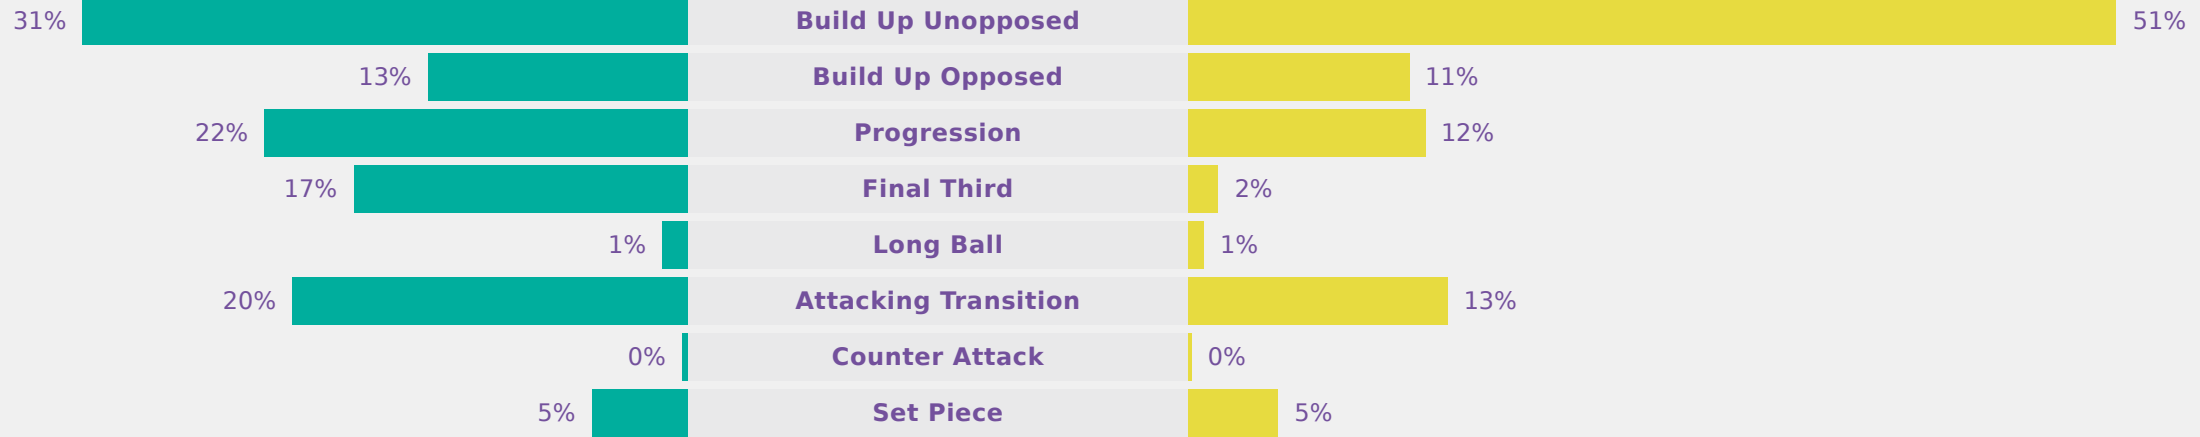

USA

Phases of Play

Korea Republic

IN POSSESSION

OUT OF POSSESSION

FIFA
U-17 WOMEN'S
WORLD CUP
DOMINICAN REPUBLIC 2024

IN POSSESSION
USA 5 - 0 Korea Republic

In Possession Line Height & Team Length