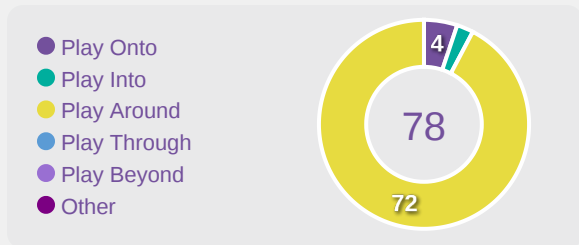

Goalkeeping Distribution

Korea Republic