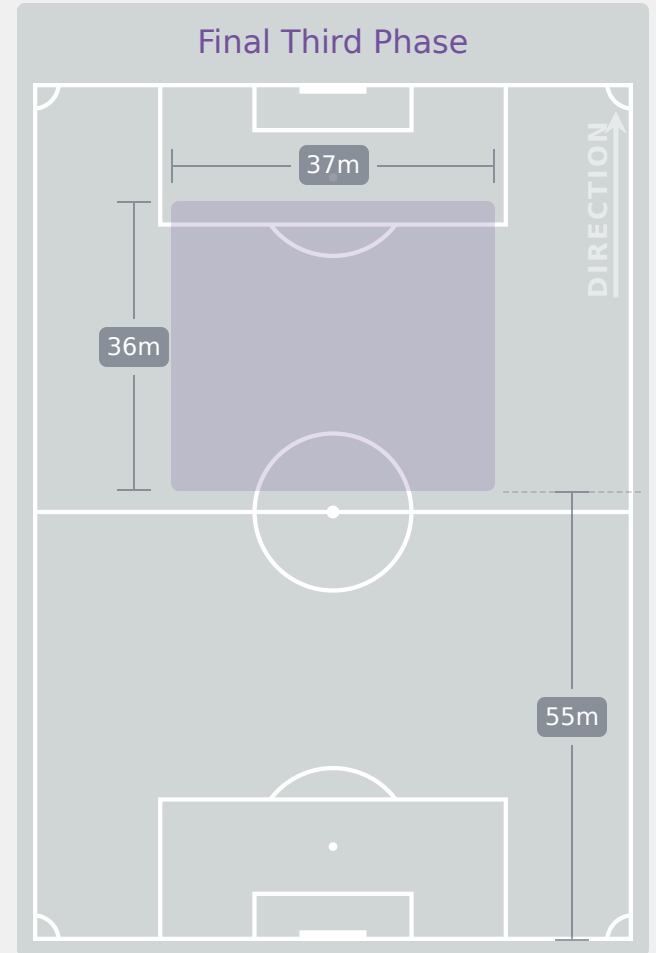

USA

Phases of Play

Korea Republic

IN POSSESSION

OUT OF POSSESSION

FIFA
U-17 WOMEN'S
WORLD CUP
DOMINICAN REPUBLIC 2024

IN POSSESSION
USA 5 - 0 Korea Republic

In Possession Line Height & Team Length

In Possession Line Height & Team Length

Korea Republic

Line Breaks

USA

Attempted Line Breaks

132

Attempted Line Breaks	3
Inside Shape	2
Outside Shape	1

Attempted Line Breaks	78
Inside Shape	47
Outside Shape	31