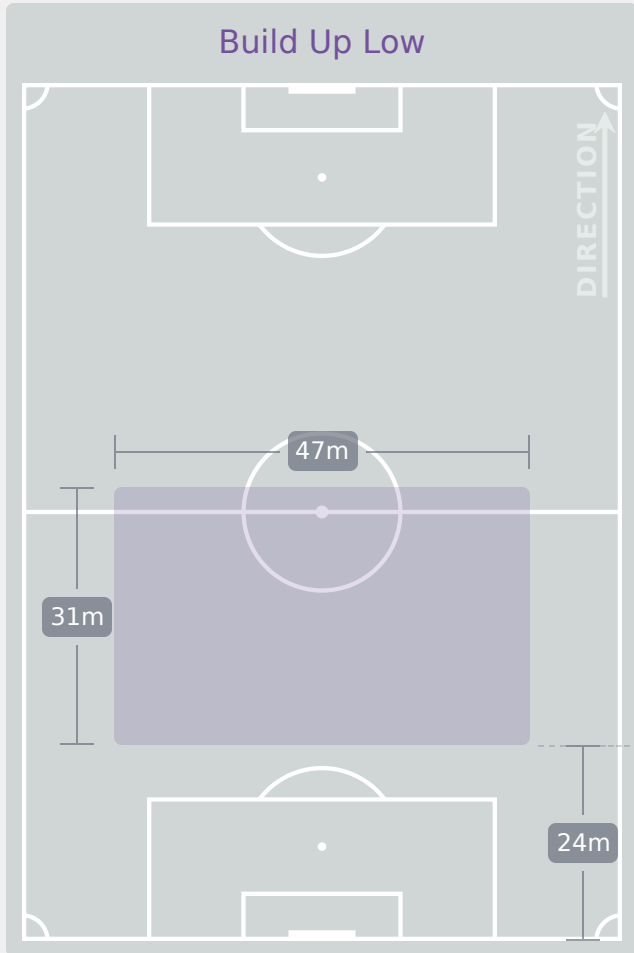

USA

Phases of Play

Korea Republic

IN POSSESSION

OUT OF POSSESSION

FIFA
U-17 WOMEN'S
WORLD CUP
DOMINICAN REPUBLIC 2024

IN POSSESSION
USA 5 - 0 Korea Republic

In Possession Line Height & Team Length

In Possession Line Height & Team Length

Korea Republic

Line Breaks

USA

Attempted Line Breaks

132

Attempted Line Breaks	3
Inside Shape	2
Outside Shape	1

Attempted Line Breaks	78
Inside Shape	47
Outside Shape	31