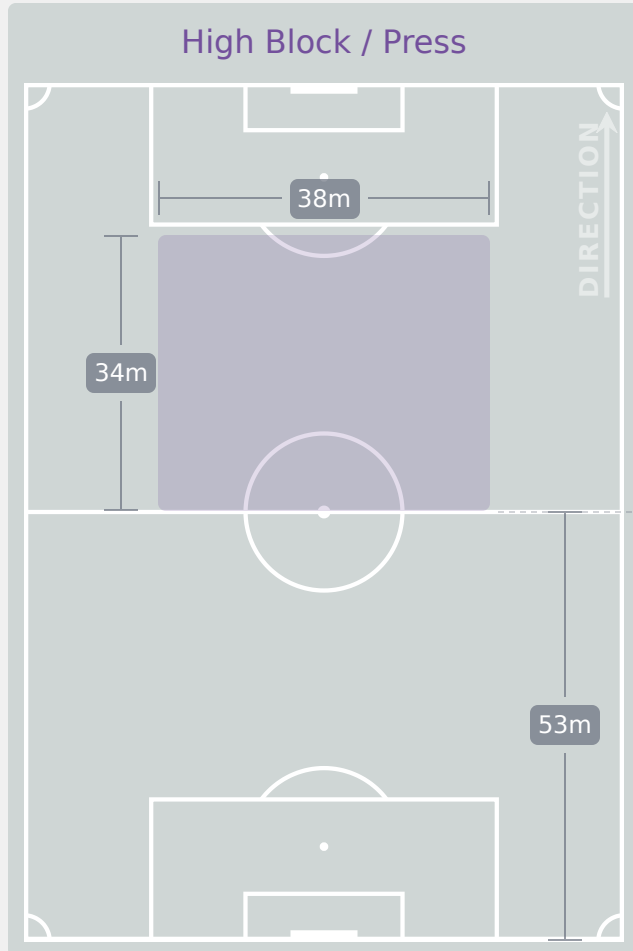

Defensive Actions

Blocks

Possession Contests

Most Possession Regains

Korea Republic

#	Player	Total Possession Regains
1	WOO Sumin	6
2	SHIN Dain	1
4	SHIN Sunghee	6
7	KIM Yeeun	2
8	BEOM Yeju	4
9	PHAIR Casey	3
13	RYOO Jihae	0
15	KIM Minseo	1
16	PARK Jiyu	7
19	JUNG Hayun	3
20	NOH Sieun	3
6	LIM Yeji	2
10	YANG Jimin	0
11	SEO Minjeong	0
12	BAEK Jieun	3
14	HAN Gukhee	4

Defensive Line Height & Team Length

Defensive Line Height & Team Length

Korea Republic

Defensive Pressure

212	Total Pressures	282
71	Direct Pressures	57
1.59s	Avg Pressure Duration	1.78s
74	Forced Turnovers	53
12.77s	Ball Recovery Time	10.55s
86	Pushing on into Pressing	97
209	Pushing on	201
27	Pressing Direction Inside	39
149	Pressing Direction Outside	165