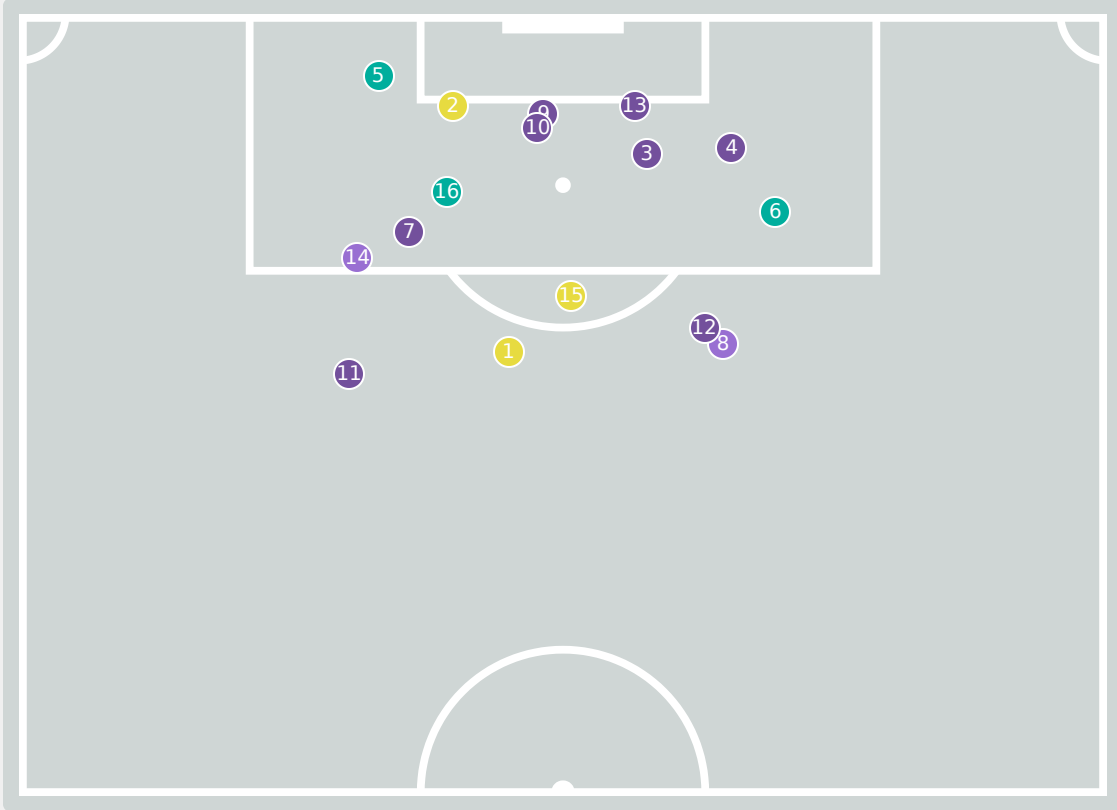

USA 5 - 0 Korea Republic

Goalkeeping Involvement

USA

USA GK Involvement Timeline

31
Total Involvements

Korea Republic

Korea Republic GK Involvement Timeline

103
Total Involvements

Goalkeeping Distribution

Goalkeeping Distribution

Korea Republic

Goal Prevention

3
Total Attempts on Goal Faced

100
Save %

Total Attempts on Goal Faced	Total Goal Interventions	Save & Retain	Deflect & Retain	Save & Deflect	Save Attempt	No Save Attempt
3	2	2	0	0	0	1

Goal Prevention

Korea Republic

17

Total Attempts on Goal Faced

44

Save %

Total Attempts on Goal Faced	Total Goal Interventions	Save & Retain	Deflect & Retain	Save & Deflect	Save Attempt	No Save Attempt
17	5	2	0	3	3	9