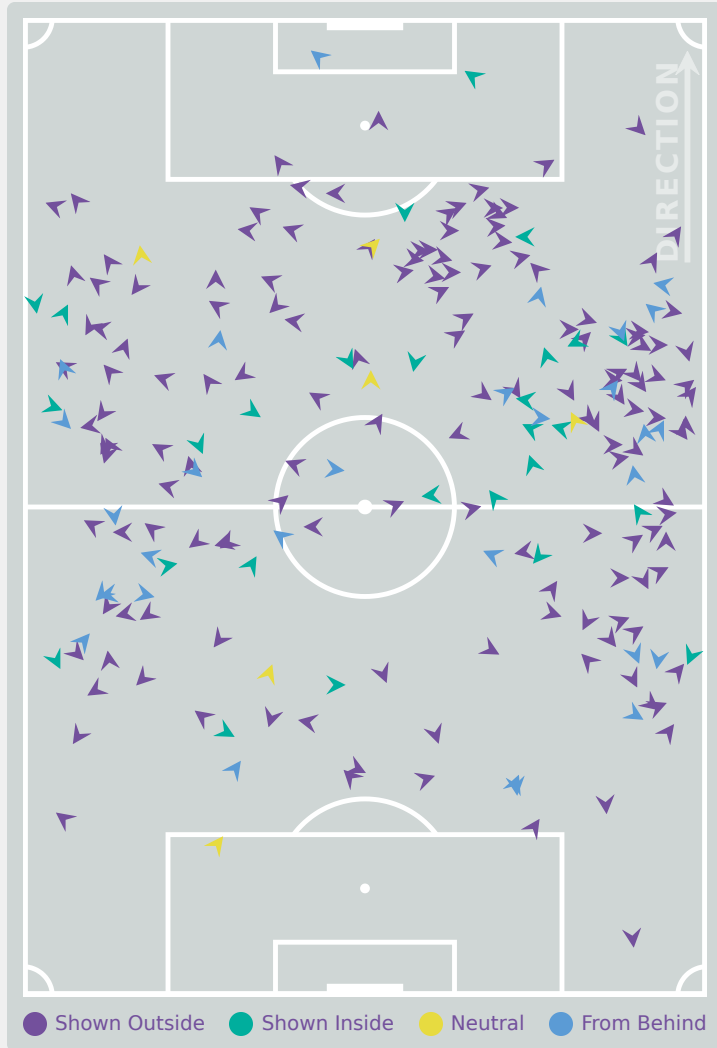

Defensive Line Height & Team Length

Defensive Line Height & Team Length

Korea Republic

Defensive Pressure

212	Total Pressures	282
71	Direct Pressures	57
1.59s	Avg Pressure Duration	1.78s
74	Forced Turnovers	53
12.77s	Ball Recovery Time	10.55s
86	Pushing on into Pressing	97
209	Pushing on	201
27	Pressing Direction Inside	39
149	Pressing Direction Outside	165