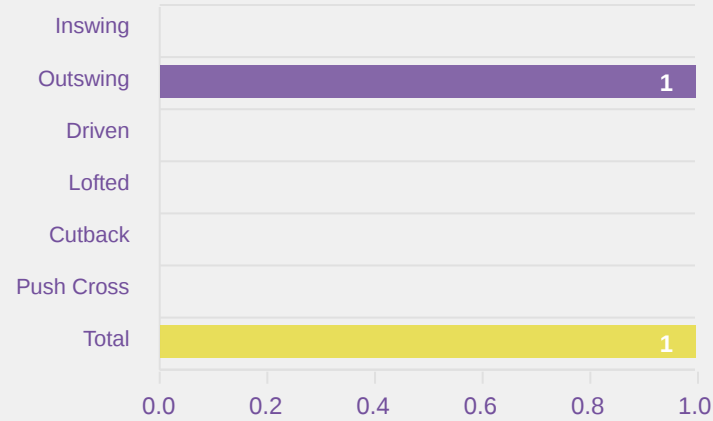

Crosses (Open Play)

Korea Republic

Cross Locations

Delivery Type

Cross Zones

Attempted

1

Completed

1

Most Crosses Attempted

1

SEO Minjeong
BENCH

#	Player	Inswing	Outswing	Driven	Lofted	Cutback	Push Cross	Total Attempted
1	WOO Sumin	0	0	0	0	0	0	0
2	SHIN Dain	0	0	0	0	0	0	0
4	SHIN Sunghee	0	0	0	0	0	0	0
7	KIM Yeeun	0	0	0	0	0	0	0
8	BEOM Yeju	0	0	0	0	0	0	0
9	PHAIR Casey	0	0	0	0	0	0	0
13	RYOO Jihae	0	0	0	0	0	0	0
15	KIM Minseo	0	0	0	0	0	0	0
16	PARK Jiyu	0	0	0	0	0	0	0
19	JUNG Hayun	0	0	0	0	0	0	0
20	NOH Sieun	0	0	0	0	0	0	0
6	LIM Yeji	0	0	0	0	0	0	0
10	YANG Jimin	0	0	0	0	0	0	0
11	SEO Minjeong	0	1	0	0	0	0	1
12	BAEK Jieun	0	0	0	0	0	0	0
14	HAN Gukhee	0	0	0	0	0	0	0