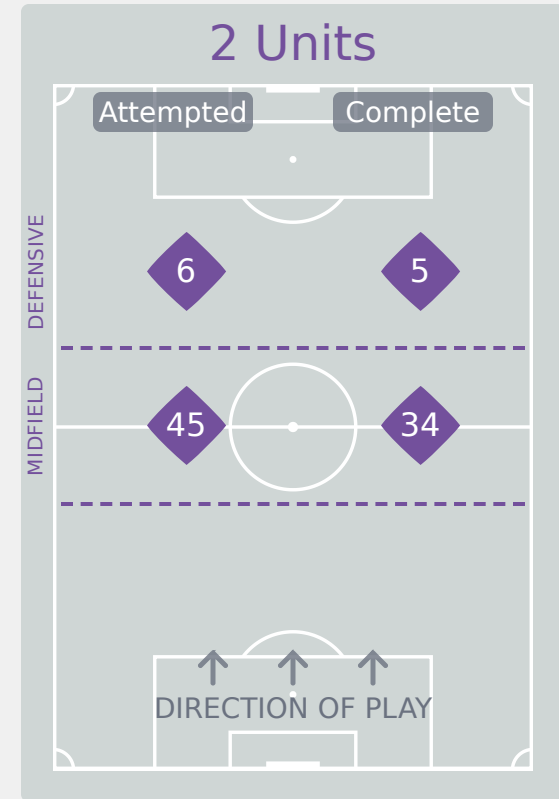

USA

Phases of Play

Korea Republic

IN POSSESSION

OUT OF POSSESSION

FIFA
U-17 WOMEN'S
WORLD CUP
DOMINICAN REPUBLIC 2024

IN POSSESSION
USA 5 - 0 Korea Republic

In Possession Line Height & Team Length

In Possession Line Height & Team Length

Korea Republic

Line Breaks

USA

Attempted Line Breaks

132

Attempted Line Breaks	3
Inside Shape	2
Outside Shape	1

Attempted Line Breaks	78
Inside Shape	47
Outside Shape	31

Attempted Line Breaks	51
Inside Shape	25
Outside Shape	26

Line Breaks

Korea Republic

Attempted Line Breaks

117

Attempted Line Breaks	1
Inside Shape	0
Outside Shape	1

Attempted Line Breaks	88
Inside Shape	45
Outside Shape	43