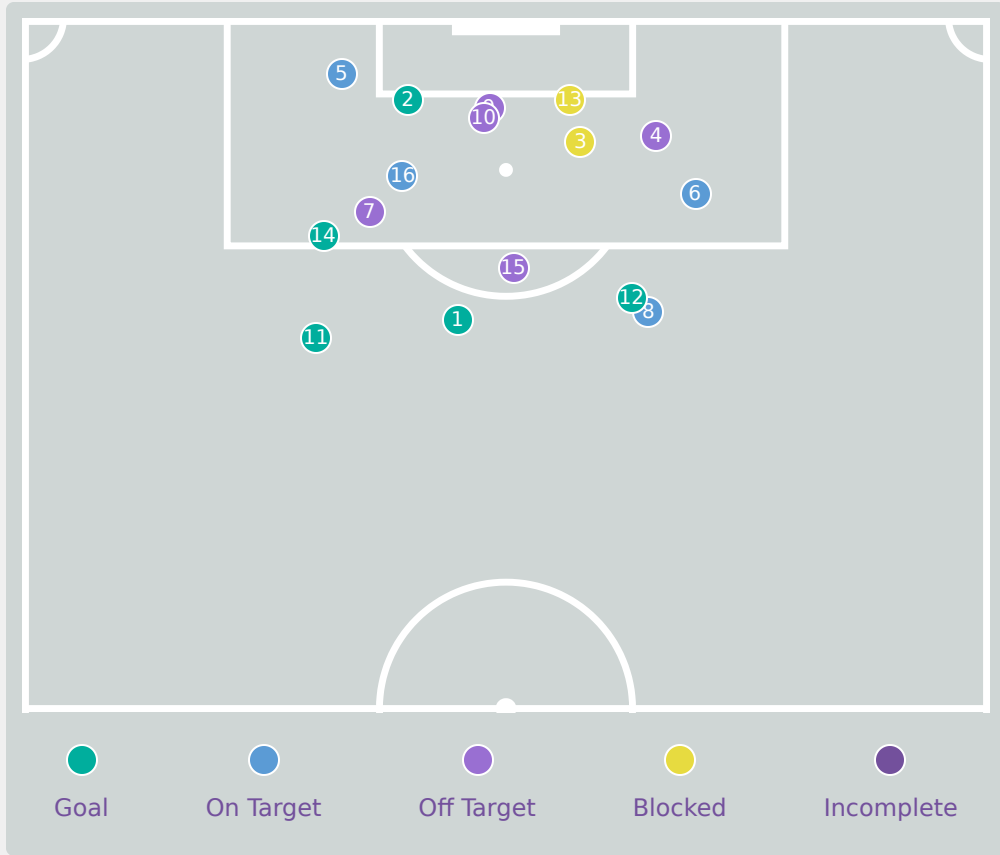

Attempts at Goal

Key	Outcome	Shots
	Goals	5
	On Target	4
	Off Target	5
	Blocked	2
	Incomplete	0