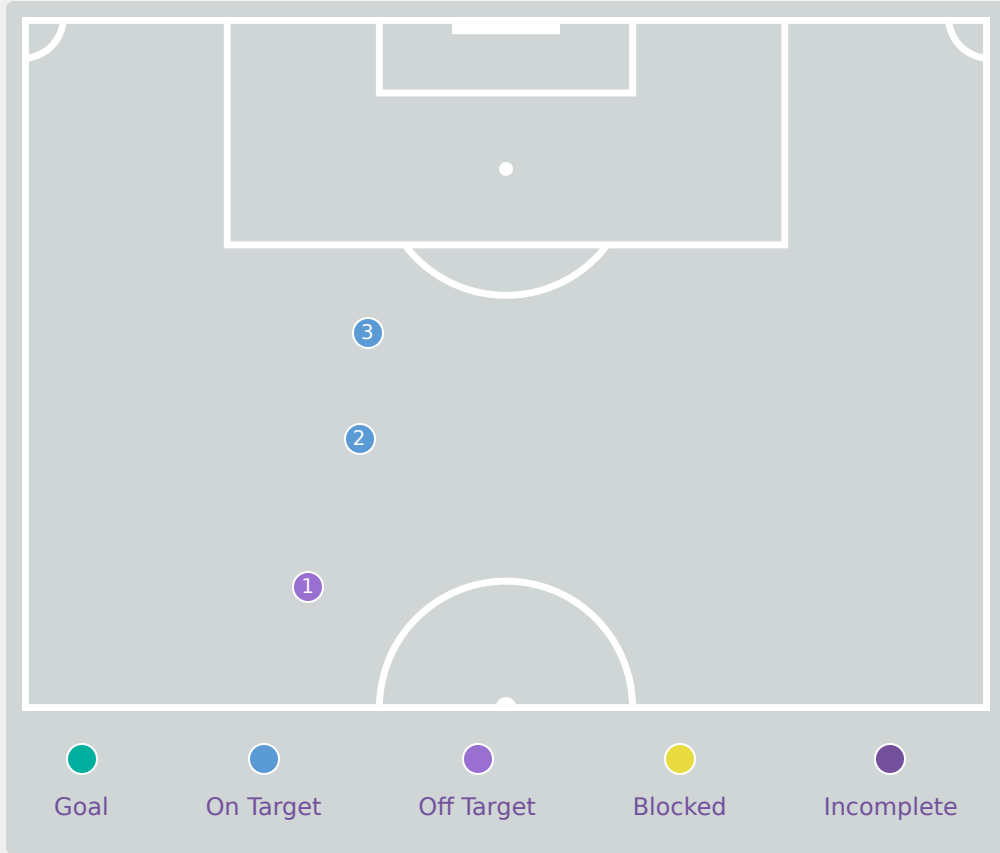

Attempts at Goal

Key	Outcome	Shots
	Goals	5
	On Target	4
	Off Target	5
	Blocked	2
	Incomplete	0

Attempts at Goal

Time	Player	Outcome	Body Part	Delivery Type
0	13 BARCENAS Mel	On Target - Goal	Left Foot	Loose Ball
9	10 FULLER Kennedy	On Target - Goal	Left Foot	Pass
12	3 ARMSTRONG Trinity	Incomplete - Blocked	Head	Corner
16	17 JOHNSON Micayla	Off Target	Left Foot	Pass
25	13 BARCENAS Mel	On Target - Saved	Left Foot	Pass
37	20LONG Mary	On Target - Saved	Right Foot	Pass
38	20LONG Mary	Off Target	Right Foot	Pass
39	6 MCCAMMON Ainsley	On Target - Saved	Right Foot	Pass
48	20LONG Mary	Off Target	Head	Corner
46	7 ASCANIO Kimmi	Off Target	Right Foot	Cross
46	13 BARCENAS Mel	On Target - Goal	Right Foot	Loose Ball
67	20LONG Mary	On Target - Goal	Left Foot	Pass
70	5 GILMORE Kiara	Incomplete - Blocked	Right Foot	Corner
85	11 PADELSKI Maddie	On Target - Goal	Right Foot	Pass
89	14 POWELL Leena	Off Target	Left Foot	Ball Progression
92	11 PADELSKI Maddie	On Target - Saved	Right Foot	Pass

Attempts at Goal

Korea Republic

Key	Outcome	Shots
●	Goals	0
●	On Target	2
●	Off Target	1
●	Blocked	0
●	Incomplete	0

Attempts at Goal

Korea Republic

Time	Player	Outcome	Body Part	Delivery Type
22	2 SHIN Dain	Off Target	Right Foot	Freekick
60	11 SEO Minjeong	On Target - Saved	Right Foot	Pass
79	8 BEOM Yeju	On Target - Saved	Left Foot	Pass