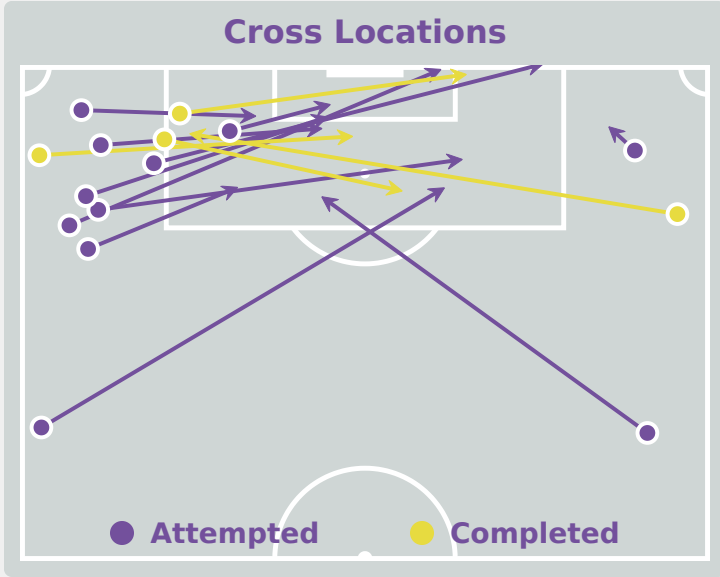

Attempts at Goal

Key	Outcome	Shots
	Goals	5
	On Target	4
	Off Target	5
	Blocked	2
	Incomplete	0

Attempts at Goal

Time	Player	Outcome	Body Part	Delivery Type
0	13 BARCENAS Mel	On Target - Goal	Left Foot	Loose Ball
9	10 FULLER Kennedy	On Target - Goal	Left Foot	Pass
12	3 ARMSTRONG Trinity	Incomplete - Blocked	Head	Corner
16	17 JOHNSON Micayla	Off Target	Left Foot	Pass
25	13 BARCENAS Mel	On Target - Saved	Left Foot	Pass
37	20LONG Mary	On Target - Saved	Right Foot	Pass
38	20LONG Mary	Off Target	Right Foot	Pass
39	6 MCCAMMON Ainsley	On Target - Saved	Right Foot	Pass
48	20LONG Mary	Off Target	Head	Corner
46	7 ASCANIO Kimmi	Off Target	Right Foot	Cross
46	13 BARCENAS Mel	On Target - Goal	Right Foot	Loose Ball
67	20LONG Mary	On Target - Goal	Left Foot	Pass
70	5 GILMORE Kiara	Incomplete - Blocked	Right Foot	Corner
85	11 PADELSKI Maddie	On Target - Goal	Right Foot	Pass
89	14 POWELL Leena	Off Target	Left Foot	Ball Progression
92	11 PADELSKI Maddie	On Target - Saved	Right Foot	Pass

Attempts at Goal

Korea Republic

Key	Outcome	Shots
●	Goals	0
●	On Target	2
●	Off Target	1
●	Blocked	0
●	Incomplete	0

Attempts at Goal

Korea Republic

Time	Player	Outcome	Body Part	Delivery Type
22	2 SHIN Dain	Off Target	Right Foot	Freekick
60	11 SEO Minjeong	On Target - Saved	Right Foot	Pass
79	8 BEOM Yeju	On Target - Saved	Left Foot	Pass

Crosses (Open Play)

Delivery Type

Attempted

15

Completed

4

Most Crosses Attempted

4