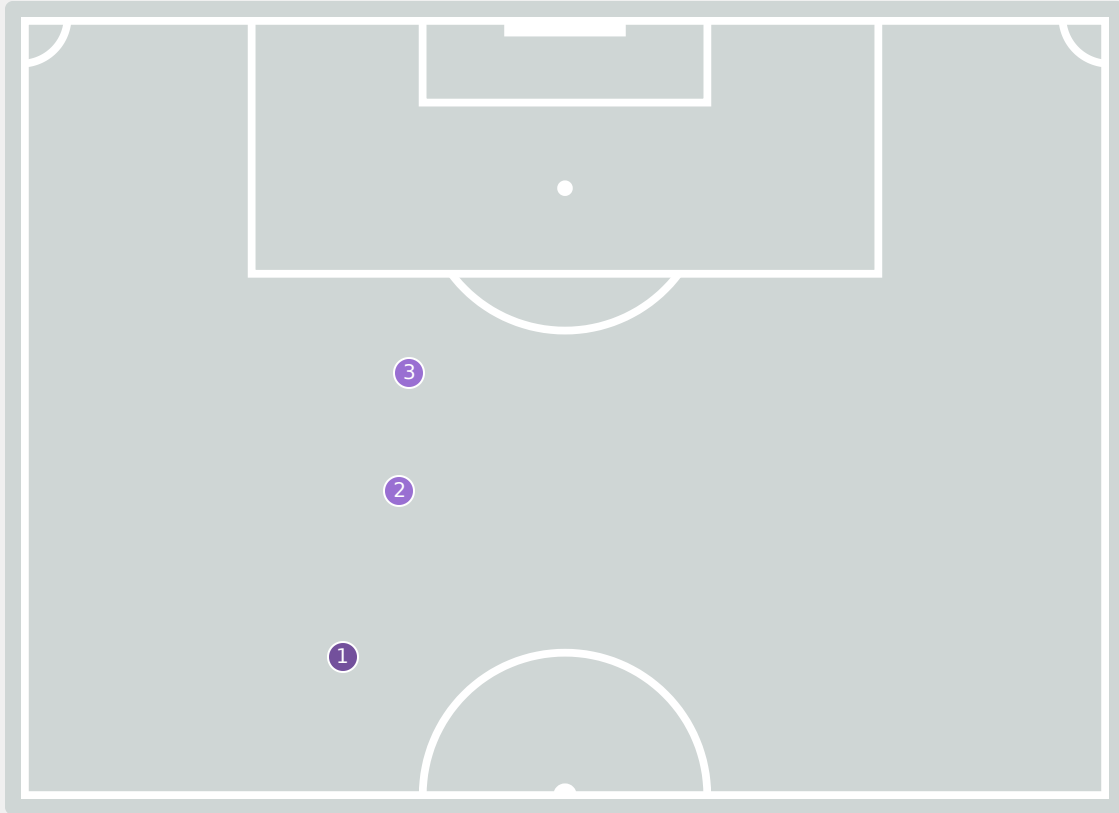

USA 5 - 0 Korea Republic

Goalkeeping Involvement

USA

USA GK Involvement Timeline

31
Total Involvements

Korea Republic

Korea Republic GK Involvement Timeline

103
Total Involvements

Goalkeeping Distribution

Goalkeeping Distribution

Korea Republic

Goal Prevention

3
Total Attempts on Goal Faced

100
Save %

Total Attempts on Goal Faced	Total Goal Interventions	Save & Retain	Deflect & Retain	Save & Deflect	Save Attempt	No Save Attempt
3	2	2	0	0	0	1