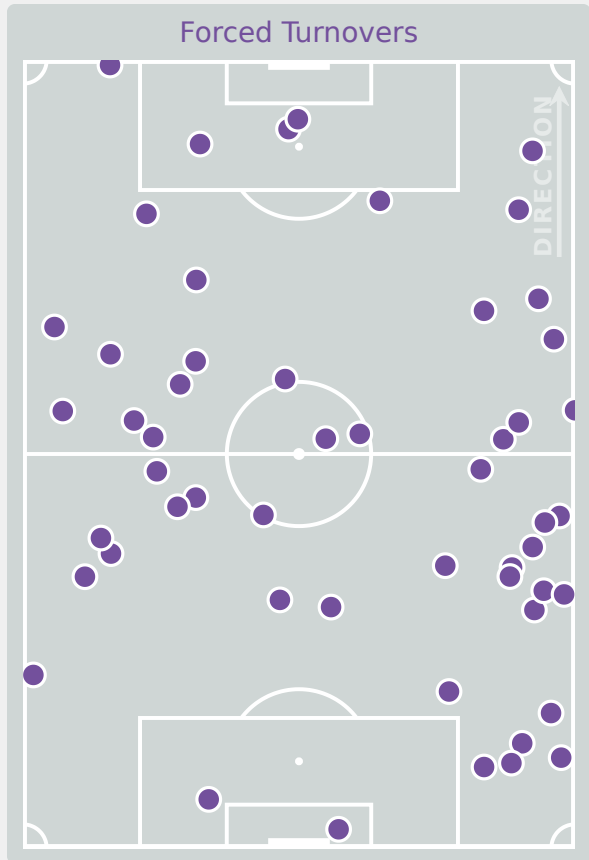

Defensive Actions