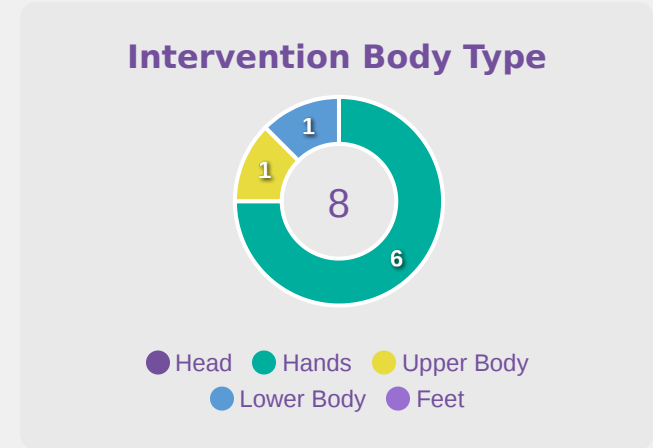

Goalkeeping Distribution

Goalkeeping Distribution

Korea Republic

Goal Prevention

3
Total Attempts on Goal Faced

100
Save %

Total Attempts on Goal Faced	Total Goal Interventions	Save & Retain	Deflect & Retain	Save & Deflect	Save Attempt	No Save Attempt
3	2	2	0	0	0	1

Goal Prevention

Korea Republic

17

Total Attempts on Goal Faced

44

Save %

Total Attempts on Goal Faced	Total Goal Interventions	Save & Retain	Deflect & Retain	Save & Deflect	Save Attempt	No Save Attempt
17	5	2	0	3	3	9