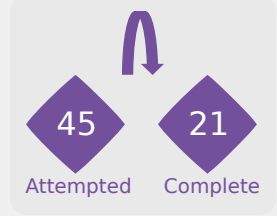

USA

Phases of Play

Korea Republic

IN POSSESSION

OUT OF POSSESSION

FIFA
U-17 WOMEN'S
WORLD CUP
DOMINICAN REPUBLIC 2024

IN POSSESSION
USA 5 - 0 Korea Republic

In Possession Line Height & Team Length

In Possession Line Height & Team Length

Korea Republic

Line Breaks

USA

Attempted Line Breaks

132

Attempted Line Breaks	3
Inside Shape	2
Outside Shape	1

Attempted Line Breaks	78
Inside Shape	47
Outside Shape	31

Attempted Line Breaks	51
Inside Shape	25
Outside Shape	26

Line Breaks

Korea Republic

Attempted Line Breaks

117

Attempted Line Breaks	1
Inside Shape	0
Outside Shape	1

Attempted Line Breaks	88
Inside Shape	45
Outside Shape	43