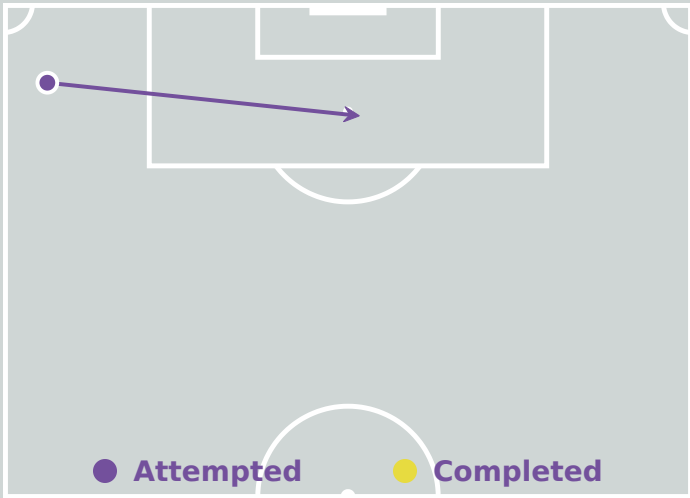

Crosses (Open Play)

Korea Republic

Cross Locations