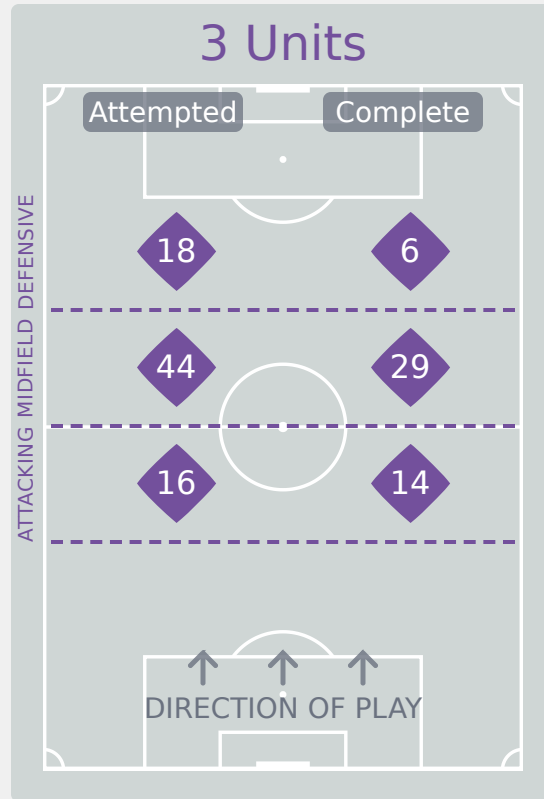

USA

Phases of Play

Korea Republic

IN POSSESSION

OUT OF POSSESSION

FIFA
U-17 WOMEN'S
WORLD CUP
DOMINICAN REPUBLIC 2024

IN POSSESSION
USA 5 - 0 Korea Republic

In Possession Line Height & Team Length

In Possession Line Height & Team Length

Korea Republic

Line Breaks

USA

Attempted Line Breaks

132

Attempted Line Breaks	3
Inside Shape	2
Outside Shape	1

Attempted Line Breaks	78
Inside Shape	47
Outside Shape	31

Attempted Line Breaks	51
Inside Shape	25
Outside Shape	26

Line Breaks

Korea Republic

Attempted Line Breaks

117

Attempted Line Breaks	1
Inside Shape	0
Outside Shape	1

Attempted Line Breaks	88
Inside Shape	45
Outside Shape	43

Attempted Line Breaks	28
Inside Shape	17
Outside Shape	11

Line Breaks

					4 Units				3 Units			2 Units		Direction			Distribution Type		
#	Player	Line Breaks Attempted	Line Breaks Completed	Line Break Completion %	Attacking Line	Attacking Midfield Line	Midfield Line	Defensive Line	Attacking Line	Midfield Line	Defensive Line	Midfield Line	Defensive Line	Through	Around	Over	Pass	Cross	Ball Progression
21	OSTEEN Evan	7	2	29%	0	0	0	0	3	4	0	0	0	0	0	7	7	0	0
2	TRAVERS Jocelyn	24	15	62%	0	0	0	0	4	9	3	6	2	3	13	8	22	2	0
3	ARMSTRONG Trinity	20	15	75%	0	2	0	0	4	6	3	5	0	5	6	9	19	1	0
5	GILMORE Kiara	22	16	73%	0	0	0	0	3	7	1	11	0	3	13	6	22	0	0
6	MCCAMMON Ainsley	13	9	69%	0	0	0	0	0	4	3	6	0	7	2	4	13	0	0
7	ASCANIO Kimmi	9	7	78%	0	0	0	1	0	2	3	0	3	5	4	0	8	0	1
10	FULLER Kennedy	10	8	80%	0	0	0	0	0	3	1	6	0	6	2	2	10	0	0
13	BARCENAS Mel	10	5	50%	0	0	0	0	0	2	2	5	1	3	4	3	9	1	0
15	SCOTT Katie	6	6	100%	0	0	0	0	2	2	0	2	0	2	1	3	6	0	0
17	JOHNSON Micayla	1	0	0%	0	0	0	0	0	0	0	1	0	1	0	0	1	0	0
20	LONG Mary	2	1	50%	0	0	0	0	0	2	0	0	0	0	0	2	2	0	0
8	NGUYEN Y-Lan	6	6	100%	0	0	0	0	0	3	1	2	0	2	3	1	6	0	0
11	PADELSKI Maddie	0	0	0%	0	0	0	0	0	0	0	0	0	0	0	0	0	0	0
14	POWELL Leena	0	0	0%	0	0	0	0	0	0	0	0	0	0	0	0	0	0	0
16	ANTONUCCI Scottie	1	0	0%	0	0	0	0	0	0	1	0	0	1	0	0	1	0	0
18	KING Daya	1	1	100%	0	0	0	0	0	0	0	1	0	1	0	0	1	0	0