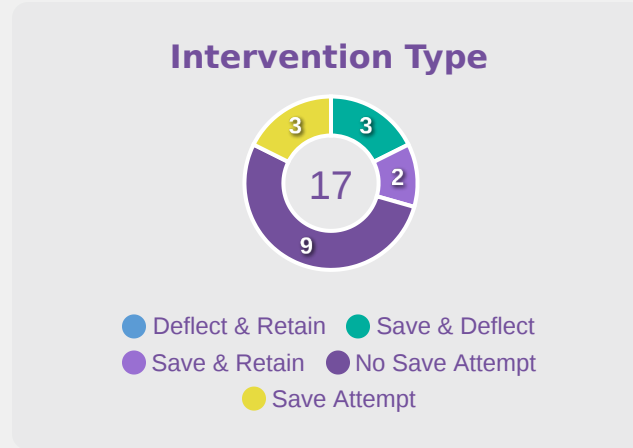

Goalkeeping Distribution

Goalkeeping Distribution

Korea Republic

Goal Prevention

3
Total Attempts on Goal Faced

100
Save %

Total Attempts on Goal Faced	Total Goal Interventions	Save & Retain	Deflect & Retain	Save & Deflect	Save Attempt	No Save Attempt
3	2	2	0	0	0	1

Goal Prevention

Korea Republic

17

Total Attempts on Goal Faced

44

Save %

Total Attempts on Goal Faced	Total Goal Interventions	Save & Retain	Deflect & Retain	Save & Deflect	Save Attempt	No Save Attempt
17	5	2	0	3	3	9