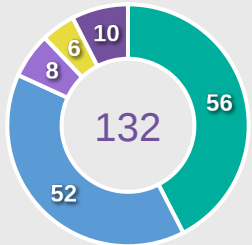

Korea Republic

Movement Types by Phase

Final Third Phase

Progression Phase

Build Up Phase

All Movement Types

- In Front
- In Between
- Out to In
- In to Out
- In Behind

Top Ranked Players

Type	Player	Movements
In Front	7 KIM Yeeun	31
In Between	8 BEOM Yeju	44
Out to In	8 BEOM Yeju	3
In to Out	8 BEOM Yeju	3
In Behind	9 PHAIR Casey	12

Movement Types Pitch Third

FIFA
U-17 WOMEN'S
WORLD CUP
DOMINICAN REPUBLIC 2024