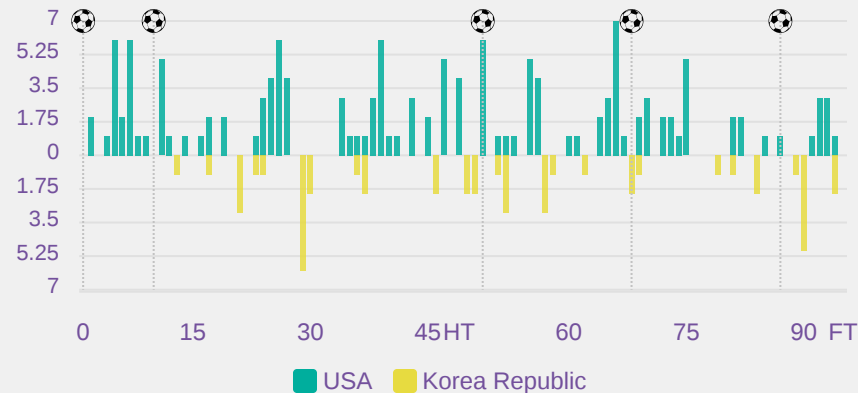

Distribution in the Final Third