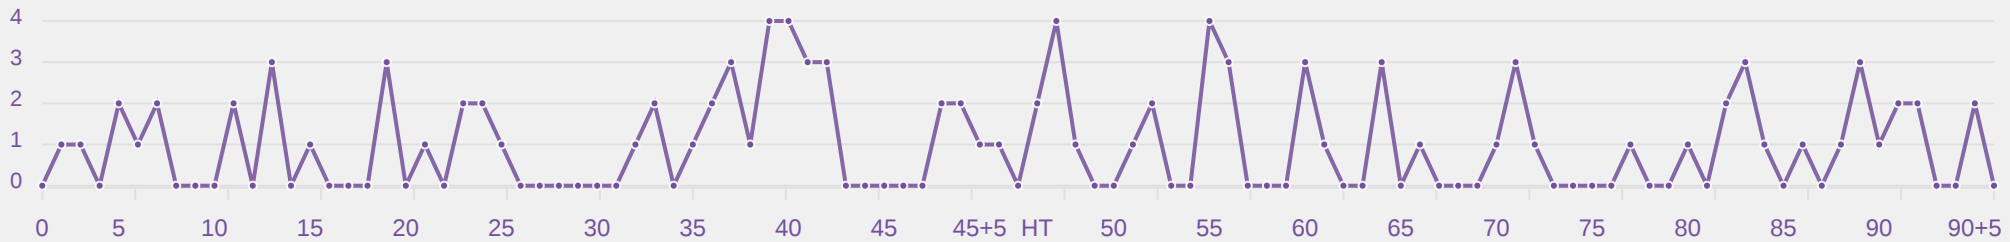

Mexico GK Involvement Timeline

102
Total Involvements