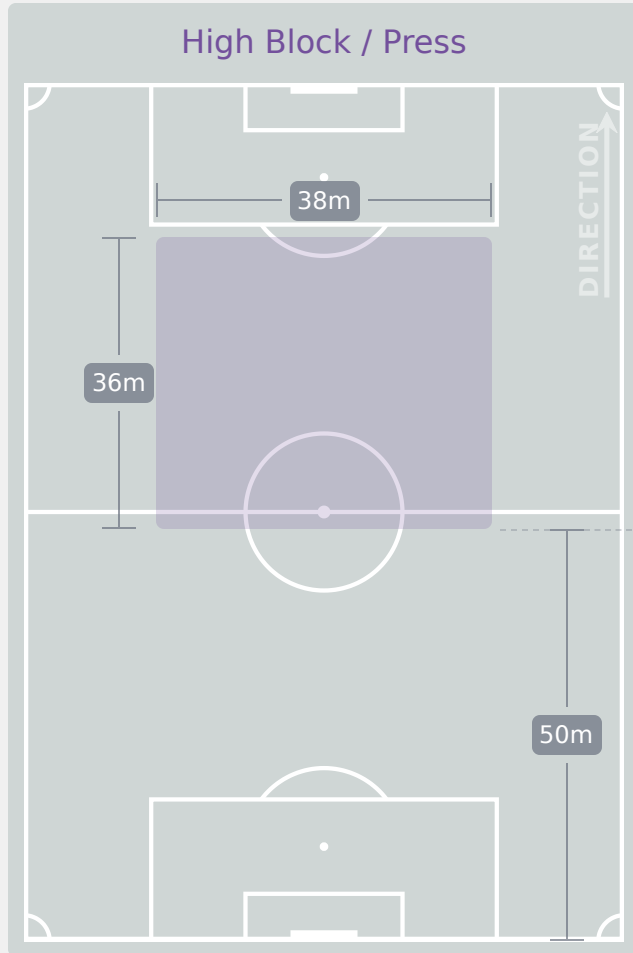

Defensive Line Height & Team Length