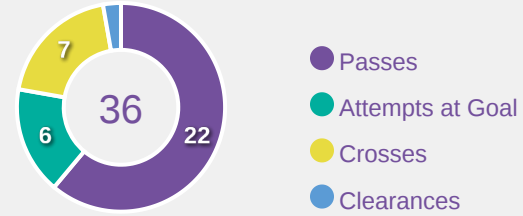

Defensive Actions

62

Forced Turnovers

72

Possession Regained

7

Interceptions

35

Tackles

2.72

Possession Actions / Defensive Action

Blocks

Possession Contests

Most Possession Regains

17

VAZQUEZ Camila
GOALKEEPER

#	Player	Total Possession Regains
1	VAZQUEZ Camila	17
2	GONZALEZ Adrianna	4
4	DE LEON Nicol	8
7	TORRES Ana	3
8	SOTO Alexa	6
10	FRAGOSO Abril	9
11	MIYAZATO Anaiya	1
13	IBARRA Berenice	1
15	GALLEGOS Daniela	3
17	VAZQUEZ Naomy	4
20	REYES Citlalli	4
5	VILLALPANDO Mia	4
9	CONTRERAS Evelyn	0
14	MARTINEZ Celeste	2
16	SALAS Ana	5
19	NUNEZ Sofia	1