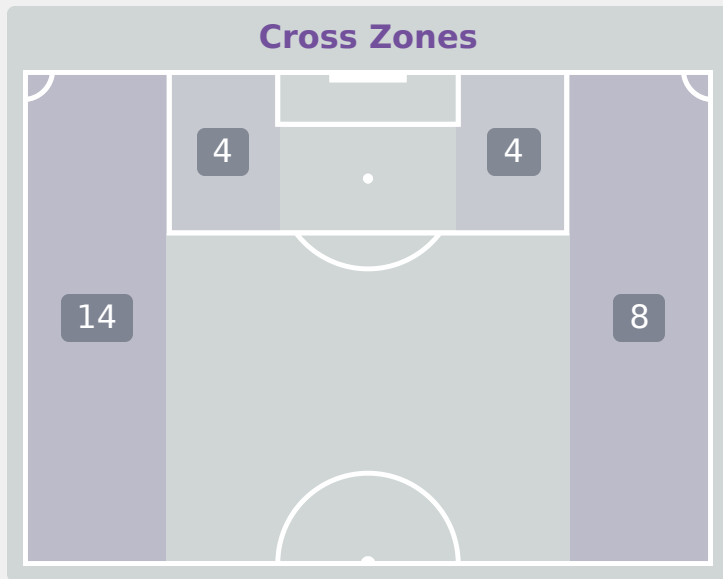

Delivery Type

Attempted

30

Completed

9

Most Crosses Attempted

9

JON II Chong
LEFT MIDFIELD

#	Player	Inswing	Outswing	Driven	Lofted	Cutback	Push Cross	Total Attempted
1	PAK Ju Gyong	0	0	0	0	0	0	0
5	RI Ye Gyong	0	1	0	0	0	0	1
7	JON II Chong	1	0	3	5	0	0	9
8	SO Ryu Gyong	0	0	0	0	1	0	1
10	HO Kyong	0	0	0	0	0	0	0
11	CHOE Rim Jong	0	3	0	3	0	2	8
13	CHOE Yon A	0	0	0	0	0	1	1
14	PAK II Sim	0	1	0	1	0	0	2
15	CHOE II Son	0	0	0	1	1	0	2
16	RI Pom	0	0	0	0	0	0	0
17	RI Kuk Hyang	0	0	0	0	0	0	0
4	SON Jo Ye	0	0	1	1	0	0	2
6	PAK Ok I	0	1	0	0	0	1	2
12	KANG Ryu Mi	1	0	0	1	0	0	2
19	RO Un Hyang	0	0	0	0	0	0	0