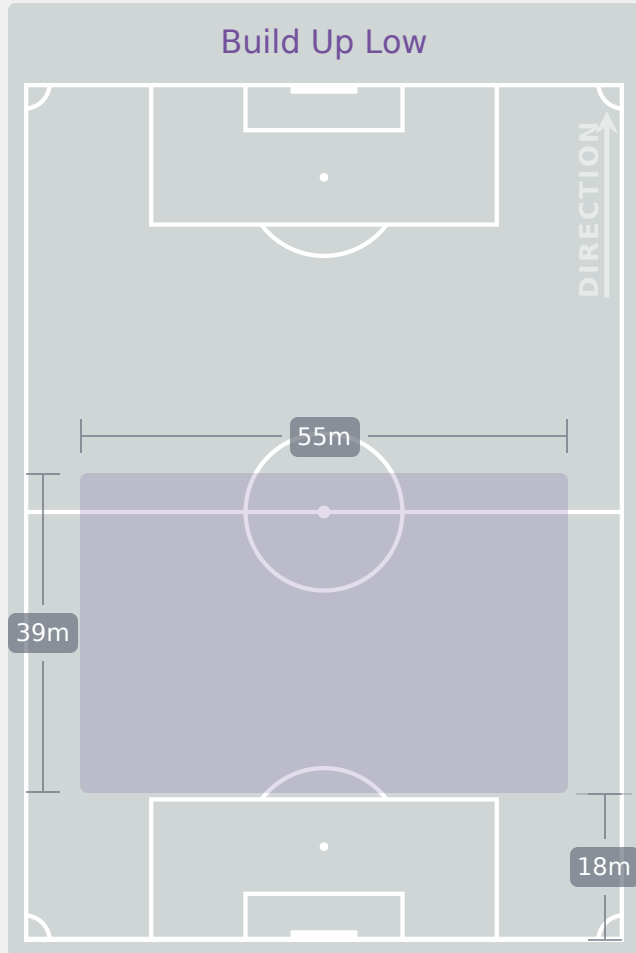

# IN POSSESSION

**Korea DPR 4 - 1 Mexico**

# In Possession Line Height & Team Length

**Korea DPR**

# In Possession Line Height & Team Length