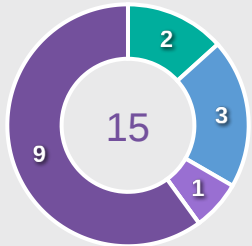

Movement to Receive

Movement Types by Phase

Final Third Phase