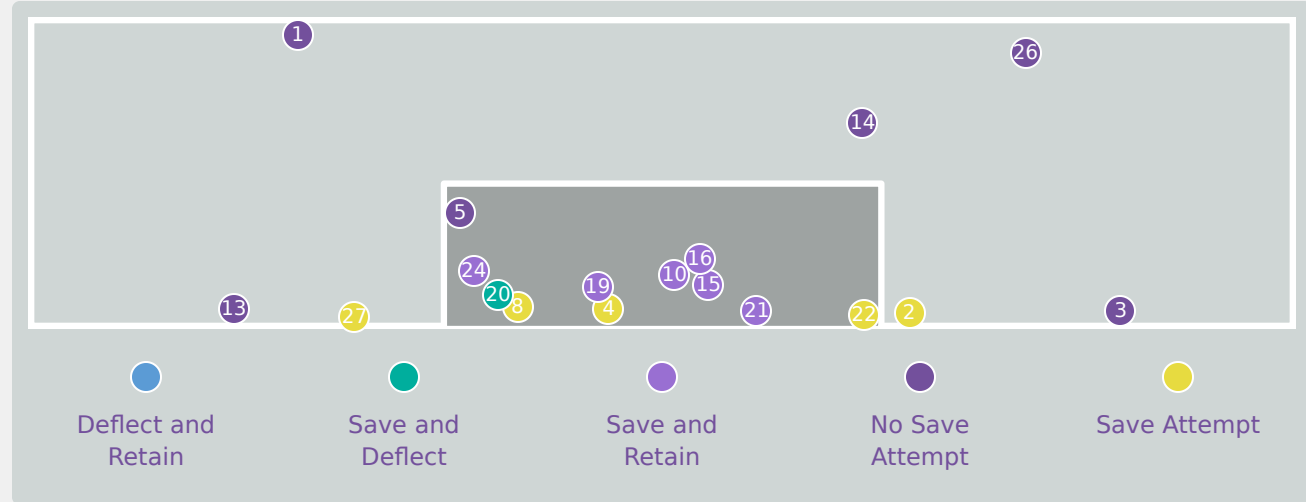

# Korea DPR

8  
Total Attempts on Goal Faced

80  
Save %

Total Attempts on Goal Faced	Total Goal Interventions	Save & Retain	Deflect & Retain	Save & Deflect	Save Attempt	No Save Attempt
8	3	1	0	2	1	3

# Goal Prevention

**27**  
Total Attempts on Goal Faced

**64**  
Save %

Total Attempts on Goal Faced	Total Goal Interventions	Save & Retain	Deflect & Retain	Save & Deflect	Save Attempt	No Save Attempt
27	7	6	0	1	6	14