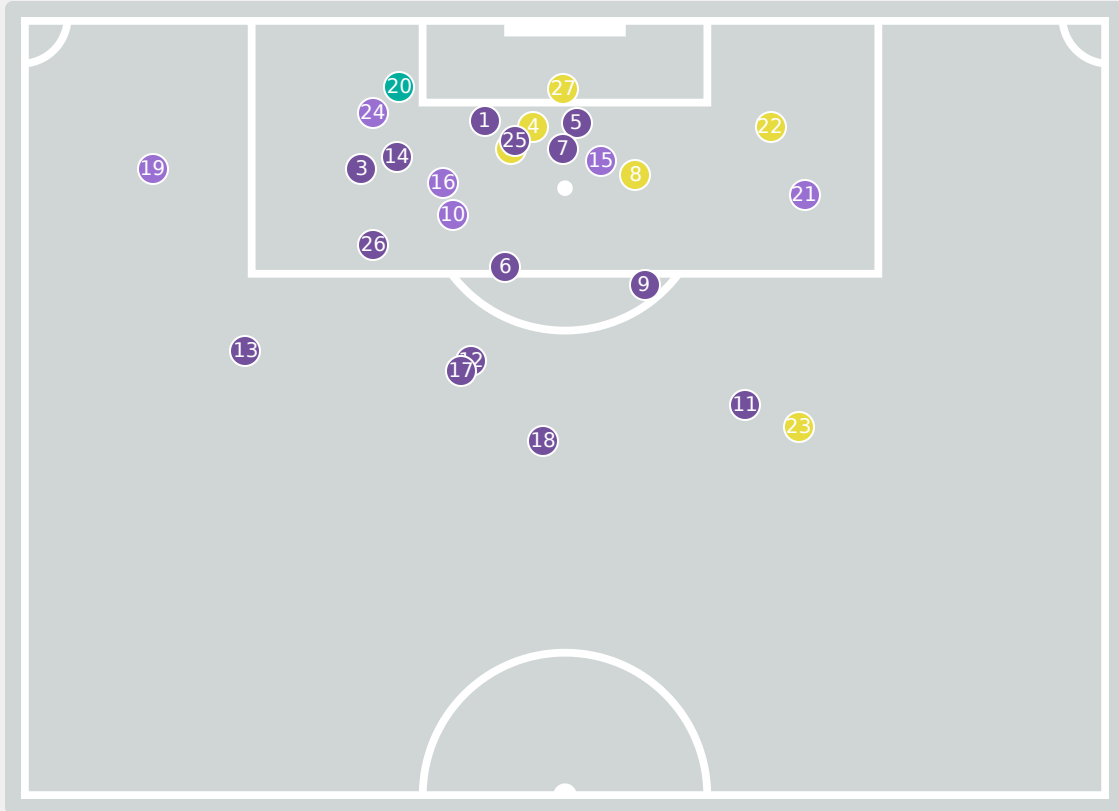

Goal Prevention