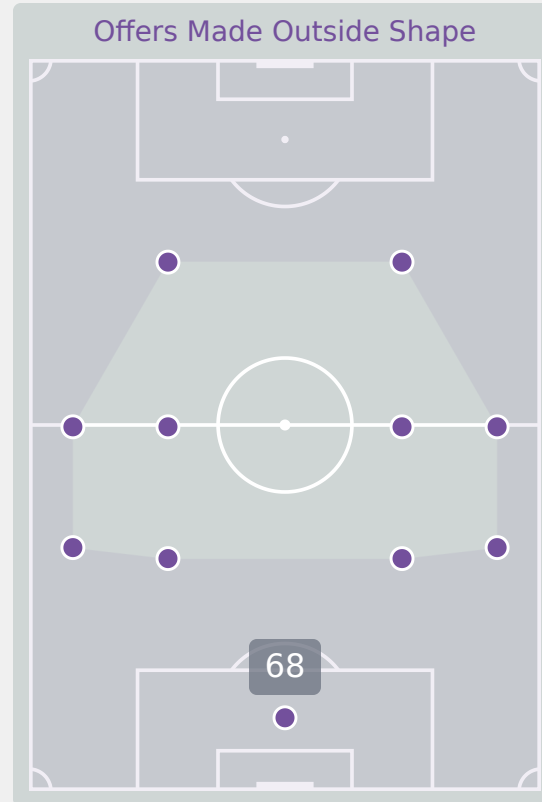

13

Offers Made in Defensive Third