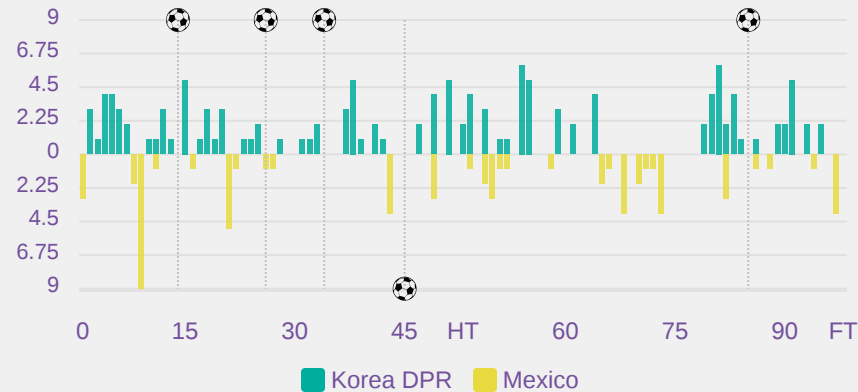

Distribution in the Final Third