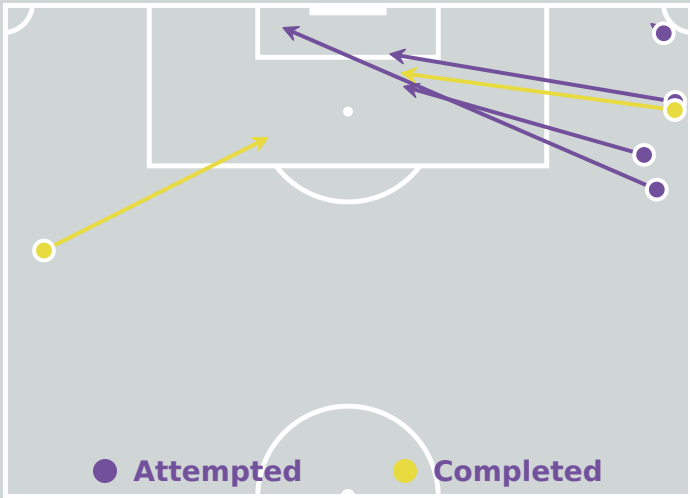

Crosses (Open Play)

Cross Locations