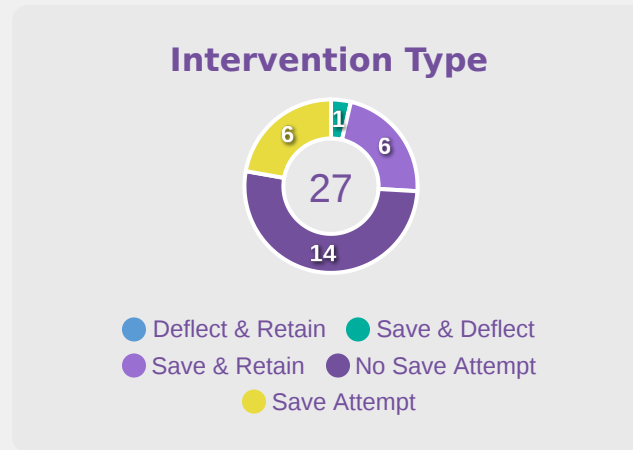

27
Total Attempts on Goal Faced

64
Save %