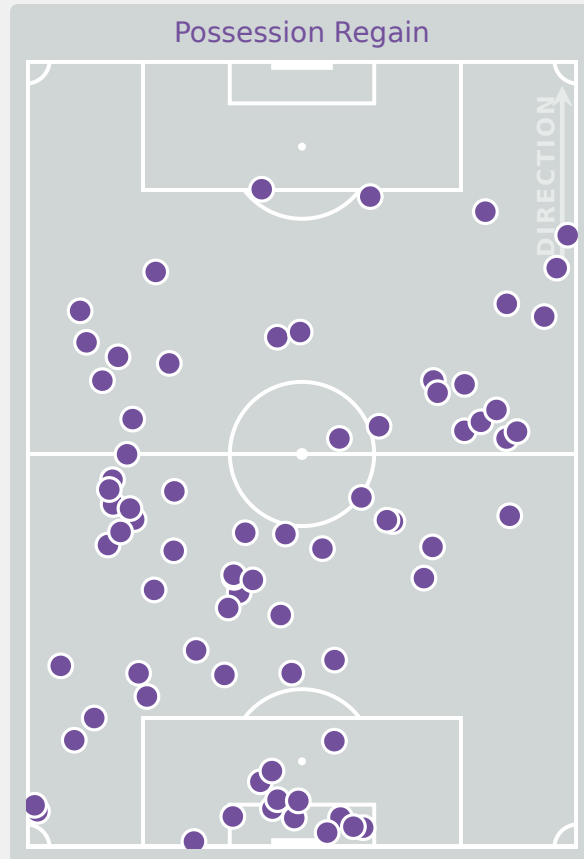

Korea DPR

Defensive Actions