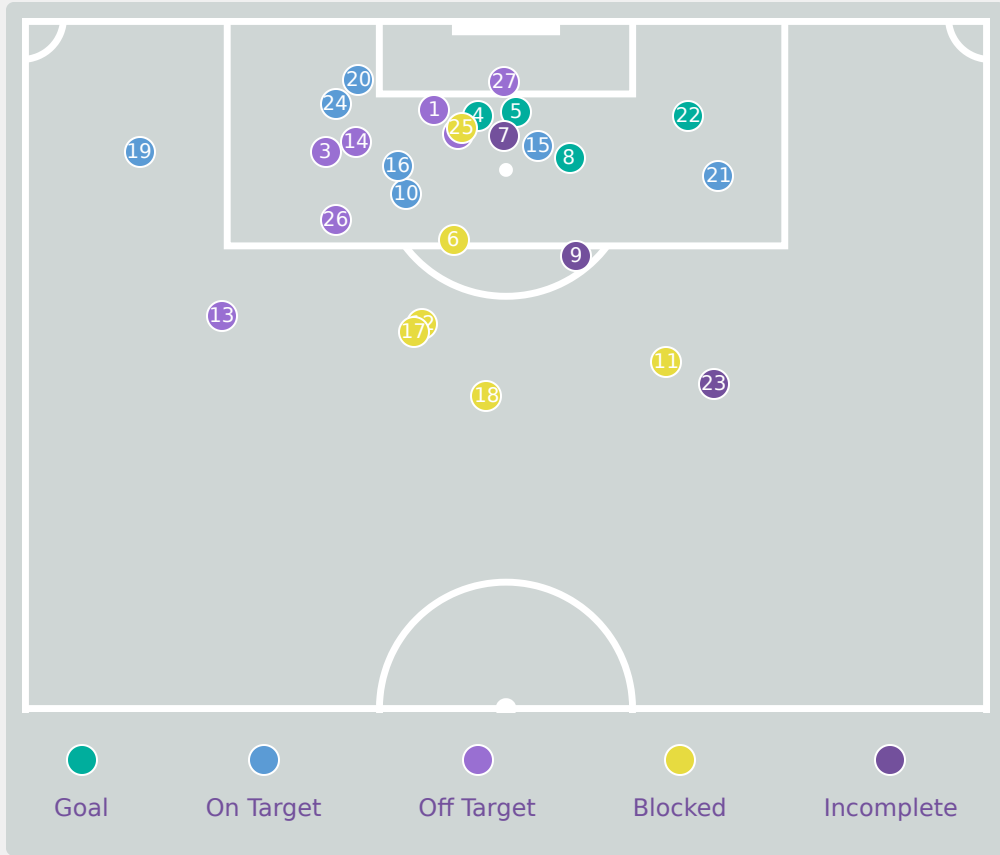

Korea DPR

Attempts at Goal

Key	Outcome	Shots
●	Goals	4
●	On Target	7
●	Off Target	7
●	Blocked	6
●	Incomplete	3