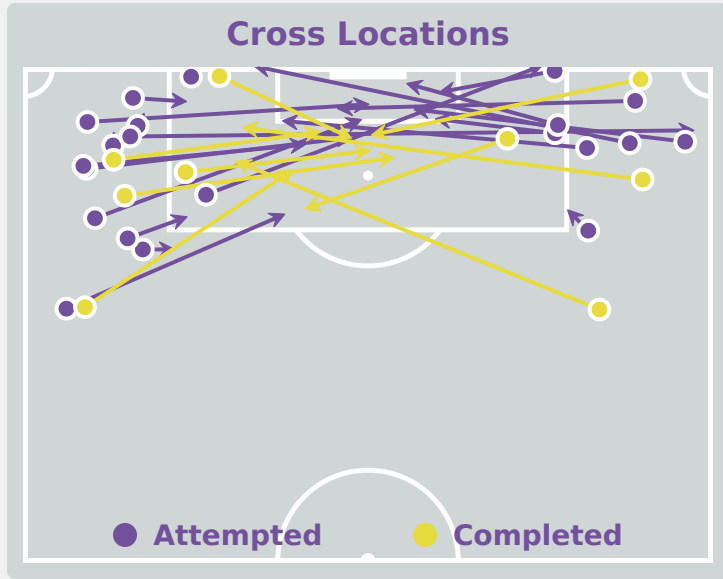

Korea DPR

Crosses (Open Play)