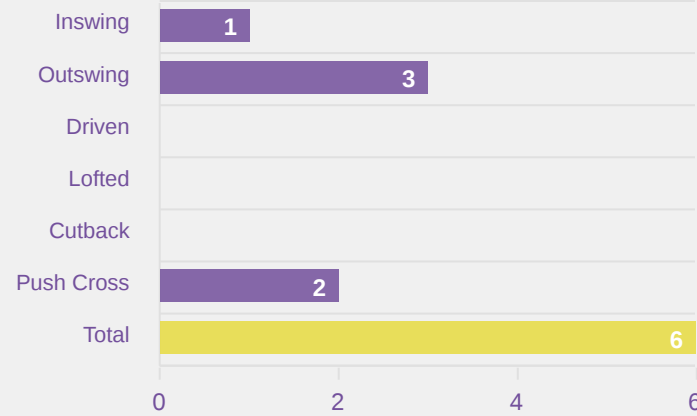

Delivery Type