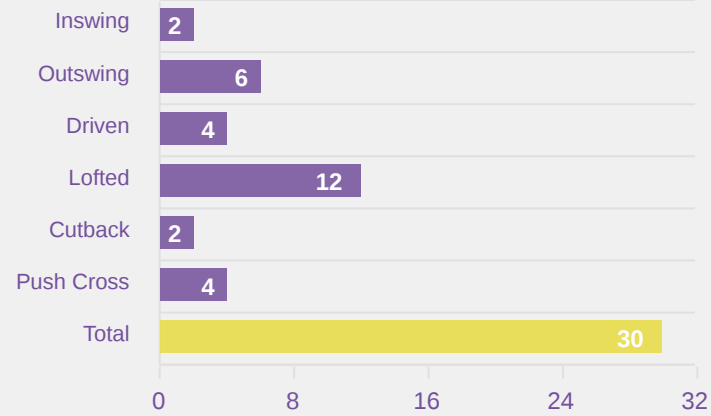

Delivery Type

Attempted

30

Completed

9

Most Crosses Attempted

9

JON II Chong
LEFT MIDFIELD

#	Player	Inswing	Outswing	Driven	Lofted	Cutback	Push Cross	Total Attempted
1	PAK Ju Gyong	0	0	0	0	0	0	0
5	RI Ye Gyong	0	1	0	0	0	0	1
7	JON II Chong	1	0	3	5	0	0	9
8	SO Ryu Gyong	0	0	0	0	1	0	1
10	HO Kyong	0	0	0	0	0	0	0
11	CHOE Rim Jong	0	3	0	3	0	2	8
13	CHOE Yon A	0	0	0	0	0	1	1
14	PAK II Sim	0	1	0	1	0	0	2
15	CHOE II Son	0	0	0	1	1	0	2
16	RI Pom	0	0	0	0	0	0	0
17	RI Kuk Hyang	0	0	0	0	0	0	0
4	SON Jo Ye	0	0	1	1	0	0	2
6	PAK Ok I	0	1	0	0	0	1	2
12	KANG Ryu Mi	1	0	0	1	0	0	2
19	RO Un Hyang	0	0	0	0	0	0	0