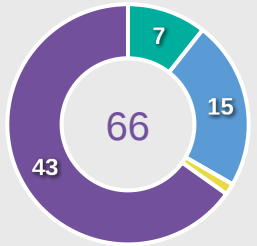

Progression Phase