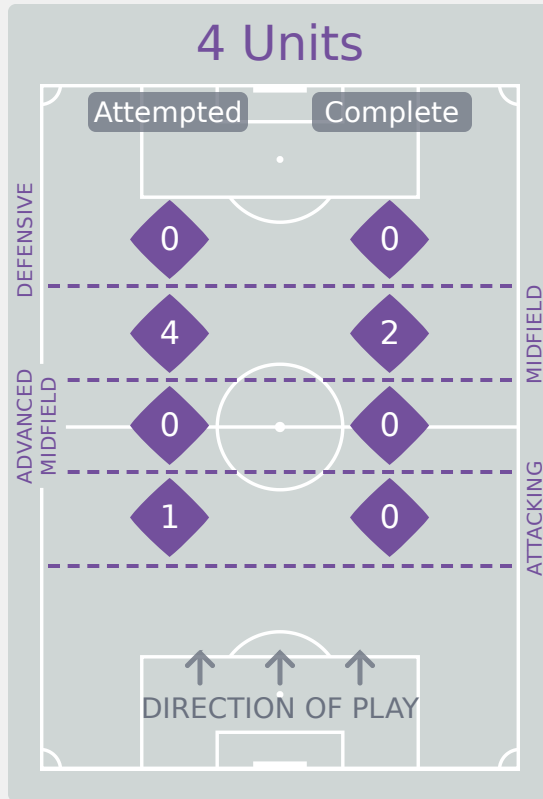

Line Breaks

Korea DPR

Attempted Line Breaks

118

Attempted Line Breaks	5
Inside Shape	3
Outside Shape	2