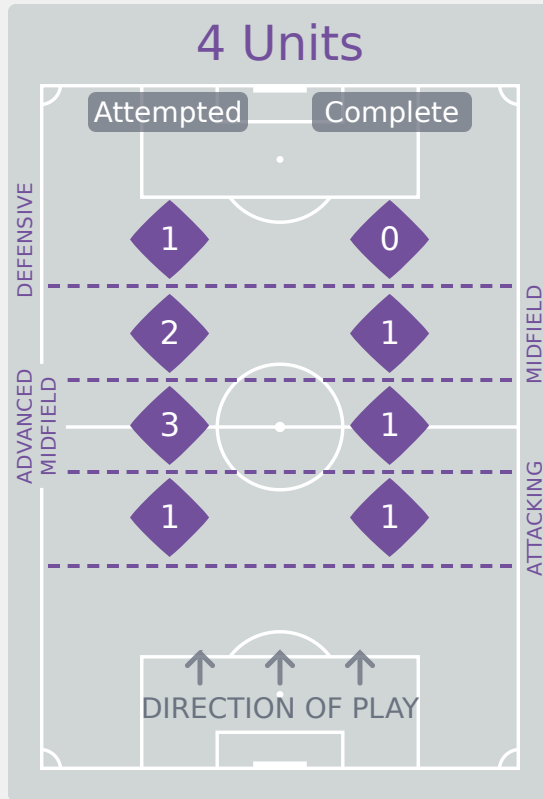

Line Breaks

Attempted Line Breaks

138

Attempted Line Breaks	7
Inside Shape	4
Outside Shape	3