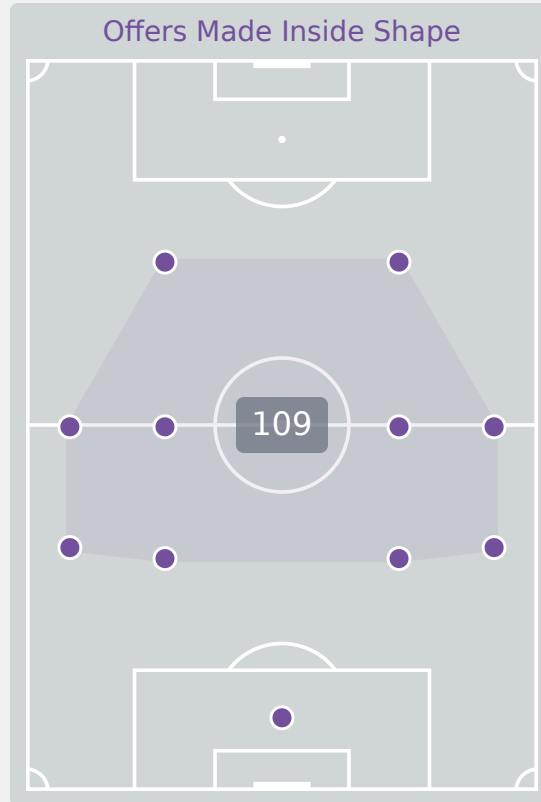

Offering to Receive

Korea DPR

177

Total Offers Made

72

Total Offers Received

Most Offers

28

CHOE Rim Jong
RIGHT MIDFIELD

#	Player	Offers Made	Offers Received	% Made & Received
1	PAK Ju Gyong	0	0	0%
5	RI Ye Gyong	14	5	35.7%
7	JON Il Chong	12	6	50%
8	SO Ryu Gyong	10	2	20%
10	HO Kyong	15	5	33.3%
11	CHOE Rim Jong	28	13	46.4%
13	CHOE Yon A	7	4	57.1%
14	PAK Il Sim	8	2	25%
15	CHOE Il Son	24	7	29.2%
16	RI Pom	5	5	100%
17	RI Kuk Hyang	1	1	100%
4	SON Jo Ye	0	0	0%
6	PAK Ok I	10	4	40%
12	KANG Ryu Mi	27	10	37%
19	RO Un Hyang	16	8	50%

108

Offers Made in Final Third

56

Offers Made in Middle Third