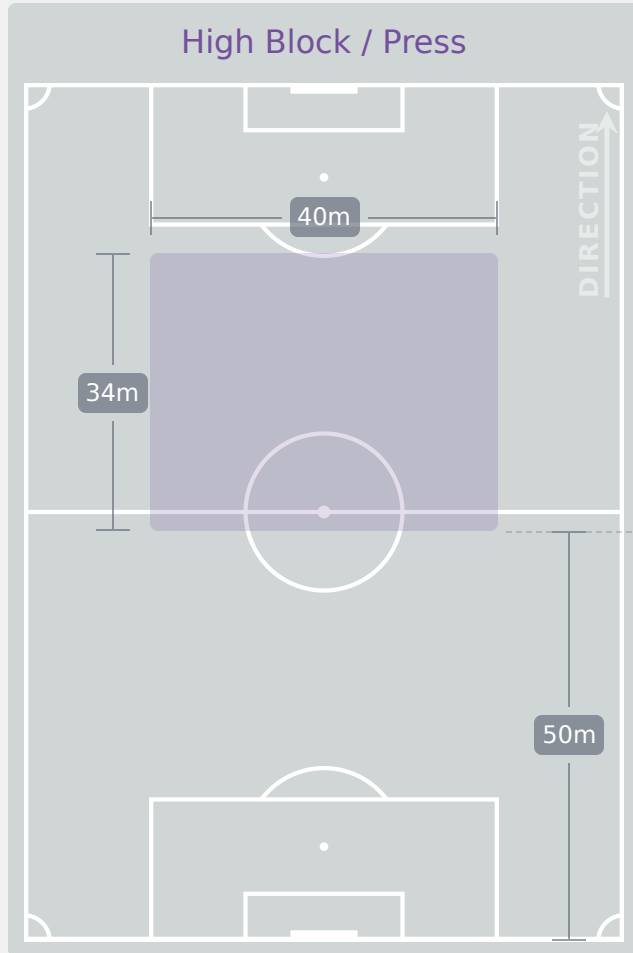

# Defensive Line Height & Team Length

**Korea DPR**