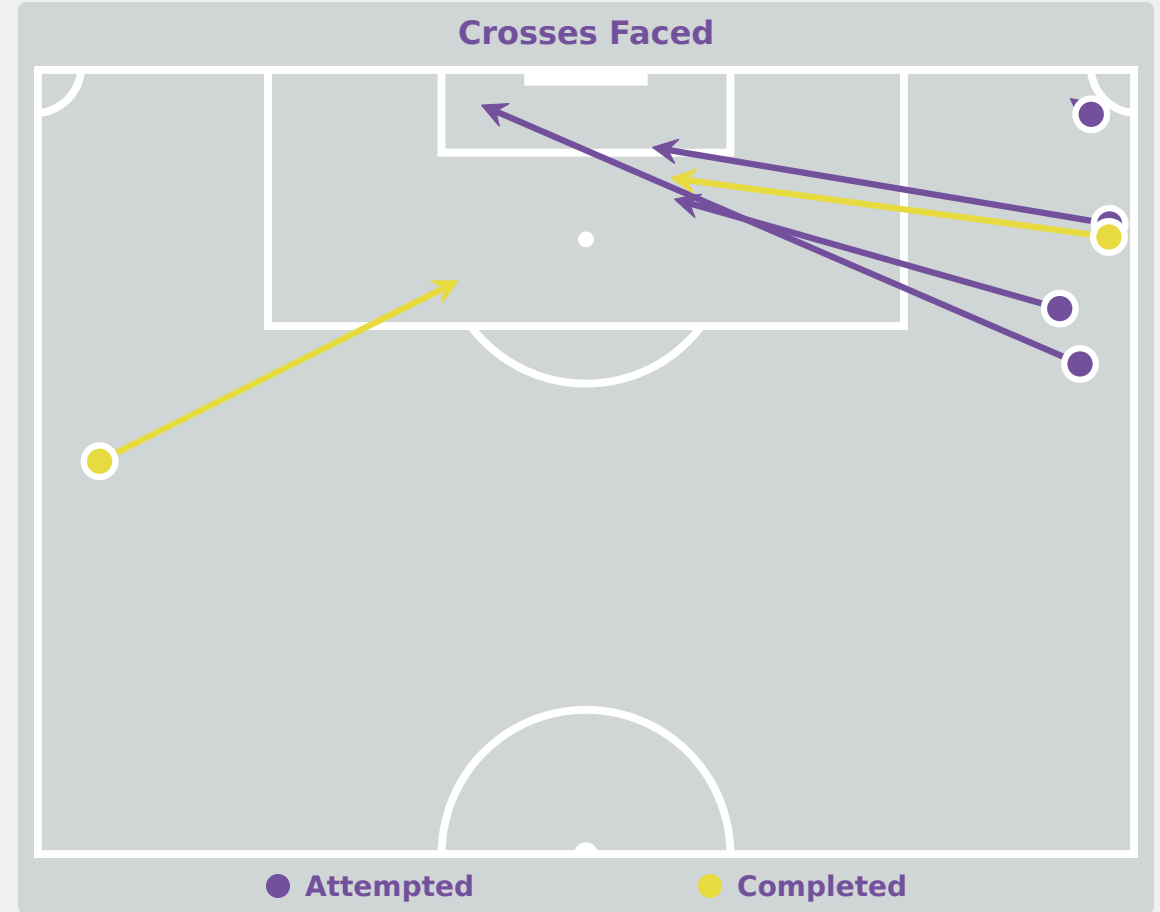

Aerial Control

Korea DPR

Delivery Types Faced

Total	In Swing	Out Swing	Driven	Lofted	Cutback	Push
8	2	4	0	0	0	2