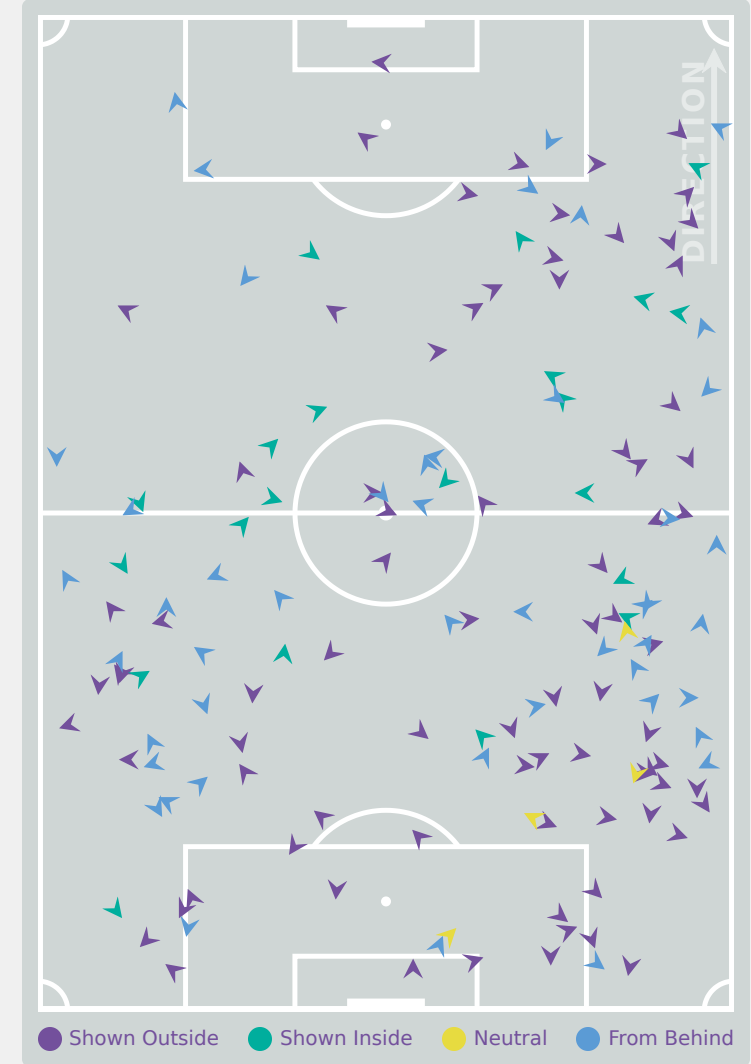

Defensive Pressure

Korea DPR

194	Total Pressures	152
64	Direct Pressures	53
1.69s	Avg Pressure Duration	1.65s
53	Forced Turnovers	62
8.23s	Ball Recovery Time	8.35s
68	Pushing on into Pressing	56
156	Pushing on	121
37	Pressing Direction Inside	21
101	Pressing Direction Outside	80

Most Direct Pressures

12

SO Ryu Gyong
LEFT CENTRE MIDFIELD

Most Direct Pressures

9

GONZALEZ Adrianna
RIGHT BACK

Mexico