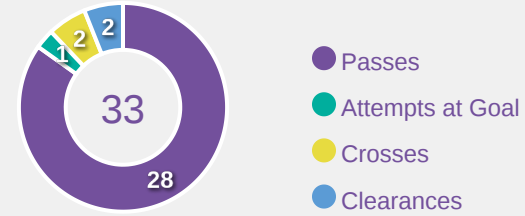

Korea DPR

Defensive Actions

Blocks

Possession Contests

Most Possession Regains

14
RI Kuk Hyang
RIGHT CENTRE BACK

#	Player	Total Possession Regains
1	PAK Ju Gyong	8
5	RI Ye Gyong	7
7	JON Il Chong	6
8	SO Ryu Gyong	8
10	HO Kyong	0
11	CHOE Rim Jong	1
13	CHOE Yon A	2
14	PAK Il Sim	11
15	CHOE Il Son	1
16	RI Pom	7
17	RI Kuk Hyang	14
4	SON Jo Ye	0
6	PAK Ok I	1
12	KANG Ryu Mi	1
19	RO Un Hyang	3