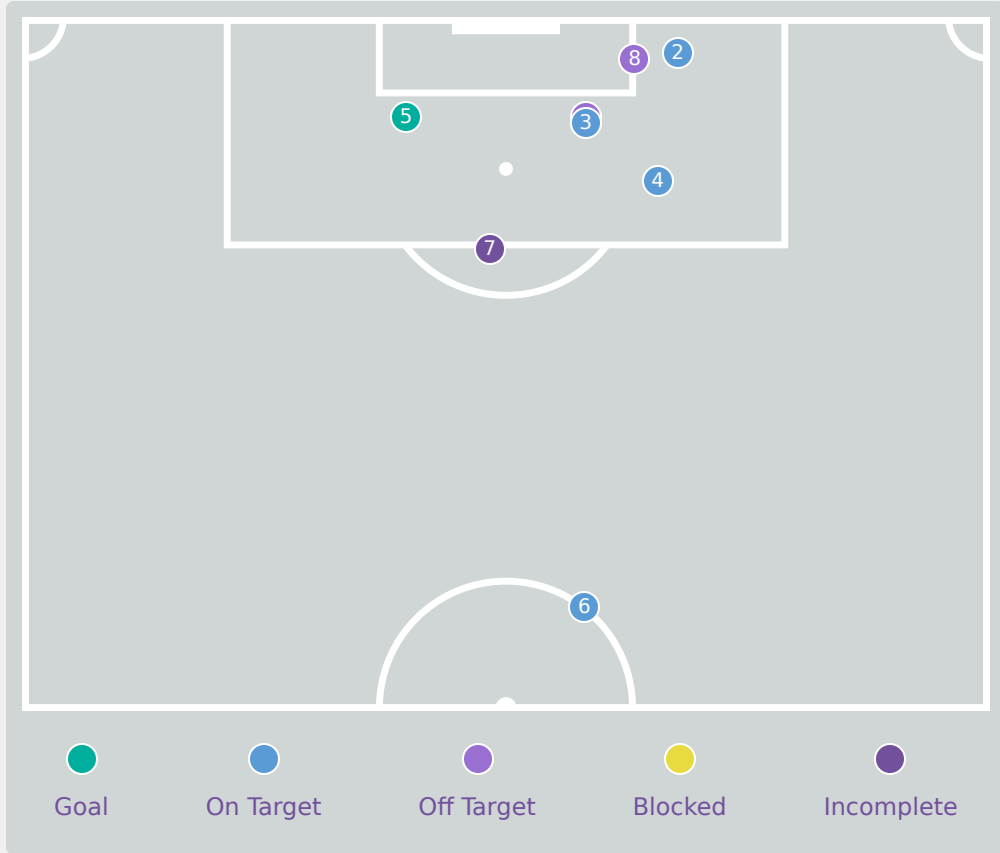

Attempts at Goal

Key	Outcome	Shots
	Goals	1
	On Target	4
	Off Target	2
	Blocked	0
	Incomplete	1