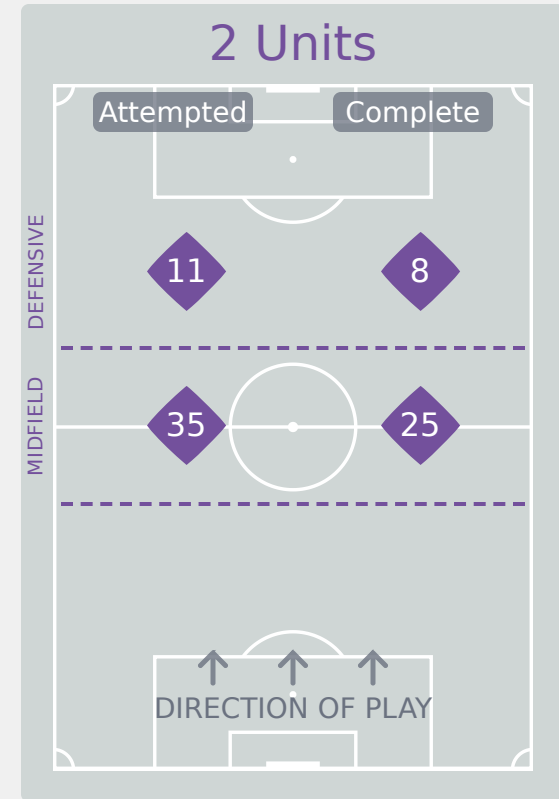

# In Possession Line Height & Team Length

# Line Breaks

## Korea DPR

Attempted Line Breaks

118

Attempted Line Breaks	5
Inside Shape	3
Outside Shape	2

Attempted Line Breaks	67
Inside Shape	37
Outside Shape	30

Attempted Line Breaks	46
Inside Shape	30
Outside Shape	16

# Line Breaks

Attempted Line Breaks