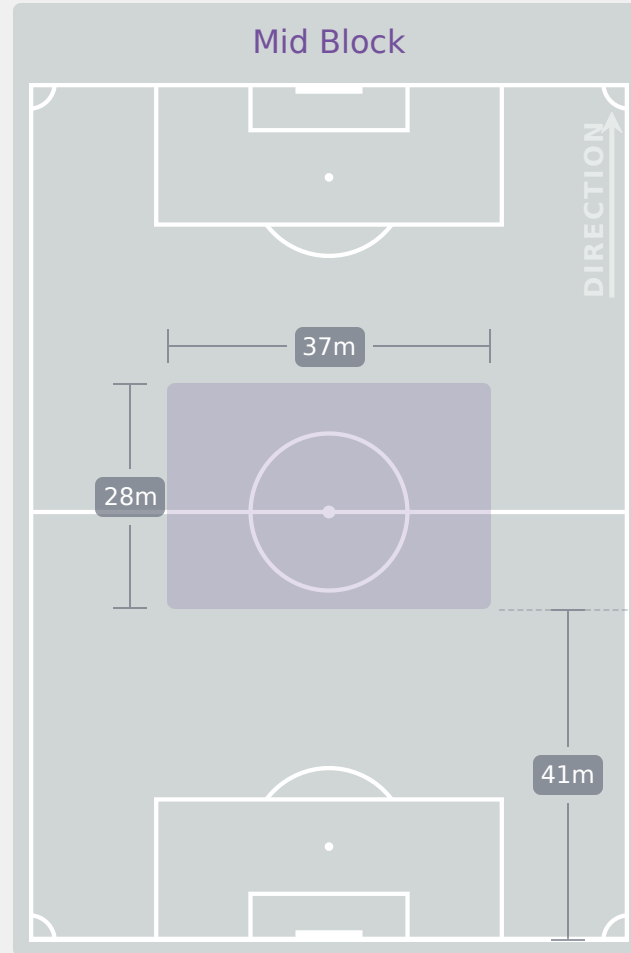

# Defensive Line Height & Team Length

**Korea DPR**