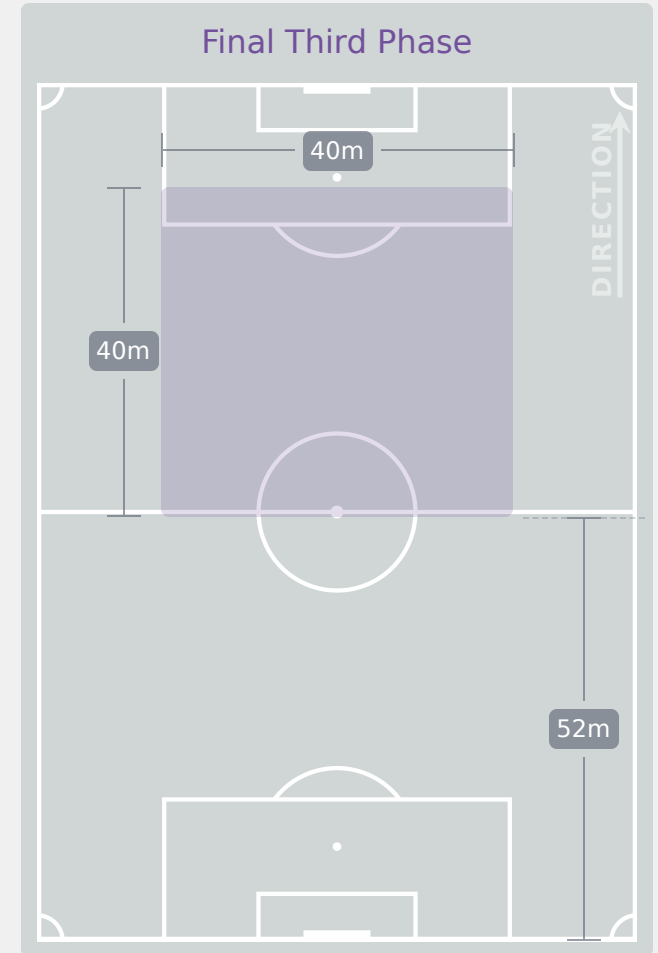

# IN POSSESSION

**Korea DPR 4 - 1 Mexico**

# In Possession Line Height & Team Length

**Korea DPR**

# In Possession Line Height & Team Length