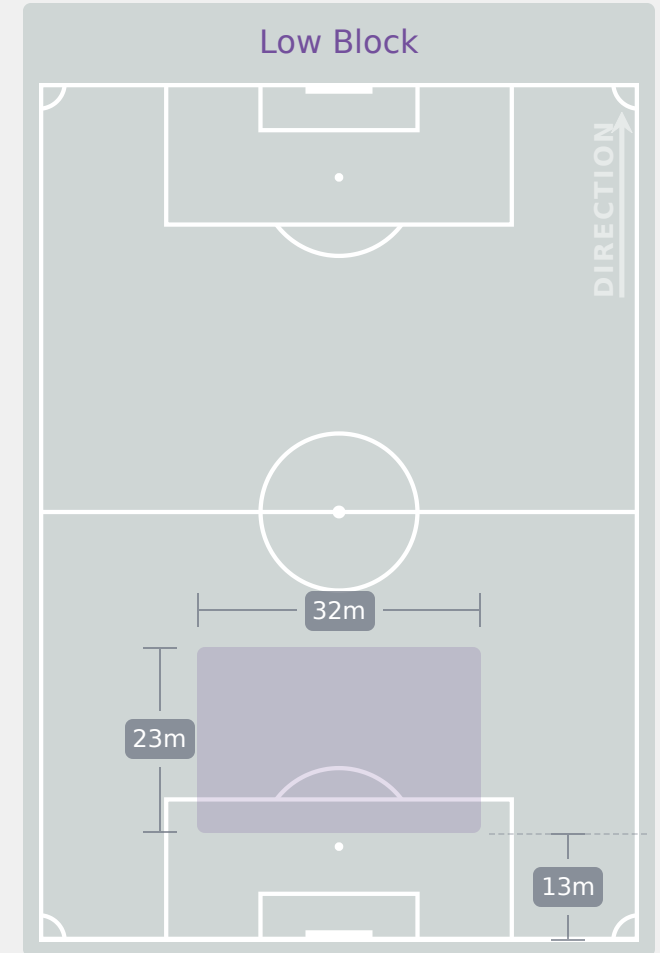

Defensive Line Height & Team Length