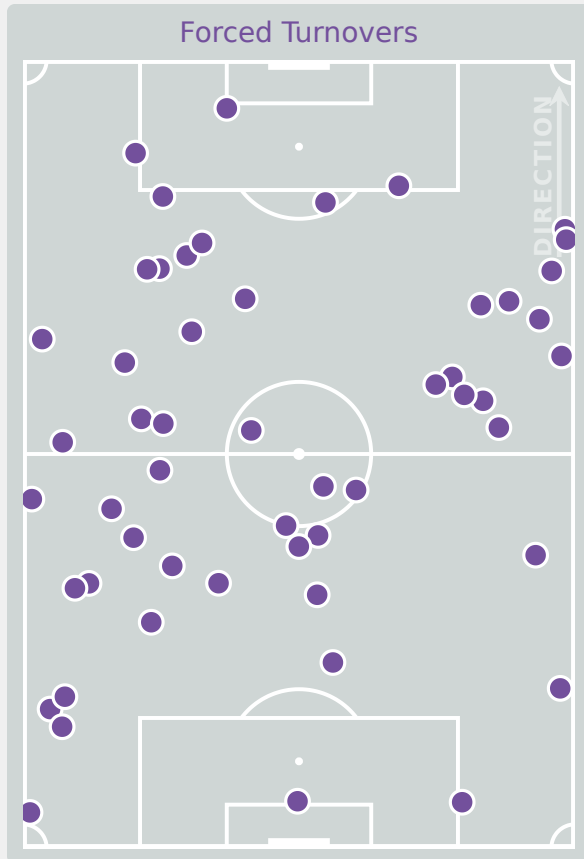

Korea DPR

Defensive Actions