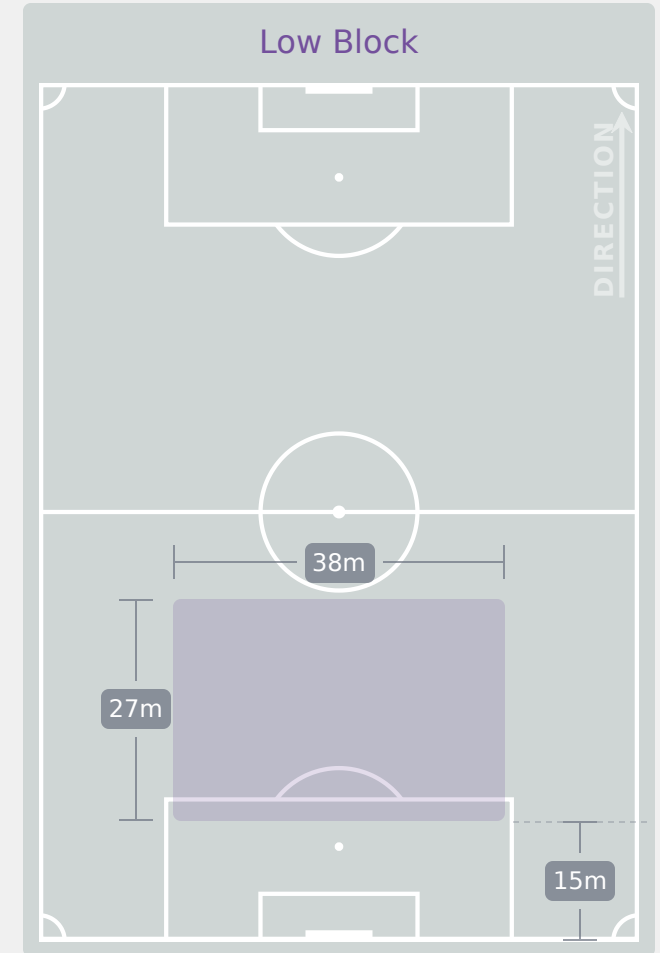

# Defensive Line Height & Team Length

**Korea DPR**