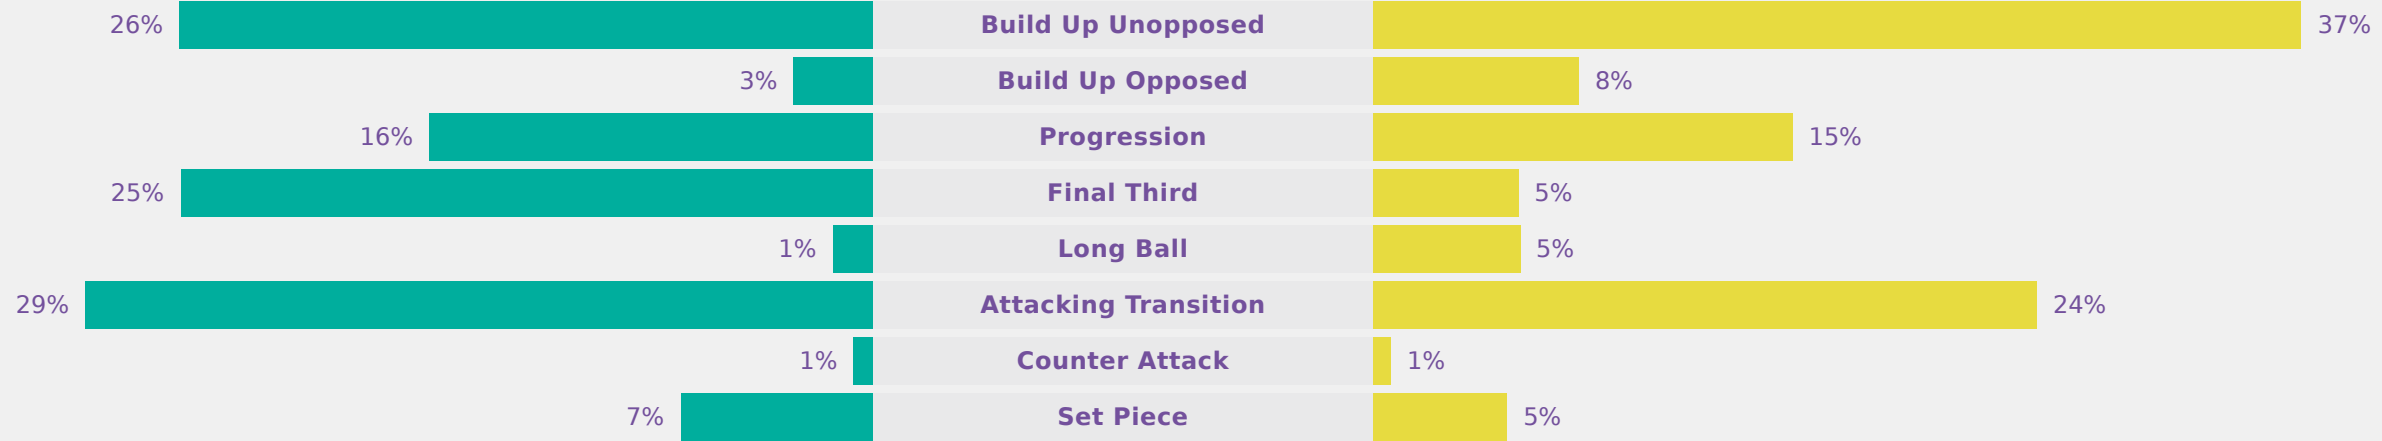

Korea DPR

Phases of Play

Mexico

IN POSSESSION