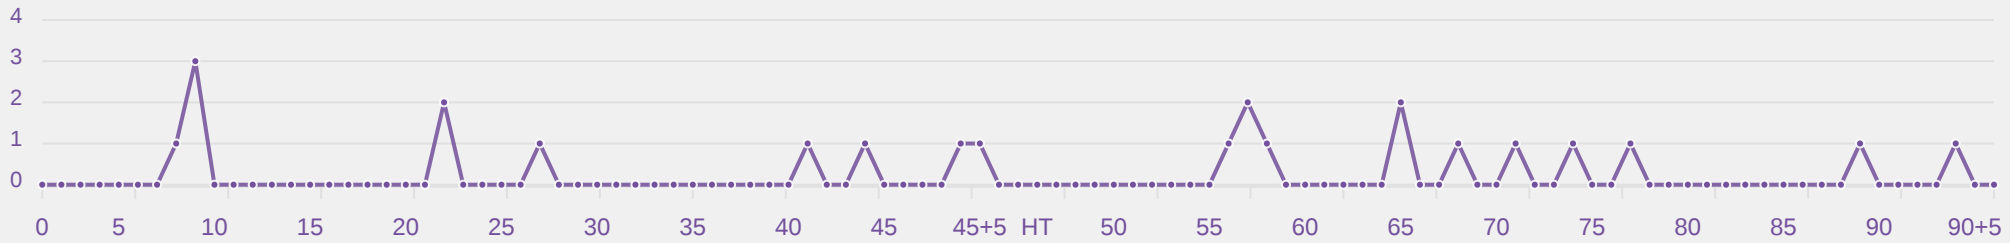

Goalkeeping Involvement

Korea DPR

Korea DPR GK Involvement Timeline

23
Total Involvements

Mexico