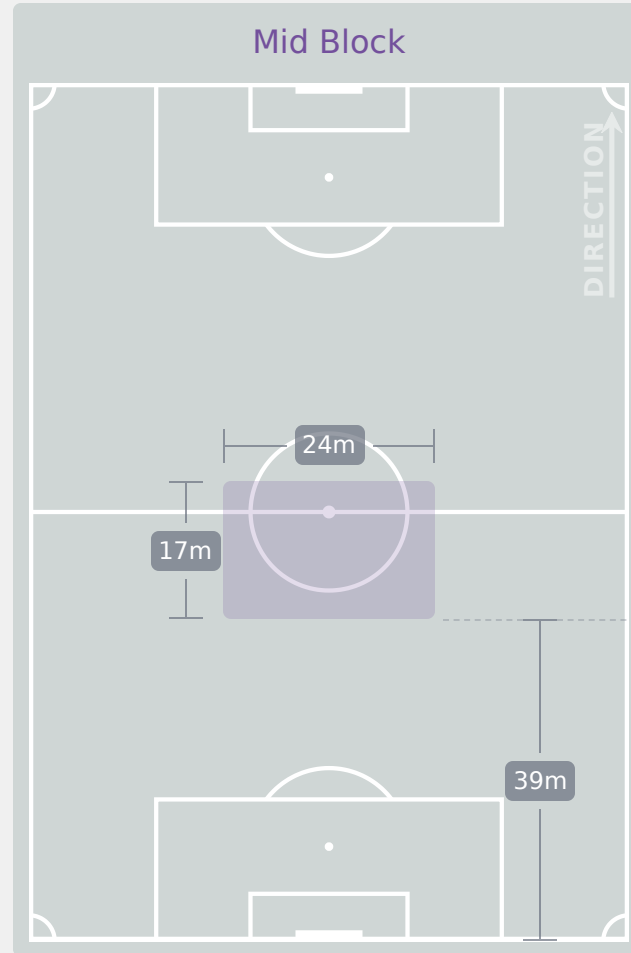

Defensive Line Height & Team Length