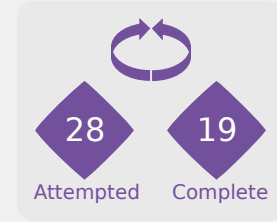

# In Possession Line Height & Team Length

**Korea DPR**

# In Possession Line Height & Team Length

## Korea DPR

Attempted Line Breaks

118

Attempted Line Breaks	5
Inside Shape	3
Outside Shape	2

Attempted Line Breaks	67
Inside Shape	37
Outside Shape	30

Attempted Line Breaks	46
Inside Shape	30
Outside Shape	16