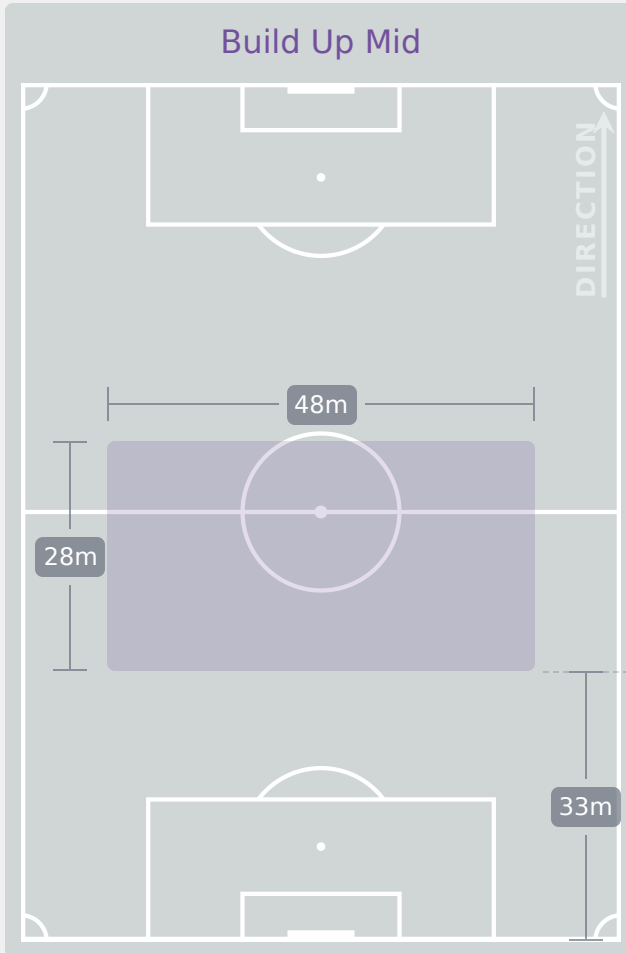

# IN POSSESSION

**Korea DPR 4 - 1 Mexico**

# In Possession Line Height & Team Length

**Korea DPR**

# In Possession Line Height & Team Length