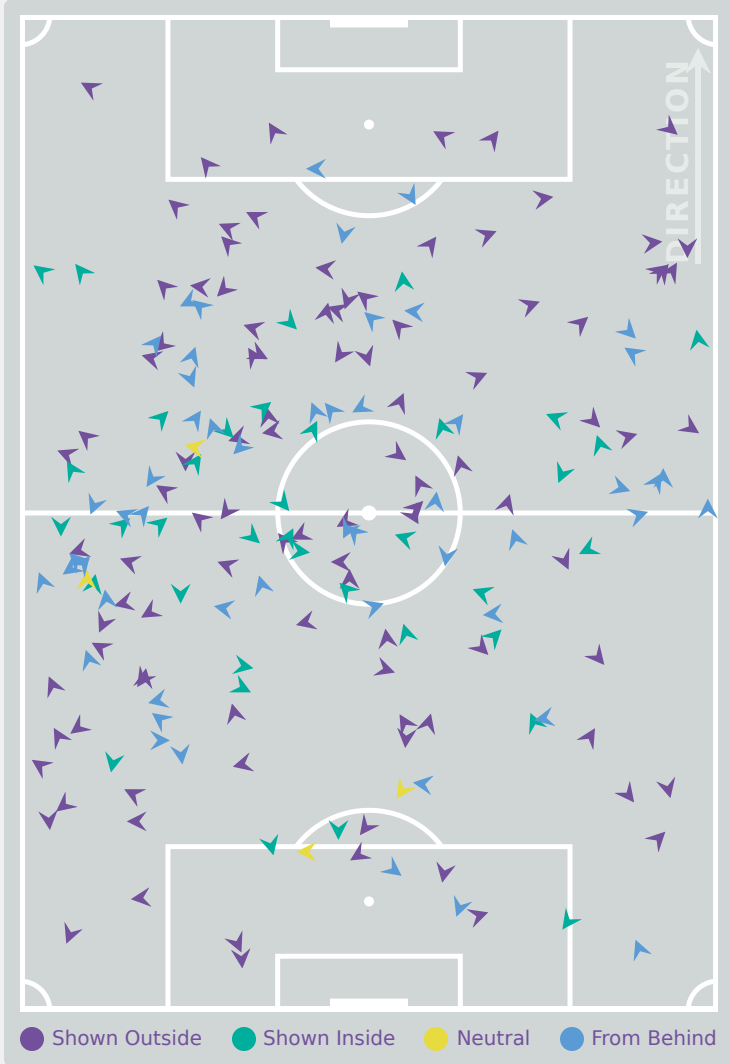

Defensive Pressure

Korea DPR