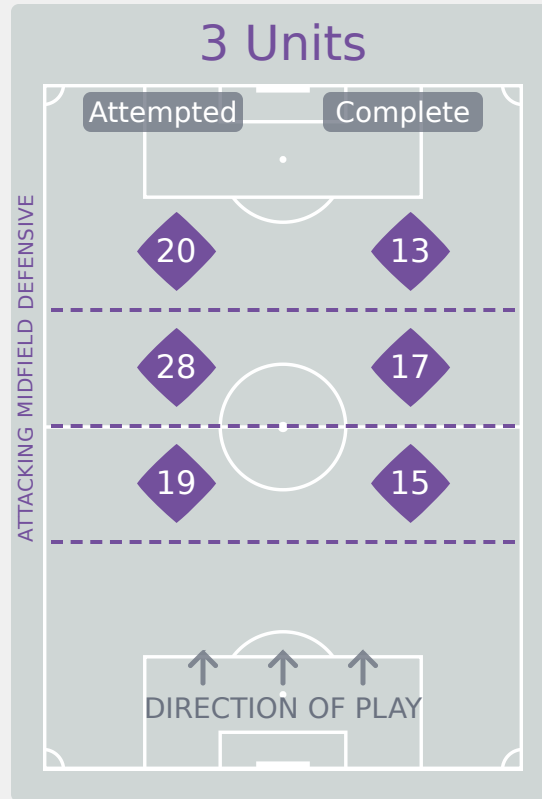

# In Possession Line Height & Team Length

**Korea DPR**

# In Possession Line Height & Team Length

# Line Breaks

## Korea DPR

Attempted Line Breaks

118

Attempted Line Breaks	5
Inside Shape	3
Outside Shape	2

Attempted Line Breaks	67
Inside Shape	37
Outside Shape	30

Attempted Line Breaks	46
Inside Shape	30
Outside Shape	16