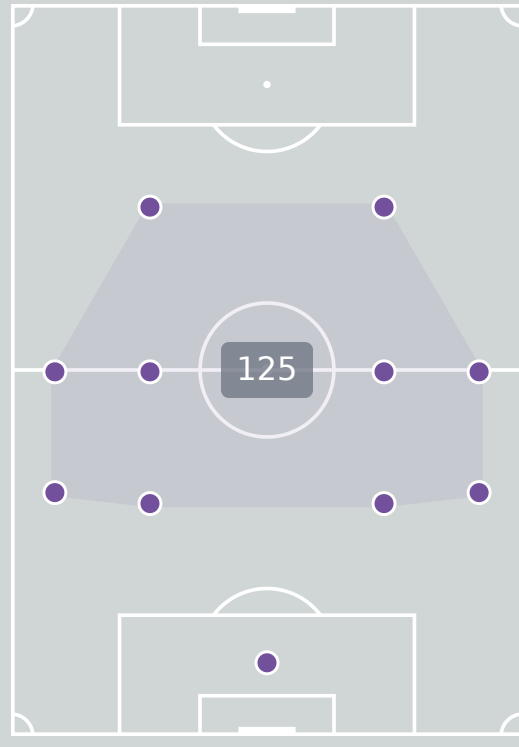

# Offering to Receive

221

Total Offers Made

65

Total Offers Received

Most Offers

38

MIYAZATO Anaiya  
LEFT WINGER

56

Offers Made in Final Third

108

Offers Made in Middle Third

57

Offers Made in Defensive Third

Offers Made Inside Shape

Offers Made Outside Shape