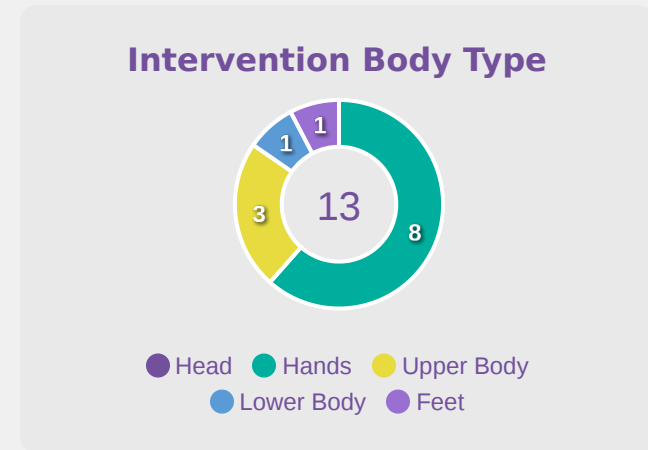

# Korea DPR

8  
Total Attempts on Goal Faced

80  
Save %

Total Attempts on Goal Faced	Total Goal Interventions	Save & Retain	Deflect & Retain	Save & Deflect	Save Attempt	No Save Attempt
8	3	1	0	2	1	3

# Goal Prevention

**27**  
Total Attempts on Goal Faced

**64**  
Save %

Total Attempts on Goal Faced	Total Goal Interventions	Save & Retain	Deflect & Retain	Save & Deflect	Save Attempt	No Save Attempt
27	7	6	0	1	6	14