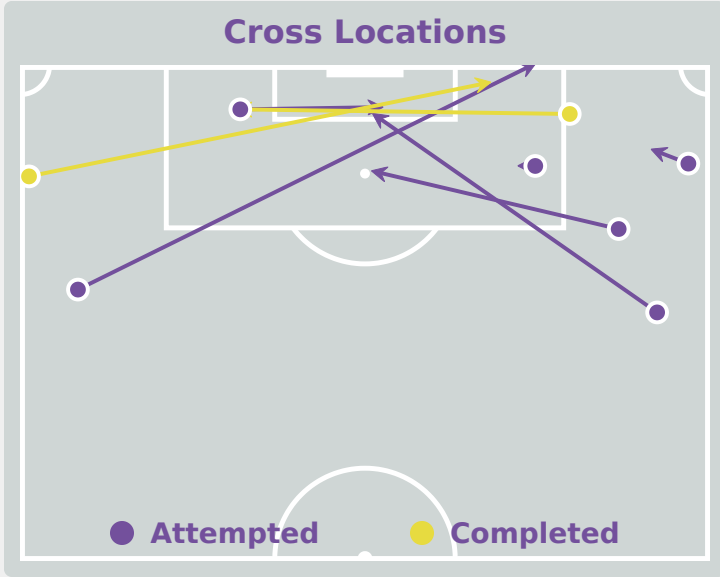

Crosses (Open Play)