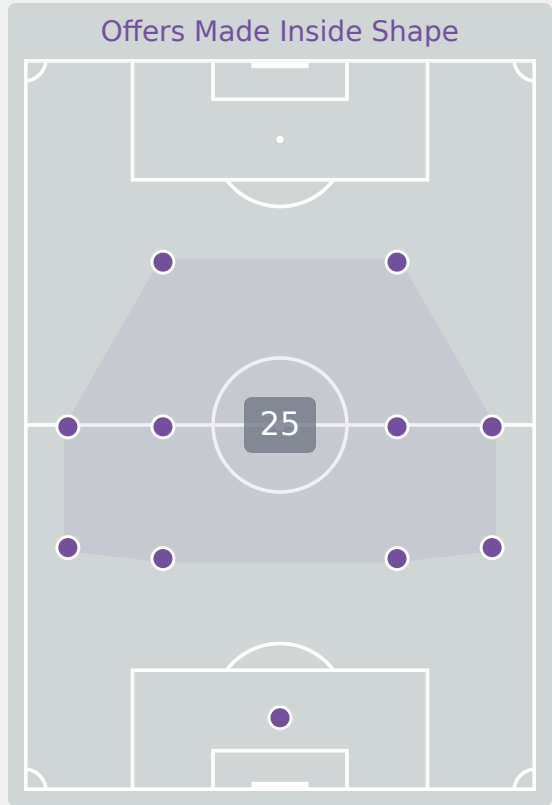

## Delivery Type

Attempted

17

Completed

5

Most Crosses Attempted

3

**LAS Nelly**  
RIGHT BACK

#	Player	Inswing	Outswing	Driven	Lofted	Cutback	Push Cross	Total Attempted
1	McSHEFFREY Hope	0	0	0	0	0	0	0
2	LAS Nelly	0	1	0	1	0	1	3
3	MALTBY Rachel	0	1	0	0	0	0	1
4	HARBERT Laila	0	1	0	1	0	0	2
6	WELLESLEY-SMITH Cecily	0	0	0	0	0	0	0
7	PARKINSON Erica	0	1	1	0	0	0	2
8	JUNAID Omotara	1	0	0	0	0	1	2
10	JONES Vera	0	1	0	0	0	2	3
11	BROWN Lola	0	1	0	1	1	0	3
15	PEACOCK Niamh	0	0	0	0	0	0	0
18	FISHER Izzy	0	0	0	0	0	0	0
5	SHAW Zara	0	0	0	0	0	0	0
12	HARWOOD Sophie	1	0	0	0	0	0	1
14	CASSAP Emily	0	0	0	0	0	0	0
17	THOMPSON Lauryn	0	0	0	0	0	0	0
20	OBOAVWODUO Jane	0	0	0	0	0	0	0

# Offering to Receive

**51**  
Total Offers Made

**15**  
Total Offers Received

**Most Offers**  
**15**  
**NEKESA Valerie**  
CENTRE FORWARD

**20**  
Offers Made in Final Third

**28**  
Offers Made in Middle Third