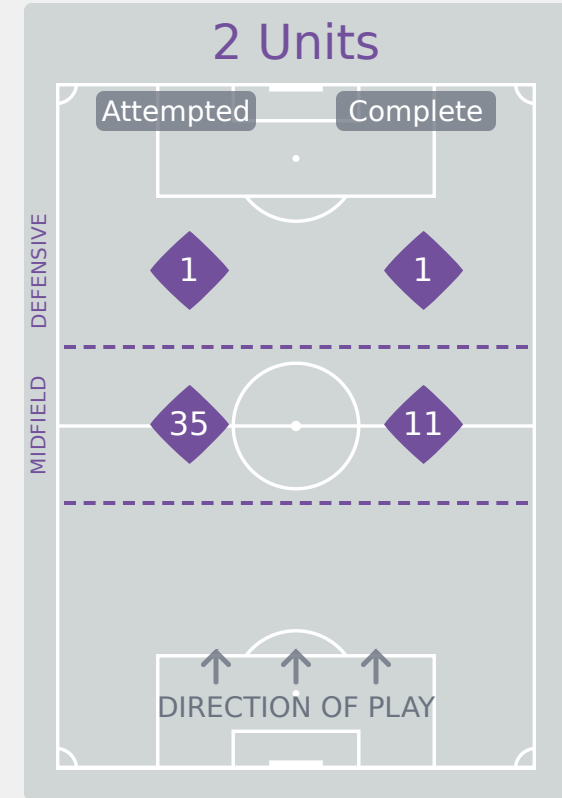

# In Possession Line Height & Team Length

# Line Breaks

Kenya

Attempted Line Breaks

120

Attempted Line Breaks	5
Inside Shape	5
Outside Shape	0

Attempted Line Breaks	79
Inside Shape	58
Outside Shape	21

Attempted Line Breaks	36
Inside Shape	32
Outside Shape	4

# Line Breaks

Attempted Line Breaks  
**223**

103 Attempted 84 Complete

93 Attempted 71 Complete

27 Attempted 19 Complete

Attempted Line Breaks 4  
Inside Shape 2  
Outside Shape 2

Attempted Line Breaks 167  
Inside Shape 100  
Outside Shape 67