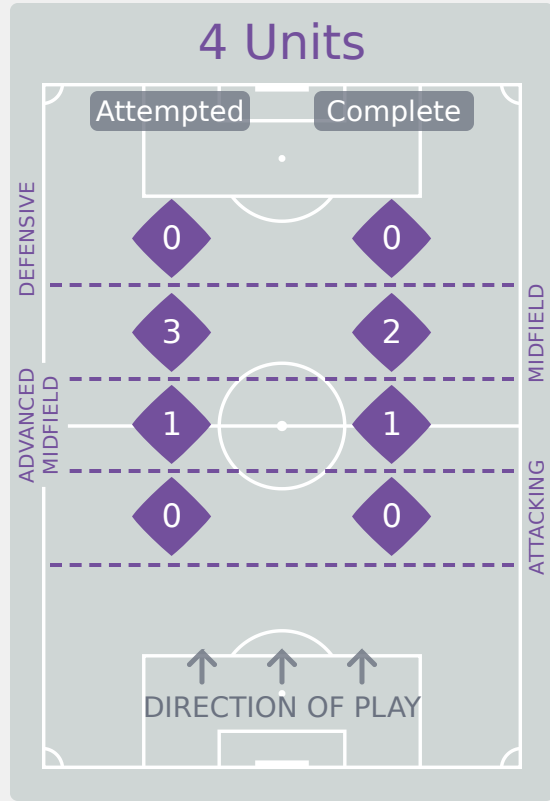

# In Possession Line Height & Team Length

# Line Breaks

Attempted Line Breaks  
**223**

103 Attempted 84 Complete

93 Attempted 71 Complete

27 Attempted 19 Complete

Attempted Line Breaks 4  
Inside Shape 2  
Outside Shape 2

Attempted Line Breaks 167  
Inside Shape 100  
Outside Shape 67

Attempted Line Breaks 52  
Inside Shape 31  
Outside Shape 21