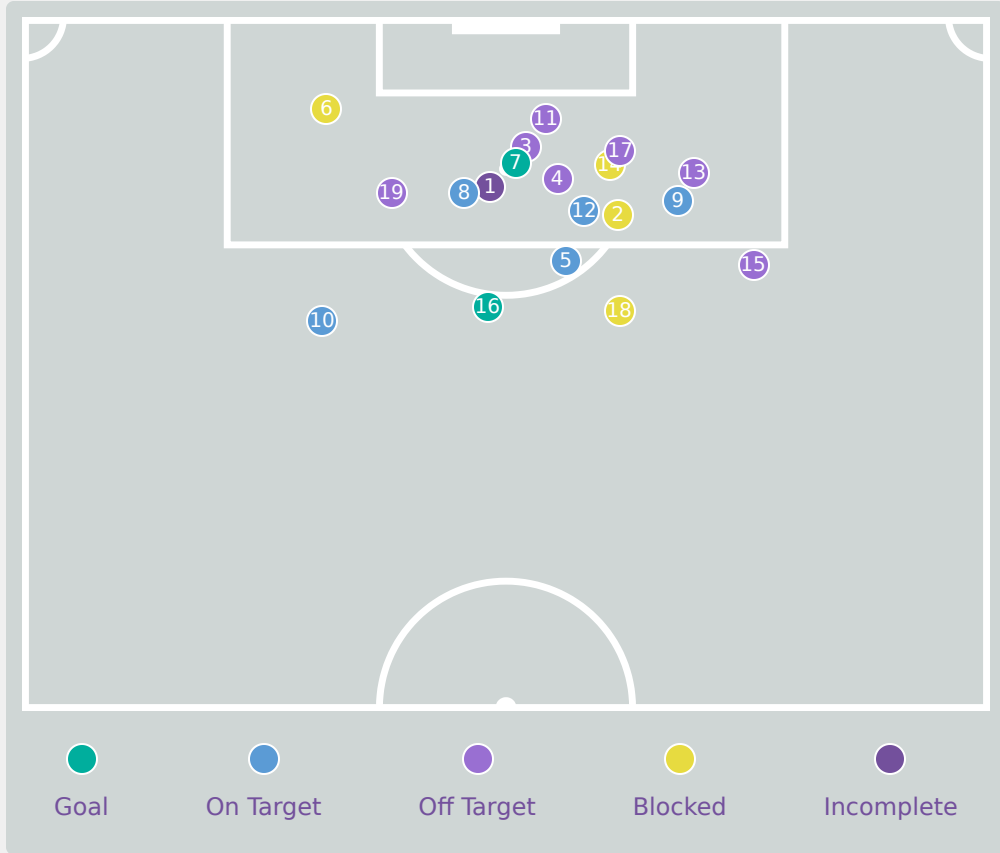

Attempts at Goal

Key	Outcome	Shots
	Goals	2
	On Target	5
	Off Target	7
	Blocked	4
	Incomplete	1