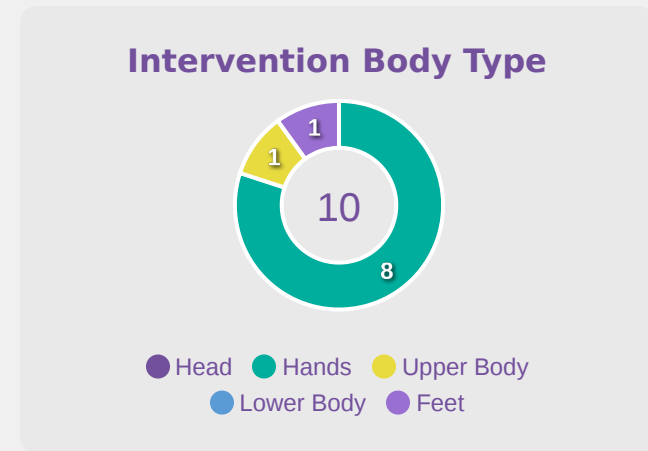

# Goal Prevention

20  
Total Attempts on Goal Faced

71  
Save %

Total Attempts on Goal Faced	Total Goal Interventions	Save & Retain	Deflect & Retain	Save & Deflect	Save Attempt	No Save Attempt
20	7	5	0	2	3	10