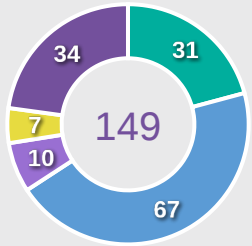

Progression Phase