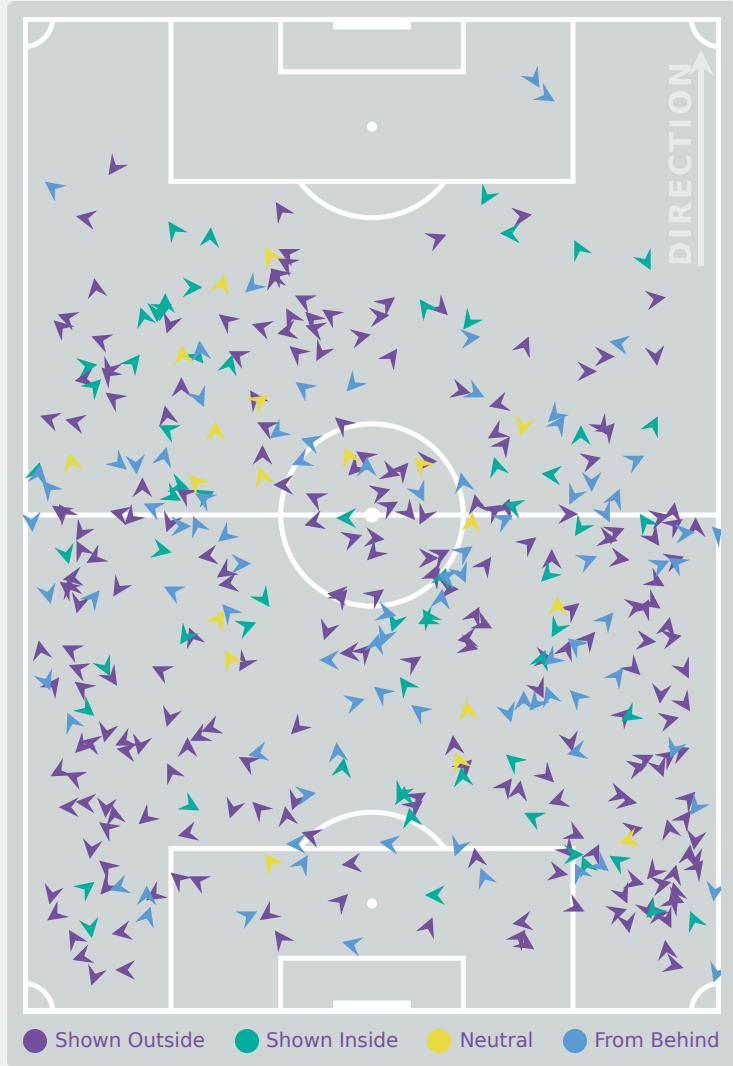

Defensive Pressure