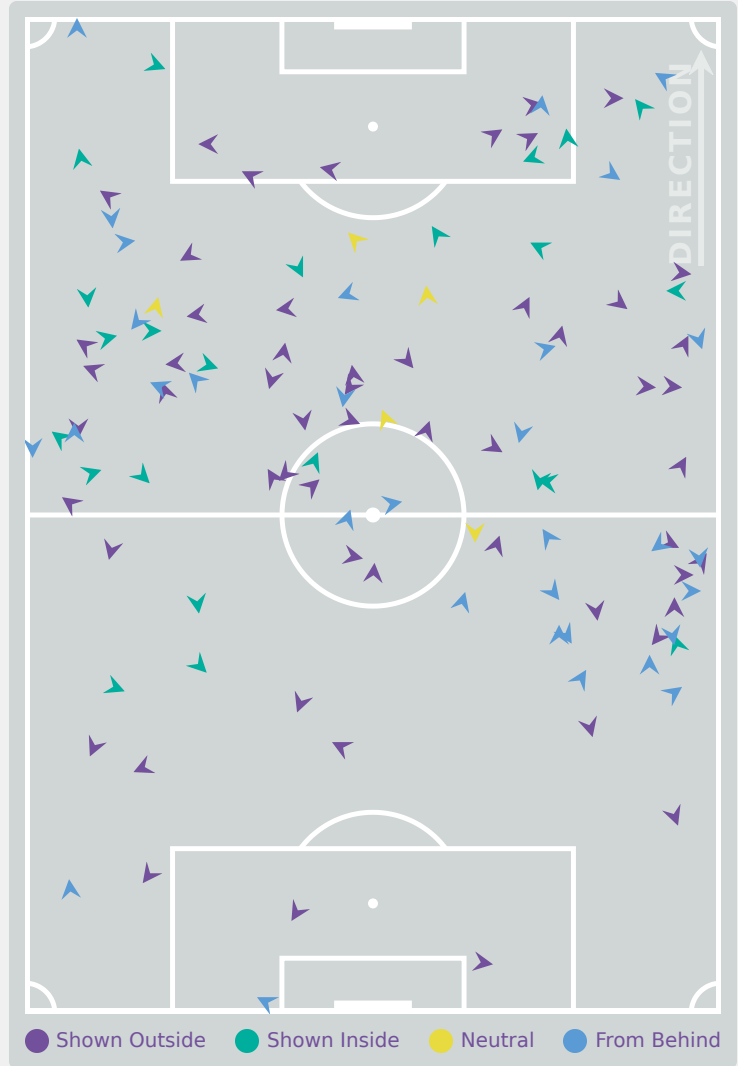

**Most Direct Pressures**

**22**

**ODATO Rebecca**  
RIGHT CENTRE MIDFIELD

**Most Direct Pressures**

**8**

**HARBERT Laila**  
DEFENSIVE MIDFIELD CENTRE

**FIFA**  
U-17 WOMEN'S  
WORLD CUP  
DOMINICAN REPUBLIC 2024