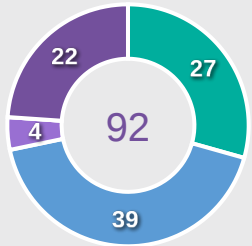

Movement to Receive

Movement Types by Phase

Final Third Phase