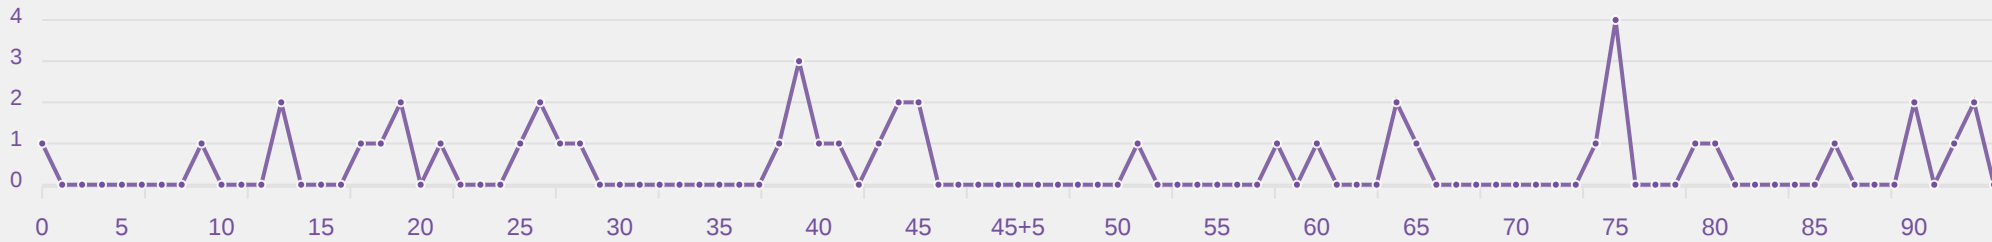

Goalkeeping Involvement

Kenya

Kenya GK Involvement Timeline