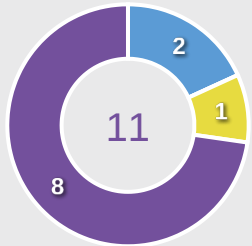

Movement to Receive

Movement Types by Phase

Final Third Phase