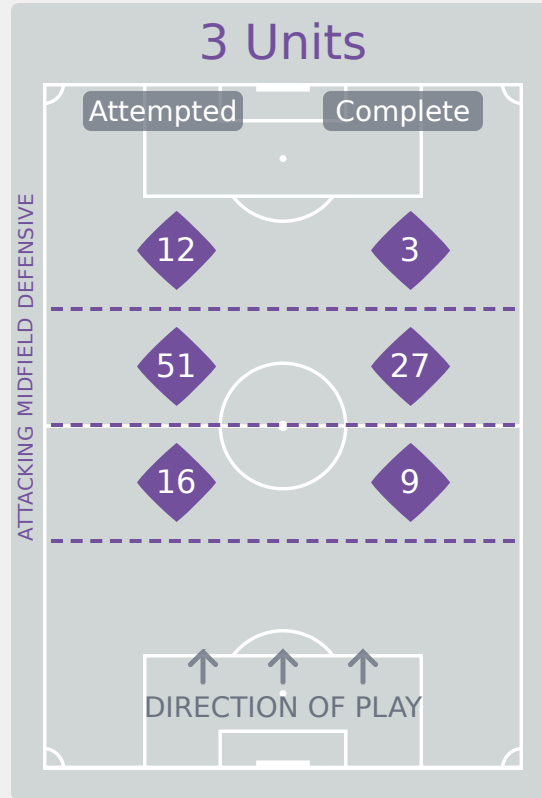

# In Possession Line Height & Team Length

# Line Breaks

Kenya

Attempted Line Breaks

120

Attempted Line Breaks	5
Inside Shape	5
Outside Shape	0

Attempted Line Breaks	79
Inside Shape	58
Outside Shape	21

Attempted Line Breaks	36
Inside Shape	32
Outside Shape	4

# Line Breaks

Attempted Line Breaks  
**223**

103 Attempted 84 Complete

93 Attempted 71 Complete

27 Attempted 19 Complete

Attempted Line Breaks 4  
Inside Shape 2  
Outside Shape 2

Attempted Line Breaks 167  
Inside Shape 100  
Outside Shape 67