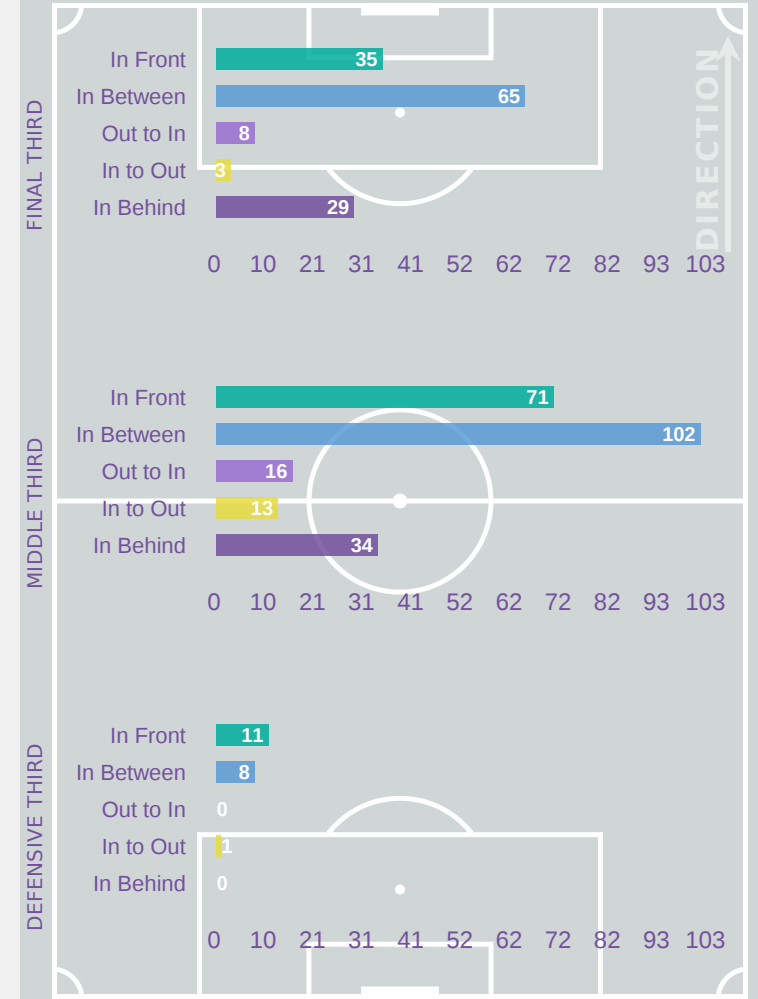

Movement Types Pitch Third