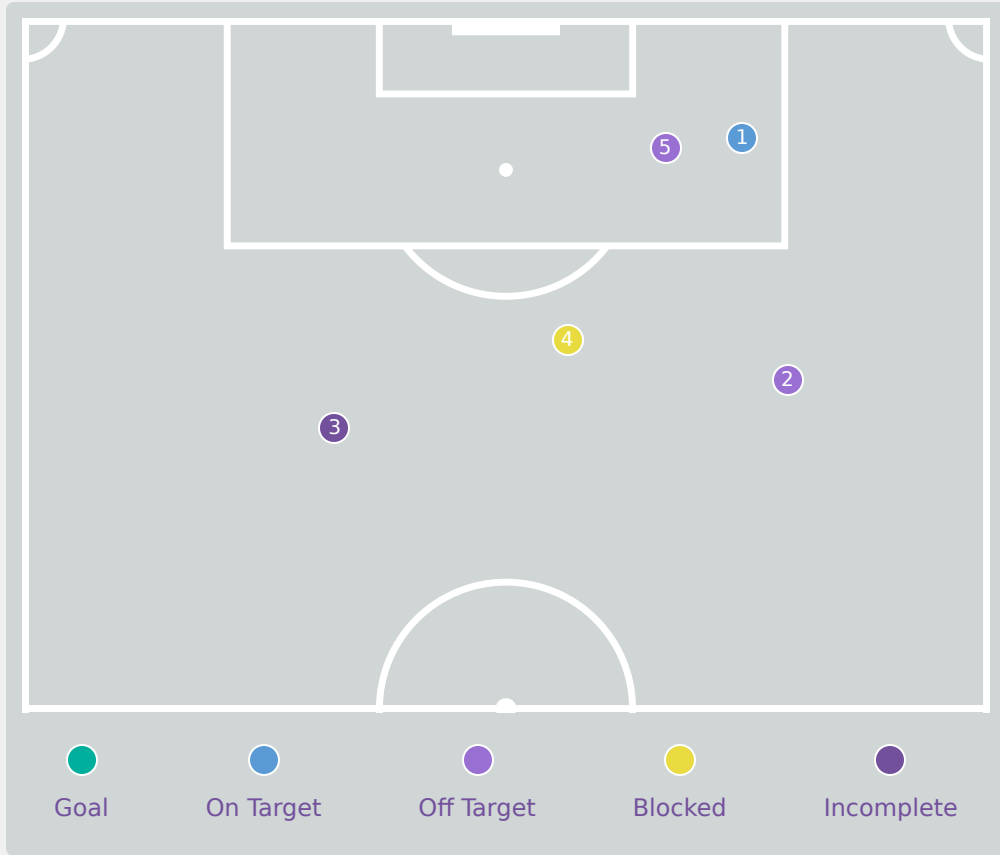

Attempts at Goal

Key	Outcome	Shots
	Goals	0
	On Target	1
	Off Target	2
	Blocked	1
	Incomplete	1