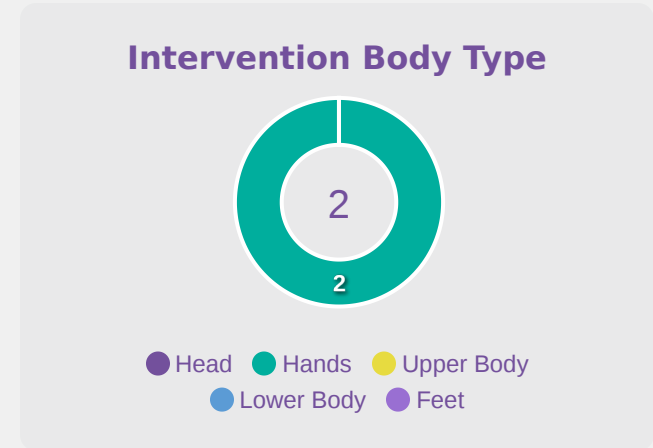

# Goal Prevention

20  
Total Attempts on Goal Faced

71  
Save %

Total Attempts on Goal Faced	Total Goal Interventions	Save & Retain	Deflect & Retain	Save & Deflect	Save Attempt	No Save Attempt
20	7	5	0	2	3	10

# Goal Prevention

**5**  
Total Attempts on Goal Faced

**100**  
Save %

Total Attempts on Goal Faced	Total Goal Interventions	Save & Retain	Deflect & Retain	Save & Deflect	Save Attempt	No Save Attempt
5	2	2	0	0	0	3