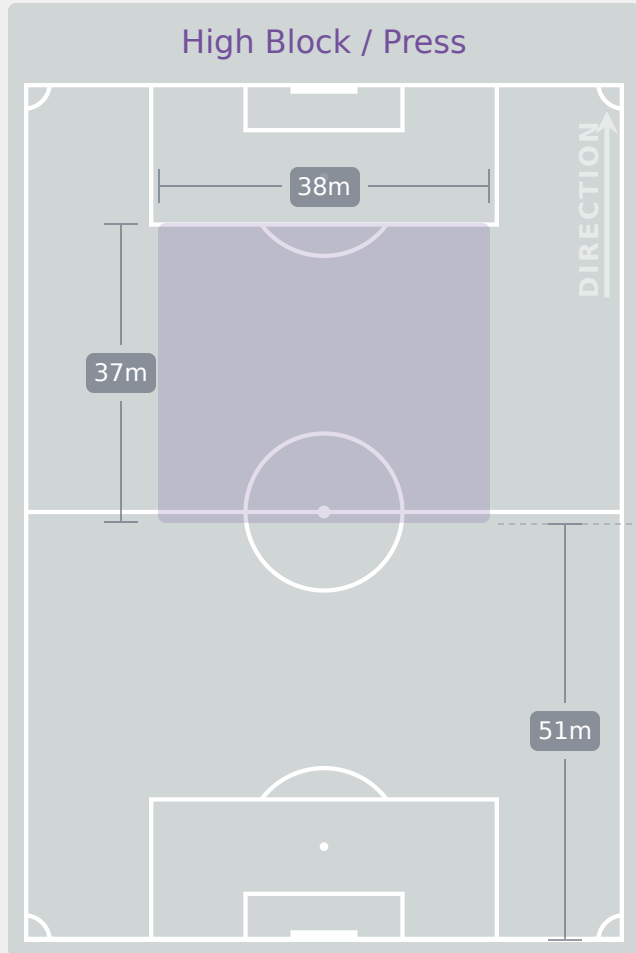

Defensive Line Height & Team Length