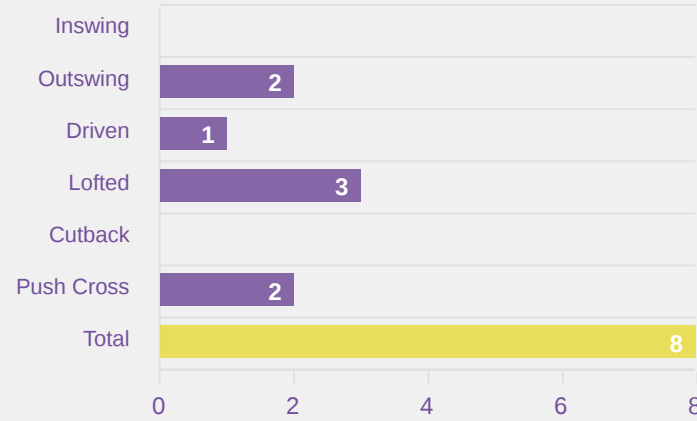

Delivery Type

Attempted

8

Completed

2

Most Crosses Attempted

3

SERENGE Marion
RIGHT MIDFIELD

#	Player	Inswing	Outswing	Driven	Lofted	Cutback	Push Cross	Total Attempted
1	ABWIRE Velma	0	0	0	0	0	0	0
8	ATIENO Lindey	0	0	0	0	0	0	0
10	SERENGE Marion	0	2	0	0	0	1	3
11	ANYANGO Diana	0	0	0	0	0	0	0
12	OCHAKA Elizabeth	0	0	0	0	0	0	0
13	NEKESA Valerie	0	0	0	0	0	0	0
14	FAITH Lornah	0	0	0	2	0	1	3
15	ADHIAMBO Christine	0	0	1	1	0	0	2
17	IMBACHI Halima	0	0	0	0	0	0	0
19	ILAVONGA Lorine	0	0	0	0	0	0	0
20	ODATO Rebecca	0	0	0	0	0	0	0
2	OGOLA Joan	0	0	0	0	0	0	0
6	AKOTH Susan	0	0	0	0	0	0	0
7	ADHIAMBO Quinter	0	0	0	0	0	0	0