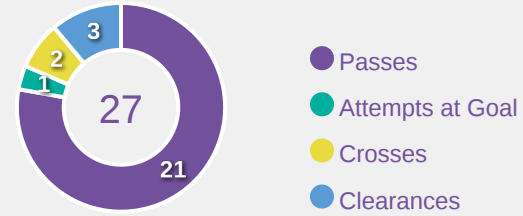

Defensive Actions

62

Forced Turnovers

52

Possession Regained

7

Interceptions

30

Tackles

6.64

Possession Actions / Defensive Action

Blocks

Possession Contests

Most Possession Regains

8

PARKINSON Erica
RIGHT WINGER

#	Player	Total Possession Regains
1	McSHEFFREY Hope	5
2	LAS Nelly	2
3	MALTBY Rachel	6
4	HARBERT Laila	5
6	WELLESLEY-SMITH Cecily	6
7	PARKINSON Erica	8
8	JUNAID Omotara	3
10	JONES Vera	3
11	BROWN Lola	1
15	PEACOCK Niamh	8
18	FISHER Izzy	1
5	SHAW Zara	2
12	HARWOOD Sophie	1
14	CASSAP Emily	1
17	THOMPSON Lauryn	0
20	OBOAVWODUO Jane	0