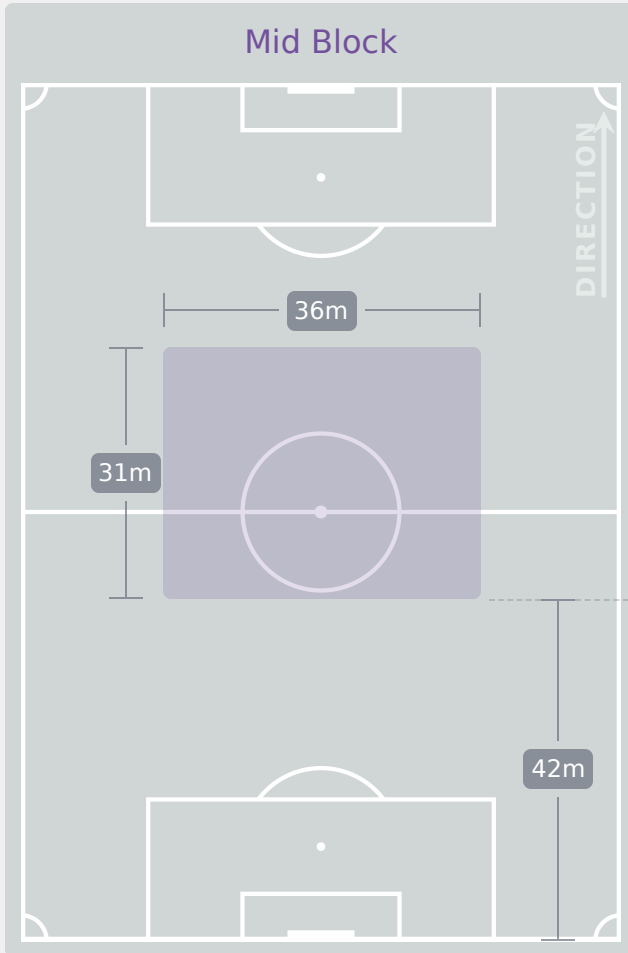

Defensive Line Height & Team Length