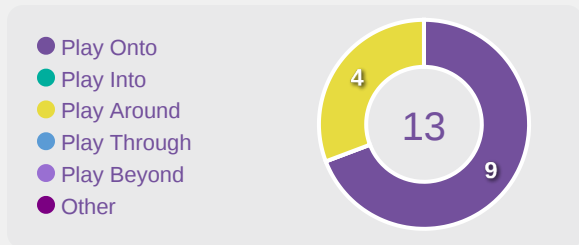

Goalkeeping Distribution