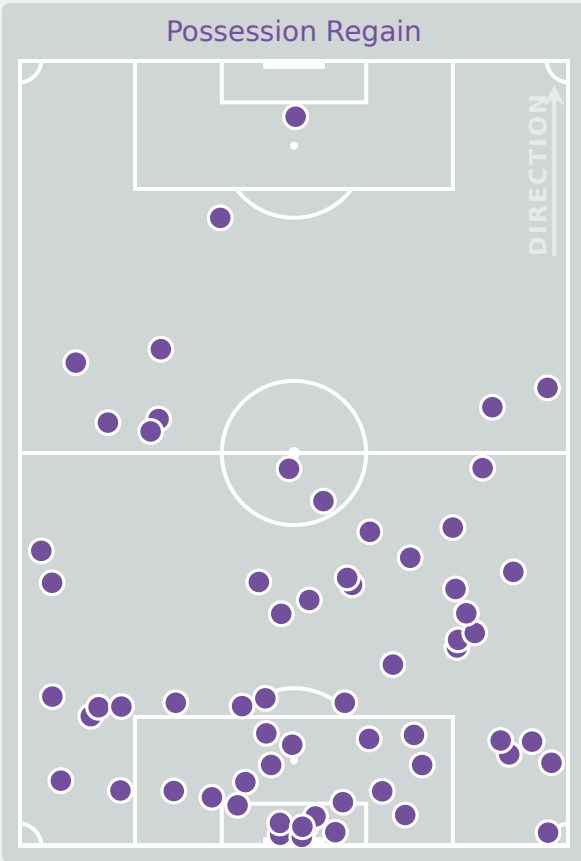

# Defensive Actions

**87**

**Forced Turnovers**

**60**

**Possession Regained**

**10**

**Interceptions**

**66**

**Tackles**

**1.38**

**Possession Actions / Defensive Action**