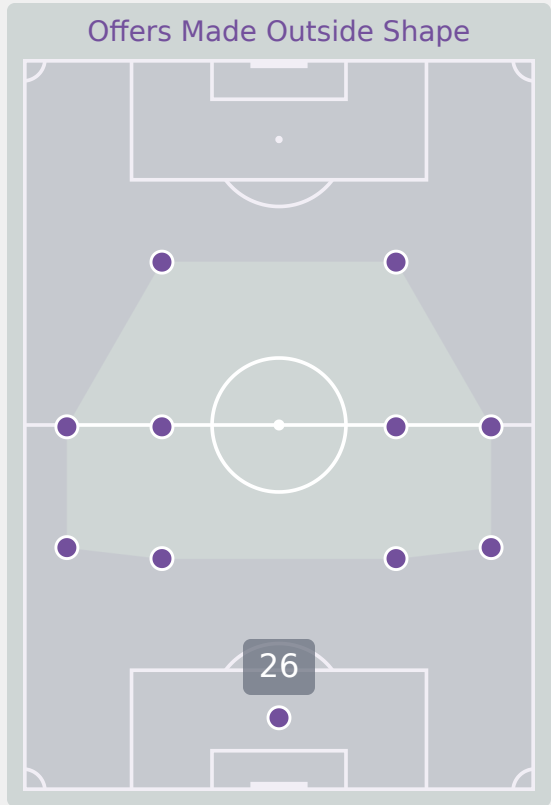

Offering to Receive

51
Total Offers Made

15
Total Offers Received

Most Offers
15
NEKESA Valerie
CENTRE FORWARD

20
Offers Made in Final Third

28
Offers Made in Middle Third

3
Offers Made in Defensive Third

#	Player	Offers Made	Offers Received	% Made & Received
1	ABWIRE Velma	0	0	0%
8	ATIENO Lindey	3	2	66.7%
10	SERENGE Marion	13	2	15.4%
11	ANYANGO Diana	1	0	0%
12	OCHAKA Elizabeth	0	0	0%
13	NEKESA Valerie	15	3	20%
14	FAITH Lornah	13	6	46.2%
15	ADHIAMBO Christine	3	2	66.7%
17	IMBACHI Halima	3	0	0%
19	ILAVONGA Lorine	0	0	0%
20	ODATO Rebecca	0	0	0%
2	OGOLA Joan	0	0	0%
6	AKOTH Susan	0	0	0%
7	ADHIAMBO Quinter	0	0	0%