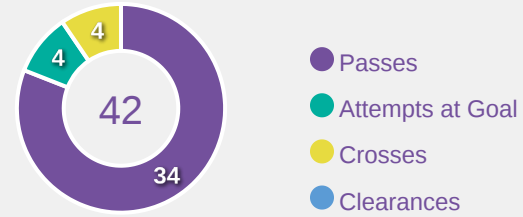

Defensive Actions

87

Forced Turnovers

60

Possession Regained

10

Interceptions

66

Tackles

1.38

Possession Actions / Defensive Action

Blocks

Possession Contests

Most Possession Regains

9

ABWIRE Velma
GOALKEEPER

#	Player	Total Possession Regains
1	ABWIRE Velma	9
8	ATIENO Lindey	1
10	SERENGE Marion	5
11	ANYANGO Diana	5
12	OCHAKA Elizabeth	4
13	NEKESA Valerie	0
14	FAITH Lornah	6
15	ADHIAMBO Christine	6
17	IMBACHI Halima	9
19	ILAVONGA Lorine	9
20	ODATO Rebecca	4
2	OGOLA Joan	1
6	AKOTH Susan	1
7	ADHIAMBO Quinter	0