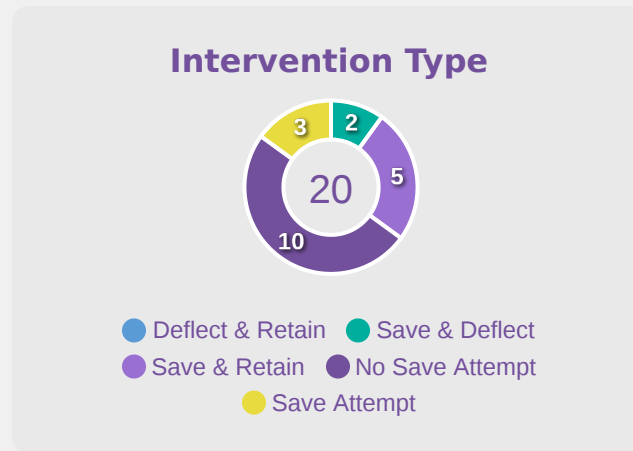

# Goal Prevention

20  
Total Attempts on Goal Faced

71  
Save %

Total Attempts on Goal Faced	Total Goal Interventions	Save & Retain	Deflect & Retain	Save & Deflect	Save Attempt	No Save Attempt
20	7	5	0	2	3	10