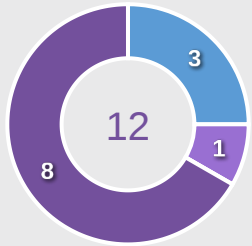

Progression Phase