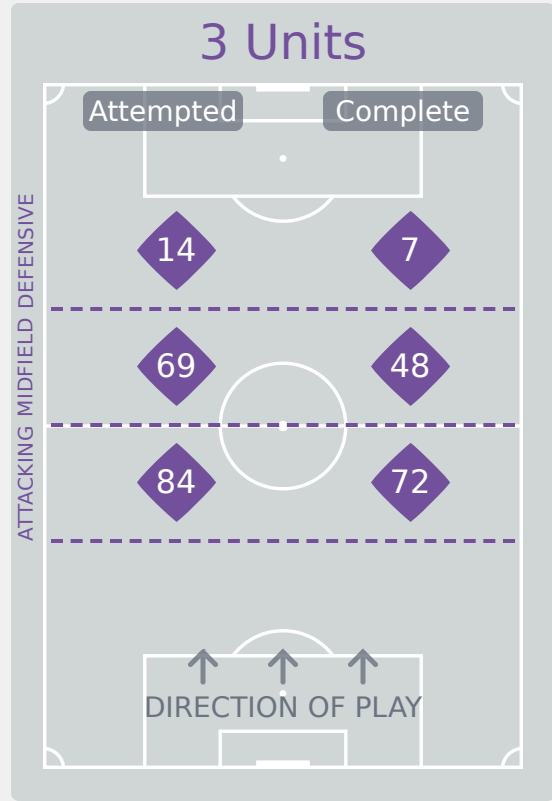

# In Possession Line Height & Team Length

# Line Breaks

Attempted Line Breaks  
**223**

103 Attempted 84 Complete

93 Attempted 71 Complete

27 Attempted 19 Complete

Attempted Line Breaks 4  
Inside Shape 2  
Outside Shape 2

Attempted Line Breaks 167  
Inside Shape 100  
Outside Shape 67

Attempted Line Breaks 52  
Inside Shape 31  
Outside Shape 21