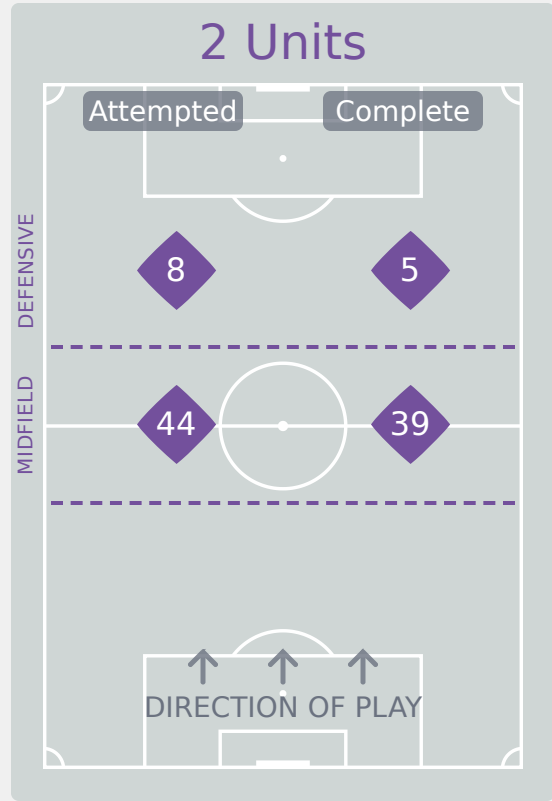

# In Possession Line Height & Team Length

# Line Breaks

Attempted Line Breaks  
**223**

103 Attempted 84 Complete

93 Attempted 71 Complete

27 Attempted 19 Complete

Attempted Line Breaks 4  
Inside Shape 2  
Outside Shape 2

Attempted Line Breaks 167  
Inside Shape 100  
Outside Shape 67

Attempted Line Breaks 52  
Inside Shape 31  
Outside Shape 21