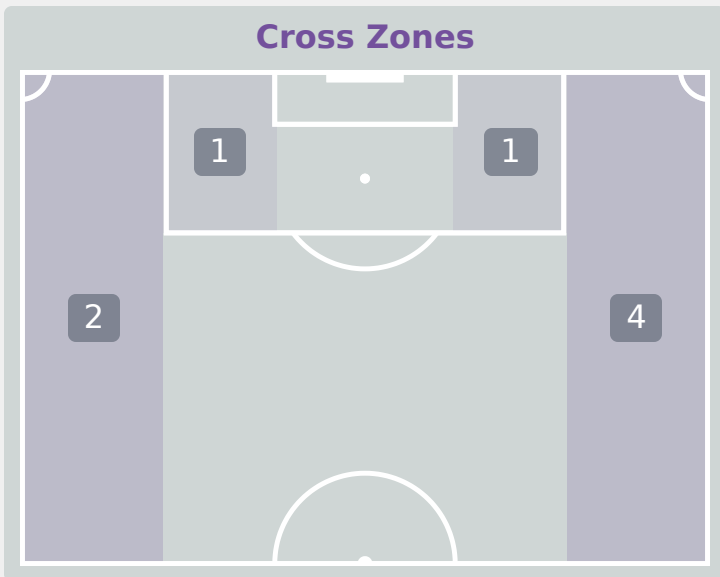

Crosses (Open Play)