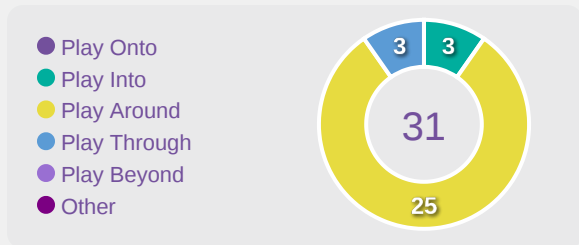

Goalkeeping Distribution