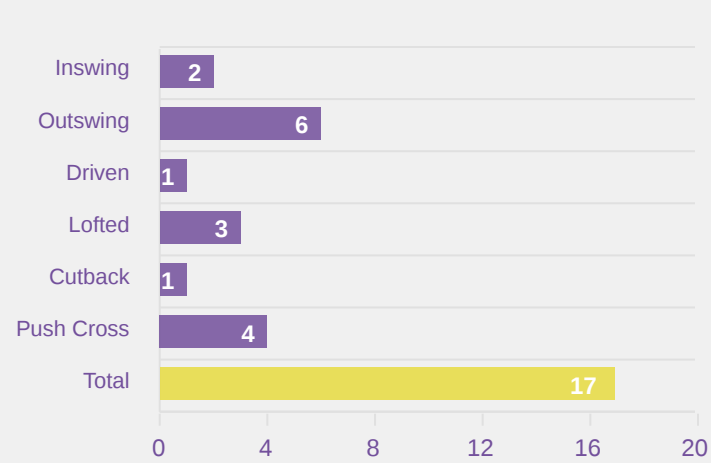

Delivery Type

Attempted

17

Completed

5

Most Crosses Attempted

3

LAS Nelly
RIGHT BACK

#	Player	Inswing	Outswing	Driven	Lofted	Cutback	Push Cross	Total Attempted
1	McSHEFFREY Hope	0	0	0	0	0	0	0
2	LAS Nelly	0	1	0	1	0	1	3
3	MALTBY Rachel	0	1	0	0	0	0	1
4	HARBERT Laila	0	1	0	1	0	0	2
6	WELLESLEY-SMITH Cecily	0	0	0	0	0	0	0
7	PARKINSON Erica	0	1	1	0	0	0	2
8	JUNAID Omotara	1	0	0	0	0	1	2
10	JONES Vera	0	1	0	0	0	2	3
11	BROWN Lola	0	1	0	1	1	0	3
15	PEACOCK Niamh	0	0	0	0	0	0	0
18	FISHER Izzy	0	0	0	0	0	0	0
5	SHAW Zara	0	0	0	0	0	0	0
12	HARWOOD Sophie	1	0	0	0	0	0	1
14	CASSAP Emily	0	0	0	0	0	0	0
17	THOMPSON Lauryn	0	0	0	0	0	0	0
20	OBOAVWODUO Jane	0	0	0	0	0	0	0