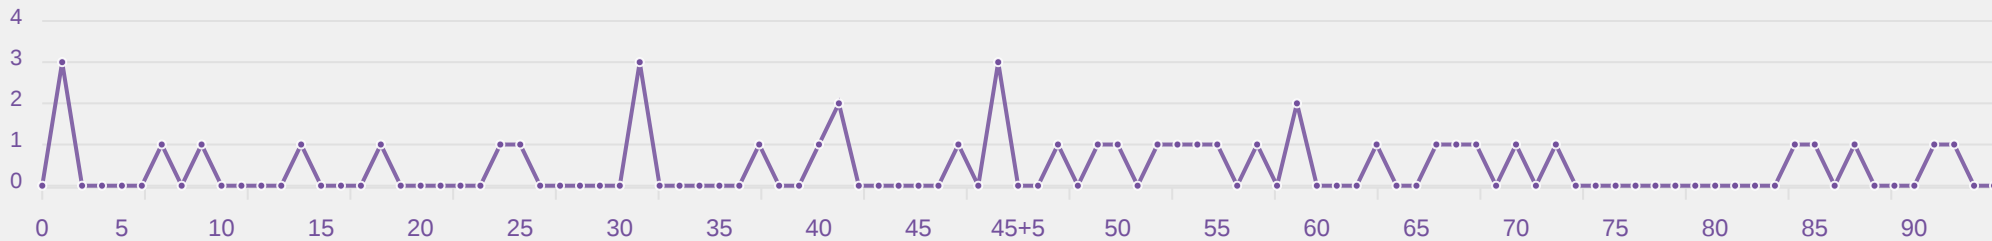

England GK Involvement Timeline