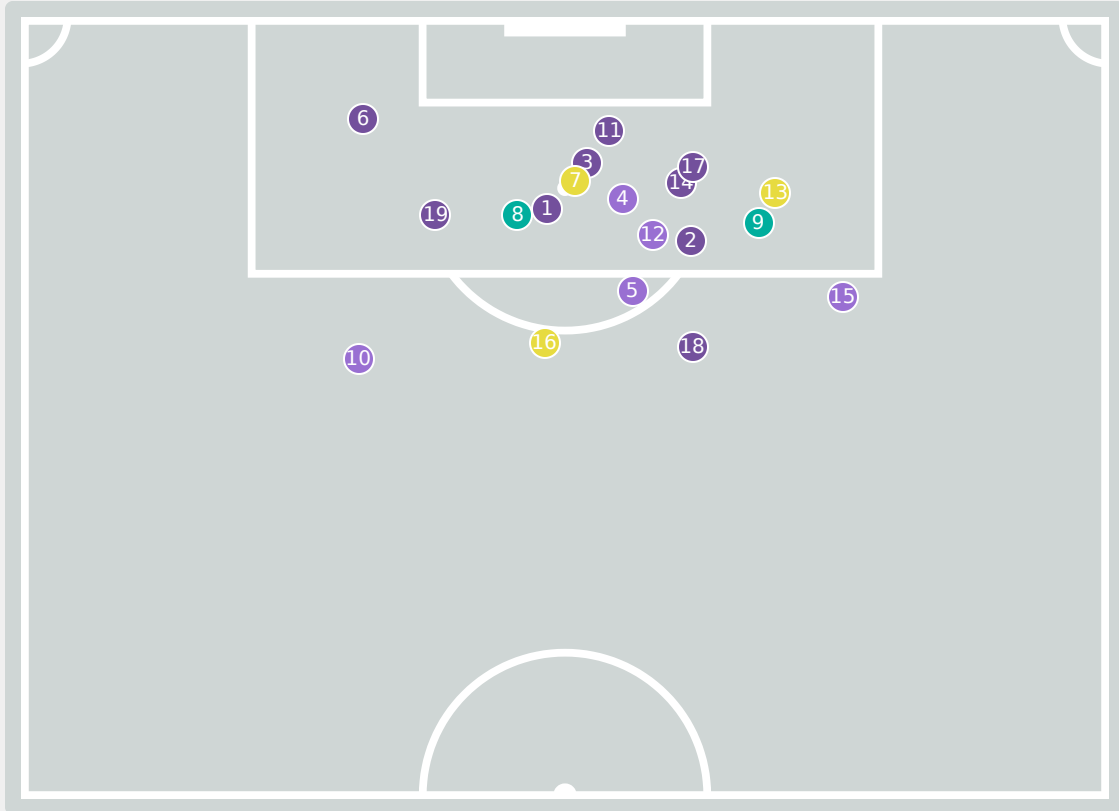

Goal Prevention