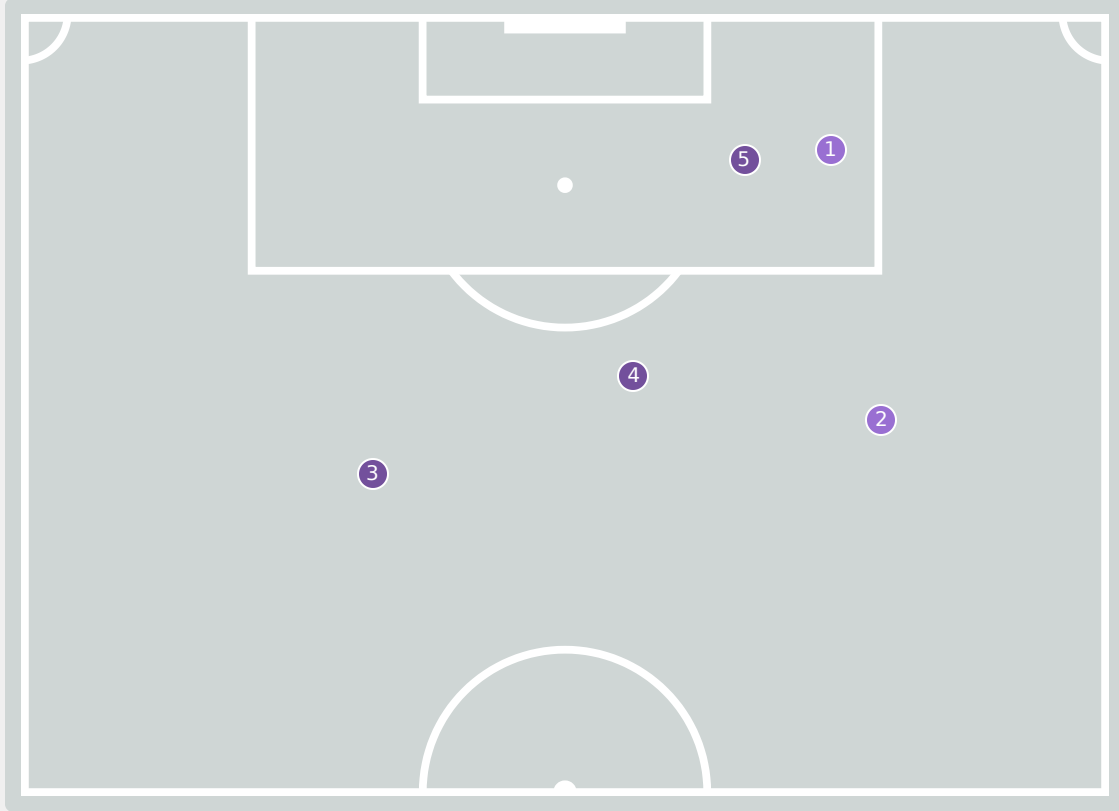

Goal Prevention

5
Total Attempts on Goal Faced

100
Save %

Total Attempts on Goal Faced	Total Goal Interventions	Save & Retain	Deflect & Retain	Save & Deflect	Save Attempt	No Save Attempt
5	2	2	0	0	0	3