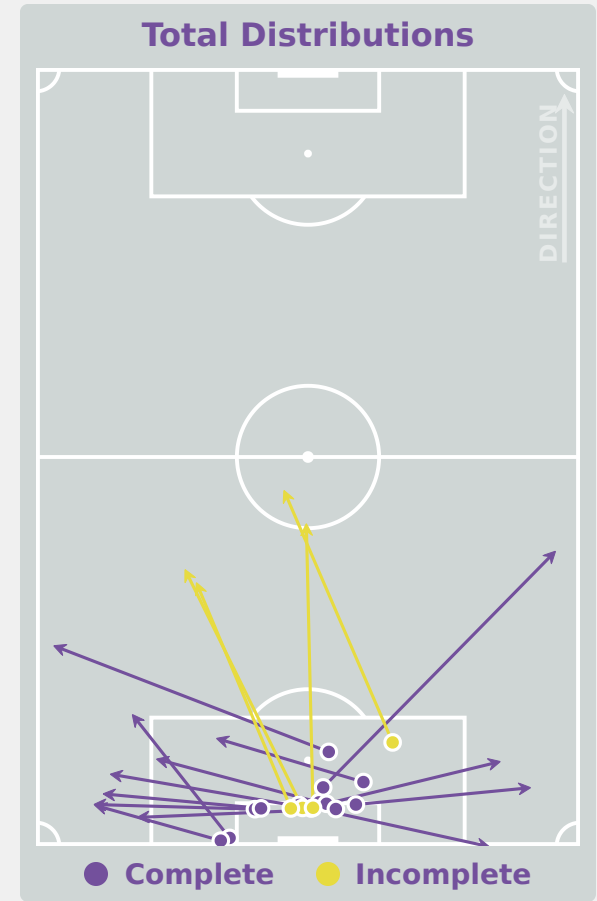

Goalkeeping Distribution