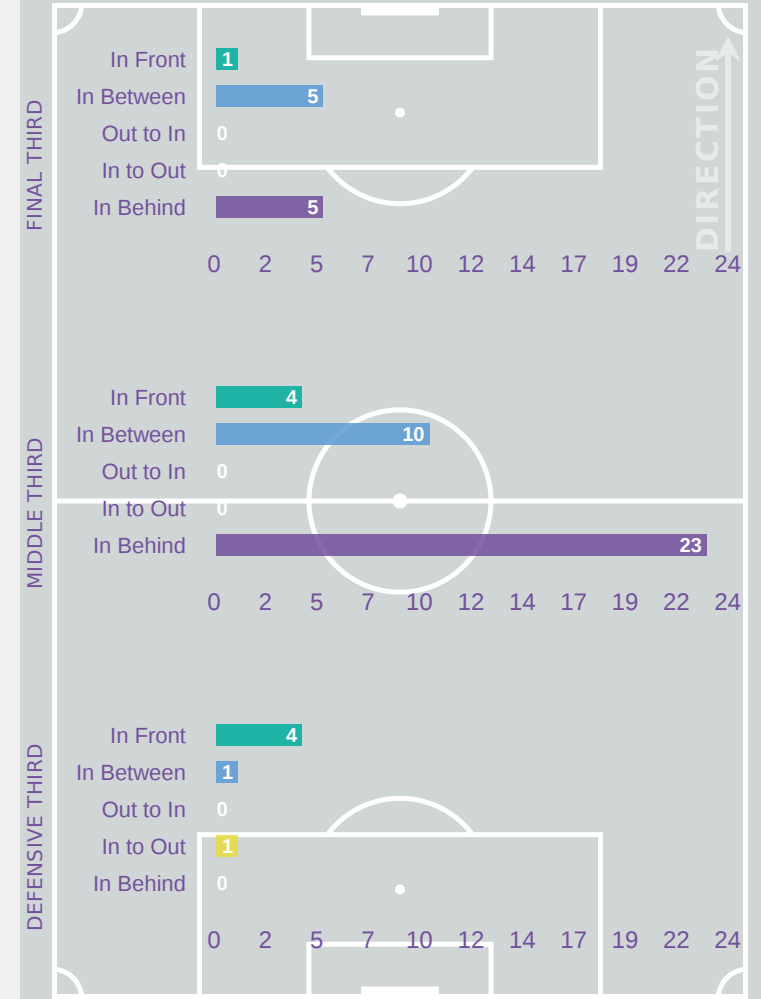

Movement Types Pitch Third