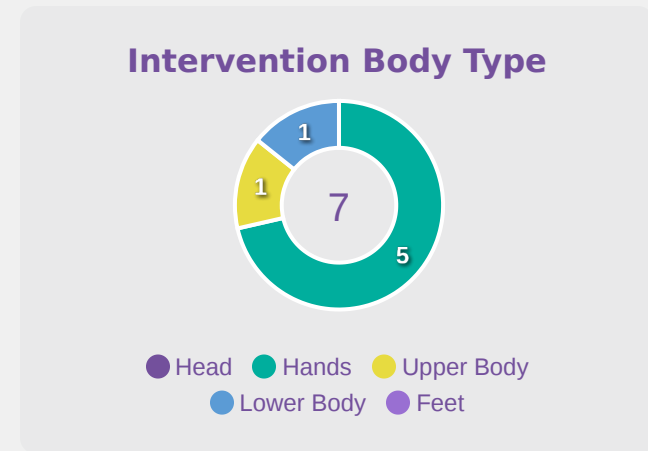

# Goal Prevention

**13**  
Total Attempts on Goal Faced

**71**  
Save %

Total Attempts on Goal Faced	Total Goal Interventions	Save & Retain	Deflect & Retain	Save & Deflect	Save Attempt	No Save Attempt
13	5	3	0	2	2	6