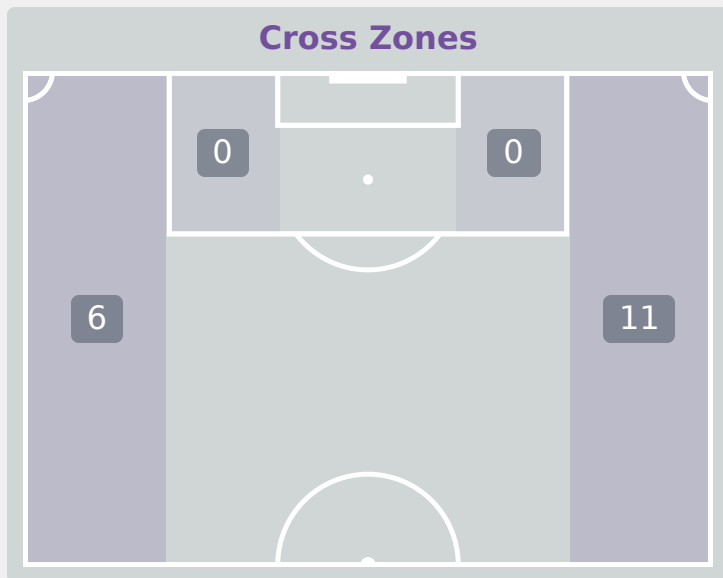

Delivery Type

Attempted

17

Completed

6

Most Crosses Attempted

3

IBARRA Berenice
LEFT BACK

#	Player	Inswing	Outswing	Driven	Lofted	Cutback	Push Cross	Total Attempted
1	VAZQUEZ Camila	0	0	0	0	0	0	0
2	GONZALEZ Adrianna	0	0	0	1	0	1	2
4	DE LEON Nicol	0	0	0	0	0	0	0
7	TORRES Ana	0	1	0	0	0	1	2
8	SOTO Alexa	0	0	0	1	0	0	1
10	FRAGOSO Abril	1	0	0	0	0	0	1
11	MIYAZATO Anaiya	1	1	0	0	0	0	2
13	IBARRA Berenice	0	1	0	2	0	0	3
17	VAZQUEZ Naomi	0	0	0	0	0	0	0
18	MARTINEZ Alexa	0	0	0	1	0	0	1
20	REYES Citlalli	1	1	0	1	0	0	3
3	MUNOZ Natalia	0	0	0	0	0	0	0
6	MONTES Monique	0	0	0	0	0	0	0
9	CONTRERAS Evelyn	0	0	0	0	0	1	1
14	MARTINEZ Celeste	0	1	0	0	0	0	1
19	NUNEZ Sofia	0	0	0	0	0	0	0