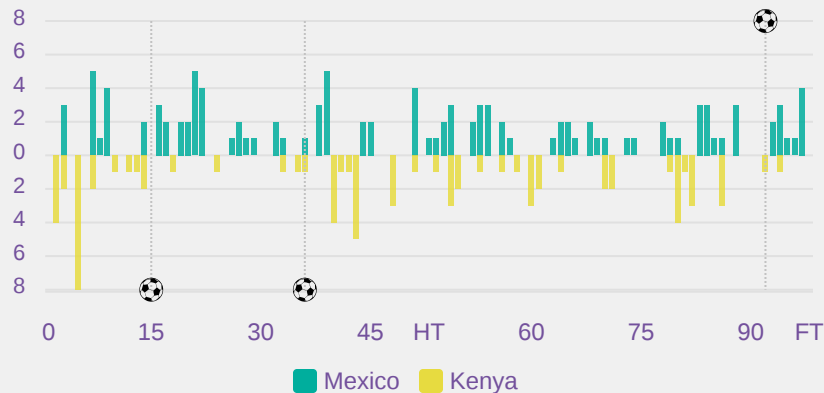

Distribution in the Final Third