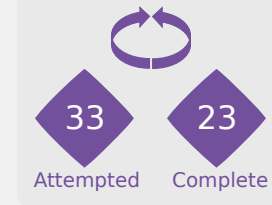

# In Possession Line Height & Team Length

# Line Breaks

Mexico

Attempted Line Breaks

146

Attempted Line Breaks	5
Inside Shape	1
Outside Shape	4

Attempted Line Breaks	119
Inside Shape	82
Outside Shape	37

Attempted Line Breaks	22
Inside Shape	18
Outside Shape	4