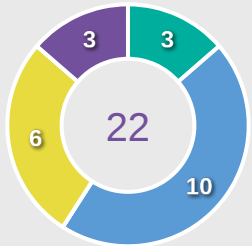

Movement to Receive

Movement Types by Phase

Final Third Phase