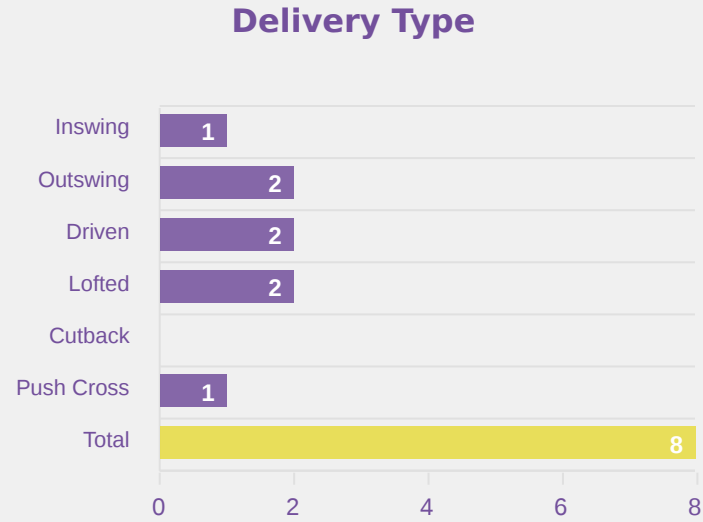

Crosses (Open Play)

#	Player	Inswing	Outswing	Driven	Lofted	Cutback	Push Cross	Total Attempted
1	ABWIRE Velma	0	0	0	0	0	0	0
2	OGOLA Joan	0	1	1	1	0	0	3
3	AKINYI Kimberly	0	0	0	0	0	0	0
5	MUNGAI Pearl Olesi	0	0	0	0	0	0	0
7	ADHIAMBO Quinter	0	0	0	0	0	0	0
10	SERENGE Marion	0	0	1	1	0	1	3
12	OCHAKA Elizabeth	0	0	0	0	0	0	0
13	NEKESA Valerie	0	0	0	0	0	0	0
14	FAITH Lornah	1	1	0	0	0	0	2
15	ADHIAMBO Christine	0	0	0	0	0	0	0
17	IMBACHI Halima	0	0	0	0	0	0	0
4	MITHEL Jenevive	0	0	0	0	0	0	0
6	AKOTH Susan	0	0	0	0	0	0	0
8	ATIENO Lindey	0	0	0	0	0	0	0
21	SAKWA Kweyu	0	0	0	0	0	0	0