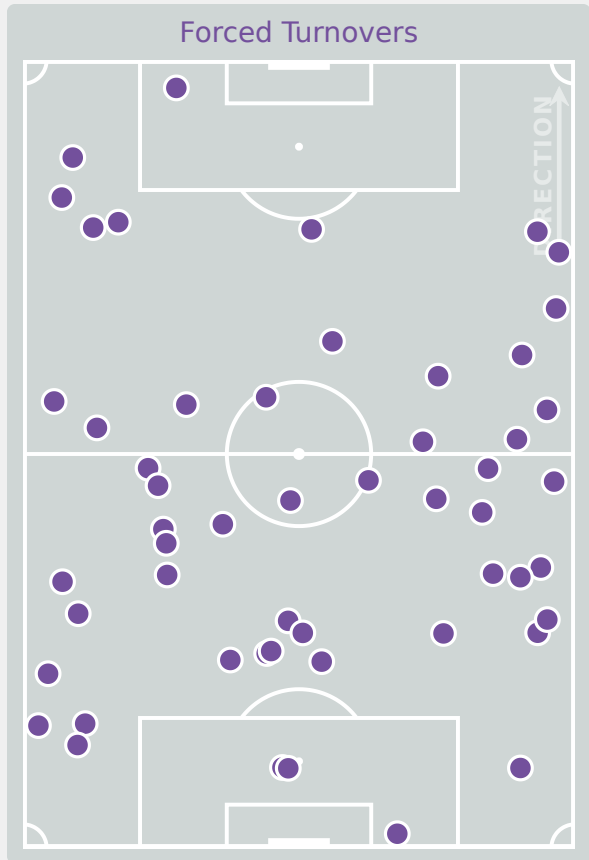

Defensive Actions

53

Forced Turnovers

61

Possession Regained

11

Interceptions

57

Tackles

1.42

Possession Actions / Defensive Action