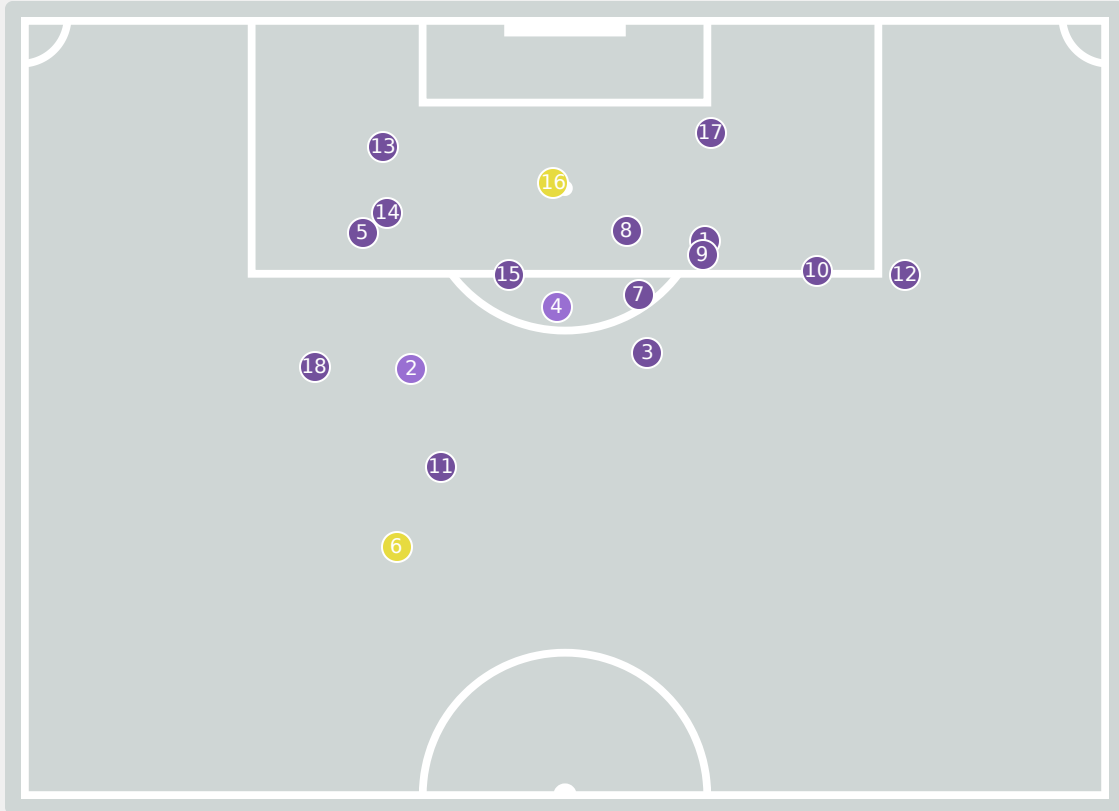

Goal Prevention