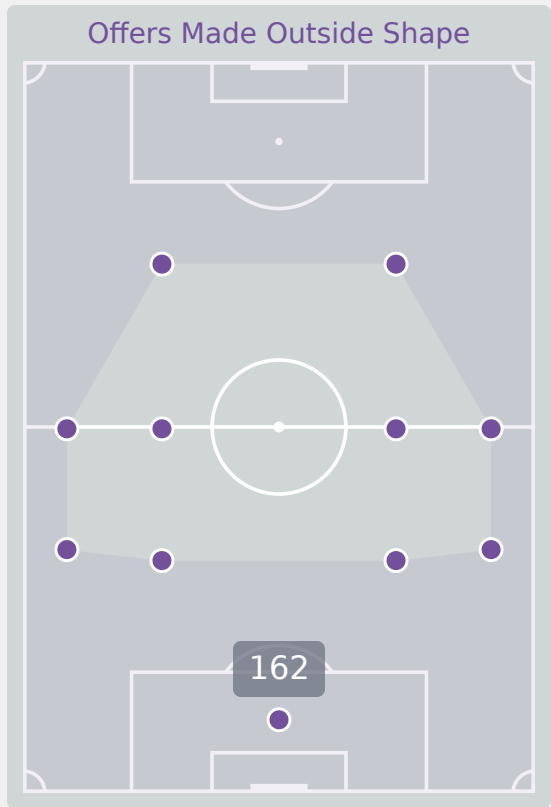

Offering to Receive

360
Total Offers Made

106
Total Offers Received

Most Offers
68
REYES Citlalli
RIGHT CENTRE MIDFIELD

91
Offers Made in Final Third

196
Offers Made in Middle Third

73
Offers Made in Defensive Third

#	Player	Offers Made	Offers Received	% Made & Received
1	VAZQUEZ Camila	1	1	100%
2	GONZALEZ Adrianna	60	25	41.7%
4	DE LEON Nicol	4	3	75%
7	TORRES Ana	20	5	25%
8	SOTO Alexa	49	11	22.4%
10	FRAGOSO Abril	44	15	34.1%
11	MIYAZATO Anaiya	19	2	10.5%
13	IBARRA Berenice	28	11	39.3%
17	VAZQUEZ Naomy	19	2	10.5%
18	MARTINEZ Alexa	7	2	28.6%
20	REYES Citlalli	68	17	25%
3	MUNOZ Natalia	4	2	50%
6	MONTES Monique	16	6	37.5%
9	CONTRERAS Evelyn	11	4	36.4%
14	MARTINEZ Celeste	0	0	0%
19	NUNEZ Sofia	10	0	0%