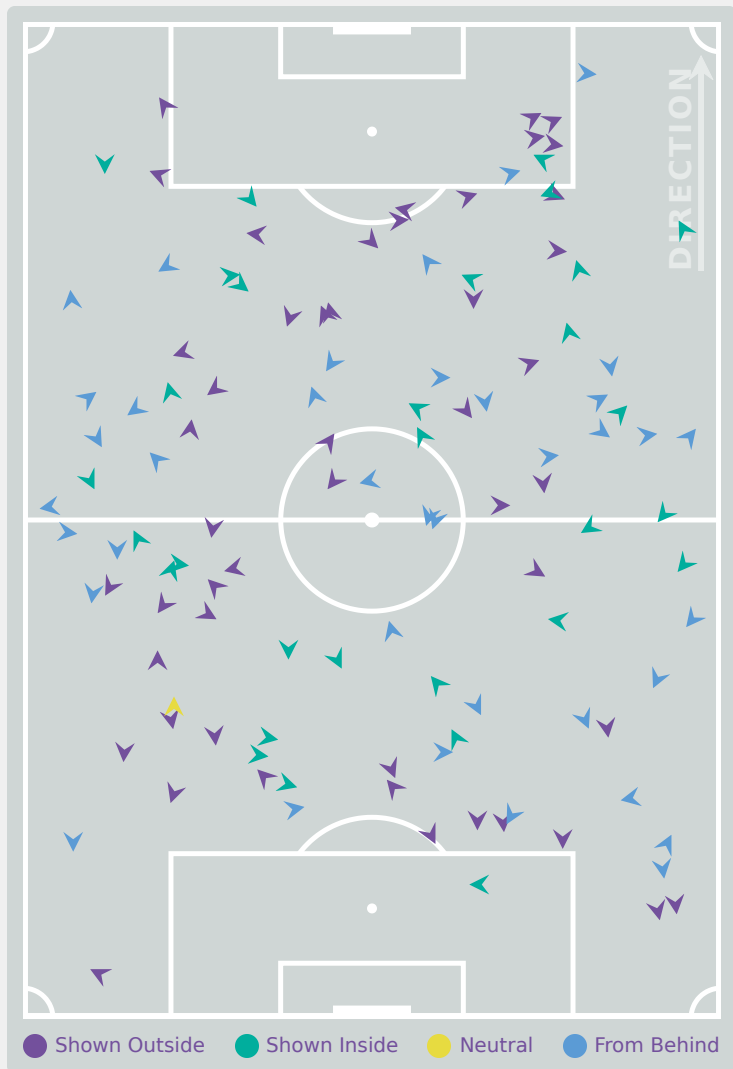

Defensive Pressure