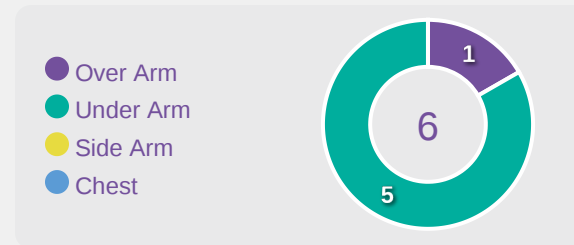

Goalkeeping Distribution