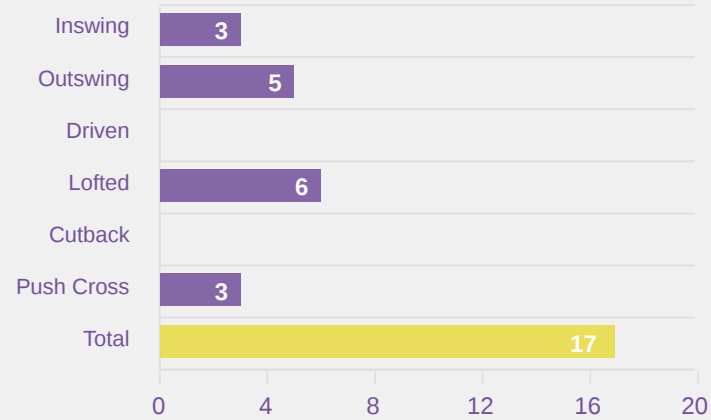

Delivery Type

Attempted

17

Completed

6

Most Crosses Attempted

3

IBARRA Berenice
LEFT BACK

#	Player	Inswing	Outswing	Driven	Lofted	Cutback	Push Cross	Total Attempted
1	VAZQUEZ Camila	0	0	0	0	0	0	0
2	GONZALEZ Adrianna	0	0	0	1	0	1	2
4	DE LEON Nicol	0	0	0	0	0	0	0
7	TORRES Ana	0	1	0	0	0	1	2
8	SOTO Alexa	0	0	0	1	0	0	1
10	FRAGOSO Abril	1	0	0	0	0	0	1
11	MIYAZATO Anaiya	1	1	0	0	0	0	2
13	IBARRA Berenice	0	1	0	2	0	0	3
17	VAZQUEZ Naomi	0	0	0	0	0	0	0
18	MARTINEZ Alexa	0	0	0	1	0	0	1
20	REYES Citlalli	1	1	0	1	0	0	3
3	MUNOZ Natalia	0	0	0	0	0	0	0
6	MONTES Monique	0	0	0	0	0	0	0
9	CONTRERAS Evelyn	0	0	0	0	0	1	1
14	MARTINEZ Celeste	0	1	0	0	0	0	1
19	NUNEZ Sofia	0	0	0	0	0	0	0