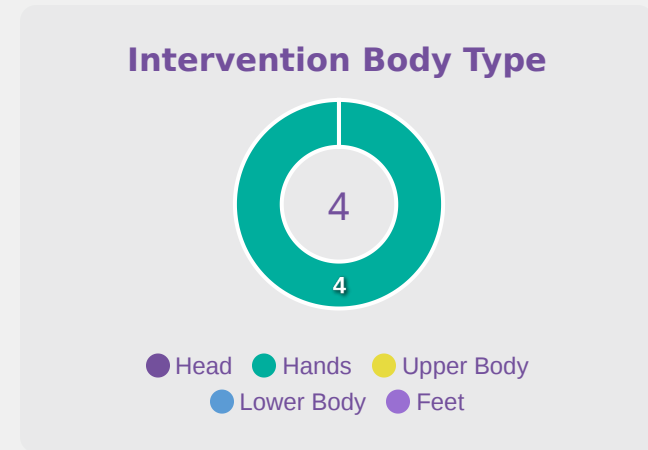

# Goal Prevention

**13**  
Total Attempts on Goal Faced

**71**  
Save %

Total Attempts on Goal Faced	Total Goal Interventions	Save & Retain	Deflect & Retain	Save & Deflect	Save Attempt	No Save Attempt
13	5	3	0	2	2	6

# Goal Prevention

18  
Total Attempts on Goal Faced

67  
Save %

Total Attempts on Goal Faced	Total Goal Interventions	Save & Retain	Deflect & Retain	Save & Deflect	Save Attempt	No Save Attempt
18	2	2	0	0	2	14