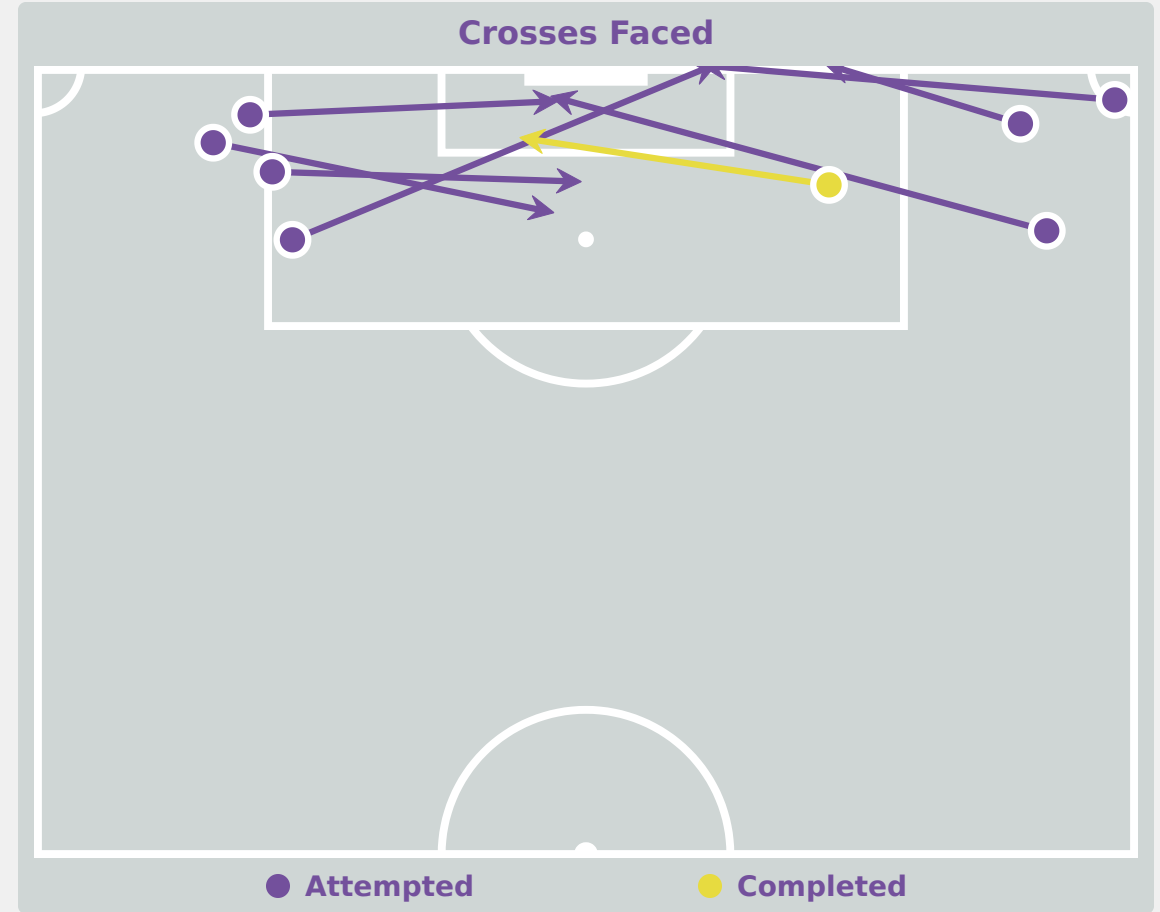

Aerial Control

Delivery Types Faced

Total	In Swing	Out Swing	Driven	Lofted	Cutback	Push
11	2	4	2	2	0	1