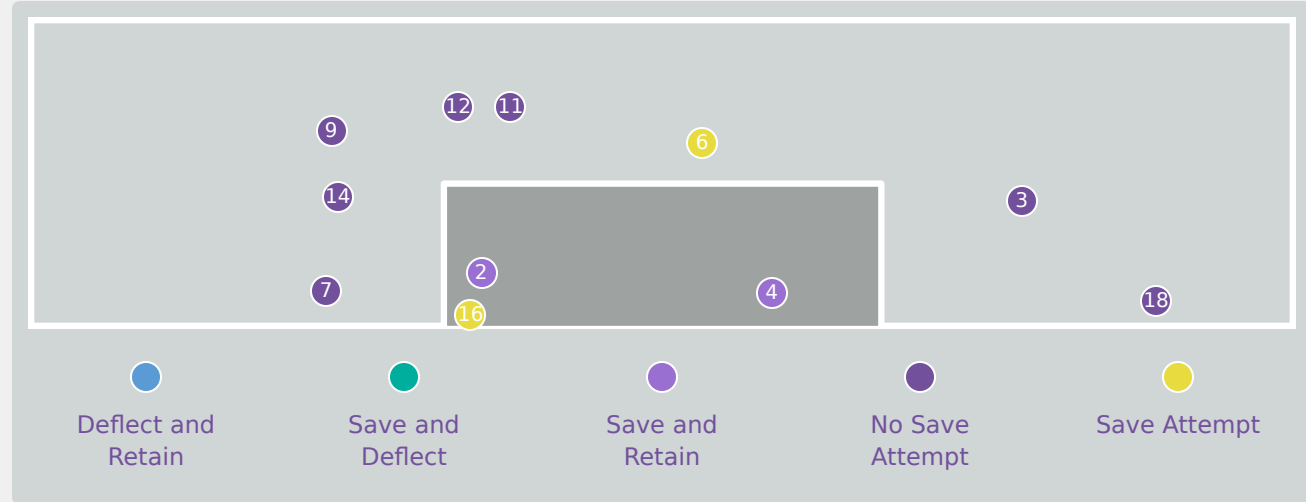

# Goal Prevention

**13**  
Total Attempts on Goal Faced

**71**  
Save %

Total Attempts on Goal Faced	Total Goal Interventions	Save & Retain	Deflect & Retain	Save & Deflect	Save Attempt	No Save Attempt
13	5	3	0	2	2	6

# Goal Prevention

18  
Total Attempts on Goal Faced

67  
Save %

Total Attempts on Goal Faced	Total Goal Interventions	Save & Retain	Deflect & Retain	Save & Deflect	Save Attempt	No Save Attempt
18	2	2	0	0	2	14