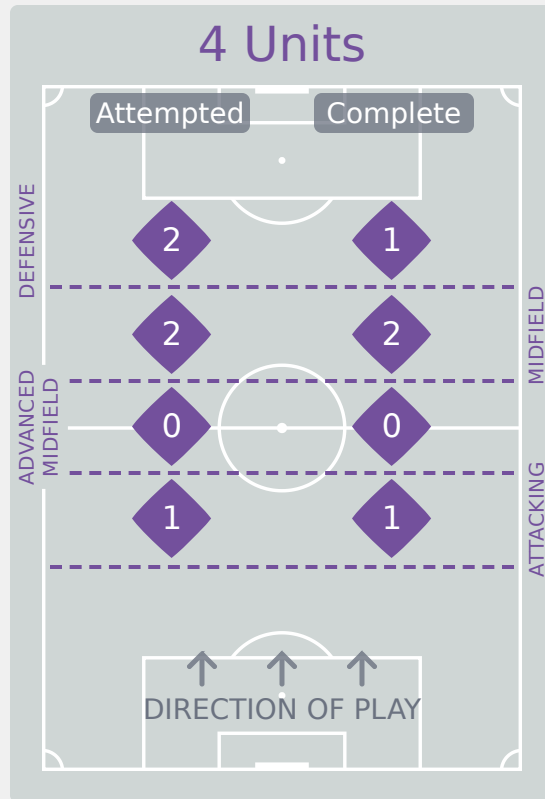

Line Breaks

Kenya

Attempted Line Breaks

96

Attempted Line Breaks	5
Inside Shape	1
Outside Shape	4