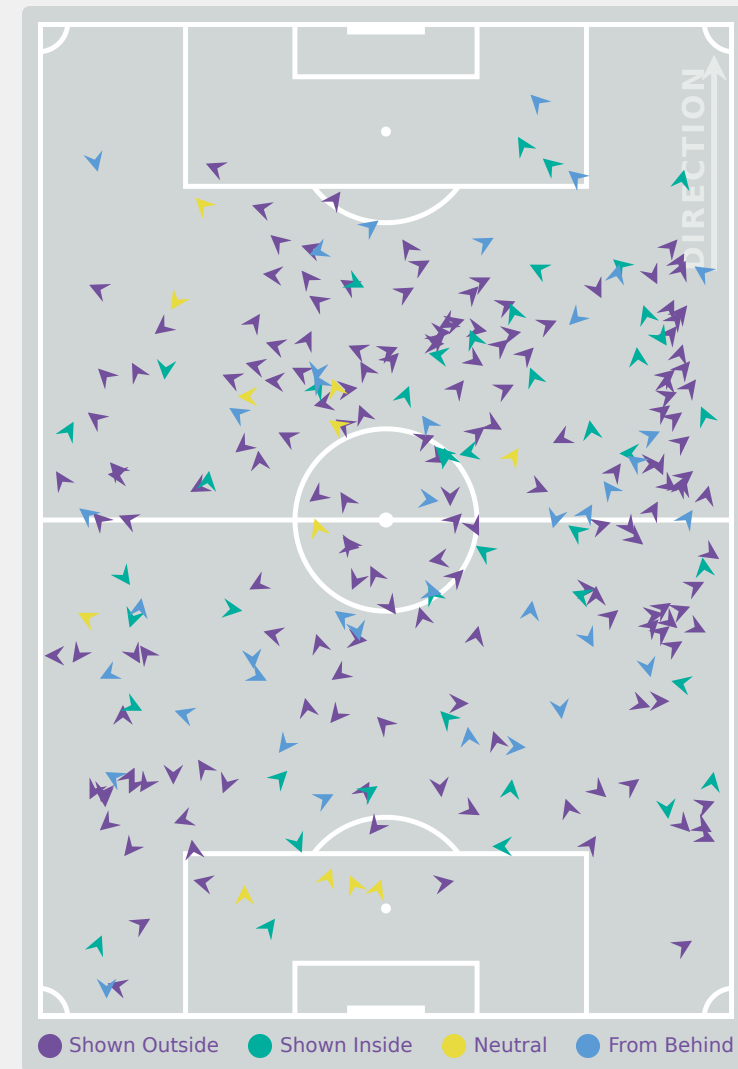

**Most Direct Pressures**

**7**

**VAZQUEZ Naomy**  
CENTRE FORWARD

**Most Direct Pressures**

**15**

**ADHIAMBO Quinter**  
RIGHT BACK

**FIFA**  
U-17 WOMEN'S  
WORLD CUP  
DOMINICAN REPUBLIC 2024

# GOALKEEPING

Mexico 1 - 2 Kenya