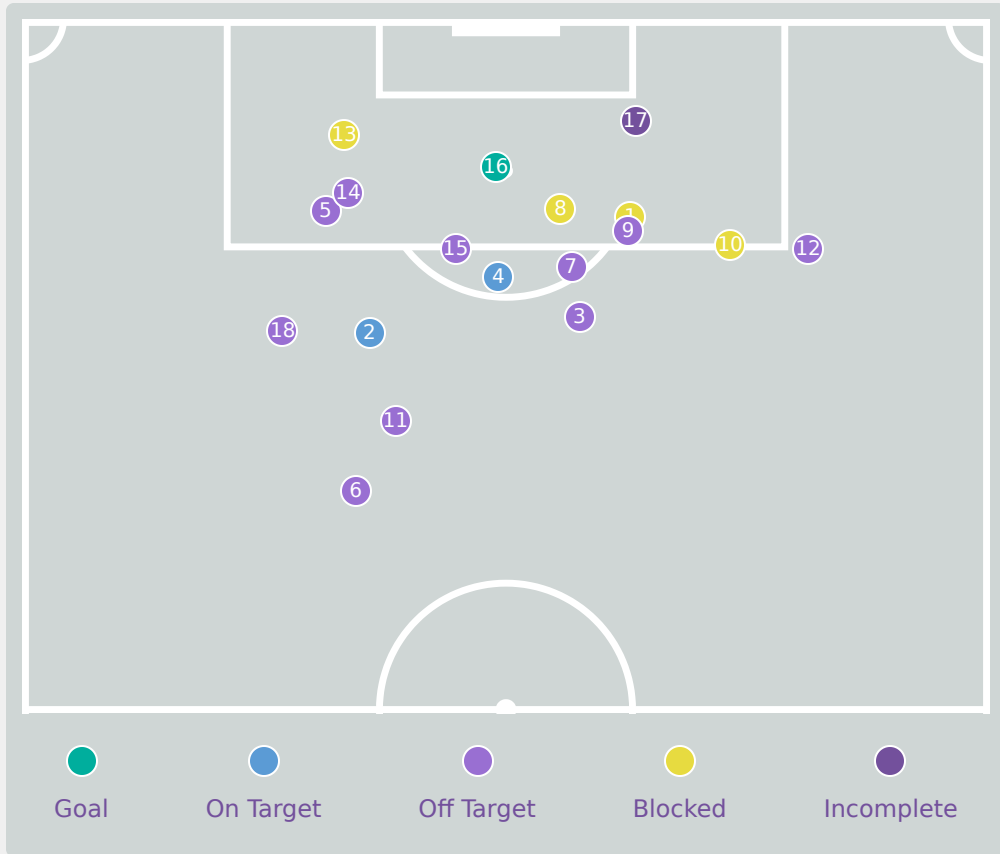

Attempts at Goal

Key	Outcome	Shots
	Goals	1
	On Target	2
	Off Target	10
	Blocked	4
	Incomplete	1