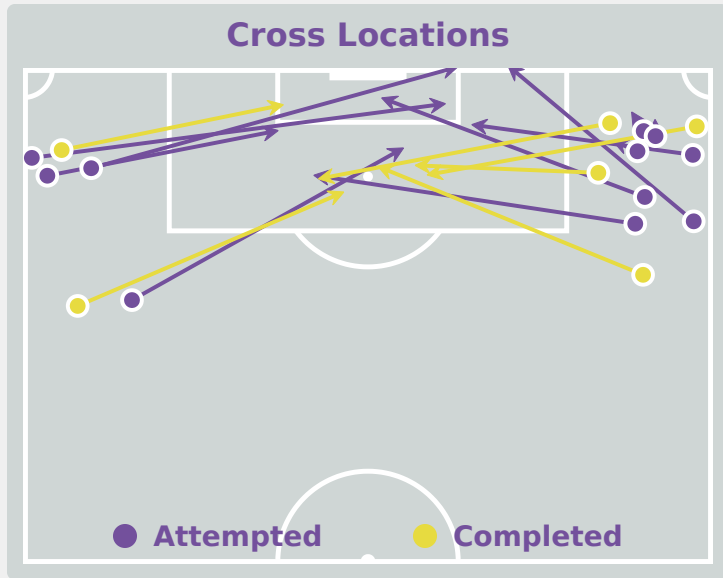

Crosses (Open Play)