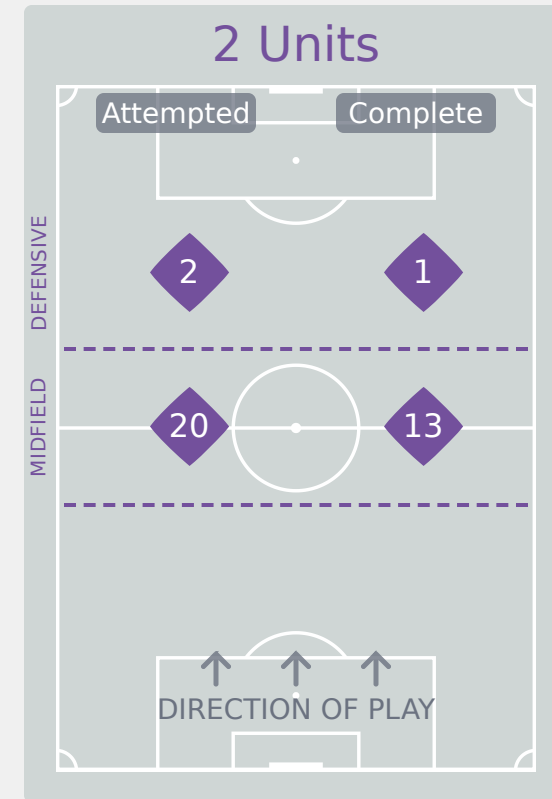

# In Possession Line Height & Team Length

# Line Breaks

Mexico

Attempted Line Breaks

146

Attempted Line Breaks	5
Inside Shape	1
Outside Shape	4

Attempted Line Breaks	119
Inside Shape	82
Outside Shape	37

Attempted Line Breaks	22
Inside Shape	18
Outside Shape	4