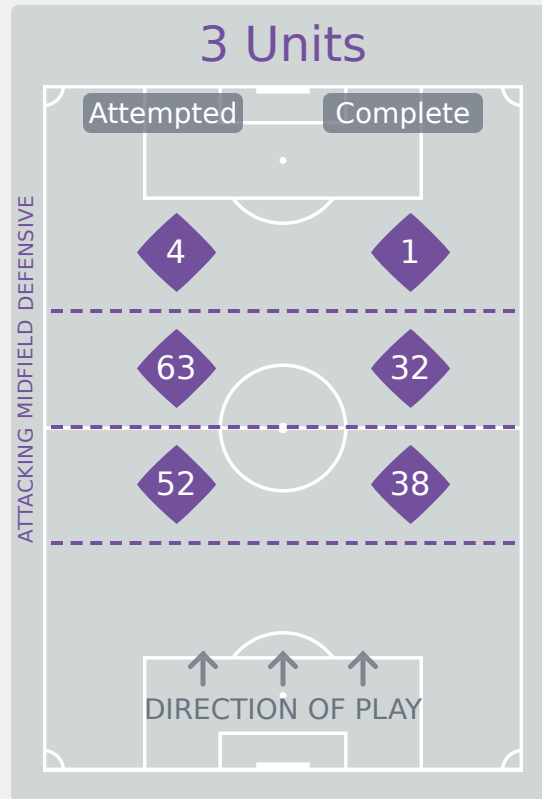

# In Possession Line Height & Team Length

# Line Breaks

Mexico

Attempted Line Breaks

146

Attempted Line Breaks	5
Inside Shape	1
Outside Shape	4

Attempted Line Breaks	119
Inside Shape	82
Outside Shape	37

Attempted Line Breaks	22
Inside Shape	18
Outside Shape	4

# Line Breaks

					4 Units				3 Units			2 Units		Direction			Distribution Type		
#	Player	Line Breaks Attempted	Line Breaks Completed	Line Break Completion %	Attacking Line	Attacking Midfield Line	Midfield Line	Defensive Line	Attacking Line	Midfield Line	Defensive Line	Midfield Line	Defensive Line	Through	Around	Over	Pass	Cross	Ball Progression
1	VAZQUEZ Camila	11	8	73%	2	0	0	0	6	2	0	1	0	3	1	7	11	0	0
2	GONZALEZ Adrianna	16	11	69%	1	0	0	0	8	5	1	0	1	7	4	5	16	0	0
4	DE LEON Nicol	20	13	65%	0	0	0	0	8	8	0	4	0	2	4	14	20	0	0
7	TORRES Ana	2	0	0%	0	0	0	0	1	0	0	1	0	0	1	1	1	0	1
8	SOTO Alexa	10	8	80%	0	0	0	0	1	6	0	3	0	3	3	4	9	1	0
10	FRAGOSO Abril	14	6	43%	0	1	0	0	4	9	0	0	0	5	2	7	14	0	0
11	MIYAZATO Anaiya	9	4	44%	0	0	0	0	0	7	1	1	0	2	1	6	8	1	0
13	IBARRA Berenice	15	11	73%	0	0	0	0	8	3	0	4	0	3	6	6	15	0	0
17	VAZQUEZ Naomy	4	2	50%	0	0	0	0	0	3	1	0	0	2	2	0	4	0	0
18	MARTINEZ Alexa	5	3	60%	0	0	0	0	2	3	0	0	0	1	3	1	4	0	1
20	REYES Citlalli	8	6	75%	0	0	0	0	1	5	0	1	1	3	0	5	6	2	0
3	MUNOZ Natalia	18	10	56%	0	0	1	0	11	3	1	2	0	6	3	9	18	0	0
6	MONTES Monique	8	6	75%	0	0	0	0	1	5	0	2	0	4	2	2	8	0	0
9	CONTRERAS Evelyn	3	1	33%	0	0	0	0	0	3	0	0	0	2	0	1	3	0	0
14	MARTINEZ Celeste	2	1	50%	0	0	0	0	1	0	0	1	0	0	0	2	2	0	0
19	NUNEZ Sofia	1	0	0%	0	0	0	0	0	1	0	0	0	0	1	0	1	0	0