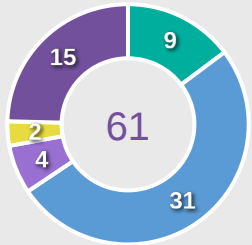

Progression Phase