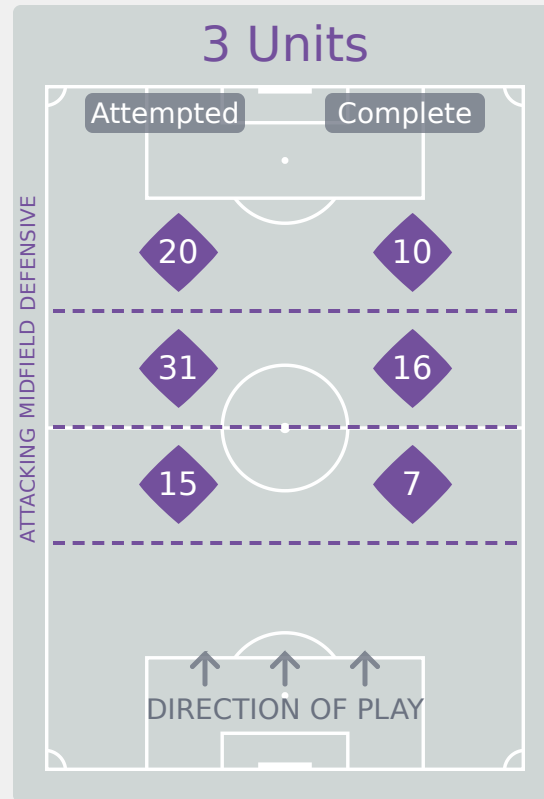

# In Possession Line Height & Team Length

# Line Breaks

Kenya

Attempted Line Breaks

96

Attempted Line Breaks	5
Inside Shape	1
Outside Shape	4

Attempted Line Breaks	66
Inside Shape	45
Outside Shape	21

Attempted Line Breaks	25
Inside Shape	19
Outside Shape	6

# Line Breaks

					4 Units				3 Units			2 Units		Direction			Distribution Type		
#	Player	Line Breaks Attempted	Line Breaks Completed	Line Break Completion %	Attacking Line	Attacking Midfield Line	Midfield Line	Defensive Line	Attacking Line	Midfield Line	Defensive Line	Midfield Line	Defensive Line	Through	Around	Over	Pass	Cross	Ball Progression
1	VAZQUEZ Camila	11	8	73%	2	0	0	0	6	2	0	1	0	3	1	7	11	0	0
2	GONZALEZ Adrianna	16	11	69%	1	0	0	0	8	5	1	0	1	7	4	5	16	0	0
4	DE LEON Nicol	20	13	65%	0	0	0	0	8	8	0	4	0	2	4	14	20	0	0
7	TORRES Ana	2	0	0%	0	0	0	0	1	0	0	1	0	0	1	1	1	0	1
8	SOTO Alexa	10	8	80%	0	0	0	0	1	6	0	3	0	3	3	4	9	1	0
10	FRAGOSO Abril	14	6	43%	0	1	0	0	4	9	0	0	0	5	2	7	14	0	0
11	MIYAZATO Anaiya	9	4	44%	0	0	0	0	0	7	1	1	0	2	1	6	8	1	0
13	IBARRA Berenice	15	11	73%	0	0	0	0	8	3	0	4	0	3	6	6	15	0	0
17	VAZQUEZ Naomy	4	2	50%	0	0	0	0	0	3	1	0	0	2	2	0	4	0	0
18	MARTINEZ Alexa	5	3	60%	0	0	0	0	2	3	0	0	0	1	3	1	4	0	1
20	REYES Citlalli	8	6	75%	0	0	0	0	1	5	0	1	1	3	0	5	6	2	0
3	MUNOZ Natalia	18	10	56%	0	0	1	0	11	3	1	2	0	6	3	9	18	0	0
6	MONTES Monique	8	6	75%	0	0	0	0	1	5	0	2	0	4	2	2	8	0	0
9	CONTRERAS Evelyn	3	1	33%	0	0	0	0	0	3	0	0	0	2	0	1	3	0	0
14	MARTINEZ Celeste	2	1	50%	0	0	0	0	1	0	0	1	0	0	0	2	2	0	0
19	NUNEZ Sofia	1	0	0%	0	0	0	0	0	1	0	0	0	0	1	0	1	0	0