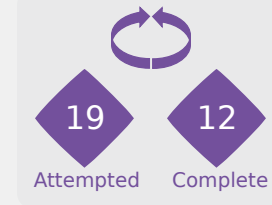

# In Possession Line Height & Team Length

# Line Breaks

Mexico

Attempted Line Breaks

146

Attempted Line Breaks	5
Inside Shape	1
Outside Shape	4

Attempted Line Breaks	119
Inside Shape	82
Outside Shape	37

Attempted Line Breaks	22
Inside Shape	18
Outside Shape	4

# Line Breaks

Kenya

Attempted Line Breaks

96

Attempted Line Breaks	5
Inside Shape	1
Outside Shape	4

Attempted Line Breaks	66
Inside Shape	45
Outside Shape	21

Attempted Line Breaks	25
Inside Shape	19
Outside Shape	6