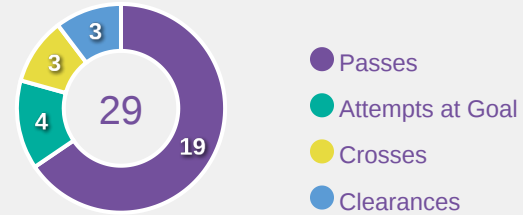

Defensive Actions

53

Forced Turnovers

61

Possession Regained

11

Interceptions

57

Tackles

1.42

Possession Actions / Defensive Action

Blocks

Possession Contests

Most Possession Regains

11

IMBACHI Halima
LEFT CENTRE MIDFIELD

#	Player	Total Possession Regains
1	ABWIRE Velma	4
2	OGOLA Joan	2
3	AKINYI Kimberly	8
5	MUNGAI Pearl Olesi	3
7	ADHIAMBO Quinter	5
10	SERENGE Marion	5
12	OCHAKA Elizabeth	9
13	NEKESA Valerie	2
14	FAITH Lornah	1
15	ADHIAMBO Christine	6
17	IMBACHI Halima	11
4	MITHEL Jenevive	1
6	AKOTH Susan	3
8	ATIENO Lindy	0
21	SAKWA Kweyu	1