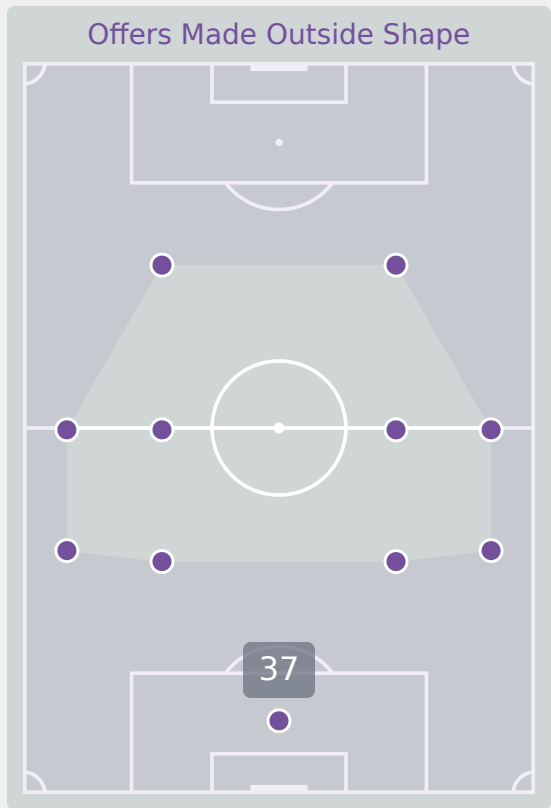

Offering to Receive

68
Total Offers Made

26
Total Offers Received

Most Offers
19
SERENGE Marion
RIGHT MIDFIELD

30
Offers Made in Final Third

28
Offers Made in Middle Third

10
Offers Made in Defensive Third

#	Player	Offers Made	Offers Received	% Made & Received
1	ABWIRE Velma	0	0	0%
2	OGOLA Joan	2	0	0%
3	AKINYI Kimberly	4	2	50%
5	MUNGAI Pearl Olesi	6	1	16.7%
7	ADHIAMBO Quinter	5	3	60%
10	SERENGE Marion	19	6	31.6%
12	OCHAKA Elizabeth	1	1	100%
13	NEKESA Valerie	8	2	25%
14	FAITH Lornah	16	10	62.5%
15	ADHIAMBO Christine	0	0	0%
17	IMBACHI Halima	1	0	0%
4	MITHEL Jenevive	0	0	0%
6	AKOTH Susan	0	0	0%
8	ATIENO Lindey	1	0	0%
21	SAKWA Kweyu	5	1	20%