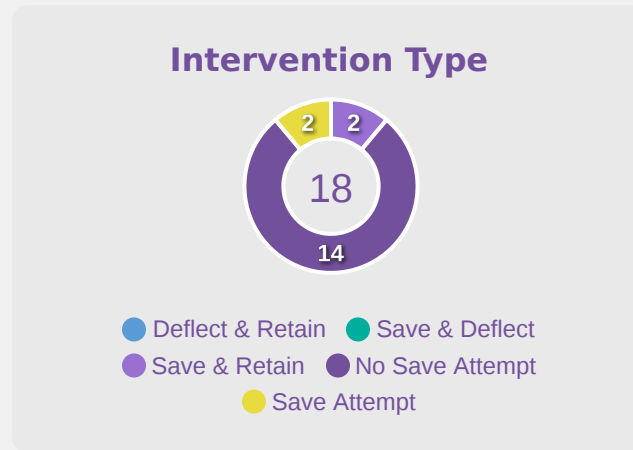

18
Total Attempts on Goal Faced

67
Save %