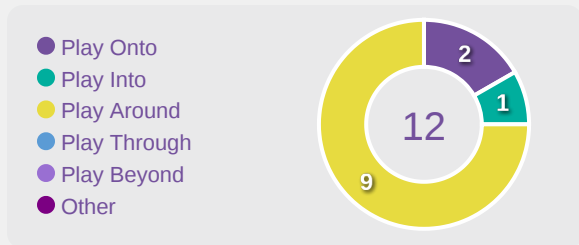

Goalkeeping Distribution