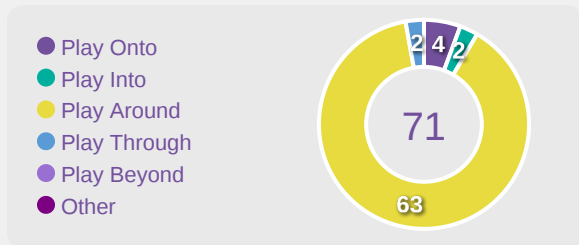

Goalkeeping Distribution