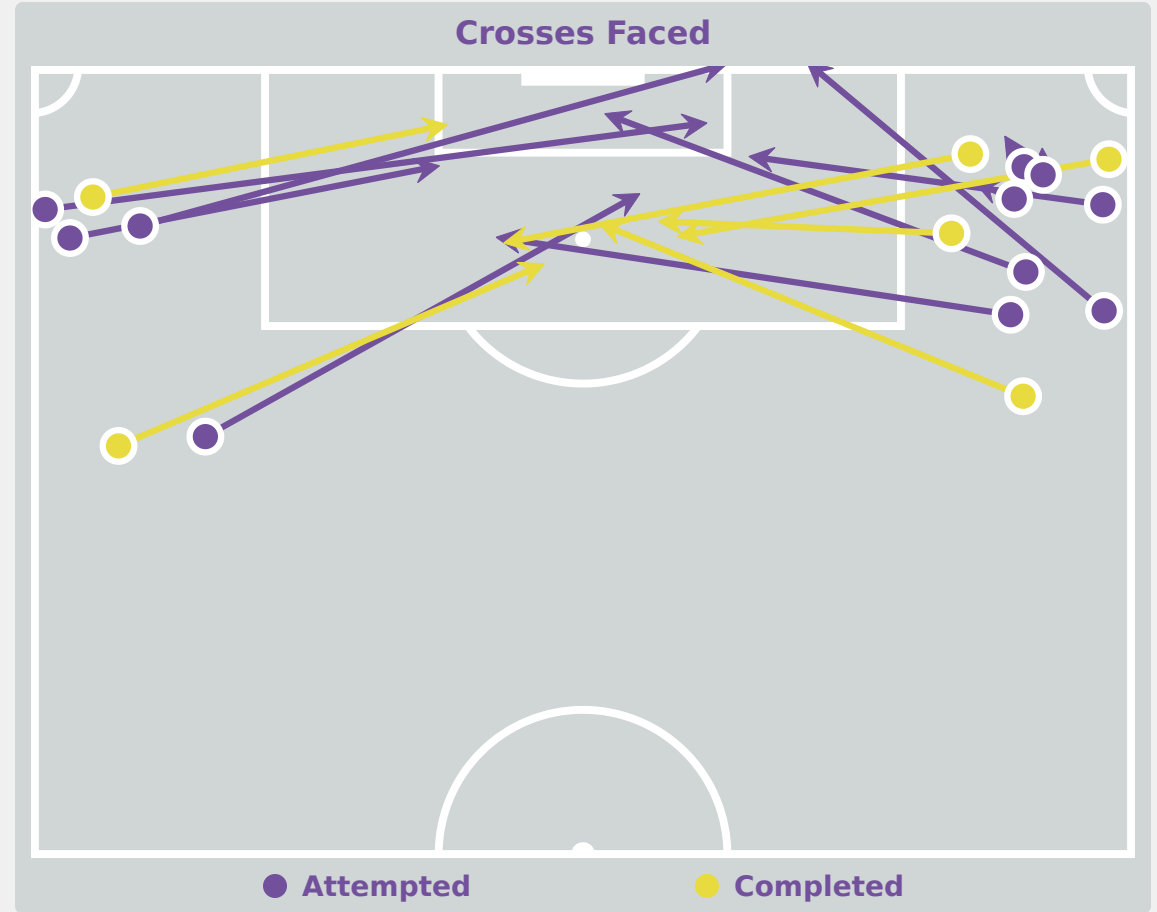

Aerial Control

Delivery Types Faced

Total	In Swing	Out Swing	Driven	Lofted	Cutback	Push
24	5	8	0	8	0	3