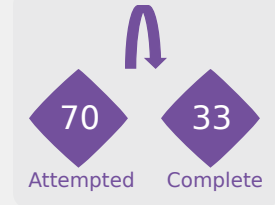

# In Possession Line Height & Team Length

# Line Breaks

Mexico

Attempted Line Breaks

146

Attempted Line Breaks	5
Inside Shape	1
Outside Shape	4

Attempted Line Breaks	119
Inside Shape	82
Outside Shape	37

Attempted Line Breaks	22
Inside Shape	18
Outside Shape	4