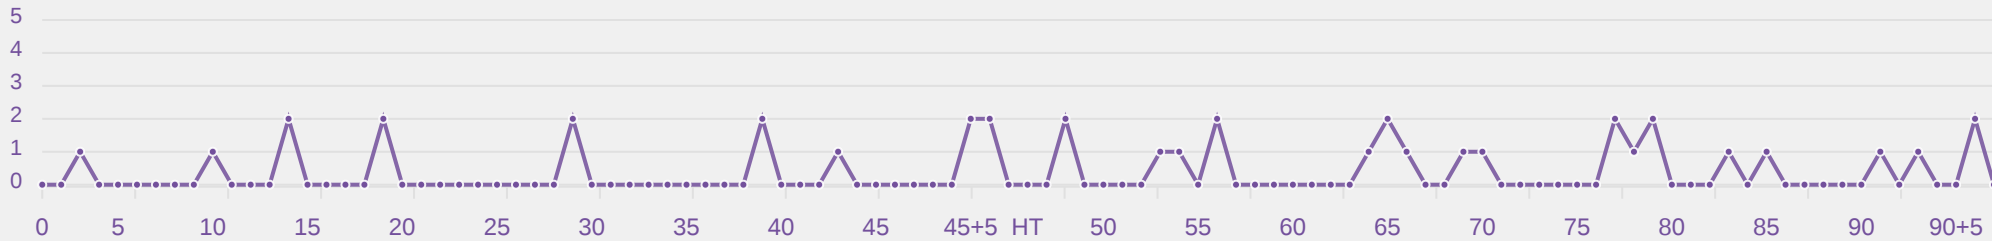

Kenya GK Involvement Timeline