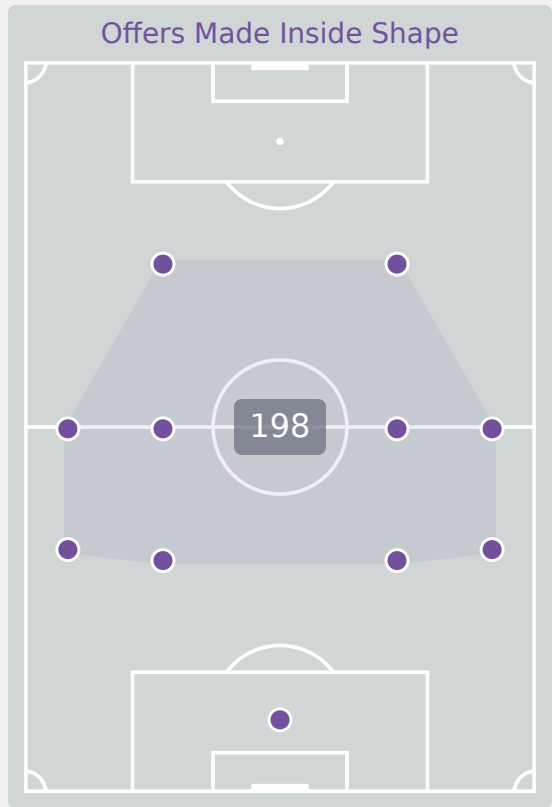

Offering to Receive

360
Total Offers Made

106
Total Offers Received

Most Offers
68
REYES Citlalli
RIGHT CENTRE MIDFIELD

91
Offers Made in Final Third

196
Offers Made in Middle Third

73
Offers Made in Defensive Third

#	Player	Offers Made	Offers Received	% Made & Received
1	VAZQUEZ Camila	1	1	100%
2	GONZALEZ Adrianna	60	25	41.7%
4	DE LEON Nicol	4	3	75%
7	TORRES Ana	20	5	25%
8	SOTO Alexa	49	11	22.4%
10	FRAGOSO Abril	44	15	34.1%
11	MIYAZATO Anaiya	19	2	10.5%
13	IBARRA Berenice	28	11	39.3%
17	VAZQUEZ Naomy	19	2	10.5%
18	MARTINEZ Alexa	7	2	28.6%
20	REYES Citlalli	68	17	25%
3	MUNOZ Natalia	4	2	50%
6	MONTES Monique	16	6	37.5%
9	CONTRERAS Evelyn	11	4	36.4%
14	MARTINEZ Celeste	0	0	0%
19	NUNEZ Sofia	10	0	0%