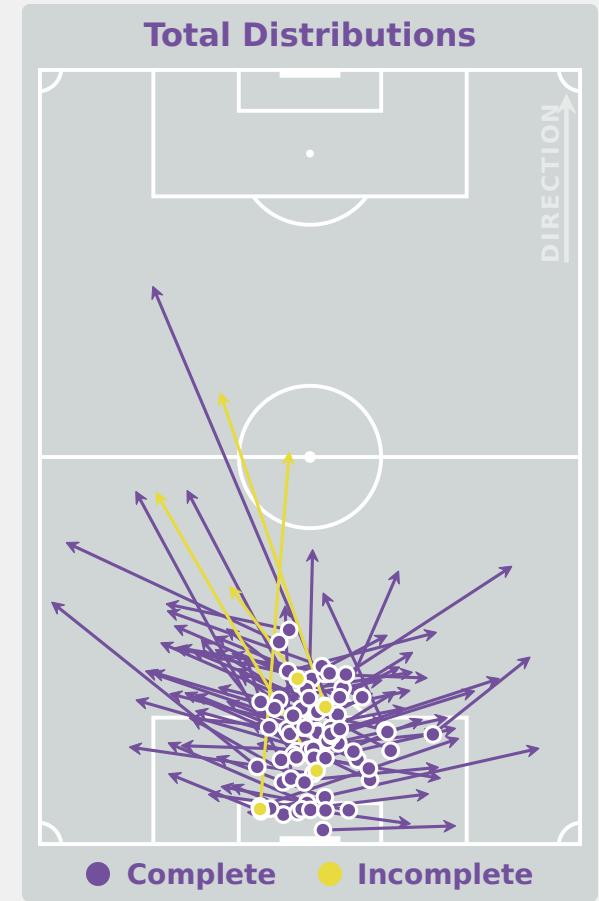

Goalkeeping Distribution