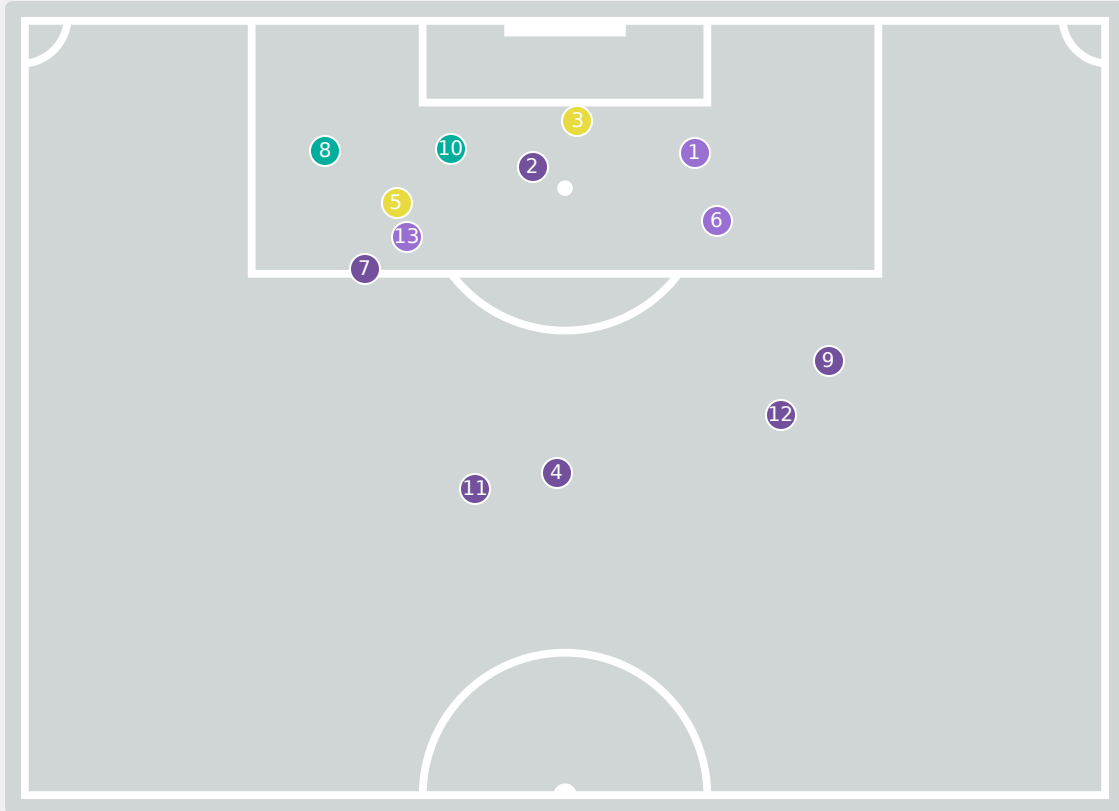

Goal Prevention

13
Total Attempts on Goal Faced

71
Save %

Total Attempts on Goal Faced	Total Goal Interventions	Save & Retain	Deflect & Retain	Save & Deflect	Save Attempt	No Save Attempt
13	5	3	0	2	2	6