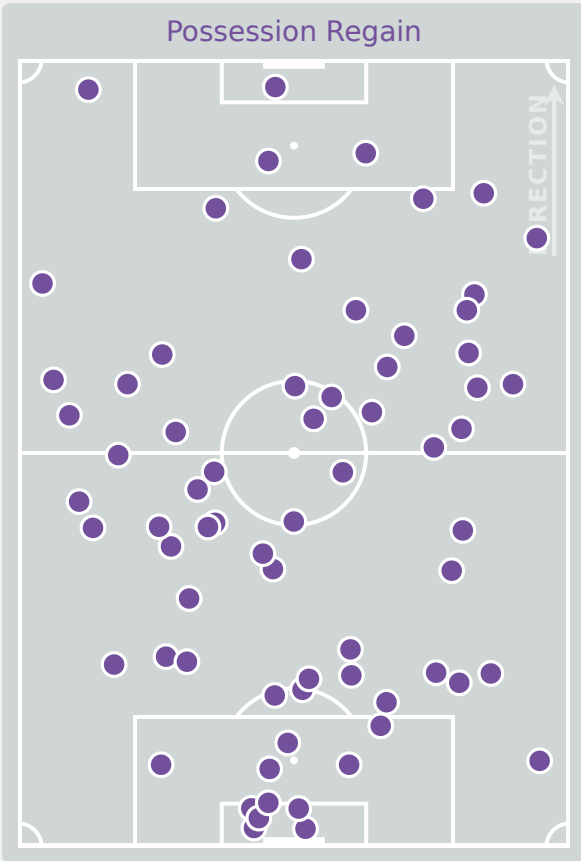

# OUT OF POSSESSION

Mexico 1 - 2 Kenya

# Defensive Actions

**66**

**Forced Turnovers**

**59**

**Possession Regained**

**11**

**Interceptions**

**37**

**Tackles**

**4.37**

**Possession Actions / Defensive Action**