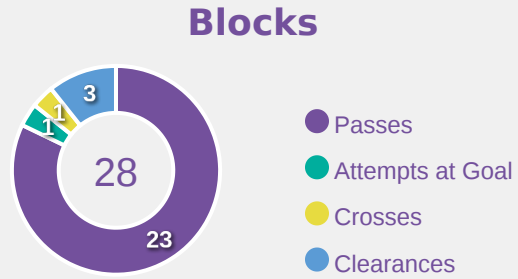

# Defensive Actions

**66**

**Forced Turnovers**

**59**

**Possession Regained**

**11**

**Interceptions**

**37**

**Tackles**

**4.37**

**Possession Actions / Defensive Action**