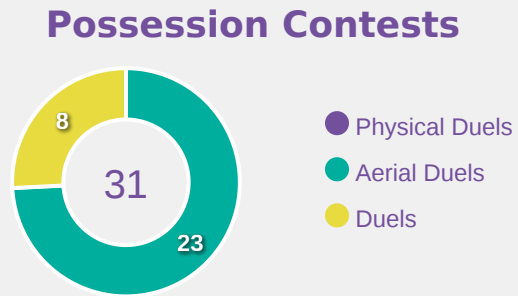

# Defensive Actions

**66**

**Forced Turnovers**

**59**

**Possession Regained**

**11**

**Interceptions**

**37**

**Tackles**

**4.37**

**Possession Actions / Defensive Action**