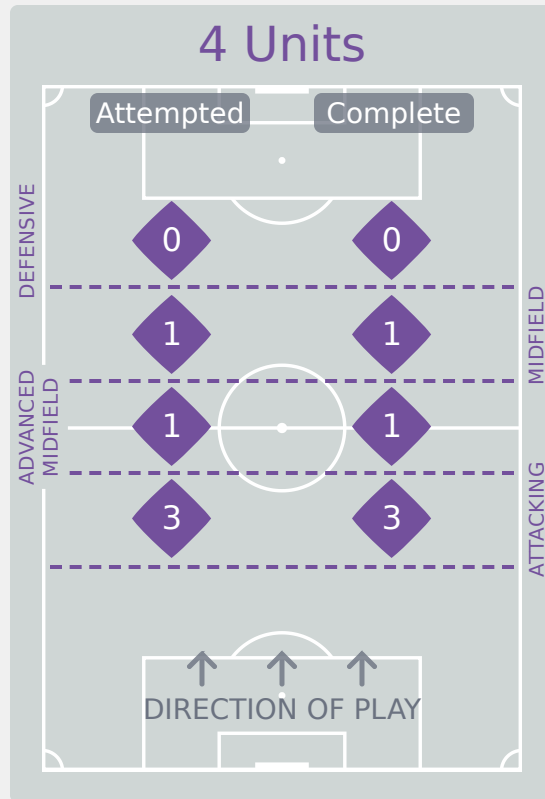

# In Possession Line Height & Team Length

# Line Breaks

Mexico

Attempted Line Breaks

146

Attempted Line Breaks	5
Inside Shape	1
Outside Shape	4

Attempted Line Breaks	119
Inside Shape	82
Outside Shape	37

Attempted Line Breaks	22
Inside Shape	18
Outside Shape	4