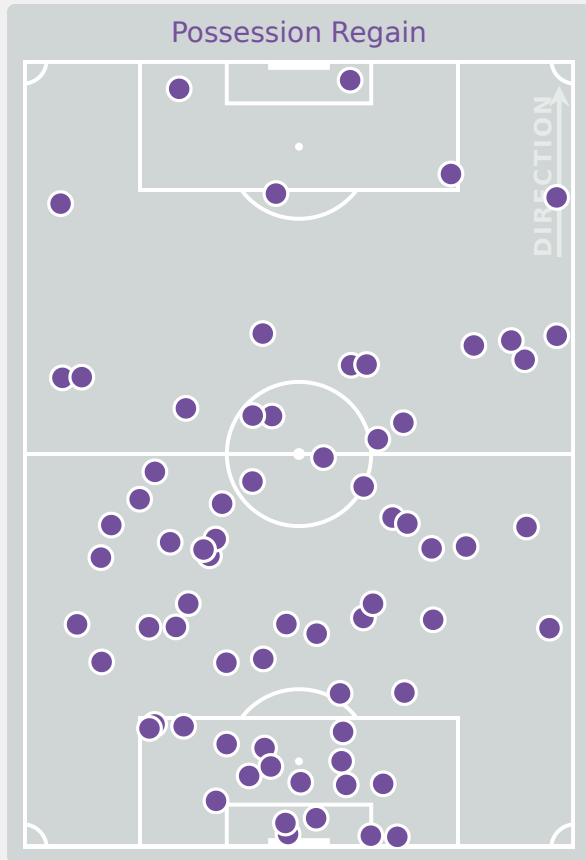

Defensive Actions

53

Forced Turnovers

61

Possession Regained

11

Interceptions

57

Tackles

1.42

Possession Actions / Defensive Action