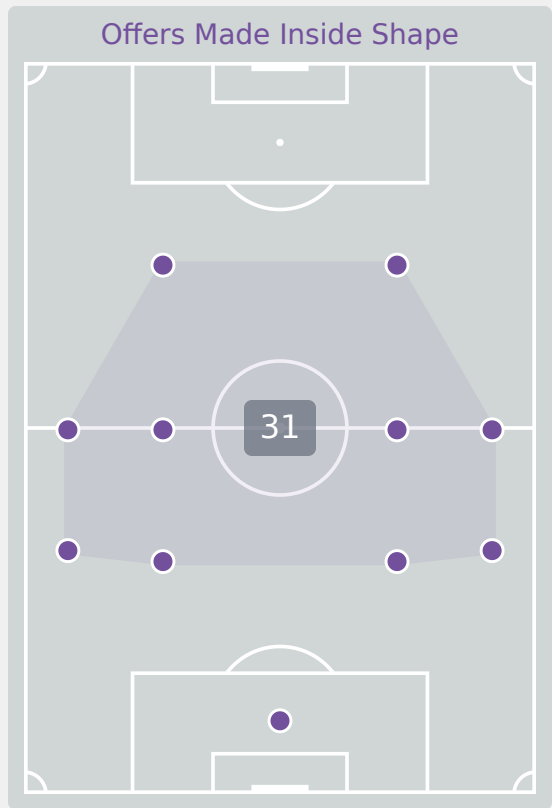

Offering to Receive

68
Total Offers Made

26
Total Offers Received

Most Offers
19
SERENGE Marion
RIGHT MIDFIELD

30
Offers Made in Final Third

28
Offers Made in Middle Third

10
Offers Made in Defensive Third

#	Player	Offers Made	Offers Received	% Made & Received
1	ABWIRE Velma	0	0	0%
2	OGOLA Joan	2	0	0%
3	AKINYI Kimberly	4	2	50%
5	MUNGAI Pearl Olesi	6	1	16.7%
7	ADHIAMBO Quinter	5	3	60%
10	SERENGE Marion	19	6	31.6%
12	OCHAKA Elizabeth	1	1	100%
13	NEKESA Valerie	8	2	25%
14	FAITH Lornah	16	10	62.5%
15	ADHIAMBO Christine	0	0	0%
17	IMBACHI Halima	1	0	0%
4	MITHEL Jenevive	0	0	0%
6	AKOTH Susan	0	0	0%
8	ATIENO Lindey	1	0	0%
21	SAKWA Kweyu	5	1	20%