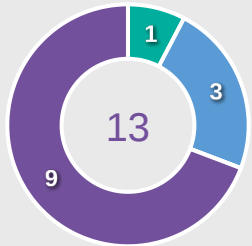

Movement to Receive

Movement Types by Phase

Final Third Phase