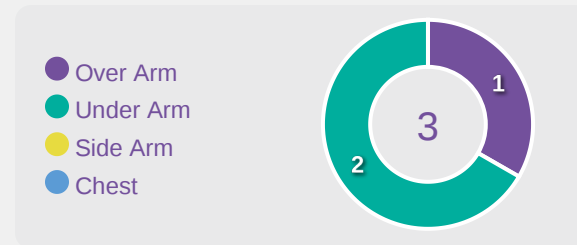

Goalkeeping Distribution