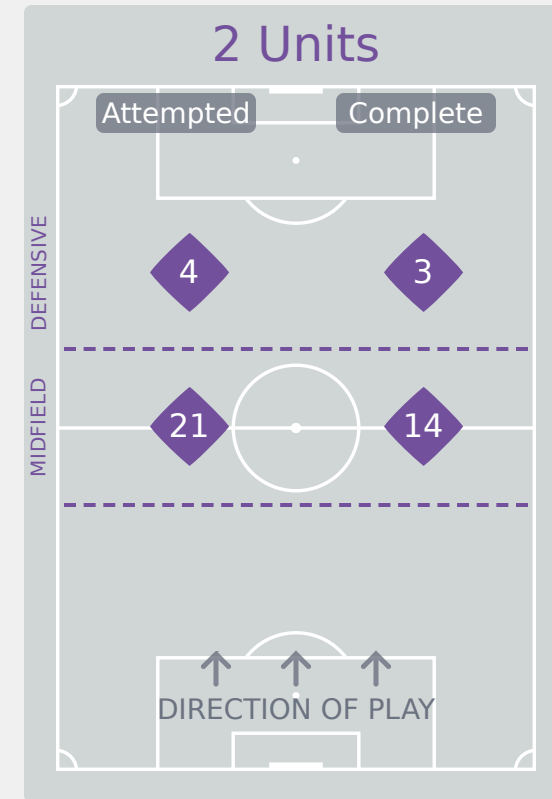

# Line Breaks

Kenya

Attempted Line Breaks

96

Attempted Line Breaks	5
Inside Shape	1
Outside Shape	4

Attempted Line Breaks	66
Inside Shape	45
Outside Shape	21

Attempted Line Breaks	25
Inside Shape	19
Outside Shape	6

# Line Breaks

					4 Units				3 Units			2 Units		Direction			Distribution Type		
#	Player	Line Breaks Attempted	Line Breaks Completed	Line Break Completion %	Attacking Line	Attacking Midfield Line	Midfield Line	Defensive Line	Attacking Line	Midfield Line	Defensive Line	Midfield Line	Defensive Line	Through	Around	Over	Pass	Cross	Ball Progression
1	VAZQUEZ Camila	11	8	73%	2	0	0	0	6	2	0	1	0	3	1	7	11	0	0
2	GONZALEZ Adrianna	16	11	69%	1	0	0	0	8	5	1	0	1	7	4	5	16	0	0
4	DE LEON Nicol	20	13	65%	0	0	0	0	8	8	0	4	0	2	4	14	20	0	0
7	TORRES Ana	2	0	0%	0	0	0	0	1	0	0	1	0	0	1	1	1	0	1
8	SOTO Alexa	10	8	80%	0	0	0	0	1	6	0	3	0	3	3	4	9	1	0
10	FRAGOSO Abril	14	6	43%	0	1	0	0	4	9	0	0	0	5	2	7	14	0	0
11	MIYAZATO Anaiya	9	4	44%	0	0	0	0	0	7	1	1	0	2	1	6	8	1	0
13	IBARRA Berenice	15	11	73%	0	0	0	0	8	3	0	4	0	3	6	6	15	0	0
17	VAZQUEZ Naomy	4	2	50%	0	0	0	0	0	3	1	0	0	2	2	0	4	0	0
18	MARTINEZ Alexa	5	3	60%	0	0	0	0	2	3	0	0	0	1	3	1	4	0	1
20	REYES Citlalli	8	6	75%	0	0	0	0	1	5	0	1	1	3	0	5	6	2	0
3	MUNOZ Natalia	18	10	56%	0	0	1	0	11	3	1	2	0	6	3	9	18	0	0
6	MONTES Monique	8	6	75%	0	0	0	0	1	5	0	2	0	4	2	2	8	0	0
9	CONTRERAS Evelyn	3	1	33%	0	0	0	0	0	3	0	0	0	2	0	1	3	0	0
14	MARTINEZ Celeste	2	1	50%	0	0	0	0	1	0	0	1	0	0	0	2	2	0	0
19	NUNEZ Sofia	1	0	0%	0	0	0	0	0	1	0	0	0	0	1	0	1	0	0