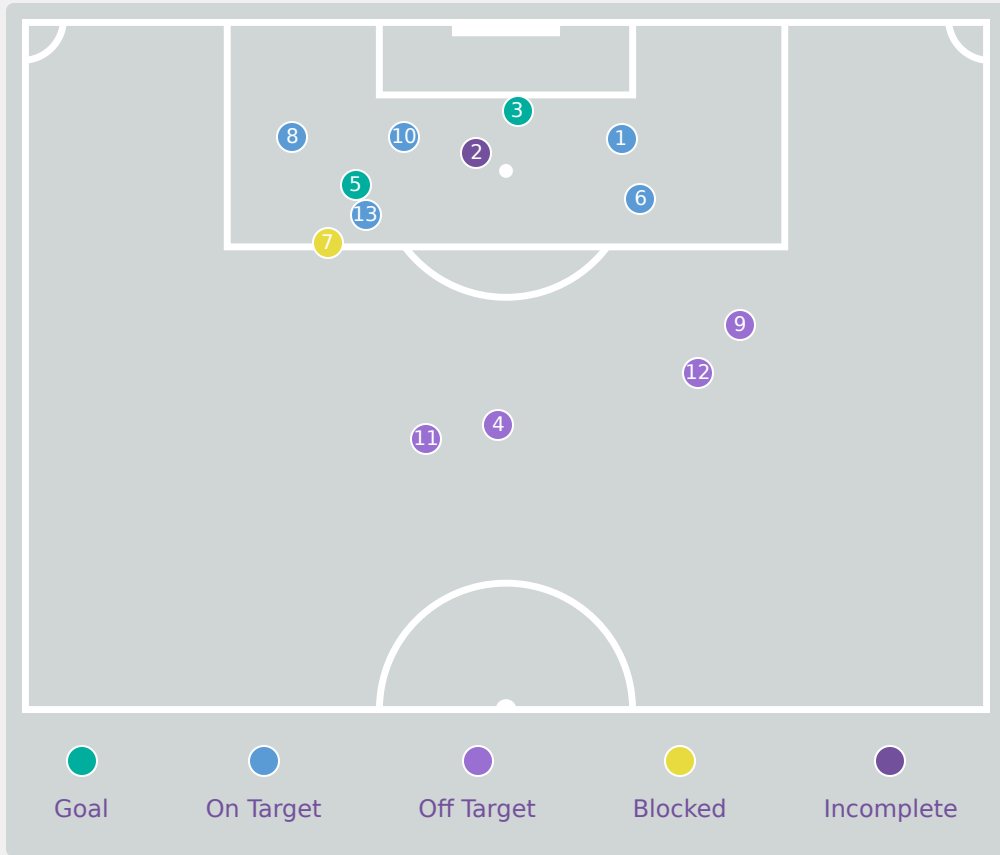

Attempts at Goal

Key	Outcome	Shots
	Goals	2
	On Target	5
	Off Target	4
	Blocked	1
	Incomplete	1