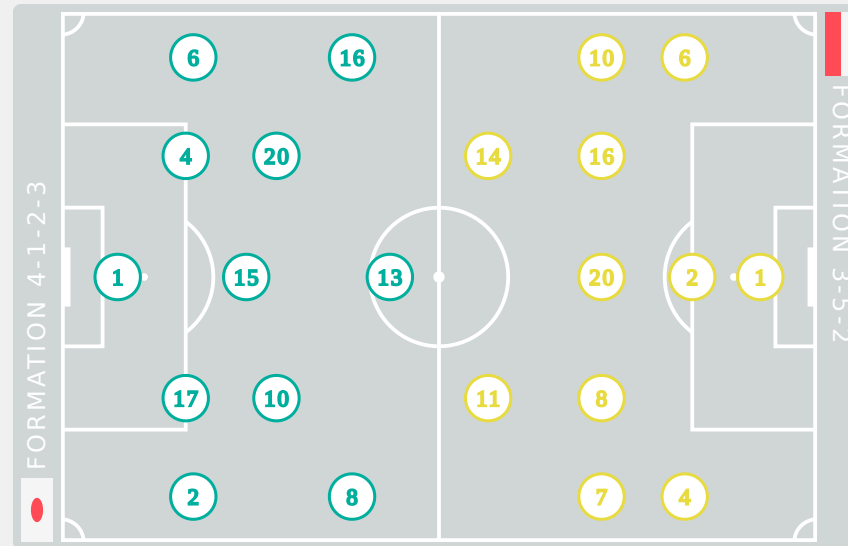

Match Summary - Teams

Japan

STARTING

- 1 GK FUKUDA Mao
- 2 DF AOKI Yuna
- 4 DF OTA Mitsuki
- 6 DF SUZUKI Haruko
- 8 MF KINOSHITA Hinako ↓ 72'
- 10 FW FURUTA Asako
- 13 FW TSUDA Anon ↓ 72'
- 15 DF HONDA Momoka
- 16 MF FUKUSHIMA Noa ↓ 90+2'
- 17 DF ASO Tamami
- 20 MF HIRAKAWA Hina ↓ 45'

SUBSTITUTES

- 12 GK SAKATA Korin
- 21 GK KUMAZAWA Kaho
- 3 DF MAKIGUCHI Yuka
- 5 MF SAKAKI Manaka ↑ 72'
- 7 MF KIKUCHI Hana
- 9 FW SATO Momo Saruang Ueki ↑ 45'
- 11 FW NEZU Ririka ↑ 90+2'
- 14 MF SHINJO Miharuru ↑ 72'
- 18 MF SANO Momoka
- 19 FW TSUJI Amiru