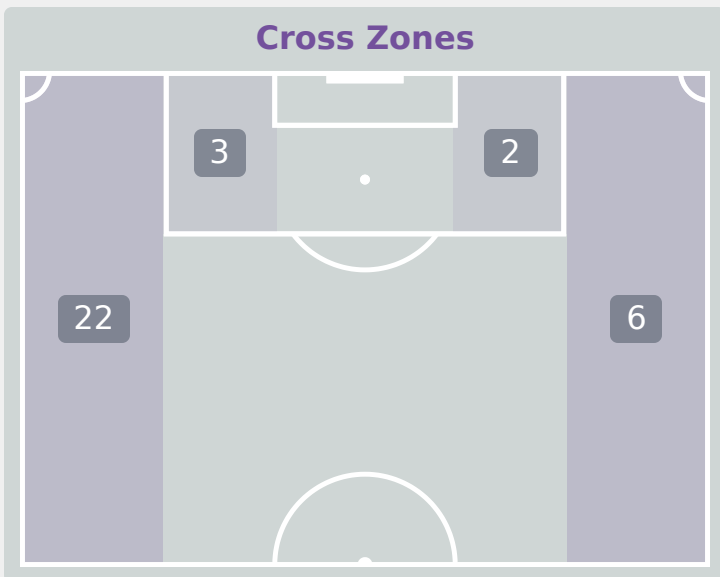

Delivery Type

Attempted

33

Completed

9

Most Crosses Attempted

12

FUKUSHIMA Noa
LEFT WINGER

#	Player	Inswing	Outswing	Driven	Lofted	Cutback	Push Cross	Total Attempted
1	FUKUDA Mao	0	0	0	0	0	0	0
2	AOKI Yuna	0	3	1	0	0	0	4
4	OTA Mitsuki	0	0	0	0	0	0	0
6	SUZUKI Haruko	0	6	0	3	0	0	9
8	KINOSHITA Hinako	1	0	0	0	0	0	1
10	FURUTA Asako	0	2	0	0	0	1	3
13	TSUDA Anon	1	0	1	0	0	1	3
15	HONDA Momoka	0	0	0	0	0	0	0
16	FUKUSHIMA Noa	2	5	0	0	1	4	12
17	ASO Tamami	0	0	0	0	0	0	0
20	HIRAKAWA Hina	0	0	0	0	0	0	0
5	SAKAKI Manaka	0	0	0	0	0	0	0
9	SATO Momo Saruang Ueki	0	0	0	0	0	0	0
11	NEZU Ririka	0	0	0	0	0	0	0
14	SHINJO Miharuru	1	0	0	0	0	0	1