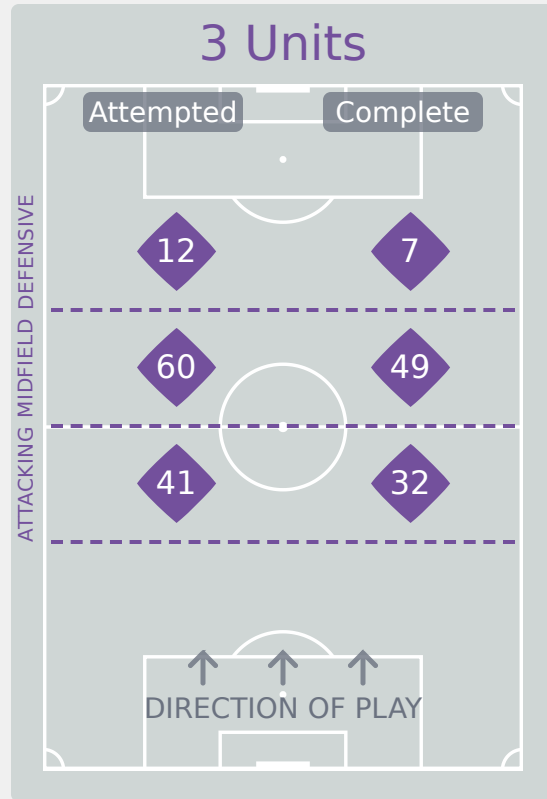

In Possession Line Height & Team Length

In Possession Line Height & Team Length

Line Breaks

Attempted Line Breaks
164

34 Attempted ↑ 31 Complete

75 Attempted ↻ 64 Complete

55 Attempted ↺ 31 Complete

Attempted Line Breaks 17
Inside Shape 10
Outside Shape 7

Attempted Line Breaks 113
Inside Shape 56
Outside Shape 57

Attempted Line Breaks 34
Inside Shape 22
Outside Shape 12

Line Breaks

Poland

Attempted Line Breaks

130

Attempted Line Breaks	6
Inside Shape	4
Outside Shape	2

Attempted Line Breaks	102
Inside Shape	73
Outside Shape	29

Attempted Line Breaks	22
Inside Shape	18
Outside Shape	4

Line Breaks

					4 Units				3 Units			2 Units		Direction			Distribution Type		
#	Player	Line Breaks Attempted	Line Breaks Completed	Line Break Completion %	Attacking Line	Attacking Midfield Line	Midfield Line	Defensive Line	Attacking Line	Midfield Line	Defensive Line	Midfield Line	Defensive Line	Through	Around	Over	Pass	Cross	Ball Progression
1	FUKUDA Mao	13	8	62%	1	1	0	0	7	3	0	1	0	0	1	12	13	0	0
2	AOKI Yuna	12	7	58%	0	1	2	0	3	5	0	1	0	0	6	6	12	0	0
4	OTA Mitsuki	19	14	74%	1	0	0	0	9	4	1	4	0	3	9	7	19	0	0
6	SUZUKI Haruko	35	28	80%	2	4	0	0	6	17	2	3	1	2	20	13	32	3	0
8	KINOSHITA Hinako	4	2	50%	0	0	1	0	0	2	0	0	1	1	0	3	3	1	0
10	FURUTA Asako	9	9	100%	0	0	0	0	1	5	1	2	0	4	5	0	9	0	0
13	TSUDA Anon	4	3	75%	0	0	0	0	0	1	2	0	1	3	0	1	3	1	0
15	HONDA Momoka	10	9	90%	0	0	0	0	1	4	1	4	0	3	5	2	10	0	0
16	FUKUSHIMA Noa	16	11	69%	0	0	0	0	0	8	3	1	4	3	8	5	12	1	3
17	ASO Tamami	20	19	95%	3	0	0	0	13	3	0	1	0	4	14	2	20	0	0
20	HIRAKAWA Hina	9	7	78%	0	0	0	0	0	3	1	5	0	6	1	2	9	0	0
5	SAKAKI Manaka	2	0	0%	0	0	0	0	1	1	0	0	0	1	0	1	2	0	0
9	SATO Momo Saruang Ueki	2	1	50%	0	0	1	0	0	1	0	0	0	0	2	0	2	0	0
11	NEZU Ririka	1	1	100%	0	0	0	0	0	0	0	1	0	1	0	0	1	0	0
14	SHINJO Miharuru	8	7	88%	0	0	0	0	0	3	1	4	0	3	4	1	7	1	0