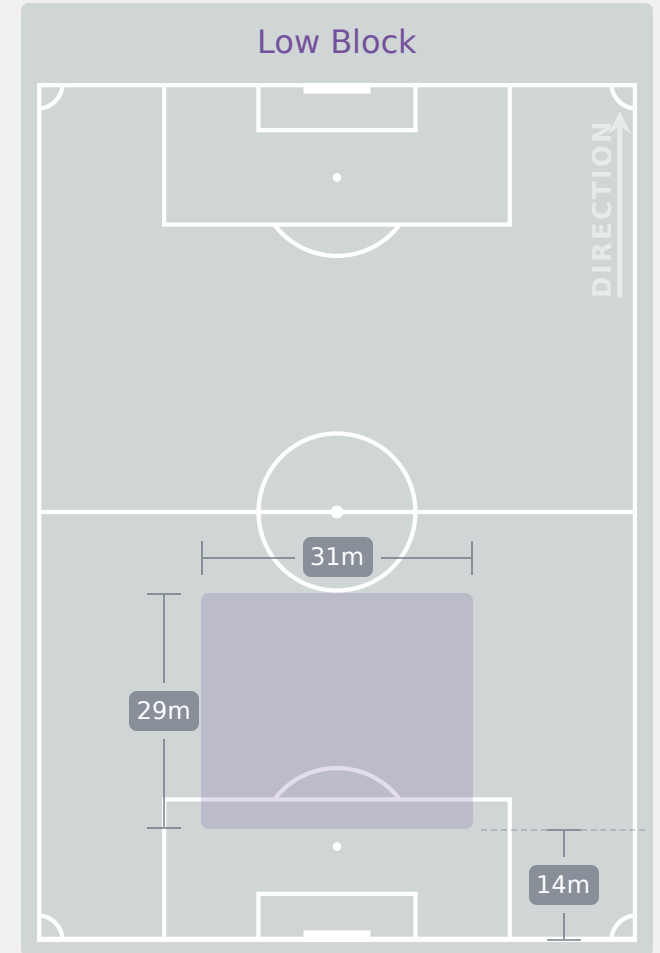

Defensive Line Height & Team Length