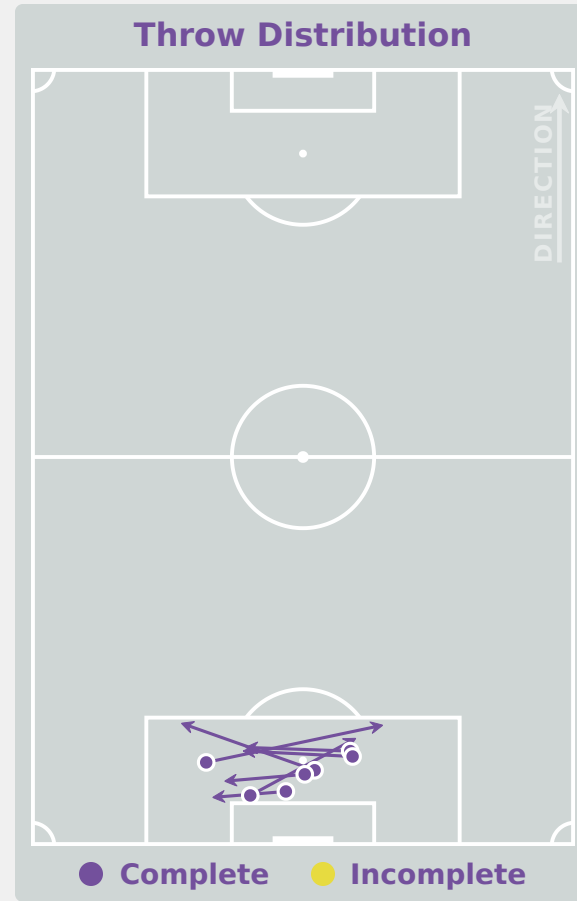

Goalkeeping Distribution