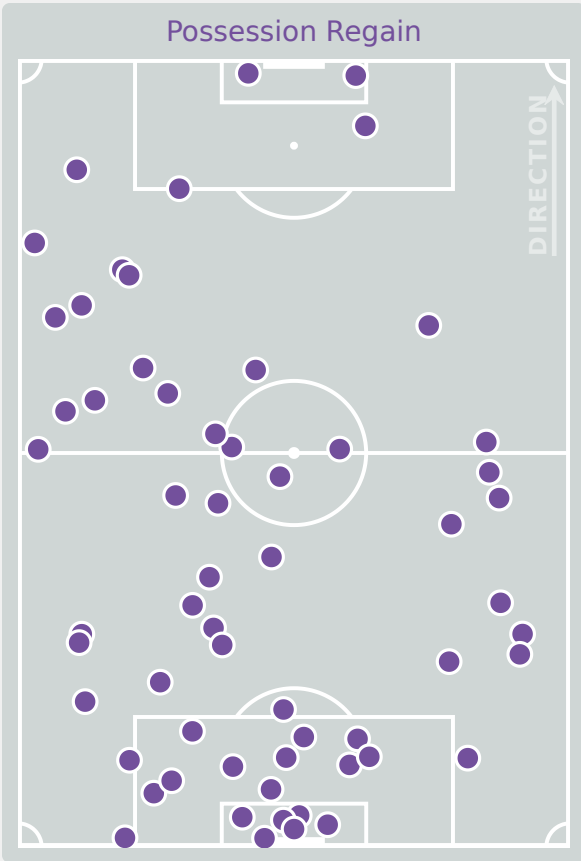

Possession Regained

9

Interceptions

32

Tackles

4.36

Possession Actions / Defensive Action

Blocks

Possession Contests

Most Possession Regains

12

FUKUDA Mao
GOALKEEPER

#	Player	Total Possession Regains
1	FUKUDA Mao	12
2	AOKI Yuna	4
4	OTA Mitsuki	5
6	SUZUKI Haruko	6
8	KINOSHITA Hinako	0
10	FURUTA Asako	4
13	TSUDA Anon	1
15	HONDA Momoka	1
16	FUKUSHIMA Noa	3
17	ASO Tamami	10
20	HIRAKAWA Hina	1
5	SAKAKI Manaka	0
9	SATO Momo Saruang Ueki	2
11	NEZU Ririka	0
14	SHINJO Miharuru	2