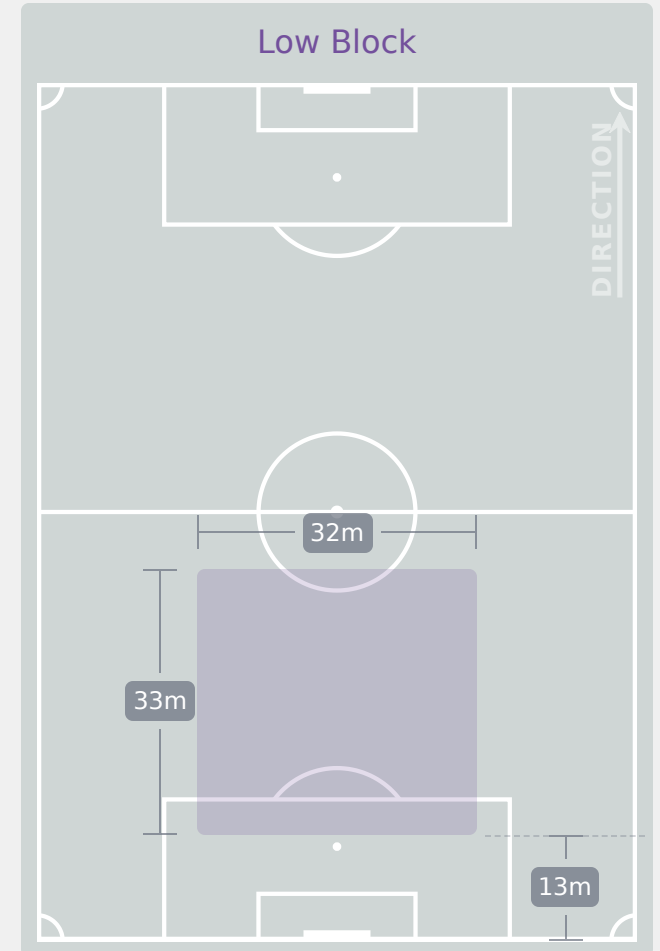

Defensive Line Height & Team Length