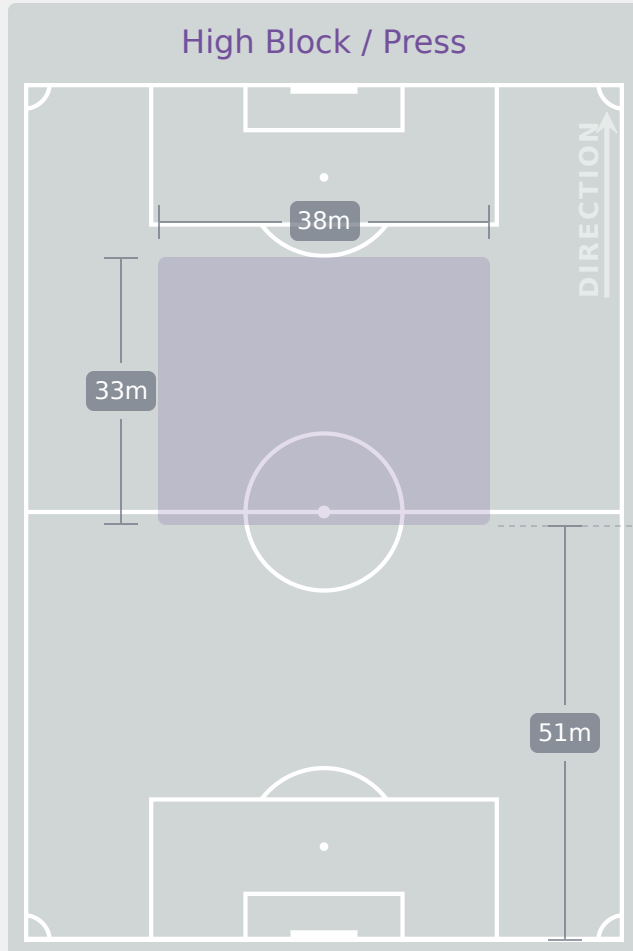

Defensive Line Height & Team Length