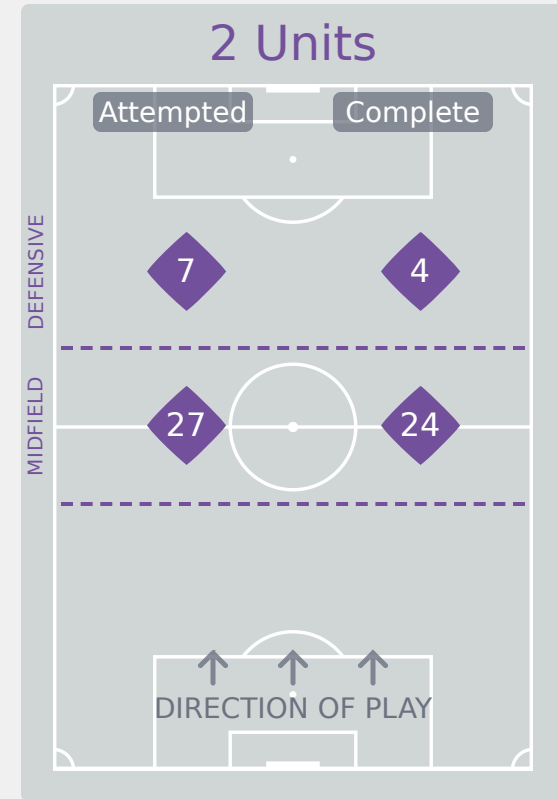

In Possession Line Height & Team Length

In Possession Line Height & Team Length

Line Breaks

Attempted Line Breaks
164

34 Attempted ↑ 31 Complete

75 Attempted ↻ 64 Complete

55 Attempted ↺ 31 Complete

Attempted Line Breaks 17
Inside Shape 10
Outside Shape 7

Attempted Line Breaks 113
Inside Shape 56
Outside Shape 57

Attempted Line Breaks 34
Inside Shape 22
Outside Shape 12

Line Breaks

Poland

Attempted Line Breaks

130

Attempted Line Breaks	6
Inside Shape	4
Outside Shape	2