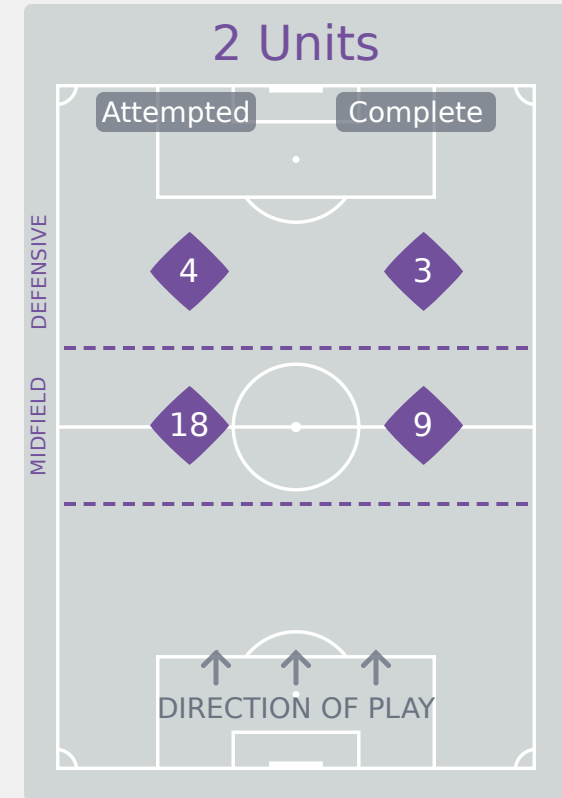

In Possession Line Height & Team Length

In Possession Line Height & Team Length

Line Breaks

Attempted Line Breaks
164

34 Attempted ↑ 31 Complete

75 Attempted ↻ 64 Complete

55 Attempted ↺ 31 Complete

Attempted Line Breaks 17
Inside Shape 10
Outside Shape 7

Attempted Line Breaks 113
Inside Shape 56
Outside Shape 57

Attempted Line Breaks 34
Inside Shape 22
Outside Shape 12

Line Breaks

Poland

Attempted Line Breaks

130

Attempted Line Breaks	6
Inside Shape	4
Outside Shape	2

Attempted Line Breaks	102
Inside Shape	73
Outside Shape	29

Attempted Line Breaks	22
Inside Shape	18
Outside Shape	4

Line Breaks

					4 Units				3 Units			2 Units		Direction			Distribution Type		
#	Player	Line Breaks Attempted	Line Breaks Completed	Line Break Completion %	Attacking Line	Attacking Midfield Line	Midfield Line	Defensive Line	Attacking Line	Midfield Line	Defensive Line	Midfield Line	Defensive Line	Through	Around	Over	Pass	Cross	Ball Progression
1	FUKUDA Mao	13	8	62%	1	1	0	0	7	3	0	1	0	0	1	12	13	0	0
2	AOKI Yuna	12	7	58%	0	1	2	0	3	5	0	1	0	0	6	6	12	0	0
4	OTA Mitsuki	19	14	74%	1	0	0	0	9	4	1	4	0	3	9	7	19	0	0
6	SUZUKI Haruko	35	28	80%	2	4	0	0	6	17	2	3	1	2	20	13	32	3	0
8	KINOSHITA Hinako	4	2	50%	0	0	1	0	0	2	0	0	1	1	0	3	3	1	0
10	FURUTA Asako	9	9	100%	0	0	0	0	1	5	1	2	0	4	5	0	9	0	0
13	TSUDA Anon	4	3	75%	0	0	0	0	0	1	2	0	1	3	0	1	3	1	0
15	HONDA Momoka	10	9	90%	0	0	0	0	1	4	1	4	0	3	5	2	10	0	0
16	FUKUSHIMA Noa	16	11	69%	0	0	0	0	0	8	3	1	4	3	8	5	12	1	3
17	ASO Tamami	20	19	95%	3	0	0	0	13	3	0	1	0	4	14	2	20	0	0
20	HIRAKAWA Hina	9	7	78%	0	0	0	0	0	3	1	5	0	6	1	2	9	0	0
5	SAKAKI Manaka	2	0	0%	0	0	0	0	1	1	0	0	0	1	0	1	2	0	0
9	SATO Momo Saruang Ueki	2	1	50%	0	0	1	0	0	1	0	0	0	0	2	0	2	0	0
11	NEZU Ririka	1	1	100%	0	0	0	0	0	0	0	1	0	1	0	0	1	0	0
14	SHINJO Miharuru	8	7	88%	0	0	0	0	0	3	1	4	0	3	4	1	7	1	0