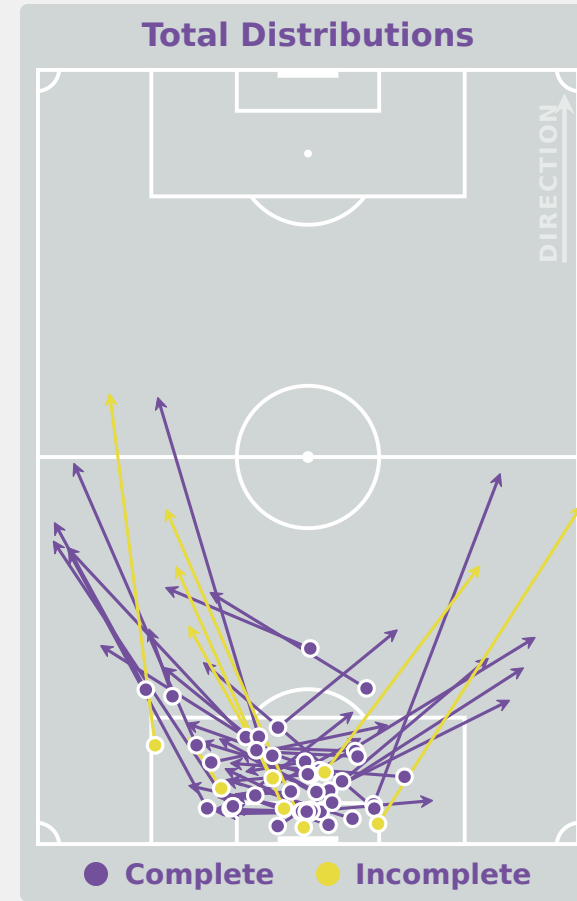

Goalkeeping Distribution