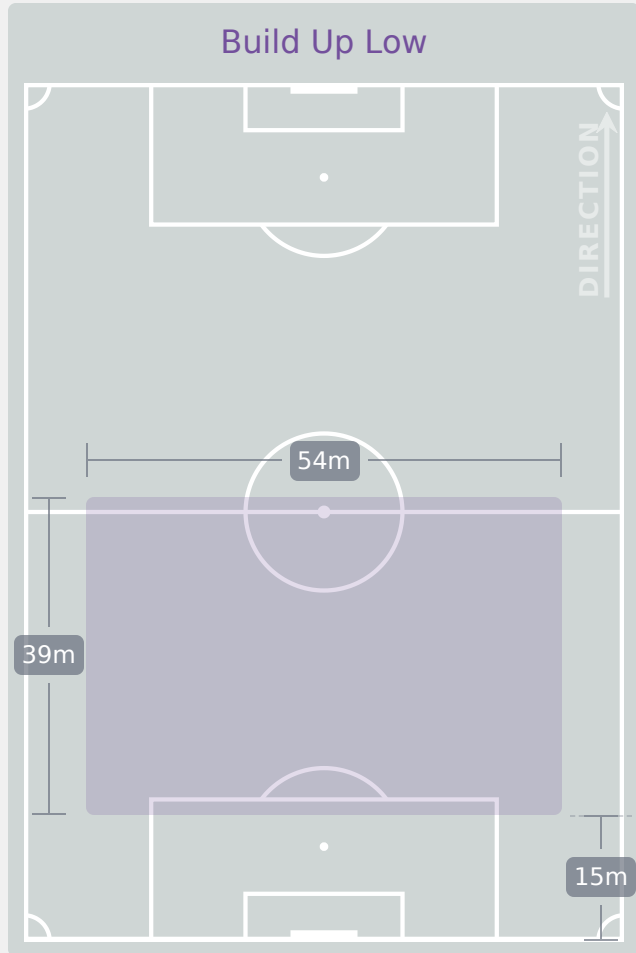

In Possession Line Height & Team Length

In Possession Line Height & Team Length

Line Breaks

Attempted Line Breaks
164

34 Attempted ↑ 31 Complete

75 Attempted ↻ 64 Complete

55 Attempted ↺ 31 Complete

Attempted Line Breaks 17
Inside Shape 10
Outside Shape 7