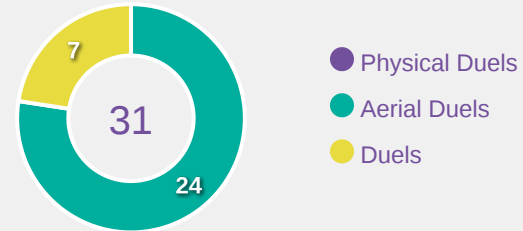

Tackles

2.48

Possession Actions / Defensive Action

Blocks

Possession Contests

Most Possession Regains

10

WOZNIAK Julia
GOALKEEPER