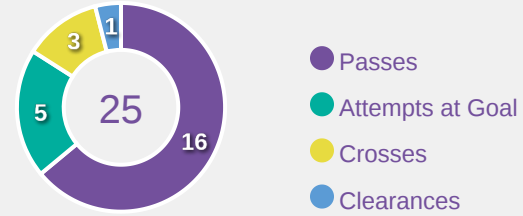

Possession Contests

Most Possession Regains

12

FUKUDA Mao
GOALKEEPER

#	Player	Total Possession Regains
1	FUKUDA Mao	12
2	AOKI Yuna	4
4	OTA Mitsuki	5
6	SUZUKI Haruko	6
8	KINOSHITA Hinako	0
10	FURUTA Asako	4
13	TSUDA Anon	1
15	HONDA Momoka	1
16	FUKUSHIMA Noa	3
17	ASO Tamami	10
20	HIRAKAWA Hina	1
5	SAKAKI Manaka	0
9	SATO Momo Saruang Ueki	2
11	NEZU Ririka	0
14	SHINJO Miharuru	2