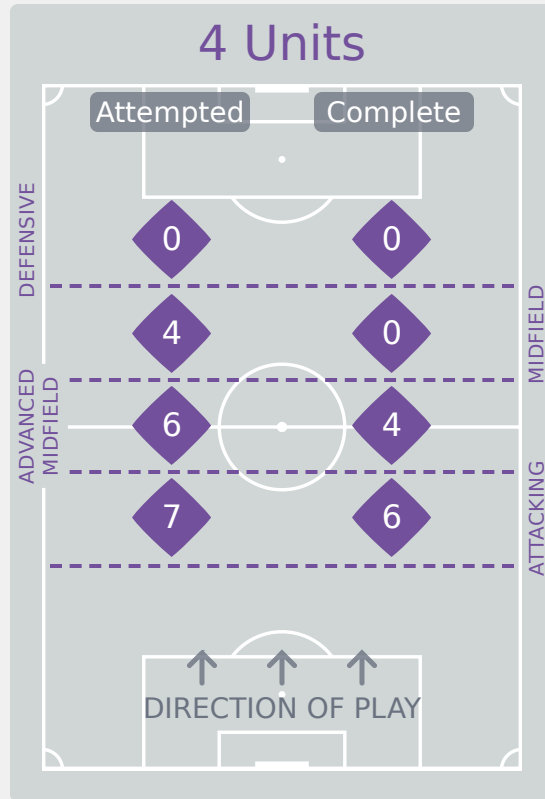

In Possession Line Height & Team Length

In Possession Line Height & Team Length

Line Breaks

Attempted Line Breaks
164

34 Attempted ↑ 31 Complete

75 Attempted ↻ 64 Complete

55 Attempted ↺ 31 Complete

Attempted Line Breaks 17
Inside Shape 10
Outside Shape 7

Attempted Line Breaks 113
Inside Shape 56
Outside Shape 57

Attempted Line Breaks 34
Inside Shape 22
Outside Shape 12

Line Breaks

Poland

Attempted Line Breaks

130

Attempted Line Breaks	6
Inside Shape	4
Outside Shape	2

Attempted Line Breaks	102
Inside Shape	73
Outside Shape	29

Attempted Line Breaks	22
Inside Shape	18
Outside Shape	4

Line Breaks

					4 Units				3 Units			2 Units		Direction			Distribution Type		
#	Player	Line Breaks Attempted	Line Breaks Completed	Line Break Completion %	Attacking Line	Attacking Midfield Line	Midfield Line	Defensive Line	Attacking Line	Midfield Line	Defensive Line	Midfield Line	Defensive Line	Through	Around	Over	Pass	Cross	Ball Progression
1	FUKUDA Mao	13	8	62%	1	1	0	0	7	3	0	1	0	0	1	12	13	0	0
2	AOKI Yuna	12	7	58%	0	1	2	0	3	5	0	1	0	0	6	6	12	0	0
4	OTA Mitsuki	19	14	74%	1	0	0	0	9	4	1	4	0	3	9	7	19	0	0
6	SUZUKI Haruko	35	28	80%	2	4	0	0	6	17	2	3	1	2	20	13	32	3	0
8	KINOSHITA Hinako	4	2	50%	0	0	1	0	0	2	0	0	1	1	0	3	3	1	0
10	FURUTA Asako	9	9	100%	0	0	0	0	1	5	1	2	0	4	5	0	9	0	0
13	TSUDA Anon	4	3	75%	0	0	0	0	0	1	2	0	1	3	0	1	3	1	0
15	HONDA Momoka	10	9	90%	0	0	0	0	1	4	1	4	0	3	5	2	10	0	0
16	FUKUSHIMA Noa	16	11	69%	0	0	0	0	0	8	3	1	4	3	8	5	12	1	3
17	ASO Tamami	20	19	95%	3	0	0	0	13	3	0	1	0	4	14	2	20	0	0
20	HIRAKAWA Hina	9	7	78%	0	0	0	0	0	3	1	5	0	6	1	2	9	0	0
5	SAKAKI Manaka	2	0	0%	0	0	0	0	1	1	0	0	0	1	0	1	2	0	0
9	SATO Momo Saruang Ueki	2	1	50%	0	0	1	0	0	1	0	0	0	0	2	0	2	0	0
11	NEZU Ririka	1	1	100%	0	0	0	0	0	0	0	1	0	1	0	0	1	0	0
14	SHINJO Miharuru	8	7	88%	0	0	0	0	0	3	1	4	0	3	4	1	7	1	0