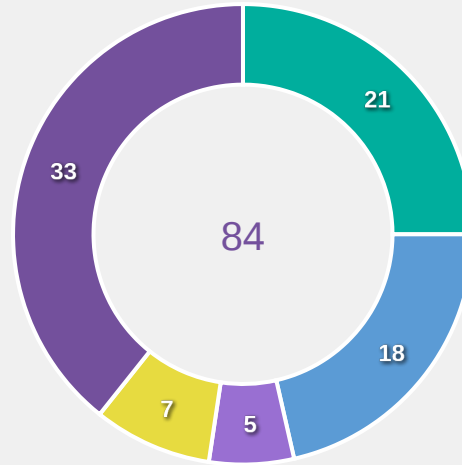

Movement Types by Phase

Final Third Phase

Progression Phase

Build Up Phase

All Movement Types

- In Front
- In Between
- Out to In
- In to Out
- In Behind

Top Ranked Players

Type	Player	Movements
In Front	8 WITEK Zuzanna	6
In Between	8 WITEK Zuzanna	10
Out to In	16 ROGUS Malgorzata	2
In to Out	8 WITEK Zuzanna	2
In Behind	7 FLIS Krystyna	9