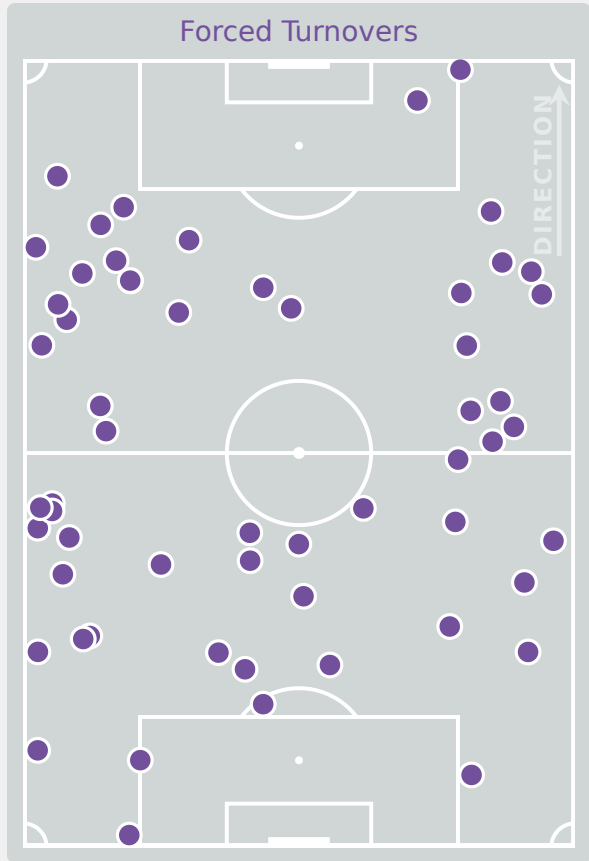

Possession Regained

9

Interceptions

32

Tackles

4.36

Possession Actions / Defensive Action

Blocks

Possession Contests

Most Possession Regains

12

FUKUDA Mao
GOALKEEPER

#	Player	Total Possession Regains
1	FUKUDA Mao	12
2	AOKI Yuna	4
4	OTA Mitsuki	5
6	SUZUKI Haruko	6
8	KINOSHITA Hinako	0
10	FURUTA Asako	4
13	TSUDA Anon	1
15	HONDA Momoka	1
16	FUKUSHIMA Noa	3
17	ASO Tamami	10
20	HIRAKAWA Hina	1
5	SAKAKI Manaka	0
9	SATO Momo Saruang Ueki	2
11	NEZU Ririka	0
14	SHINJO Miharuru	2