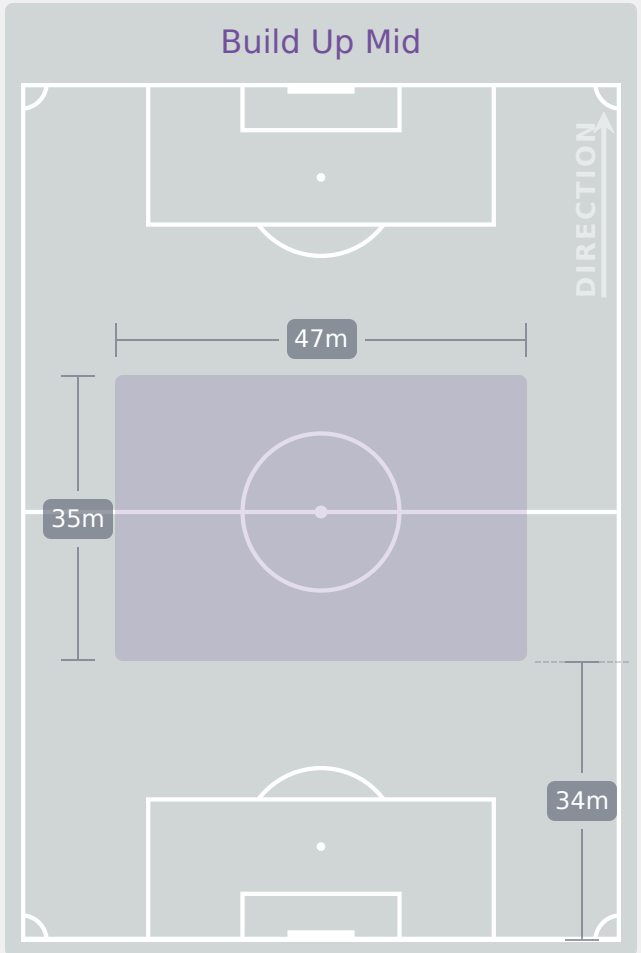

In Possession Line Height & Team Length

In Possession Line Height & Team Length

Line Breaks

Attempted Line Breaks
164

34 Attempted ↑ 31 Complete

75 Attempted ↻ 64 Complete

55 Attempted ↺ 31 Complete

Attempted Line Breaks 17
Inside Shape 10
Outside Shape 7