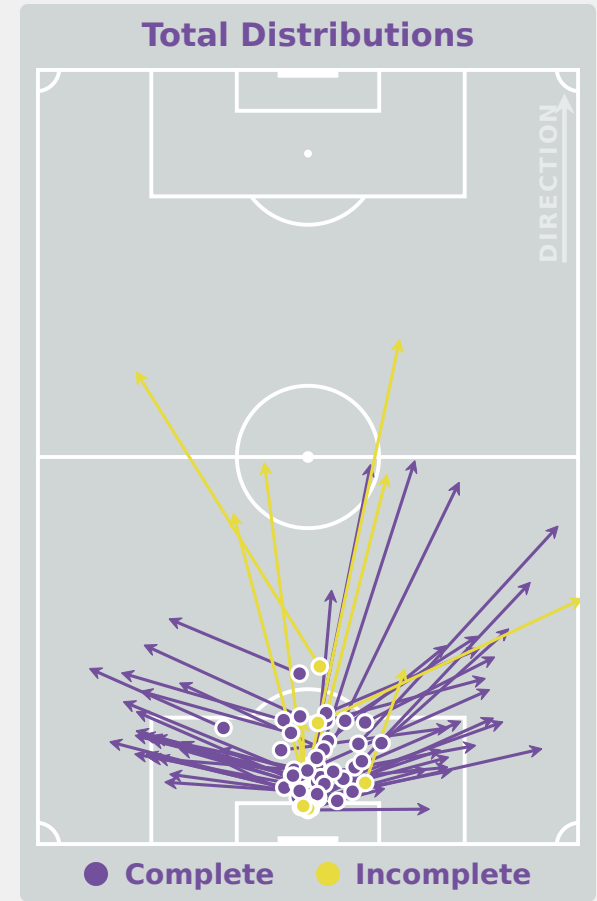

Poland GK Involvement Timeline

92

Total Involvements

Goalkeeping Distribution

Goalkeeping Distribution

Poland 

Goal Prevention

● Deflect and Retain
 ● Save and Deflect
 ● Save and Retain
 ● No Save Attempt
 ● Save Attempt