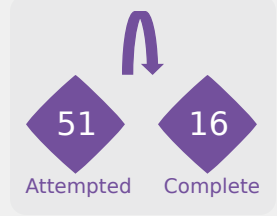

In Possession Line Height & Team Length

In Possession Line Height & Team Length

Line Breaks

Attempted Line Breaks
164

34 Attempted ↑ 31 Complete

75 Attempted ↻ 64 Complete

55 Attempted ↺ 31 Complete

Attempted Line Breaks 17
Inside Shape 10
Outside Shape 7

Attempted Line Breaks 113
Inside Shape 56
Outside Shape 57

Attempted Line Breaks 34
Inside Shape 22
Outside Shape 12

Line Breaks

Poland

Attempted Line Breaks

130

Attempted Line Breaks	6
Inside Shape	4
Outside Shape	2

Attempted Line Breaks	102
Inside Shape	73
Outside Shape	29

Attempted Line Breaks	22
Inside Shape	18
Outside Shape	4

Line Breaks

					4 Units				3 Units			2 Units		Direction			Distribution Type		
#	Player	Line Breaks Attempted	Line Breaks Completed	Line Break Completion %	Attacking Line	Attacking Midfield Line	Midfield Line	Defensive Line	Attacking Line	Midfield Line	Defensive Line	Midfield Line	Defensive Line	Through	Around	Over	Pass	Cross	Ball Progression
1	FUKUDA Mao	13	8	62%	1	1	0	0	7	3	0	1	0	0	1	12	13	0	0
2	AOKI Yuna	12	7	58%	0	1	2	0	3	5	0	1	0	0	6	6	12	0	0
4	OTA Mitsuki	19	14	74%	1	0	0	0	9	4	1	4	0	3	9	7	19	0	0
6	SUZUKI Haruko	35	28	80%	2	4	0	0	6	17	2	3	1	2	20	13	32	3	0
8	KINOSHITA Hinako	4	2	50%	0	0	1	0	0	2	0	0	1	1	0	3	3	1	0
10	FURUTA Asako	9	9	100%	0	0	0	0	1	5	1	2	0	4	5	0	9	0	0
13	TSUDA Anon	4	3	75%	0	0	0	0	0	1	2	0	1	3	0	1	3	1	0
15	HONDA Momoka	10	9	90%	0	0	0	0	1	4	1	4	0	3	5	2	10	0	0
16	FUKUSHIMA Noa	16	11	69%	0	0	0	0	0	8	3	1	4	3	8	5	12	1	3
17	ASO Tamami	20	19	95%	3	0	0	0	13	3	0	1	0	4	14	2	20	0	0
20	HIRAKAWA Hina	9	7	78%	0	0	0	0	0	3	1	5	0	6	1	2	9	0	0
5	SAKAKI Manaka	2	0	0%	0	0	0	0	1	1	0	0	0	1	0	1	2	0	0
9	SATO Momo Saruang Ueki	2	1	50%	0	0	1	0	0	1	0	0	0	0	2	0	2	0	0
11	NEZU Ririka	1	1	100%	0	0	0	0	0	0	0	1	0	1	0	0	1	0	0
14	SHINJO Miharuru	8	7	88%	0	0	0	0	0	3	1	4	0	3	4	1	7	1	0