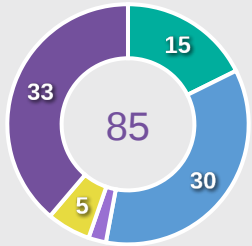

49

Offers Made in Final Third

44

Offers Made in Middle Third

32

Offers Made in Defensive Third

Offers Made Inside Shape

Offers Made Outside Shape

#	Player	Offers Made	Offers Received	% Made & Received
1	WOZNIAK Julia	7	5	71.4%
2	LAPINSKA Oliwia	1	0	0%
4	PIEKARSKA Magda	2	2	100%
6	WITKOWSKA Iga	9	3	33.3%
7	FLIS Krystyna	26	8	30.8%
8	WITEK Zuzanna	25	10	40%
10	ZIELINSKA Maja	5	2	40%
11	OSTROWSKA Julia	11	3	27.3%
14	ZWIAZEK Oliwia	4	0	0%
16	ROGUS Malgorzata	8	2	25%
20	MARCZAK Lena	2	0	0%
3	PRZYBYL Julia	17	7	41.2%
5	SOBIERAJSKA Emilia	0	0	0%
9	NSANGO Aisha	2	1	50%
15	ARASNIEWICZ Weronika	3	1	33.3%
19	WYRWAS Kinga	3	0	0%

Movement to Receive

Movement Types by Phase

Final Third Phase

Progression Phase

Build Up Phase

All Movement Types

- In Front
- In Between
- Out to In
- In to Out
- In Behind

Top Ranked Players