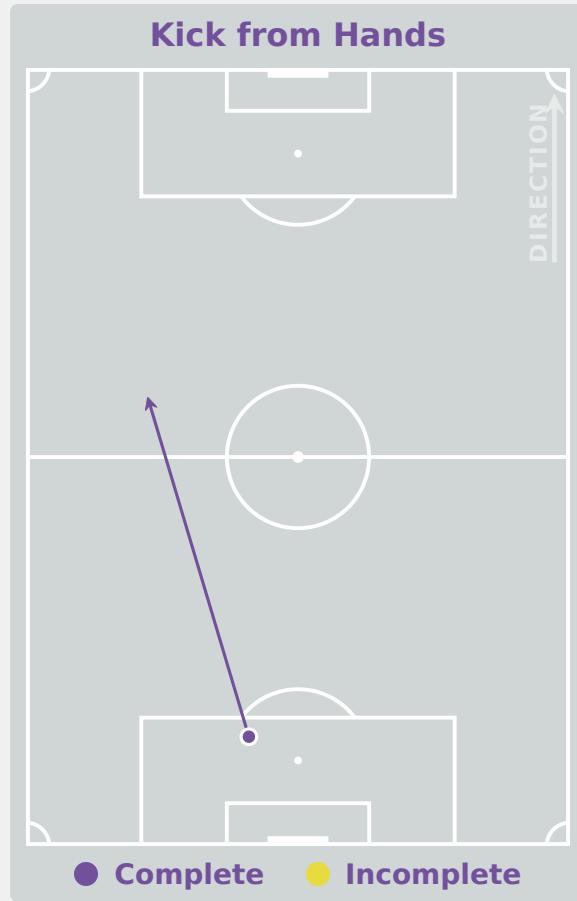

Goalkeeping Distribution