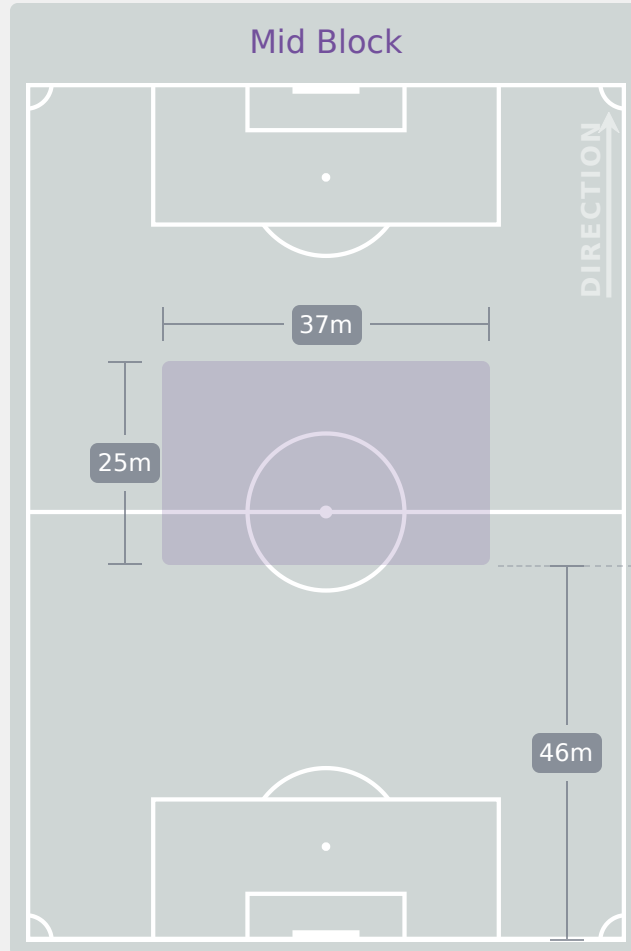

Defensive Line Height & Team Length