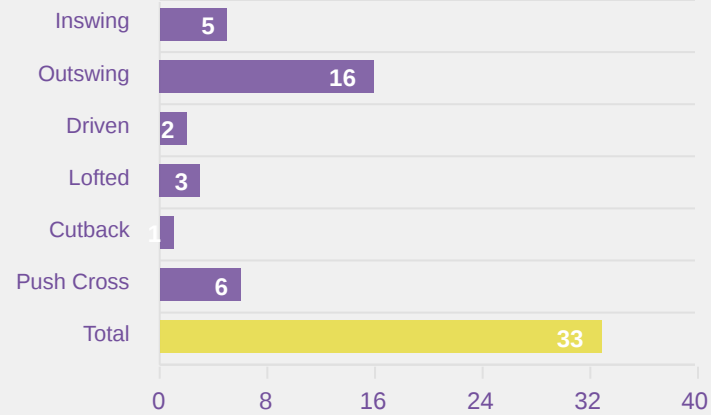

Attempts at Goal

Key	Outcome	Shots
	Goals	0
	On Target	3
	Off Target	9
	Blocked	5
	Incomplete	0

Attempts at Goal

Poland 

Time	Player	Outcome	Body Part	Delivery Type
2	2 LAPINSKA Oliwia	Off Target	Right Foot	Loose Ball
8	14 ZWIAZEK Oliwia	Off Target - Saved	Left Foot	Pass
10	16 ROGUS Malgorzata	Off Target	Right Foot	Loose Ball
34	11 OSTROWSKA Julia	On Target - Saved	Right Foot	Loose Ball
35	10 ZIELINSKA Maja	Incomplete - Blocked	Right Foot	Loose Ball
35	14 ZWIAZEK Oliwia	On Target - Goal Prevented	Right Foot	Loose Ball
41	16 ROGUS Malgorzata	Off Target	Right Foot	Loose Ball
43	14 ZWIAZEK Oliwia	Off Target	Left Foot	Pass
49	3 PRZYBYL Julia	Off Target	Right Foot	Loose Ball
50	7 FLIS Krystyna	Incomplete - Blocked	Left Foot	Pass
56	11 OSTROWSKA Julia	Off Target	Head	Cross
63	8 WITEK Zuzanna	Deflected Off Target - Saved	Left Foot	Pass
65	8 WITEK Zuzanna	Incomplete - Blocked	Left Foot	Loose Ball
66	3 PRZYBYL Julia	Incomplete - Blocked	Left Foot	Pass
66	16 ROGUS Malgorzata	Off Target	Right Foot	Pass
69	16 ROGUS Malgorzata	On Target - Saved	Right Foot	Loose Ball
90	8 WITEK Zuzanna	Incomplete - Blocked	Right Foot	Pass

Crosses (Open Play)

Delivery Type

Attempted

33

Completed

9

Most Crosses Attempted

12