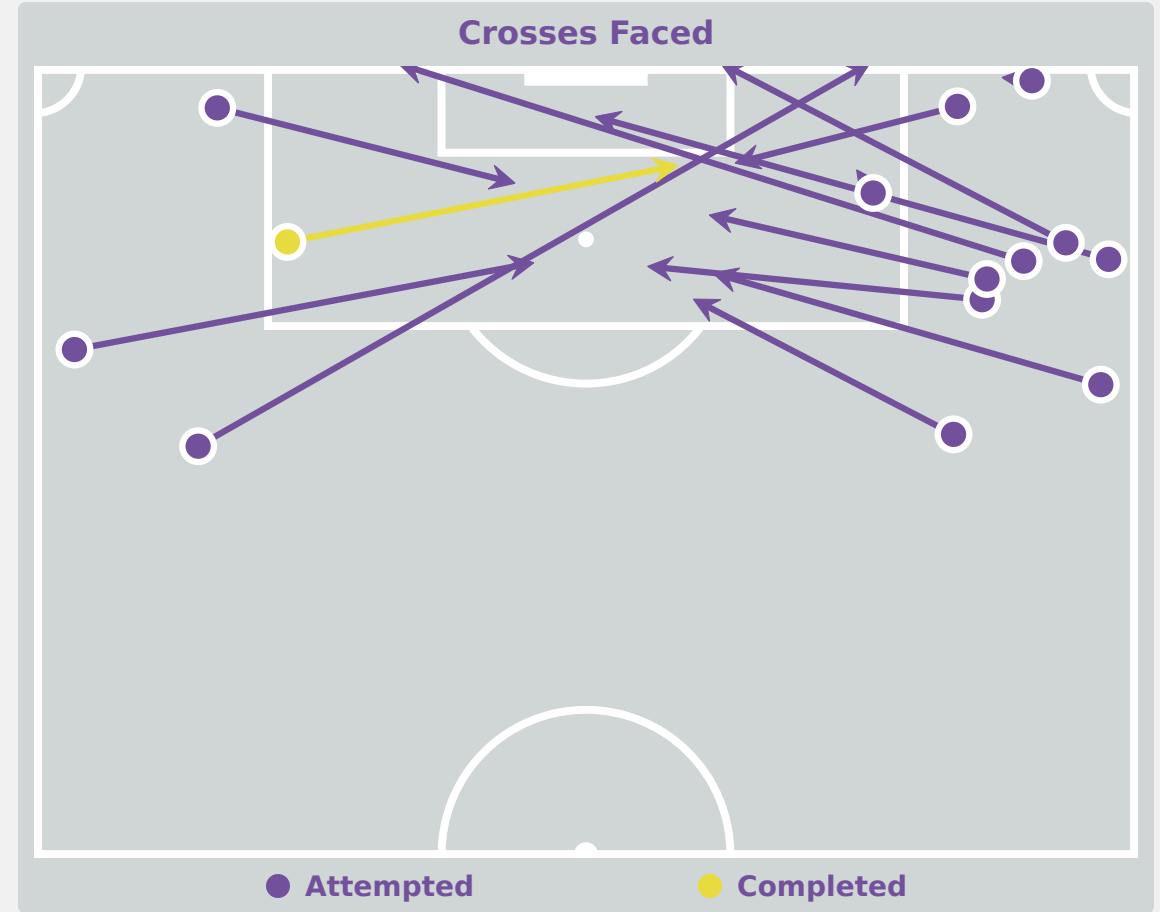

Total Attempts on Goal Faced	Total Goal Interventions	Save & Retain	Deflect & Retain	Save & Deflect	Save Attempt	No Save Attempt
17	4	2	0	2	3	10

Goal Prevention

Poland 

24
Total Attempts on Goal Faced

100
Save %

Total Attempts on Goal Faced	Total Goal Interventions	Save & Retain	Deflect & Retain	Save & Deflect	Save Attempt	No Save Attempt
24	5	2	0	3	3	16

Aerial Control

Delivery Types Faced

Total	In Swing	Out Swing	Driven	Lofted	Cutback	Push
20	6	6	1	4	1	2