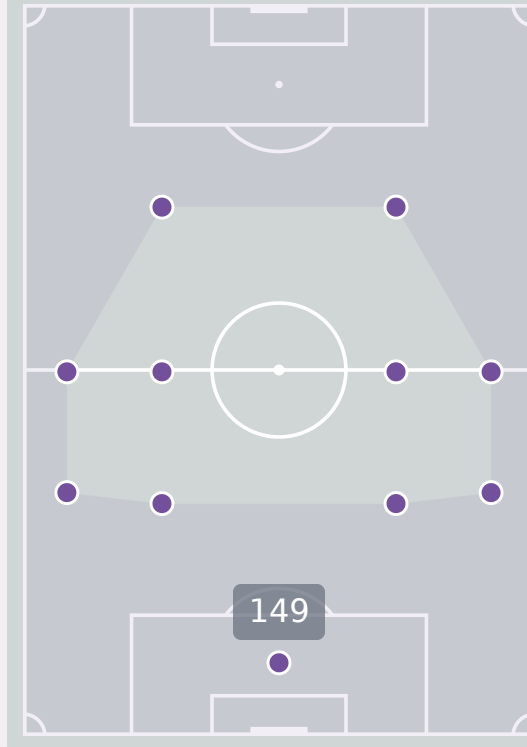

115

Offers Made in Final Third

124

Offers Made in Middle Third

67

Offers Made in Defensive Third

Offers Made Inside Shape

Offers Made Outside Shape

#	Player	Offers Made	Offers Received	% Made & Received
1	FUKUDA Mao	14	4	28.6%
2	AOKI Yuna	17	8	47.1%
4	OTA Mitsuki	3	2	66.7%
6	SUZUKI Haruko	38	22	57.9%
8	KINOSHITA Hinako	27	10	37%
10	FURUTA Asako	55	23	41.8%
13	TSUDA Anon	31	11	35.5%
15	HONDA Momoka	33	6	18.2%
16	FUKUSHIMA Noa	17	10	58.8%
17	ASO Tamami	11	7	63.6%
20	HIRAKAWA Hina	24	10	41.7%
5	SAKAKI Manaka	4	2	50%
9	SATO Momo Saruang Ueki	13	3	23.1%
11	NEZU Ririka	0	0	0%
14	SHINJO Miharuru	19	12	63.2%