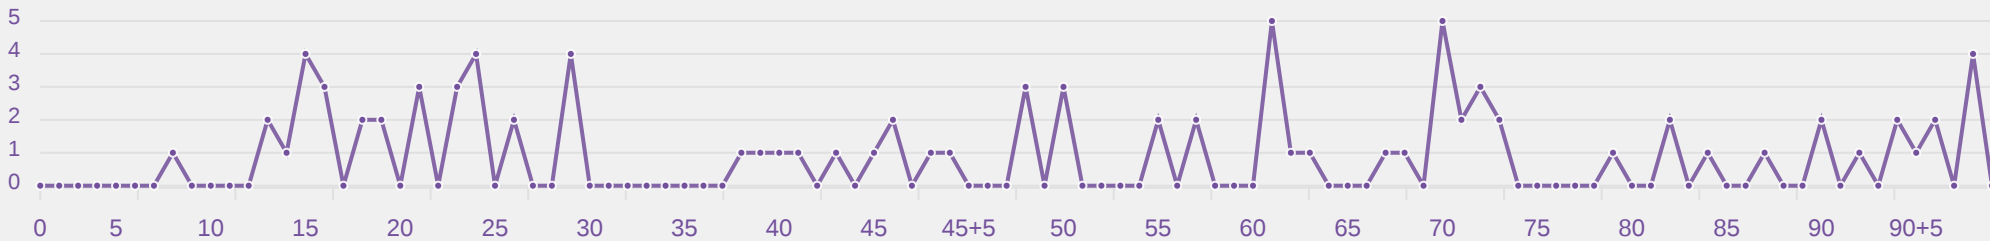

Poland GK Involvement Timeline