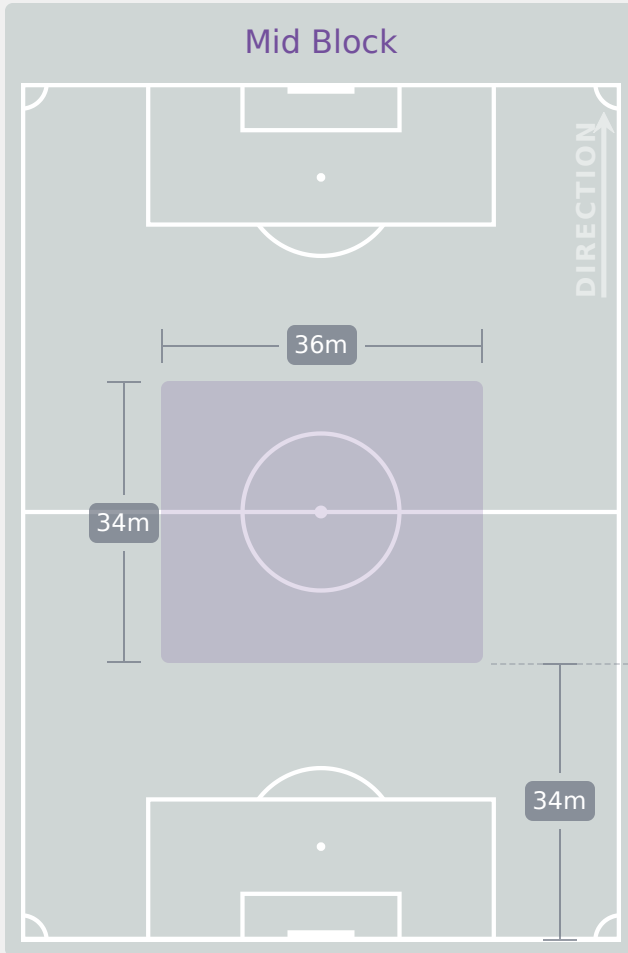

Defensive Line Height & Team Length