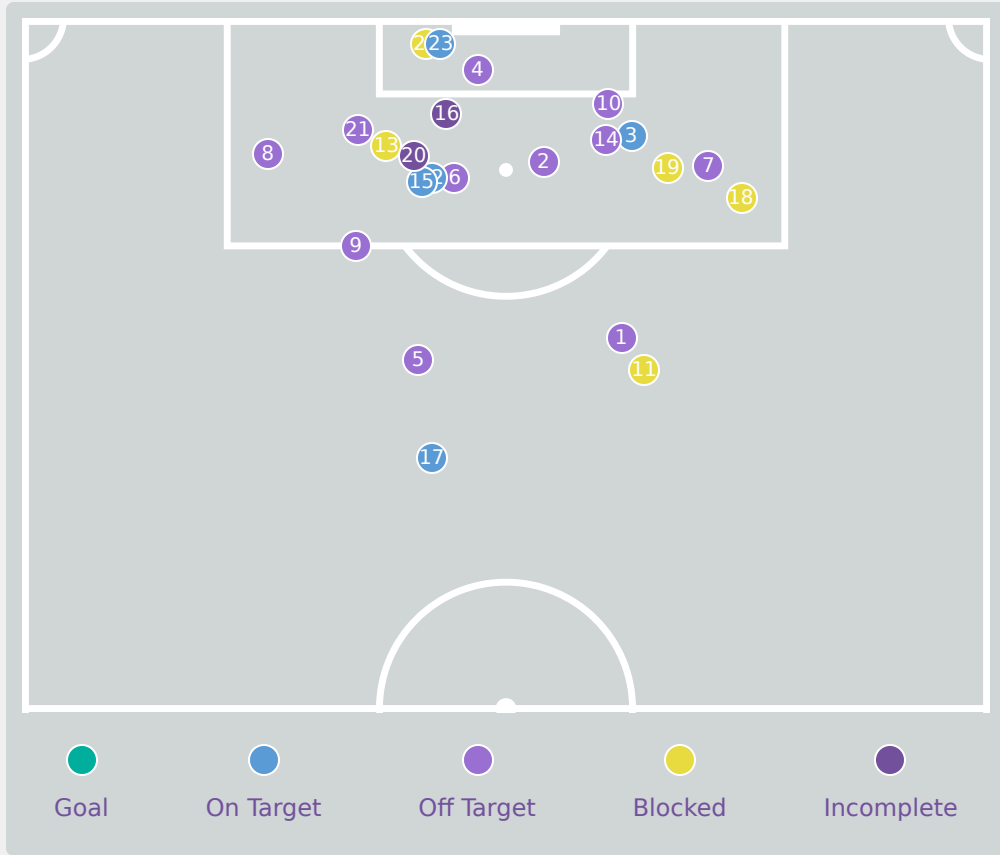

Attempts at Goal

Key	Outcome	Shots
	Goals	0
	On Target	5
	Off Target	11
	Blocked	5
	Incomplete	2