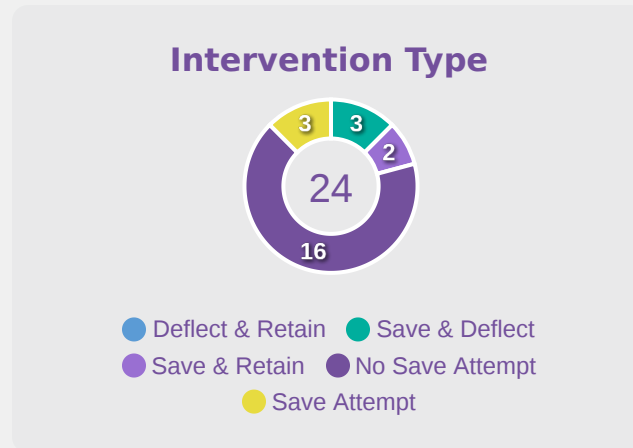

17
 Total Attempts on Goal Faced

100
 Save %

Intervention Type

● Deflect & Retain
 ● Save & Deflect
● Save & Retain
 ● No Save Attempt
● Save Attempt

Intervention Body Type

● Head
 ● Hands
 ● Upper Body
● Lower Body
 ● Feet

Total Attempts on Goal Faced	Total Goal Interventions	Save & Retain	Deflect & Retain	Save & Deflect	Save Attempt	No Save Attempt
17	4	2	0	2	3	10

Goal Prevention

Poland 

24
Total Attempts on Goal Faced

100
Save %

Total Attempts on Goal Faced	Total Goal Interventions	Save & Retain	Deflect & Retain	Save & Deflect	Save Attempt	No Save Attempt
24	5	2	0	3	3	16

Aerial Control

Delivery Types Faced

Total	In Swing	Out Swing	Driven	Lofted	Cutback	Push
20	6	6	1	4	1	2