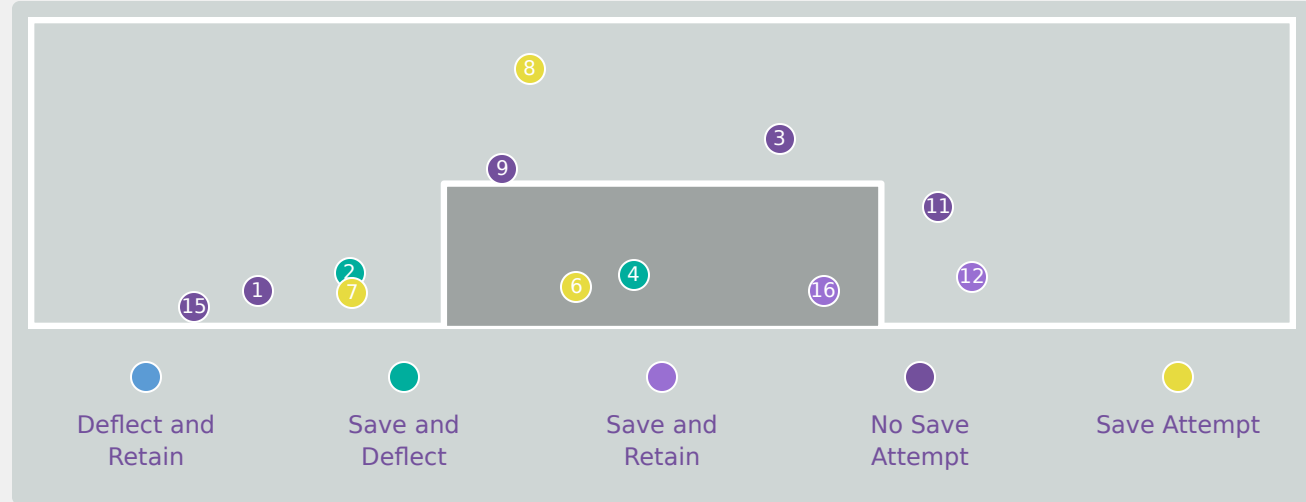

Poland GK Involvement Timeline

92

Total Involvements

Goalkeeping Distribution

Goalkeeping Distribution

Poland 

Goal Prevention

● Deflect and Retain
 ● Save and Deflect
 ● Save and Retain
 ● No Save Attempt
 ● Save Attempt

17
 Total Attempts on Goal Faced

100
 Save %

Intervention Type

● Deflect & Retain
 ● Save & Deflect
● Save & Retain
 ● No Save Attempt
● Save Attempt

Intervention Body Type

● Head
 ● Hands
 ● Upper Body
● Lower Body
 ● Feet