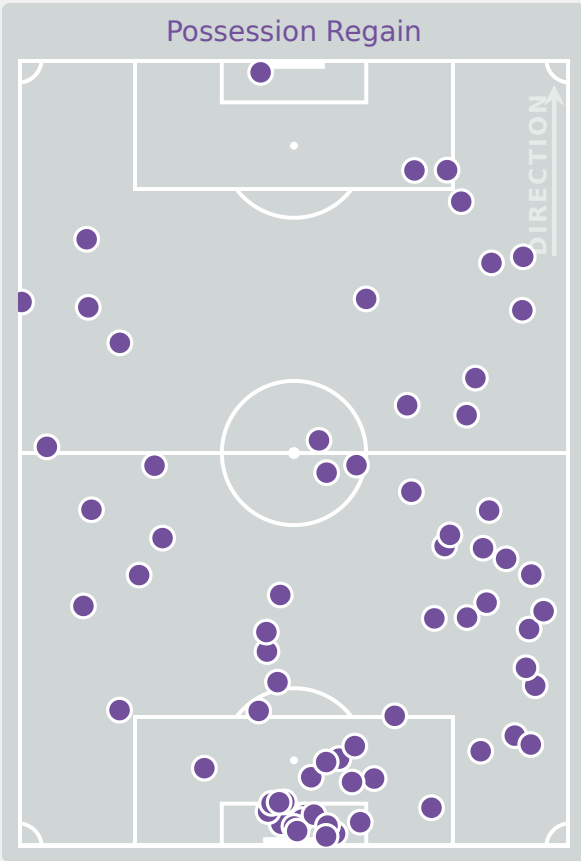

Possession Contests

Most Possession Regains

12

FUKUDA Mao
GOALKEEPER

#	Player	Total Possession Regains
1	FUKUDA Mao	12
2	AOKI Yuna	4
4	OTA Mitsuki	5
6	SUZUKI Haruko	6
8	KINOSHITA Hinako	0
10	FURUTA Asako	4
13	TSUDA Anon	1
15	HONDA Momoka	1
16	FUKUSHIMA Noa	3
17	ASO Tamami	10
20	HIRAKAWA Hina	1
5	SAKAKI Manaka	0
9	SATO Momo Saruang Ueki	2
11	NEZU Ririka	0
14	SHINJO Miharuru	2

Defensive Actions

54

Forced Turnovers

61

Possession Regained

5

Interceptions

34

Tackles

2.48

Possession Actions / Defensive Action

Blocks

Possession Contests

Most Possession Regains

10

WOZNIAK Julia
GOALKEEPER