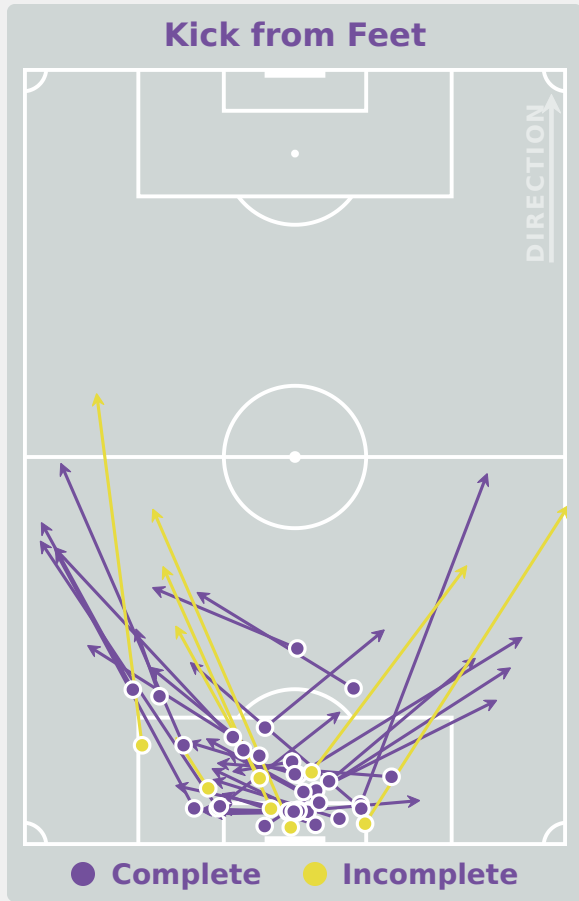

Goalkeeping Distribution