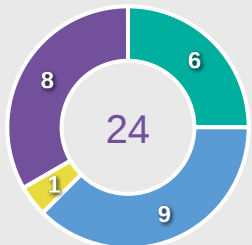

Movement Types by Phase

Final Third Phase

Progression Phase

Build Up Phase

All Movement Types

- In Front
- In Between
- Out to In
- In to Out
- In Behind

Top Ranked Players

Type	Player	Movements
In Front	8 WITEK Zuzanna	6
In Between	8 WITEK Zuzanna	10
Out to In	16 ROGUS Malgorzata	2
In to Out	8 WITEK Zuzanna	2
In Behind	7 FLIS Krystyna	9