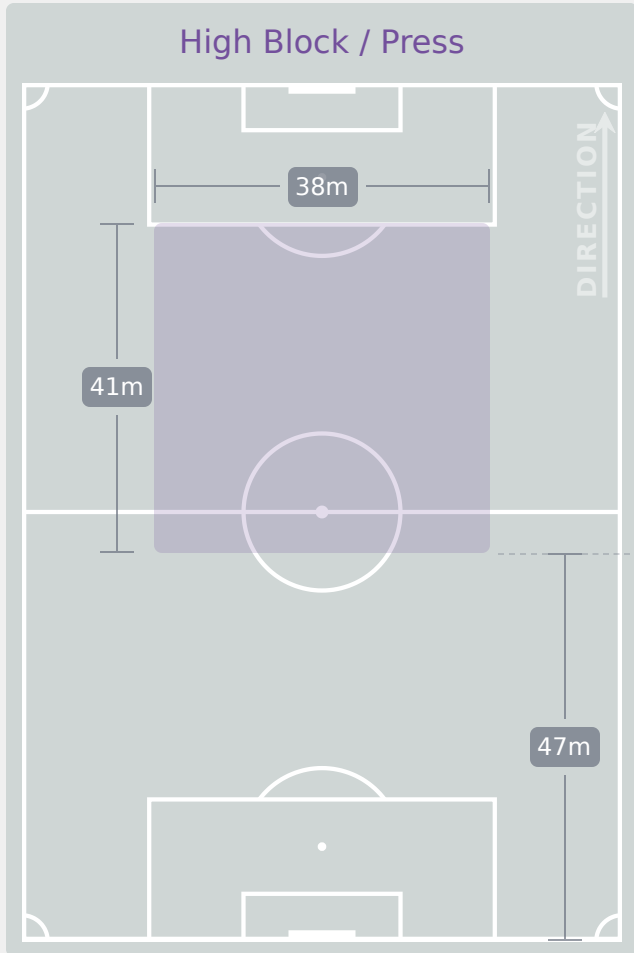

Defensive Line Height & Team Length