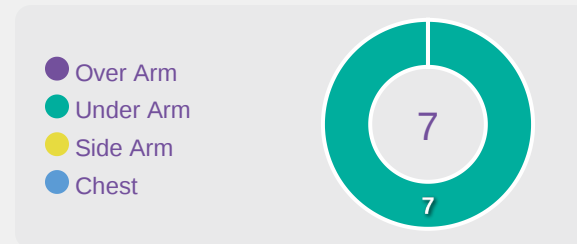

Goalkeeping Distribution