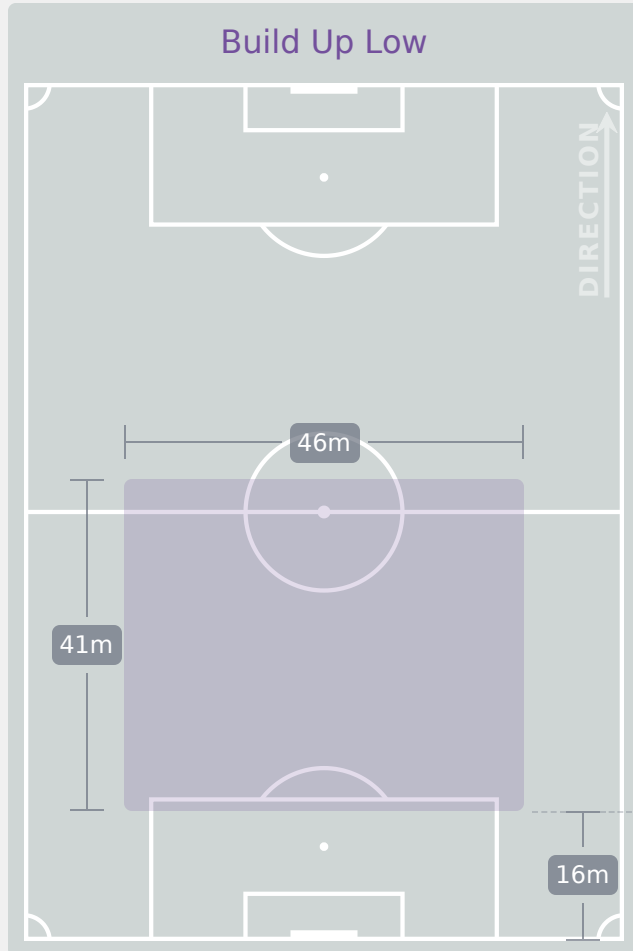

In Possession Line Height & Team Length

In Possession Line Height & Team Length

Line Breaks

Attempted Line Breaks
164

34 Attempted ↑ 31 Complete

75 Attempted ↻ 64 Complete

55 Attempted ↺ 31 Complete

Attempted Line Breaks 17
Inside Shape 10
Outside Shape 7