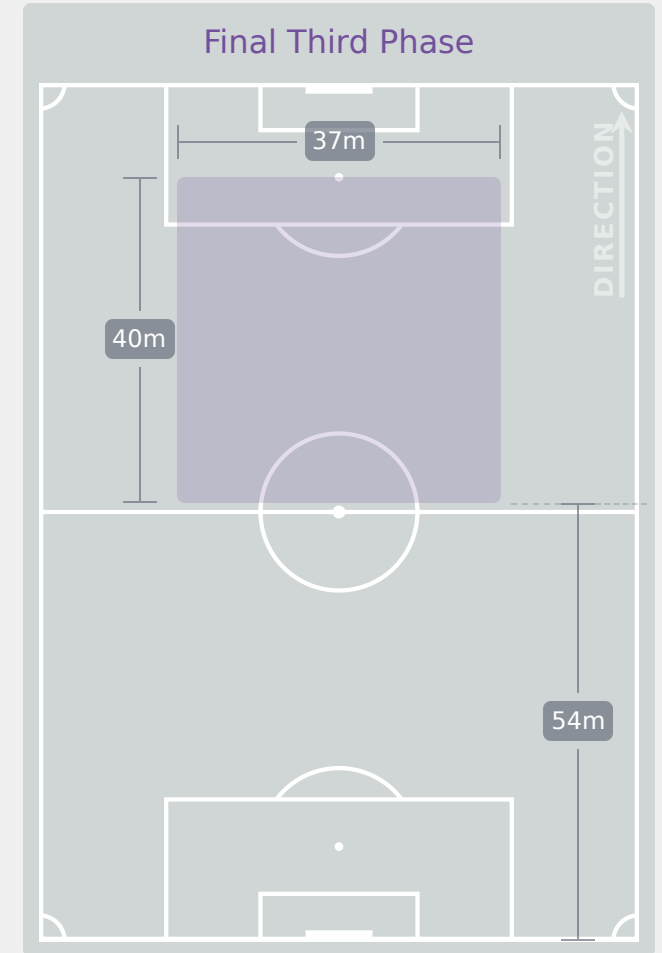

In Possession Line Height & Team Length

In Possession Line Height & Team Length

Line Breaks

Attempted Line Breaks
164

34 Attempted ↑ 31 Complete

75 Attempted ↻ 64 Complete

55 Attempted ↺ 31 Complete

Attempted Line Breaks 17
Inside Shape 10
Outside Shape 7