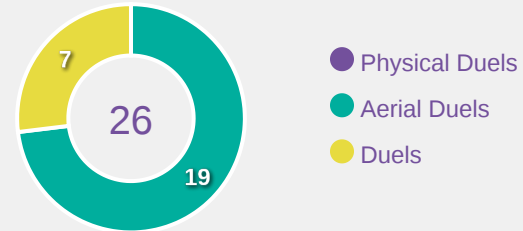

Possession Contests

Most Possession Regains

12

FUKUDA Mao
GOALKEEPER

#	Player	Total Possession Regains
1	FUKUDA Mao	12
2	AOKI Yuna	4
4	OTA Mitsuki	5
6	SUZUKI Haruko	6
8	KINOSHITA Hinako	0
10	FURUTA Asako	4
13	TSUDA Anon	1
15	HONDA Momoka	1
16	FUKUSHIMA Noa	3
17	ASO Tamami	10
20	HIRAKAWA Hina	1
5	SAKAKI Manaka	0
9	SATO Momo Saruang Ueki	2
11	NEZU Ririka	0
14	SHINJO Miharuru	2