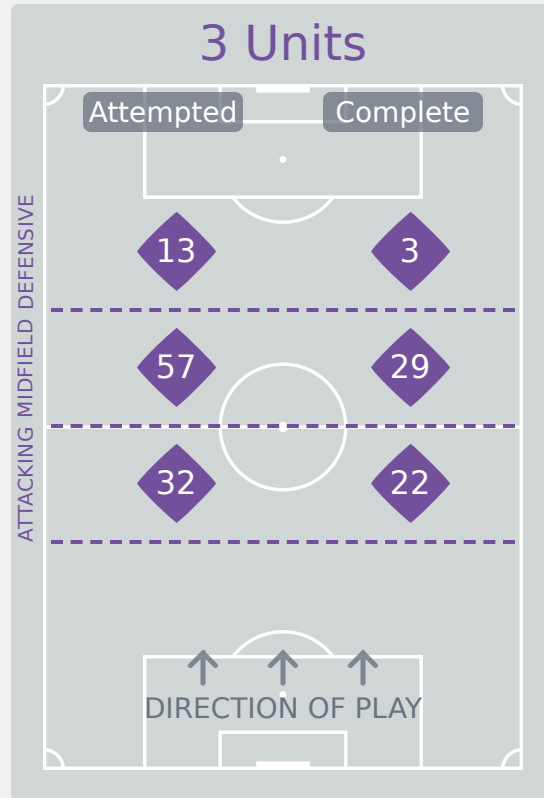

In Possession Line Height & Team Length

In Possession Line Height & Team Length

Line Breaks

Attempted Line Breaks
164

34 Attempted ↑ 31 Complete

75 Attempted ↻ 64 Complete

55 Attempted ↺ 31 Complete

Attempted Line Breaks 17
Inside Shape 10
Outside Shape 7

Attempted Line Breaks 113
Inside Shape 56
Outside Shape 57

Attempted Line Breaks 34
Inside Shape 22
Outside Shape 12

Line Breaks

Poland

Attempted Line Breaks

130

Attempted Line Breaks	6
Inside Shape	4
Outside Shape	2

Attempted Line Breaks	102
Inside Shape	73
Outside Shape	29

Attempted Line Breaks	22
Inside Shape	18
Outside Shape	4

Line Breaks

					4 Units				3 Units			2 Units		Direction			Distribution Type		
#	Player	Line Breaks Attempted	Line Breaks Completed	Line Break Completion %	Attacking Line	Attacking Midfield Line	Midfield Line	Defensive Line	Attacking Line	Midfield Line	Defensive Line	Midfield Line	Defensive Line	Through	Around	Over	Pass	Cross	Ball Progression
1	FUKUDA Mao	13	8	62%	1	1	0	0	7	3	0	1	0	0	1	12	13	0	0
2	AOKI Yuna	12	7	58%	0	1	2	0	3	5	0	1	0	0	6	6	12	0	0
4	OTA Mitsuki	19	14	74%	1	0	0	0	9	4	1	4	0	3	9	7	19	0	0
6	SUZUKI Haruko	35	28	80%	2	4	0	0	6	17	2	3	1	2	20	13	32	3	0
8	KINOSHITA Hinako	4	2	50%	0	0	1	0	0	2	0	0	1	1	0	3	3	1	0
10	FURUTA Asako	9	9	100%	0	0	0	0	1	5	1	2	0	4	5	0	9	0	0
13	TSUDA Anon	4	3	75%	0	0	0	0	0	1	2	0	1	3	0	1	3	1	0
15	HONDA Momoka	10	9	90%	0	0	0	0	1	4	1	4	0	3	5	2	10	0	0
16	FUKUSHIMA Noa	16	11	69%	0	0	0	0	0	8	3	1	4	3	8	5	12	1	3
17	ASO Tamami	20	19	95%	3	0	0	0	13	3	0	1	0	4	14	2	20	0	0
20	HIRAKAWA Hina	9	7	78%	0	0	0	0	0	3	1	5	0	6	1	2	9	0	0
5	SAKAKI Manaka	2	0	0%	0	0	0	0	1	1	0	0	0	1	0	1	2	0	0
9	SATO Momo Saruang Ueki	2	1	50%	0	0	1	0	0	1	0	0	0	0	2	0	2	0	0
11	NEZU Ririka	1	1	100%	0	0	0	0	0	0	0	1	0	1	0	0	1	0	0
14	SHINJO Miharuru	8	7	88%	0	0	0	0	0	3	1	4	0	3	4	1	7	1	0