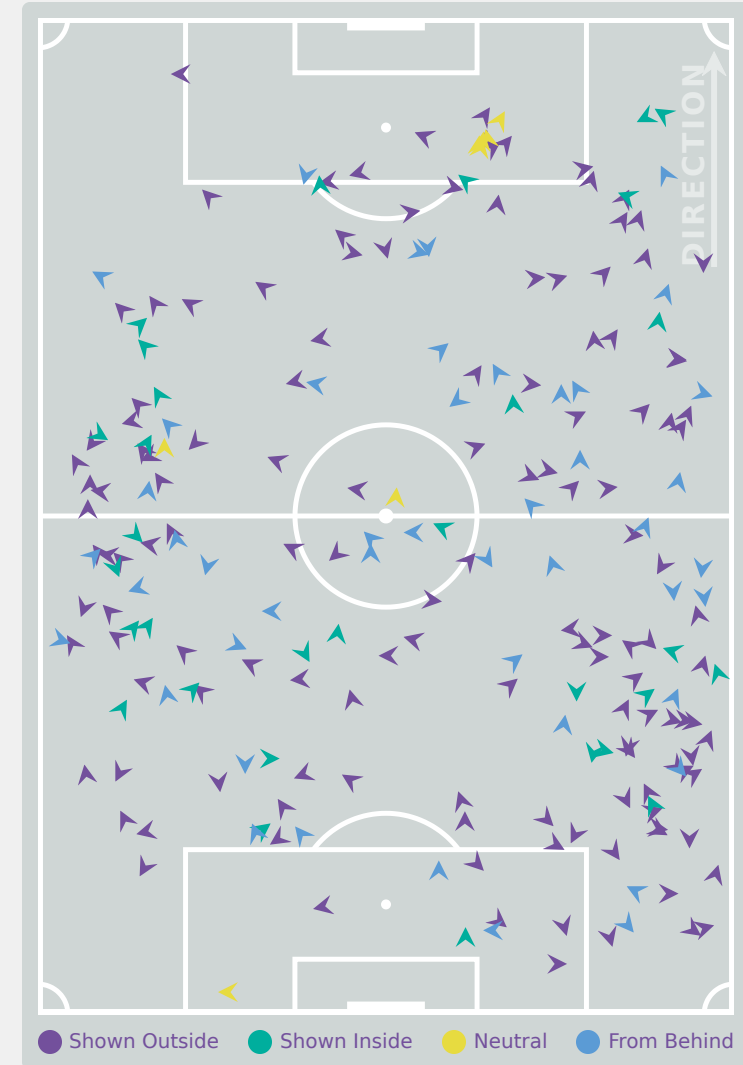

Most Direct Pressures

9

SUZUKI Haruko
LEFT BACK

Most Direct Pressures

7

LAPINSKA Oliwia
CENTRE BACK

Poland

FIFA
U-17 WOMEN'S
WORLD CUP
DOMINICAN REPUBLIC 2024