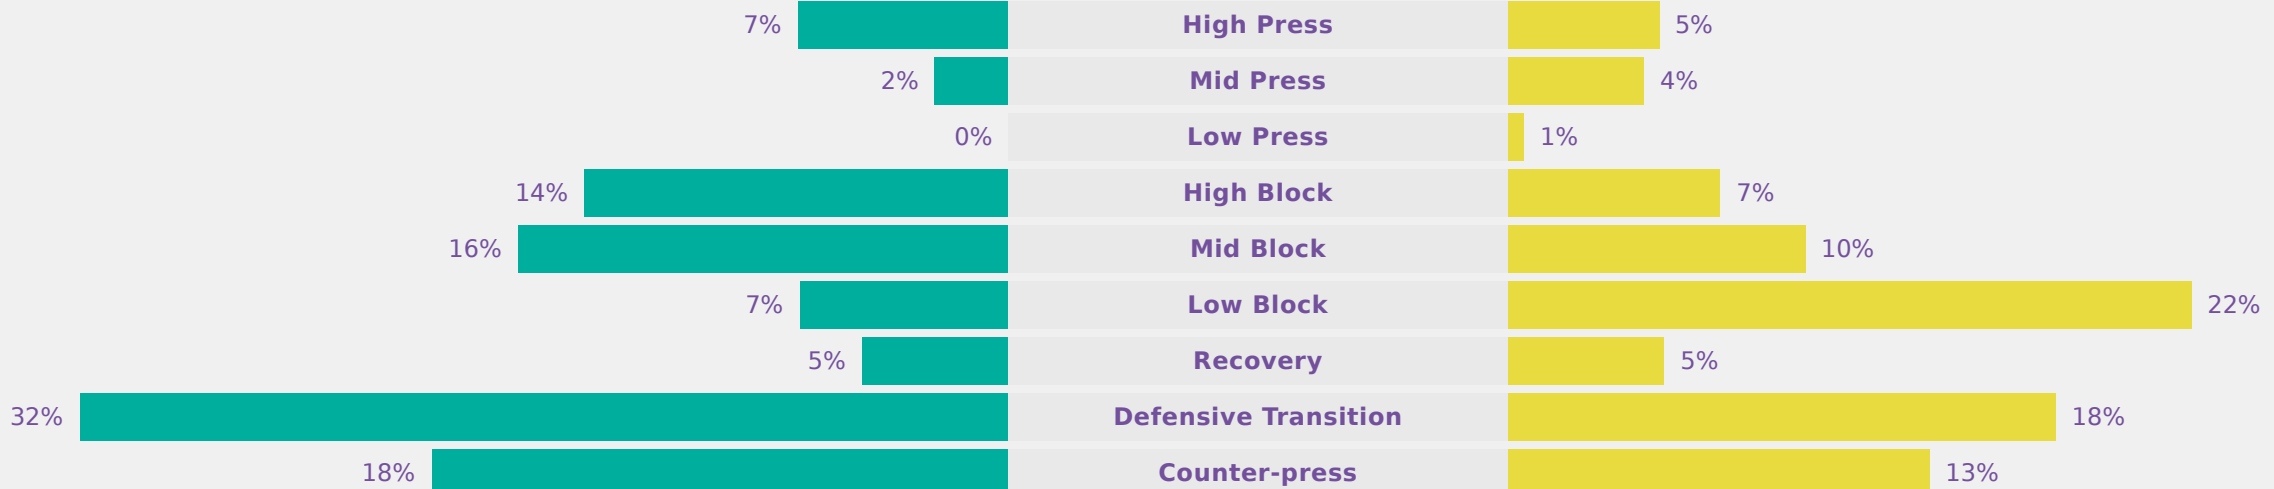

OUT OF POSSESSION