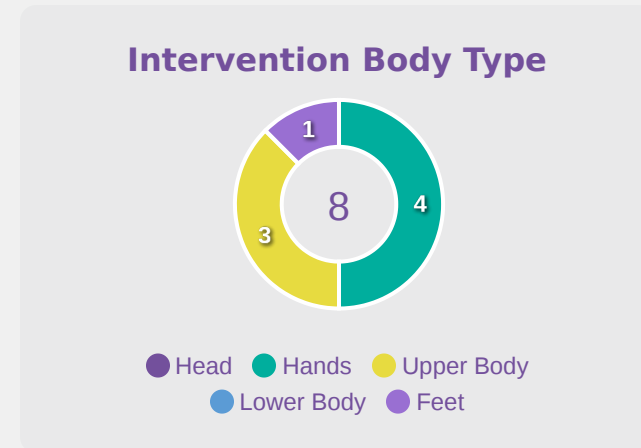

17
 Total Attempts on Goal Faced

100
 Save %

Intervention Type

● Deflect & Retain
 ● Save & Deflect
● Save & Retain
 ● No Save Attempt
● Save Attempt

Intervention Body Type

● Head
 ● Hands
 ● Upper Body
● Lower Body
 ● Feet

Total Attempts on Goal Faced	Total Goal Interventions	Save & Retain	Deflect & Retain	Save & Deflect	Save Attempt	No Save Attempt
17	4	2	0	2	3	10

Goal Prevention

Poland 

24
Total Attempts on Goal Faced

100
Save %

Total Attempts on Goal Faced	Total Goal Interventions	Save & Retain	Deflect & Retain	Save & Deflect	Save Attempt	No Save Attempt
24	5	2	0	3	3	16

Aerial Control

Delivery Types Faced

Total	In Swing	Out Swing	Driven	Lofted	Cutback	Push
20	6	6	1	4	1	2