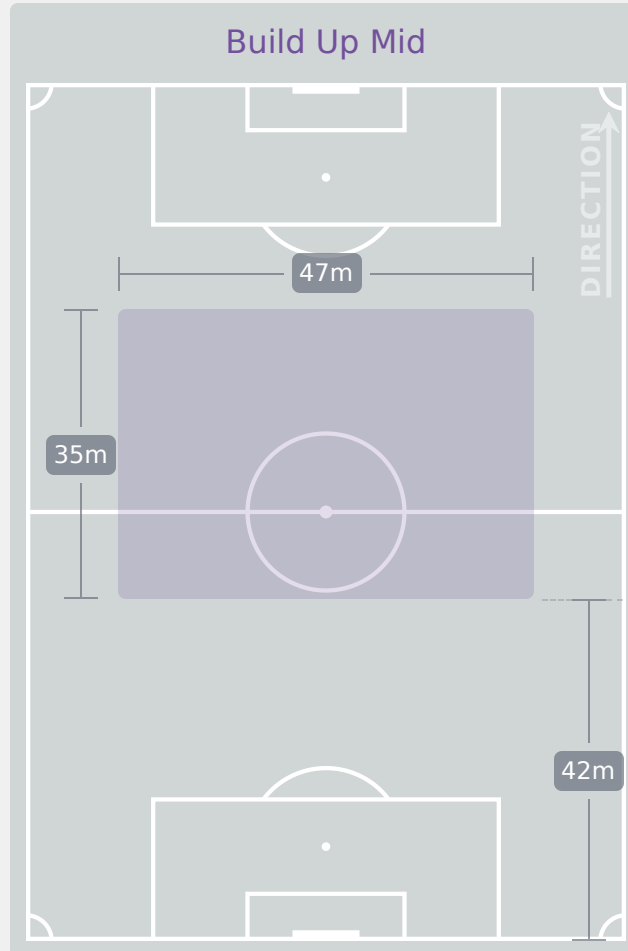

In Possession Line Height & Team Length

In Possession Line Height & Team Length

Line Breaks

Attempted Line Breaks
164

34 Attempted ↑ 31 Complete

75 Attempted ↻ 64 Complete

55 Attempted ↺ 31 Complete

Attempted Line Breaks 17
Inside Shape 10
Outside Shape 7