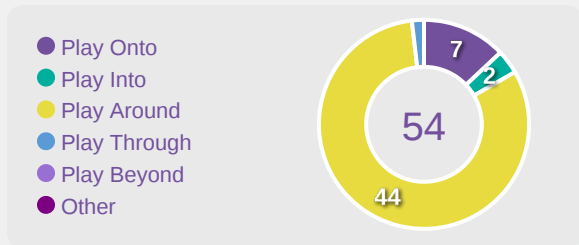

Poland GK Involvement Timeline

92

Total Involvements

Goalkeeping Distribution

Goalkeeping Distribution

Poland 

Goal Prevention

● Deflect and Retain
 ● Save and Deflect
 ● Save and Retain
 ● No Save Attempt
 ● Save Attempt

17
 Total Attempts on Goal Faced

100
 Save %

Intervention Type

● Deflect & Retain
 ● Save & Deflect
● Save & Retain
 ● No Save Attempt
● Save Attempt

Intervention Body Type

● Head
 ● Hands
 ● Upper Body
● Lower Body
 ● Feet