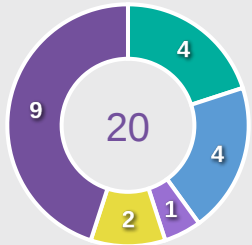

Movement to Receive

Movement Types by Phase

Final Third Phase

Progression Phase

Build Up Phase

All Movement Types

- In Front
- In Between
- Out to In
- In to Out
- In Behind

Top Ranked Players

Type	Player	Movements
In Front	15 HONDA Momoka	18
In Between	10 FURUTA Asako	27
Out to In	15 HONDA Momoka	3
In to Out	10 FURUTA Asako	9
In Behind	13 TSUDA Anon	17

Movement Types Pitch Third

Movement to Receive

Movement Types by Phase

Final Third Phase

Progression Phase

Build Up Phase

All Movement Types

- In Front
- In Between
- Out to In
- In to Out
- In Behind

Top Ranked Players

Type	Player	Movements
In Front	8 WITEK Zuzanna	6
In Between	8 WITEK Zuzanna	10
Out to In	16 ROGUS Malgorzata	2
In to Out	8 WITEK Zuzanna	2
In Behind	7 FLIS Krystyna	9