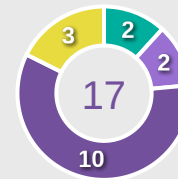

17
 Total Attempts on Goal Faced

100
 Save %

Intervention Type

● Deflect & Retain
 ● Save & Deflect
● Save & Retain
 ● No Save Attempt
● Save Attempt

Intervention Body Type

● Head
 ● Hands
 ● Upper Body
● Lower Body
 ● Feet