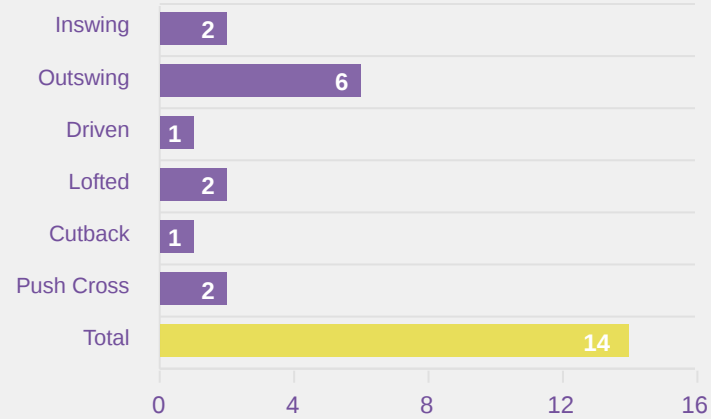

Crosses (Open Play)

Delivery Type

Attempted

33

Completed

9

Most Crosses Attempted

12

FUKUSHIMA Noa
LEFT WINGER

#	Player	Inswing	Outswing	Driven	Lofted	Cutback	Push Cross	Total Attempted
1	FUKUDA Mao	0	0	0	0	0	0	0
2	AOKI Yuna	0	3	1	0	0	0	4
4	OTA Mitsuki	0	0	0	0	0	0	0
6	SUZUKI Haruko	0	6	0	3	0	0	9
8	KINOSHITA Hinako	1	0	0	0	0	0	1
10	FURUTA Asako	0	2	0	0	0	1	3
13	TSUDA Anon	1	0	1	0	0	1	3
15	HONDA Momoka	0	0	0	0	0	0	0
16	FUKUSHIMA Noa	2	5	0	0	1	4	12
17	ASO Tamami	0	0	0	0	0	0	0
20	HIRAKAWA Hina	0	0	0	0	0	0	0
5	SAKAKI Manaka	0	0	0	0	0	0	0
9	SATO Momo Saruang Ueki	0	0	0	0	0	0	0
11	NEZU Ririka	0	0	0	0	0	0	0
14	SHINJO Miharuru	1	0	0	0	0	0	1

Crosses (Open Play)

Delivery Type

Attempted

14

Completed

1

Most Crosses Attempted

4