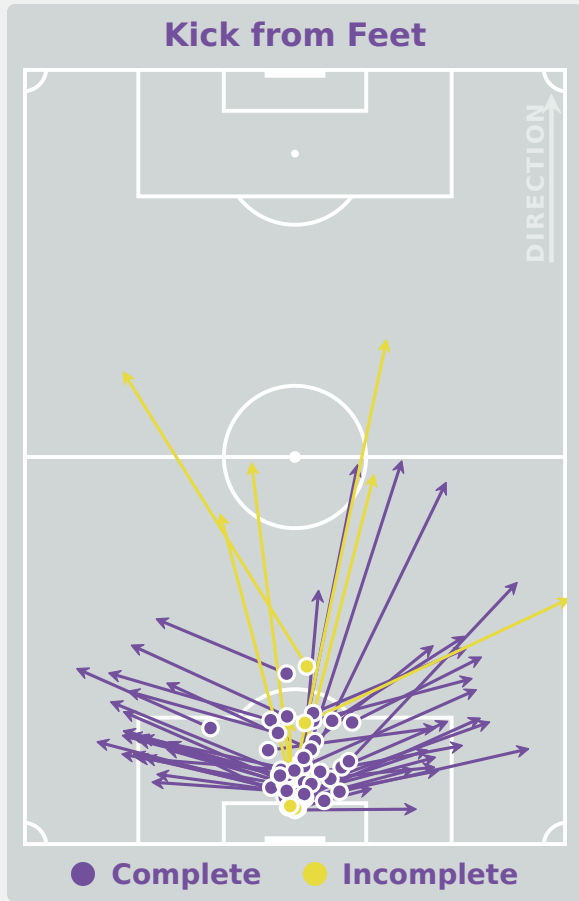

Poland GK Involvement Timeline

92

Total Involvements

Goalkeeping Distribution

Goalkeeping Distribution

Poland 

Goal Prevention

● Deflect and Retain
 ● Save and Deflect
 ● Save and Retain
 ● No Save Attempt
 ● Save Attempt