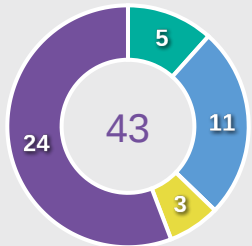

Movement to Receive

Movement Types by Phase

Final Third Phase