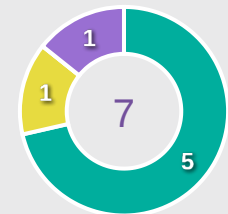

17
 Total Attempts on Goal Faced

100
 Save %

Intervention Type

● Deflect & Retain
 ● Save & Deflect
● Save & Retain
 ● No Save Attempt
● Save Attempt

Intervention Body Type

● Head
 ● Hands
 ● Upper Body
● Lower Body
 ● Feet