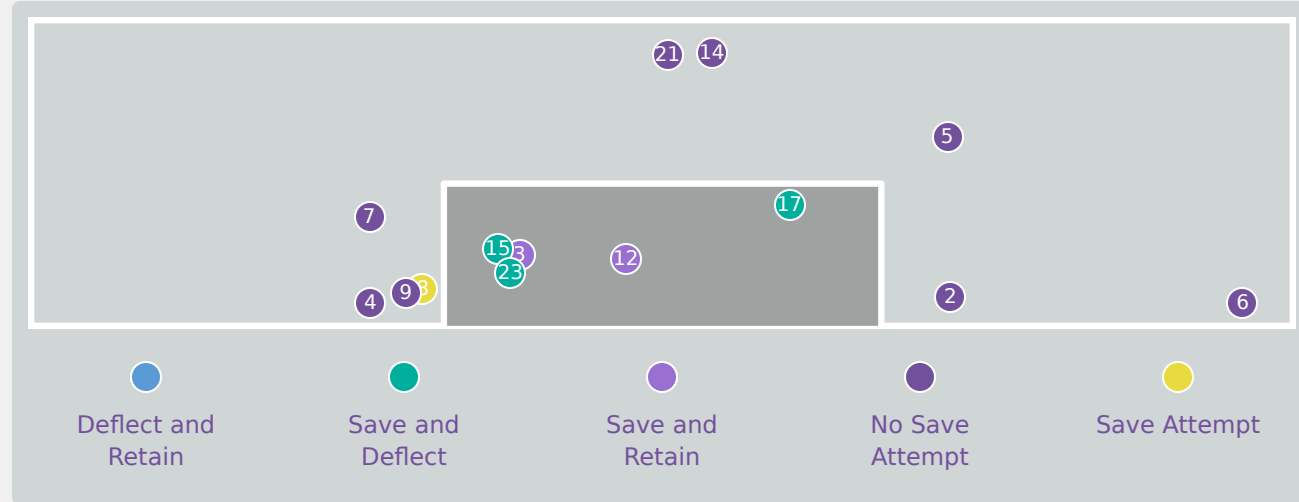

17
 Total Attempts on Goal Faced

100
 Save %

Intervention Type

● Deflect & Retain
 ● Save & Deflect
● Save & Retain
 ● No Save Attempt
● Save Attempt

Intervention Body Type

● Head
 ● Hands
 ● Upper Body
● Lower Body
 ● Feet

Total Attempts on Goal Faced	Total Goal Interventions	Save & Retain	Deflect & Retain	Save & Deflect	Save Attempt	No Save Attempt
17	4	2	0	2	3	10

Goal Prevention

Poland 

24
Total Attempts on Goal Faced

100
Save %

Total Attempts on Goal Faced	Total Goal Interventions	Save & Retain	Deflect & Retain	Save & Deflect	Save Attempt	No Save Attempt
24	5	2	0	3	3	16

Aerial Control

Delivery Types Faced

Total	In Swing	Out Swing	Driven	Lofted	Cutback	Push
20	6	6	1	4	1	2