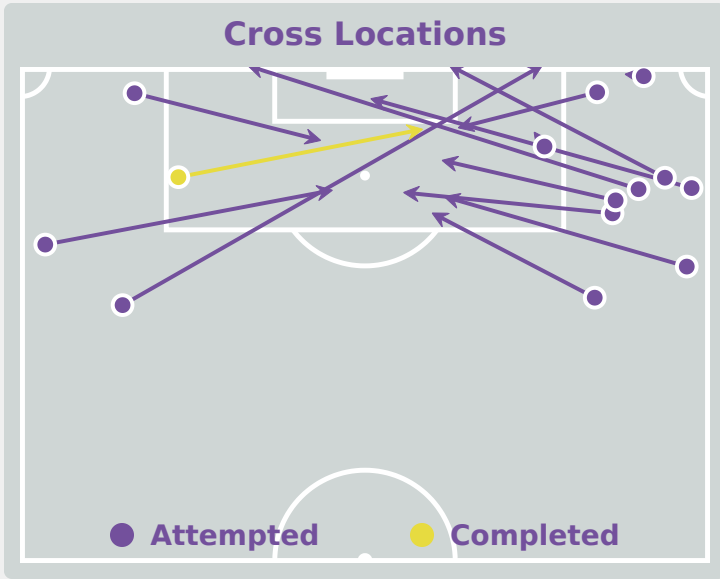

Crosses (Open Play)