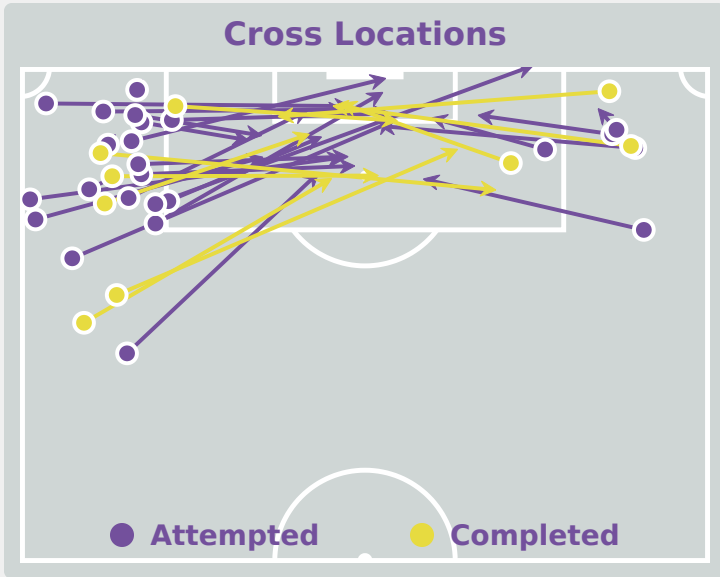

Japan

Attempts at Goal

Time	Player	Outcome	Body Part	Delivery Type
94	14 SHINJO Miharuru	Incomplete - Blocked	Left Foot	Loose Ball
95	9 SATO Momo Saruang Ueki	Incomplete - Blocked	Right Foot	Pass
96	9 SATO Momo Saruang Ueki	Incomplete - Player On Ball Error	Right Foot	Loose Ball
96	11 NEZU Ririka	Deflected Off Target - Defensive Event	Right Foot	Loose Ball
98	10 FURUTA Asako	Incomplete - Blocked	Head	Corner
98	4 OTA Mitsuki	On Target - Saved	Right Foot	Loose Ball

Attempts at Goal

Key	Outcome	Shots
	Goals	0
	On Target	3
	Off Target	9
	Blocked	5
	Incomplete	0

Attempts at Goal

Poland 

Time	Player	Outcome	Body Part	Delivery Type
2	2 LAPINSKA Oliwia	Off Target	Right Foot	Loose Ball
8	14 ZWIAZEK Oliwia	Off Target - Saved	Left Foot	Pass
10	16 ROGUS Malgorzata	Off Target	Right Foot	Loose Ball
34	11 OSTROWSKA Julia	On Target - Saved	Right Foot	Loose Ball
35	10 ZIELINSKA Maja	Incomplete - Blocked	Right Foot	Loose Ball
35	14 ZWIAZEK Oliwia	On Target - Goal Prevented	Right Foot	Loose Ball
41	16 ROGUS Malgorzata	Off Target	Right Foot	Loose Ball
43	14 ZWIAZEK Oliwia	Off Target	Left Foot	Pass
49	3 PRZYBYL Julia	Off Target	Right Foot	Loose Ball
50	7 FLIS Krystyna	Incomplete - Blocked	Left Foot	Pass
56	11 OSTROWSKA Julia	Off Target	Head	Cross
63	8 WITEK Zuzanna	Deflected Off Target - Saved	Left Foot	Pass
65	8 WITEK Zuzanna	Incomplete - Blocked	Left Foot	Loose Ball
66	3 PRZYBYL Julia	Incomplete - Blocked	Left Foot	Pass
66	16 ROGUS Malgorzata	Off Target	Right Foot	Pass
69	16 ROGUS Malgorzata	On Target - Saved	Right Foot	Loose Ball
90	8 WITEK Zuzanna	Incomplete - Blocked	Right Foot	Pass

Crosses (Open Play)

Delivery Type

Attempted

33

Completed

9

Most Crosses Attempted

12