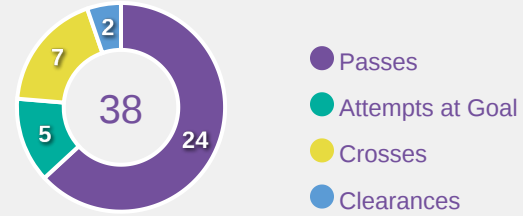

Defensive Actions

54

Forced Turnovers

61

Possession Regained

5

Interceptions

34

Tackles

2.48

Possession Actions / Defensive Action

Blocks

Possession Contests

Most Possession Regains

10

WOZNIAK Julia
GOALKEEPER

#	Player	Total Possession Regains
1	WOZNIAK Julia	10
2	LAPINSKA Oliwia	10
4	PIEKARSKA Magda	4
6	WITKOWSKA Iga	8
7	FLIS Krystyna	9
8	WITEK Zuzanna	5
10	ZIELINSKA Maja	2
11	OSTROWSKA Julia	4
14	ZWIAZEK Oliwia	0
16	ROGUS Malgorzata	2
20	MARCZAK Lena	3
3	PRZYBYL Julia	0
5	SOBIERAJSKA Emilia	4
9	NSANGOU Aisha	0
15	ARASNIEWICZ Weronika	0
19	WYRWAS Kinga	0