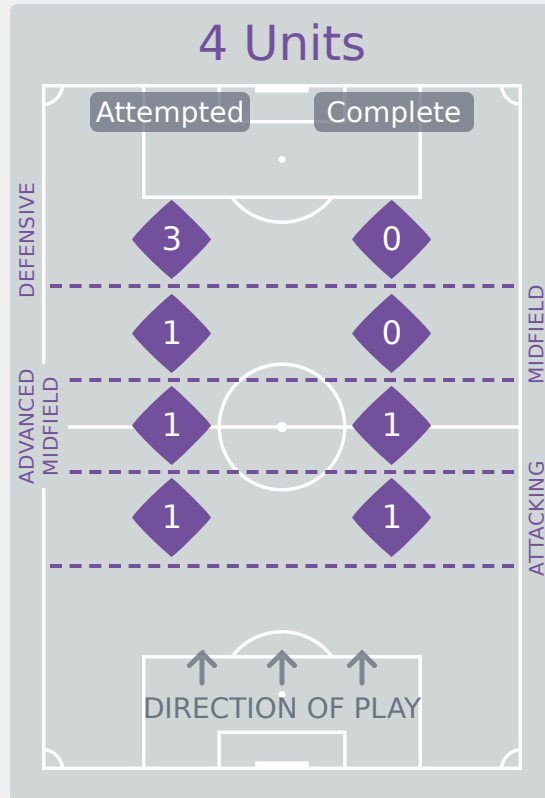

In Possession Line Height & Team Length

In Possession Line Height & Team Length

Line Breaks

Attempted Line Breaks
164

34 Attempted ↑ 31 Complete

75 Attempted ↻ 64 Complete

55 Attempted ↺ 31 Complete

Attempted Line Breaks 17
Inside Shape 10
Outside Shape 7

Attempted Line Breaks 113
Inside Shape 56
Outside Shape 57

Attempted Line Breaks 34
Inside Shape 22
Outside Shape 12

Line Breaks

Poland

Attempted Line Breaks

130

Attempted Line Breaks	6
Inside Shape	4
Outside Shape	2

Attempted Line Breaks	102
Inside Shape	73
Outside Shape	29

Attempted Line Breaks	22
Inside Shape	18
Outside Shape	4

Line Breaks

					4 Units				3 Units			2 Units		Direction			Distribution Type		
#	Player	Line Breaks Attempted	Line Breaks Completed	Line Break Completion %	Attacking Line	Attacking Midfield Line	Midfield Line	Defensive Line	Attacking Line	Midfield Line	Defensive Line	Midfield Line	Defensive Line	Through	Around	Over	Pass	Cross	Ball Progression
1	FUKUDA Mao	13	8	62%	1	1	0	0	7	3	0	1	0	0	1	12	13	0	0
2	AOKI Yuna	12	7	58%	0	1	2	0	3	5	0	1	0	0	6	6	12	0	0
4	OTA Mitsuki	19	14	74%	1	0	0	0	9	4	1	4	0	3	9	7	19	0	0
6	SUZUKI Haruko	35	28	80%	2	4	0	0	6	17	2	3	1	2	20	13	32	3	0
8	KINOSHITA Hinako	4	2	50%	0	0	1	0	0	2	0	0	1	1	0	3	3	1	0
10	FURUTA Asako	9	9	100%	0	0	0	0	1	5	1	2	0	4	5	0	9	0	0
13	TSUDA Anon	4	3	75%	0	0	0	0	0	1	2	0	1	3	0	1	3	1	0
15	HONDA Momoka	10	9	90%	0	0	0	0	1	4	1	4	0	3	5	2	10	0	0
16	FUKUSHIMA Noa	16	11	69%	0	0	0	0	0	8	3	1	4	3	8	5	12	1	3
17	ASO Tamami	20	19	95%	3	0	0	0	13	3	0	1	0	4	14	2	20	0	0
20	HIRAKAWA Hina	9	7	78%	0	0	0	0	0	3	1	5	0	6	1	2	9	0	0
5	SAKAKI Manaka	2	0	0%	0	0	0	0	1	1	0	0	0	1	0	1	2	0	0
9	SATO Momo Saruang Ueki	2	1	50%	0	0	1	0	0	1	0	0	0	0	2	0	2	0	0
11	NEZU Ririka	1	1	100%	0	0	0	0	0	0	0	1	0	1	0	0	1	0	0
14	SHINJO Miharuru	8	7	88%	0	0	0	0	0	3	1	4	0	3	4	1	7	1	0