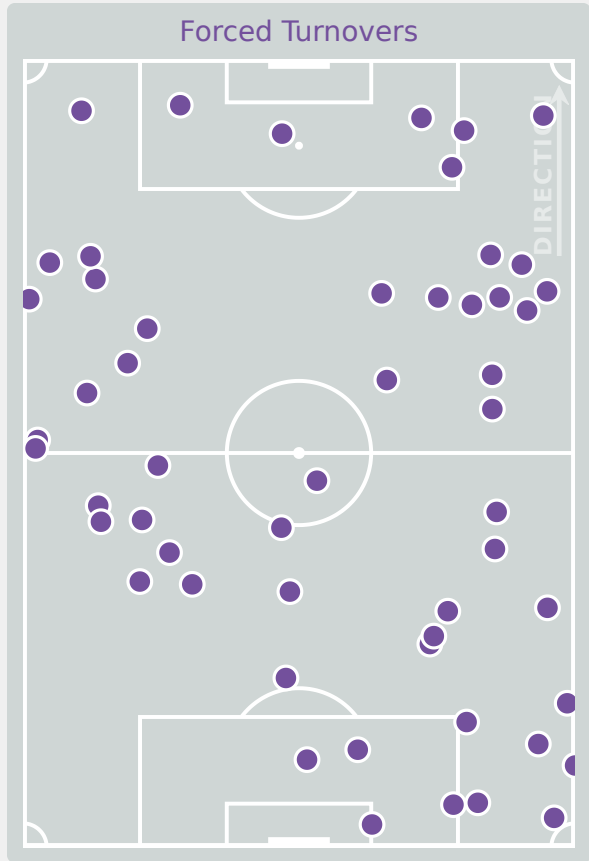

Possession Contests

Most Possession Regains

12

FUKUDA Mao
GOALKEEPER

#	Player	Total Possession Regains
1	FUKUDA Mao	12
2	AOKI Yuna	4
4	OTA Mitsuki	5
6	SUZUKI Haruko	6
8	KINOSHITA Hinako	0
10	FURUTA Asako	4
13	TSUDA Anon	1
15	HONDA Momoka	1
16	FUKUSHIMA Noa	3
17	ASO Tamami	10
20	HIRAKAWA Hina	1
5	SAKAKI Manaka	0
9	SATO Momo Saruang Ueki	2
11	NEZU Ririka	0
14	SHINJO Miharuru	2

Tackles

2.48

Possession Actions / Defensive Action

Blocks

Possession Contests

Most Possession Regains

10

WOZNIAK Julia
GOALKEEPER