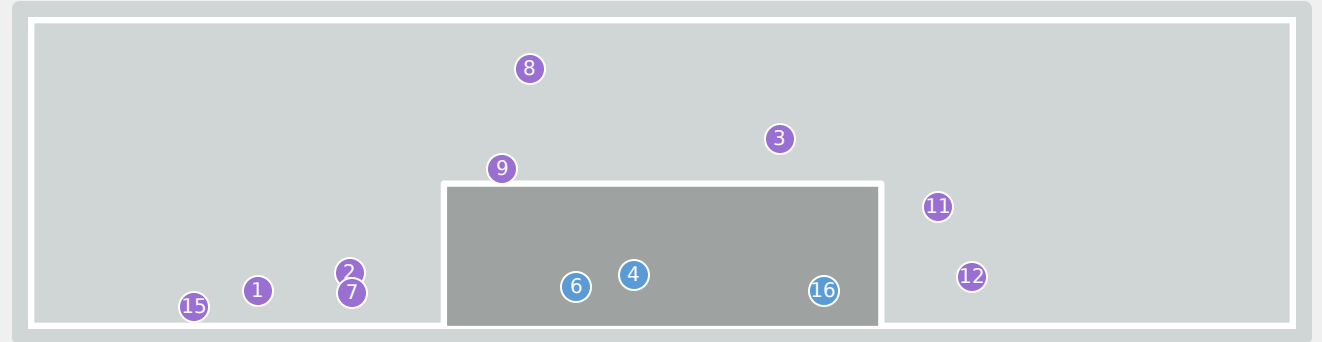

Attempts at Goal

Key	Outcome	Shots
	Goals	0
	On Target	3
	Off Target	9
	Blocked	5
	Incomplete	0