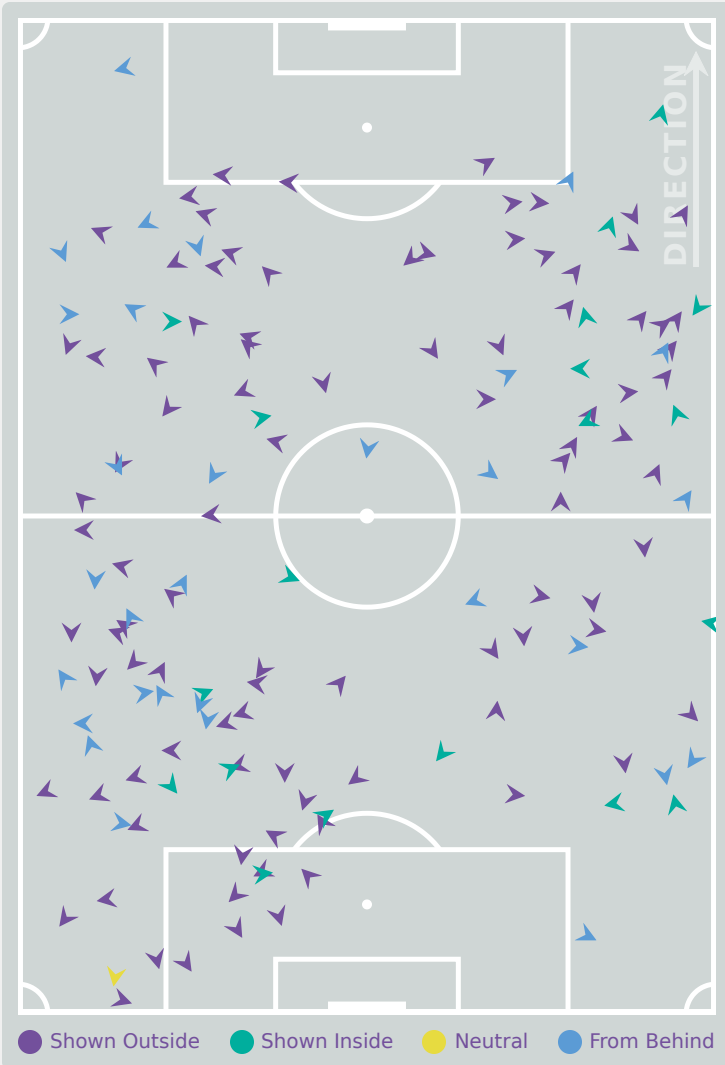

Defensive Line Height & Team Length

Defensive Line Height & Team Length

Defensive Pressure

● **Japan**

145	Total Pressures	222
56	Direct Pressures	38
1.93s	Avg Pressure Duration	1.41s
58	Forced Turnovers	54
10.12s	Ball Recovery Time	10.17s
51	Pushing on into Pressing	87
95	Pushing on	146
19	Pressing Direction Inside	31
95	Pressing Direction Outside	137