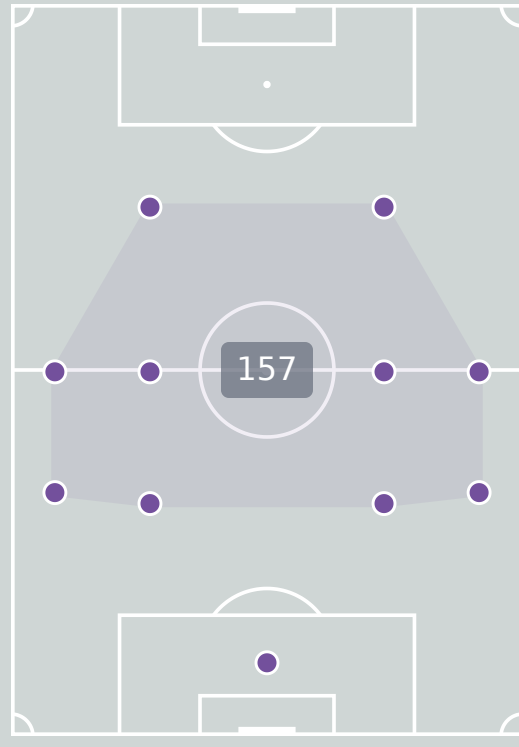

Offering to Receive

306

Total Offers Made

130

Total Offers Received

Most Offers

55

FURUTA Asako
RIGHT CENTRE MIDFIELD

115

Offers Made in Final Third

124

Offers Made in Middle Third

67

Offers Made in Defensive Third

Offers Made Inside Shape

Offers Made Outside Shape

#	Player	Offers Made	Offers Received	% Made & Received
1	FUKUDA Mao	14	4	28.6%
2	AOKI Yuna	17	8	47.1%
4	OTA Mitsuki	3	2	66.7%
6	SUZUKI Haruko	38	22	57.9%
8	KINOSHITA Hinako	27	10	37%
10	FURUTA Asako	55	23	41.8%
13	TSUDA Anon	31	11	35.5%
15	HONDA Momoka	33	6	18.2%
16	FUKUSHIMA Noa	17	10	58.8%
17	ASO Tamami	11	7	63.6%
20	HIRAKAWA Hina	24	10	41.7%
5	SAKAKI Manaka	4	2	50%
9	SATO Momo Saruang Ueki	13	3	23.1%
11	NEZU Ririka	0	0	0%
14	SHINJO Miharuru	19	12	63.2%