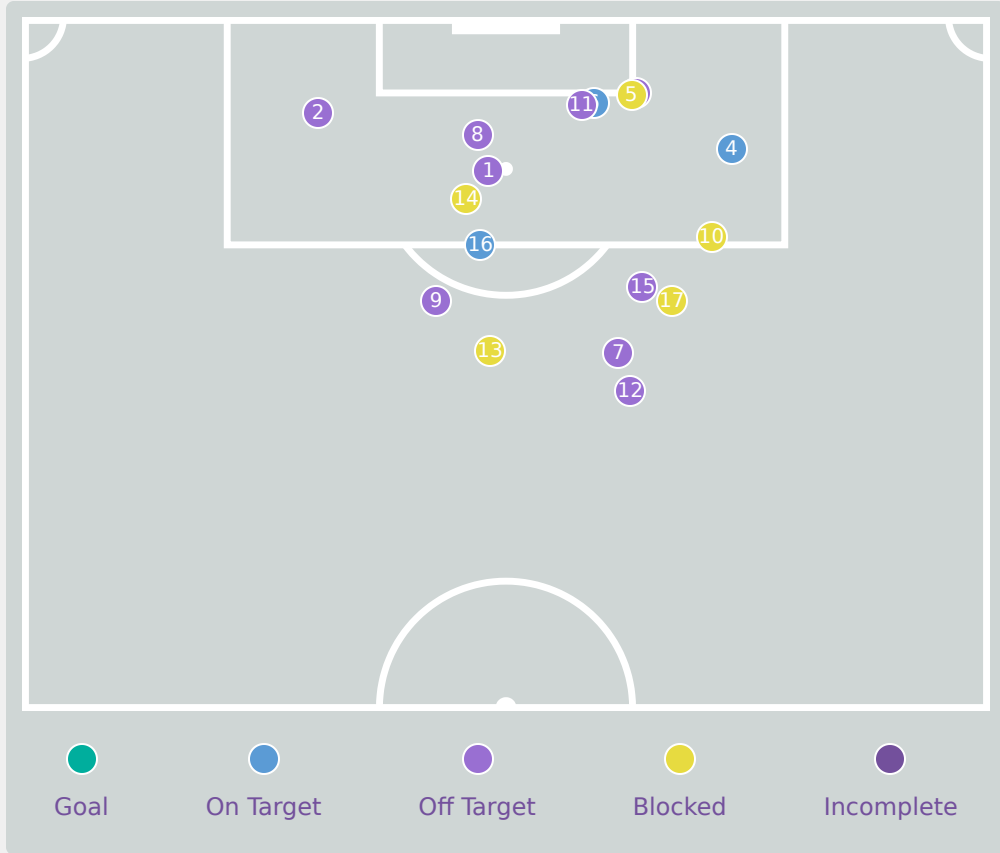

Attempts at Goal

Key	Outcome	Shots
	Goals	0
	On Target	3
	Off Target	9
	Blocked	5
	Incomplete	0