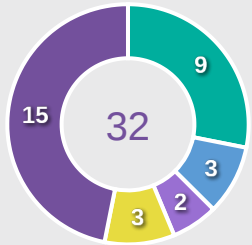

Movement to Receive

Movement Types by Phase

Final Third Phase

Progression Phase

Build Up Phase

All Movement Types

- In Front
- In Between
- Out to In
- In to Out
- In Behind

Top Ranked Players

Type	Player	Movements
In Front	15 HONDA Momoka	18
In Between	10 FURUTA Asako	27
Out to In	15 HONDA Momoka	3
In to Out	10 FURUTA Asako	9
In Behind	13 TSUDA Anon	17

Movement Types Pitch Third

Movement to Receive

Movement Types by Phase

Final Third Phase

Progression Phase

Build Up Phase

All Movement Types

- In Front
- In Between
- Out to In
- In to Out
- In Behind

Top Ranked Players

Type	Player	Movements
In Front	8 WITEK Zuzanna	6
In Between	8 WITEK Zuzanna	10
Out to In	16 ROGUS Malgorzata	2
In to Out	8 WITEK Zuzanna	2
In Behind	7 FLIS Krystyna	9