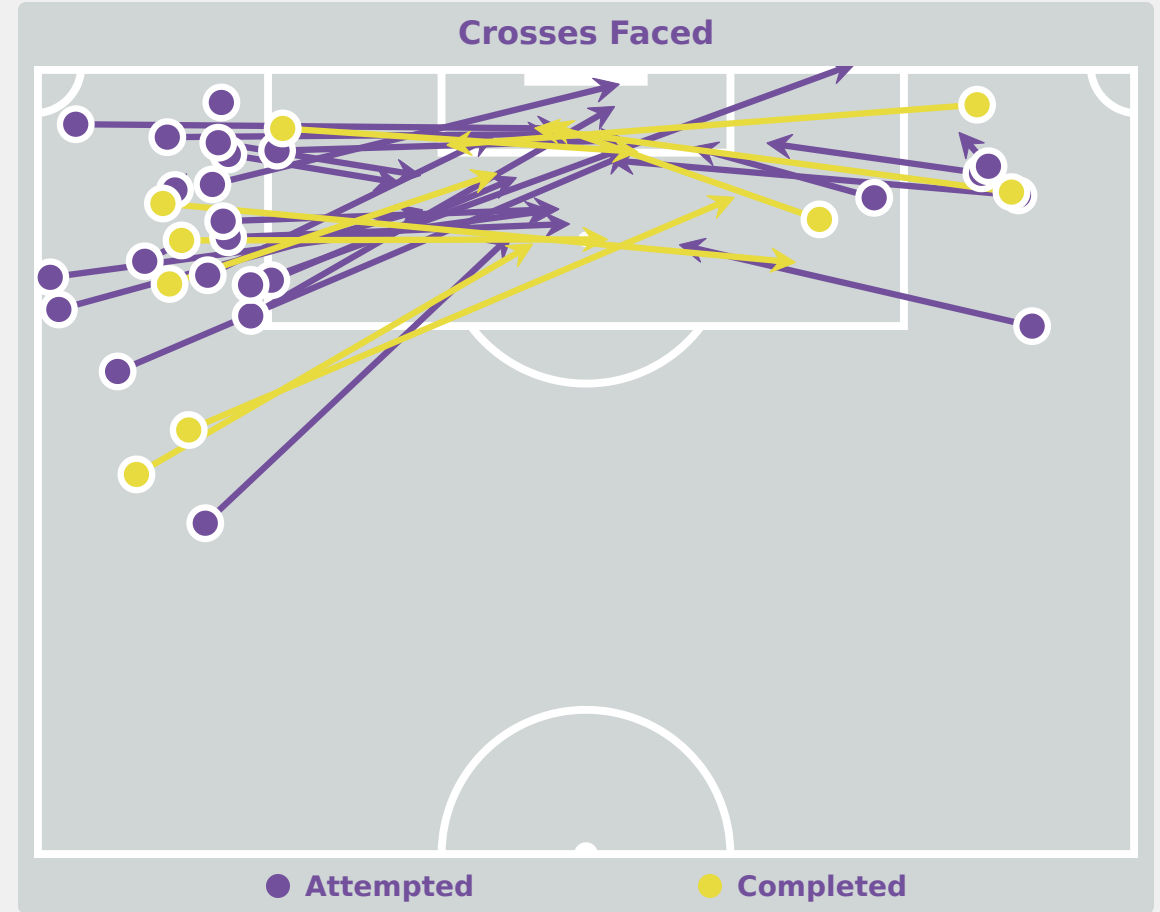

Aerial Control

Poland

Delivery Types Faced

Total	In Swing	Out Swing	Driven	Lofted	Cutback	Push
43	11	20	2	3	1	6