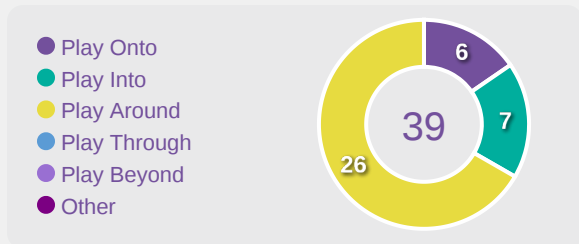

Goalkeeping Distribution