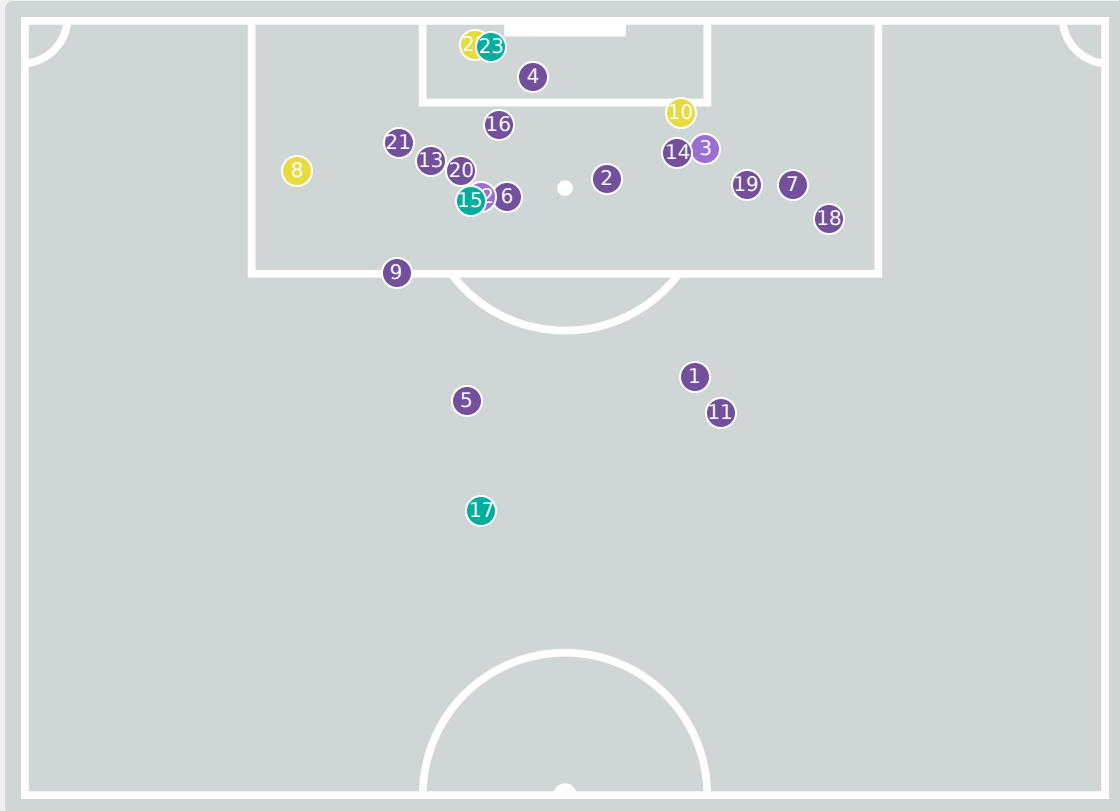

Goal Prevention

Poland