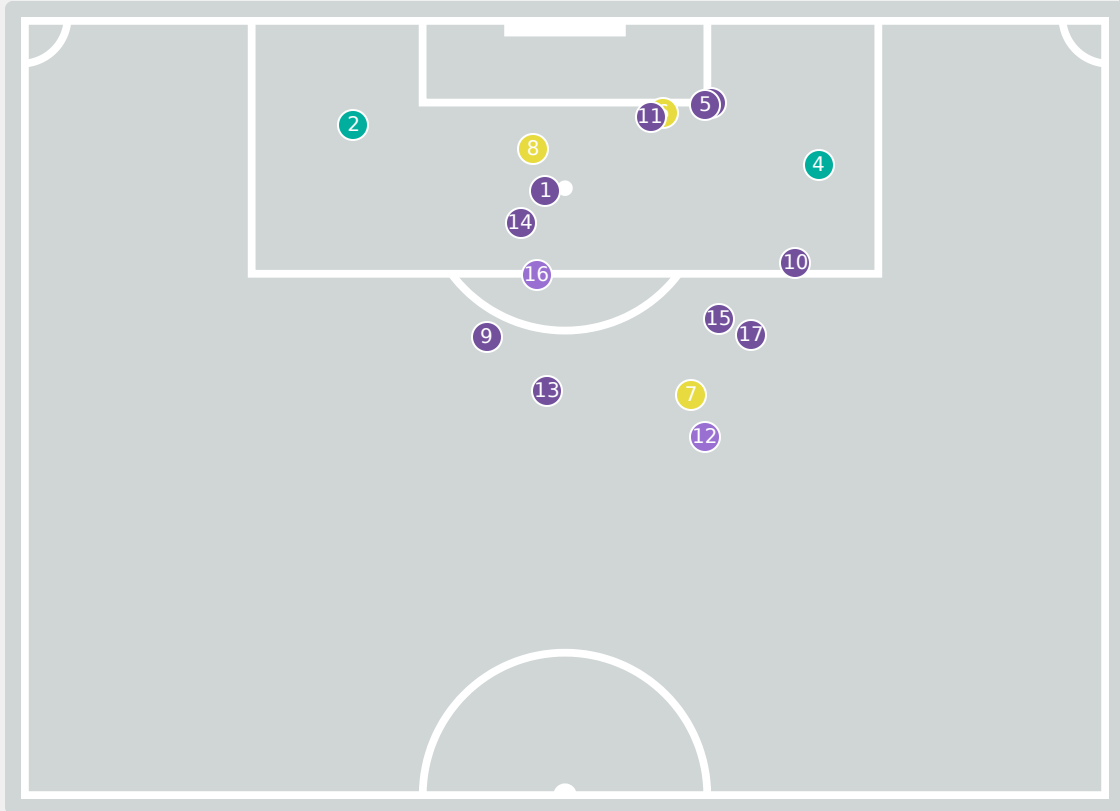

Poland GK Involvement Timeline

92

Total Involvements

Goalkeeping Distribution

Goalkeeping Distribution

Poland 

Goal Prevention

● Deflect and Retain
 ● Save and Deflect
 ● Save and Retain
 ● No Save Attempt
 ● Save Attempt

17
 Total Attempts on Goal Faced

100
 Save %

Intervention Type

● Deflect & Retain
 ● Save & Deflect
● Save & Retain
 ● No Save Attempt
● Save Attempt

Intervention Body Type

● Head
 ● Hands
 ● Upper Body
● Lower Body
 ● Feet