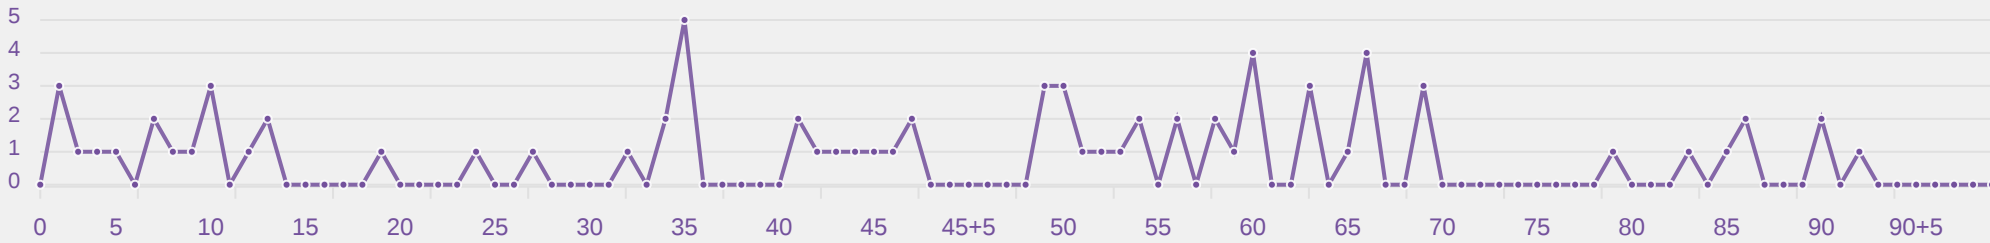

Goalkeeping Involvement

Japan

Japan GK Involvement Timeline