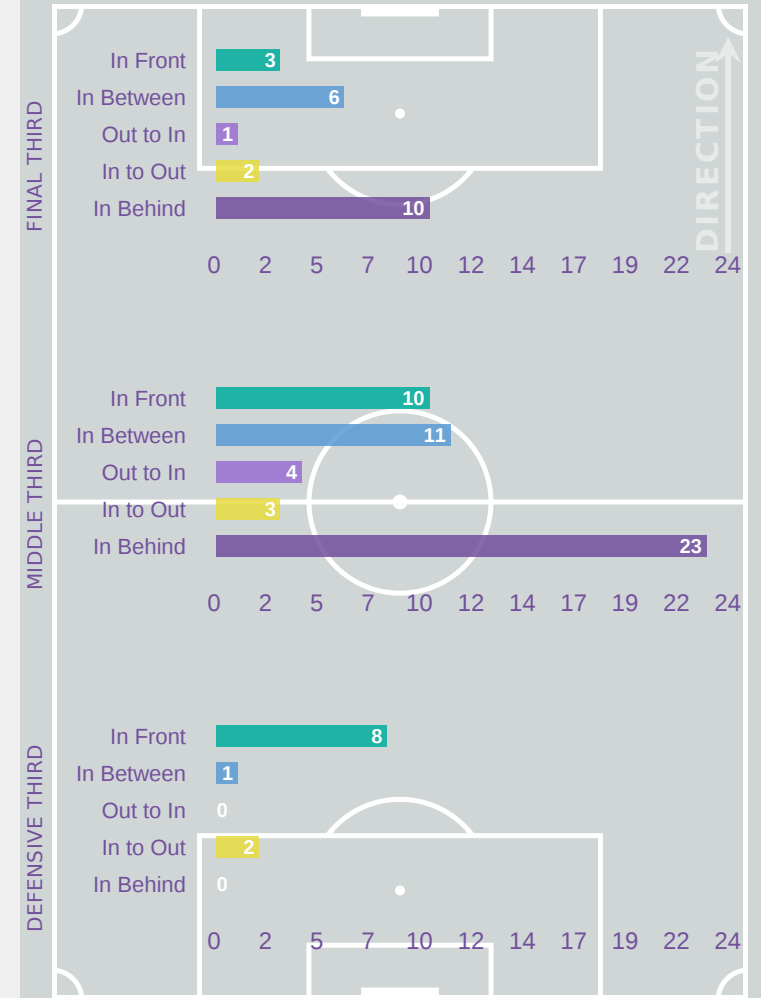

Movement Types Pitch Third