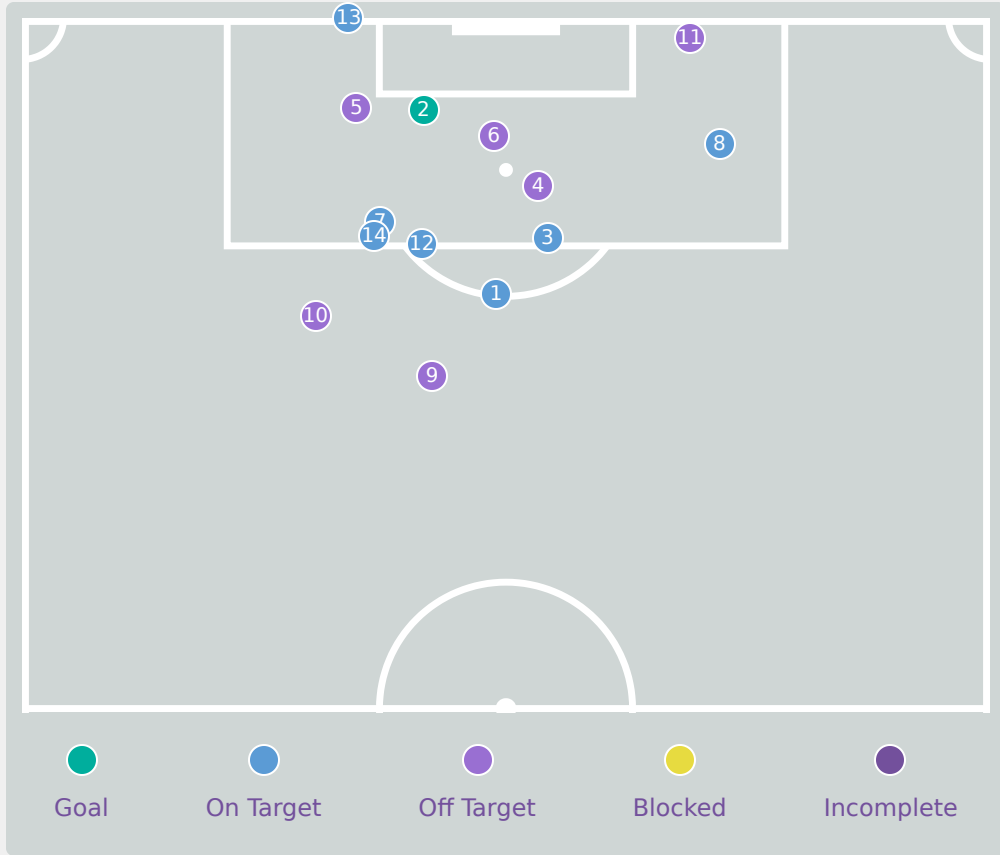

Attempts at Goal

Key	Outcome	Shots
	Goals	1
	On Target	7
	Off Target	6
	Blocked	0
	Incomplete	0