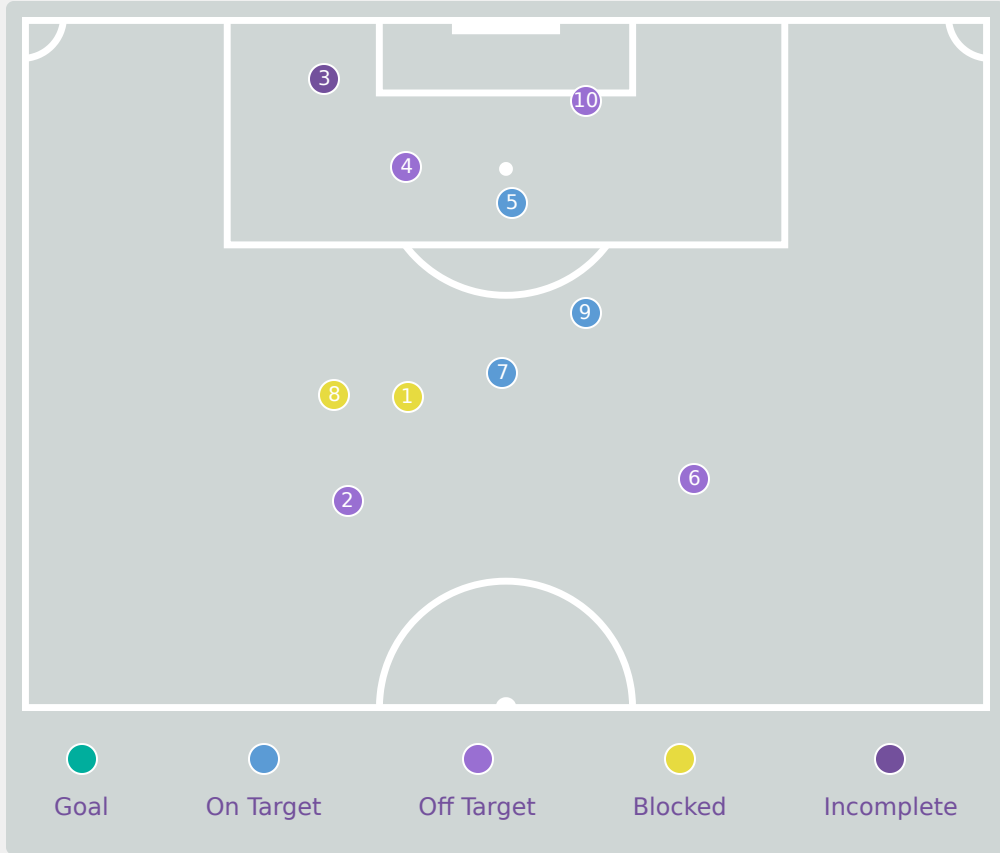

Zambia

Attempts at Goal

Key	Outcome	Shots
●	Goals	0
●	On Target	3
●	Off Target	4
●	Blocked	2
●	Incomplete	1