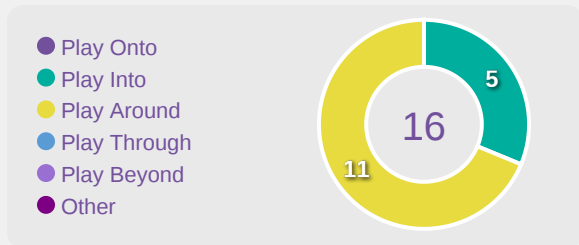

Goalkeeping Distribution