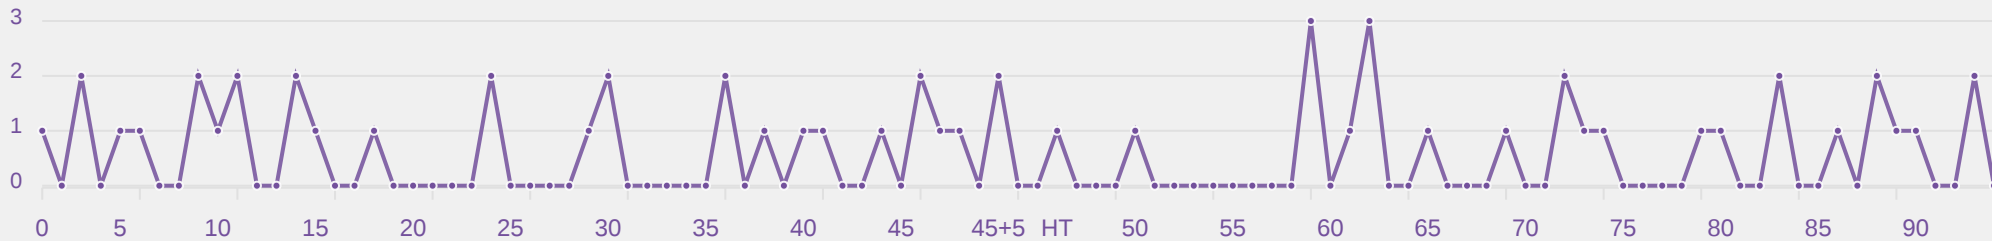

Zambia GK Involvement Timeline