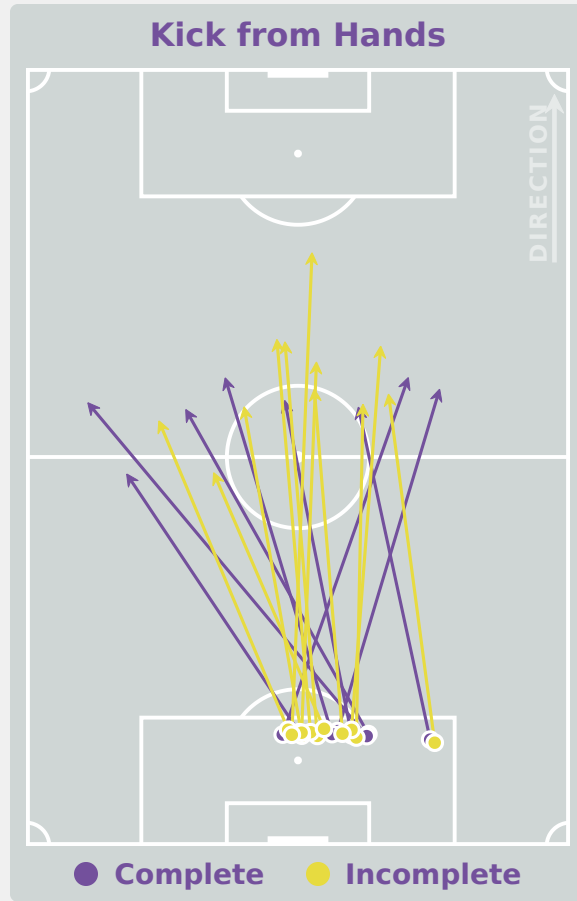

Goalkeeping Distribution