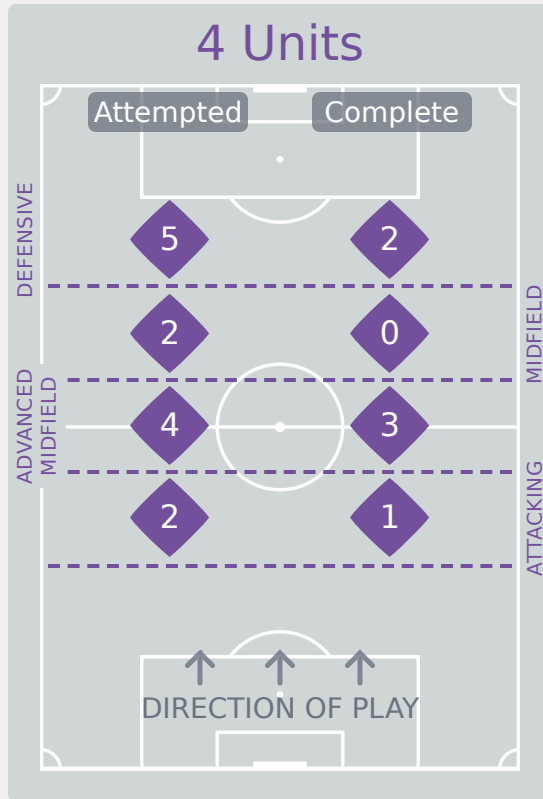

# In Possession Line Height & Team Length

# Line Breaks

**Brazil**

Attempted Line Breaks

**136**

Attempted Line Breaks	13
Inside Shape	9
Outside Shape	4

Attempted Line Breaks	76
Inside Shape	53
Outside Shape	23

Attempted Line Breaks	47
Inside Shape	31
Outside Shape	16