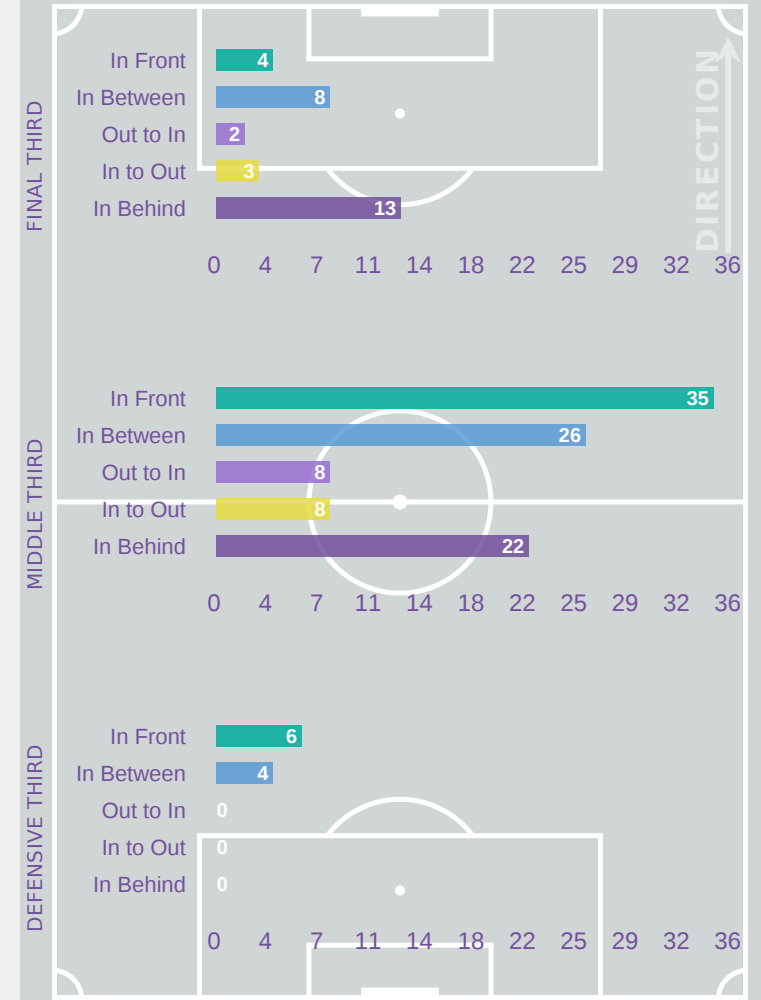

Movement Types Pitch Third