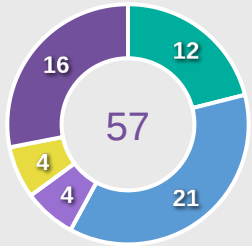

Progression Phase