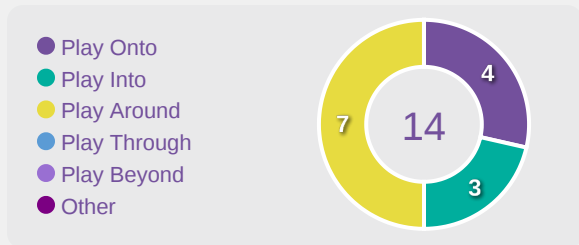

Goalkeeping Distribution