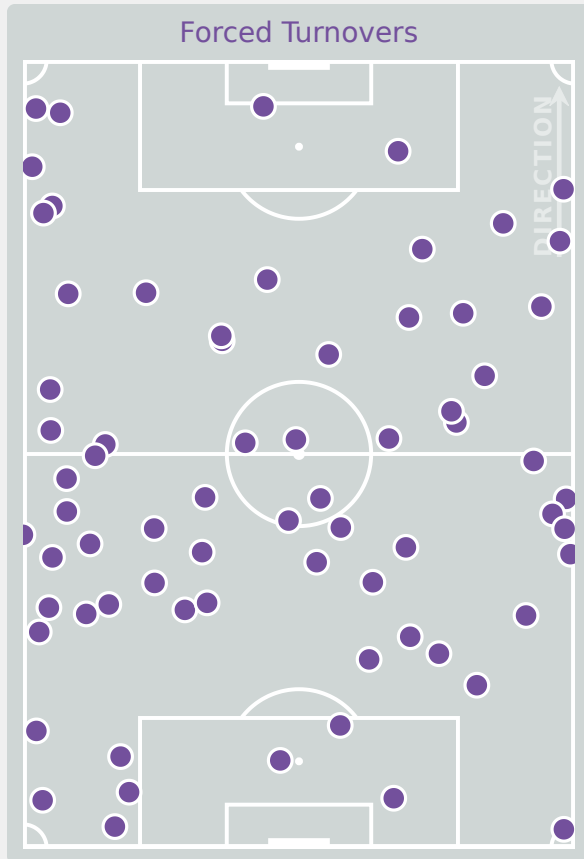

Defensive Actions

70

Forced Turnovers

70

Possession Regained

12

Interceptions

47

Tackles

1.85

Possession Actions / Defensive Action