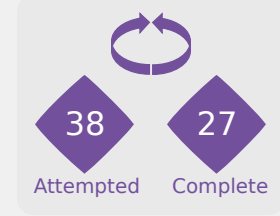

# In Possession Line Height & Team Length

# Line Breaks

**Brazil**

Attempted Line Breaks

**136**

Attempted Line Breaks	13
Inside Shape	9
Outside Shape	4

Attempted Line Breaks	76
Inside Shape	53
Outside Shape	23

Attempted Line Breaks	47
Inside Shape	31
Outside Shape	16