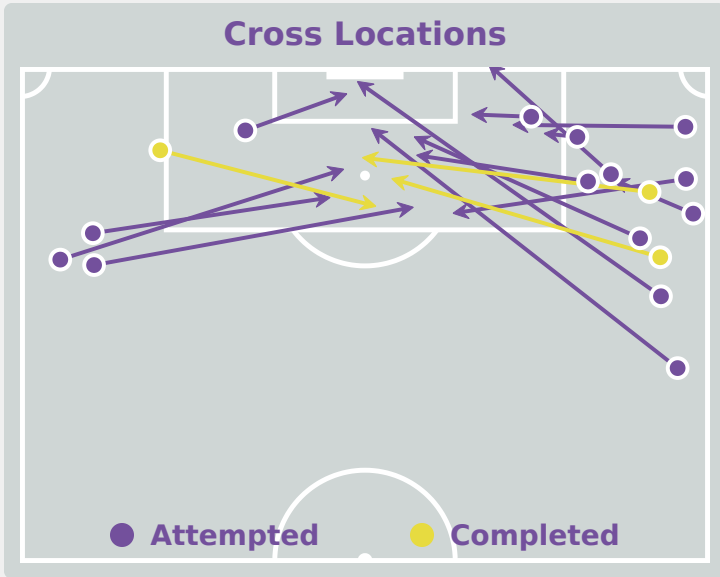

Crosses (Open Play)