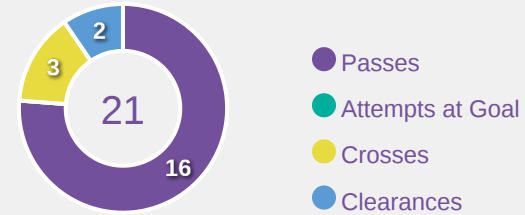

Defensive Actions

70

Forced Turnovers

70

Possession Regained

12

Interceptions

47

Tackles

1.85

Possession Actions / Defensive Action

Blocks

Possession Contests

Most Possession Regains

23

MUFUNTE Mwila Chishala
GOALKEEPER

#	Player	Total Possession Regains
18	MUFUNTE Mwila Chishala	23
4	MALANDA Nana	5
5	MWAPE Precious	2
6	MALUBA Blessing	5
9	CHIPASULA Mercy	7
10	CHILESHE Bwalya	1
11	ZULU Zangose Blessing	1
14	GONDWE Margret	8
17	MUBANGA Taonga	6
19	HANONGO Lweendo	0
20	MWANZA Saliya	6
3	MUKUPA Mary	4
8	MATIPA Harriet	1
13	BWALYA Eunice	1