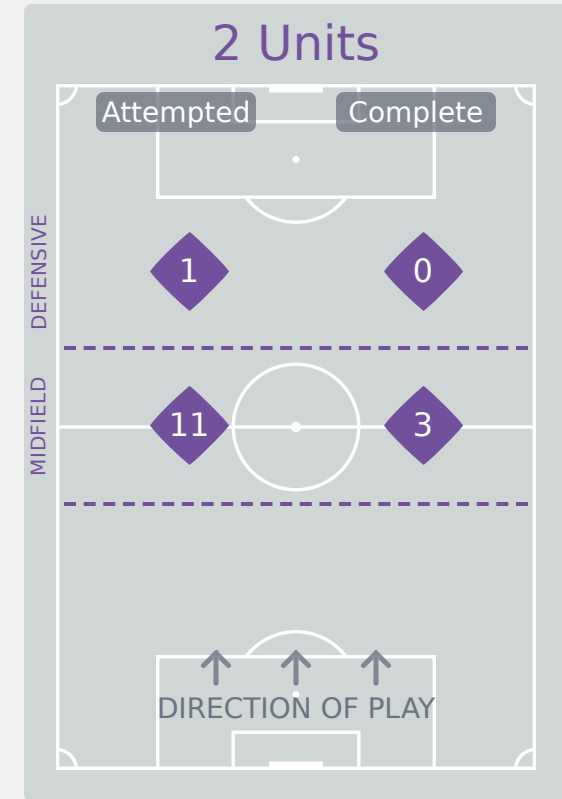

# Line Breaks

Zambia

Attempted Line Breaks

121

Attempted Line Breaks	4
Inside Shape	1
Outside Shape	3

Attempted Line Breaks	105
Inside Shape	85
Outside Shape	20

Attempted Line Breaks	12
Inside Shape	11
Outside Shape	1

# Line Breaks

					4 Units				3 Units			2 Units		Direction			Distribution Type		
#	Player	Line Breaks Attempted	Line Breaks Completed	Line Break Completion %	Attacking Line	Attacking Midfield Line	Midfield Line	Defensive Line	Attacking Line	Midfield Line	Defensive Line	Midfield Line	Defensive Line	Through	Around	Over	Pass	Cross	Ball Progression
1	ANA MORGANTI	5	3	60%	1	0	0	0	3	0	0	1	0	0	0	5	5	0	0
3	SOFIA COUTO	18	14	78%	0	0	0	0	3	4	0	11	0	8	6	4	18	0	0
4	GI MAZZOTTI	9	7	78%	1	0	0	0	3	1	0	4	0	5	3	1	9	0	0
5	HELO CAMARGO	15	6	40%	0	0	0	0	2	4	3	4	2	1	5	9	13	2	0
7	ANINHA	8	5	62%	0	0	0	1	1	2	2	1	1	3	1	4	6	0	2
8	LARISSA FORTE	15	7	47%	0	1	0	1	1	5	3	4	0	4	1	10	15	0	0
9	JUJU	3	1	33%	0	0	0	0	0	3	0	0	0	0	2	1	3	0	0
10	KAYLANE	11	6	55%	0	0	1	2	1	1	1	5	0	4	3	4	11	0	0
11	GIOVANNA WAKSMAN	14	9	64%	0	0	1	0	2	4	3	3	1	6	4	4	14	0	0
16	EMILLY LUCAS	21	11	52%	0	1	0	1	3	5	2	7	2	4	10	7	18	1	2
17	KALENA BELLINI	4	2	50%	0	1	0	0	1	1	0	1	0	1	1	2	3	1	0
2	MARIANE	11	5	45%	0	1	0	0	4	4	2	0	0	5	1	5	9	1	1
18	YNGRID PIAUI	2	1	50%	0	0	0	0	0	2	0	0	0	0	1	1	2	0	0