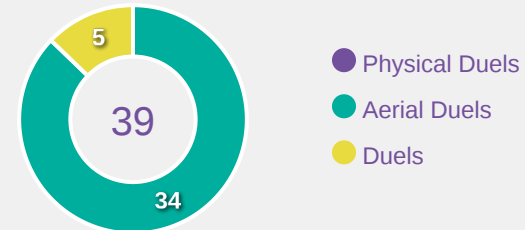

Possession Contests

Most Possession Regains

23

MUFUNTE Mwila Chishala
GOALKEEPER

#	Player	Total Possession Regains
18	MUFUNTE Mwila Chishala	23
4	MALANDA Nana	5
5	MWAPE Precious	2
6	MALUBA Blessing	5
9	CHIPASULA Mercy	7
10	CHILESHE Bwalya	1
11	ZULU Zangose Blessing	1
14	GONDWE Margret	8
17	MUBANGA Taonga	6
19	HANONGO Lweendo	0
20	MWANZA Saliya	6
3	MUKUPA Mary	4
8	MATIPA Harriet	1
13	BWALYA Eunice	1