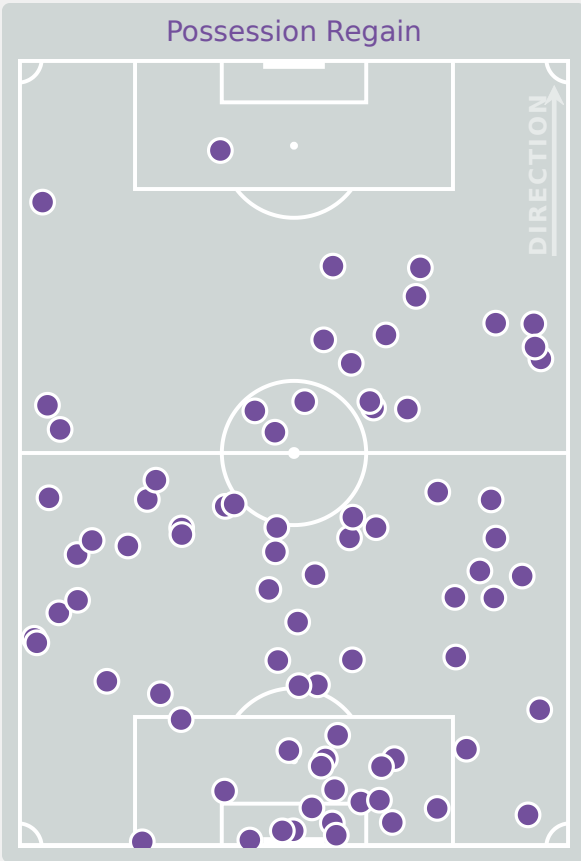

Defensive Actions

68

Forced Turnovers

69

Possession Regained

8

Interceptions

48

Tackles

2.7

Possession Actions / Defensive Action