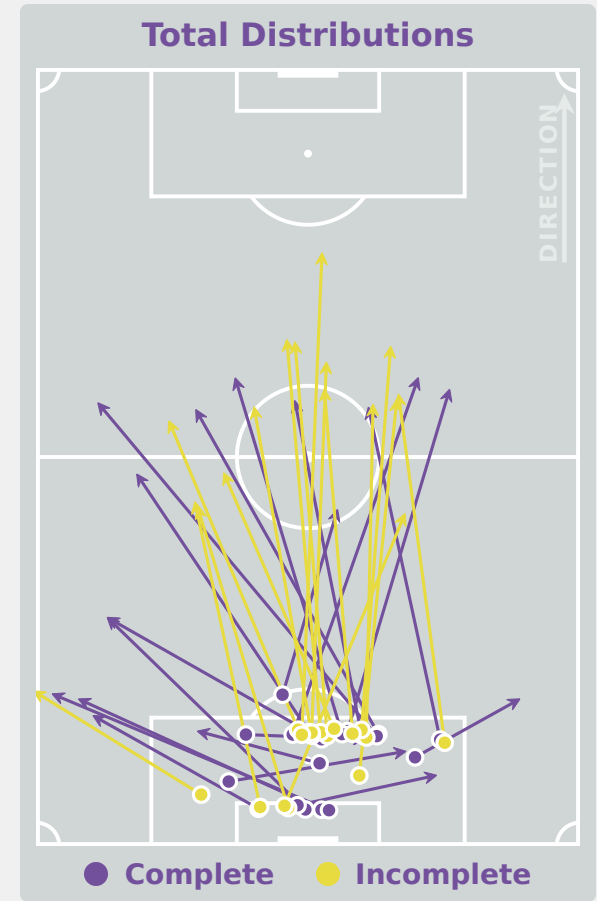

Goalkeeping Distribution