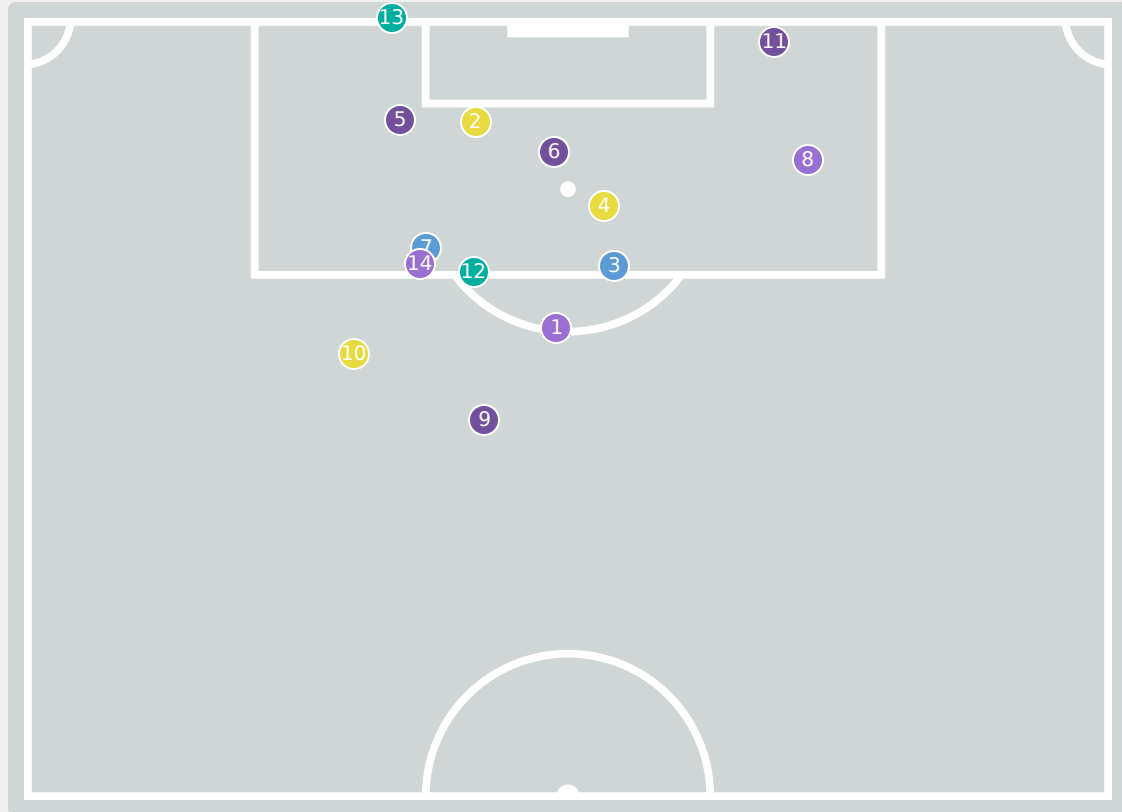

Goal Prevention