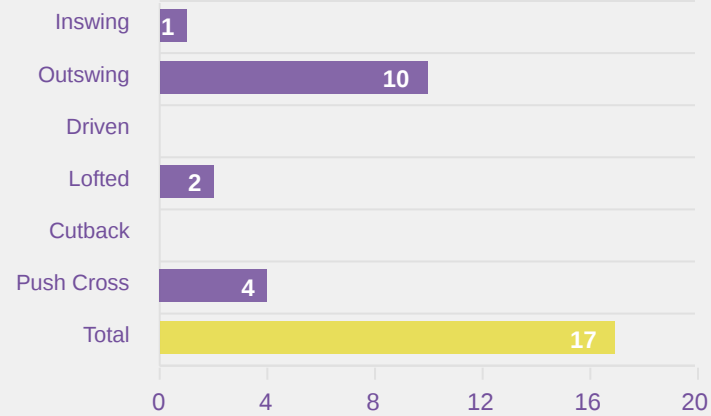

Delivery Type

Attempted

17

Completed

3

Most Crosses Attempted

4

HELO CAMARGO
RIGHT BACK

#	Player	Inswing	Outswing	Driven	Lofted	Cutback	Push Cross	Total Attempted
1	ANA MORGANTI	0	0	0	0	0	0	0
3	SOFIA COUTO	0	0	0	0	0	0	0
4	GI MAZZOTTI	0	0	0	0	0	0	0
5	HELO CAMARGO	0	1	0	1	0	2	4
7	ANINHA	0	2	0	0	0	0	2
8	LARISSA FORTE	0	0	0	0	0	0	0
9	JUJU	0	0	0	0	0	0	0
10	KAYLANE	0	2	0	0	0	0	2
11	GIOVANNA WAKSMAN	0	0	0	0	0	0	0
16	EMILLY LUCAS	0	1	0	0	0	0	1
17	KALENA BELLINI	1	1	0	0	0	1	3
2	MARIANE	0	2	0	1	0	0	3
18	YNGRID PIAUI	0	1	0	0	0	1	2