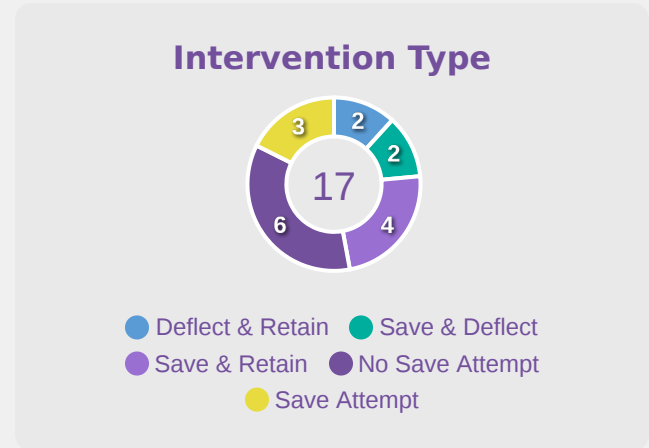

# Goal Prevention

**17**

Total Attempts on Goal Faced

**88**

Save %

Total Attempts on Goal Faced	Total Goal Interventions	Save & Retain	Deflect & Retain	Save & Deflect	Save Attempt	No Save Attempt
17	6	4	0	2	3	6