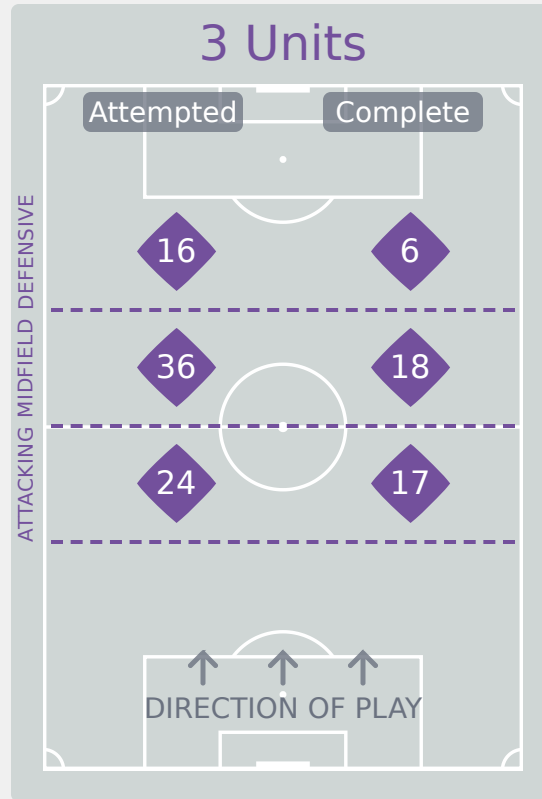

# In Possession Line Height & Team Length

# Line Breaks

**Brazil**

Attempted Line Breaks

**136**

Attempted Line Breaks	13
Inside Shape	9
Outside Shape	4

Attempted Line Breaks	76
Inside Shape	53
Outside Shape	23

Attempted Line Breaks	47
Inside Shape	31
Outside Shape	16

# Line Breaks

Zambia

Attempted Line Breaks

121

Attempted Line Breaks	4
Inside Shape	1
Outside Shape	3

Attempted Line Breaks	105
Inside Shape	85
Outside Shape	20

Attempted Line Breaks	12
Inside Shape	11
Outside Shape	1