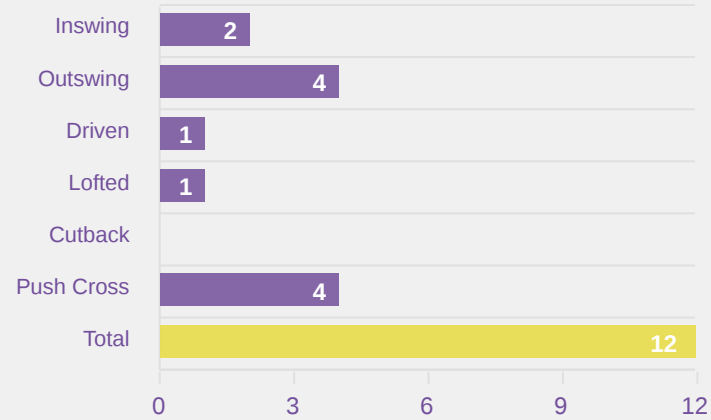

Delivery Type

Attempted

12

Completed

1

Most Crosses Attempted

5

CHIPASULA Mercy
ATTACKING MIDFIELD LEFT

#	Player	Inswing	Outswing	Driven	Lofted	Cutback	Push Cross	Total Attempted
18	MUFUNTE Mwila Chishala	0	0	0	0	0	0	0
4	MALANDA Nana	0	0	0	0	0	0	0
5	MWAPE Precious	0	1	0	0	0	0	1
6	MALUBA Blessing	0	0	0	1	0	0	1
9	CHIPASULA Mercy	2	1	0	0	0	2	5
10	CHILESHE Bwalya	0	0	0	0	0	2	2
11	ZULU Zangose Blessing	0	0	1	0	0	0	1
14	GONDWE Margret	0	0	0	0	0	0	0
17	MUBANGA Taonga	0	0	0	0	0	0	0
19	HANONGO Lweendo	0	0	0	0	0	0	0
20	MWANZA Saliya	0	2	0	0	0	0	2
3	MUKUPA Mary	0	0	0	0	0	0	0
8	MATIPA Harriet	0	0	0	0	0	0	0
13	BWALYA Eunice	0	0	0	0	0	0	0