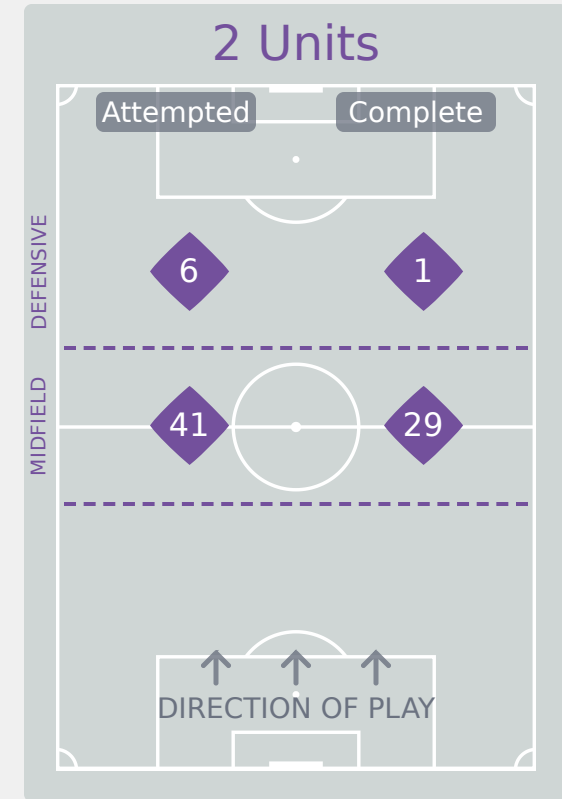

# In Possession Line Height & Team Length

# Line Breaks

**Brazil**

Attempted Line Breaks

**136**

Attempted Line Breaks	13
Inside Shape	9
Outside Shape	4

Attempted Line Breaks	76
Inside Shape	53
Outside Shape	23

Attempted Line Breaks	47
Inside Shape	31
Outside Shape	16

# Line Breaks

Zambia

Attempted Line Breaks

121

Attempted Line Breaks	4
Inside Shape	1
Outside Shape	3

Attempted Line Breaks	105
Inside Shape	85
Outside Shape	20

Attempted Line Breaks	12
Inside Shape	11
Outside Shape	1