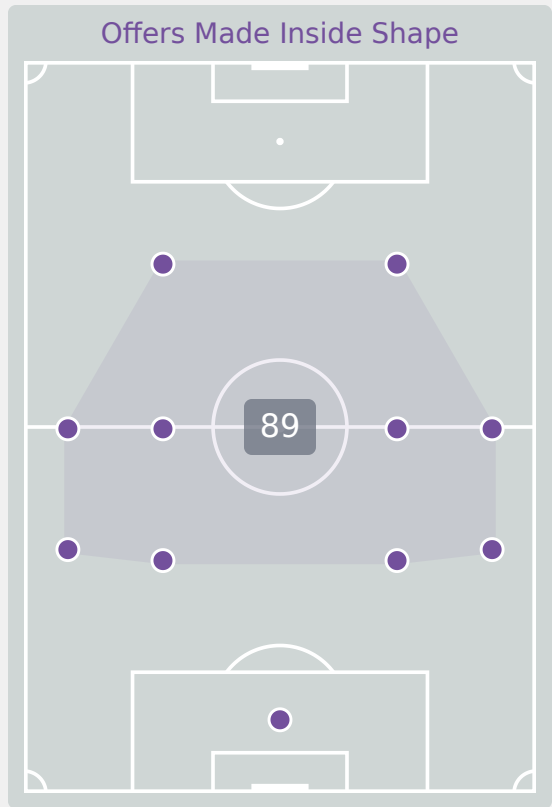

Offering to Receive

#	Player	Offers Made	Offers Received	% Made & Received
1	ANA MORGANTI	2	0	0%
3	SOFIA COUTO	1	1	100%
4	GI MAZZOTTI	0	0	0%
5	HELO CAMARGO	1	0	0%
7	ANINHA	54	12	22.2%
8	LARISSA FORTE	9	4	44.4%
9	JUJU	7	3	42.9%
10	KAYLANE	18	5	27.8%
11	GIOVANNA WAKSMAN	56	27	48.2%
16	EMILLY LUCAS	23	10	43.5%
17	KALENA BELLINI	24	9	37.5%
2	MARIANE	6	2	33.3%
18	YNGRID PIAUI	10	5	50%