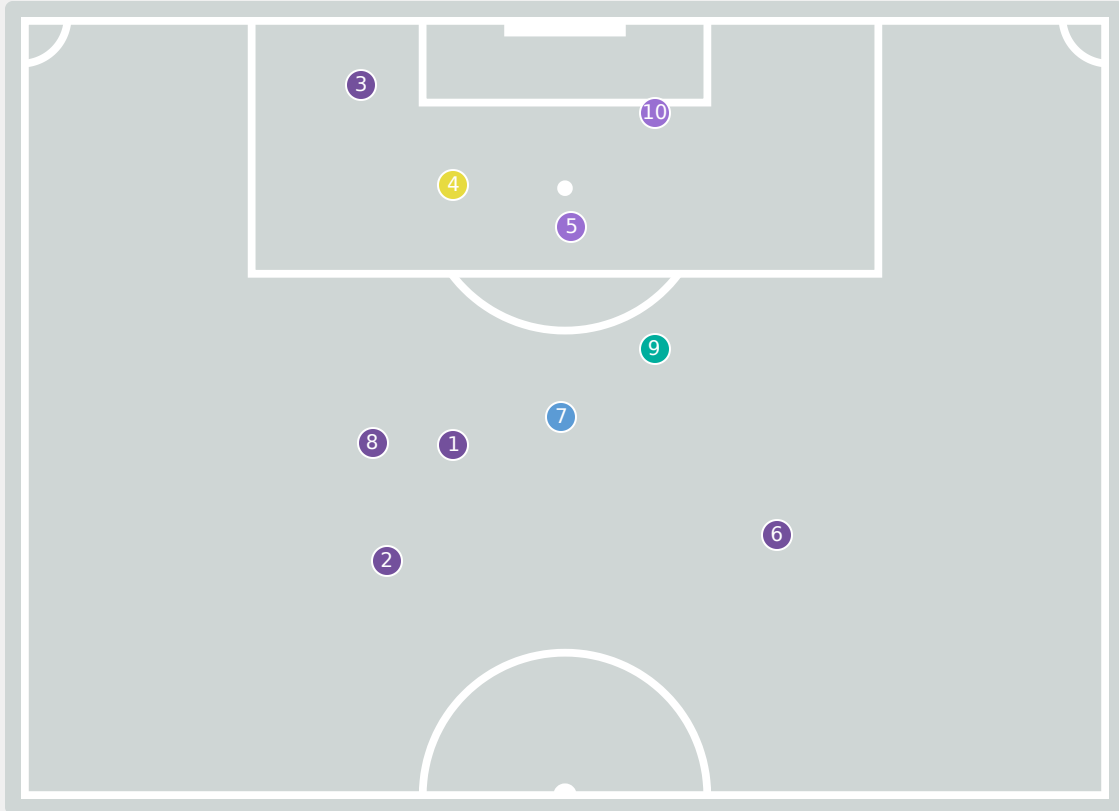

Goal Prevention

Total Attempts on Goal Faced	Total Goal Interventions	Save & Retain	Deflect & Retain	Save & Deflect	Save Attempt	No Save Attempt
11	4	3	0	1	1	5