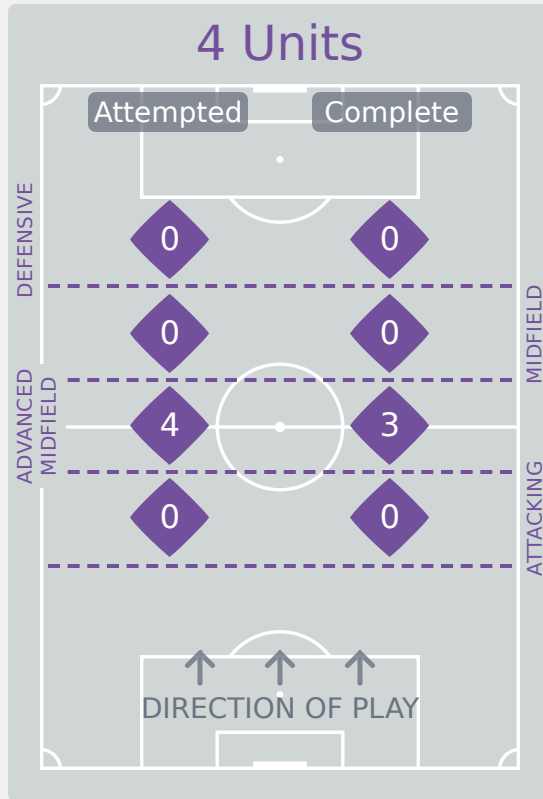

# In Possession Line Height & Team Length

# Line Breaks

**Brazil**

Attempted Line Breaks

**136**

Attempted Line Breaks	13
Inside Shape	9
Outside Shape	4

Attempted Line Breaks	76
Inside Shape	53
Outside Shape	23

Attempted Line Breaks	47
Inside Shape	31
Outside Shape	16

# Line Breaks

Zambia

Attempted Line Breaks

121

Attempted Line Breaks	4
Inside Shape	1
Outside Shape	3

Attempted Line Breaks	105
Inside Shape	85
Outside Shape	20

Attempted Line Breaks	12
Inside Shape	11
Outside Shape	1