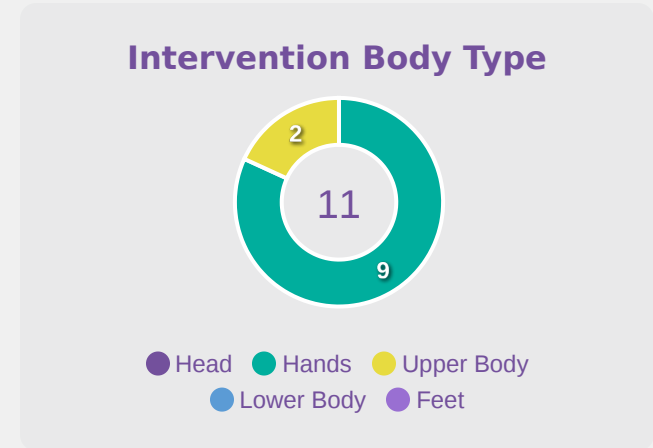

# Goal Prevention

**17**

Total Attempts on Goal Faced

**88**

Save %

Total Attempts on Goal Faced	Total Goal Interventions	Save & Retain	Deflect & Retain	Save & Deflect	Save Attempt	No Save Attempt
17	6	4	0	2	3	6