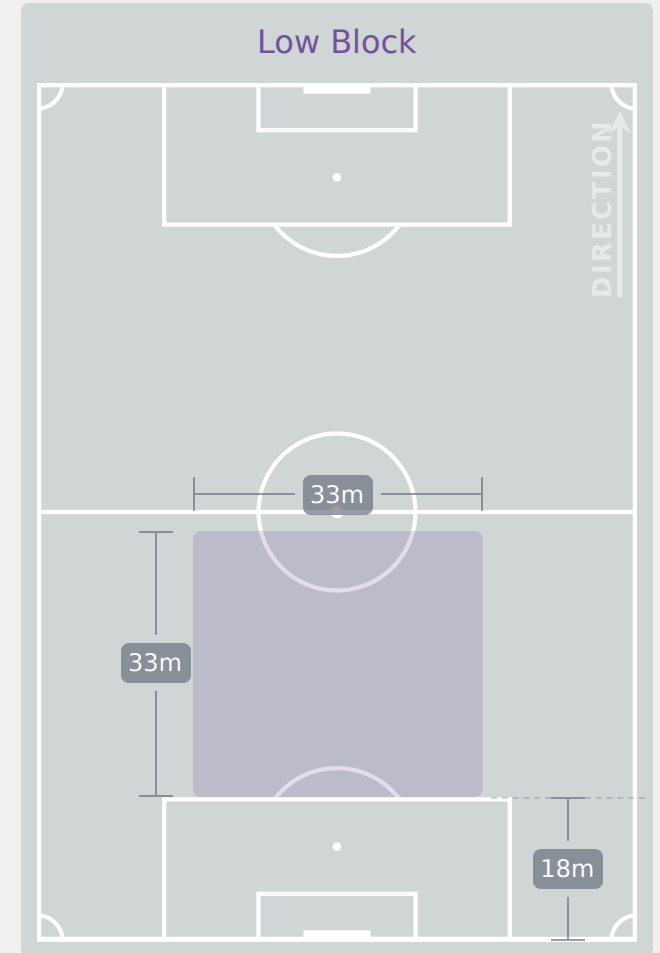

Defensive Line Height & Team Length