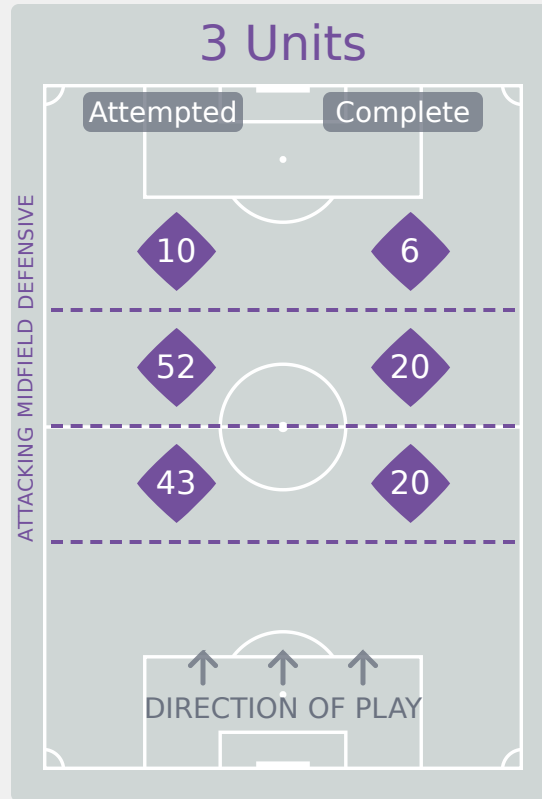

# In Possession Line Height & Team Length

# Line Breaks

**Brazil**

Attempted Line Breaks

**136**

Attempted Line Breaks	13
Inside Shape	9
Outside Shape	4

Attempted Line Breaks	76
Inside Shape	53
Outside Shape	23

Attempted Line Breaks	47
Inside Shape	31
Outside Shape	16

# Line Breaks

Zambia

Attempted Line Breaks

121

Attempted Line Breaks	4
Inside Shape	1
Outside Shape	3

Attempted Line Breaks	105
Inside Shape	85
Outside Shape	20

Attempted Line Breaks	12
Inside Shape	11
Outside Shape	1

# Line Breaks

					4 Units				3 Units			2 Units		Direction			Distribution Type		
#	Player	Line Breaks Attempted	Line Breaks Completed	Line Break Completion %	Attacking Line	Attacking Midfield Line	Midfield Line	Defensive Line	Attacking Line	Midfield Line	Defensive Line	Midfield Line	Defensive Line	Through	Around	Over	Pass	Cross	Ball Progression
1	ANA MORGANTI	5	3	60%	1	0	0	0	3	0	0	1	0	0	0	5	5	0	0
3	SOFIA COUTO	18	14	78%	0	0	0	0	3	4	0	11	0	8	6	4	18	0	0
4	GI MAZZOTTI	9	7	78%	1	0	0	0	3	1	0	4	0	5	3	1	9	0	0
5	HELO CAMARGO	15	6	40%	0	0	0	0	2	4	3	4	2	1	5	9	13	2	0
7	ANINHA	8	5	62%	0	0	0	1	1	2	2	1	1	3	1	4	6	0	2
8	LARISSA FORTE	15	7	47%	0	1	0	1	1	5	3	4	0	4	1	10	15	0	0
9	JUJU	3	1	33%	0	0	0	0	0	3	0	0	0	0	2	1	3	0	0
10	KAYLANE	11	6	55%	0	0	1	2	1	1	1	5	0	4	3	4	11	0	0
11	GIOVANNA WAKSMAN	14	9	64%	0	0	1	0	2	4	3	3	1	6	4	4	14	0	0
16	EMILLY LUCAS	21	11	52%	0	1	0	1	3	5	2	7	2	4	10	7	18	1	2
17	KALENA BELLINI	4	2	50%	0	1	0	0	1	1	0	1	0	1	1	2	3	1	0
2	MARIANE	11	5	45%	0	1	0	0	4	4	2	0	0	5	1	5	9	1	1
18	YNGRID PIAUI	2	1	50%	0	0	0	0	0	2	0	0	0	0	1	1	2	0	0