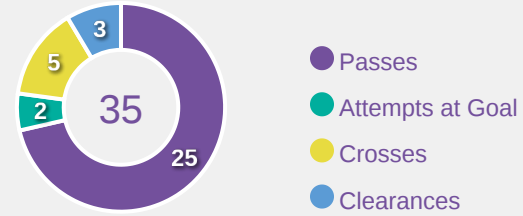

Defensive Actions

68

Forced Turnovers

69

Possession Regained

8

Interceptions

48

Tackles

2.7

Possession Actions / Defensive Action

Blocks

Possession Contests

Most Possession Regains

11

ANA MORGANTI
GOALKEEPER

#	Player	Total Possession Regains
1	ANA MORGANTI	11
3	SOFIA COUTO	8
4	GI MAZZOTTI	9
5	HELO CAMARGO	3
7	ANINHA	2
8	LARISSA FORTE	10
9	JUJU	1
10	KAYLANE	8
11	GIOVANNA WAKSMAN	2
16	EMILLY LUCAS	7
17	KALENA BELLINI	4
2	MARIANE	4
18	YNGRID PIAUI	0