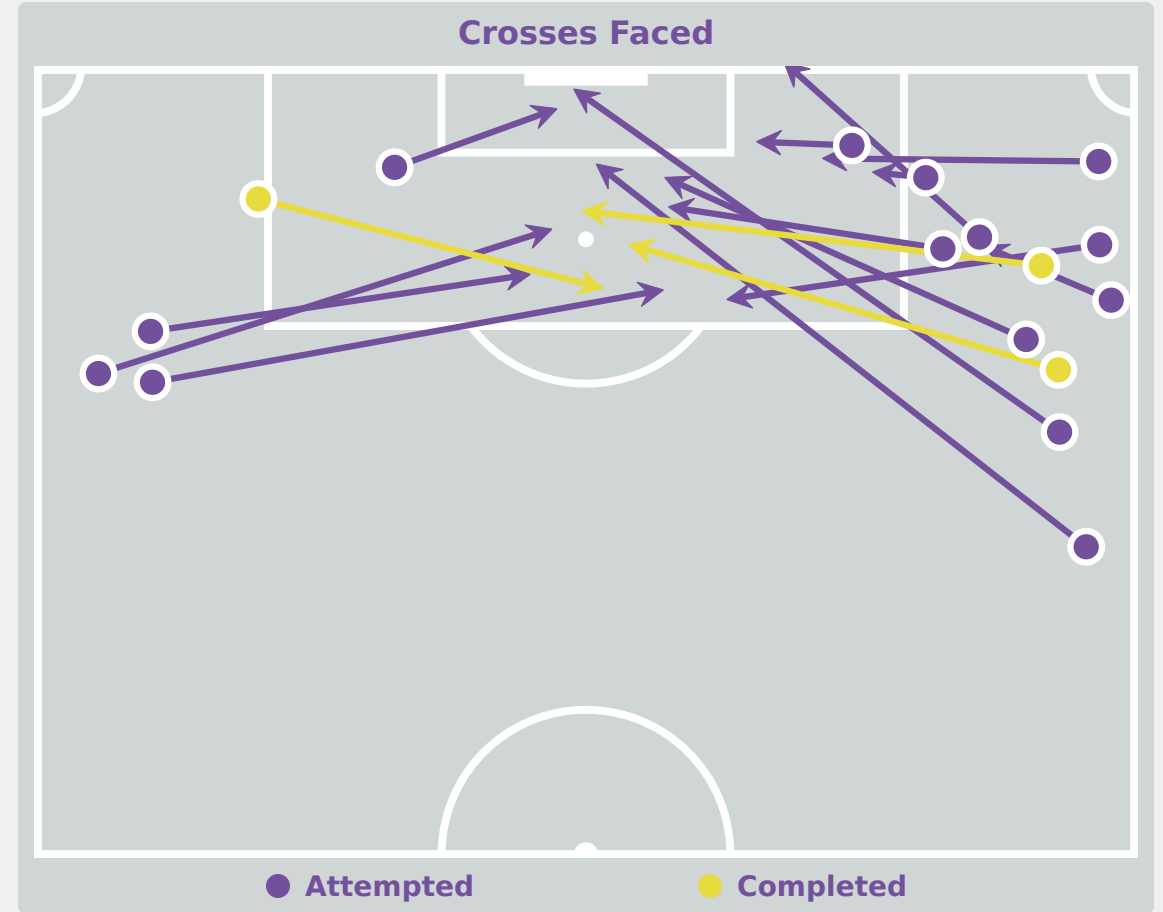

Aerial Control

Delivery Types Faced

Total	In Swing	Out Swing	Driven	Lofted	Cutback	Push
23	4	13	0	2	0	4