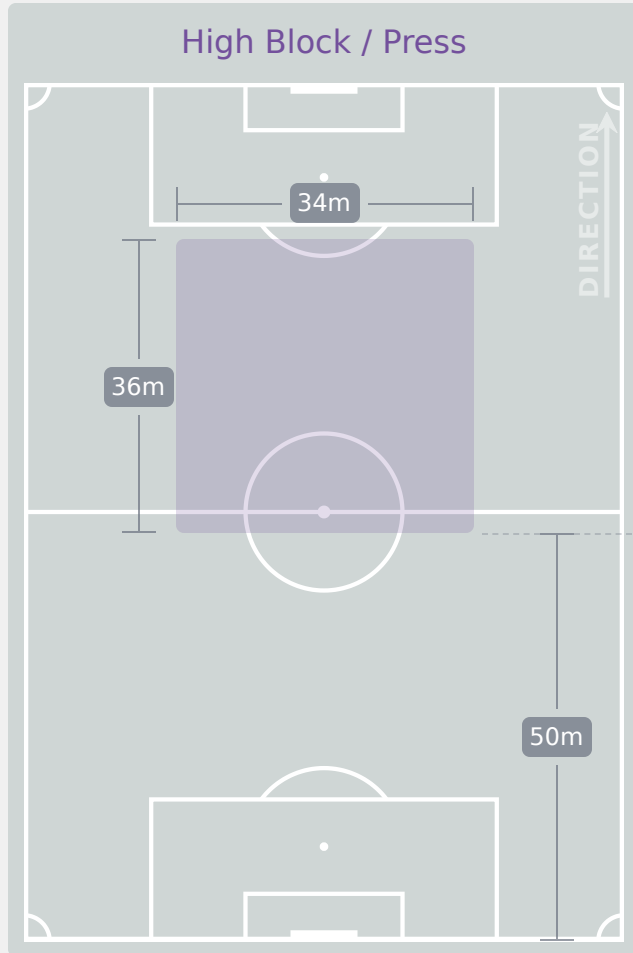

Defensive Line Height & Team Length