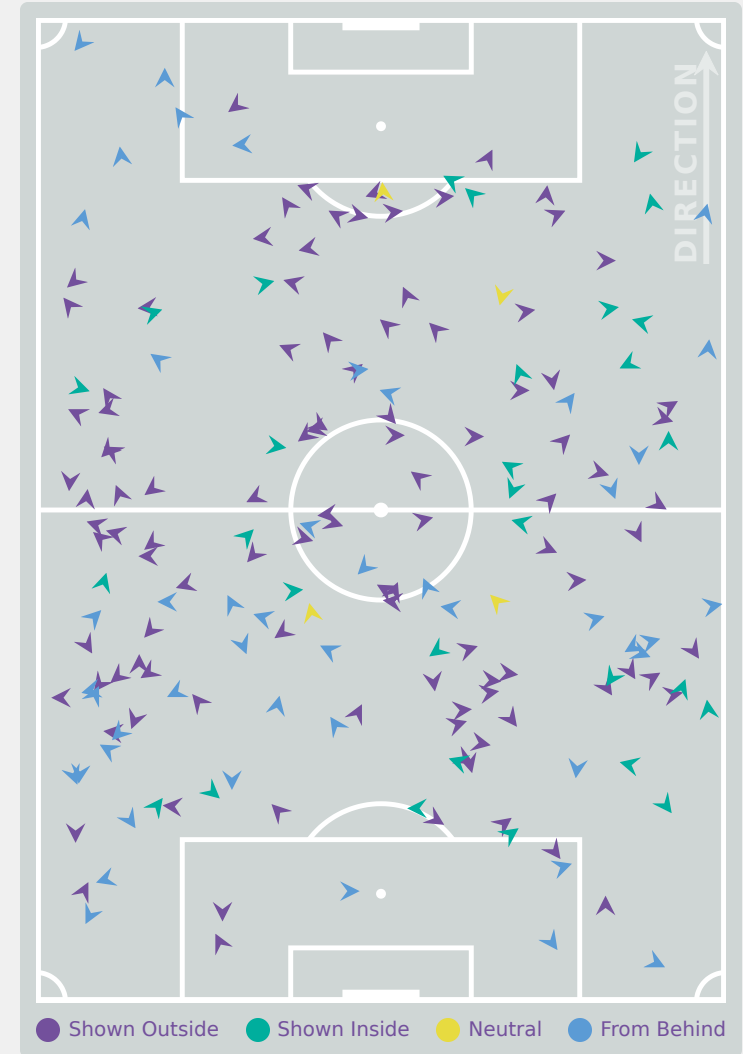

**Most Direct Pressures**

**15**

**ANINHA**  
ATTACKING MIDFIELD RIGHT

**Most Direct Pressures**

**7**

**MALUBA Blessing**  
DEFENSIVE MIDFIELD CENTRE LEFT

**Zambia**

**FIFA**  
U-17 WOMEN'S  
WORLD CUP  
DOMINICAN REPUBLIC 2024

# GOALKEEPING

Brazil 1 - 0 Zambia