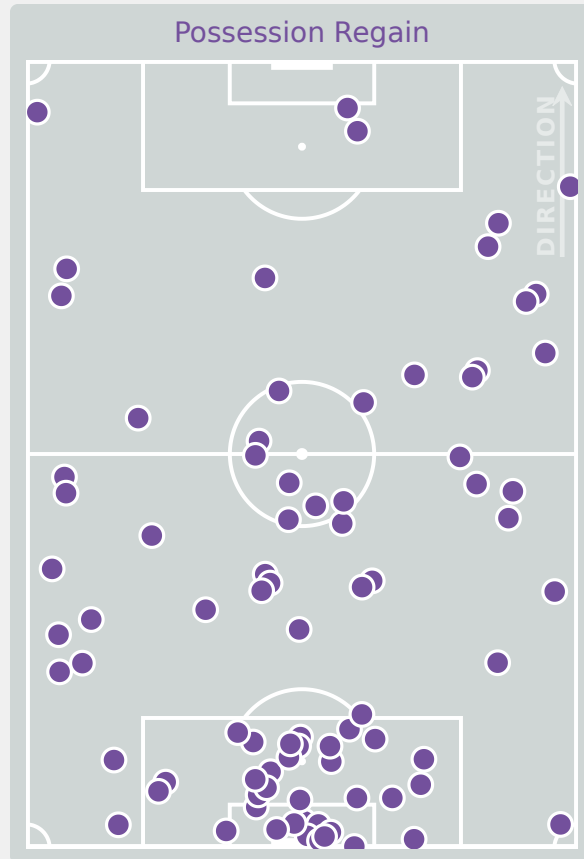

Defensive Actions

70

Forced Turnovers

70

Possession Regained

12

Interceptions

47

Tackles

1.85

Possession Actions / Defensive Action