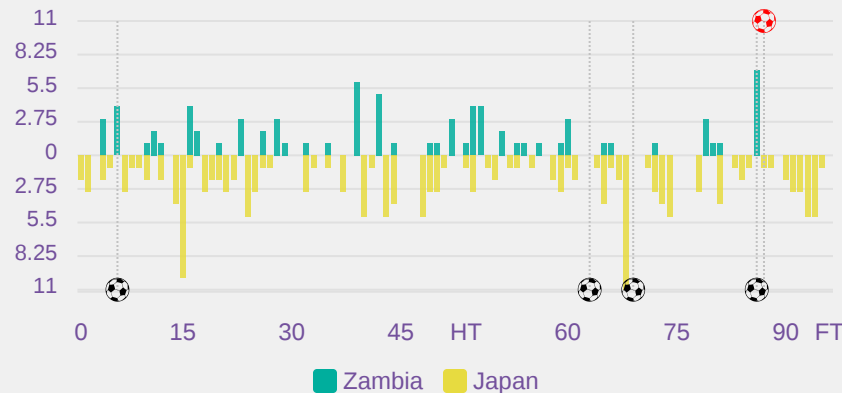

Distribution in the Final Third