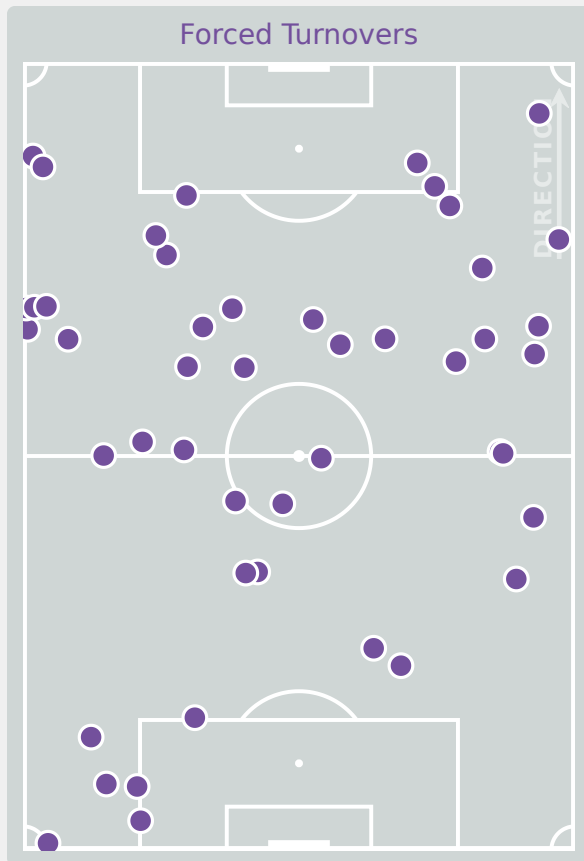

Defensive Actions