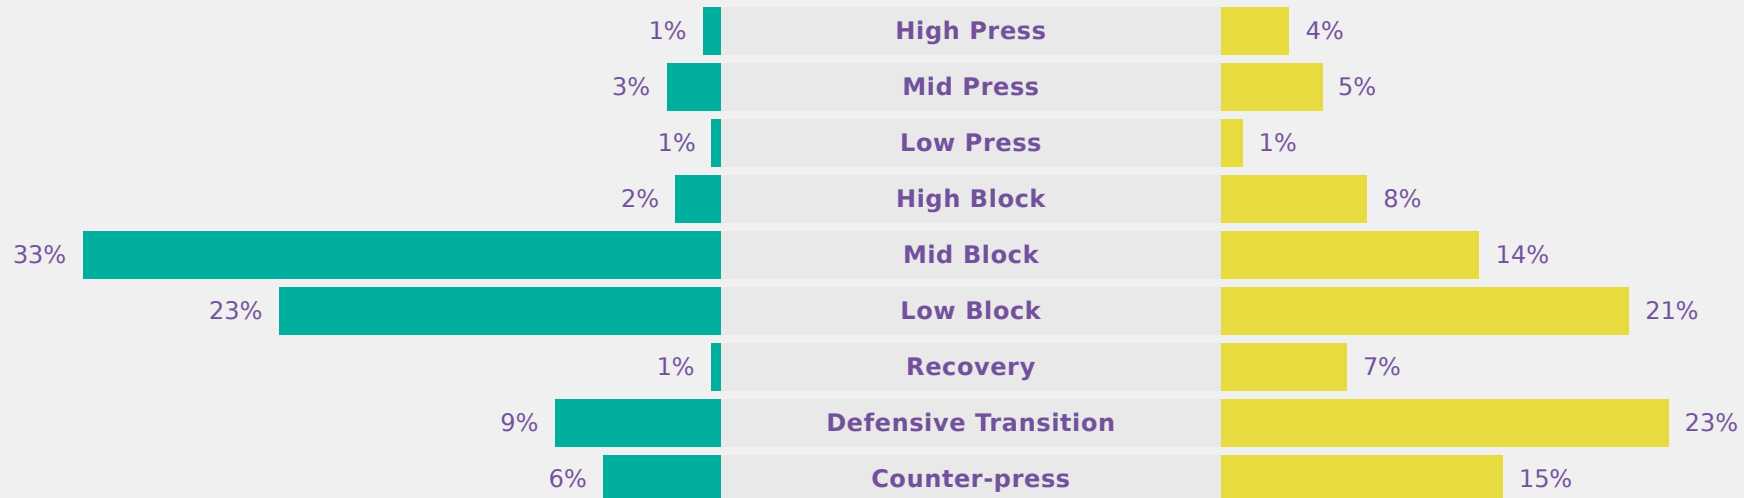

OUT OF POSSESSION