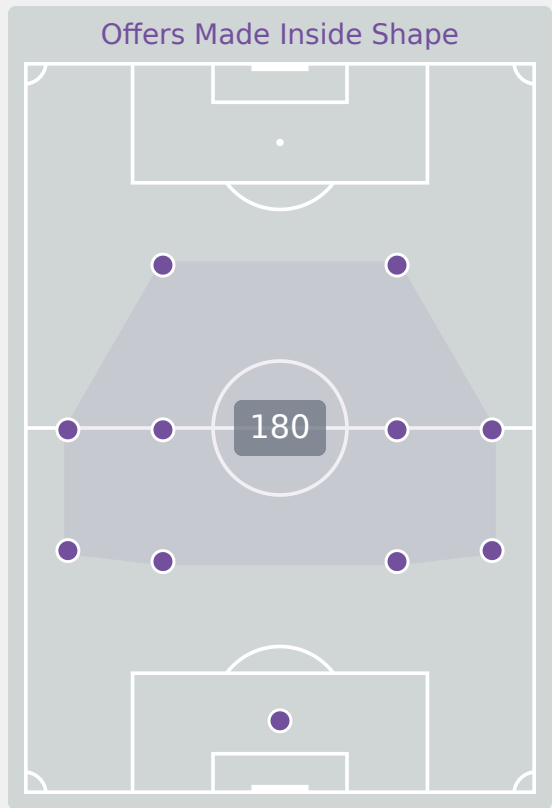

Offering to Receive

#	Player	Offers Made	Offers Received	% Made & Received
1	FUKUDA Mao	0	0	0%
2	AOKI Yuna	15	13	86.7%
3	MAKIGUCHI Yuka	2	1	50%
4	OTA Mitsuki	32	18	56.2%
5	SAKAKI Manaka	60	23	38.3%
8	KINOSHITA Hinako	3	1	33.3%
9	SATO Momo Saruang Ueki	33	7	21.2%
14	SHINJO Miharuru	65	34	52.3%
16	FUKUSHIMA Noa	52	20	38.5%
17	ASO Tamami	0	0	0%
18	SANO Momoka	15	5	33.3%
12	SAKATA Korin	0	0	0%
6	SUZUKI Haruko	3	1	33.3%
11	NEZU Ririka	5	2	40%
13	TSUDA Anon	8	4	50%
19	TSUJI Amiru	27	2	7.4%