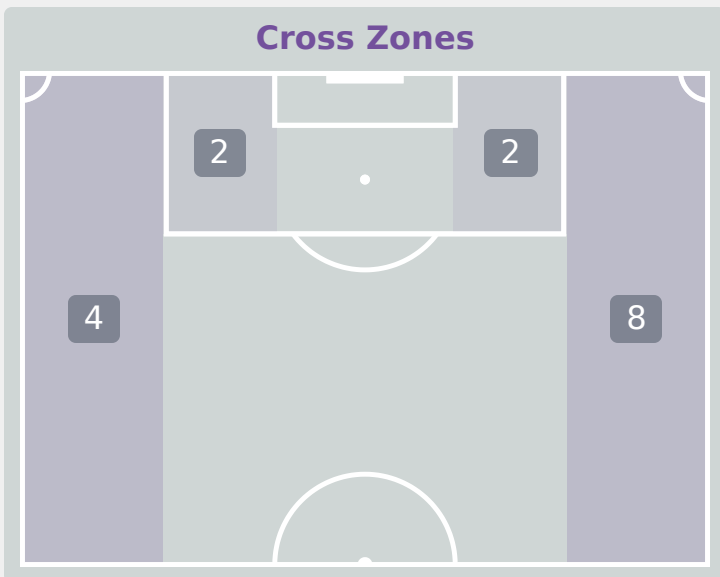

Japan

Attempts at Goal

Time	Player	Outcome	Body Part	Delivery Type
92	16 FUKUSHIMA Noa	Off Target	Left Foot	Pass

Crosses (Open Play)

Delivery Type

Attempted

16

Completed