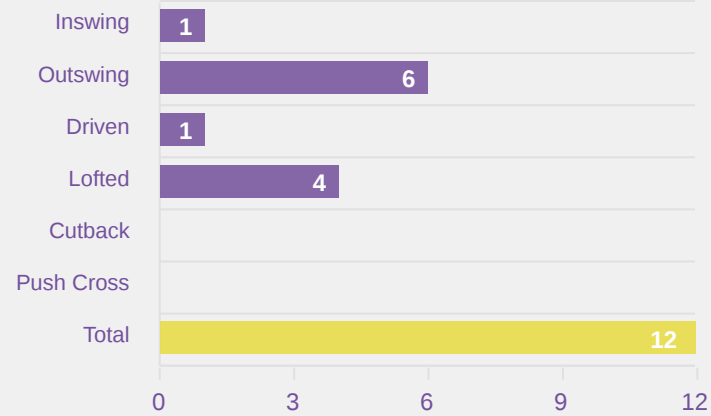

Japan

Attempts at Goal

Time	Player	Outcome	Body Part	Delivery Type
92	16 FUKUSHIMA Noa	Off Target	Left Foot	Pass

Crosses (Open Play)

Delivery Type

Attempted

16

Completed

1

Most Crosses Attempted

5

CHIPASULA Mercy
RIGHT WINGER

#	Player	Inswing	Outswing	Driven	Lofted	Cutback	Push Cross	Total Attempted
18	MUFUNTE Mwila Chishala	0	0	0	0	0	0	0
3	MUKUPA Mary	0	0	0	0	0	0	0
4	MALANDA Nana	0	0	0	0	0	0	0
6	MALUBA Blessing	0	1	0	1	0	0	2
7	CHILWIZHI Gift	0	1	0	0	0	0	1
9	CHIPASULA Mercy	1	3	0	1	0	0	5
10	CHILESHE Bwalya	1	0	0	0	0	1	2
11	ZULU Zangose Blessing	0	0	0	0	1	0	1
14	GONDWE Margret	0	1	0	0	0	0	1
17	MUBANGA Taonga	0	0	0	0	0	0	0
20	MWANZA Saliya	0	1	1	0	0	0	2
8	MATIPA Harriet	0	0	0	0	0	0	0
12	MWENDA Lilian	0	1	0	0	0	0	1
19	HANONGO Lweendo	0	0	0	0	0	0	0
21	MUWOWO Ruth	0	0	0	0	0	1	1

Crosses (Open Play)

Delivery Type

Attempted

12

Completed

2

Most Crosses Attempted

4