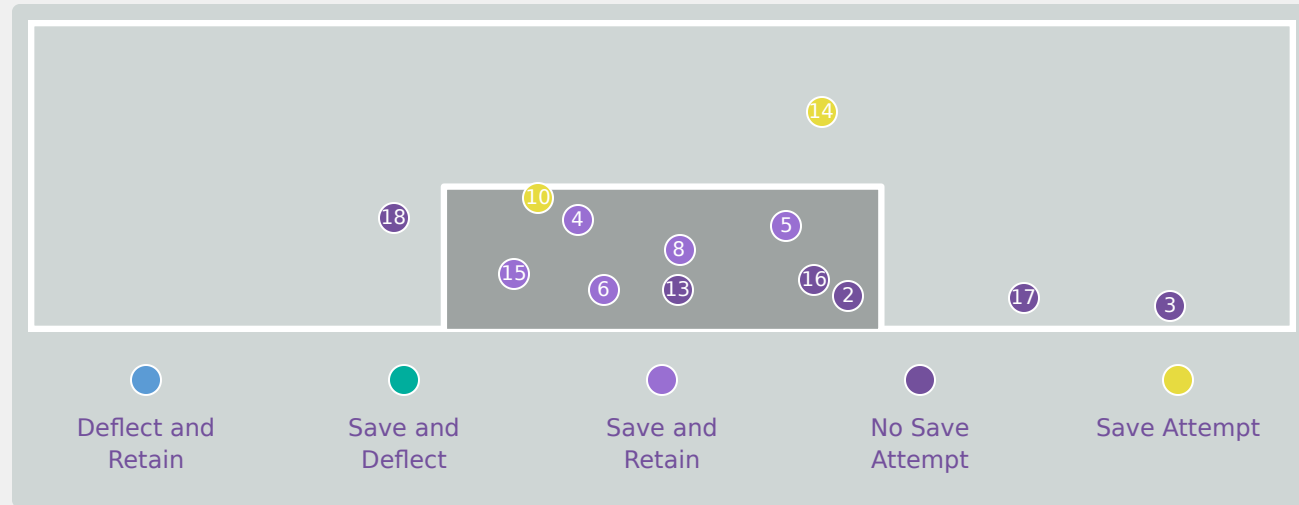

Zambia 1 - 4 Japan

Goalkeeping Involvement

Zambia

Zambia GK Involvement Timeline

55
Total Involvements

Japan

Japan GK Involvement Timeline

34
Total Involvements

Goalkeeping Distribution

Goalkeeping Distribution

Goal Prevention

18
Total Attempts on Goal Faced

56
Save %

Total Attempts on Goal Faced	Total Goal Interventions	Save & Retain	Deflect & Retain	Save & Deflect	Save Attempt	No Save Attempt
18	5	5	0	0	3	10

Goal Prevention

6
Total Attempts on Goal Faced

100
Save %

Total Attempts on Goal Faced	Total Goal Interventions	Save & Retain	Deflect & Retain	Save & Deflect	Save Attempt	No Save Attempt
6	2	1	1	1	0	3

Aerial Control