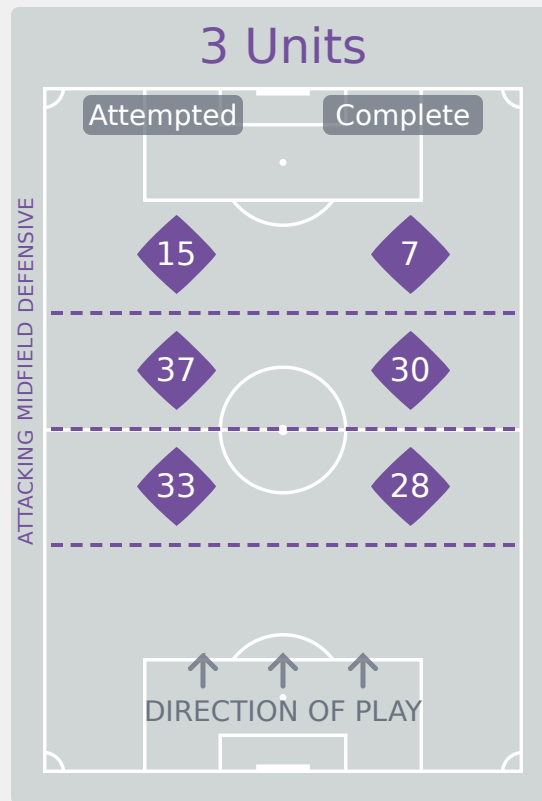

In Possession Line Height & Team Length

In Possession Line Height & Team Length

Line Breaks

Zambia

Attempted Line Breaks

108

Attempted Line Breaks	1
Inside Shape	1
Outside Shape	0

Attempted Line Breaks	85
Inside Shape	69
Outside Shape	16

Attempted Line Breaks	22
Inside Shape	16
Outside Shape	6

Line Breaks

Attempted Line Breaks

144

Attempted Line Breaks	9
Inside Shape	4
Outside Shape	5

Attempted Line Breaks	85
Inside Shape	46
Outside Shape	39

Attempted Line Breaks	50
Inside Shape	32
Outside Shape	18

Line Breaks

Japan 

					4 Units				3 Units			2 Units		Direction			Distribution Type		
#	Player	Line Breaks Attempted	Line Breaks Completed	Line Break Completion %	Attacking Line	Attacking Midfield Line	Midfield Line	Defensive Line	Attacking Line	Midfield Line	Defensive Line	Midfield Line	Defensive Line	Through	Around	Over	Pass	Cross	Ball Progression
1	FUKUDA Mao	0	0	0%	0	0	0	0	0	0	0	0	0	0	0	0	0	0	0
2	AOKI Yuna	30	25	83%	0	1	0	2	8	9	4	4	2	9	7	14	30	0	0
3	MAKIGUCHI Yuka	6	4	67%	0	0	1	0	1	1	2	1	0	2	1	3	4	2	0
4	OTA Mitsuki	18	13	72%	0	0	0	1	3	4	3	5	2	4	10	4	15	3	0
5	SAKAKI Manaka	21	13	62%	0	0	0	0	3	6	1	10	1	8	5	8	18	3	0
8	KINOSHITA Hinako	5	4	80%	0	0	0	0	0	1	2	1	1	4	1	0	5	0	0
9	SATO Momo Saruang Ueki	0	0	0%	0	0	0	0	0	0	0	0	0	0	0	0	0	0	0
14	SHINJO Miharuru	6	2	33%	0	0	0	0	1	2	2	1	0	4	1	1	5	0	1
16	FUKUSHIMA Noa	7	5	71%	0	0	1	0	3	2	0	1	0	2	2	3	7	0	0
17	ASO Tamami	32	29	91%	1	0	1	0	11	6	0	13	0	3	19	10	32	0	0
18	SANO Momoka	6	2	33%	0	0	0	0	2	3	0	1	0	3	1	2	6	0	0
12	SAKATA Korin	0	0	0%	0	0	0	0	0	0	0	0	0	0	0	0	0	0	0
6	SUZUKI Haruko	11	9	82%	1	0	0	0	1	3	1	5	0	0	6	5	11	0	0
11	NEZU Ririka	1	0	0%	0	0	0	0	0	0	0	0	1	0	1	0	1	0	0
13	TSUDA Anon	0	0	0%	0	0	0	0	0	0	0	0	0	0	0	0	0	0	0
19	TSUJI Amiru	1	0	0%	0	0	0	0	0	0	0	0	1	1	0	0	1	0	0