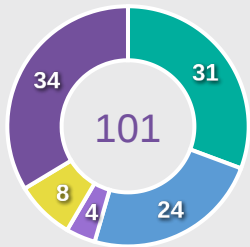

Movement to Receive

Movement Types by Phase

Final Third Phase

Progression Phase

Build Up Phase

All Movement Types

- In Front
- In Between
- Out to In
- In to Out
- In Behind

Top Ranked Players

Type	Player	Movements
In Front	8 MATIPA Harriet	6
In Between	11 ZULU Zangose Blessing	8
Out to In	20 MWANZA Saliya	2
In to Out	19 HANONGO Lweendo	3
In Behind	10 CHILESHE Bwalya	6

Movement Types Pitch Third