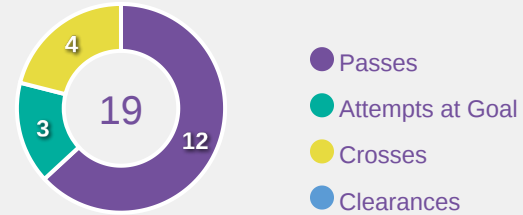

10

Interceptions

27

Tackles

2.56

Possession Actions / Defensive Action

Blocks

Possession Contests

Most Possession Regains

13

MUFUNTE Mwila Chishala
GOALKEEPER

#	Player	Total Possession Regains
18	MUFUNTE Mwila Chishala	13
3	MUKUPA Mary	3
4	MALANDA Nana	6
6	MALUBA Blessing	3
7	CHILWIZHI Gift	2
9	CHIPASULA Mercy	5
10	CHILESHE Bwalya	1
11	ZULU Zangose Blessing	2
14	GONDWE Margret	3
17	MUBANGA Taonga	5
20	MWANZA Saliya	9
8	MATIPA Harriet	3
12	MWENDA Lilian	1
19	HANONGO Lweendo	5
21	MUWOWO Ruth	0