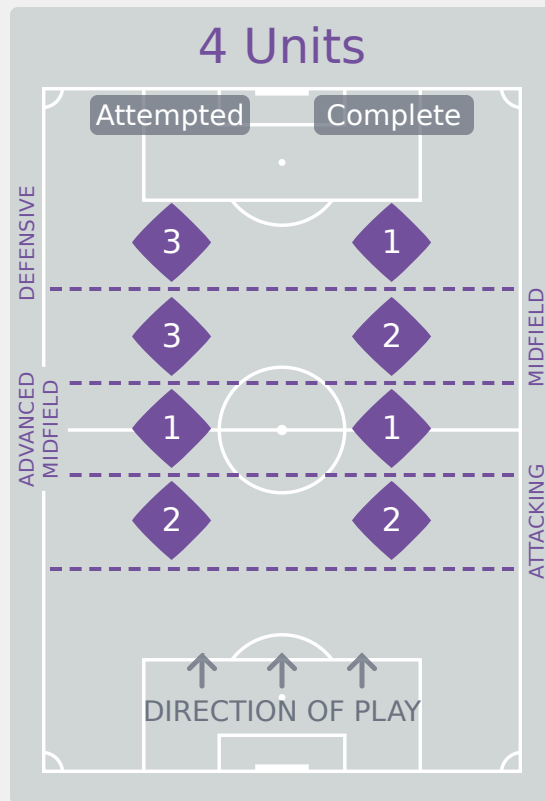

In Possession Line Height & Team Length

In Possession Line Height & Team Length

Line Breaks

Zambia

Attempted Line Breaks

108

Attempted Line Breaks	1
Inside Shape	1
Outside Shape	0

Attempted Line Breaks	85
Inside Shape	69
Outside Shape	16

Attempted Line Breaks	22
Inside Shape	16
Outside Shape	6

Line Breaks

Attempted Line Breaks

144

Attempted Line Breaks	9
Inside Shape	4
Outside Shape	5

Attempted Line Breaks	85
Inside Shape	46
Outside Shape	39