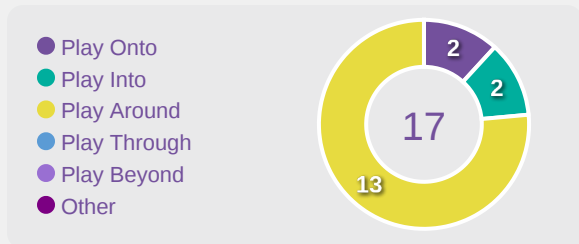

Goalkeeping Distribution