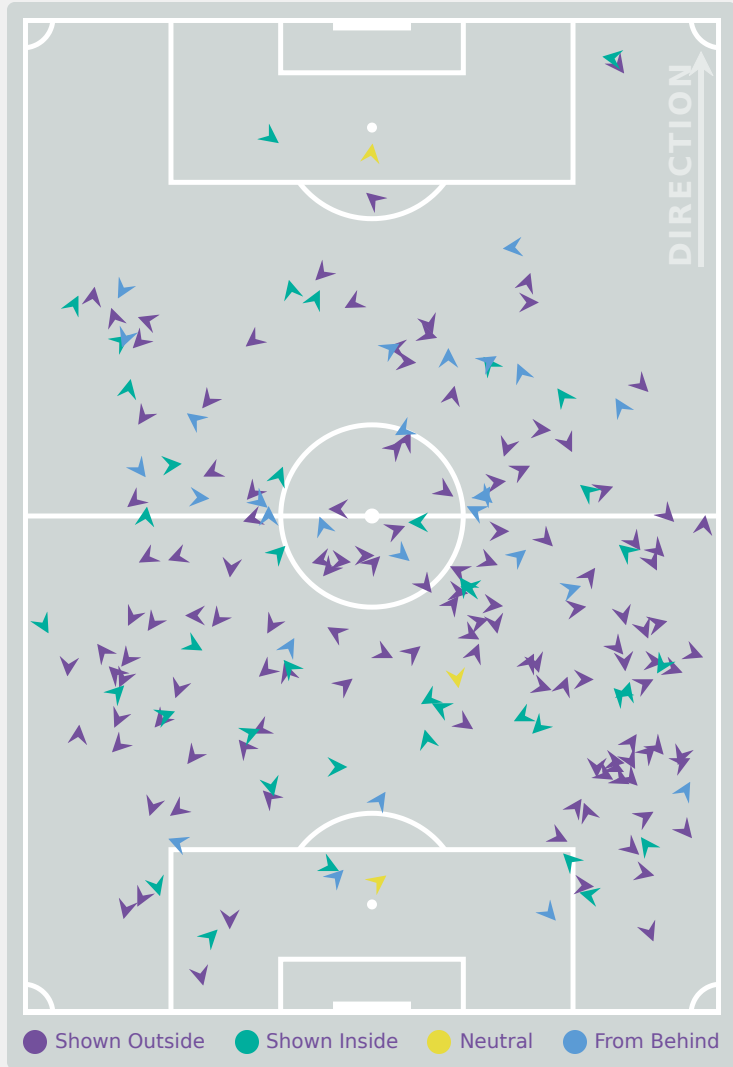

Defensive Actions

Blocks

Possession Contests

Most Possession Regains

#	Player	Total Possession Regains
1	FUKUDA Mao	5
2	AOKI Yuna	3
3	MAKIGUCHI Yuka	1
4	OTA Mitsuki	3
5	SAKAKI Manaka	0
8	KINOSHITA Hinako	2
9	SATO Momo Saruang Ueki	1
14	SHINJO Miharuru	0
16	FUKUSHIMA Noa	3
17	ASO Tamami	5
18	SANO Momoka	4
12	SAKATA Korin	0
6	SUZUKI Haruko	3
11	NEZU Ririka	1
13	TSUDA Anon	0
19	TSUJI Amiru	1

Defensive Line Height & Team Length

Defensive Line Height & Team Length

Defensive Pressure

Zambia

Japan

198	Total Pressures	179
32	Direct Pressures	54
1.62s	Avg Pressure Duration	2.36s
47	Forced Turnovers	47
21.69s	Ball Recovery Time	7.94s
61	Pushing on into Pressing	44
178	Pushing on	71
40	Pressing Direction Inside	21
128	Pressing Direction Outside	112

Most Direct Pressures

6

MWANZA Saliya
LEFT BACK

Most Direct Pressures

10

NEZU Ririka
BENCH

FIFA
U-17 WOMEN'S
WORLD CUP
DOMINICAN REPUBLIC 2024

GOALKEEPING