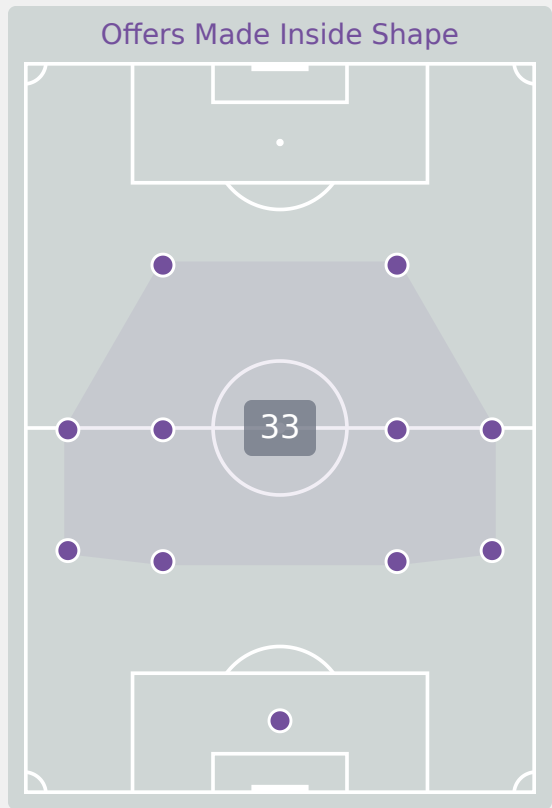

Offering to Receive

60
Total Offers Made

18
Total Offers Received

Most Offers
17
ZULU Zangose Blessing
LEFT CENTRE MIDFIELD

34
Offers Made in Final Third

19
Offers Made in Middle Third

7
Offers Made in Defensive Third

#	Player	Offers Made	Offers Received	% Made & Received
18	MUFUNTE Mwila Chishala	1	1	100%
3	MUKUPA Mary	1	0	0%
4	MALANDA Nana	1	1	100%
6	MALUBA Blessing	1	0	0%
7	CHILWIZHI Gift	4	1	25%
9	CHIPASULA Mercy	1	0	0%
10	CHILESHE Bwalya	6	1	16.7%
11	ZULU Zangose Blessing	17	5	29.4%
14	GONDWE Margret	0	0	0%
17	MUBANGA Taonga	0	0	0%
20	MWANZA Saliya	8	3	37.5%
8	MATIPA Harriet	13	3	23.1%
12	MWENDA Lilian	2	1	50%
19	HANONGO Lweendo	5	2	40%
21	MUWOWO Ruth	0	0	0%