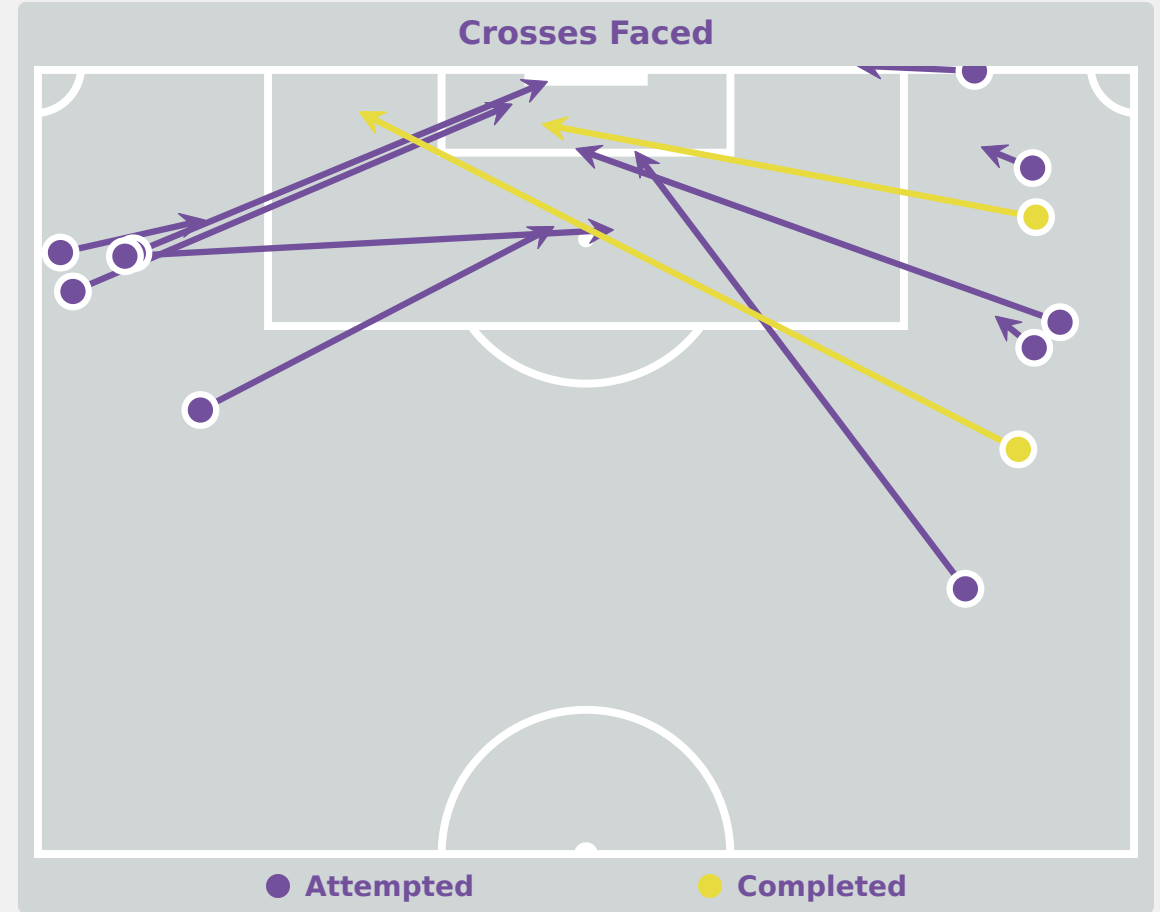

Goal Prevention

6
Total Attempts on Goal Faced

100
Save %

Total Attempts on Goal Faced	Total Goal Interventions	Save & Retain	Deflect & Retain	Save & Deflect	Save Attempt	No Save Attempt
6	2	1	1	1	0	3

Aerial Control