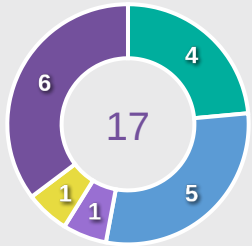

Offering to Receive

#	Player	Offers Made	Offers Received	% Made & Received
1	FUKUDA Mao	0	0	0%
2	AOKI Yuna	15	13	86.7%
3	MAKIGUCHI Yuka	2	1	50%
4	OTA Mitsuki	32	18	56.2%
5	SAKAKI Manaka	60	23	38.3%
8	KINOSHITA Hinako	3	1	33.3%
9	SATO Momo Saruang Ueki	33	7	21.2%
14	SHINJO Miharuru	65	34	52.3%
16	FUKUSHIMA Noa	52	20	38.5%
17	ASO Tamami	0	0	0%
18	SANO Momoka	15	5	33.3%
12	SAKATA Korin	0	0	0%
6	SUZUKI Haruko	3	1	33.3%
11	NEZU Ririka	5	2	40%
13	TSUDA Anon	8	4	50%
19	TSUJI Amiru	27	2	7.4%

Movement to Receive

Movement Types by Phase

Final Third Phase

Progression Phase

Build Up Phase

All Movement Types

- In Front
- In Between
- Out to In
- In to Out
- In Behind

Top Ranked Players