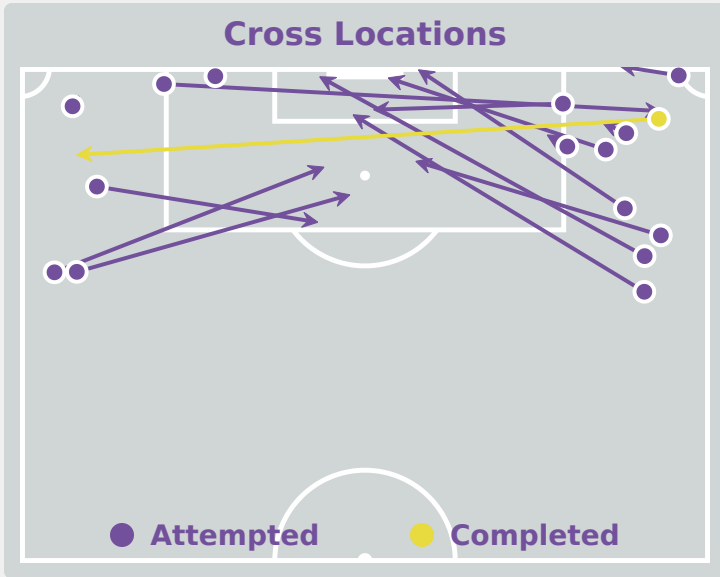

Zambia

Attempts at Goal

Key	Outcome	Shots
●	Goals	0
●	On Target	2
●	Off Target	2
●	Blocked	1
●	Incomplete	0

Attempts at Goal

Time	Player	Outcome	Body Part	Delivery Type
23	9 CHIPASULA Mercy	Off Target - Saved	Head	Freekick
39	7 CHILWIZHI Gift	Incomplete - Blocked	Right Foot	Loose Ball
47	9 CHIPASULA Mercy	On Target - Saved	Right Foot	Pass
48	4 MALANDA Nana	Off Target	Right Foot	Pass
70	8 MATIPA Harriet	On Target - Saved	Right Foot	Loose Ball

Attempts at Goal

Key	Outcome	Shots
	Goals	4
	On Target	5
	Off Target	4
	Blocked	3
	Incomplete	2

Attempts at Goal

Japan 

Time	Player	Outcome	Body Part	Delivery Type
2	14 SHINJO Miharuru	Incomplete - Blocked	Right Foot	Pass
5	14 SHINJO Miharuru	On Target - Goal	Left Foot	Pass
8	18 SANO Momoka	Off Target	Head	Corner
13	2 AOKI Yuna	On Target - Saved	Right Foot	Ball Progression
25	9 SATO Momo Saruang Ueki	On Target - Saved	Right Foot	Pass
35	5 SAKAKI Manaka	On Target - Saved	Right Foot	Freekick
50	8 KINOSHITA Hinako	Incomplete - Player On Ball Error	Right Foot	Pass
53	9 SATO Momo Saruang Ueki	On Target - Saved	Head	Freekick
61	16 FUKUSHIMA Noa	Incomplete - Foul For	Right Foot	Pass
62	9 SATO Momo Saruang Ueki	On Target - Goal	Right Foot	Penalty
67	14 SHINJO Miharuru	Incomplete - Blocked	Right Foot	Pass
68	4 OTA Mitsuki	Incomplete - Blocked	Right Foot	Loose Ball
68	14 SHINJO Miharuru	On Target - Goal	Right Foot	Cross
71	16 FUKUSHIMA Noa	Off Target	Right Foot	Pass
78	13 TSUDA Anon	On Target - Saved	Right Foot	Other
85	4 OTA Mitsuki	On Target - Goal	Head	Corner
90	4 OTA Mitsuki	Off Target	Head	Freekick

Japan

Attempts at Goal

Time	Player	Outcome	Body Part	Delivery Type
92	16 FUKUSHIMA Noa	Off Target	Left Foot	Pass

Crosses (Open Play)

Delivery Type

Attempted

16

Completed