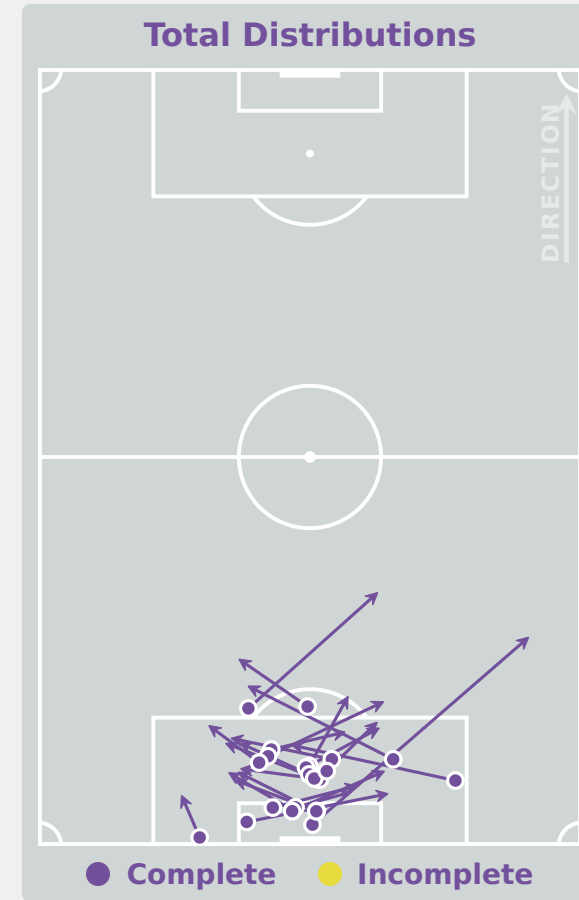

Zambia 1 - 4 Japan

Goalkeeping Involvement

Zambia

Zambia GK Involvement Timeline

55
Total Involvements

Japan

Japan GK Involvement Timeline

34
Total Involvements

Goalkeeping Distribution

Goalkeeping Distribution

Goal Prevention

18
Total Attempts on Goal Faced

56
Save %

Total Attempts on Goal Faced	Total Goal Interventions	Save & Retain	Deflect & Retain	Save & Deflect	Save Attempt	No Save Attempt
18	5	5	0	0	3	10