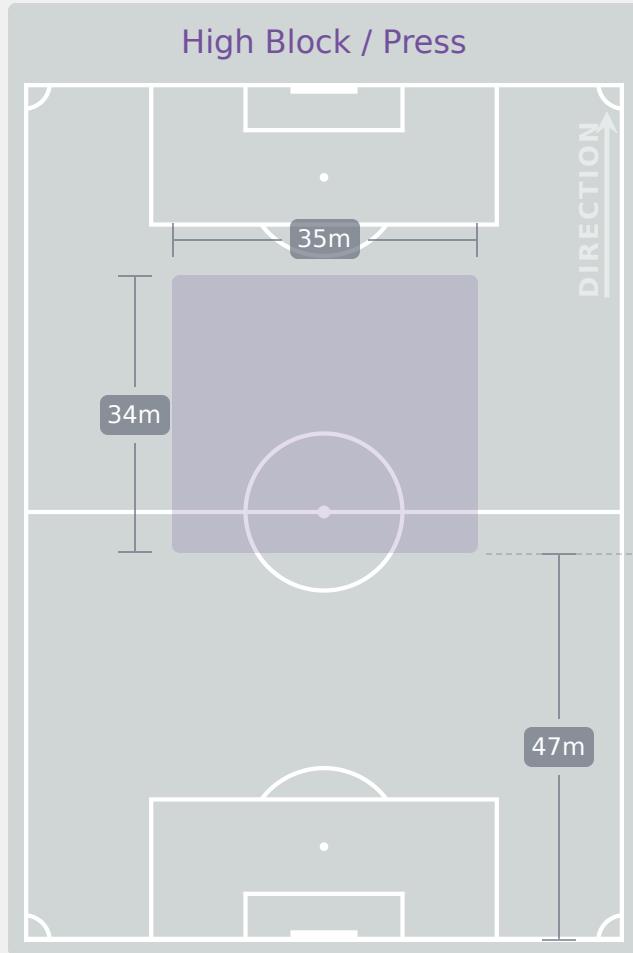

Defensive Actions

Blocks

Possession Contests

Most Possession Regains

#	Player	Total Possession Regains
1	FUKUDA Mao	5
2	AOKI Yuna	3
3	MAKIGUCHI Yuka	1
4	OTA Mitsuki	3
5	SAKAKI Manaka	0
8	KINOSHITA Hinako	2
9	SATO Momo Saruang Ueki	1
14	SHINJO Miharuru	0
16	FUKUSHIMA Noa	3
17	ASO Tamami	5
18	SANO Momoka	4
12	SAKATA Korin	0
6	SUZUKI Haruko	3
11	NEZU Ririka	1
13	TSUDA Anon	0
19	TSUJI Amiru	1

Defensive Line Height & Team Length

Defensive Line Height & Team Length

Defensive Pressure

Zambia

Japan

198	Total Pressures	179
32	Direct Pressures	54
1.62s	Avg Pressure Duration	2.36s
47	Forced Turnovers	47
21.69s	Ball Recovery Time	7.94s
61	Pushing on into Pressing	44
178	Pushing on	71
40	Pressing Direction Inside	21
128	Pressing Direction Outside	112