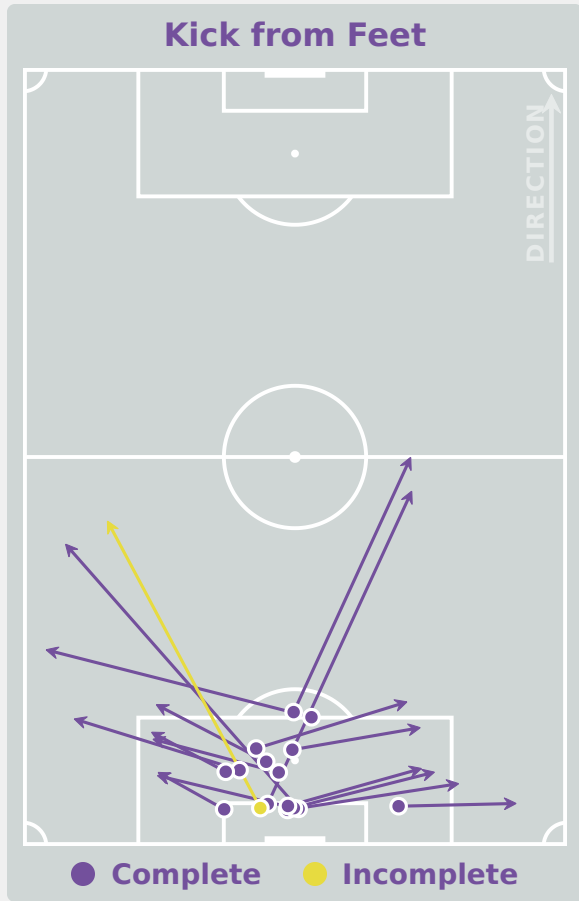

Goalkeeping Distribution