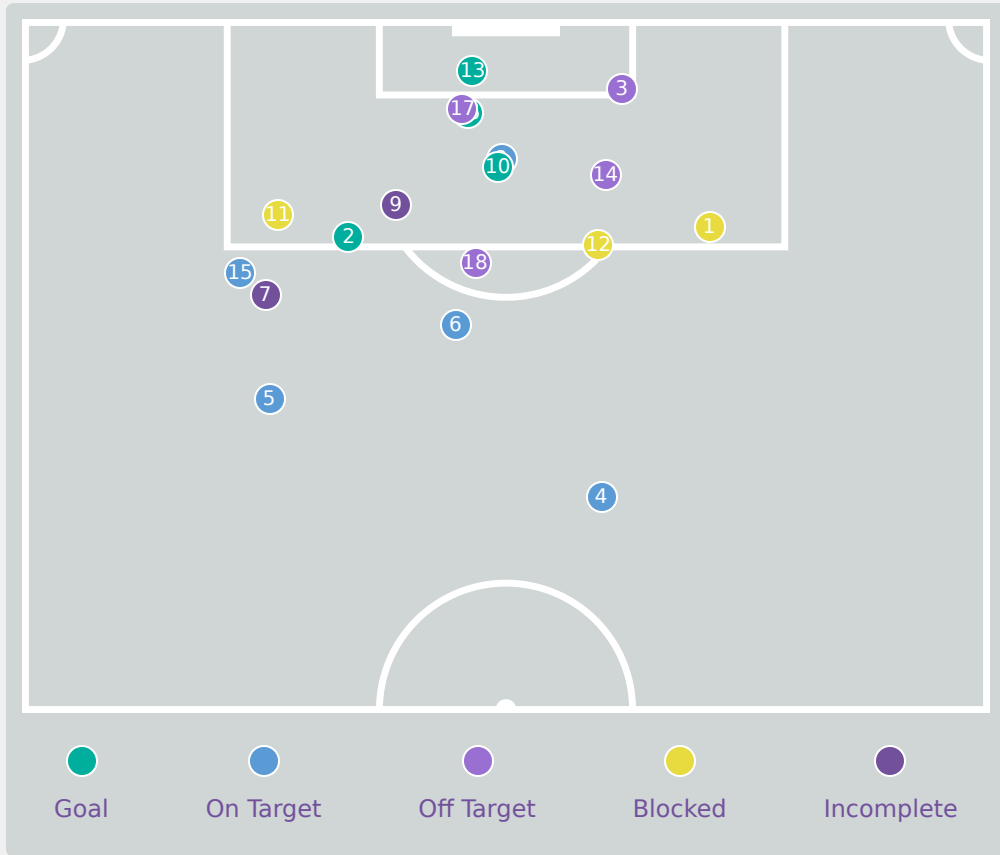

Zambia

Attempts at Goal

Key	Outcome	Shots
●	Goals	0
●	On Target	2
●	Off Target	2
●	Blocked	1
●	Incomplete	0

Attempts at Goal

Time	Player	Outcome	Body Part	Delivery Type
23	9 CHIPASULA Mercy	Off Target - Saved	Head	Freekick
39	7 CHILWIZHI Gift	Incomplete - Blocked	Right Foot	Loose Ball
47	9 CHIPASULA Mercy	On Target - Saved	Right Foot	Pass
48	4 MALANDA Nana	Off Target	Right Foot	Pass
70	8 MATIPA Harriet	On Target - Saved	Right Foot	Loose Ball

Attempts at Goal

Key	Outcome	Shots
	Goals	4
	On Target	5
	Off Target	4
	Blocked	3
	Incomplete	2

Attempts at Goal

Japan 

Time	Player	Outcome	Body Part	Delivery Type
2	14 SHINJO Miharuru	Incomplete - Blocked	Right Foot	Pass
5	14 SHINJO Miharuru	On Target - Goal	Left Foot	Pass
8	18 SANO Momoka	Off Target	Head	Corner
13	2 AOKI Yuna	On Target - Saved	Right Foot	Ball Progression
25	9 SATO Momo Saruang Ueki	On Target - Saved	Right Foot	Pass
35	5 SAKAKI Manaka	On Target - Saved	Right Foot	Freekick
50	8 KINOSHITA Hinako	Incomplete - Player On Ball Error	Right Foot	Pass
53	9 SATO Momo Saruang Ueki	On Target - Saved	Head	Freekick
61	16 FUKUSHIMA Noa	Incomplete - Foul For	Right Foot	Pass
62	9 SATO Momo Saruang Ueki	On Target - Goal	Right Foot	Penalty
67	14 SHINJO Miharuru	Incomplete - Blocked	Right Foot	Pass
68	4 OTA Mitsuki	Incomplete - Blocked	Right Foot	Loose Ball
68	14 SHINJO Miharuru	On Target - Goal	Right Foot	Cross
71	16 FUKUSHIMA Noa	Off Target	Right Foot	Pass
78	13 TSUDA Anon	On Target - Saved	Right Foot	Other
85	4 OTA Mitsuki	On Target - Goal	Head	Corner
90	4 OTA Mitsuki	Off Target	Head	Freekick