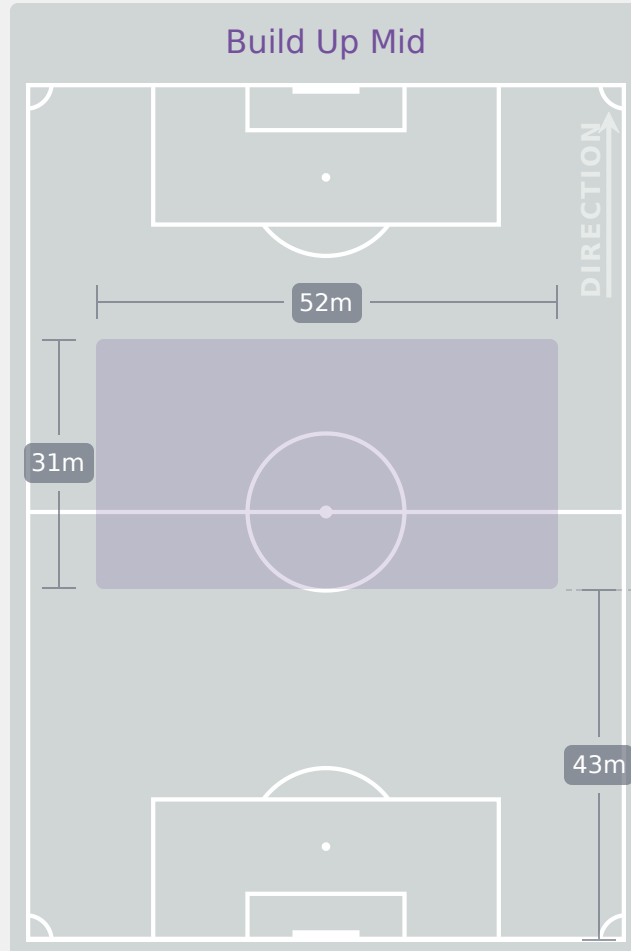

In Possession Line Height & Team Length

In Possession Line Height & Team Length

Line Breaks

Zambia

Attempted Line Breaks

108

Attempted Line Breaks	1
Inside Shape	1
Outside Shape	0

Attempted Line Breaks	85
Inside Shape	69
Outside Shape	16