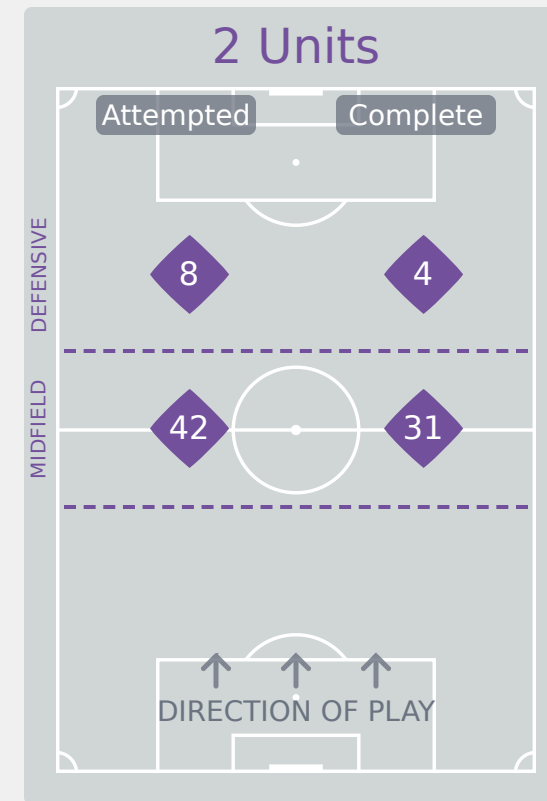

In Possession Line Height & Team Length

In Possession Line Height & Team Length

Line Breaks

Zambia

Attempted Line Breaks

108

Attempted Line Breaks	1
Inside Shape	1
Outside Shape	0

Attempted Line Breaks	85
Inside Shape	69
Outside Shape	16

Attempted Line Breaks	22
Inside Shape	16
Outside Shape	6

Line Breaks

Attempted Line Breaks

144

Attempted Line Breaks	9
Inside Shape	4
Outside Shape	5

Attempted Line Breaks	85
Inside Shape	46
Outside Shape	39

Attempted Line Breaks	50
Inside Shape	32
Outside Shape	18

Line Breaks

Japan 

					4 Units				3 Units			2 Units		Direction			Distribution Type		
#	Player	Line Breaks Attempted	Line Breaks Completed	Line Break Completion %	Attacking Line	Attacking Midfield Line	Midfield Line	Defensive Line	Attacking Line	Midfield Line	Defensive Line	Midfield Line	Defensive Line	Through	Around	Over	Pass	Cross	Ball Progression
1	FUKUDA Mao	0	0	0%	0	0	0	0	0	0	0	0	0	0	0	0	0	0	0
2	AOKI Yuna	30	25	83%	0	1	0	2	8	9	4	4	2	9	7	14	30	0	0
3	MAKIGUCHI Yuka	6	4	67%	0	0	1	0	1	1	2	1	0	2	1	3	4	2	0
4	OTA Mitsuki	18	13	72%	0	0	0	1	3	4	3	5	2	4	10	4	15	3	0
5	SAKAKI Manaka	21	13	62%	0	0	0	0	3	6	1	10	1	8	5	8	18	3	0
8	KINOSHITA Hinako	5	4	80%	0	0	0	0	0	1	2	1	1	4	1	0	5	0	0
9	SATO Momo Saruang Ueki	0	0	0%	0	0	0	0	0	0	0	0	0	0	0	0	0	0	0
14	SHINJO Miharuru	6	2	33%	0	0	0	0	1	2	2	1	0	4	1	1	5	0	1
16	FUKUSHIMA Noa	7	5	71%	0	0	1	0	3	2	0	1	0	2	2	3	7	0	0
17	ASO Tamami	32	29	91%	1	0	1	0	11	6	0	13	0	3	19	10	32	0	0
18	SANO Momoka	6	2	33%	0	0	0	0	2	3	0	1	0	3	1	2	6	0	0
12	SAKATA Korin	0	0	0%	0	0	0	0	0	0	0	0	0	0	0	0	0	0	0
6	SUZUKI Haruko	11	9	82%	1	0	0	0	1	3	1	5	0	0	6	5	11	0	0
11	NEZU Ririka	1	0	0%	0	0	0	0	0	0	0	0	1	0	1	0	1	0	0
13	TSUDA Anon	0	0	0%	0	0	0	0	0	0	0	0	0	0	0	0	0	0	0
19	TSUJI Amiru	1	0	0%	0	0	0	0	0	0	0	0	1	1	0	0	1	0	0