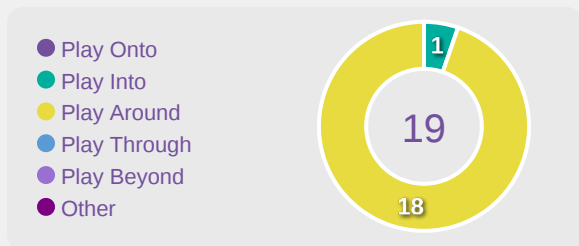

Goalkeeping Distribution