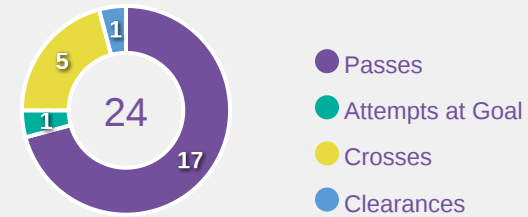

Defensive Actions

Blocks

Possession Contests

Most Possession Regains

#	Player	Total Possession Regains
1	FUKUDA Mao	5
2	AOKI Yuna	3
3	MAKIGUCHI Yuka	1
4	OTA Mitsuki	3
5	SAKAKI Manaka	0
8	KINOSHITA Hinako	2
9	SATO Momo Saruang Ueki	1
14	SHINJO Miharuru	0
16	FUKUSHIMA Noa	3
17	ASO Tamami	5
18	SANO Momoka	4
12	SAKATA Korin	0
6	SUZUKI Haruko	3
11	NEZU Ririka	1
13	TSUDA Anon	0
19	TSUJI Amiru	1