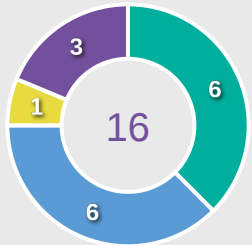

Offering to Receive

#	Player	Offers Made	Offers Received	% Made & Received
1	FUKUDA Mao	0	0	0%
2	AOKI Yuna	15	13	86.7%
3	MAKIGUCHI Yuka	2	1	50%
4	OTA Mitsuki	32	18	56.2%
5	SAKAKI Manaka	60	23	38.3%
8	KINOSHITA Hinako	3	1	33.3%
9	SATO Momo Saruang Ueki	33	7	21.2%
14	SHINJO Miharuru	65	34	52.3%
16	FUKUSHIMA Noa	52	20	38.5%
17	ASO Tamami	0	0	0%
18	SANO Momoka	15	5	33.3%
12	SAKATA Korin	0	0	0%
6	SUZUKI Haruko	3	1	33.3%
11	NEZU Ririka	5	2	40%
13	TSUDA Anon	8	4	50%
19	TSUJI Amiru	27	2	7.4%

Movement to Receive

Movement Types by Phase

Final Third Phase

Progression Phase

Build Up Phase

All Movement Types

- In Front
- In Between
- Out to In
- In to Out
- In Behind

Top Ranked Players