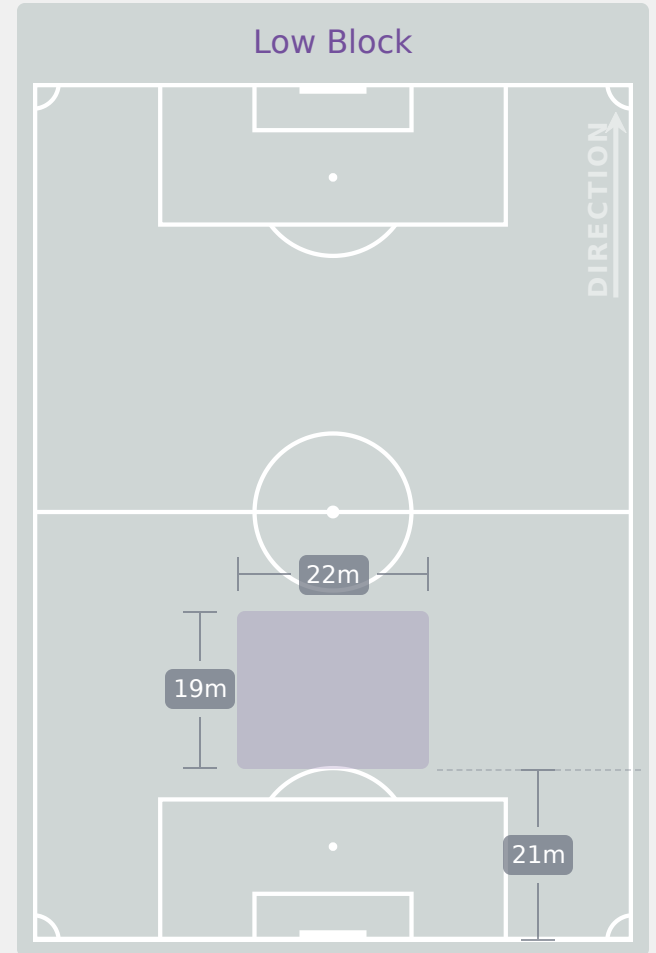

Defensive Actions

Blocks

Possession Contests

Most Possession Regains

#	Player	Total Possession Regains
1	FUKUDA Mao	5
2	AOKI Yuna	3
3	MAKIGUCHI Yuka	1
4	OTA Mitsuki	3
5	SAKAKI Manaka	0
8	KINOSHITA Hinako	2
9	SATO Momo Saruang Ueki	1
14	SHINJO Miharuru	0
16	FUKUSHIMA Noa	3
17	ASO Tamami	5
18	SANO Momoka	4
12	SAKATA Korin	0
6	SUZUKI Haruko	3
11	NEZU Ririka	1
13	TSUDA Anon	0
19	TSUJI Amiru	1

Defensive Line Height & Team Length

Defensive Line Height & Team Length

Defensive Pressure

Zambia

Japan

198	Total Pressures	179
32	Direct Pressures	54
1.62s	Avg Pressure Duration	2.36s
47	Forced Turnovers	47
21.69s	Ball Recovery Time	7.94s
61	Pushing on into Pressing	44
178	Pushing on	71
40	Pressing Direction Inside	21
128	Pressing Direction Outside	112