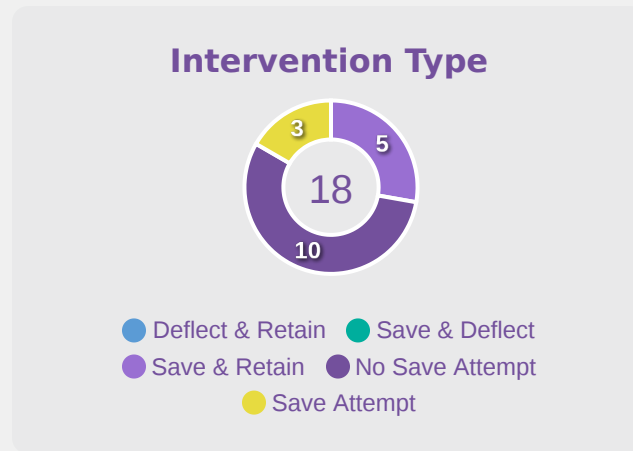

Goalkeeping Distribution

Goalkeeping Distribution

Goal Prevention

18
Total Attempts on Goal Faced

56
Save %

Total Attempts on Goal Faced	Total Goal Interventions	Save & Retain	Deflect & Retain	Save & Deflect	Save Attempt	No Save Attempt
18	5	5	0	0	3	10

Goal Prevention

6
Total Attempts on Goal Faced

100
Save %

Total Attempts on Goal Faced	Total Goal Interventions	Save & Retain	Deflect & Retain	Save & Deflect	Save Attempt	No Save Attempt
6	2	1	1	1	0	3

Aerial Control