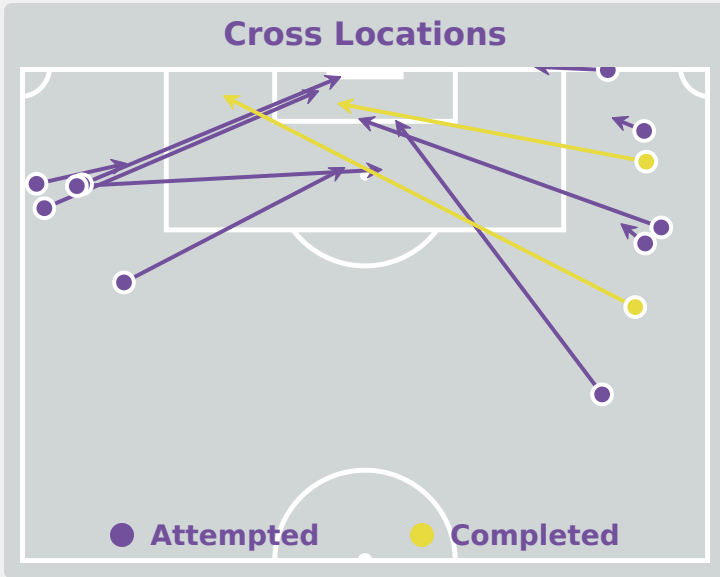

Japan

Attempts at Goal

Time	Player	Outcome	Body Part	Delivery Type
92	16 FUKUSHIMA Noa	Off Target	Left Foot	Pass

Crosses (Open Play)

Delivery Type

Attempted

16

Completed

1

Most Crosses Attempted

5

CHIPASULA Mercy
RIGHT WINGER

#	Player	Inswing	Outswing	Driven	Lofted	Cutback	Push Cross	Total Attempted
18	MUFUNTE Mwila Chishala	0	0	0	0	0	0	0
3	MUKUPA Mary	0	0	0	0	0	0	0
4	MALANDA Nana	0	0	0	0	0	0	0
6	MALUBA Blessing	0	1	0	1	0	0	2
7	CHILWIZHI Gift	0	1	0	0	0	0	1
9	CHIPASULA Mercy	1	3	0	1	0	0	5
10	CHILESHE Bwalya	1	0	0	0	0	1	2
11	ZULU Zangose Blessing	0	0	0	0	1	0	1
14	GONDWE Margret	0	1	0	0	0	0	1
17	MUBANGA Taonga	0	0	0	0	0	0	0
20	MWANZA Saliya	0	1	1	0	0	0	2
8	MATIPA Harriet	0	0	0	0	0	0	0
12	MWENDA Lilian	0	1	0	0	0	0	1
19	HANONGO Lweendo	0	0	0	0	0	0	0
21	MUWOWO Ruth	0	0	0	0	0	1	1

Crosses (Open Play)

Delivery Type

Attempted

12

Completed

2

Most Crosses Attempted

4