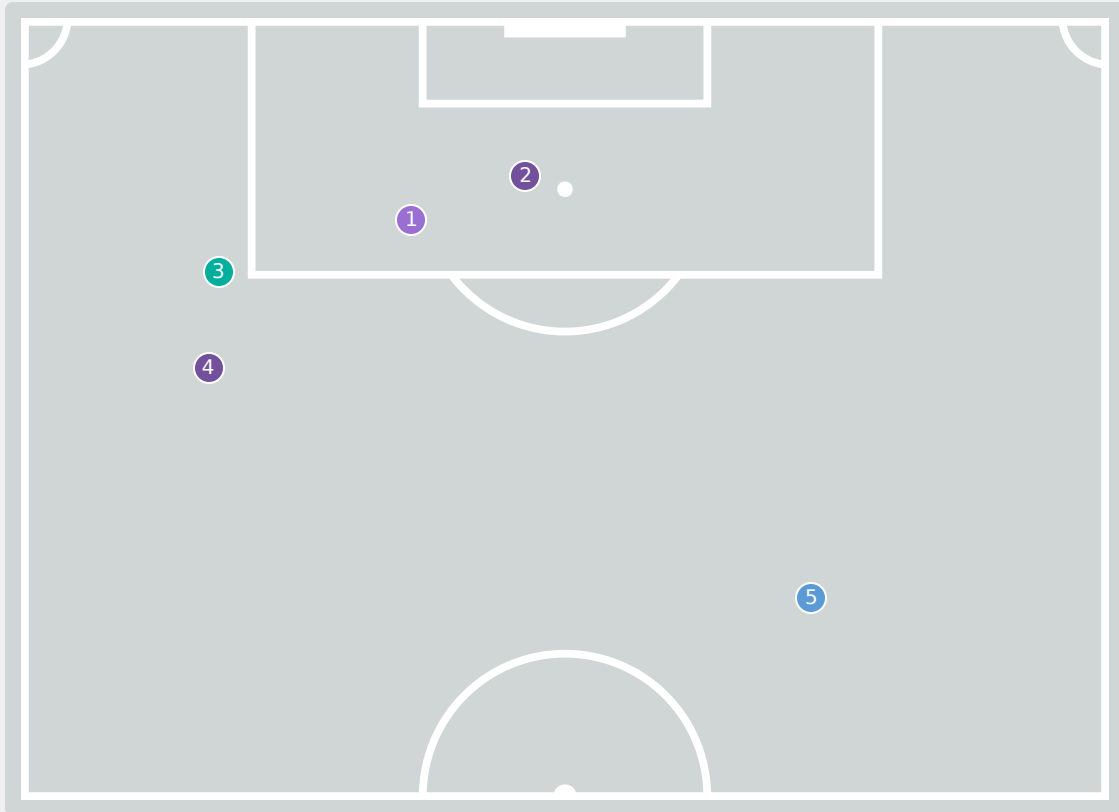

Goal Prevention

6
Total Attempts on Goal Faced

100
Save %

Total Attempts on Goal Faced	Total Goal Interventions	Save & Retain	Deflect & Retain	Save & Deflect	Save Attempt	No Save Attempt
6	2	1	1	1	0	3