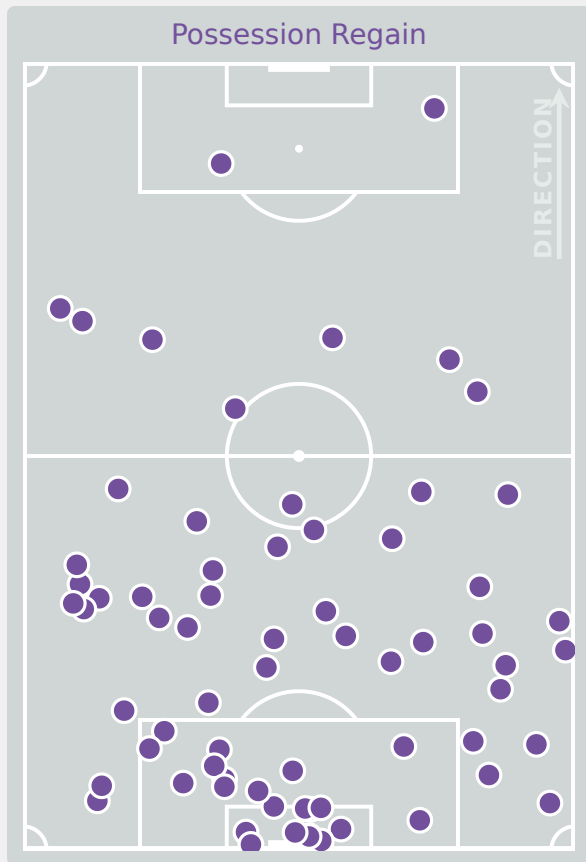

10

Interceptions

27

Tackles

2.56

Possession Actions / Defensive Action

Blocks

Possession Contests

Most Possession Regains

13

MUFUNTE Mwila Chishala
GOALKEEPER

#	Player	Total Possession Regains
18	MUFUNTE Mwila Chishala	13
3	MUKUPA Mary	3
4	MALANDA Nana	6
6	MALUBA Blessing	3
7	CHILWIZHI Gift	2
9	CHIPASULA Mercy	5
10	CHILESHE Bwalya	1
11	ZULU Zangose Blessing	2
14	GONDWE Margret	3
17	MUBANGA Taonga	5
20	MWANZA Saliya	9
8	MATIPA Harriet	3
12	MWENDA Lilian	1
19	HANONGO Lweendo	5
21	MUWOWO Ruth	0