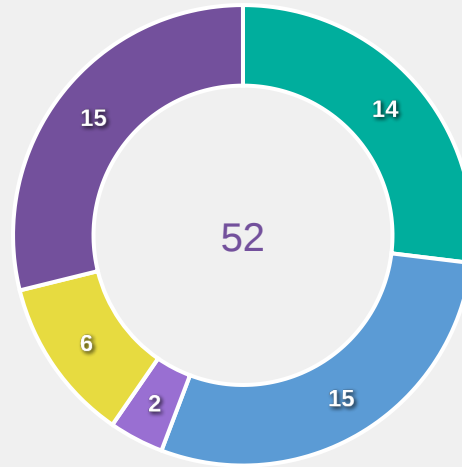

Offering to Receive

#	Player	Offers Made	Offers Received	% Made & Received
1	FUKUDA Mao	0	0	0%
2	AOKI Yuna	15	13	86.7%
3	MAKIGUCHI Yuka	2	1	50%
4	OTA Mitsuki	32	18	56.2%
5	SAKAKI Manaka	60	23	38.3%
8	KINOSHITA Hinako	3	1	33.3%
9	SATO Momo Saruang Ueki	33	7	21.2%
14	SHINJO Miharuru	65	34	52.3%
16	FUKUSHIMA Noa	52	20	38.5%
17	ASO Tamami	0	0	0%
18	SANO Momoka	15	5	33.3%
12	SAKATA Korin	0	0	0%
6	SUZUKI Haruko	3	1	33.3%
11	NEZU Ririka	5	2	40%
13	TSUDA Anon	8	4	50%
19	TSUJI Amiru	27	2	7.4%

Movement to Receive

Movement Types by Phase

Final Third Phase

Progression Phase

Build Up Phase

All Movement Types

- In Front
- In Between
- Out to In
- In to Out
- In Behind

Top Ranked Players