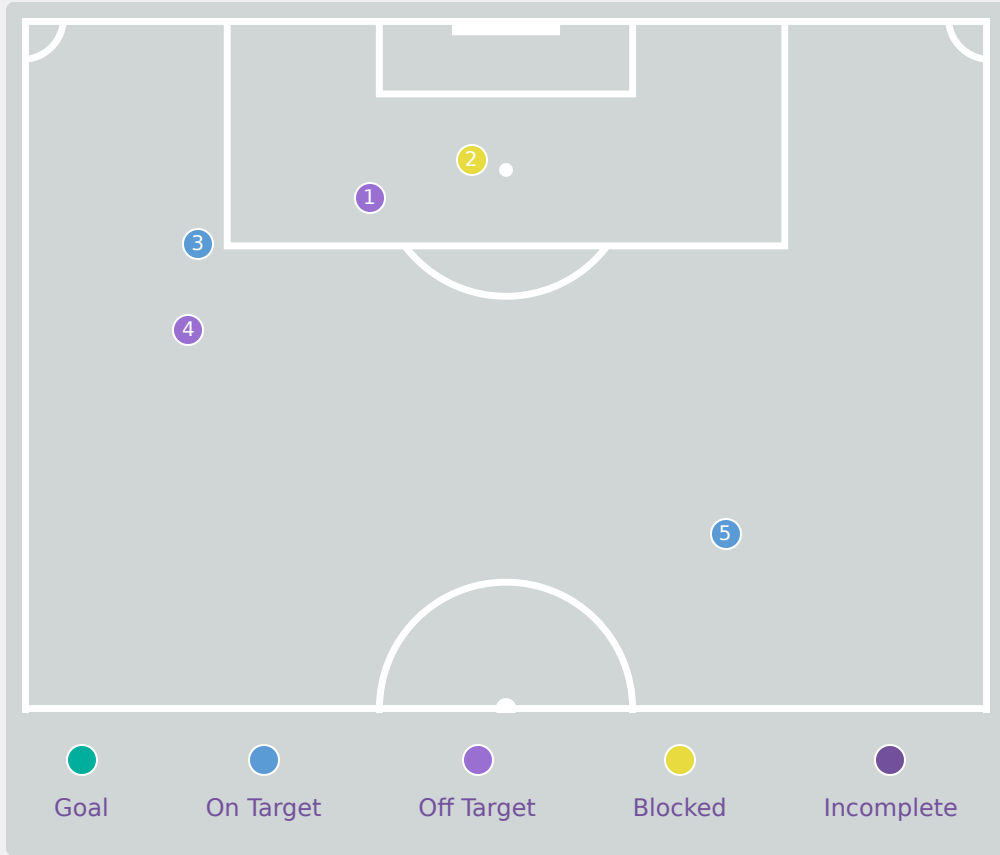

Zambia

Attempts at Goal

Key	Outcome	Shots
●	Goals	0
●	On Target	2
●	Off Target	2
●	Blocked	1
●	Incomplete	0