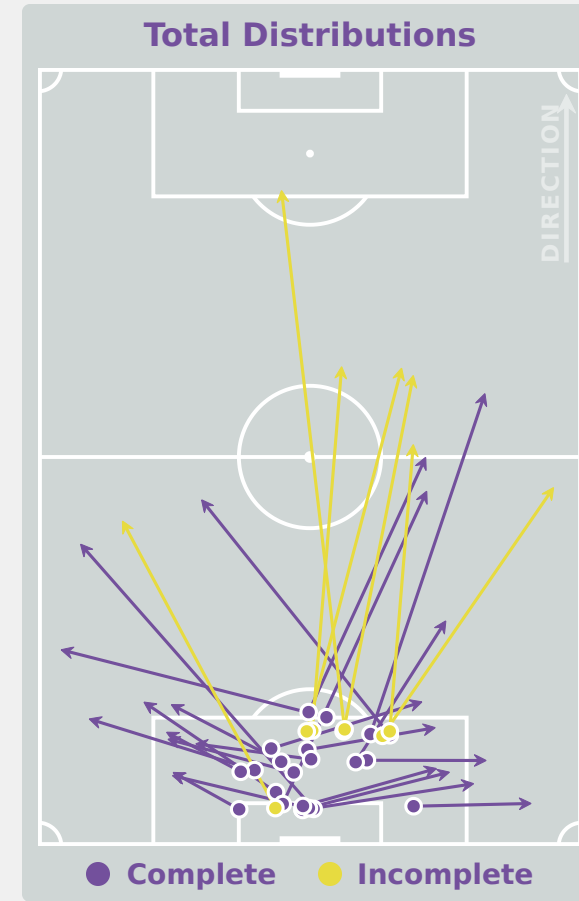

Most Direct Pressures

6

MWANZA Saliya
LEFT BACK

Most Direct Pressures

10

NEZU Ririka
BENCH

FIFA
U-17 WOMEN'S
WORLD CUP
DOMINICAN REPUBLIC 2024

GOALKEEPING

Zambia 1 - 4 Japan

Goalkeeping Involvement

Zambia

Zambia GK Involvement Timeline

55
Total Involvements

Japan

Japan GK Involvement Timeline

34
Total Involvements

Goalkeeping Distribution

Goalkeeping Distribution

Goal Prevention

18
Total Attempts on Goal Faced

56
Save %

Total Attempts on Goal Faced	Total Goal Interventions	Save & Retain	Deflect & Retain	Save & Deflect	Save Attempt	No Save Attempt
18	5	5	0	0	3	10