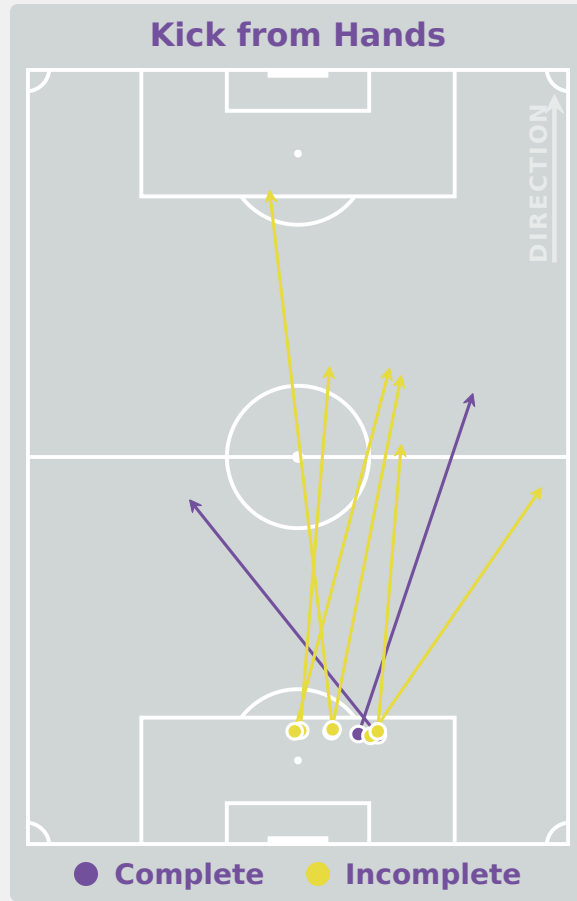

Goalkeeping Distribution