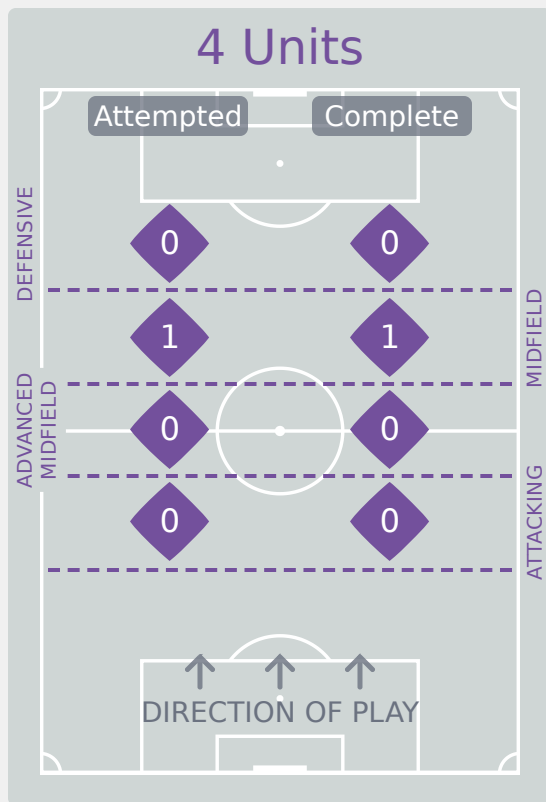

In Possession Line Height & Team Length

In Possession Line Height & Team Length

Line Breaks

Zambia

Attempted Line Breaks

108

Attempted Line Breaks	1
Inside Shape	1
Outside Shape	0

Attempted Line Breaks	85
Inside Shape	69
Outside Shape	16

Attempted Line Breaks	22
Inside Shape	16
Outside Shape	6

Line Breaks

Attempted Line Breaks

144

Attempted Line Breaks	9
Inside Shape	4
Outside Shape	5

Attempted Line Breaks	85
Inside Shape	46
Outside Shape	39