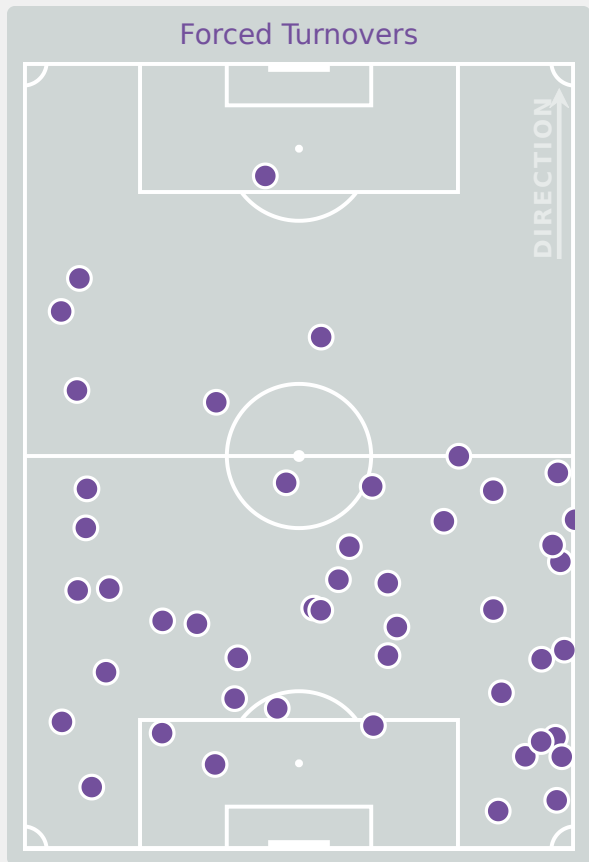

10

Interceptions

27

Tackles

2.56

Possession Actions / Defensive Action

Blocks

Possession Contests

Most Possession Regains

13

MUFUNTE Mwila Chishala
GOALKEEPER

#	Player	Total Possession Regains
18	MUFUNTE Mwila Chishala	13
3	MUKUPA Mary	3
4	MALANDA Nana	6
6	MALUBA Blessing	3
7	CHILWIZHI Gift	2
9	CHIPASULA Mercy	5
10	CHILESHE Bwalya	1
11	ZULU Zangose Blessing	2
14	GONDWE Margret	3
17	MUBANGA Taonga	5
20	MWANZA Saliya	9
8	MATIPA Harriet	3
12	MWENDA Lilian	1
19	HANONGO Lweendo	5
21	MUWOWO Ruth	0