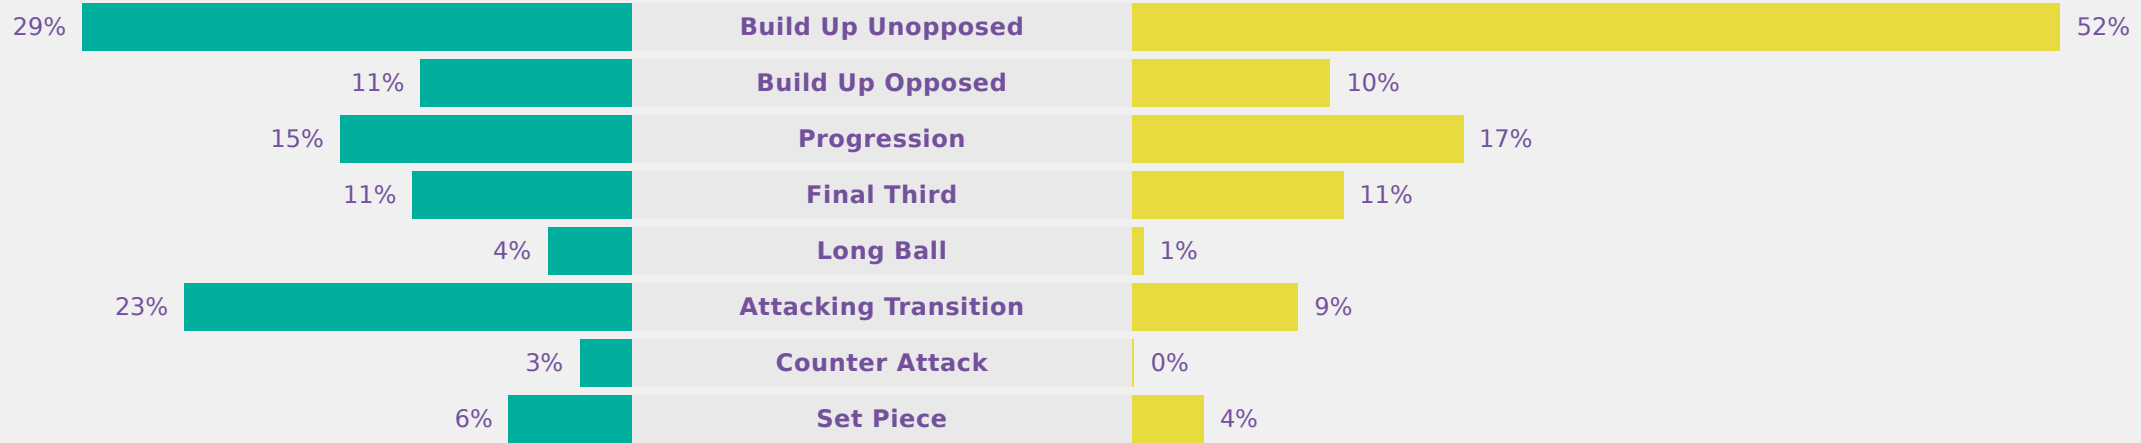

Zambia

Phases of Play

Japan

IN POSSESSION