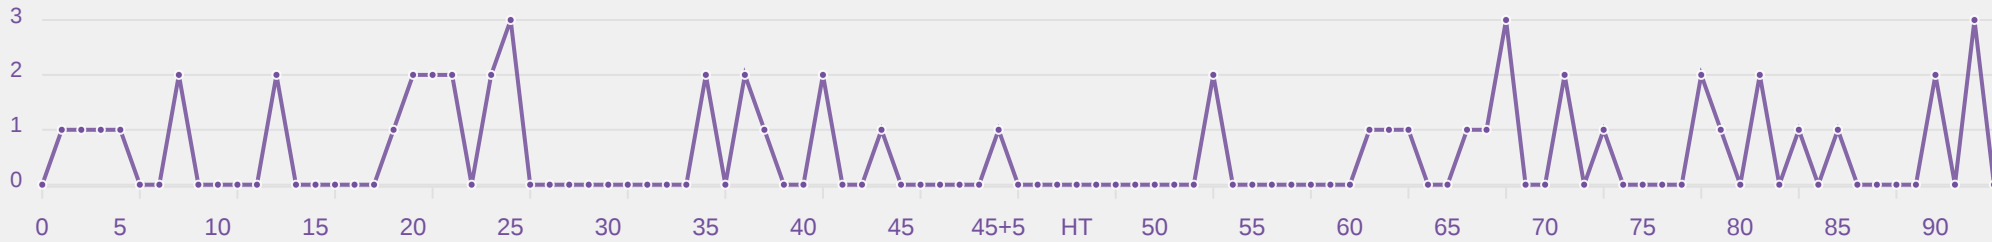

Goalkeeping Involvement

Zambia

Zambia GK Involvement Timeline