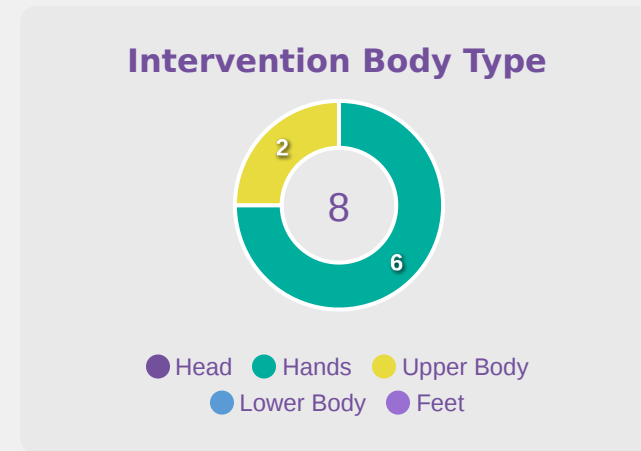

Goalkeeping Distribution

Goalkeeping Distribution

Goal Prevention

18
Total Attempts on Goal Faced

56
Save %

Total Attempts on Goal Faced	Total Goal Interventions	Save & Retain	Deflect & Retain	Save & Deflect	Save Attempt	No Save Attempt
18	5	5	0	0	3	10

Goal Prevention

6
Total Attempts on Goal Faced

100
Save %

Total Attempts on Goal Faced	Total Goal Interventions	Save & Retain	Deflect & Retain	Save & Deflect	Save Attempt	No Save Attempt
6	2	1	1	1	0	3

Aerial Control