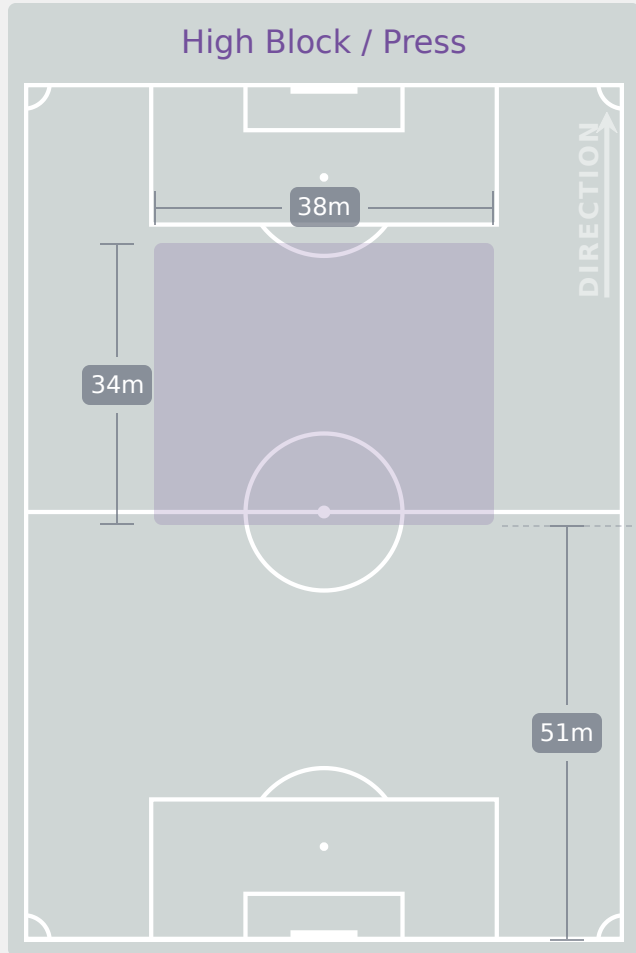

Defensive Actions

Blocks

Possession Contests

Most Possession Regains

#	Player	Total Possession Regains
1	FUKUDA Mao	5
2	AOKI Yuna	3
3	MAKIGUCHI Yuka	1
4	OTA Mitsuki	3
5	SAKAKI Manaka	0
8	KINOSHITA Hinako	2
9	SATO Momo Saruang Ueki	1
14	SHINJO Miharuru	0
16	FUKUSHIMA Noa	3
17	ASO Tamami	5
18	SANO Momoka	4
12	SAKATA Korin	0
6	SUZUKI Haruko	3
11	NEZU Ririka	1
13	TSUDA Anon	0
19	TSUJI Amiru	1

Defensive Line Height & Team Length

Defensive Line Height & Team Length

Defensive Pressure

Zambia

Japan

198	Total Pressures	179
32	Direct Pressures	54
1.62s	Avg Pressure Duration	2.36s
47	Forced Turnovers	47
21.69s	Ball Recovery Time	7.94s
61	Pushing on into Pressing	44
178	Pushing on	71
40	Pressing Direction Inside	21
128	Pressing Direction Outside	112