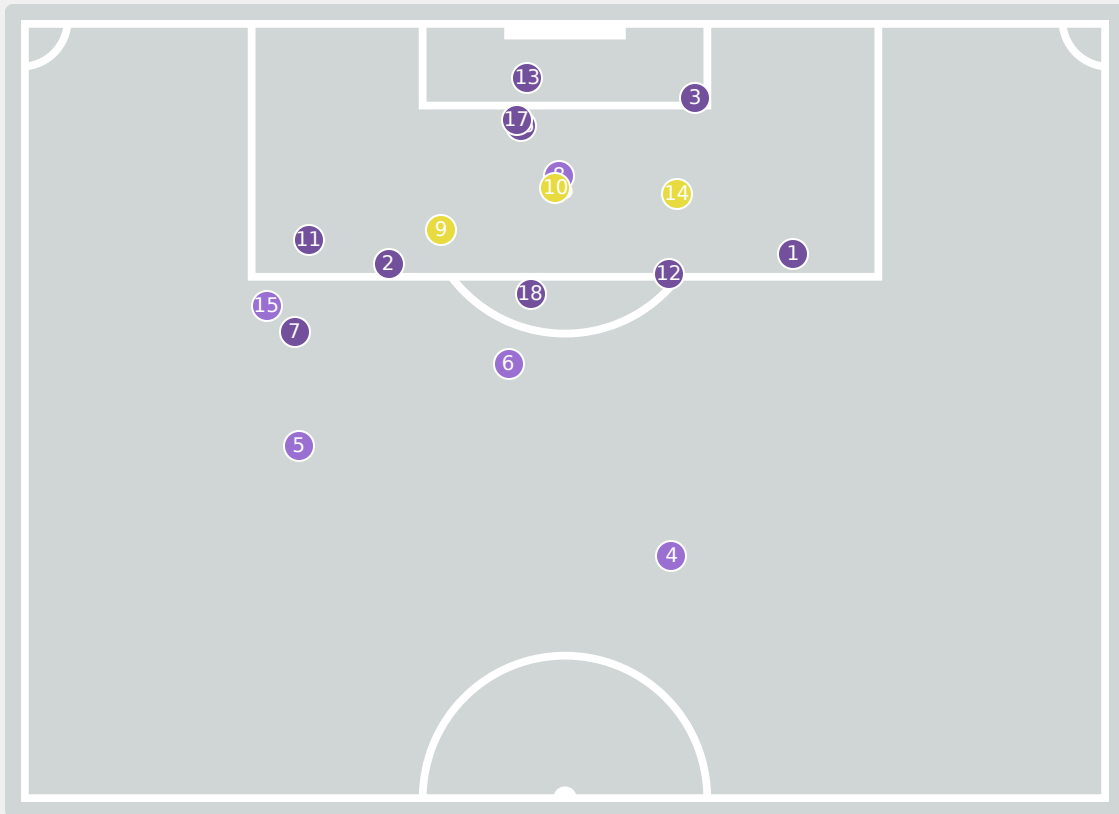

Goal Prevention