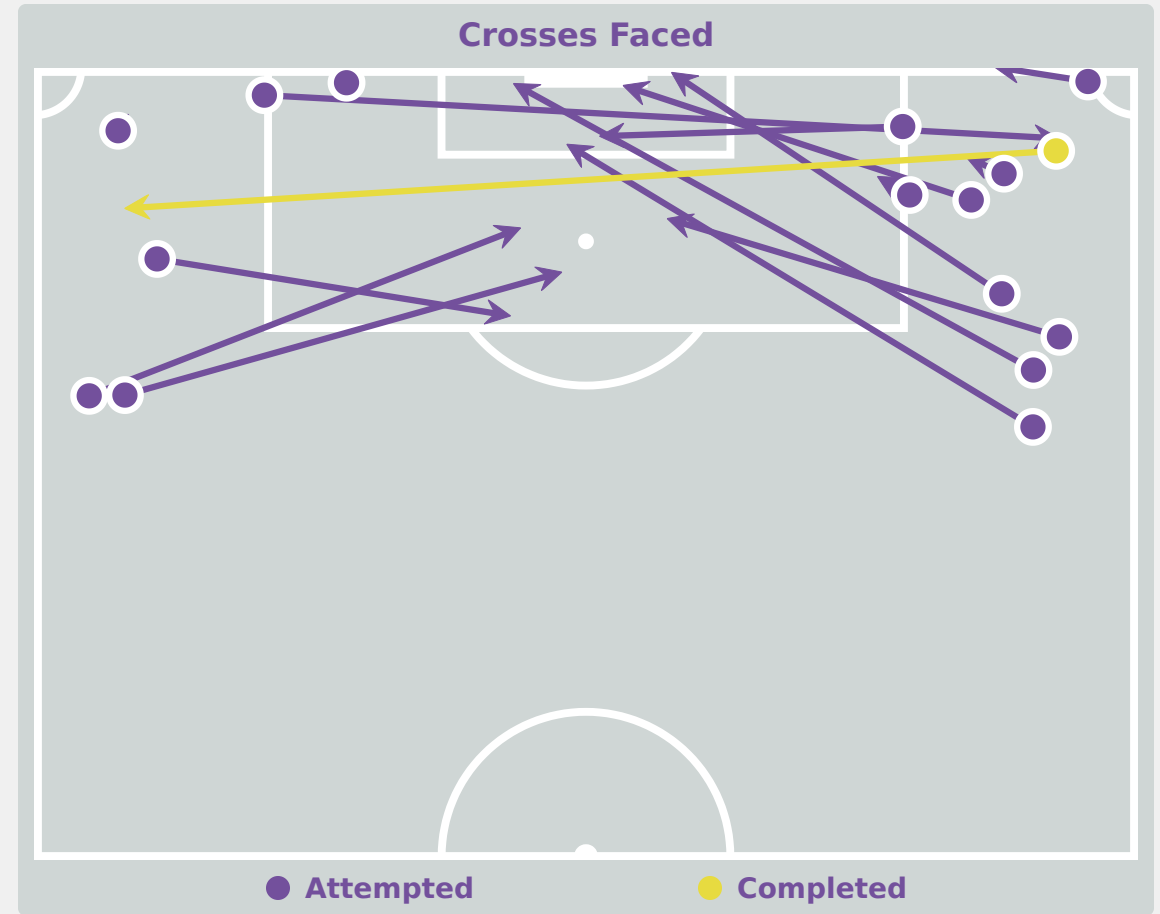

Aerial Control

Delivery Types Faced

Total	In Swing	Out Swing	Driven	Lofted	Cutback	Push
21	4	8	1	5	1	2