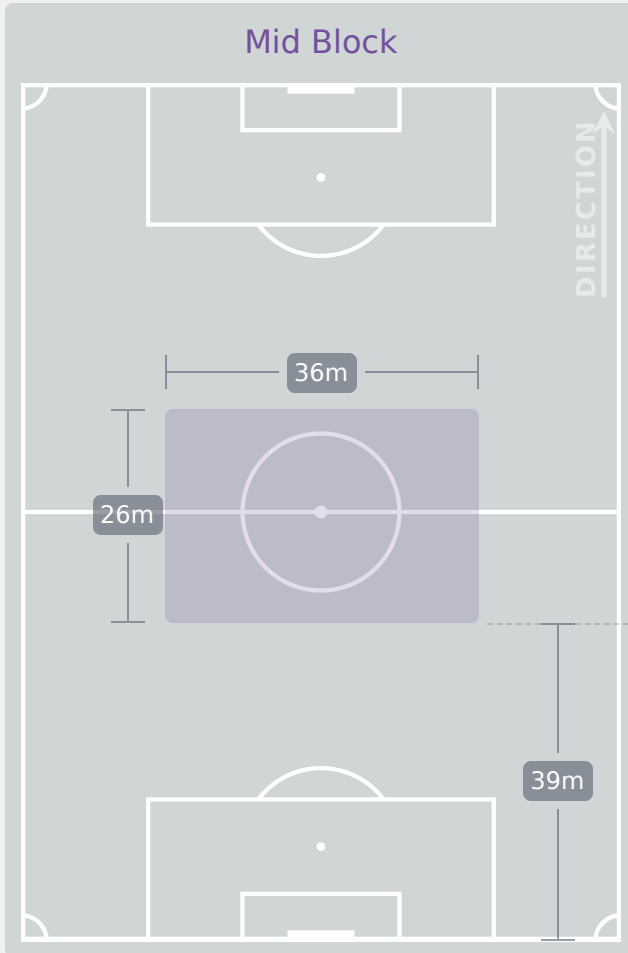

Defensive Line Height & Team Length

Defensive Line Height & Team Length

Defensive Pressure

Zambia

Japan

198	Total Pressures	179
32	Direct Pressures	54
1.62s	Avg Pressure Duration	2.36s
47	Forced Turnovers	47
21.69s	Ball Recovery Time	7.94s
61	Pushing on into Pressing	44
178	Pushing on	71
40	Pressing Direction Inside	21
128	Pressing Direction Outside	112