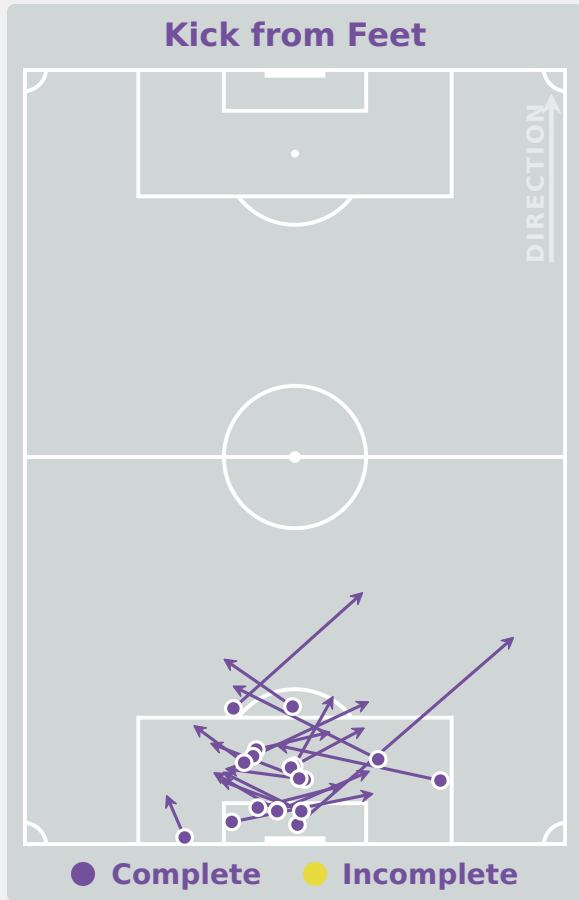

Goalkeeping Distribution