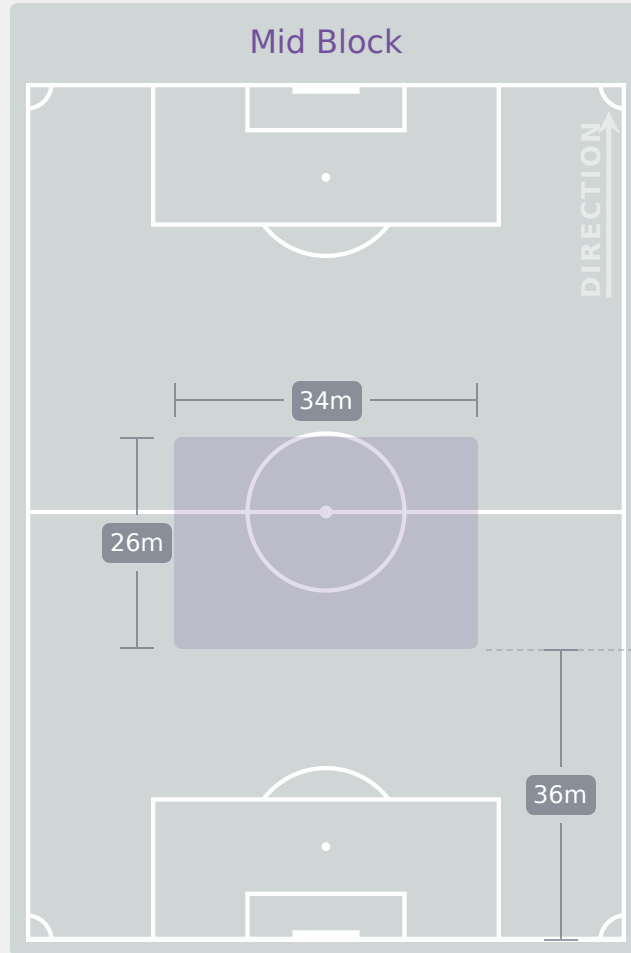

Defensive Actions

Blocks

Possession Contests

Most Possession Regains

#	Player	Total Possession Regains
1	FUKUDA Mao	5
2	AOKI Yuna	3
3	MAKIGUCHI Yuka	1
4	OTA Mitsuki	3
5	SAKAKI Manaka	0
8	KINOSHITA Hinako	2
9	SATO Momo Saruang Ueki	1
14	SHINJO Miharuru	0
16	FUKUSHIMA Noa	3
17	ASO Tamami	5
18	SANO Momoka	4
12	SAKATA Korin	0
6	SUZUKI Haruko	3
11	NEZU Ririka	1
13	TSUDA Anon	0
19	TSUJI Amiru	1

Defensive Line Height & Team Length

Defensive Line Height & Team Length

Defensive Pressure

Zambia

Japan

198	Total Pressures	179
32	Direct Pressures	54
1.62s	Avg Pressure Duration	2.36s
47	Forced Turnovers	47
21.69s	Ball Recovery Time	7.94s
61	Pushing on into Pressing	44
178	Pushing on	71
40	Pressing Direction Inside	21
128	Pressing Direction Outside	112