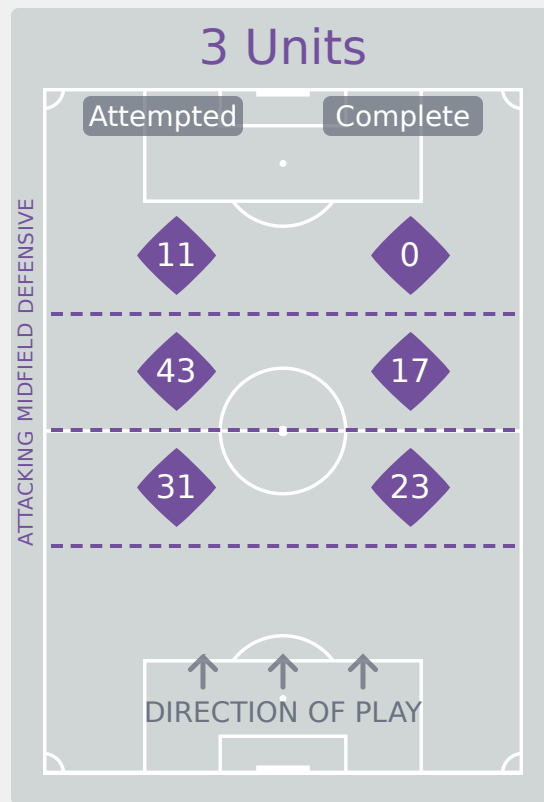

In Possession Line Height & Team Length

In Possession Line Height & Team Length

Line Breaks

Zambia

Attempted Line Breaks

108

Attempted Line Breaks	1
Inside Shape	1
Outside Shape	0

Attempted Line Breaks	85
Inside Shape	69
Outside Shape	16

Attempted Line Breaks	22
Inside Shape	16
Outside Shape	6

Line Breaks

Attempted Line Breaks

144

Attempted Line Breaks	9
Inside Shape	4
Outside Shape	5

Attempted Line Breaks	85
Inside Shape	46
Outside Shape	39

Attempted Line Breaks	50
Inside Shape	32
Outside Shape	18

Line Breaks

Japan 

					4 Units				3 Units			2 Units		Direction			Distribution Type		
#	Player	Line Breaks Attempted	Line Breaks Completed	Line Break Completion %	Attacking Line	Attacking Midfield Line	Midfield Line	Defensive Line	Attacking Line	Midfield Line	Defensive Line	Midfield Line	Defensive Line	Through	Around	Over	Pass	Cross	Ball Progression
1	FUKUDA Mao	0	0	0%	0	0	0	0	0	0	0	0	0	0	0	0	0	0	0
2	AOKI Yuna	30	25	83%	0	1	0	2	8	9	4	4	2	9	7	14	30	0	0
3	MAKIGUCHI Yuka	6	4	67%	0	0	1	0	1	1	2	1	0	2	1	3	4	2	0
4	OTA Mitsuki	18	13	72%	0	0	0	1	3	4	3	5	2	4	10	4	15	3	0
5	SAKAKI Manaka	21	13	62%	0	0	0	0	3	6	1	10	1	8	5	8	18	3	0
8	KINOSHITA Hinako	5	4	80%	0	0	0	0	0	1	2	1	1	4	1	0	5	0	0
9	SATO Momo Saruang Ueki	0	0	0%	0	0	0	0	0	0	0	0	0	0	0	0	0	0	0
14	SHINJO Miharuru	6	2	33%	0	0	0	0	1	2	2	1	0	4	1	1	5	0	1
16	FUKUSHIMA Noa	7	5	71%	0	0	1	0	3	2	0	1	0	2	2	3	7	0	0
17	ASO Tamami	32	29	91%	1	0	1	0	11	6	0	13	0	3	19	10	32	0	0
18	SANO Momoka	6	2	33%	0	0	0	0	2	3	0	1	0	3	1	2	6	0	0
12	SAKATA Korin	0	0	0%	0	0	0	0	0	0	0	0	0	0	0	0	0	0	0
6	SUZUKI Haruko	11	9	82%	1	0	0	0	1	3	1	5	0	0	6	5	11	0	0
11	NEZU Ririka	1	0	0%	0	0	0	0	0	0	0	0	1	0	1	0	1	0	0
13	TSUDA Anon	0	0	0%	0	0	0	0	0	0	0	0	0	0	0	0	0	0	0
19	TSUJI Amiru	1	0	0%	0	0	0	0	0	0	0	0	1	1	0	0	1	0	0