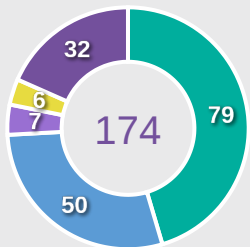

Movement to Receive

Movement Types by Phase

Final Third Phase

Progression Phase

Build Up Phase

All Movement Types

- In Front
- In Between
- Out to In
- In to Out
- In Behind

Top Ranked Players

Type	Player	Movements
In Front	5 SAKAKI Manaka	37
In Between	9 SATO Momo Saruang Ueki	25
Out to In	16 FUKUSHIMA Noa	4
In to Out	14 SHINJO Miharuru	6
In Behind	16 FUKUSHIMA Noa	12

Movement Types Pitch Third