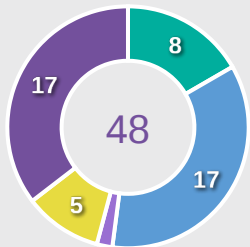

Offering to Receive

#	Player	Offers Made	Offers Received	% Made & Received
1	FUKUDA Mao	0	0	0%
2	AOKI Yuna	15	13	86.7%
3	MAKIGUCHI Yuka	2	1	50%
4	OTA Mitsuki	32	18	56.2%
5	SAKAKI Manaka	60	23	38.3%
8	KINOSHITA Hinako	3	1	33.3%
9	SATO Momo Saruang Ueki	33	7	21.2%
14	SHINJO Miharuru	65	34	52.3%
16	FUKUSHIMA Noa	52	20	38.5%
17	ASO Tamami	0	0	0%
18	SANO Momoka	15	5	33.3%
12	SAKATA Korin	0	0	0%
6	SUZUKI Haruko	3	1	33.3%
11	NEZU Ririka	5	2	40%
13	TSUDA Anon	8	4	50%
19	TSUJI Amiru	27	2	7.4%

Movement to Receive

Movement Types by Phase

Final Third Phase

Progression Phase

Build Up Phase

All Movement Types

- In Front
- In Between
- Out to In
- In to Out
- In Behind

Top Ranked Players

Type	Player	Movements
In Front	8 MATIPA Harriet	6
In Between	11 ZULU Zangose Blessing	8
Out to In	20 MWANZA Saliya	2
In to Out	19 HANONGO Lweendo	3
In Behind	10 CHILESHE Bwalya	6

Movement Types Pitch Third