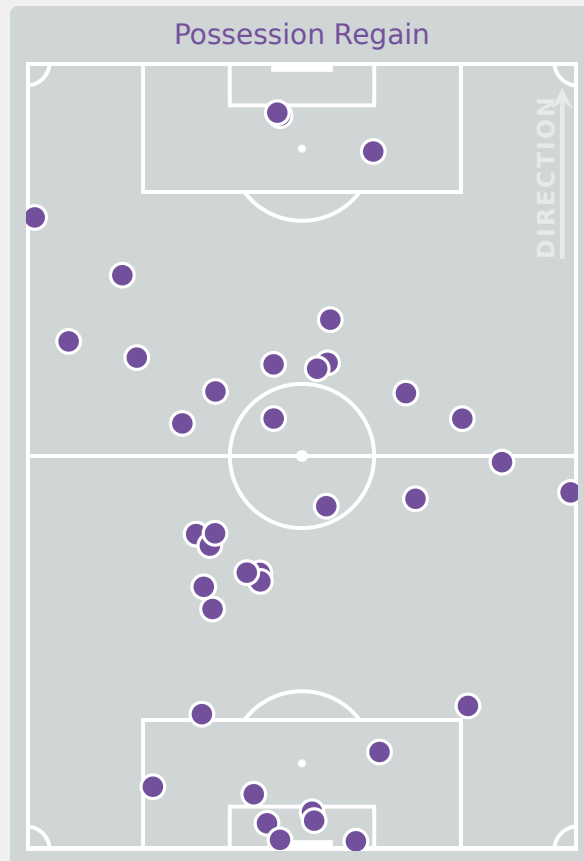

Defensive Actions