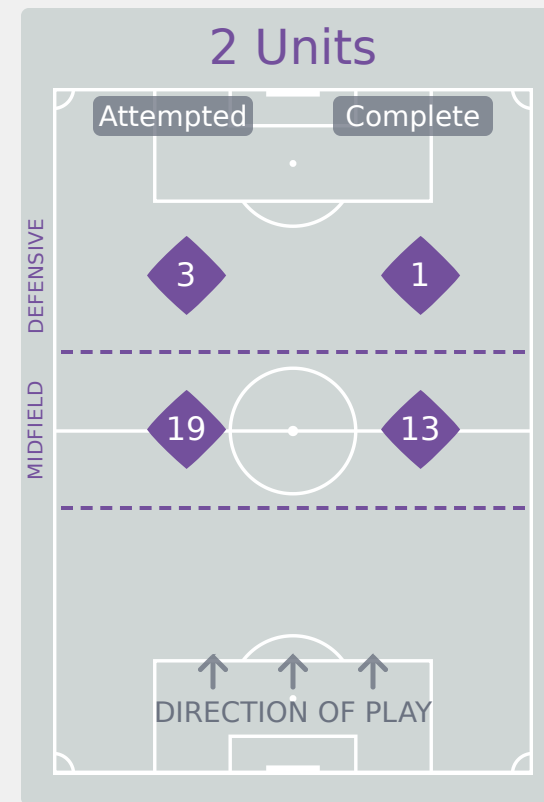

In Possession Line Height & Team Length

In Possession Line Height & Team Length

Line Breaks

Zambia

Attempted Line Breaks

108

Attempted Line Breaks	1
Inside Shape	1
Outside Shape	0

Attempted Line Breaks	85
Inside Shape	69
Outside Shape	16

Attempted Line Breaks	22
Inside Shape	16
Outside Shape	6

Line Breaks

Attempted Line Breaks

144

Attempted Line Breaks	9
Inside Shape	4
Outside Shape	5

Attempted Line Breaks	85
Inside Shape	46
Outside Shape	39

Attempted Line Breaks	50
Inside Shape	32
Outside Shape	18

Line Breaks

Japan 

					4 Units				3 Units			2 Units		Direction			Distribution Type		
#	Player	Line Breaks Attempted	Line Breaks Completed	Line Break Completion %	Attacking Line	Attacking Midfield Line	Midfield Line	Defensive Line	Attacking Line	Midfield Line	Defensive Line	Midfield Line	Defensive Line	Through	Around	Over	Pass	Cross	Ball Progression
1	FUKUDA Mao	0	0	0%	0	0	0	0	0	0	0	0	0	0	0	0	0	0	0
2	AOKI Yuna	30	25	83%	0	1	0	2	8	9	4	4	2	9	7	14	30	0	0
3	MAKIGUCHI Yuka	6	4	67%	0	0	1	0	1	1	2	1	0	2	1	3	4	2	0
4	OTA Mitsuki	18	13	72%	0	0	0	1	3	4	3	5	2	4	10	4	15	3	0
5	SAKAKI Manaka	21	13	62%	0	0	0	0	3	6	1	10	1	8	5	8	18	3	0
8	KINOSHITA Hinako	5	4	80%	0	0	0	0	0	1	2	1	1	4	1	0	5	0	0
9	SATO Momo Saruang Ueki	0	0	0%	0	0	0	0	0	0	0	0	0	0	0	0	0	0	0
14	SHINJO Miharuru	6	2	33%	0	0	0	0	1	2	2	1	0	4	1	1	5	0	1
16	FUKUSHIMA Noa	7	5	71%	0	0	1	0	3	2	0	1	0	2	2	3	7	0	0
17	ASO Tamami	32	29	91%	1	0	1	0	11	6	0	13	0	3	19	10	32	0	0
18	SANO Momoka	6	2	33%	0	0	0	0	2	3	0	1	0	3	1	2	6	0	0
12	SAKATA Korin	0	0	0%	0	0	0	0	0	0	0	0	0	0	0	0	0	0	0
6	SUZUKI Haruko	11	9	82%	1	0	0	0	1	3	1	5	0	0	6	5	11	0	0
11	NEZU Ririka	1	0	0%	0	0	0	0	0	0	0	0	1	0	1	0	1	0	0
13	TSUDA Anon	0	0	0%	0	0	0	0	0	0	0	0	0	0	0	0	0	0	0
19	TSUJI Amiru	1	0	0%	0	0	0	0	0	0	0	0	1	1	0	0	1	0	0