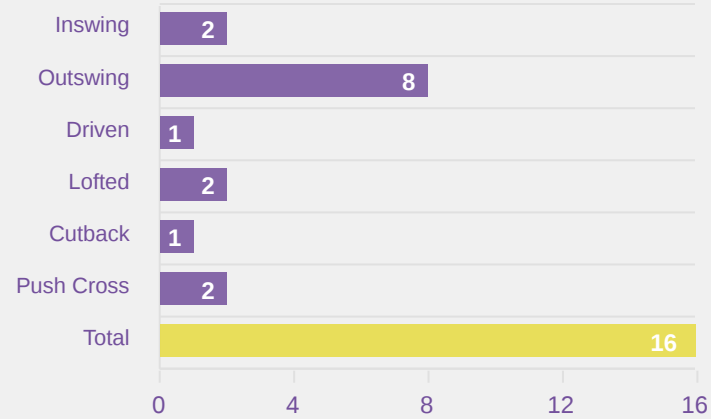

Japan

Attempts at Goal

Time	Player	Outcome	Body Part	Delivery Type
92	16 FUKUSHIMA Noa	Off Target	Left Foot	Pass

Crosses (Open Play)

Delivery Type

Attempted

16

Completed

1

Most Crosses Attempted

5

CHIPASULA Mercy
RIGHT WINGER

#	Player	Inswing	Outswing	Driven	Lofted	Cutback	Push Cross	Total Attempted
18	MUFUNTE Mwila Chishala	0	0	0	0	0	0	0
3	MUKUPA Mary	0	0	0	0	0	0	0
4	MALANDA Nana	0	0	0	0	0	0	0
6	MALUBA Blessing	0	1	0	1	0	0	2
7	CHILWIZHI Gift	0	1	0	0	0	0	1
9	CHIPASULA Mercy	1	3	0	1	0	0	5
10	CHILESHE Bwalya	1	0	0	0	0	1	2
11	ZULU Zangose Blessing	0	0	0	0	1	0	1
14	GONDWE Margret	0	1	0	0	0	0	1
17	MUBANGA Taonga	0	0	0	0	0	0	0
20	MWANZA Saliya	0	1	1	0	0	0	2
8	MATIPA Harriet	0	0	0	0	0	0	0
12	MWENDA Lilian	0	1	0	0	0	0	1
19	HANONGO Lweendo	0	0	0	0	0	0	0
21	MUWOWO Ruth	0	0	0	0	0	1	1

Crosses (Open Play)

Delivery Type

Attempted

12

Completed

2

Most Crosses Attempted

4