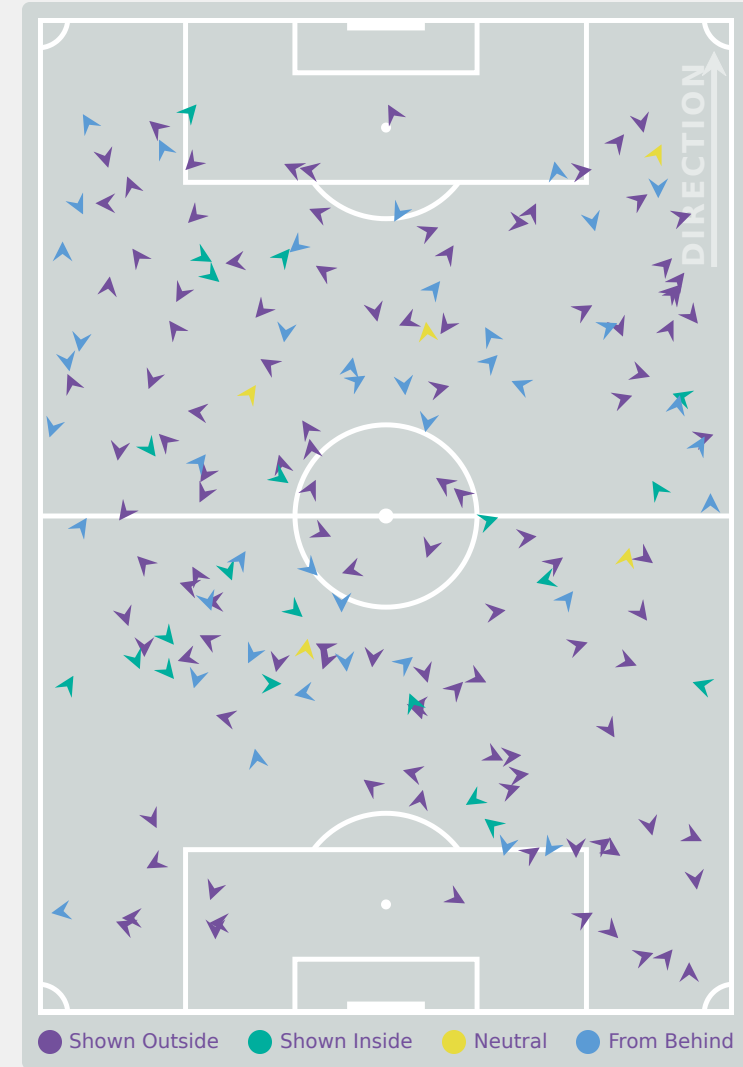

Most Direct Pressures

6

MWANZA Saliya
LEFT BACK

Most Direct Pressures

10

NEZU Ririka
BENCH

FIFA
U-17 WOMEN'S
WORLD CUP
DOMINICAN REPUBLIC 2024

GOALKEEPING