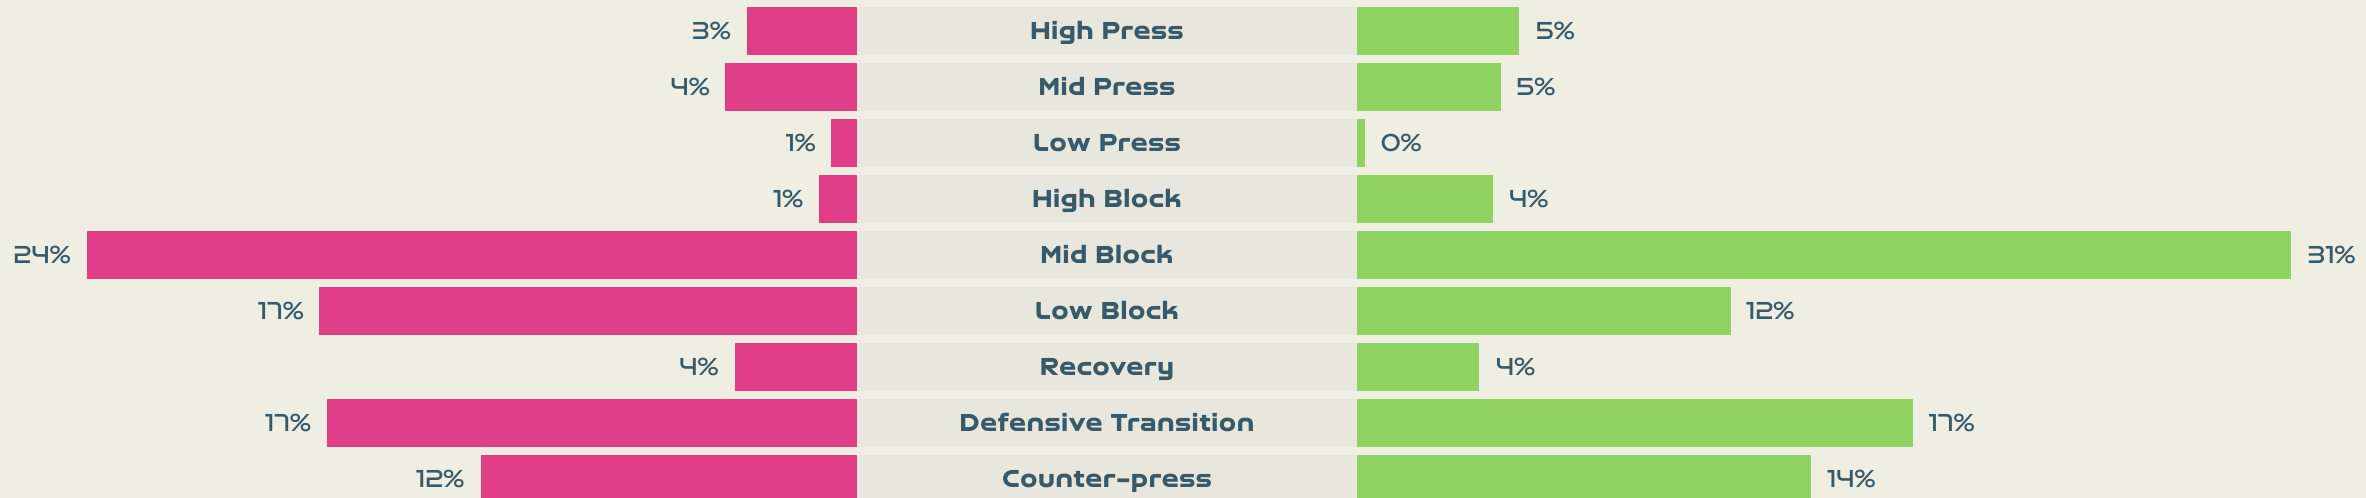

Zambia

Phases of Play

Japan

IN POSSESSION

OUT OF POSSESSION

IN POSSESSION

Zambia v Japan

In Possession Line Height & Team Length

In Possession Line Height & Team Length

Line Breaks

Zambia

Attempted Line Breaks

125

Attempted Line Breaks **1**

Inside Shape **1**

Outside Shape **0**