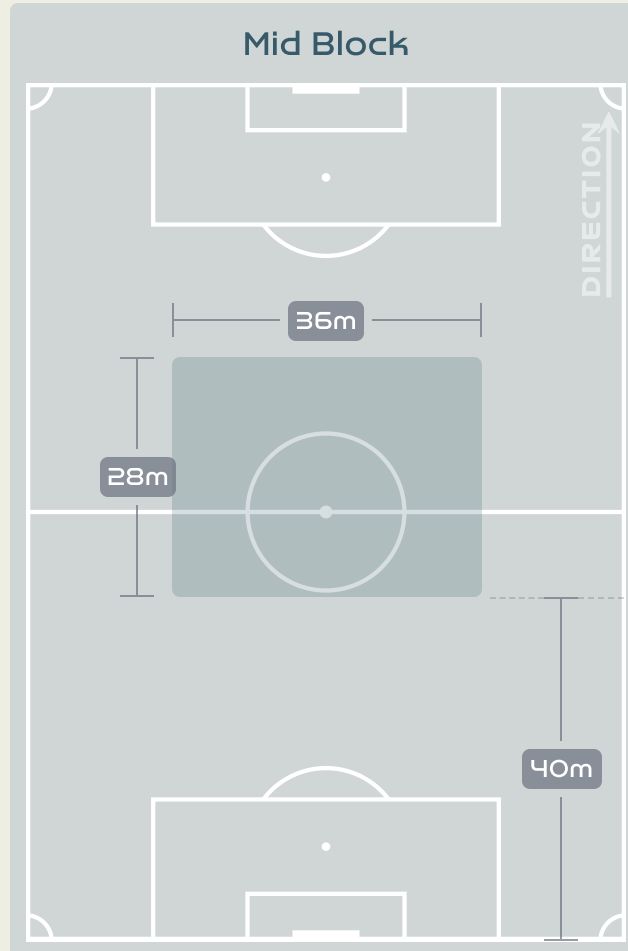

ISHIKAWA Rion

RIGHT BACK

#	Player	Total Possession Regains
1	YAMASHITA Ayaka	1
2	SHIMIZU Risa	3
3	MINAMI Moeka	3
4	KUMAGAI Saki	4
7	MIYAZAWA Hinata	3
10	NAGANO Fuka	5
11	TANAKA Mina	1
13	ENDO Jun	2
14	HASEGAWA Yui	5
15	FUJINO Aoba	6
23	ISHIKAWA Rion	8
8	NAOMOTO Hikaru	1
9	UEKI Riko	2
17	SEIKE Kiko	0
22	CHIBA Remina	0

Defensive Line Height & Team Length

Defensive Line Height & Team Length

Defensive Pressure

Zambia

Japan

288	Total Pressures	233
40	Direct Pressures	43
1.47s	Avg Pressure Duration	1.5s
79	Forced Turnovers	84
10.46s	Ball Recovery Time	8.69s
127	Pushing on into Pressing	92
247	Pushing on	245
54	Pressing Direction Inside	27
178	Pressing Direction Outside	130