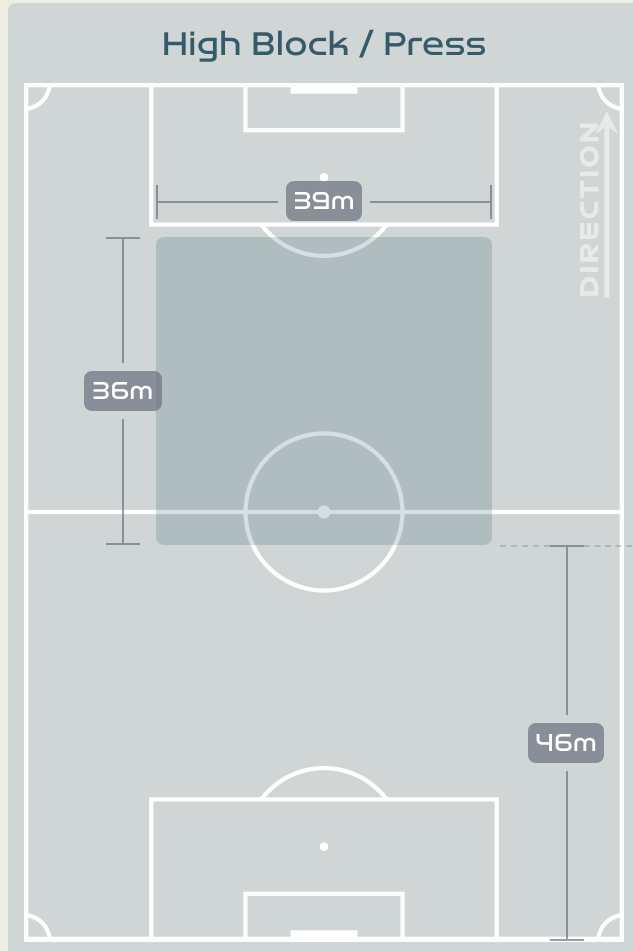

ISHIKAWA Rion

RIGHT BACK

#	Player	Total Possession Regains
1	YAMASHITA Ayaka	1
2	SHIMIZU Risa	3
3	MINAMI Moeka	3
4	KUMAGAI Saki	4
7	MIYAZAWA Hinata	3
10	NAGANO Fuka	5
11	TANAKA Mina	1
13	ENDO Jun	2
14	HASEGAWA Yui	5
15	FUJINO Aoba	6
23	ISHIKAWA Rion	8
8	NAOMOTO Hikaru	1
9	UEKI Riko	2
17	SEIKE Kiko	0
22	CHIBA Remina	0

Defensive Line Height & Team Length

Defensive Line Height & Team Length

Defensive Pressure

Zambia

Japan

288	Total Pressures	233
40	Direct Pressures	43
1.47s	Avg Pressure Duration	1.5s
79	Forced Turnovers	84
10.46s	Ball Recovery Time	8.69s
127	Pushing on into Pressing	92
247	Pushing on	245
54	Pressing Direction Inside	27
178	Pressing Direction Outside	130