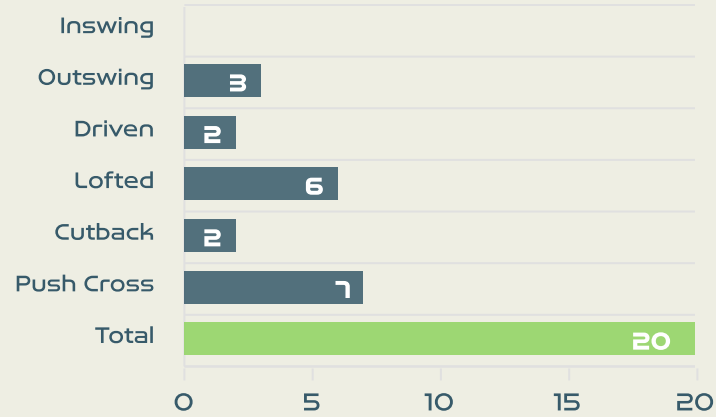

Crosses (Open Play)

#	Player	Inswing	Outswing	Driven	Lofted	Cutback	Push Cross	Total Attempted
1	MUSONDA Catherine	0	0	0	0	0	0	0
3	MWEEMBA Lushomo	0	0	0	0	0	0	0
4	BANDA Susan	0	0	1	0	0	0	1
8	BELEMU Margaret	0	0	0	1	0	0	1
11	BANDA Barbra	0	0	0	0	0	0	0
12	KATONGO Evarine	0	0	0	0	0	0	0
13	TEMBO Martha	0	0	0	0	0	0	0
14	LUNGU Ireen	0	0	0	0	0	0	0
15	MUSESA Agness	0	0	0	0	0	0	0
17	KUNDANANJI Racheal	0	0	0	0	0	0	0
19	MAPEPA Siomala	0	0	0	0	0	0	0
18	SAKALA Eunice	0	0	0	0	0	0	0
7	LUBANDJI Ochumba	0	0	0	0	0	0	0
21	CHITUNDU Avell	0	0	0	0	0	1	1
23	PHIRI Vast	0	0	0	0	0	0	0

Crosses (Open Play)

Delivery Type

Attempted

20

Completed

7

Most Crosses Attempted

5