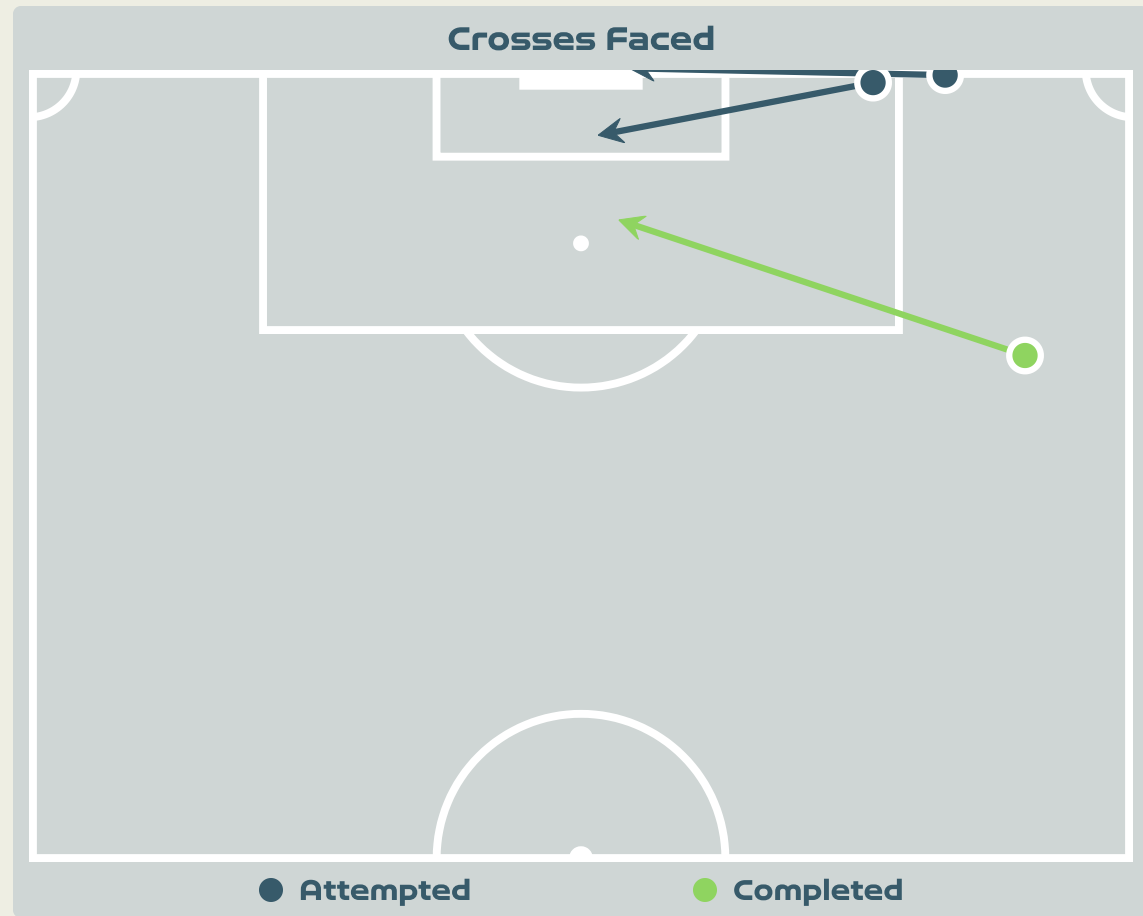

Goal Prevention

Total Attempts on Goal Faced	Total Goal Interventions	Save & Retain	Deflect & Retain	Save & Deflect	Save Attempt	No Save Attempt
0	0	0	0	0	0	0

Aerial Control

Delivery Types Faced

Total	In Swing	Out Swing	Driven	Lofted	Cutback	Push
25	2	3	3	8	2	7

Aerial Control

Delivery Types Faced

Total	In Swing	Out Swing	Driven	Lofted	Cutback	Push
4	1	0	1	1	0	1

SET PLAYS

Zambia v Japan

Set Plays - Corners

42
Total Set Plays

13
Total Free Kicks