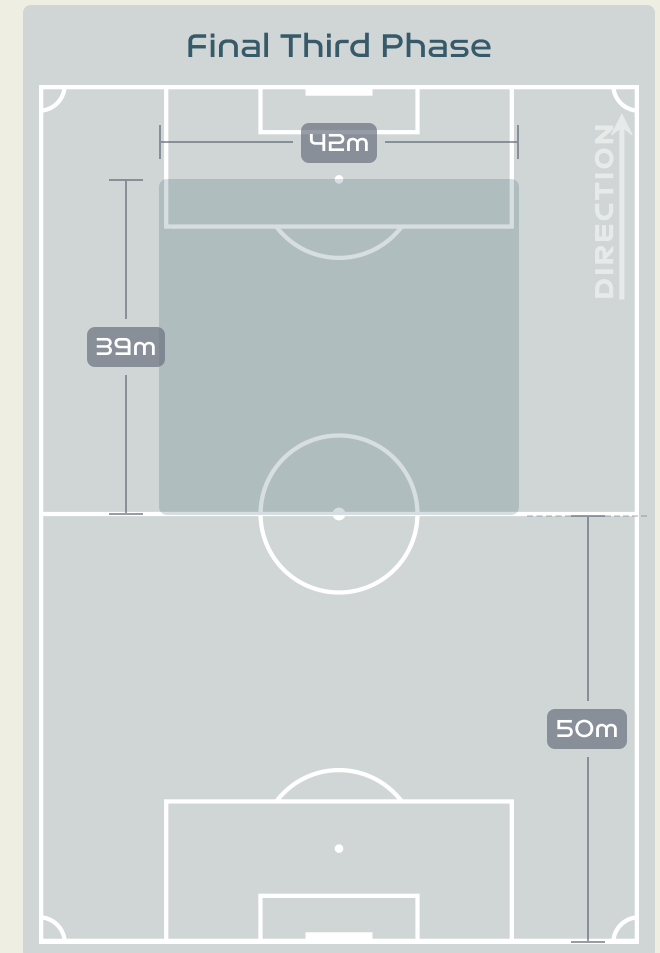

Zambia

Phases of Play

Japan

IN POSSESSION

OUT OF POSSESSION

IN POSSESSION

Zambia v Japan

In Possession Line Height & Team Length

In Possession Line Height & Team Length

Line Breaks

Zambia

Attempted Line Breaks

125

Attempted Line Breaks **1**

Inside Shape **1**

Outside Shape **0**

Attempted Line Breaks **77**

Inside Shape **62**

Outside Shape **15**

Attempted Line Breaks **47**

Inside Shape **42**

Outside Shape **5**

Line Breaks

Japan