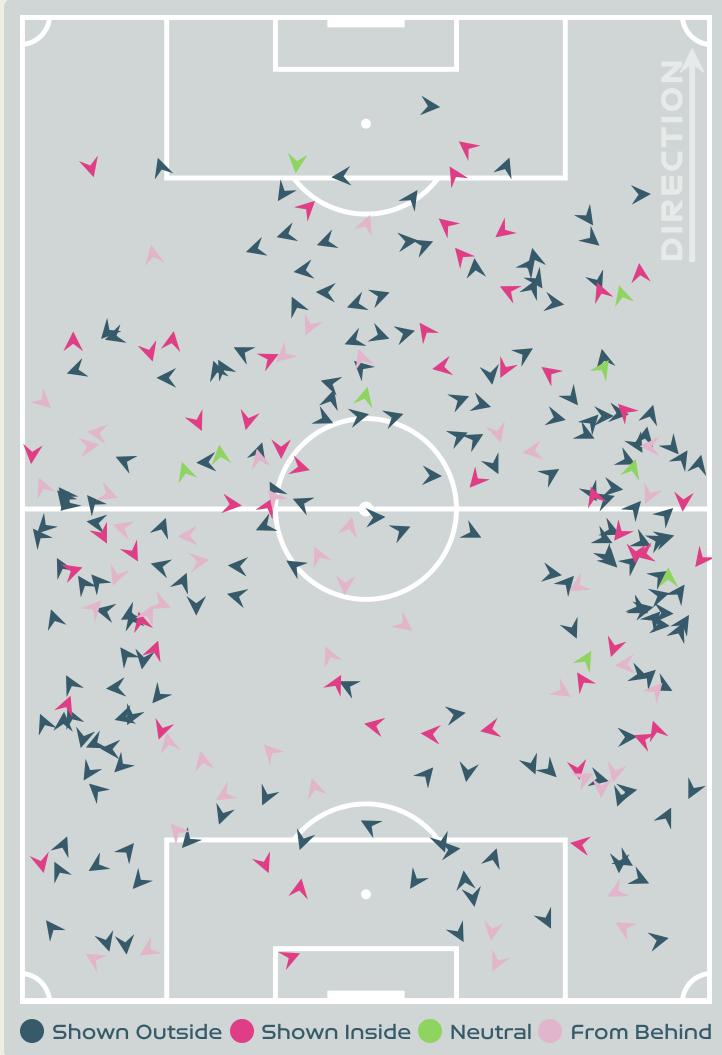

ISHIKAWA Rion

RIGHT BACK

#	Player	Total Possession Regains
1	YAMASHITA Ayaka	1
2	SHIMIZU Risa	3
3	MINAMI Moeka	3
4	KUMAGAI Saki	4
7	MIYAZAWA Hinata	3
10	NAGANO Fuka	5
11	TANAKA Mina	1
13	ENDO Jun	2
14	HASEGAWA Yui	5
15	FUJINO Aoba	6
23	ISHIKAWA Rion	8
8	NAOMOTO Hikaru	1
9	UEKI Riko	2
17	SEIKE Kiko	0
22	CHIBA Remina	0

Defensive Line Height & Team Length

Defensive Line Height & Team Length

Defensive Pressure

Zambia

Japan

288	Total Pressures	233
40	Direct Pressures	43
1.47s	Avg Pressure Duration	1.5s
79	Forced Turnovers	84
10.46s	Ball Recovery Time	8.69s
127	Pushing on into Pressing	92
247	Pushing on	245
54	Pressing Direction Inside	27
178	Pressing Direction Outside	130