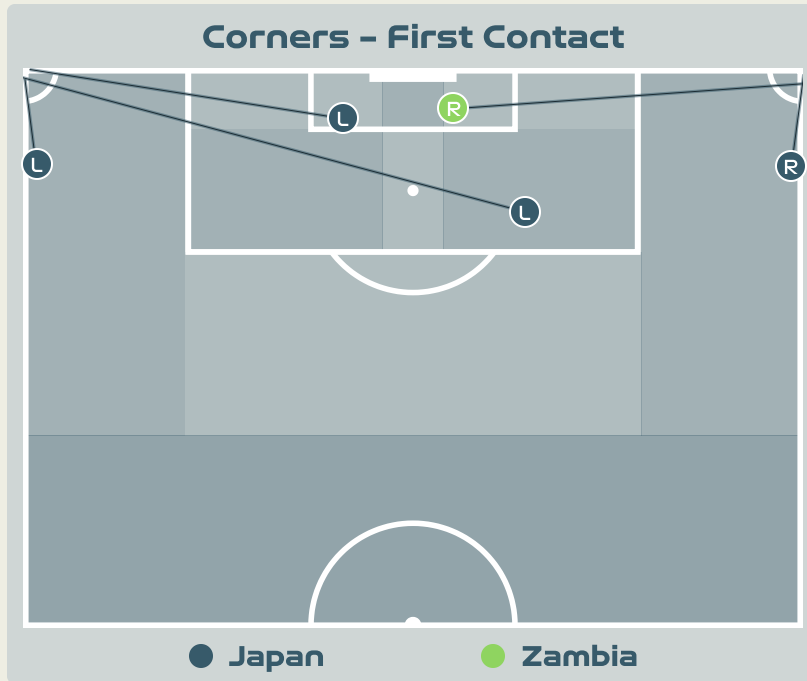

Free Kicks	
Type	Total
Direct	4
Direct (on target)	0
Direct (off target)	0
Indirect	9

First Contacts on Zambia Crosses

1
By Zambia

0
By Japan

Top 5 Player First Contacts		
Player	Team	Total
BANDA Susan	Zambia	1

Set Plays - Corners

48
Total Set Plays

10
Total Free Kicks

1
Total Penalties

6
Total Corners

31
Total Throw Ins

Delivery Type	From Left Side	From Right Side	Total
Direct to Area	3	1	4
Short	1	1	2
Edge of Penalty Area	0	0	0

Delivery Style	Total
Inswing	1
Outswing	0
Driven	1

Free Kicks	
Type	Total
Direct	9
Direct (on target)	0
Direct (off target)	1
Indirect	1

First Contacts on Japan Crosses

4
By Japan

1
By Zambia

Top 5 Player First Contacts		
Player	Team	Total
KUMAGAI Saki	Japan	1
ENDO Jun	Japan	1
NAOMOTO Hikaru	Japan	1
UEKI Riko	Japan	1
TEMBO Martha	Zambia	1