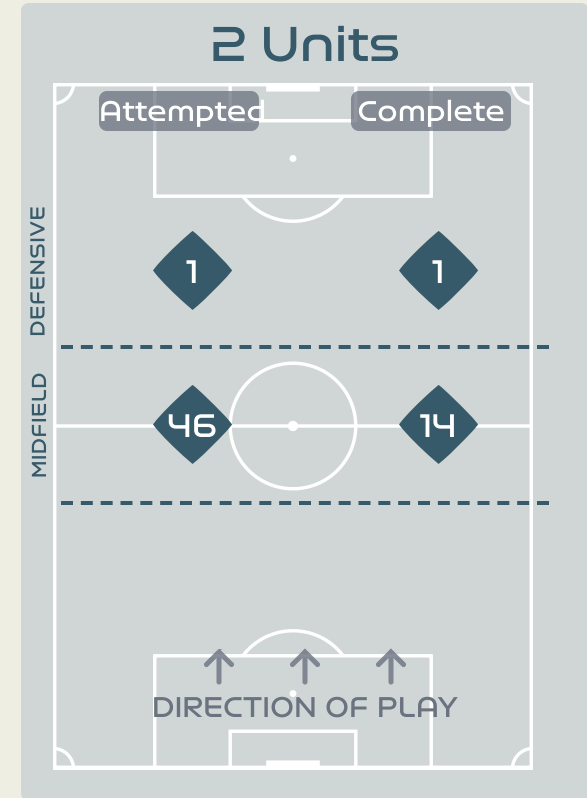

In Possession Line Height & Team Length

Line Breaks

Zambia

Attempted Line Breaks

125

Attempted Line Breaks **1**

Inside Shape **1**

Outside Shape **0**

Attempted Line Breaks **77**

Inside Shape **62**

Outside Shape **15**

Attempted Line Breaks **47**

Inside Shape **42**

Outside Shape **5**

Line Breaks

Japan