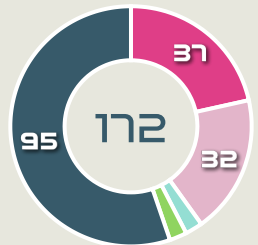

Movement to Receive

Movement Types by Phase

Final Third Phase

Progression Phase

Build Up Phase

All Movement Types

- In Front
- In Between
- Out to In
- In to Out
- In Behind

Top Ranked Players

Type	Player	Movements
In Front	12 KATONGO Evarine	46
In Between	12 KATONGO Evarine	15
Out to In	17 KUNDANANJI Racheal	2
In to Out	12 KATONGO Evarine	3
In Behind	11 BANDA Barbra	10

Movement Types Pitch Third