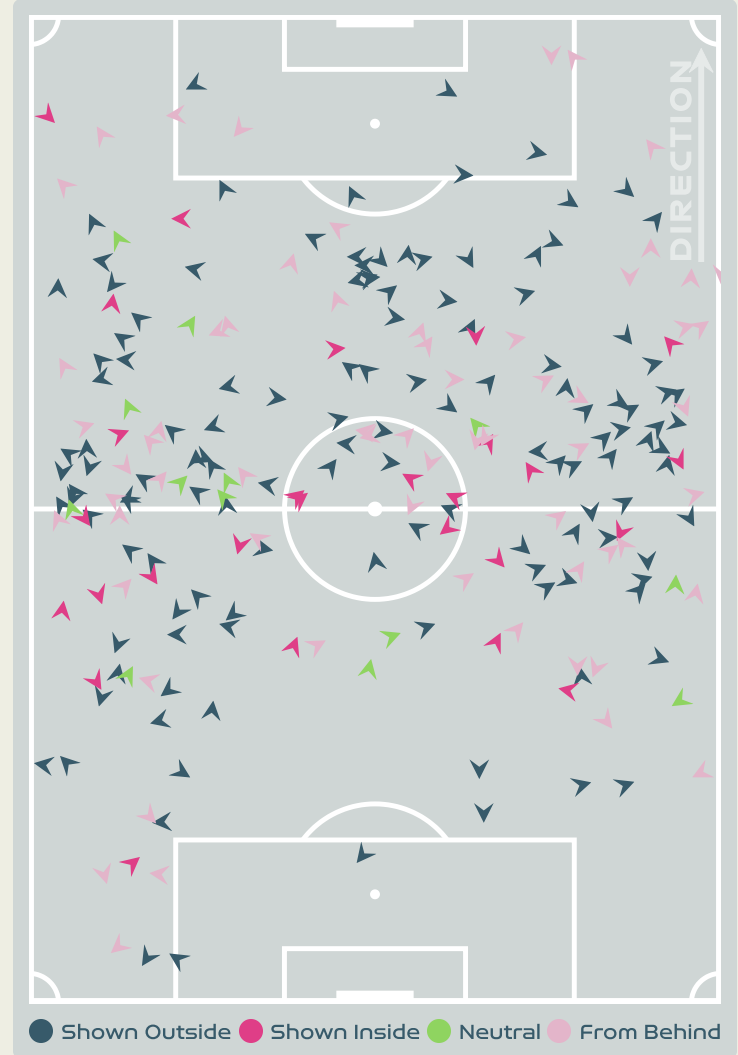

Most Direct Pressures

10

KUNDANANJI Racheal
RIGHT WINGER

Most Direct Pressures

9

HASEGAWA Yui
LEFT CENTRE MIDFIELD

GOALKEEPING

Zambia v Japan