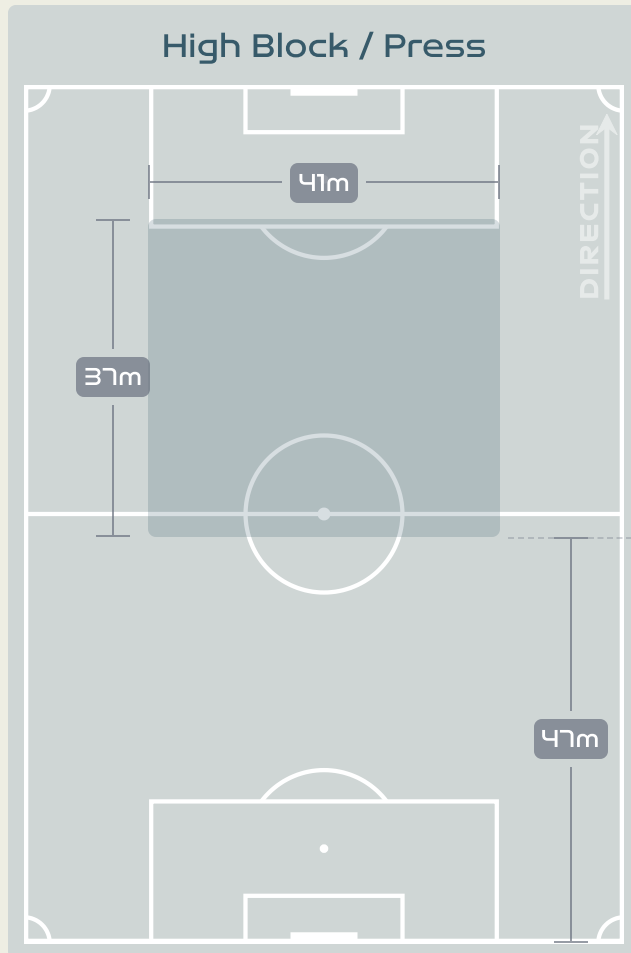

ISHIKAWA Rion

RIGHT BACK

#	Player	Total Possession Regains
1	YAMASHITA Ayaka	1
2	SHIMIZU Risa	3
3	MINAMI Moeka	3
4	KUMAGAI Saki	4
7	MIYAZAWA Hinata	3
10	NAGANO Fuka	5
11	TANAKA Mina	1
13	ENDO Jun	2
14	HASEGAWA Yui	5
15	FUJINO Aoba	6
23	ISHIKAWA Rion	8
8	NAOMOTO Hikaru	1
9	UEKI Riko	2
17	SEIKE Kiko	0
22	CHIBA Remina	0

Defensive Line Height & Team Length

Defensive Line Height & Team Length

Defensive Pressure

Zambia

Japan

288	Total Pressures	233
40	Direct Pressures	43
1.47s	Avg Pressure Duration	1.5s
79	Forced Turnovers	84
10.46s	Ball Recovery Time	8.69s
127	Pushing on into Pressing	92
247	Pushing on	245
54	Pressing Direction Inside	27
178	Pressing Direction Outside	130