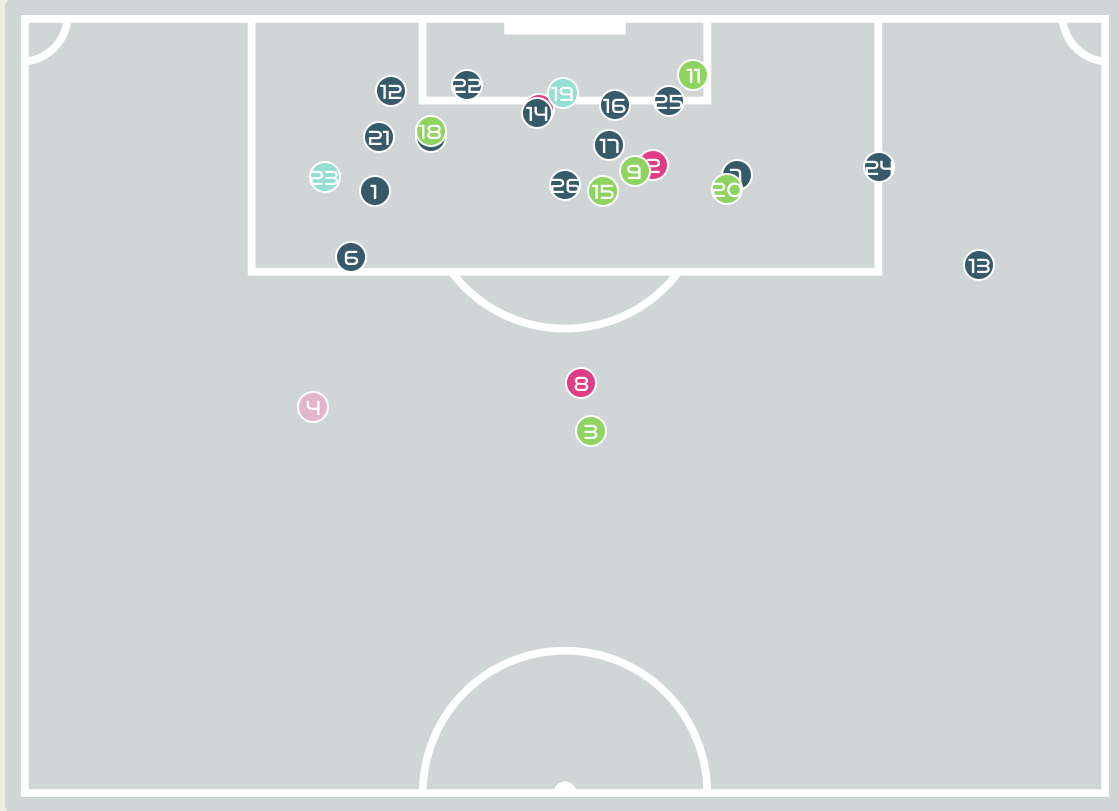

Goalkeeping Involvement

Zambia

Zambia GK Involvement Timeline

79

Total Involvements

Japan

Japan GK Involvement Timeline

25

Total Involvements

Goalkeeping Distribution

Goalkeeping Distribution

Goal Prevention

26
Total Attempts on Goal Faced

45
Save %

Total Attempts on Goal Faced	Total Goal Interventions	Save & Retain	Deflect & Retain	Save & Deflect	Save Attempt	No Save Attempt
26	5	2	0	3	6	14

Goal Prevention

Total Attempts on Goal Faced	Total Goal Interventions	Save & Retain	Deflect & Retain	Save & Deflect	Save Attempt	No Save Attempt
0	0	0	0	0	0	0

Aerial Control

Delivery Types Faced

Total	In Swing	Out Swing	Driven	Lofted	Cutback	Push
25	2	3	3	8	2	7

Aerial Control

Delivery Types Faced

Total	In Swing	Out Swing	Driven	Lofted	Cutback	Push
4	1	0	1	1	0	1

SET PLAYS

Zambia v Japan

Set Plays - Corners

42
Total Set Plays

13
Total Free Kicks