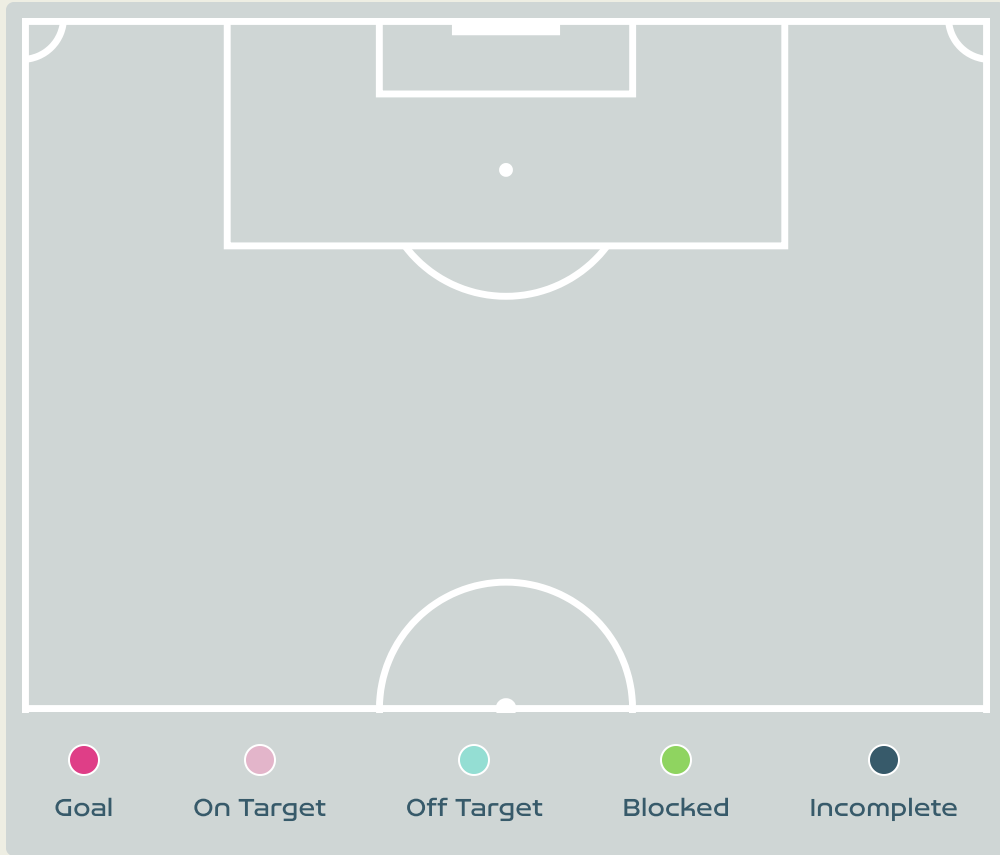

Attempts at Goal

Zambia

Key	Outcome	Shots
●	Goals	0
●	On Target	0
●	Off Target	0
●	Blocked	0
●	Incomplete	0