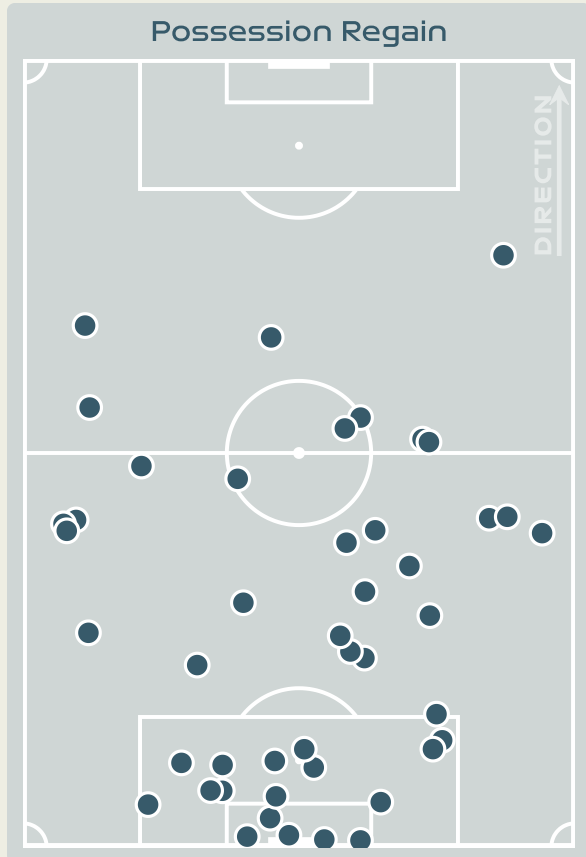

#	Player	Total Possession Regains
1	MUSONDA Catherine	10
3	MWEEMBA Lushomo	4
4	BANDA Susan	8
8	BELEMU Margaret	4
11	BANDA Barbra	1
12	KATONGO Evarine	1
13	TEMBO Martha	6
14	LUNGU Ireen	3
15	MUSESA Agness	3
17	KUNDANANJI Racheal	6
19	MAPEPA Siomala	2
18	SAKALA Eunice	0
7	LUBANDJI Ochumba	1
21	CHITUNDU Avell	0
23	PHIRI Vast	0