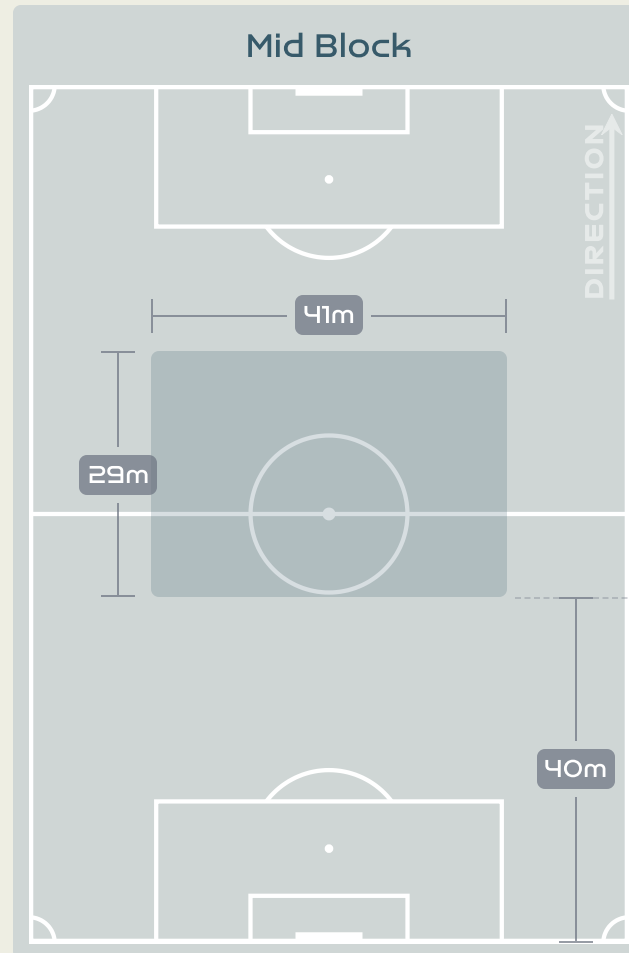

ISHIKAWA Rion

RIGHT BACK

#	Player	Total Possession Regains
1	YAMASHITA Ayaka	1
2	SHIMIZU Risa	3
3	MINAMI Moeka	3
4	KUMAGAI Saki	4
7	MIYAZAWA Hinata	3
10	NAGANO Fuka	5
11	TANAKA Mina	1
13	ENDO Jun	2
14	HASEGAWA Yui	5
15	FUJINO Aoba	6
23	ISHIKAWA Rion	8
8	NAOMOTO Hikaru	1
9	UEKI Riko	2
17	SEIKE Kiko	0
22	CHIBA Remina	0

Defensive Line Height & Team Length

Defensive Line Height & Team Length

Defensive Pressure

Zambia

Japan

288	Total Pressures	233
40	Direct Pressures	43
1.47s	Avg Pressure Duration	1.5s
79	Forced Turnovers	84
10.46s	Ball Recovery Time	8.69s
127	Pushing on into Pressing	92
247	Pushing on	245
54	Pressing Direction Inside	27
178	Pressing Direction Outside	130