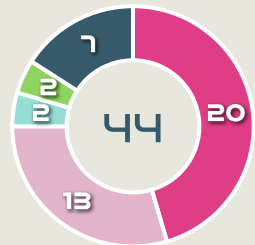

208
Total Offers Received

Most Offers
94
HASEGAWA Yui
LEFT CENTRE MIDFIELD

209
Offers Made in Final Third

262
Offers Made in Middle Third

81
Offers Made in Defensive Third

#	Player	Offers Made	Offers Received	% Made & Received
1	YAMASHITA Ayaka	6	2	33.3%
2	SHIMIZU Risa	66	16	24.2%
3	MINAMI Moeka	32	13	40.6%
4	KUMAGAI Saki	29	18	62.1%
7	MIYAZAWA Hinata	58	23	39.7%
10	NAGANO Fuka	57	22	38.6%
11	TANAKA Mina	46	16	34.8%
13	ENDO Jun	44	16	36.4%
14	HASEGAWA Yui	94	32	34%
15	FUJINO Aoba	47	13	27.7%
23	ISHIKAWA Rion	22	18	81.8%
8	NAOMOTO Hikaru	8	3	37.5%
9	UEKI Riko	23	8	34.8%
17	SEIKE Kiko	11	5	45.5%
22	CHIBA Remina	9	3	33.3%

Movement to Receive

Movement Types by Phase

Final Third Phase

Progression Phase

Build Up Phase

All Movement Types

- In Front
- In Between
- Out to In
- In to Out
- In Behind

Top Ranked Players