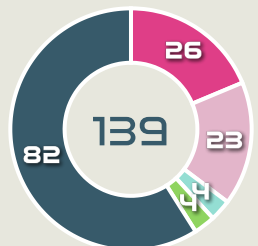

Type	Player	Movements
In Front	12 KATONGO Evarine	46
In Between	12 KATONGO Evarine	15
Out to In	17 KUNDANANJI Racheal	2
In to Out	12 KATONGO Evarine	3
In Behind	11 BANDA Barbra	10

Movement Types Pitch Third

Movement to Receive

Movement Types by Phase

Final Third Phase

Progression Phase

Build Up Phase

All Movement Types

- In Front
- In Between
- Out to In
- In to Out
- In Behind

Top Ranked Players