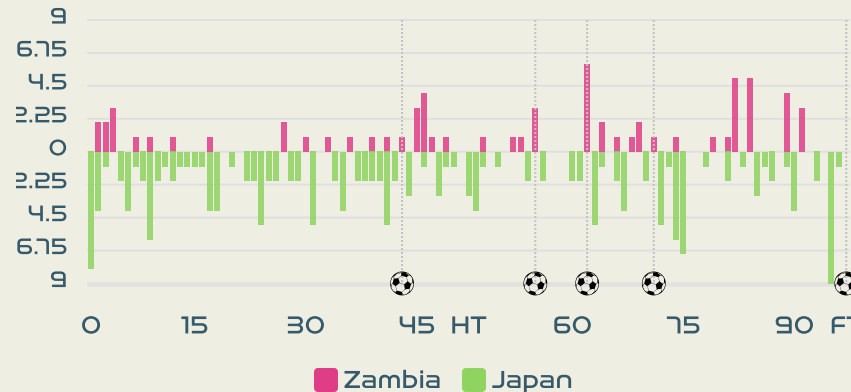

Distribution in the Final Third