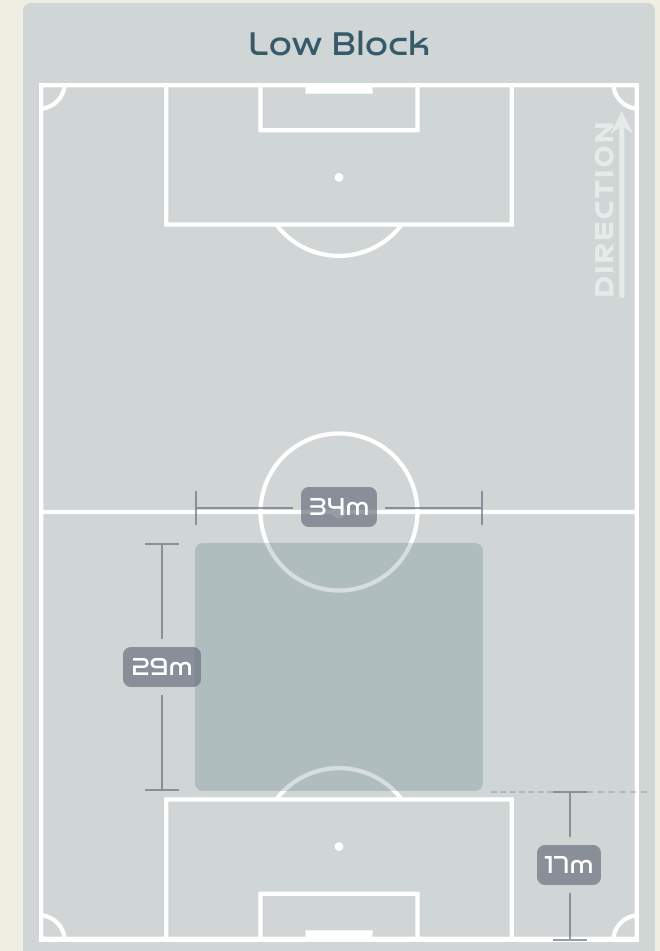

ISHIKAWA Rion

RIGHT BACK

#	Player	Total Possession Regains
1	YAMASHITA Ayaka	1
2	SHIMIZU Risa	3
3	MINAMI Moeka	3
4	KUMAGAI Saki	4
7	MIYAZAWA Hinata	3
10	NAGANO Fuka	5
11	TANAKA Mina	1
13	ENDO Jun	2
14	HASEGAWA Yui	5
15	FUJINO Aoba	6
23	ISHIKAWA Rion	8
8	NAOMOTO Hikaru	1
9	UEKI Riko	2
17	SEIKE Kiko	0
22	CHIBA Remina	0

Defensive Line Height & Team Length

Defensive Line Height & Team Length

Defensive Pressure

Zambia

Japan

288	Total Pressures	233
40	Direct Pressures	43
1.47s	Avg Pressure Duration	1.5s
79	Forced Turnovers	84
10.46s	Ball Recovery Time	8.69s
127	Pushing on into Pressing	92
247	Pushing on	245
54	Pressing Direction Inside	27
178	Pressing Direction Outside	130