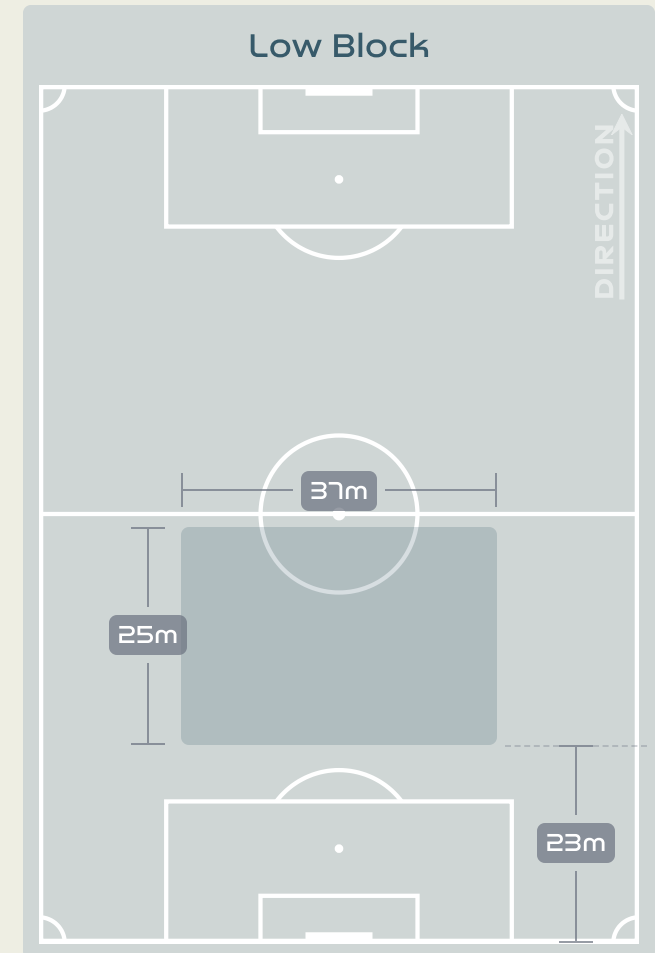

ISHIKAWA Rion

RIGHT BACK

#	Player	Total Possession Regains
1	YAMASHITA Ayaka	1
2	SHIMIZU Risa	3
3	MINAMI Moeka	3
4	KUMAGAI Saki	4
7	MIYAZAWA Hinata	3
10	NAGANO Fuka	5
11	TANAKA Mina	1
13	ENDO Jun	2
14	HASEGAWA Yui	5
15	FUJINO Aoba	6
23	ISHIKAWA Rion	8
8	NAOMOTO Hikaru	1
9	UEKI Riko	2
17	SEIKE Kiko	0
22	CHIBA Remina	0

Defensive Line Height & Team Length

Defensive Line Height & Team Length

Defensive Pressure

Zambia

Japan

288	Total Pressures	233
40	Direct Pressures	43
1.47s	Avg Pressure Duration	1.5s
79	Forced Turnovers	84
10.46s	Ball Recovery Time	8.69s
127	Pushing on into Pressing	92
247	Pushing on	245
54	Pressing Direction Inside	27
178	Pressing Direction Outside	130