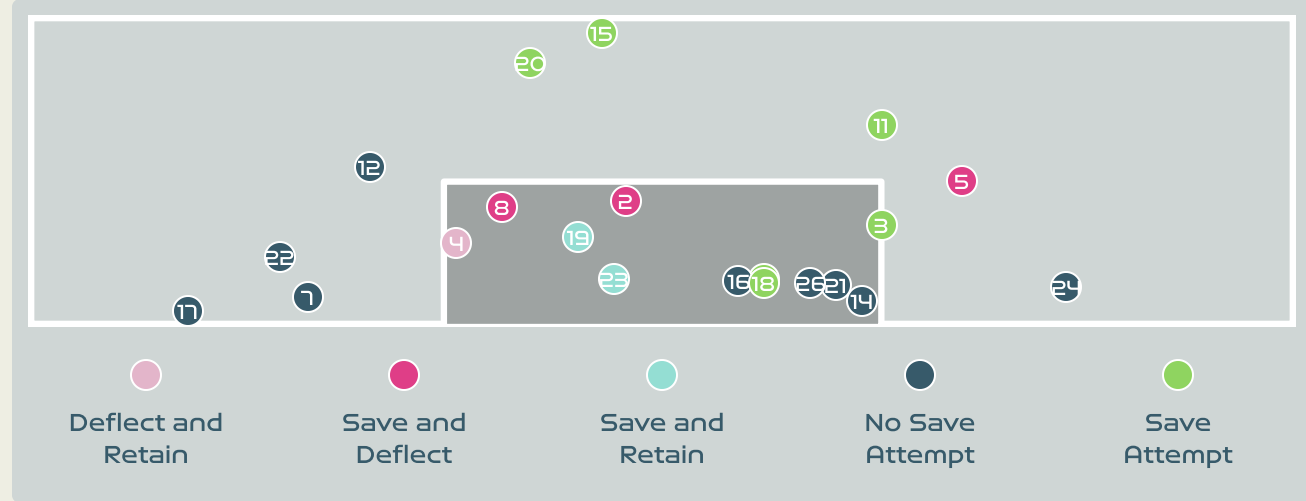

Total Involvements

Goalkeeping Distribution

Goalkeeping Distribution

Goal Prevention

26
Total Attempts on Goal Faced

45
Save %

Total Attempts on Goal Faced	Total Goal Interventions	Save & Retain	Deflect & Retain	Save & Deflect	Save Attempt	No Save Attempt
26	5	2	0	3	6	14

Goal Prevention

Total Attempts on Goal Faced	Total Goal Interventions	Save & Retain	Deflect & Retain	Save & Deflect	Save Attempt	No Save Attempt
0	0	0	0	0	0	0

Aerial Control

Delivery Types Faced

Total	In Swing	Out Swing	Driven	Lofted	Cutback	Push
25	2	3	3	8	2	7

Aerial Control

Delivery Types Faced

Total	In Swing	Out Swing	Driven	Lofted	Cutback	Push
4	1	0	1	1	0	1

SET PLAYS

Zambia v Japan

Set Plays - Corners

42
Total Set Plays

13
Total Free Kicks