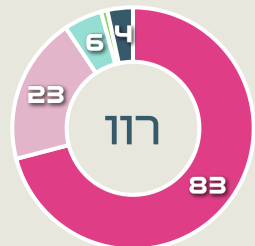

208
Total Offers Received

Most Offers
94
HASEGAWA Yui
LEFT CENTRE MIDFIELD

209
Offers Made in Final Third

262
Offers Made in Middle Third

81
Offers Made in Defensive Third

#	Player	Offers Made	Offers Received	% Made & Received
1	YAMASHITA Ayaka	6	2	33.3%
2	SHIMIZU Risa	66	16	24.2%
3	MINAMI Moeka	32	13	40.6%
4	KUMAGAI Saki	29	18	62.1%
7	MIYAZAWA Hinata	58	23	39.7%
10	NAGANO Fuka	57	22	38.6%
11	TANAKA Mina	46	16	34.8%
13	ENDO Jun	44	16	36.4%
14	HASEGAWA Yui	94	32	34%
15	FUJINO Aoba	47	13	27.7%
23	ISHIKAWA Rion	22	18	81.8%
8	NAOMOTO Hikaru	8	3	37.5%
9	UEKI Riko	23	8	34.8%
17	SEIKE Kiko	11	5	45.5%
22	CHIBA Remina	9	3	33.3%

Movement to Receive

Movement Types by Phase

Final Third Phase

Progression Phase

Build Up Phase

All Movement Types

- In Front
- In Between
- Out to In
- In to Out
- In Behind

Top Ranked Players