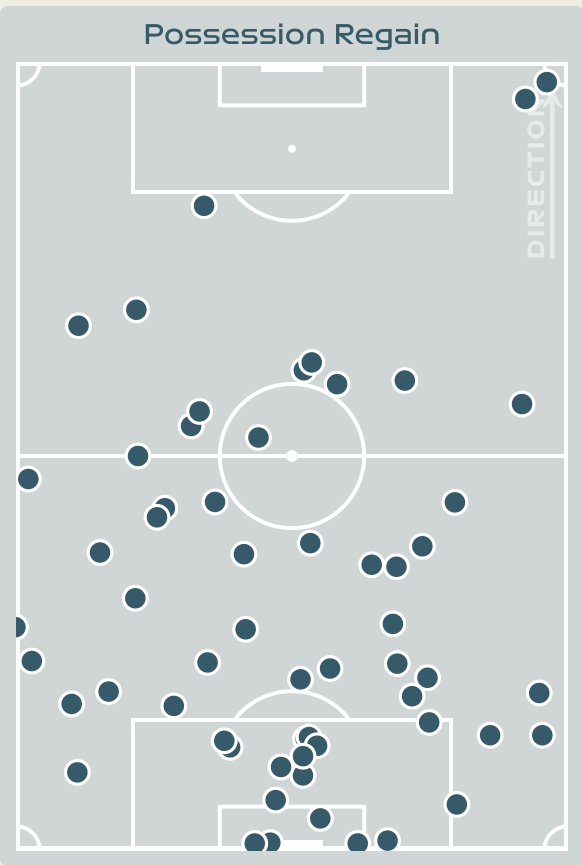

Tackles

3.91

Possession Actions / Defensive Action

Blocks

Possession Contests

Most Possession Regains

9

PEREZ Catalina

GOALKEEPER

#	Player	Total Possession Regains
1	PEREZ Catalina	9
2	VANEGAS Manuela	7
3	ARIAS Daniela	4
5	BEDOYA DURANGO Lorena	8
6	MONTOYA Daniela	4
9	RAMIREZ Mayra	2
10	SANTOS Leicy	6
11	USME Catalina	4
17	ARIAS Carolina	4
18	CAICEDO Linda	3
19	CARABALI Jorelyn	9
4	OSPINA GARCIA Diana	1
8	RESTREPO Marcela	0