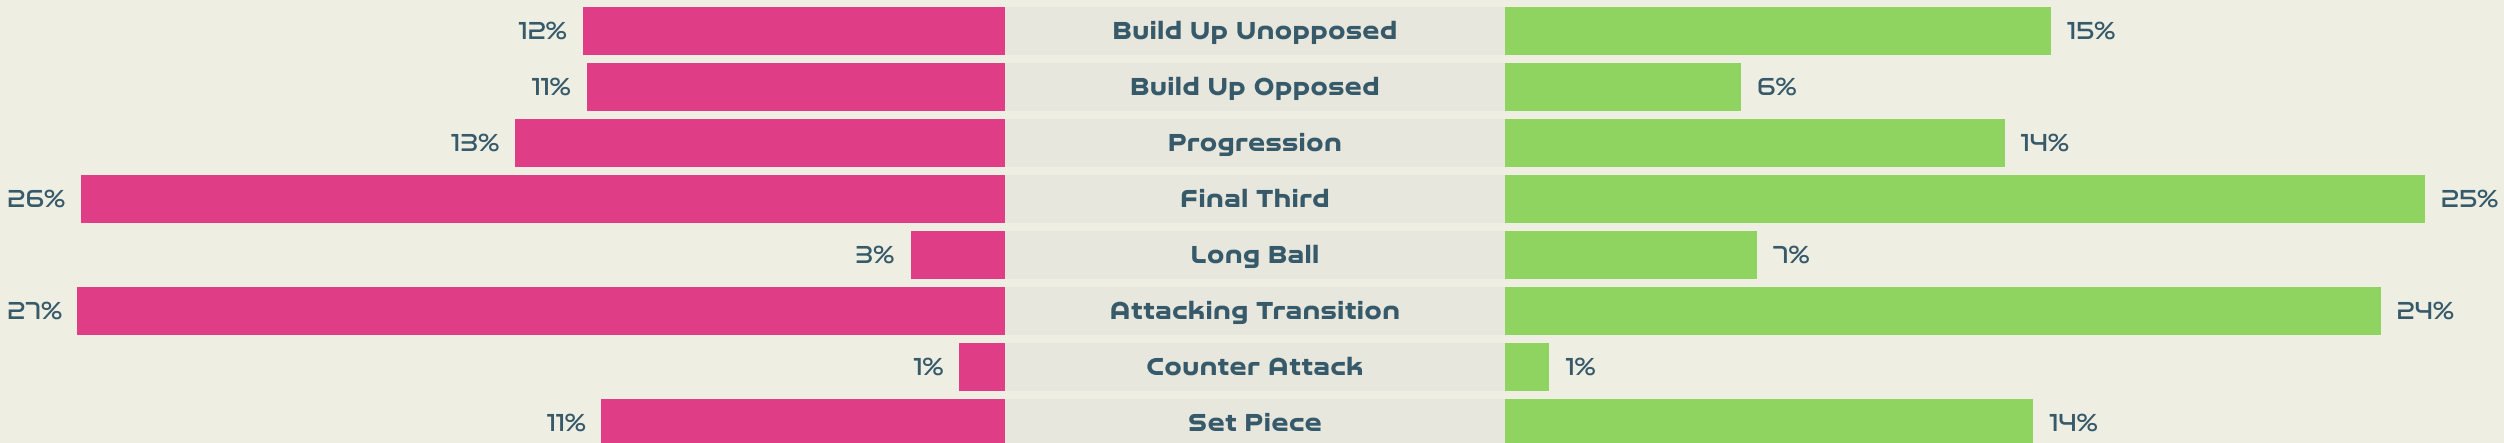

Phases of Play

IN POSSESSION

OUT OF POSSESSION

IN POSSESSION

Colombia v Korea Republic

In Possession Line Height & Team Length

In Possession Line Height & Team Length

Korea Republic