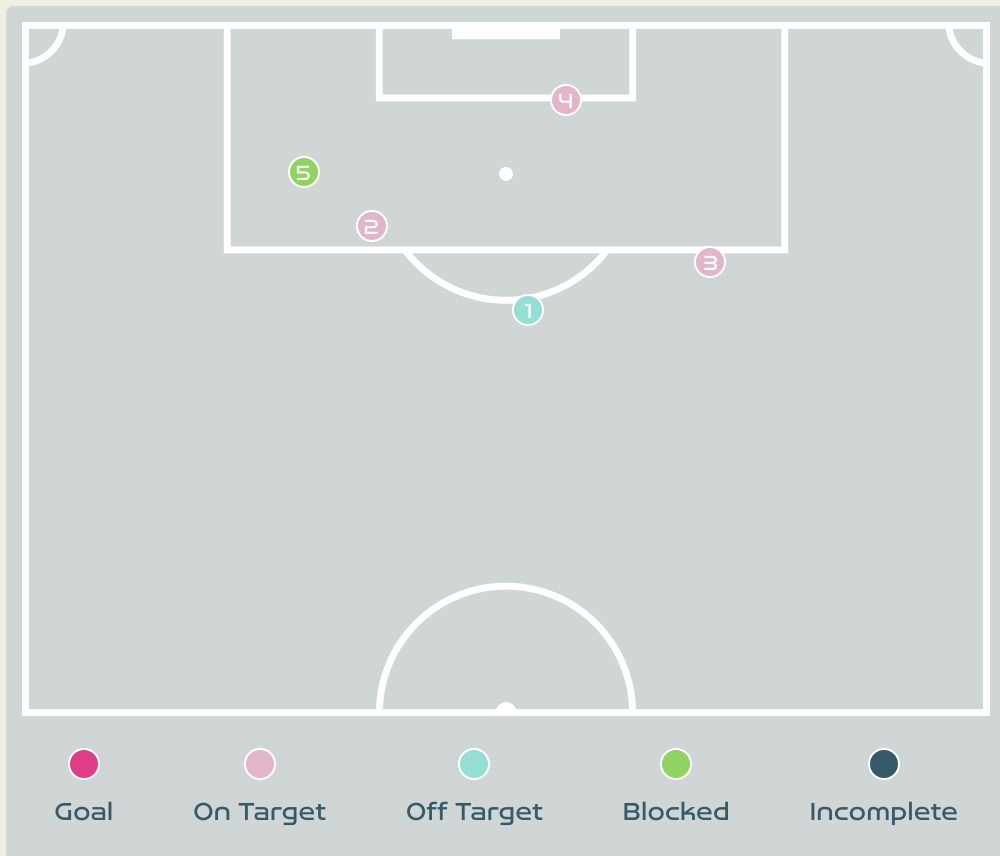

Key	Outcome	Shots
	Goals	2
	On Target	3
	Off Target	5
	Blocked	5
	Incomplete	2

Attempts at Goal

Time	Player	Outcome	Body Part	Delivery Type
27	11 USME Catalina	Incomplete - Blocked	Left Foot	Loose Ball
27	10 SANTOS Leicy	Incomplete	Right Foot	Loose Ball
27	2 VANEGAS Manuela	Incomplete - Blocked	Left Foot	Pass
29	11 USME Catalina	On Target - Goal	Left Foot	Penalty
37	11 USME Catalina	On Target - Saved	Left Foot	Freekick
38	18 CAICEDO Linda	On Target - Goal	Right Foot	Ball Progression
45	10 SANTOS Leicy	Incomplete - Blocked	Left Foot	Pass
55	9 RAMIREZ Mayra	Off Target	Head	Corner
60	9 RAMIREZ Mayra	Off Target	Head	Cross
63	5 BEDOYA DURANGO Lorena	On Target - Saved	Right Foot	Pass
66	5 BEDOYA DURANGO Lorena	On Target - Blocked	Right Foot	Interception
70	11 USME Catalina	Incomplete - Blocked	Left Foot	Pass
78	2 VANEGAS Manuela	Incomplete - Player On Ball Error	Head	Corner
80	18 CAICEDO Linda	Deflected Off Target - Defensive Event	Right Foot	Pass
81	19 CARABALI Jorelyn	Off Target	Head	Corner
87	11 USME Catalina	Off Target	Left Foot	Other
92	9 RAMIREZ Mayra	On Target - Saved	Right Foot	Loose Ball

Attempts at Goal

Korea Republic

Key	Outcome	Shots
●	Goals	0
●	On Target	3
●	Off Target	1
●	Blocked	1
●	Incomplete	0

Attempts at Goal

Korea Republic

Time	Player	Outcome	Body Part	Delivery Type
2	8 CHO Sohyun	Deflected Off Target - Defensive Event	Right Foot	Pass
7	11 CHOE Yuri	On Target - Saved	Left Foot	Loose Ball
10	10 JI Soyun	On Target - Saved	Right Foot	Freekick
53	9 LEE Geummin	On Target - Saved	Head	Cross
54	11 CHOE Yuri	Incomplete - Blocked	Right Foot	Loose Ball