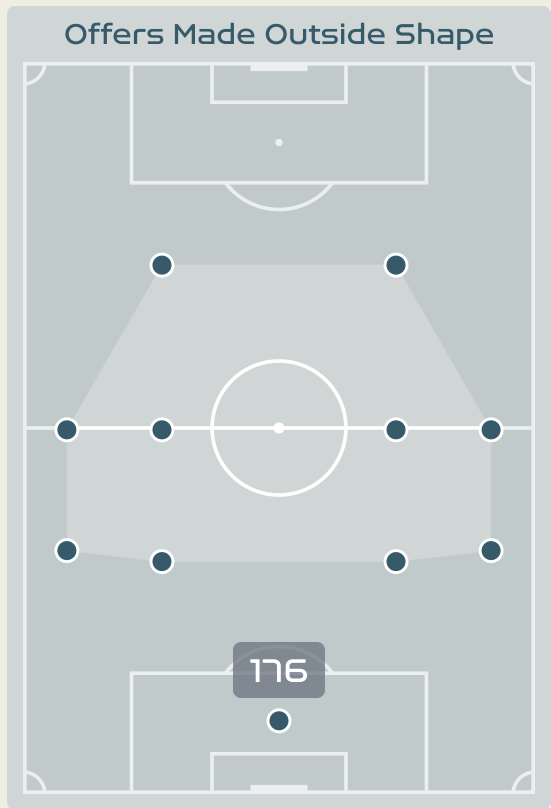

Offering to Receive

337
Total Offers Made

114
Total Offers Received

Most Offers
70
RAMIREZ Mayra
ATTACKING MIDFIELD LEFT

156
Offers Made in Final Third

157
Offers Made in Middle Third

24
Offers Made in Defensive Third

#	Player	Offers Made	Offers Received	% Made & Received
1	PEREZ Catalina	3	1	33.3%
2	VANEGAS Manuela	33	16	48.5%
3	ARIAS Daniela	13	4	30.8%
5	BEDOYA DURANGO Lorena	15	7	46.7%
6	MONTOYA Daniela	32	5	15.6%
9	RAMIREZ Mayra	70	19	27.1%
10	SANTOS Leicy	40	10	25%
11	USME Catalina	62	21	33.9%
17	ARIAS Carolina	26	13	50%
18	CAICEDO Linda	24	14	58.3%
19	CARABALI Jorelyn	7	0	0%
4	OSPINA GARCIA Diana	2	1	50%
8	RESTREPO Marcela	10	3	30%