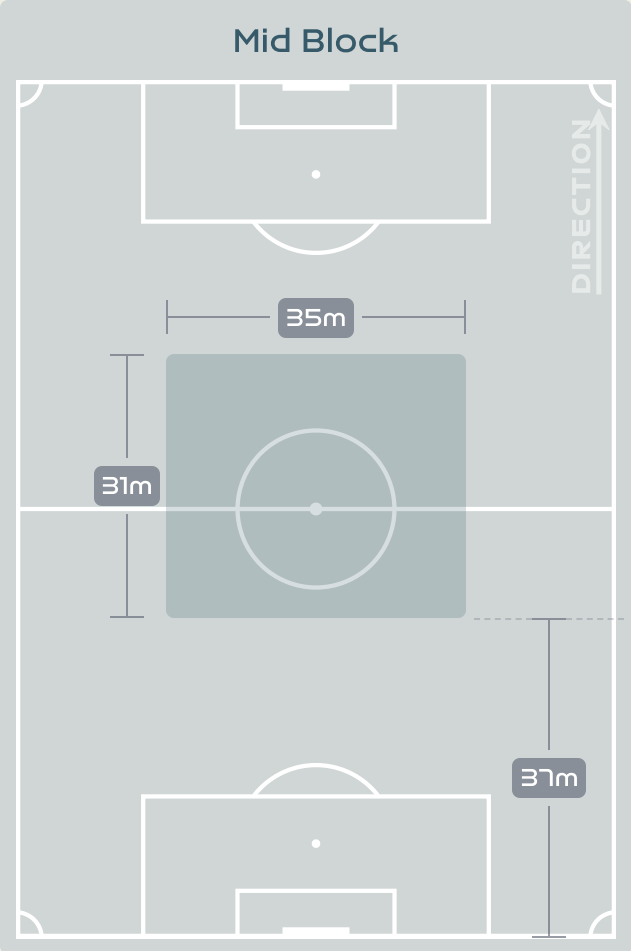

LIM Seonjoo
CENTRE BACK

#	Player	Total Possession Regains
1	YOON Younggeul	6
2	CHOO Hyojoo	8
4	SHIM Seoyeon	7
6	LIM Seonjoo	9
7	SON Hwayeon	2
8	CHO Sohyun	8
9	LEE Geummin	3
10	JI Soyun	7
11	CHOE Yuri	3
16	JANG Selgi	3
20	KIM Hyeri	6
12	MOON Mira	0
13	PARK Eunsun	1
19	PHAIR Casey	0
23	KANG Chaerim	2

Defensive Line Height & Team Length

Defensive Line Height & Team Length

Korea Republic

Defensive Pressure

153	Total Pressures	314
48	Direct Pressures	107
1.49s	Avg Pressure Duration	1.56s
75	Forced Turnovers	85
7.01s	Ball Recovery Time	9.1s
44	Pushing on into Pressing	102
107	Pushing on	231
22	Pressing Direction Inside	57
85	Pressing Direction Outside	143