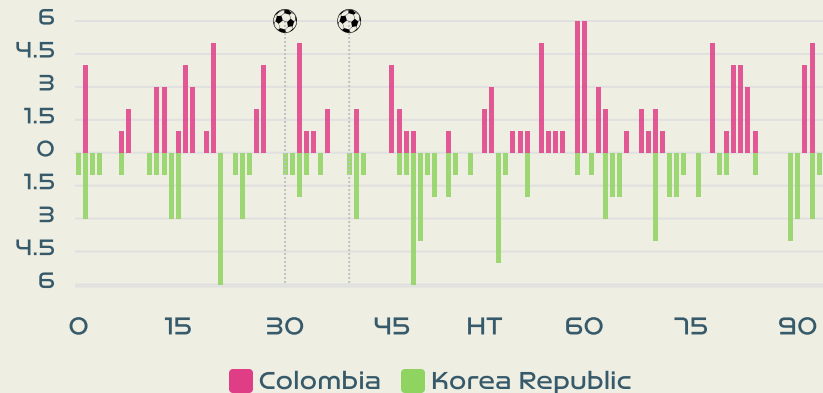

Distribution in the Final Third