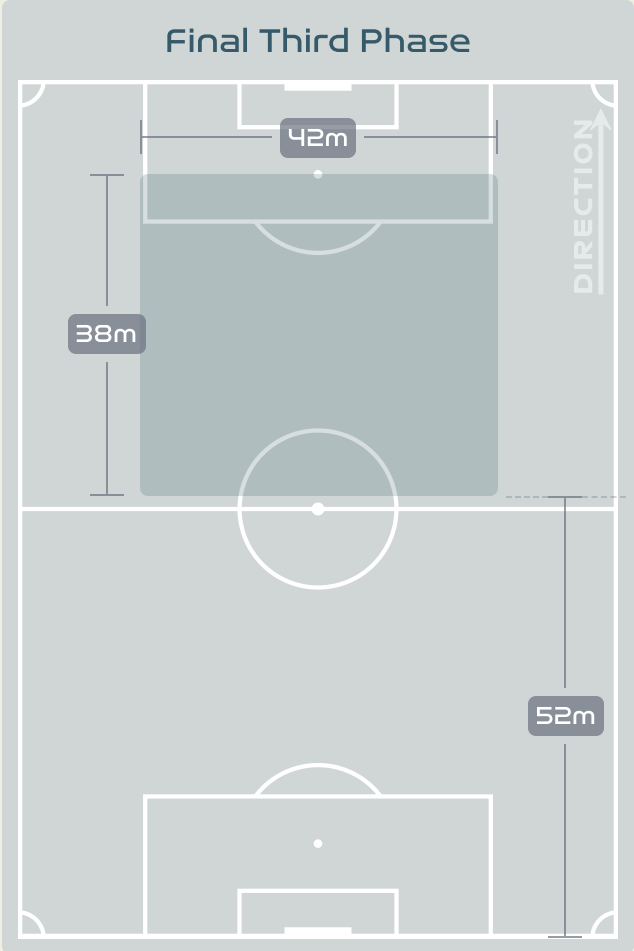

Phases of Play

IN POSSESSION

OUT OF POSSESSION

IN POSSESSION

Colombia v Korea Republic

In Possession Line Height & Team Length

In Possession Line Height & Team Length

Korea Republic

Line Breaks

Colombia

Attempted Line Breaks

146

Attempted Line Breaks 1

Inside Shape 0

Outside Shape 1

Attempted Line Breaks 108