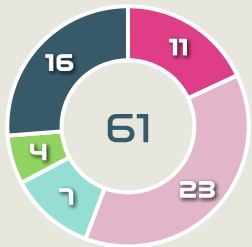

LEE Geummin
RIGHT CENTRE MIDFIELD

154

Offers Made in Final Third

Offers Made Inside Shape

Offers Made Outside Shape

91

Offers Made in Middle Third

31

Offers Made in Defensive Third

#	Player	Offers Made	Offers Received	% Made & Received
1	YOON Younggeul	3	1	33.3%
2	CHOO Hyojoo	30	7	23.3%
4	SHIM Seoyeon	3	2	66.7%
6	LIM Seonjoo	8	2	25%
7	SON Hwayeon	19	6	31.6%
8	CHO Sohyun	37	8	21.6%
9	LEE Geummin	67	15	22.4%
10	JI Soyun	28	12	42.9%
11	CHOE Yuri	14	5	35.7%
16	JANG Selgi	26	11	42.3%
20	KIM Hyeri	16	4	25%
12	MOON Mira	1	0	0%
13	PARK Eunsun	19	2	10.5%
19	PHAIR Casey	0	0	0%
23	KANG Chaerim	5	1	20%

Movement to Receive

Movement Types by Phase

Final Third Phase

Progression Phase

Build Up Phase

All Movement Types

- In Front
- In Between
- Out to In
- In to Out
- In Behind

Top Ranked Players