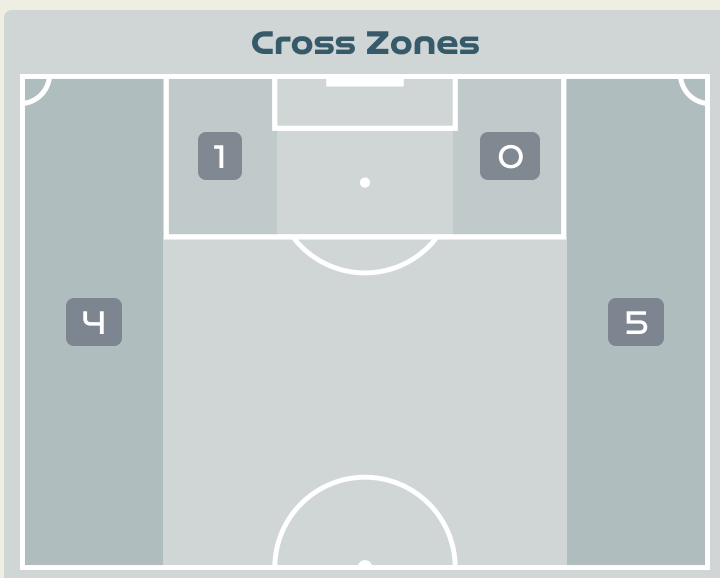

Delivery Type

Attempted

10

Completed

1

Most Crosses Attempted

2

CHO Sohyun
LEFT CENTRE MIDFIELD

#	Player	Inswing	Outswing	Driven	Lofted	Cutback	Push Cross	Total Attempted
1	YOON Younggeul	0	0	0	0	0	0	0
2	CHOO Hyojoo	0	0	0	1	0	0	1
4	SHIM Seoyeon	0	0	0	0	0	0	0
6	LIM Seonjoo	0	0	0	0	0	0	0
7	SON Hwayeon	0	0	0	0	0	1	1
8	CHO Sohyun	0	1	0	1	0	0	2
9	LEE Geummin	0	0	0	1	0	0	1
10	JI Soyun	0	0	0	1	0	0	1
11	CHOE Yuri	0	0	0	1	0	0	1
16	JANG Selgi	0	0	0	0	0	0	0
20	KIM Hyeri	0	0	0	2	0	0	2
12	MOON Mira	0	0	0	0	0	0	0
13	PARK Eunsun	0	0	0	0	0	0	0
19	PHAIR Casey	0	0	0	0	0	0	0
23	KANG Chaerim	0	0	0	0	1	0	1