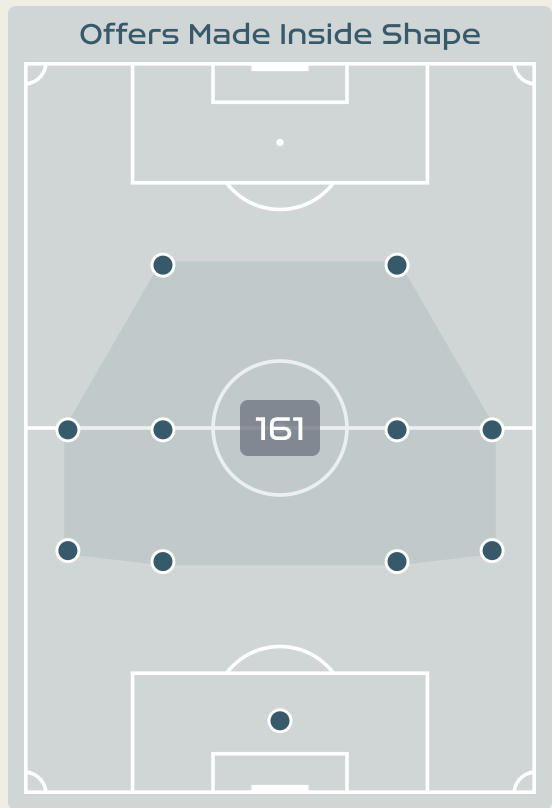

Offering to Receive

337
Total Offers Made

114
Total Offers Received

Most Offers
70
RAMIREZ Mayra
ATTACKING MIDFIELD LEFT

156
Offers Made in Final Third

157
Offers Made in Middle Third

24
Offers Made in Defensive Third

#	Player	Offers Made	Offers Received	% Made & Received
1	PEREZ Catalina	3	1	33.3%
2	VANEGAS Manuela	33	16	48.5%
3	ARIAS Daniela	13	4	30.8%
5	BEDOYA DURANGO Lorena	15	7	46.7%
6	MONTOYA Daniela	32	5	15.6%
9	RAMIREZ Mayra	70	19	27.1%
10	SANTOS Leicy	40	10	25%
11	USME Catalina	62	21	33.9%
17	ARIAS Carolina	26	13	50%
18	CAICEDO Linda	24	14	58.3%
19	CARABALI Jorelyn	7	0	0%
4	OSPINA GARCIA Diana	2	1	50%
8	RESTREPO Marcela	10	3	30%