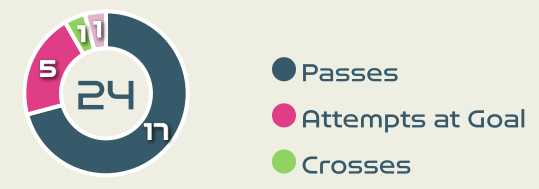

Korea Republic

Defensive Actions

85

Forced Turnovers

65

Possession Regained

9

Interceptions

73

Tackles

1.61

Possession Actions / Defensive Action

Blocks