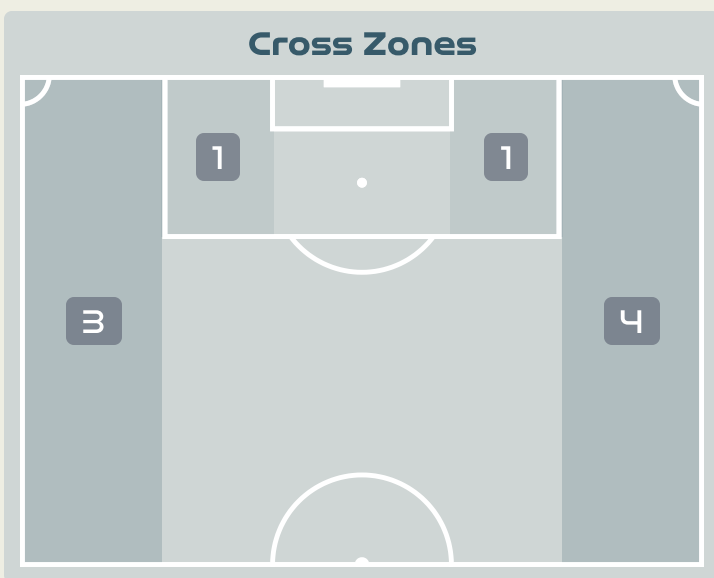

Attempts at Goal

Korea Republic

Key	Outcome	Shots
●	Goals	0
●	On Target	3
●	Off Target	1
●	Blocked	1
●	Incomplete	0

Attempts at Goal

Korea Republic

Time	Player	Outcome	Body Part	Delivery Type
2	8 CHO Sohyun	Deflected Off Target - Defensive Event	Right Foot	Pass
7	11 CHOE Yuri	On Target - Saved	Left Foot	Loose Ball
10	10 JI Soyun	On Target - Saved	Right Foot	Freekick
53	9 LEE Geummin	On Target - Saved	Head	Cross
54	11 CHOE Yuri	Incomplete - Blocked	Right Foot	Loose Ball

Crosses (Open Play)

#	Player	Inswing	Outswing	Driven	Lofted	Cutback	Push Cross	Total Attempted
1	PEREZ Catalina	0	0	0	0	0	0	0
2	VANEGAS Manuela	0	1	0	0	0	0	1
3	ARIAS Daniela	0	0	0	0	0	0	0
5	BEDOYA DURANGO Lorena	0	0	0	1	0	0	1
6	MONTOYA Daniela	0	0	0	0	0	0	0
9	RAMIREZ Mayra	0	1	0	1	0	1	3
10	SANTOS Leicy	0	0	0	0	0	0	0
11	USME Catalina	0	2	0	0	0	0	2
17	ARIAS Carolina	0	1	0	0	0	0	1
18	CAICEDO Linda	0	0	0	1	0	0	1
19	CARABALI Jorelyn	0	0	0	0	0	0	0
4	OSPINA GARCIA Diana	0	0	0	0	0	0	0
8	RESTREPO Marcela	0	0	0	0	0	0	0