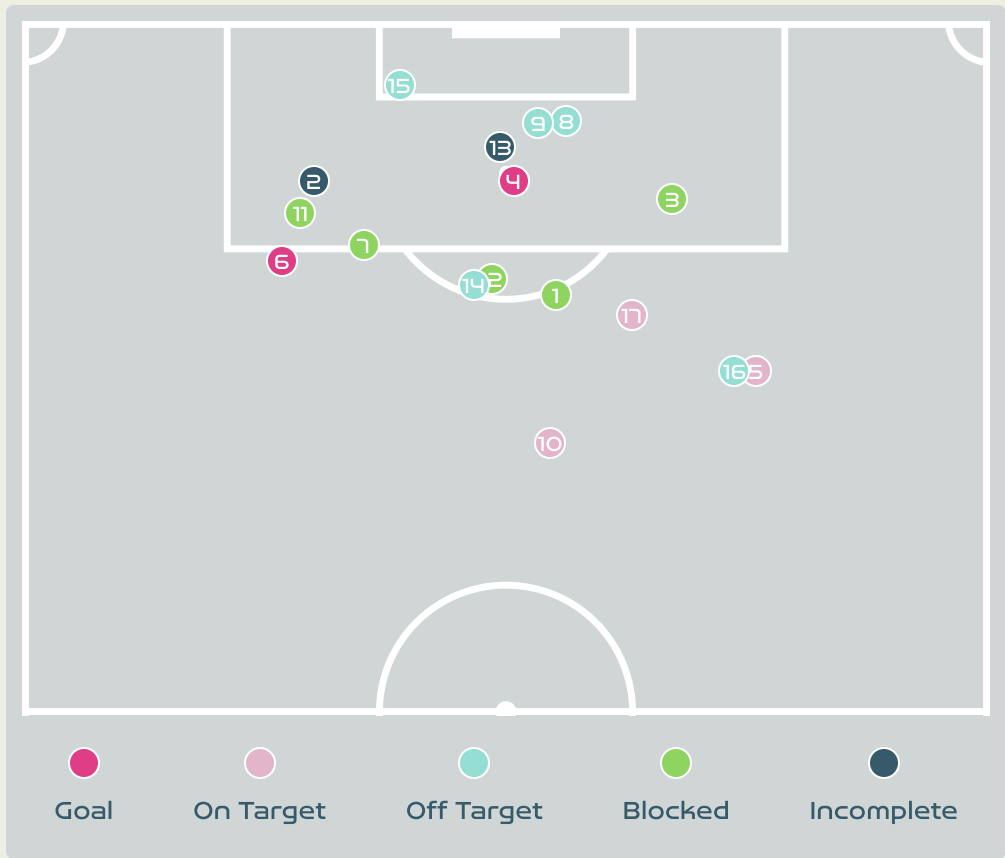

Top 5 Player to Player Passers		
Player	Passed To	% of Total Team Passes
VANEGAS Manuela	SANTOS Leicy	3.7%
USME Catalina	CAICEDO Linda	3.7%
ARIAS Carolina	RAMIREZ Mayra	3.7%
SANTOS Leicy	USME Catalina	2.9%
CAICEDO Linda	SANTOS Leicy	2.9%

Top 5 Player to Player Passers		
Player	Passed To	% of Total Team Passes
JI Soyun	LEE Geummin	7.2%
LEE Geummin	JI Soyun	5.6%
JI Soyun	LIM Seonjoo	4%
CHO Sohyun	JANG Selgi	3.2%
CHOE Yuri	JI Soyun	3.2%

Attempts at Goal

Key	Outcome	Shots
	Goals	2
	On Target	3
	Off Target	5
	Blocked	5
	Incomplete	2

Attempts at Goal

Time	Player	Outcome	Body Part	Delivery Type
27	11 USME Catalina	Incomplete - Blocked	Left Foot	Loose Ball
27	10 SANTOS Leicy	Incomplete	Right Foot	Loose Ball
27	2 VANEGAS Manuela	Incomplete - Blocked	Left Foot	Pass
29	11 USME Catalina	On Target - Goal	Left Foot	Penalty
37	11 USME Catalina	On Target - Saved	Left Foot	Freekick
38	18 CAICEDO Linda	On Target - Goal	Right Foot	Ball Progression
45	10 SANTOS Leicy	Incomplete - Blocked	Left Foot	Pass
55	9 RAMIREZ Mayra	Off Target	Head	Corner
60	9 RAMIREZ Mayra	Off Target	Head	Cross
63	5 BEDOYA DURANGO Lorena	On Target - Saved	Right Foot	Pass
66	5 BEDOYA DURANGO Lorena	On Target - Blocked	Right Foot	Interception
70	11 USME Catalina	Incomplete - Blocked	Left Foot	Pass
78	2 VANEGAS Manuela	Incomplete - Player On Ball Error	Head	Corner
80	18 CAICEDO Linda	Deflected Off Target - Defensive Event	Right Foot	Pass
81	19 CARABALI Jorelyn	Off Target	Head	Corner
87	11 USME Catalina	Off Target	Left Foot	Other
92	9 RAMIREZ Mayra	On Target - Saved	Right Foot	Loose Ball