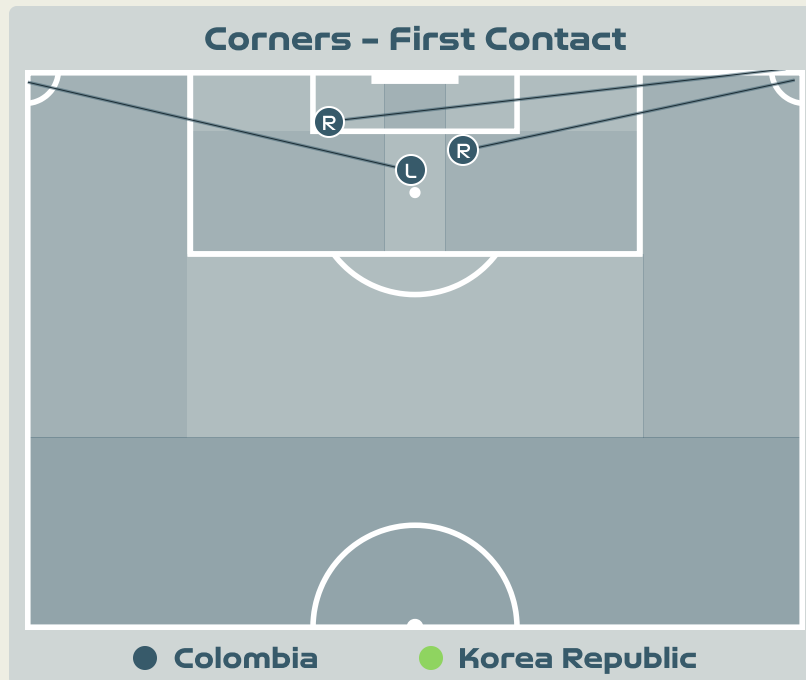

Set Plays - Corners

53
Total Set Plays

15
Total Free Kicks

1
Total Penalties

4
Total Corners

33
Total Throw Ins

Delivery Type	From Left Side	From Right Side	Total
Direct to Area	1	3	4
Short	0	0	0
Edge of Penalty Area	0	0	0

Delivery Style	Total
Inswing	0
Outswing	2
Driven	0

Free Kicks	
Type	Total
Direct	15
Direct (on target)	1
Direct (off target)	0
Indirect	0

First Contacts on Colombia Crosses

3 By Colombia

0 By Korea Republic

Top 5 Player First Contacts		
Player	Team	Total
VANEGAS Manuela	Colombia	1
RAMIREZ Mayra	Colombia	1
CARABALI Jorelyn	Colombia	1