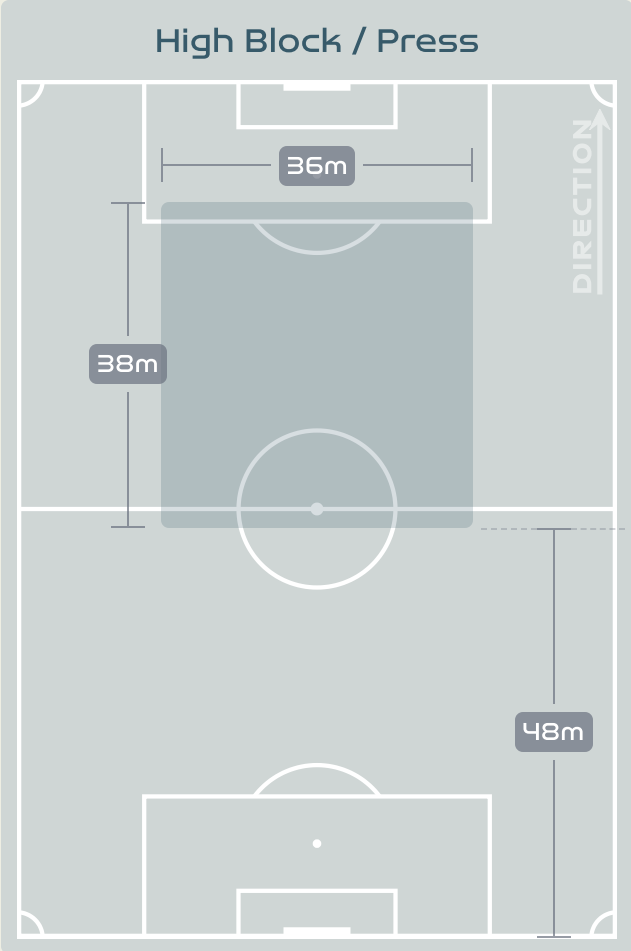

LIM Seonjoo
CENTRE BACK

#	Player	Total Possession Regains
1	YOON Younggeul	6
2	CHOO Hyojoo	8
4	SHIM Seoyeon	7
6	LIM Seonjoo	9
7	SON Hwayeon	2
8	CHO Sohyun	8
9	LEE Geummin	3
10	JI Soyun	7
11	CHOE Yuri	3
16	JANG Selgi	3
20	KIM Hyeri	6
12	MOON Mira	0
13	PARK Eunsun	1
19	PHAIR Casey	0
23	KANG Chaerim	2

Defensive Line Height & Team Length

Defensive Line Height & Team Length

Korea Republic

Defensive Pressure

153	Total Pressures	314
48	Direct Pressures	107
1.49s	Avg Pressure Duration	1.56s
75	Forced Turnovers	85
7.01s	Ball Recovery Time	9.1s
44	Pushing on into Pressing	102
107	Pushing on	231
22	Pressing Direction Inside	57
85	Pressing Direction Outside	143