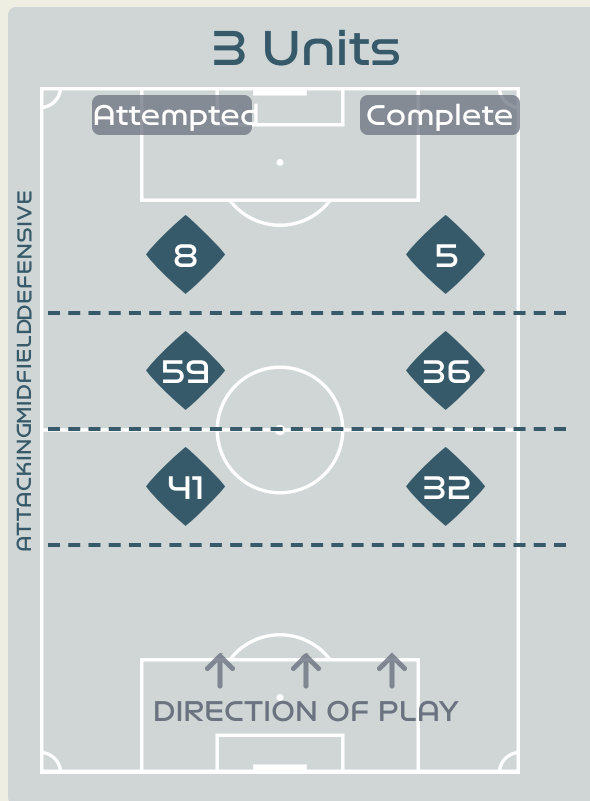

Phases of Play

IN POSSESSION

OUT OF POSSESSION

IN POSSESSION

Colombia v Korea Republic

In Possession Line Height & Team Length

In Possession Line Height & Team Length

Korea Republic

Line Breaks

Colombia

Attempted Line Breaks

146

Attempted Line Breaks 1

Inside Shape 0

Outside Shape 1

Attempted Line Breaks 108

Inside Shape 62

Outside Shape 46

Attempted Line Breaks 37

Inside Shape 27

Outside Shape 10

Line Breaks

Korea Republic

Attempted Line Breaks