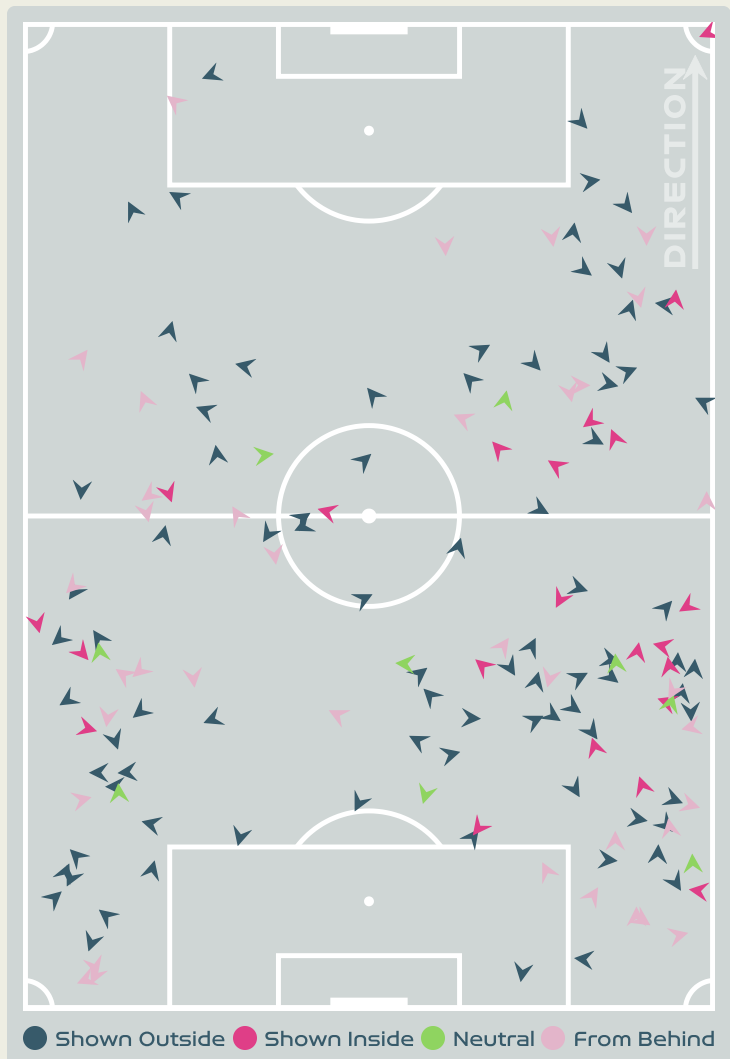

Defensive Line Height & Team Length

Defensive Line Height & Team Length

Korea Republic

Defensive Pressure

153	Total Pressures	314
48	Direct Pressures	107
1.49s	Avg Pressure Duration	1.56s
75	Forced Turnovers	85
7.01s	Ball Recovery Time	9.1s
44	Pushing on into Pressing	102
107	Pushing on	231
22	Pressing Direction Inside	57
85	Pressing Direction Outside	143