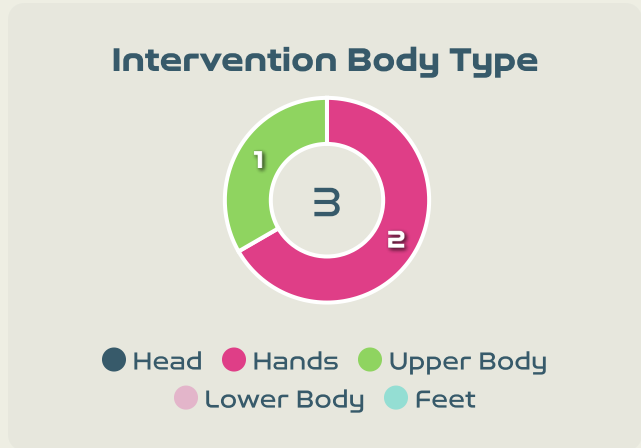

Total Involvements

Goalkeeping Distribution

Goalkeeping Distribution

Korea Republic

Goal Prevention

- Deflect and Retain
- Save and Deflect
- Save and Retain
- No Save Attempt
- Save Attempt

5

Total Attempts on Goal Faced

100

Save %

Total Attempts on Goal Faced	Total Goal Interventions	Save & Retain	Deflect & Retain	Save & Deflect	Save Attempt	No Save Attempt
5	3	2	0	1	0	2

Goal Prevention

Korea Republic

17
Total Attempts on Goal Faced