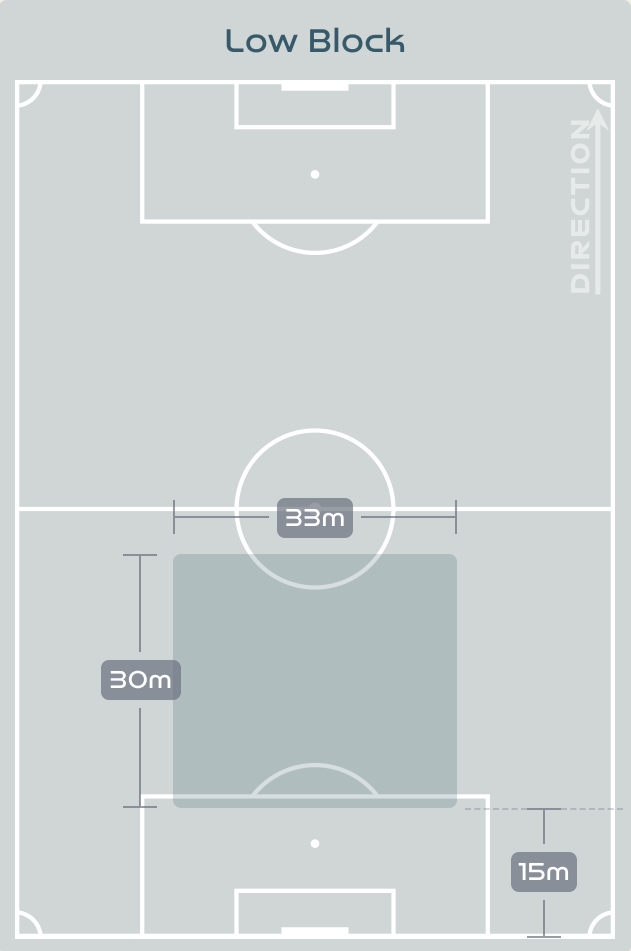

LIM Seonjoo
CENTRE BACK

#	Player	Total Possession Regains
1	YOON Younggeul	6
2	CHOO Hyojoo	8
4	SHIM Seoyeon	7
6	LIM Seonjoo	9
7	SON Hwayeon	2
8	CHO Sohyun	8
9	LEE Geummin	3
10	JI Soyun	7
11	CHOE Yuri	3
16	JANG Selgi	3
20	KIM Hyeri	6
12	MOON Mira	0
13	PARK Eunsun	1
19	PHAIR Casey	0
23	KANG Chaerim	2

Defensive Line Height & Team Length

Defensive Line Height & Team Length

Korea Republic

Defensive Pressure

153	Total Pressures	314
48	Direct Pressures	107
1.49s	Avg Pressure Duration	1.56s
75	Forced Turnovers	85
7.01s	Ball Recovery Time	9.1s
44	Pushing on into Pressing	102
107	Pushing on	231
22	Pressing Direction Inside	57
85	Pressing Direction Outside	143