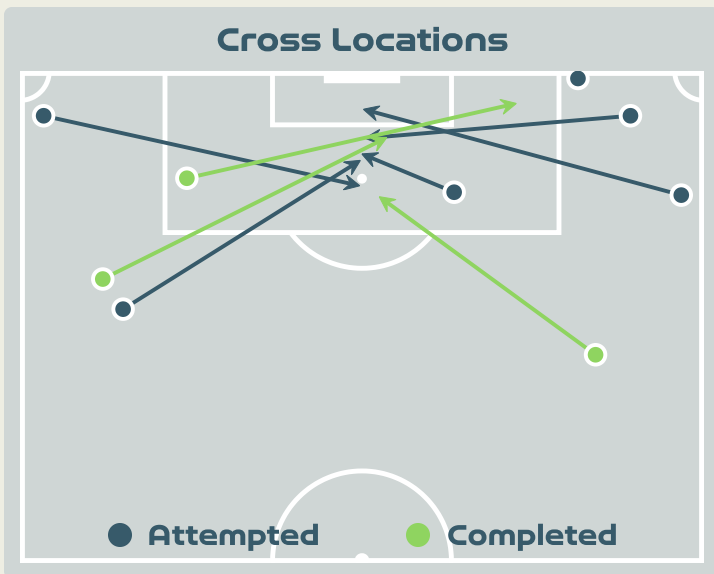

Crosses (Open Play)

#	Player	Inswing	Outswing	Driven	Lofted	Cutback	Push Cross	Total Attempted
1	PEREZ Catalina	0	0	0	0	0	0	0
2	VANEGAS Manuela	0	1	0	0	0	0	1
3	ARIAS Daniela	0	0	0	0	0	0	0
5	BEDOYA DURANGO Lorena	0	0	0	1	0	0	1
6	MONTOYA Daniela	0	0	0	0	0	0	0
9	RAMIREZ Mayra	0	1	0	1	0	1	3
10	SANTOS Leicy	0	0	0	0	0	0	0
11	USME Catalina	0	2	0	0	0	0	2
17	ARIAS Carolina	0	1	0	0	0	0	1
18	CAICEDO Linda	0	0	0	1	0	0	1
19	CARABALI Jorelyn	0	0	0	0	0	0	0
4	OSPINA GARCIA Diana	0	0	0	0	0	0	0
8	RESTREPO Marcela	0	0	0	0	0	0	0