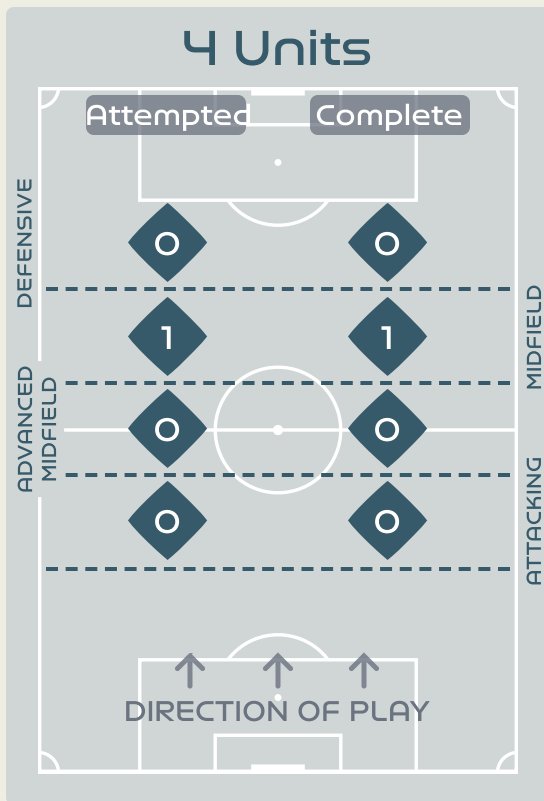

Phases of Play

IN POSSESSION

OUT OF POSSESSION

IN POSSESSION

Colombia v Korea Republic

In Possession Line Height & Team Length

In Possession Line Height & Team Length

Korea Republic

Line Breaks

Colombia

Attempted Line Breaks

146

Attempted Line Breaks 1

Inside Shape 0

Outside Shape 1

Attempted Line Breaks 108