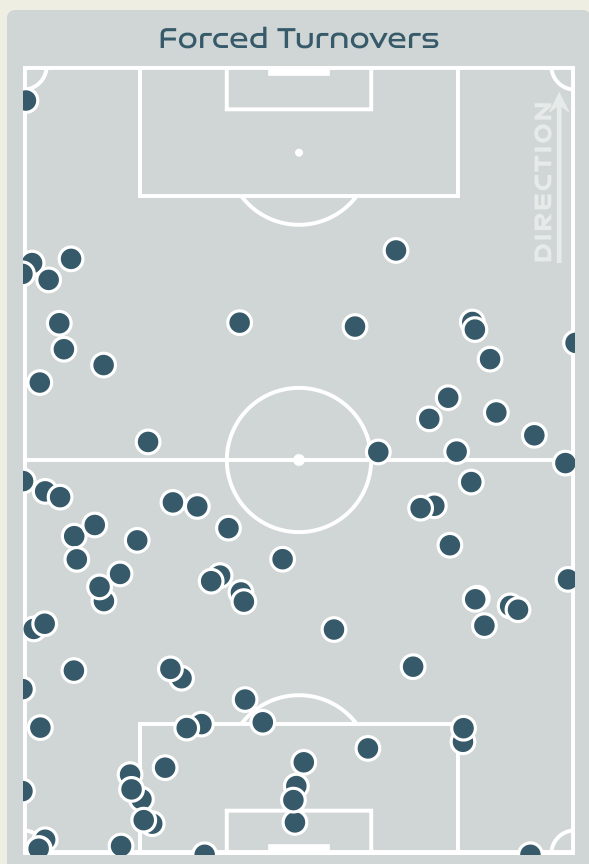

73

Tackles

1.61

Possession Actions / Defensive Action

Blocks

Possession Contests

Most Possession Regains

9

LIM Seonjoo
CENTRE BACK

#	Player	Total Possession Regains
1	YOON Younggeul	6
2	CHOO Hyojoo	8
4	SHIM Seoyeon	7
6	LIM Seonjoo	9
7	SON Hwayeon	2
8	CHO Sohyun	8
9	LEE Geummin	3
10	JI Soyun	7
11	CHOE Yuri	3
16	JANG Selgi	3
20	KIM Hyeri	6
12	MOON Mira	0
13	PARK Eunsun	1
19	PHAIR Casey	0
23	KANG Chaerim	2