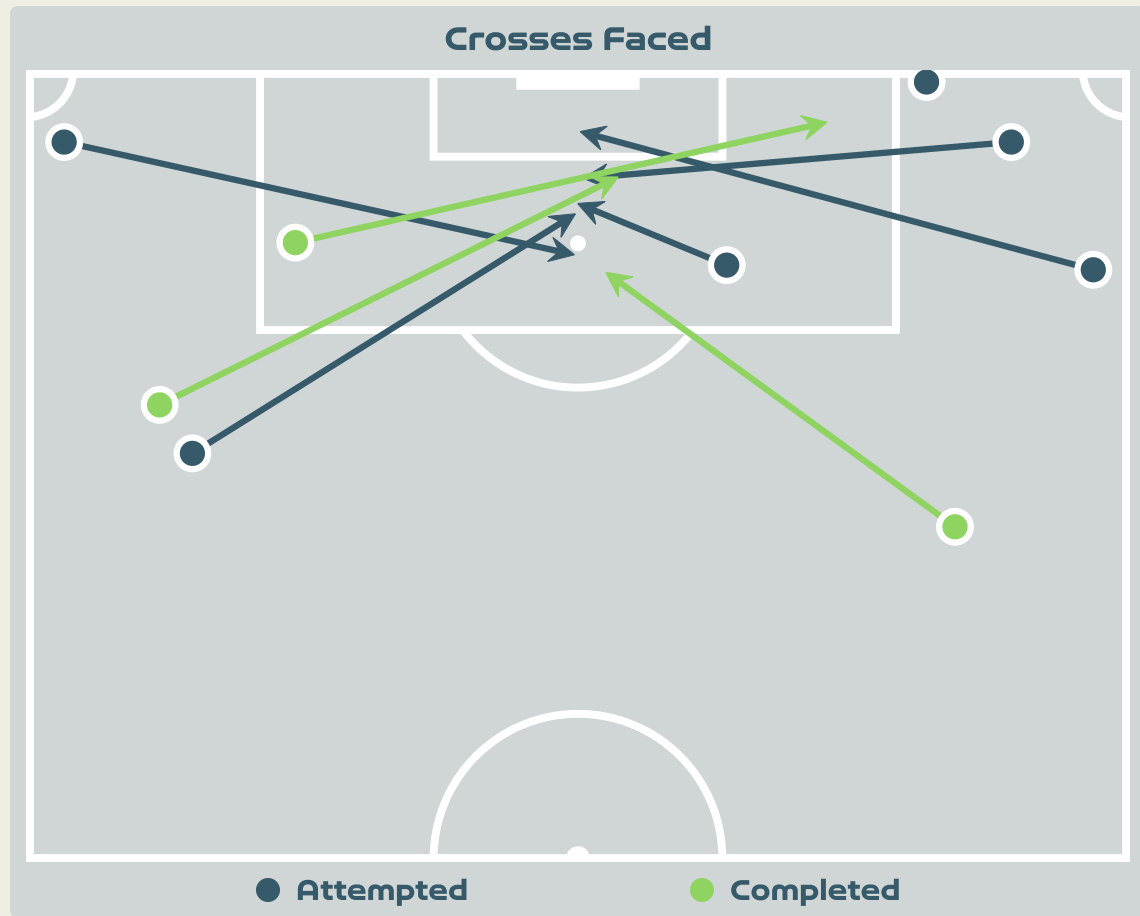

60
Save %

Total Attempts on Goal Faced	Total Goal Interventions	Save & Retain	Deflect & Retain	Save & Deflect	Save Attempt	No Save Attempt
17	4	4	0	0	3	10

Aerial Control

Delivery Types Faced

Total	In Swing	Out Swing	Driven	Lofted	Cutback	Push
13	1	2	0	8	1	1

Aerial Control

Korea Republic

Delivery Types Faced

Total	In Swing	Out Swing	Driven	Lofted	Cutback	Push
13	0	7	0	5	0	1

SET PLAYS

Colombia v Korea Republic

Set Plays - Corners

53
Total Set Plays