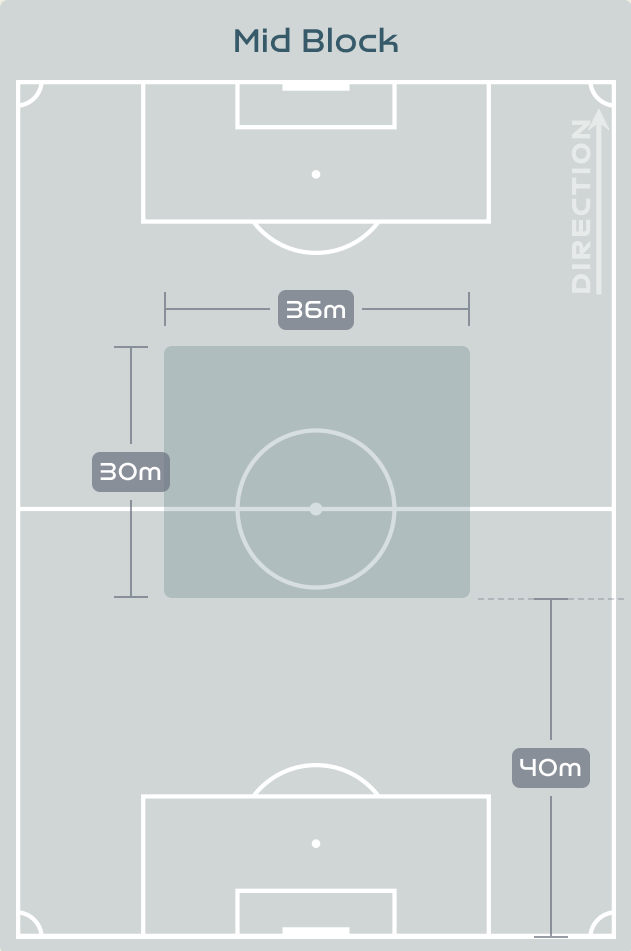

Defensive Line Height & Team Length