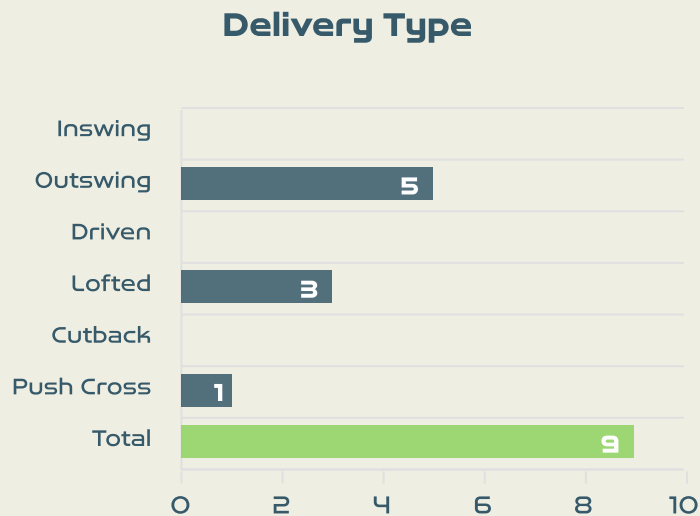

Crosses (Open Play)

#	Player	Inswing	Outswing	Driven	Lofted	Cutback	Push Cross	Total Attempted
1	PEREZ Catalina	0	0	0	0	0	0	0
2	VANEGAS Manuela	0	1	0	0	0	0	1
3	ARIAS Daniela	0	0	0	0	0	0	0
5	BEDOYA DURANGO Lorena	0	0	0	1	0	0	1
6	MONTOYA Daniela	0	0	0	0	0	0	0
9	RAMIREZ Mayra	0	1	0	1	0	1	3
10	SANTOS Leicy	0	0	0	0	0	0	0
11	USME Catalina	0	2	0	0	0	0	2
17	ARIAS Carolina	0	1	0	0	0	0	1
18	CAICEDO Linda	0	0	0	1	0	0	1
19	CARABALI Jorelyn	0	0	0	0	0	0	0
4	OSPINA GARCIA Diana	0	0	0	0	0	0	0
8	RESTREPO Marcela	0	0	0	0	0	0	0