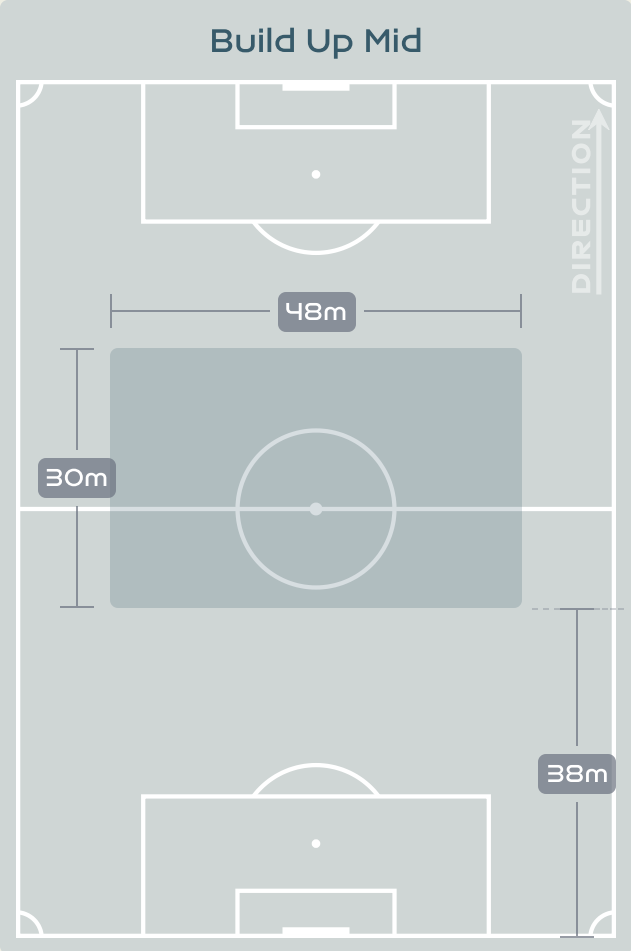

Phases of Play

IN POSSESSION

OUT OF POSSESSION

IN POSSESSION

Colombia v Korea Republic

In Possession Line Height & Team Length

In Possession Line Height & Team Length

Korea Republic

Line Breaks

Colombia

Attempted Line Breaks

146

Attempted Line Breaks 1

Inside Shape 0

Outside Shape 1

Attempted Line Breaks 108

Inside Shape 62

Outside Shape 46

Attempted Line Breaks 37

Inside Shape 27

Outside Shape 10

Line Breaks

Korea Republic

Attempted Line Breaks