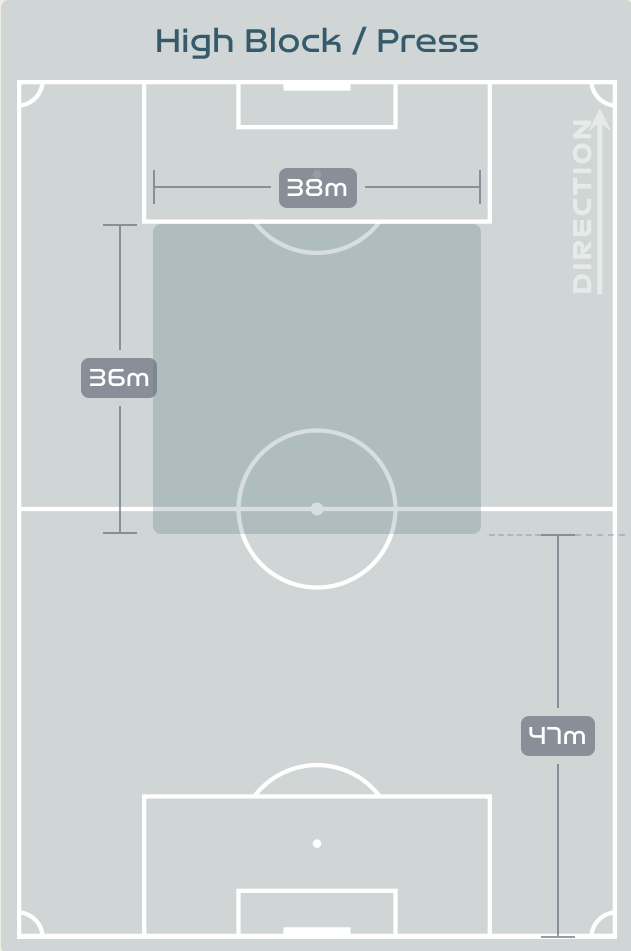

Defensive Line Height & Team Length