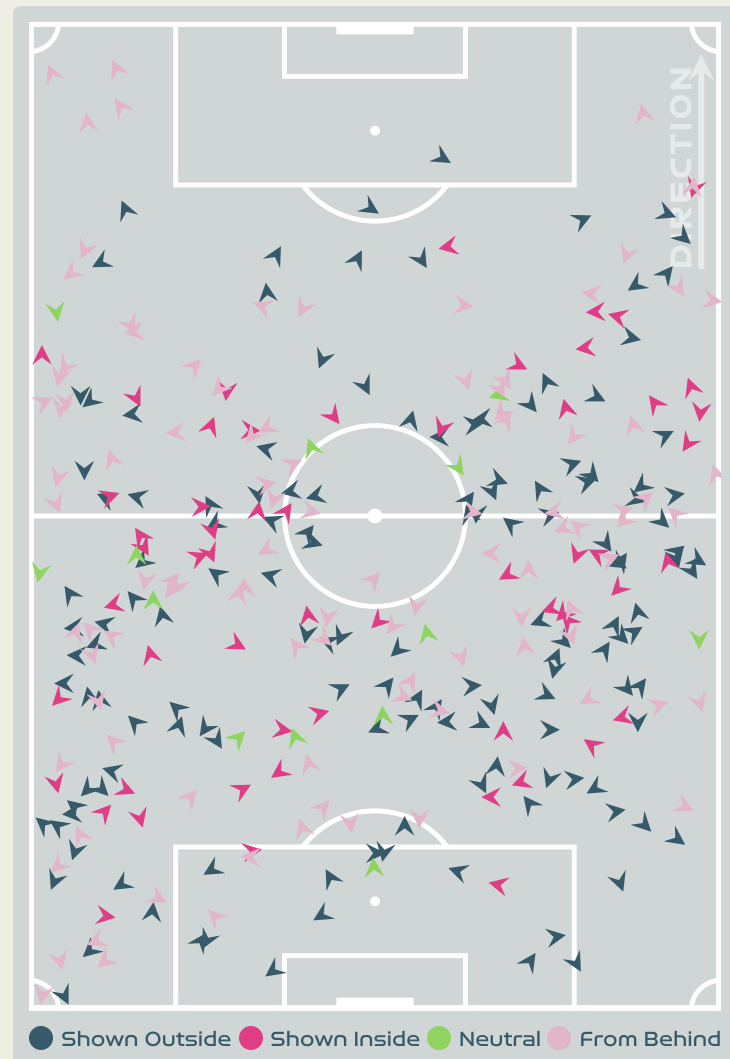

Most Direct Pressures

8

VANEGAS Manuela
LEFT BACK

Most Direct Pressures

17

CHOO Hyojoo
RIGHT MIDFIELD

GOALKEEPING

Colombia v Korea Republic