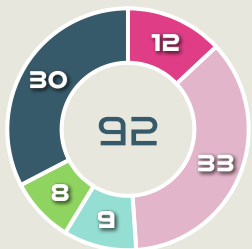

Offers Made in Defensive Third

#	Player	Offers Made	Offers Received	% Made & Received
1	YOON Younggeul	3	1	33.3%
2	CHOO Hyojoo	30	7	23.3%
4	SHIM Seoyeon	3	2	66.7%
6	LIM Seonjoo	8	2	25%
7	SON Hwayeon	19	6	31.6%
8	CHO Sohyun	37	8	21.6%
9	LEE Geummin	67	15	22.4%
10	JI Soyun	28	12	42.9%
11	CHOE Yuri	14	5	35.7%
16	JANG Selgi	26	11	42.3%
20	KIM Hyeri	16	4	25%
12	MOON Mira	1	0	0%
13	PARK Eunsun	19	2	10.5%
19	PHAIR Casey	0	0	0%
23	KANG Chaerim	5	1	20%

Movement to Receive

Movement Types by Phase

Final Third Phase

Progression Phase

Build Up Phase

All Movement Types

- In Front
- In Between
- Out to In
- In to Out
- In Behind

Top Ranked Players