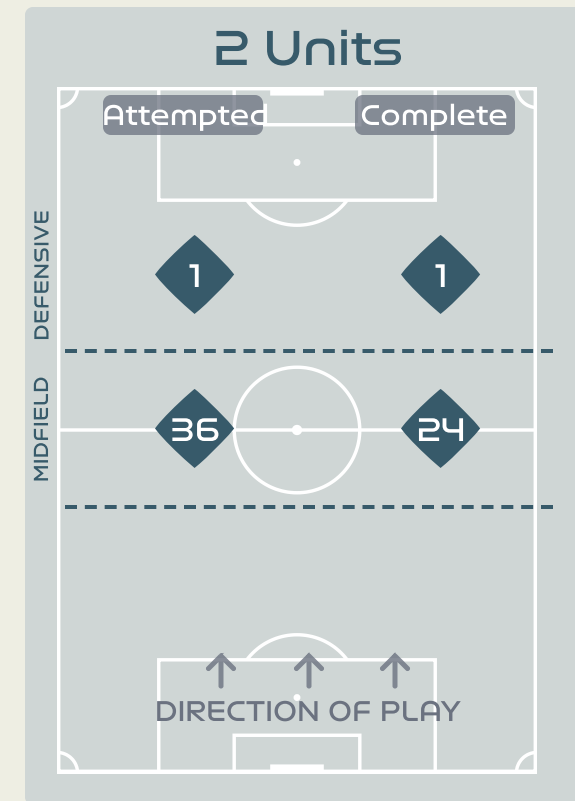

Phases of Play

IN POSSESSION

OUT OF POSSESSION

IN POSSESSION

Colombia v Korea Republic

In Possession Line Height & Team Length

In Possession Line Height & Team Length

Korea Republic

Line Breaks

Colombia

Attempted Line Breaks

146

Attempted Line Breaks 1

Inside Shape 0

Outside Shape 1

Attempted Line Breaks 108

Inside Shape 62

Outside Shape 46

Attempted Line Breaks 37

Inside Shape 27

Outside Shape 10

Line Breaks

Korea Republic

Attempted Line Breaks