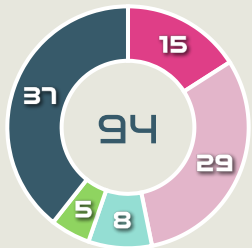

Type	Player	Movements
In Front	6 MONTOYA Daniela	14
In Between	11 USME Catalina	36
Out to In	9 RAMIREZ Mayra	6
In to Out	11 USME Catalina	9
In Behind	9 RAMIREZ Mayra	24

Movement Types Pitch Third

Movement to Receive

Korea Republic

Movement Types by Phase

Final Third Phase

Progression Phase

Build Up Phase

All Movement Types

- In Front
- In Between
- Out to In
- In to Out
- In Behind

Top Ranked Players