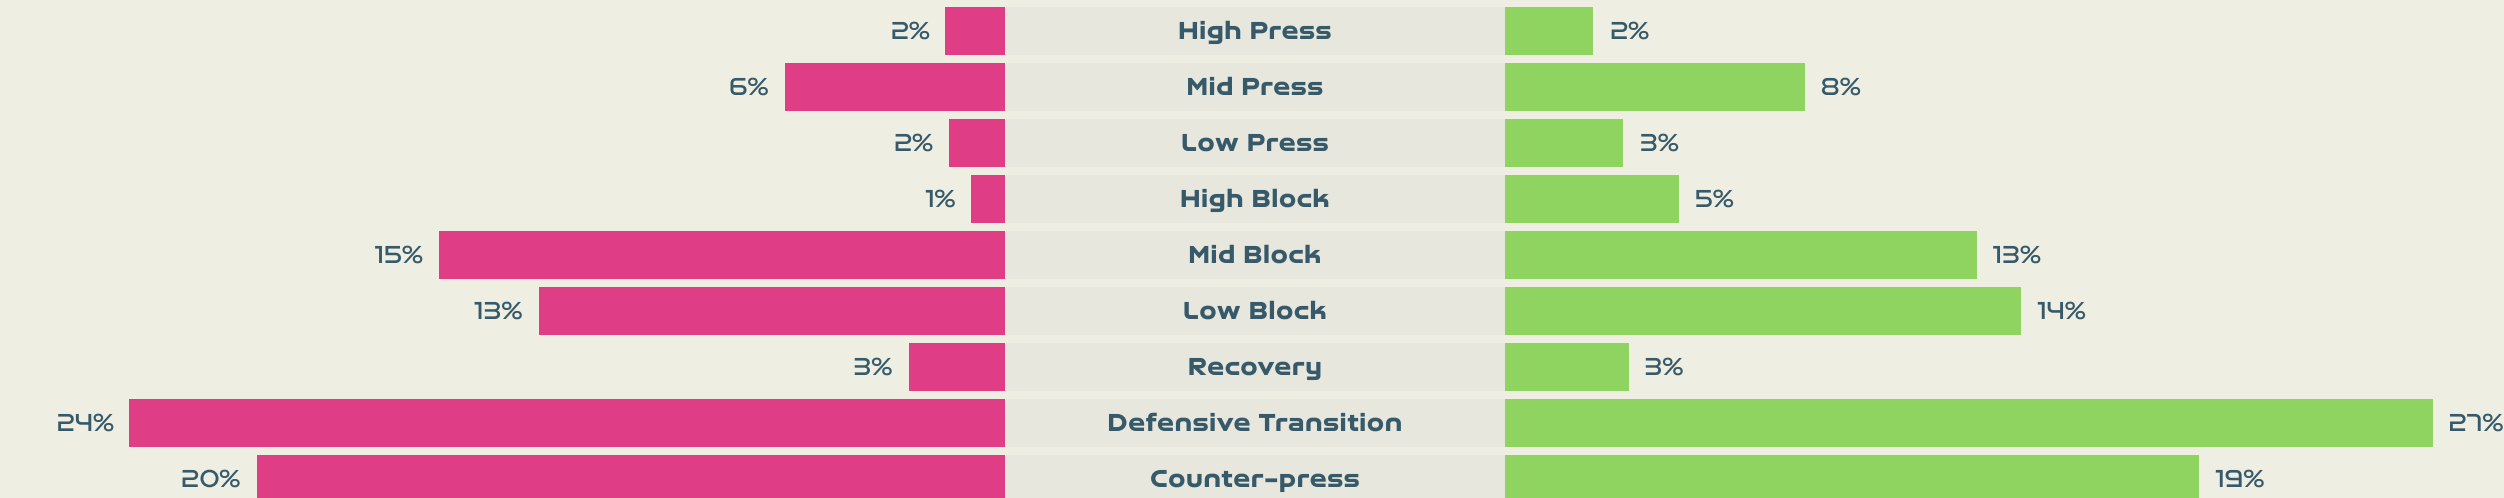

Phases of Play

IN POSSESSION

OUT OF POSSESSION

IN POSSESSION

Colombia v Korea Republic

In Possession Line Height & Team Length

In Possession Line Height & Team Length

Korea Republic