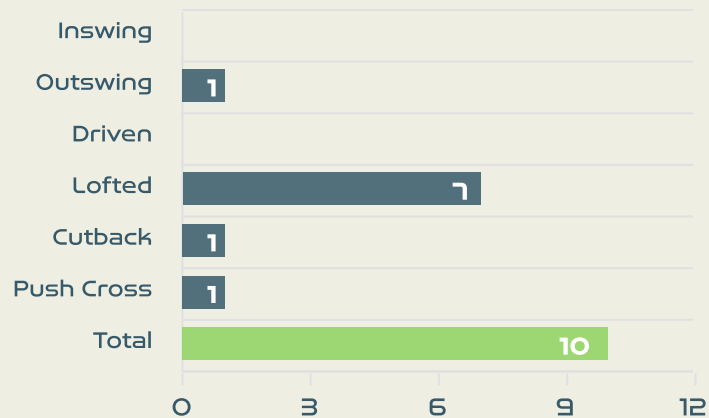

Attempted

9

Completed

3

Most Crosses Attempted

3

RAMIREZ Mayra
ATTACKING MIDFIELD LEFT

Korea Republic

Crosses (Open Play)

Delivery Type

Attempted

10

Completed

1

Most Crosses Attempted

2