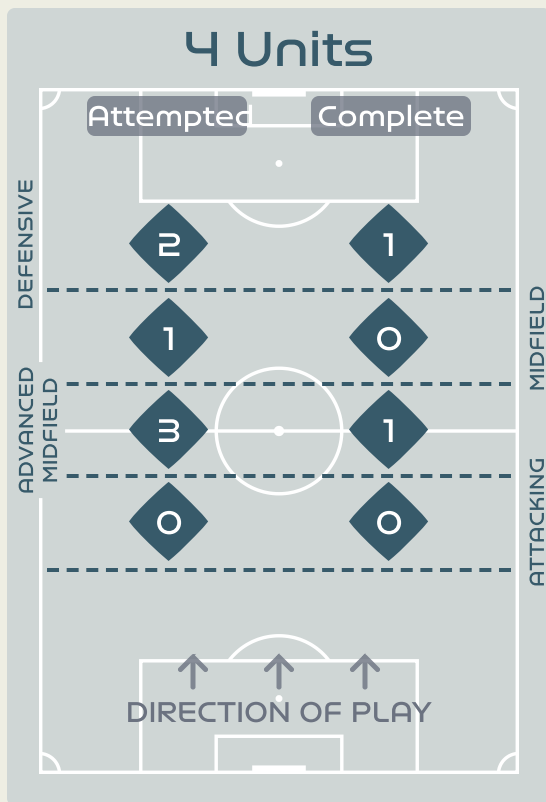

Inside Shape 62

Outside Shape 46

Attempted Line Breaks 37

Inside Shape 27

Outside Shape 10

Line Breaks

Korea Republic

Attempted Line Breaks

104

Attempted Line Breaks **6**

Inside Shape **6**

Outside Shape **0**

Attempted Line Breaks **71**

Inside Shape **52**

Outside Shape **19**

Attempted Line Breaks **27**

Inside Shape **22**

Outside Shape **5**

Line Breaks

					4 Units				3 Units			2 Units		Direction			Distribution Type		
#	Player	Line Breaks Attempted	Line Breaks Completed	Line Break Completion %	Attacking Line	Attacking Midfield Line	Midfield Line	Defensive Line	Attacking Line	Midfield Line	Defensive Line	Midfield Line	Defensive Line	Through	Around	Over	Pass	Cross	Ball Progression
1	PEREZ Catalina	19	7	36%	0	0	0	0	8	8	0	3	0	0	0	19	19	0	0
2	VANEGAS Manuela	24	16	66%	0	0	0	0	10	7	1	6	0	5	6	13	23	0	1
3	ARIAS Daniela	4	3	75%	0	0	0	0	1	3	0	0	0	1	1	2	4	0	0
5	BEDOYA DURANGO Lorena	16	12	75%	0	0	0	0	4	7	0	5	0	6	2	8	15	1	0
6	MONTOYA Daniela	7	6	85%	0	0	0	0	1	3	0	3	0	4	2	1	7	0	0
9	RAMIREZ Mayra	5	3	60%	0	0	1	0	0	2	1	1	0	2	1	2	3	1	1
10	SANTOS Leicy	12	8	66%	0	0	0	0	3	3	1	4	1	5	3	4	12	0	0
11	USME Catalina	11	9	81%	0	0	0	0	2	2	2	5	0	3	1	7	9	1	1
17	ARIAS Carolina	30	25	83%	0	0	0	0	8	16	1	5	0	3	13	14	30	0	0
18	CAICEDO Linda	11	6	54%	0	0	0	0	1	6	0	4	0	2	6	3	9	0	2
19	CARABALI Jorelyn	4	1	25%	0	0	0	0	2	1	1	0	0	1	0	3	3	0	1
4	OSPINA GARCIA Diana	1	1	100%	0	0	0	0	1	0	0	0	0	1	0	0	1	0	0
8	RESTREPO Marcela	2	2	100%	0	0	0	0	0	1	1	0	0	0	0	2	2	0	0