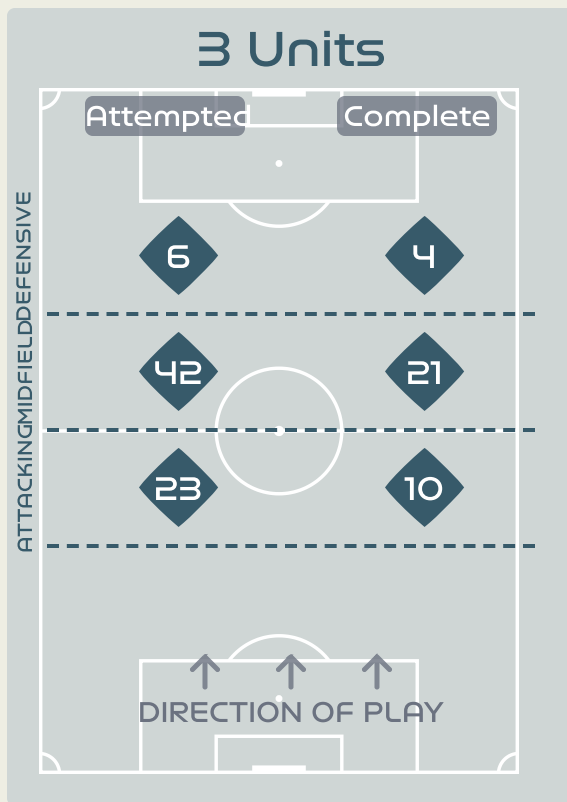

Inside Shape 62

Outside Shape 46

Attempted Line Breaks 37

Inside Shape 27

Outside Shape 10

Line Breaks

Korea Republic

Attempted Line Breaks

104

Attempted Line Breaks **6**

Inside Shape **6**

Outside Shape **0**

Attempted Line Breaks **71**

Inside Shape **52**

Outside Shape **19**

Attempted Line Breaks **27**

Inside Shape **22**

Outside Shape **5**

Line Breaks

					4 Units				3 Units			2 Units		Direction			Distribution Type		
#	Player	Line Breaks Attempted	Line Breaks Completed	Line Break Completion %	Attacking Line	Attacking Midfield Line	Midfield Line	Defensive Line	Attacking Line	Midfield Line	Defensive Line	Midfield Line	Defensive Line	Through	Around	Over	Pass	Cross	Ball Progression
1	PEREZ Catalina	19	7	36%	0	0	0	0	8	8	0	3	0	0	0	19	19	0	0
2	VANEGAS Manuela	24	16	66%	0	0	0	0	10	7	1	6	0	5	6	13	23	0	1
3	ARIAS Daniela	4	3	75%	0	0	0	0	1	3	0	0	0	1	1	2	4	0	0
5	BEDOYA DURANGO Lorena	16	12	75%	0	0	0	0	4	7	0	5	0	6	2	8	15	1	0
6	MONTOYA Daniela	7	6	85%	0	0	0	0	1	3	0	3	0	4	2	1	7	0	0
9	RAMIREZ Mayra	5	3	60%	0	0	1	0	0	2	1	1	0	2	1	2	3	1	1
10	SANTOS Leicy	12	8	66%	0	0	0	0	3	3	1	4	1	5	3	4	12	0	0
11	USME Catalina	11	9	81%	0	0	0	0	2	2	2	5	0	3	1	7	9	1	1
17	ARIAS Carolina	30	25	83%	0	0	0	0	8	16	1	5	0	3	13	14	30	0	0
18	CAICEDO Linda	11	6	54%	0	0	0	0	1	6	0	4	0	2	6	3	9	0	2
19	CARABALI Jorelyn	4	1	25%	0	0	0	0	2	1	1	0	0	1	0	3	3	0	1
4	OSPINA GARCIA Diana	1	1	100%	0	0	0	0	1	0	0	0	0	1	0	0	1	0	0
8	RESTREPO Marcela	2	2	100%	0	0	0	0	0	1	1	0	0	0	0	2	2	0	0