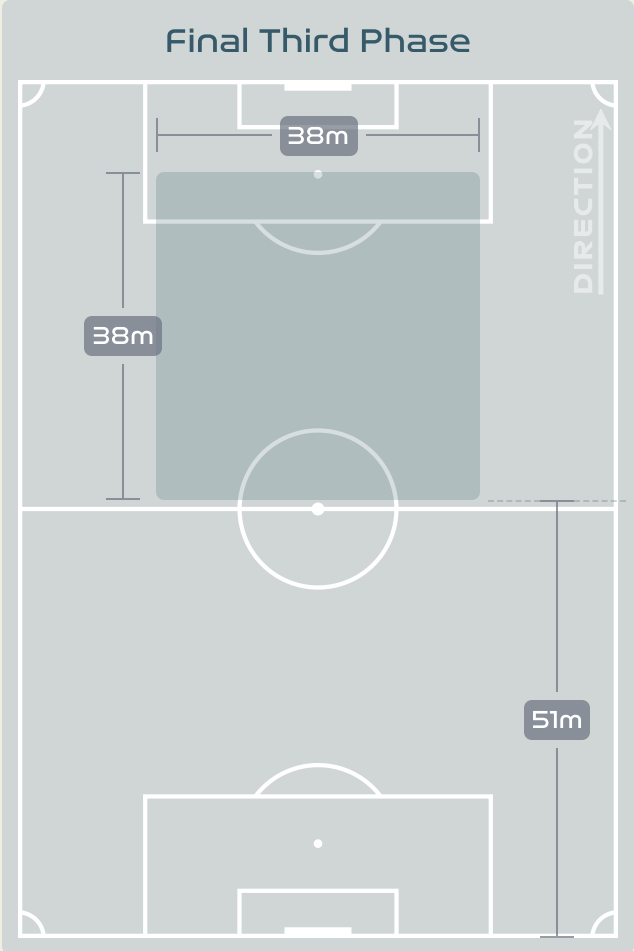

Phases of Play

IN POSSESSION

OUT OF POSSESSION

IN POSSESSION

Colombia v Korea Republic

In Possession Line Height & Team Length

In Possession Line Height & Team Length

Korea Republic

Line Breaks

Colombia

Attempted Line Breaks

146

Attempted Line Breaks 1

Inside Shape 0

Outside Shape 1

Attempted Line Breaks 108

Inside Shape 62

Outside Shape 46

Attempted Line Breaks 37

Inside Shape 27

Outside Shape 10

Line Breaks

Korea Republic

Attempted Line Breaks