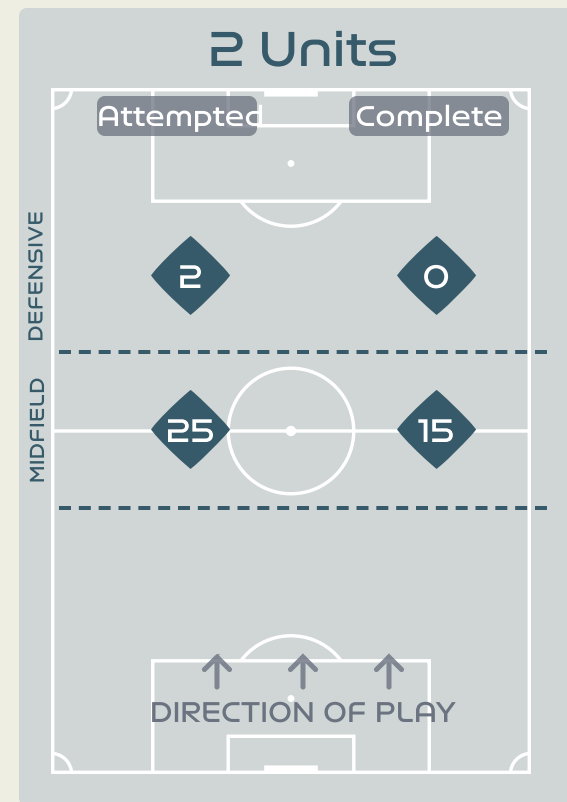

Inside Shape 62

Outside Shape 46

Attempted Line Breaks 37

Inside Shape 27

Outside Shape 10

Line Breaks

Korea Republic

Attempted Line Breaks

104

Attempted Line Breaks **6**

Inside Shape **6**

Outside Shape **0**

Attempted Line Breaks **71**

Inside Shape **52**

Outside Shape **19**

Attempted Line Breaks **27**

Inside Shape **22**

Outside Shape **5**

Line Breaks

					4 Units				3 Units			2 Units		Direction			Distribution Type		
#	Player	Line Breaks Attempted	Line Breaks Completed	Line Break Completion %	Attacking Line	Attacking Midfield Line	Midfield Line	Defensive Line	Attacking Line	Midfield Line	Defensive Line	Midfield Line	Defensive Line	Through	Around	Over	Pass	Cross	Ball Progression
1	PEREZ Catalina	19	7	36%	0	0	0	0	8	8	0	3	0	0	0	19	19	0	0
2	VANEGAS Manuela	24	16	66%	0	0	0	0	10	7	1	6	0	5	6	13	23	0	1
3	ARIAS Daniela	4	3	75%	0	0	0	0	1	3	0	0	0	1	1	2	4	0	0
5	BEDOYA DURANGO Lorena	16	12	75%	0	0	0	0	4	7	0	5	0	6	2	8	15	1	0
6	MONTOYA Daniela	7	6	85%	0	0	0	0	1	3	0	3	0	4	2	1	7	0	0
9	RAMIREZ Mayra	5	3	60%	0	0	1	0	0	2	1	1	0	2	1	2	3	1	1
10	SANTOS Leicy	12	8	66%	0	0	0	0	3	3	1	4	1	5	3	4	12	0	0
11	USME Catalina	11	9	81%	0	0	0	0	2	2	2	5	0	3	1	7	9	1	1
17	ARIAS Carolina	30	25	83%	0	0	0	0	8	16	1	5	0	3	13	14	30	0	0
18	CAICEDO Linda	11	6	54%	0	0	0	0	1	6	0	4	0	2	6	3	9	0	2
19	CARABALI Jorelyn	4	1	25%	0	0	0	0	2	1	1	0	0	1	0	3	3	0	1
4	OSPINA GARCIA Diana	1	1	100%	0	0	0	0	1	0	0	0	0	1	0	0	1	0	0
8	RESTREPO Marcela	2	2	100%	0	0	0	0	0	1	1	0	0	0	0	2	2	0	0