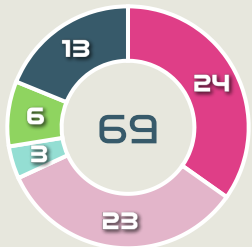

Offers Made in Defensive Third

#	Player	Offers Made	Offers Received	% Made & Received
1	YOON Younggeul	3	1	33.3%
2	CHOO Hyojoo	30	7	23.3%
4	SHIM Seoyeon	3	2	66.7%
6	LIM Seonjoo	8	2	25%
7	SON Hwayeon	19	6	31.6%
8	CHO Sohyun	37	8	21.6%
9	LEE Geummin	67	15	22.4%
10	JI Soyun	28	12	42.9%
11	CHOE Yuri	14	5	35.7%
16	JANG Selgi	26	11	42.3%
20	KIM Hyeri	16	4	25%
12	MOON Mira	1	0	0%
13	PARK Eunsun	19	2	10.5%
19	PHAIR Casey	0	0	0%
23	KANG Chaerim	5	1	20%

Movement to Receive

Movement Types by Phase

Final Third Phase

Progression Phase

Build Up Phase

All Movement Types

- In Front
- In Between
- Out to In
- In to Out
- In Behind

Top Ranked Players