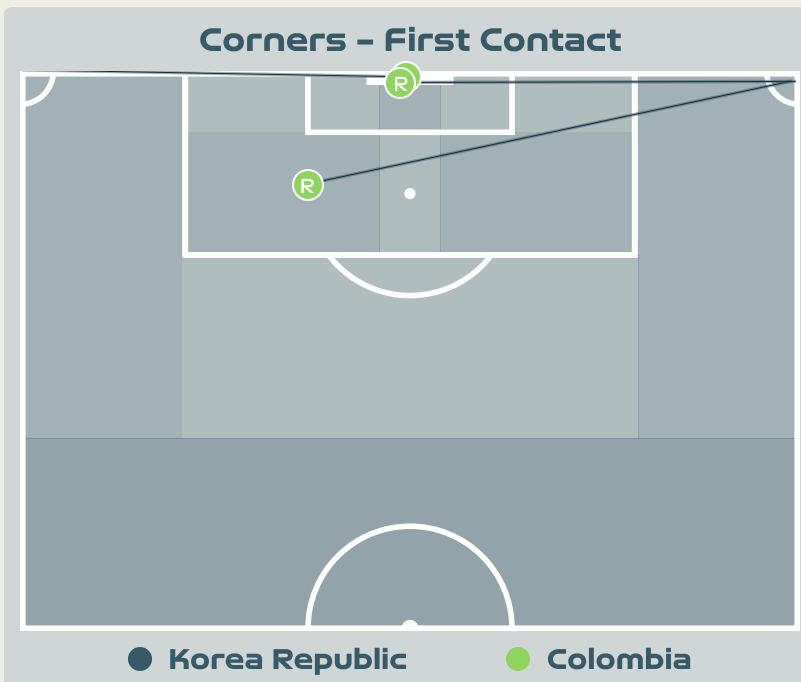

Free Kicks	
Type	Total
Direct	15
Direct (on target)	1
Direct (off target)	0
Indirect	0

First Contacts on Colombia Crosses

3 By Colombia

0 By Korea Republic

Top 5 Player First Contacts		
Player	Team	Total
VANEGAS Manuela	Colombia	1
RAMIREZ Mayra	Colombia	1
CARABALI Jorelyn	Colombia	1

Set Plays - Corners

50

Total Set Plays

13

Total Free Kicks

0

Total Penalties

3

Total Corners

34

Total Throw Ins

Korea Republic

Delivery Type	From Left Side	From Right Side	Total
Direct to Area	1	2	3
Short	0	0	0
Edge of Penalty Area	0	0	0

Delivery Style	Total
Inswing	1
Outswing	1
Driven	0