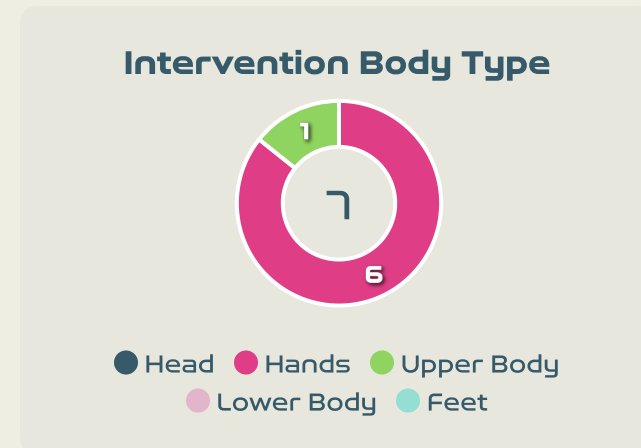

Total Involvements

Goalkeeping Distribution

Goalkeeping Distribution

Korea Republic

Goal Prevention

- Deflect and Retain
- Save and Deflect
- Save and Retain
- No Save Attempt
- Save Attempt

5

Total Attempts on Goal Faced

100

Save %

Total Attempts on Goal Faced	Total Goal Interventions	Save & Retain	Deflect & Retain	Save & Deflect	Save Attempt	No Save Attempt
5	3	2	0	1	0	2

Goal Prevention

Korea Republic

17
Total Attempts on Goal Faced

60
Save %

Total Attempts on Goal Faced	Total Goal Interventions	Save & Retain	Deflect & Retain	Save & Deflect	Save Attempt	No Save Attempt
17	4	4	0	0	3	10

Aerial Control

Delivery Types Faced

Total	In Swing	Out Swing	Driven	Lofted	Cutback	Push
13	1	2	0	8	1	1