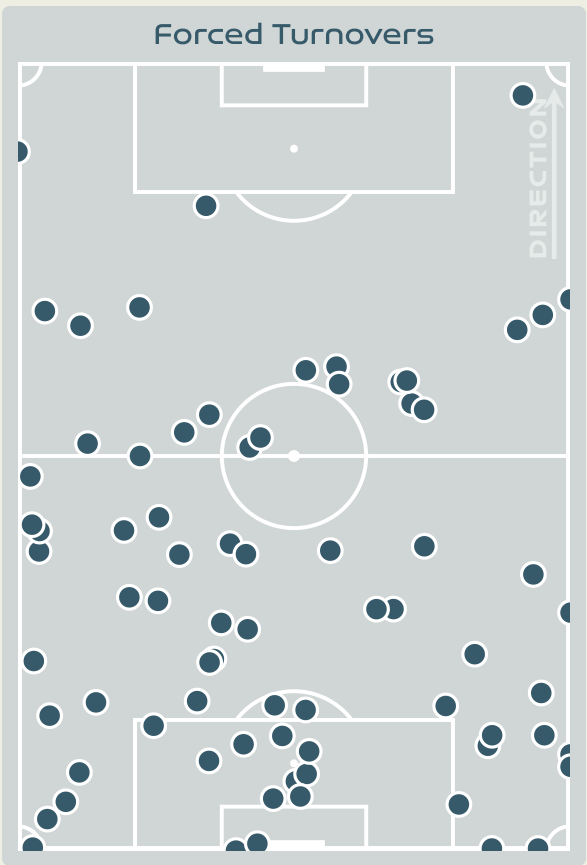

Tackles

3.91

Possession Actions / Defensive Action

Blocks

Possession Contests

Most Possession Regains

9

PEREZ Catalina

GOALKEEPER

#	Player	Total Possession Regains
1	PEREZ Catalina	9
2	VANEGAS Manuela	7
3	ARIAS Daniela	4
5	BEDOYA DURANGO Lorena	8
6	MONTOYA Daniela	4
9	RAMIREZ Mayra	2
10	SANTOS Leicy	6
11	USME Catalina	4
17	ARIAS Carolina	4
18	CAICEDO Linda	3
19	CARABALI Jorelyn	9
4	OSPINA GARCIA Diana	1
8	RESTREPO Marcela	0