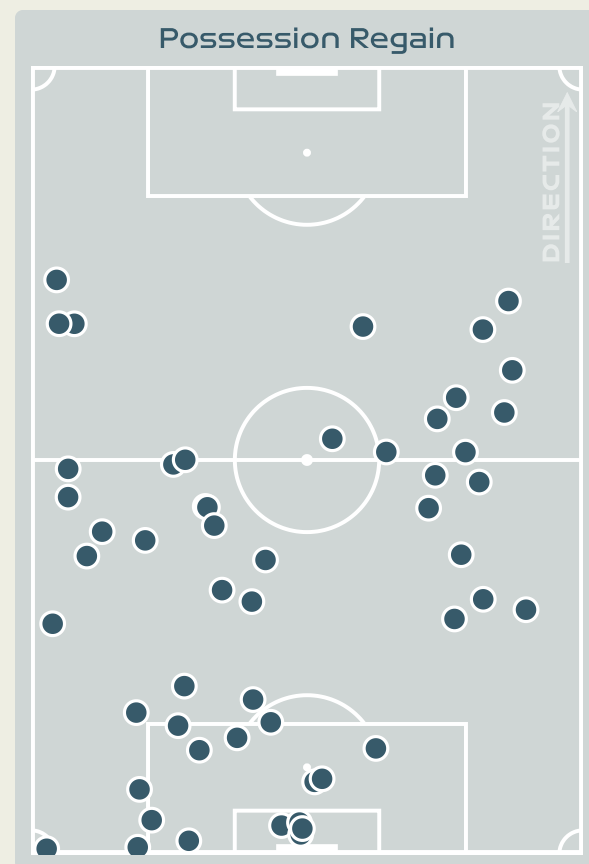

73

Tackles

1.61

Possession Actions / Defensive Action

Blocks

Possession Contests

Most Possession Regains

9

LIM Seonjoo
CENTRE BACK

#	Player	Total Possession Regains
1	YOON Younggeul	6
2	CHOO Hyojoo	8
4	SHIM Seoyeon	7
6	LIM Seonjoo	9
7	SON Hwayeon	2
8	CHO Sohyun	8
9	LEE Geummin	3
10	JI Soyun	7
11	CHOE Yuri	3
16	JANG Selgi	3
20	KIM Hyeri	6
12	MOON Mira	0
13	PARK Eunsun	1
19	PHAIR Casey	0
23	KANG Chaerim	2