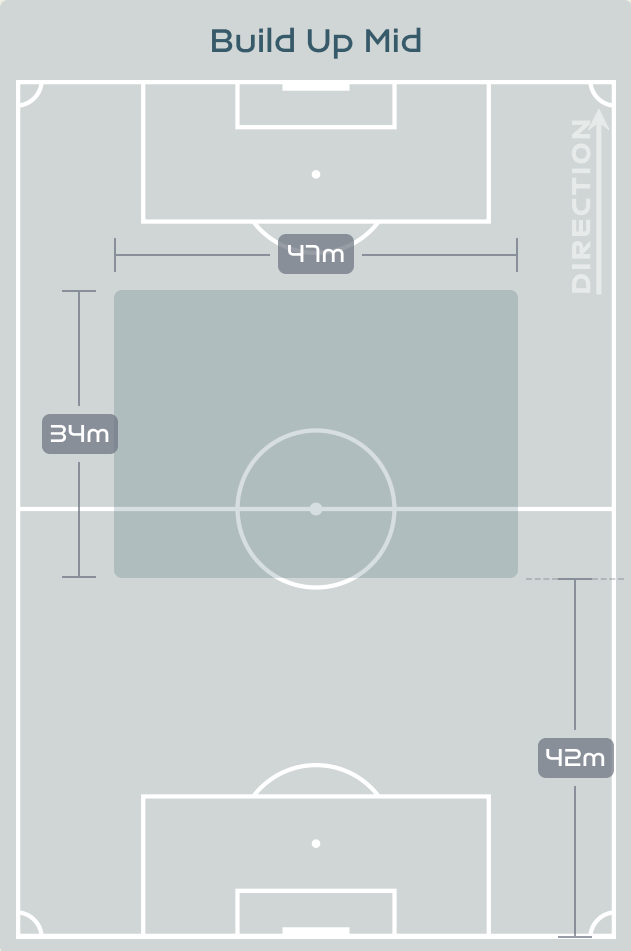

Phases of Play

IN POSSESSION

OUT OF POSSESSION

IN POSSESSION

Colombia v Korea Republic

In Possession Line Height & Team Length

In Possession Line Height & Team Length

Korea Republic

Line Breaks

Colombia

Attempted Line Breaks

146

Attempted Line Breaks 1

Inside Shape 0

Outside Shape 1

Attempted Line Breaks 108