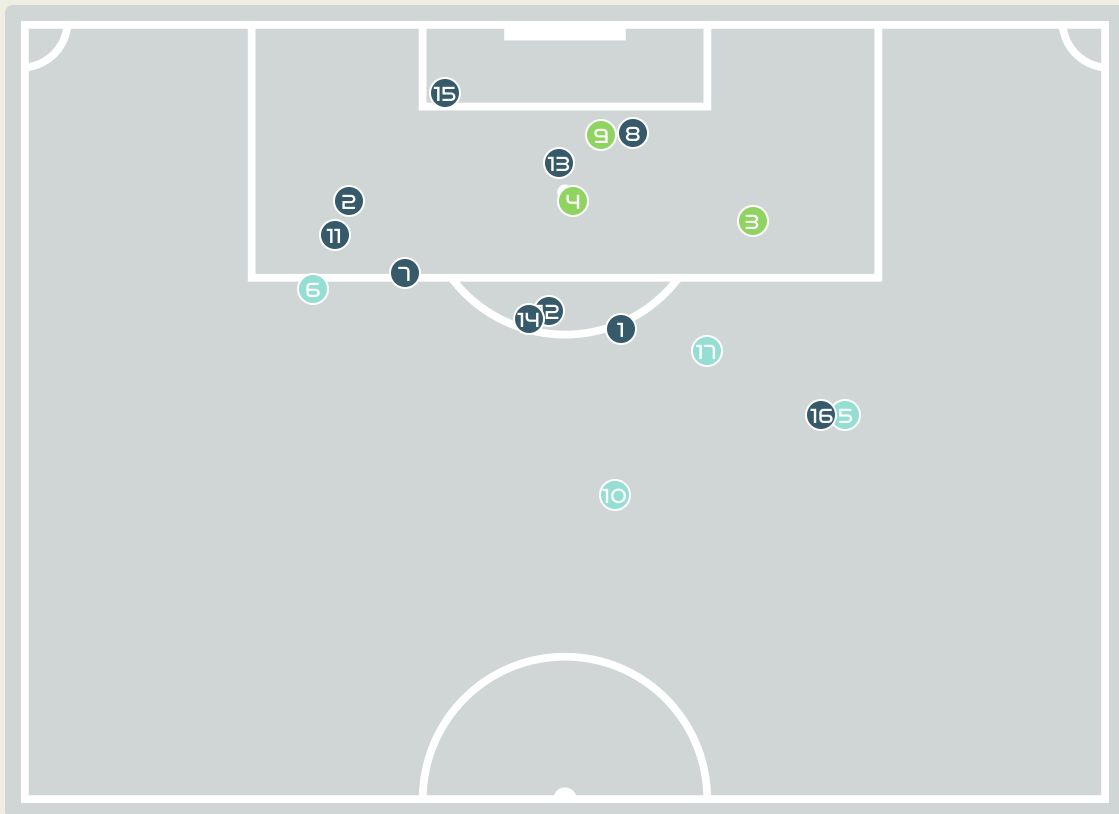

Total Involvements

Goalkeeping Distribution

Goalkeeping Distribution

Korea Republic

Goal Prevention

- Deflect and Retain
- Save and Deflect
- Save and Retain
- No Save Attempt
- Save Attempt

5

Total Attempts on Goal Faced

100

Save %

Total Attempts on Goal Faced	Total Goal Interventions	Save & Retain	Deflect & Retain	Save & Deflect	Save Attempt	No Save Attempt
5	3	2	0	1	0	2

Goal Prevention

Korea Republic

17
Total Attempts on Goal Faced

60
Save %

Total Attempts on Goal Faced	Total Goal Interventions	Save & Retain	Deflect & Retain	Save & Deflect	Save Attempt	No Save Attempt
17	4	4	0	0	3	10

Aerial Control

Delivery Types Faced

Total	In Swing	Out Swing	Driven	Lofted	Cutback	Push
13	1	2	0	8	1	1

Aerial Control

Korea Republic

Delivery Types Faced

Total	In Swing	Out Swing	Driven	Lofted	Cutback	Push
13	0	7	0	5	0	1

SET PLAYS

Colombia v Korea Republic

Set Plays - Corners

53
Total Set Plays