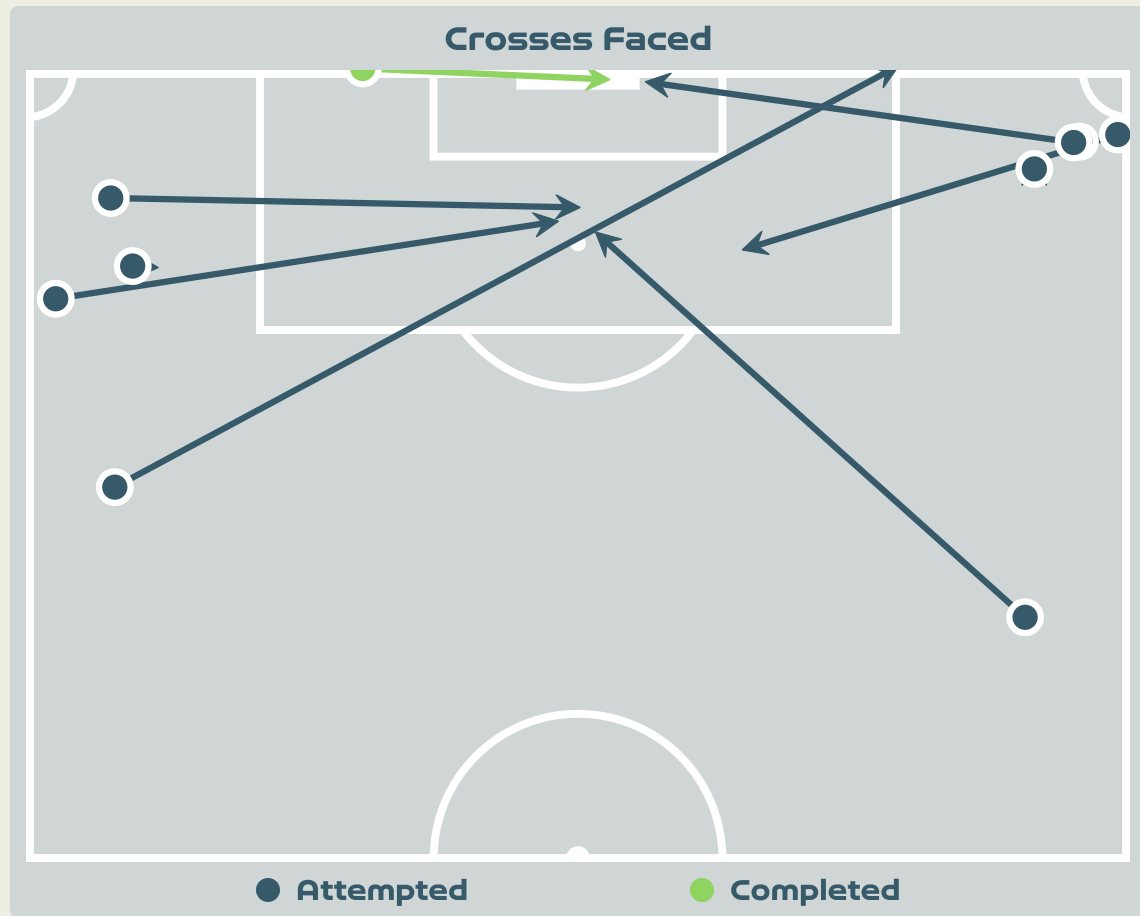

100

Save %

Total Attempts on Goal Faced	Total Goal Interventions	Save & Retain	Deflect & Retain	Save & Deflect	Save Attempt	No Save Attempt
5	3	2	0	1	0	2

Goal Prevention

Korea Republic

17
Total Attempts on Goal Faced

60
Save %

Total Attempts on Goal Faced	Total Goal Interventions	Save & Retain	Deflect & Retain	Save & Deflect	Save Attempt	No Save Attempt
17	4	4	0	0	3	10

Aerial Control

Delivery Types Faced

Total	In Swing	Out Swing	Driven	Lofted	Cutback	Push
13	1	2	0	8	1	1